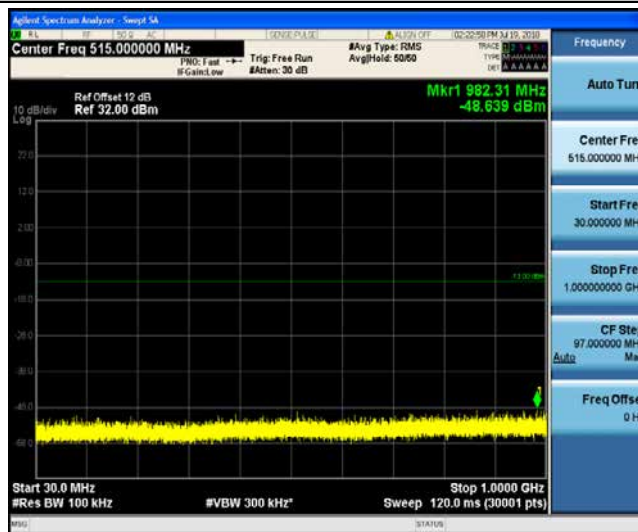

Band2_1.4MHz_QPSK_18615_1RB#0