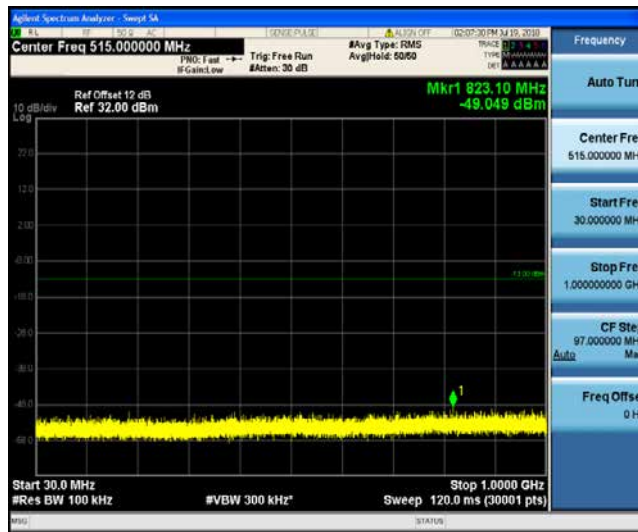

Test Graphs

Band2_1.4MHz_QPSK_18607_1RB#0