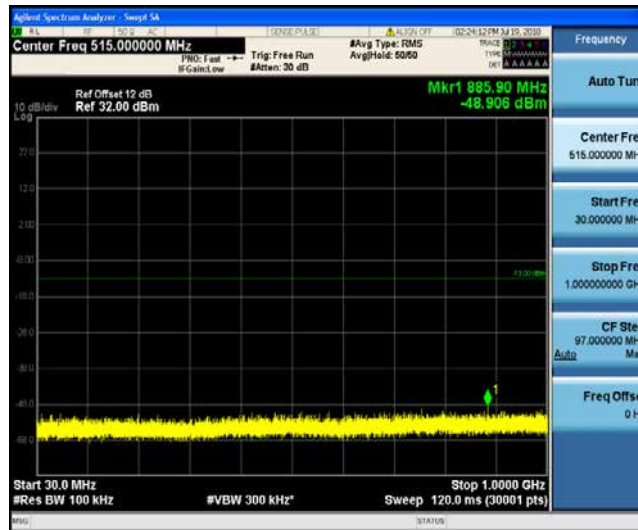

Band2_1.4MHz_QPSK_18900_1RB#0