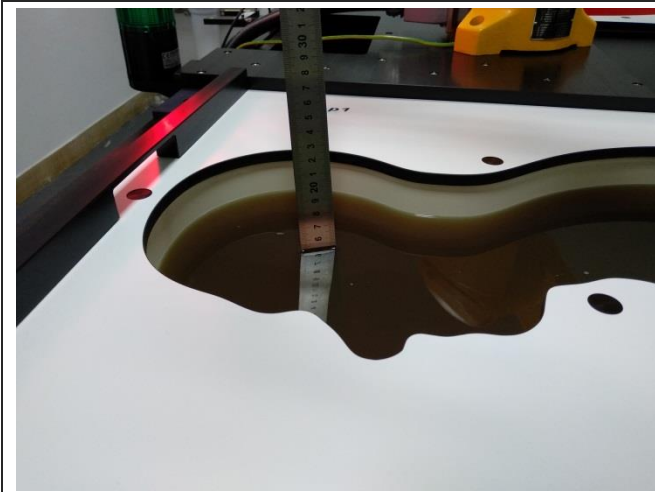

16. TestSetup Photos

Liquid depth in the Head phantom

Liquid depth in the Body phantom

Left Head Touch

Right Head Touch

Left Head Tilt (15°)

Right Head Tilt (15°)

Body-worn Front (10mm)

Body-worn Rear (10mm)

Front (10mm)

Rear (10mm)

Left Side (10mm)

Right Side (10mm)

Top Side (10mm)

Bottom Side (10mm)