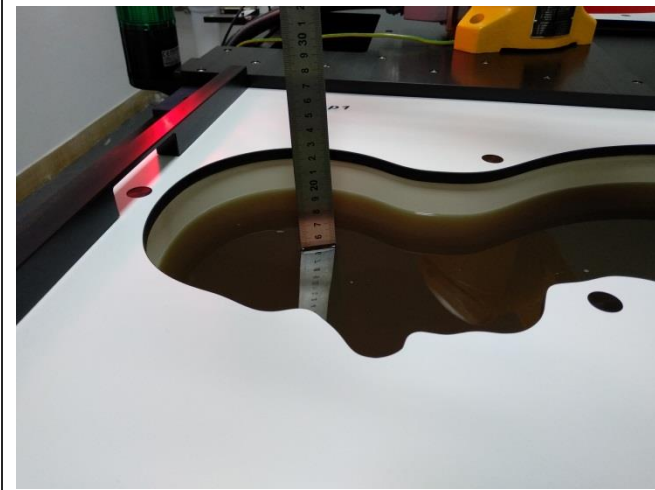

TestSetup Photos

Liquid depth in the Head phantom

Liquid depth in the Body phantom

Left Head Touch

Right Head Touch

Left Head Tilt (15°)

Right Head Tilt (15°)

Body-worn Front (10mm)

Body-worn Rear (10mm)

Front (10mm)

Rear (10mm)

Left Side (10mm)

Right Side (10mm)

Top Side (10mm)