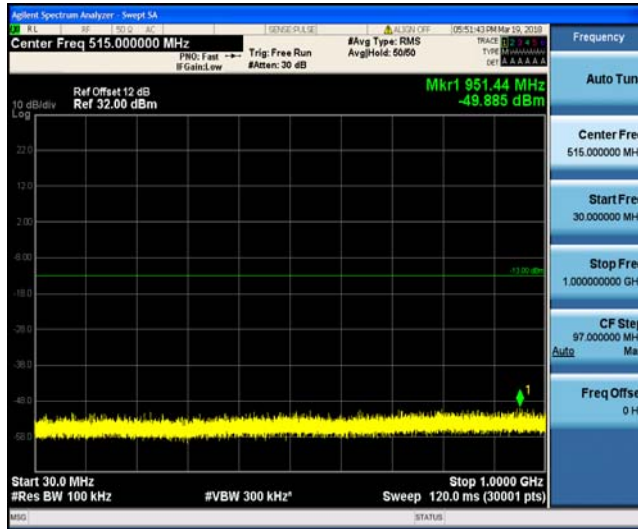

Test Graphs

Band2_1.4MHz_QPSK_18607_1RB#0