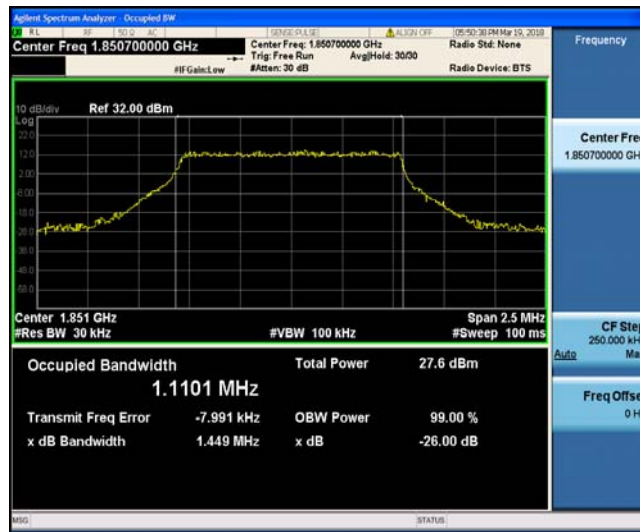

Test Graphs

Band2_1.4MHz_QPSK_18607_6RB#0