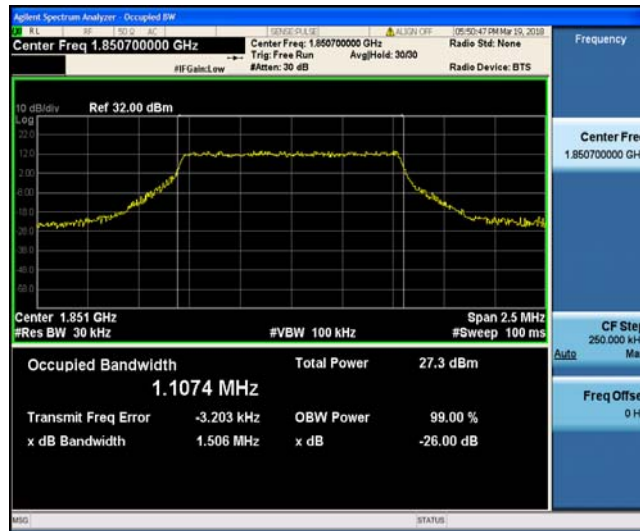

Test Graphs

Band2\_1.4MHz\_QPSK\_18607\_6RB#0

Band2\_1.4MHz\_QPSK\_18900\_6RB#0

Band2\_1.4MHz\_QPSK\_19193\_6RB#0

Band2\_1.4MHz\_16QAM\_18607\_6RB#0

Band2\_1.4MHz\_16QAM\_18900\_6RB#0

Band2\_1.4MHz\_16QAM\_19193\_6RB#0