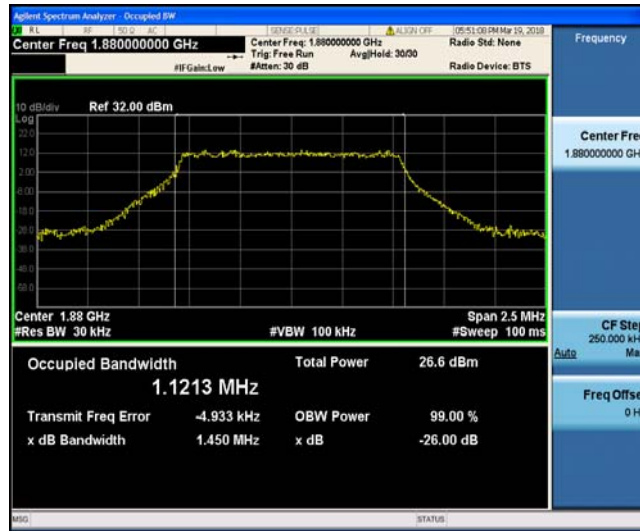

Test Graphs

Band2\_1.4MHz\_QPSK\_18607\_6RB#0

Band2\_1.4MHz\_QPSK\_18900\_6RB#0

Band2\_1.4MHz\_QPSK\_19193\_6RB#0

Band2\_1.4MHz\_16QAM\_18607\_6RB#0

Band2\_1.4MHz\_16QAM\_18900\_6RB#0

Band2\_1.4MHz\_16QAM\_19193\_6RB#0