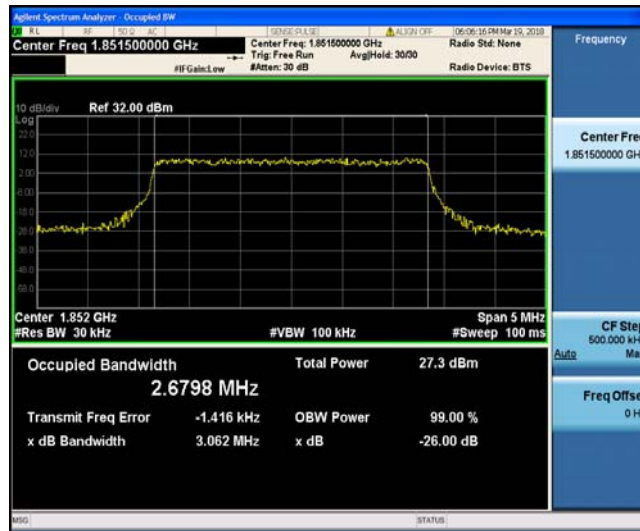

Band2_3MHz_16QAM_18615_15RB#0