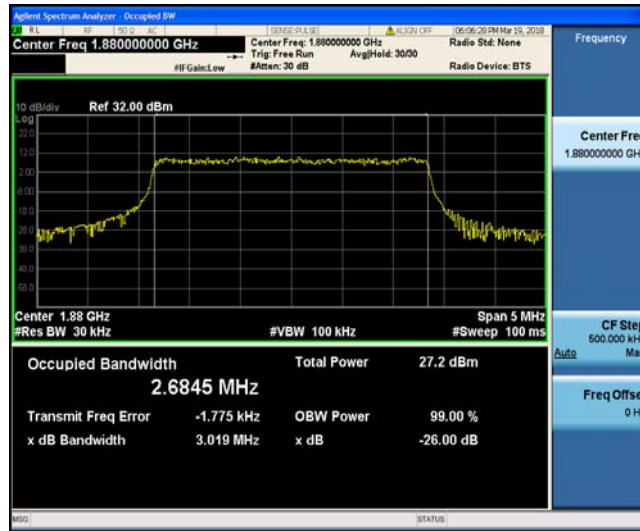

Band2_3MHz_QPSK_18900_15RB#0