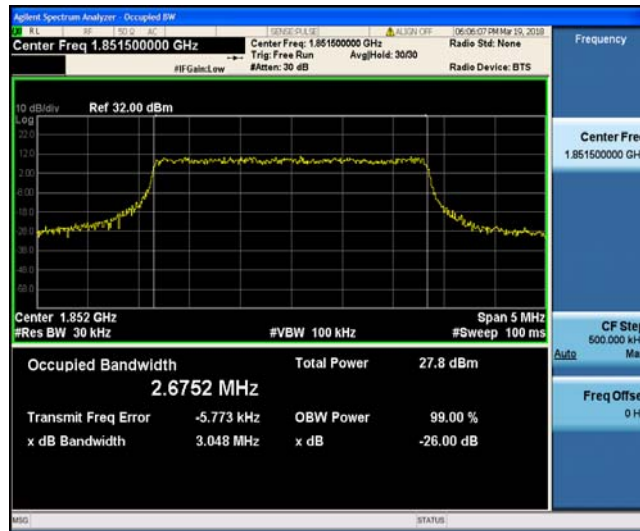

Test Graphs

Band2\_1.4MHz\_QPSK\_18607\_6RB#0

Band2\_1.4MHz\_QPSK\_18900\_6RB#0

Band2\_1.4MHz\_QPSK\_19193\_6RB#0

Band2\_1.4MHz\_16QAM\_18607\_6RB#0

Band2\_1.4MHz\_16QAM\_18900\_6RB#0

Band2\_1.4MHz\_16QAM\_19193\_6RB#0