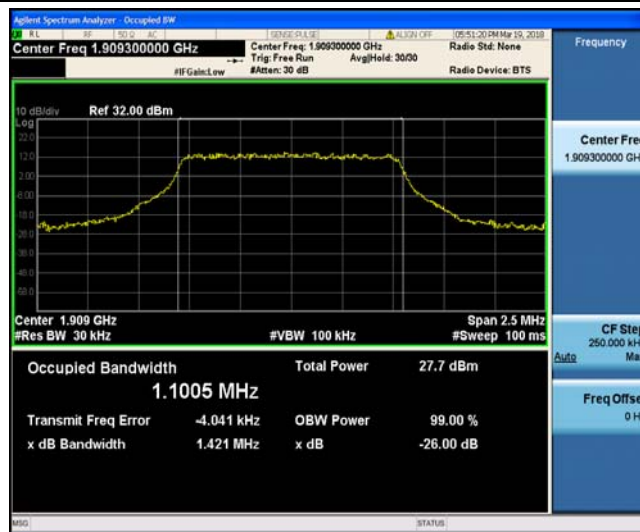

Band2_1.4MHz_QPSK_19193_6RB#0