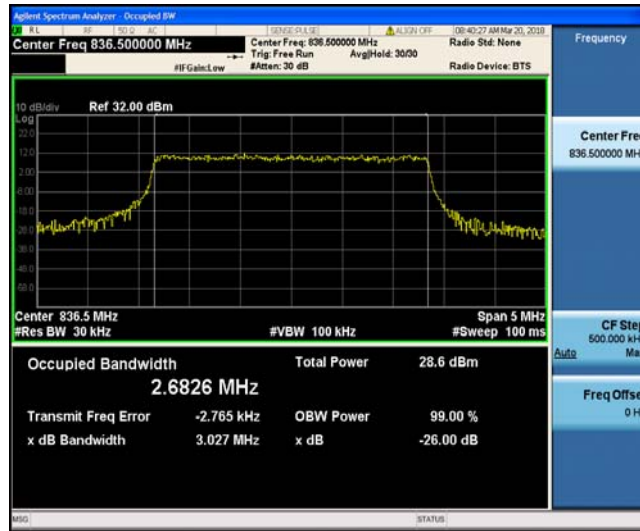

Band5_3MHz_QPSK_20525_15RB#0