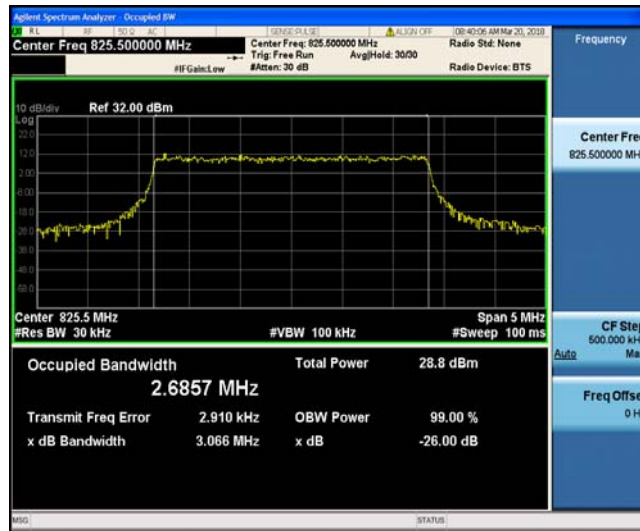

Band5_3MHz_QPSK_20415_15RB#0