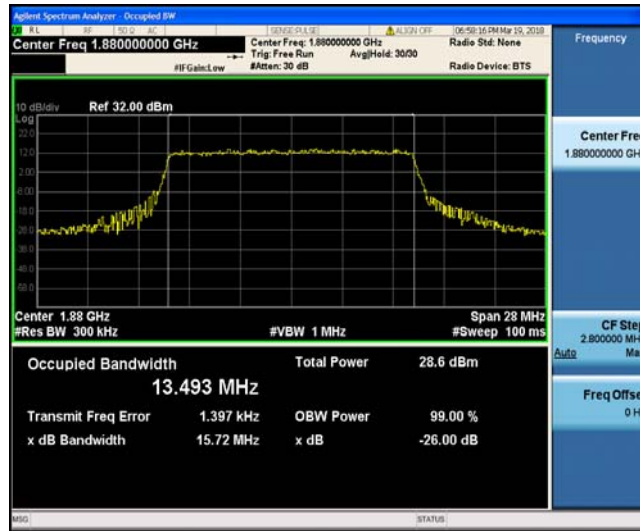

Band2\_10MHz\_QPSK\_19150\_50RB#0

Band2\_10MHz\_16QAM\_18650\_50RB#0

Band2\_10MHz\_16QAM\_18900\_50RB#0

Band2\_10MHz\_16QAM\_19150\_50RB#0

Band2\_15MHz\_QPSK\_18675\_75RB#0

Band2\_15MHz\_QPSK\_18900\_75RB#0