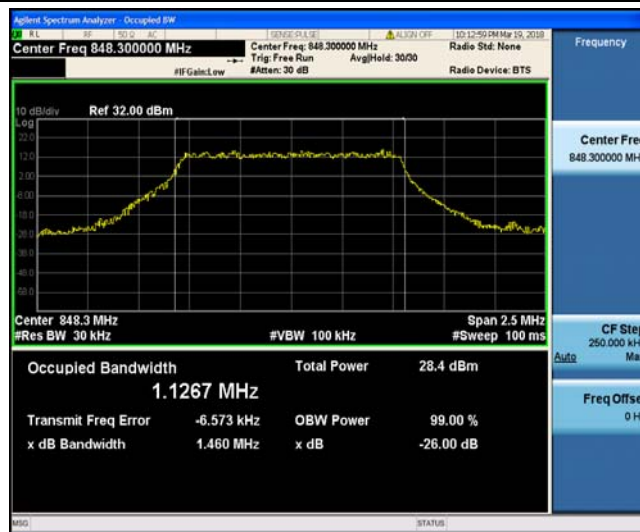

Band4\_20MHz\_16QAM\_20300\_100RB#0

Band5\_1.4MHz\_QPSK\_20407\_6RB#0

Band5\_1.4MHz\_QPSK\_20525\_6RB#0

Band5\_1.4MHz\_QPSK\_20643\_6RB#0

Band5\_1.4MHz\_16QAM\_20407\_6RB#0

Band5\_1.4MHz\_16QAM\_20525\_6RB#0