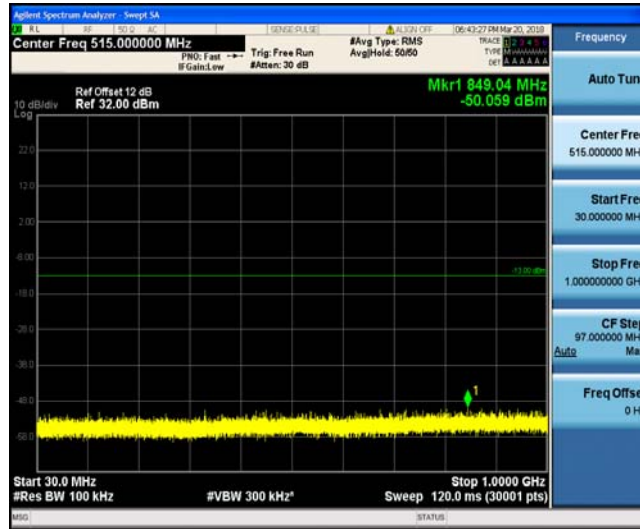

Test Graphs

Band2_1.4MHz_QPSK_18607_1RB#0