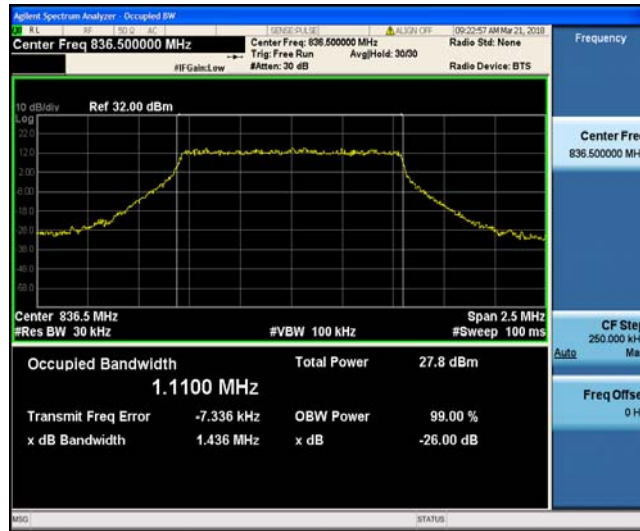

Band4\_20MHz\_16QAM\_20050\_100RB#0

Band4\_20MHz\_16QAM\_20175\_100RB#0

Band4\_20MHz\_16QAM\_20300\_100RB#0

Band5\_1.4MHz\_QPSK\_20407\_6RB#0

Band5\_1.4MHz\_QPSK\_20525\_6RB#0

Band5\_1.4MHz\_QPSK\_20643\_6RB#0