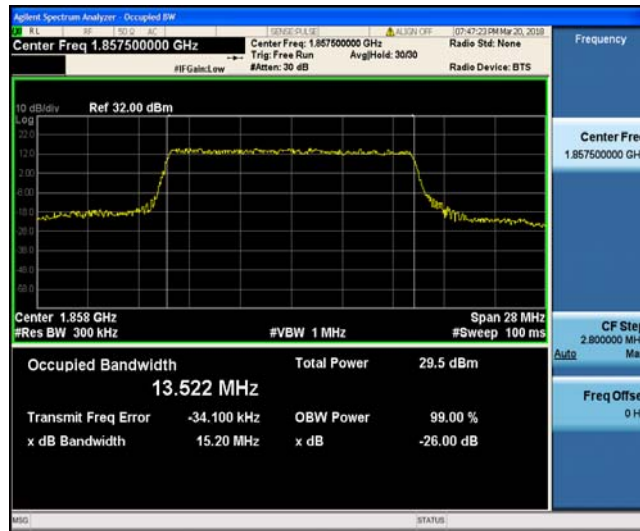

Band2\_10MHz\_QPSK\_18900\_50RB#0

Band2\_10MHz\_QPSK\_19150\_50RB#0

Band2\_10MHz\_16QAM\_18650\_50RB#0

Band2\_10MHz\_16QAM\_18900\_50RB#0

Band2\_10MHz\_16QAM\_19150\_50RB#0

Band2\_15MHz\_QPSK\_18675\_75RB#0