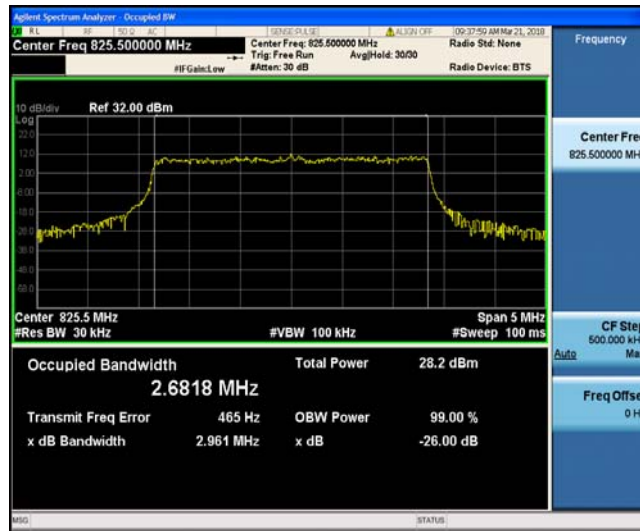

Band5_3MHz_QPSK_20415_15RB#0