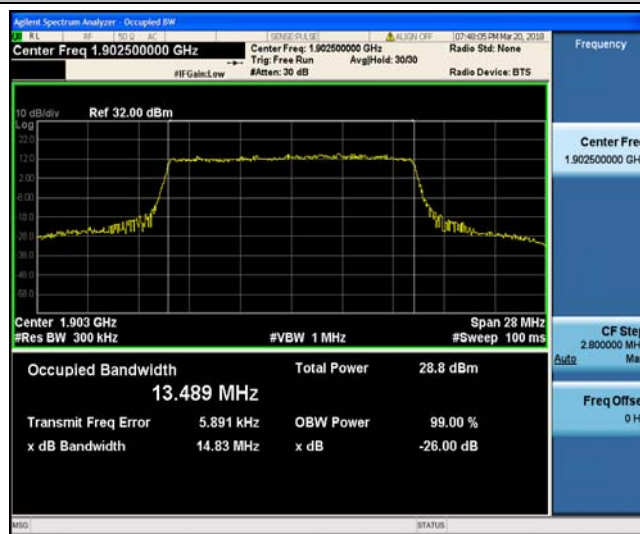

Band2_15MHz_QPSK_19125_75RB#0