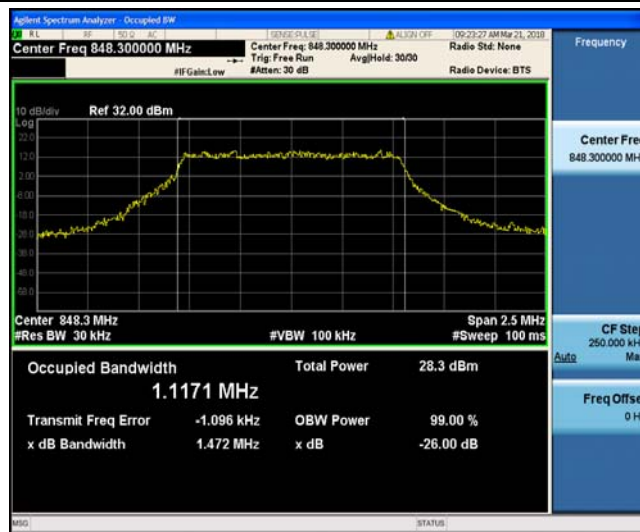

Band5_1.4MHz_16QAM_20643_6RB#0