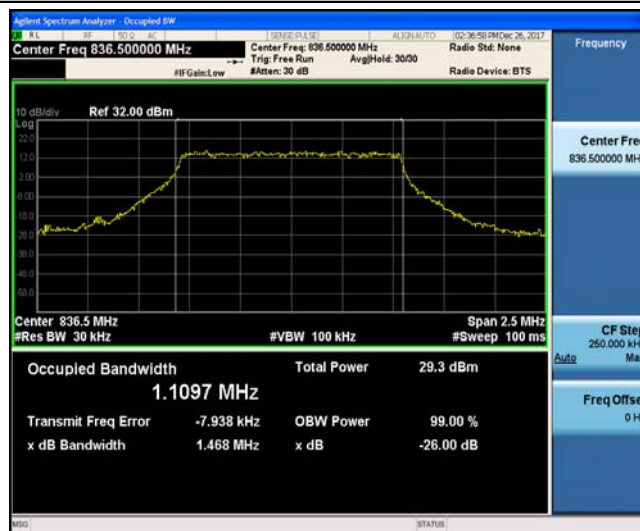

Band4\_20MHz\_16QAM\_20050\_100RB#0

Band4\_20MHz\_16QAM\_20175\_100RB#0

Band4\_20MHz\_16QAM\_20300\_100RB#0

Band5\_1.4MHz\_QPSK\_20407\_6RB#0

Band5\_1.4MHz\_QPSK\_20525\_6RB#0

Band5\_1.4MHz\_QPSK\_20643\_6RB#0