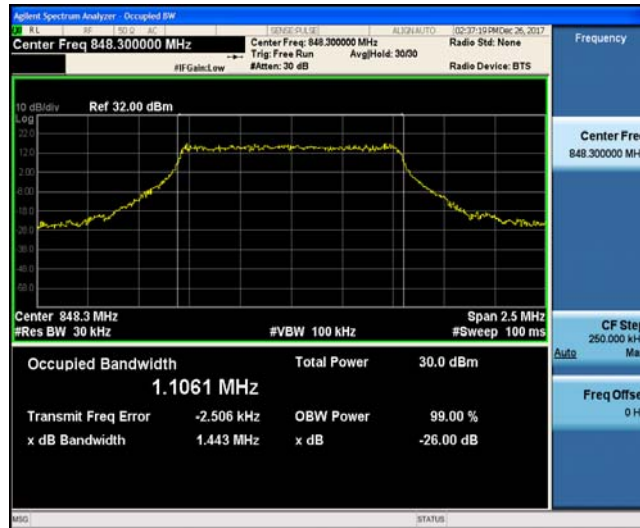

Band4\_20MHz\_16QAM\_20050\_100RB#0

Band4\_20MHz\_16QAM\_20175\_100RB#0

Band4\_20MHz\_16QAM\_20300\_100RB#0

Band5\_1.4MHz\_QPSK\_20407\_6RB#0

Band5\_1.4MHz\_QPSK\_20525\_6RB#0

Band5\_1.4MHz\_QPSK\_20643\_6RB#0