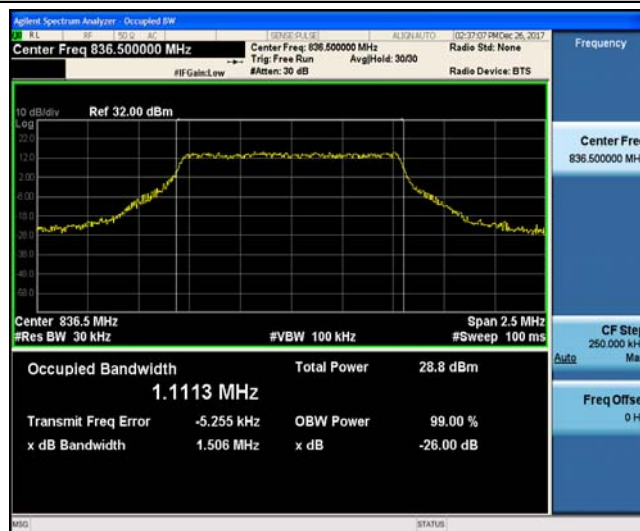

Band5_1.4MHz_16QAM_20525_6RB#0