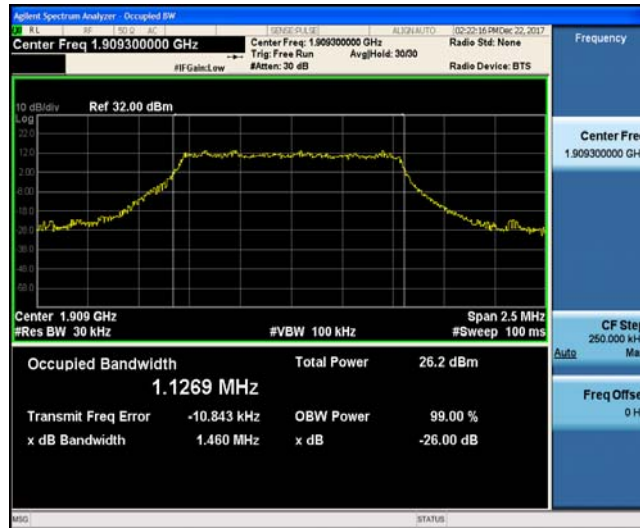

Band2_1.4MHz_16QAM_19193_6RB#0