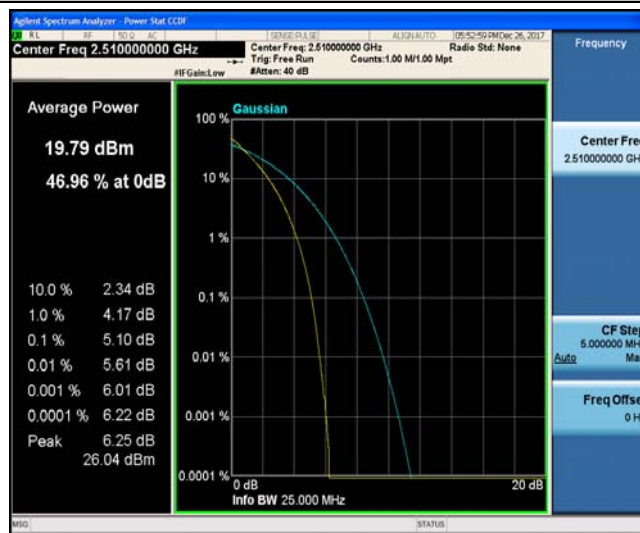

Band7_20MHz_QPSK_20850_100RB#0