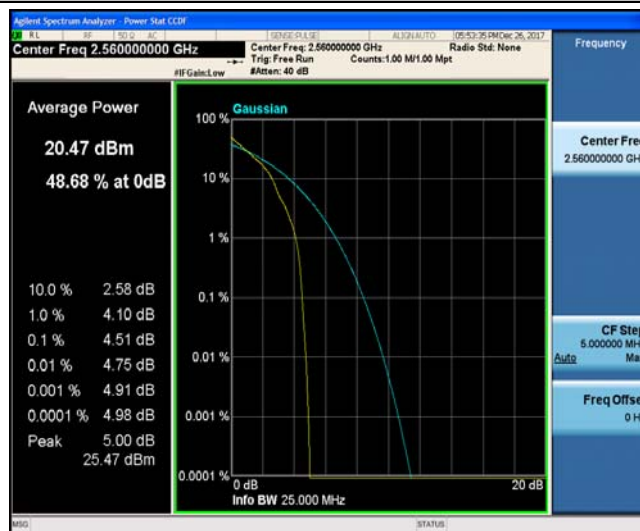

Band7_20MHz_QPSK_21350_1RB#0