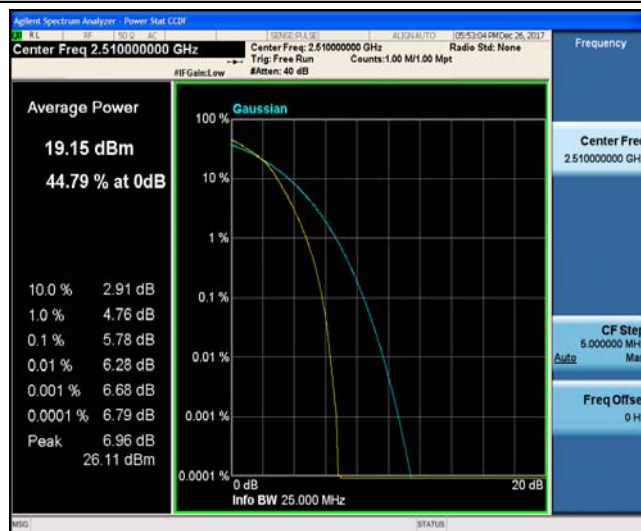

Band7_20MHz_16QAM_20850_100RB#0