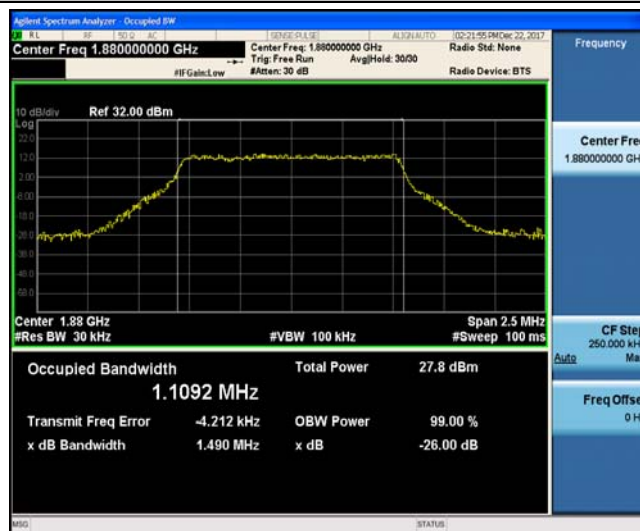

Band7	20MHz	16QAM	20850	100RB#0	17.900	19.85	PASS
Band7	20MHz	16QAM	21100	100RB#0	17.968	19.75	PASS
Band7	20MHz	16QAM	21350	100RB#0	17.937	19.71	PASS

Test Graphs

Band2_1.4MHz_16QAM_18607_6RB#0

Band2_1.4MHz_16QAM_18900_6RB#0