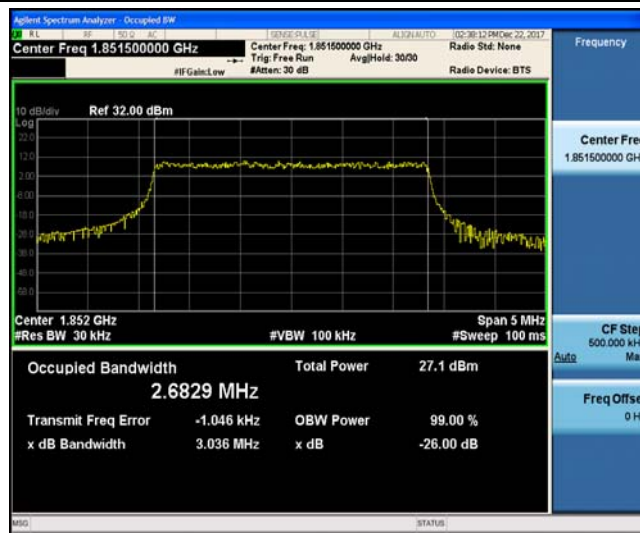

Band2_3MHz_QPSK_18615_15RB#0