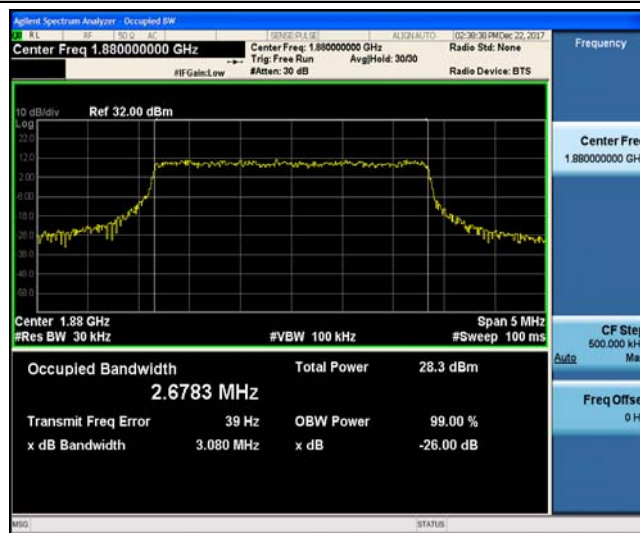

Band2_3MHz_QPSK_18900_15RB#0