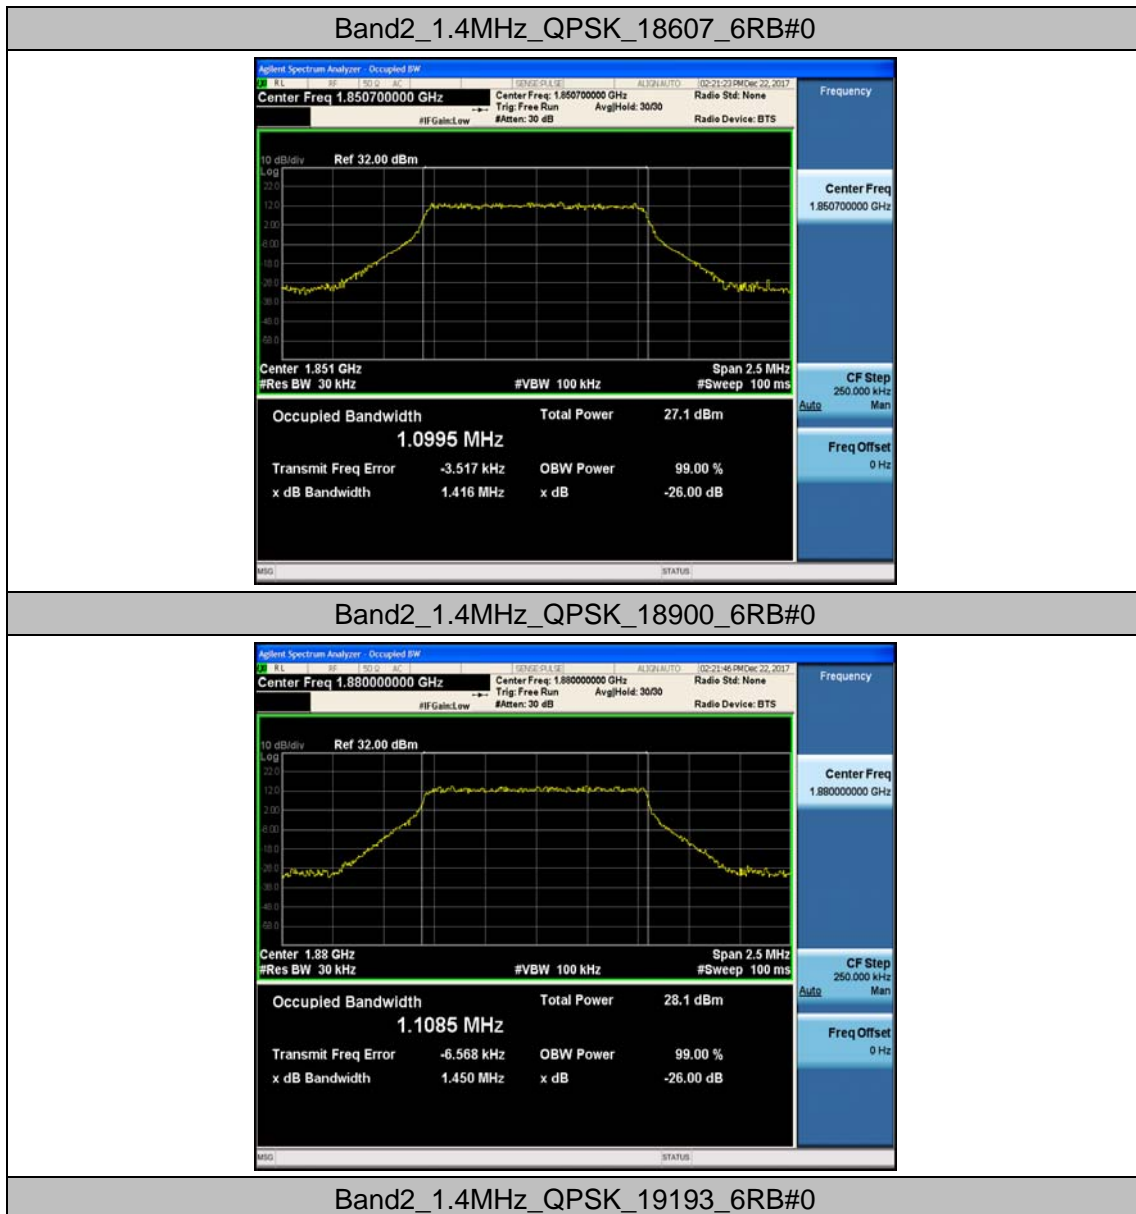

Test Graphs