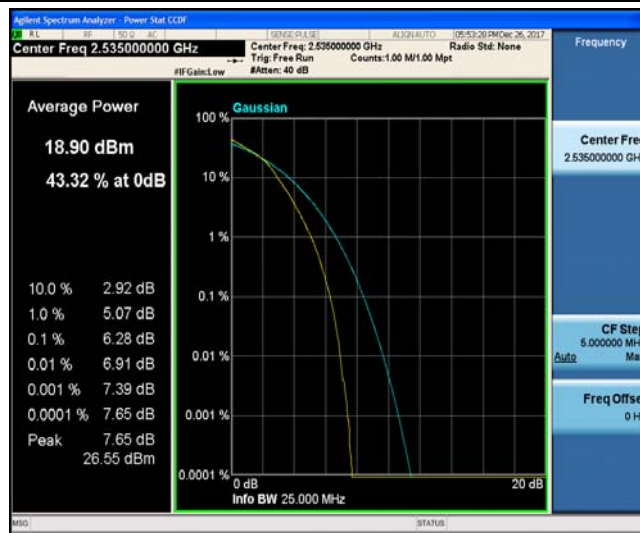

Band7_20MHz_16QAM_21100_100RB#0