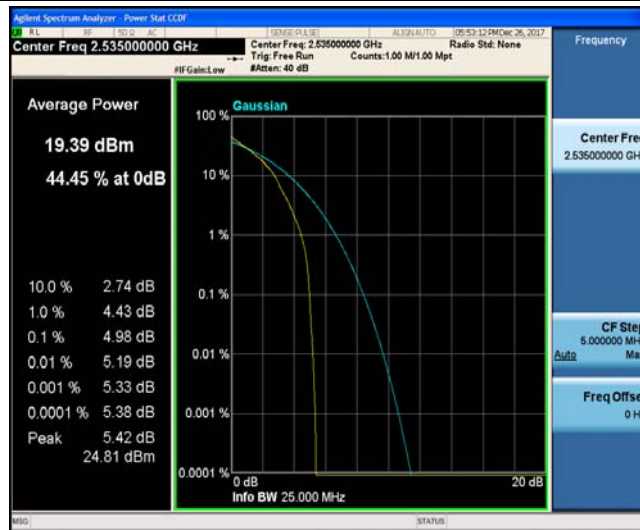

Band7_20MHz_QPSK_21100_1RB#0