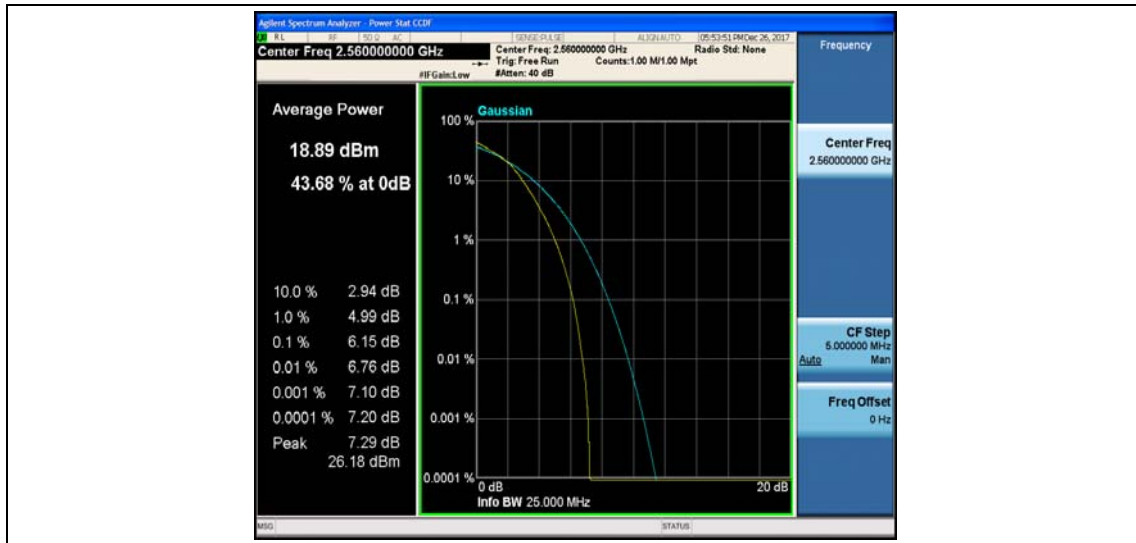

Band7_20MHz_16QAM_21100_1RB#0

Band7_20MHz_16QAM_21100_100RB#0

Band7_20MHz_16QAM_21350_1RB#0

Band7_20MHz_16QAM_21350_100RB#0

Appendix C: 26dB Bandwidth and Occupied Bandwidth

Test Result

Band	Bandwidth	Modulation	Channel	RB Configuration	Occupied Bandwidth (MHz)	26dB Bandwidth (MHz)	Verdict
Band2	1.4MHz	QPSK	18607	6RB#0	1.0995	1.416	PASS
Band2	1.4MHz	QPSK	18900	6RB#0	1.1085	1.450	PASS
Band2	1.4MHz	QPSK	19193	6RB#0	1.1089	1.411	PASS
Band2	1.4MHz	16QAM	18607	6RB#0	1.1177	1.495	PASS
Band2	1.4MHz	16QAM	18900	6RB#0	1.1092	1.490	PASS
Band2	1.4MHz	16QAM	19193	6RB#0	1.1269	1.460	PASS
Band2	3MHz	QPSK	18615	15RB#0	2.6829	3.036	PASS
Band2	3MHz	QPSK	18900	15RB#0	2.6783	3.080	PASS
Band2	3MHz	QPSK	19185	15RB#0	2.6841	2.961	PASS
Band2	3MHz	16QAM	18615	15RB#0	2.6811	3.133	PASS
Band2	3MHz	16QAM	18900	15RB#0	2.6804	3.035	PASS
Band2	3MHz	16QAM	19185	15RB#0	2.6782	3.063	PASS
Band2	5MHz	QPSK	18625	25RB#0	4.5188	5.334	PASS
Band2	5MHz	QPSK	18900	25RB#0	4.5245	5.272	PASS
Band2	5MHz	QPSK	19175	25RB#0	4.5356	5.290	PASS
Band2	5MHz	16QAM	18625	25RB#0	4.5193	5.200	PASS
Band2	5MHz	16QAM	18900	25RB#0	4.5333	5.417	PASS
Band2	5MHz	16QAM	19175	25RB#0	4.5045	5.169	PASS
Band2	10MHz	QPSK	18650	50RB#0	8.9455	9.806	PASS
Band2	10MHz	QPSK	18900	50RB#0	8.9556	9.747	PASS
Band2	10MHz	QPSK	19150	50RB#0	8.9433	9.823	PASS
Band2	10MHz	16QAM	18650	50RB#0	8.9700	10.00	PASS
Band2	10MHz	16QAM	18900	50RB#0	8.9466	9.995	PASS
Band2	10MHz	16QAM	19150	50RB#0	8.9365	9.841	PASS
Band2	15MHz	QPSK	18675	75RB#0	13.501	15.17	PASS
Band2	15MHz	QPSK	18900	75RB#0	13.496	15.76	PASS
Band2	15MHz	QPSK	19125	75RB#0	13.469	14.96	PASS
Band2	15MHz	16QAM	18675	75RB#0	13.491	15.10	PASS
Band2	15MHz	16QAM	18900	75RB#0	13.473	15.01	PASS
Band2	15MHz	16QAM	19125	75RB#0	13.476	15.18	PASS
Band2	20MHz	QPSK	18700	100RB#0	17.989	20.39	PASS
Band2	20MHz	QPSK	18900	100RB#0	17.962	19.82	PASS
Band2	20MHz	QPSK	19100	100RB#0	17.995	19.67	PASS