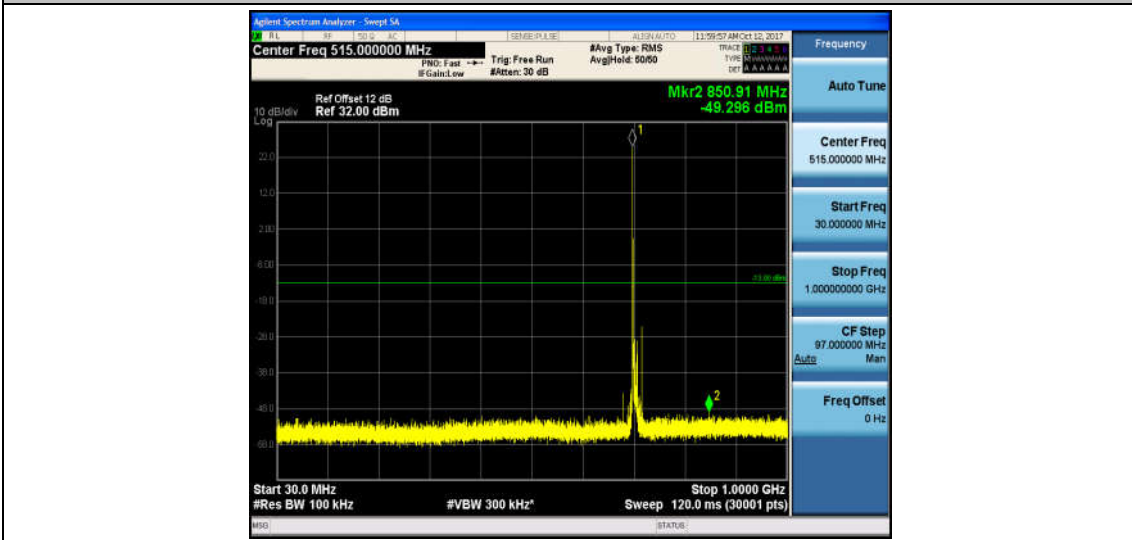

Band17_10MHz_16QAM_23790_1RB#0_Range1:30~1000MHz_-49.3_PASS