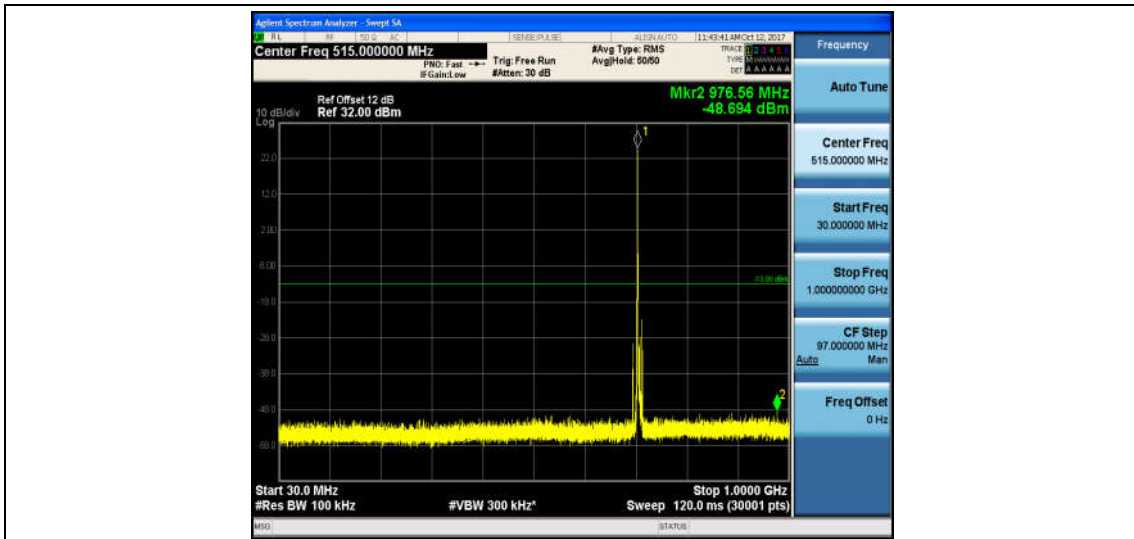

Band17_5MHz_QPSK_23825_1RB#0_Range1:30~1000MHz_-48.69_PASS