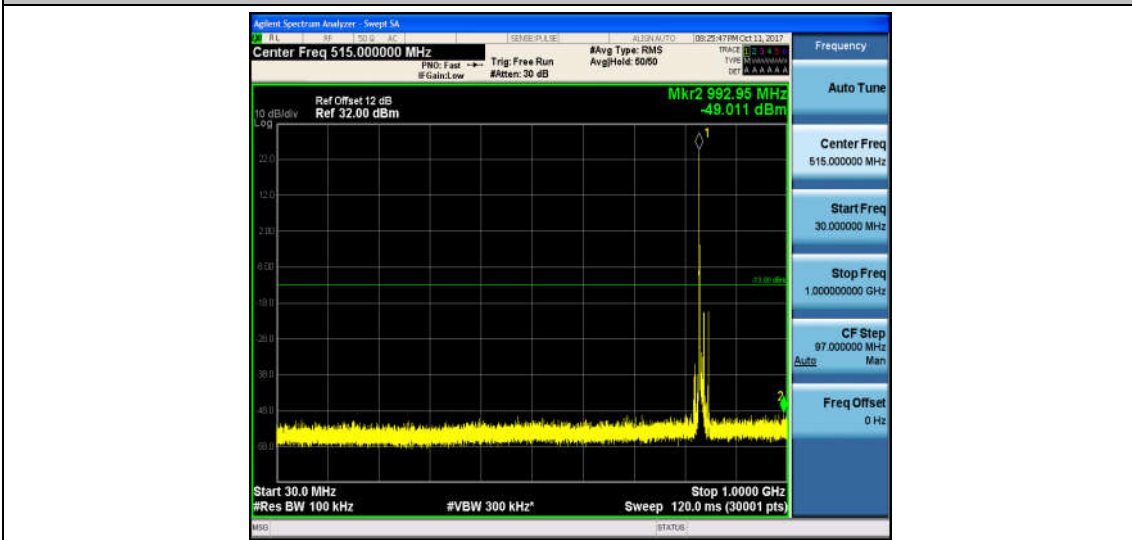

Band5_10MHz_QPSK_20525_1RB#0_Range1:30~1000MHz_-49.01_PASS

Band5_10MHz_QPSK_20525_1RB#0_Range2:1000~26000MHz_-29.79_PASS