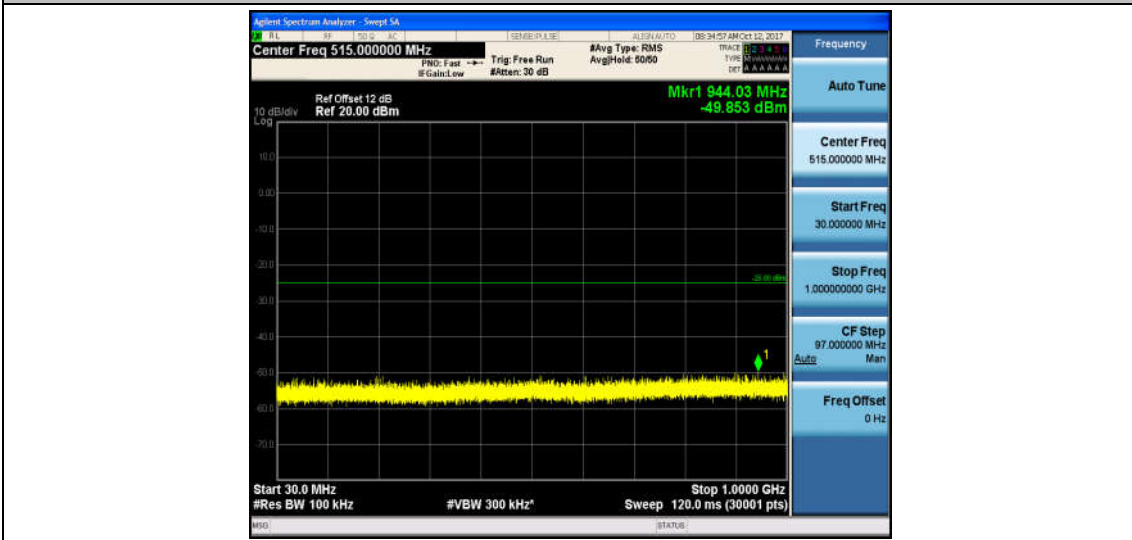

Band7_5MHz_QPSK_20775_1RB#0_Range1:30~1000MHz_-49.85_PASS

Band7_5MHz_QPSK_20775_1RB#0_Range2:1000~26000MHz_-33.56_PASS