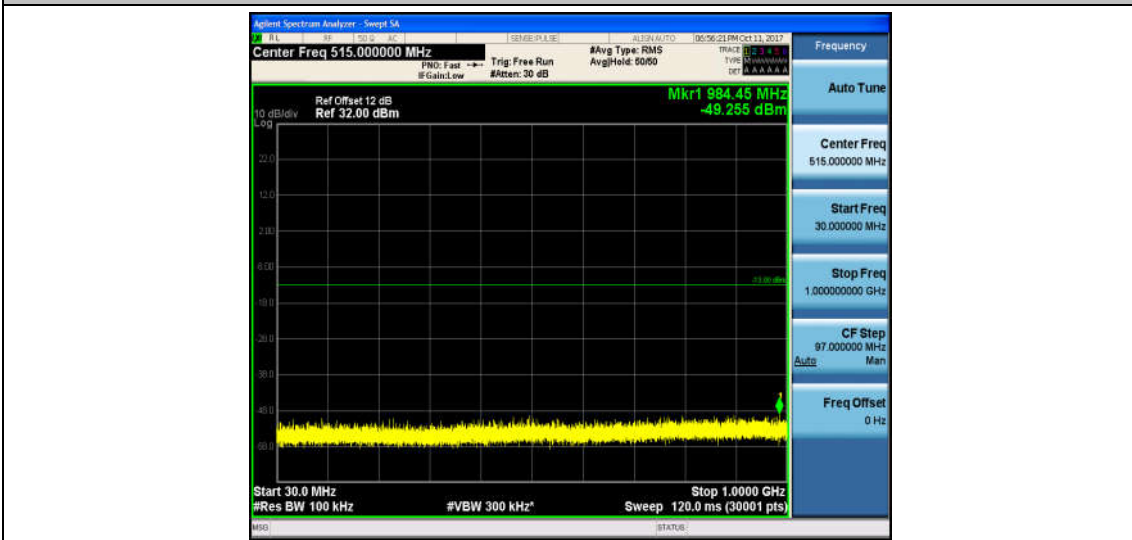

Band4_20MHz_16QAM_20300_1RB#0_Range1:30~1000MHz_-49.26_PASS

Band4_20MHz_16QAM_20300_1RB#0_Range2:1000~26000MHz_-32.84_PASS