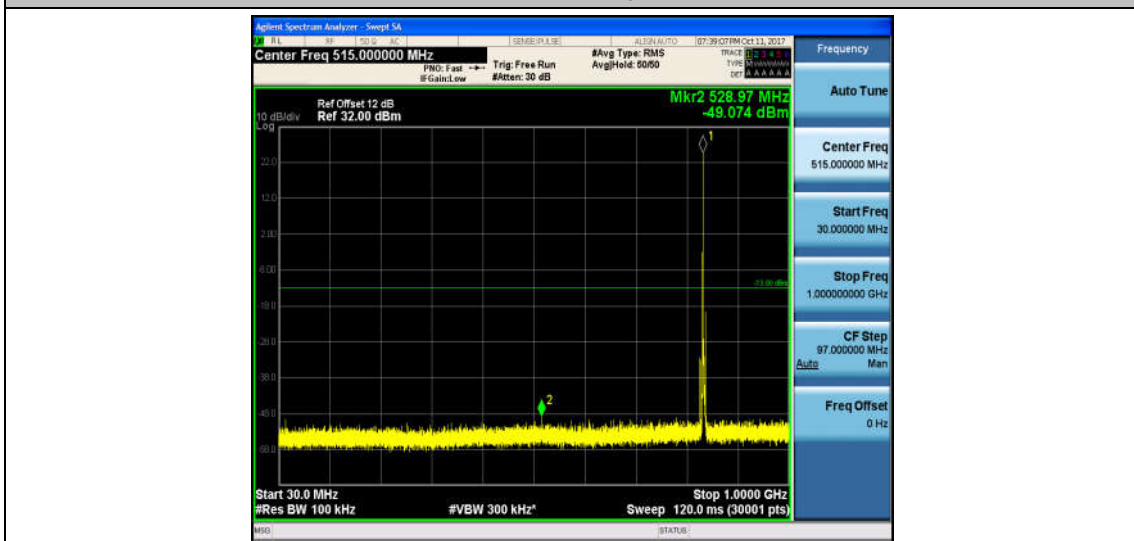

Band5_3MHz_QPSK_20525_1RB#0_Range1:30~1000MHz_-49.07_PASS

Band5_3MHz_QPSK_20525_1RB#0_Range2:1000~26000MHz_-31.36_PASS