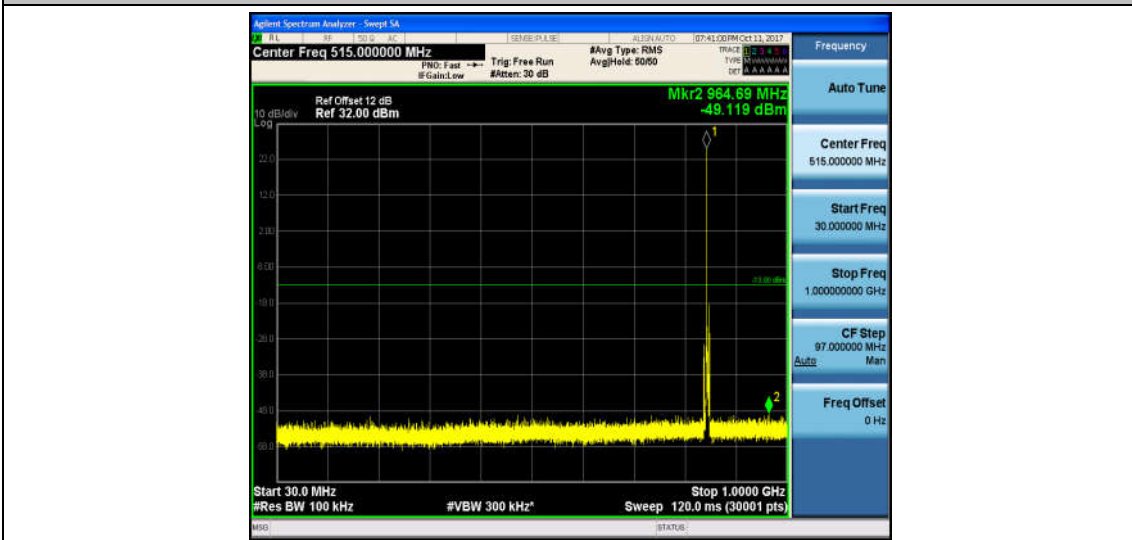

Band5_3MHz_16QAM_20635_1RB#0_Range1:30~1000MHz_-49.12_PASS

Band5_3MHz_16QAM_20635_1RB#0_Range2:1000~26000MHz_-31.05_PASS