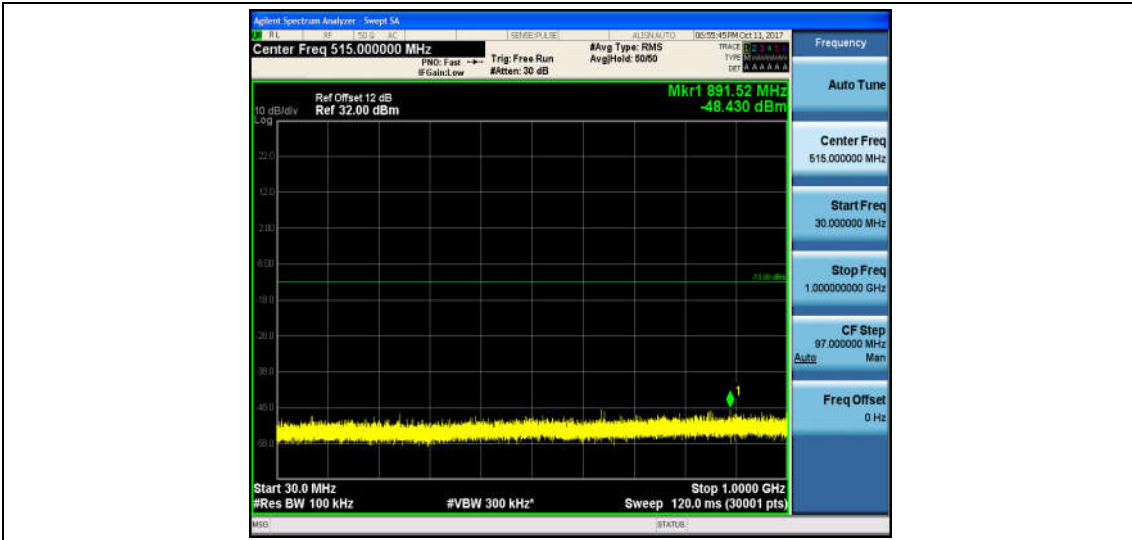

Band4_20MHz_QPSK_20300_1RB#0_Range1:30~1000MHz_-48.43_PASS

Band4_20MHz_QPSK_20300_1RB#0_Range2:1000~26000MHz_-32.77_PASS