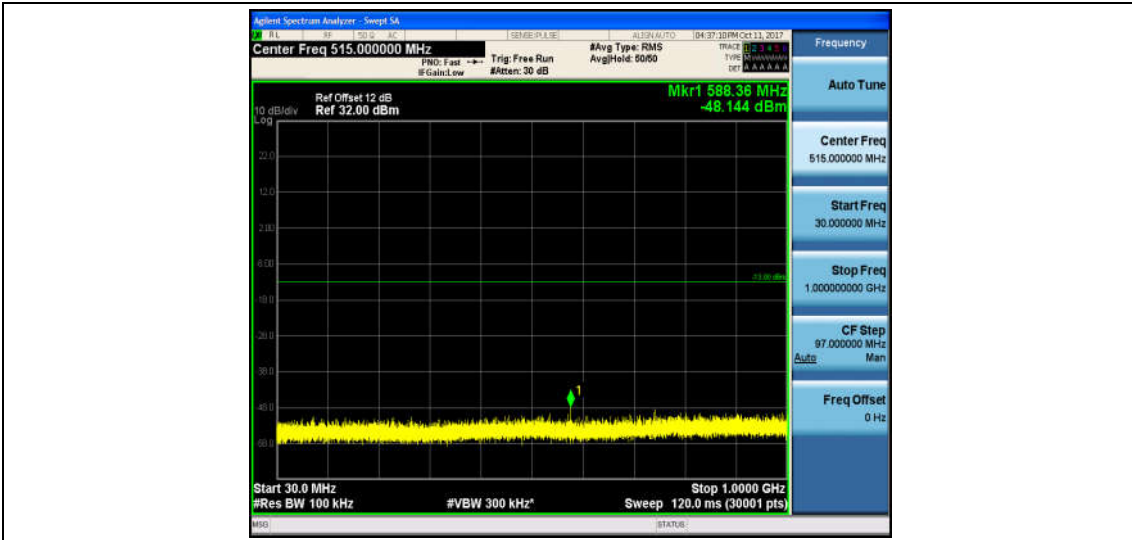

Band4\_1.4MHz\_QPSK\_19957\_1RB#0\_Range1:30~1000MHz\_-48.46\_PASS

Band4\_1.4MHz\_QPSK\_19957\_1RB#0\_Range2:1000~26000MHz\_-32.77\_PASS

Band4\_1.4MHz\_16QAM\_19957\_1RB#0\_Range1:30~1000MHz\_-48.14\_PASS