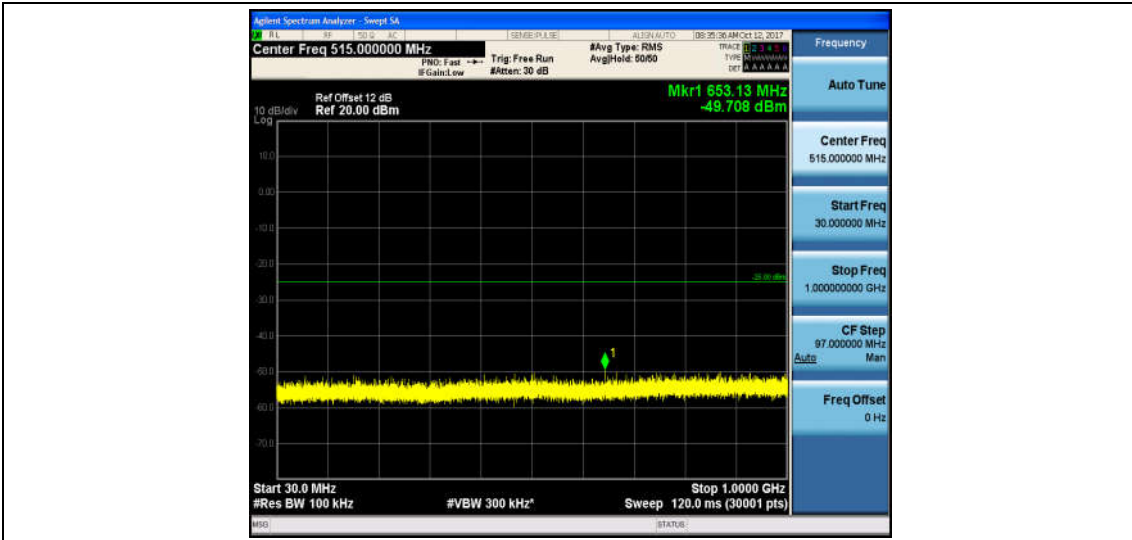

Band7_5MHz_16QAM_20775_1RB#0_Range1:30~1000MHz_-49.71_PASS

Band7_5MHz_16QAM_20775_1RB#0_Range2:1000~26000MHz_-33.84_PASS