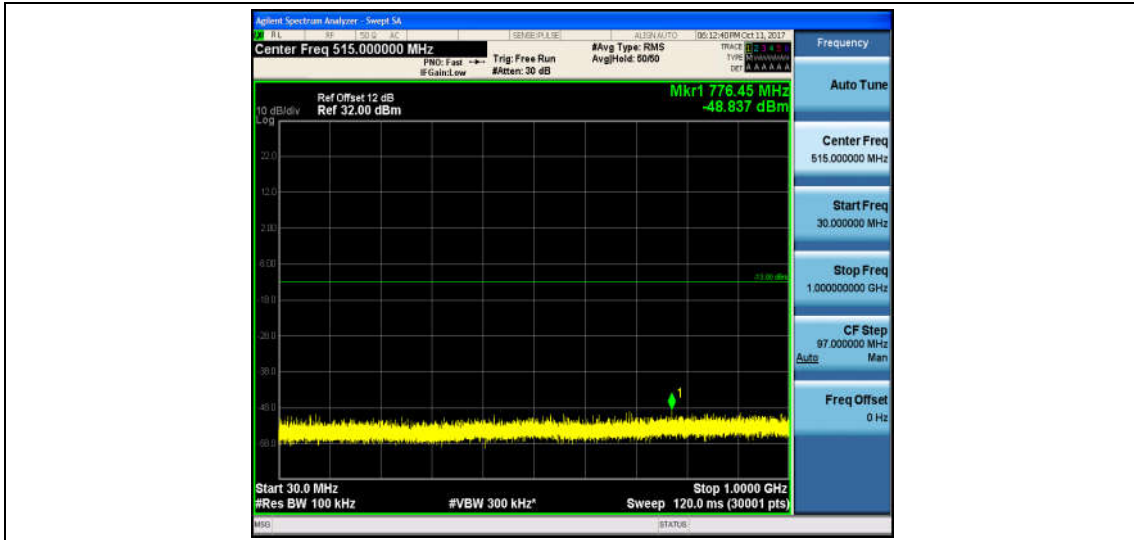

Band4_10MHz_16QAM_20000_1RB#0_Range1:30~1000MHz_-48.84_PASS

Band4_10MHz_16QAM_20000_1RB#0_Range2:1000~26000MHz_-32.82_PASS