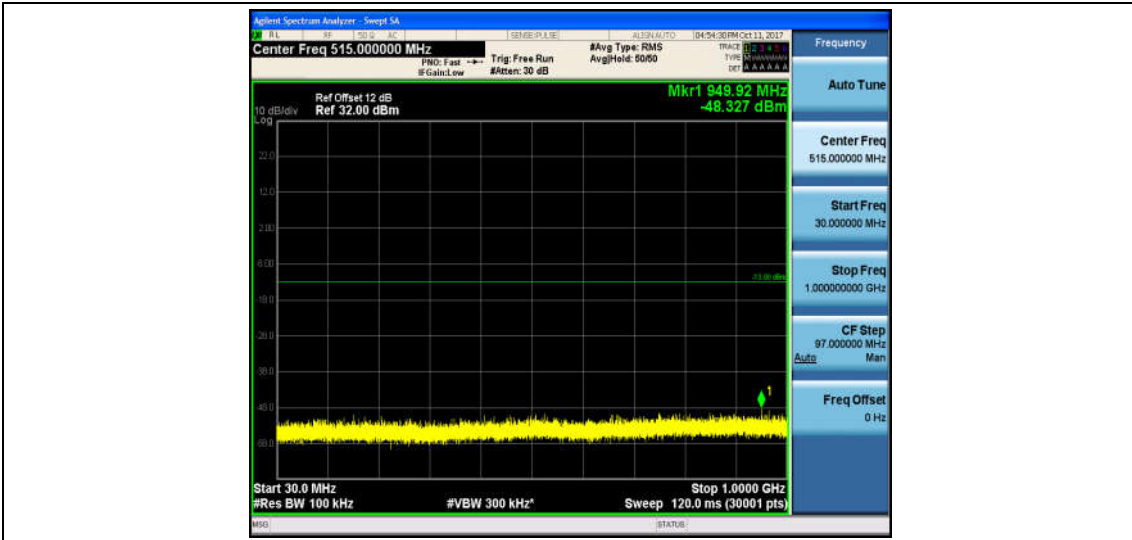

Band4_3MHz_16QAM_19965_1RB#0_Range1:30~1000MHz_-48.33_PASS

Band4_3MHz_16QAM_19965_1RB#0_Range2:1000~26000MHz_-32.67_PASS