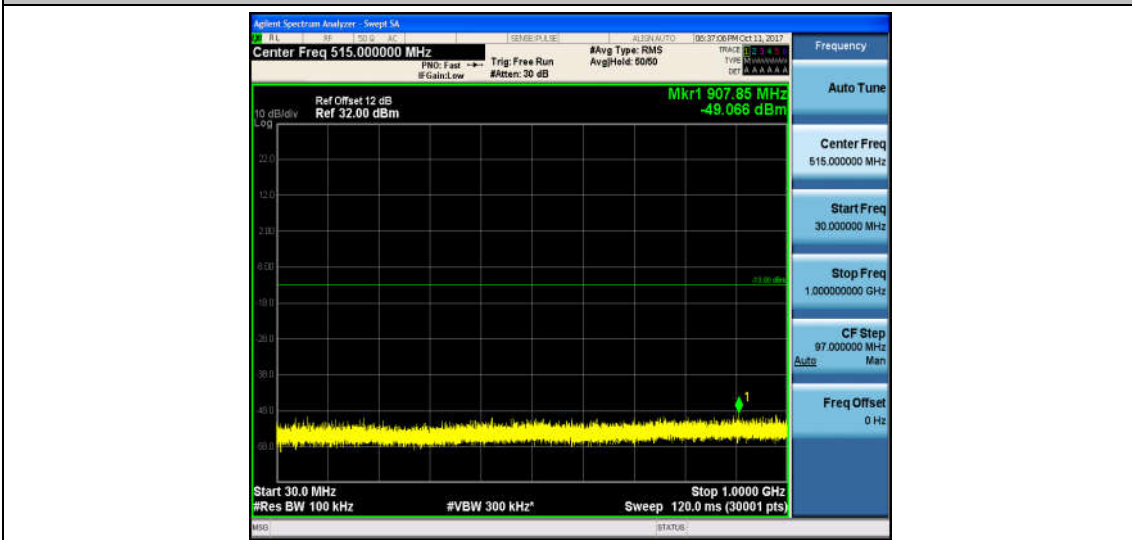

Band4_15MHz_16QAM_20325_1RB#0_Range1:30~1000MHz_-49.07_PASS

Band4_15MHz_16QAM_20325_1RB#0_Range2:1000~26000MHz_-32.74_PASS