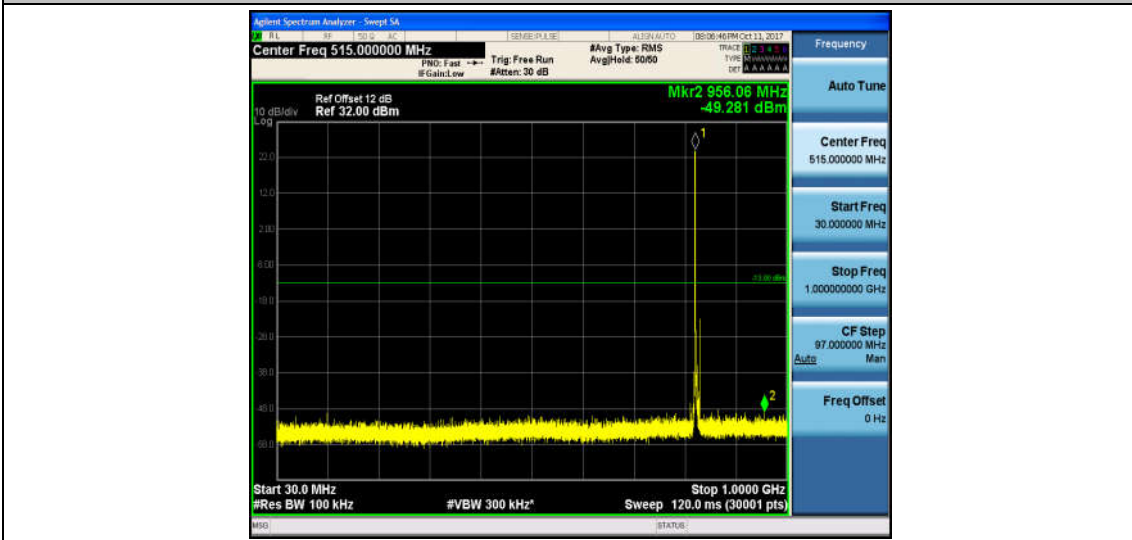

Band5_5MHz_QPSK_20425_1RB#0_Range1:30~1000MHz_-49.28_PASS

Band5_5MHz_QPSK_20425_1RB#0_Range2:1000~26000MHz_-32.65_PASS