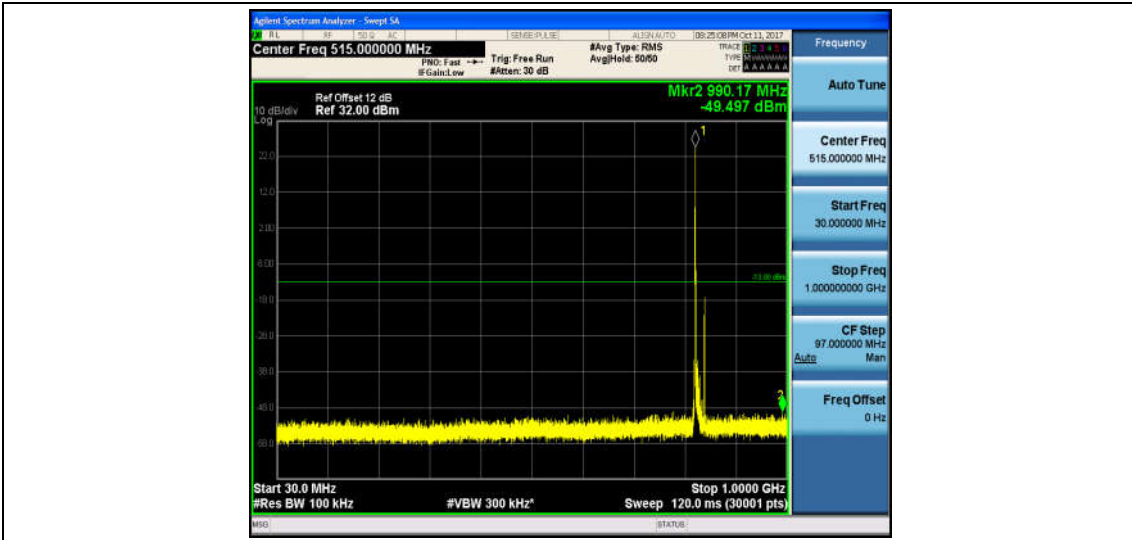

Band5_10MHz_16QAM_20450_1RB#0_Range1:30~1000MHz_-49.5_PASS

Band5_10MHz_16QAM_20450_1RB#0_Range2:1000~26000MHz_-32.84_PASS