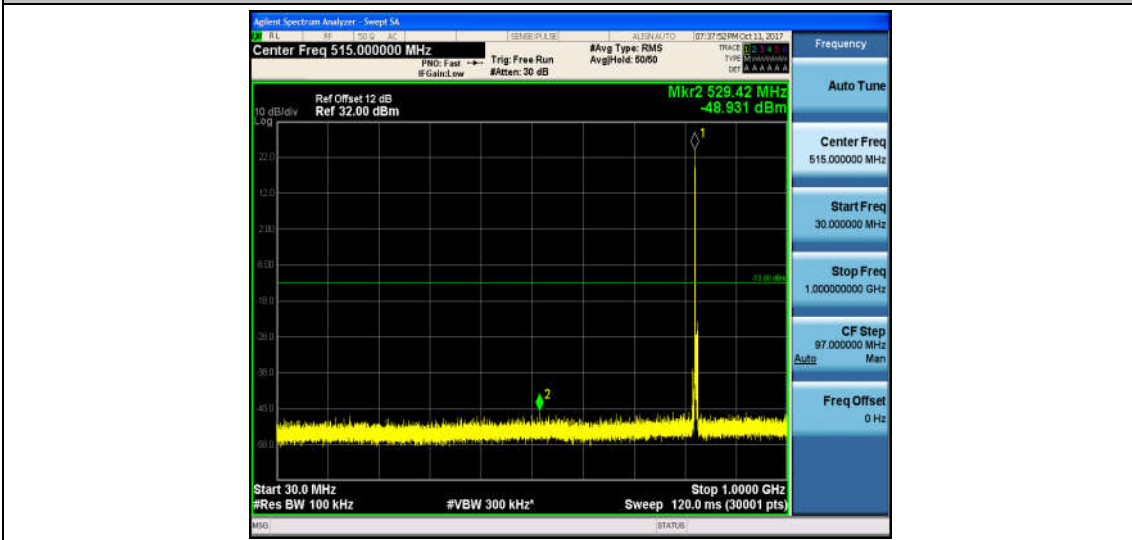

Band5_3MHz_QPSK_20415_1RB#0_Range1:30~1000MHz_-48.93_PASS

Band5_3MHz_QPSK_20415_1RB#0_Range2:1000~26000MHz_-32.88_PASS