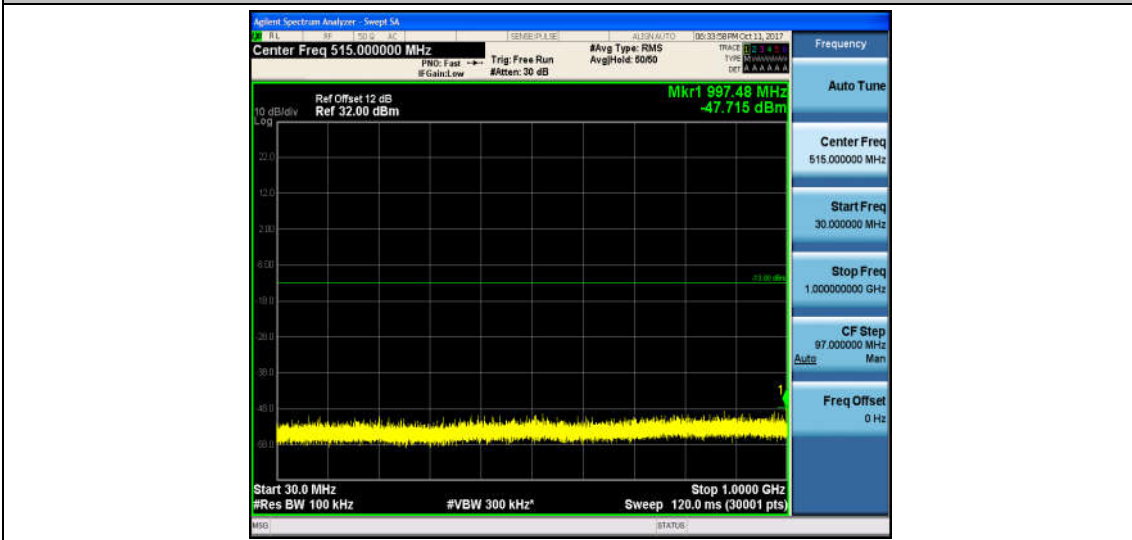

Band4_15MHz_QPSK_20025_1RB#0_Range1:30~1000MHz_-47.72_PASS

Band4_15MHz_QPSK_20025_1RB#0_Range2:1000~26000MHz_-32.79_PASS