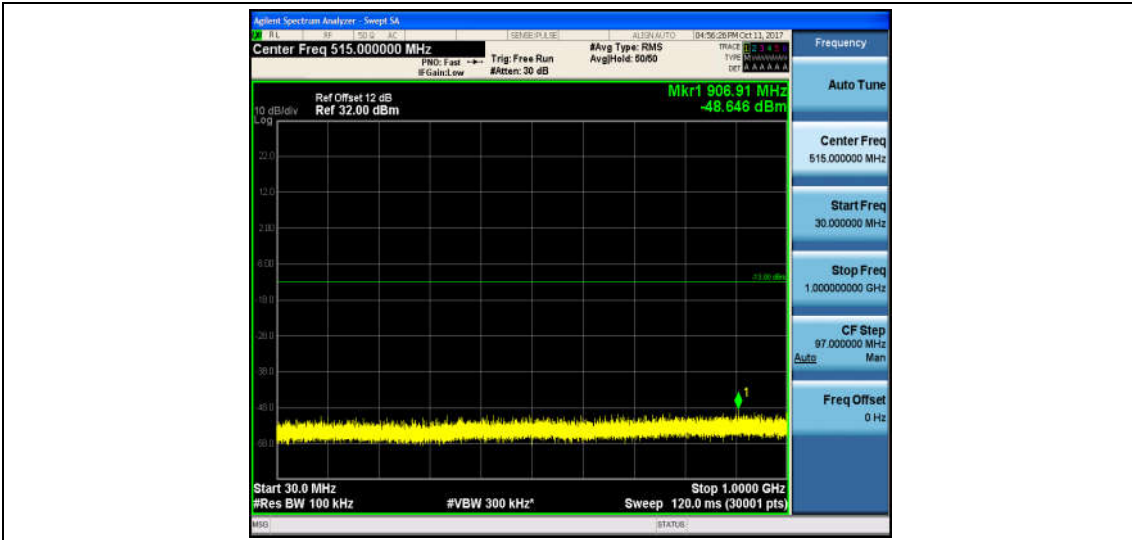

Band4_3MHz_QPSK_20385_1RB#0_Range1:30~1000MHz_-48.65_PASS

Band4_3MHz_QPSK_20385_1RB#0_Range2:1000~26000MHz_-32.85_PASS