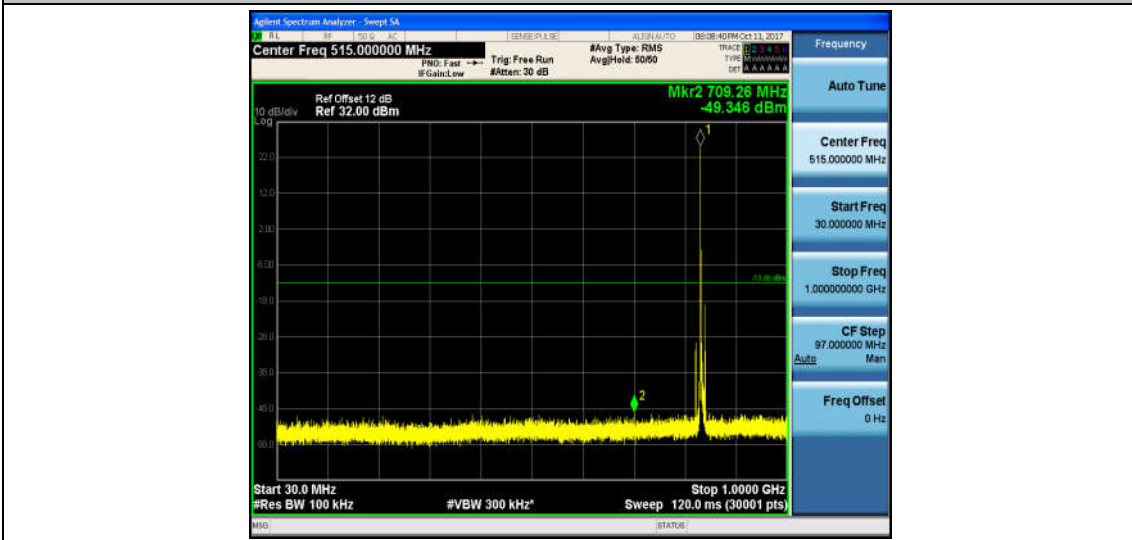

Band5_5MHz_16QAM_20525_1RB#0_Range1:30~1000MHz_-49.35_PASS

Band5_5MHz_16QAM_20525_1RB#0_Range2:1000~26000MHz_-31.2_PASS