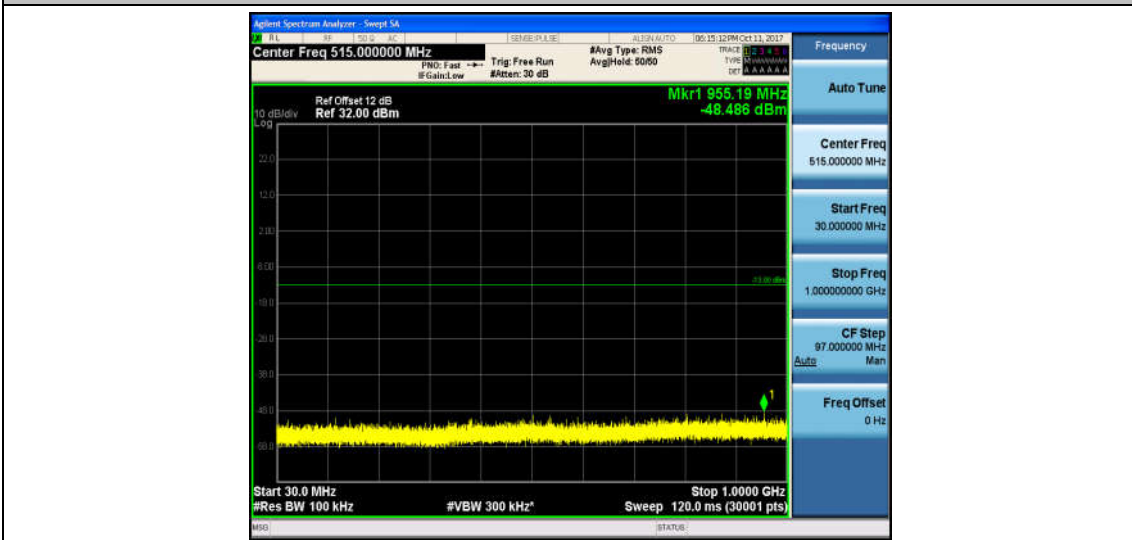

Band4_10MHz_16QAM_20350_1RB#0_Range1:30~1000MHz_-48.49_PASS

Band4_10MHz_16QAM_20350_1RB#0_Range2:1000~26000MHz_-32.84_PASS