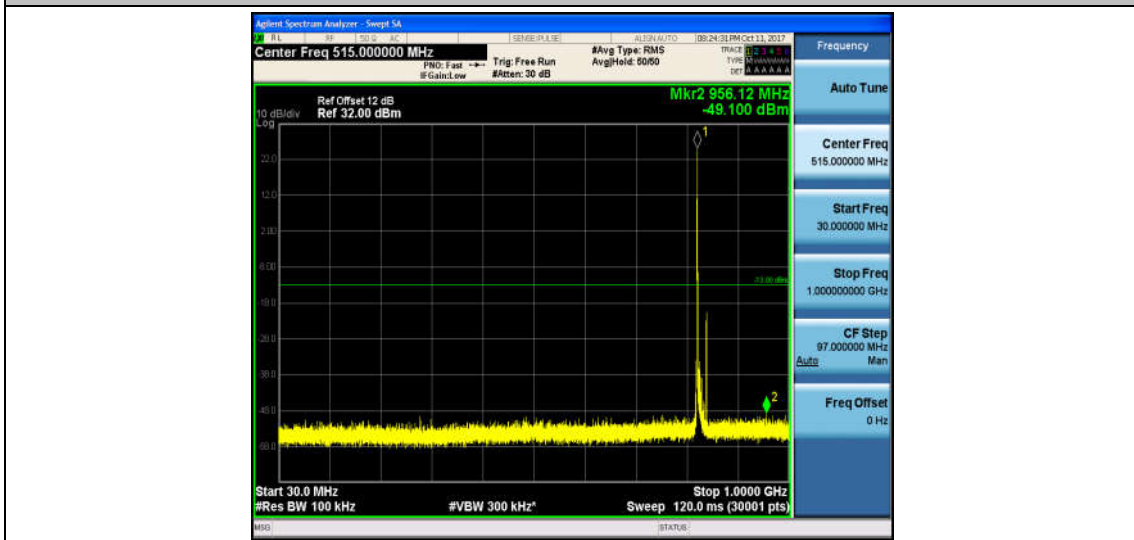

Band5_10MHz_QPSK_20450_1RB#0_Range1:30~1000MHz_-49.1_PASS

Band5_10MHz_QPSK_20450_1RB#0_Range2:1000~26000MHz_-32.88_PASS