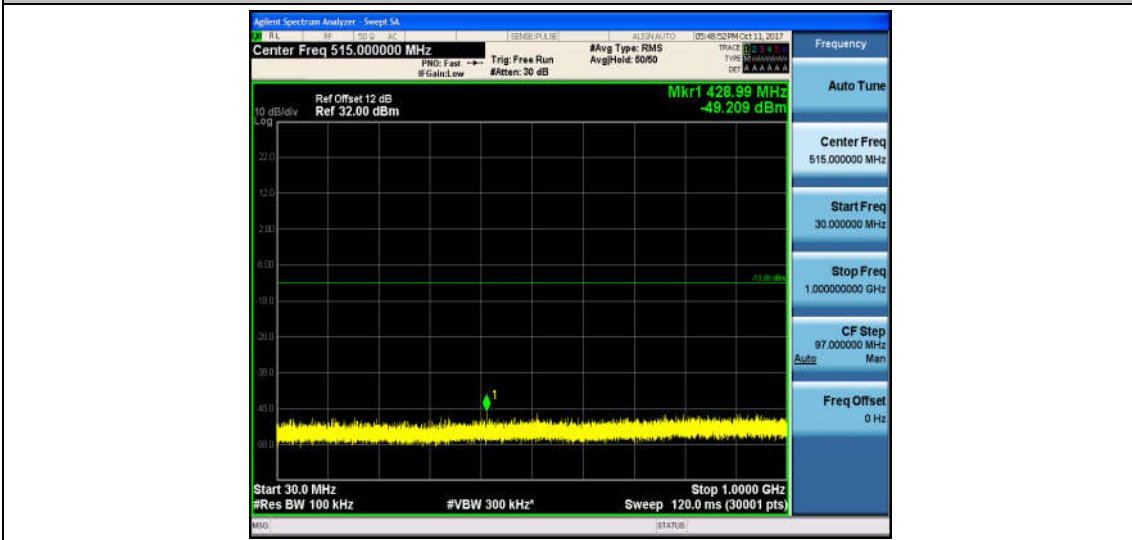

Band4_5MHz_16QAM_20175_1RB#0_Range1:30~1000MHz_-49.21_PASS

Band4_5MHz_16QAM_20175_1RB#0_Range2:1000~26000MHz_-32.76_PASS