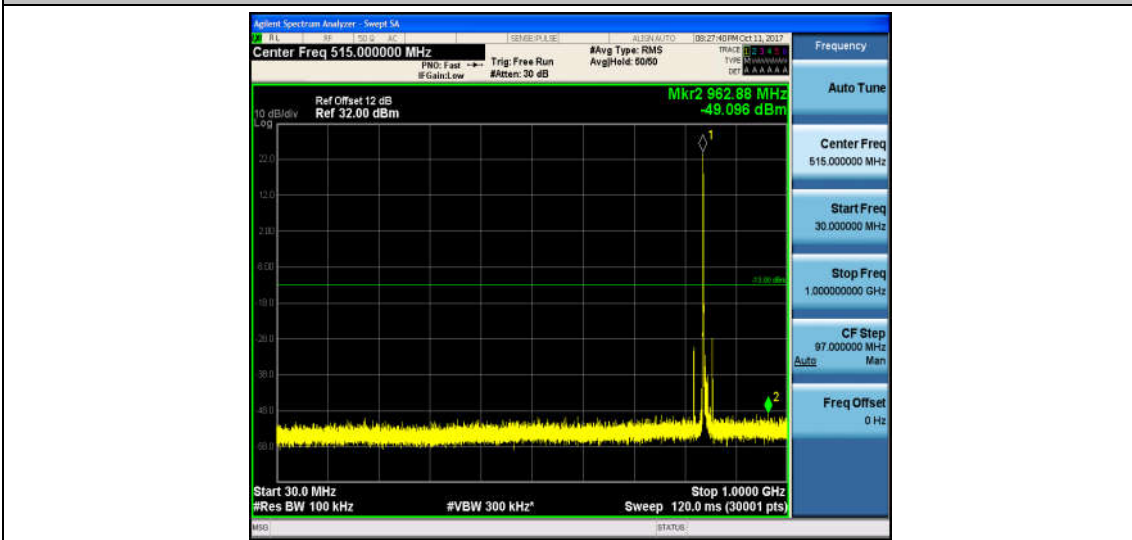

Band5_10MHz_16QAM_20600_1RB#0_Range1:30~1000MHz_-49.1_PASS

Band5_10MHz_16QAM_20600_1RB#0_Range2:1000~26000MHz_-31.37_PASS