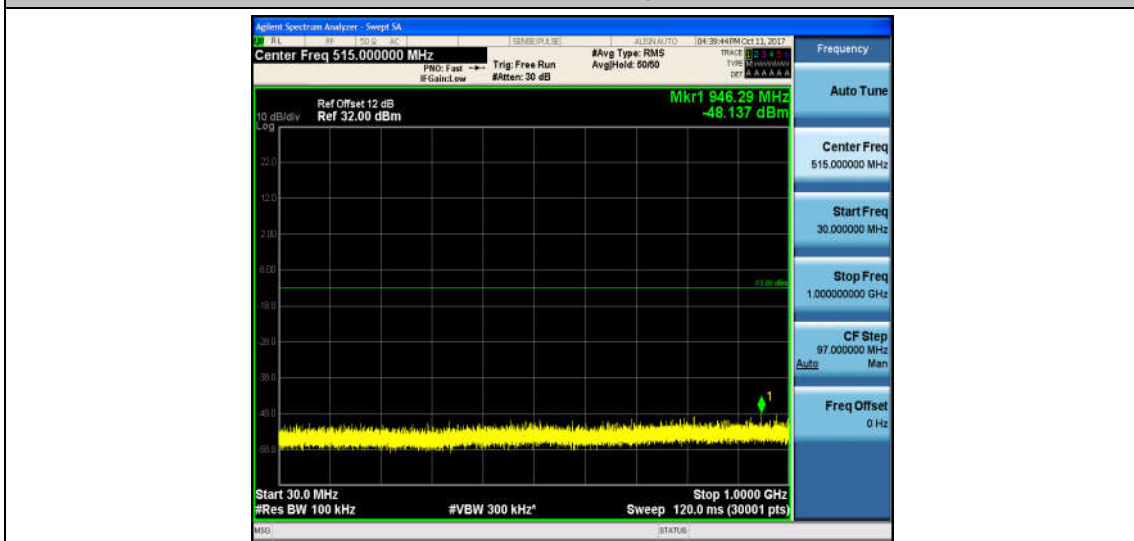

Band4_1.4MHz_16QAM_20393_1RB#0_Range1:30~1000MHz_-48.14_PASS

Band4_1.4MHz_16QAM_20393_1RB#0_Range2:1000~26000MHz_-32.84_PASS