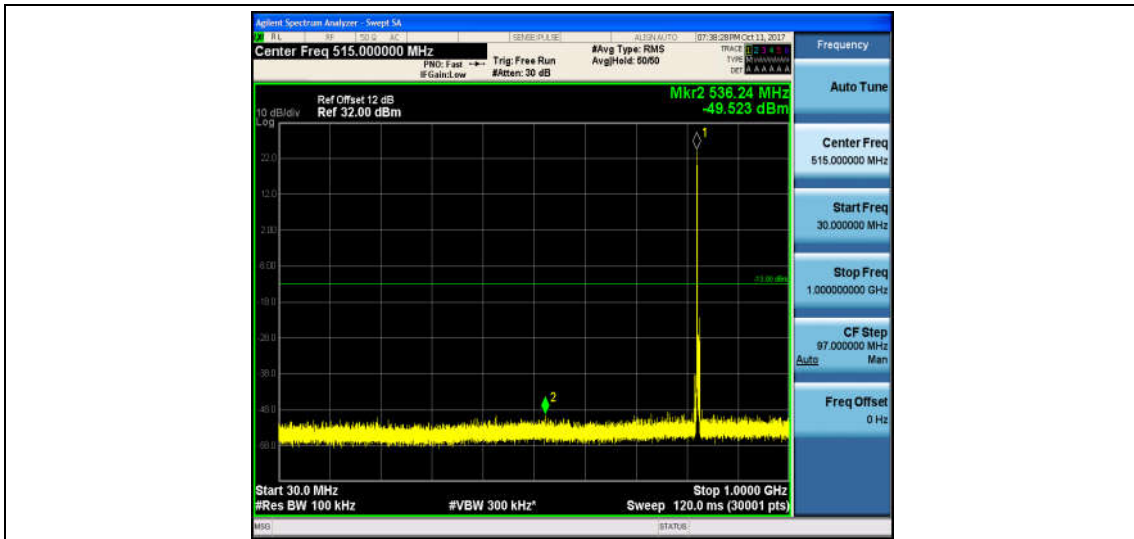

Band5_3MHz_16QAM_20415_1RB#0_Range1:30~1000MHz_-49.52_PASS

Band5_3MHz_16QAM_20415_1RB#0_Range2:1000~26000MHz_-32.65_PASS