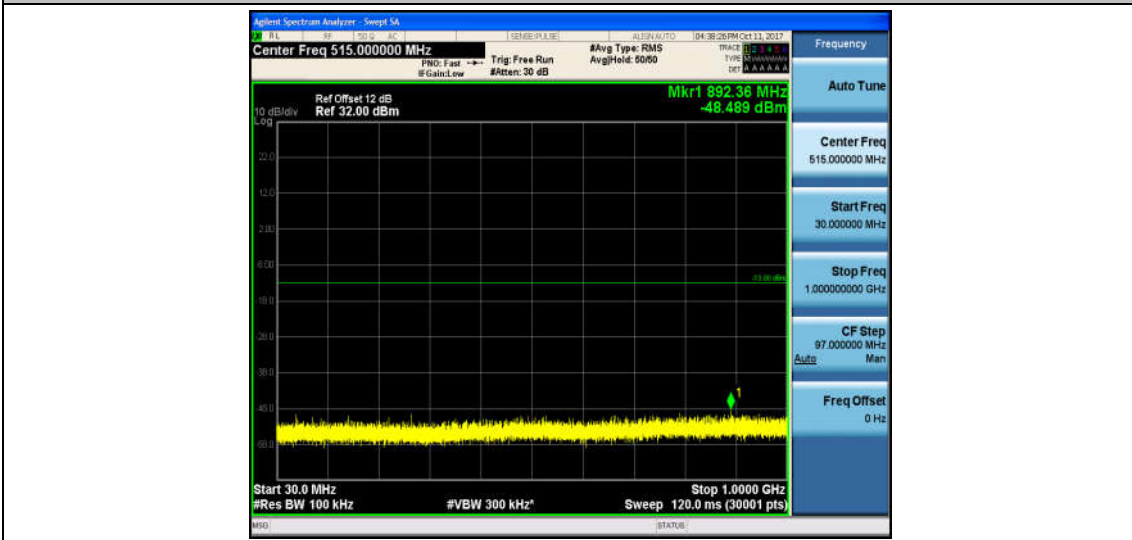

Band4_1.4MHz_16QAM_20175_1RB#0_Range1:30~1000MHz_-48.49_PASS

Band4_1.4MHz_16QAM_20175_1RB#0_Range2:1000~26000MHz_-32.88_PASS