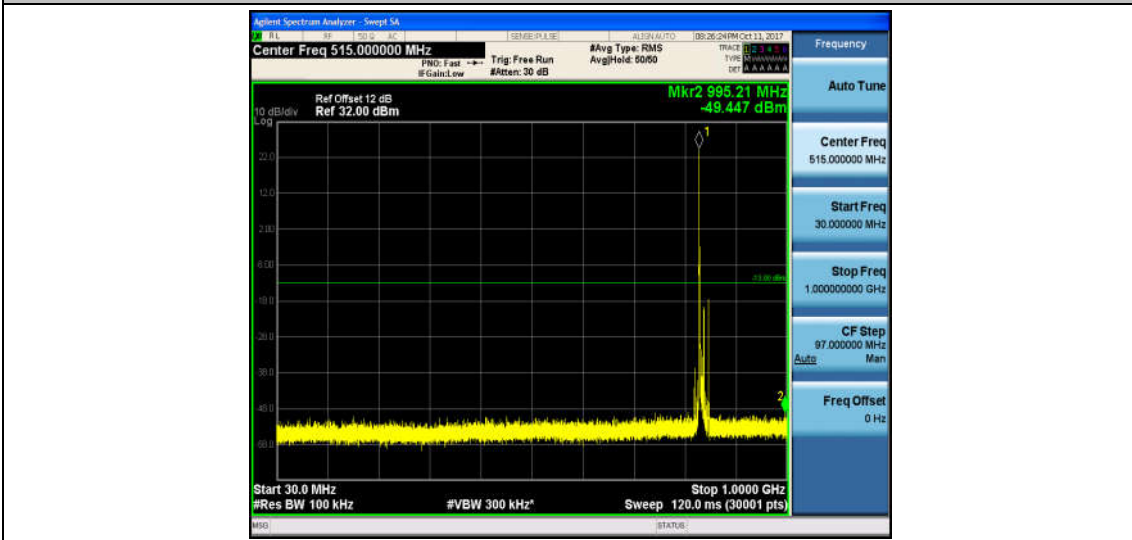

Band5_10MHz_16QAM_20525_1RB#0_Range1:30~1000MHz_-49.45_PASS

Band5_10MHz_16QAM_20525_1RB#0_Range2:1000~26000MHz_-30.46_PASS