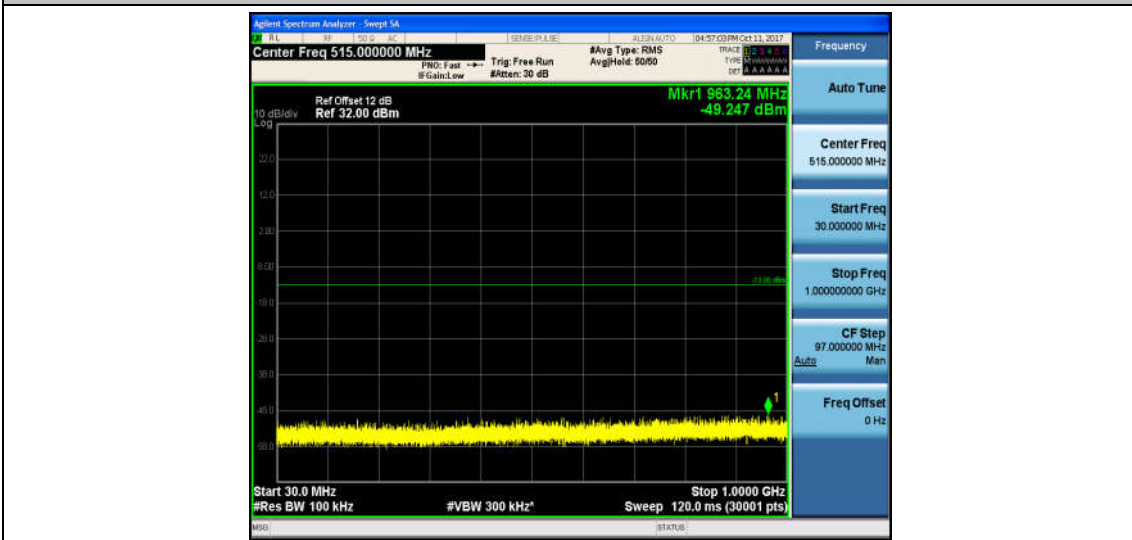

Band4_3MHz_16QAM_20385_1RB#0_Range1:30~1000MHz_-49.25_PASS

Band4_3MHz_16QAM_20385_1RB#0_Range2:1000~26000MHz_-32.88_PASS