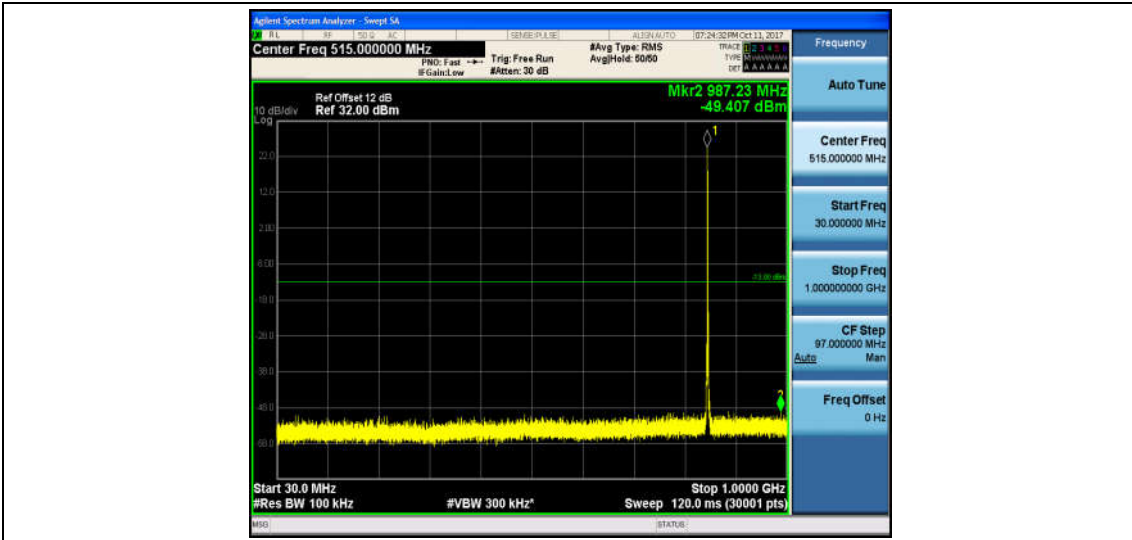

Band5_1.4MHz_QPSK_20643_1RB#0_Range1:30~1000MHz_-49.41_PASS

Band5_1.4MHz_QPSK_20643_1RB#0_Range2:1000~26000MHz_-30.77_PASS