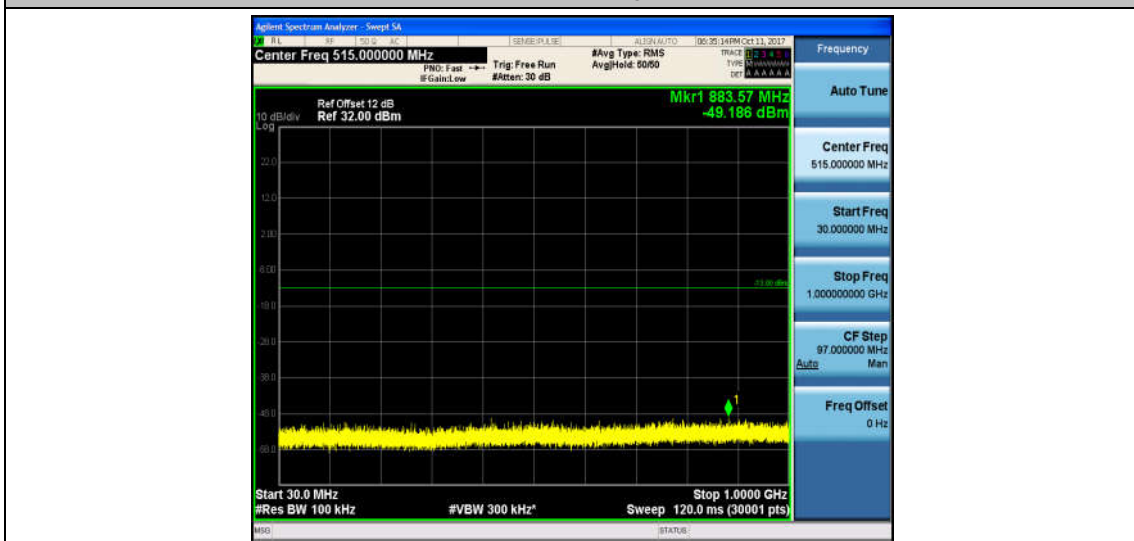

Band4_15MHz_QPSK_20175_1RB#0_Range1:30~1000MHz_-49.19_PASS

Band4_15MHz_QPSK_20175_1RB#0_Range2:1000~26000MHz_-32.87_PASS