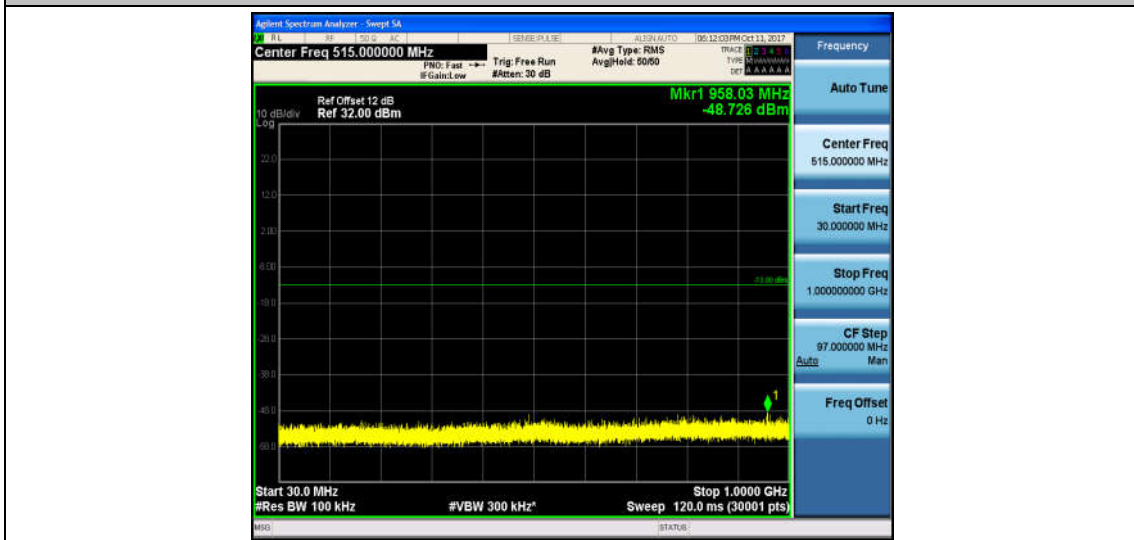

Band4_10MHz_QPSK_20000_1RB#0_Range1:30~1000MHz_-48.73_PASS

Band4_10MHz_QPSK_20000_1RB#0_Range2:1000~26000MHz_-32.75_PASS