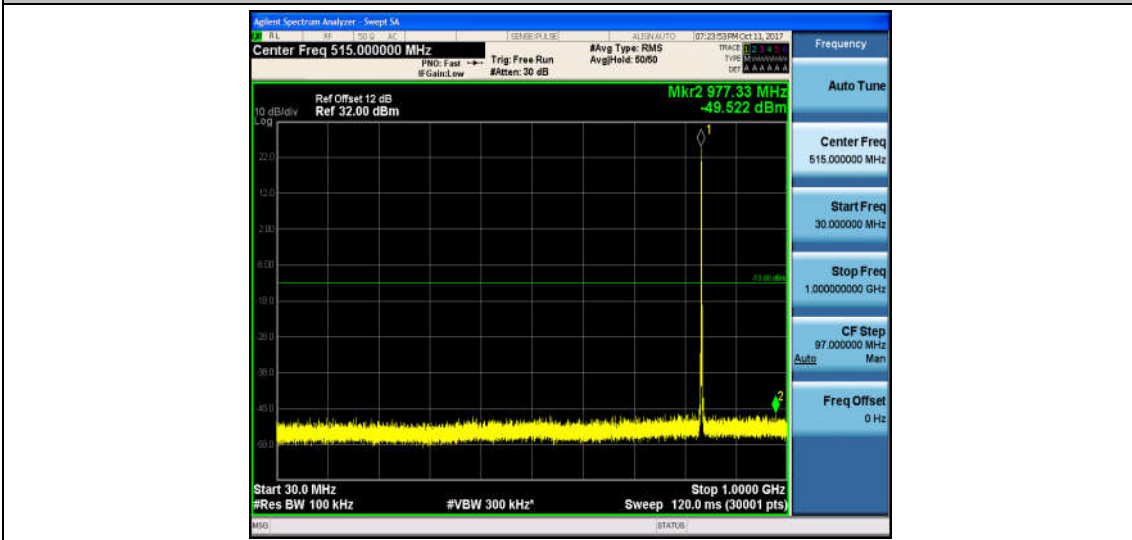

Band5_1.4MHz_16QAM_20525_1RB#0_Range1:30~1000MHz_-49.52_PASS

Band5_1.4MHz_16QAM_20525_1RB#0_Range2:1000~26000MHz_-32.84_PASS