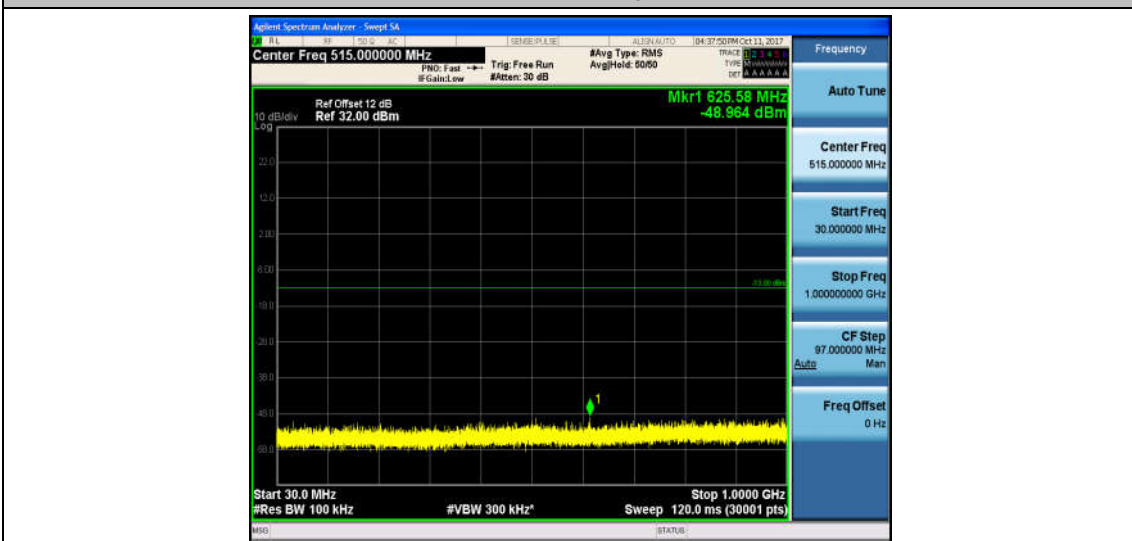

Band4_1.4MHz_QPSK_20175_1RB#0_Range1:30~1000MHz_-48.96_PASS

Band4_1.4MHz_QPSK_20175_1RB#0_Range2:1000~26000MHz_-32.69_PASS