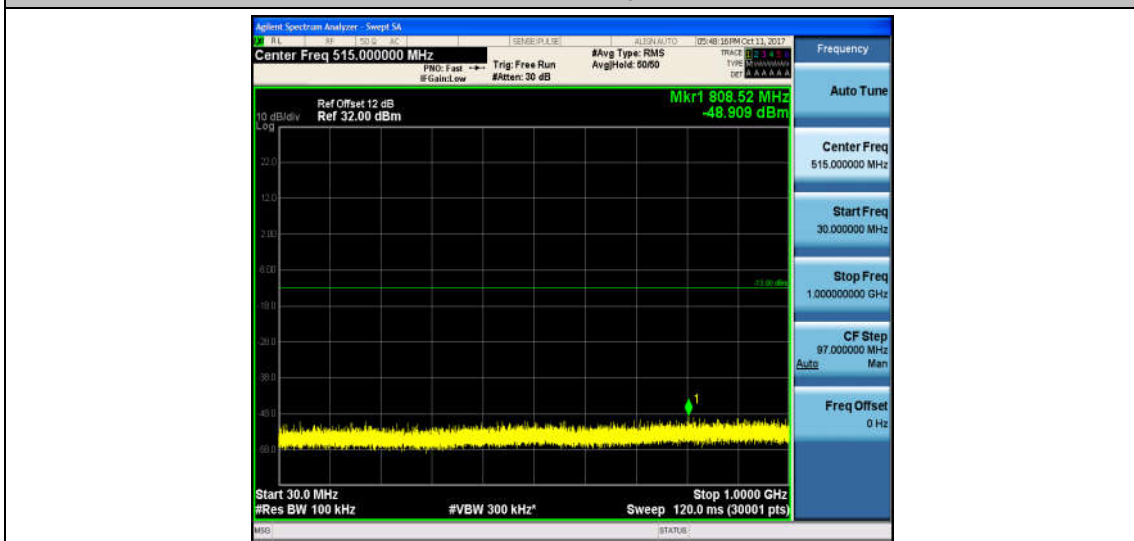

Band4_5MHz_QPSK_20175_1RB#0_Range1:30~1000MHz_-48.91_PASS

Band4_5MHz_QPSK_20175_1RB#0_Range2:1000~26000MHz_-32.79_PASS