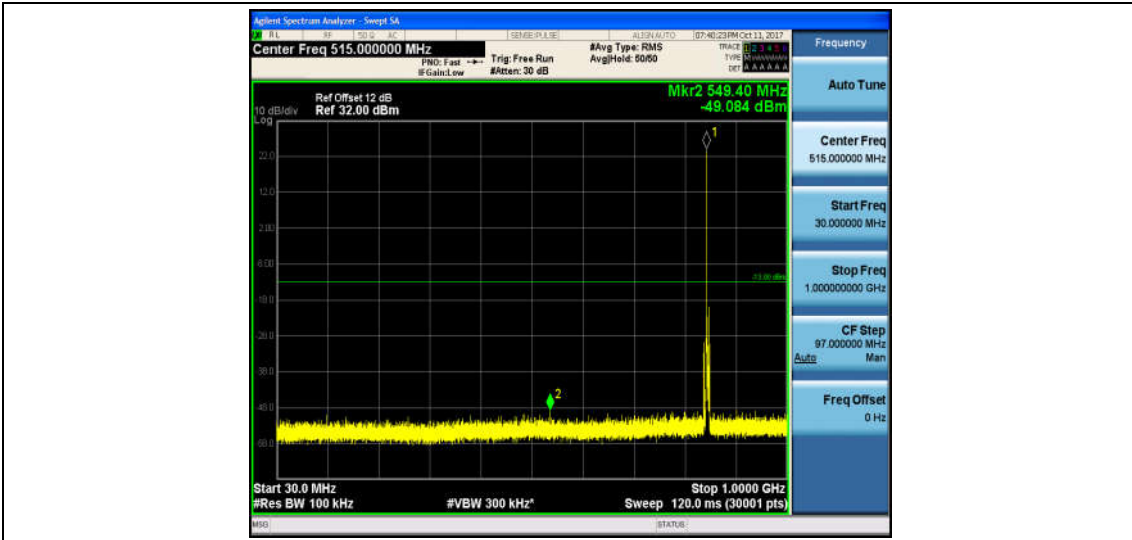

Band5_3MHz_QPSK_20635_1RB#0_Range1:30~1000MHz_-49.08_PASS

Band5_3MHz_QPSK_20635_1RB#0_Range2:1000~26000MHz_-30.69_PASS