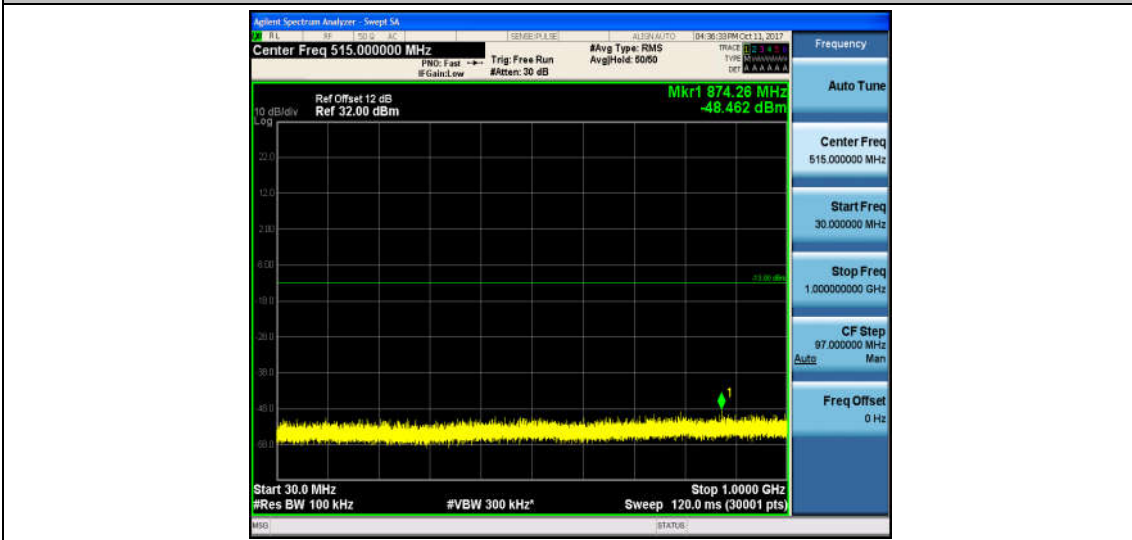

Band4\_1.4MHz\_QPSK\_19957\_1RB#0\_Range1:30~1000MHz\_-48.46\_PASS

Band4\_1.4MHz\_QPSK\_19957\_1RB#0\_Range2:1000~26000MHz\_-32.77\_PASS

Band4\_1.4MHz\_16QAM\_19957\_1RB#0\_Range1:30~1000MHz\_-48.14\_PASS