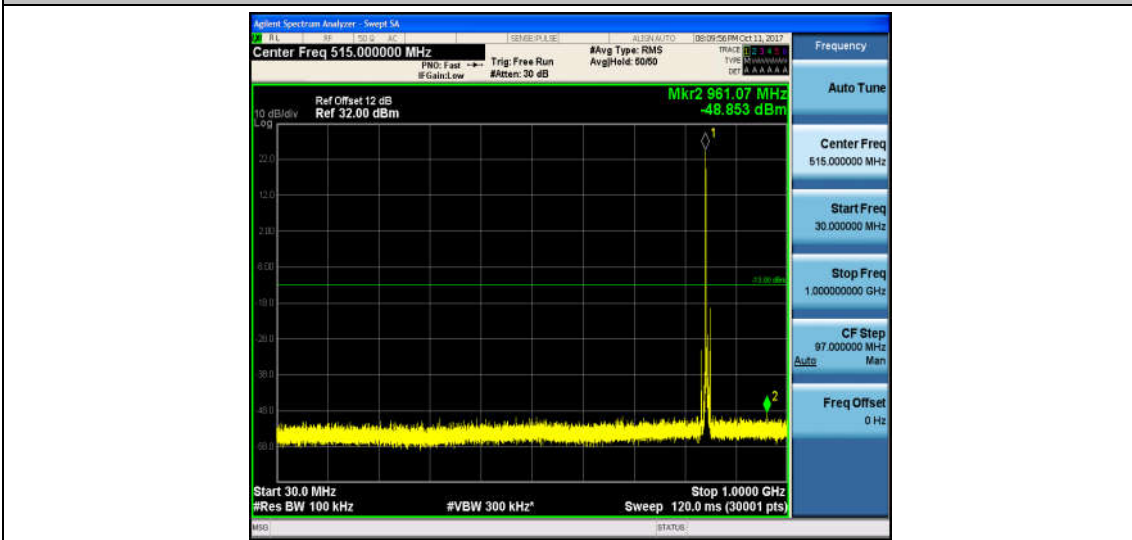

Band5_5MHz_16QAM_20625_1RB#0_Range1:30~1000MHz_-48.85_PASS

Band5_5MHz_16QAM_20625_1RB#0_Range2:1000~26000MHz_-32.01_PASS