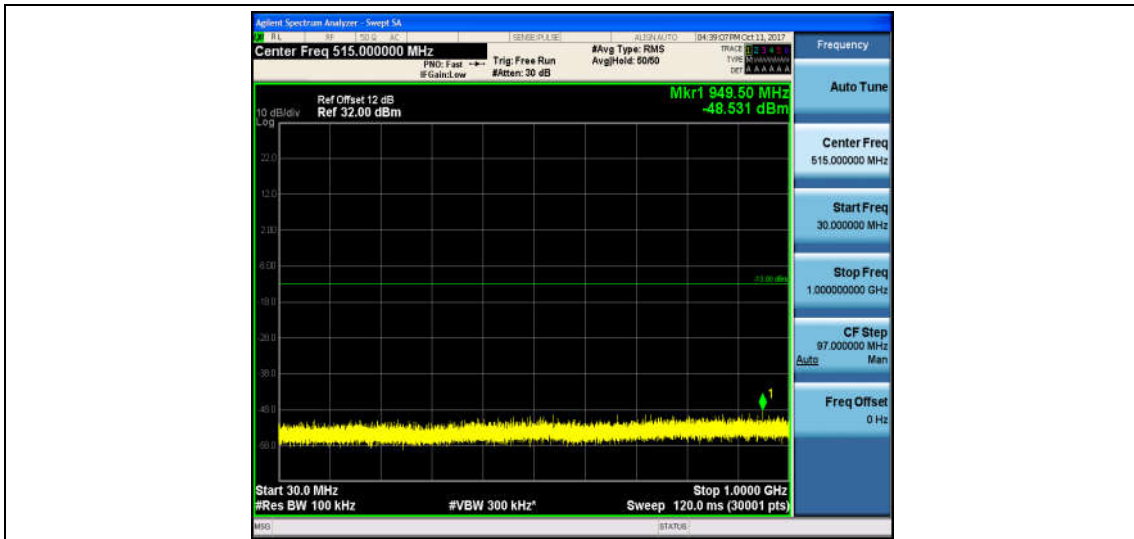

Band4_1.4MHz_QPSK_20393_1RB#0_Range1:30~1000MHz_-48.53_PASS

Band4_1.4MHz_QPSK_20393_1RB#0_Range2:1000~26000MHz_-32.71_PASS