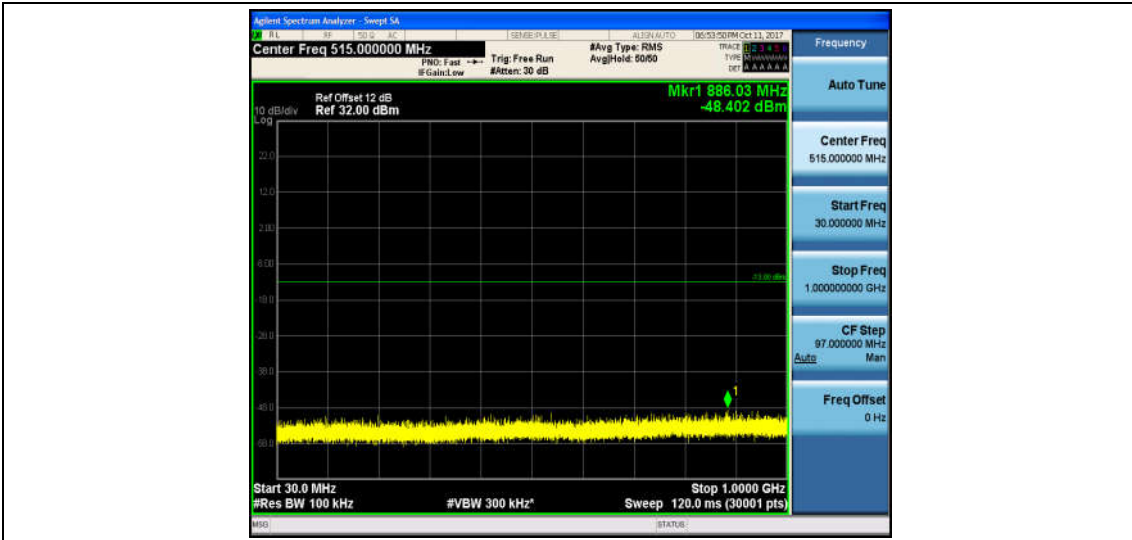

Band4_20MHz_16QAM_20050_1RB#0_Range1:30~1000MHz_-48.4_PASS

Band4_20MHz_16QAM_20050_1RB#0_Range2:1000~26000MHz_-32.85_PASS