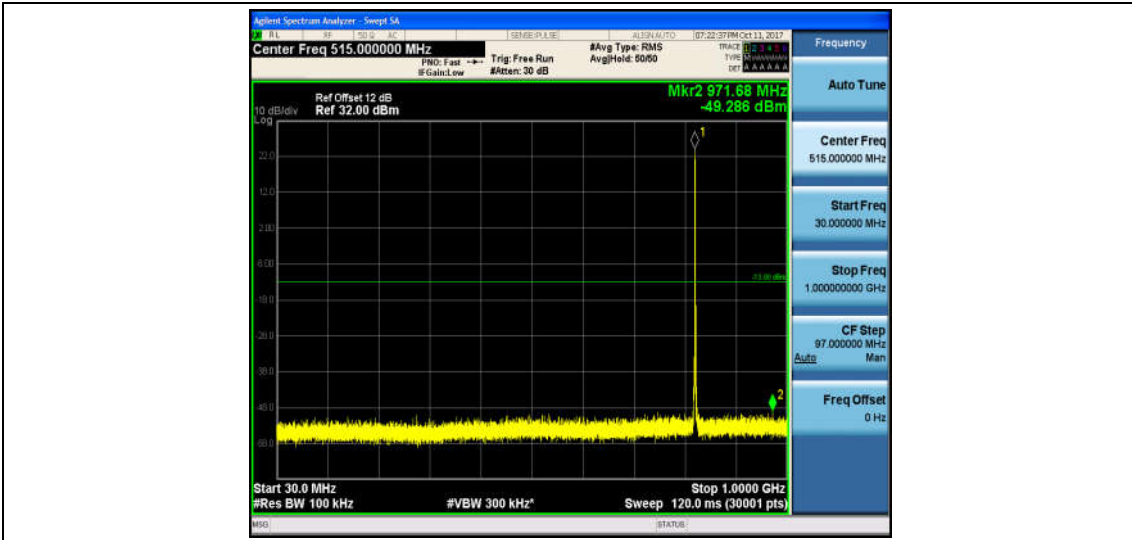

Band5_1.4MHz_16QAM_20407_1RB#0_Range1:30~1000MHz_-49.29_PASS

Band5_1.4MHz_16QAM_20407_1RB#0_Range2:1000~26000MHz_-32.69_PASS