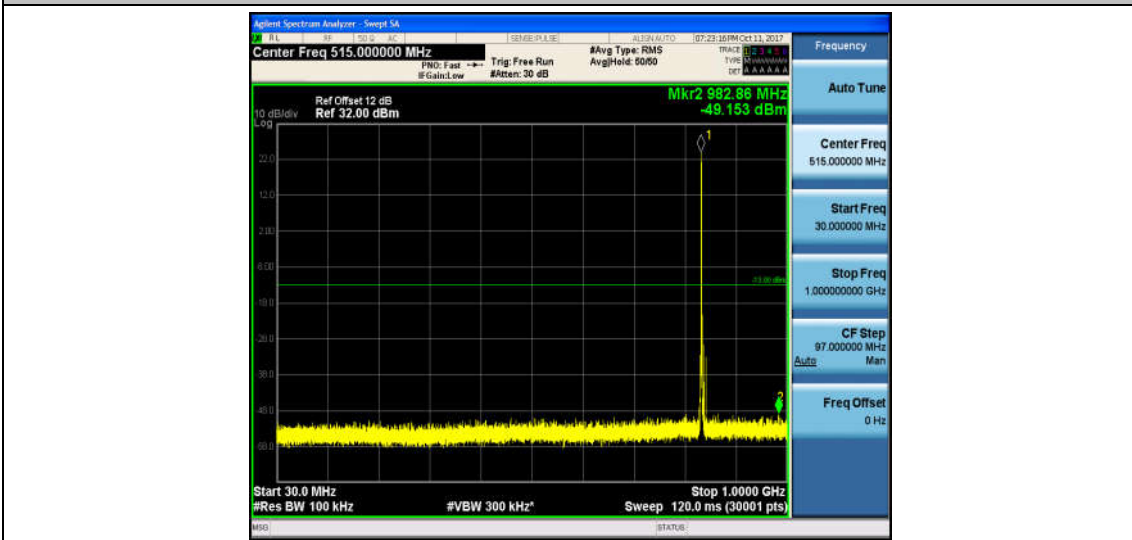

Band5_1.4MHz_QPSK_20525_1RB#0_Range1:30~1000MHz_-49.15_PASS

Band5_1.4MHz_QPSK_20525_1RB#0_Range2:1000~26000MHz_-31.63_PASS