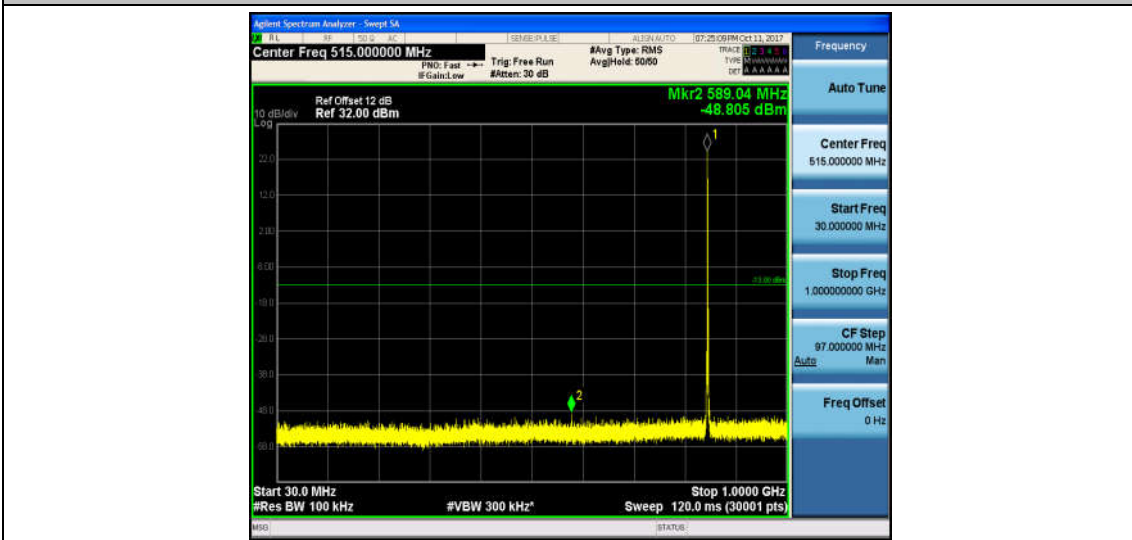

Band5_1.4MHz_16QAM_20643_1RB#0_Range1:30~1000MHz_-48.81_PASS

Band5_1.4MHz_16QAM_20643_1RB#0_Range2:1000~26000MHz_-31.38_PASS