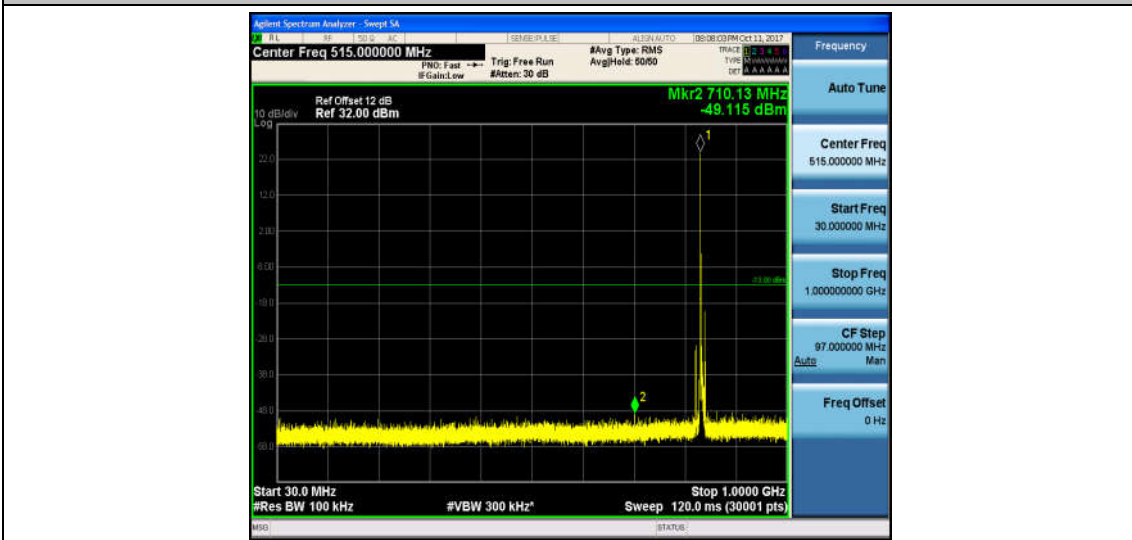

Band5_5MHz_QPSK_20525_1RB#0_Range1:30~1000MHz_-49.12_PASS

Band5_5MHz_QPSK_20525_1RB#0_Range2:1000~26000MHz_-30.82_PASS