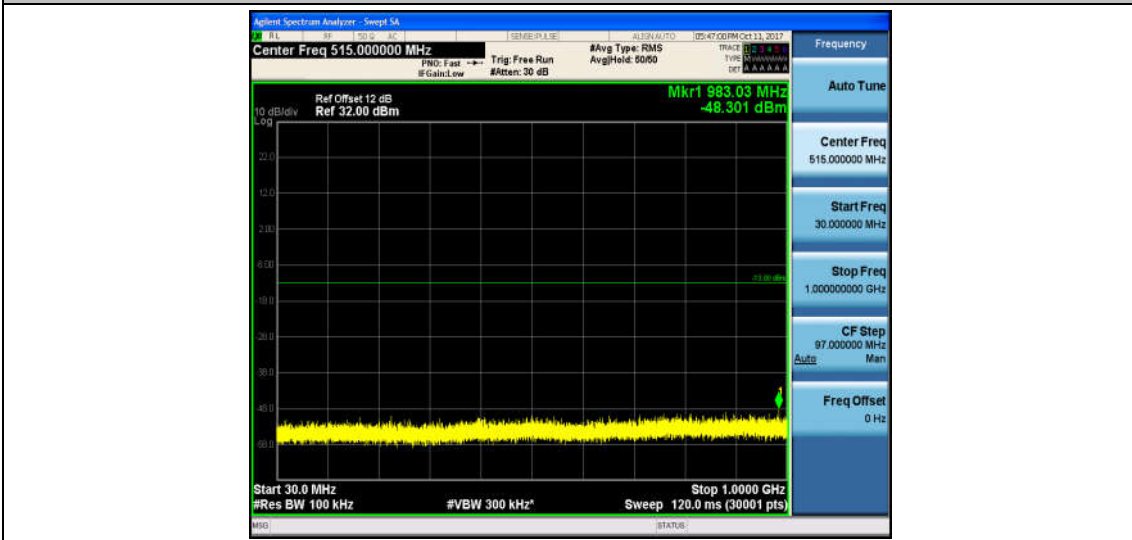

Band4_5MHz_QPSK_19975_1RB#0_Range1:30~1000MHz_-48.3_PASS

Band4_5MHz_QPSK_19975_1RB#0_Range2:1000~26000MHz_-32.71_PASS