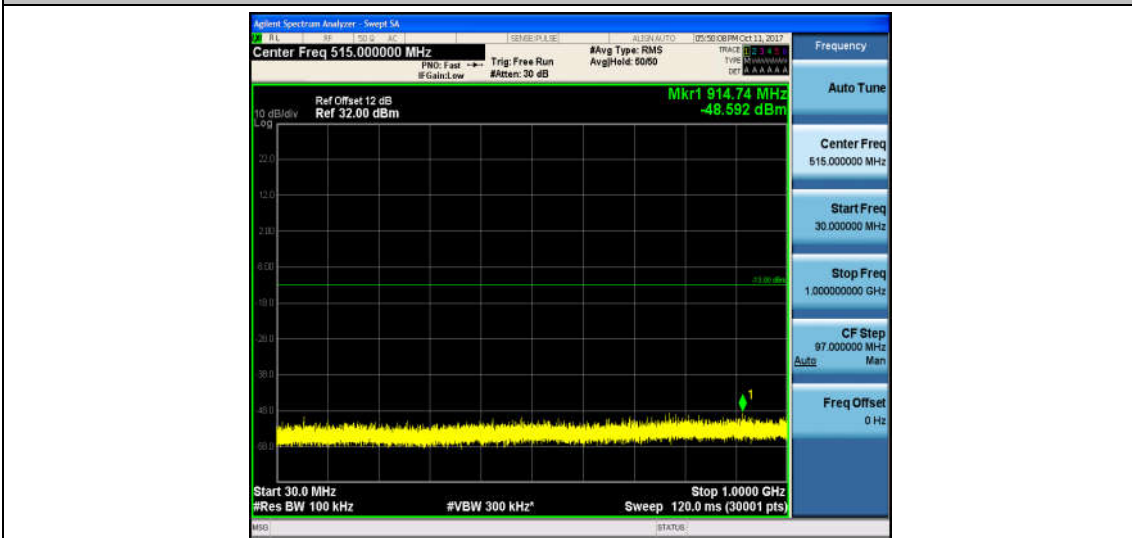

Band4_5MHz_16QAM_20375_1RB#0_Range1:30~1000MHz_-48.59_PASS

Band4_5MHz_16QAM_20375_1RB#0_Range2:1000~26000MHz_-32.86_PASS