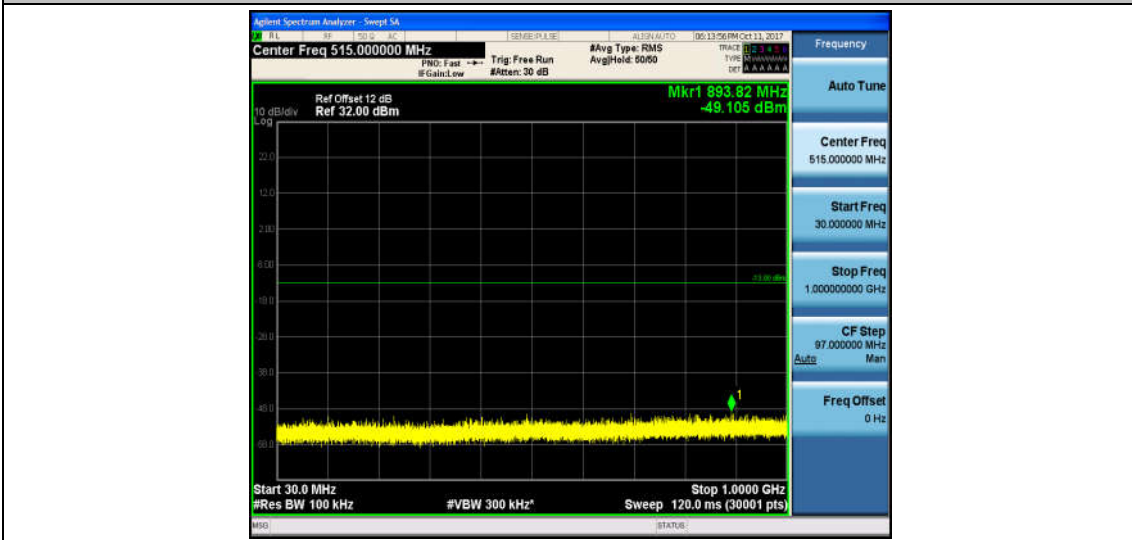

Band4_10MHz_16QAM_20175_1RB#0_Range1:30~1000MHz_-49.11_PASS

Band4_10MHz_16QAM_20175_1RB#0_Range2:1000~26000MHz_-32.89_PASS