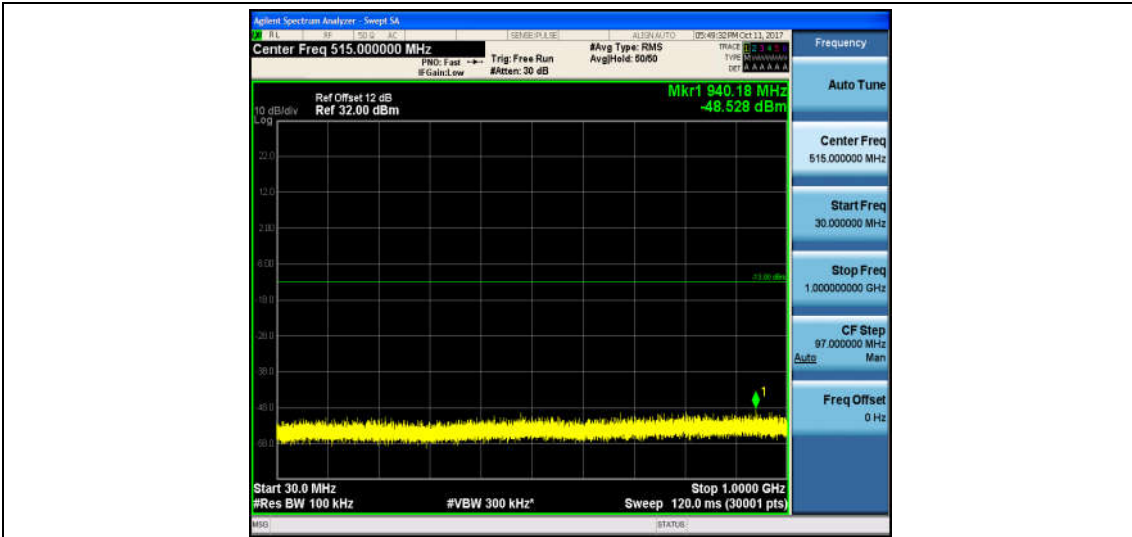

Band4_5MHz_QPSK_20375_1RB#0_Range1:30~1000MHz_-48.53_PASS

Band4_5MHz_QPSK_20375_1RB#0_Range2:1000~26000MHz_-32.92_PASS