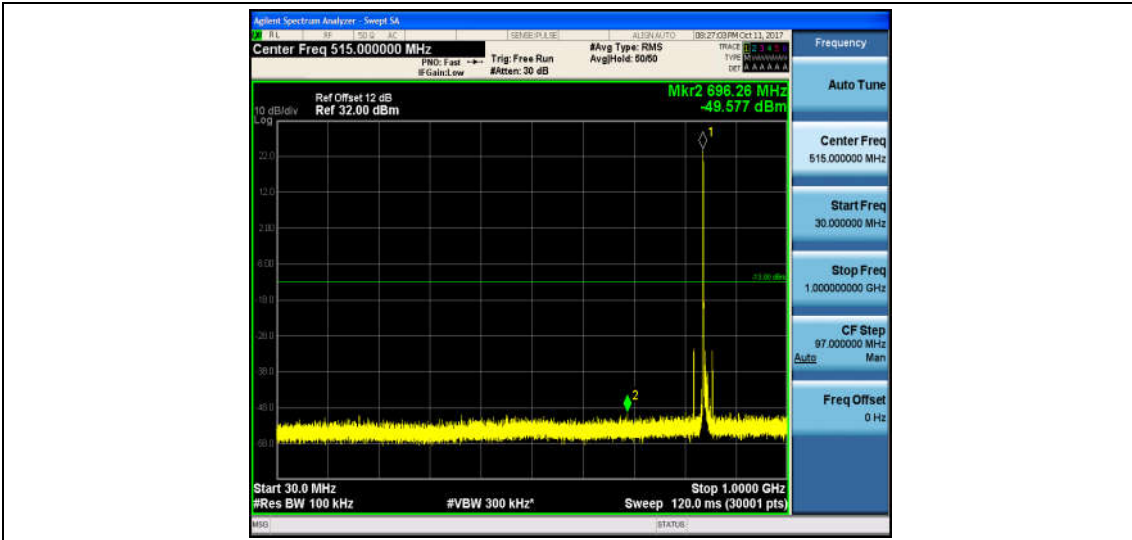

Band5_10MHz_QPSK_20600_1RB#0_Range1:30~1000MHz_-49.58_PASS

Band5_10MHz_QPSK_20600_1RB#0_Range2:1000~26000MHz_-31.43_PASS