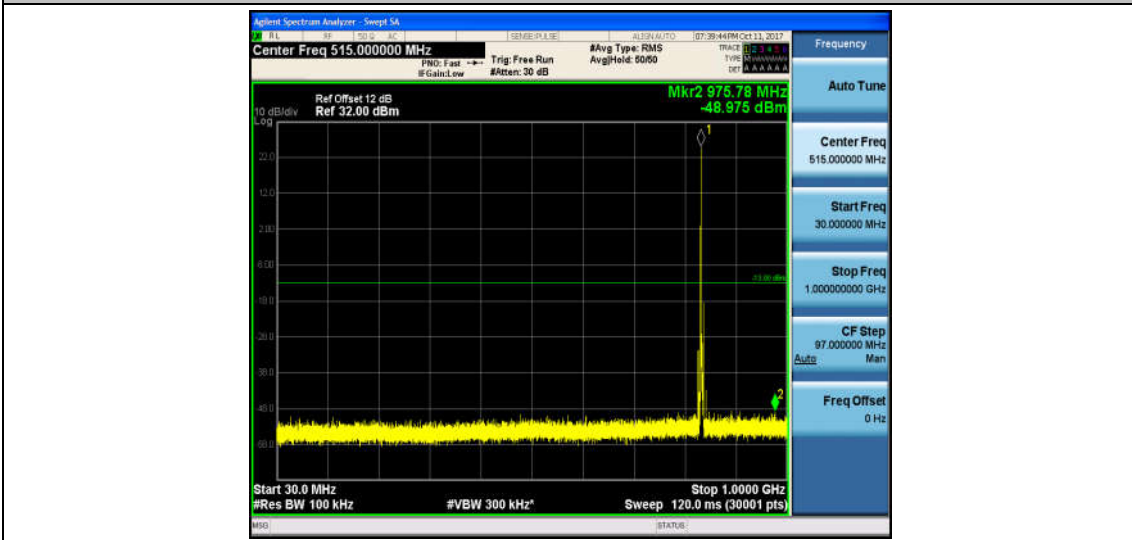

Band5_3MHz_16QAM_20525_1RB#0_Range1:30~1000MHz_-48.98_PASS

Band5_3MHz_16QAM_20525_1RB#0_Range2:1000~26000MHz_-32.35_PASS