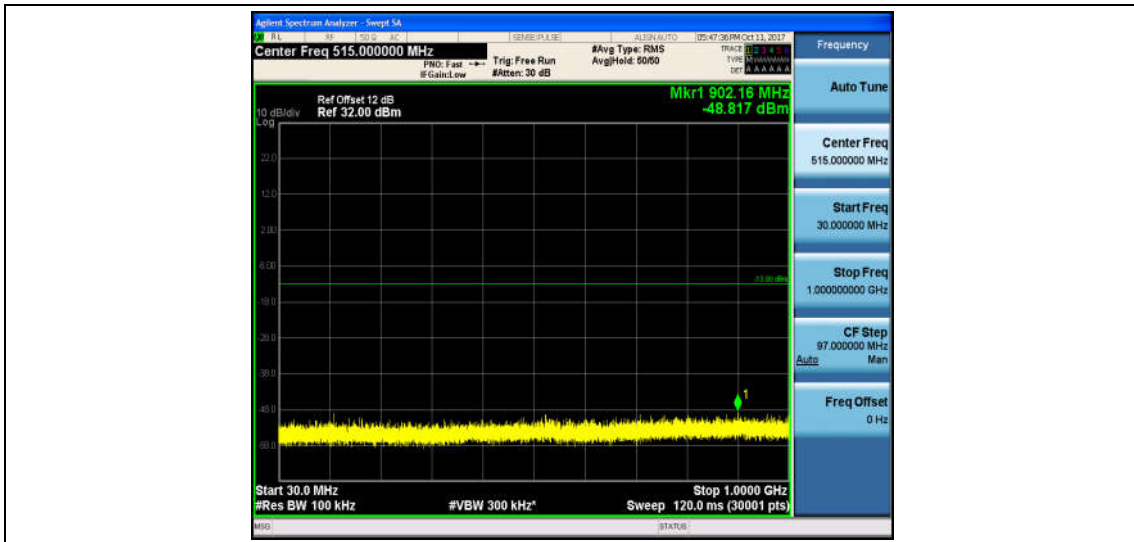

Band4_5MHz_16QAM_19975_1RB#0_Range1:30~1000MHz_-48.82_PASS

Band4_5MHz_16QAM_19975_1RB#0_Range2:1000~26000MHz_-32.65_PASS