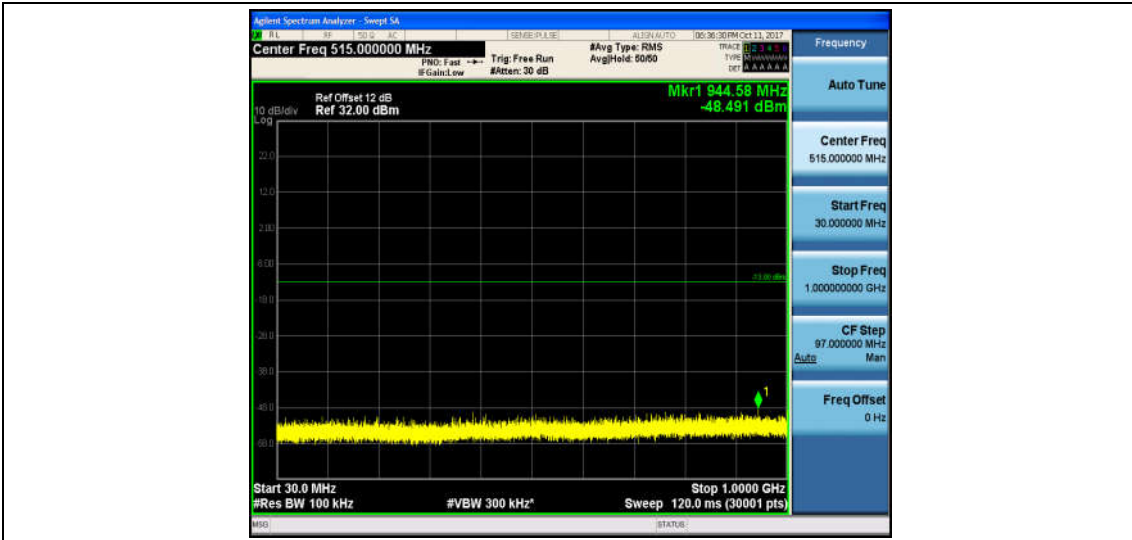

Band4_15MHz_QPSK_20325_1RB#0_Range1:30~1000MHz_-48.49_PASS

Band4_15MHz_QPSK_20325_1RB#0_Range2:1000~26000MHz_-32.81_PASS