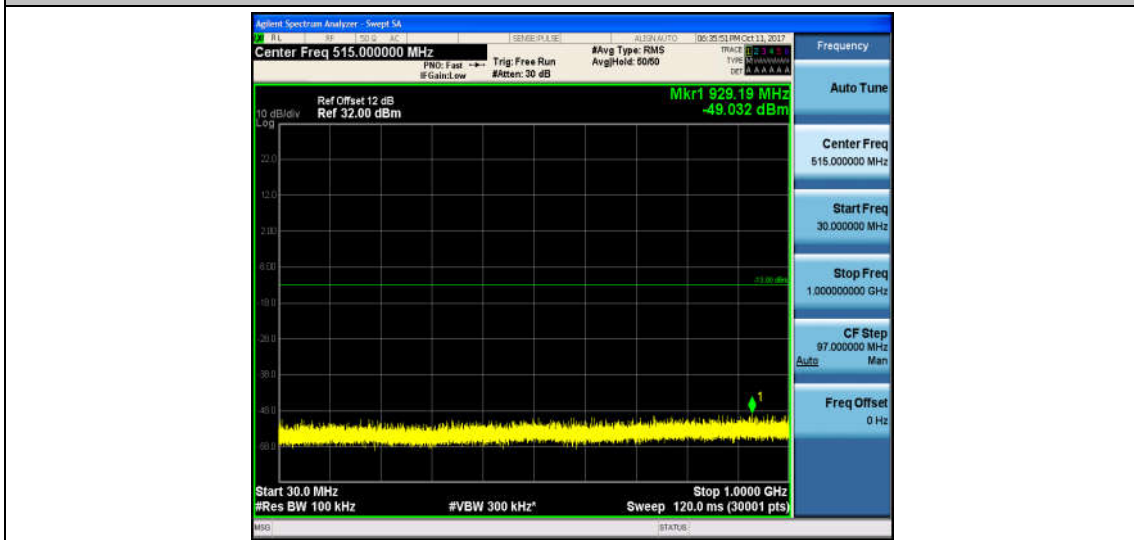

Band4_15MHz_16QAM_20175_1RB#0_Range1:30~1000MHz_-49.03_PASS

Band4_15MHz_16QAM_20175_1RB#0_Range2:1000~26000MHz_-32.78_PASS