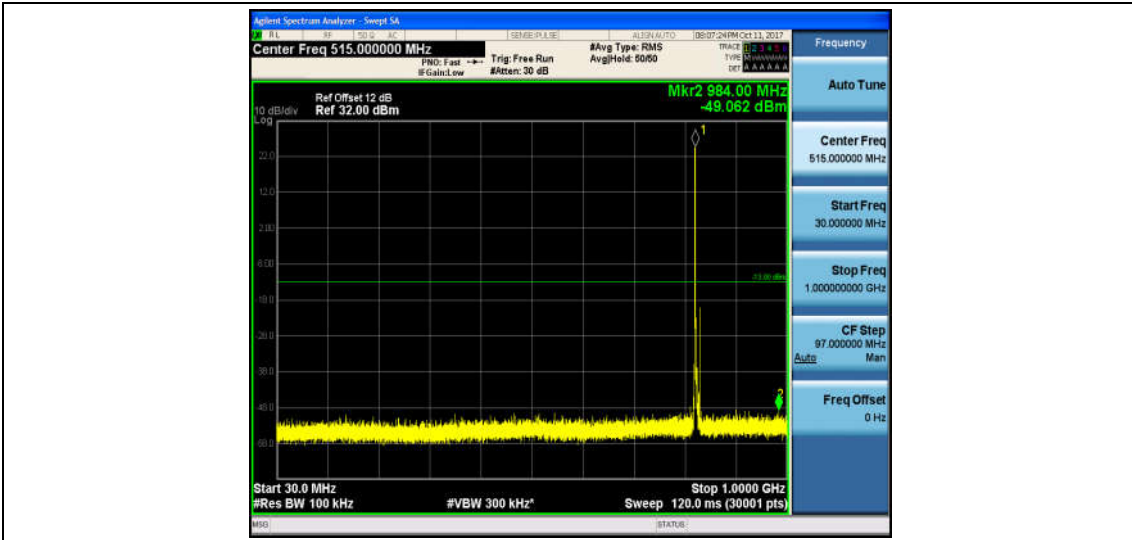

Band5_5MHz_16QAM_20425_1RB#0_Range1:30~1000MHz_-49.06_PASS

Band5_5MHz_16QAM_20425_1RB#0_Range2:1000~26000MHz_-32.81_PASS