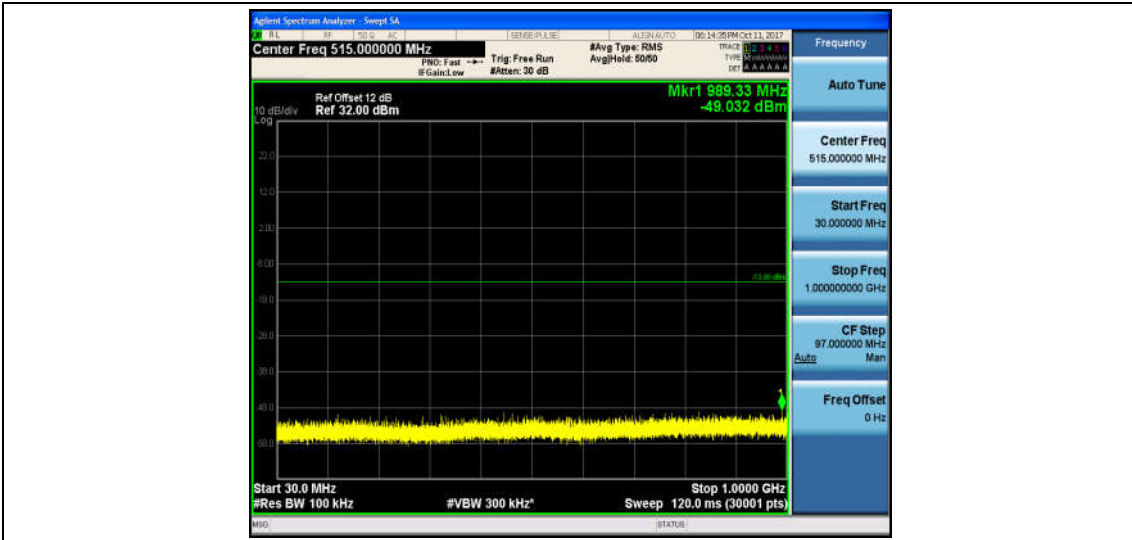

Band4_10MHz_QPSK_20350_1RB#0_Range1:30~1000MHz_-49.03_PASS

Band4_10MHz_QPSK_20350_1RB#0_Range2:1000~26000MHz_-32.67_PASS