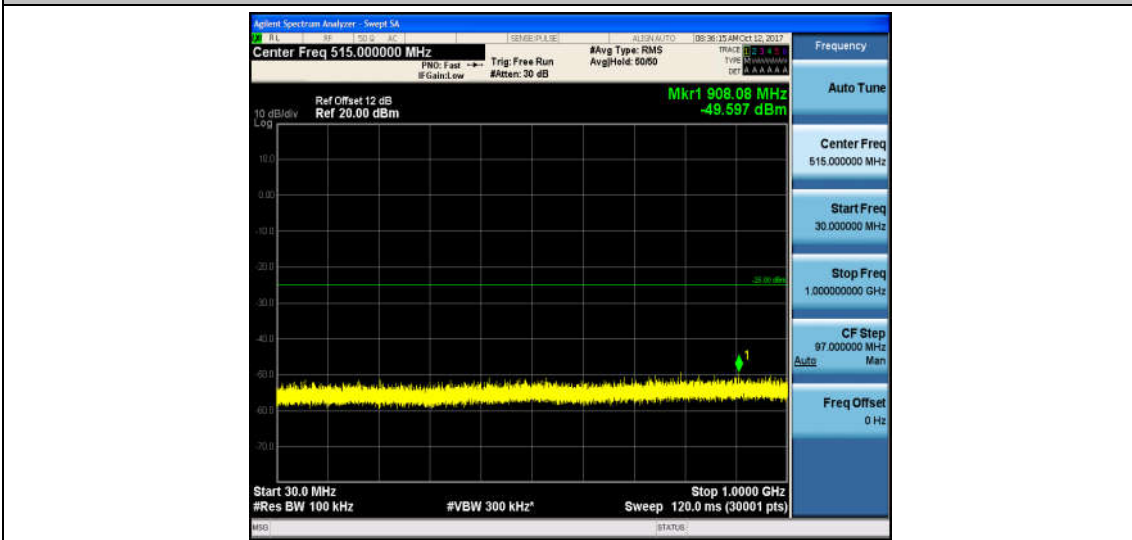

Band7_5MHz_QPSK_21100_1RB#0_Range1:30~1000MHz_-49.6_PASS

Band7_5MHz_QPSK_21100_1RB#0_Range2:1000~26000MHz_-33.67_PASS