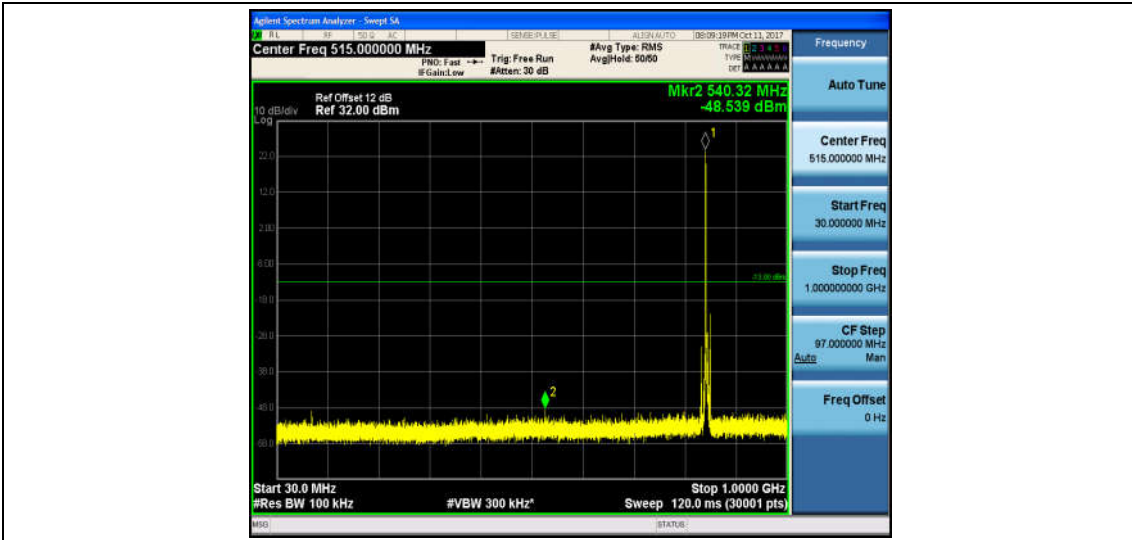

Band5_5MHz_QPSK_20625_1RB#0_Range1:30~1000MHz_-48.54_PASS

Band5_5MHz_QPSK_20625_1RB#0_Range2:1000~26000MHz_-31.87_PASS