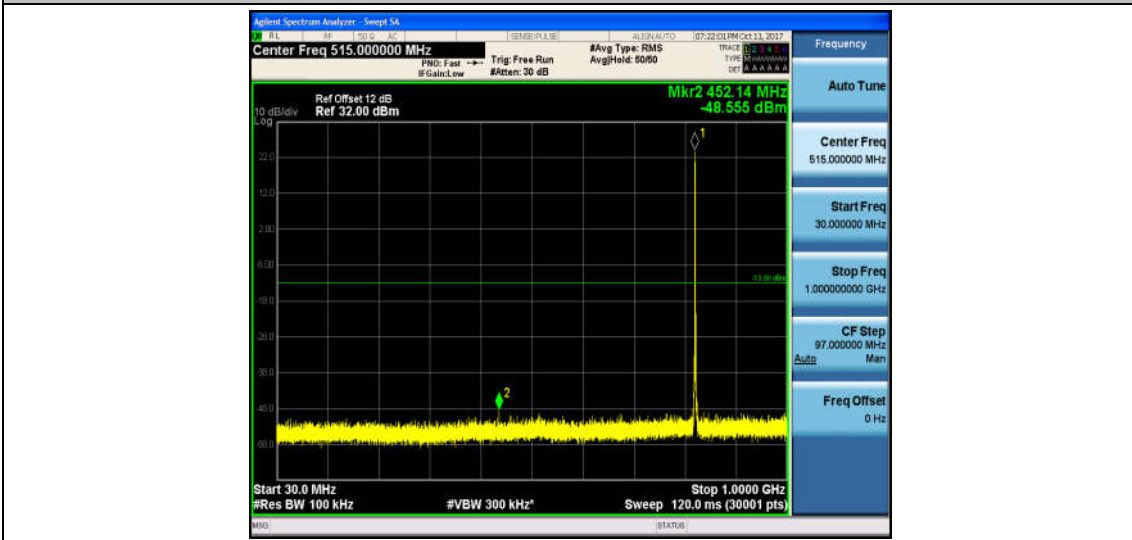

Band5_1.4MHz_QPSK_20407_1RB#0_Range1:30~1000MHz_-48.56_PASS

Band5_1.4MHz_QPSK_20407_1RB#0_Range2:1000~26000MHz_-32.82_PASS