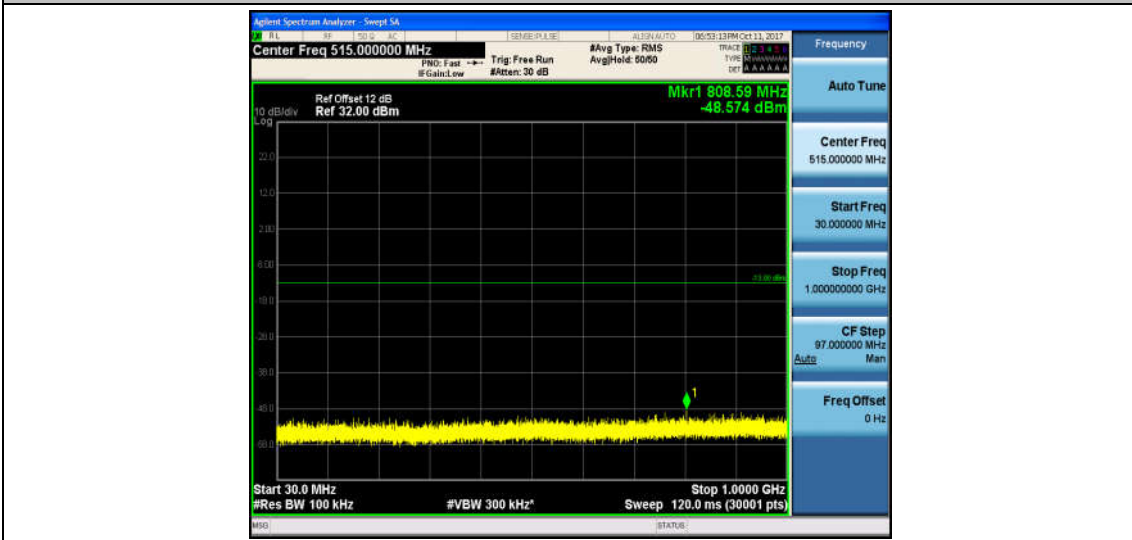

Band4_20MHz_QPSK_20050_1RB#0_Range1:30~1000MHz_-48.57_PASS

Band4_20MHz_QPSK_20050_1RB#0_Range2:1000~26000MHz_-32.79_PASS