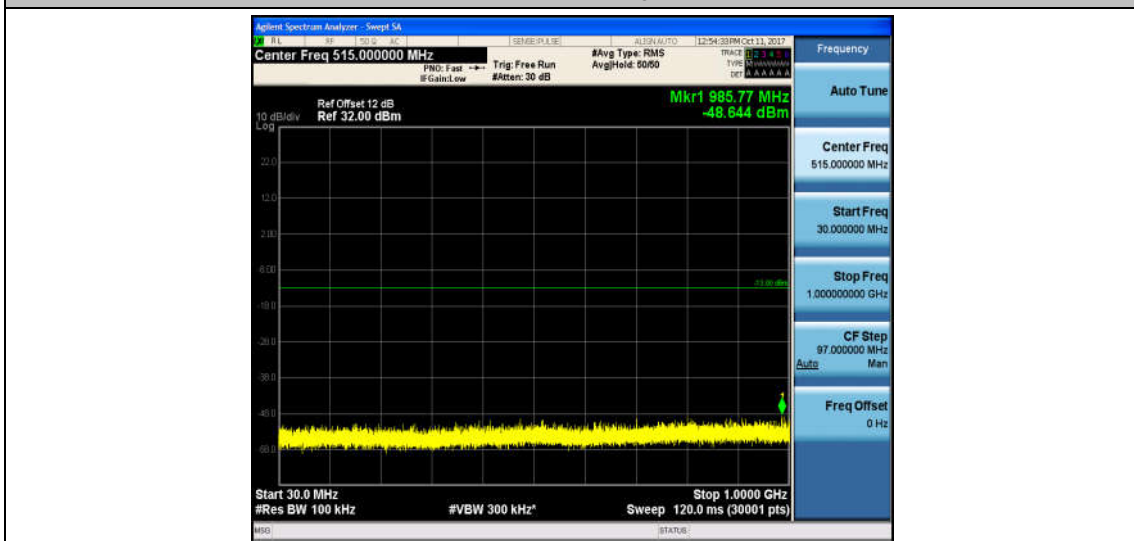

Band2_15MHz_16QAM_19125_1RB#0_Range1:30~1000MHz_-48.64_PASS