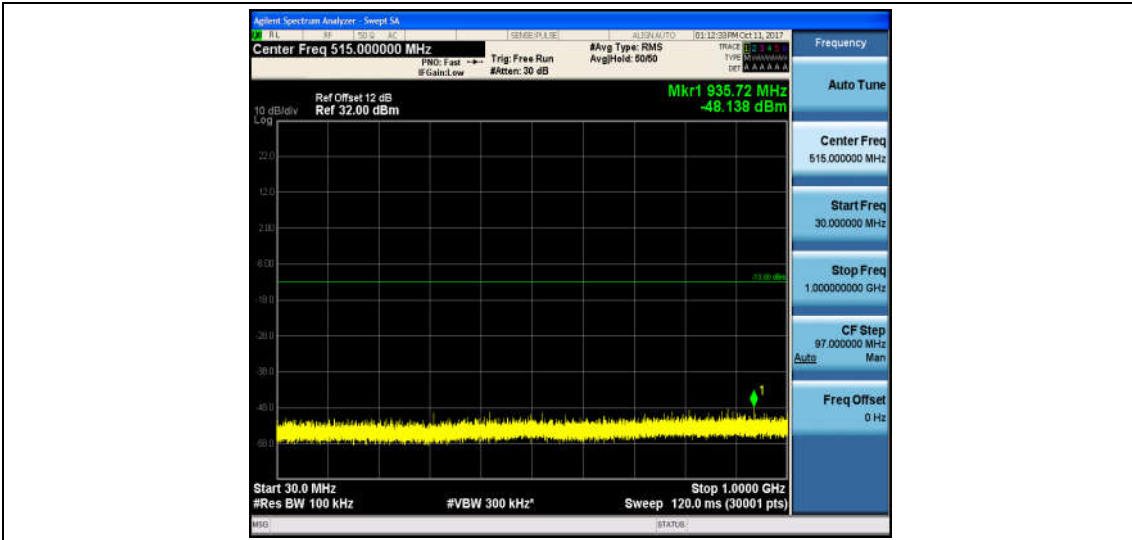

Band2_20MHz_16QAM_18700_1RB#0_Range1:30~1000MHz_-48.14_PASS