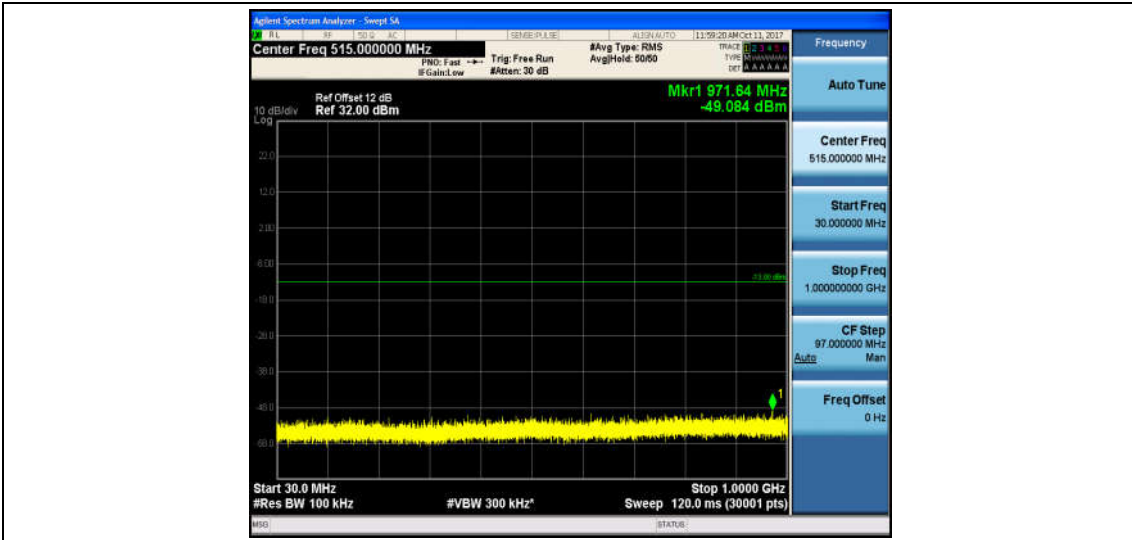

Band2_3MHz_16QAM_18615_1RB#0_Range1:30~1000MHz_-49.08_PASS