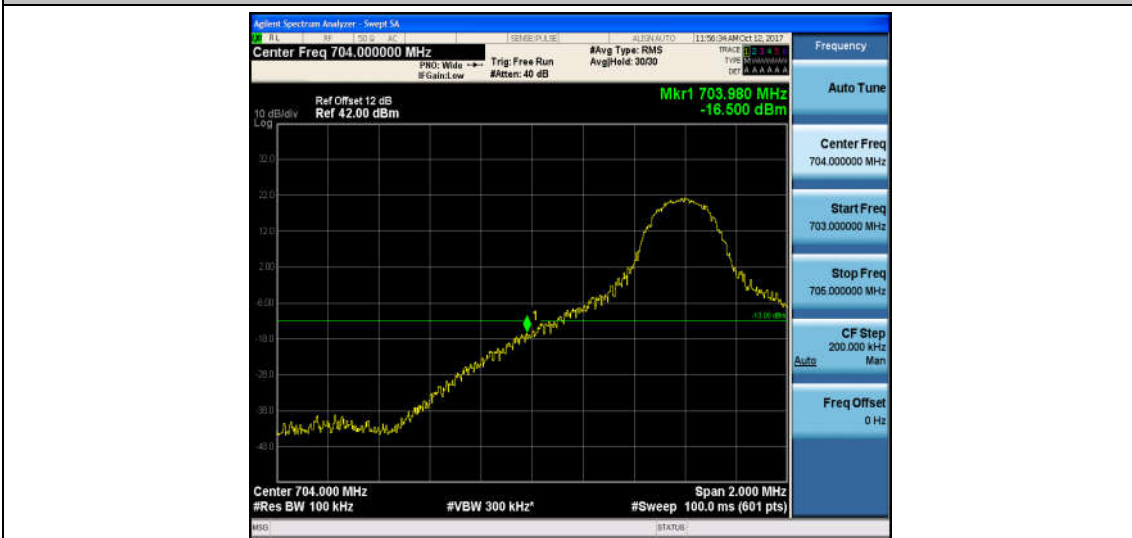

Band17_10MHz_16QAM_23780_1RB#0_-16.50_PASS