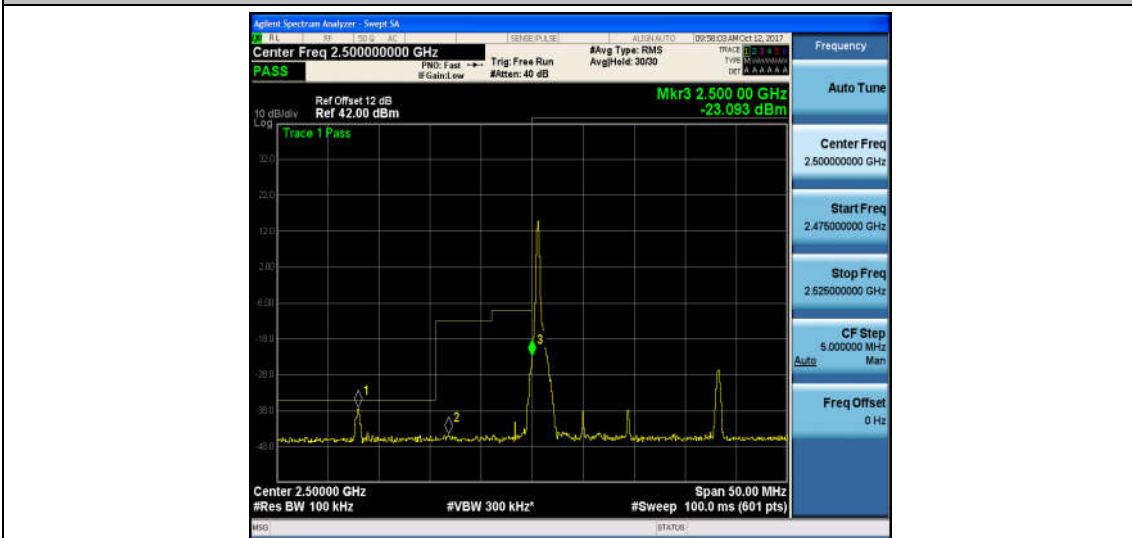

Band7_5MHz_16QAM_21425_25RB#0_-39.48,-38.24,-22.01_PASS

Band7_10MHz_QPSK_20800_1RB#0_-37.44,-44.83,-23.09_PASS

Band7_10MHz_16QAM_20800_1RB#0_-39.31,-44.98,-22.55_PASS

Band7_10MHz_QPSK_20800_50RB#0_-40.66,-30.00,-25.75_PASS