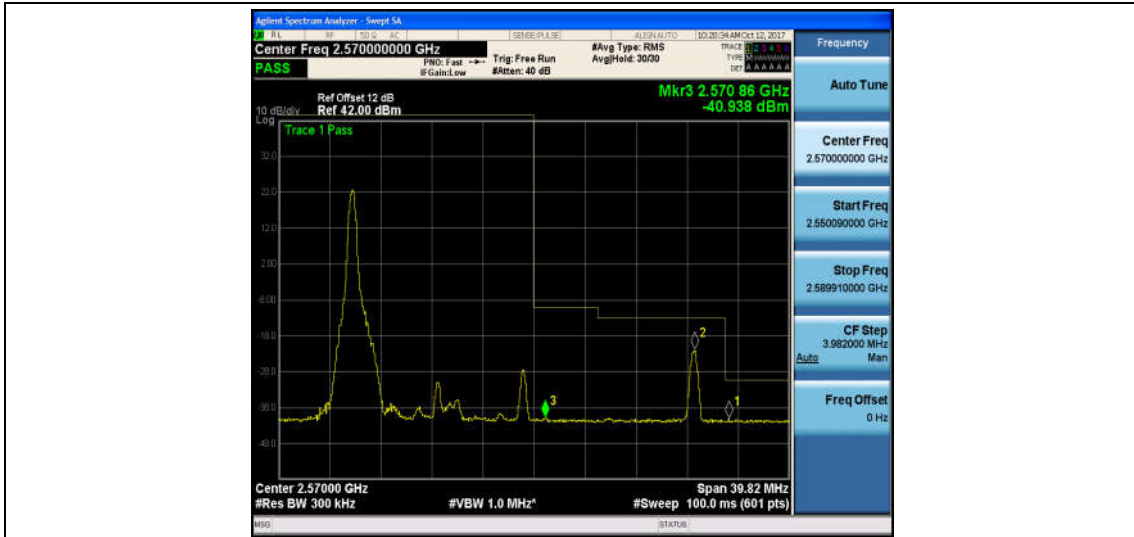

Band7_15MHz_16QAM_21375_1RB#0_-41.12,-22.08,-40.94_PASS