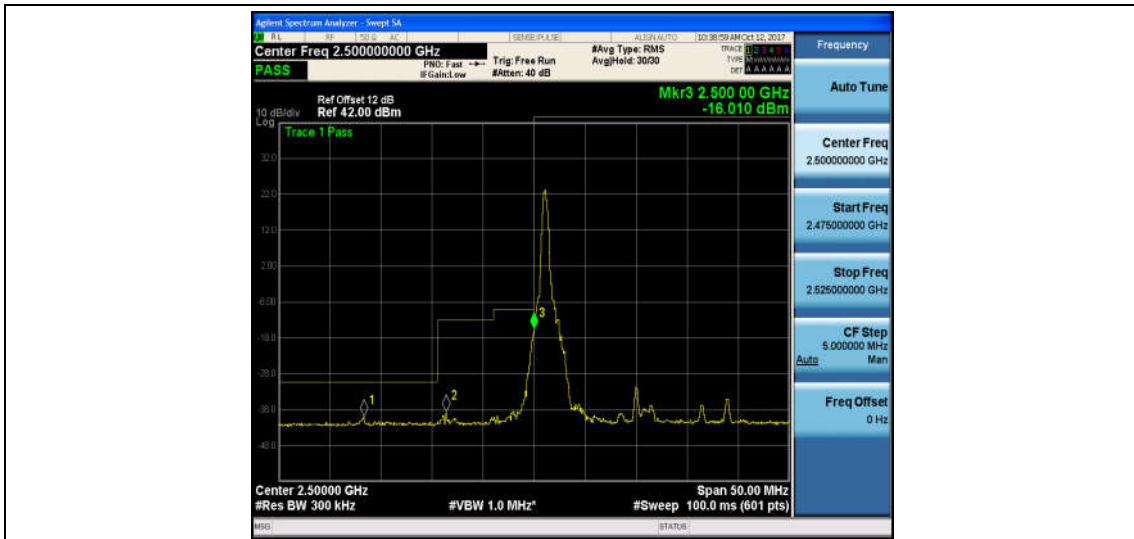

Band7_20MHz_QPSK_20850_1RB#0_-40.19,-38.96,-16.01_PASS