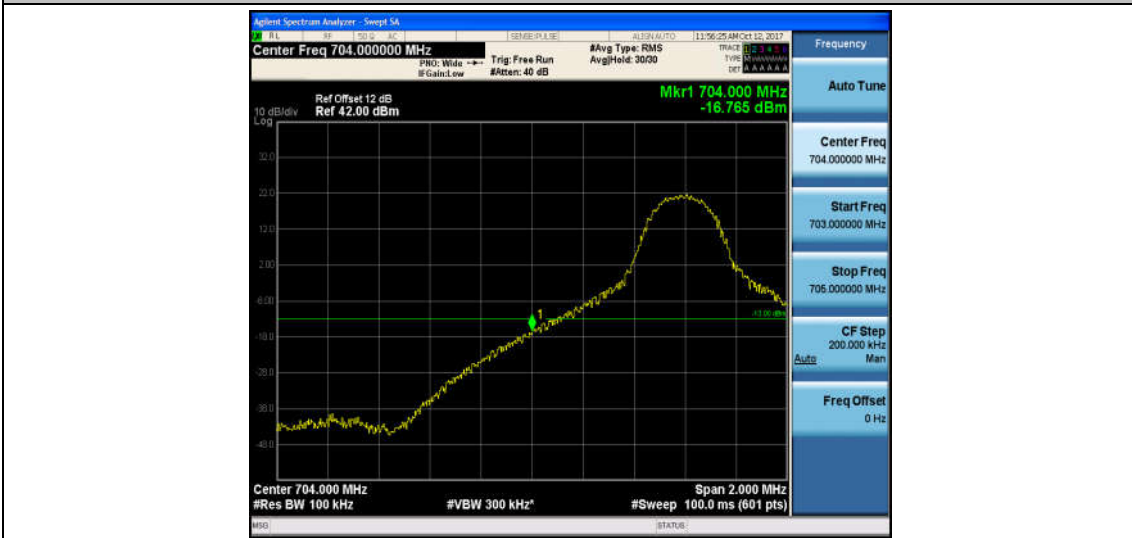

Band17_5MHz_QPSK_23825_1RB#0_-46.23_PASS

Band17_5MHz_16QAM_23825_1RB#0_-40.21_PASS

Band17_5MHz_QPSK_23825_25RB#0_-22.62_PASS

Band17_5MHz_16QAM_23825_25RB#0_-24.50_PASS

Band17_10MHz_QPSK_23780_1RB#0_-16.76_PASS