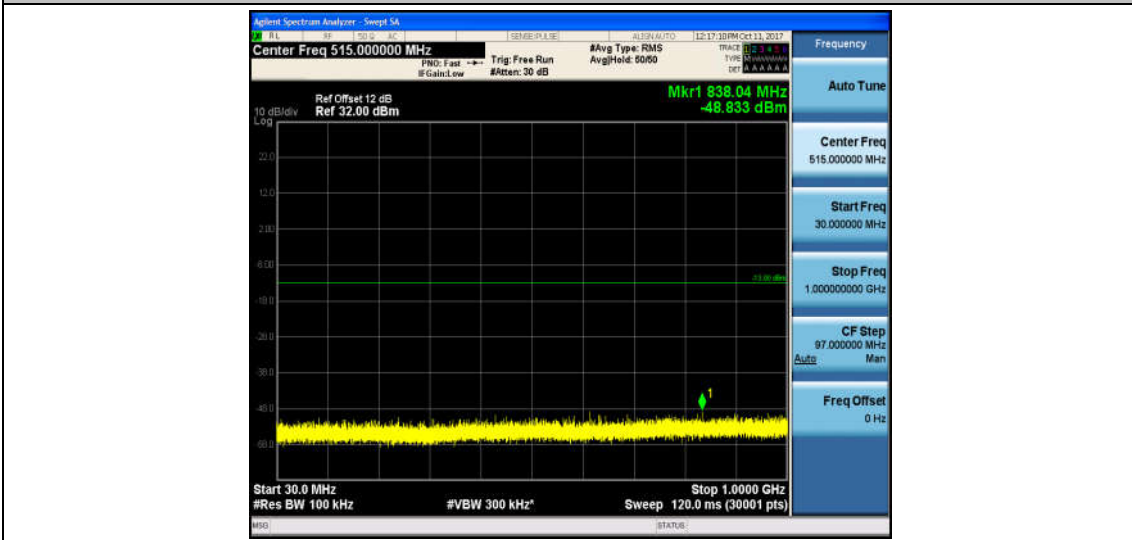

Band2_5MHz_16QAM_18900_1RB#0_Range1:30~1000MHz_-48.83_PASS