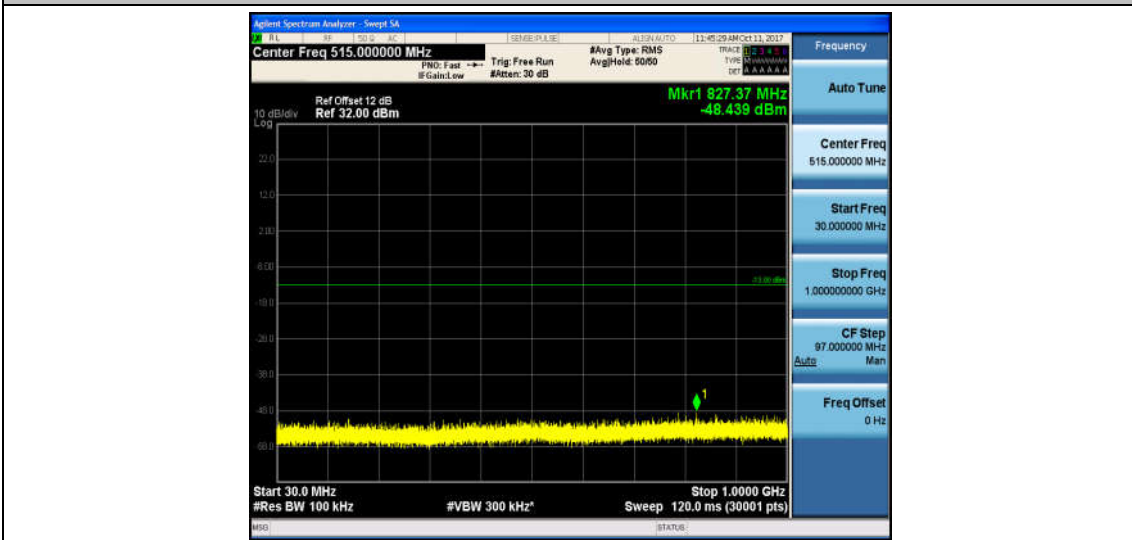

Band2_1.4MHz_16QAM_19193_1RB#0_Range1:30~1000MHz_-48.44_PASS