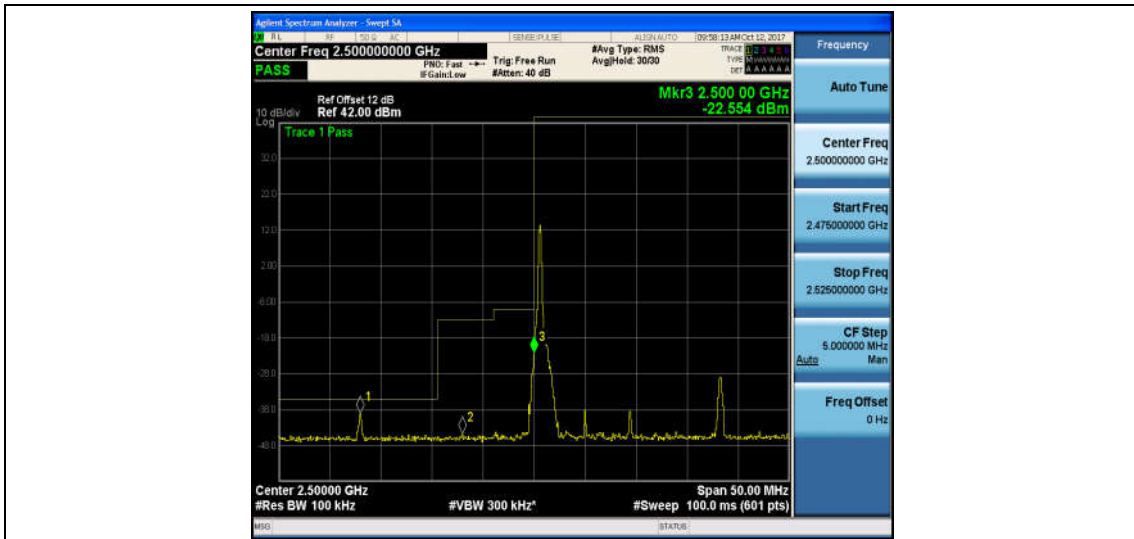

Band7_5MHz_16QAM_21425_25RB#0_-39.48,-38.24,-22.01_PASS

Band7_10MHz_QPSK_20800_1RB#0_-37.44,-44.83,-23.09_PASS

Band7_10MHz_16QAM_20800_1RB#0_-39.31,-44.98,-22.55_PASS

Band7_10MHz_QPSK_20800_50RB#0_-40.66,-30.00,-25.75_PASS