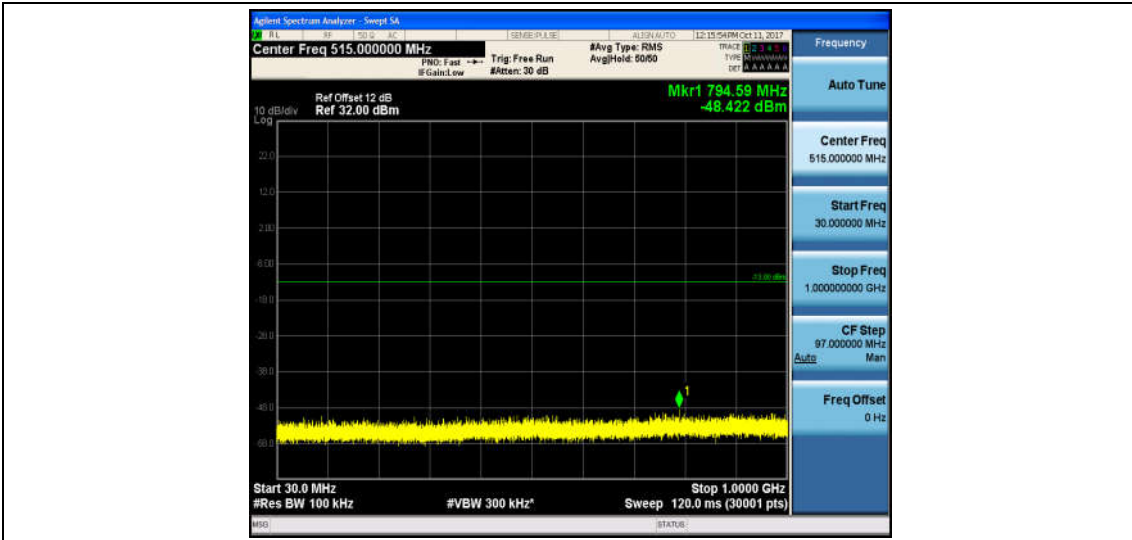

Band2_5MHz_16QAM_18625_1RB#0_Range1:30~1000MHz_-48.42_PASS