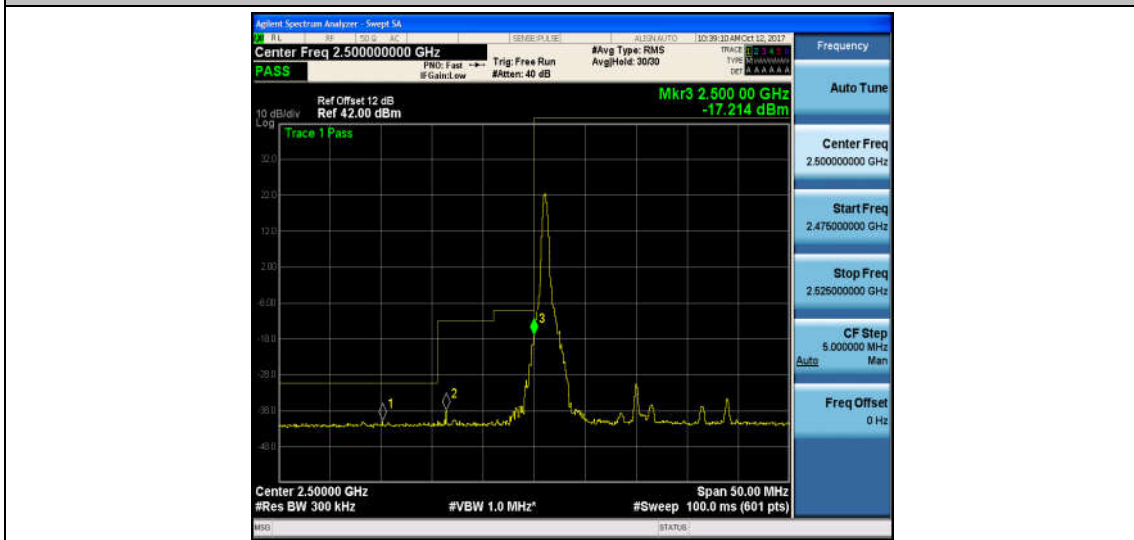

Band7_20MHz_16QAM_20850_1RB#0_-41.08,-38.21,-17.21_PASS