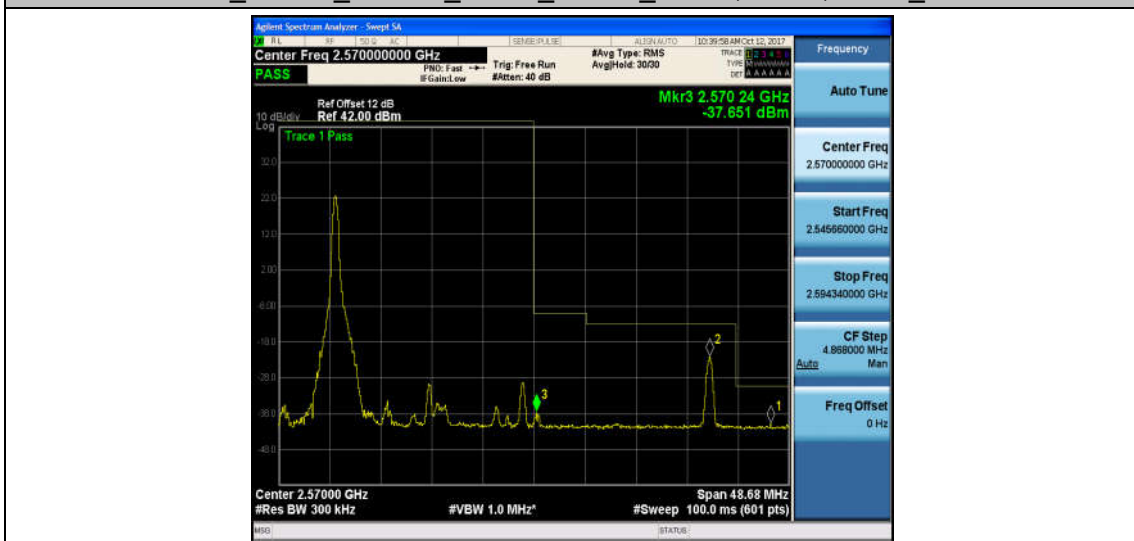

Band7_20MHz_16QAM_21350_1RB#0_-40.80,-22.19,-37.65_PASS