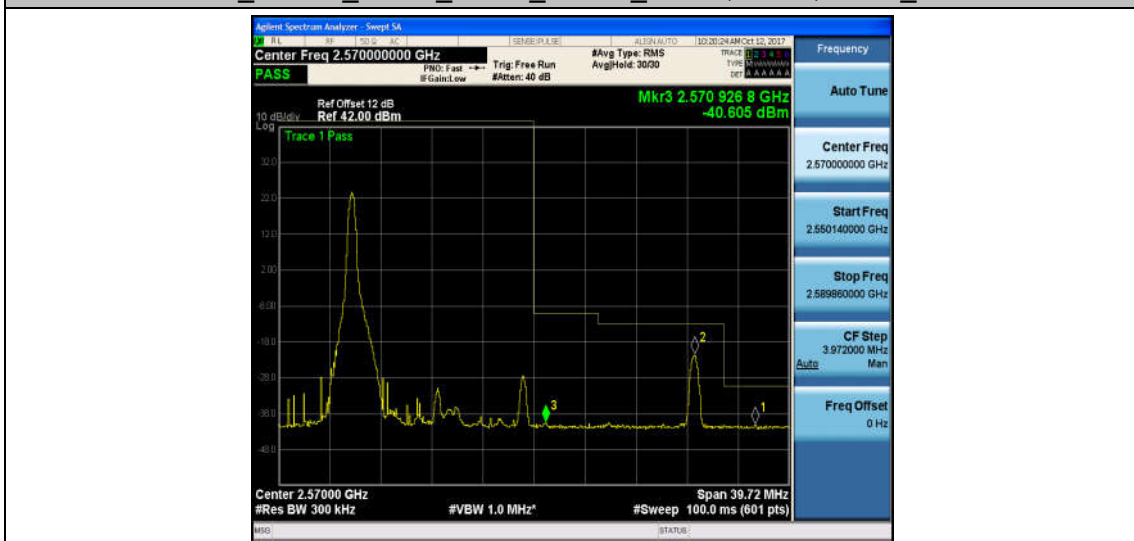

Band7_15MHz_QPSK_21375_1RB#0_-41.20,-21.69,-40.61_PASS