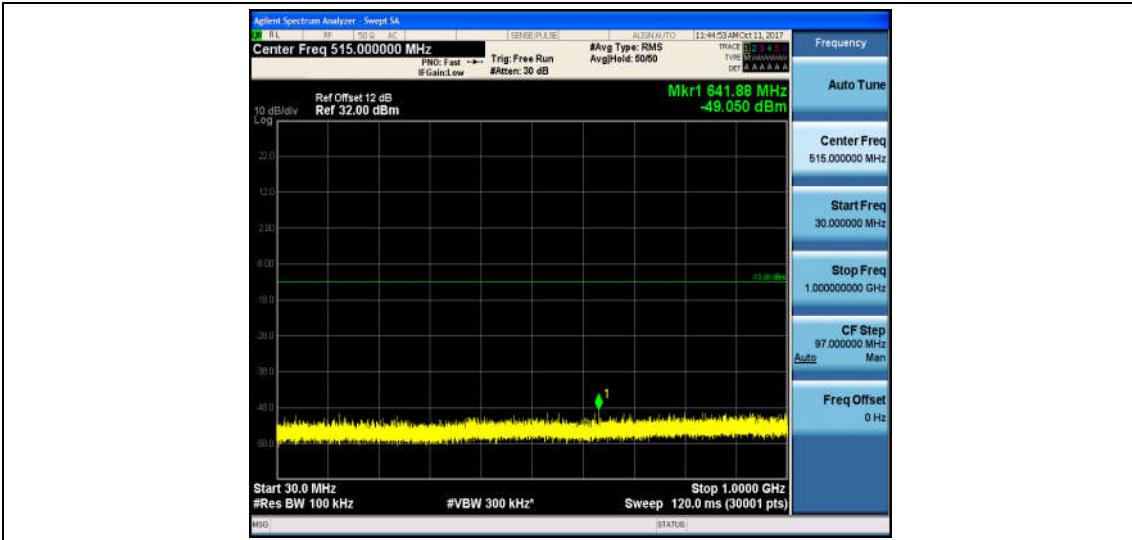

Band2_1.4MHz_QPSK_19193_1RB#0_Range1:30~1000MHz_-49.05_PASS