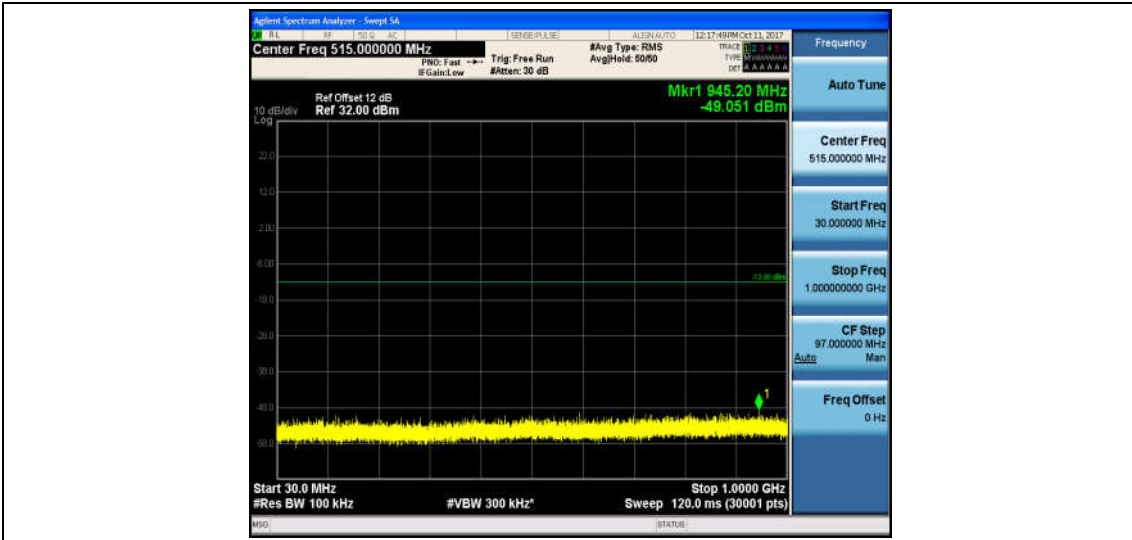

Band2_5MHz_QPSK_19175_1RB#0_Range1:30~1000MHz_-49.05_PASS