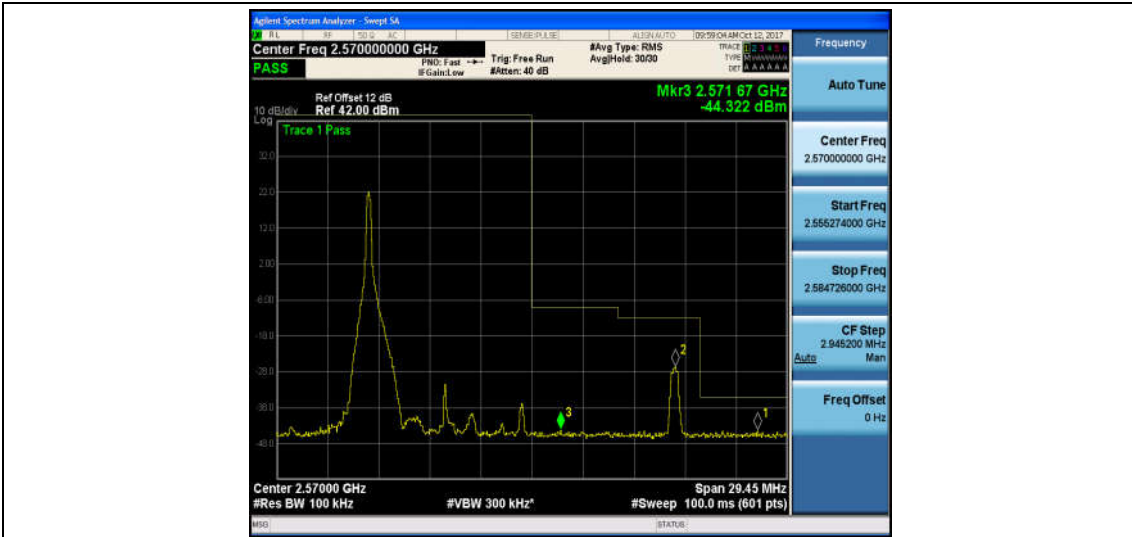

Band7_10MHz_QPSK_21400_1RB#0_-44.46,-26.74,-44.32_PASS