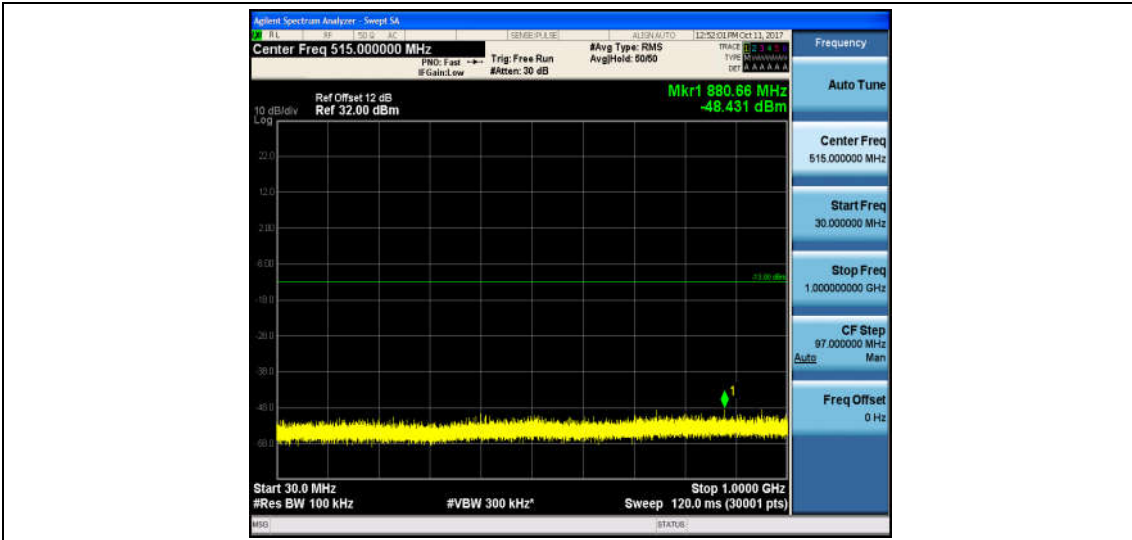

Band2_15MHz_16QAM_18675_1RB#0_Range1:30~1000MHz_-48.43_PASS