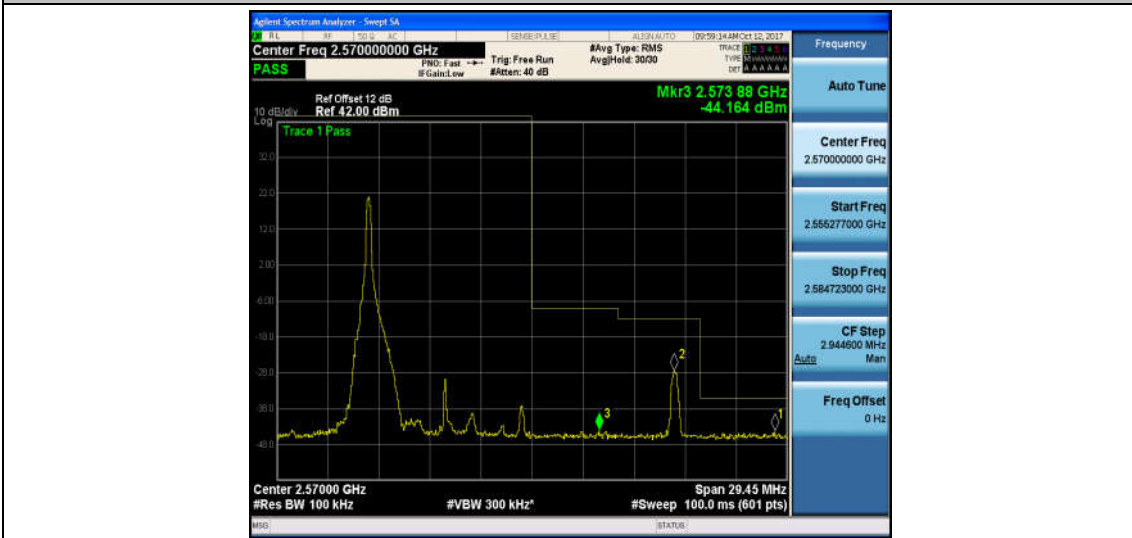

Band7_10MHz_16QAM_21400_1RB#0_-44.44,-27.71,-44.16_PASS