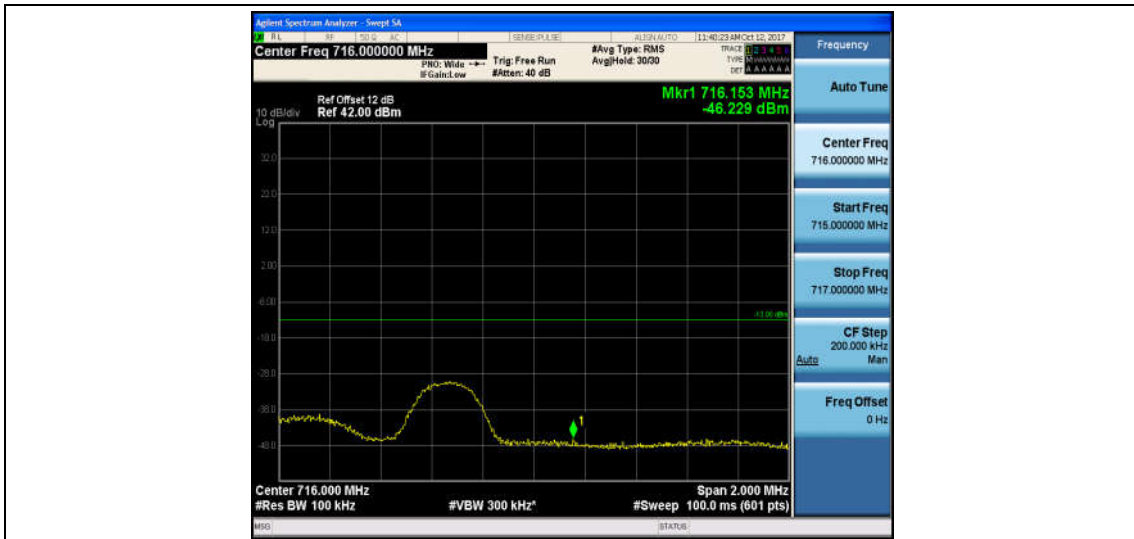

Band17_5MHz_QPSK_23825_1RB#0_-46.23_PASS