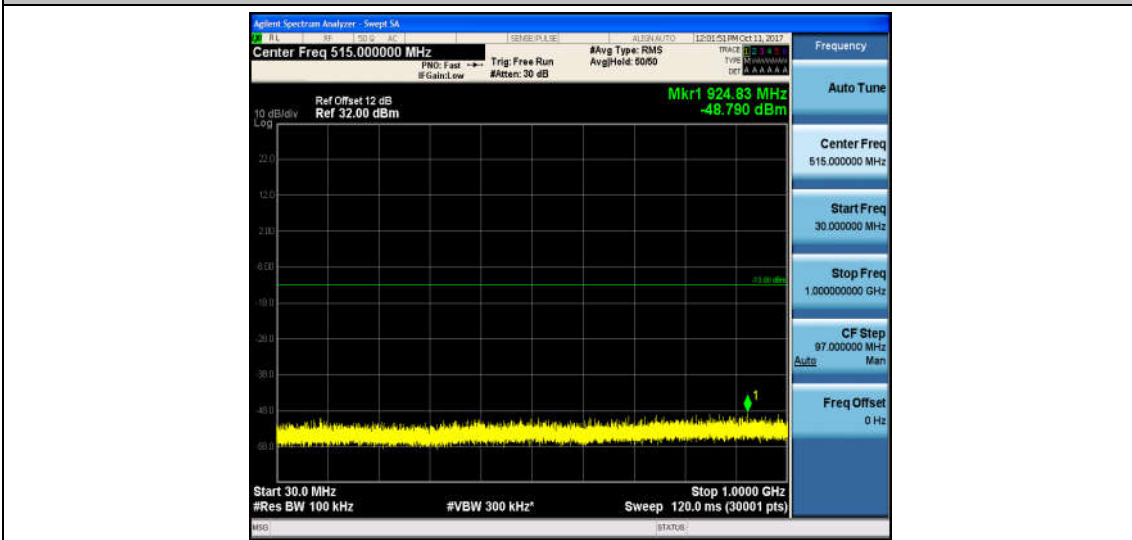

Band2_3MHz_16QAM_19185_1RB#0_Range1:30~1000MHz_-48.79_PASS