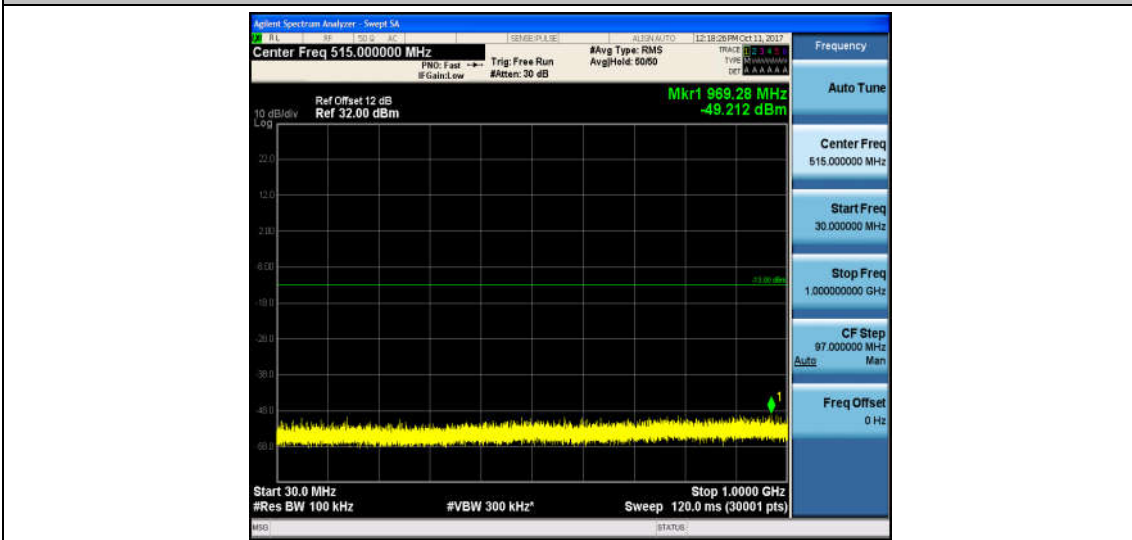

Band2_5MHz_16QAM_19175_1RB#0_Range1:30~1000MHz_-49.21_PASS