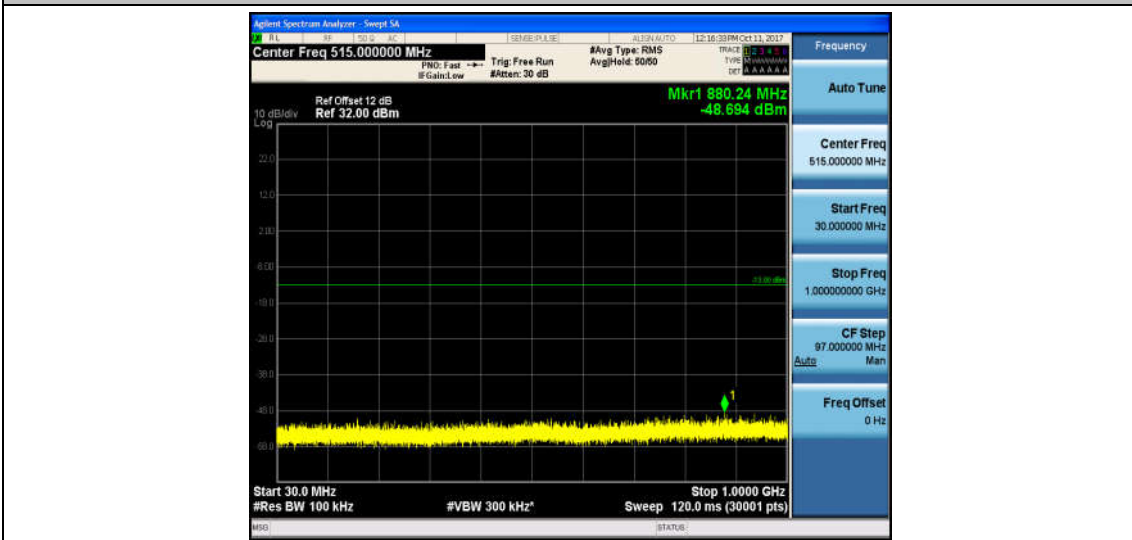

Band2_5MHz_QPSK_18900_1RB#0_Range1:30~1000MHz_-48.69_PASS