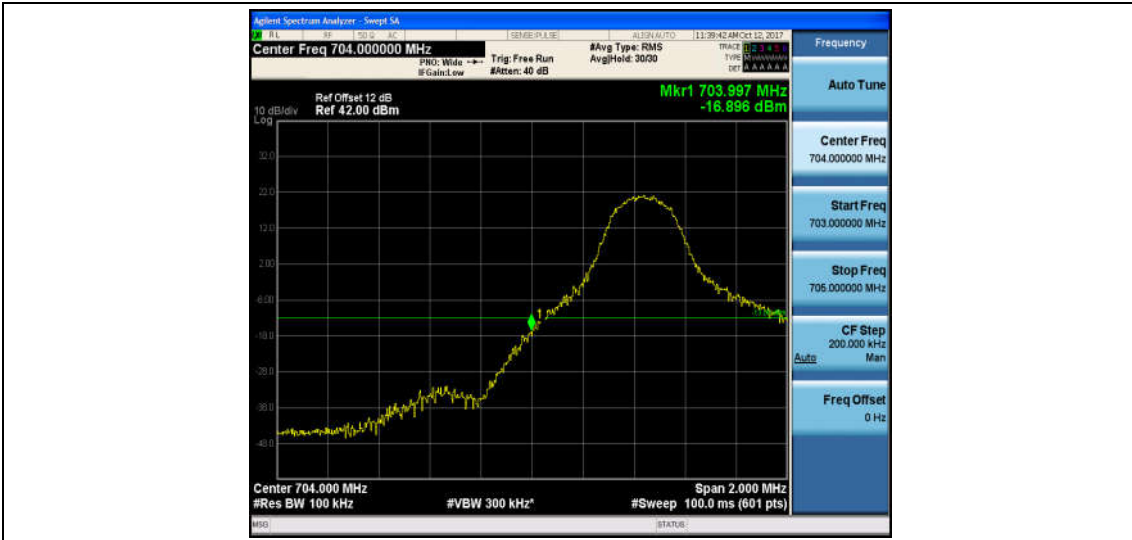

Band17_5MHz_16QAM_23755_1RB#0_-16.90_PASS