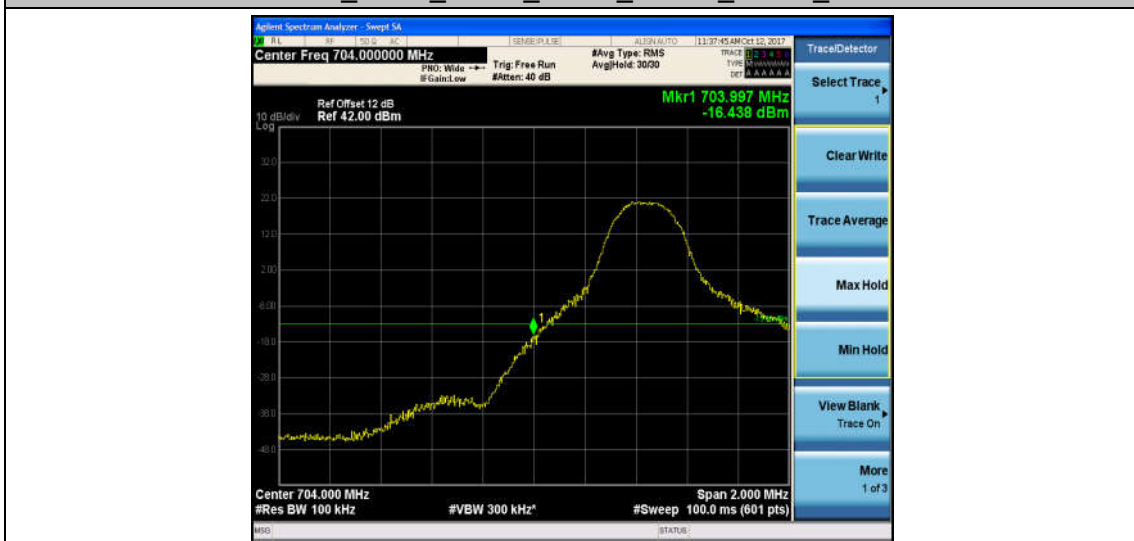

Band17_5MHz_QPSK_23755_1RB#0_-16.44_PASS