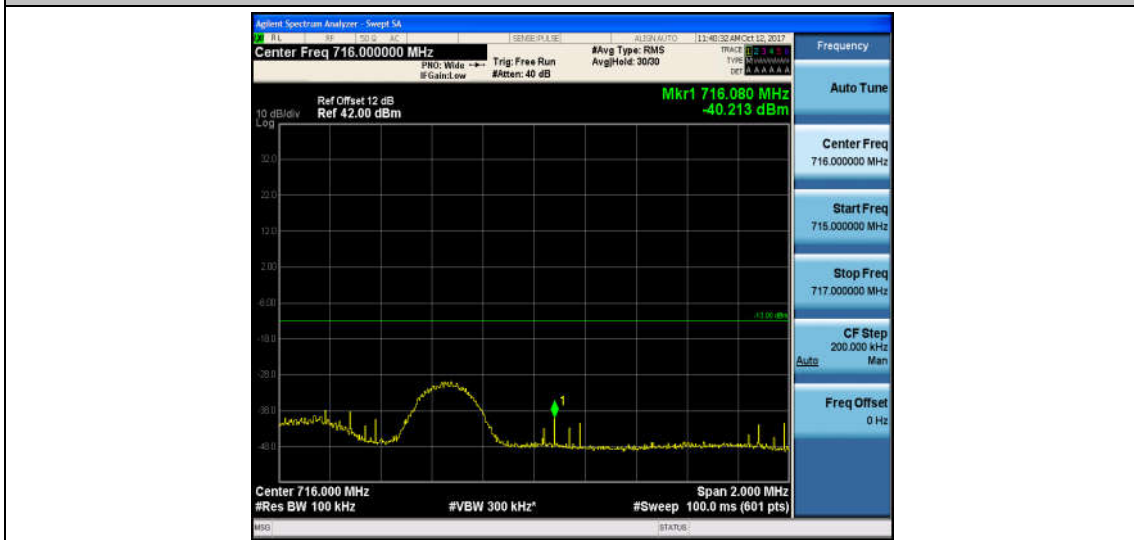

Band17_5MHz_16QAM_23825_1RB#0_-40.21_PASS