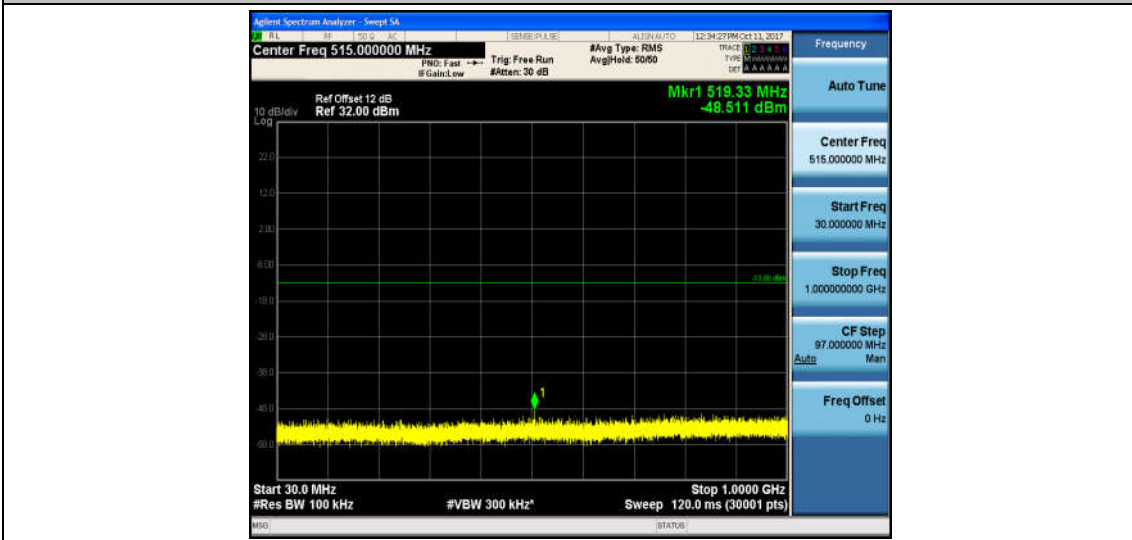

Band2_10MHz_16QAM_18900_1RB#0_Range1:30~1000MHz_-48.51_PASS