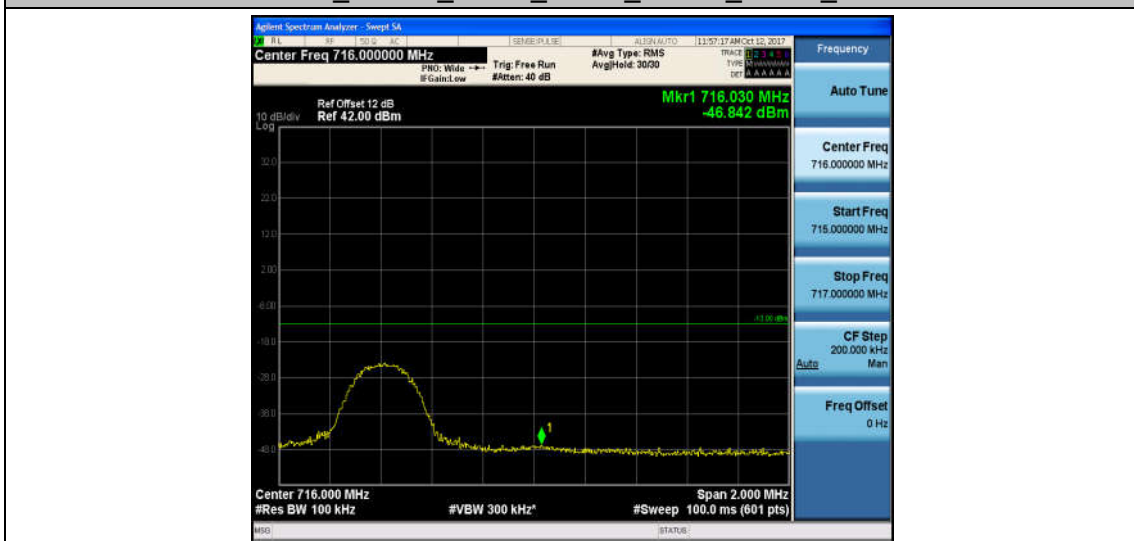

Band17_10MHz_16QAM_23780_1RB#0_-16.50_PASS

Band17_10MHz_QPSK_23780_50RB#0_-28.61_PASS

Band17_10MHz_16QAM_23780_50RB#0_-28.53_PASS

Band17_10MHz_QPSK_23800_1RB#0_-46.84_PASS

Band17_10MHz_16QAM_23800_1RB#0_-46.83_PASS