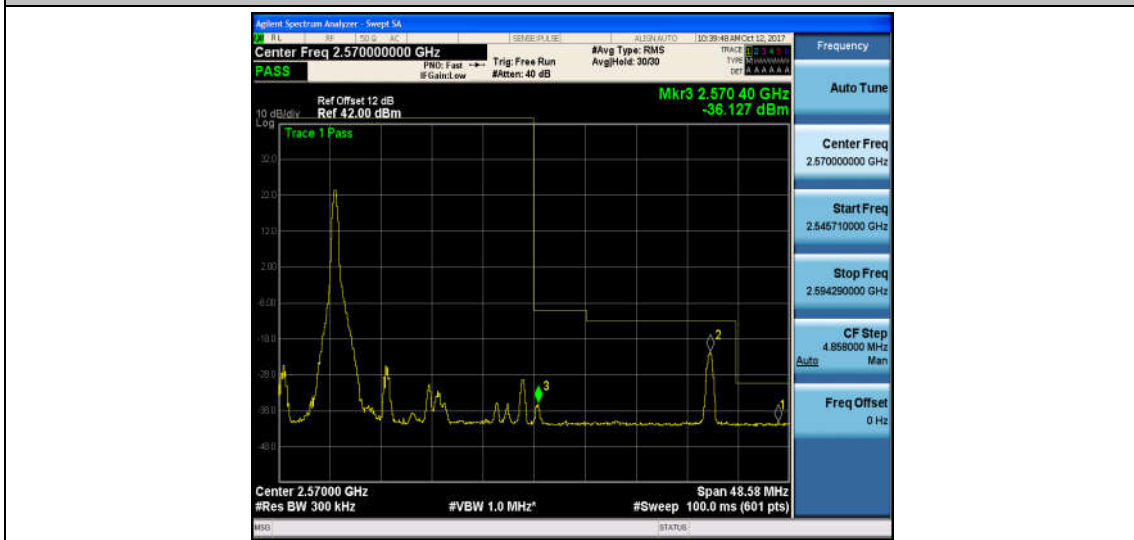

Band7_20MHz_QPSK_21350_1RB#0_-41.36,-21.78,-36.13_PASS