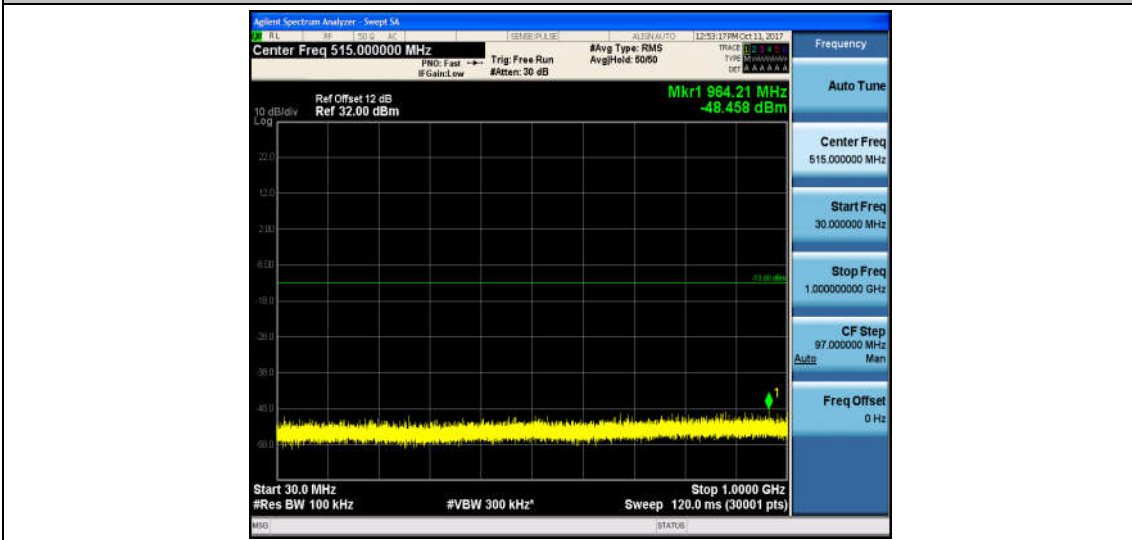

Band2_15MHz_16QAM_18900_1RB#0_Range1:30~1000MHz_-48.46_PASS