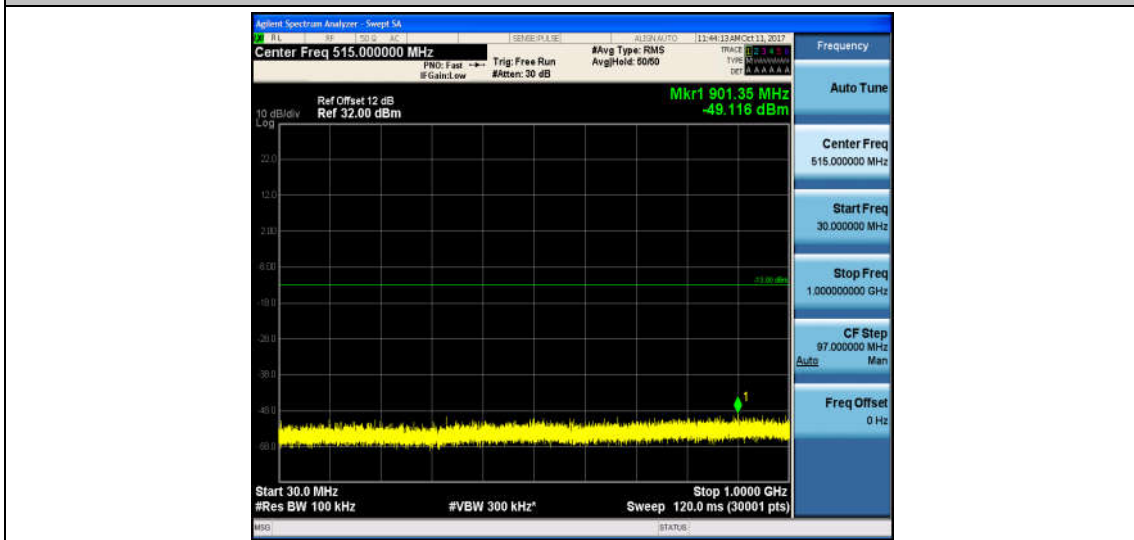

Band2_1.4MHz_16QAM_18900_1RB#0_Range1:30~1000MHz_-49.12_PASS