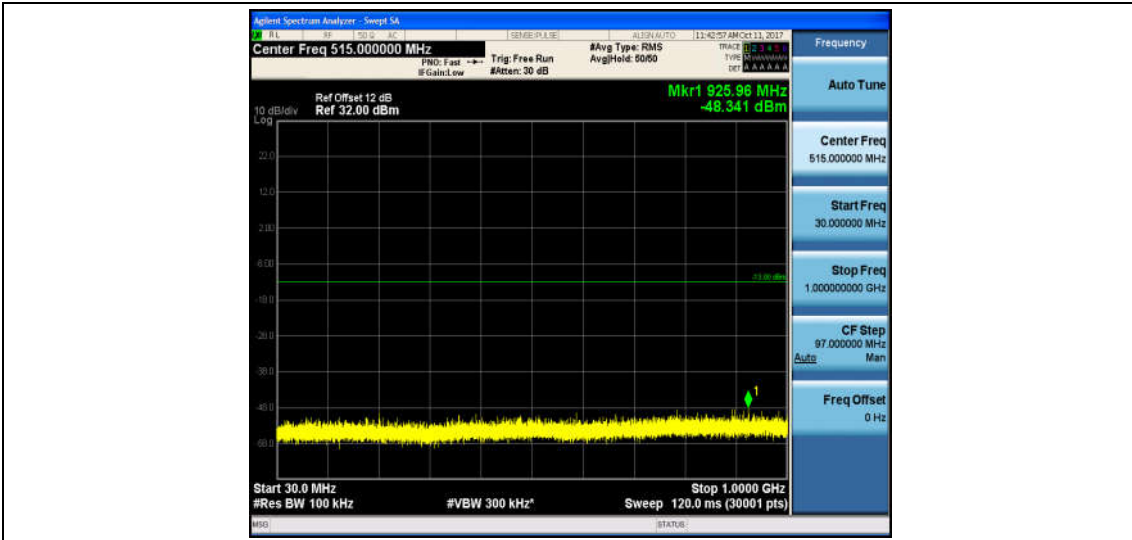

Band2_1.4MHz_16QAM_18607_1RB#0_Range1:30~1000MHz_-48.34_PASS