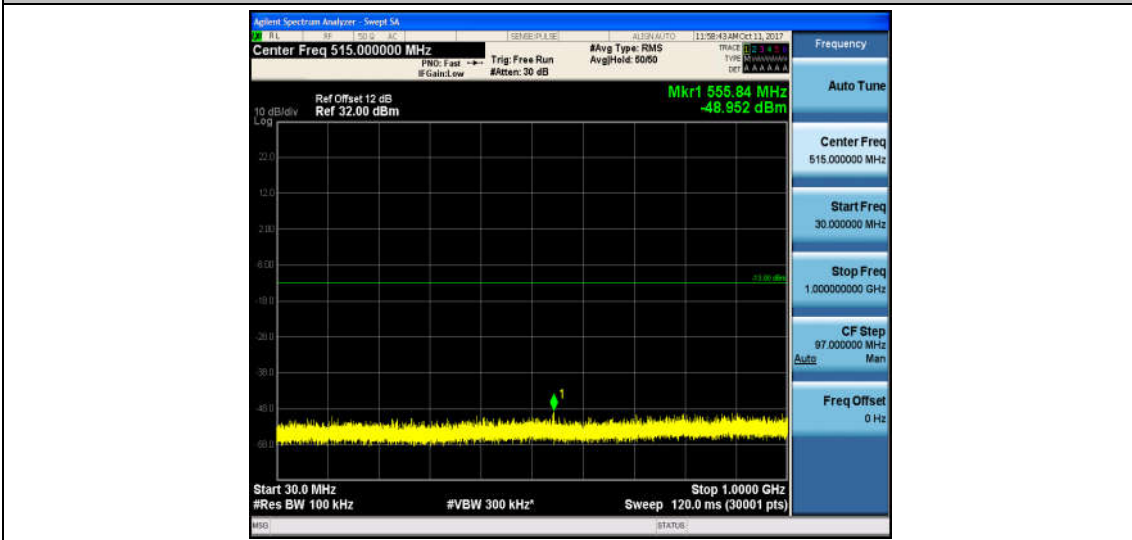

Band2_3MHz_QPSK_18615_1RB#0_Range1:30~1000MHz_-48.95_PASS