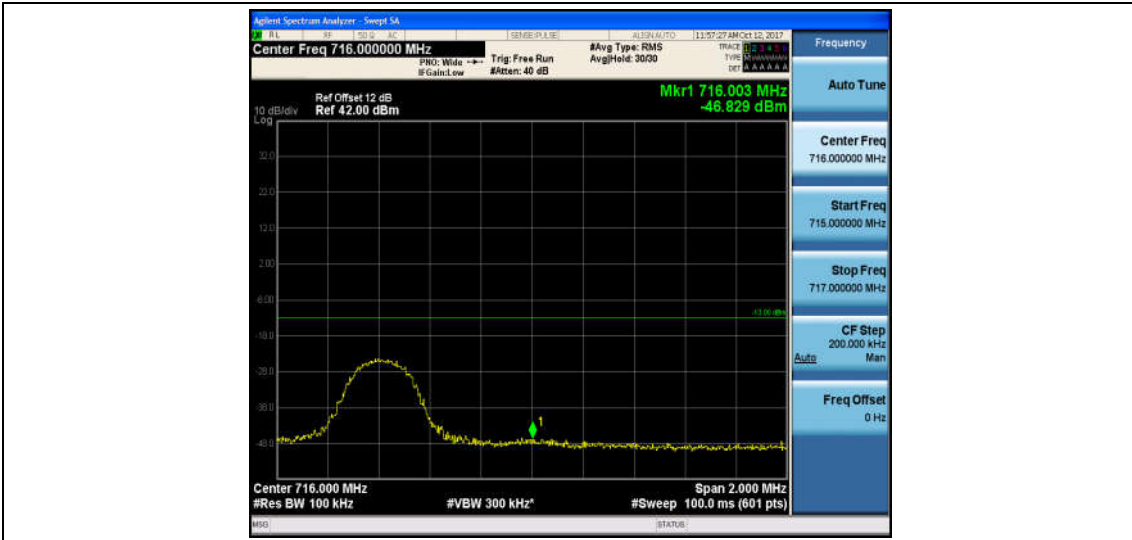

Band17_10MHz_16QAM_23780_1RB#0_-16.50_PASS

Band17_10MHz_QPSK_23780_50RB#0_-28.61_PASS

Band17_10MHz_16QAM_23780_50RB#0_-28.53_PASS

Band17_10MHz_QPSK_23800_1RB#0_-46.84_PASS

Band17_10MHz_16QAM_23800_1RB#0_-46.83_PASS