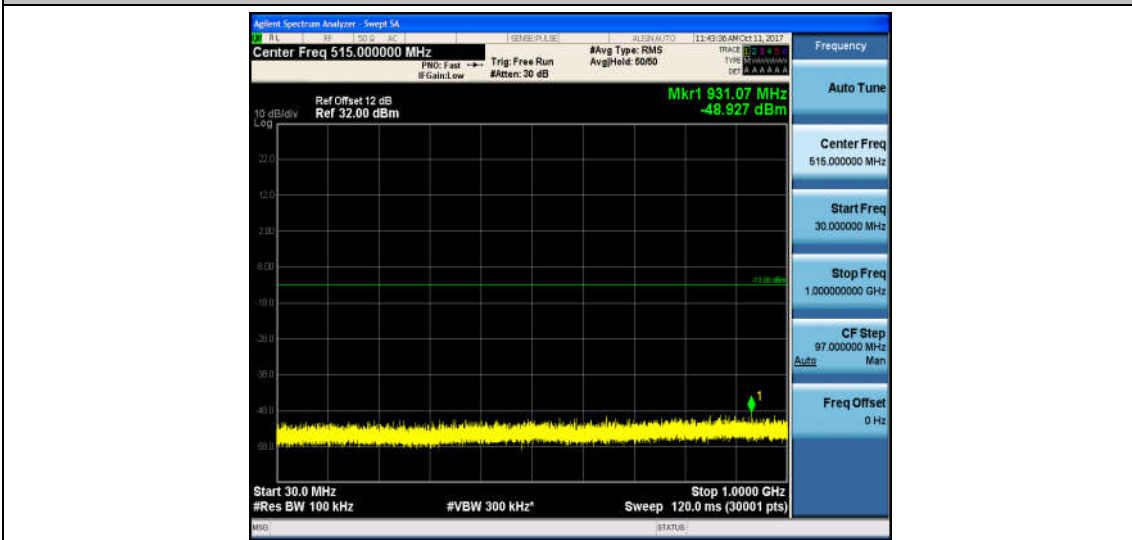

Band2_1.4MHz_QPSK_18900_1RB#0_Range1:30~1000MHz_-48.93_PASS