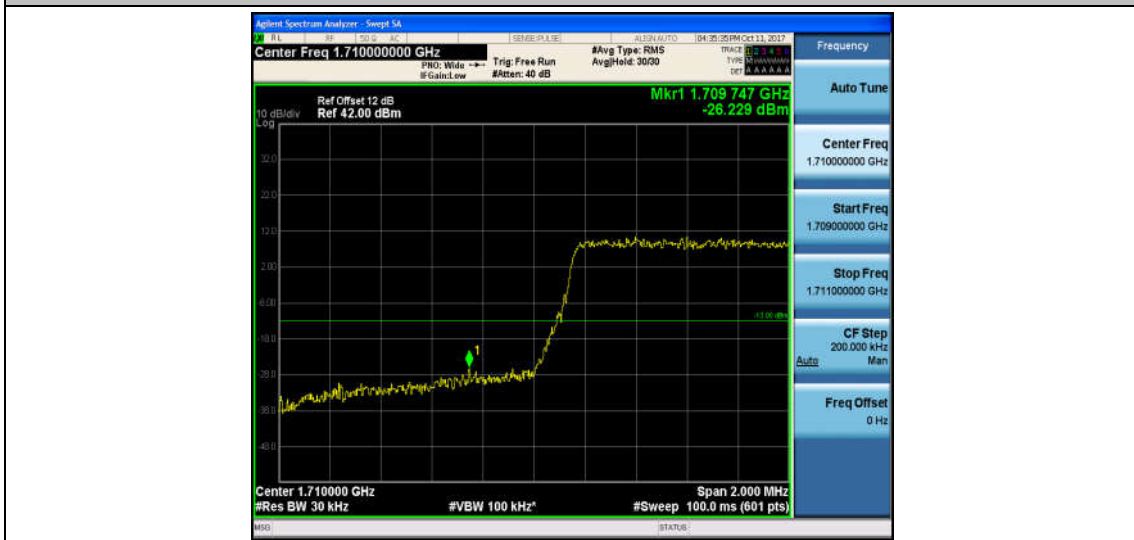

Band4_1.4MHz_16QAM_19957_6RB#0_-26.23_PASS