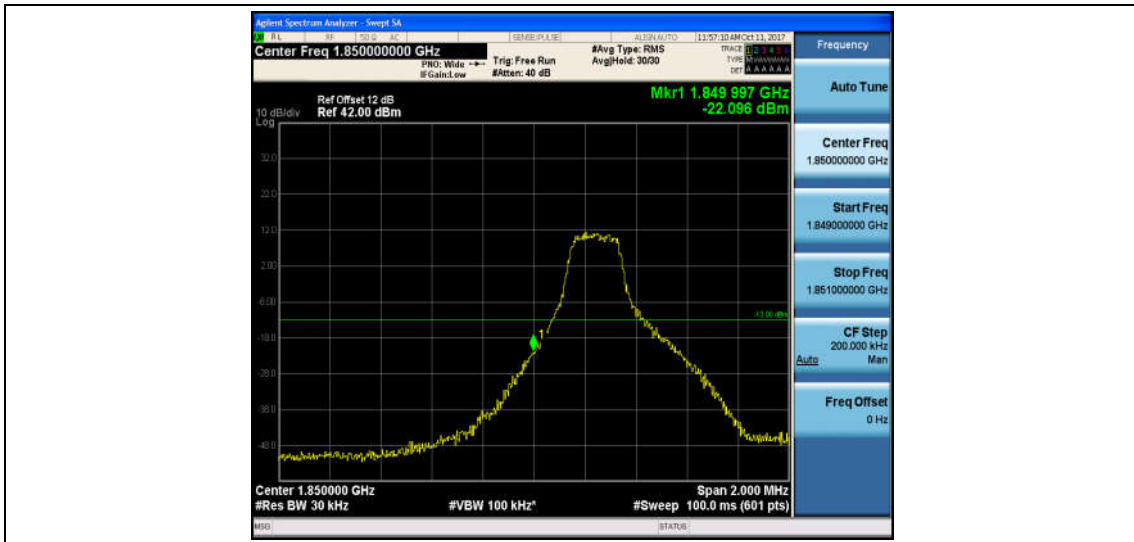

Band2_1.4MHz_16QAM_19193_1RB#0_-30.59_PASS

Band2_1.4MHz_QPSK_19193_6RB#0_-26.45_PASS

Band2_1.4MHz_16QAM_19193_6RB#0_-27.23_PASS

Band2_3MHz_QPSK_18615_1RB#0_-22.10_PASS

Band2_3MHz_16QAM_18615_1RB#0_-22.10_PASS