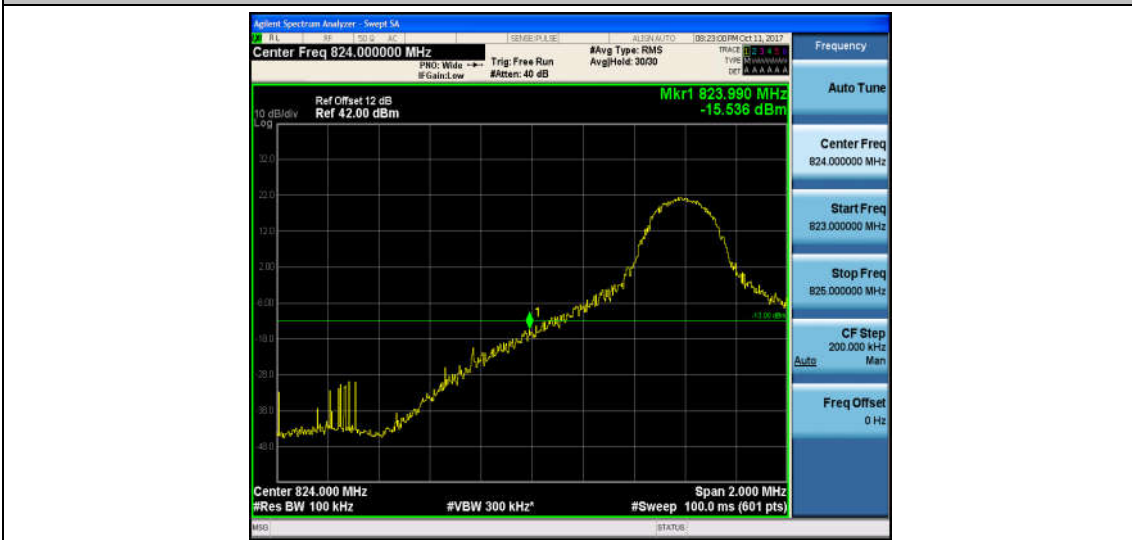

Band5_10MHz_16QAM_20450_1RB#0_-15.54_PASS