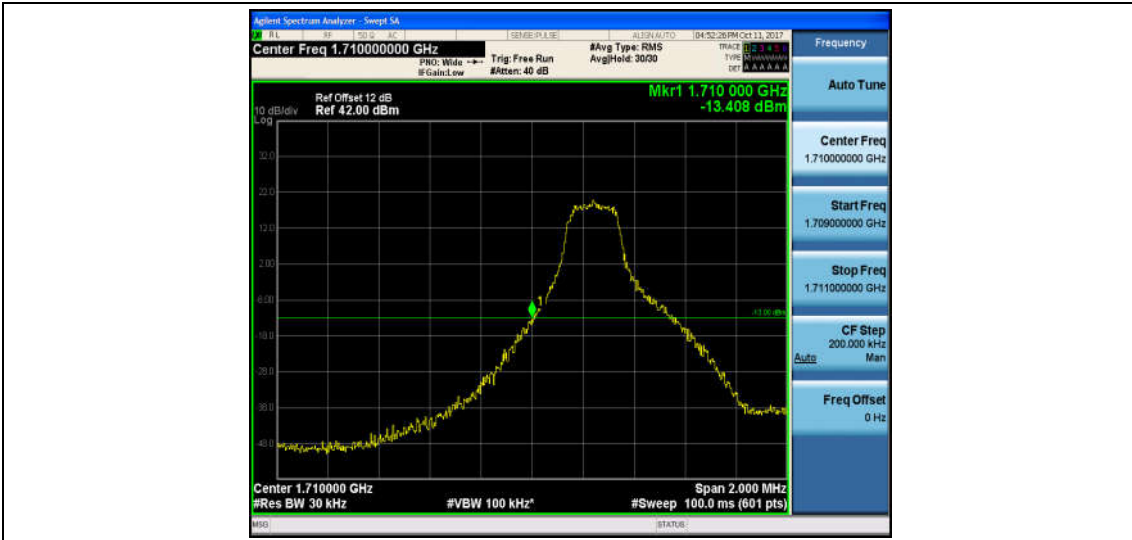

Band4_3MHz_QPSK_19965_1RB#0_-13.41_PASS