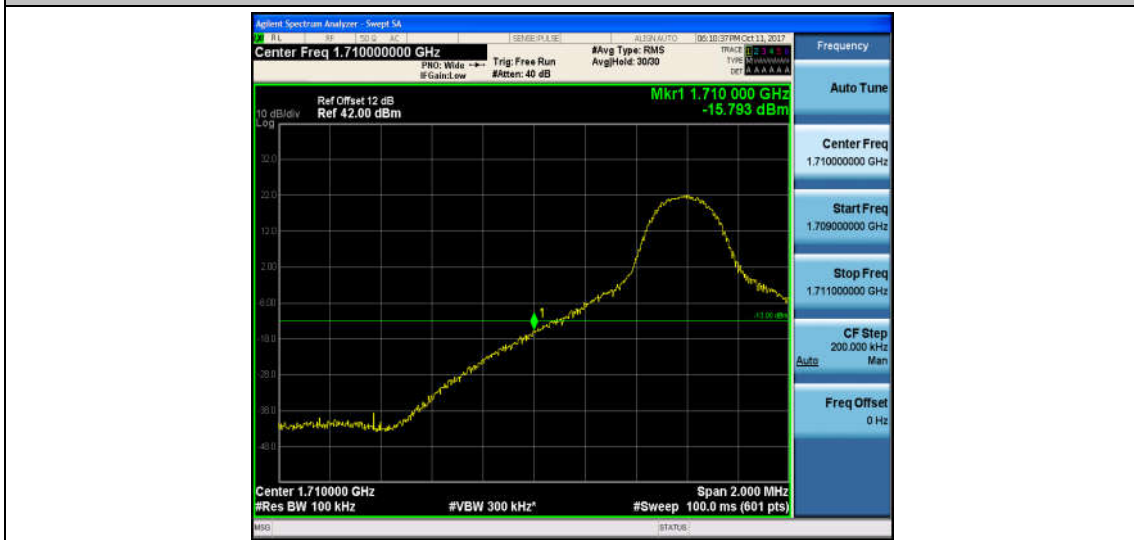

Band4_10MHz_QPSK_20000_1RB#0_-15.79_PASS