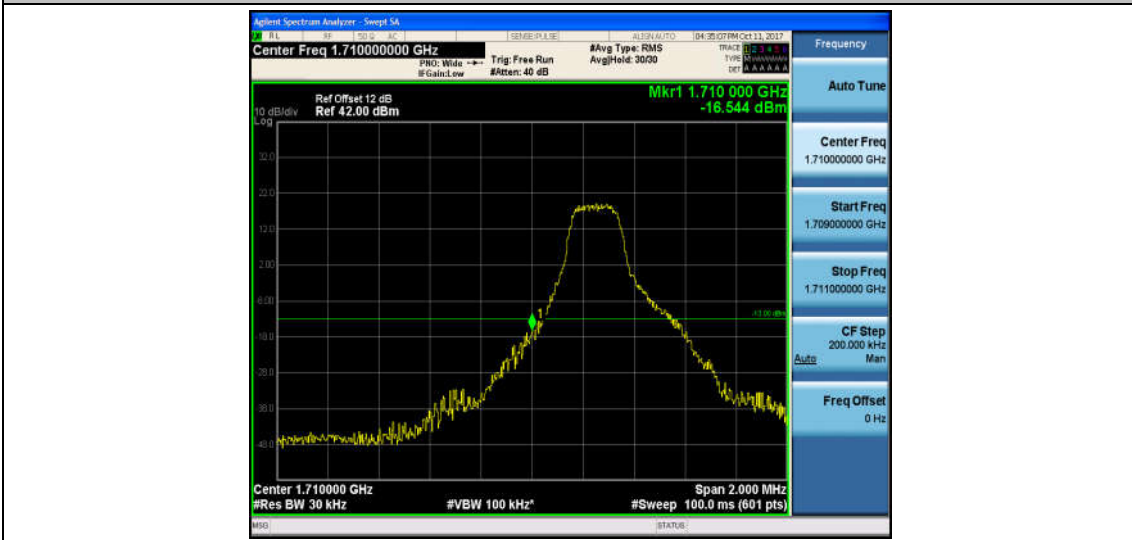

Band2_20MHz_16QAM_19100_1RB#0_-42.82_PASS

Band2_20MHz_QPSK_19100_100RB#0_-30.60_PASS

Band2_20MHz_16QAM_19100_100RB#0_-32.85_PASS

Band4_1.4MHz_QPSK_19957_1RB#0_-16.54_PASS

Band4_1.4MHz_16QAM_19957_1RB#0_-16.37_PASS