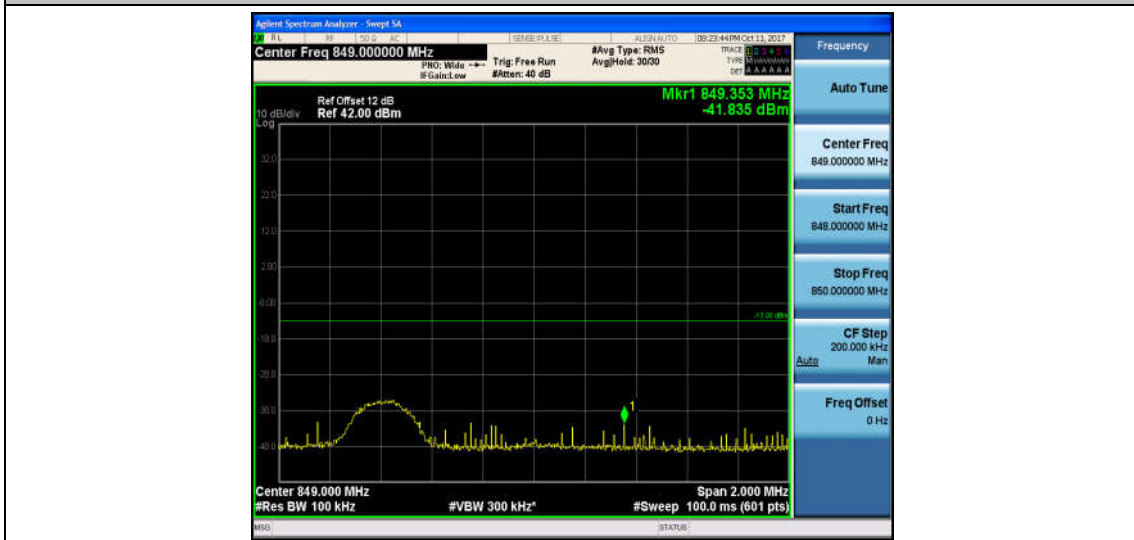

Band5_10MHz_16QAM_20450_1RB#0_-15.54_PASS

Band5_10MHz_QPSK_20450_50RB#0_-26.79_PASS

Band5_10MHz_16QAM_20450_50RB#0_-27.23_PASS

Band5_10MHz_QPSK_20600_1RB#0_-41.84_PASS

Band5_10MHz_16QAM_20600_1RB#0_-43.77_PASS