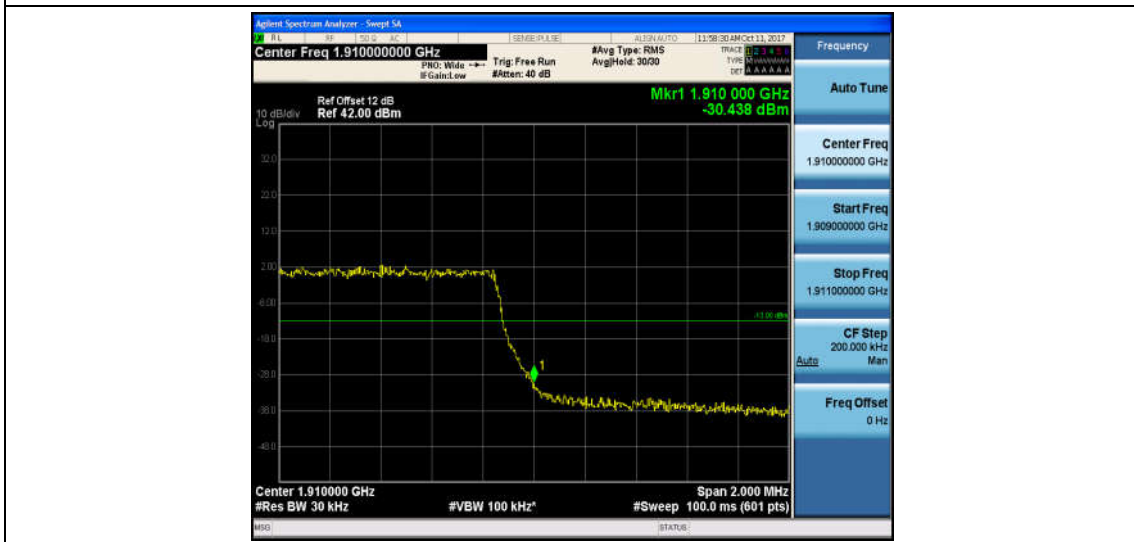

Band2_3MHz_16QAM_19185_15RB#0_-30.44_PASS