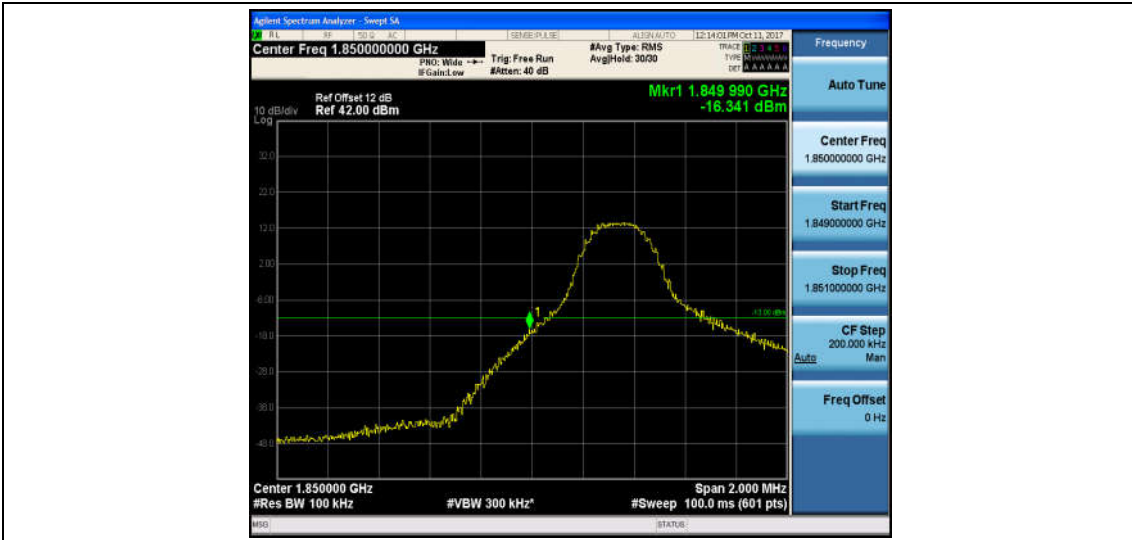

Band2_5MHz_16QAM_18625_1RB#0_-16.34_PASS