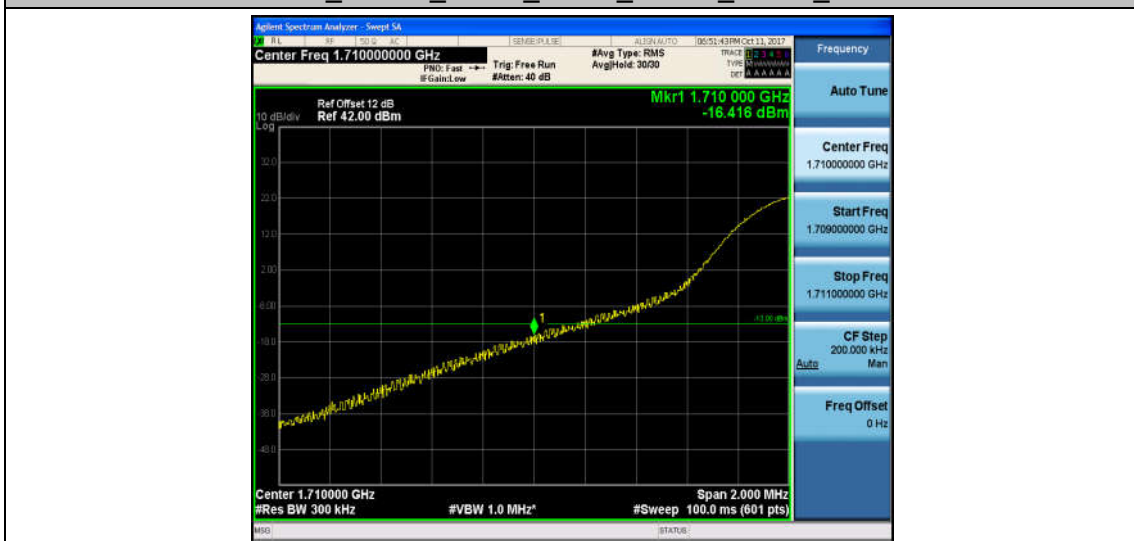

Band4_20MHz_QPSK_20050_1RB#0_-16.42_PASS