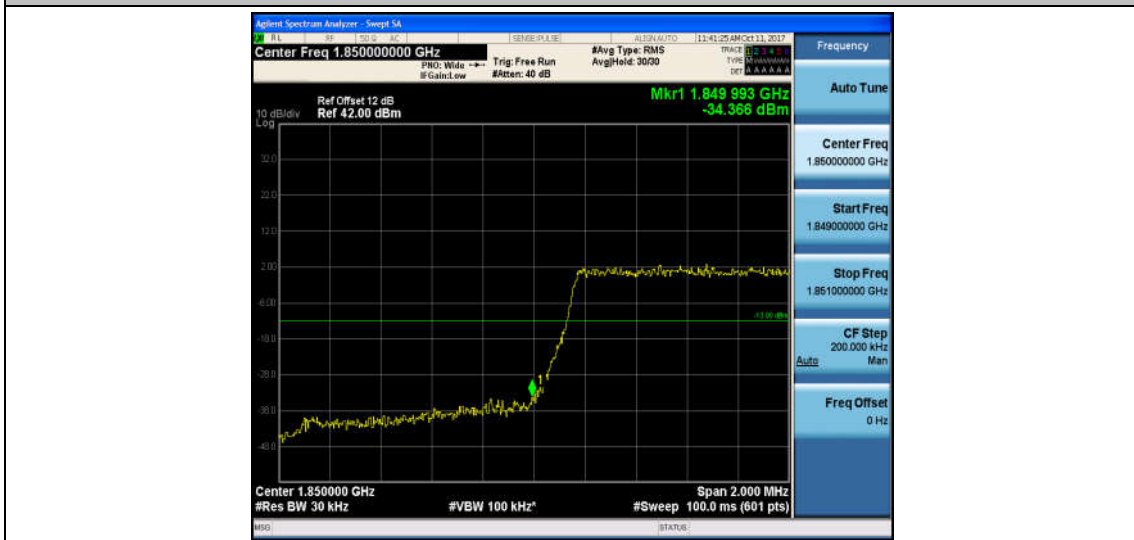

Test Graphs

Band2_1.4MHz_QPSK_18607_1RB#0_-26.09_PASS

Band2_1.4MHz_16QAM_18607_1RB#0_-26.17_PASS

Band2_1.4MHz_QPSK_18607_6RB#0_-34.53_PASS

Band2_1.4MHz_16QAM_18607_6RB#0_-34.37_PASS

Band2_1.4MHz_QPSK_19193_1RB#0_-31.51_PASS