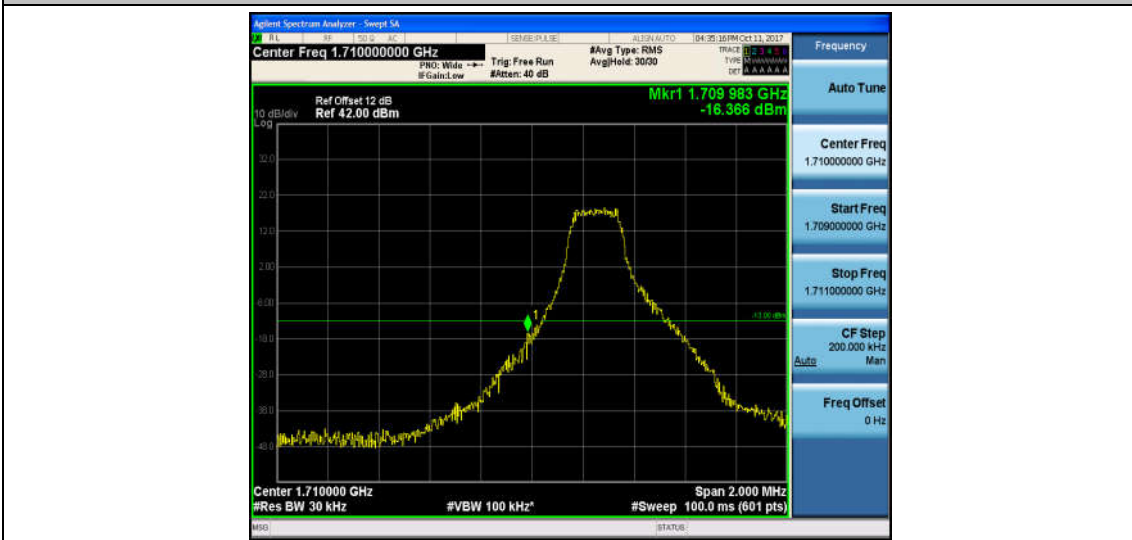

Band2_20MHz_16QAM_19100_1RB#0_-42.82_PASS

Band2_20MHz_QPSK_19100_100RB#0_-30.60_PASS

Band2_20MHz_16QAM_19100_100RB#0_-32.85_PASS

Band4_1.4MHz_QPSK_19957_1RB#0_-16.54_PASS

Band4_1.4MHz_16QAM_19957_1RB#0_-16.37_PASS