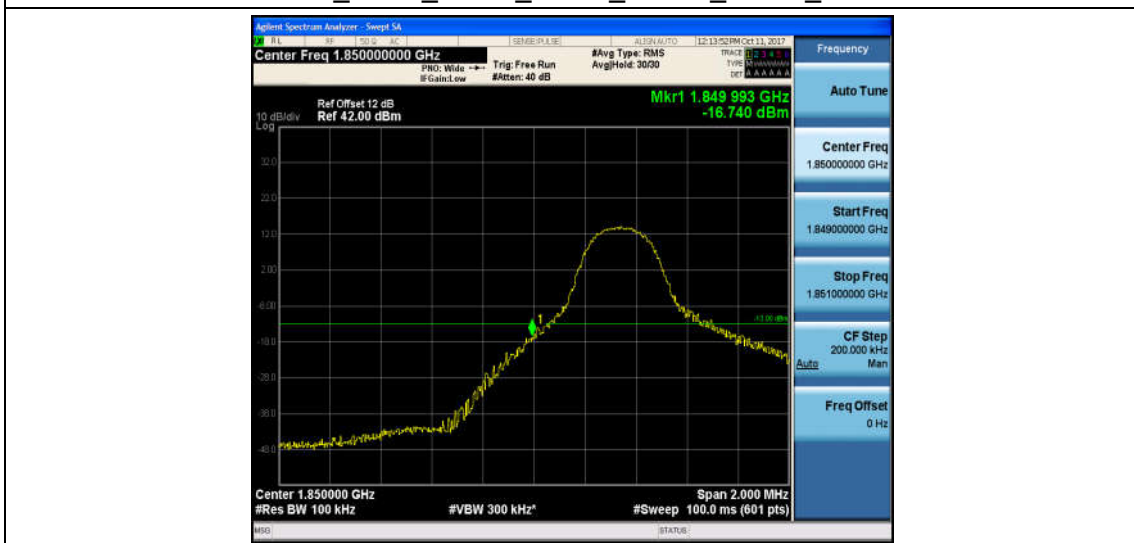

Band2_5MHz_QPSK_18625_1RB#0_-16.74_PASS