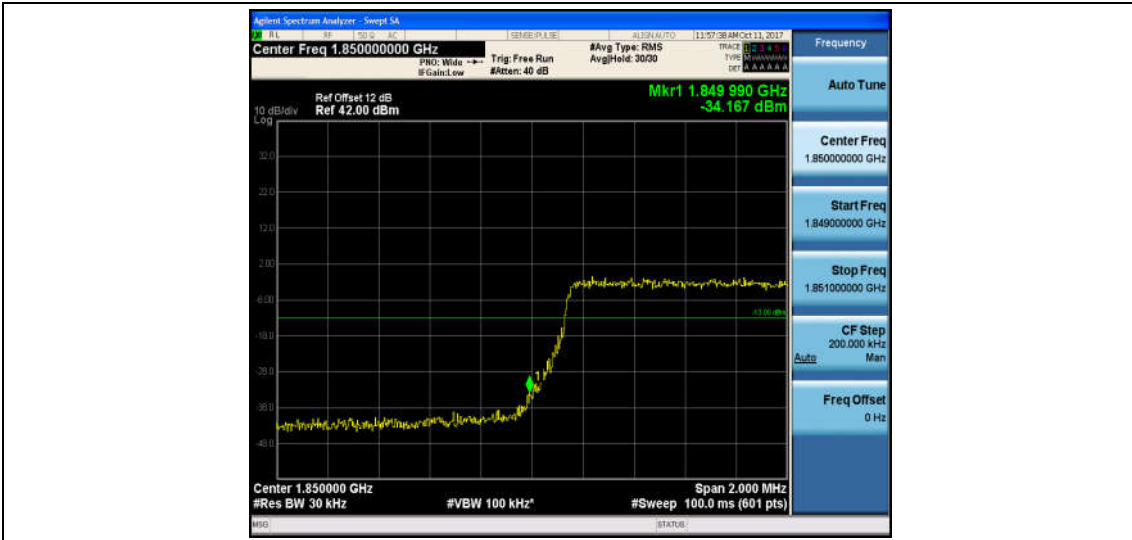

Band2_3MHz_16QAM_18615_15RB#0_-34.17_PASS