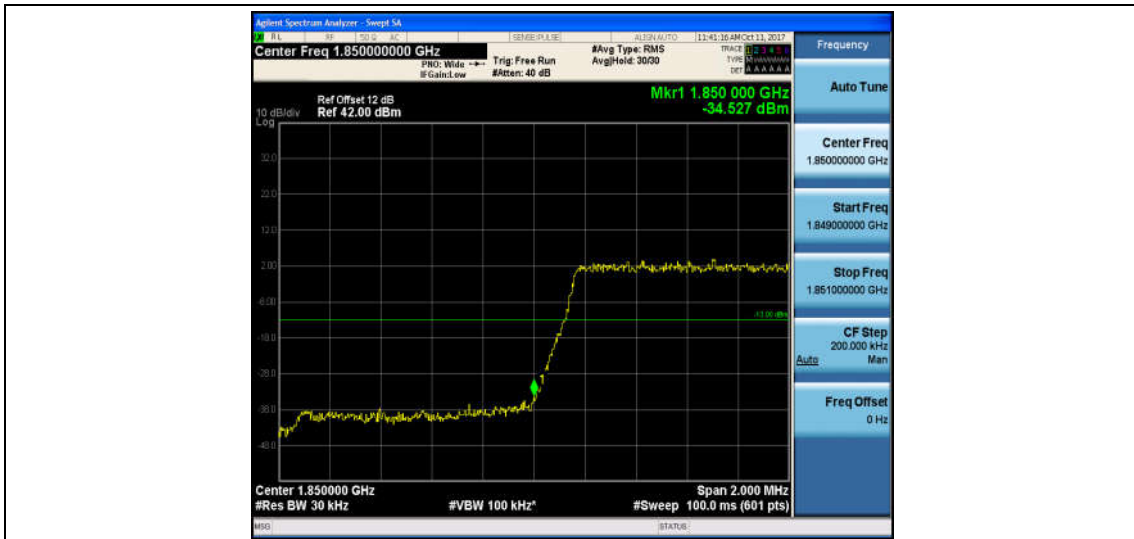

Test Graphs

Band2_1.4MHz_QPSK_18607_1RB#0_-26.09_PASS

Band2_1.4MHz_16QAM_18607_1RB#0_-26.17_PASS

Band2_1.4MHz_QPSK_18607_6RB#0_-34.53_PASS

Band2_1.4MHz_16QAM_18607_6RB#0_-34.37_PASS

Band2_1.4MHz_QPSK_19193_1RB#0_-31.51_PASS