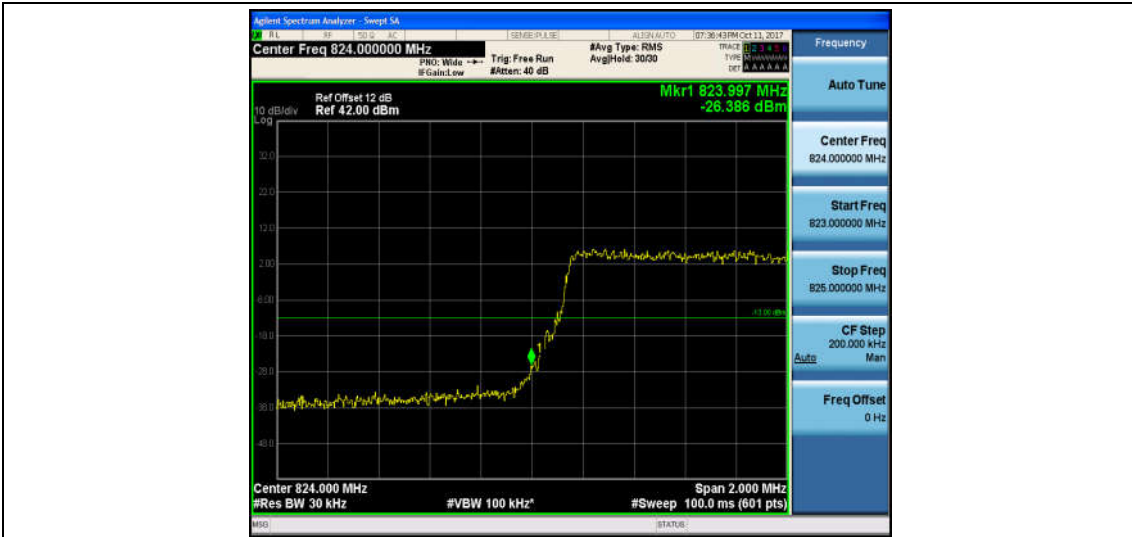

Band5_3MHz_16QAM_20415_15RB#0_-26.39_PASS