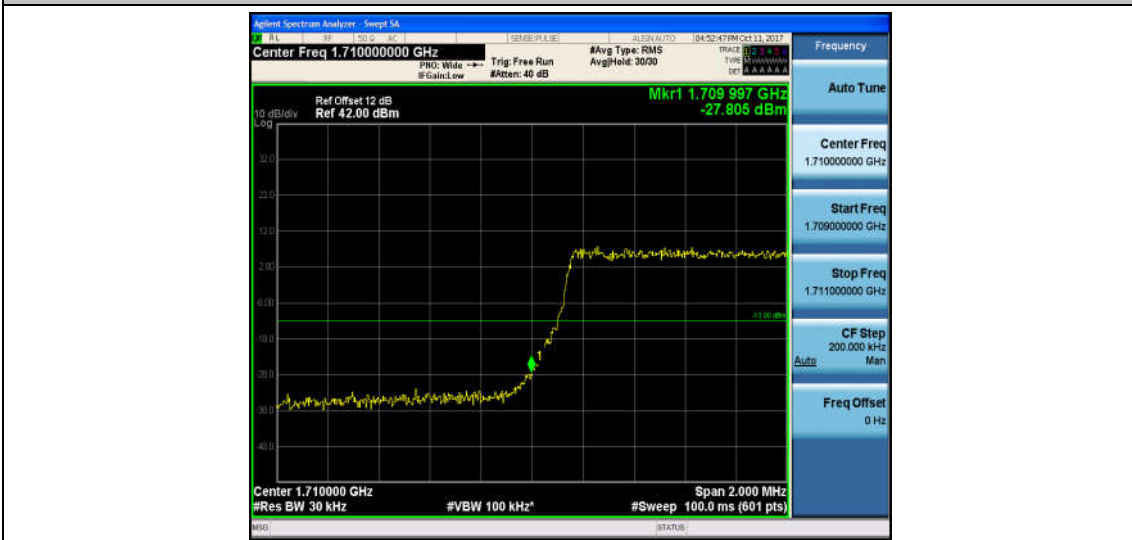

Band4_1.4MHz_16QAM_20393_6RB#0_-27.55_PASS

Band4_3MHz_QPSK_19965_1RB#0_-13.41_PASS

Band4_3MHz_16QAM_19965_1RB#0_-13.63_PASS

Band4_3MHz_QPSK_19965_15RB#0_-27.81_PASS

Band4_3MHz_16QAM_19965_15RB#0_-25.84_PASS