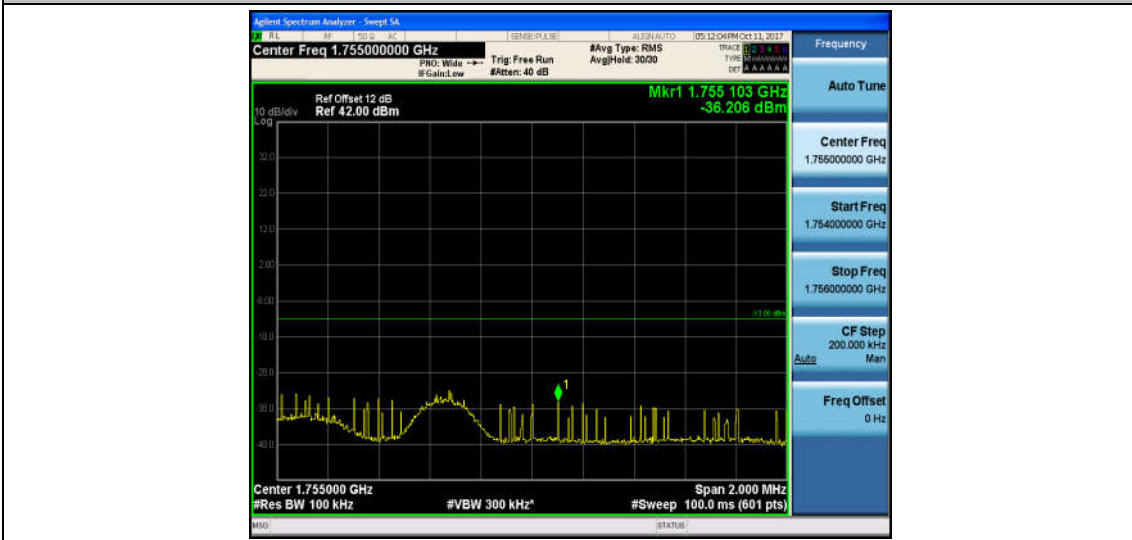

Band4_5MHz_QPSK_19975_25RB#0_-20.71_PASS

Band4_5MHz_16QAM_19975_25RB#0_-22.29_PASS

Band4_5MHz_QPSK_20375_1RB#0_-39.64_PASS

Band4_5MHz_16QAM_20375_1RB#0_-36.21_PASS

Band4_5MHz_QPSK_20375_25RB#0_-22.30_PASS