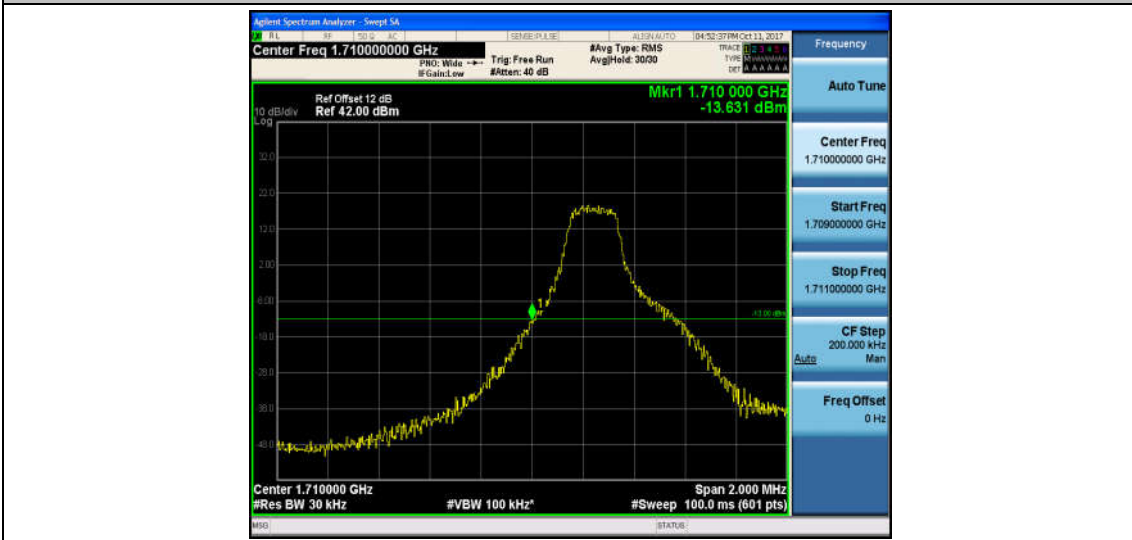

Band4_3MHz_16QAM_19965_1RB#0_-13.63_PASS