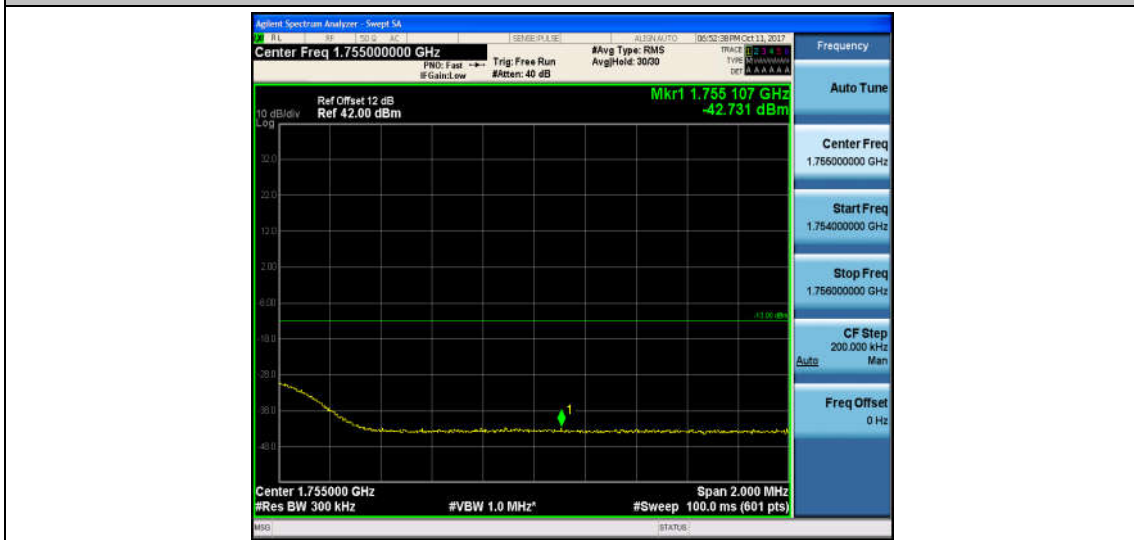

Band4_20MHz_16QAM_20300_1RB#0_-42.73_PASS