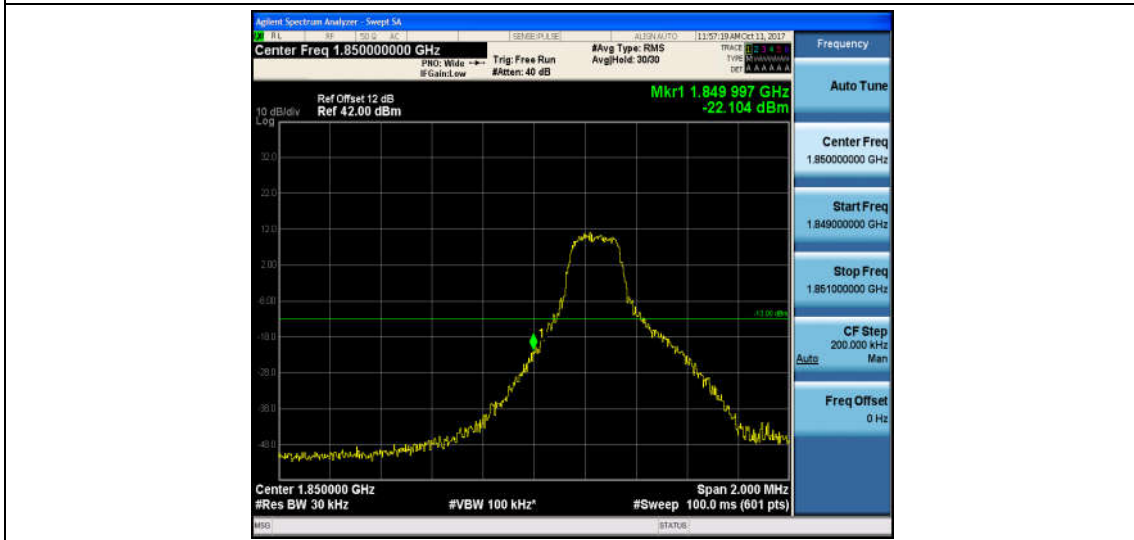

Band2_1.4MHz_16QAM_19193_1RB#0_-30.59_PASS

Band2_1.4MHz_QPSK_19193_6RB#0_-26.45_PASS

Band2_1.4MHz_16QAM_19193_6RB#0_-27.23_PASS

Band2_3MHz_QPSK_18615_1RB#0_-22.10_PASS

Band2_3MHz_16QAM_18615_1RB#0_-22.10_PASS