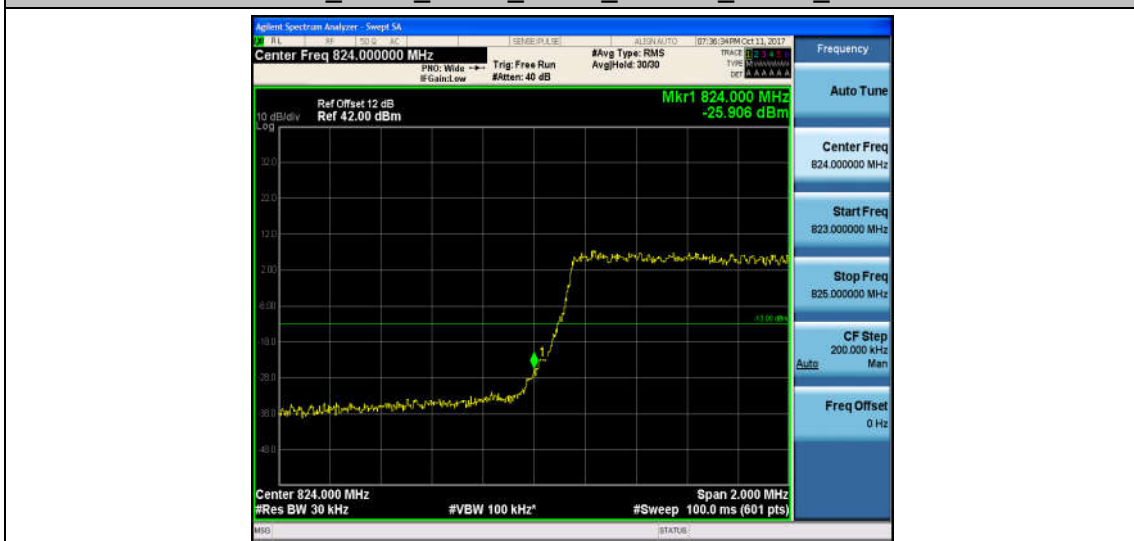

Band5_3MHz_QPSK_20415_15RB#0_-25.91_PASS