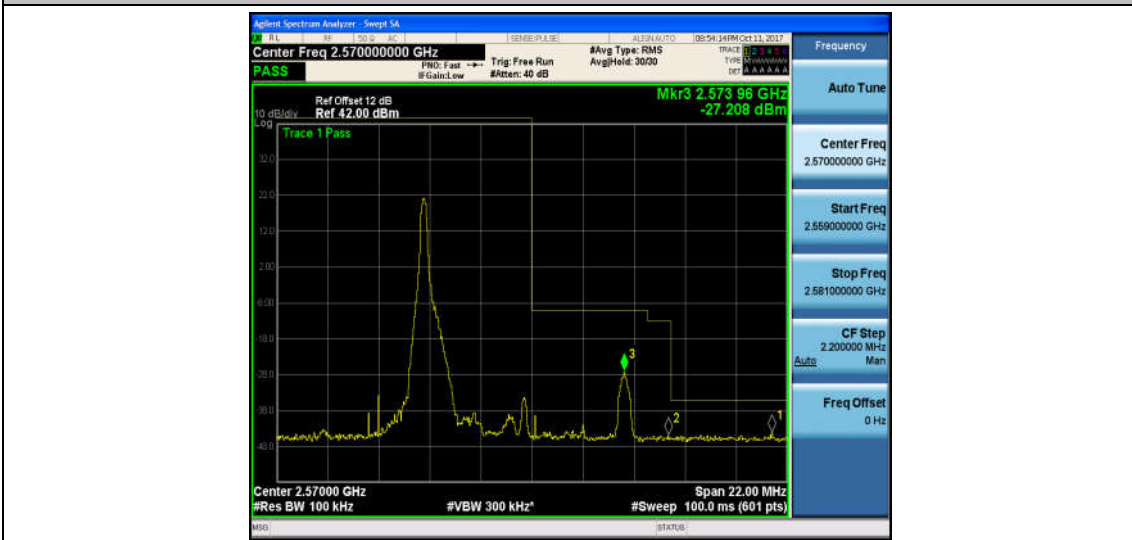

Band7_5MHz_16QAM_21425_1RB#0_-44.19,-44.91,-27.21_PASS

Band7_5MHz_QPSK_21425_25RB#0_-38.12,-37.57,-21.25_PASS