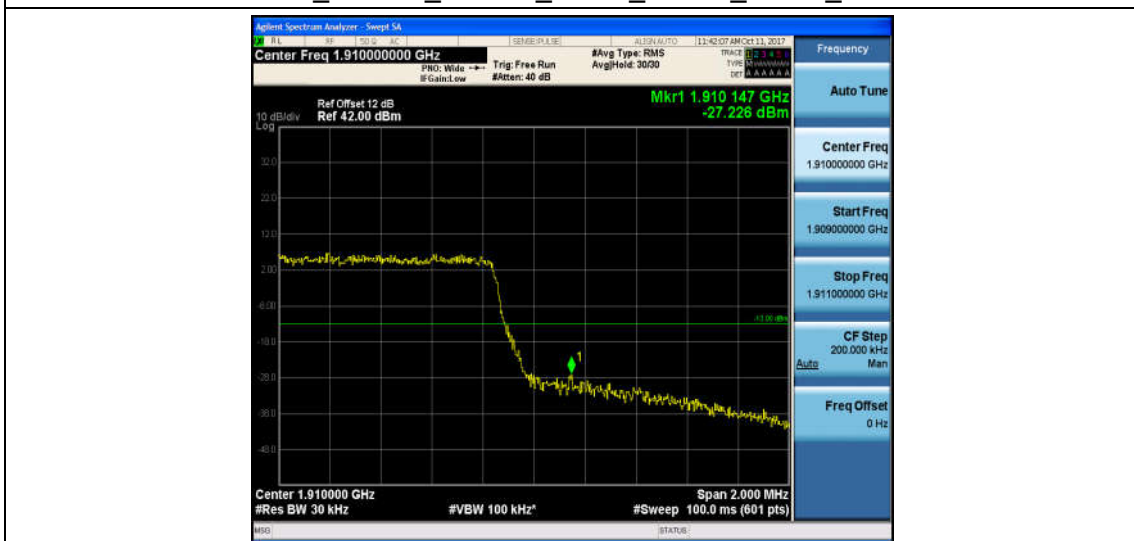

Band2_1.4MHz_16QAM_19193_6RB#0_-27.23_PASS