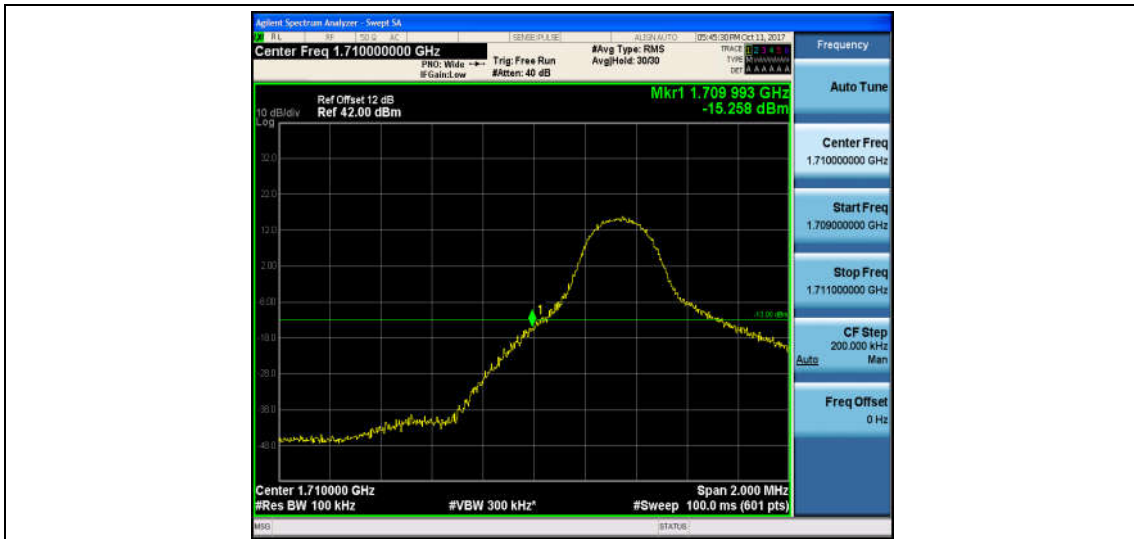

Band4_3MHz_QPSK_20385_1RB#0_-42.15_PASS

Band4_3MHz_16QAM_20385_1RB#0_-43.31_PASS

Band4_3MHz_QPSK_20385_15RB#0_-27.62_PASS

Band4_3MHz_16QAM_20385_15RB#0_-27.04_PASS

Band4_5MHz_QPSK_19975_1RB#0_-15.48_PASS

Band4_5MHz_16QAM_19975_1RB#0_-15.26_PASS