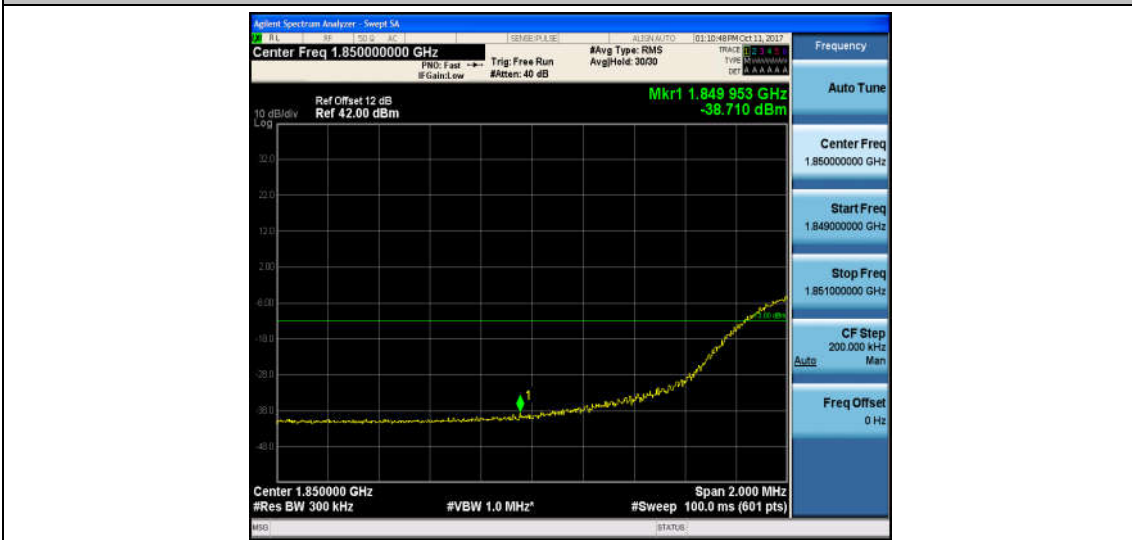

Band2_20MHz_QPSK_18700_1RB#0_-23.89_PASS

Band2_20MHz_16QAM_18700_1RB#0_-23.98_PASS

Band2_20MHz_QPSK_18700_100RB#0_-38.03_PASS

Band2_20MHz_16QAM_18700_100RB#0_-38.71_PASS

Band2_20MHz_QPSK_19100_1RB#0_-41.96_PASS