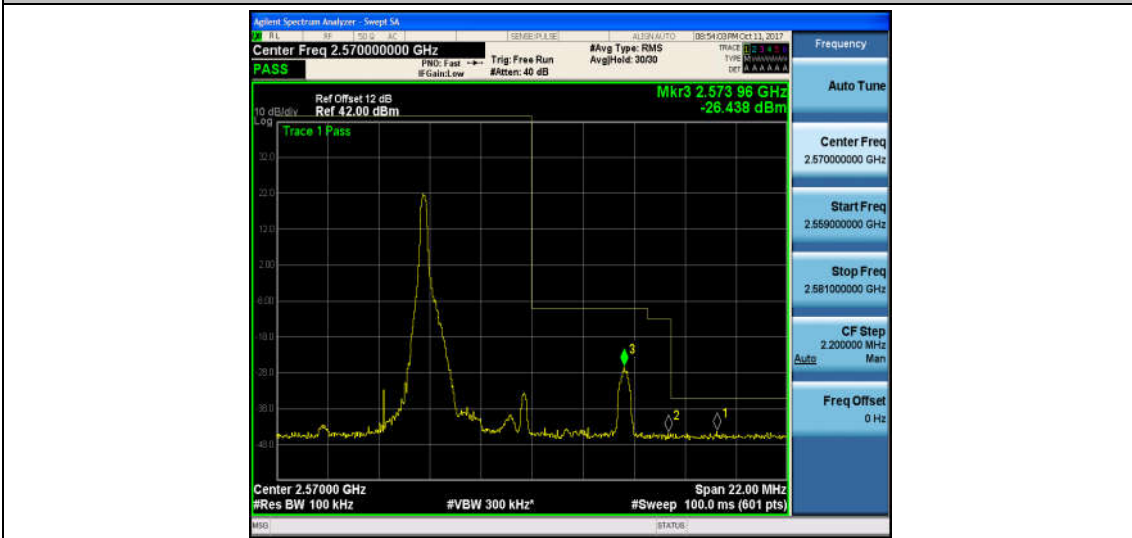

Band7_5MHz_QPSK_21425_1RB#0_-44.28,-44.88,-26.44_PASS