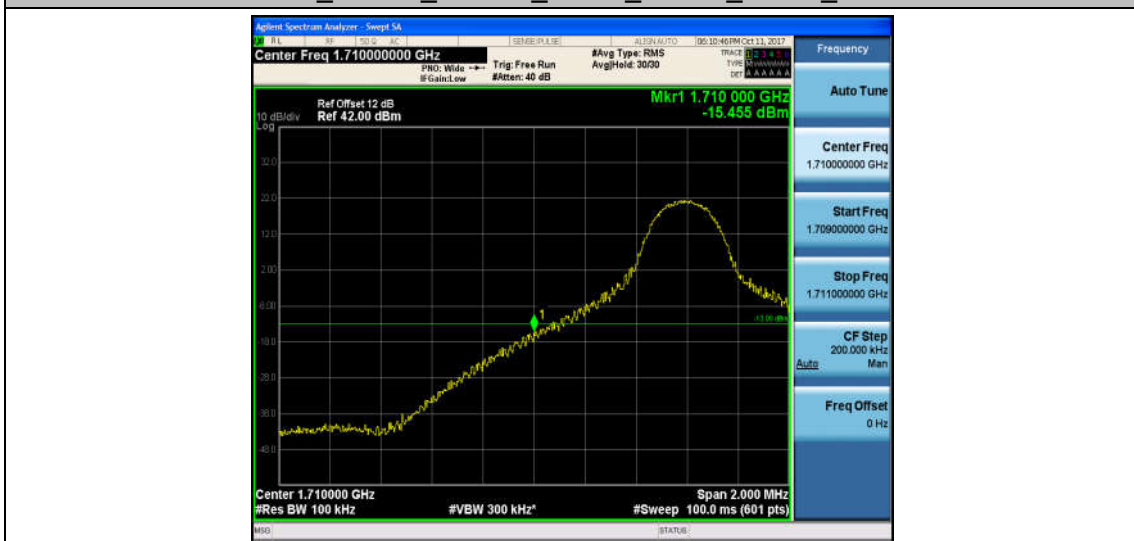

Band4_10MHz_16QAM_20000_1RB#0_-15.45_PASS