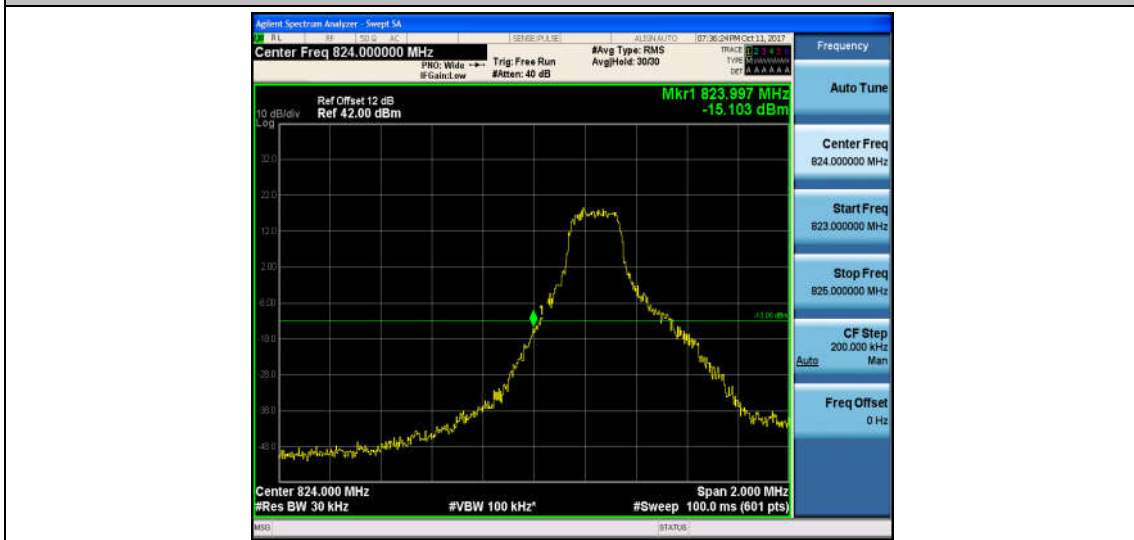

Band5_1.4MHz_16QAM_20643_1RB#0_-29.76_PASS

Band5_1.4MHz_QPSK_20643_6RB#0_-27.87_PASS

Band5_1.4MHz_16QAM_20643_6RB#0_-27.47_PASS

Band5_3MHz_QPSK_20415_1RB#0_-16.88_PASS

Band5_3MHz_16QAM_20415_1RB#0_-15.10_PASS