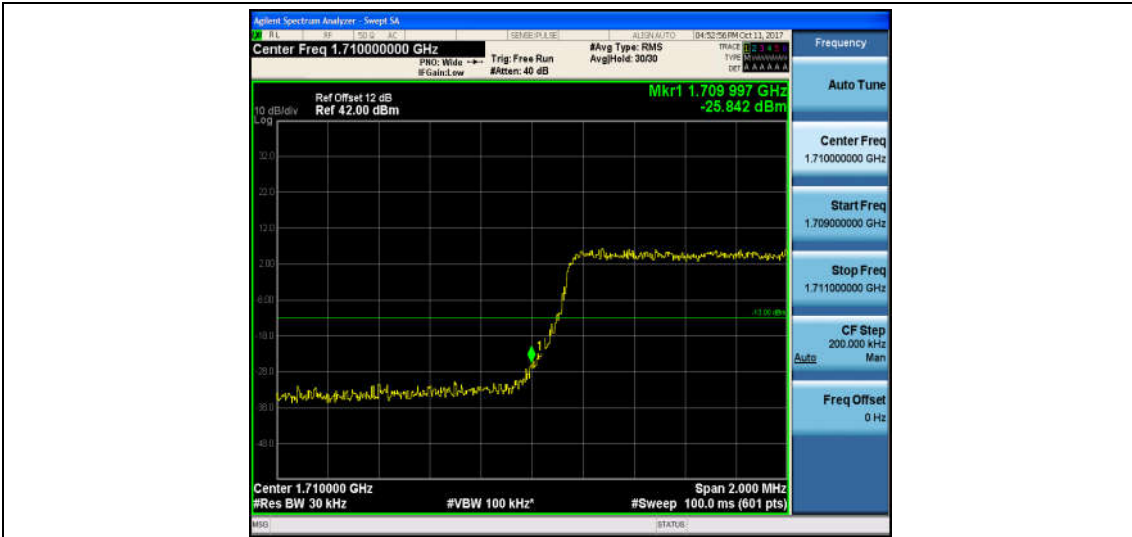

Band4_1.4MHz_16QAM_20393_6RB#0_-27.55_PASS

Band4_3MHz_QPSK_19965_1RB#0_-13.41_PASS

Band4_3MHz_16QAM_19965_1RB#0_-13.63_PASS

Band4_3MHz_QPSK_19965_15RB#0_-27.81_PASS

Band4_3MHz_16QAM_19965_15RB#0_-25.84_PASS