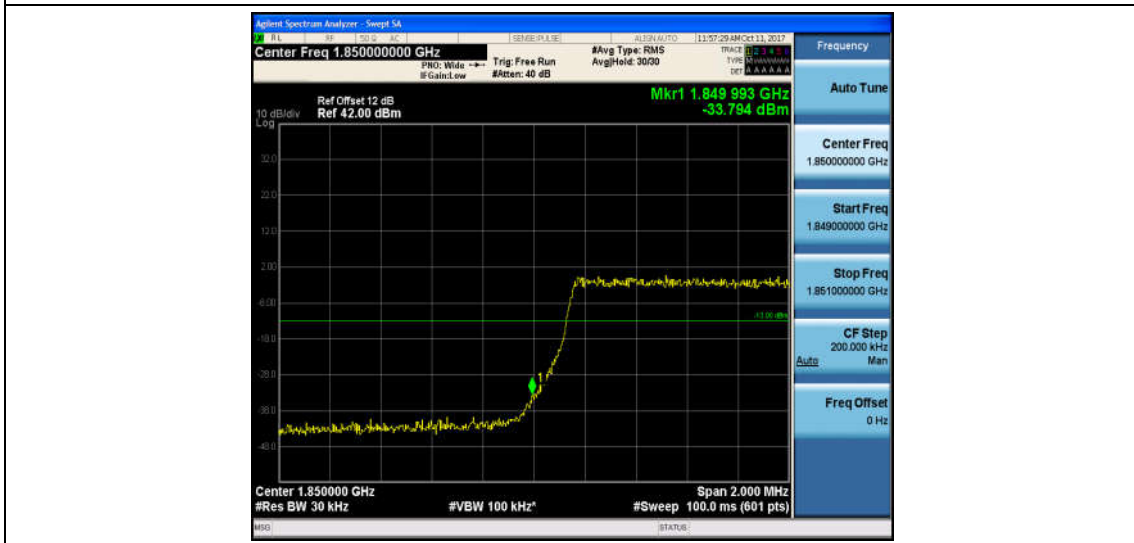

Band2_3MHz_QPSK_18615_15RB#0_-33.79_PASS