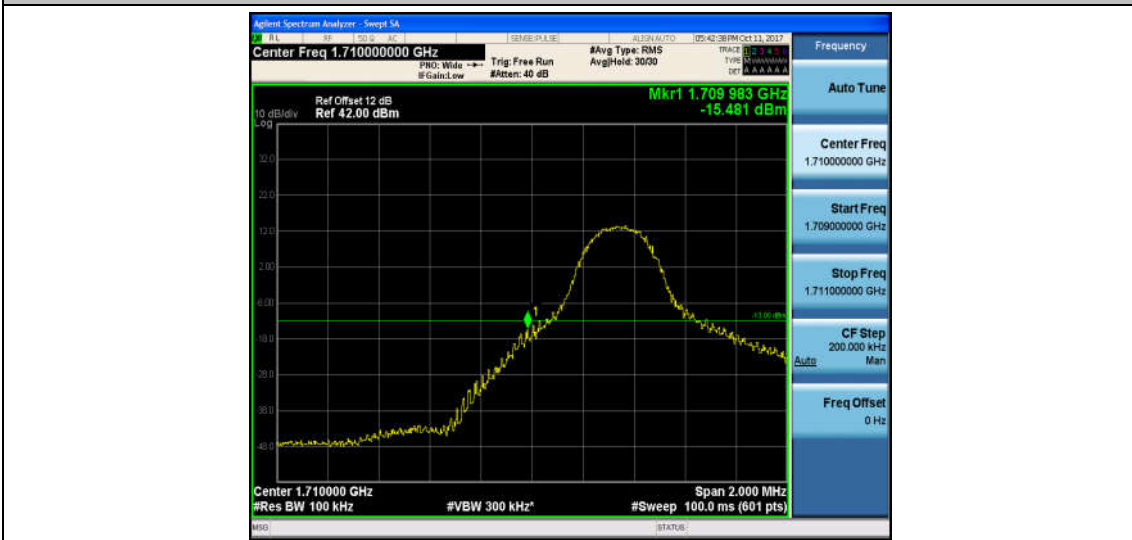

Band4_3MHz_QPSK_20385_1RB#0_-42.15_PASS

Band4_3MHz_16QAM_20385_1RB#0_-43.31_PASS

Band4_3MHz_QPSK_20385_15RB#0_-27.62_PASS

Band4_3MHz_16QAM_20385_15RB#0_-27.04_PASS

Band4_5MHz_QPSK_19975_1RB#0_-15.48_PASS

Band4_5MHz_16QAM_19975_1RB#0_-15.26_PASS