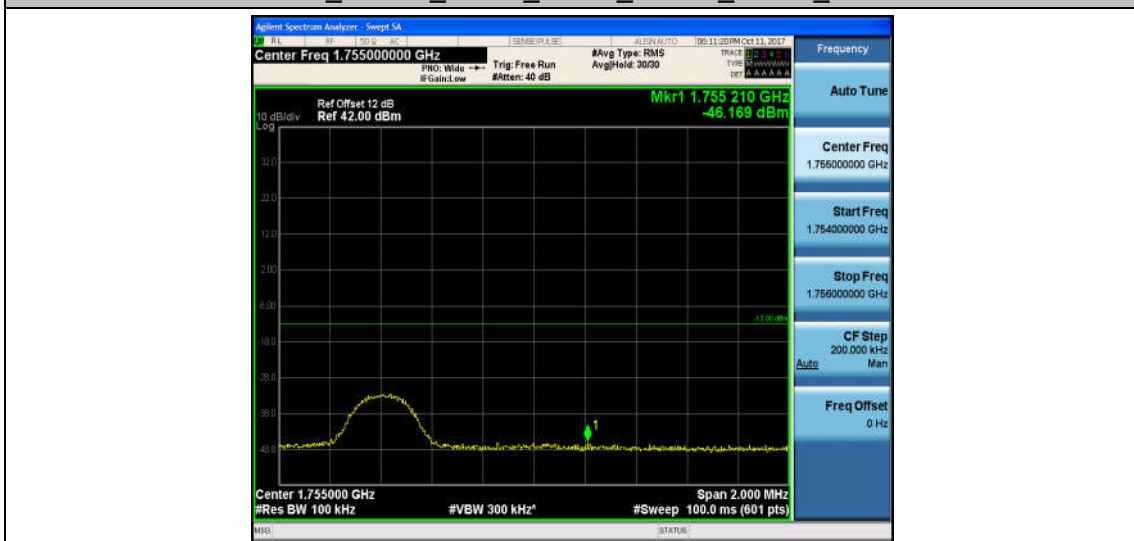

Band4_10MHz_QPSK_20350_1RB#0_-46.17_PASS