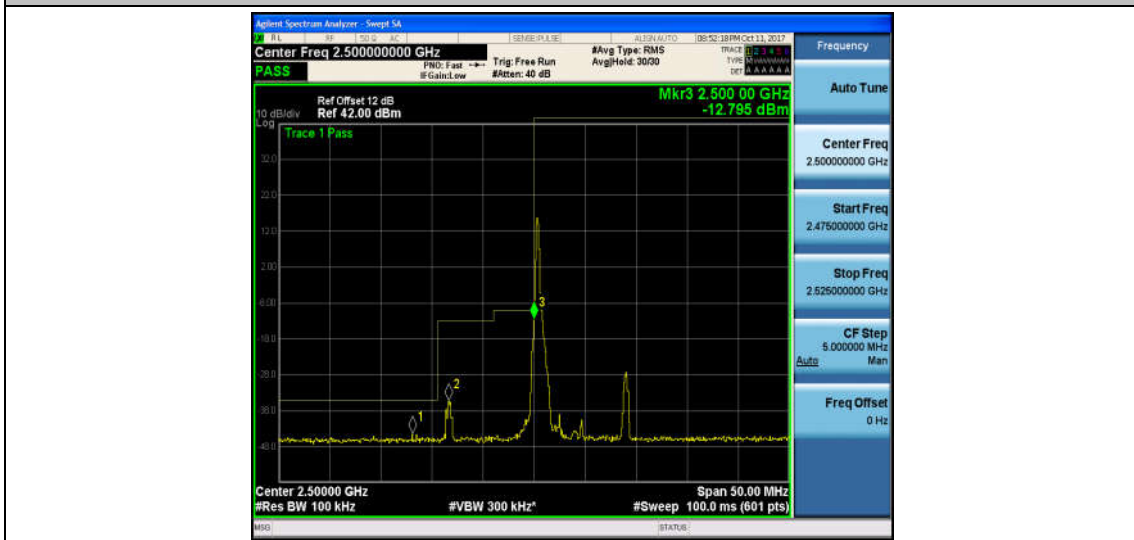

Band5_10MHz_QPSK_20600_50RB#0_-28.25_PASS

Band5_10MHz_16QAM_20600_50RB#0_-30.03_PASS

Band7_5MHz_QPSK_20775_1RB#0_-44.59,-33.49,-13.29_PASS

Band7_5MHz_16QAM_20775_1RB#0_-44.55,-35.45,-12.80_PASS

Band7_5MHz_QPSK_20775_25RB#0_-43.92,-28.43,-18.29_PASS