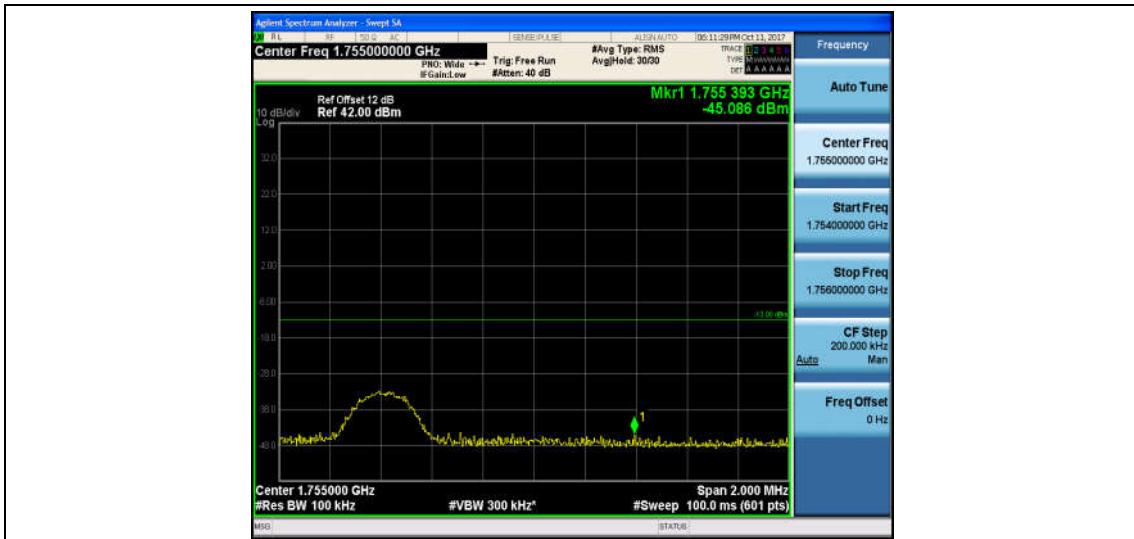

Band4_10MHz_16QAM_20350_1RB#0_-45.09_PASS