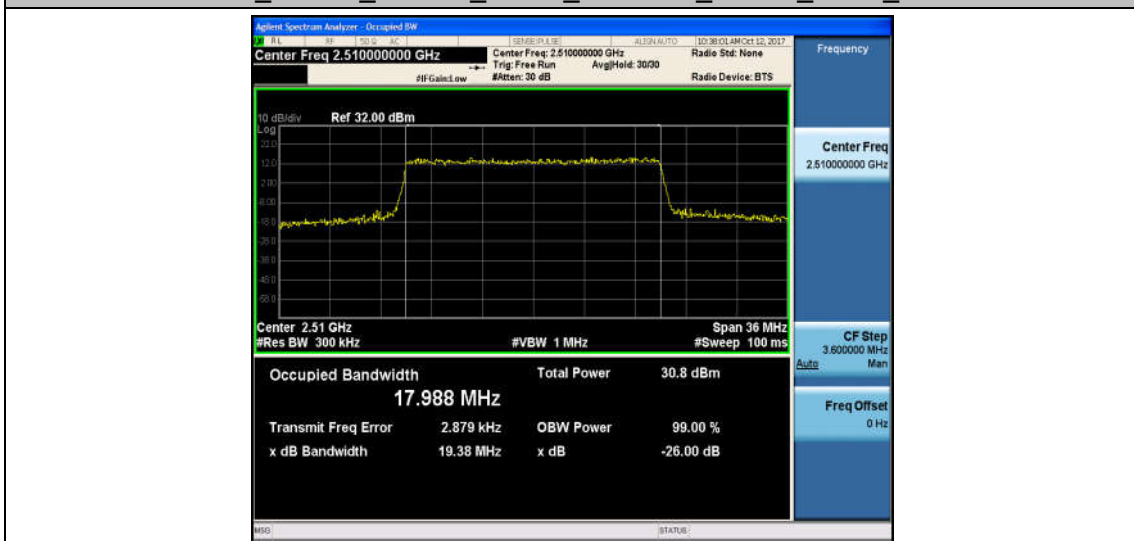

Band7_20MHz_16QAM_20850_100RB#0_17.988_19.38_PASS