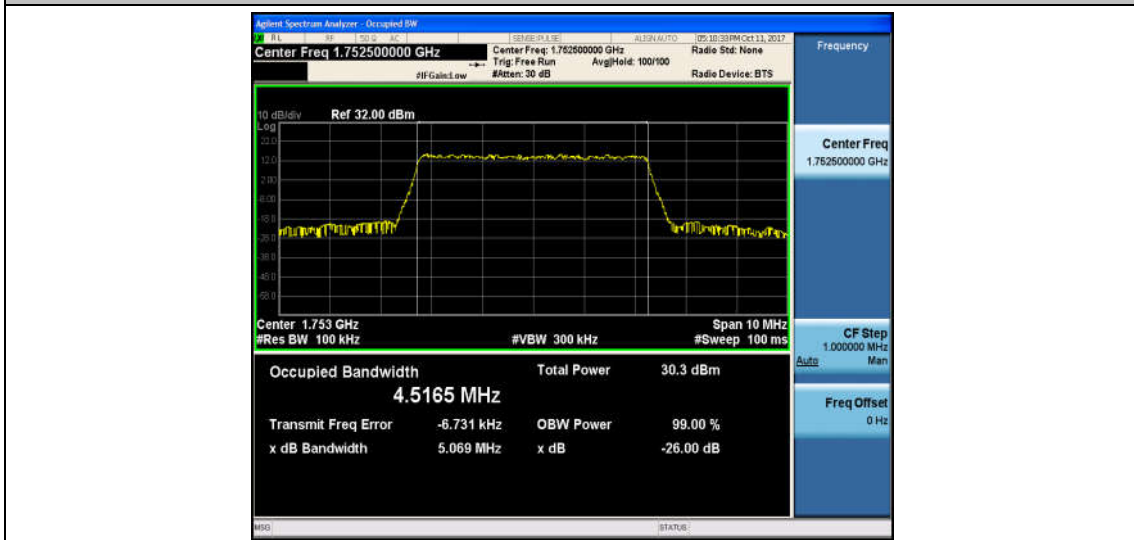

Band4_5MHz_16QAM_19975_25RB#0_4.5181_5.097_PASS

Band4_5MHz_QPSK_20175_25RB#0_4.5088_5.059_PASS

Band4_5MHz_16QAM_20175_25RB#0_4.5112_5.018_PASS

Band4_5MHz_QPSK_20375_25RB#0_4.5165_5.069_PASS

Band4_5MHz_16QAM_20375_25RB#0_4.5178_5.057_PASS