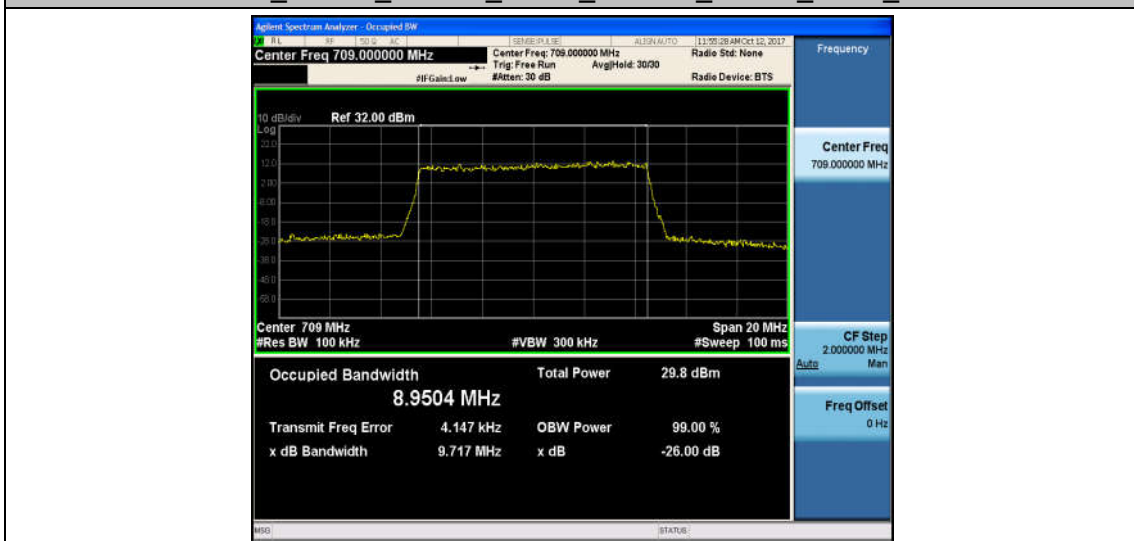

Band17_5MHz_QPSK_23825_25RB#0_4.5125_5.043_PASS

Band17_5MHz_16QAM_23825_25RB#0_4.5148_5.026_PASS

Band17_10MHz_QPSK_23780_50RB#0_8.9440_9.761_PASS

Band17_10MHz_16QAM_23780_50RB#0_8.9504_9.717_PASS

Band17_10MHz_QPSK_23790_50RB#0_8.9243_9.669_PASS