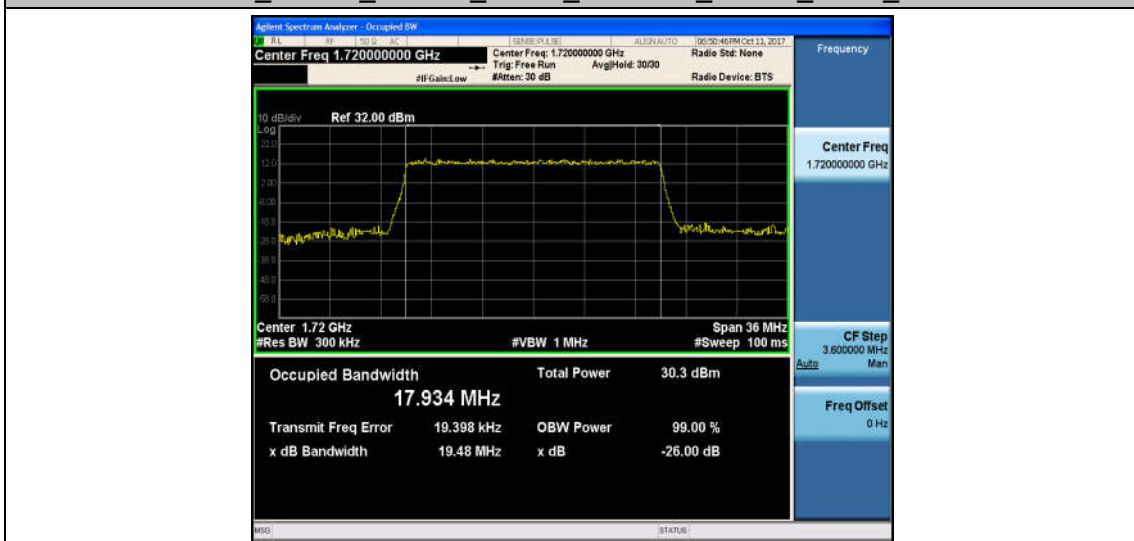

Band4_15MHz_QPSK_20325_75RB#0_13.496_14.85_PASS

Band4_15MHz_16QAM_20325_75RB#0_13.475_14.86_PASS

Band4_20MHz_QPSK_20050_100RB#0_17.903_19.39_PASS

Band4_20MHz_16QAM_20050_100RB#0_17.934_19.48_PASS

Band4_20MHz_QPSK_20175_100RB#0_17.922_19.52_PASS