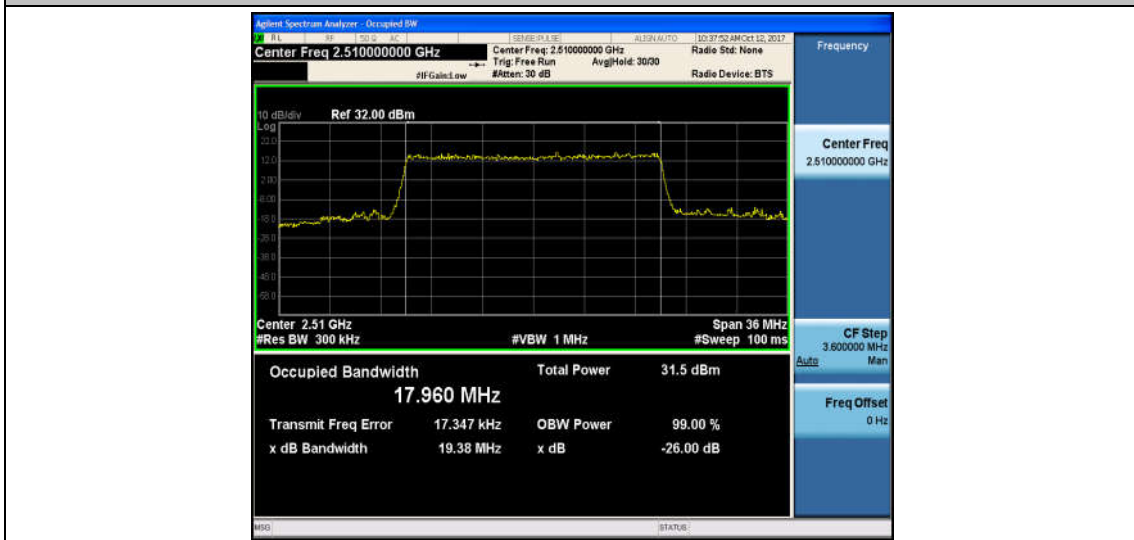

Band7_20MHz_QPSK_20850_100RB#0_17.960_19.38_PASS