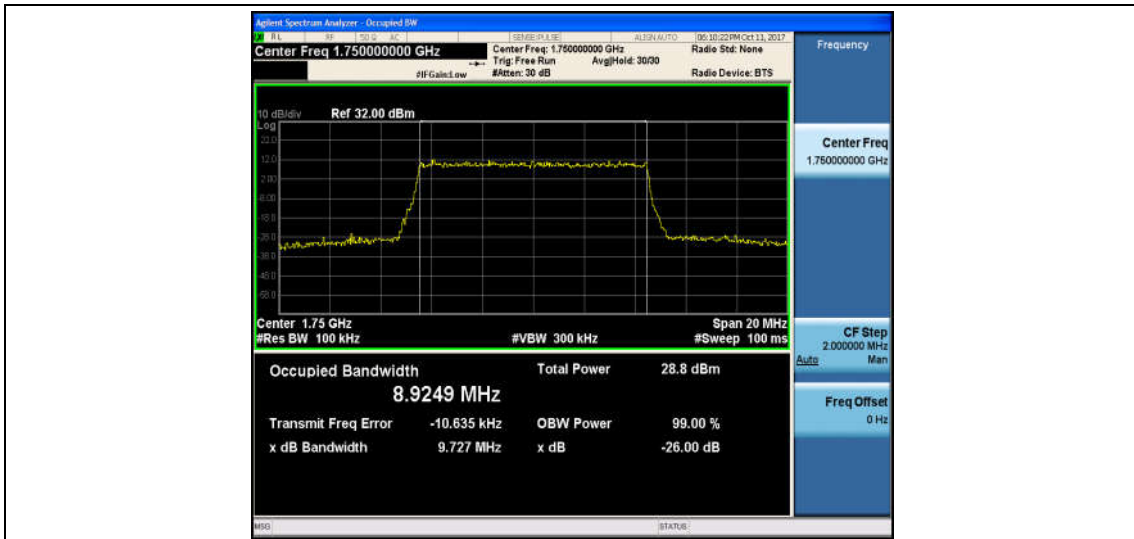

Band4_10MHz_16QAM_20350_50RB#0_8.9249_9.727_PASS