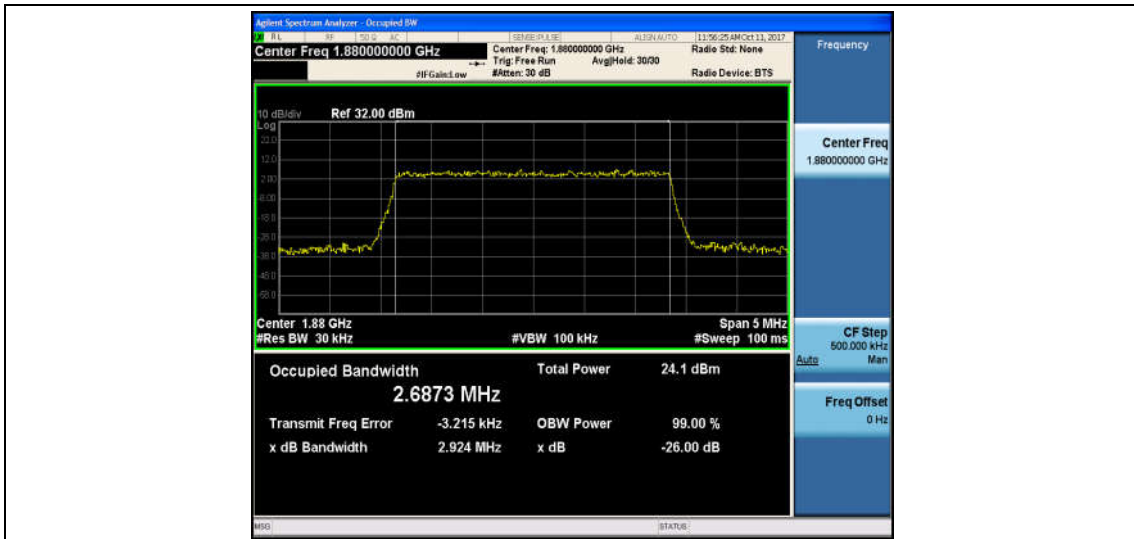

Band2_1.4MHz_QPSK_19193_6RB#0_1.0884_1.276_PASS

Band2_1.4MHz_16QAM_19193_6RB#0_1.0959_1.278_PASS

Band2_3MHz_QPSK_18615_15RB#0_2.6810_2.904_PASS

Band2_3MHz_16QAM_18615_15RB#0_2.6823_2.922_PASS

Band2_3MHz_QPSK_18900_15RB#0_2.6873_2.924_PASS