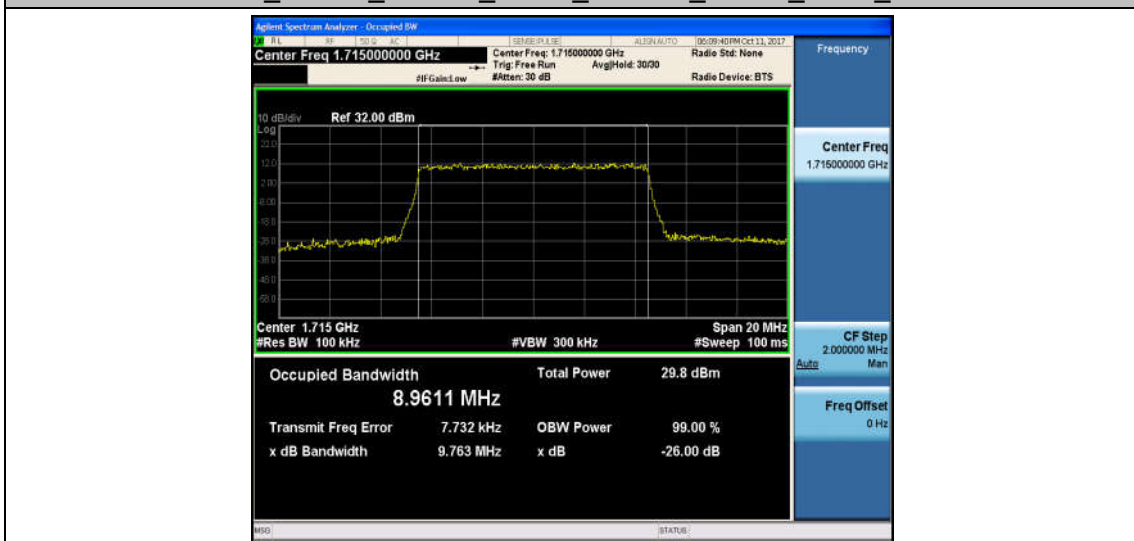

Band4_10MHz_16QAM_20000_50RB#0_8.9611_9.763_PASS