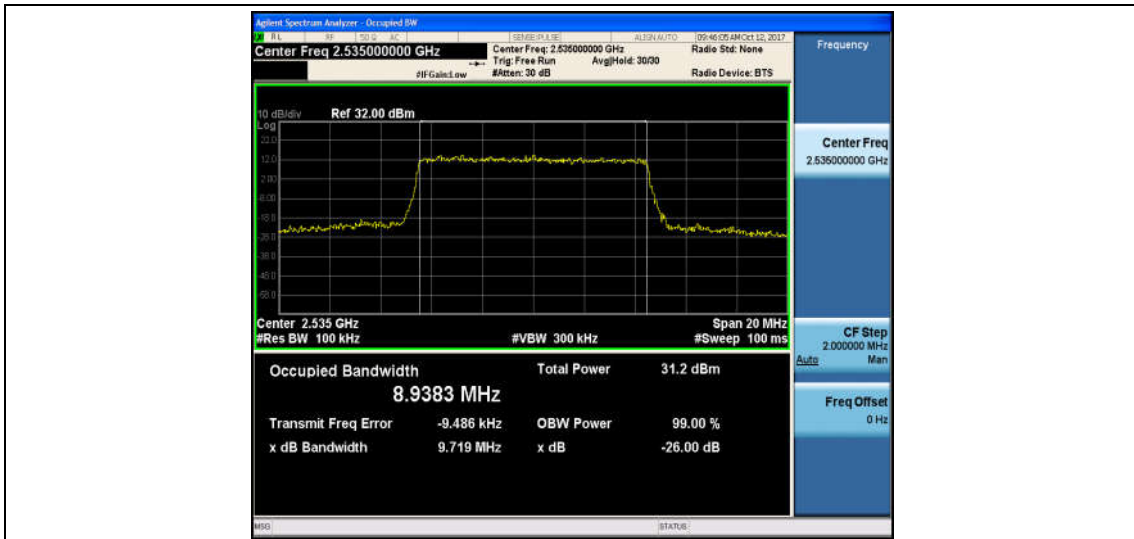

Band7_10MHz_QPSK_21100_50RB#0_8.9383_9.719_PASS