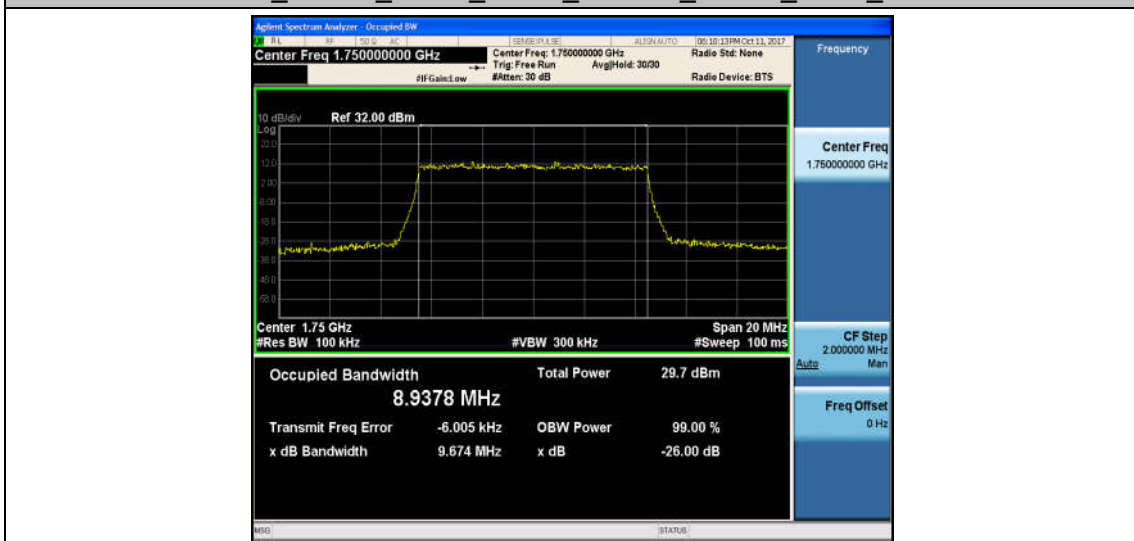

Band4_10MHz_QPSK_20000_50RB#0_8.9502_9.716_PASS

Band4_10MHz_16QAM_20000_50RB#0_8.9611_9.763_PASS

Band4_10MHz_QPSK_20175_50RB#0_8.9449_9.720_PASS

Band4_10MHz_16QAM_20175_50RB#0_8.9712_9.731_PASS

Band4_10MHz_QPSK_20350_50RB#0_8.9378_9.674_PASS