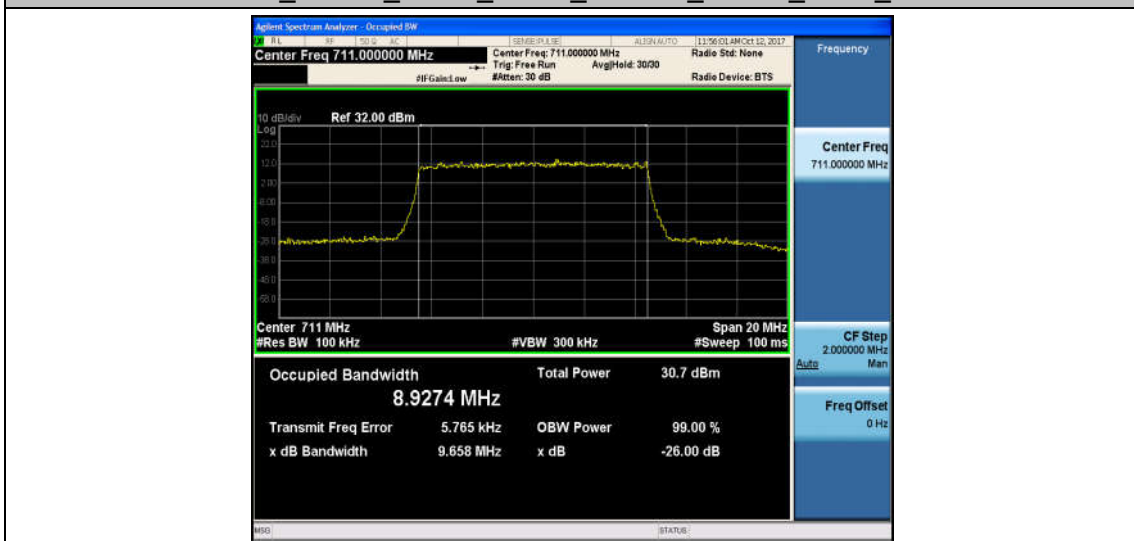

Band17_10MHz_QPSK_23800_50RB#0_8.9274_9.658_PASS

Band17_10MHz_16QAM_23800_50RB#0_8.9165_9.708_PASS