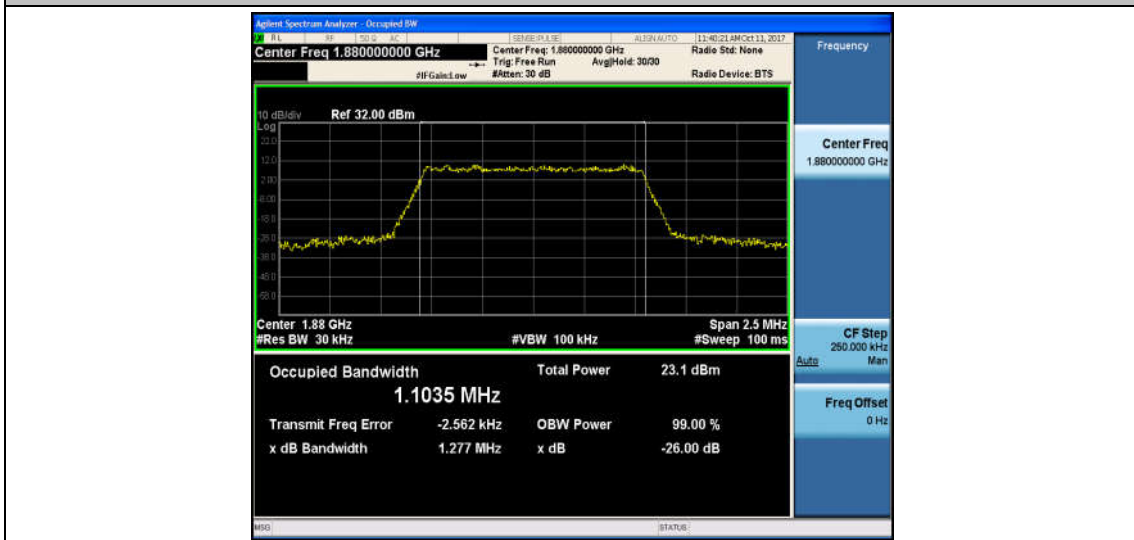

Test Graphs

Band2_1.4MHz_QPSK_18607_6RB#0_1.0951_1.278_PASS

Band2_1.4MHz_16QAM_18607_6RB#0_1.0903_1.269_PASS

Band2_1.4MHz_QPSK_18900_6RB#0_1.0931_1.266_PASS

Band2_1.4MHz_16QAM_18900_6RB#0_1.1035_1.277_PASS