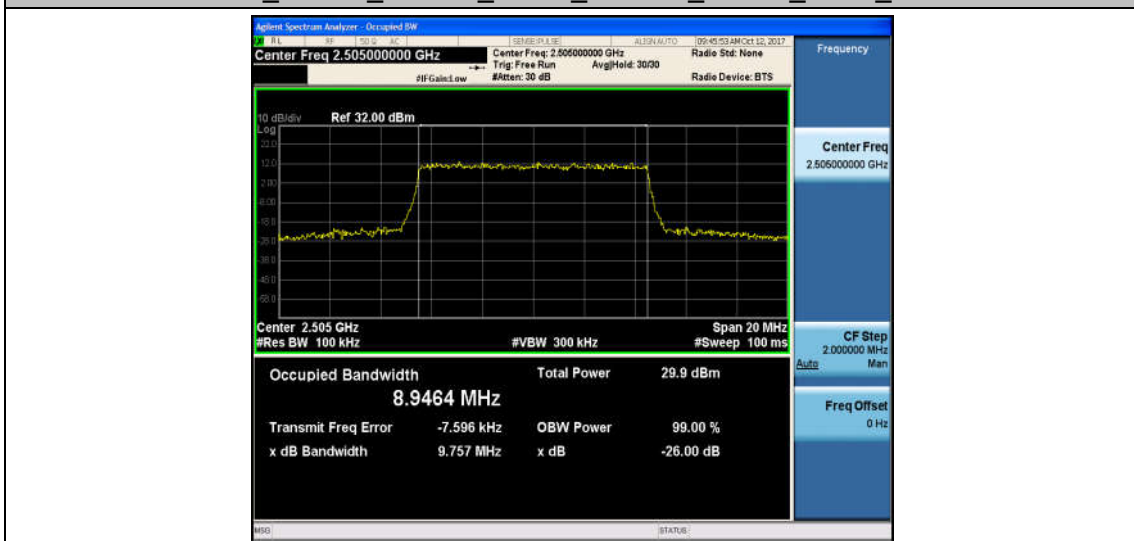

Band7_5MHz_16QAM_21100_25RB#0_4.5222_5.056_PASS

Band7_5MHz_QPSK_21425_25RB#0_4.5219_5.167_PASS

Band7_5MHz_16QAM_21425_25RB#0_4.5260_5.029_PASS

Band7_10MHz_QPSK_20800_50RB#0_8.9657_9.742_PASS

Band7_10MHz_16QAM_20800_50RB#0_8.9464_9.757_PASS