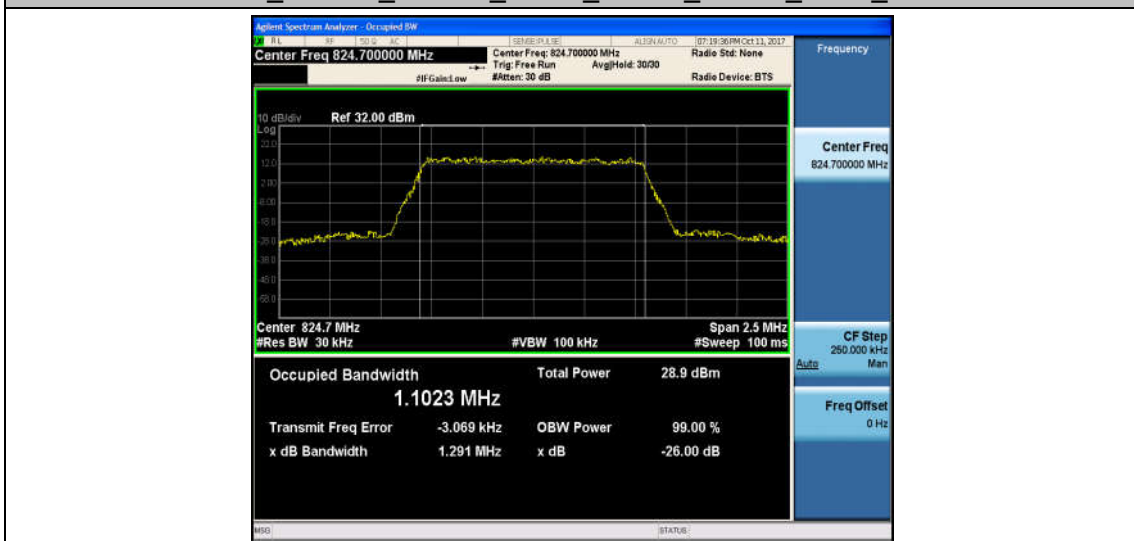

Band4_20MHz_16QAM_20175_100RB#0_17.898_19.48_PASS

Band4_20MHz_QPSK_20300_100RB#0_17.930_19.35_PASS

Band4_20MHz_16QAM_20300_100RB#0_17.910_19.39_PASS

Band5_1.4MHz_QPSK_20407_6RB#0_1.0919_1.266_PASS

Band5_1.4MHz_16QAM_20407_6RB#0_1.1023_1.291_PASS