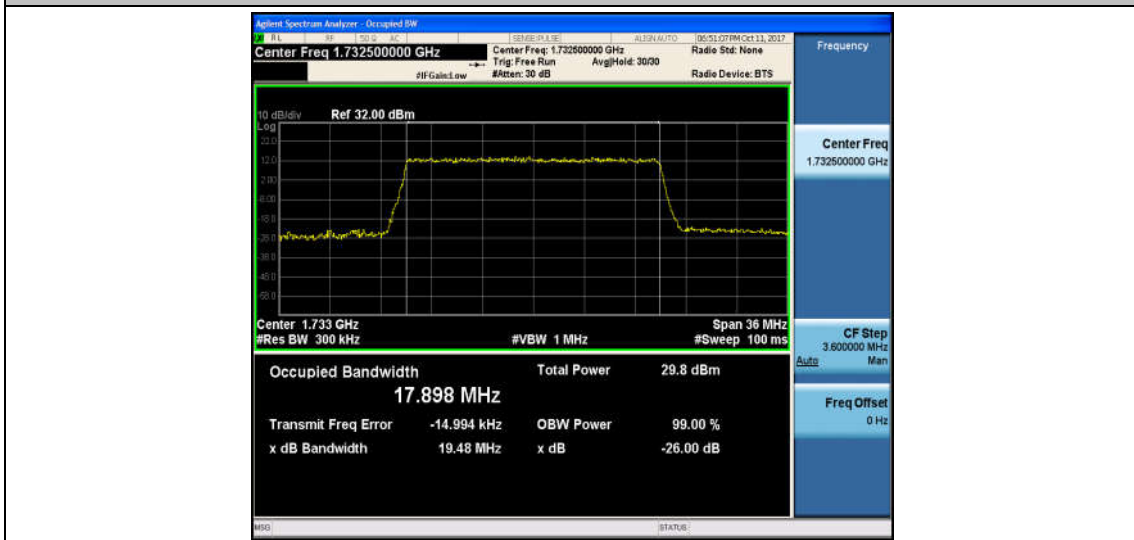

Band4_20MHz_16QAM_20175_100RB#0_17.898_19.48_PASS