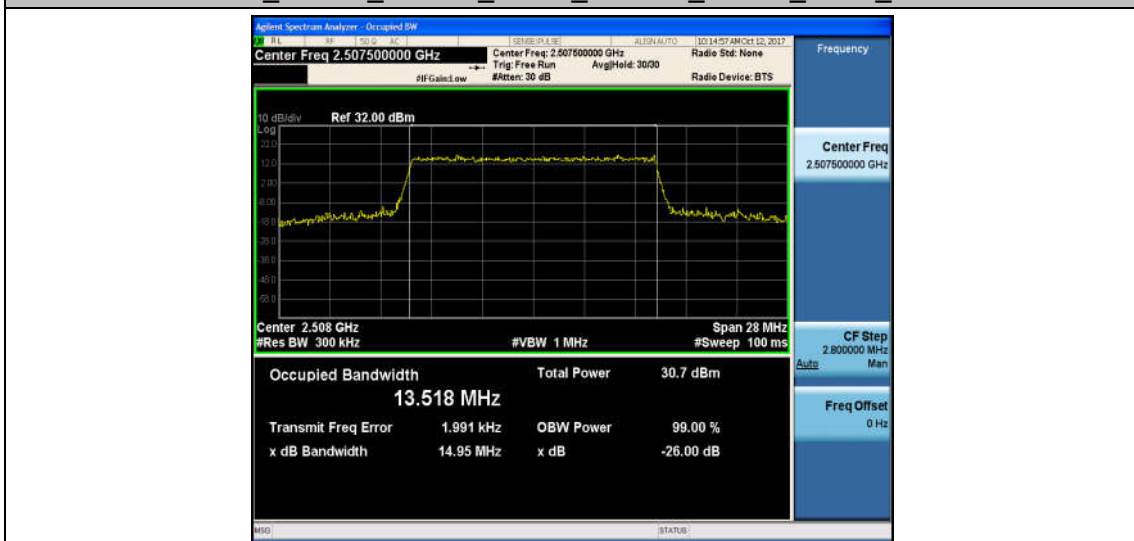

Band7_15MHz_16QAM_20825_75RB#0_13.518_14.95_PASS