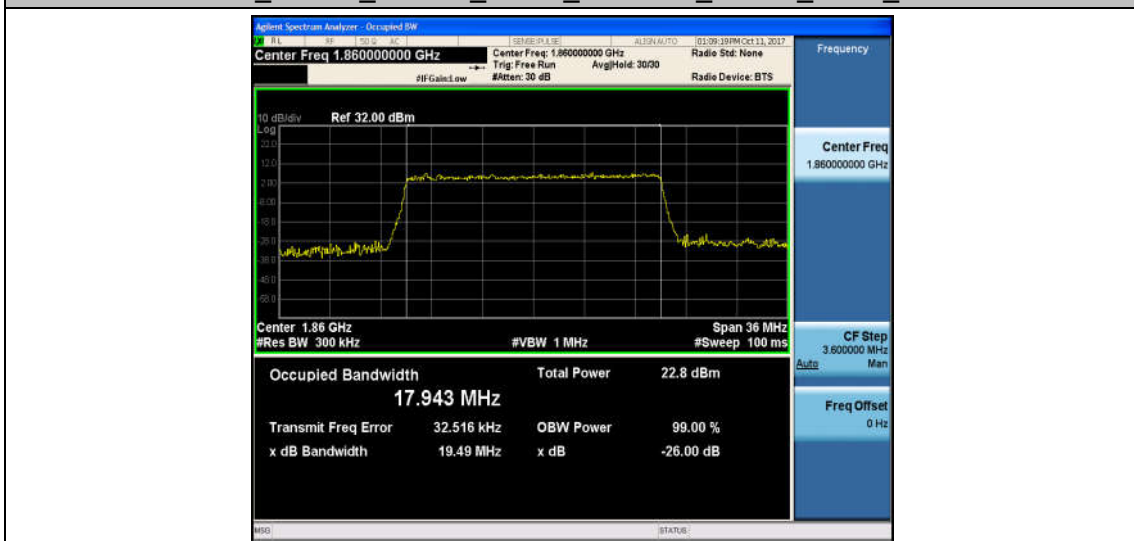

Band2_20MHz_16QAM_18700_100RB#0_17.943_19.49_PASS