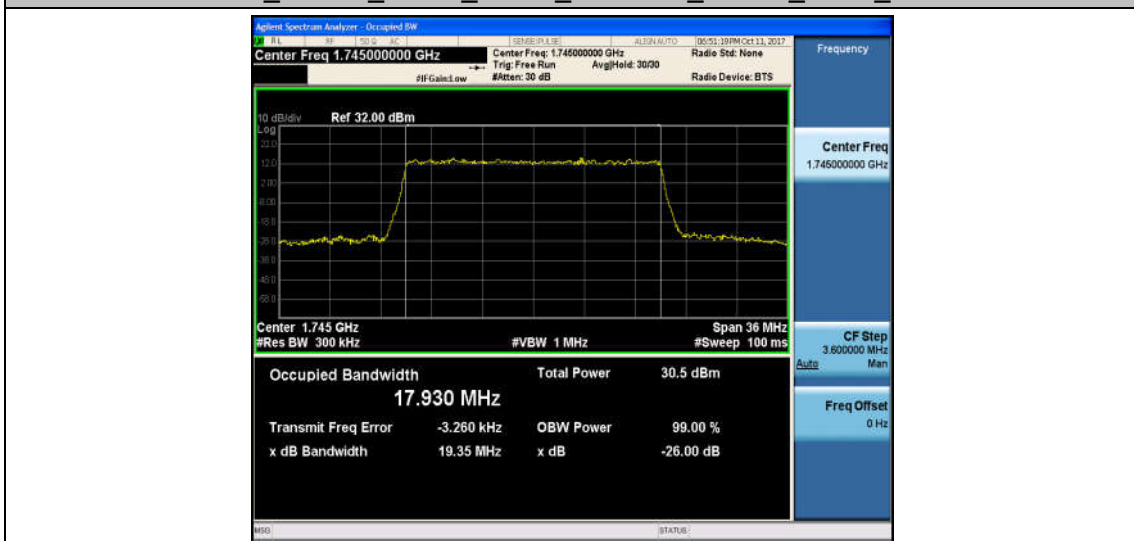

Band4_20MHz_QPSK_20300_100RB#0_17.930_19.35_PASS