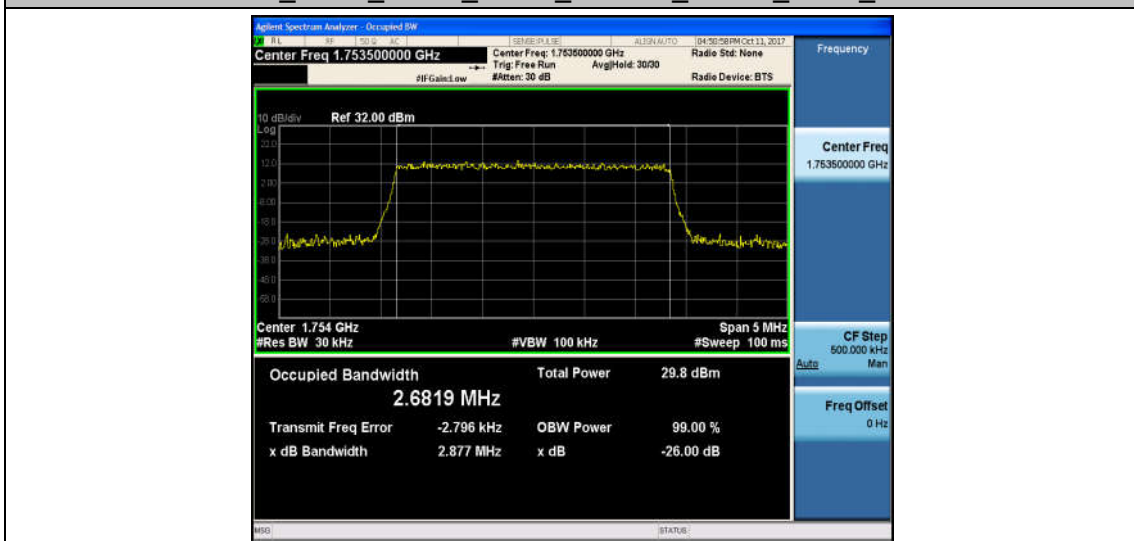

Band4_3MHz_QPSK_20385_15RB#0_2.6819_2.877_PASS