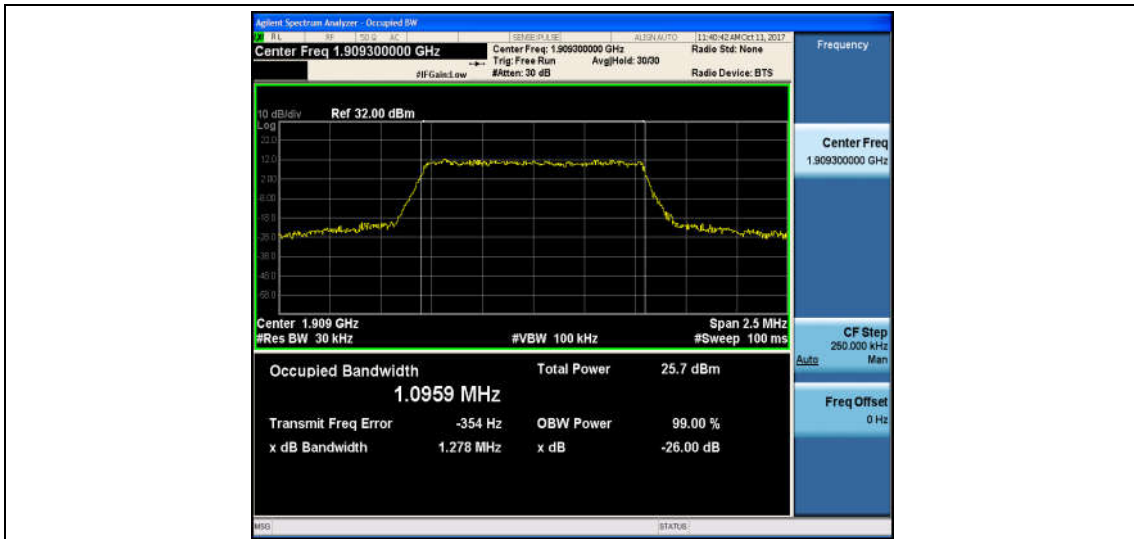

Band2_1.4MHz_16QAM_19193_6RB#0_1.0959_1.278_PASS