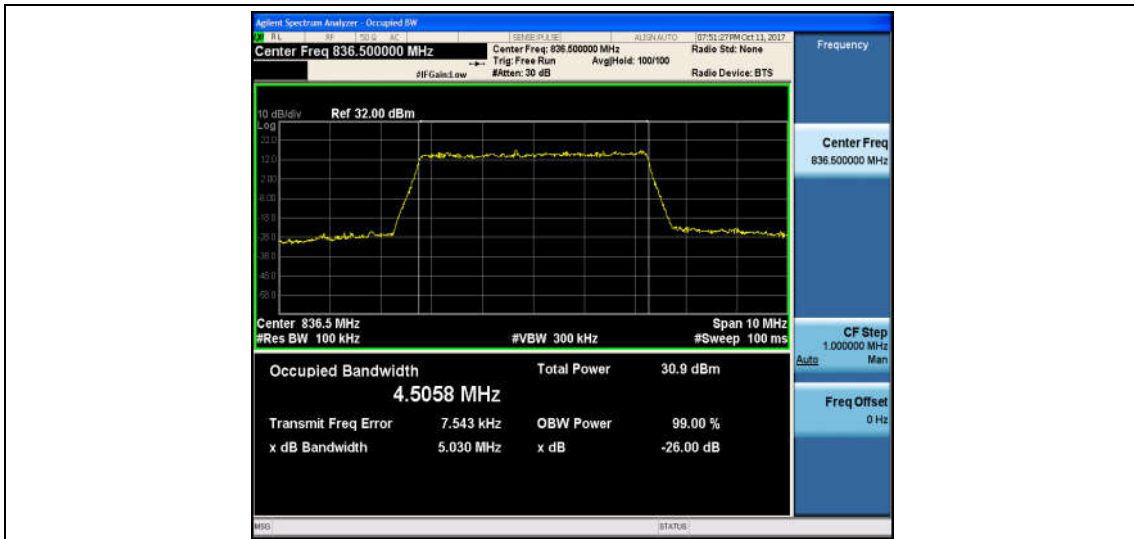

Band5_5MHz_QPSK_20525_25RB#0_4.5058_5.030_PASS