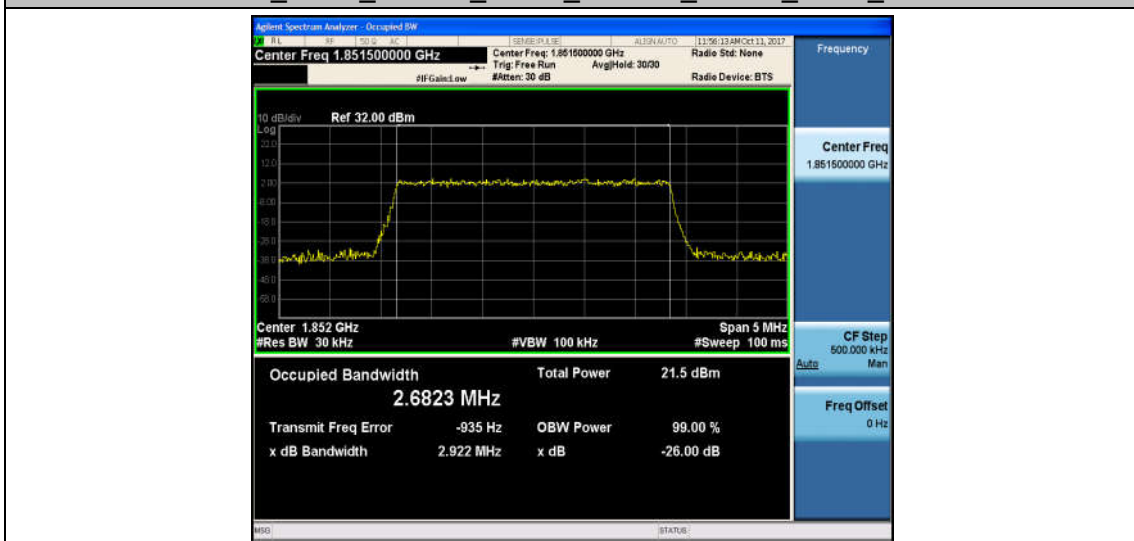

Band2_1.4MHz_QPSK_19193_6RB#0_1.0884_1.276_PASS

Band2_1.4MHz_16QAM_19193_6RB#0_1.0959_1.278_PASS

Band2_3MHz_QPSK_18615_15RB#0_2.6810_2.904_PASS

Band2_3MHz_16QAM_18615_15RB#0_2.6823_2.922_PASS

Band2_3MHz_QPSK_18900_15RB#0_2.6873_2.924_PASS