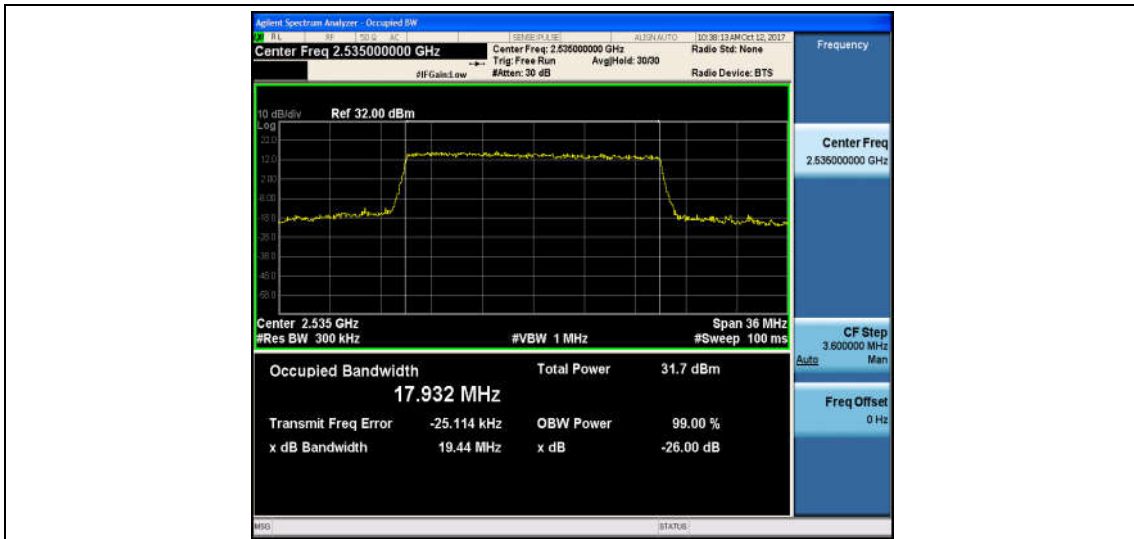

Band7_20MHz_QPSK_21100_100RB#0_17.932_19.44_PASS