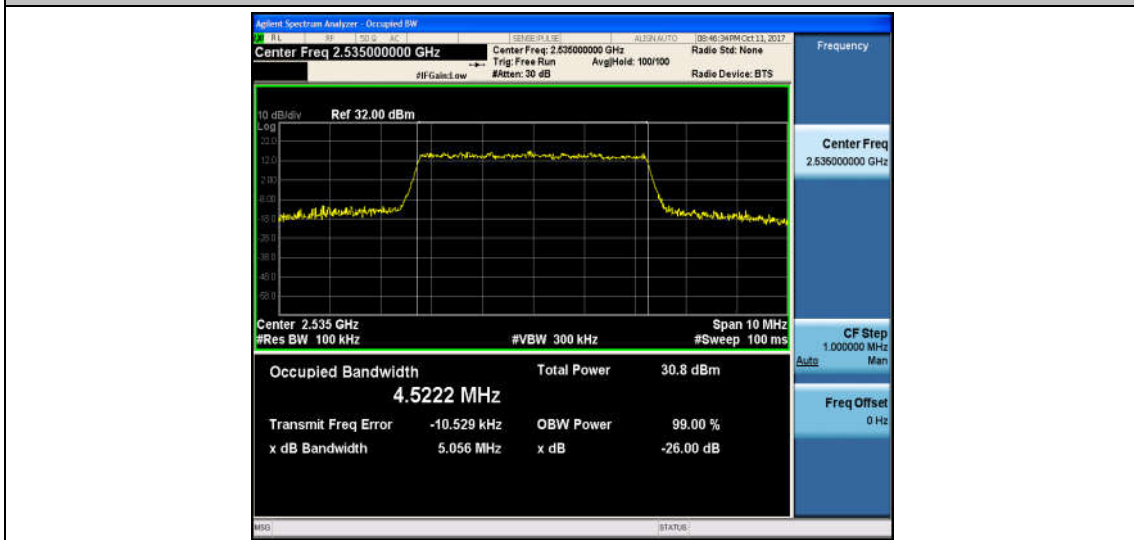

Band7_5MHz_16QAM_21100_25RB#0_4.5222_5.056_PASS