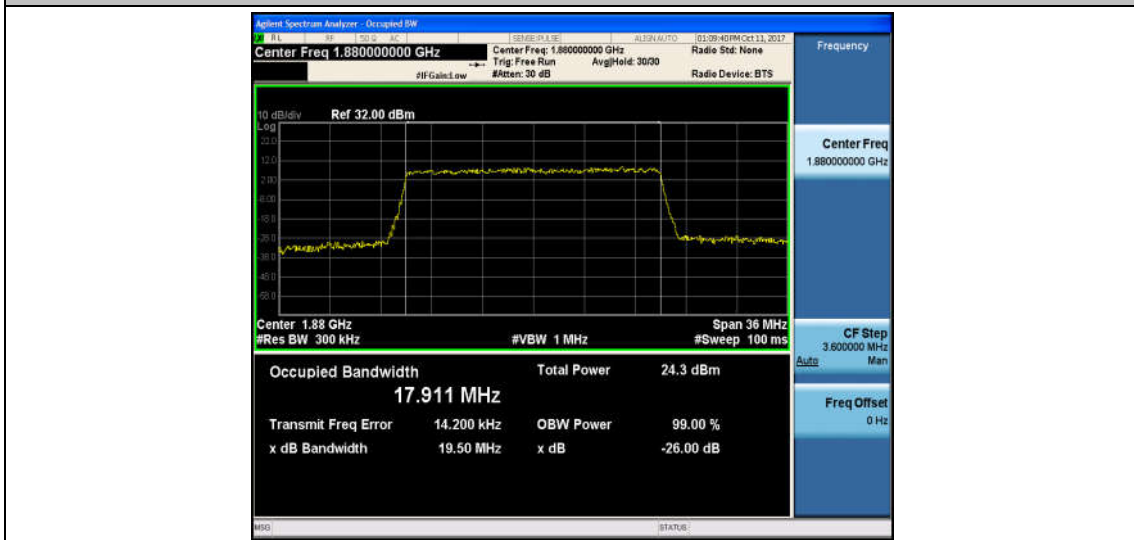

Band2_15MHz_16QAM_19125_75RB#0_13.467_14.84_PASS

Band2_20MHz_QPSK_18700_100RB#0_17.927_19.31_PASS

Band2_20MHz_16QAM_18700_100RB#0_17.943_19.49_PASS

Band2_20MHz_QPSK_18900_100RB#0_17.915_19.45_PASS

Band2_20MHz_16QAM_18900_100RB#0_17.911_19.50_PASS