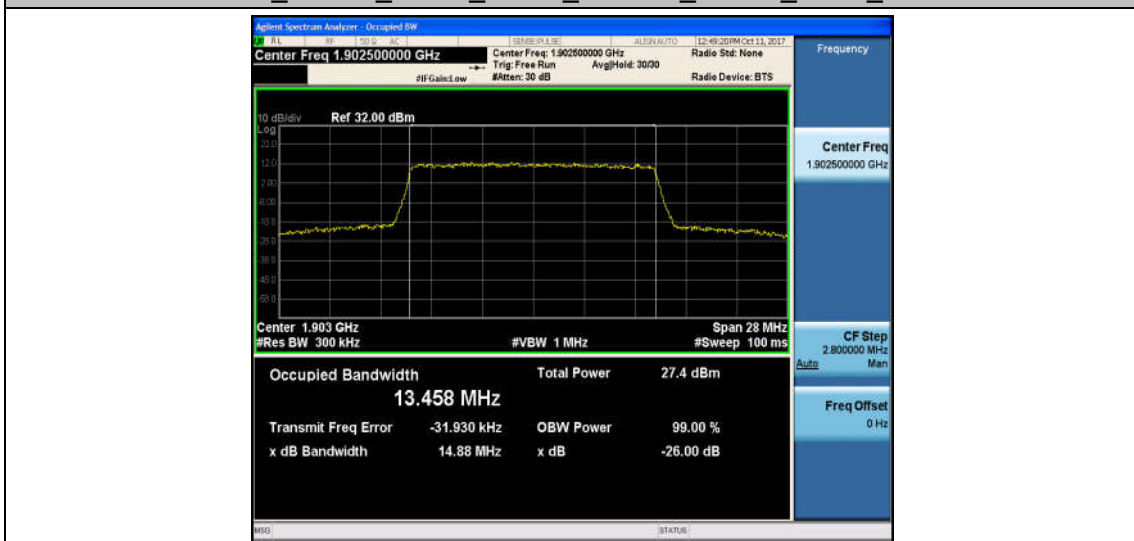

Band2_15MHz_QPSK_18675_75RB#0_13.504_14.85_PASS

Band2_15MHz_16QAM_18675_75RB#0_13.494_14.89_PASS

Band2_15MHz_QPSK_18900_75RB#0_13.489_14.87_PASS

Band2_15MHz_16QAM_18900_75RB#0_13.455_14.83_PASS

Band2_15MHz_QPSK_19125_75RB#0_13.458_14.88_PASS