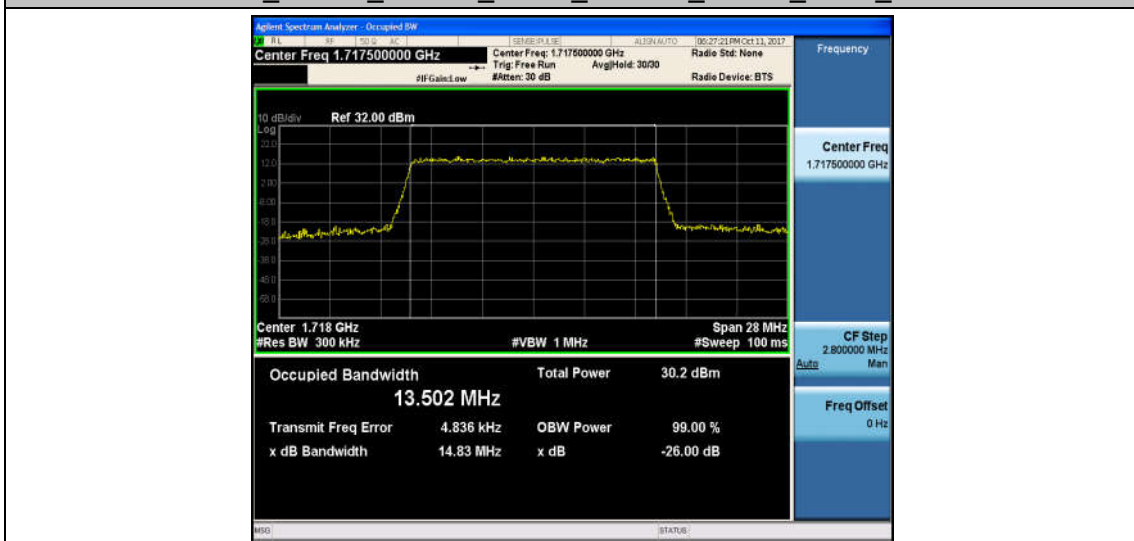

Band4_15MHz_16QAM_20025_75RB#0_13.502_14.83_PASS