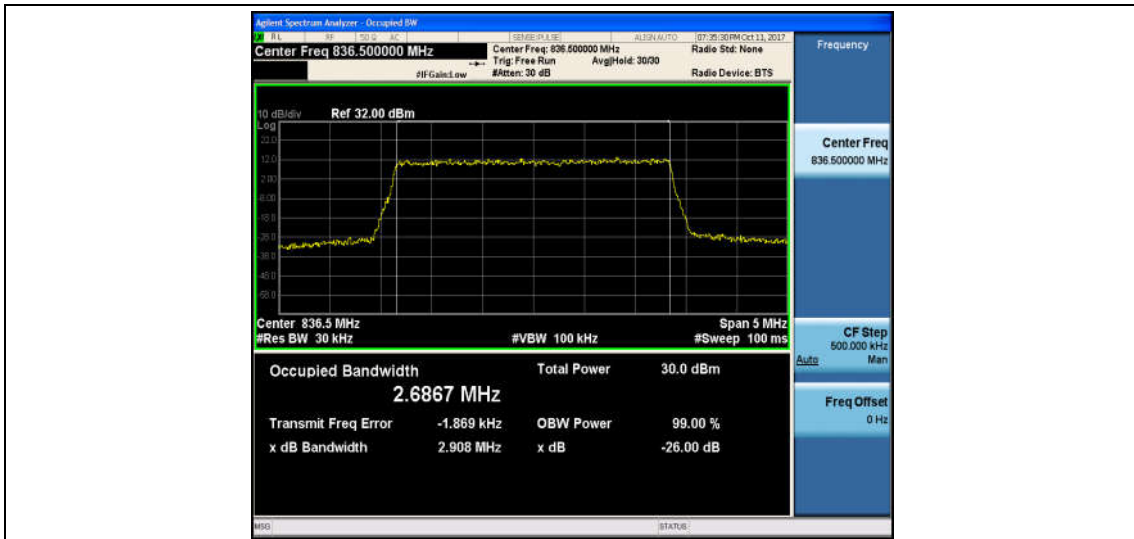

Band5_3MHz_QPSK_20525_15RB#0_2.6867_2.908_PASS