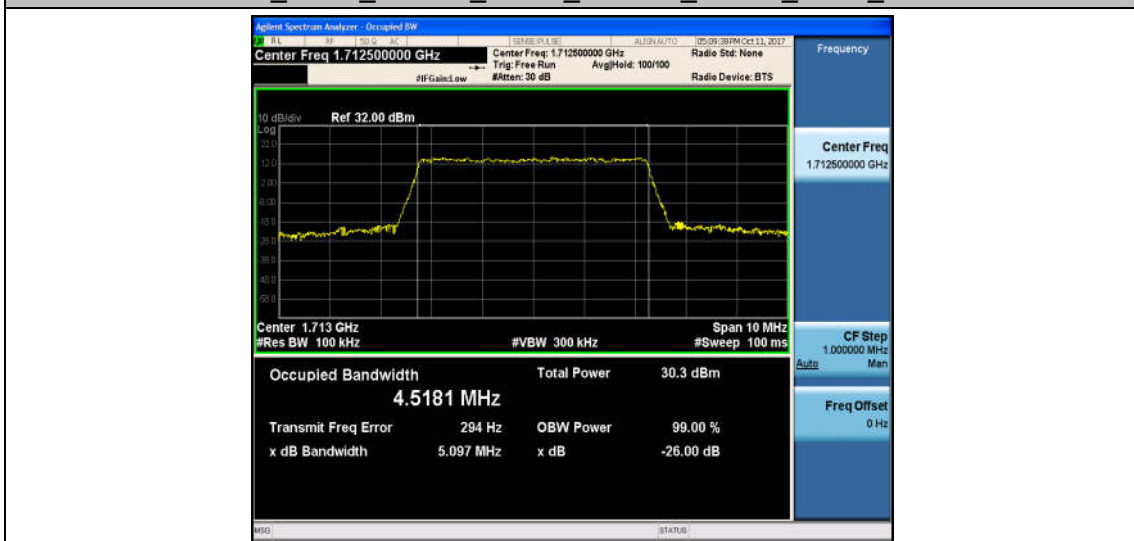

Band4_5MHz_16QAM_19975_25RB#0_4.5181_5.097_PASS