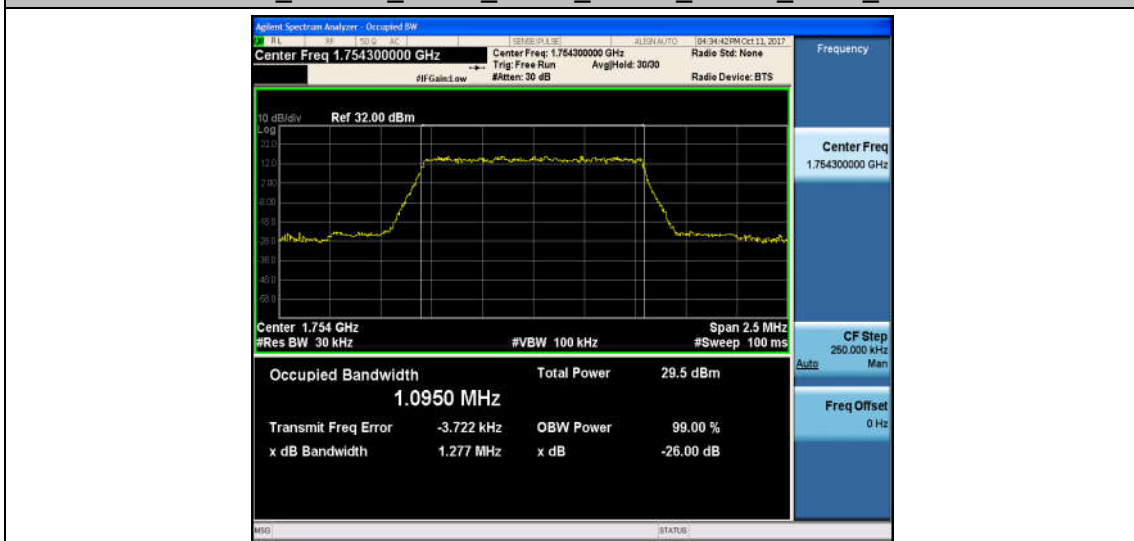

Band4_1.4MHz_QPSK_20393_6RB#0_1.0950_1.277_PASS