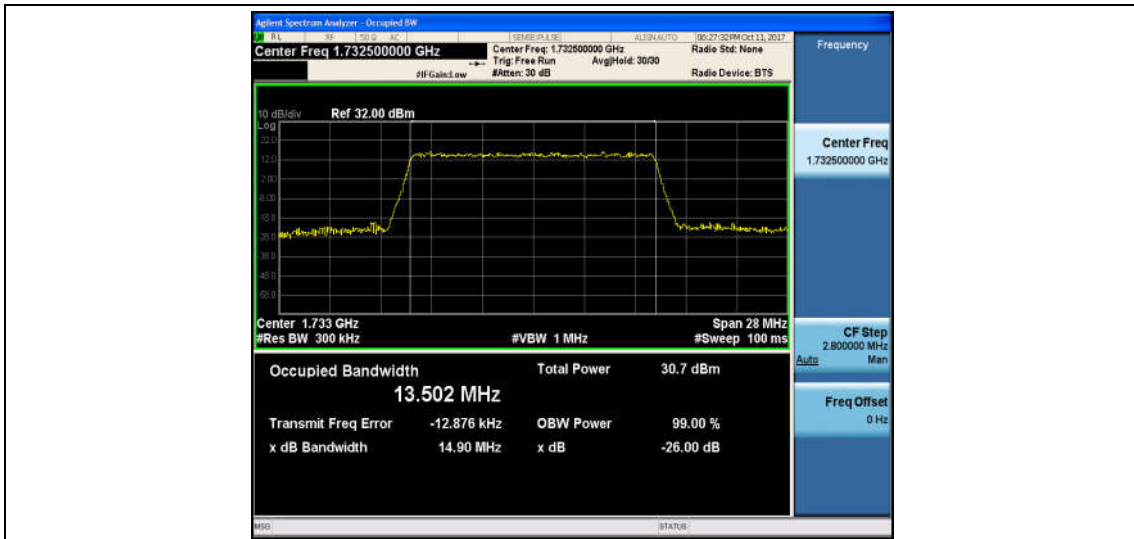

Band4_10MHz_16QAM_20350_50RB#0_8.9249_9.727_PASS

Band4_15MHz_QPSK_20025_75RB#0_13.507_14.91_PASS

Band4_15MHz_16QAM_20025_75RB#0_13.502_14.83_PASS

Band4_15MHz_QPSK_20175_75RB#0_13.502_14.90_PASS

Band4_15MHz_16QAM_20175_75RB#0_13.463_14.86_PASS