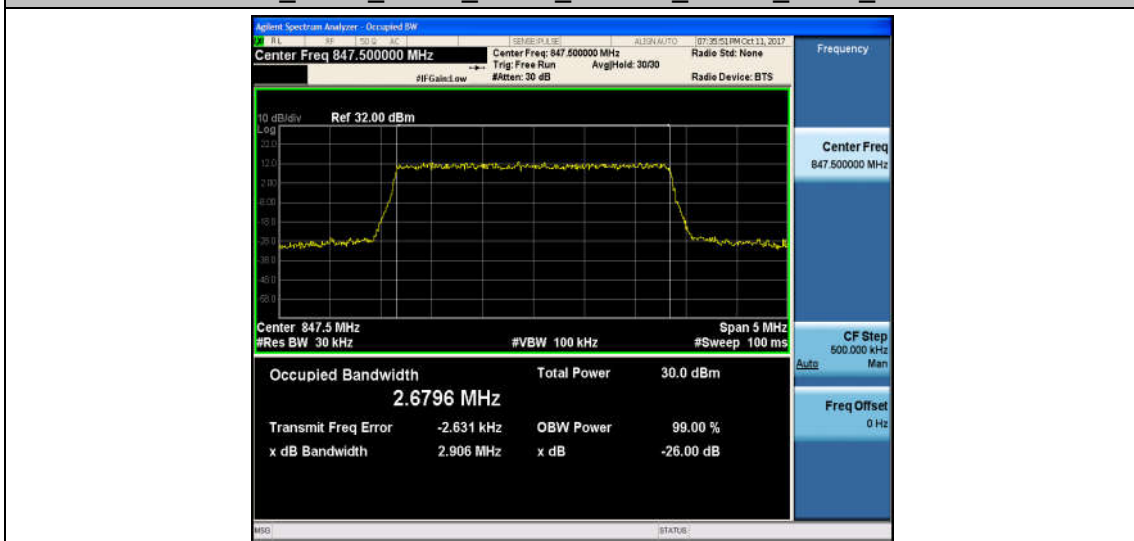

Band5_3MHz_16QAM_20415_15RB#0_2.6816_2.911_PASS

Band5_3MHz_QPSK_20525_15RB#0_2.6867_2.908_PASS

Band5_3MHz_16QAM_20525_15RB#0_2.6806_2.926_PASS

Band5_3MHz_QPSK_20635_15RB#0_2.6796_2.906_PASS

Band5_3MHz_16QAM_20635_15RB#0_2.6861_2.905_PASS