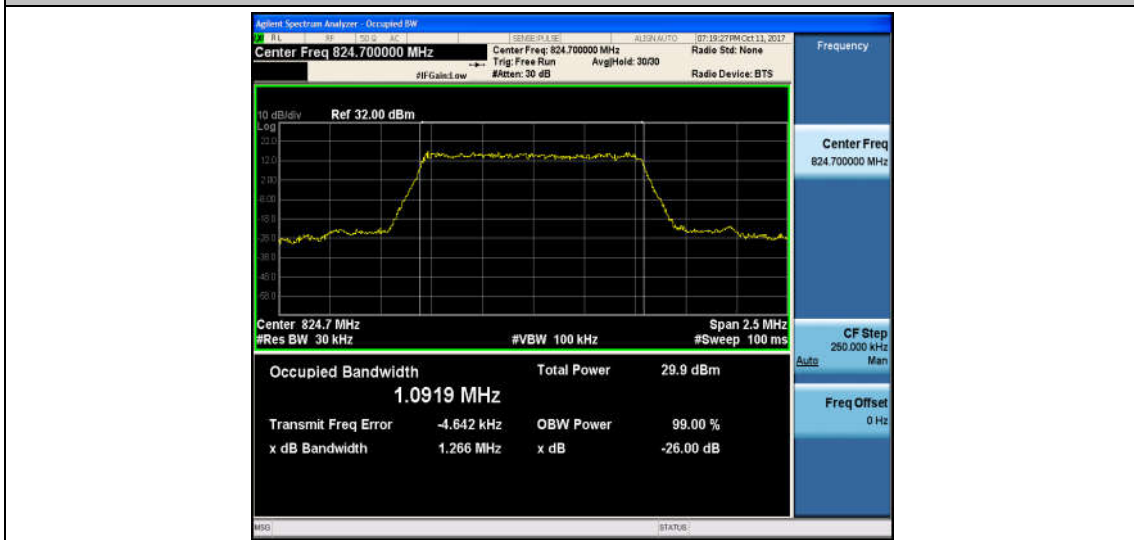

Band4_20MHz_16QAM_20175_100RB#0_17.898_19.48_PASS

Band4_20MHz_QPSK_20300_100RB#0_17.930_19.35_PASS

Band4_20MHz_16QAM_20300_100RB#0_17.910_19.39_PASS

Band5_1.4MHz_QPSK_20407_6RB#0_1.0919_1.266_PASS

Band5_1.4MHz_16QAM_20407_6RB#0_1.1023_1.291_PASS