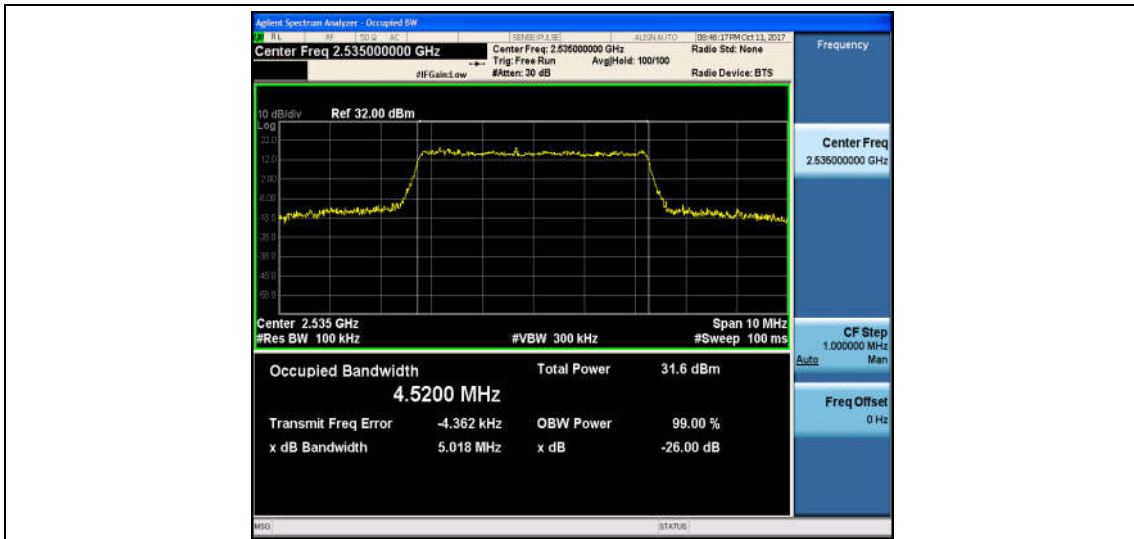

Band5_10MHz_QPSK_20600_50RB#0_8.9523_9.706_PASS

Band5_10MHz_16QAM_20600_50RB#0_8.9487_9.660_PASS

Band7_5MHz_QPSK_20775_25RB#0_4.5370_5.148_PASS

Band7_5MHz_16QAM_20775_25RB#0_4.5245_5.112_PASS

Band7_5MHz_QPSK_21100_25RB#0_4.5200_5.018_PASS