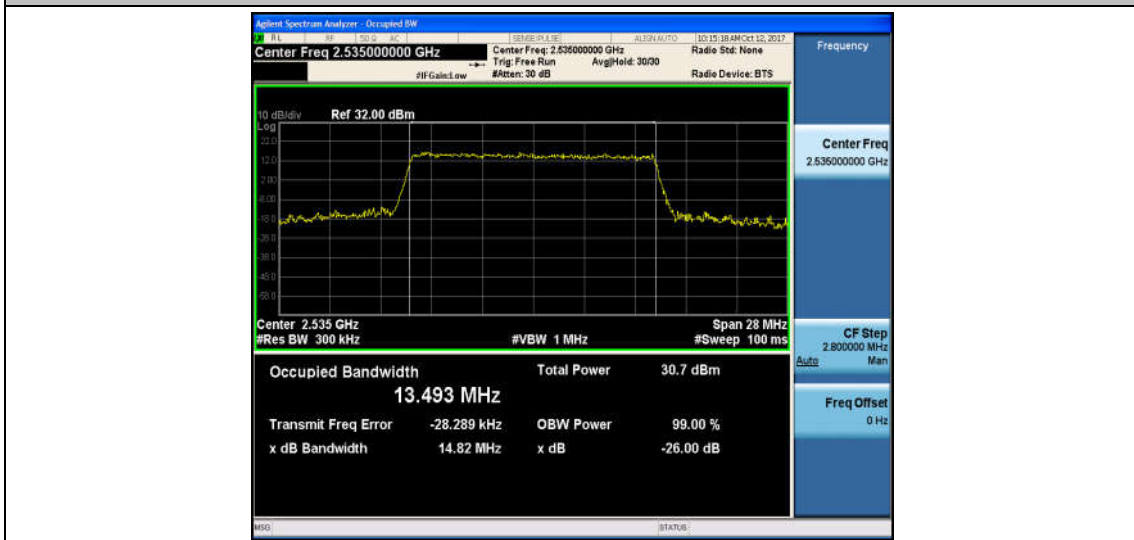

Band7_15MHz_16QAM_21100_75RB#0_13.493_14.82_PASS