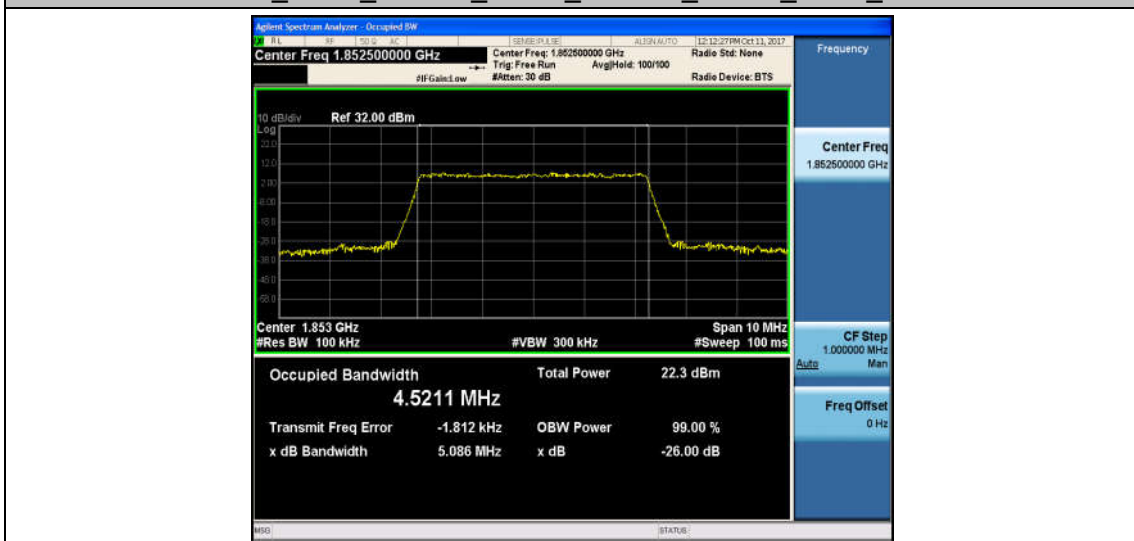

Band2_3MHz_16QAM_18900_15RB#0_2.6834_2.912_PASS

Band2_3MHz_QPSK_19185_15RB#0_2.6748_2.909_PASS

Band2_3MHz_16QAM_19185_15RB#0_2.6820_2.902_PASS

Band2_5MHz_QPSK_18625_25RB#0_4.5335_5.076_PASS

Band2_5MHz_16QAM_18625_25RB#0_4.5211_5.086_PASS