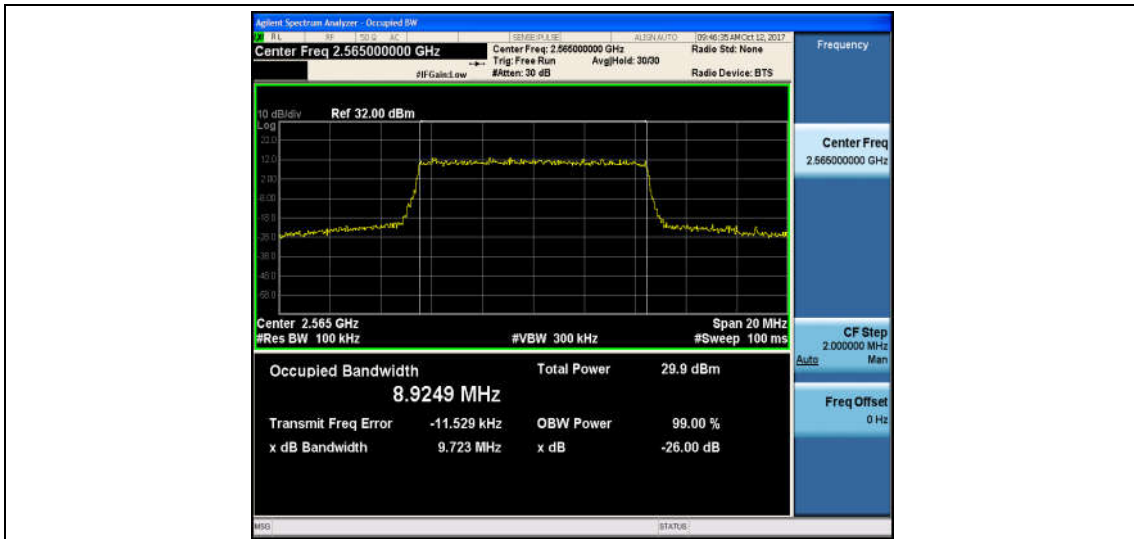

Band7_10MHz_QPSK_21100_50RB#0_8.9383_9.719_PASS

Band7_10MHz_16QAM_21100_50RB#0_8.9664_9.795_PASS

Band7_10MHz_QPSK_21400_50RB#0_8.9538_9.726_PASS

Band7_10MHz_16QAM_21400_50RB#0_8.9249_9.723_PASS

Band7_15MHz_QPSK_20825_75RB#0_13.536_14.92_PASS