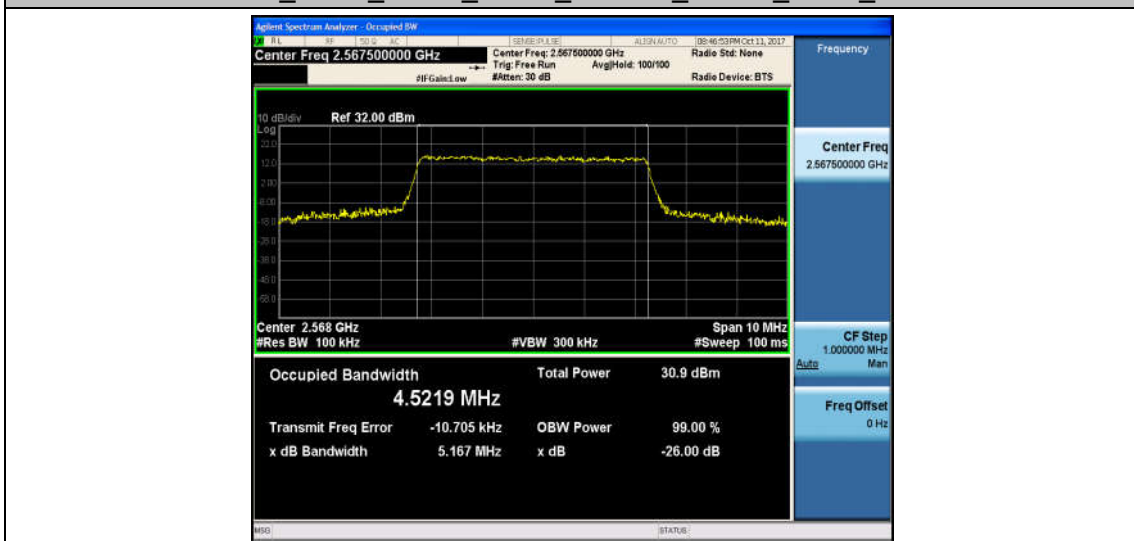

Band7_5MHz_QPSK_21425_25RB#0_4.5219_5.167_PASS