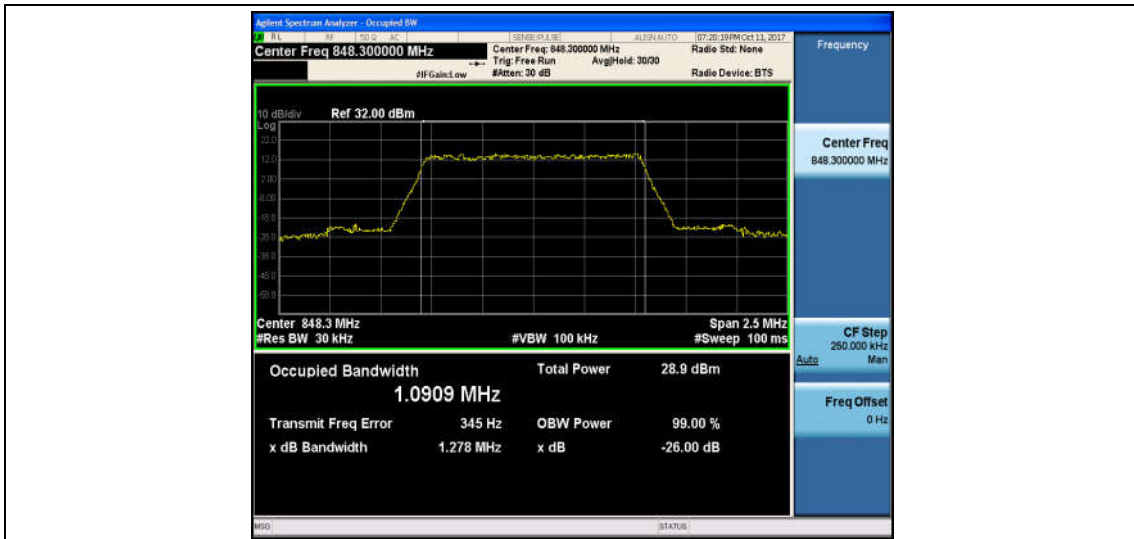

Band5_1.4MHz_QPSK_20525_6RB#0_1.0867_1.281_PASS

Band5_1.4MHz_16QAM_20525_6RB#0_1.0945_1.272_PASS

Band5_1.4MHz_QPSK_20643_6RB#0_1.0968_1.279_PASS

Band5_1.4MHz_16QAM_20643_6RB#0_1.0909_1.278_PASS

Band5_3MHz_QPSK_20415_15RB#0_2.6793_2.888_PASS