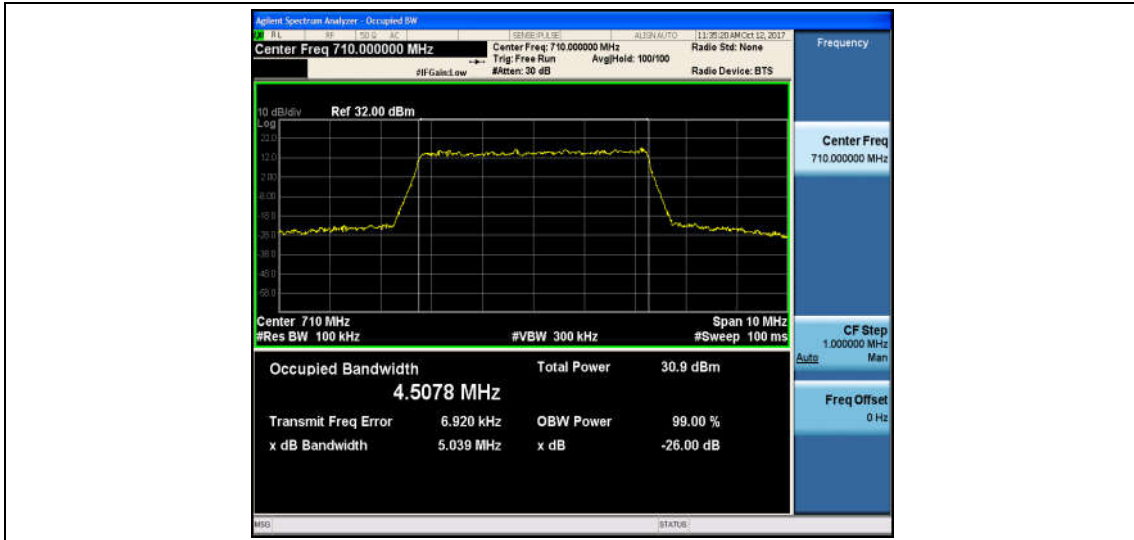

Band7_20MHz_16QAM_21350_100RB#0_17.874_19.34_PASS

Band17_5MHz_QPSK_23755_25RB#0_4.5465_5.090_PASS

Band17_5MHz_16QAM_23755_25RB#0_4.5323_5.091_PASS

Band17_5MHz_QPSK_23790_25RB#0_4.5078_5.039_PASS

Band17_5MHz_16QAM_23790_25RB#0_4.5071_5.007_PASS