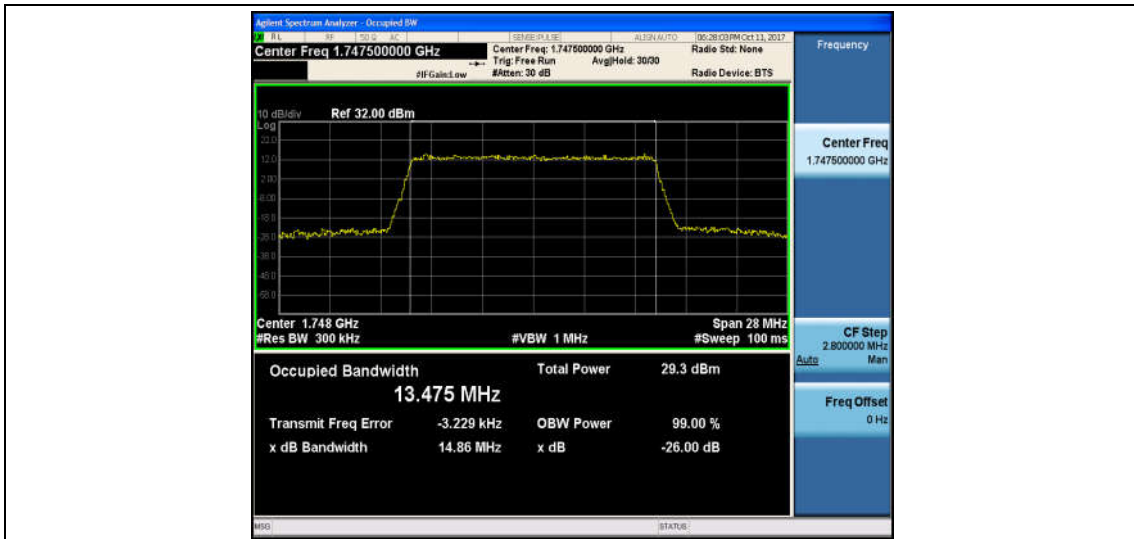

Band4_15MHz_16QAM_20325_75RB#0_13.475_14.86_PASS