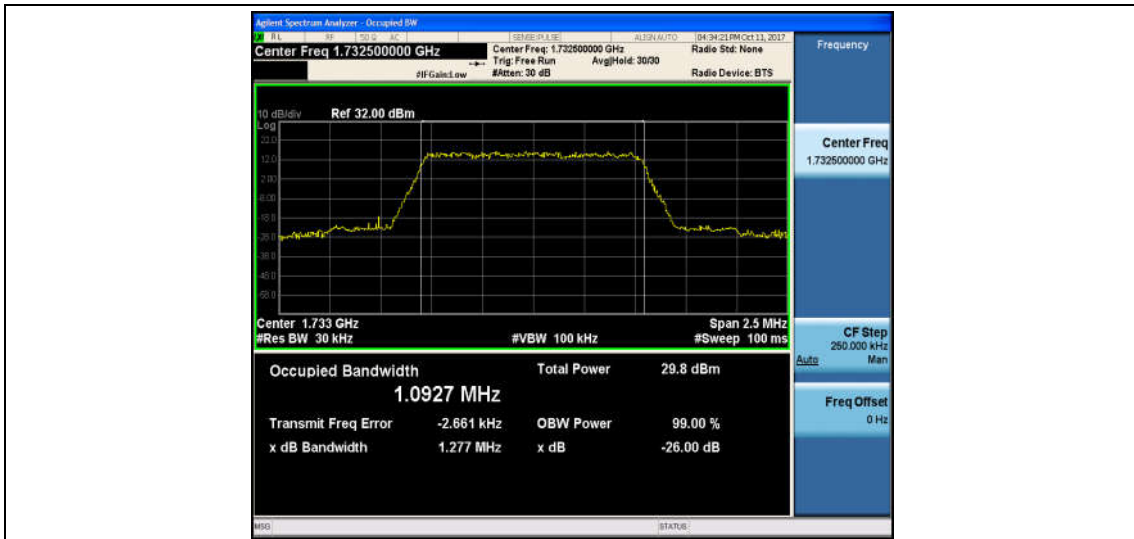

Band2_20MHz_QPSK_19100_100RB#0_17.905_19.33_PASS

Band2_20MHz_16QAM_19100_100RB#0_17.885_19.34_PASS

Band4_1.4MHz_QPSK_19957_6RB#0_1.0960_1.266_PASS

Band4_1.4MHz_16QAM_19957_6RB#0_1.0992_1.283_PASS

Band4_1.4MHz_QPSK_20175_6RB#0_1.0927_1.277_PASS