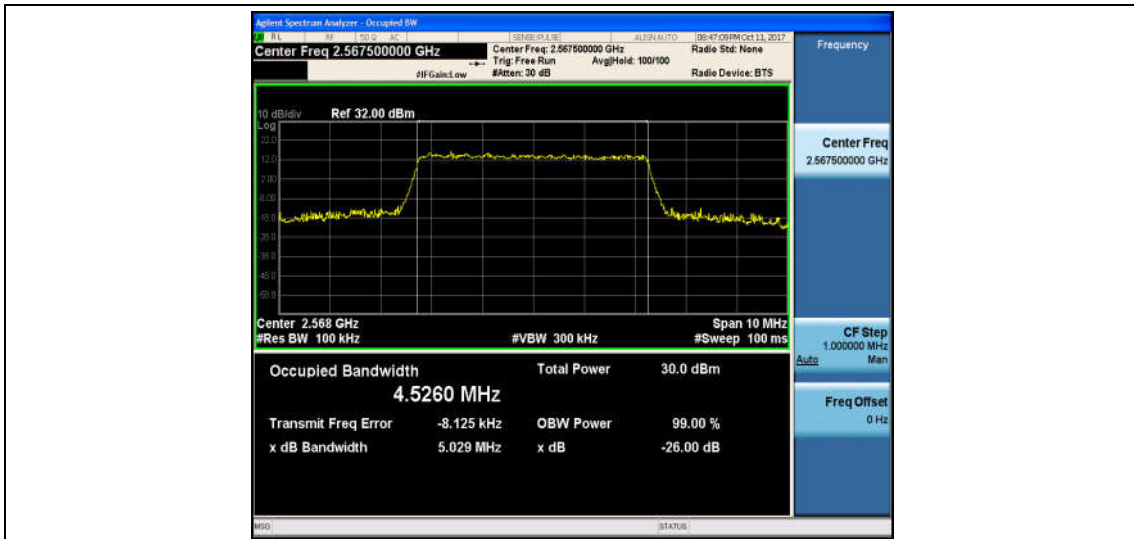

Band7_5MHz_16QAM_21425_25RB#0_4.5260_5.029_PASS