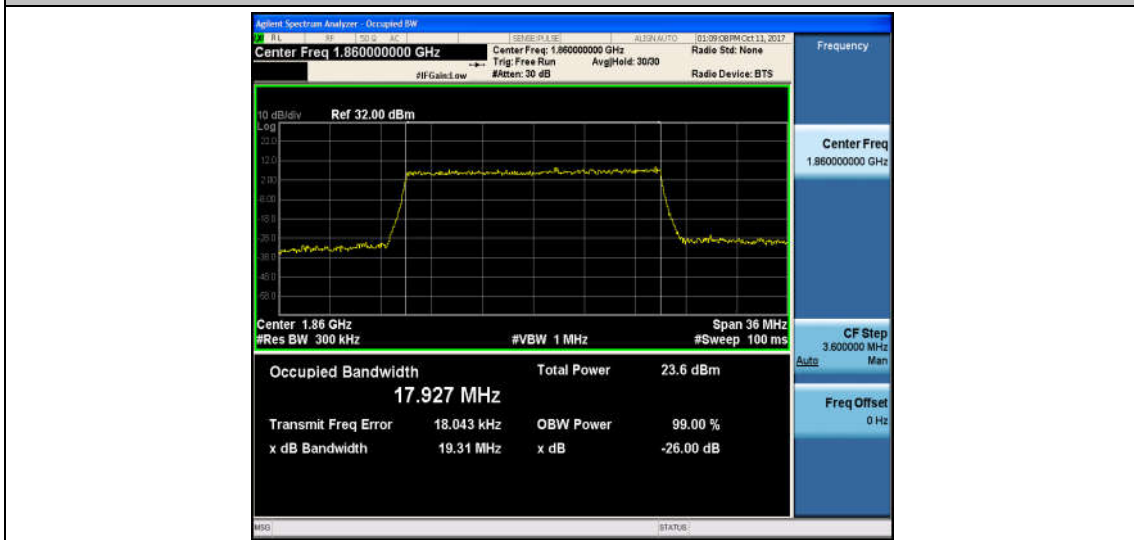

Band2_20MHz_QPSK_18700_100RB#0_17.927_19.31_PASS