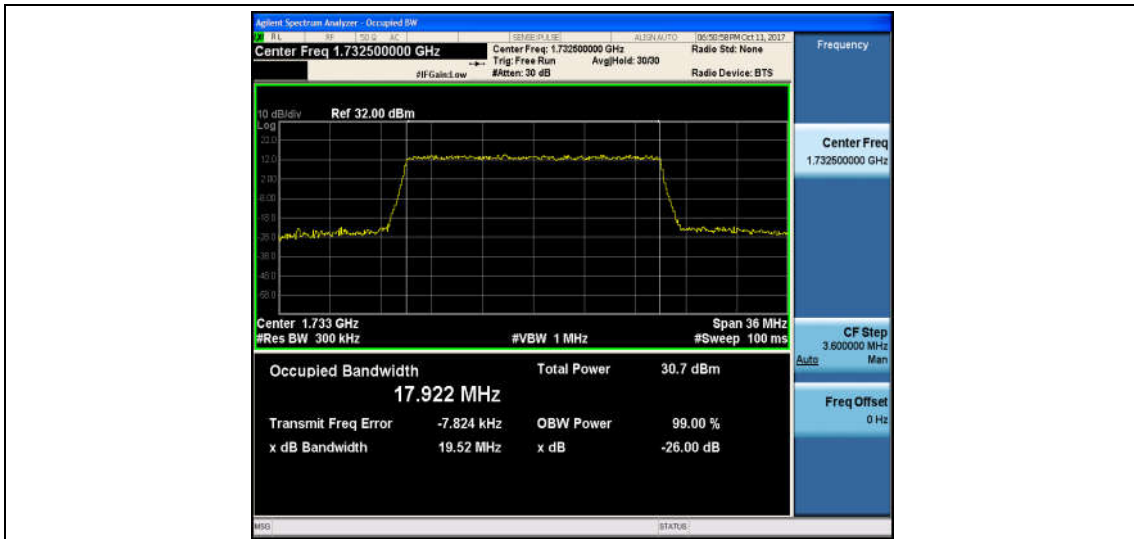

Band4_15MHz_QPSK_20325_75RB#0_13.496_14.85_PASS

Band4_15MHz_16QAM_20325_75RB#0_13.475_14.86_PASS

Band4_20MHz_QPSK_20050_100RB#0_17.903_19.39_PASS

Band4_20MHz_16QAM_20050_100RB#0_17.934_19.48_PASS

Band4_20MHz_QPSK_20175_100RB#0_17.922_19.52_PASS