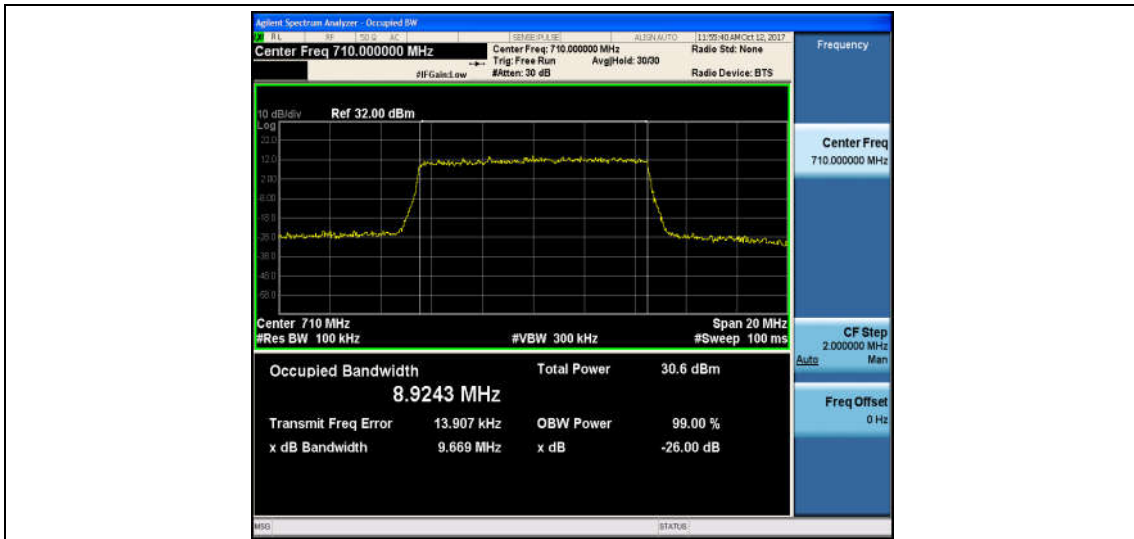

Band17_5MHz_QPSK_23825_25RB#0_4.5125_5.043_PASS

Band17_5MHz_16QAM_23825_25RB#0_4.5148_5.026_PASS

Band17_10MHz_QPSK_23780_50RB#0_8.9440_9.761_PASS

Band17_10MHz_16QAM_23780_50RB#0_8.9504_9.717_PASS

Band17_10MHz_QPSK_23790_50RB#0_8.9243_9.669_PASS