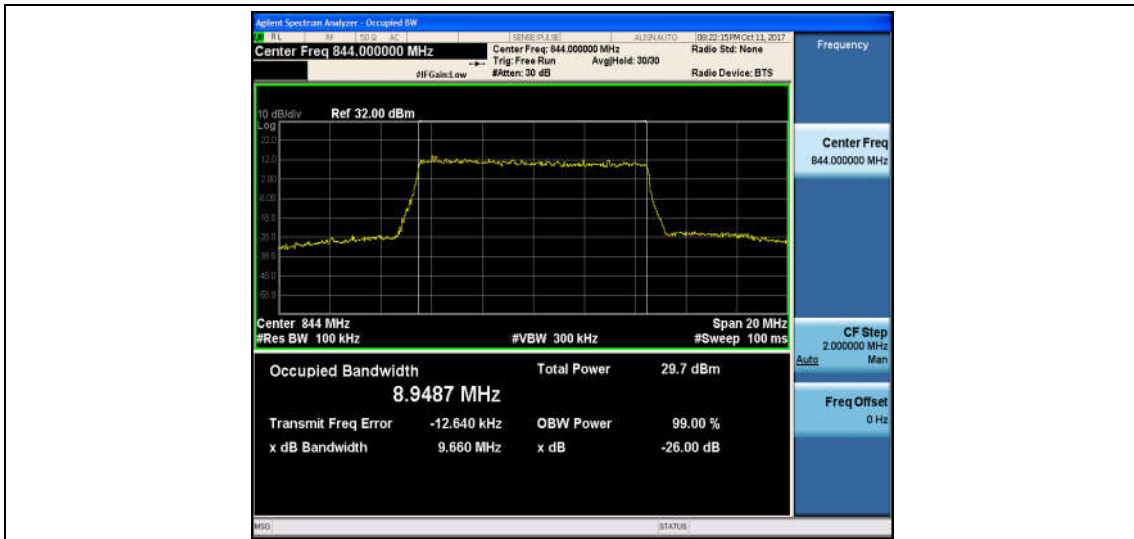

Band5_10MHz_16QAM_20600_50RB#0_8.9487_9.660_PASS