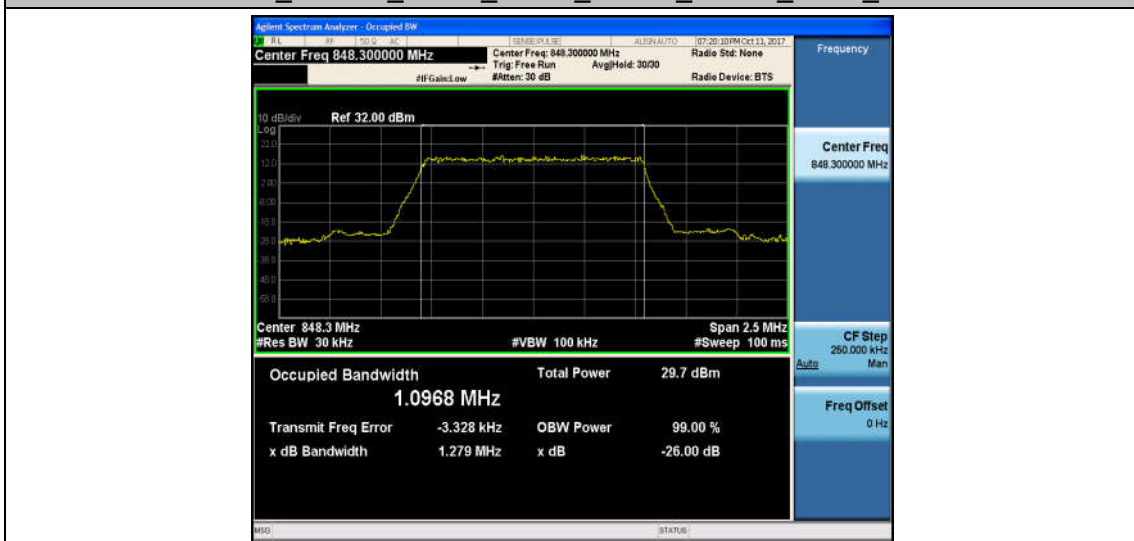

Band5_1.4MHz_QPSK_20643_6RB#0_1.0968_1.279_PASS