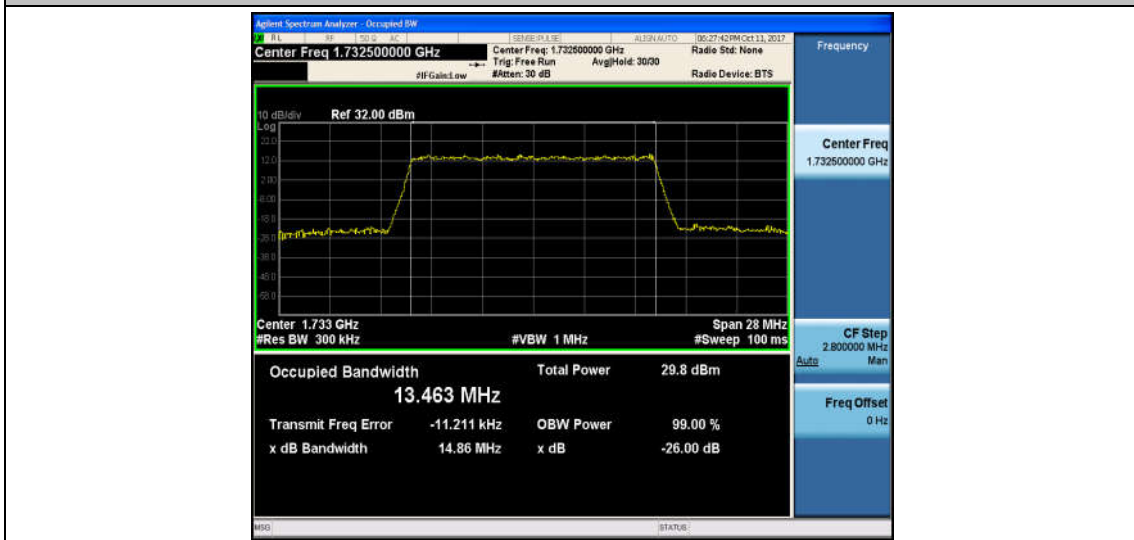

Band4_10MHz_16QAM_20350_50RB#0_8.9249_9.727_PASS

Band4_15MHz_QPSK_20025_75RB#0_13.507_14.91_PASS

Band4_15MHz_16QAM_20025_75RB#0_13.502_14.83_PASS

Band4_15MHz_QPSK_20175_75RB#0_13.502_14.90_PASS

Band4_15MHz_16QAM_20175_75RB#0_13.463_14.86_PASS