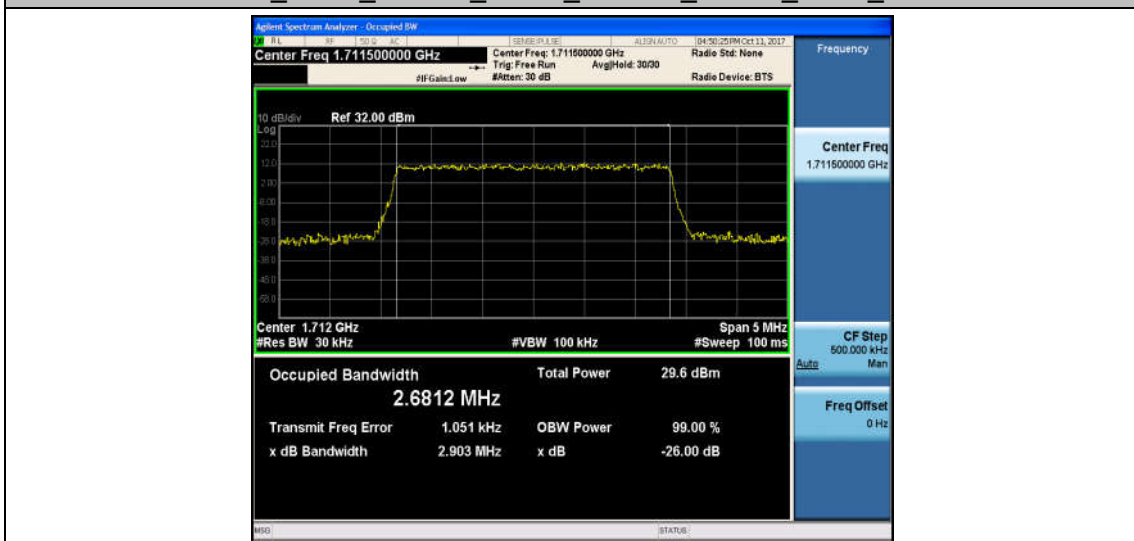

Band4_1.4MHz_16QAM_20175_6RB#0_1.0943_1.272_PASS

Band4_1.4MHz_QPSK_20393_6RB#0_1.0950_1.277_PASS

Band4_1.4MHz_16QAM_20393_6RB#0_1.0920_1.270_PASS

Band4_3MHz_QPSK_19965_15RB#0_2.6794_2.902_PASS

Band4_3MHz_16QAM_19965_15RB#0_2.6812_2.903_PASS