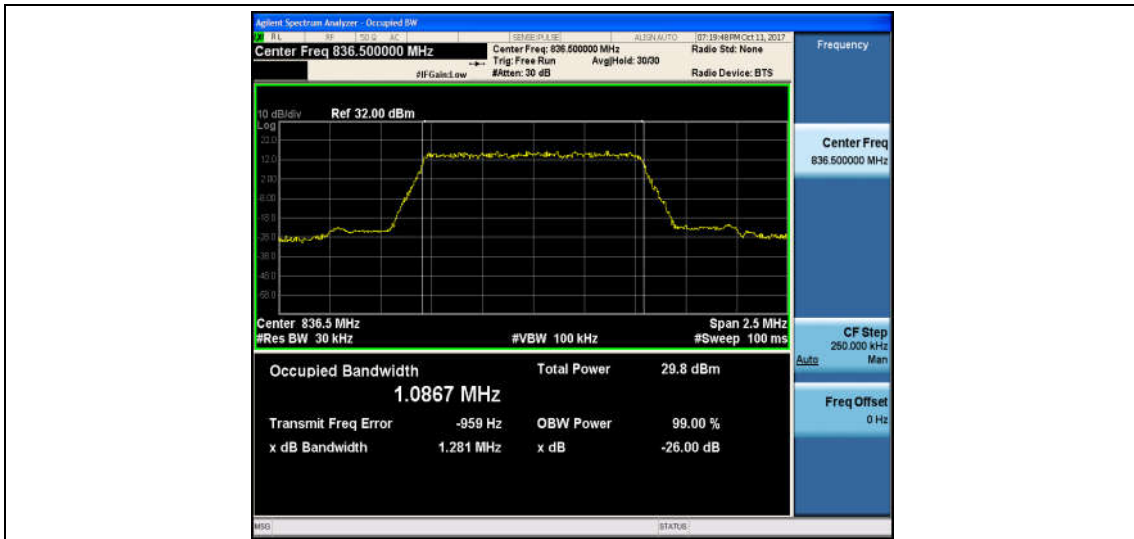

Band5_1.4MHz_QPSK_20525_6RB#0_1.0867_1.281_PASS