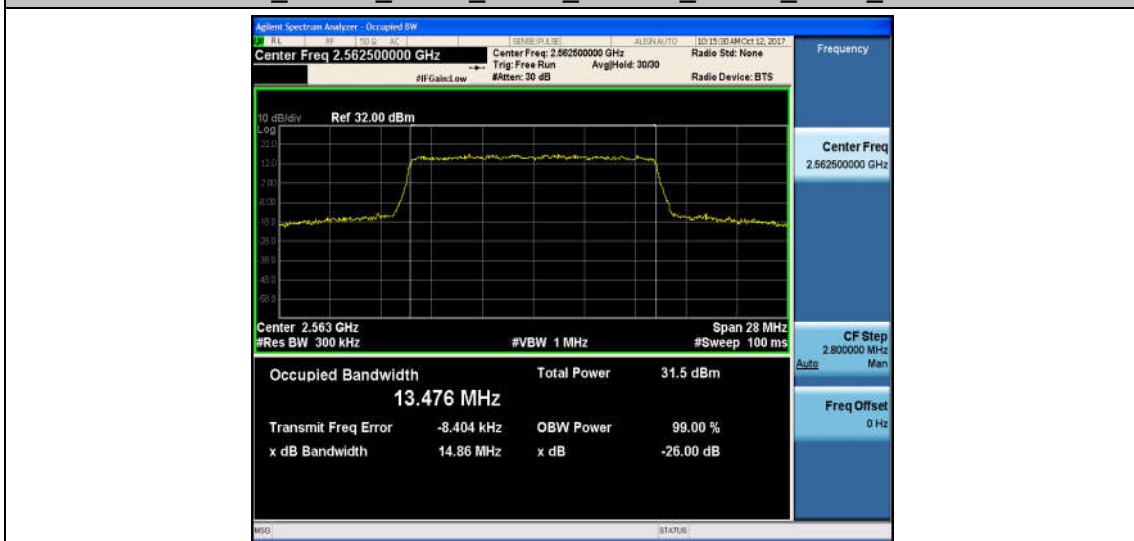

Band7_15MHz_16QAM_20825_75RB#0_13.518_14.95_PASS

Band7_15MHz_QPSK_21100_75RB#0_13.508_14.98_PASS

Band7_15MHz_16QAM_21100_75RB#0_13.493_14.82_PASS

Band7_15MHz_QPSK_21375_75RB#0_13.476_14.86_PASS

Band7_15MHz_16QAM_21375_75RB#0_13.461_14.91_PASS