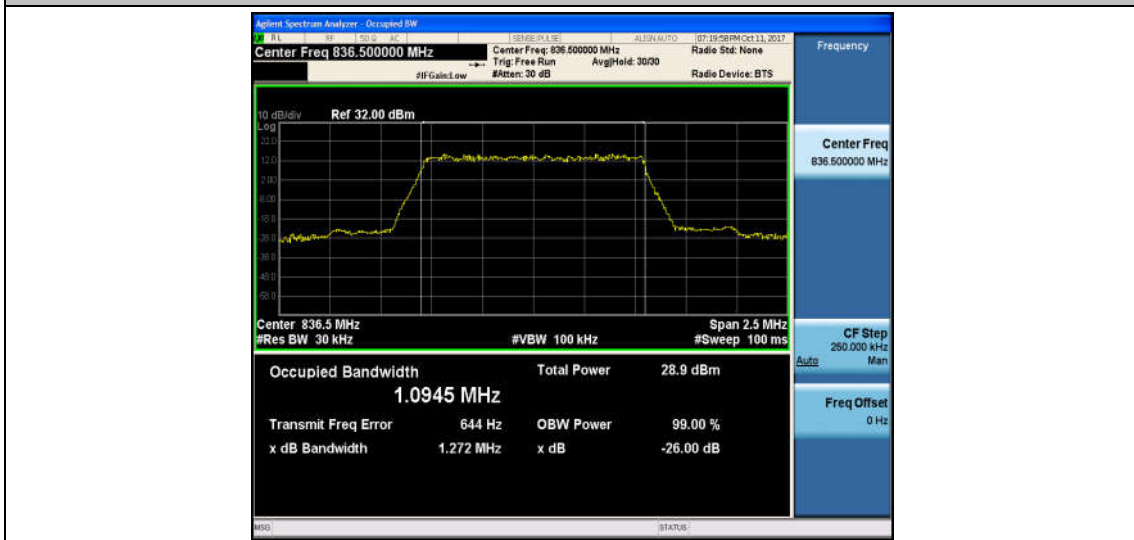

Band5_1.4MHz_16QAM_20525_6RB#0_1.0945_1.272_PASS