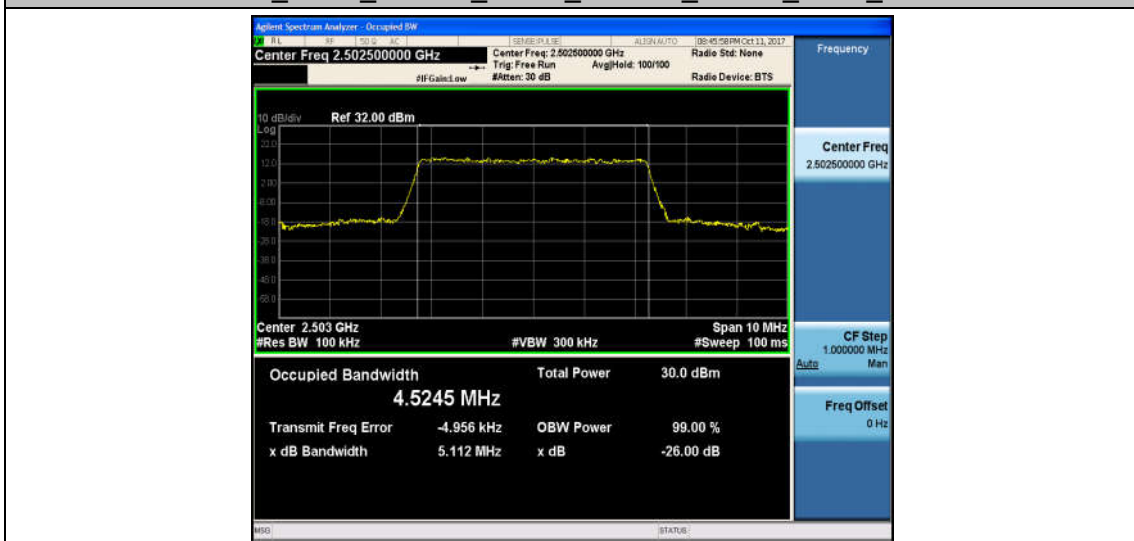

Band5_10MHz_QPSK_20600_50RB#0_8.9523_9.706_PASS

Band5_10MHz_16QAM_20600_50RB#0_8.9487_9.660_PASS

Band7_5MHz_QPSK_20775_25RB#0_4.5370_5.148_PASS

Band7_5MHz_16QAM_20775_25RB#0_4.5245_5.112_PASS

Band7_5MHz_QPSK_21100_25RB#0_4.5200_5.018_PASS