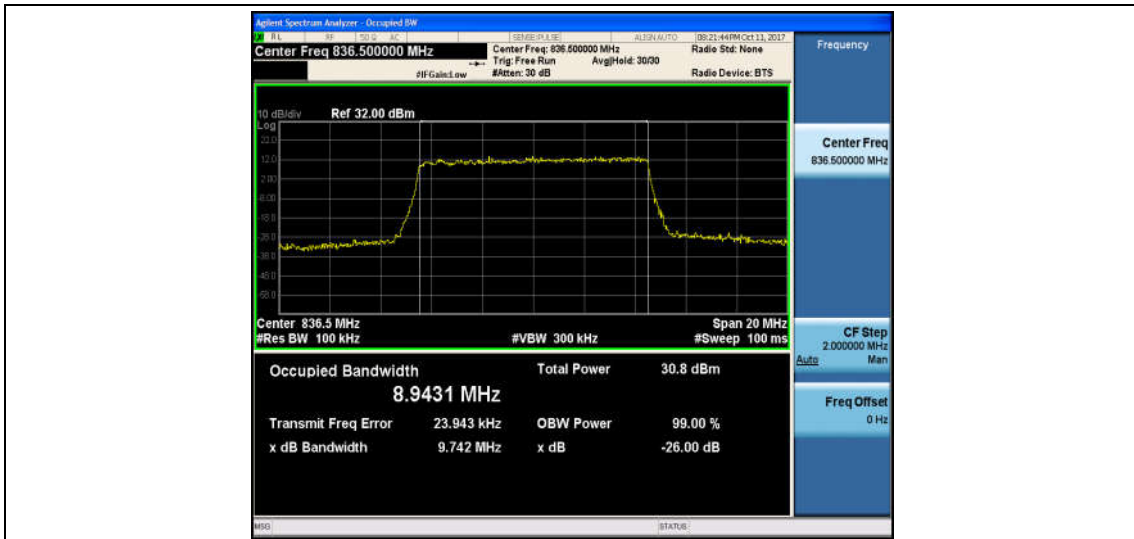

Band5_5MHz_16QAM_20625_25RB#0_4.5238_5.060_PASS

Band5_10MHz_QPSK_20450_50RB#0_8.9941_9.878_PASS

Band5_10MHz_16QAM_20450_50RB#0_8.9808_9.814_PASS

Band5_10MHz_QPSK_20525_50RB#0_8.9431_9.742_PASS

Band5_10MHz_16QAM_20525_50RB#0_8.9810_9.745_PASS