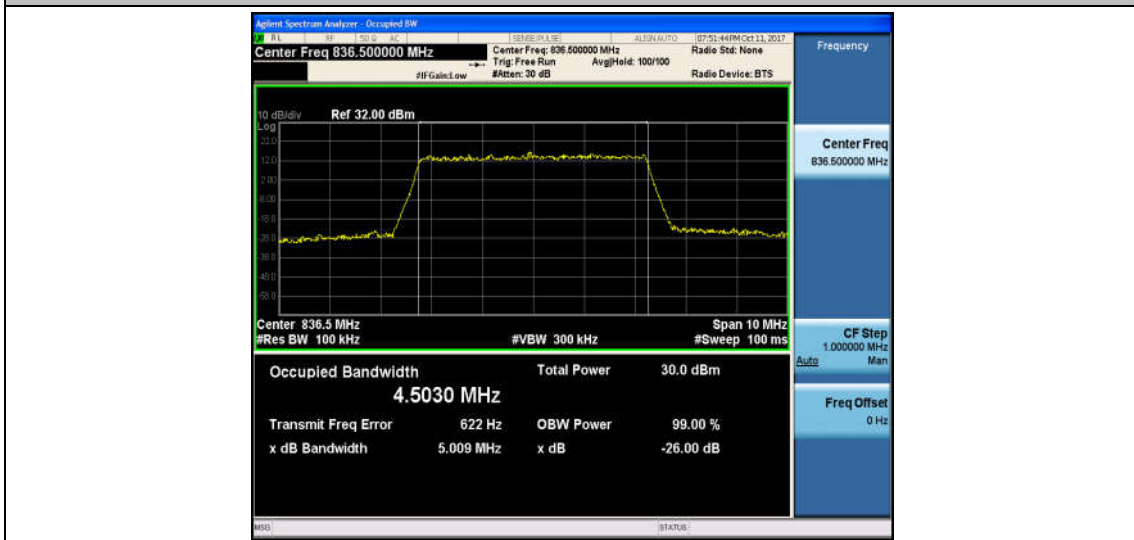

Band5_5MHz_QPSK_20425_25RB#0_4.5323_5.028_PASS

Band5_5MHz_16QAM_20425_25RB#0_4.5172_5.059_PASS

Band5_5MHz_QPSK_20525_25RB#0_4.5058_5.030_PASS

Band5_5MHz_16QAM_20525_25RB#0_4.5030_5.009_PASS

Band5_5MHz_QPSK_20625_25RB#0_4.5212_5.056_PASS