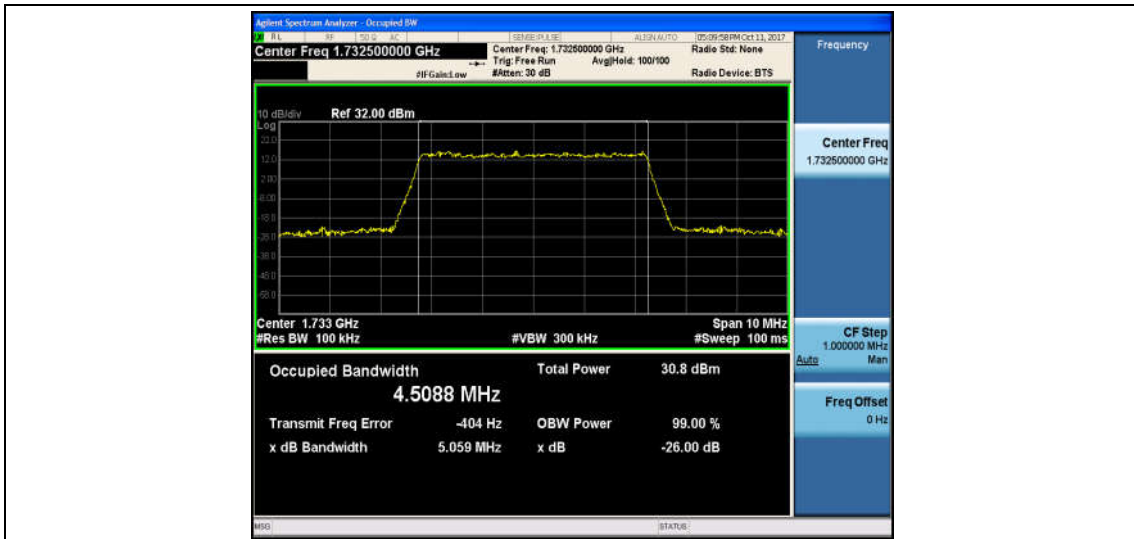

Band4_5MHz_QPSK_20175_25RB#0_4.5088_5.059_PASS