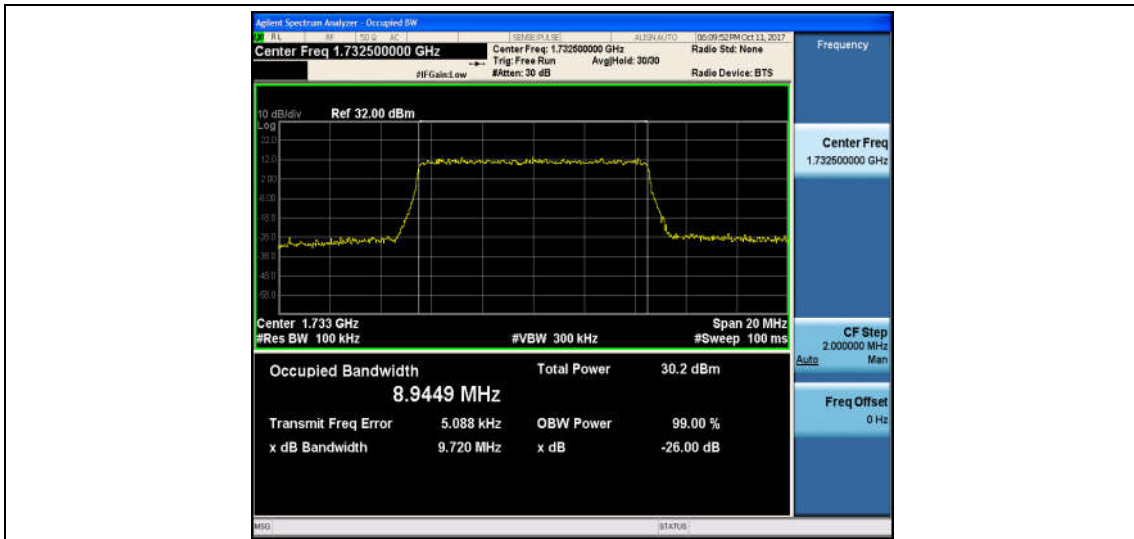

Band4_10MHz_QPSK_20175_50RB#0_8.9449_9.720_PASS