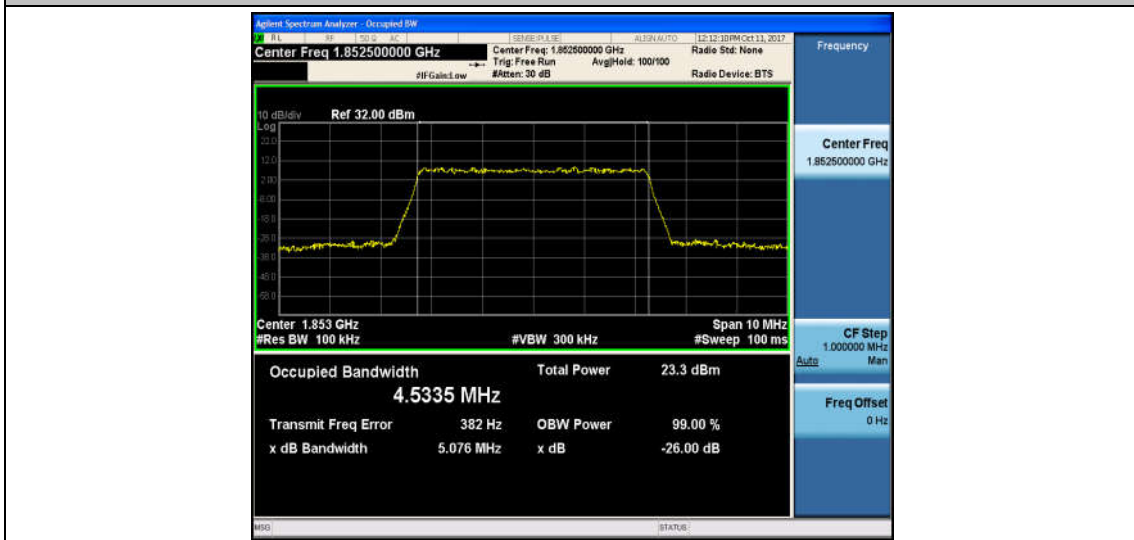

Band2_3MHz_16QAM_18900_15RB#0_2.6834_2.912_PASS

Band2_3MHz_QPSK_19185_15RB#0_2.6748_2.909_PASS

Band2_3MHz_16QAM_19185_15RB#0_2.6820_2.902_PASS

Band2_5MHz_QPSK_18625_25RB#0_4.5335_5.076_PASS

Band2_5MHz_16QAM_18625_25RB#0_4.5211_5.086_PASS