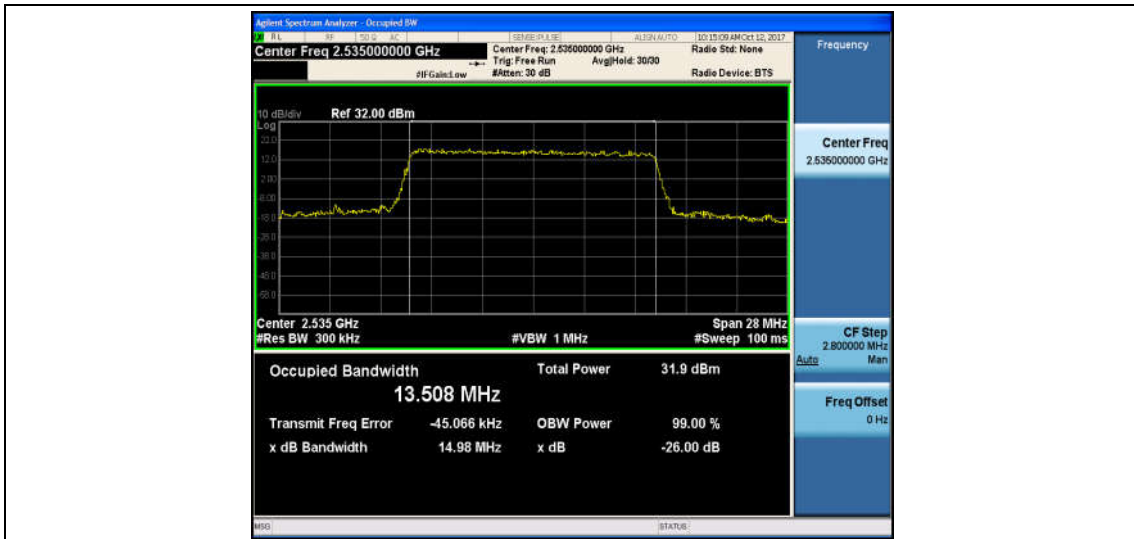

Band7_15MHz_QPSK_21100_75RB#0_13.508_14.98_PASS