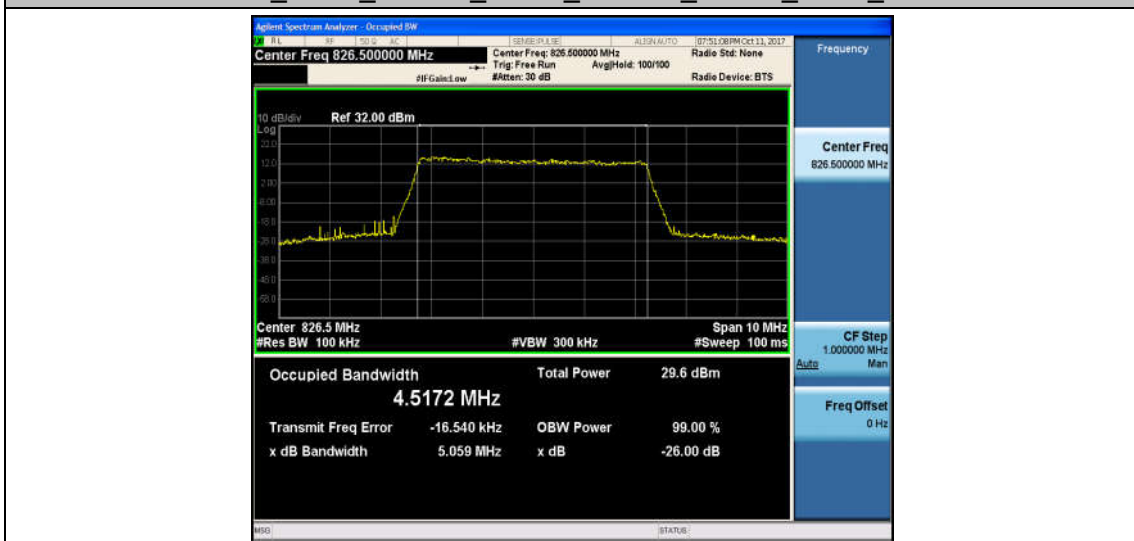

Band5_5MHz_16QAM_20425_25RB#0_4.5172_5.059_PASS