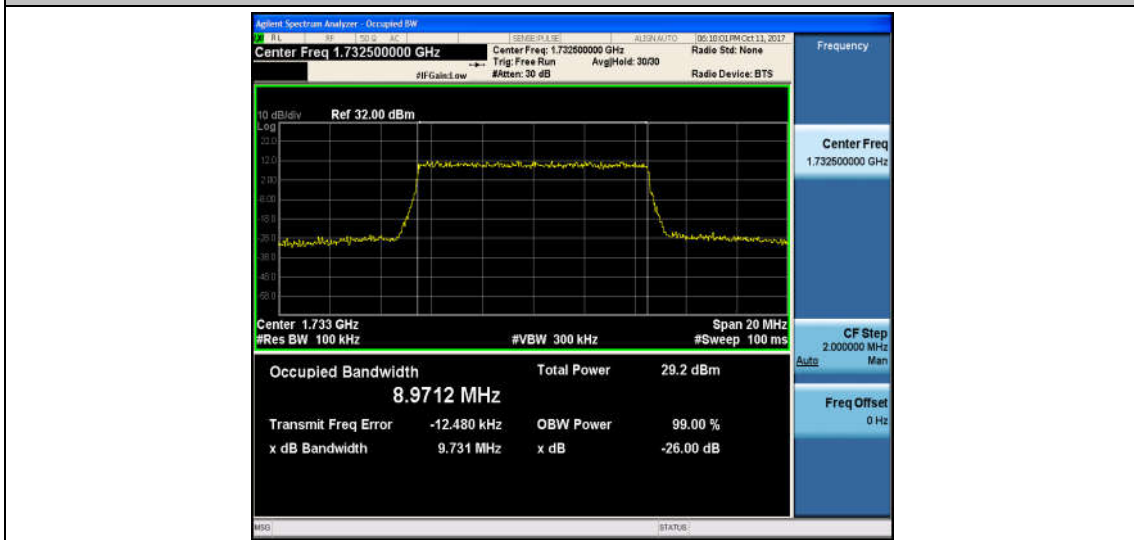

Band4_10MHz_QPSK_20000_50RB#0_8.9502_9.716_PASS

Band4_10MHz_16QAM_20000_50RB#0_8.9611_9.763_PASS

Band4_10MHz_QPSK_20175_50RB#0_8.9449_9.720_PASS

Band4_10MHz_16QAM_20175_50RB#0_8.9712_9.731_PASS

Band4_10MHz_QPSK_20350_50RB#0_8.9378_9.674_PASS