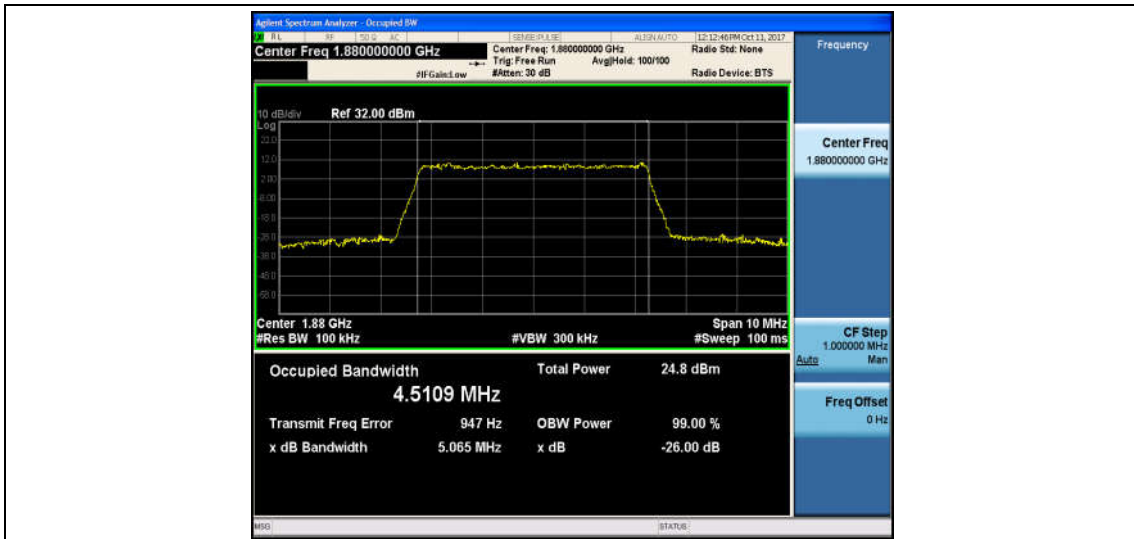

Band2_5MHz_QPSK_18900_25RB#0_4.5109_5.065_PASS