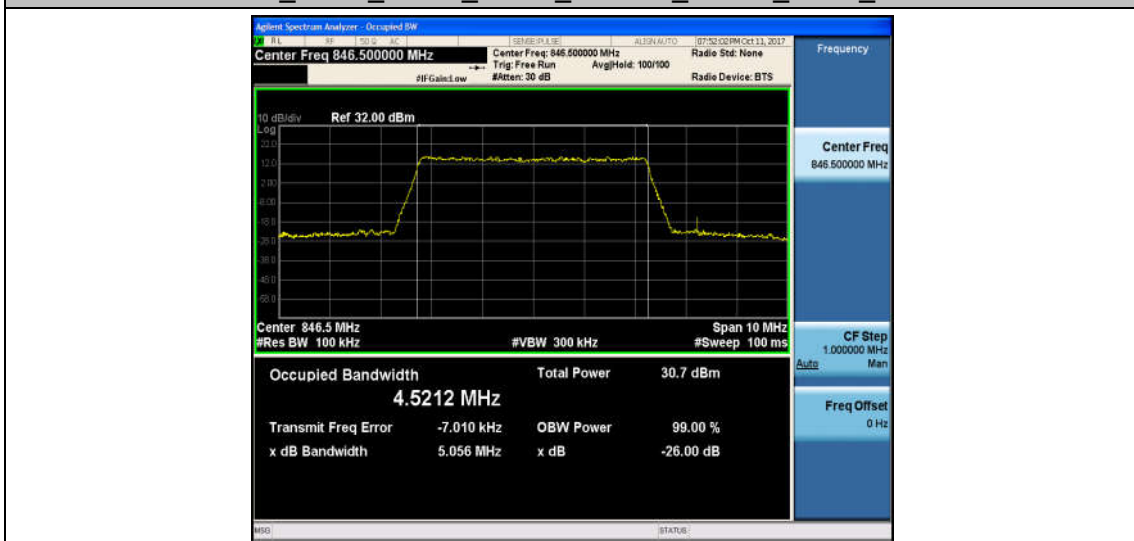

Band5_5MHz_QPSK_20425_25RB#0_4.5323_5.028_PASS

Band5_5MHz_16QAM_20425_25RB#0_4.5172_5.059_PASS

Band5_5MHz_QPSK_20525_25RB#0_4.5058_5.030_PASS

Band5_5MHz_16QAM_20525_25RB#0_4.5030_5.009_PASS

Band5_5MHz_QPSK_20625_25RB#0_4.5212_5.056_PASS