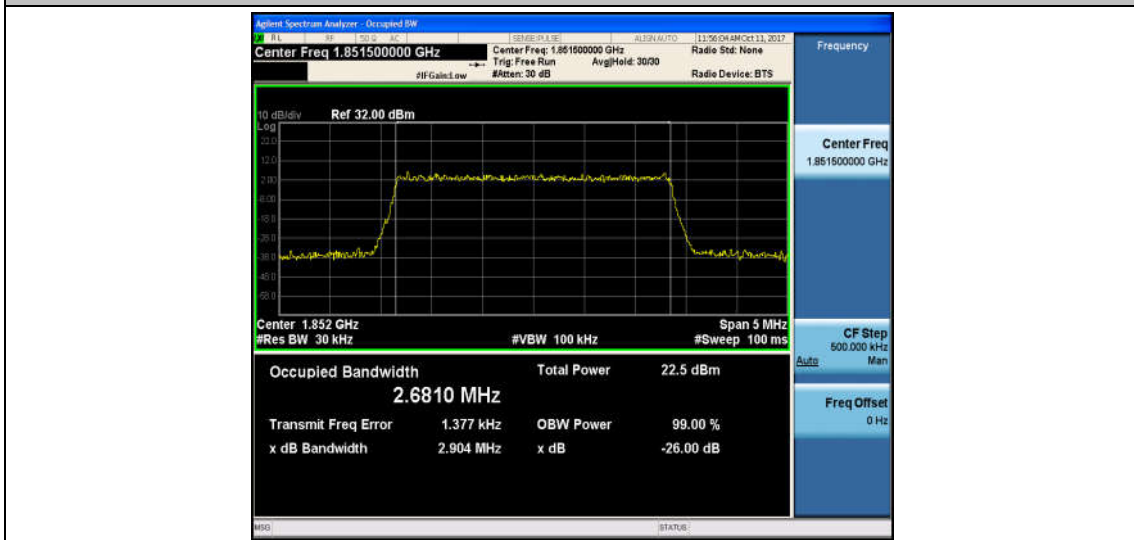

Band2_3MHz_QPSK_18615_15RB#0_2.6810_2.904_PASS