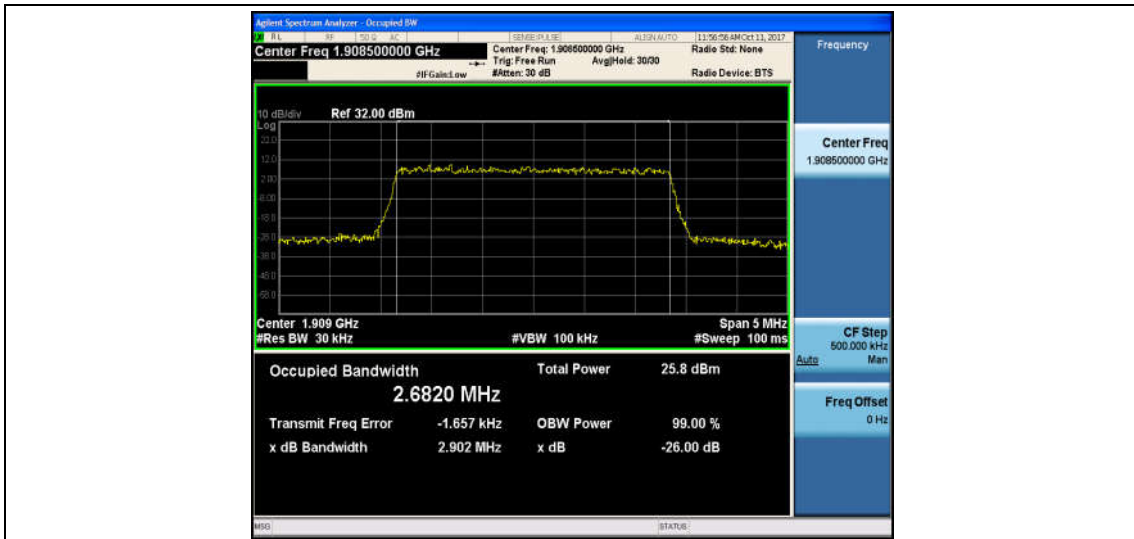

Band2_3MHz_16QAM_19185_15RB#0_2.6820_2.902_PASS