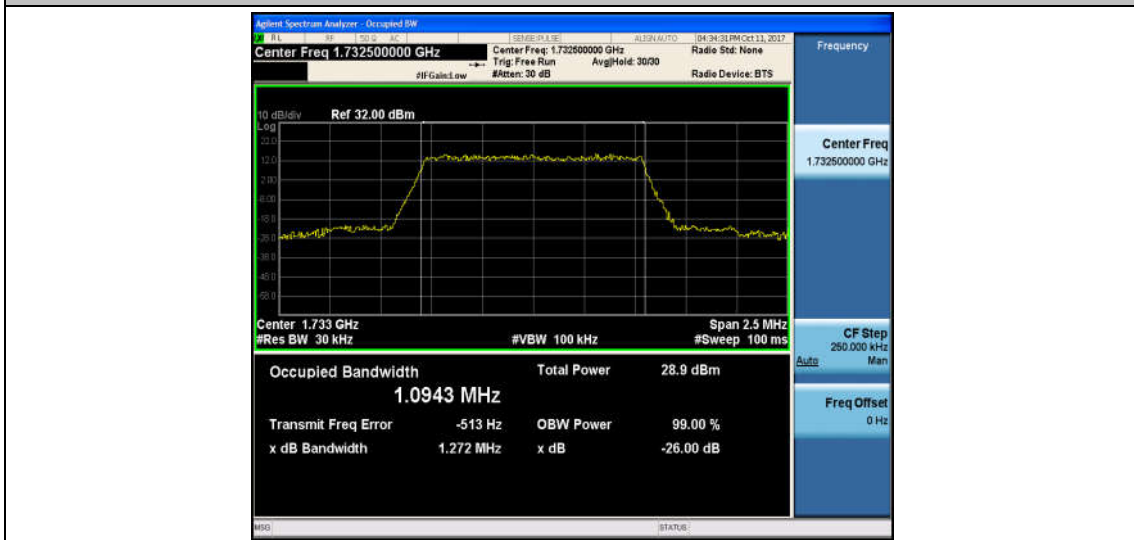

Band4_1.4MHz_16QAM_20175_6RB#0_1.0943_1.272_PASS