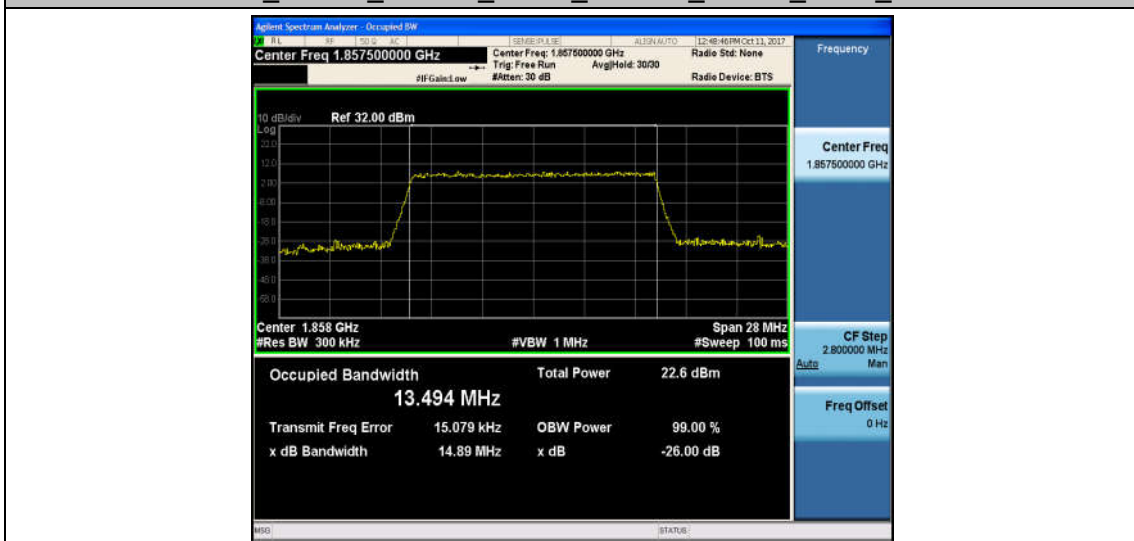

Band2_15MHz_16QAM_18675_75RB#0_13.494_14.89_PASS