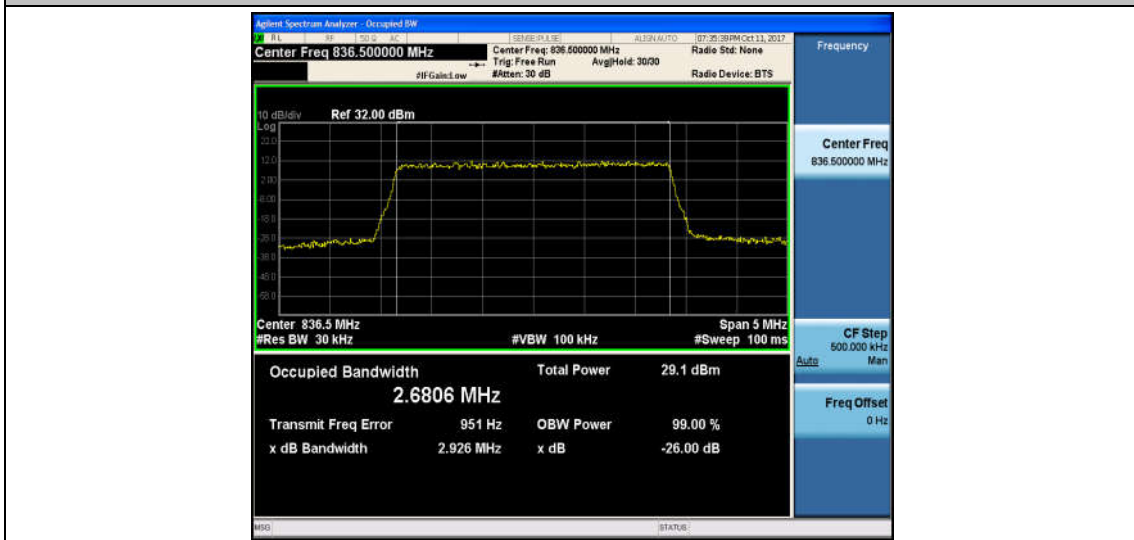

Band5_3MHz_16QAM_20525_15RB#0_2.6806_2.926_PASS