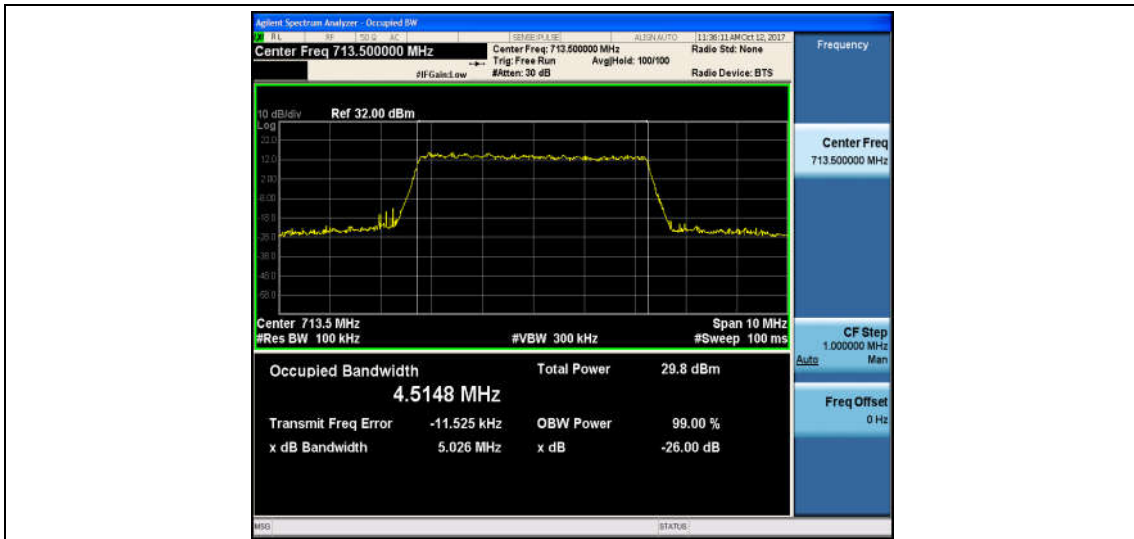

Band17_5MHz_16QAM_23825_25RB#0_4.5148_5.026_PASS