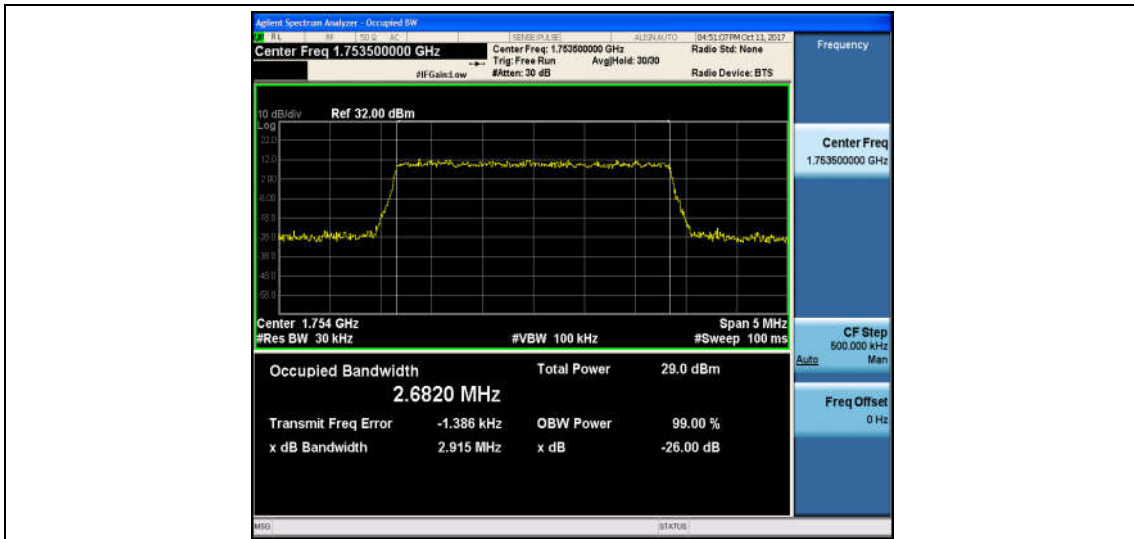

Band4_3MHz_QPSK_20175_15RB#0_2.6823_2.920_PASS

Band4_3MHz_16QAM_20175_15RB#0_2.6802_2.911_PASS

Band4_3MHz_QPSK_20385_15RB#0_2.6819_2.877_PASS

Band4_3MHz_16QAM_20385_15RB#0_2.6820_2.915_PASS

Band4_5MHz_QPSK_19975_25RB#0_4.5365_5.081_PASS