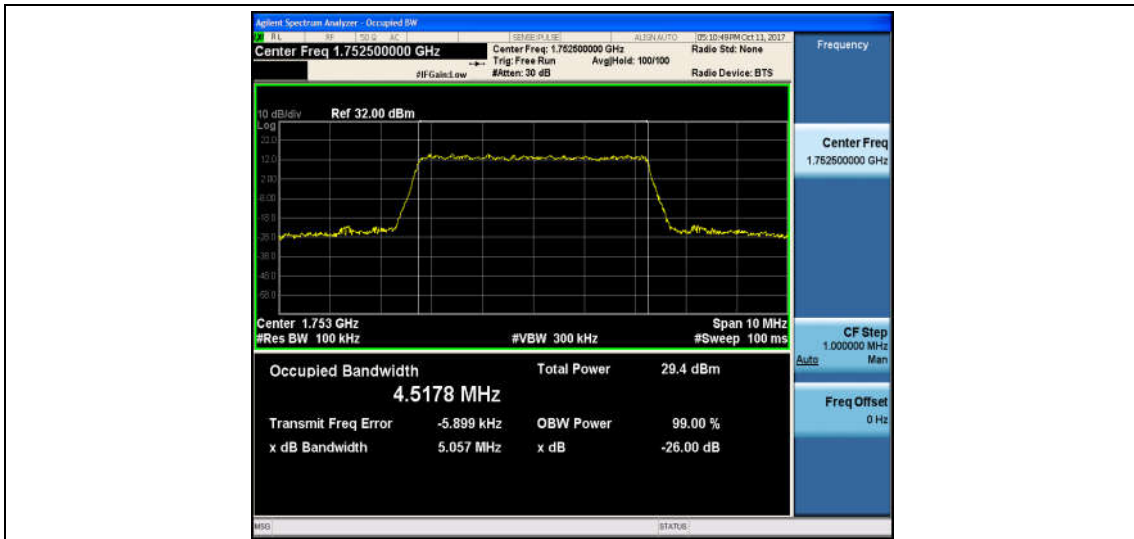

Band4_5MHz_16QAM_19975_25RB#0_4.5181_5.097_PASS

Band4_5MHz_QPSK_20175_25RB#0_4.5088_5.059_PASS

Band4_5MHz_16QAM_20175_25RB#0_4.5112_5.018_PASS

Band4_5MHz_QPSK_20375_25RB#0_4.5165_5.069_PASS

Band4_5MHz_16QAM_20375_25RB#0_4.5178_5.057_PASS