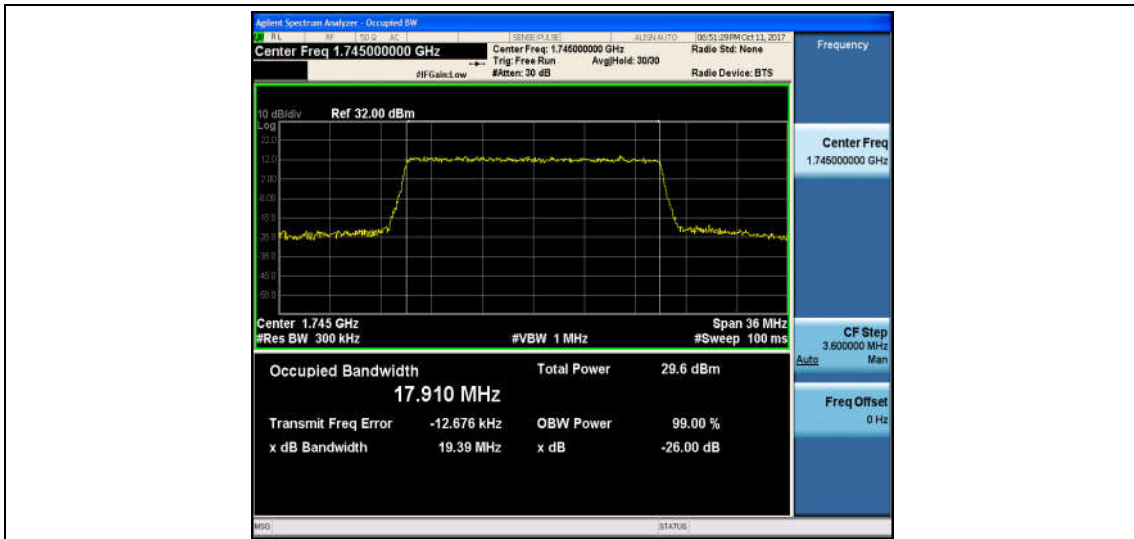

Band4_20MHz_16QAM_20300_100RB#0_17.910_19.39_PASS