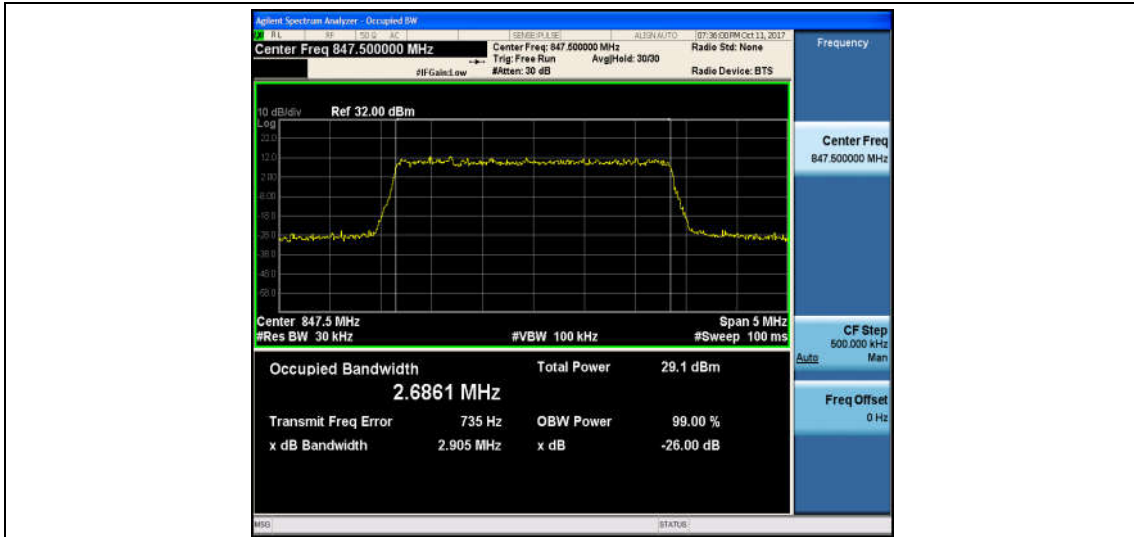

Band5_3MHz_16QAM_20415_15RB#0_2.6816_2.911_PASS

Band5_3MHz_QPSK_20525_15RB#0_2.6867_2.908_PASS

Band5_3MHz_16QAM_20525_15RB#0_2.6806_2.926_PASS

Band5_3MHz_QPSK_20635_15RB#0_2.6796_2.906_PASS

Band5_3MHz_16QAM_20635_15RB#0_2.6861_2.905_PASS