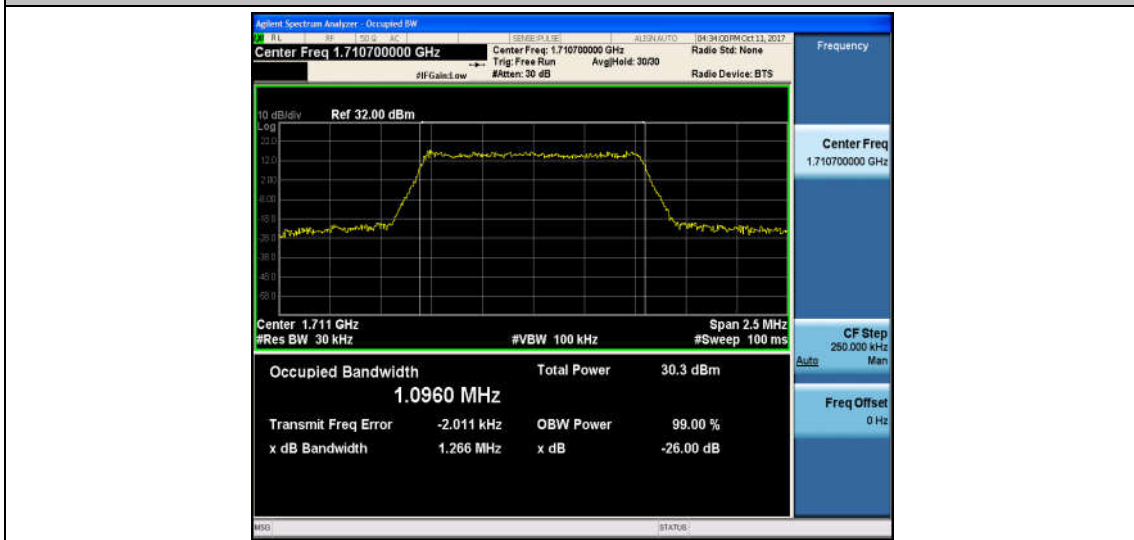

Band4_1.4MHz_QPSK_19957_6RB#0_1.0960_1.266_PASS