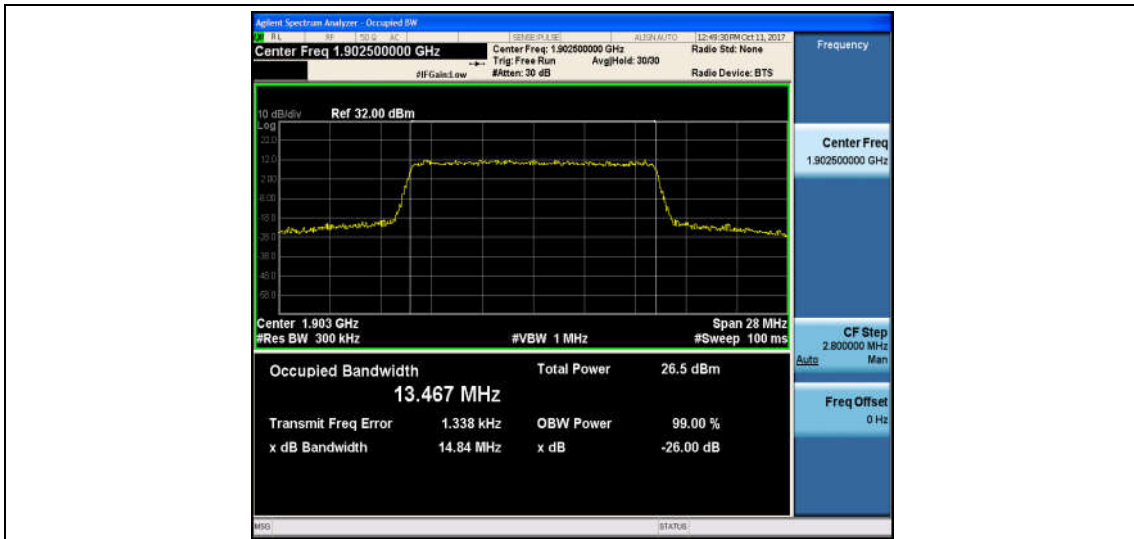

Band2_15MHz_16QAM_19125_75RB#0_13.467_14.84_PASS