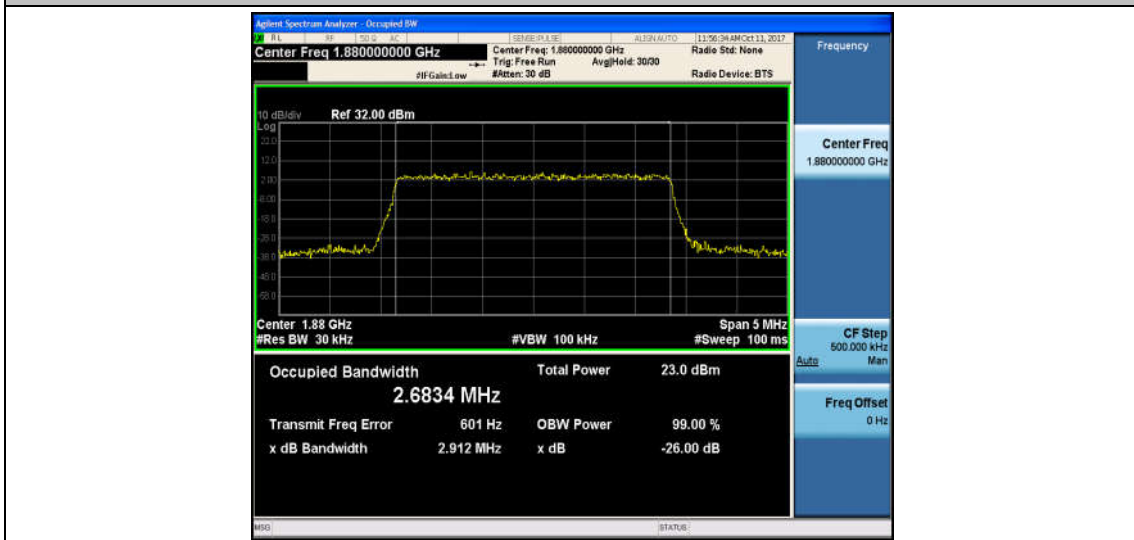

Band2_3MHz_16QAM_18900_15RB#0_2.6834_2.912_PASS