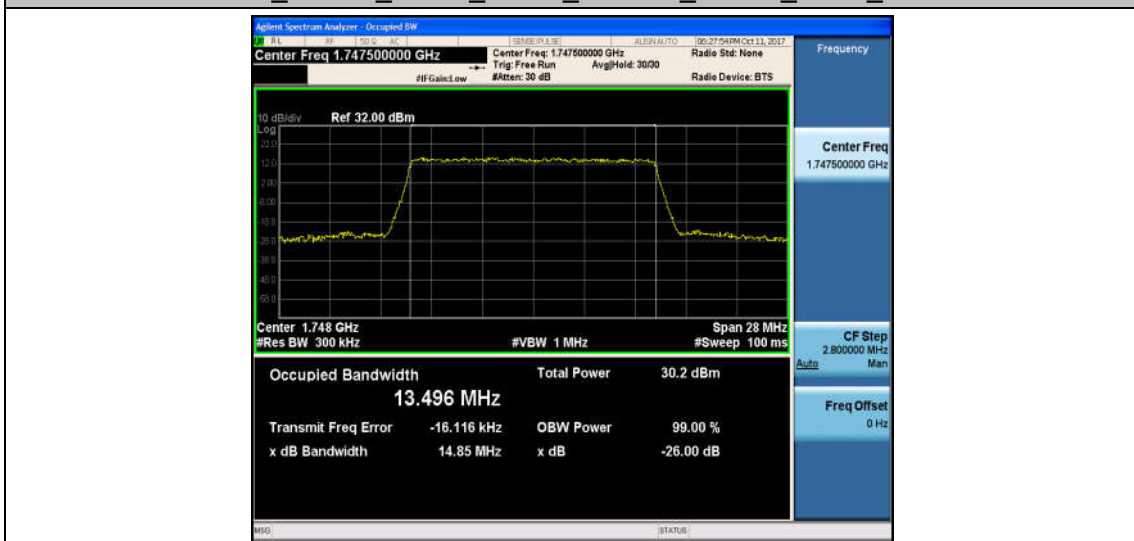

Band4_15MHz_QPSK_20325_75RB#0_13.496_14.85_PASS