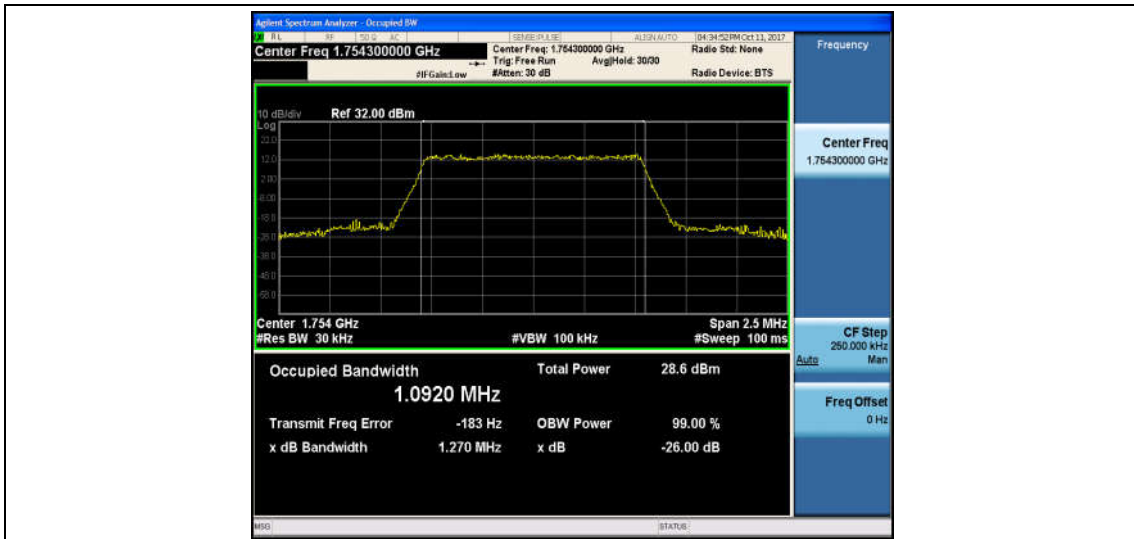

Band4_1.4MHz_16QAM_20393_6RB#0_1.0920_1.270_PASS