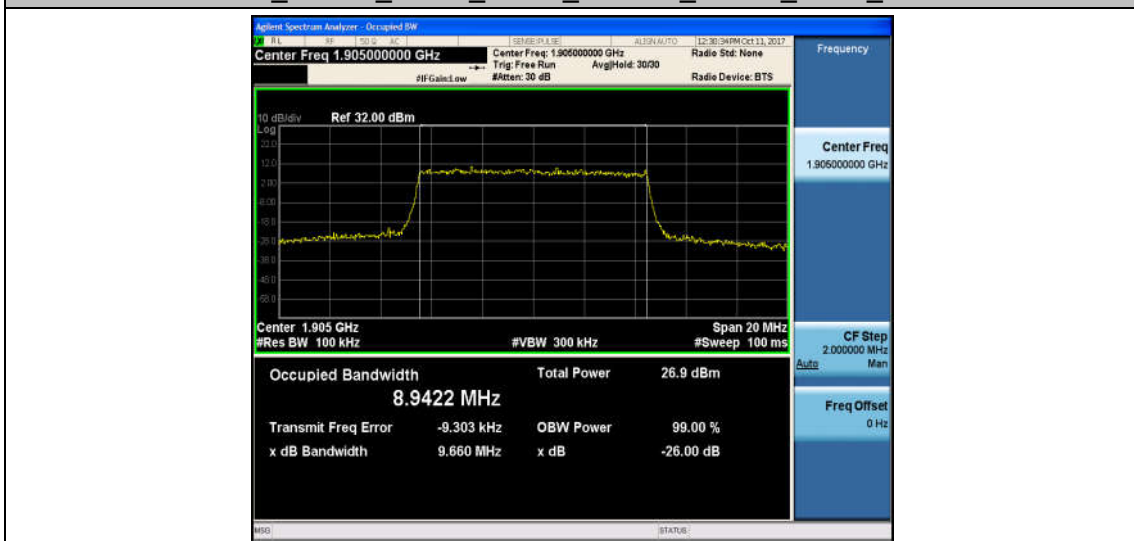

Band2_10MHz_16QAM_18650_50RB#0_8.9473_9.745_PASS

Band2_10MHz_QPSK_18900_50RB#0_8.9455_9.704_PASS

Band2_10MHz_16QAM_18900_50RB#0_8.9643_9.805_PASS

Band2_10MHz_QPSK_19150_50RB#0_8.9422_9.660_PASS

Band2_10MHz_16QAM_19150_50RB#0_8.9282_9.713_PASS