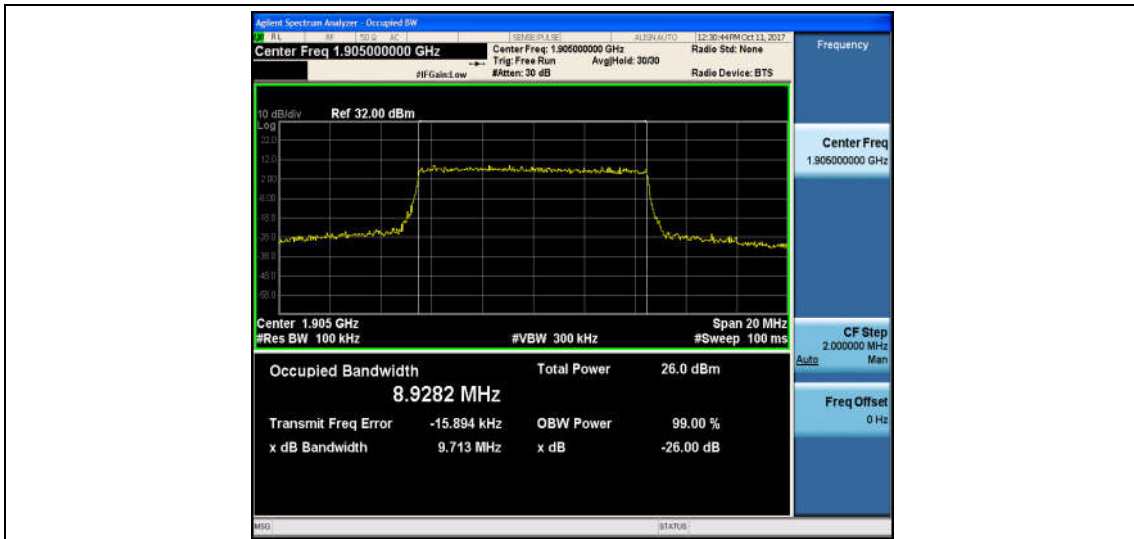

Band2_10MHz_16QAM_18650_50RB#0_8.9473_9.745_PASS

Band2_10MHz_QPSK_18900_50RB#0_8.9455_9.704_PASS

Band2_10MHz_16QAM_18900_50RB#0_8.9643_9.805_PASS

Band2_10MHz_QPSK_19150_50RB#0_8.9422_9.660_PASS

Band2_10MHz_16QAM_19150_50RB#0_8.9282_9.713_PASS