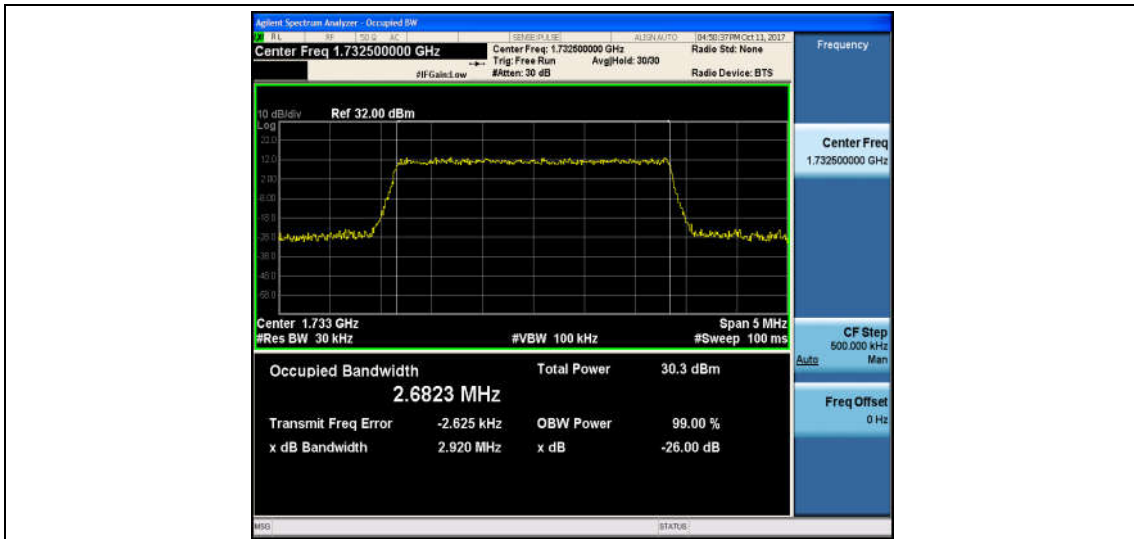

Band4_3MHz_QPSK_20175_15RB#0_2.6823_2.920_PASS