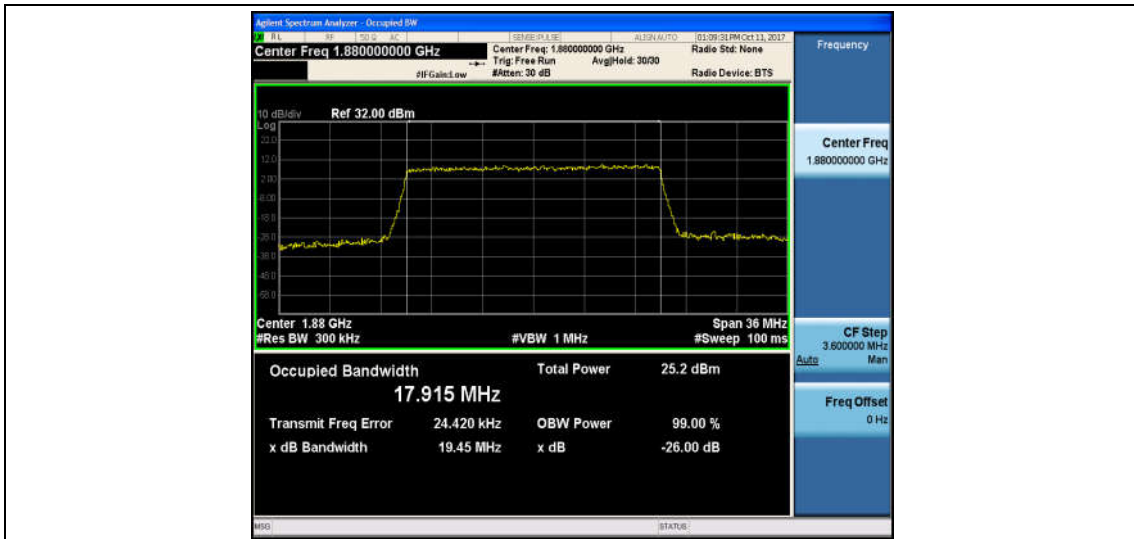

Band2_15MHz_16QAM_19125_75RB#0_13.467_14.84_PASS

Band2_20MHz_QPSK_18700_100RB#0_17.927_19.31_PASS

Band2_20MHz_16QAM_18700_100RB#0_17.943_19.49_PASS

Band2_20MHz_QPSK_18900_100RB#0_17.915_19.45_PASS

Band2_20MHz_16QAM_18900_100RB#0_17.911_19.50_PASS