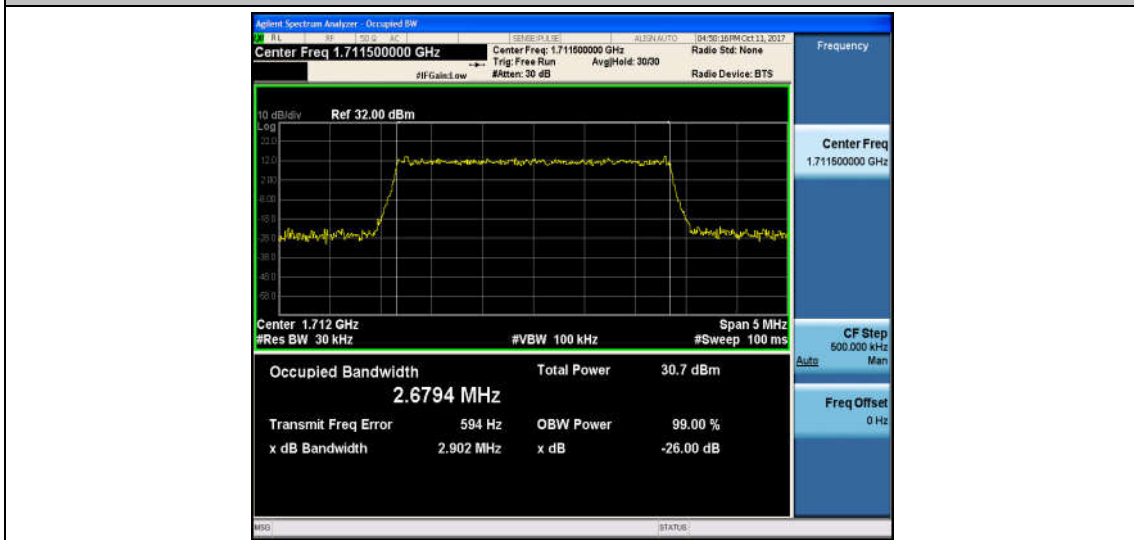

Band4_1.4MHz_16QAM_20175_6RB#0_1.0943_1.272_PASS

Band4_1.4MHz_QPSK_20393_6RB#0_1.0950_1.277_PASS

Band4_1.4MHz_16QAM_20393_6RB#0_1.0920_1.270_PASS

Band4_3MHz_QPSK_19965_15RB#0_2.6794_2.902_PASS

Band4_3MHz_16QAM_19965_15RB#0_2.6812_2.903_PASS