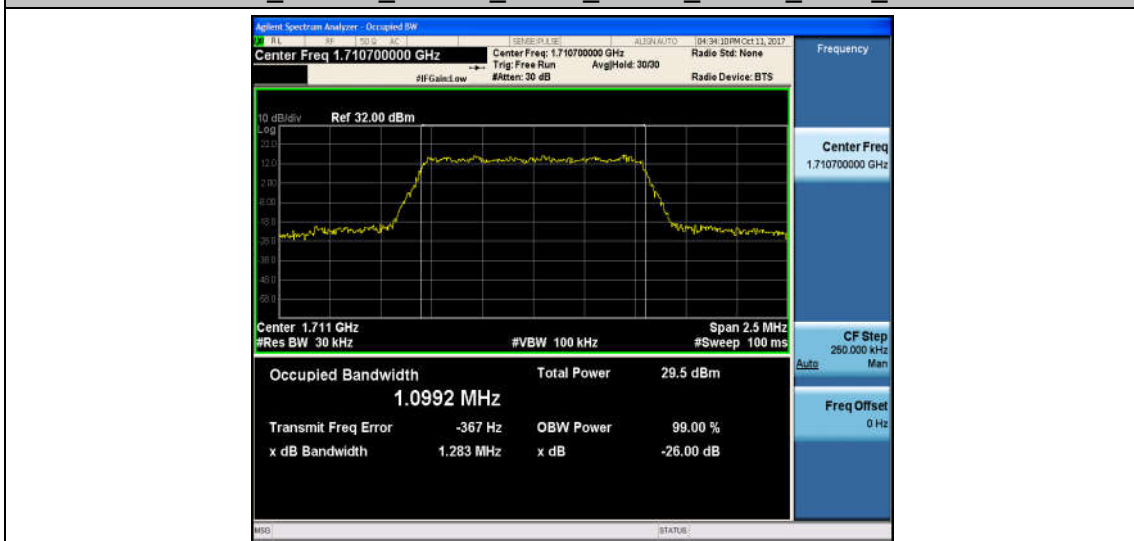

Band2_20MHz_QPSK_19100_100RB#0_17.905_19.33_PASS

Band2_20MHz_16QAM_19100_100RB#0_17.885_19.34_PASS

Band4_1.4MHz_QPSK_19957_6RB#0_1.0960_1.266_PASS

Band4_1.4MHz_16QAM_19957_6RB#0_1.0992_1.283_PASS

Band4_1.4MHz_QPSK_20175_6RB#0_1.0927_1.277_PASS