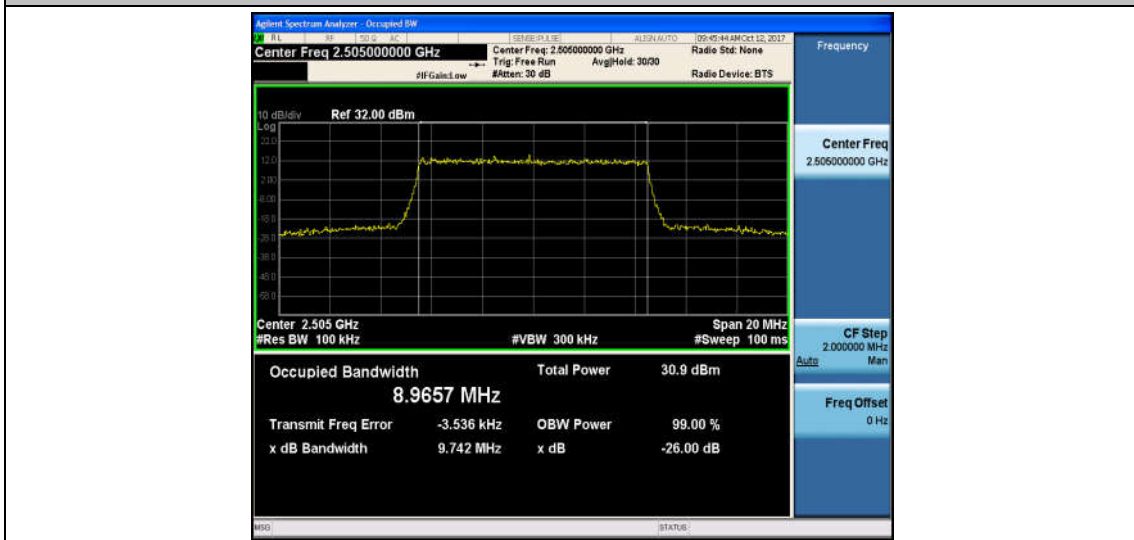

Band7_5MHz_16QAM_21100_25RB#0_4.5222_5.056_PASS

Band7_5MHz_QPSK_21425_25RB#0_4.5219_5.167_PASS

Band7_5MHz_16QAM_21425_25RB#0_4.5260_5.029_PASS

Band7_10MHz_QPSK_20800_50RB#0_8.9657_9.742_PASS

Band7_10MHz_16QAM_20800_50RB#0_8.9464_9.757_PASS