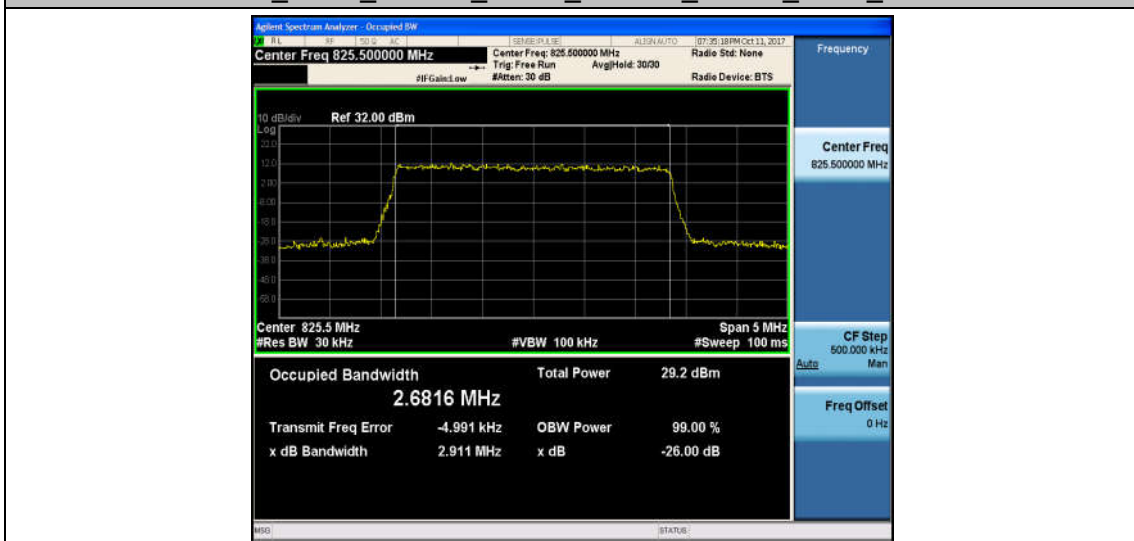

Band5_3MHz_16QAM_20415_15RB#0_2.6816_2.911_PASS