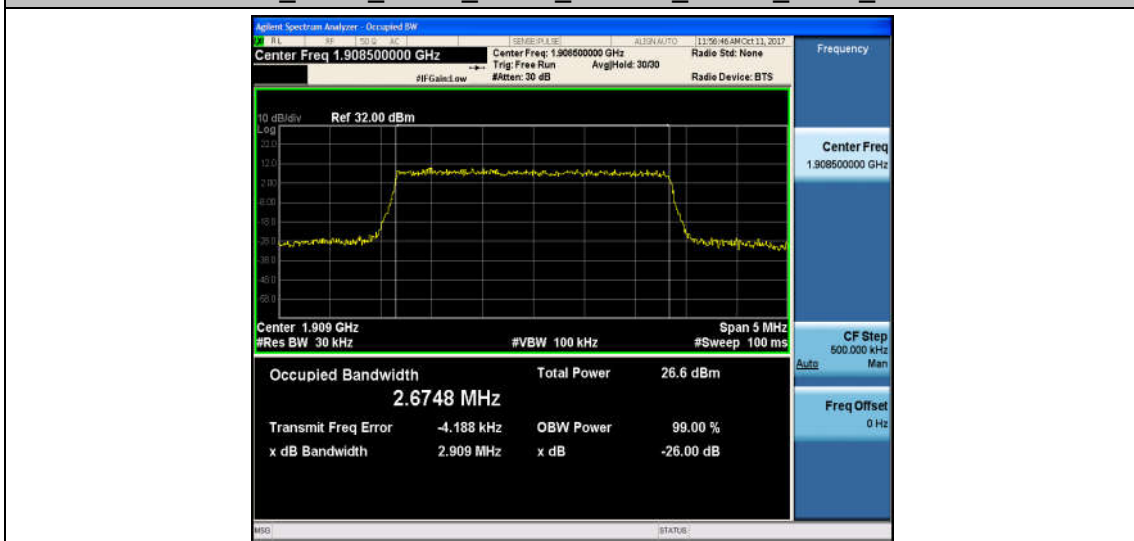

Band2_3MHz_QPSK_19185_15RB#0_2.6748_2.909_PASS