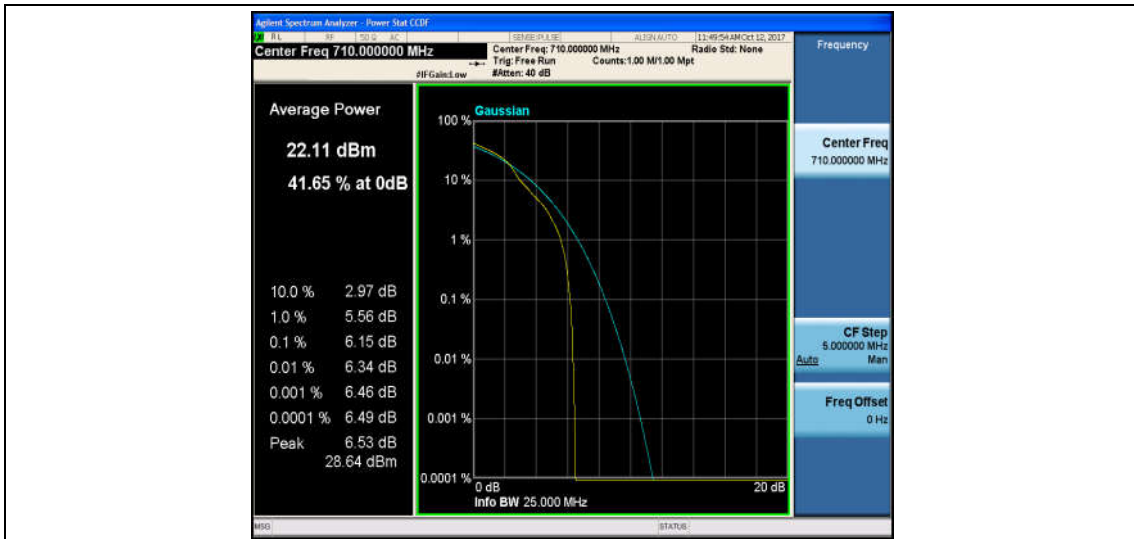

Band17\_5MHz\_QPSK\_23755\_25RB#0\_6.11\_13\_PASS

Band17\_5MHz\_16QAM\_23755\_25RB#0\_6.83\_13\_PASS

Band17\_5MHz\_QPSK\_23790\_1RB#0\_5.31\_13\_PASS

Band17\_5MHz\_16QAM\_23790\_1RB#0\_6.15\_13\_PASS

Band17\_5MHz\_QPSK\_23790\_25RB#0\_5.78\_13\_PASS