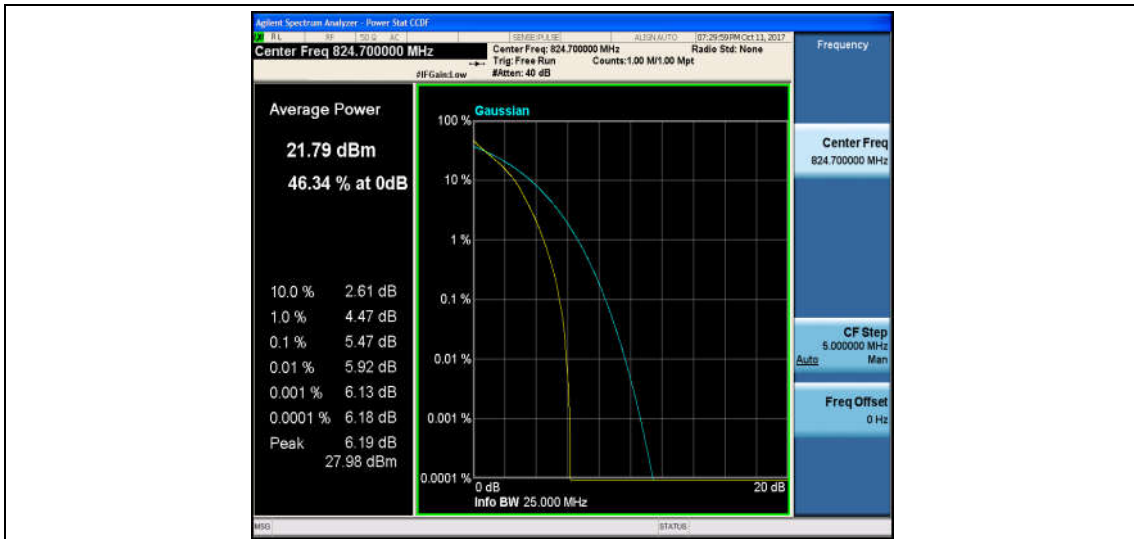

Band5_1.4MHz_QPSK_20407_6RB#0_5.47_13_PASS

Band5_1.4MHz_16QAM_20407_6RB#0_6.39_13_PASS