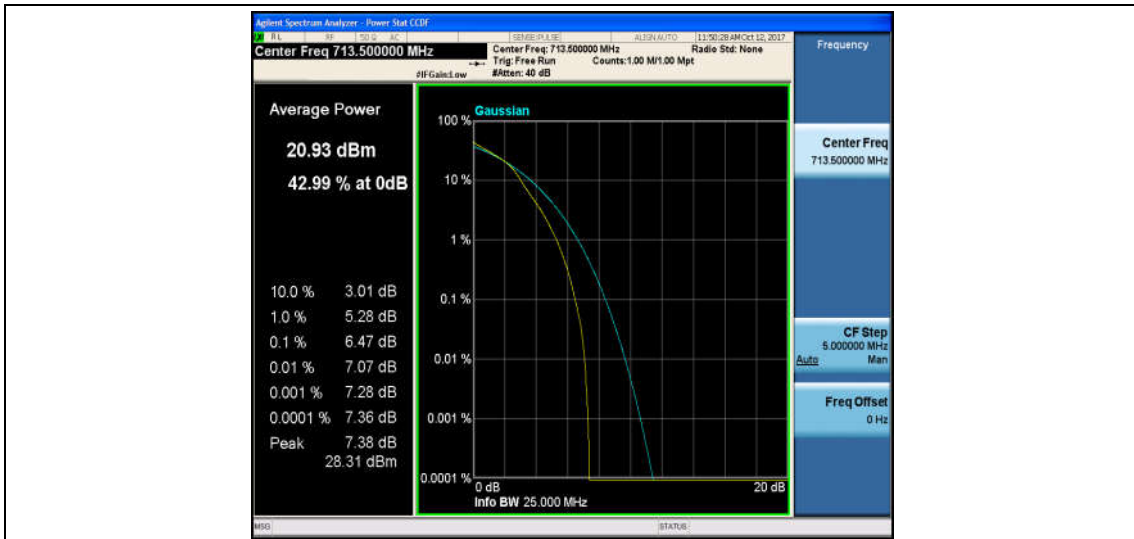

Band17\_5MHz\_16QAM\_23790\_25RB#0\_6.49\_13\_PASS

Band17\_5MHz\_QPSK\_23825\_1RB#0\_4.78\_13\_PASS

Band17\_5MHz\_16QAM\_23825\_1RB#0\_5.64\_13\_PASS

Band17\_5MHz\_QPSK\_23825\_25RB#0\_5.66\_13\_PASS

Band17\_5MHz\_16QAM\_23825\_25RB#0\_6.47\_13\_PASS