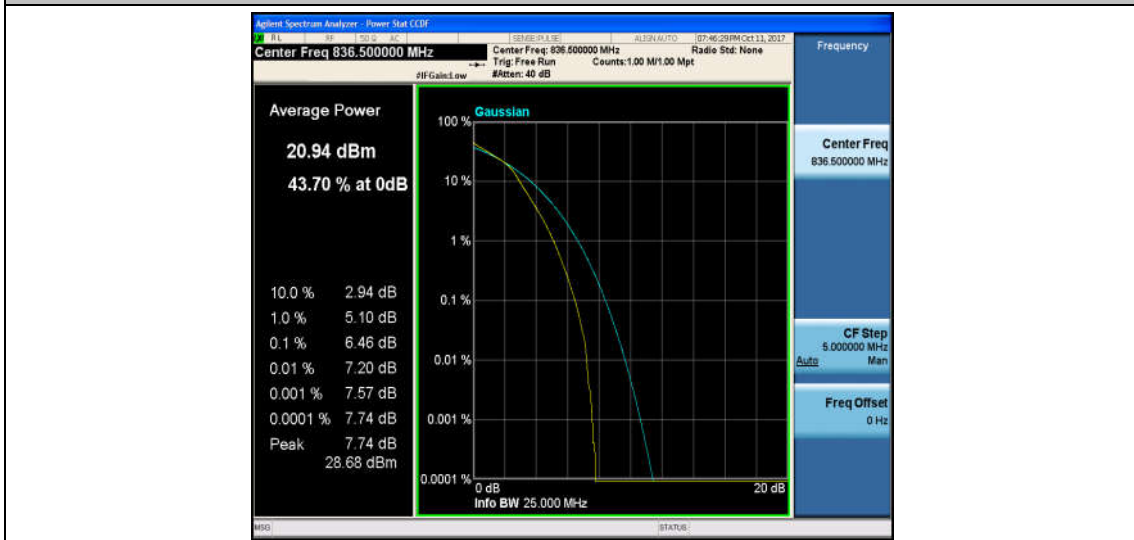

Band5_3MHz_16QAM_20525_15RB#0_6.46_13_PASS

Band5_3MHz_QPSK_20635_1RB#0_5.03_13_PASS