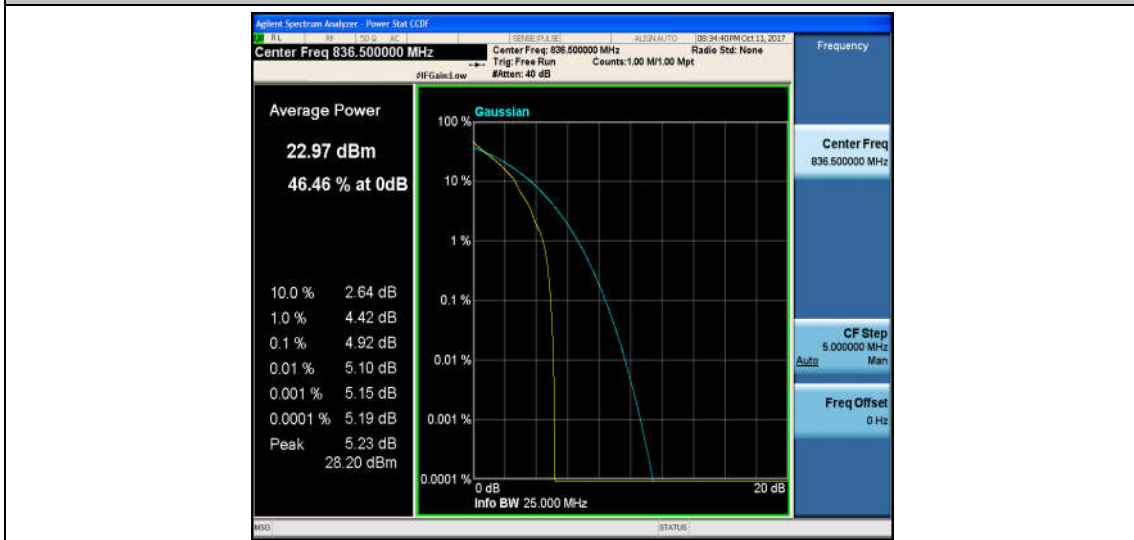

Band5\_10MHz\_16QAM\_20450\_1RB#0\_5.85\_13\_PASS

Band5\_10MHz\_QPSK\_20450\_50RB#0\_5.96\_13\_PASS

Band5\_10MHz\_16QAM\_20450\_50RB#0\_6.71\_13\_PASS

Band5\_10MHz\_QPSK\_20525\_1RB#0\_4.92\_13\_PASS

Band5\_10MHz\_16QAM\_20525\_1RB#0\_5.87\_13\_PASS