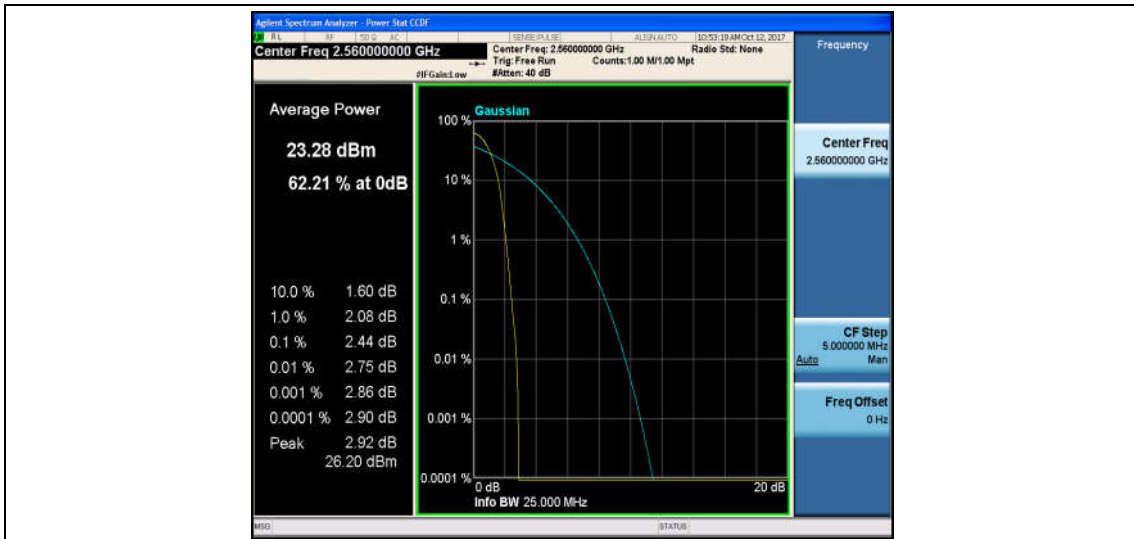

Band7\_20MHz\_QPSK\_21100\_1RB#0\_2.52\_13\_PASS

Band7\_20MHz\_16QAM\_21100\_1RB#0\_3.41\_13\_PASS

Band7\_20MHz\_QPSK\_21100\_100RB#0\_4.68\_13\_PASS

Band7\_20MHz\_16QAM\_21100\_100RB#0\_5.54\_13\_PASS

Band7\_20MHz\_QPSK\_21350\_1RB#0\_2.44\_13\_PASS