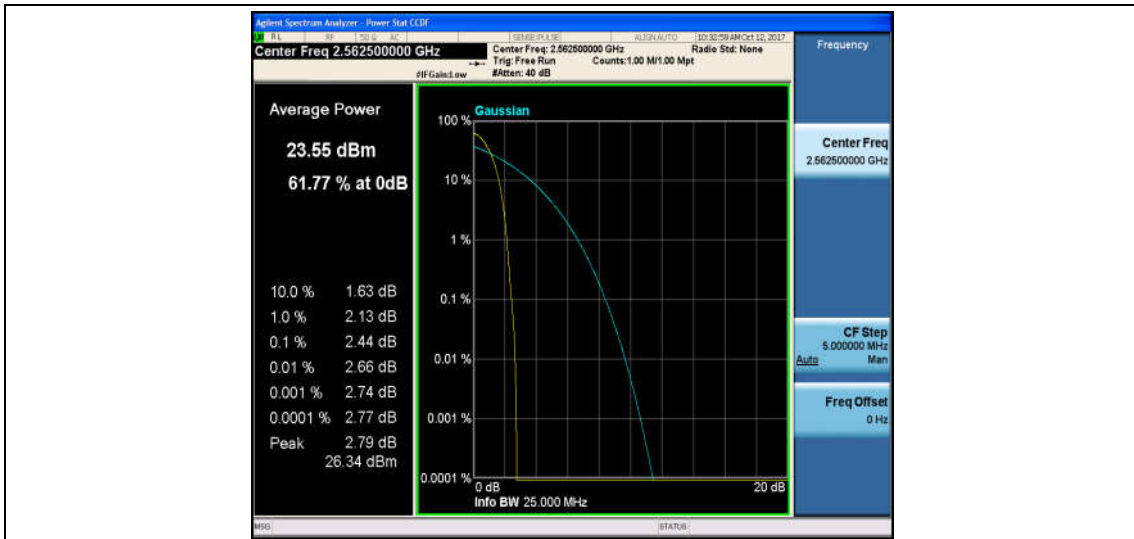

Band7_15MHz_QPSK_21375_1RB#0_2.44_13_PASS