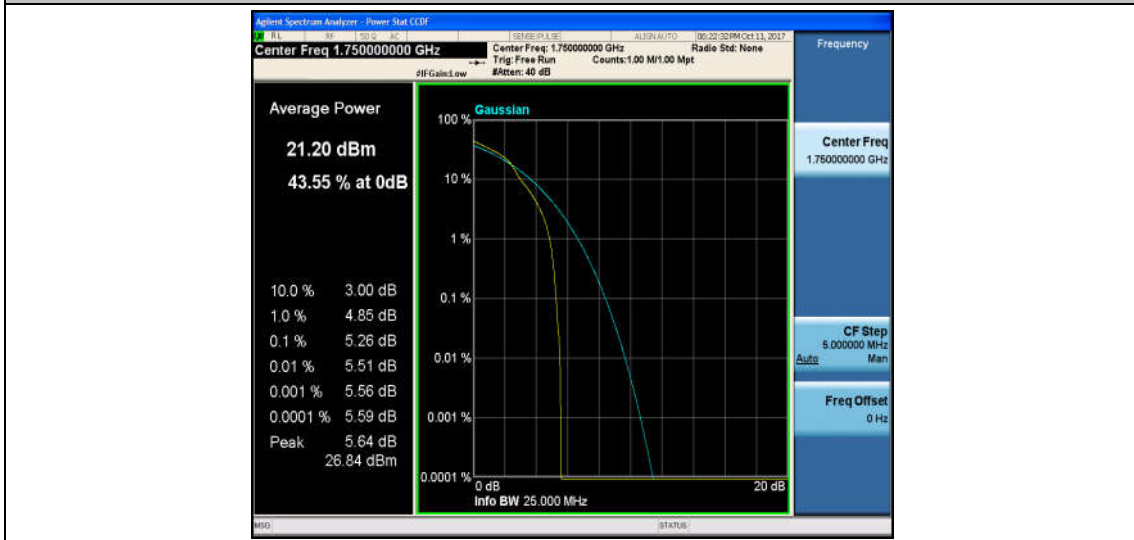

Band4_10MHz_16QAM_20350_1RB#0_5.26_13_PASS

Band4_10MHz_QPSK_20350_50RB#0_5.41_13_PASS