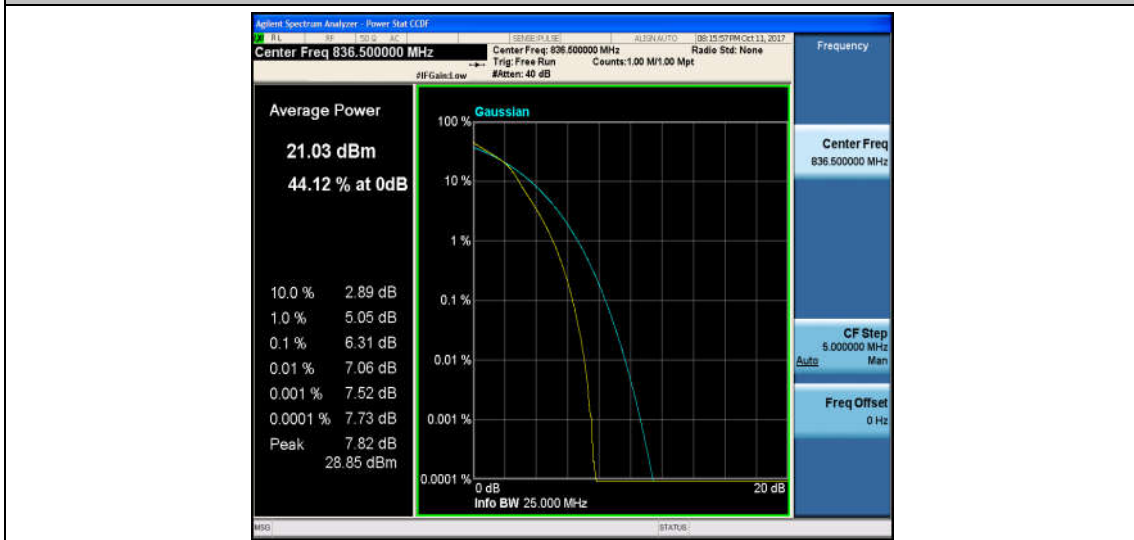

Band5\_5MHz\_16QAM\_20425\_25RB#0\_6.55\_13\_PASS

Band5\_5MHz\_QPSK\_20525\_1RB#0\_5.06\_13\_PASS

Band5\_5MHz\_16QAM\_20525\_1RB#0\_5.84\_13\_PASS

Band5\_5MHz\_QPSK\_20525\_25RB#0\_5.65\_13\_PASS

Band5\_5MHz\_16QAM\_20525\_25RB#0\_6.31\_13\_PASS