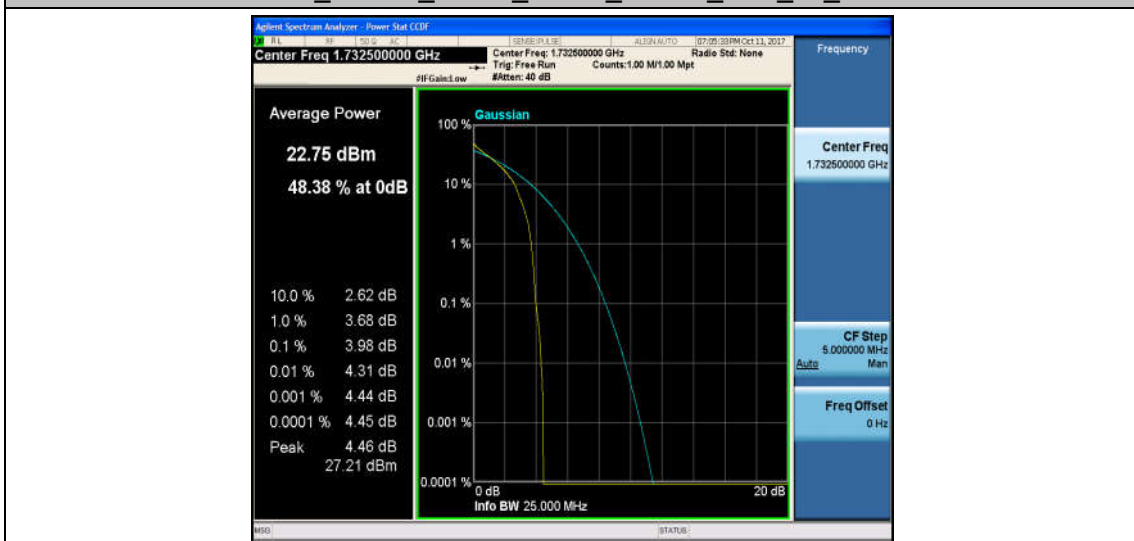

Band4_20MHz_QPSK_20175_1RB#0_3.98_13_PASS

Band4_20MHz_16QAM_20175_1RB#0_4.82_13_PASS