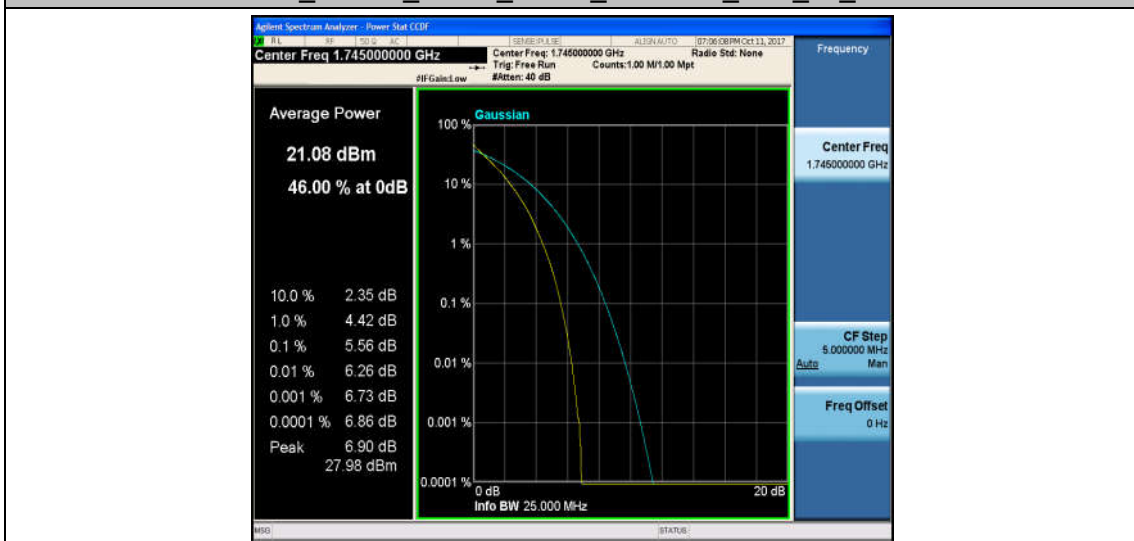

Band4_20MHz_QPSK_20300_100RB#0_5.56_13_PASS

Band4_20MHz_16QAM_20300_100RB#0_6.28_13_PASS