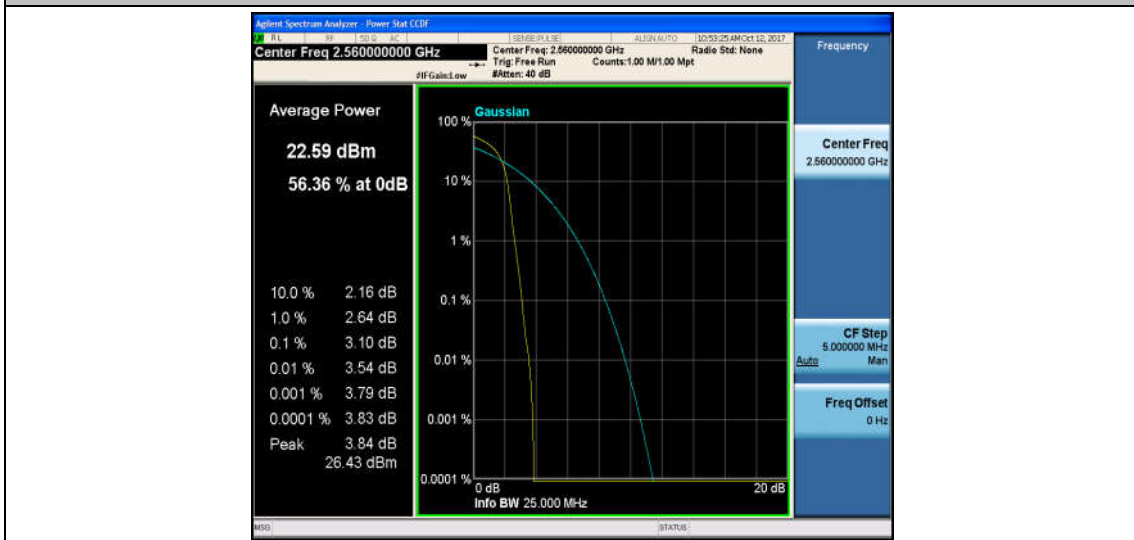

Band7_20MHz_16QAM_21350_1RB#0_3.10_13_PASS

Band7_20MHz_QPSK_21350_100RB#0_4.54_13_PASS