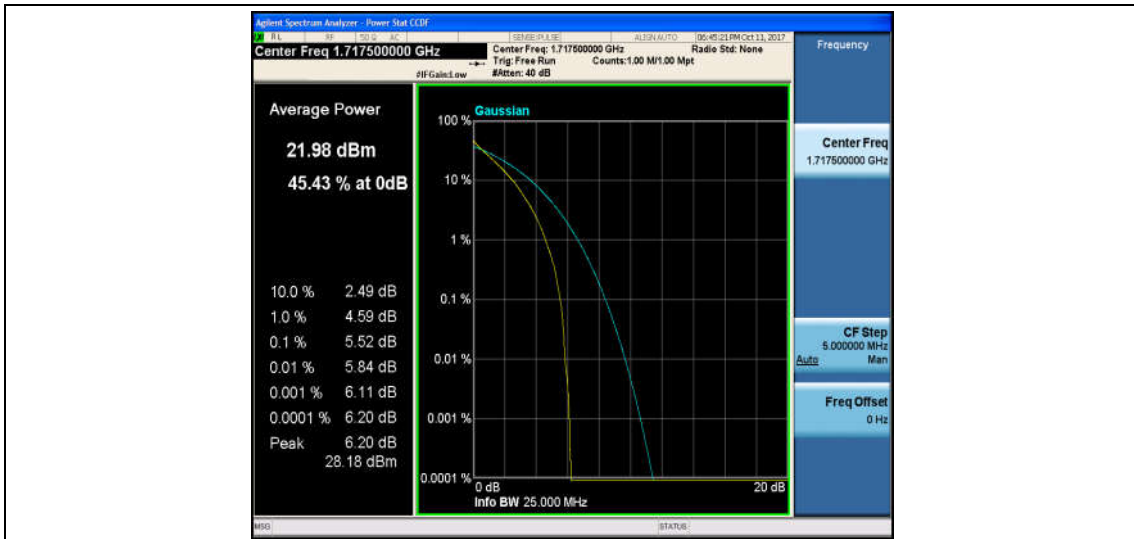

Band4_15MHz_QPSK_2025_75RB#0_5.52_13_PASS

Band4_15MHz_16QAM_20025_75RB#0_6.15_13_PASS