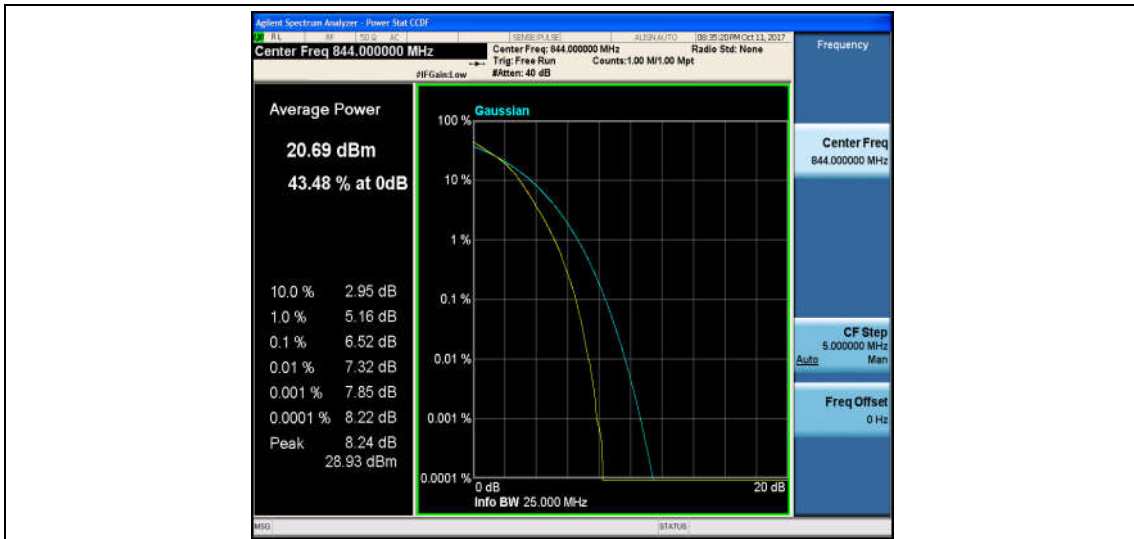

Band5_10MHz_16QAM_20600_50RB#0_6.52_13_PASS

Band7_5MHz_QPSK_20775_1RB#0_2.70_13_PASS