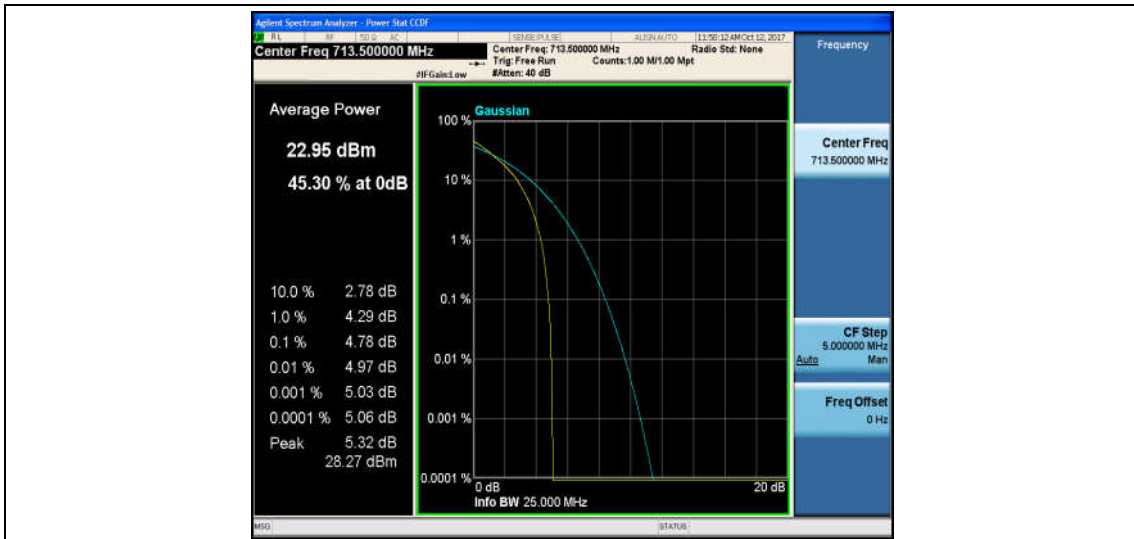

Band17_5MHz_QPSK_23825_1RB#0_4.78_13_PASS

Band17_5MHz_16QAM_23825_1RB#0_5.64_13_PASS