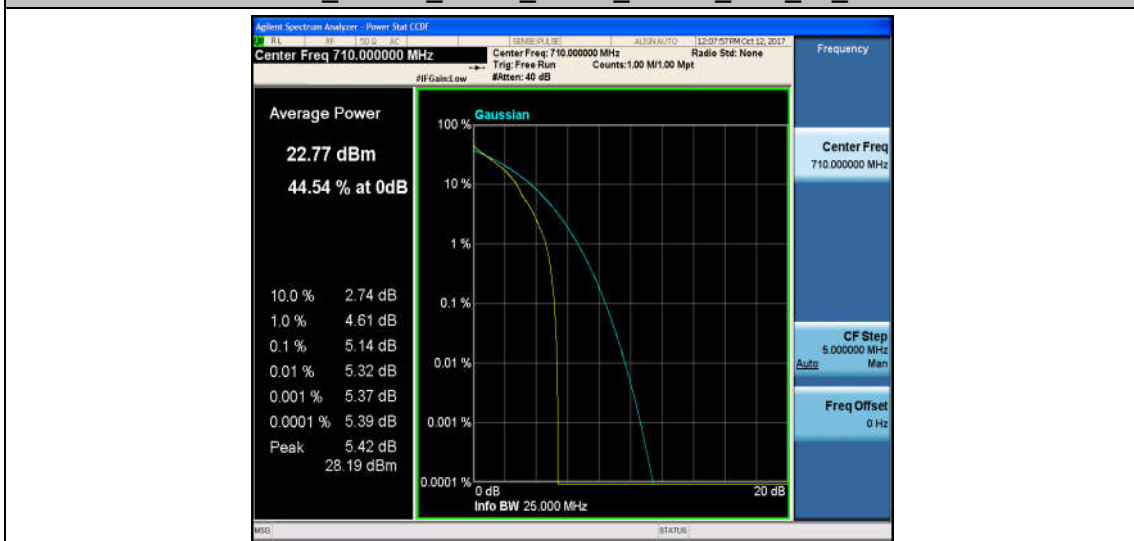

Band17_10MHz_QPSK_23790_1RB#0_5.14_13_PASS

Band17_10MHz_16QAM_23790_1RB#0_6.06_13_PASS