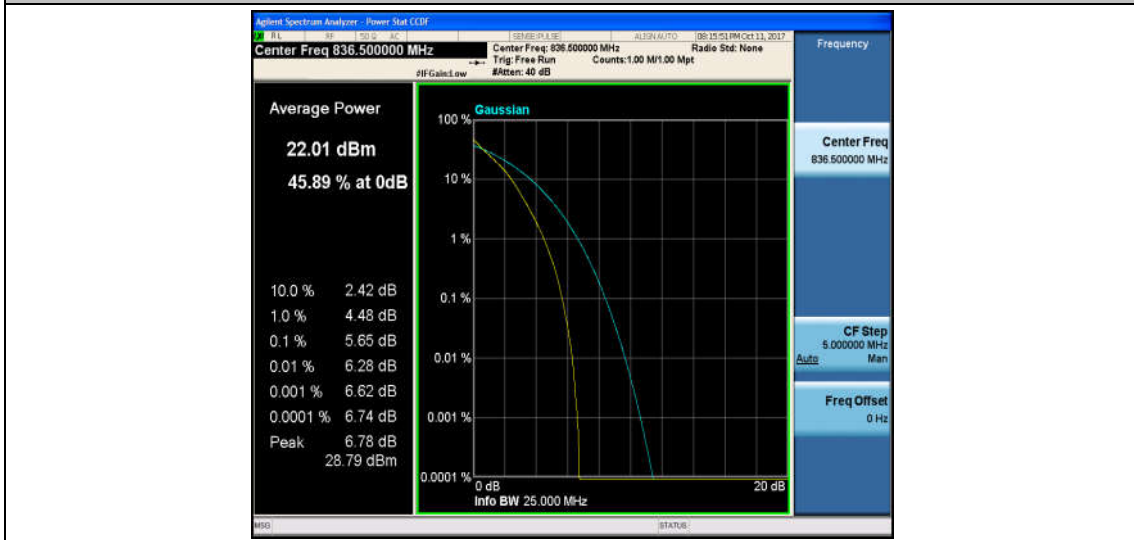

Band5\_5MHz\_16QAM\_20425\_25RB#0\_6.55\_13\_PASS

Band5\_5MHz\_QPSK\_20525\_1RB#0\_5.06\_13\_PASS

Band5\_5MHz\_16QAM\_20525\_1RB#0\_5.84\_13\_PASS

Band5\_5MHz\_QPSK\_20525\_25RB#0\_5.65\_13\_PASS

Band5\_5MHz\_16QAM\_20525\_25RB#0\_6.31\_13\_PASS