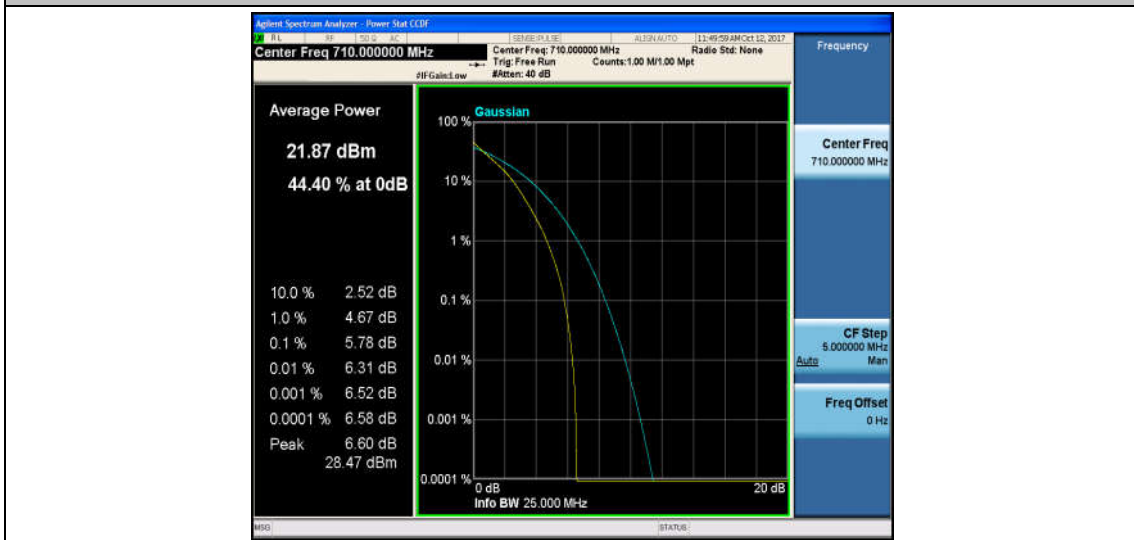

Band17\_5MHz\_QPSK\_23755\_25RB#0\_6.11\_13\_PASS

Band17\_5MHz\_16QAM\_23755\_25RB#0\_6.83\_13\_PASS

Band17\_5MHz\_QPSK\_23790\_1RB#0\_5.31\_13\_PASS

Band17\_5MHz\_16QAM\_23790\_1RB#0\_6.15\_13\_PASS

Band17\_5MHz\_QPSK\_23790\_25RB#0\_5.78\_13\_PASS