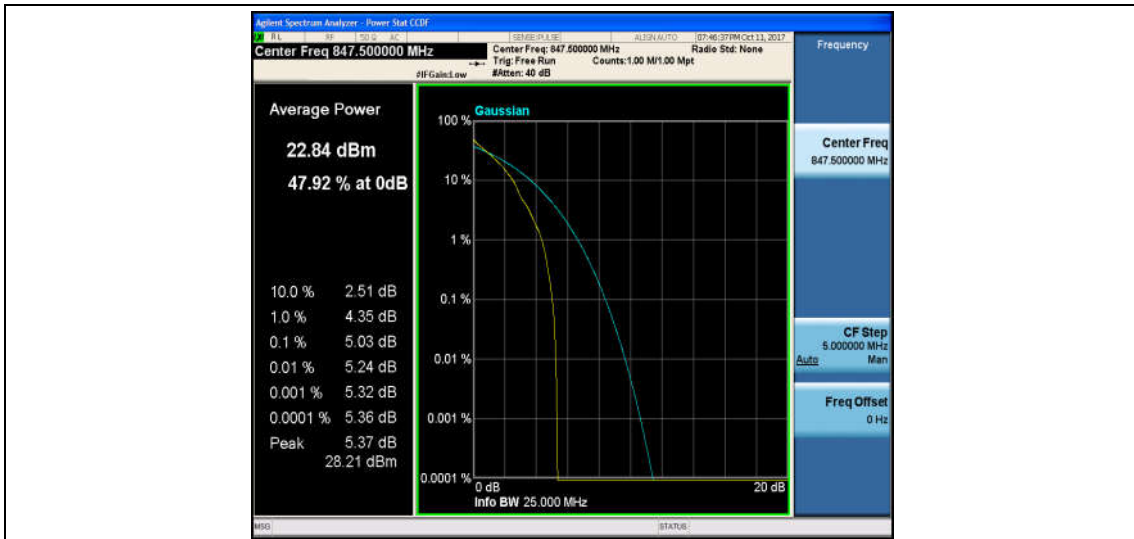

Band5\_3MHz\_16QAM\_20525\_1RB#0\_5.82\_13\_PASS

Band5\_3MHz\_QPSK\_20525\_15RB#0\_5.63\_13\_PASS

Band5\_3MHz\_16QAM\_20525\_15RB#0\_6.46\_13\_PASS

Band5\_3MHz\_QPSK\_20635\_1RB#0\_5.03\_13\_PASS

Band5\_3MHz\_16QAM\_20635\_1RB#0\_5.91\_13\_PASS