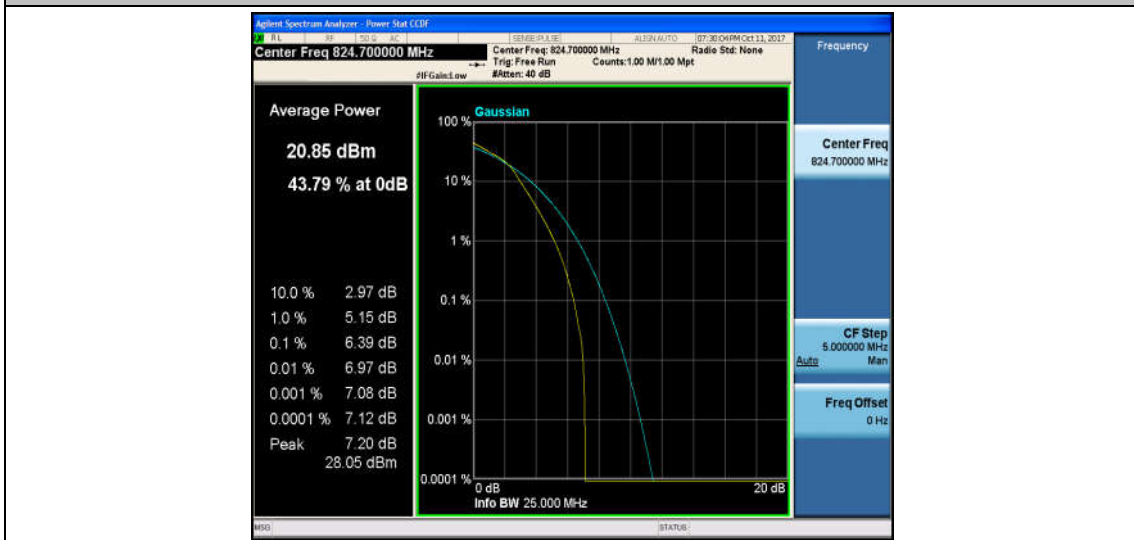

Band5_1.4MHz_16QAM_20407_6RB#0_6.39_13_PASS

Band5_1.4MHz_QPSK_20525_1RB#0_4.85_13_PASS