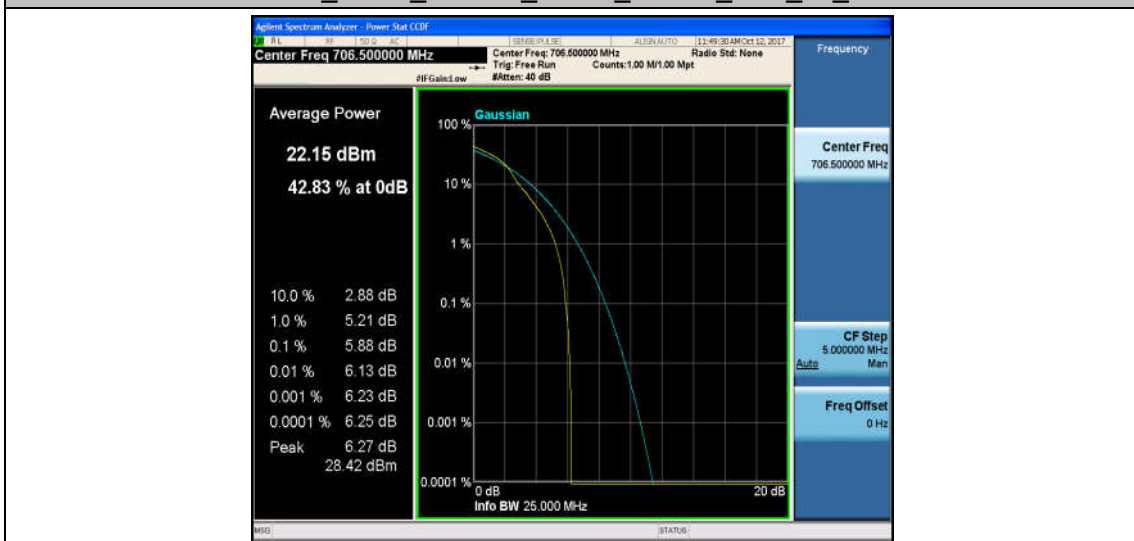

Band7\_20MHz\_16QAM\_21350\_1RB#0\_3.10\_13\_PASS

Band7\_20MHz\_QPSK\_21350\_100RB#0\_4.54\_13\_PASS

Band7\_20MHz\_16QAM\_21350\_100RB#0\_5.39\_13\_PASS

Band17\_5MHz\_QPSK\_23755\_1RB#0\_5.14\_13\_PASS

Band17\_5MHz\_16QAM\_23755\_1RB#0\_5.88\_13\_PASS