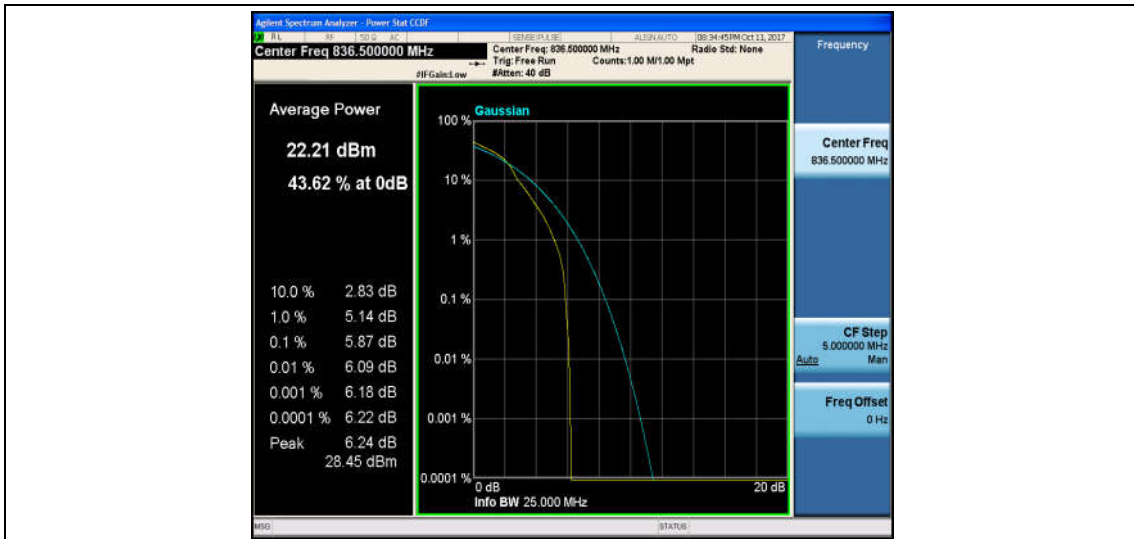

Band5\_10MHz\_16QAM\_20450\_1RB#0\_5.85\_13\_PASS

Band5\_10MHz\_QPSK\_20450\_50RB#0\_5.96\_13\_PASS

Band5\_10MHz\_16QAM\_20450\_50RB#0\_6.71\_13\_PASS

Band5\_10MHz\_QPSK\_20525\_1RB#0\_4.92\_13\_PASS

Band5\_10MHz\_16QAM\_20525\_1RB#0\_5.87\_13\_PASS