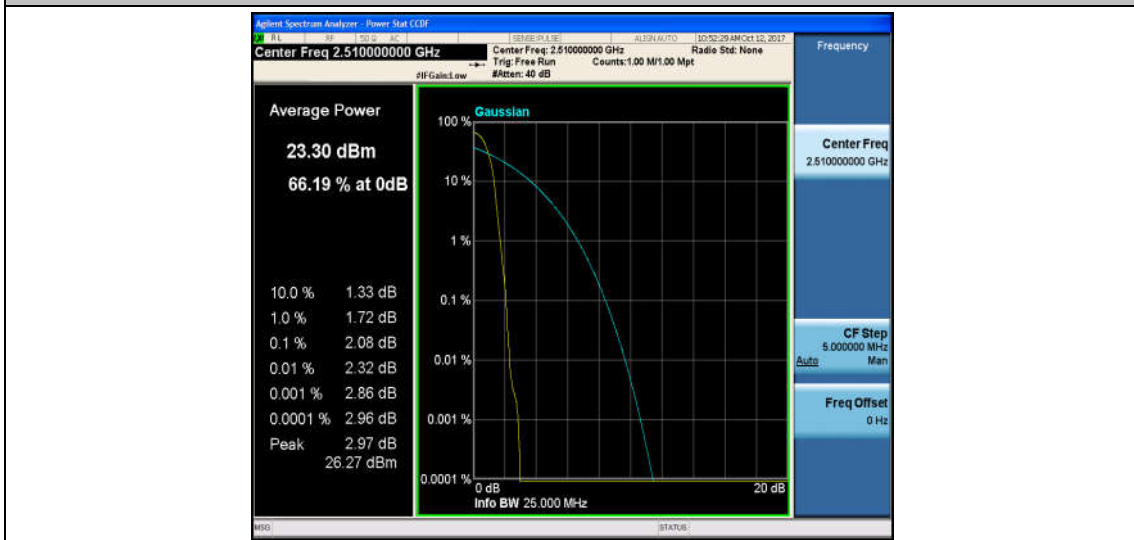

Band7_20MHz_QPSK_20850_1RB#0_2.08_13_PASS

Band7_20MHz_16QAM_20850_1RB#0_3.05_13_PASS