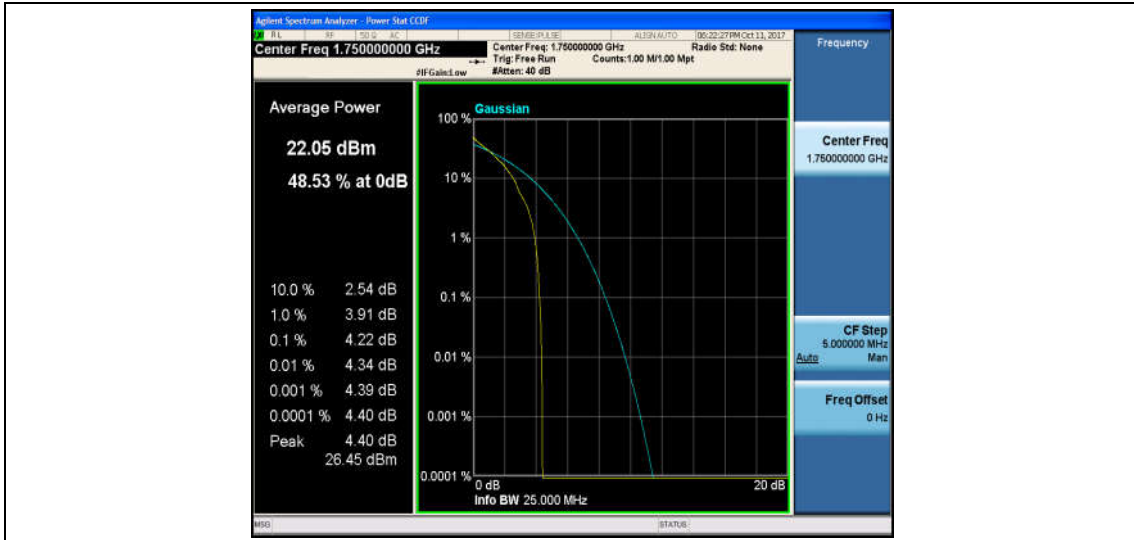

Band4_10MHz_QPSK_20350_1RB#0_4.22_13_PASS

Band4_10MHz_16QAM_20350_1RB#0_5.26_13_PASS