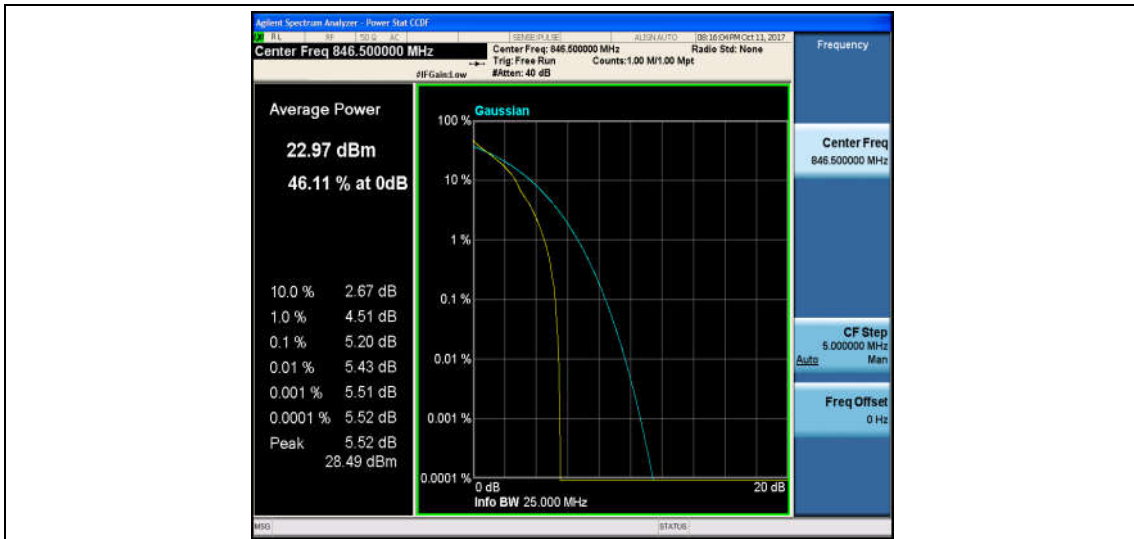

Band5_5MHz_QPSK_20625_1RB#0_5.20_13_PASS

Band5_5MHz_16QAM_20625_1RB#0_6.28_13_PASS