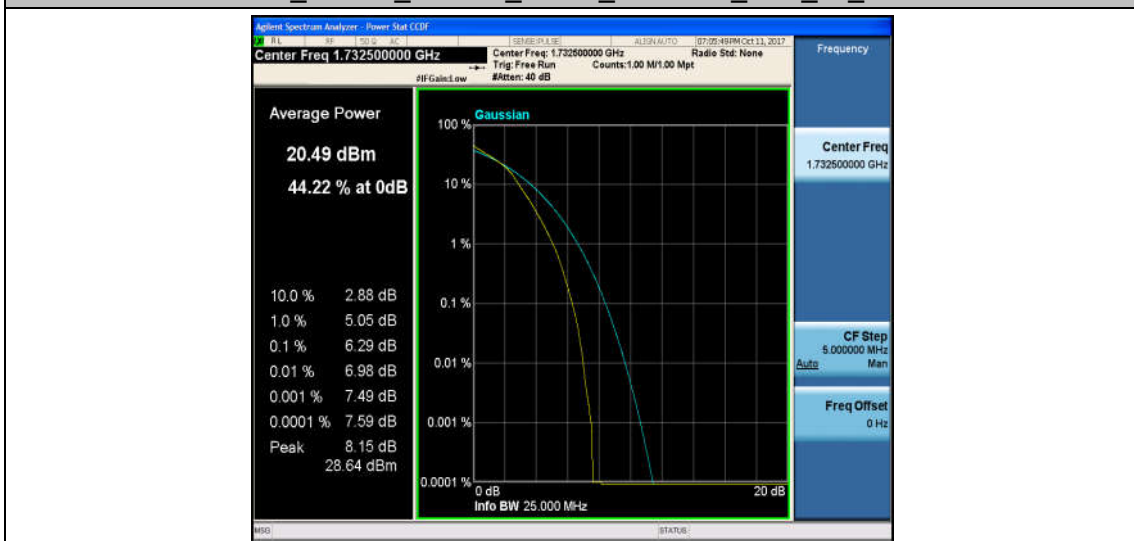

Band4\_20MHz\_QPSK\_20175\_1RB#0\_3.98\_13\_PASS

Band4\_20MHz\_16QAM\_20175\_1RB#0\_4.82\_13\_PASS

Band4\_20MHz\_QPSK\_20175\_100RB#0\_5.56\_13\_PASS

Band4\_20MHz\_16QAM\_20175\_100RB#0\_6.29\_13\_PASS

Band4\_20MHz\_QPSK\_20300\_1RB#0\_4.21\_13\_PASS