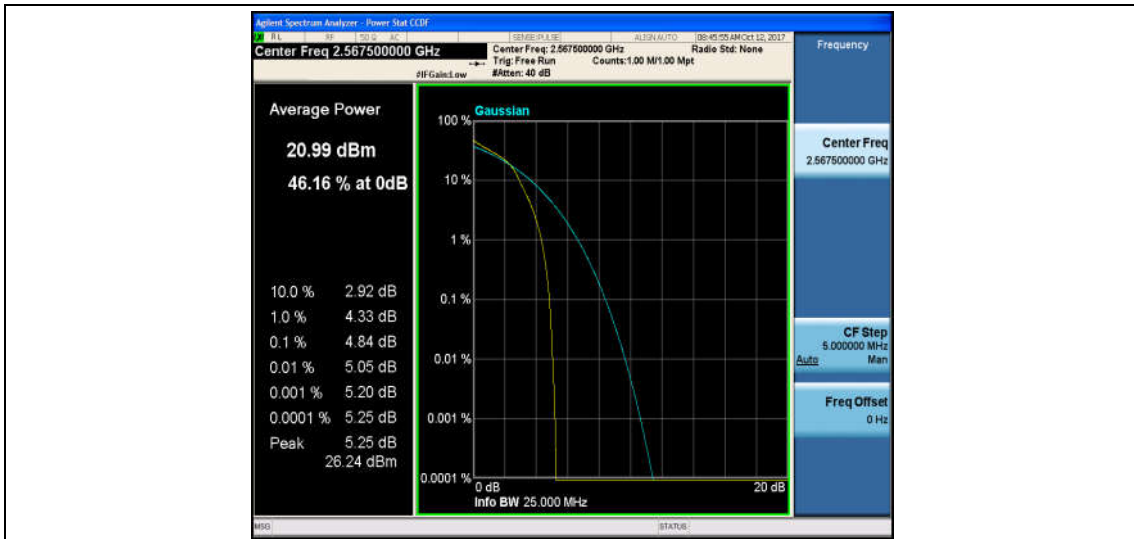

Band7\_5MHz\_QPSK\_21100\_1RB#0\_2.68\_13\_PASS

Band7\_5MHz\_16QAM\_21100\_1RB#0\_3.75\_13\_PASS

Band7\_5MHz\_16QAM\_21425\_1RB#0\_3.55\_13\_PASS

Band7\_5MHz\_QPSK\_21425\_25RB#0\_3.93\_13\_PASS

Band7\_5MHz\_16QAM\_21425\_25RB#0\_4.84\_13\_PASS