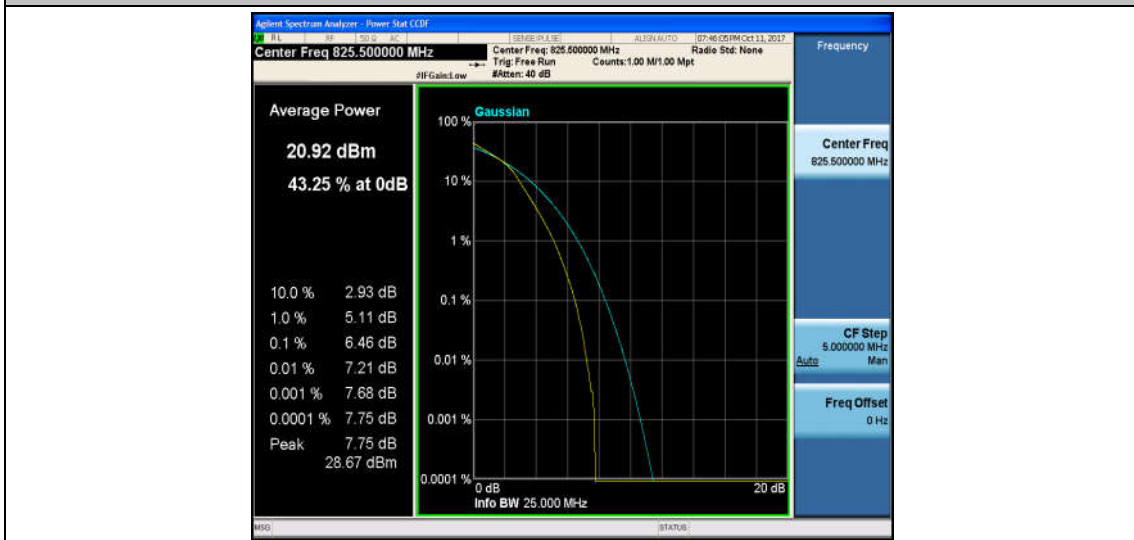

Band5\_3MHz\_QPSK\_20415\_1RB#0\_4.85\_13\_PASS

Band5\_3MHz\_16QAM\_20415\_1RB#0\_5.80\_13\_PASS

Band5\_3MHz\_QPSK\_20415\_15RB#0\_5.63\_13\_PASS

Band5\_3MHz\_16QAM\_20415\_15RB#0\_6.46\_13\_PASS

Band5\_3MHz\_QPSK\_20525\_1RB#0\_4.86\_13\_PASS