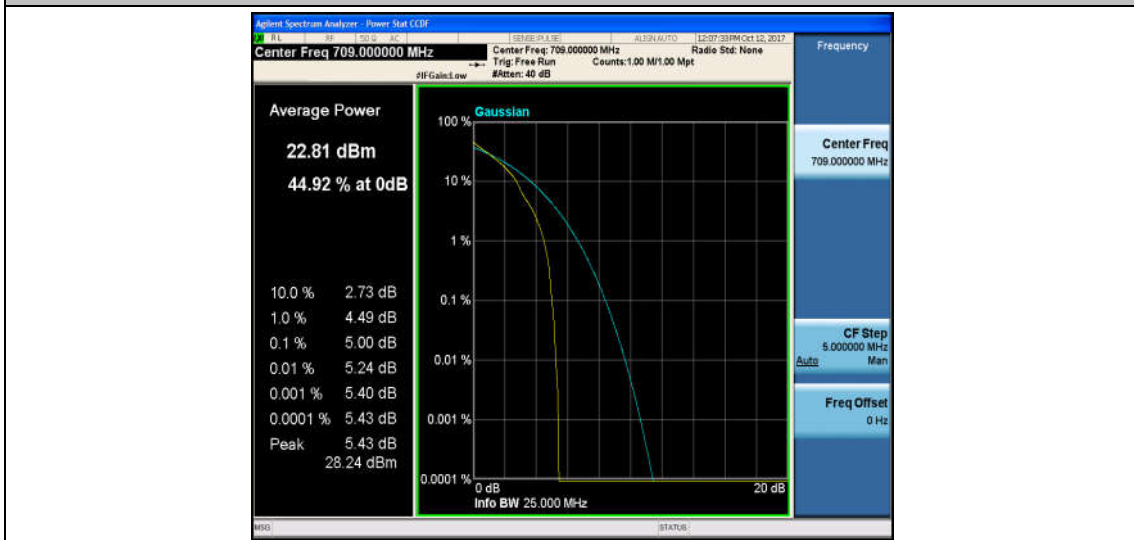

Band17_10MHz_QPSK_23780_1RB#0_5.00_13_PASS

Band17_10MHz_16QAM_23780_1RB#0_6.09_13_PASS