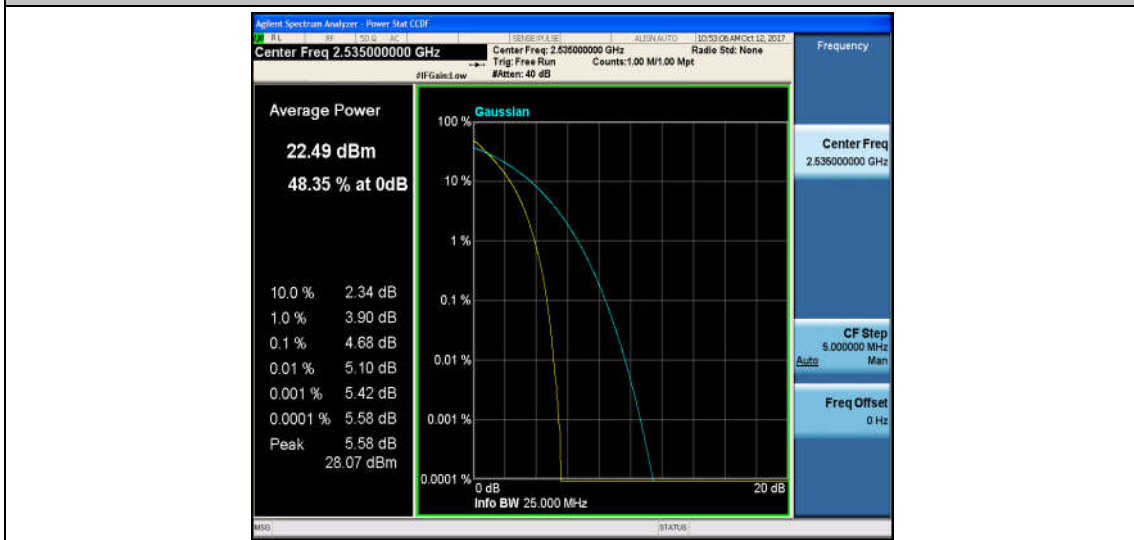

Band7_20MHz_QPSK_21100_100RB#0_4.68_13_PASS

Band7_20MHz_16QAM_21100_100RB#0_5.54_13_PASS