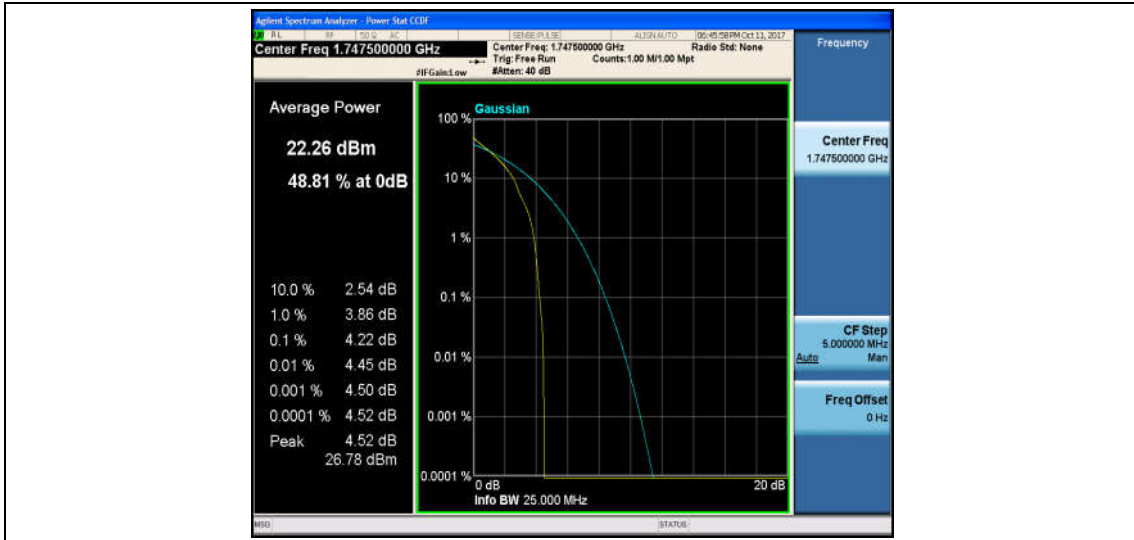

Band4_15MHz_QPSK_20325_1RB#0_4.22_13_PASS

Band4_15MHz_16QAM_20325_1RB#0_5.22_13_PASS