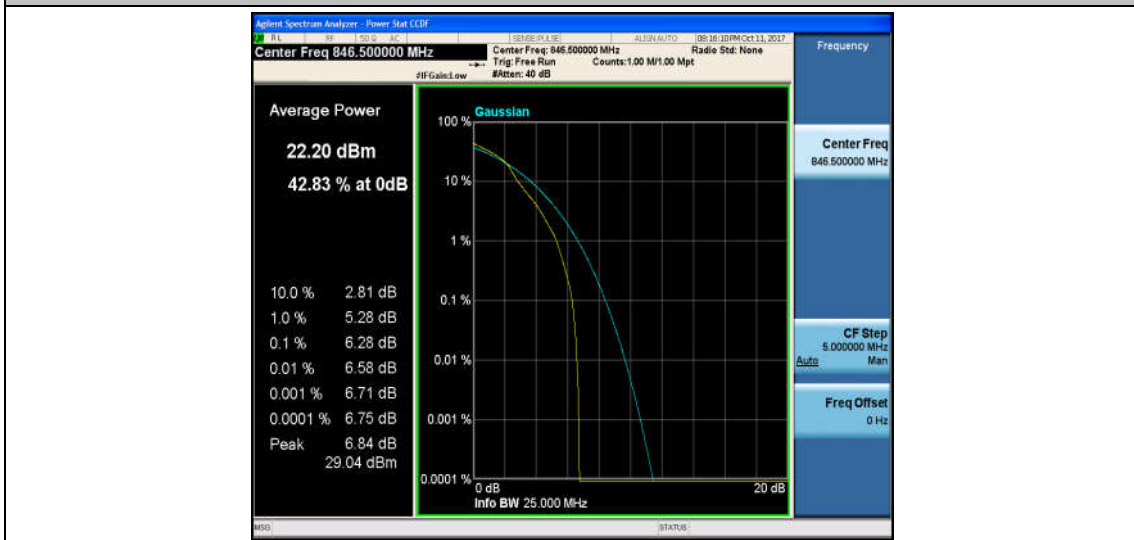

Band5_5MHz_16QAM_20625_1RB#0_6.28_13_PASS

Band5_5MHz_QPSK_20625_25RB#0_5.80_13_PASS