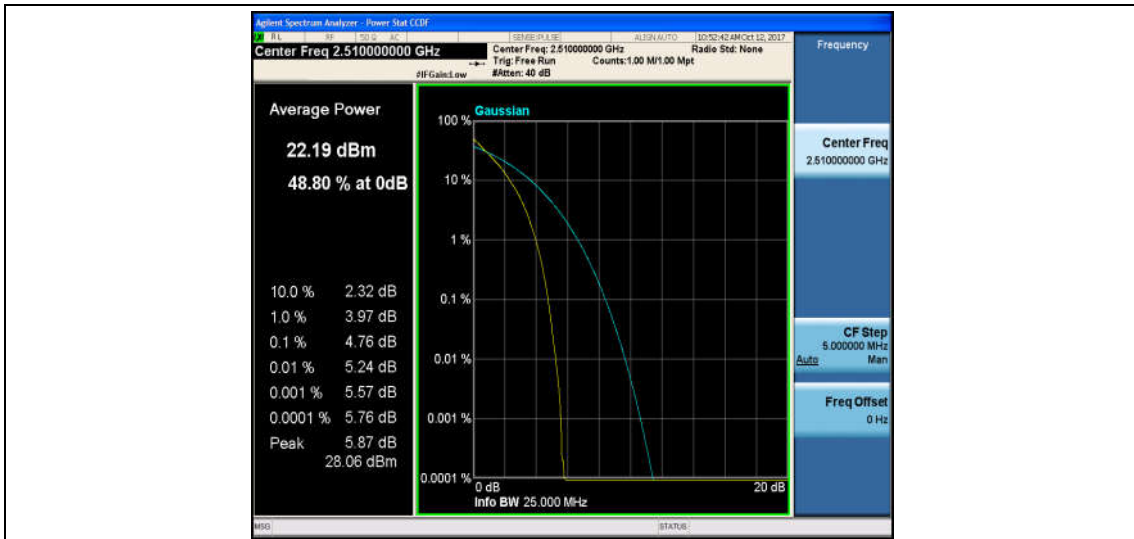

Band7\_15MHz\_QPSK\_21375\_1RB#0\_2.44\_13\_PASS

Band7\_20MHz\_QPSK\_20850\_1RB#0\_2.08\_13\_PASS

Band7\_20MHz\_16QAM\_20850\_1RB#0\_3.05\_13\_PASS

Band7\_20MHz\_QPSK\_20850\_100RB#0\_4.76\_13\_PASS

Band7\_20MHz\_16QAM\_20850\_100RB#0\_5.65\_13\_PASS