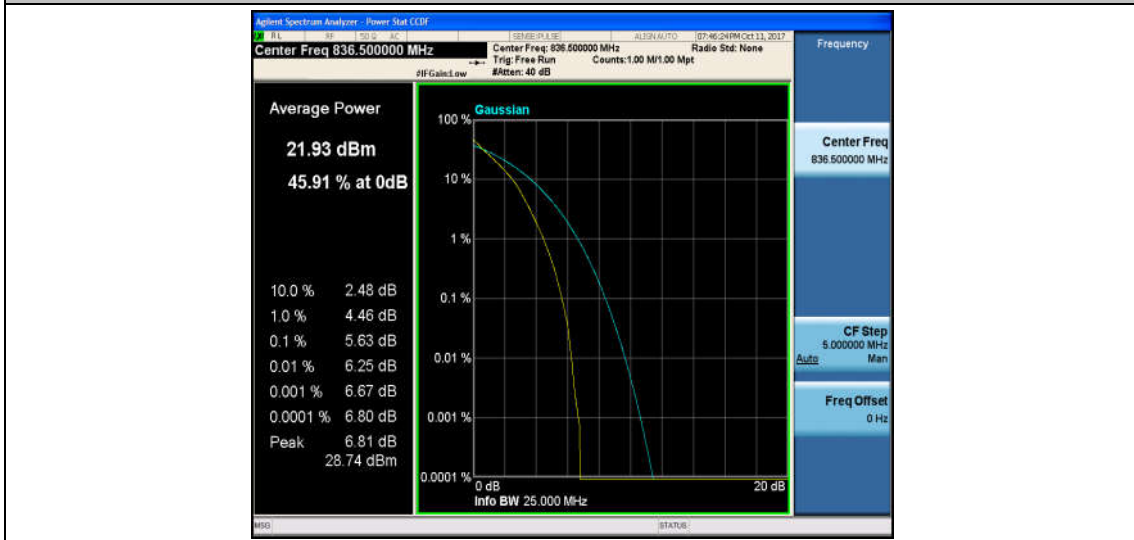

Band5_3MHz_QPSK_20525_15RB#0_5.63_13_PASS

Band5_3MHz_16QAM_20525_15RB#0_6.46_13_PASS