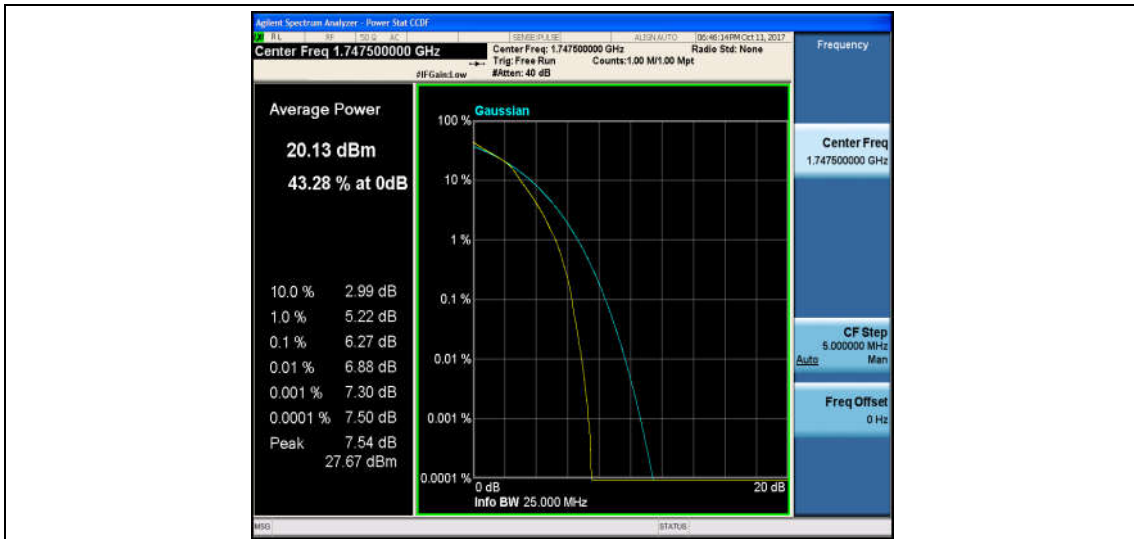

Band4_15MHz_16QAM_20325_75RB#0_6.27_13_PASS

Band4_20MHz_QPSK_20050_1RB#0_3.73_13_PASS