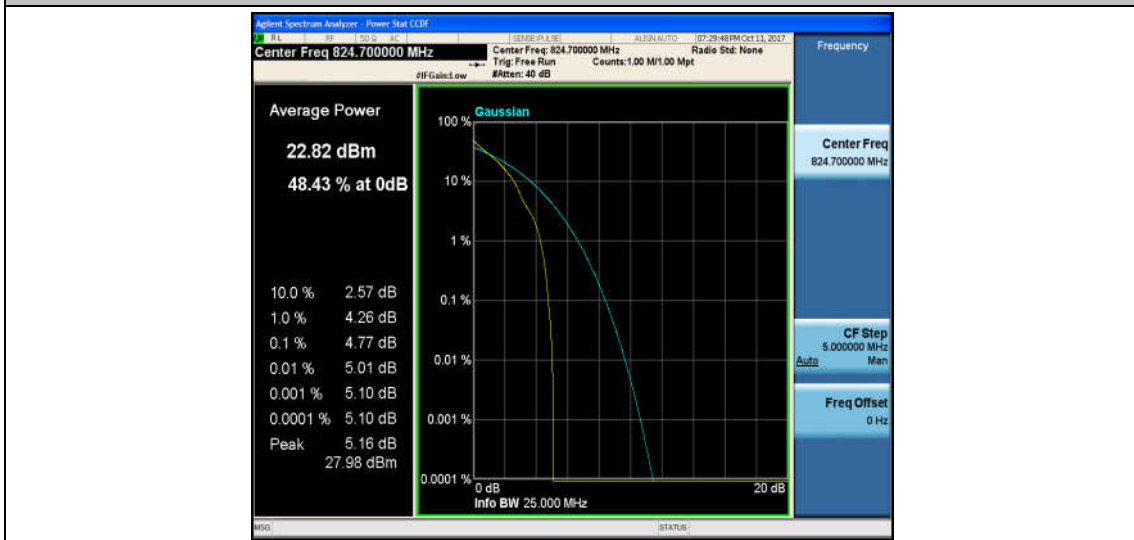

Band4\_20MHz\_16QAM\_20300\_1RB#0\_5.02\_13\_PASS

Band4\_20MHz\_QPSK\_20300\_100RB#0\_5.56\_13\_PASS

Band4\_20MHz\_16QAM\_20300\_100RB#0\_6.28\_13\_PASS

Band5\_1.4MHz\_QPSK\_20407\_1RB#0\_4.77\_13\_PASS

Band5\_1.4MHz\_16QAM\_20407\_1RB#0\_5.81\_13\_PASS