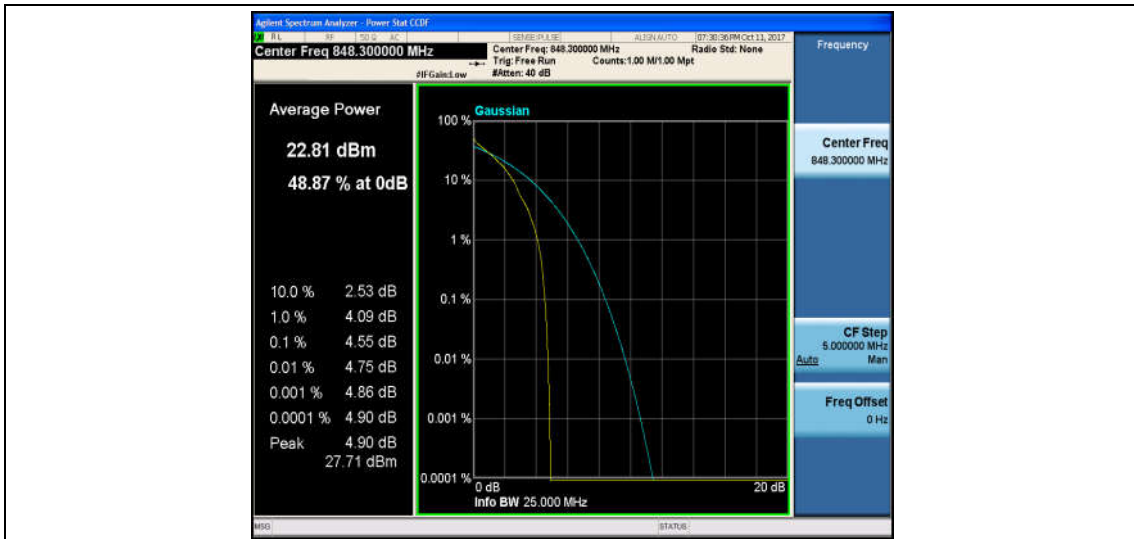

Band5_1.4MHz_QPSK_20643_1RB#0_4.55_13_PASS

Band5_1.4MHz_16QAM_20643_1RB#0_5.53_13_PASS