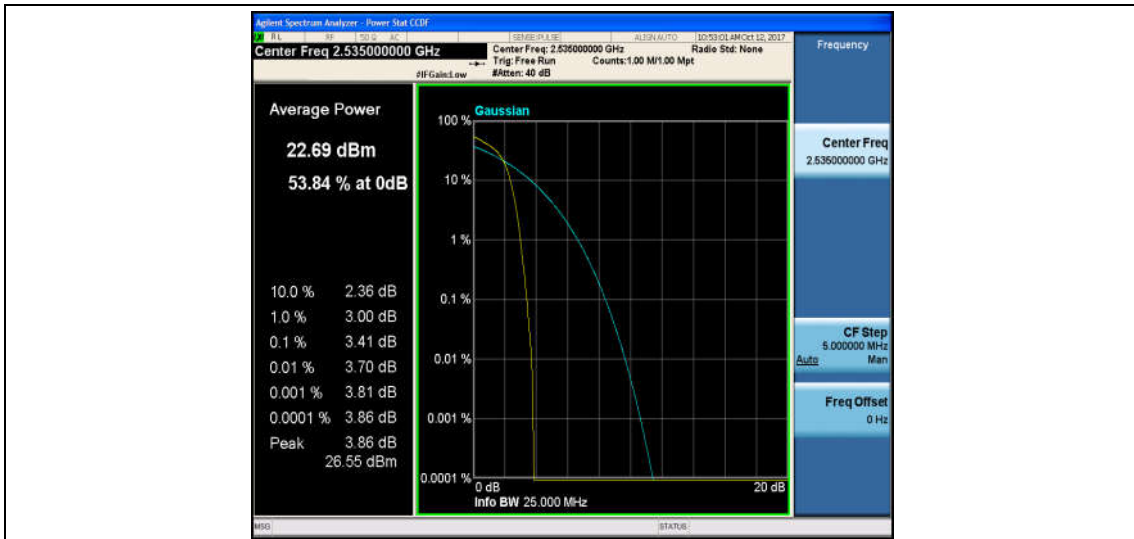

Band7_20MHz_16QAM_21100_1RB#0_3.41_13_PASS

Band7_20MHz_QPSK_21100_100RB#0_4.68_13_PASS