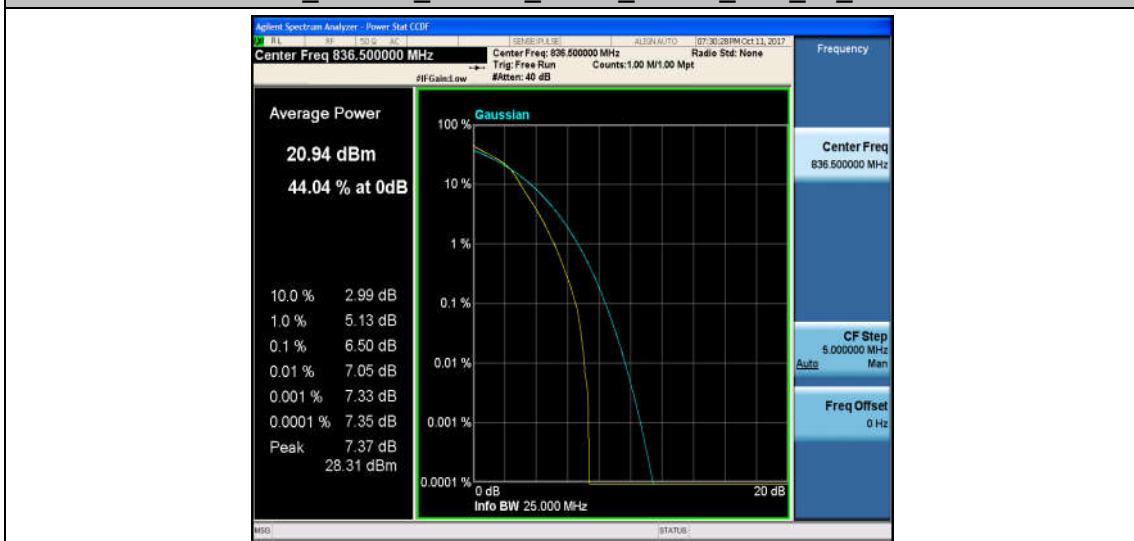

Band5_1.4MHz_16QAM_20525_6RB#0_6.50_13_PASS

Band5_1.4MHz_QPSK_20643_1RB#0_4.55_13_PASS