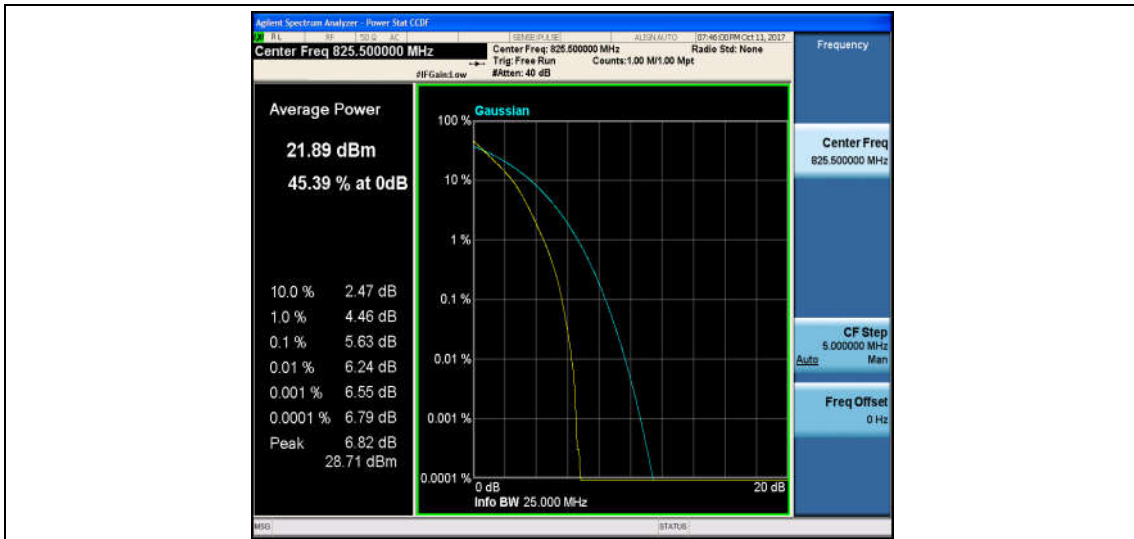

Band5\_3MHz\_QPSK\_20415\_1RB#0\_4.85\_13\_PASS

Band5\_3MHz\_16QAM\_20415\_1RB#0\_5.80\_13\_PASS

Band5\_3MHz\_QPSK\_20415\_15RB#0\_5.63\_13\_PASS

Band5\_3MHz\_16QAM\_20415\_15RB#0\_6.46\_13\_PASS

Band5\_3MHz\_QPSK\_20525\_1RB#0\_4.86\_13\_PASS