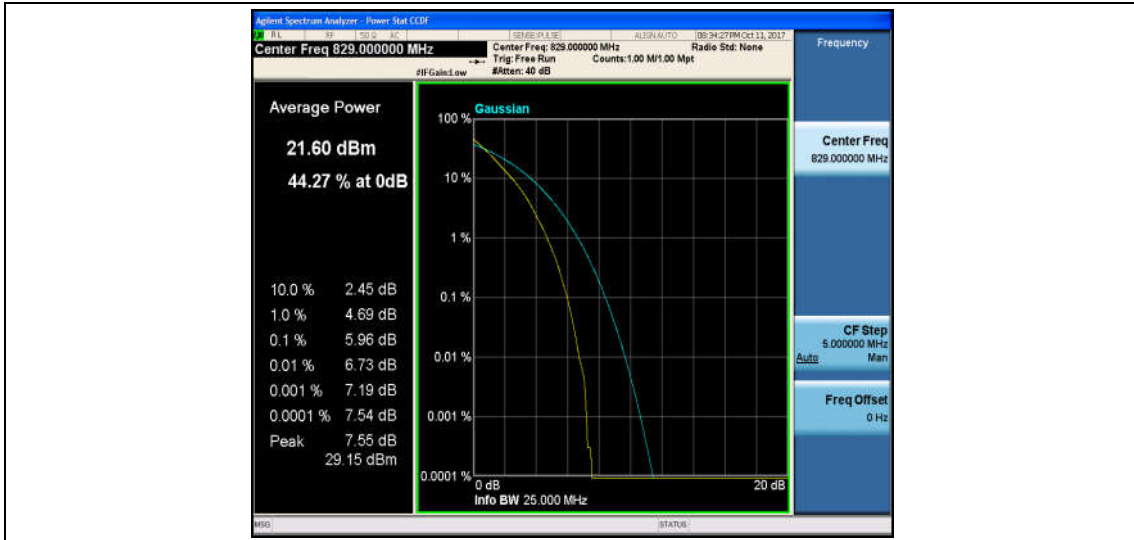

Band5_10MHz_QPSK_20450_50RB#0_5.96_13_PASS

Band5_10MHz_16QAM_20450_50RB#0_6.71_13_PASS