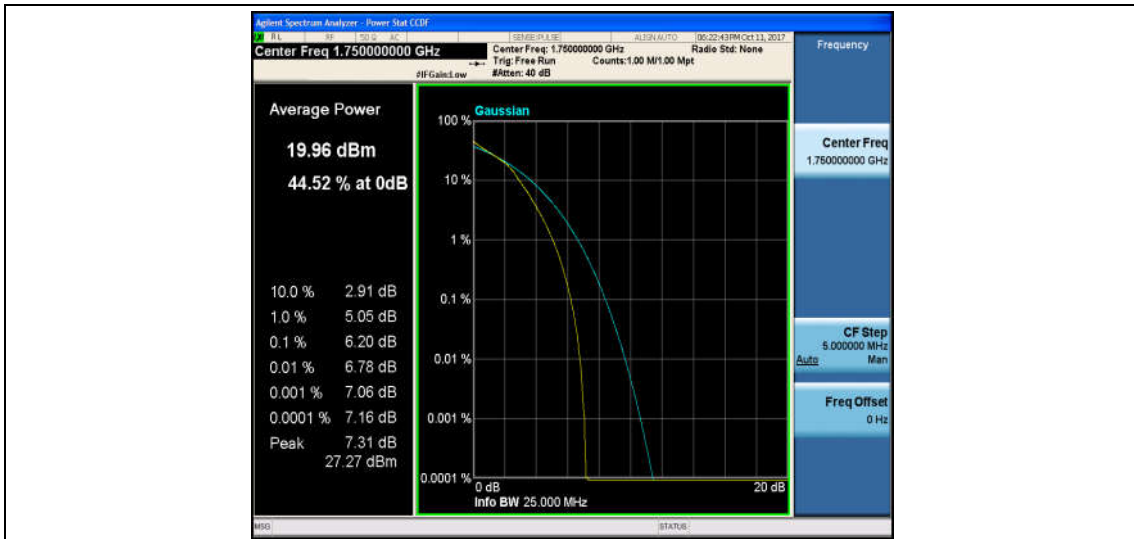

Band4\_10MHz\_QPSK\_20350\_1RB#0\_4.22\_13\_PASS

Band4\_10MHz\_16QAM\_20350\_1RB#0\_5.26\_13\_PASS

Band4\_10MHz\_QPSK\_20350\_50RB#0\_5.41\_13\_PASS

Band4\_10MHz\_16QAM\_20350\_50RB#0\_6.20\_13\_PASS

Band4\_15MHz\_QPSK\_2025\_1RB#0\_3.63\_13\_PASS