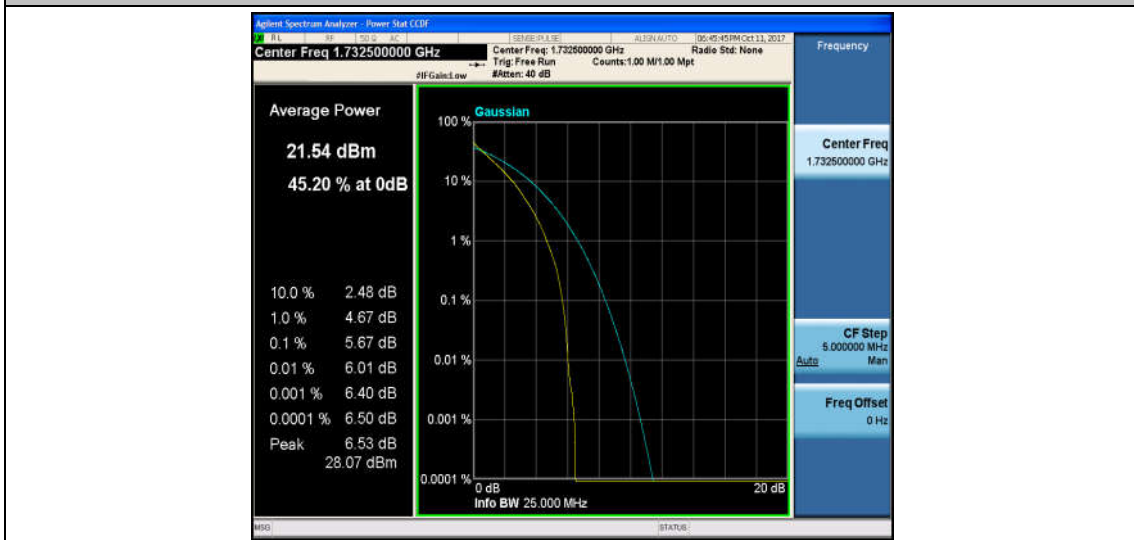

Band4_15MHz_QPSK_20175_75RB#0_5.67_13_PASS

Band4_15MHz_16QAM_20175_75RB#0_6.31_13_PASS