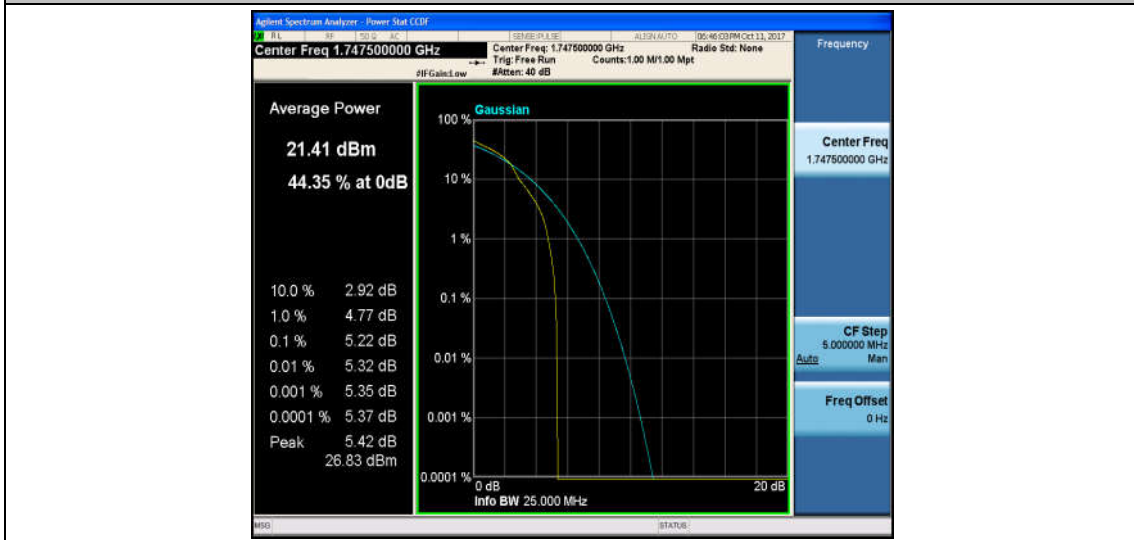

Band4\_15MHz\_QPSK\_20175\_75RB#0\_5.67\_13\_PASS

Band4\_15MHz\_16QAM\_20175\_75RB#0\_6.31\_13\_PASS

Band4\_15MHz\_QPSK\_20325\_1RB#0\_4.22\_13\_PASS

Band4\_15MHz\_16QAM\_20325\_1RB#0\_5.22\_13\_PASS

Band4\_15MHz\_QPSK\_20325\_75RB#0\_5.68\_13\_PASS