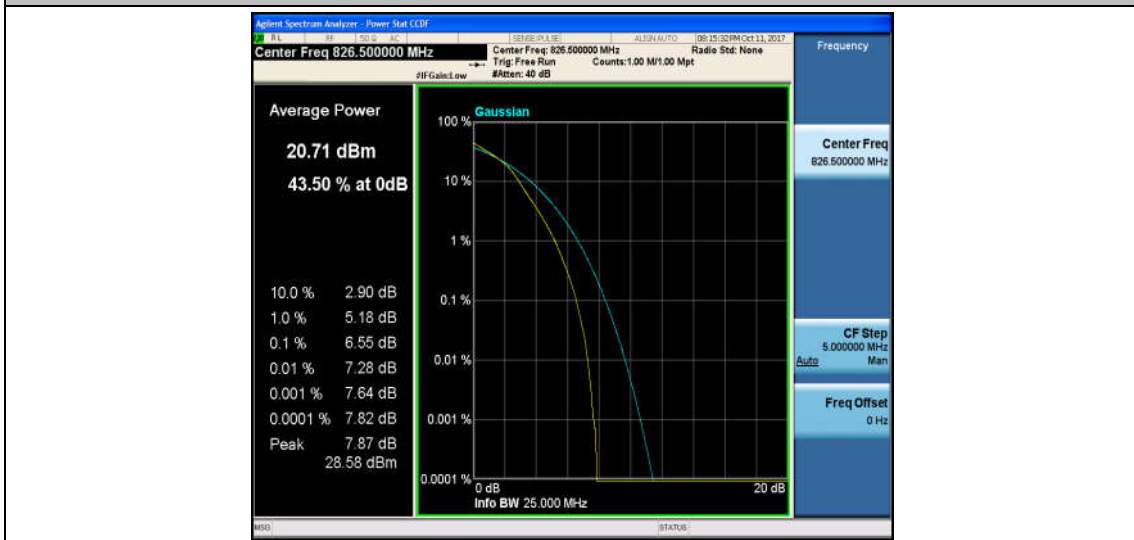

Band5_5MHz_16QAM_20425_25RB#0_6.55_13_PASS

Band5_5MHz_QPSK_20525_1RB#0_5.06_13_PASS