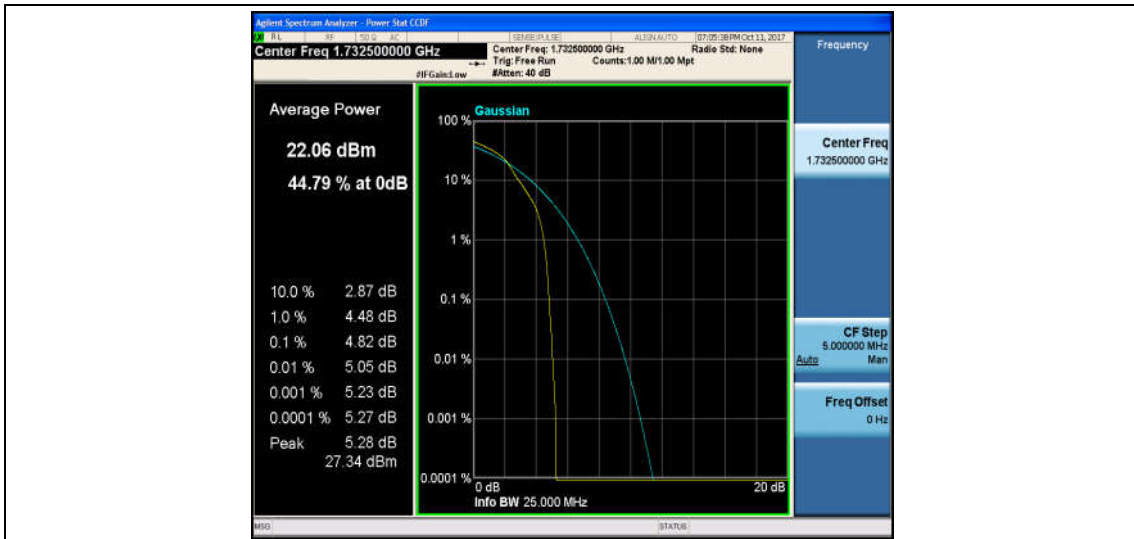

Band4_20MHz_16QAM_20175_1RB#0_4.82_13_PASS

Band4_20MHz_QPSK_20175_100RB#0_5.56_13_PASS