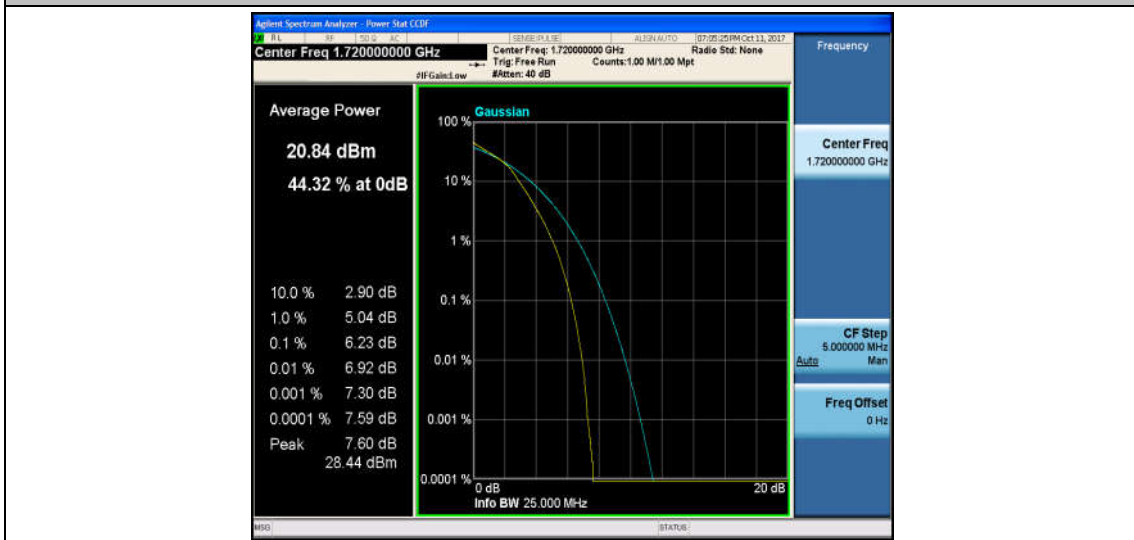

Band4\_15MHz\_16QAM\_20325\_75RB#0\_6.27\_13\_PASS

Band4\_20MHz\_QPSK\_20050\_1RB#0\_3.73\_13\_PASS

Band4\_20MHz\_16QAM\_20050\_1RB#0\_4.70\_13\_PASS

Band4\_20MHz\_QPSK\_20050\_100RB#0\_5.45\_13\_PASS

Band4\_20MHz\_16QAM\_20050\_100RB#0\_6.23\_13\_PASS