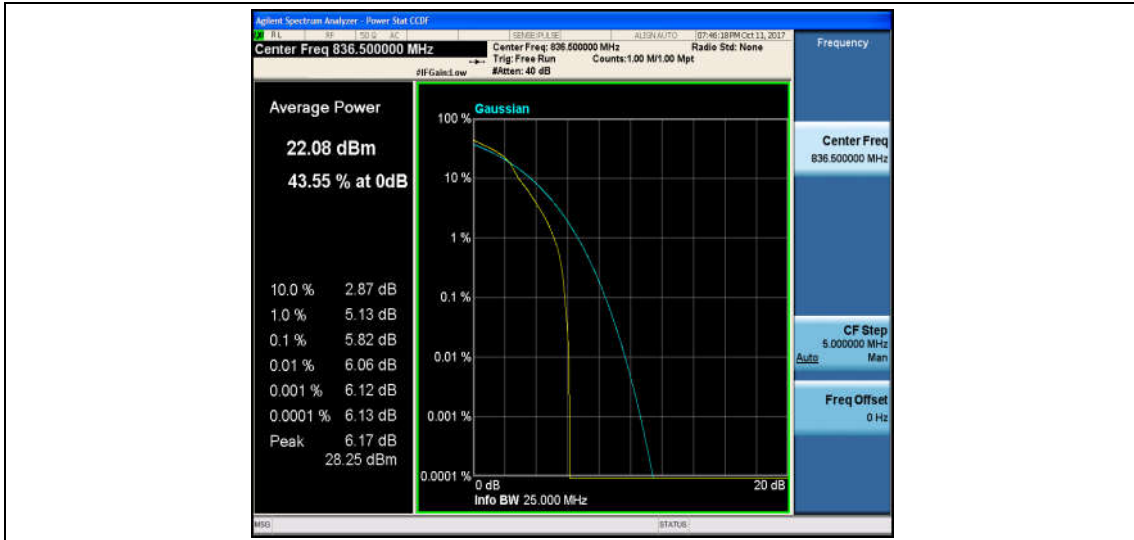

Band5_3MHz_16QAM_20525_1RB#0_5.82_13_PASS

Band5_3MHz_QPSK_20525_15RB#0_5.63_13_PASS