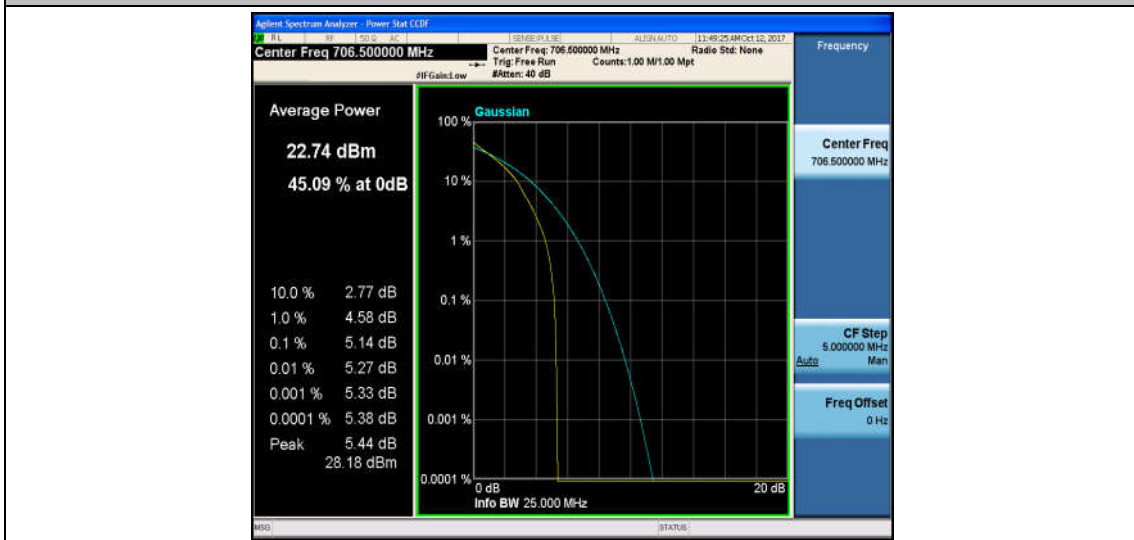

Band7\_20MHz\_16QAM\_21350\_1RB#0\_3.10\_13\_PASS

Band7\_20MHz\_QPSK\_21350\_100RB#0\_4.54\_13\_PASS

Band7\_20MHz\_16QAM\_21350\_100RB#0\_5.39\_13\_PASS

Band17\_5MHz\_QPSK\_23755\_1RB#0\_5.14\_13\_PASS

Band17\_5MHz\_16QAM\_23755\_1RB#0\_5.88\_13\_PASS