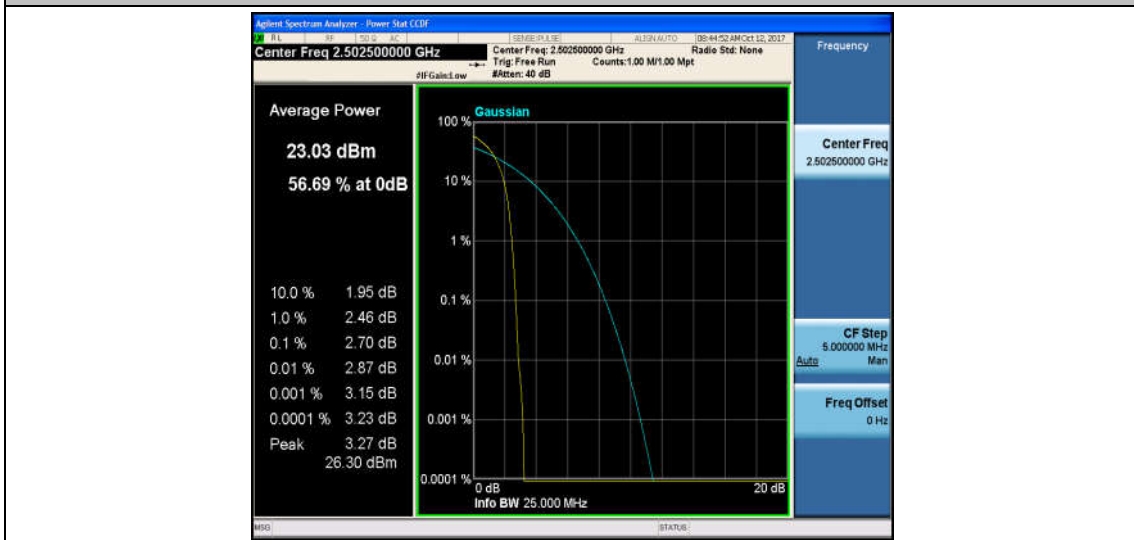

Band7_5MHz_QPSK_20775_1RB#0_2.70_13_PASS

Band7_5MHz_16QAM_20775_1RB#0_3.61_13_PASS