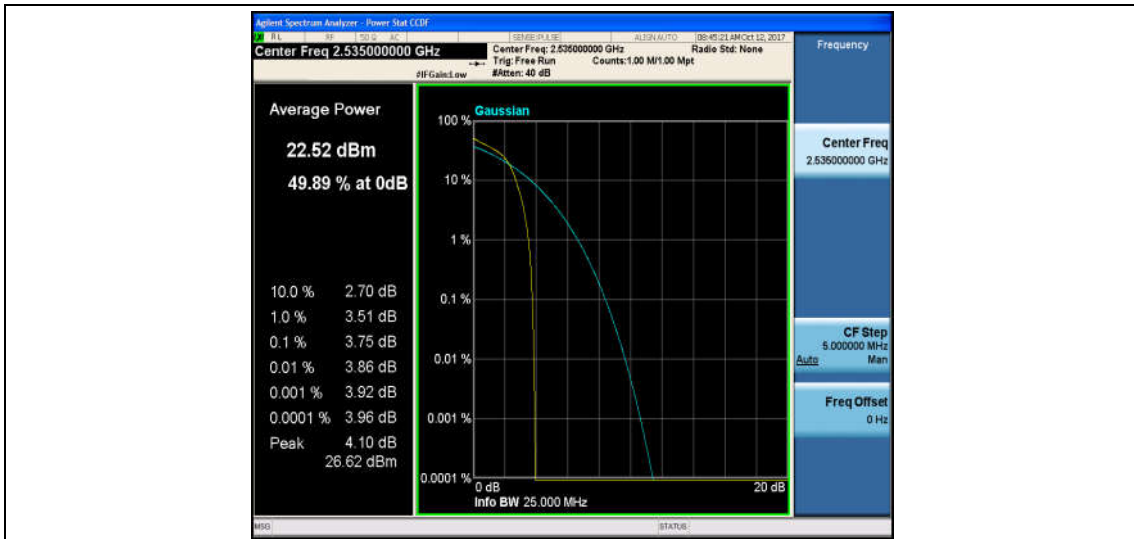

Band7_5MHz_16QAM_21100_1RB#0_3.75_13_PASS