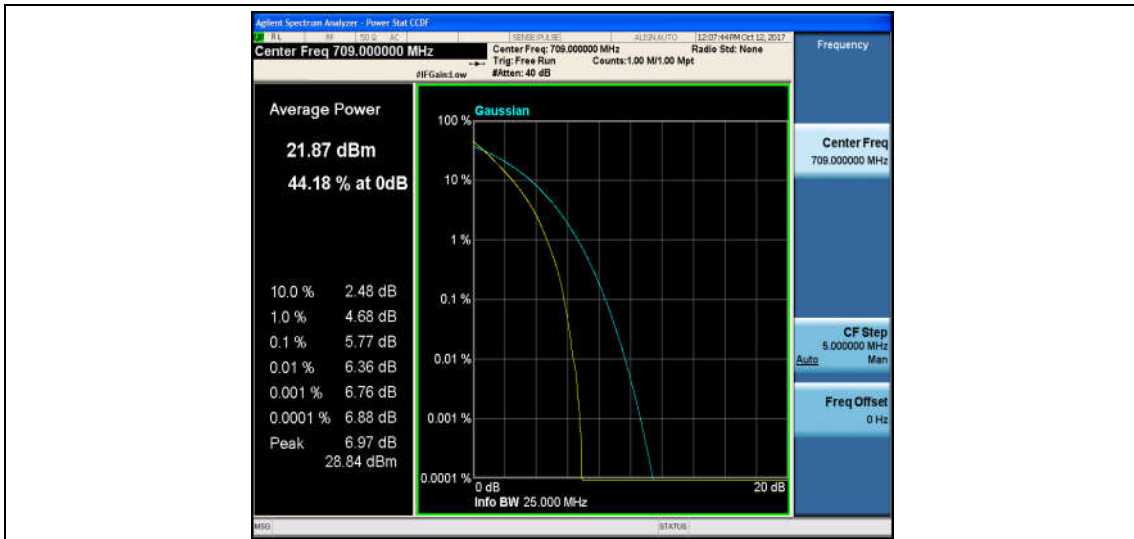

Band17\_10MHz\_QPSK\_23780\_1RB#0\_5.00\_13\_PASS

Band17\_10MHz\_16QAM\_23780\_1RB#0\_6.09\_13\_PASS

Band17\_10MHz\_QPSK\_23780\_50RB#0\_5.77\_13\_PASS

Band17\_10MHz\_16QAM\_23780\_50RB#0\_6.60\_13\_PASS