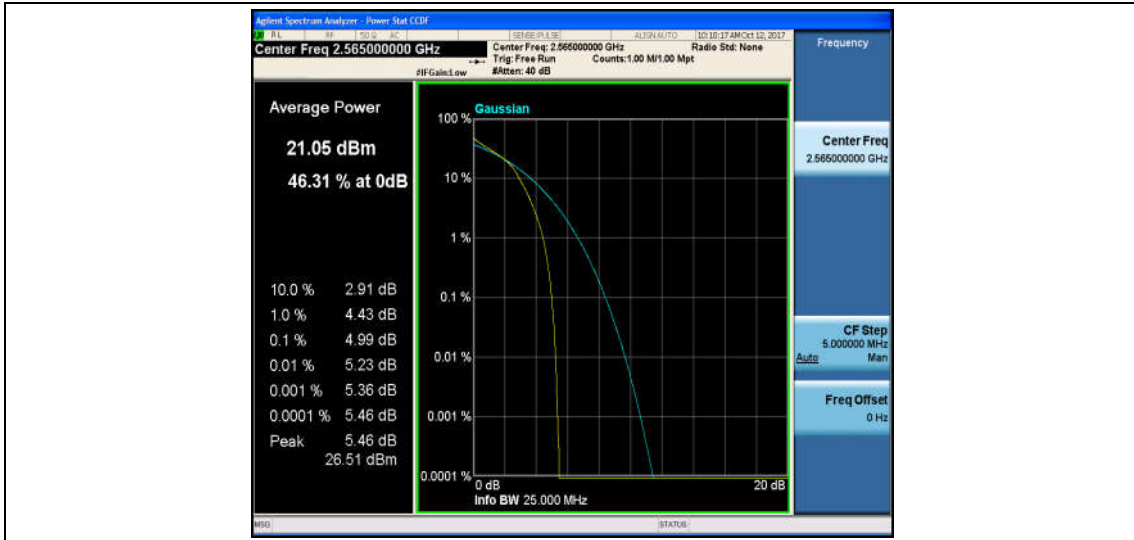

Band7_10MHz_16QAM_21400_50RB#0_4.99_13_PASS

Band7_15MHz_QPSK_20825_1RB#0_2.27_13_PASS