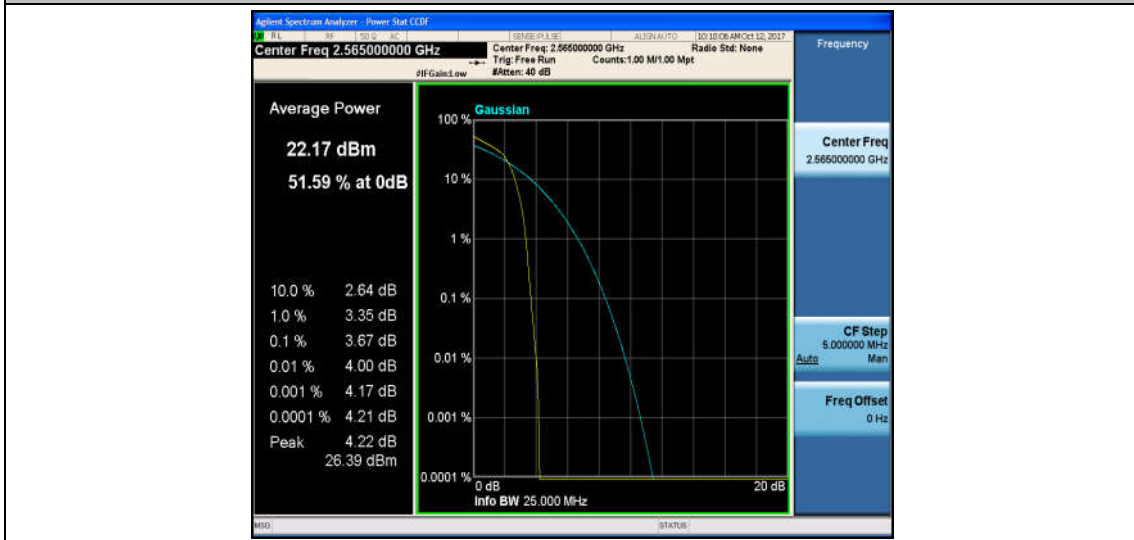

Band7\_10MHz\_16QAM\_21100\_1RB#0\_3.75\_13\_PASS

Band7\_10MHz\_QPSK\_21100\_50RB#0\_4.31\_13\_PASS

Band7\_10MHz\_16QAM\_21100\_50RB#0\_5.21\_13\_PASS

Band7\_10MHz\_QPSK\_21400\_1RB#0\_2.54\_13\_PASS

Band7\_10MHz\_16QAM\_21400\_1RB#0\_3.67\_13\_PASS