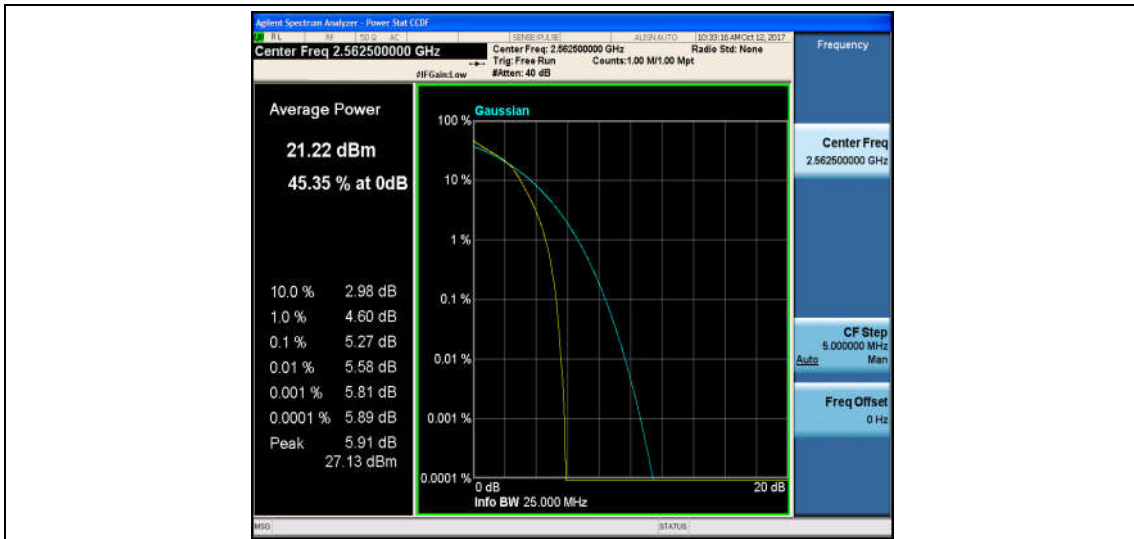

Band7_20MHz_QPSK_20850_1RB#0_2.08_13_PASS