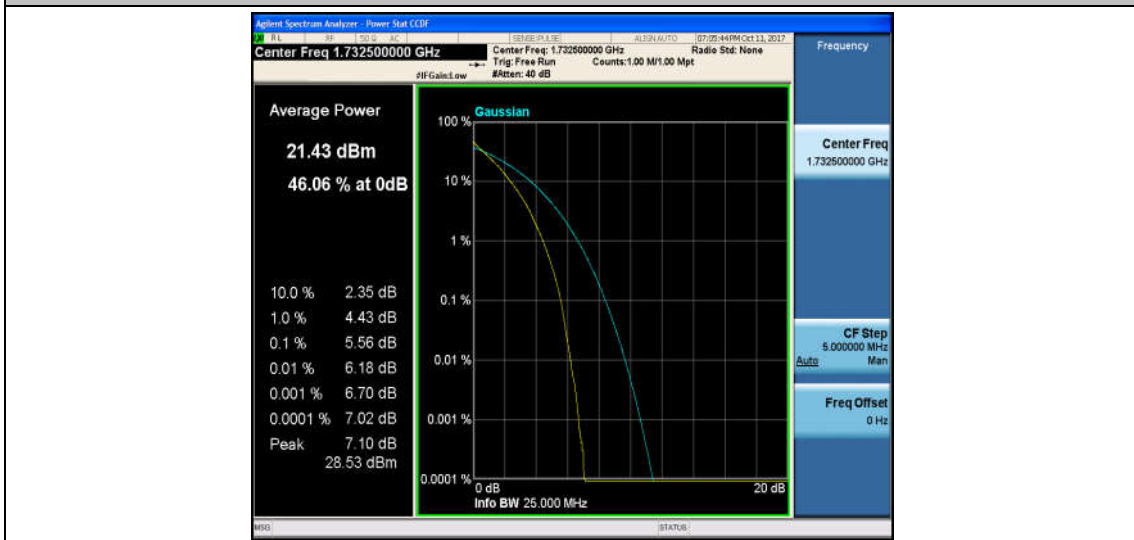

Band4_20MHz_QPSK_20175_100RB#0_5.56_13_PASS

Band4_20MHz_16QAM_20175_100RB#0_6.29_13_PASS