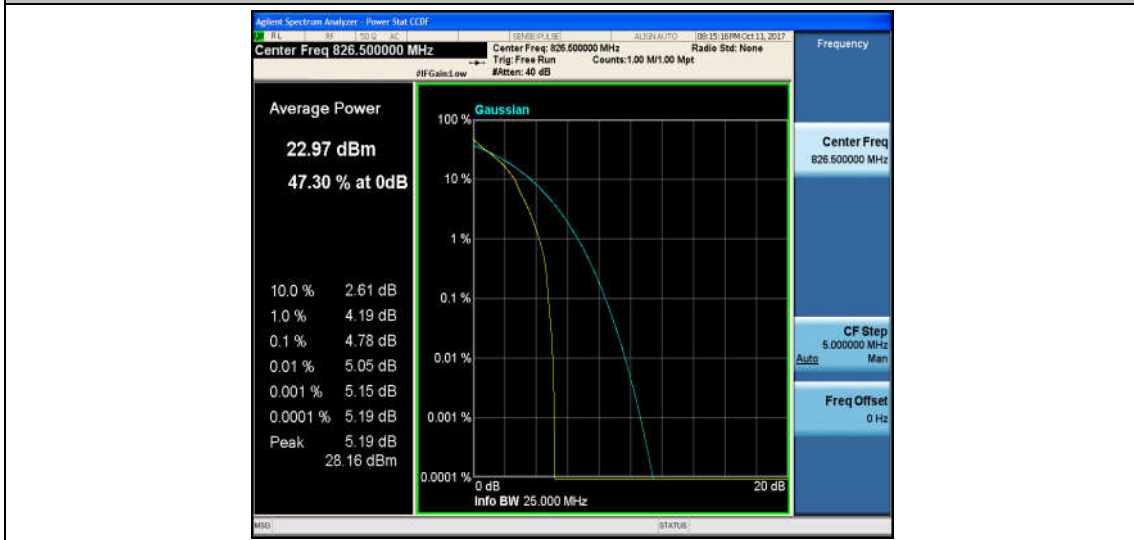

Band5_5MHz_QPSK_20425_1RB#0_4.78_13_PASS

Band5_5MHz_16QAM_20425_1RB#0_5.68_13_PASS