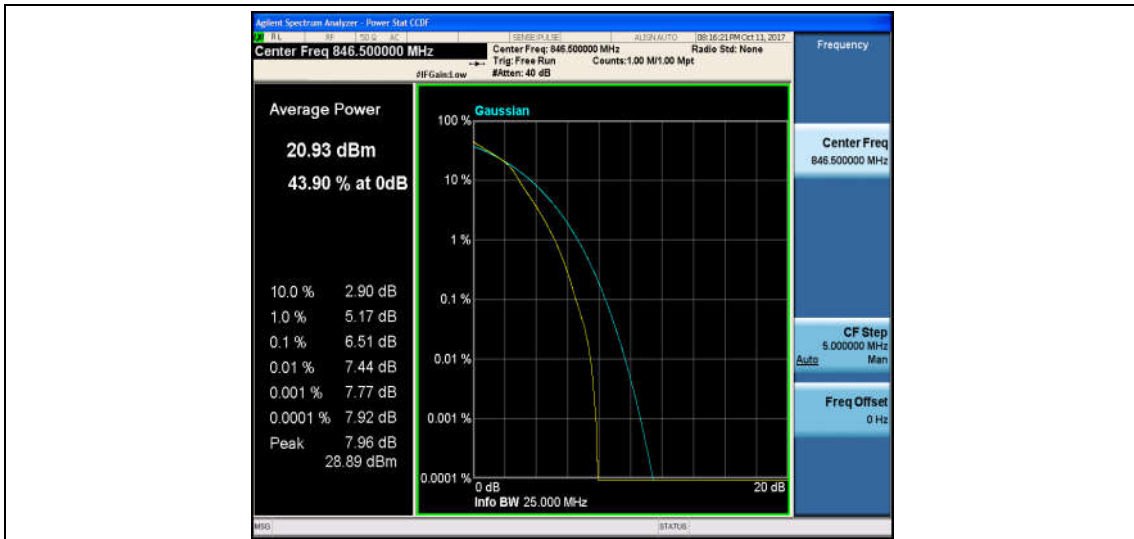

Band5\_5MHz\_QPSK\_20625\_1RB#0\_5.20\_13\_PASS

Band5\_5MHz\_16QAM\_20625\_1RB#0\_6.28\_13\_PASS

Band5\_5MHz\_QPSK\_20625\_25RB#0\_5.80\_13\_PASS

Band5\_5MHz\_16QAM\_20625\_25RB#0\_6.51\_13\_PASS

Band5\_10MHz\_QPSK\_20450\_1RB#0\_4.87\_13\_PASS