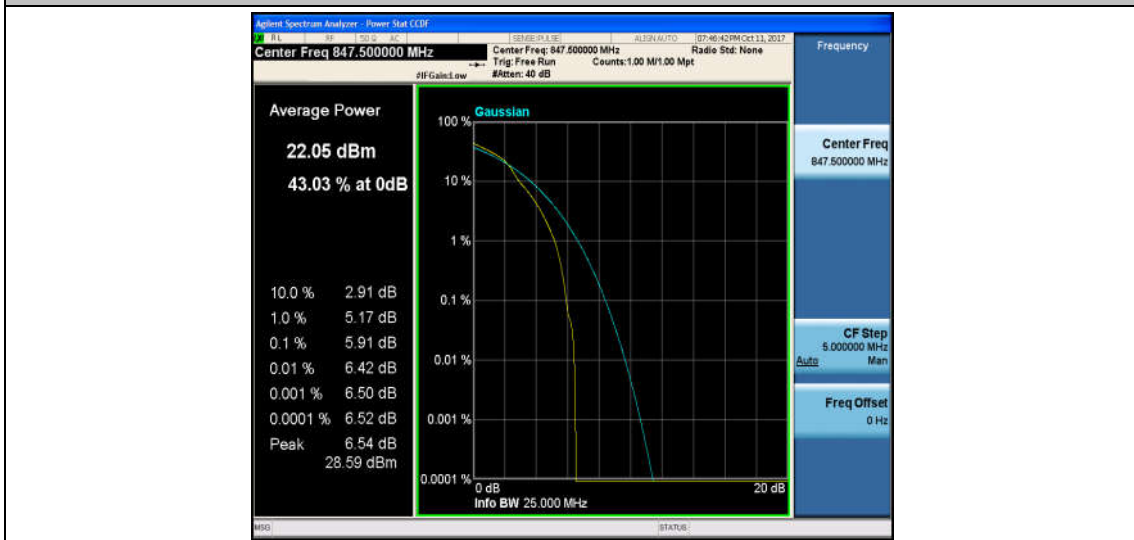

Band5\_3MHz\_16QAM\_20525\_1RB#0\_5.82\_13\_PASS

Band5\_3MHz\_QPSK\_20525\_15RB#0\_5.63\_13\_PASS

Band5\_3MHz\_16QAM\_20525\_15RB#0\_6.46\_13\_PASS

Band5\_3MHz\_QPSK\_20635\_1RB#0\_5.03\_13\_PASS

Band5\_3MHz\_16QAM\_20635\_1RB#0\_5.91\_13\_PASS