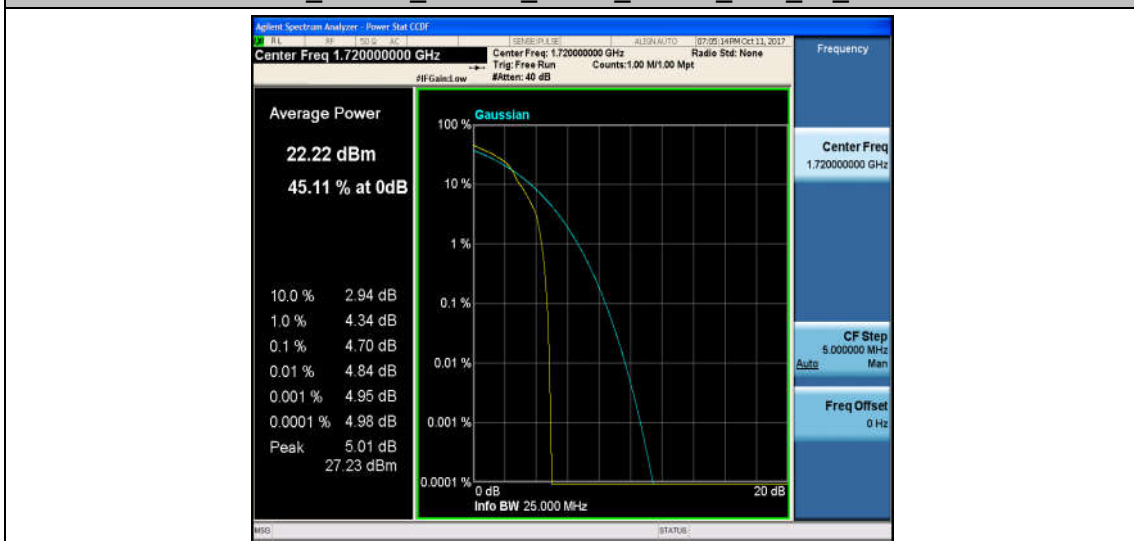

Band4_20MHz_16QAM_20050_1RB#0_4.70_13_PASS

Band4_20MHz_QPSK_20050_100RB#0_5.45_13_PASS