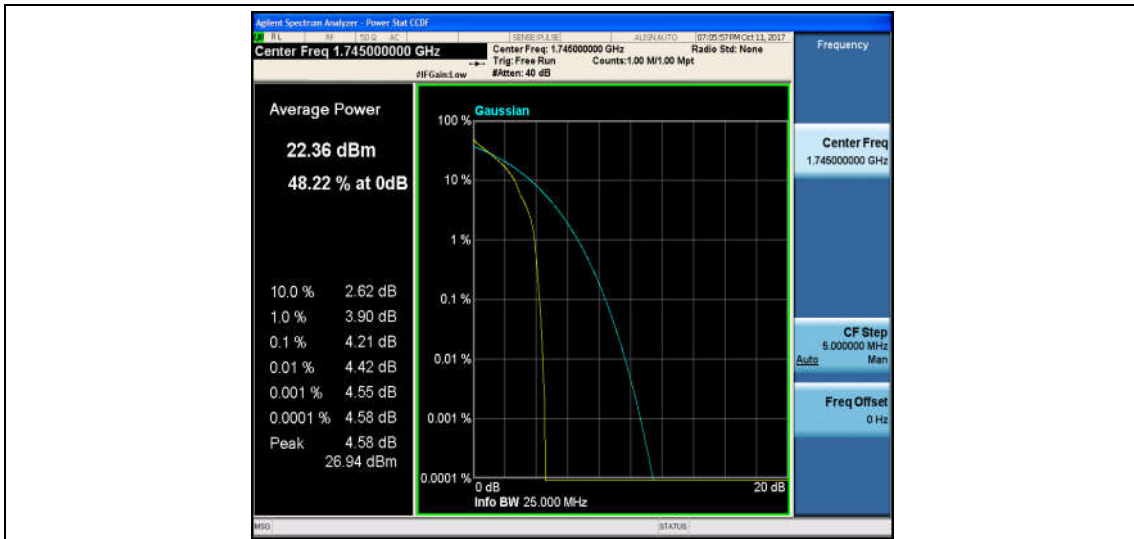

Band4\_20MHz\_QPSK\_20175\_1RB#0\_3.98\_13\_PASS

Band4\_20MHz\_16QAM\_20175\_1RB#0\_4.82\_13\_PASS

Band4\_20MHz\_QPSK\_20175\_100RB#0\_5.56\_13\_PASS

Band4\_20MHz\_16QAM\_20175\_100RB#0\_6.29\_13\_PASS

Band4\_20MHz\_QPSK\_20300\_1RB#0\_4.21\_13\_PASS