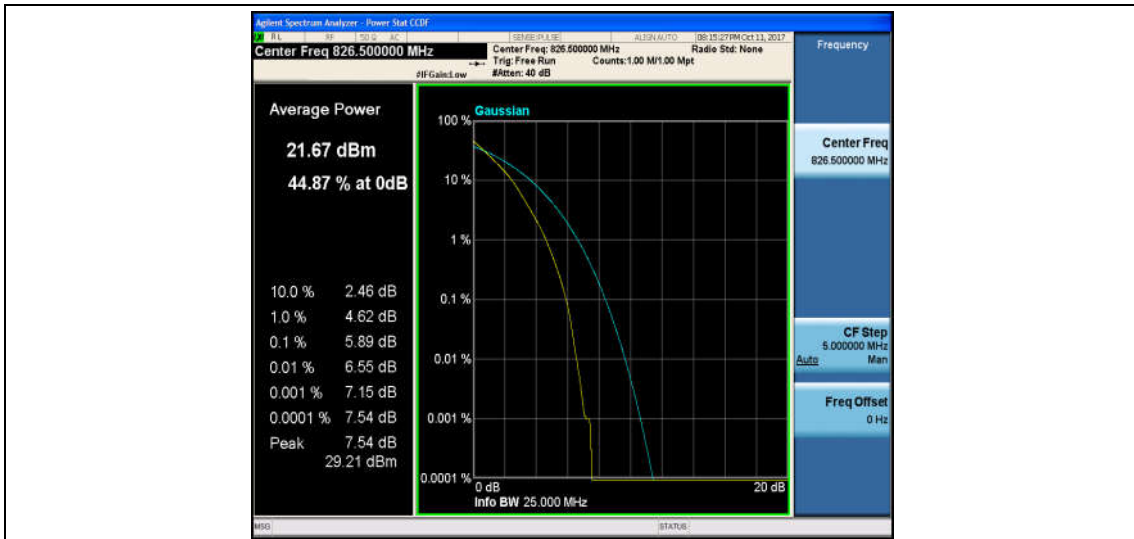

Band5\_3MHz\_QPSK\_20635\_15RB#0\_5.74\_13\_PASS

Band5\_3MHz\_16QAM\_20635\_15RB#0\_6.40\_13\_PASS

Band5\_5MHz\_QPSK\_20425\_1RB#0\_4.78\_13\_PASS

Band5\_5MHz\_16QAM\_20425\_1RB#0\_5.68\_13\_PASS

Band5\_5MHz\_QPSK\_20425\_25RB#0\_5.89\_13\_PASS