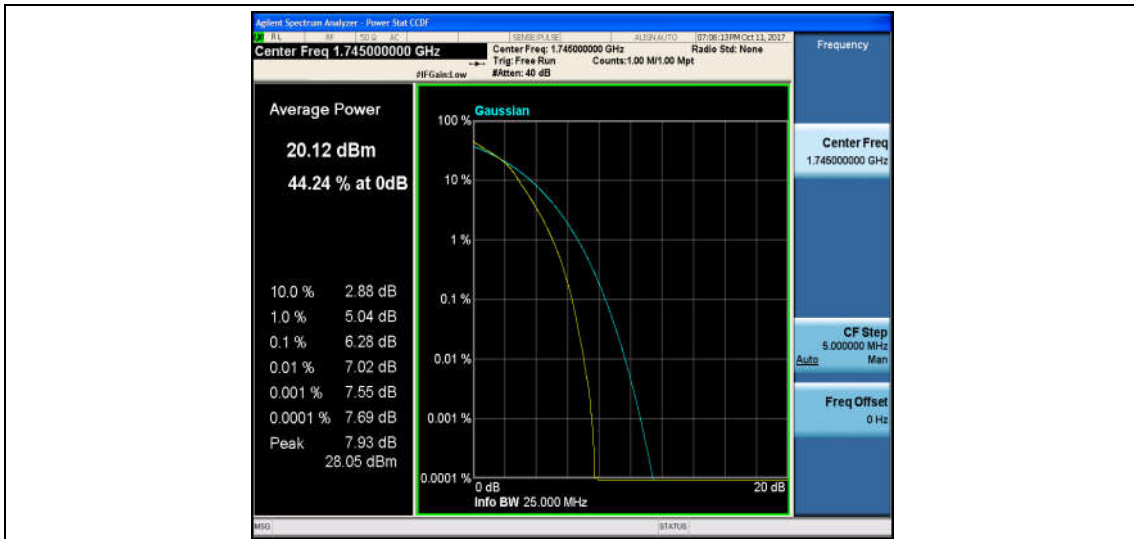

Band4_20MHz_16QAM_20300_100RB#0_6.28_13_PASS

Band5_1.4MHz_QPSK_20407_1RB#0_4.77_13_PASS