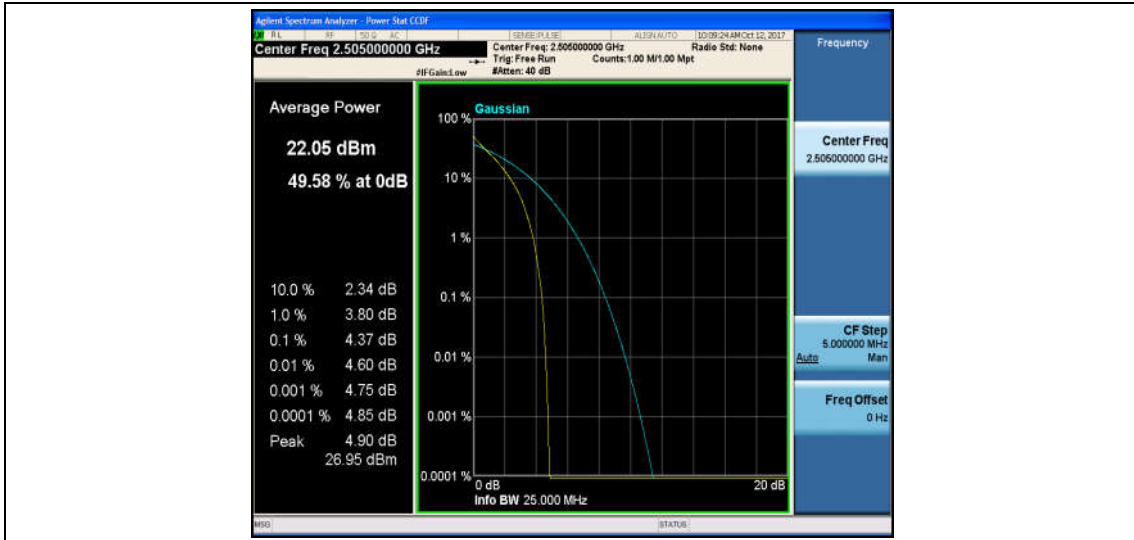

Band7\_10MHz\_QPSK\_20800\_1RB#0\_2.47\_13\_PASS

Band7\_10MHz\_16QAM\_20800\_1RB#0\_3.42\_13\_PASS

Band7\_10MHz\_QPSK\_20800\_50RB#0\_4.37\_13\_PASS

Band7\_10MHz\_16QAM\_20800\_50RB#0\_5.28\_13\_PASS

Band7\_10MHz\_QPSK\_21100\_1RB#0\_2.75\_13\_PASS