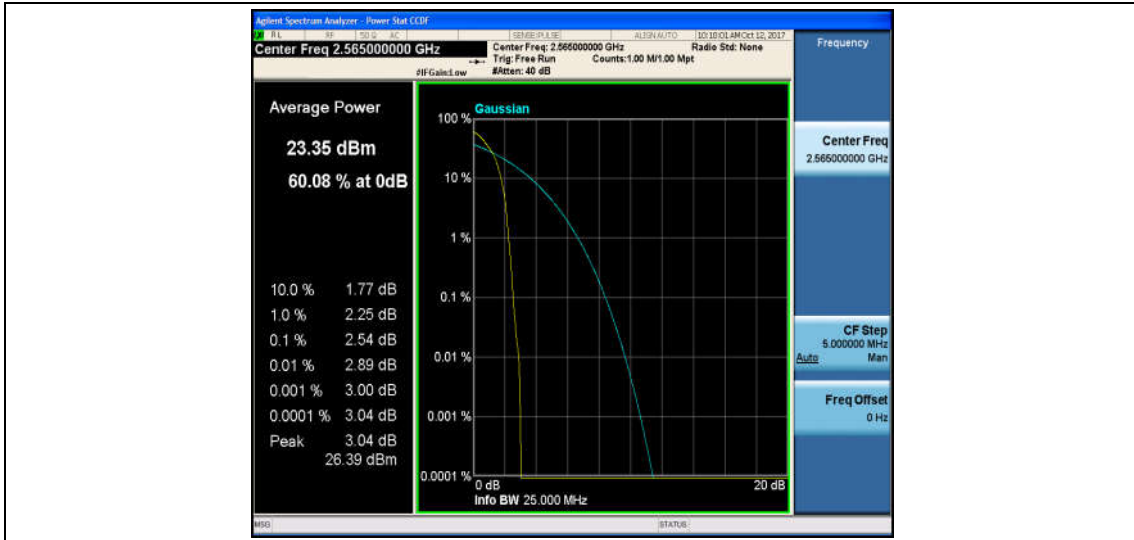

Band7\_10MHz\_16QAM\_21100\_1RB#0\_3.75\_13\_PASS

Band7\_10MHz\_QPSK\_21100\_50RB#0\_4.31\_13\_PASS

Band7\_10MHz\_16QAM\_21100\_50RB#0\_5.21\_13\_PASS

Band7\_10MHz\_QPSK\_21400\_1RB#0\_2.54\_13\_PASS

Band7\_10MHz\_16QAM\_21400\_1RB#0\_3.67\_13\_PASS