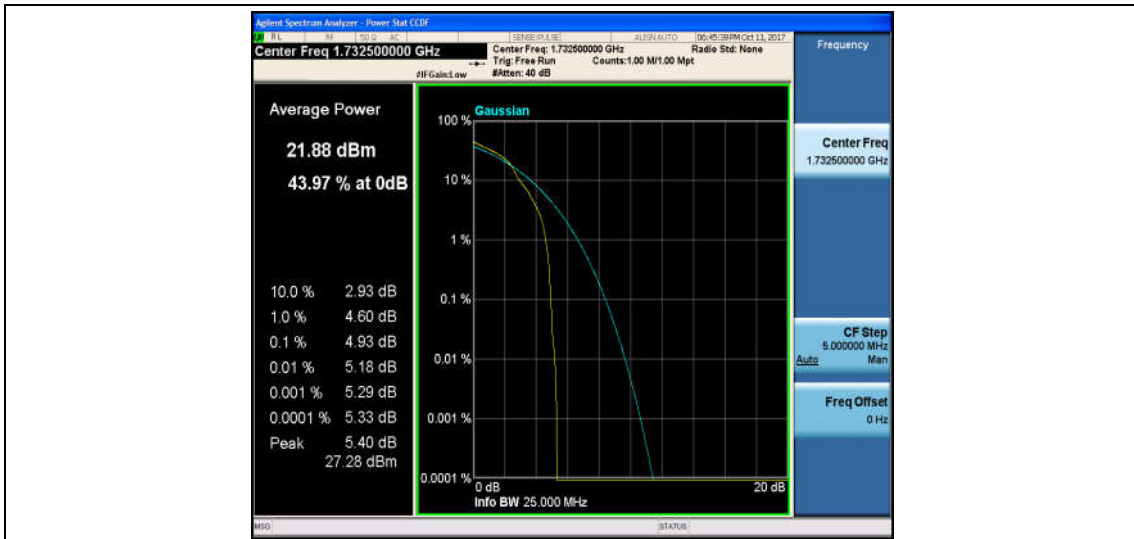

Band4\_15MHz\_16QAM\_2025\_1RB#0\_4.77\_13\_PASS

Band4\_15MHz\_QPSK\_2025\_75RB#0\_5.52\_13\_PASS

Band4\_15MHz\_16QAM\_20025\_75RB#0\_6.15\_13\_PASS

Band4\_15MHz\_QPSK\_20175\_1RB#0\_3.99\_13\_PASS

Band4\_15MHz\_16QAM\_20175\_1RB#0\_4.93\_13\_PASS