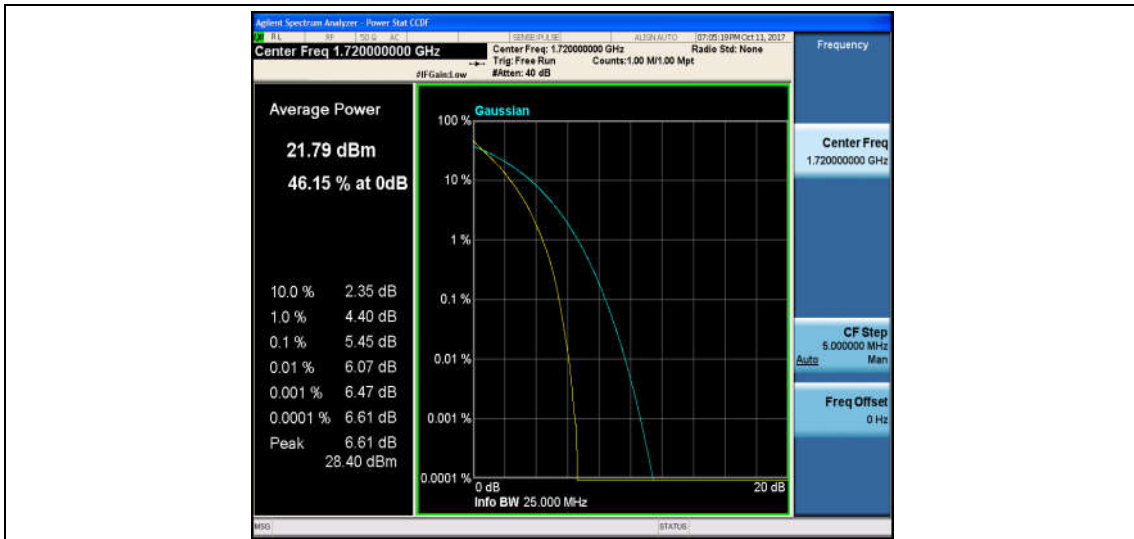

Band4\_15MHz\_16QAM\_20325\_75RB#0\_6.27\_13\_PASS

Band4\_20MHz\_QPSK\_20050\_1RB#0\_3.73\_13\_PASS

Band4\_20MHz\_16QAM\_20050\_1RB#0\_4.70\_13\_PASS

Band4\_20MHz\_QPSK\_20050\_100RB#0\_5.45\_13\_PASS

Band4\_20MHz\_16QAM\_20050\_100RB#0\_6.23\_13\_PASS