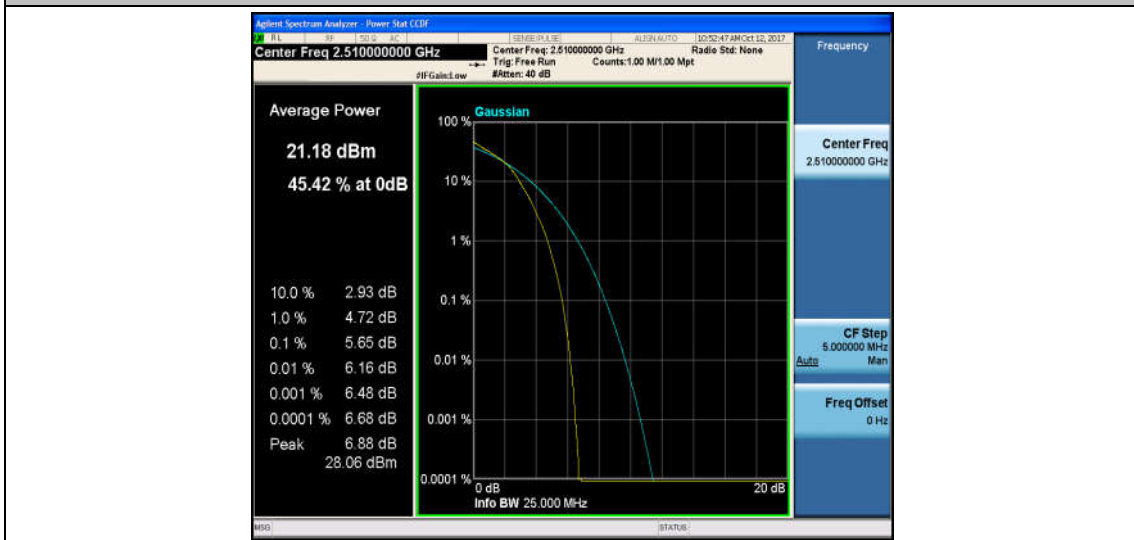

Band7\_15MHz\_QPSK\_21375\_1RB#0\_2.44\_13\_PASS

Band7\_20MHz\_QPSK\_20850\_1RB#0\_2.08\_13\_PASS

Band7\_20MHz\_16QAM\_20850\_1RB#0\_3.05\_13\_PASS

Band7\_20MHz\_QPSK\_20850\_100RB#0\_4.76\_13\_PASS

Band7\_20MHz\_16QAM\_20850\_100RB#0\_5.65\_13\_PASS