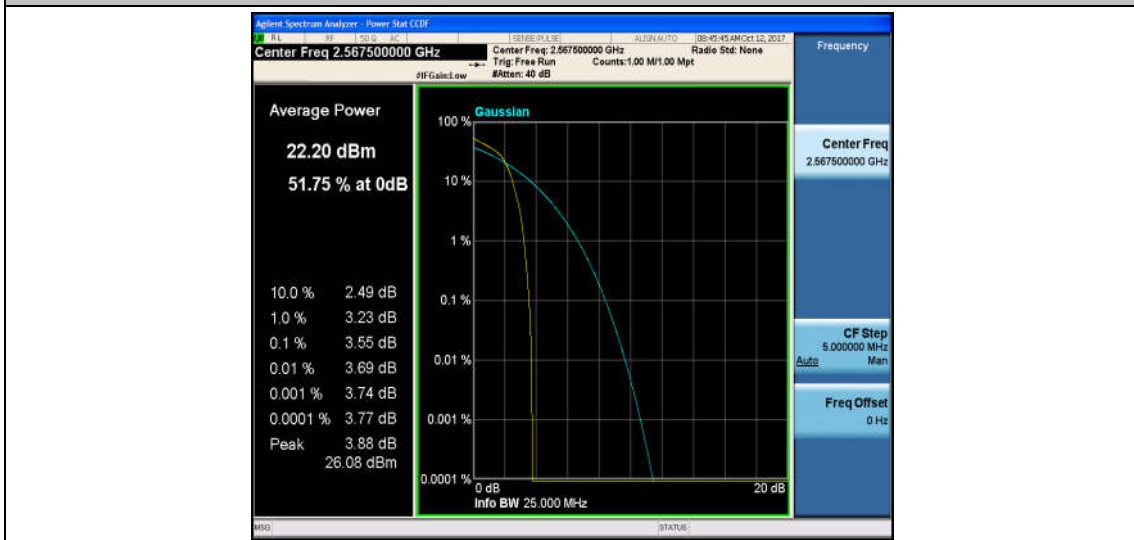

Band7\_5MHz\_QPSK\_21100\_1RB#0\_2.68\_13\_PASS

Band7\_5MHz\_16QAM\_21100\_1RB#0\_3.75\_13\_PASS

Band7\_5MHz\_16QAM\_21425\_1RB#0\_3.55\_13\_PASS

Band7\_5MHz\_QPSK\_21425\_25RB#0\_3.93\_13\_PASS

Band7\_5MHz\_16QAM\_21425\_25RB#0\_4.84\_13\_PASS