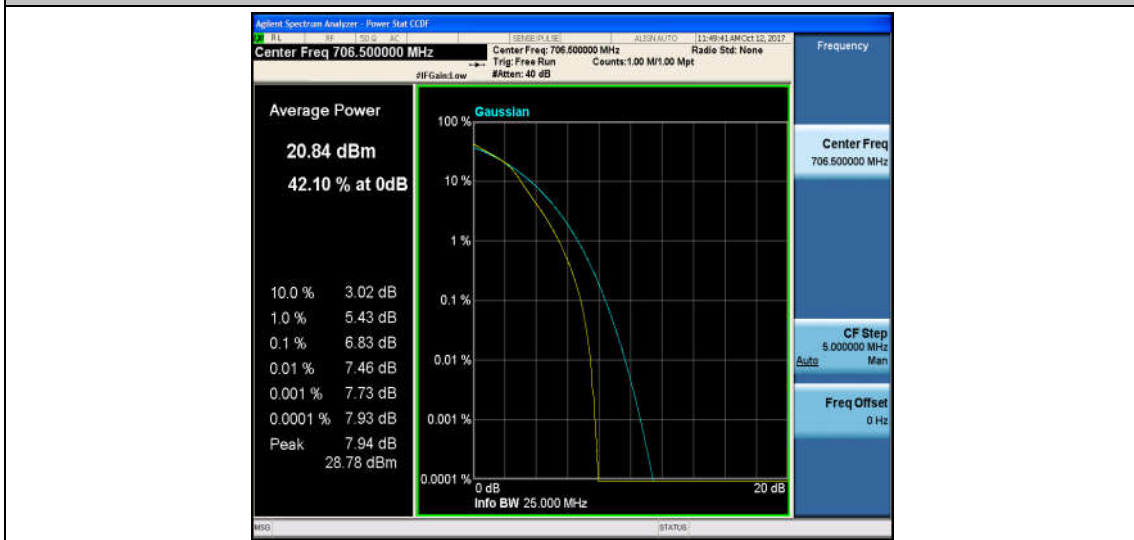

Band17_5MHz_16QAM_23755_25RB#0_6.83_13_PASS

Band17_5MHz_QPSK_23790_1RB#0_5.31_13_PASS