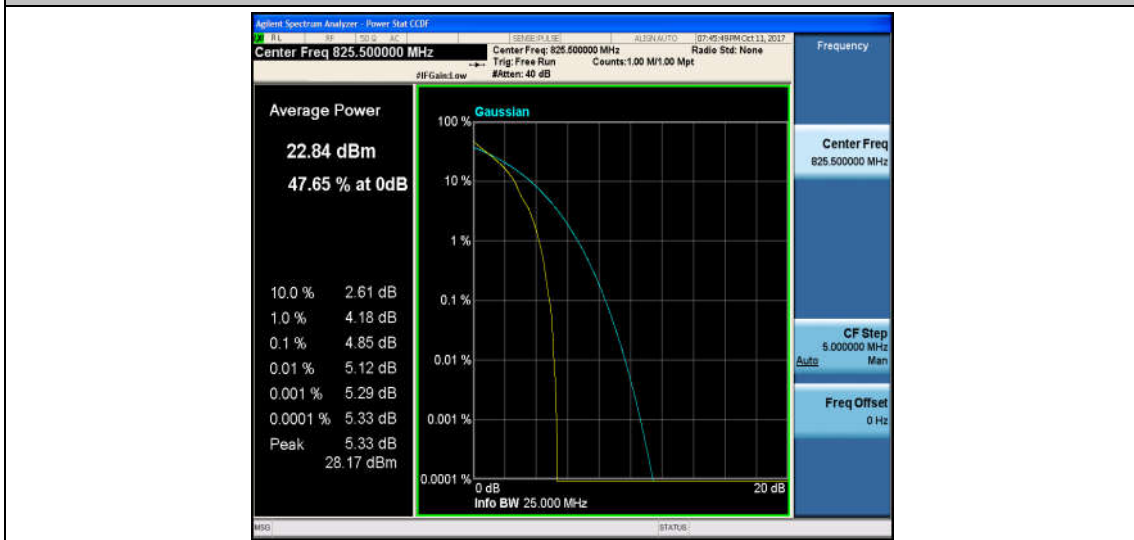

Band5_3MHz_QPSK_20415_1RB#0_4.85_13_PASS

Band5_3MHz_16QAM_20415_1RB#0_5.80_13_PASS