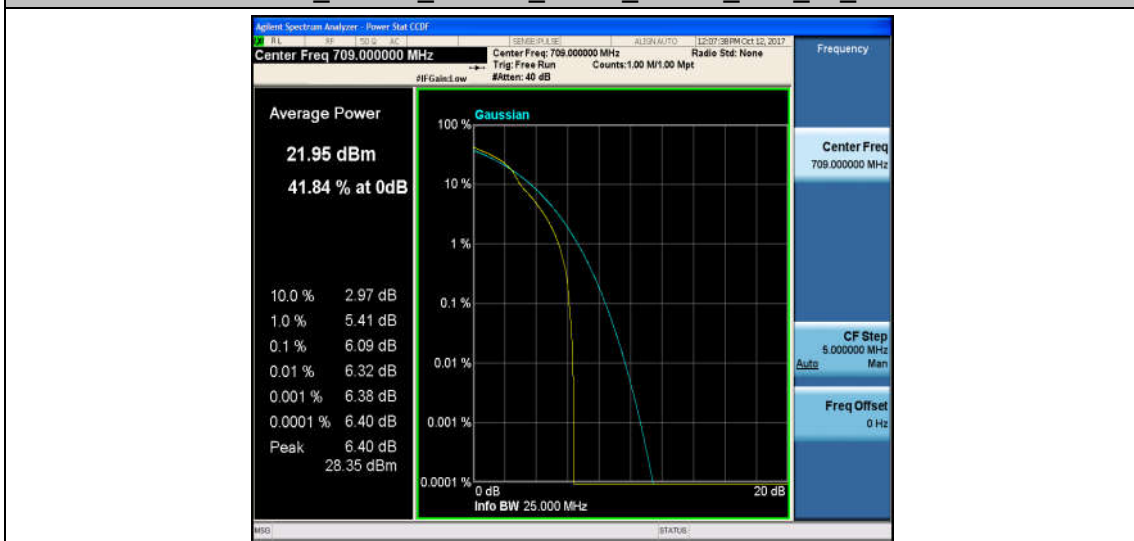

Band17_10MHz_16QAM_23780_1RB#0_6.09_13_PASS

Band17_10MHz_QPSK_23780_50RB#0_5.77_13_PASS