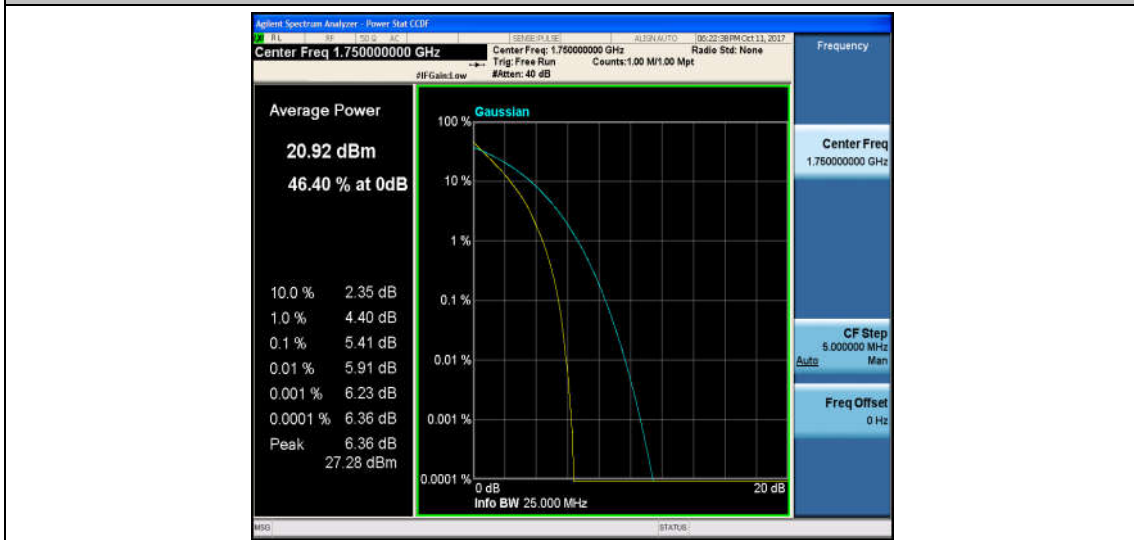

Band4_10MHz_QPSK_20350_50RB#0_5.41_13_PASS

Band4_10MHz_16QAM_20350_50RB#0_6.20_13_PASS