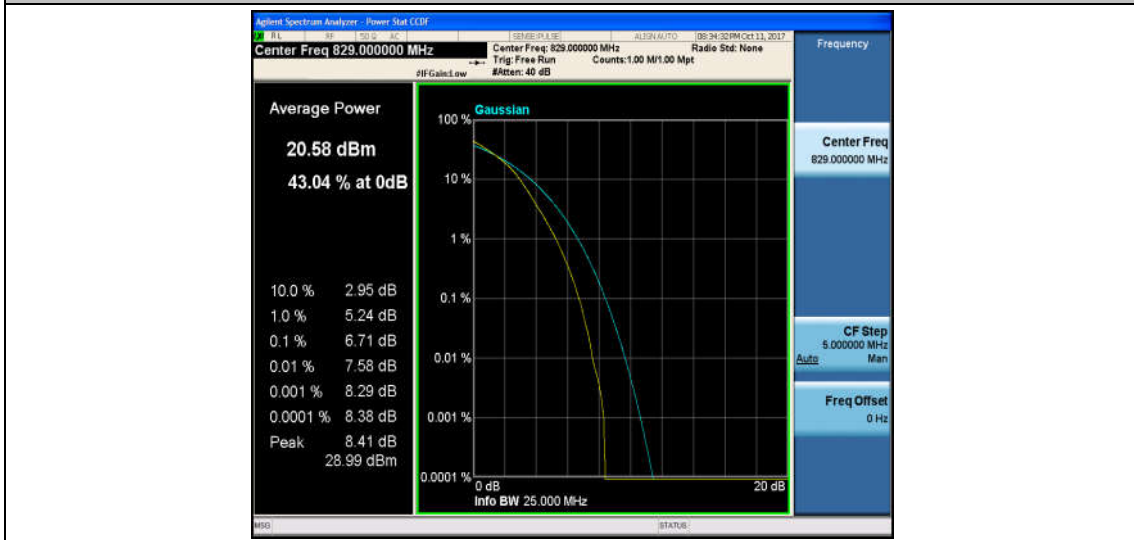

Band5\_10MHz\_16QAM\_20450\_1RB#0\_5.85\_13\_PASS

Band5\_10MHz\_QPSK\_20450\_50RB#0\_5.96\_13\_PASS

Band5\_10MHz\_16QAM\_20450\_50RB#0\_6.71\_13\_PASS

Band5\_10MHz\_QPSK\_20525\_1RB#0\_4.92\_13\_PASS

Band5\_10MHz\_16QAM\_20525\_1RB#0\_5.87\_13\_PASS