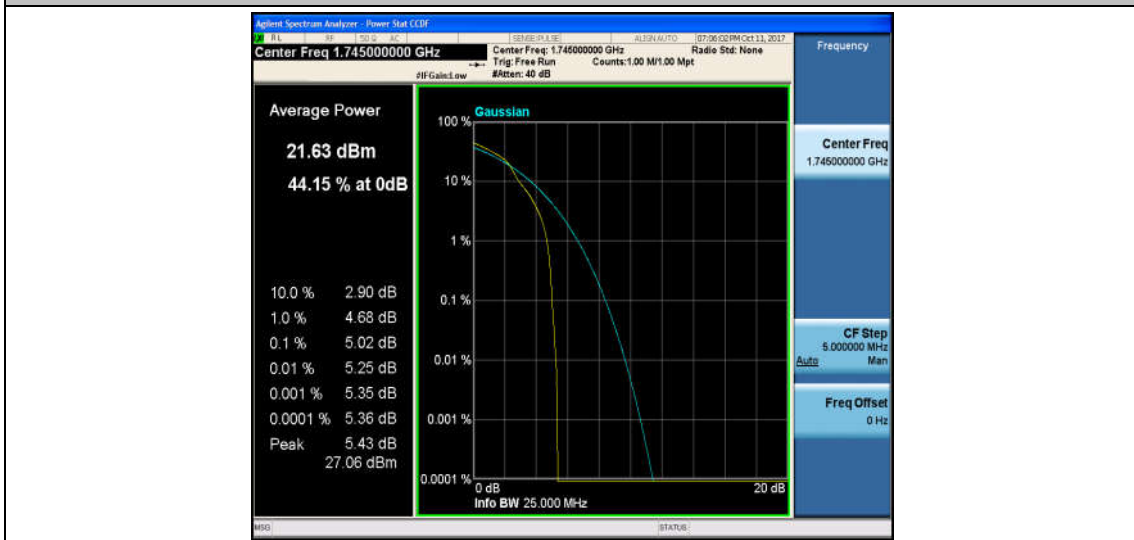

Band4_20MHz_16QAM_20300_1RB#0_5.02_13_PASS

Band4_20MHz_QPSK_20300_100RB#0_5.56_13_PASS