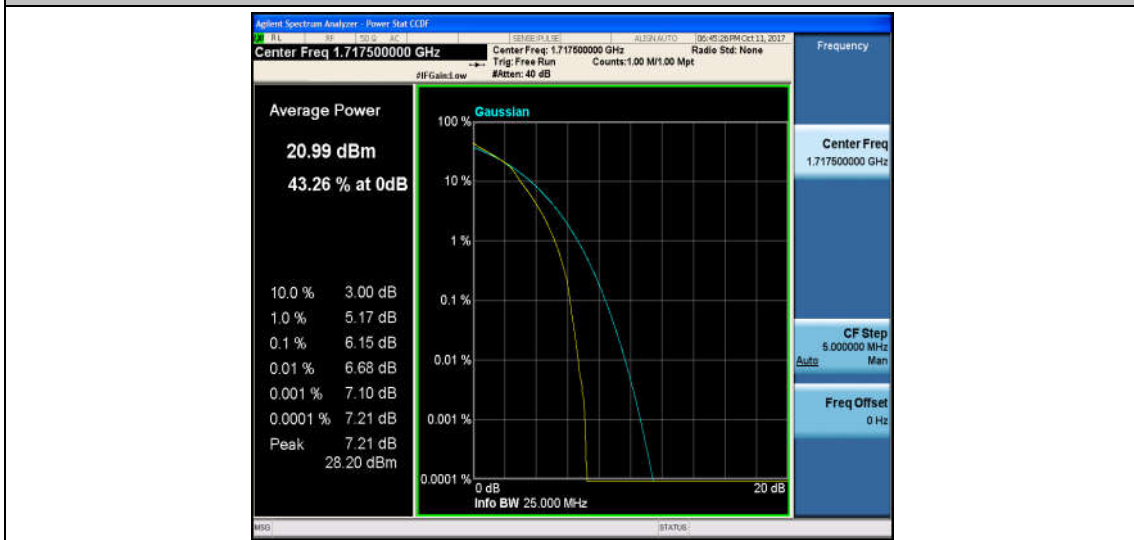

Band4_15MHz_16QAM_20025_75RB#0_6.15_13_PASS

Band4_15MHz_QPSK_20175_1RB#0_3.99_13_PASS