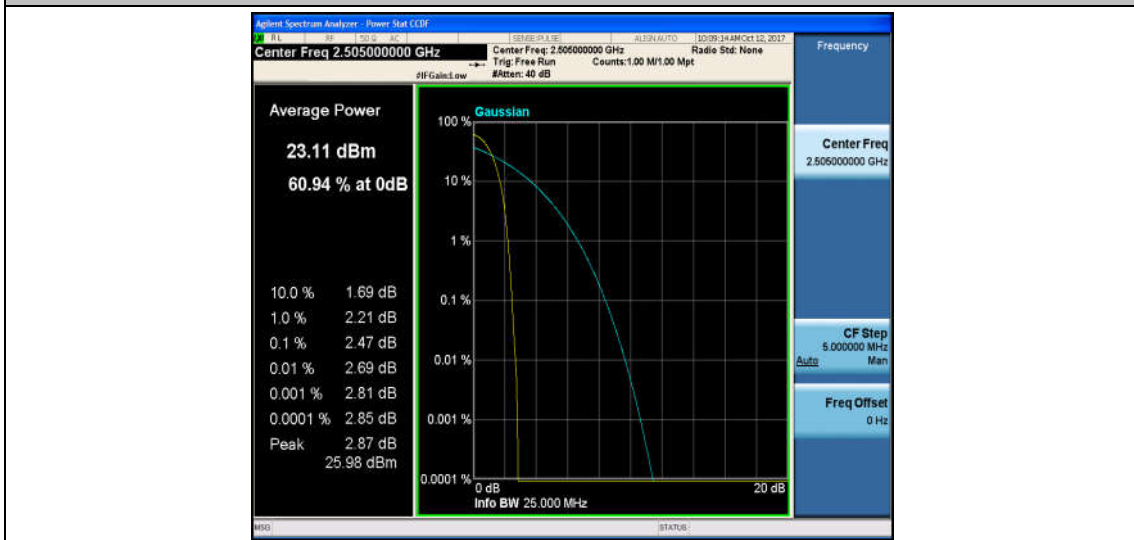

Band7_10MHz_QPSK_20800_1RB#0_2.47_13_PASS

Band7_10MHz_16QAM_20800_1RB#0_3.42_13_PASS