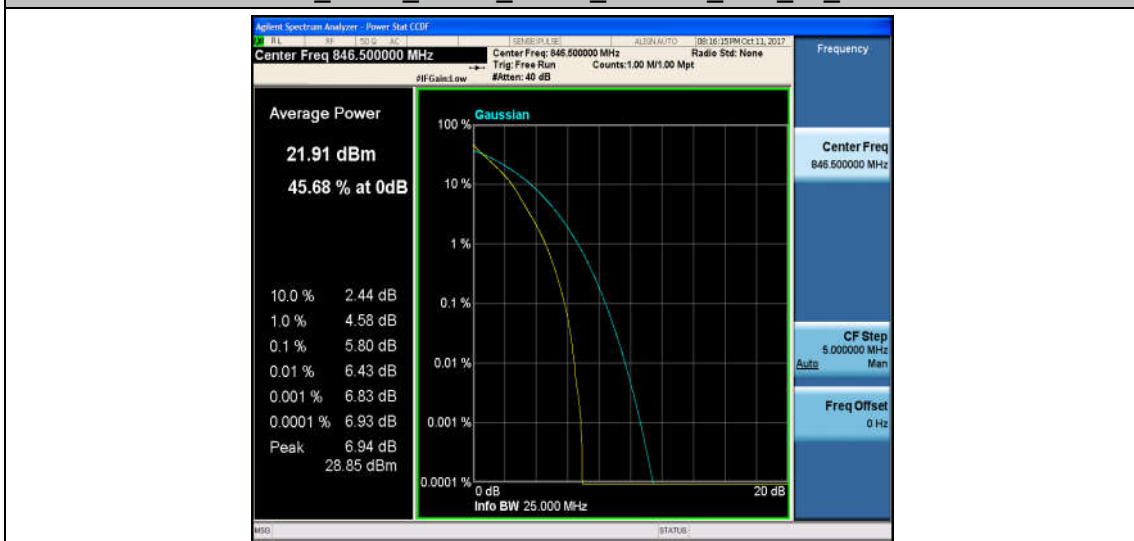

Band5_5MHz_QPSK_20625_25RB#0_5.80_13_PASS

Band5_5MHz_16QAM_20625_25RB#0_6.51_13_PASS