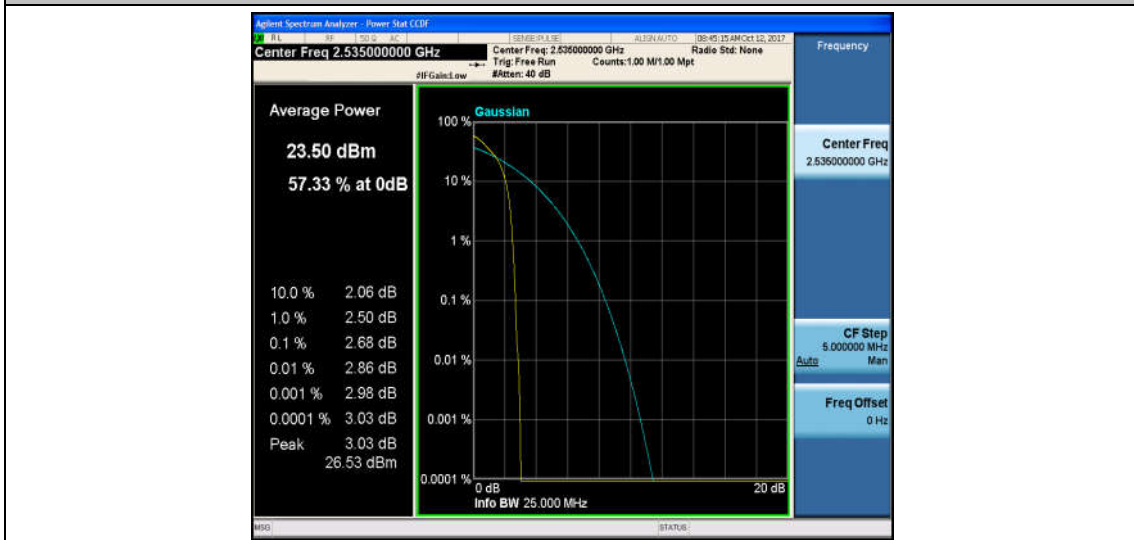

Band7_5MHz_QPSK_21100_1RB#0_2.68_13_PASS

Band7_5MHz_16QAM_21100_1RB#0_3.75_13_PASS