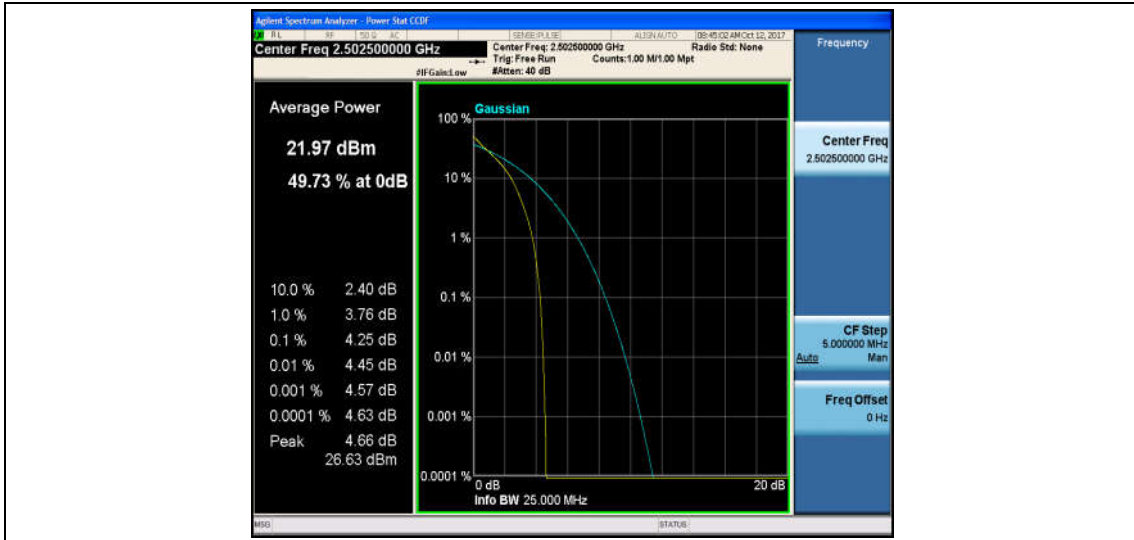

Band5\_10MHz\_16QAM\_20600\_50RB#0\_6.52\_13\_PASS

Band7\_5MHz\_QPSK\_20775\_1RB#0\_2.70\_13\_PASS

Band7\_5MHz\_16QAM\_20775\_1RB#0\_3.61\_13\_PASS

Band7\_5MHz\_QPSK\_20775\_25RB#0\_4.25\_13\_PASS

Band7\_5MHz\_16QAM\_20775\_25RB#0\_5.10\_13\_PASS