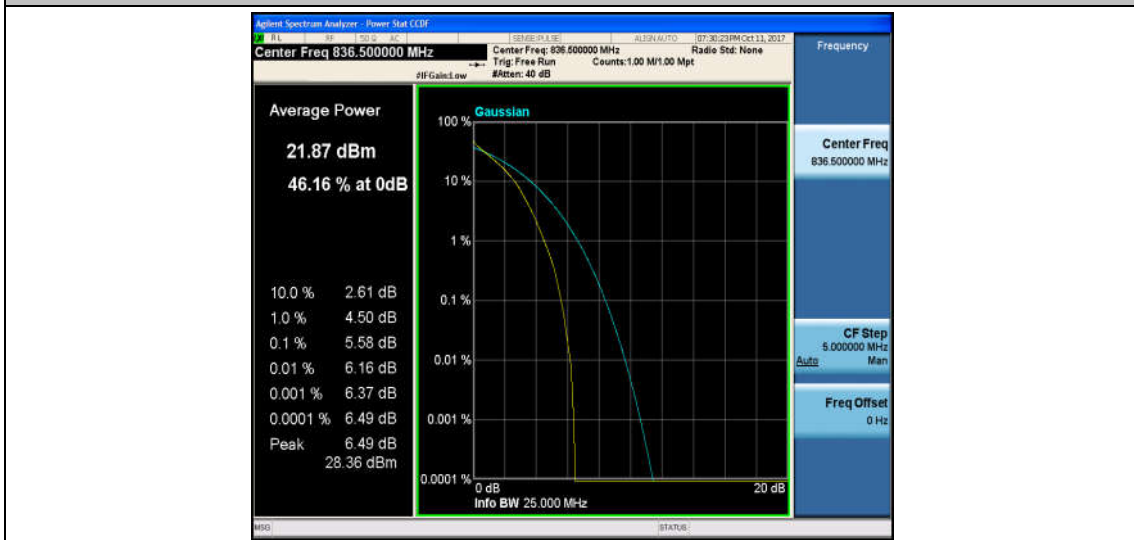

Band5\_1.4MHz\_QPSK\_20407\_6RB#0\_5.47\_13\_PASS

Band5\_1.4MHz\_16QAM\_20407\_6RB#0\_6.39\_13\_PASS

Band5\_1.4MHz\_QPSK\_20525\_1RB#0\_4.85\_13\_PASS

Band5\_1.4MHz\_16QAM\_20525\_1RB#0\_5.81\_13\_PASS

Band5\_1.4MHz\_QPSK\_20525\_6RB#0\_5.58\_13\_PASS