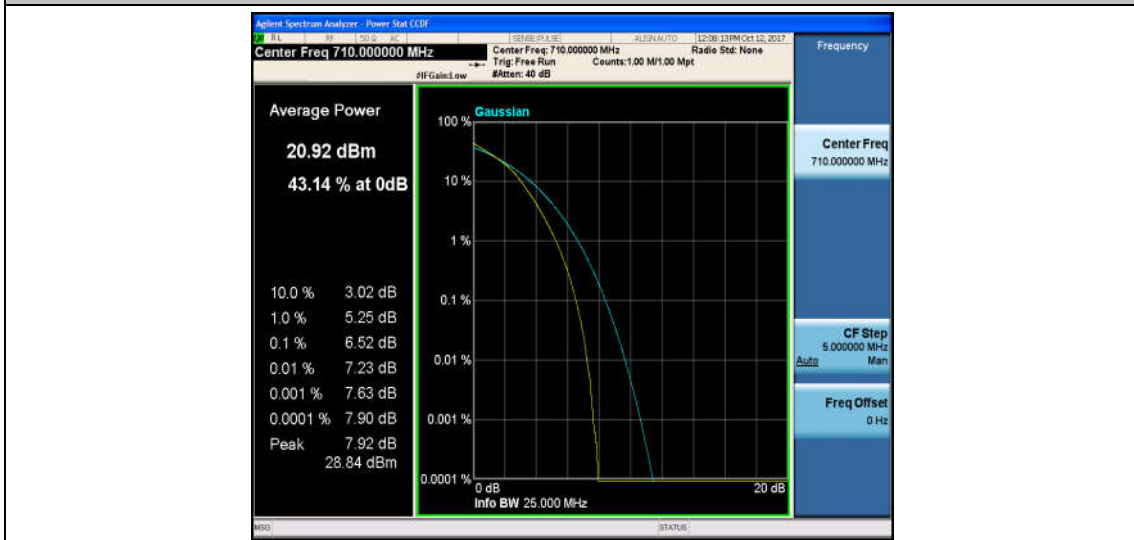

Band17\_10MHz\_QPSK\_23790\_1RB#0\_5.14\_13\_PASS

Band17\_10MHz\_16QAM\_23790\_1RB#0\_6.06\_13\_PASS

Band17\_10MHz\_QPSK\_23790\_50RB#0\_5.74\_13\_PASS

Band17\_10MHz\_16QAM\_23790\_50RB#0\_6.52\_13\_PASS