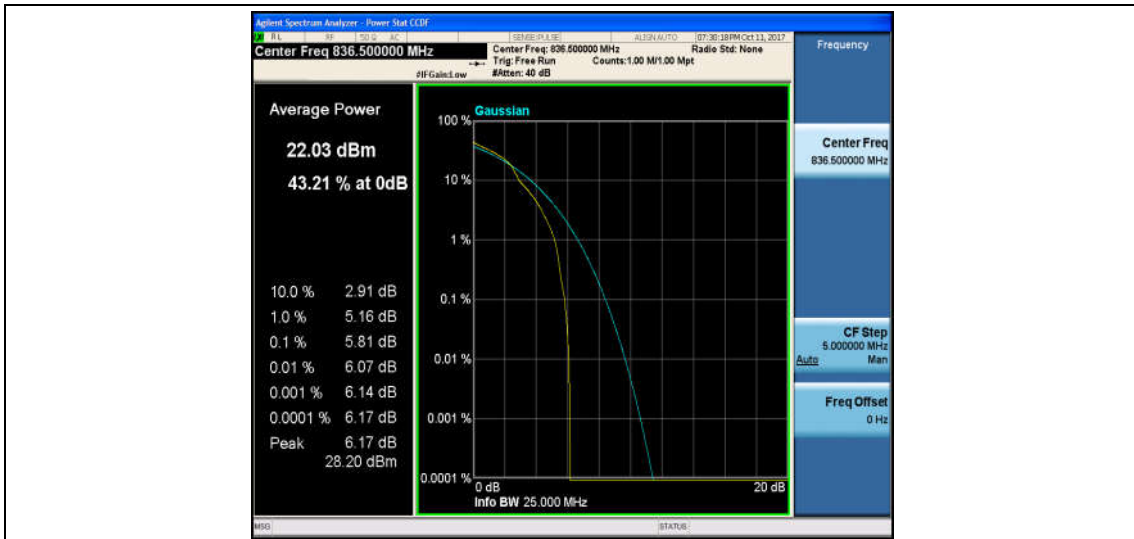

Band5\_1.4MHz\_QPSK\_20407\_6RB#0\_5.47\_13\_PASS

Band5\_1.4MHz\_16QAM\_20407\_6RB#0\_6.39\_13\_PASS

Band5\_1.4MHz\_QPSK\_20525\_1RB#0\_4.85\_13\_PASS

Band5\_1.4MHz\_16QAM\_20525\_1RB#0\_5.81\_13\_PASS

Band5\_1.4MHz\_QPSK\_20525\_6RB#0\_5.58\_13\_PASS