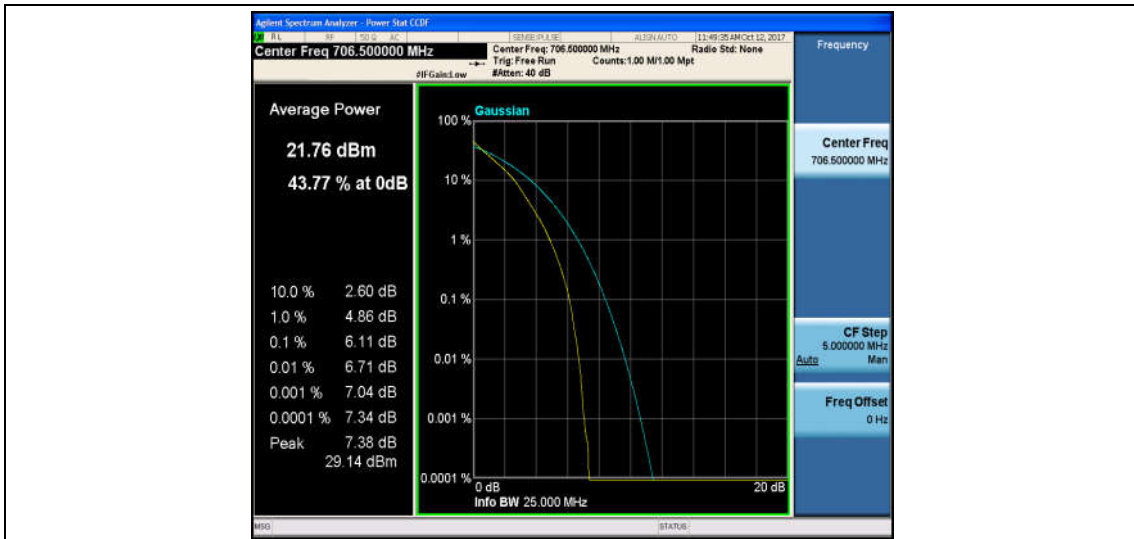

Band17_5MHz_QPSK_23755_25RB#0_6.11_13_PASS

Band17_5MHz_16QAM_23755_25RB#0_6.83_13_PASS