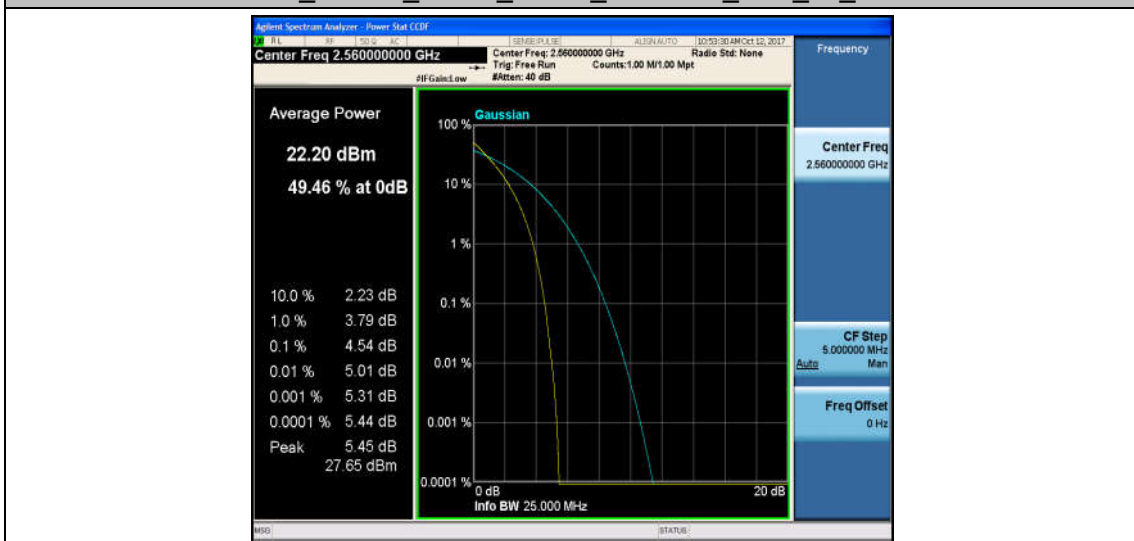

Band7_20MHz_QPSK_21350_100RB#0_4.54_13_PASS

Band7_20MHz_16QAM_21350_100RB#0_5.39_13_PASS