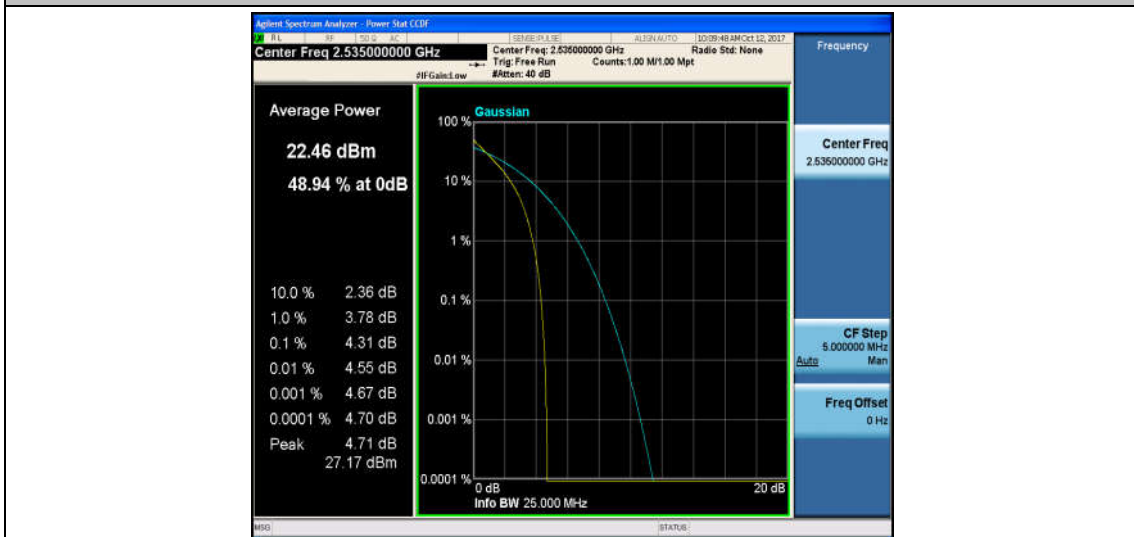

Band7_10MHz_QPSK_21100_50RB#0_4.31_13_PASS

Band7_10MHz_16QAM_21100_50RB#0_5.21_13_PASS