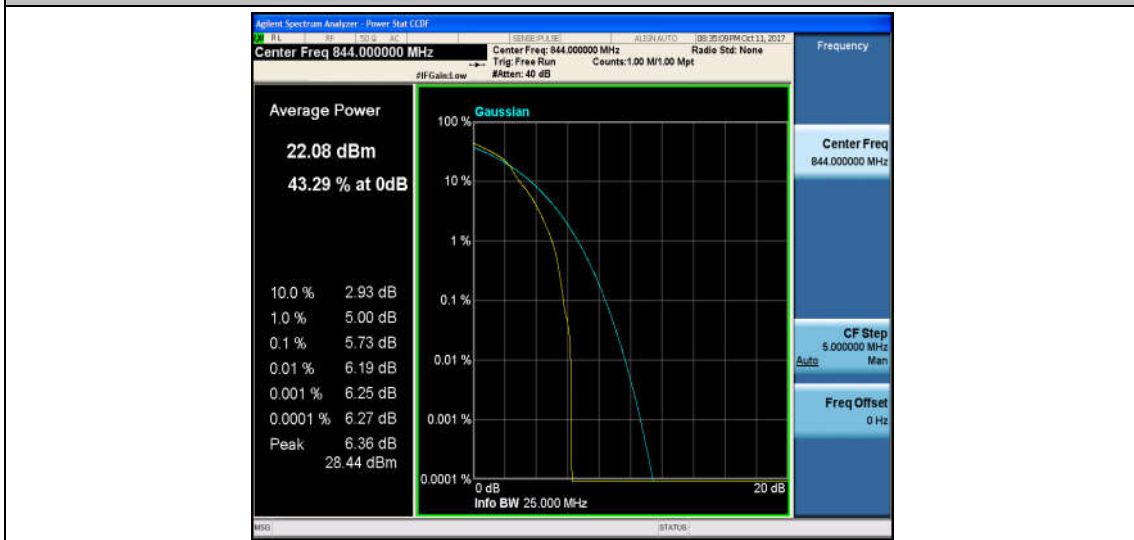

Band5\_10MHz\_QPSK\_20525\_50RB#0\_5.68\_13\_PASS

Band5\_10MHz\_16QAM\_20525\_50RB#0\_6.36\_13\_PASS

Band5\_10MHz\_QPSK\_20600\_1RB#0\_4.60\_13\_PASS

Band5\_10MHz\_16QAM\_20600\_1RB#0\_5.73\_13\_PASS

Band5\_10MHz\_QPSK\_20600\_50RB#0\_5.83\_13\_PASS