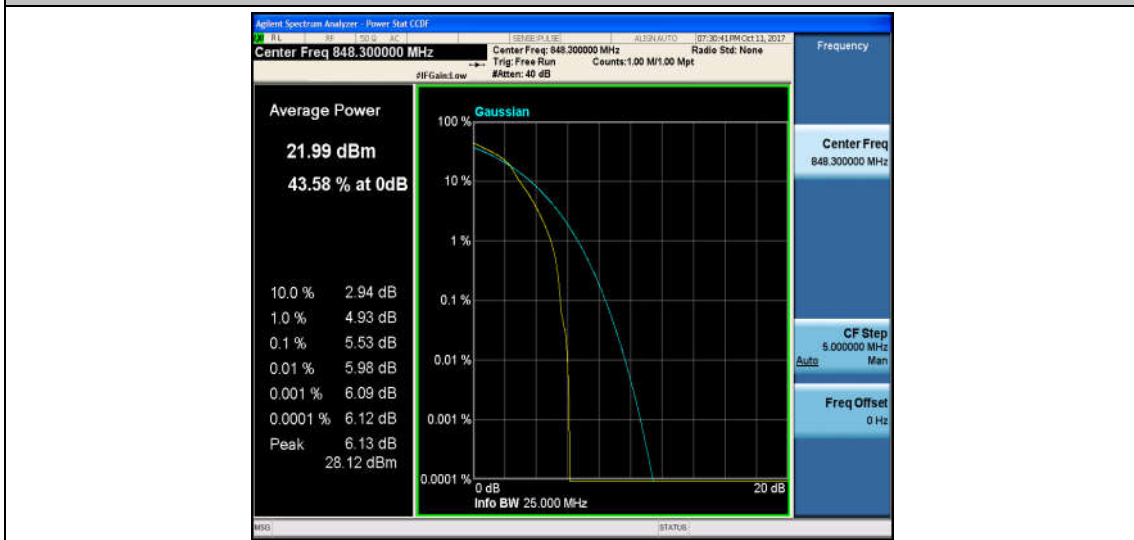

Band5_1.4MHz_16QAM_20643_1RB#0_5.53_13_PASS

Band5_1.4MHz_QPSK_20643_6RB#0_5.44_13_PASS