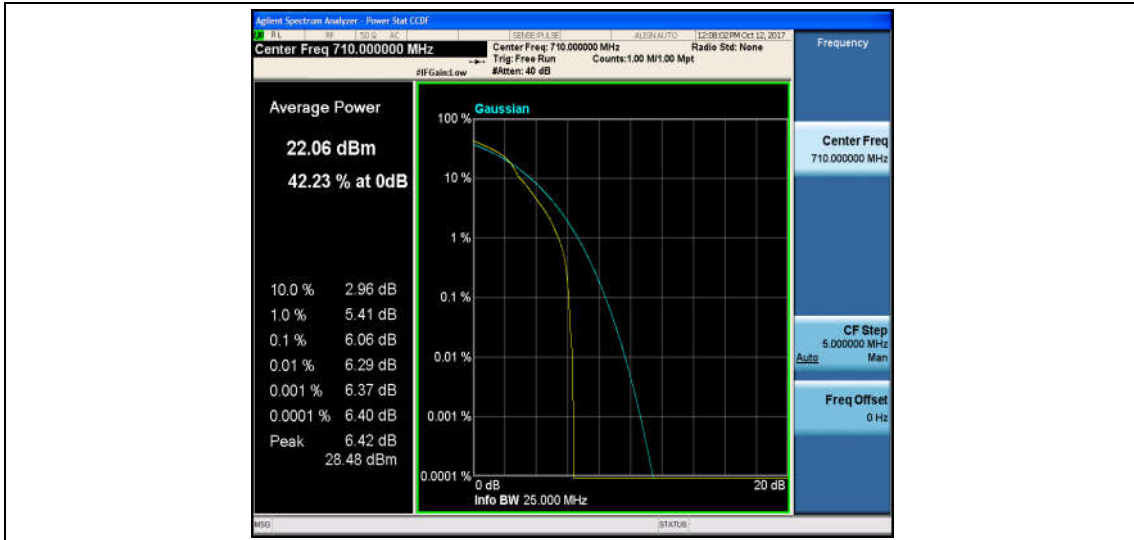

Band17_10MHz_16QAM_23790_1RB#0_6.06_13_PASS

Band17_10MHz_QPSK_23790_50RB#0_5.74_13_PASS