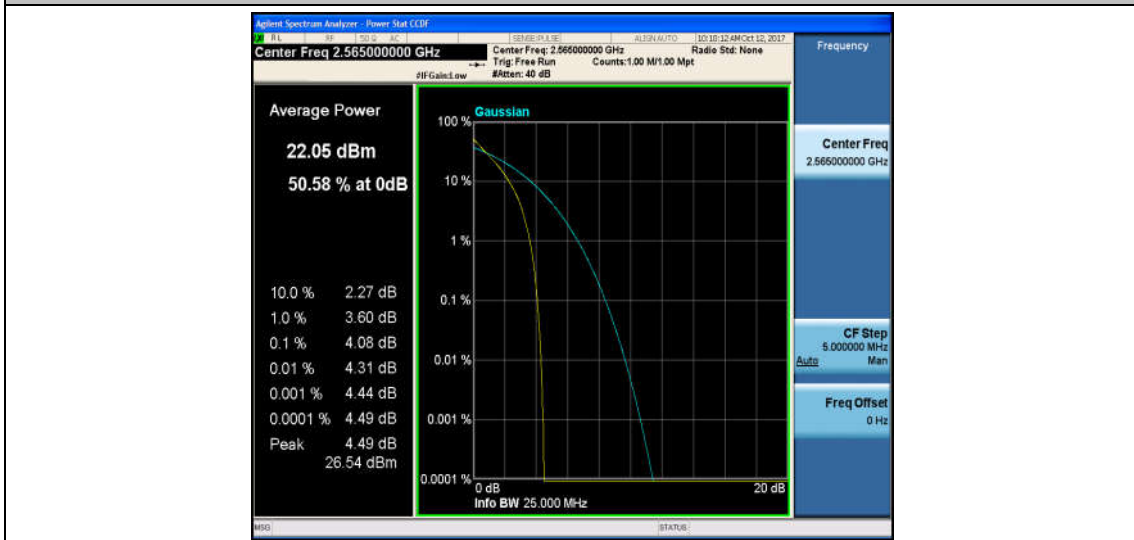

Band7_10MHz_QPSK_21400_50RB#0_4.08_13_PASS

Band7_10MHz_16QAM_21400_50RB#0_4.99_13_PASS