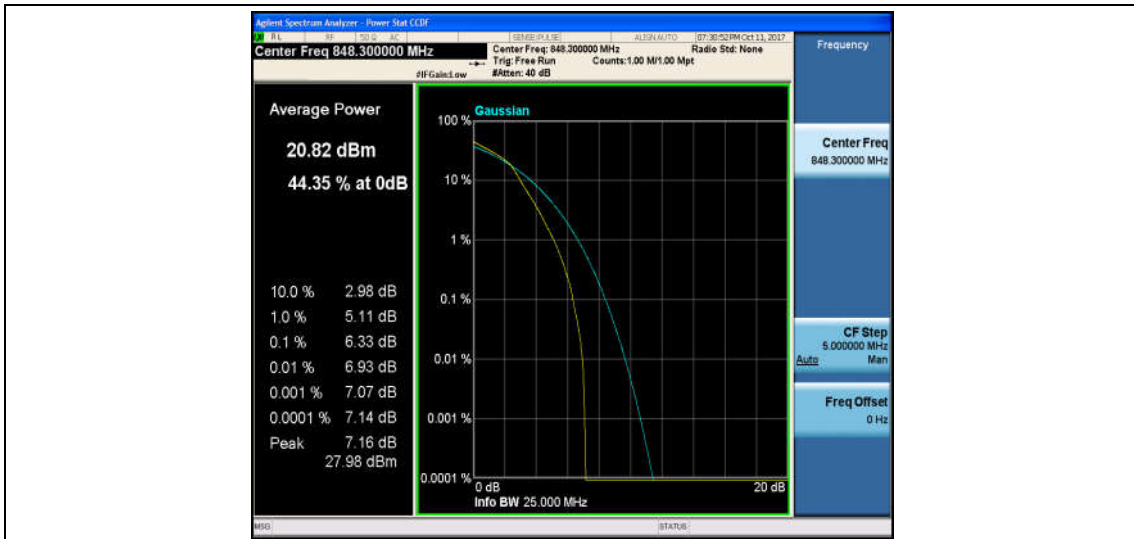

Band5\_1.4MHz\_16QAM\_20525\_6RB#0\_6.50\_13\_PASS

Band5\_1.4MHz\_QPSK\_20643\_1RB#0\_4.55\_13\_PASS

Band5\_1.4MHz\_16QAM\_20643\_1RB#0\_5.53\_13\_PASS

Band5\_1.4MHz\_QPSK\_20643\_6RB#0\_5.44\_13\_PASS

Band5\_1.4MHz\_16QAM\_20643\_6RB#0\_6.33\_13\_PASS