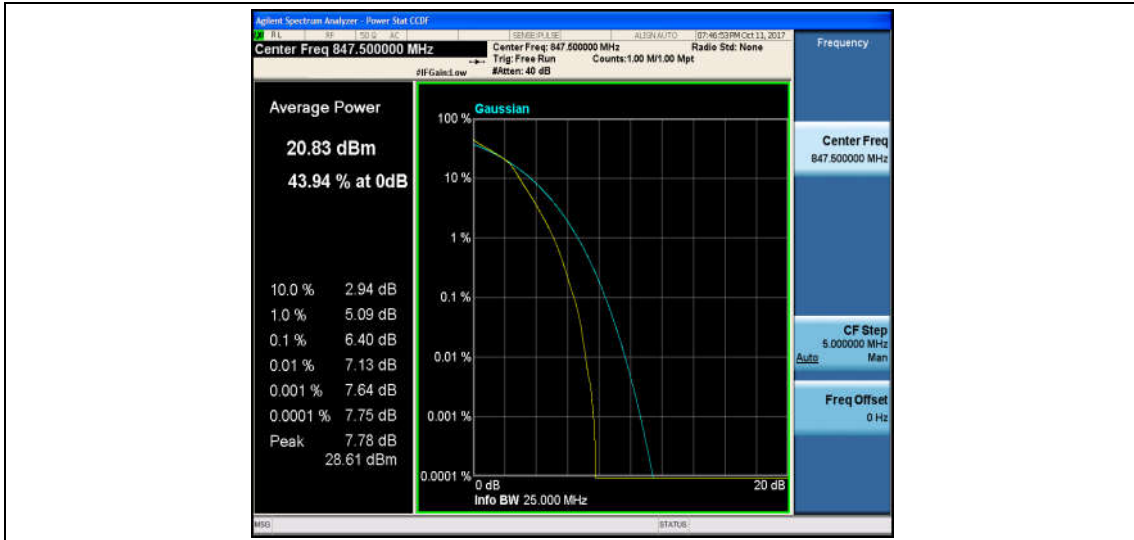

Band5_3MHz_16QAM_20635_15RB#0_6.40_13_PASS

Band5_5MHz_QPSK_20425_1RB#0_4.78_13_PASS