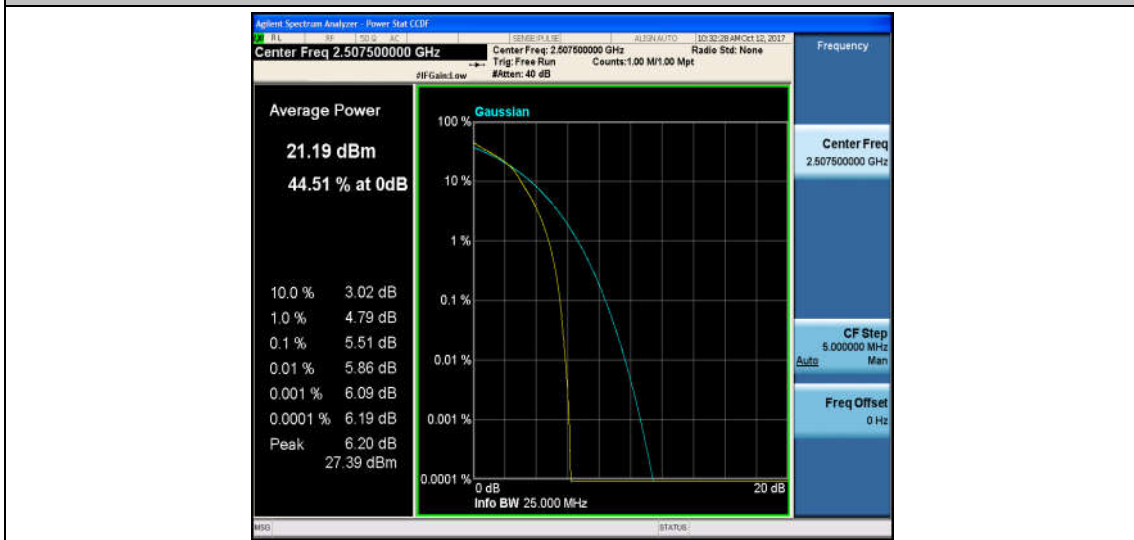

Band7_15MHz_16QAM_20825_75RB#0_5.51_13_PASS

Band7_15MHz_QPSK_21100_1RB#0_2.72_13_PASS