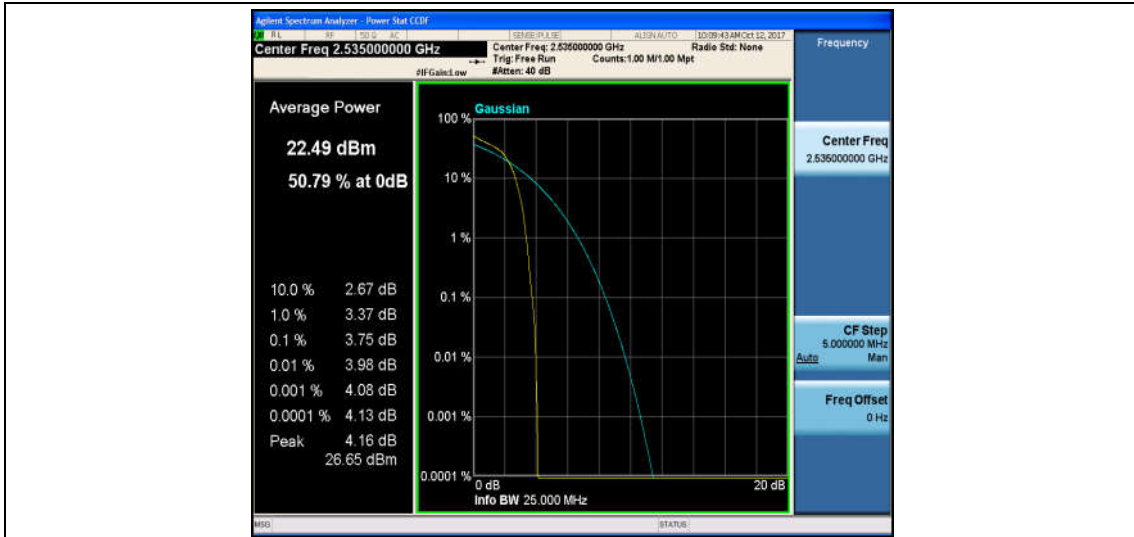

Band7_10MHz_16QAM_21100_1RB#0_3.75_13_PASS

Band7_10MHz_QPSK_21100_50RB#0_4.31_13_PASS