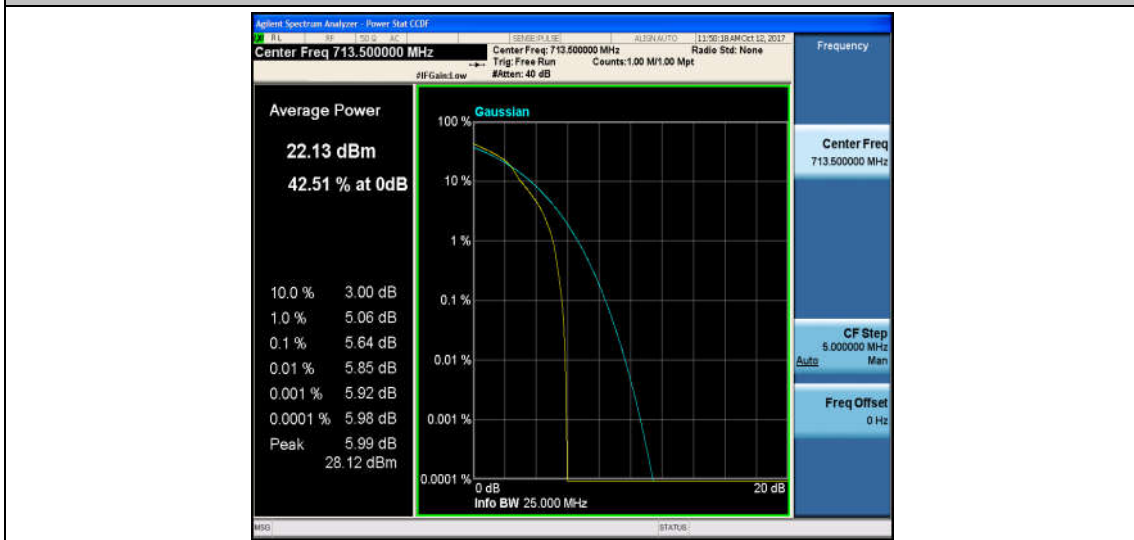

Band17_5MHz_16QAM_23825_1RB#0_5.64_13_PASS

Band17_5MHz_QPSK_23825_25RB#0_5.66_13_PASS