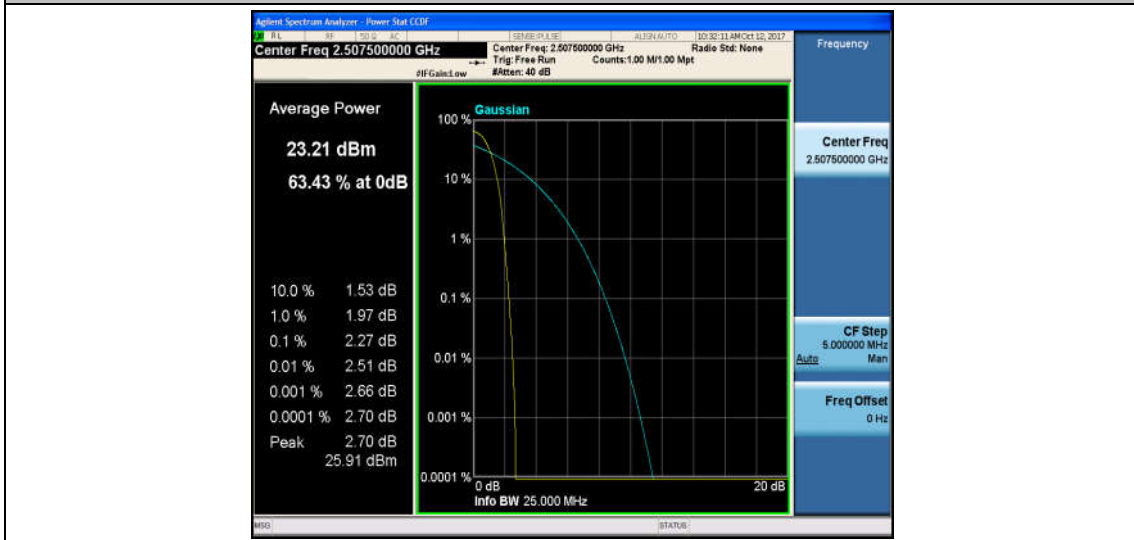

Band7_15MHz_QPSK_20825_1RB#0_2.27_13_PASS

Band7_15MHz_16QAM_20825_1RB#0_3.28_13_PASS