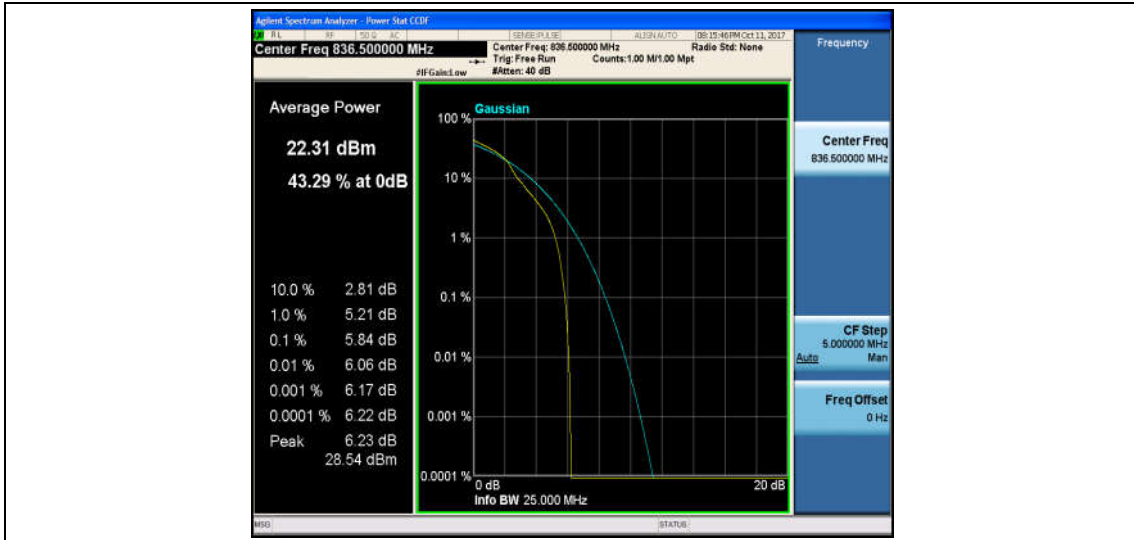

Band5_5MHz_16QAM_20525_1RB#0_5.84_13_PASS

Band5_5MHz_QPSK_20525_25RB#0_5.65_13_PASS