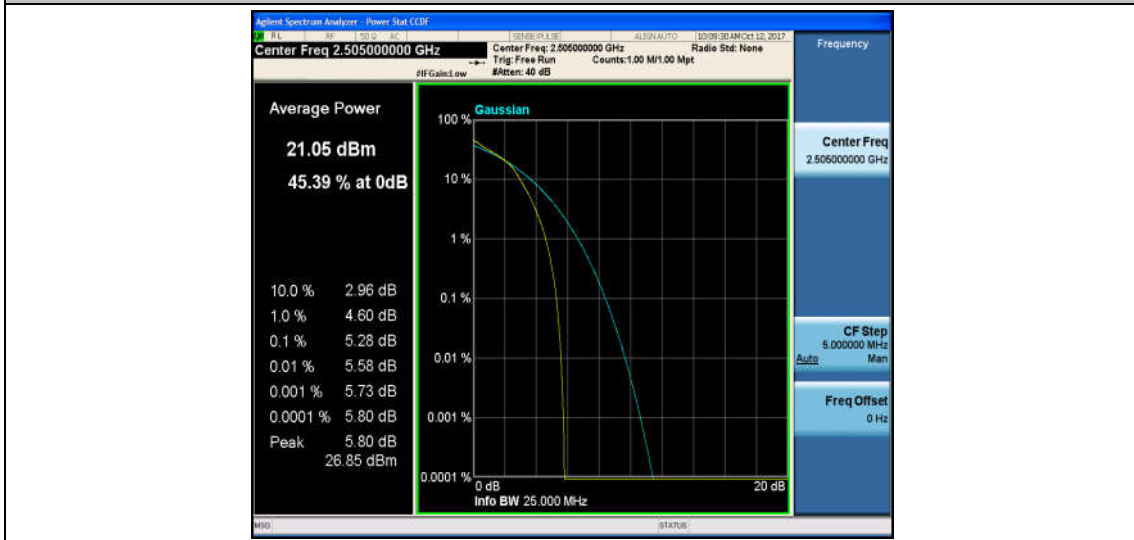

Band7\_10MHz\_QPSK\_20800\_1RB#0\_2.47\_13\_PASS

Band7\_10MHz\_16QAM\_20800\_1RB#0\_3.42\_13\_PASS

Band7\_10MHz\_QPSK\_20800\_50RB#0\_4.37\_13\_PASS

Band7\_10MHz\_16QAM\_20800\_50RB#0\_5.28\_13\_PASS

Band7\_10MHz\_QPSK\_21100\_1RB#0\_2.75\_13\_PASS