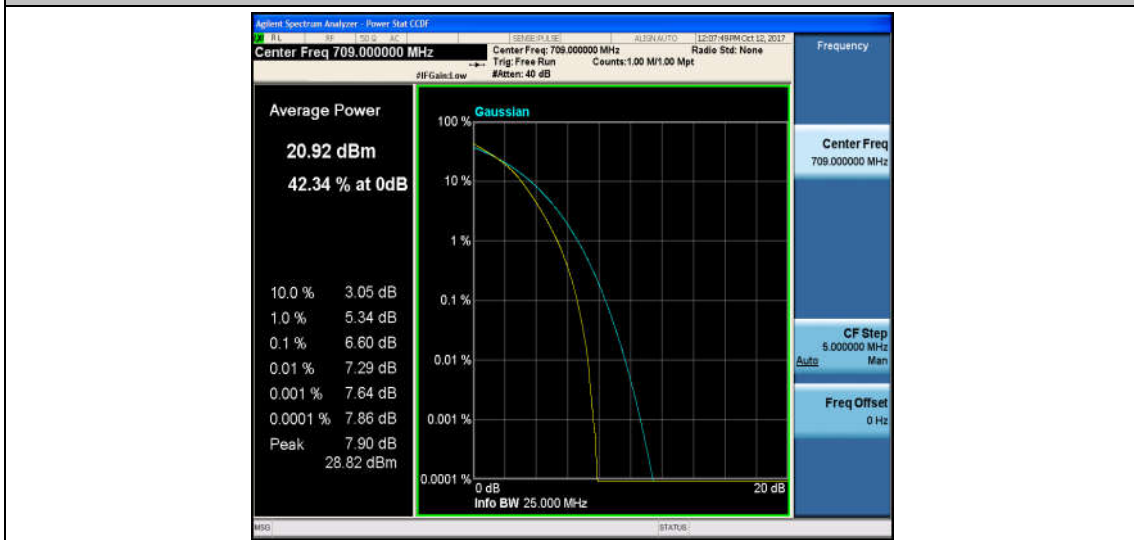

Band17\_10MHz\_QPSK\_23780\_1RB#0\_5.00\_13\_PASS

Band17\_10MHz\_16QAM\_23780\_1RB#0\_6.09\_13\_PASS

Band17\_10MHz\_QPSK\_23780\_50RB#0\_5.77\_13\_PASS

Band17\_10MHz\_16QAM\_23780\_50RB#0\_6.60\_13\_PASS