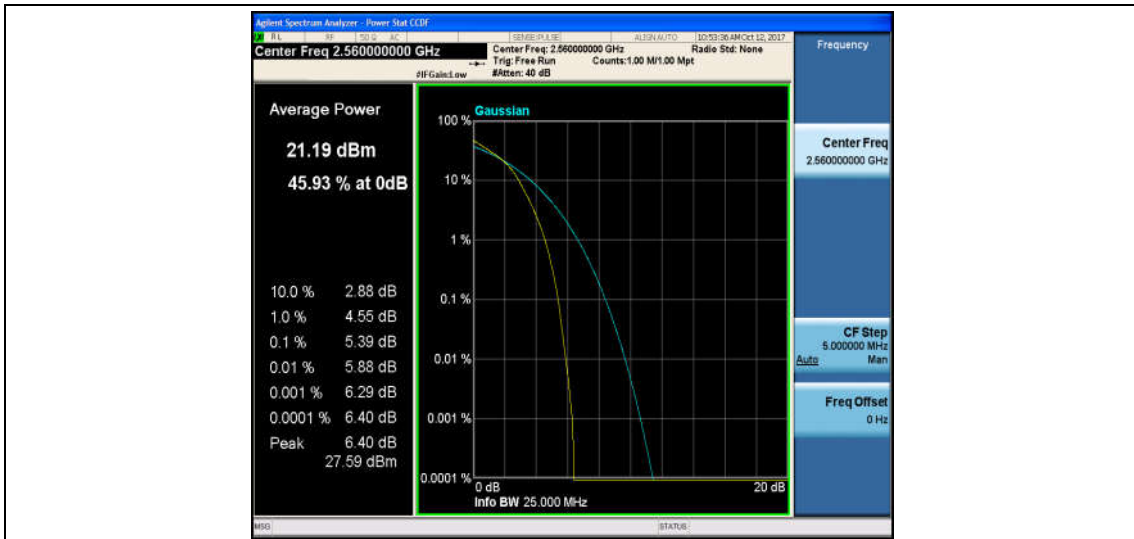

Band7_20MHz_16QAM_21350_100RB#0_5.39_13_PASS

Band17_5MHz_QPSK_23755_1RB#0_5.14_13_PASS