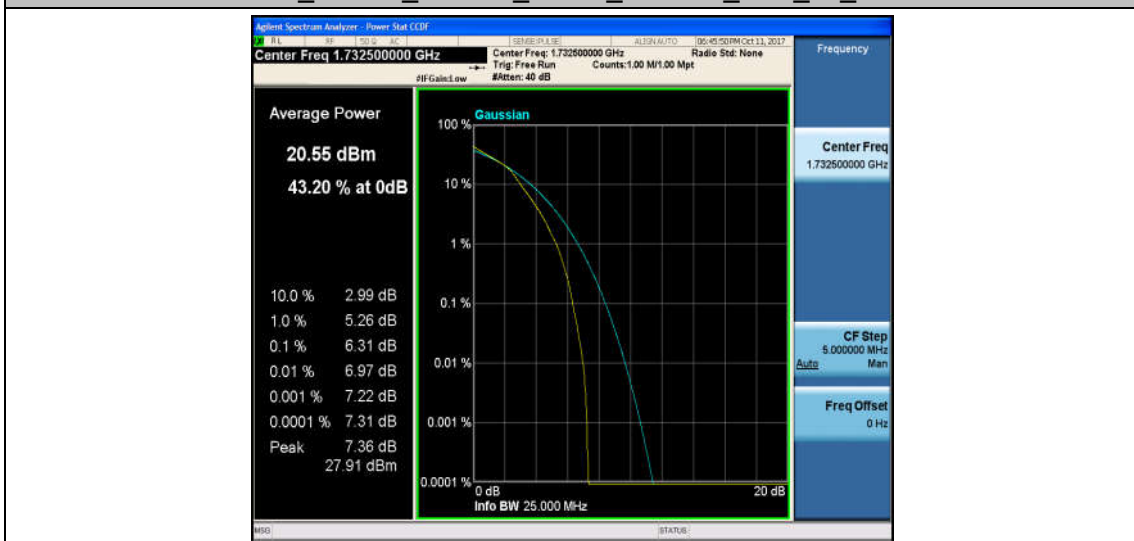

Band4_15MHz_16QAM_20175_75RB#0_6.31_13_PASS

Band4_15MHz_QPSK_20325_1RB#0_4.22_13_PASS