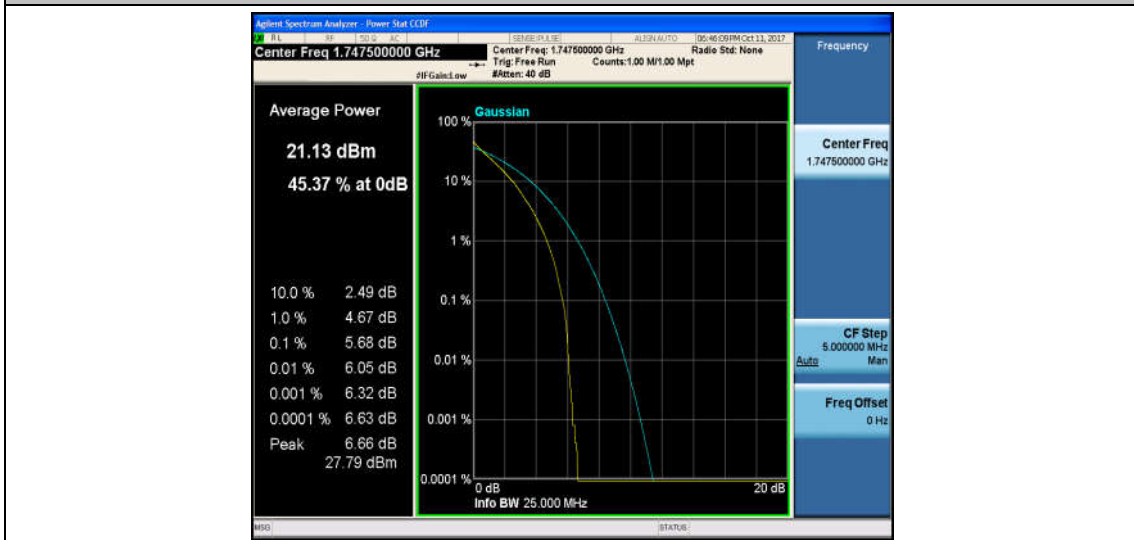

Band4\_15MHz\_QPSK\_20175\_75RB#0\_5.67\_13\_PASS

Band4\_15MHz\_16QAM\_20175\_75RB#0\_6.31\_13\_PASS

Band4\_15MHz\_QPSK\_20325\_1RB#0\_4.22\_13\_PASS

Band4\_15MHz\_16QAM\_20325\_1RB#0\_5.22\_13\_PASS

Band4\_15MHz\_QPSK\_20325\_75RB#0\_5.68\_13\_PASS