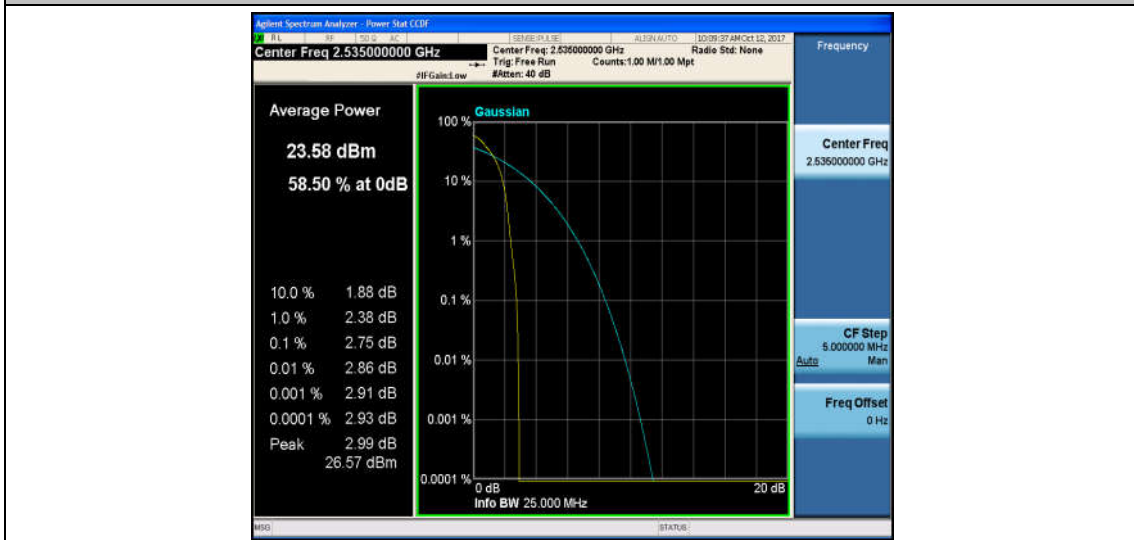

Band7\_10MHz\_QPSK\_20800\_1RB#0\_2.47\_13\_PASS

Band7\_10MHz\_16QAM\_20800\_1RB#0\_3.42\_13\_PASS

Band7\_10MHz\_QPSK\_20800\_50RB#0\_4.37\_13\_PASS

Band7\_10MHz\_16QAM\_20800\_50RB#0\_5.28\_13\_PASS

Band7\_10MHz\_QPSK\_21100\_1RB#0\_2.75\_13\_PASS