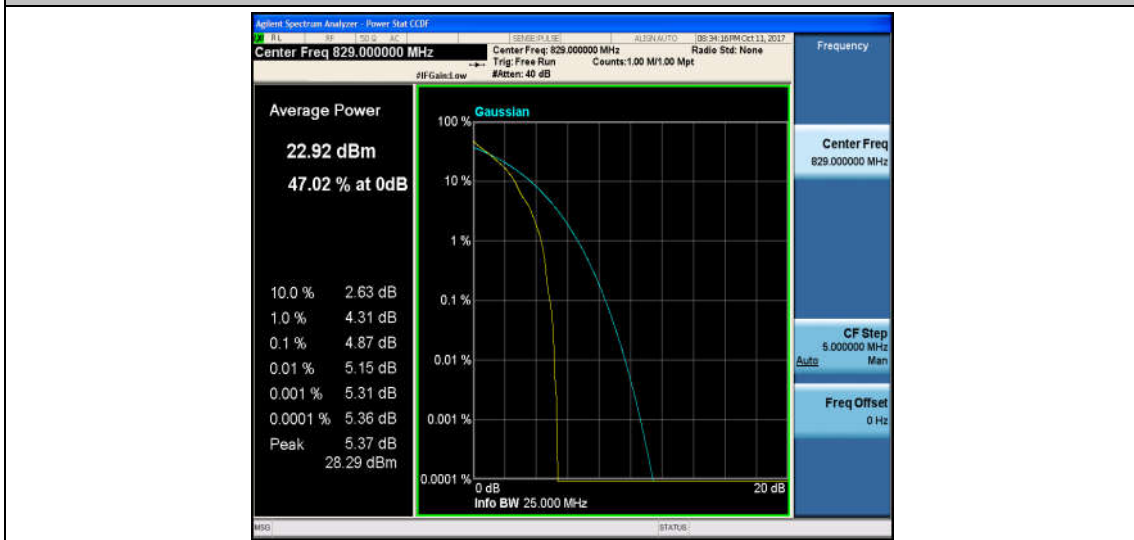

Band5\_5MHz\_QPSK\_20625\_1RB#0\_5.20\_13\_PASS

Band5\_5MHz\_16QAM\_20625\_1RB#0\_6.28\_13\_PASS

Band5\_5MHz\_QPSK\_20625\_25RB#0\_5.80\_13\_PASS

Band5\_5MHz\_16QAM\_20625\_25RB#0\_6.51\_13\_PASS

Band5\_10MHz\_QPSK\_20450\_1RB#0\_4.87\_13\_PASS