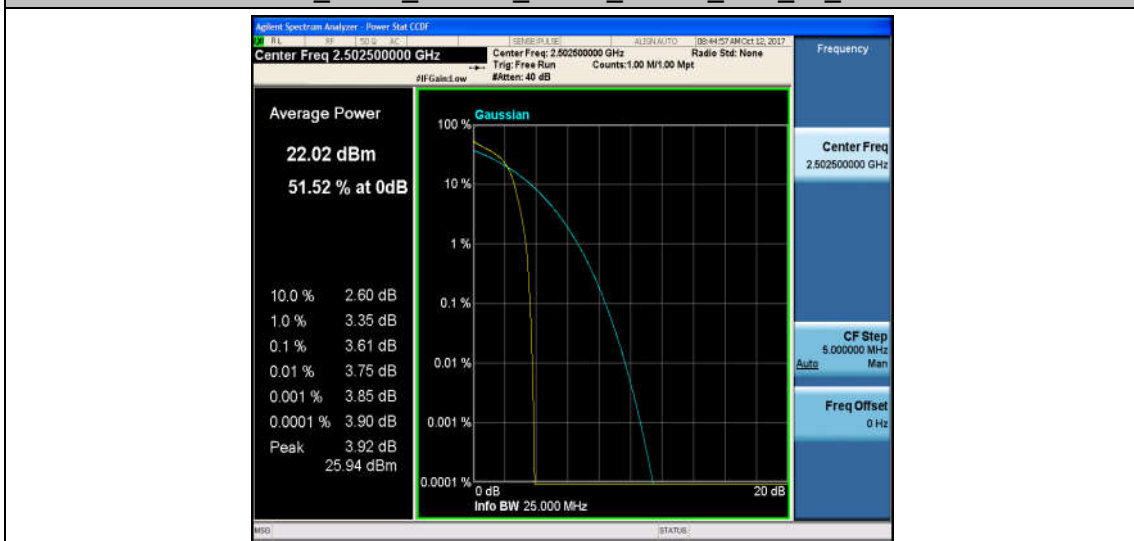

Band7_5MHz_16QAM_20775_1RB#0_3.61_13_PASS

Band7_5MHz_QPSK_20775_25RB#0_4.25_13_PASS