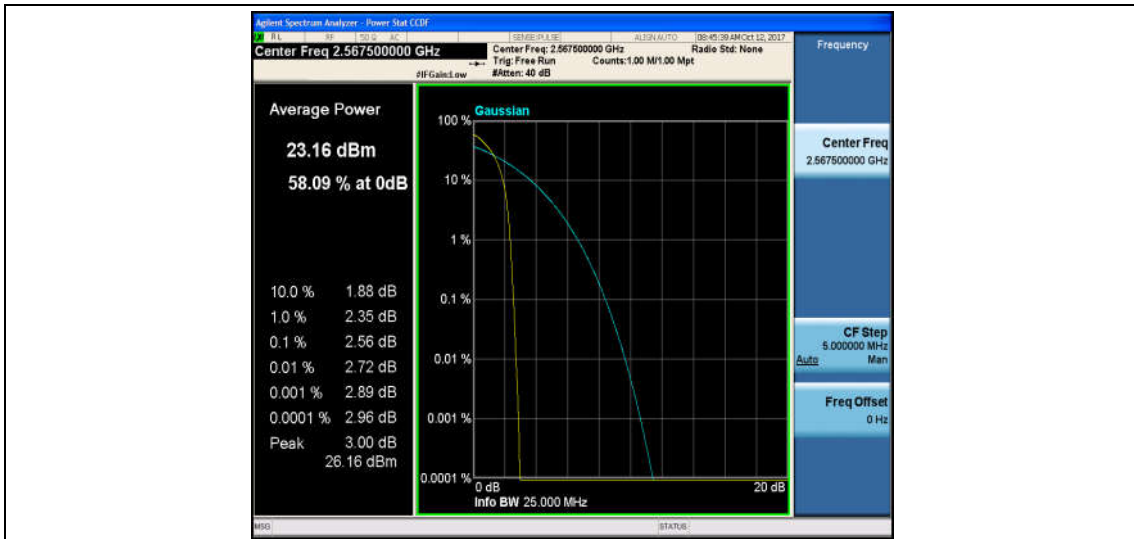

Band7_5MHz_16QAM_21425_1RB#0_3.55_13_PASS