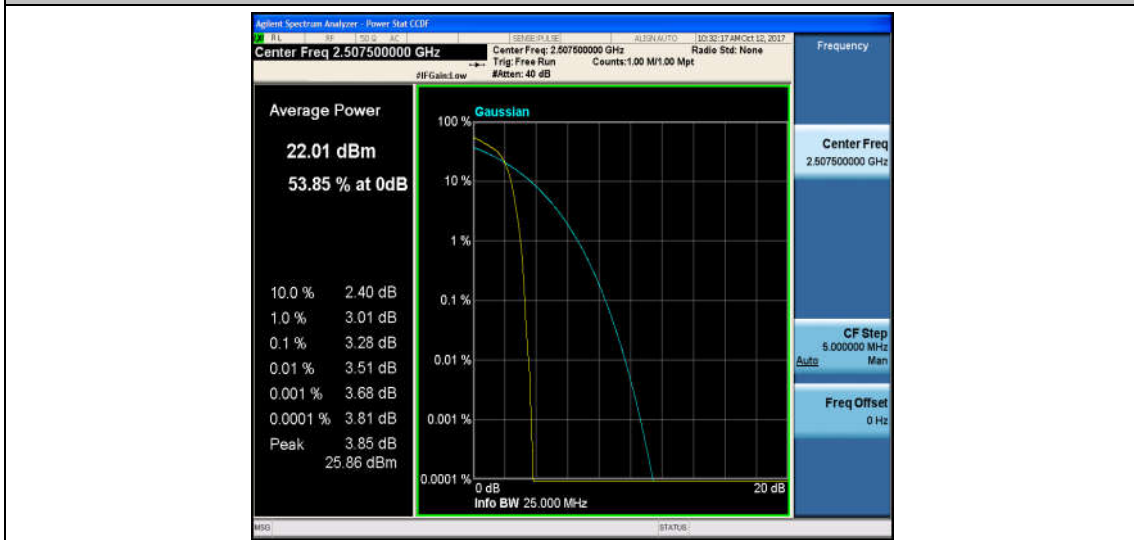

Band7\_10MHz\_QPSK\_21400\_50RB#0\_4.08\_13\_PASS

Band7\_10MHz\_16QAM\_21400\_50RB#0\_4.99\_13\_PASS

Band7\_15MHz\_QPSK\_20825\_1RB#0\_2.27\_13\_PASS

Band7\_15MHz\_16QAM\_20825\_1RB#0\_3.28\_13\_PASS

Band7\_15MHz\_QPSK\_20825\_75RB#0\_4.64\_13\_PASS