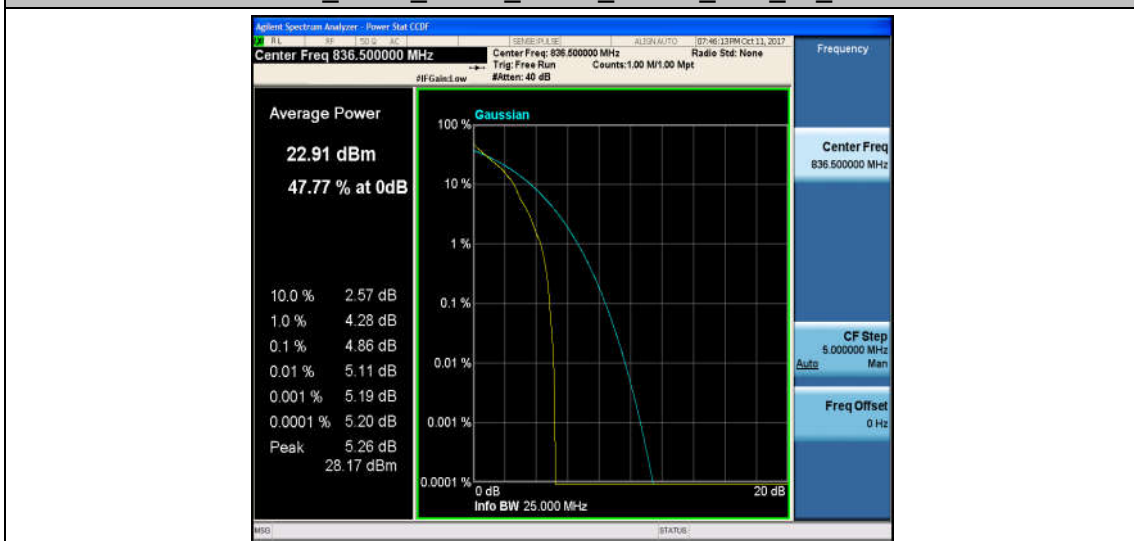

Band5\_3MHz\_QPSK\_20415\_1RB#0\_4.85\_13\_PASS

Band5\_3MHz\_16QAM\_20415\_1RB#0\_5.80\_13\_PASS

Band5\_3MHz\_QPSK\_20415\_15RB#0\_5.63\_13\_PASS

Band5\_3MHz\_16QAM\_20415\_15RB#0\_6.46\_13\_PASS

Band5\_3MHz\_QPSK\_20525\_1RB#0\_4.86\_13\_PASS