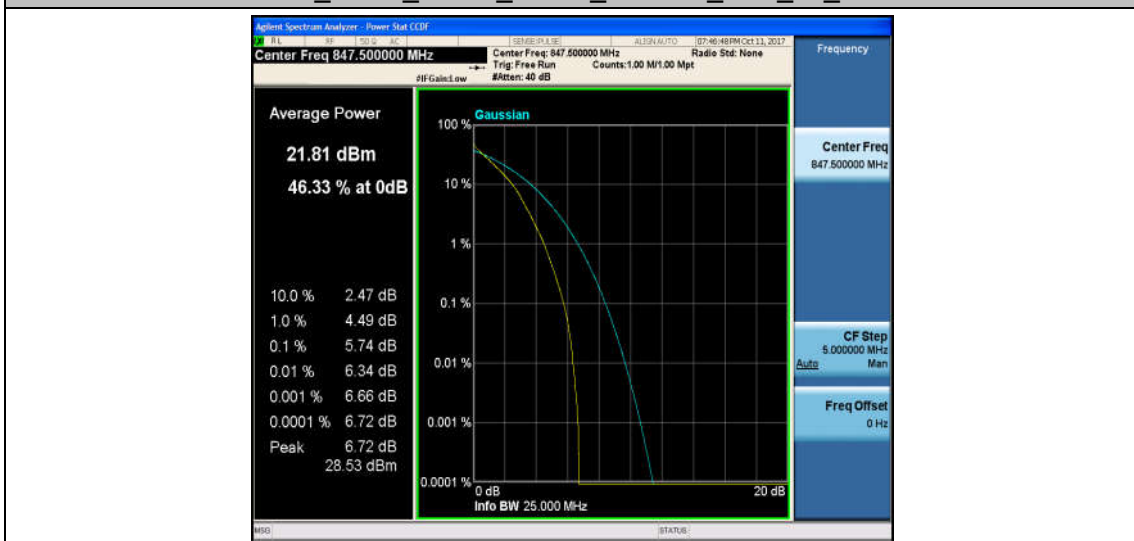

Band5_3MHz_QPSK_20635_15RB#0_5.74_13_PASS

Band5_3MHz_16QAM_20635_15RB#0_6.40_13_PASS