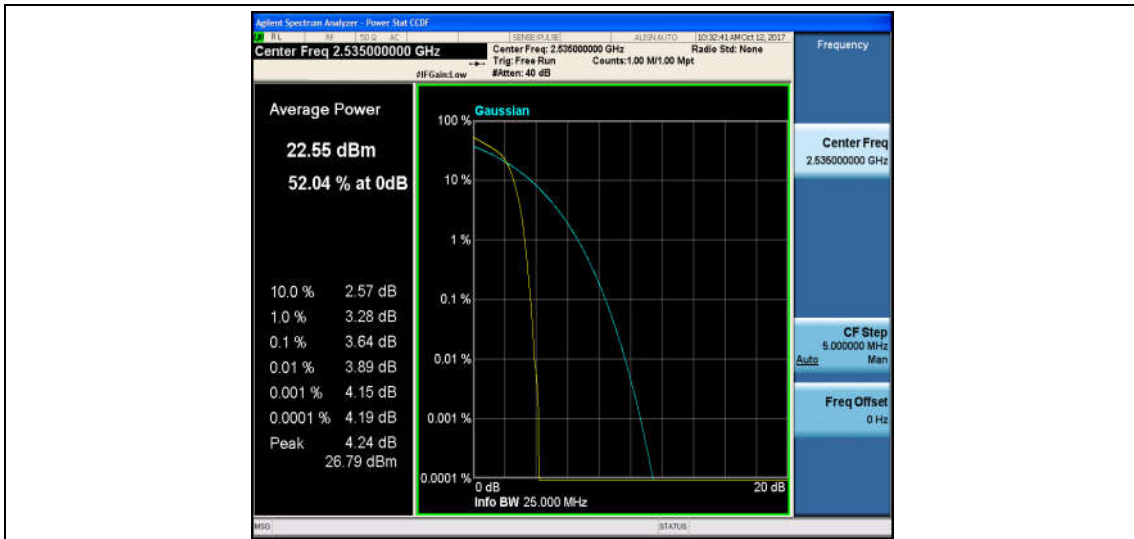

Band7_15MHz_16QAM_21100_1RB#0_3.64_13_PASS

Band7_15MHz_QPSK_21100_75RB#0_4.62_13_PASS