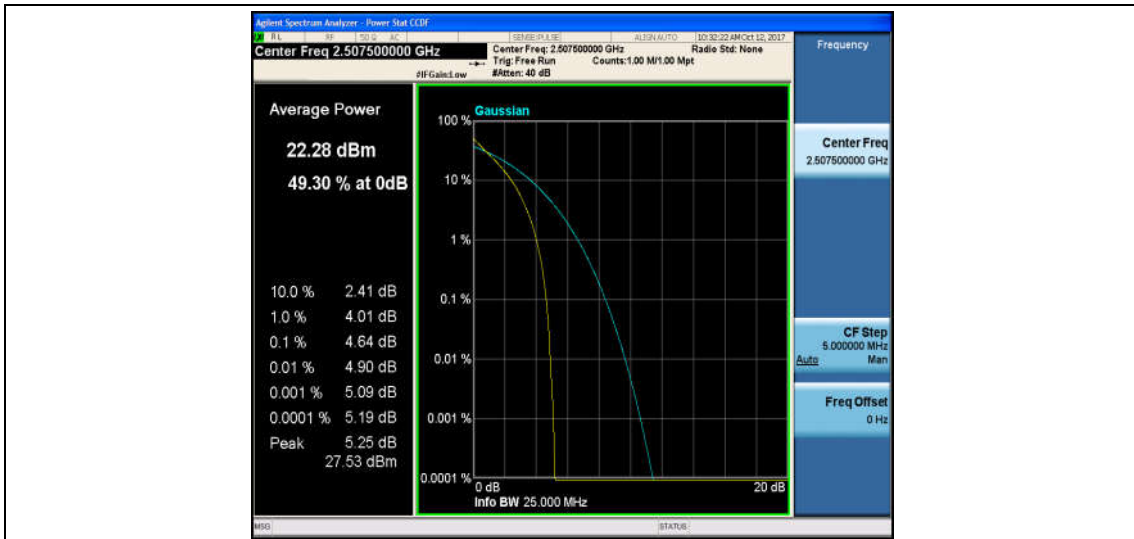

Band7\_10MHz\_QPSK\_21400\_50RB#0\_4.08\_13\_PASS

Band7\_10MHz\_16QAM\_21400\_50RB#0\_4.99\_13\_PASS

Band7\_15MHz\_QPSK\_20825\_1RB#0\_2.27\_13\_PASS

Band7\_15MHz\_16QAM\_20825\_1RB#0\_3.28\_13\_PASS

Band7\_15MHz\_QPSK\_20825\_75RB#0\_4.64\_13\_PASS