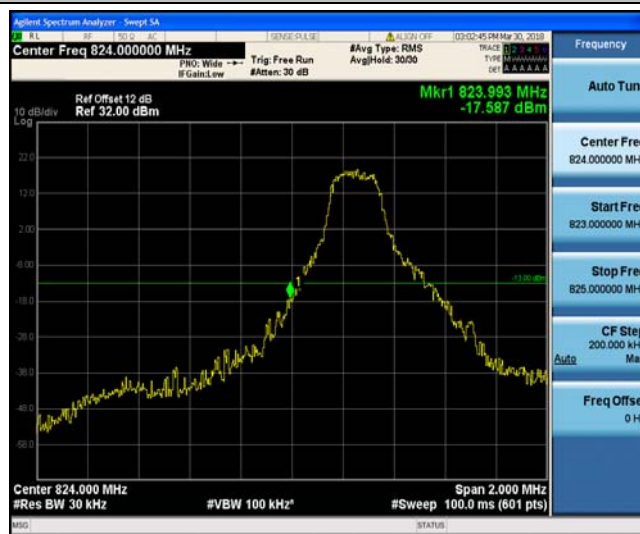

Band4\_20MHz\_16QAM\_20050\_1RB#0

Band4\_20MHz\_16QAM\_20050\_100RB#0

Band4\_20MHz\_16QAM\_20300\_1RB#99

Band4\_20MHz\_16QAM\_20300\_100RB#0

Band5\_1.4MHz\_QPSK\_20407\_1RB#0

Band5\_1.4MHz\_QPSK\_20407\_6RB#0