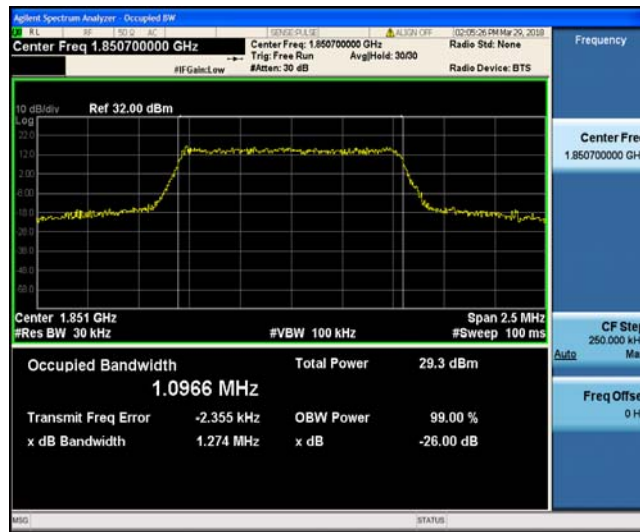

Test Graphs

Band2_1.4MHz_QPSK_18607_6RB#0