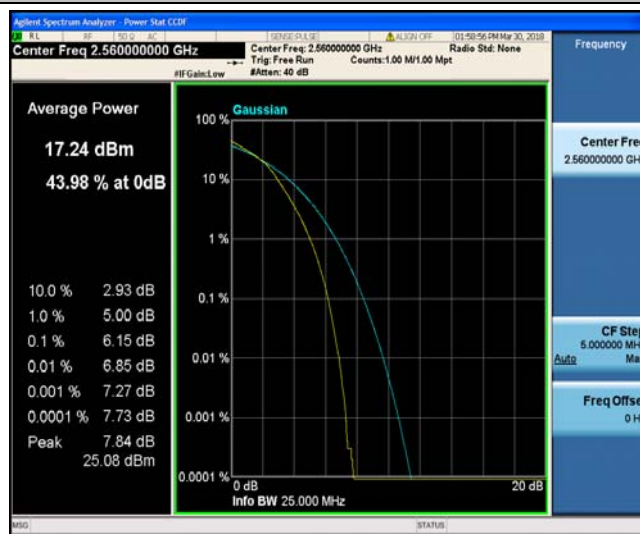

Band7_20MHz_16QAM_21350_1RB#0

Band7_20MHz_16QAM_21350_100RB#0

8.3 Appendix C: 26dB Bandwidth and Occupied Bandwidth

Test Result

Band	Bandwidth	Modulation	Channel	RB Configuration	Occupied Bandwidth (MHz)	26dB Bandwidth (MHz)	Verdict
Band2	1.4MHz	QPSK	18607	6RB#0	1.0966	1.274	PASS
Band2	1.4MHz	QPSK	18900	6RB#0	1.0935	1.281	PASS
Band2	1.4MHz	QPSK	19193	6RB#0	1.0957	1.270	PASS
Band2	1.4MHz	16QAM	18607	6RB#0	1.1037	1.295	PASS
Band2	1.4MHz	16QAM	18900	6RB#0	1.0980	1.302	PASS
Band2	1.4MHz	16QAM	19193	6RB#0	1.0909	1.268	PASS
Band2	3MHz	QPSK	18615	15RB#0	2.6851	2.885	PASS
Band2	3MHz	QPSK	18900	15RB#0	2.6894	2.921	PASS
Band2	3MHz	QPSK	19185	15RB#0	2.6826	2.917	PASS
Band2	3MHz	16QAM	18615	15RB#0	2.6871	2.938	PASS
Band2	3MHz	16QAM	18900	15RB#0	2.6862	2.915	PASS
Band2	3MHz	16QAM	19185	15RB#0	2.6820	2.923	PASS
Band2	5MHz	QPSK	18625	25RB#0	4.5195	5.087	PASS
Band2	5MHz	QPSK	18900	25RB#0	4.5407	5.076	PASS
Band2	5MHz	QPSK	19175	25RB#0	4.5135	5.087	PASS
Band2	5MHz	16QAM	18625	25RB#0	4.5208	5.070	PASS
Band2	5MHz	16QAM	18900	25RB#0	4.5258	5.085	PASS
Band2	5MHz	16QAM	19175	25RB#0	4.5125	5.027	PASS
Band2	10MHz	QPSK	18650	50RB#0	8.9390	9.738	PASS
Band2	10MHz	QPSK	18900	50RB#0	8.9444	9.673	PASS
Band2	10MHz	QPSK	19150	50RB#0	8.9378	9.691	PASS
Band2	10MHz	16QAM	18650	50RB#0	8.9404	9.731	PASS
Band2	10MHz	16QAM	18900	50RB#0	8.9617	9.765	PASS
Band2	10MHz	16QAM	19150	50RB#0	8.9278	9.658	PASS
Band2	15MHz	QPSK	18675	75RB#0	13.480	15.00	PASS
Band2	15MHz	QPSK	18900	75RB#0	13.517	14.84	PASS
Band2	15MHz	QPSK	19125	75RB#0	13.465	14.82	PASS
Band2	15MHz	16QAM	18675	75RB#0	13.493	14.89	PASS
Band2	15MHz	16QAM	18900	75RB#0	13.494	14.92	PASS
Band2	15MHz	16QAM	19125	75RB#0	13.474	14.85	PASS
Band2	20MHz	QPSK	18700	100RB#0	17.910	19.34	PASS
Band2	20MHz	QPSK	18900	100RB#0	17.968	19.55	PASS
Band2	20MHz	QPSK	19100	100RB#0	17.919	19.38	PASS
Band2	20MHz	16QAM	18700	100RB#0	17.925	19.35	PASS
Band2	20MHz	16QAM	18900	100RB#0	17.931	19.52	PASS
Band2	20MHz	16QAM	19100	100RB#0	17.870	19.45	PASS
Band4	1.4MHz	QPSK	19957	6RB#0	1.0944	1.273	PASS
Band4	1.4MHz	QPSK	20175	6RB#0	1.0946	1.273	PASS