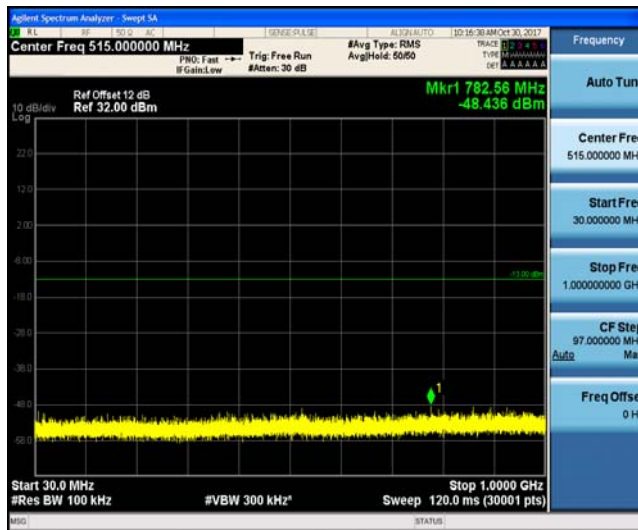

Band2_1.4MHz_QPSK_18900_1RB#0