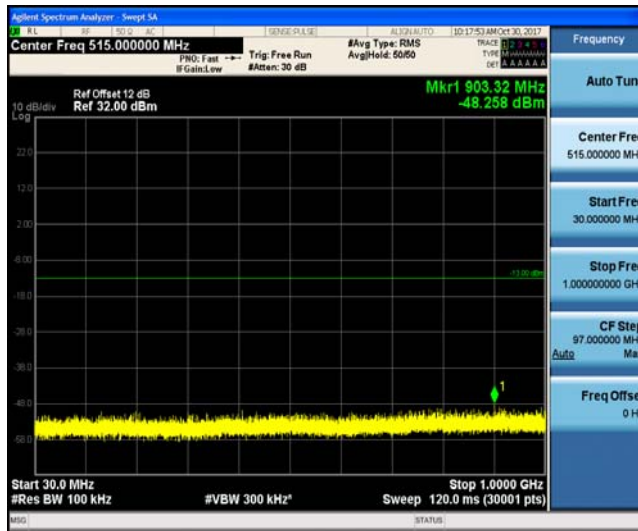

## Test Graphs

Band2\_1.4MHz\_QPSK\_18900\_1RB#0

Band2\_1.4MHz\_QPSK\_18900\_1RB#0

Band2\_1.4MHz\_QPSK\_19193\_1RB#0

Band2\_1.4MHz\_QPSK\_19193\_1RB#0

Band2\_1.4MHz\_16QAM\_18607\_1RB#0

Band2\_1.4MHz\_16QAM\_18607\_1RB#0