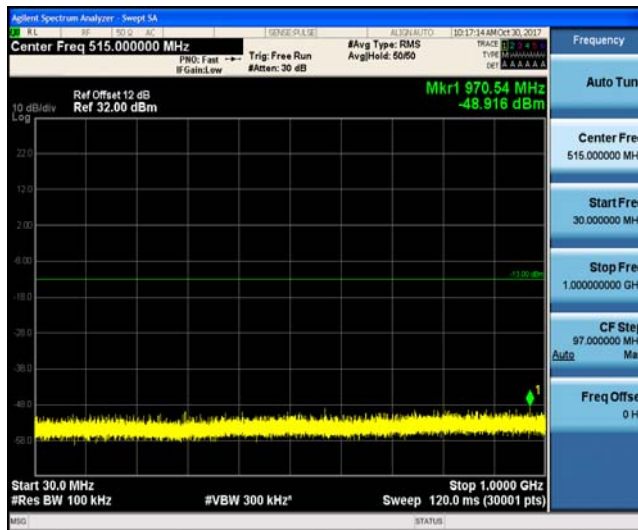

Band2_1.4MHz_16QAM_18900_1RB#0