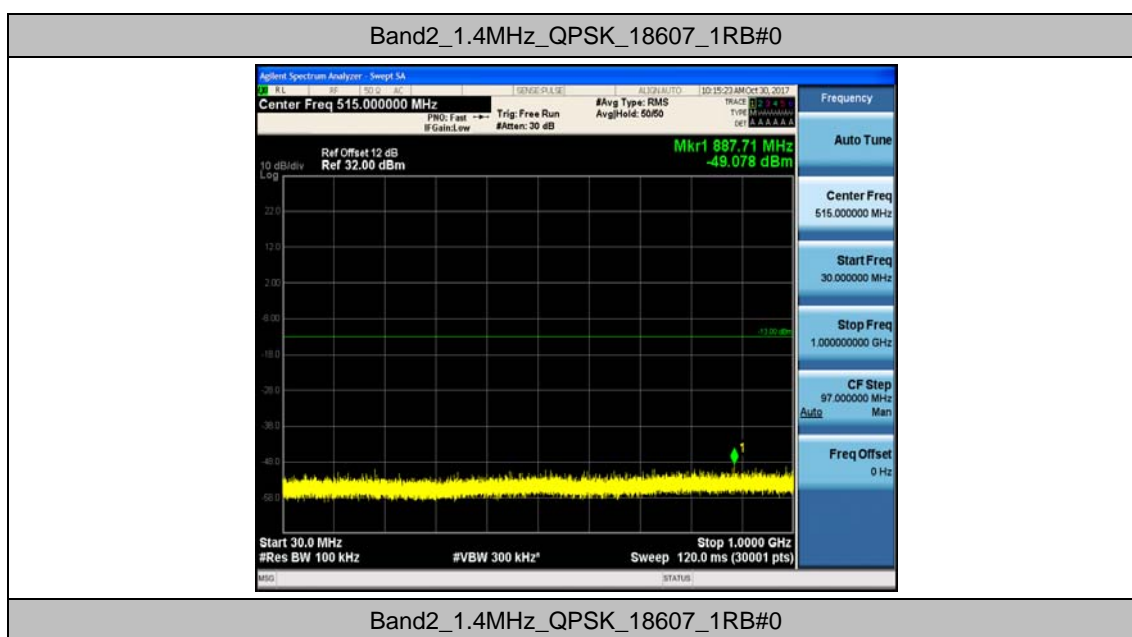

Band17	5MHz	16QAM	23825	1RB#0	Range1:30~1000MHz	-48.7	PASS
Band17	5MHz	16QAM	23825	1RB#0	Range2:1000~26000MHz	-33.27	PASS
Band17	10MHz	QPSK	23780	1RB#0	Range1:30~1000MHz	-49.56	PASS
Band17	10MHz	QPSK	23780	1RB#0	Range2:1000~26000MHz	-33.38	PASS
Band17	10MHz	QPSK	23790	1RB#0	Range1:30~1000MHz	-49.16	PASS
Band17	10MHz	QPSK	23790	1RB#0	Range2:1000~26000MHz	-33.29	PASS
Band17	10MHz	QPSK	23800	1RB#0	Range1:30~1000MHz	-49.13	PASS
Band17	10MHz	QPSK	23800	1RB#0	Range2:1000~26000MHz	-33.35	PASS
Band17	10MHz	16QAM	23780	1RB#0	Range1:30~1000MHz	-48.57	PASS
Band17	10MHz	16QAM	23780	1RB#0	Range2:1000~26000MHz	-33.21	PASS
Band17	10MHz	16QAM	23790	1RB#0	Range1:30~1000MHz	-49.34	PASS
Band17	10MHz	16QAM	23790	1RB#0	Range2:1000~26000MHz	-33.24	PASS
Band17	10MHz	16QAM	23800	1RB#0	Range1:30~1000MHz	-49.14	PASS
Band17	10MHz	16QAM	23800	1RB#0	Range2:1000~26000MHz	-33.41	PASS

Test Graphs