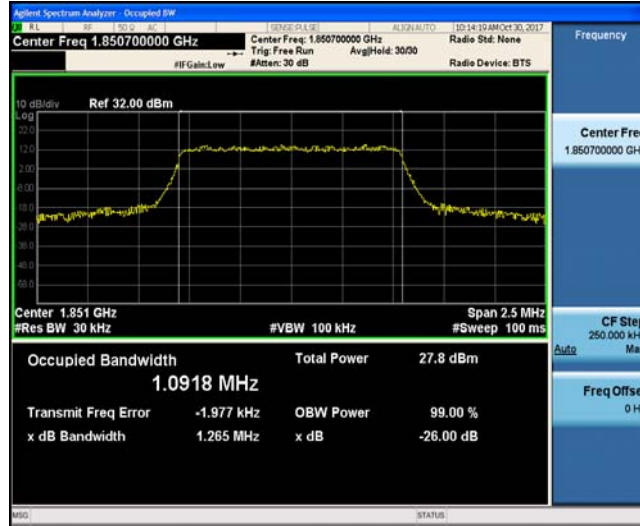

Test Graphs

Band2_1.4MHz_QPSK_18607_6RB#0