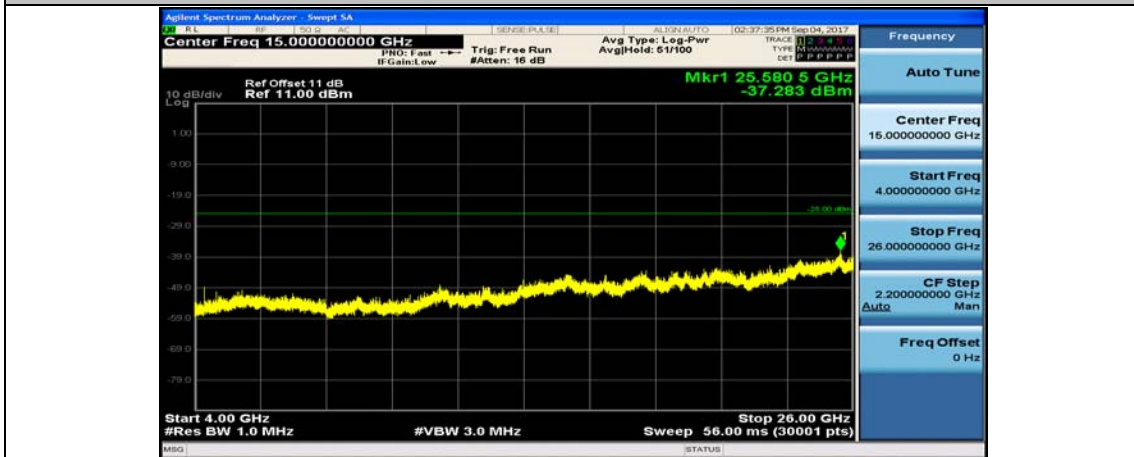

Band7_15MHz_QPSK_21100_1RB#0_4000~26000MHz