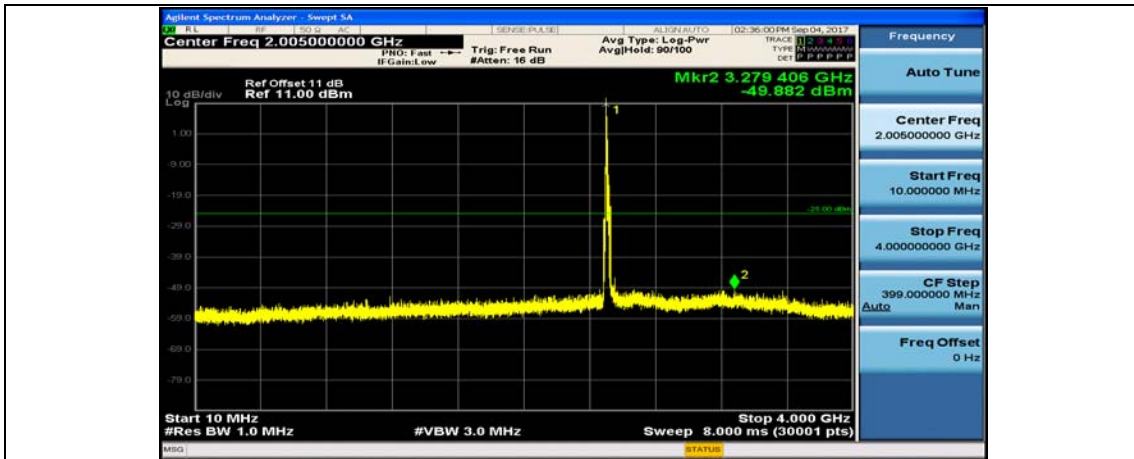

Band7_15MHz_QPSK_20825_1RB#0_10~4000MHz