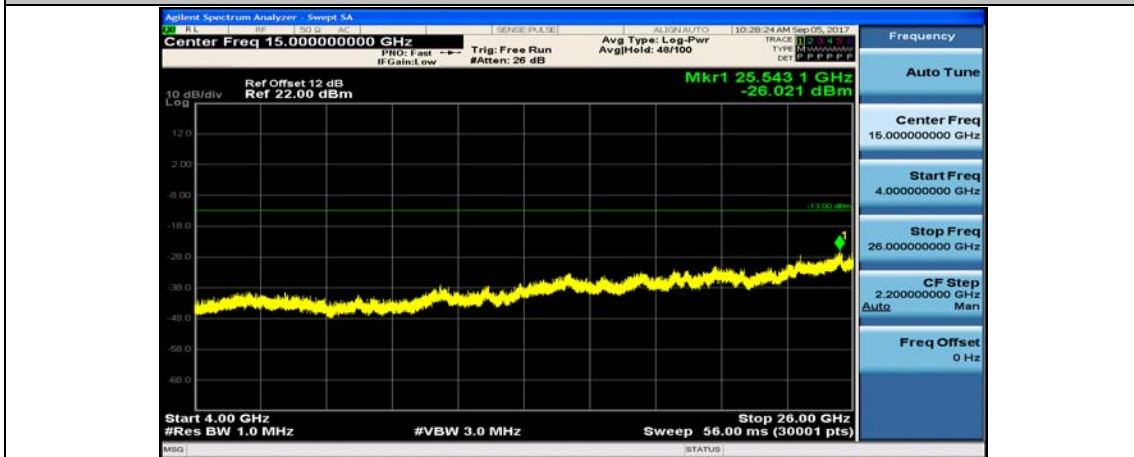

Band4_10MHz_QPSK_20175_1RB#0_4000~26000MHz