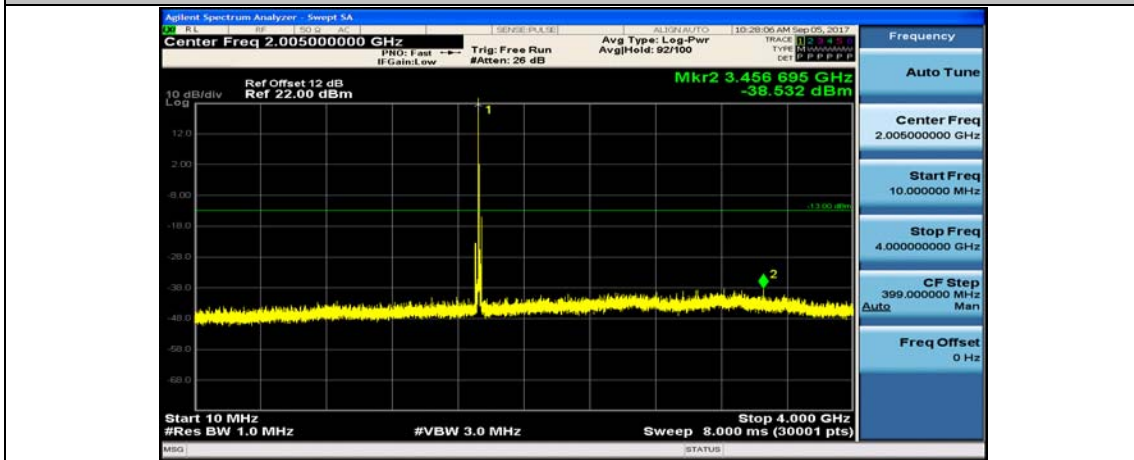

Band4_10MHz_QPSK_20175_1RB#0_10~4000MHz