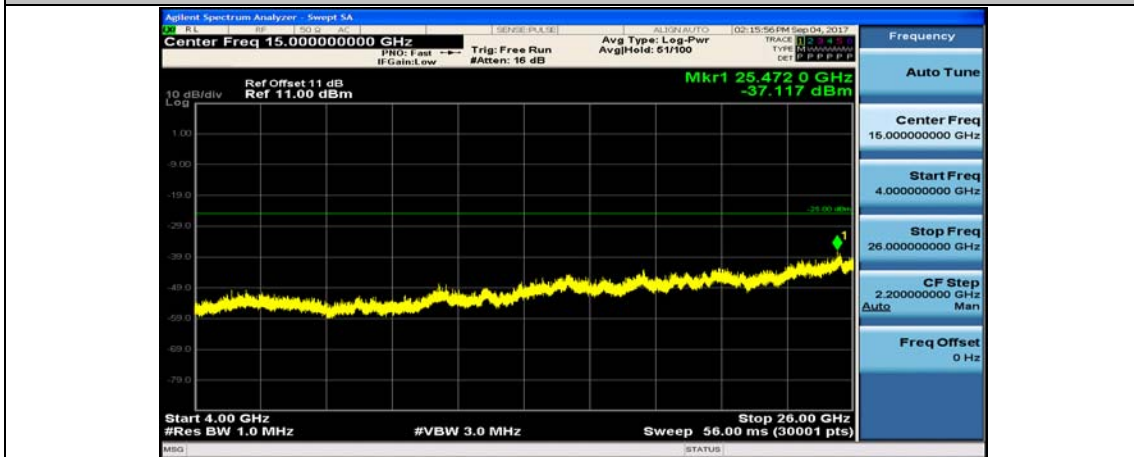

Band7_5MHz_QPSK_20775_1RB#0_10~4000MHz

Band7_5MHz_QPSK_20775_1RB#0_400~2600MHz

Band7_5MHz_16QAM_20775_1RB#0_10~4000MHz

Band7_5MHz_16QAM_20775_1RB#0_400~2600MHz

Band7_5MHz_QPSK_21100_1RB#0_10~4000MHz

Band7_5MHz_QPSK_21100_1RB#0_400~26000MHz