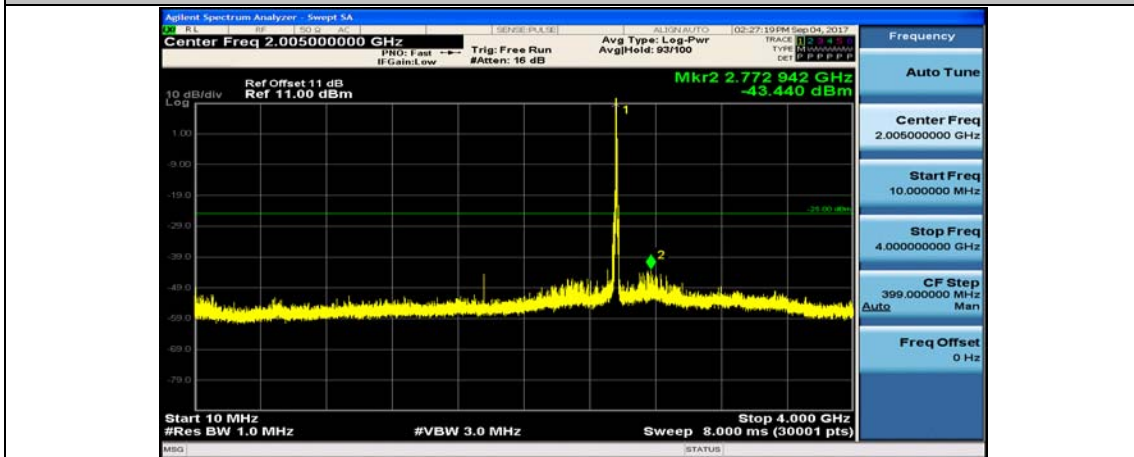

Band7_10MHz_QPSK_21100_1RB#0_4000~26000MHz

Band7_10MHz_16QAM_21100_1RB#0_10~4000MHz

Band7_10MHz_16QAM_21100_1RB#0_4000~26000MHz

Band7_10MHz_QPSK_21400_1RB#0_10~4000MHz

Band7_10MHz_QPSK_21400_1RB#0_4000~26000MHz