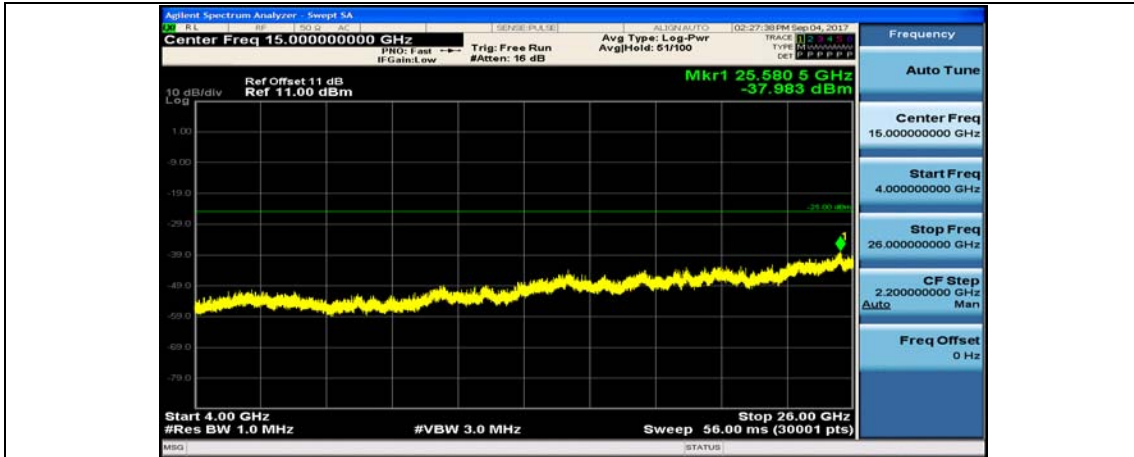

Band7_10MHz_QPSK_21100_1RB#0_4000~26000MHz

Band7_10MHz_16QAM_21100_1RB#0_10~4000MHz

Band7_10MHz_16QAM_21100_1RB#0_4000~26000MHz

Band7_10MHz_QPSK_21400_1RB#0_10~4000MHz

Band7_10MHz_QPSK_21400_1RB#0_4000~26000MHz