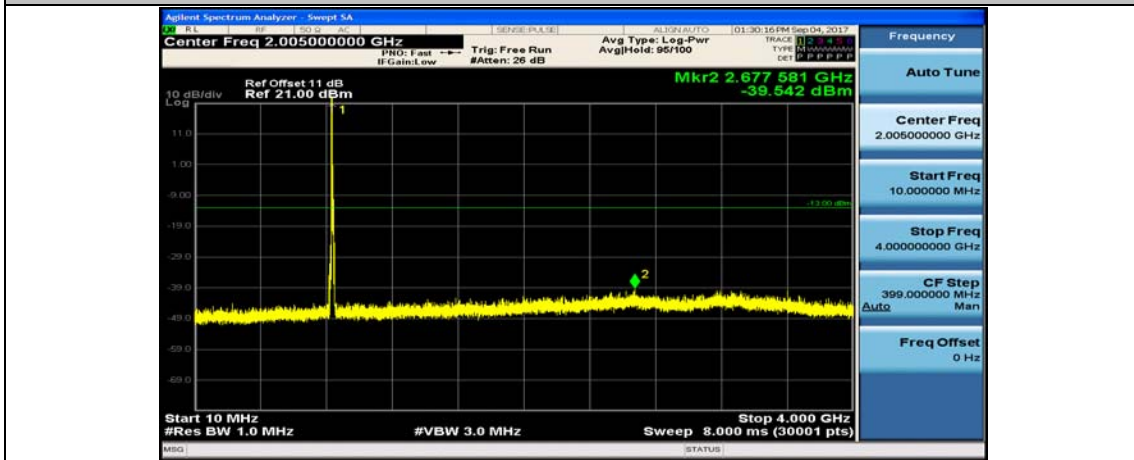

Band5_10MHz_16QAM_20525_1RB#0_4000~26000MHz

Band5_10MHz_QPSK_20600_1RB#0_10~4000MHz

Band5_10MHz_QPSK_20600_1RB#0_4000~26000MHz

Band5_10MHz_16QAM_20600_1RB#0_10~4000MHz

Band5_10MHz_16QAM_20600_1RB#0_400~26000MHz