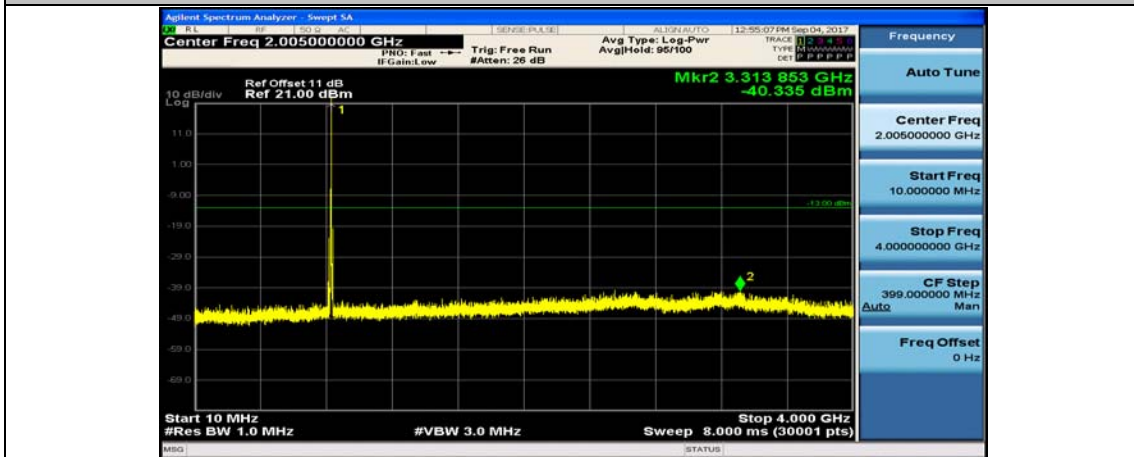

Band5_1.4MHz_16QAM_20525_1RB#0_10~4000MHz