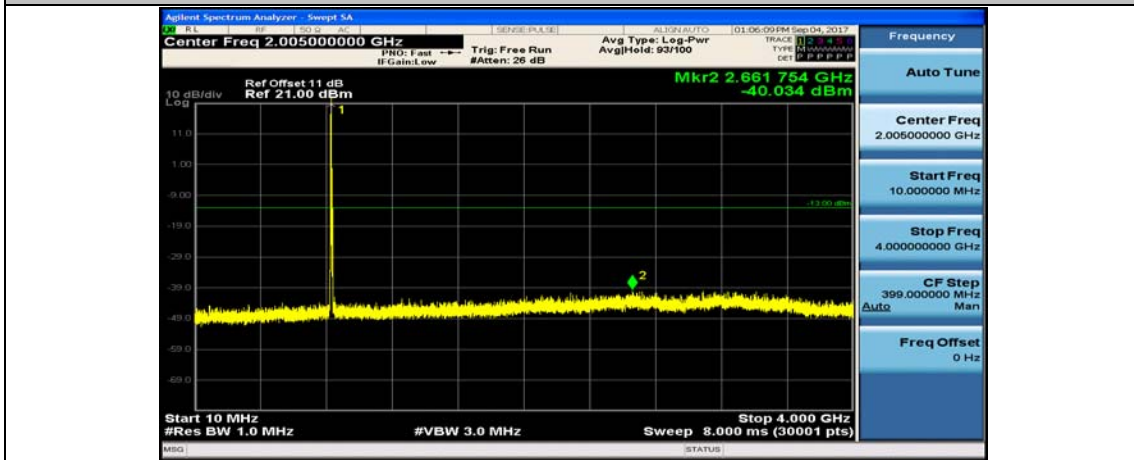

Band5_3MHz_QPSK_20525_1RB#0_10~4000MHz