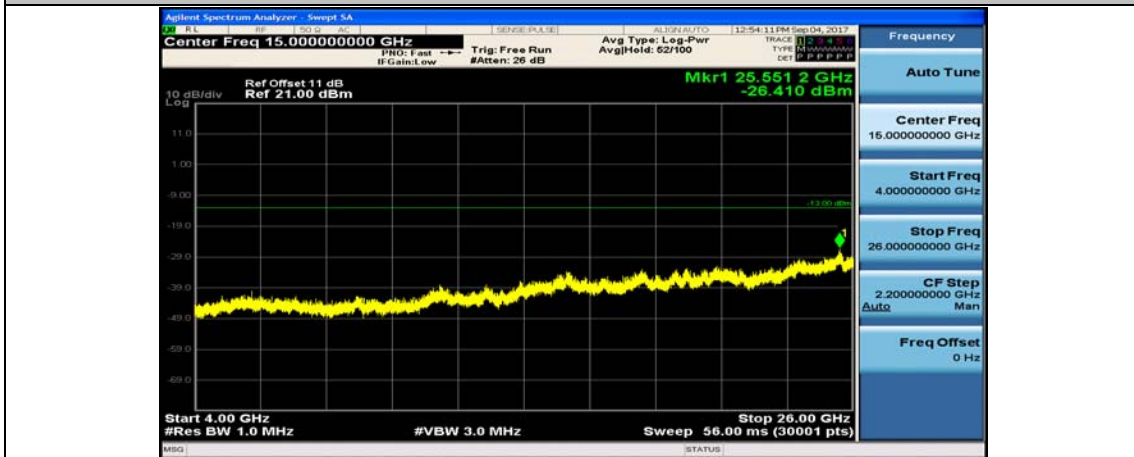

Band5_1.4MHz_QPSK_20407_1RB#0_10~4000MHz

Band5_1.4MHz_QPSK_20407_1RB#0_4000~26000MHz

Band5_1.4MHz_16QAM_20407_1RB#0_10~4000MHz

Band5_1.4MHz_16QAM_20407_1RB#0_400~26000MHz

Band5_1.4MHz_QPSK_20525_1RB#0_10~4000MHz