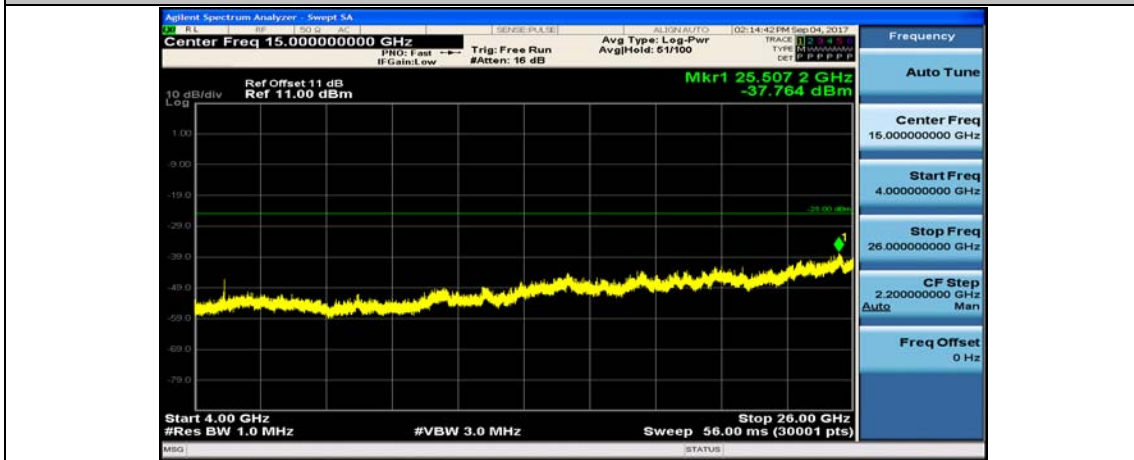

Band7_5MHz_QPSK_20775_1RB#0_400~2600MHz