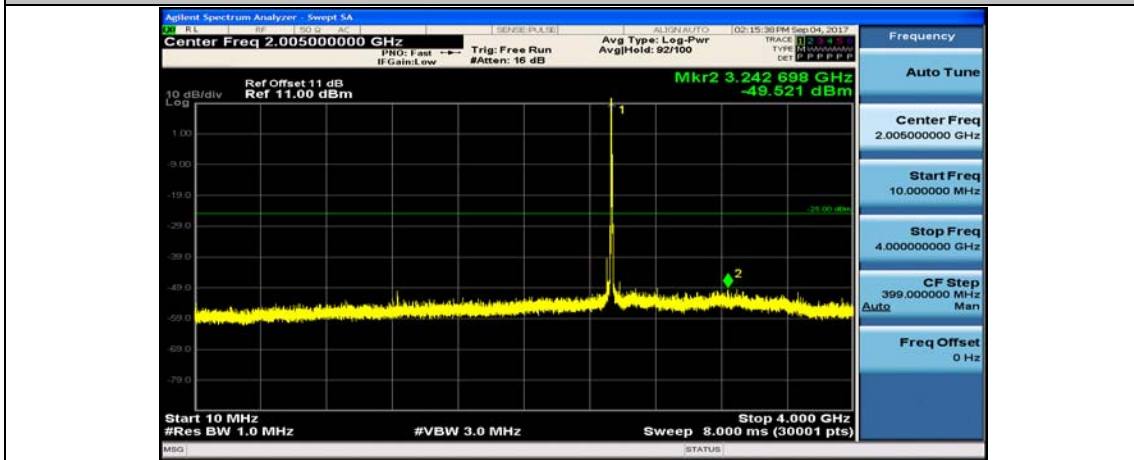

Band7_5MHz_QPSK_20775_1RB#0_10~4000MHz

Band7_5MHz_QPSK_20775_1RB#0_400~2600MHz

Band7_5MHz_16QAM_20775_1RB#0_10~4000MHz

Band7_5MHz_16QAM_20775_1RB#0_400~2600MHz

Band7_5MHz_QPSK_21100_1RB#0_10~4000MHz

Band7_5MHz_QPSK_21100_1RB#0_400~26000MHz