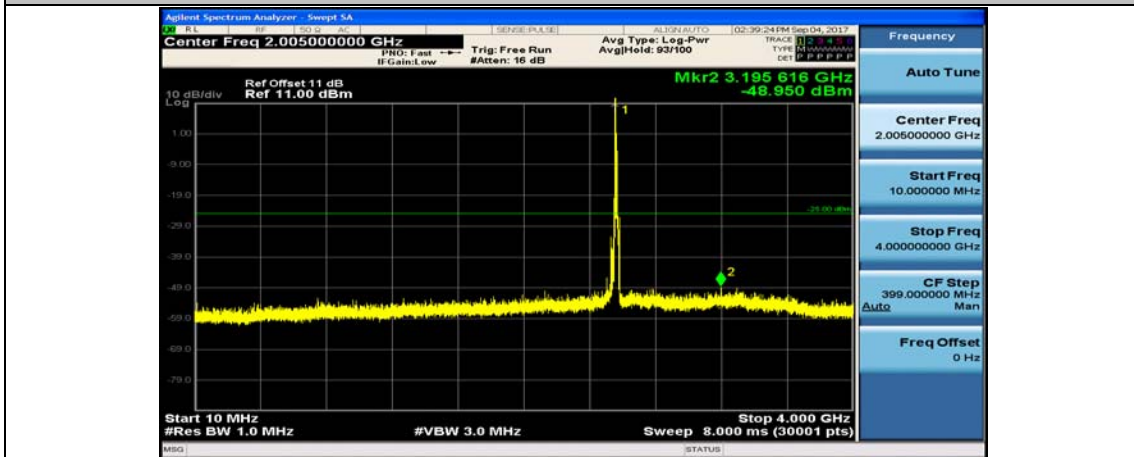

Band7_15MHz_QPSK_21375_1RB#0_10~4000MHz