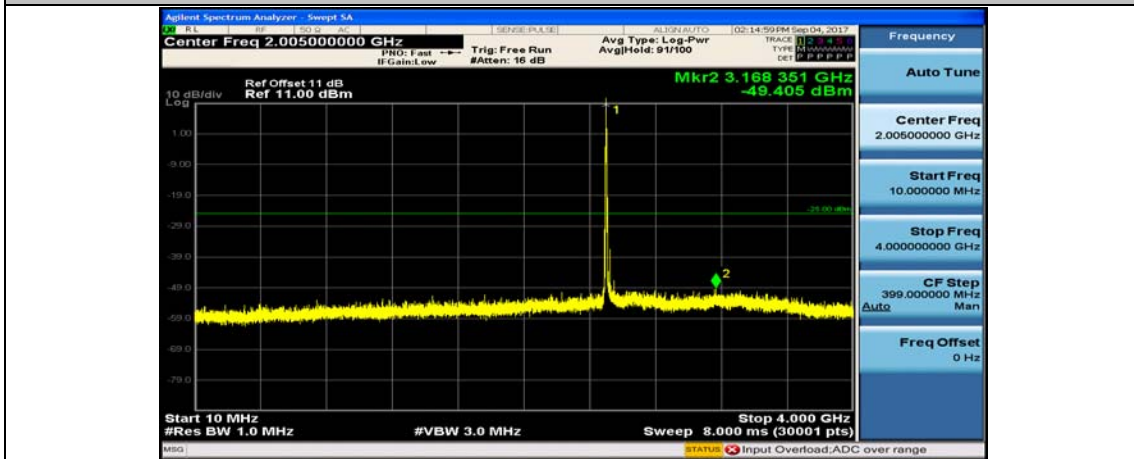

Band7_5MHz_16QAM_20775_1RB#0_10~4000MHz