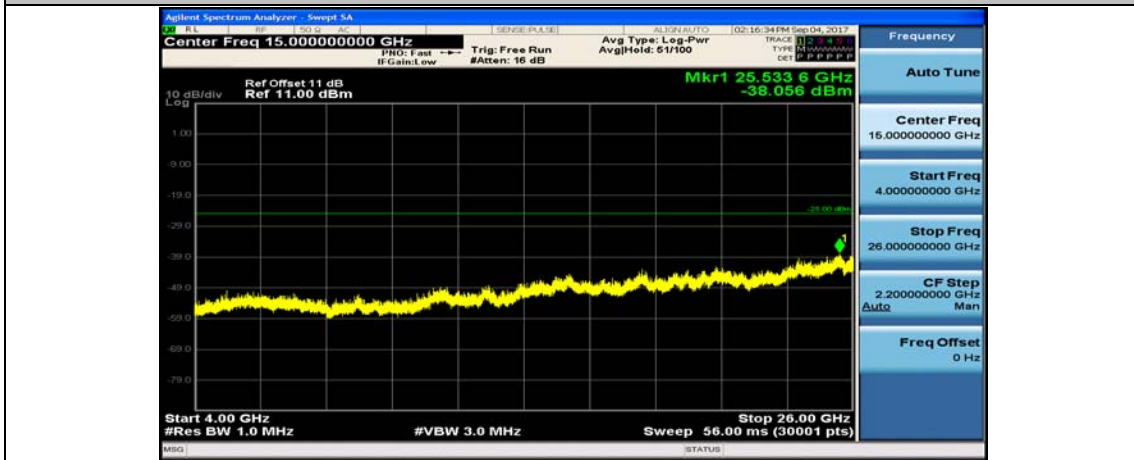

Band7_5MHz_16QAM_21100_1RB#0_4000~26000MHz