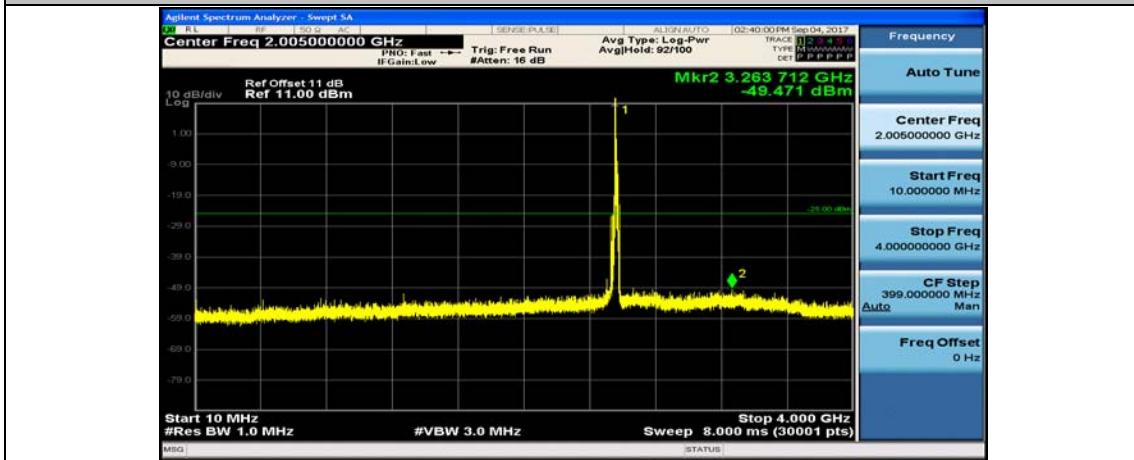

Band7_15MHz_16QAM_21375_1RB#0_10~4000MHz