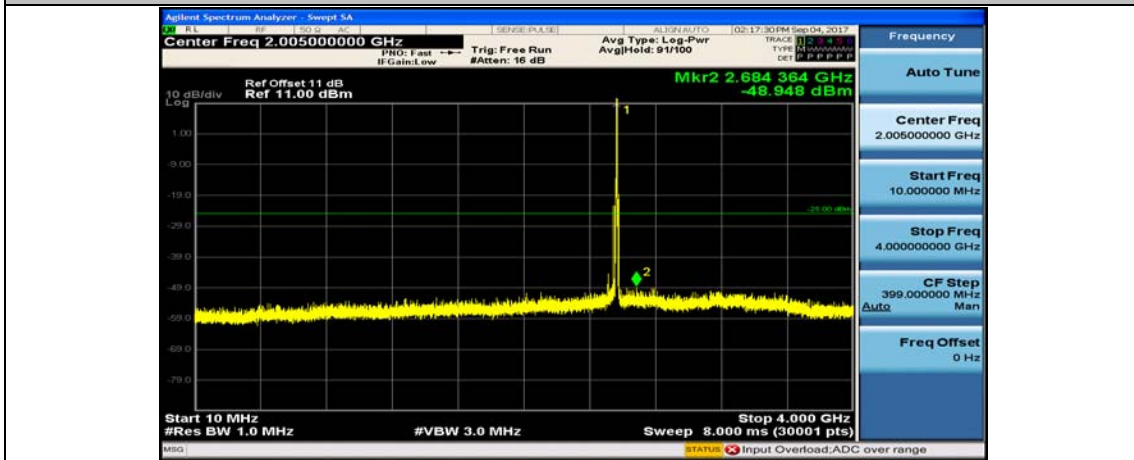

Band7_5MHz_16QAM_21100_1RB#0_10~4000MHz

Band7_5MHz_16QAM_21100_1RB#0_4000~26000MHz

Band7_5MHz_QPSK_21425_1RB#0_10~4000MHz

Band7_5MHz_QPSK_21425_1RB#0_4000~26000MHz

Band7_5MHz_16QAM_21425_1RB#0_10~4000MHz

Band7_5MHz_16QAM_21425_1RB#0_4000~26000MHz