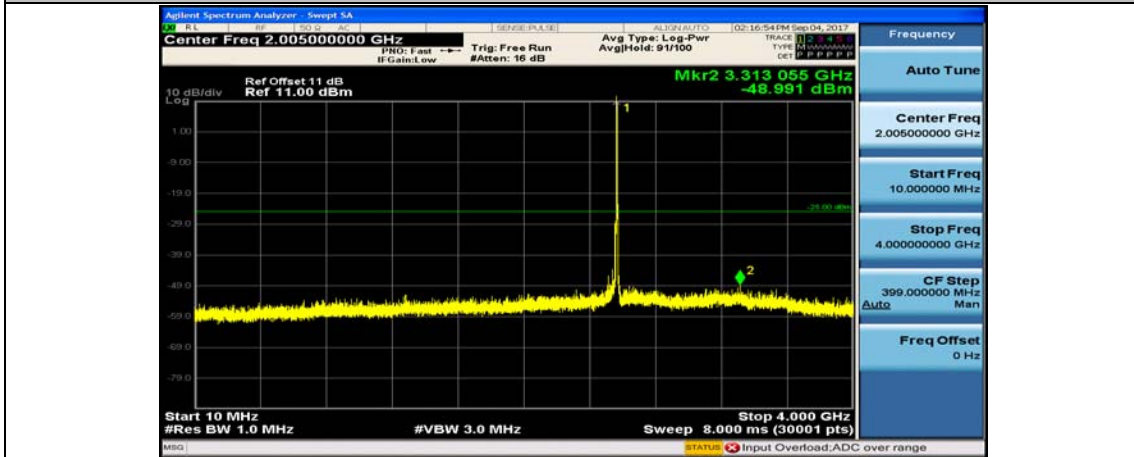

Band7_5MHz_QPSK_21425_1RB#0_10~4000MHz