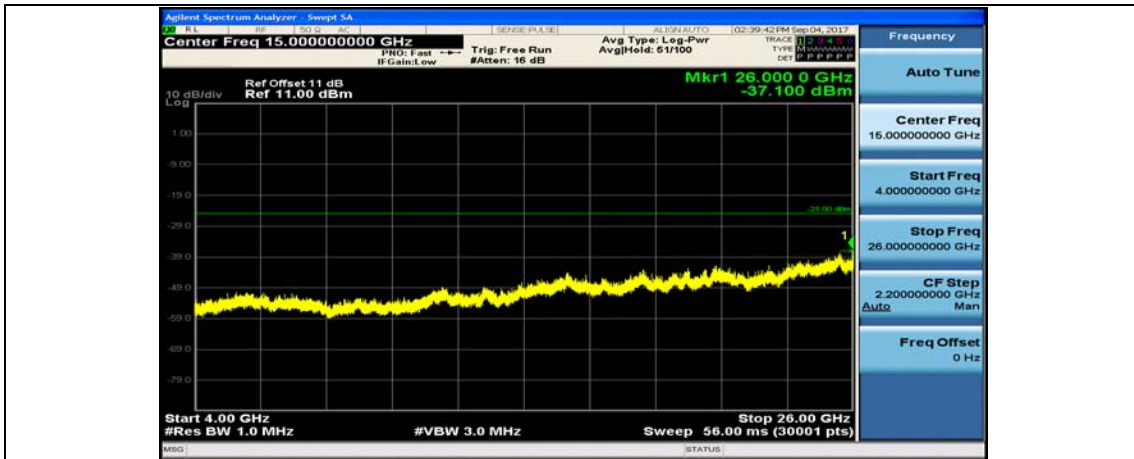

Band7_15MHz_QPSK_21375_1RB#0_4000~26000MHz