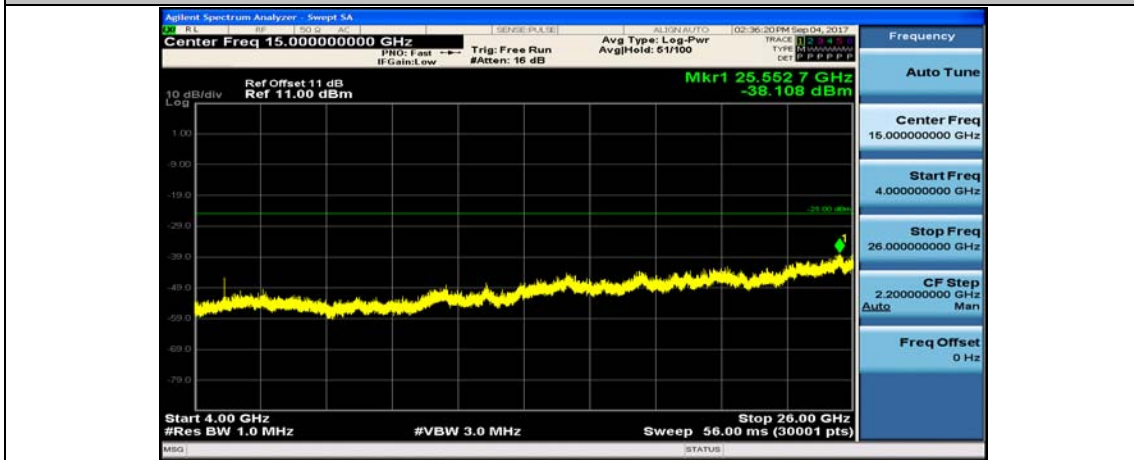

Band7_10MHz_16QAM_21400_1RB#0_10~4000MHz

Band7_10MHz_16QAM_21400_1RB#0_400~26000MHz

Band7_15MHz_QPSK_20825_1RB#0_10~4000MHz

Band7_15MHz_QPSK_20825_1RB#0_4000~26000MHz

Band7_15MHz_16QAM_20825_1RB#0_10~4000MHz