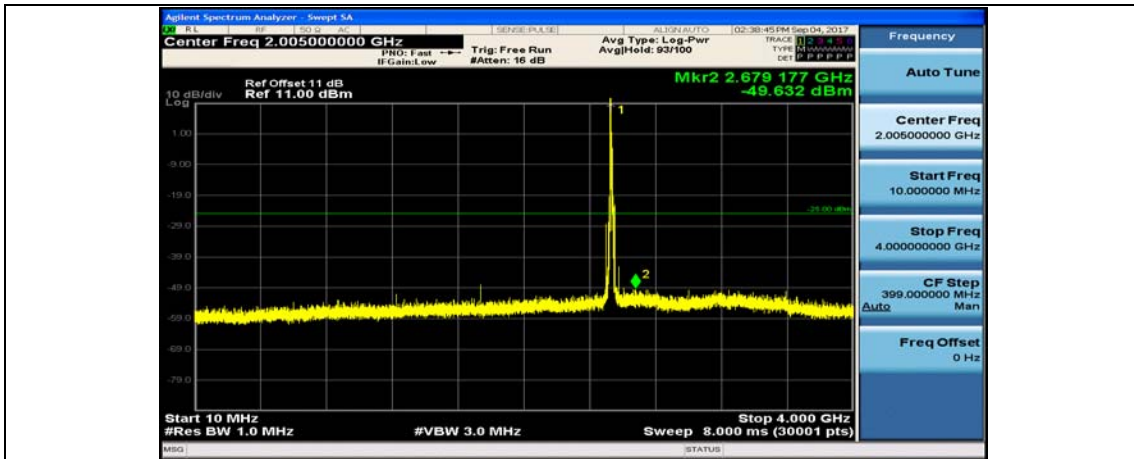

Band7_15MHz_16QAM_20825_1RB#0_4000~26000MHz

Band7_15MHz_QPSK_21100_1RB#0_10~4000MHz

Band7_15MHz_QPSK_21100_1RB#0_4000~26000MHz

Band7_15MHz_16QAM_21100_1RB#0_10~4000MHz

Band7_15MHz_16QAM_21100_1RB#0_4000~26000MHz