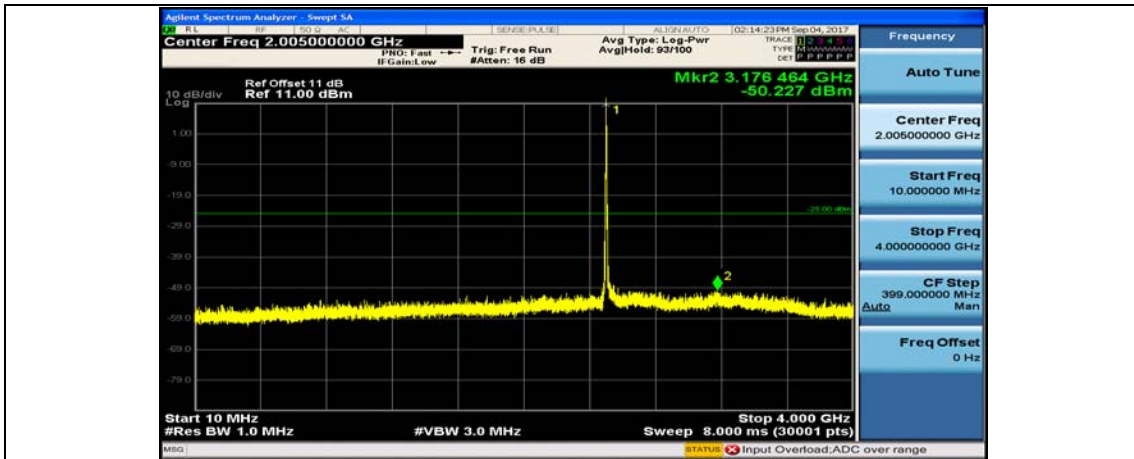

Band7_5MHz_QPSK_20775_1RB#0_10~4000MHz