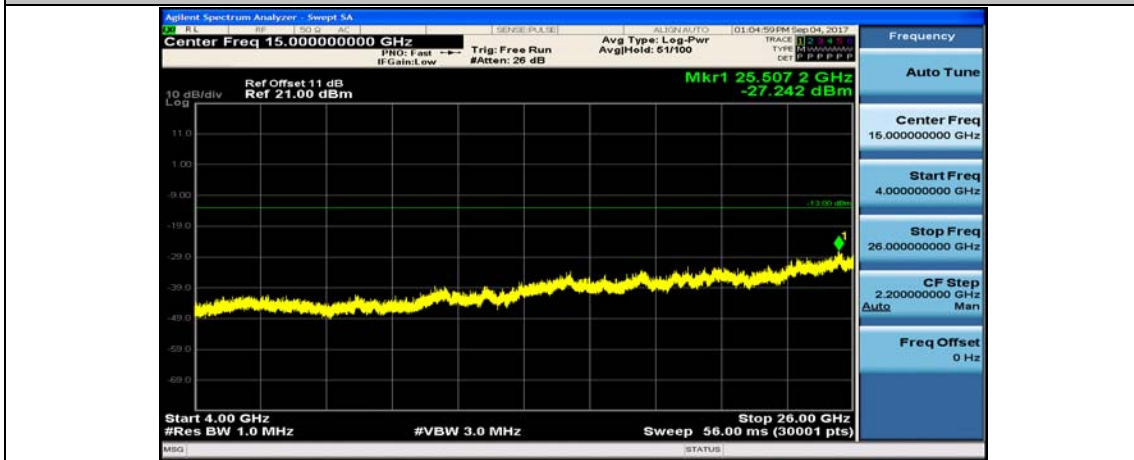

Band5_1.4MHz_QPSK_20525_1RB#0_4000~26000MHz

Band5_1.4MHz_16QAM_20525_1RB#0_10~4000MHz

Band5_3MHz_QPSK_20415_1RB#0_10~4000MHz

Band5_3MHz_QPSK_20415_1RB#0_400~26000MHz

Band5_3MHz_16QAM_20415_1RB#0_10~4000MHz