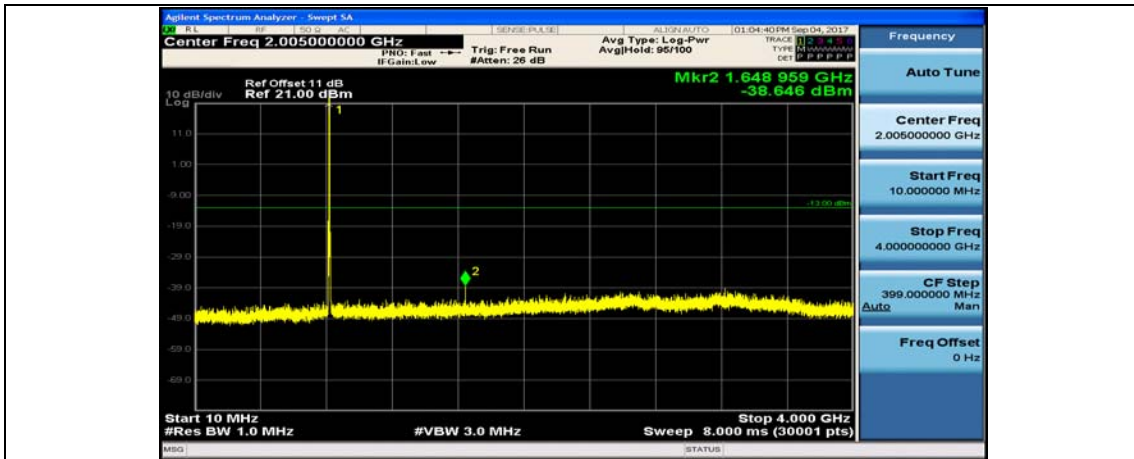

Band5_3MHz_QPSK_20415_1RB#0_10~4000MHz