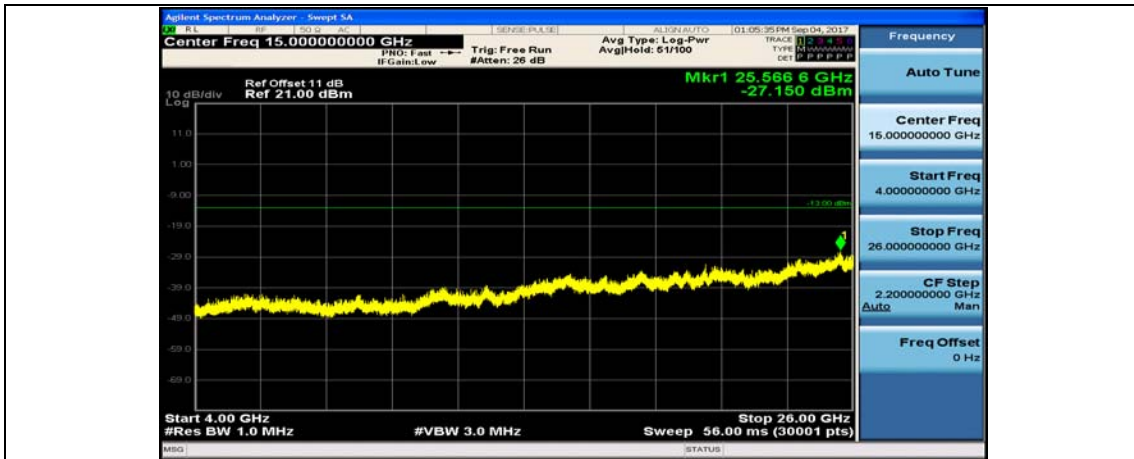

Band5_3MHz_16QAM_20415_1RB#0_400~26000MHz