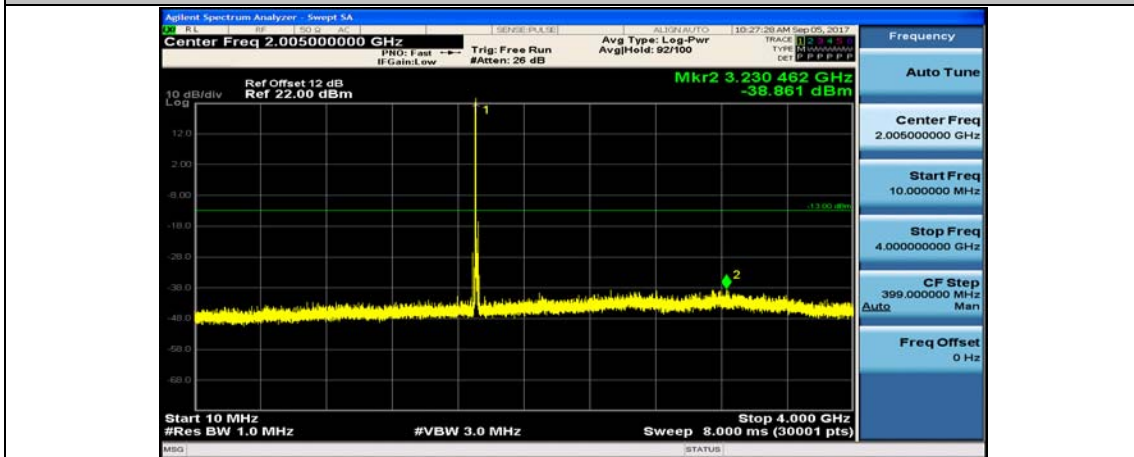

Band4_5MHz_16QAM_19975_1RB#0_4000~26000MHz

Band4_5MHz_QPSK_20175_1RB#0_10~4000MHz

Band4_10MHz_QPSK_20000_1RB#0_10~4000MHz

Band4_10MHz_QPSK_2000_1RB#0_4000~26000MHz

Band4_10MHz_16QAM_2000_1RB#0_10~4000MHz

Band4_10MHz_16QAM_2000_1RB#0_4000~26000MHz