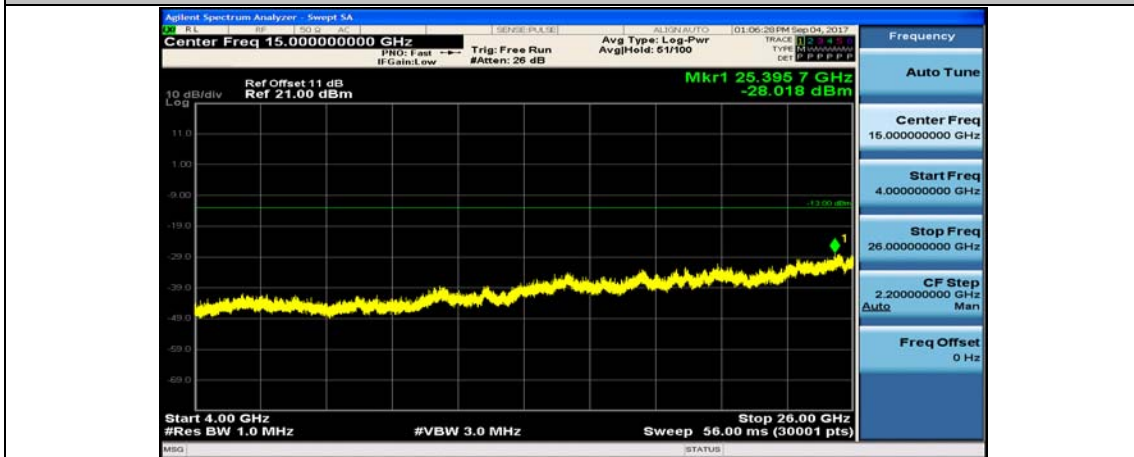

Band5_3MHz_QPSK_20525_1RB#0_400~26000MHz