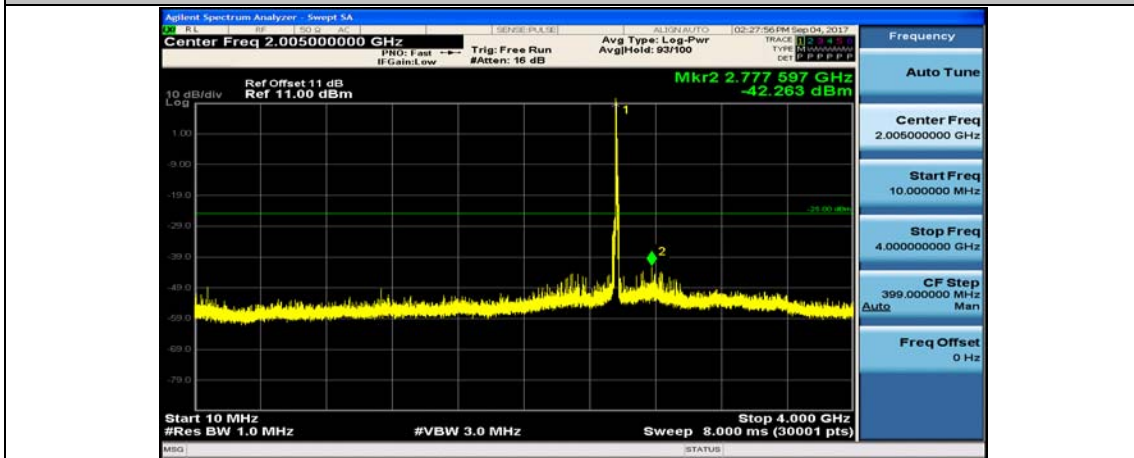

Band7_10MHz_16QAM_21400_1RB#0_10~4000MHz