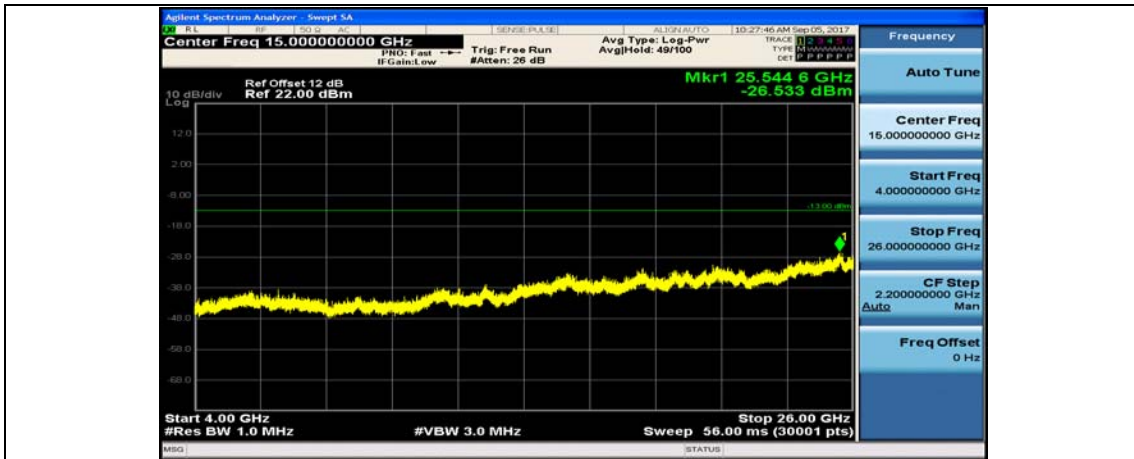

Band4_5MHz_16QAM_19975_1RB#0_4000~26000MHz

Band4_5MHz_QPSK_20175_1RB#0_10~4000MHz

Band4_10MHz_QPSK_20000_1RB#0_10~4000MHz

Band4_10MHz_QPSK_2000_1RB#0_4000~26000MHz

Band4_10MHz_16QAM_2000_1RB#0_10~4000MHz

Band4_10MHz_16QAM_2000_1RB#0_4000~26000MHz