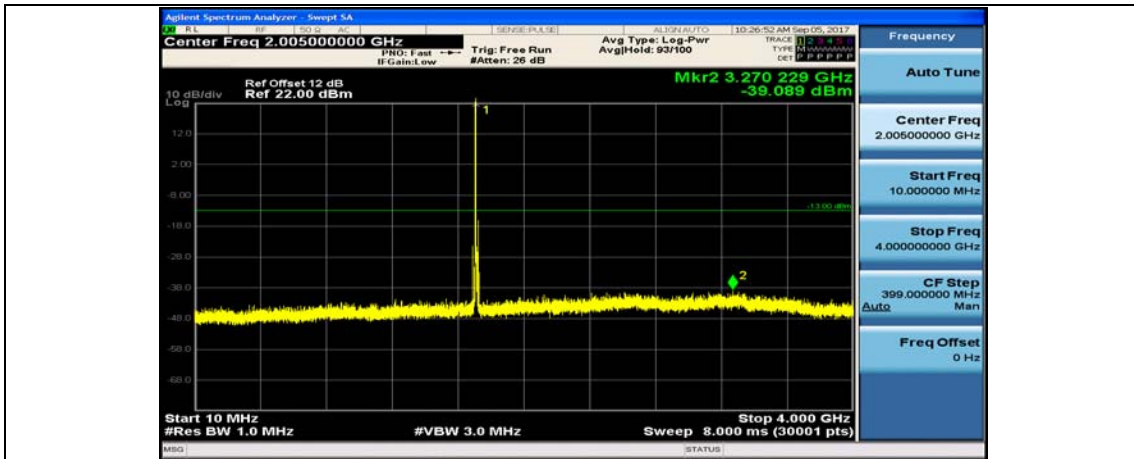

Band4_5MHz_16QAM_19975_1RB#0_4000~26000MHz

Band4_5MHz_QPSK_20175_1RB#0_10~4000MHz

Band4_10MHz_QPSK_20000_1RB#0_10~4000MHz

Band4_10MHz_QPSK_2000_1RB#0_4000~26000MHz

Band4_10MHz_16QAM_2000_1RB#0_10~4000MHz

Band4_10MHz_16QAM_2000_1RB#0_4000~26000MHz