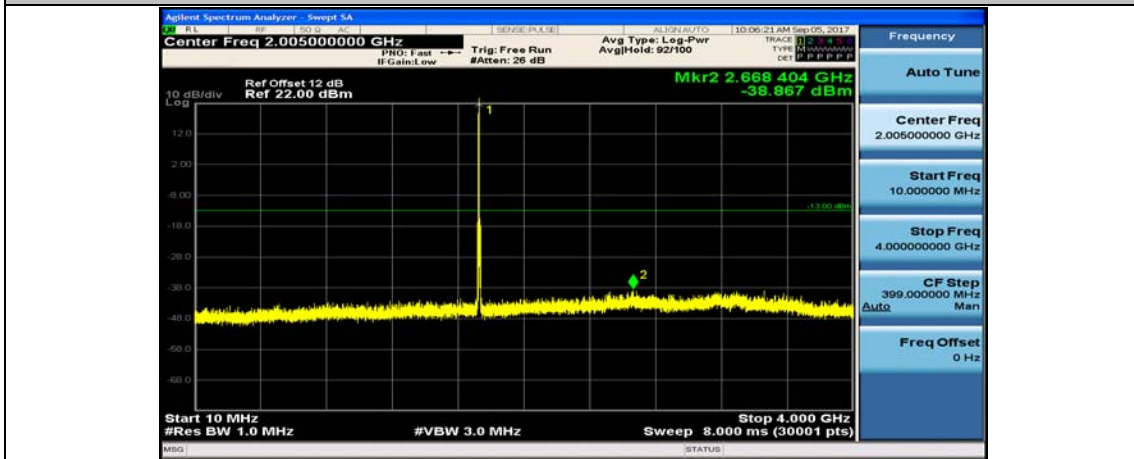

Band4_5MHz_16QAM_19975_1RB#0_4000~26000MHz

Band4_5MHz_QPSK_20175_1RB#0_10~4000MHz

Band4_10MHz_QPSK_20000_1RB#0_10~4000MHz

Band4_10MHz_QPSK_2000_1RB#0_4000~26000MHz

Band4_10MHz_16QAM_2000_1RB#0_10~4000MHz

Band4_10MHz_16QAM_2000_1RB#0_4000~26000MHz