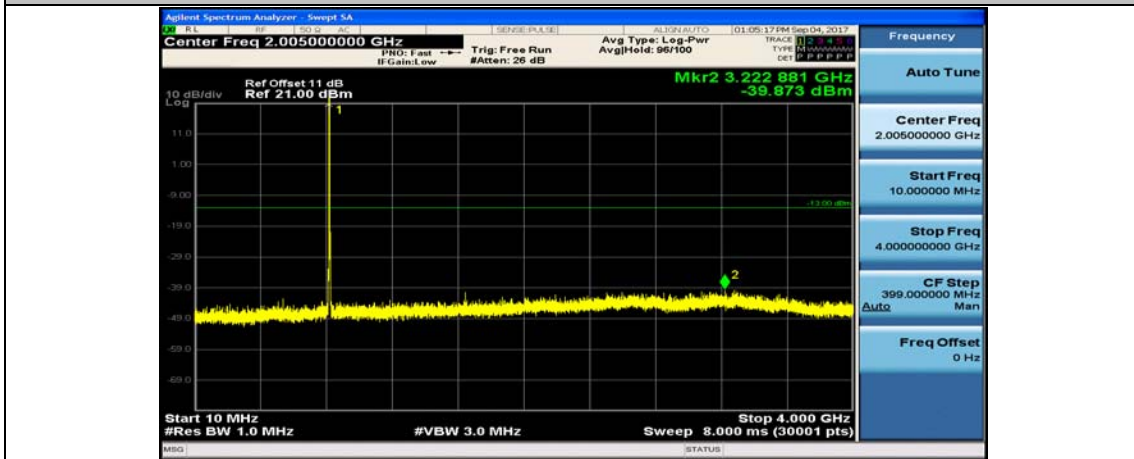

Band5_1.4MHz_QPSK_20525_1RB#0_4000~26000MHz

Band5_1.4MHz_16QAM_20525_1RB#0_10~4000MHz

Band5_3MHz_QPSK_20415_1RB#0_10~4000MHz

Band5_3MHz_QPSK_20415_1RB#0_400~26000MHz

Band5_3MHz_16QAM_20415_1RB#0_10~4000MHz