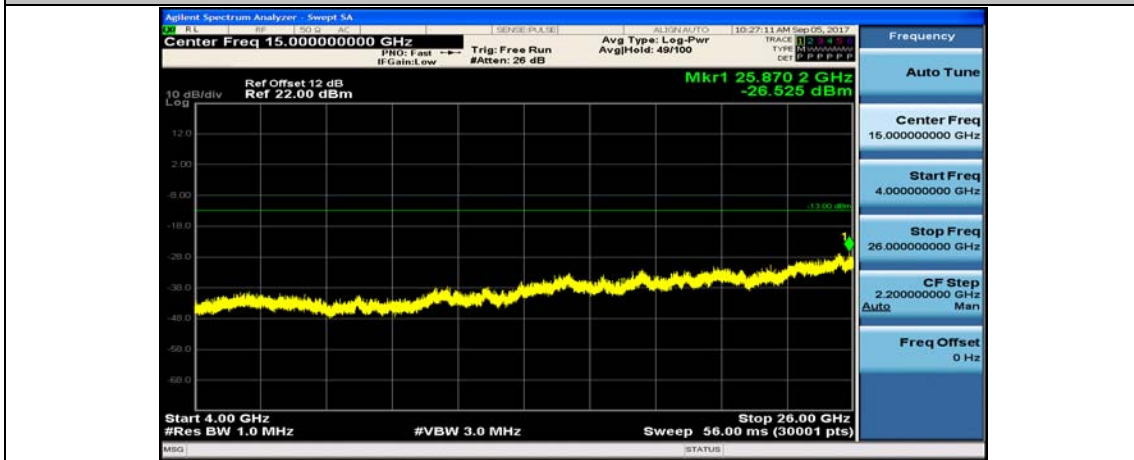

Band4_5MHz_16QAM_19975_1RB#0_4000~26000MHz

Band4_5MHz_QPSK_20175_1RB#0_10~4000MHz

Band4_10MHz_QPSK_20000_1RB#0_10~4000MHz

Band4_10MHz_QPSK_2000_1RB#0_4000~26000MHz

Band4_10MHz_16QAM_2000_1RB#0_10~4000MHz

Band4_10MHz_16QAM_2000_1RB#0_4000~26000MHz