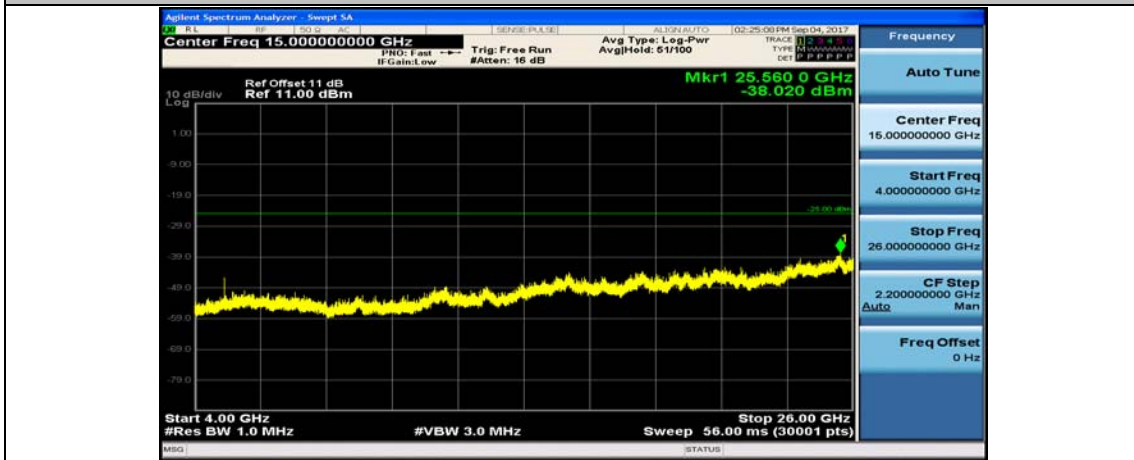

Band7_10MHz_QPSK_20800_1RB#0_4000~26000MHz