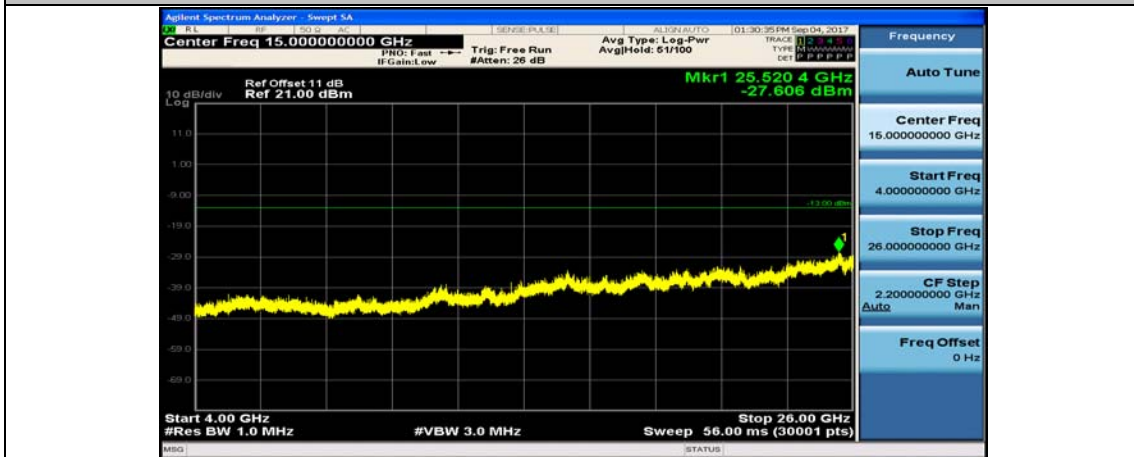

Band5_10MHz_16QAM_20525_1RB#0_4000~26000MHz

Band5_10MHz_QPSK_20600_1RB#0_10~4000MHz

Band5_10MHz_QPSK_20600_1RB#0_4000~26000MHz

Band5_10MHz_16QAM_20600_1RB#0_10~4000MHz

Band5_10MHz_16QAM_20600_1RB#0_400~26000MHz