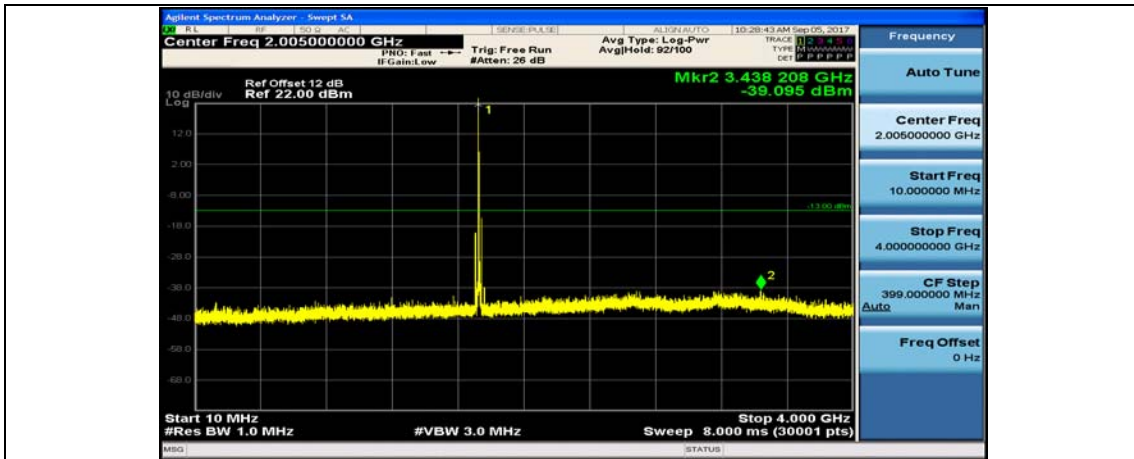

Band4_10MHz_16QAM_20175_1RB#0_10~4000MHz