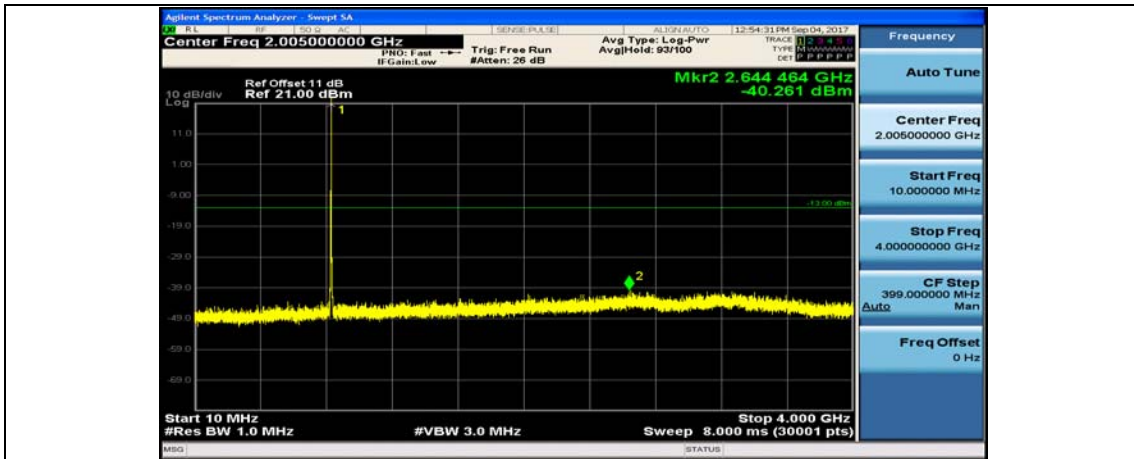

Band5_1.4MHz_QPSK_20407_1RB#0_10~4000MHz

Band5_1.4MHz_QPSK_20407_1RB#0_4000~26000MHz

Band5_1.4MHz_16QAM_20407_1RB#0_10~4000MHz

Band5_1.4MHz_16QAM_20407_1RB#0_400~26000MHz

Band5_1.4MHz_QPSK_20525_1RB#0_10~4000MHz