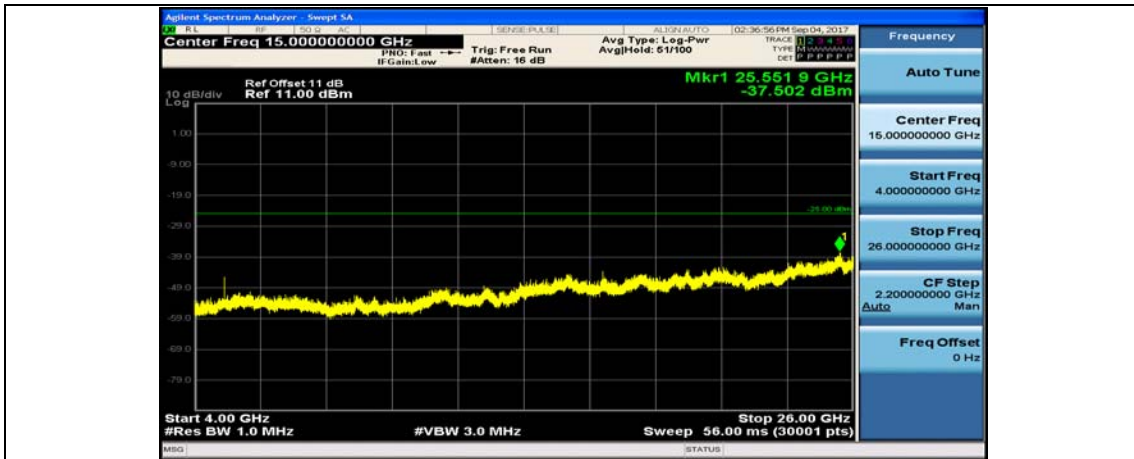

Band7_15MHz_16QAM_20825_1RB#0_4000~26000MHz