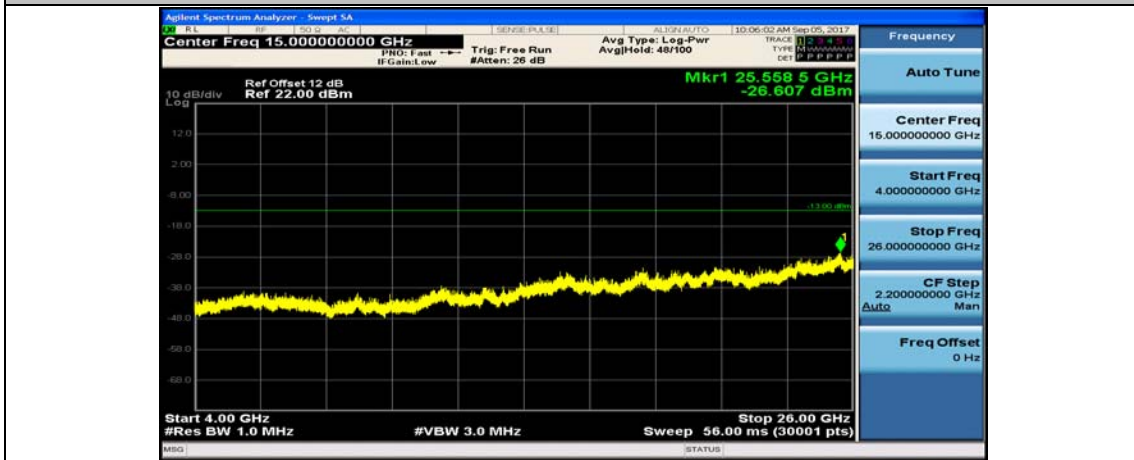

Band4_5MHz_16QAM_19975_1RB#0_4000~26000MHz

Band4_5MHz_QPSK_20175_1RB#0_10~4000MHz

Band4_10MHz_QPSK_20000_1RB#0_10~4000MHz

Band4_10MHz_QPSK_2000_1RB#0_4000~26000MHz

Band4_10MHz_16QAM_2000_1RB#0_10~4000MHz

Band4_10MHz_16QAM_2000_1RB#0_4000~26000MHz