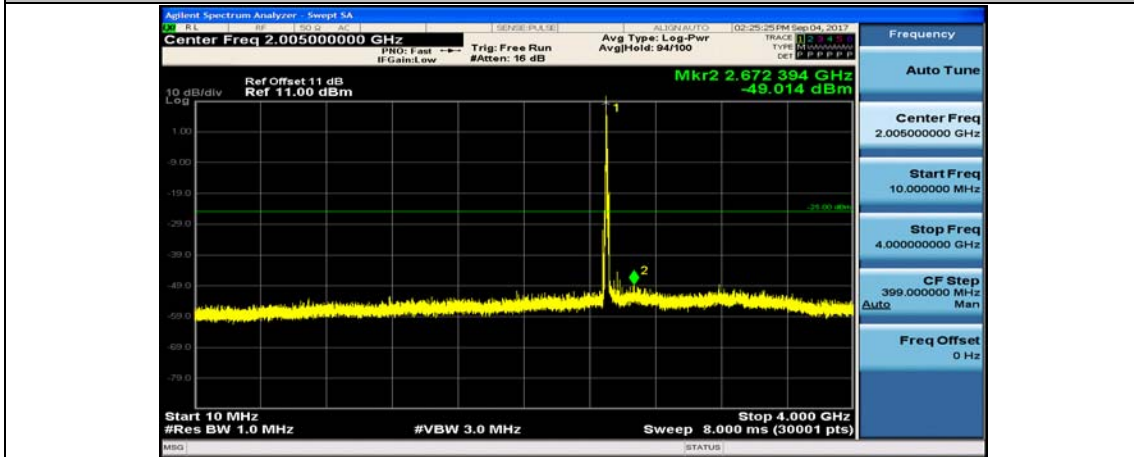

Band7_10MHz_16QAM_20800_1RB#0_10~4000MHz