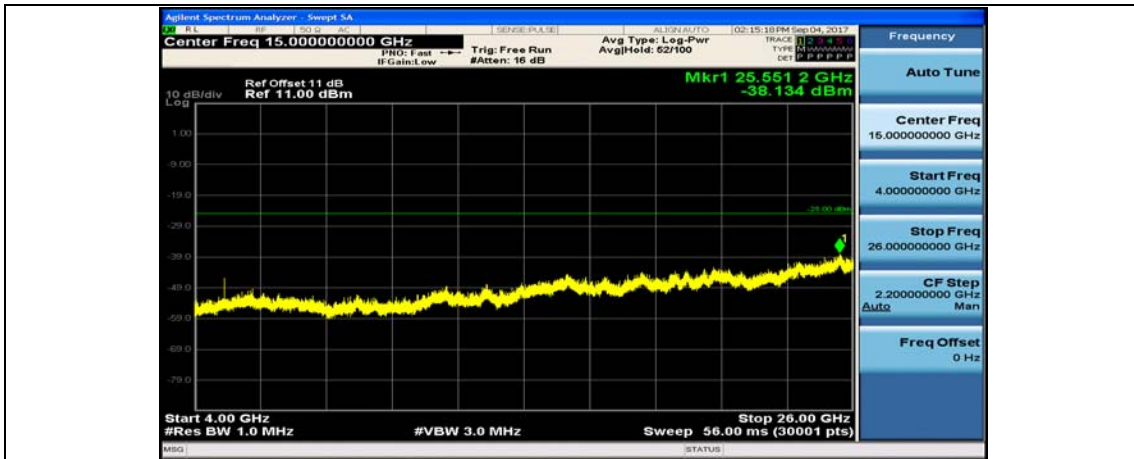

Band7_5MHz_QPSK_20775_1RB#0_10~4000MHz

Band7_5MHz_QPSK_20775_1RB#0_400~2600MHz

Band7_5MHz_16QAM_20775_1RB#0_10~4000MHz

Band7_5MHz_16QAM_20775_1RB#0_400~2600MHz

Band7_5MHz_QPSK_21100_1RB#0_10~4000MHz

Band7_5MHz_QPSK_21100_1RB#0_400~26000MHz