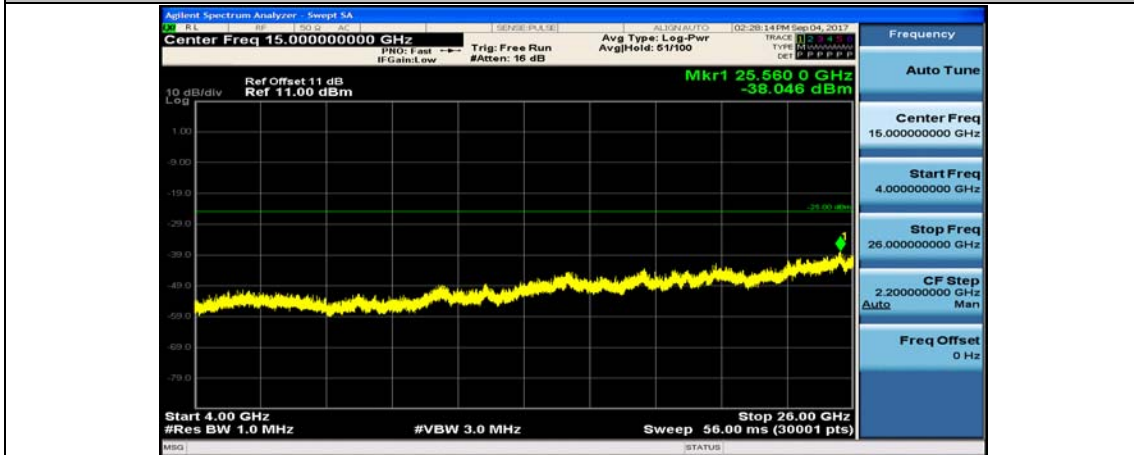

Band7_10MHz_16QAM_21400_1RB#0_400~26000MHz