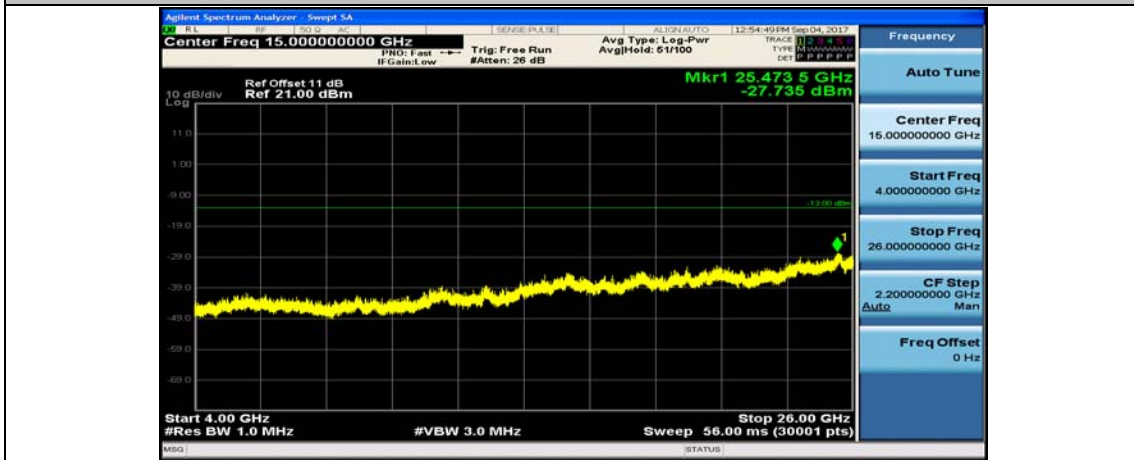

Band5_1.4MHz_QPSK_20525_1RB#0_4000~26000MHz