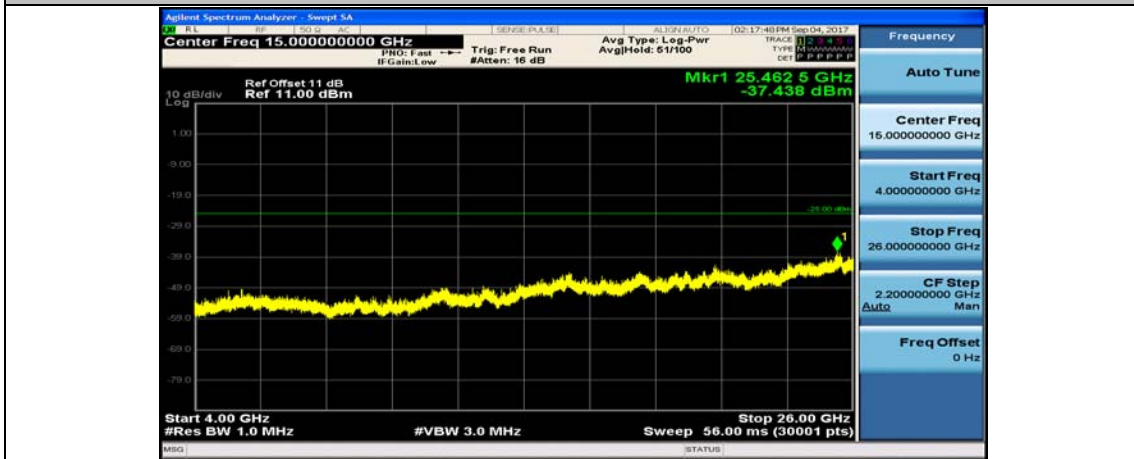

Band7_5MHz_16QAM_21100_1RB#0_10~4000MHz

Band7_5MHz_16QAM_21100_1RB#0_4000~26000MHz

Band7_5MHz_QPSK_21425_1RB#0_10~4000MHz

Band7_5MHz_QPSK_21425_1RB#0_4000~26000MHz

Band7_5MHz_16QAM_21425_1RB#0_10~4000MHz

Band7_5MHz_16QAM_21425_1RB#0_4000~26000MHz