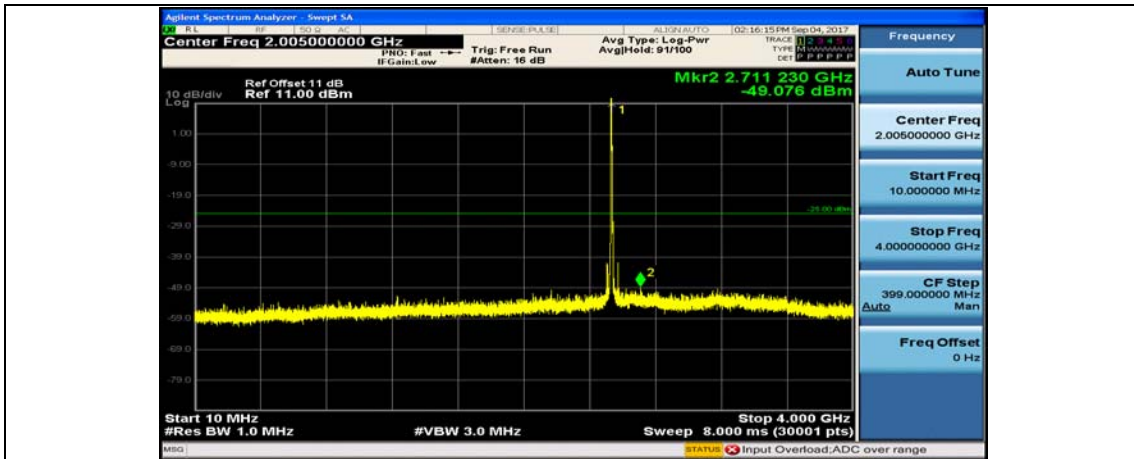

Band7_5MHz_16QAM_21100_1RB#0_10~4000MHz