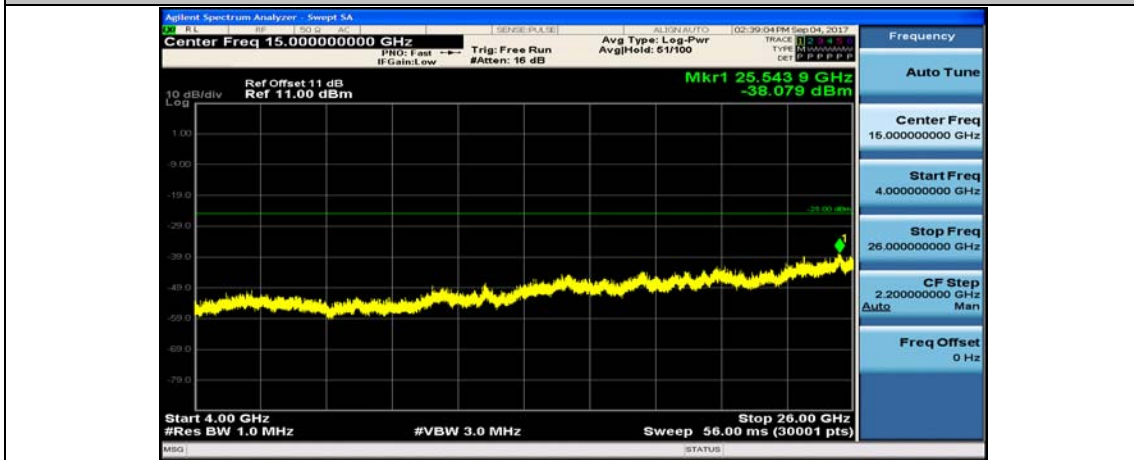

Band7_15MHz_16QAM_20825_1RB#0_4000~26000MHz

Band7_15MHz_QPSK_21100_1RB#0_10~4000MHz

Band7_15MHz_QPSK_21100_1RB#0_4000~26000MHz

Band7_15MHz_16QAM_21100_1RB#0_10~4000MHz

Band7_15MHz_16QAM_21100_1RB#0_4000~26000MHz