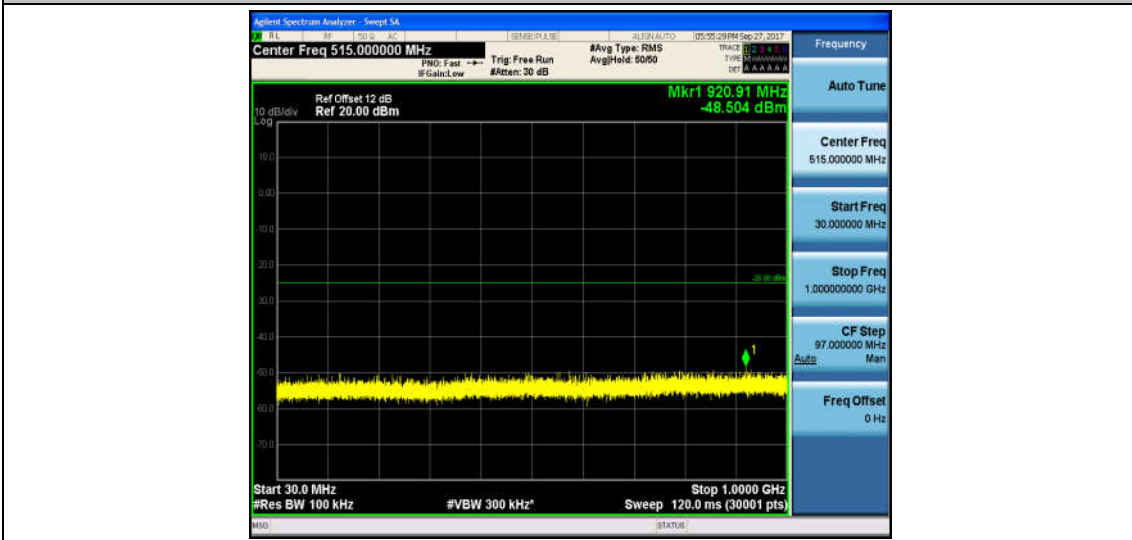

Band7_5MHz_QPSK_20775_1RB#0_Range1:30~1000MHz_-48.5_PASS

Band7_5MHz_QPSK_20775_1RB#0_Range2:1000~26000MHz_-32.87_PASS