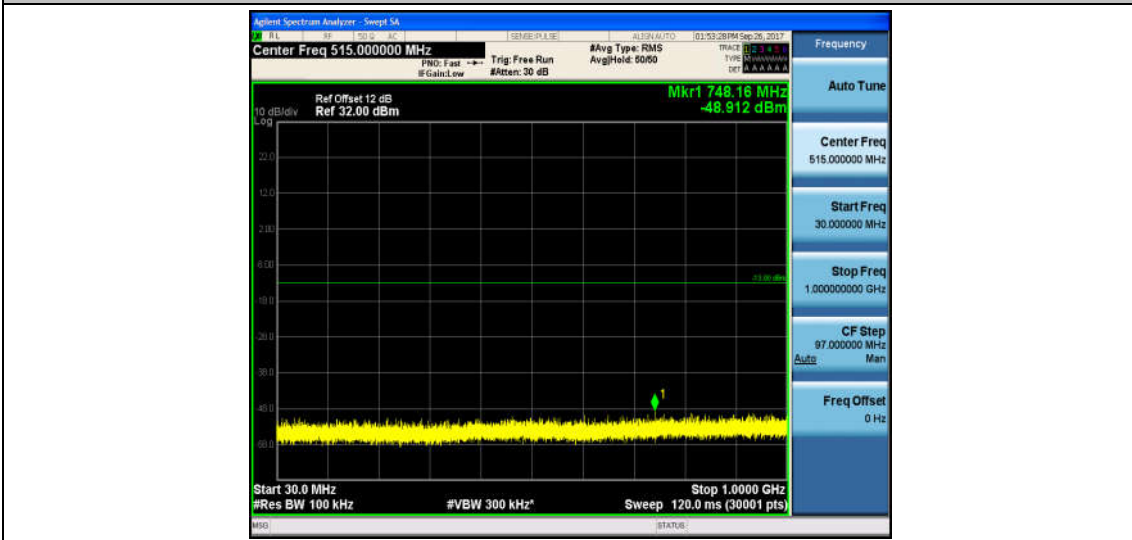

Band4_20MHz_QPSK_20050_1RB#0_Range1:30~1000MHz_-48.91_PASS

Band4_20MHz_QPSK_20050_1RB#0_Range2:1000~26000MHz_-32.5_PASS