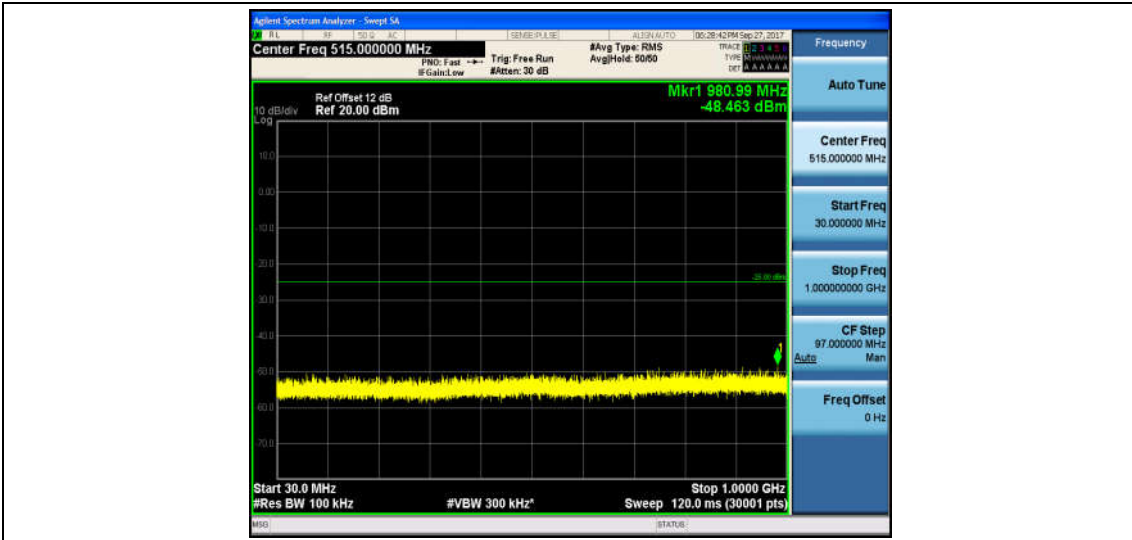

Band7_15MHz_16QAM_20825_1RB#0_Range1:30~1000MHz_-48.46_PASS

Band7_15MHz_16QAM_20825_1RB#0_Range2:1000~26000MHz_-32.84_PASS