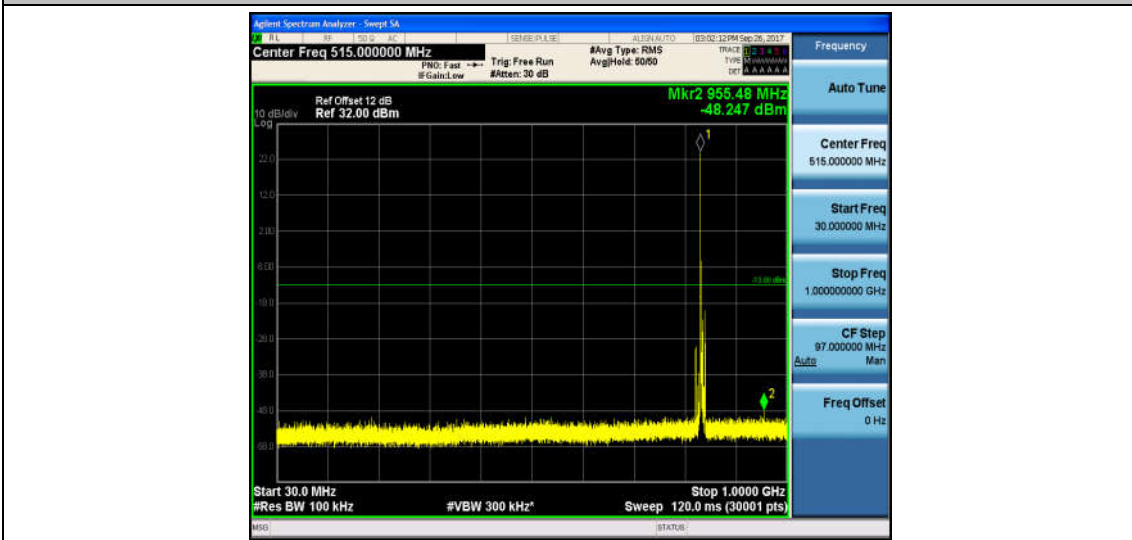

Band5_5MHz_QPSK_20525_1RB#0_Range1:30~1000MHz_-48.25_PASS

Band5_5MHz_QPSK_20525_1RB#0_Range2:1000~26000MHz_-30.68_PASS