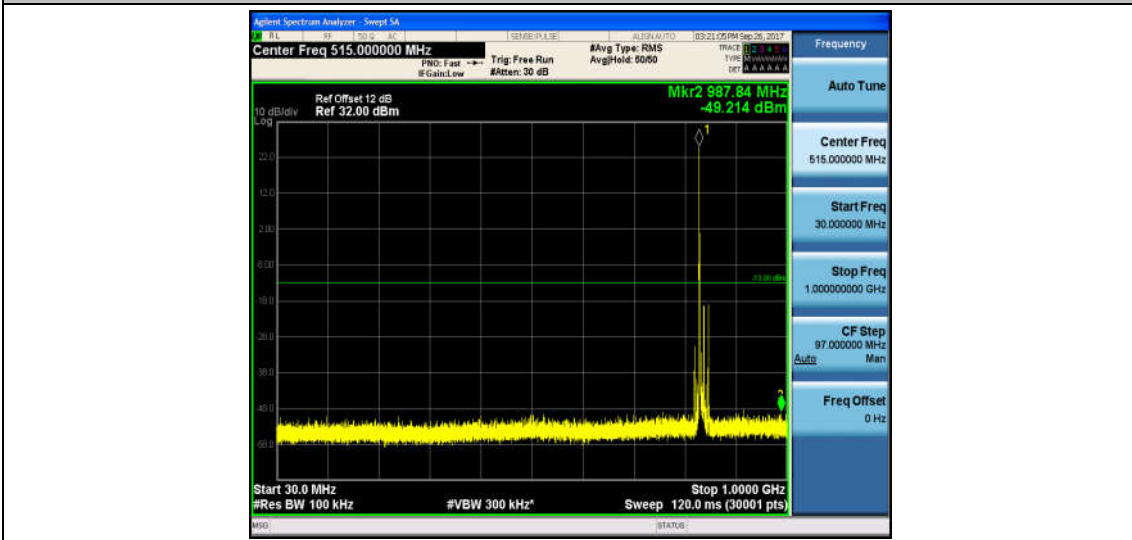

Band5_10MHz_16QAM_20525_1RB#0_Range1:30~1000MHz_-49.21_PASS

Band5_10MHz_16QAM_20525_1RB#0_Range2:1000~26000MHz_-30.48_PASS