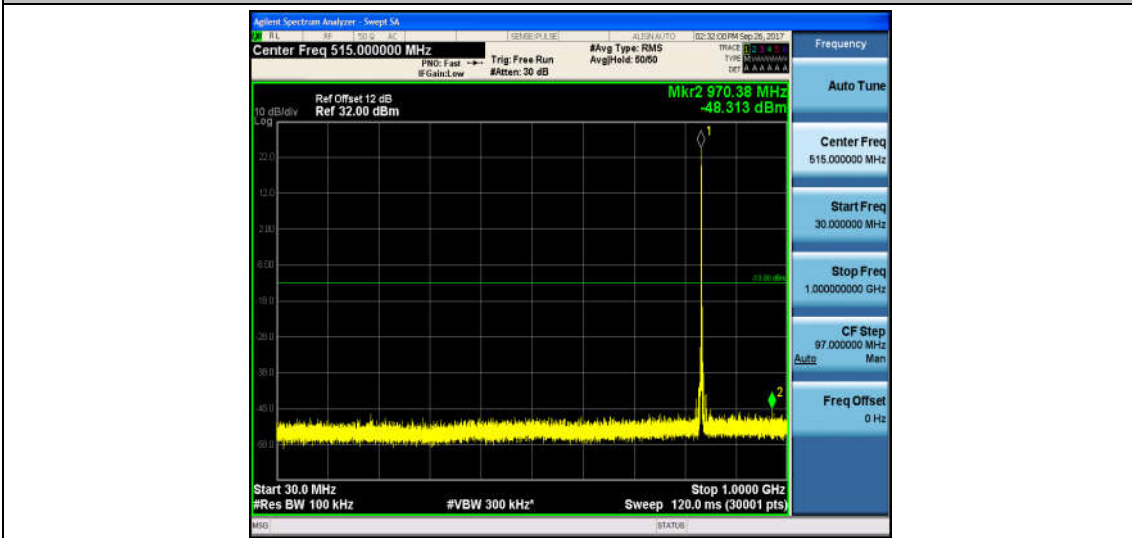

Band5_1.4MHz_16QAM_20525_1RB#0_Range1:30~1000MHz_-48.31_PASS

Band5_1.4MHz_16QAM_20525_1RB#0_Range2:1000~26000MHz_-32.58_PASS