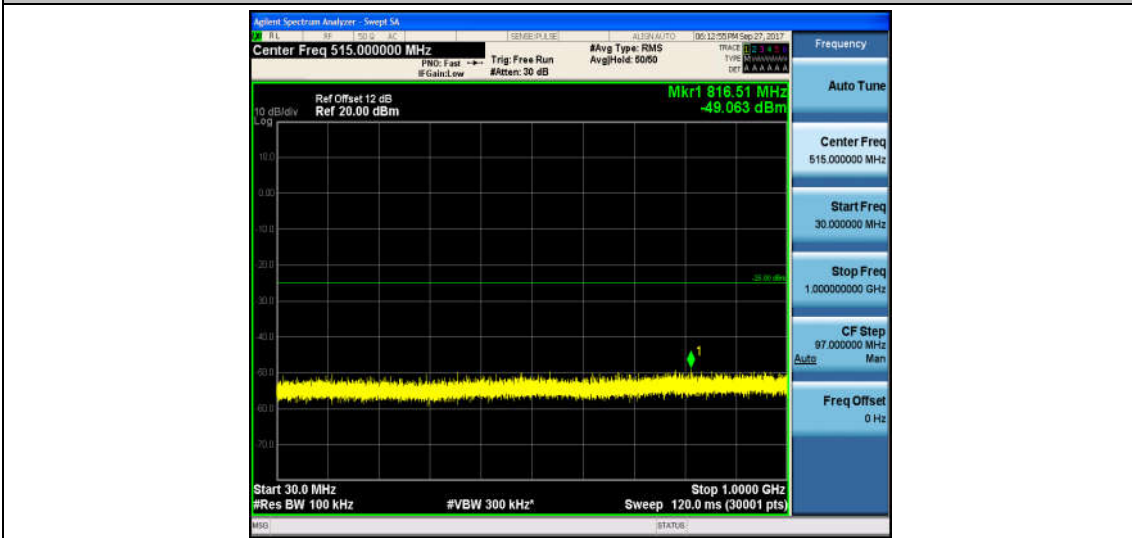

Band7_10MHz_16QAM_21100_1RB#0_Range1:30~1000MHz_-49.06_PASS

Band7_10MHz_16QAM_21100_1RB#0_Range2:1000~26000MHz_-32.53_PASS