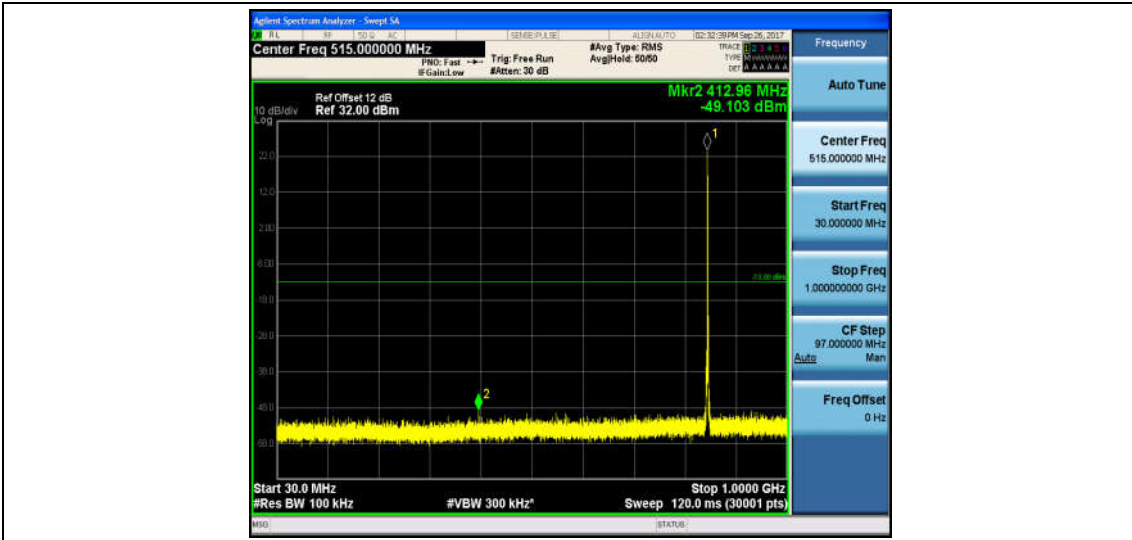

Band5_1.4MHz_QPSK_20643_1RB#0_Range1:30~1000MHz_-49.1_PASS

Band5_1.4MHz_QPSK_20643_1RB#0_Range2:1000~26000MHz_-30.38_PASS