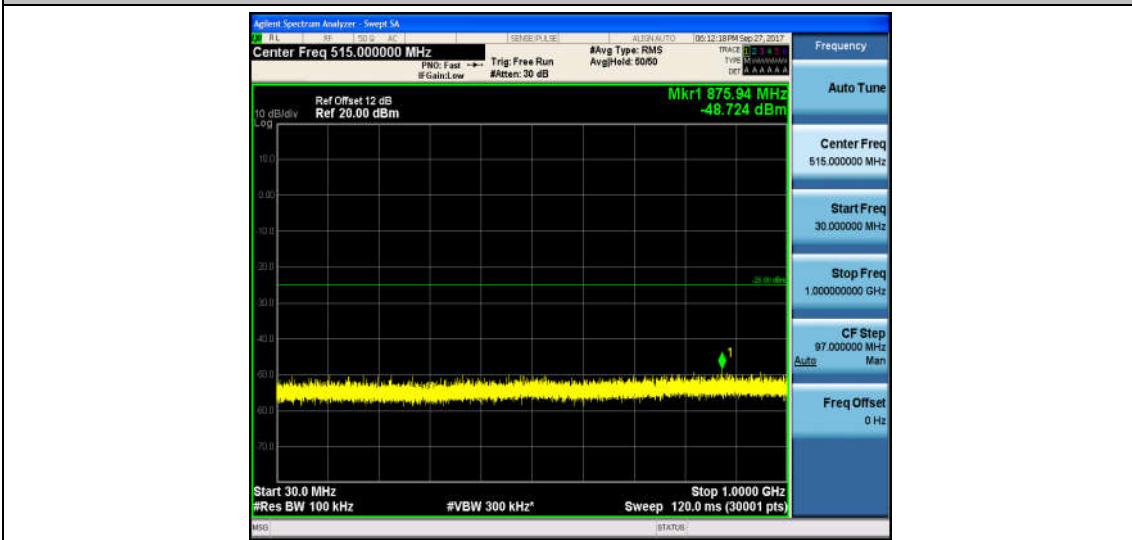

Band7_10MHz_QPSK_21100_1RB#0_Range1:30~1000MHz_-48.72_PASS

Band7_10MHz_QPSK_21100_1RB#0_Range2:1000~26000MHz_-32.69_PASS