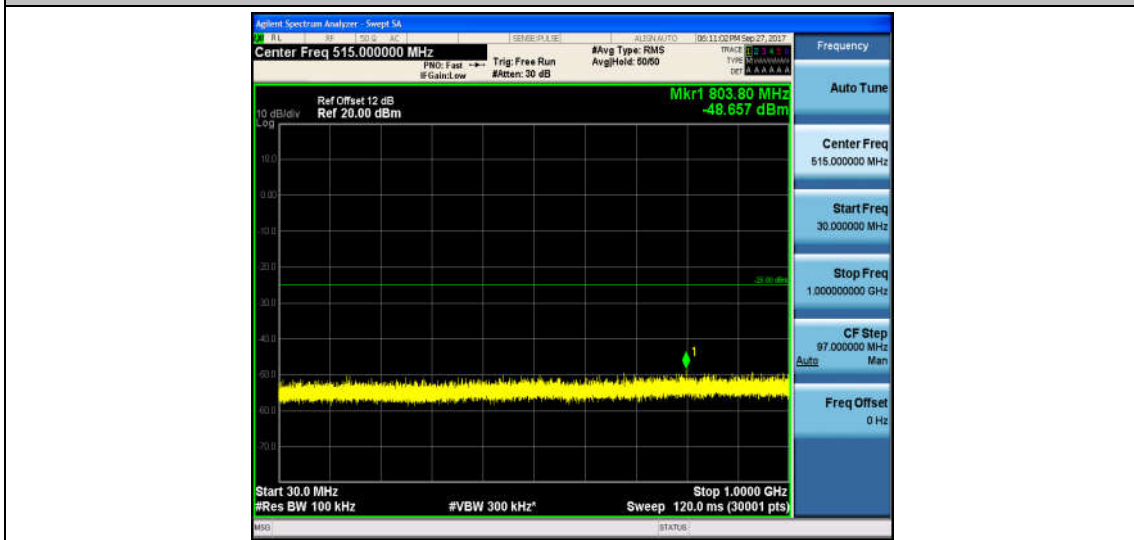

Band7_10MHz_QPSK_20800_1RB#0_Range1:30~1000MHz_-48.66_PASS

Band7_10MHz_QPSK_20800_1RB#0_Range2:1000~26000MHz_-32.61_PASS