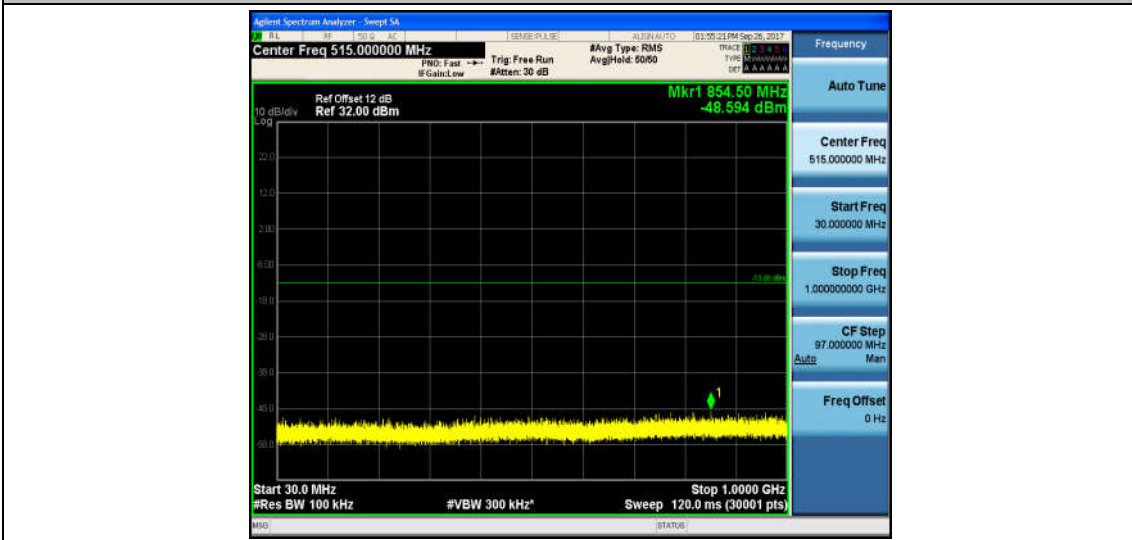

Band4\_20MHz\_QPSK\_20175\_1RB#0\_Range1:30~1000MHz\_-48.77\_PASS

Band4\_20MHz\_QPSK\_20175\_1RB#0\_Range2:1000~26000MHz\_-32.67\_PASS

Band4\_20MHz\_16QAM\_20175\_1RB#0\_Range1:30~1000MHz\_-48.59\_PASS

Band4\_20MHz\_16QAM\_20175\_1RB#0\_Range2:1000~26000MHz\_-32.71\_PASS