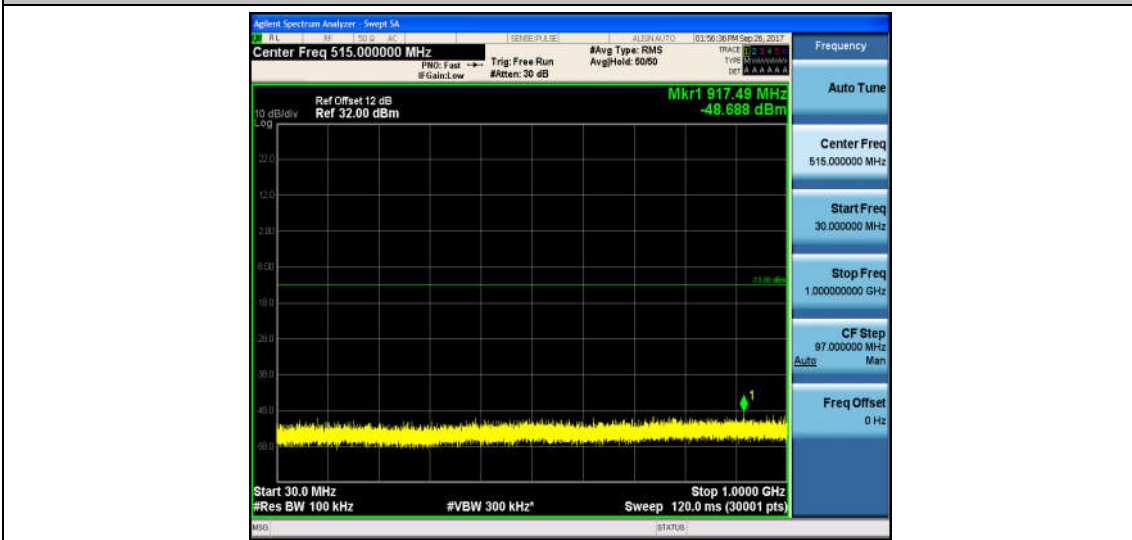

Band4_20MHz_16QAM_20300_1RB#0_Range1:30~1000MHz_-48.69_PASS

Band4_20MHz_16QAM_20300_1RB#0_Range2:1000~26000MHz_-32.69_PASS