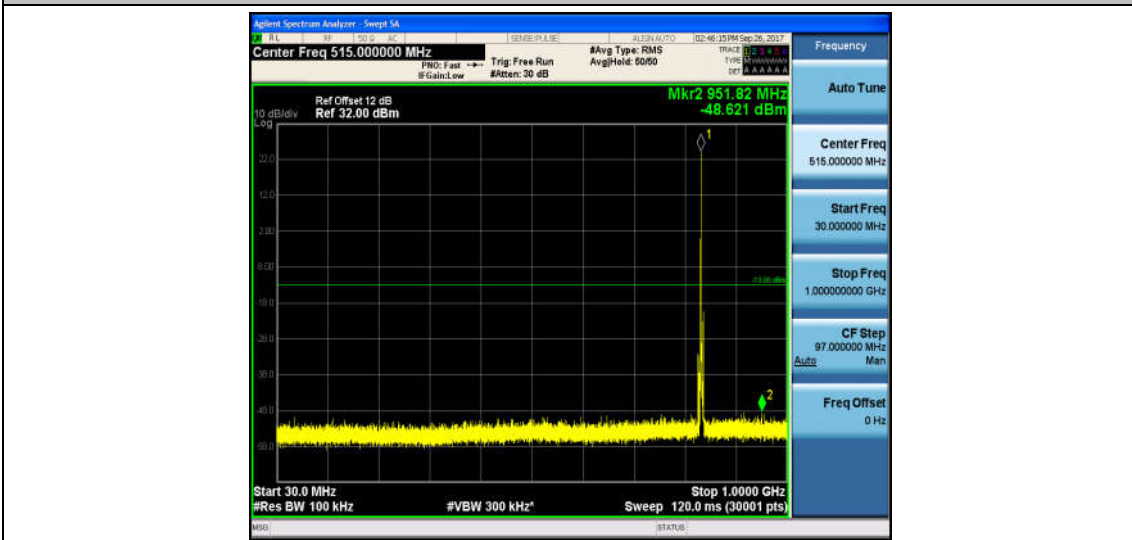

Band5_3MHz_QPSK_20525_1RB#0_Range1:30~1000MHz_-48.62_PASS

Band5_3MHz_QPSK_20525_1RB#0_Range2:1000~26000MHz_-30.67_PASS