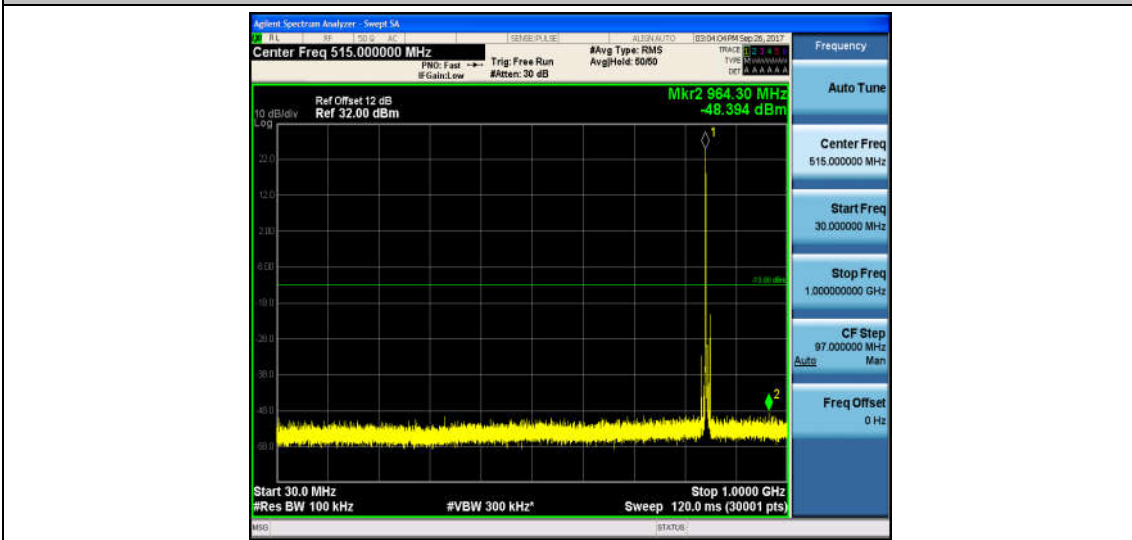

Band5\_5MHz\_QPSK\_20625\_1RB#0\_Range1:30~1000MHz\_-48.89\_PASS

Band5\_5MHz\_QPSK\_20625\_1RB#0\_Range2:1000~26000MHz\_-32.15\_PASS

Band5\_5MHz\_16QAM\_20625\_1RB#0\_Range1:30~1000MHz\_-48.39\_PASS

Band5\_5MHz\_16QAM\_20625\_1RB#0\_Range2:1000~26000MHz\_-32.19\_PASS