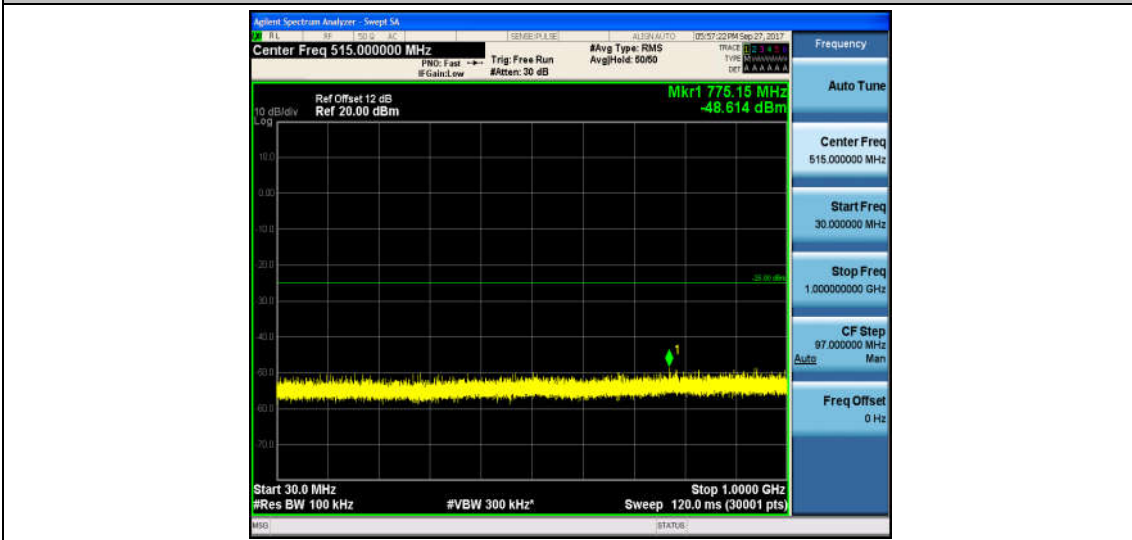

Band7_5MHz_16QAM_21100_1RB#0_Range1:30~1000MHz_-48.61_PASS

Band7_5MHz_16QAM_21100_1RB#0_Range2:1000~26000MHz_-32.7_PASS