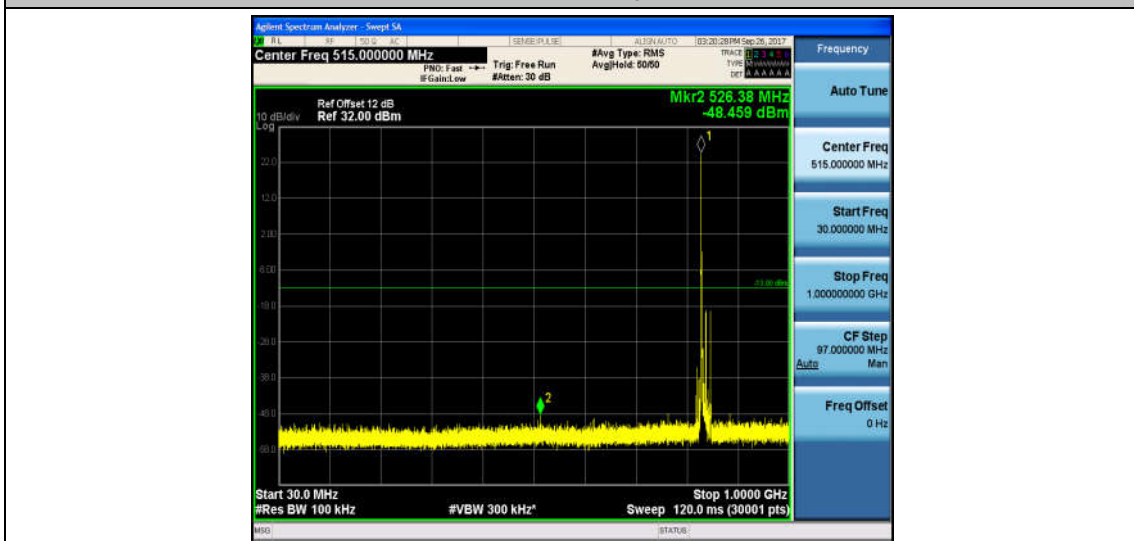

Band5_10MHz_QPSK_20525_1RB#0_Range1:30~1000MHz_-48.46_PASS

Band5_10MHz_QPSK_20525_1RB#0_Range2:1000~26000MHz_-29.85_PASS