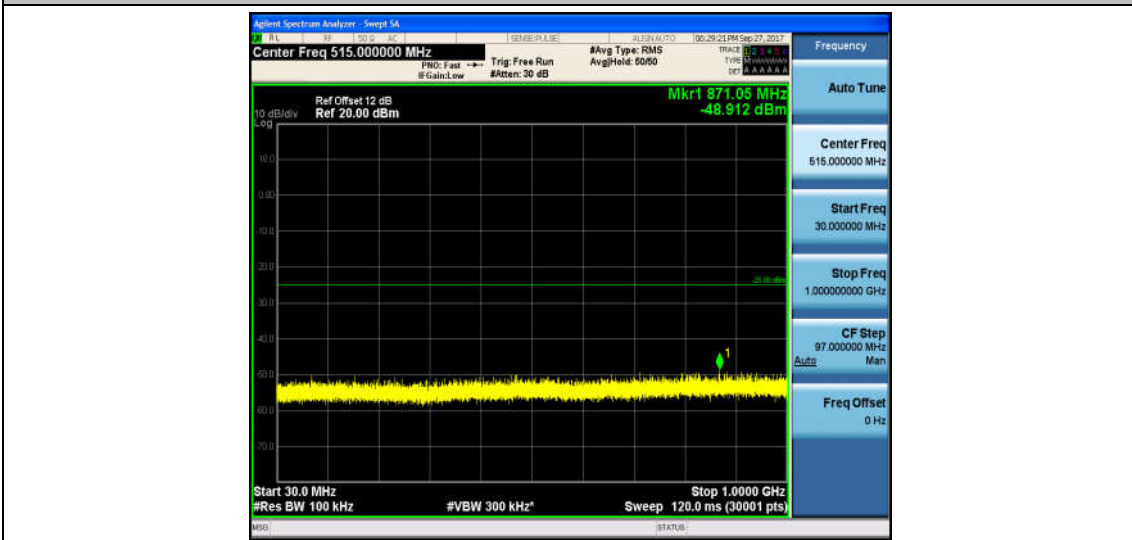

Band7_15MHz_QPSK_21100_1RB#0_Range1:30~1000MHz_-48.91_PASS

Band7_15MHz_QPSK_21100_1RB#0_Range2:1000~26000MHz_-32.66_PASS