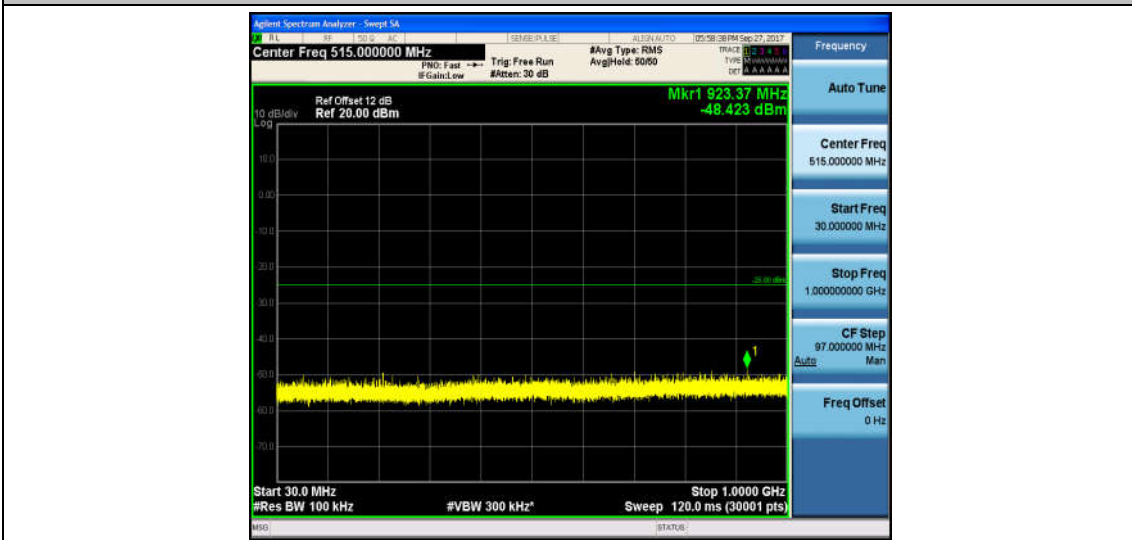

Band7_5MHz_16QAM_21425_1RB#0_Range1:30~1000MHz_-48.42_PASS

Band7_5MHz_16QAM_21425_1RB#0_Range2:1000~26000MHz_-32.94_PASS