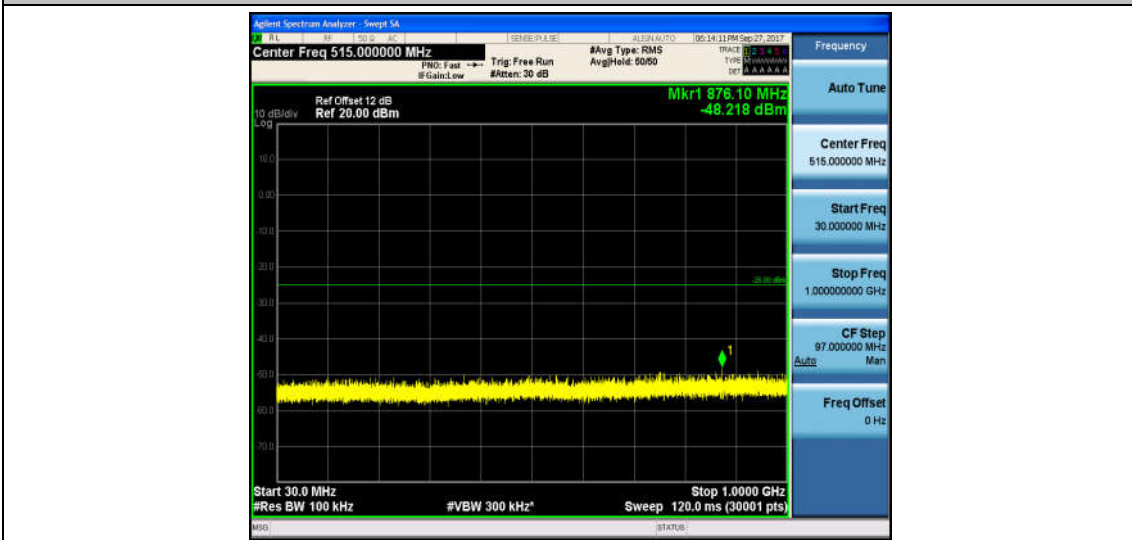

Band7_10MHz_16QAM_21400_1RB#0_Range1:30~1000MHz_-48.22_PASS

Band7_10MHz_16QAM_21400_1RB#0_Range2:1000~26000MHz_-32.78_PASS