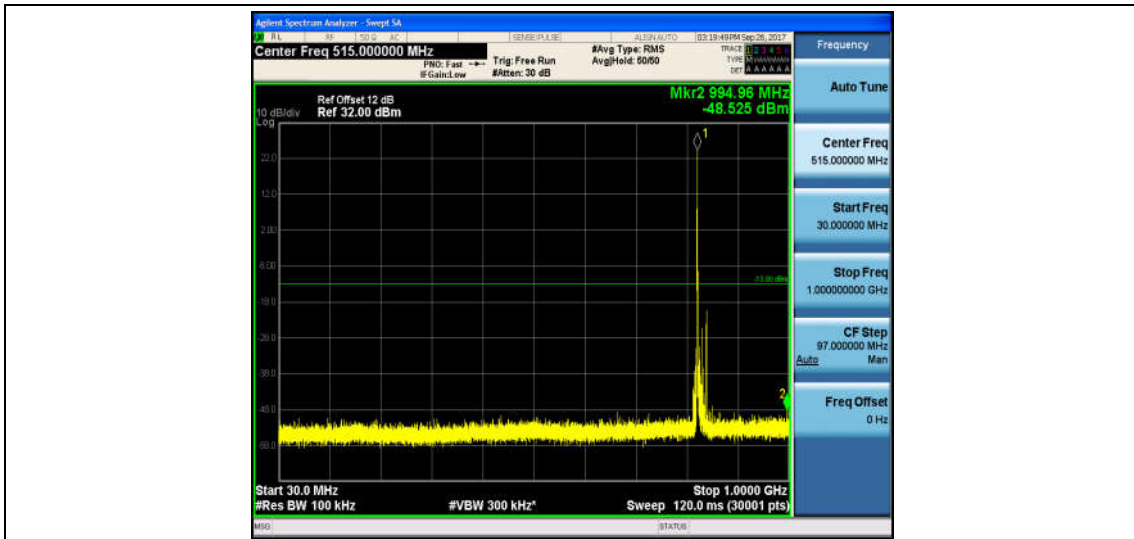

Band5_10MHz_16QAM_20450_1RB#0_Range1:30~1000MHz_-48.53_PASS

Band5_10MHz_16QAM_20450_1RB#0_Range2:1000~26000MHz_-32.67_PASS