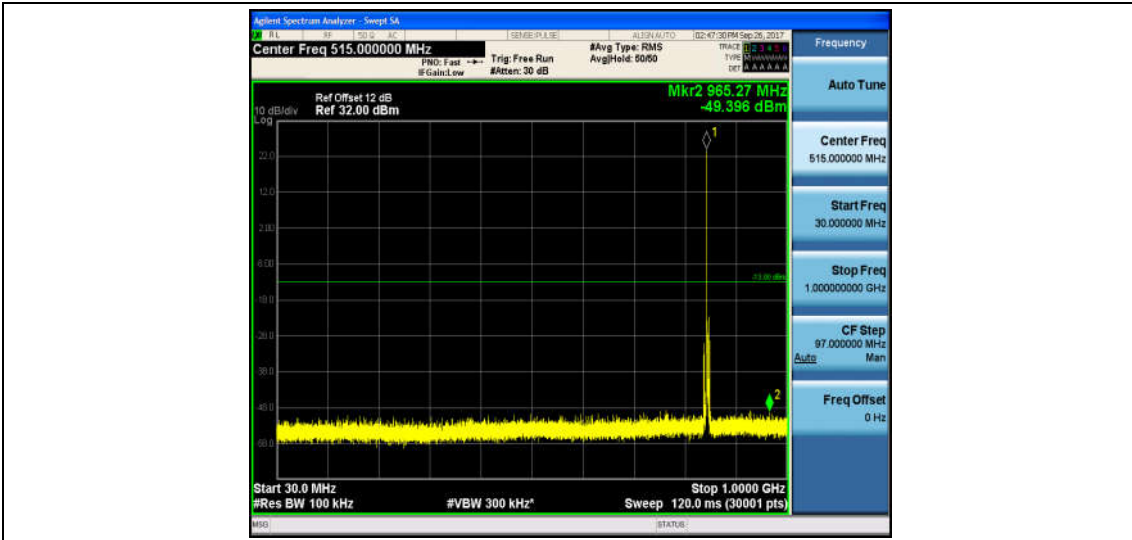

Band5_3MHz_QPSK_20635_1RB#0_Range1:30~1000MHz_-49.4_PASS

Band5_3MHz_QPSK_20635_1RB#0_Range2:1000~26000MHz_-30.22_PASS