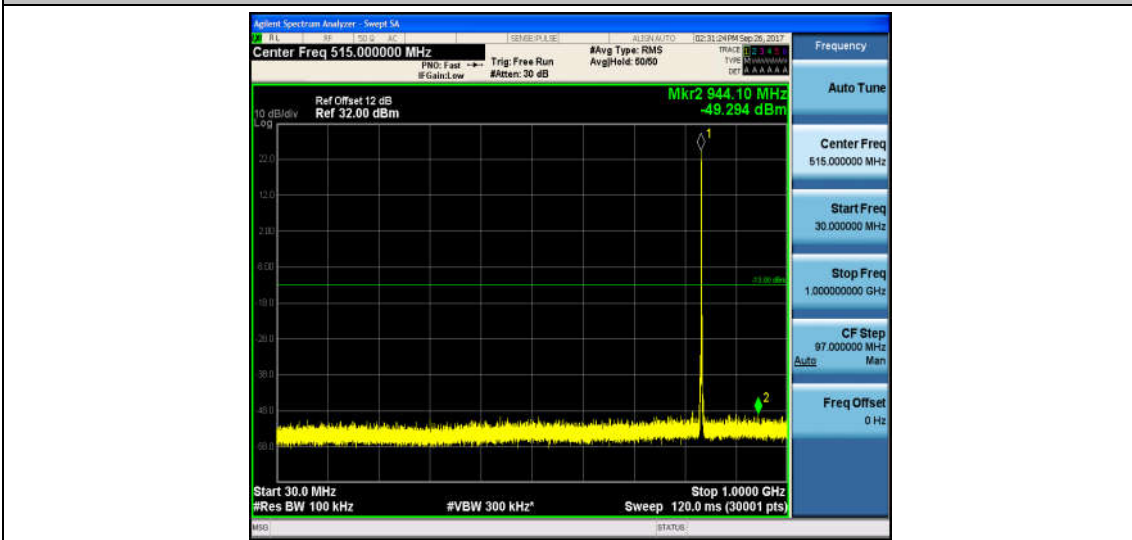

Band5_1.4MHz_QPSK_20525_1RB#0_Range1:30~1000MHz_-49.29_PASS

Band5_1.4MHz_QPSK_20525_1RB#0_Range2:1000~26000MHz_-31.52_PASS