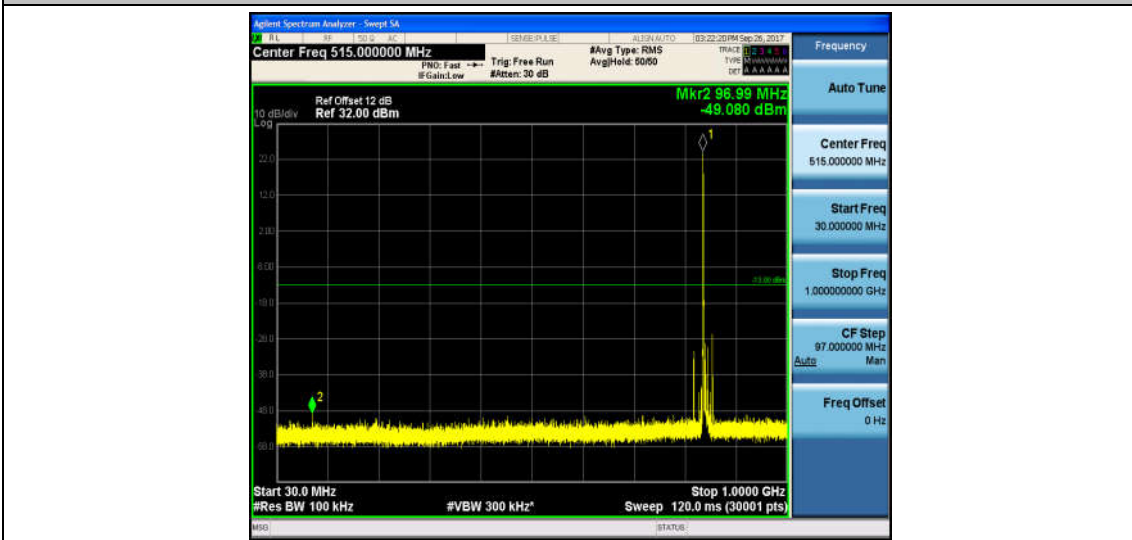

Band5_10MHz_16QAM_20600_1RB#0_Range1:30~1000MHz_-49.08_PASS

Band5_10MHz_16QAM_20600_1RB#0_Range2:1000~26000MHz_-31.02_PASS