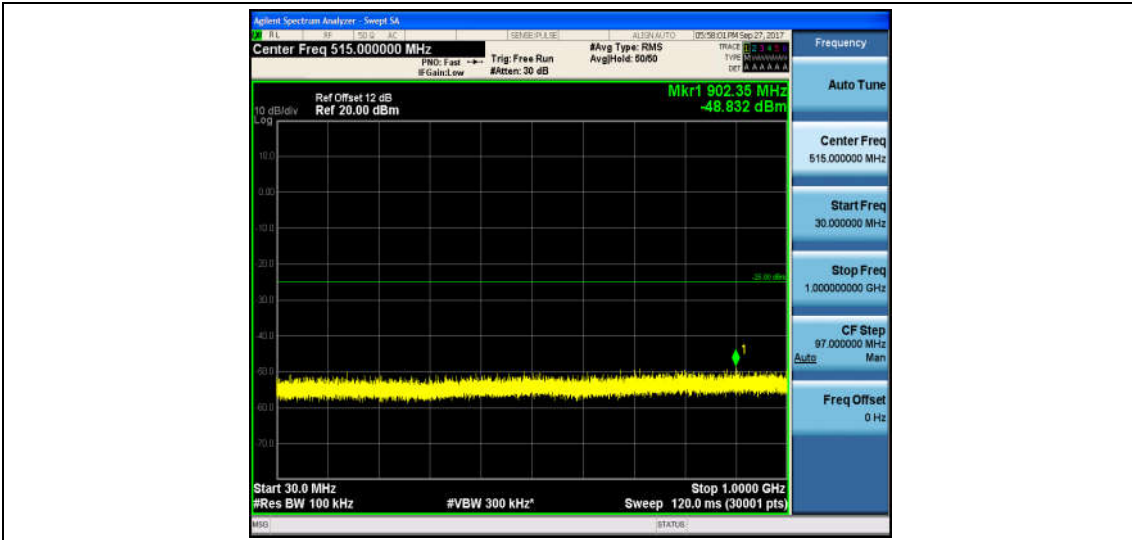

Band7_5MHz_QPSK_21425_1RB#0_Range1:30~1000MHz_-48.83_PASS

Band7_5MHz_QPSK_21425_1RB#0_Range2:1000~26000MHz_-32.73_PASS