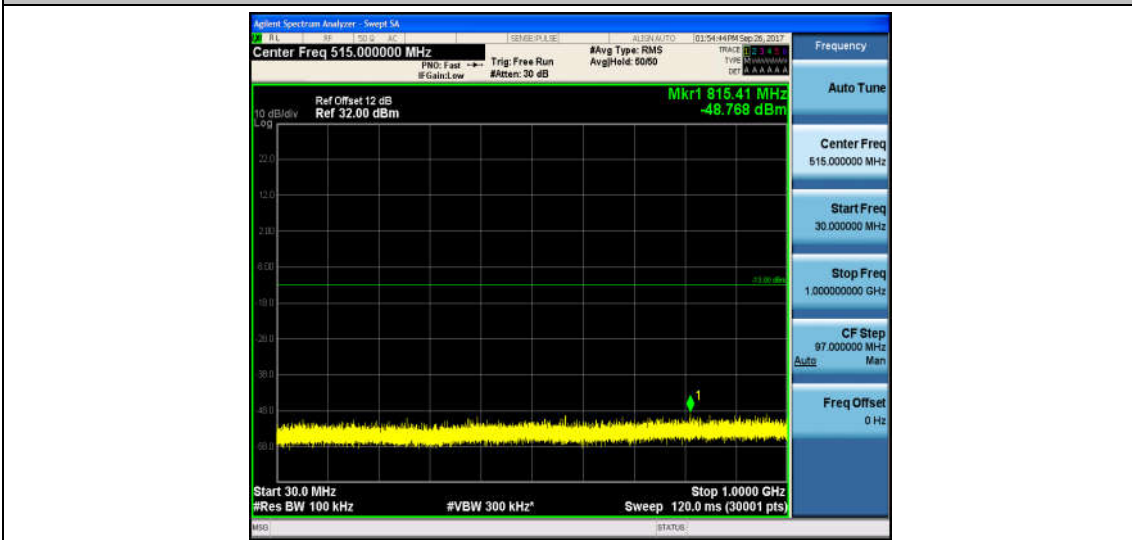

Band4_20MHz_QPSK_20175_1RB#0_Range1:30~1000MHz_-48.77_PASS

Band4_20MHz_QPSK_20175_1RB#0_Range2:1000~26000MHz_-32.67_PASS