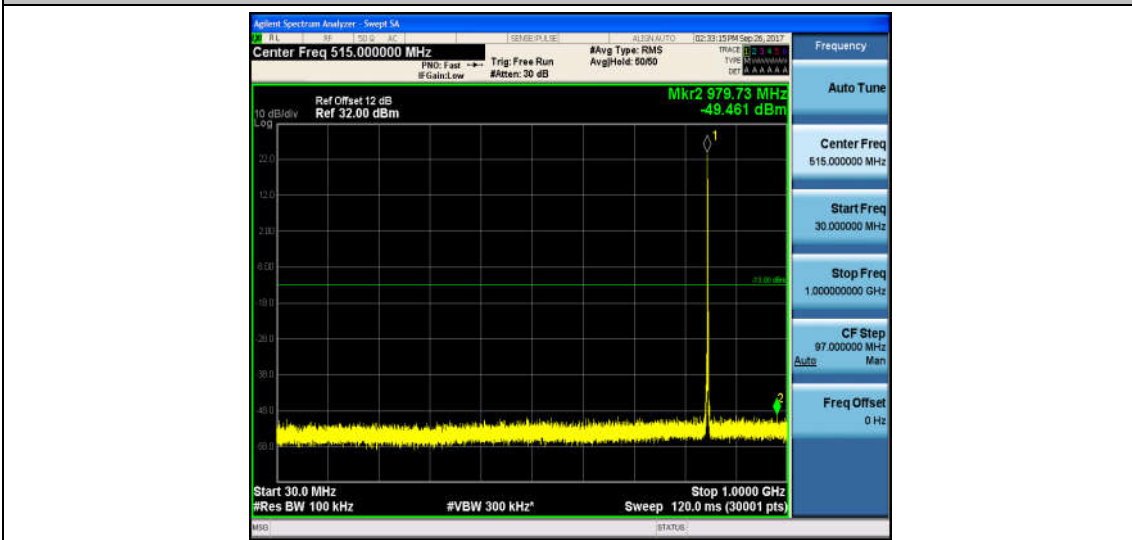

Band5_1.4MHz_16QAM_20643_1RB#0_Range1:30~1000MHz_-49.46_PASS

Band5_1.4MHz_16QAM_20643_1RB#0_Range2:1000~26000MHz_-30.78_PASS