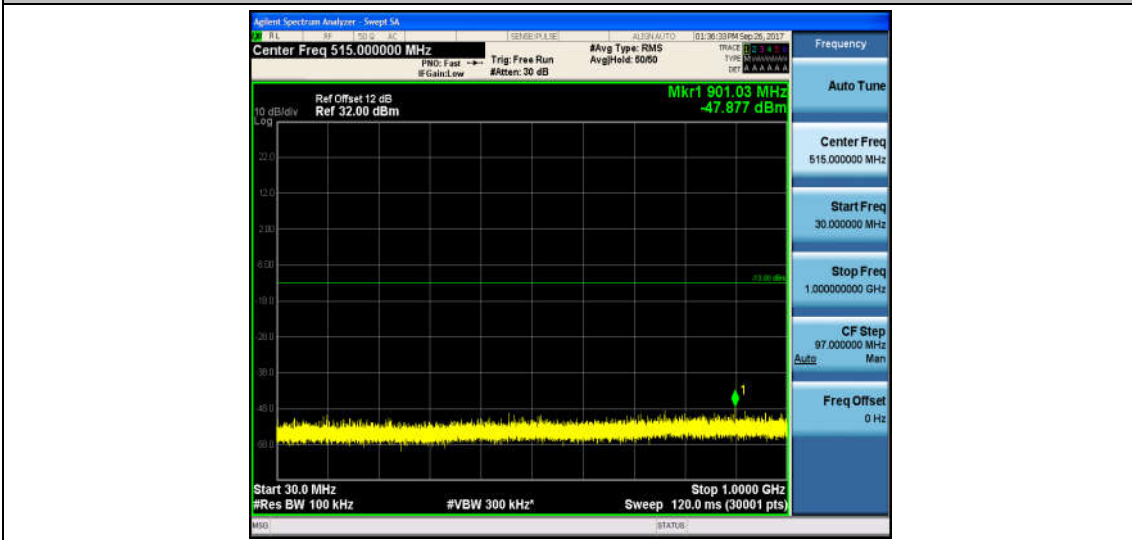

Band4_15MHz_16QAM_20175_1RB#0_Range1:30~1000MHz_-47.88_PASS

Band4_15MHz_16QAM_20175_1RB#0_Range2:1000~26000MHz_-32.69_PASS