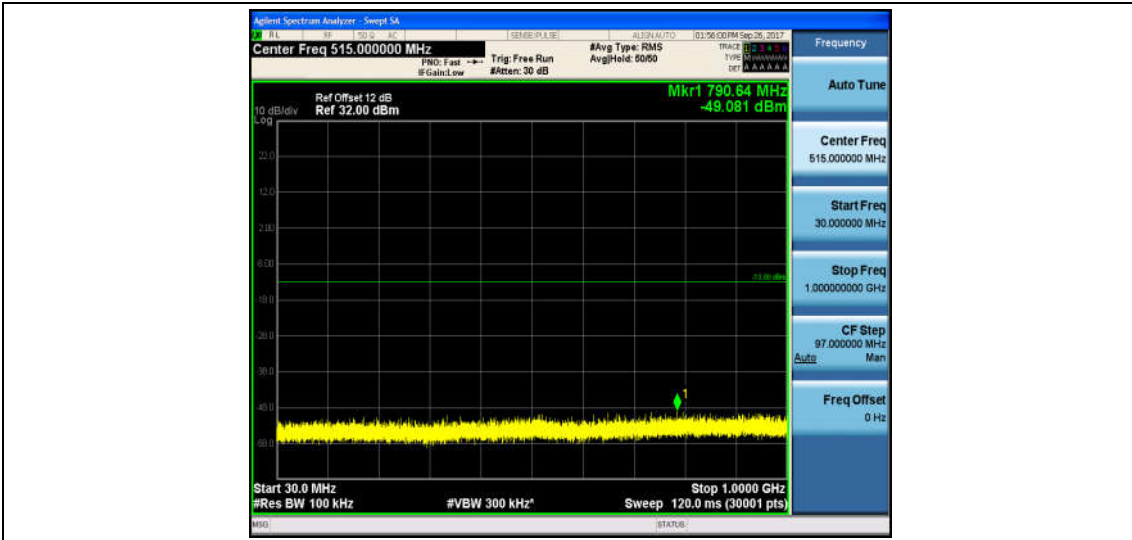

Band4_20MHz_QPSK_20300_1RB#0_Range1:30~1000MHz_-49.08_PASS

Band4_20MHz_QPSK_20300_1RB#0_Range2:1000~26000MHz_-32.78_PASS