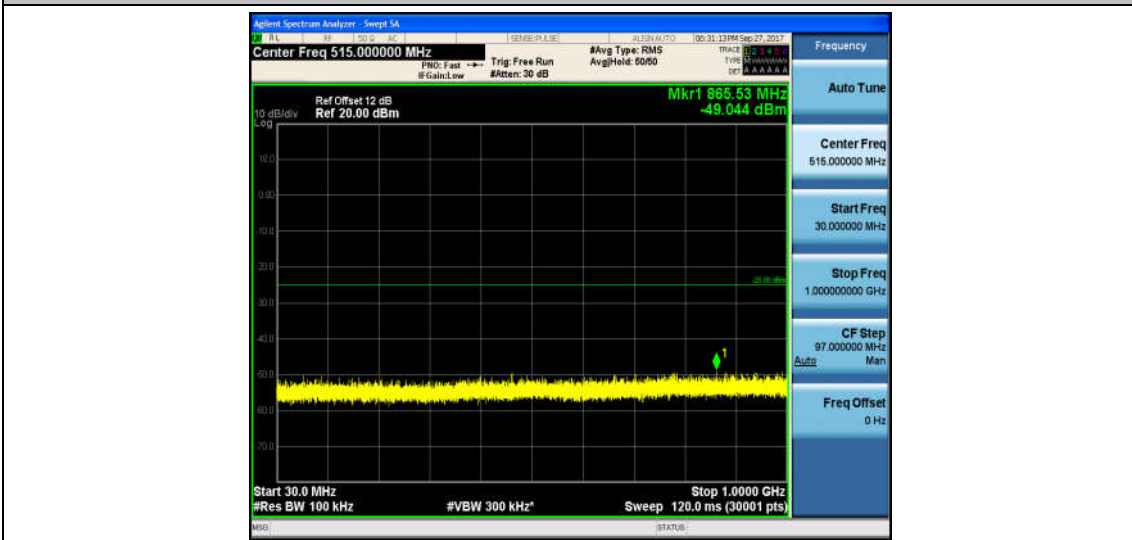

Band7_15MHz_16QAM_21375_1RB#0_Range1:30~1000MHz_-49.04_PASS

Band7_15MHz_16QAM_21375_1RB#0_Range2:1000~26000MHz_-32.85_PASS