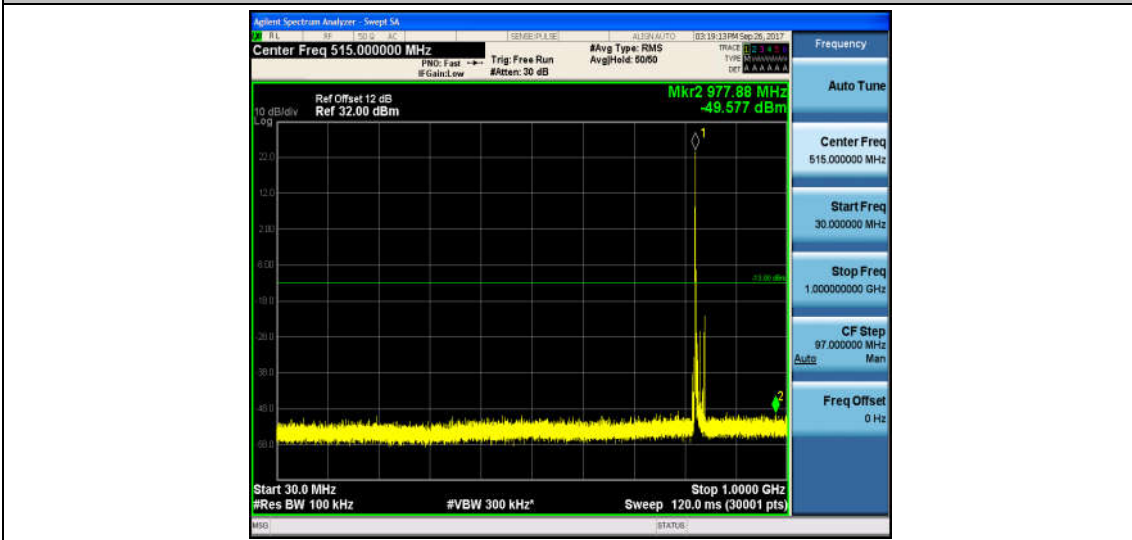

Band5_10MHz_QPSK_20450_1RB#0_Range1:30~1000MHz_-49.58_PASS

Band5_10MHz_QPSK_20450_1RB#0_Range2:1000~26000MHz_-32.62_PASS