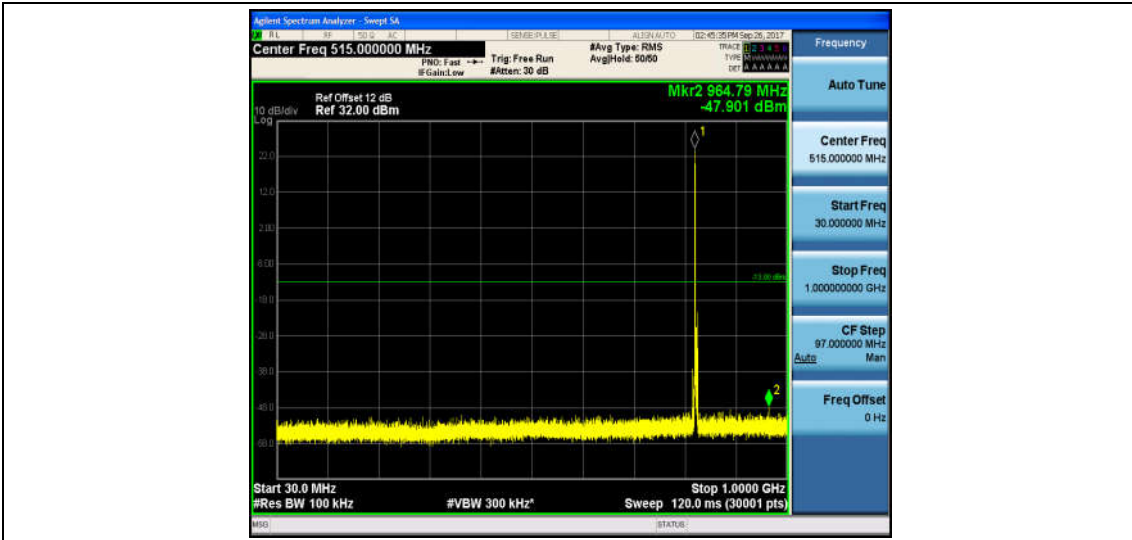

Band5_3MHz_16QAM_20415_1RB#0_Range1:30~1000MHz_-47.9_PASS

Band5_3MHz_16QAM_20415_1RB#0_Range2:1000~26000MHz_-32.47_PASS