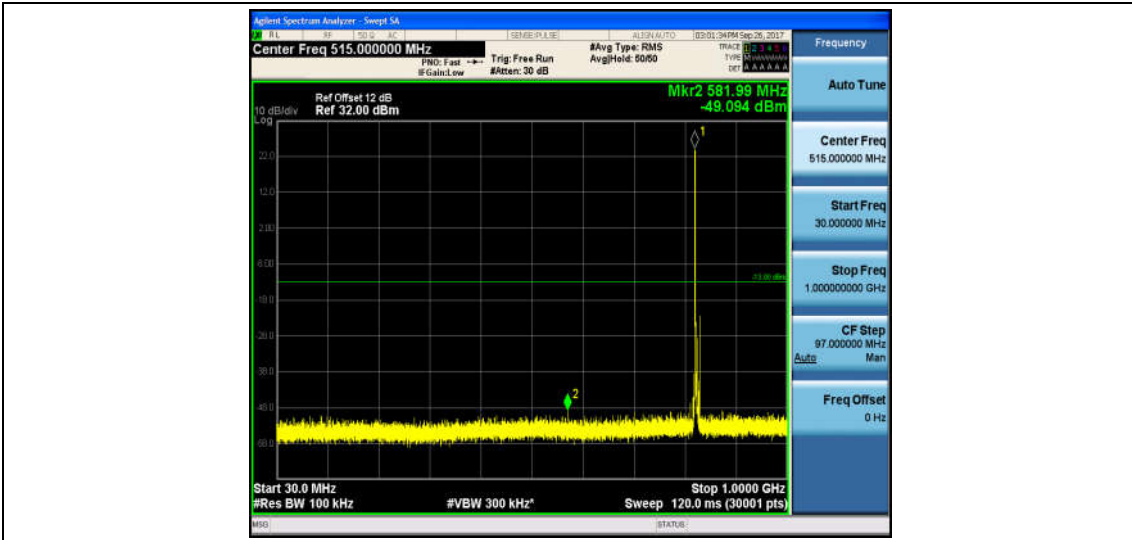

Band5_5MHz_16QAM_20425_1RB#0_Range1:30~1000MHz_-49.09_PASS

Band5_5MHz_16QAM_20425_1RB#0_Range2:1000~26000MHz_-32.65_PASS