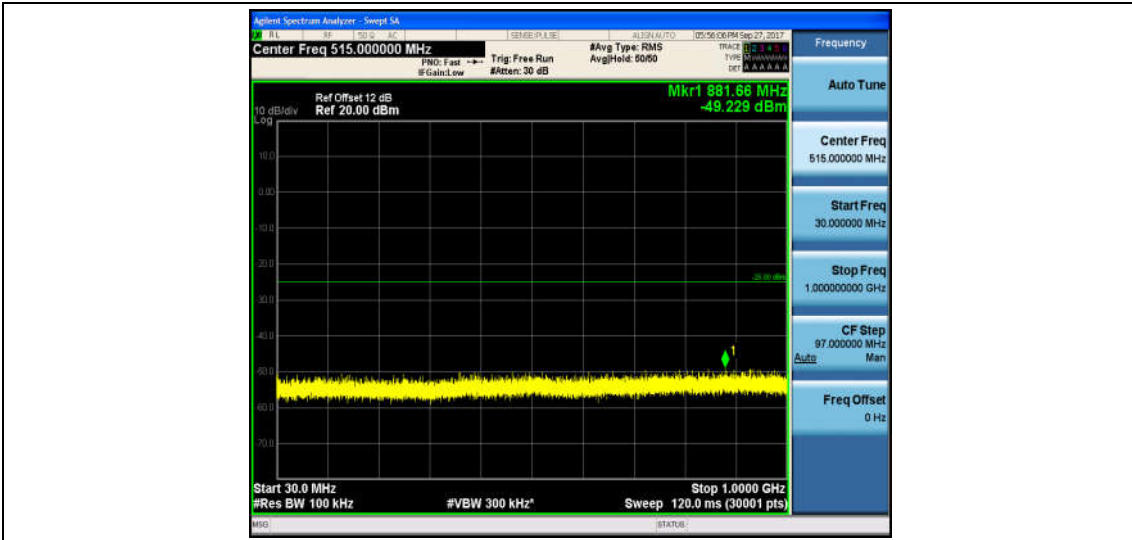

Band7_5MHz_16QAM_20775_1RB#0_Range1:30~1000MHz_-49.23_PASS

Band7_5MHz_16QAM_20775_1RB#0_Range2:1000~26000MHz_-32.89_PASS