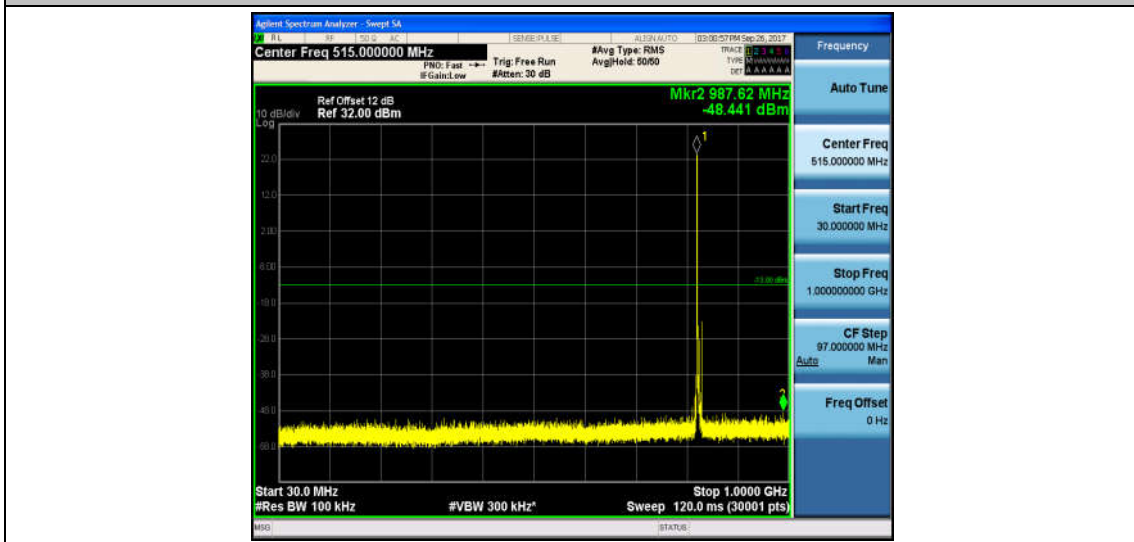

Band5_5MHz_QPSK_20425_1RB#0_Range1:30~1000MHz_-48.44_PASS

Band5_5MHz_QPSK_20425_1RB#0_Range2:1000~26000MHz_-32.62_PASS