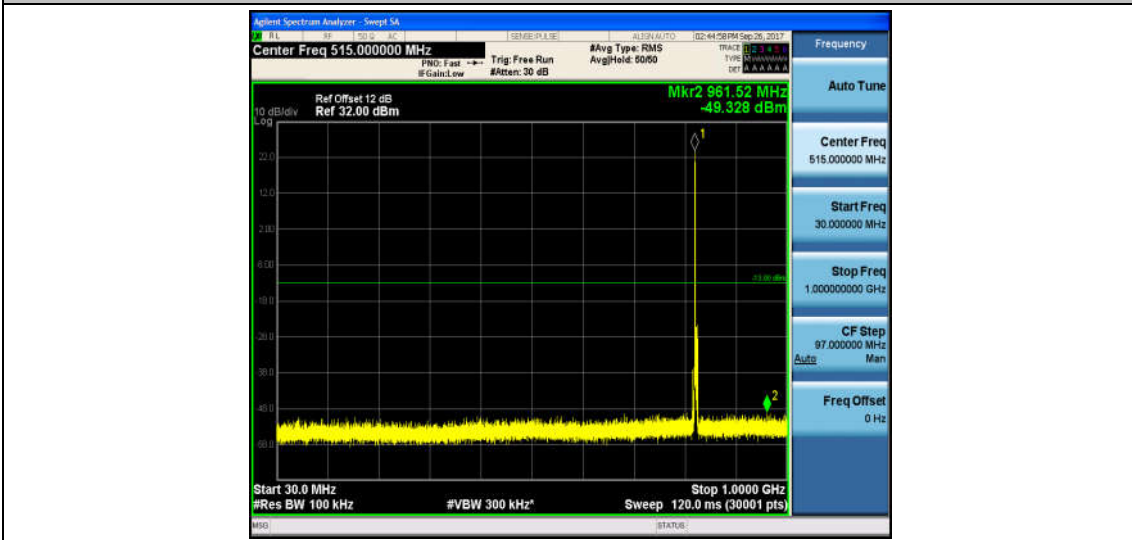

Band5_3MHz_QPSK_20415_1RB#0_Range1:30~1000MHz_-49.33_PASS

Band5_3MHz_QPSK_20415_1RB#0_Range2:1000~26000MHz_-32.58_PASS