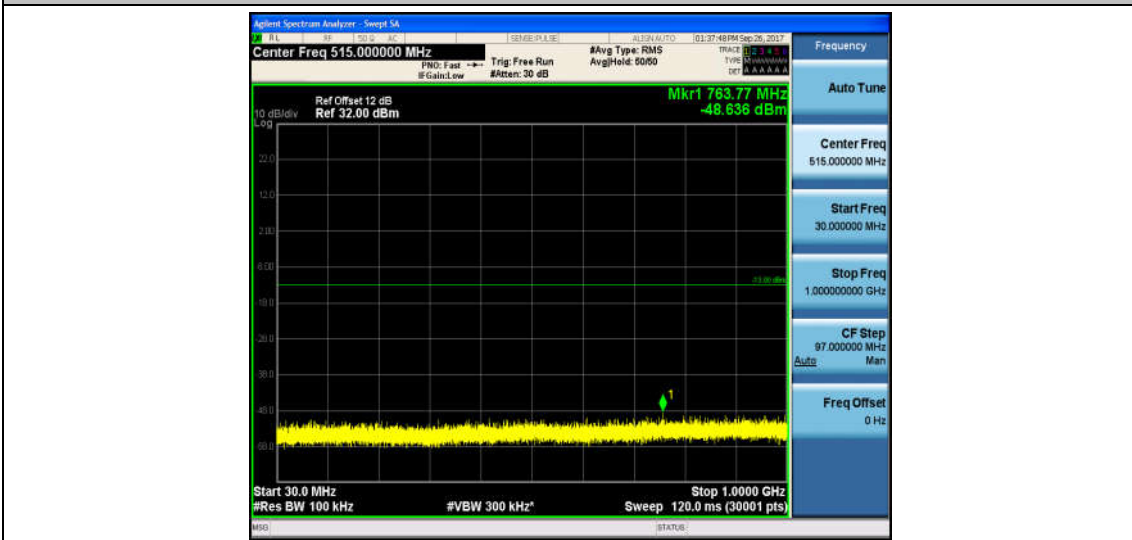

Band4_15MHz_16QAM_20325_1RB#0_Range1:30~1000MHz_-48.64_PASS

Band4_15MHz_16QAM_20325_1RB#0_Range2:1000~26000MHz_-32.72_PASS