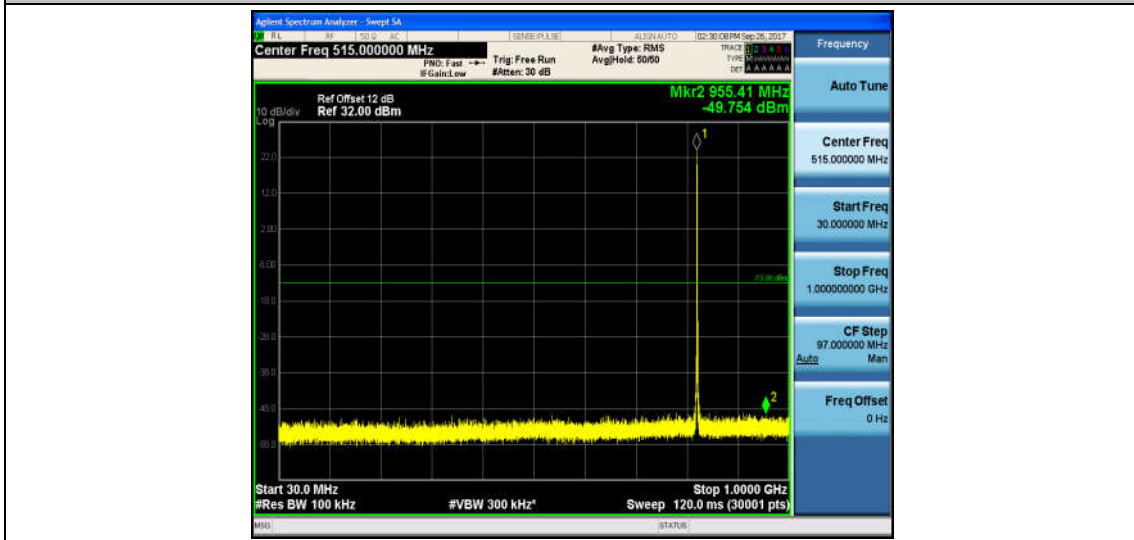

Band5_1.4MHz_QPSK_20407_1RB#0_Range1:30~1000MHz_-49.75_PASS

Band5_1.4MHz_QPSK_20407_1RB#0_Range2:1000~26000MHz_-32.81_PASS