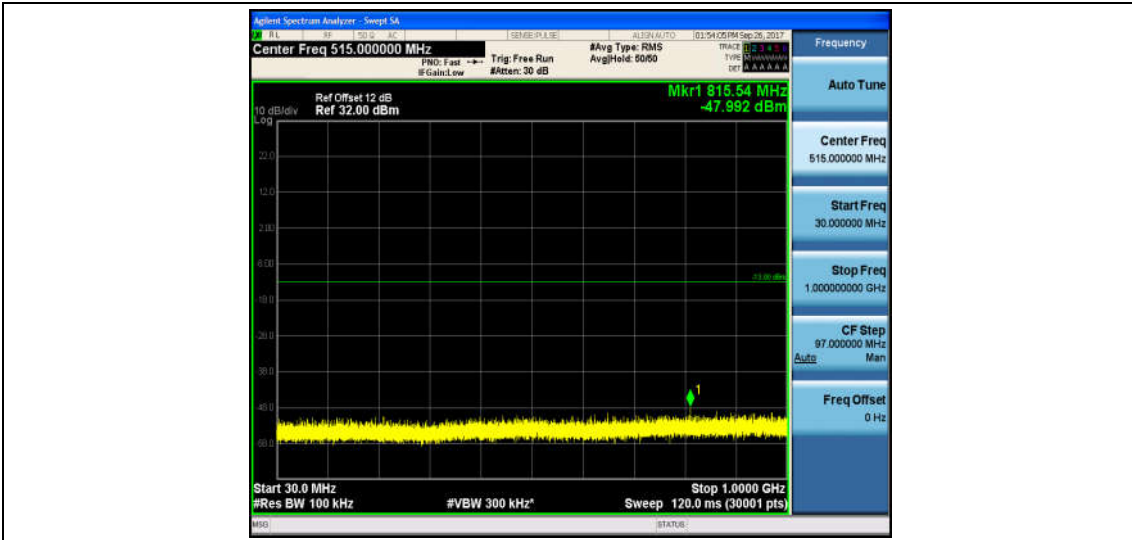

Band4_20MHz_16QAM_20050_1RB#0_Range1:30~1000MHz_-47.99_PASS

Band4_20MHz_16QAM_20050_1RB#0_Range2:1000~26000MHz_-32.69_PASS