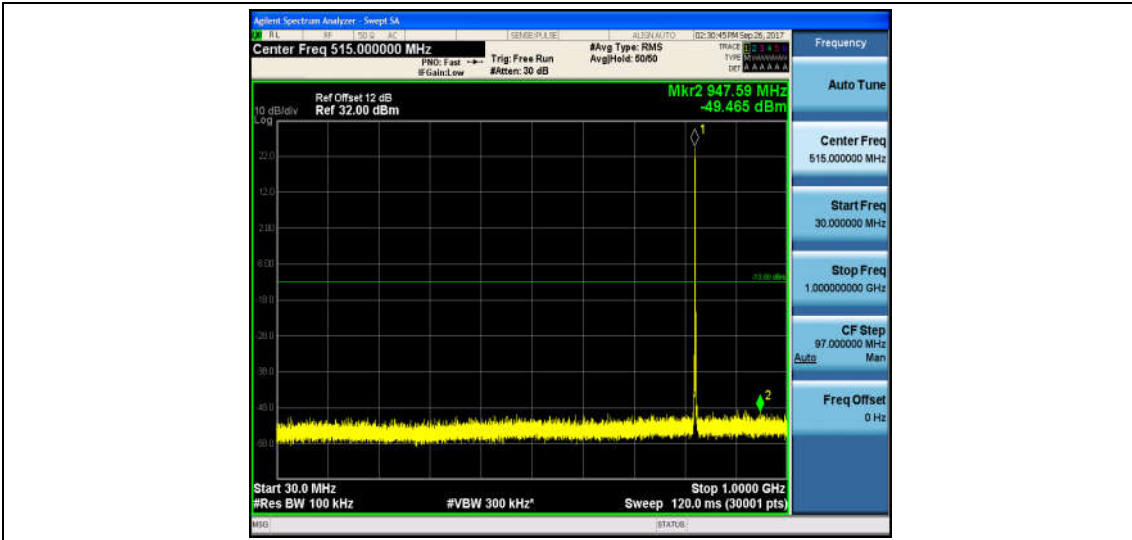

Band5\_1.4MHz\_QPSK\_20407\_1RB#0\_Range1:30~1000MHz\_-49.75\_PASS

Band5\_1.4MHz\_QPSK\_20407\_1RB#0\_Range2:1000~26000MHz\_-32.81\_PASS

Band5\_1.4MHz\_16QAM\_20407\_1RB#0\_Range1:30~1000MHz\_-49.47\_PASS