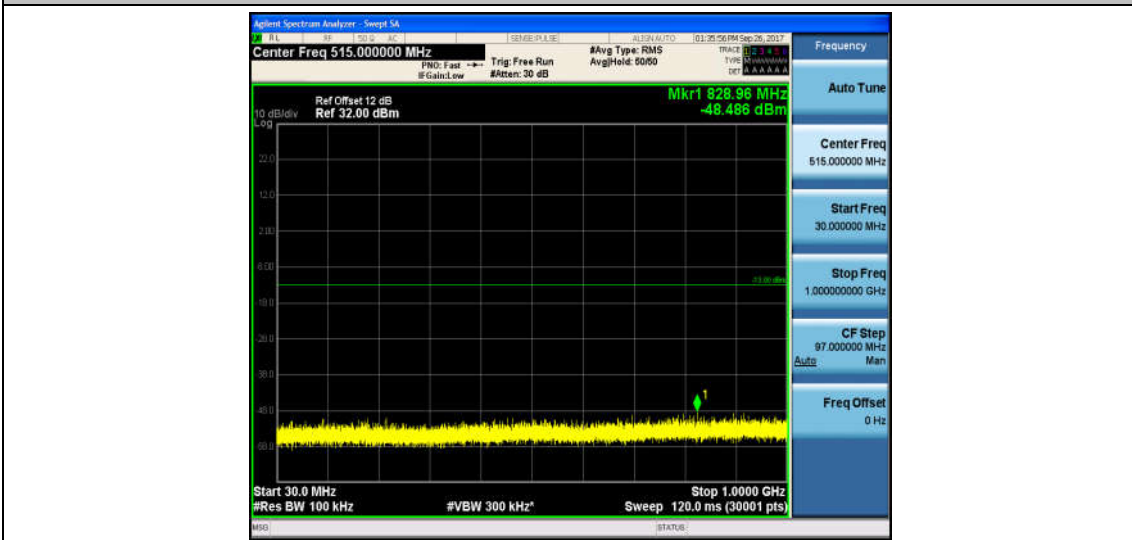

Band4\_15MHz\_16QAM\_2025\_1RB#0\_Range2:1000~26000MHz\_-32.66\_PASS

Band4\_15MHz\_QPSK\_20175\_1RB#0\_Range1:30~1000MHz\_-48.49\_PASS

Band4\_15MHz\_QPSK\_20175\_1RB#0\_Range2:1000~26000MHz\_-32.75\_PASS