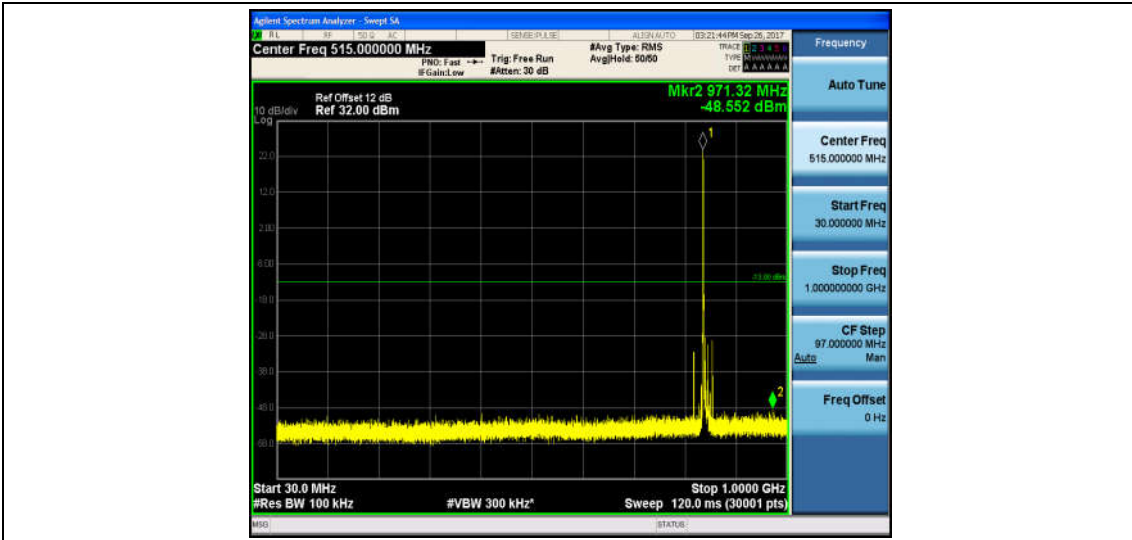

Band5_10MHz_QPSK_20600_1RB#0_Range1:30~1000MHz_-48.55_PASS

Band5_10MHz_QPSK_20600_1RB#0_Range2:1000~26000MHz_-30.45_PASS