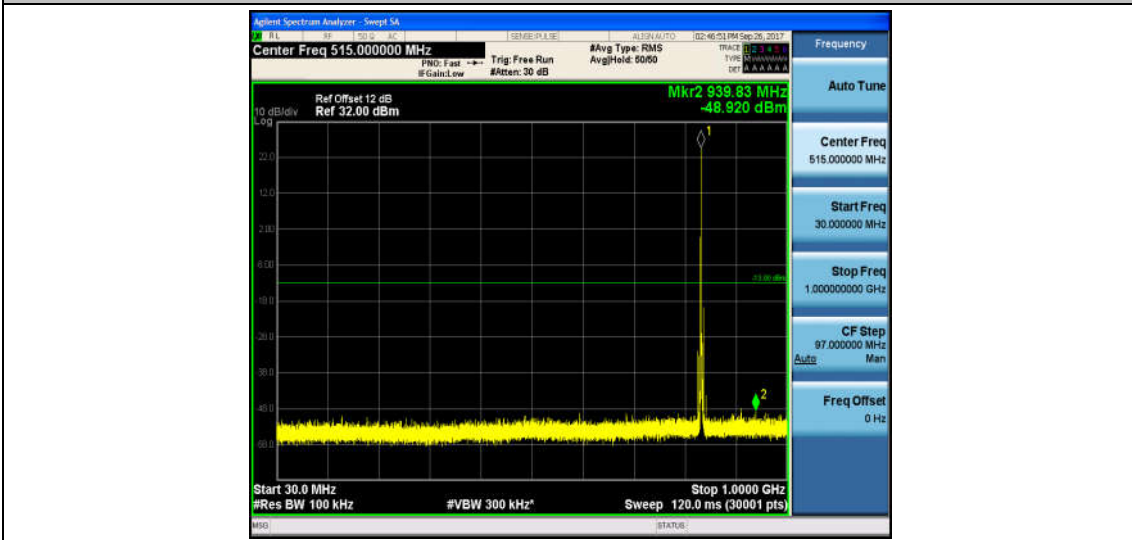

Band5\_3MHz\_QPSK\_20525\_1RB#0\_Range1:30~1000MHz\_-48.62\_PASS

Band5\_3MHz\_QPSK\_20525\_1RB#0\_Range2:1000~26000MHz\_-30.67\_PASS

Band5\_3MHz\_16QAM\_20525\_1RB#0\_Range1:30~1000MHz\_-48.92\_PASS

Band5\_3MHz\_16QAM\_20525\_1RB#0\_Range2:1000~26000MHz\_-31.84\_PASS