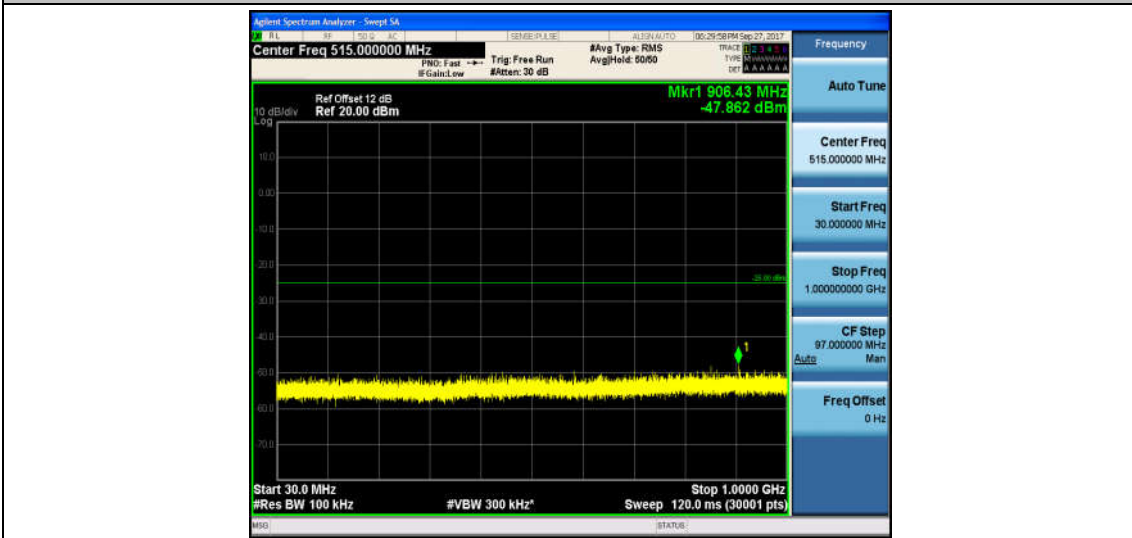

Band7\_15MHz\_QPSK\_21100\_1RB#0\_Range1:30~1000MHz\_-48.91\_PASS

Band7\_15MHz\_QPSK\_21100\_1RB#0\_Range2:1000~26000MHz\_-32.66\_PASS

Band7\_15MHz\_16QAM\_21100\_1RB#0\_Range1:30~1000MHz\_-47.86\_PASS

Band7\_15MHz\_16QAM\_21100\_1RB#0\_Range2:1000~26000MHz\_-32.95\_PASS