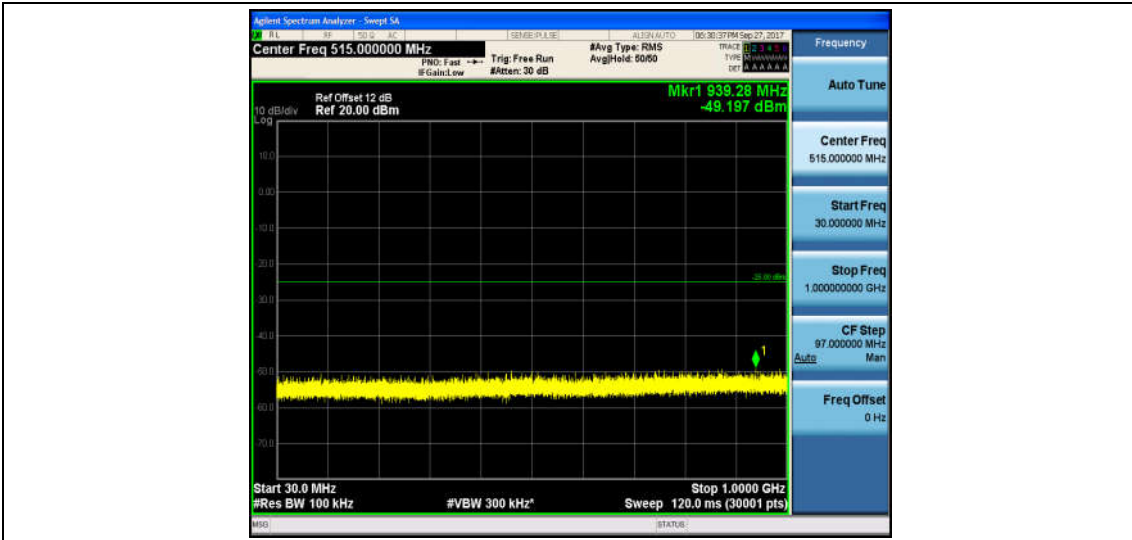

Band7_15MHz_QPSK_21375_1RB#0_Range1:30~1000MHz_-49.2_PASS

Band7_15MHz_QPSK_21375_1RB#0_Range2:1000~26000MHz_-32.76_PASS