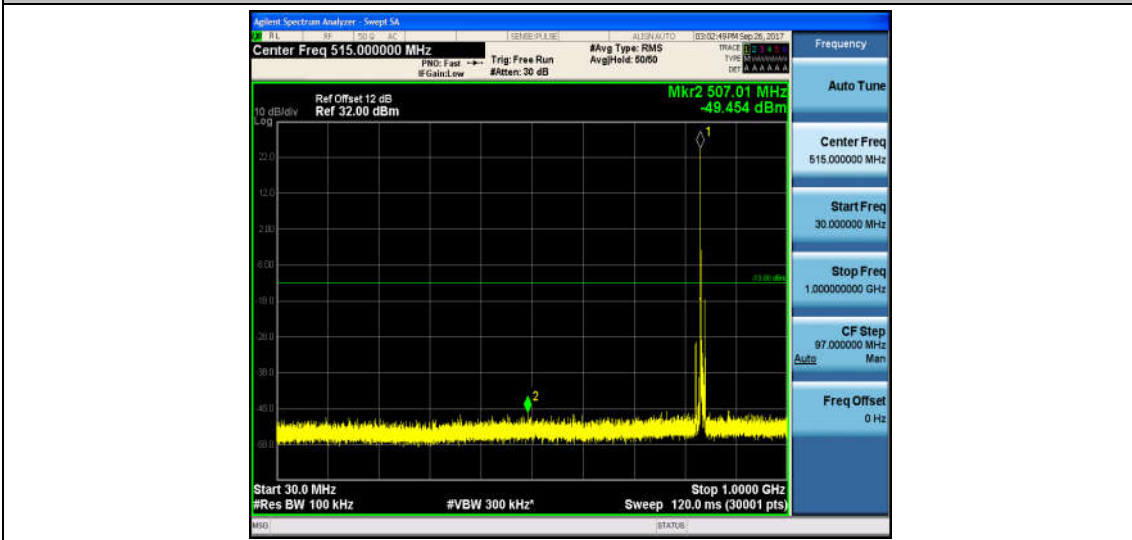

Band5_5MHz_16QAM_20525_1RB#0_Range1:30~1000MHz_-49.45_PASS

Band5_5MHz_16QAM_20525_1RB#0_Range2:1000~26000MHz_-31.32_PASS