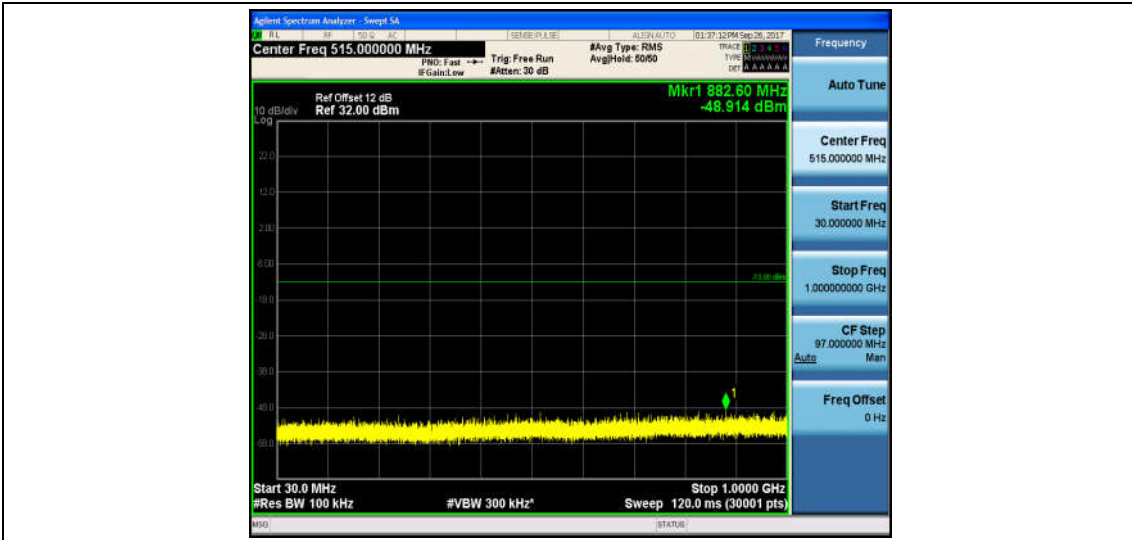

Band4_15MHz_QPSK_20325_1RB#0_Range1:30~1000MHz_-48.91_PASS

Band4_15MHz_QPSK_20325_1RB#0_Range2:1000~26000MHz_-32.64_PASS