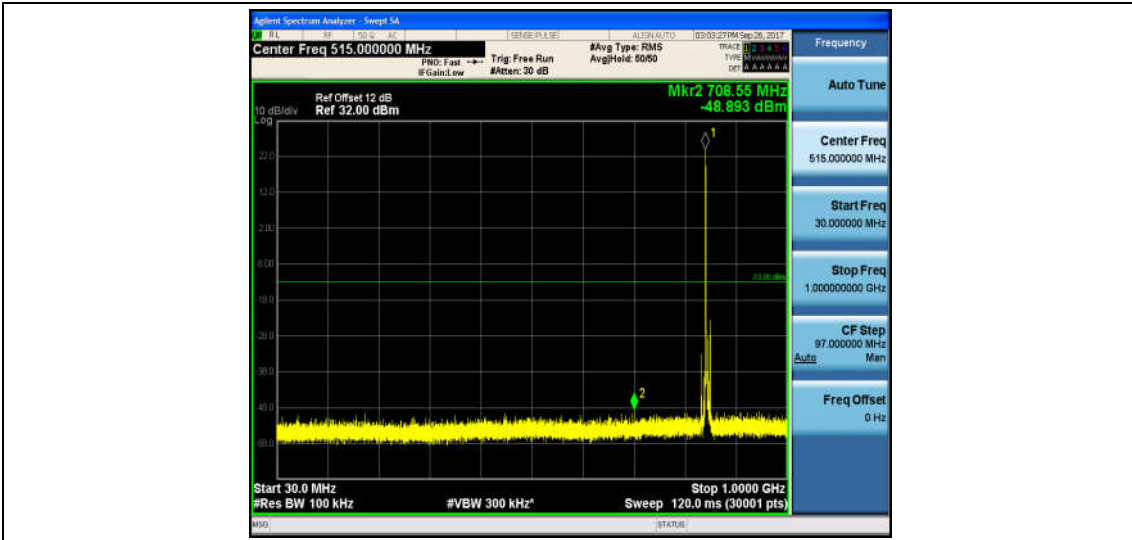

Band5_5MHz_QPSK_20625_1RB#0_Range1:30~1000MHz_-48.89_PASS

Band5_5MHz_QPSK_20625_1RB#0_Range2:1000~26000MHz_-32.15_PASS