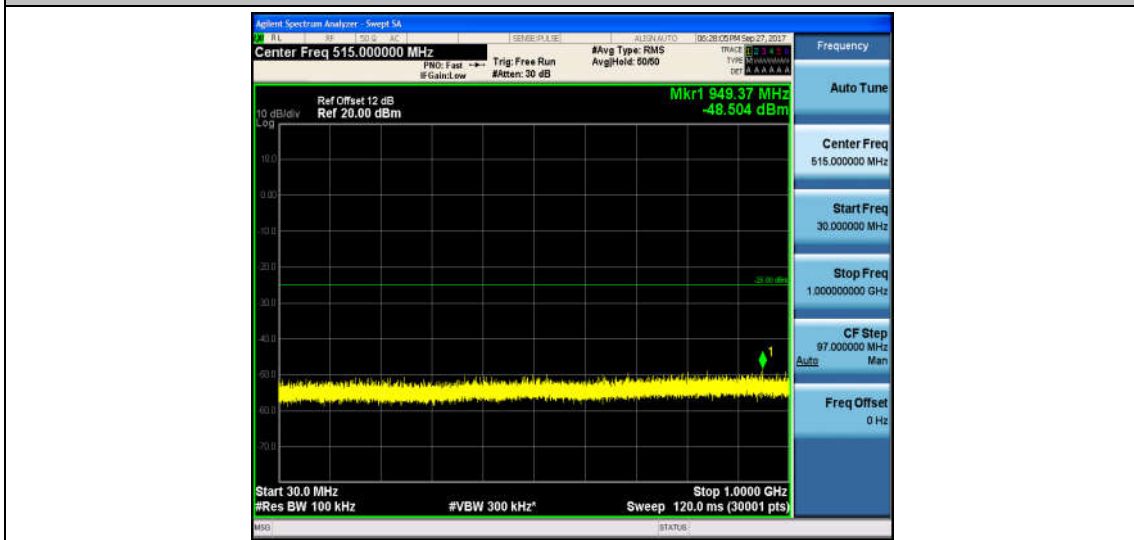

Band7_15MHz_QPSK_20825_1RB#0_Range1:30~1000MHz_-48.5_PASS

Band7_15MHz_QPSK_20825_1RB#0_Range2:1000~26000MHz_-32.83_PASS