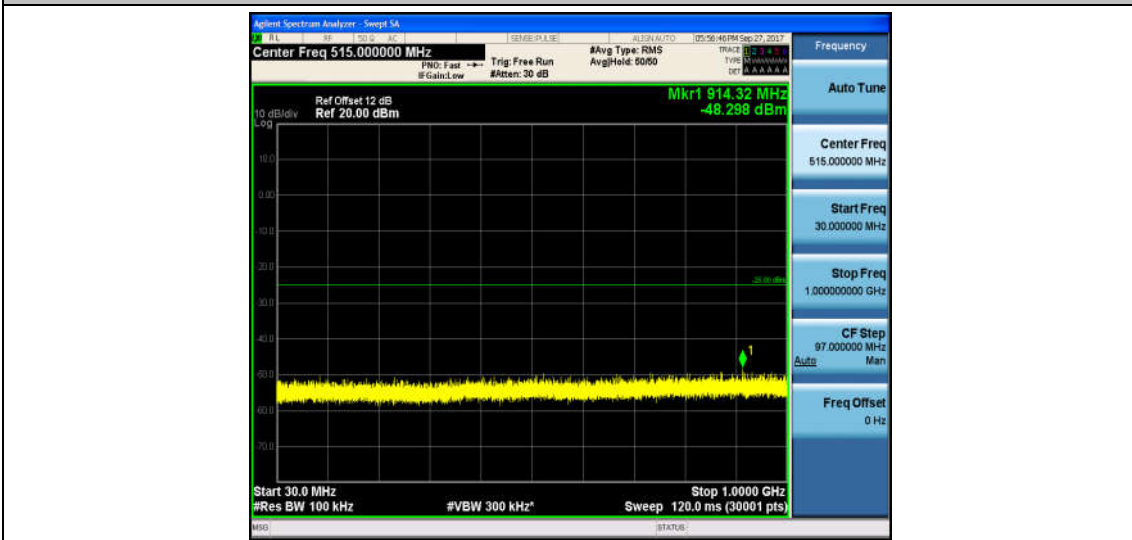

Band7_5MHz_QPSK_21100_1RB#0_Range1:30~1000MHz_-48.3_PASS

Band7_5MHz_QPSK_21100_1RB#0_Range2:1000~26000MHz_-32.78_PASS