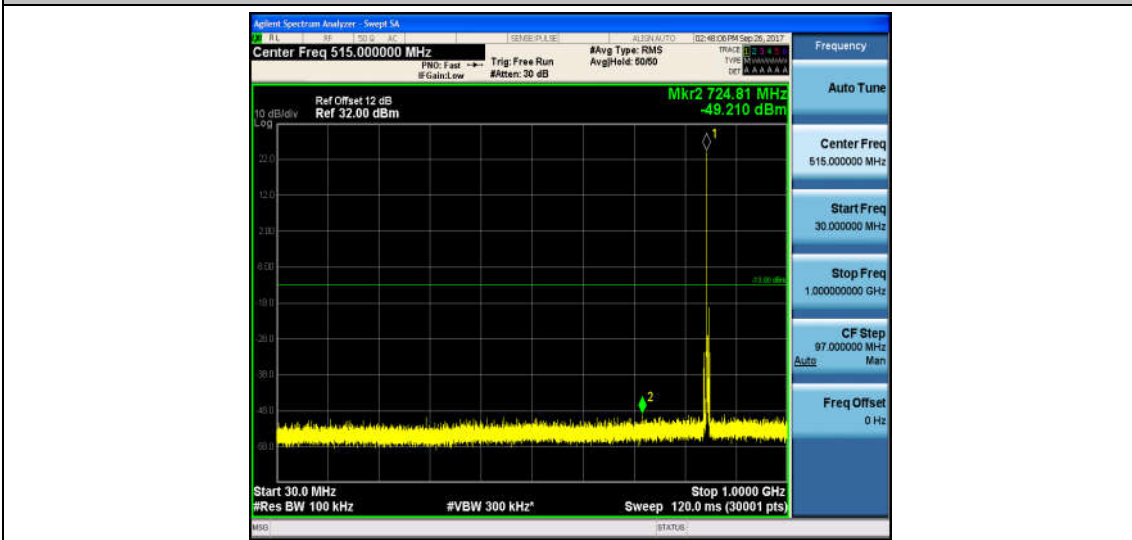

Band5_3MHz_16QAM_20635_1RB#0_Range1:30~1000MHz_-49.21_PASS

Band5_3MHz_16QAM_20635_1RB#0_Range2:1000~26000MHz_-30.5_PASS