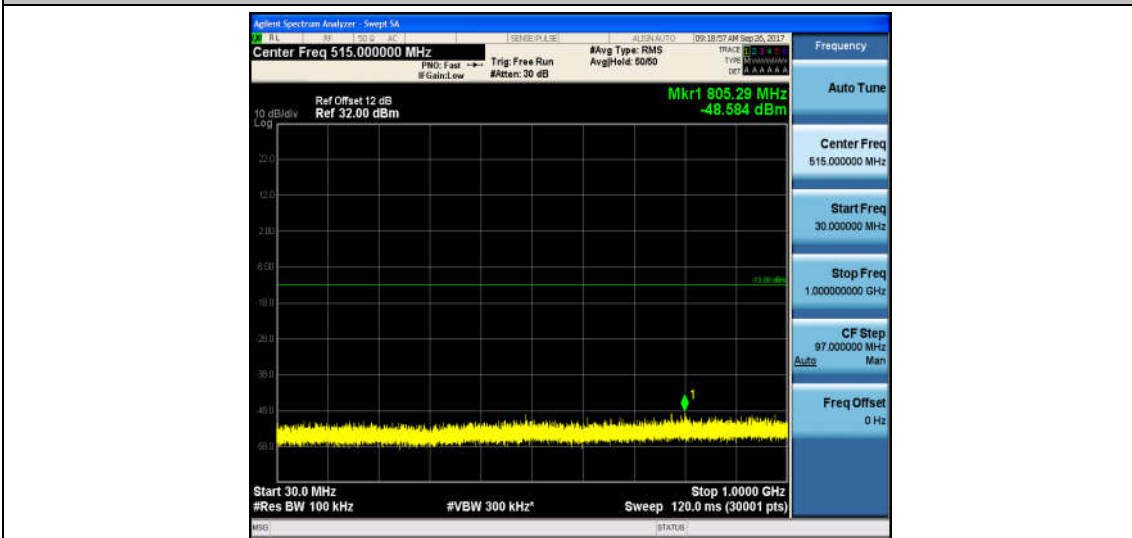

Band2_1.4MHz_QPSK_18900_1RB#0_Range1:30~1000MHz_-48.58_PASS