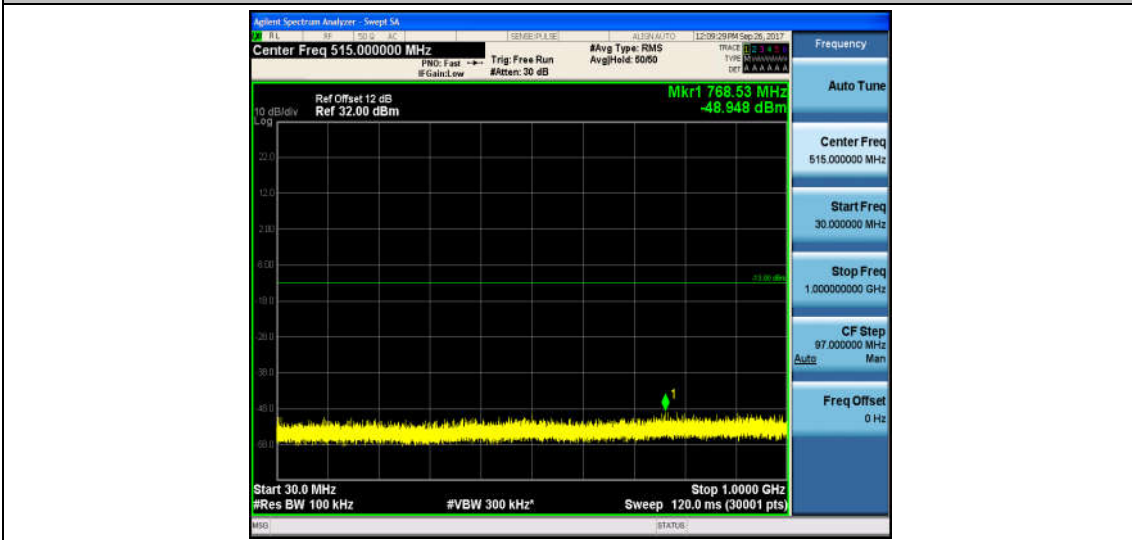

Band4_1.4MHz_16QAM_20175_1RB#0_Range1:30~1000MHz_-48.95_PASS