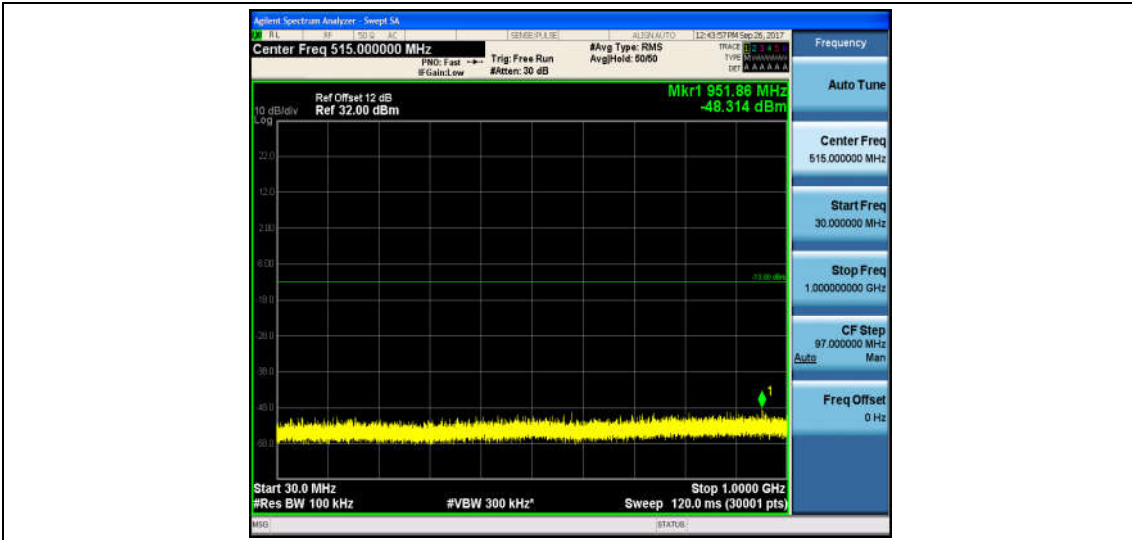

Band4_5MHz_QPSK_20375_1RB#0_Range1:30~1000MHz_-48.31_PASS