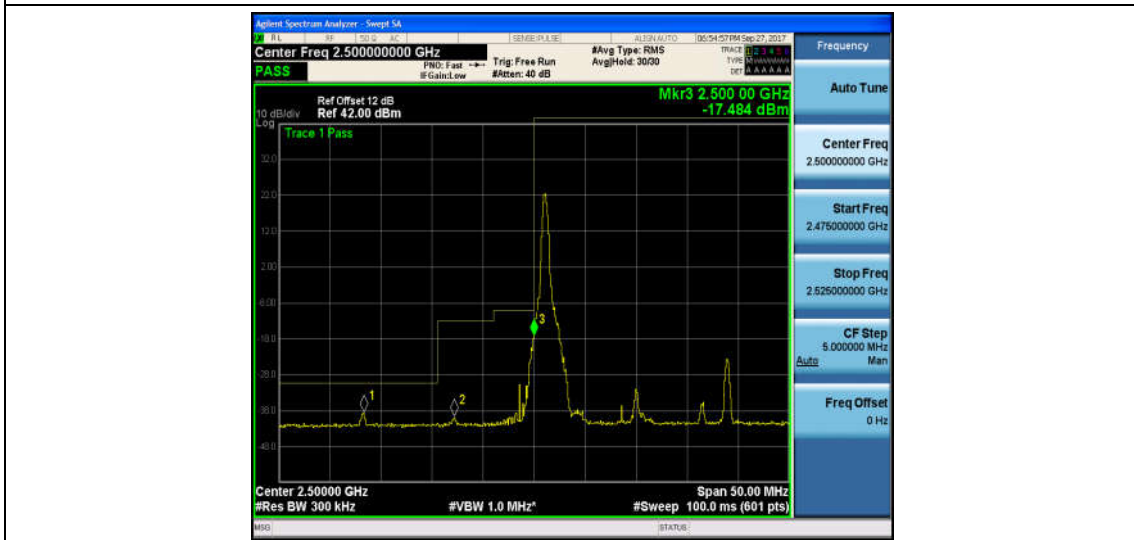

Band7_20MHz_QPSK_20850_1RB#0_-37.55,-39.77,-15.55_PASS

Band7_20MHz_16QAM_20850_1RB#0_-38.68,-39.89,-17.48_PASS

Band7_20MHz_QPSK_21350_100RB#0_-40.38,-31.05,-28.68_PASS

Band7_20MHz_16QAM_21350_100RB#0_-40.11,-32.79,-30.48_PASS