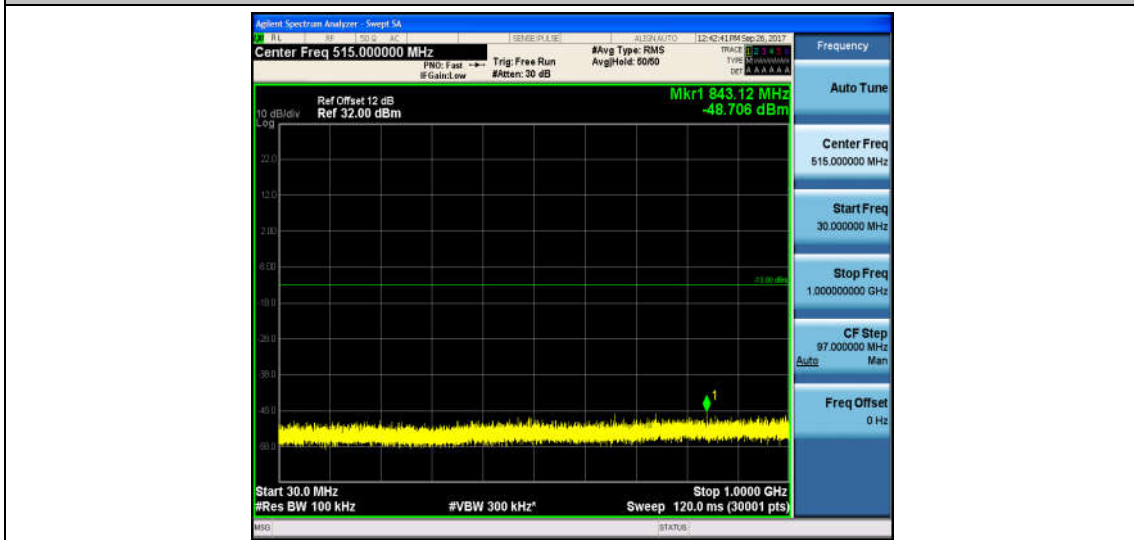

Band4_5MHz_QPSK_20175_1RB#0_Range1:30~1000MHz_-48.71_PASS