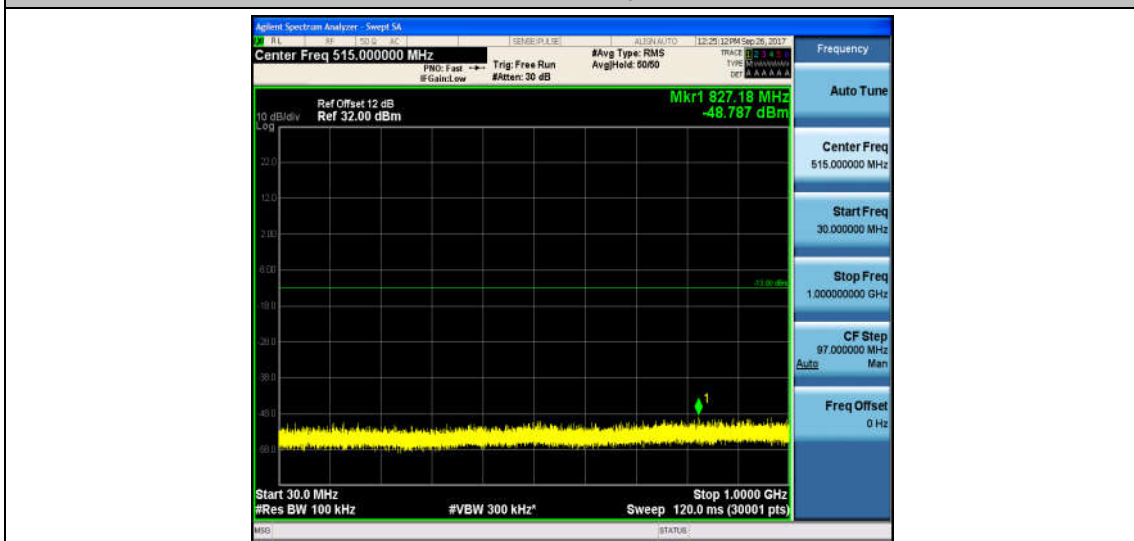

Band4_3MHz_QPSK_20175_1RB#0_Range1:30~1000MHz_-48.79_PASS