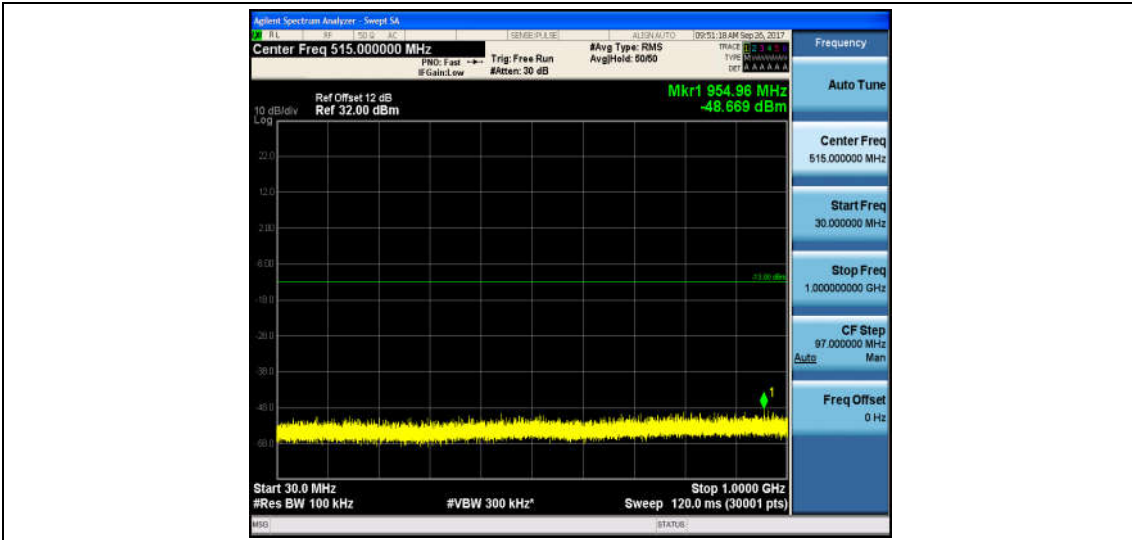

Band2_5MHz_QPSK_19175_1RB#0_Range1:30~1000MHz_-48.67_PASS