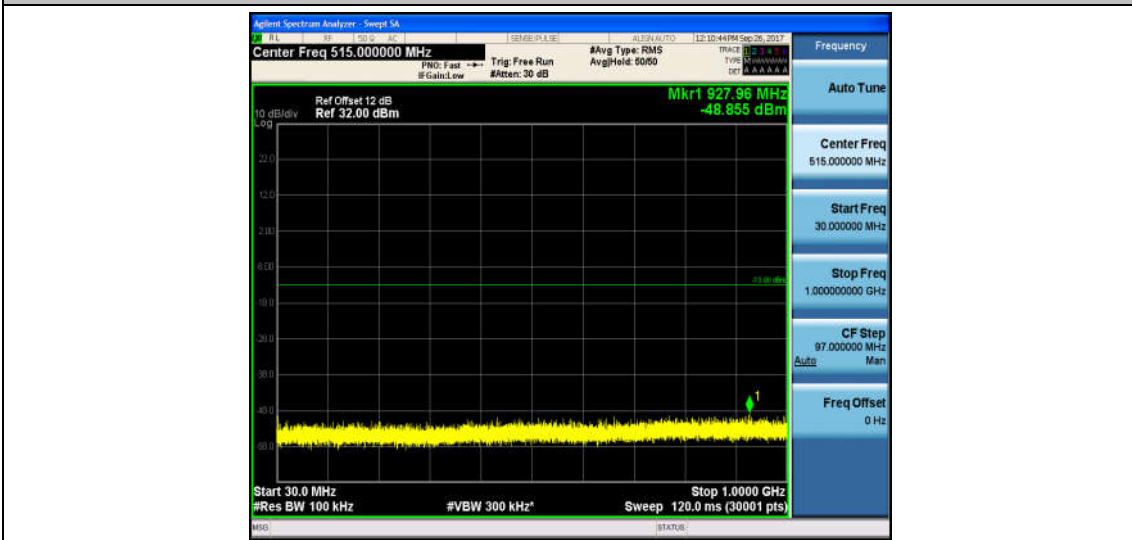

Band4_1.4MHz_16QAM_20393_1RB#0_Range1:30~1000MHz_-48.86_PASS