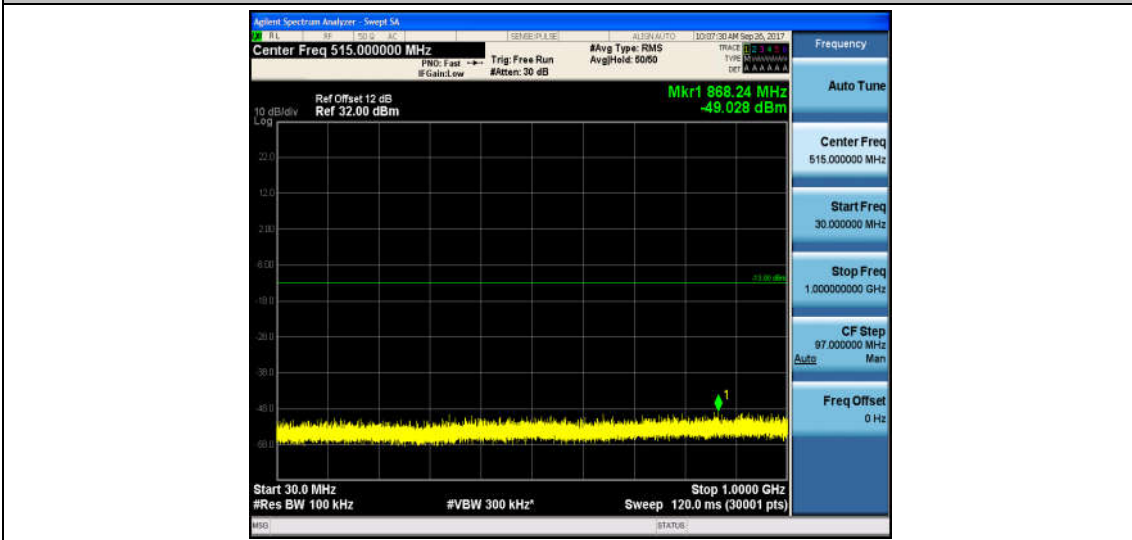

Band2_10MHz_16QAM_18900_1RB#0_Range1:30~1000MHz_-49.03_PASS