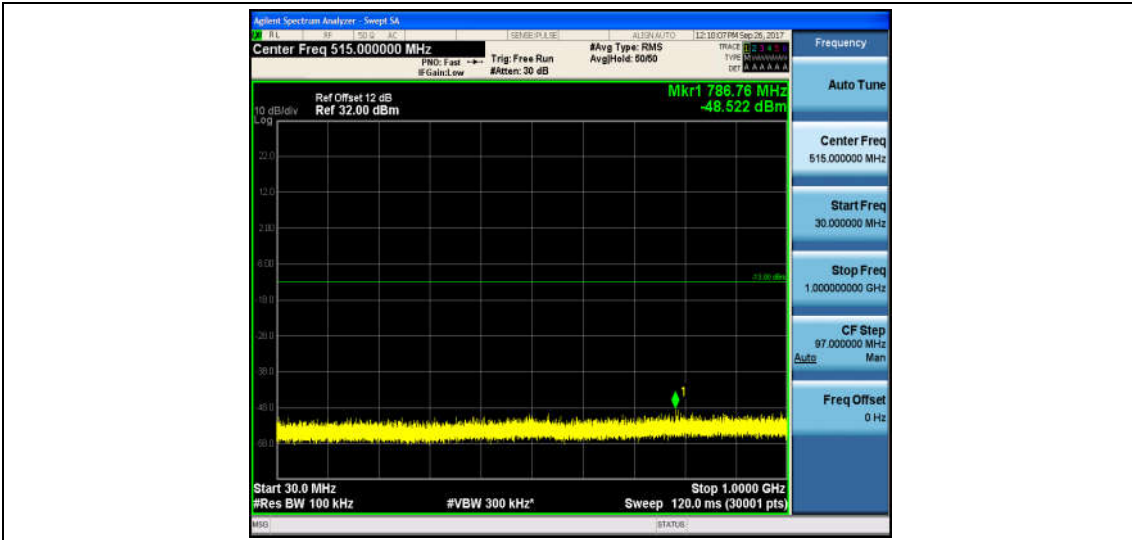

Band4_1.4MHz_QPSK_20393_1RB#0_Range1:30~1000MHz_-48.52_PASS