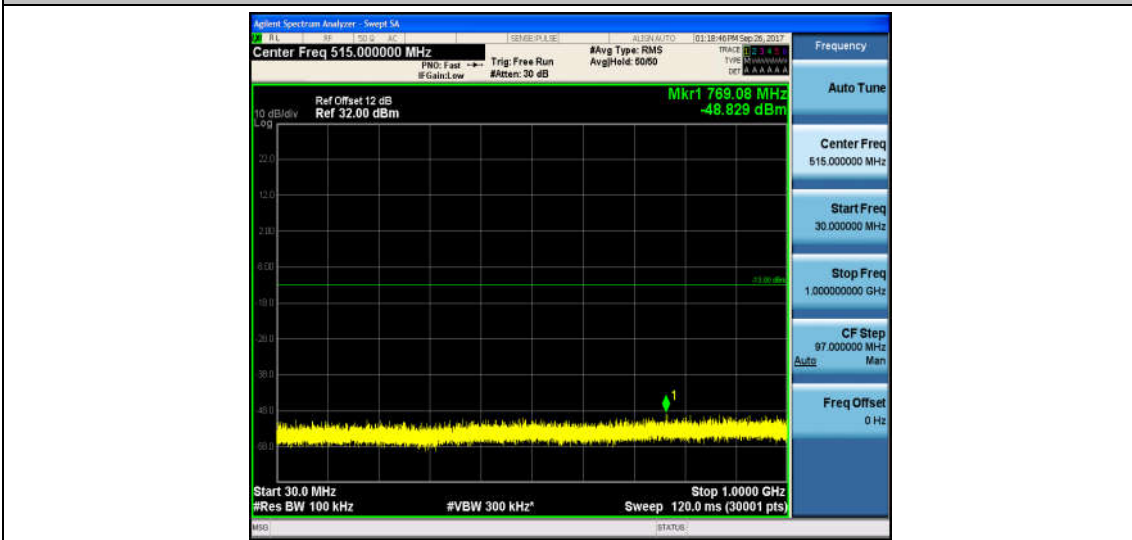

Band4_10MHz_QPSK_20175_1RB#0_Range1:30~1000MHz_-48.83_PASS