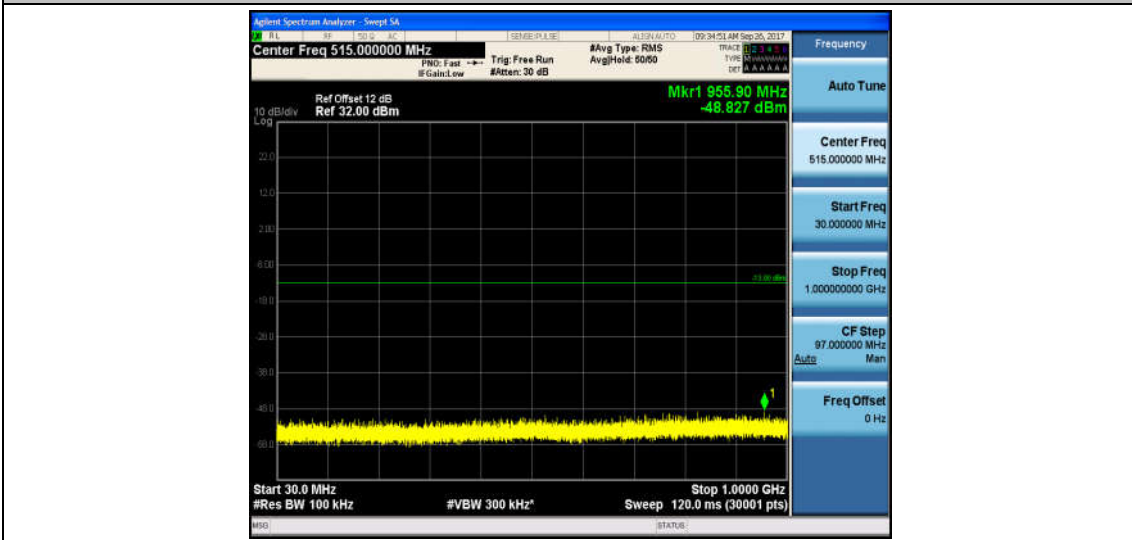

Band2_3MHz_16QAM_18900_1RB#0_Range1:30~1000MHz_-48.83_PASS