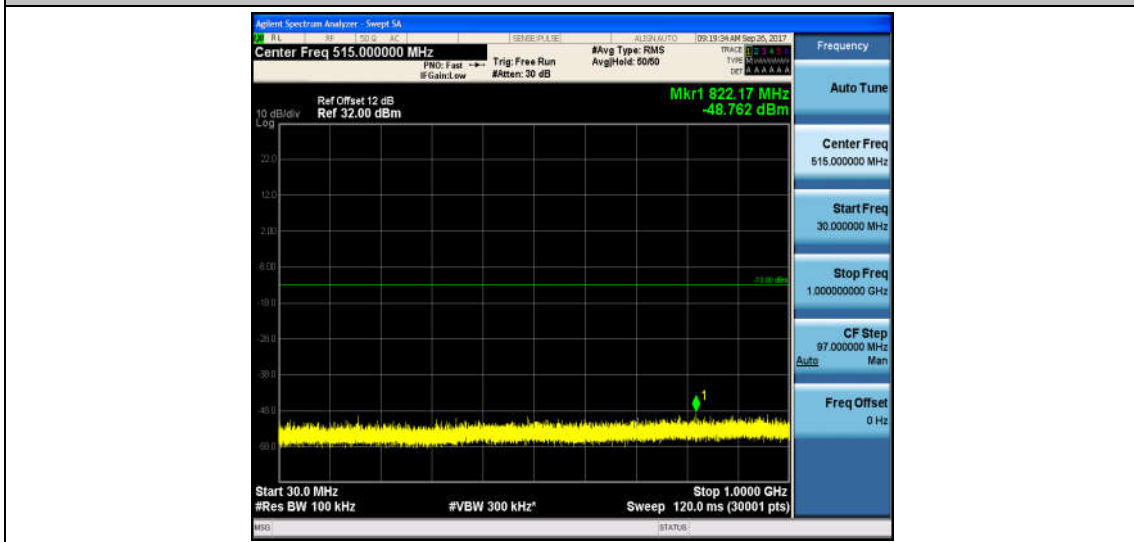

Band2_1.4MHz_16QAM_18900_1RB#0_Range1:30~1000MHz_-48.76_PASS