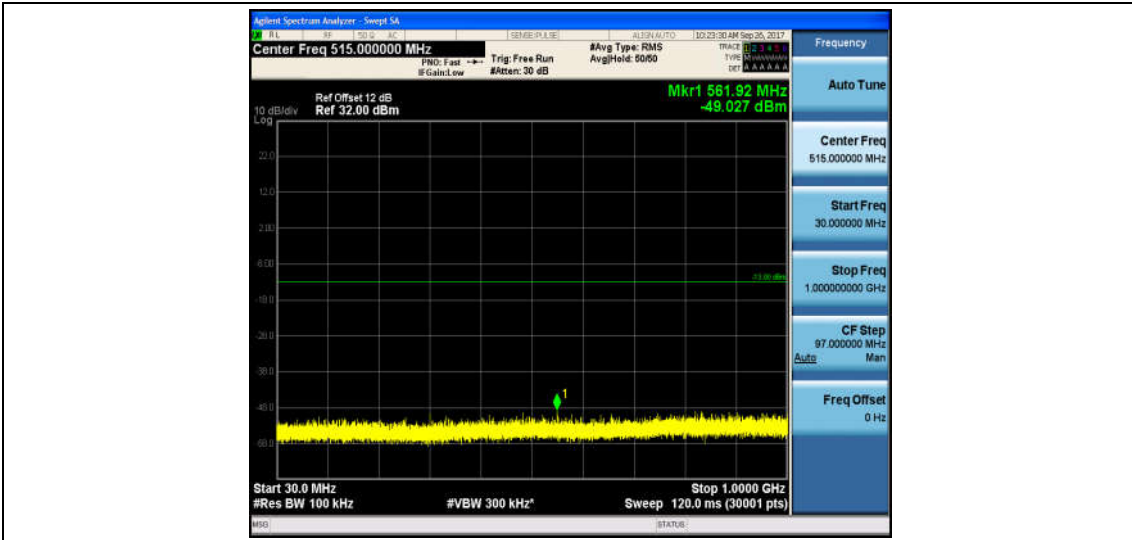

Band2_15MHz_16QAM_18675_1RB#0_Range1:30~1000MHz_-49.03_PASS