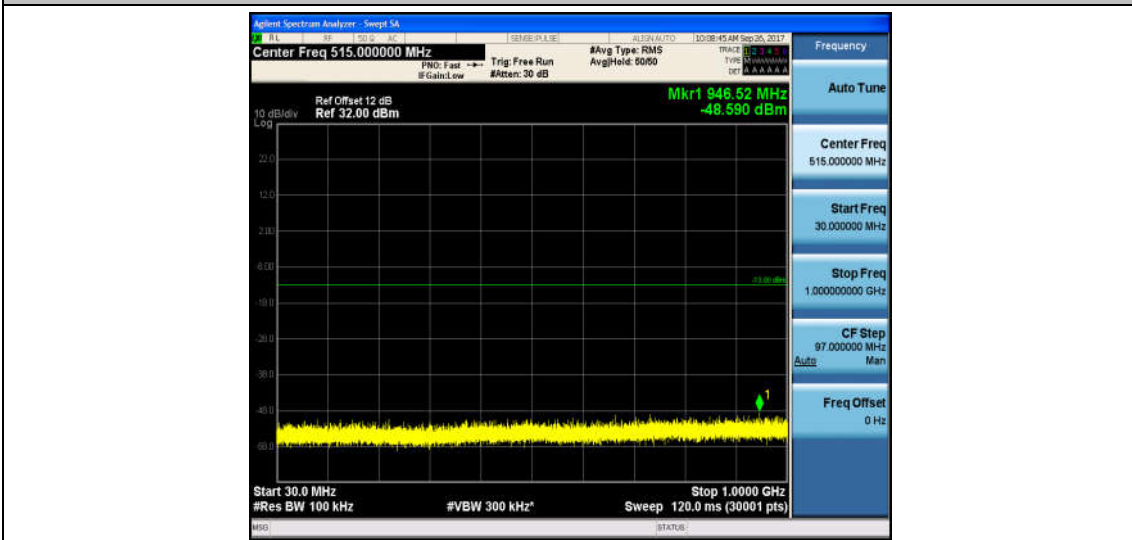

Band2_10MHz_16QAM_19150_1RB#0_Range1:30~1000MHz_-48.59_PASS