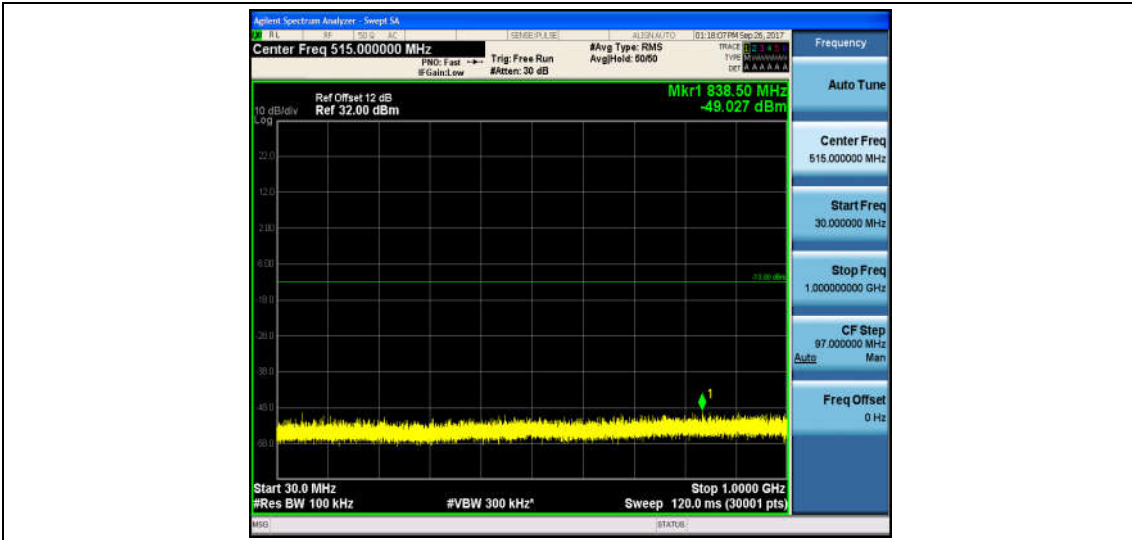

Band4_10MHz_16QAM_20000_1RB#0_Range1:30~1000MHz_-49.03_PASS