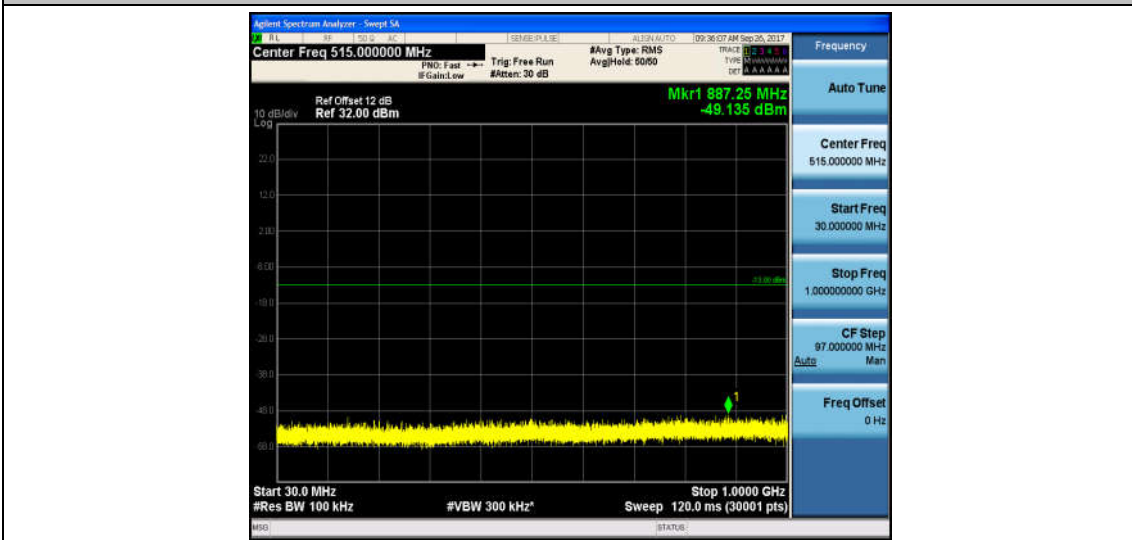

Band2_3MHz_16QAM_19185_1RB#0_Range1:30~1000MHz_-49.14_PASS