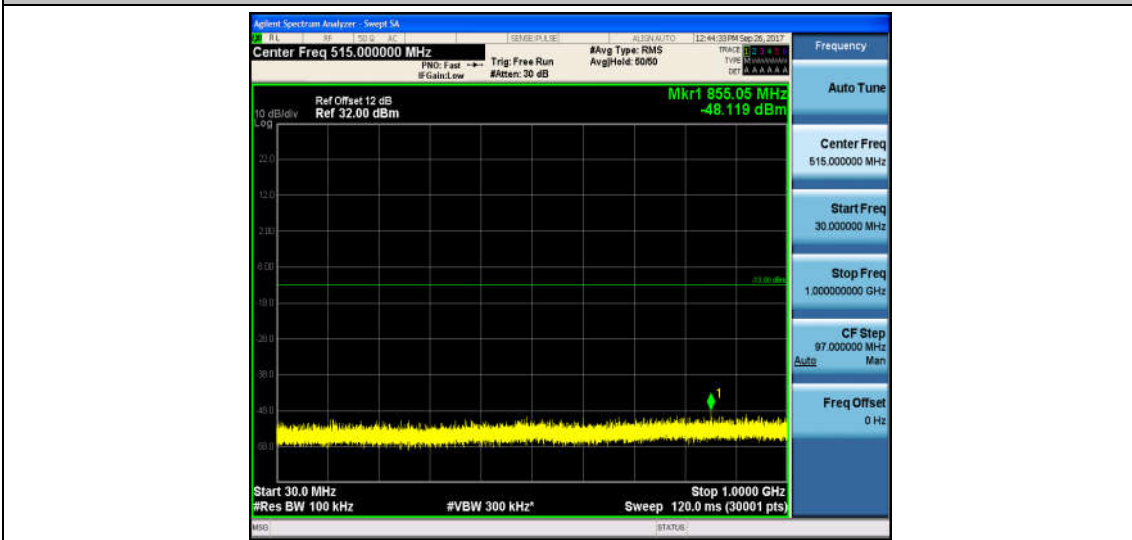

Band4_5MHz_16QAM_20375_1RB#0_Range1:30~1000MHz_-48.12_PASS