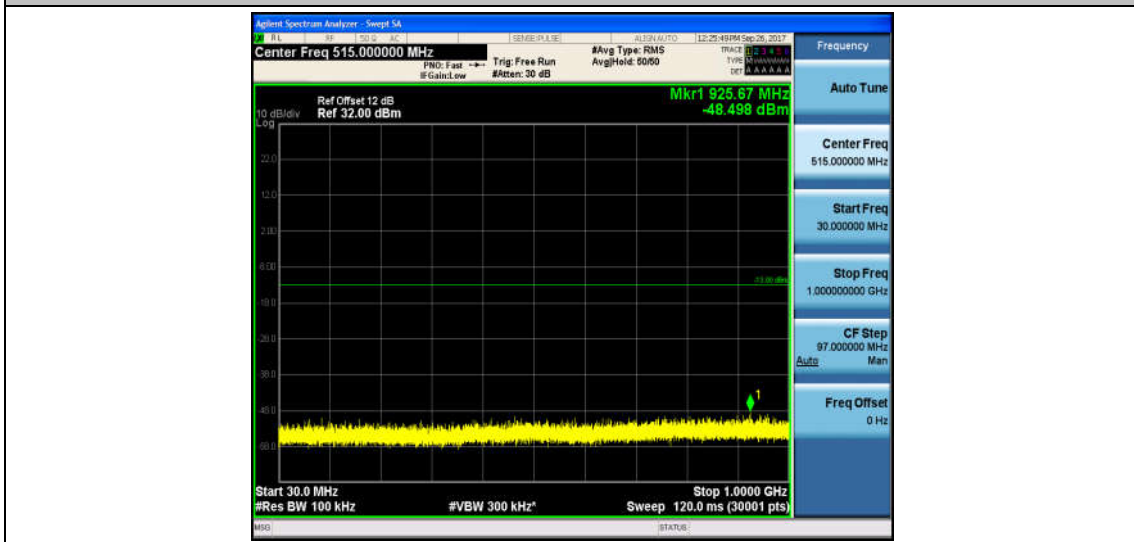

Band4_3MHz_16QAM_20175_1RB#0_Range1:30~1000MHz_-48.5_PASS