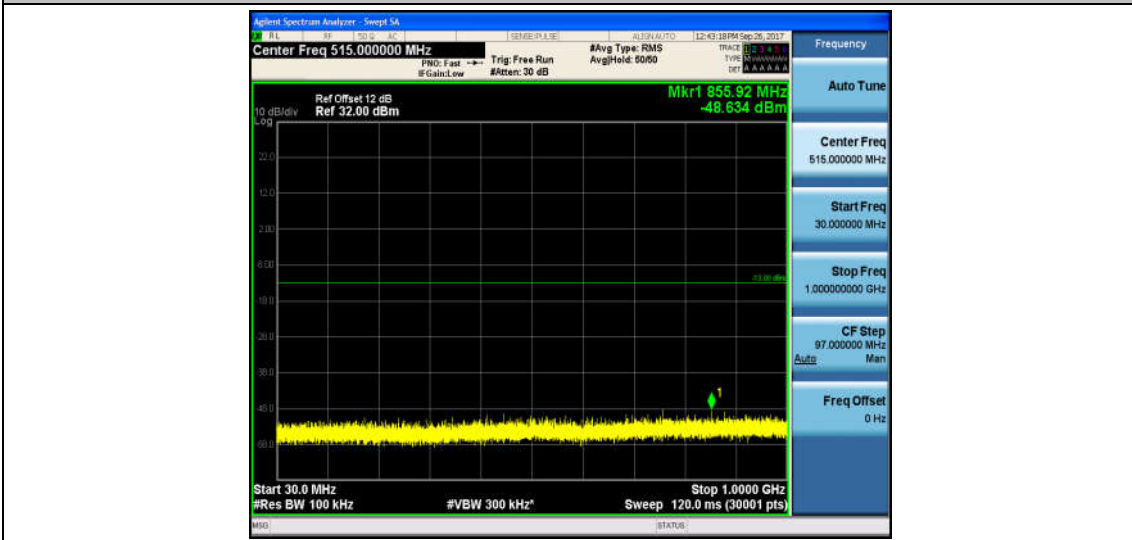

Band4_5MHz_16QAM_20175_1RB#0_Range1:30~1000MHz_-48.63_PASS