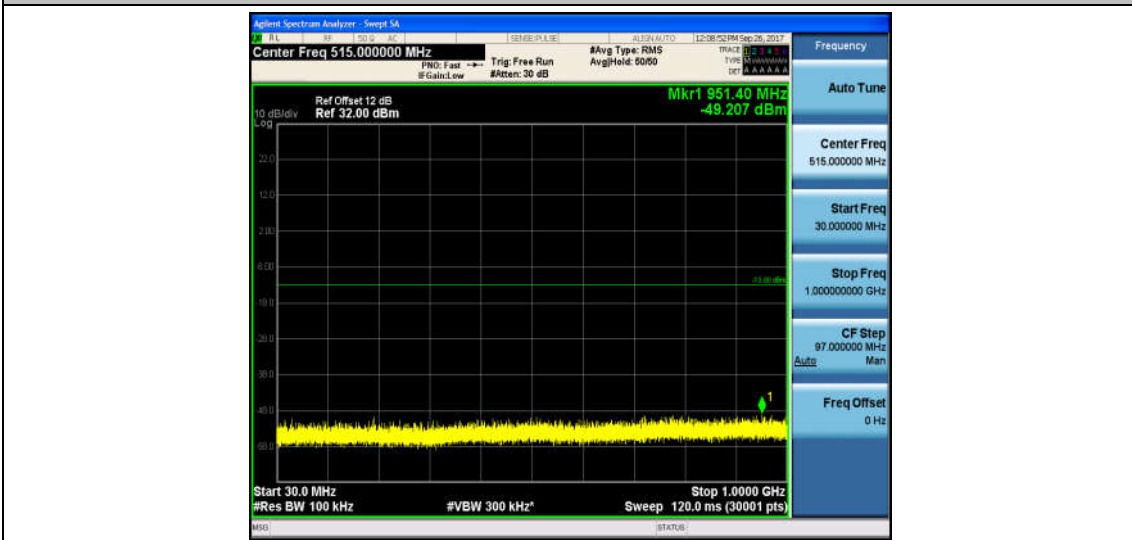

Band4_1.4MHz_QPSK_20175_1RB#0_Range1:30~1000MHz_-49.21_PASS