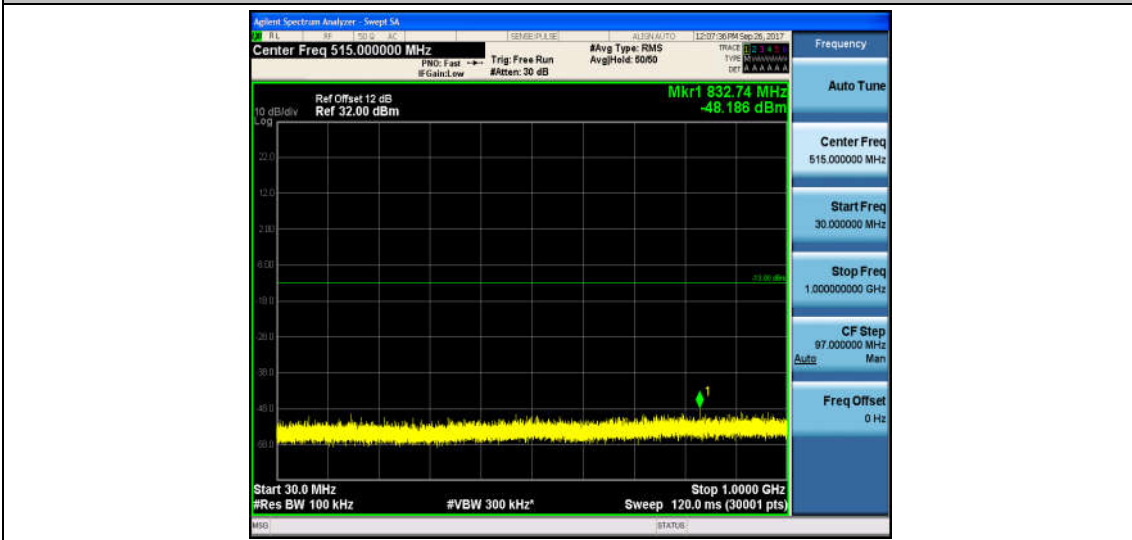

Band4_1.4MHz_QPSK_19957_1RB#0_Range1:30~1000MHz_-48.19_PASS