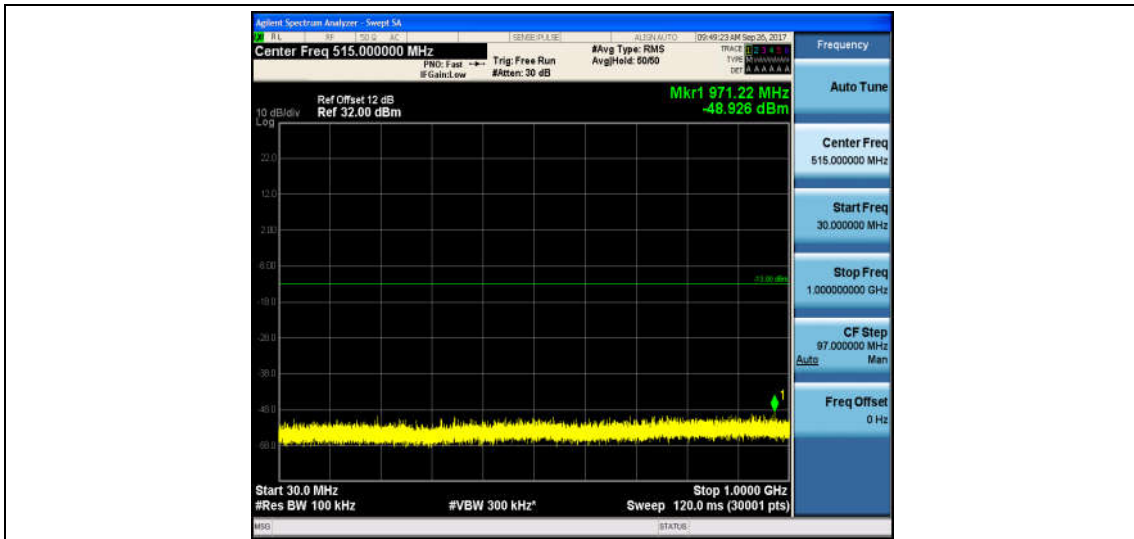

Band2_5MHz_16QAM_18625_1RB#0_Range1:30~1000MHz_-48.93_PASS