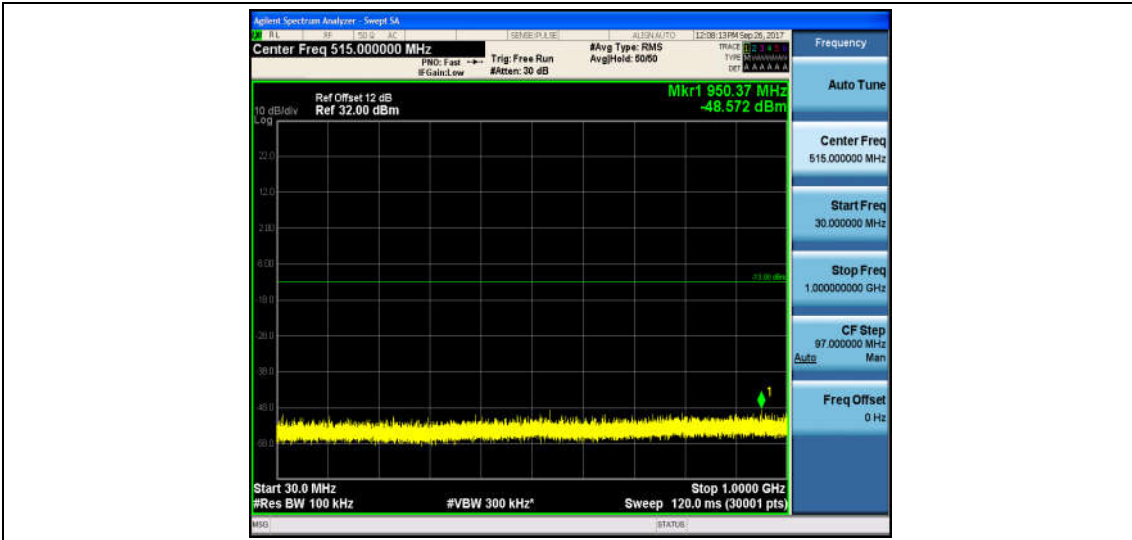

Band4_1.4MHz_16QAM_19957_1RB#0_Range1:30~1000MHz_-48.57_PASS