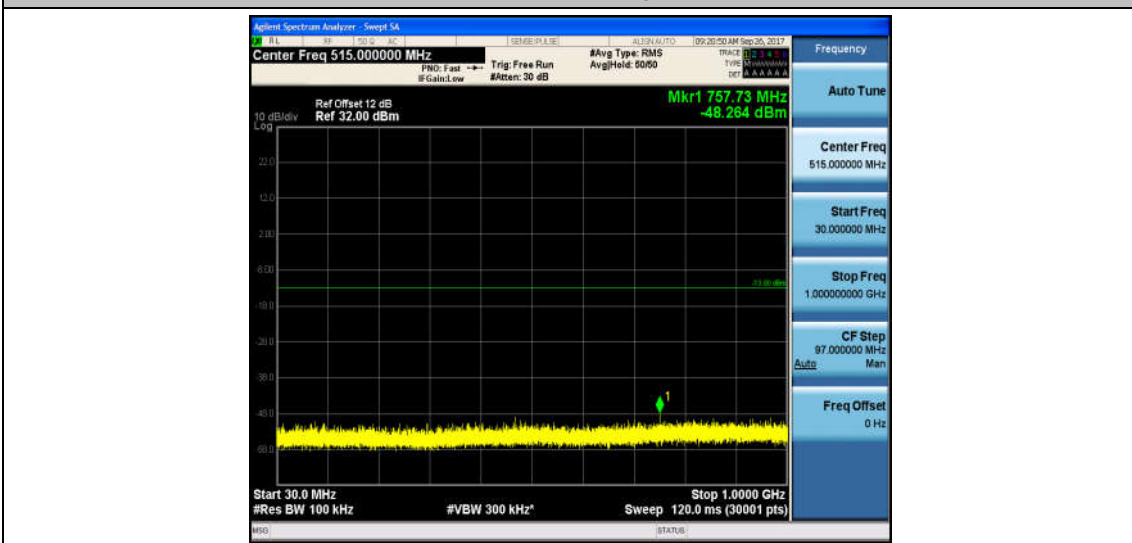

Band2_1.4MHz_16QAM_19193_1RB#0_Range1:30~1000MHz_-48.26_PASS