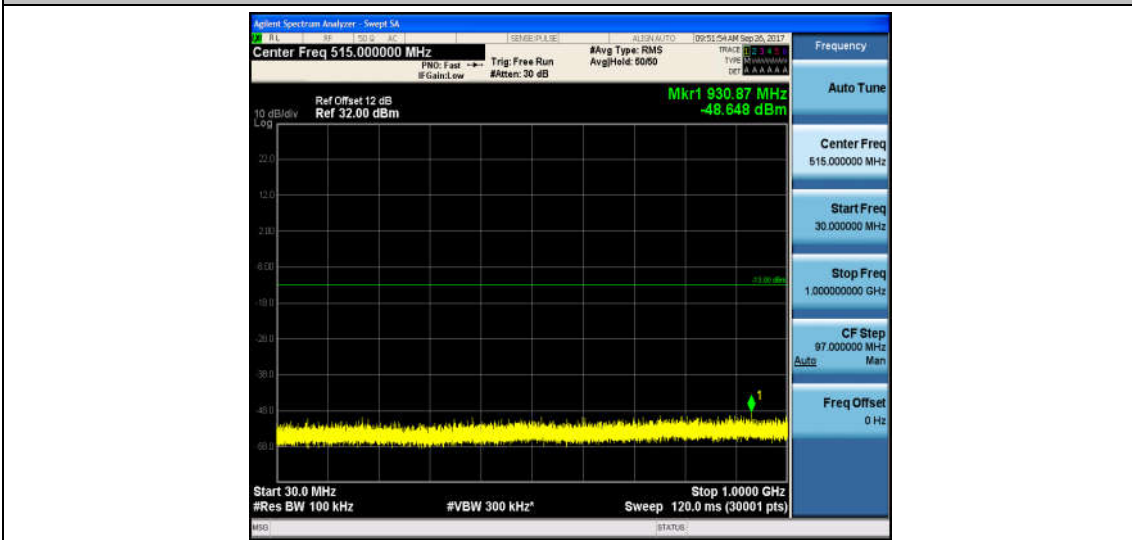

Band2_5MHz_16QAM_19175_1RB#0_Range1:30~1000MHz_-48.65_PASS