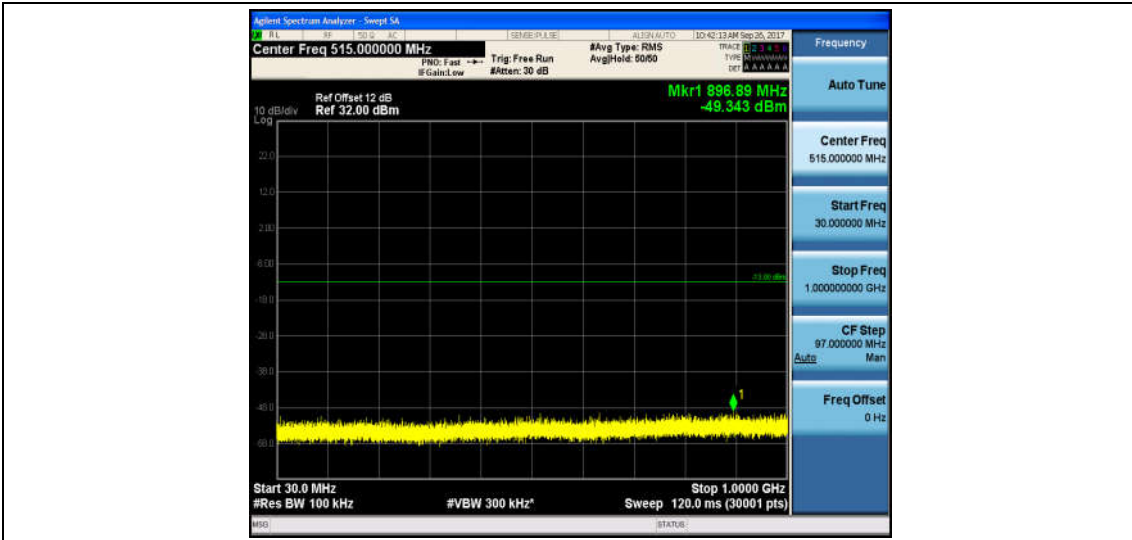

Band2_20MHz_16QAM_18700_1RB#0_Range1:30~1000MHz_-49.34_PASS