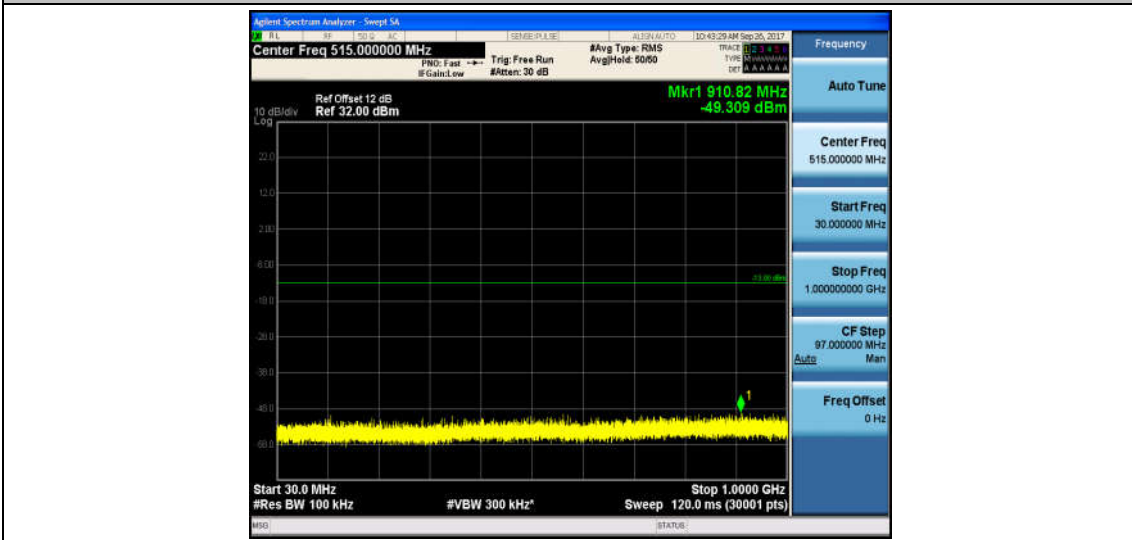

Band2_20MHz_16QAM_18900_1RB#0_Range1:30~1000MHz_-49.31_PASS