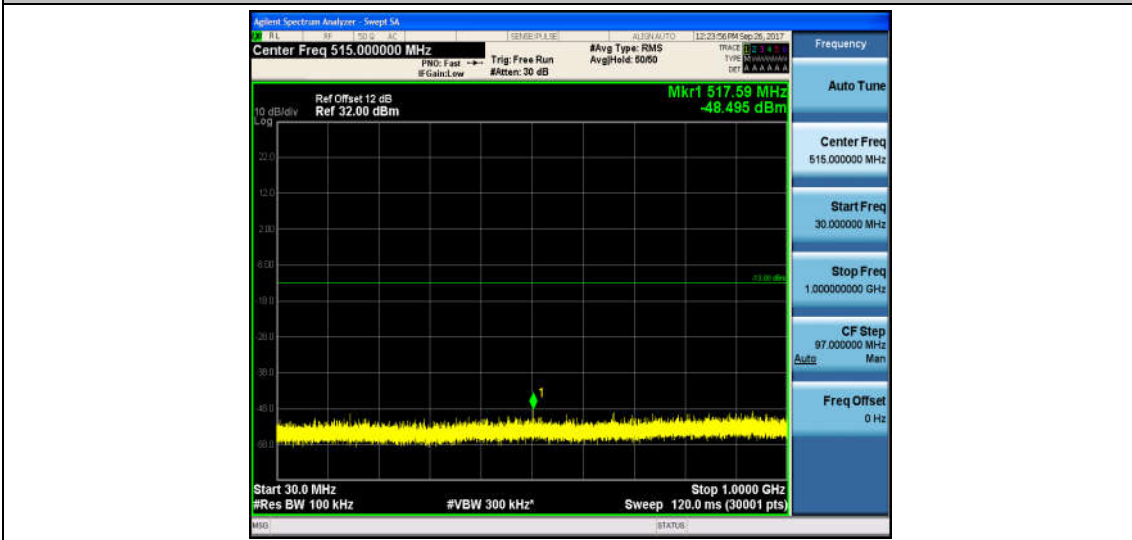

Band4_3MHz_QPSK_19965_1RB#0_Range1:30~1000MHz_-48.5_PASS