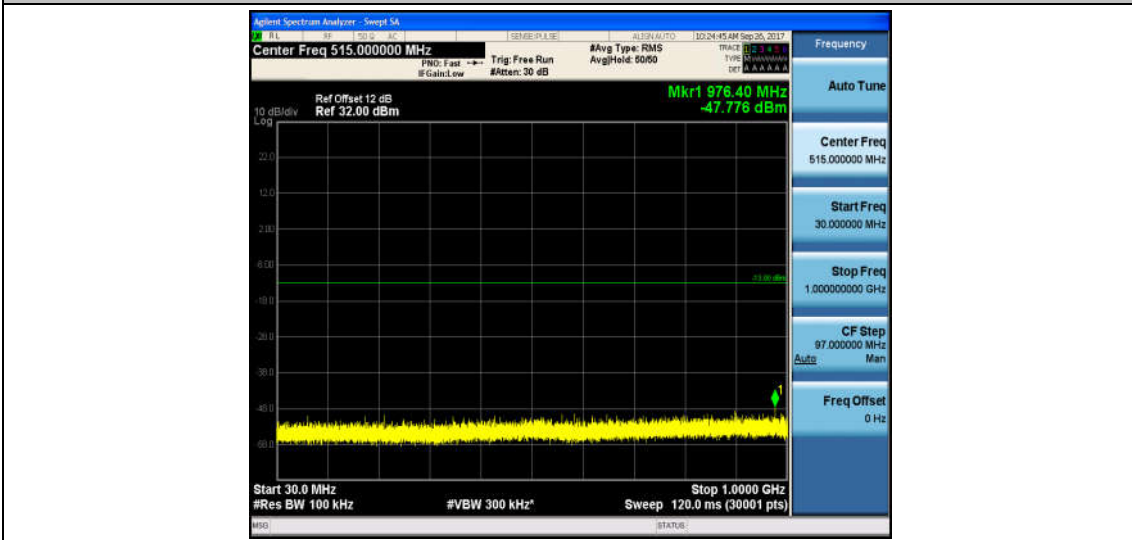

Band2_15MHz_16QAM_18900_1RB#0_Range1:30~1000MHz_-47.78_PASS