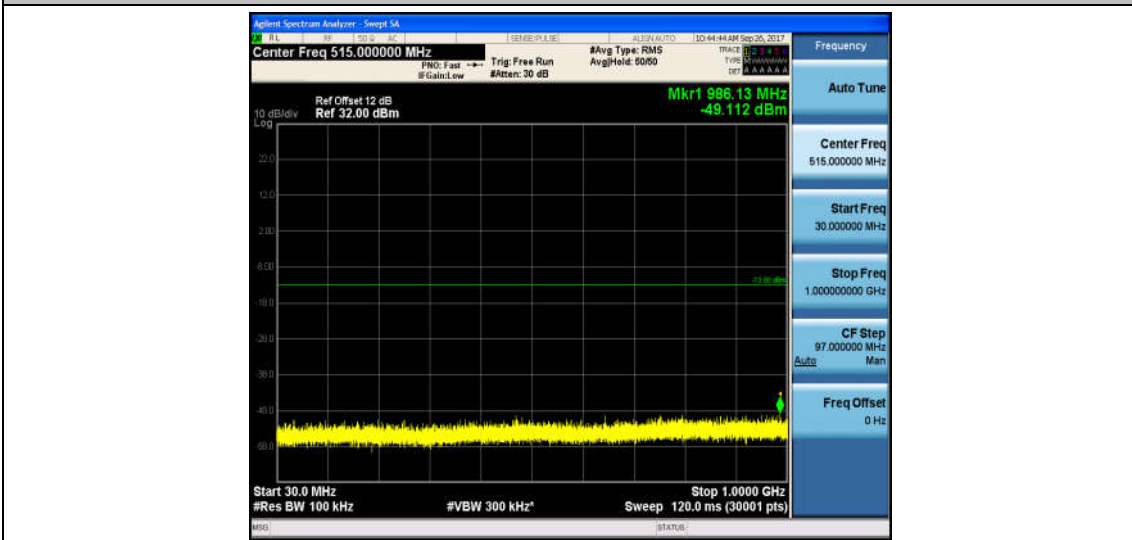

Band2_20MHz_16QAM_19100_1RB#0_Range1:30~1000MHz_-49.11_PASS