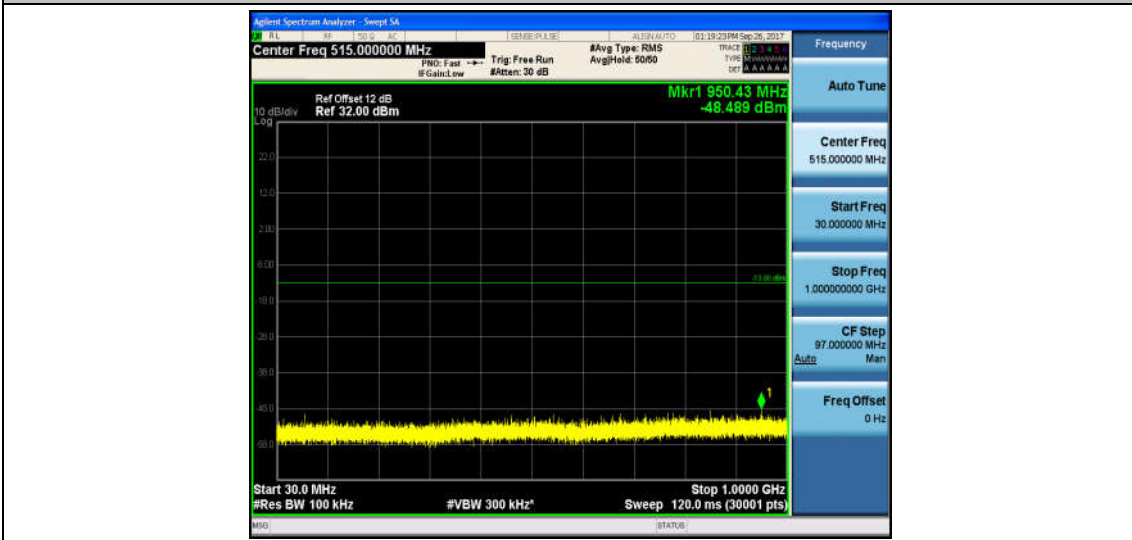

Band4_10MHz_16QAM_20175_1RB#0_Range1:30~1000MHz_-48.49_PASS