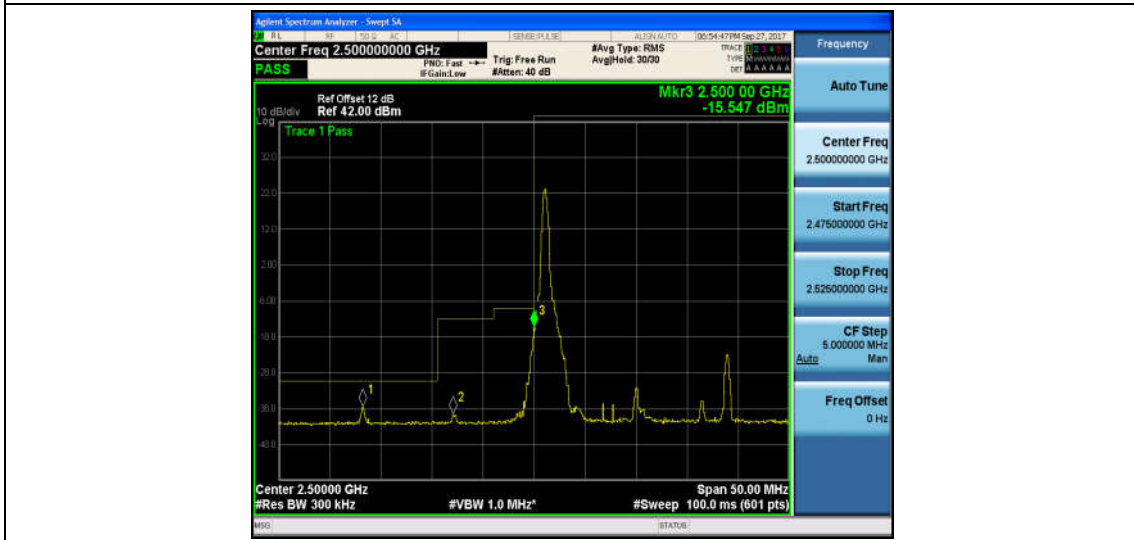

Band7_20MHz_QPSK_20850_1RB#0_-37.55,-39.77,-15.55_PASS

Band7_20MHz_16QAM_20850_1RB#0_-38.68,-39.89,-17.48_PASS

Band7_20MHz_QPSK_21350_100RB#0_-40.38,-31.05,-28.68_PASS

Band7_20MHz_16QAM_21350_100RB#0_-40.11,-32.79,-30.48_PASS