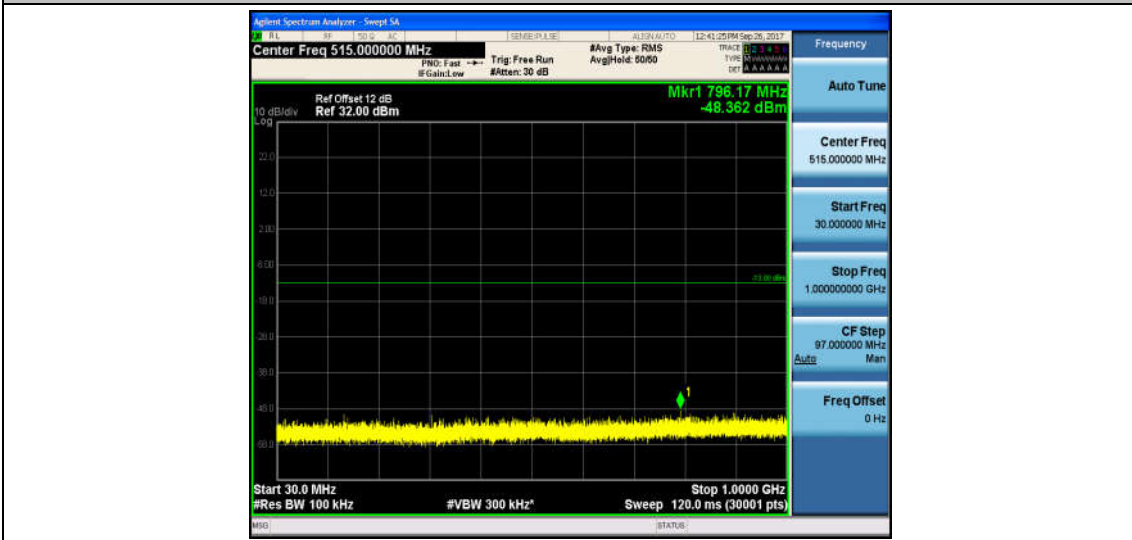

Band4_5MHz_QPSK_19975_1RB#0_Range1:30~1000MHz_-48.36_PASS