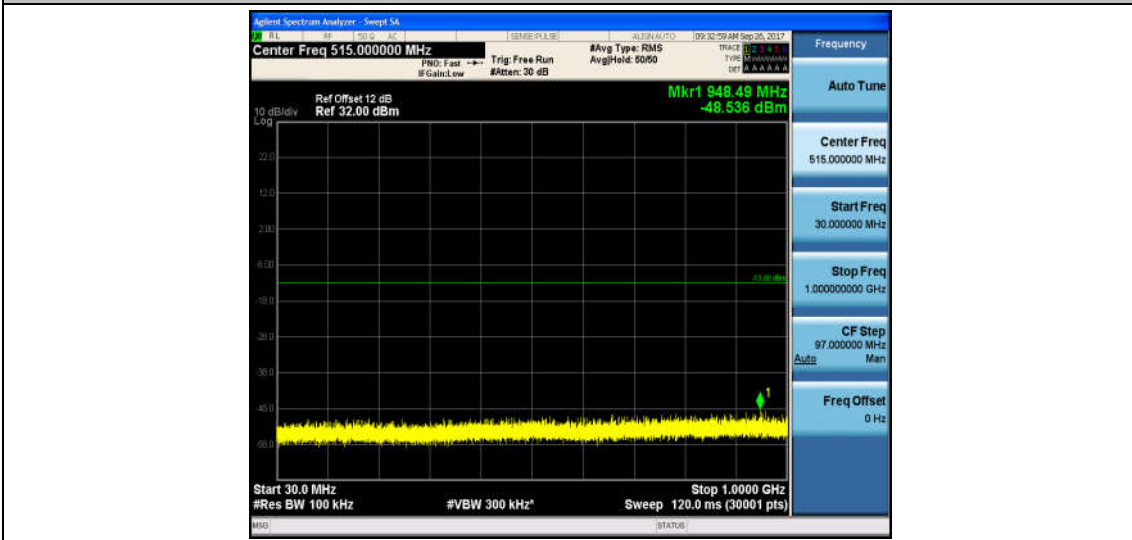

Band2_3MHz_QPSK_18615_1RB#0_Range1:30~1000MHz_-48.54_PASS