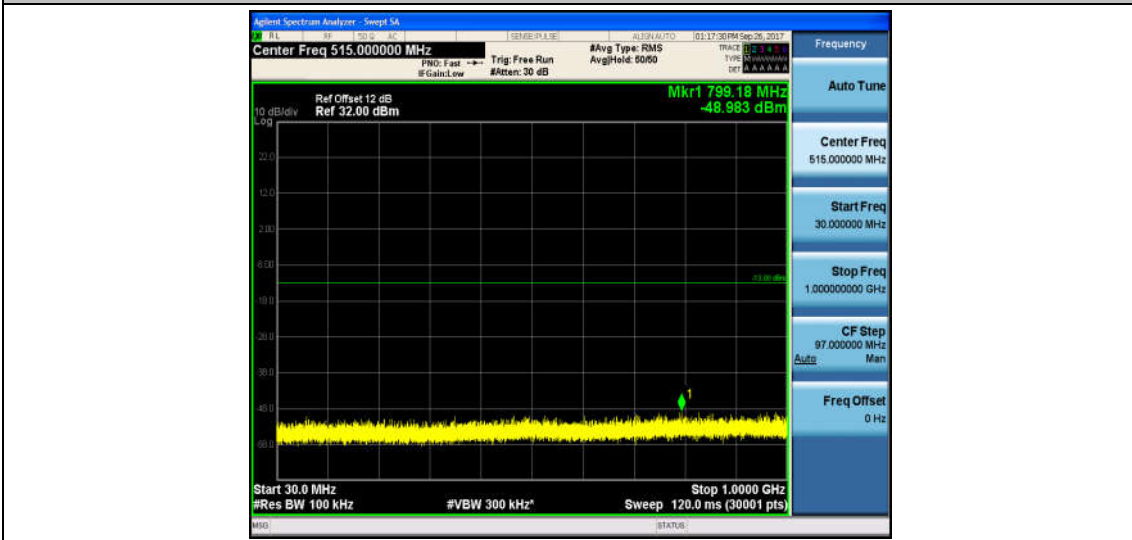

Band4_10MHz_QPSK_20000_1RB#0_Range1:30~1000MHz_-48.98_PASS