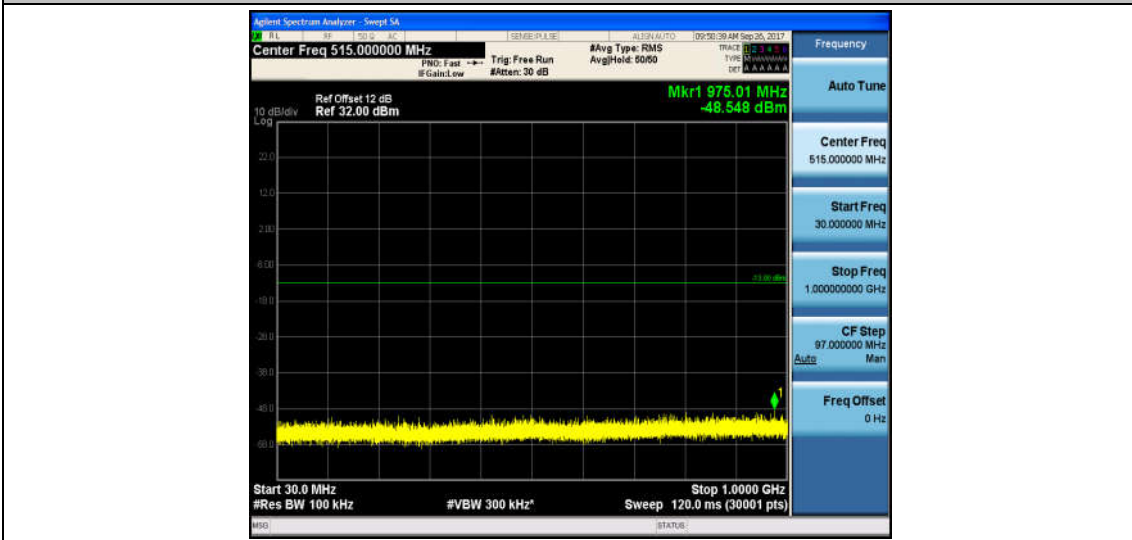

Band2_5MHz_16QAM_18900_1RB#0_Range1:30~1000MHz_-48.55_PASS