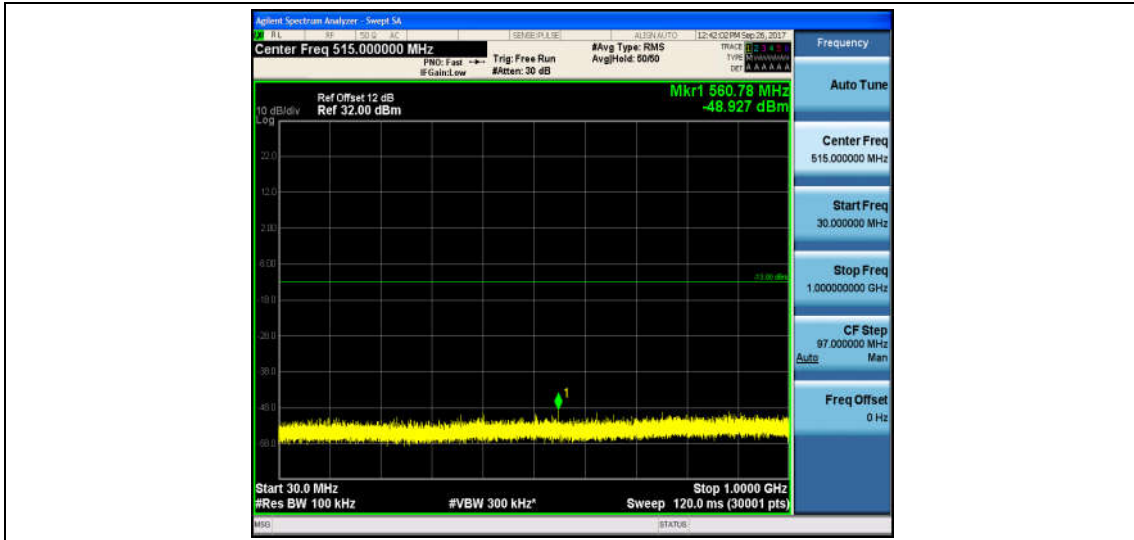

Band4_5MHz_16QAM_19975_1RB#0_Range1:30~1000MHz_-48.93_PASS