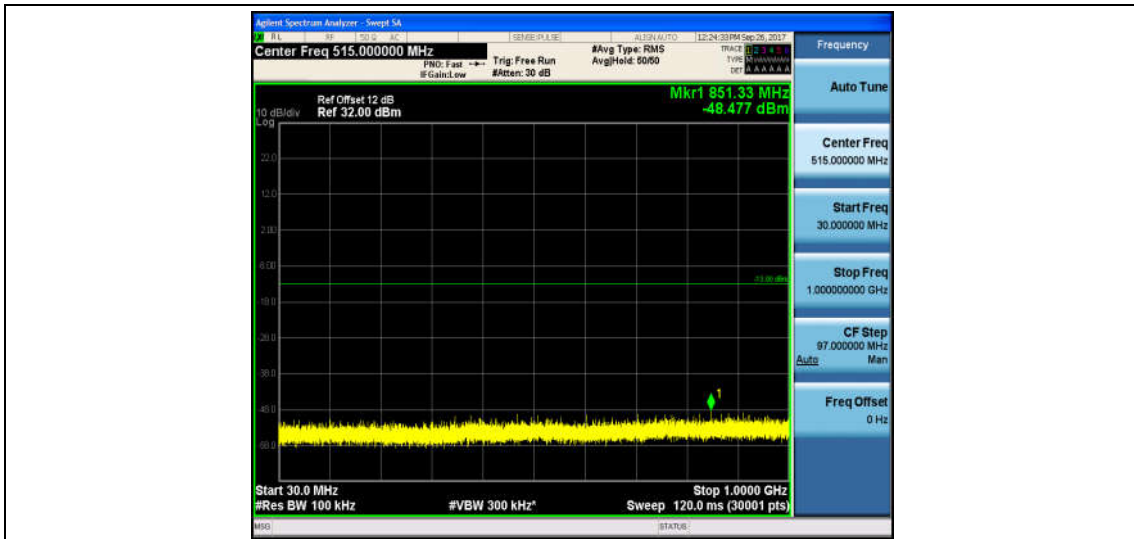

Band4_3MHz_16QAM_19965_1RB#0_Range1:30~1000MHz_-48.48_PASS