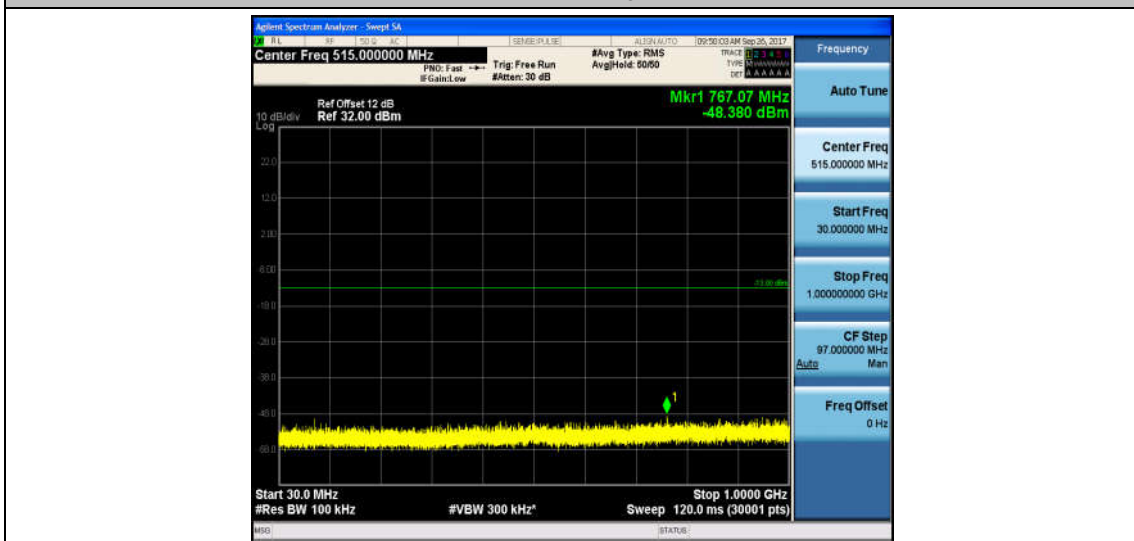

Band2_5MHz_QPSK_18900_1RB#0_Range1:30~1000MHz_-48.38_PASS