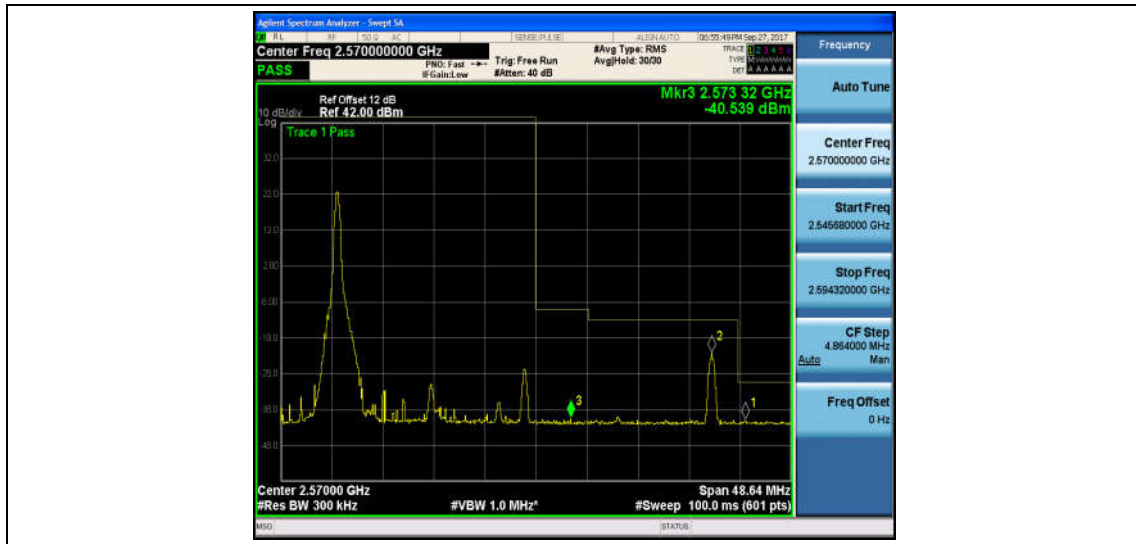

Band7_20MHz_16QAM_21350_1RB#0_-41.09,-22.42,-40.54_PASS