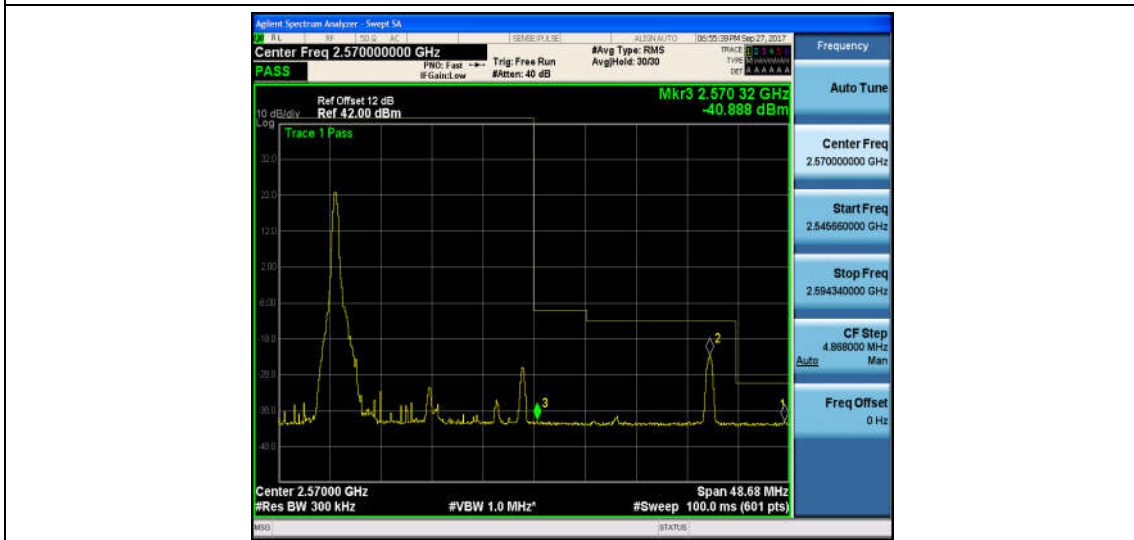

Band7_20MHz_QPSK_21350_1RB#0_-41.16,-22.77,-40.89_PASS