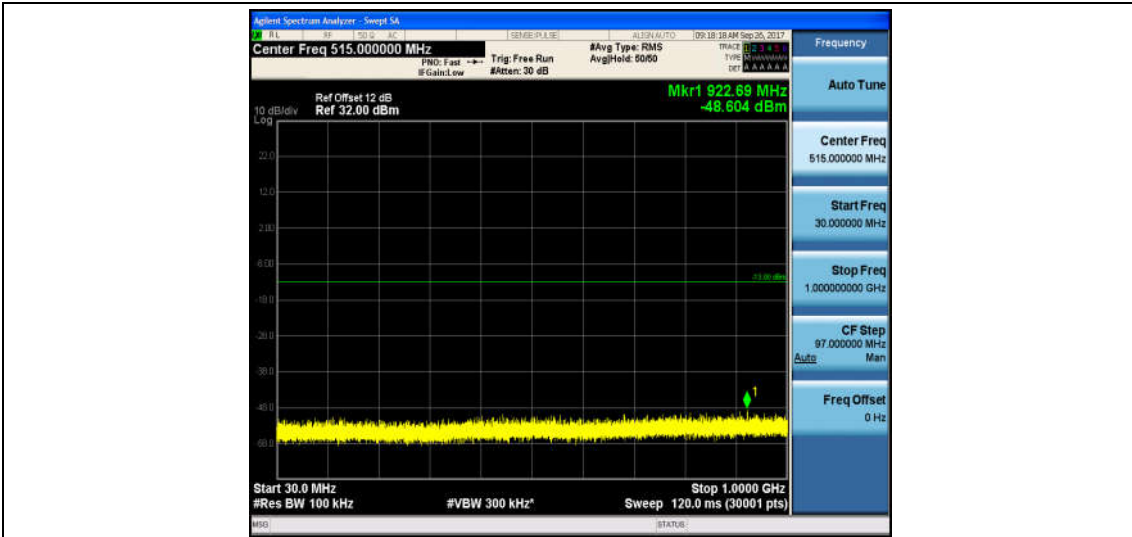

Band2_1.4MHz_16QAM_18607_1RB#0_Range1:30~1000MHz_-48.6_PASS