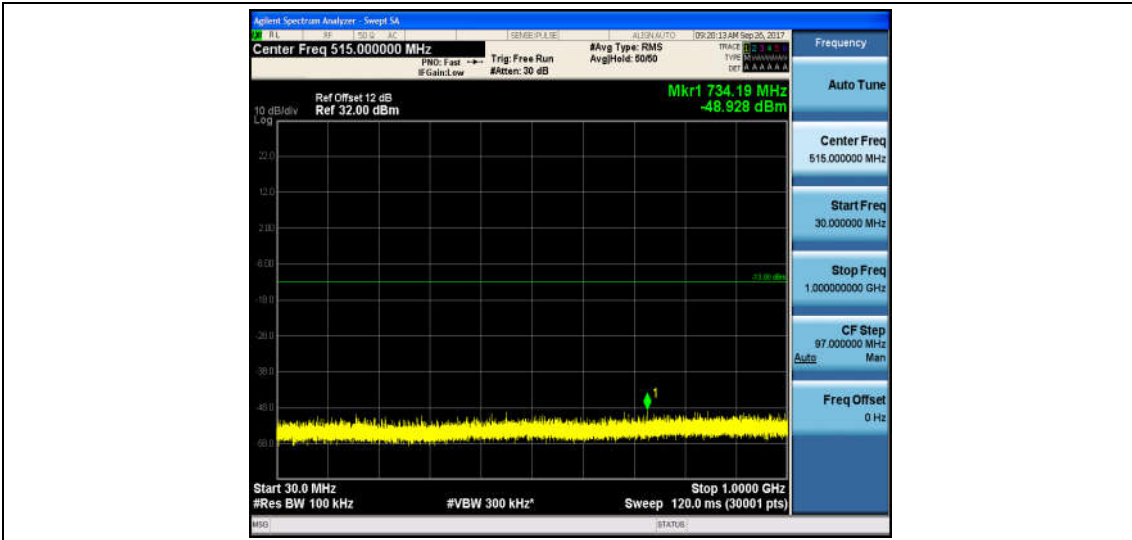

Band2_1.4MHz_QPSK_19193_1RB#0_Range1:30~1000MHz_-48.93_PASS