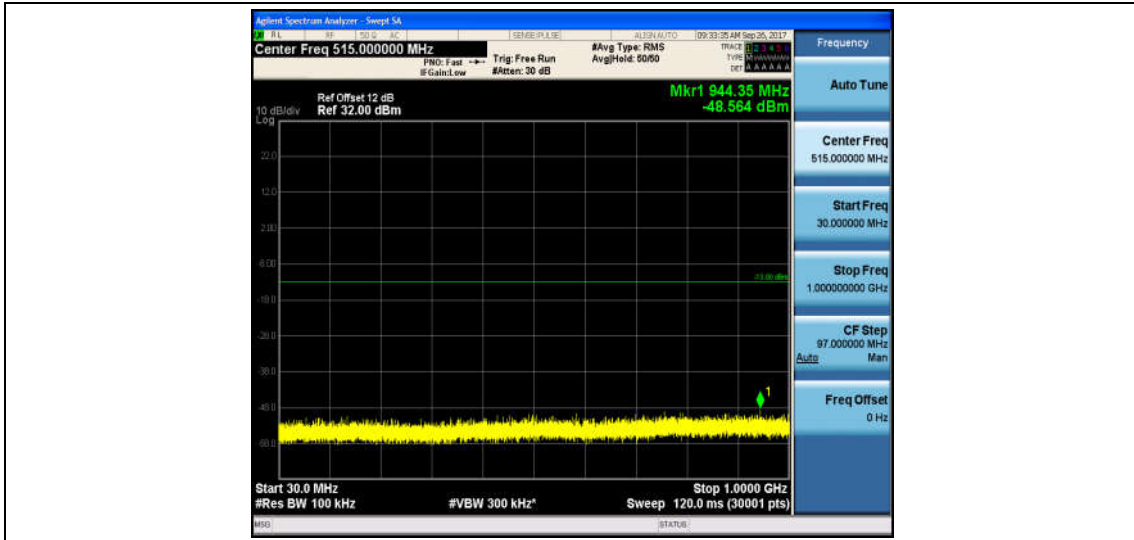

Band2_3MHz_16QAM_18615_1RB#0_Range1:30~1000MHz_-48.56_PASS