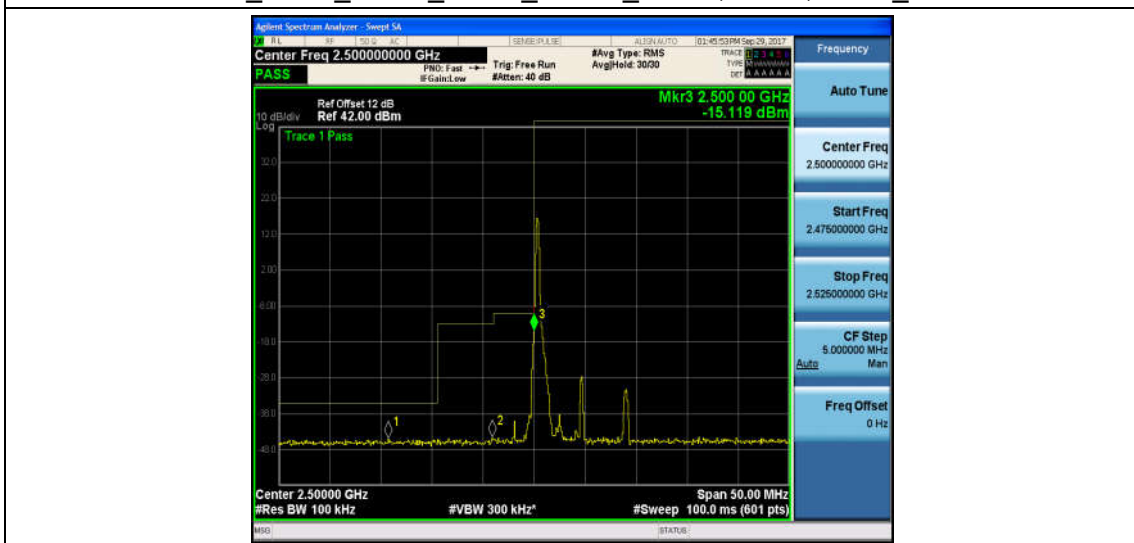

Band5\_10MHz\_16QAM\_20600\_1RB#0\_-46.75\_PASS

Band5\_10MHz\_QPSK\_20600\_50RB#0\_-28.14\_PASS

Band5\_10MHz\_16QAM\_20600\_50RB#0\_-30.86\_PASS

Band7\_5MHz\_QPSK\_20775\_1RB#0\_-45.14,-44.72,-15.12\_PASS