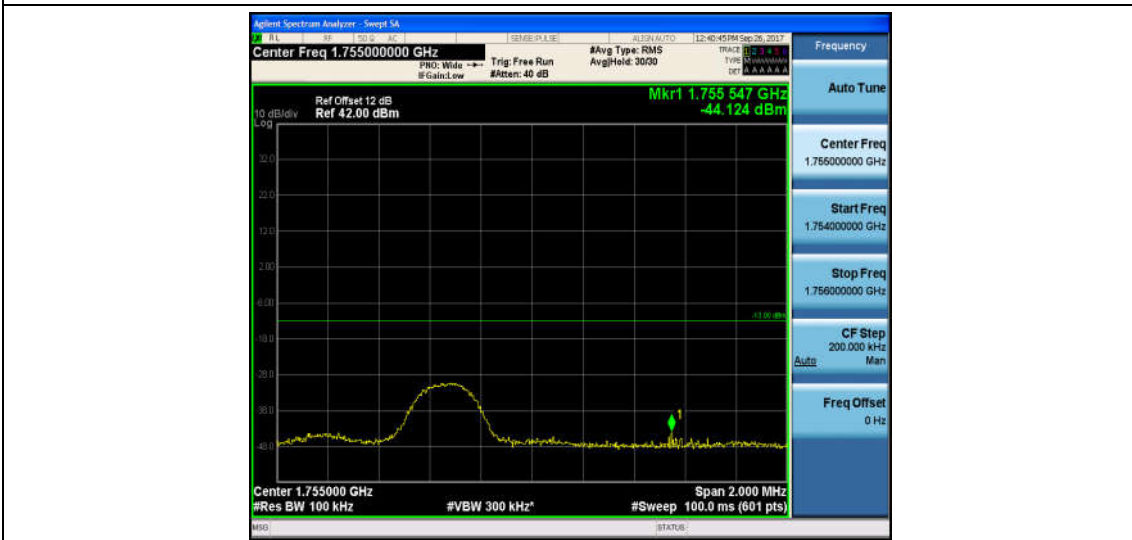

Band4\_5MHz\_16QAM\_19975\_1RB#0\_-15.00\_PASS

Band4\_5MHz\_QPSK\_19975\_25RB#0\_-21.46\_PASS

Band4\_5MHz\_16QAM\_19975\_25RB#0\_-22.63\_PASS

Band4\_5MHz\_QPSK\_20375\_1RB#0\_-44.12\_PASS

Band4\_5MHz\_16QAM\_20375\_1RB#0\_-38.22\_PASS