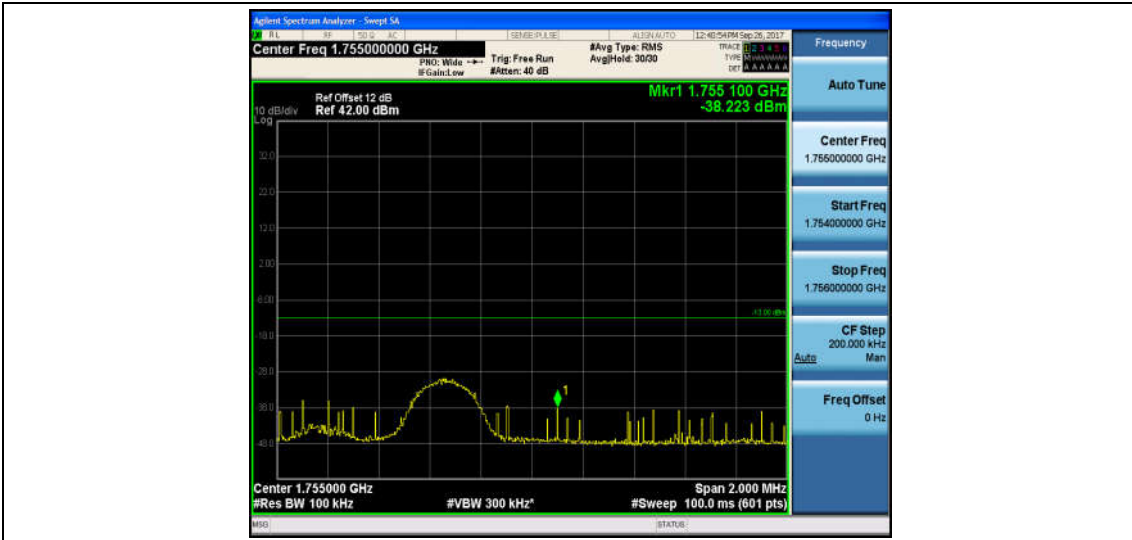

Band4\_5MHz\_16QAM\_19975\_1RB#0\_-15.00\_PASS

Band4\_5MHz\_QPSK\_19975\_25RB#0\_-21.46\_PASS

Band4\_5MHz\_16QAM\_19975\_25RB#0\_-22.63\_PASS

Band4\_5MHz\_QPSK\_20375\_1RB#0\_-44.12\_PASS

Band4\_5MHz\_16QAM\_20375\_1RB#0\_-38.22\_PASS