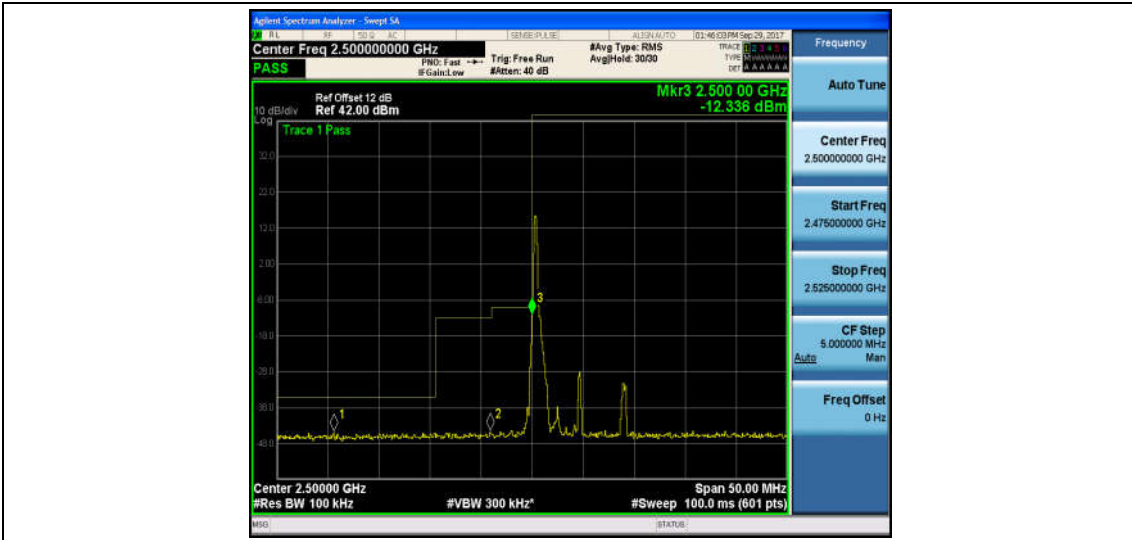

Band7_5MHz_16QAM_20775_1RB#0_-44.87,-44.67,-12.34_PASS

Band7_5MHz_QPSK_20775_25RB#0_-43.85,-29.76,-21.63_PASS