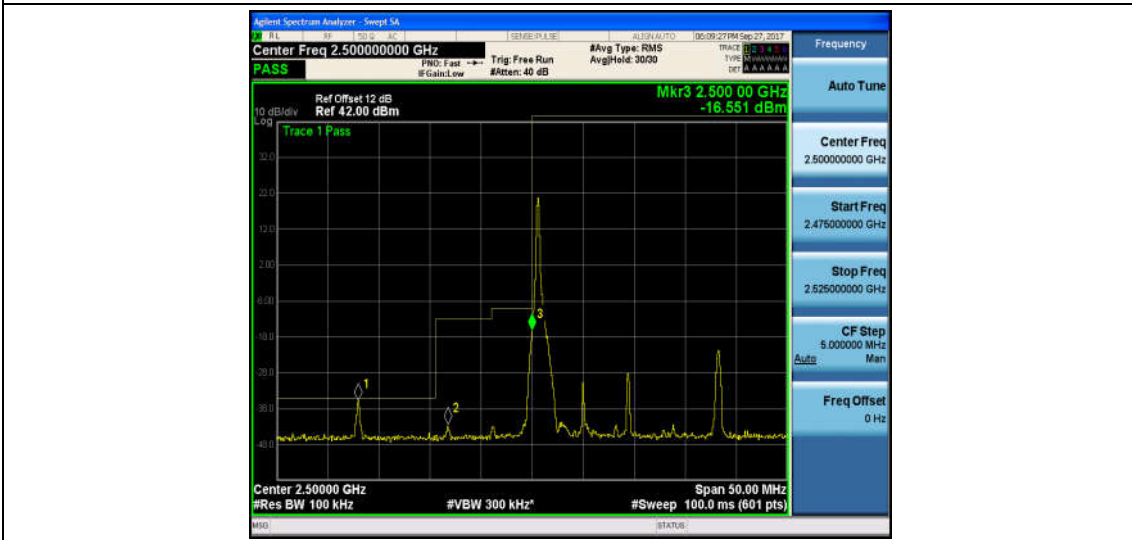

Band7\_5MHz\_16QAM\_21425\_1RB#0\_-44.30,-44.89,-25.57\_PASS

Band7\_5MHz\_QPSK\_21425\_25RB#0\_-39.11,-37.08,-20.77\_PASS

Band7\_5MHz\_16QAM\_21425\_25RB#0\_-39.48,-38.18,-22.32\_PASS

Band7\_10MHz\_QPSK\_20800\_1RB#0\_-35.99,-42.81,-16.55\_PASS