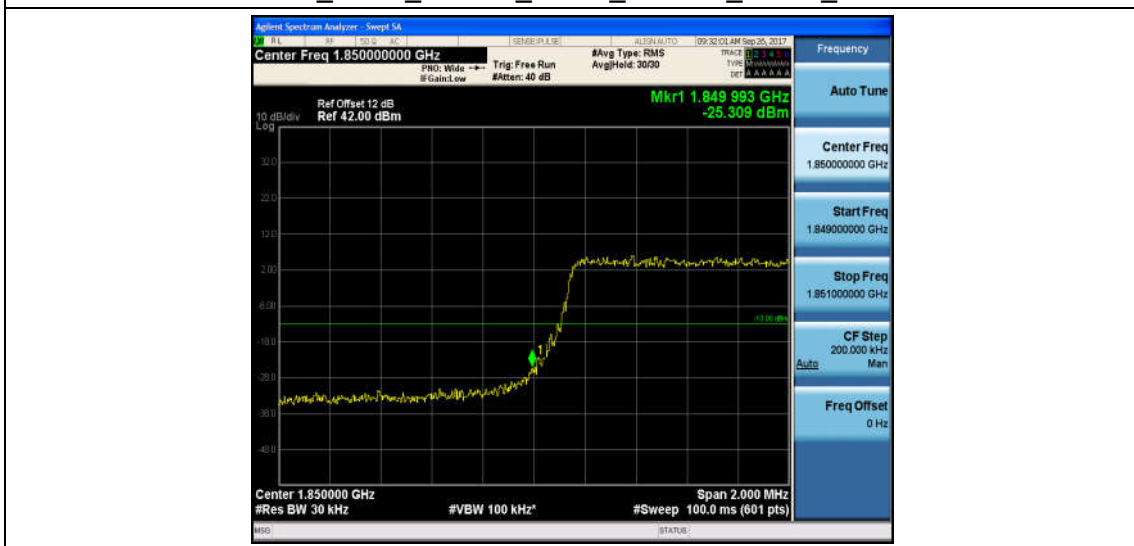

Band2\_3MHz\_QPSK\_18615\_15RB#0\_-25.43\_PASS

Band2\_3MHz\_16QAM\_18615\_15RB#0\_-25.31\_PASS

Band2\_3MHz\_QPSK\_19185\_15RB#0\_-25.49\_PASS

Band2\_3MHz\_16QAM\_19185\_15RB#0\_-26.18\_PASS

Band2\_3MHz\_QPSK\_19185\_1RB#0\_-45.42\_PASS