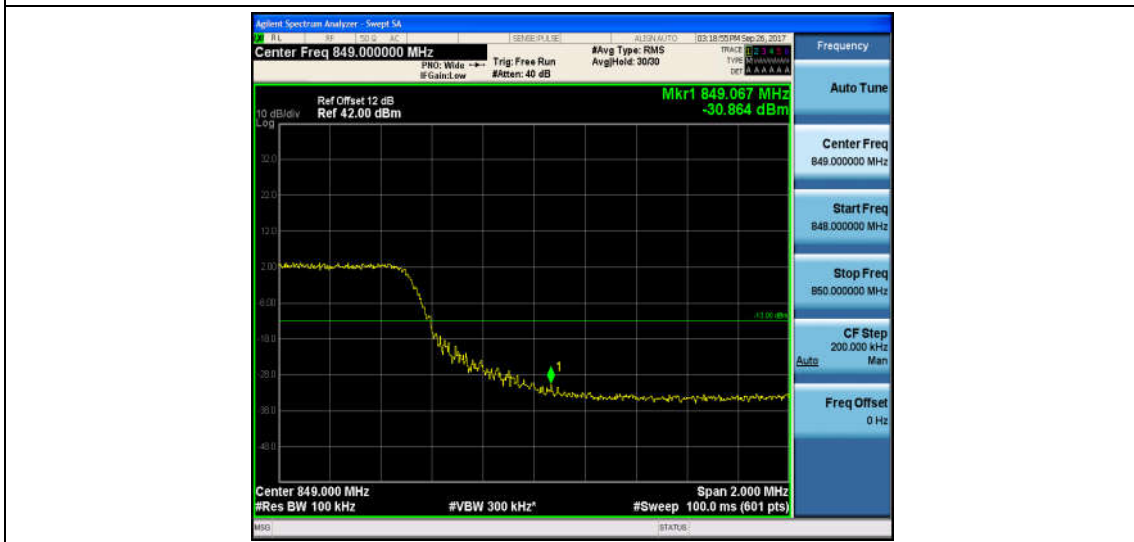

Band5_10MHz_16QAM_20600_50RB#0_-30.86_PASS

Band7_5MHz_QPSK_20775_1RB#0_-45.14,-44.72,-15.12_PASS