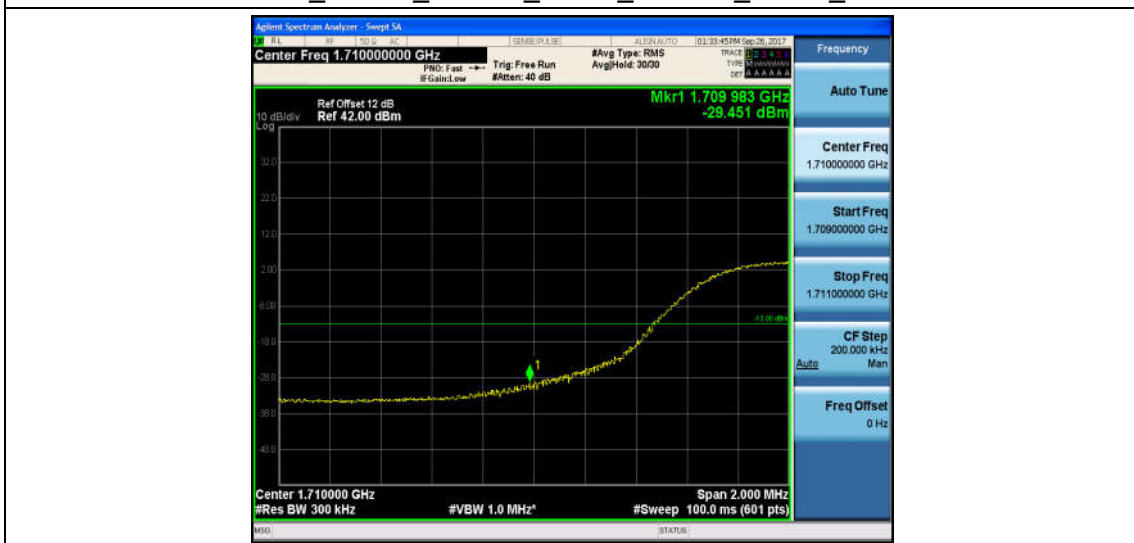

Band4\_15MHz\_QPSK\_2025\_1RB#0\_-13.94\_PASS

Band4\_15MHz\_16QAM\_2025\_1RB#0\_-14.10\_PASS

Band4\_15MHz\_QPSK\_20025\_75RB#0\_-28.85\_PASS

Band4\_15MHz\_16QAM\_20025\_75RB#0\_-29.45\_PASS

Band4\_15MHz\_QPSK\_20325\_1RB#0\_-42.17\_PASS