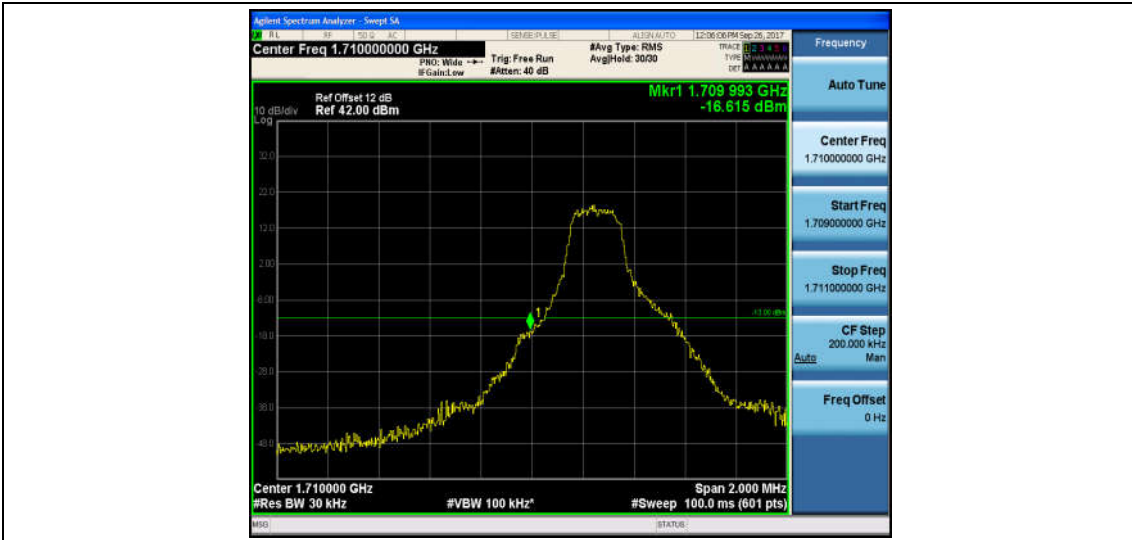

Band2\_20MHz\_16QAM\_19100\_100RB#0\_-29.08\_PASS

Band2\_20MHz\_QPSK\_19100\_1RB#0\_-42.54\_PASS

Band2\_20MHz\_16QAM\_19100\_1RB#0\_-42.30\_PASS

Band4\_1.4MHz\_QPSK\_19957\_1RB#0\_-16.61\_PASS

Band4\_1.4MHz\_16QAM\_19957\_1RB#0\_-17.95\_PASS