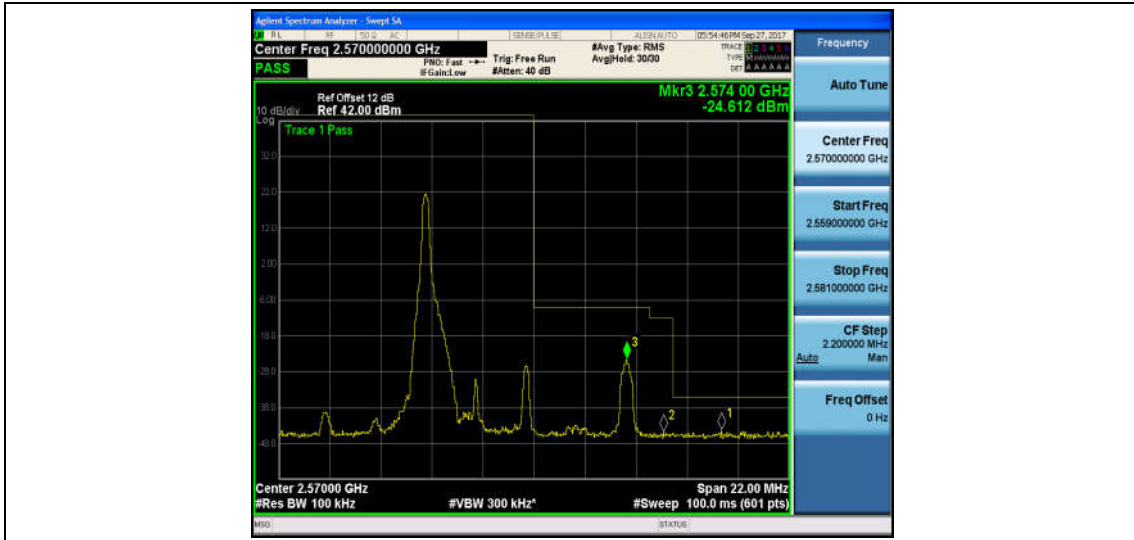

Band7\_5MHz\_16QAM\_20775\_1RB#0\_-44.87,-44.67,-12.34\_PASS

Band7\_5MHz\_QPSK\_20775\_25RB#0\_-43.85,-29.76,-21.63\_PASS

Band7\_5MHz\_16QAM\_20775\_25RB#0\_-44.37,-34.47,-20.62\_PASS

Band7\_5MHz\_QPSK\_21425\_1RB#0\_-44.50,-44.91,-24.61\_PASS