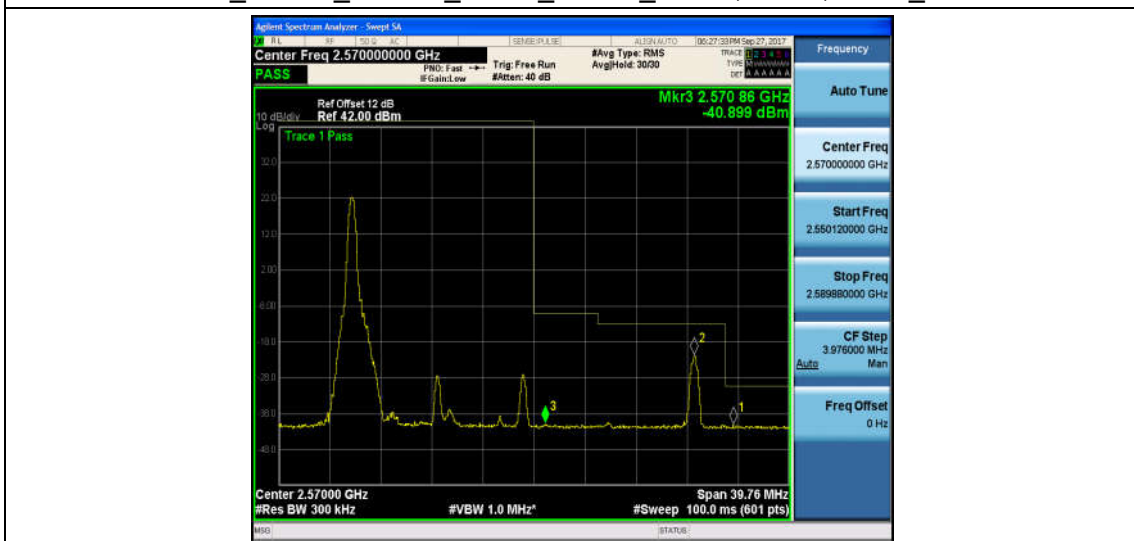

Band7_15MHz_16QAM_21375_1RB#0_-41.19,-21.89,-40.90_PASS

Band7_15MHz_QPSK_21375_75RB#0_-37.83,-26.29,-22.41_PASS