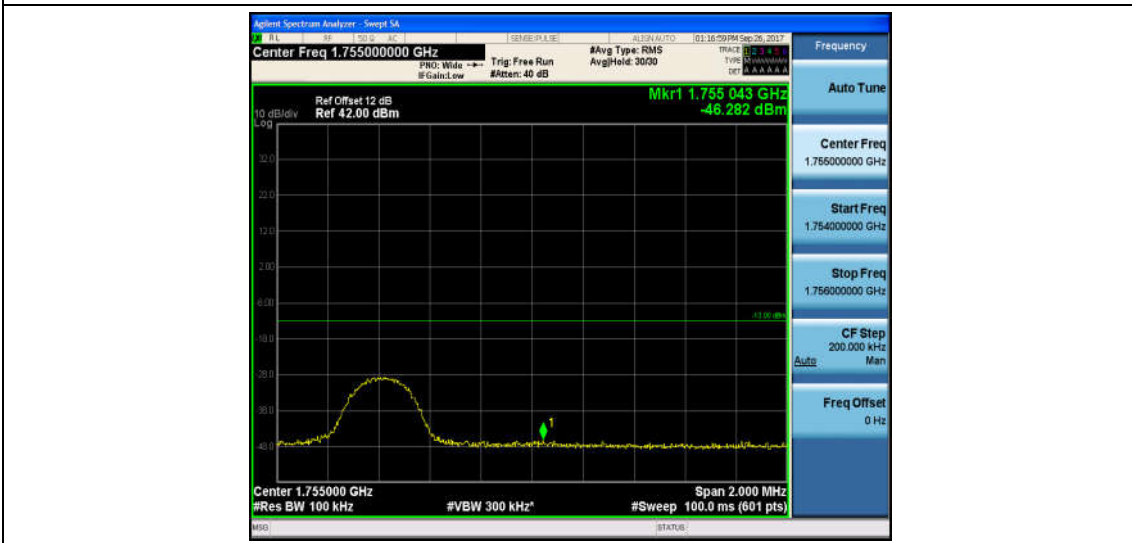

Band4_10MHz_16QAM_20350_1RB#0_-46.28_PASS

Band4_10MHz_QPSK_20350_50RB#0_-31.81_PASS