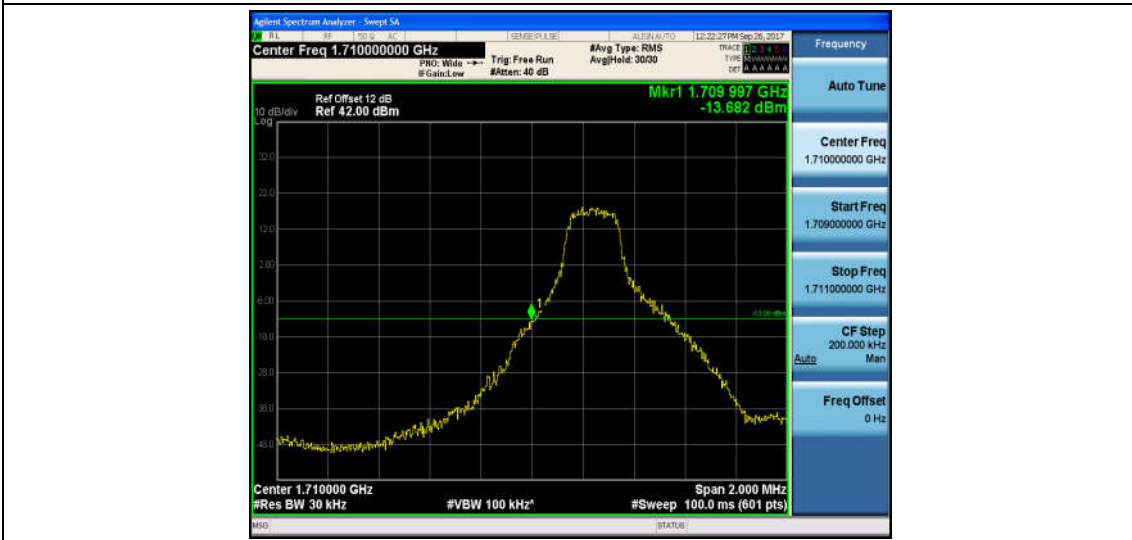

Band4\_1.4MHz\_16QAM\_20393\_6RB#0\_-25.41\_PASS

Band4\_3MHz\_QPSK\_19965\_15RB#0\_-25.86\_PASS

Band4\_3MHz\_16QAM\_19965\_15RB#0\_-25.96\_PASS

Band4\_3MHz\_QPSK\_19965\_1RB#0\_-13.68\_PASS

Band4\_3MHz\_16QAM\_19965\_1RB#0\_-14.58\_PASS