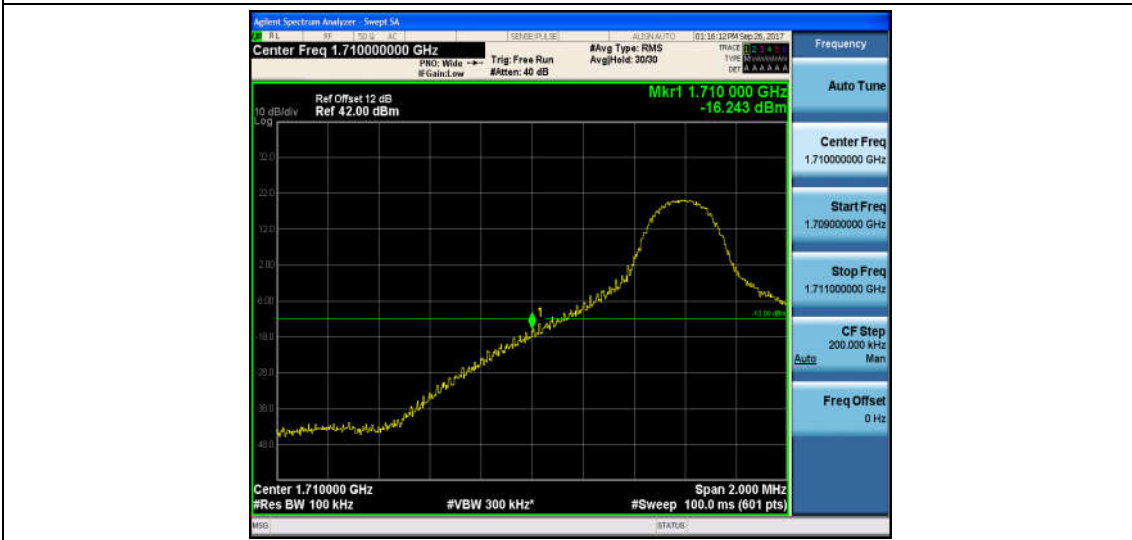

Band4\_5MHz\_QPSK\_20375\_25RB#0\_-22.51\_PASS

Band4\_5MHz\_16QAM\_20375\_25RB#0\_-24.60\_PASS

Band4\_10MHz\_QPSK\_20000\_1RB#0\_-16.18\_PASS

Band4\_10MHz\_16QAM\_20000\_1RB#0\_-16.24\_PASS

Band4\_10MHz\_QPSK\_20000\_50RB#0\_-30.43\_PASS