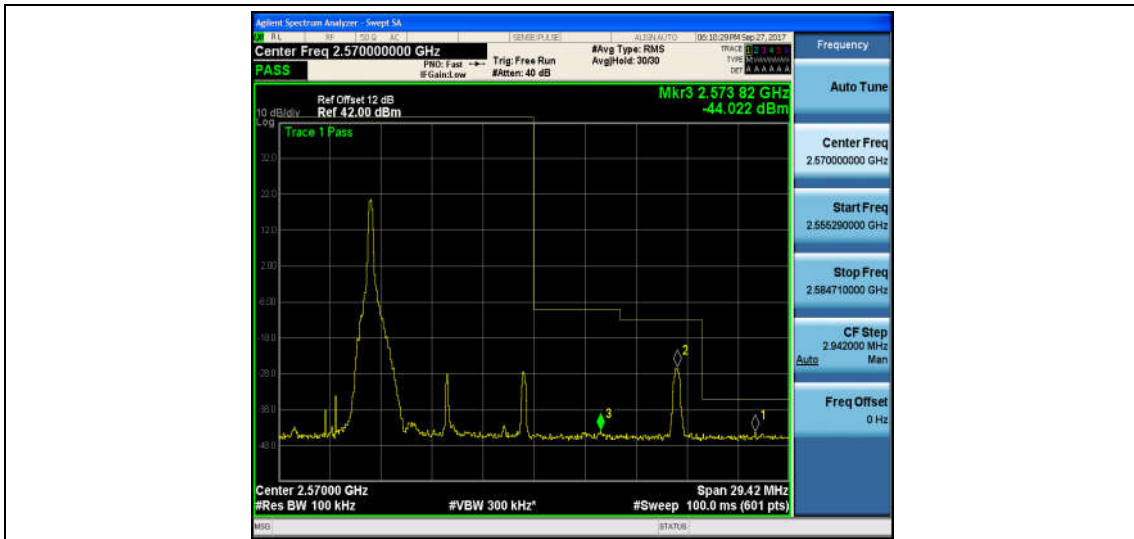

Band7_10MHz_16QAM_21400_1RB#0_-44.38,-26.47,-44.02_PASS

Band7_10MHz_QPSK_21400_50RB#0_-40.46,-33.25,-26.50_PASS