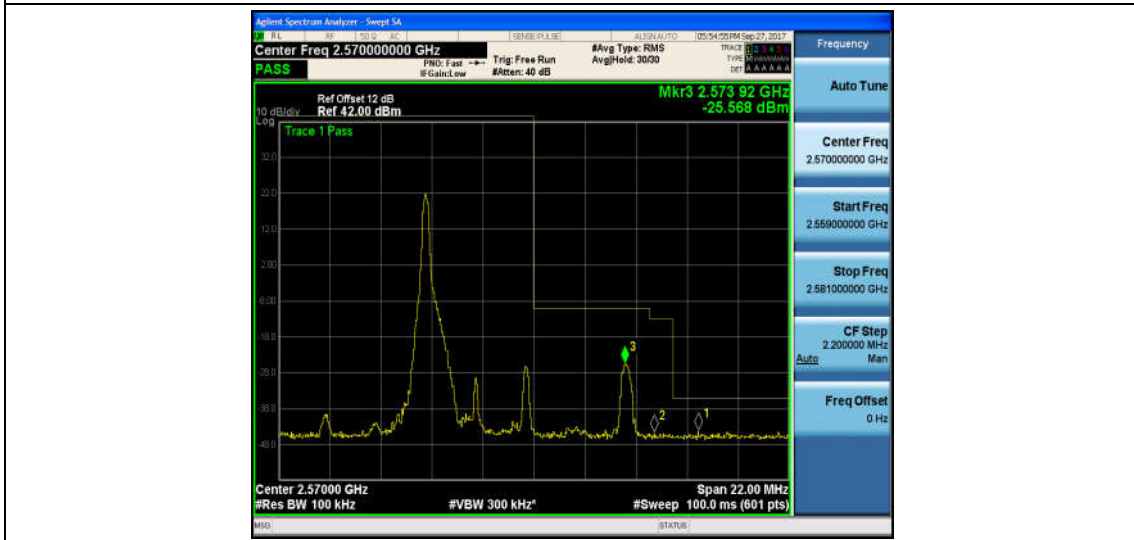

Band7_5MHz_16QAM_21425_1RB#0_-44.30,-44.89,-25.57_PASS

Band7_5MHz_QPSK_21425_25RB#0_-39.11,-37.08,-20.77_PASS