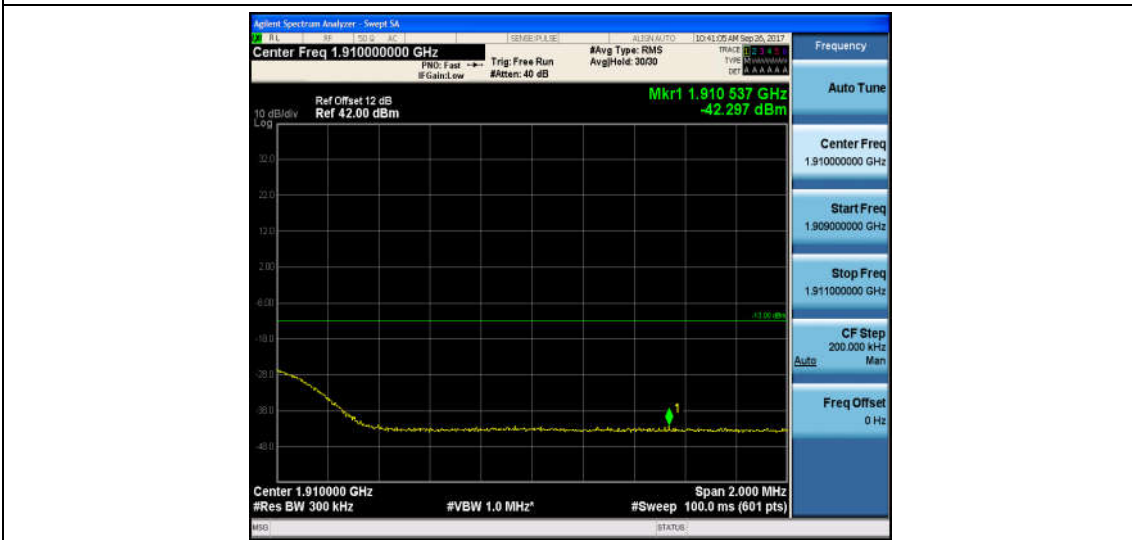

Band2_20MHz_16QAM_19100_1RB#0_-42.30_PASS

Band4_1.4MHz_QPSK_19957_1RB#0_-16.61_PASS