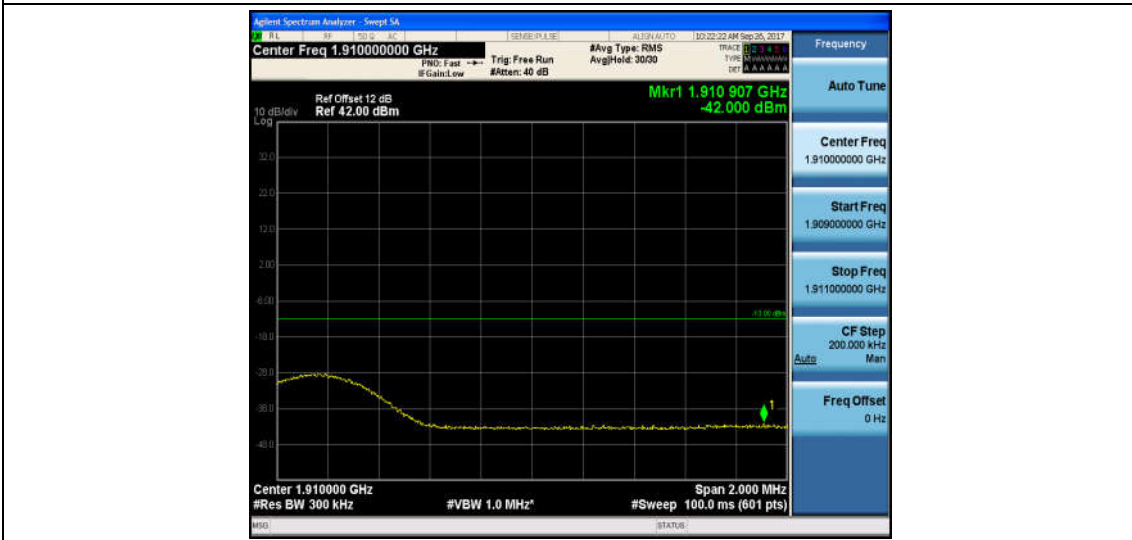

Band2_15MHz_16QAM_19125_1RB#0_-42.00_PASS

Band2_15MHz_QPSK_19125_75RB#0_-24.62_PASS