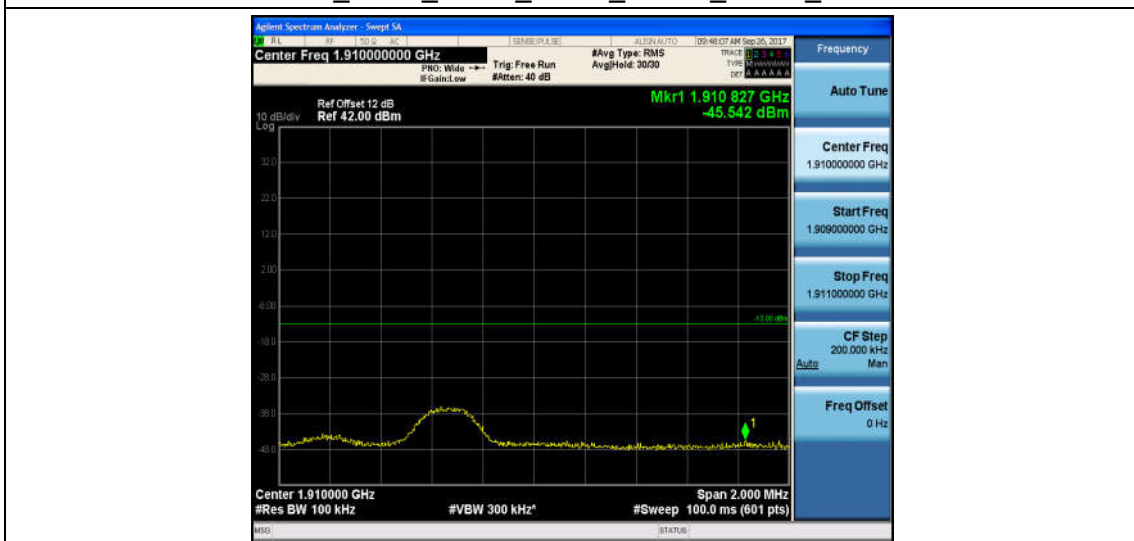

Band2_5MHz_QPSK_19175_1RB#0_-45.54_PASS

Band2_5MHz_16QAM_19175_1RB#0_-45.56_PASS