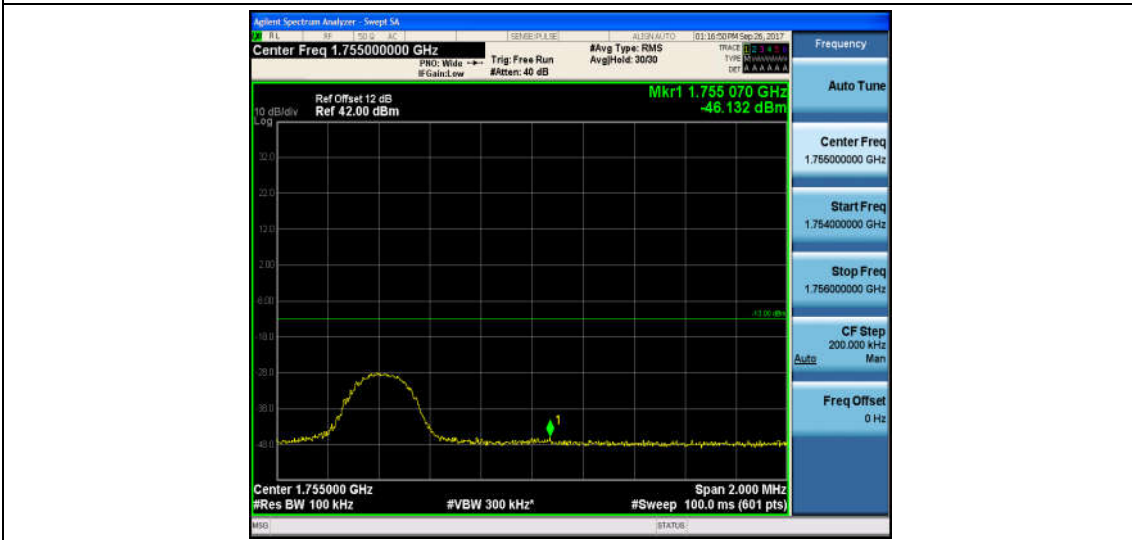

Band4_10MHz_QPSK_20350_1RB#0_-46.13_PASS

Band4_10MHz_16QAM_20350_1RB#0_-46.28_PASS