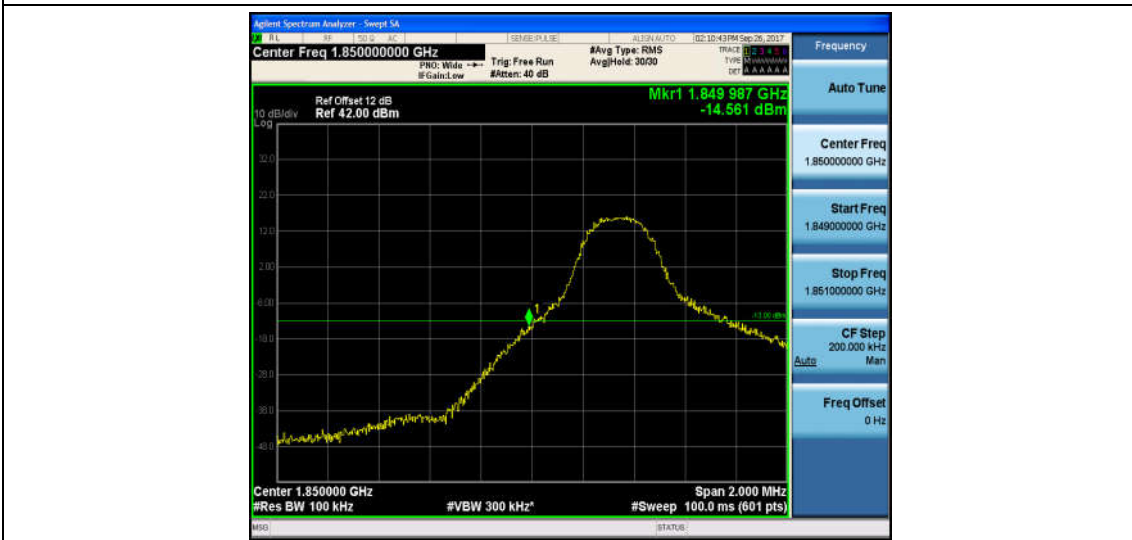

Band2_5MHz_16QAM_18625_1RB#0_-14.56_PASS

Band2_5MHz_QPSK_18625_25RB#0_-19.95_PASS