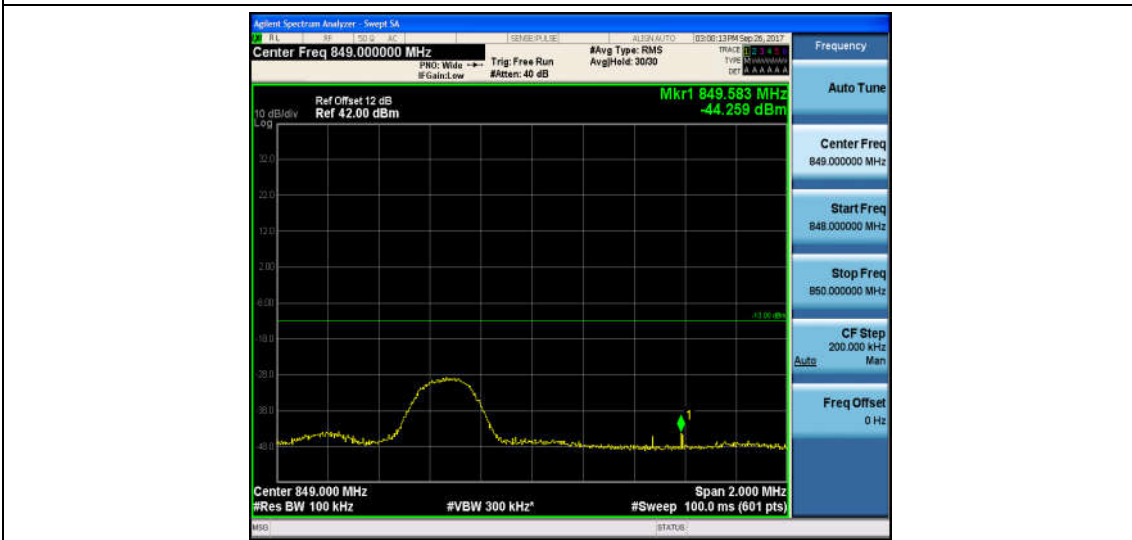

Band5_5MHz_QPSK_20625_1RB#0_-44.26_PASS

Band5_5MHz_16QAM_20625_1RB#0_-46.24_PASS