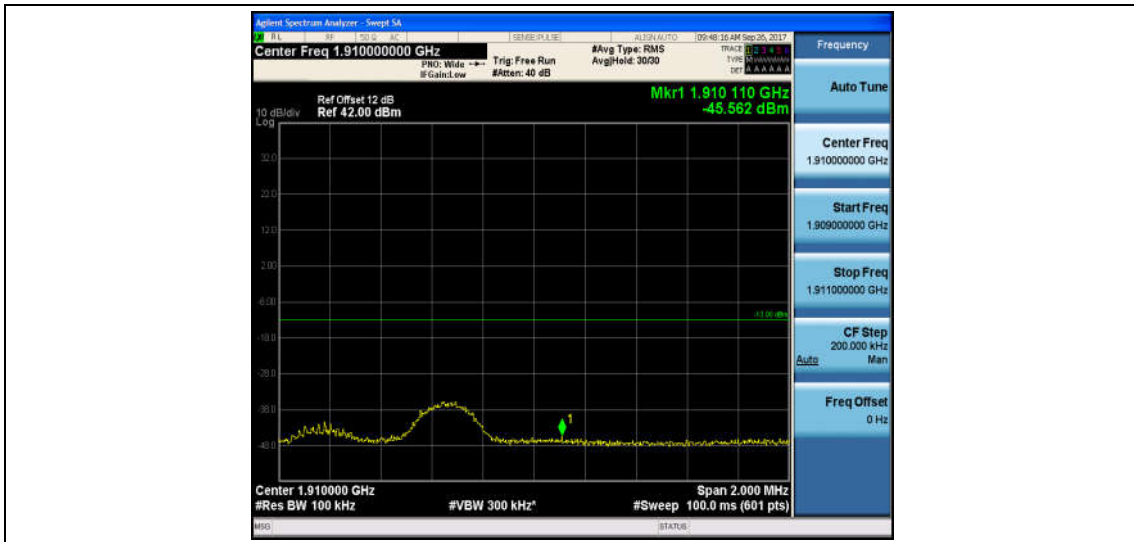

Band2_5MHz_16QAM_19175_1RB#0_-45.56_PASS

Band2_5MHz_QPSK_19175_25RB#0_-20.63_PASS