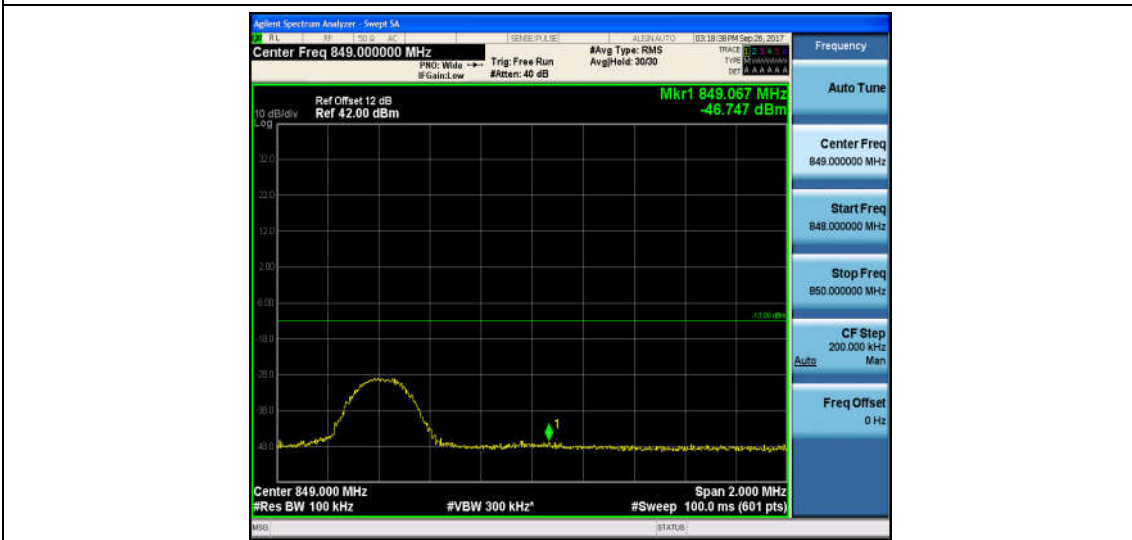

Band5_10MHz_16QAM_20600_1RB#0_-46.75_PASS

Band5_10MHz_QPSK_20600_50RB#0_-28.14_PASS