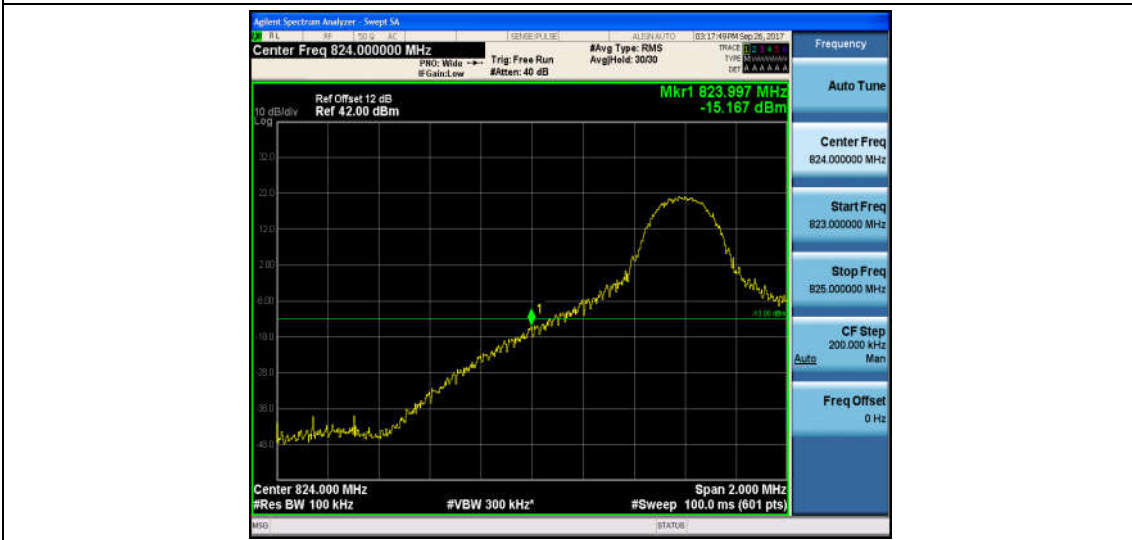

Band5_10MHz_16QAM_20450_1RB#0_-15.17_PASS

Band5_10MHz_QPSK_20450_50RB#0_-26.08_PASS