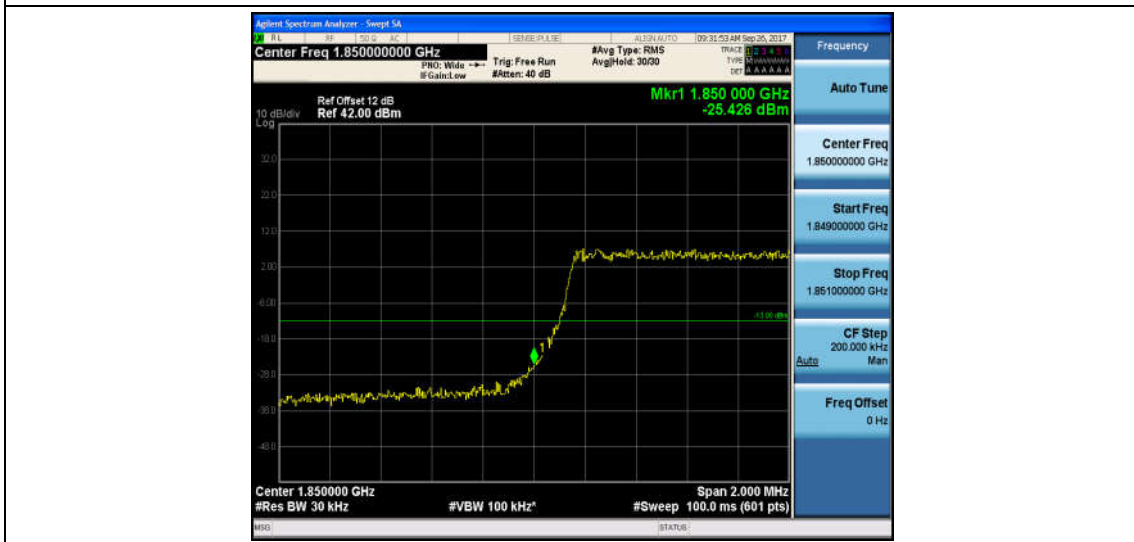

Band2\_3MHz\_QPSK\_18615\_15RB#0\_-25.43\_PASS

Band2\_3MHz\_16QAM\_18615\_15RB#0\_-25.31\_PASS

Band2\_3MHz\_QPSK\_19185\_15RB#0\_-25.49\_PASS

Band2\_3MHz\_16QAM\_19185\_15RB#0\_-26.18\_PASS

Band2\_3MHz\_QPSK\_19185\_1RB#0\_-45.42\_PASS