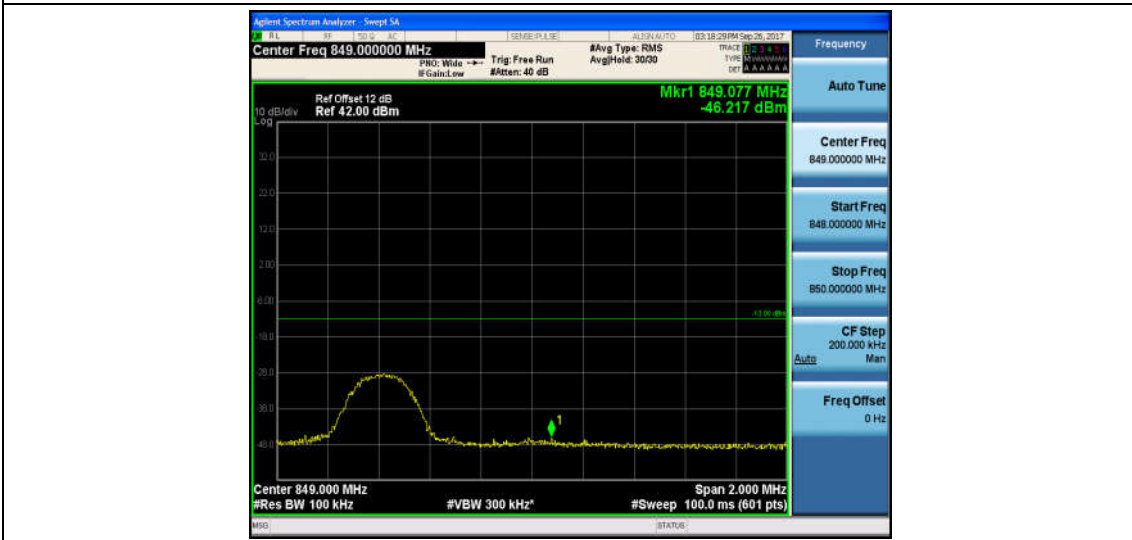

Band5\_10MHz\_QPSK\_20450\_1RB#0\_-15.87\_PASS

Band5\_10MHz\_16QAM\_20450\_1RB#0\_-15.17\_PASS

Band5\_10MHz\_QPSK\_20450\_50RB#0\_-26.08\_PASS

Band5\_10MHz\_16QAM\_20450\_50RB#0\_-27.28\_PASS

Band5\_10MHz\_QPSK\_20600\_1RB#0\_-46.22\_PASS