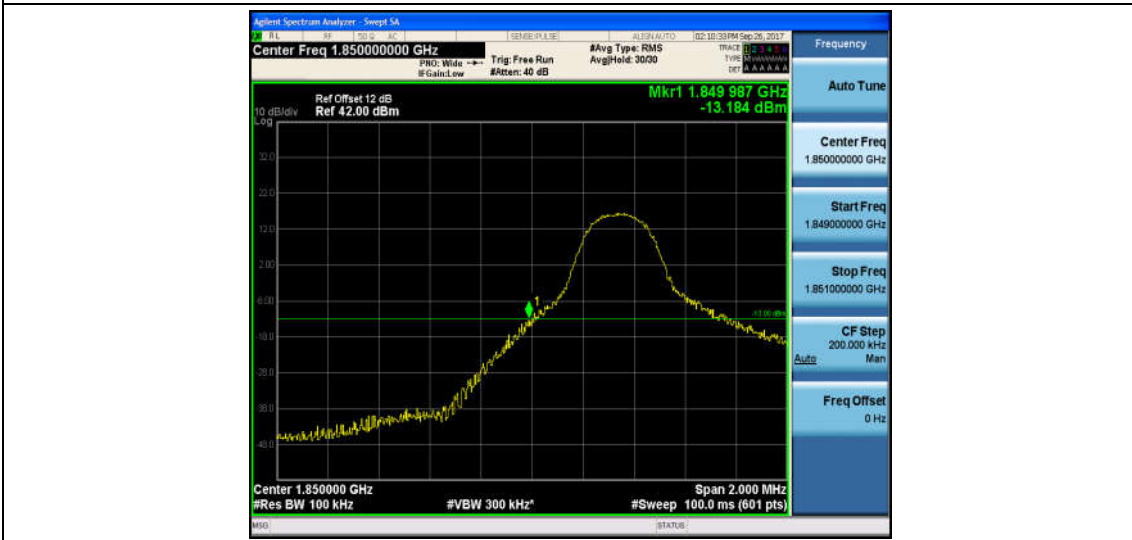

Band2_5MHz_QPSK_18625_1RB#0_-13.18_PASS

Band2_5MHz_16QAM_18625_1RB#0_-14.56_PASS