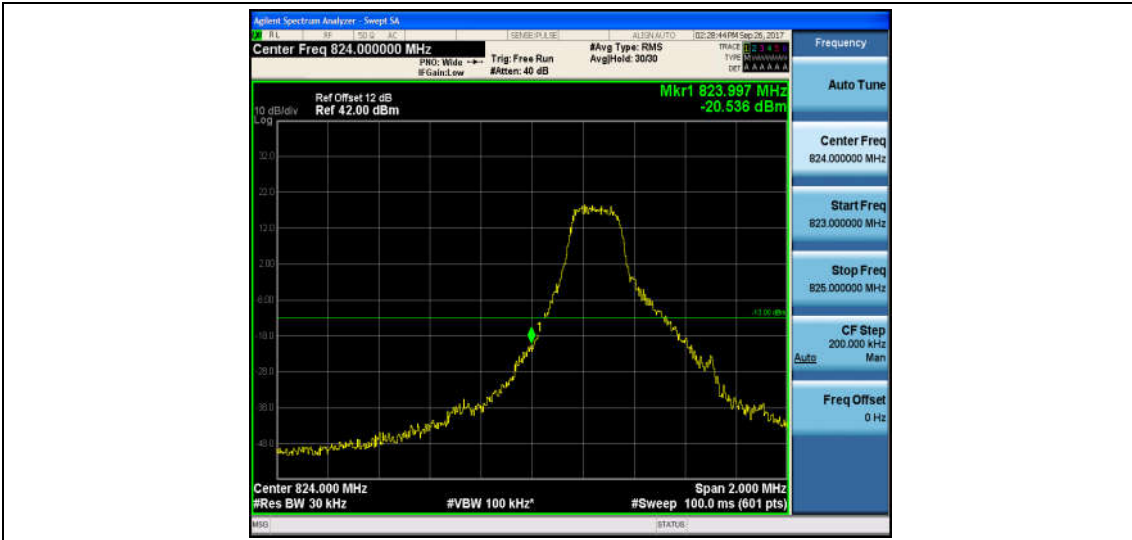

Band5_1.4MHz_QPSK_20407_1RB#0_-20.54_PASS

Band5_1.4MHz_16QAM_20407_1RB#0_-21.43_PASS