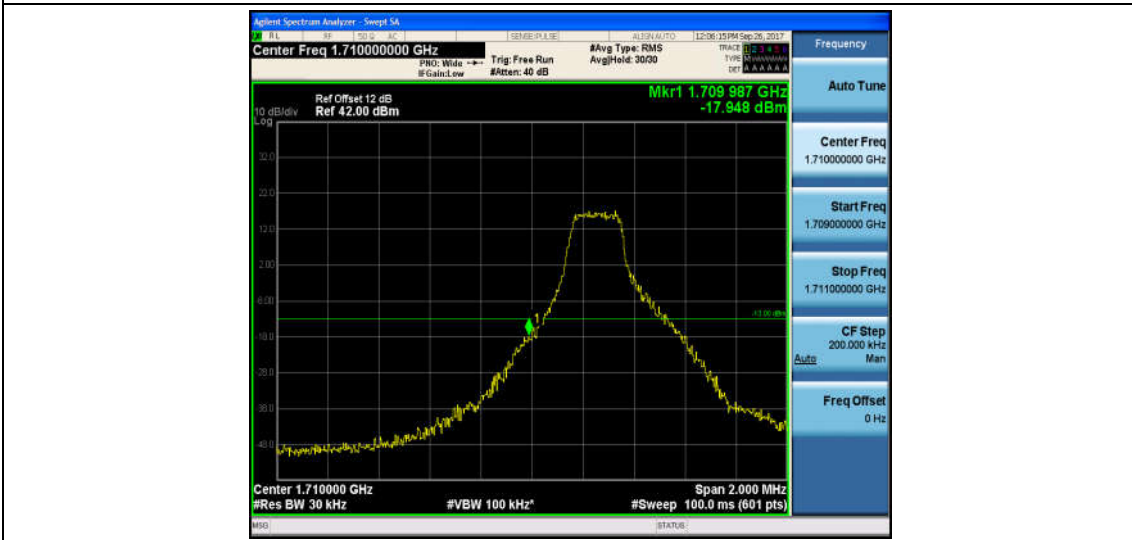

Band2\_20MHz\_16QAM\_19100\_100RB#0\_-29.08\_PASS

Band2\_20MHz\_QPSK\_19100\_1RB#0\_-42.54\_PASS

Band2\_20MHz\_16QAM\_19100\_1RB#0\_-42.30\_PASS

Band4\_1.4MHz\_QPSK\_19957\_1RB#0\_-16.61\_PASS

Band4\_1.4MHz\_16QAM\_19957\_1RB#0\_-17.95\_PASS