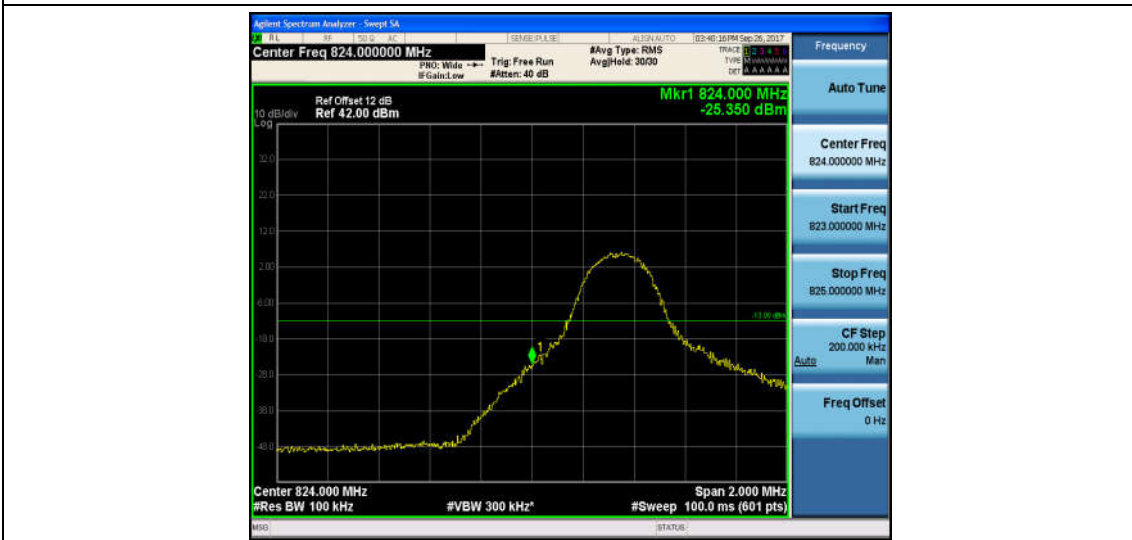

Band5\_3MHz\_QPSK\_20635\_1RB#0\_-44.70\_PASS

Band5\_3MHz\_16QAM\_20635\_1RB#0\_-44.90\_PASS

Band5\_5MHz\_QPSK\_20425\_1RB#0\_-23.98\_PASS

Band5\_5MHz\_16QAM\_20425\_1RB#0\_-25.35\_PASS

Band5\_5MHz\_QPSK\_20425\_25RB#0\_-18.85\_PASS