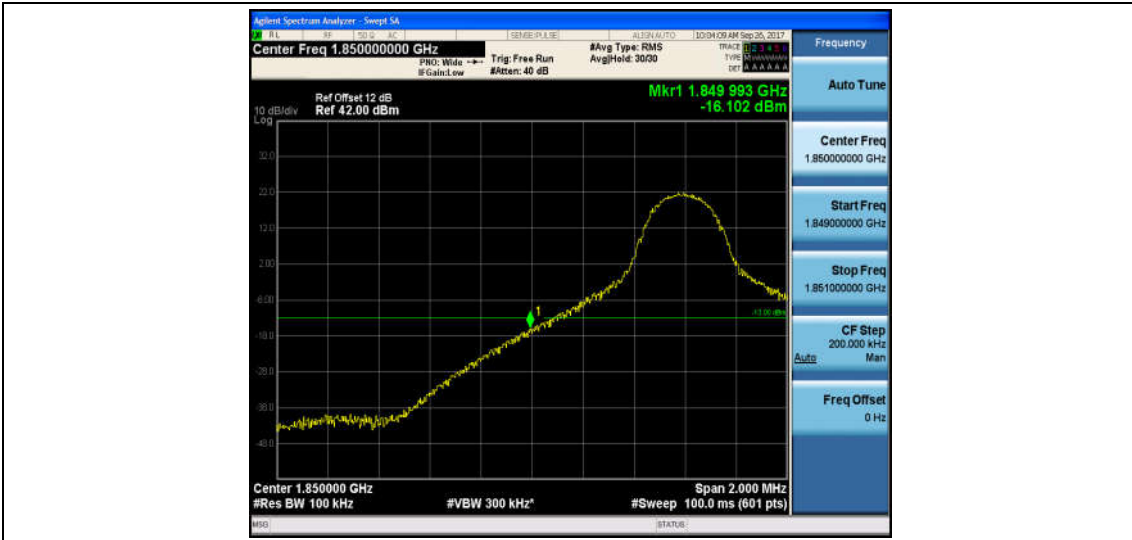

Band2\_5MHz\_QPSK\_19175\_1RB#0\_-45.54\_PASS

Band2\_5MHz\_16QAM\_19175\_1RB#0\_-45.56\_PASS

Band2\_5MHz\_QPSK\_19175\_25RB#0\_-20.63\_PASS

Band2\_5MHz\_16QAM\_19175\_25RB#0\_-22.98\_PASS

Band2\_10MHz\_QPSK\_18650\_1RB#0\_-16.10\_PASS