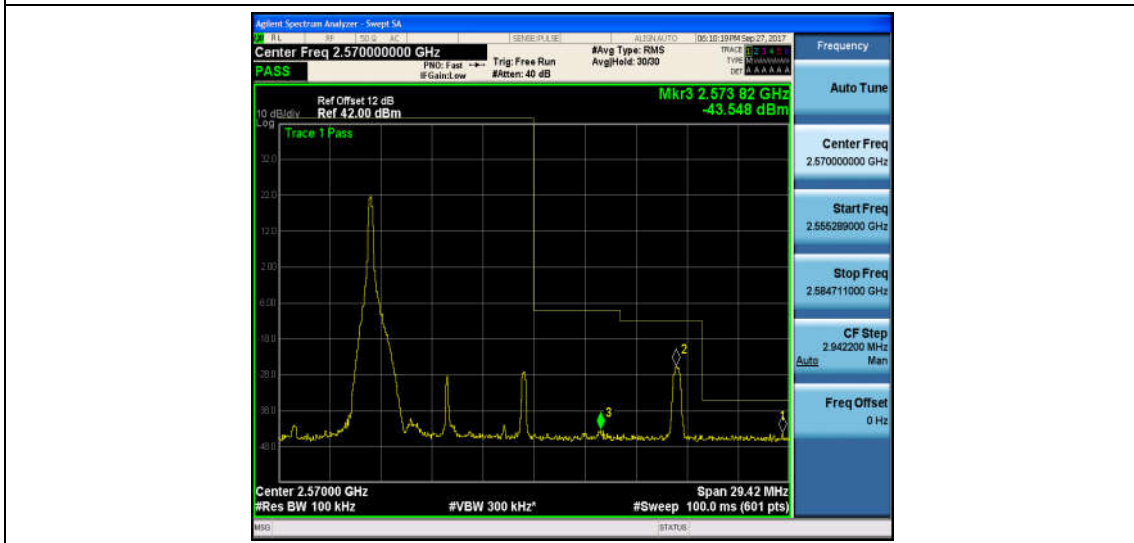

Band7\_10MHz\_16QAM\_20800\_1RB#0\_-35.91,-43.96,-15.74\_PASS

Band7\_10MHz\_QPSK\_20800\_50RB#0\_-40.52,-35.16,-28.96\_PASS

Band7\_10MHz\_16QAM\_20800\_50RB#0\_-40.88,-35.69,-28.71\_PASS

Band7\_10MHz\_QPSK\_21400\_1RB#0\_-44.37,-25.76,-43.55\_PASS