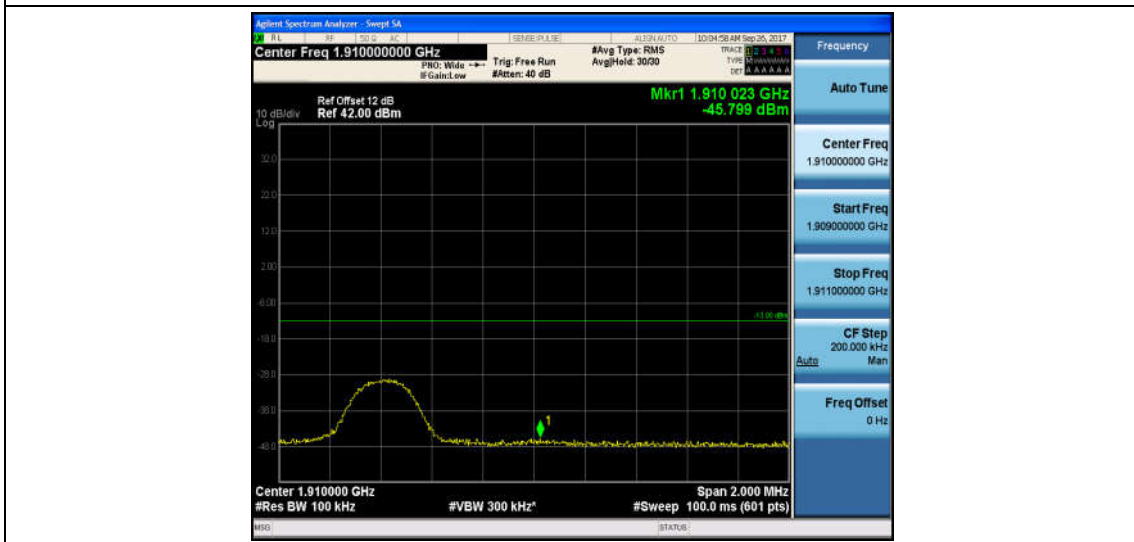

Band2\_10MHz\_16QAM\_18650\_1RB#0\_-15.89\_PASS

Band2\_10MHz\_QPSK\_18650\_50RB#0\_-28.11\_PASS

Band2\_10MHz\_16QAM\_18650\_50RB#0\_-29.17\_PASS

Band2\_10MHz\_QPSK\_19150\_1RB#0\_-45.80\_PASS

Band2\_10MHz\_16QAM\_19150\_1RB#0\_-45.83\_PASS