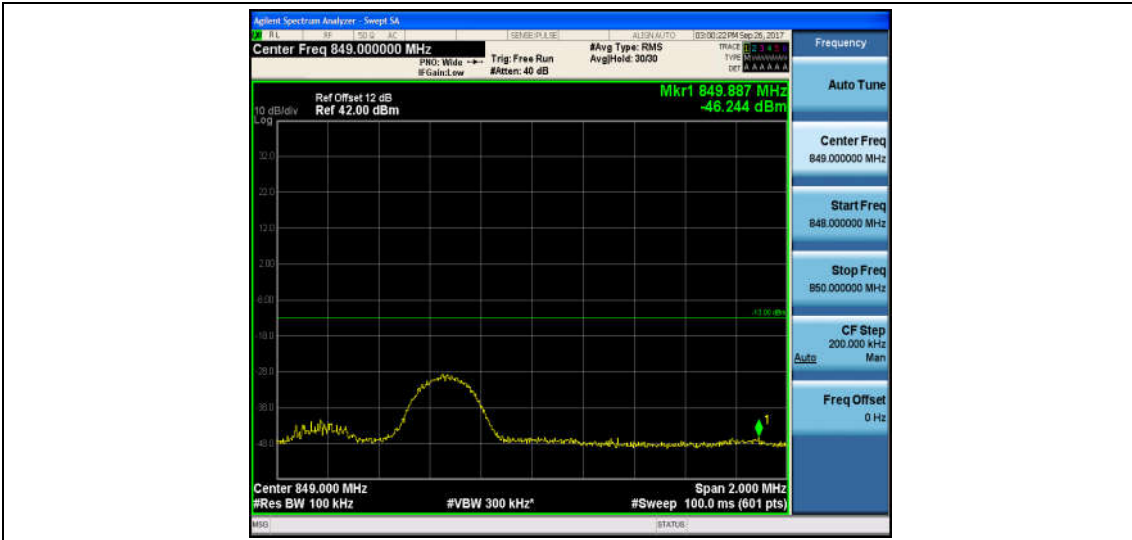

Band5_5MHz_16QAM_20625_1RB#0_-46.24_PASS

Band5_5MHz_QPSK_20625_25RB#0_-21.43_PASS