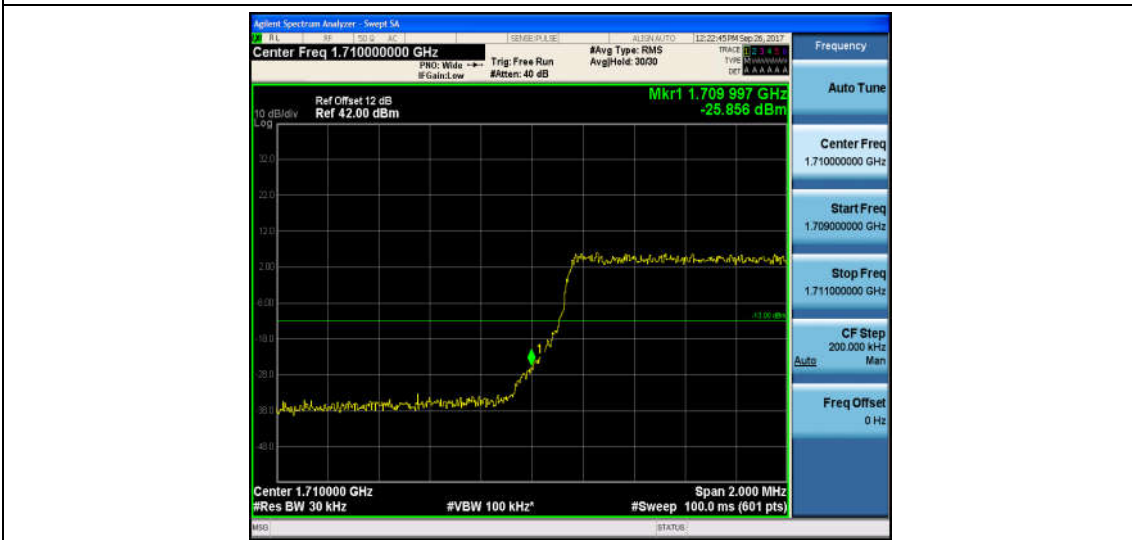

Band4_3MHz_QPSK_19965_15RB#0_-25.86_PASS

Band4_3MHz_16QAM_19965_15RB#0_-25.96_PASS