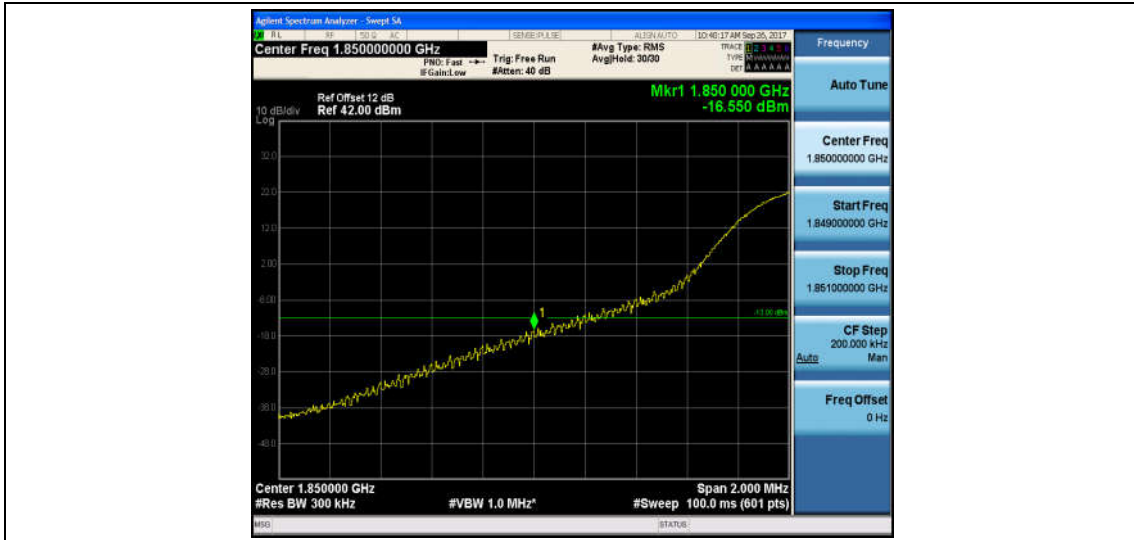

Band2_20MHz_QPSK_18700_1RB#0_-16.55_PASS

Band2_20MHz_16QAM_18700_1RB#0_-17.53_PASS