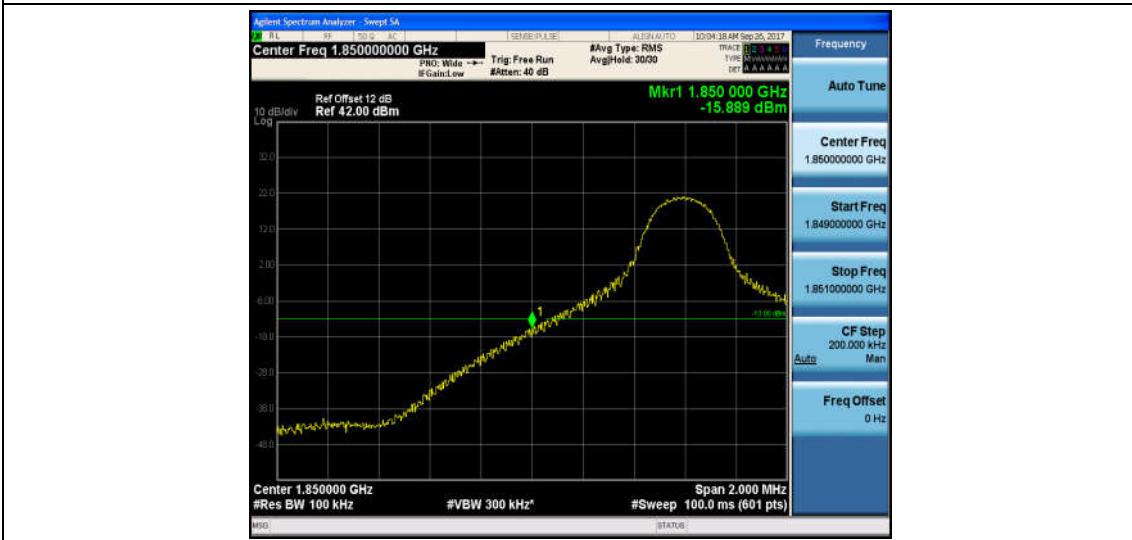

Band2_10MHz_16QAM_18650_1RB#0_-15.89_PASS

Band2_10MHz_QPSK_18650_50RB#0_-28.11_PASS