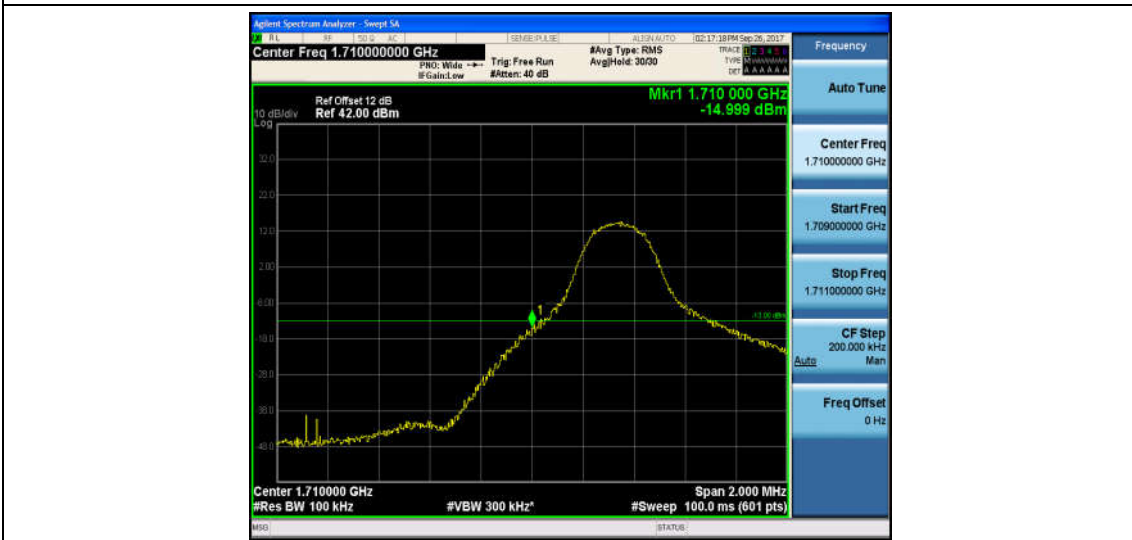

Band4_5MHz_16QAM_19975_1RB#0_-15.00_PASS

Band4_5MHz_QPSK_19975_25RB#0_-21.46_PASS