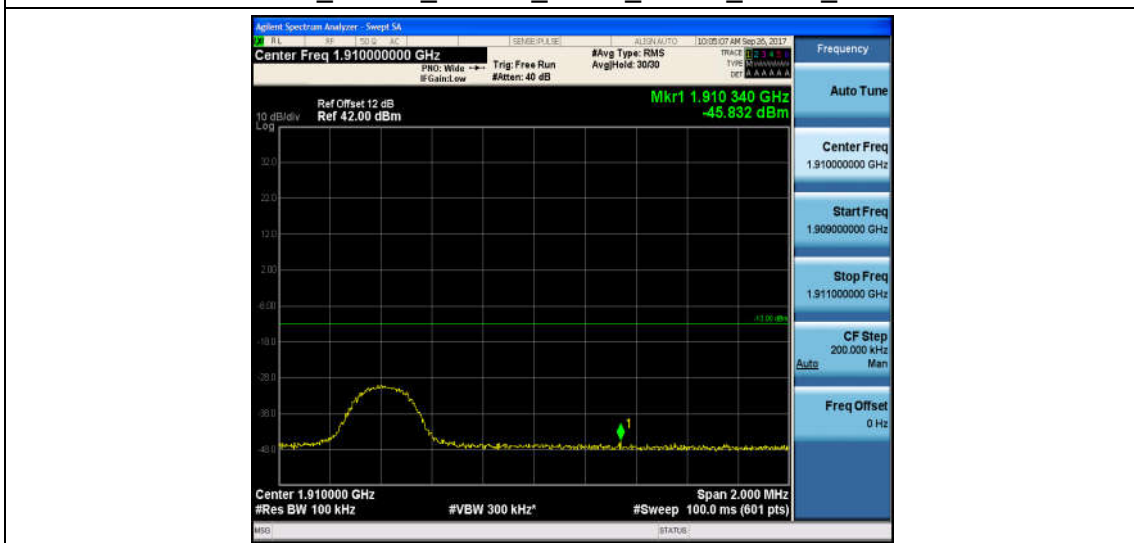

Band2\_10MHz\_16QAM\_18650\_1RB#0\_-15.89\_PASS

Band2\_10MHz\_QPSK\_18650\_50RB#0\_-28.11\_PASS

Band2\_10MHz\_16QAM\_18650\_50RB#0\_-29.17\_PASS

Band2\_10MHz\_QPSK\_19150\_1RB#0\_-45.80\_PASS

Band2\_10MHz\_16QAM\_19150\_1RB#0\_-45.83\_PASS