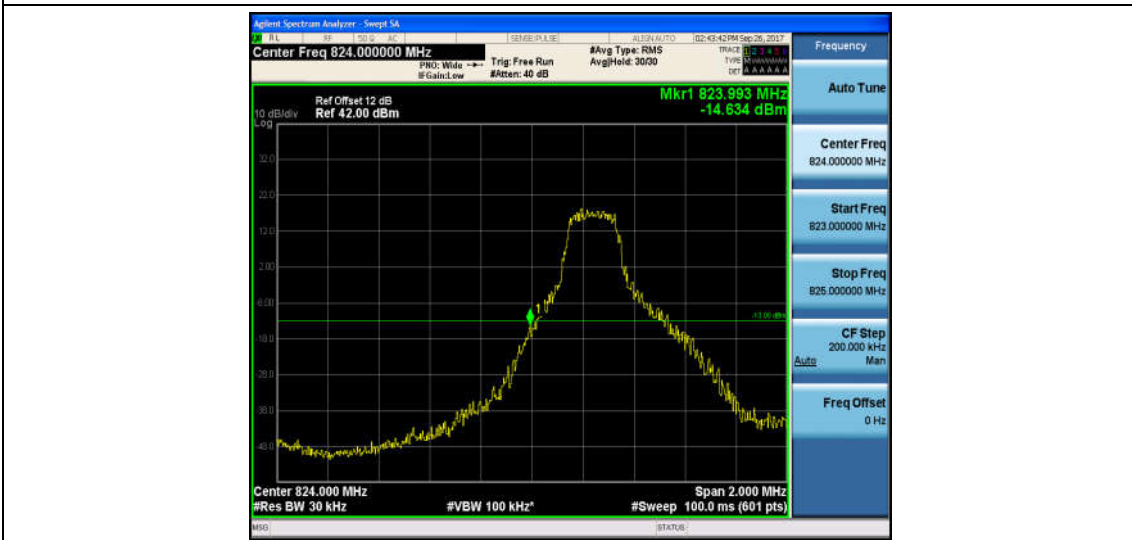

Band5\_3MHz\_16QAM\_20415\_15RB#0\_-27.48\_PASS

Band5\_3MHz\_QPSK\_20415\_1RB#0\_-14.90\_PASS

Band5\_3MHz\_16QAM\_20415\_1RB#0\_-14.63\_PASS

Band5\_3MHz\_QPSK\_20635\_15RB#0\_-26.26\_PASS

Band5\_3MHz\_16QAM\_20635\_15RB#0\_-27.87\_PASS