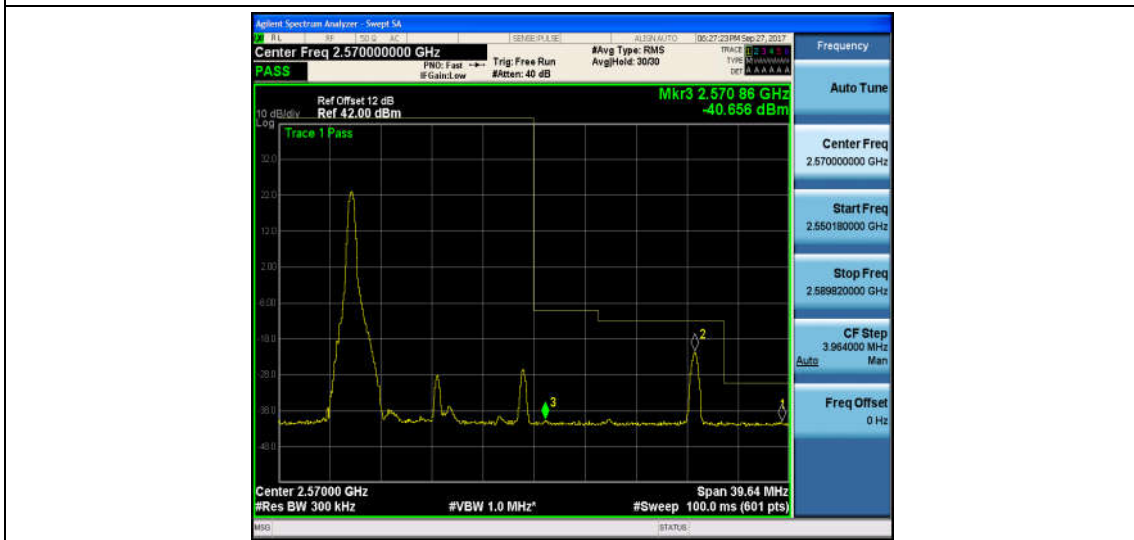

Band7\_15MHz\_16QAM\_20825\_1RB#0\_-41.21,-39.22,-14.32\_PASS

Band7\_15MHz\_QPSK\_20825\_75RB#0\_-33.42,-30.90,-26.45\_PASS

Band7\_15MHz\_16QAM\_20825\_75RB#0\_-35.45,-31.99,-27.50\_PASS

Band7\_15MHz\_QPSK\_21375\_1RB#0\_-41.23,-21.71,-40.66\_PASS