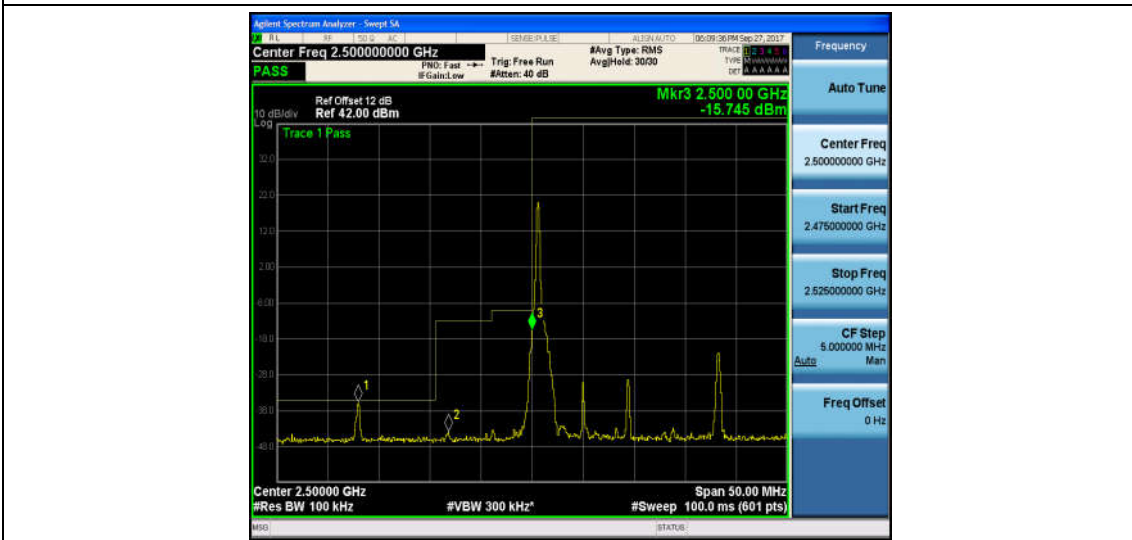

Band7_10MHz_16QAM_20800_1RB#0_-35.91,-43.96,-15.74_PASS

Band7_10MHz_QPSK_20800_50RB#0_-40.52,-35.16,-28.96_PASS