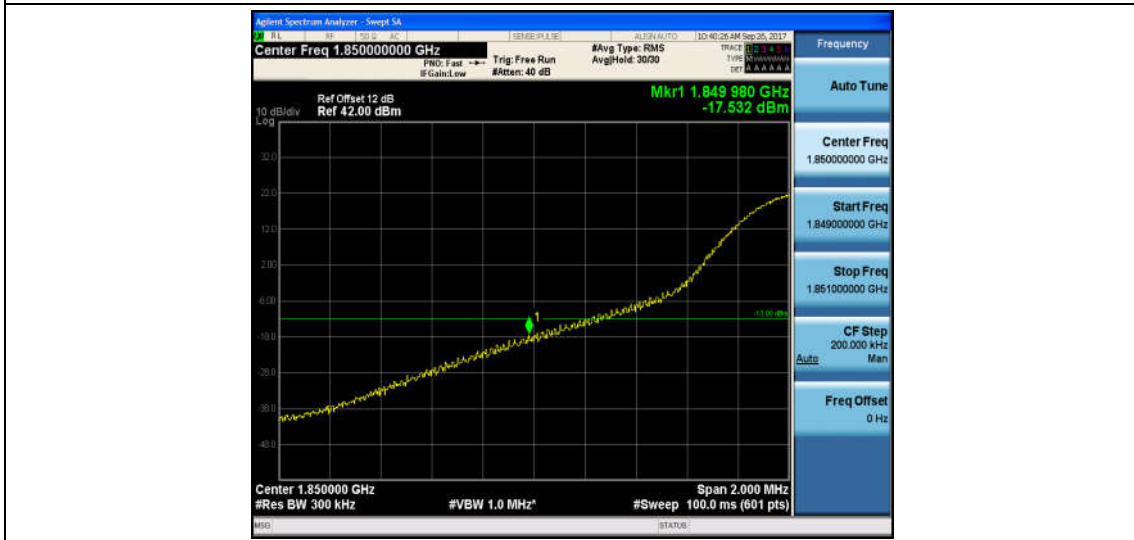

Band2\_20MHz\_QPSK\_18700\_100RB#0\_-32.13\_PASS

Band2\_20MHz\_16QAM\_18700\_100RB#0\_-32.41\_PASS

Band2\_20MHz\_QPSK\_18700\_1RB#0\_-16.55\_PASS

Band2\_20MHz\_16QAM\_18700\_1RB#0\_-17.53\_PASS

Band2\_20MHz\_QPSK\_19100\_100RB#0\_-28.28\_PASS