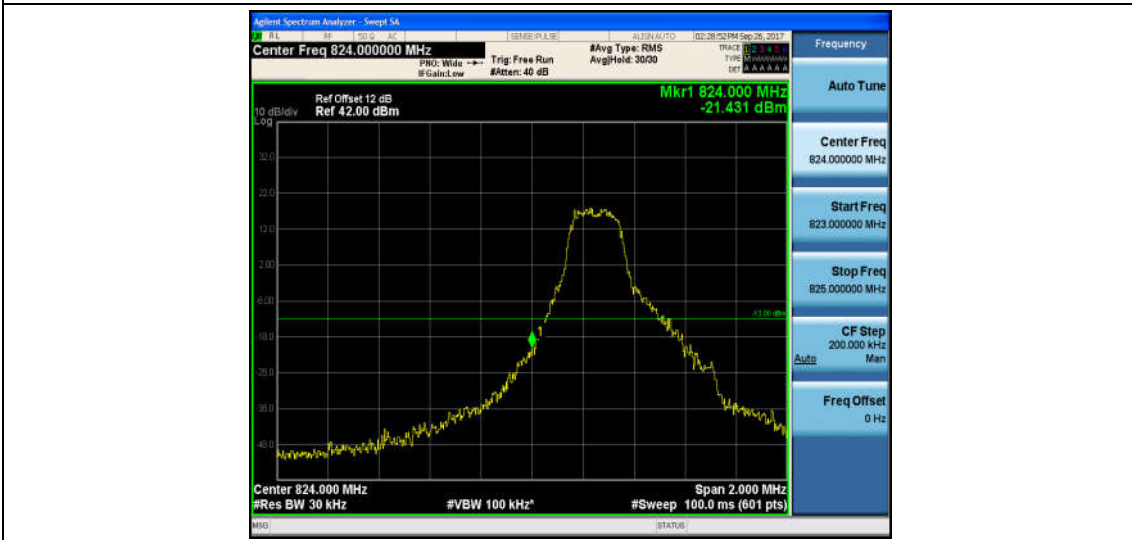

Band5_1.4MHz_16QAM_20407_1RB#0_-21.43_PASS

Band5_1.4MHz_QPSK_20407_6RB#0_-28.83_PASS