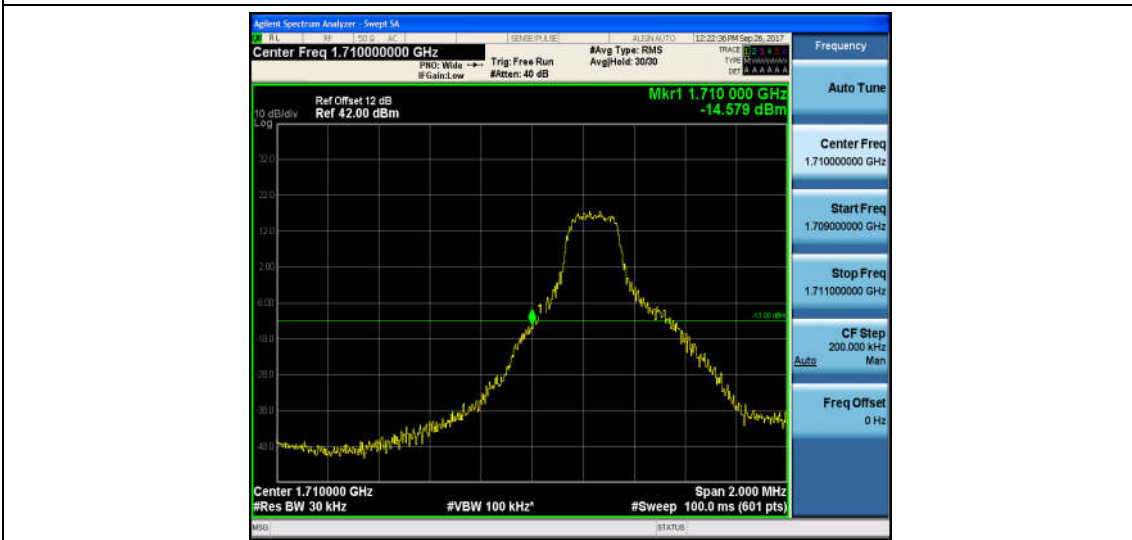

Band4\_1.4MHz\_16QAM\_20393\_6RB#0\_-25.41\_PASS

Band4\_3MHz\_QPSK\_19965\_15RB#0\_-25.86\_PASS

Band4\_3MHz\_16QAM\_19965\_15RB#0\_-25.96\_PASS

Band4\_3MHz\_QPSK\_19965\_1RB#0\_-13.68\_PASS

Band4\_3MHz\_16QAM\_19965\_1RB#0\_-14.58\_PASS