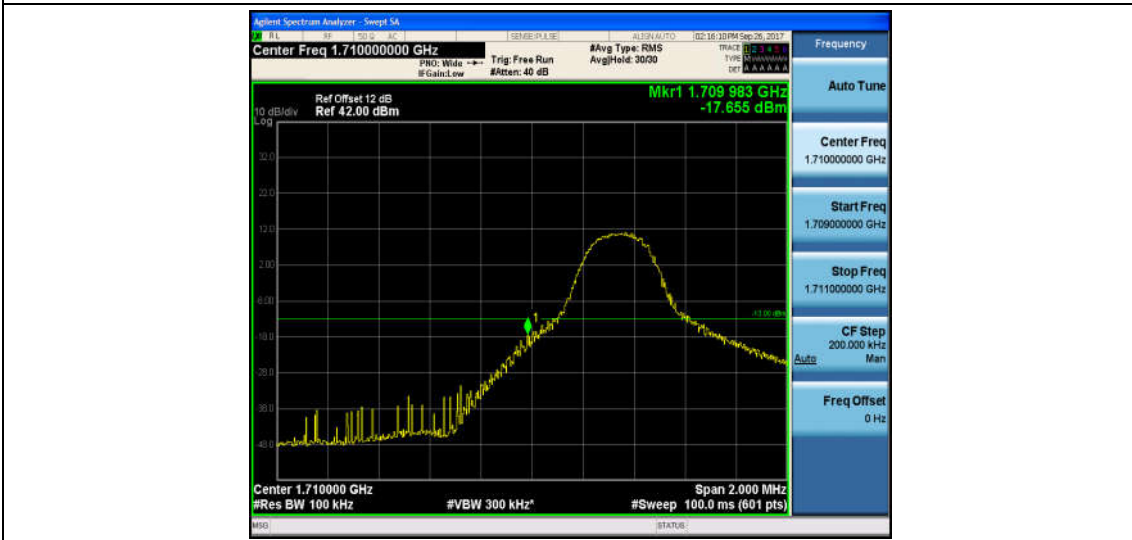

Band4\_3MHz\_QPSK\_20385\_15RB#0\_-27.35\_PASS

Band4\_3MHz\_16QAM\_20385\_15RB#0\_-27.58\_PASS

Band4\_3MHz\_QPSK\_20385\_1RB#0\_-45.24\_PASS

Band4\_3MHz\_16QAM\_20385\_1RB#0\_-46.53\_PASS

Band4\_5MHz\_QPSK\_19975\_1RB#0\_-17.66\_PASS