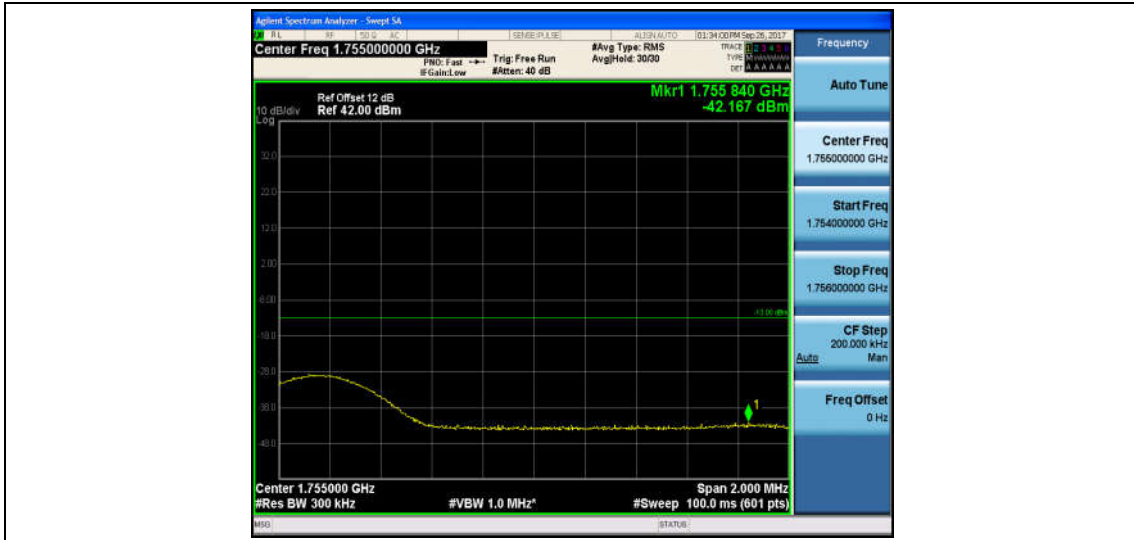

Band4\_15MHz\_QPSK\_2025\_1RB#0\_-13.94\_PASS

Band4\_15MHz\_16QAM\_2025\_1RB#0\_-14.10\_PASS

Band4\_15MHz\_QPSK\_20025\_75RB#0\_-28.85\_PASS

Band4\_15MHz\_16QAM\_20025\_75RB#0\_-29.45\_PASS

Band4\_15MHz\_QPSK\_20325\_1RB#0\_-42.17\_PASS