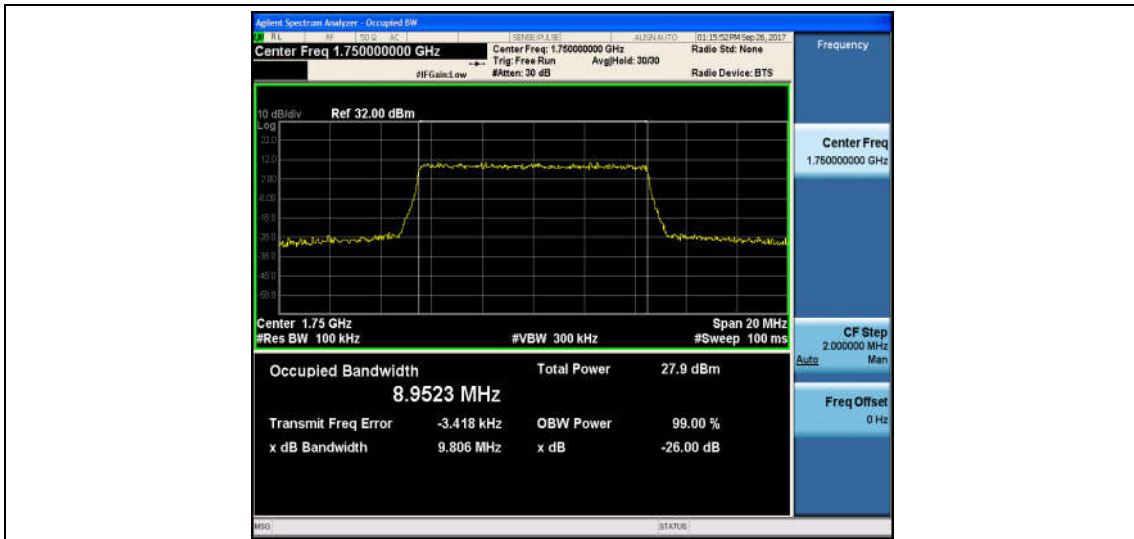

Band4_10MHz_16QAM_20350_50RB#0_8.9523_9.806_PASS