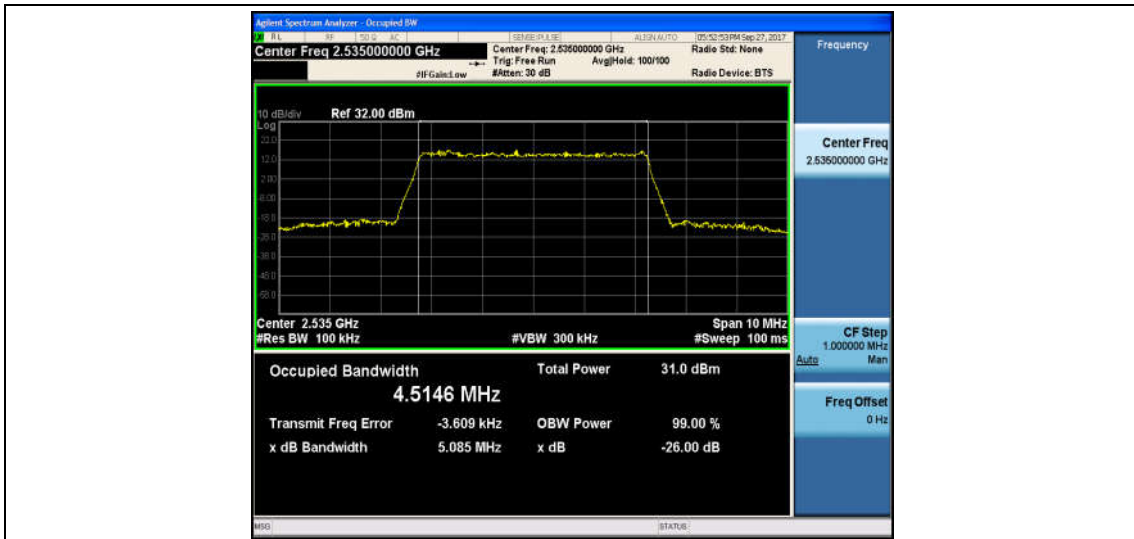

Band7_5MHz_QPSK_21100_25RB#0_4.5146_5.085_PASS