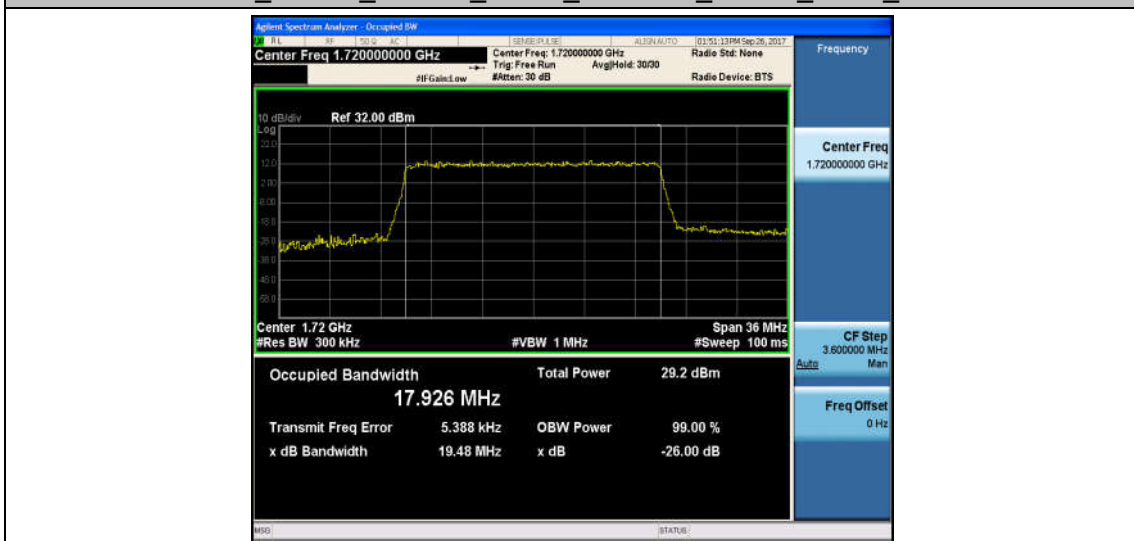

Band4_20MHz_16QAM_20050_100RB#0_17.926_19.48_PASS