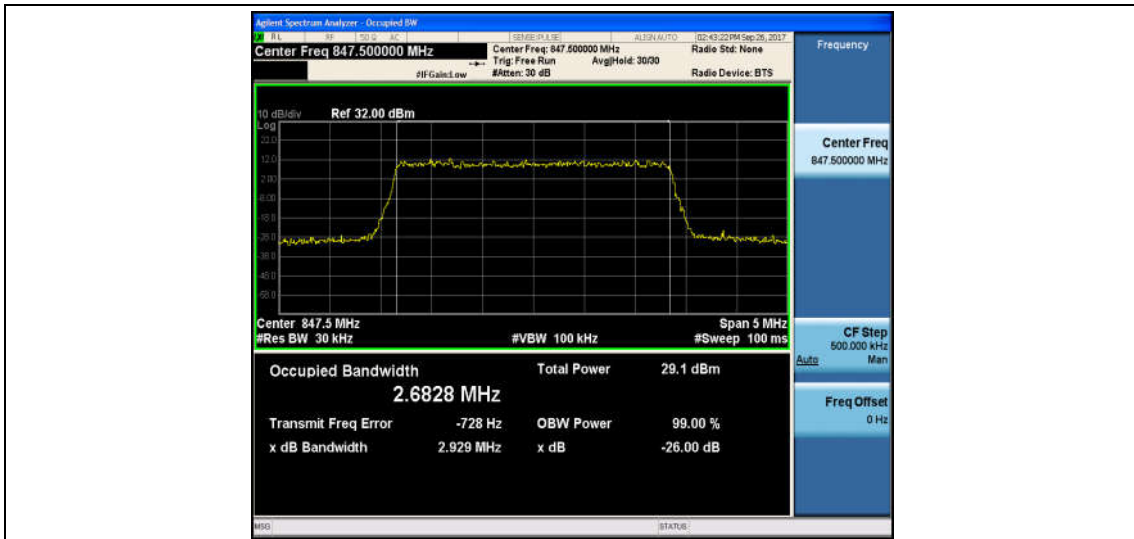

Band5_3MHz_16QAM_20635_15RB#0_2.6828_2.929_PASS