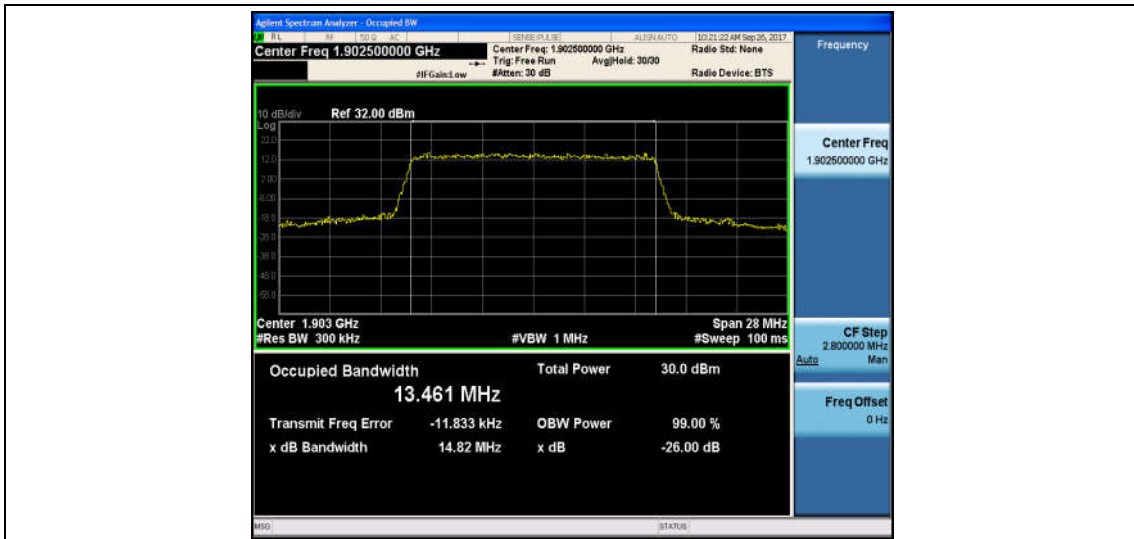

Band2_15MHz_16QAM_19125_75RB#0_13.461_14.82_PASS