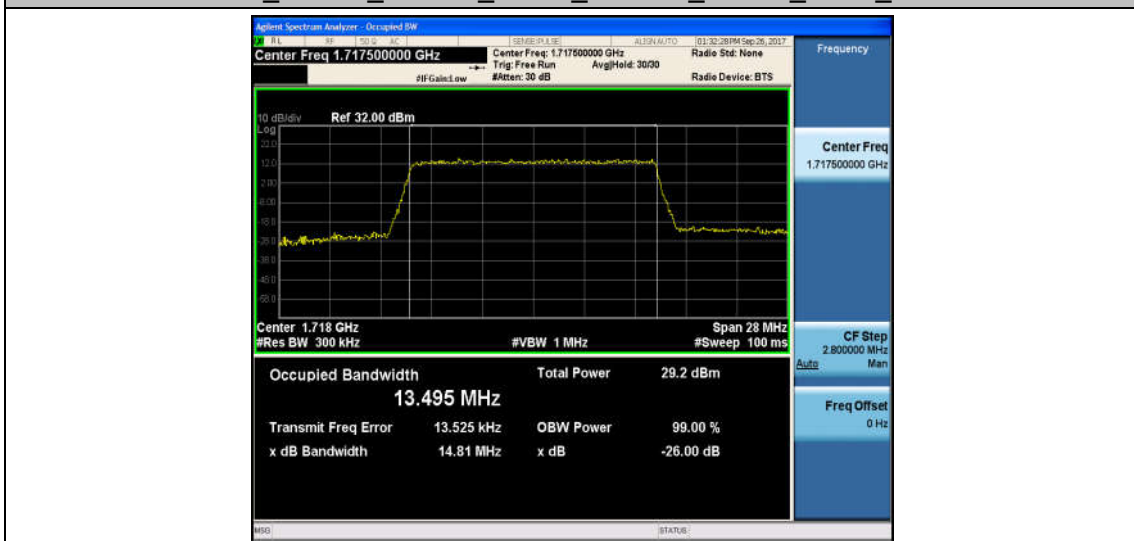

Band4_10MHz_16QAM_20175_50RB#0_8.9248_9.697_PASS

Band4_10MHz_QPSK_20350_50RB#0_8.9386_9.759_PASS

Band4_10MHz_16QAM_20350_50RB#0_8.9523_9.806_PASS

Band4_15MHz_QPSK_20025_75RB#0_13.482_14.94_PASS

Band4_15MHz_16QAM_20025_75RB#0_13.495_14.81_PASS