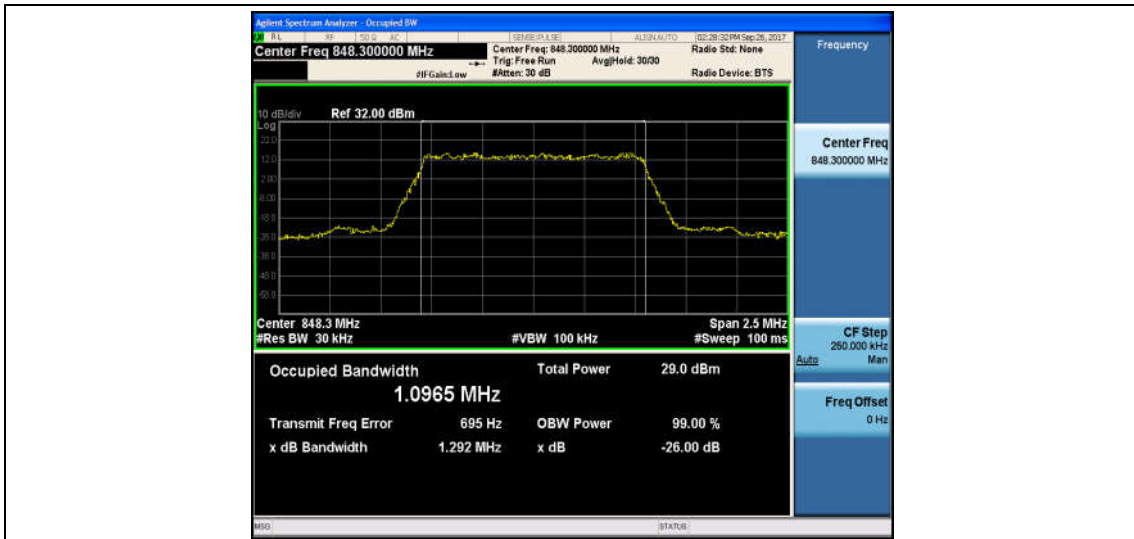

Band5_1.4MHz_16QAM_20643_6RB#0_1.0965_1.292_PASS