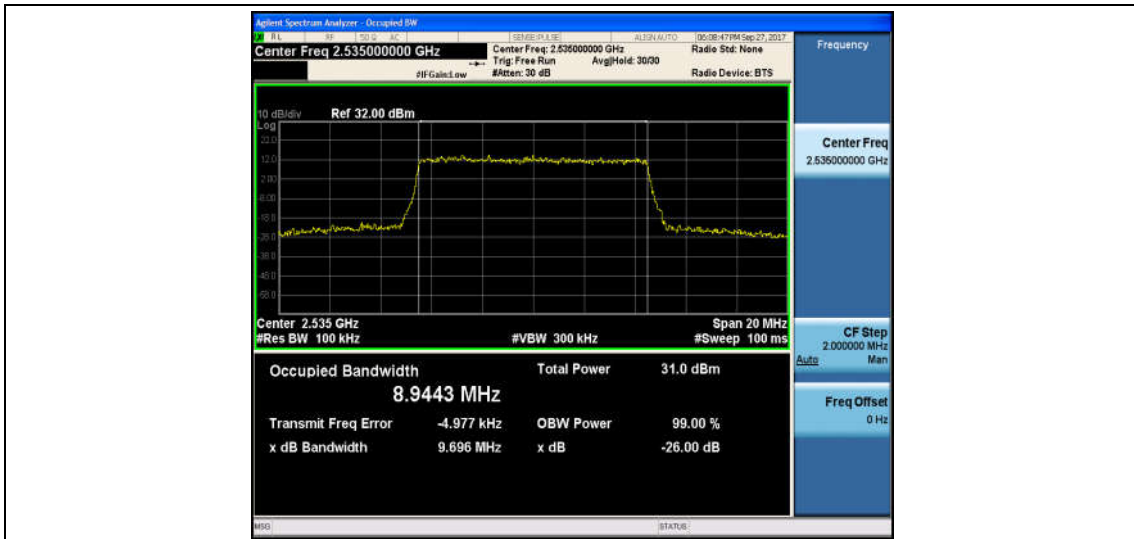

Band7_10MHz_QPSK_21100_50RB#0_8.9443_9.696_PASS