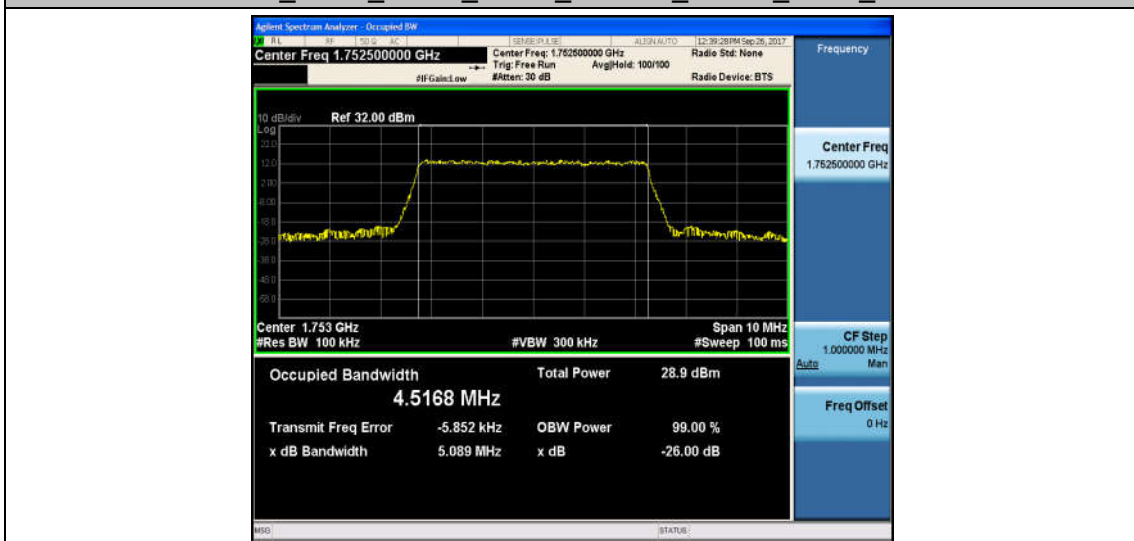

Band4_5MHz_QPSK_20375_25RB#0_4.5168_5.089_PASS