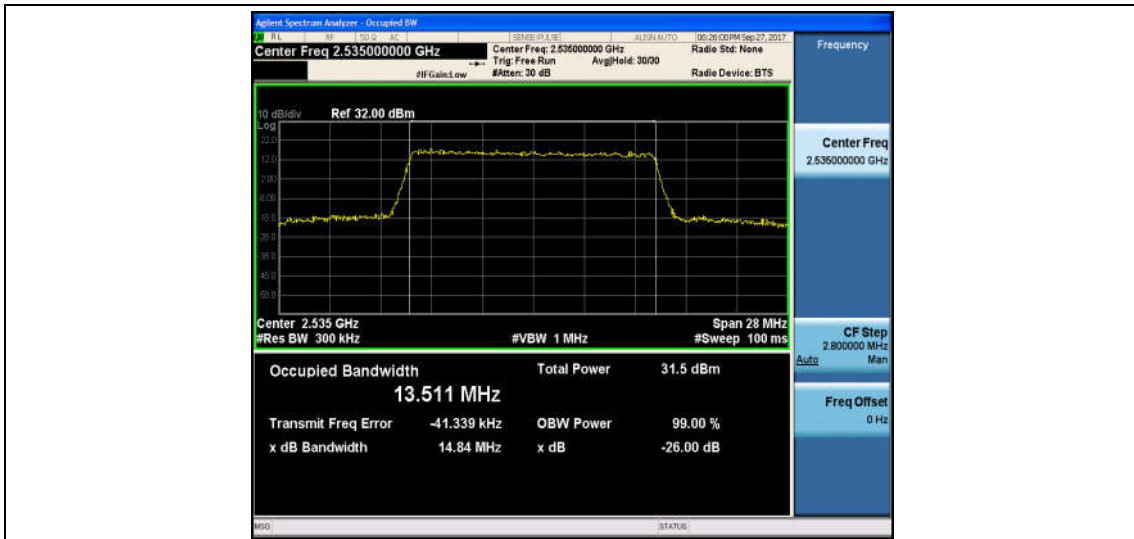

Band7_10MHz_16QAM_21400_50RB#0_8.9321_9.710_PASS

Band7_15MHz_QPSK_20825_75RB#0_13.497_15.06_PASS

Band7_15MHz_16QAM_20825_75RB#0_13.505_14.86_PASS

Band7_15MHz_QPSK_21100_75RB#0_13.511_14.84_PASS

Band7_15MHz_16QAM_21100_75RB#0_13.483_14.78_PASS