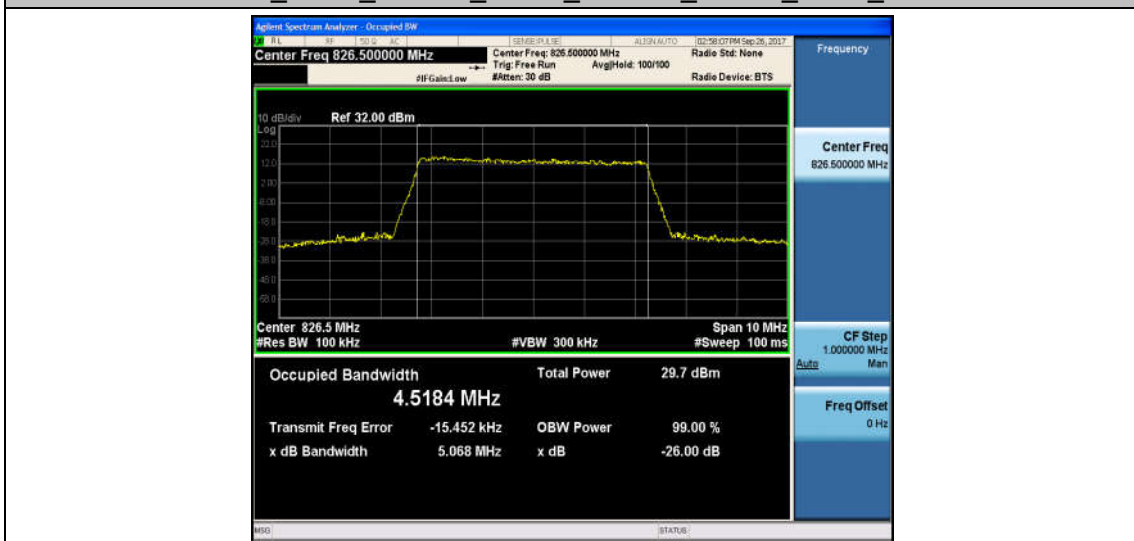

Band5_3MHz_QPSK_20635_15RB#0_2.6834_2.912_PASS

Band5_3MHz_16QAM_20635_15RB#0_2.6828_2.929_PASS

Band5_5MHz_QPSK_20425_25RB#0_4.5315_5.053_PASS

Band5_5MHz_16QAM_20425_25RB#0_4.5184_5.068_PASS

Band5_5MHz_QPSK_20525_25RB#0_4.5081_5.046_PASS