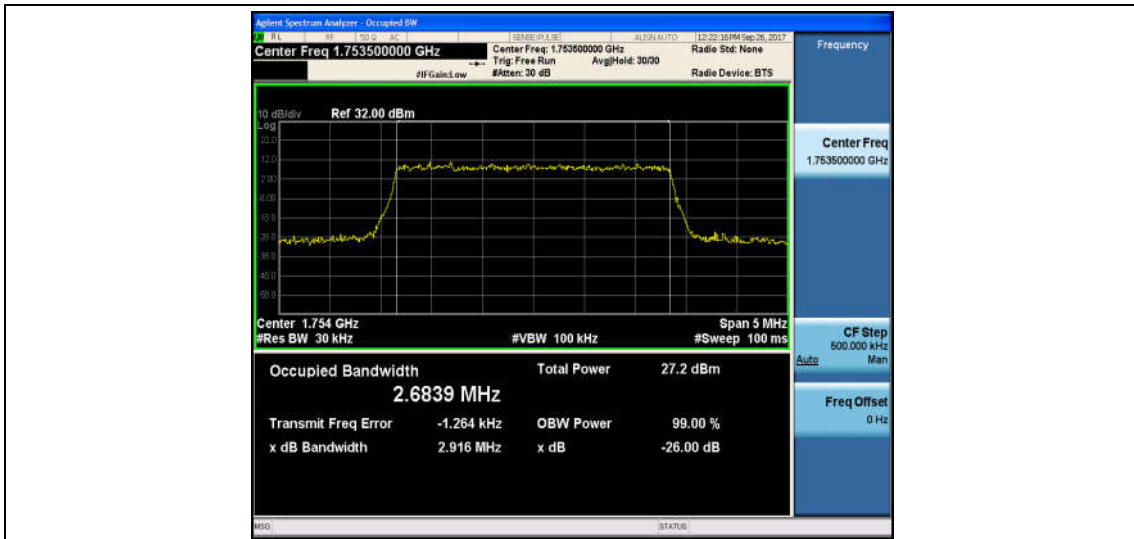

Band4_3MHz_16QAM_20385_15RB#0_2.6839_2.916_PASS