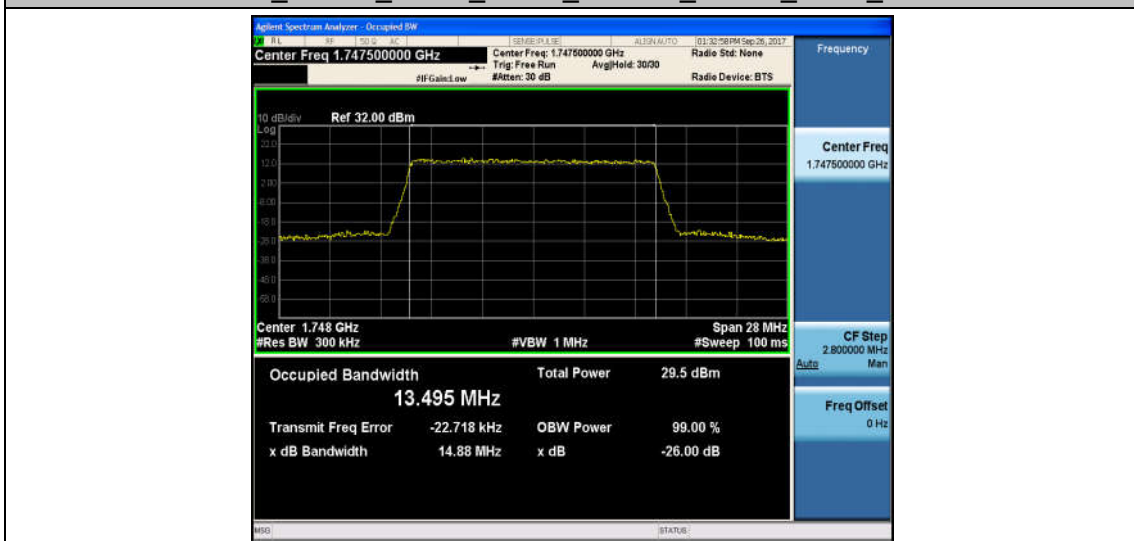

Band4_15MHz_QPSK_20325_75RB#0_13.495_14.88_PASS