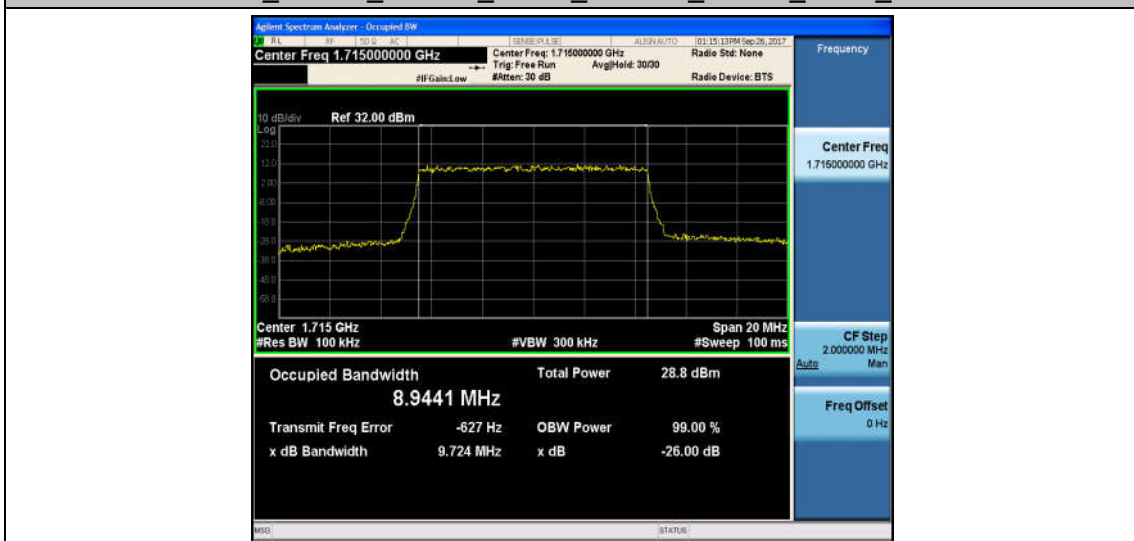

Band4_5MHz_QPSK_20375_25RB#0_4.5168_5.089_PASS

Band4_5MHz_16QAM_20375_25RB#0_4.5177_5.059_PASS

Band4_10MHz_QPSK_20000_50RB#0_8.9445_9.678_PASS

Band4_10MHz_16QAM_20000_50RB#0_8.9441_9.724_PASS

Band4_10MHz_QPSK_20175_50RB#0_8.9528_9.695_PASS