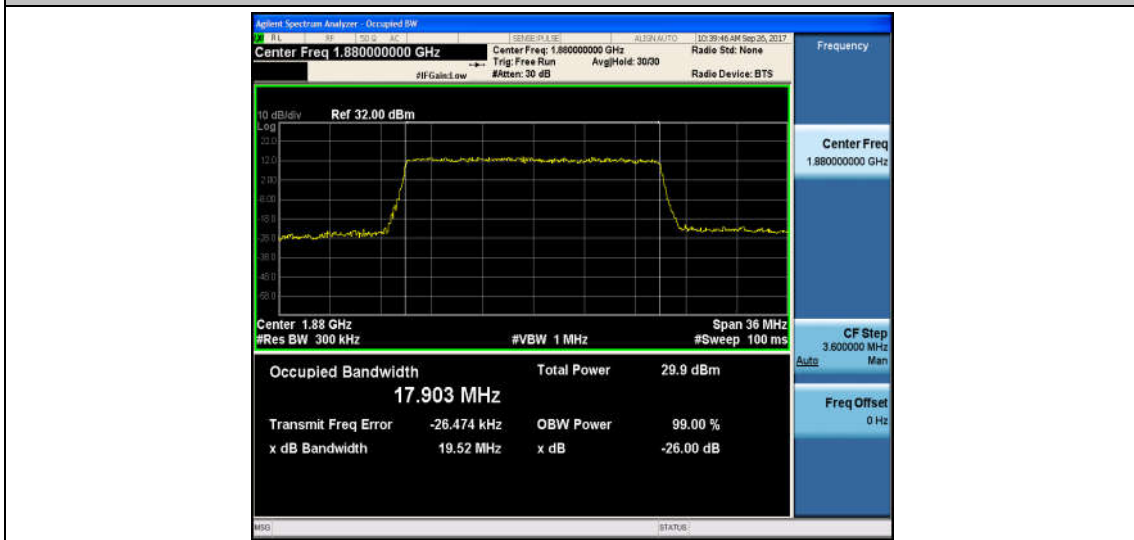

Band2_20MHz_16QAM_18900_100RB#0_17.903_19.52_PASS