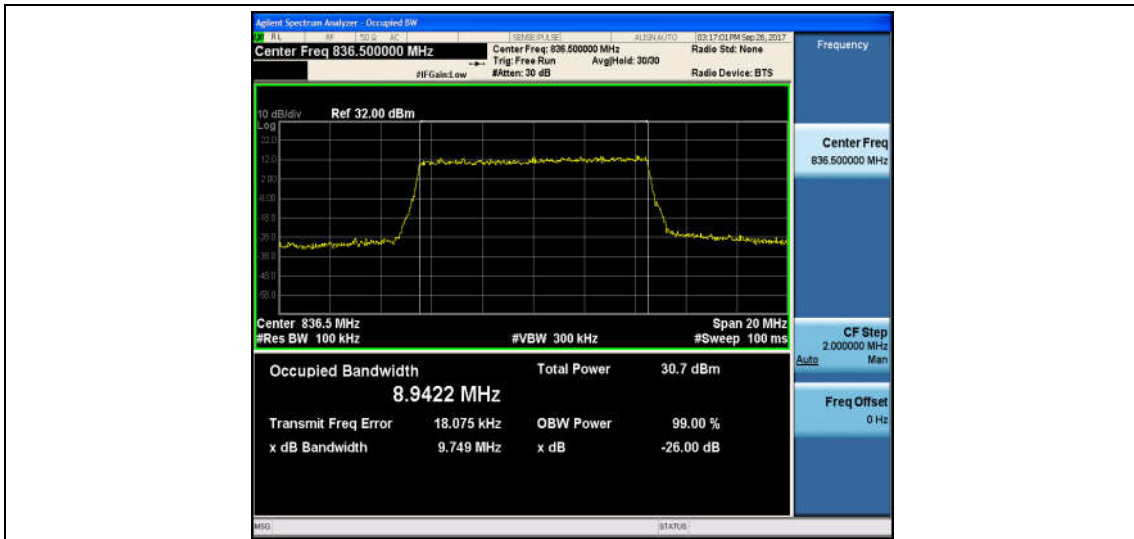

Band5_10MHz_QPSK_20525_50RB#0_8.9422_9.749_PASS