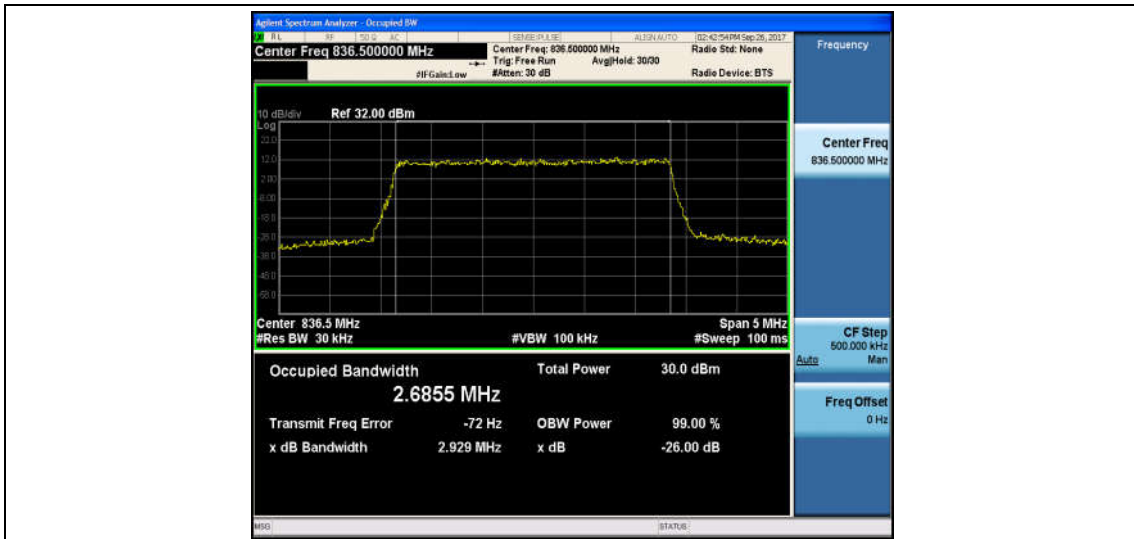

Band5_1.4MHz_16QAM_20643_6RB#0_1.0965_1.292_PASS

Band5_3MHz_QPSK_20415_15RB#0_2.6813_2.903_PASS

Band5_3MHz_16QAM_20415_15RB#0_2.6812_2.908_PASS

Band5_3MHz_QPSK_20525_15RB#0_2.6855_2.929_PASS

Band5_3MHz_16QAM_20525_15RB#0_2.6792_2.903_PASS