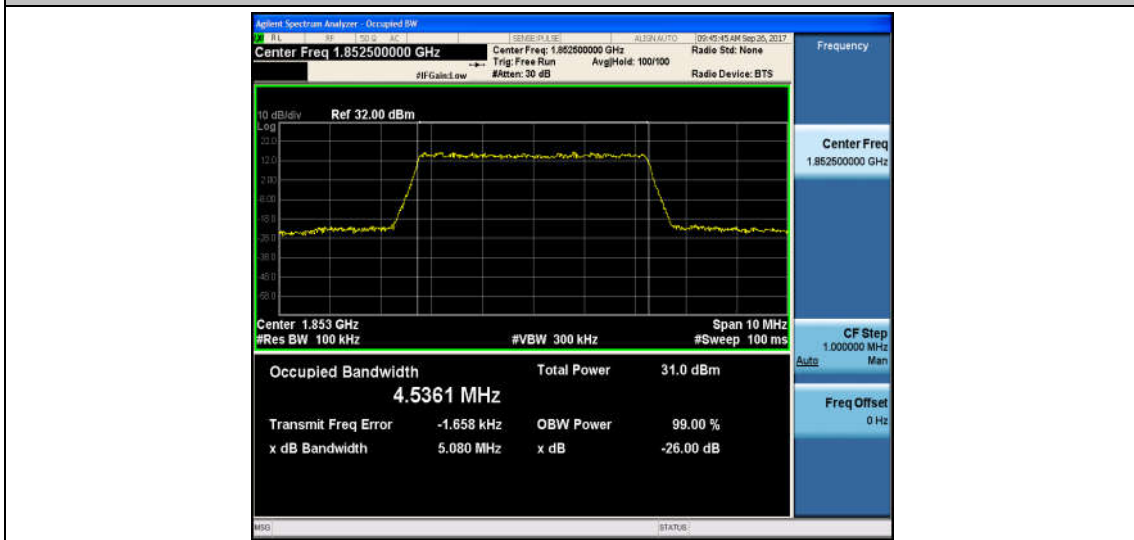

Band2_5MHz_QPSK_18625_25RB#0_4.5361_5.080_PASS