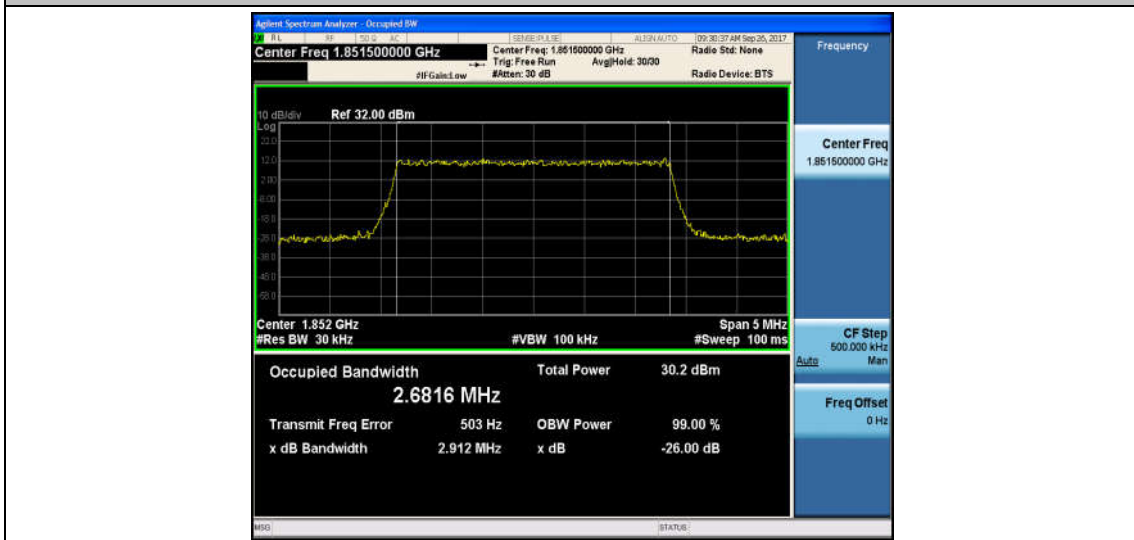

Band2_1.4MHz_QPSK_18900_6RB#0_1.0937_1.266_PASS

Band2_1.4MHz_16QAM_18900_6RB#0_1.0935_1.279_PASS

Band2_1.4MHz_QPSK_19193_6RB#0_1.0968_1.287_PASS

Band2_1.4MHz_16QAM_19193_6RB#0_1.0905_1.272_PASS

Band2_3MHz_QPSK_18615_15RB#0_2.6816_2.912_PASS