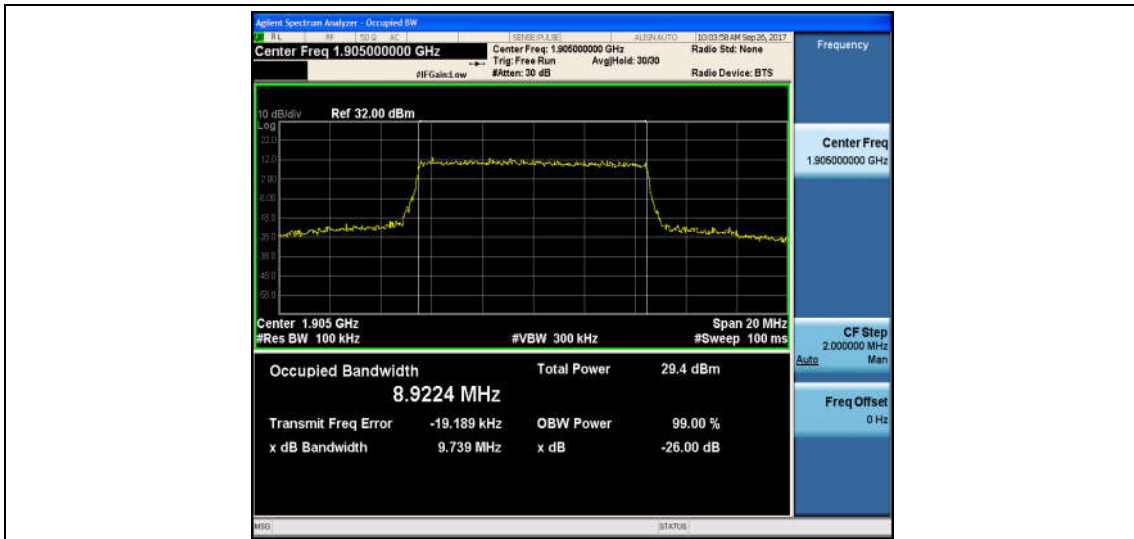

Band2_10MHz_16QAM_19150_50RB#0_8.9224_9.739_PASS