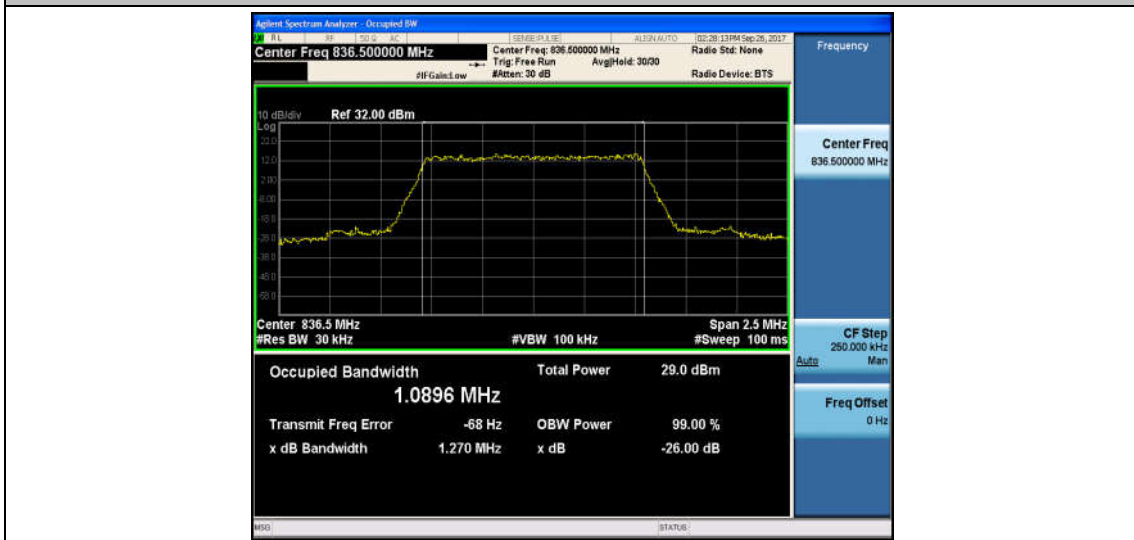

Band5_1.4MHz_QPSK_20407_6RB#0_1.0913_1.268_PASS

Band5_1.4MHz_16QAM_20407_6RB#0_1.0938_1.274_PASS

Band5_1.4MHz_QPSK_20525_6RB#0_1.0960_1.280_PASS

Band5_1.4MHz_16QAM_20525_6RB#0_1.0896_1.270_PASS

Band5_1.4MHz_QPSK_20643_6RB#0_1.0926_1.275_PASS