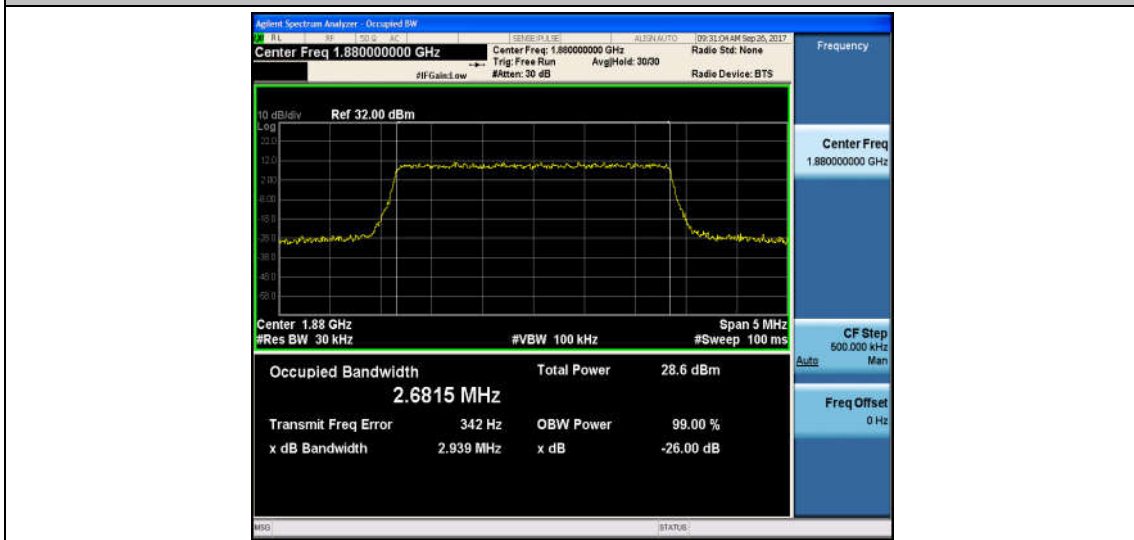

Band2_3MHz_16QAM_18900_15RB#0_2.6815_2.939_PASS