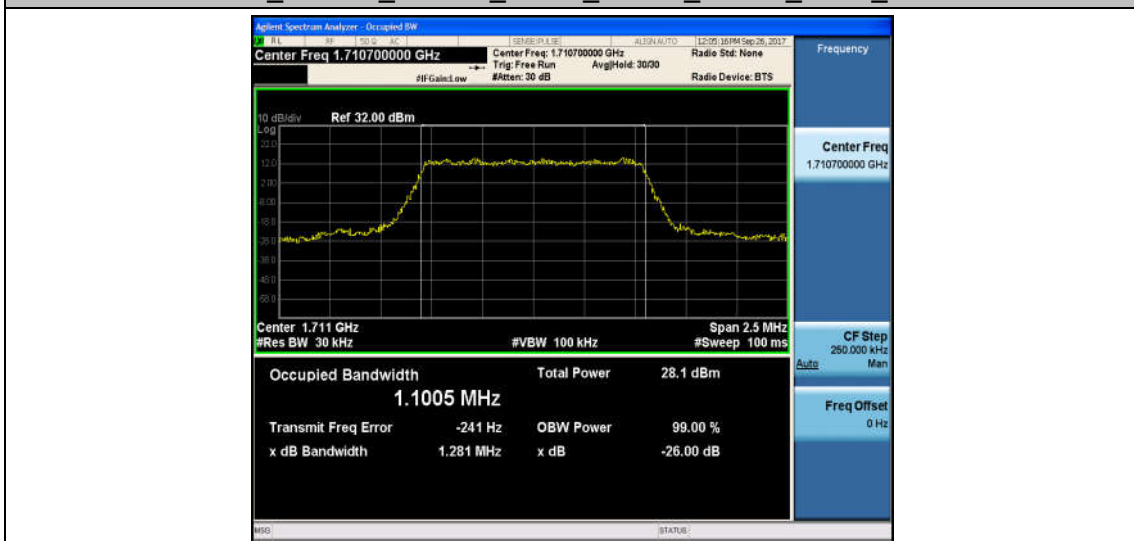

Band4_1.4MHz_16QAM_19957_6RB#0_1.1005_1.281_PASS