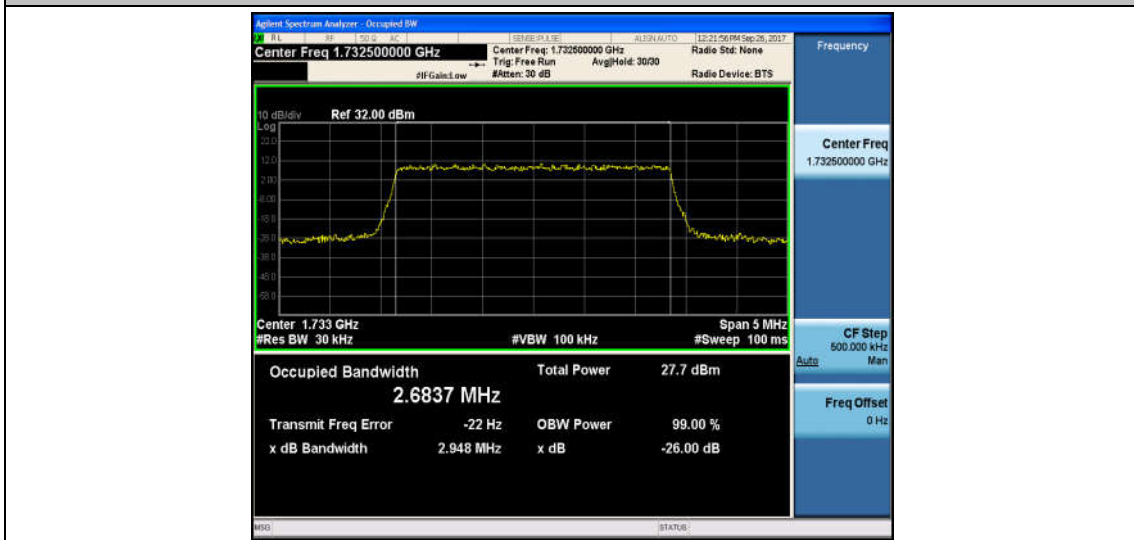

Band4_3MHz_QPSK_19965_15RB#0_2.6772_2.901_PASS

Band4_3MHz_16QAM_19965_15RB#0_2.6844_2.920_PASS

Band4_3MHz_QPSK_20175_15RB#0_2.6854_2.930_PASS

Band4_3MHz_16QAM_20175_15RB#0_2.6837_2.948_PASS

Band4_3MHz_QPSK_20385_15RB#0_2.6791_2.914_PASS