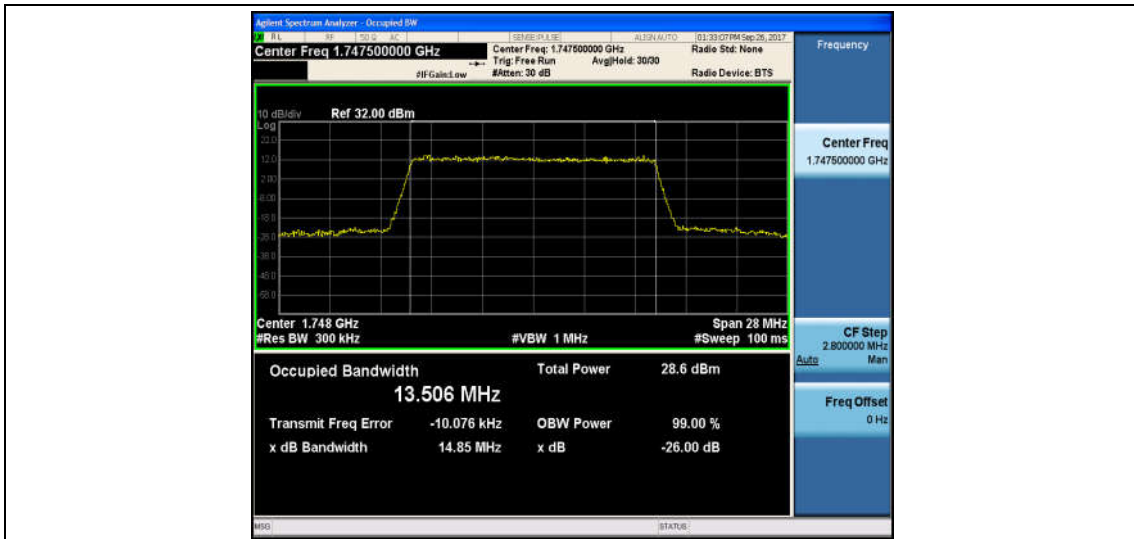

Band4_15MHz_QPSK_20175_75RB#0_13.500_14.87_PASS

Band4_15MHz_16QAM_20175_75RB#0_13.466_14.82_PASS

Band4_15MHz_QPSK_20325_75RB#0_13.495_14.88_PASS

Band4_15MHz_16QAM_20325_75RB#0_13.506_14.85_PASS

Band4_20MHz_QPSK_20050_100RB#0_17.896_19.36_PASS