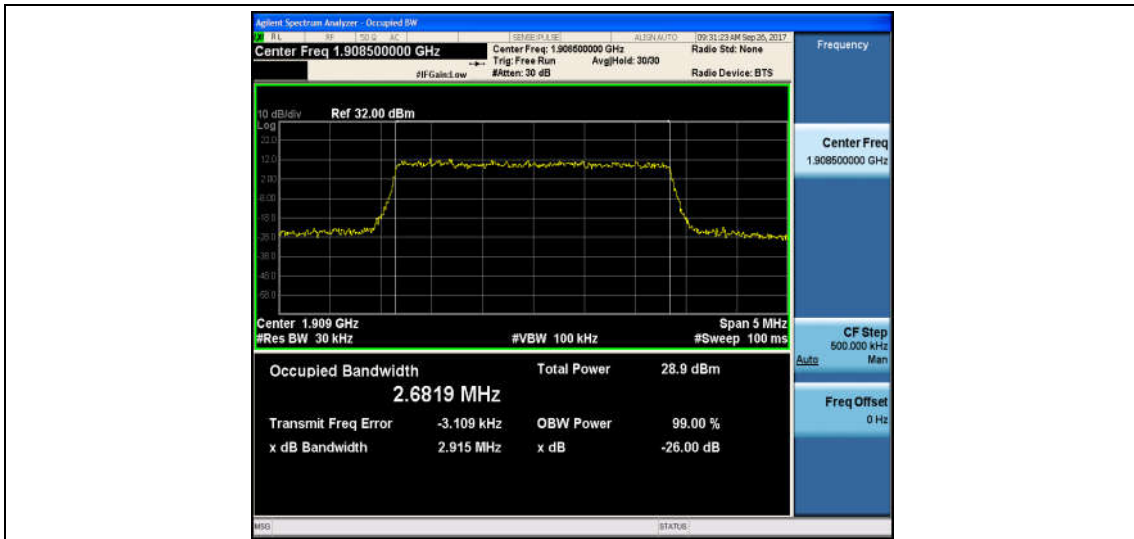

Band2_3MHz_16QAM_18615_15RB#0_2.6841_2.908_PASS

Band2_3MHz_QPSK_18900_15RB#0_2.6859_2.932_PASS

Band2_3MHz_16QAM_18900_15RB#0_2.6815_2.939_PASS

Band2_3MHz_QPSK_19185_15RB#0_2.6813_2.909_PASS

Band2_3MHz_16QAM_19185_15RB#0_2.6819_2.915_PASS