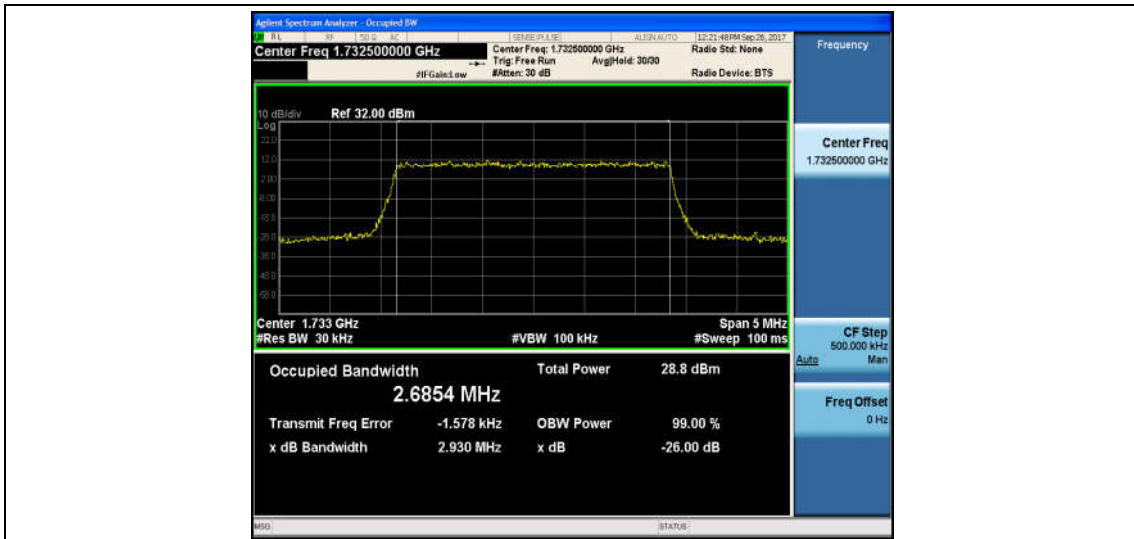

Band4_3MHz_QPSK_20175_15RB#0_2.6854_2.930_PASS