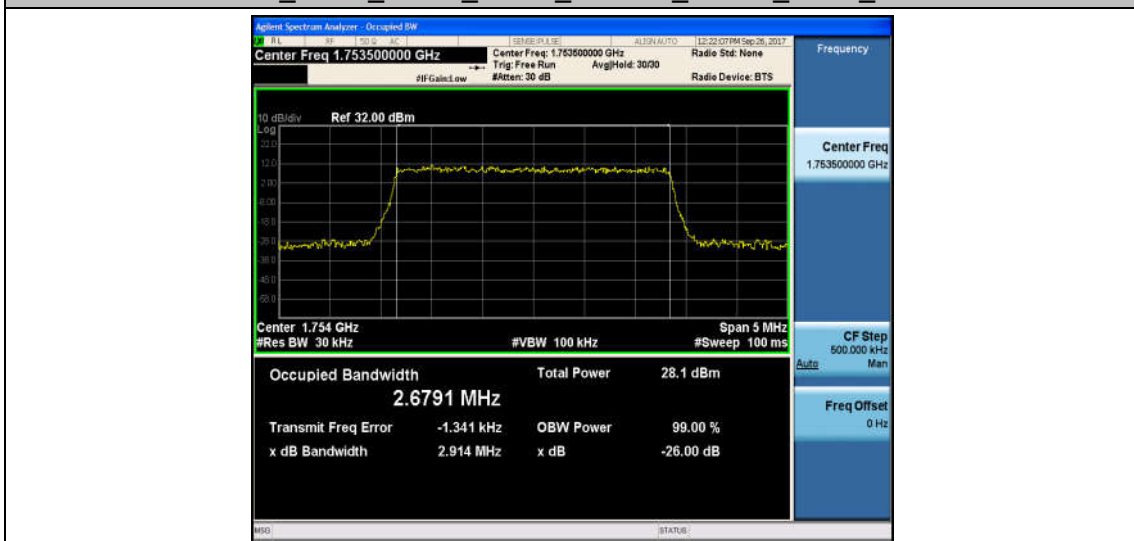

Band4_3MHz_QPSK_19965_15RB#0_2.6772_2.901_PASS

Band4_3MHz_16QAM_19965_15RB#0_2.6844_2.920_PASS

Band4_3MHz_QPSK_20175_15RB#0_2.6854_2.930_PASS

Band4_3MHz_16QAM_20175_15RB#0_2.6837_2.948_PASS

Band4_3MHz_QPSK_20385_15RB#0_2.6791_2.914_PASS