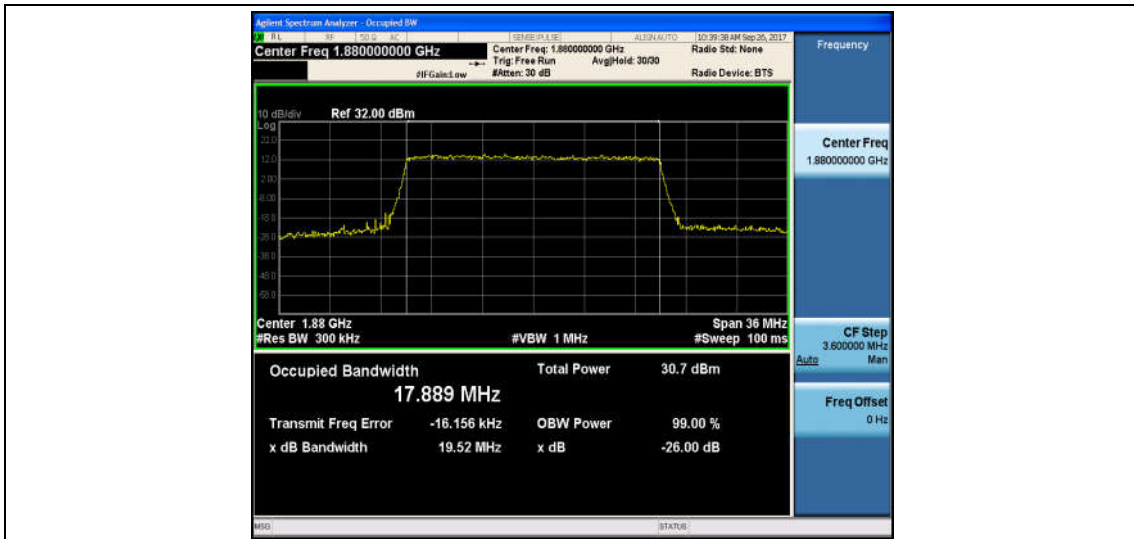

Band2_15MHz_16QAM_18900_75RB#0_13.473_14.87_PASS

Band2_15MHz_QPSK_19125_75RB#0_13.444_14.78_PASS

Band2_15MHz_16QAM_19125_75RB#0_13.461_14.82_PASS

Band2_20MHz_QPSK_18700_100RB#0_17.903_19.38_PASS

Band2_20MHz_16QAM_18700_100RB#0_17.936_19.47_PASS

Band2_20MHz_QPSK_18900_100RB#0_17.889_19.52_PASS

Band2_20MHz_16QAM_18900_100RB#0_17.903_19.52_PASS

Band2_20MHz_QPSK_19100_100RB#0_17.906_19.29_PASS

Band2_20MHz_16QAM_19100_100RB#0_17.872_19.38_PASS

Band4_1.4MHz_QPSK_19957_6RB#0_1.0944_1.267_PASS