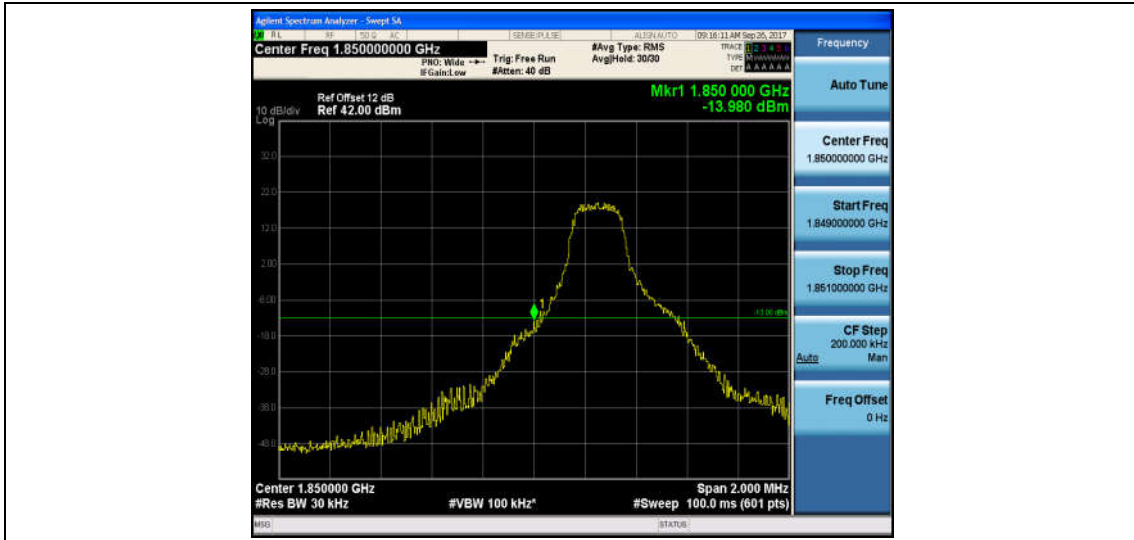

Band2_1.4MHz_16QAM_18607_1RB#0_-14.00_PASS