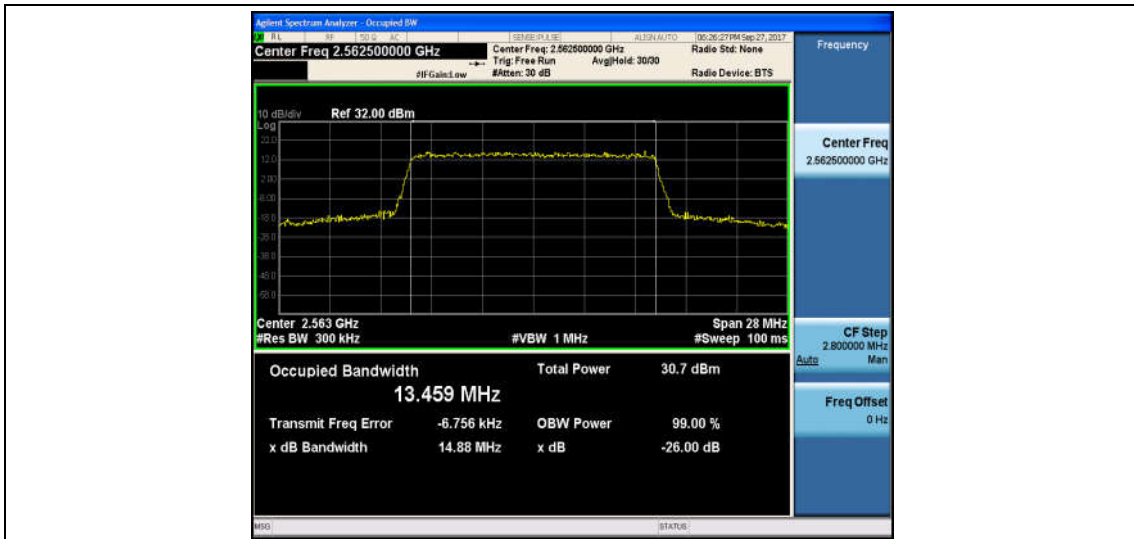

Band7_15MHz_16QAM_21375_75RB#0_13.459_14.88_PASS