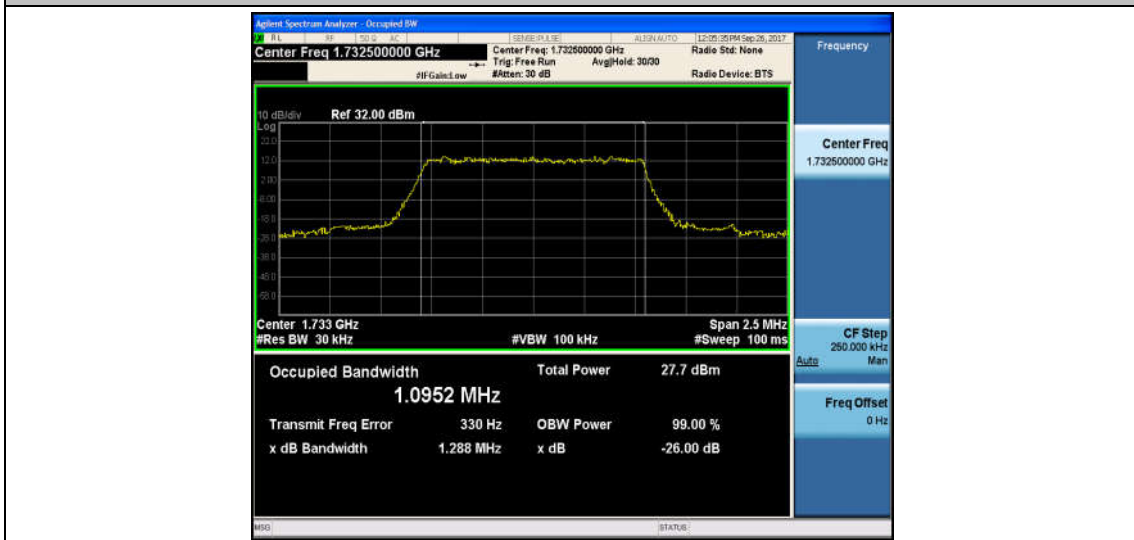

Band4_1.4MHz_16QAM_20175_6RB#0_1.0952_1.288_PASS