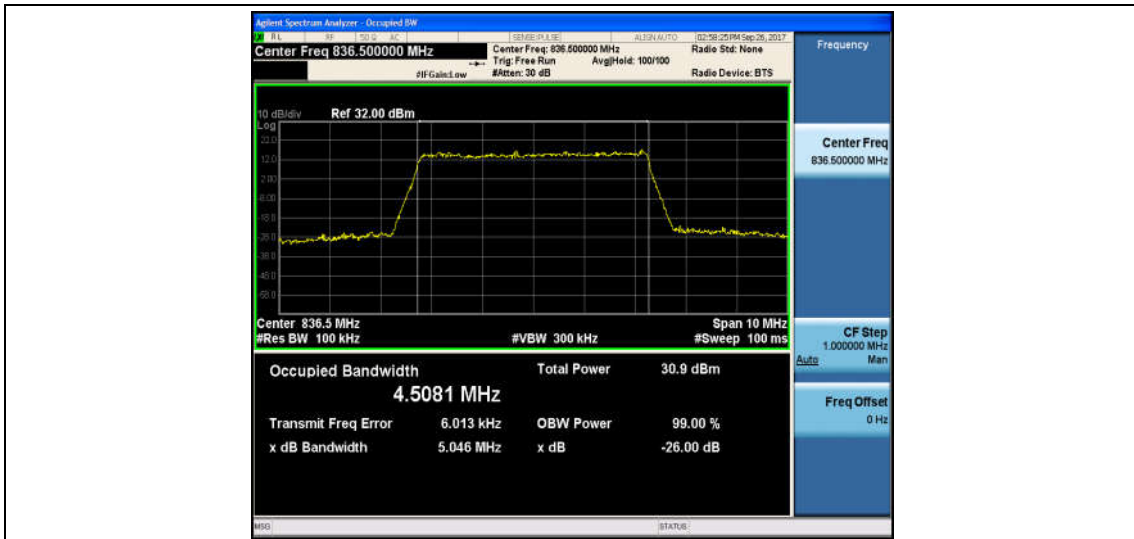

Band5_3MHz_QPSK_20635_15RB#0_2.6834_2.912_PASS

Band5_3MHz_16QAM_20635_15RB#0_2.6828_2.929_PASS

Band5_5MHz_QPSK_20425_25RB#0_4.5315_5.053_PASS

Band5_5MHz_16QAM_20425_25RB#0_4.5184_5.068_PASS

Band5_5MHz_QPSK_20525_25RB#0_4.5081_5.046_PASS