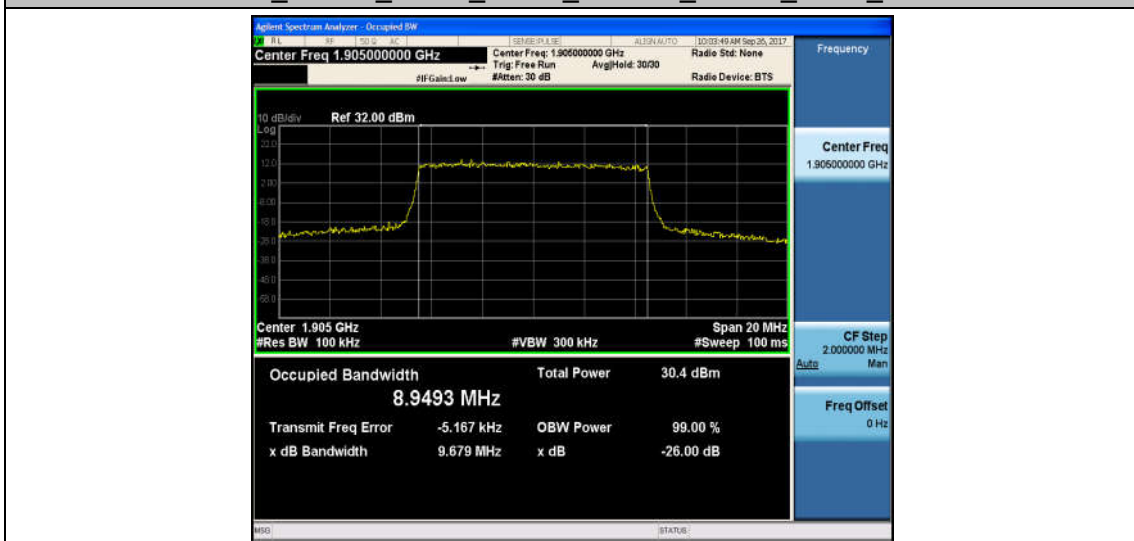

Band2_10MHz_QPSK_19150_50RB#0_8.9493_9.679_PASS