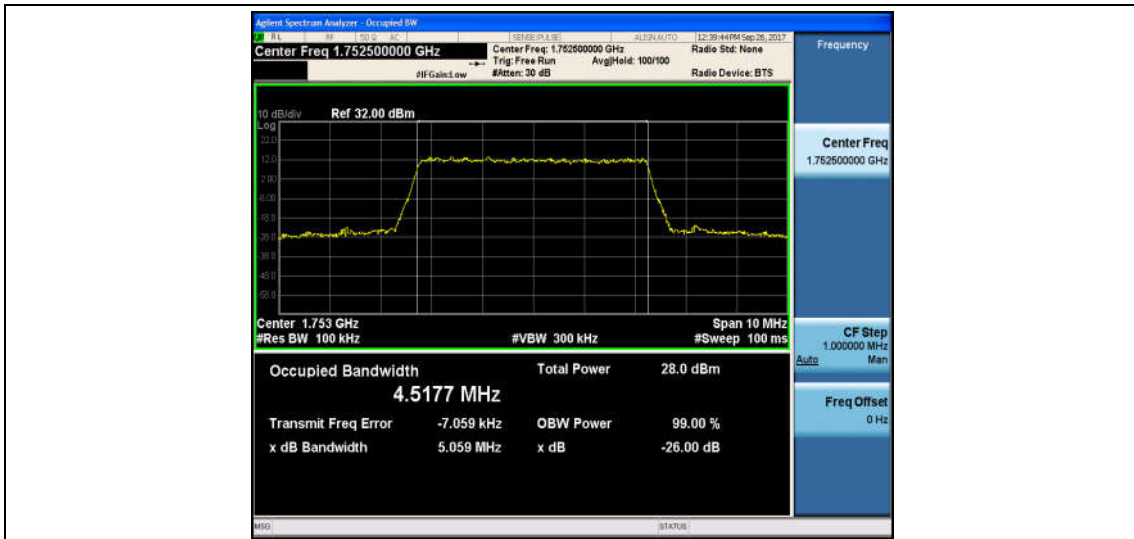

Band4_5MHz_16QAM_20375_25RB#0_4.5177_5.059_PASS