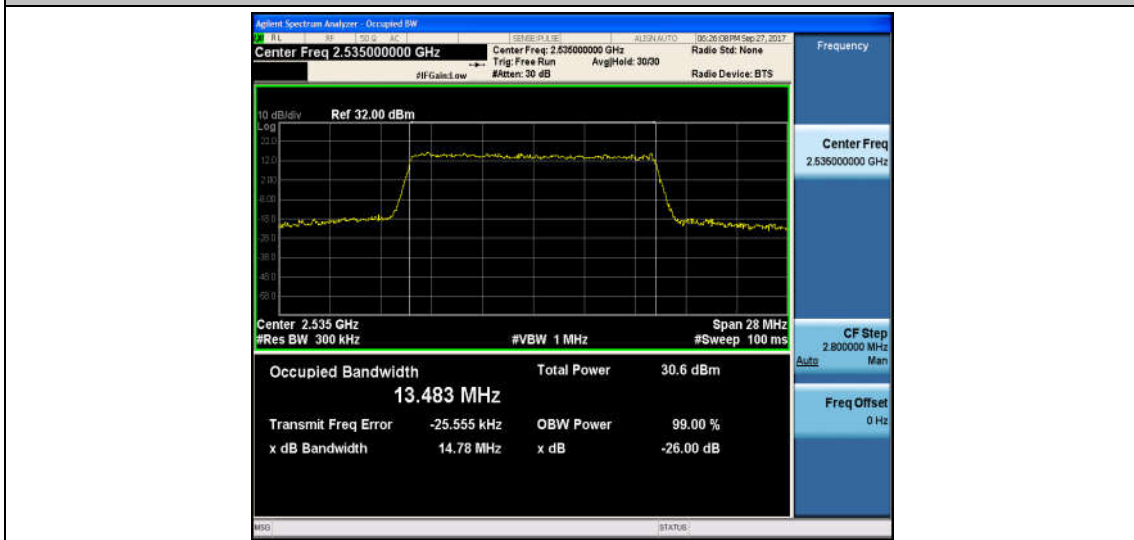

Band7_10MHz_16QAM_21400_50RB#0_8.9321_9.710_PASS

Band7_15MHz_QPSK_20825_75RB#0_13.497_15.06_PASS

Band7_15MHz_16QAM_20825_75RB#0_13.505_14.86_PASS

Band7_15MHz_QPSK_21100_75RB#0_13.511_14.84_PASS

Band7_15MHz_16QAM_21100_75RB#0_13.483_14.78_PASS