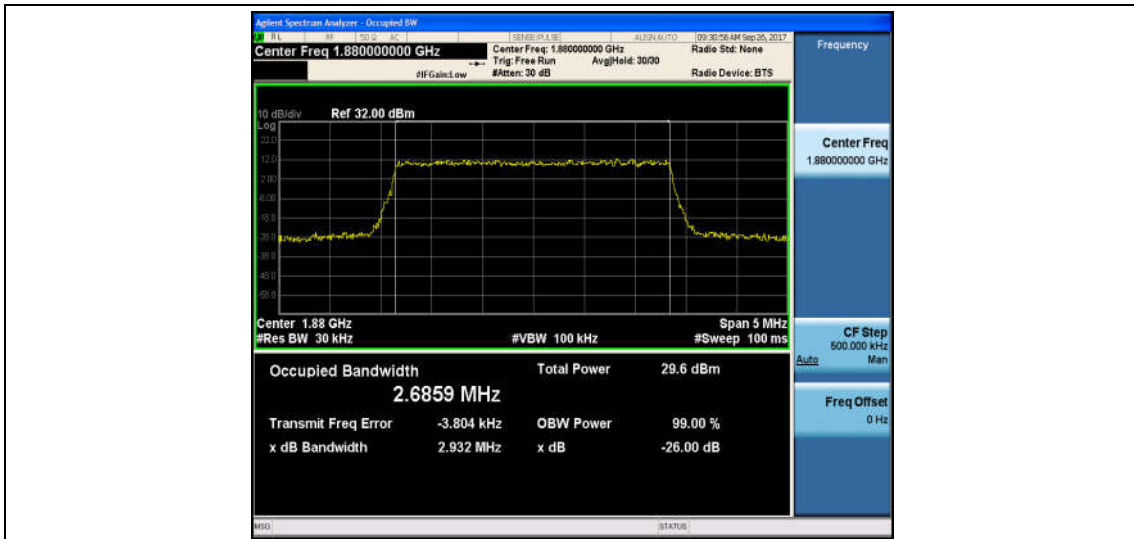

Band2_3MHz_QPSK_18900_15RB#0_2.6859_2.932_PASS