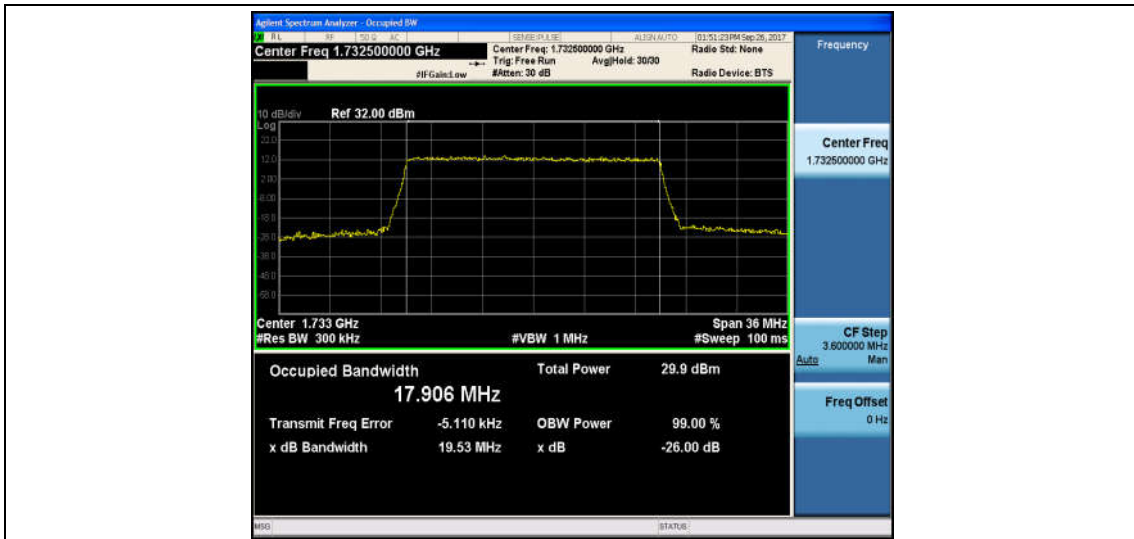

Band4_20MHz_QPSK_20175_100RB#0_17.906_19.53_PASS