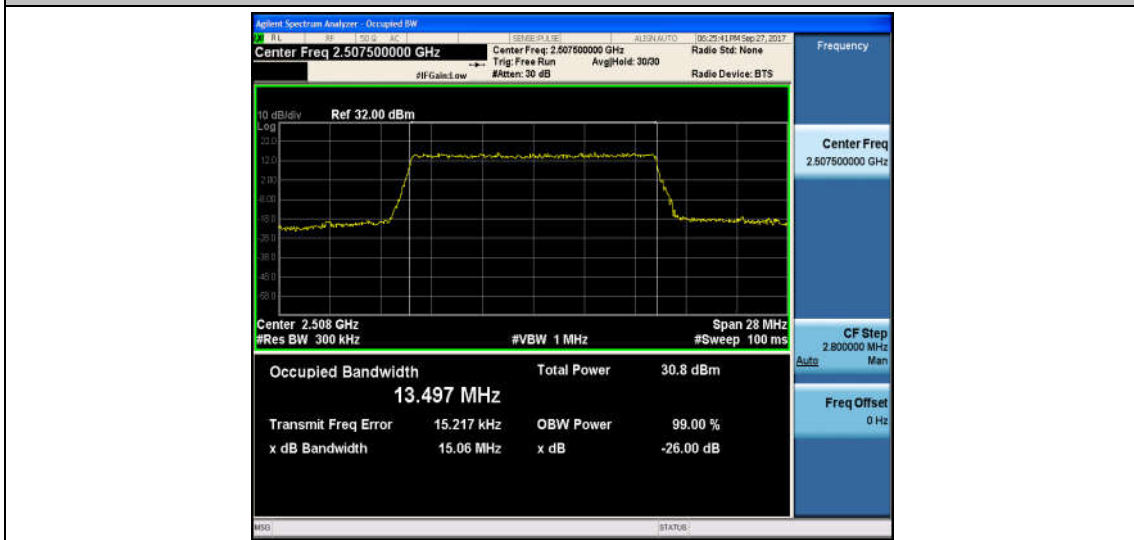

Band7_15MHz_QPSK_20825_75RB#0_13.497_15.06_PASS