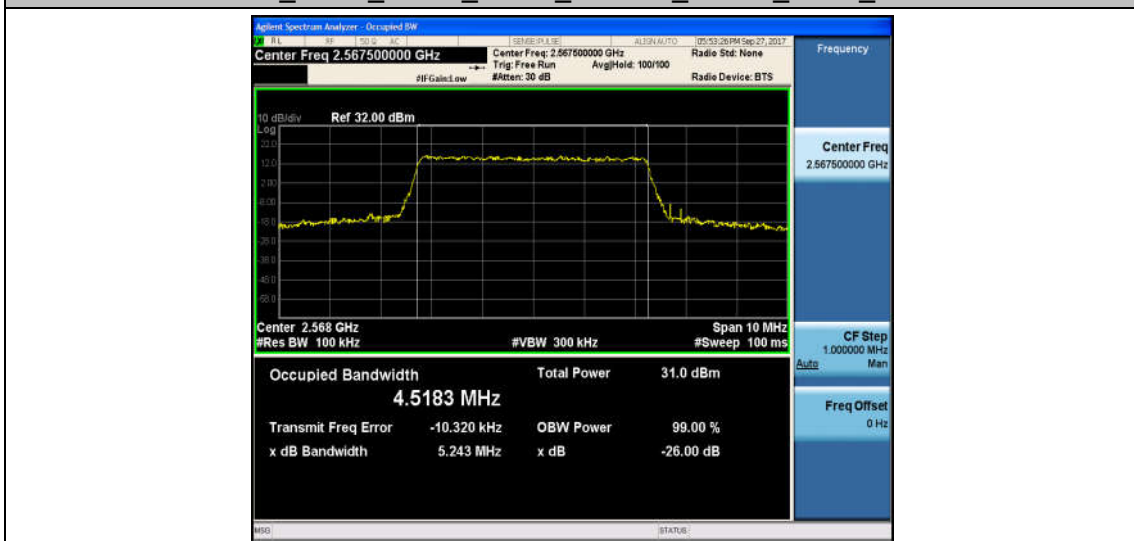

Band7_5MHz_16QAM_20775_25RB#0_4.5215_5.095_PASS

Band7_5MHz_QPSK_21100_25RB#0_4.5146_5.085_PASS

Band7_5MHz_16QAM_21100_25RB#0_4.5152_5.039_PASS

Band7_5MHz_QPSK_21425_25RB#0_4.5183_5.243_PASS

Band7_5MHz_16QAM_21425_25RB#0_4.5209_5.198_PASS