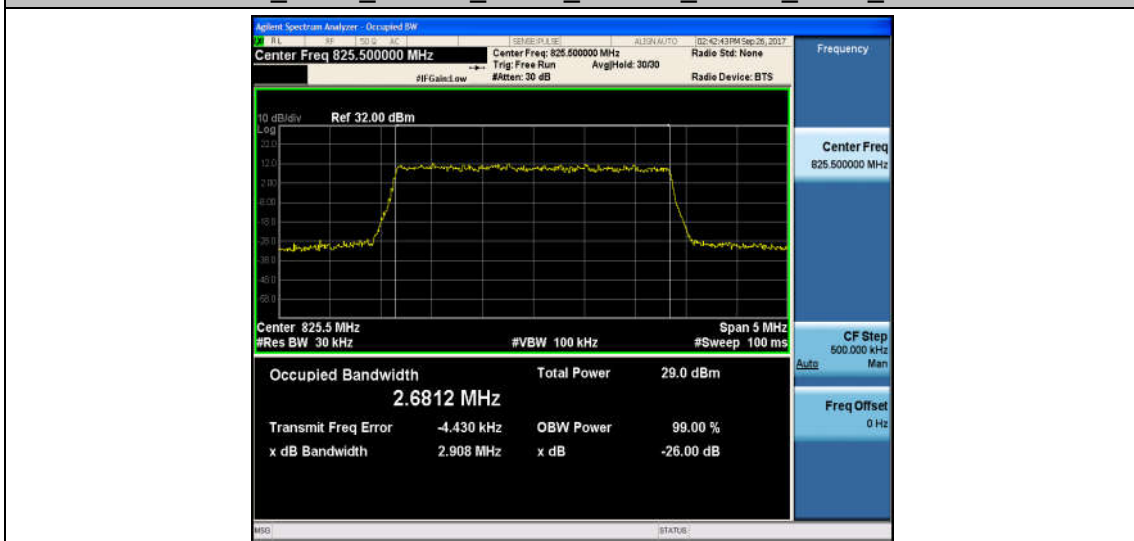

Band5_3MHz_16QAM_20415_15RB#0_2.6812_2.908_PASS