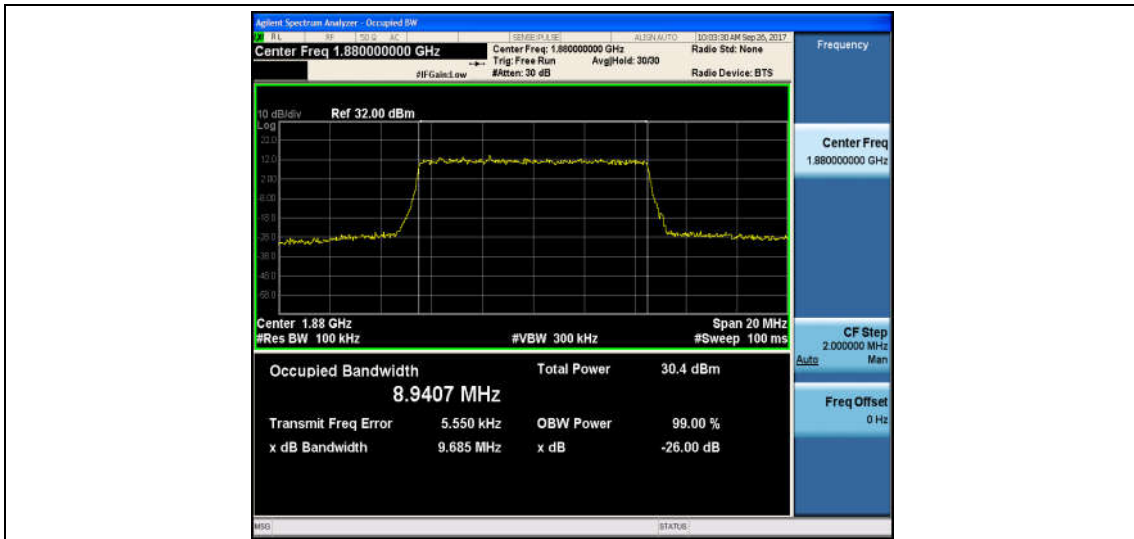

Band2_5MHz_16QAM_19175_25RB#0_4.5233_5.031_PASS

Band2_10MHz_QPSK_18650_50RB#0_8.9539_9.732_PASS

Band2_10MHz_16QAM_18650_50RB#0_8.9445_9.757_PASS

Band2_10MHz_QPSK_18900_50RB#0_8.9407_9.685_PASS

Band2_10MHz_16QAM_18900_50RB#0_8.9419_9.727_PASS