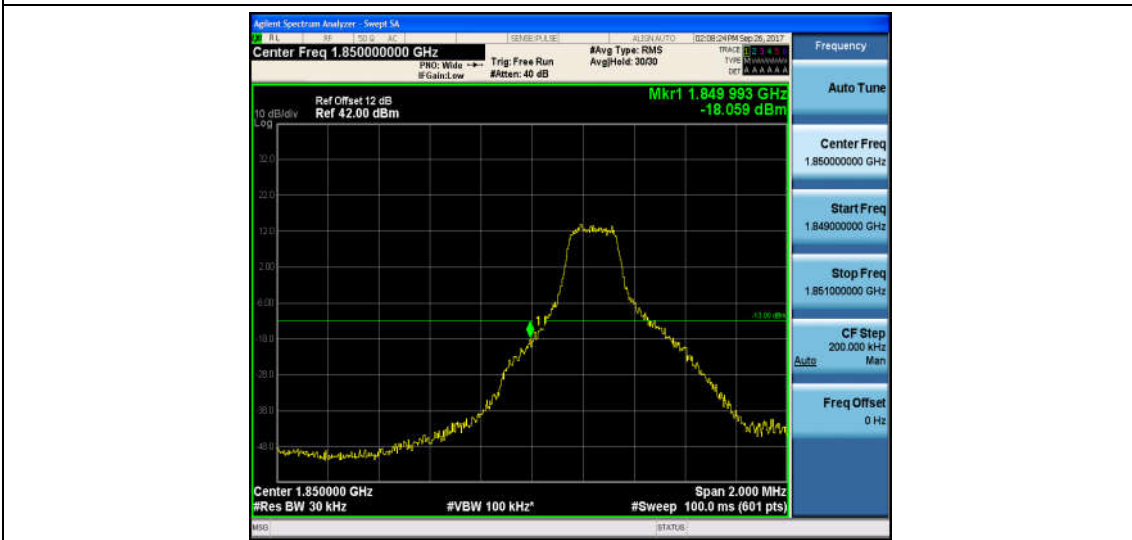

Band2_1.4MHz_16QAM_19193_1RB#0_-30.58_PASS

Band2_1.4MHz_QPSK_19193_6RB#0_-21.33_PASS

Band2_1.4MHz_16QAM_19193_6RB#0_-22.62_PASS

Band2_3MHz_QPSK_18615_1RB#0_-18.06_PASS

Band2_3MHz_16QAM_18615_1RB#0_-19.02_PASS