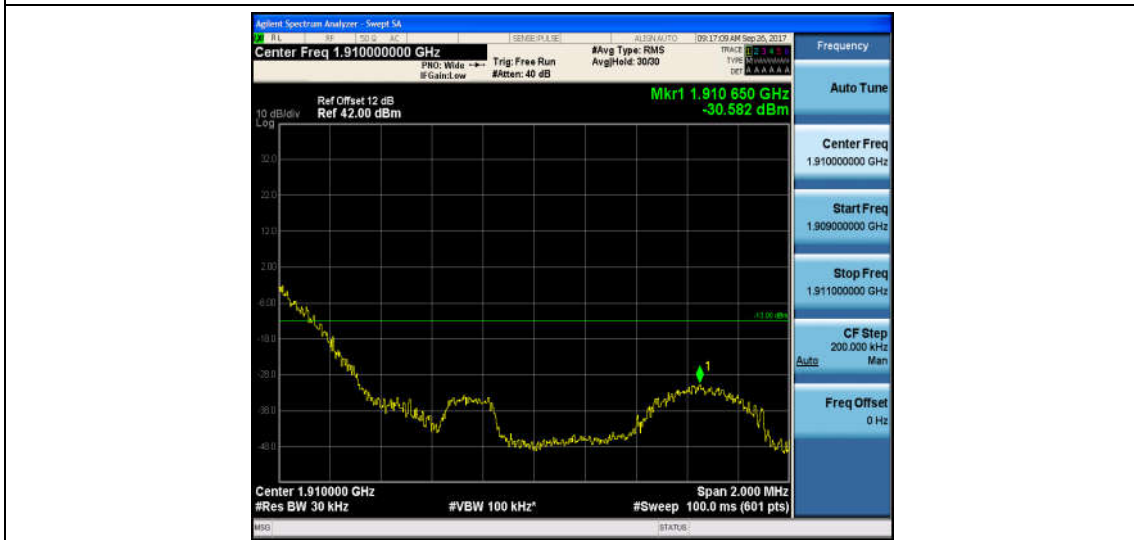

Band2_1.4MHz_QPSK_19193_6RB#0_-21.33_PASS