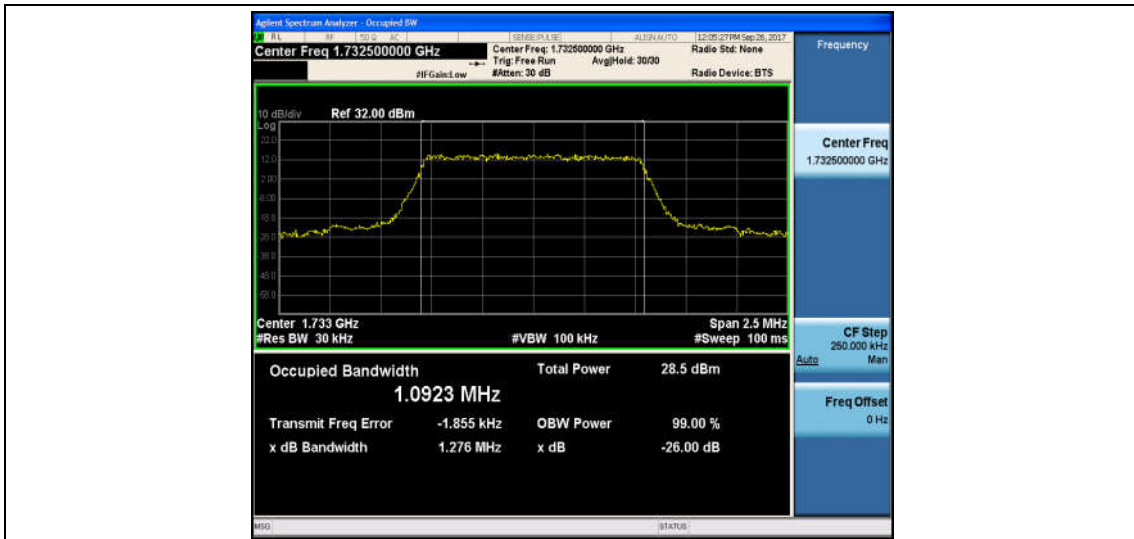

Band4_1.4MHz_QPSK_20175_6RB#0_1.0923_1.276_PASS