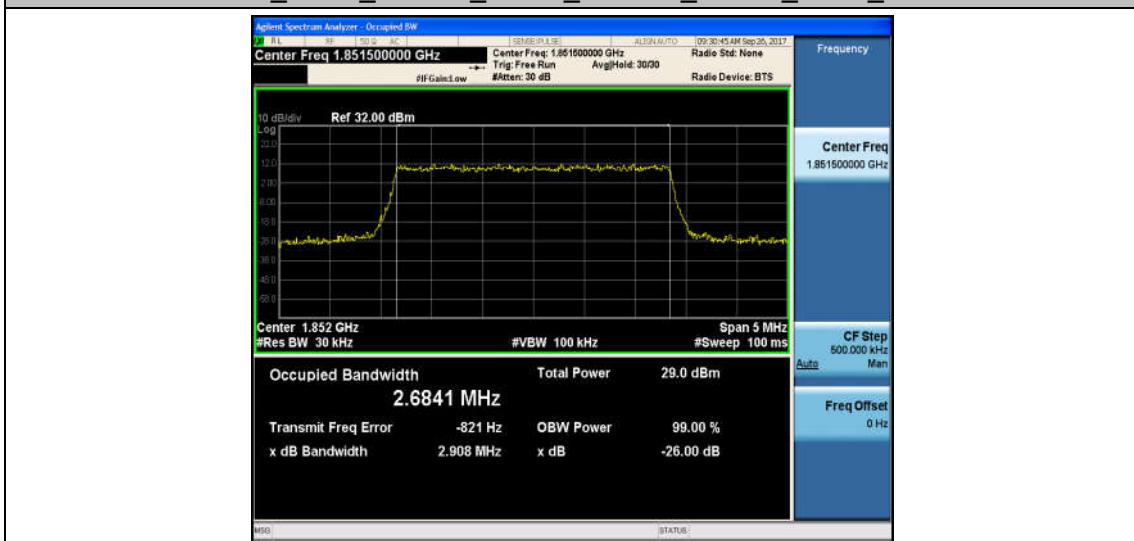

Band2_3MHz_16QAM_18615_15RB#0_2.6841_2.908_PASS