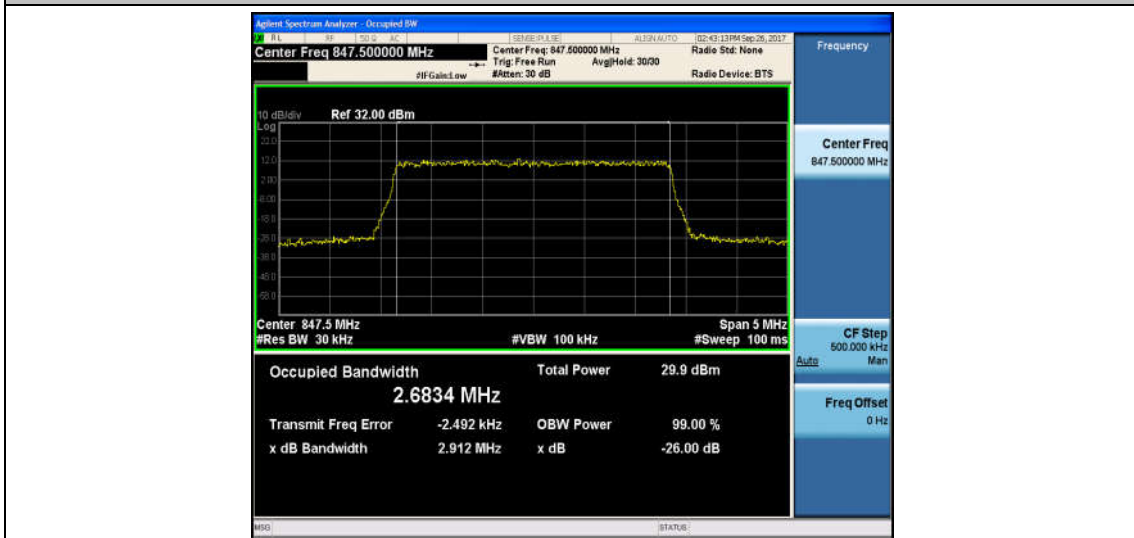

Band5_3MHz_QPSK_20635_15RB#0_2.6834_2.912_PASS