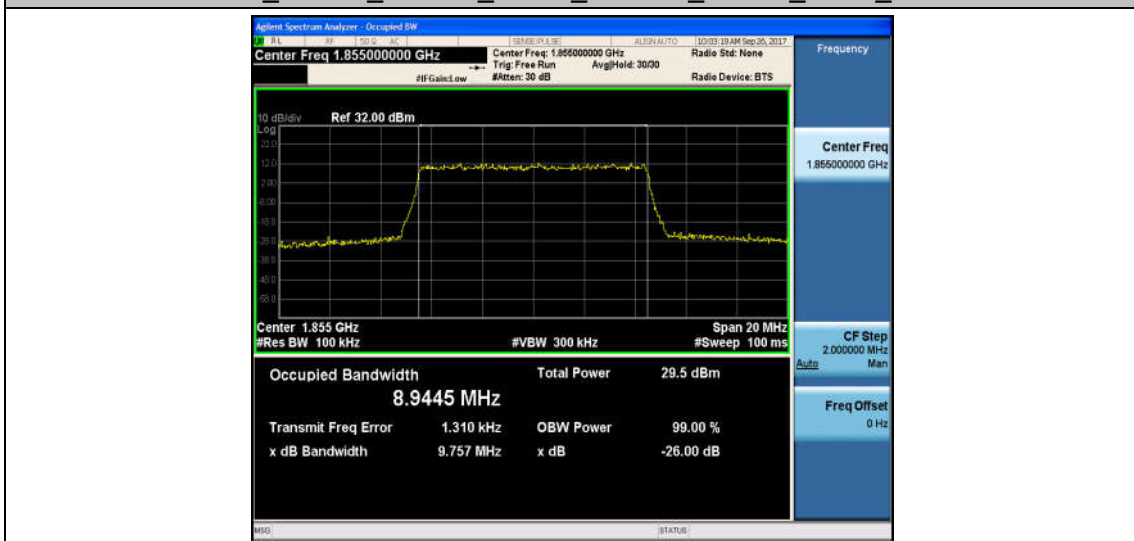

Band2_10MHz_16QAM_18650_50RB#0_8.9445_9.757_PASS