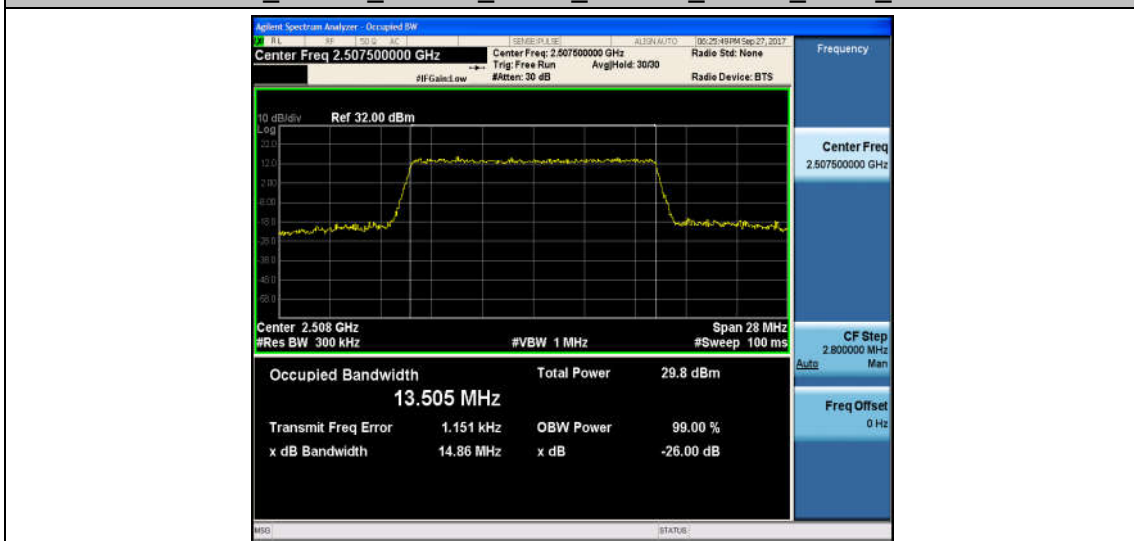

Band7_15MHz_16QAM_20825_75RB#0_13.505_14.86_PASS