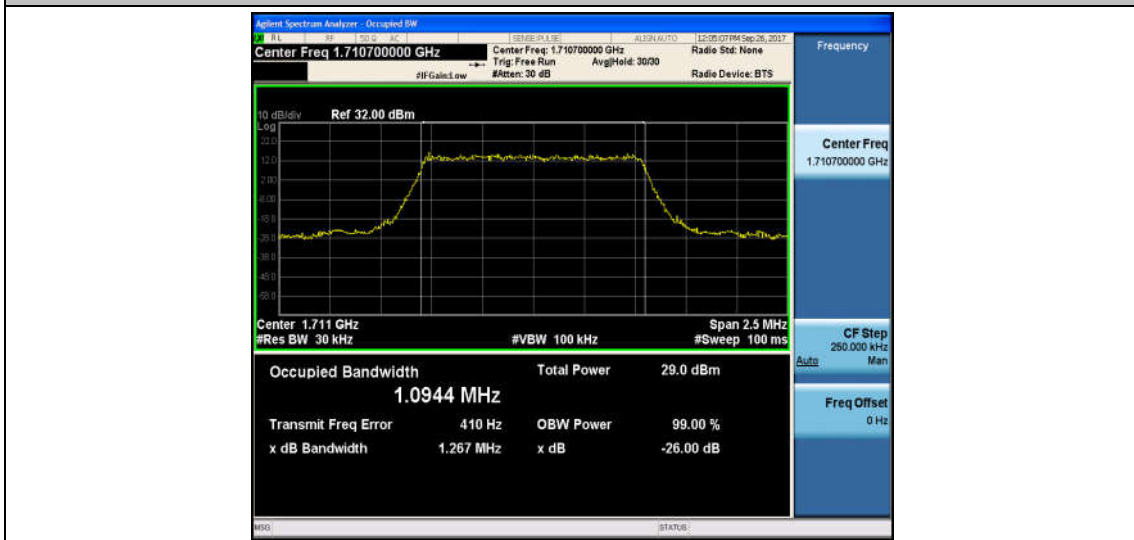

Band2_20MHz_QPSK_18900_100RB#0_17.889_19.52_PASS

Band2_20MHz_16QAM_18900_100RB#0_17.903_19.52_PASS

Band2_20MHz_QPSK_19100_100RB#0_17.906_19.29_PASS

Band2_20MHz_16QAM_19100_100RB#0_17.872_19.38_PASS

Band4_1.4MHz_QPSK_19957_6RB#0_1.0944_1.267_PASS