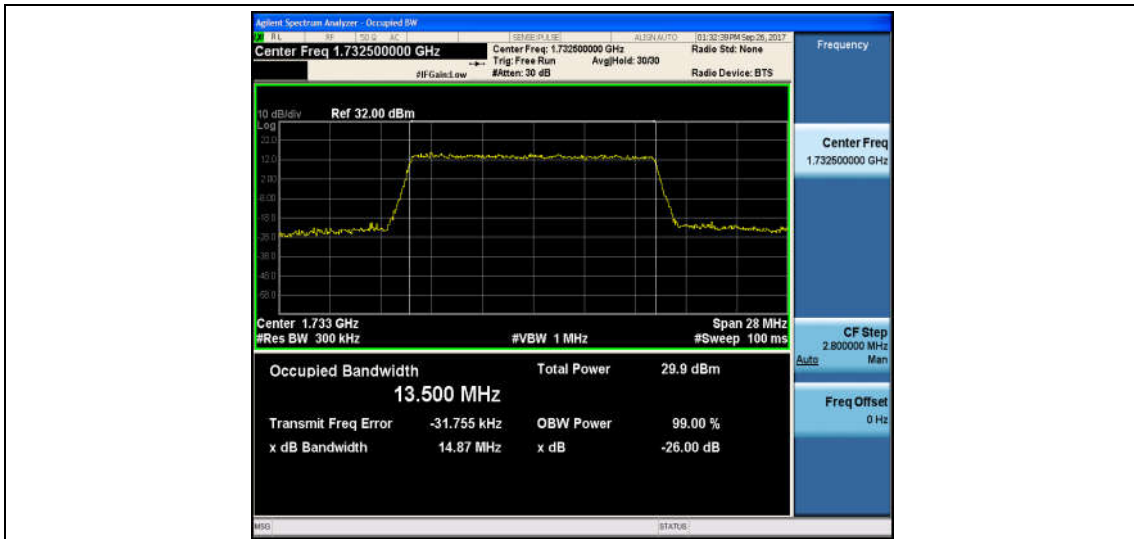

Band4_15MHz_QPSK_20175_75RB#0_13.500_14.87_PASS