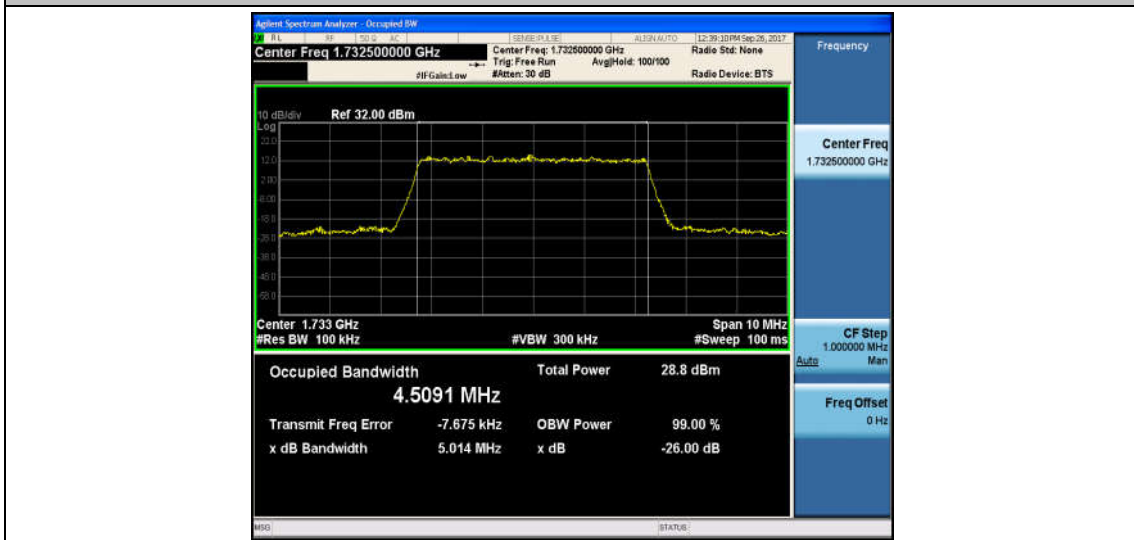

Band4_3MHz_16QAM_20385_15RB#0_2.6839_2.916_PASS

Band4_5MHz_QPSK_19975_25RB#0_4.5355_5.093_PASS

Band4_5MHz_16QAM_19975_25RB#0_4.5196_5.083_PASS

Band4_5MHz_QPSK_20175_25RB#0_4.5141_5.042_PASS

Band4_5MHz_16QAM_20175_25RB#0_4.5091_5.014_PASS