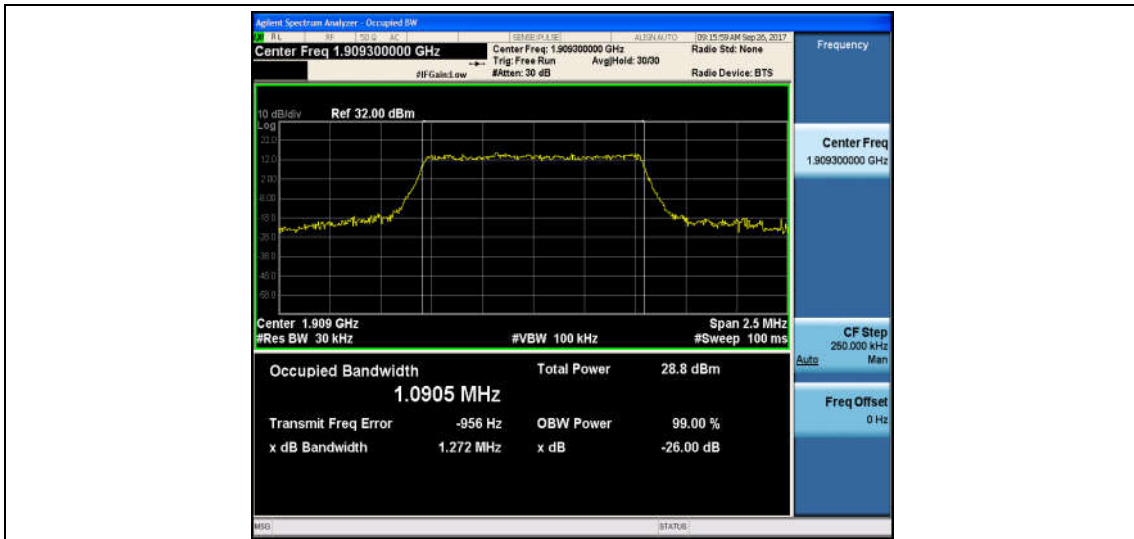

Band2_1.4MHz_QPSK_18900_6RB#0_1.0937_1.266_PASS

Band2_1.4MHz_16QAM_18900_6RB#0_1.0935_1.279_PASS

Band2_1.4MHz_QPSK_19193_6RB#0_1.0968_1.287_PASS

Band2_1.4MHz_16QAM_19193_6RB#0_1.0905_1.272_PASS

Band2_3MHz_QPSK_18615_15RB#0_2.6816_2.912_PASS