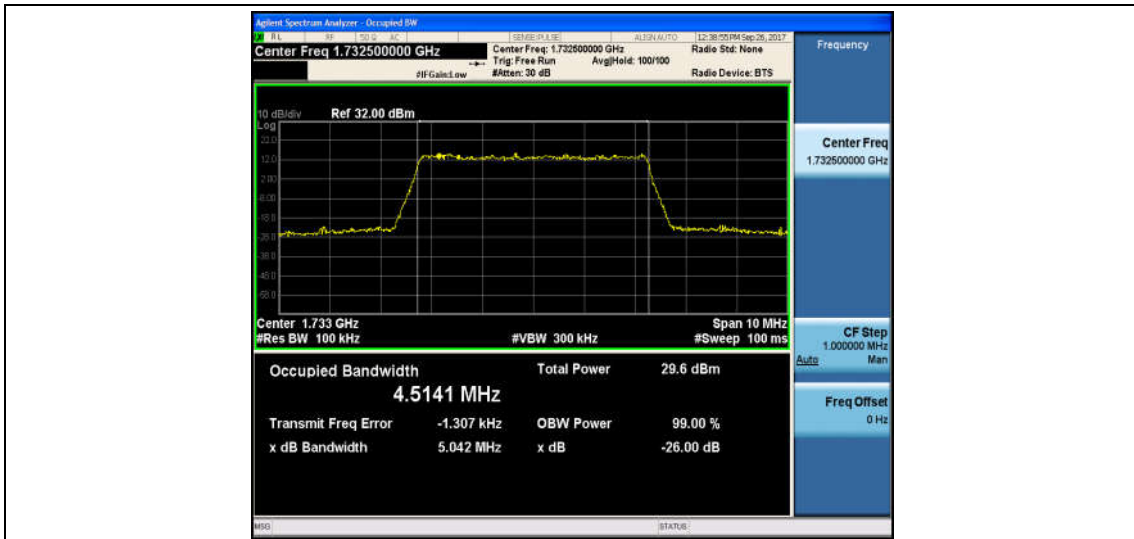

Band4_3MHz_16QAM_20385_15RB#0_2.6839_2.916_PASS

Band4_5MHz_QPSK_19975_25RB#0_4.5355_5.093_PASS

Band4_5MHz_16QAM_19975_25RB#0_4.5196_5.083_PASS

Band4_5MHz_QPSK_20175_25RB#0_4.5141_5.042_PASS

Band4_5MHz_16QAM_20175_25RB#0_4.5091_5.014_PASS