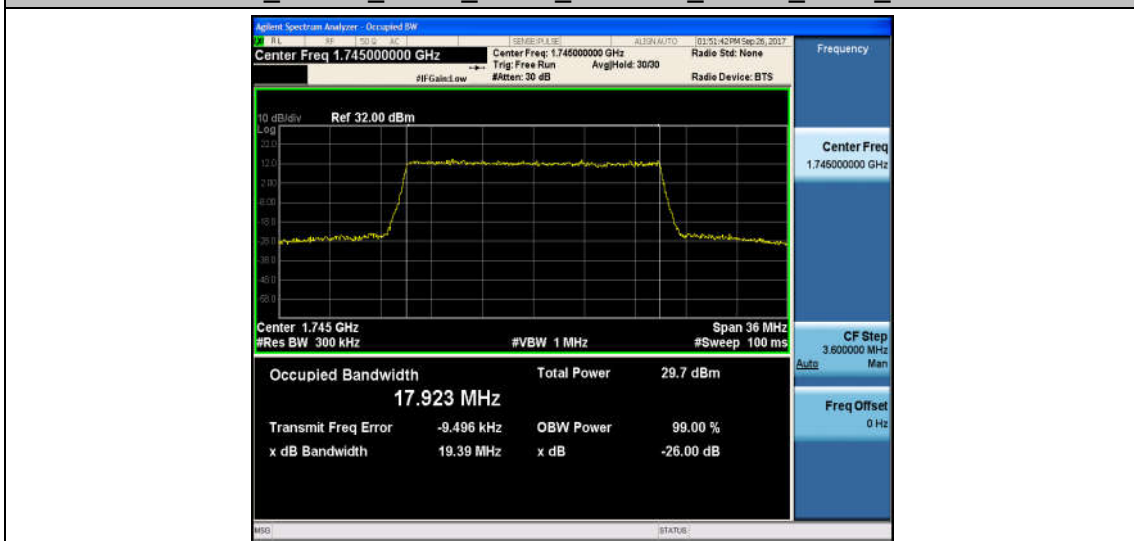

Band4_20MHz_16QAM_20050_100RB#0_17.926_19.48_PASS

Band4_20MHz_QPSK_20175_100RB#0_17.906_19.53_PASS

Band4_20MHz_16QAM_20175_100RB#0_17.894_19.41_PASS

Band4_20MHz_QPSK_20300_100RB#0_17.923_19.39_PASS

Band4_20MHz_16QAM_20300_100RB#0_17.924_19.39_PASS