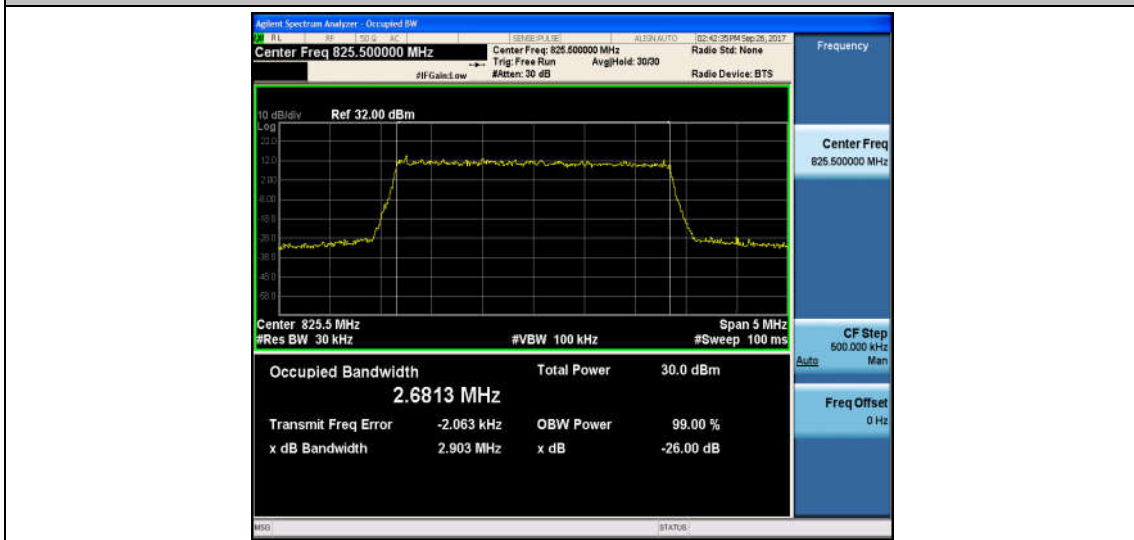

Band5_3MHz_QPSK_20415_15RB#0_2.6813_2.903_PASS