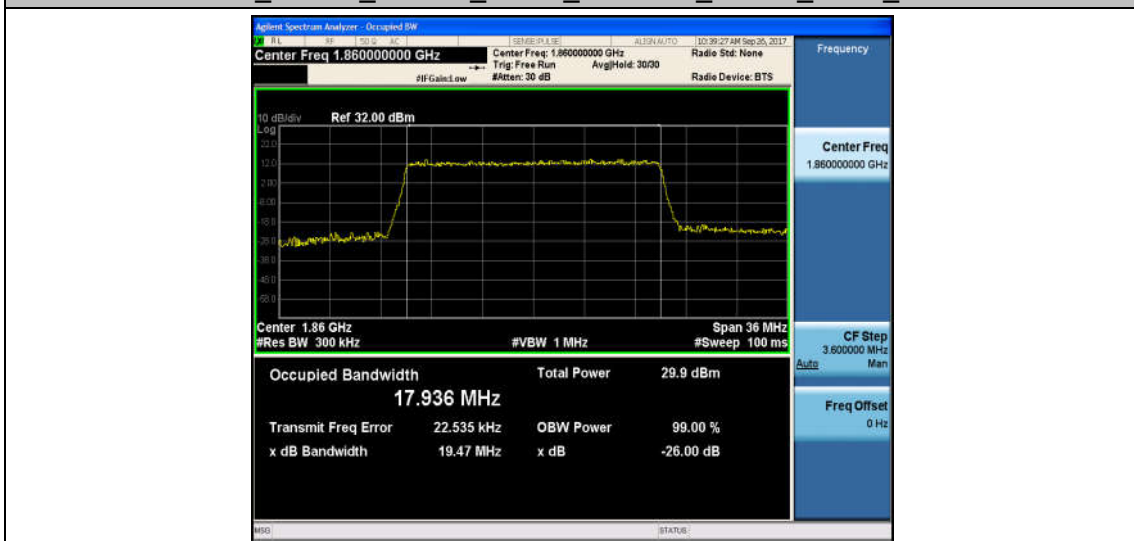

Band2_15MHz_16QAM_18900_75RB#0_13.473_14.87_PASS

Band2_15MHz_QPSK_19125_75RB#0_13.444_14.78_PASS

Band2_15MHz_16QAM_19125_75RB#0_13.461_14.82_PASS

Band2_20MHz_QPSK_18700_100RB#0_17.903_19.38_PASS

Band2_20MHz_16QAM_18700_100RB#0_17.936_19.47_PASS