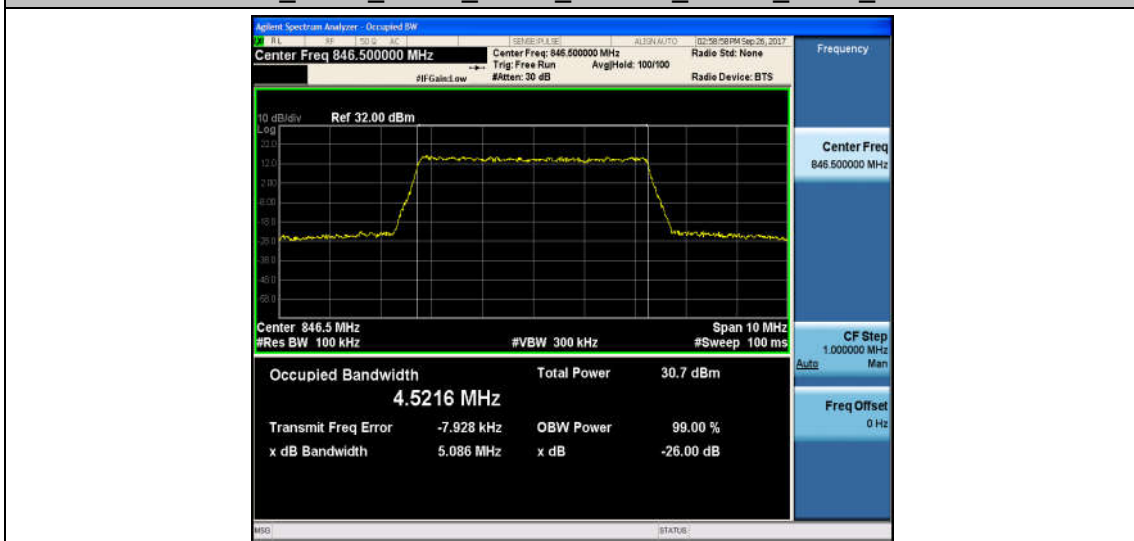

Band5_5MHz_QPSK_20625_25RB#0_4.5216_5.086_PASS