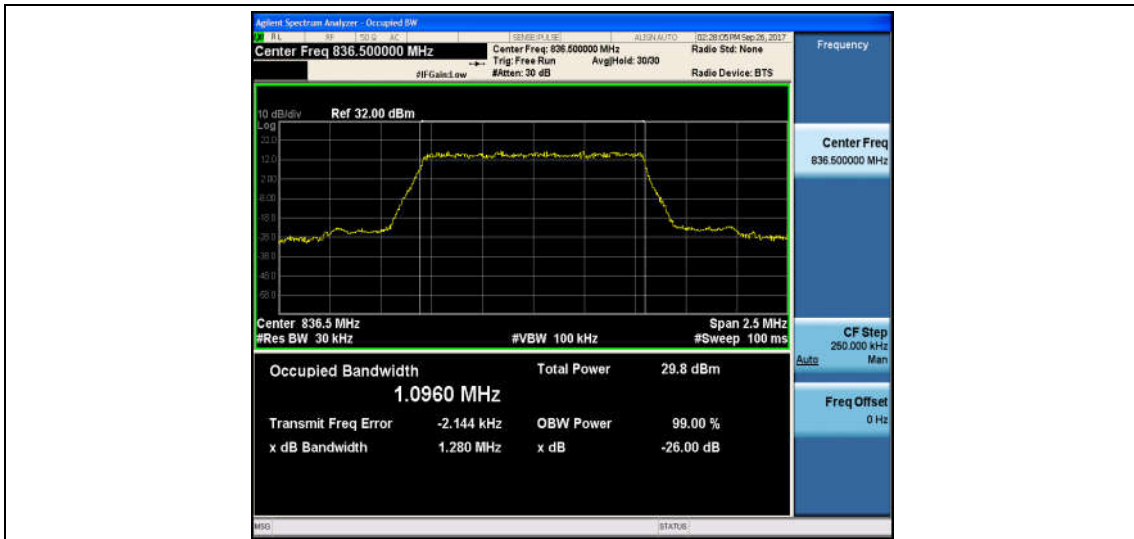

Band5_1.4MHz_QPSK_20525_6RB#0_1.0960_1.280_PASS