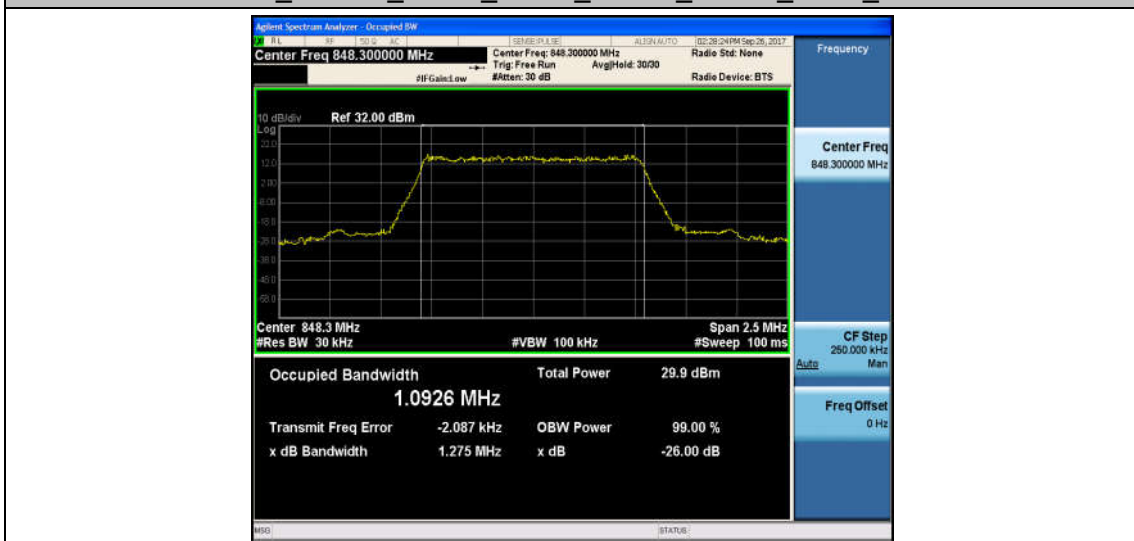

Band5_1.4MHz_QPSK_20407_6RB#0_1.0913_1.268_PASS

Band5_1.4MHz_16QAM_20407_6RB#0_1.0938_1.274_PASS

Band5_1.4MHz_QPSK_20525_6RB#0_1.0960_1.280_PASS

Band5_1.4MHz_16QAM_20525_6RB#0_1.0896_1.270_PASS

Band5_1.4MHz_QPSK_20643_6RB#0_1.0926_1.275_PASS