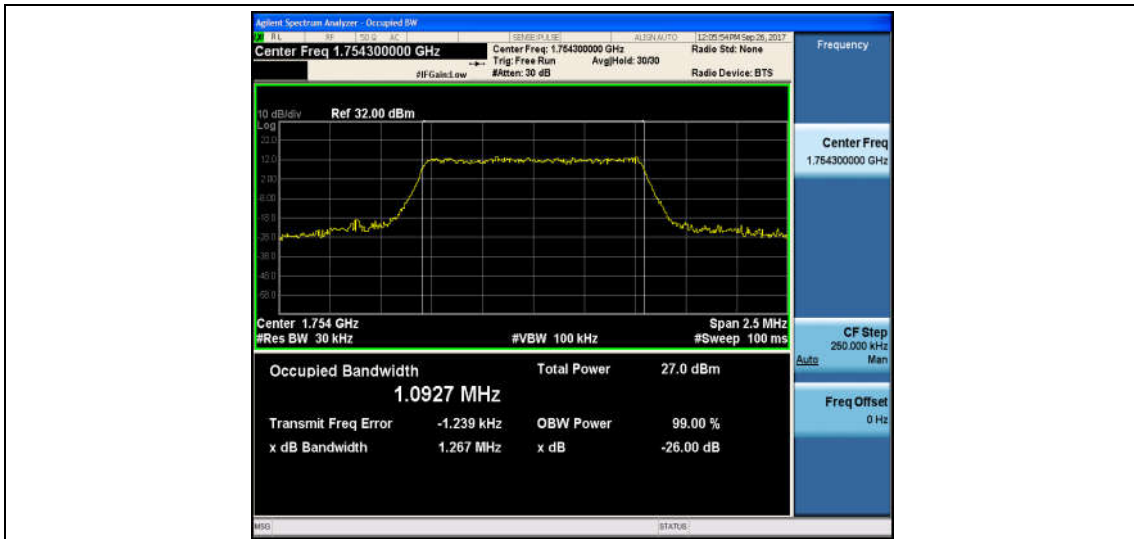

Band4_1.4MHz_16QAM_19957_6RB#0_1.1005_1.281_PASS

Band4_1.4MHz_QPSK_20175_6RB#0_1.0923_1.276_PASS

Band4_1.4MHz_16QAM_20175_6RB#0_1.0952_1.288_PASS

Band4_1.4MHz_QPSK_20393_6RB#0_1.0972_1.280_PASS

Band4_1.4MHz_16QAM_20393_6RB#0_1.0927_1.267_PASS