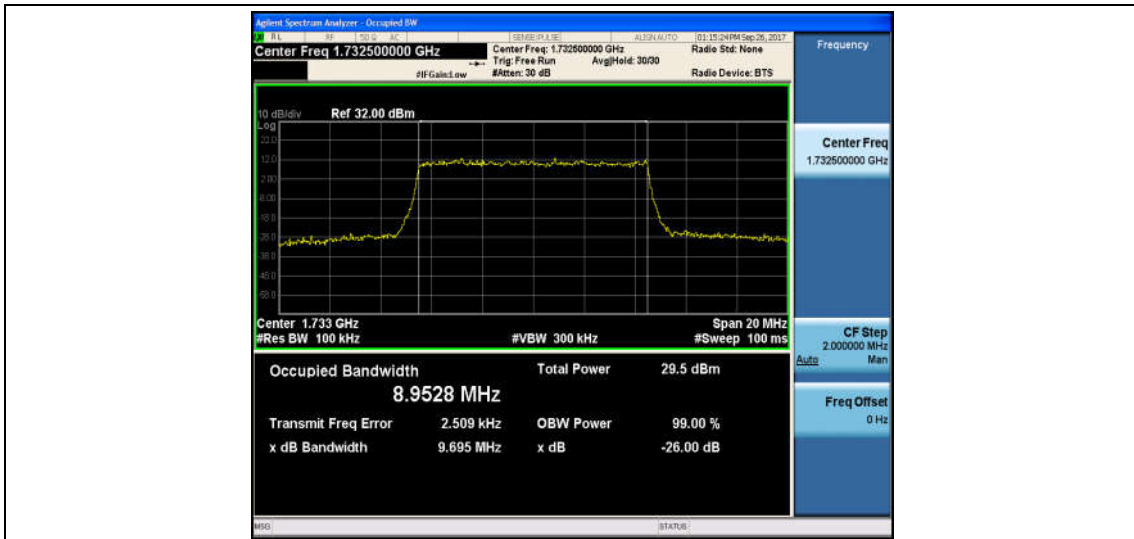

Band4_5MHz_QPSK_20375_25RB#0_4.5168_5.089_PASS

Band4_5MHz_16QAM_20375_25RB#0_4.5177_5.059_PASS

Band4_10MHz_QPSK_20000_50RB#0_8.9445_9.678_PASS

Band4_10MHz_16QAM_20000_50RB#0_8.9441_9.724_PASS

Band4_10MHz_QPSK_20175_50RB#0_8.9528_9.695_PASS