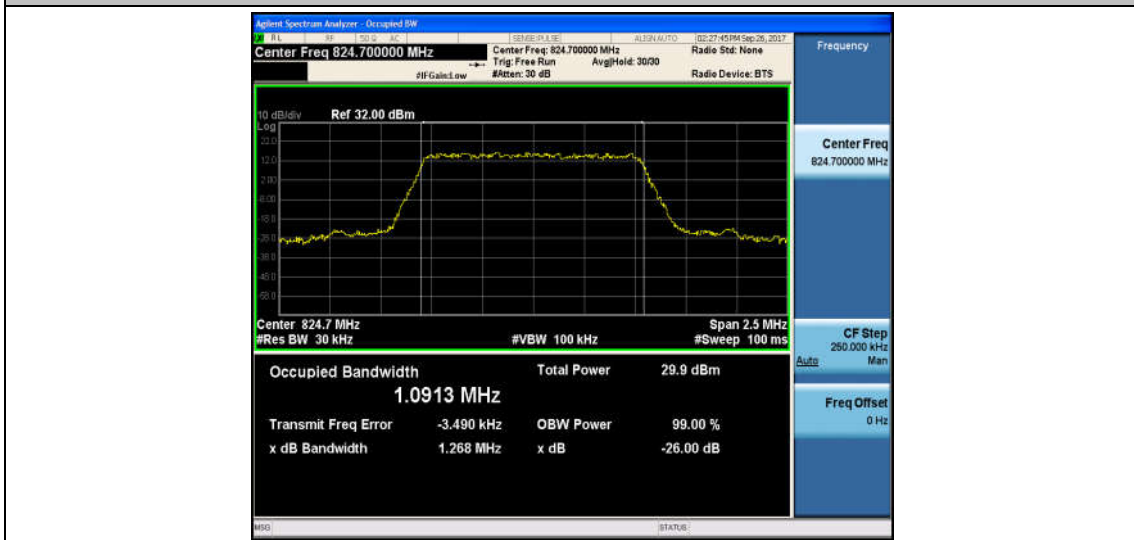

Band5_1.4MHz_QPSK_20407_6RB#0_1.0913_1.268_PASS