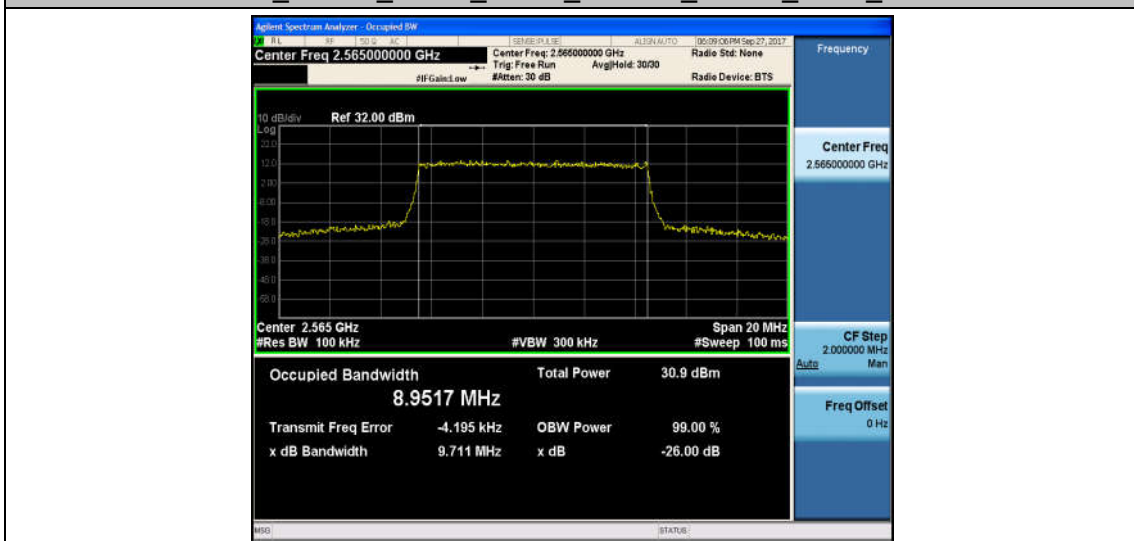

Band7_10MHz_QPSK_20800_50RB#0_8.9540_9.701_PASS

Band7_10MHz_16QAM_20800_50RB#0_8.9561_9.764_PASS

Band7_10MHz_QPSK_21100_50RB#0_8.9443_9.696_PASS

Band7_10MHz_16QAM_21100_50RB#0_8.9514_9.781_PASS

Band7_10MHz_QPSK_21400_50RB#0_8.9517_9.711_PASS