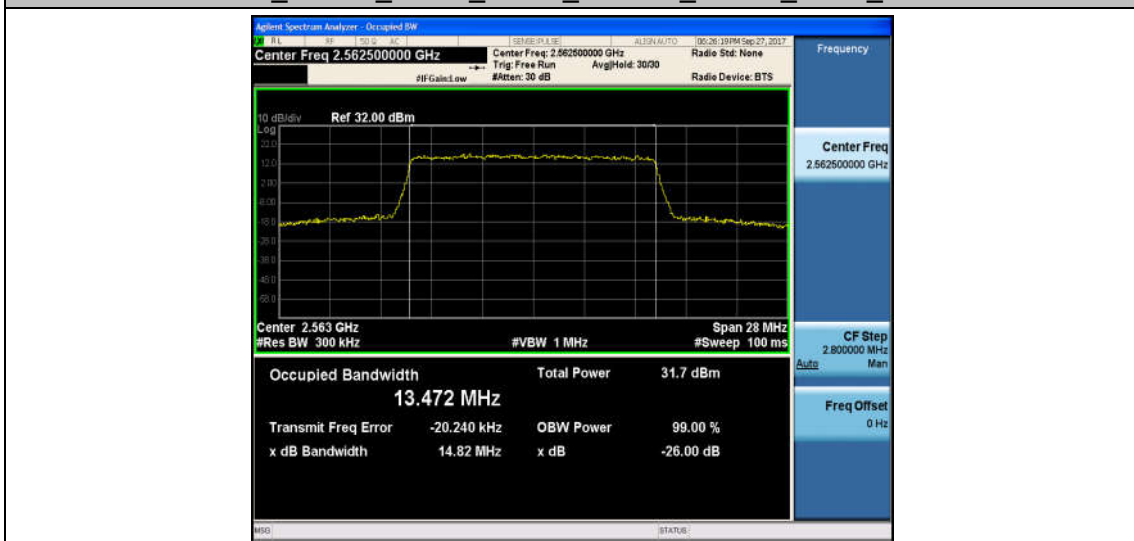

Band7_15MHz_QPSK_21375_75RB#0_13.472_14.82_PASS