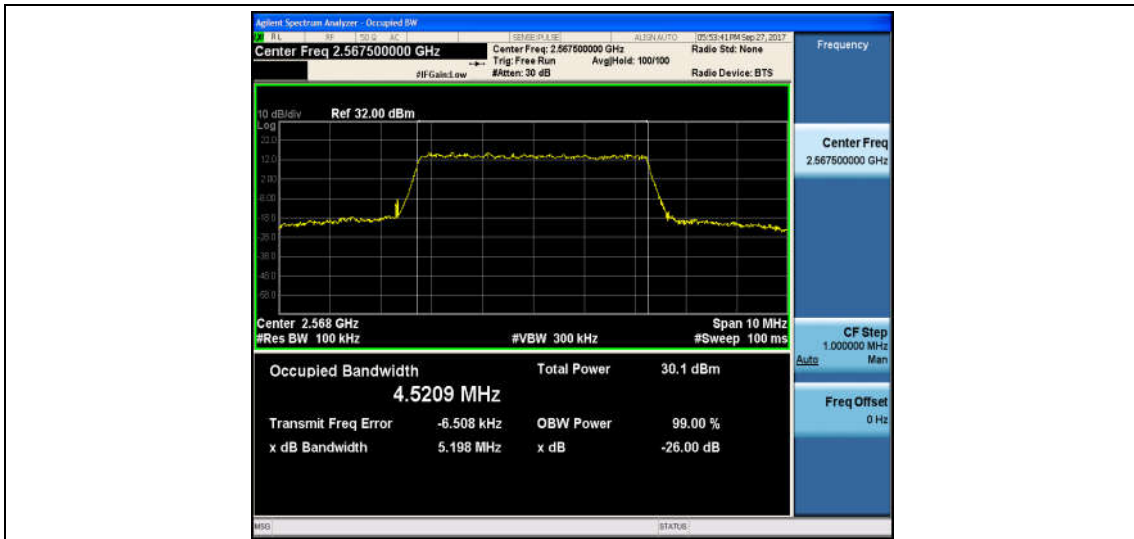

Band7_5MHz_16QAM_20775_25RB#0_4.5215_5.095_PASS

Band7_5MHz_QPSK_21100_25RB#0_4.5146_5.085_PASS

Band7_5MHz_16QAM_21100_25RB#0_4.5152_5.039_PASS

Band7_5MHz_QPSK_21425_25RB#0_4.5183_5.243_PASS

Band7_5MHz_16QAM_21425_25RB#0_4.5209_5.198_PASS