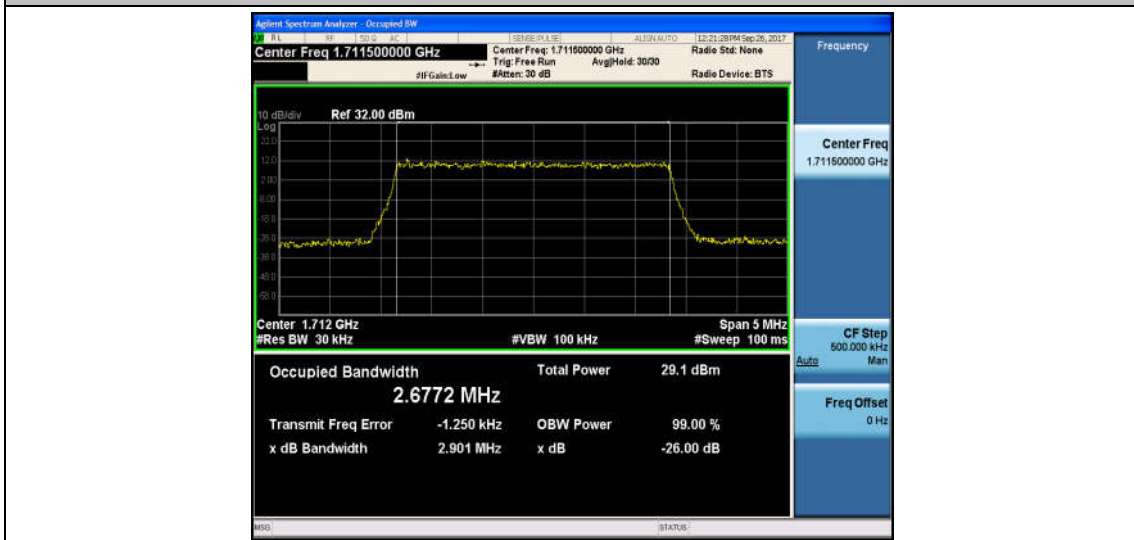

Band4_3MHz_QPSK_19965_15RB#0_2.6772_2.901_PASS