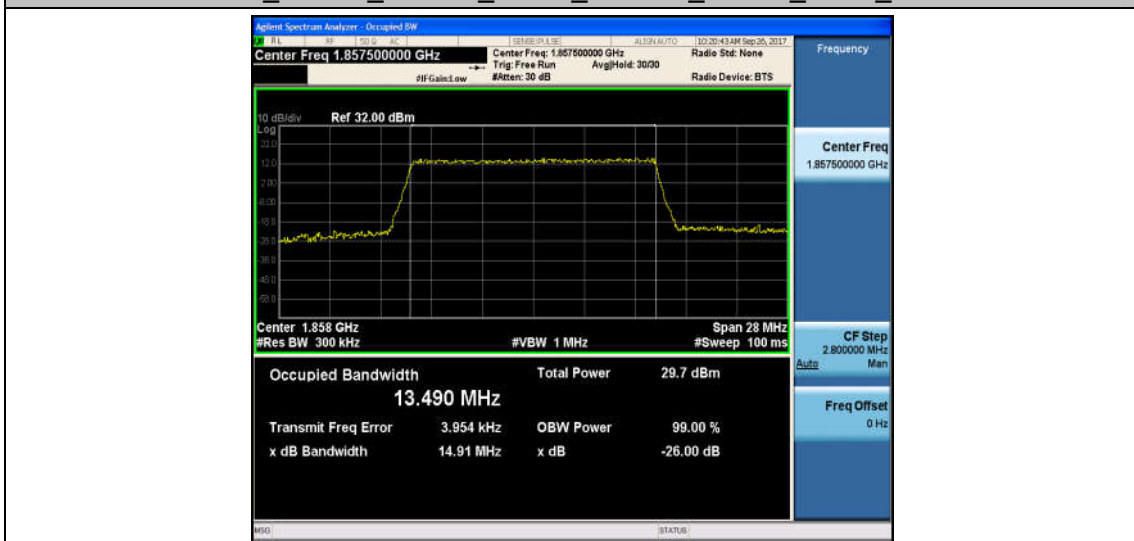

Band2_10MHz_QPSK_19150_50RB#0_8.9493_9.679_PASS

Band2_10MHz_16QAM_19150_50RB#0_8.9224_9.739_PASS

Band2_15MHz_QPSK_18675_75RB#0_13.506_14.94_PASS

Band2_15MHz_16QAM_18675_75RB#0_13.490_14.91_PASS

Band2_15MHz_QPSK_18900_75RB#0_13.486_14.82_PASS