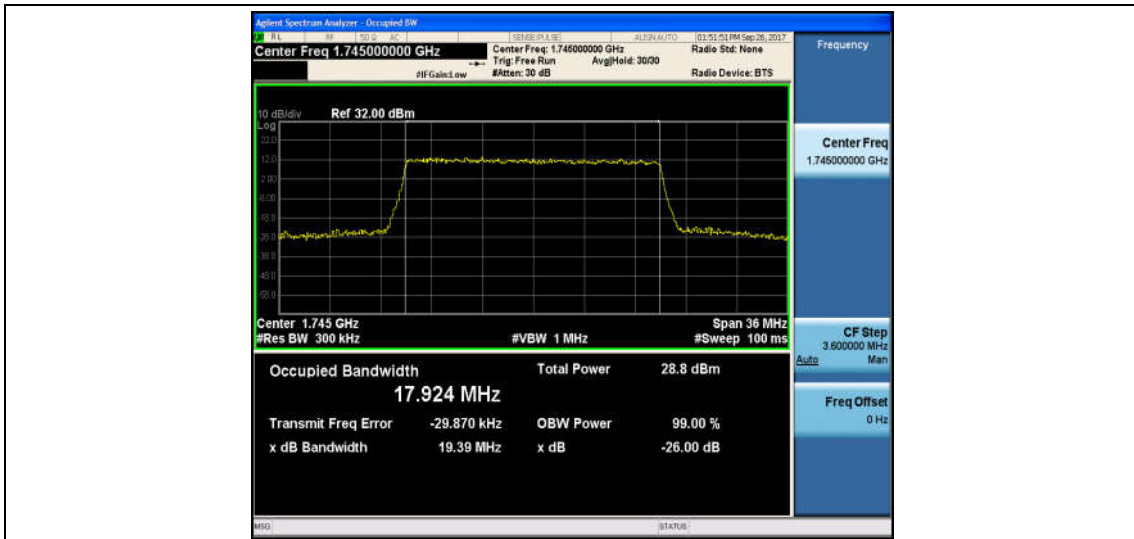

Band4_20MHz_16QAM_20050_100RB#0_17.926_19.48_PASS

Band4_20MHz_QPSK_20175_100RB#0_17.906_19.53_PASS

Band4_20MHz_16QAM_20175_100RB#0_17.894_19.41_PASS

Band4_20MHz_QPSK_20300_100RB#0_17.923_19.39_PASS

Band4_20MHz_16QAM_20300_100RB#0_17.924_19.39_PASS