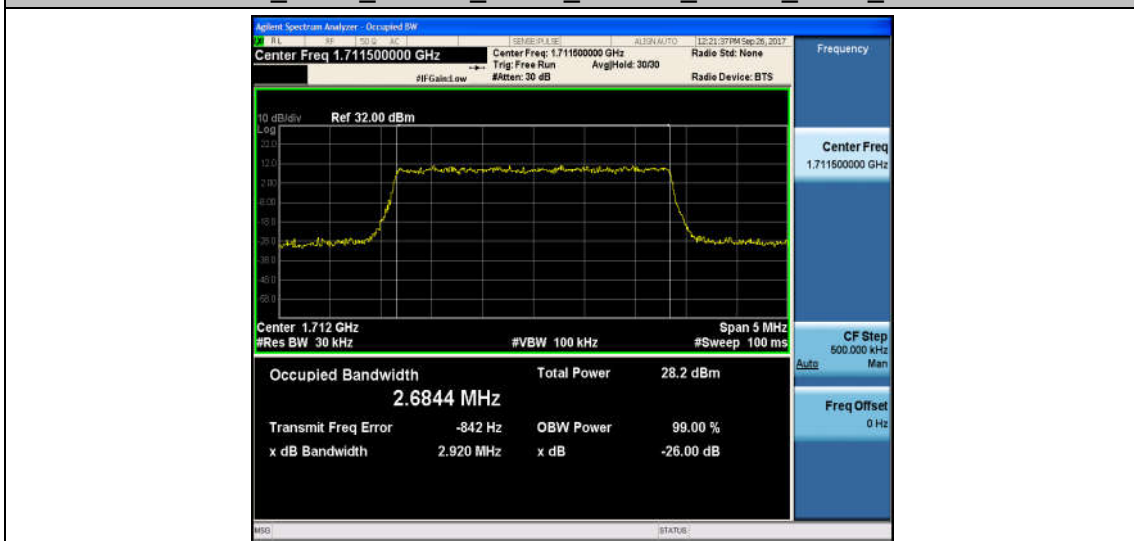

Band4_3MHz_16QAM_19965_15RB#0_2.6844_2.920_PASS