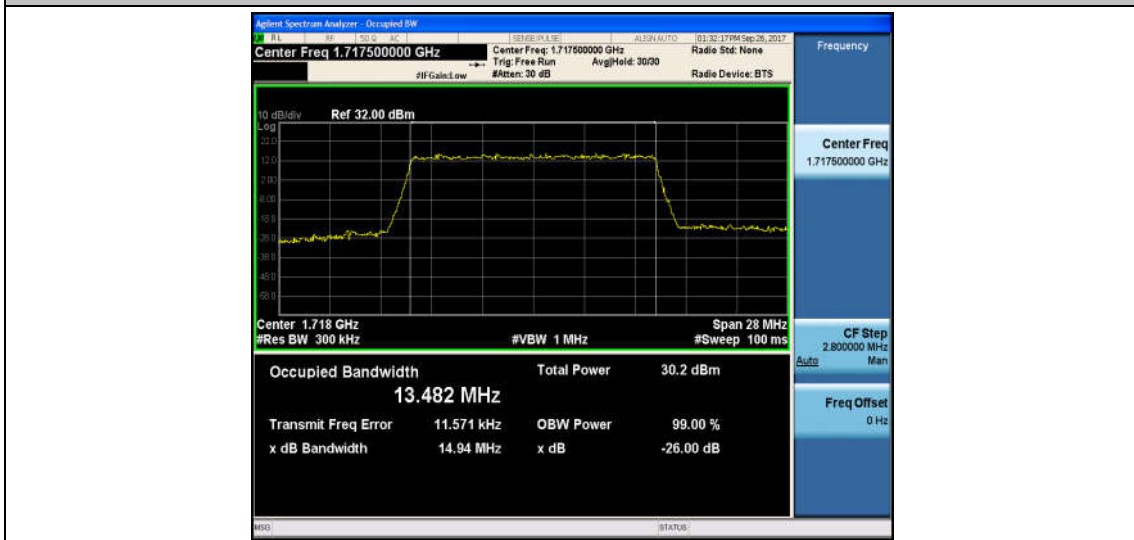

Band4_10MHz_16QAM_20175_50RB#0_8.9248_9.697_PASS

Band4_10MHz_QPSK_20350_50RB#0_8.9386_9.759_PASS

Band4_10MHz_16QAM_20350_50RB#0_8.9523_9.806_PASS

Band4_15MHz_QPSK_20025_75RB#0_13.482_14.94_PASS

Band4_15MHz_16QAM_20025_75RB#0_13.495_14.81_PASS