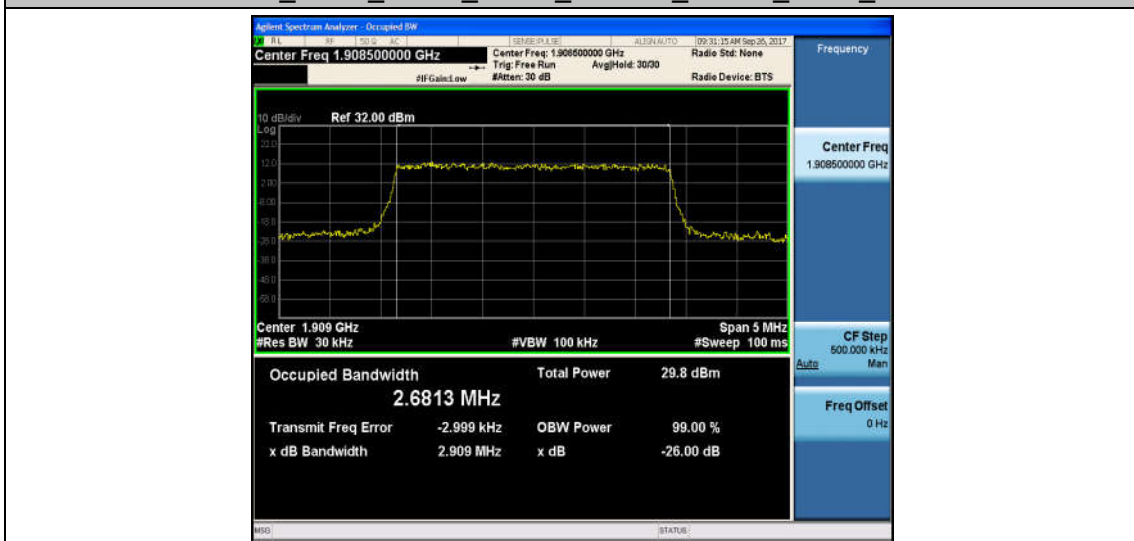

Band2_3MHz_16QAM_18615_15RB#0_2.6841_2.908_PASS

Band2_3MHz_QPSK_18900_15RB#0_2.6859_2.932_PASS

Band2_3MHz_16QAM_18900_15RB#0_2.6815_2.939_PASS

Band2_3MHz_QPSK_19185_15RB#0_2.6813_2.909_PASS

Band2_3MHz_16QAM_19185_15RB#0_2.6819_2.915_PASS