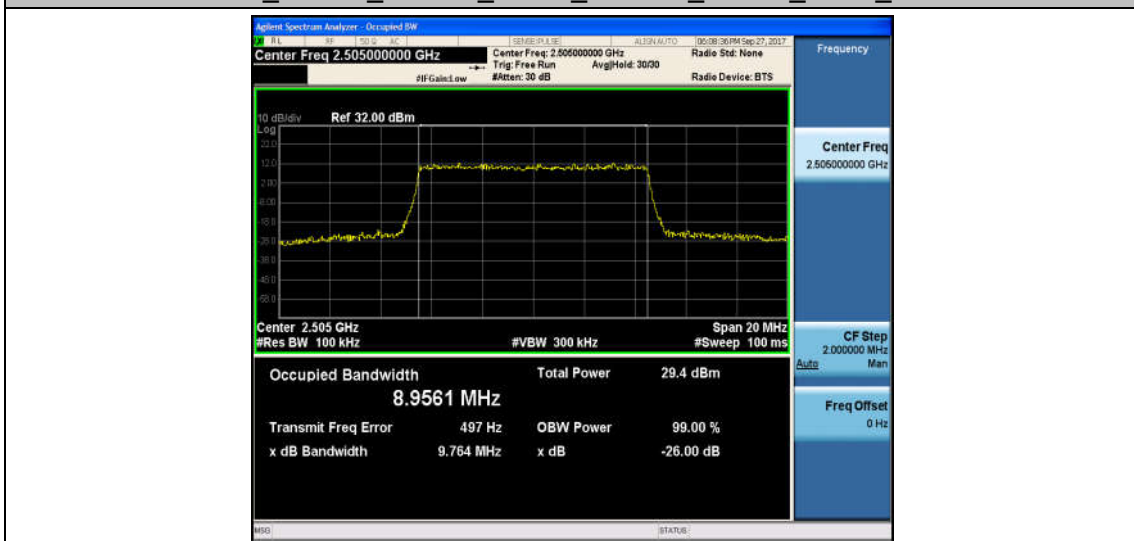

Band7_10MHz_16QAM_20800_50RB#0_8.9561_9.764_PASS