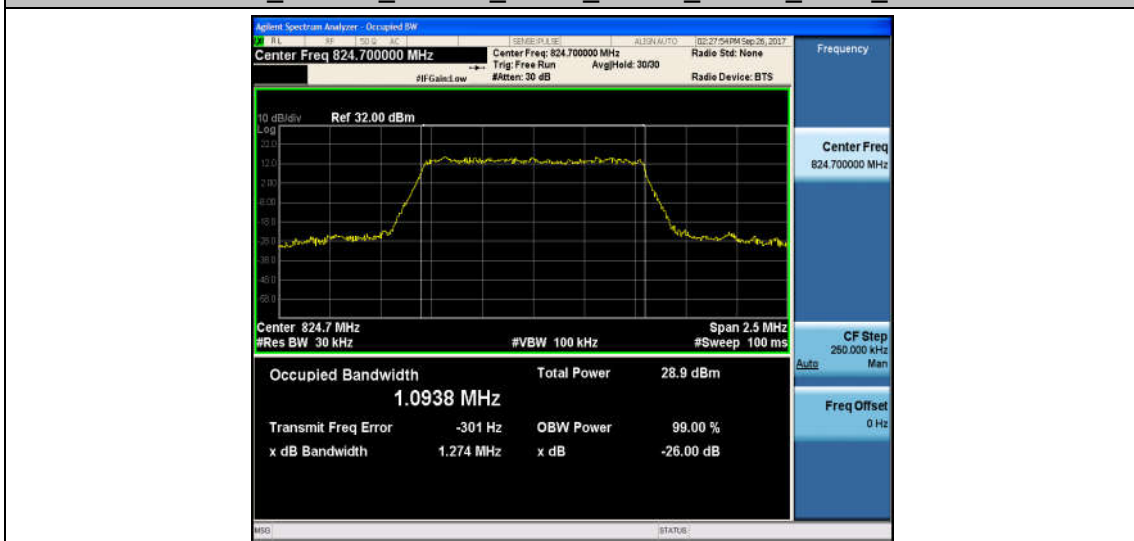

Band5_1.4MHz_16QAM_20407_6RB#0_1.0938_1.274_PASS