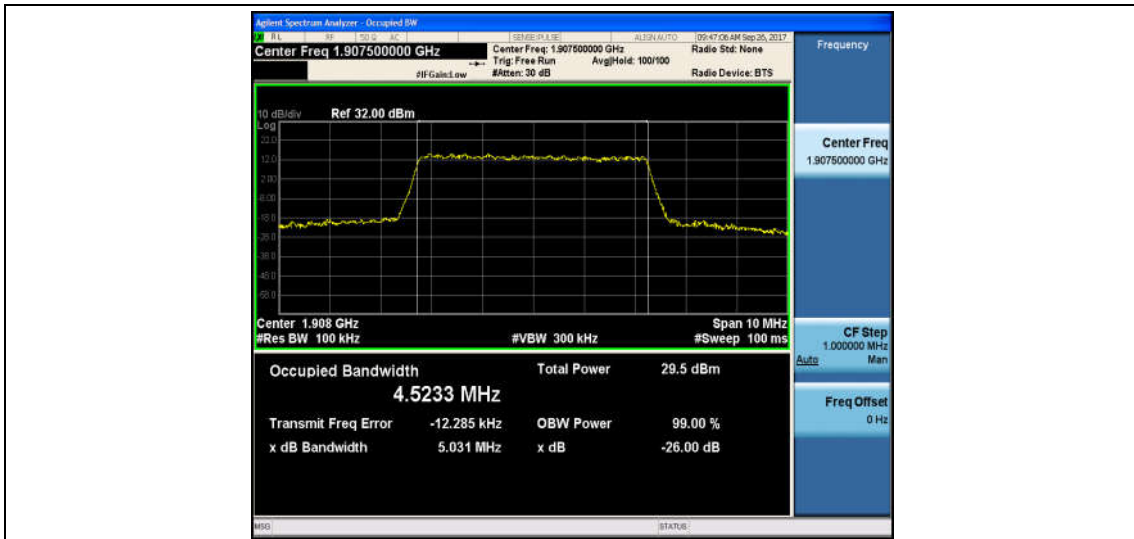

Band2_5MHz_16QAM_19175_25RB#0_4.5233_5.031_PASS