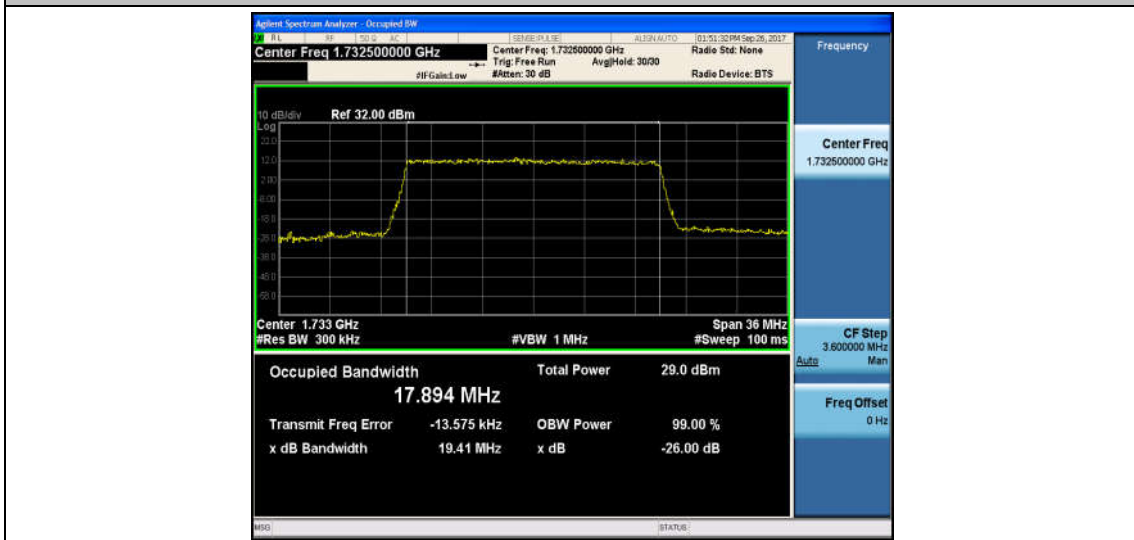

Band4_20MHz_16QAM_20175_100RB#0_17.894_19.41_PASS