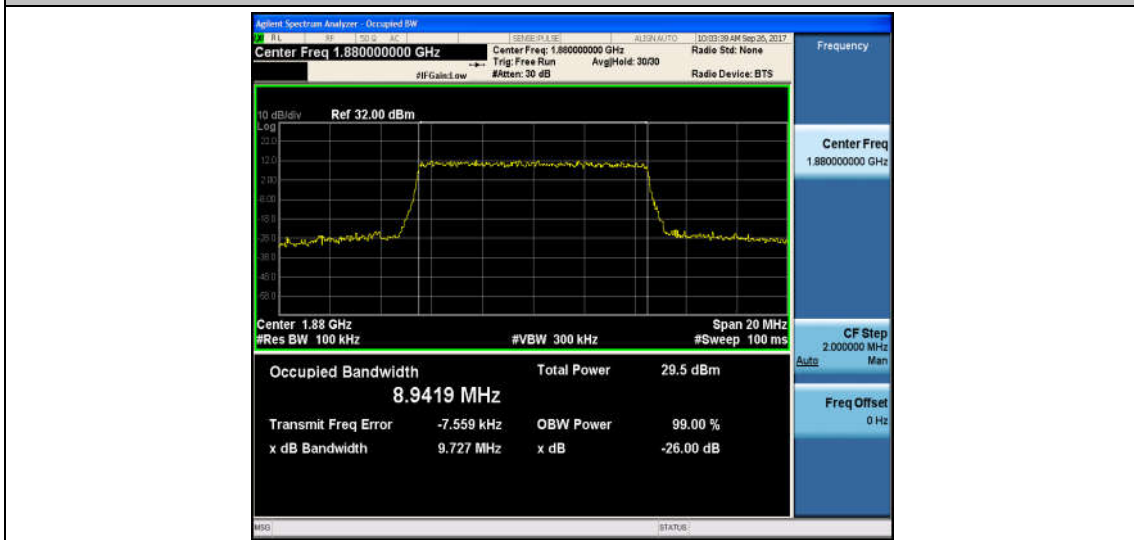

Band2_5MHz_16QAM_19175_25RB#0_4.5233_5.031_PASS

Band2_10MHz_QPSK_18650_50RB#0_8.9539_9.732_PASS

Band2_10MHz_16QAM_18650_50RB#0_8.9445_9.757_PASS

Band2_10MHz_QPSK_18900_50RB#0_8.9407_9.685_PASS

Band2_10MHz_16QAM_18900_50RB#0_8.9419_9.727_PASS