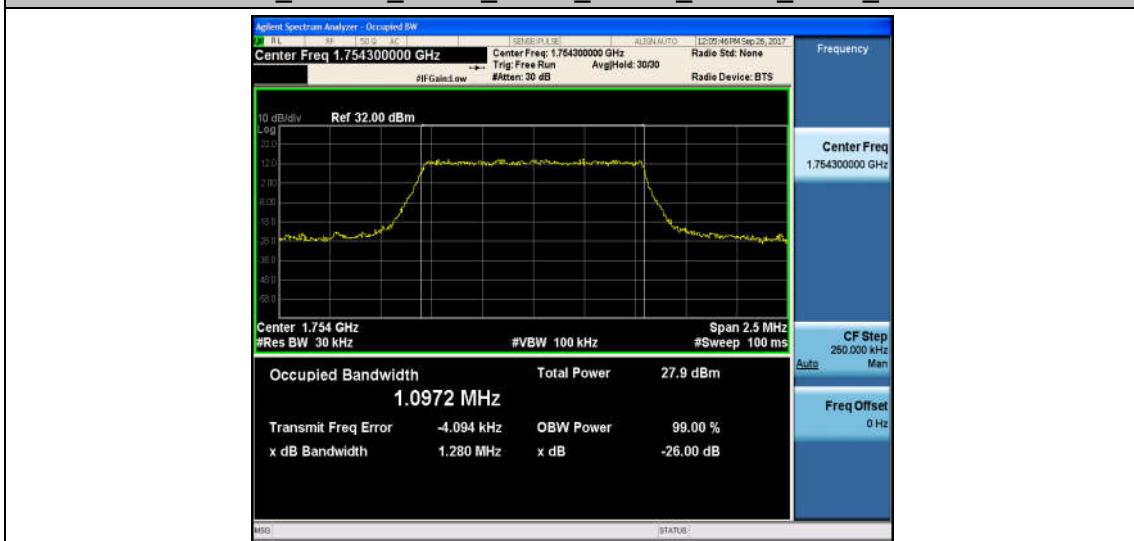

Band4_1.4MHz_16QAM_19957_6RB#0_1.1005_1.281_PASS

Band4_1.4MHz_QPSK_20175_6RB#0_1.0923_1.276_PASS

Band4_1.4MHz_16QAM_20175_6RB#0_1.0952_1.288_PASS

Band4_1.4MHz_QPSK_20393_6RB#0_1.0972_1.280_PASS

Band4_1.4MHz_16QAM_20393_6RB#0_1.0927_1.267_PASS