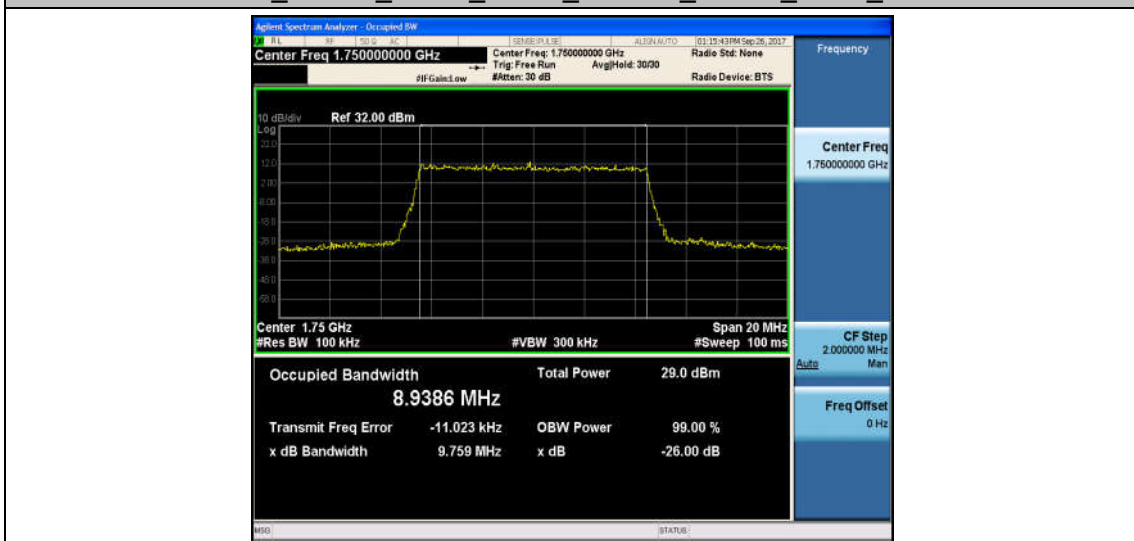

Band4_10MHz_QPSK_20350_50RB#0_8.9386_9.759_PASS