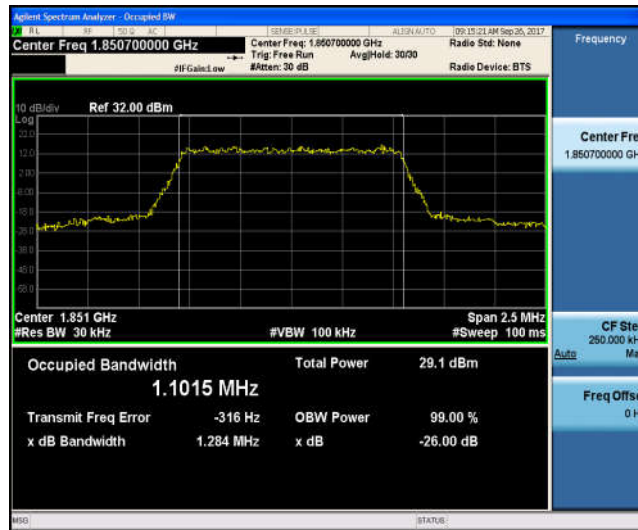

Band2_1.4MHz_16QAM_18607_6RB#0_1.1015_1.284_PASS