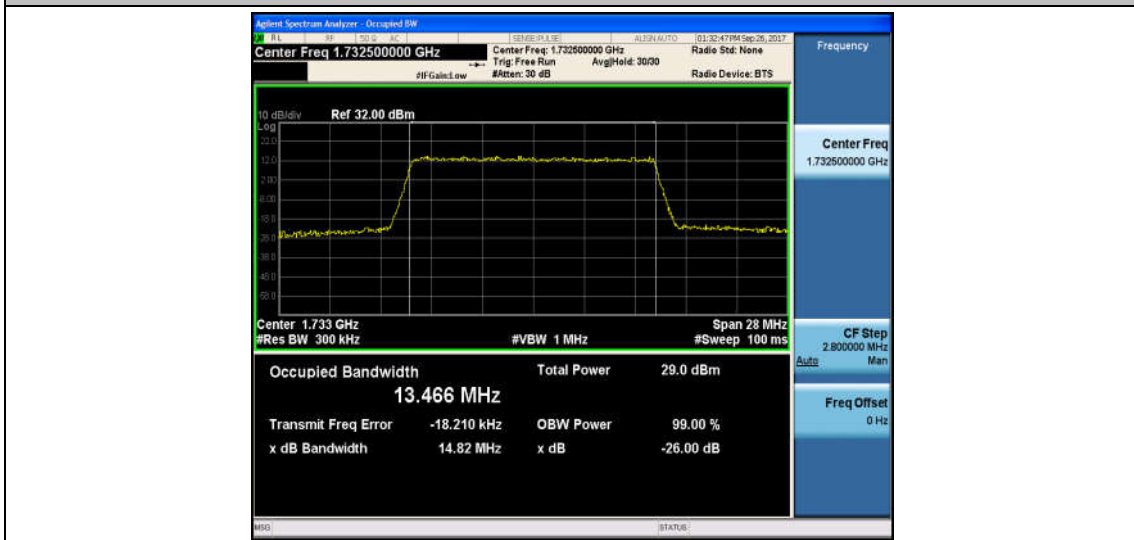

Band4_15MHz_16QAM_20175_75RB#0_13.466_14.82_PASS