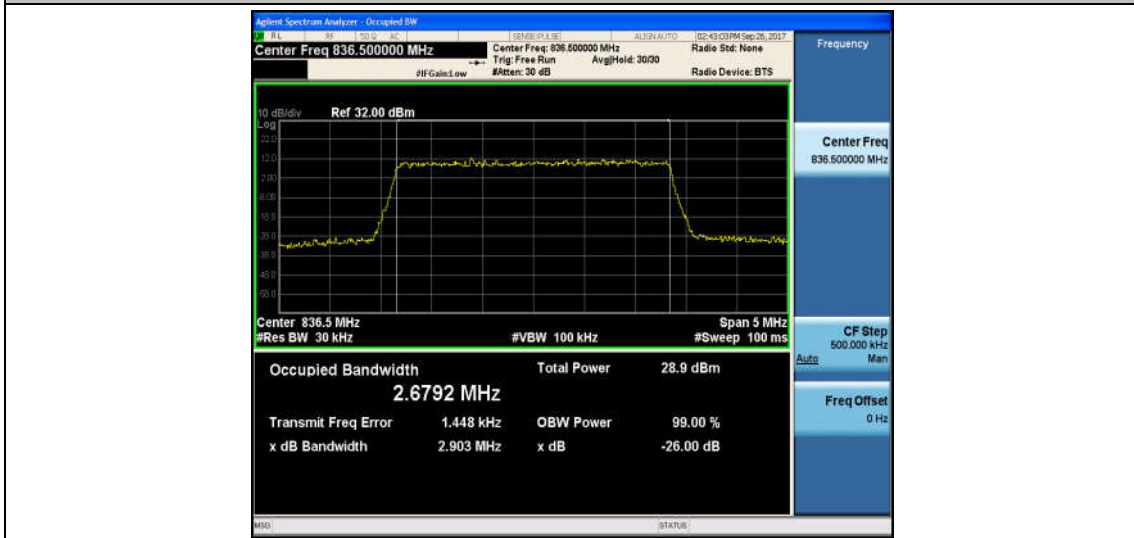

Band5_1.4MHz_16QAM_20643_6RB#0_1.0965_1.292_PASS

Band5_3MHz_QPSK_20415_15RB#0_2.6813_2.903_PASS

Band5_3MHz_16QAM_20415_15RB#0_2.6812_2.908_PASS

Band5_3MHz_QPSK_20525_15RB#0_2.6855_2.929_PASS

Band5_3MHz_16QAM_20525_15RB#0_2.6792_2.903_PASS