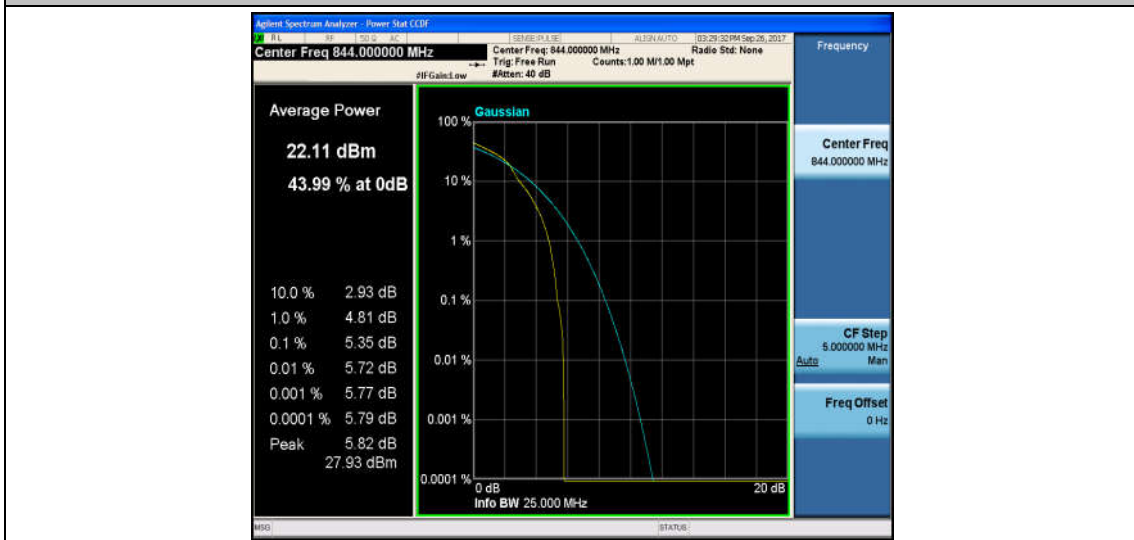

Band5_10MHz_16QAM_20600_1RB#0_5.35_13_PASS