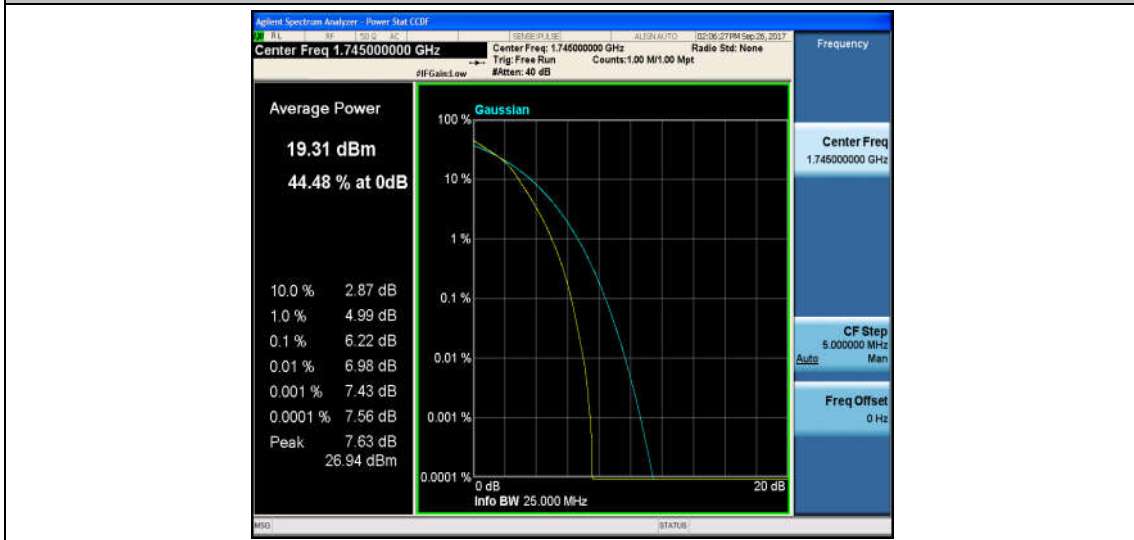

Band4\_20MHz\_16QAM\_20175\_100RB#0\_6.26\_13\_PASS

Band4\_20MHz\_QPSK\_20175\_1RB#0\_4.10\_13\_PASS

Band4\_20MHz\_16QAM\_20175\_1RB#0\_5.09\_13\_PASS

Band4\_20MHz\_QPSK\_20300\_100RB#0\_5.50\_13\_PASS

Band4\_20MHz\_16QAM\_20300\_100RB#0\_6.22\_13\_PASS