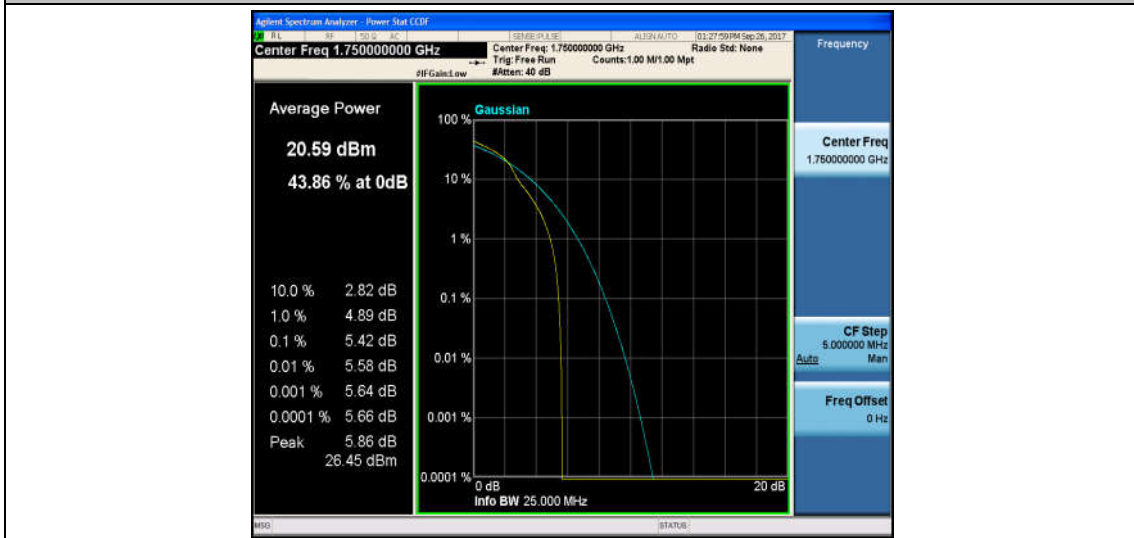

Band4\_10MHz\_QPSK\_20175\_50RB#0\_5.35\_13\_PASS

Band4\_10MHz\_16QAM\_20175\_50RB#0\_6.14\_13\_PASS

Band4\_10MHz\_QPSK\_20350\_1RB#0\_4.45\_13\_PASS

Band4\_10MHz\_16QAM\_20350\_1RB#0\_5.42\_13\_PASS

Band4\_10MHz\_QPSK\_20350\_50RB#0\_5.27\_13\_PASS