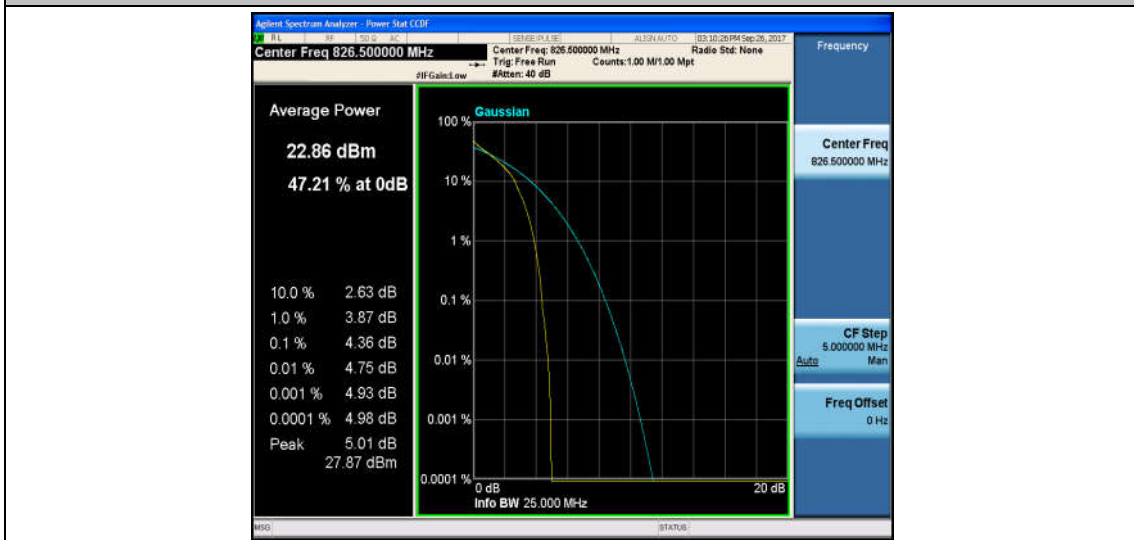

Band5\_3MHz\_16QAM\_20635\_15RB#0\_6.45\_13\_PASS

Band5\_3MHz\_QPSK\_20635\_1RB#0\_4.74\_13\_PASS

Band5\_3MHz\_16QAM\_20635\_1RB#0\_5.66\_13\_PASS

Band5\_5MHz\_QPSK\_20425\_1RB#0\_4.36\_13\_PASS

Band5\_5MHz\_16QAM\_20425\_1RB#0\_5.33\_13\_PASS