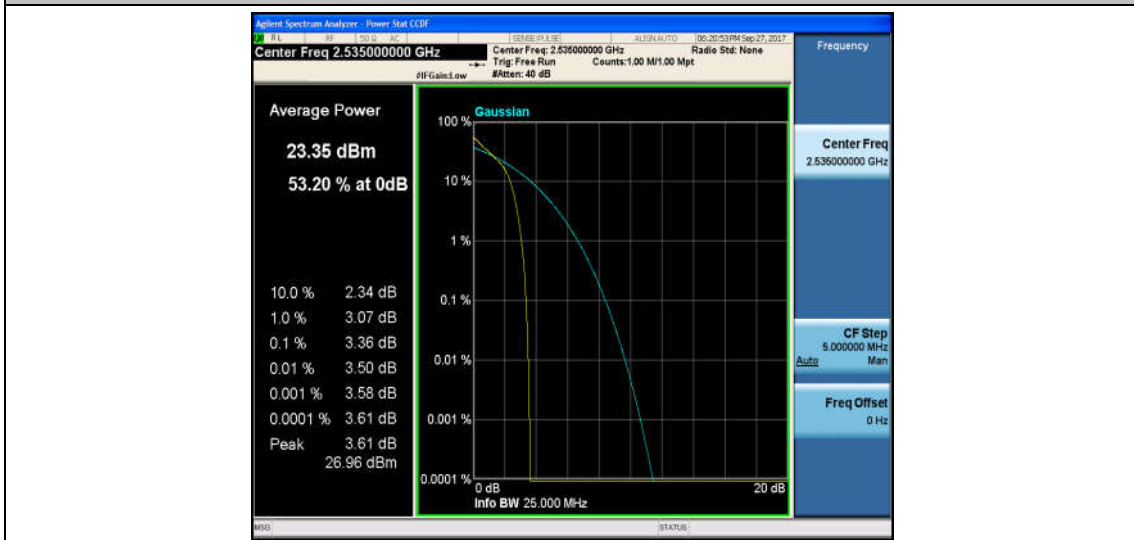

Band7_10MHz_QPSK_21100_1RB#0_3.36_13_PASS