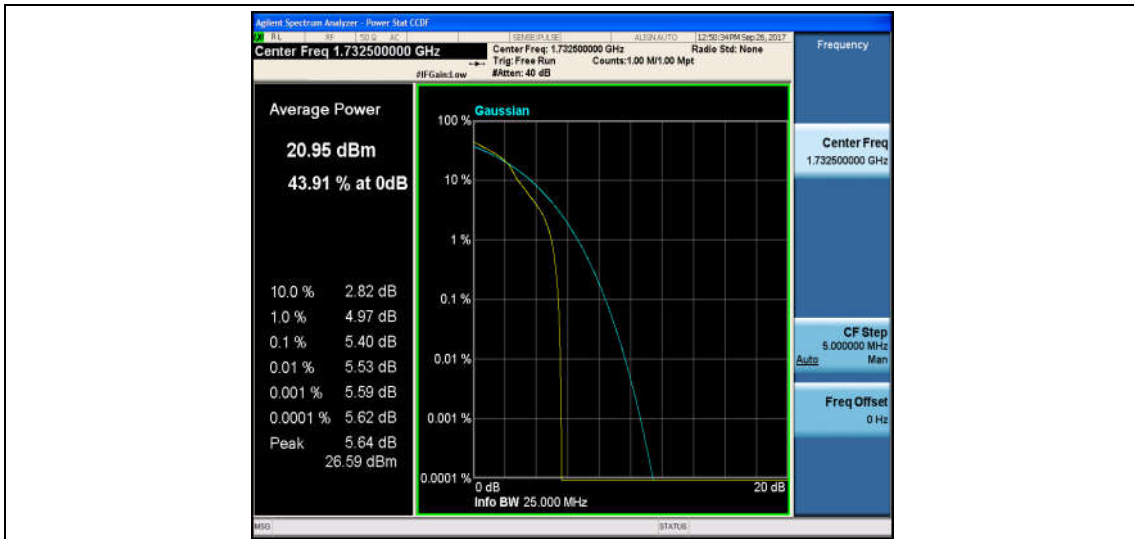

Band4\_5MHz\_16QAM\_19975\_25RB#0\_6.19\_13\_PASS

Band4\_5MHz\_QPSK\_20175\_1RB#0\_4.54\_13\_PASS

Band4\_5MHz\_16QAM\_20175\_1RB#0\_5.40\_13\_PASS

Band4\_5MHz\_QPSK\_20175\_25RB#0\_5.38\_13\_PASS

Band4\_5MHz\_16QAM\_20175\_25RB#0\_6.13\_13\_PASS