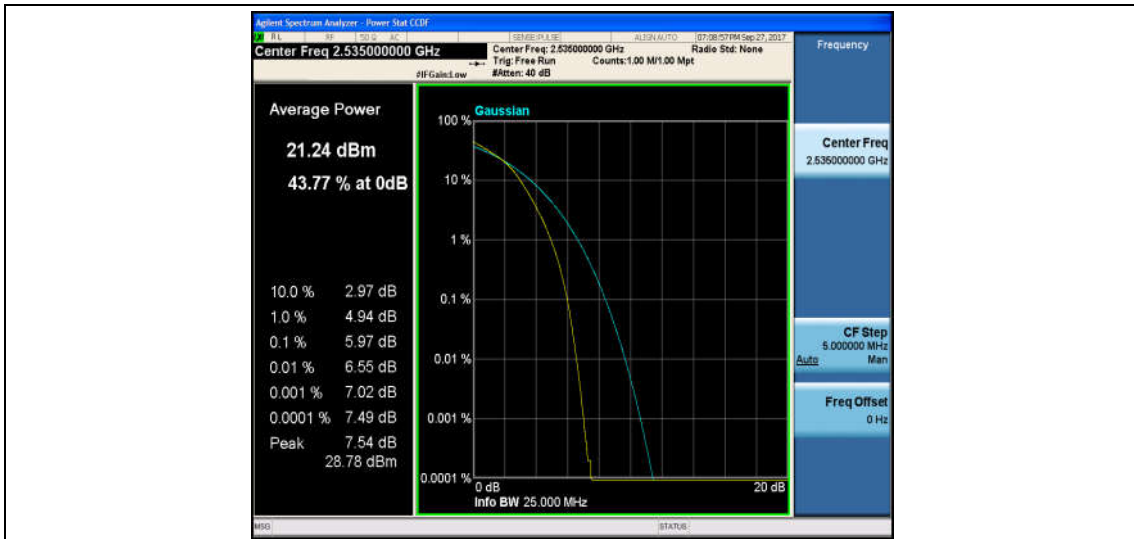

Band7_20MHz_16QAM_21100_100RB#0_5.97_13_PASS