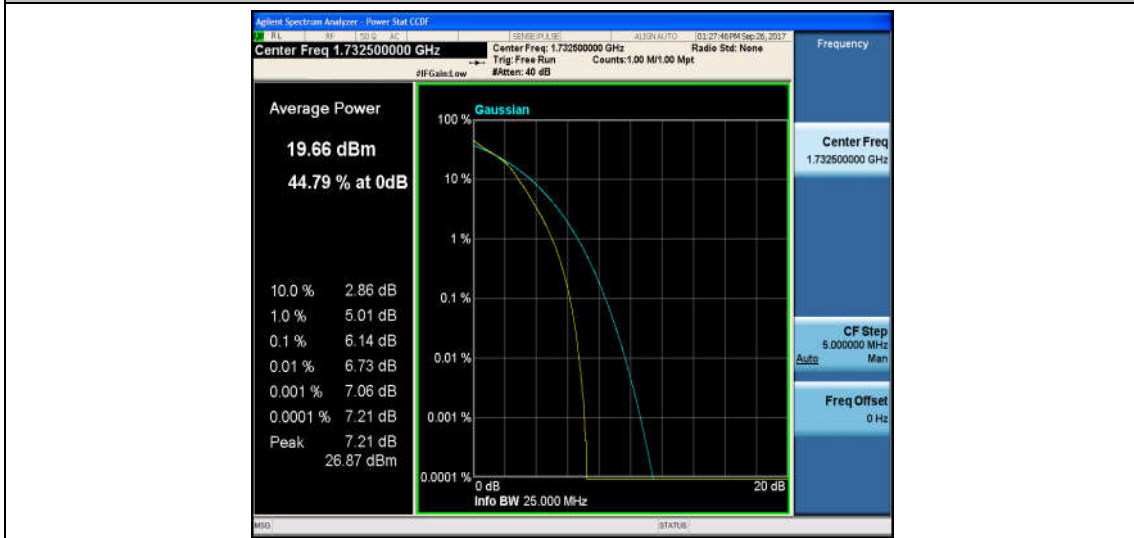

Band4_10MHz_16QAM_20175_50RB#0_6.14_13_PASS