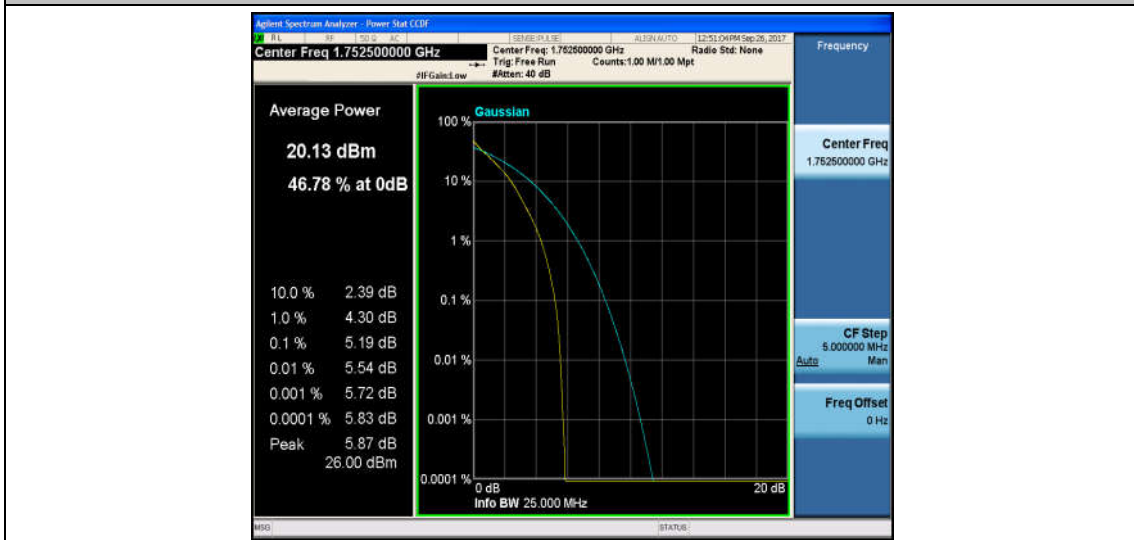

Band4_5MHz_QPSK_20375_25RB#0_5.19_13_PASS