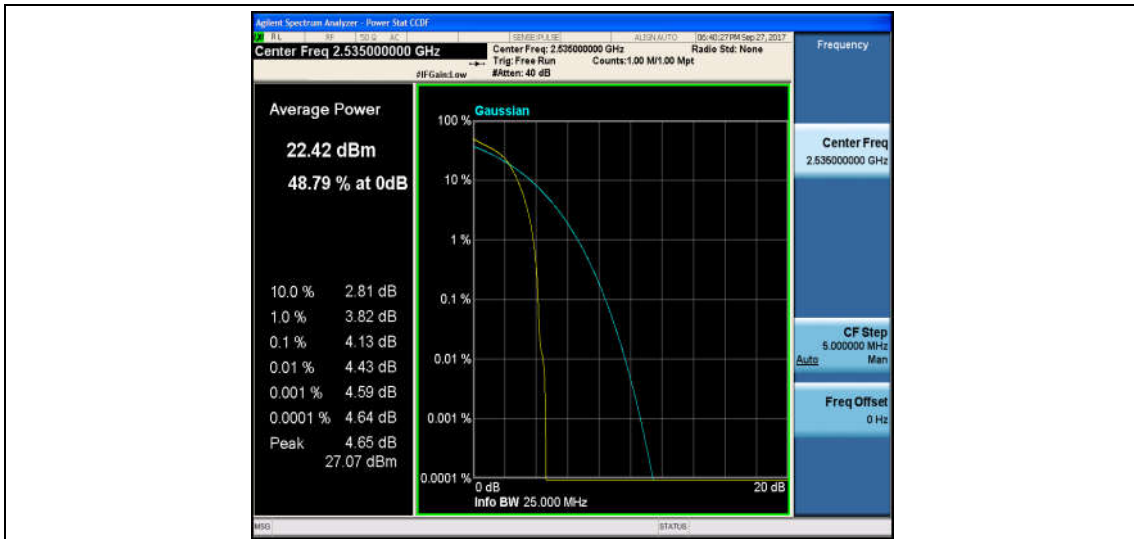

Band7\_15MHz\_QPSK\_20825\_75RB#0\_5.14\_13\_PASS

Band7\_15MHz\_16QAM\_20825\_75RB#0\_5.89\_13\_PASS

Band7\_15MHz\_QPSK\_21100\_1RB#0\_3.20\_13\_PASS

Band7\_15MHz\_16QAM\_21100\_1RB#0\_4.13\_13\_PASS

Band7\_15MHz\_QPSK\_21100\_75RB#0\_5.11\_13\_PASS