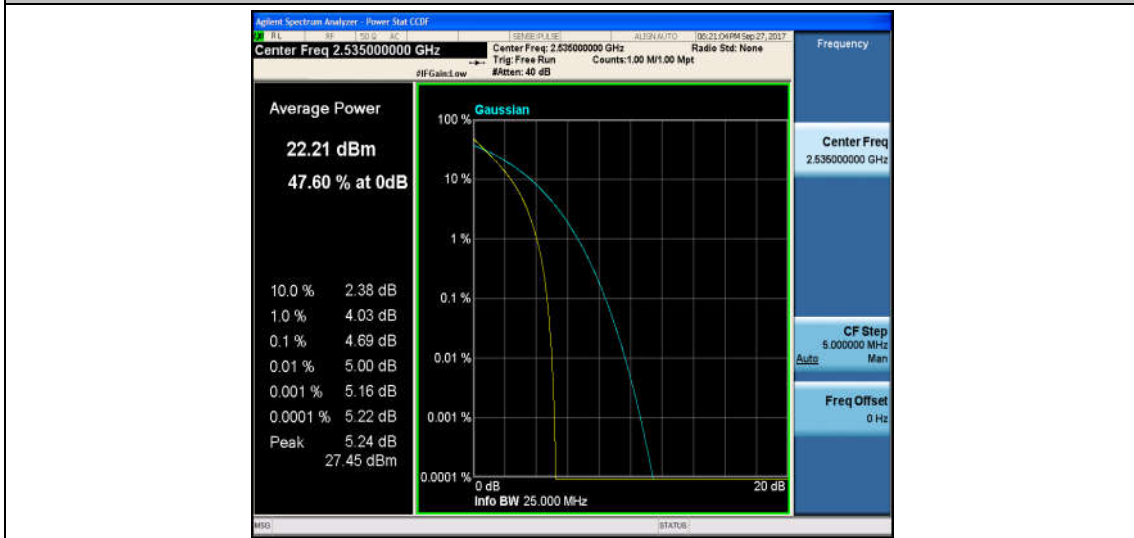

Band7_10MHz_QPSK_21100_50RB#0_4.69_13_PASS