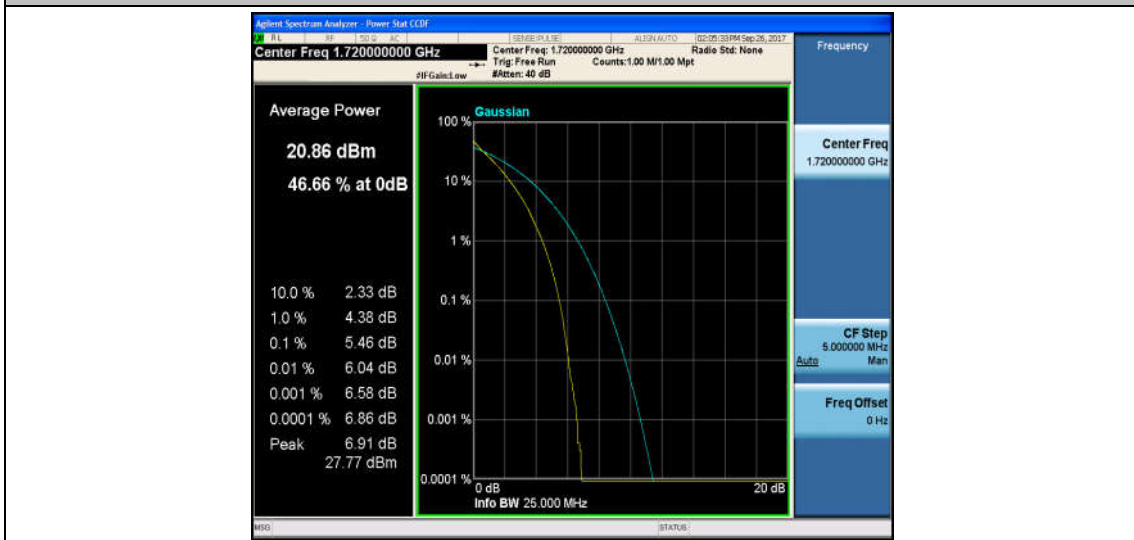

Band4_20MHz_QPSK_20050_100RB#0_5.46_13_PASS