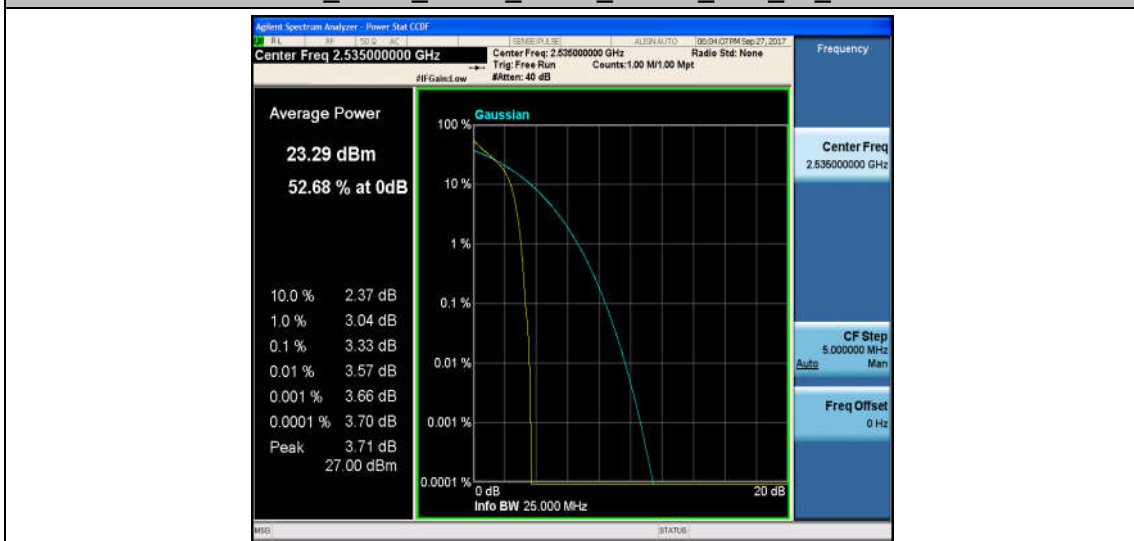

Band7\_5MHz\_16QAM\_20775\_1RB#0\_4.18\_13\_PASS

Band7\_5MHz\_QPSK\_20775\_25RB#0\_4.85\_13\_PASS

Band7\_5MHz\_16QAM\_20775\_25RB#0\_5.68\_13\_PASS

Band7\_5MHz\_QPSK\_21100\_1RB#0\_3.33\_13\_PASS

Band7\_5MHz\_16QAM\_21100\_1RB#0\_4.28\_13\_PASS