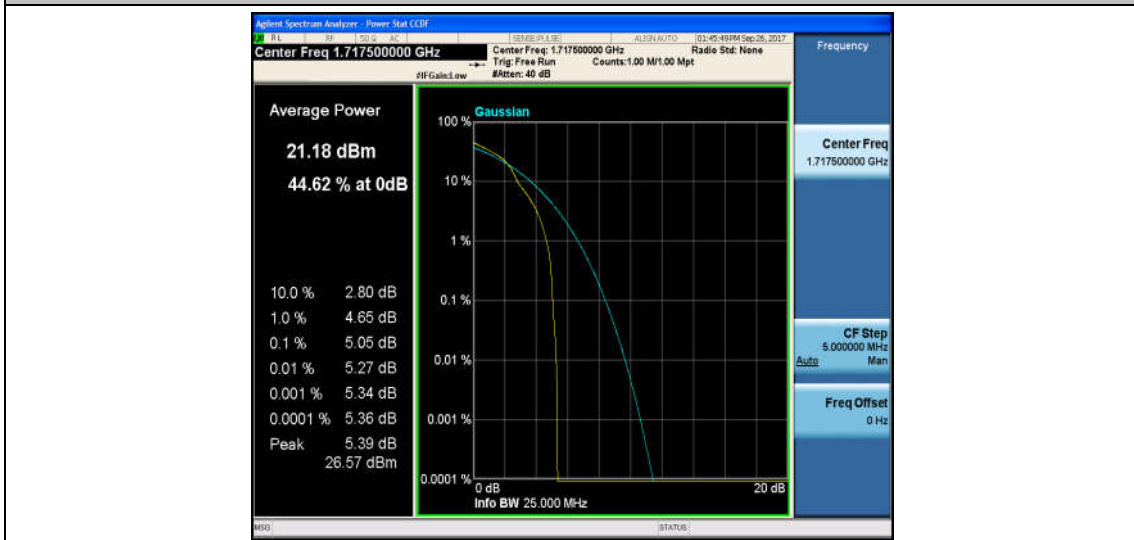

Band4_15MHz_16QAM_2025_1RB#0_5.05_13_PASS