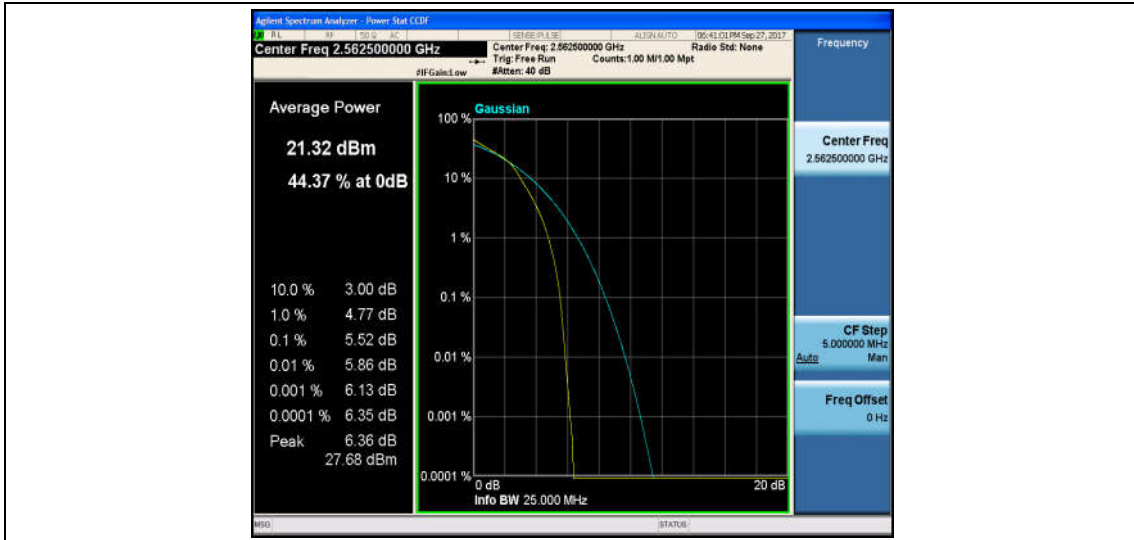

Band7\_15MHz\_16QAM\_21100\_75RB#0\_5.89\_13\_PASS

Band7\_15MHz\_QPSK\_21375\_1RB#0\_3.24\_13\_PASS

Band7\_15MHz\_16QAM\_21375\_1RB#0\_3.98\_13\_PASS

Band7\_15MHz\_QPSK\_21375\_75RB#0\_4.70\_13\_PASS

Band7\_15MHz\_16QAM\_21375\_75RB#0\_5.52\_13\_PASS