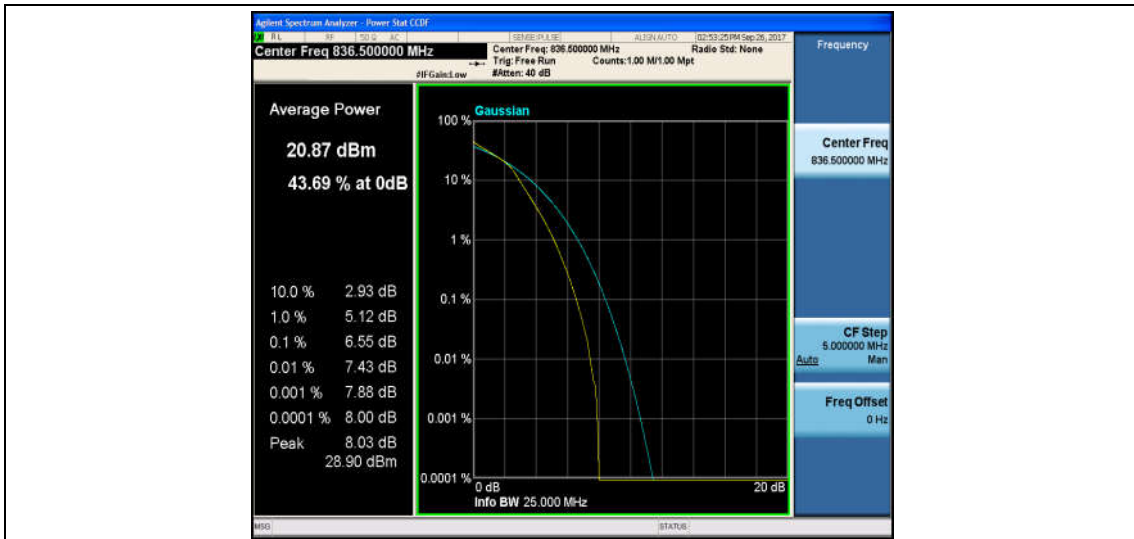

Band5_3MHz_16QAM_20525_15RB#0_6.55_13_PASS