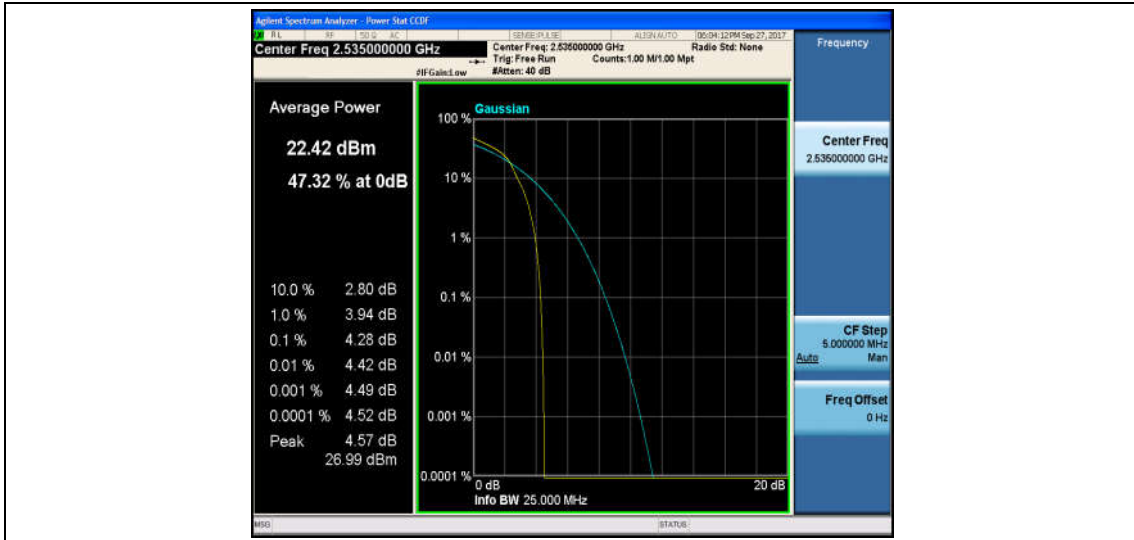

Band7\_5MHz\_16QAM\_20775\_1RB#0\_4.18\_13\_PASS

Band7\_5MHz\_QPSK\_20775\_25RB#0\_4.85\_13\_PASS

Band7\_5MHz\_16QAM\_20775\_25RB#0\_5.68\_13\_PASS

Band7\_5MHz\_QPSK\_21100\_1RB#0\_3.33\_13\_PASS

Band7\_5MHz\_16QAM\_21100\_1RB#0\_4.28\_13\_PASS