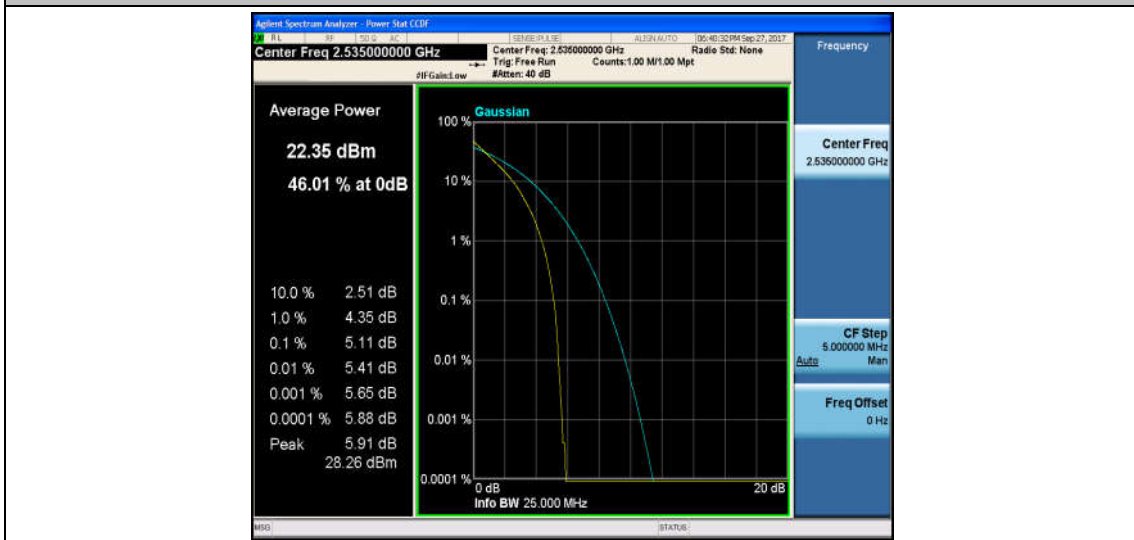

Band7\_15MHz\_QPSK\_20825\_75RB#0\_5.14\_13\_PASS

Band7\_15MHz\_16QAM\_20825\_75RB#0\_5.89\_13\_PASS

Band7\_15MHz\_QPSK\_21100\_1RB#0\_3.20\_13\_PASS

Band7\_15MHz\_16QAM\_21100\_1RB#0\_4.13\_13\_PASS

Band7\_15MHz\_QPSK\_21100\_75RB#0\_5.11\_13\_PASS