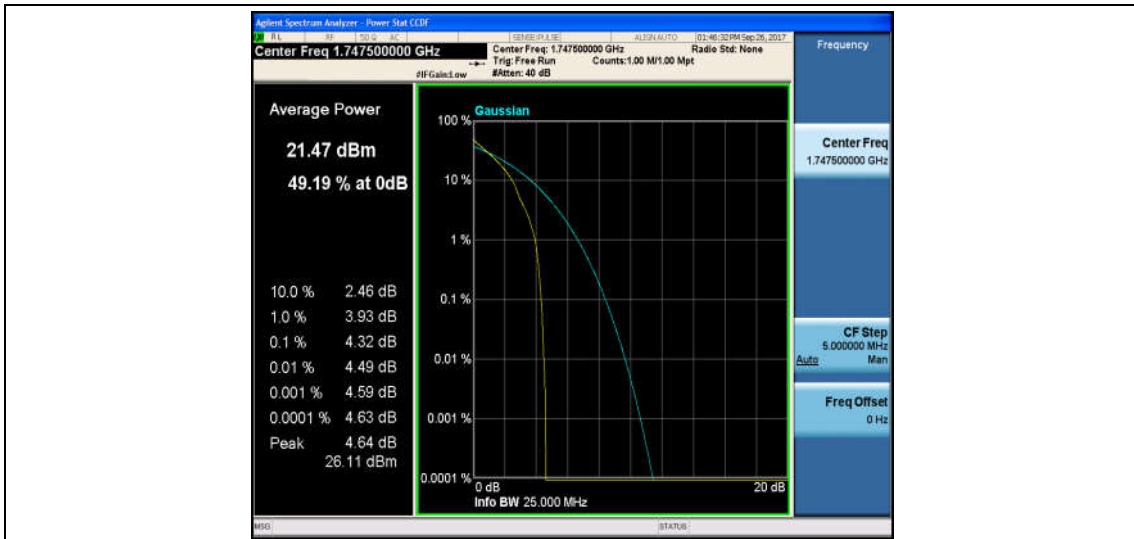

Band4\_15MHz\_QPSK\_20175\_1RB#0\_4.19\_13\_PASS

Band4\_15MHz\_16QAM\_20175\_1RB#0\_5.10\_13\_PASS

Band4\_15MHz\_QPSK\_20175\_75RB#0\_5.62\_13\_PASS

Band4\_15MHz\_16QAM\_20175\_75RB#0\_6.22\_13\_PASS

Band4\_15MHz\_QPSK\_20325\_1RB#0\_4.32\_13\_PASS