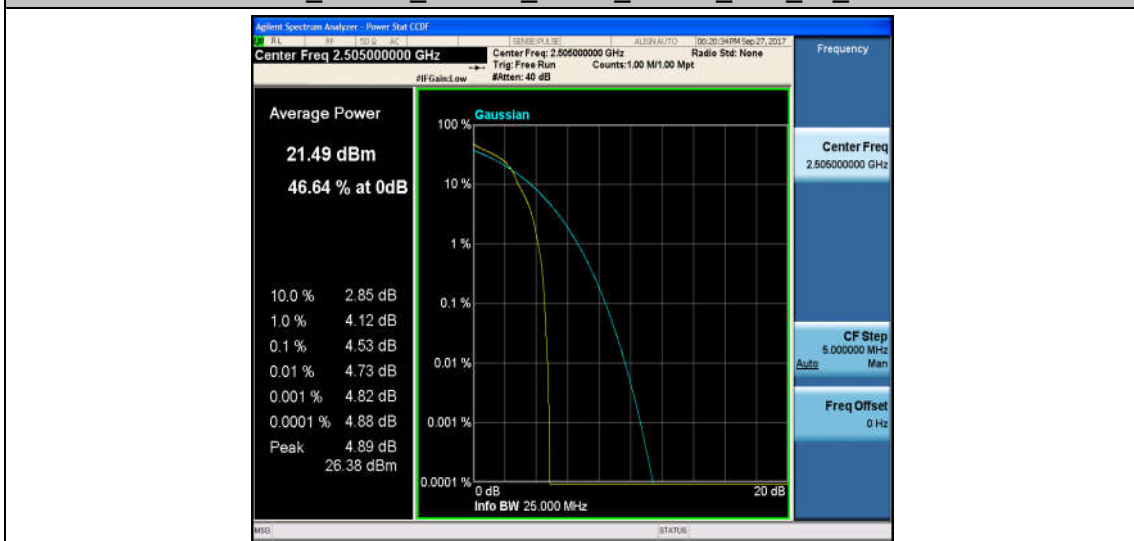

Band7_10MHz_16QAM_20800_1RB#0_4.53_13_PASS