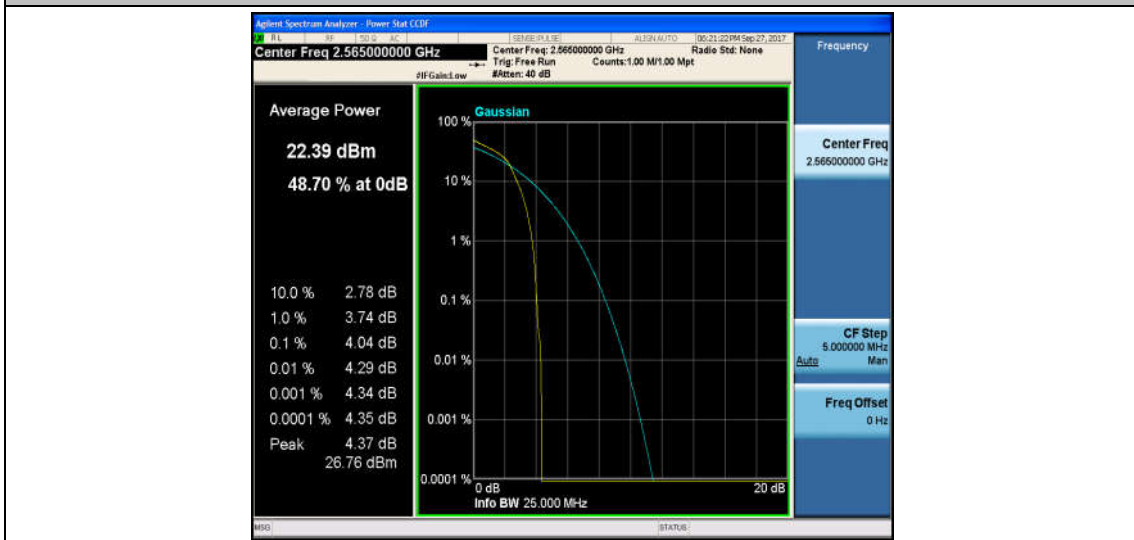

Band7_10MHz_16QAM_21400_1RB#0_4.04_13_PASS