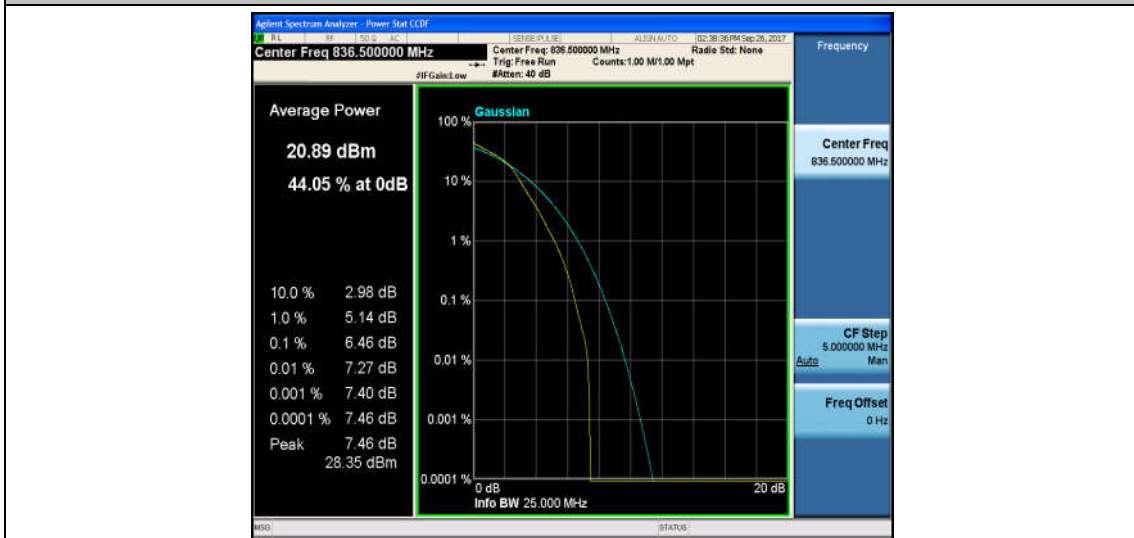

Band5\_1.4MHz\_16QAM\_20407\_6RB#0\_6.48\_13\_PASS

Band5\_1.4MHz\_QPSK\_20525\_1RB#0\_4.61\_13\_PASS

Band5\_1.4MHz\_16QAM\_20525\_1RB#0\_5.53\_13\_PASS

Band5\_1.4MHz\_QPSK\_20525\_6RB#0\_5.64\_13\_PASS

Band5\_1.4MHz\_16QAM\_20525\_6RB#0\_6.46\_13\_PASS