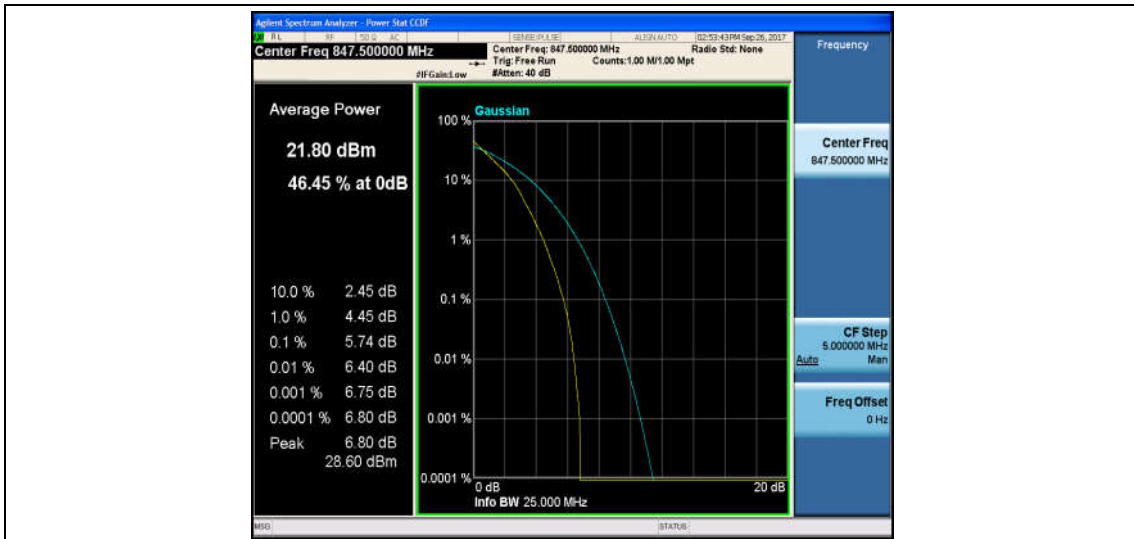

Band5\_3MHz\_QPSK\_20525\_15RB#0\_5.65\_13\_PASS

Band5\_3MHz\_16QAM\_20525\_15RB#0\_6.55\_13\_PASS

Band5\_3MHz\_QPSK\_20525\_1RB#0\_4.86\_13\_PASS

Band5\_3MHz\_16QAM\_20525\_1RB#0\_5.72\_13\_PASS

Band5\_3MHz\_QPSK\_20635\_15RB#0\_5.74\_13\_PASS