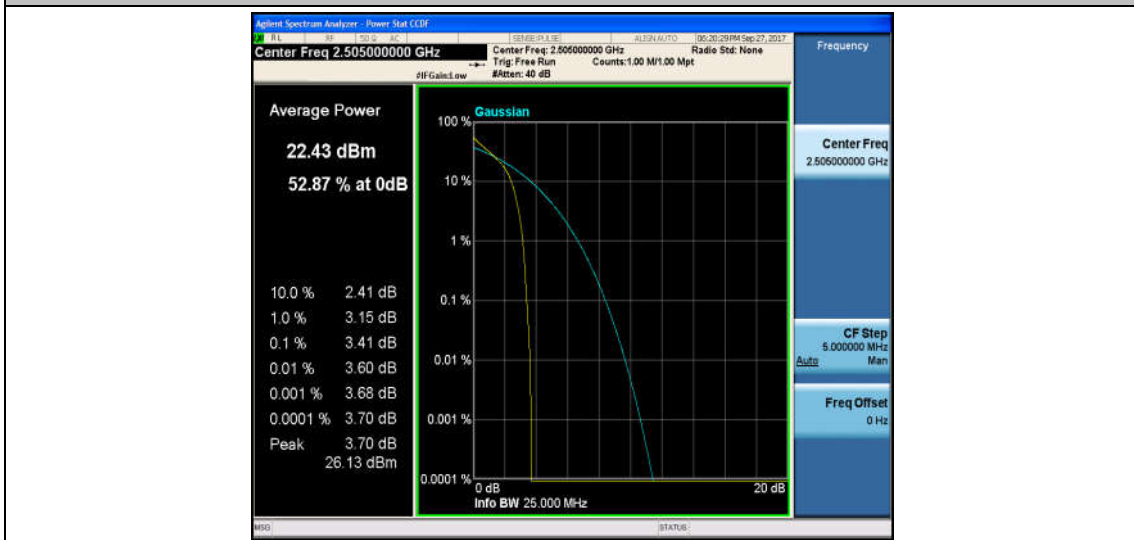

Band7_10MHz_QPSK_20800_1RB#0_3.41_13_PASS