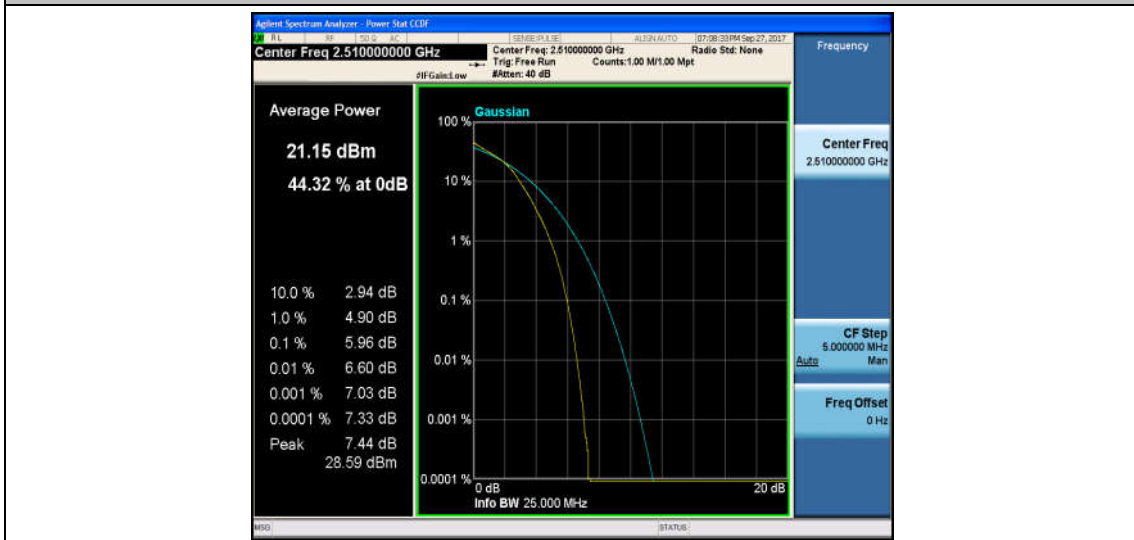

Band7_20MHz_16QAM_20850_100RB#0_5.96_13_PASS