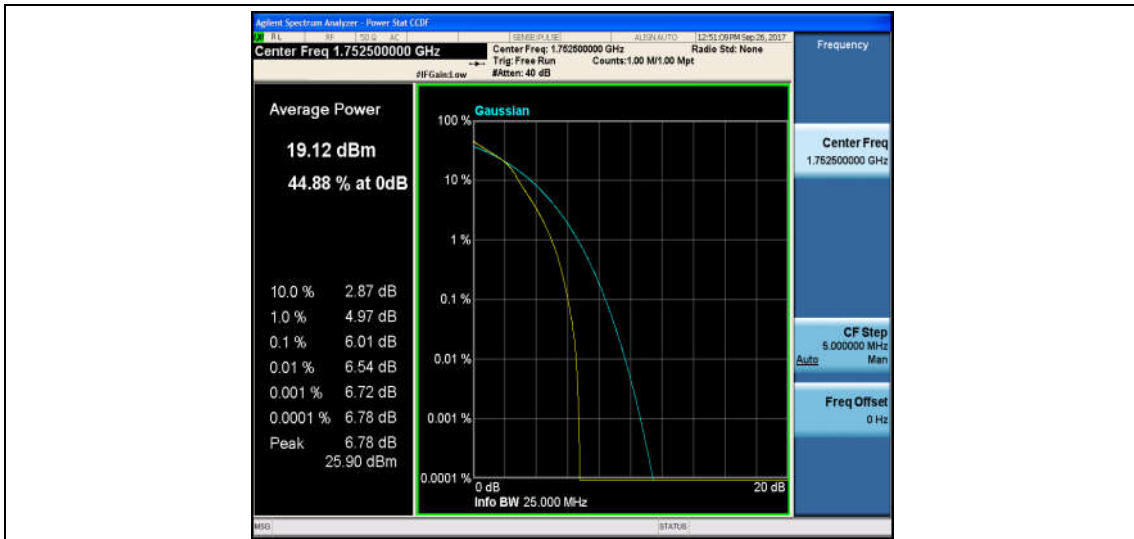

Band4\_5MHz\_QPSK\_20375\_1RB#0\_4.40\_13\_PASS

Band4\_5MHz\_16QAM\_20375\_1RB#0\_5.31\_13\_PASS

Band4\_5MHz\_QPSK\_20375\_25RB#0\_5.19\_13\_PASS

Band4\_5MHz\_16QAM\_20375\_25RB#0\_6.01\_13\_PASS

Band4\_10MHz\_QPSK\_2000\_1RB#0\_4.35\_13\_PASS