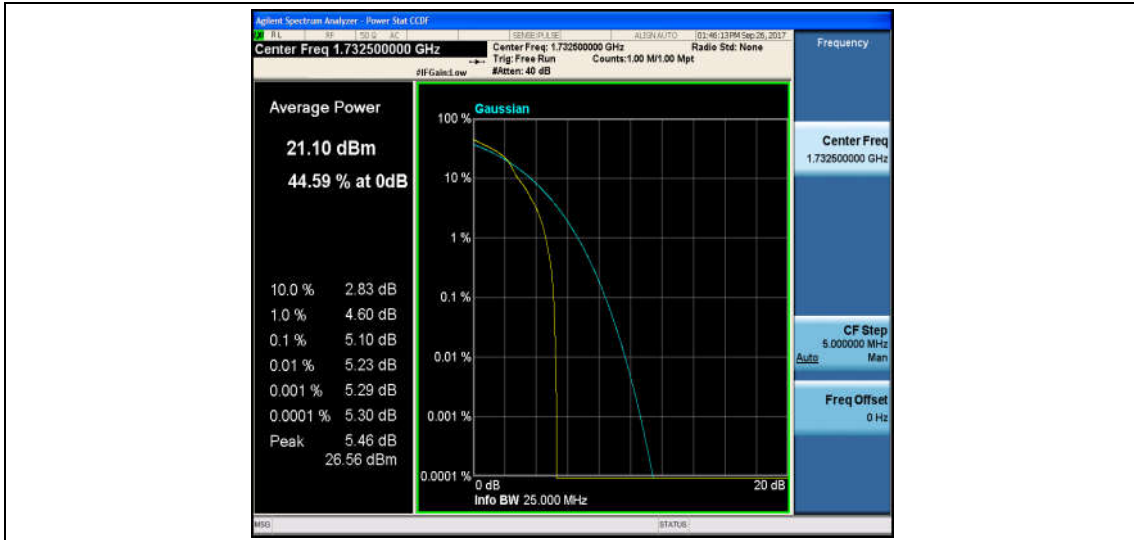

Band4_15MHz_16QAM_20175_1RB#0_5.10_13_PASS