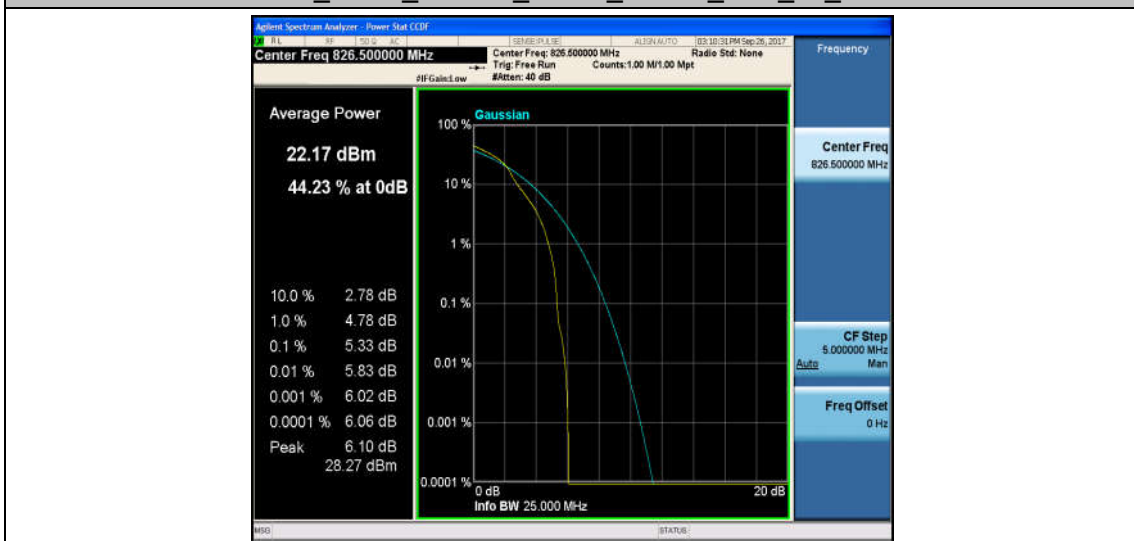

Band5\_3MHz\_16QAM\_20635\_15RB#0\_6.45\_13\_PASS

Band5\_3MHz\_QPSK\_20635\_1RB#0\_4.74\_13\_PASS

Band5\_3MHz\_16QAM\_20635\_1RB#0\_5.66\_13\_PASS

Band5\_5MHz\_QPSK\_20425\_1RB#0\_4.36\_13\_PASS

Band5\_5MHz\_16QAM\_20425\_1RB#0\_5.33\_13\_PASS