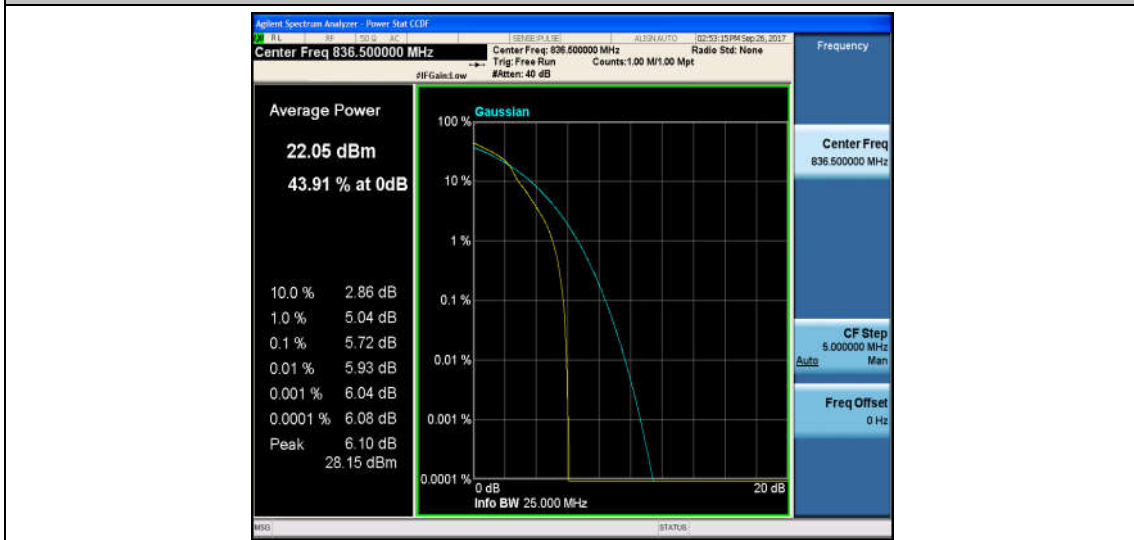

Band5\_3MHz\_QPSK\_20525\_15RB#0\_5.65\_13\_PASS

Band5\_3MHz\_16QAM\_20525\_15RB#0\_6.55\_13\_PASS

Band5\_3MHz\_QPSK\_20525\_1RB#0\_4.86\_13\_PASS

Band5\_3MHz\_16QAM\_20525\_1RB#0\_5.72\_13\_PASS

Band5\_3MHz\_QPSK\_20635\_15RB#0\_5.74\_13\_PASS