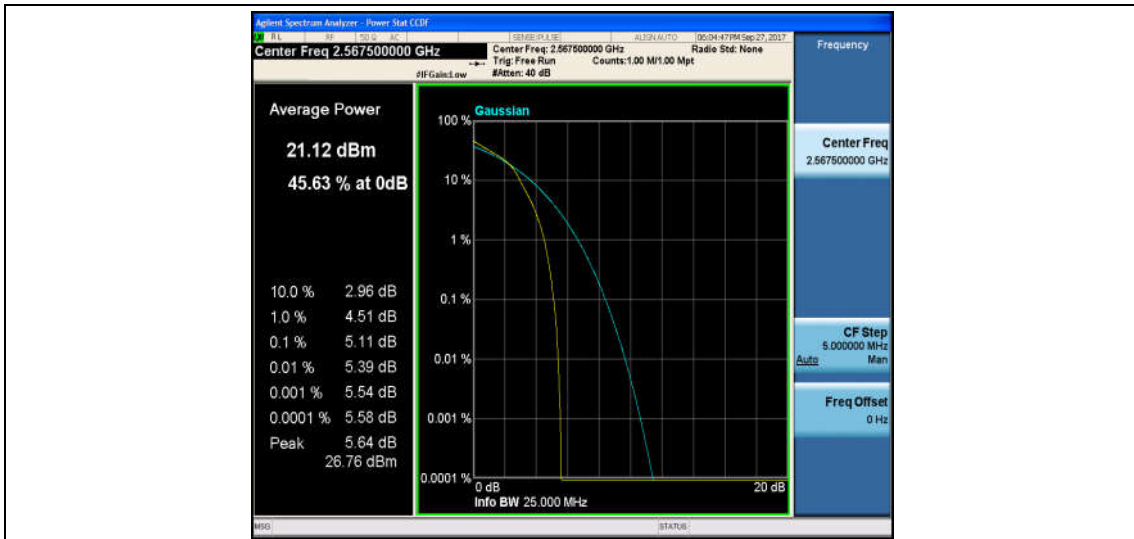

Band7_5MHz_16QAM_21425_25RB#0_5.11_13_PASS