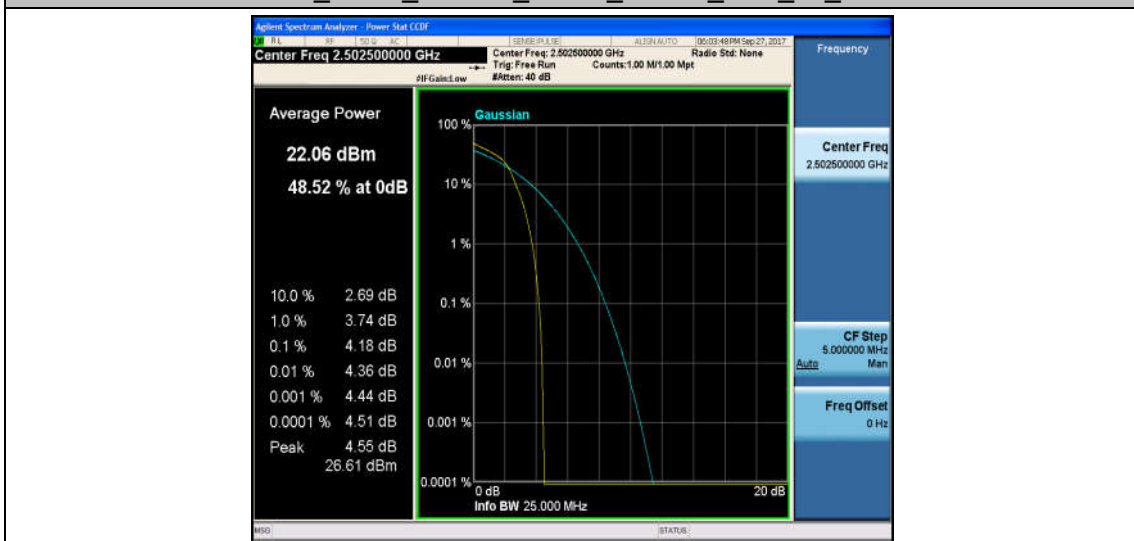

Band7_5MHz_16QAM_20775_1RB#0_4.18_13_PASS