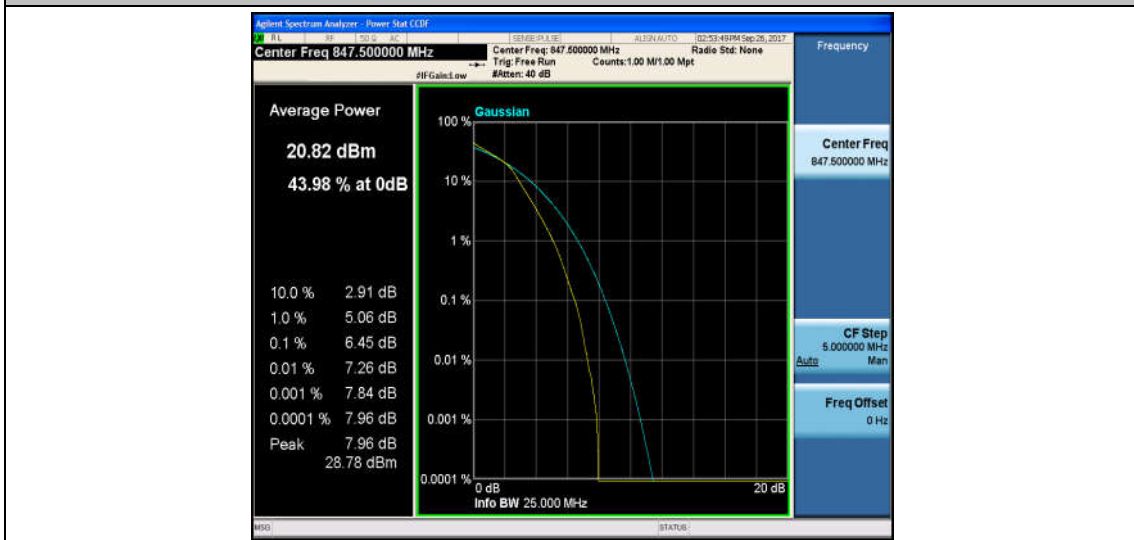

Band5_3MHz_16QAM_20635_15RB#0_6.45_13_PASS