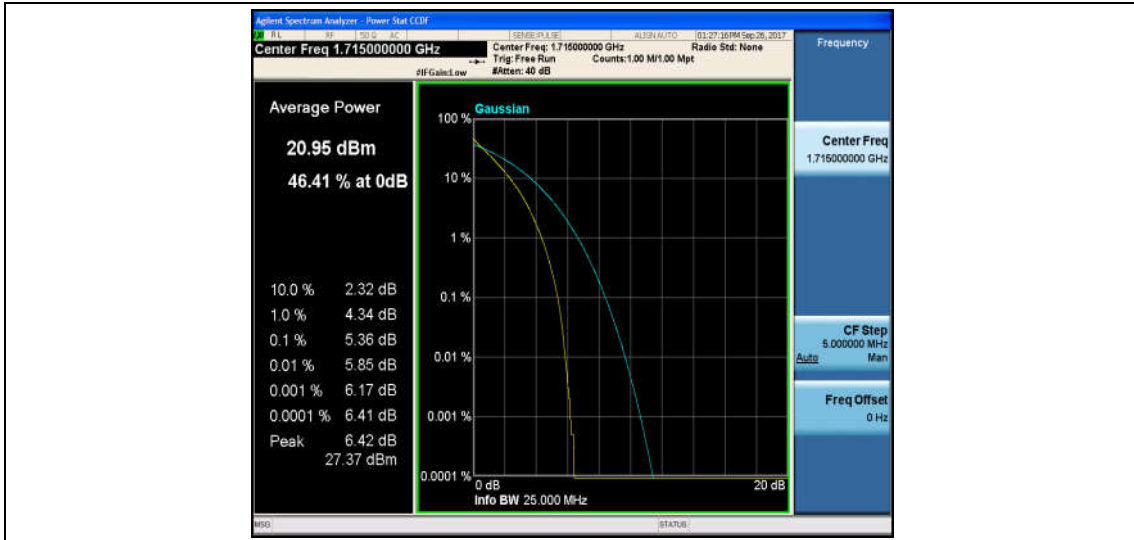

Band4_10MHz_QPSK_2000_50RB#0_5.36_13_PASS