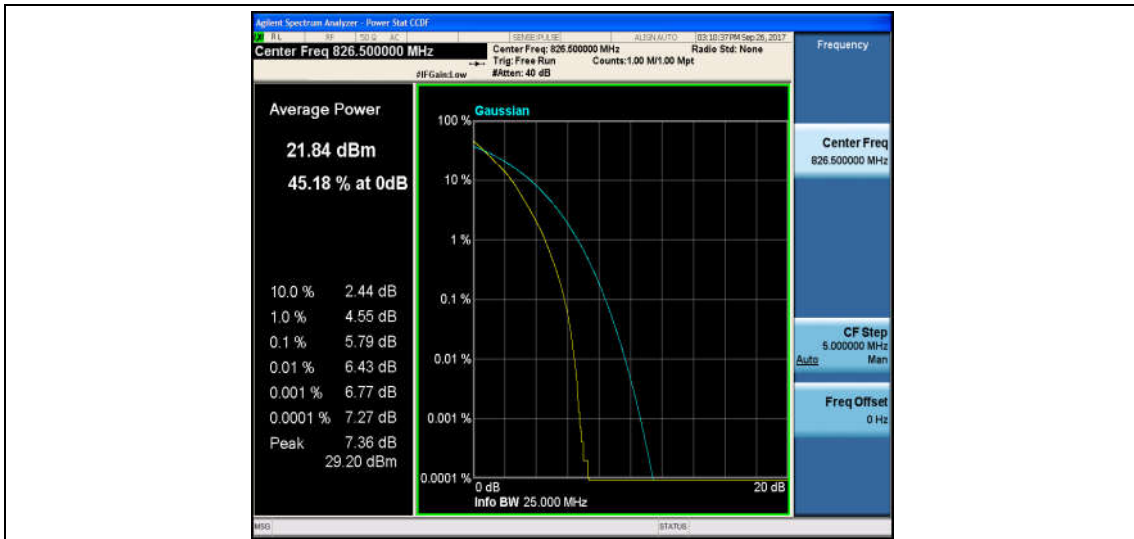

Band5_5MHz_QPSK_20425_25RB#0_5.79_13_PASS