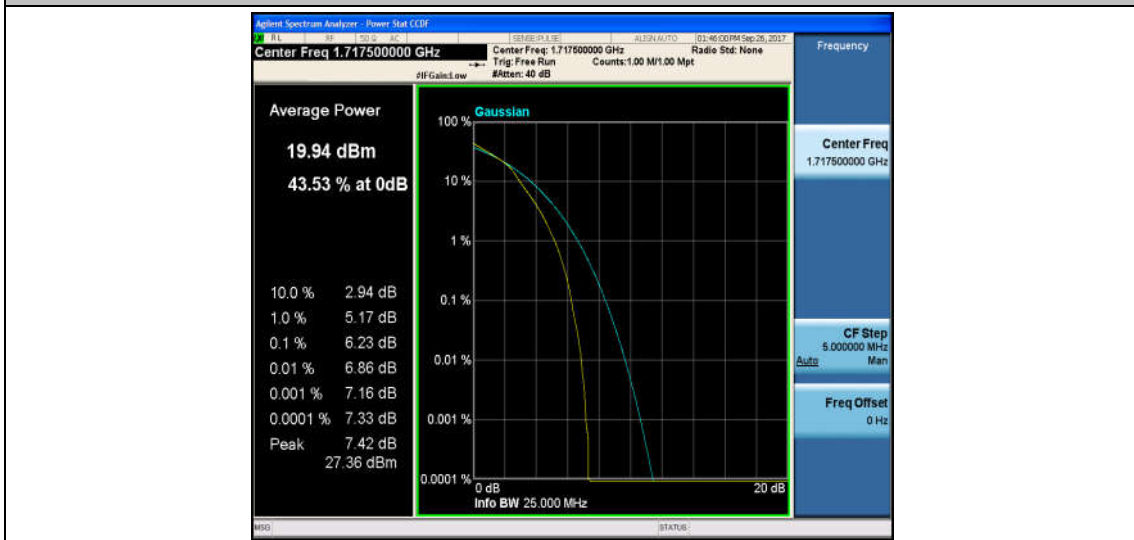

Band4\_10MHz\_16QAM\_20350\_50RB#0\_6.10\_13\_PASS

Band4\_15MHz\_QPSK\_2025\_1RB#0\_4.07\_13\_PASS

Band4\_15MHz\_16QAM\_2025\_1RB#0\_5.05\_13\_PASS

Band4\_15MHz\_QPSK\_2025\_75RB#0\_5.66\_13\_PASS

Band4\_15MHz\_16QAM\_20025\_75RB#0\_6.23\_13\_PASS