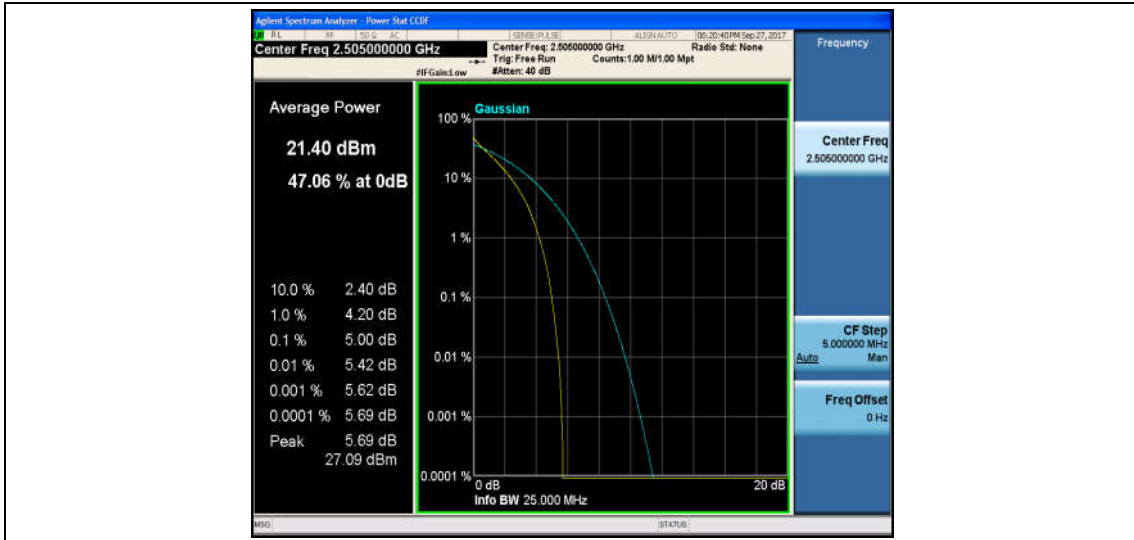

Band7\_5MHz\_16QAM\_21425\_25RB#0\_5.11\_13\_PASS

Band7\_10MHz\_QPSK\_20800\_1RB#0\_3.41\_13\_PASS

Band7\_10MHz\_16QAM\_20800\_1RB#0\_4.53\_13\_PASS

Band7\_10MHz\_QPSK\_20800\_50RB#0\_5.00\_13\_PASS

Band7\_10MHz\_16QAM\_20800\_50RB#0\_5.90\_13\_PASS