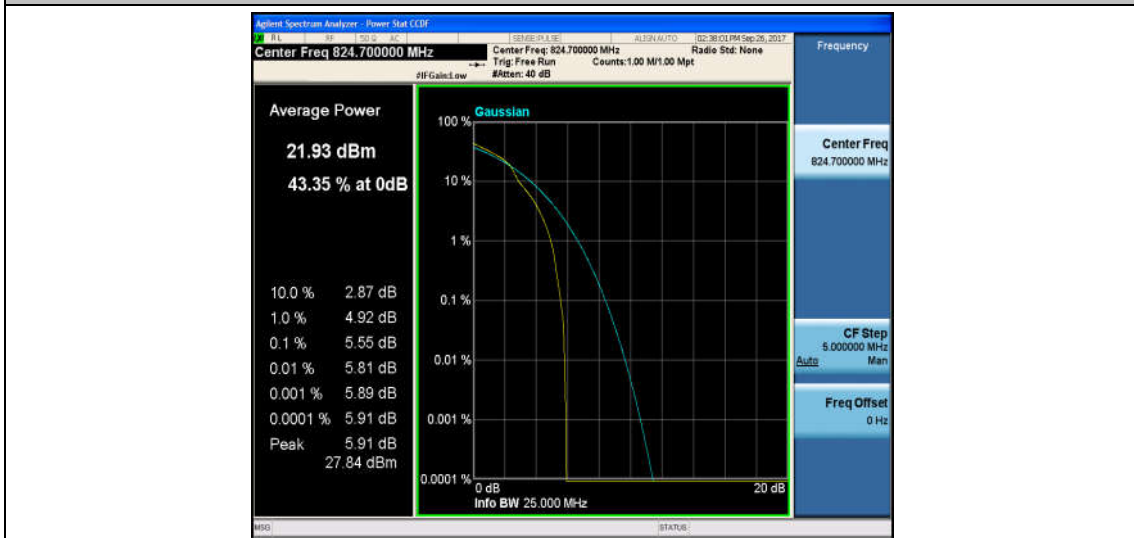

Band4\_20MHz\_QPSK\_20300\_1RB#0\_4.17\_13\_PASS

Band4\_20MHz\_16QAM\_20300\_1RB#0\_4.87\_13\_PASS

Band5\_1.4MHz\_QPSK\_20407\_1RB#0\_4.70\_13\_PASS

Band5\_1.4MHz\_16QAM\_20407\_1RB#0\_5.55\_13\_PASS

Band5\_1.4MHz\_QPSK\_20407\_6RB#0\_5.59\_13\_PASS