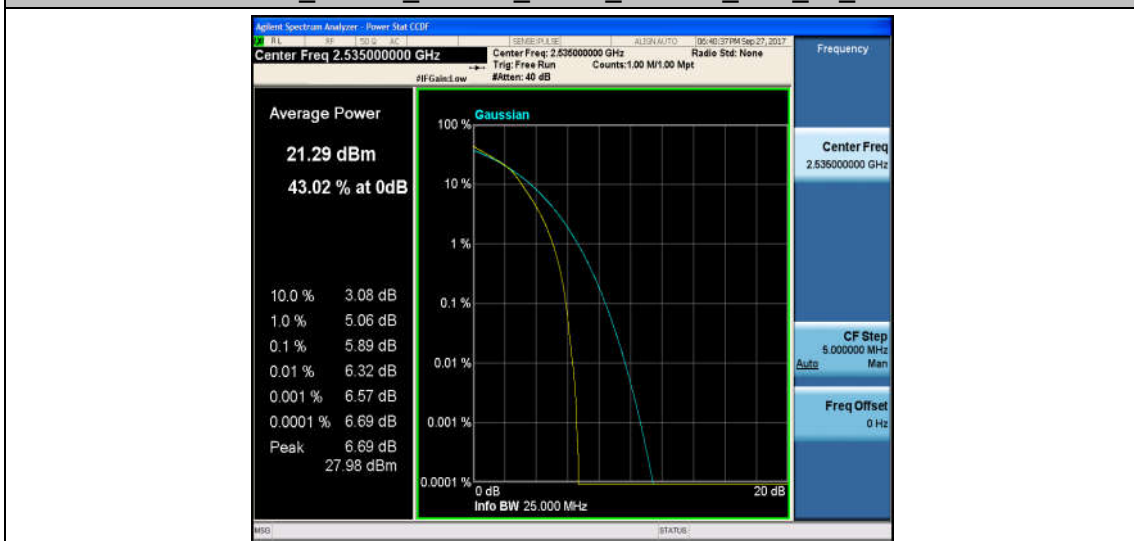

Band7_15MHz_16QAM_21100_75RB#0_5.89_13_PASS