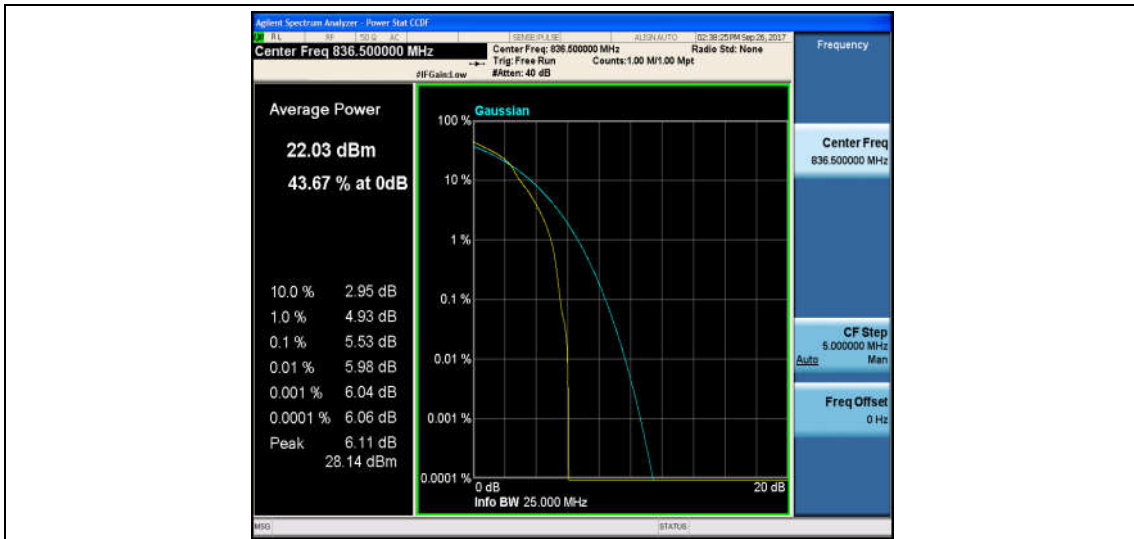

Band5_1.4MHz_16QAM_20525_1RB#0_5.53_13_PASS