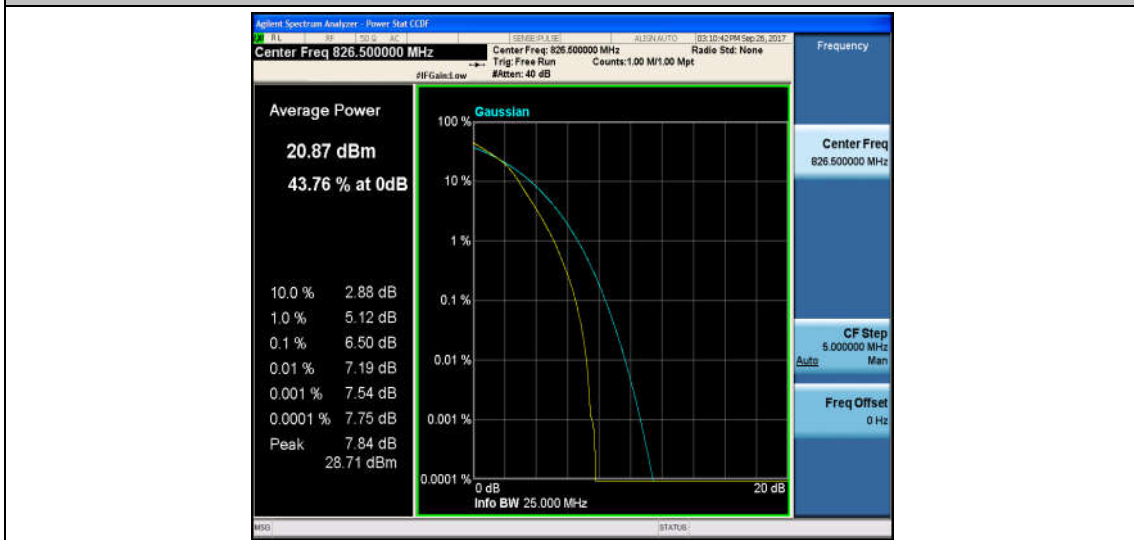

Band5_5MHz_16QAM_20425_25RB#0_6.50_13_PASS