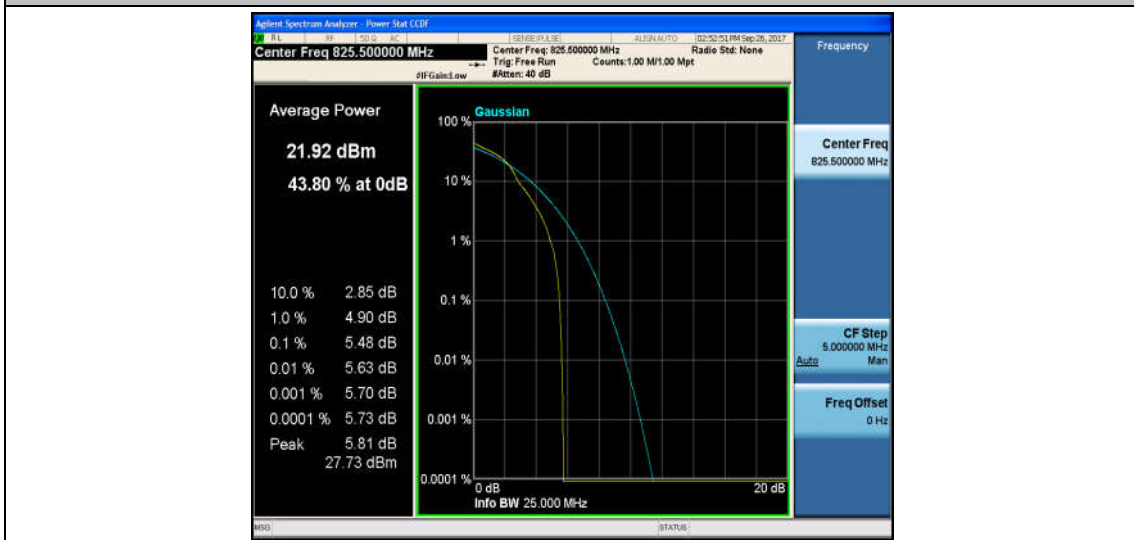

Band5\_1.4MHz\_QPSK\_20643\_1RB#0\_4.73\_13\_PASS

Band5\_3MHz\_QPSK\_20415\_15RB#0\_5.54\_13\_PASS

Band5\_3MHz\_16QAM\_20415\_15RB#0\_6.36\_13\_PASS

Band5\_3MHz\_QPSK\_20415\_1RB#0\_4.49\_13\_PASS

Band5\_3MHz\_16QAM\_20415\_1RB#0\_5.48\_13\_PASS