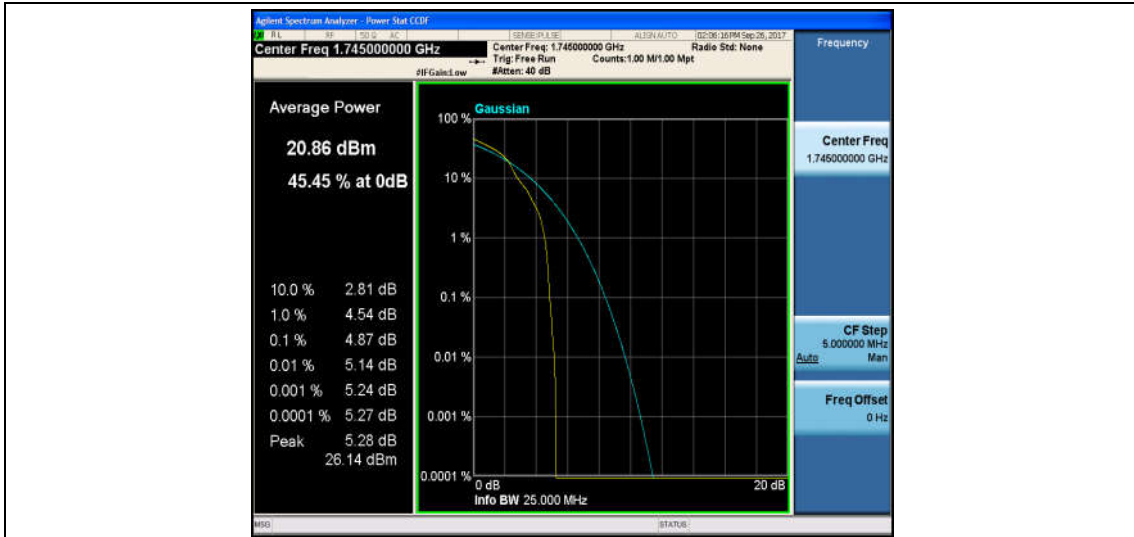

Band4_20MHz_16QAM_20300_1RB#0_4.87_13_PASS