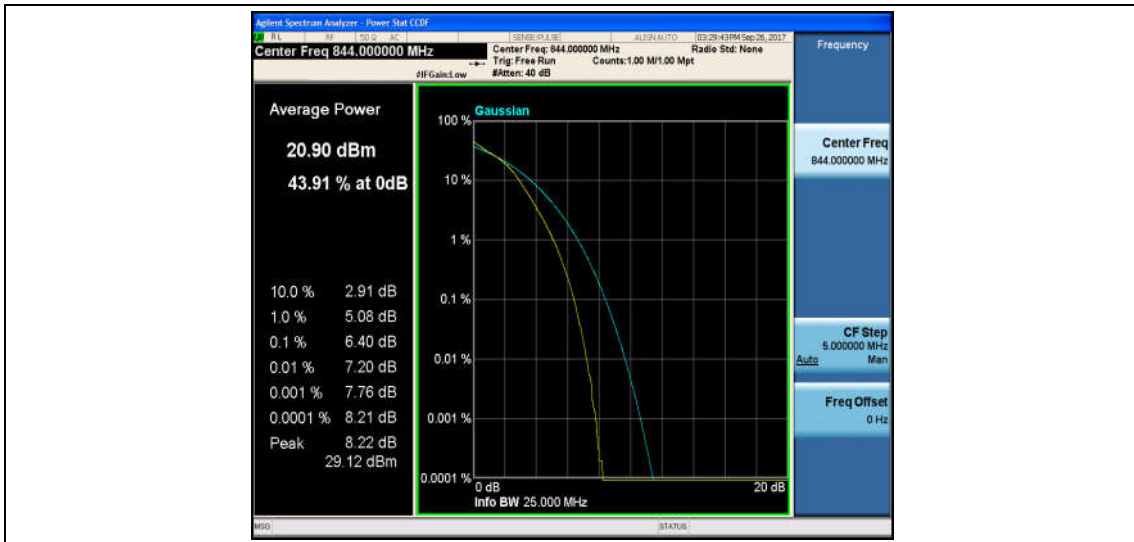

Band5\_10MHz\_16QAM\_20525\_1RB#0\_5.75\_13\_PASS

Band5\_10MHz\_16QAM\_20600\_1RB#0\_5.35\_13\_PASS

Band5\_10MHz\_QPSK\_20600\_50RB#0\_5.71\_13\_PASS

Band5\_10MHz\_16QAM\_20600\_50RB#0\_6.40\_13\_PASS

Band7\_5MHz\_QPSK\_20775\_1RB#0\_3.10\_13\_PASS