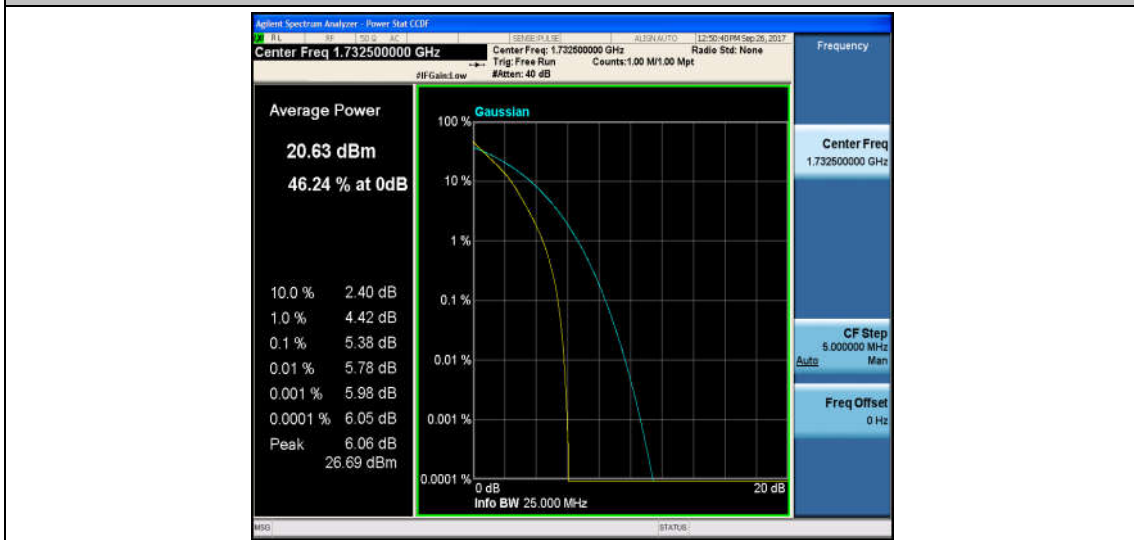

Band4\_5MHz\_16QAM\_19975\_25RB#0\_6.19\_13\_PASS

Band4\_5MHz\_QPSK\_20175\_1RB#0\_4.54\_13\_PASS

Band4\_5MHz\_16QAM\_20175\_1RB#0\_5.40\_13\_PASS

Band4\_5MHz\_QPSK\_20175\_25RB#0\_5.38\_13\_PASS

Band4\_5MHz\_16QAM\_20175\_25RB#0\_6.13\_13\_PASS