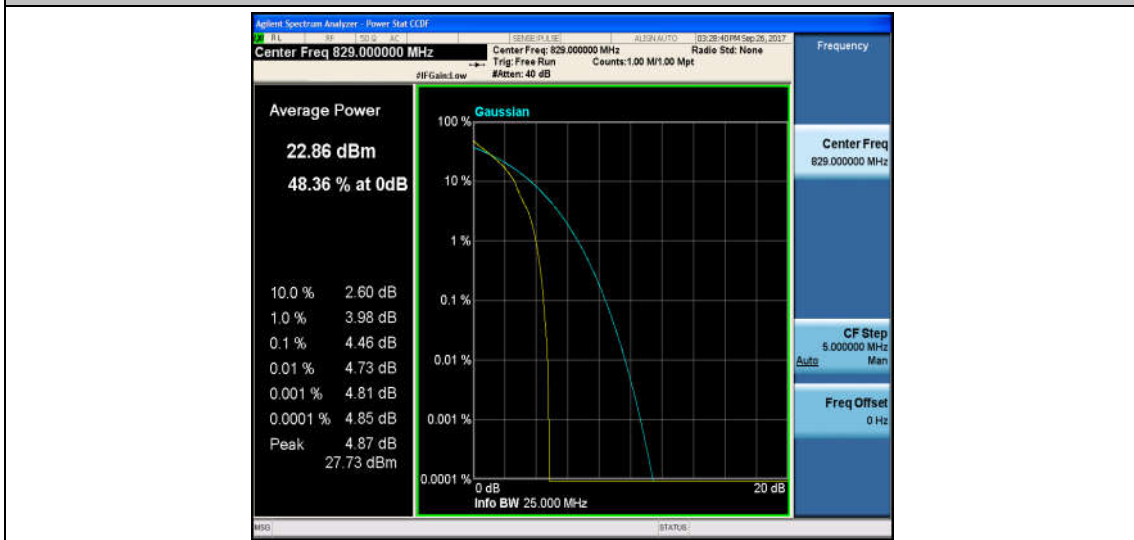

Band5_10MHz_QPSK_20450_1RB#0_4.46_13_PASS