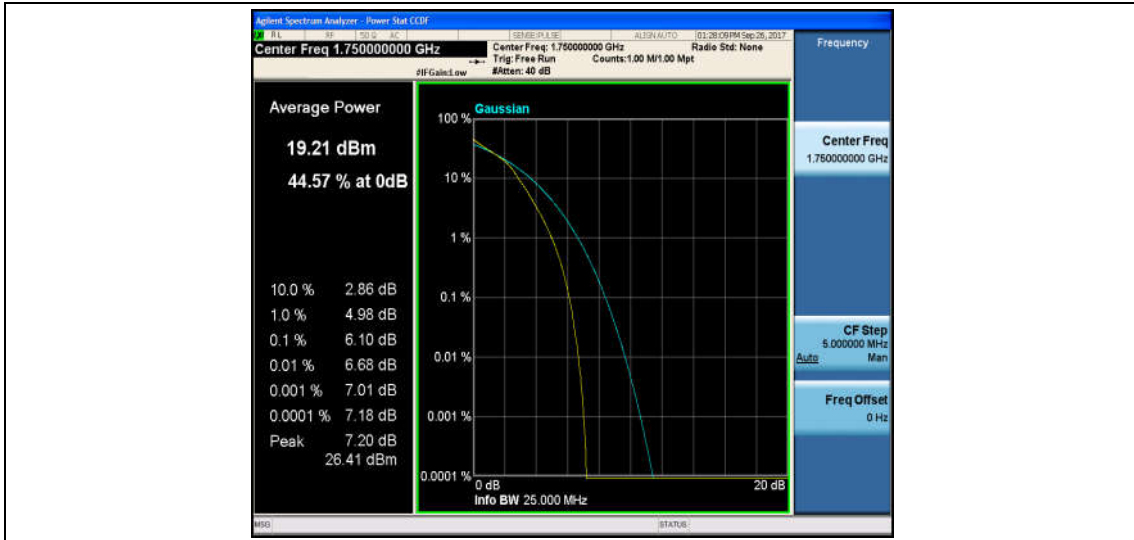

Band4_10MHz_16QAM_20350_50RB#0_6.10_13_PASS