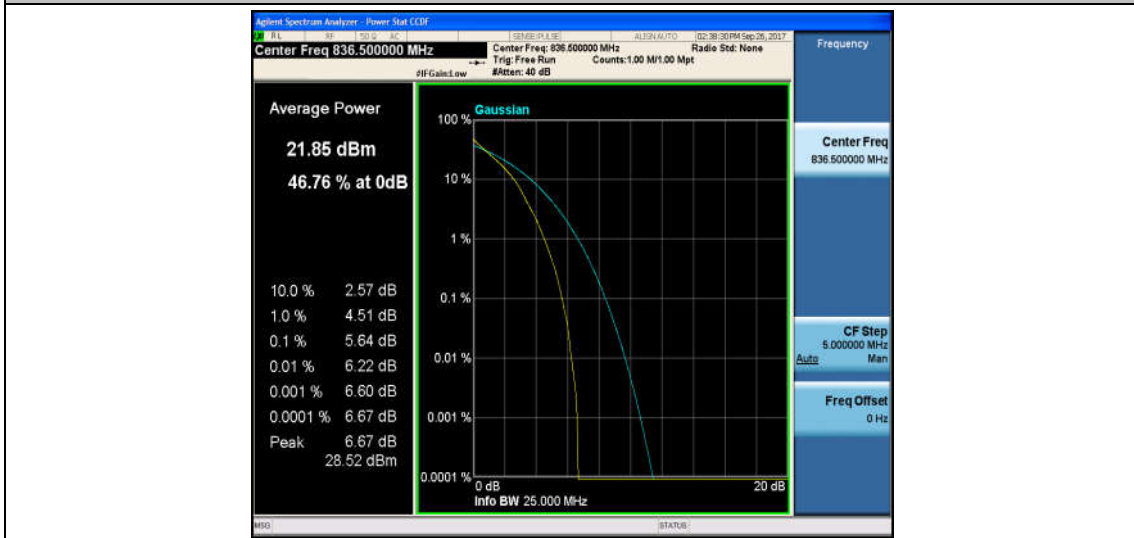

Band5\_1.4MHz\_16QAM\_20407\_6RB#0\_6.48\_13\_PASS

Band5\_1.4MHz\_QPSK\_20525\_1RB#0\_4.61\_13\_PASS

Band5\_1.4MHz\_16QAM\_20525\_1RB#0\_5.53\_13\_PASS

Band5\_1.4MHz\_QPSK\_20525\_6RB#0\_5.64\_13\_PASS

Band5\_1.4MHz\_16QAM\_20525\_6RB#0\_6.46\_13\_PASS