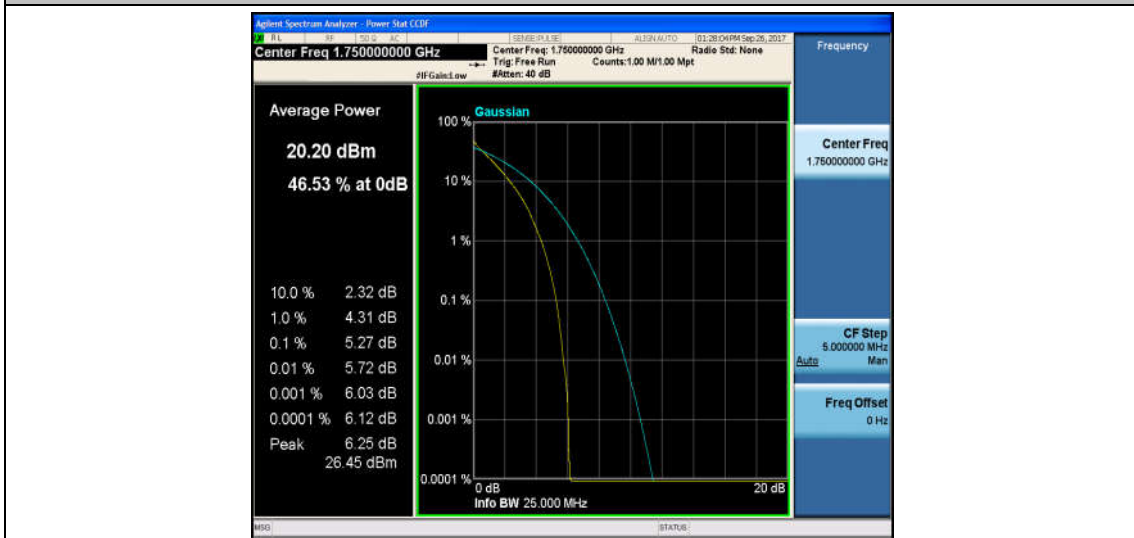

Band4\_10MHz\_QPSK\_20175\_50RB#0\_5.35\_13\_PASS

Band4\_10MHz\_16QAM\_20175\_50RB#0\_6.14\_13\_PASS

Band4\_10MHz\_QPSK\_20350\_1RB#0\_4.45\_13\_PASS

Band4\_10MHz\_16QAM\_20350\_1RB#0\_5.42\_13\_PASS

Band4\_10MHz\_QPSK\_20350\_50RB#0\_5.27\_13\_PASS