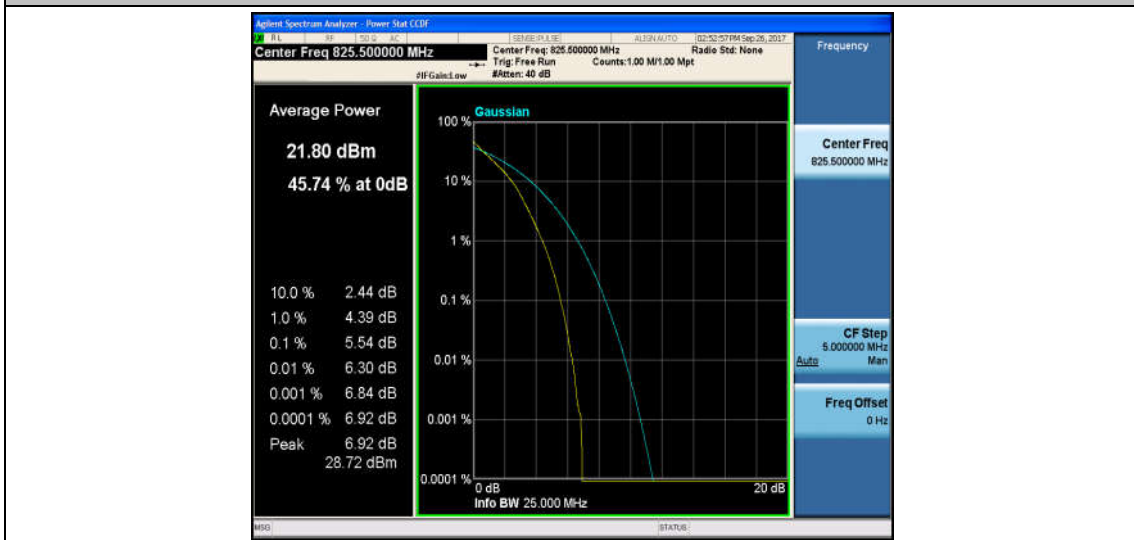

Band5_3MHz_QPSK_20415_15RB#0_5.54_13_PASS