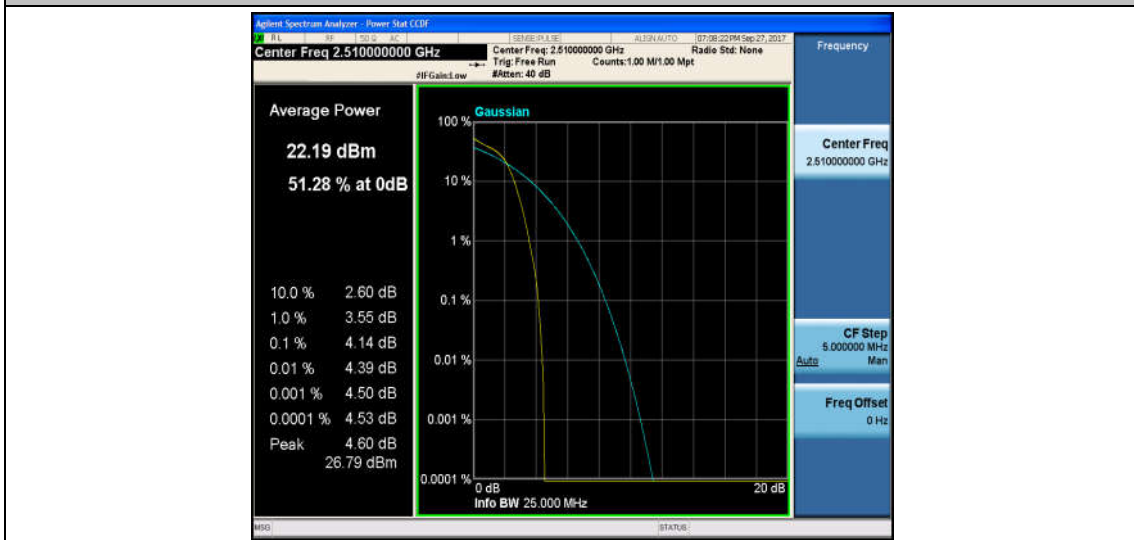

Band7\_20MHz\_QPSK\_20850\_100RB#0\_5.15\_13\_PASS

Band7\_20MHz\_16QAM\_20850\_100RB#0\_5.96\_13\_PASS

Band7\_20MHz\_QPSK\_20850\_1RB#0\_3.33\_13\_PASS

Band7\_20MHz\_16QAM\_20850\_1RB#0\_4.14\_13\_PASS

Band7\_20MHz\_QPSK\_21100\_100RB#0\_5.21\_13\_PASS