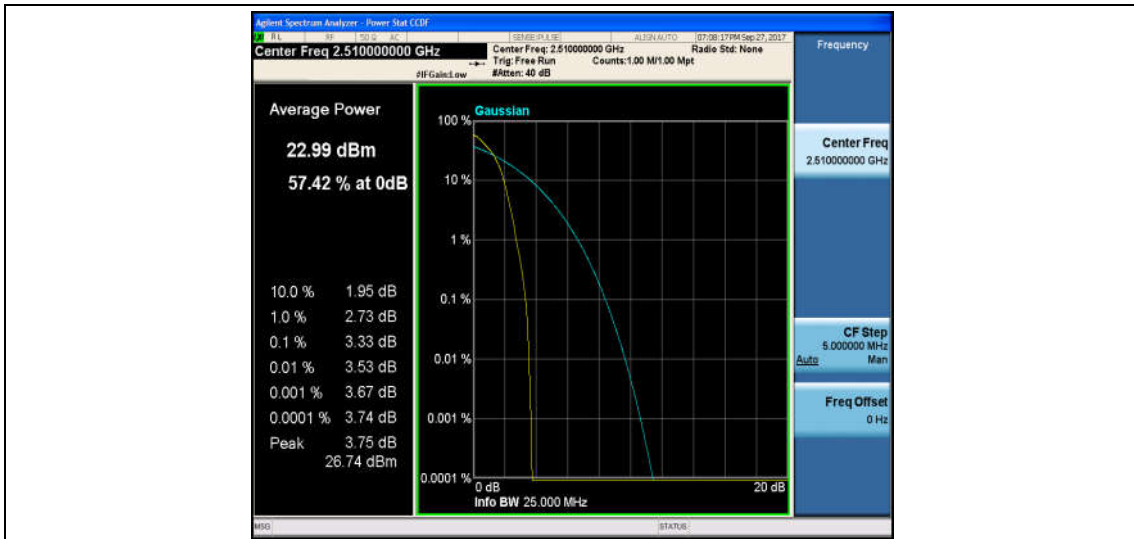

Band7\_20MHz\_QPSK\_20850\_100RB#0\_5.15\_13\_PASS

Band7\_20MHz\_16QAM\_20850\_100RB#0\_5.96\_13\_PASS

Band7\_20MHz\_QPSK\_20850\_1RB#0\_3.33\_13\_PASS

Band7\_20MHz\_16QAM\_20850\_1RB#0\_4.14\_13\_PASS

Band7\_20MHz\_QPSK\_21100\_100RB#0\_5.21\_13\_PASS