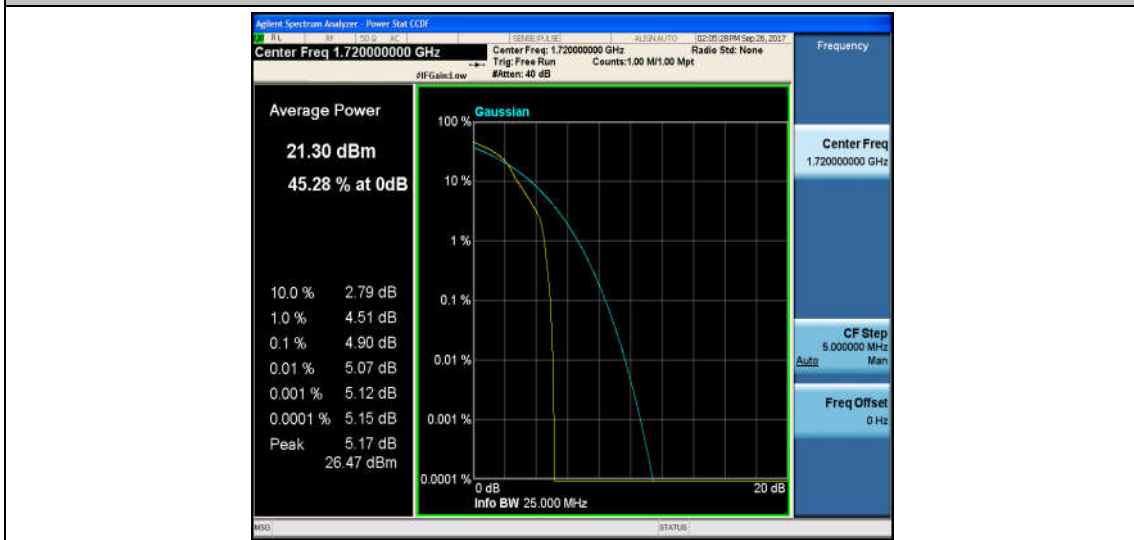

Band4\_20MHz\_QPSK\_20050\_100RB#0\_5.46\_13\_PASS

Band4\_20MHz\_16QAM\_20050\_100RB#0\_6.25\_13\_PASS

Band4\_20MHz\_QPSK\_20050\_1RB#0\_4.03\_13\_PASS

Band4\_20MHz\_16QAM\_20050\_1RB#0\_4.90\_13\_PASS

Band4\_20MHz\_QPSK\_20175\_100RB#0\_5.47\_13\_PASS