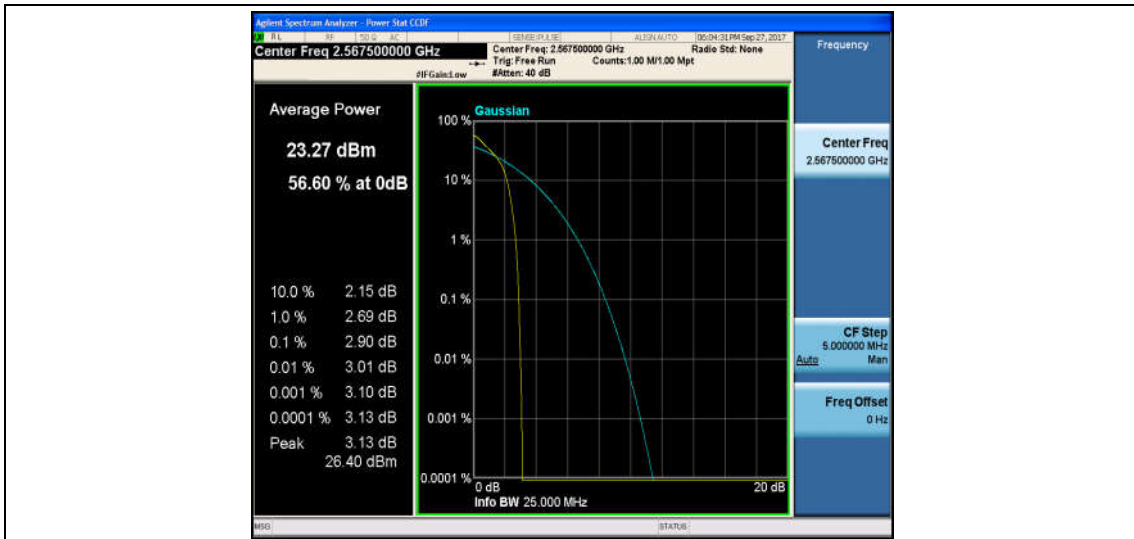

Band7_5MHz_QPSK_21425_1RB#0_2.90_13_PASS