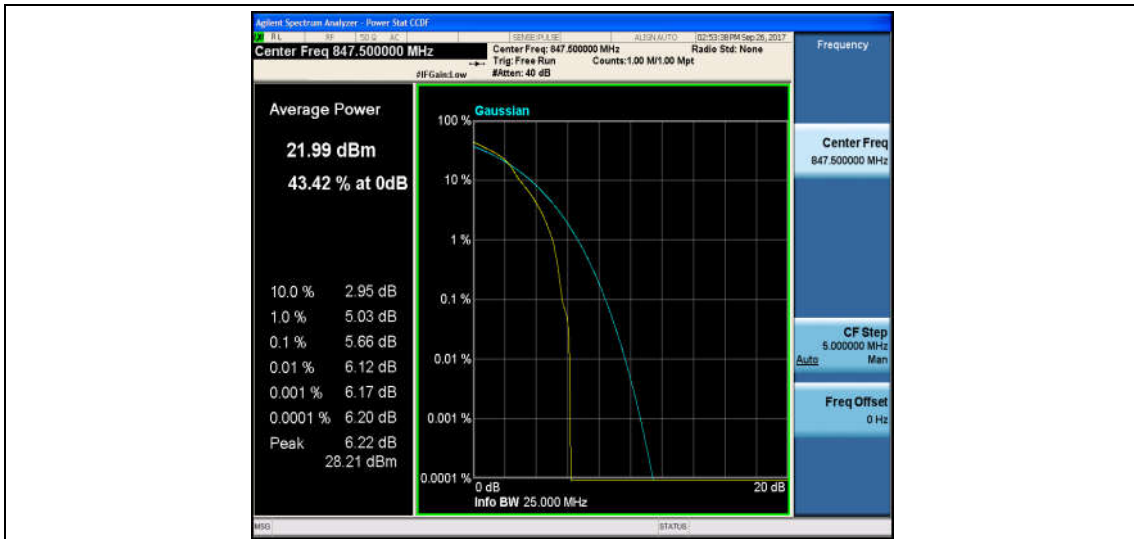

Band5_3MHz_16QAM_20635_1RB#0_5.66_13_PASS