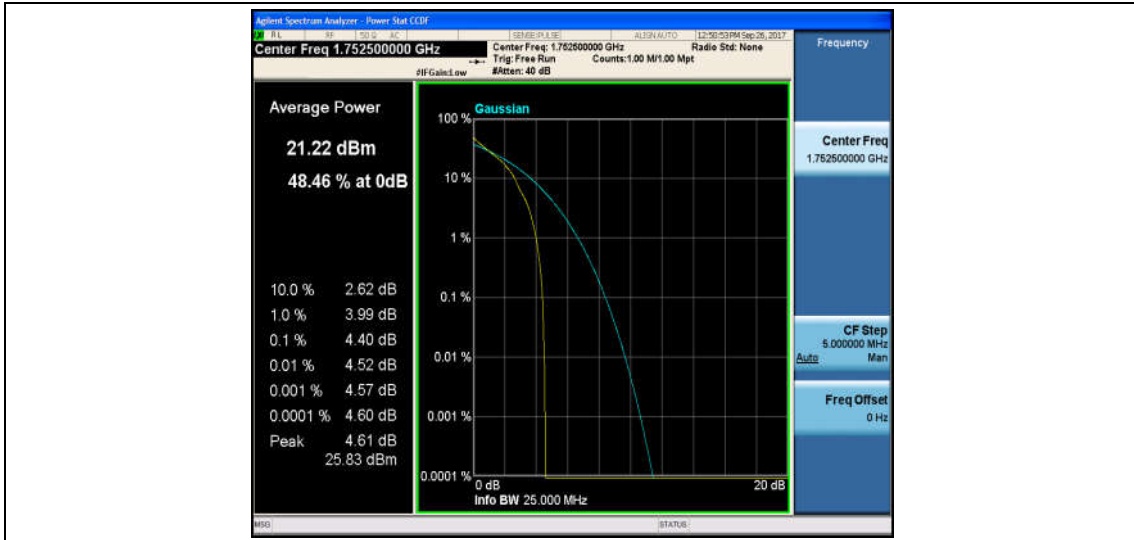

Band4_5MHz_QPSK_20375_1RB#0_4.40_13_PASS