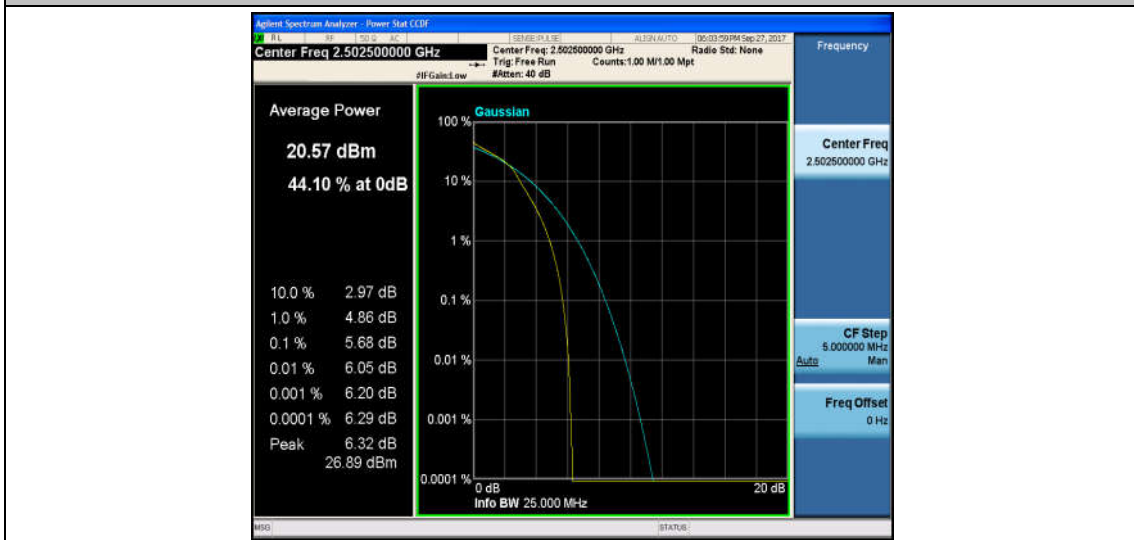

Band7\_5MHz\_16QAM\_20775\_1RB#0\_4.18\_13\_PASS

Band7\_5MHz\_QPSK\_20775\_25RB#0\_4.85\_13\_PASS

Band7\_5MHz\_16QAM\_20775\_25RB#0\_5.68\_13\_PASS

Band7\_5MHz\_QPSK\_21100\_1RB#0\_3.33\_13\_PASS

Band7\_5MHz\_16QAM\_21100\_1RB#0\_4.28\_13\_PASS