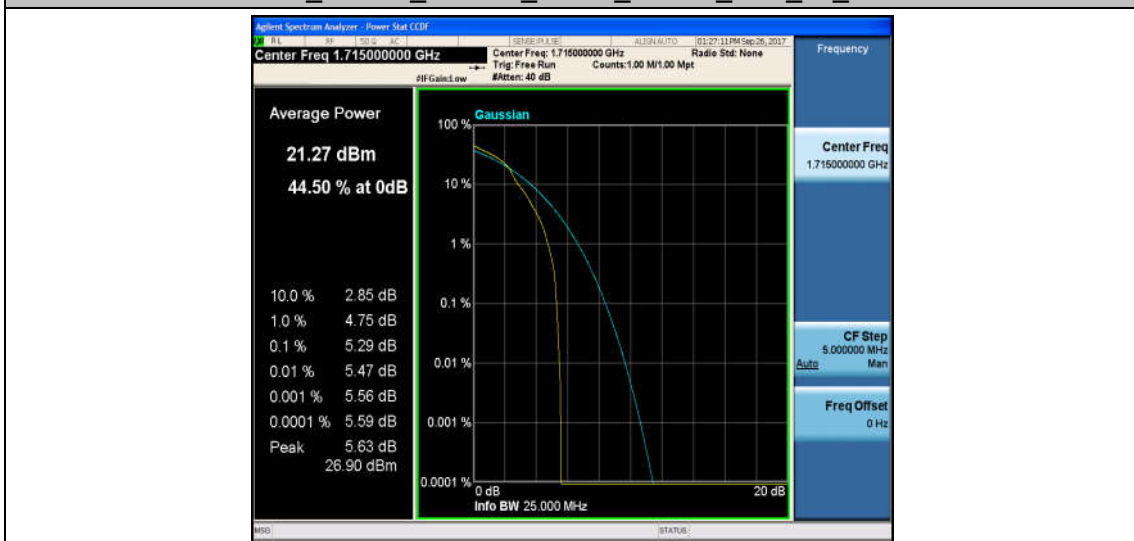

Band4_10MHz_16QAM_2000_1RB#0_5.29_13_PASS