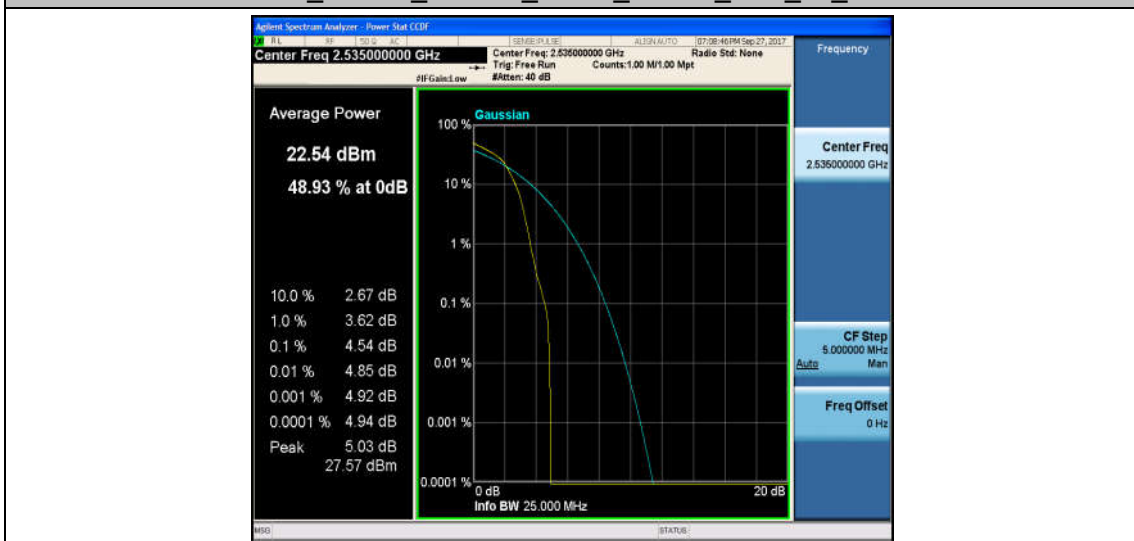

Band7_20MHz_16QAM_21100_1RB#0_4.54_13_PASS