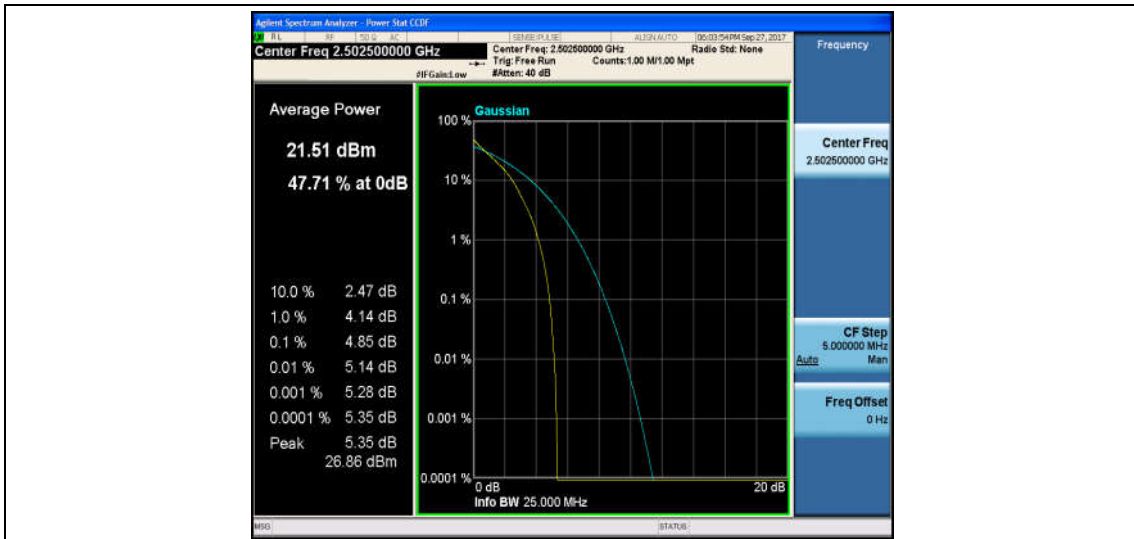

Band7_5MHz_QPSK_20775_25RB#0_4.85_13_PASS