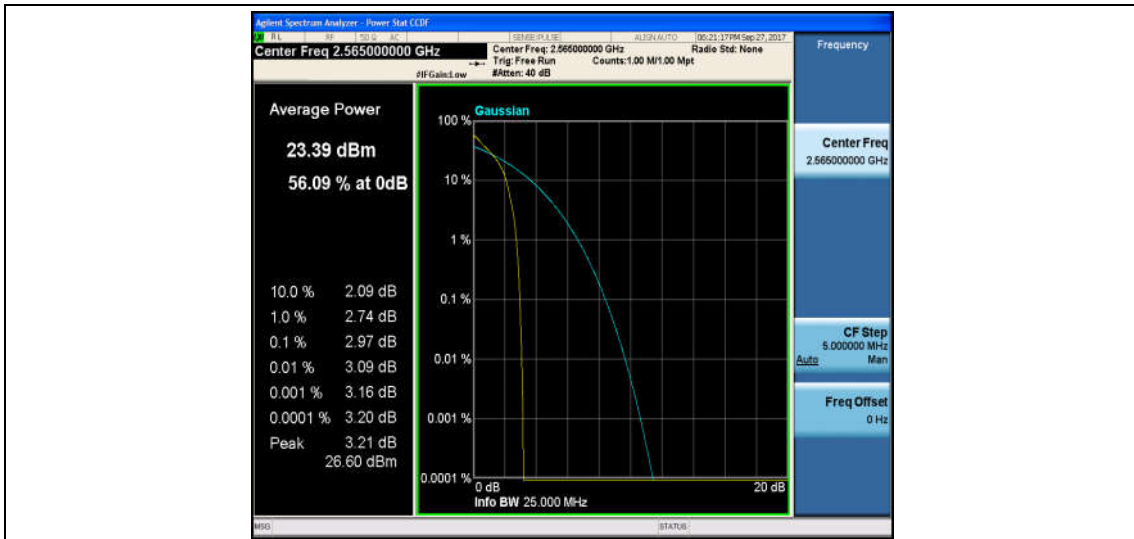

Band7\_10MHz\_QPSK\_21100\_1RB#0\_3.36\_13\_PASS

Band7\_10MHz\_16QAM\_21100\_1RB#0\_4.32\_13\_PASS

Band7\_10MHz\_QPSK\_21100\_50RB#0\_4.69\_13\_PASS

Band7\_10MHz\_16QAM\_21100\_50RB#0\_5.60\_13\_PASS

Band7\_10MHz\_QPSK\_21400\_1RB#0\_2.97\_13\_PASS