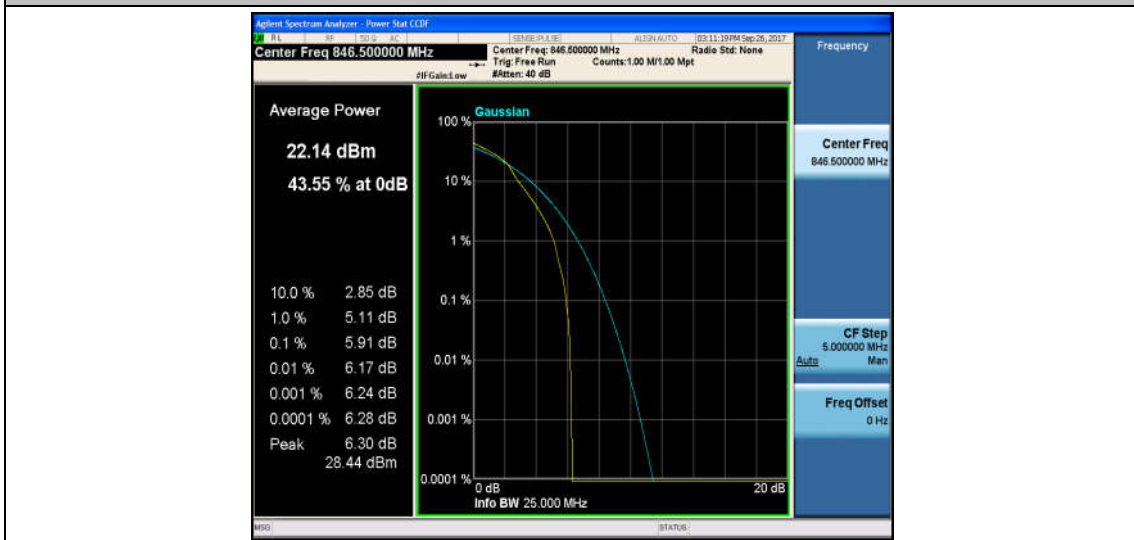

Band5\_5MHz\_16QAM\_20525\_25RB#0\_6.39\_13\_PASS

Band5\_5MHz\_QPSK\_20625\_1RB#0\_4.78\_13\_PASS

Band5\_5MHz\_16QAM\_20625\_1RB#0\_5.91\_13\_PASS

Band5\_5MHz\_QPSK\_20625\_25RB#0\_5.76\_13\_PASS

Band5\_5MHz\_16QAM\_20625\_25RB#0\_6.49\_13\_PASS