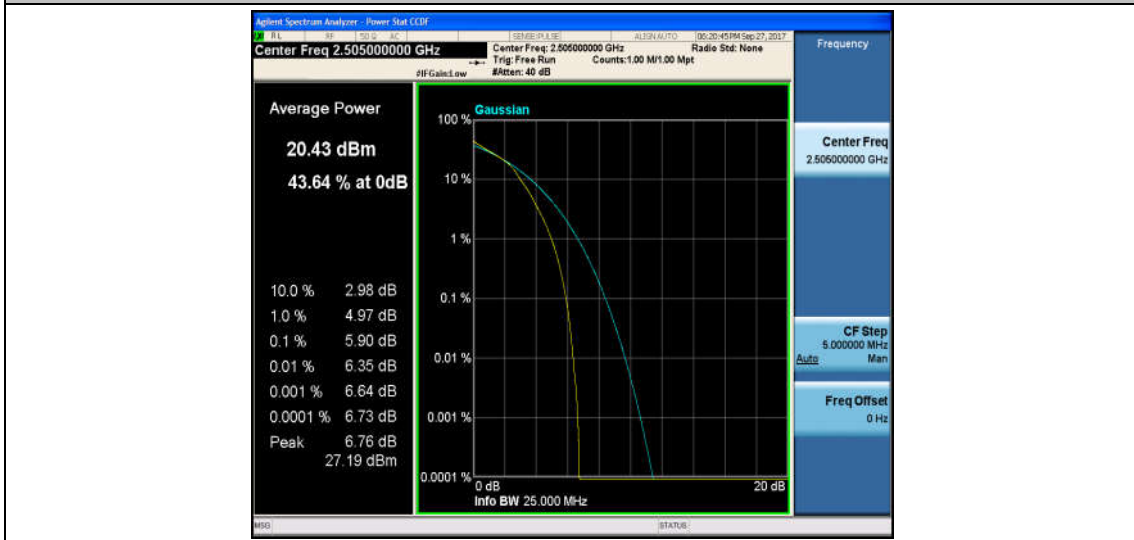

Band7\_5MHz\_16QAM\_21425\_25RB#0\_5.11\_13\_PASS

Band7\_10MHz\_QPSK\_20800\_1RB#0\_3.41\_13\_PASS

Band7\_10MHz\_16QAM\_20800\_1RB#0\_4.53\_13\_PASS

Band7\_10MHz\_QPSK\_20800\_50RB#0\_5.00\_13\_PASS

Band7\_10MHz\_16QAM\_20800\_50RB#0\_5.90\_13\_PASS