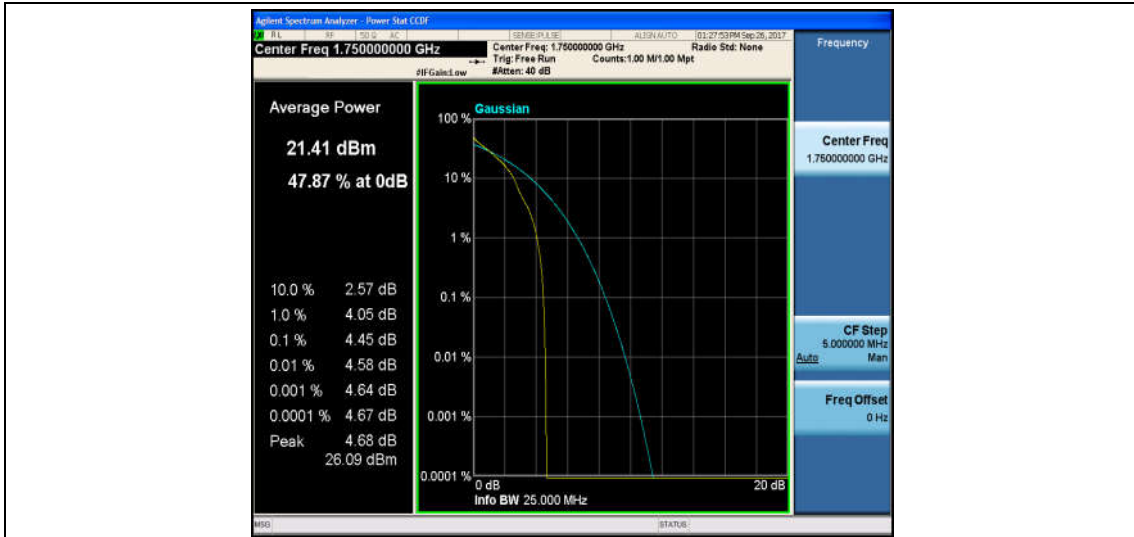

Band4\_10MHz\_QPSK\_20175\_50RB#0\_5.35\_13\_PASS

Band4\_10MHz\_16QAM\_20175\_50RB#0\_6.14\_13\_PASS

Band4\_10MHz\_QPSK\_20350\_1RB#0\_4.45\_13\_PASS

Band4\_10MHz\_16QAM\_20350\_1RB#0\_5.42\_13\_PASS

Band4\_10MHz\_QPSK\_20350\_50RB#0\_5.27\_13\_PASS