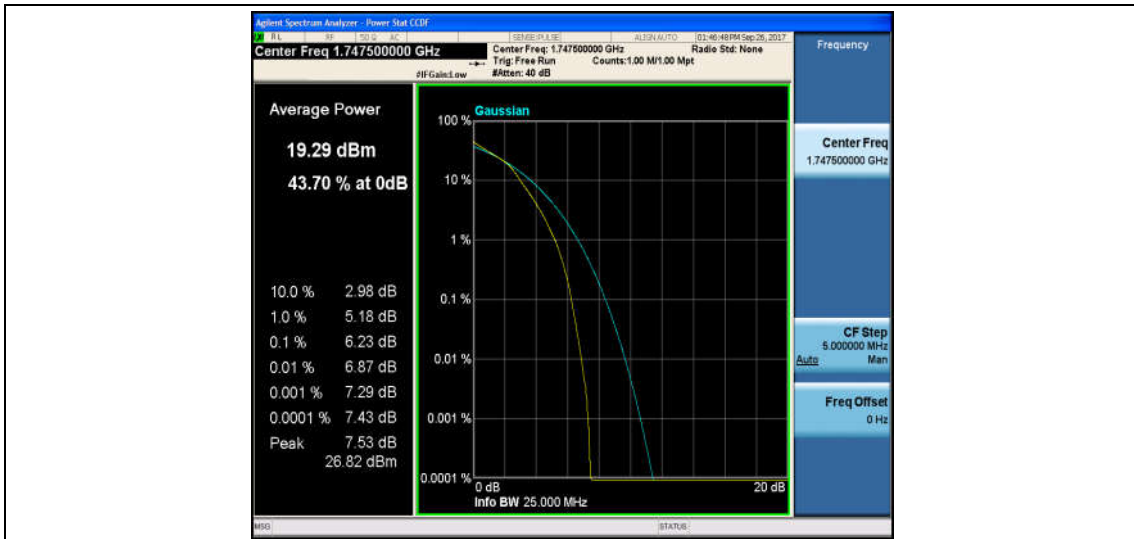

Band4\_15MHz\_QPSK\_20175\_1RB#0\_4.19\_13\_PASS

Band4\_15MHz\_16QAM\_20175\_1RB#0\_5.10\_13\_PASS

Band4\_15MHz\_QPSK\_20175\_75RB#0\_5.62\_13\_PASS

Band4\_15MHz\_16QAM\_20175\_75RB#0\_6.22\_13\_PASS

Band4\_15MHz\_QPSK\_20325\_1RB#0\_4.32\_13\_PASS