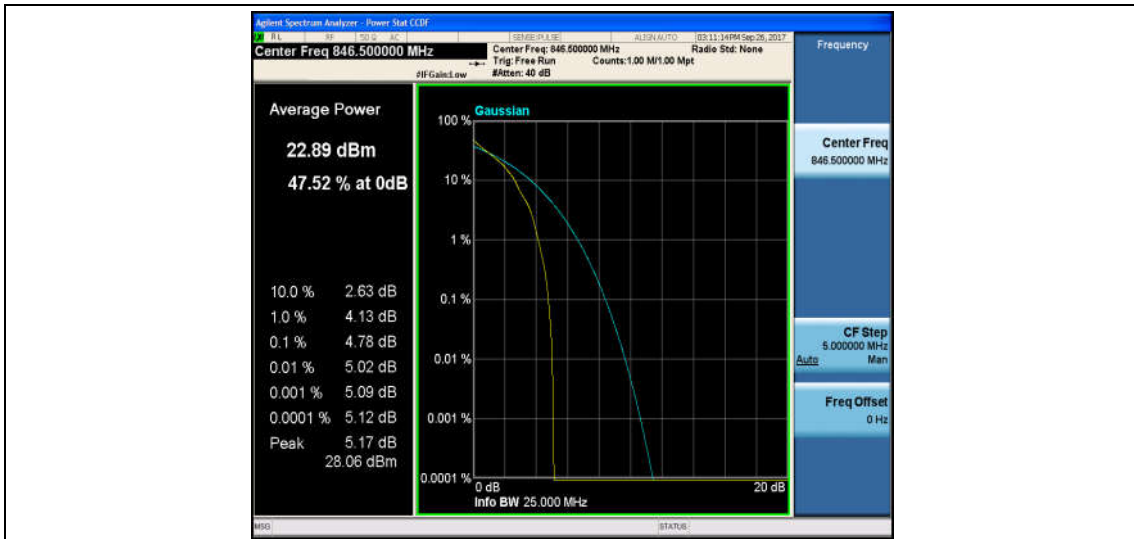

Band5_5MHz_QPSK_20625_1RB#0_4.78_13_PASS