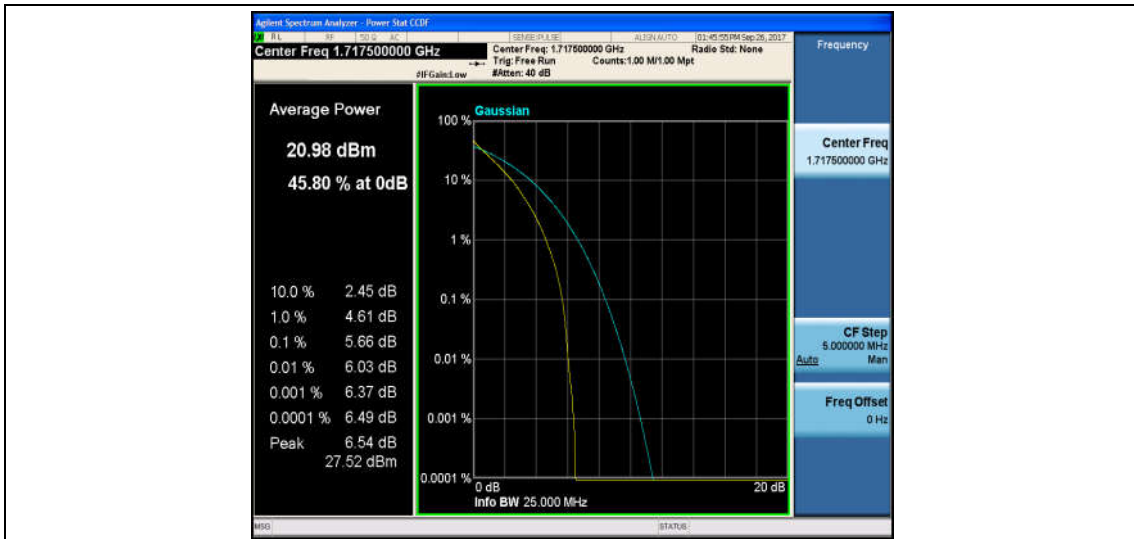

Band4\_10MHz\_16QAM\_20350\_50RB#0\_6.10\_13\_PASS

Band4\_15MHz\_QPSK\_2025\_1RB#0\_4.07\_13\_PASS

Band4\_15MHz\_16QAM\_2025\_1RB#0\_5.05\_13\_PASS

Band4\_15MHz\_QPSK\_2025\_75RB#0\_5.66\_13\_PASS

Band4\_15MHz\_16QAM\_20025\_75RB#0\_6.23\_13\_PASS