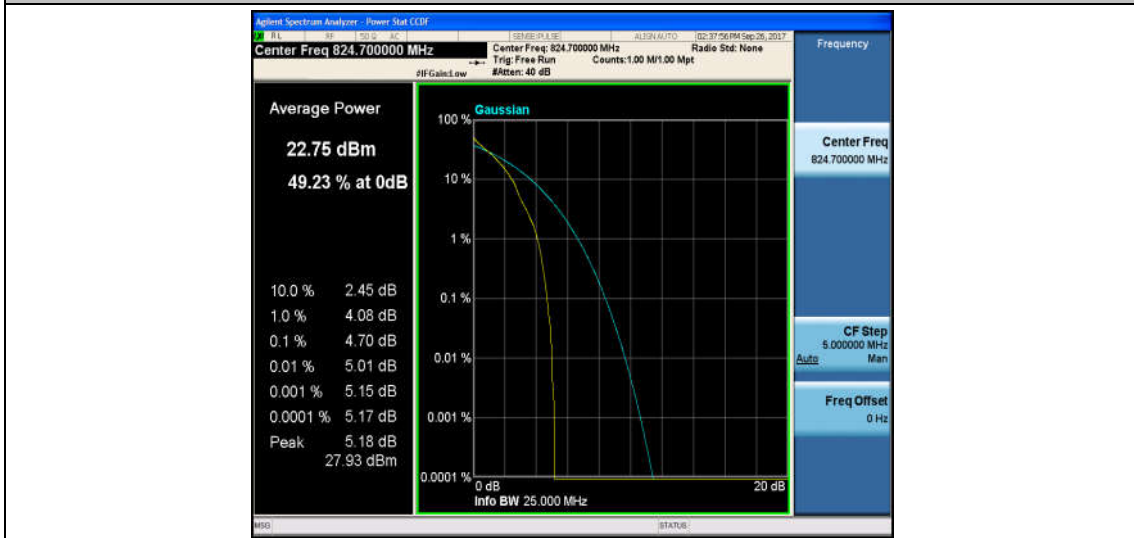

Band5_1.4MHz_QPSK_20407_1RB#0_4.70_13_PASS