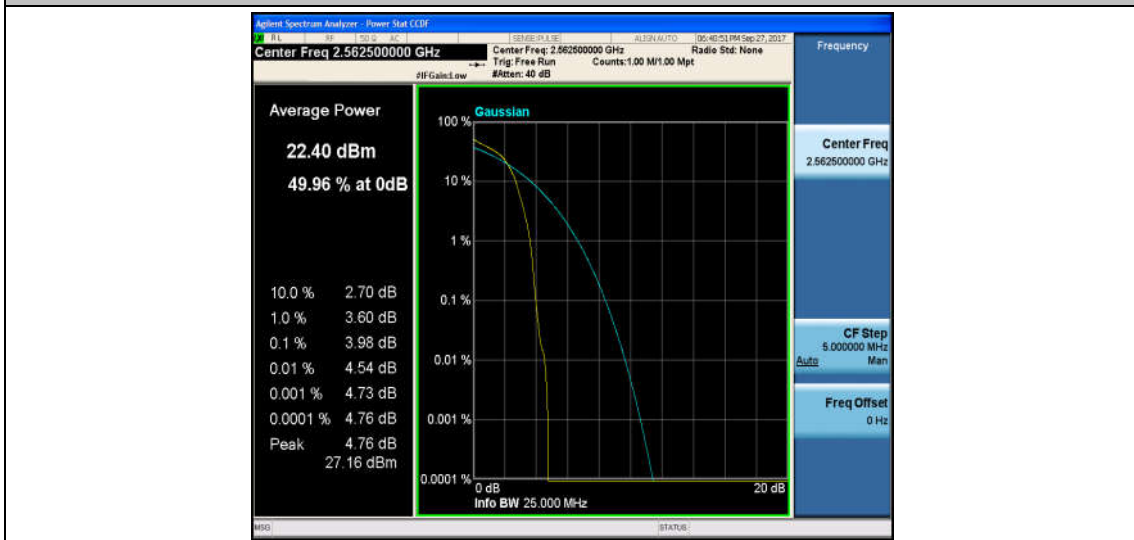

Band7_15MHz_16QAM_21375_1RB#0_3.98_13_PASS