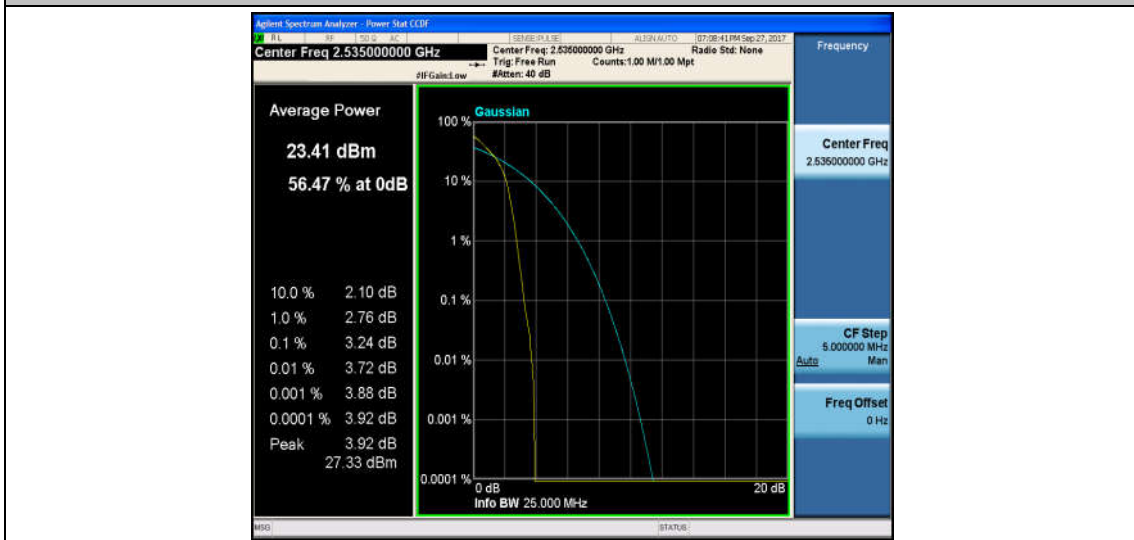

Band7_20MHz_QPSK_21100_1RB#0_3.24_13_PASS