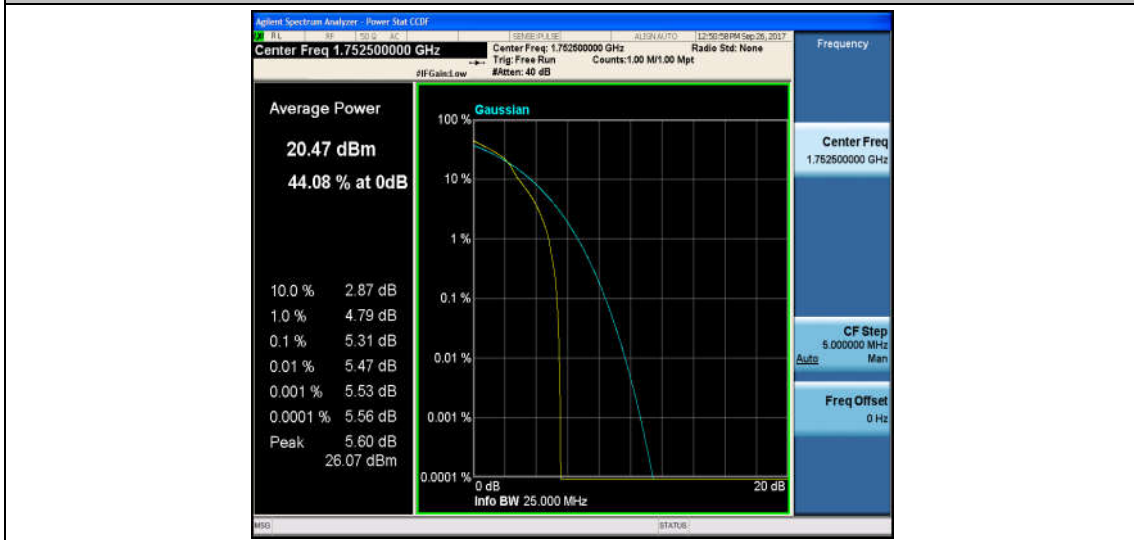

Band4_5MHz_16QAM_20375_1RB#0_5.31_13_PASS