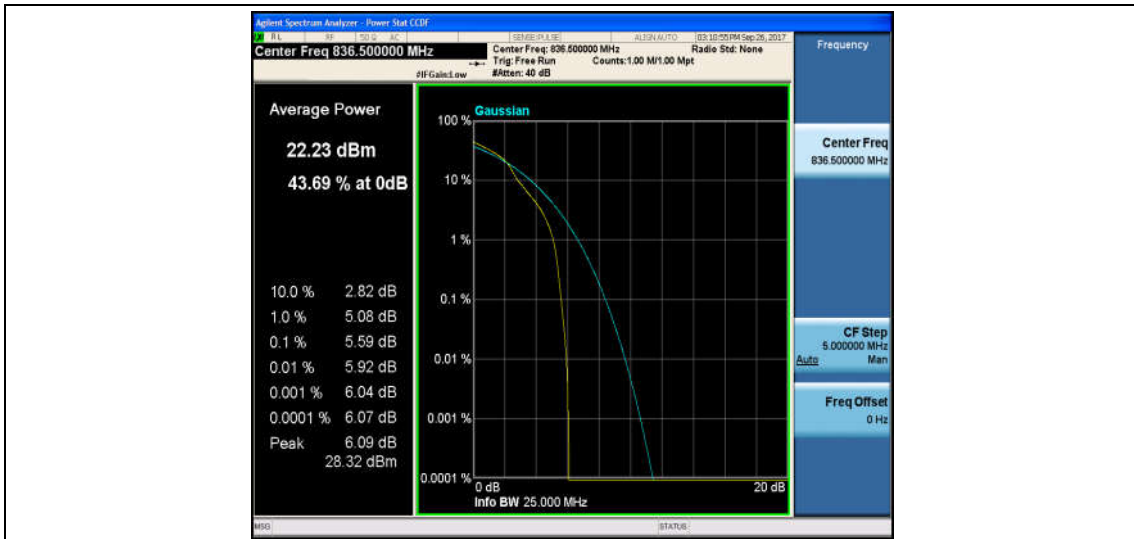

Band5\_5MHz\_QPSK\_20425\_25RB#0\_5.79\_13\_PASS

Band5\_5MHz\_16QAM\_20425\_25RB#0\_6.50\_13\_PASS

Band5\_5MHz\_QPSK\_20525\_1RB#0\_5.06\_13\_PASS

Band5\_5MHz\_16QAM\_20525\_1RB#0\_5.59\_13\_PASS

Band5\_5MHz\_QPSK\_20525\_25RB#0\_5.75\_13\_PASS