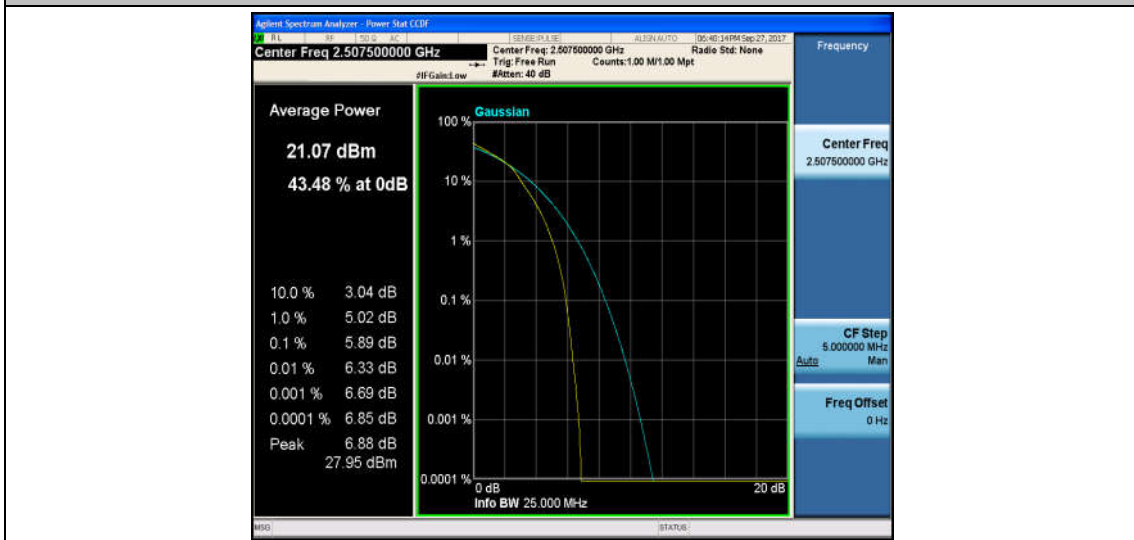

Band7_15MHz_16QAM_20825_75RB#0_5.89_13_PASS