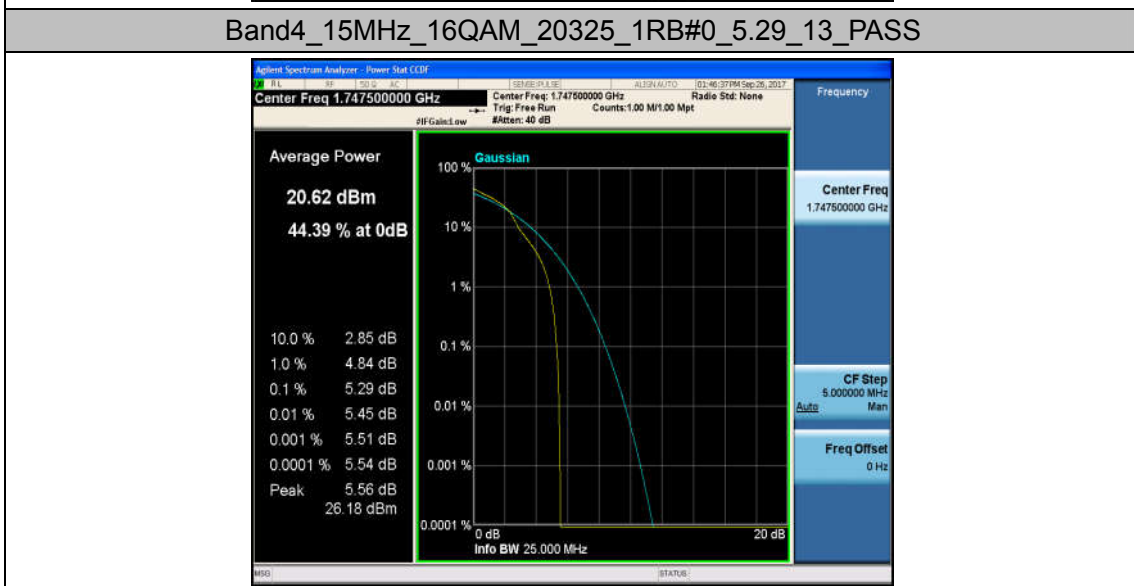

Band4\_15MHz\_QPSK\_20175\_1RB#0\_4.19\_13\_PASS

Band4\_15MHz\_16QAM\_20175\_1RB#0\_5.10\_13\_PASS

Band4\_15MHz\_QPSK\_20175\_75RB#0\_5.62\_13\_PASS

Band4\_15MHz\_16QAM\_20175\_75RB#0\_6.22\_13\_PASS

Band4\_15MHz\_QPSK\_20325\_1RB#0\_4.32\_13\_PASS