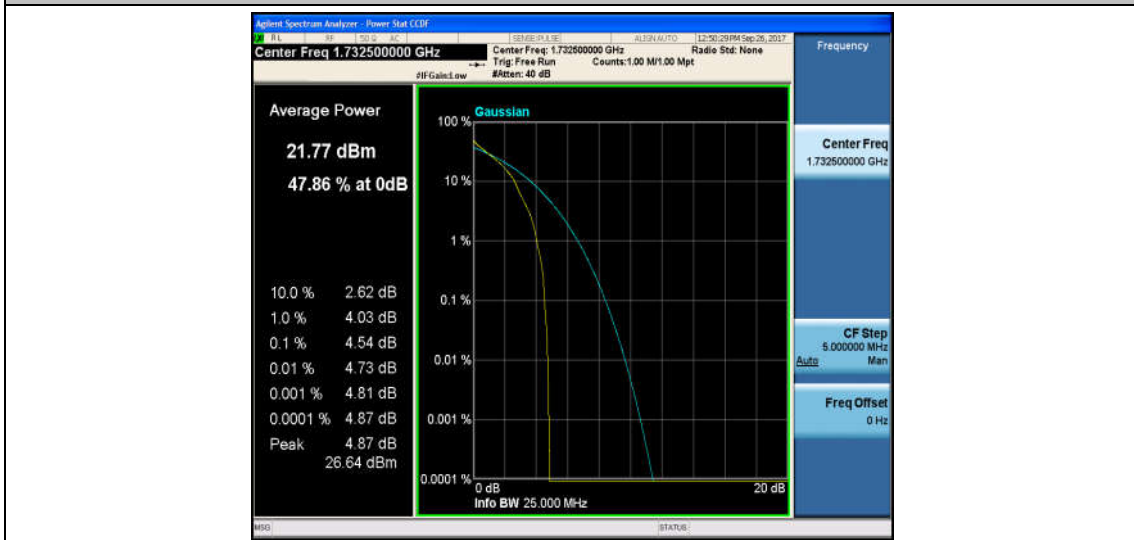

Band4\_5MHz\_16QAM\_19975\_25RB#0\_6.19\_13\_PASS

Band4\_5MHz\_QPSK\_20175\_1RB#0\_4.54\_13\_PASS

Band4\_5MHz\_16QAM\_20175\_1RB#0\_5.40\_13\_PASS

Band4\_5MHz\_QPSK\_20175\_25RB#0\_5.38\_13\_PASS

Band4\_5MHz\_16QAM\_20175\_25RB#0\_6.13\_13\_PASS