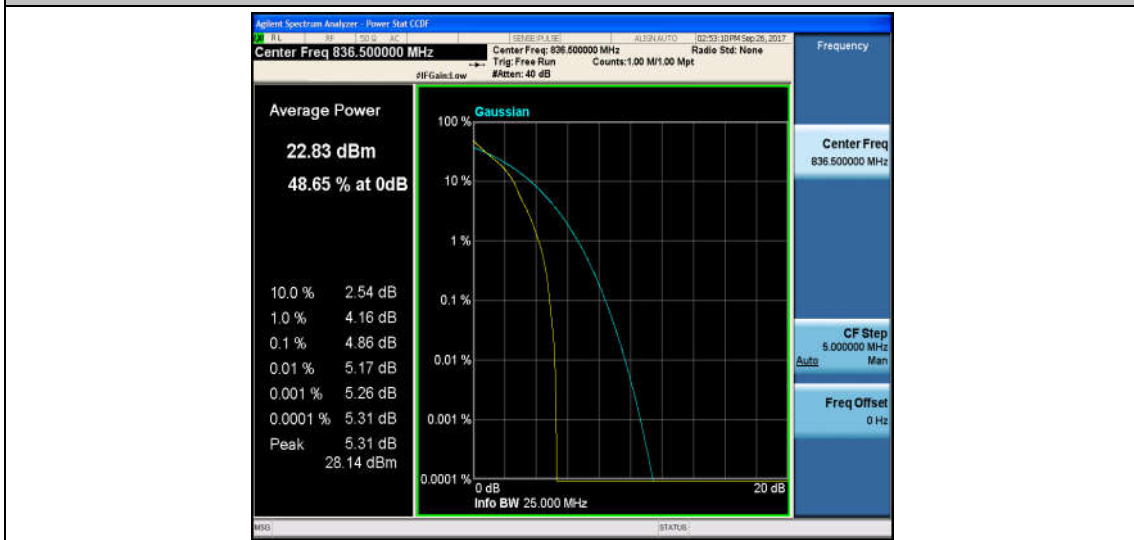

Band5_3MHz_QPSK_20525_1RB#0_4.86_13_PASS