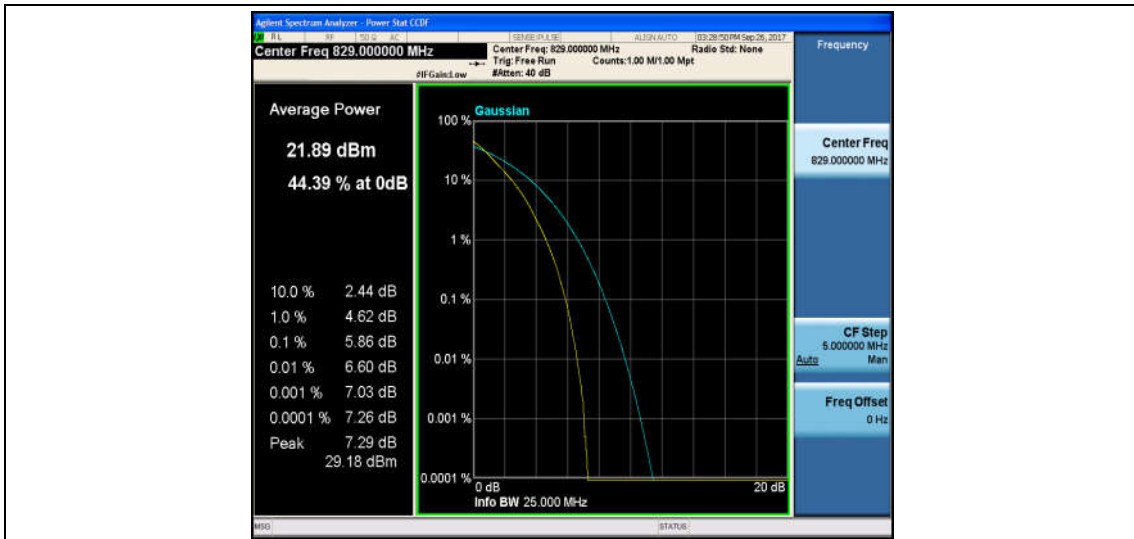

Band5_10MHz_QPSK_20450_50RB#0_5.86_13_PASS