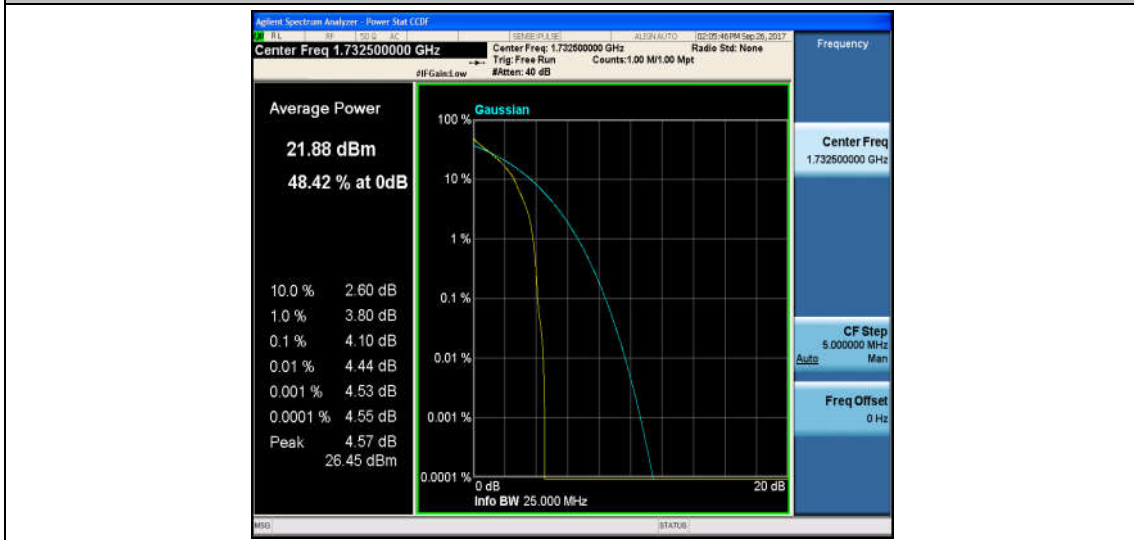

Band4_20MHz_QPSK_20175_1RB#0_4.10_13_PASS