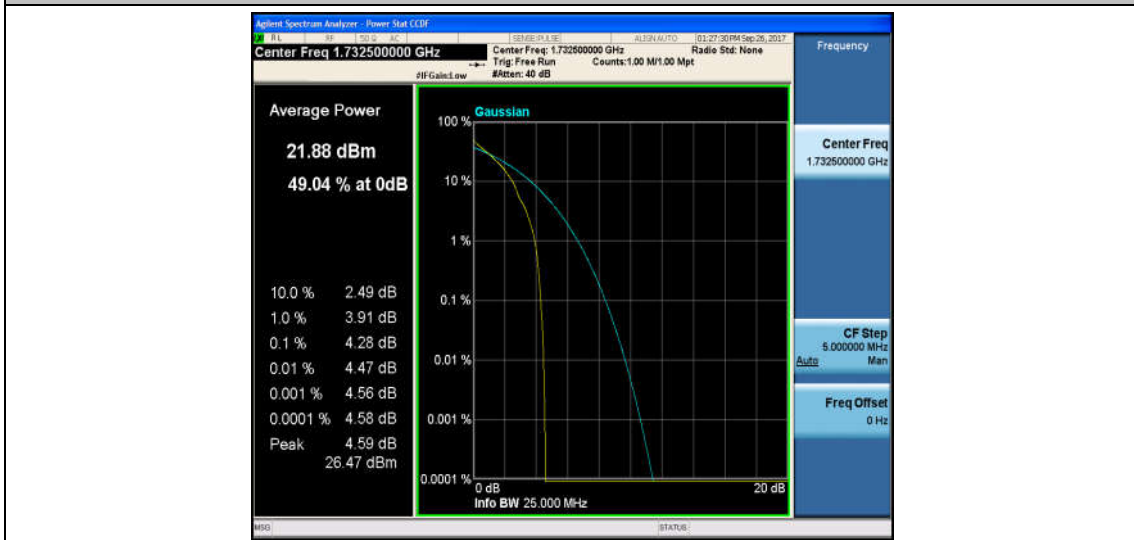

Band4\_10MHz\_16QAM\_2000\_1RB#0\_5.29\_13\_PASS

Band4\_10MHz\_QPSK\_2000\_50RB#0\_5.36\_13\_PASS

Band4\_10MHz\_16QAM\_20000\_50RB#0\_6.15\_13\_PASS

Band4\_10MHz\_QPSK\_20175\_1RB#0\_4.28\_13\_PASS

Band4\_10MHz\_16QAM\_20175\_1RB#0\_5.23\_13\_PASS