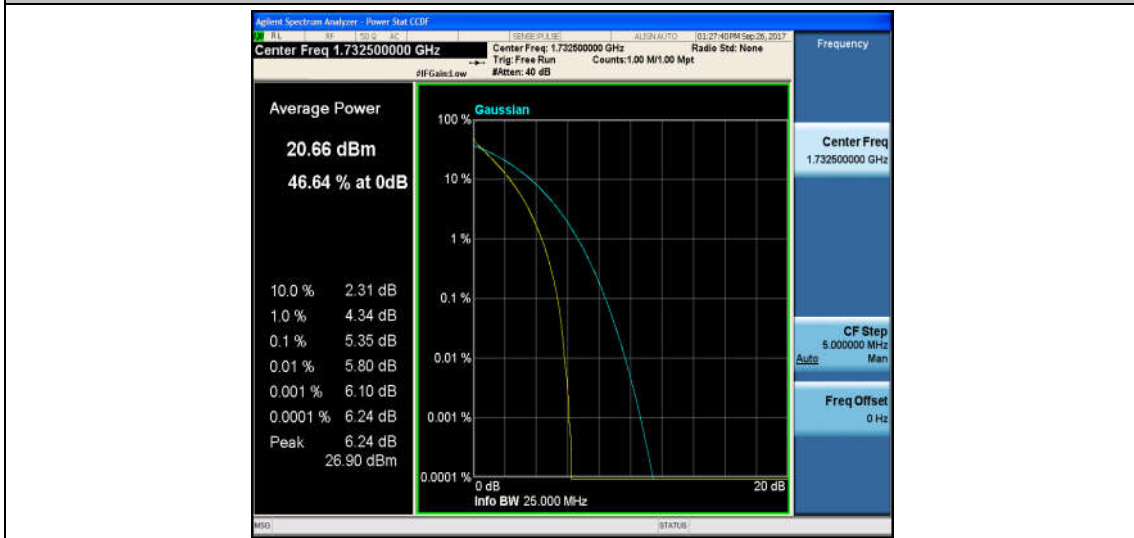

Band4_10MHz_QPSK_20175_50RB#0_5.35_13_PASS