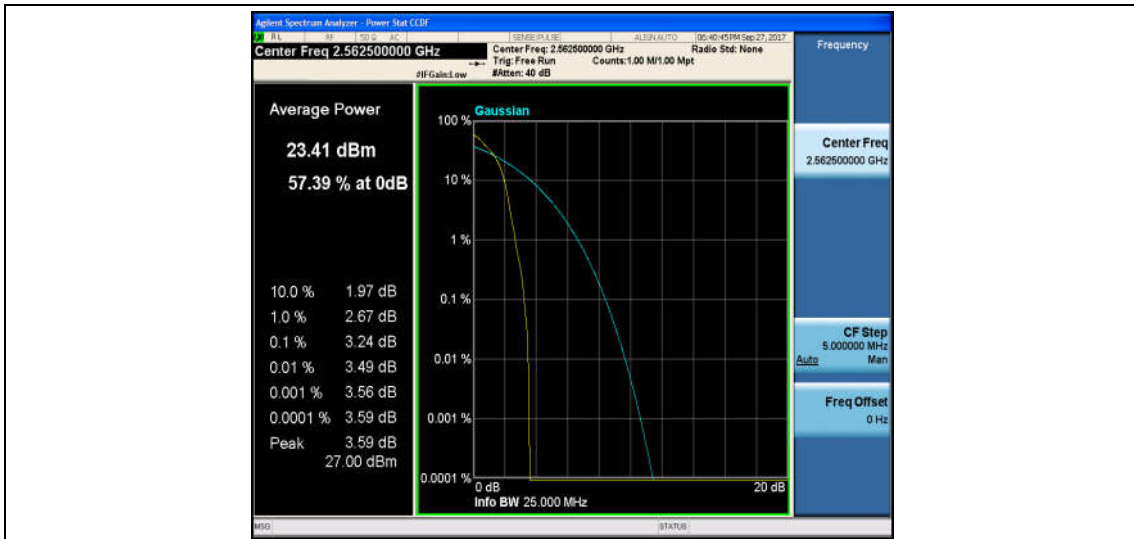

Band7_15MHz_QPSK_21375_1RB#0_3.24_13_PASS