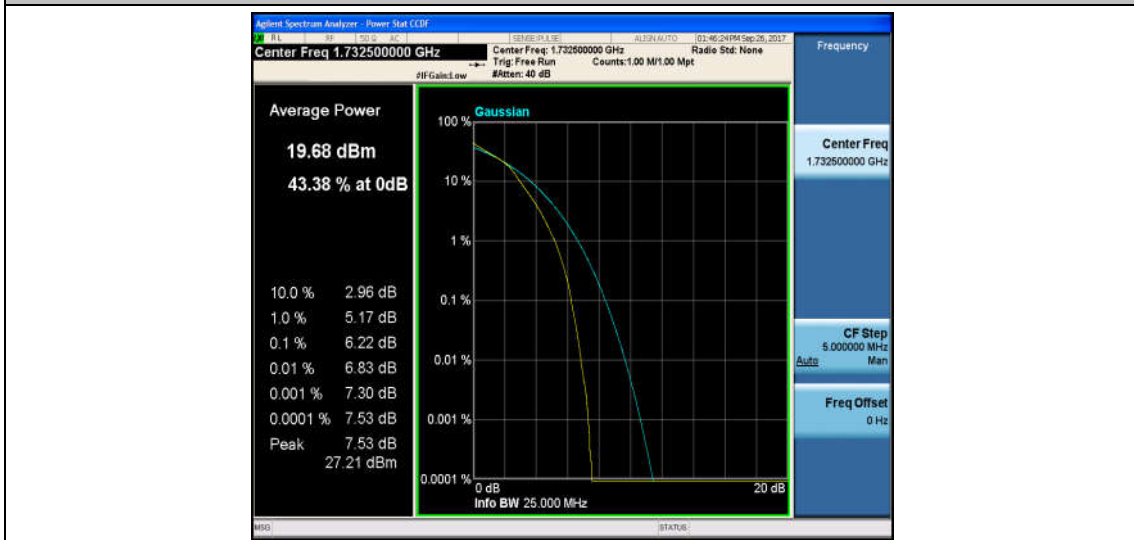

Band4\_15MHz\_QPSK\_20175\_1RB#0\_4.19\_13\_PASS

Band4\_15MHz\_16QAM\_20175\_1RB#0\_5.10\_13\_PASS

Band4\_15MHz\_QPSK\_20175\_75RB#0\_5.62\_13\_PASS

Band4\_15MHz\_16QAM\_20175\_75RB#0\_6.22\_13\_PASS

Band4\_15MHz\_QPSK\_20325\_1RB#0\_4.32\_13\_PASS