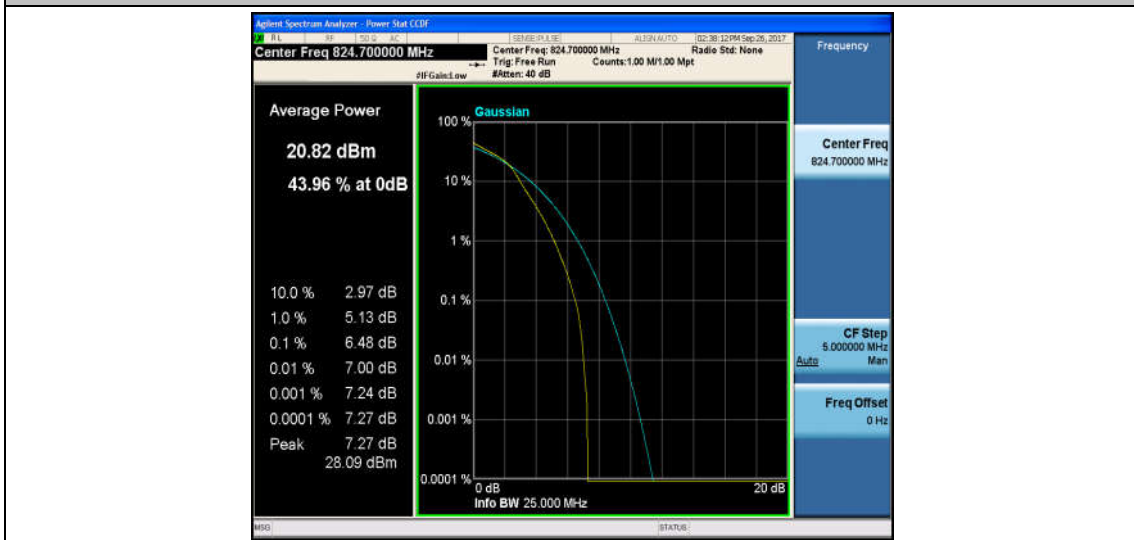

Band5_1.4MHz_16QAM_20407_6RB#0_6.48_13_PASS