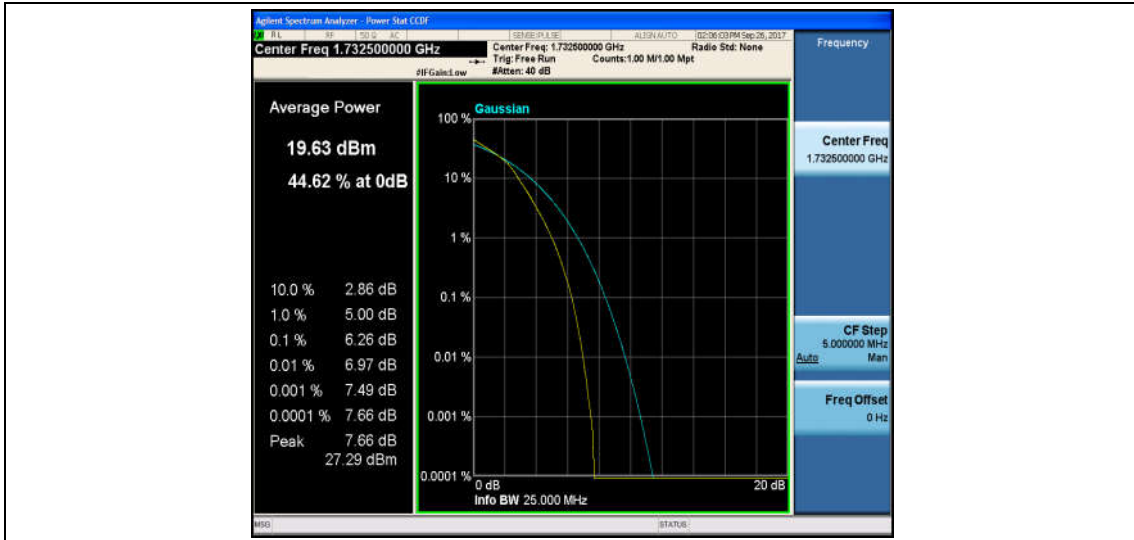

Band4_20MHz_16QAM_20175_100RB#0_6.26_13_PASS