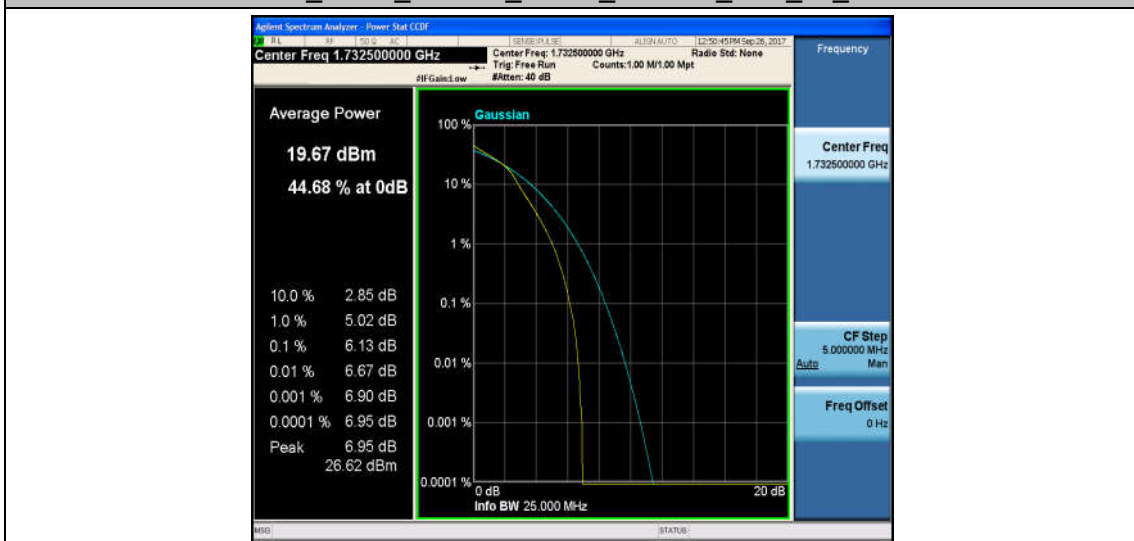

Band4\_5MHz\_16QAM\_19975\_25RB#0\_6.19\_13\_PASS

Band4\_5MHz\_QPSK\_20175\_1RB#0\_4.54\_13\_PASS

Band4\_5MHz\_16QAM\_20175\_1RB#0\_5.40\_13\_PASS

Band4\_5MHz\_QPSK\_20175\_25RB#0\_5.38\_13\_PASS

Band4\_5MHz\_16QAM\_20175\_25RB#0\_6.13\_13\_PASS