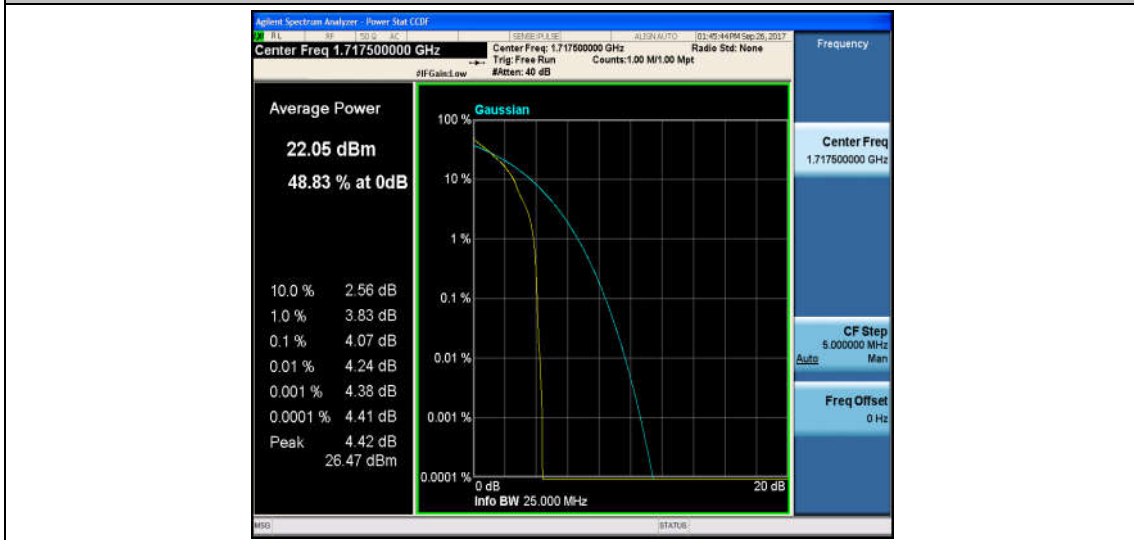

Band4_15MHz_QPSK_2025_1RB#0_4.07_13_PASS