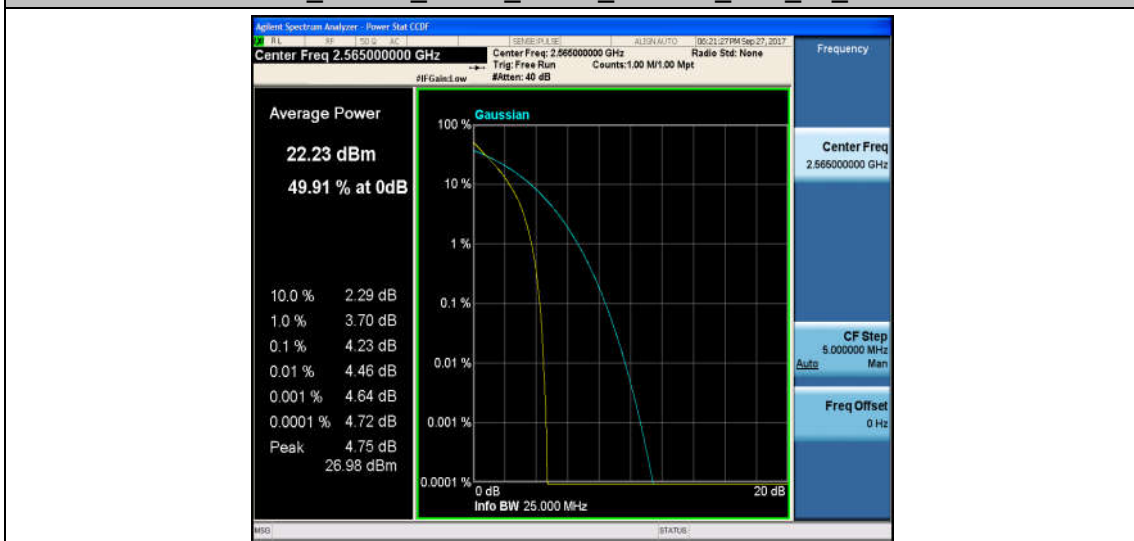

Band7_10MHz_QPSK_21400_50RB#0_4.23_13_PASS