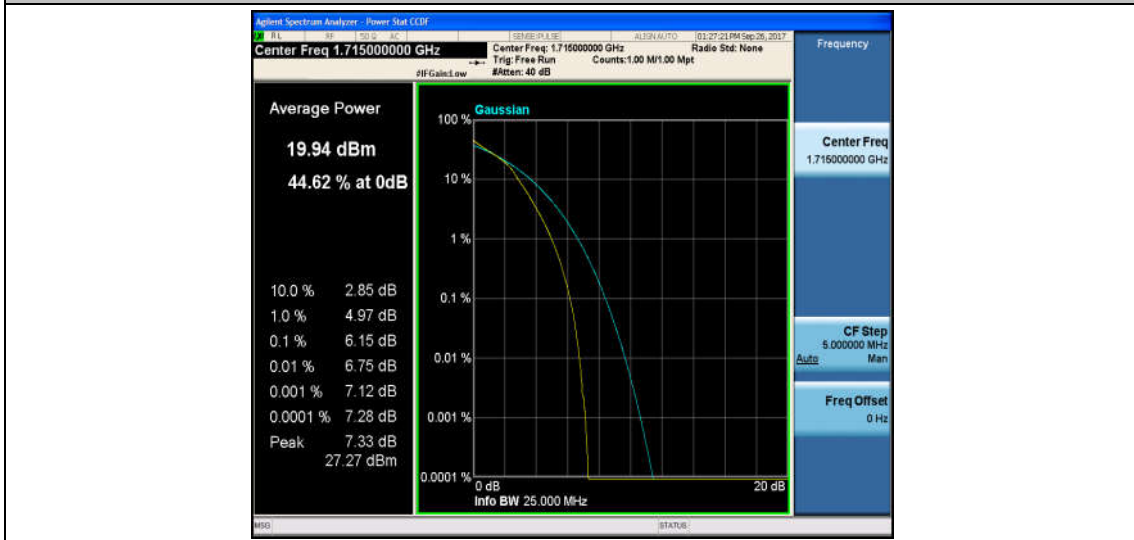

Band4_10MHz_16QAM_20000_50RB#0_6.15_13_PASS