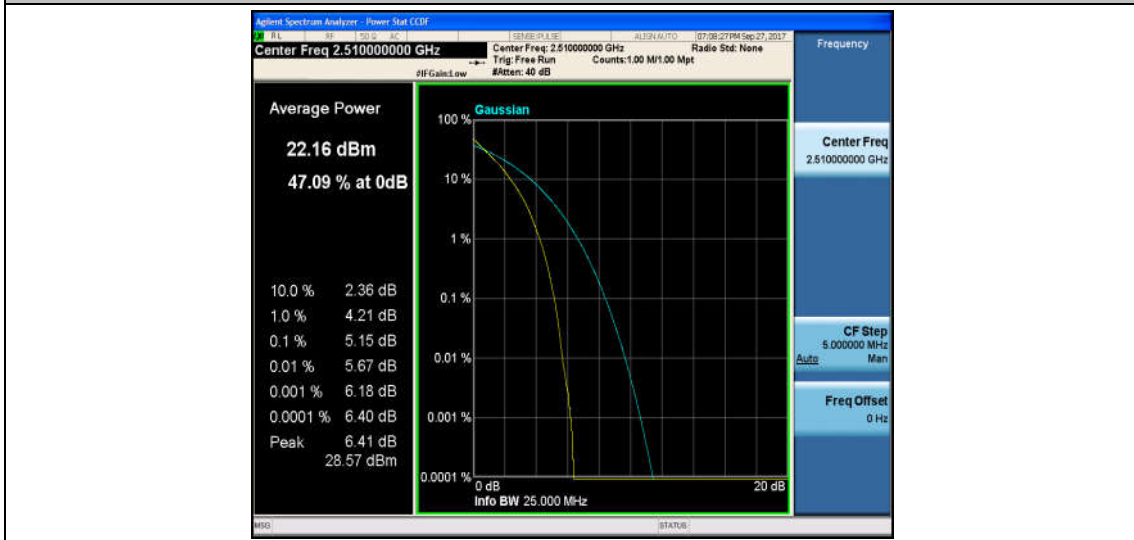

Band7_20MHz_QPSK_20850_100RB#0_5.15_13_PASS