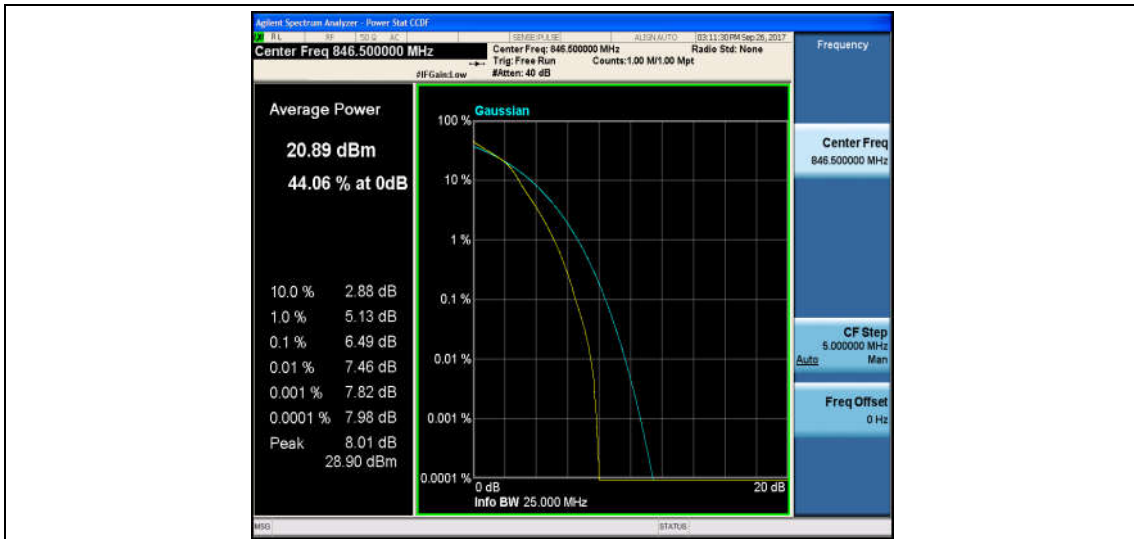

Band5\_5MHz\_16QAM\_20525\_25RB#0\_6.39\_13\_PASS

Band5\_5MHz\_QPSK\_20625\_1RB#0\_4.78\_13\_PASS

Band5\_5MHz\_16QAM\_20625\_1RB#0\_5.91\_13\_PASS

Band5\_5MHz\_QPSK\_20625\_25RB#0\_5.76\_13\_PASS

Band5\_5MHz\_16QAM\_20625\_25RB#0\_6.49\_13\_PASS