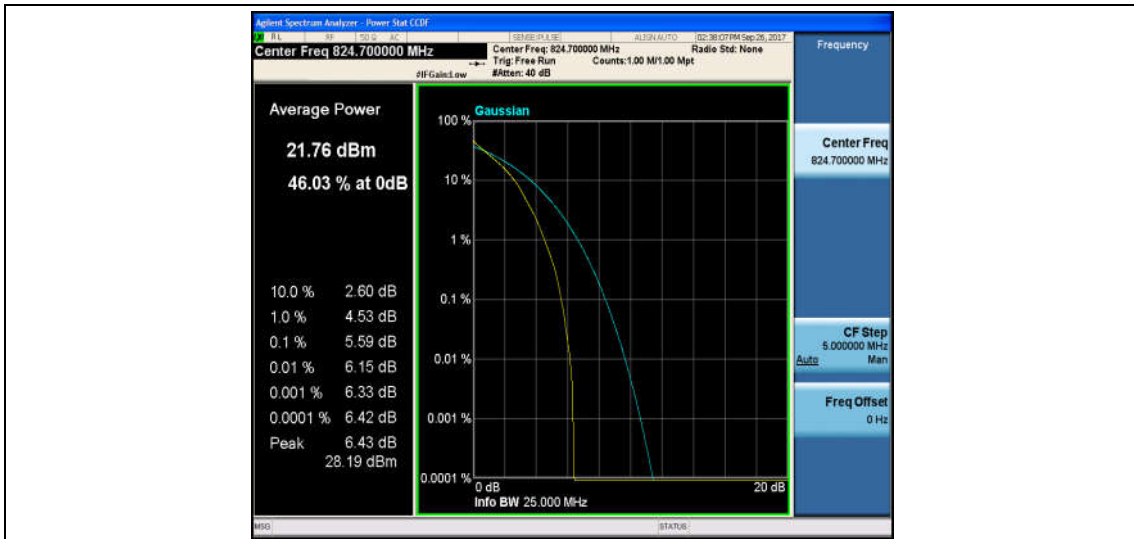

Band4\_20MHz\_QPSK\_20300\_1RB#0\_4.17\_13\_PASS

Band4\_20MHz\_16QAM\_20300\_1RB#0\_4.87\_13\_PASS

Band5\_1.4MHz\_QPSK\_20407\_1RB#0\_4.70\_13\_PASS

Band5\_1.4MHz\_16QAM\_20407\_1RB#0\_5.55\_13\_PASS

Band5\_1.4MHz\_QPSK\_20407\_6RB#0\_5.59\_13\_PASS