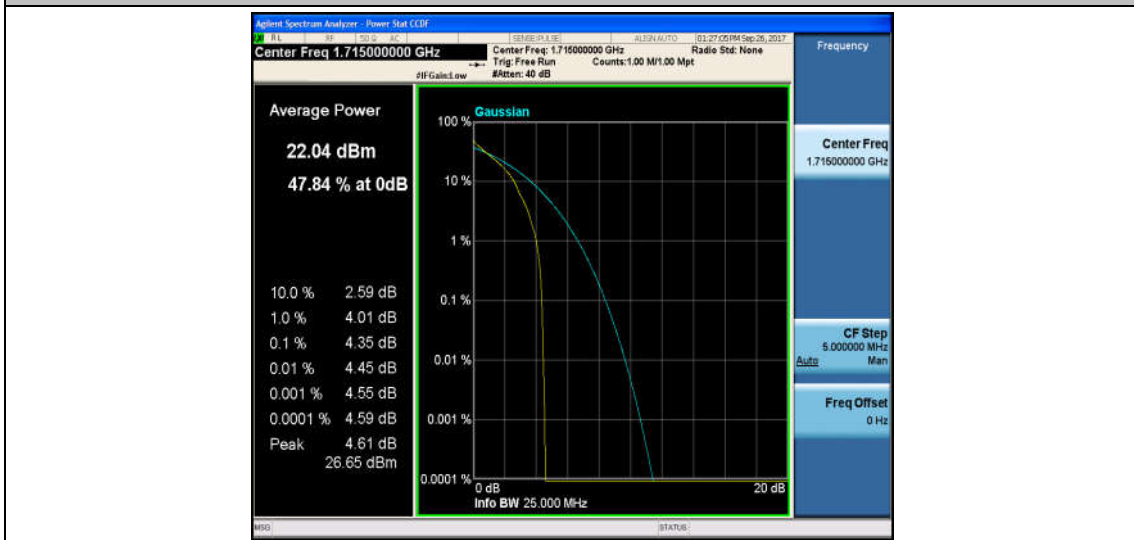

Band4\_5MHz\_QPSK\_20375\_1RB#0\_4.40\_13\_PASS

Band4\_5MHz\_16QAM\_20375\_1RB#0\_5.31\_13\_PASS

Band4\_5MHz\_QPSK\_20375\_25RB#0\_5.19\_13\_PASS

Band4\_5MHz\_16QAM\_20375\_25RB#0\_6.01\_13\_PASS

Band4\_10MHz\_QPSK\_2000\_1RB#0\_4.35\_13\_PASS