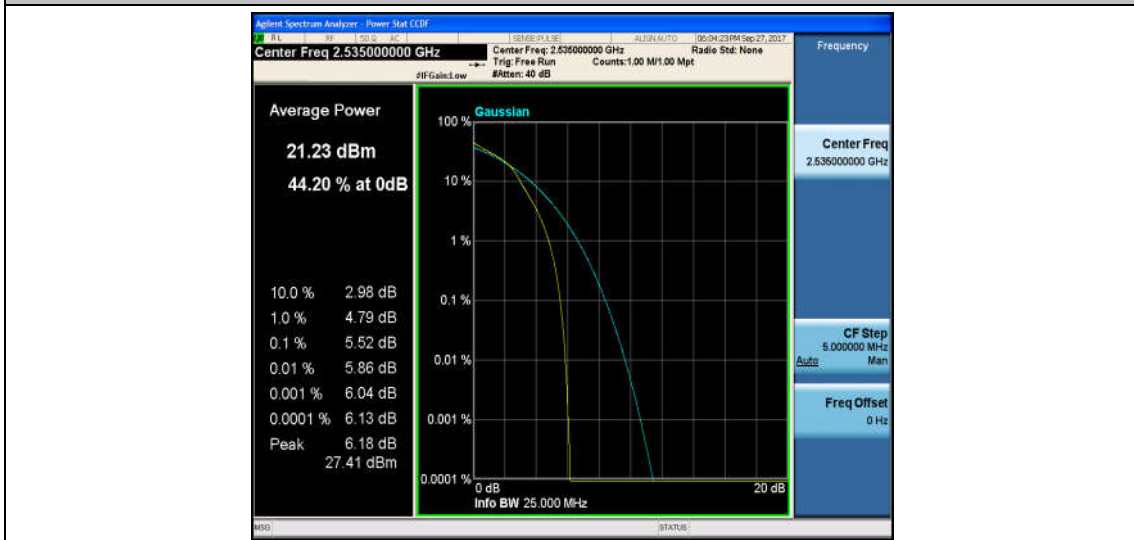

Band7_5MHz_16QAM_21100_25RB#0_5.52_13_PASS