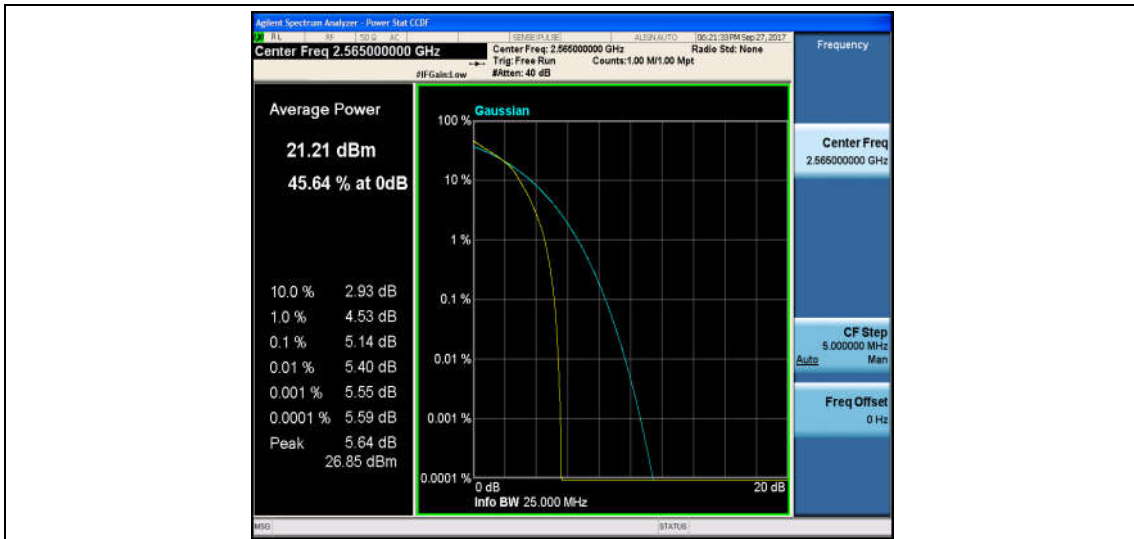

Band7_10MHz_16QAM_21400_50RB#0_5.14_13_PASS