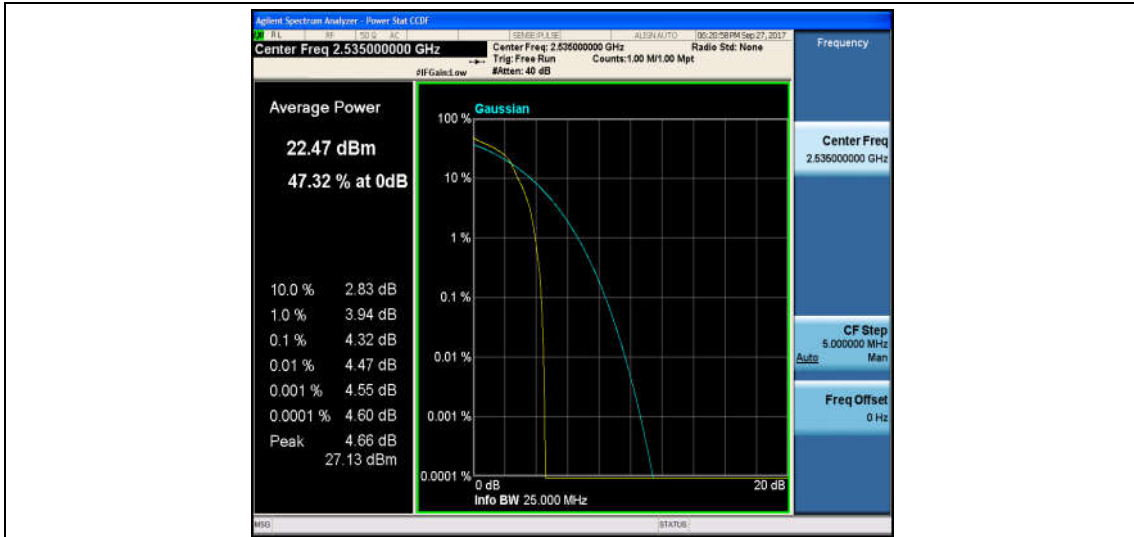

Band7_10MHz_16QAM_21100_1RB#0_4.32_13_PASS