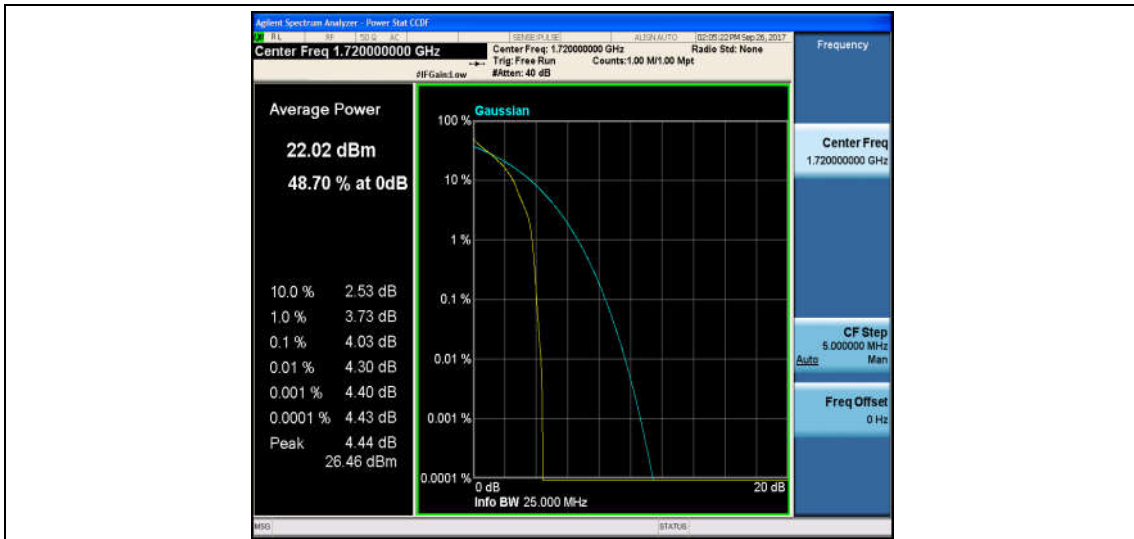

Band4_20MHz_QPSK_20050_1RB#0_4.03_13_PASS