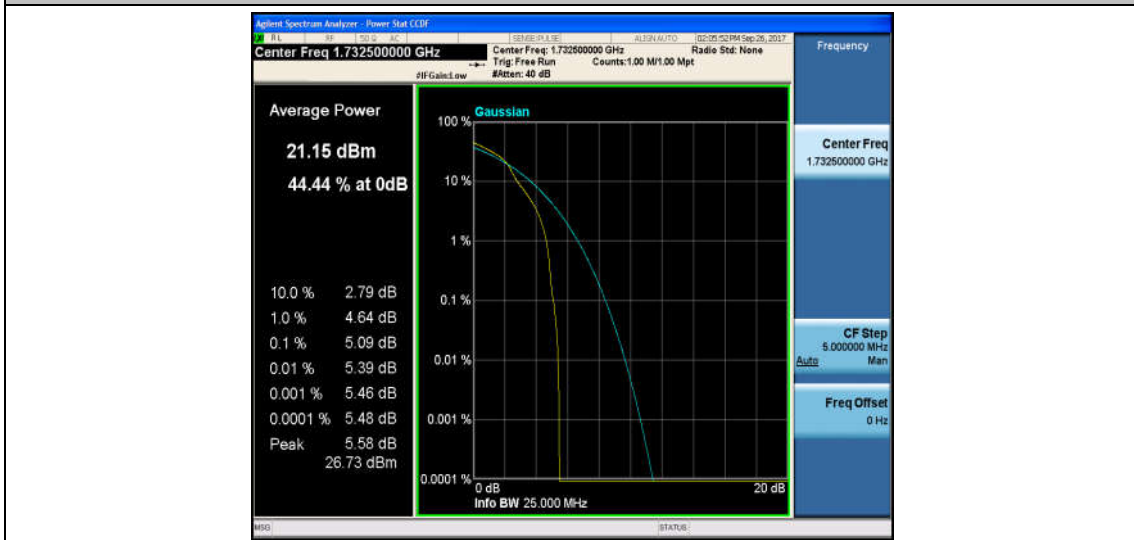

Band4_20MHz_16QAM_20175_1RB#0_5.09_13_PASS