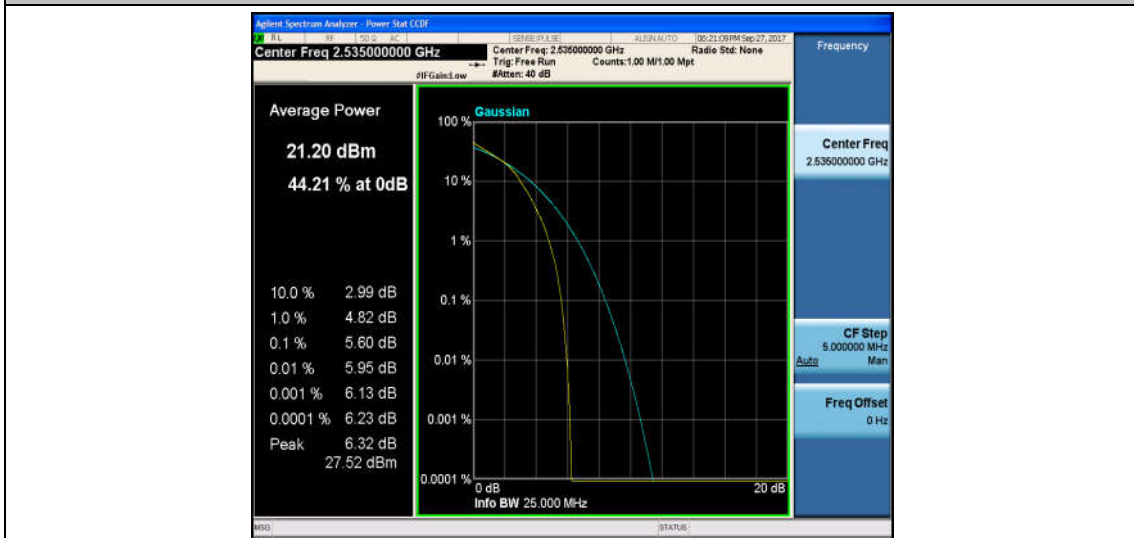

Band7\_10MHz\_QPSK\_21100\_1RB#0\_3.36\_13\_PASS

Band7\_10MHz\_16QAM\_21100\_1RB#0\_4.32\_13\_PASS

Band7\_10MHz\_QPSK\_21100\_50RB#0\_4.69\_13\_PASS

Band7\_10MHz\_16QAM\_21100\_50RB#0\_5.60\_13\_PASS

Band7\_10MHz\_QPSK\_21400\_1RB#0\_2.97\_13\_PASS