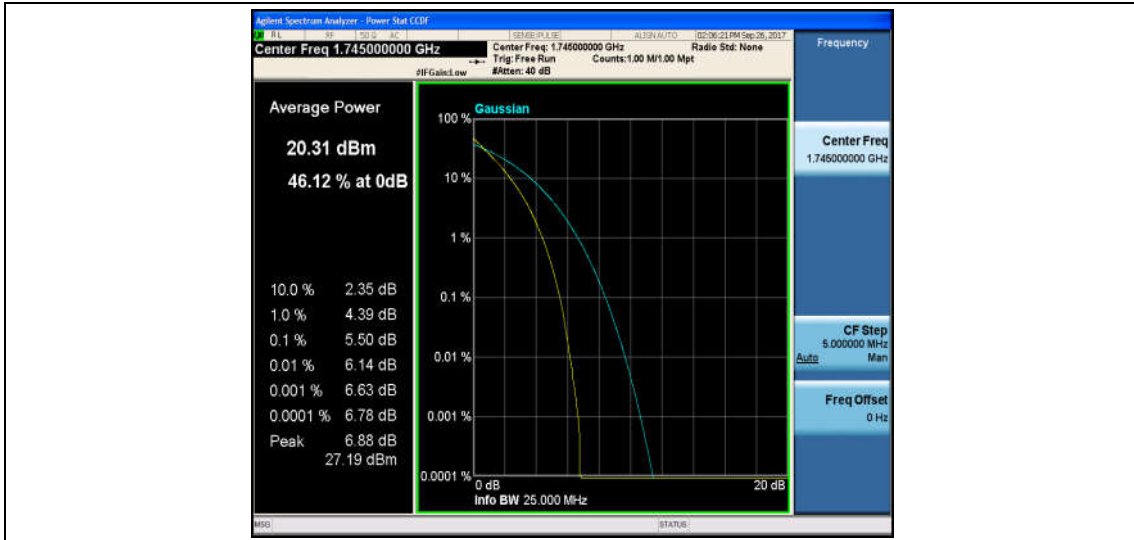

Band4\_20MHz\_16QAM\_20175\_100RB#0\_6.26\_13\_PASS

Band4\_20MHz\_QPSK\_20175\_1RB#0\_4.10\_13\_PASS

Band4\_20MHz\_16QAM\_20175\_1RB#0\_5.09\_13\_PASS

Band4\_20MHz\_QPSK\_20300\_100RB#0\_5.50\_13\_PASS

Band4\_20MHz\_16QAM\_20300\_100RB#0\_6.22\_13\_PASS