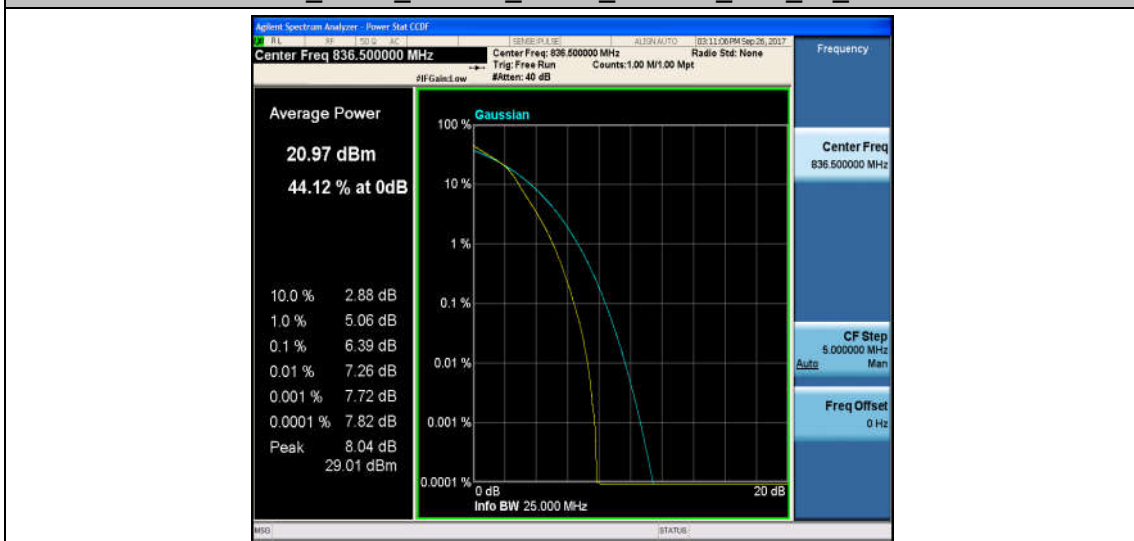

Band5_5MHz_16QAM_20525_25RB#0_6.39_13_PASS