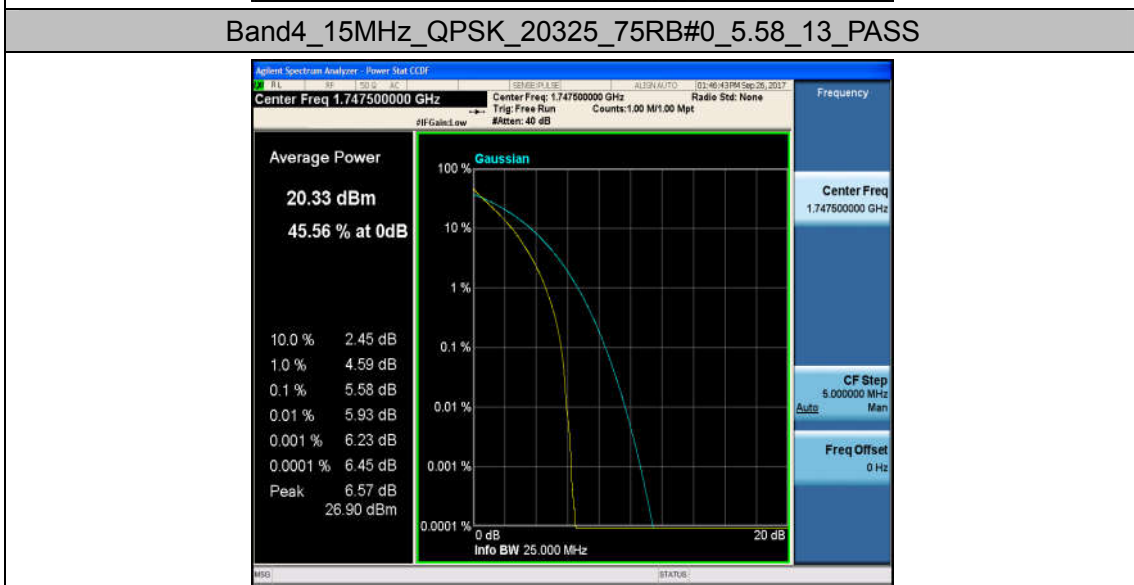

Band4\_15MHz\_QPSK\_20175\_1RB#0\_4.19\_13\_PASS

Band4\_15MHz\_16QAM\_20175\_1RB#0\_5.10\_13\_PASS

Band4\_15MHz\_QPSK\_20175\_75RB#0\_5.62\_13\_PASS

Band4\_15MHz\_16QAM\_20175\_75RB#0\_6.22\_13\_PASS

Band4\_15MHz\_QPSK\_20325\_1RB#0\_4.32\_13\_PASS