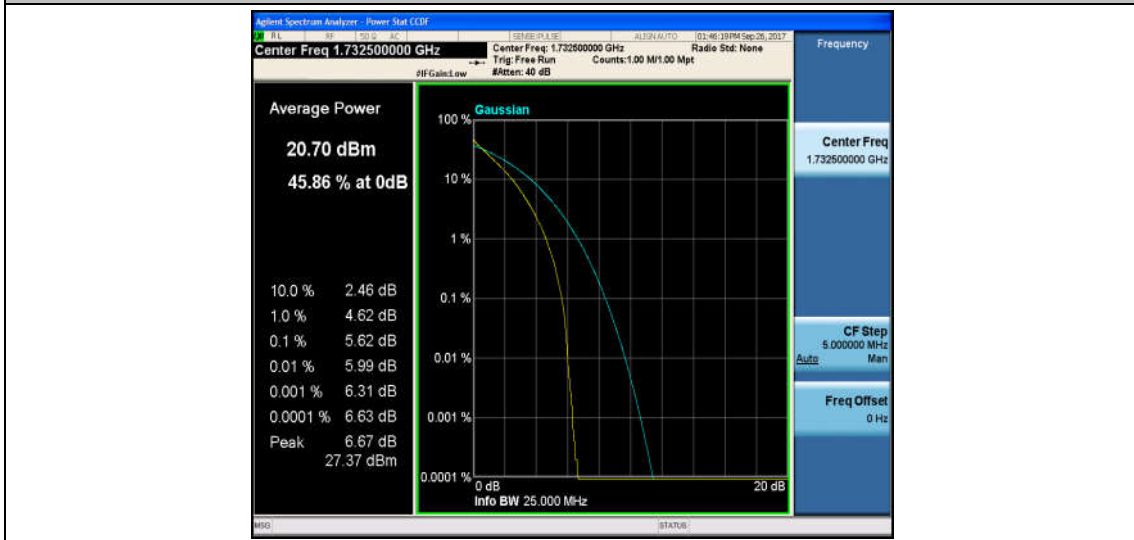

Band4_15MHz_QPSK_20175_75RB#0_5.62_13_PASS