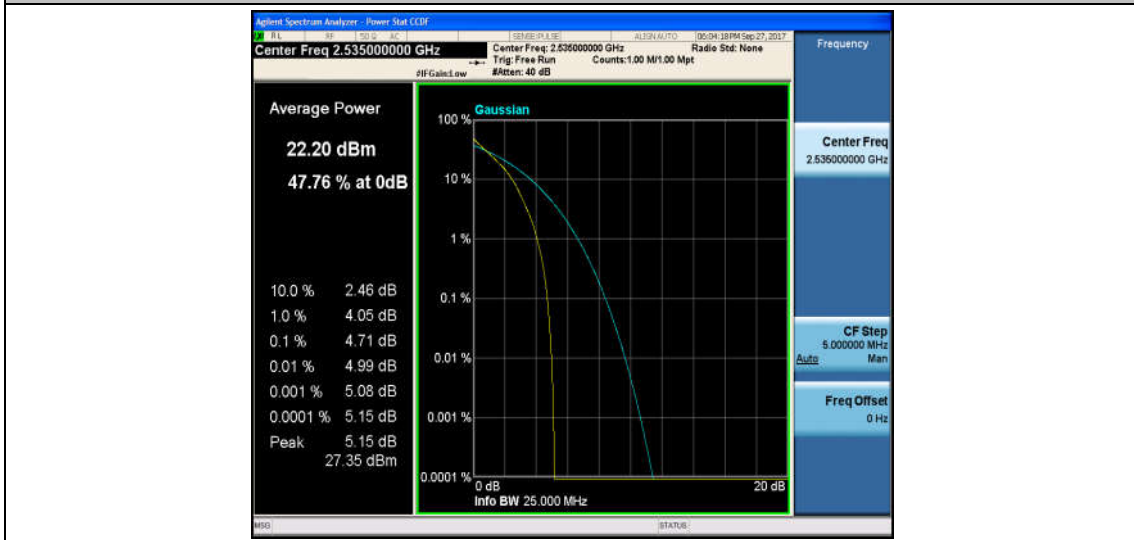

Band7_5MHz_QPSK_21100_25RB#0_4.71_13_PASS