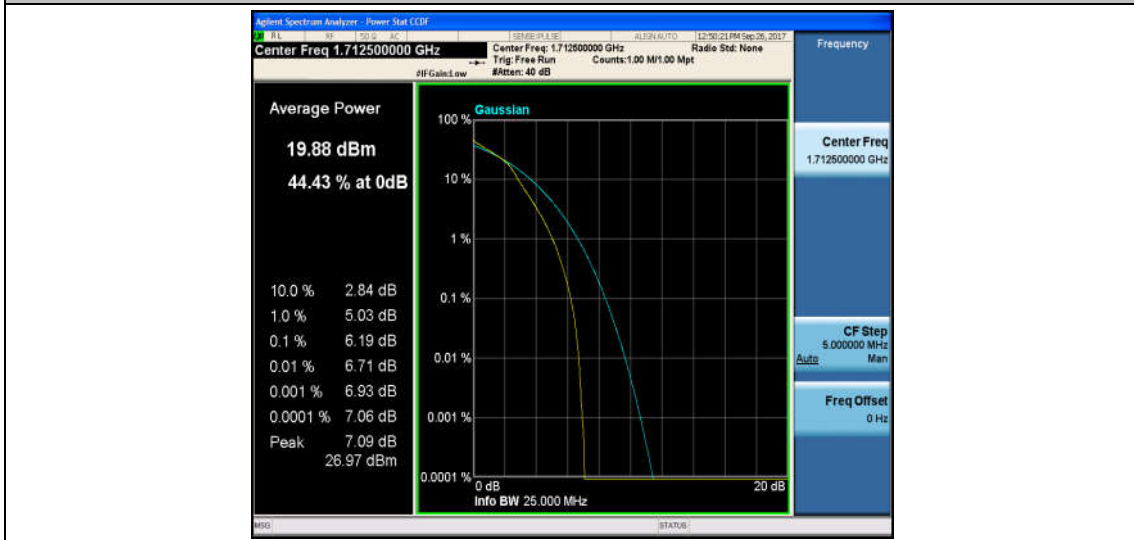

Band4\_5MHz\_16QAM\_19975\_25RB#0\_6.19\_13\_PASS

Band4\_5MHz\_QPSK\_20175\_1RB#0\_4.54\_13\_PASS

Band4\_5MHz\_16QAM\_20175\_1RB#0\_5.40\_13\_PASS

Band4\_5MHz\_QPSK\_20175\_25RB#0\_5.38\_13\_PASS

Band4\_5MHz\_16QAM\_20175\_25RB#0\_6.13\_13\_PASS