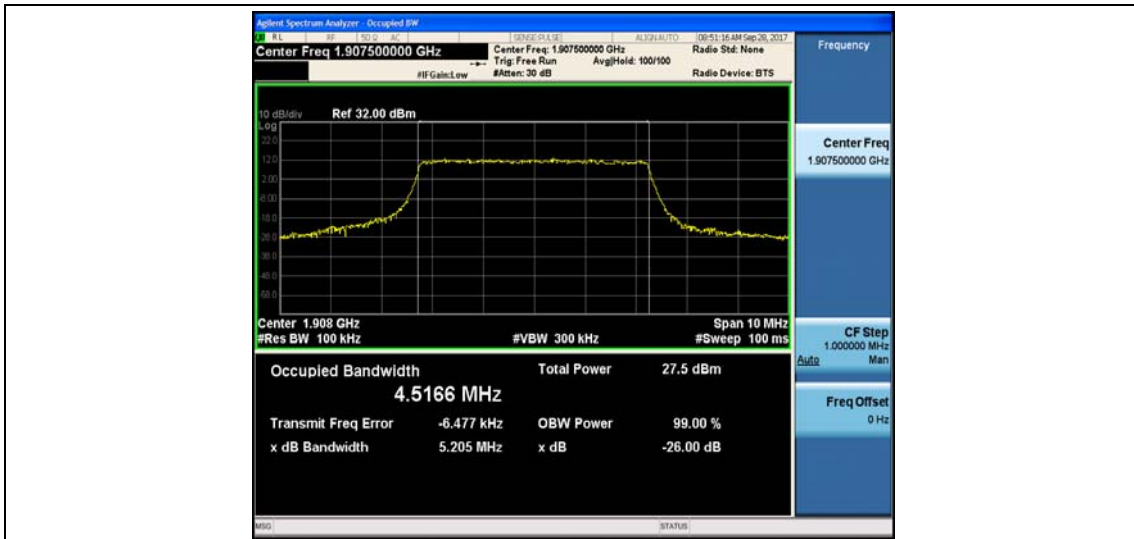

Band2_5MHz_16QAM_19175_25RB#0_4.5166_5.205_PASS