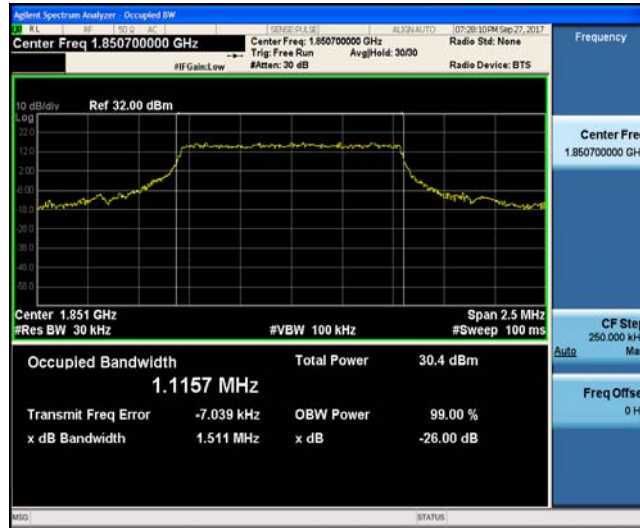

Test Graphs

Band2_1.4MHz_QPSK_18607_6RB#0_1.1157_1.511_PASS