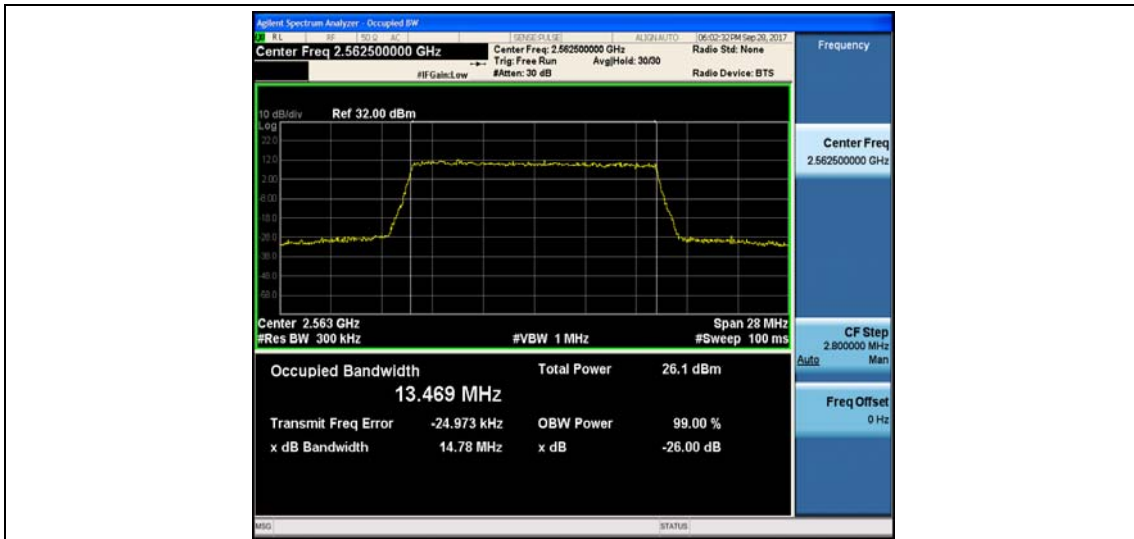

Band7_15MHz_16QAM_21375_75RB#0_13.469_14.78_PASS