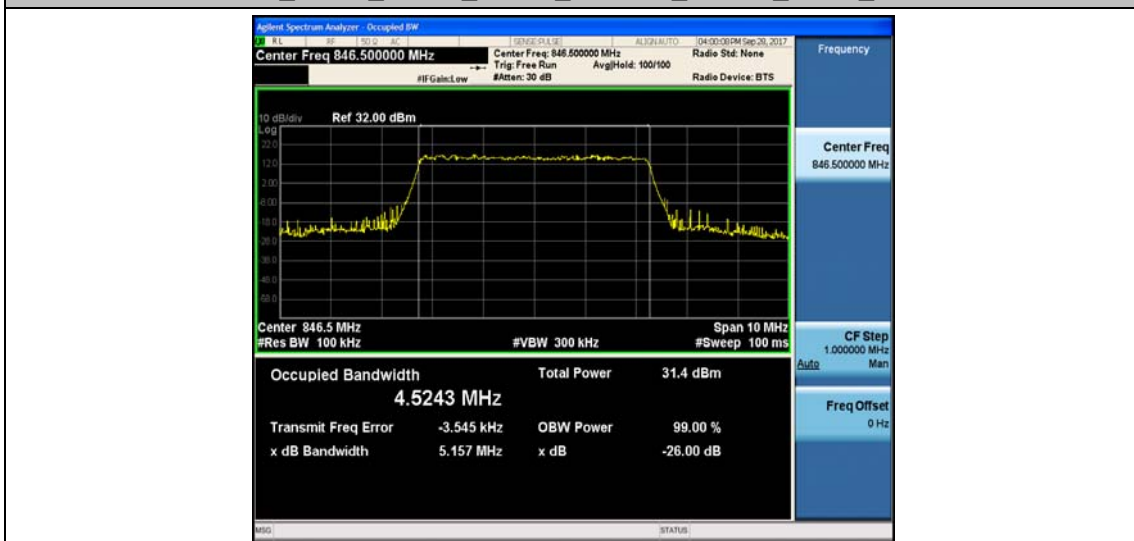

Band5_5MHz_QPSK_20625_25RB#0_4.5243_5.157_PASS