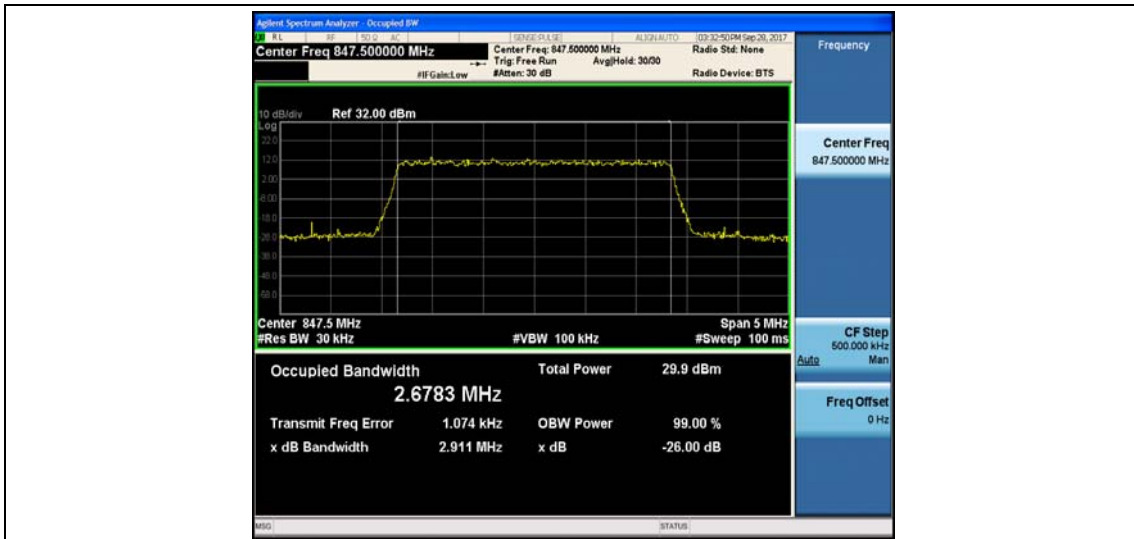

Band5\_3MHz\_QPSK\_20525\_15RB#0\_2.6846\_2.929\_PASS

Band5\_3MHz\_16QAM\_20525\_15RB#0\_2.6826\_2.911\_PASS

Band5\_3MHz\_QPSK\_20635\_15RB#0\_2.6815\_2.901\_PASS

Band5\_3MHz\_16QAM\_20635\_15RB#0\_2.6783\_2.911\_PASS