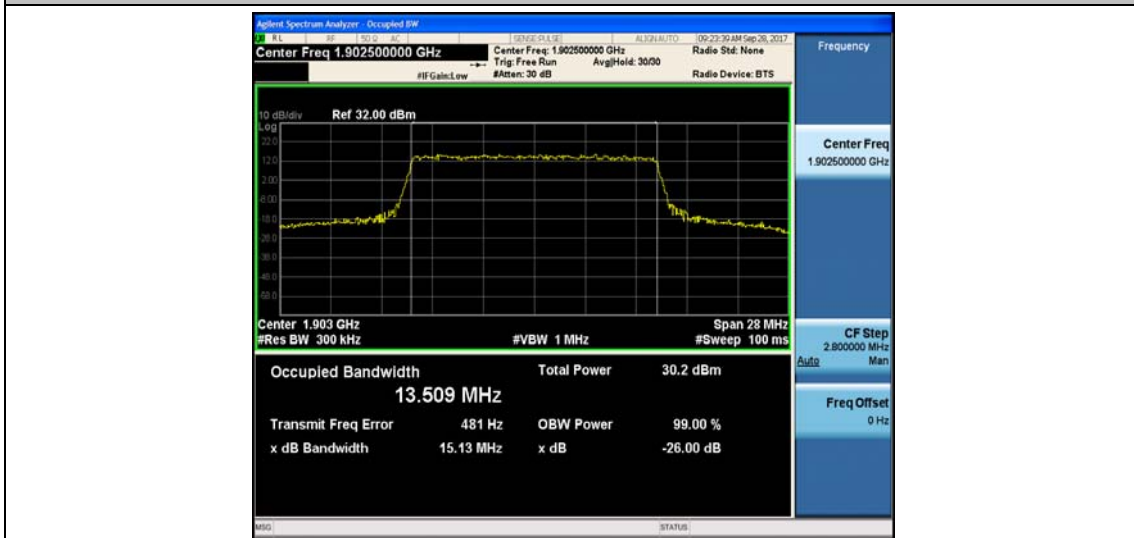

Band2_15MHz_QPSK_19125_75RB#0_13.509_15.13_PASS