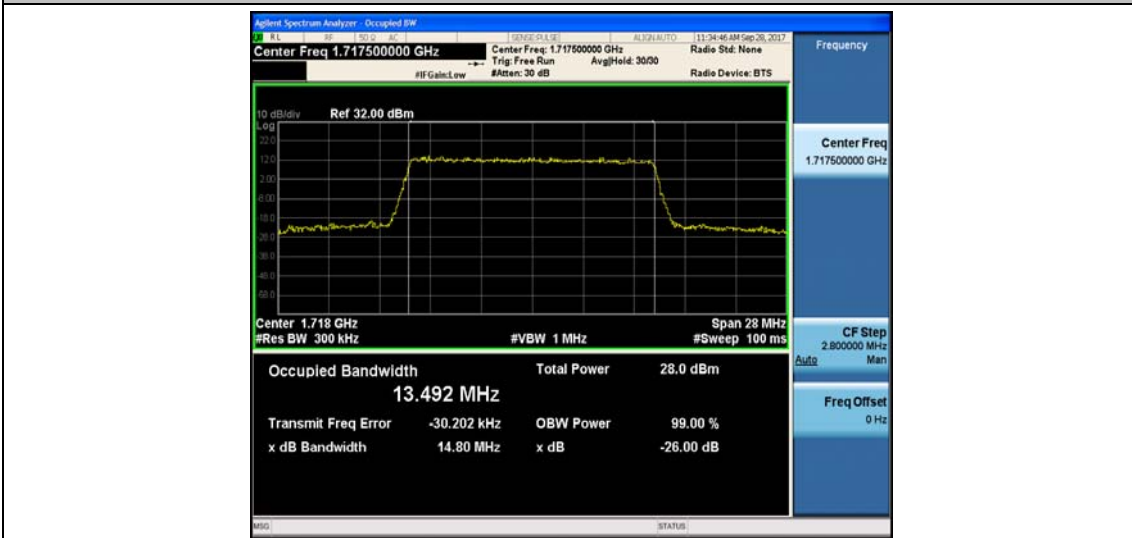

Band4_15MHz_QPSK_20025_75RB#0_13.492_14.80_PASS