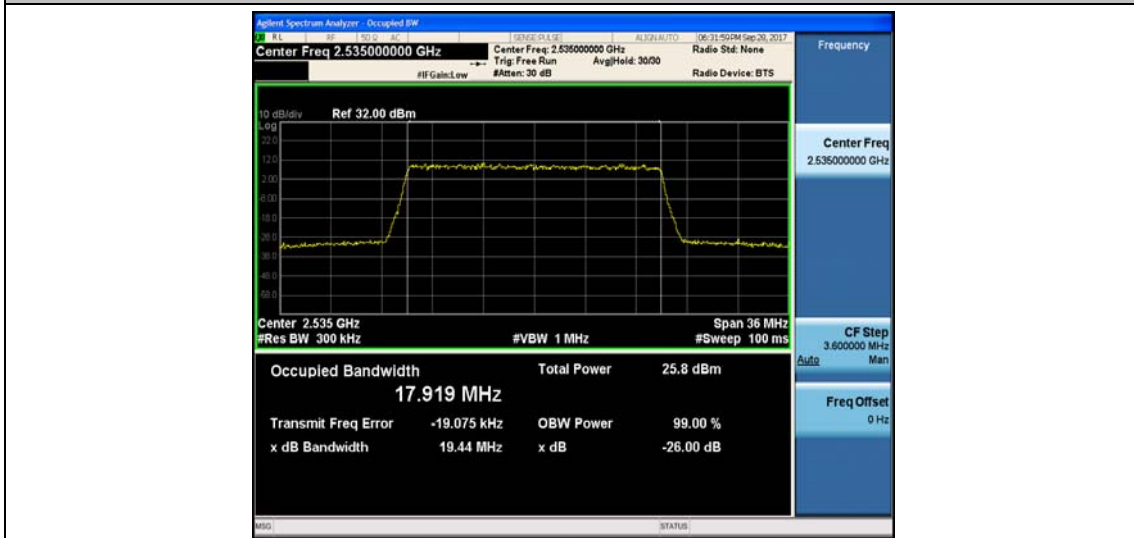

Band7_20MHz_16QAM_21100_100RB#0_17.919_19.44_PASS