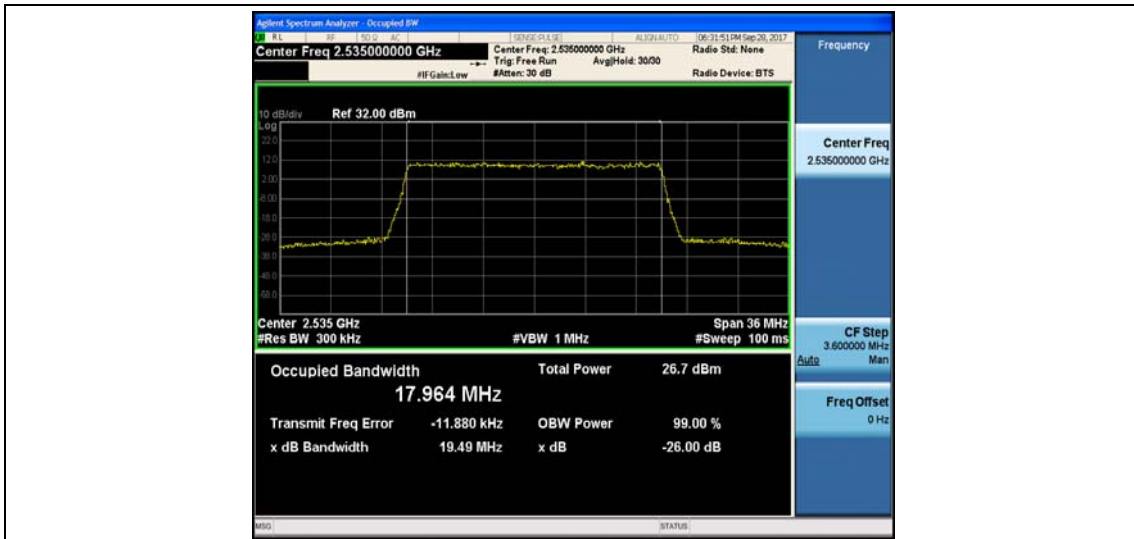

Band7_20MHz_QPSK_21100_100RB#0_17.964_19.49_PASS