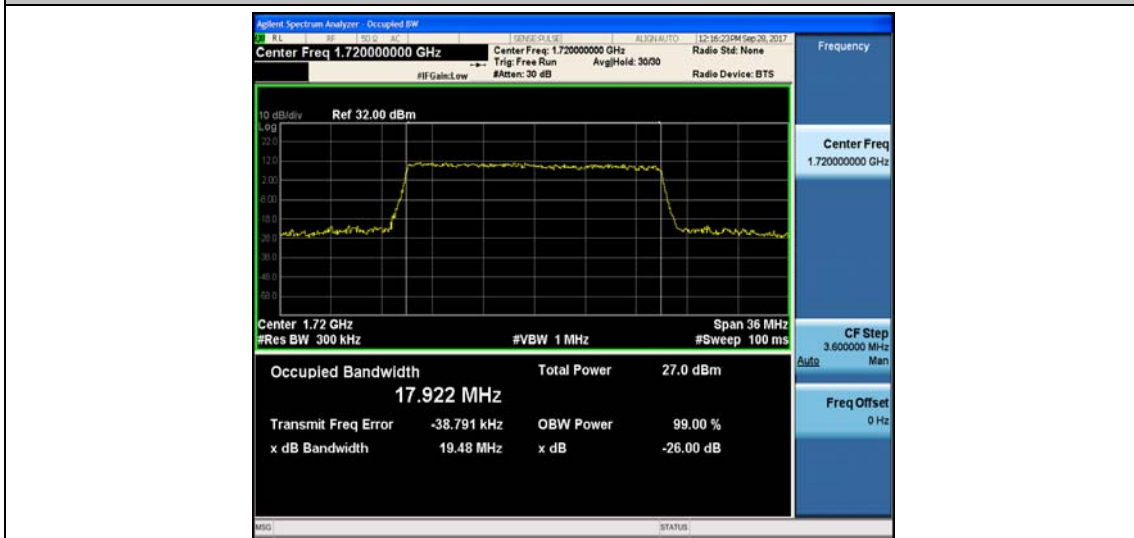

Band4\_15MHz\_QPSK\_20325\_75RB#0\_13.503\_14.88\_PASS

Band4\_15MHz\_16QAM\_20325\_75RB#0\_13.512\_14.86\_PASS

Band4\_20MHz\_QPSK\_20050\_100RB#0\_17.916\_19.50\_PASS

Band4\_20MHz\_16QAM\_20050\_100RB#0\_17.922\_19.48\_PASS