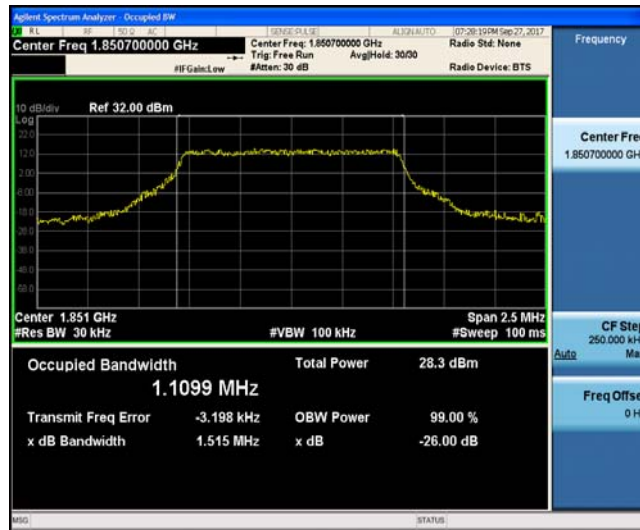

Band2_1.4MHz_16QAM_18607_6RB#0_1.1099_1.515_PASS