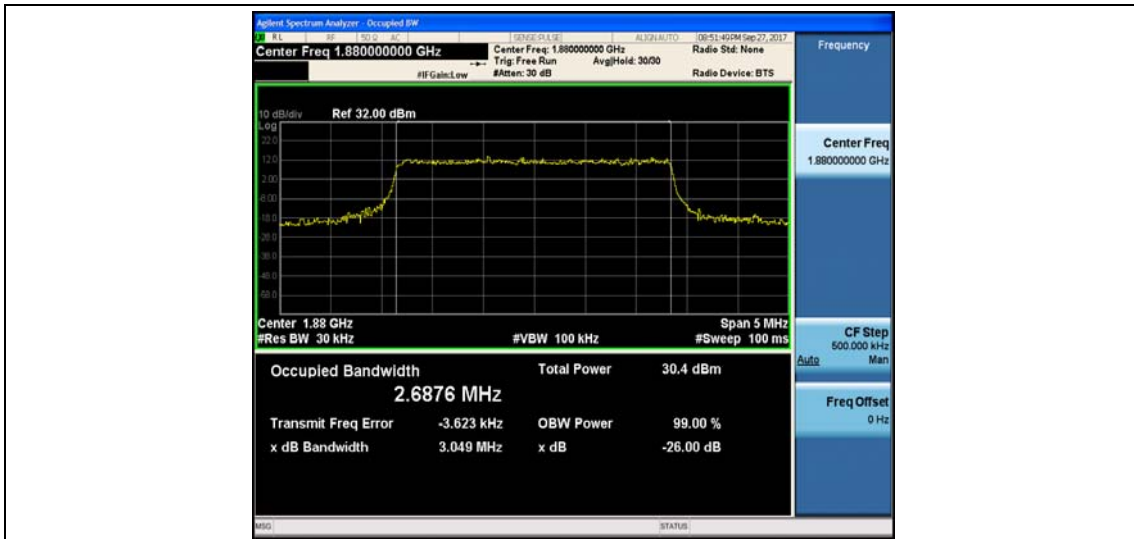

Band2_3MHz_QPSK_18900_15RB#0_2.6876_3.049_PASS