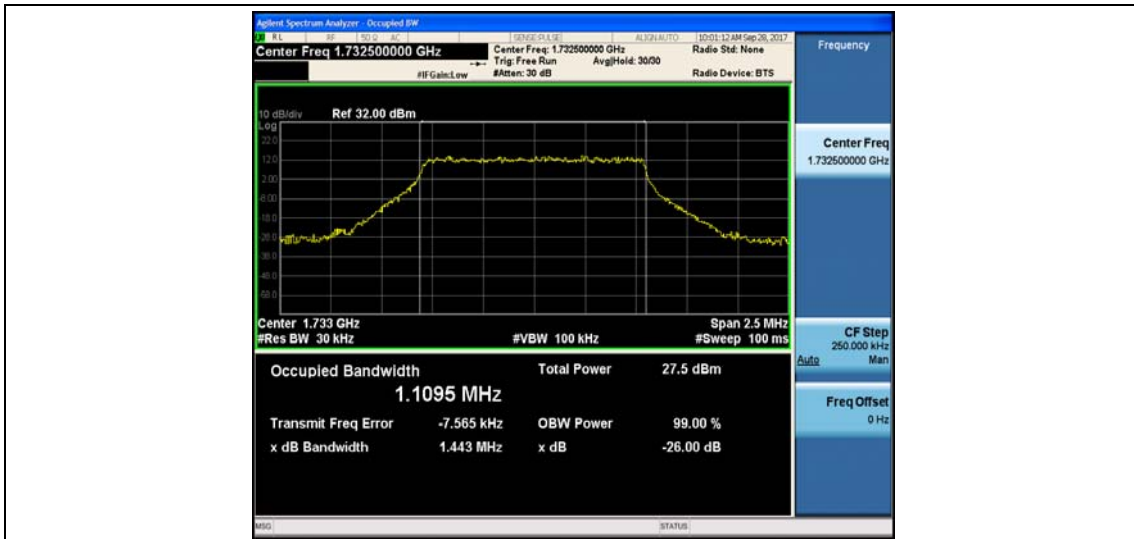

Band4_1.4MHz_QPSK_20175_6RB#0_1.1095_1.443_PASS