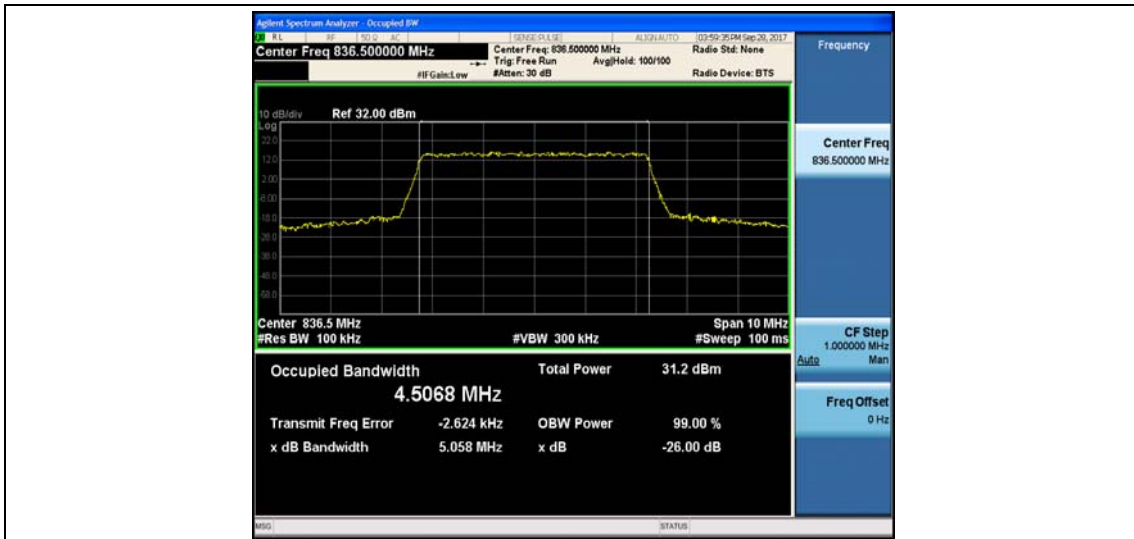

Band5_5MHz_QPSK_20525_25RB#0_4.5068_5.058_PASS