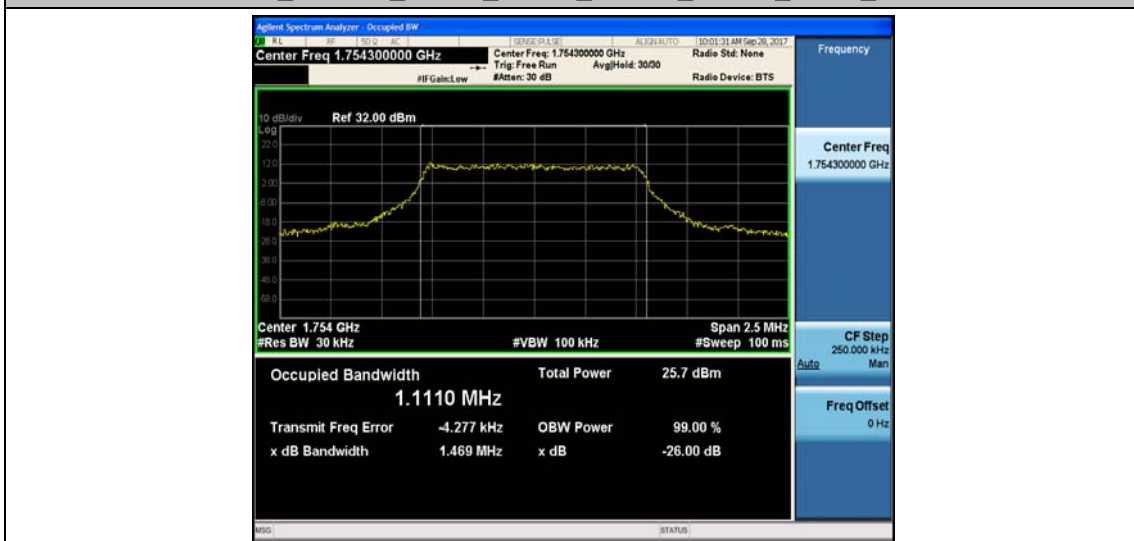

Band4_1.4MHz_QPSK_20393_6RB#0_1.1110_1.469_PASS