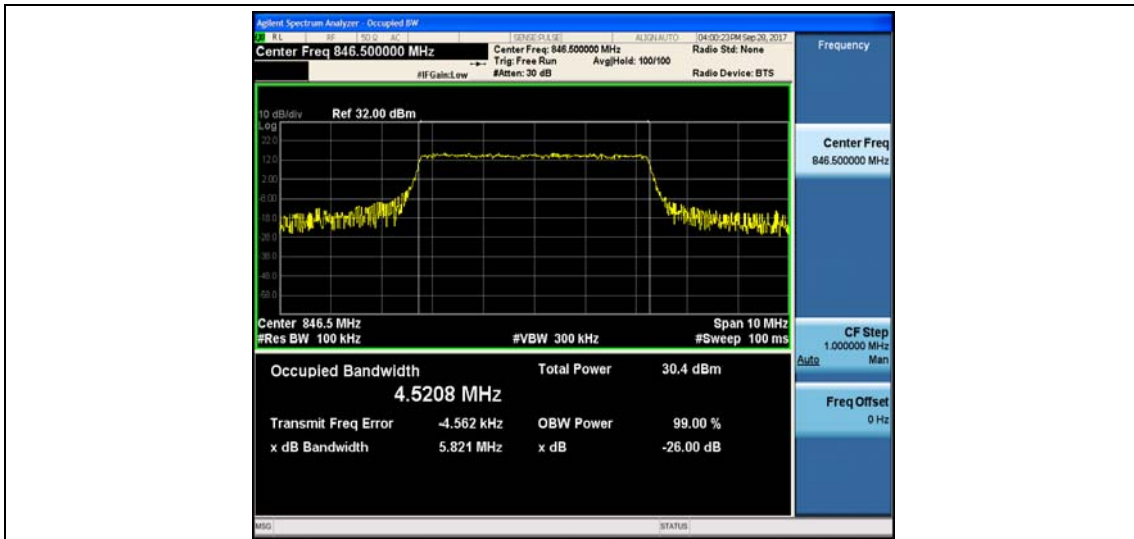

Band5_5MHz_16QAM_20625_25RB#0_4.5208_5.821_PASS