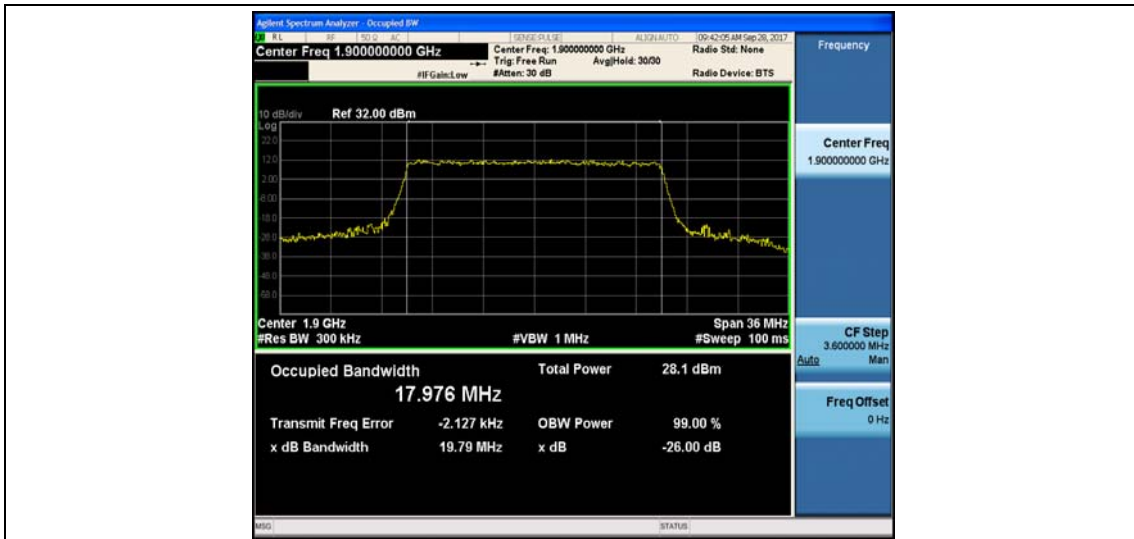

Band2\_20MHz\_QPSK\_18900\_100RB#0\_18.031\_20.11\_PASS

Band2\_20MHz\_16QAM\_18900\_100RB#0\_17.972\_19.96\_PASS

Band2\_20MHz\_QPSK\_19100\_100RB#0\_17.962\_19.74\_PASS

Band2\_20MHz\_16QAM\_19100\_100RB#0\_17.976\_19.79\_PASS