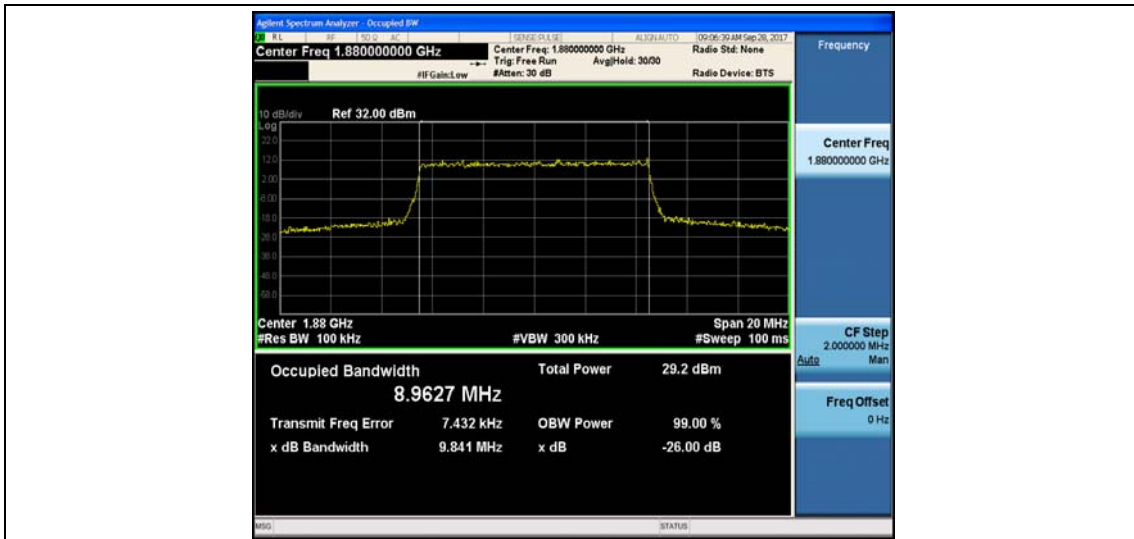

Band2_10MHz_QPSK_18900_50RB#0_8.9627_9.841_PASS