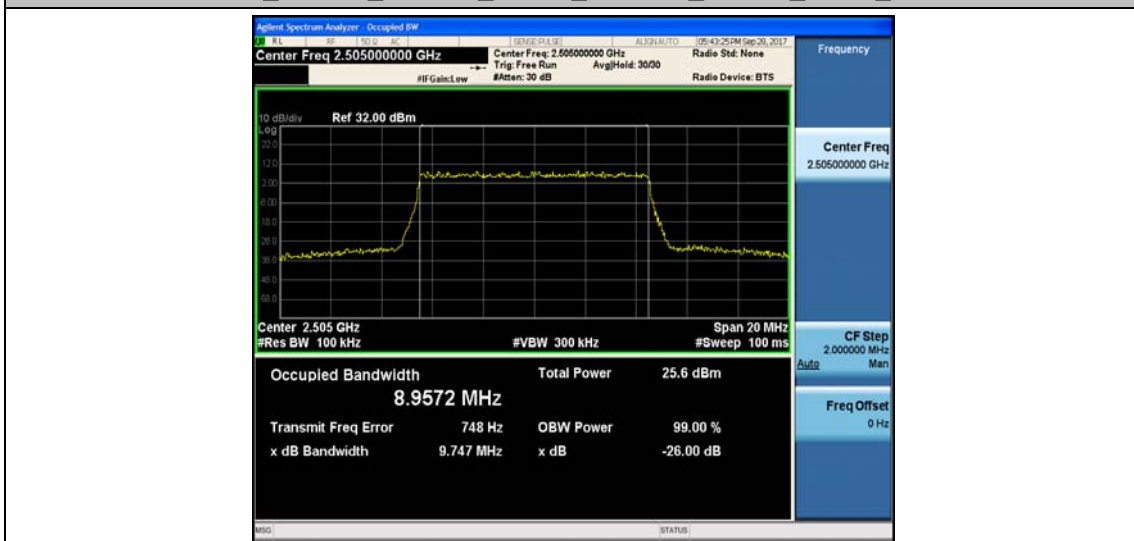

Band7\_5MHz\_QPSK\_21425\_25RB#0\_4.5019\_5.029\_PASS

Band7\_5MHz\_16QAM\_21425\_25RB#0\_4.4958\_4.997\_PASS

Band7\_10MHz\_QPSK\_20800\_50RB#0\_8.9445\_9.697\_PASS

Band7\_10MHz\_16QAM\_20800\_50RB#0\_8.9572\_9.747\_PASS