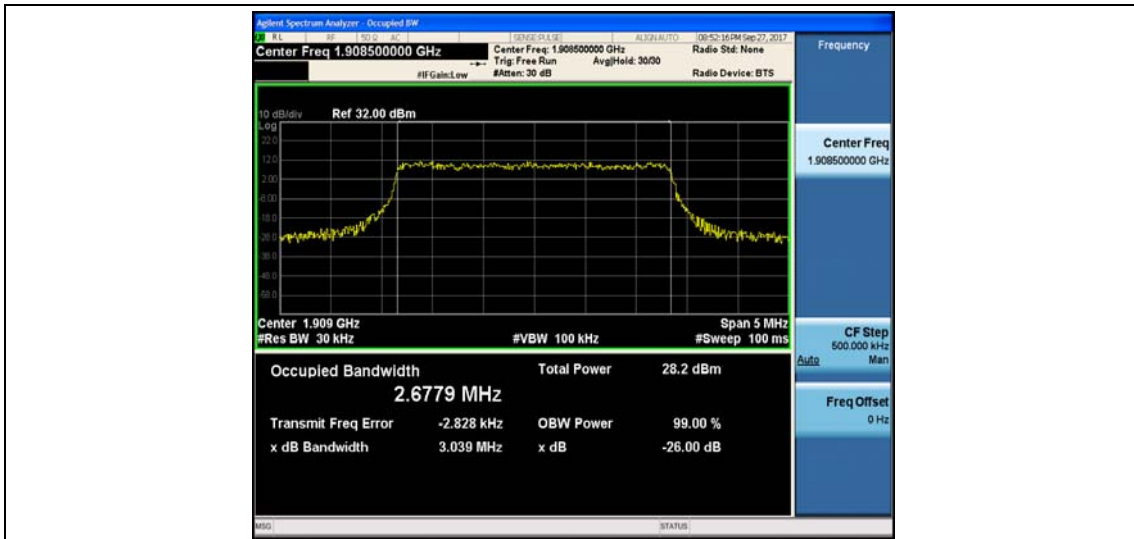

Band2\_3MHz\_QPSK\_18900\_15RB#0\_2.6876\_3.049\_PASS

Band2\_3MHz\_16QAM\_18900\_15RB#0\_2.6821\_3.172\_PASS

Band2\_3MHz\_QPSK\_19185\_15RB#0\_2.6787\_3.108\_PASS

Band2\_3MHz\_16QAM\_19185\_15RB#0\_2.6779\_3.039\_PASS