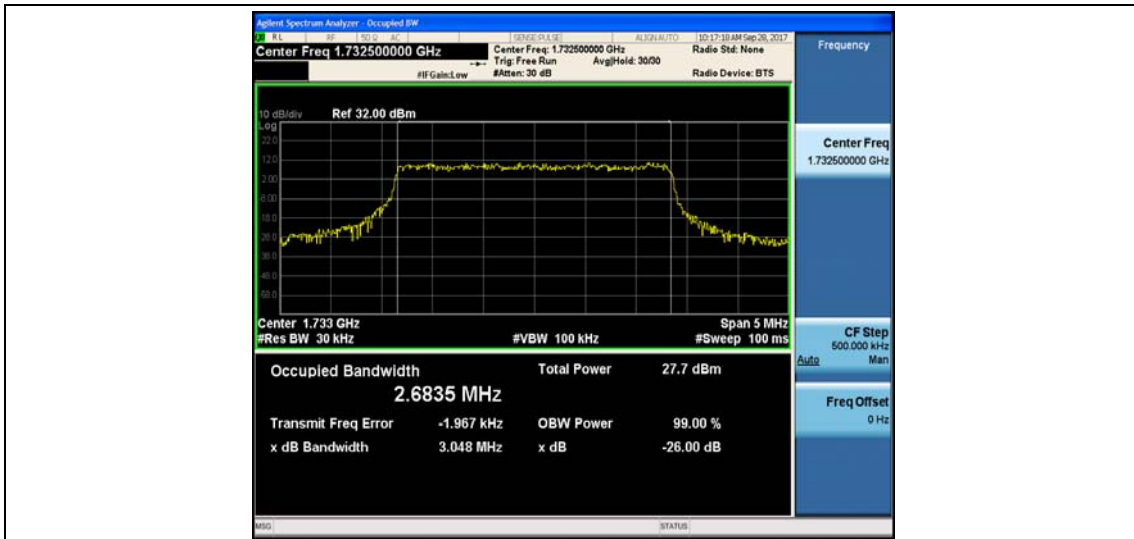

Band4_3MHz_QPSK_20175_15RB#0_2.6835_3.048_PASS