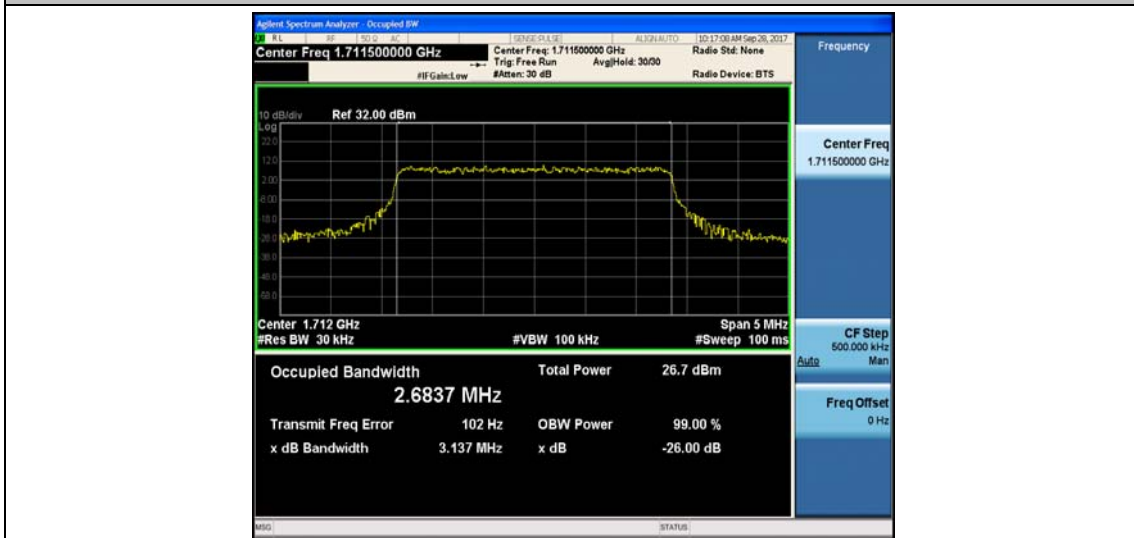

Band4\_1.4MHz\_QPSK\_20393\_6RB#0\_1.1110\_1.469\_PASS

Band4\_1.4MHz\_16QAM\_20393\_6RB#0\_1.1251\_1.467\_PASS

Band4\_3MHz\_QPSK\_19965\_15RB#0\_2.6851\_3.045\_PASS

Band4\_3MHz\_16QAM\_19965\_15RB#0\_2.6837\_3.137\_PASS