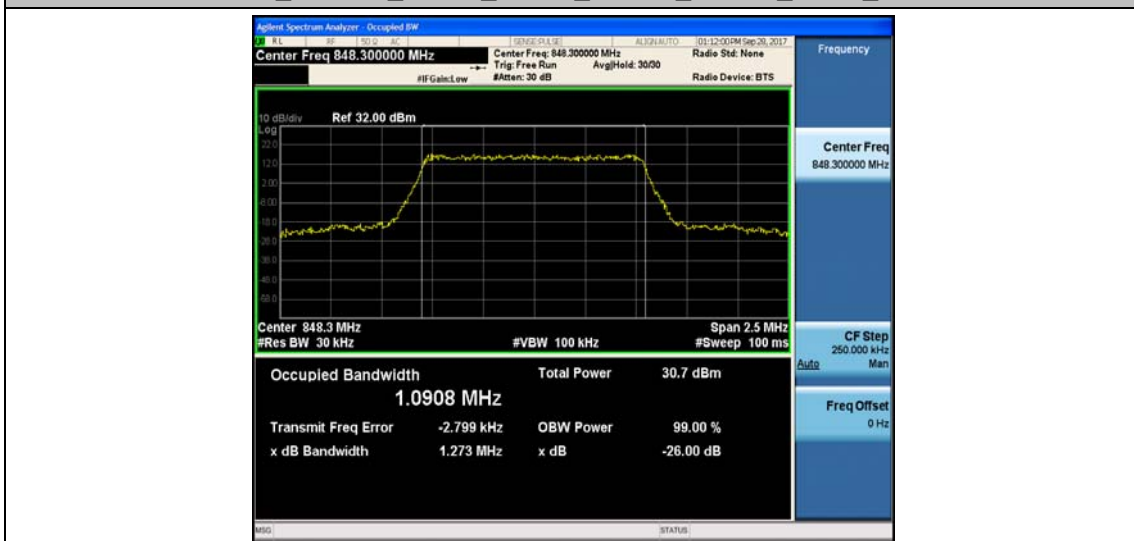

Band5_1.4MHz_QPSK_20643_6RB#0_1.0908_1.273_PASS