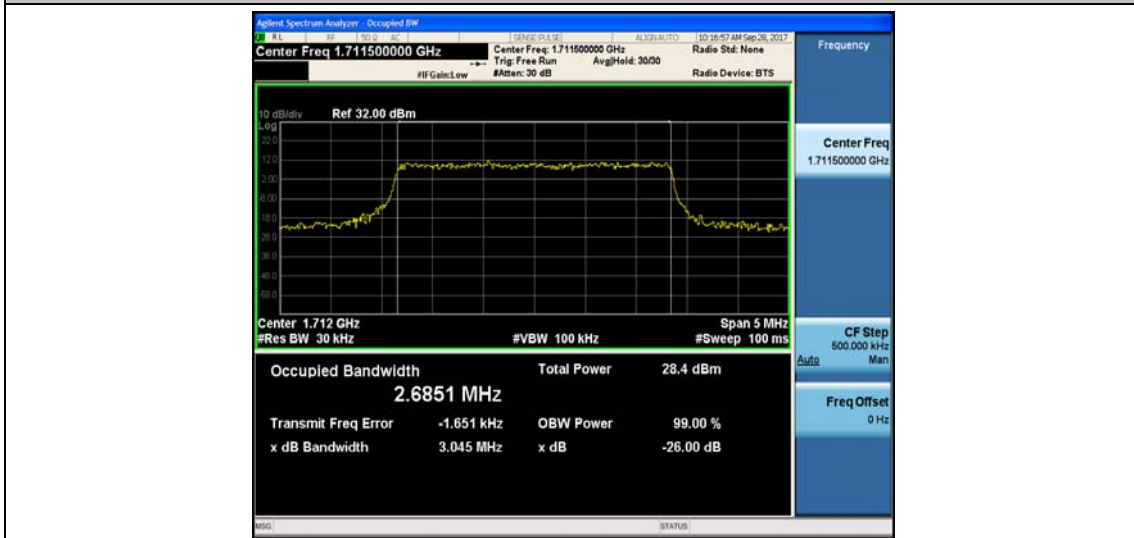

Band4_3MHz_QPSK_19965_15RB#0_2.6851_3.045_PASS