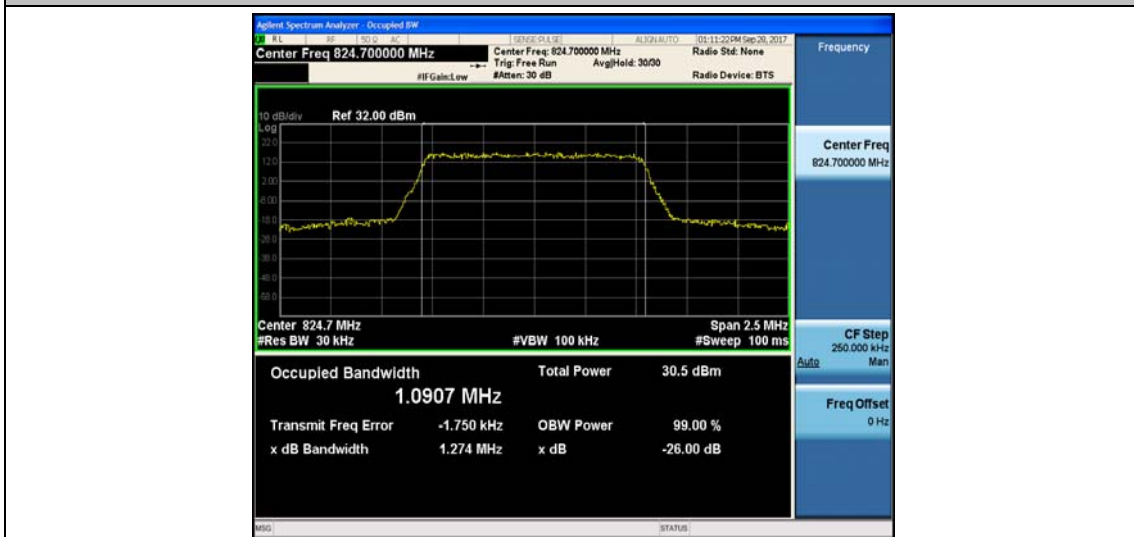

Band5_1.4MHz_QPSK_20407_6RB#0_1.0907_1.274_PASS