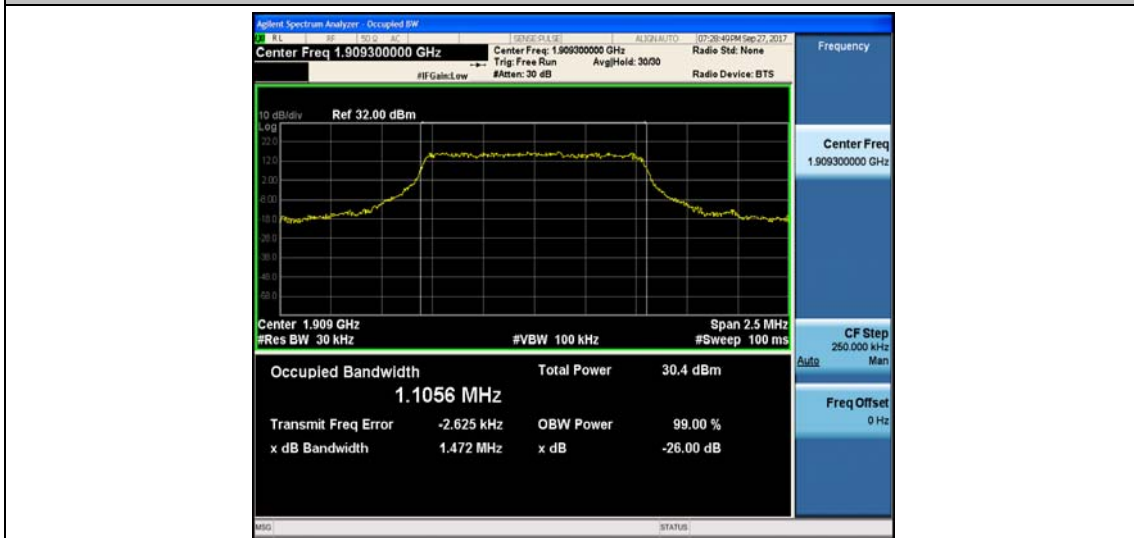

Band2_1.4MHz_QPSK_19193_6RB#0_1.1056_1.472_PASS