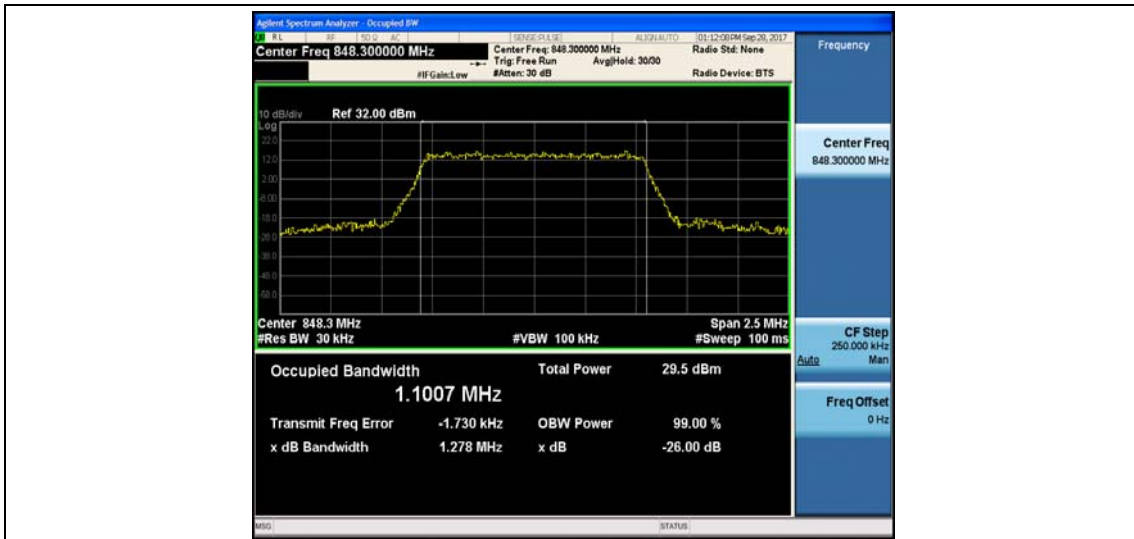

Band5_1.4MHz_16QAM_20643_6RB#0_1.1007_1.278_PASS