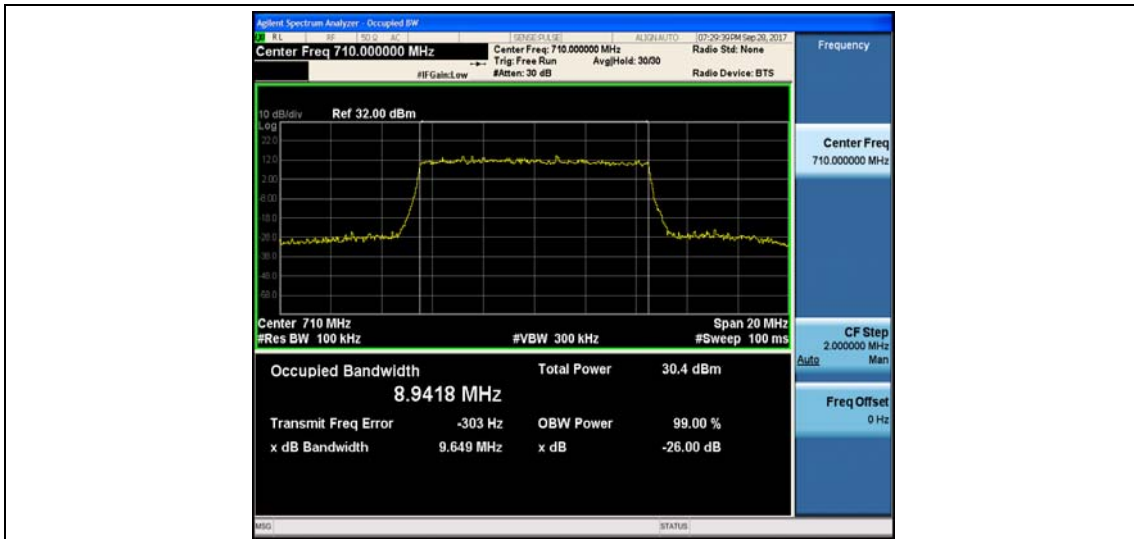

Band17_10MHz_QPSK_23790_50RB#0_8.9418_9.649_PASS