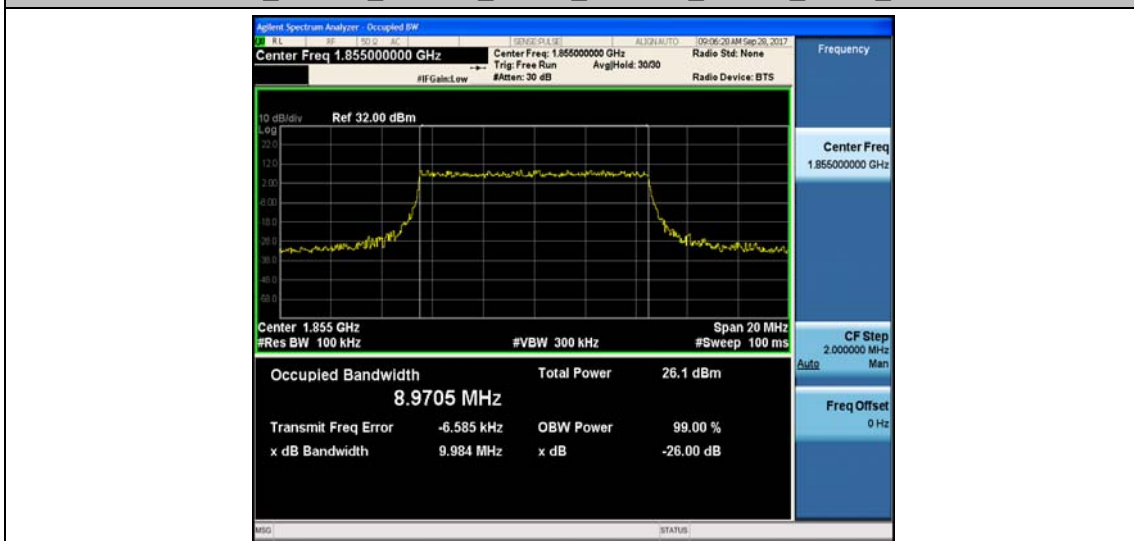

Band2\_5MHz\_QPSK\_19175\_25RB#0\_4.5456\_5.388\_PASS

Band2\_5MHz\_16QAM\_19175\_25RB#0\_4.5166\_5.205\_PASS

Band2\_10MHz\_QPSK\_18650\_50RB#0\_8.9653\_9.900\_PASS

Band2\_10MHz\_16QAM\_18650\_50RB#0\_8.9705\_9.984\_PASS