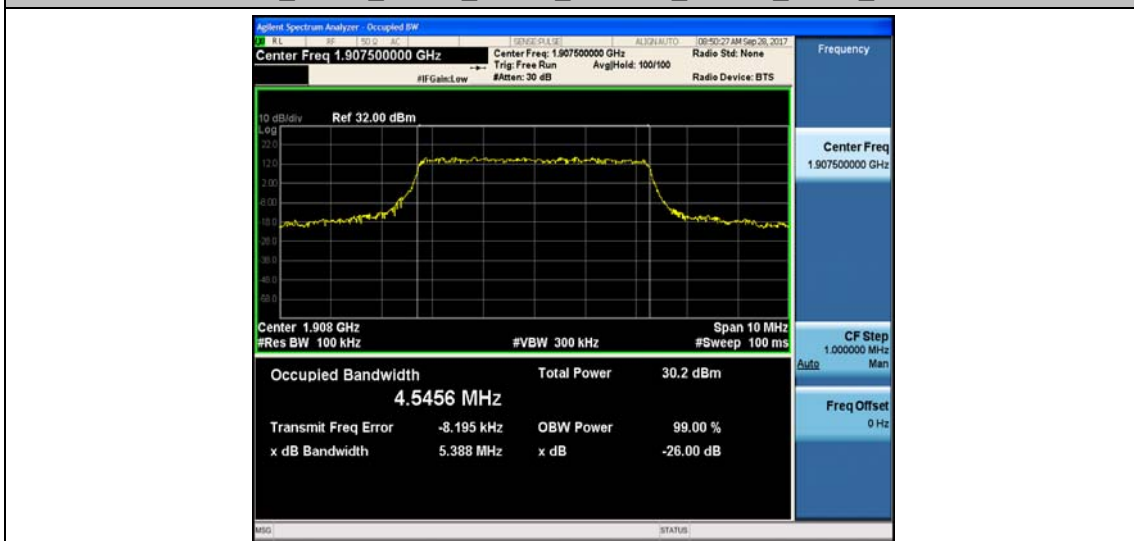

Band2_5MHz_QPSK_19175_25RB#0_4.5456_5.388_PASS