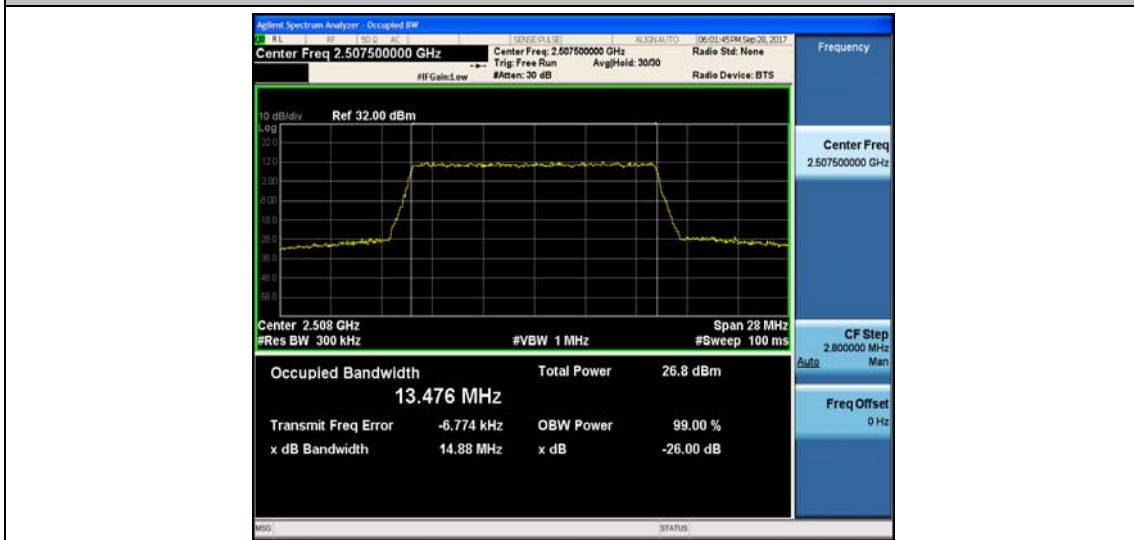

Band7_15MHz_QPSK_20825_75RB#0_13.476_14.88_PASS