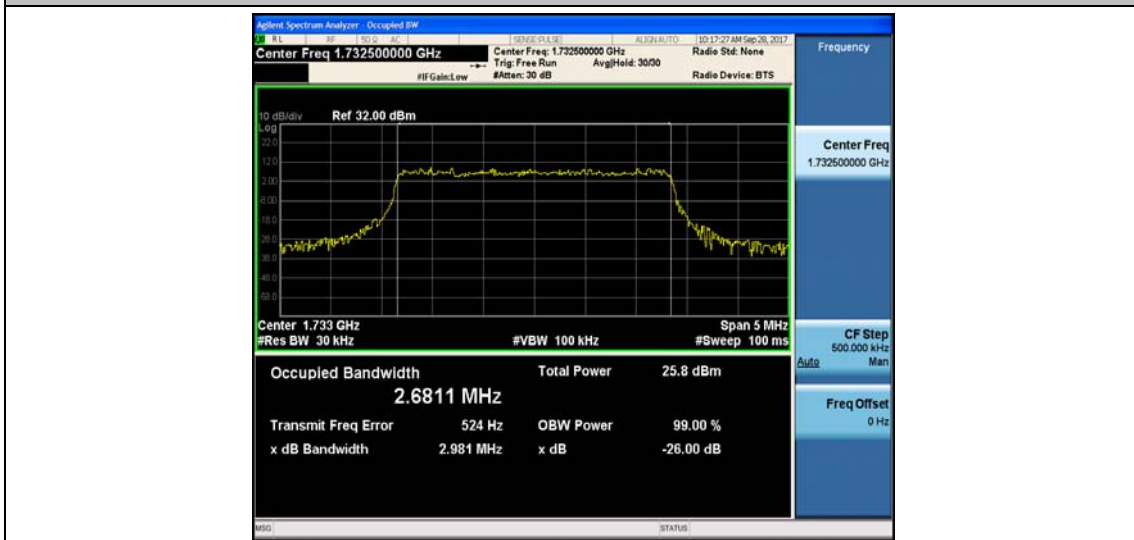

Band4_3MHz_16QAM_20175_15RB#0_2.6811_2.981_PASS