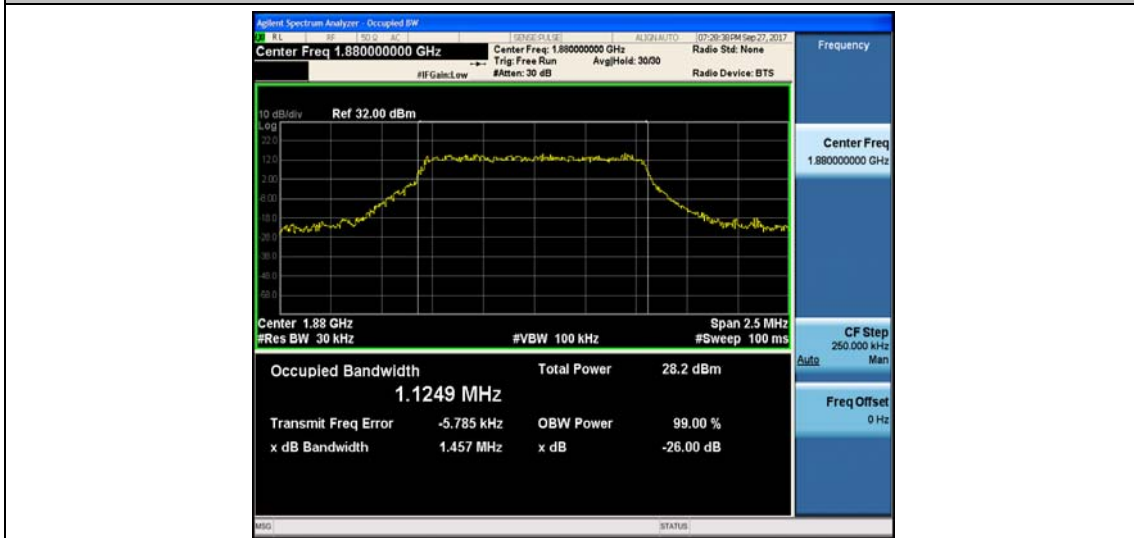

### Test Graphs

Band2\_1.4MHz\_QPSK\_18607\_6RB#0\_1.1157\_1.511\_PASS

Band2\_1.4MHz\_16QAM\_18607\_6RB#0\_1.1099\_1.515\_PASS

Band2\_1.4MHz\_QPSK\_18900\_6RB#0\_1.1112\_1.452\_PASS

Band2\_1.4MHz\_16QAM\_18900\_6RB#0\_1.1249\_1.457\_PASS