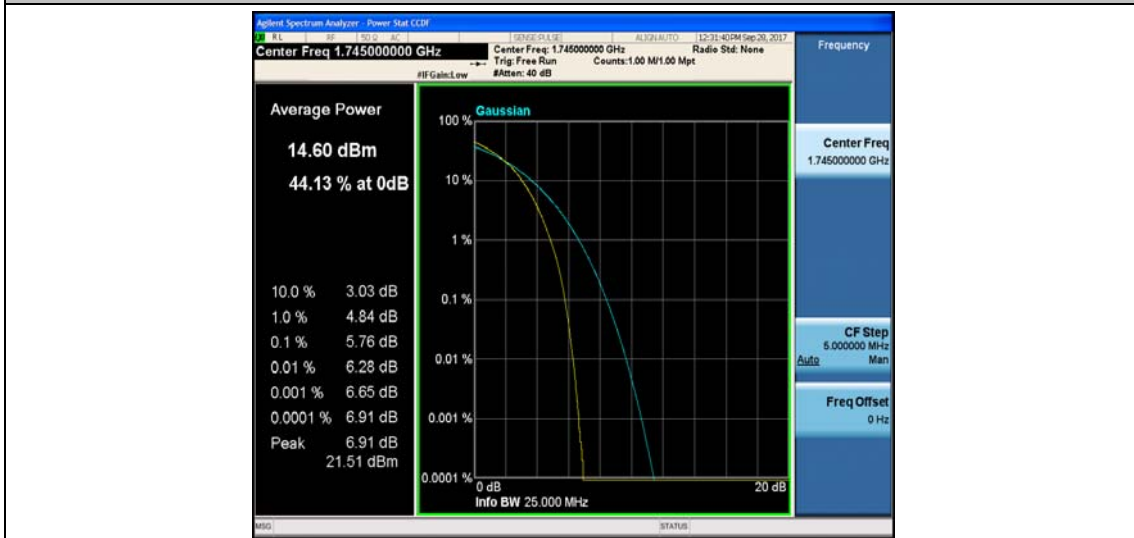

Band4_20MHz_16QAM_20175_100RB#0_5.82_13_PASS

Band4_20MHz_QPSK_20175_1RB#0_3.97_13_PASS

Band4_20MHz_16QAM_20175_1RB#0_4.79_13_PASS

Band4_20MHz_QPSK_20300_100RB#0_4.92_13_PASS

Band4_20MHz_16QAM_20300_100RB#0_5.76_13_PASS