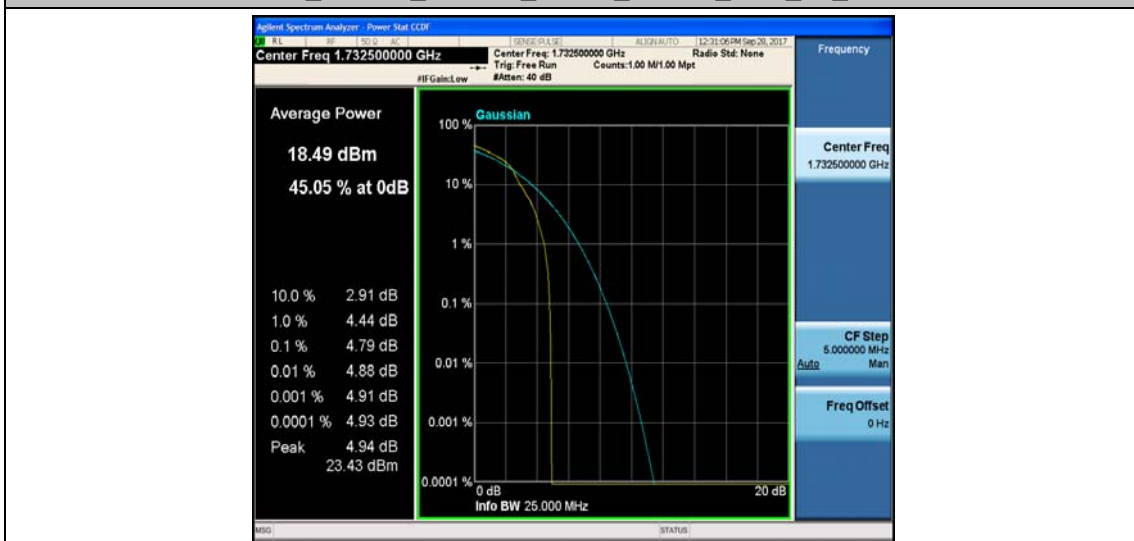

Band4_20MHz_16QAM_20175_1RB#0_4.79_13_PASS

Band4_20MHz_QPSK_20300_100RB#0_4.92_13_PASS