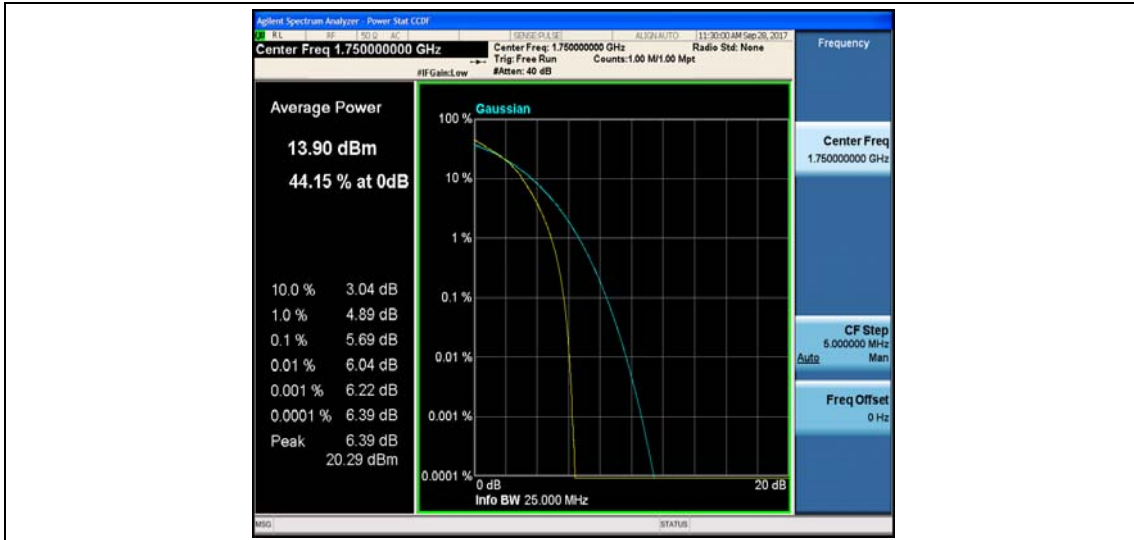

Band4_10MHz_16QAM_20350_1RB#0_4.42_13_PASS

Band4_10MHz_QPSK_20350_50RB#0_4.84_13_PASS

Band4_10MHz_16QAM_20350_50RB#0_5.69_13_PASS

Band4_15MHz_QPSK_2025_1RB#0_3.30_13_PASS

Band4_15MHz_16QAM_2025_1RB#0_4.29_13_PASS