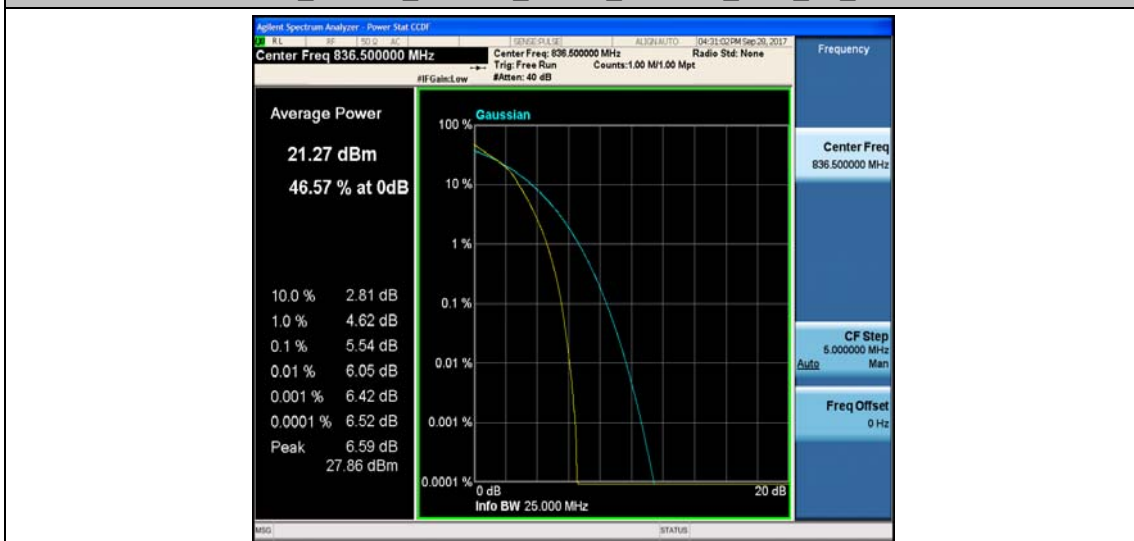

Band5_10MHz_16QAM_20525_50RB#0_5.54_13_PASS

Band5_10MHz_QPSK_20600_1RB#0_3.84_13_PASS