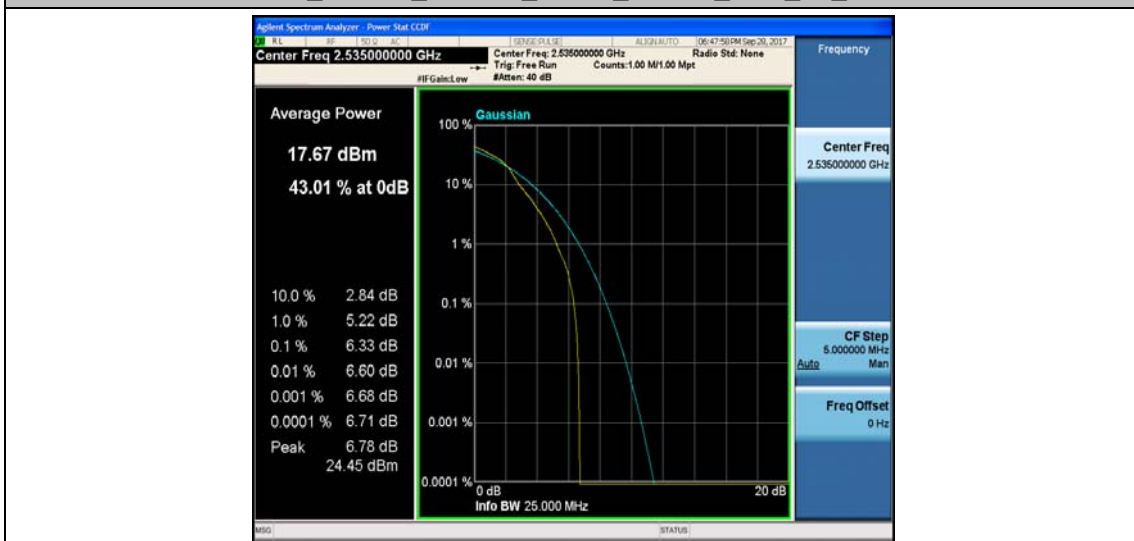

Band7_20MHz_16QAM_20850_1RB#0_6.44_13_PASS

Band7_20MHz_QPSK_21100_100RB#0_5.93_13_PASS

Band7_20MHz_16QAM_21100_100RB#0_6.66_13_PASS

Band7_20MHz_QPSK_21100_1RB#0_5.59_13_PASS

Band7_20MHz_16QAM_21100_1RB#0_6.33_13_PASS