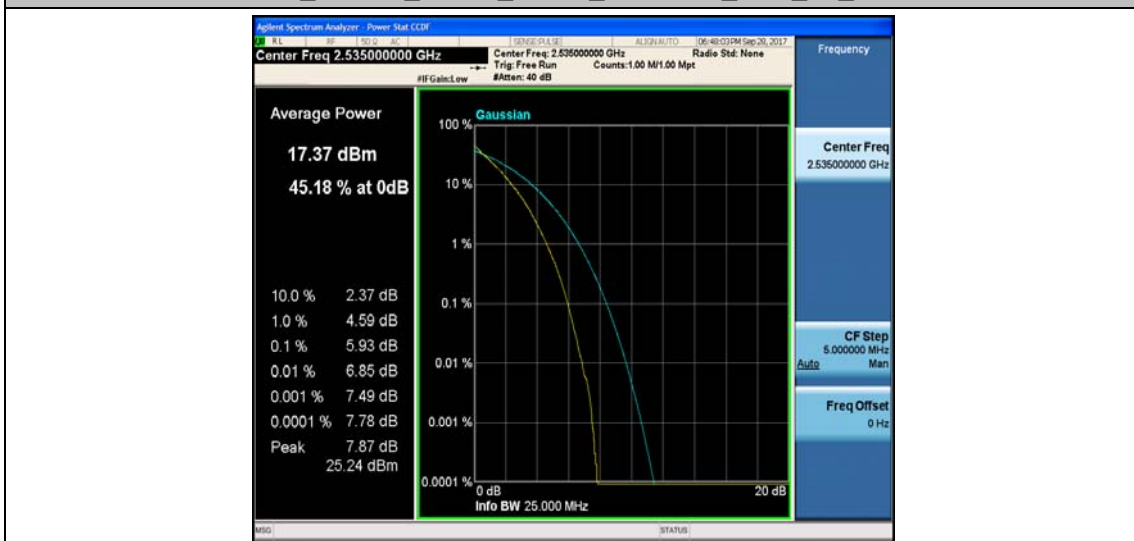

Band7_20MHz_QPSK_21100_100RB#0_5.93_13_PASS

Band7_20MHz_16QAM_21100_100RB#0_6.66_13_PASS