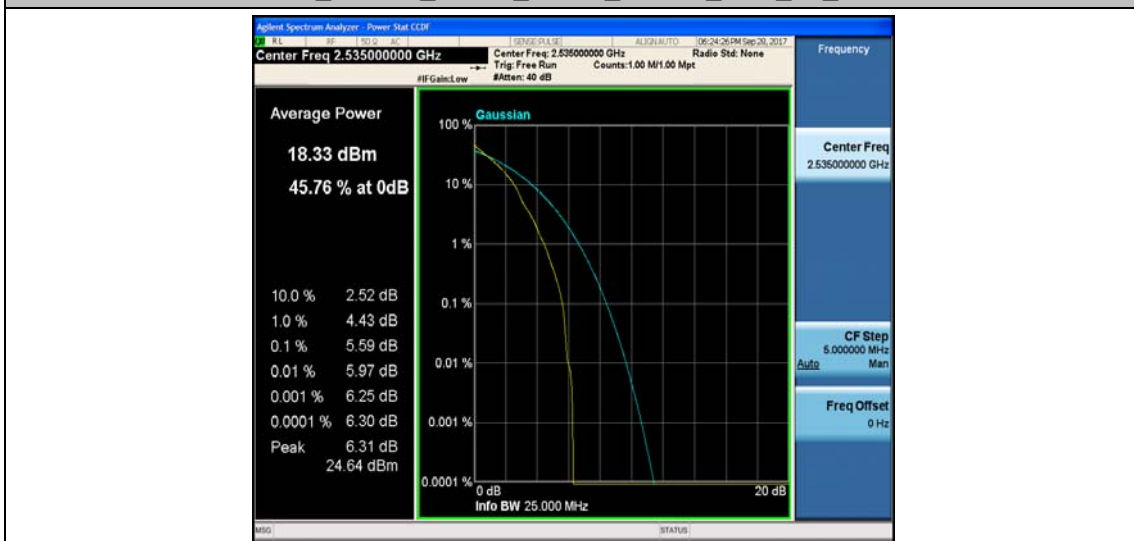

Band7_15MHz_QPSK_20825_1RB#0_5.52_13_PASS

Band7_15MHz_16QAM_20825_1RB#0_6.44_13_PASS

Band7_15MHz_QPSK_20825_75RB#0_6.30_13_PASS

Band7_15MHz_16QAM_20825_75RB#0_6.80_13_PASS

Band7_15MHz_QPSK_21100_1RB#0_5.59_13_PASS