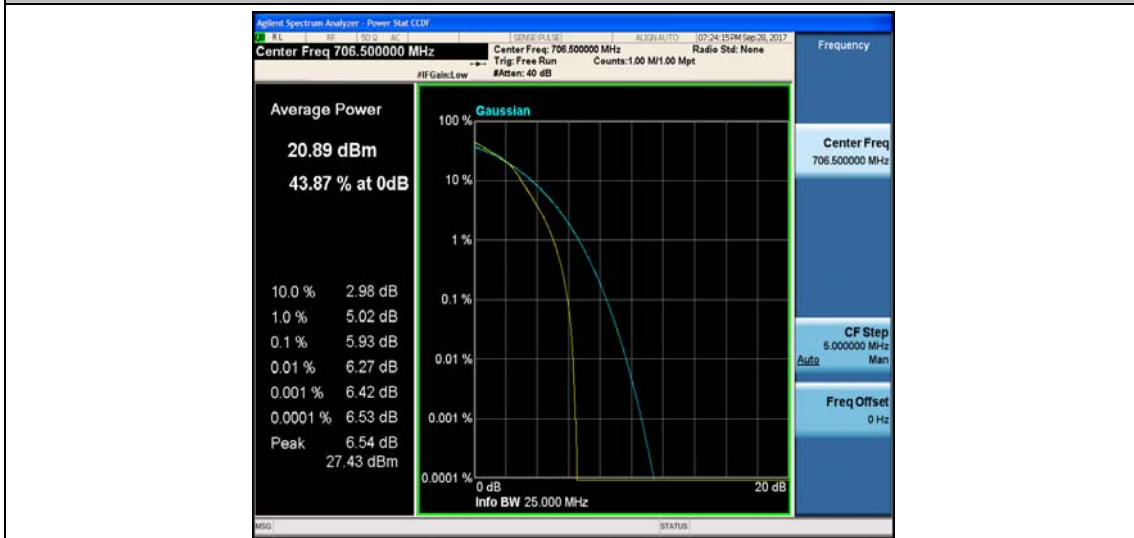

Band17_5MHz_16QAM_23755_25RB#0_5.93_13_PASS

Band17_5MHz_QPSK_23790_1RB#0_3.88_13_PASS