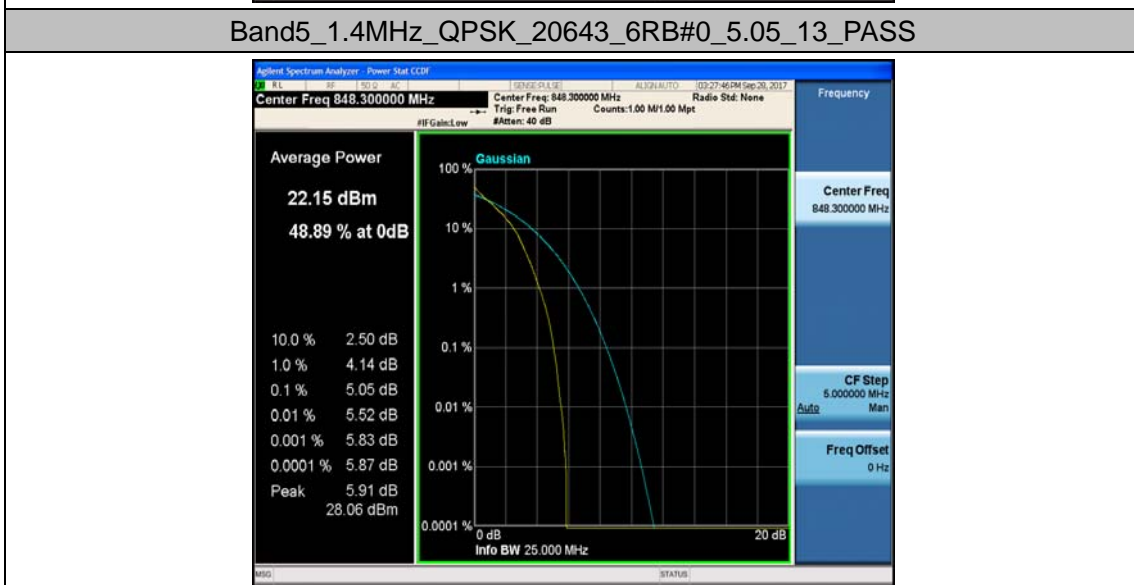

Band5_1.4MHz_16QAM_20407_6RB#0_5.66_13_PASS

Band5_1.4MHz_QPSK_20525_1RB#0_4.14_13_PASS

Band5_1.4MHz_16QAM_20525_1RB#0_5.09_13_PASS

Band5_3MHz_QPSK_20415_15RB#0_4.49_13_PASS

Band5_3MHz_16QAM_20415_15RB#0_5.38_13_PASS