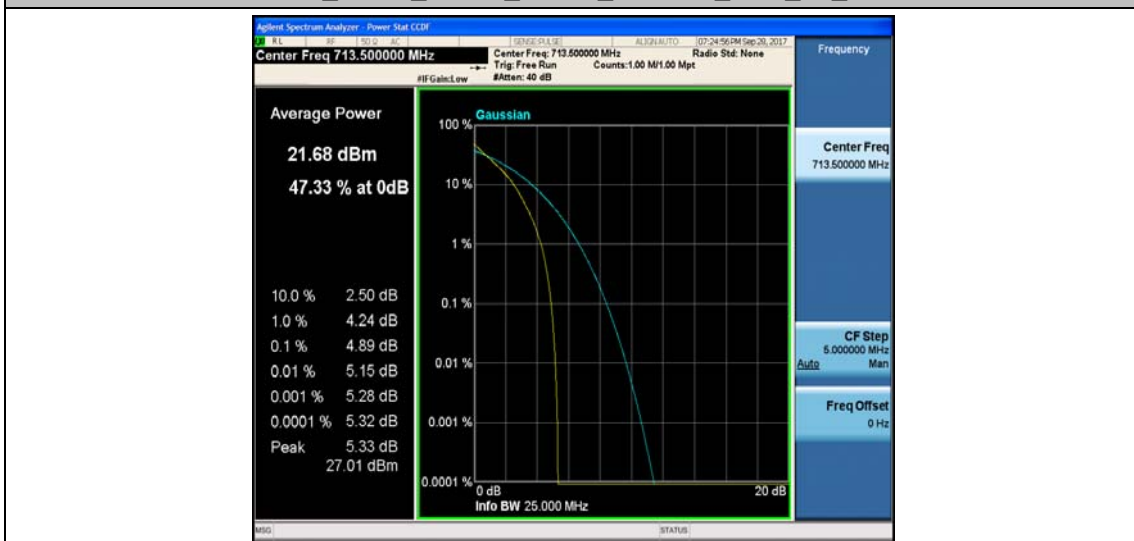

Band17_5MHz_QPSK_23790_25RB#0_4.68_13_PASS

Band17_5MHz_16QAM_23790_25RB#0_5.54_13_PASS

Band17_5MHz_QPSK_23825_1RB#0_3.78_13_PASS

Band17_5MHz_16QAM_23825_1RB#0_4.69_13_PASS

Band17_5MHz_QPSK_23825_25RB#0_4.89_13_PASS