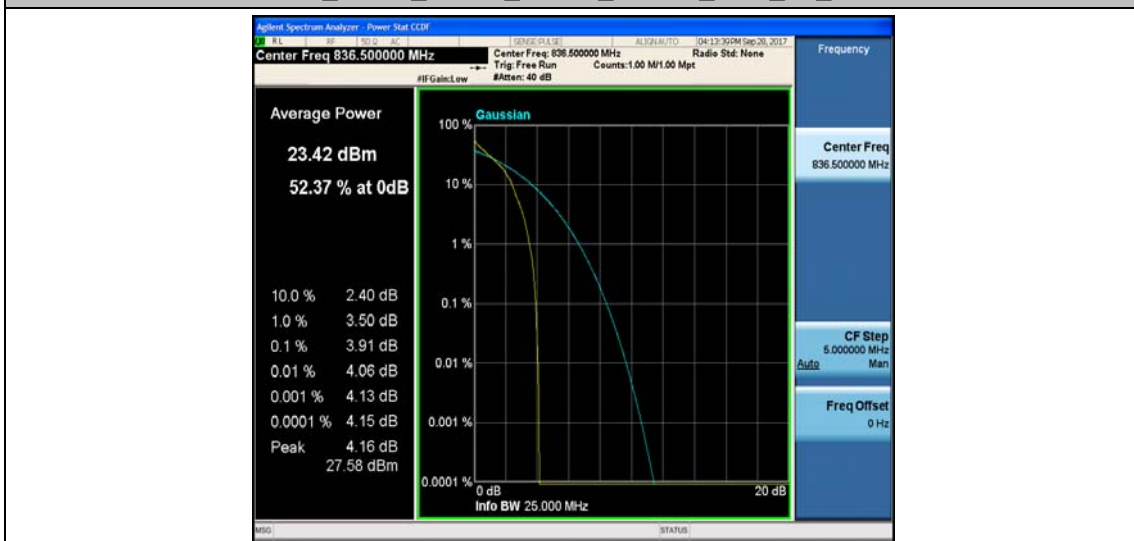

Band5_5MHz_QPSK_20425_1RB#0_3.77_13_PASS

Band5_5MHz_16QAM_20425_1RB#0_4.67_13_PASS

Band5_5MHz_QPSK_20425_25RB#0_4.73_13_PASS

Band5_5MHz_16QAM_20425_25RB#0_5.52_13_PASS

Band5_5MHz_QPSK_20525_1RB#0_3.91_13_PASS