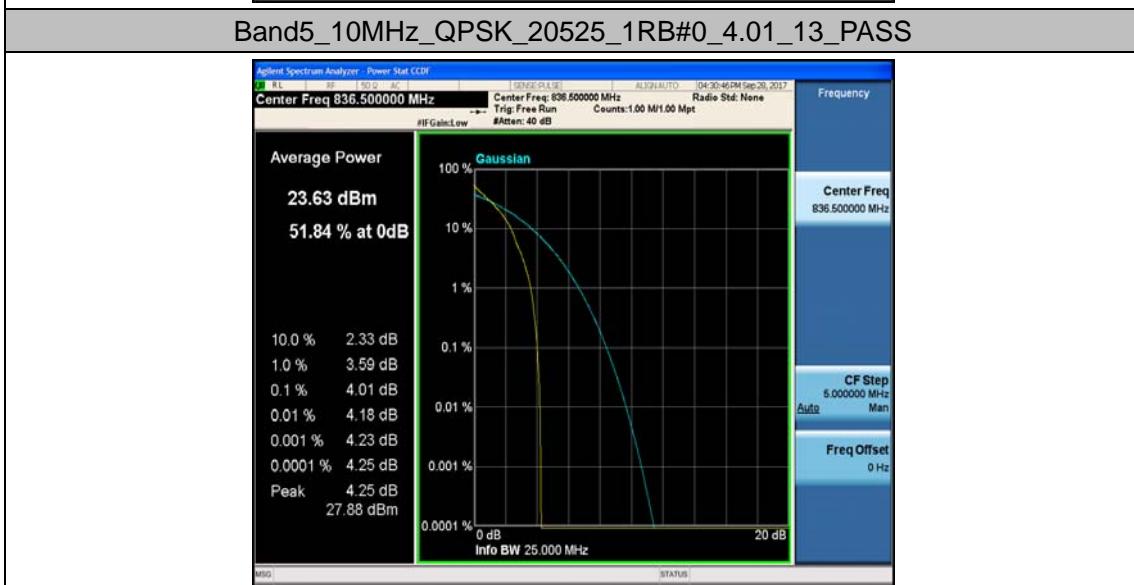

Band5_5MHz_QPSK_20625_25RB#0_5.08_13_PASS

Band5_5MHz_16QAM_20625_25RB#0_5.85_13_PASS

Band5_10MHz_QPSK_20450_1RB#0_3.56_13_PASS

Band5_10MHz_16QAM_20450_1RB#0_4.42_13_PASS

Band5_10MHz_QPSK_20450_50RB#0_4.89_13_PASS