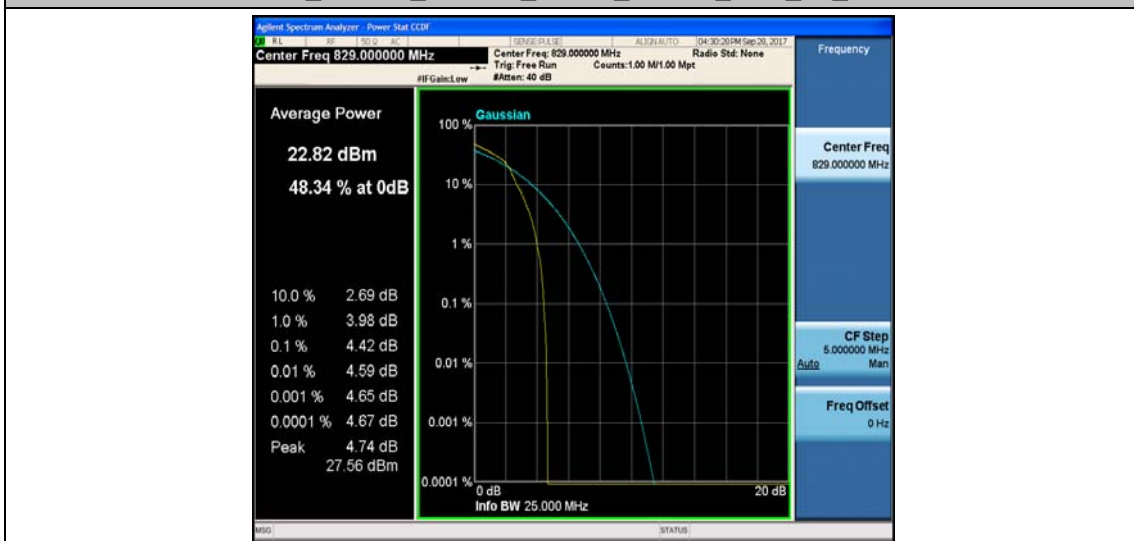

Band5_5MHz_QPSK_20625_25RB#0_5.08_13_PASS

Band5_5MHz_16QAM_20625_25RB#0_5.85_13_PASS

Band5_10MHz_QPSK_20450_1RB#0_3.56_13_PASS

Band5_10MHz_16QAM_20450_1RB#0_4.42_13_PASS

Band5_10MHz_QPSK_20450_50RB#0_4.89_13_PASS