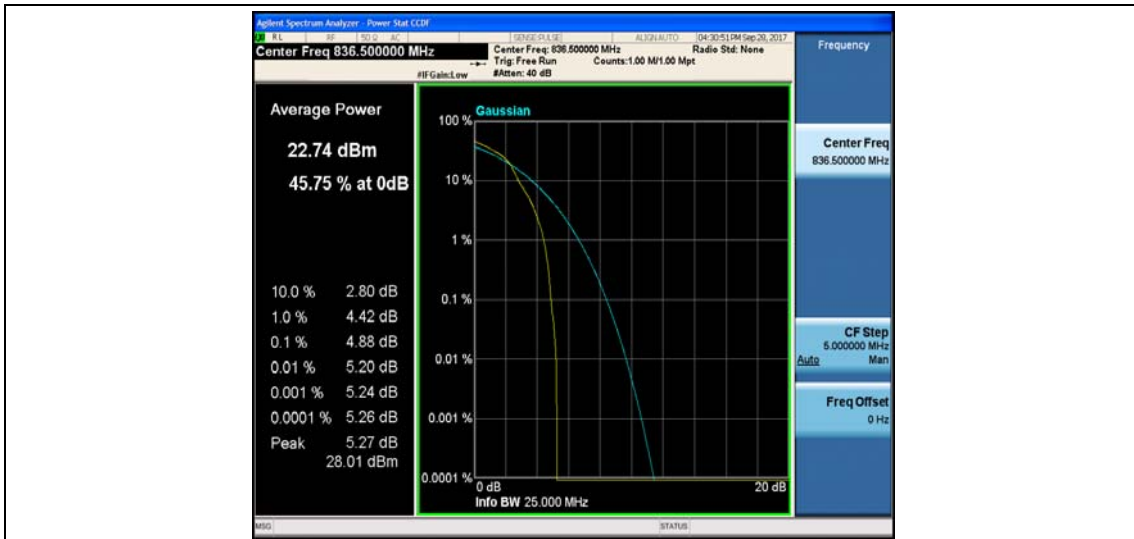

Band5_5MHz_QPSK_20625_25RB#0_5.08_13_PASS

Band5_5MHz_16QAM_20625_25RB#0_5.85_13_PASS

Band5_10MHz_QPSK_20450_1RB#0_3.56_13_PASS

Band5_10MHz_16QAM_20450_1RB#0_4.42_13_PASS

Band5_10MHz_QPSK_20450_50RB#0_4.89_13_PASS