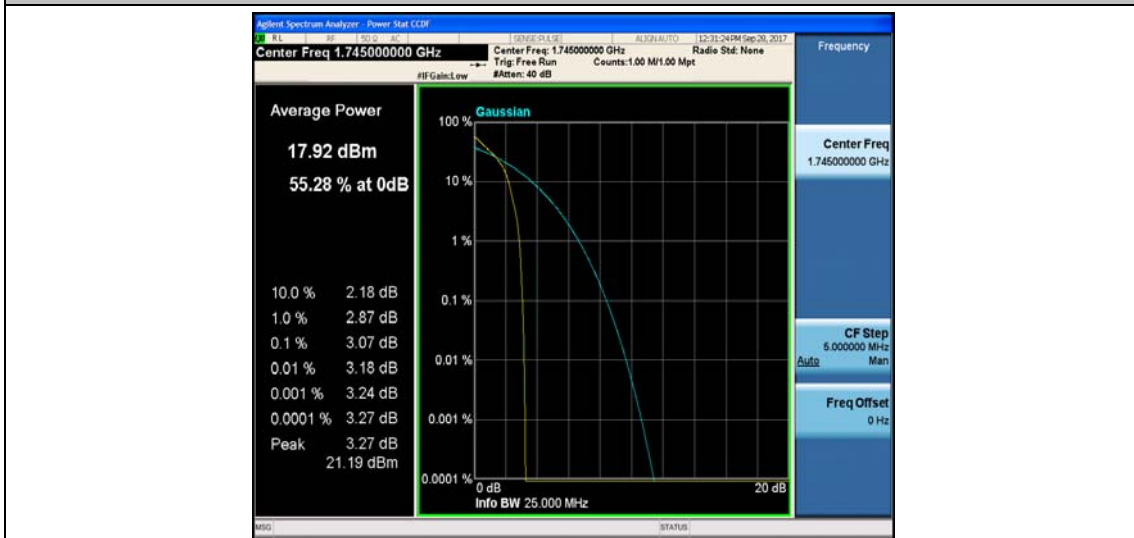

Band4_20MHz_QPSK_20300_1RB#0_3.07_13_PASS

Band4_20MHz_16QAM_20300_1RB#0_4.11_13_PASS