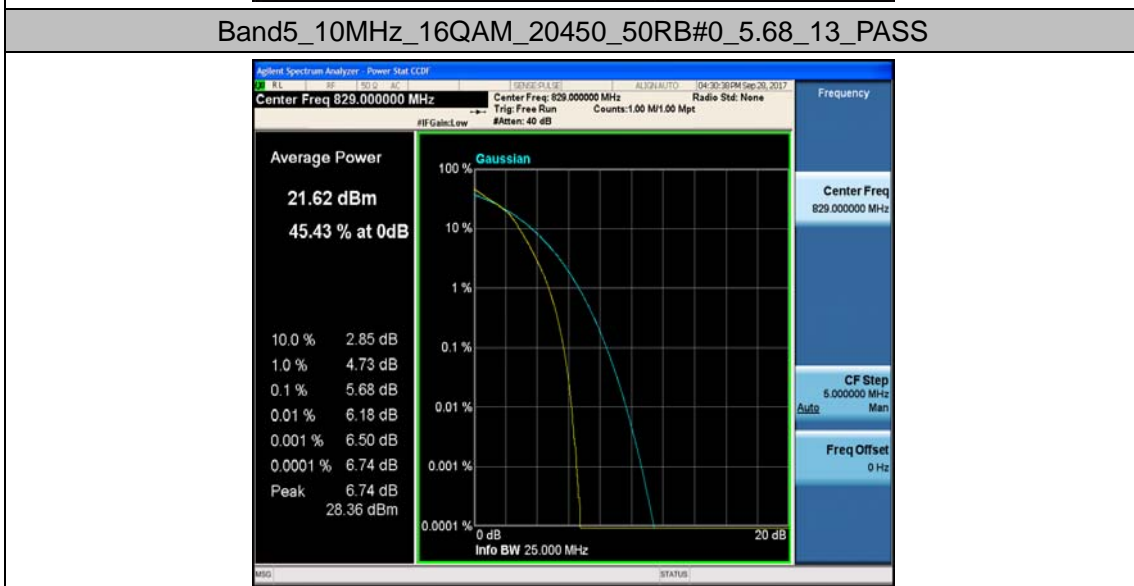

Band5_5MHz_QPSK_20625_25RB#0_5.08_13_PASS

Band5_5MHz_16QAM_20625_25RB#0_5.85_13_PASS

Band5_10MHz_QPSK_20450_1RB#0_3.56_13_PASS

Band5_10MHz_16QAM_20450_1RB#0_4.42_13_PASS

Band5_10MHz_QPSK_20450_50RB#0_4.89_13_PASS