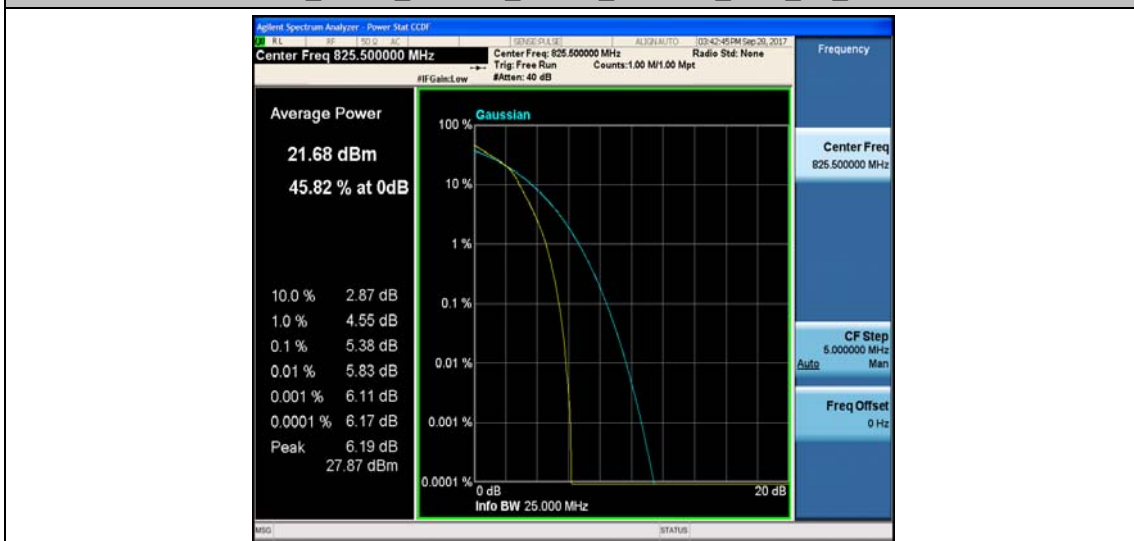

Band5_1.4MHz_16QAM_20407_6RB#0_5.66_13_PASS

Band5_1.4MHz_QPSK_20525_1RB#0_4.14_13_PASS

Band5_1.4MHz_16QAM_20525_1RB#0_5.09_13_PASS

Band5_3MHz_QPSK_20415_15RB#0_4.49_13_PASS

Band5_3MHz_16QAM_20415_15RB#0_5.38_13_PASS