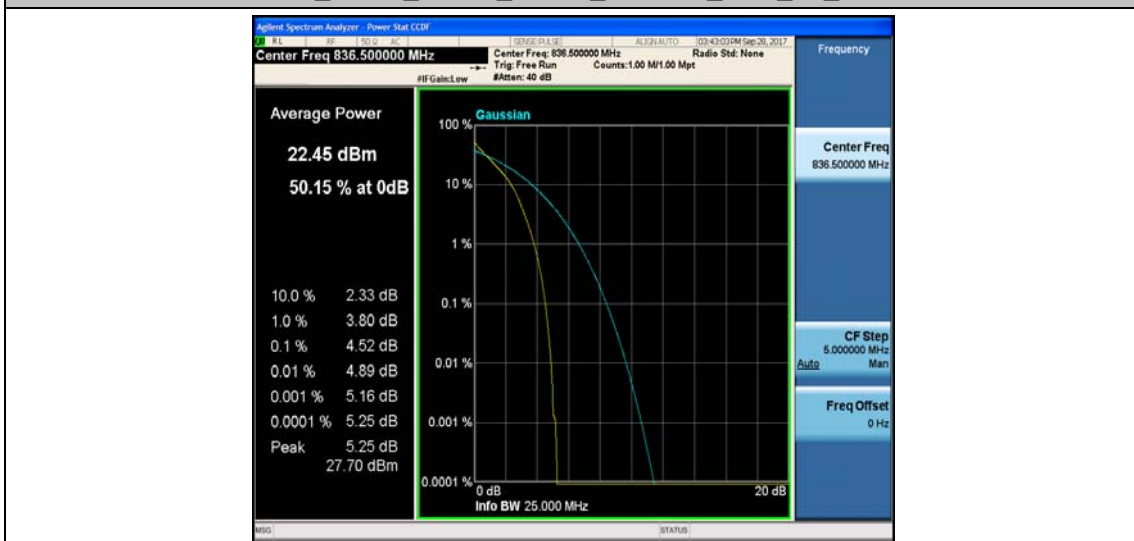

Band5_3MHz_QPSK_20525_15RB#0_4.52_13_PASS

Band5_3MHz_16QAM_20525_15RB#0_5.45_13_PASS