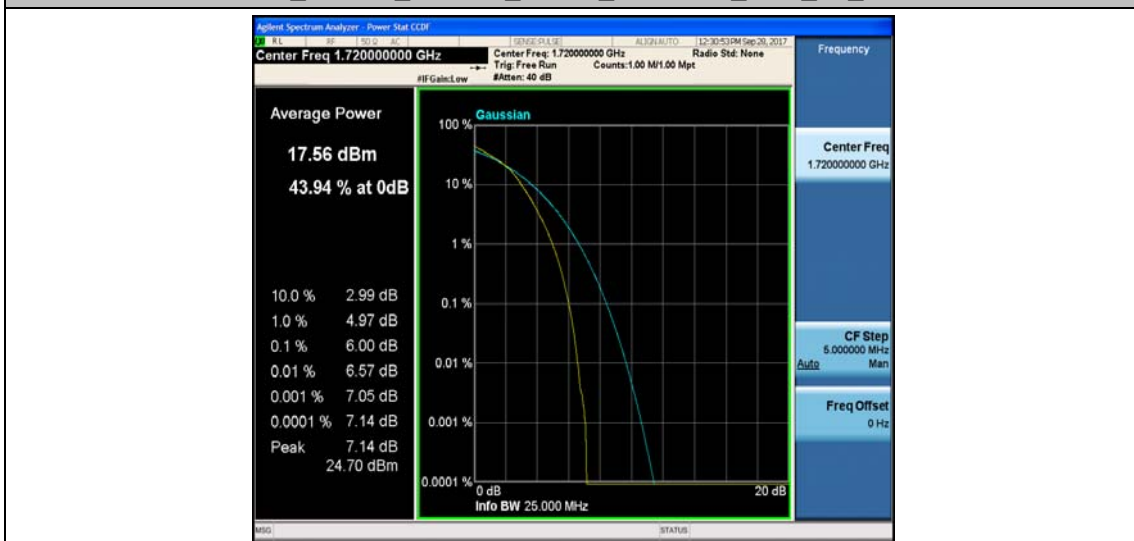

Band4_20MHz_16QAM_20050_100RB#0_6.00_13_PASS

Band4_20MHz_QPSK_20050_1RB#0_3.20_13_PASS