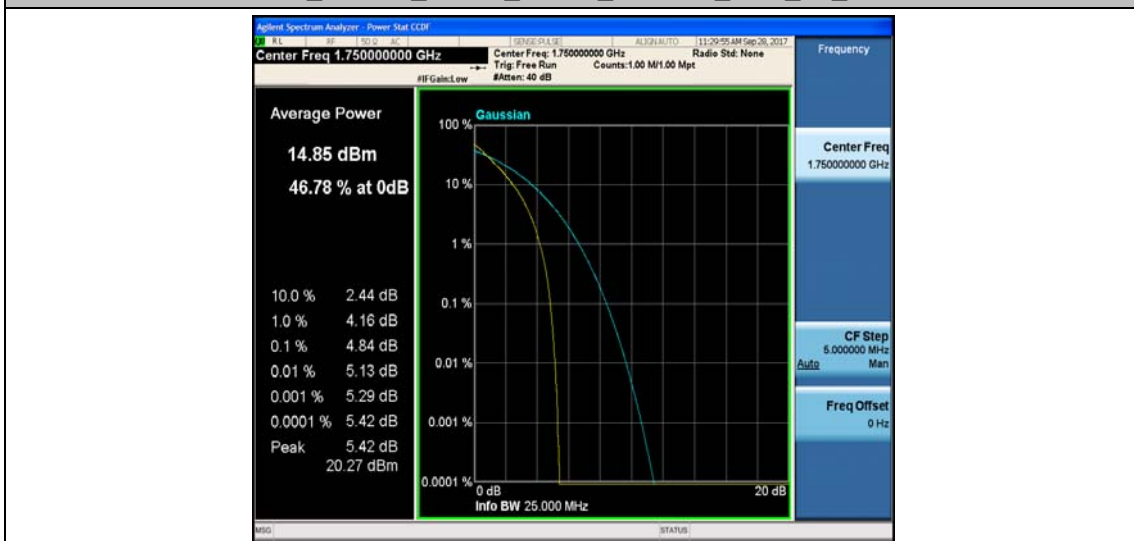

Band4_10MHz_16QAM_20350_1RB#0_4.42_13_PASS

Band4_10MHz_QPSK_20350_50RB#0_4.84_13_PASS

Band4_10MHz_16QAM_20350_50RB#0_5.69_13_PASS

Band4_15MHz_QPSK_2025_1RB#0_3.30_13_PASS

Band4_15MHz_16QAM_2025_1RB#0_4.29_13_PASS