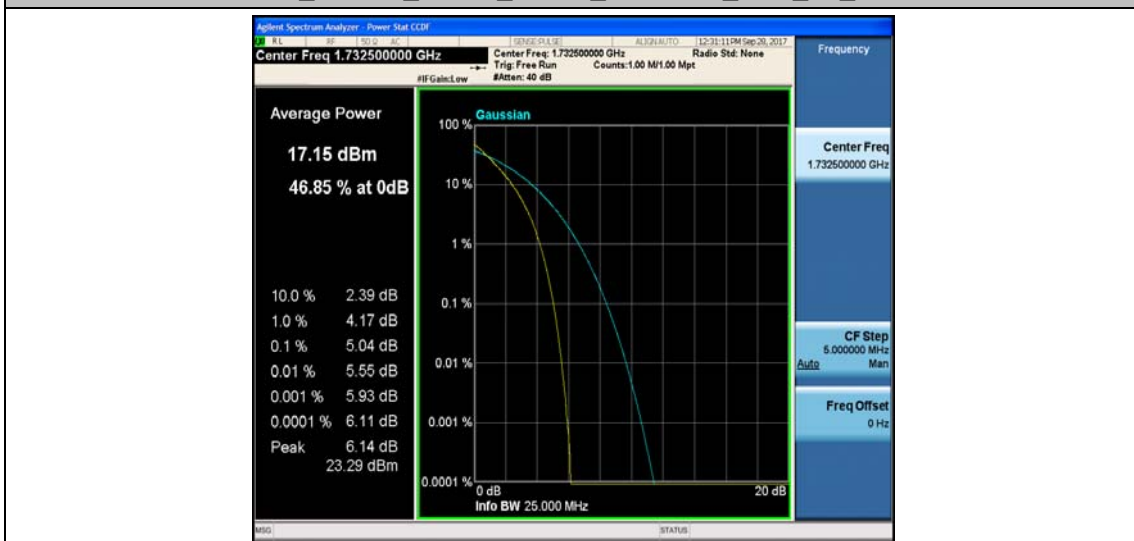

Band4_20MHz_QPSK_20050_100RB#0_5.18_13_PASS

Band4_20MHz_16QAM_20050_100RB#0_6.00_13_PASS

Band4_20MHz_QPSK_20050_1RB#0_3.20_13_PASS

Band4_20MHz_16QAM_20050_1RB#0_4.10_13_PASS

Band4_20MHz_QPSK_20175_100RB#0_5.04_13_PASS