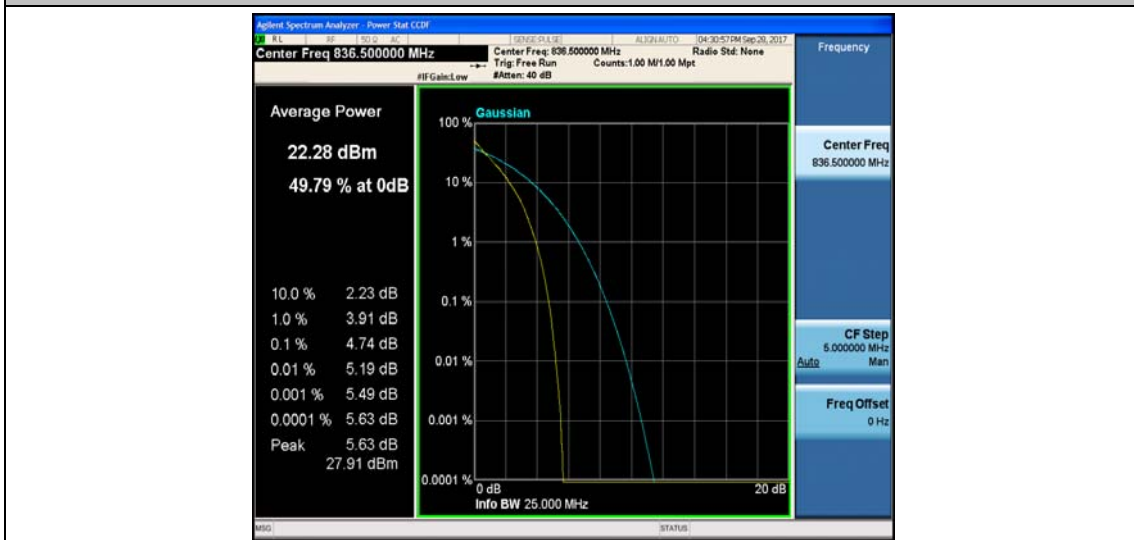

Band5_10MHz_QPSK_20525_50RB#0_4.74_13_PASS

Band5_10MHz_16QAM_20525_50RB#0_5.54_13_PASS