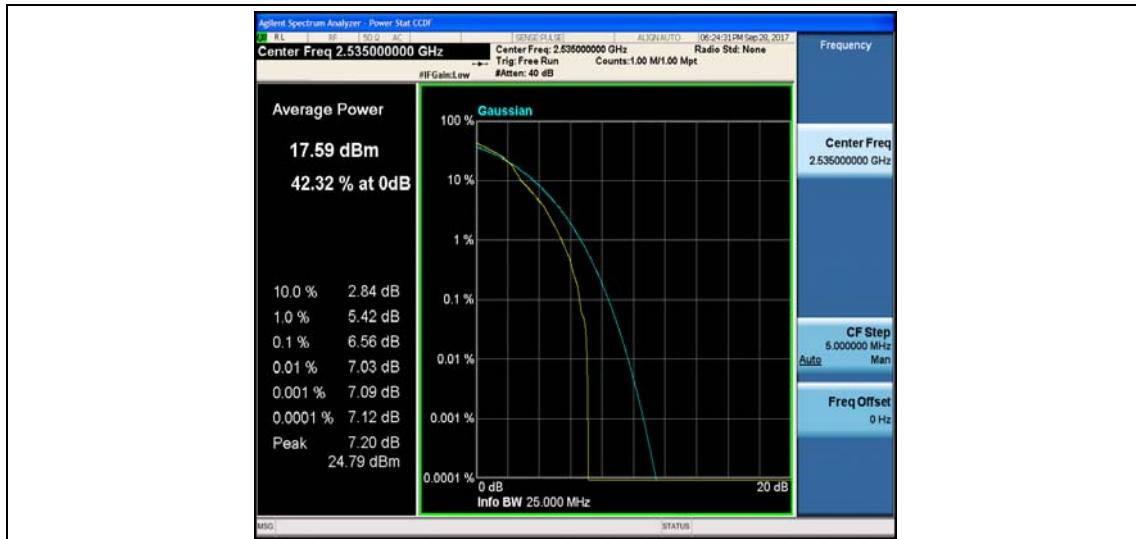

Band7_15MHz_16QAM_21100_1RB#0_6.56_13_PASS

Band7_15MHz_QPSK_21100_75RB#0_6.28_13_PASS