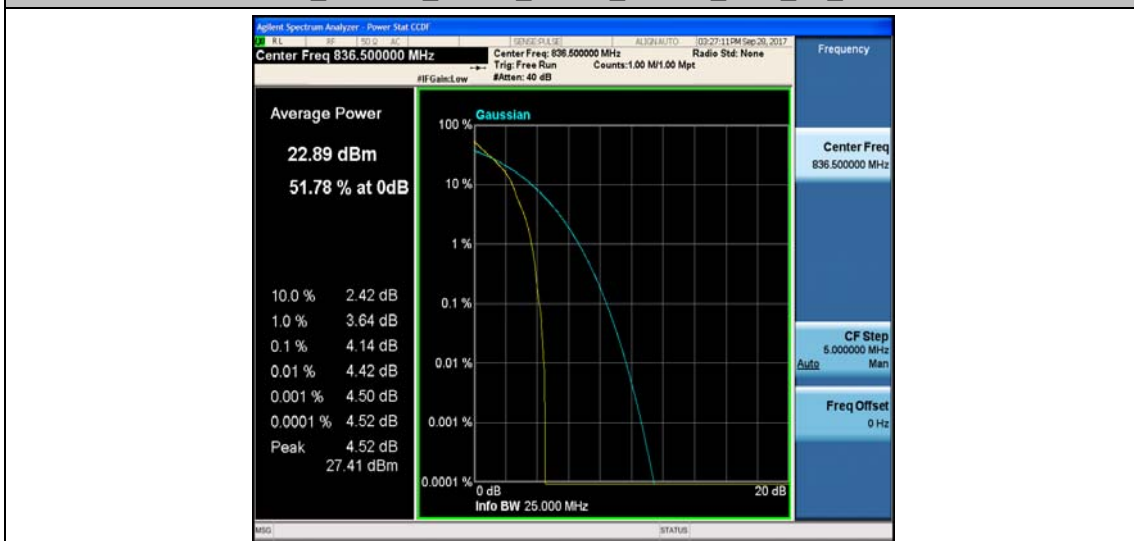

Band5_1.4MHz_QPSK_20525_1RB#0_4.14_13_PASS

Band5_1.4MHz_16QAM_20525_1RB#0_5.09_13_PASS