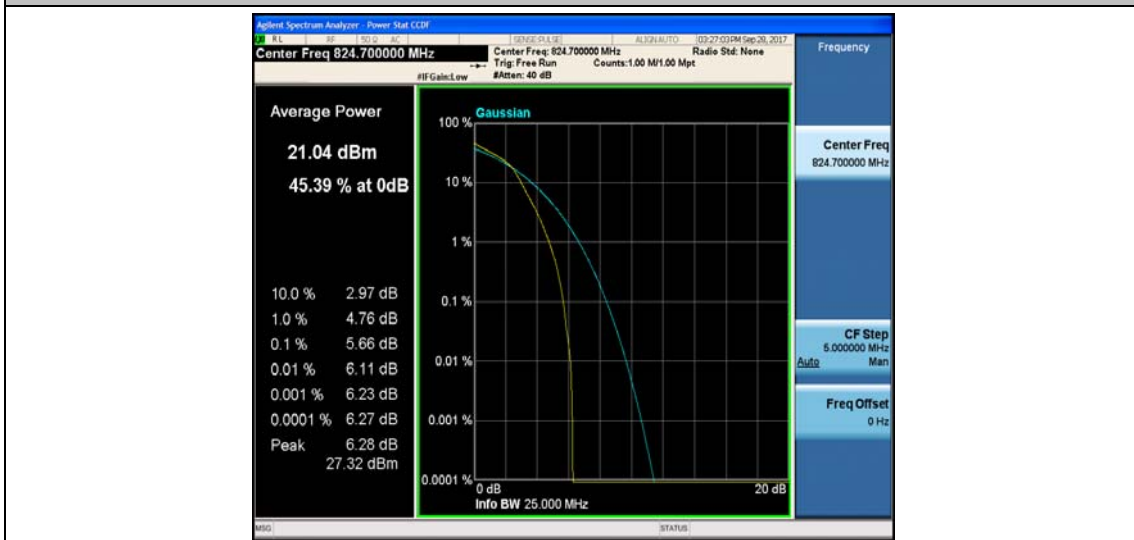

Band5_1.4MHz_16QAM_20407_6RB#0_5.66_13_PASS

Band5_1.4MHz_QPSK_20525_1RB#0_4.14_13_PASS