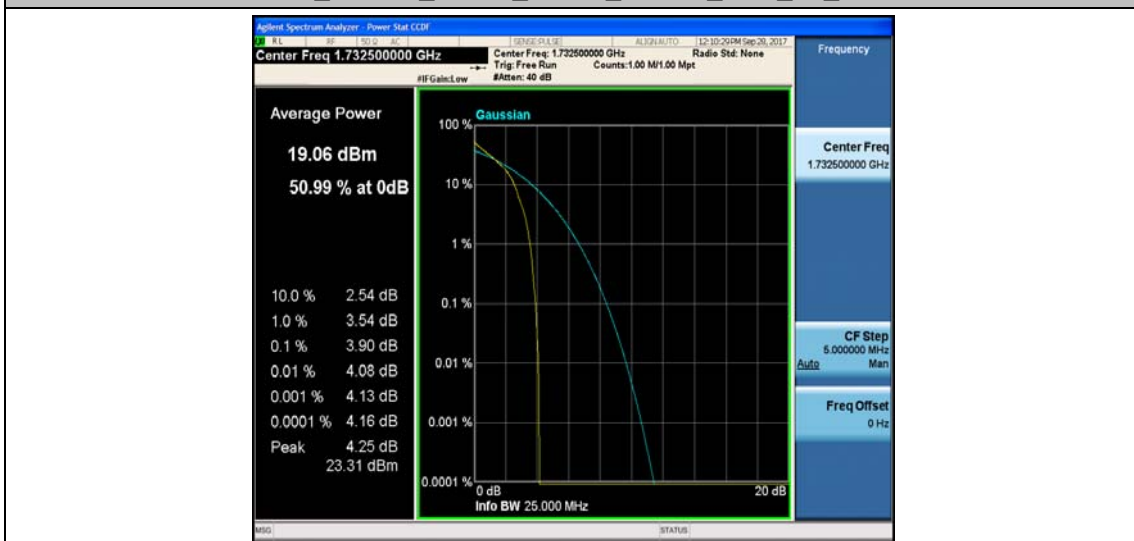

Band4_15MHz_QPSK_20175_1RB#0_3.90_13_PASS

Band4_15MHz_16QAM_20175_1RB#0_4.81_13_PASS