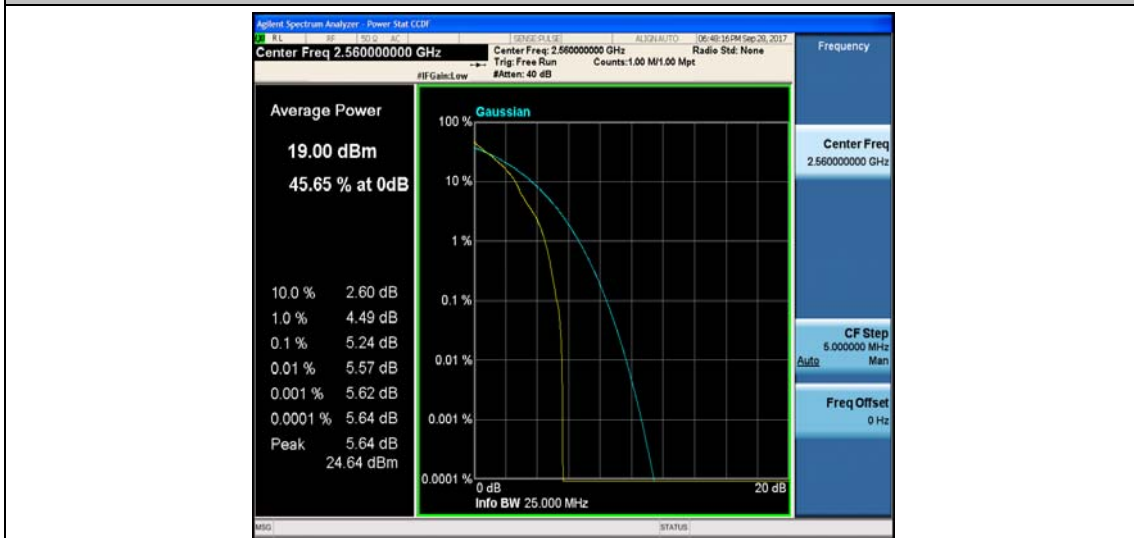

Band7_20MHz_QPSK_21350_1RB#0_5.24_13_PASS

Band7_20MHz_16QAM_21350_1RB#0_6.33_13_PASS