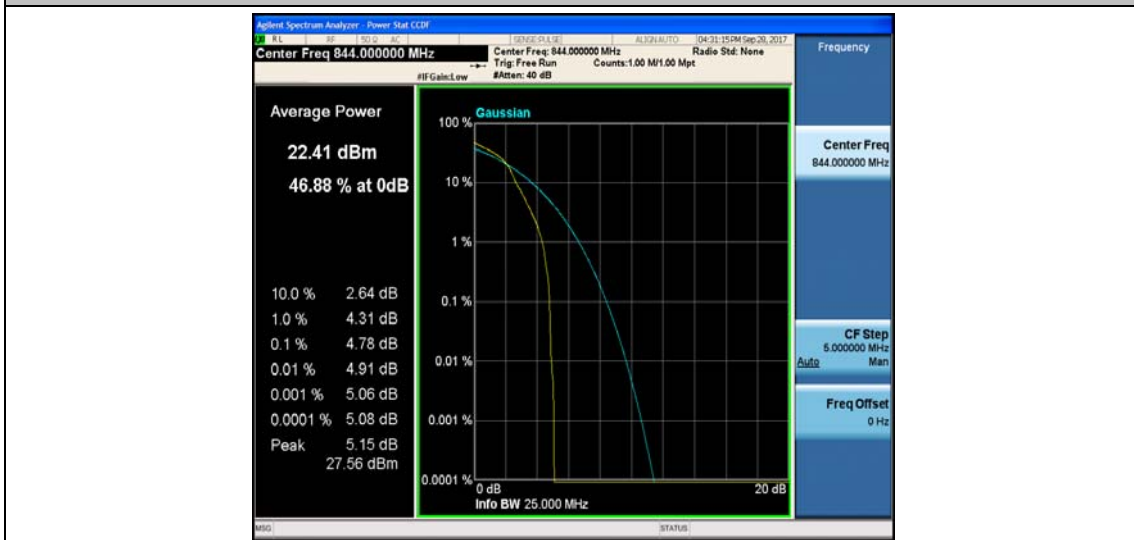

Band5_10MHz_QPSK_20525_50RB#0_4.74_13_PASS

Band5_10MHz_16QAM_20525_50RB#0_5.54_13_PASS

Band5_10MHz_QPSK_20600_1RB#0_3.84_13_PASS

Band5_10MHz_16QAM_20600_1RB#0_4.78_13_PASS

Band5_10MHz_QPSK_20600_50RB#0_5.03_13_PASS