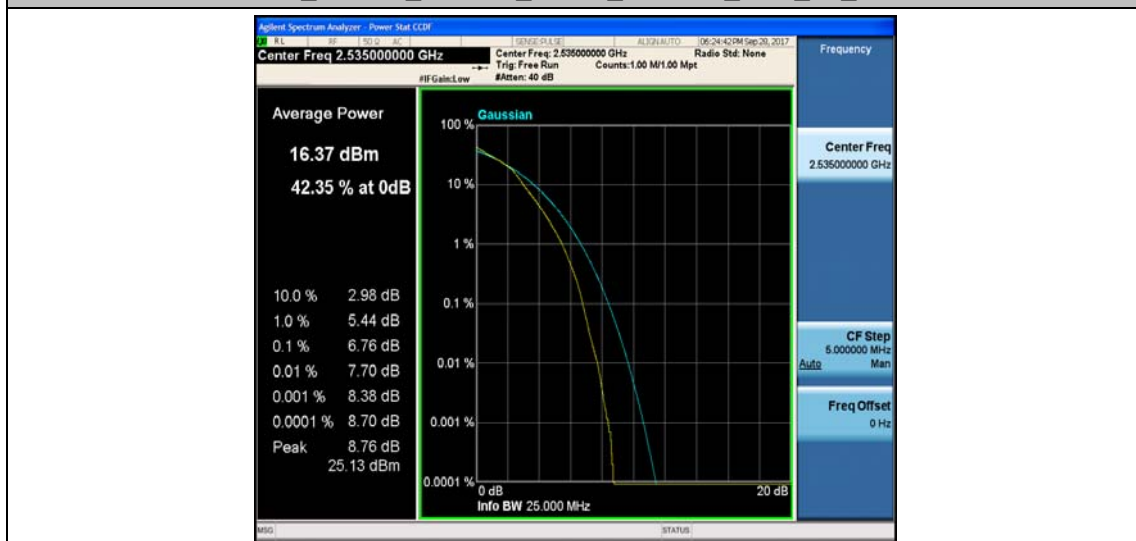

Band7_15MHz_16QAM_21100_75RB#0_6.76_13_PASS

Band7_15MHz_QPSK_21375_1RB#0_5.06_13_PASS