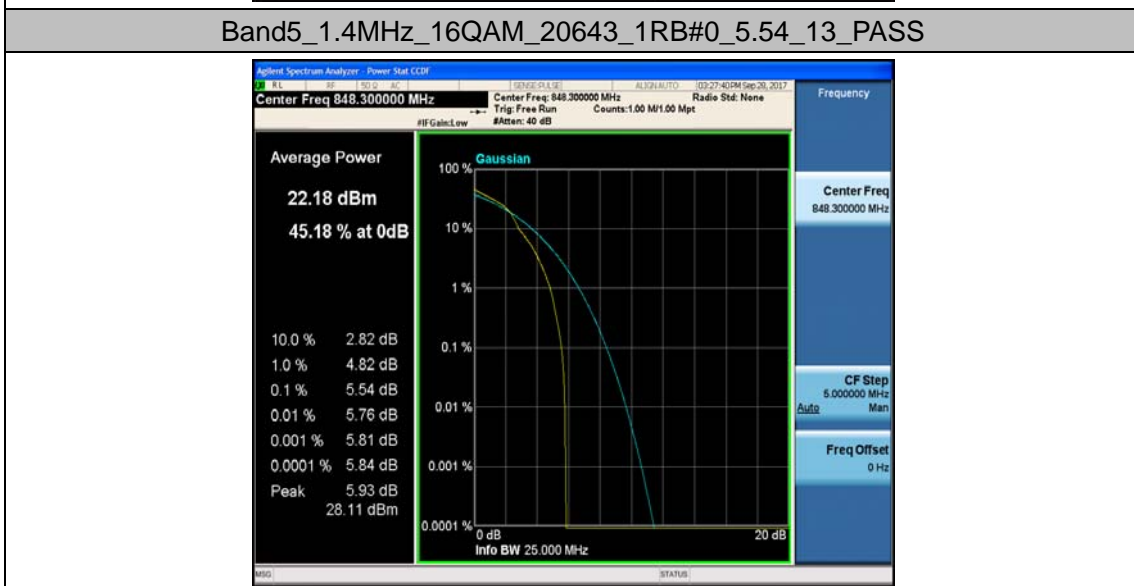

Band5_1.4MHz_16QAM_20407_6RB#0_5.66_13_PASS

Band5_1.4MHz_QPSK_20525_1RB#0_4.14_13_PASS

Band5_1.4MHz_16QAM_20525_1RB#0_5.09_13_PASS

Band5_3MHz_QPSK_20415_15RB#0_4.49_13_PASS

Band5_3MHz_16QAM_20415_15RB#0_5.38_13_PASS