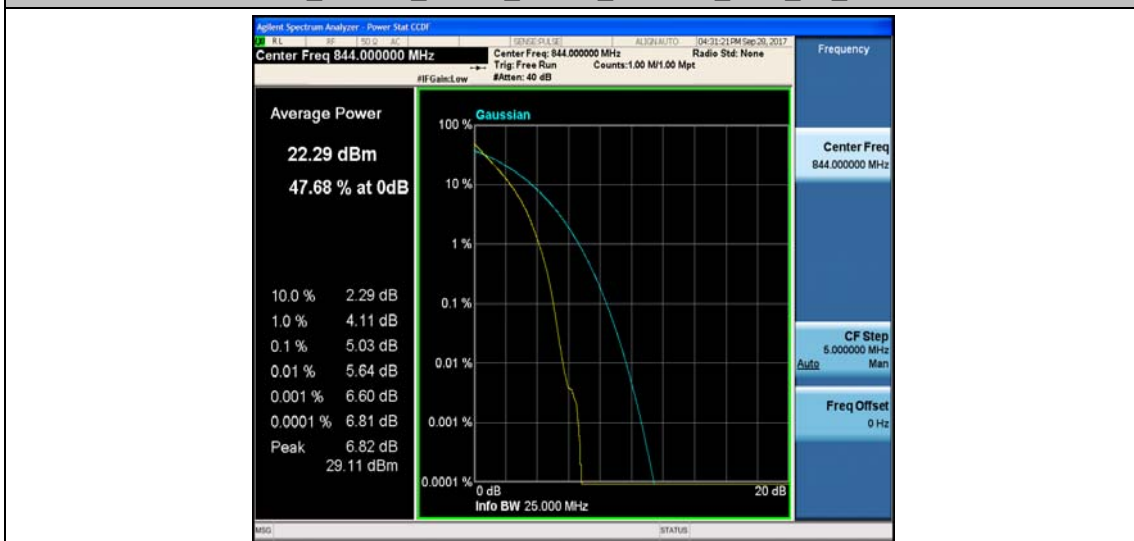

Band5_10MHz_QPSK_20525_50RB#0_4.74_13_PASS

Band5_10MHz_16QAM_20525_50RB#0_5.54_13_PASS

Band5_10MHz_QPSK_20600_1RB#0_3.84_13_PASS

Band5_10MHz_16QAM_20600_1RB#0_4.78_13_PASS

Band5_10MHz_QPSK_20600_50RB#0_5.03_13_PASS