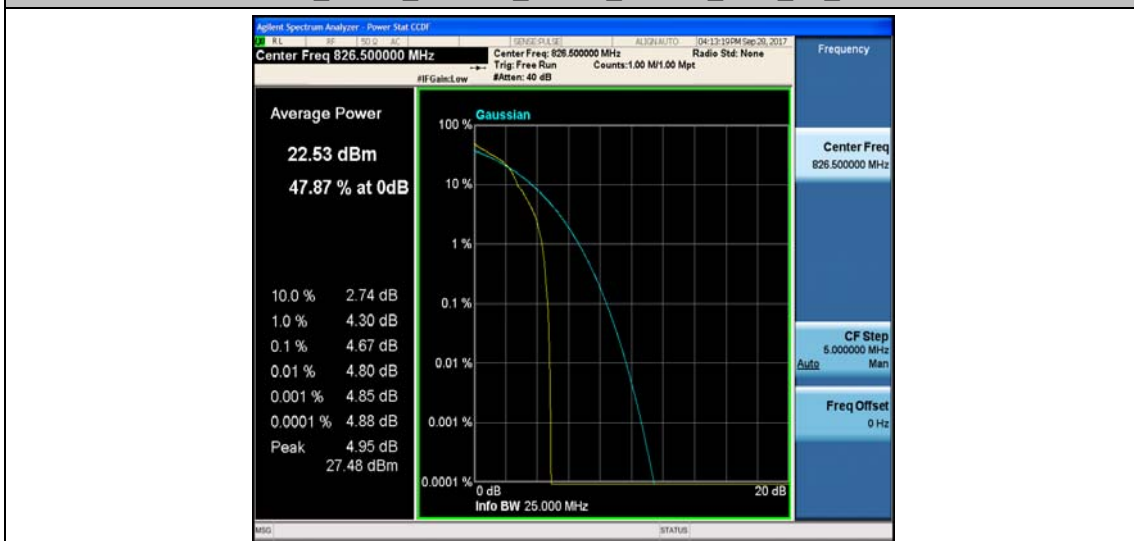

Band5_5MHz_16QAM_20425_1RB#0_4.67_13_PASS

Band5_5MHz_QPSK_20425_25RB#0_4.73_13_PASS