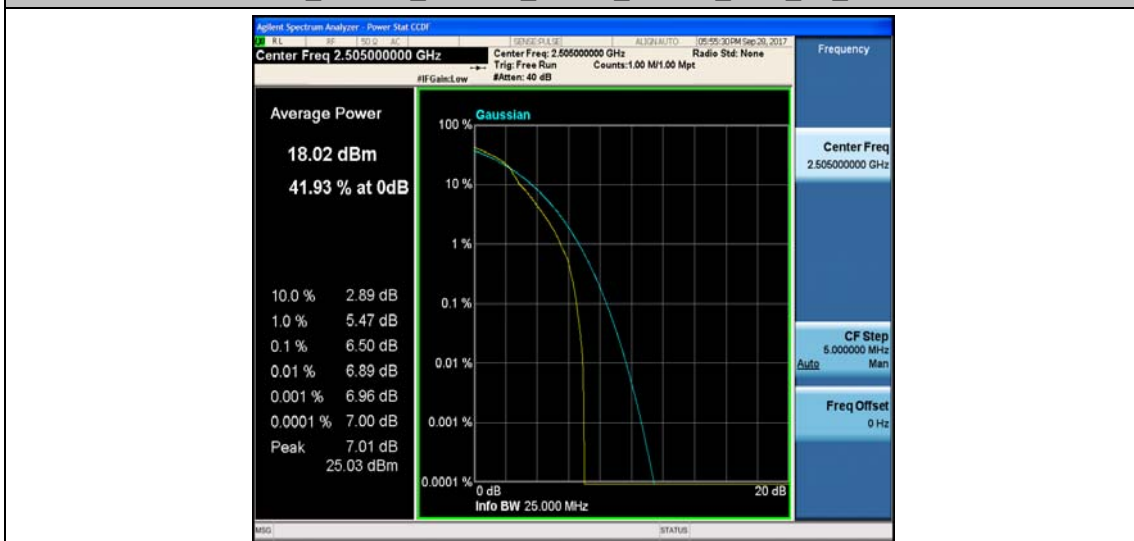

Band7_5MHz_16QAM_21425_1RB#0_6.31_13_PASS

Band7_5MHz_QPSK_21425_25RB#0_5.97_13_PASS

Band7_5MHz_16QAM_21425_25RB#0_6.61_13_PASS

Band7_10MHz_QPSK_20800_1RB#0_5.58_13_PASS

Band7_10MHz_16QAM_20800_1RB#0_6.50_13_PASS