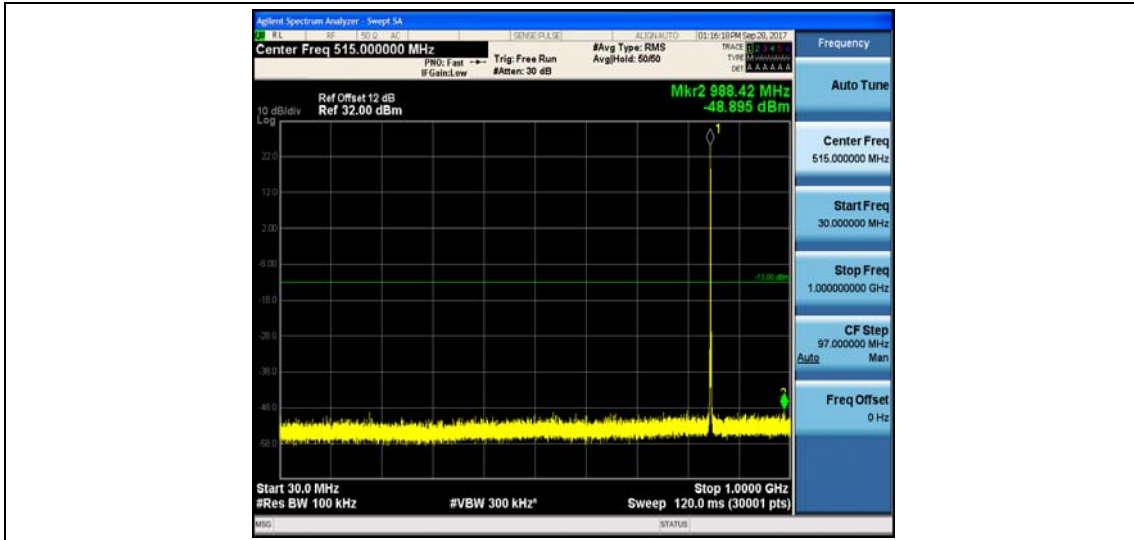

Band5_1.4MHz_QPSK_20525_1RB#0_Range2:1000~26000MHz_-32.72_PASS

Band5_1.4MHz_16QAM_20525_1RB#0_Range1:30~1000MHz_-49.06_PASS

Band5_1.4MHz_16QAM_20525_1RB#0_Range2:1000~26000MHz_-32.78_PASS

Band5_1.4MHz_QPSK_20643_1RB#0_Range1:30~1000MHz_-48.9_PASS