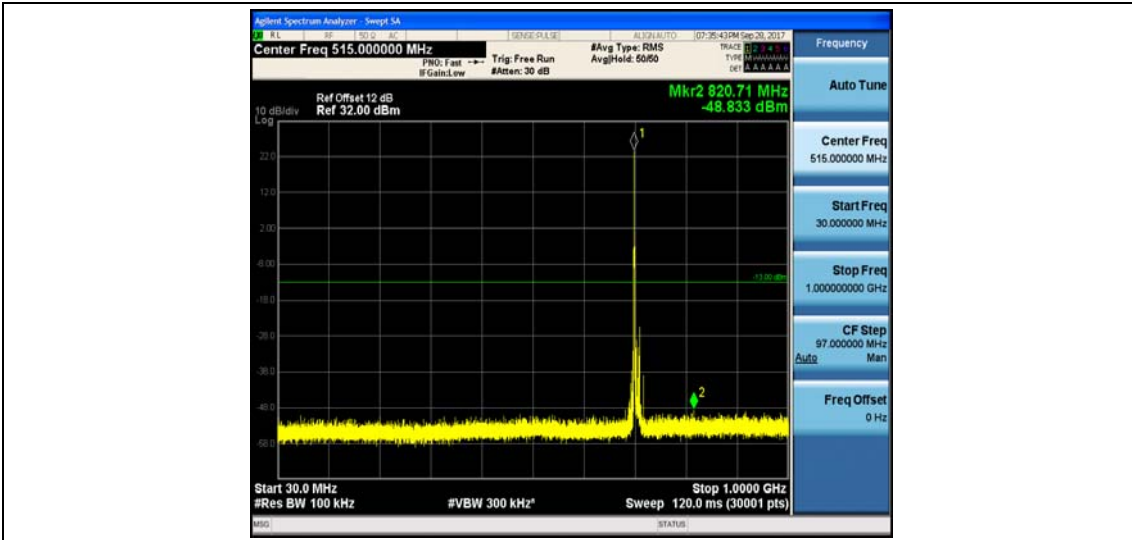

Band17_10MHz_QPSK_23790_1RB#0_Range2:1000~26000MHz_-32.77_PASS

Band17_10MHz_16QAM_23790_1RB#0_Range1:30~1000MHz_-48.62_PASS

Band17_10MHz_16QAM_23790_1RB#0_Range2:1000~26000MHz_-32.72_PASS

Band17_10MHz_QPSK_23800_1RB#0_Range1:30~1000MHz_-48.83_PASS