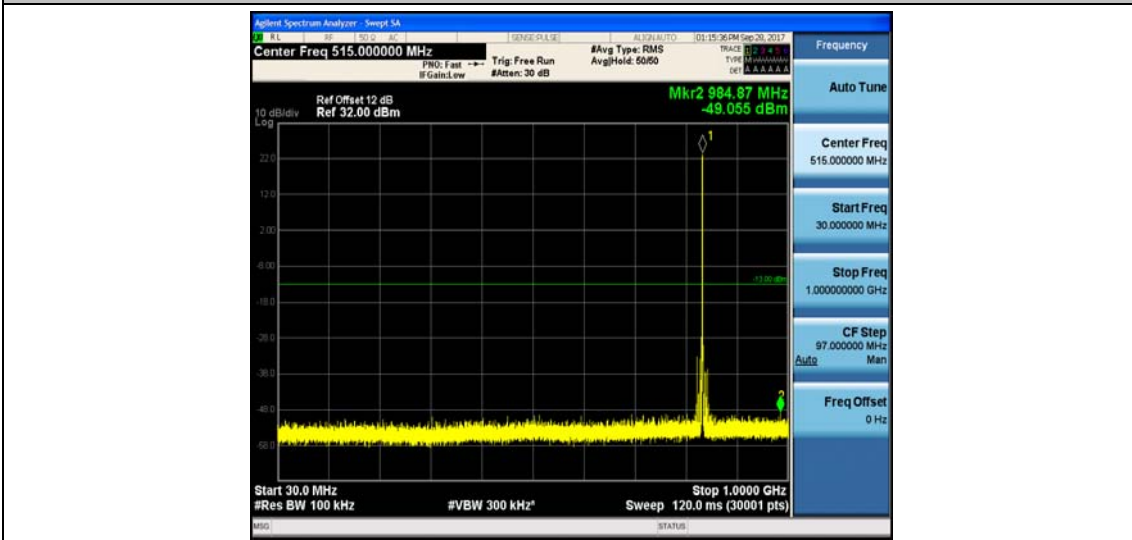

Band5_1.4MHz_16QAM_20525_1RB#0_Range2:1000~26000MHz_-32.78_PASS