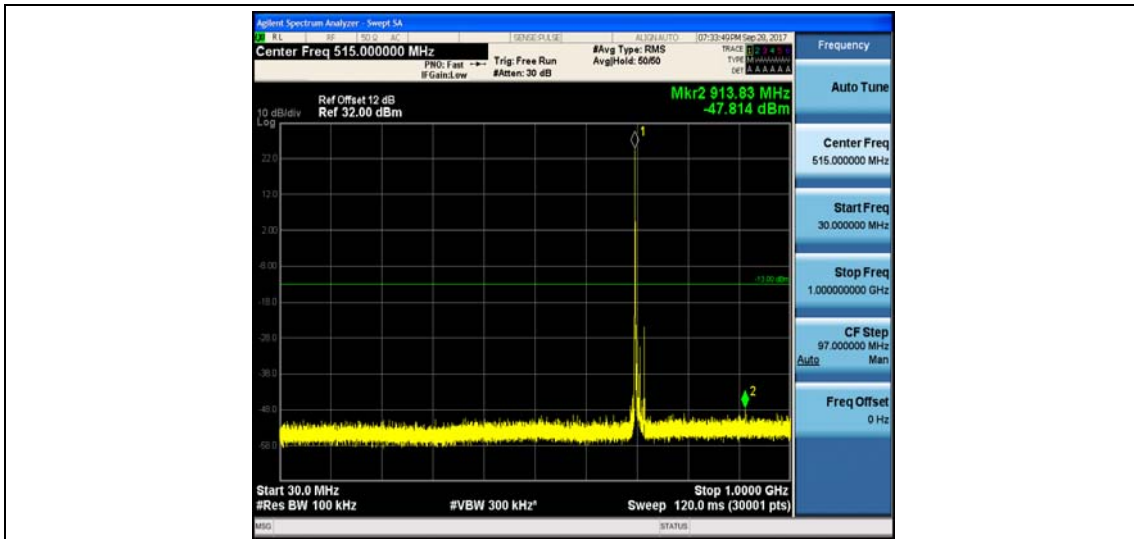

Band17_10MHz_16QAM_23780_1RB#0_Range2:1000~26000MHz_-32.84_PASS