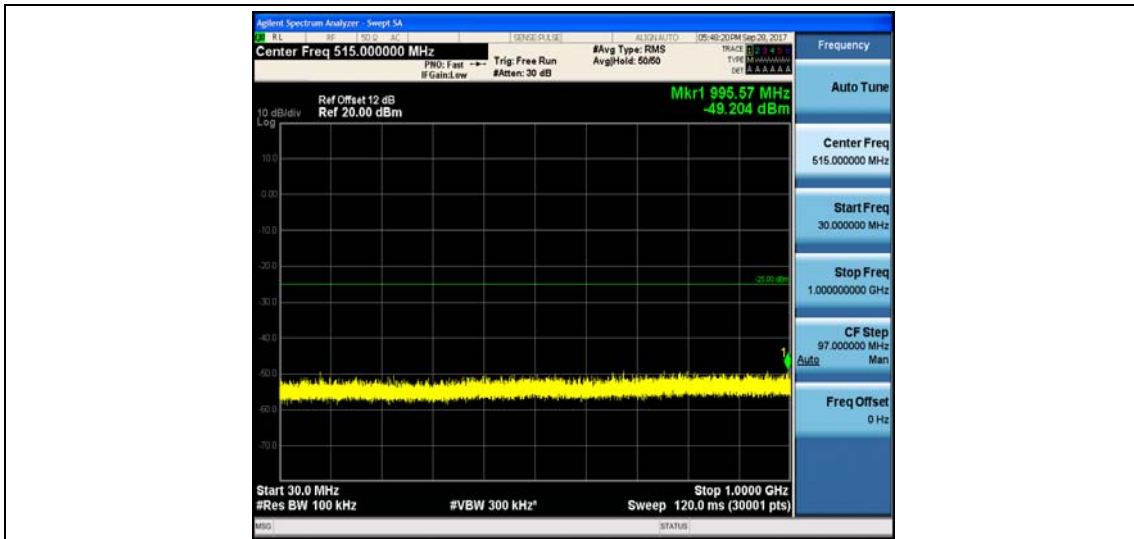

Band7_10MHz_QPSK_21100_1RB#0_Range2:1000~26000MHz_-32.85_PASS

Band7_10MHz_16QAM_21100_1RB#0_Range1:30~1000MHz_-48.74_PASS

Band7_10MHz_16QAM_21100_1RB#0_Range2:1000~26000MHz_-32.81_PASS

Band7_10MHz_QPSK_21400_1RB#0_Range1:30~1000MHz_-49.2_PASS