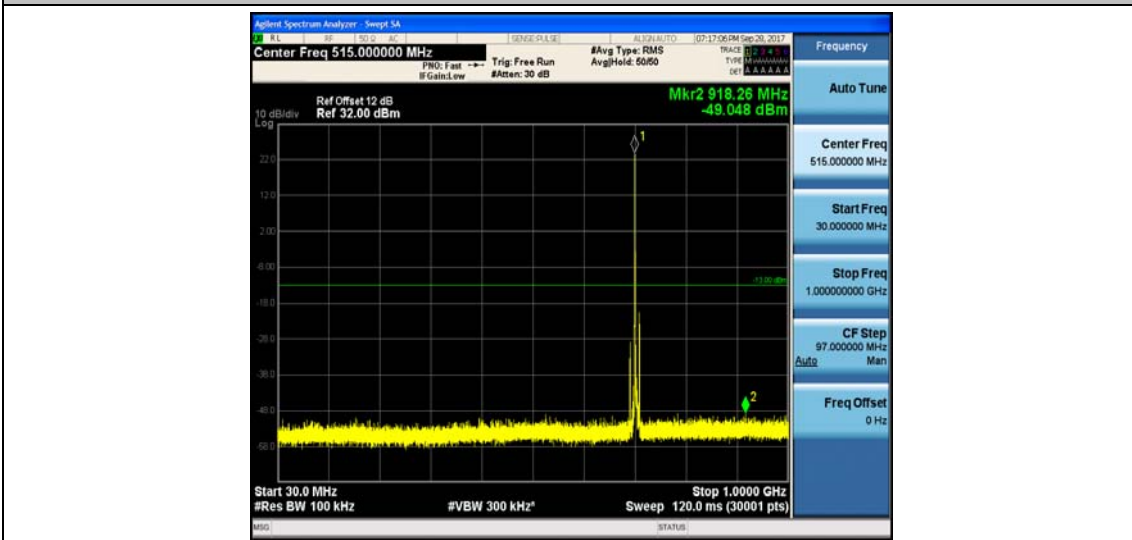

Band17_5MHz_QPSK_23755_1RB#0_Range2:1000~26000MHz_-32.95_PASS

Band17_5MHz_16QAM_23755_1RB#0_Range1:30~1000MHz_-48.99_PASS

Band17_5MHz_16QAM_23755_1RB#0_Range2:1000~26000MHz_-32.8_PASS

Band17_5MHz_QPSK_23790_1RB#0_Range1:30~1000MHz_-49.05_PASS