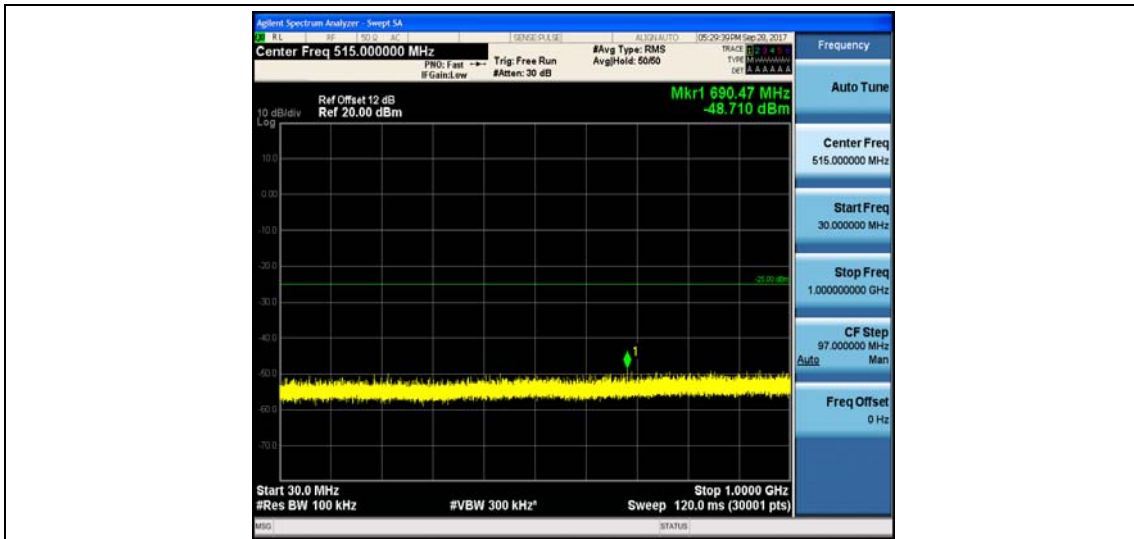

Band7_5MHz_16QAM_20775_1RB#0_Range2:1000~26000MHz_-32.85_PASS