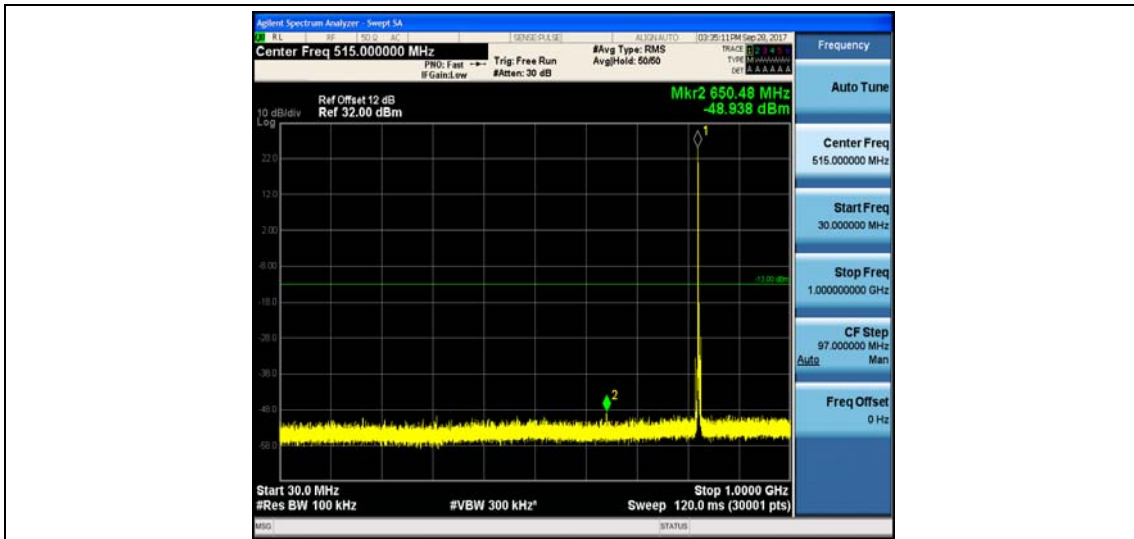

Band5_3MHz_16QAM_20415_1RB#0_Range2:1000~26000MHz_-32.72_PASS