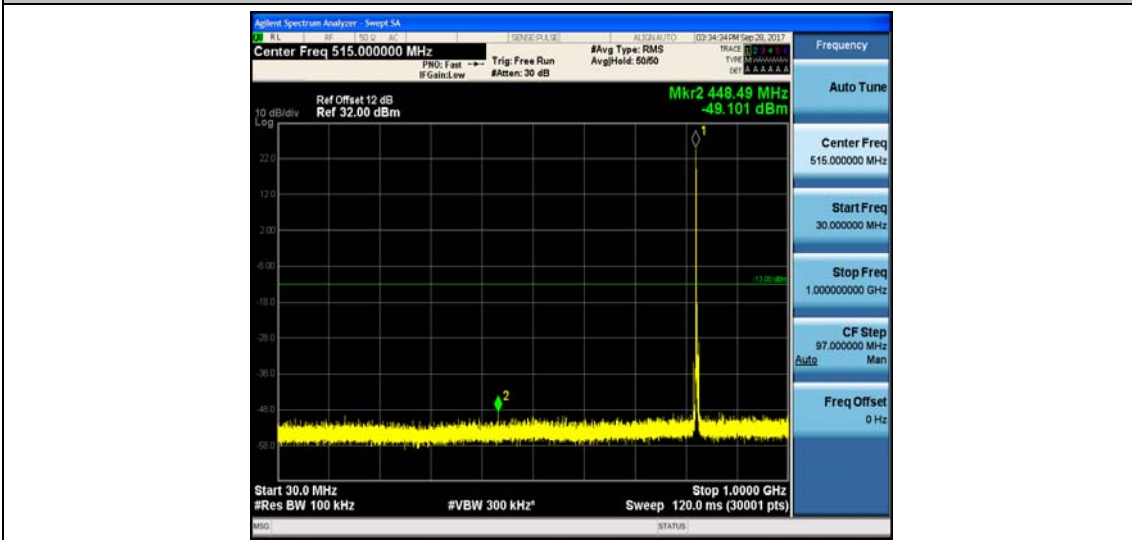

Band5_1.4MHz_QPSK_20643_1RB#0_Range2:1000~26000MHz_-32.72_PASS

Band5_1.4MHz_16QAM_20643_1RB#0_Range1:30~1000MHz_-46.16_PASS

Band5_1.4MHz_16QAM_20643_1RB#0_Range2:1000~26000MHz_-32.36_PASS

Band5_3MHz_QPSK_20415_1RB#0_Range1:30~1000MHz_-49.1_PASS