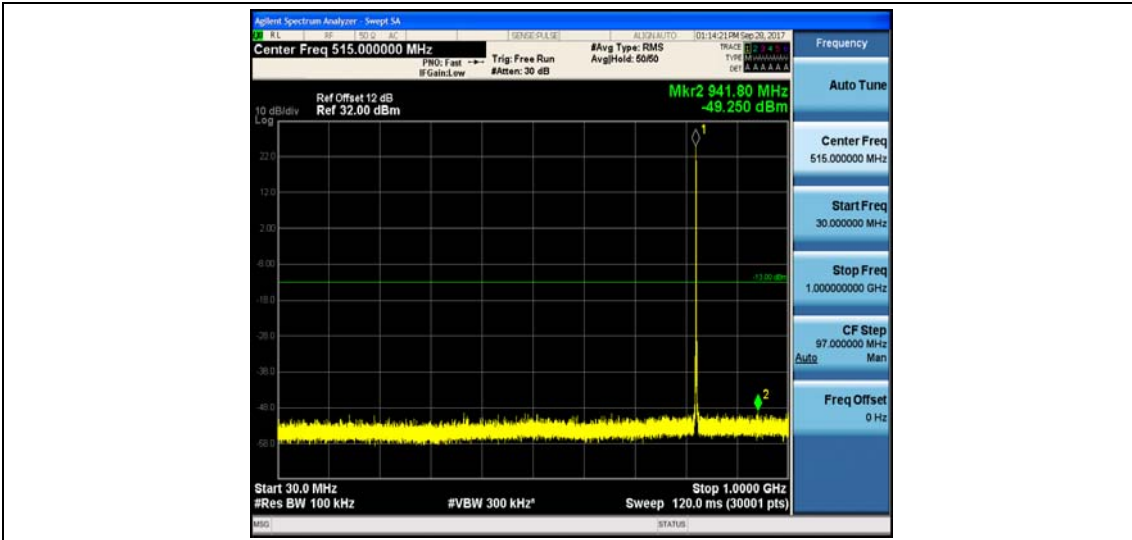

Band5_1.4MHz_16QAM_20407_1RB#0_Range2:1000~26000MHz_-32.76_PASS