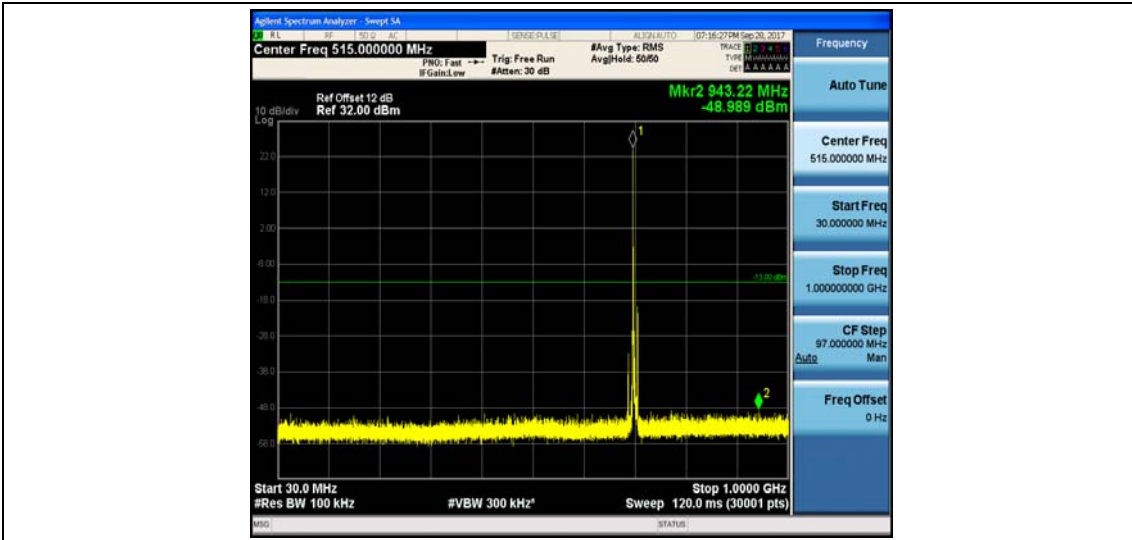

Band17_5MHz_16QAM_23755_1RB#0_Range2:1000~26000MHz_-32.8_PASS