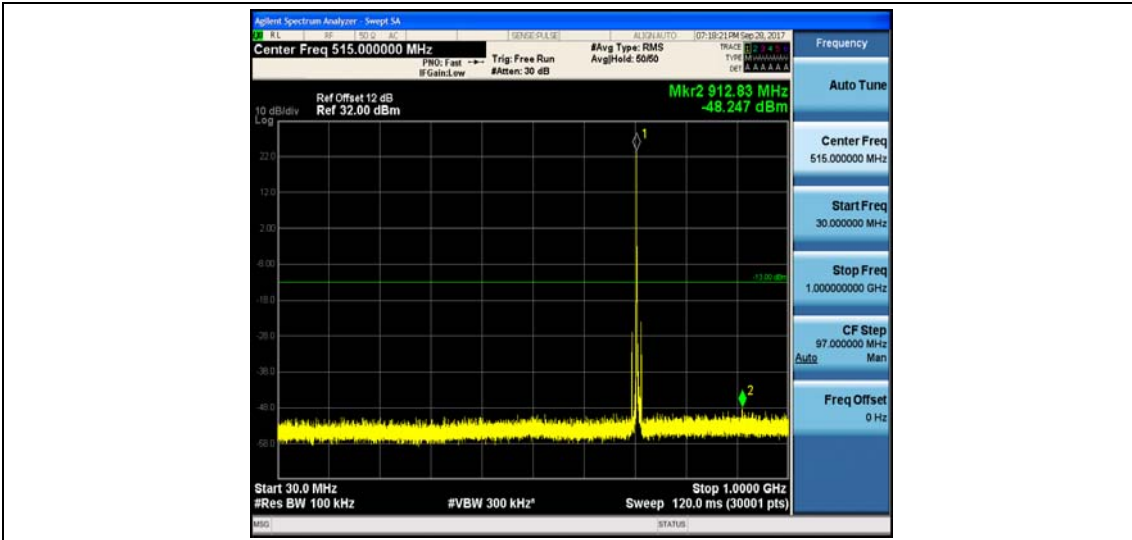

Band17_5MHz_QPSK_23790_1RB#0_Range2:1000~26000MHz_-32.68_PASS

Band17_5MHz_16QAM_23790_1RB#0_Range1:30~1000MHz_-49.11_PASS

Band17_5MHz_16QAM_23790_1RB#0_Range2:1000~26000MHz_-32.79_PASS

Band17_5MHz_QPSK_23825_1RB#0_Range1:30~1000MHz_-48.25_PASS