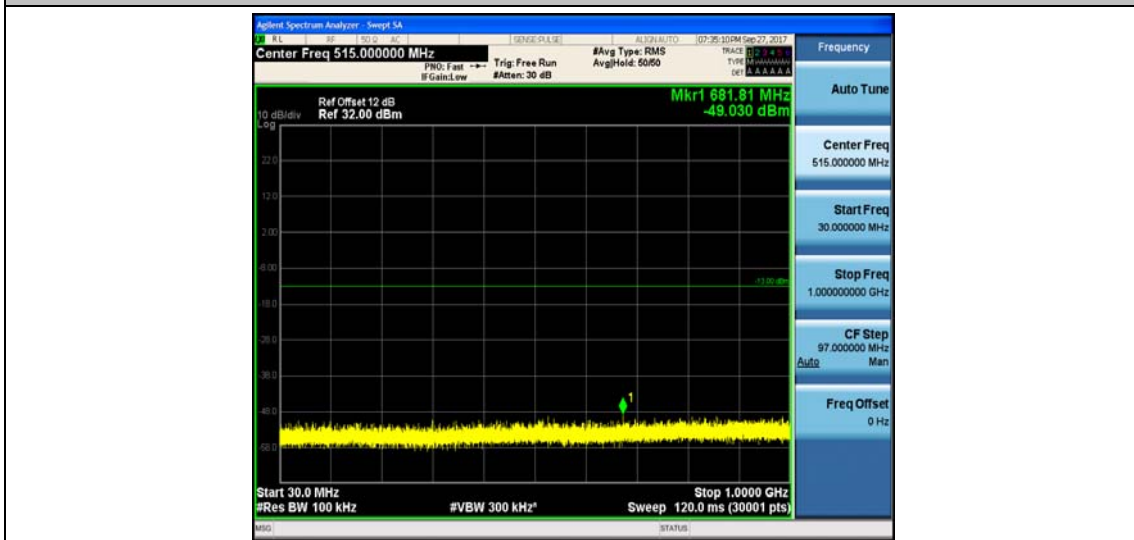

Band2_1.4MHz_16QAM_18900_1RB#0_Range1:30~1000MHz_-49.03_PASS