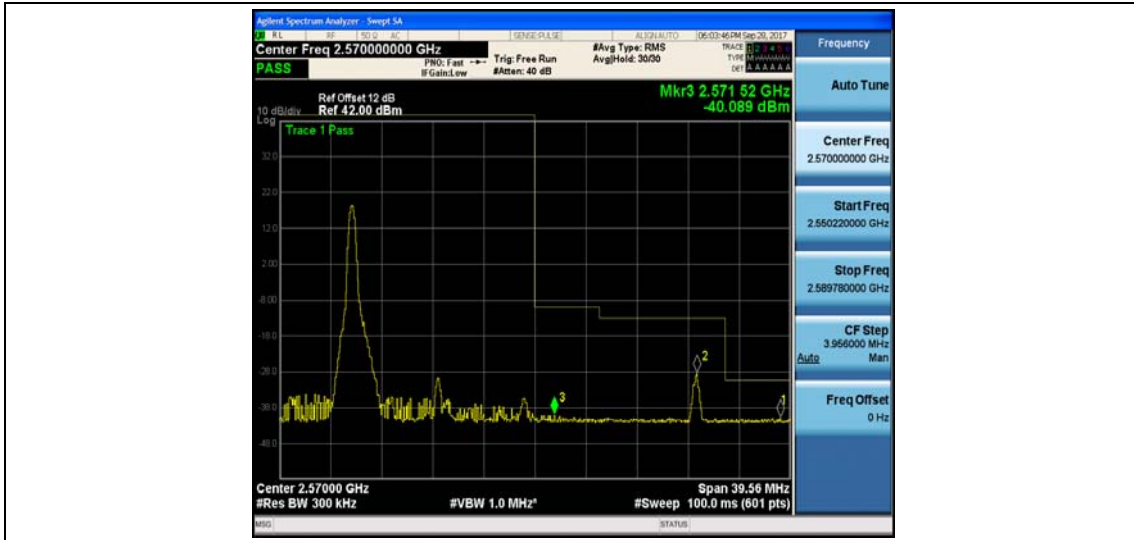

Band7_15MHz_16QAM_21375_1RB#0_-40.91,-28.49,-40.09_PASS