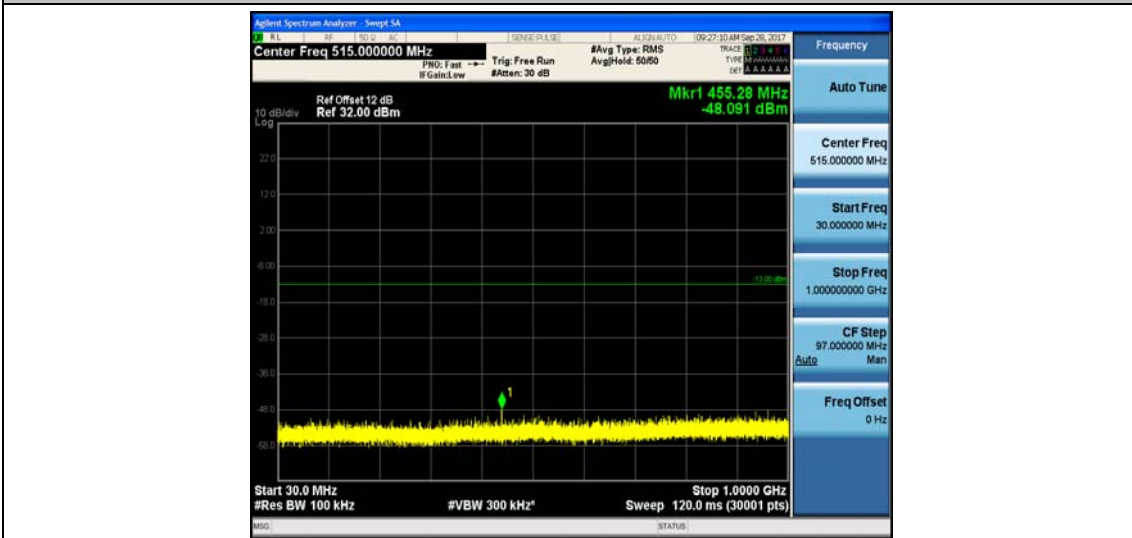

Band2_15MHz_16QAM_18900_1RB#0_Range1:30~1000MHz_-48.09_PASS