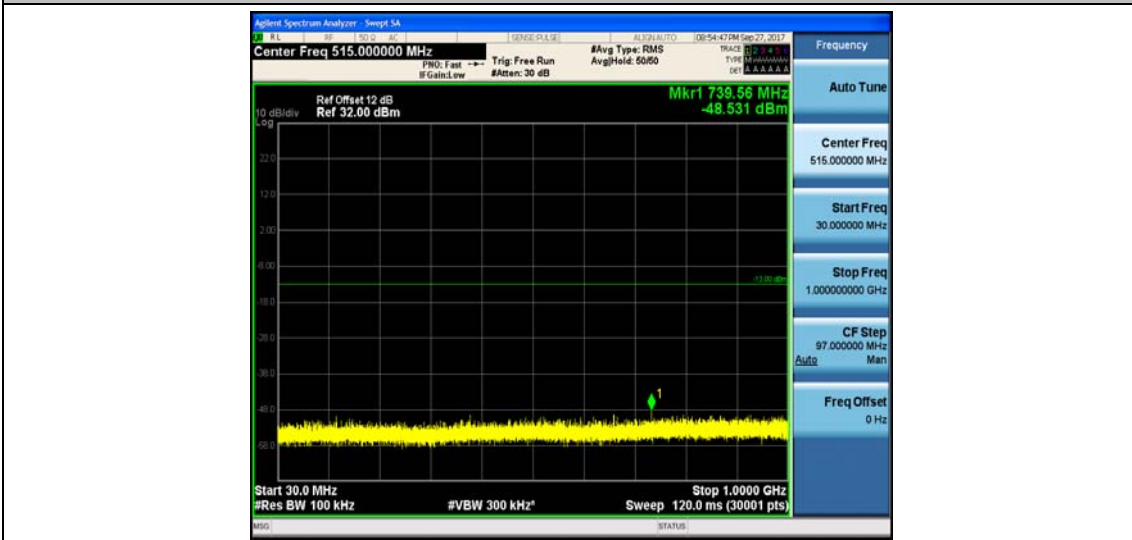

Band2_3MHz_QPSK_18615_1RB#0_Range1:30~1000MHz_-48.53_PASS