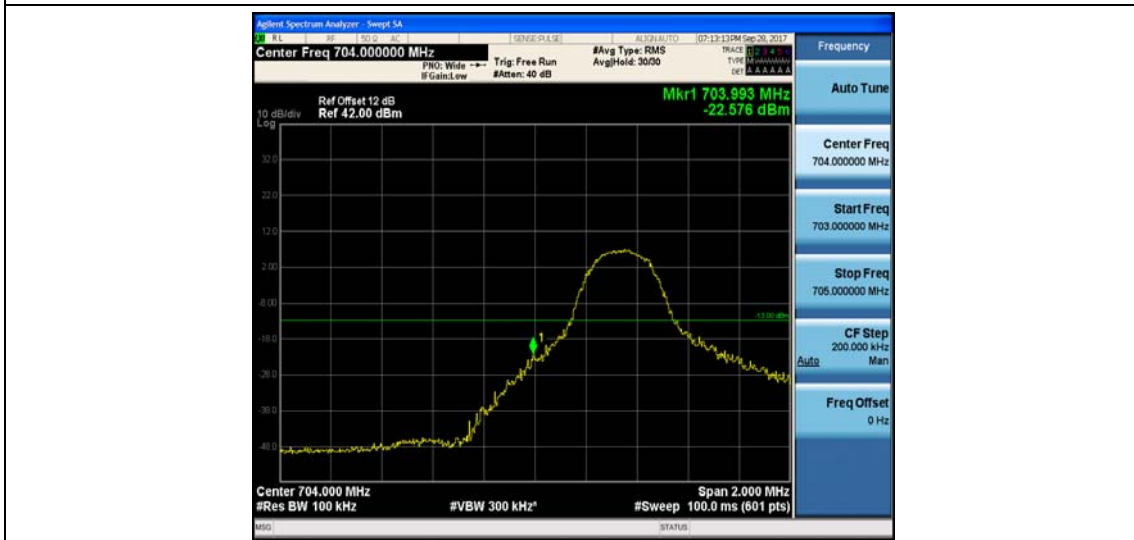

Band7_20MHz_16QAM_21350_100RB#0_-40.98,-37.60,-35.55_PASS

Band7_20MHz_QPSK_21350_1RB#0_-40.72,-30.18,-40.84_PASS

Band7_20MHz_16QAM_21350_1RB#0_-41.17,-30.23,-41.07_PASS

Band17_5MHz_QPSK_23755_1RB#0_-22.58_PASS