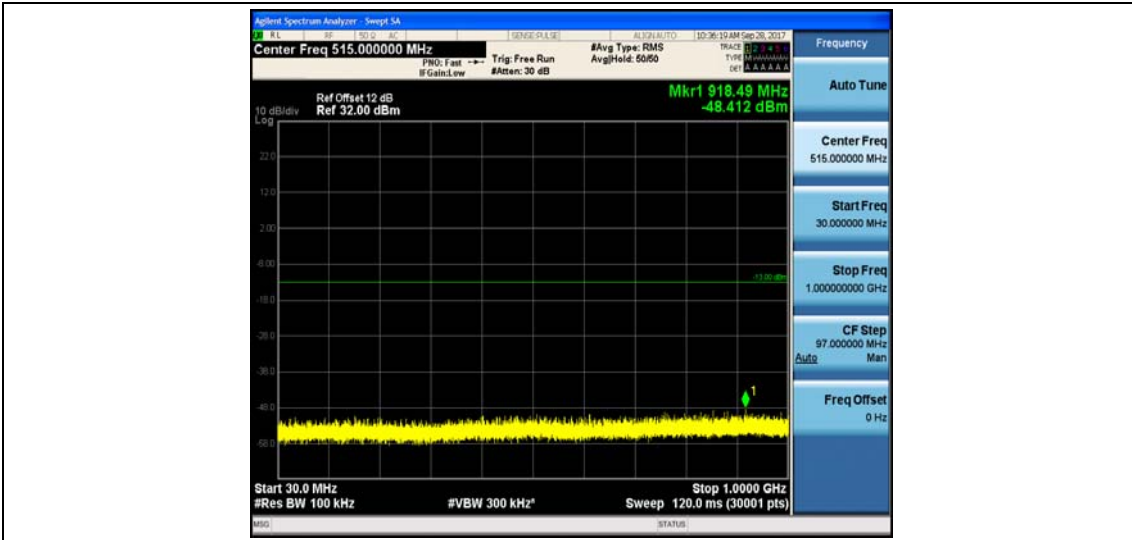

Band4_5MHz_16QAM_19975_1RB#0_Range1:30~1000MHz_-48.41_PASS