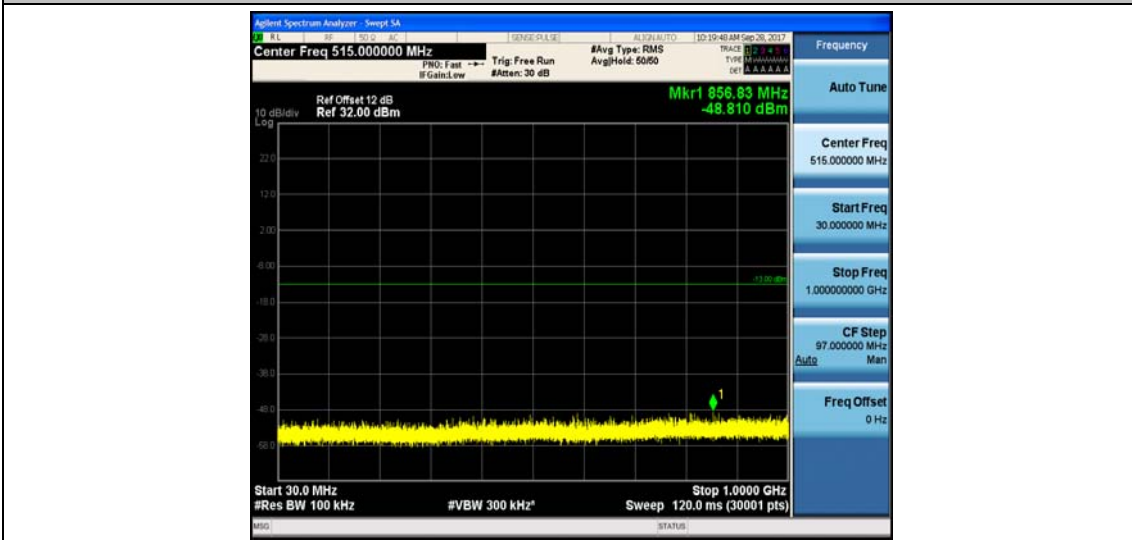

Band4_3MHz_QPSK_19965_1RB#0_Range1:30~1000MHz_-48.81_PASS