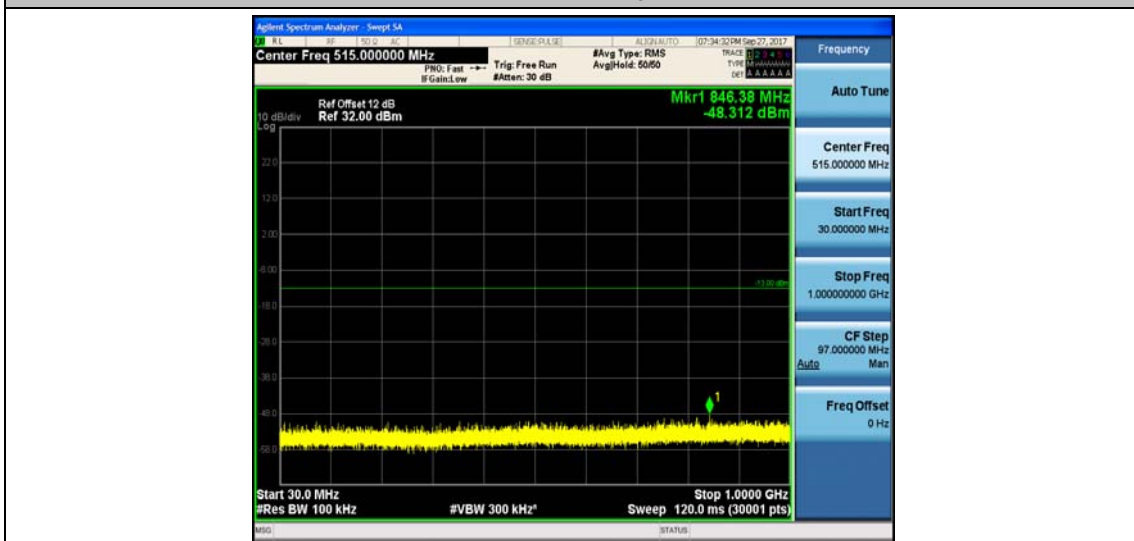

Band2_1.4MHz_QPSK_18900_1RB#0_Range1:30~1000MHz_-48.31_PASS