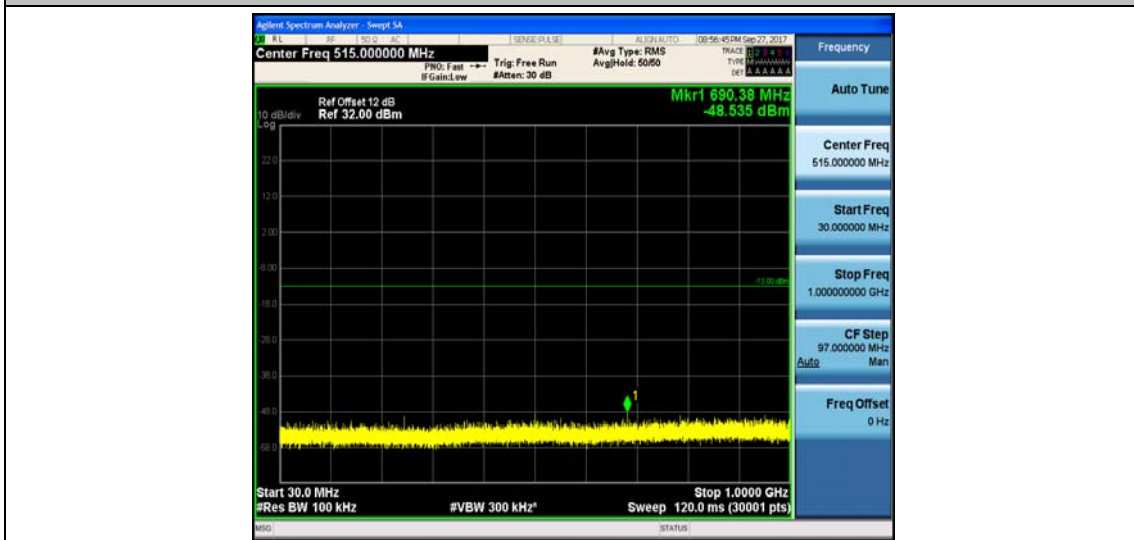

Band2_3MHz_16QAM_18900_1RB#0_Range1:30~1000MHz_-48.54_PASS