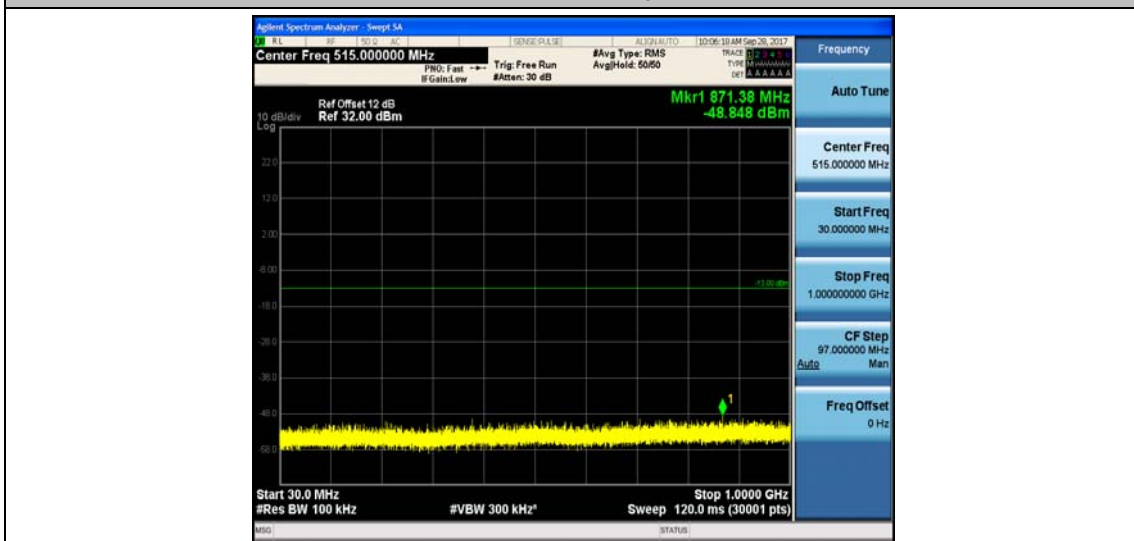

Band4_1.4MHz_16QAM_20393_1RB#0_Range1:30~1000MHz_-48.85_PASS