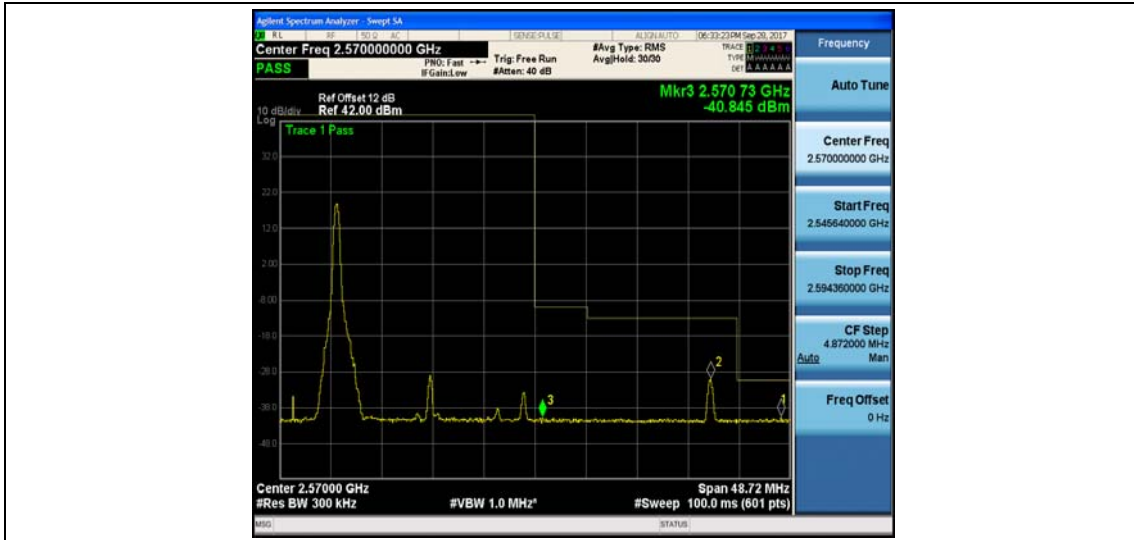

Band7_20MHz_QPSK_21350_1RB#0_-40.72,-30.18,-40.84_PASS