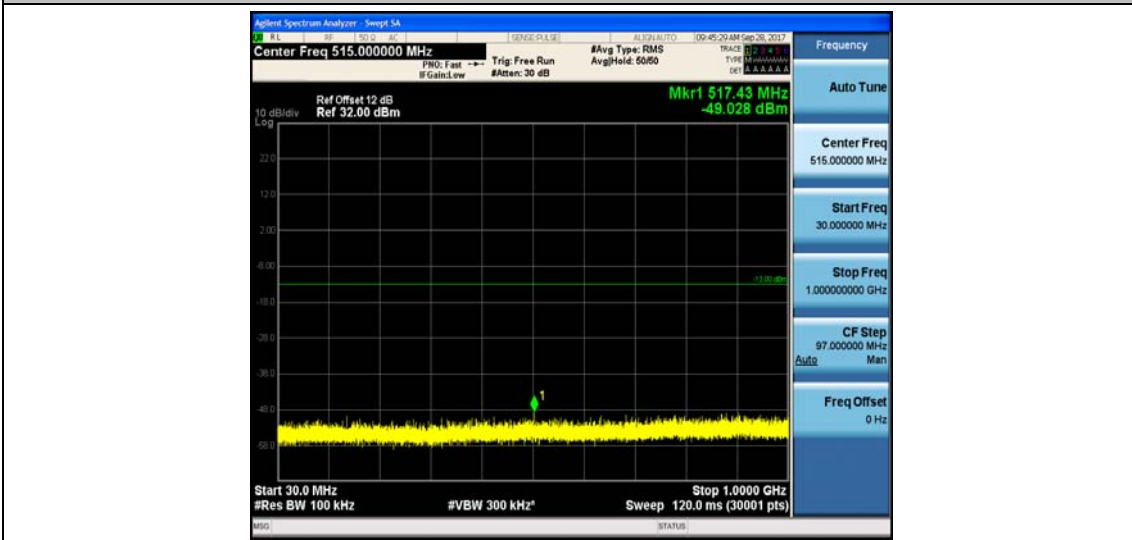

Band2_20MHz_16QAM_18900_1RB#0_Range1:30~1000MHz_-49.03_PASS