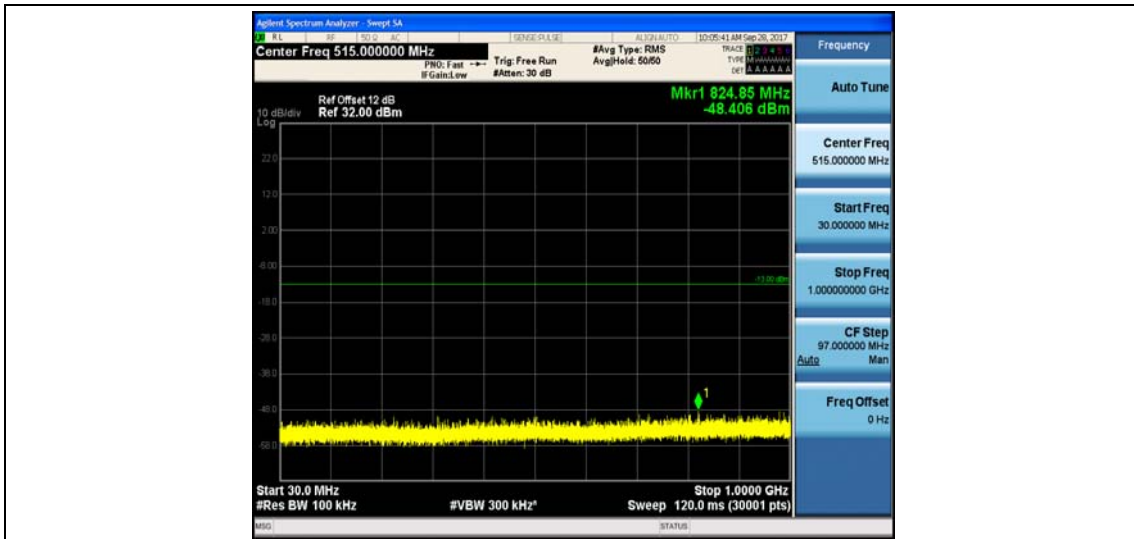

Band4_1.4MHz_QPSK_20393_1RB#0_Range1:30~1000MHz_-48.41_PASS