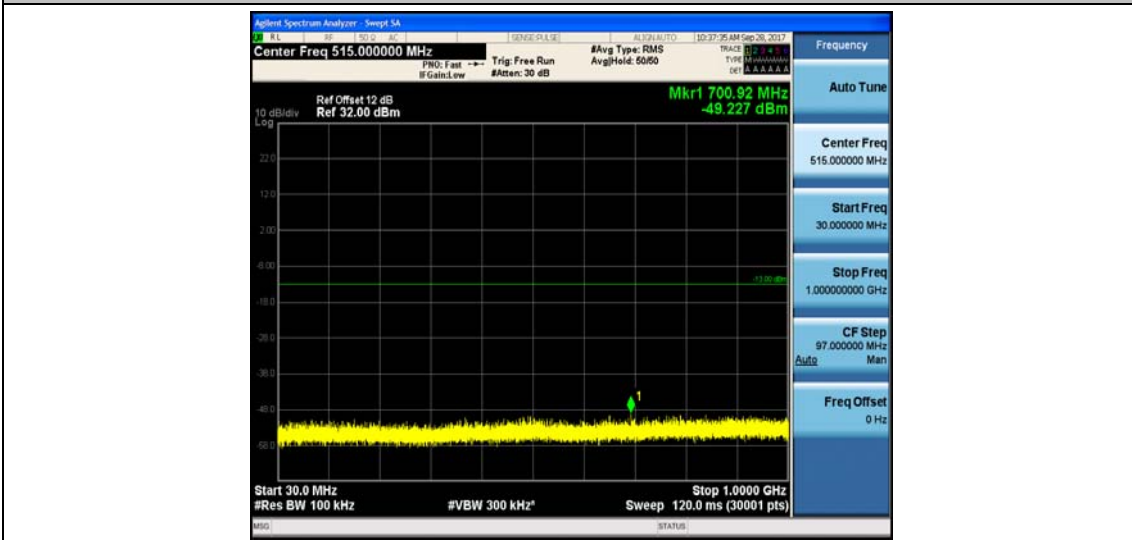

Band4_5MHz_16QAM_20175_1RB#0_Range1:30~1000MHz_-49.23_PASS