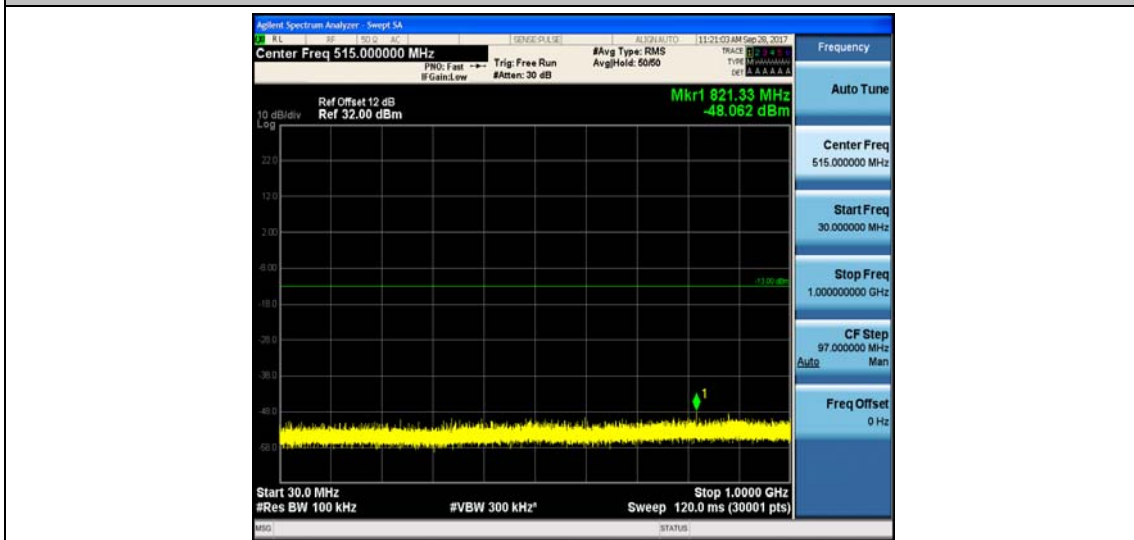

Band4_10MHz_16QAM_20175_1RB#0_Range1:30~1000MHz_-48.06_PASS