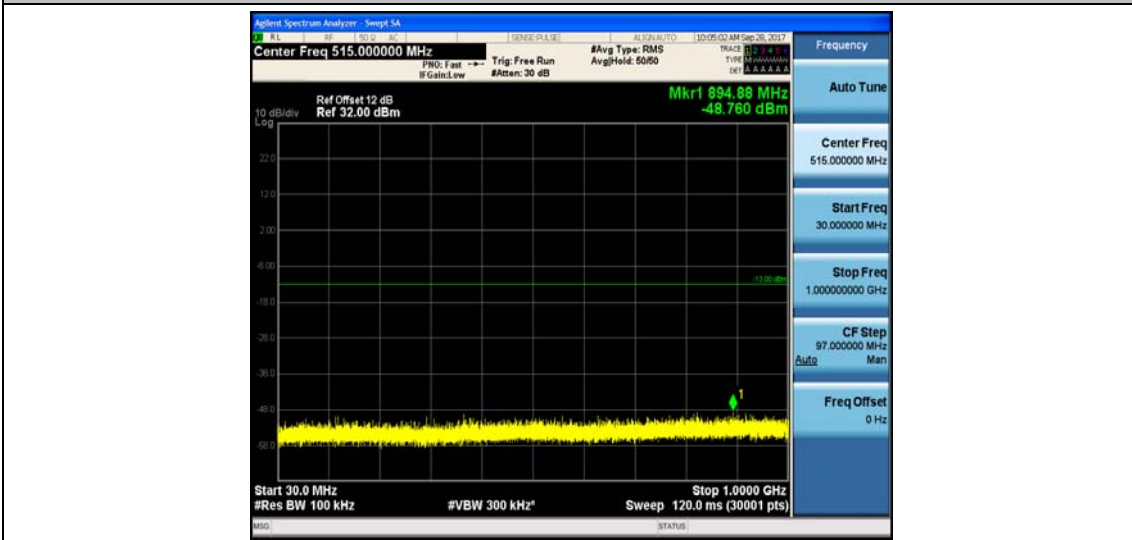

Band4_1.4MHz_16QAM_20175_1RB#0_Range1:30~1000MHz_-48.76_PASS