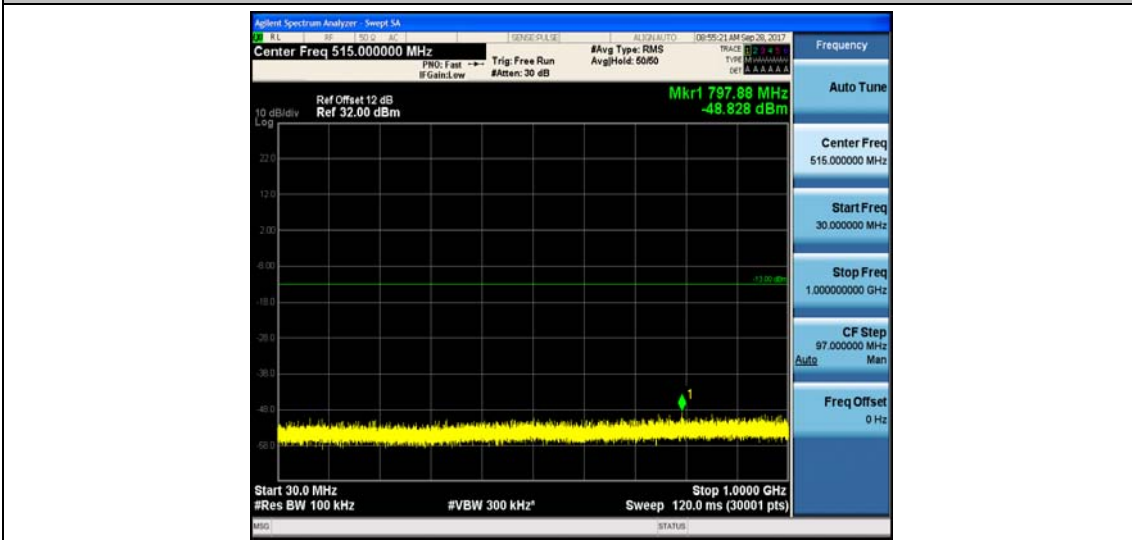

Band2_5MHz_16QAM_18900_1RB#0_Range1:30~1000MHz_-48.83_PASS