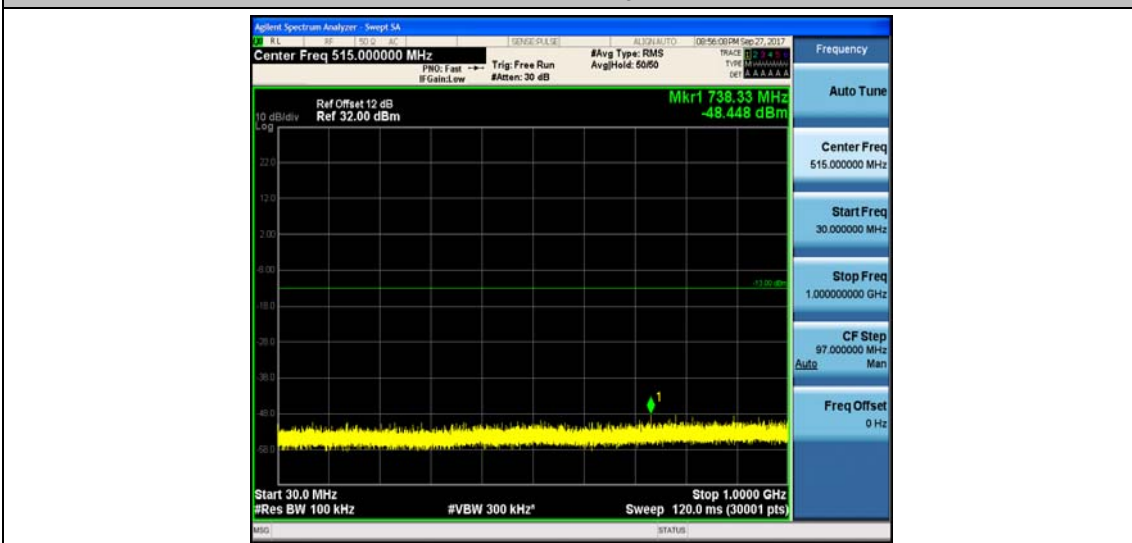

Band2_3MHz_QPSK_18900_1RB#0_Range1:30~1000MHz_-48.45_PASS