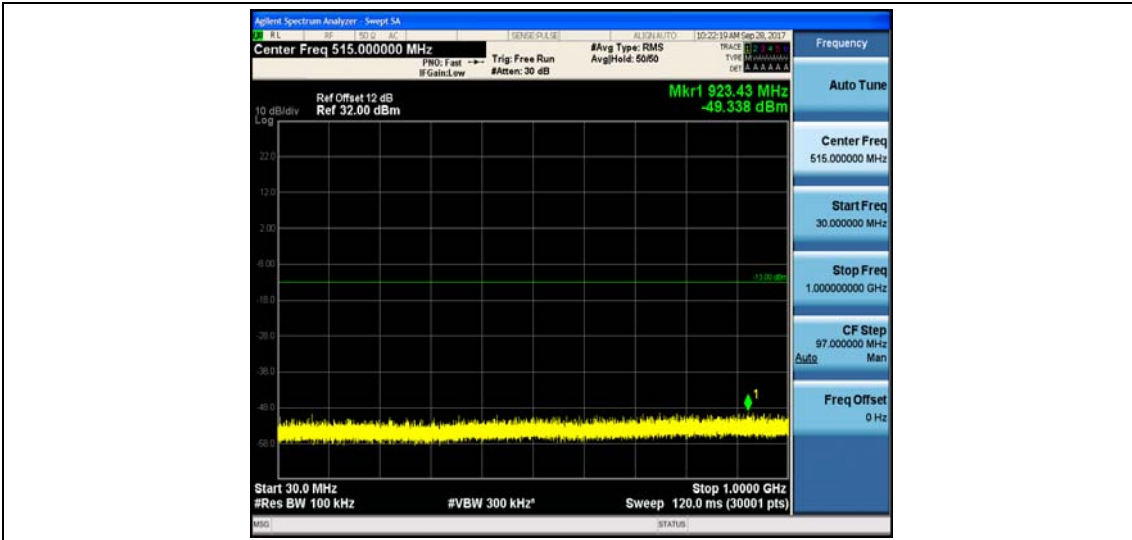

Band4_3MHz_QPSK_20385_1RB#0_Range1:30~1000MHz_-49.34_PASS