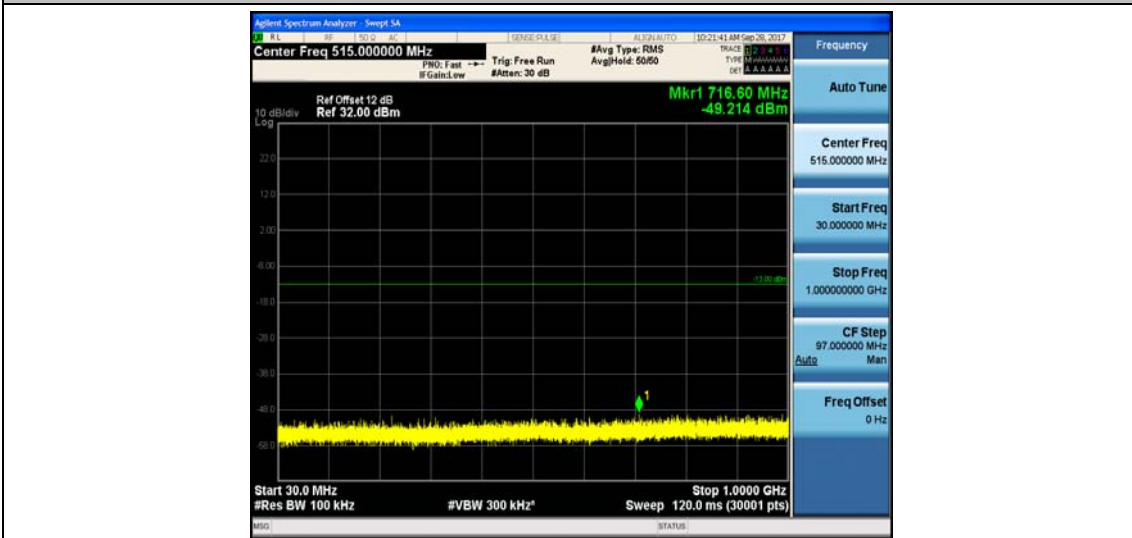

Band4_3MHz_16QAM_20175_1RB#0_Range1:30~1000MHz_-49.21_PASS