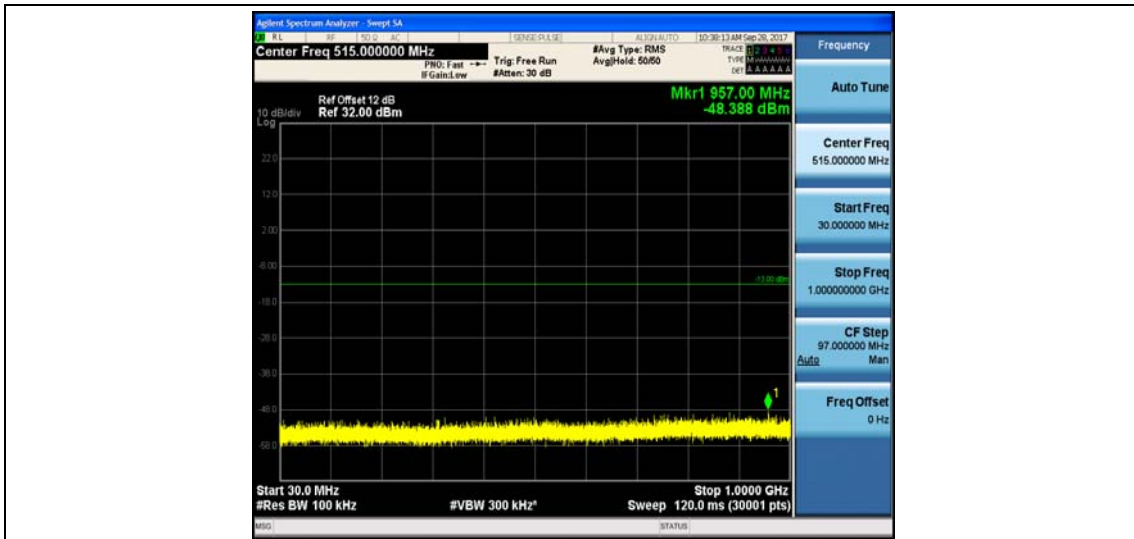

Band4_5MHz_QPSK_20375_1RB#0_Range1:30~1000MHz_-48.39_PASS