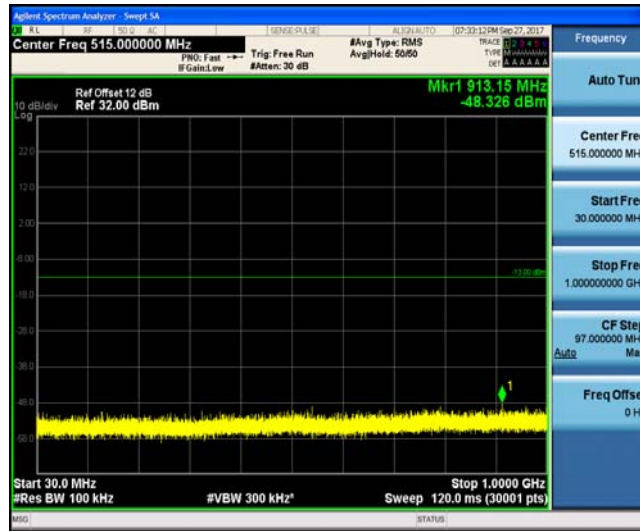

Band1 7	10MHz	16QAM	23800	1RB#0	Range1:30~1000MHz	-49.0 7	PASS
Band1 7	10MHz	16QAM	23800	1RB#0	Range2:1000~26000MHz	-32.8 6	PASS

Test Graphs

Band2_1.4MHz_QPSK_18607_1RB#0_Range1:30~1000MHz_-48.33_PASS