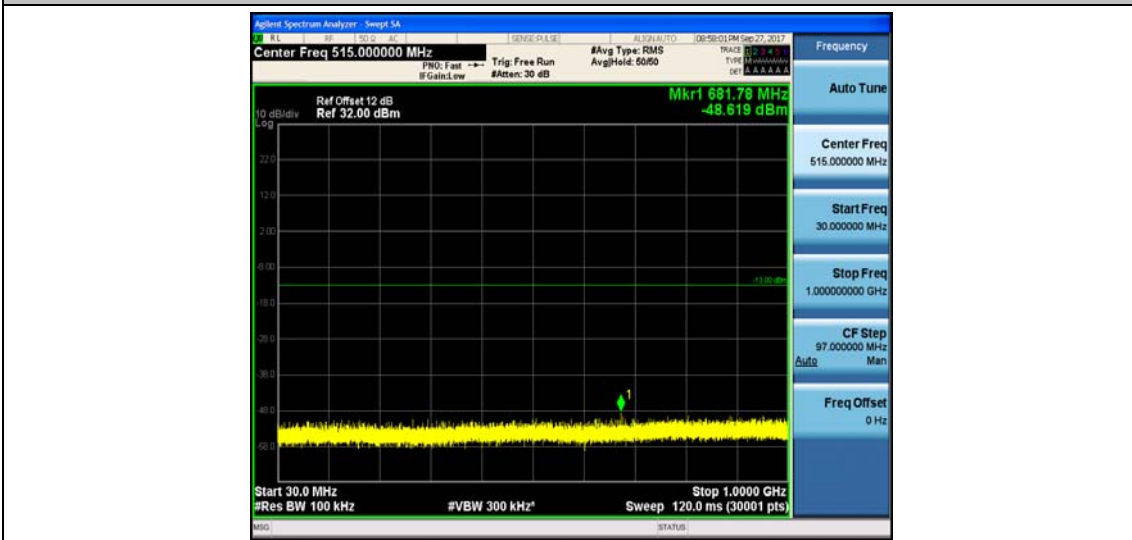

Band2_3MHz_16QAM_19185_1RB#0_Range1:30~1000MHz_-48.62_PASS