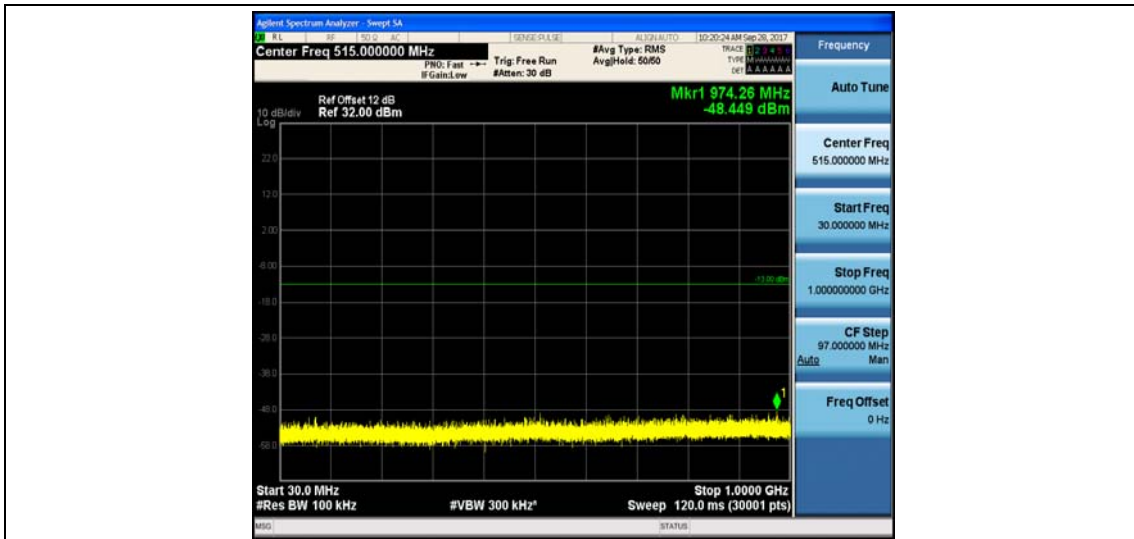

Band4_3MHz_16QAM_19965_1RB#0_Range1:30~1000MHz_-48.45_PASS