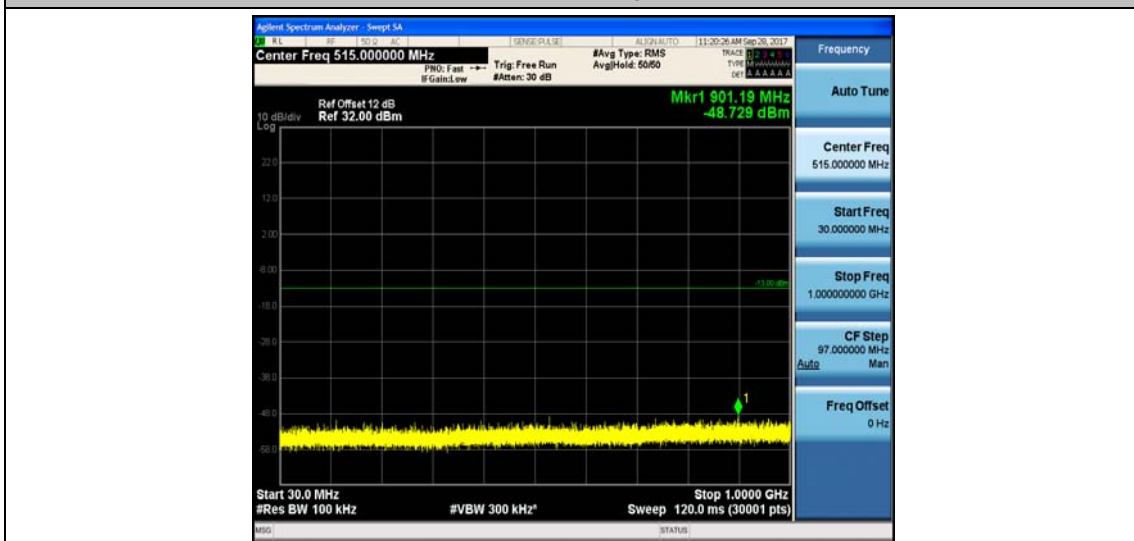

Band4_10MHz_QPSK_20175_1RB#0_Range1:30~1000MHz_-48.73_PASS