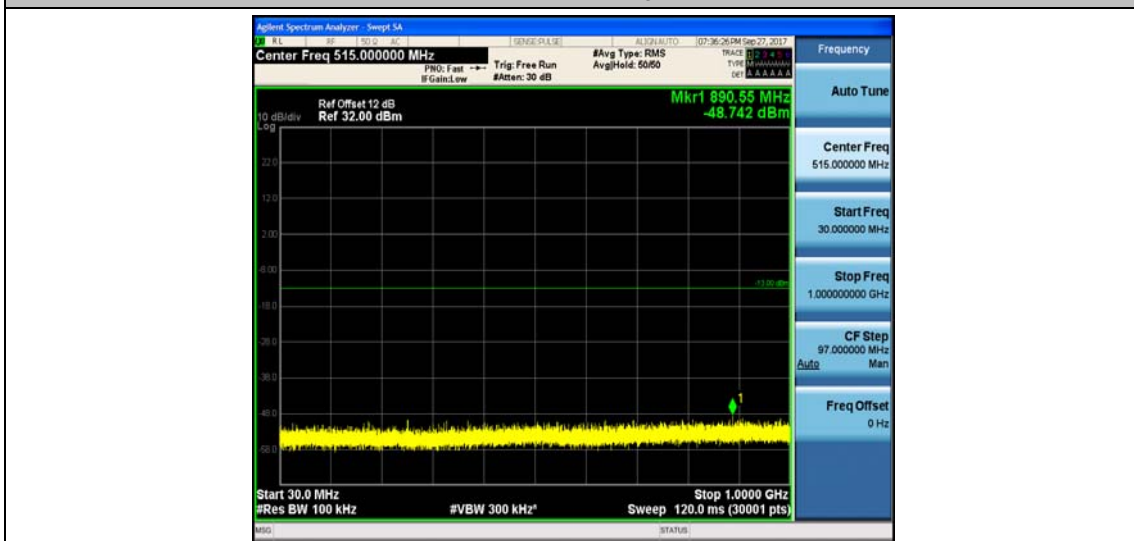

Band2_1.4MHz_16QAM_19193_1RB#0_Range1:30~1000MHz_-48.74_PASS