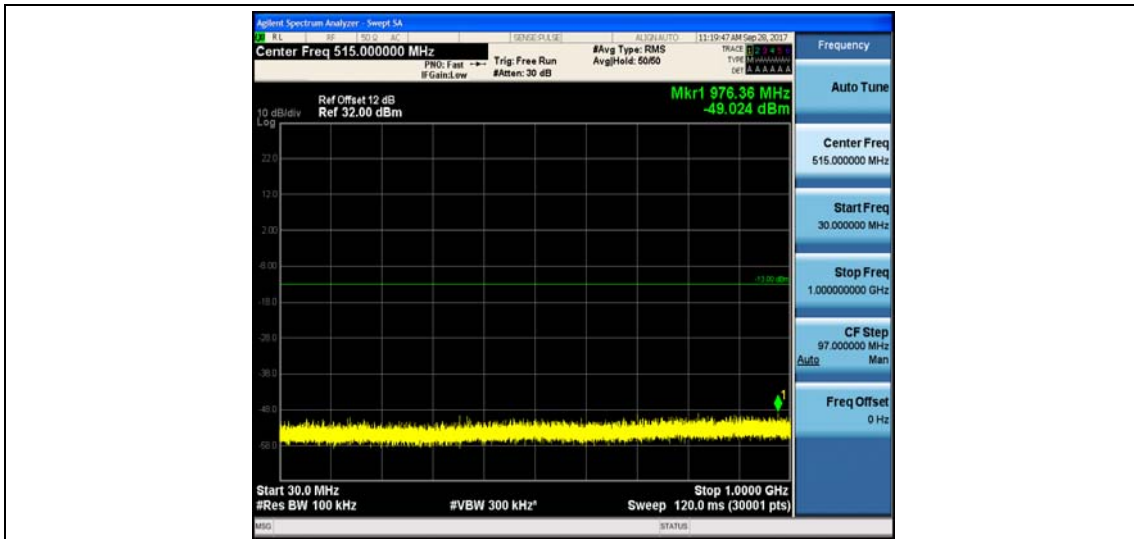

Band4_10MHz_16QAM_20000_1RB#0_Range1:30~1000MHz_-49.02_PASS