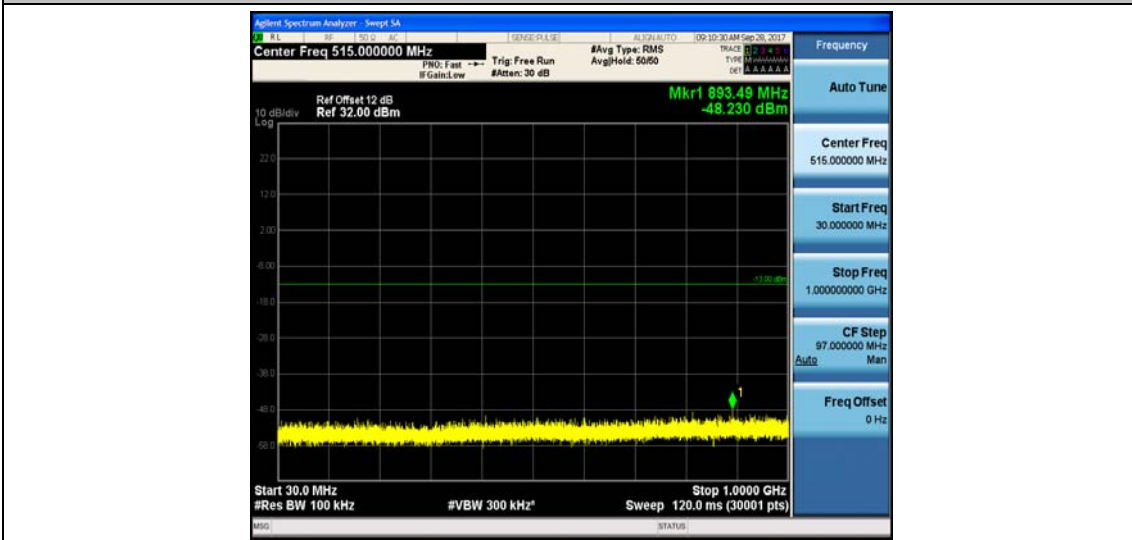

Band2_10MHz_16QAM_18900_1RB#0_Range1:30~1000MHz_-48.23_PASS