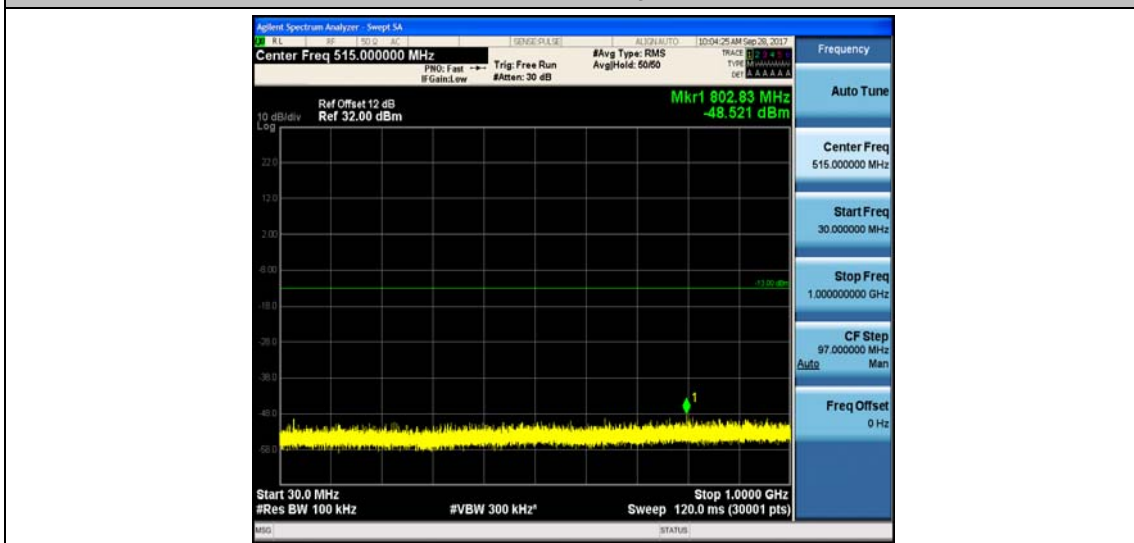

Band4_1.4MHz_QPSK_20175_1RB#0_Range1:30~1000MHz_-48.52_PASS