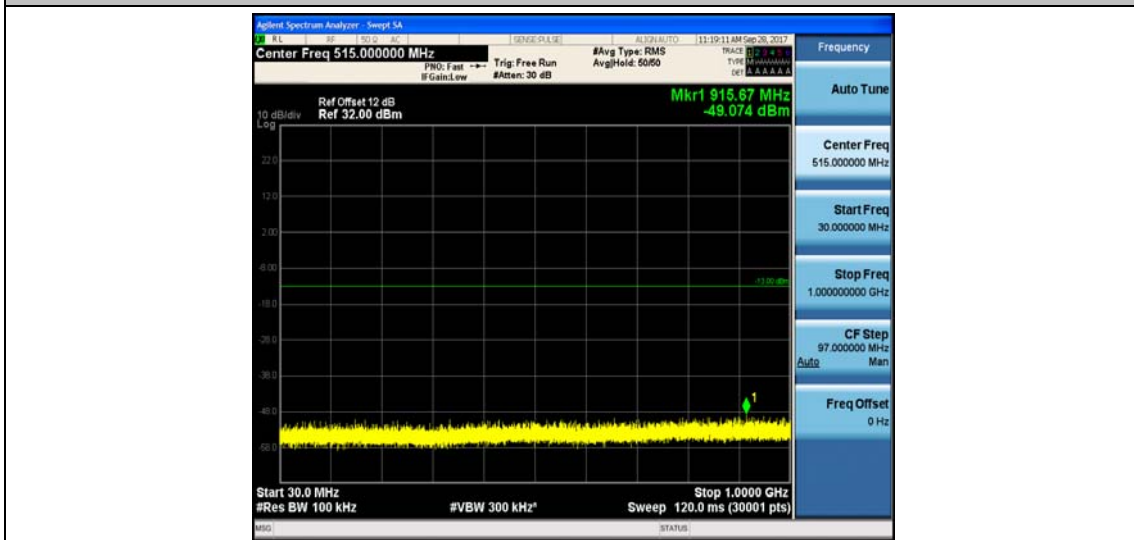

Band4_10MHz_QPSK_20000_1RB#0_Range1:30~1000MHz_-49.07_PASS