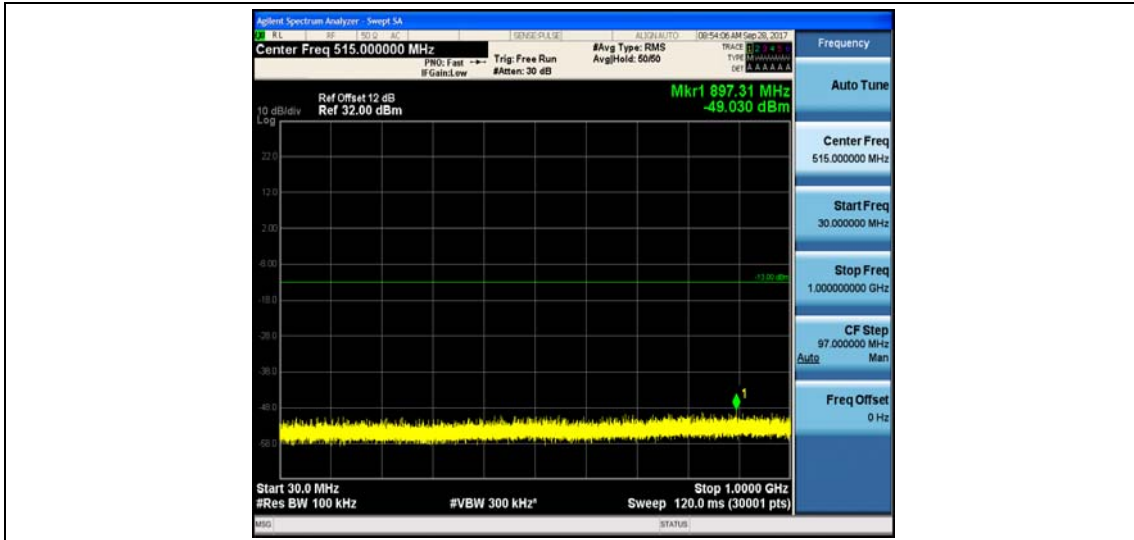

Band2_5MHz_16QAM_18625_1RB#0_Range1:30~1000MHz_-49.03_PASS