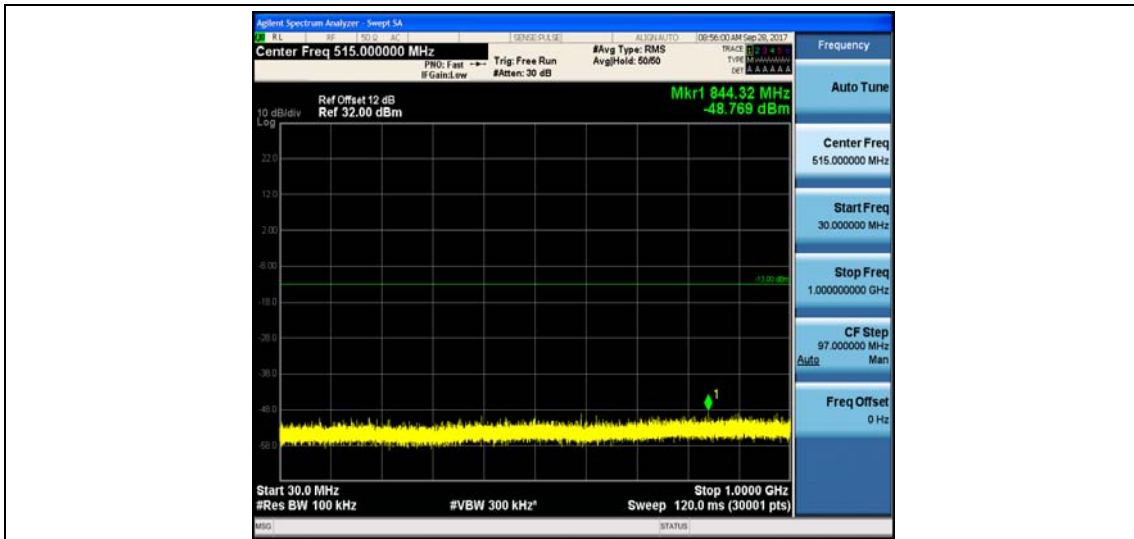

Band2_5MHz_QPSK_19175_1RB#0_Range1:30~1000MHz_-48.77_PASS