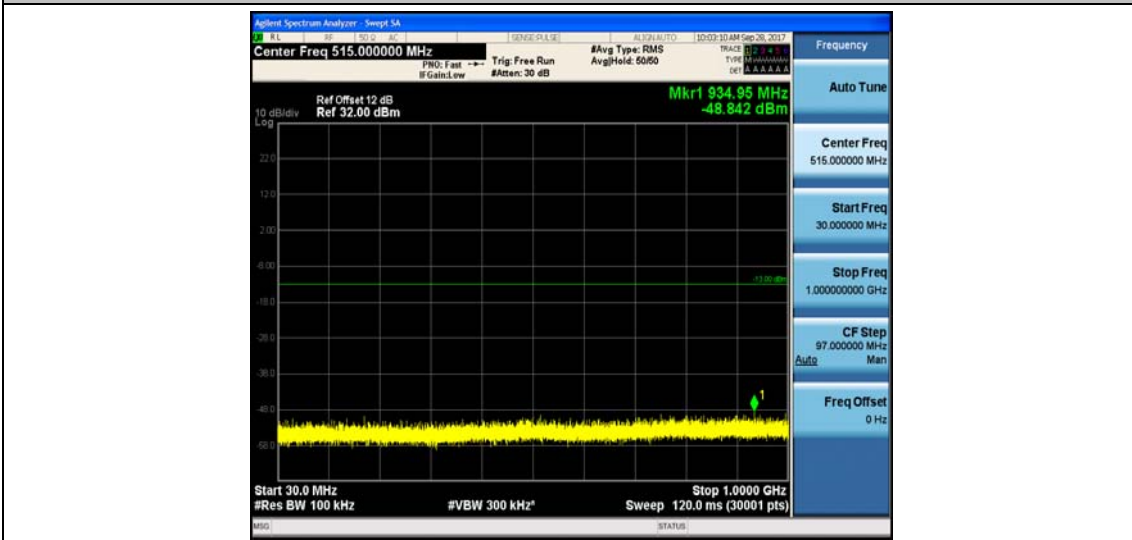

Band4_1.4MHz_QPSK_19957_1RB#0_Range1:30~1000MHz_-48.84_PASS