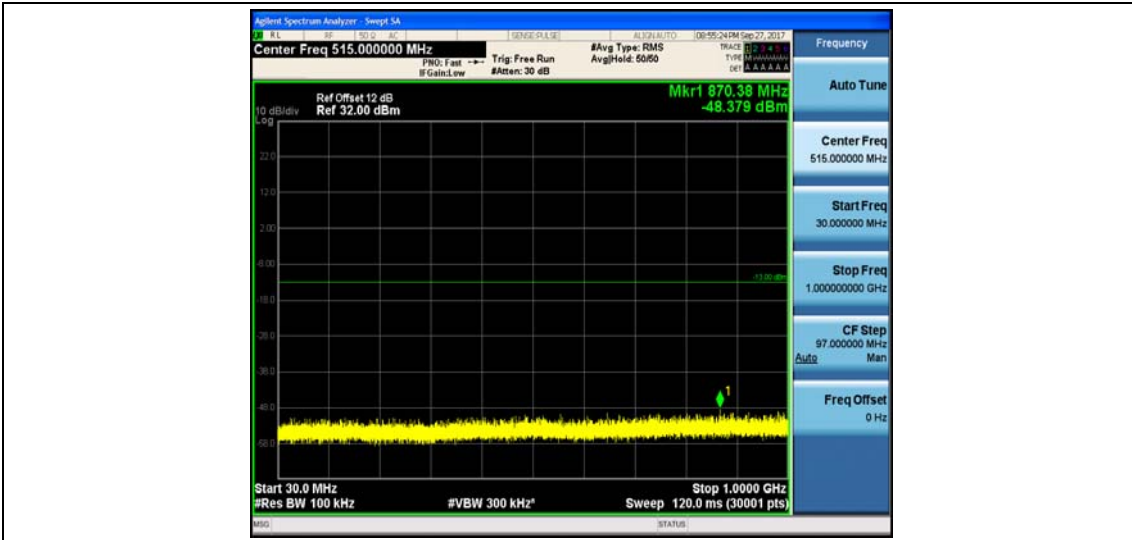

Band2_3MHz_16QAM_18615_1RB#0_Range1:30~1000MHz_-48.38_PASS