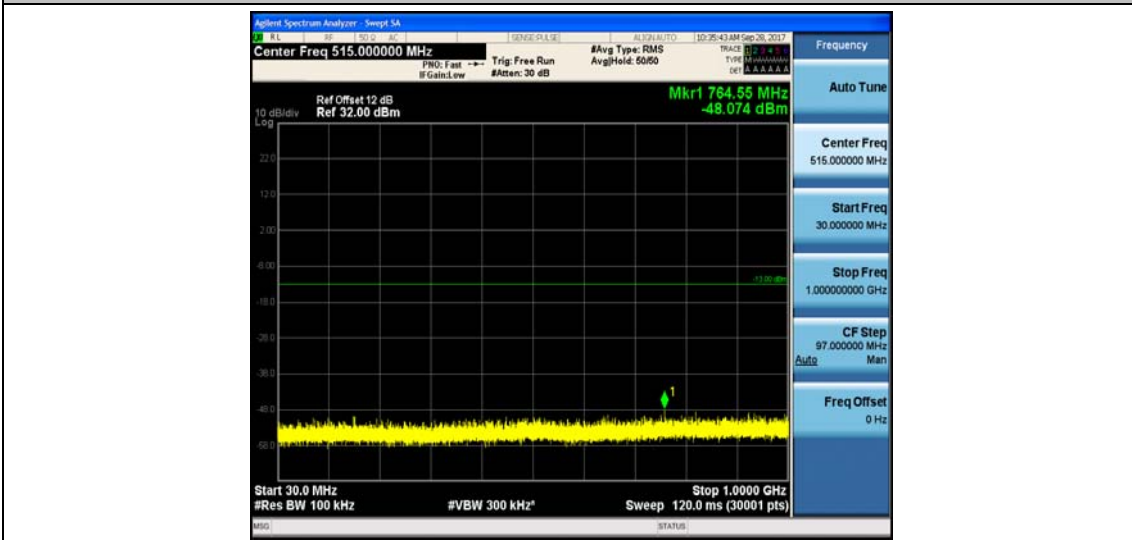

Band4_5MHz_QPSK_19975_1RB#0_Range1:30~1000MHz_-48.07_PASS