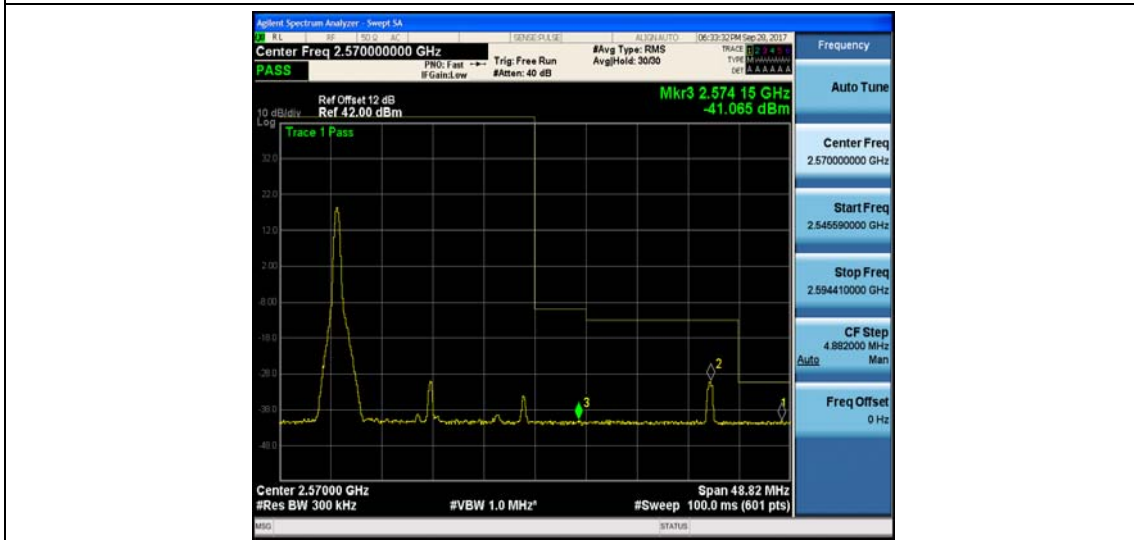

Band7_20MHz_16QAM_21350_1RB#0_-41.17,-30.23,-41.07_PASS