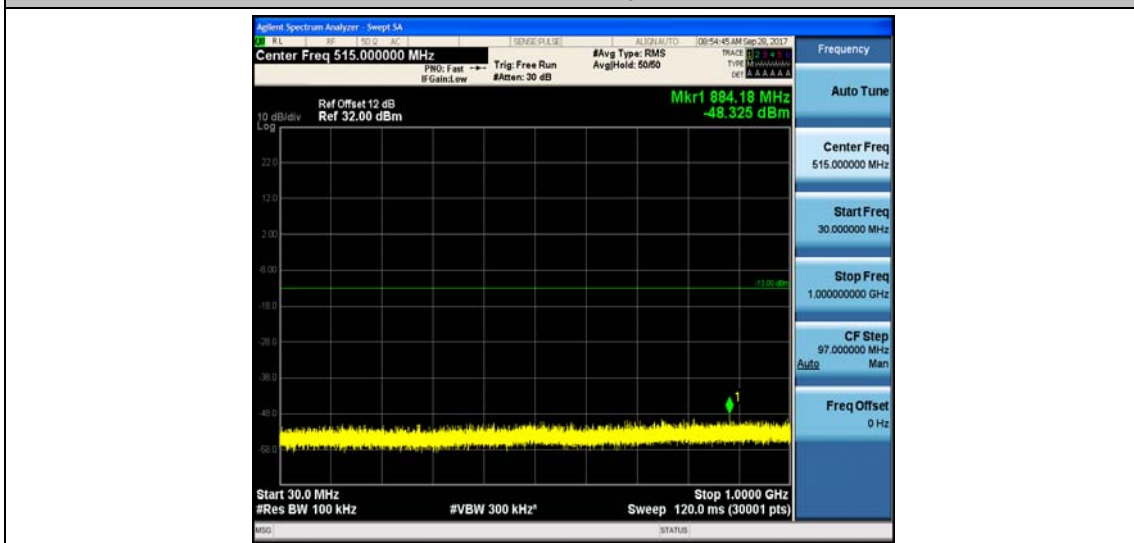

Band2_5MHz_QPSK_18900_1RB#0_Range1:30~1000MHz_-48.33_PASS