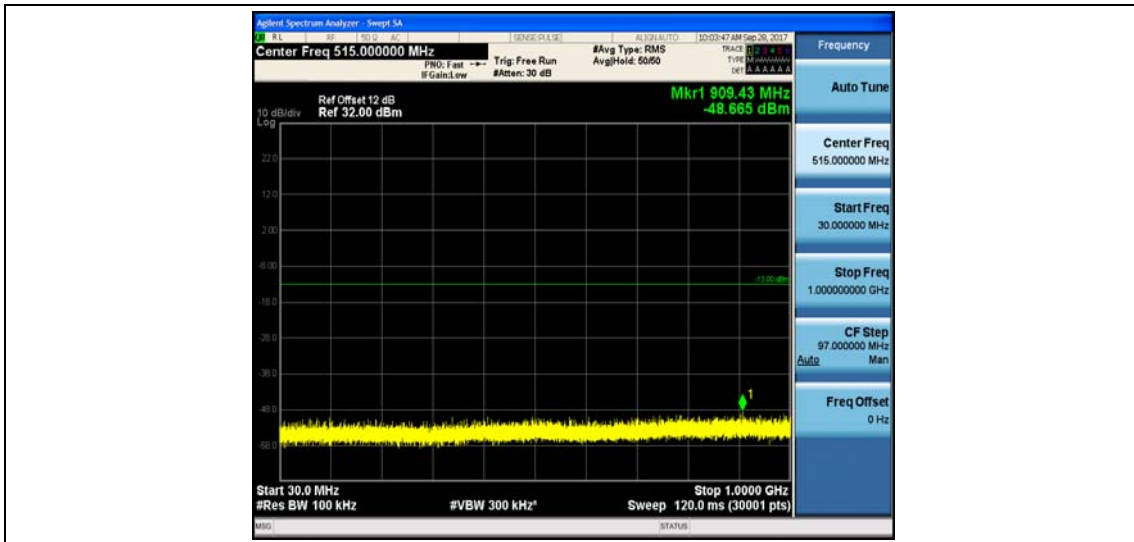

Band4_1.4MHz_16QAM_19957_1RB#0_Range1:30~1000MHz_-48.67_PASS