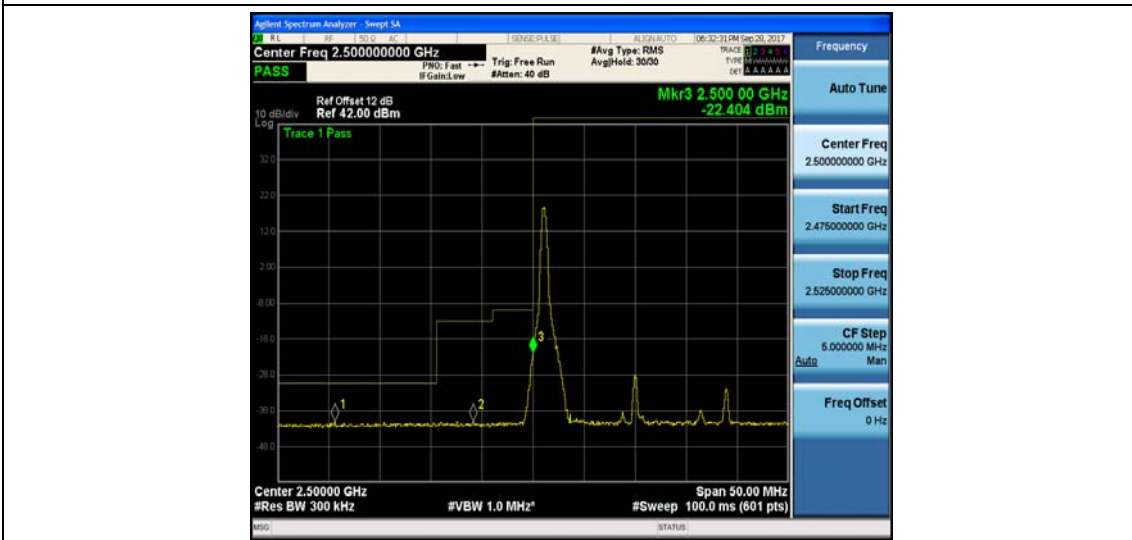

Band7_20MHz_QPSK_20850_1RB#0_-41.18,-41.14,-22.40_PASS