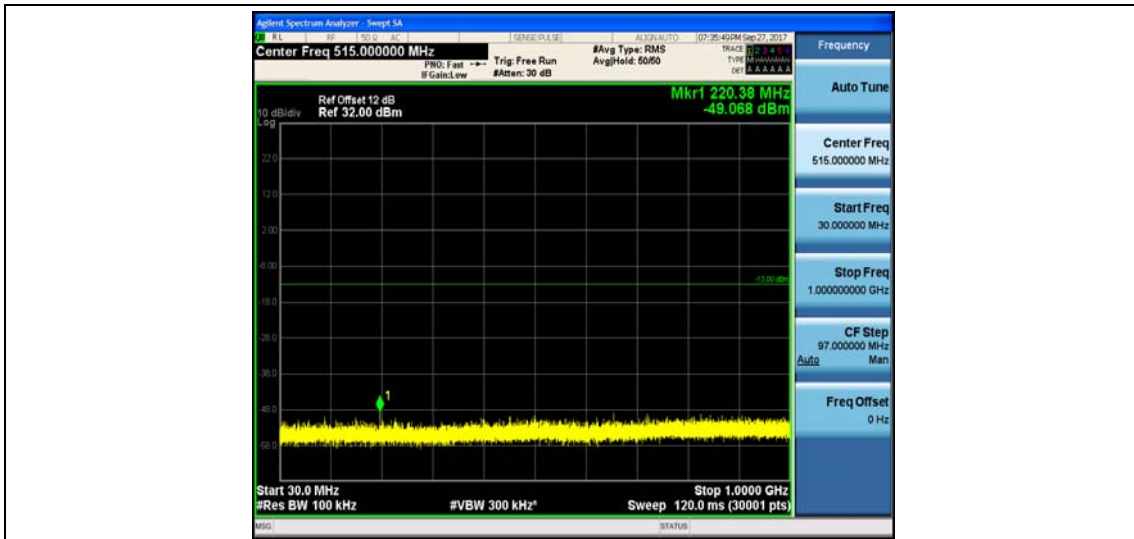

Band2_1.4MHz_QPSK_19193_1RB#0_Range1:30~1000MHz_-49.07_PASS