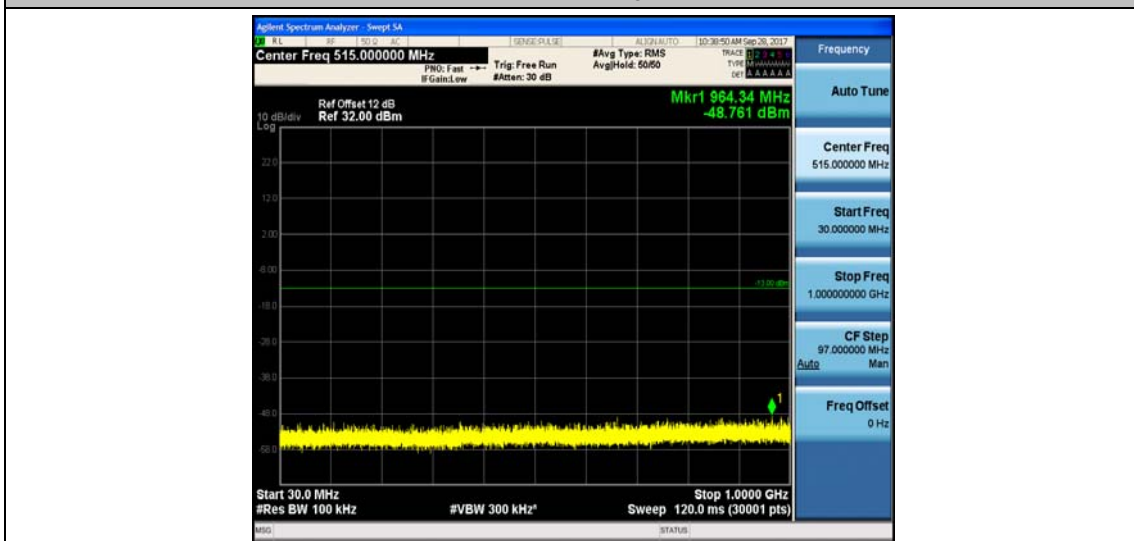

Band4_5MHz_16QAM_20375_1RB#0_Range1:30~1000MHz_-48.76_PASS