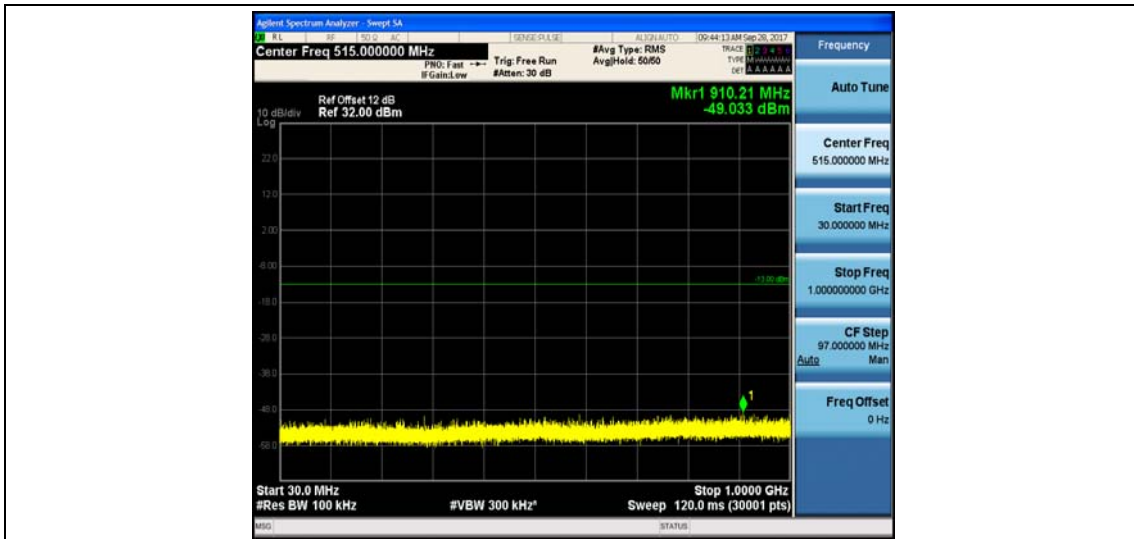

Band2_20MHz_16QAM_18700_1RB#0_Range1:30~1000MHz_-49.03_PASS