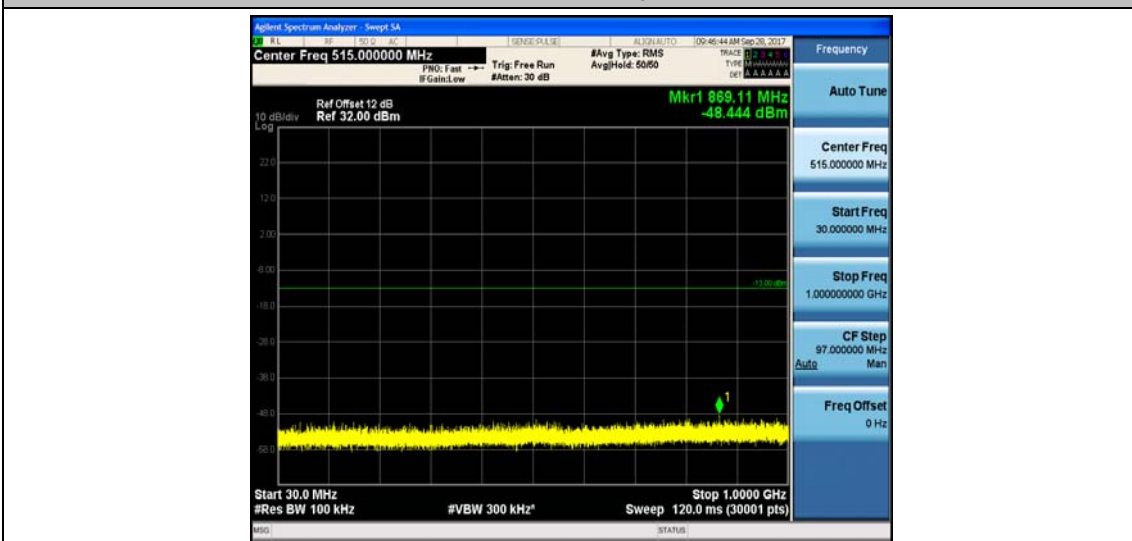

Band2_20MHz_16QAM_19100_1RB#0_Range1:30~1000MHz_-48.44_PASS