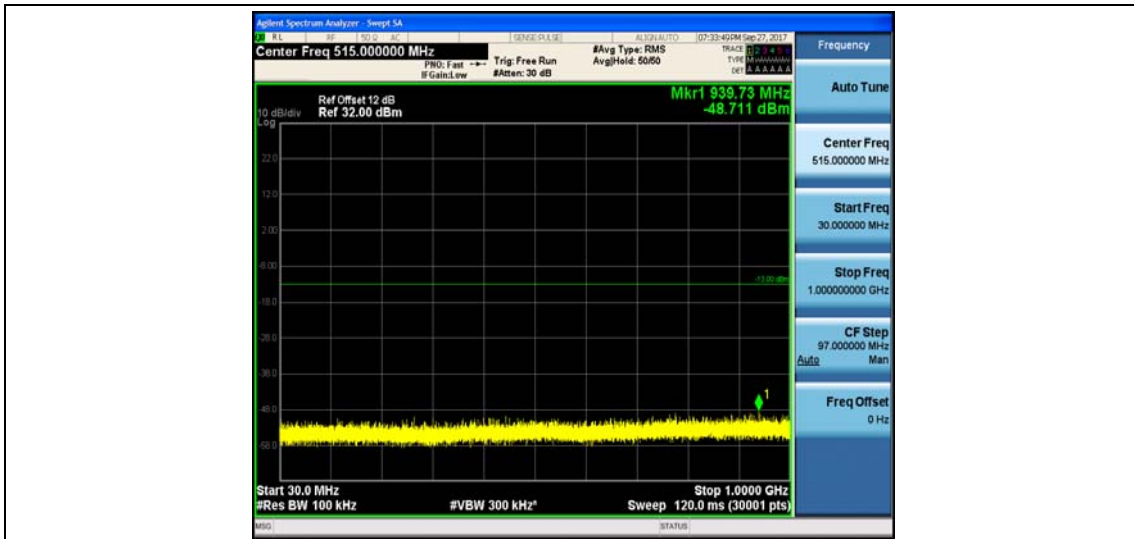

Band2_1.4MHz_16QAM_18607_1RB#0_Range1:30~1000MHz_-48.71_PASS