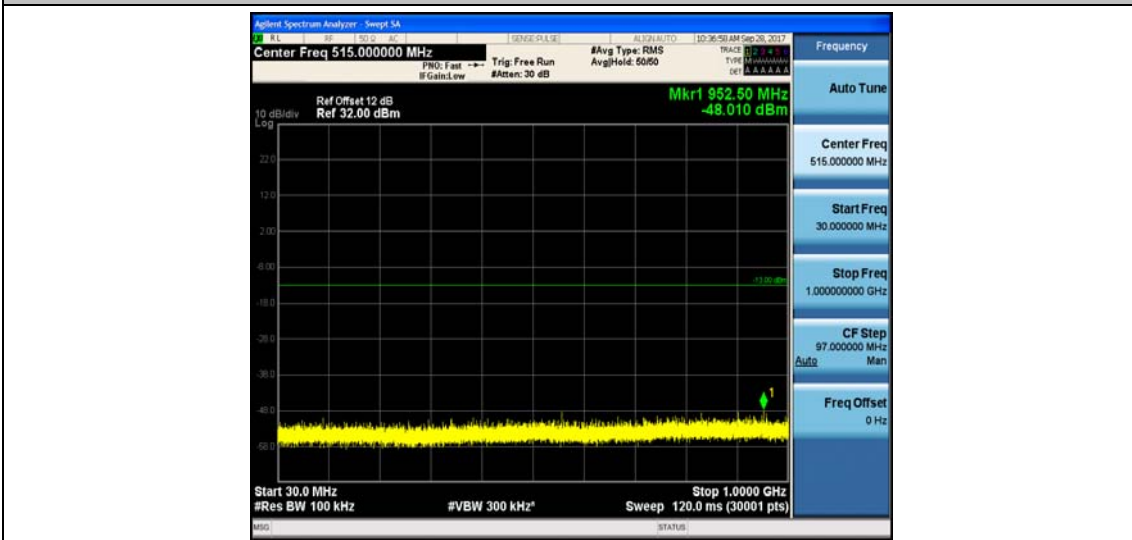

Band4_5MHz_QPSK_20175_1RB#0_Range1:30~1000MHz_-48.01_PASS