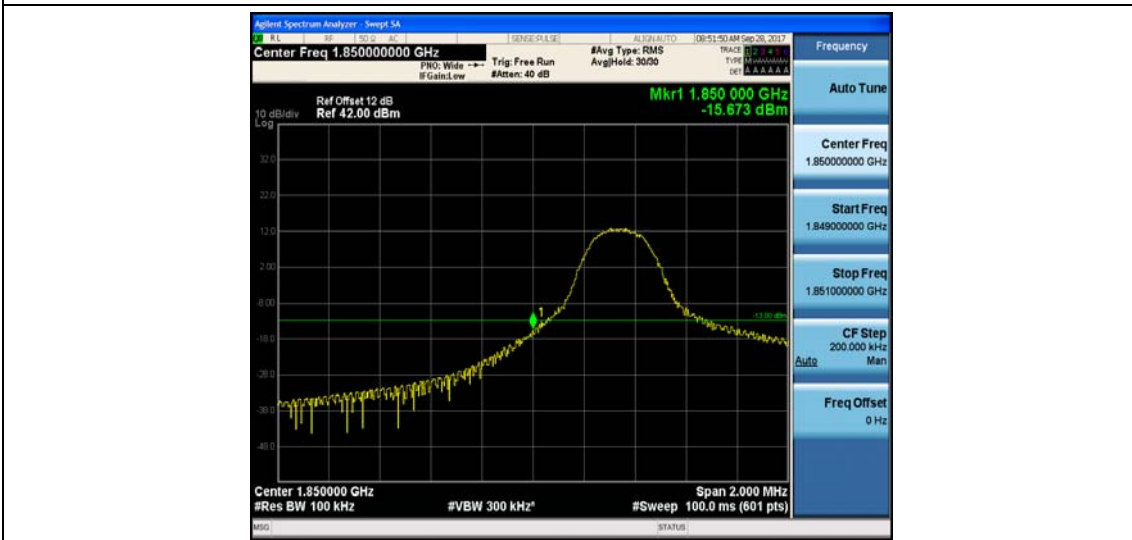

Band2_5MHz_QPSK_18625_1RB#0_-15.67_PASS