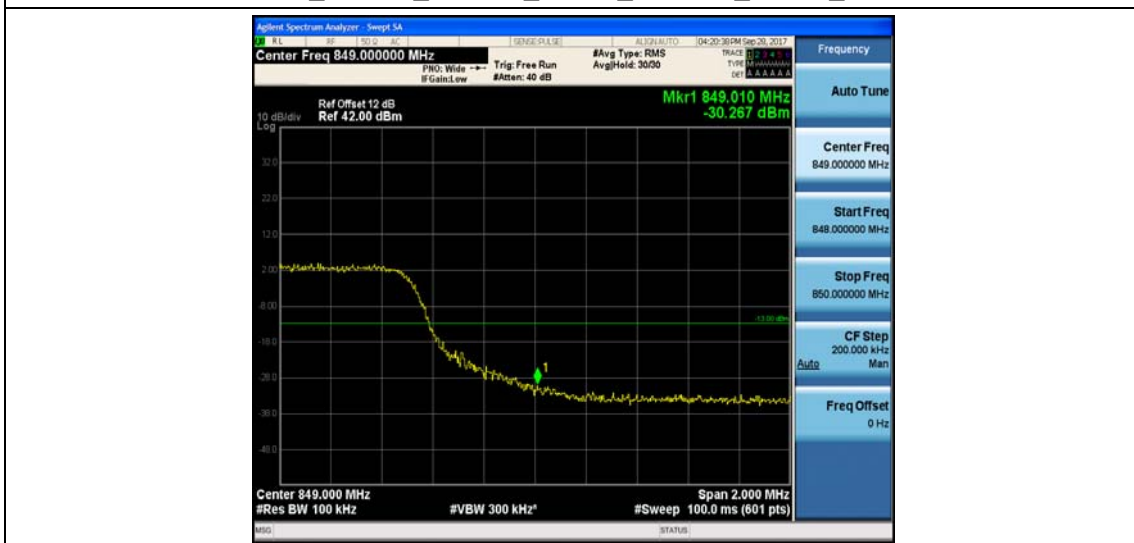

Band5_10MHz_QPSK_20600_1RB#0_-46.85_PASS

Band5_10MHz_16QAM_20600_1RB#0_-47.07_PASS

Band5_10MHz_QPSK_20600_50RB#0_-24.99_PASS

Band5_10MHz_16QAM_20600_50RB#0_-30.27_PASS

Band7_5MHz_QPSK_20775_1RB#0_-41.56,-41.82,-10.61_PASS