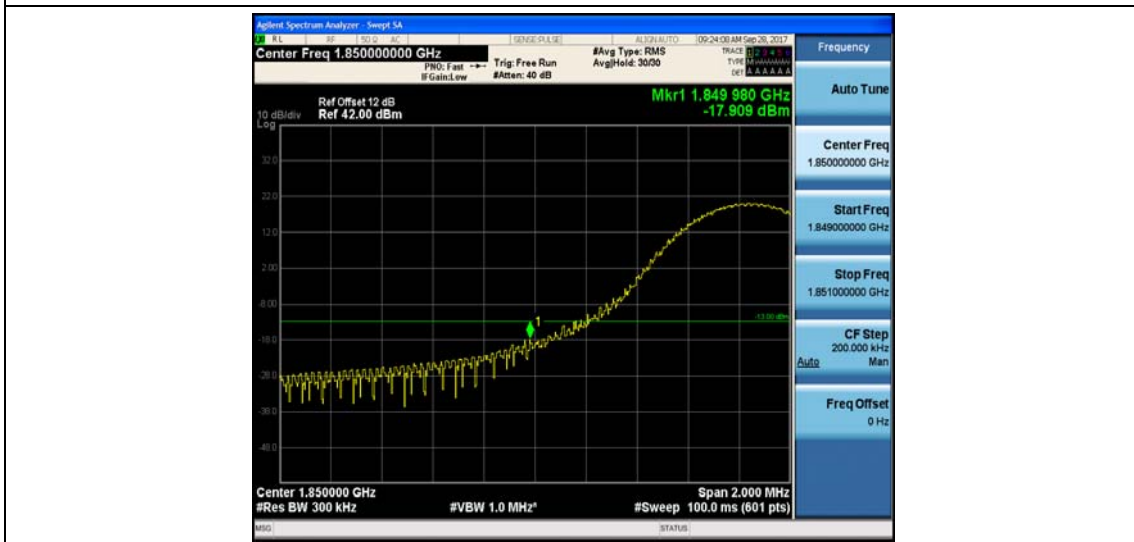

Band2_15MHz_16QAM_18675_1RB#0_-17.91_PASS