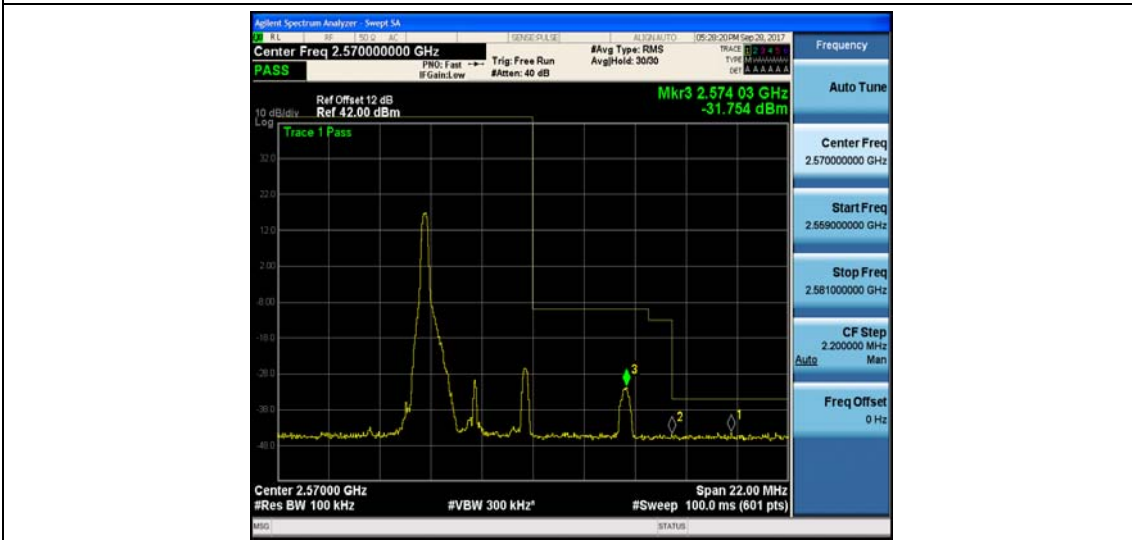

Band7_5MHz_16QAM_20775_1RB#0_-44.57,-44.72,-12.65_PASS

Band7_5MHz_QPSK_20775_25RB#0_-44.89,-42.94,-27.19_PASS

Band7_5MHz_16QAM_20775_25RB#0_-44.85,-44.02,-27.17_PASS

Band7_5MHz_QPSK_21425_1RB#0_-44.50,-44.96,-31.75_PASS