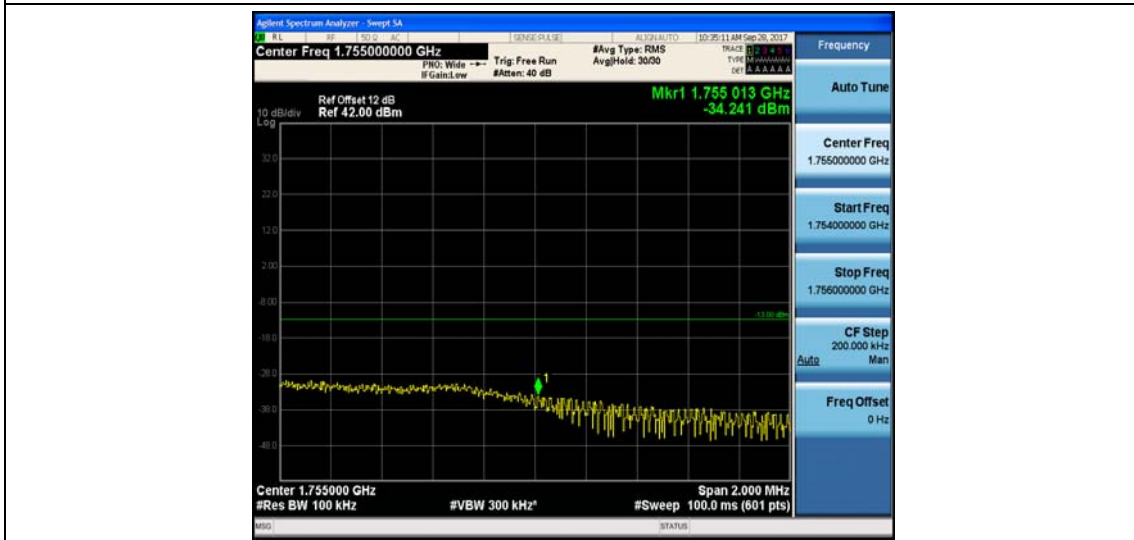

Band4_5MHz_16QAM_20375_1RB#0_-34.24_PASS