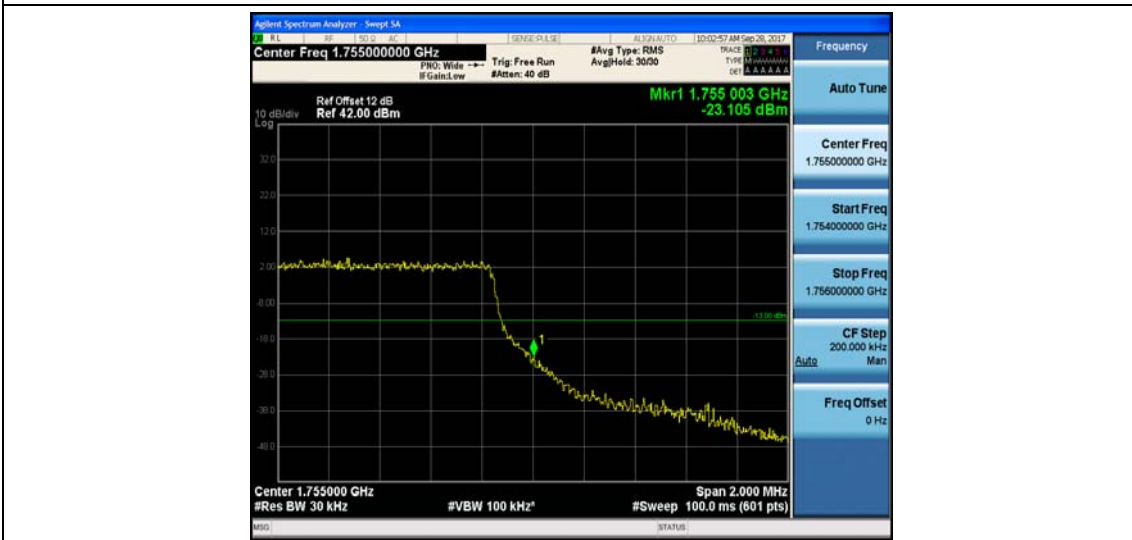

Band4_1.4MHz_QPSK_20393_1RB#0_-32.24_PASS

Band4_1.4MHz_16QAM_20393_1RB#0_-32.29_PASS

Band4_1.4MHz_QPSK_20393_6RB#0_-20.96_PASS

Band4_1.4MHz_16QAM_20393_6RB#0_-23.10_PASS

Band4_3MHz_16QAM_19965_15RB#0_-21.47_PASS