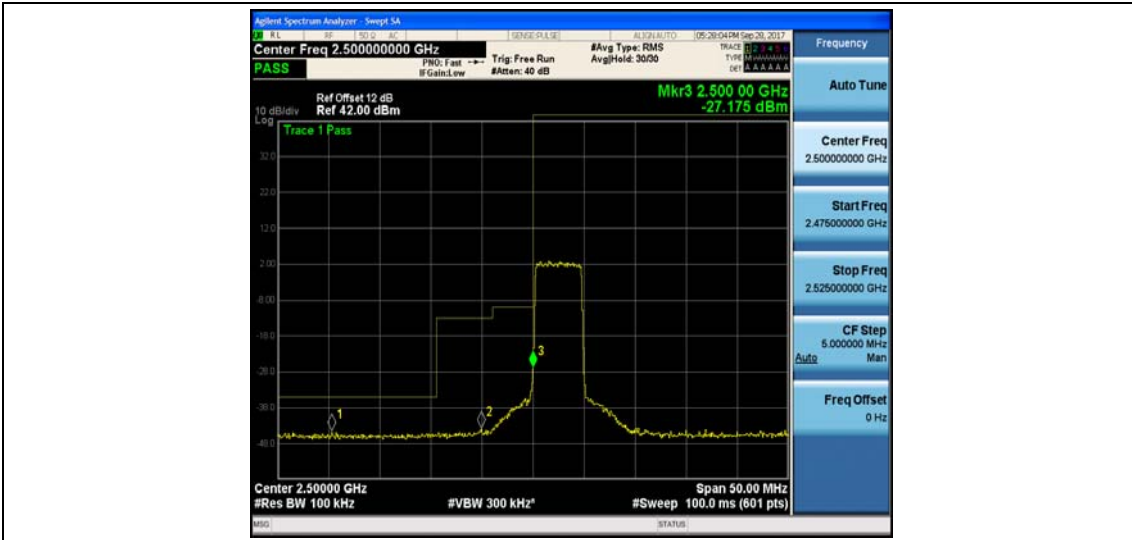

Band7_5MHz_16QAM_20775_25RB#0_-44.85,-44.02,-27.17_PASS