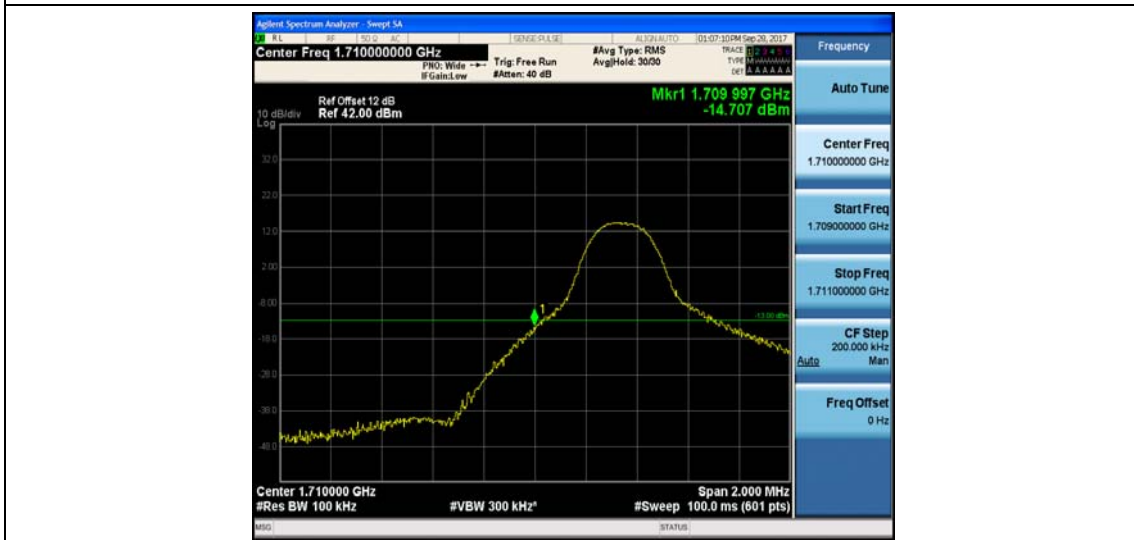

Band4_5MHz_QPSK_19975_1RB#0_-14.71_PASS