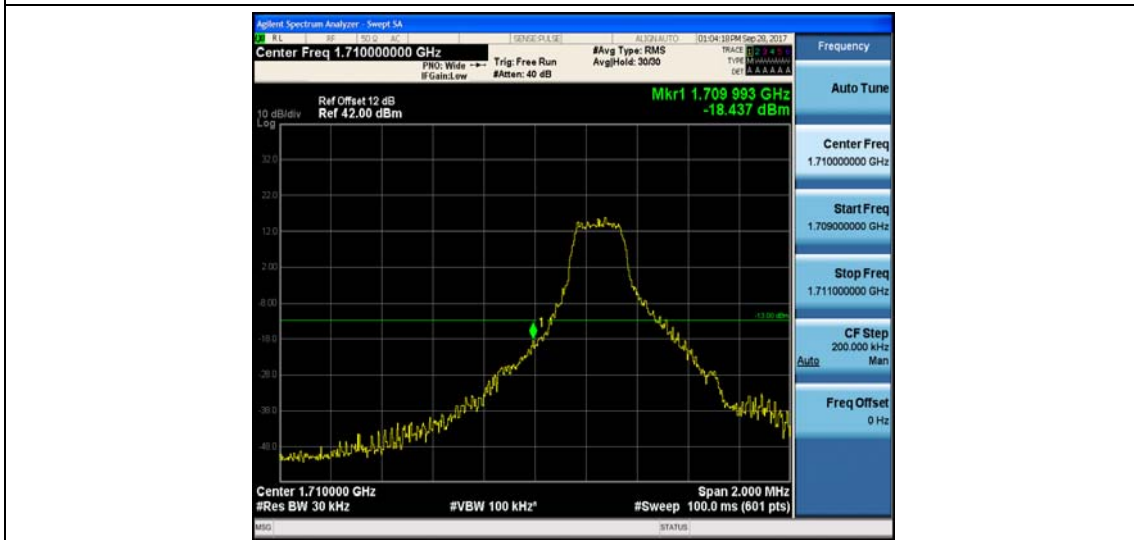

Band4_1.4MHz_16QAM_19957_1RB#0_-18.44_PASS