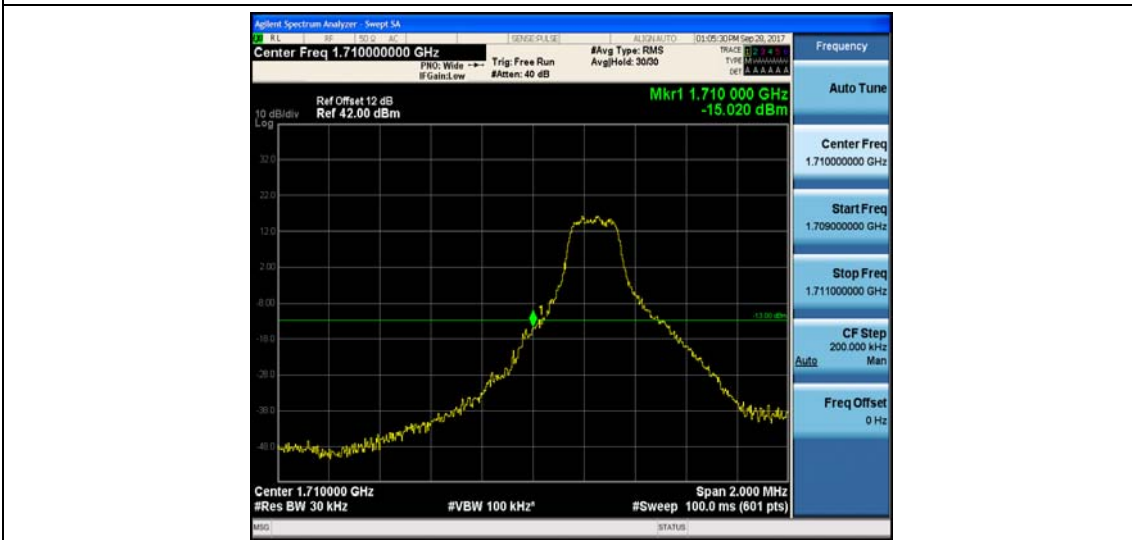

Band4_3MHz_QPSK_19965_1RB#0_-15.02_PASS