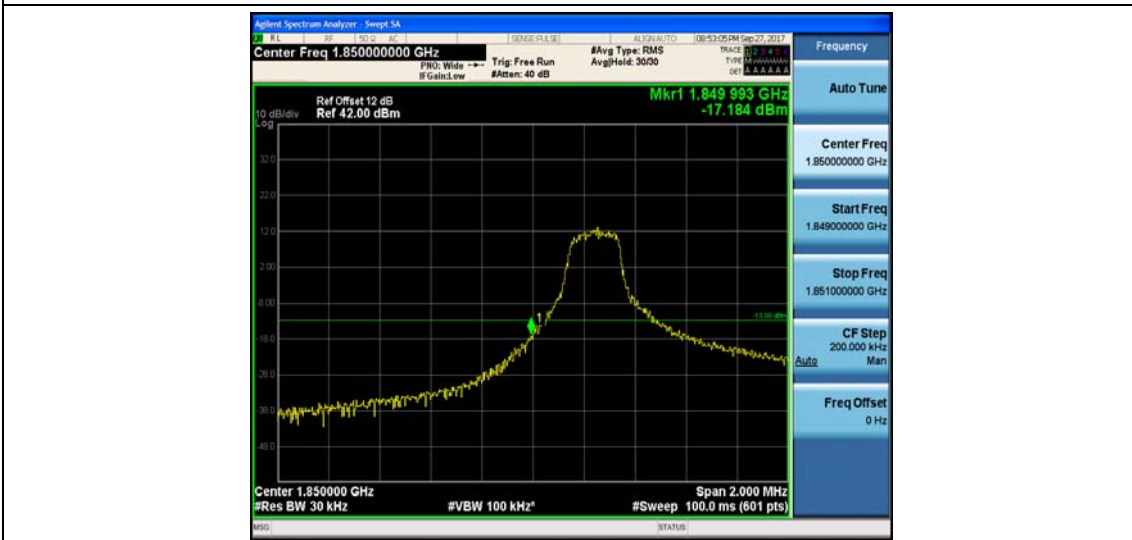

Band2_3MHz_QPSK_18615_1RB#0_-17.18_PASS