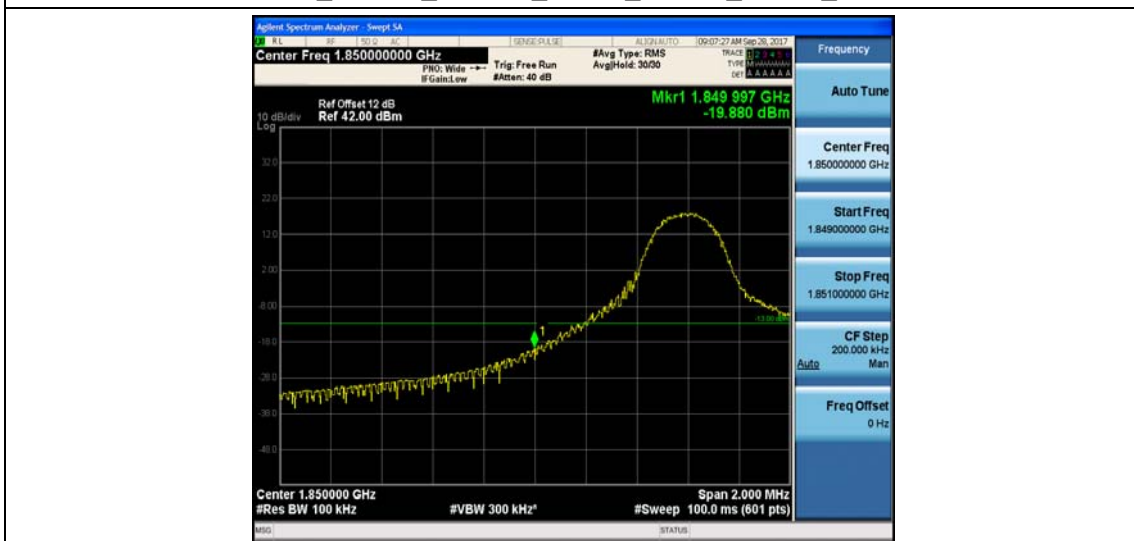

Band2_5MHz_QPSK_19175_25RB#0_-19.12_PASS

Band2_5MHz_16QAM_19175_25RB#0_-22.36_PASS

Band2_10MHz_QPSK_18650_1RB#0_-18.67_PASS

Band2_10MHz_16QAM_18650_1RB#0_-19.88_PASS

Band2_10MHz_QPSK_18650_50RB#0_-27.92_PASS