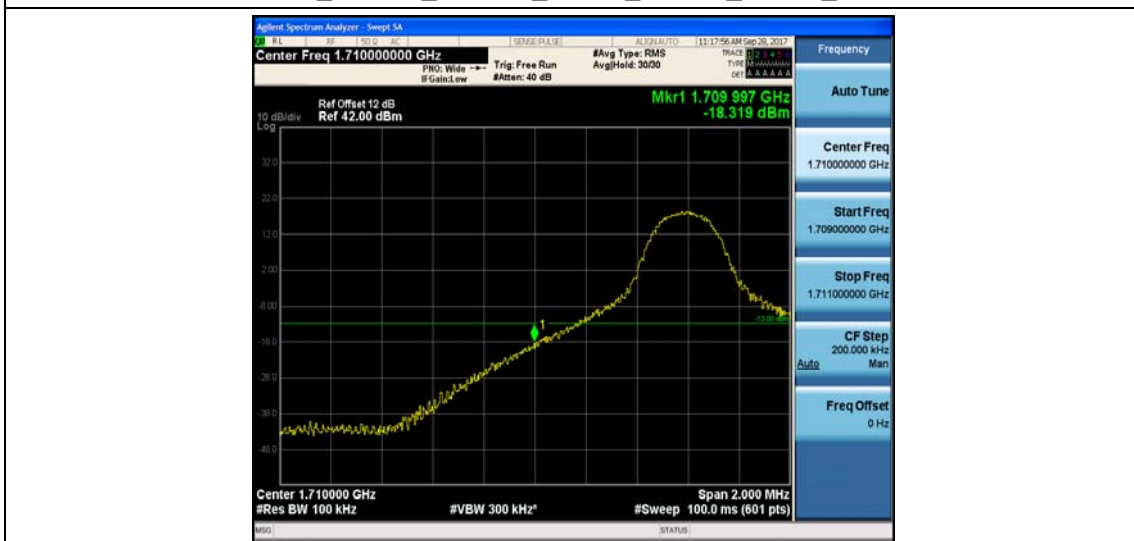

Band4_10MHz_16QAM_20000_1RB#0_-18.32_PASS