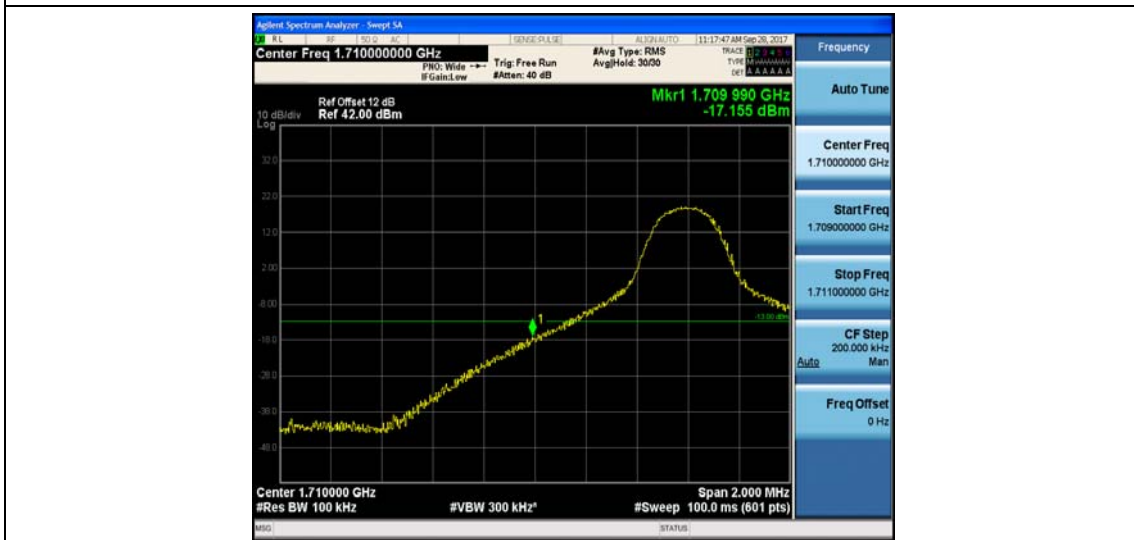

Band4_5MHz_QPSK_20375_1RB#0_-34.07_PASS

Band4_5MHz_16QAM_20375_1RB#0_-34.24_PASS

Band4_5MHz_QPSK_20375_25RB#0_-22.83_PASS

Band4_5MHz_16QAM_20375_25RB#0_-25.23_PASS

Band4_10MHz_QPSK_20000_1RB#0_-17.15_PASS