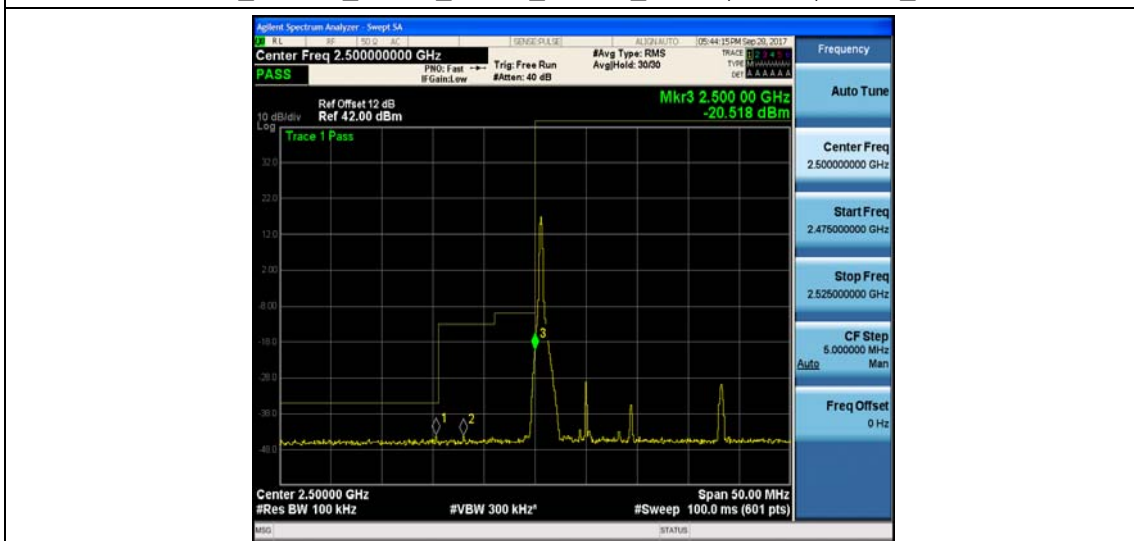

Band7_5MHz_16QAM_21425_1RB#0_-44.48,-44.91,-32.24_PASS

Band7_5MHz_QPSK_21425_25RB#0_-43.45,-43.98,-26.21_PASS

Band7_5MHz_16QAM_21425_25RB#0_-44.08,-44.22,-27.00_PASS

Band7_10MHz_QPSK_20800_1RB#0_-44.30,-44.37,-20.52_PASS