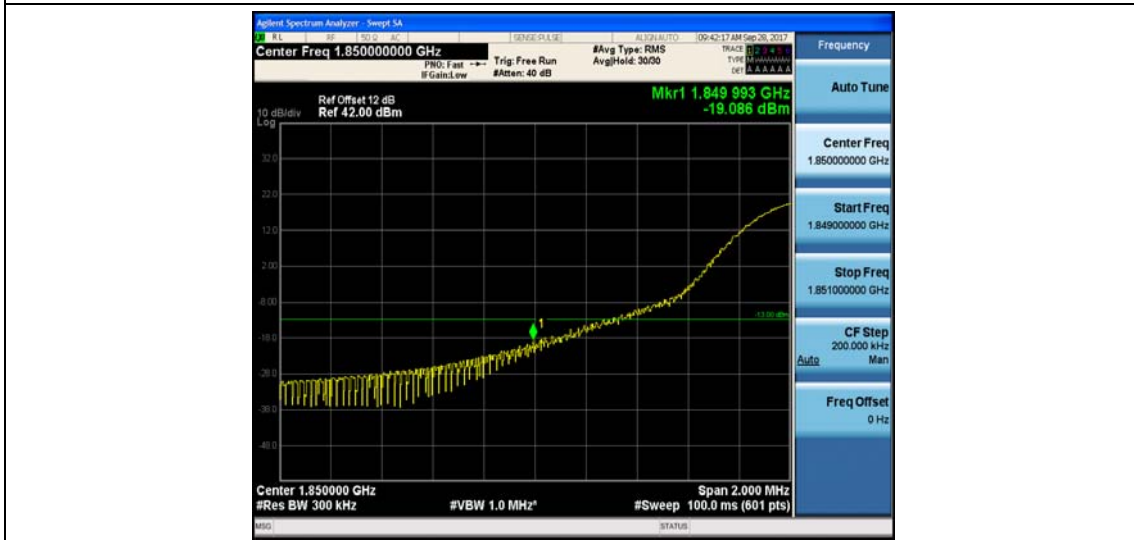

Band2_20MHz_QPSK_18700_1RB#0_-19.09_PASS