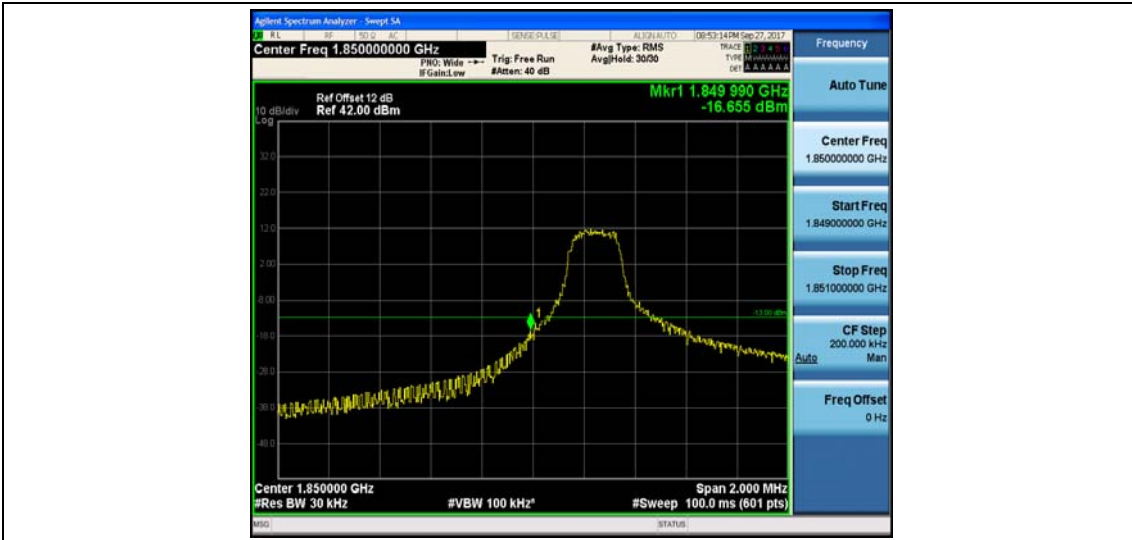

Band2_3MHz_16QAM_18615_1RB#0_-16.66_PASS