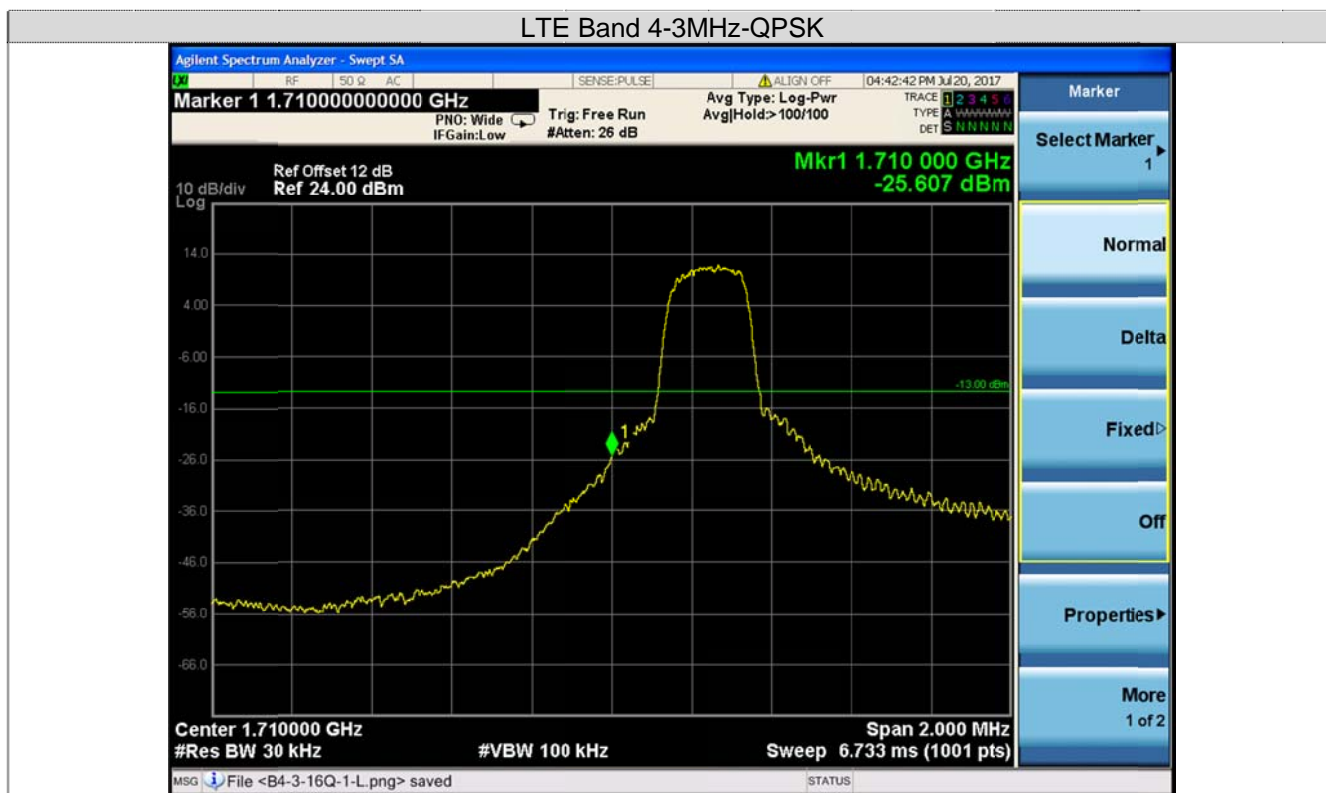

### LTE Band 4-1.4MHz-16QAM

### Channel High-1RB#

LTE Band 4-1.4MHz-16QAM

Channel Low-Full RB#

Channel High-Full RB#

Channel Low-1RB#

Channel High-1RB#

LTE Band 4-3MHz-QPSK

Channel Low-Full RB#

Channel High-Full RB#

Channel Low-1RB#

Channel High-1RB#

Channel Low-Full RB#

Channel High-Full RB#

### LTE Band 4-5MHz-QPSK