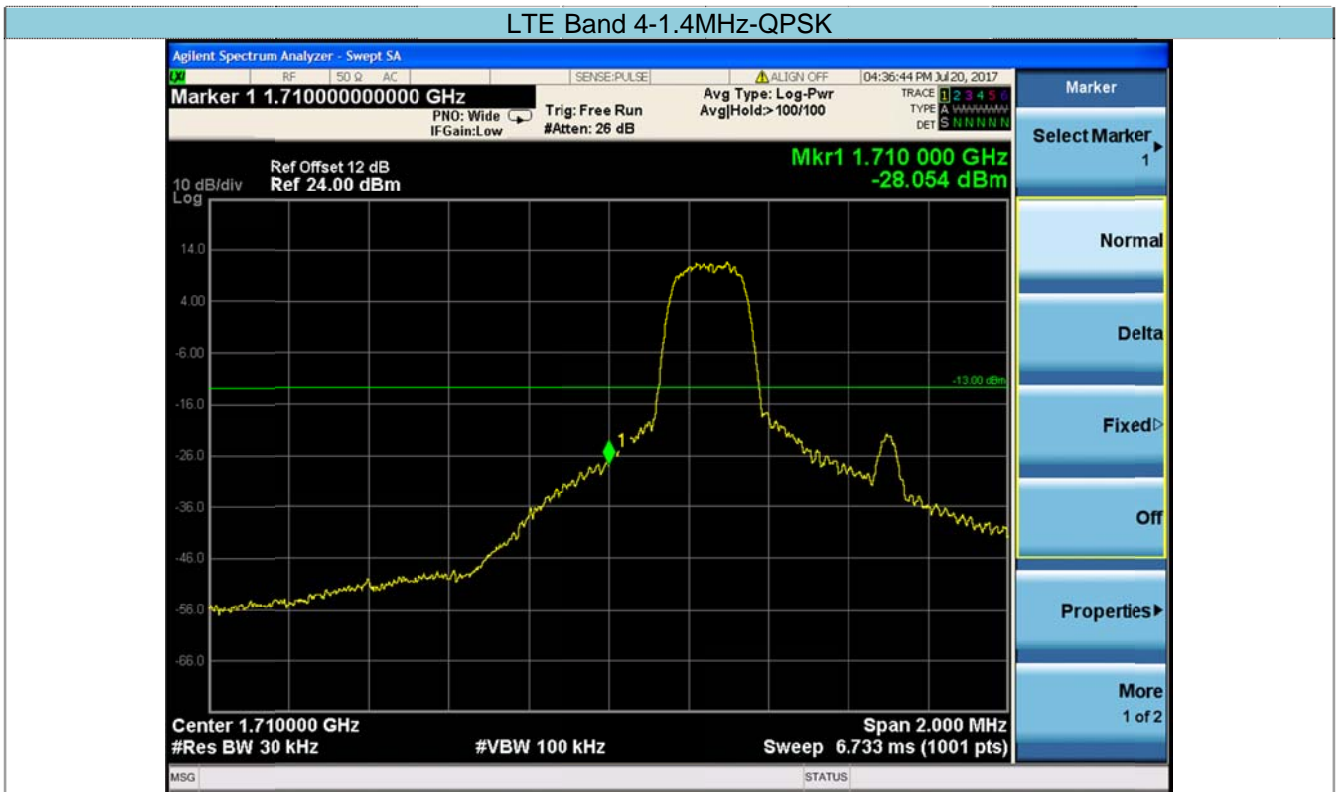

### Channel High-1RB#

LTE Band 2-15MHz-16QAM

Channel Low-Full RB#

Channel High-Full RB#

Channel Low-1RB#

Channel High-1RB#

Channel Low-Full RB#

Channel High-Full RB#

Channel Low-1RB#

Channel High-1RB#

LTE Band 2-20MHz-16QAM

Channel Low-Full RB#

Channel High-Full RB#

Channel Low-1RB#

Channel High-1RB#

Channel Low-Full RB#

### LTE Band 4-1.4MHz-16QAM