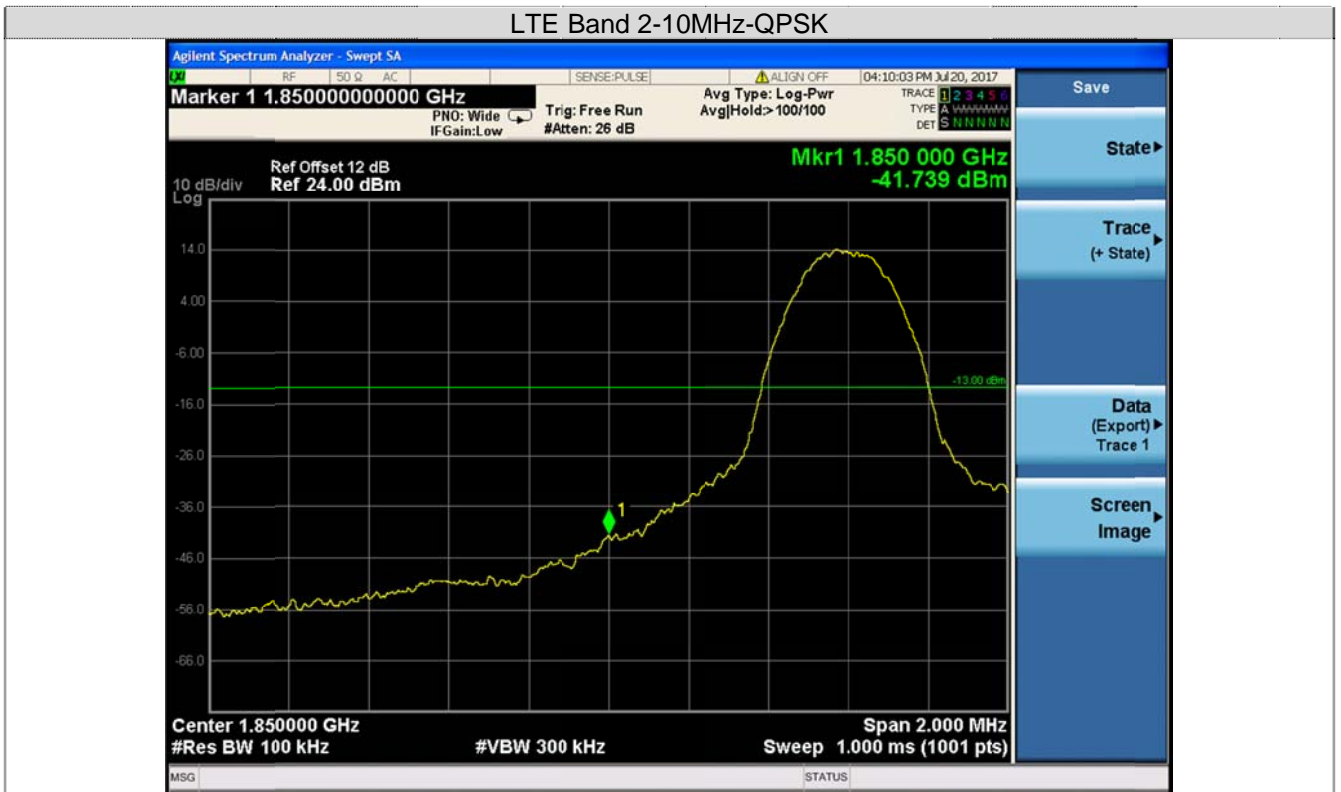

LTE Band 2-3MHz-16QAM

Channel Low-Full RB#

Channel High-Full RB#

Channel Low-Full RB#

Channel High-Full RB#

Channel Low-1RB#

Channel High-1RB#

Channel Low-Full RB#

Channel High-Full RB#

Channel Low-1RB#

Channel High-1RB#

Channel Low-Full RB#

Channel High-Full RB#

LTE Band 2-10MHz-16QAM

Channel Low-1RB#

Channel High-1RB#