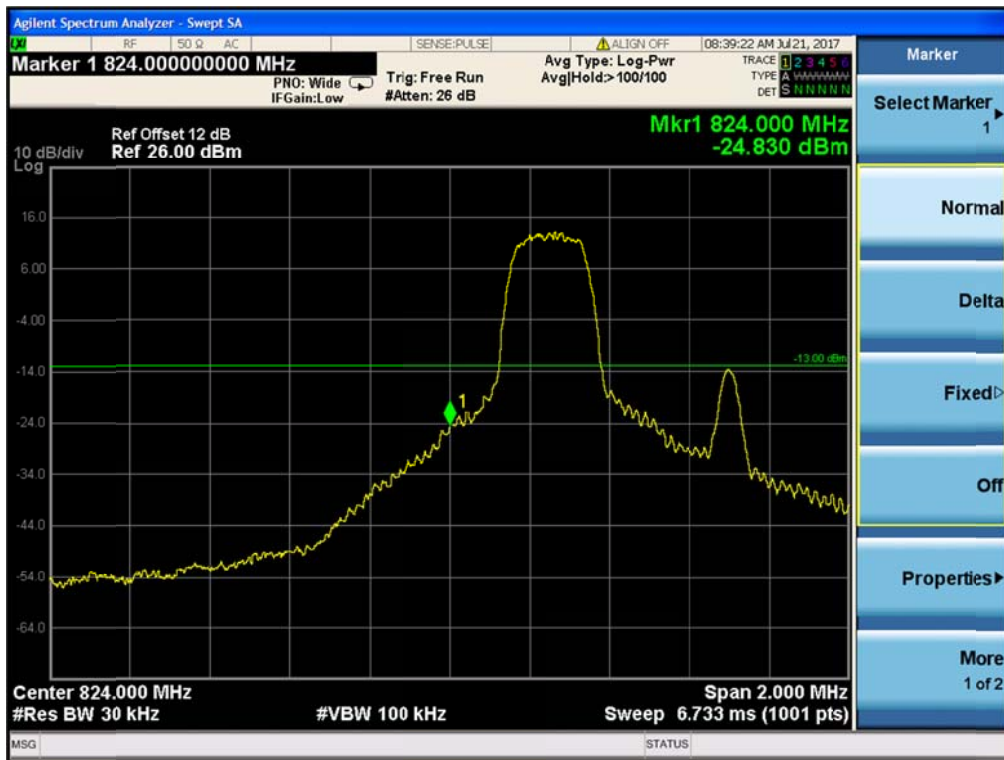

### Channel High-Full RB#

LTE Band 4-20MHz-QPSK

Channel Low-1RB#

Channel High-1RB#

LTE Band 4-20MHz-QPSK

Channel Low-Full RB#

Channel High-Full RB#

Channel Low-1RB#

Channel High-1RB#

Channel Low-Full RB#

Channel High-Full RB#

LTE Band 5-1.4MHz-QPSK

Channel Low-1RB#

Channel High-1RB#

LTE Band 5-1.4MHz-QPSK

Channel Low-Full RB#

Channel High-Full RB#

LTE Band 5-1.4MHz-16QAM

Channel Low-1RB#

Channel High-1RB#

LTE Band 5-1.4MHz-16QAM

Channel Low-Full RB#

Channel High-Full RB#