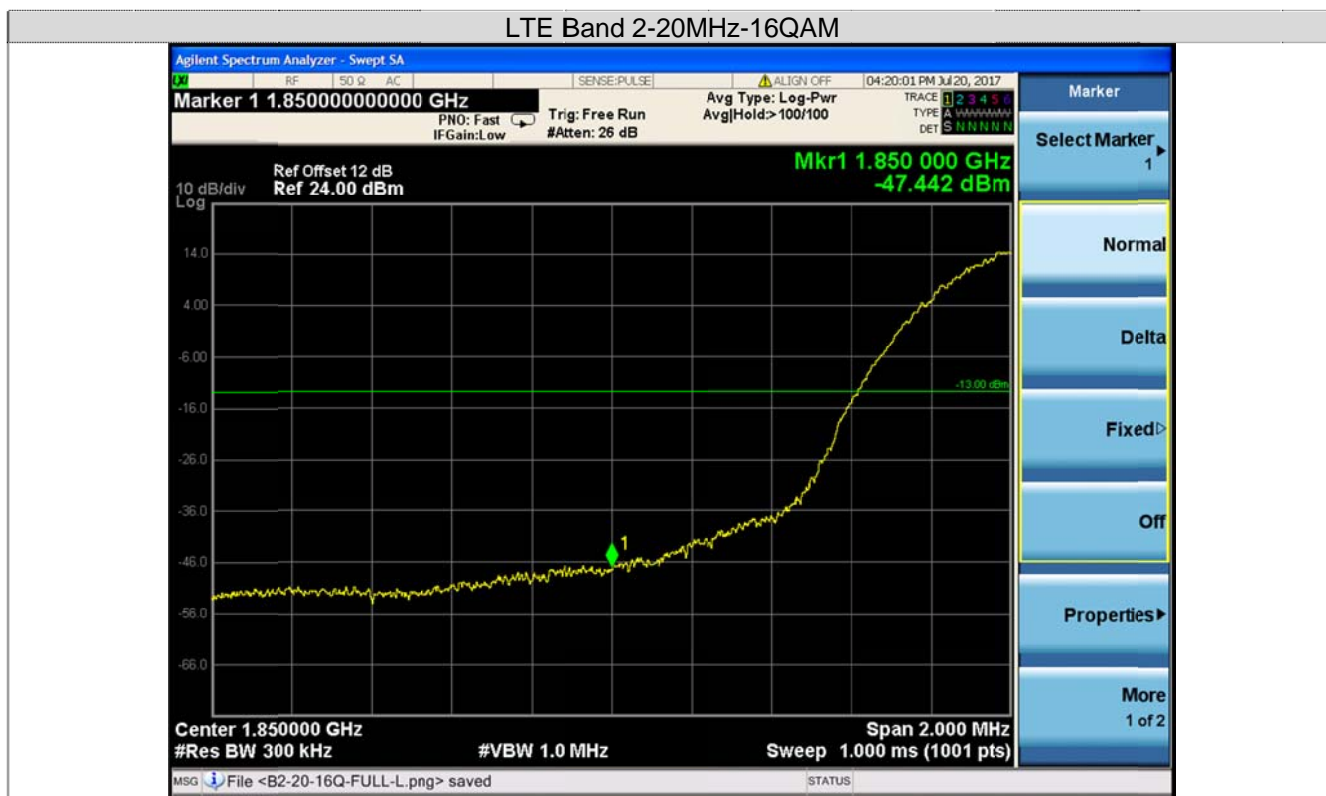

### Channel High-1RB#

LTE Band 2-15MHz-16QAM

Channel Low-Full RB#

Channel High-Full RB#

Channel Low-1RB#

Channel High-1RB#

Channel Low-Full RB#

Channel High-Full RB#

Channel Low-1RB#

Channel High-1RB#

LTE Band 2-20MHz-16QAM

Channel Low-Full RB#

Channel High-Full RB#

Channel Low-1RB#

Channel High-1RB#

Channel Low-Full RB#

### LTE Band 4-1.4MHz-16QAM