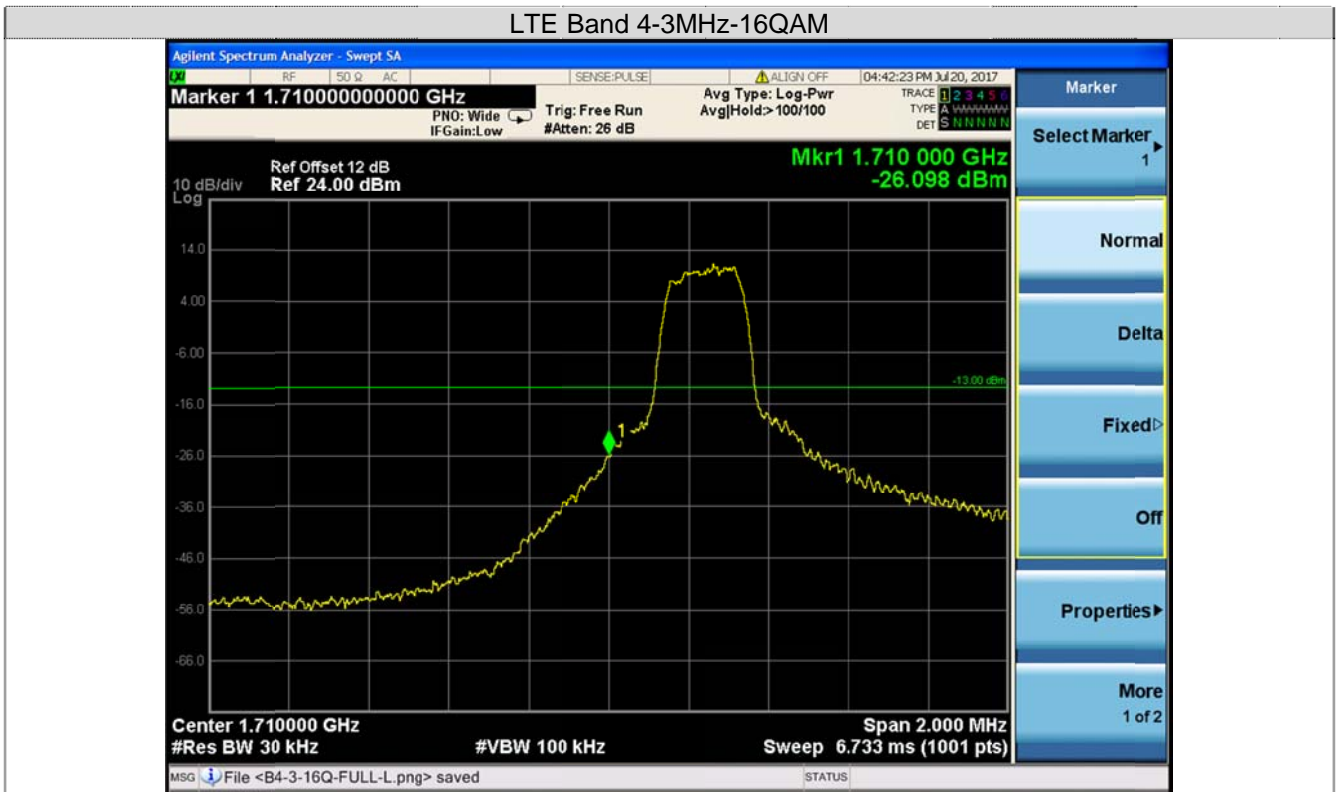

### LTE Band 4-1.4MHz-16QAM

### Channel High-1RB#

LTE Band 4-1.4MHz-16QAM

Channel Low-Full RB#

Channel High-Full RB#

Channel Low-1RB#

Channel High-1RB#

LTE Band 4-3MHz-QPSK

Channel Low-Full RB#

Channel High-Full RB#

Channel Low-1RB#

Channel High-1RB#

Channel Low-Full RB#

Channel High-Full RB#

### LTE Band 4-5MHz-QPSK