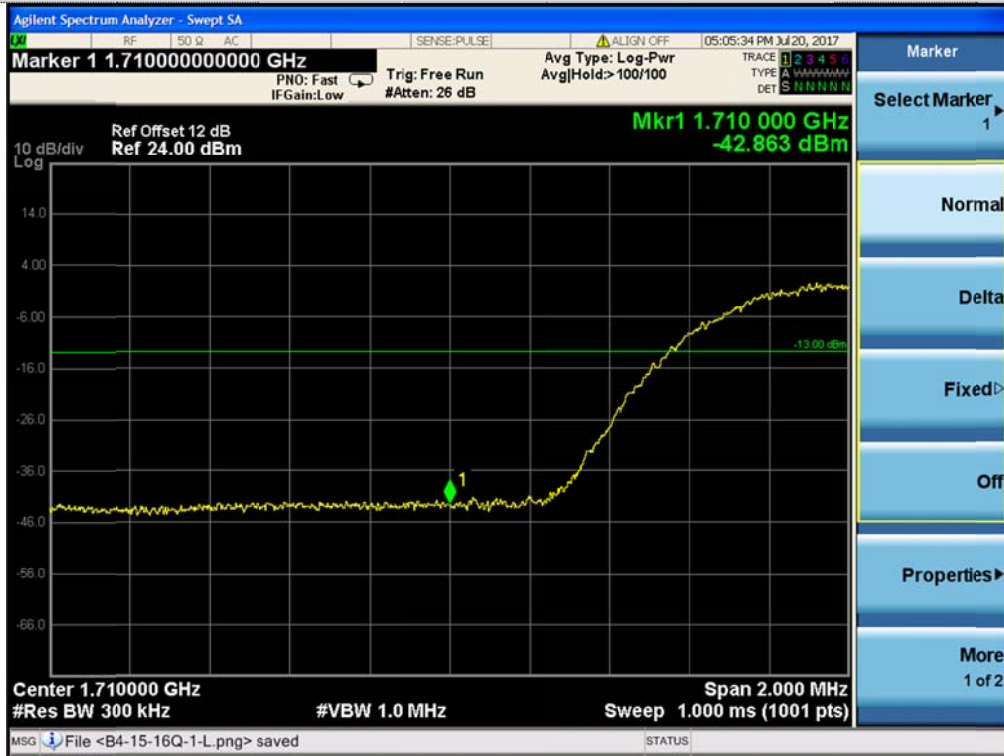

LTE Band 4-15MHz-16QAM