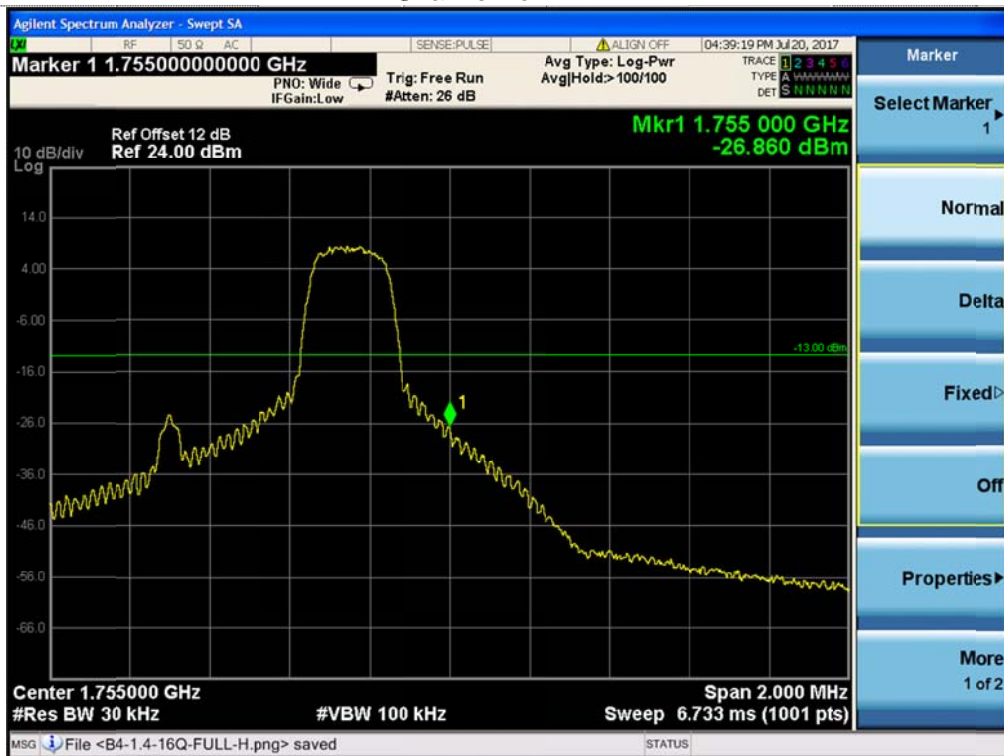

Channel Low-1RB#