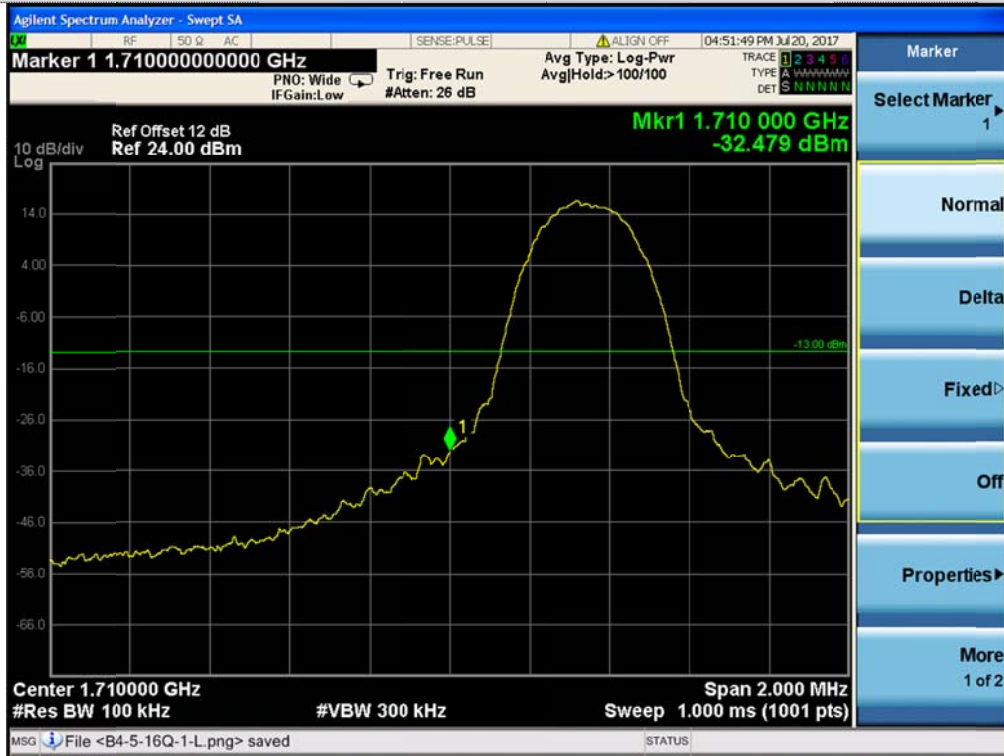

### Channel High-1RB#

LTE Band 4-1.4MHz-16QAM

Channel Low-Full RB#

Channel High-Full RB#

Channel Low-1RB#

Channel High-1RB#

LTE Band 4-3MHz-QPSK

Channel Low-Full RB#

Channel High-Full RB#

Channel Low-1RB#

Channel High-1RB#

Channel Low-Full RB#

Channel High-Full RB#

### LTE Band 4-5MHz-QPSK