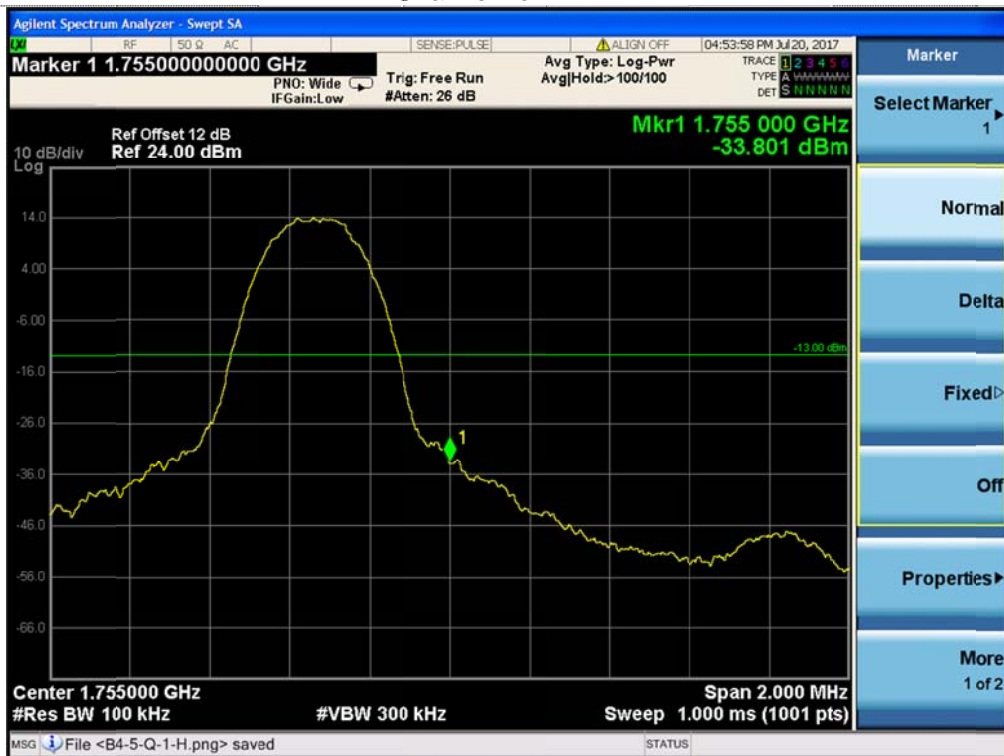

### LTE Band 4-5MHz-QPSK

### Channel High-1RB#

LTE Band 4-5MHz-QPSK

Channel Low-Full RB#

Channel High-Full RB#

LTE Band 4-5MHz-16QAM

Channel Low-1RB#

Channel High-1RB#

LTE Band 4-5MHz-16QAM

Channel Low-Full RB#

Channel High-Full RB#

Channel Low-1RB#

Channel High-1RB#

Channel Low-Full RB#

Channel High-Full RB#

### LTE Band 4-10MHz-16QAM