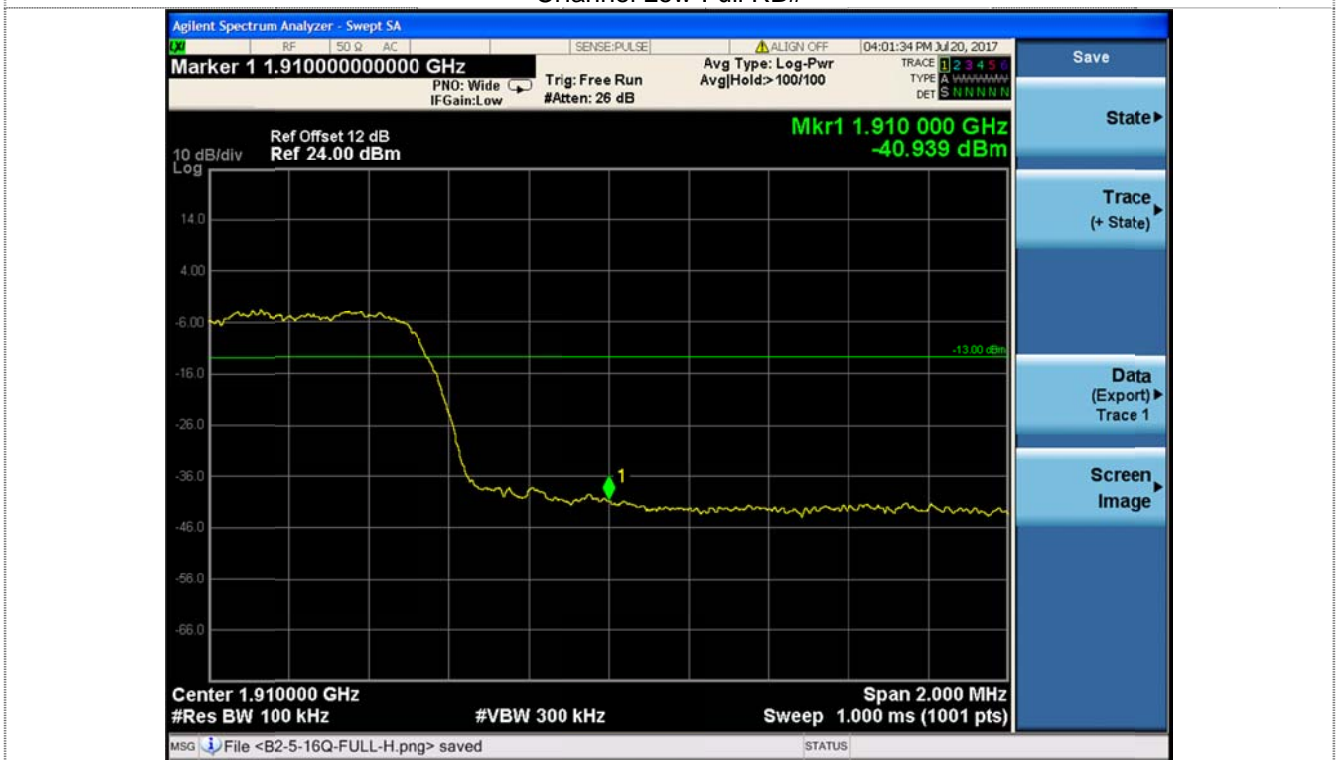

LTE Band 2-3MHz-16QAM

Channel Low-Full RB#

Channel High-Full RB#

Channel Low-Full RB#

Channel High-Full RB#

Channel Low-1RB#

Channel High-1RB#

Channel Low-Full RB#

Channel High-Full RB#

Channel Low-1RB#

Channel High-1RB#

Channel Low-Full RB#

Channel High-Full RB#

LTE Band 2-10MHz-16QAM

Channel Low-1RB#

Channel High-1RB#

Channel Low-1RB#

Channel High-1RB#

Channel Low-Full RB#

Channel High-Full RB#

### LTE Band 2-15MHz-16QAM