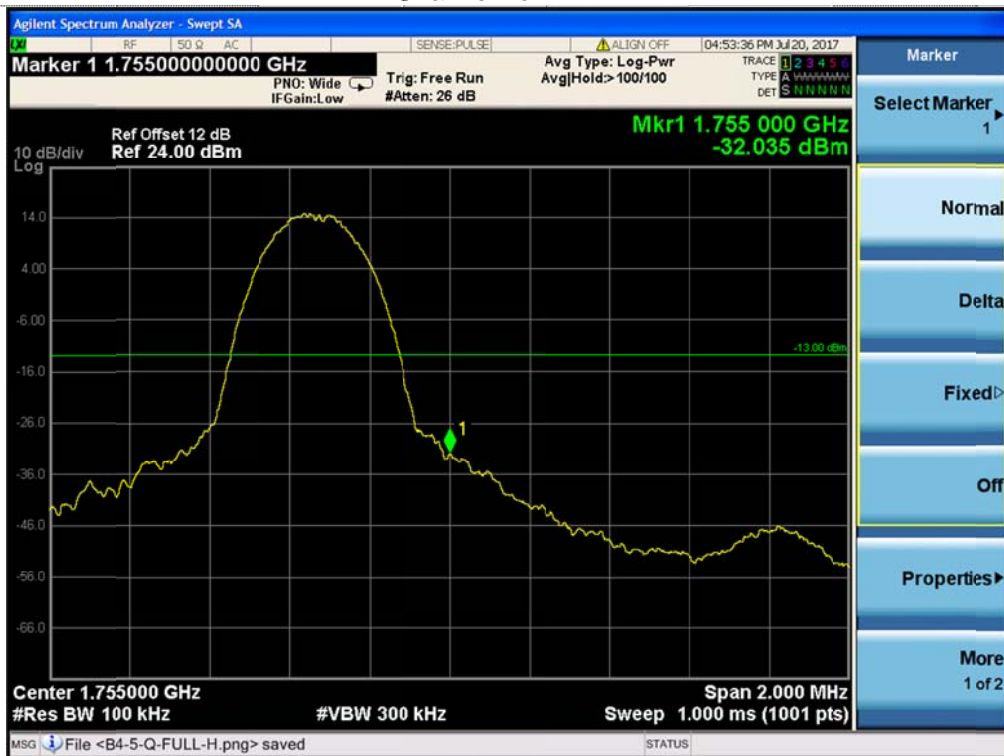

Channel Low-1RB#