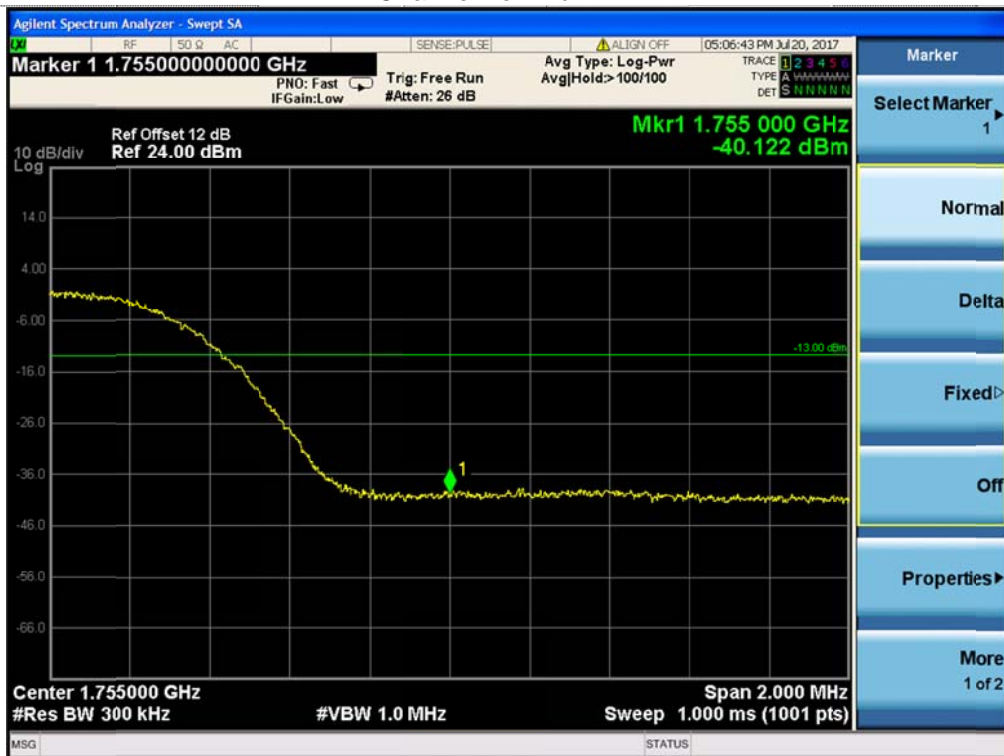

Channel Low-Full RB#