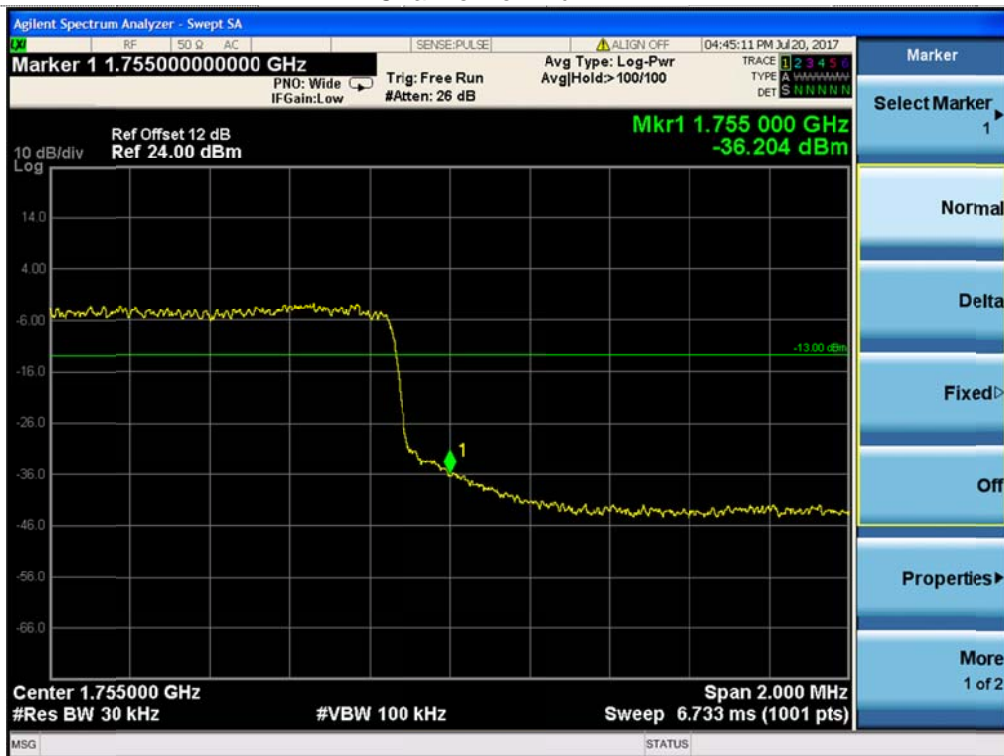

### LTE Band 4-1.4MHz-16QAM

### Channel High-1RB#

LTE Band 4-1.4MHz-16QAM

Channel Low-Full RB#

Channel High-Full RB#

Channel Low-1RB#

Channel High-1RB#

LTE Band 4-3MHz-QPSK

Channel Low-Full RB#

Channel High-Full RB#

Channel Low-1RB#

Channel High-1RB#

Channel Low-Full RB#

Channel High-Full RB#

### LTE Band 4-5MHz-QPSK