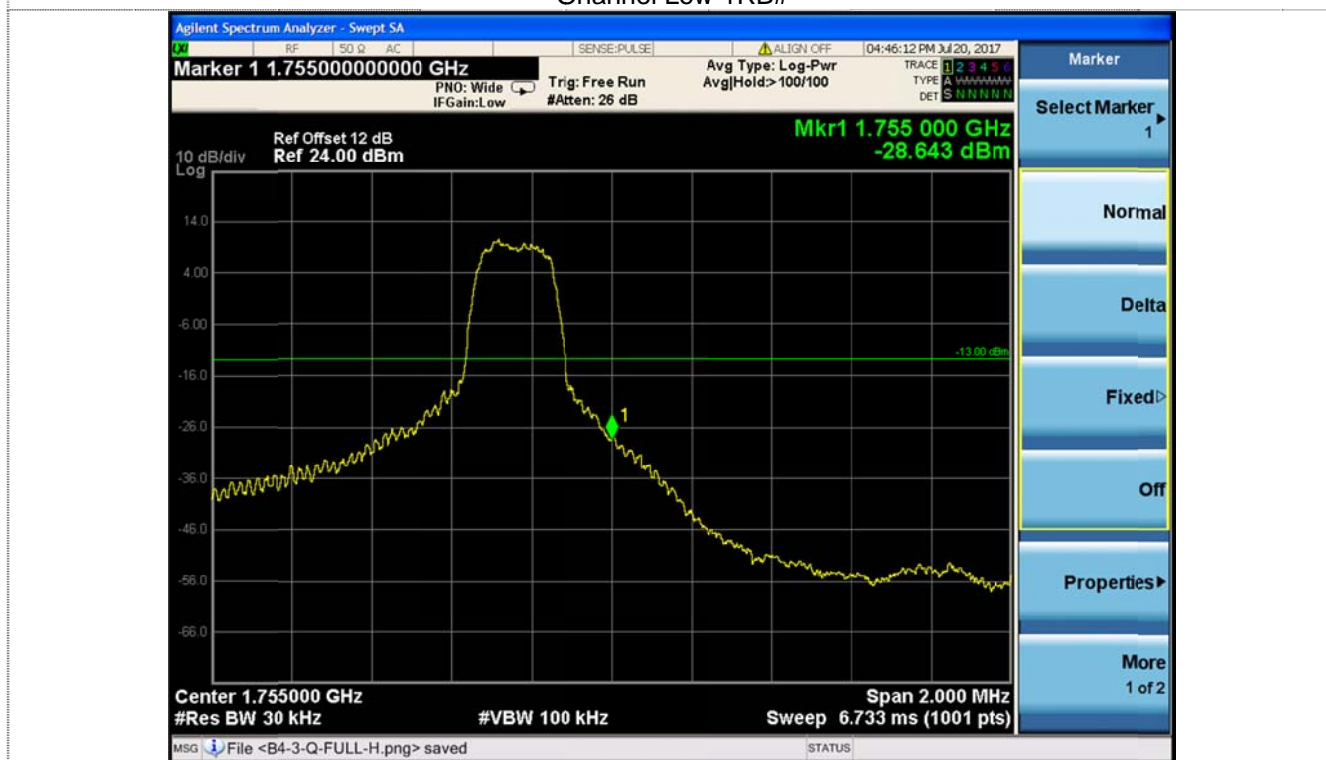

### Channel High-1RB#

LTE Band 4-1.4MHz-16QAM

Channel Low-Full RB#

Channel High-Full RB#

Channel Low-1RB#

Channel High-1RB#

LTE Band 4-3MHz-QPSK

Channel Low-Full RB#

Channel High-Full RB#

Channel Low-1RB#

Channel High-1RB#

Channel Low-Full RB#

Channel High-Full RB#

### LTE Band 4-5MHz-QPSK