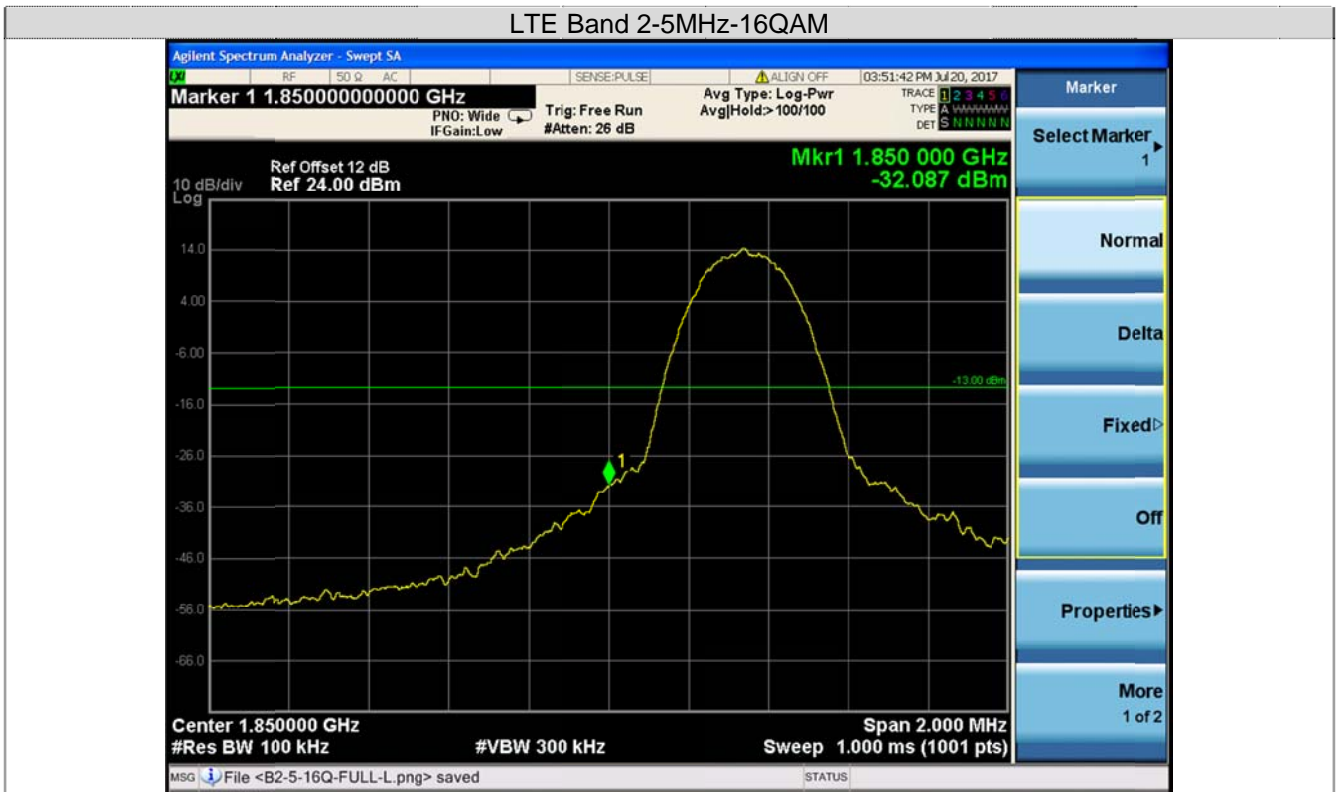

LTE Band 2-3MHz-16QAM

Channel Low-Full RB#

Channel High-Full RB#

Channel Low-Full RB#

Channel High-Full RB#

Channel Low-1RB#

Channel High-1RB#

Channel Low-Full RB#

Channel High-Full RB#

Channel Low-1RB#

Channel High-1RB#

Channel Low-Full RB#

Channel High-Full RB#

LTE Band 2-10MHz-16QAM

Channel Low-1RB#

Channel High-1RB#