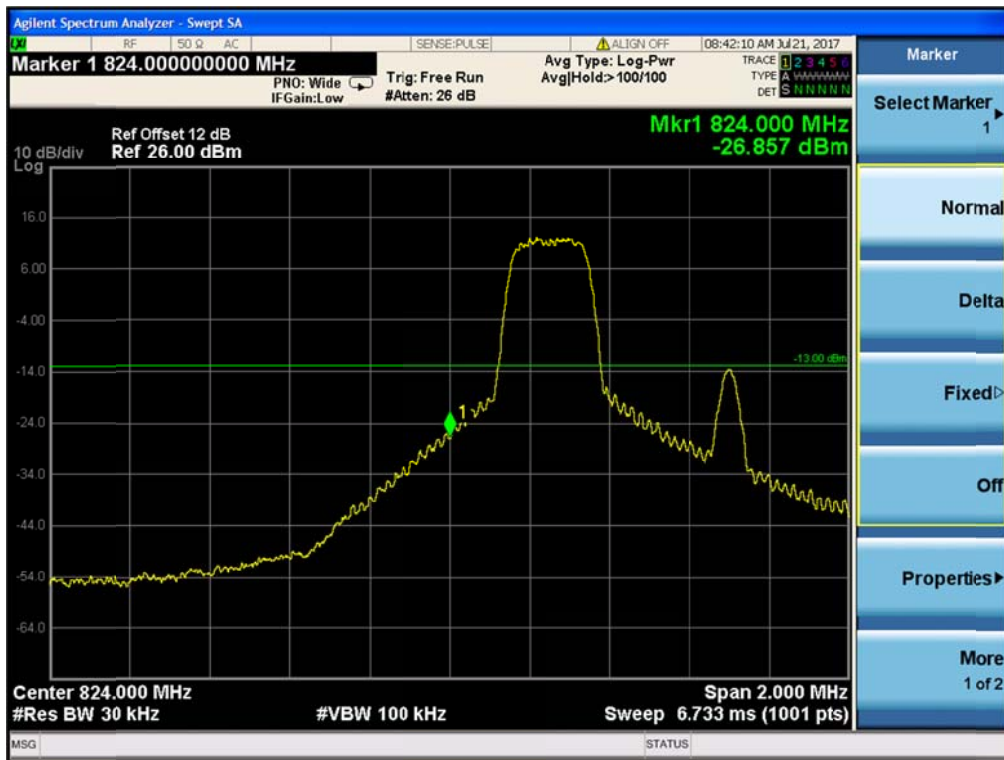

### Channel High-Full RB#

LTE Band 4-20MHz-QPSK

Channel Low-1RB#

Channel High-1RB#

LTE Band 4-20MHz-QPSK

Channel Low-Full RB#

Channel High-Full RB#

Channel Low-1RB#

Channel High-1RB#

Channel Low-Full RB#

Channel High-Full RB#

LTE Band 5-1.4MHz-QPSK

Channel Low-1RB#

Channel High-1RB#

LTE Band 5-1.4MHz-QPSK

Channel Low-Full RB#

Channel High-Full RB#

LTE Band 5-1.4MHz-16QAM

Channel Low-1RB#

Channel High-1RB#

LTE Band 5-1.4MHz-16QAM

Channel Low-Full RB#

Channel High-Full RB#