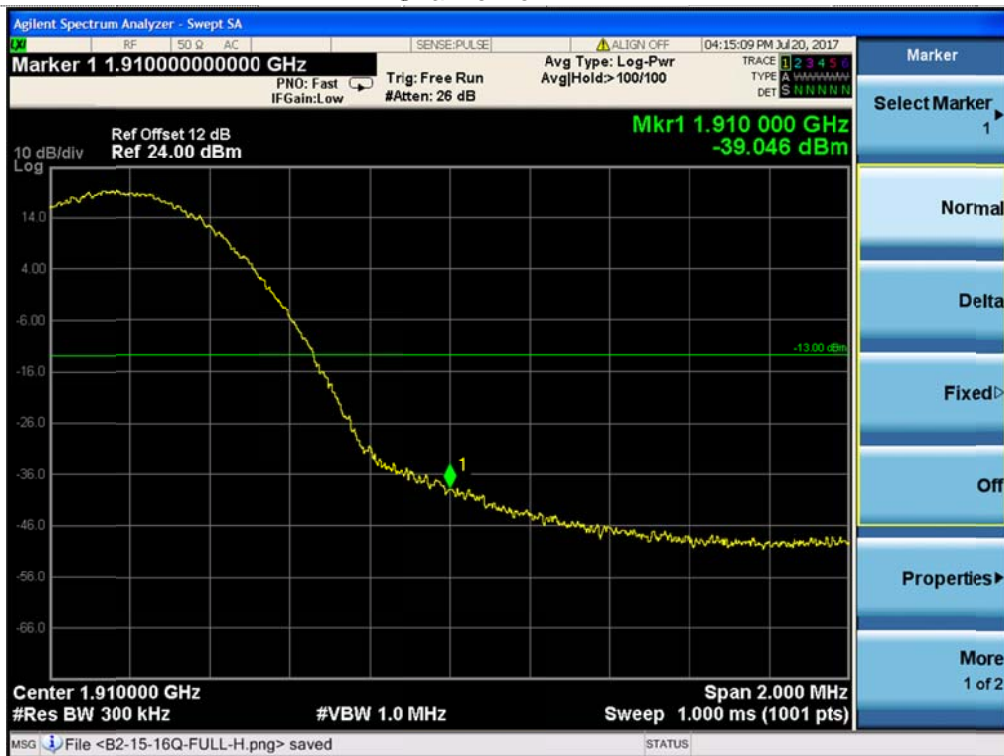

Channel Low-1RB#