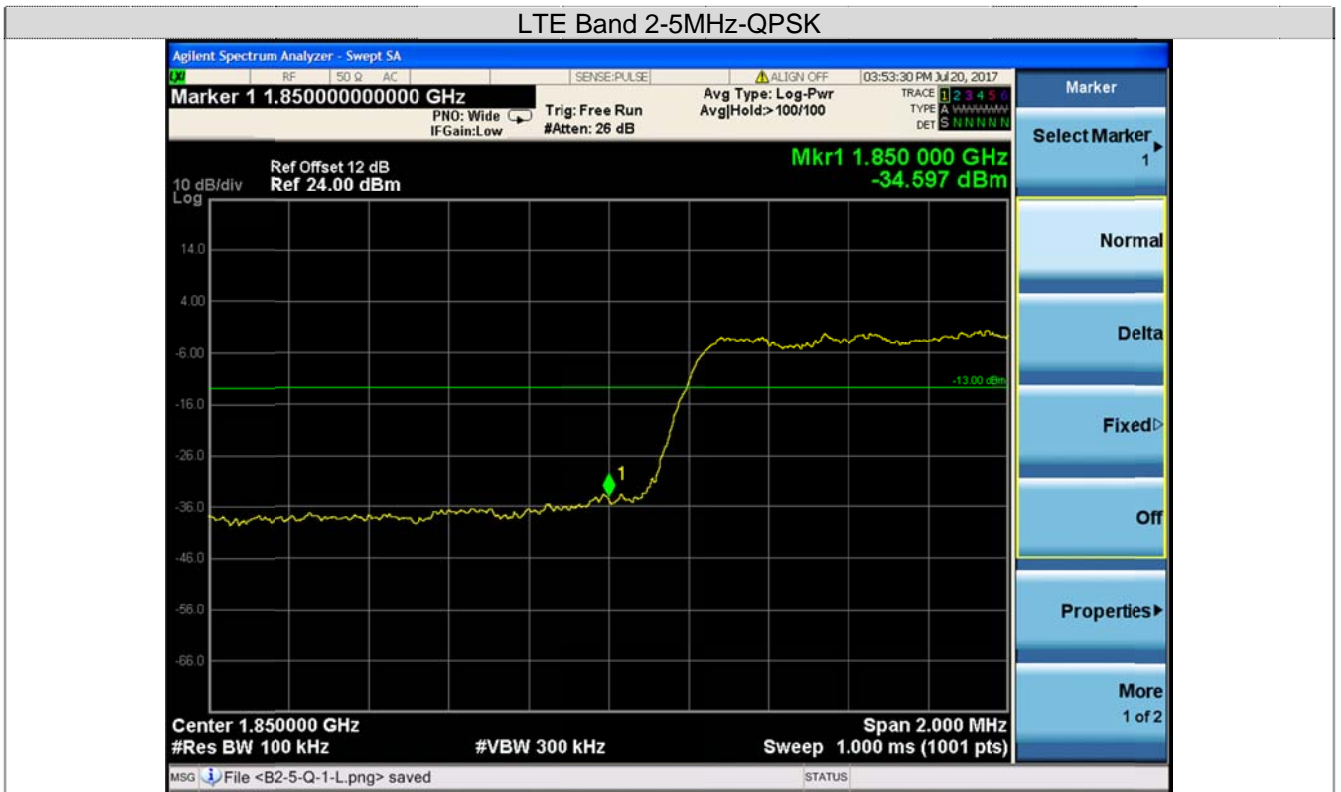

LTE Band 2-3MHz-16QAM

Channel Low-Full RB#

Channel High-Full RB#

Channel Low-Full RB#

Channel High-Full RB#

Channel Low-1RB#

Channel High-1RB#

Channel Low-Full RB#

Channel High-Full RB#

Channel Low-1RB#

Channel High-1RB#

Channel Low-Full RB#

Channel High-Full RB#

LTE Band 2-10MHz-16QAM

Channel Low-1RB#

Channel High-1RB#