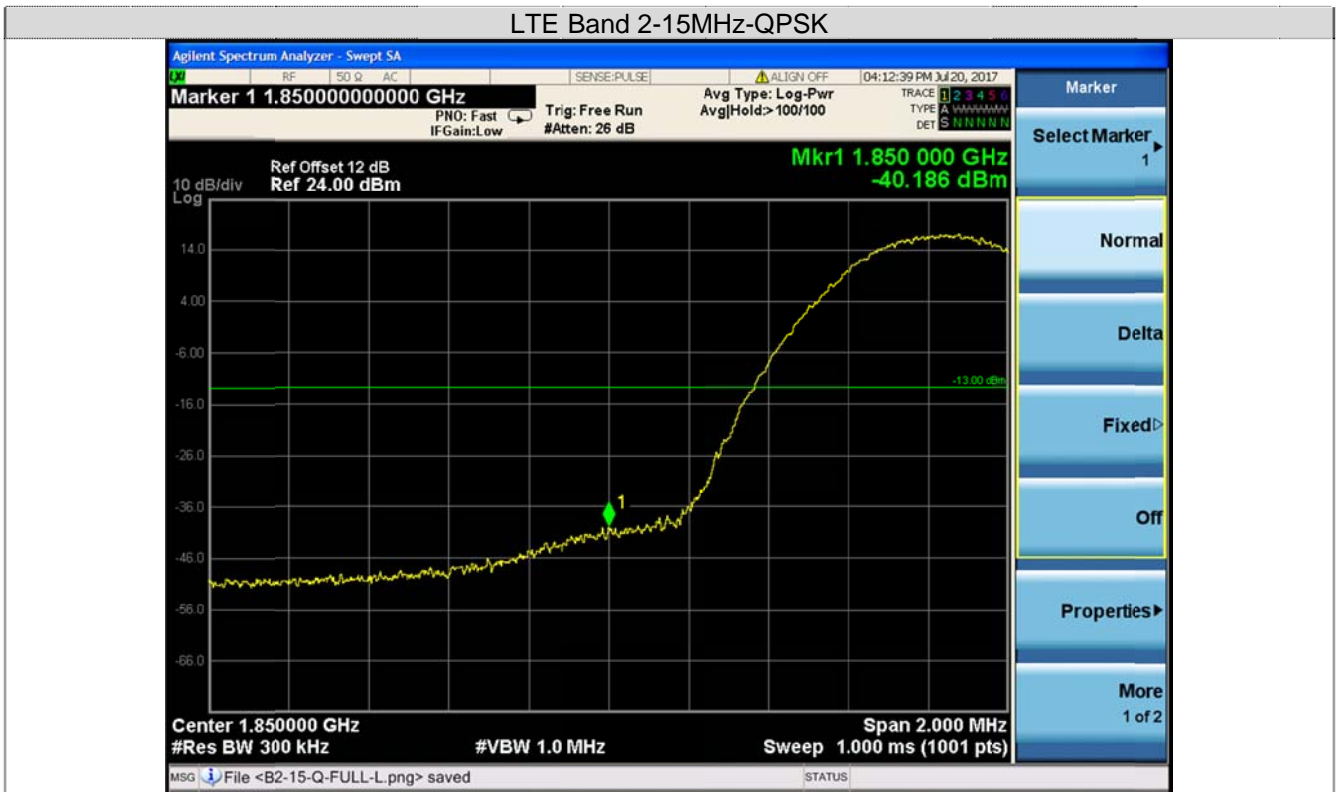

LTE Band 2-3MHz-16QAM

Channel Low-Full RB#

Channel High-Full RB#

Channel Low-Full RB#

Channel High-Full RB#

Channel Low-1RB#

Channel High-1RB#

Channel Low-Full RB#

Channel High-Full RB#

Channel Low-1RB#

Channel High-1RB#

Channel Low-Full RB#

Channel High-Full RB#

LTE Band 2-10MHz-16QAM

Channel Low-1RB#

Channel High-1RB#

Channel Low-1RB#

Channel High-1RB#

Channel Low-Full RB#

Channel High-Full RB#

### LTE Band 2-15MHz-16QAM