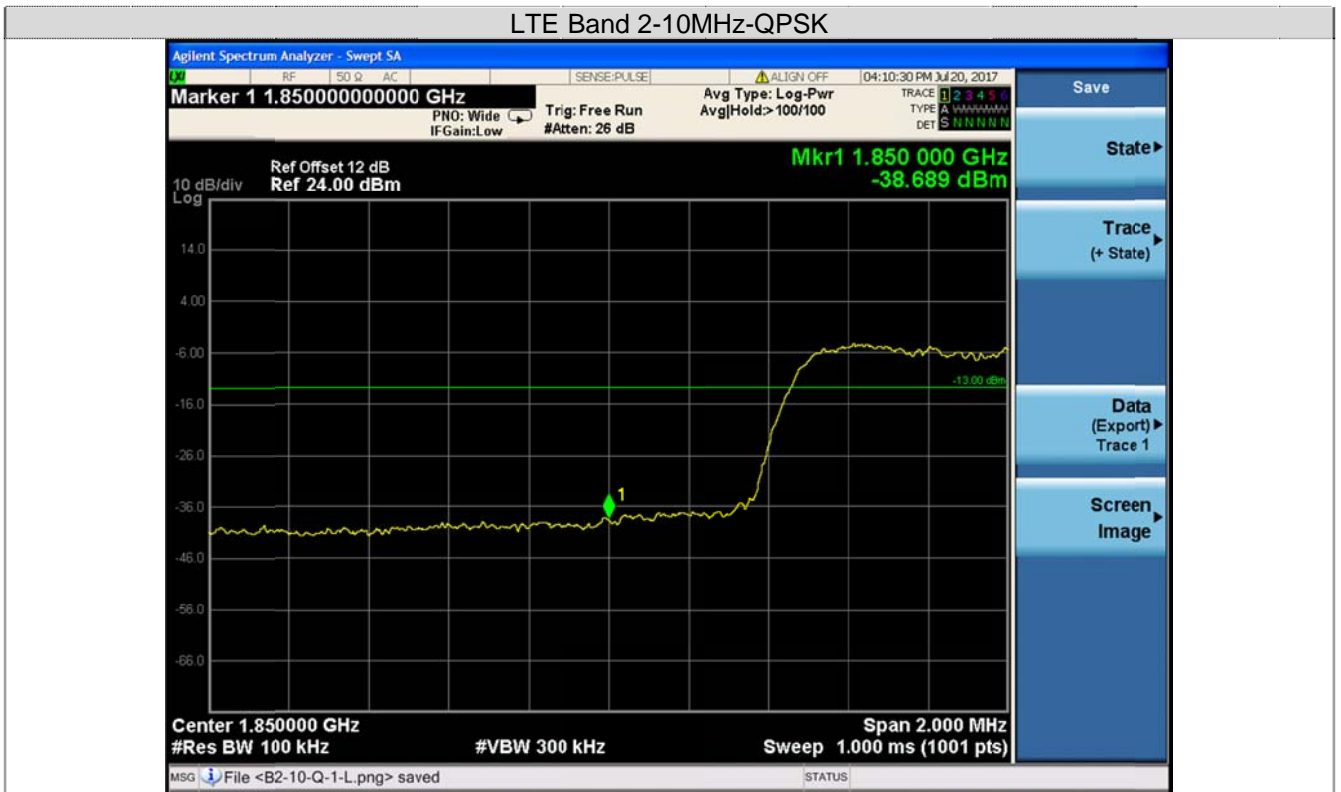

LTE Band 2-3MHz-16QAM

Channel Low-Full RB#

Channel High-Full RB#

Channel Low-Full RB#

Channel High-Full RB#

Channel Low-1RB#

Channel High-1RB#

Channel Low-Full RB#

Channel High-Full RB#

Channel Low-1RB#

Channel High-1RB#

Channel Low-Full RB#

Channel High-Full RB#

LTE Band 2-10MHz-16QAM

Channel Low-1RB#

Channel High-1RB#