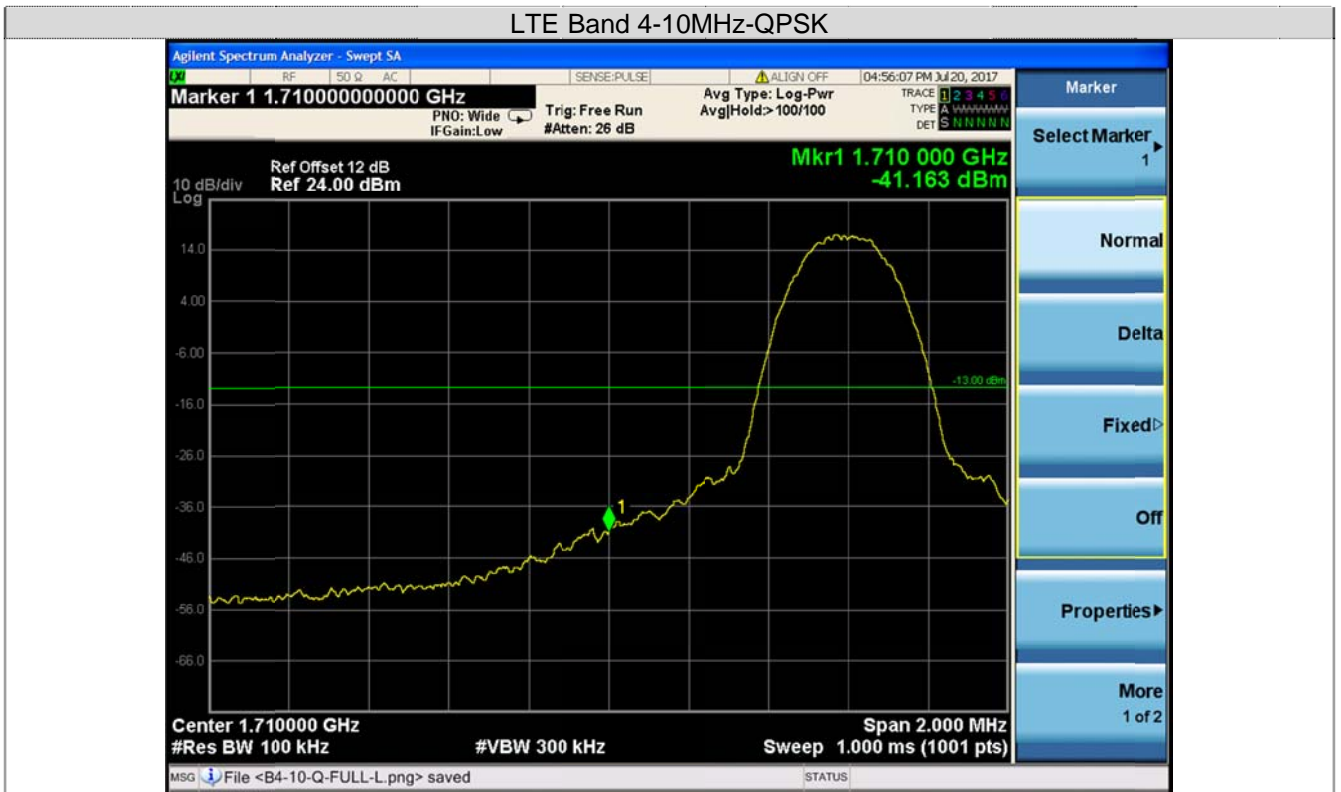

### LTE Band 4-5MHz-QPSK

### Channel High-1RB#

LTE Band 4-5MHz-QPSK

Channel Low-Full RB#

Channel High-Full RB#

LTE Band 4-5MHz-16QAM

Channel Low-1RB#

Channel High-1RB#

LTE Band 4-5MHz-16QAM

Channel Low-Full RB#

Channel High-Full RB#

Channel Low-1RB#

Channel High-1RB#

Channel Low-Full RB#

Channel High-Full RB#

### LTE Band 4-10MHz-16QAM