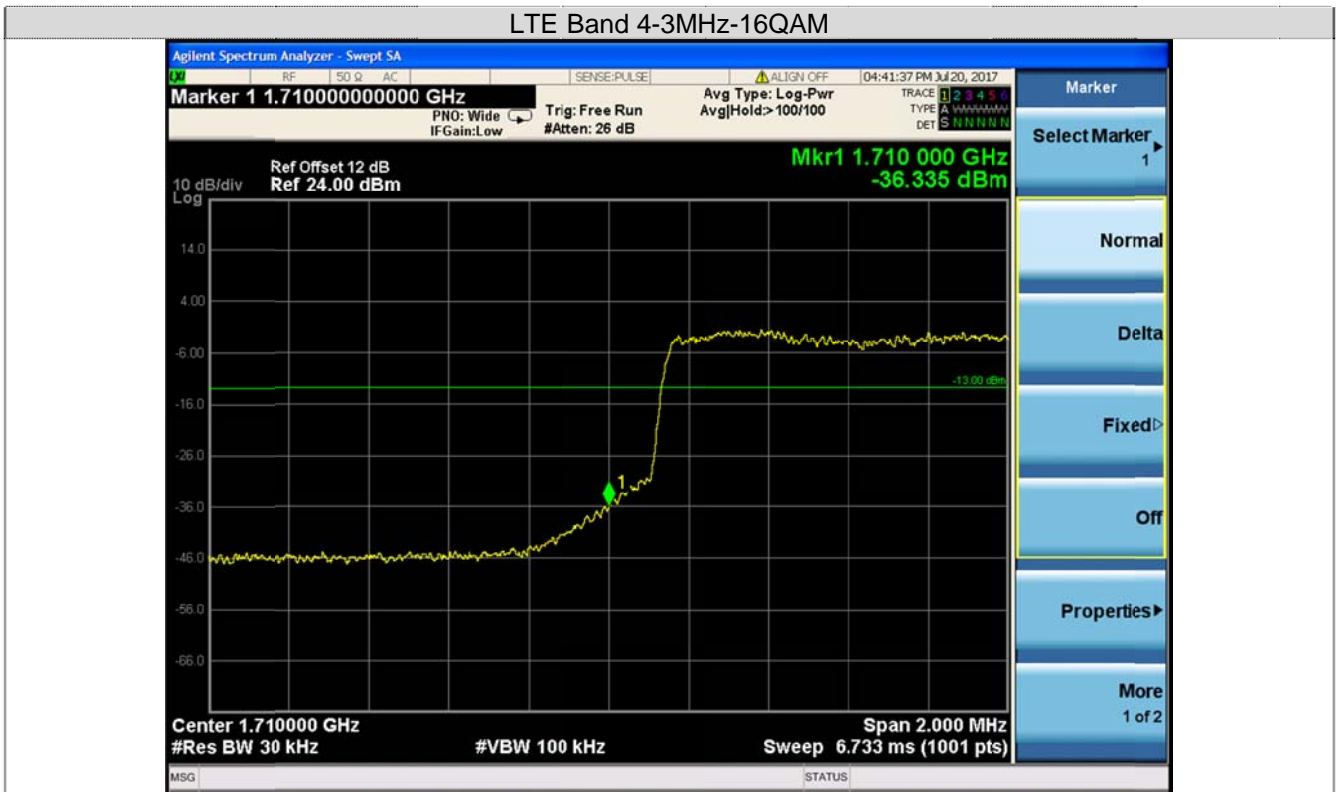

### Channel High-1RB#

LTE Band 4-1.4MHz-16QAM

Channel Low-Full RB#

Channel High-Full RB#

Channel Low-1RB#

Channel High-1RB#

LTE Band 4-3MHz-QPSK

Channel Low-Full RB#

Channel High-Full RB#

Channel Low-1RB#

Channel High-1RB#

Channel Low-Full RB#

Channel High-Full RB#

### LTE Band 4-5MHz-QPSK