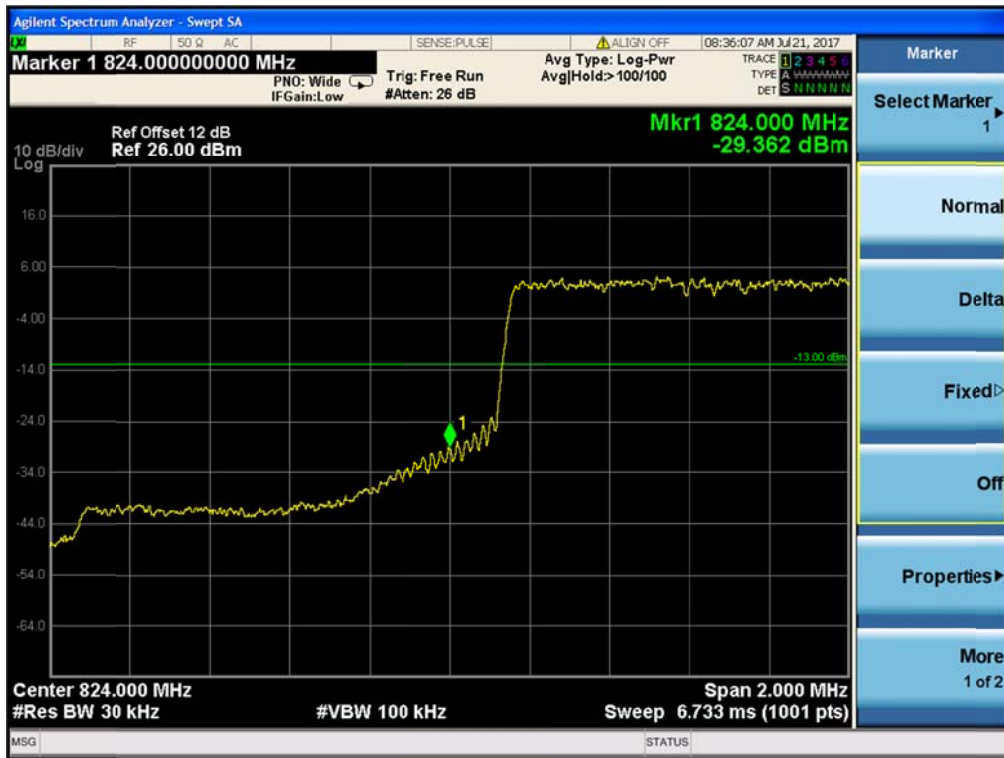

### Channel High-Full RB#

LTE Band 4-20MHz-QPSK

Channel Low-1RB#

Channel High-1RB#

LTE Band 4-20MHz-QPSK

Channel Low-Full RB#

Channel High-Full RB#

Channel Low-1RB#

Channel High-1RB#

Channel Low-Full RB#

Channel High-Full RB#

LTE Band 5-1.4MHz-QPSK

Channel Low-1RB#

Channel High-1RB#

LTE Band 5-1.4MHz-QPSK

Channel Low-Full RB#

Channel High-Full RB#

LTE Band 5-1.4MHz-16QAM

Channel Low-1RB#

Channel High-1RB#

LTE Band 5-1.4MHz-16QAM

Channel Low-Full RB#

Channel High-Full RB#