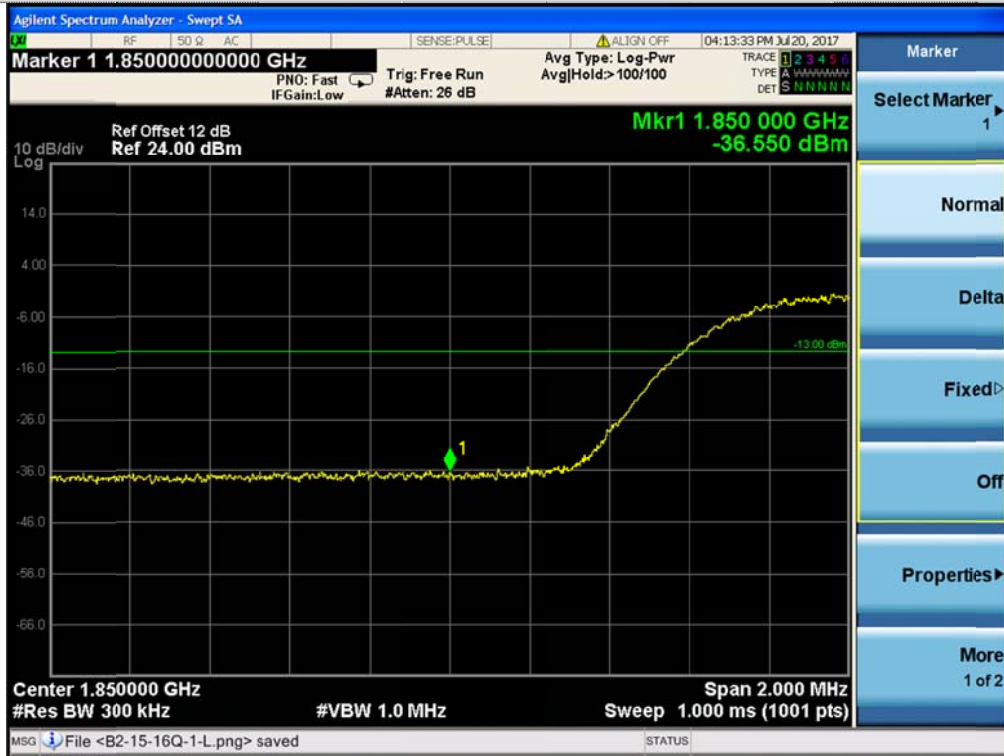

Channel Low-1RB#

Channel High-1RB#

Channel Low-Full RB#

Channel High-Full RB#

### LTE Band 2-15MHz-16QAM

### Channel Low-1RB#

### Channel High-1RB#

LTE Band 2-15MHz-16QAM

Channel Low-Full RB#

Channel High-Full RB#

Channel Low-1RB#

Channel High-1RB#

Channel Low-Full RB#

Channel High-Full RB#