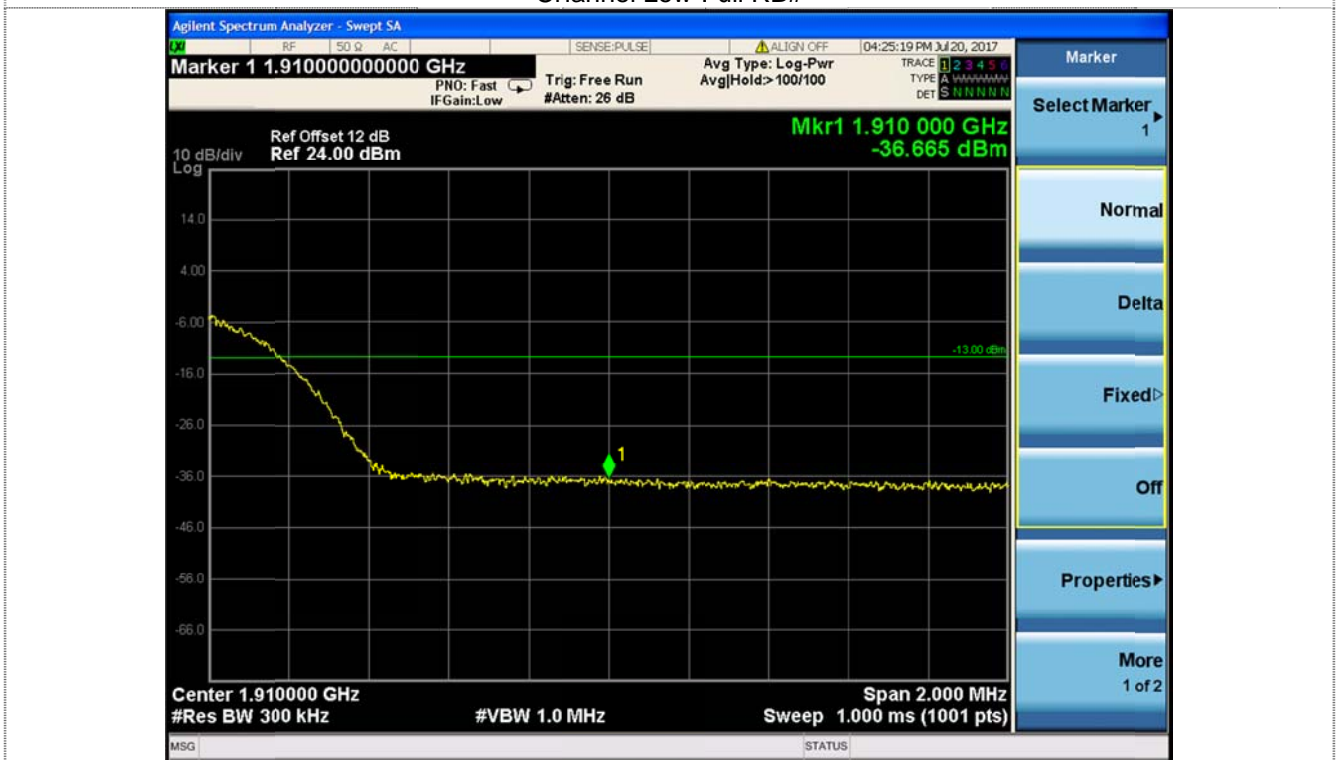

### Channel Low-1RB#

### Channel High-1RB#

LTE Band 2-15MHz-16QAM

Channel Low-Full RB#

Channel High-Full RB#

Channel Low-1RB#

Channel High-1RB#

Channel Low-Full RB#

Channel High-Full RB#

Channel Low-1RB#

Channel High-1RB#

LTE Band 2-20MHz-16QAM

Channel Low-Full RB#

Channel High-Full RB#

Channel Low-1RB#

Channel High-1RB#

Channel Low-Full RB#

### LTE Band 4-1.4MHz-16QAM