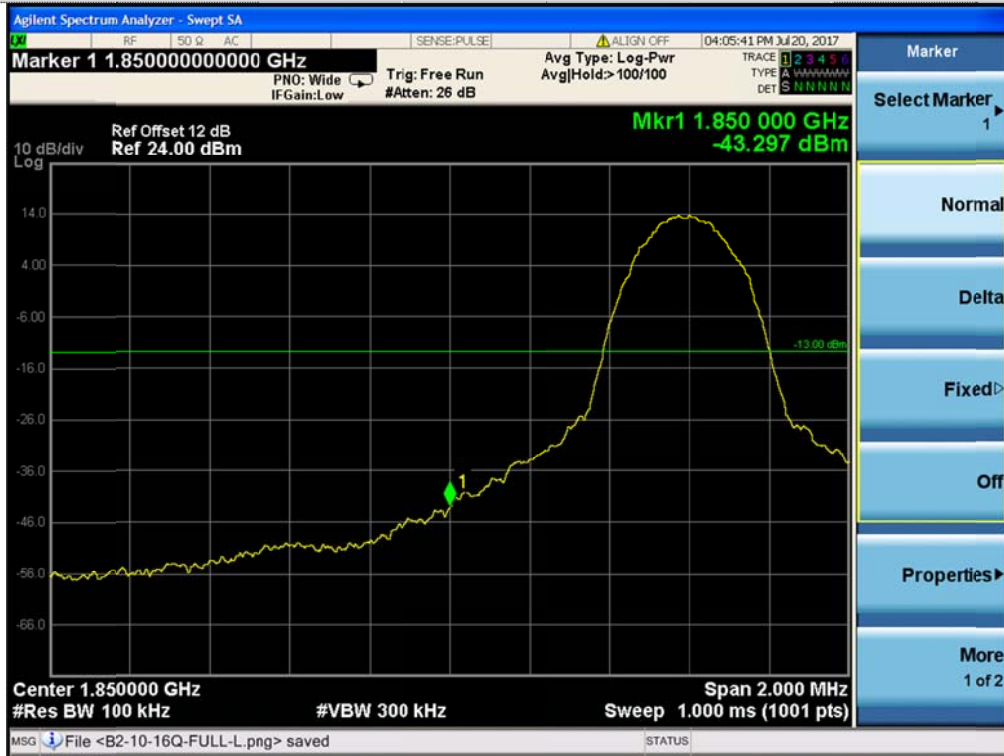

LTE Band 2-3MHz-16QAM

Channel Low-Full RB#

Channel High-Full RB#

Channel Low-Full RB#

Channel High-Full RB#

Channel Low-1RB#

Channel High-1RB#

Channel Low-Full RB#

Channel High-Full RB#

Channel Low-1RB#

Channel High-1RB#

Channel Low-Full RB#

Channel High-Full RB#

LTE Band 2-10MHz-16QAM

Channel Low-1RB#

Channel High-1RB#

Channel Low-1RB#

Channel High-1RB#

Channel Low-Full RB#

Channel High-Full RB#

### LTE Band 2-15MHz-16QAM