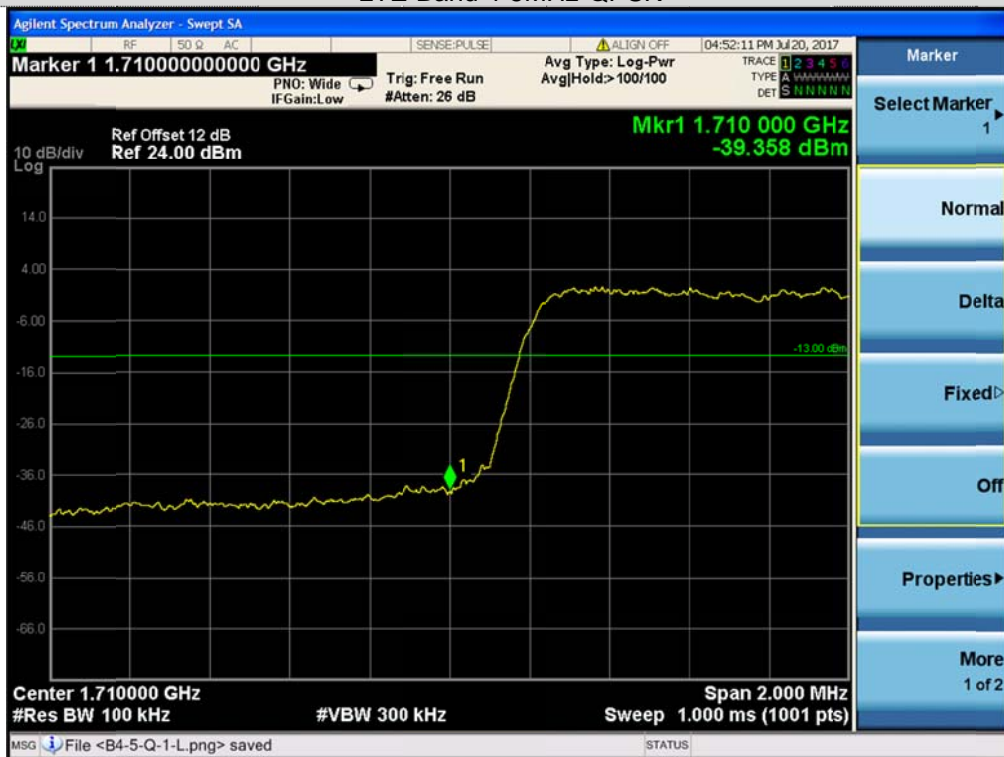

Channel High-Full RB#

Channel Low-1RB#

Channel High-1RB#

Channel Low-Full RB#

Channel High-Full RB#

### LTE Band 4-5MHz-QPSK

### Channel Low-1RB#

### Channel High-1RB#

LTE Band 4-5MHz-QPSK

Channel Low-Full RB#

Channel High-Full RB#

LTE Band 4-5MHz-16QAM

Channel Low-1RB#

Channel High-1RB#

LTE Band 4-5MHz-16QAM