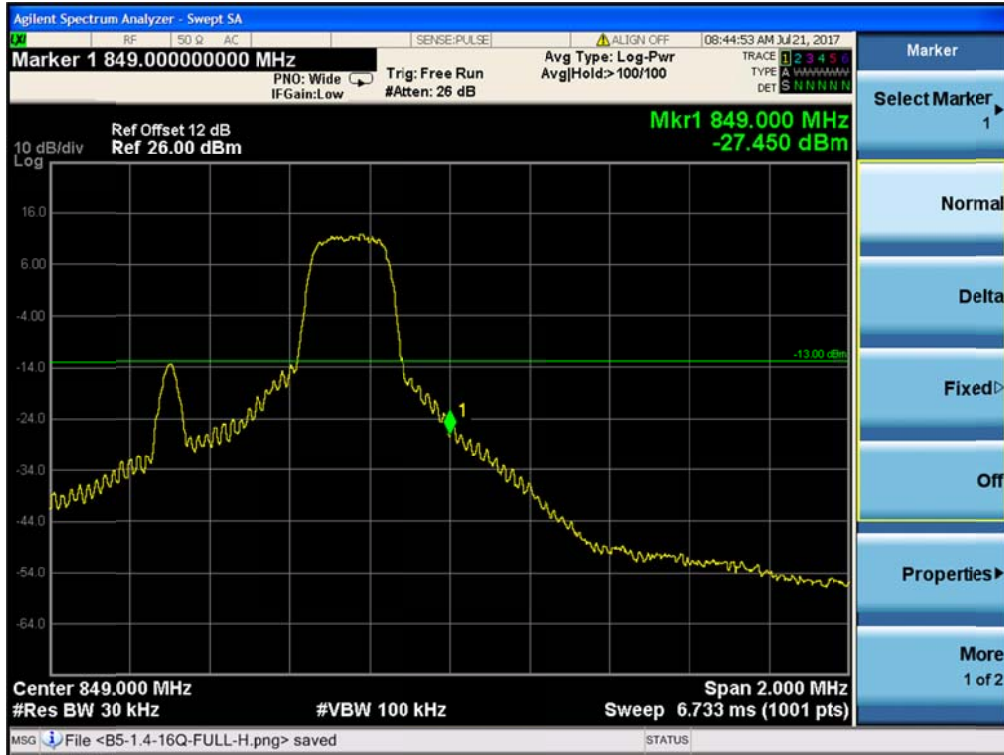

### Channel High-Full RB#

LTE Band 4-20MHz-QPSK

Channel Low-1RB#

Channel High-1RB#

LTE Band 4-20MHz-QPSK

Channel Low-Full RB#

Channel High-Full RB#

Channel Low-1RB#

Channel High-1RB#

Channel Low-Full RB#

Channel High-Full RB#

LTE Band 5-1.4MHz-QPSK

Channel Low-1RB#

Channel High-1RB#

LTE Band 5-1.4MHz-QPSK

Channel Low-Full RB#

Channel High-Full RB#

LTE Band 5-1.4MHz-16QAM

Channel Low-1RB#

Channel High-1RB#

LTE Band 5-1.4MHz-16QAM

Channel Low-Full RB#

Channel High-Full RB#