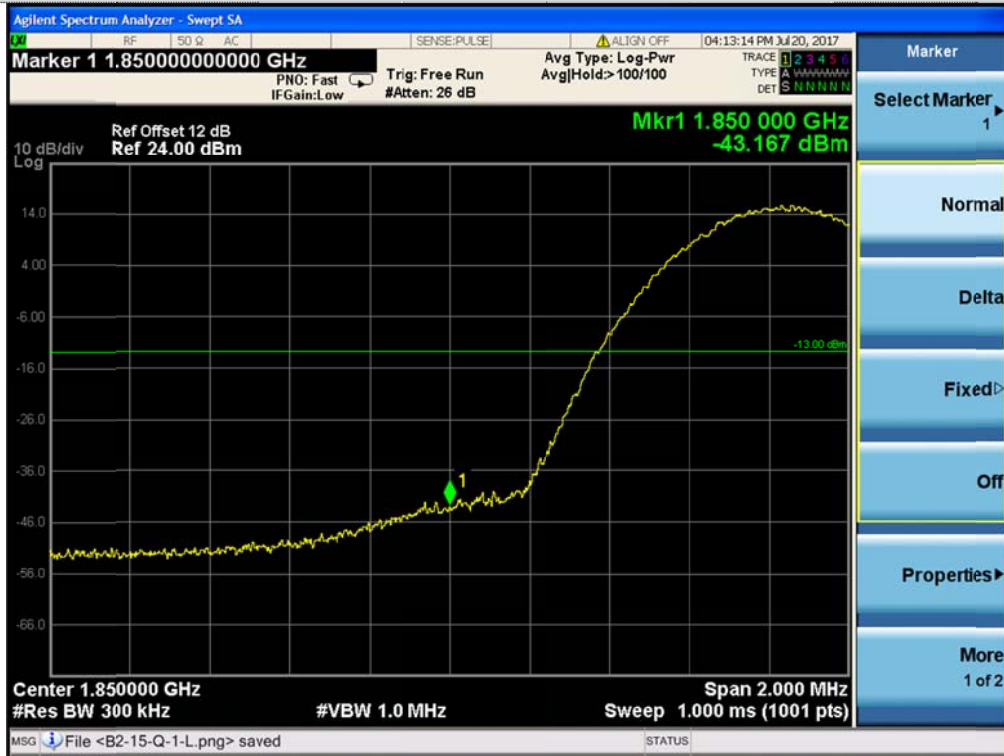

Channel High-Full RB#

Channel Low-1RB#

Channel High-1RB#

Channel Low-Full RB#

Channel High-Full RB#

LTE Band 2-10MHz-16QAM

Channel Low-1RB#

Channel High-1RB#

Channel Low-1RB#

Channel High-1RB#

Channel Low-Full RB#

Channel High-Full RB#

### LTE Band 2-15MHz-16QAM