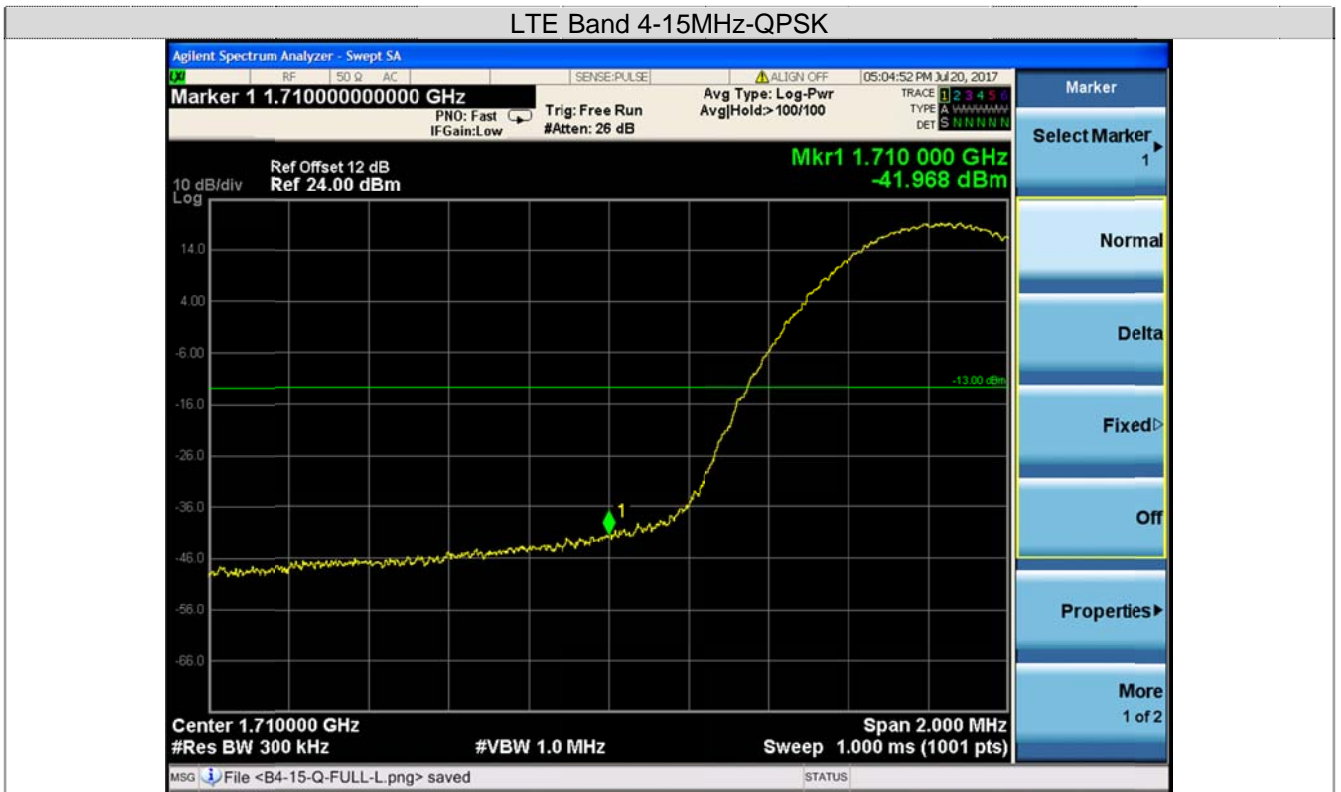

### LTE Band 4-10MHz-16QAM

### Channel Low-1RB#

### Channel High-1RB#

LTE Band 4-10MHz-16QAM

Channel Low-Full RB#

Channel High-Full RB#

Channel Low-1RB#

Channel High-1RB#

Channel Low-Full RB#

Channel High-Full RB#

### LTE Band 4-15MHz-16QAM