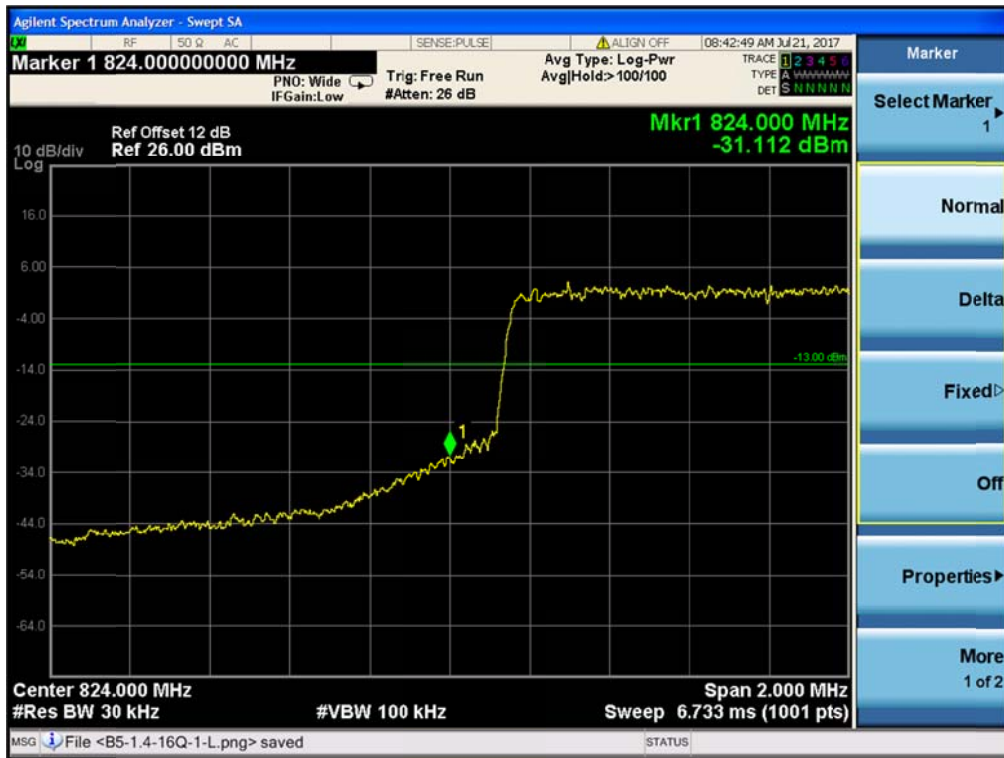

Channel High-1RB#

Channel Low-Full RB#

Channel High-Full RB#

LTE Band 5-1.4MHz-QPSK

Channel Low-1RB#

Channel High-1RB#

LTE Band 5-1.4MHz-QPSK

Channel Low-Full RB#

Channel High-Full RB#

LTE Band 5-1.4MHz-16QAM

Channel Low-1RB#

Channel High-1RB#

LTE Band 5-1.4MHz-16QAM

Channel Low-Full RB#

Channel High-Full RB#