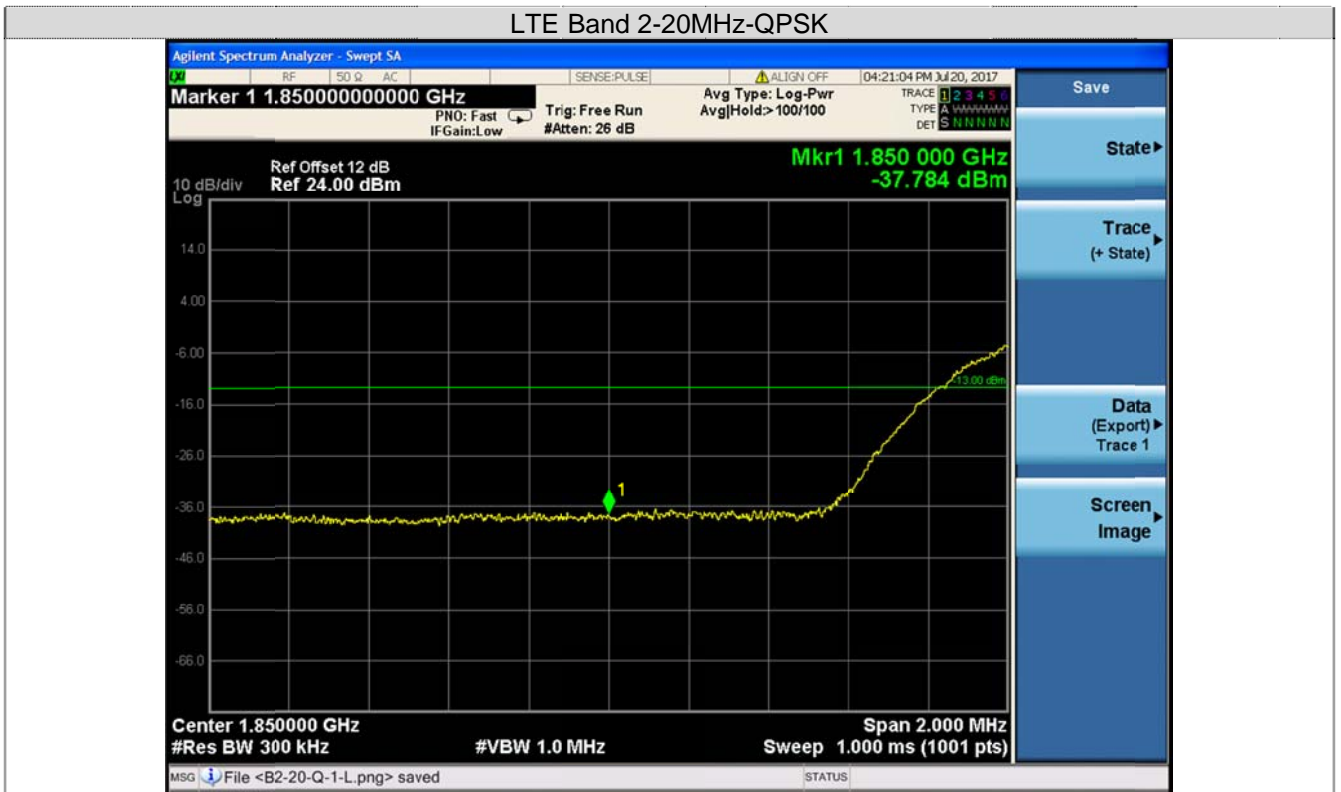

### Channel High-1RB#

LTE Band 2-15MHz-16QAM

Channel Low-Full RB#

Channel High-Full RB#

Channel Low-1RB#

Channel High-1RB#

Channel Low-Full RB#

Channel High-Full RB#

Channel Low-1RB#

Channel High-1RB#

LTE Band 2-20MHz-16QAM

Channel Low-Full RB#

Channel High-Full RB#

Channel Low-1RB#

Channel High-1RB#

Channel Low-Full RB#

### LTE Band 4-1.4MHz-16QAM