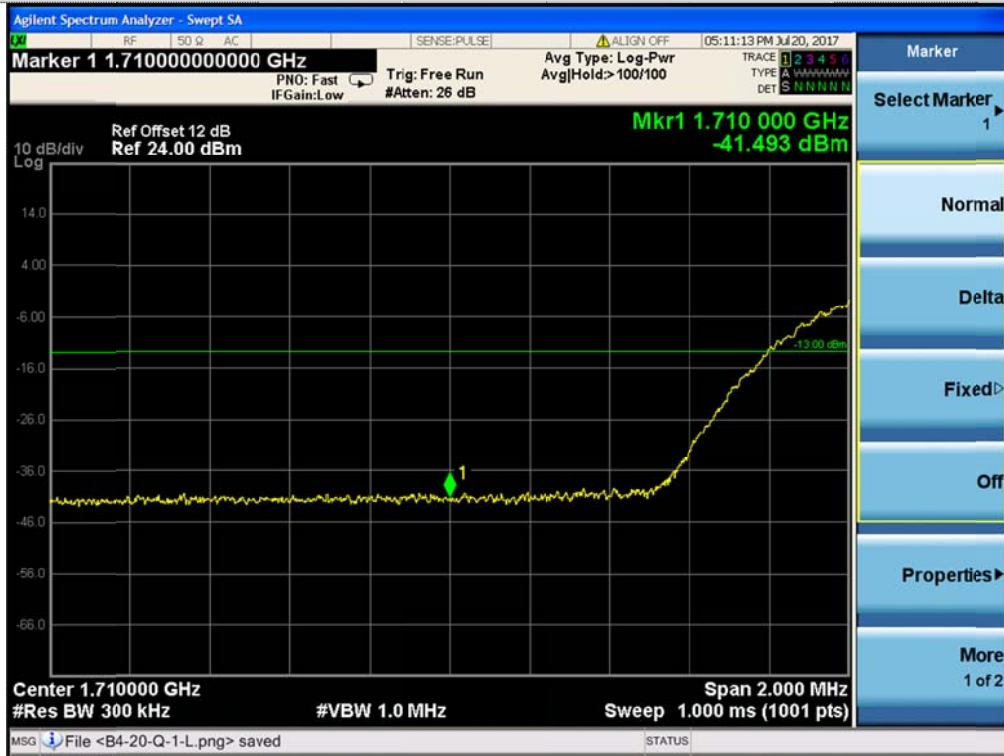

### LTE Band 4-15MHz-16QAM

### Channel Low-Full RB#

### Channel High-Full RB#

LTE Band 4-20MHz-QPSK

Channel Low-1RB#

Channel High-1RB#

LTE Band 4-20MHz-QPSK

Channel Low-Full RB#

Channel High-Full RB#

Channel Low-1RB#

Channel High-1RB#

Channel Low-Full RB#

Channel High-Full RB#

LTE Band 5-1.4MHz-QPSK

Channel Low-1RB#

Channel High-1RB#

LTE Band 5-1.4MHz-QPSK

Channel Low-Full RB#