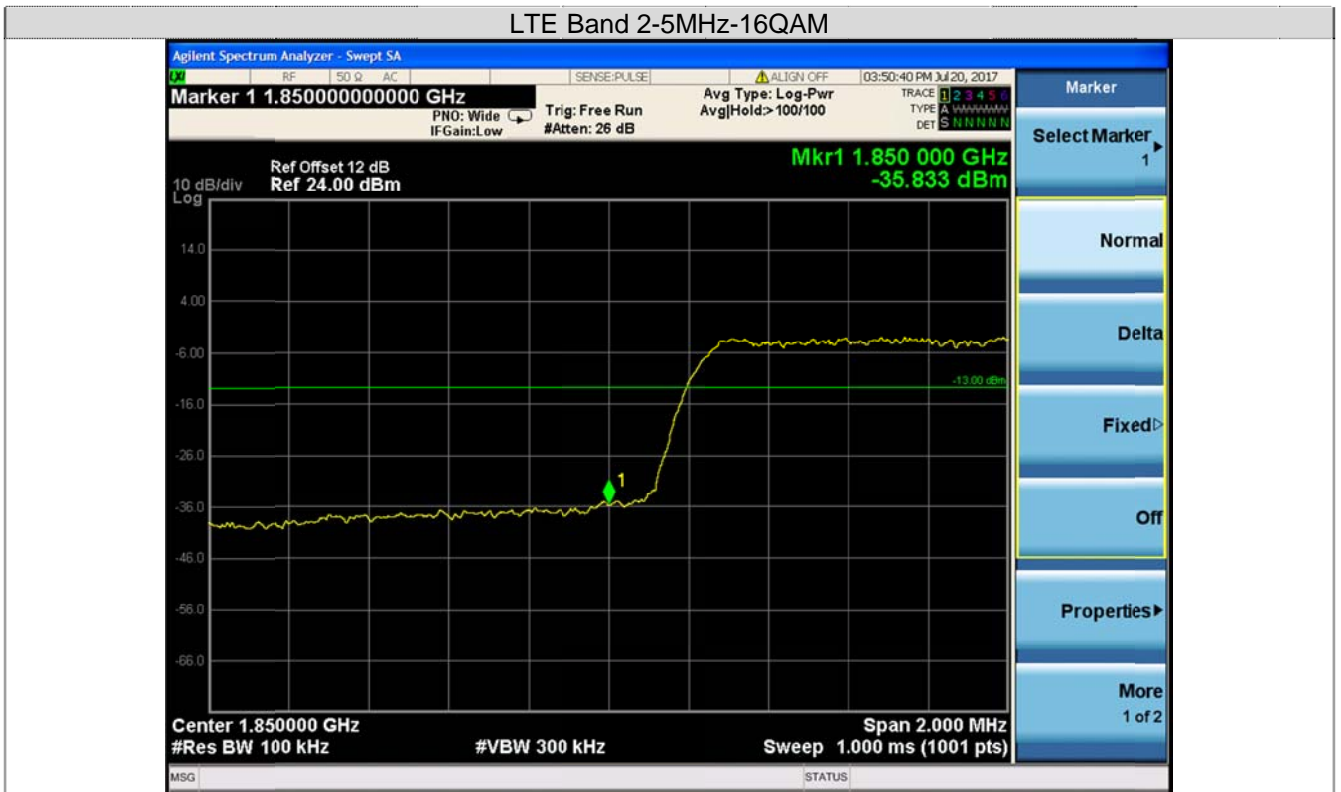

LTE Band 2-3MHz-16QAM

Channel Low-Full RB#

Channel High-Full RB#

Channel Low-Full RB#

Channel High-Full RB#

Channel Low-1RB#

Channel High-1RB#

Channel Low-Full RB#

Channel High-Full RB#

Channel Low-1RB#

Channel High-1RB#

Channel Low-Full RB#

Channel High-Full RB#

LTE Band 2-10MHz-16QAM

Channel Low-1RB#

Channel High-1RB#