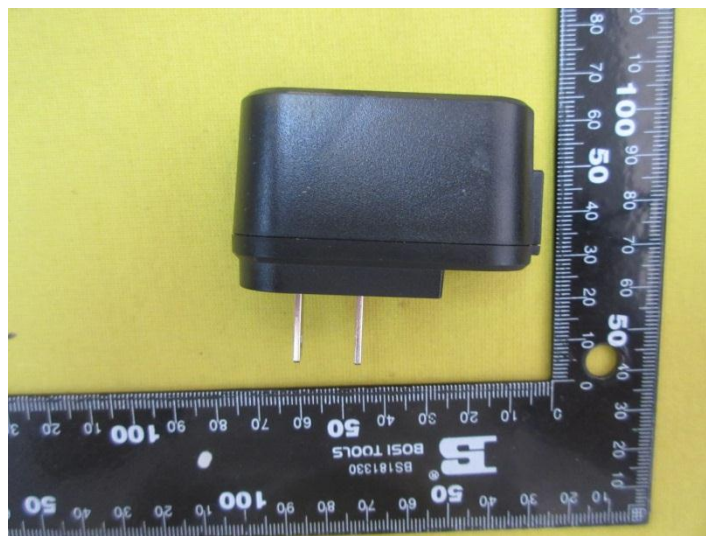

7. External and Internal Photos of the EUT

External photos of the EUT

mobile Adaptor

INPUT: AC 100-240V~50-60Hz 0.2A
OUTPUT: DC 5.0V=500mA

Made in China