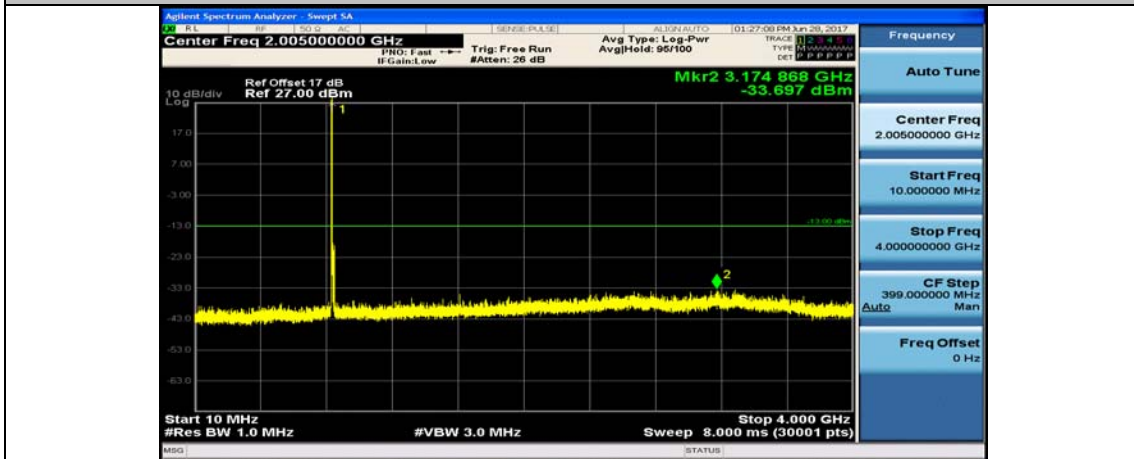

Band5_10MHz_16QAM_20525_1RB#0_400~26000MHz

Band5_10MHz_QPSK_20600_1RB#0_10~4000MHz

Band5_10MHz_QPSK_20600_1RB#0_4000~26000MHz

Band5_10MHz_16QAM_20600_1RB#0_10~4000MHz

Band5_10MHz_16QAM_20600_1RB#0_4000~26000MHz