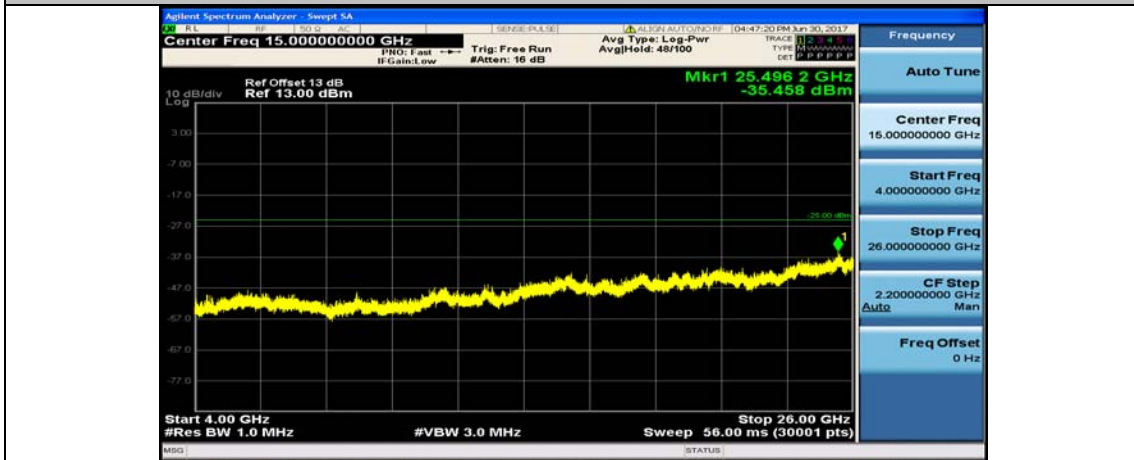

Band7_15MHz_16QAM_20825_1RB#0_400~26000MHz