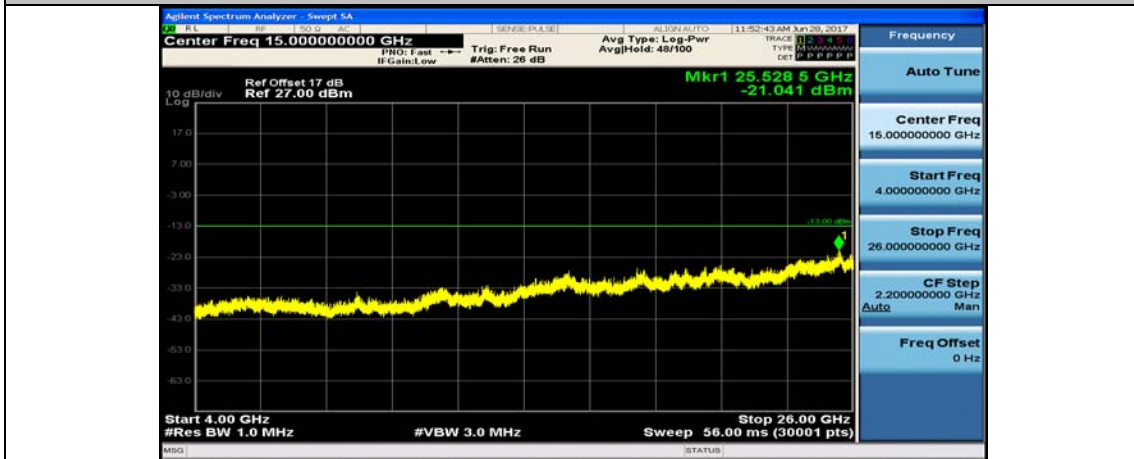

Band5_1.4MHz_16QAM_20643_1RB#0_10~4000MHz

Band5_1.4MHz_16QAM_20643_1RB#0_4000~26000MHz

Band5_3MHz_QPSK_20415_1RB#0_10~400MHz

Band5_3MHz_QPSK_20415_1RB#0_400~26000MHz

Band5_3MHz_16QAM_20415_1RB#0_10~400MHz