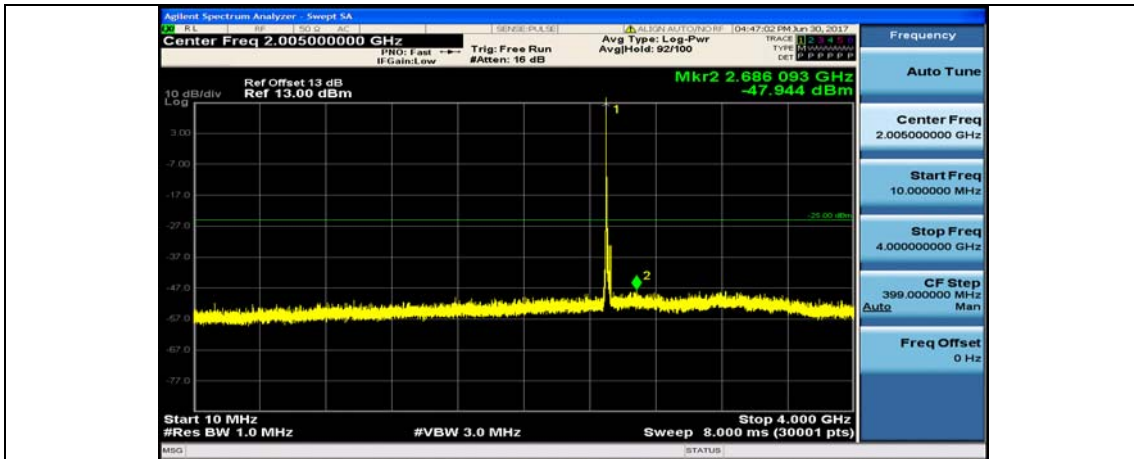

Band7_10MHz_16QAM_21400_1RB#0_10~4000MHz

Band7_10MHz_16QAM_21400_1RB#0_4000~26000MHz

Band7_15MHz_QPSK_20825_1RB#0_10~4000MHz

Band7_15MHz_QPSK_20825_1RB#0_4000~26000MHz

Band7_15MHz_16QAM_20825_1RB#0_10~4000MHz