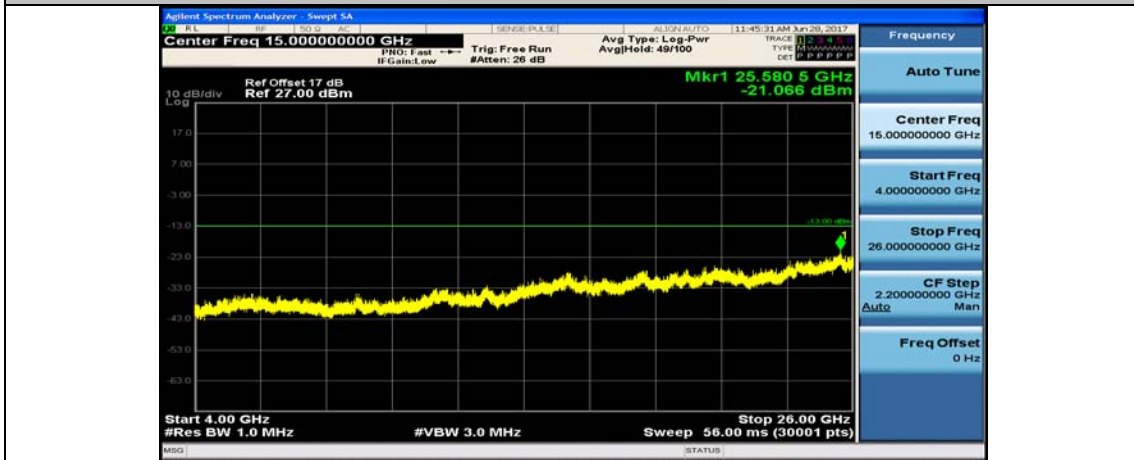

Band5_1.4MHz_QPSK_20525_1RB#0_400~26000MHz

Band5_1.4MHz_16QAM_20525_1RB#0_10~4000MHz

Band5_1.4MHz_16QAM_20525_1RB#0_400~26000MHz

Band5_1.4MHz_QPSK_20643_1RB#0_10~4000MHz

Band5_1.4MHz_QPSK_20643_1RB#0_4000~26000MHz