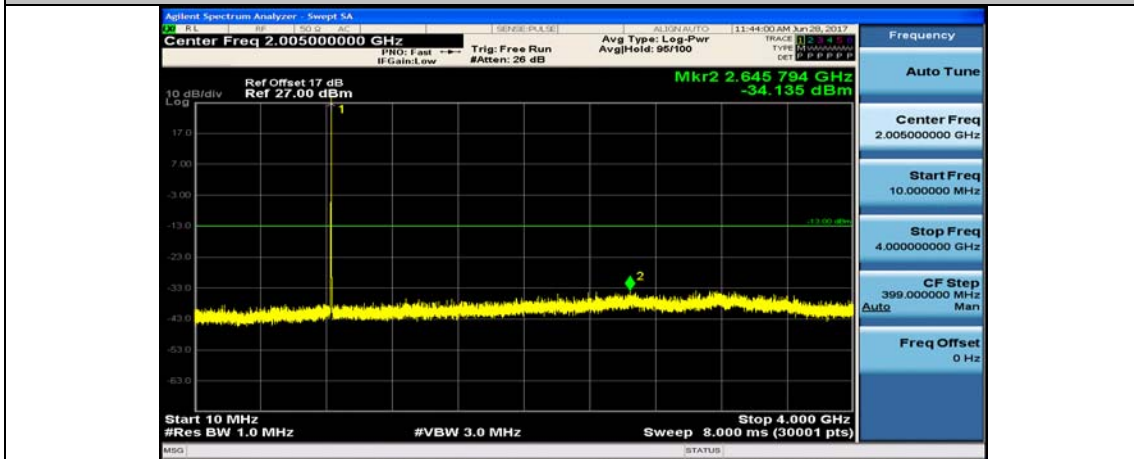

Band5_1.4MHz_QPSK_20407_1RB#0_10~4000MHz

Band5_1.4MHz_QPSK_20407_1RB#0_4000~26000MHz

Band5_1.4MHz_16QAM_20407_1RB#0_10~4000MHz

Band5_1.4MHz_16QAM_20407_1RB#0_400~26000MHz

Band5_1.4MHz_QPSK_20525_1RB#0_10~4000MHz