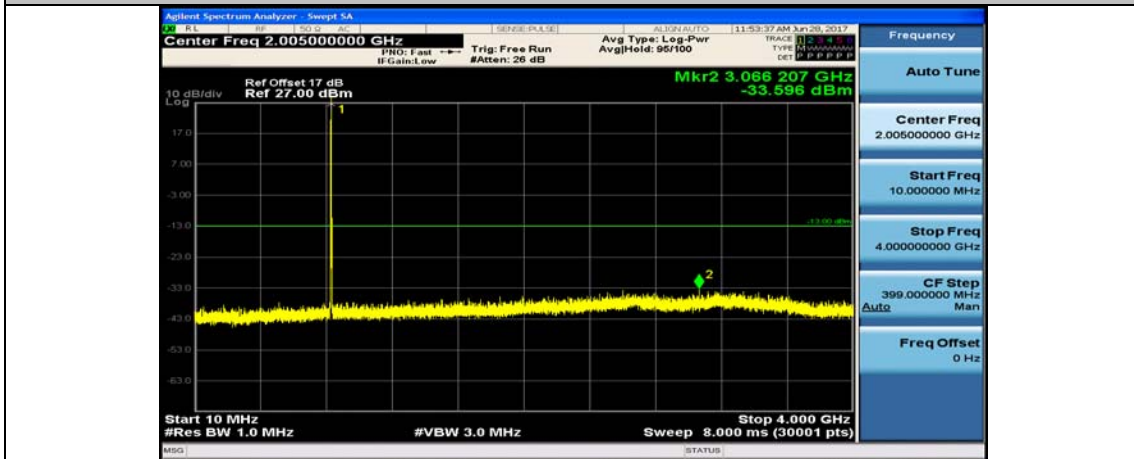

Band5_3MHz_QPSK_20525_1RB#0_10~4000MHz