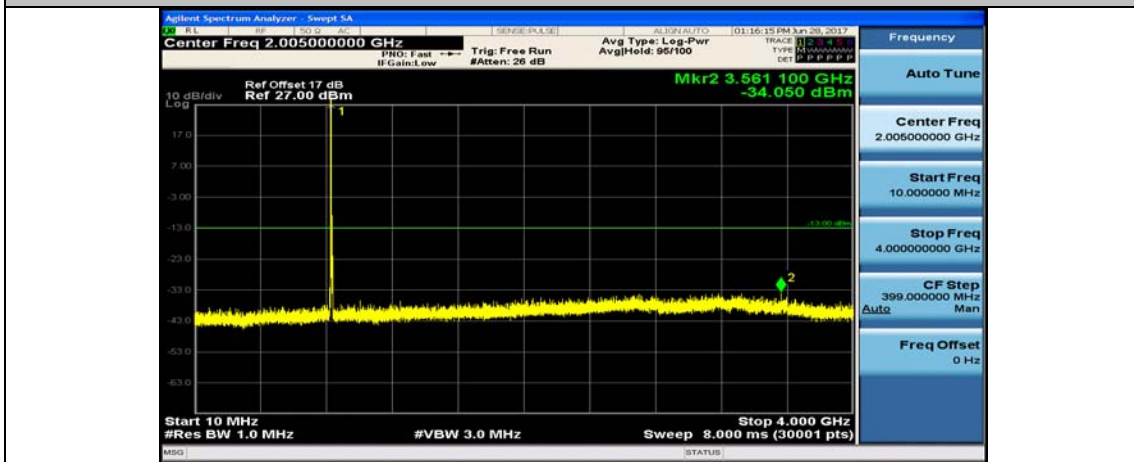

Band5_5MHz_16QAM_20425_1RB#0_10~4000MHz

Band5_5MHz_16QAM_20425_1RB#0_4000~26000MHz

Band5_5MHz_QPSK_20525_1RB#0_10~4000MHz

Band5_5MHz_QPSK_20525_1RB#0_4000~26000MHz

Band5_5MHz_16QAM_20525_1RB#0_10~4000MHz

Band5_5MHz_16QAM_20525_1RB#0_4000~26000MHz