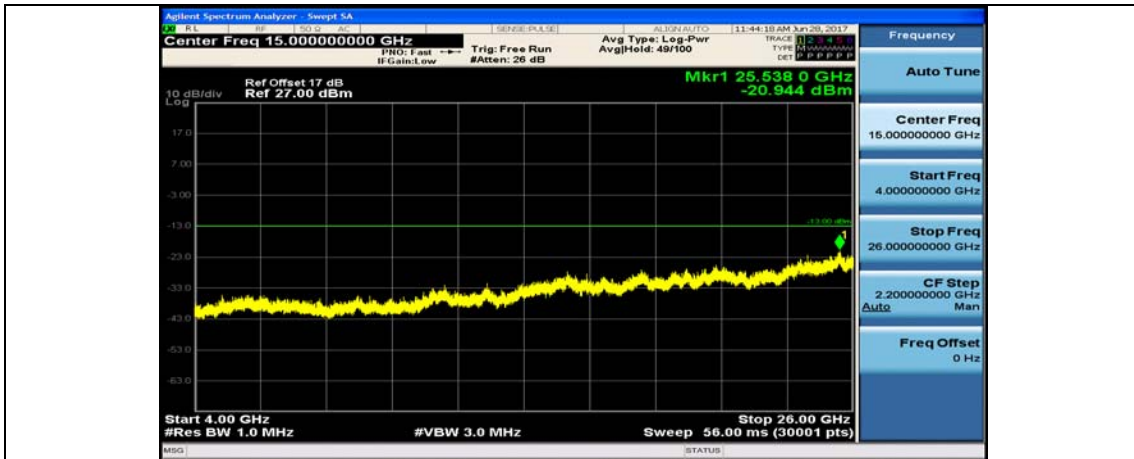

Band5_1.4MHz_QPSK_20525_1RB#0_400~26000MHz