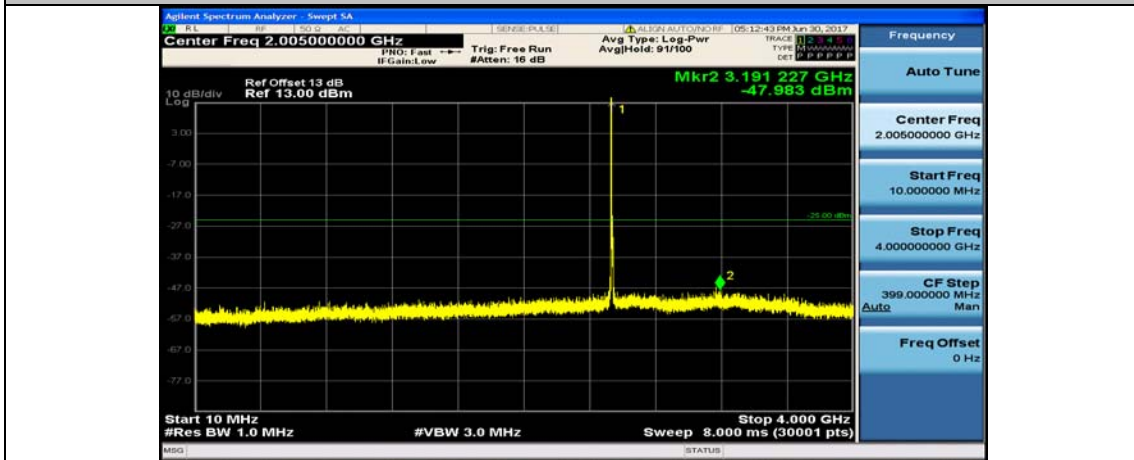

Band7_5MHz_16QAM_21100_1RB#0_10~4000MHz