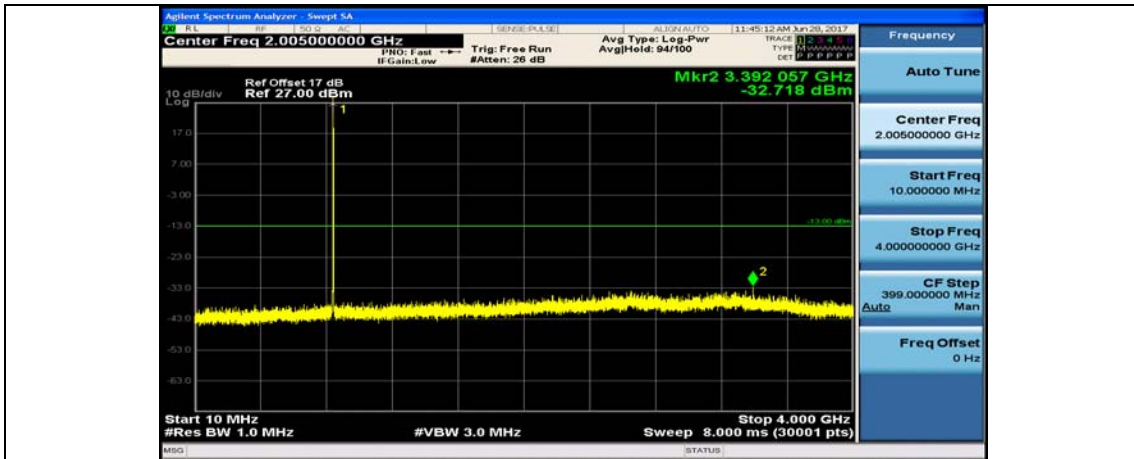

Band5_1.4MHz_QPSK_20525_1RB#0_400~26000MHz

Band5_1.4MHz_16QAM_20525_1RB#0_10~4000MHz

Band5_1.4MHz_16QAM_20525_1RB#0_400~26000MHz

Band5_1.4MHz_QPSK_20643_1RB#0_10~4000MHz

Band5_1.4MHz_QPSK_20643_1RB#0_4000~26000MHz