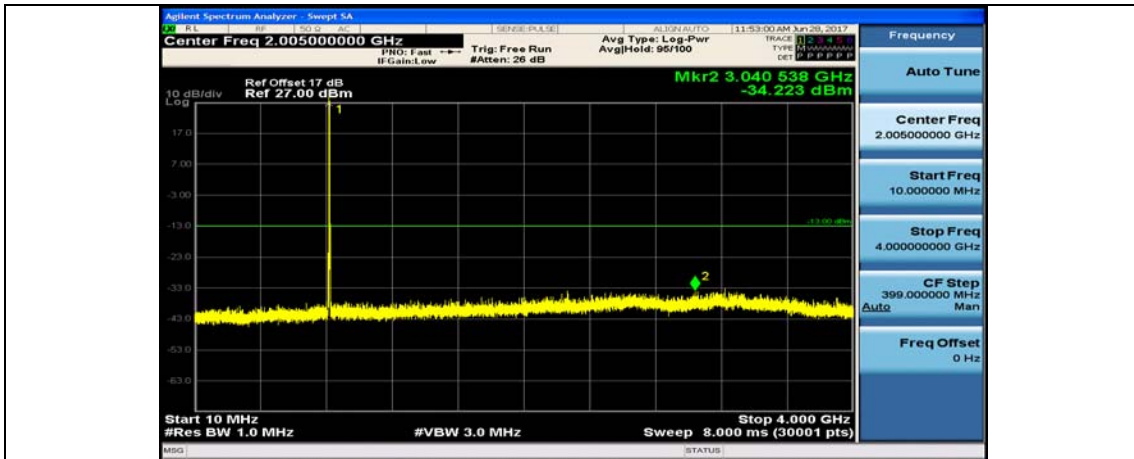

Band5_1.4MHz_16QAM_20643_1RB#0_10~4000MHz

Band5_1.4MHz_16QAM_20643_1RB#0_4000~26000MHz

Band5_3MHz_QPSK_20415_1RB#0_10~400MHz

Band5_3MHz_QPSK_20415_1RB#0_400~26000MHz

Band5_3MHz_16QAM_20415_1RB#0_10~400MHz