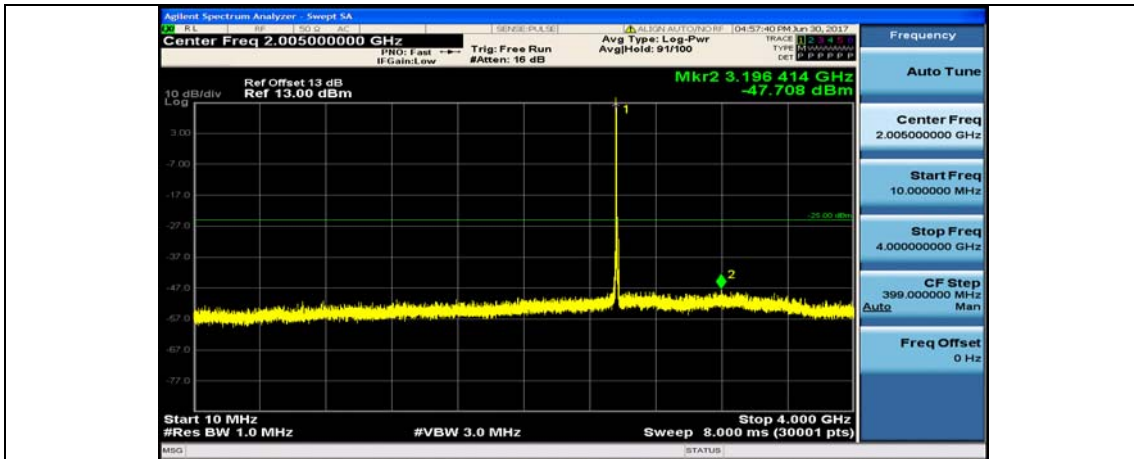

Band7_10MHz_QPSK_21100_1RB#0_4000~26000MHz

Band7_10MHz_16QAM_21100_1RB#0_10~4000MHz

Band7_10MHz_16QAM_21100_1RB#0_400~26000MHz

Band7_10MHz_QPSK_21400_1RB#0_10~4000MHz

Band7_10MHz_QPSK_21400_1RB#0_4000~26000MHz