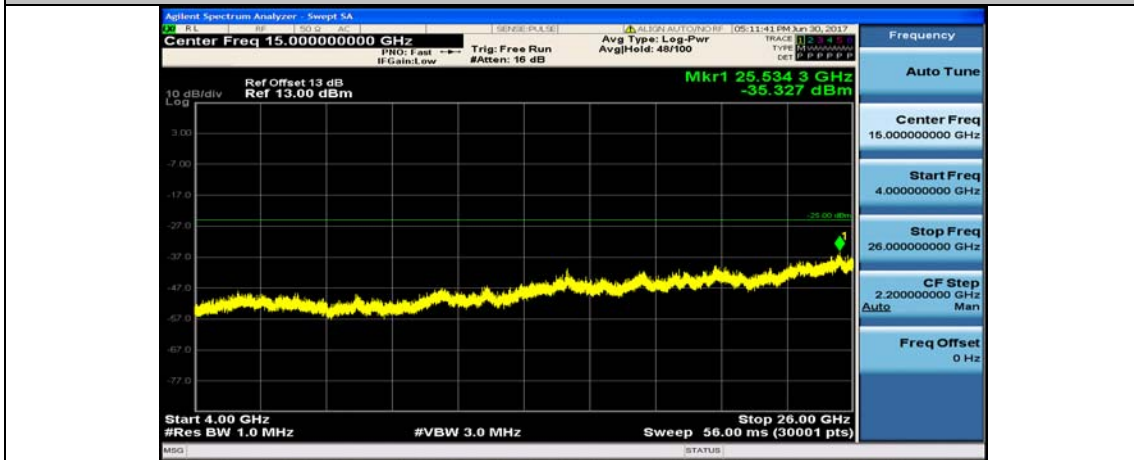

Band7_5MHz_QPSK_20775_1RB#0_10~4000MHz

Band7_5MHz_QPSK_20775_1RB#0_400~26000MHz

Band7_5MHz_16QAM_20775_1RB#0_10~4000MHz

Band7_5MHz_16QAM_20775_1RB#0_4000~26000MHz

Band7_5MHz_QPSK_21100_1RB#0_10~4000MHz

Band7_5MHz_QPSK_21100_1RB#0_4000~26000MHz