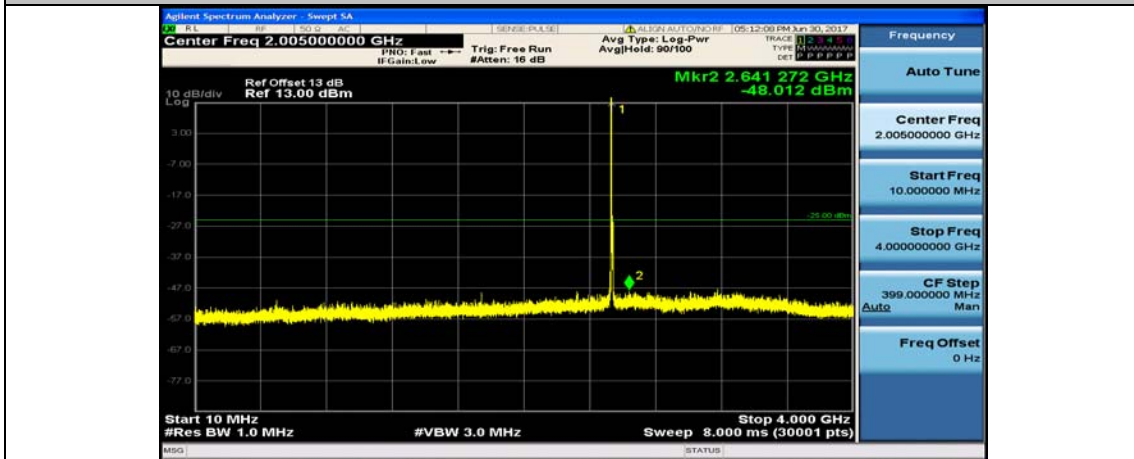

Band7_5MHz_QPSK_20775_1RB#0_10~4000MHz

Band7_5MHz_QPSK_20775_1RB#0_400~26000MHz

Band7_5MHz_16QAM_20775_1RB#0_10~4000MHz

Band7_5MHz_16QAM_20775_1RB#0_4000~26000MHz

Band7_5MHz_QPSK_21100_1RB#0_10~4000MHz

Band7_5MHz_QPSK_21100_1RB#0_4000~26000MHz