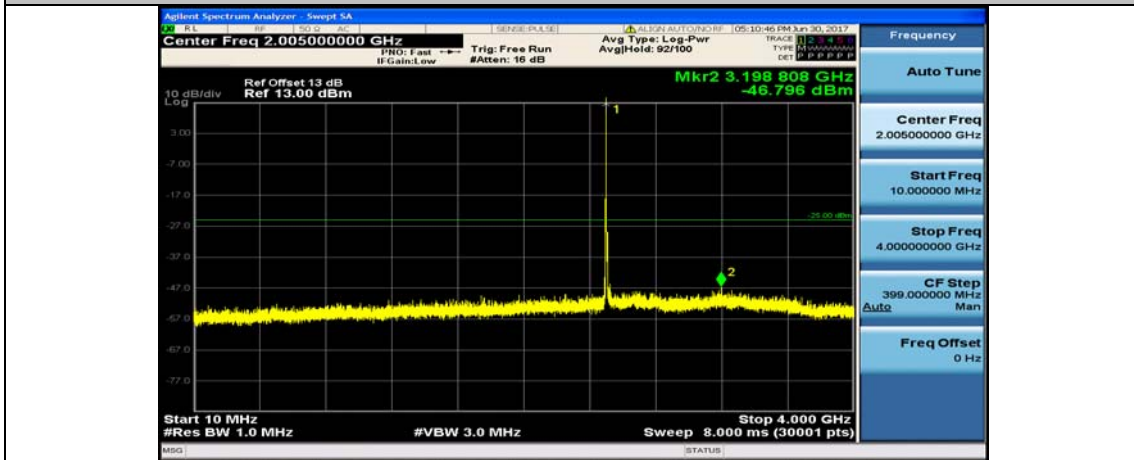

Band7_5MHz_QPSK_20775_1RB#0_10~4000MHz