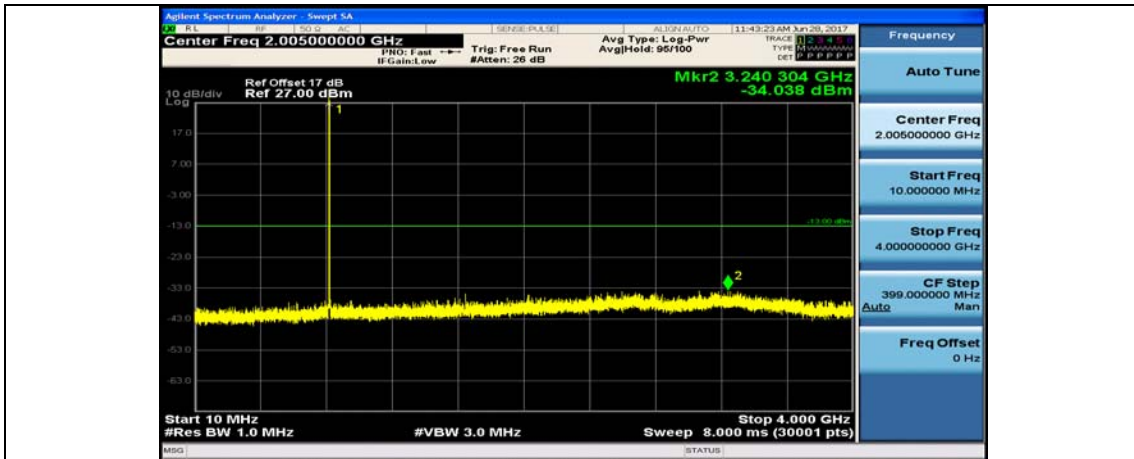

Band5_1.4MHz_QPSK_20407_1RB#0_10~4000MHz

Band5_1.4MHz_QPSK_20407_1RB#0_4000~26000MHz

Band5_1.4MHz_16QAM_20407_1RB#0_10~4000MHz

Band5_1.4MHz_16QAM_20407_1RB#0_400~26000MHz

Band5_1.4MHz_QPSK_20525_1RB#0_10~4000MHz