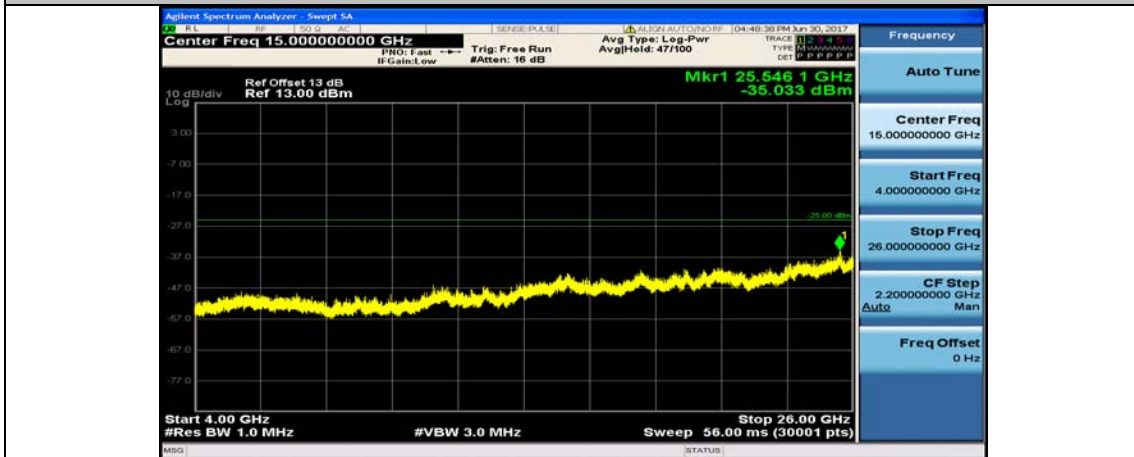

Band7_15MHz_16QAM_20825_1RB#0_400~26000MHz

Band7_15MHz_QPSK_21100_1RB#0_10~4000MHz

Band7_15MHz_QPSK_21100_1RB#0_4000~26000MHz

Band7_15MHz_16QAM_21100_1RB#0_10~4000MHz

Band7_15MHz_16QAM_21100_1RB#0_400~26000MHz