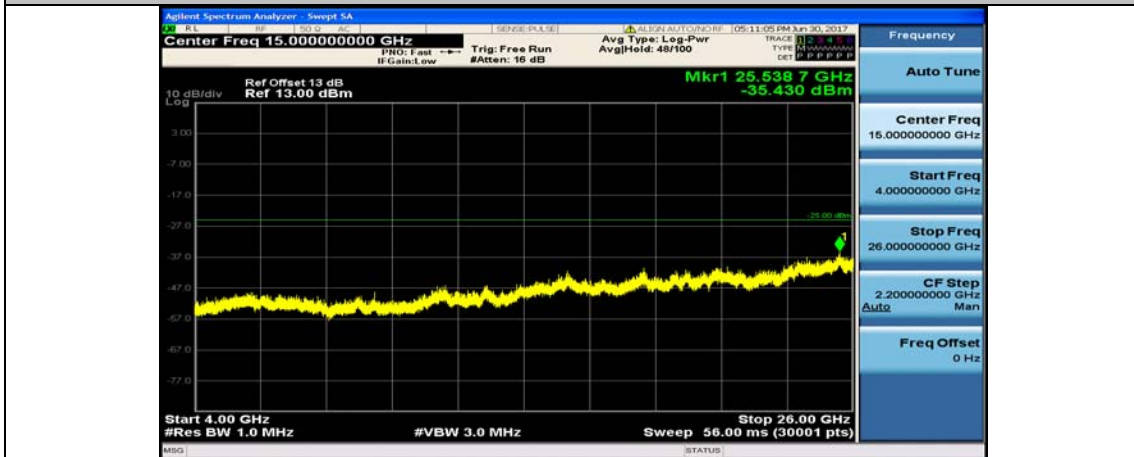

Band7_5MHz_QPSK_20775_1RB#0_400~26000MHz