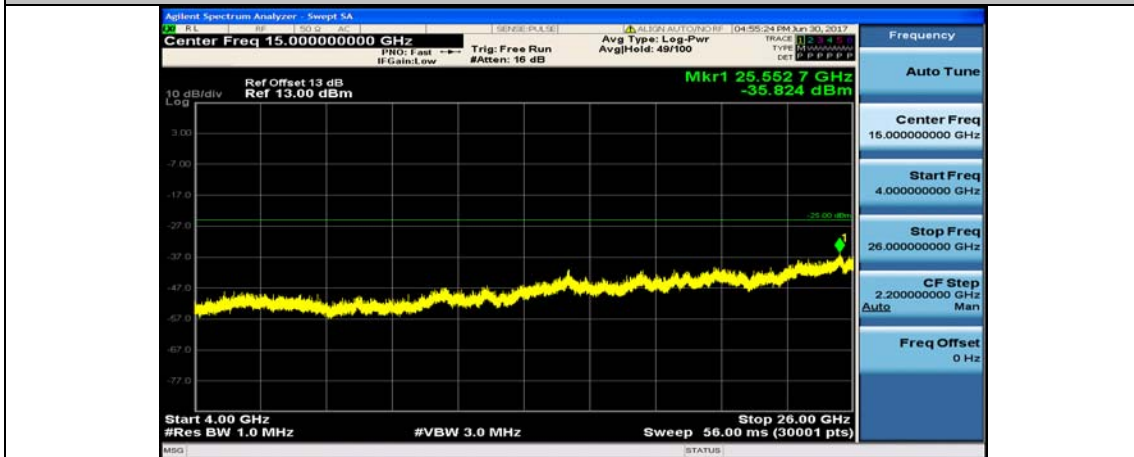

Band7_10MHz_QPSK_20800_1RB#0_4000~26000MHz