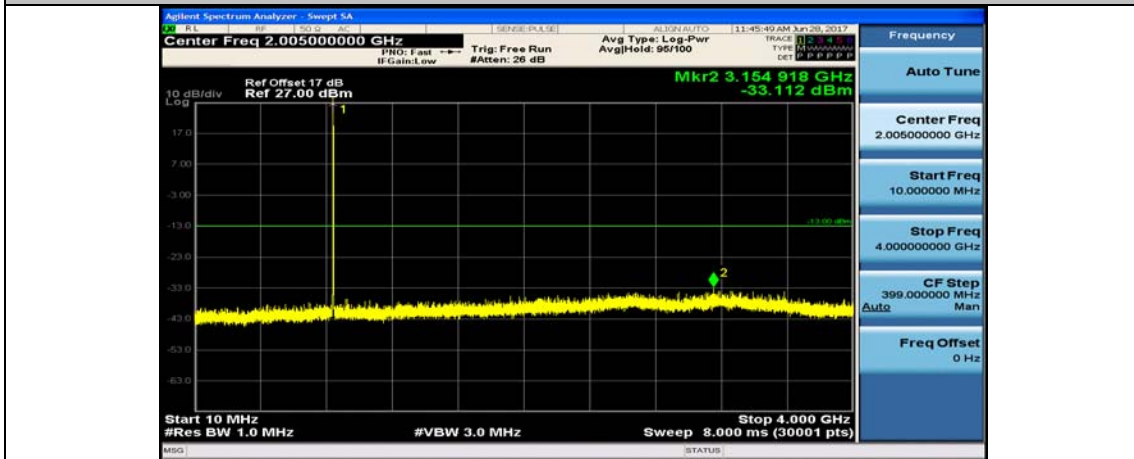

Band5_1.4MHz_16QAM_20643_1RB#0_10~4000MHz