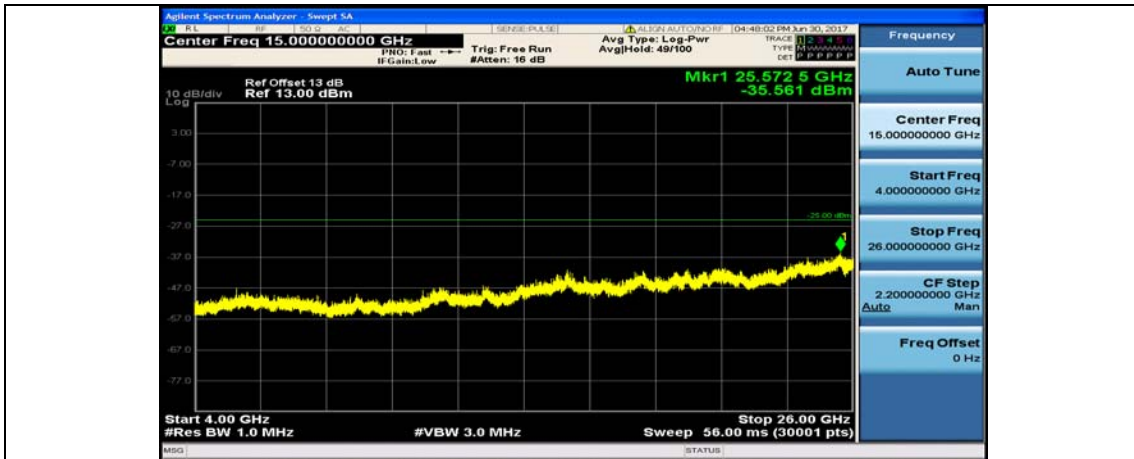

Band7_15MHz_QPSK_21100_1RB#0_4000~26000MHz