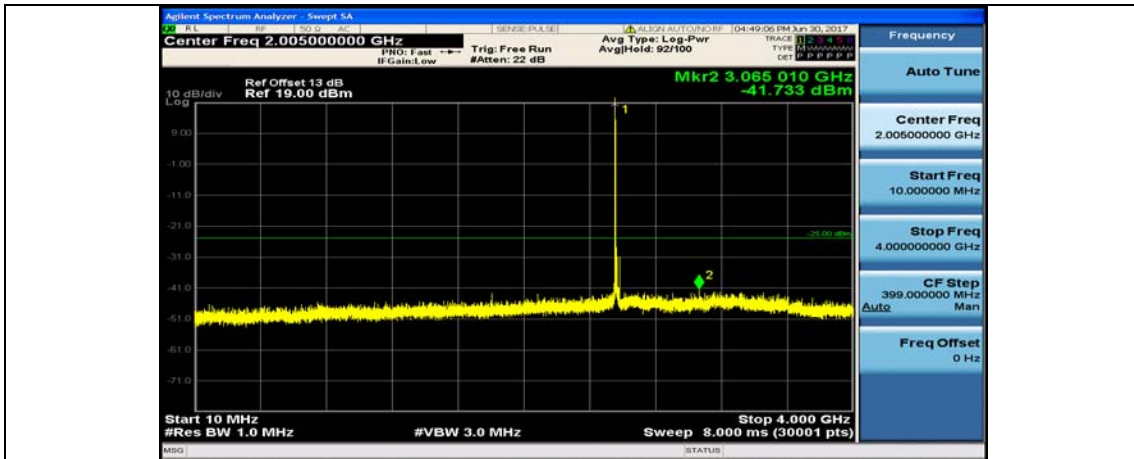

Band7_15MHz_QPSK_21375_1RB#0_10~4000MHz