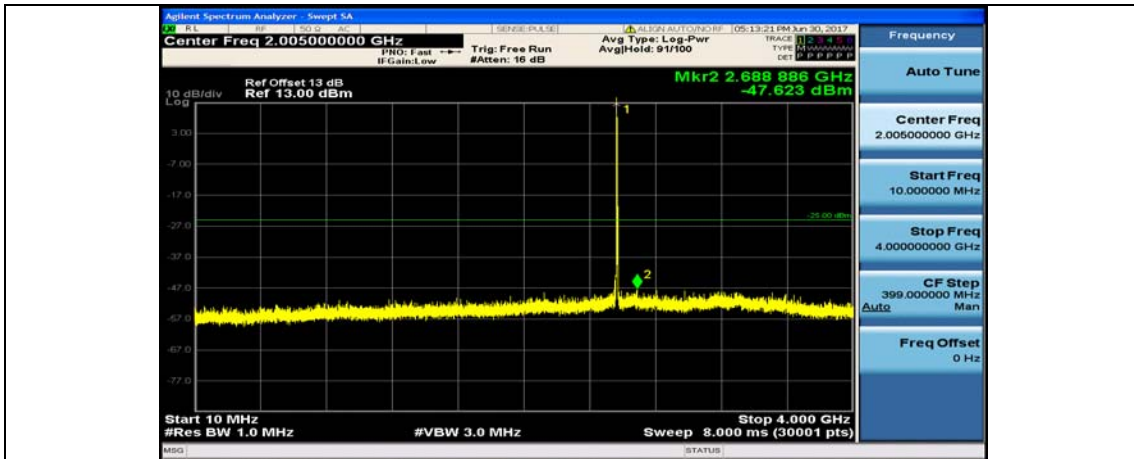

Band7_5MHz_QPSK_21425_1RB#0_10~4000MHz