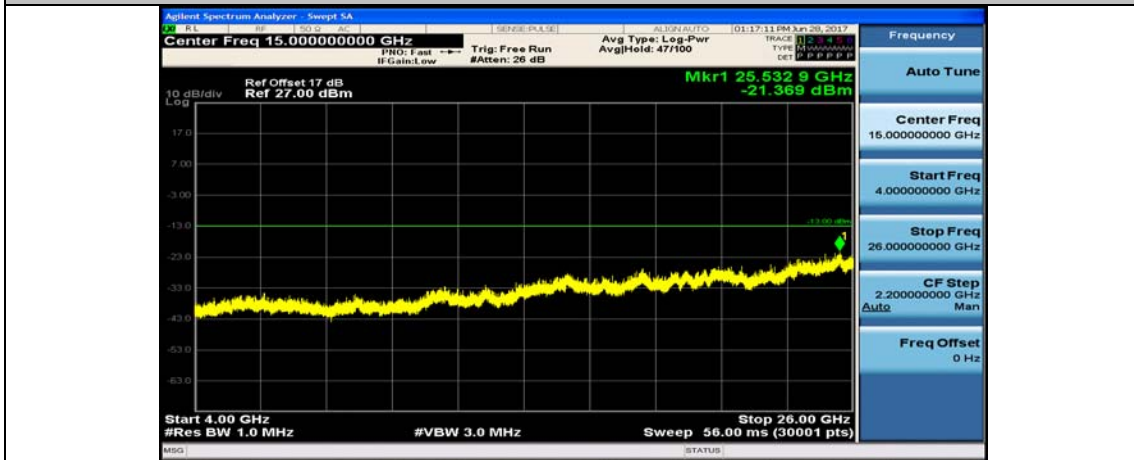

Band5_5MHz_QPSK_20625_1RB#0_400~26000MHz