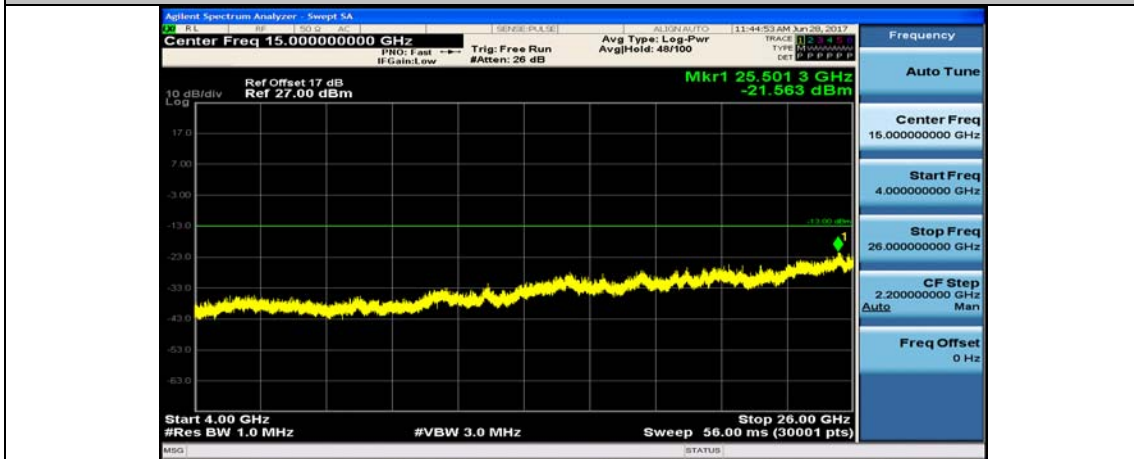

Band5_1.4MHz_16QAM_20525_1RB#0_400~26000MHz