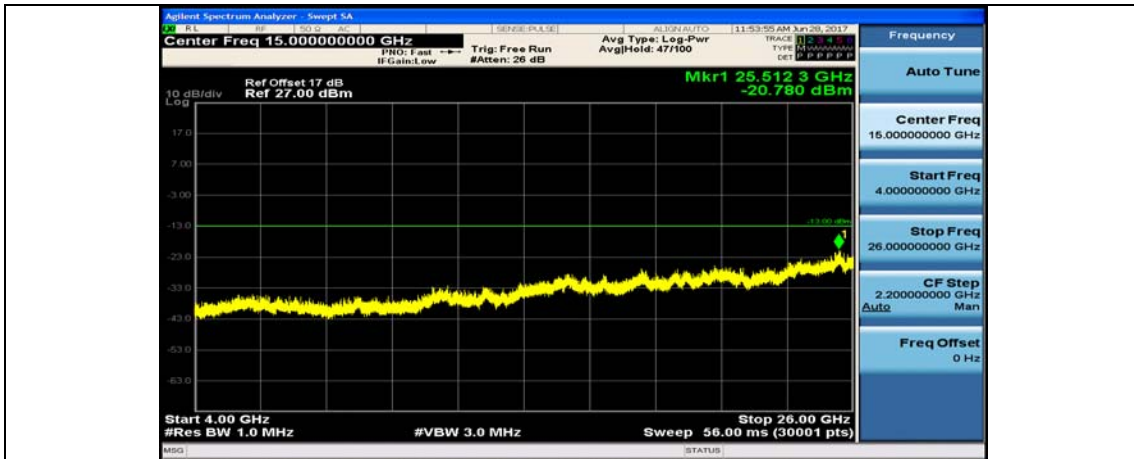

Band5_3MHz_QPSK_20525_1RB#0_4000~26000MHz