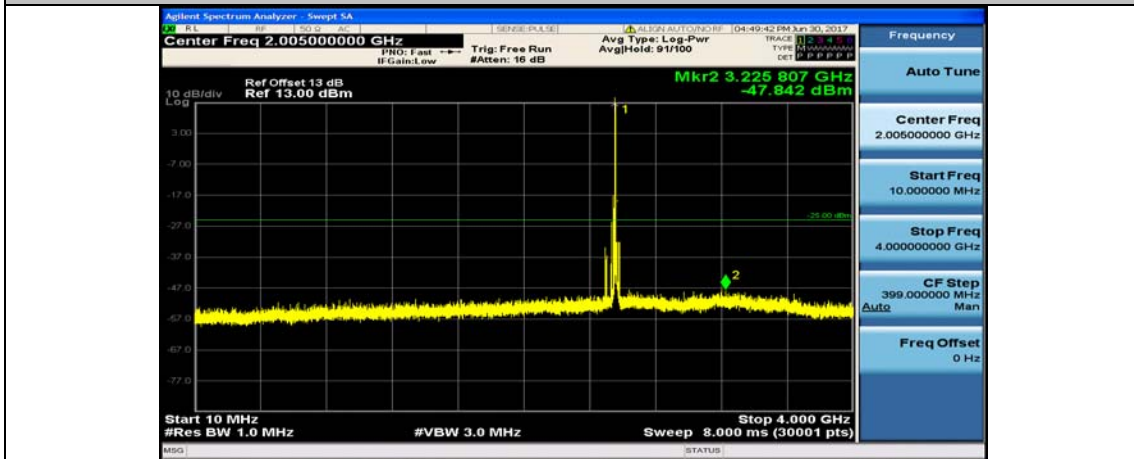

Band7_15MHz_16QAM_21375_1RB#0_10~4000MHz