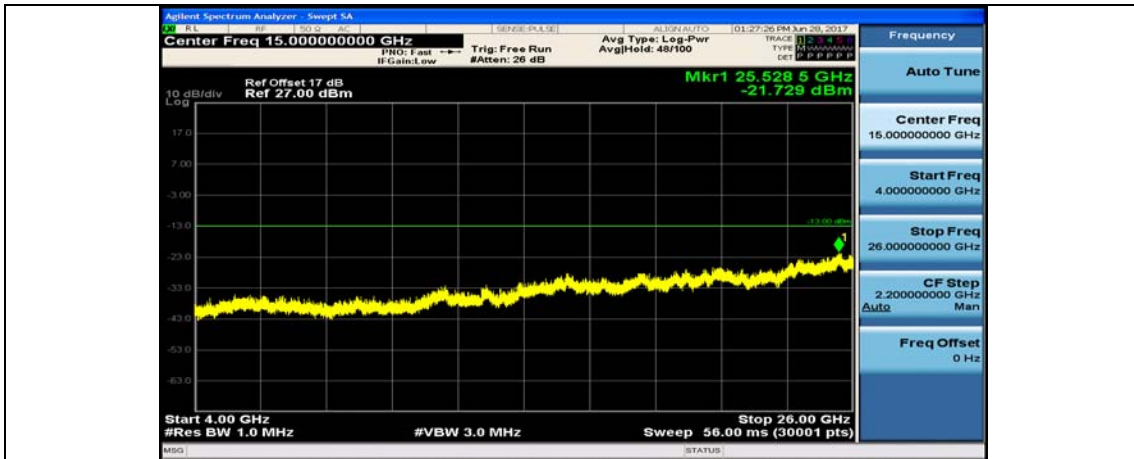

Band5_10MHz_16QAM_20525_1RB#0_400~26000MHz

Band5_10MHz_QPSK_20600_1RB#0_10~4000MHz

Band5_10MHz_QPSK_20600_1RB#0_4000~26000MHz

Band5_10MHz_16QAM_20600_1RB#0_10~4000MHz

Band5_10MHz_16QAM_20600_1RB#0_4000~26000MHz