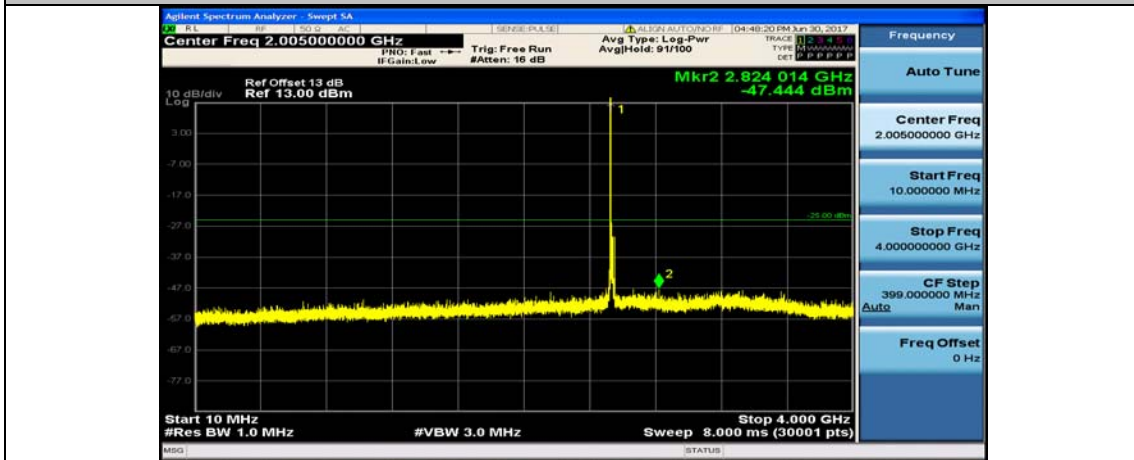

Band7_15MHz_16QAM_20825_1RB#0_400~26000MHz

Band7_15MHz_QPSK_21100_1RB#0_10~4000MHz

Band7_15MHz_QPSK_21100_1RB#0_4000~26000MHz

Band7_15MHz_16QAM_21100_1RB#0_10~4000MHz

Band7_15MHz_16QAM_21100_1RB#0_400~26000MHz