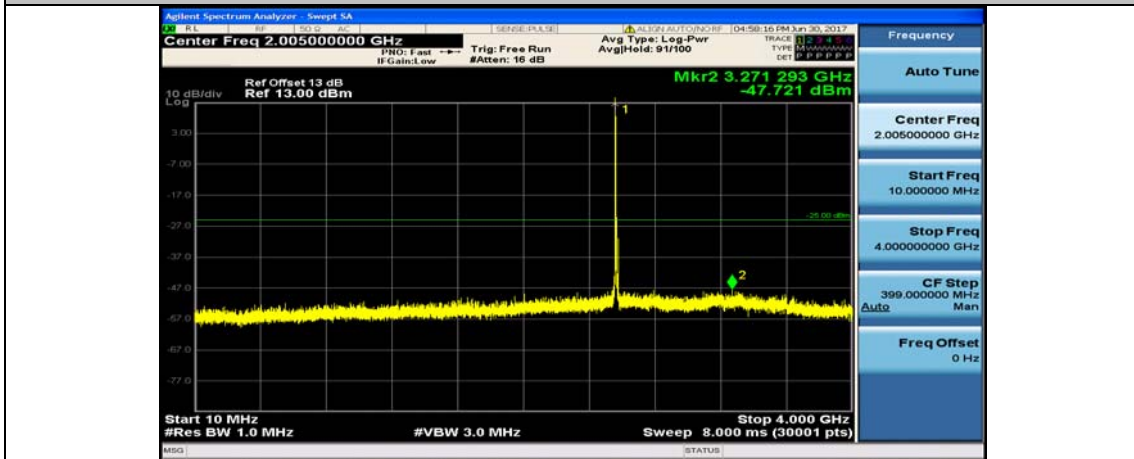

Band7_10MHz_16QAM_21400_1RB#0_10~4000MHz