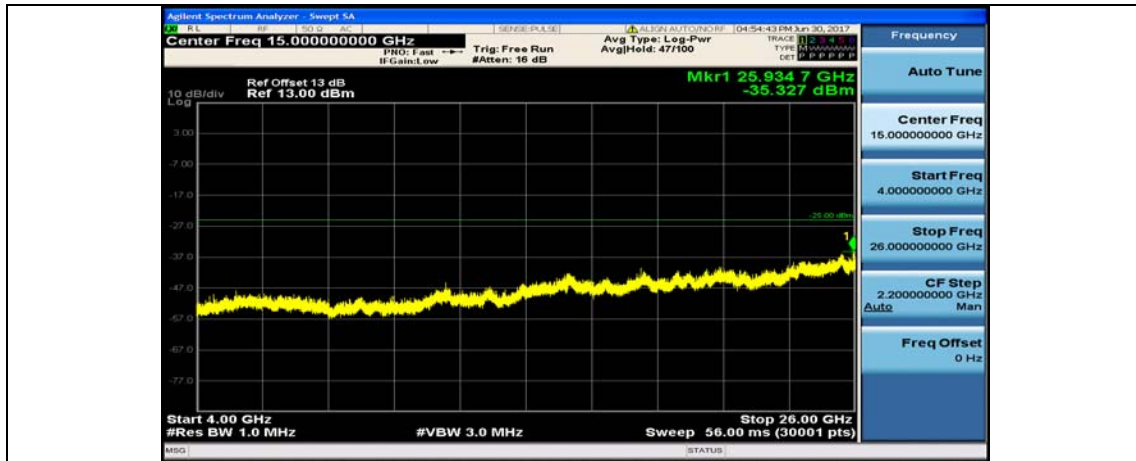

Band7_20MHz_16QAM_21350_1RB#0_4000~26000MHz

Appendix F: Frequency Stability

Test Result

Band	Bandwidth	Modulation	Channel	RB Configure	Voltage		Deviation (Hz)	Deviation (ppm)	Limit (ppm)	Verdict
					Voltage [Vdc]	Temperature (°C)				
2	1.4MHz	QPSK	18900	6RB#0	VH	TN	-7.40	-0.003934	±2.5	PASS
2	1.4MHz	QPSK	18900	6RB#0	VL	TN	-9.14	-0.004862	±2.5	PASS
2	1.4MHz	QPSK	18900	6RB#0	VN	TN	-11.52	-0.006125	±2.5	PASS
2	1.4MHz	16QAM	18900	6RB#0	VH	TN	-5.62	-0.002990	±2.5	PASS
2	1.4MHz	16QAM	18900	6RB#0	VL	TN	2.32	0.001233	±2.5	PASS
2	1.4MHz	16QAM	18900	6RB#0	VN	TN	-1.86	-0.000989	±2.5	PASS
2	3MHz	QPSK	18900	15RB#0	VH	TN	-0.20	-0.000107	±2.5	PASS
2	3MHz	QPSK	18900	15RB#0	VL	TN	-6.24	-0.003318	±2.5	PASS
2	3MHz	QPSK	18900	15RB#0	VN	TN	6.12	0.003257	±2.5	PASS
2	3MHz	16QAM	18900	15RB#0	VH	TN	-0.53	-0.000282	±2.5	PASS
2	3MHz	16QAM	18900	15RB#0	VL	TN	-1.10	-0.000586	±2.5	PASS
2	3MHz	16QAM	18900	15RB#0	VN	TN	-4.38	-0.002328	±2.5	PASS
2	5MHz	QPSK	18900	25RB#0	VH	TN	-1.66	-0.000883	±2.5	PASS
2	5MHz	QPSK	18900	25RB#0	VL	TN	-0.30	-0.000160	±2.5	PASS
2	5MHz	QPSK	18900	25RB#0	VN	TN	-7.04	-0.003744	±2.5	PASS
2	5MHz	16QAM	18900	25RB#0	VH	TN	-3.35	-0.001781	±2.5	PASS
2	5MHz	16QAM	18900	25RB#0	VL	TN	-2.42	-0.001286	±2.5	PASS
2	5MHz	16QAM	18900	25RB#0	VN	TN	-2.73	-0.001453	±2.5	PASS
2	10MHz	QPSK	18900	50RB#0	VH	TN	-0.82	-0.000434	±2.5	PASS
2	10MHz	QPSK	18900	50RB#0	VL	TN	1.12	0.000594	±2.5	PASS
2	10MHz	QPSK	18900	50RB#0	VN	TN	-3.85	-0.002047	±2.5	PASS
2	10MHz	16QAM	18900	50RB#0	VH	TN	-2.60	-0.001385	±2.5	PASS
2	10MHz	16QAM	18900	50RB#0	VL	TN	-3.03	-0.001613	±2.5	PASS
2	10MHz	16QAM	18900	50RB#0	VN	TN	-3.73	-0.001986	±2.5	PASS
2	15MHz	QPSK	18900	75RB#0	VH	TN	-2.66	-0.001415	±2.5	PASS
2	15MHz	QPSK	18900	75RB#0	VL	TN	-2.43	-0.001294	±2.5	PASS
2	15MHz	QPSK	18900	75RB#0	VN	TN	-1.43	-0.000761	±2.5	PASS
2	15MHz	16QAM	18900	75RB#0	VH	TN	-2.59	-0.001377	±2.5	PASS
2	15MHz	16QAM	18900	75RB#0	VL	TN	-2.59	-0.001377	±2.5	PASS
2	15MHz	16QAM	18900	75RB#0	VN	TN	-3.62	-0.001925	±2.5	PASS
2	20MHz	QPSK	18900	100RB#0	VH	TN	-2.33	-0.001240	±2.5	PASS
2	20MHz	QPSK	18900	100RB#0	VL	TN	-2.52	-0.001339	±2.5	PASS
2	20MHz	QPSK	18900	100RB#0	VN	TN	-9.14	-0.004862	±2.5	PASS
2	20MHz	16QAM	18900	100RB#0	VH	TN	-1.90	-0.001012	±2.5	PASS
2	20MHz	16QAM	18900	100RB#0	VL	TN	-3.22	-0.001712	±2.5	PASS
2	20MHz	16QAM	18900	100RB#0	VN	TN	-2.16	-0.001149	±2.5	PASS
4	1.4MHz	QPSK	20175	6RB#0	VH	TN	4.69	0.002708	±2.5	PASS
4	1.4MHz	QPSK	20175	6RB#0	VL	TN	5.21	0.003006	±2.5	PASS
4	1.4MHz	QPSK	20175	6RB#0	VN	TN	-10.59	-0.006110	±2.5	PASS
4	1.4MHz	16QAM	20175	6RB#0	VH	TN	-2.37	-0.001371	±2.5	PASS
4	1.4MHz	16QAM	20175	6RB#0	VL	TN	3.16	0.001825	±2.5	PASS