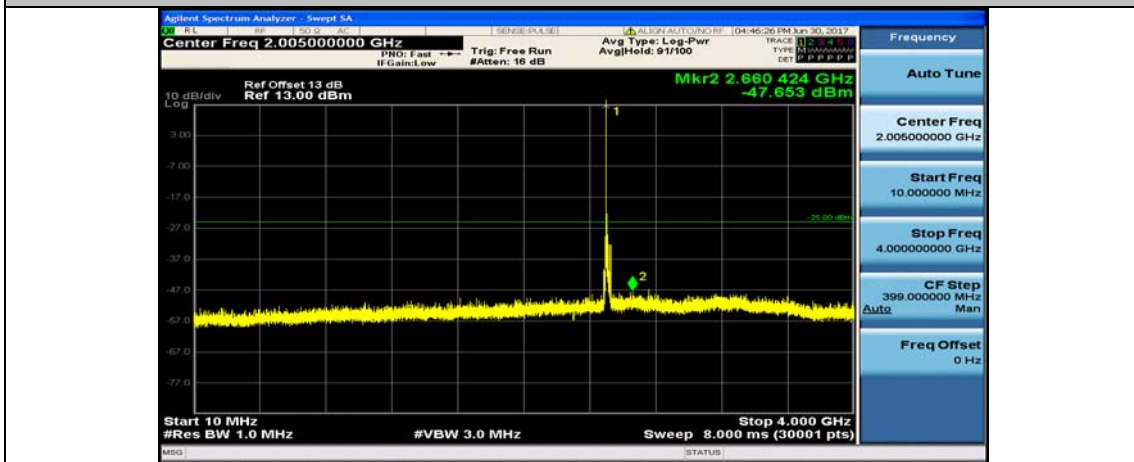

Band7_15MHz_QPSK_20825_1RB#0_10~4000MHz