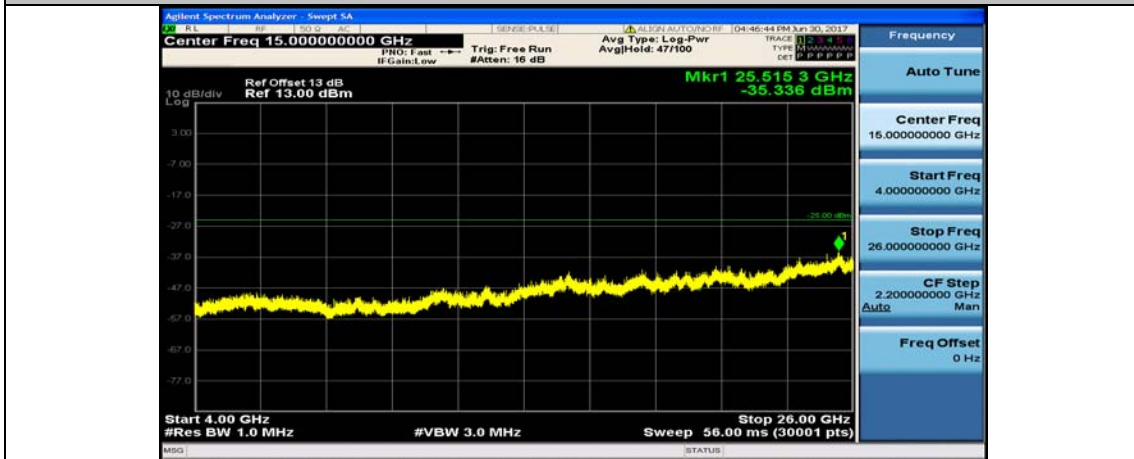

Band7_10MHz_16QAM_21400_1RB#0_10~4000MHz

Band7_10MHz_16QAM_21400_1RB#0_4000~26000MHz

Band7_15MHz_QPSK_20825_1RB#0_10~4000MHz

Band7_15MHz_QPSK_20825_1RB#0_4000~26000MHz

Band7_15MHz_16QAM_20825_1RB#0_10~4000MHz