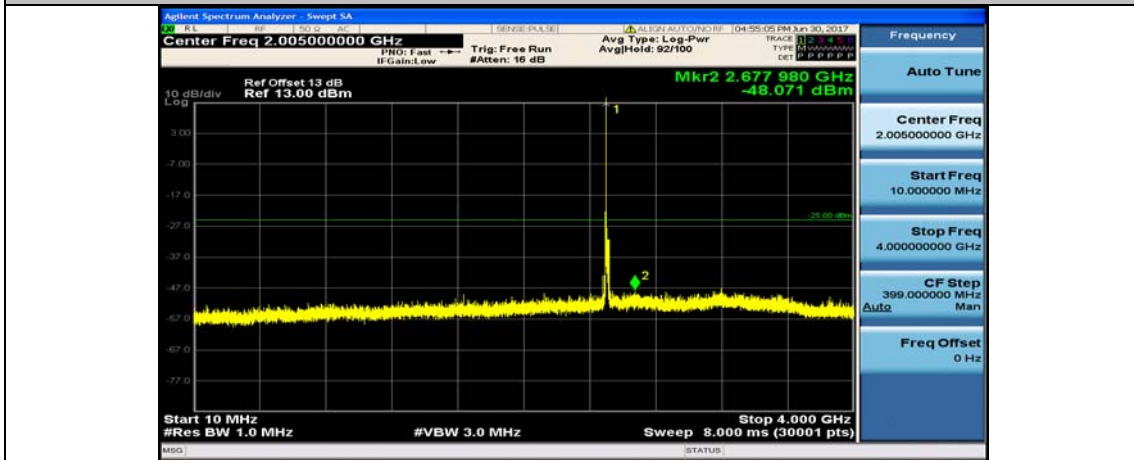

Band7_10MHz_QPSK_20800_1RB#0_10~4000MHz