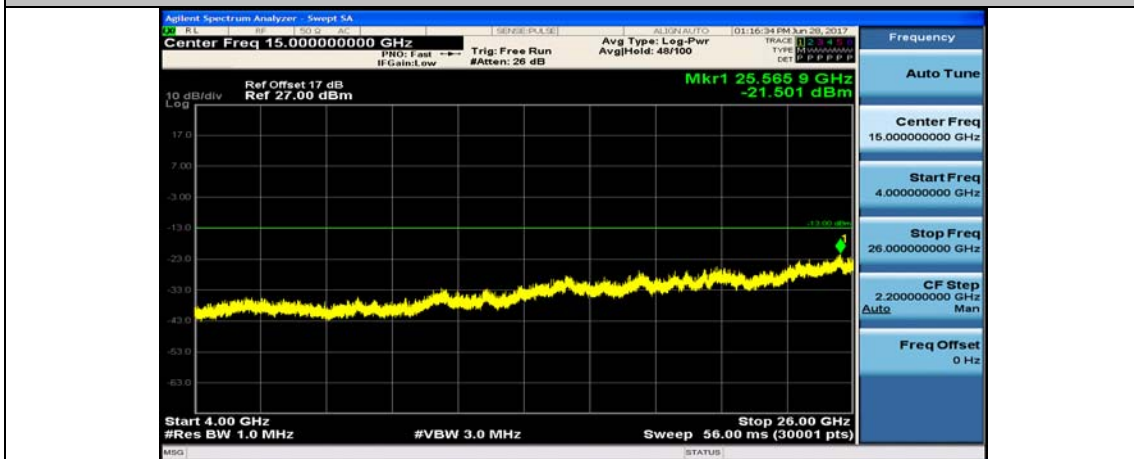

Band5_5MHz_16QAM_20425_1RB#0_10~4000MHz

Band5_5MHz_16QAM_20425_1RB#0_4000~26000MHz

Band5_5MHz_QPSK_20525_1RB#0_10~4000MHz

Band5_5MHz_QPSK_20525_1RB#0_4000~26000MHz

Band5_5MHz_16QAM_20525_1RB#0_10~4000MHz

Band5_5MHz_16QAM_20525_1RB#0_4000~26000MHz