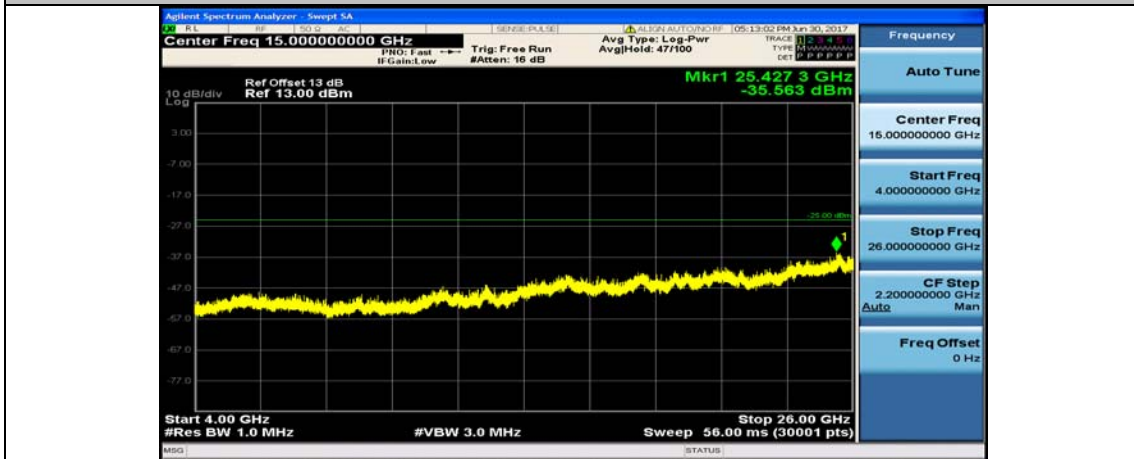

Band7_5MHz_16QAM_21100_1RB#0_4000~26000MHz