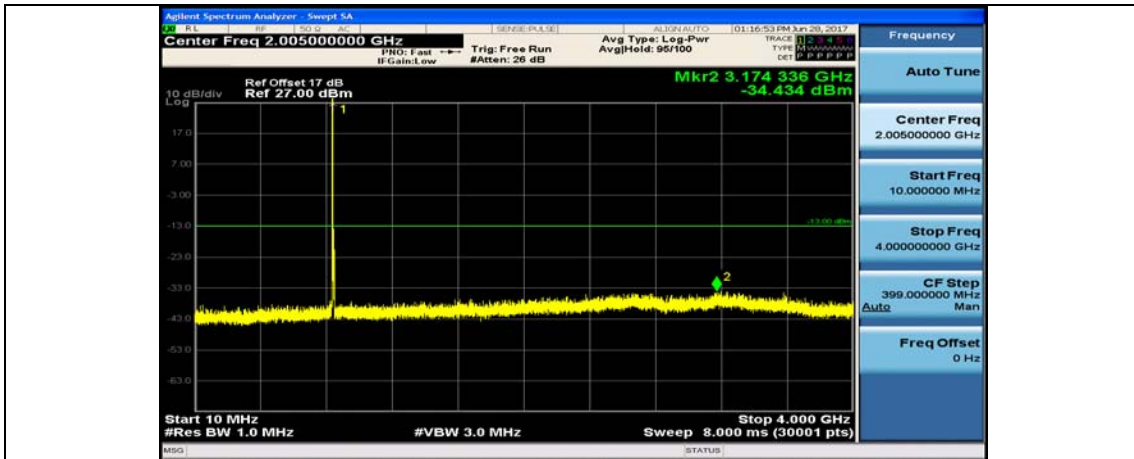

Band5_5MHz_QPSK_20625_1RB#0_10~4000MHz