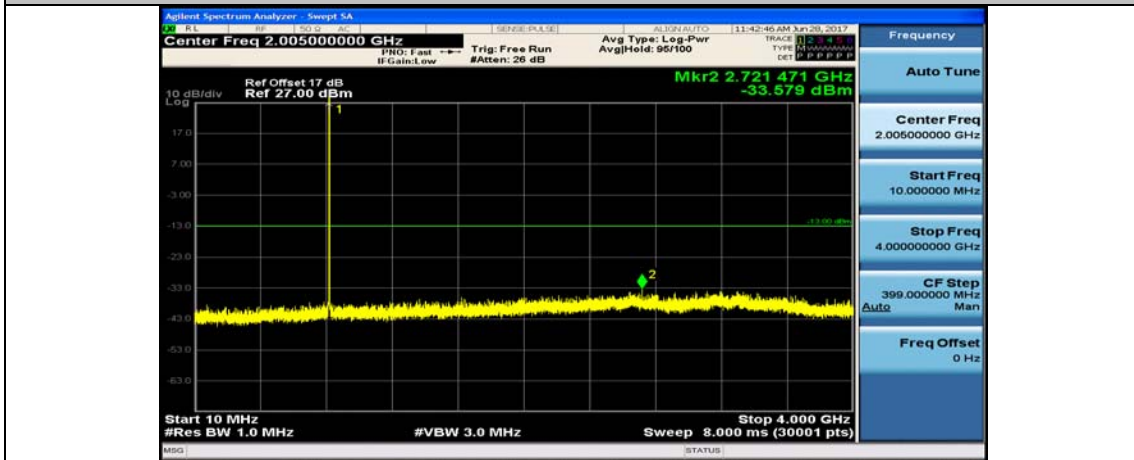

Band5_1.4MHz_QPSK_20407_1RB#0_10~4000MHz

Band5_1.4MHz_QPSK_20407_1RB#0_4000~26000MHz

Band5_1.4MHz_16QAM_20407_1RB#0_10~4000MHz

Band5_1.4MHz_16QAM_20407_1RB#0_400~26000MHz

Band5_1.4MHz_QPSK_20525_1RB#0_10~4000MHz