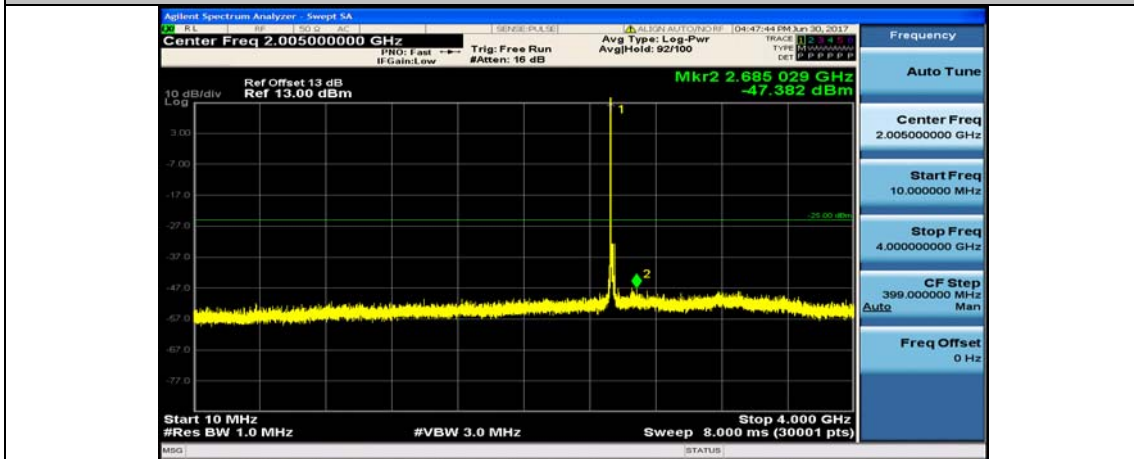

Band7_15MHz_QPSK_21100_1RB#0_10~4000MHz