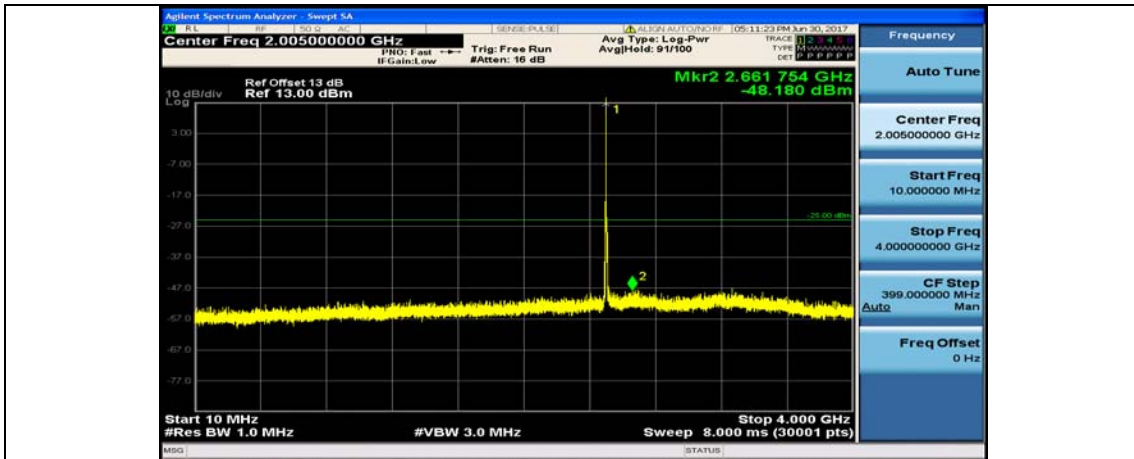

Band7_5MHz_16QAM_20775_1RB#0_10~4000MHz