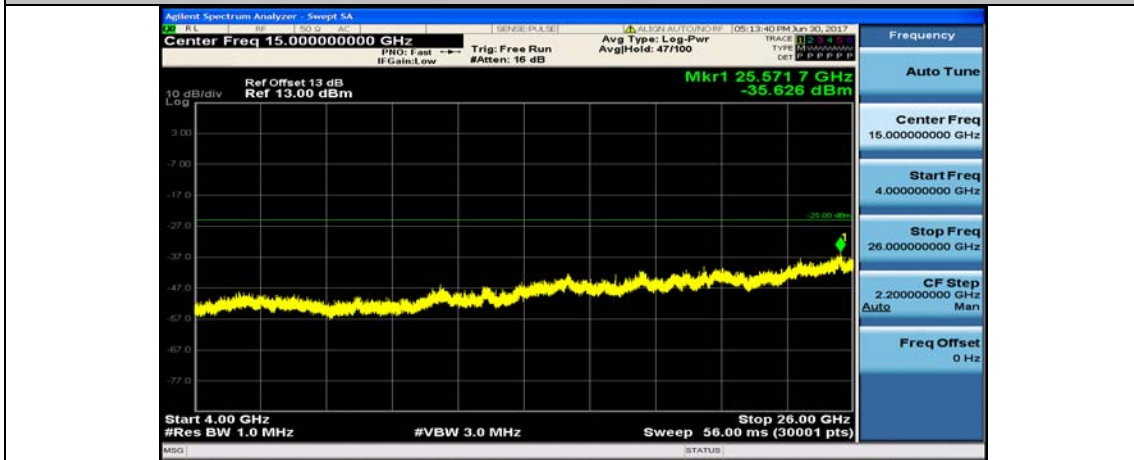

Band7_5MHz_16QAM_21100_1RB#0_10~4000MHz

Band7_5MHz_16QAM_21100_1RB#0_4000~26000MHz

Band7_5MHz_QPSK_21425_1RB#0_10~4000MHz

Band7_5MHz_QPSK_21425_1RB#0_400~2600MHz

Band7_5MHz_16QAM_21425_1RB#0_10~4000MHz

Band7_5MHz_16QAM_21425_1RB#0_400~2600MHz