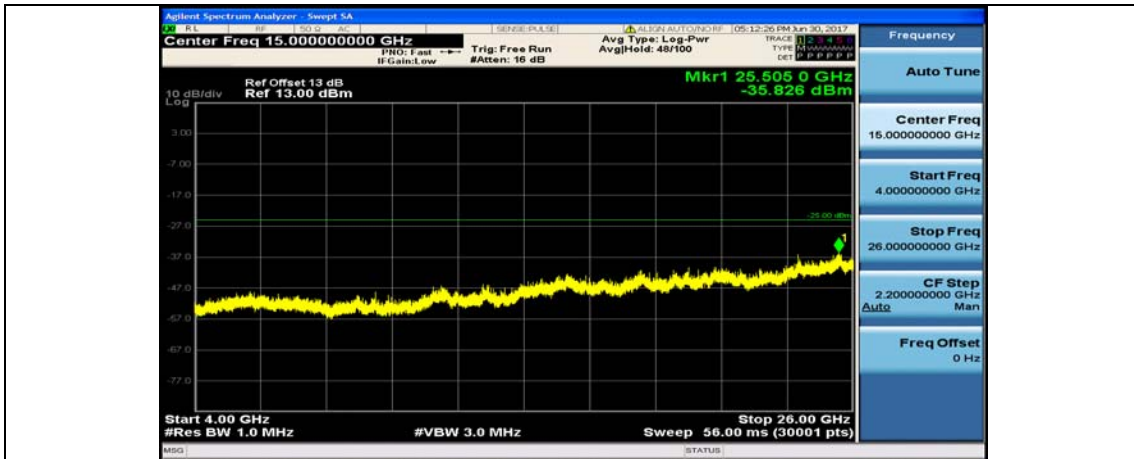

Band7_5MHz_QPSK_20775_1RB#0_10~4000MHz

Band7_5MHz_QPSK_20775_1RB#0_400~26000MHz

Band7_5MHz_16QAM_20775_1RB#0_10~4000MHz

Band7_5MHz_16QAM_20775_1RB#0_4000~26000MHz

Band7_5MHz_QPSK_21100_1RB#0_10~4000MHz

Band7_5MHz_QPSK_21100_1RB#0_4000~26000MHz