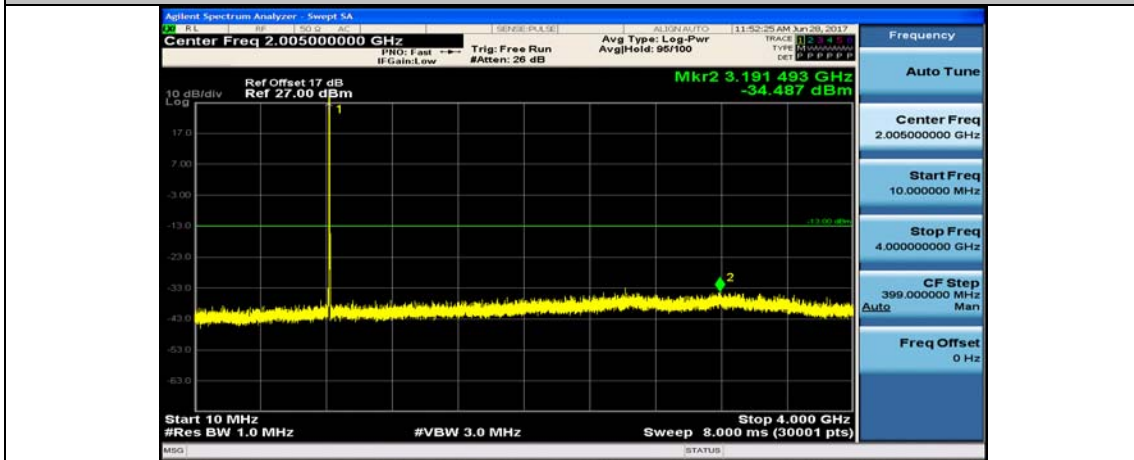

Band5_3MHz_QPSK_20415_1RB#0_10~400MHz