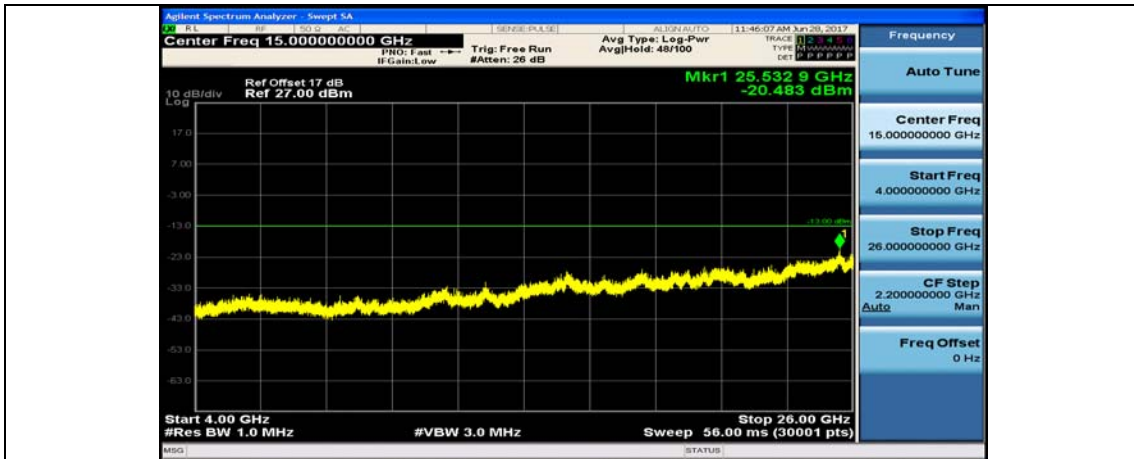

Band5_1.4MHz_16QAM_20643_1RB#0_4000~26000MHz