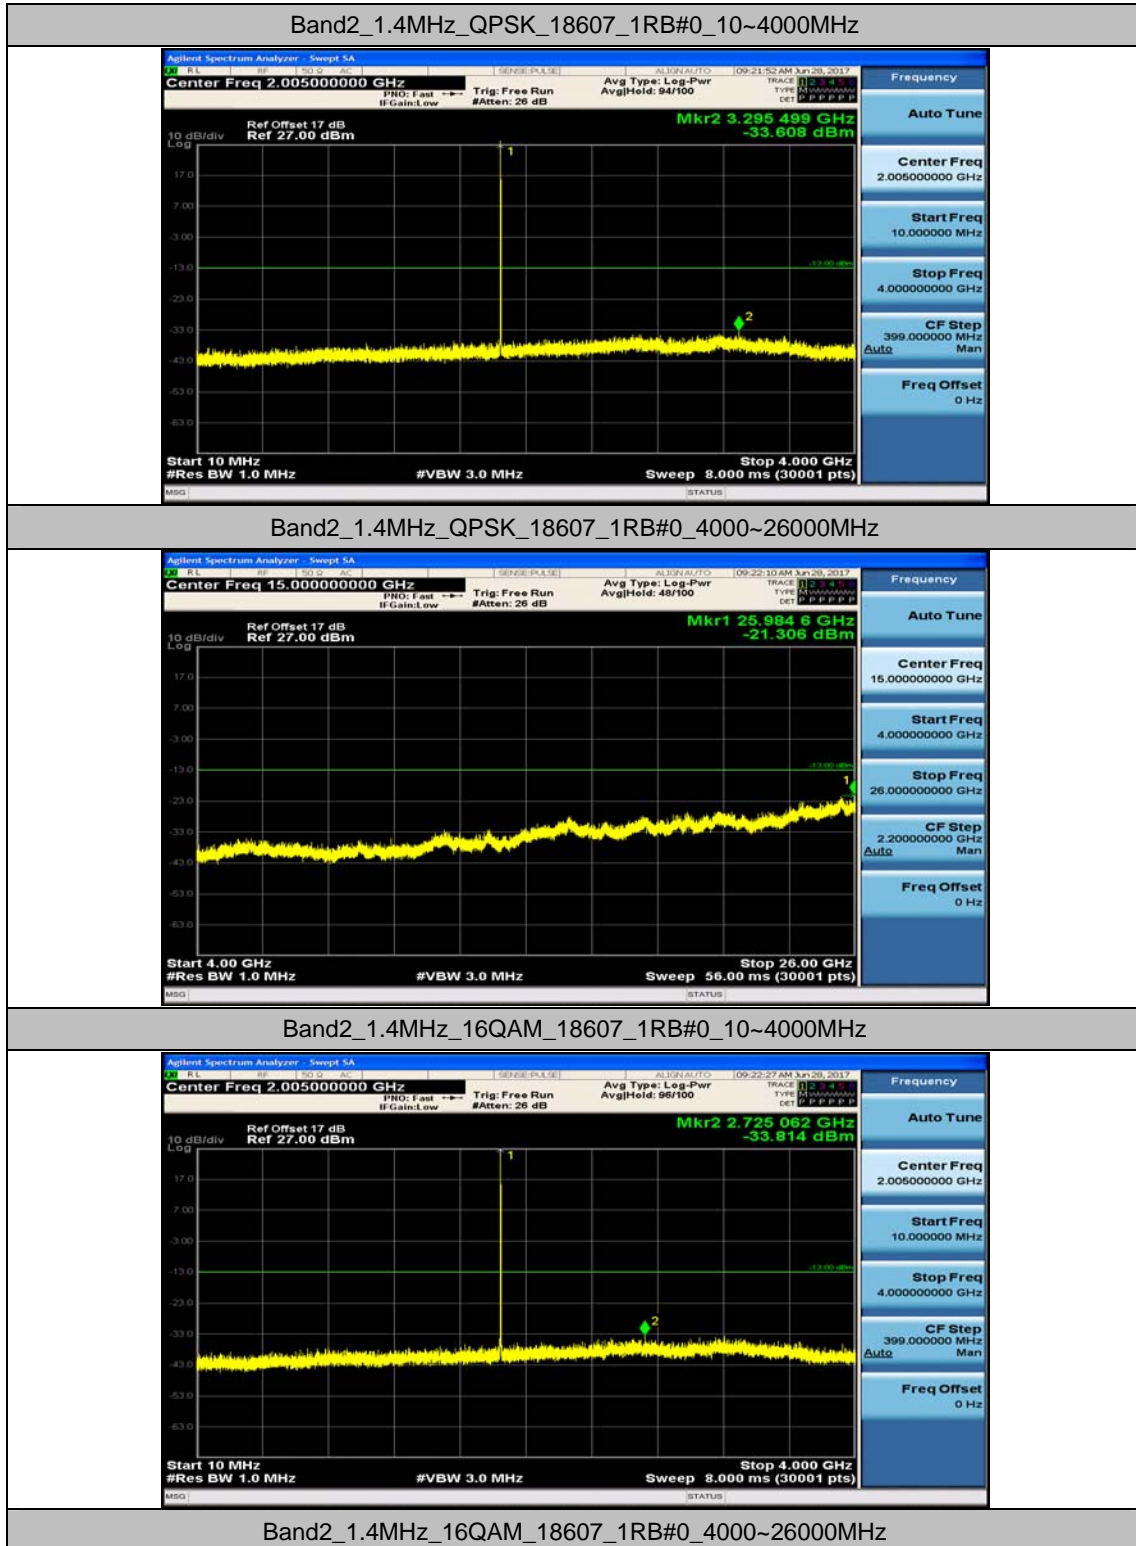

Band7_20MHz_QPSK_20850_100RB#0

Band7_20MHz_16QAM_20850_100RB#0

Band7_20MHz_QPSK_21350_100RB#0

Band7_20MHz_16QAM_21350_100RB#0

Appendix E: Conducted Spurious Emission

Test Graphs

Band2_1.4MHz_QPSK_18900_1RB#0_10~4000MHz

Band2_1.4MHz_QPSK_18900_1RB#0_4000~26000MHz

Band2_1.4MHz_16QAM_18900_1RB#0_10~4000MHz