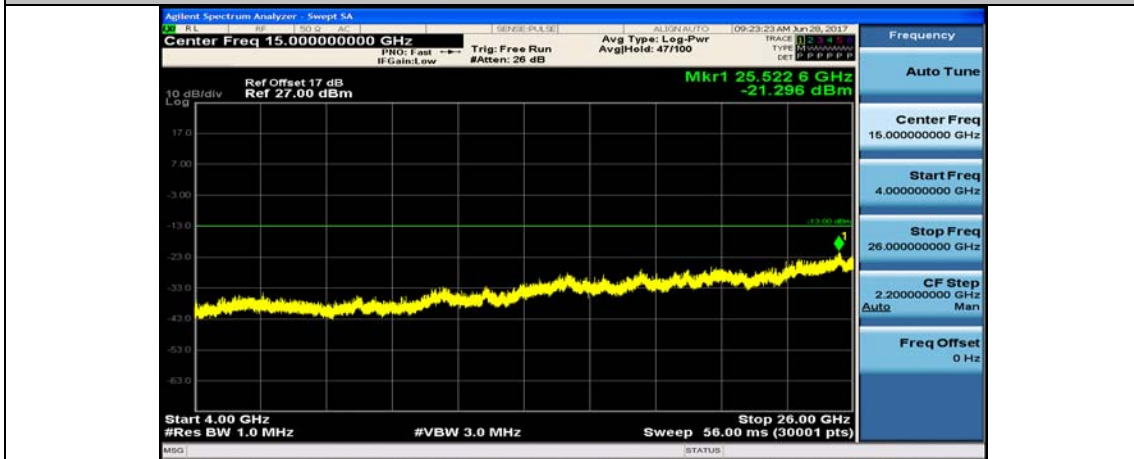

Band7_20MHz_QPSK_20850_100RB#0

Band7_20MHz_16QAM_20850_100RB#0

Band7_20MHz_QPSK_21350_100RB#0

Band7_20MHz_16QAM_21350_100RB#0

Appendix E: Conducted Spurious Emission

Test Graphs

Band2_1.4MHz_QPSK_18900_1RB#0_10~4000MHz

Band2_1.4MHz_QPSK_18900_1RB#0_4000~26000MHz

Band2_1.4MHz_16QAM_18900_1RB#0_10~4000MHz