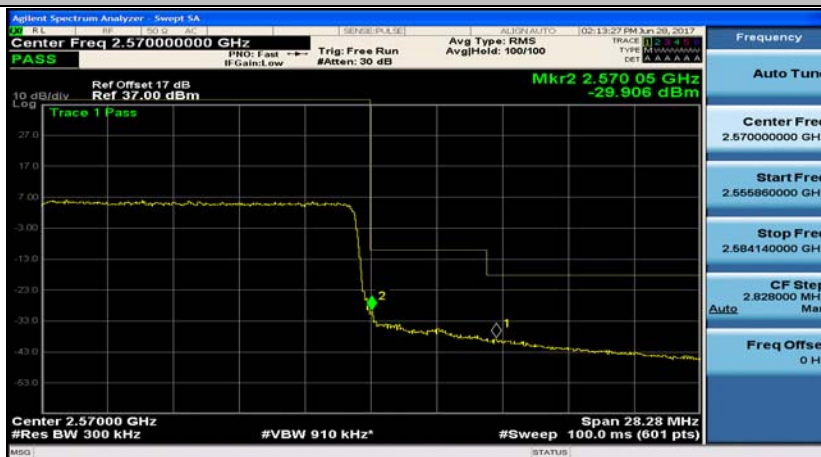

Band7_15MHz_QPSK_21375_75RB#0

Band7_15MHz_16QAM_21375_75RB#0