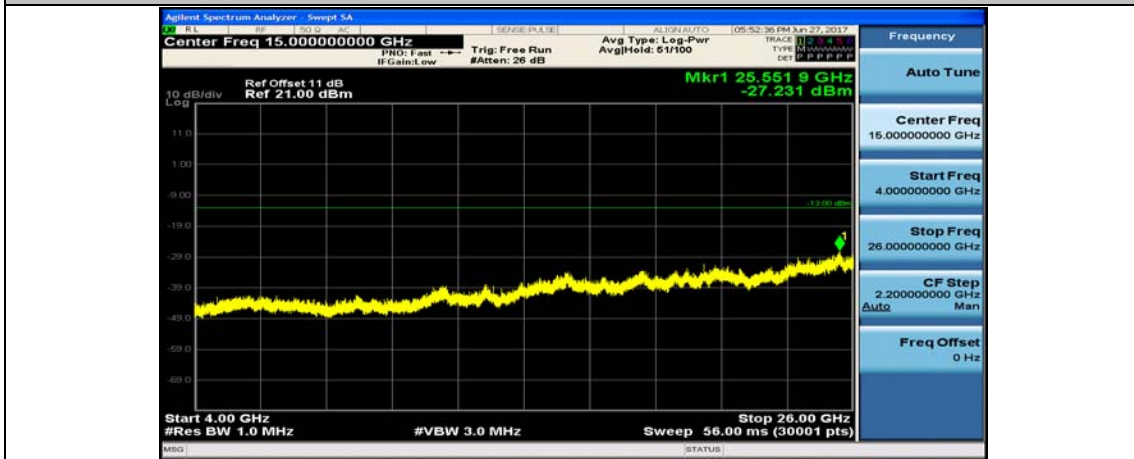

Band5_5MHz_QPSK_20525_1RB#0_400~26000MHz