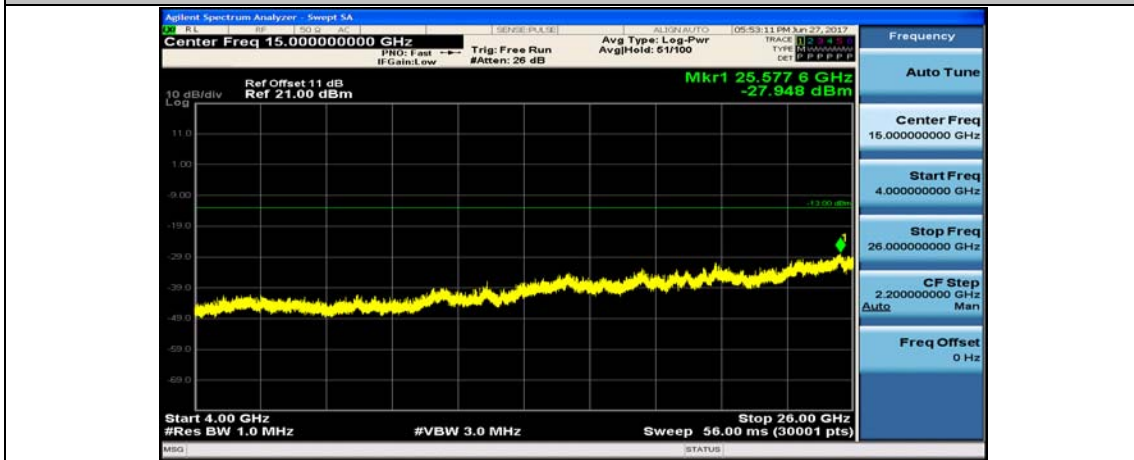

Band5\_5MHz\_16QAM\_20425\_1RB#0\_400~26000MHz

Band5\_5MHz\_QPSK\_20525\_1RB#0\_10~400MHz

Band5\_5MHz\_QPSK\_20525\_1RB#0\_400~26000MHz

Band5\_5MHz\_16QAM\_20525\_1RB#0\_10~400MHz

Band5\_5MHz\_16QAM\_20525\_1RB#0\_4000~26000MHz