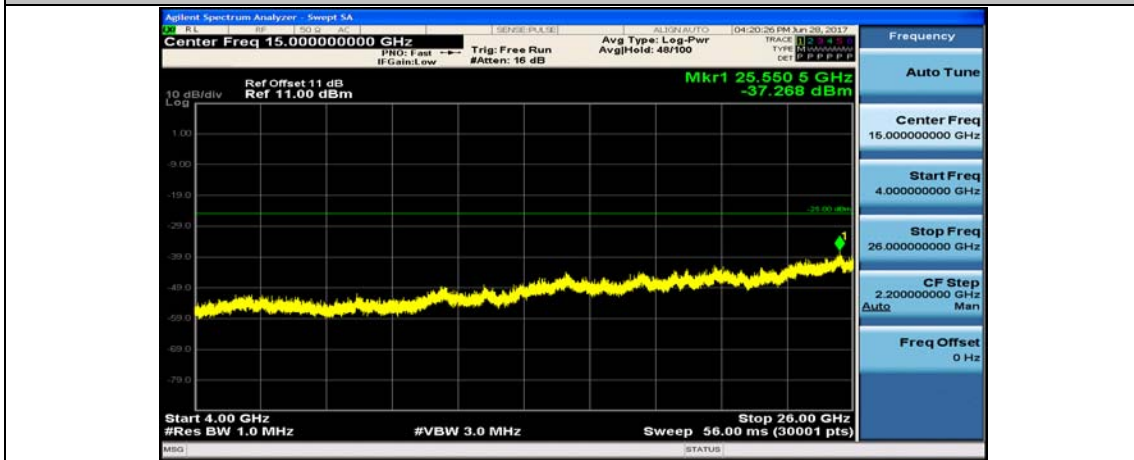

Band7\_5MHz\_QPSK\_20775\_1RB#0\_4000~26000MHz

Band7\_5MHz\_16QAM\_20775\_1RB#0\_10~4000MHz

Band7\_5MHz\_16QAM\_20775\_1RB#0\_4000~26000MHz

Band7\_5MHz\_QPSK\_21100\_1RB#0\_10~4000MHz

Band7\_5MHz\_QPSK\_21100\_1RB#0\_400~26000MHz