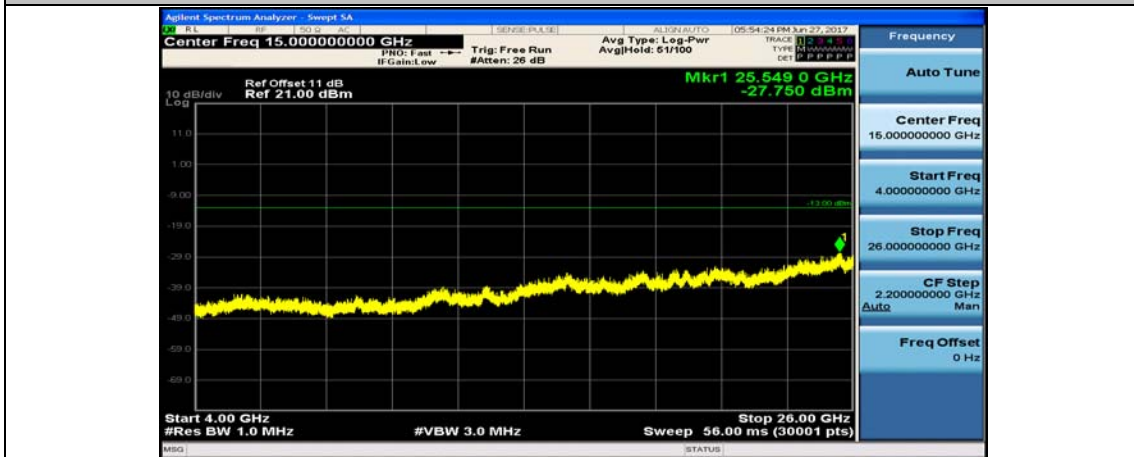

Band5\_5MHz\_QPSK\_20625\_1RB#0\_10~4000MHz

Band5\_5MHz\_QPSK\_20625\_1RB#0\_4000~26000MHz

Band5\_5MHz\_16QAM\_20625\_1RB#0\_10~4000MHz

Band5\_5MHz\_16QAM\_20625\_1RB#0\_4000~26000MHz

Band5\_10MHz\_QPSK\_20450\_1RB#0\_10~4000MHz