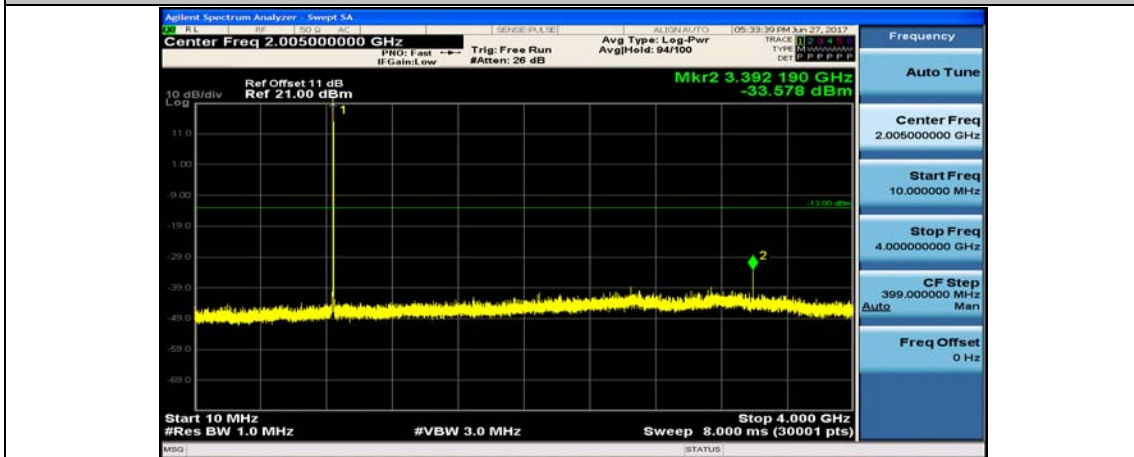

Band5_1.4MHz_QPSK_20643_1RB#0_10~4000MHz