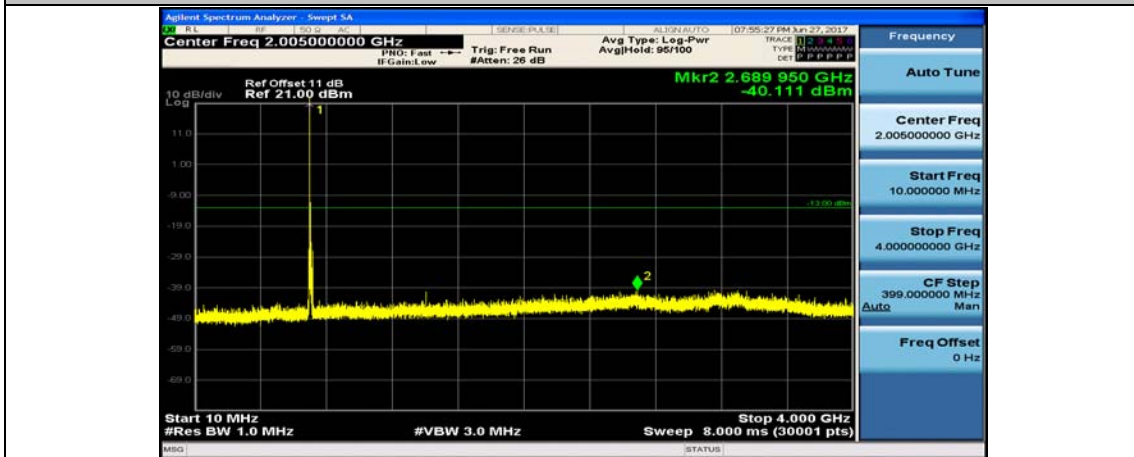

Band17\_10MHz\_QPSK\_23780\_1RB#0\_400~26000MHz

Band17\_10MHz\_16QAM\_23780\_1RB#0\_10~4000MHz

Band17\_10MHz\_16QAM\_23780\_1RB#0\_4000~26000MHz

Band17\_10MHz\_QPSK\_23790\_1RB#0\_10~4000MHz

Band17\_10MHz\_QPSK\_23790\_1RB#0\_4000~26000MHz