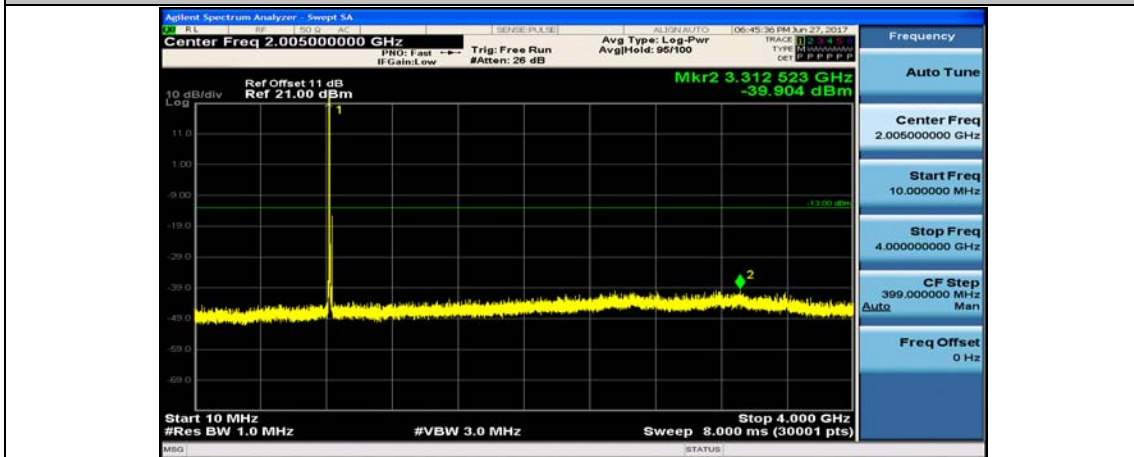

Band5_10MHz_16QAM_20450_1RB#0_10~4000MHz