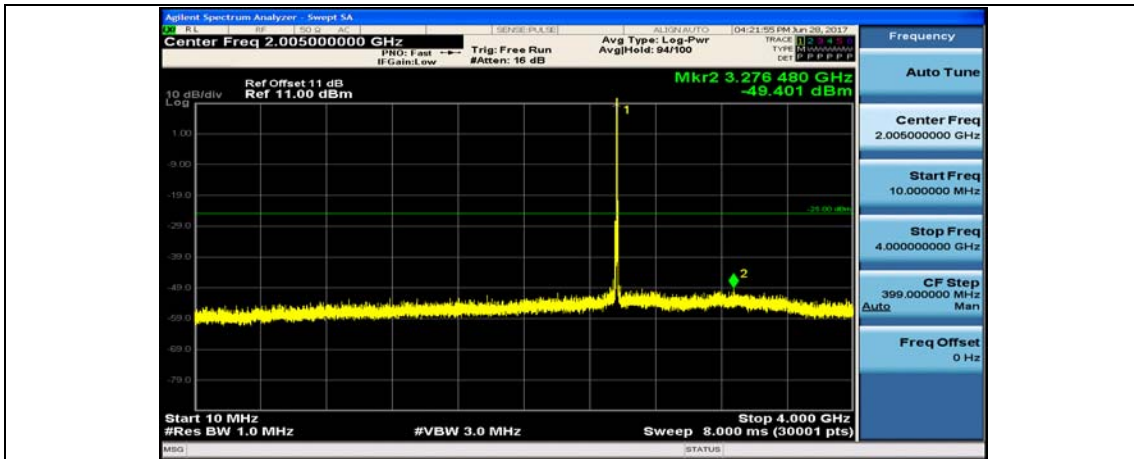

Band7\_5MHz\_16QAM\_21100\_1RB#0\_10~4000MHz

Band7\_5MHz\_16QAM\_21100\_1RB#0\_400~26000MHz

Band7\_5MHz\_QPSK\_21425\_1RB#0\_10~4000MHz

Band7\_5MHz\_QPSK\_21425\_1RB#0\_400~26000MHz

Band7\_5MHz\_16QAM\_21425\_1RB#0\_10~4000MHz