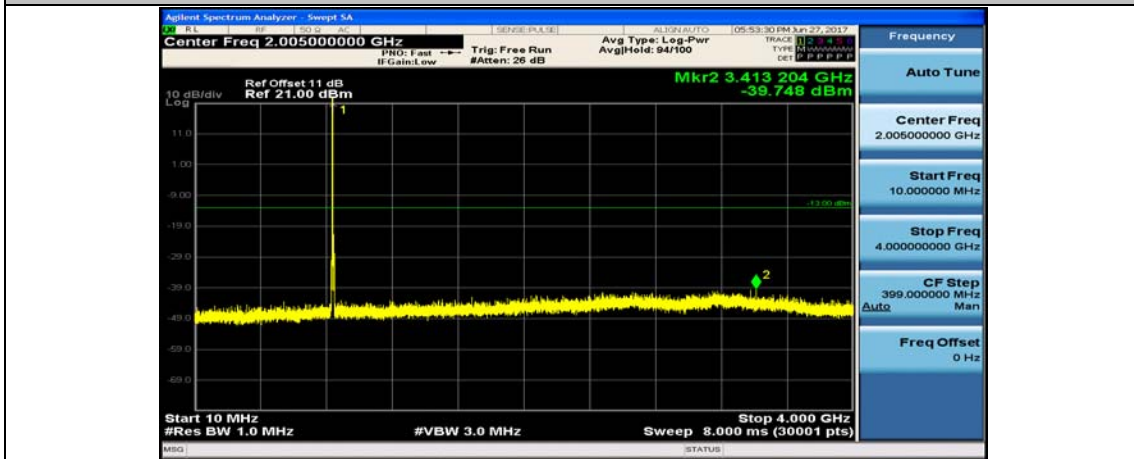

Band5_5MHz_QPSK_20625_1RB#0_10~4000MHz