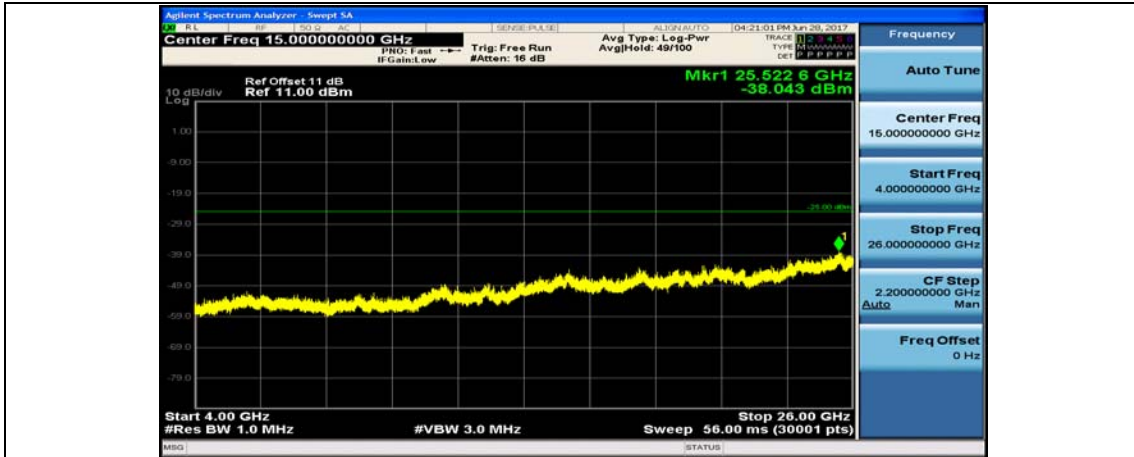

Band7_5MHz_16QAM_21100_1RB#0_400~26000MHz