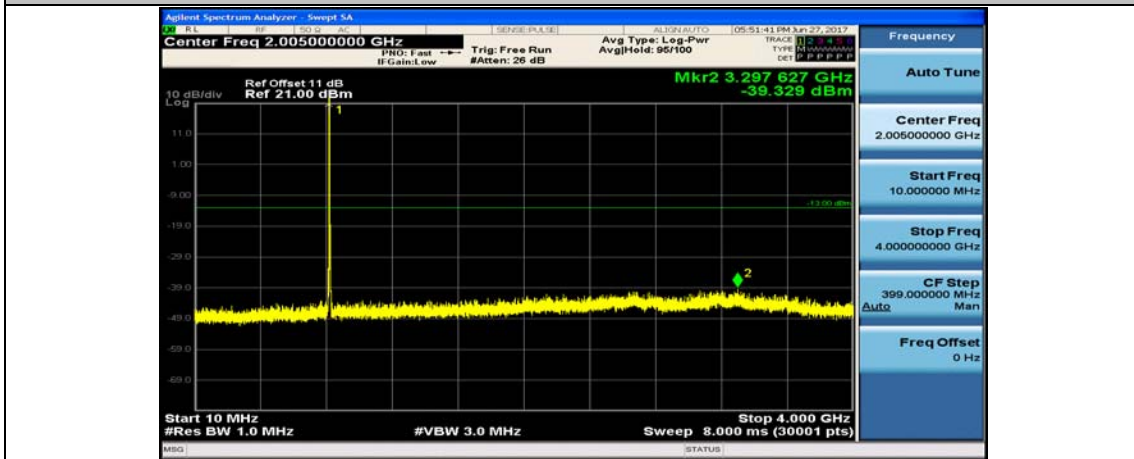

Band5\_3MHz\_16QAM\_20635\_1RB#0\_10~4000MHz

Band5\_3MHz\_16QAM\_20635\_1RB#0\_4000~26000MHz

Band5\_5MHz\_QPSK\_20425\_1RB#0\_10~4000MHz

Band5\_5MHz\_QPSK\_20425\_1RB#0\_400~26000MHz

Band5\_5MHz\_16QAM\_20425\_1RB#0\_10~4000MHz