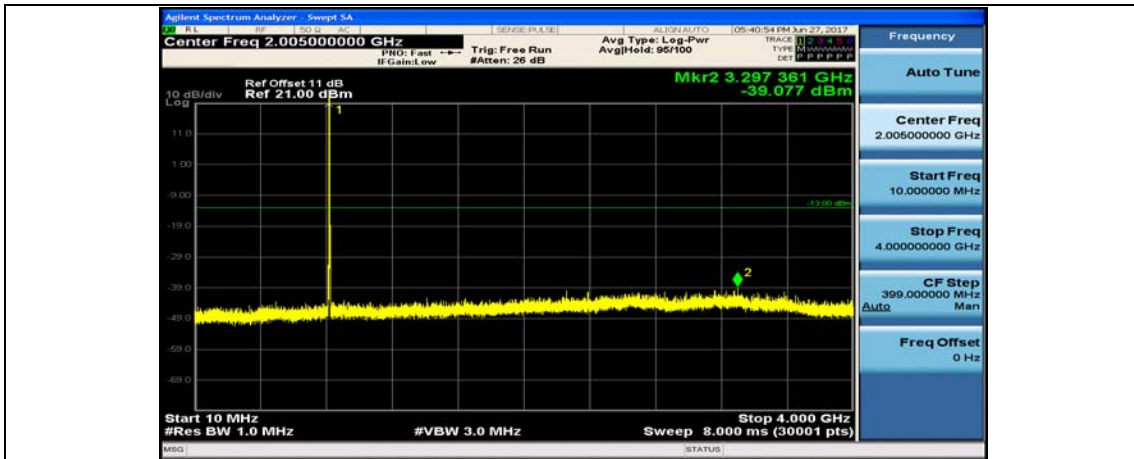

Band5_3MHz_QPSK_20415_1RB#0_10~4000MHz