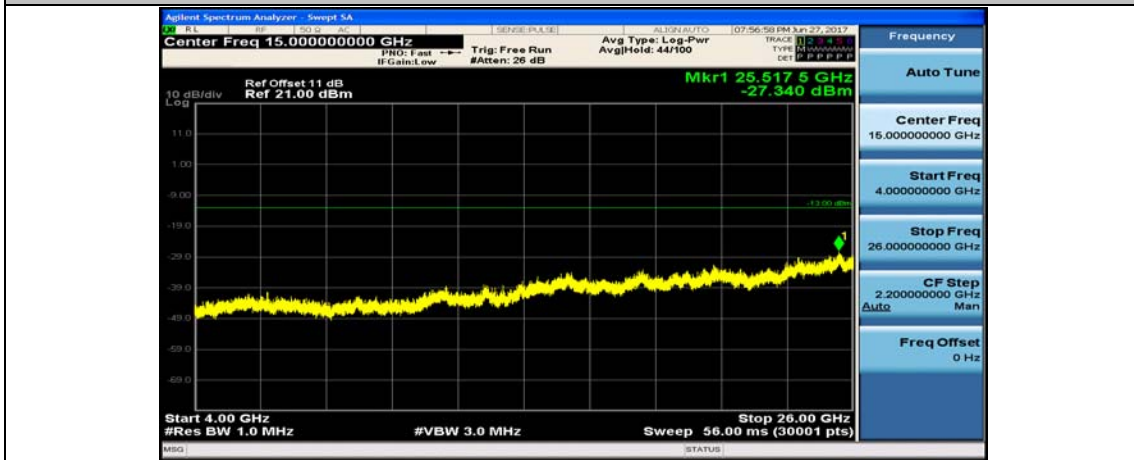

Band17\_10MHz\_16QAM\_23790\_1RB#0\_10~4000MHz

Band17\_10MHz\_16QAM\_23790\_1RB#0\_4000~26000MHz

Band17\_10MHz\_QPSK\_23800\_1RB#0\_10~4000MHz

Band17\_10MHz\_QPSK\_23800\_1RB#0\_4000~26000MHz

Band17\_10MHz\_16QAM\_23800\_1RB#0\_10~4000MHz