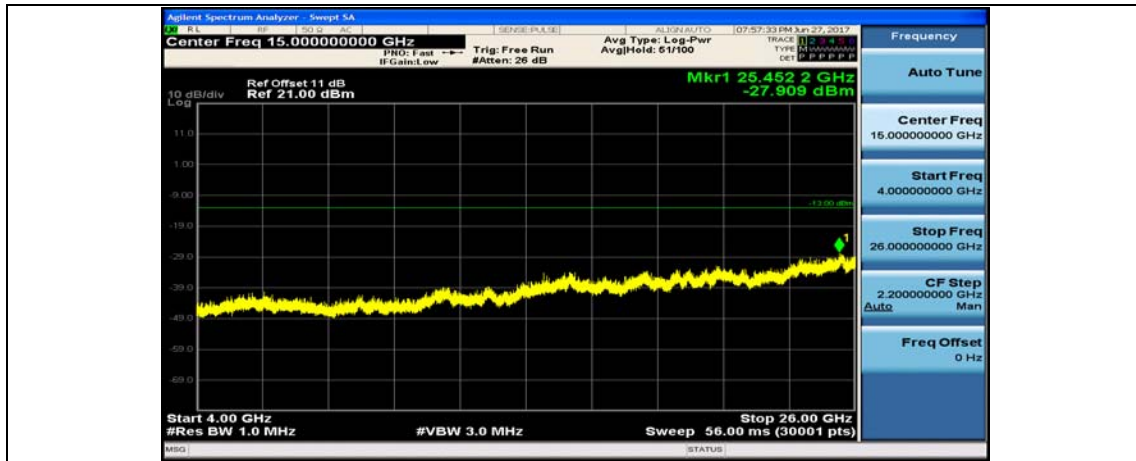

Band17_10MHz_16QAM_23800_1RB#0_4000~26000MHz

Appendix F: Frequency Stability

Test Result

Voltage										
Band	Bandwidth	Modulation	Channel	RB Configure	Voltage [Vdc]	Temperature (°C)	Deviation (Hz)	Deviation (ppm)	Limit (ppm)	Verdict
2	1.4MHz	QPSK	18900	6RB#0	VH	TN	2.55	0.001354	±2.5	PASS
2	1.4MHz	QPSK	18900	6RB#0	VL	TN	-0.07	-0.000038	±2.5	PASS
2	1.4MHz	QPSK	18900	6RB#0	VN	TN	-4.78	-0.002541	±2.5	PASS
2	1.4MHz	16QAM	18900	6RB#0	VH	TN	-4.23	-0.002252	±2.5	PASS
2	1.4MHz	16QAM	18900	6RB#0	VL	TN	1.62	0.000860	±2.5	PASS
2	1.4MHz	16QAM	18900	6RB#0	VN	TN	0.97	0.000517	±2.5	PASS
2	3MHz	QPSK	18900	15RB#0	VH	TN	-1.49	-0.000791	±2.5	PASS
2	3MHz	QPSK	18900	15RB#0	VL	TN	-1.10	-0.000586	±2.5	PASS
2	3MHz	QPSK	18900	15RB#0	VN	TN	4.53	0.002412	±2.5	PASS
2	3MHz	16QAM	18900	15RB#0	VH	TN	-2.93	-0.001560	±2.5	PASS
2	3MHz	16QAM	18900	15RB#0	VL	TN	-3.30	-0.001758	±2.5	PASS
2	3MHz	16QAM	18900	15RB#0	VN	TN	2.75	0.001461	±2.5	PASS
2	5MHz	QPSK	18900	25RB#0	VH	TN	-3.75	-0.001994	±2.5	PASS
2	5MHz	QPSK	18900	25RB#0	VL	TN	-2.53	-0.001347	±2.5	PASS
2	5MHz	QPSK	18900	25RB#0	VN	TN	-7.32	-0.003896	±2.5	PASS
2	5MHz	16QAM	18900	25RB#0	VH	TN	-1.90	-0.001012	±2.5	PASS
2	5MHz	16QAM	18900	25RB#0	VL	TN	-1.04	-0.000555	±2.5	PASS
2	5MHz	16QAM	18900	25RB#0	VN	TN	-3.06	-0.001628	±2.5	PASS
2	10MHz	QPSK	18900	50RB#0	VH	TN	-0.56	-0.000297	±2.5	PASS
2	10MHz	QPSK	18900	50RB#0	VL	TN	-0.39	-0.000205	±2.5	PASS
2	10MHz	QPSK	18900	50RB#0	VN	TN	0.59	0.000312	±2.5	PASS
2	10MHz	16QAM	18900	50RB#0	VH	TN	-0.51	-0.000274	±2.5	PASS
2	10MHz	16QAM	18900	50RB#0	VL	TN	-1.02	-0.000540	±2.5	PASS
2	10MHz	16QAM	18900	50RB#0	VN	TN	-1.40	-0.000746	±2.5	PASS
2	15MHz	QPSK	18900	75RB#0	VH	TN	-0.20	-0.000107	±2.5	PASS
2	15MHz	QPSK	18900	75RB#0	VL	TN	7.87	0.004185	±2.5	PASS
2	15MHz	QPSK	18900	75RB#0	VN	TN	1.42	0.000753	±2.5	PASS
2	15MHz	16QAM	18900	75RB#0	VH	TN	0.19	0.000099	±2.5	PASS
2	15MHz	16QAM	18900	75RB#0	VL	TN	0.11	0.000061	±2.5	PASS
2	15MHz	16QAM	18900	75RB#0	VN	TN	1.65	0.000875	±2.5	PASS
2	20MHz	QPSK	18900	100RB#0	VH	TN	-4.62	-0.002458	±2.5	PASS
2	20MHz	QPSK	18900	100RB#0	VL	TN	-1.72	-0.000913	±2.5	PASS
2	20MHz	QPSK	18900	100RB#0	VN	TN	-3.08	-0.001636	±2.5	PASS
2	20MHz	16QAM	18900	100RB#0	VH	TN	-3.00	-0.001598	±2.5	PASS
2	20MHz	16QAM	18900	100RB#0	VL	TN	-1.87	-0.000997	±2.5	PASS
2	20MHz	16QAM	18900	100RB#0	VN	TN	-3.13	-0.001666	±2.5	PASS
4	1.4MHz	QPSK	20175	6RB#0	VH	TN	-2.07	-0.001197	±2.5	PASS
4	1.4MHz	QPSK	20175	6RB#0	VL	TN	-0.94	-0.000545	±2.5	PASS
4	1.4MHz	QPSK	20175	6RB#0	VN	TN	36.13	0.020857	±2.5	PASS
4	1.4MHz	16QAM	20175	6RB#0	VH	TN	-1.90	-0.001098	±2.5	PASS
4	1.4MHz	16QAM	20175	6RB#0	VL	TN	2.98	0.001717	±2.5	PASS