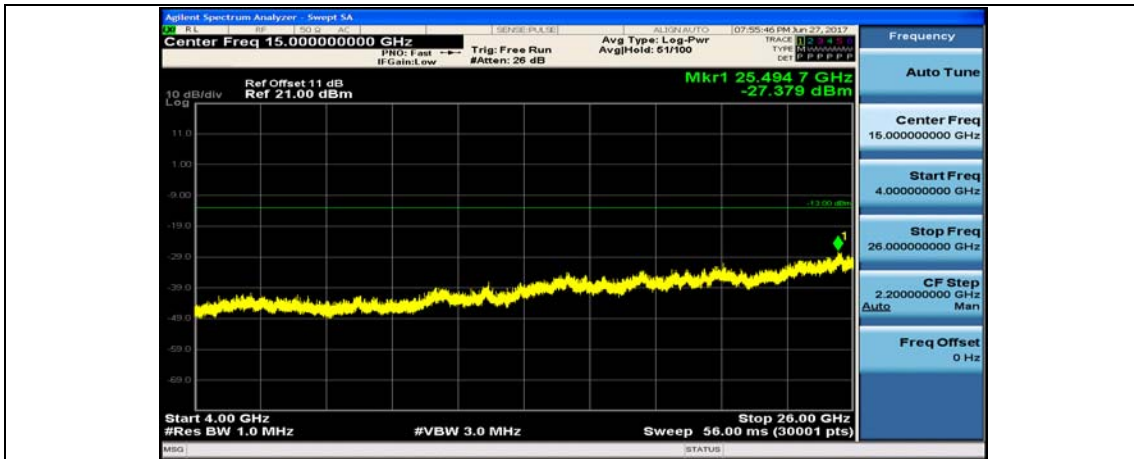

Band17\_10MHz\_QPSK\_23780\_1RB#0\_400~26000MHz

Band17\_10MHz\_16QAM\_23780\_1RB#0\_10~4000MHz

Band17\_10MHz\_16QAM\_23780\_1RB#0\_4000~26000MHz

Band17\_10MHz\_QPSK\_23790\_1RB#0\_10~4000MHz

Band17\_10MHz\_QPSK\_23790\_1RB#0\_4000~26000MHz