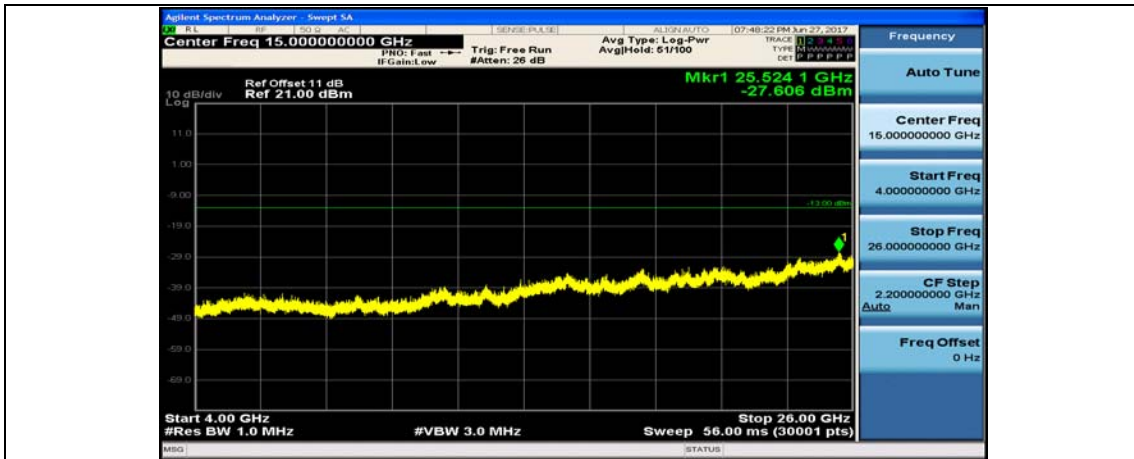

Band17\_5MHz\_QPSK\_23790\_1RB#0\_10~4000MHz

Band17\_5MHz\_QPSK\_23790\_1RB#0\_4000~26000MHz

Band17\_5MHz\_16QAM\_23790\_1RB#0\_10~4000MHz

Band17\_5MHz\_16QAM\_23790\_1RB#0\_4000~26000MHz

Band17\_10MHz\_QPSK\_23780\_1RB#0\_10~4000MHz