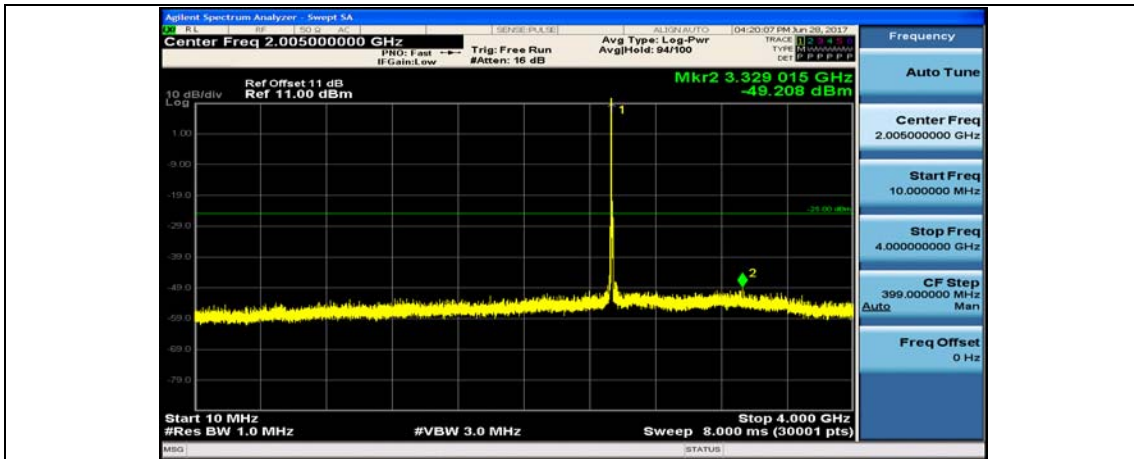

Band7\_5MHz\_QPSK\_20775\_1RB#0\_4000~26000MHz

Band7\_5MHz\_16QAM\_20775\_1RB#0\_10~4000MHz

Band7\_5MHz\_16QAM\_20775\_1RB#0\_4000~26000MHz

Band7\_5MHz\_QPSK\_21100\_1RB#0\_10~4000MHz

Band7\_5MHz\_QPSK\_21100\_1RB#0\_400~26000MHz