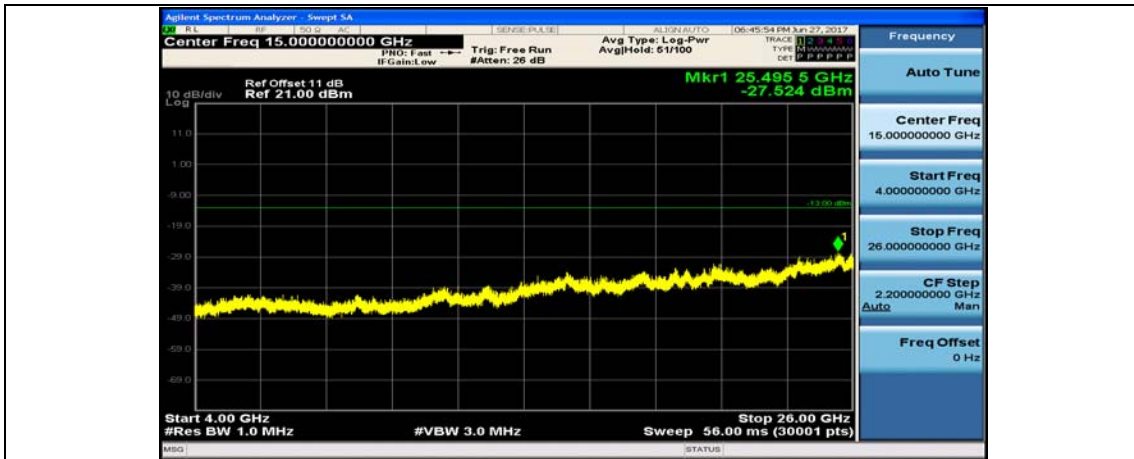

Band5_10MHz_16QAM_20450_1RB#0_4000~26000MHz