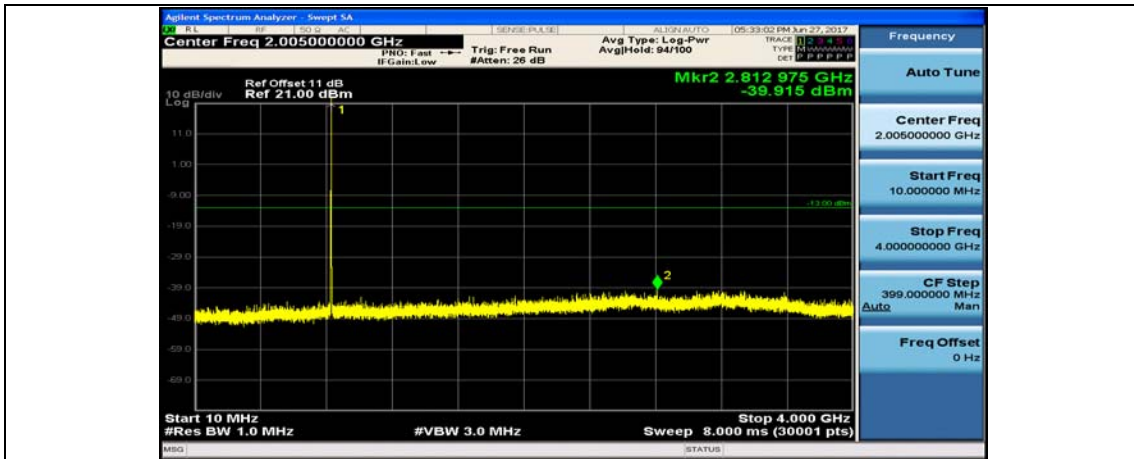

Band5\_1.4MHz\_16QAM\_20407\_1RB#0\_10~4000MHz

Band5\_1.4MHz\_16QAM\_20407\_1RB#0\_4000~26000MHz

Band5\_1.4MHz\_QPSK\_20525\_1RB#0\_10~4000MHz

Band5 1.4MHz\_QPSK\_20525\_1RB#0\_4000~26000MHz

Band5\_1.4MHz\_16QAM\_20525\_1RB#0\_10~4000MHz