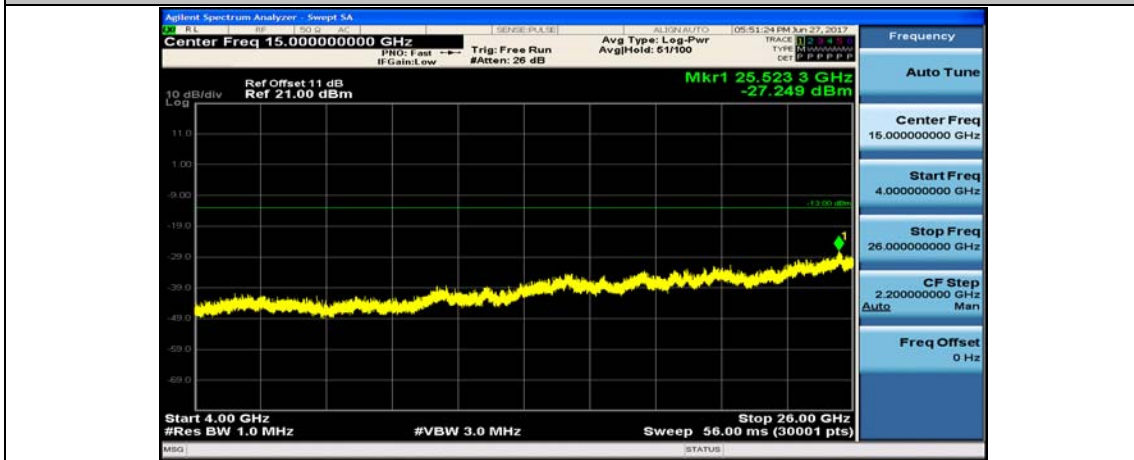

Band5\_3MHz\_16QAM\_20635\_1RB#0\_10~4000MHz

Band5\_3MHz\_16QAM\_20635\_1RB#0\_4000~26000MHz

Band5\_5MHz\_QPSK\_20425\_1RB#0\_10~4000MHz

Band5\_5MHz\_QPSK\_20425\_1RB#0\_400~26000MHz

Band5\_5MHz\_16QAM\_20425\_1RB#0\_10~4000MHz