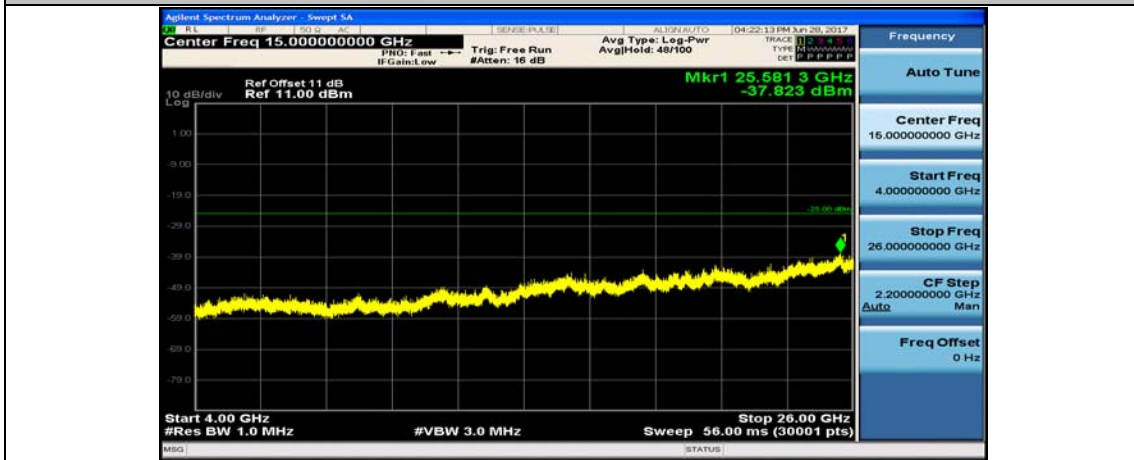

Band7_5MHz_16QAM_21425_1RB#0_4000~26000MHz