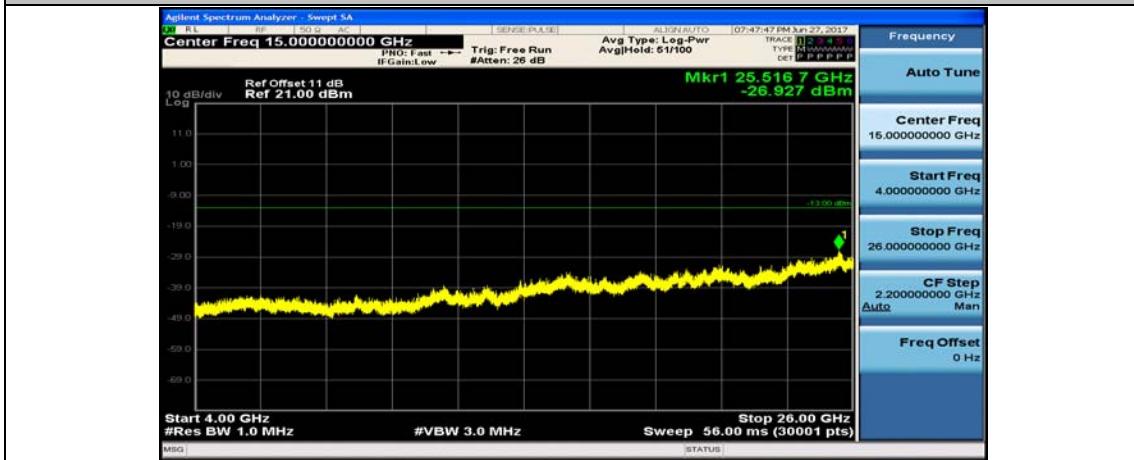

Band17_5MHz_QPSK_23790_1RB#0_4000~26000MHz