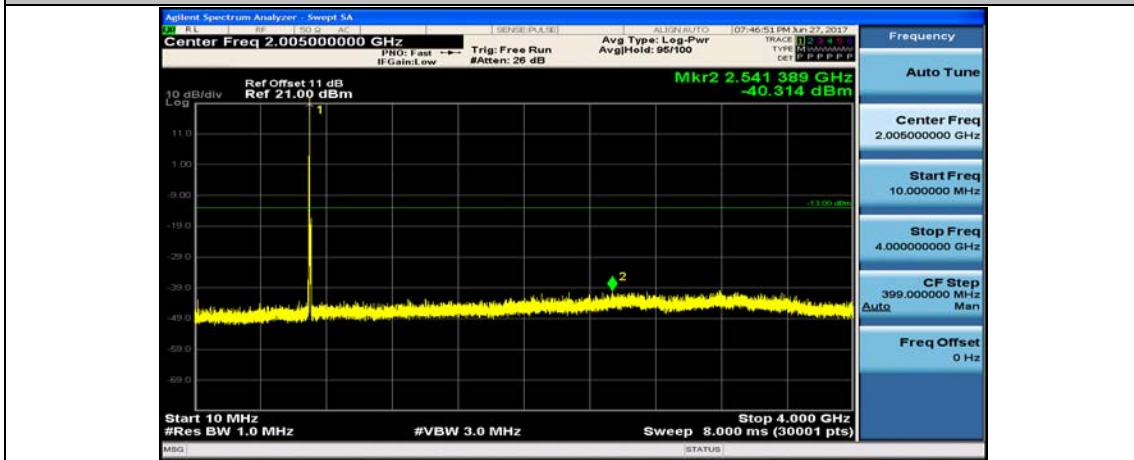

Band7\_20MHz\_16QAM\_21350\_1RB#0\_4000~26000MHz

Band17\_5MHz\_QPSK\_23755\_1RB#0\_10~4000MHz

Band17\_5MHz\_QPSK\_23755\_1RB#0\_4000~26000MHz

Band17\_5MHz\_16QAM\_23755\_1RB#0\_10~4000MHz

Band17\_5MHz\_16QAM\_23755\_1RB#0\_400~26000MHz