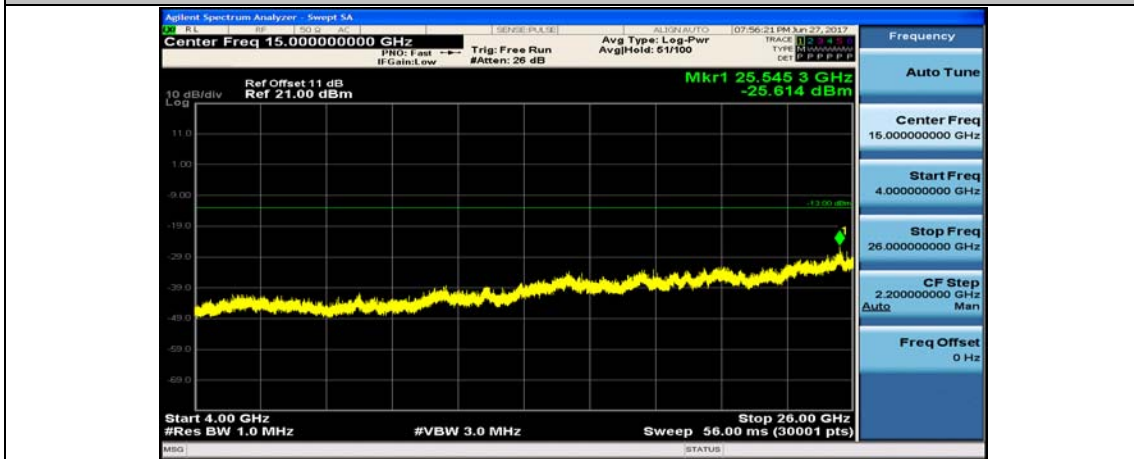

Band17_10MHz_16QAM_23790_1RB#0_4000~26000MHz