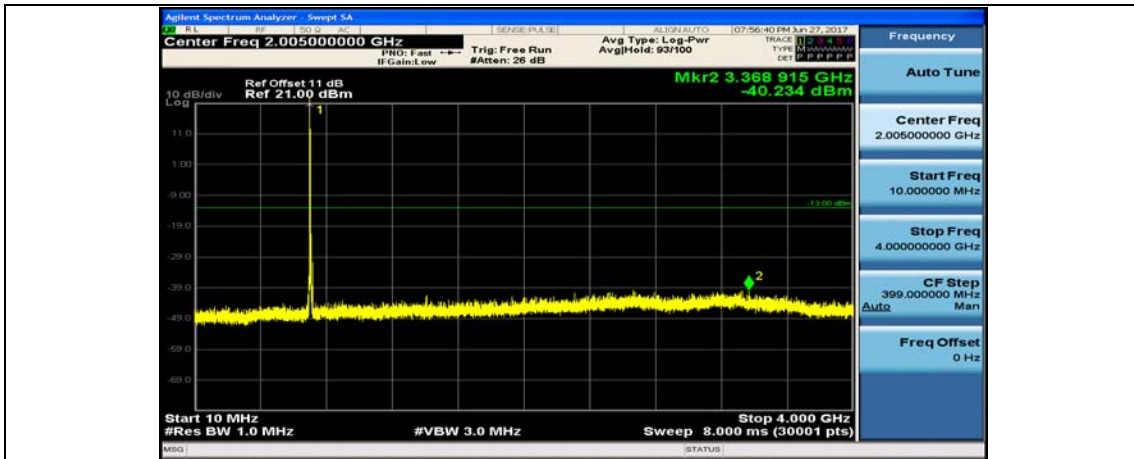

Band17_10MHz_QPSK_23800_1RB#0_10~4000MHz