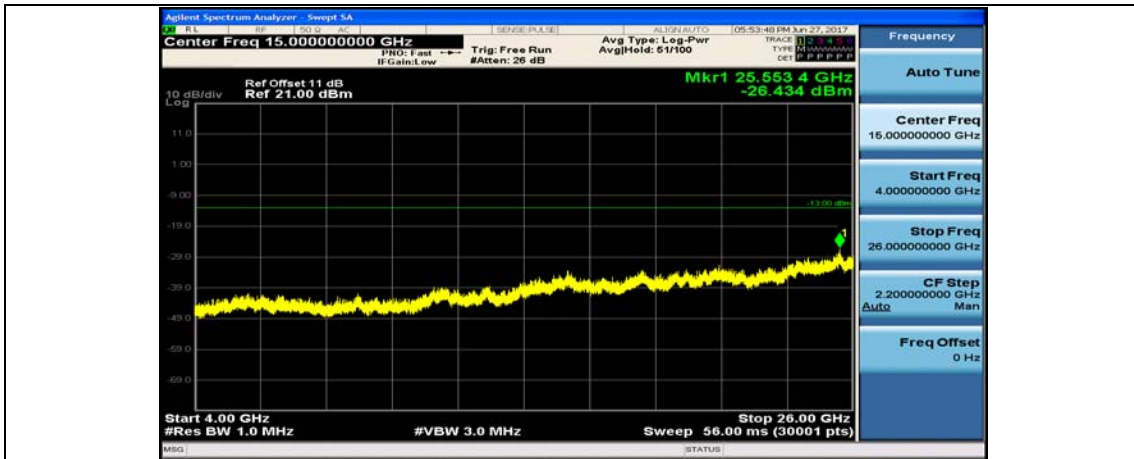

Band5_5MHz_QPSK_20625_1RB#0_4000~26000MHz