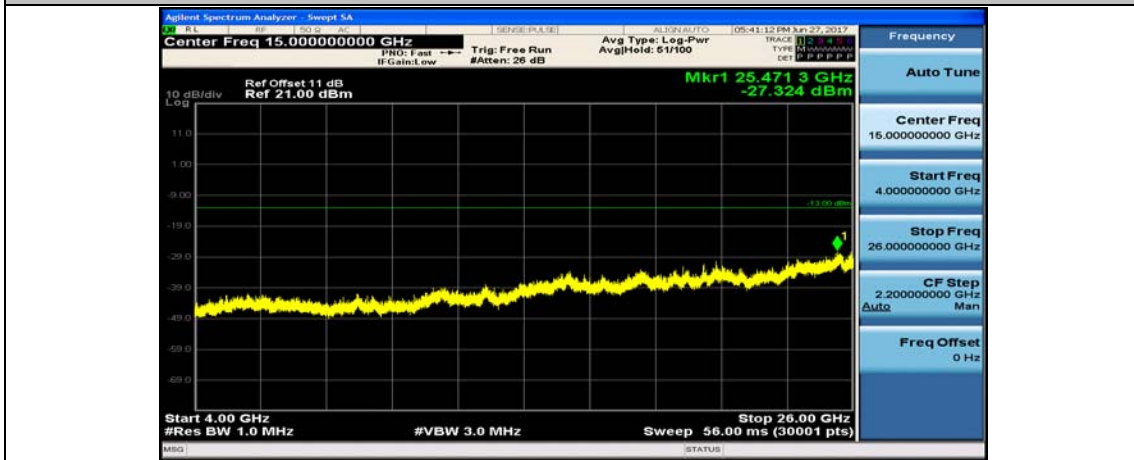

Band5_3MHz_QPSK_20415_1RB#0_4000~26000MHz