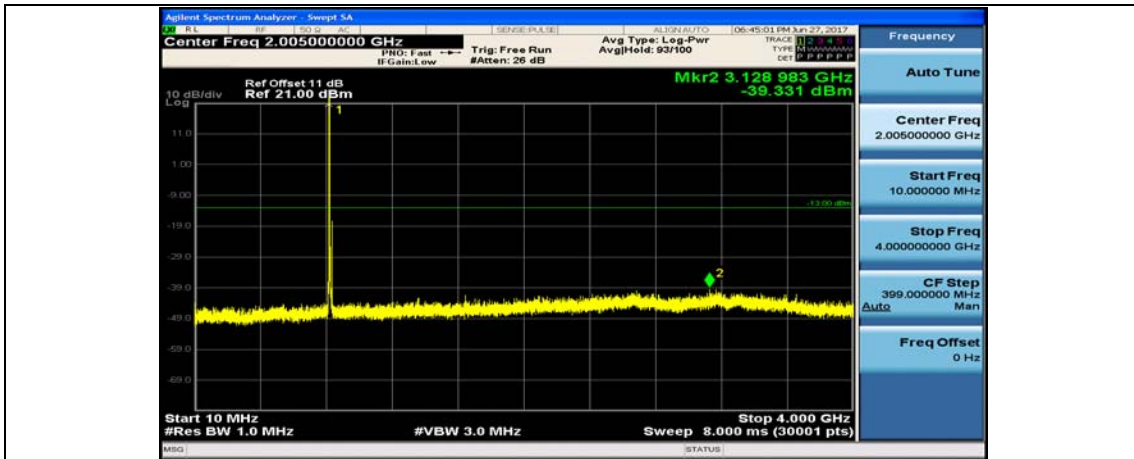

Band5\_5MHz\_QPSK\_20625\_1RB#0\_10~4000MHz

Band5\_5MHz\_QPSK\_20625\_1RB#0\_4000~26000MHz

Band5\_5MHz\_16QAM\_20625\_1RB#0\_10~4000MHz

Band5\_5MHz\_16QAM\_20625\_1RB#0\_4000~26000MHz

Band5\_10MHz\_QPSK\_20450\_1RB#0\_10~4000MHz