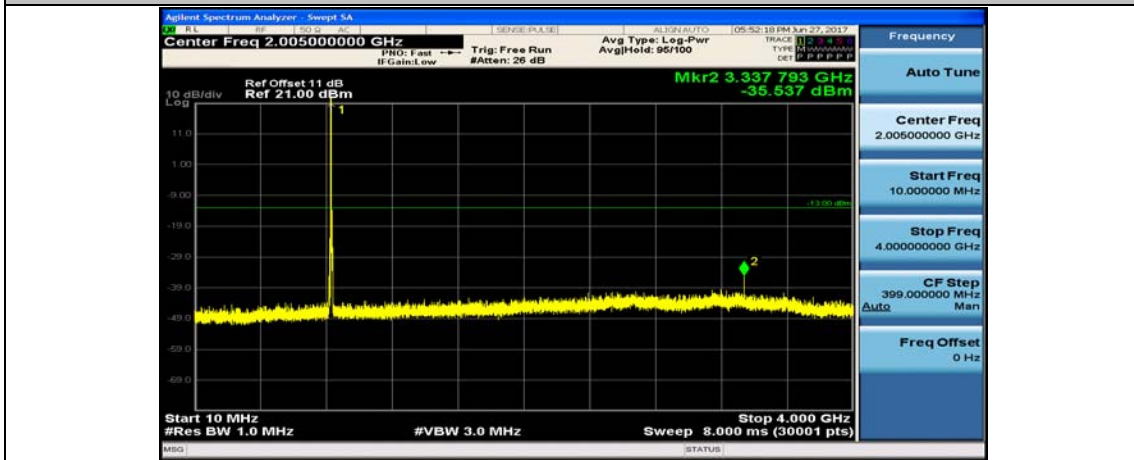

Band5_5MHz_QPSK_20525_1RB#0_10~400MHz