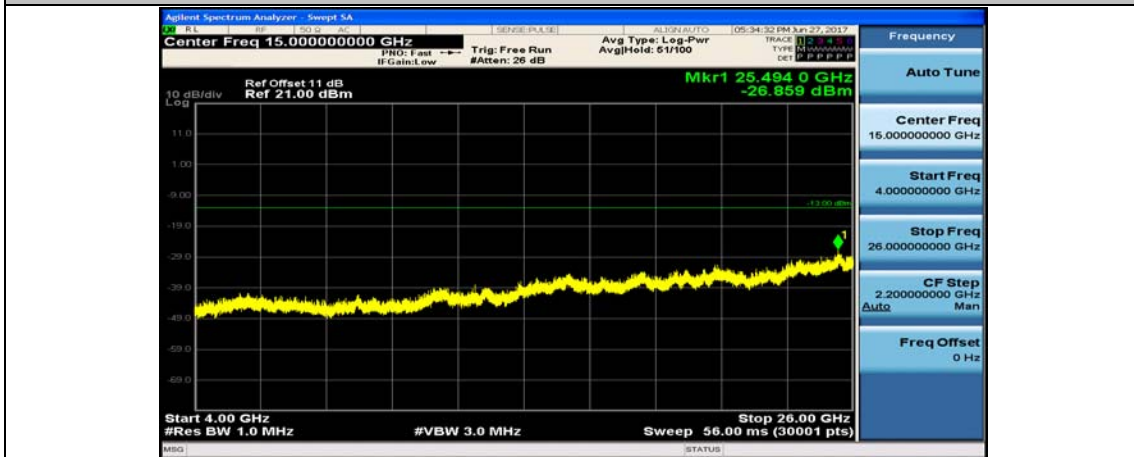

Band5\_1.4MHz\_16QAM\_20525\_1RB#0\_4000~26000MHz

Band5\_1.4MHz\_QPSK\_20643\_1RB#0\_10~4000MHz

Band5\_1.4MHz\_QPSK\_20643\_1RB#0\_4000~26000MHz

Band5\_1.4MHz\_16QAM\_20643\_1RB#0\_10~4000MHz

Band5\_1.4MHz\_16QAM\_20643\_1RB#0\_400~26000MHz