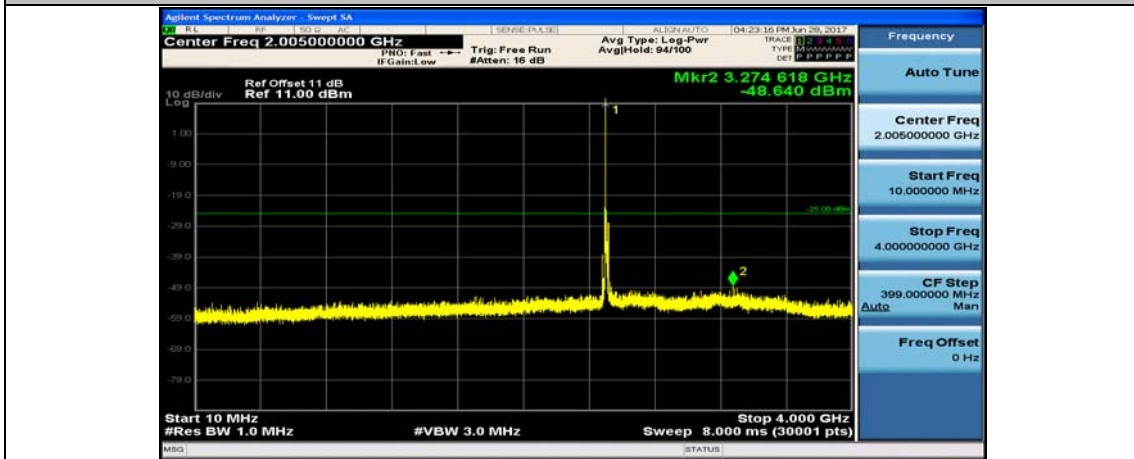

Band7_10MHz_QPSK_20800_1RB#0_10~4000MHz