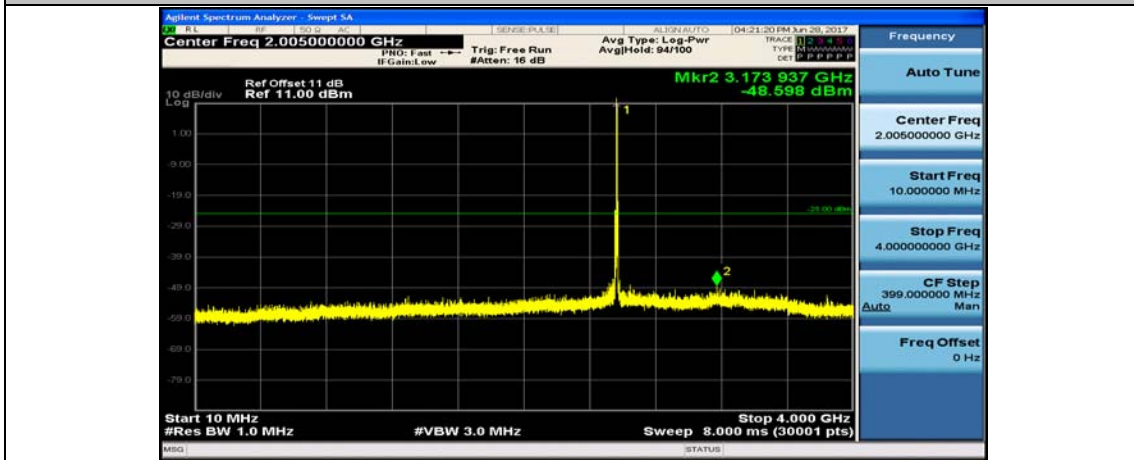

Band7\_5MHz\_16QAM\_21100\_1RB#0\_10~4000MHz

Band7\_5MHz\_16QAM\_21100\_1RB#0\_400~26000MHz

Band7\_5MHz\_QPSK\_21425\_1RB#0\_10~4000MHz

Band7\_5MHz\_QPSK\_21425\_1RB#0\_400~26000MHz

Band7\_5MHz\_16QAM\_21425\_1RB#0\_10~4000MHz