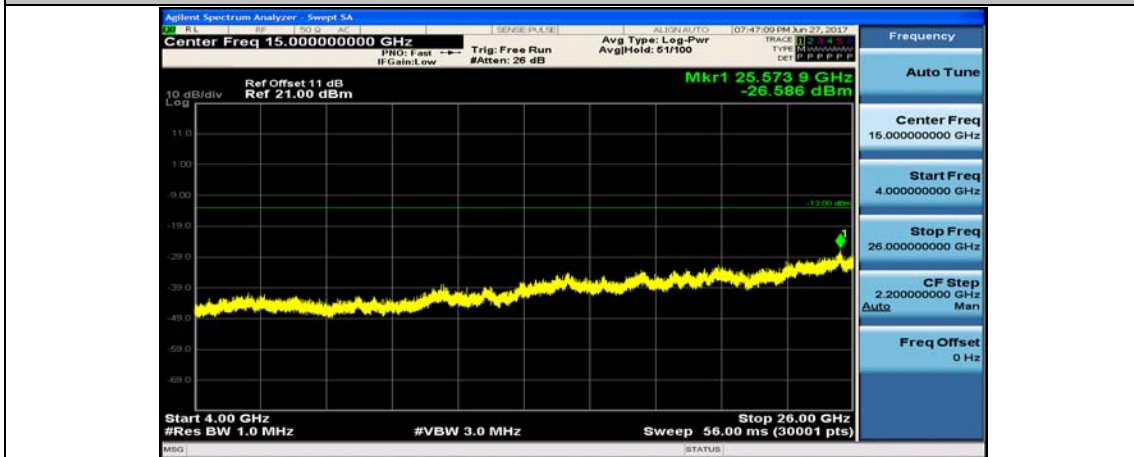

Band7\_20MHz\_16QAM\_21350\_1RB#0\_4000~26000MHz

Band17\_5MHz\_QPSK\_23755\_1RB#0\_10~4000MHz

Band17\_5MHz\_QPSK\_23755\_1RB#0\_4000~26000MHz

Band17\_5MHz\_16QAM\_23755\_1RB#0\_10~4000MHz

Band17\_5MHz\_16QAM\_23755\_1RB#0\_400~26000MHz