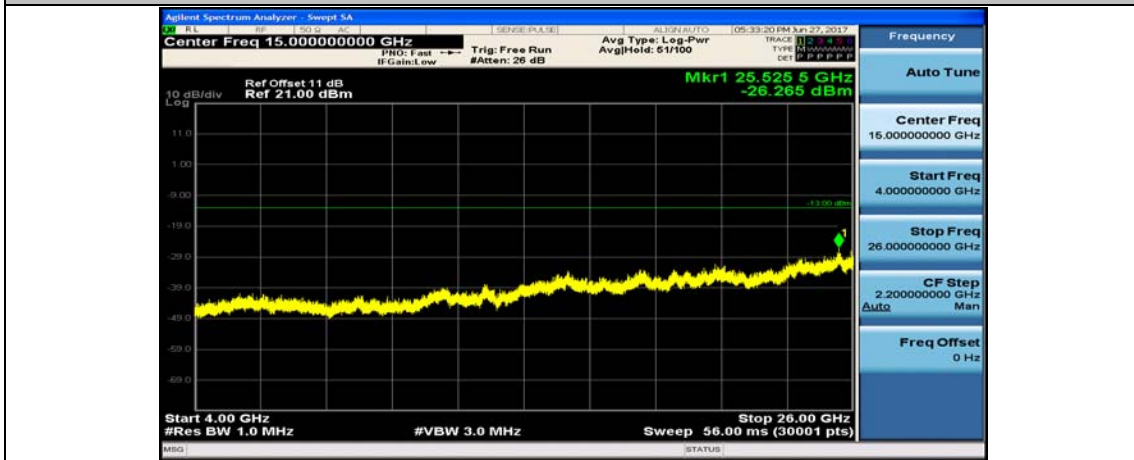

Band5_1.4MHz_16QAM_20525_1RB#0_4000~26000MHz