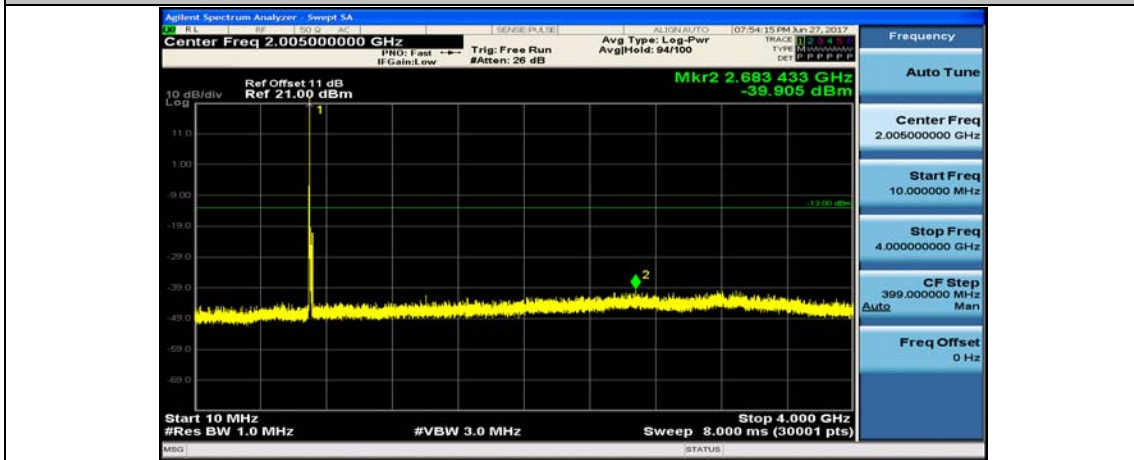

Band17\_5MHz\_QPSK\_23790\_1RB#0\_10~4000MHz

Band17\_5MHz\_QPSK\_23790\_1RB#0\_4000~26000MHz

Band17\_5MHz\_16QAM\_23790\_1RB#0\_10~4000MHz

Band17\_5MHz\_16QAM\_23790\_1RB#0\_4000~26000MHz

Band17\_10MHz\_QPSK\_23780\_1RB#0\_10~4000MHz