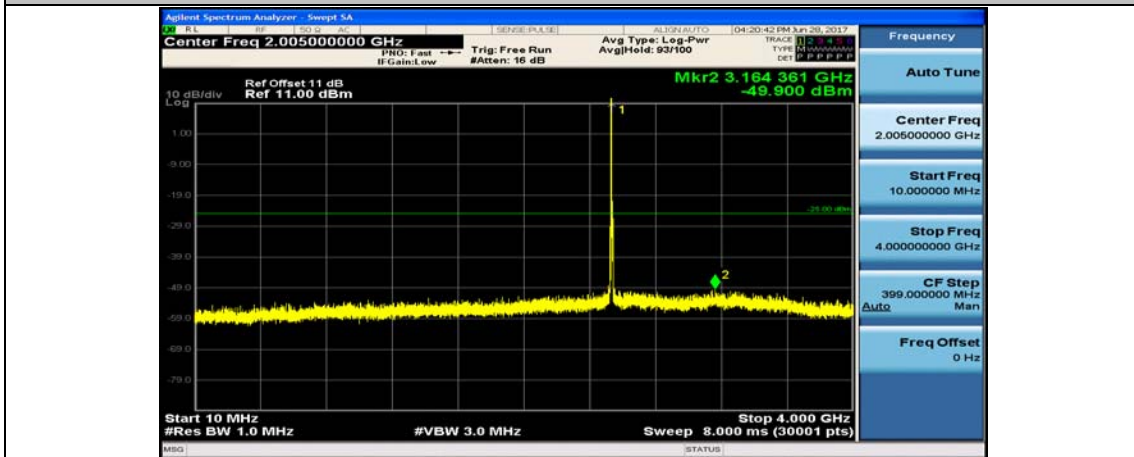

Band7_5MHz_16QAM_21100_1RB#0_10~4000MHz