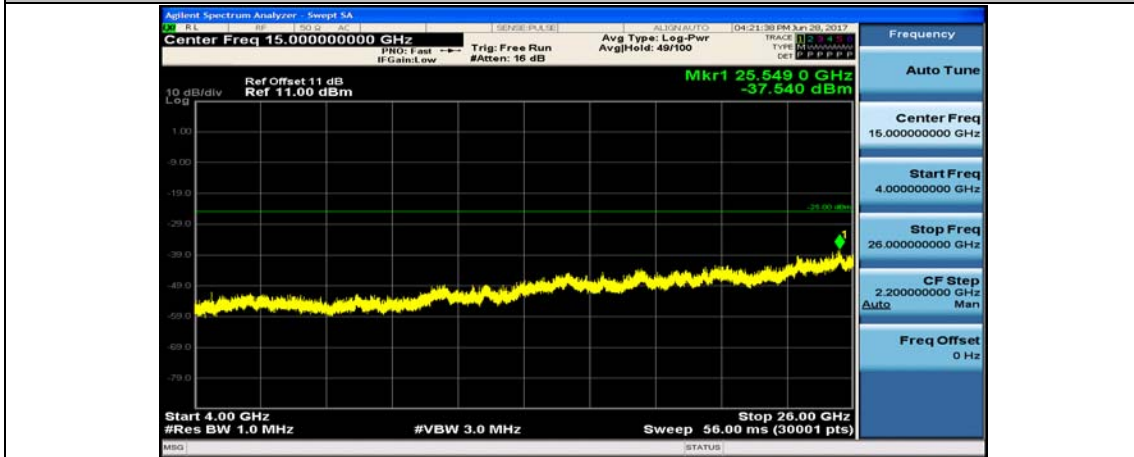

Band7\_5MHz\_16QAM\_21100\_1RB#0\_10~4000MHz

Band7\_5MHz\_16QAM\_21100\_1RB#0\_400~26000MHz

Band7\_5MHz\_QPSK\_21425\_1RB#0\_10~4000MHz

Band7\_5MHz\_QPSK\_21425\_1RB#0\_400~26000MHz

Band7\_5MHz\_16QAM\_21425\_1RB#0\_10~4000MHz