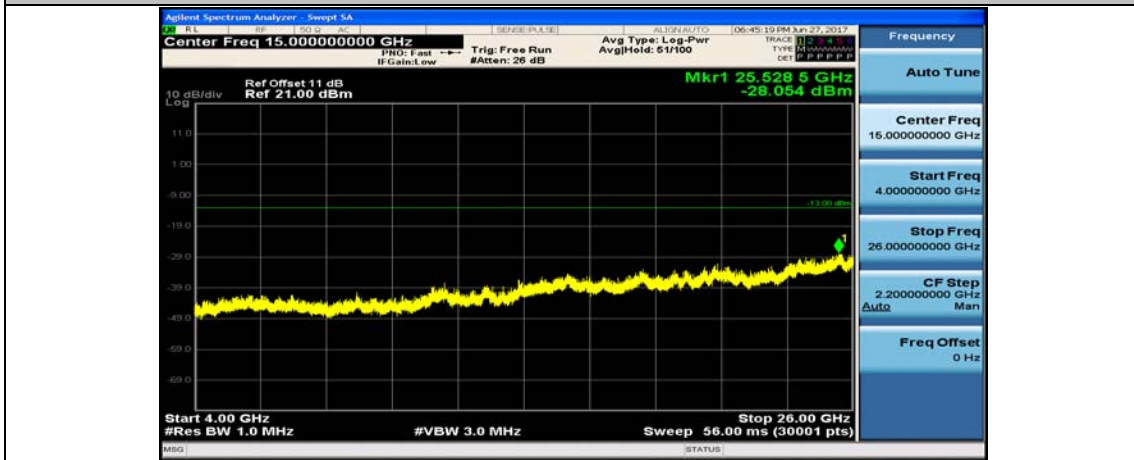

Band5_10MHz_QPSK_20450_1RB#0_4000~26000MHz