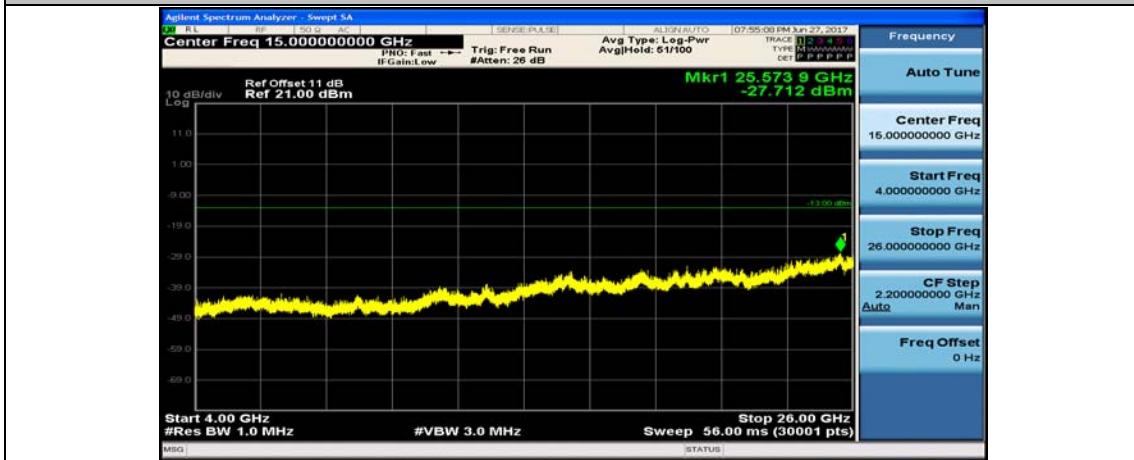

Band17_10MHz_16QAM_23780_1RB#0_4000~26000MHz