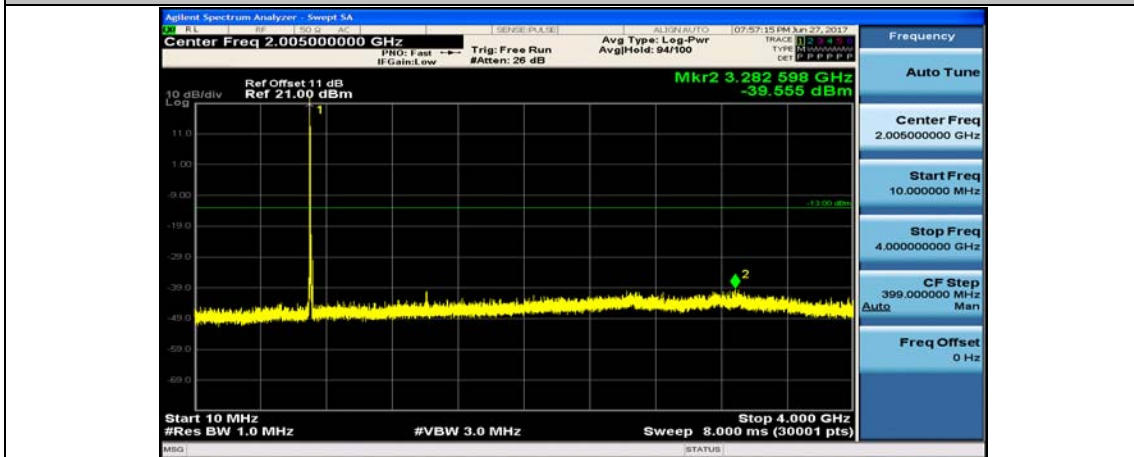

Band17\_10MHz\_16QAM\_23790\_1RB#0\_10~4000MHz

Band17\_10MHz\_16QAM\_23790\_1RB#0\_4000~26000MHz

Band17\_10MHz\_QPSK\_23800\_1RB#0\_10~4000MHz

Band17\_10MHz\_QPSK\_23800\_1RB#0\_4000~26000MHz

Band17\_10MHz\_16QAM\_23800\_1RB#0\_10~4000MHz