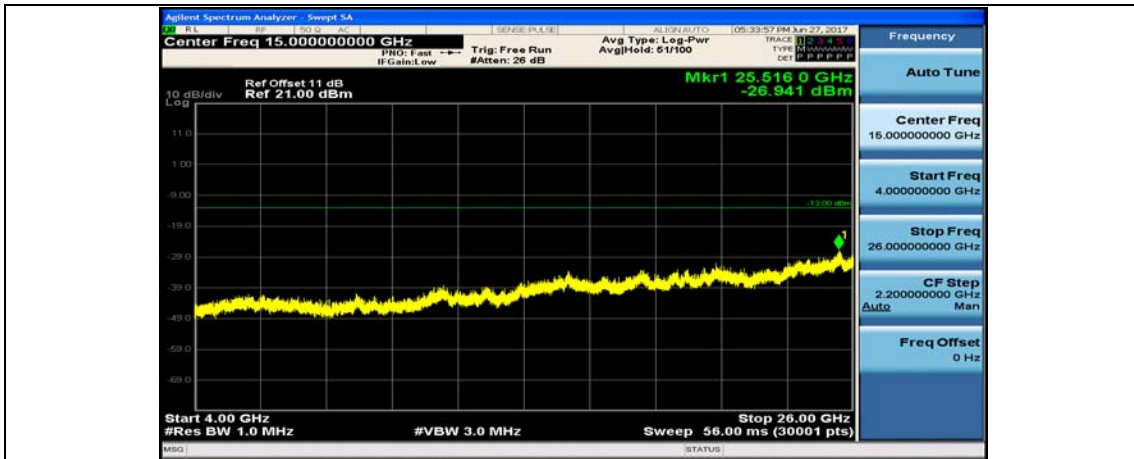

Band5_1.4MHz_QPSK_20643_1RB#0_4000~26000MHz