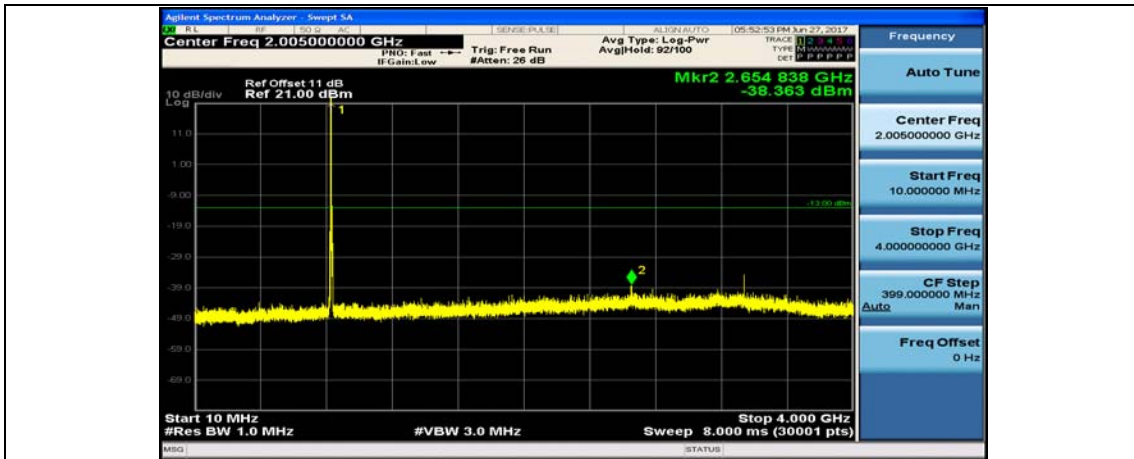

Band5\_5MHz\_16QAM\_20425\_1RB#0\_400~26000MHz

Band5\_5MHz\_QPSK\_20525\_1RB#0\_10~400MHz

Band5\_5MHz\_QPSK\_20525\_1RB#0\_400~26000MHz

Band5\_5MHz\_16QAM\_20525\_1RB#0\_10~400MHz

Band5\_5MHz\_16QAM\_20525\_1RB#0\_4000~26000MHz