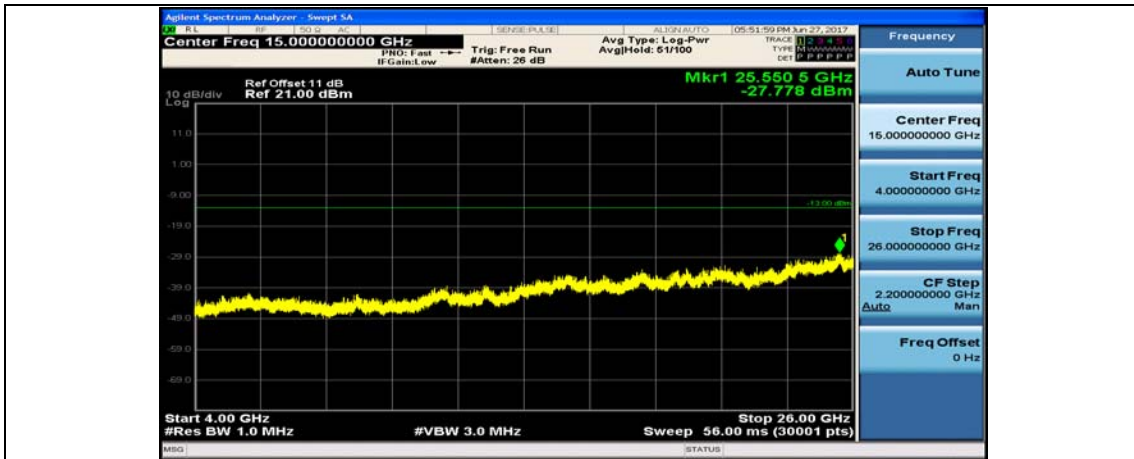

Band5_5MHz_16QAM_20425_1RB#0_400~26000MHz