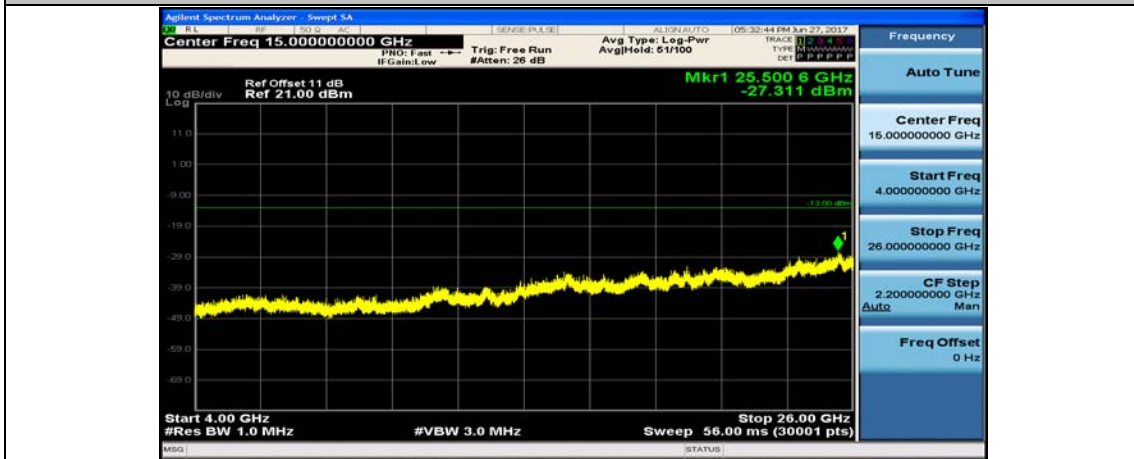

Band5\_1.4MHz\_16QAM\_20407\_1RB#0\_10~4000MHz

Band5\_1.4MHz\_16QAM\_20407\_1RB#0\_4000~26000MHz

Band5\_1.4MHz\_QPSK\_20525\_1RB#0\_10~4000MHz

Band5 1.4MHz\_QPSK\_20525\_1RB#0\_4000~26000MHz

Band5\_1.4MHz\_16QAM\_20525\_1RB#0\_10~4000MHz