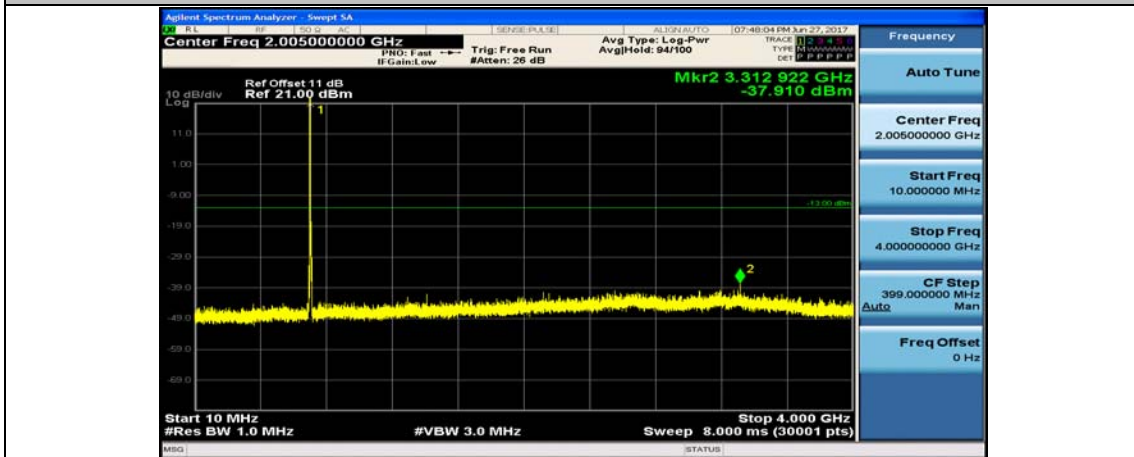

Band17_5MHz_16QAM_23790_1RB#0_10~4000MHz