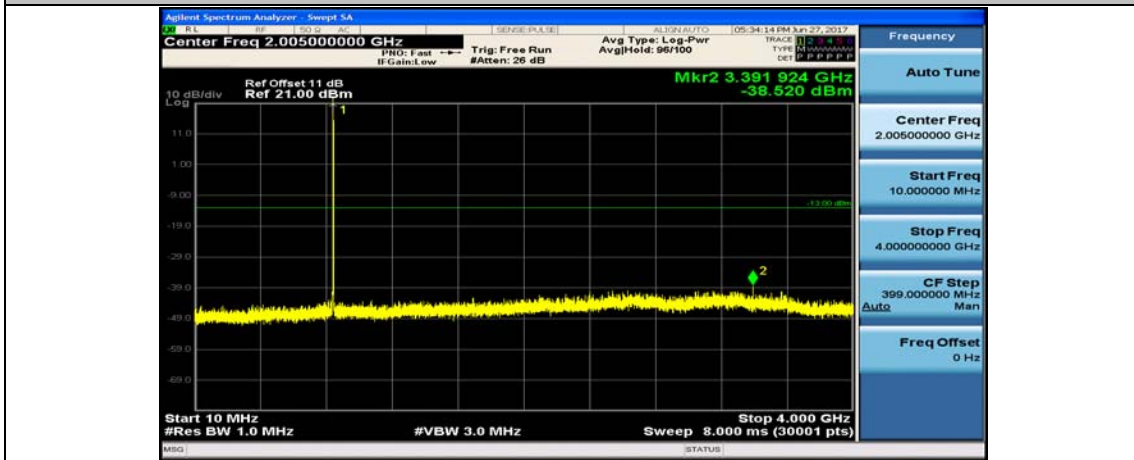

Band5\_1.4MHz\_16QAM\_20525\_1RB#0\_4000~26000MHz

Band5\_1.4MHz\_QPSK\_20643\_1RB#0\_10~4000MHz

Band5\_1.4MHz\_QPSK\_20643\_1RB#0\_4000~26000MHz

Band5\_1.4MHz\_16QAM\_20643\_1RB#0\_10~4000MHz

Band5\_1.4MHz\_16QAM\_20643\_1RB#0\_400~26000MHz