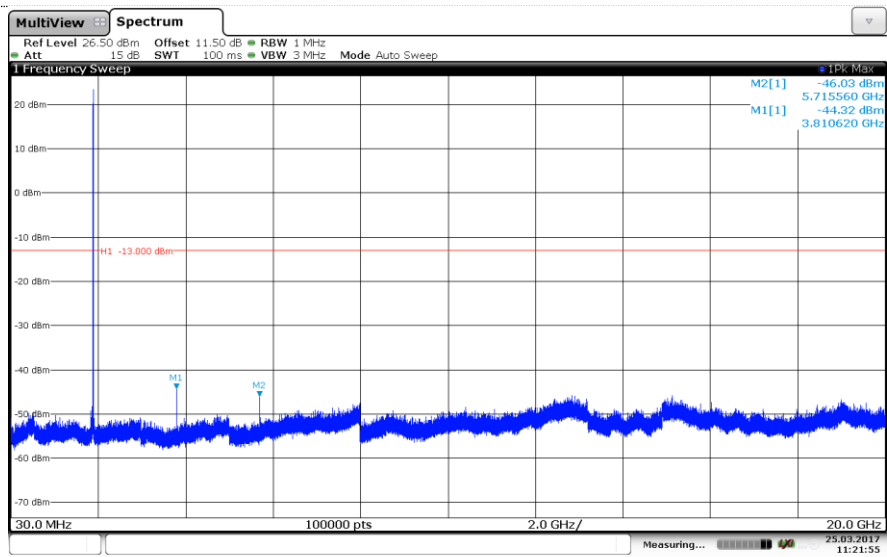

LTE Band 2-3MHz

QPSK

Channel Low

Channel Mid

Channel High

LTE Band 2-3MHz
16QAM

Channel Low

Channel Mid

Channel High

LTE Band 2-5MHz

QPSK

Channel Low

Channel Mid

Channel High

LTE Band 2-5MHz
16QAM

Channel Low

Channel Mid

Channel High

LTE Band 2-10MHz QPSK

Channel Low

Channel Mid

Channel High

LTE Band 2-10MHz
16QAM

Channel Low

Channel Mid

Channel High

LTE Band 2-15MHz
QPSK

Channel Low

Channel Mid

Channel High

LTE Band 2-15MHz
16QAM

Channel Low