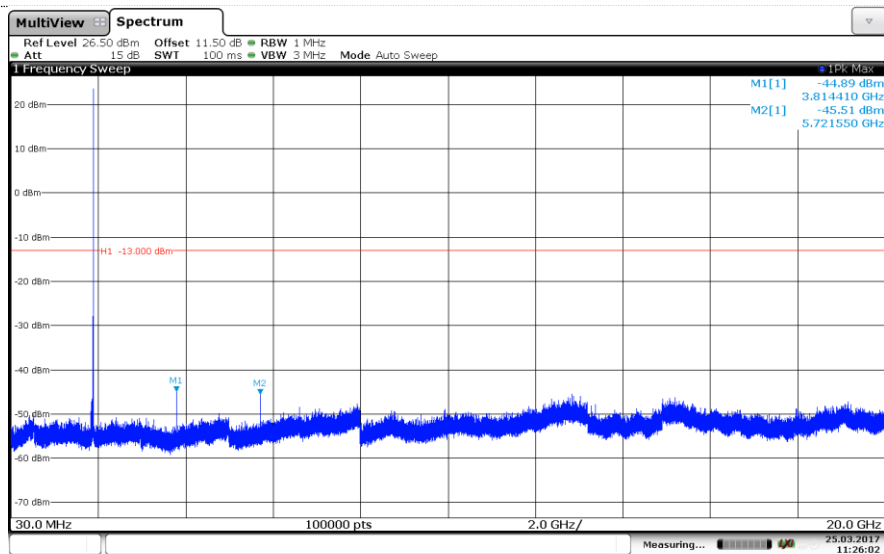

LTE Band 2-3MHz

QPSK

Channel Low

Channel Mid

Channel High

LTE Band 2-3MHz
16QAM

Channel Low

Channel Mid

Channel High

LTE Band 2-5MHz

QPSK

Channel Low

Channel Mid

Channel High

LTE Band 2-5MHz
16QAM

Channel Low

Channel Mid

Channel High

LTE Band 2-10MHz QPSK

Channel Low

Channel Mid

Channel High

LTE Band 2-10MHz
16QAM

Channel Low