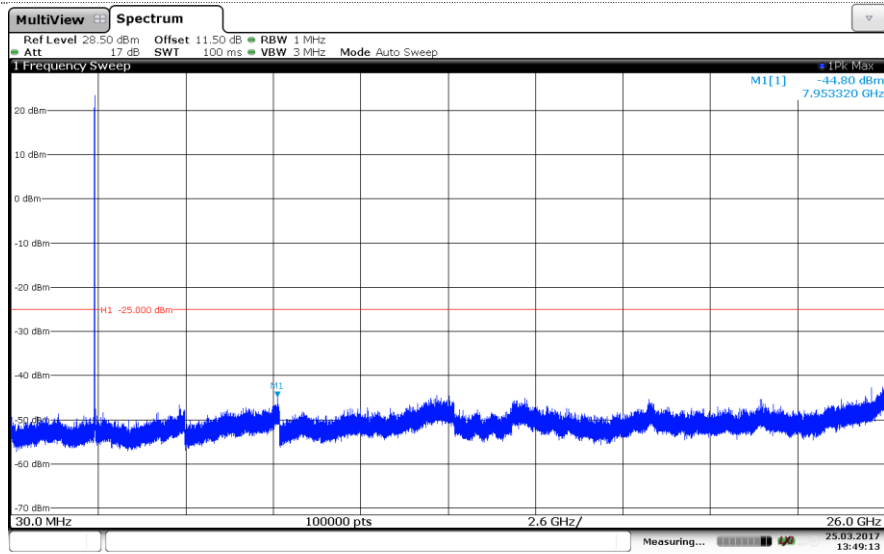

Channel Low

Channel Mid

Channel High

LTE Band 7-5MHz
QPSK

Channel Low

Channel Mid

Channel High

LTE Band 7-5MHz
16QAM

Channel Low

Channel Mid

Channel High

LTE Band 7-10MHz
QPSK

Channel Low

Channel Mid

Channel High

LTE Band 7-10MHz
16QAM

Channel Low

Channel Mid

Channel High