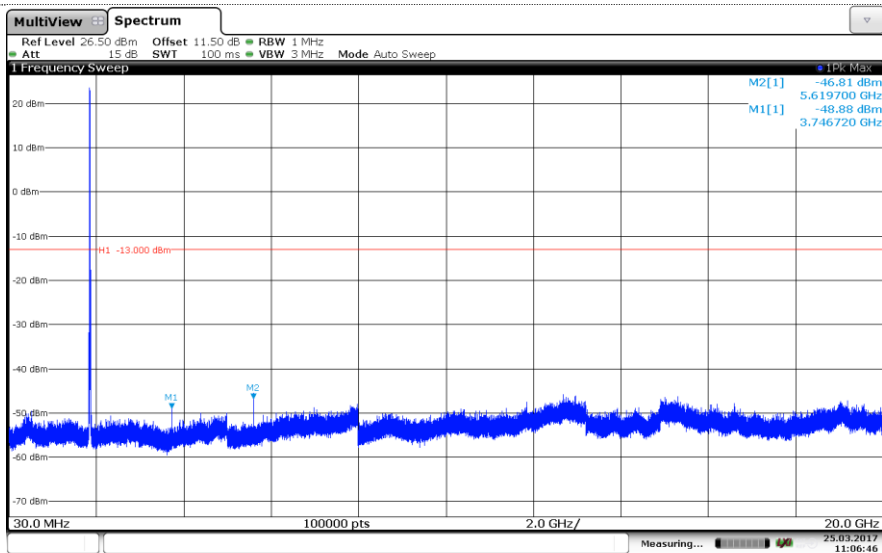

Channel Mid

Channel High

LTE Band 2-10MHz QPSK

Channel Low

Channel Mid

Channel High

LTE Band 2-10MHz
16QAM

Channel Low

Channel Mid

Channel High

LTE Band 2-15MHz
QPSK

Channel Low

Channel Mid

Channel High

LTE Band 2-15MHz
16QAM

Channel Low

Channel Mid

Channel High

LTE Band 2-20MHz QPSK

Channel Low

Channel Mid

Channel High

LTE Band 2-20MHz 16QAM

Channel Low

Channel Mid

Channel High

LTE Band 4-1.4MHz

QPSK

Channel Low

Channel Mid

Channel High

LTE Band 4-1.4MHz 16QAM