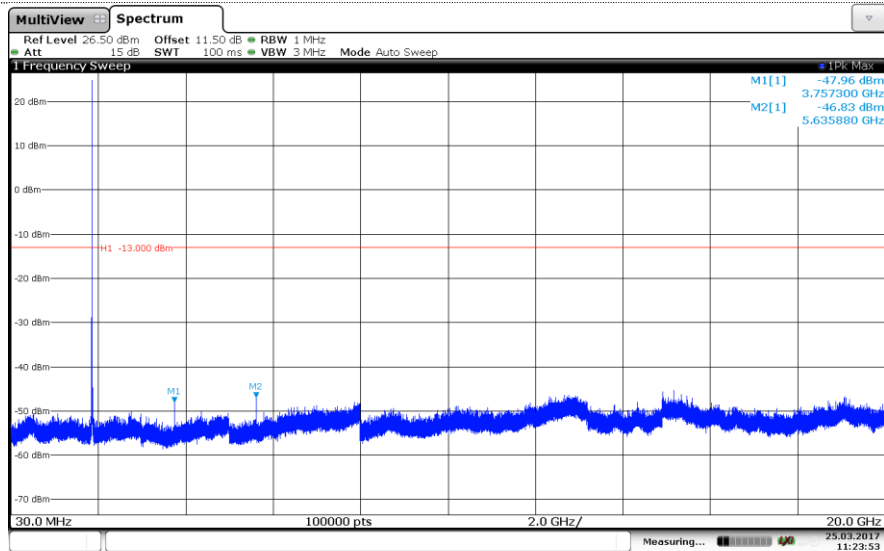

LTE Band 2-3MHz

QPSK

Channel Low

Channel Mid

Channel High

LTE Band 2-3MHz
16QAM

Channel Low

Channel Mid

Channel High

LTE Band 2-5MHz

QPSK

Channel Low

Channel Mid

Channel High

LTE Band 2-5MHz
16QAM

Channel Low

Channel Mid

Channel High

LTE Band 2-10MHz QPSK

Channel Low

Channel Mid

Channel High

LTE Band 2-10MHz
16QAM

Channel Low