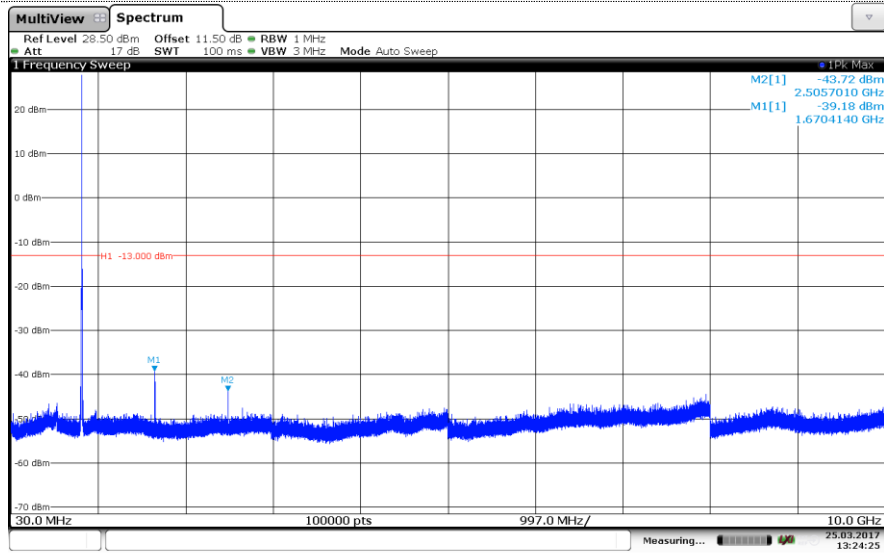

Channel Low

Channel Mid

Channel High

LTE Band 5-1.4MHz 16QAM

Channel Low

Channel Mid

Channel High

LTE Band 5-3MHz

QPSK

Channel Low

Channel Mid

Channel High

LTE Band 5-3MHz
16QAM

Channel Low

Channel Mid

Channel High

LTE Band 5-5MHz

QPSK

Channel Low

Channel Mid

Channel High

LTE Band 5-5MHz 16QAM

Channel Low

Channel Mid