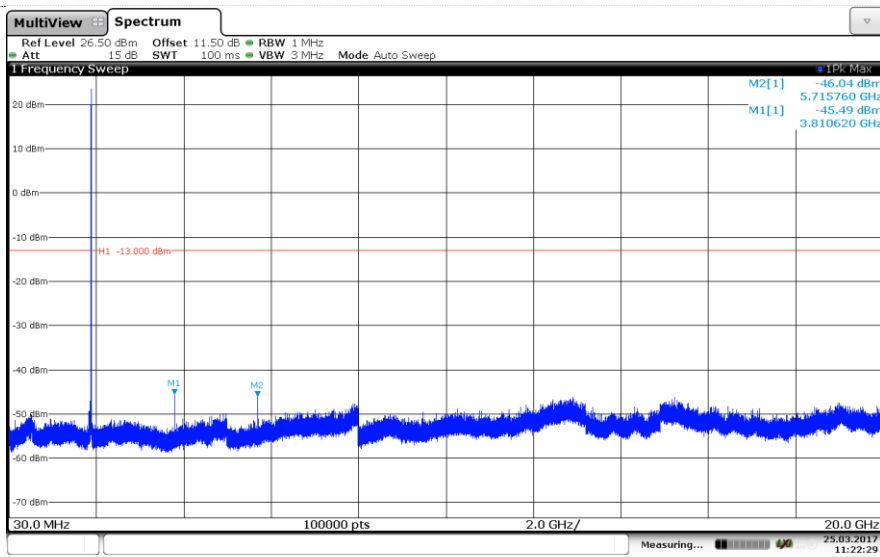

LTE Band 2-3MHz

QPSK

Channel Low

Channel Mid

Channel High

LTE Band 2-3MHz
16QAM

Channel Low

Channel Mid

Channel High

LTE Band 2-5MHz

QPSK

Channel Low

Channel Mid

Channel High

LTE Band 2-5MHz
16QAM

Channel Low

Channel Mid

Channel High

LTE Band 2-10MHz QPSK

Channel Low

Channel Mid

Channel High

LTE Band 2-10MHz
16QAM

Channel Low

Channel Mid

Channel High

LTE Band 2-15MHz
QPSK

Channel Low

Channel Mid

Channel High

LTE Band 2-15MHz
16QAM

Channel Low