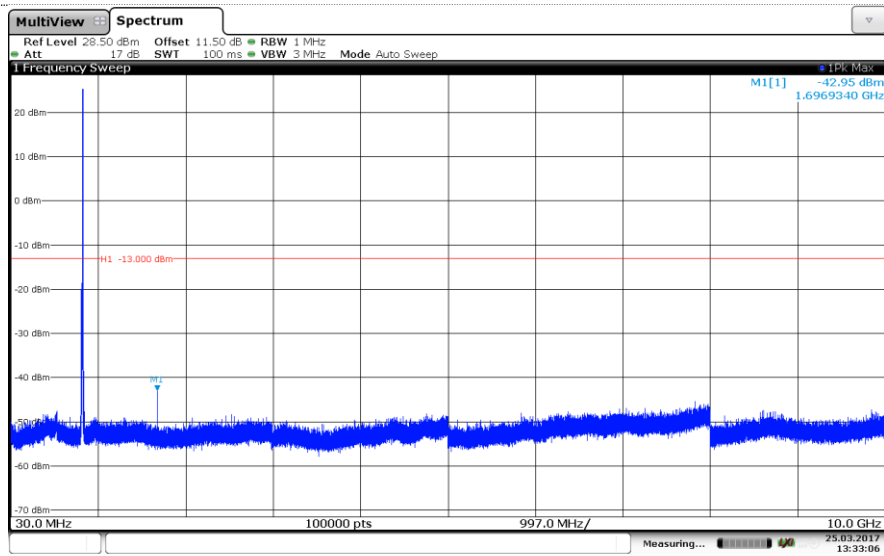

LTE Band 5-5MHz

QPSK

Channel Low

Channel Mid

Channel High

LTE Band 5-5MHz 16QAM

Channel Low

Channel Mid

Channel High

LTE Band 5-10MHz

QPSK

Channel Low

Channel Mid

Channel High

LTE Band 5-10MHz

16QAM

Channel Low

Channel Mid

Channel High

LTE Band 7-5MHz
QPSK

Channel Low

Channel Mid

Channel High

LTE Band 7-5MHz
16QAM