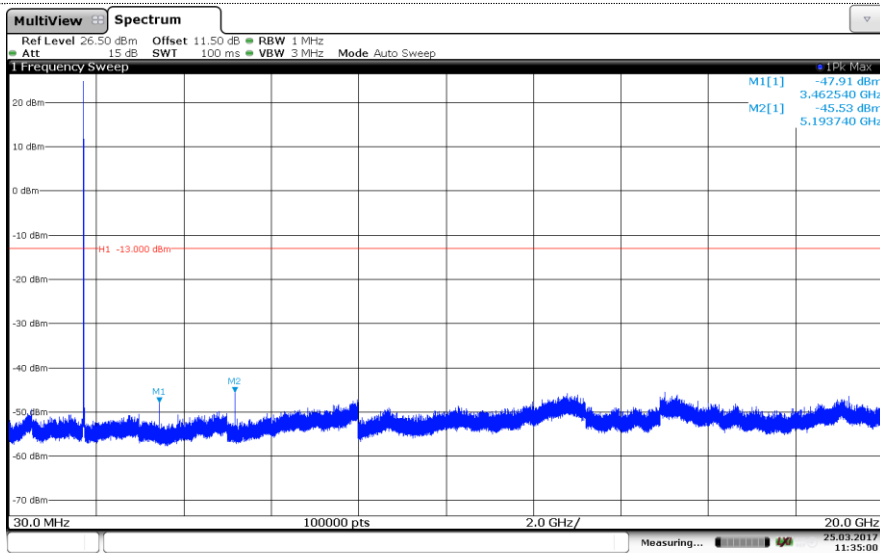

Channel Mid

Channel High

LTE Band 4-1.4MHz

QPSK

Channel Low

Channel Mid

Channel High

LTE Band 4-1.4MHz 16QAM

Channel Low

Channel Mid

Channel High

LTE Band 4-3MHz

QPSK

Channel Low

Channel Mid

Channel High

LTE Band 4-3MHz 16QAM

Channel Low

Channel Mid

Channel High

LTE Band 4-5MHz

QPSK

Channel Low

Channel Mid