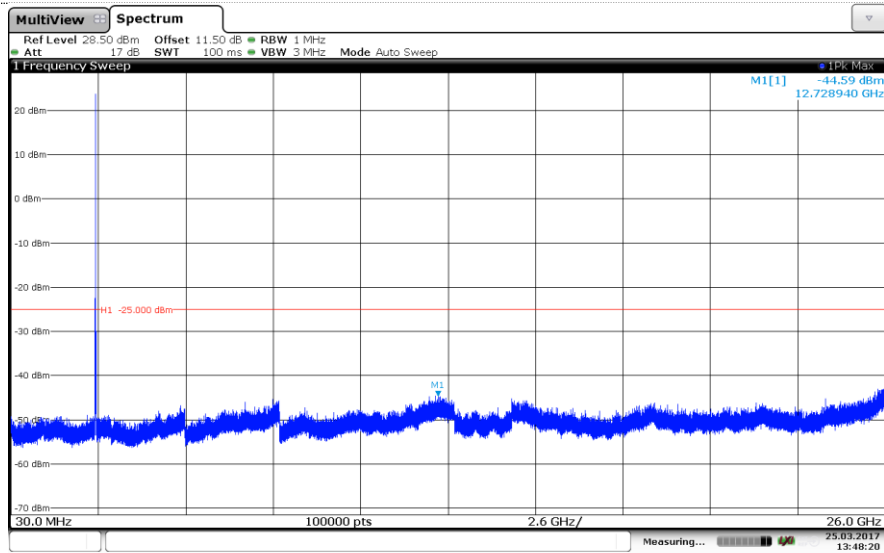

Channel Low

Channel Mid

Channel High

LTE Band 7-5MHz
QPSK

Channel Low

Channel Mid

Channel High

LTE Band 7-5MHz
16QAM

Channel Low

Channel Mid

Channel High

LTE Band 7-10MHz
QPSK

Channel Low

Channel Mid

Channel High

LTE Band 7-10MHz
16QAM

Channel Low

Channel Mid

Channel High