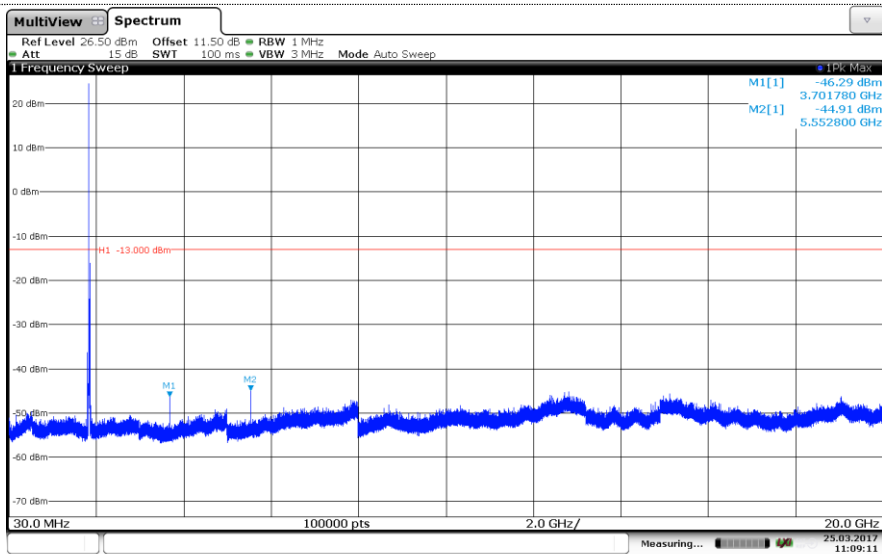

Channel High

LTE Band 2-5MHz

QPSK

Channel Low

Channel Mid

Channel High

LTE Band 2-5MHz
16QAM

Channel Low

Channel Mid

Channel High

LTE Band 2-10MHz QPSK

Channel Low

Channel Mid

Channel High

LTE Band 2-10MHz
16QAM

Channel Low

Channel Mid

Channel High

LTE Band 2-15MHz
QPSK

Channel Low

Channel Mid

Channel High

LTE Band 2-15MHz
16QAM

Channel Low

Channel Mid

Channel High

LTE Band 2-20MHz QPSK

Channel Low

Channel Mid

Channel High

LTE Band 2-20MHz 16QAM

Channel Low