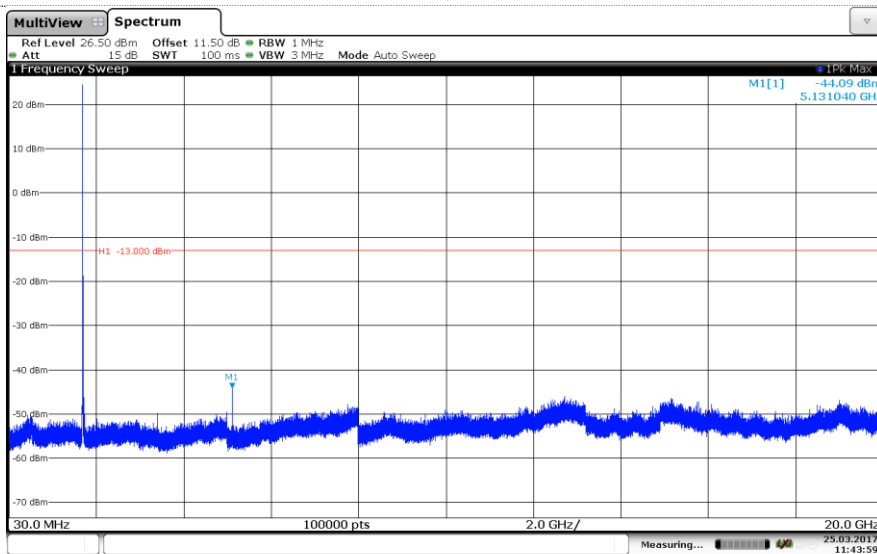

Channel Low

Channel Mid

Channel High

LTE Band 4-3MHz

QPSK

Channel Low

Channel Mid

Channel High

LTE Band 4-3MHz 16QAM

Channel Low

Channel Mid

Channel High

LTE Band 4-5MHz

QPSK

Channel Low

Channel Mid

Channel High

LTE Band 4-5MHz 16QAM

Channel Low

Channel Mid

Channel High

LTE Band 4-10MHz

QPSK

Channel Low

Channel Mid

Channel High

LTE Band 4-10MHz

16QAM

Channel Low

Channel Mid

Channel High

LTE Band 4-15MHz