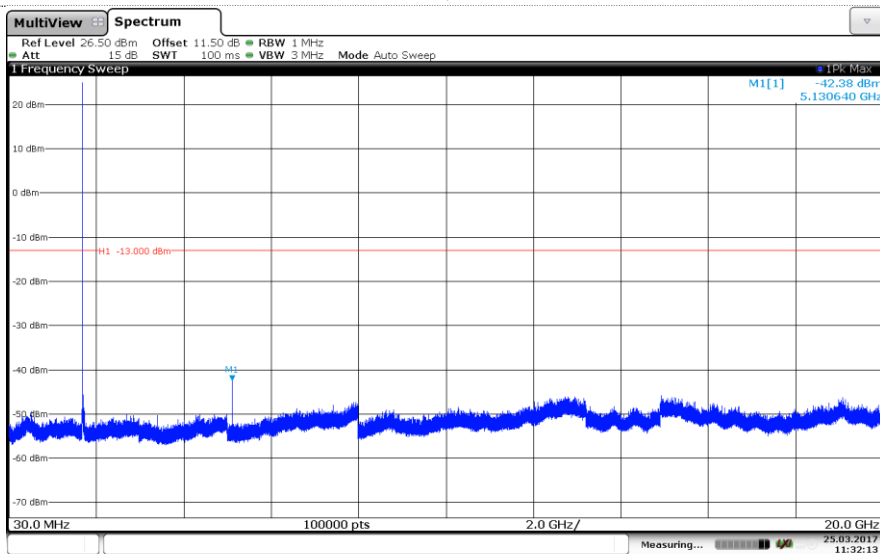

Channel Mid

Channel High

LTE Band 2-20MHz QPSK

Channel Low

Channel Mid

Channel High

LTE Band 2-20MHz 16QAM

Channel Low

Channel Mid

Channel High

LTE Band 4-1.4MHz

QPSK

Channel Low

Channel Mid

Channel High

LTE Band 4-1.4MHz 16QAM

Channel Low

Channel Mid

Channel High

LTE Band 4-3MHz

QPSK

Channel Low

Channel Mid

Channel High