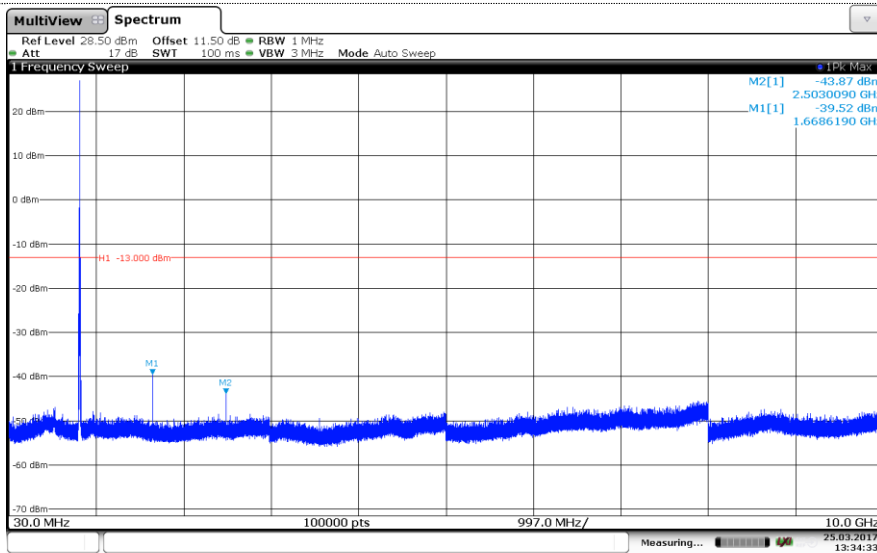

LTE Band 5-5MHz

QPSK

Channel Low

Channel Mid

Channel High

LTE Band 5-5MHz 16QAM

Channel Low

Channel Mid

Channel High

LTE Band 5-10MHz

QPSK

Channel Low

Channel Mid

Channel High

LTE Band 5-10MHz

16QAM