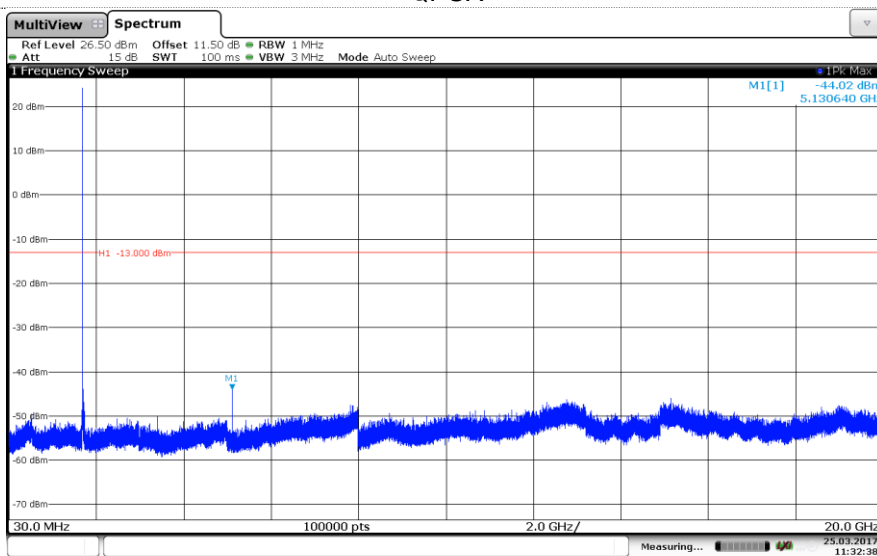

Channel Mid

Channel High

LTE Band 2-15MHz
QPSK

Channel Low

Channel Mid

Channel High

LTE Band 2-15MHz
16QAM

Channel Low

Channel Mid

Channel High

LTE Band 2-20MHz QPSK

Channel Low

Channel Mid

Channel High

LTE Band 2-20MHz 16QAM

Channel Low

Channel Mid

Channel High

LTE Band 4-1.4MHz

QPSK

Channel Low

Channel Mid

Channel High

LTE Band 4-1.4MHz 16QAM

Channel Low

Channel Mid

Channel High

LTE Band 4-3MHz

QPSK

Channel Low

Channel Mid

Channel High