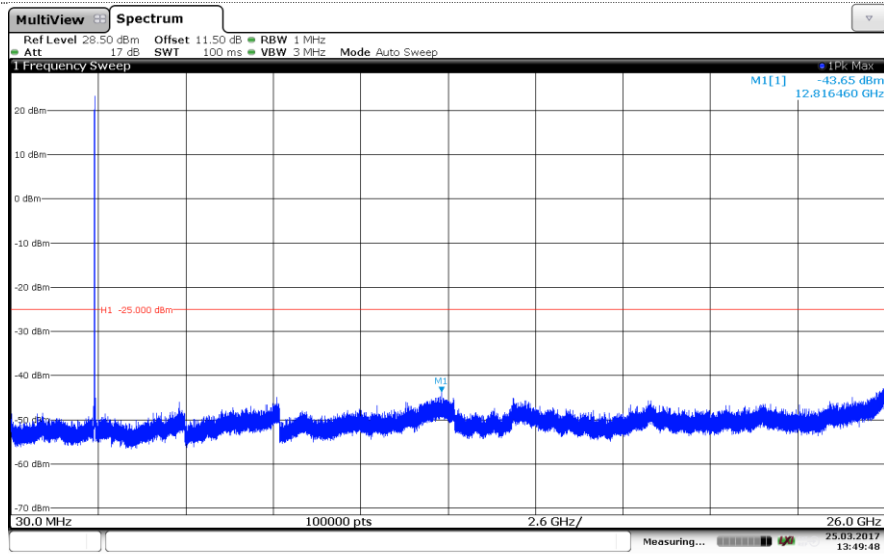

Channel Low

Channel Mid

Channel High

LTE Band 7-5MHz
QPSK

Channel Low

Channel Mid

Channel High

LTE Band 7-5MHz
16QAM

Channel Low

Channel Mid

Channel High

LTE Band 7-10MHz
QPSK

Channel Low

Channel Mid

Channel High

LTE Band 7-10MHz
16QAM

Channel Low

Channel Mid

Channel High