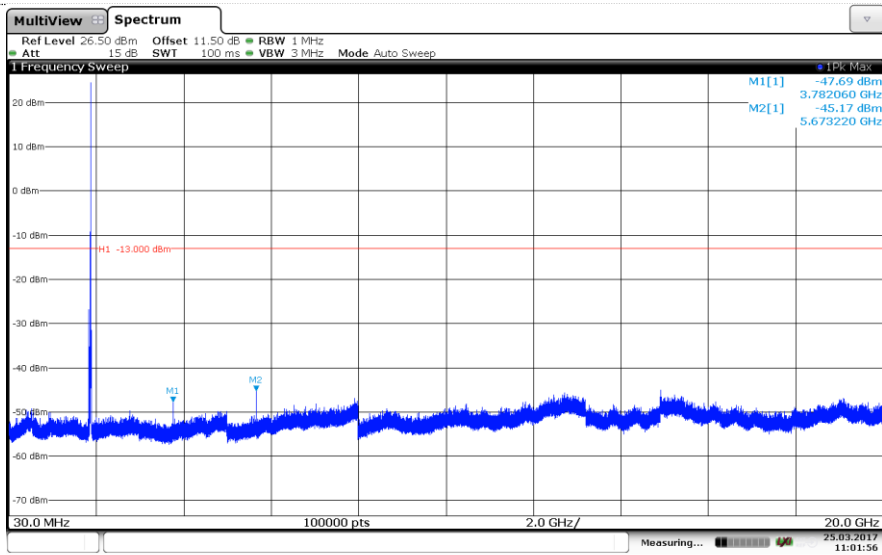

Channel Mid

Channel High

LTE Band 2-15MHz
QPSK

Channel Low

Channel Mid

Channel High

LTE Band 2-15MHz
16QAM

Channel Low

Channel Mid

Channel High

LTE Band 2-20MHz QPSK

Channel Low

Channel Mid

Channel High

LTE Band 2-20MHz 16QAM

Channel Low

Channel Mid

Channel High

LTE Band 4-1.4MHz

QPSK

Channel Low

Channel Mid

Channel High

LTE Band 4-1.4MHz 16QAM

Channel Low

Channel Mid

Channel High

LTE Band 4-3MHz

QPSK

Channel Low

Channel Mid

Channel High