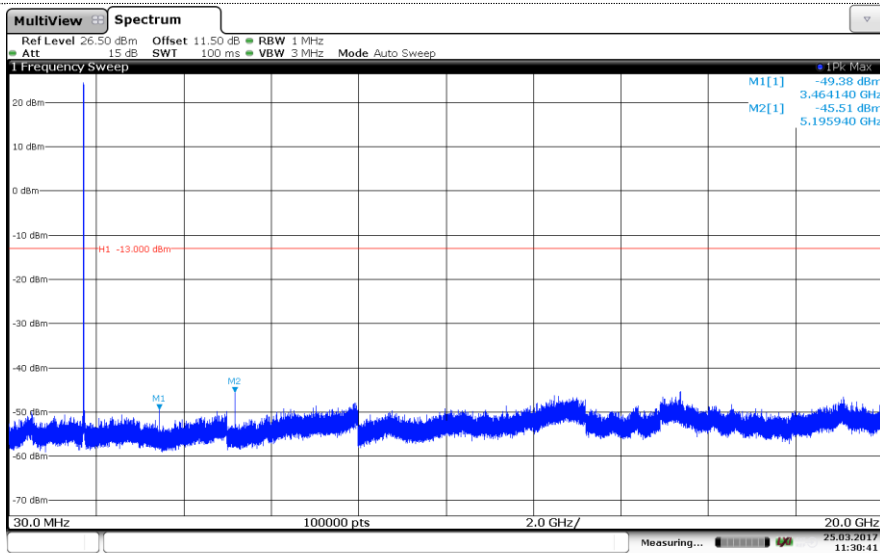

Channel Mid

Channel High

LTE Band 2-20MHz QPSK

Channel Low

Channel Mid

Channel High

LTE Band 2-20MHz 16QAM

Channel Low

Channel Mid

Channel High

LTE Band 4-1.4MHz

QPSK

Channel Low

Channel Mid

Channel High

LTE Band 4-1.4MHz 16QAM

Channel Low

Channel Mid

Channel High

LTE Band 4-3MHz

QPSK

Channel Low

Channel Mid

Channel High