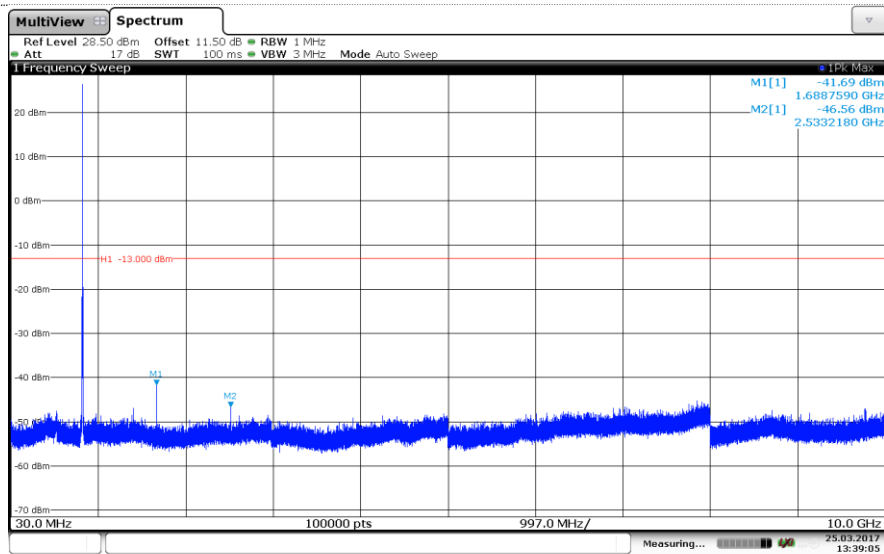

LTE Band 5-5MHz

QPSK

Channel Low

Channel Mid

Channel High

LTE Band 5-5MHz 16QAM

Channel Low

Channel Mid

Channel High

LTE Band 5-10MHz

QPSK

Channel Low

Channel Mid

Channel High

LTE Band 5-10MHz

16QAM