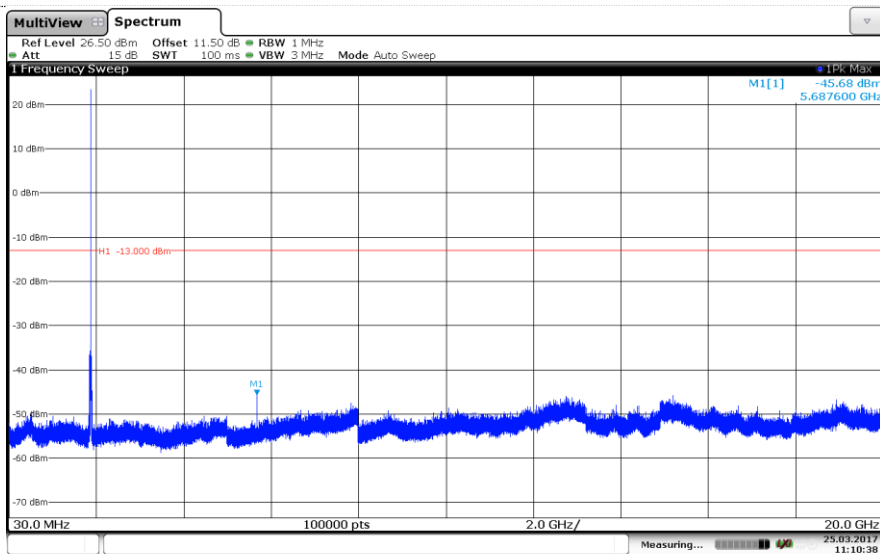

Channel Mid

Channel High

LTE Band 2-10MHz QPSK

Channel Low

Channel Mid

Channel High

LTE Band 2-10MHz
16QAM

Channel Low

Channel Mid

Channel High

LTE Band 2-15MHz
QPSK

Channel Low

Channel Mid

Channel High

LTE Band 2-15MHz
16QAM

Channel Low

Channel Mid

Channel High

LTE Band 2-20MHz QPSK

Channel Low

Channel Mid

Channel High

LTE Band 2-20MHz 16QAM

Channel Low

Channel Mid

Channel High

LTE Band 4-1.4MHz

QPSK

Channel Low

Channel Mid

Channel High

LTE Band 4-1.4MHz 16QAM