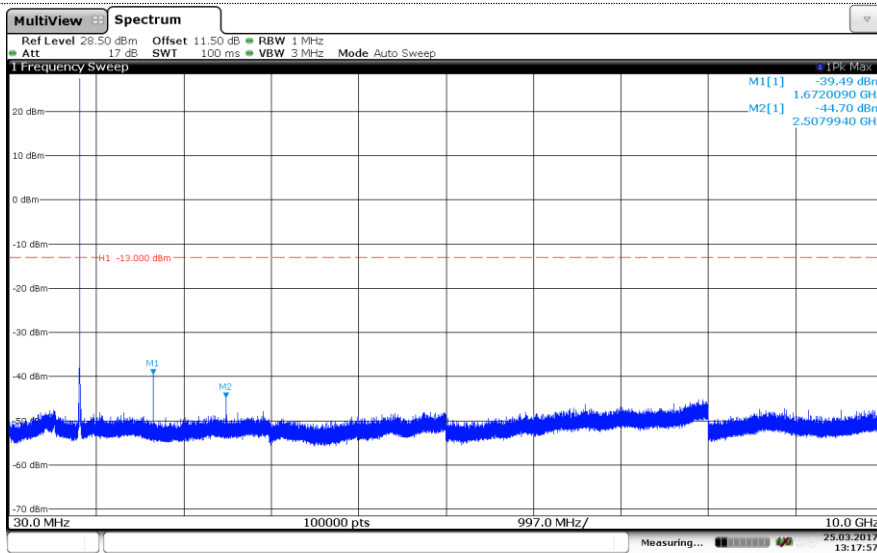

Channel High

LTE Band 4-20MHz

16QAM

Channel Low

Channel Mid

Channel High

LTE Band 5-1.4MHz

QPSK

Channel Low

Channel Mid

Channel High

LTE Band 5-1.4MHz 16QAM

Channel Low

Channel Mid

Channel High

LTE Band 5-3MHz

QPSK

Channel Low

Channel Mid

Channel High

LTE Band 5-3MHz
16QAM

Channel Low

Channel Mid

Channel High