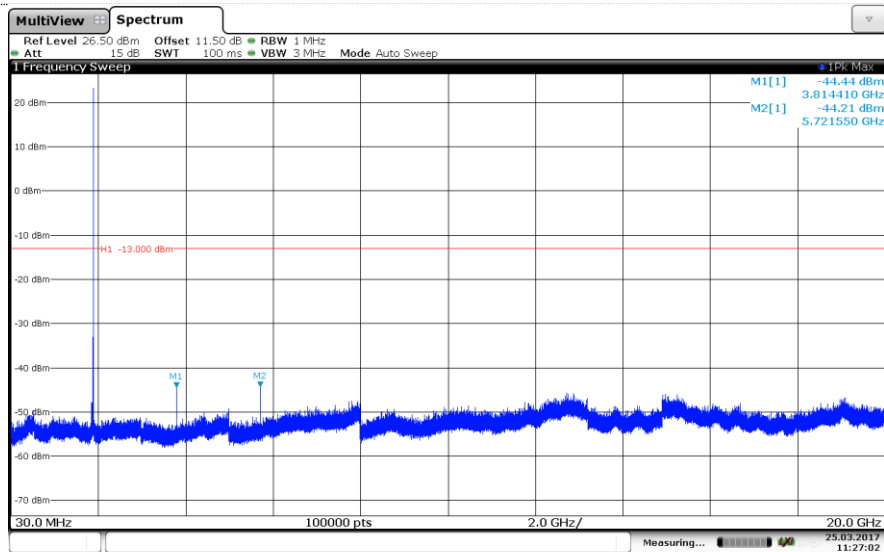

LTE Band 2-3MHz

QPSK

Channel Low

Channel Mid

Channel High

LTE Band 2-3MHz
16QAM

Channel Low

Channel Mid

Channel High

LTE Band 2-5MHz

QPSK

Channel Low

Channel Mid

Channel High

LTE Band 2-5MHz
16QAM

Channel Low

Channel Mid

Channel High

LTE Band 2-10MHz QPSK

Channel Low

Channel Mid

Channel High

LTE Band 2-10MHz
16QAM

Channel Low