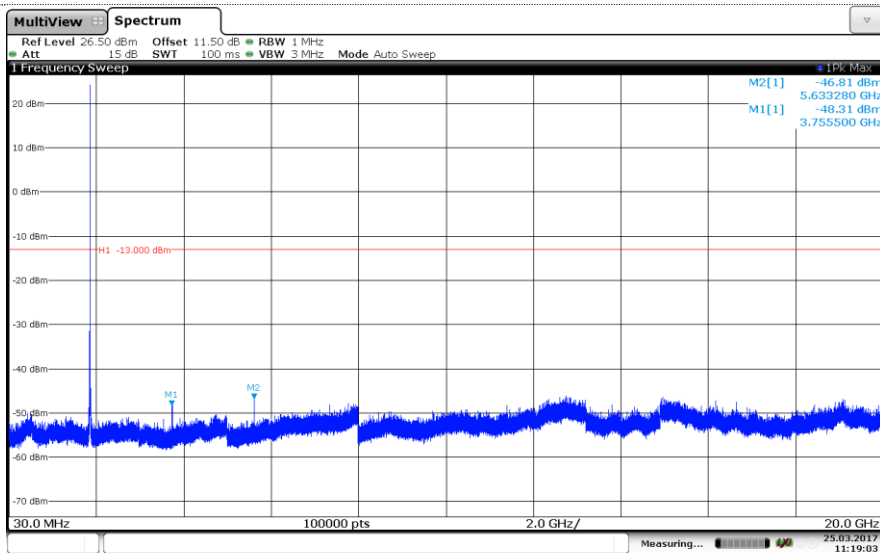

LTE Band 2-3MHz

QPSK

Channel Low

Channel Mid

Channel High

LTE Band 2-3MHz
16QAM

Channel Low

Channel Mid

Channel High

LTE Band 2-5MHz

QPSK

Channel Low

Channel Mid

Channel High

LTE Band 2-5MHz
16QAM

Channel Low

Channel Mid

Channel High

LTE Band 2-10MHz QPSK

Channel Low

Channel Mid

Channel High

LTE Band 2-10MHz
16QAM

Channel Low