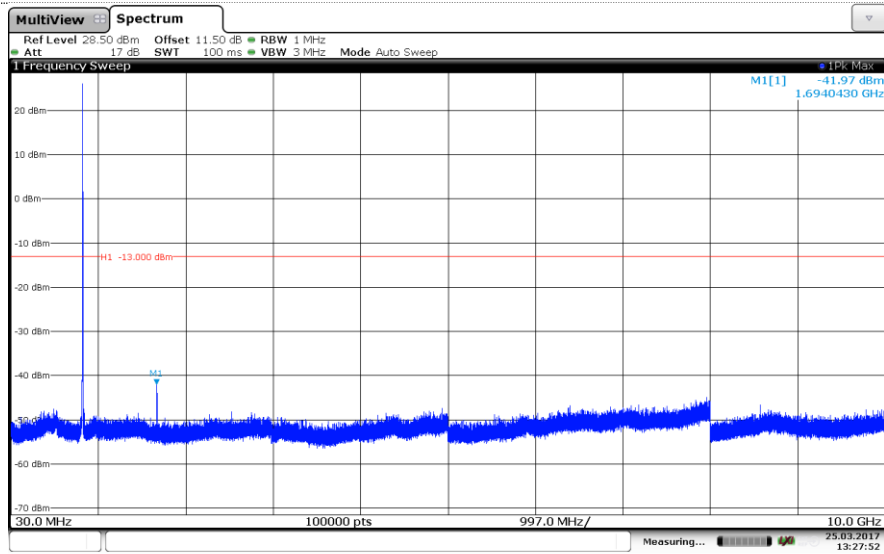

Channel Low

Channel Mid

Channel High

LTE Band 5-1.4MHz 16QAM

Channel Low

Channel Mid

Channel High

LTE Band 5-3MHz

QPSK

Channel Low

Channel Mid

Channel High

LTE Band 5-3MHz
16QAM

Channel Low

Channel Mid

Channel High

LTE Band 5-5MHz

QPSK

Channel Low

Channel Mid

Channel High

LTE Band 5-5MHz 16QAM

Channel Low

Channel Mid