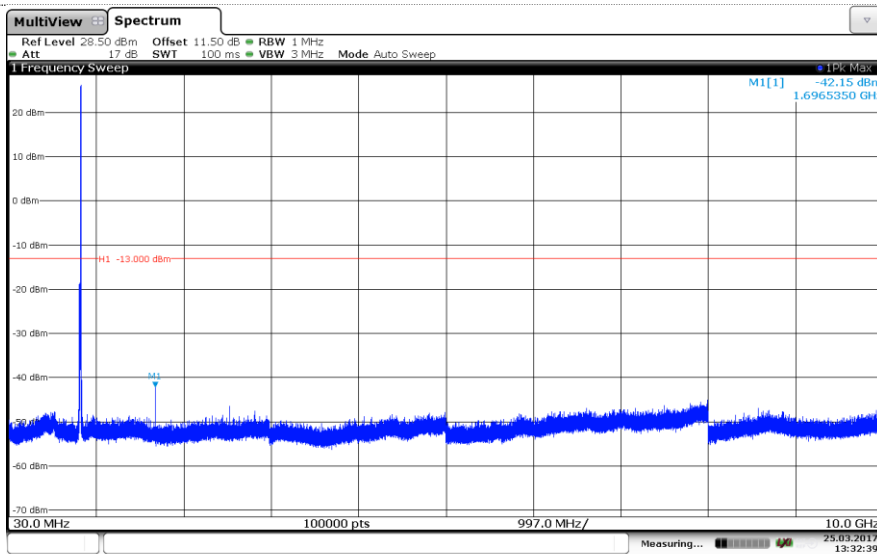

LTE Band 5-5MHz

QPSK

Channel Low

Channel Mid

Channel High

LTE Band 5-5MHz 16QAM

Channel Low

Channel Mid

Channel High

LTE Band 5-10MHz

QPSK

Channel Low

Channel Mid

Channel High

LTE Band 5-10MHz

16QAM

Channel Low

Channel Mid

Channel High

LTE Band 7-5MHz
QPSK

Channel Low

Channel Mid

Channel High

LTE Band 7-5MHz
16QAM