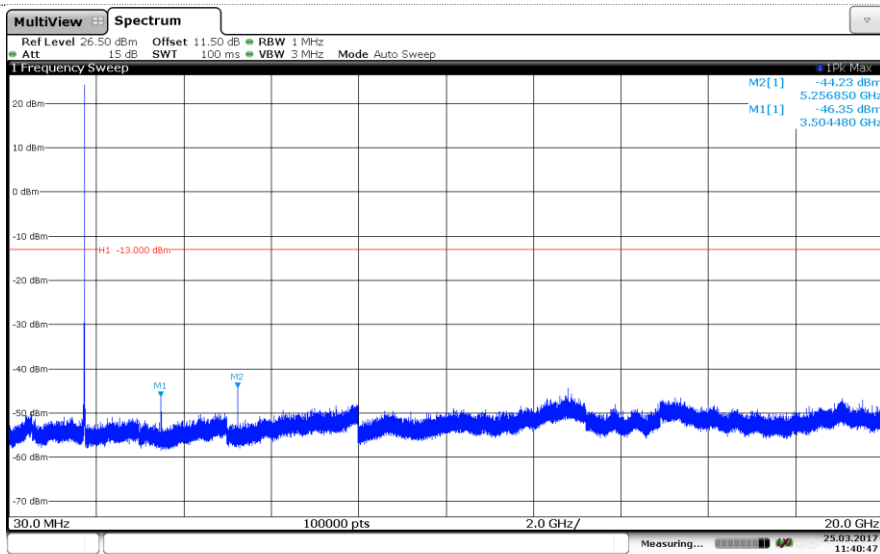

Channel Mid

Channel High

LTE Band 4-1.4MHz

QPSK

Channel Low

Channel Mid

Channel High

LTE Band 4-1.4MHz 16QAM

Channel Low

Channel Mid

Channel High

LTE Band 4-3MHz

QPSK

Channel Low

Channel Mid

Channel High

LTE Band 4-3MHz 16QAM

Channel Low

Channel Mid

Channel High

LTE Band 4-5MHz

QPSK

Channel Low

Channel Mid