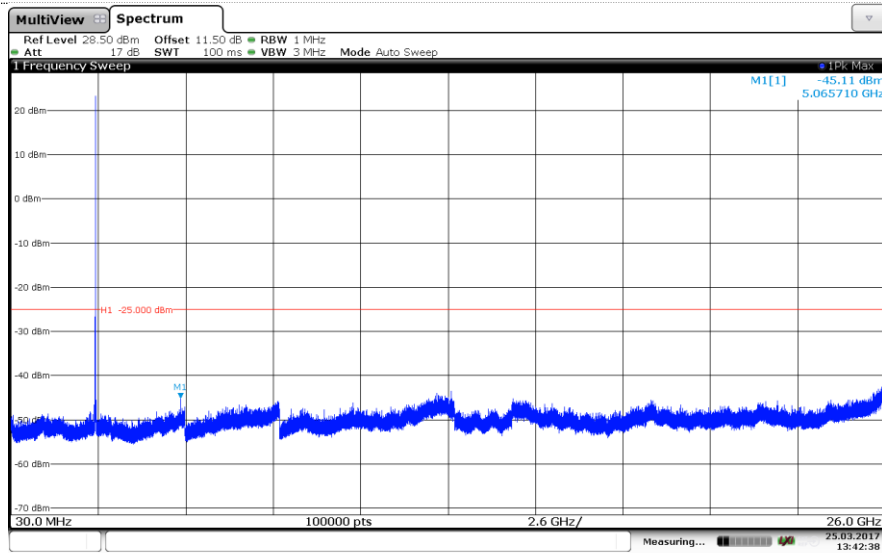

Channel High

LTE Band 5-10MHz

QPSK

Channel Low

Channel Mid

Channel High

LTE Band 5-10MHz

16QAM

Channel Low

Channel Mid

Channel High

LTE Band 7-5MHz
QPSK

Channel Low

Channel Mid

Channel High

LTE Band 7-5MHz
16QAM

Channel Low

Channel Mid

Channel High

LTE Band 7-10MHz
QPSK

Channel Low

Channel Mid

Channel High

LTE Band 7-10MHz
16QAM