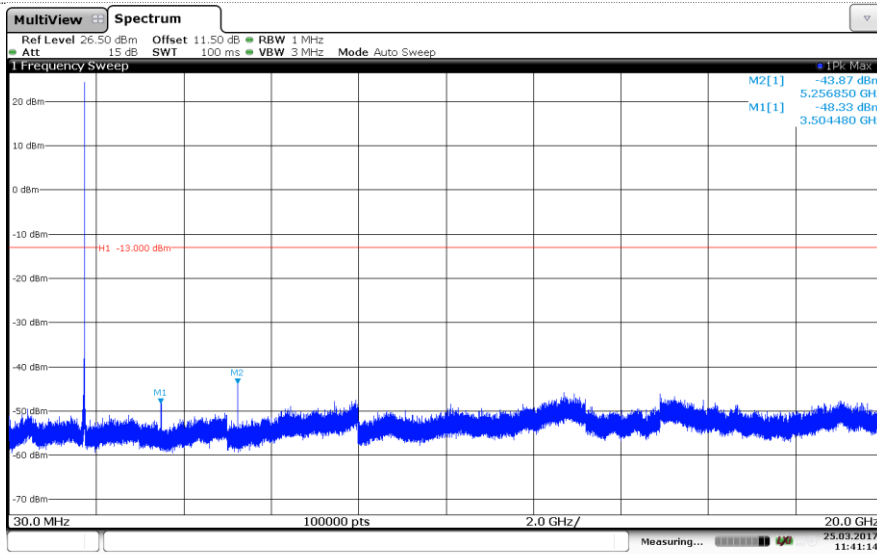

Channel Mid

Channel High

LTE Band 4-1.4MHz

QPSK

Channel Low

Channel Mid

Channel High

LTE Band 4-1.4MHz 16QAM

Channel Low

Channel Mid

Channel High

LTE Band 4-3MHz

QPSK

Channel Low

Channel Mid

Channel High

LTE Band 4-3MHz 16QAM

Channel Low

Channel Mid

Channel High

LTE Band 4-5MHz

QPSK

Channel Low

Channel Mid

Channel High

LTE Band 4-5MHz 16QAM

Channel Low

Channel Mid

Channel High

LTE Band 4-10MHz

QPSK

Channel Low