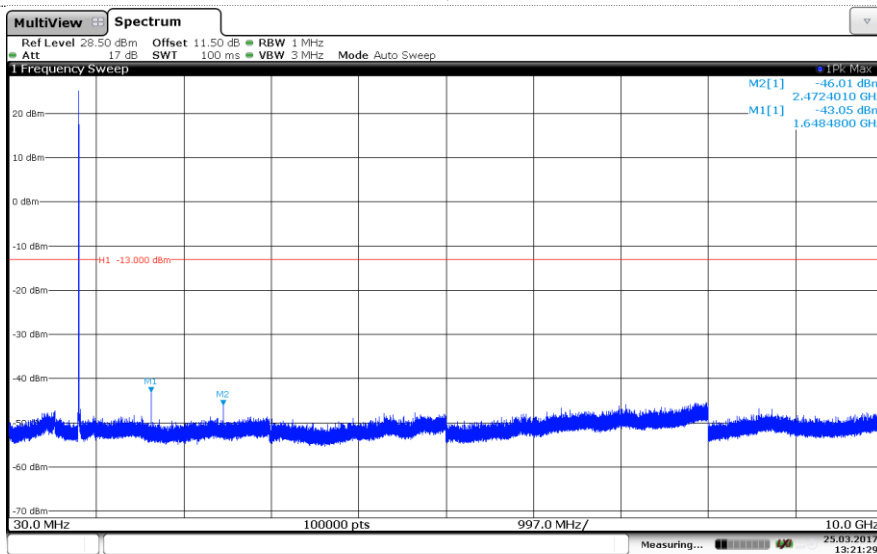

Channel High

LTE Band 4-20MHz

16QAM

Channel Low

Channel Mid

Channel High

LTE Band 5-1.4MHz

QPSK

Channel Low

Channel Mid

Channel High

LTE Band 5-1.4MHz 16QAM

Channel Low

Channel Mid

Channel High

LTE Band 5-3MHz

QPSK

Channel Low

Channel Mid

Channel High

LTE Band 5-3MHz
16QAM

Channel Low

Channel Mid

Channel High