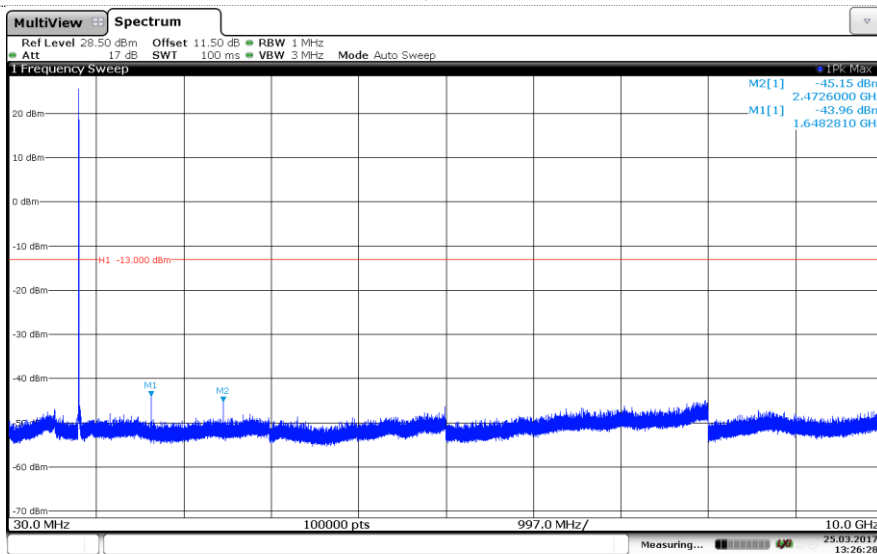

Channel High

LTE Band 4-20MHz

16QAM

Channel Low

Channel Mid

Channel High

LTE Band 5-1.4MHz

QPSK

Channel Low

Channel Mid

Channel High

LTE Band 5-1.4MHz 16QAM

Channel Low

Channel Mid

Channel High

LTE Band 5-3MHz

QPSK

Channel Low

Channel Mid

Channel High

LTE Band 5-3MHz
16QAM

Channel Low

Channel Mid

Channel High