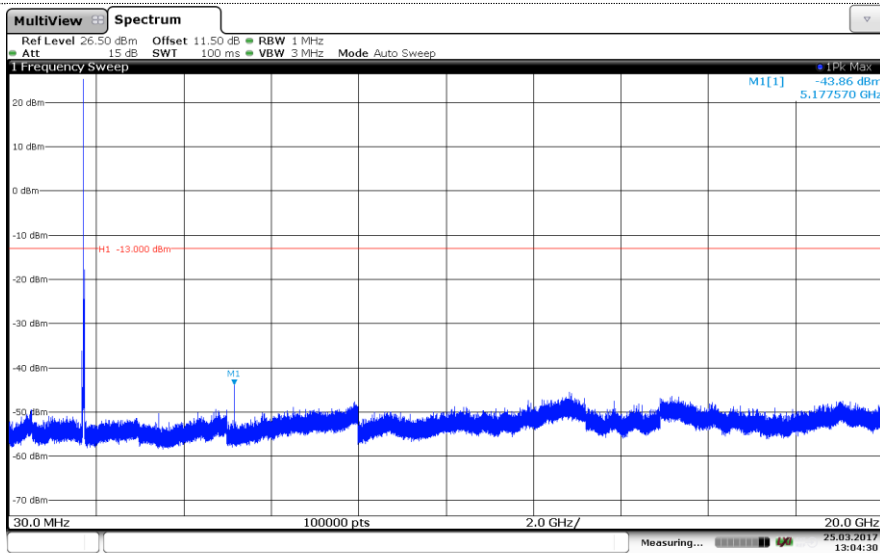

Channel High

LTE Band 4-5MHz 16QAM

Channel Low

Channel Mid

Channel High

LTE Band 4-10MHz

QPSK

Channel Low

Channel Mid

Channel High

LTE Band 4-10MHz

16QAM

Channel Low

Channel Mid

Channel High

LTE Band 4-15MHz

16QAM

Channel Low

Channel Mid

Channel High

LTE Band 4-20MHz

QPSK

Channel Low

Channel Mid