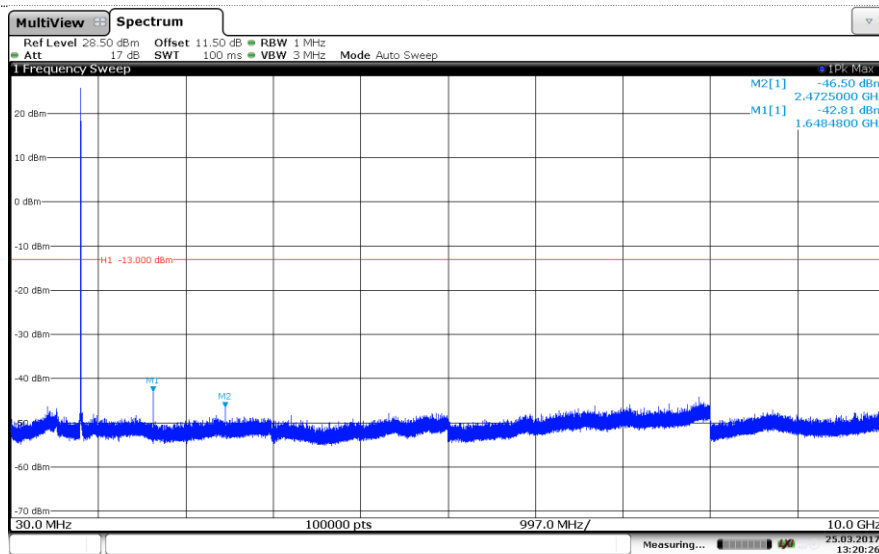

16QAM

Channel Low

Channel Mid

Channel High

LTE Band 4-20MHz

QPSK

Channel Low

Channel Mid

Channel High

LTE Band 4-20MHz

16QAM

Channel Low

Channel Mid

Channel High

LTE Band 5-1.4MHz

QPSK

Channel Low

Channel Mid

Channel High

LTE Band 5-1.4MHz 16QAM

Channel Low

Channel Mid

Channel High

LTE Band 5-3MHz