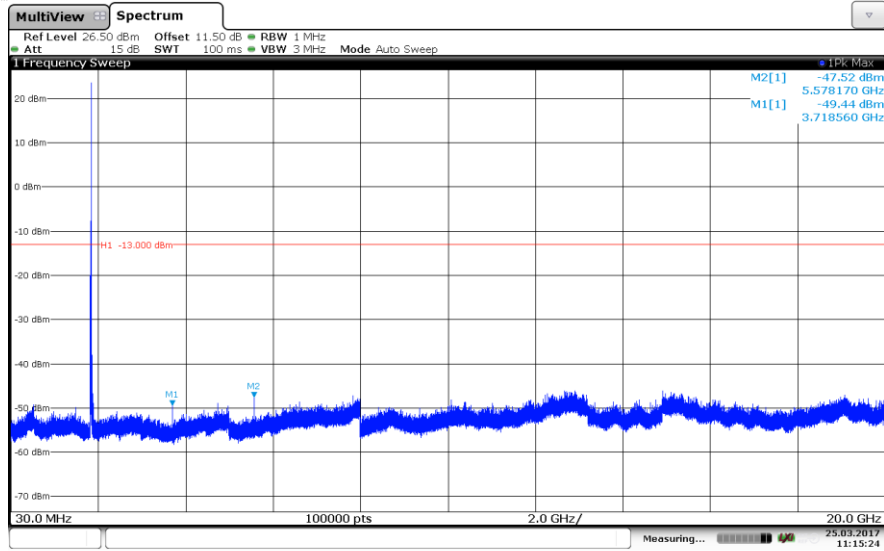

Channel High

LTE Band 2-5MHz

QPSK

Channel Low

Channel Mid

Channel High

LTE Band 2-5MHz
16QAM

Channel Low

Channel Mid

Channel High

LTE Band 2-10MHz QPSK

Channel Low

Channel Mid

Channel High

LTE Band 2-10MHz
16QAM

Channel Low

Channel Mid

Channel High

LTE Band 2-15MHz
QPSK

Channel Low

Channel Mid

Channel High

LTE Band 2-15MHz
16QAM

Channel Low

Channel Mid

Channel High

LTE Band 2-20MHz QPSK

Channel Low

Channel Mid

Channel High

LTE Band 2-20MHz 16QAM

Channel Low