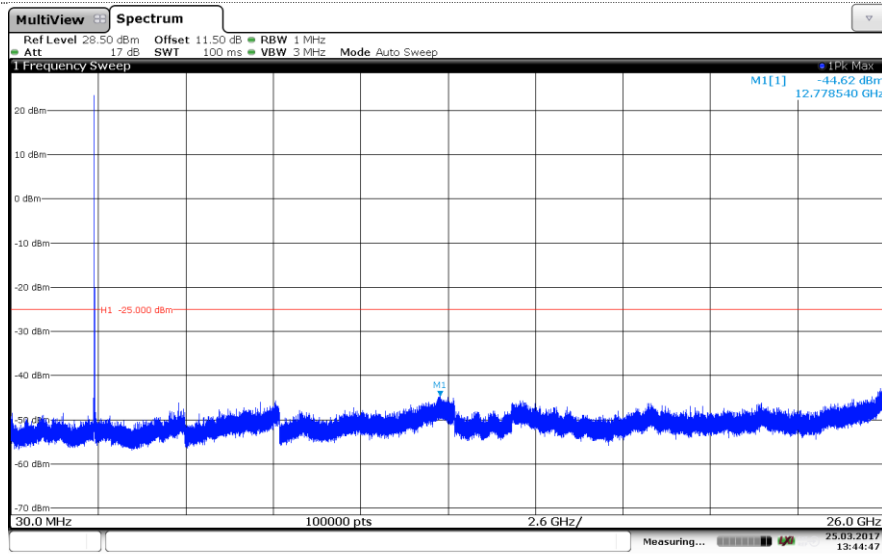

Channel High

LTE Band 5-10MHz

QPSK

Channel Low

Channel Mid

Channel High

LTE Band 5-10MHz

16QAM

Channel Low

Channel Mid

Channel High

LTE Band 7-5MHz
QPSK

Channel Low

Channel Mid

Channel High

LTE Band 7-5MHz
16QAM

Channel Low

Channel Mid

Channel High

LTE Band 7-10MHz
QPSK

Channel Low

Channel Mid

Channel High

LTE Band 7-10MHz
16QAM