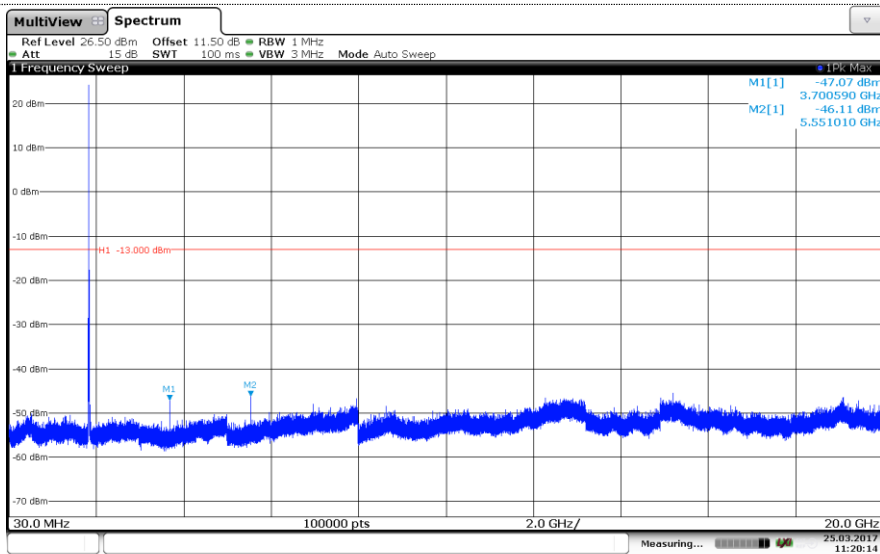

LTE Band 2-3MHz

QPSK

Channel Low

Channel Mid

Channel High

LTE Band 2-3MHz
16QAM

Channel Low

Channel Mid

Channel High

LTE Band 2-5MHz

QPSK

Channel Low

Channel Mid

Channel High

LTE Band 2-5MHz
16QAM

Channel Low

Channel Mid

Channel High

LTE Band 2-10MHz QPSK

Channel Low

Channel Mid

Channel High

LTE Band 2-10MHz
16QAM

Channel Low