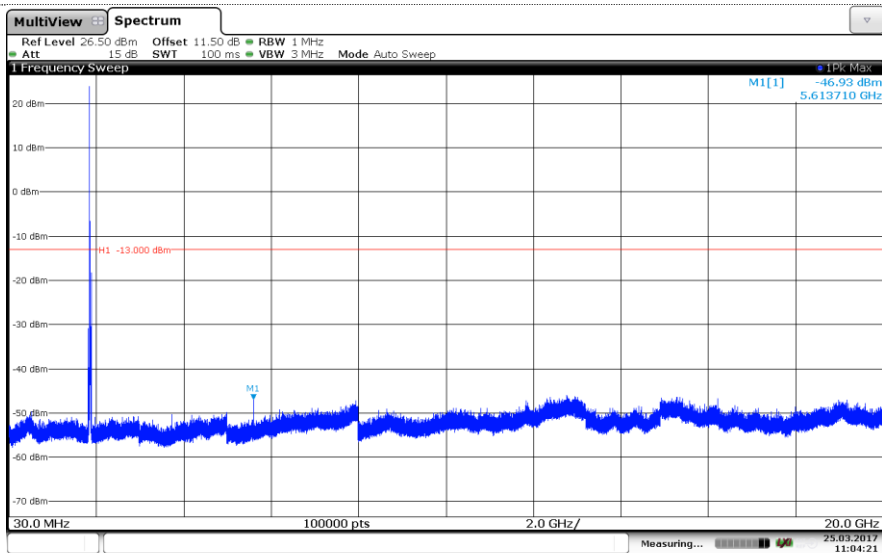

Channel Mid

Channel High

LTE Band 2-15MHz
QPSK

Channel Low

Channel Mid

Channel High

LTE Band 2-15MHz
16QAM

Channel Low

Channel Mid

Channel High

LTE Band 2-20MHz QPSK

Channel Low

Channel Mid

Channel High

LTE Band 2-20MHz 16QAM

Channel Low

Channel Mid

Channel High

LTE Band 4-1.4MHz

QPSK

Channel Low

Channel Mid

Channel High

LTE Band 4-1.4MHz 16QAM

Channel Low

Channel Mid

Channel High

LTE Band 4-3MHz

QPSK

Channel Low

Channel Mid

Channel High