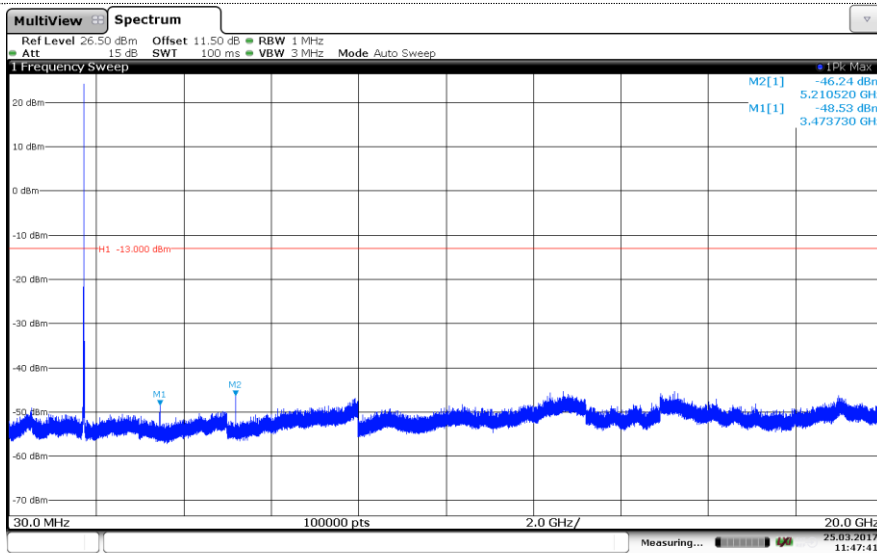

LTE Band 4-3MHz 16QAM

Channel Low

Channel Mid

Channel High

LTE Band 4-5MHz

QPSK

Channel Low

Channel Mid

Channel High

LTE Band 4-5MHz 16QAM

Channel Low

Channel Mid

Channel High

LTE Band 4-10MHz

QPSK

Channel Low

Channel Mid

Channel High

LTE Band 4-10MHz

16QAM

Channel Low

Channel Mid

Channel High

LTE Band 4-15MHz