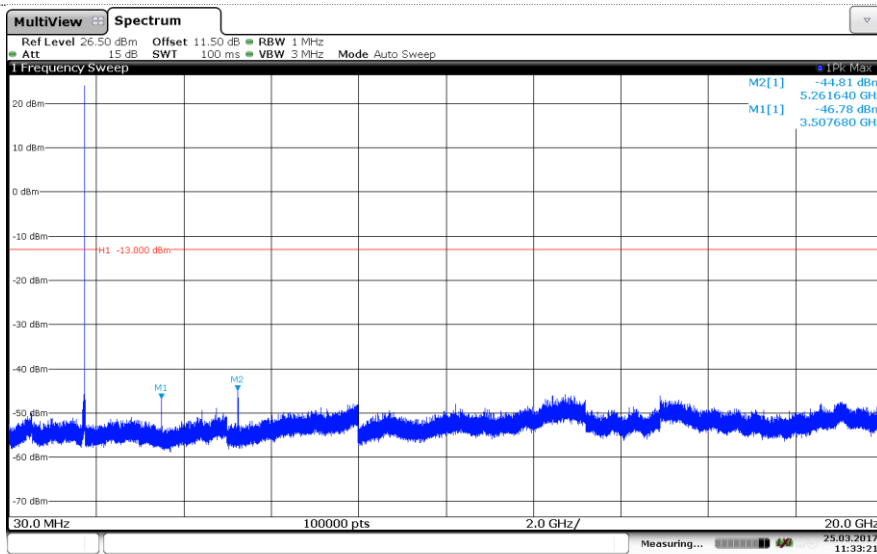

Channel Mid

Channel High

LTE Band 2-20MHz QPSK

Channel Low

Channel Mid

Channel High

LTE Band 2-20MHz 16QAM

Channel Low

Channel Mid

Channel High

LTE Band 4-1.4MHz

QPSK

Channel Low

Channel Mid

Channel High

LTE Band 4-1.4MHz 16QAM

Channel Low

Channel Mid

Channel High

LTE Band 4-3MHz

QPSK

Channel Low

Channel Mid

Channel High

LTE Band 4-3MHz 16QAM

Channel Low

Channel Mid

Channel High

LTE Band 4-5MHz

QPSK

Channel Low

Channel Mid