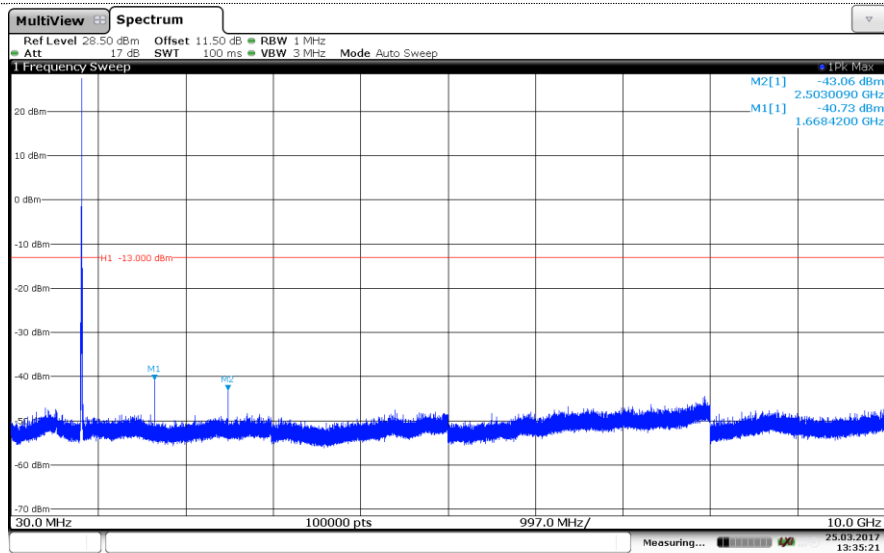

Channel Low

Channel Mid

Channel High

LTE Band 5-1.4MHz 16QAM

Channel Low

Channel Mid

Channel High

LTE Band 5-3MHz

QPSK

Channel Low

Channel Mid

Channel High

LTE Band 5-3MHz
16QAM

Channel Low

Channel Mid

Channel High

LTE Band 5-5MHz

QPSK

Channel Low

Channel Mid

Channel High

LTE Band 5-5MHz 16QAM

Channel Low

Channel Mid