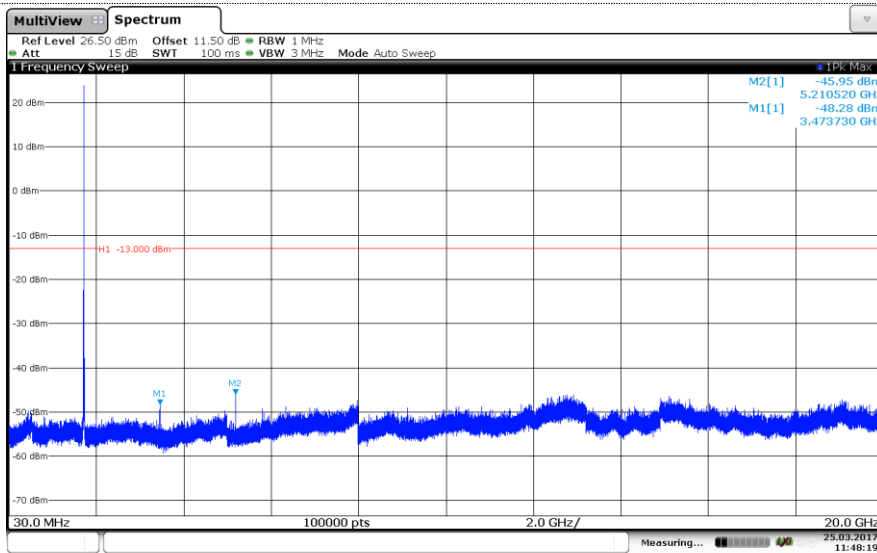

Channel High

LTE Band 4-5MHz 16QAM

Channel Low

Channel Mid

Channel High

LTE Band 4-10MHz

QPSK

Channel Low

Channel Mid

Channel High

LTE Band 4-10MHz

16QAM

Channel Low

Channel Mid

Channel High

LTE Band 4-15MHz

16QAM

Channel Low

Channel Mid

Channel High

LTE Band 4-20MHz

QPSK

Channel Low

Channel Mid