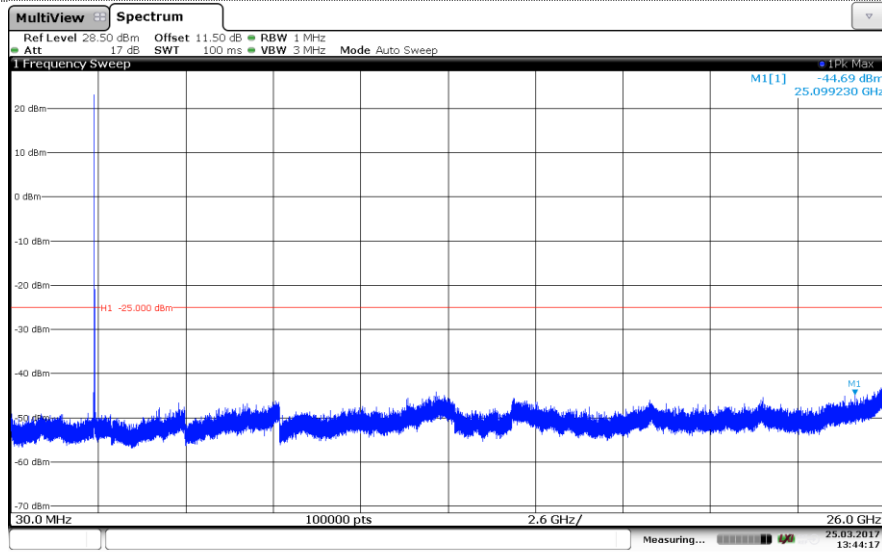

Channel High

LTE Band 5-10MHz

QPSK

Channel Low

Channel Mid

Channel High

LTE Band 5-10MHz

16QAM

Channel Low

Channel Mid

Channel High

LTE Band 7-5MHz
QPSK

Channel Low

Channel Mid

Channel High

LTE Band 7-5MHz
16QAM

Channel Low

Channel Mid

Channel High

LTE Band 7-10MHz
QPSK

Channel Low

Channel Mid

Channel High

LTE Band 7-10MHz
16QAM

Channel Low

Channel Mid

Channel High