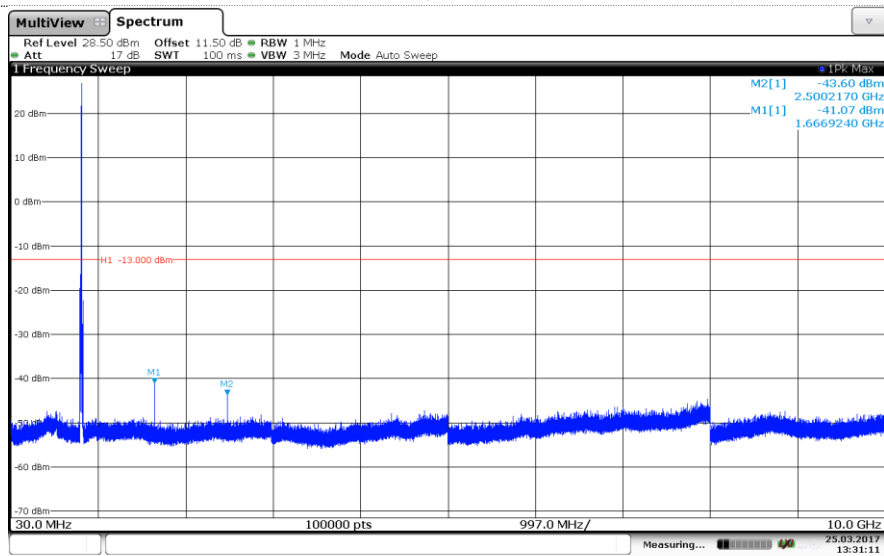

LTE Band 5-5MHz

QPSK

Channel Low

Channel Mid

Channel High

LTE Band 5-5MHz 16QAM

Channel Low

Channel Mid

Channel High

LTE Band 5-10MHz

QPSK

Channel Low

Channel Mid

Channel High

LTE Band 5-10MHz

16QAM