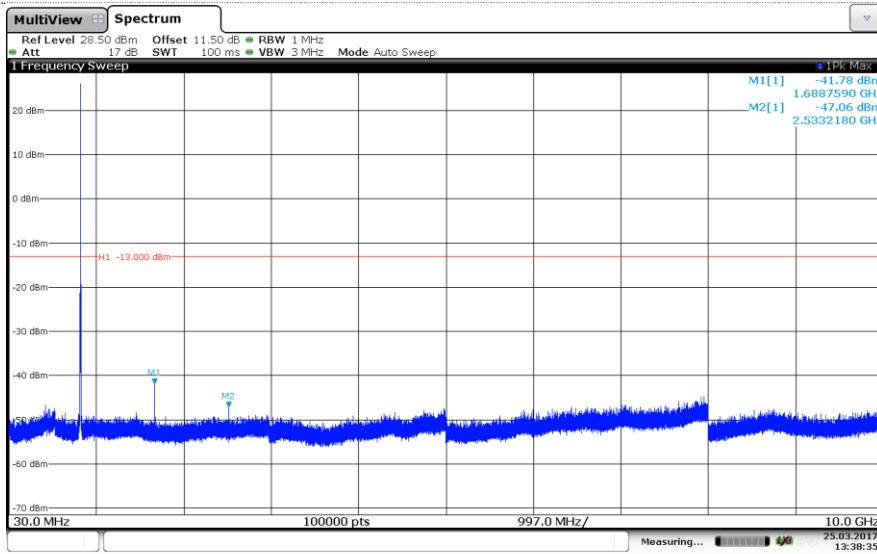

LTE Band 5-5MHz

QPSK

Channel Low

Channel Mid

Channel High

LTE Band 5-5MHz 16QAM

Channel Low

Channel Mid

Channel High

LTE Band 5-10MHz

QPSK

Channel Low

Channel Mid

Channel High

LTE Band 5-10MHz

16QAM