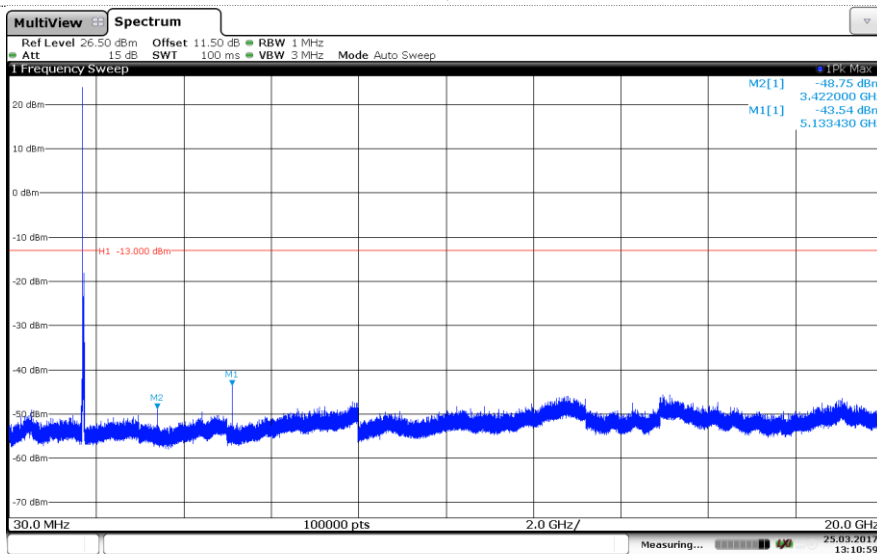

Channel Mid

Channel High

LTE Band 4-10MHz

16QAM

Channel Low

Channel Mid

Channel High

LTE Band 4-15MHz

16QAM

Channel Low

Channel Mid

Channel High

LTE Band 4-20MHz

QPSK

Channel Low

Channel Mid

Channel High

LTE Band 4-20MHz

16QAM

Channel Low

Channel Mid

Channel High

LTE Band 5-1.4MHz

QPSK