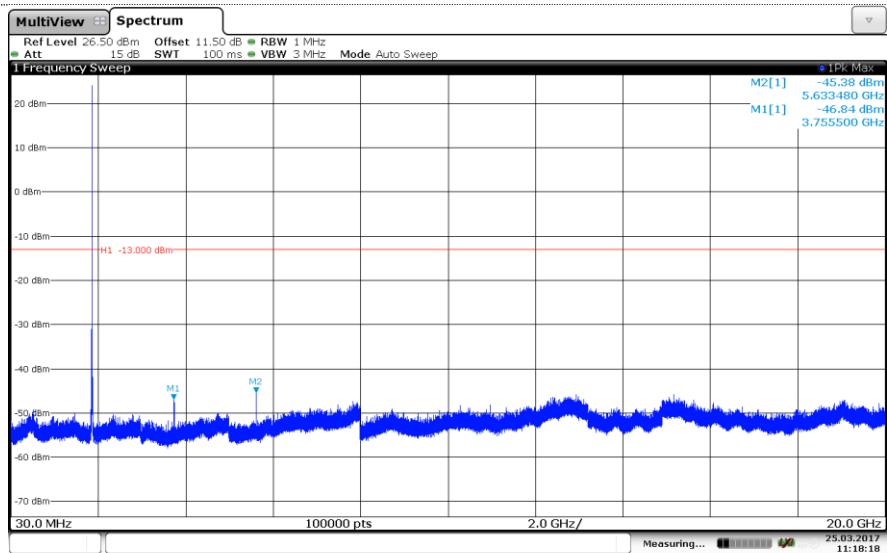

LTE Band 2-3MHz

QPSK

Channel Low

Channel Mid

Channel High

LTE Band 2-3MHz
16QAM

Channel Low

Channel Mid

Channel High

LTE Band 2-5MHz

QPSK

Channel Low

Channel Mid

Channel High

LTE Band 2-5MHz
16QAM

Channel Low

Channel Mid

Channel High

LTE Band 2-10MHz QPSK

Channel Low

Channel Mid

Channel High

LTE Band 2-10MHz
16QAM

Channel Low

Channel Mid

Channel High

LTE Band 2-15MHz
QPSK

Channel Low

Channel Mid

Channel High

LTE Band 2-15MHz
16QAM

Channel Low