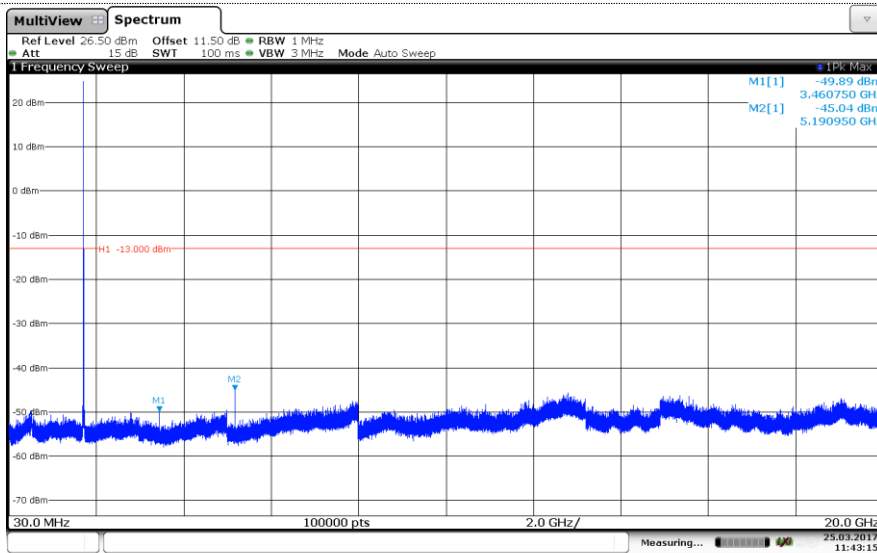

Channel Low

Channel Mid

Channel High

LTE Band 4-3MHz

QPSK

Channel Low

Channel Mid

Channel High

LTE Band 4-3MHz 16QAM

Channel Low

Channel Mid

Channel High

LTE Band 4-5MHz

QPSK

Channel Low

Channel Mid

Channel High

LTE Band 4-5MHz 16QAM

Channel Low

Channel Mid

Channel High

LTE Band 4-10MHz

QPSK

Channel Low

Channel Mid

Channel High

LTE Band 4-10MHz

16QAM

Channel Low

Channel Mid

Channel High

LTE Band 4-15MHz