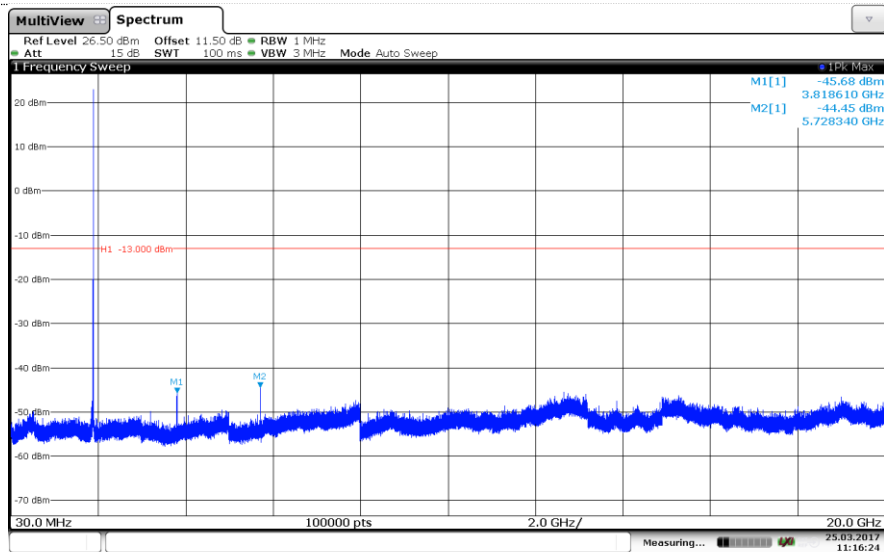

Channel High

LTE Band 2-5MHz

QPSK

Channel Low

Channel Mid

Channel High

LTE Band 2-5MHz
16QAM

Channel Low

Channel Mid

Channel High

LTE Band 2-10MHz QPSK

Channel Low

Channel Mid

Channel High

LTE Band 2-10MHz
16QAM

Channel Low

Channel Mid

Channel High

LTE Band 2-15MHz
QPSK

Channel Low

Channel Mid

Channel High

LTE Band 2-15MHz
16QAM

Channel Low

Channel Mid

Channel High

LTE Band 2-20MHz QPSK

Channel Low

Channel Mid

Channel High

LTE Band 2-20MHz 16QAM

Channel Low