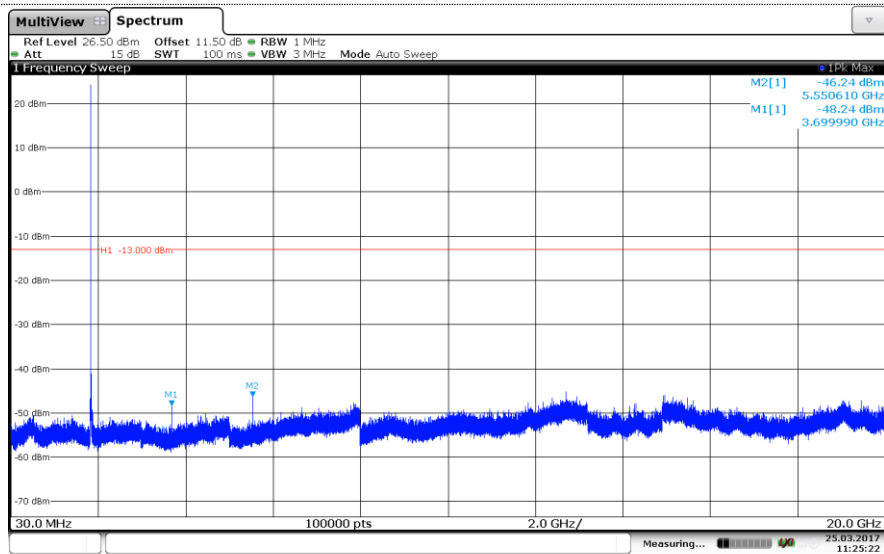

LTE Band 2-3MHz

QPSK

Channel Low

Channel Mid

Channel High

LTE Band 2-3MHz
16QAM

Channel Low

Channel Mid

Channel High

LTE Band 2-5MHz

QPSK

Channel Low

Channel Mid

Channel High

LTE Band 2-5MHz
16QAM

Channel Low

Channel Mid

Channel High

LTE Band 2-10MHz QPSK

Channel Low

Channel Mid

Channel High

LTE Band 2-10MHz
16QAM

Channel Low