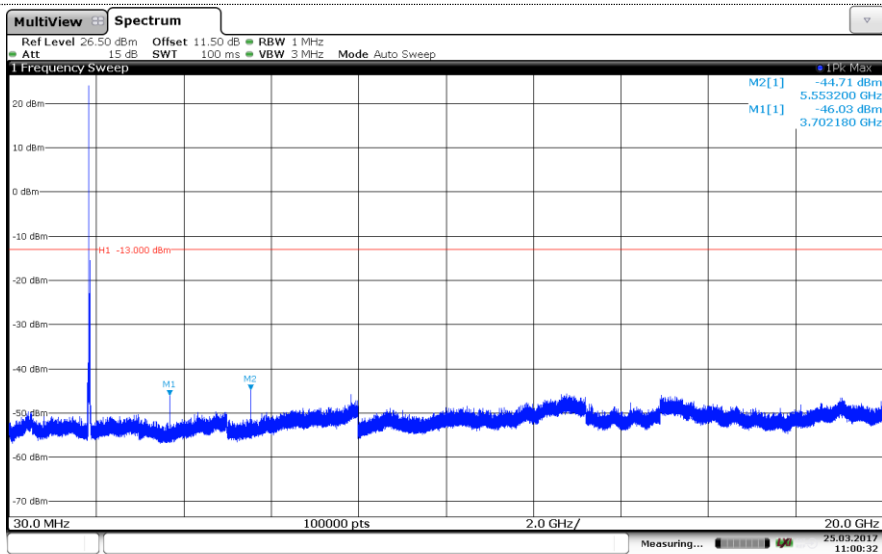

Channel Mid

Channel High

LTE Band 2-15MHz
QPSK

Channel Low

Channel Mid

Channel High

LTE Band 2-15MHz
16QAM

Channel Low

Channel Mid

Channel High

LTE Band 2-20MHz QPSK

Channel Low

Channel Mid

Channel High

LTE Band 2-20MHz 16QAM

Channel Low

Channel Mid

Channel High

LTE Band 4-1.4MHz

QPSK

Channel Low

Channel Mid

Channel High

LTE Band 4-1.4MHz 16QAM

Channel Low

Channel Mid

Channel High

LTE Band 4-3MHz

QPSK

Channel Low

Channel Mid

Channel High