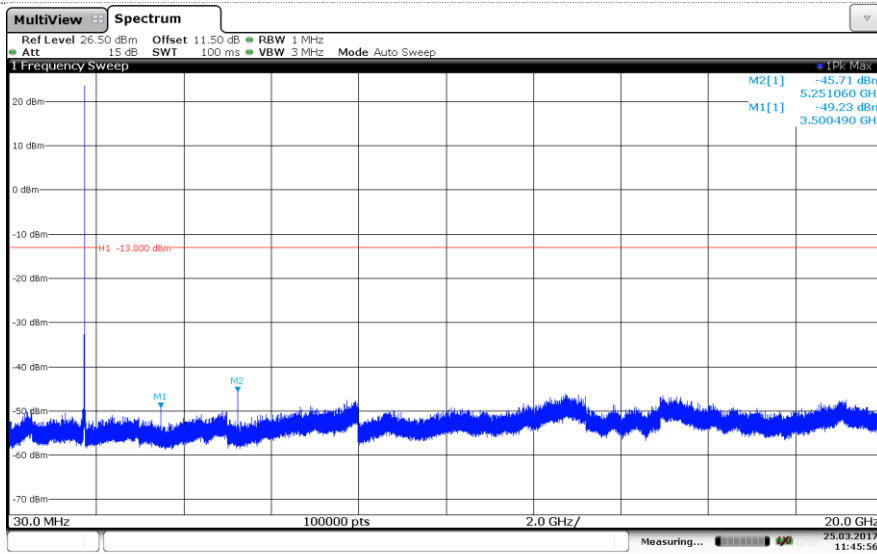

LTE Band 4-3MHz 16QAM

Channel Low

Channel Mid

Channel High

LTE Band 4-5MHz

QPSK

Channel Low

Channel Mid

Channel High

LTE Band 4-5MHz 16QAM

Channel Low

Channel Mid

Channel High

LTE Band 4-10MHz

QPSK

Channel Low

Channel Mid

Channel High

LTE Band 4-10MHz

16QAM

Channel Low

Channel Mid

Channel High

LTE Band 4-15MHz