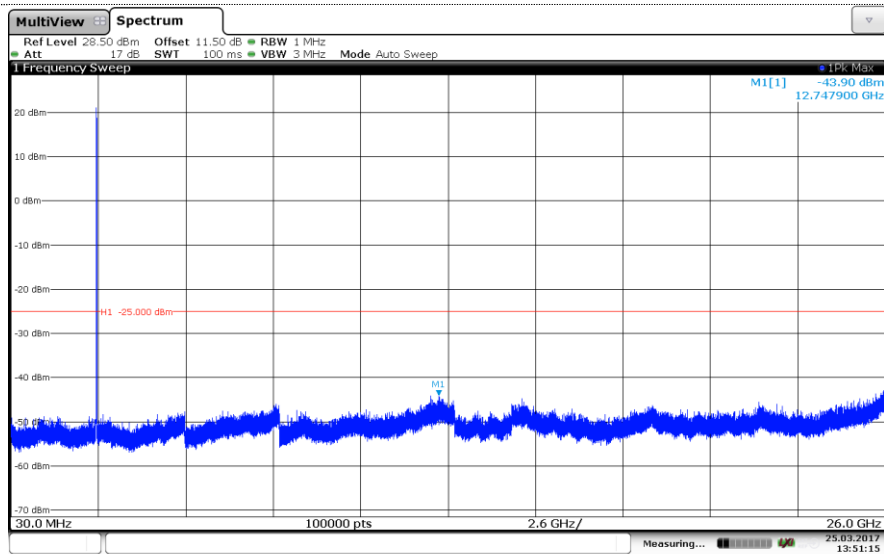

Channel Low

Channel Mid

Channel High

LTE Band 7-5MHz
QPSK

Channel Low

Channel Mid

Channel High

LTE Band 7-5MHz
16QAM

Channel Low

Channel Mid

Channel High

LTE Band 7-10MHz
QPSK

Channel Low

Channel Mid

Channel High

LTE Band 7-10MHz
16QAM

Channel Low

Channel Mid

Channel High