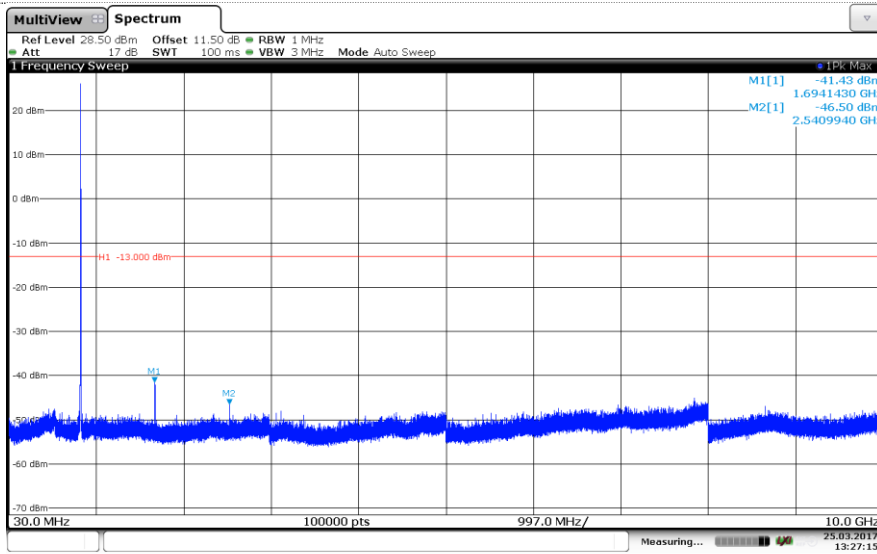

Channel High

LTE Band 4-20MHz

16QAM

Channel Low

Channel Mid

Channel High

LTE Band 5-1.4MHz

QPSK

Channel Low

Channel Mid

Channel High

LTE Band 5-1.4MHz 16QAM

Channel Low

Channel Mid

Channel High

LTE Band 5-3MHz

QPSK

Channel Low

Channel Mid

Channel High

LTE Band 5-3MHz
16QAM

Channel Low

Channel Mid

Channel High