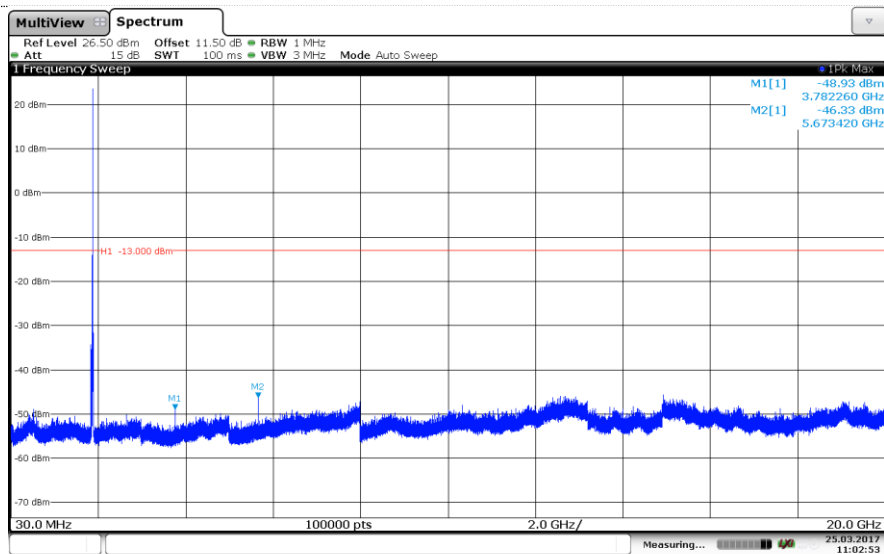

Channel Mid

Channel High

LTE Band 2-15MHz
QPSK

Channel Low

Channel Mid

Channel High

LTE Band 2-15MHz
16QAM

Channel Low

Channel Mid

Channel High

LTE Band 2-20MHz QPSK

Channel Low

Channel Mid

Channel High

LTE Band 2-20MHz 16QAM

Channel Low

Channel Mid

Channel High

LTE Band 4-1.4MHz

QPSK

Channel Low

Channel Mid

Channel High

LTE Band 4-1.4MHz 16QAM

Channel Low

Channel Mid

Channel High

LTE Band 4-3MHz

QPSK

Channel Low

Channel Mid

Channel High