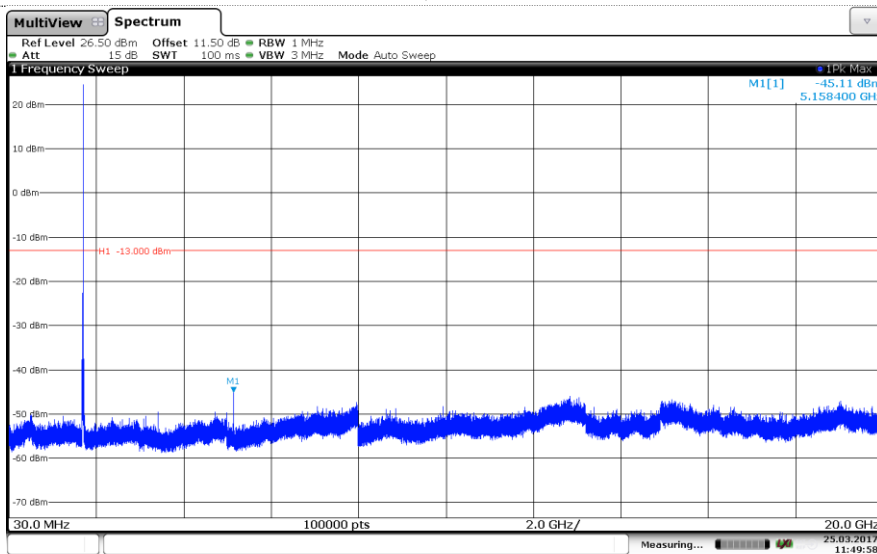

LTE Band 4-3MHz 16QAM

Channel Low

Channel Mid

Channel High

LTE Band 4-5MHz

QPSK

Channel Low

Channel Mid

Channel High

LTE Band 4-5MHz 16QAM

Channel Low

Channel Mid

Channel High

LTE Band 4-10MHz

QPSK

Channel Low

Channel Mid

Channel High

LTE Band 4-10MHz

16QAM

Channel Low

Channel Mid

Channel High

LTE Band 4-15MHz