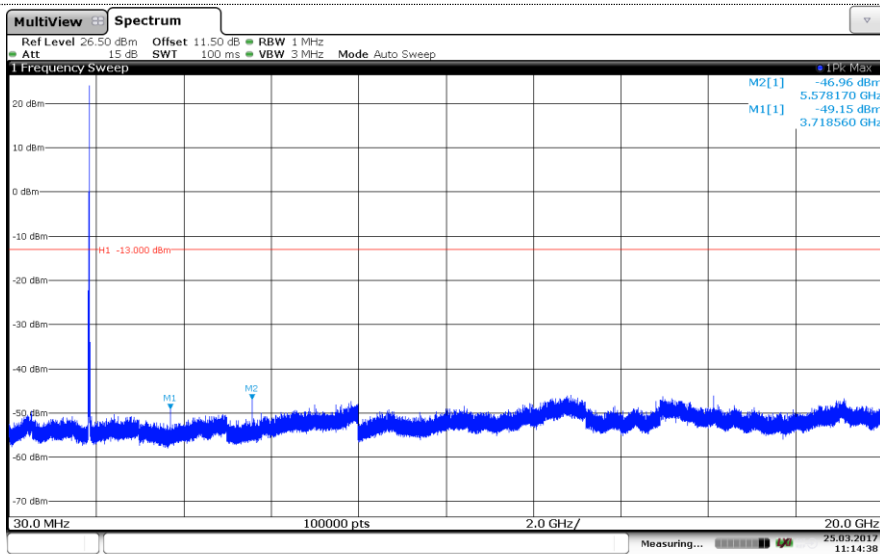

LTE Band 2-3MHz

QPSK

Channel Low

Channel Mid

Channel High

LTE Band 2-3MHz
16QAM

Channel Low

Channel Mid

Channel High

LTE Band 2-5MHz

QPSK

Channel Low

Channel Mid

Channel High

LTE Band 2-5MHz
16QAM

Channel Low

Channel Mid

Channel High

LTE Band 2-10MHz QPSK

Channel Low

Channel Mid

Channel High

LTE Band 2-10MHz
16QAM

Channel Low

Channel Mid

Channel High

LTE Band 2-15MHz
QPSK

Channel Low

Channel Mid

Channel High

LTE Band 2-15MHz
16QAM

Channel Low