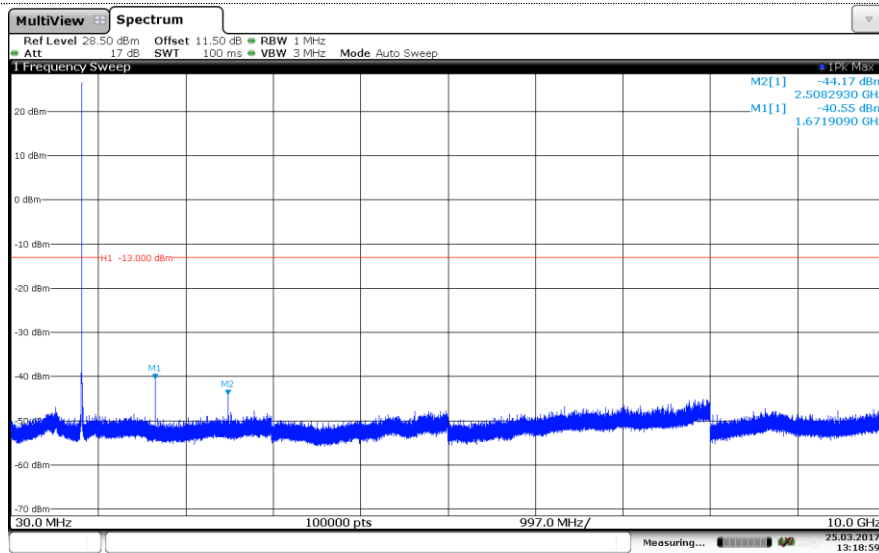

16QAM

Channel Low

Channel Mid

Channel High

LTE Band 4-20MHz

QPSK

Channel Low

Channel Mid

Channel High

LTE Band 4-20MHz

16QAM

Channel Low

Channel Mid

Channel High

LTE Band 5-1.4MHz

QPSK

Channel Low

Channel Mid

Channel High

LTE Band 5-1.4MHz 16QAM

Channel Low

Channel Mid

Channel High

LTE Band 5-3MHz