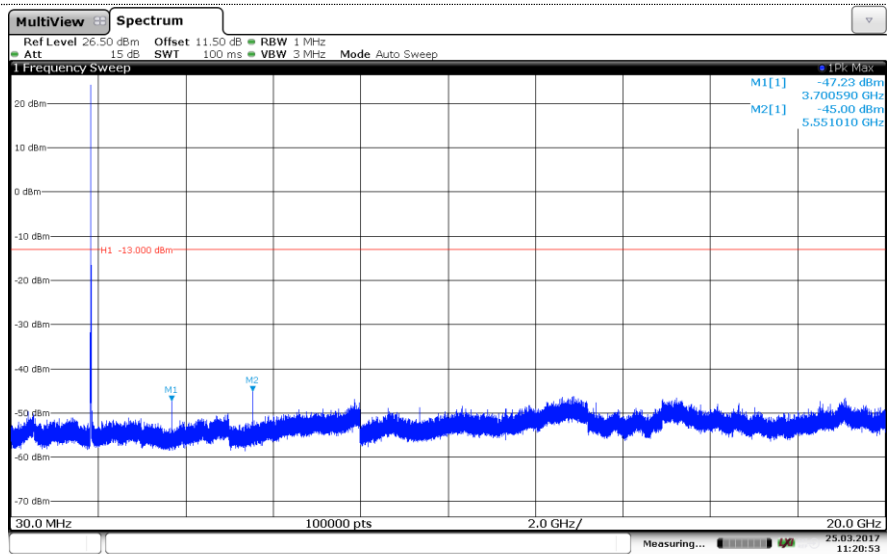

LTE Band 2-3MHz

QPSK

Channel Low

Channel Mid

Channel High

LTE Band 2-3MHz
16QAM

Channel Low

Channel Mid

Channel High

LTE Band 2-5MHz

QPSK

Channel Low

Channel Mid

Channel High

LTE Band 2-5MHz
16QAM

Channel Low

Channel Mid

Channel High

LTE Band 2-10MHz QPSK

Channel Low

Channel Mid

Channel High

LTE Band 2-10MHz
16QAM

Channel Low

Channel Mid

Channel High

LTE Band 2-15MHz
QPSK

Channel Low

Channel Mid

Channel High

LTE Band 2-15MHz
16QAM

Channel Low