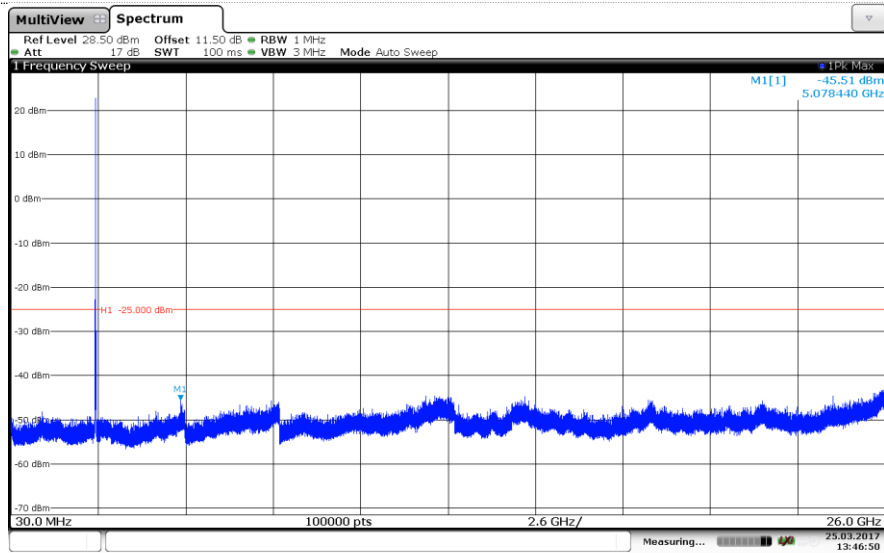

Channel Low

Channel Mid

Channel High

LTE Band 7-5MHz
QPSK

Channel Low

Channel Mid

Channel High

LTE Band 7-5MHz
16QAM

Channel Low

Channel Mid

Channel High

LTE Band 7-10MHz
QPSK

Channel Low

Channel Mid

Channel High

LTE Band 7-10MHz
16QAM

Channel Low

Channel Mid

Channel High