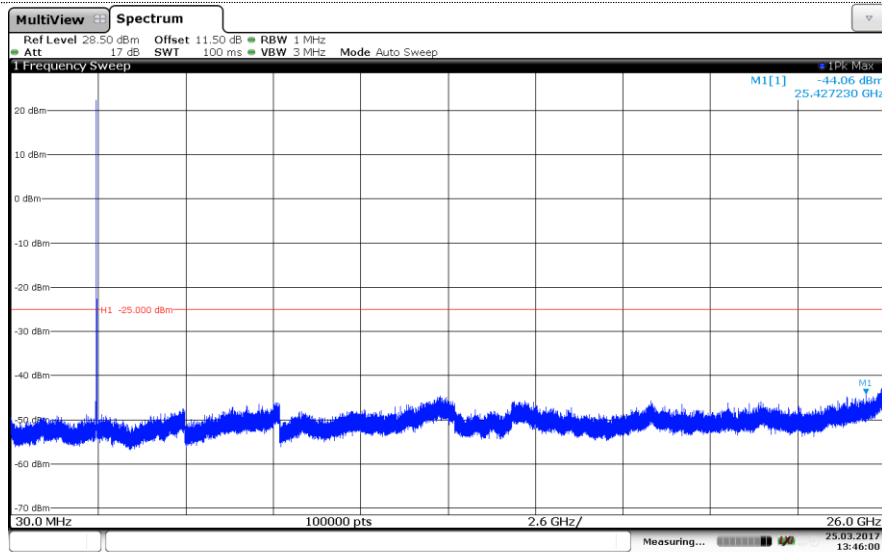

Channel High

LTE Band 5-10MHz

QPSK

Channel Low

Channel Mid

Channel High

LTE Band 5-10MHz

16QAM

Channel Low

Channel Mid

Channel High

LTE Band 7-5MHz
QPSK

Channel Low

Channel Mid

Channel High

LTE Band 7-5MHz
16QAM

Channel Low

Channel Mid

Channel High

LTE Band 7-10MHz
QPSK

Channel Low

Channel Mid

Channel High

LTE Band 7-10MHz
16QAM