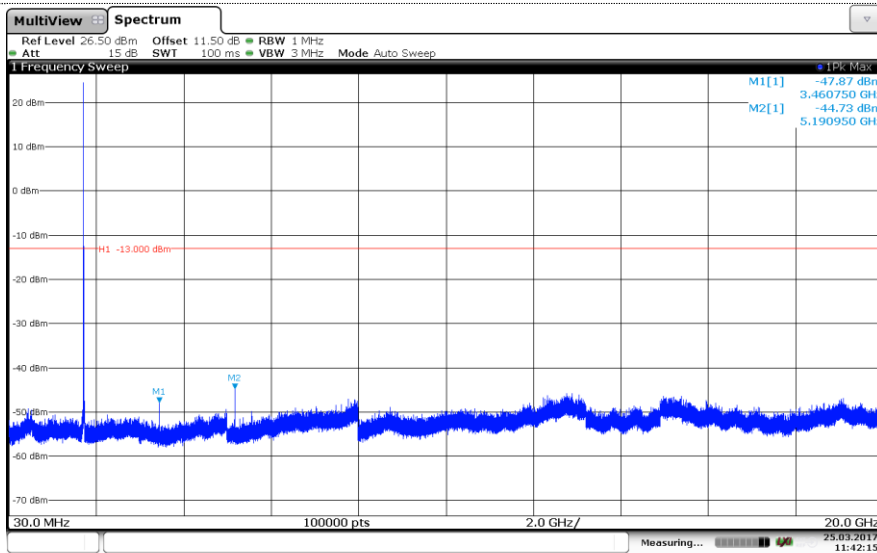

Channel Low

Channel Mid

Channel High

LTE Band 4-3MHz

QPSK

Channel Low

Channel Mid

Channel High

LTE Band 4-3MHz 16QAM

Channel Low

Channel Mid

Channel High

LTE Band 4-5MHz

QPSK

Channel Low

Channel Mid

Channel High

LTE Band 4-5MHz 16QAM

Channel Low

Channel Mid

Channel High

LTE Band 4-10MHz

QPSK

Channel Low

Channel Mid

Channel High

LTE Band 4-10MHz

16QAM

Channel Low

Channel Mid

Channel High

LTE Band 4-15MHz