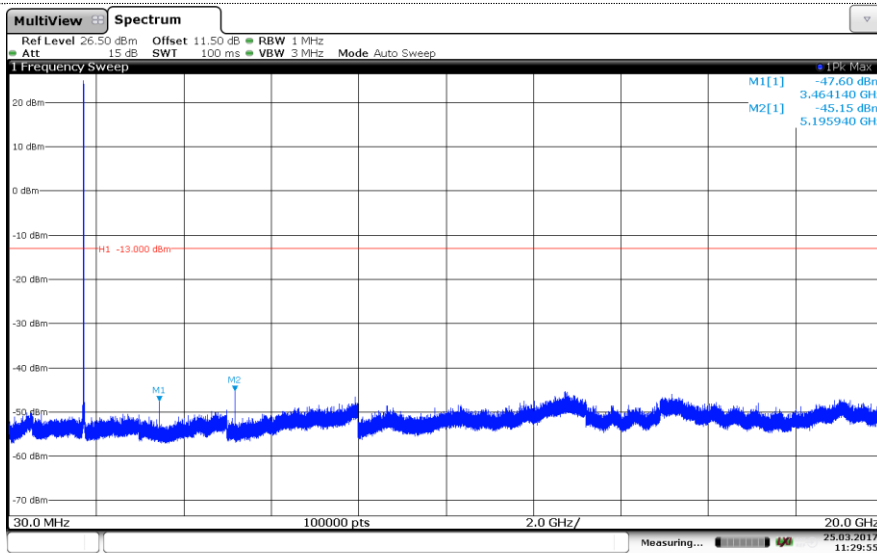

Channel Mid

Channel High

LTE Band 2-20MHz QPSK

Channel Low

Channel Mid

Channel High

LTE Band 2-20MHz 16QAM

Channel Low

Channel Mid

Channel High

LTE Band 4-1.4MHz

QPSK

Channel Low

Channel Mid

Channel High

LTE Band 4-1.4MHz 16QAM

Channel Low

Channel Mid

Channel High

LTE Band 4-3MHz

QPSK

Channel Low

Channel Mid

Channel High