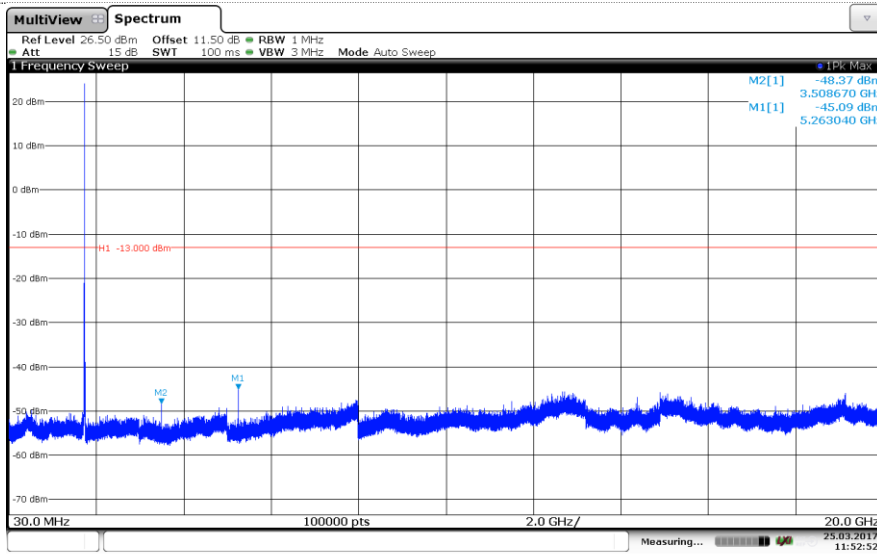

Channel High

LTE Band 4-5MHz 16QAM

Channel Low

Channel Mid

Channel High

LTE Band 4-10MHz

QPSK

Channel Low

Channel Mid

Channel High

LTE Band 4-10MHz

16QAM

Channel Low

Channel Mid

Channel High

LTE Band 4-15MHz

16QAM

Channel Low

Channel Mid

Channel High

LTE Band 4-20MHz

QPSK

Channel Low

Channel Mid