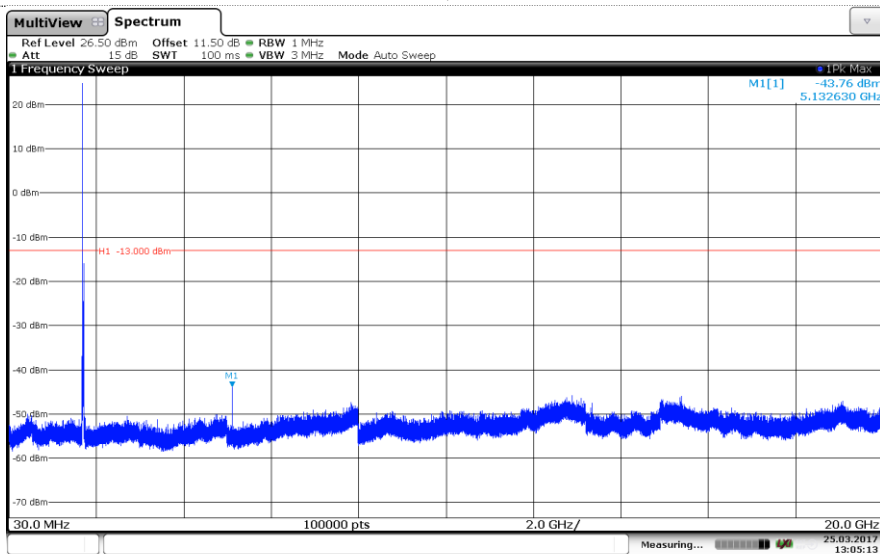

Channel High

LTE Band 4-5MHz 16QAM

Channel Low

Channel Mid

Channel High

LTE Band 4-10MHz

QPSK

Channel Low

Channel Mid

Channel High

LTE Band 4-10MHz

16QAM

Channel Low

Channel Mid

Channel High

LTE Band 4-15MHz

16QAM

Channel Low

Channel Mid

Channel High

LTE Band 4-20MHz

QPSK

Channel Low

Channel Mid