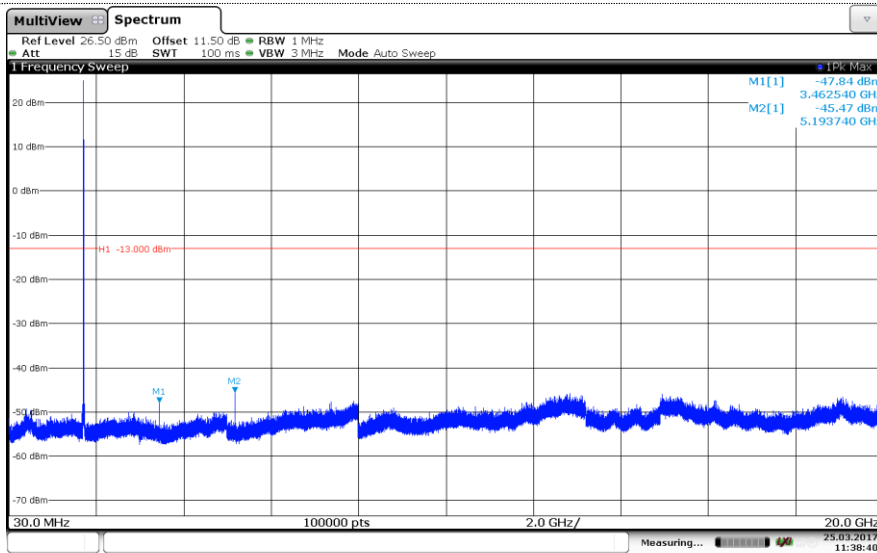

Channel Mid

Channel High

LTE Band 4-1.4MHz

QPSK

Channel Low

Channel Mid

Channel High

LTE Band 4-1.4MHz 16QAM

Channel Low

Channel Mid

Channel High

LTE Band 4-3MHz

QPSK

Channel Low

Channel Mid

Channel High

LTE Band 4-3MHz 16QAM

Channel Low

Channel Mid

Channel High

LTE Band 4-5MHz

QPSK

Channel Low

Channel Mid

Channel High

LTE Band 4-5MHz 16QAM

Channel Low

Channel Mid

Channel High

LTE Band 4-10MHz

QPSK

Channel Low