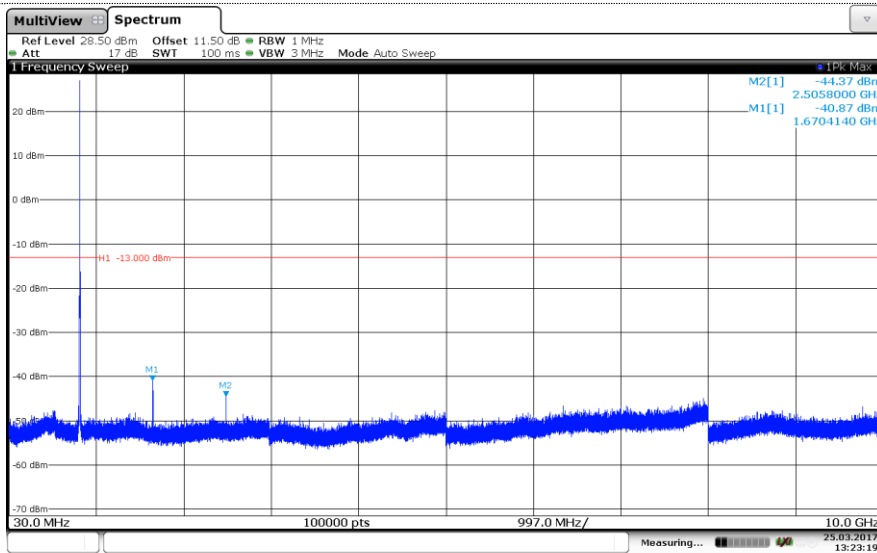

Channel High

LTE Band 4-20MHz

16QAM

Channel Low

Channel Mid

Channel High

LTE Band 5-1.4MHz

QPSK

Channel Low

Channel Mid

Channel High

LTE Band 5-1.4MHz 16QAM

Channel Low

Channel Mid

Channel High

LTE Band 5-3MHz

QPSK

Channel Low

Channel Mid

Channel High

LTE Band 5-3MHz
16QAM

Channel Low

Channel Mid

Channel High