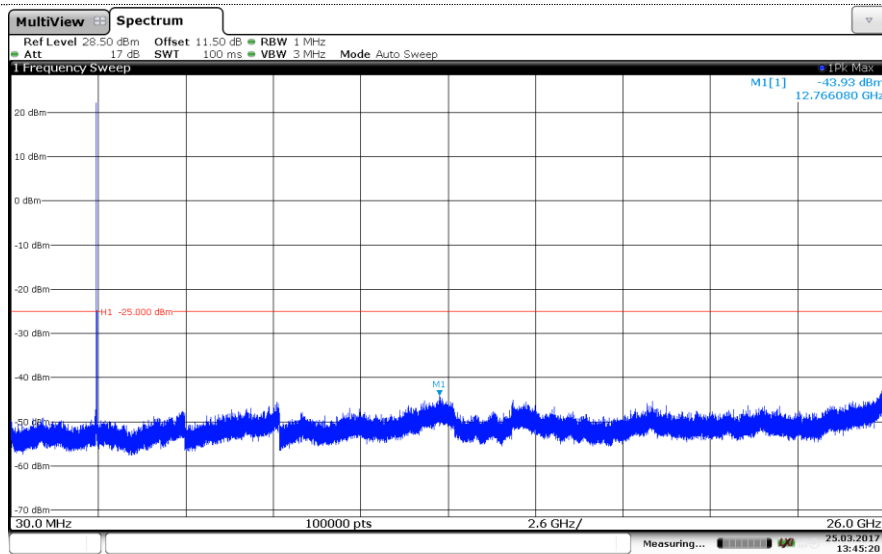

Channel High

LTE Band 5-10MHz

QPSK

Channel Low

Channel Mid

Channel High

LTE Band 5-10MHz

16QAM

Channel Low

Channel Mid

Channel High

LTE Band 7-5MHz
QPSK

Channel Low

Channel Mid

Channel High

LTE Band 7-5MHz
16QAM

Channel Low

Channel Mid

Channel High

LTE Band 7-10MHz
QPSK

Channel Low

Channel Mid

Channel High

LTE Band 7-10MHz
16QAM

Channel Low

Channel Mid

Channel High