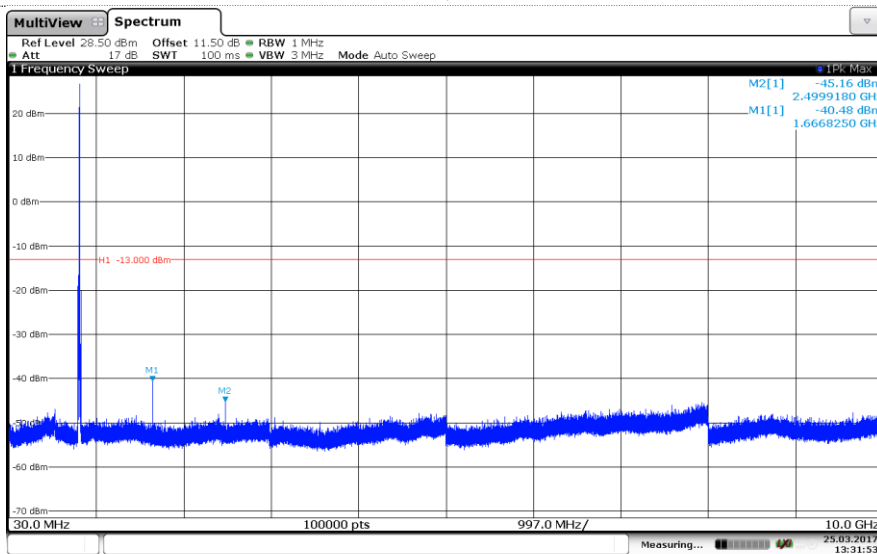

LTE Band 5-5MHz

QPSK

Channel Low

Channel Mid

Channel High

LTE Band 5-5MHz 16QAM

Channel Low

Channel Mid

Channel High

LTE Band 5-10MHz

QPSK

Channel Low

Channel Mid

Channel High

LTE Band 5-10MHz

16QAM

Channel Low

Channel Mid

Channel High

LTE Band 7-5MHz
QPSK

Channel Low

Channel Mid

Channel High

LTE Band 7-5MHz
16QAM