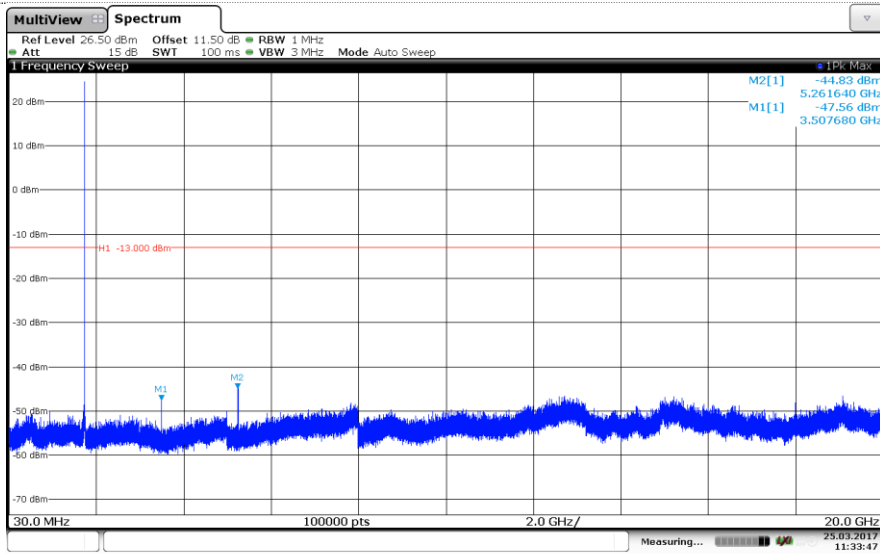

Channel Mid

Channel High

LTE Band 2-20MHz QPSK

Channel Low

Channel Mid

Channel High

LTE Band 2-20MHz 16QAM

Channel Low

Channel Mid

Channel High

LTE Band 4-1.4MHz

QPSK

Channel Low

Channel Mid

Channel High

LTE Band 4-1.4MHz 16QAM

Channel Low

Channel Mid

Channel High

LTE Band 4-3MHz

QPSK

Channel Low

Channel Mid

Channel High