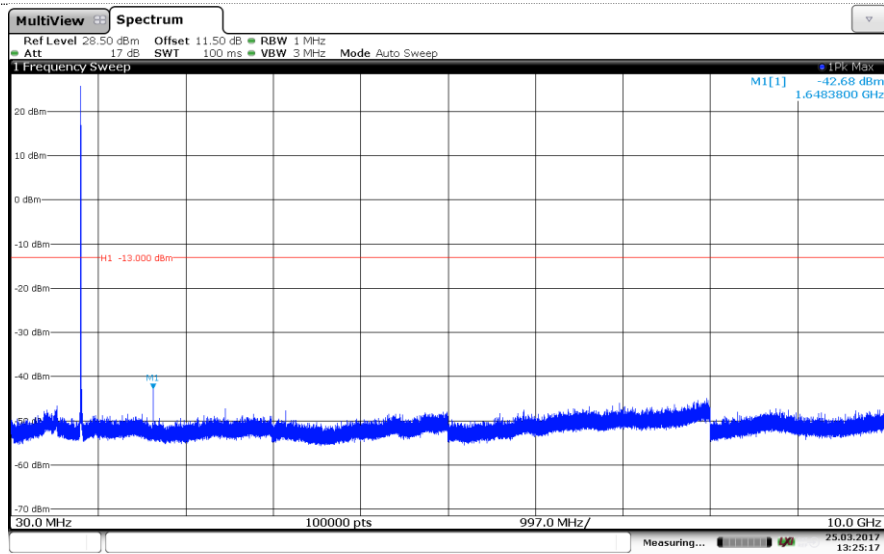

Channel Low

Channel Mid

Channel High

LTE Band 5-1.4MHz 16QAM

Channel Low

Channel Mid

Channel High

LTE Band 5-3MHz

QPSK

Channel Low

Channel Mid

Channel High

LTE Band 5-3MHz
16QAM

Channel Low

Channel Mid

Channel High

LTE Band 5-5MHz

QPSK

Channel Low

Channel Mid

Channel High

LTE Band 5-5MHz 16QAM

Channel Low

Channel Mid