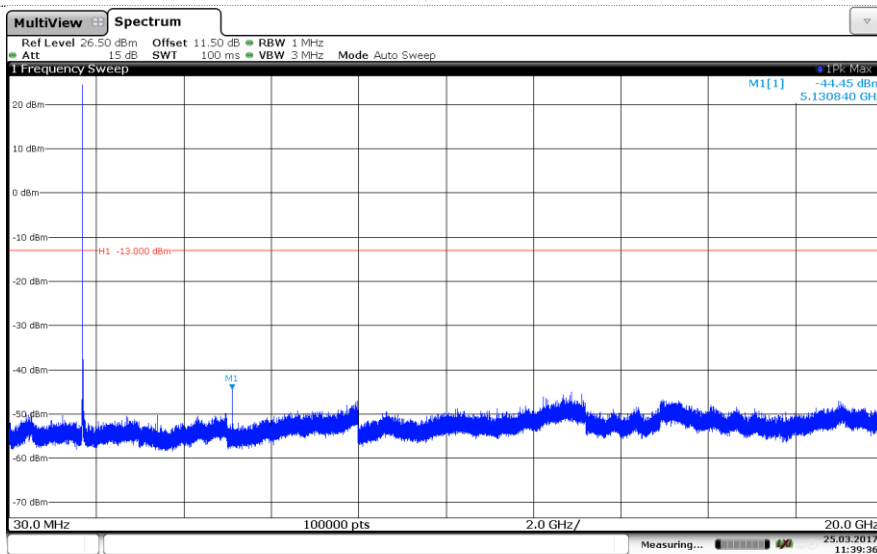

Channel Mid

Channel High

LTE Band 4-1.4MHz

QPSK

Channel Low

Channel Mid

Channel High

LTE Band 4-1.4MHz 16QAM

Channel Low

Channel Mid

Channel High

LTE Band 4-3MHz

QPSK

Channel Low

Channel Mid

Channel High

LTE Band 4-3MHz 16QAM

Channel Low

Channel Mid

Channel High

LTE Band 4-5MHz

QPSK

Channel Low

Channel Mid

Channel High

LTE Band 4-5MHz 16QAM

Channel Low

Channel Mid

Channel High

LTE Band 4-10MHz

QPSK

Channel Low