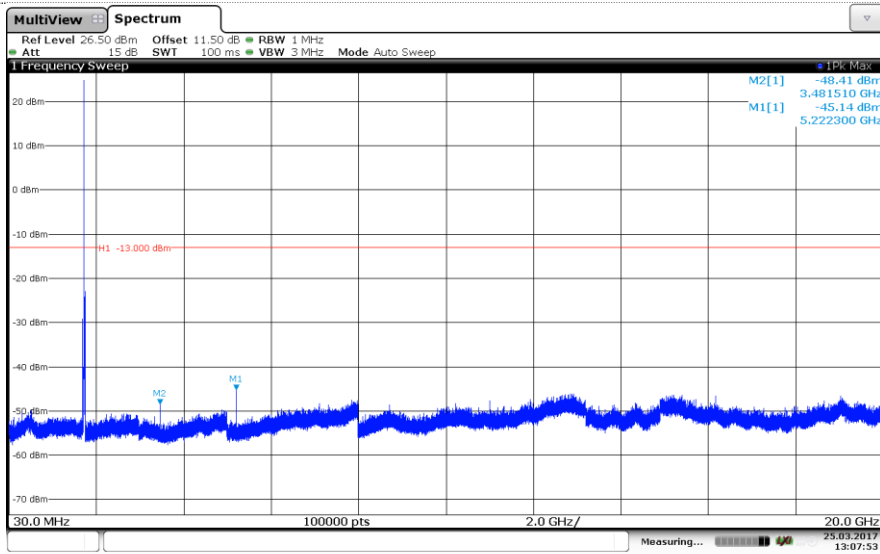

Channel High

LTE Band 4-5MHz 16QAM

Channel Low

Channel Mid

Channel High

LTE Band 4-10MHz

QPSK

Channel Low

Channel Mid

Channel High

LTE Band 4-10MHz

16QAM

Channel Low

Channel Mid

Channel High

LTE Band 4-15MHz

16QAM

Channel Low

Channel Mid

Channel High

LTE Band 4-20MHz

QPSK

Channel Low

Channel Mid