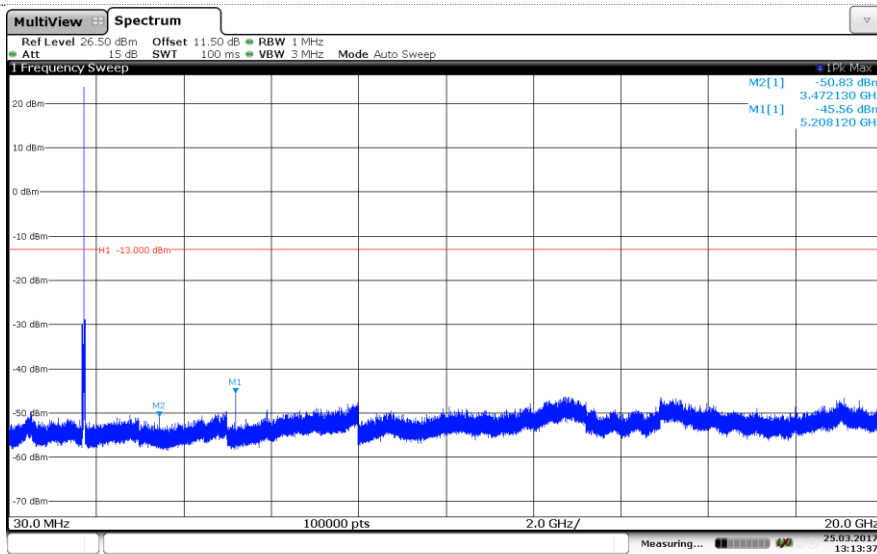

16QAM

Channel Low

Channel Mid

Channel High

LTE Band 4-20MHz

QPSK

Channel Low

Channel Mid

Channel High

LTE Band 4-20MHz

16QAM

Channel Low

Channel Mid

Channel High

LTE Band 5-1.4MHz

QPSK

Channel Low

Channel Mid

Channel High

LTE Band 5-1.4MHz 16QAM

Channel Low

Channel Mid

Channel High

LTE Band 5-3MHz