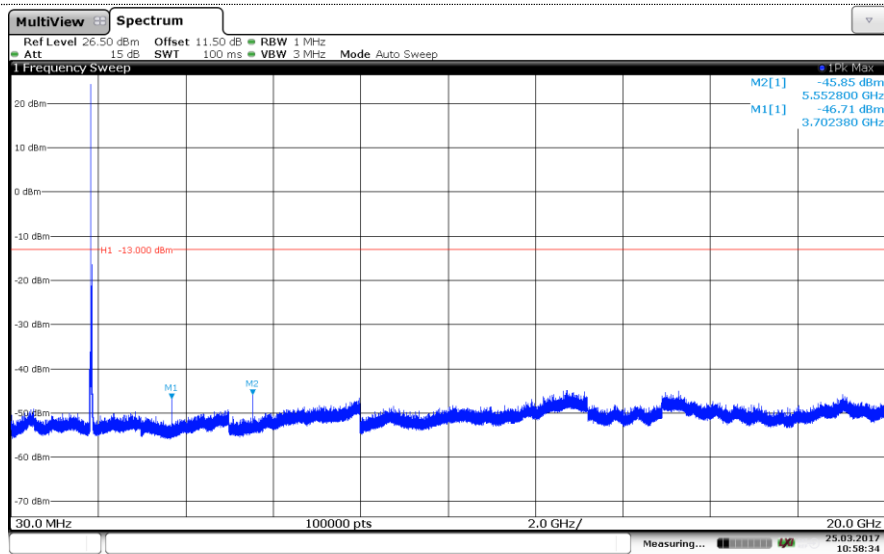

Channel Mid

Channel High

LTE Band 2-10MHz QPSK

Channel Low

Channel Mid

Channel High

LTE Band 2-10MHz
16QAM

Channel Low

Channel Mid

Channel High

LTE Band 2-15MHz
QPSK

Channel Low

Channel Mid

Channel High

LTE Band 2-15MHz
16QAM

Channel Low

Channel Mid

Channel High

LTE Band 2-20MHz QPSK

Channel Low

Channel Mid

Channel High

LTE Band 2-20MHz 16QAM

Channel Low

Channel Mid

Channel High

LTE Band 4-1.4MHz

QPSK

Channel Low

Channel Mid

Channel High

LTE Band 4-1.4MHz 16QAM