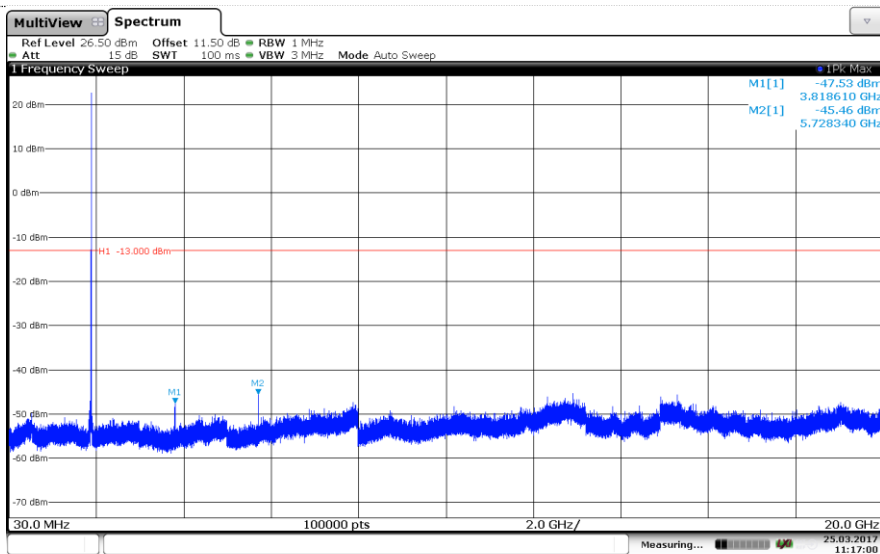

Channel High

LTE Band 2-5MHz

QPSK

Channel Low

Channel Mid

Channel High

LTE Band 2-5MHz
16QAM

Channel Low

Channel Mid

Channel High

LTE Band 2-10MHz QPSK

Channel Low

Channel Mid

Channel High

LTE Band 2-10MHz
16QAM

Channel Low

Channel Mid

Channel High

LTE Band 2-15MHz
QPSK

Channel Low

Channel Mid

Channel High

LTE Band 2-15MHz
16QAM

Channel Low

Channel Mid

Channel High

LTE Band 2-20MHz QPSK

Channel Low

Channel Mid

Channel High

LTE Band 2-20MHz 16QAM

Channel Low