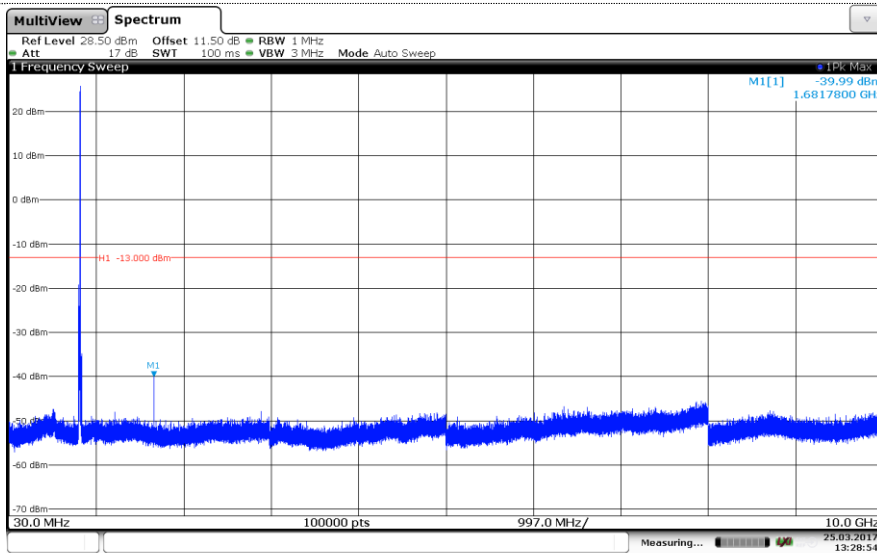

LTE Band 5-5MHz

QPSK

Channel Low

Channel Mid

Channel High

LTE Band 5-5MHz 16QAM

Channel Low

Channel Mid

Channel High

LTE Band 5-10MHz

QPSK

Channel Low

Channel Mid

Channel High

LTE Band 5-10MHz

16QAM

Channel Low

Channel Mid

Channel High

LTE Band 7-5MHz
QPSK

Channel Low

Channel Mid

Channel High

LTE Band 7-5MHz
16QAM