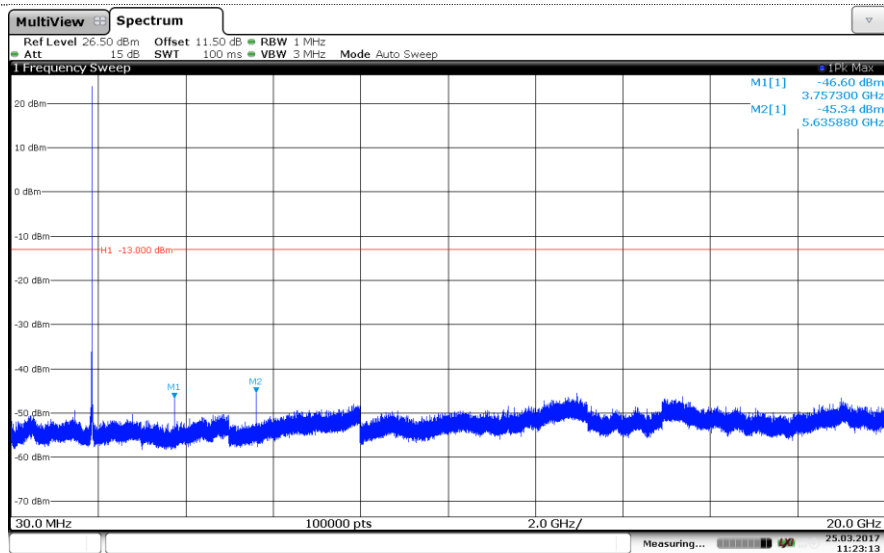

LTE Band 2-3MHz

QPSK

Channel Low

Channel Mid

Channel High

LTE Band 2-3MHz
16QAM

Channel Low

Channel Mid

Channel High

LTE Band 2-5MHz

QPSK

Channel Low

Channel Mid

Channel High

LTE Band 2-5MHz
16QAM

Channel Low

Channel Mid

Channel High

LTE Band 2-10MHz QPSK

Channel Low

Channel Mid

Channel High

LTE Band 2-10MHz
16QAM

Channel Low