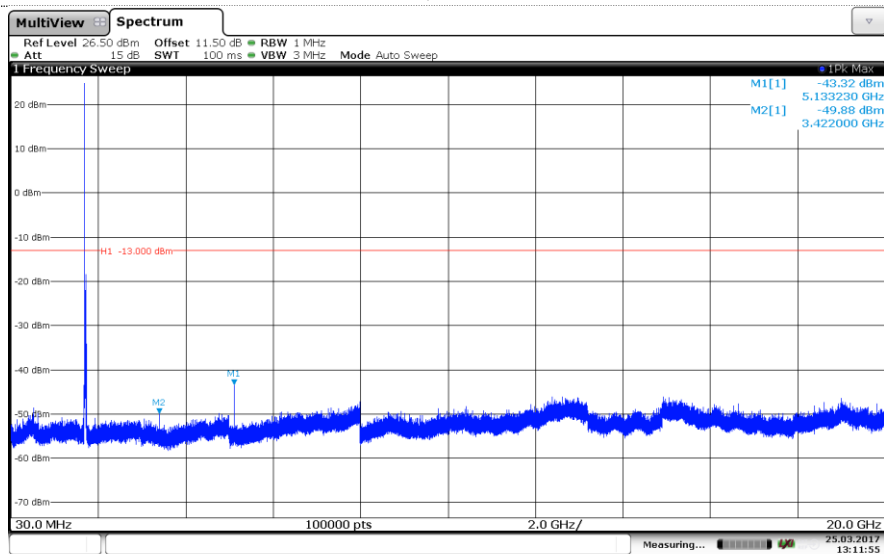

Channel Mid

Channel High

LTE Band 4-10MHz

16QAM

Channel Low

Channel Mid

Channel High

LTE Band 4-15MHz

16QAM

Channel Low

Channel Mid

Channel High

LTE Band 4-20MHz

QPSK

Channel Low

Channel Mid

Channel High

LTE Band 4-20MHz

16QAM

Channel Low

Channel Mid

Channel High

LTE Band 5-1.4MHz

QPSK