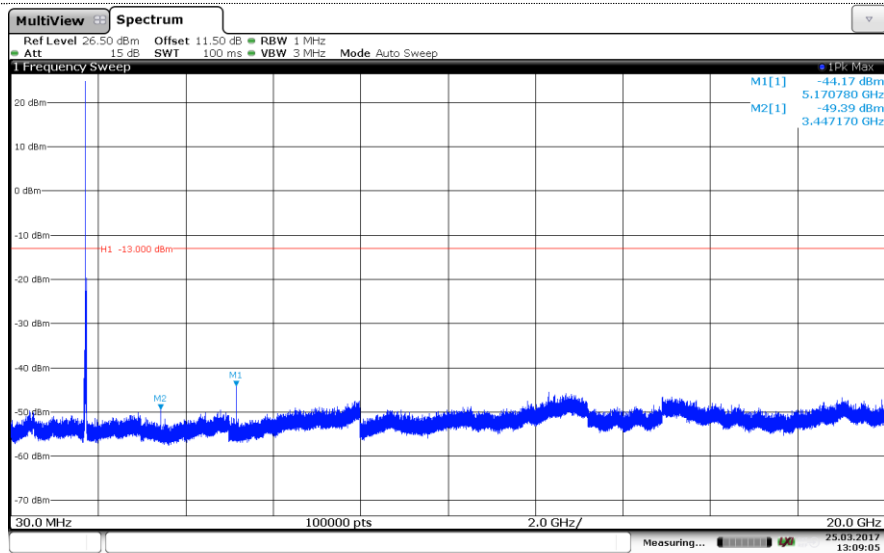

Channel Mid

Channel High

LTE Band 4-10MHz

16QAM

Channel Low

Channel Mid

Channel High

LTE Band 4-15MHz

16QAM

Channel Low

Channel Mid

Channel High

LTE Band 4-20MHz

QPSK

Channel Low

Channel Mid

Channel High

LTE Band 4-20MHz

16QAM

Channel Low

Channel Mid

Channel High

LTE Band 5-1.4MHz

QPSK