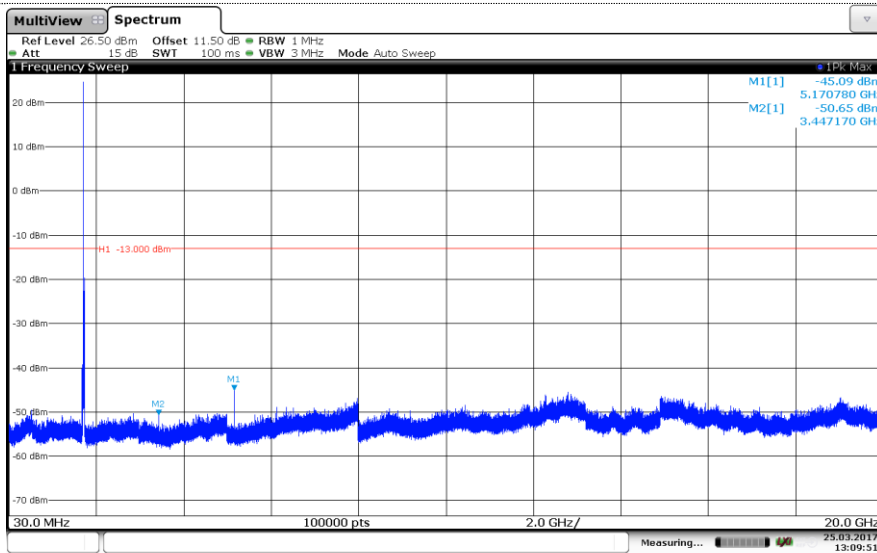

Channel Mid

Channel High

LTE Band 4-10MHz

16QAM

Channel Low

Channel Mid

Channel High

LTE Band 4-15MHz

16QAM

Channel Low

Channel Mid

Channel High

LTE Band 4-20MHz

QPSK

Channel Low

Channel Mid

Channel High

LTE Band 4-20MHz

16QAM

Channel Low

Channel Mid

Channel High

LTE Band 5-1.4MHz

QPSK