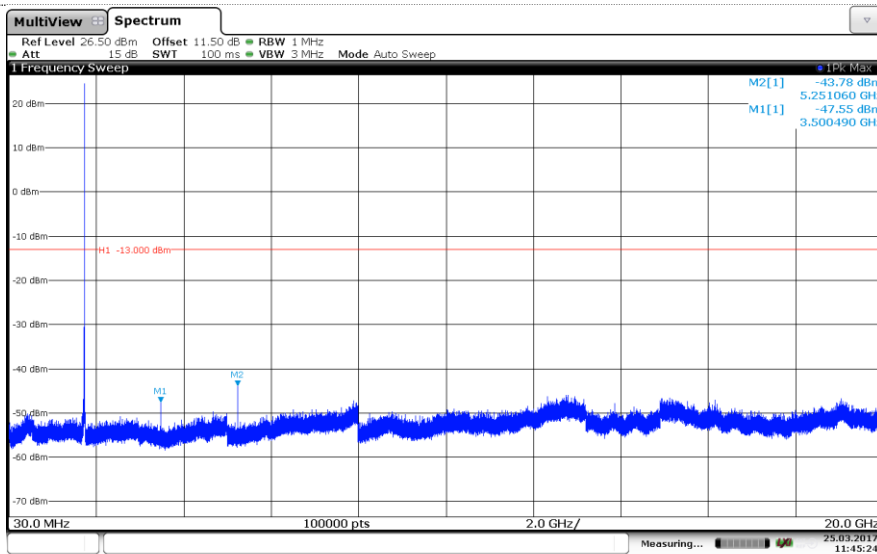

Channel Low

Channel Mid

Channel High

LTE Band 4-3MHz

QPSK

Channel Low

Channel Mid

Channel High

LTE Band 4-3MHz 16QAM

Channel Low

Channel Mid

Channel High

LTE Band 4-5MHz

QPSK

Channel Low

Channel Mid

Channel High

LTE Band 4-5MHz 16QAM

Channel Low

Channel Mid

Channel High

LTE Band 4-10MHz

QPSK

Channel Low

Channel Mid

Channel High

LTE Band 4-10MHz

16QAM

Channel Low

Channel Mid

Channel High

LTE Band 4-15MHz