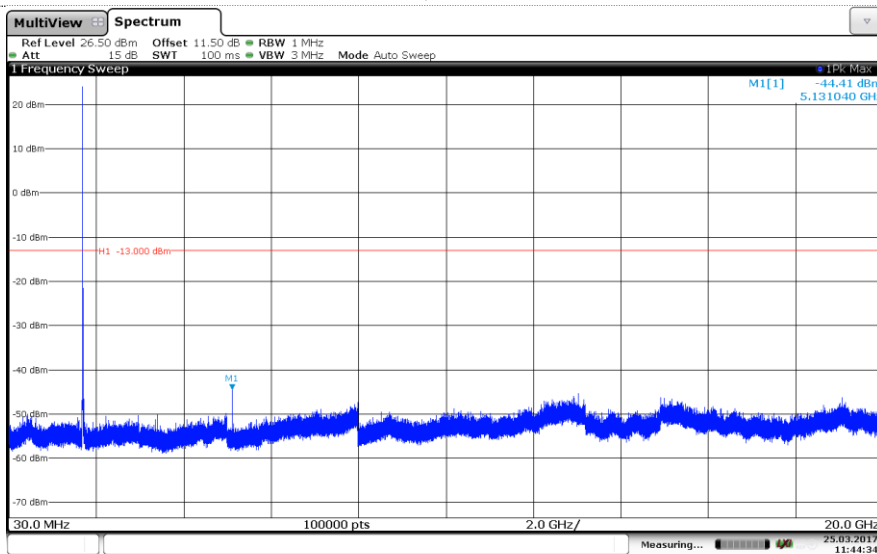

Channel Low

Channel Mid

Channel High

LTE Band 4-3MHz

QPSK

Channel Low

Channel Mid

Channel High

LTE Band 4-3MHz 16QAM

Channel Low

Channel Mid

Channel High

LTE Band 4-5MHz

QPSK

Channel Low

Channel Mid

Channel High

LTE Band 4-5MHz 16QAM

Channel Low

Channel Mid

Channel High

LTE Band 4-10MHz

QPSK

Channel Low

Channel Mid

Channel High

LTE Band 4-10MHz

16QAM

Channel Low

Channel Mid

Channel High

LTE Band 4-15MHz