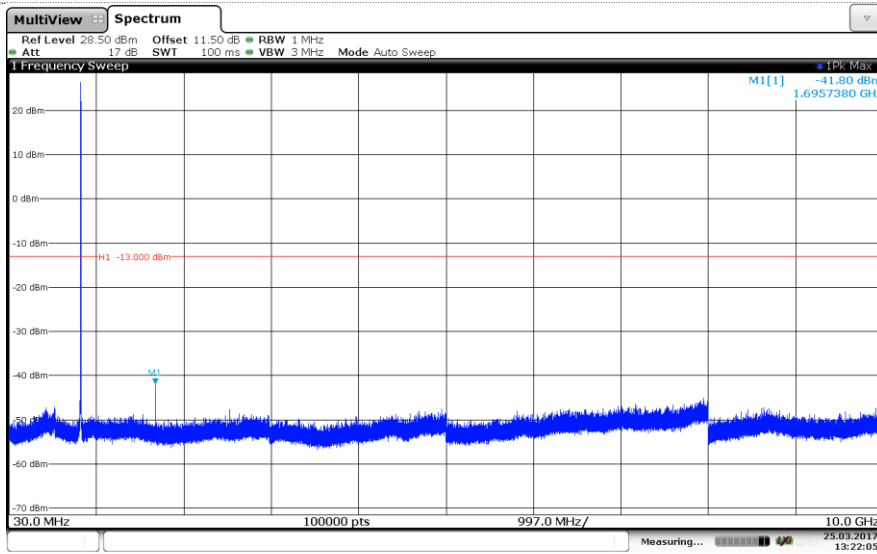

Channel High

LTE Band 4-20MHz

16QAM

Channel Low

Channel Mid

Channel High

LTE Band 5-1.4MHz

QPSK

Channel Low

Channel Mid

Channel High

LTE Band 5-1.4MHz 16QAM

Channel Low

Channel Mid

Channel High

LTE Band 5-3MHz

QPSK

Channel Low

Channel Mid

Channel High

LTE Band 5-3MHz
16QAM

Channel Low

Channel Mid

Channel High