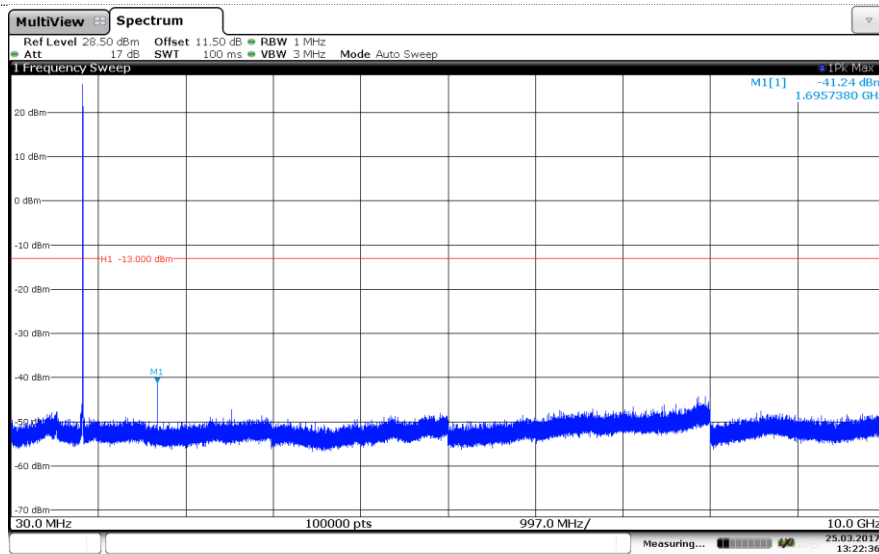

16QAM

Channel Low

Channel Mid

Channel High

LTE Band 4-20MHz

QPSK

Channel Low

Channel Mid

Channel High

LTE Band 4-20MHz

16QAM

Channel Low

Channel Mid

Channel High

LTE Band 5-1.4MHz

QPSK

Channel Low

Channel Mid

Channel High

LTE Band 5-1.4MHz 16QAM

Channel Low

Channel Mid

Channel High

LTE Band 5-3MHz