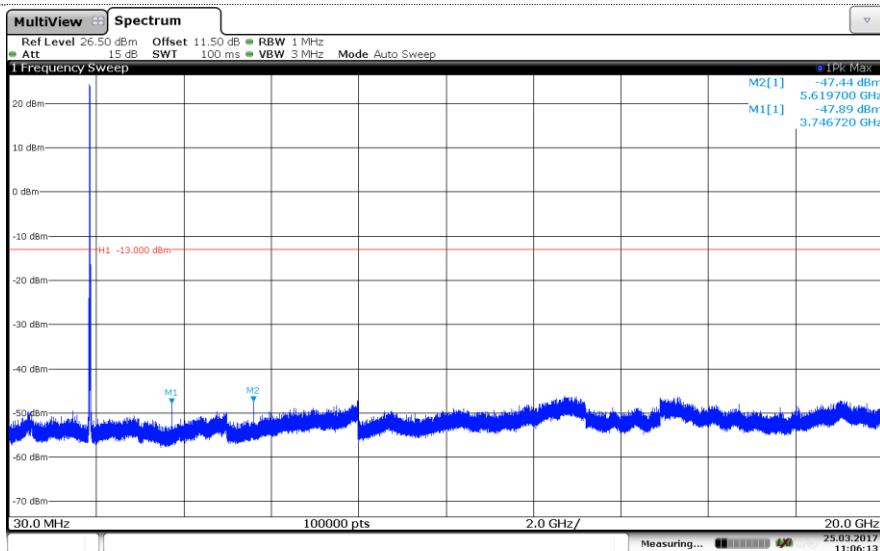

Channel Mid

Channel High

LTE Band 2-10MHz QPSK

Channel Low

Channel Mid

Channel High

LTE Band 2-10MHz
16QAM

Channel Low

Channel Mid

Channel High

LTE Band 2-15MHz
QPSK

Channel Low

Channel Mid

Channel High

LTE Band 2-15MHz
16QAM

Channel Low

Channel Mid

Channel High

LTE Band 2-20MHz QPSK

Channel Low

Channel Mid

Channel High

LTE Band 2-20MHz 16QAM

Channel Low

Channel Mid

Channel High

LTE Band 4-1.4MHz

QPSK

Channel Low

Channel Mid

Channel High

LTE Band 4-1.4MHz 16QAM