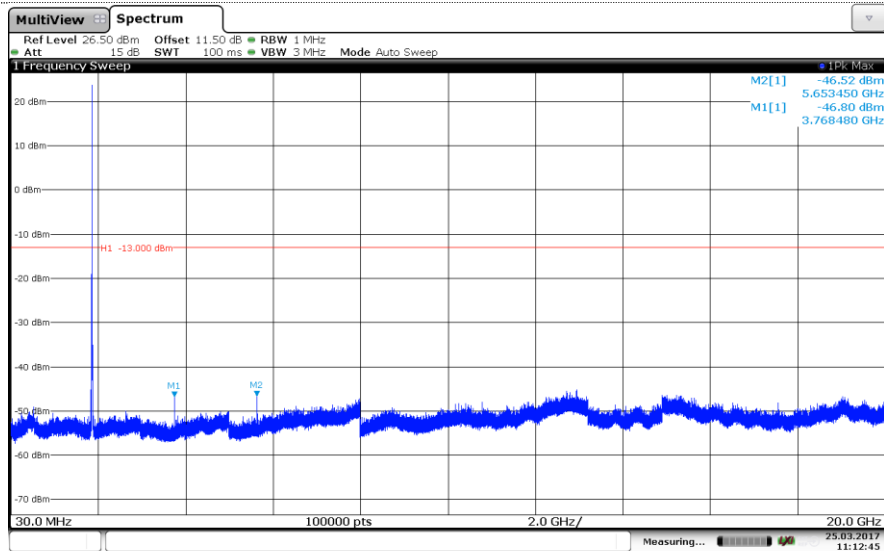

Channel High

LTE Band 2-5MHz

QPSK

Channel Low

Channel Mid

Channel High

LTE Band 2-5MHz
16QAM

Channel Low

Channel Mid

Channel High

LTE Band 2-10MHz QPSK

Channel Low

Channel Mid

Channel High

LTE Band 2-10MHz
16QAM

Channel Low

Channel Mid

Channel High

LTE Band 2-15MHz
QPSK

Channel Low

Channel Mid

Channel High

LTE Band 2-15MHz
16QAM

Channel Low

Channel Mid

Channel High

LTE Band 2-20MHz QPSK

Channel Low

Channel Mid

Channel High

LTE Band 2-20MHz 16QAM

Channel Low