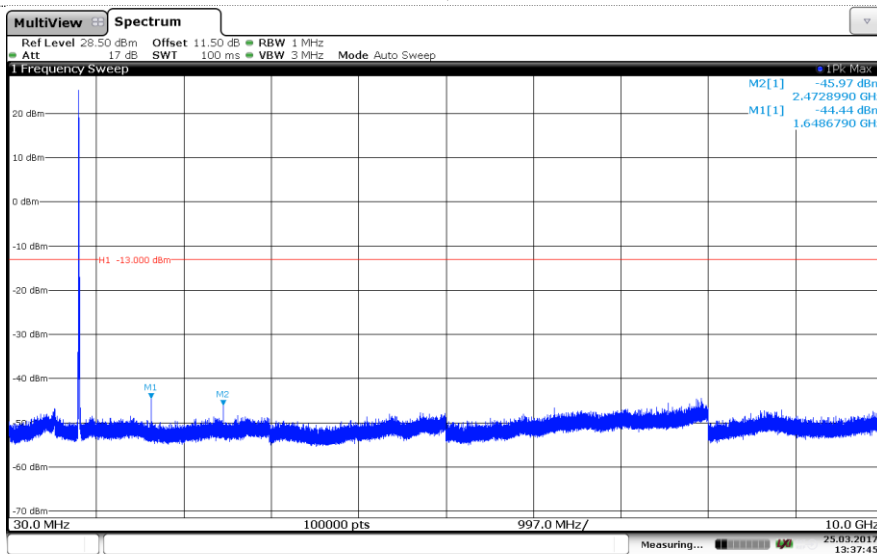

QPSK

Channel Low

Channel Mid

Channel High

LTE Band 5-3MHz
16QAM

Channel Low

Channel Mid

Channel High

LTE Band 5-5MHz

QPSK

Channel Low

Channel Mid

Channel High

LTE Band 5-5MHz 16QAM

Channel Low

Channel Mid

Channel High

LTE Band 5-10MHz

QPSK

Channel Low

Channel Mid

Channel High

LTE Band 5-10MHz

16QAM