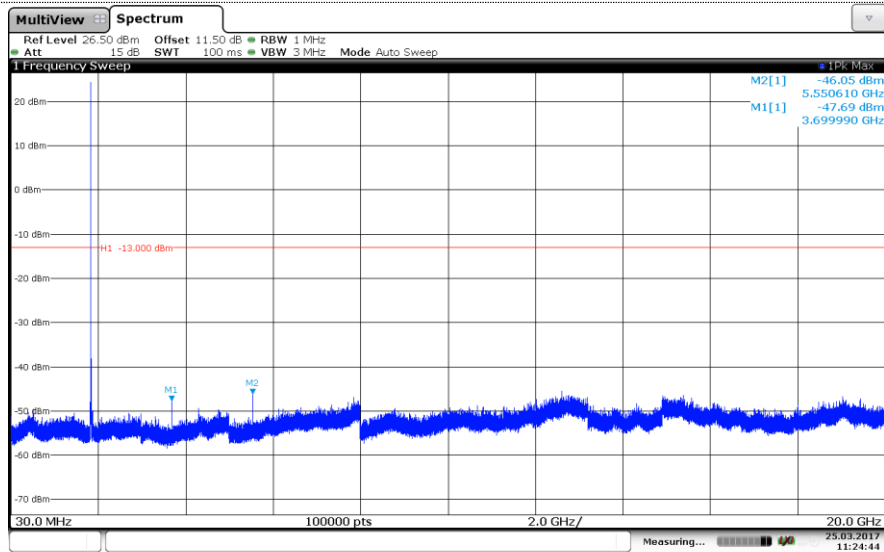

LTE Band 2-3MHz

QPSK

Channel Low

Channel Mid

Channel High

LTE Band 2-3MHz
16QAM

Channel Low

Channel Mid

Channel High

LTE Band 2-5MHz

QPSK

Channel Low

Channel Mid

Channel High

LTE Band 2-5MHz
16QAM

Channel Low

Channel Mid

Channel High

LTE Band 2-10MHz QPSK

Channel Low

Channel Mid

Channel High

LTE Band 2-10MHz
16QAM

Channel Low