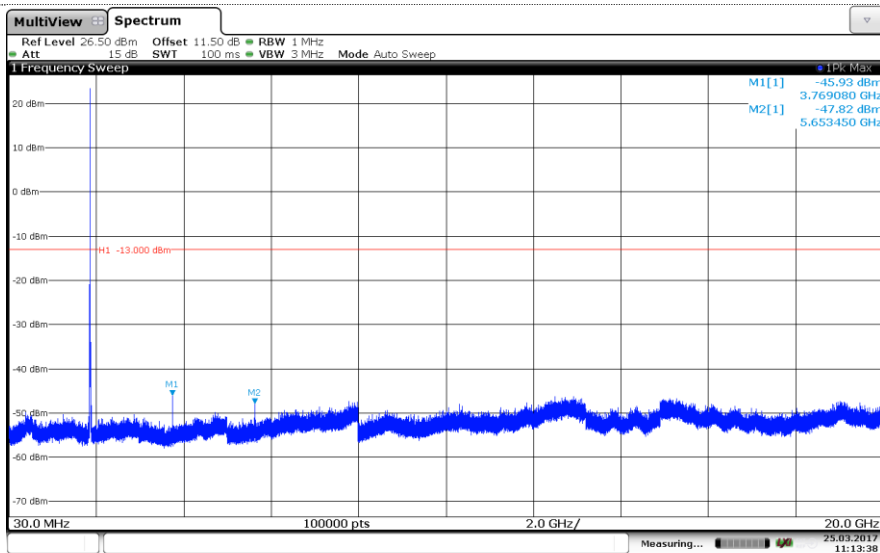

Channel High

LTE Band 2-5MHz

QPSK

Channel Low

Channel Mid

Channel High

LTE Band 2-5MHz
16QAM

Channel Low

Channel Mid

Channel High

LTE Band 2-10MHz QPSK

Channel Low

Channel Mid

Channel High

LTE Band 2-10MHz
16QAM

Channel Low

Channel Mid

Channel High

LTE Band 2-15MHz
QPSK

Channel Low

Channel Mid

Channel High

LTE Band 2-15MHz
16QAM

Channel Low

Channel Mid

Channel High

LTE Band 2-20MHz QPSK

Channel Low

Channel Mid

Channel High

LTE Band 2-20MHz 16QAM

Channel Low