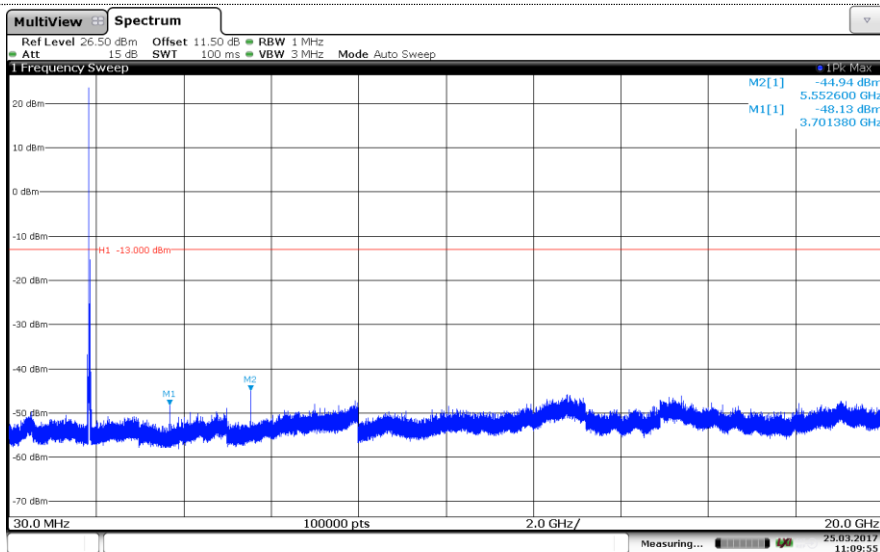

Channel Mid

Channel High

LTE Band 2-10MHz QPSK

Channel Low

Channel Mid

Channel High

LTE Band 2-10MHz
16QAM

Channel Low

Channel Mid

Channel High

LTE Band 2-15MHz
QPSK

Channel Low

Channel Mid

Channel High

LTE Band 2-15MHz
16QAM

Channel Low

Channel Mid

Channel High

LTE Band 2-20MHz QPSK

Channel Low

Channel Mid

Channel High

LTE Band 2-20MHz 16QAM

Channel Low

Channel Mid

Channel High

LTE Band 4-1.4MHz

QPSK

Channel Low

Channel Mid

Channel High

LTE Band 4-1.4MHz 16QAM