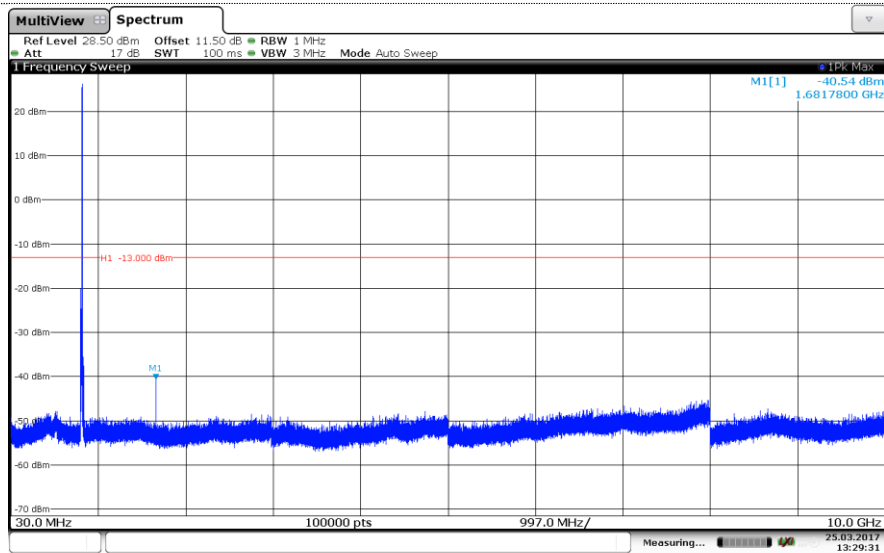

LTE Band 5-5MHz

QPSK

Channel Low

Channel Mid

Channel High

LTE Band 5-5MHz 16QAM

Channel Low

Channel Mid

Channel High

LTE Band 5-10MHz

QPSK

Channel Low

Channel Mid

Channel High

LTE Band 5-10MHz

16QAM