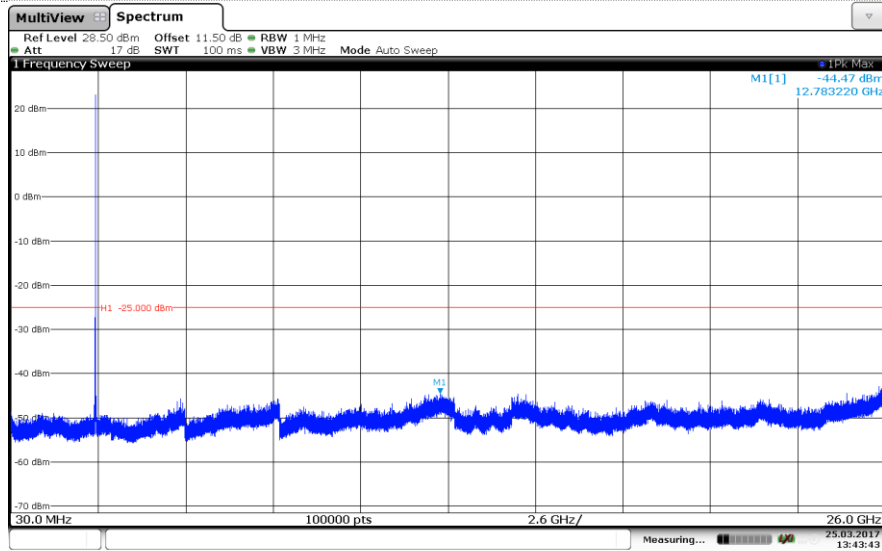

Channel High

LTE Band 5-10MHz

QPSK

Channel Low

Channel Mid

Channel High

LTE Band 5-10MHz

16QAM

Channel Low

Channel Mid

Channel High

LTE Band 7-5MHz
QPSK

Channel Low

Channel Mid

Channel High

LTE Band 7-5MHz
16QAM

Channel Low

Channel Mid

Channel High

LTE Band 7-10MHz
QPSK

Channel Low

Channel Mid

Channel High

LTE Band 7-10MHz
16QAM