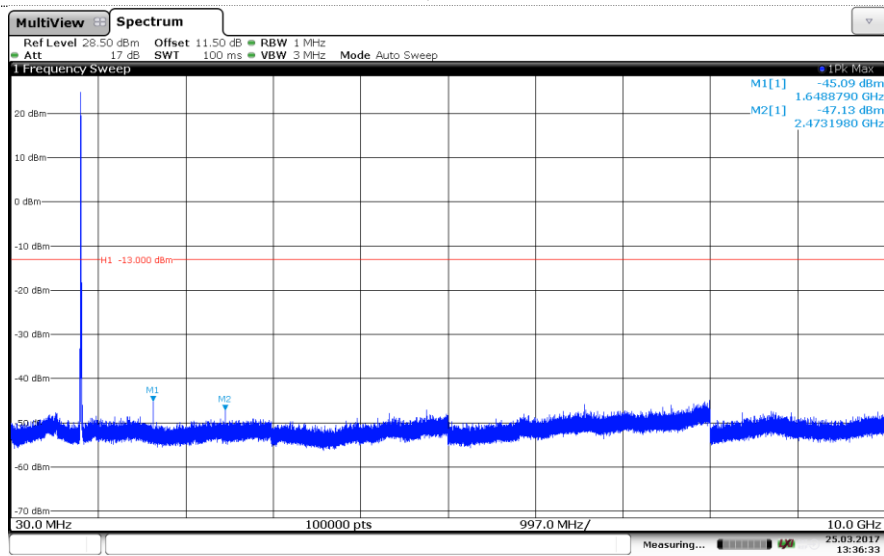

Channel Low

Channel Mid

Channel High

LTE Band 5-1.4MHz 16QAM

Channel Low

Channel Mid

Channel High

LTE Band 5-3MHz

QPSK

Channel Low

Channel Mid

Channel High

LTE Band 5-3MHz
16QAM

Channel Low

Channel Mid

Channel High

LTE Band 5-5MHz

QPSK

Channel Low

Channel Mid

Channel High

LTE Band 5-5MHz 16QAM

Channel Low

Channel Mid