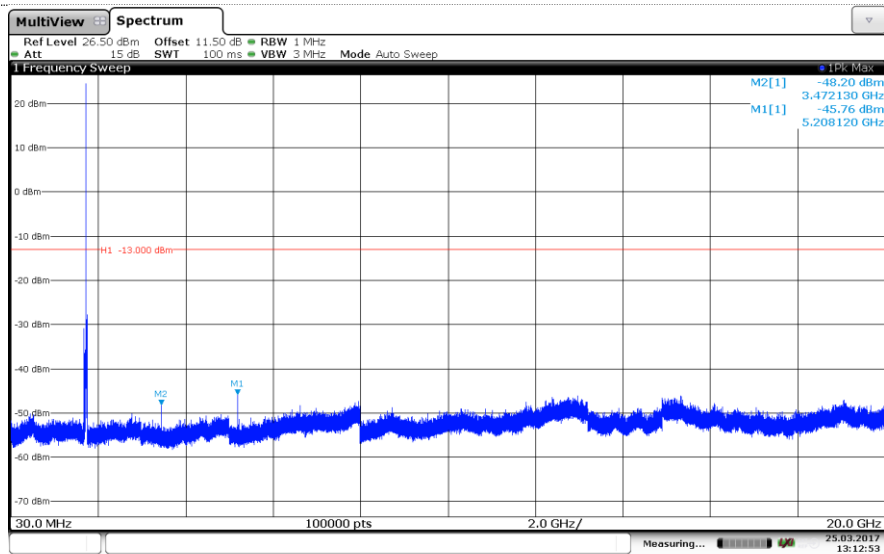

Channel Mid

Channel High

LTE Band 4-10MHz

16QAM

Channel Low

Channel Mid

Channel High

LTE Band 4-15MHz

16QAM

Channel Low

Channel Mid

Channel High

LTE Band 4-20MHz

QPSK

Channel Low

Channel Mid

Channel High

LTE Band 4-20MHz

16QAM

Channel Low

Channel Mid

Channel High

LTE Band 5-1.4MHz

QPSK