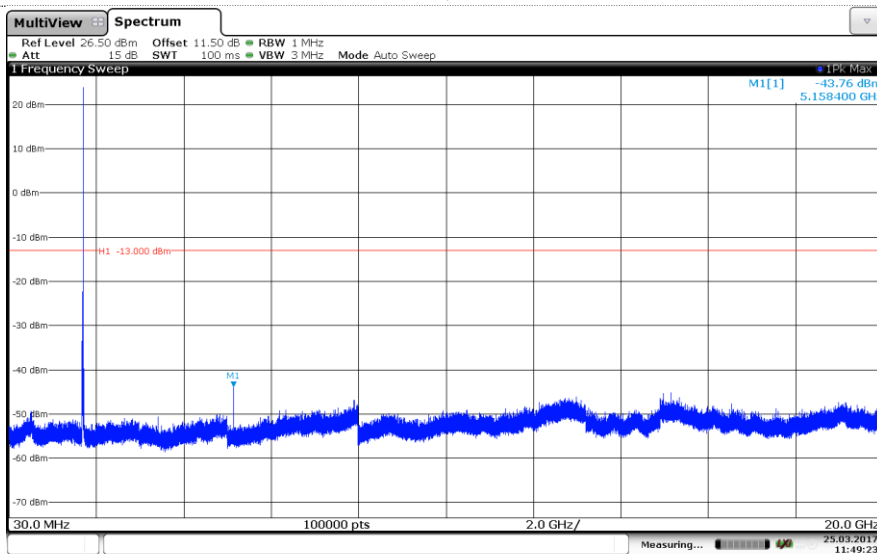

LTE Band 4-3MHz 16QAM

Channel Low

Channel Mid

Channel High

LTE Band 4-5MHz

QPSK

Channel Low

Channel Mid

Channel High

LTE Band 4-5MHz 16QAM

Channel Low

Channel Mid

Channel High

LTE Band 4-10MHz

QPSK

Channel Low

Channel Mid

Channel High

LTE Band 4-10MHz

16QAM

Channel Low

Channel Mid

Channel High

LTE Band 4-15MHz