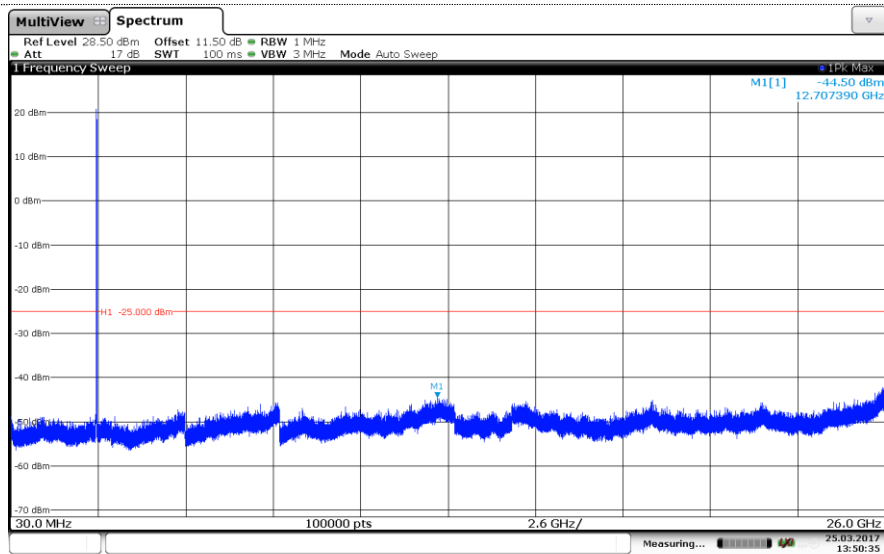

Channel Low

Channel Mid

Channel High

LTE Band 7-5MHz
QPSK

Channel Low

Channel Mid

Channel High

LTE Band 7-5MHz
16QAM

Channel Low

Channel Mid

Channel High

LTE Band 7-10MHz
QPSK

Channel Low

Channel Mid

Channel High

LTE Band 7-10MHz
16QAM

Channel Low

Channel Mid

Channel High