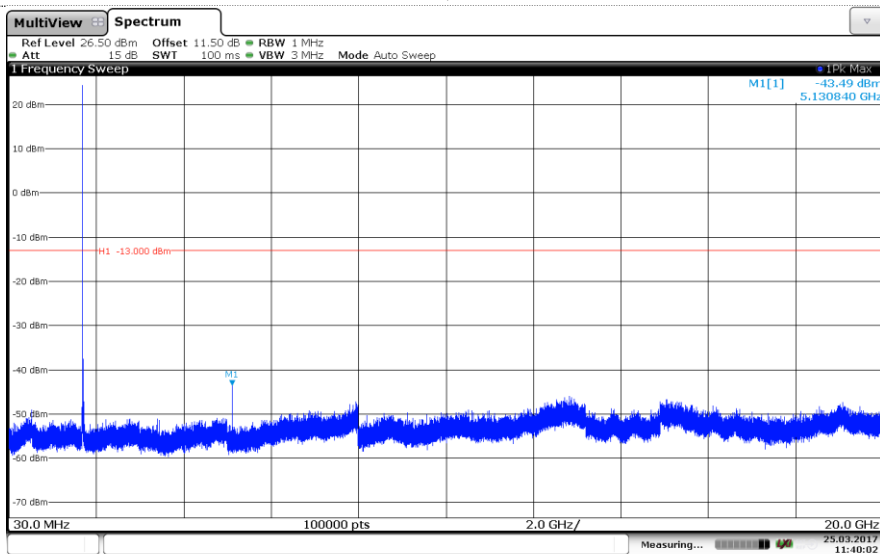

Channel Mid

Channel High

LTE Band 4-1.4MHz

QPSK

Channel Low

Channel Mid

Channel High

LTE Band 4-1.4MHz 16QAM

Channel Low

Channel Mid

Channel High

LTE Band 4-3MHz

QPSK

Channel Low

Channel Mid

Channel High

LTE Band 4-3MHz 16QAM

Channel Low

Channel Mid

Channel High

LTE Band 4-5MHz

QPSK

Channel Low

Channel Mid