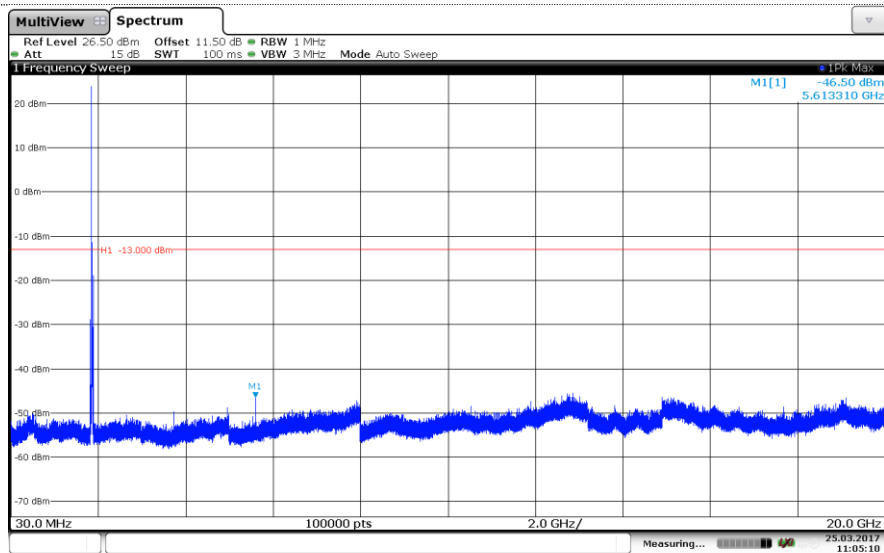

Channel Mid

Channel High

LTE Band 2-15MHz
QPSK

Channel Low

Channel Mid

Channel High

LTE Band 2-15MHz
16QAM

Channel Low

Channel Mid

Channel High

LTE Band 2-20MHz QPSK

Channel Low

Channel Mid

Channel High

LTE Band 2-20MHz 16QAM

Channel Low

Channel Mid

Channel High

LTE Band 4-1.4MHz

QPSK

Channel Low

Channel Mid

Channel High

LTE Band 4-1.4MHz 16QAM

Channel Low

Channel Mid

Channel High

LTE Band 4-3MHz

QPSK

Channel Low

Channel Mid

Channel High