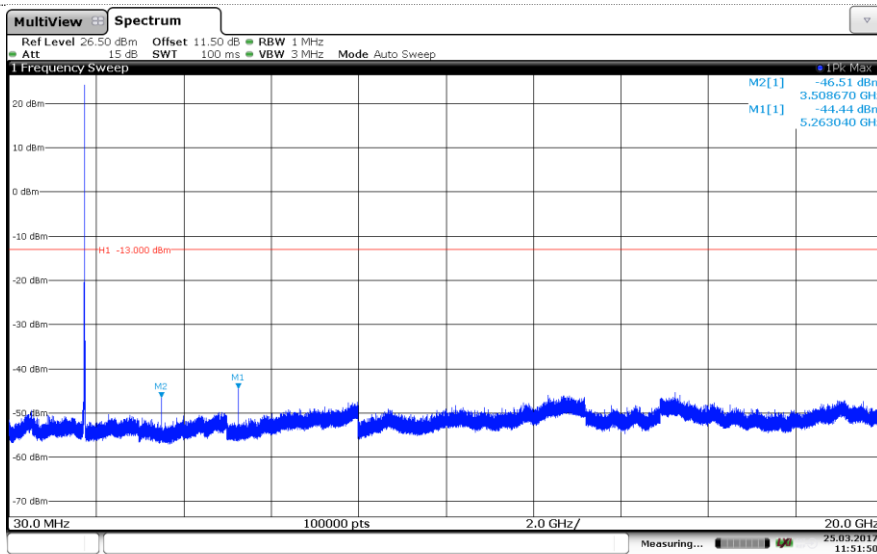

LTE Band 4-3MHz 16QAM

Channel Low

Channel Mid

Channel High

LTE Band 4-5MHz

QPSK

Channel Low

Channel Mid

Channel High

LTE Band 4-5MHz 16QAM

Channel Low

Channel Mid

Channel High

LTE Band 4-10MHz

QPSK

Channel Low

Channel Mid

Channel High

LTE Band 4-10MHz

16QAM

Channel Low

Channel Mid

Channel High

LTE Band 4-15MHz