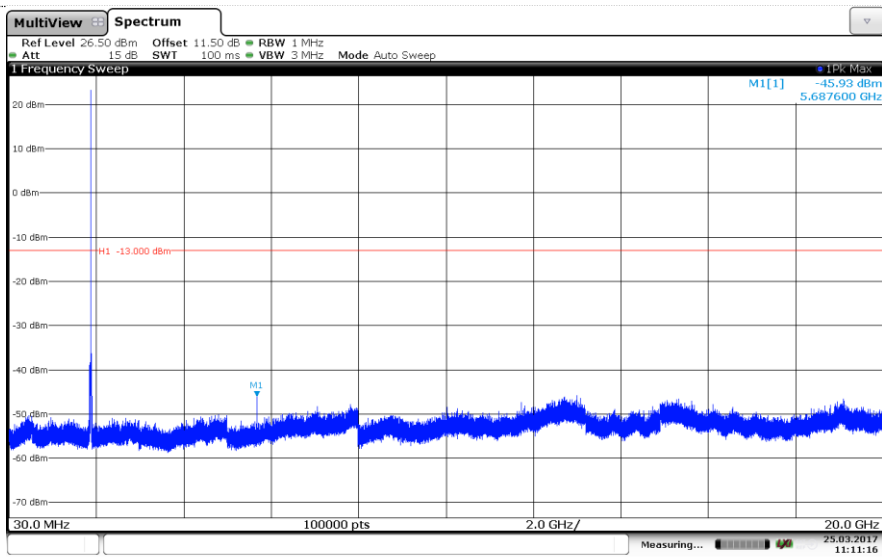

Channel Mid

Channel High

LTE Band 2-10MHz QPSK

Channel Low

Channel Mid

Channel High

LTE Band 2-10MHz
16QAM

Channel Low

Channel Mid

Channel High

LTE Band 2-15MHz
QPSK

Channel Low

Channel Mid

Channel High

LTE Band 2-15MHz
16QAM

Channel Low

Channel Mid

Channel High

LTE Band 2-20MHz QPSK

Channel Low

Channel Mid

Channel High

LTE Band 2-20MHz 16QAM

Channel Low

Channel Mid

Channel High

LTE Band 4-1.4MHz

QPSK

Channel Low

Channel Mid

Channel High

LTE Band 4-1.4MHz 16QAM