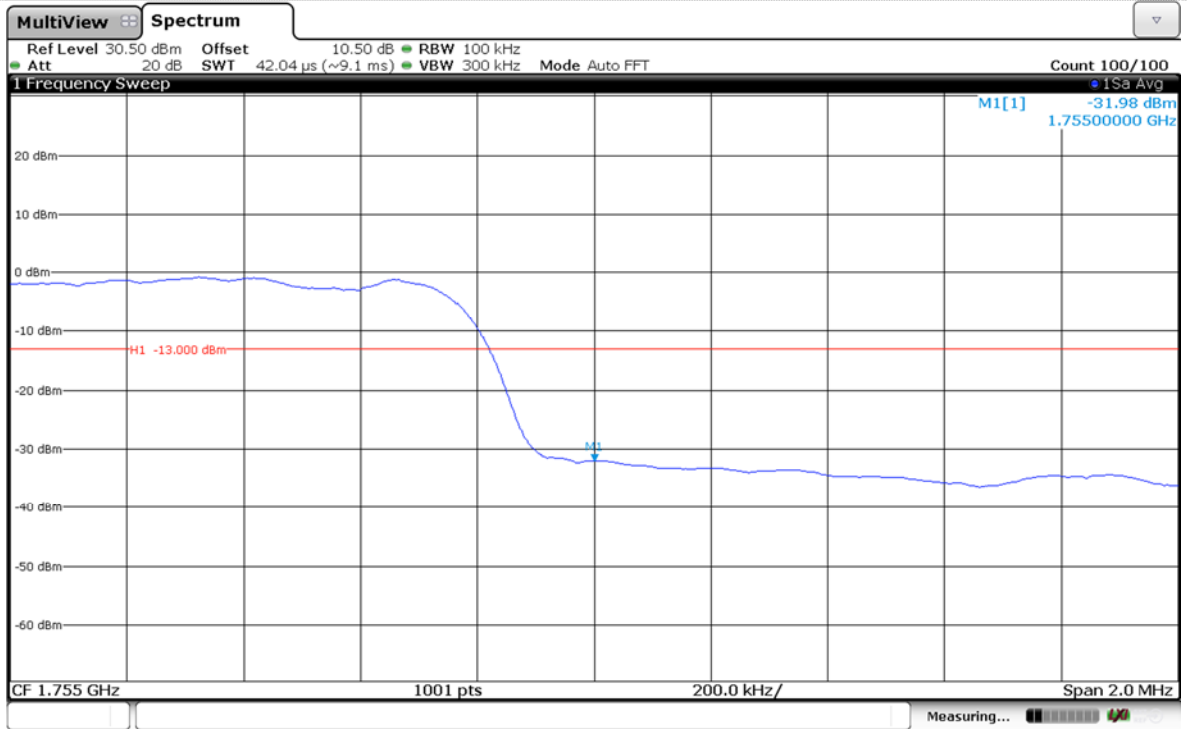

Channel Low-Full RB#