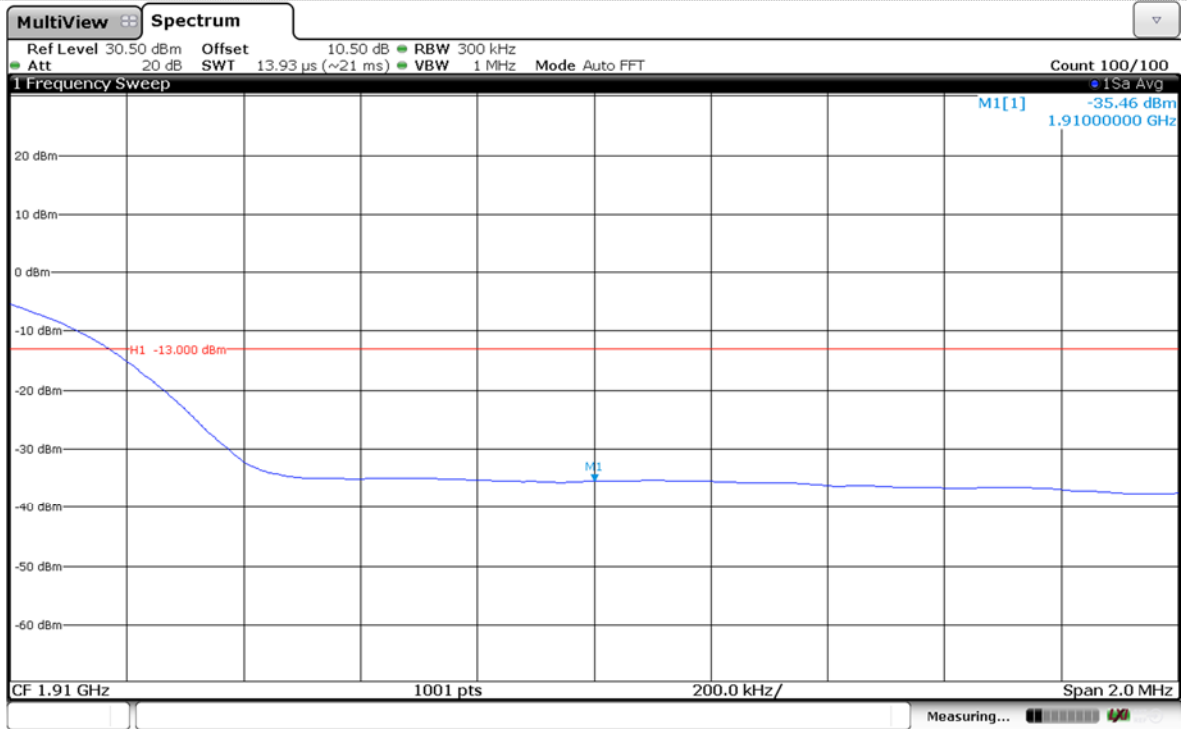

Channel Low-Full RB#