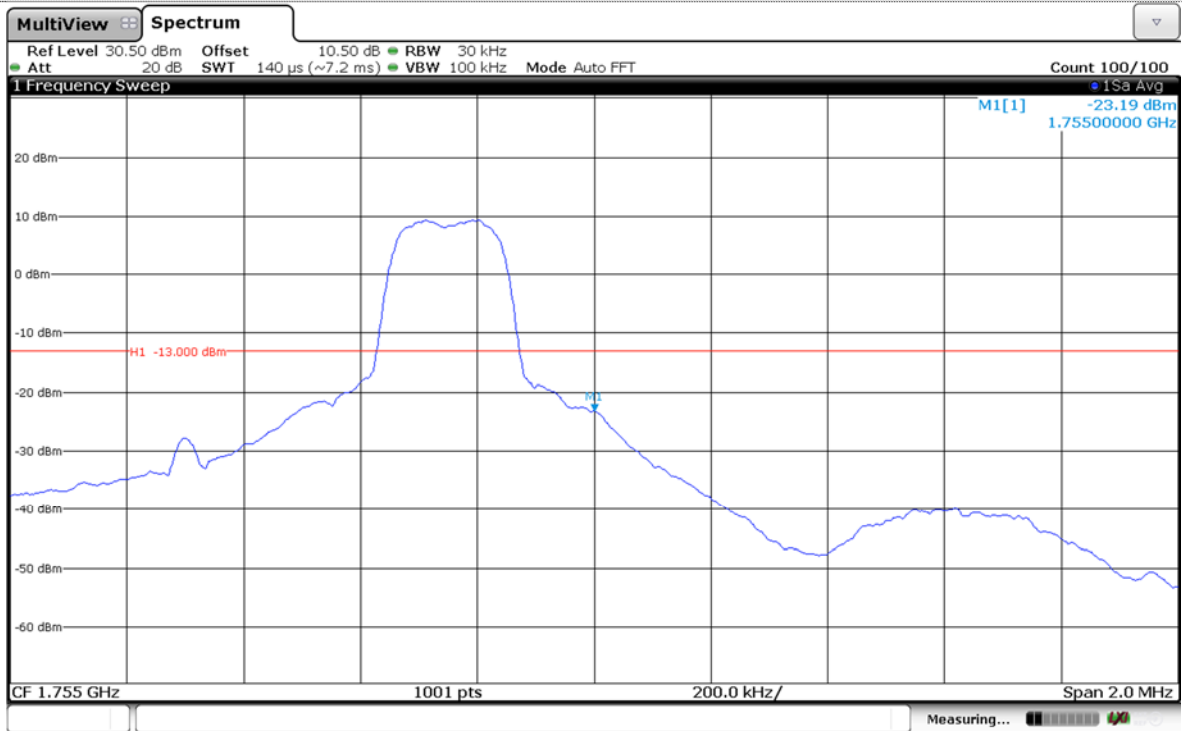

### LTE Band 2-20MHz-16QAM

### Channel Low-Full RB#

### Channel High-Full RB#

LTE Band 4-1.4MHz-QPSK

Channel Low-1RB#

Channel High-1RB#

LTE Band 4-1.4MHz-QPSK

Channel Low-Full RB#

Channel High-Full RB#

LTE Band 4-1.4MHz-16QAM