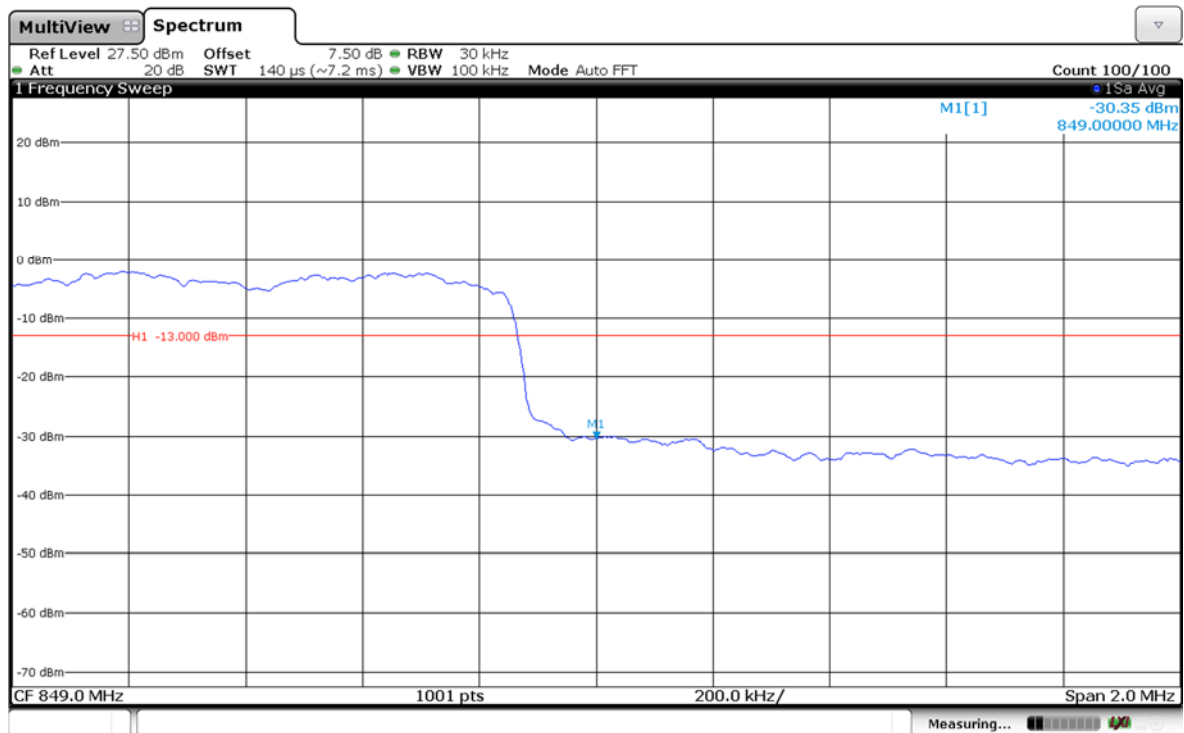

Channel High-Full RB#

LTE Band 5-3MHz-16QAM

Channel Low-1RB#

Channel High-1RB#

LTE Band 5-3MHz-16QAM

Channel Low-Full RB#

Channel High-Full RB#

LTE Band 5-5MHz-QPSK