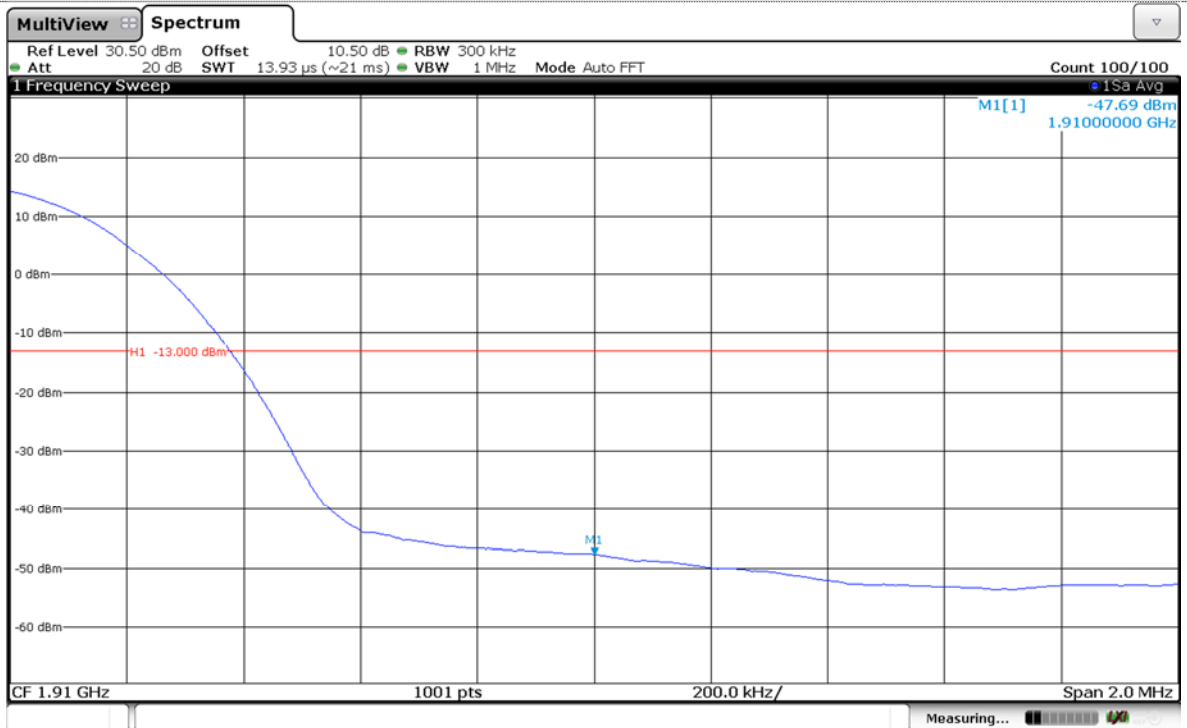

Channel Low-1RB#