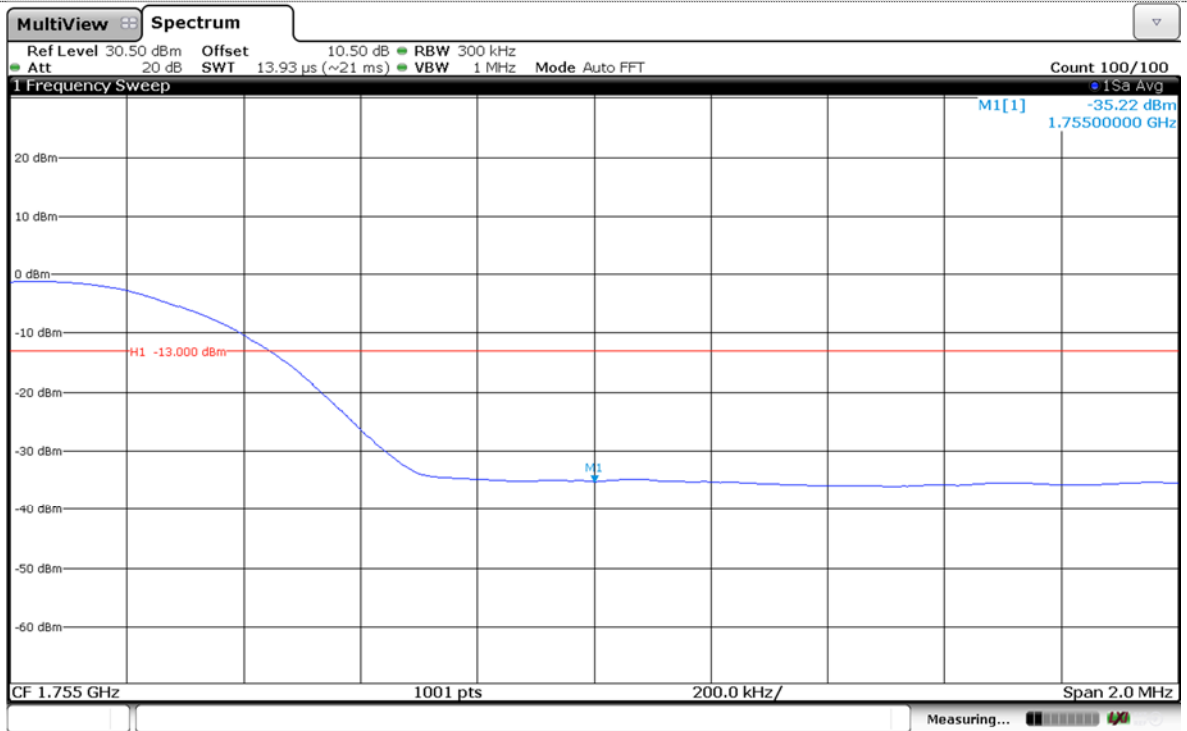

Channel Low-Full RB#