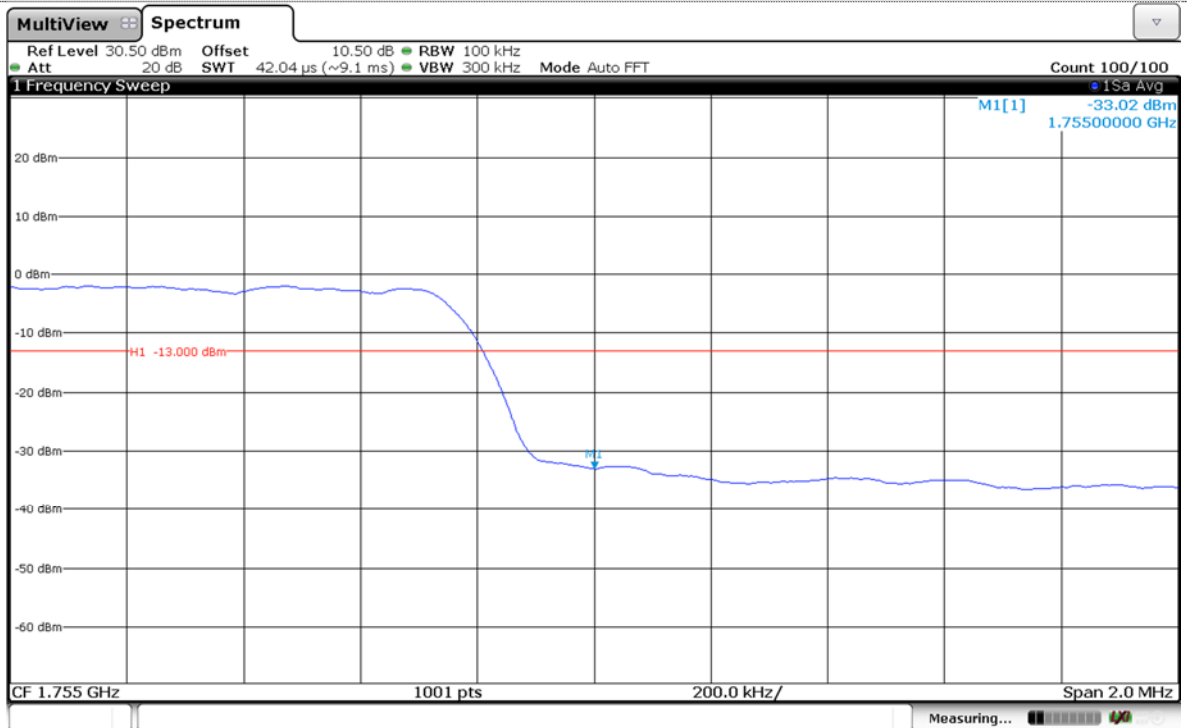

Channel Low-Full RB#