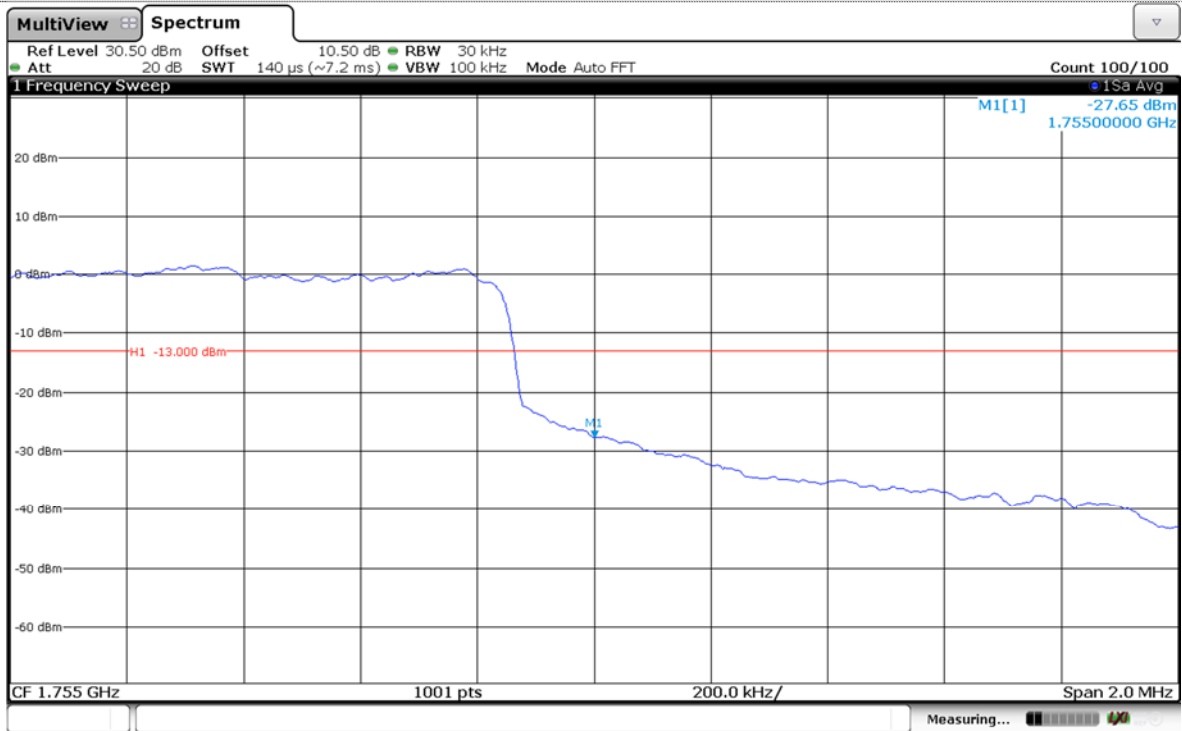

Channel Low-Full RB#