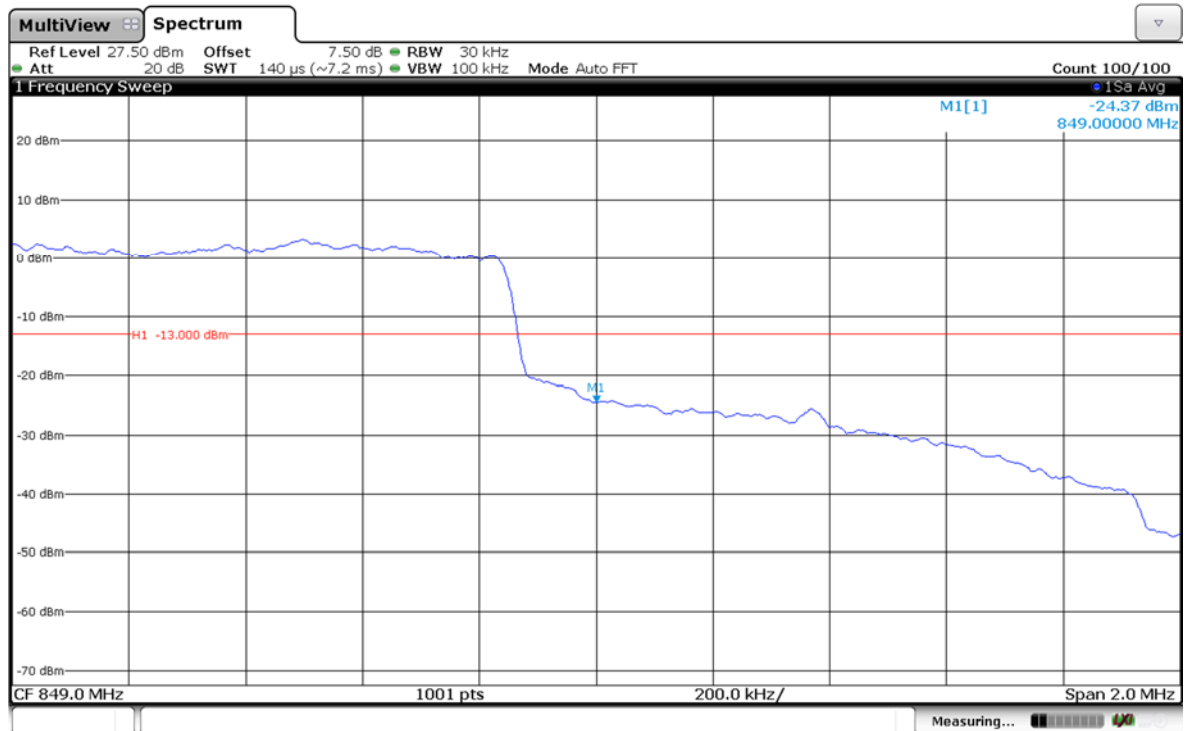

Channel Low-1RB#

Channel High-1RB#

LTE Band 5-1.4MHz-QPSK

Channel Low-Full RB#

Channel High-Full RB#

LTE Band 5-1.4MHz-16QAM

Channel Low-1RB#

Channel High-1RB#