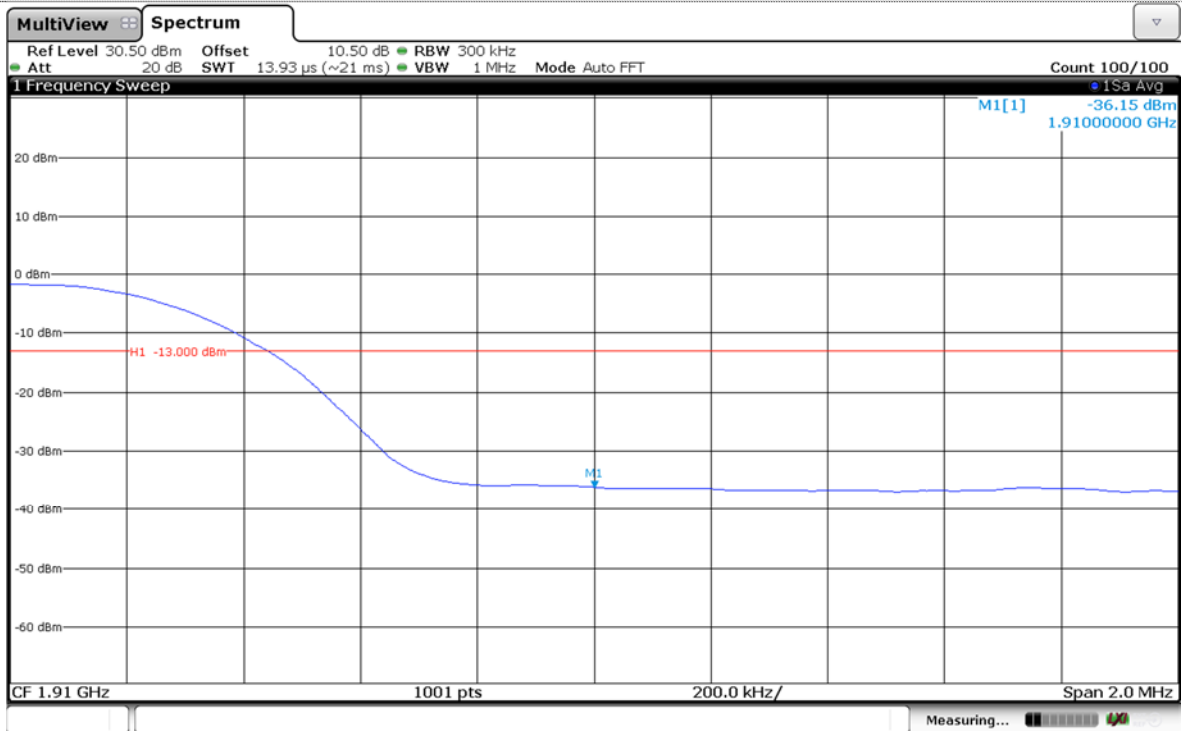

Channel Low-1RB#

Channel High-1RB#

LTE Band 2-15MHz-16QAM

Channel Low-Full RB#

Channel High-Full RB#

### LTE Band 2-20MHz-QPSK