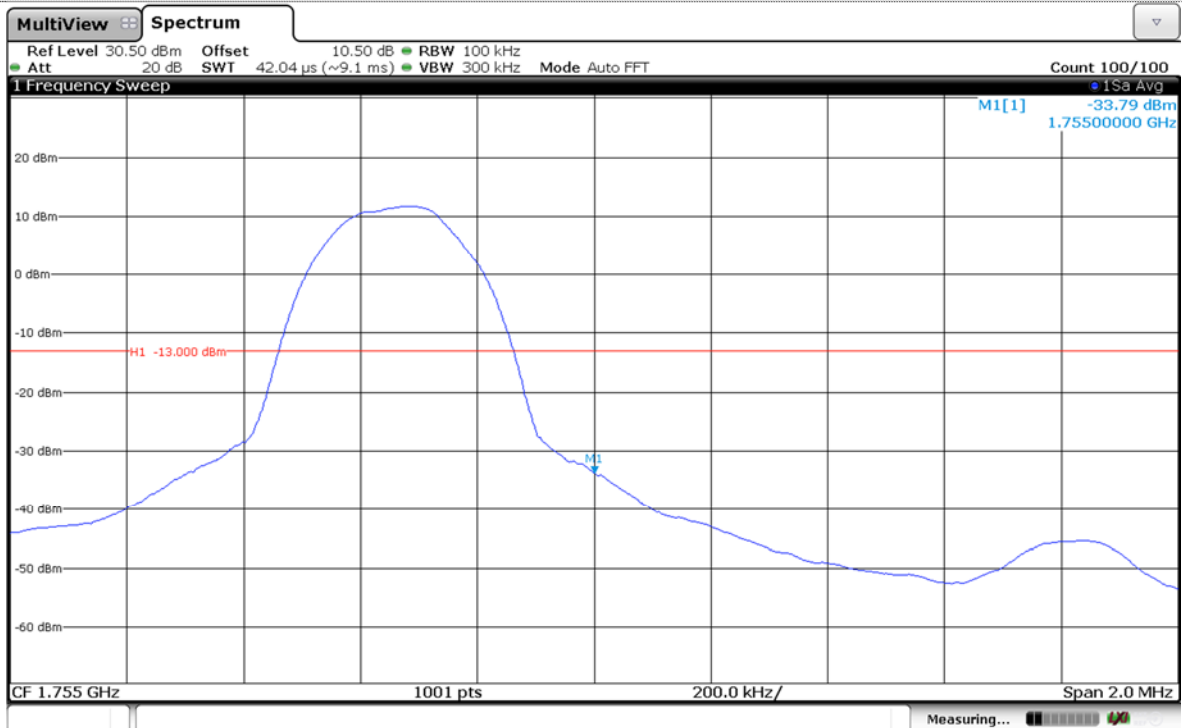

Channel Low-1RB#