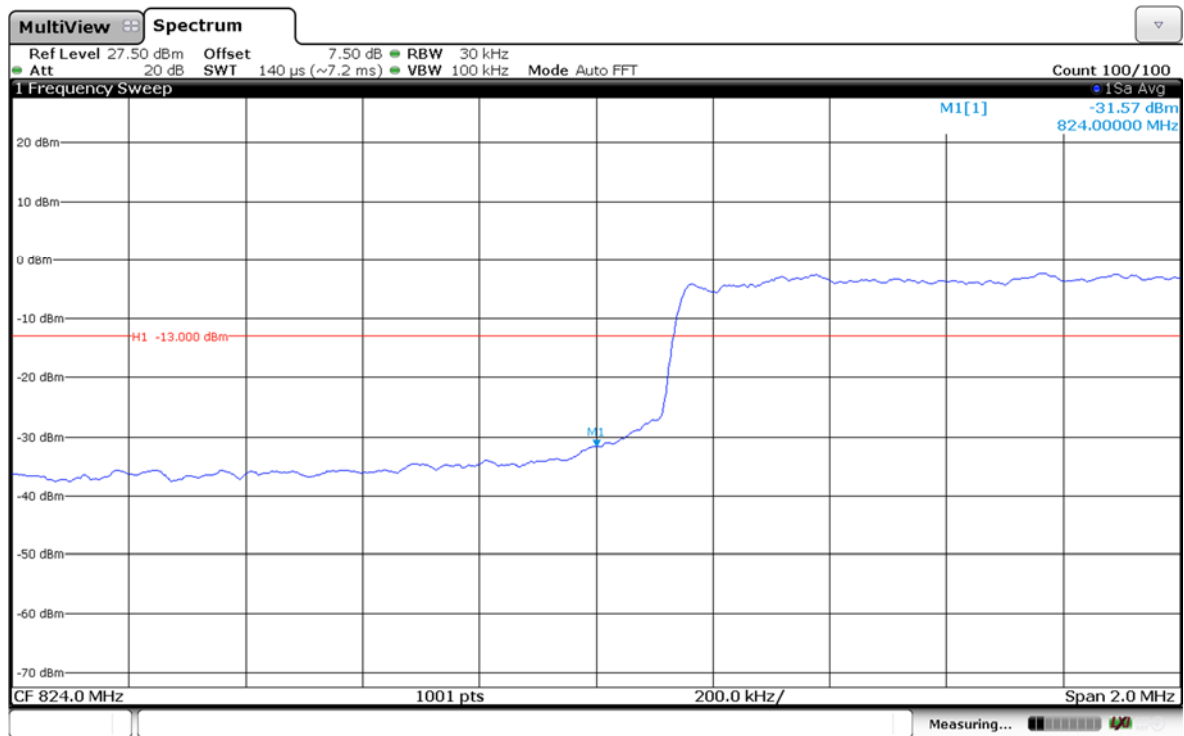

LTE Band 5-1.4MHz-16QAM

Channel Low-Full RB#

Channel High-Full RB#

LTE Band 5-3MHz-QPSK

Channel Low-1RB#

Channel High-1RB#

LTE Band 5-3MHz-QPSK

Channel Low-Full RB#