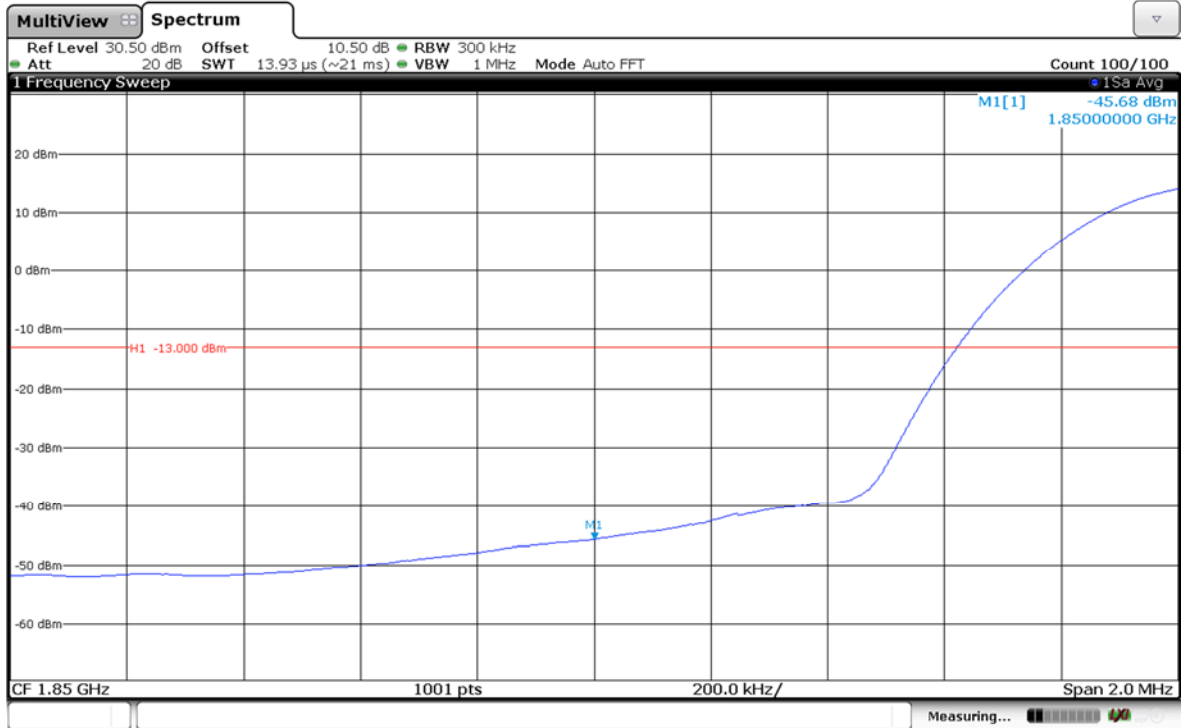

Channel Low-1RB#

Channel High-1RB#

LTE Band 2-15MHz-16QAM

Channel Low-Full RB#

Channel High-Full RB#

### LTE Band 2-20MHz-QPSK