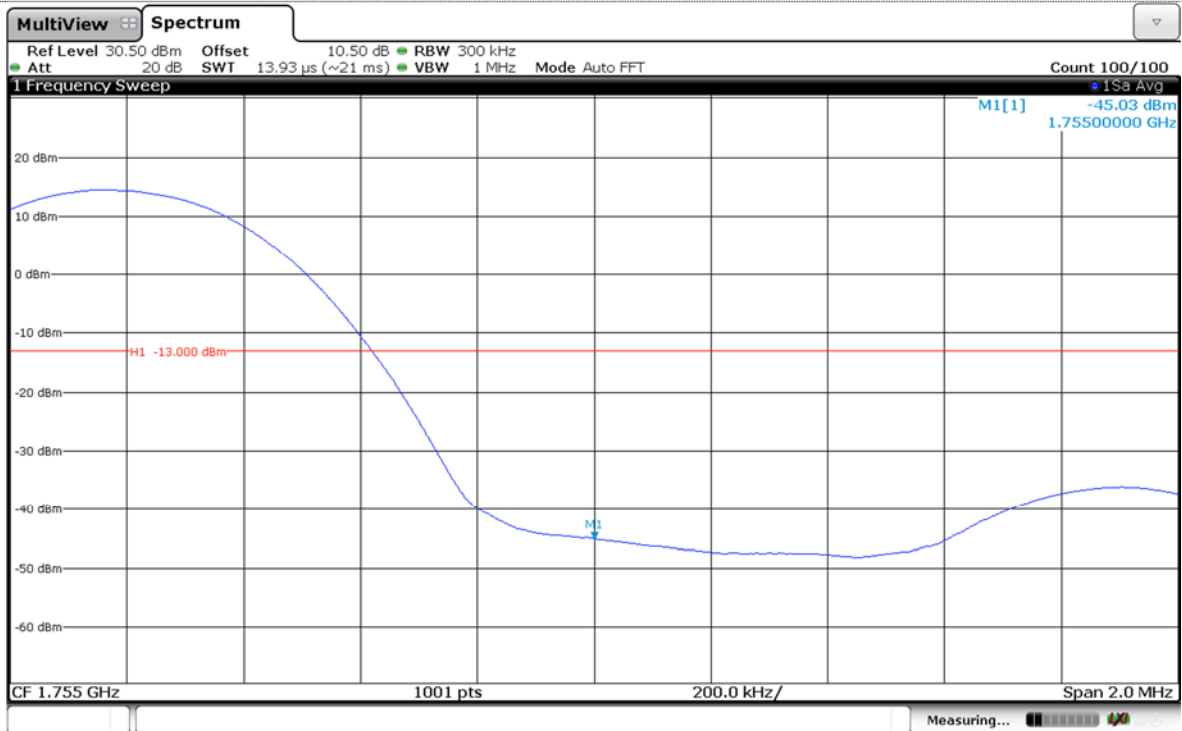

Channel Low-1RB#