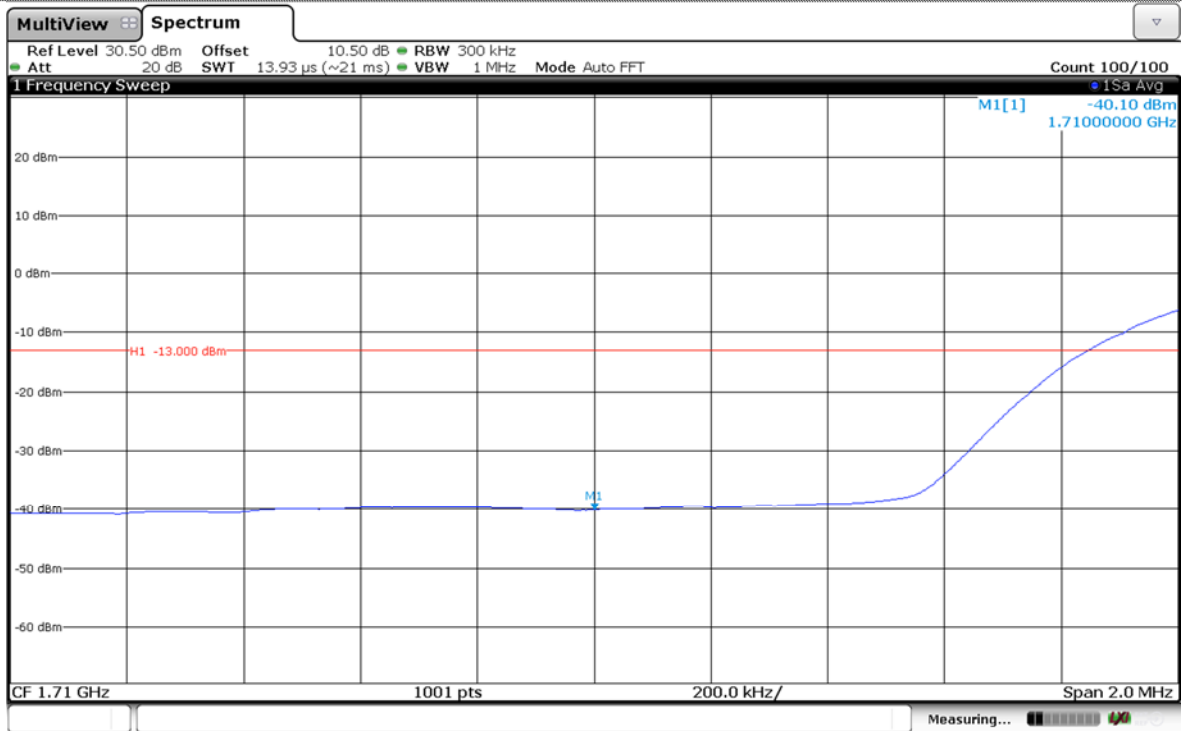

### LTE Band 4-20MHz-QPSK

### Channel High-Full RB#

LTE Band 4-20MHz-16QAM

Channel Low-1RB#

Channel High-1RB#

LTE Band 4-20MHz-16QAM

Channel Low-Full RB#

Channel High-Full RB#

LTE Band 5-1.4MHz-QPSK