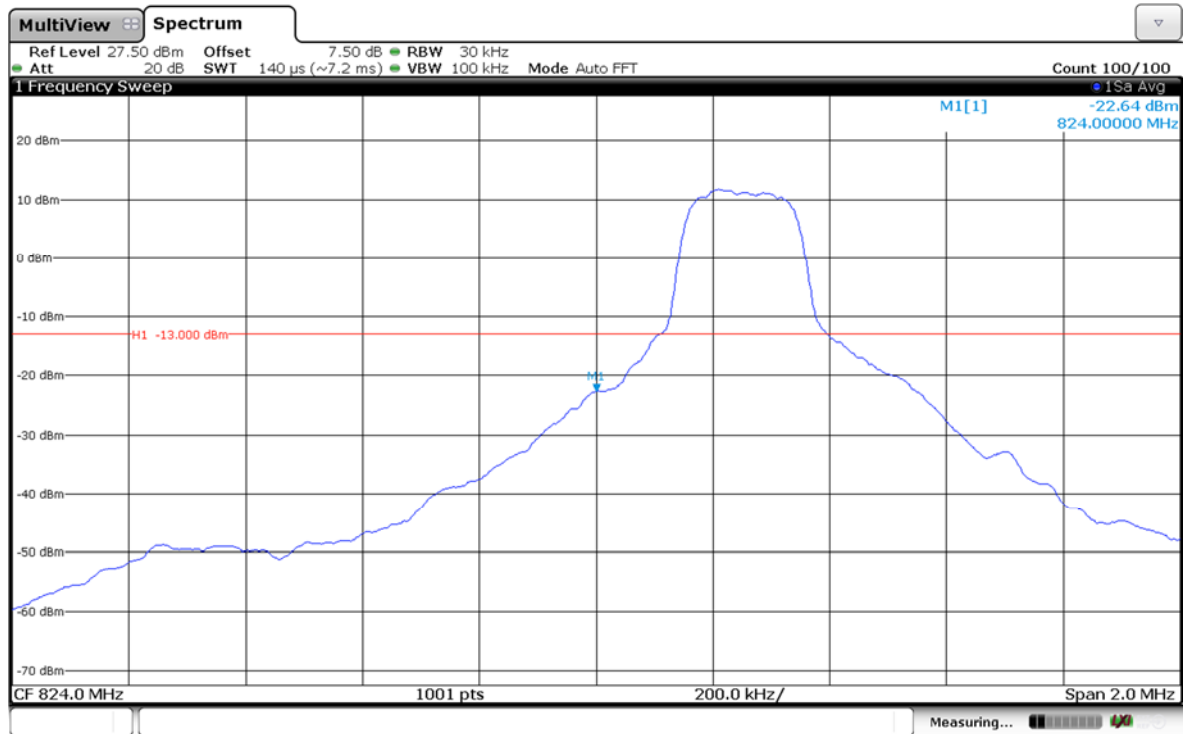

Channel Low-1RB#

Channel High-1RB#

LTE Band 5-1.4MHz-QPSK

Channel Low-Full RB#

Channel High-Full RB#

LTE Band 5-1.4MHz-16QAM

Channel Low-1RB#

Channel High-1RB#