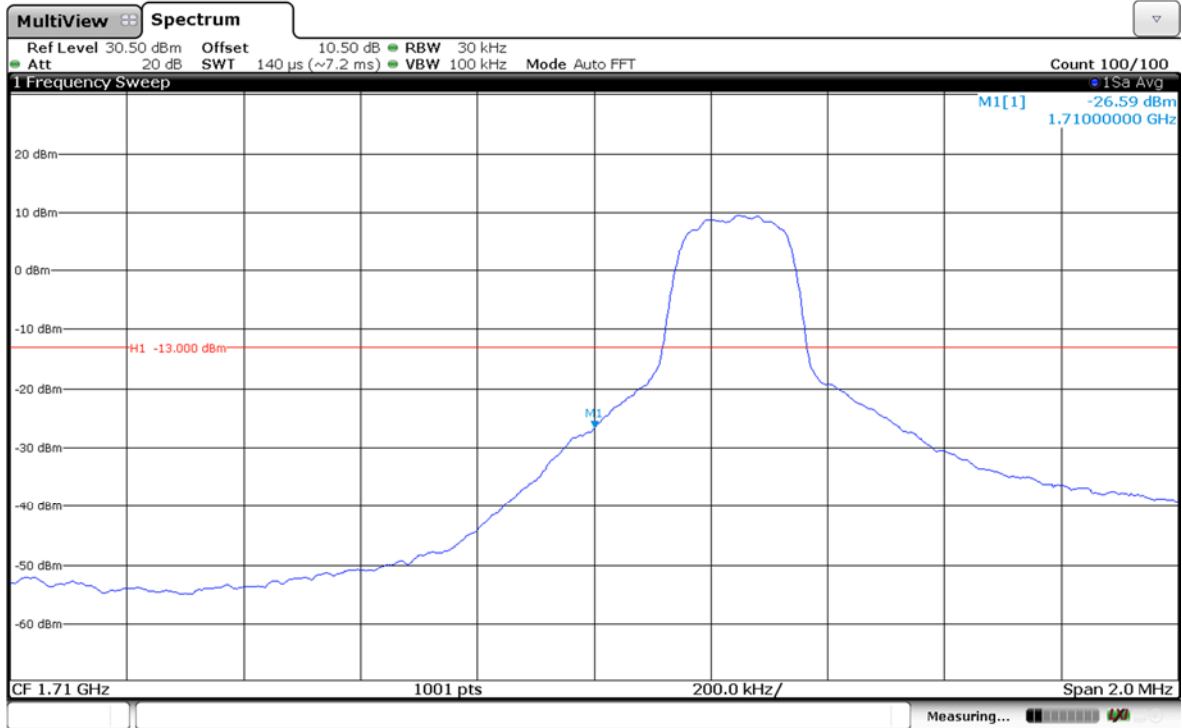

### Channel High-Full RB#

LTE Band 4-3MHz-QPSK

Channel Low-1RB#

Channel High-1RB#

LTE Band 4-3MHz-QPSK

Channel Low-Full RB#

Channel High-Full RB#

LTE Band 4-3MHz-16QAM

### LTE Band 4-5MHz-QPSK