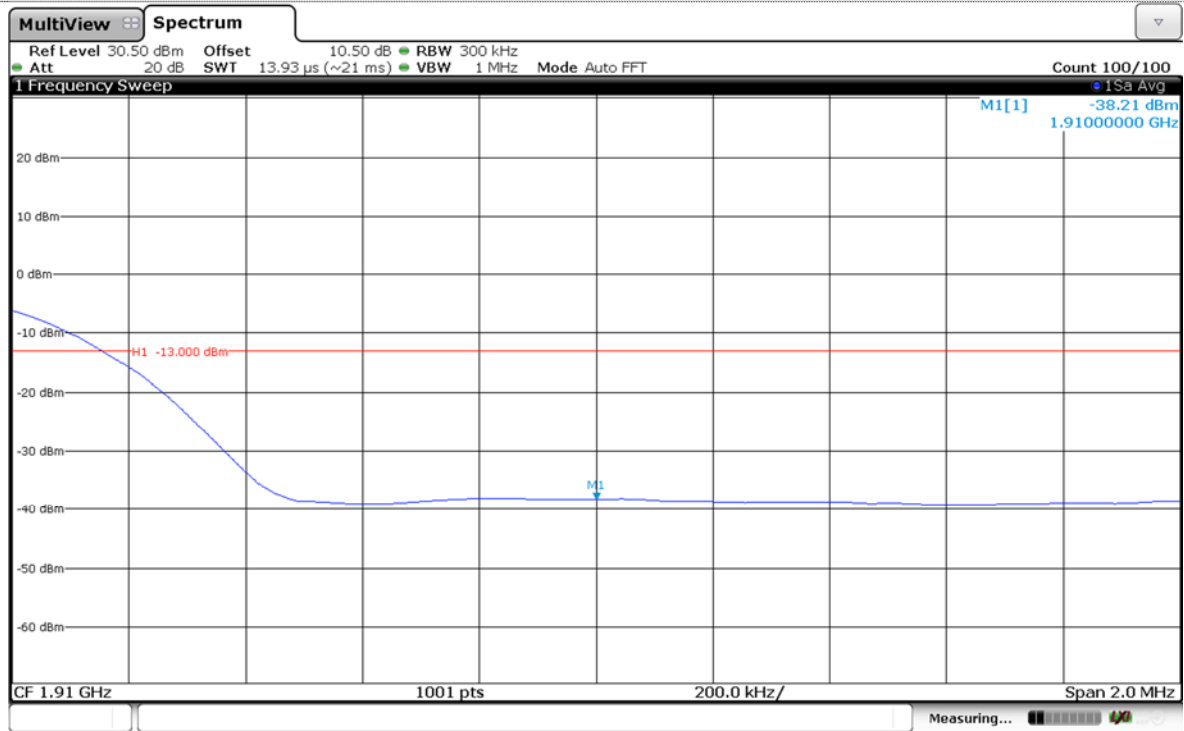

Channel Low-Full RB#