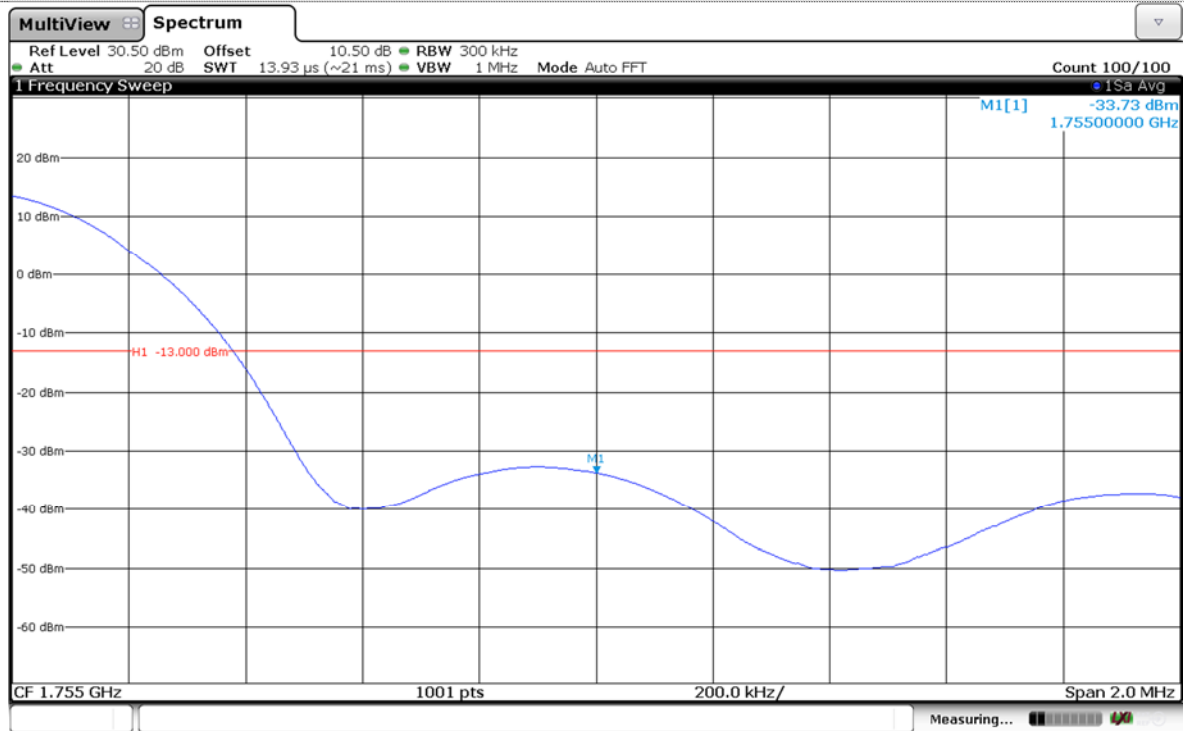

Channel Low-1RB#