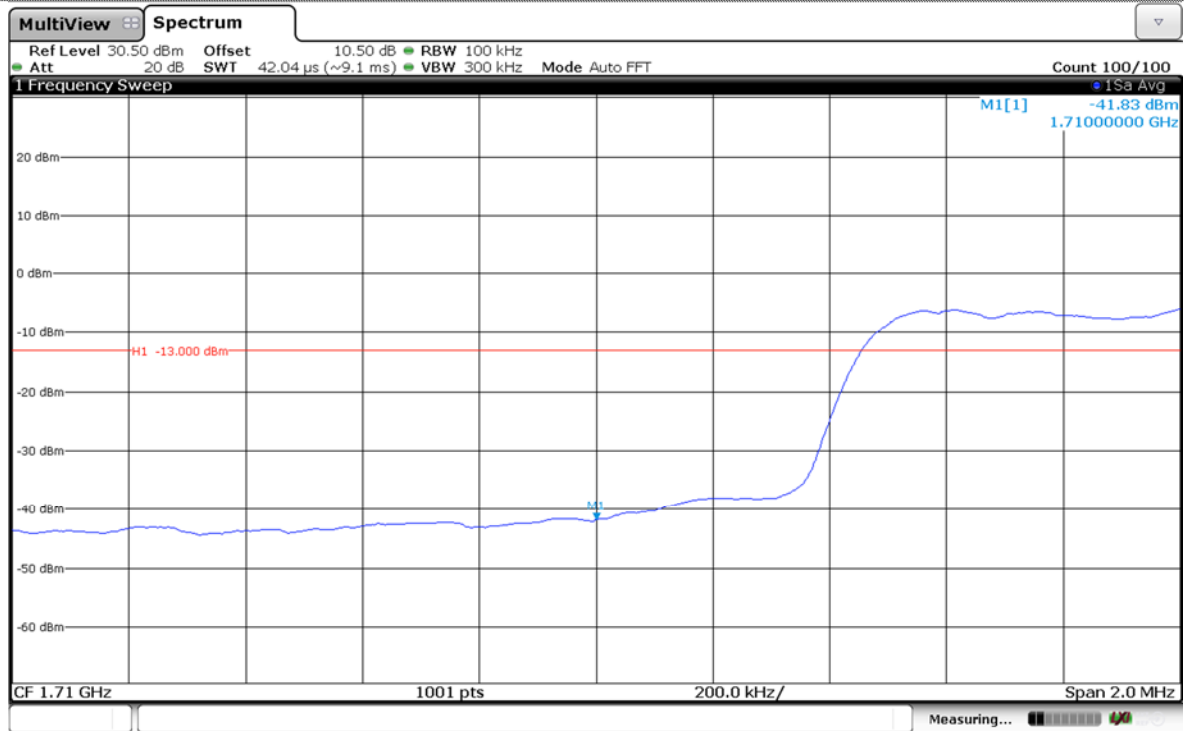

### LTE Band 4-10MHz-QPSK

### Channel High-Full RB#

LTE Band 4-10MHz-16QAM

Channel Low-1RB#

Channel High-1RB#

### LTE Band 4-10MHz-16QAM