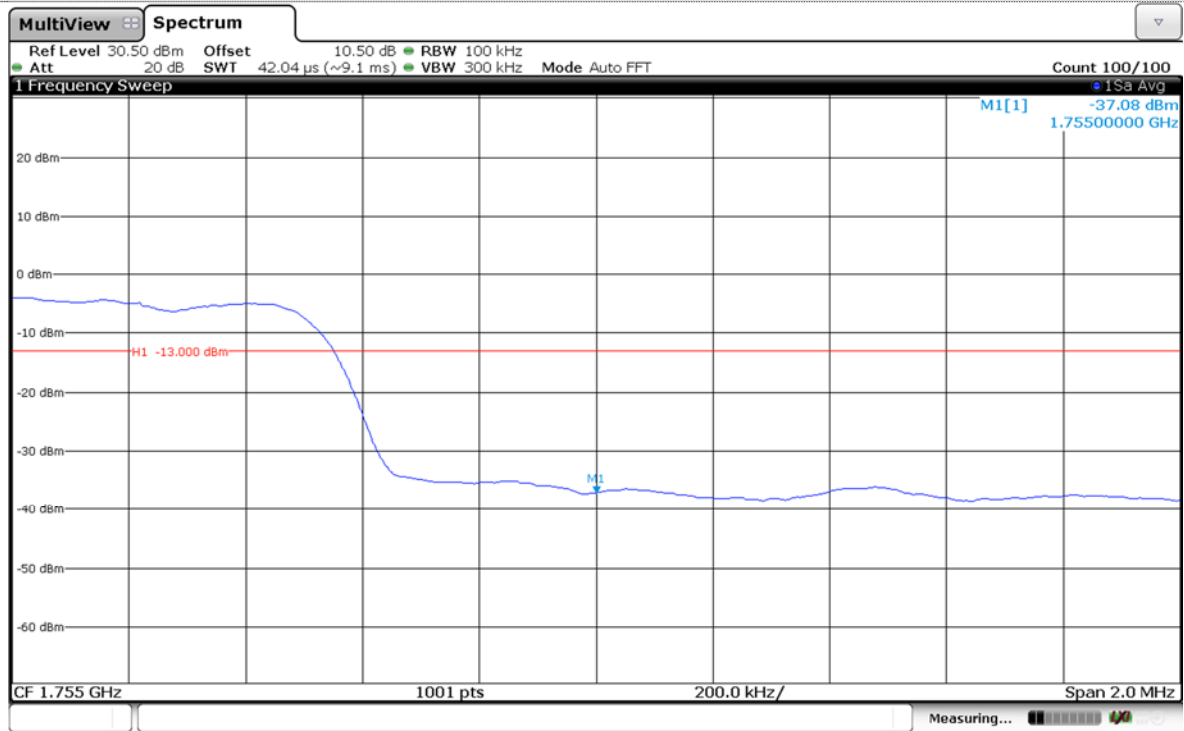

Channel Low-Full RB#