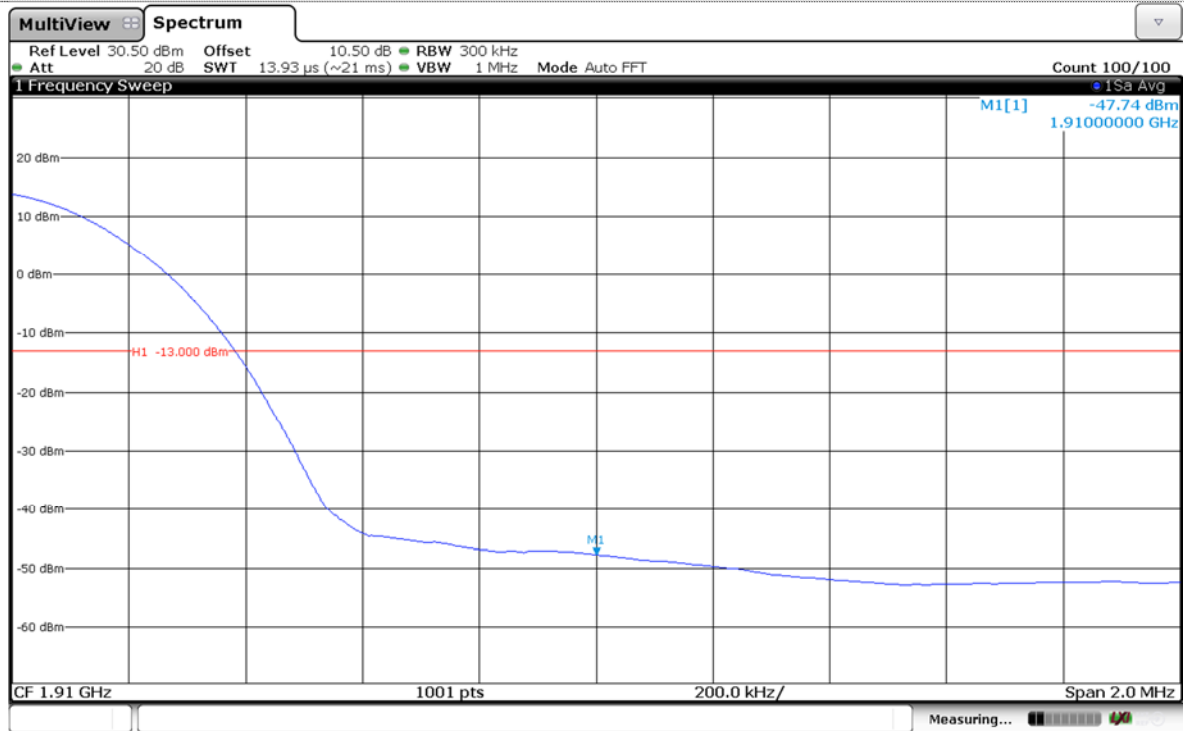

Channel Low-1RB#