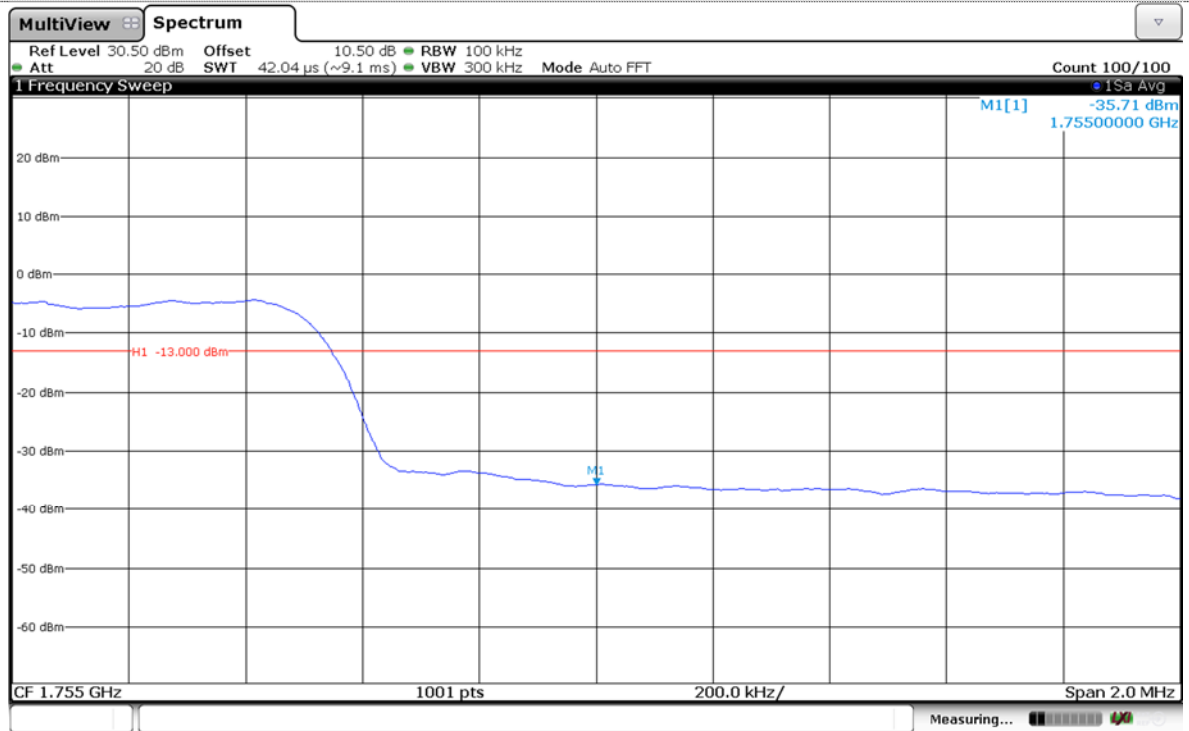

Channel Low-Full RB#