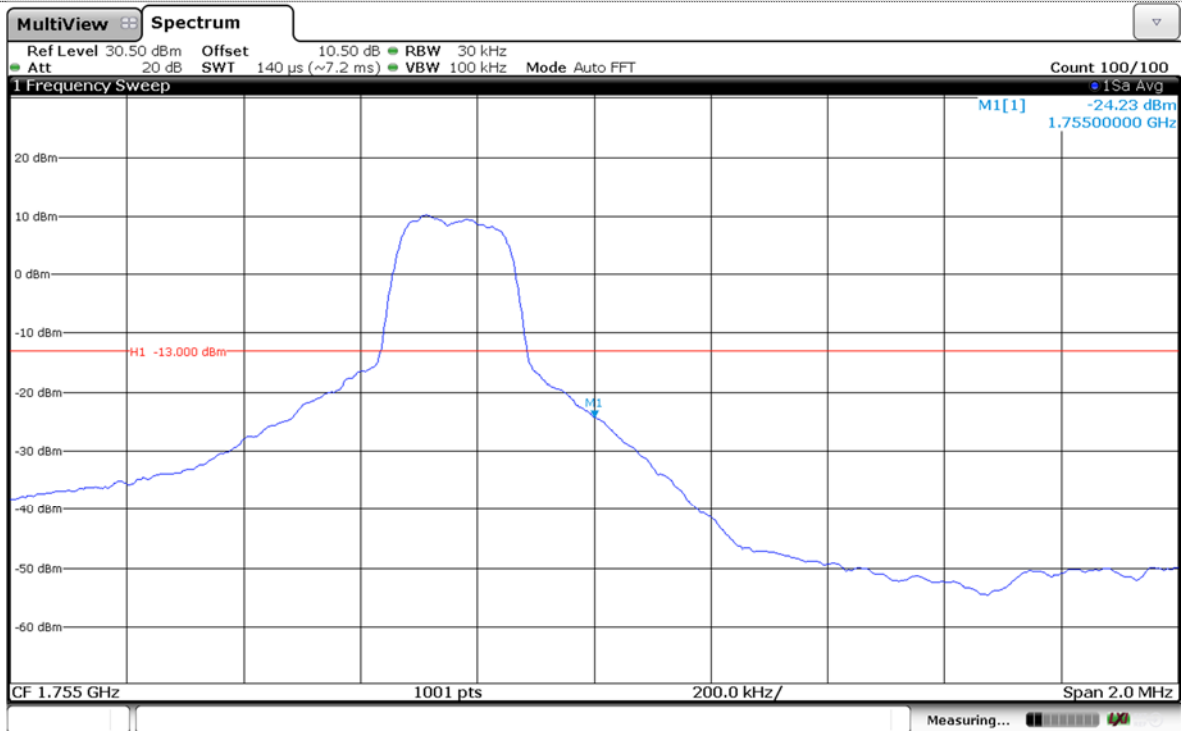

Channel Low-1RB#