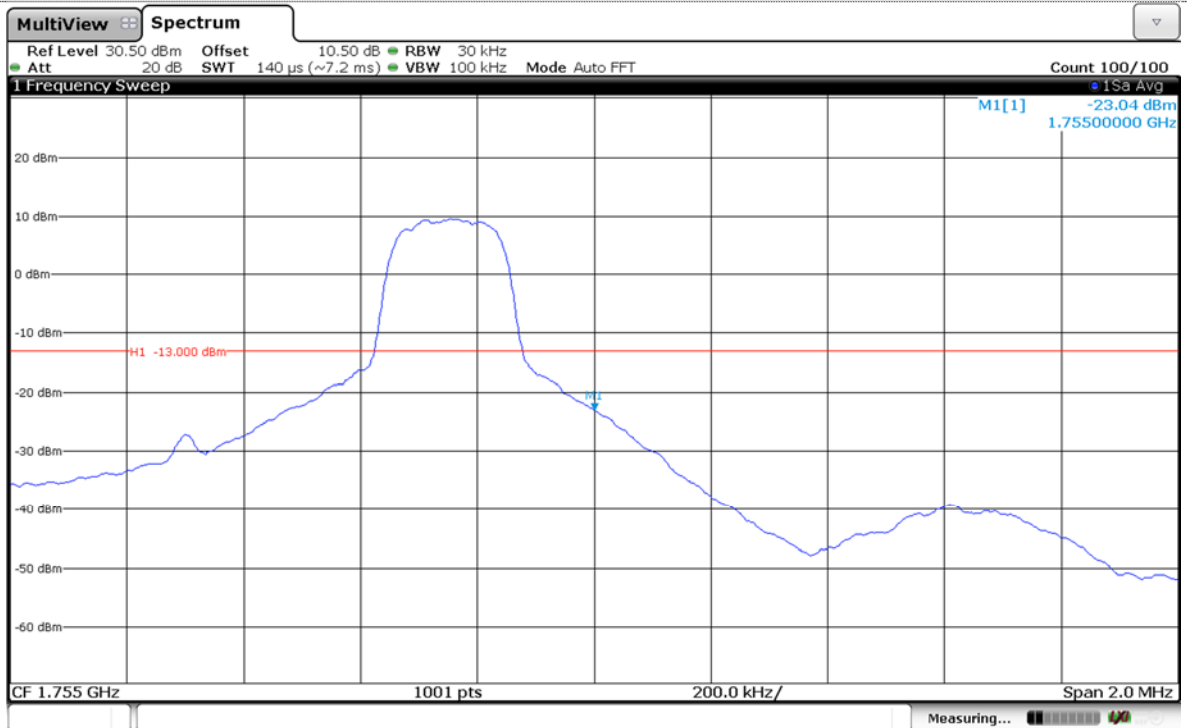

Channel Low-1RB#