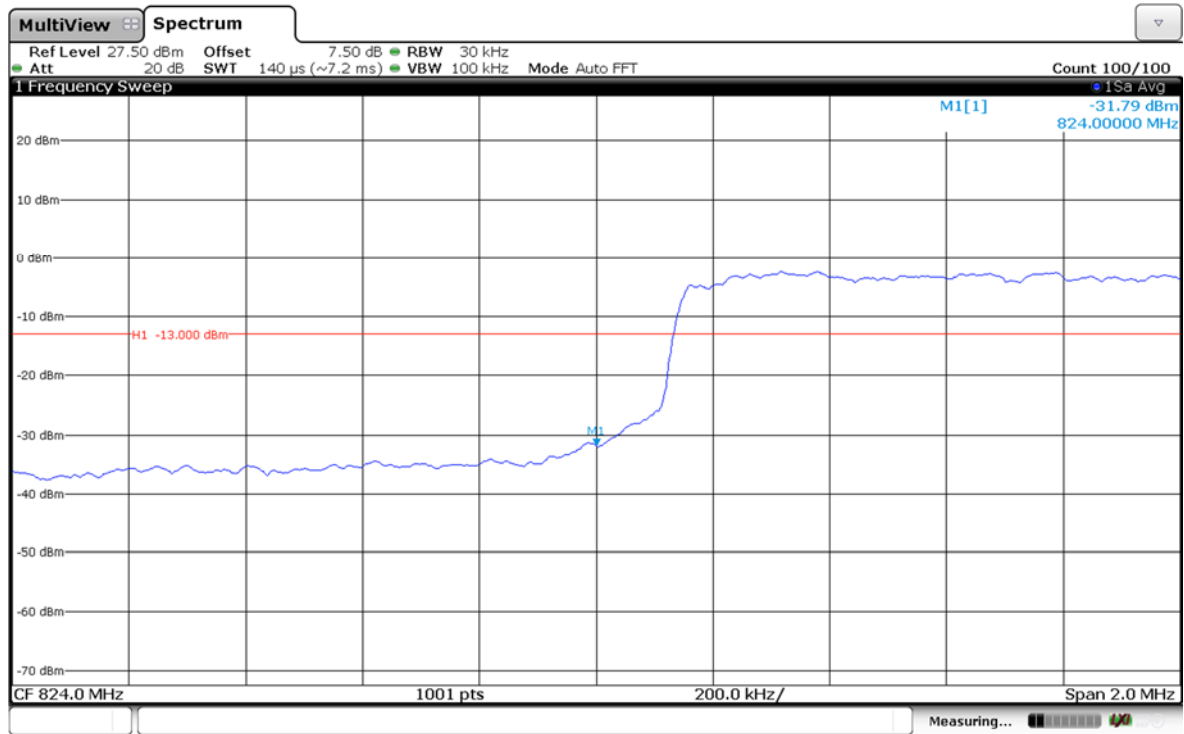

Channel High-Full RB#

LTE Band 5-3MHz-16QAM

Channel Low-1RB#

Channel High-1RB#

LTE Band 5-3MHz-16QAM

Channel Low-Full RB#

Channel High-Full RB#

LTE Band 5-5MHz-QPSK