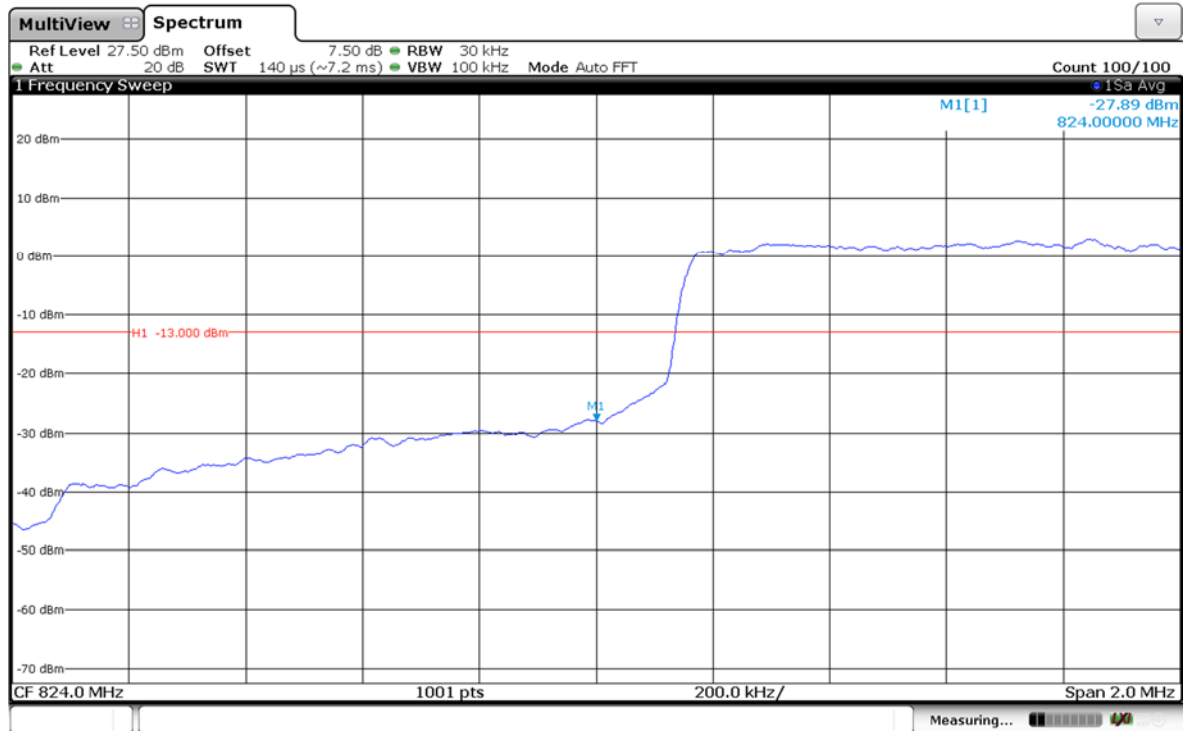

LTE Band 5-1.4MHz-QPSK

Channel Low-Full RB#