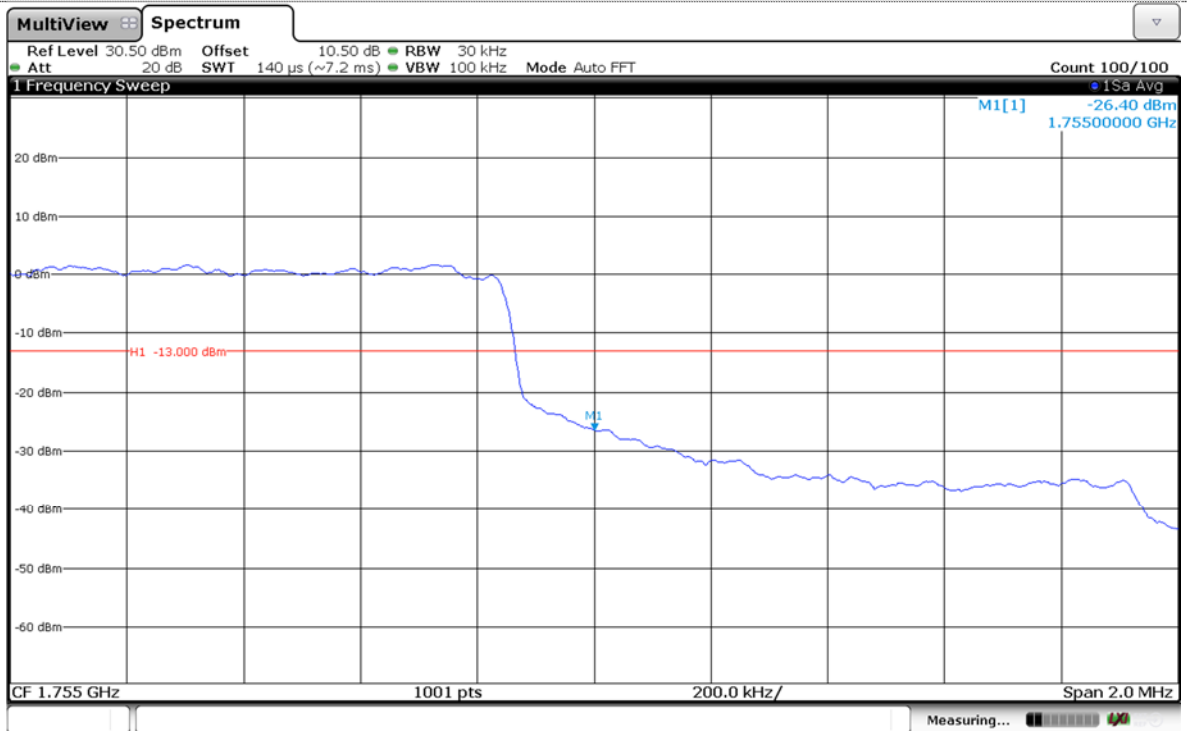

### LTE Band 2-20MHz-16QAM

### Channel High-Full RB#

LTE Band 4-1.4MHz-QPSK

Channel Low-1RB#

Channel High-1RB#

LTE Band 4-1.4MHz-QPSK

Channel Low-Full RB#

Channel High-Full RB#

LTE Band 4-1.4MHz-16QAM

Channel Low-1RB#

Channel High-1RB#

### LTE Band 4-1.4MHz-16QAM