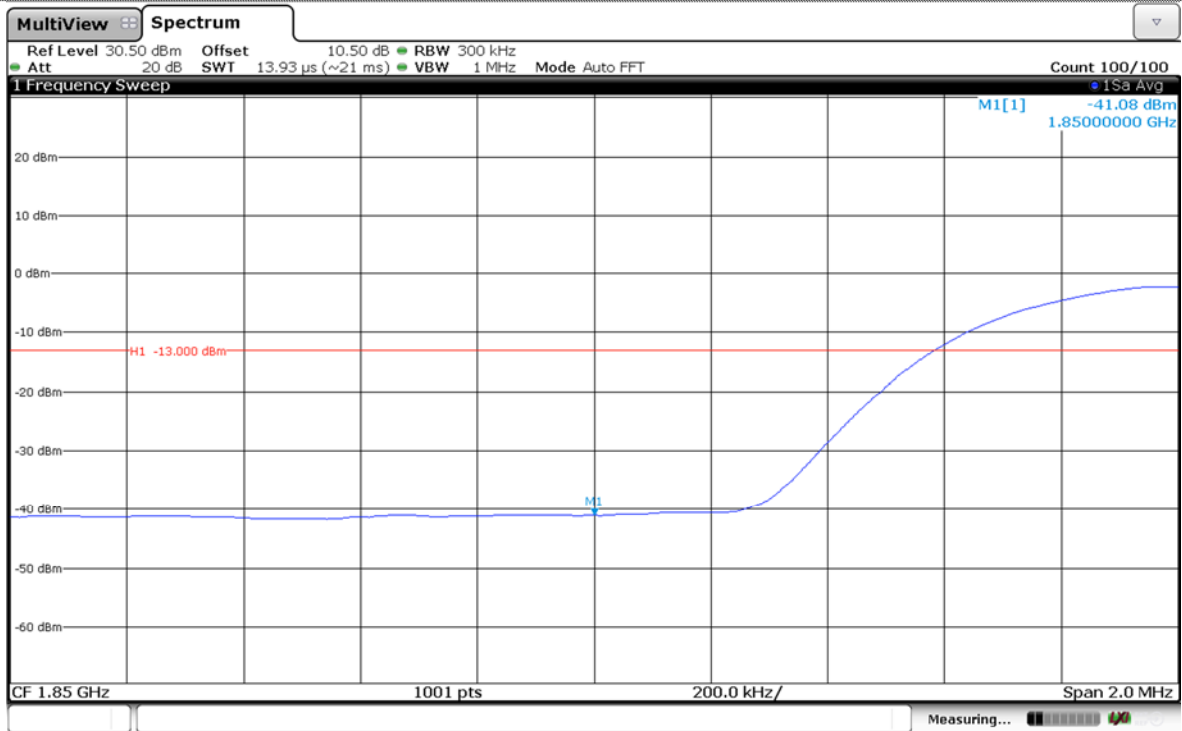

Channel Low-1RB#

Channel High-1RB#

LTE Band 2-15MHz-16QAM

Channel Low-Full RB#

Channel High-Full RB#

### LTE Band 2-20MHz-QPSK