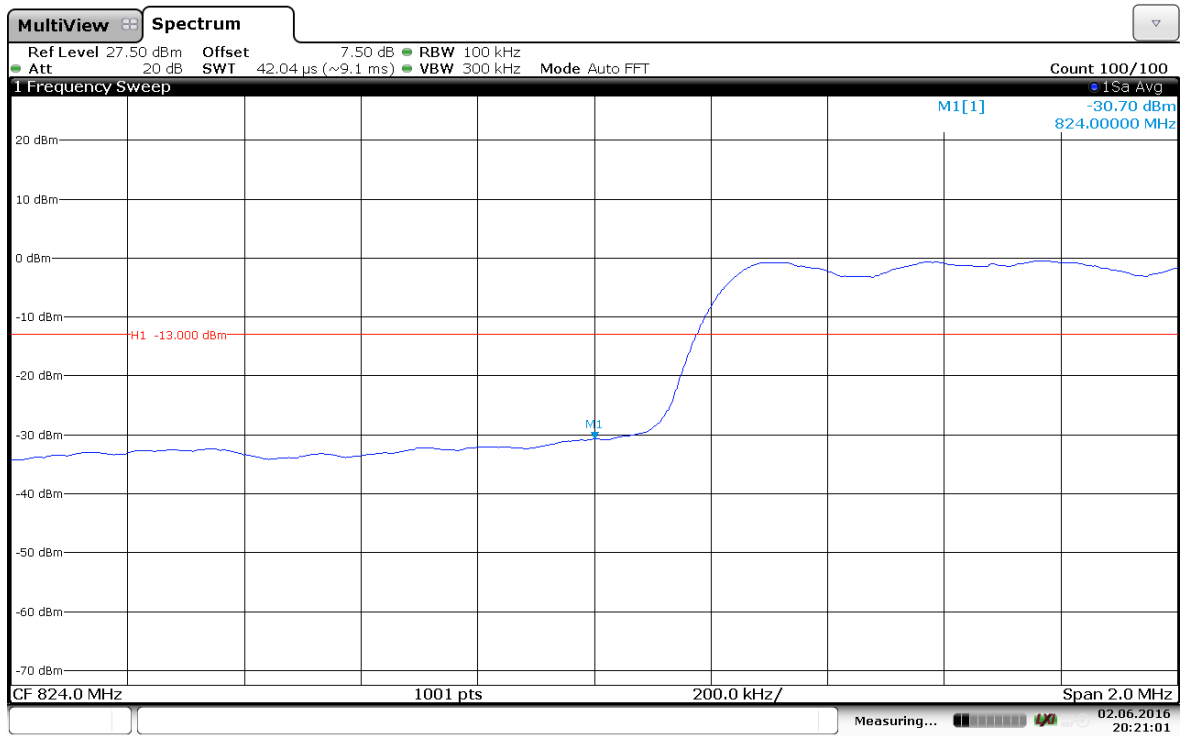

LTE Band 5-5MHz-QPSK

Channel Low-Full RB#