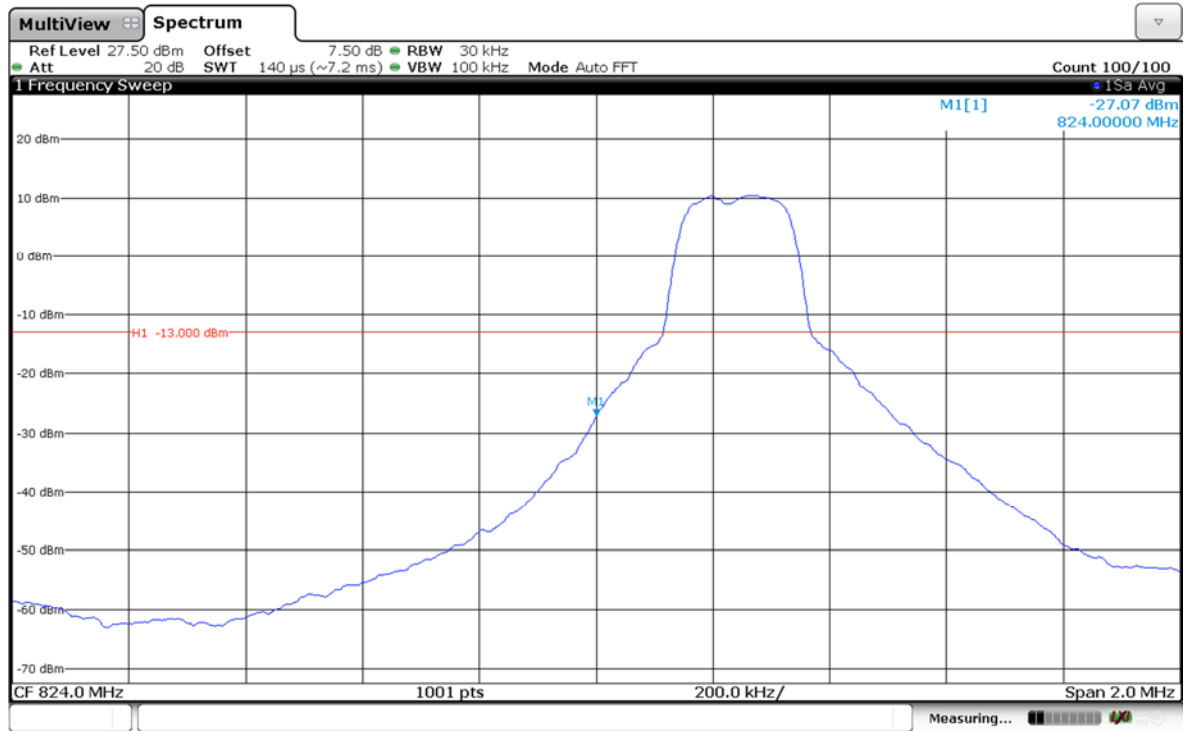

LTE Band 5-3MHz-16QAM