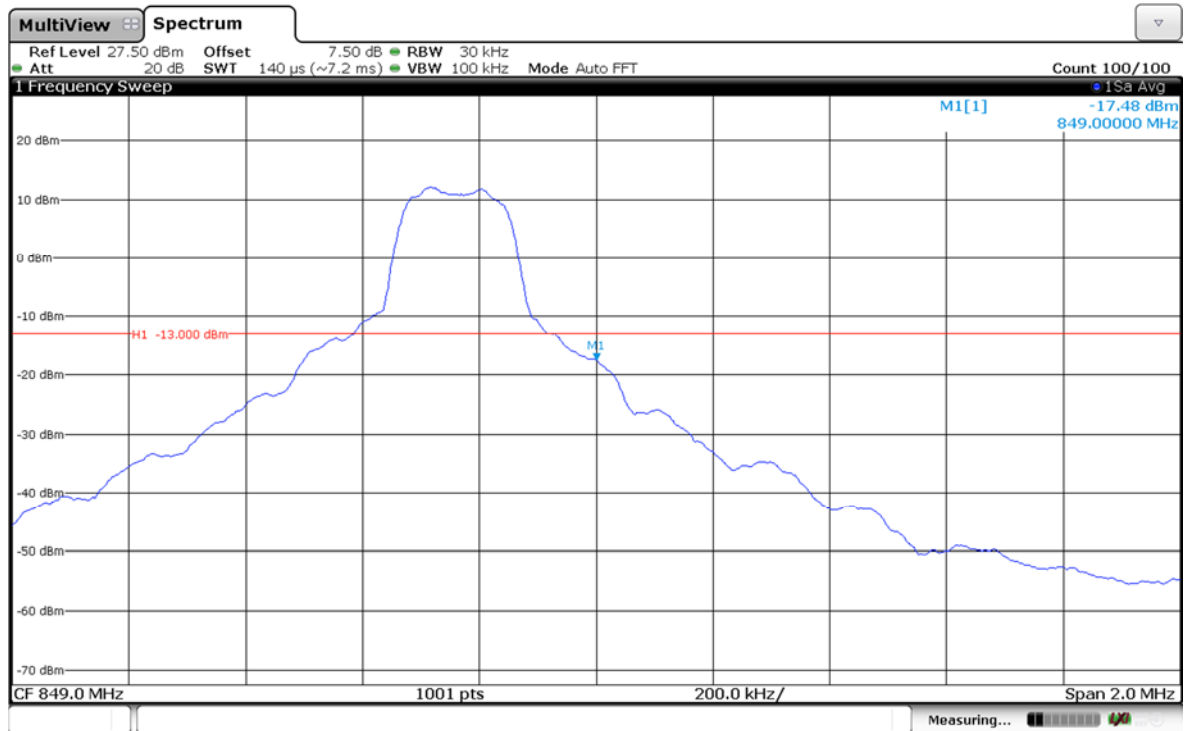

LTE Band 5-1.4MHz-16QAM

Channel Low-Full RB#

Channel High-Full RB#

LTE Band 5-3MHz-QPSK

Channel Low-1RB#

Channel High-1RB#

LTE Band 5-3MHz-QPSK

Channel Low-Full RB#