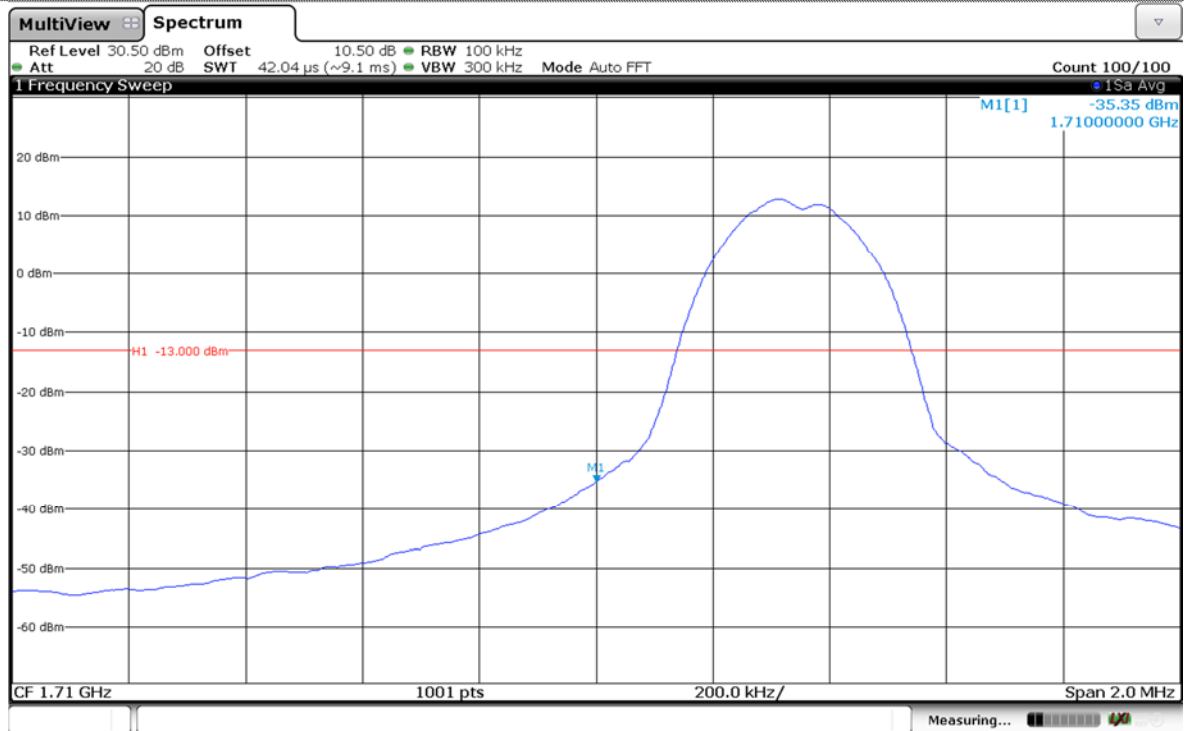

Channel Low-1RB#

Channel High-1RB#

LTE Band 4-3MHz-16QAM

Channel Low-Full RB#

Channel High-Full RB#

### LTE Band 4-5MHz-QPSK