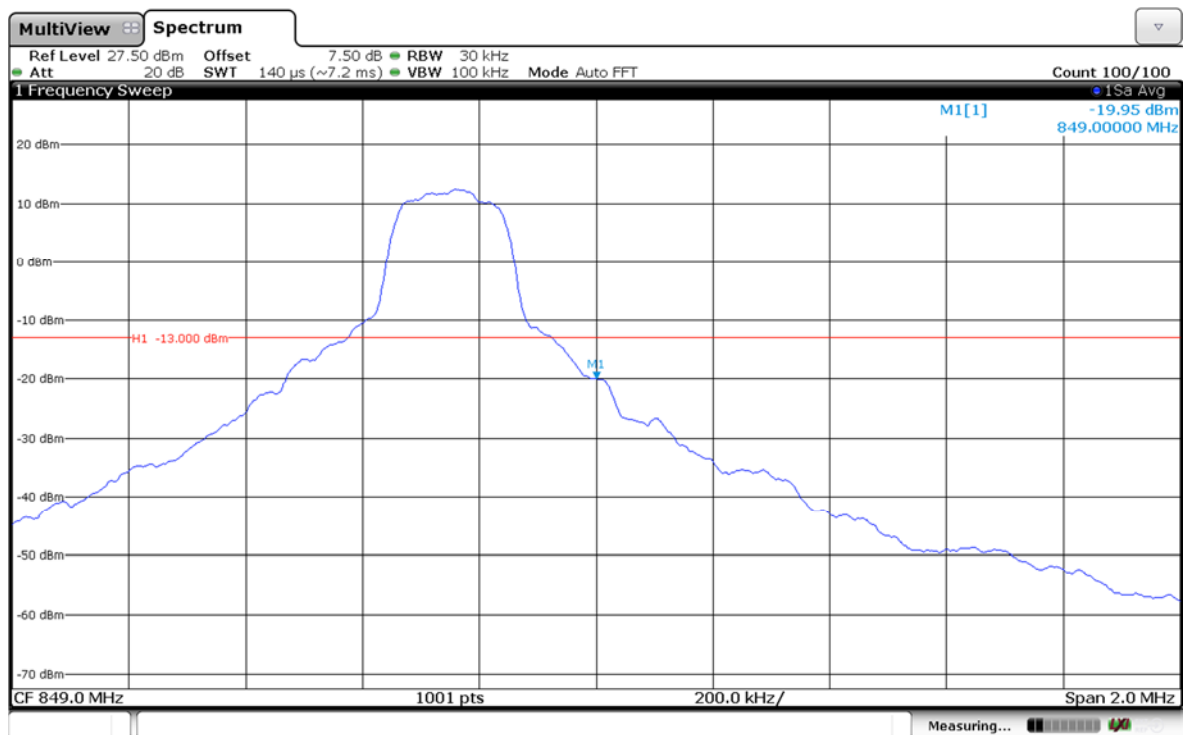

Channel Low-1RB#