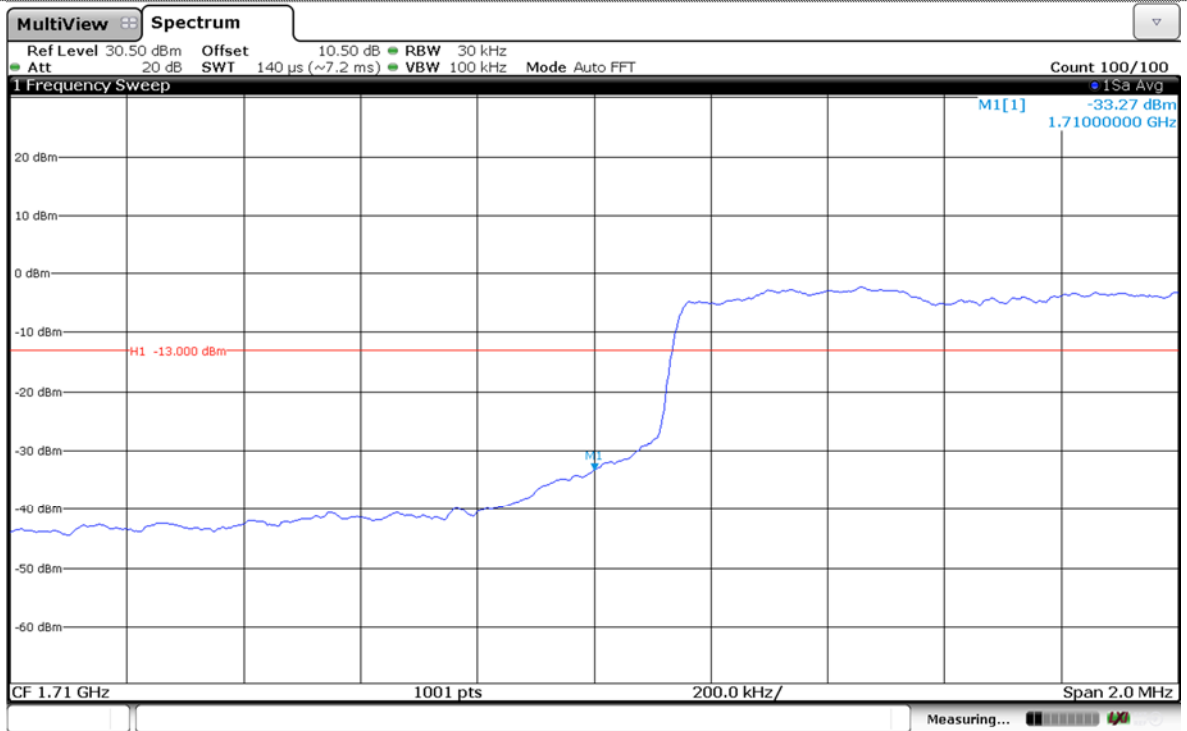

### LTE Band 4-1.4MHz-16QAM

### Channel High-Full RB#

LTE Band 4-3MHz-QPSK

Channel Low-1RB#

Channel High-1RB#

LTE Band 4-3MHz-QPSK

Channel Low-Full RB#

Channel High-Full RB#

LTE Band 4-3MHz-16QAM

Channel Low-1RB#

Channel High-1RB#

LTE Band 4-3MHz-16QAM

Channel Low-Full RB#

Channel High-Full RB#

### LTE Band 4-5MHz-QPSK