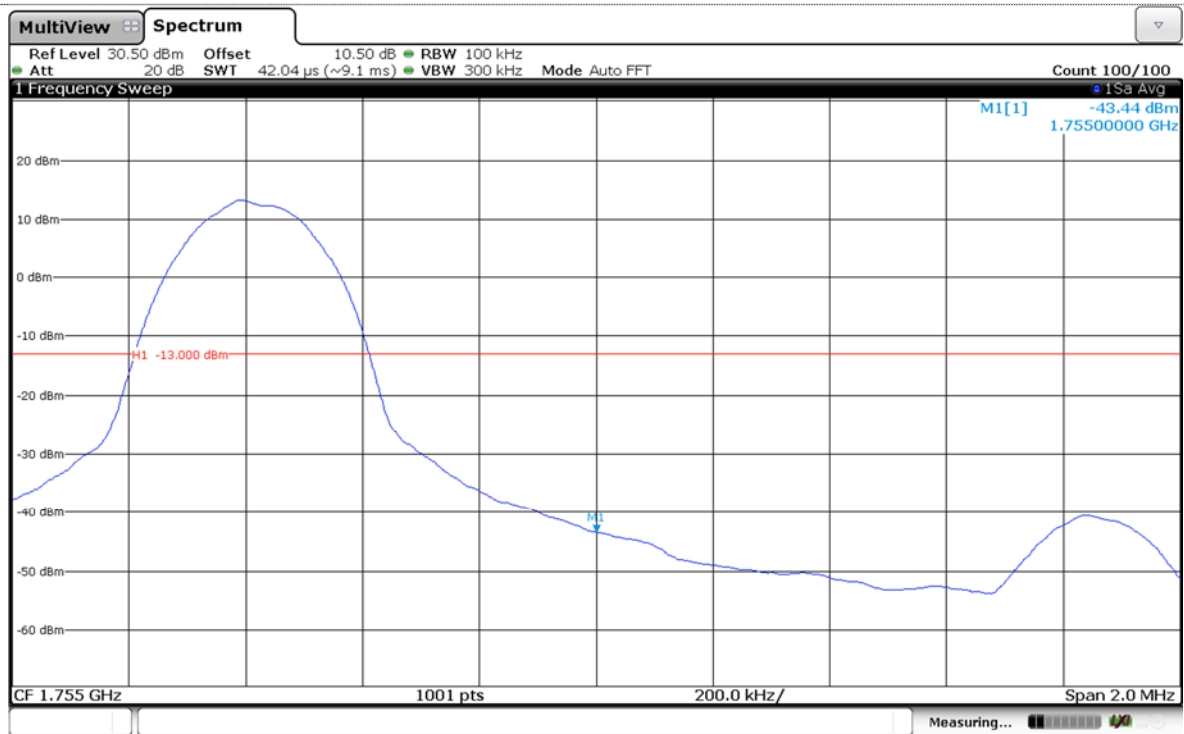

Channel Low-1RB#