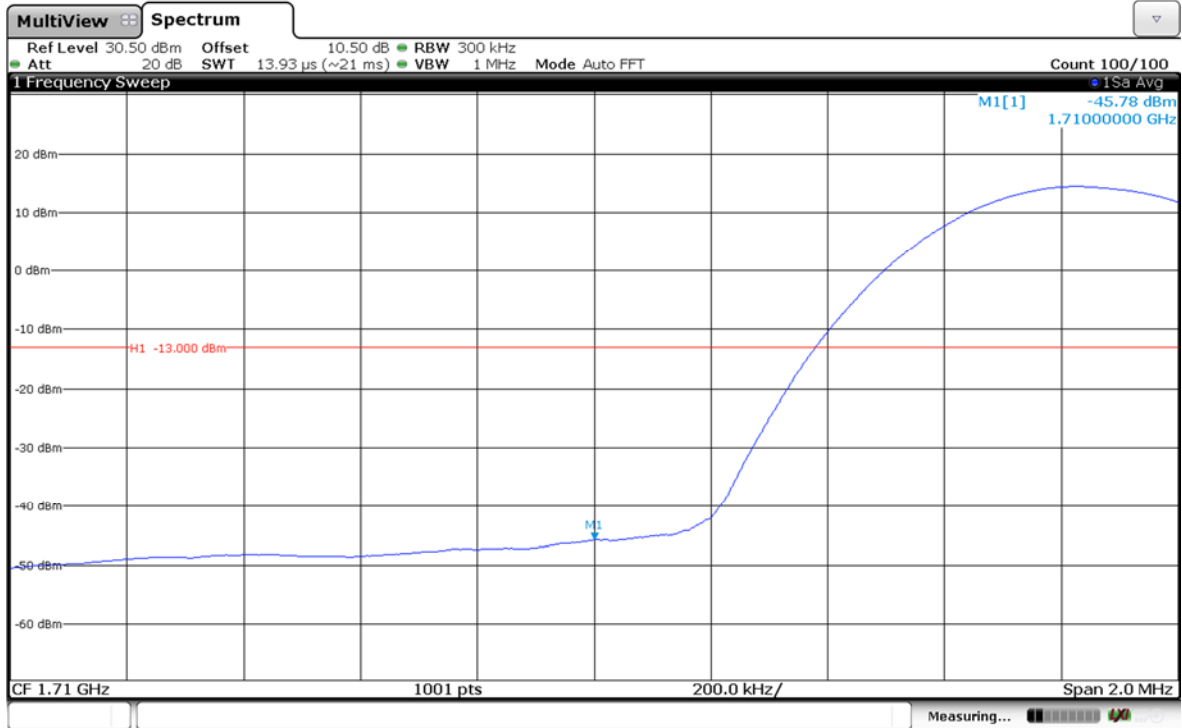

LTE Band 4-15MHz-QPSK