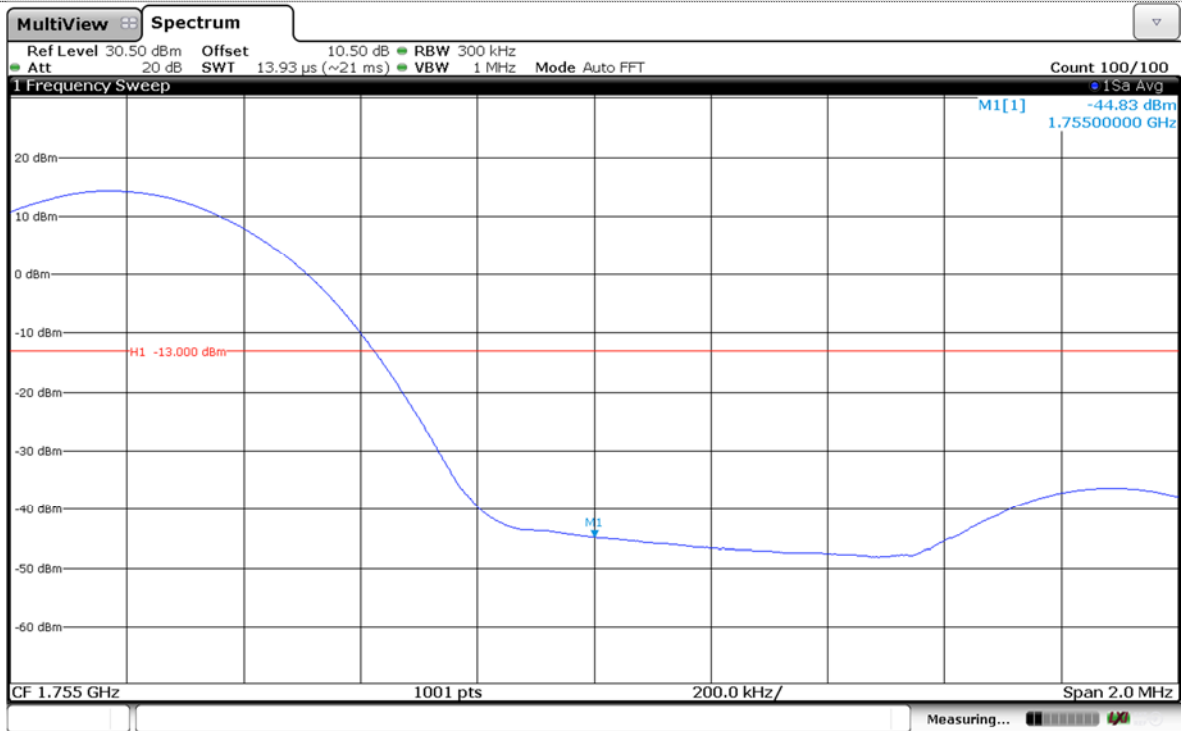

Channel Low-1RB#