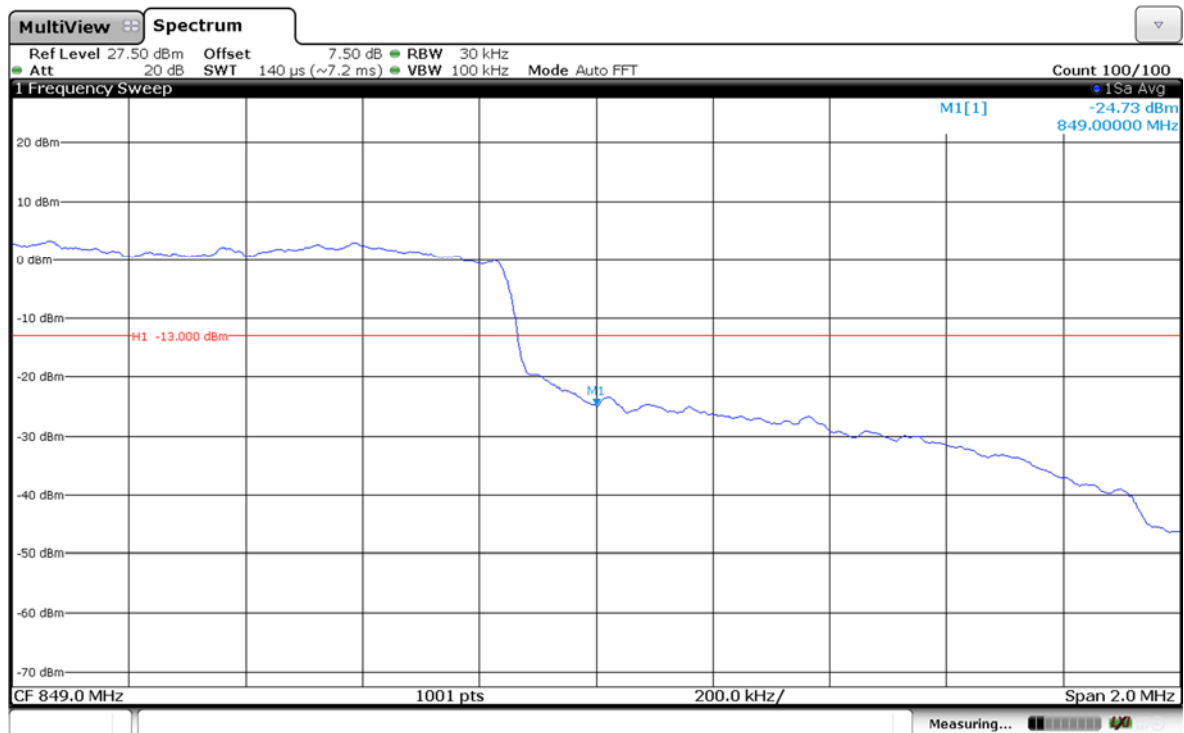

Channel Low-Full RB#