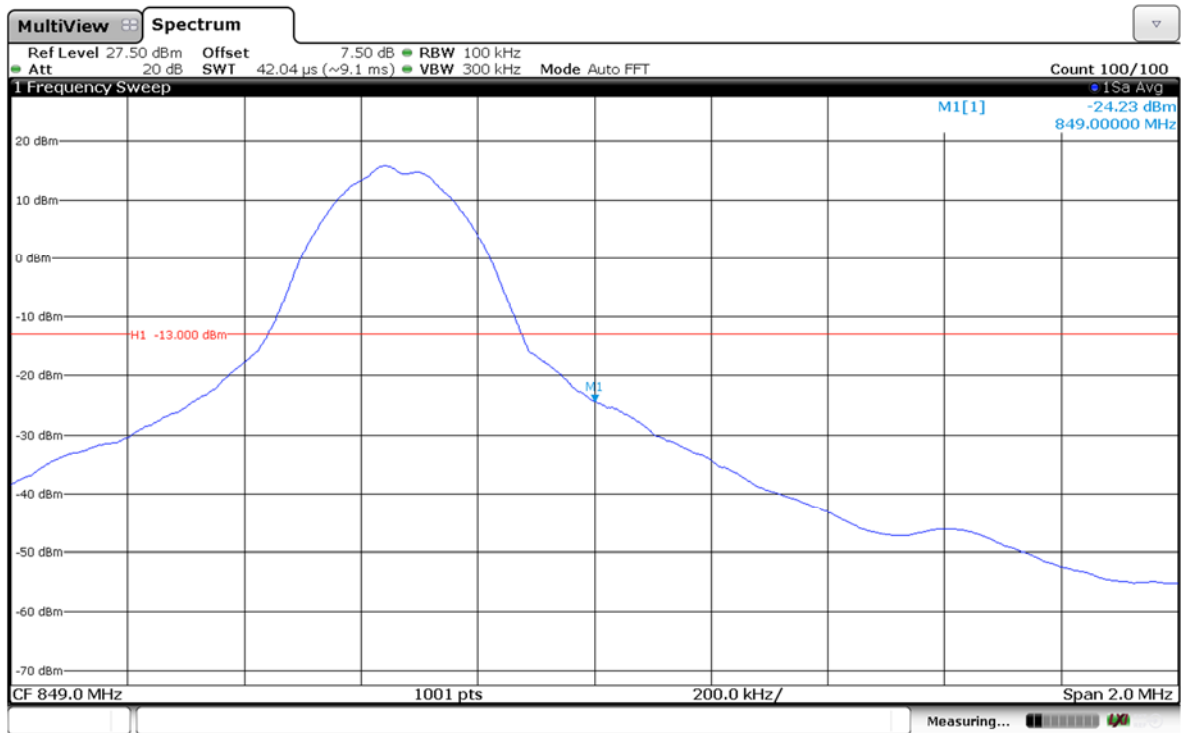

Channel High-1RB#