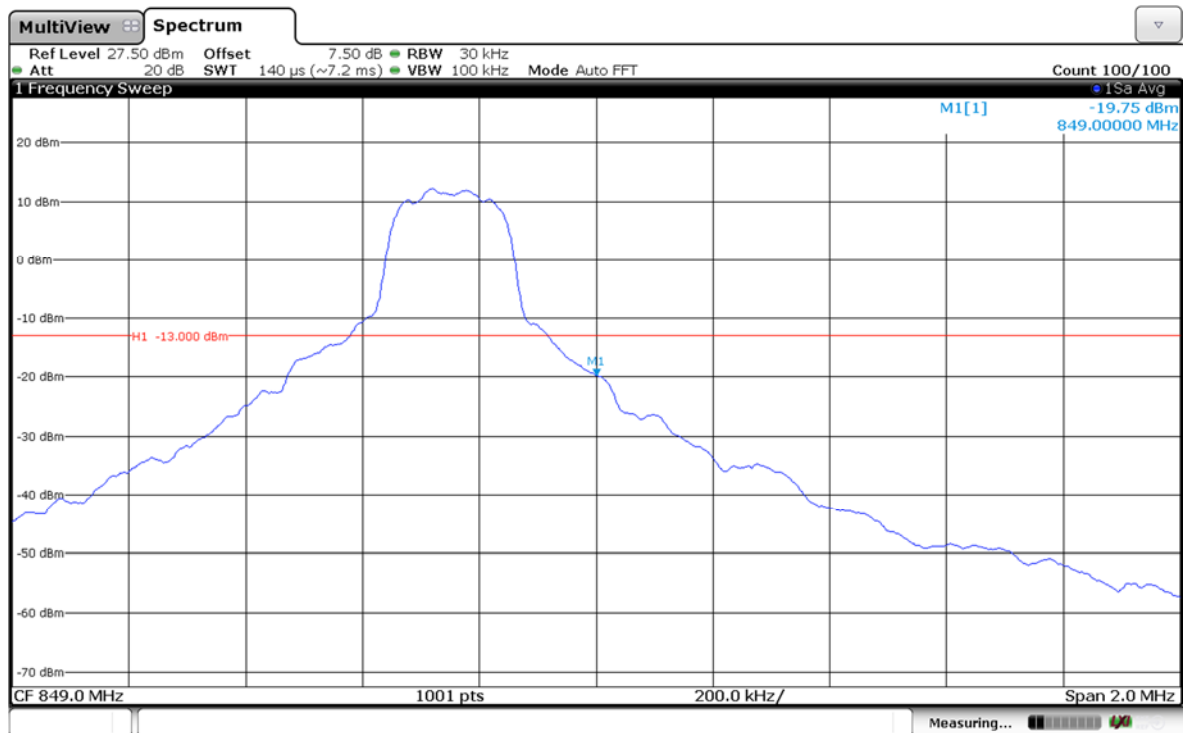

Channel Low-1RB#

Channel High-1RB#

LTE Band 5-1.4MHz-QPSK

Channel Low-Full RB#

Channel High-Full RB#

LTE Band 5-1.4MHz-16QAM

Channel Low-1RB#

Channel High-1RB#