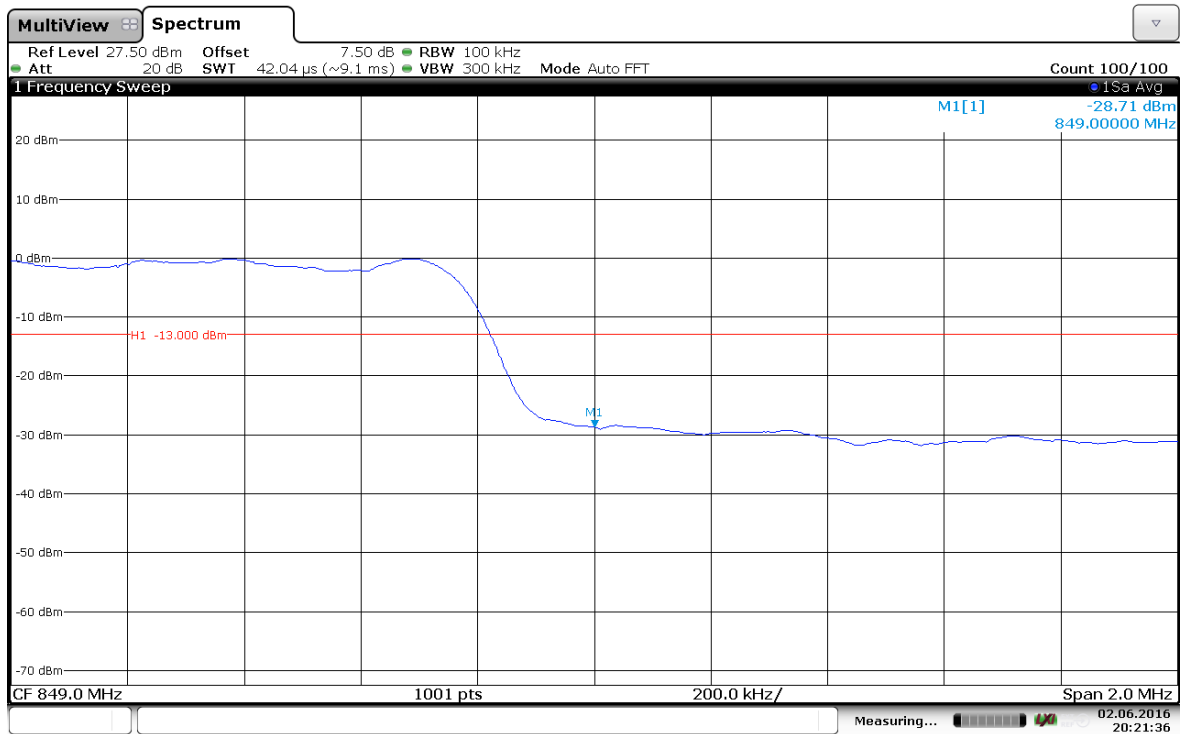

Channel Low-1RB#

Channel High-1RB#

LTE Band 5-5MHz-QPSK

Channel Low-Full RB#

Channel High-Full RB#

LTE Band 5-5MHz-16QAM

Channel Low-1RB#

Channel High-1RB#