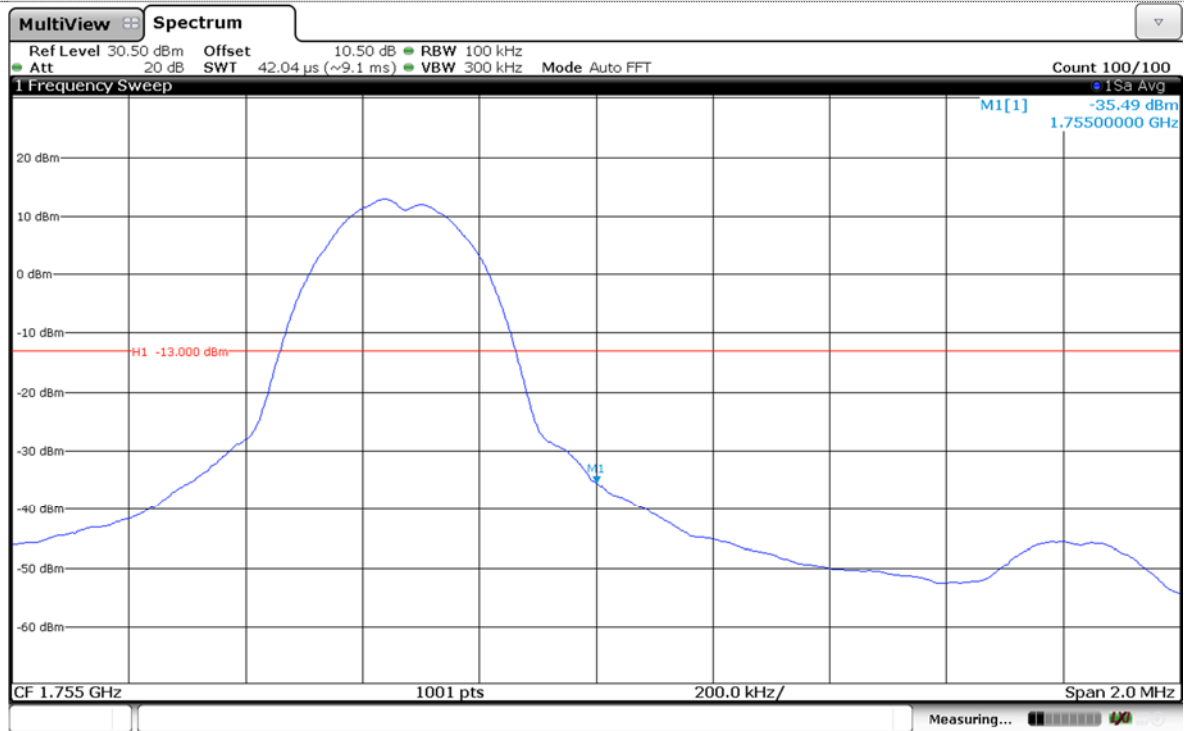

Channel Low-1RB#