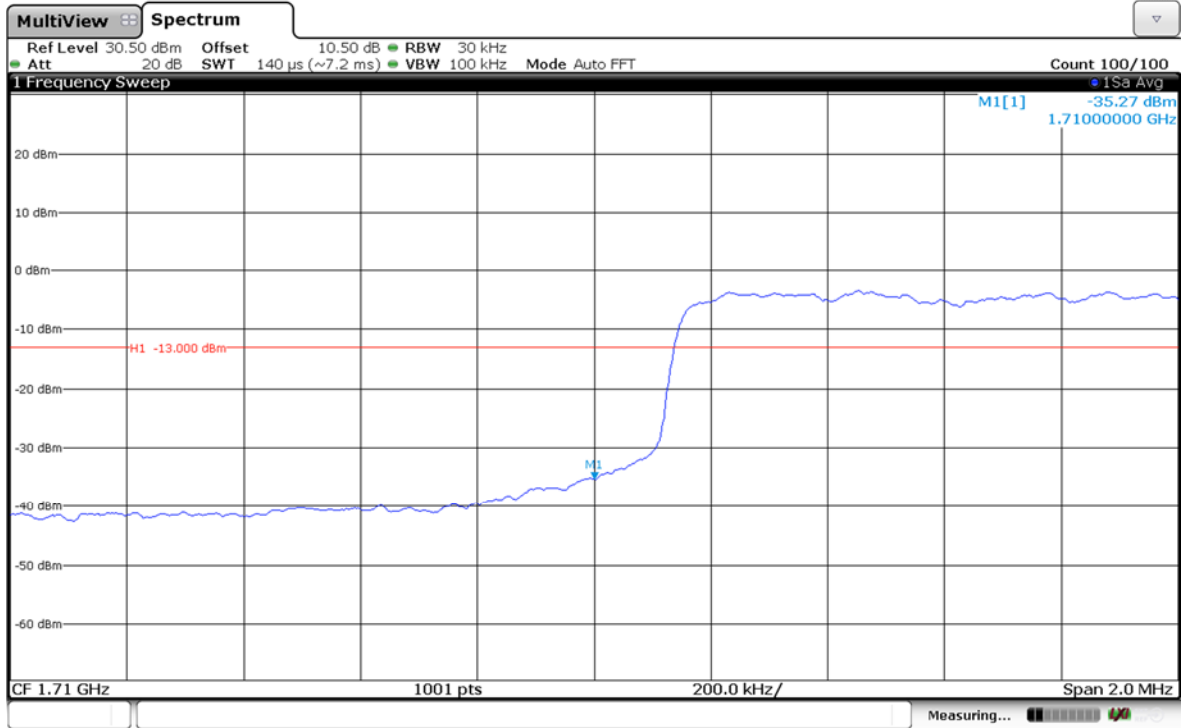

### LTE Band 4-1.4MHz-16QAM

### Channel High-Full RB#

LTE Band 4-3MHz-QPSK

Channel Low-1RB#

Channel High-1RB#

LTE Band 4-3MHz-QPSK

Channel Low-Full RB#

Channel High-Full RB#

LTE Band 4-3MHz-16QAM

Channel Low-1RB#

Channel High-1RB#

LTE Band 4-3MHz-16QAM

Channel Low-Full RB#

Channel High-Full RB#

### LTE Band 4-5MHz-QPSK