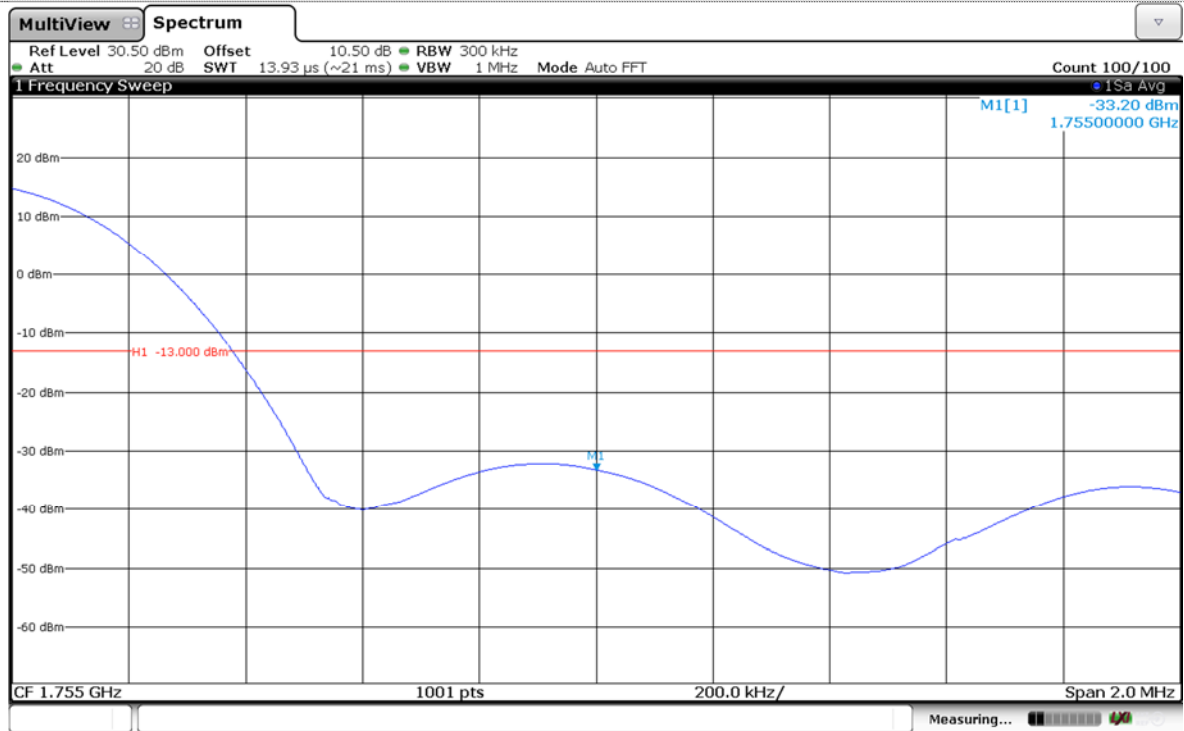

Channel Low-1RB#