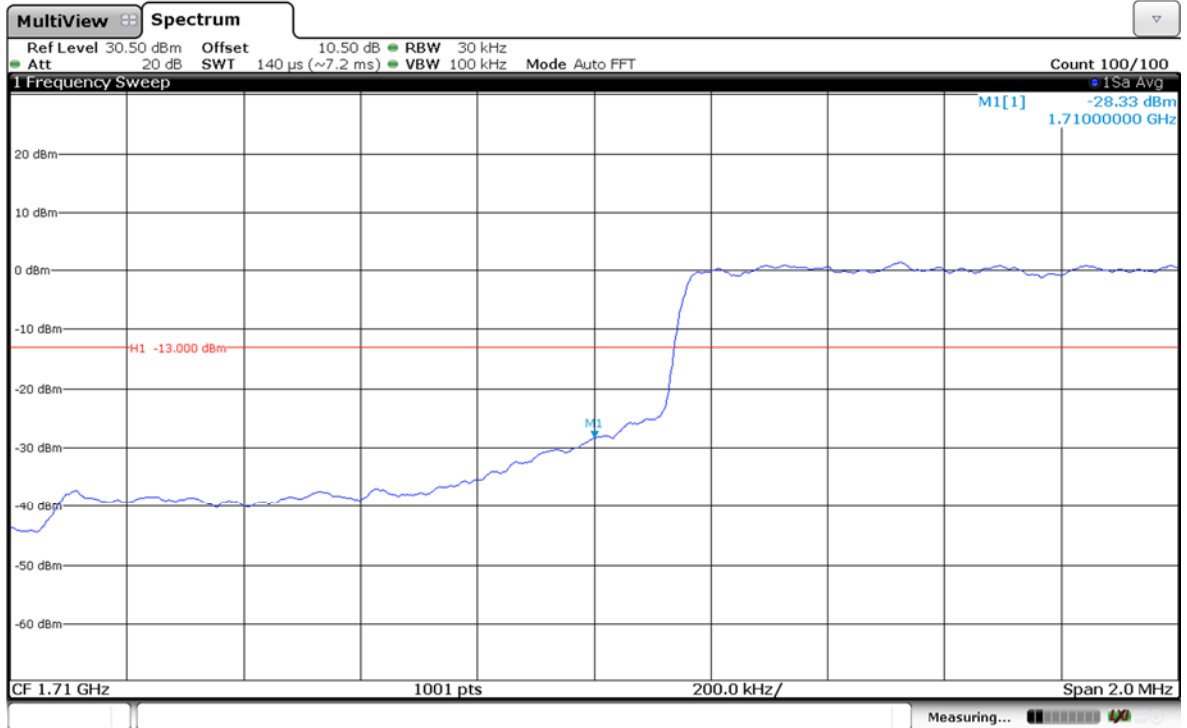

### LTE Band 2-20MHz-16QAM

### Channel High-Full RB#

LTE Band 4-1.4MHz-QPSK

Channel Low-1RB#

Channel High-1RB#

LTE Band 4-1.4MHz-QPSK

Channel Low-Full RB#

Channel High-Full RB#

LTE Band 4-1.4MHz-16QAM

Channel Low-1RB#

Channel High-1RB#

### LTE Band 4-1.4MHz-16QAM