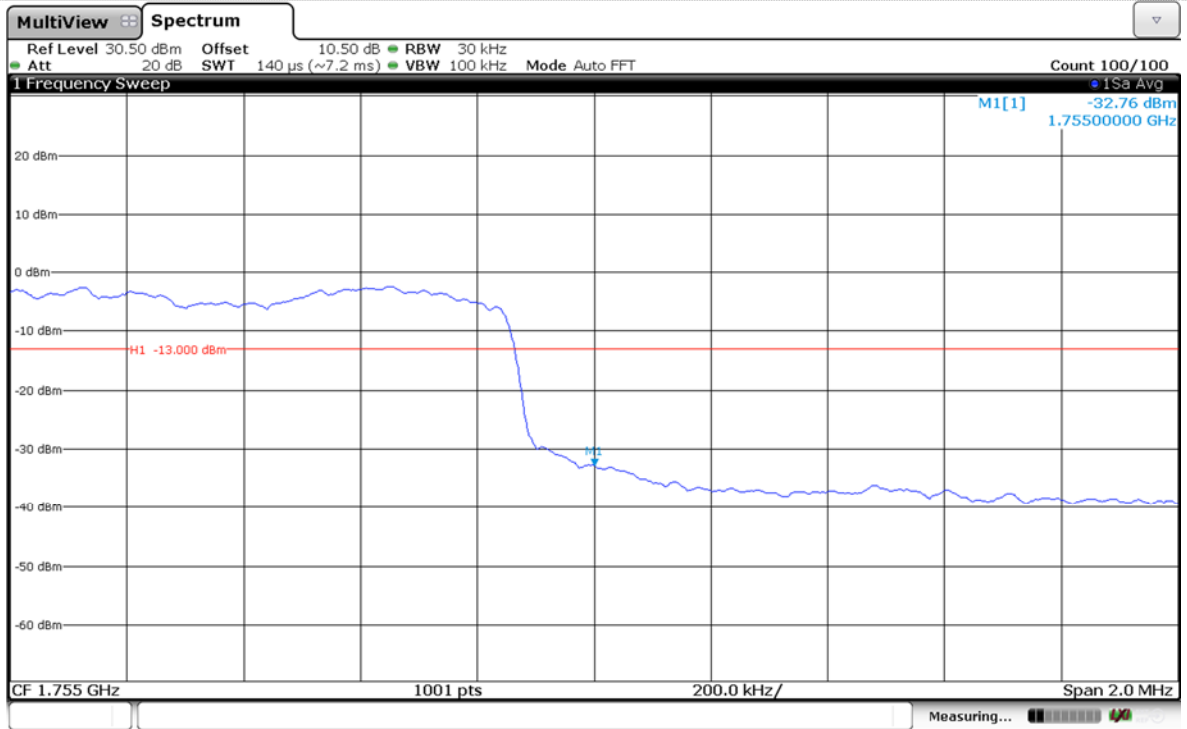

### Channel High-Full RB#

LTE Band 4-3MHz-QPSK

Channel Low-1RB#

Channel High-1RB#

LTE Band 4-3MHz-QPSK

Channel Low-Full RB#

Channel High-Full RB#

LTE Band 4-3MHz-16QAM

Channel Low-1RB#

Channel High-1RB#

LTE Band 4-3MHz-16QAM

Channel Low-Full RB#

Channel High-Full RB#

### LTE Band 4-5MHz-QPSK