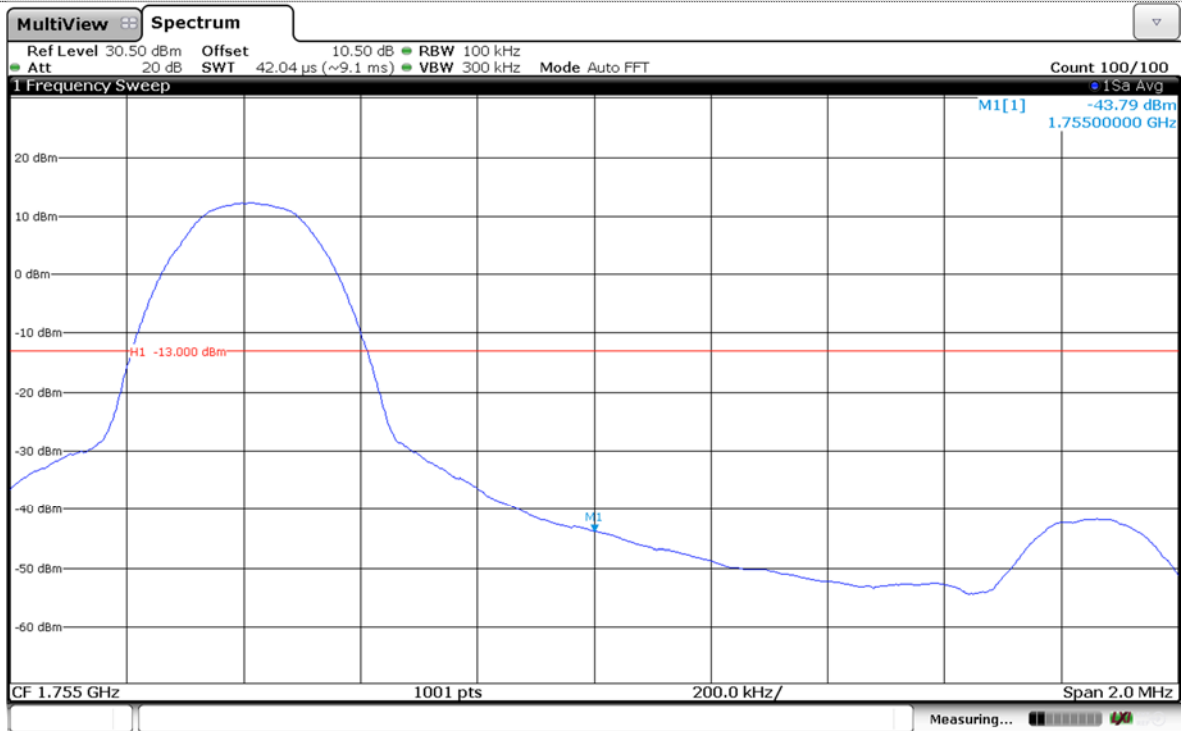

### LTE Band 4-10MHz-QPSK

### Channel Low-Full RB#

### Channel High-Full RB#

LTE Band 4-10MHz-16QAM

Channel Low-1RB#

Channel High-1RB#

### LTE Band 4-10MHz-16QAM