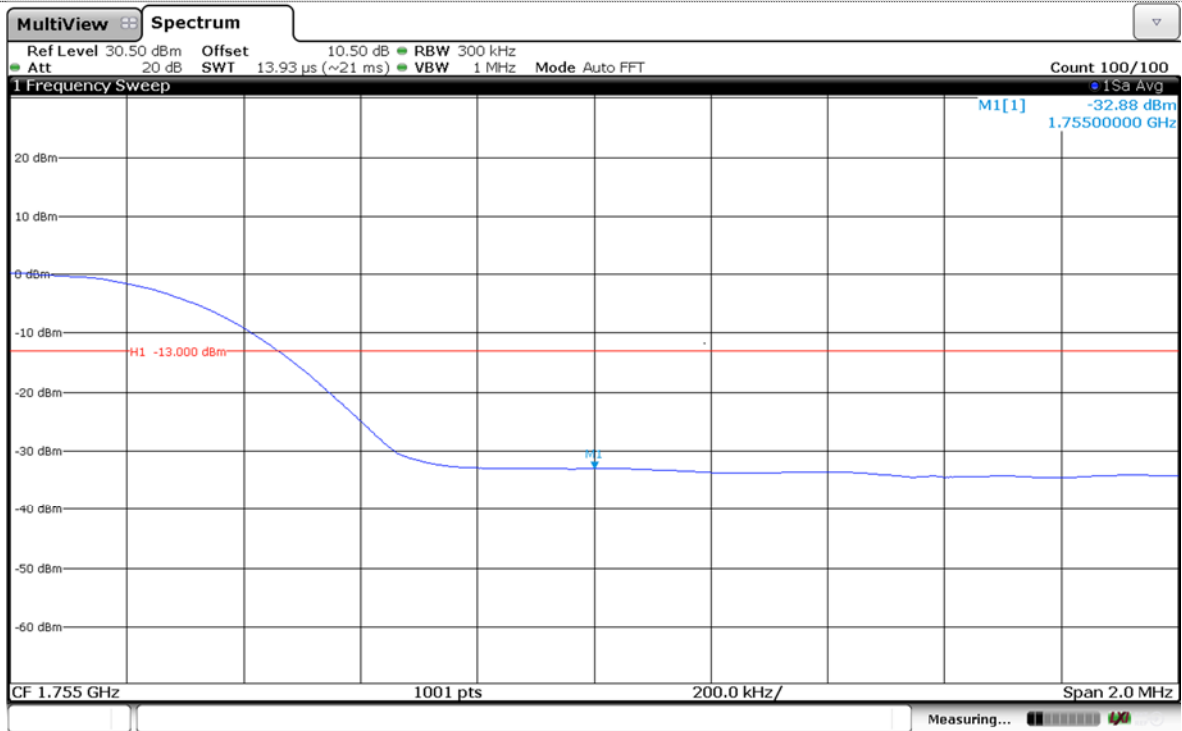

Channel Low-Full RB#