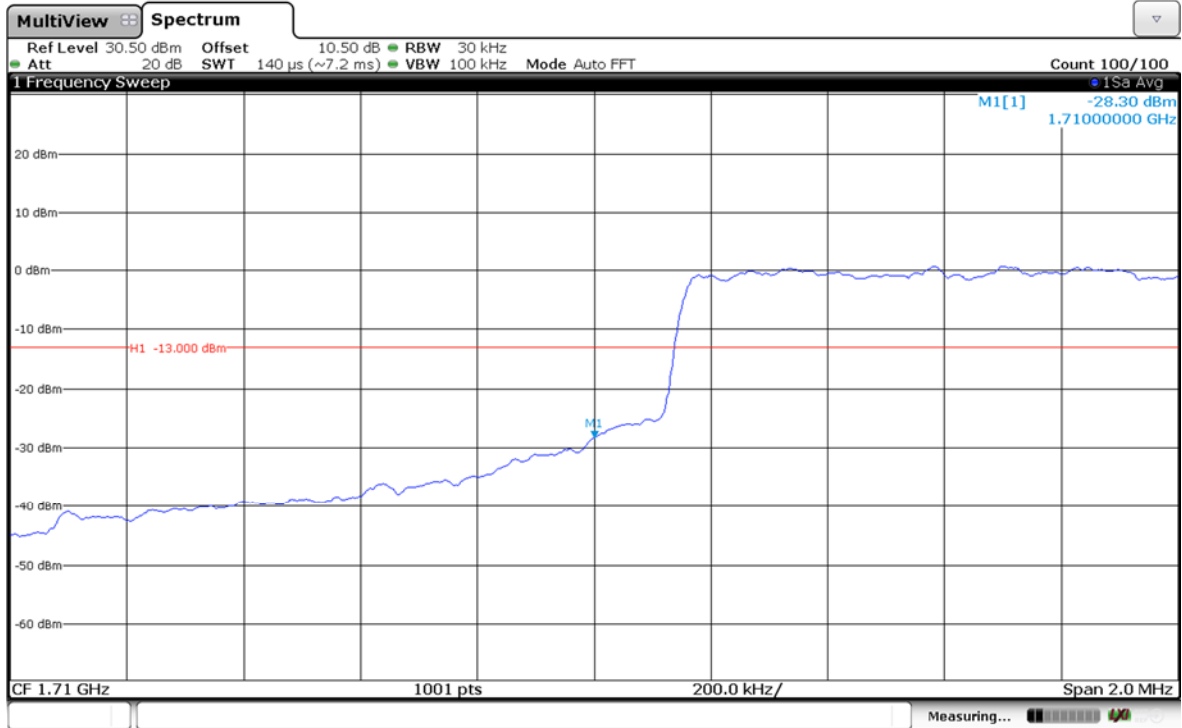

### LTE Band 2-20MHz-16QAM

### Channel High-Full RB#

LTE Band 4-1.4MHz-QPSK

Channel Low-1RB#

Channel High-1RB#

LTE Band 4-1.4MHz-QPSK

Channel Low-Full RB#

Channel High-Full RB#

LTE Band 4-1.4MHz-16QAM

Channel Low-1RB#

Channel High-1RB#

### LTE Band 4-1.4MHz-16QAM