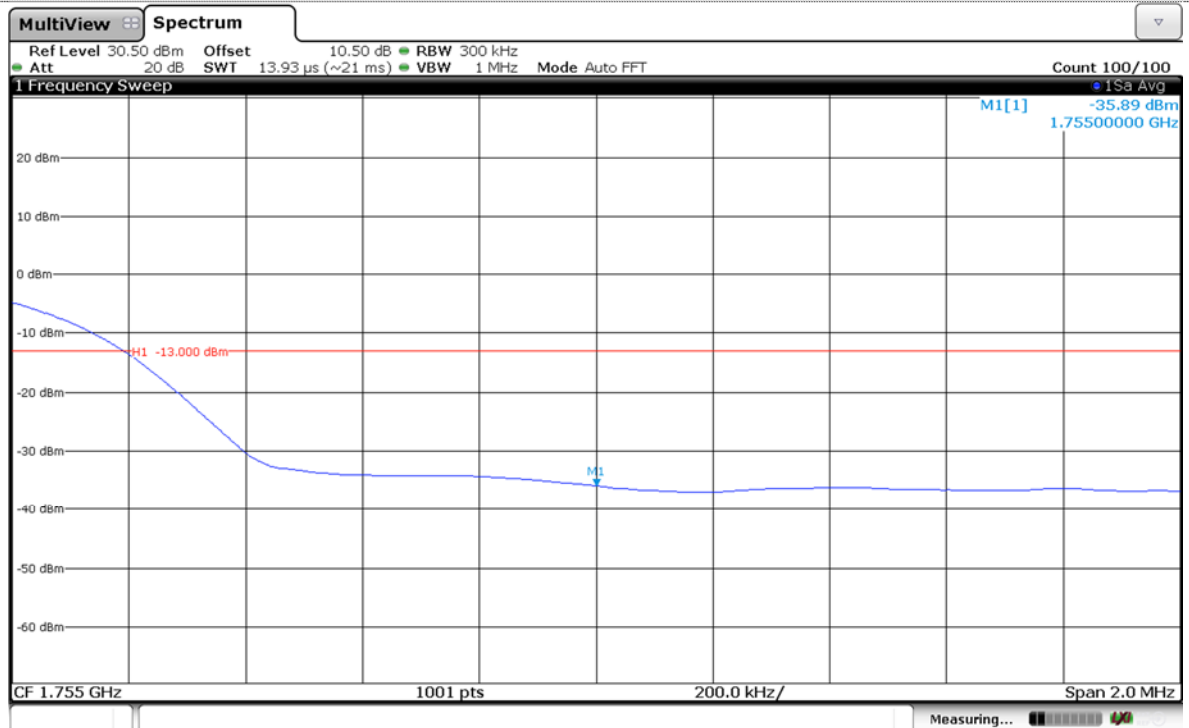

Channel Low-Full RB#