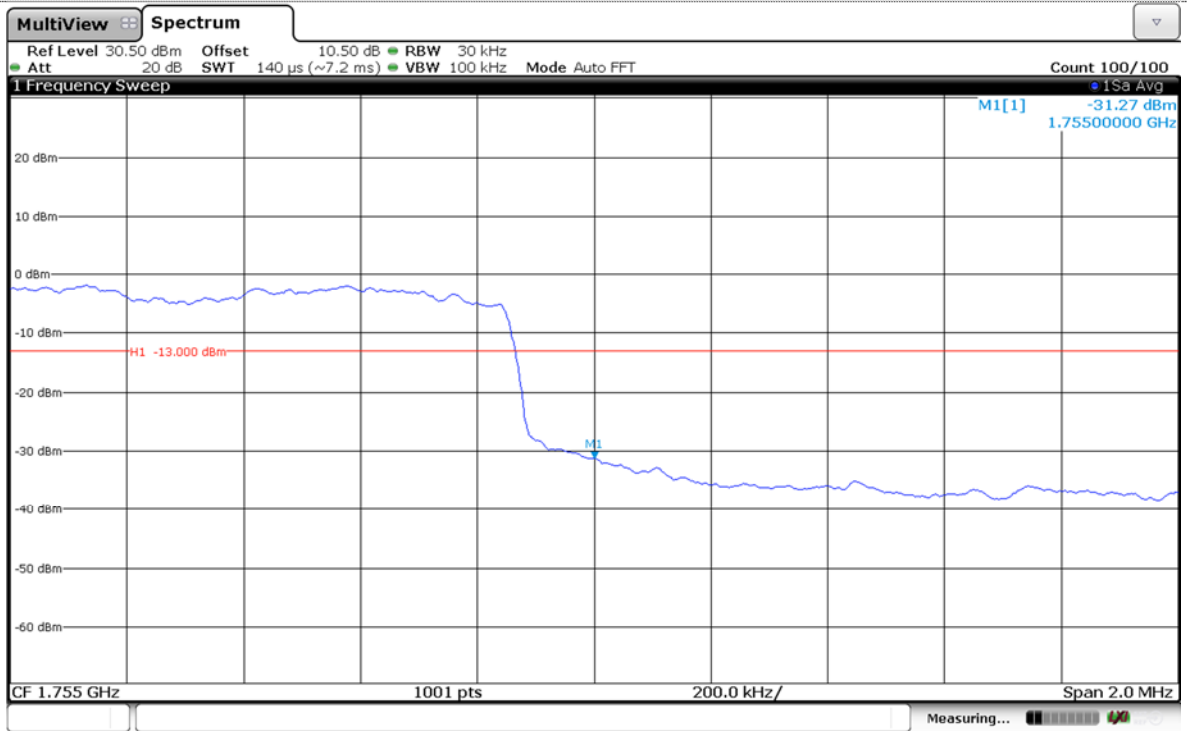

### LTE Band 4-1.4MHz-16QAM

### Channel High-Full RB#

LTE Band 4-3MHz-QPSK

Channel Low-1RB#

Channel High-1RB#

LTE Band 4-3MHz-QPSK

Channel Low-Full RB#

Channel High-Full RB#

LTE Band 4-3MHz-16QAM

Channel Low-1RB#

Channel High-1RB#

LTE Band 4-3MHz-16QAM

Channel Low-Full RB#

Channel High-Full RB#

### LTE Band 4-5MHz-QPSK