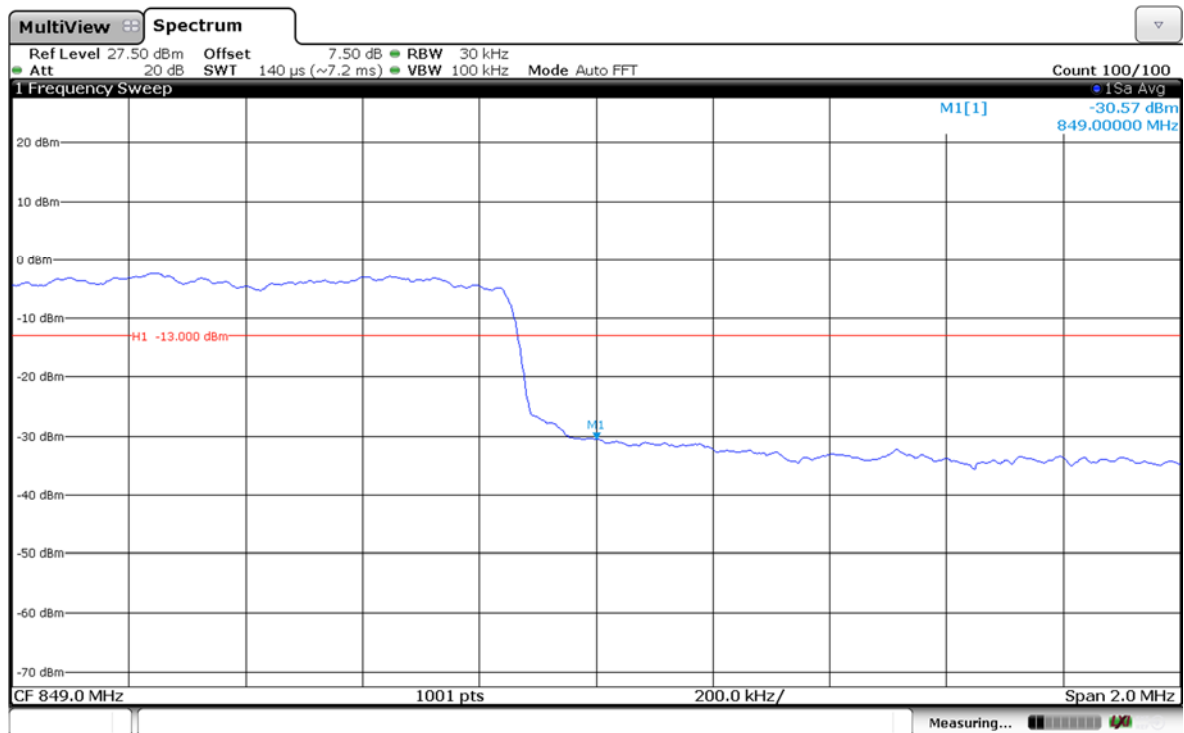

LTE Band 5-1.4MHz-16QAM

Channel Low-Full RB#

Channel High-Full RB#

LTE Band 5-3MHz-QPSK

Channel Low-1RB#

Channel High-1RB#

LTE Band 5-3MHz-QPSK

Channel Low-Full RB#