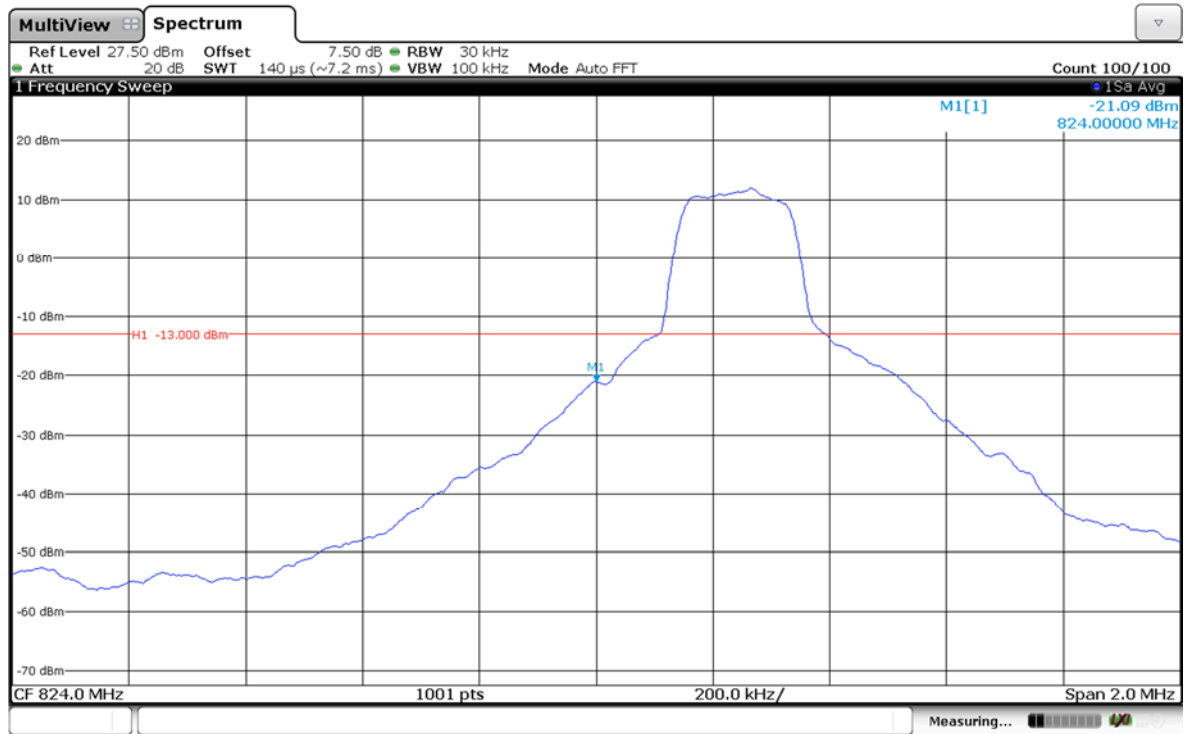

LTE Band 5-1.4MHz-16QAM

Channel Low-Full RB#

Channel High-Full RB#

LTE Band 5-3MHz-QPSK

Channel Low-1RB#

Channel High-1RB#

LTE Band 5-3MHz-QPSK

Channel Low-Full RB#