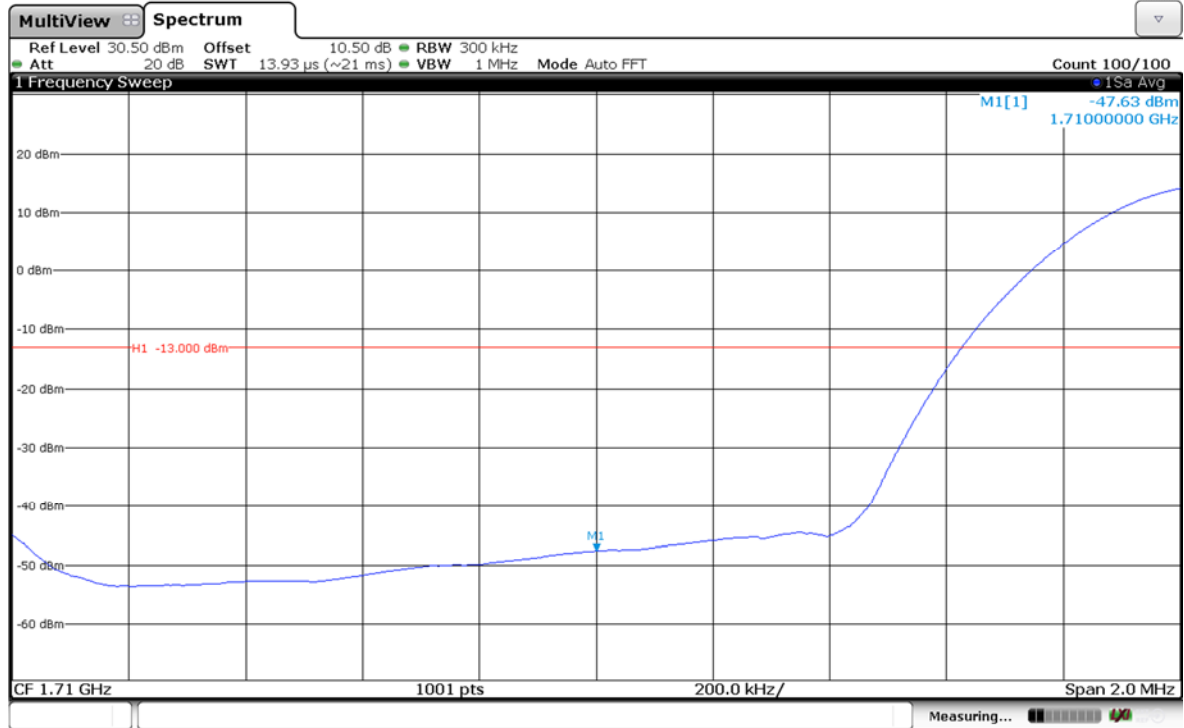

### LTE Band 4-15MHz-16QAM

### Channel High-1RB#

LTE Band 4-15MHz-16QAM

Channel Low-Full RB#

Channel High-Full RB#

### LTE Band 4-20MHz-QPSK