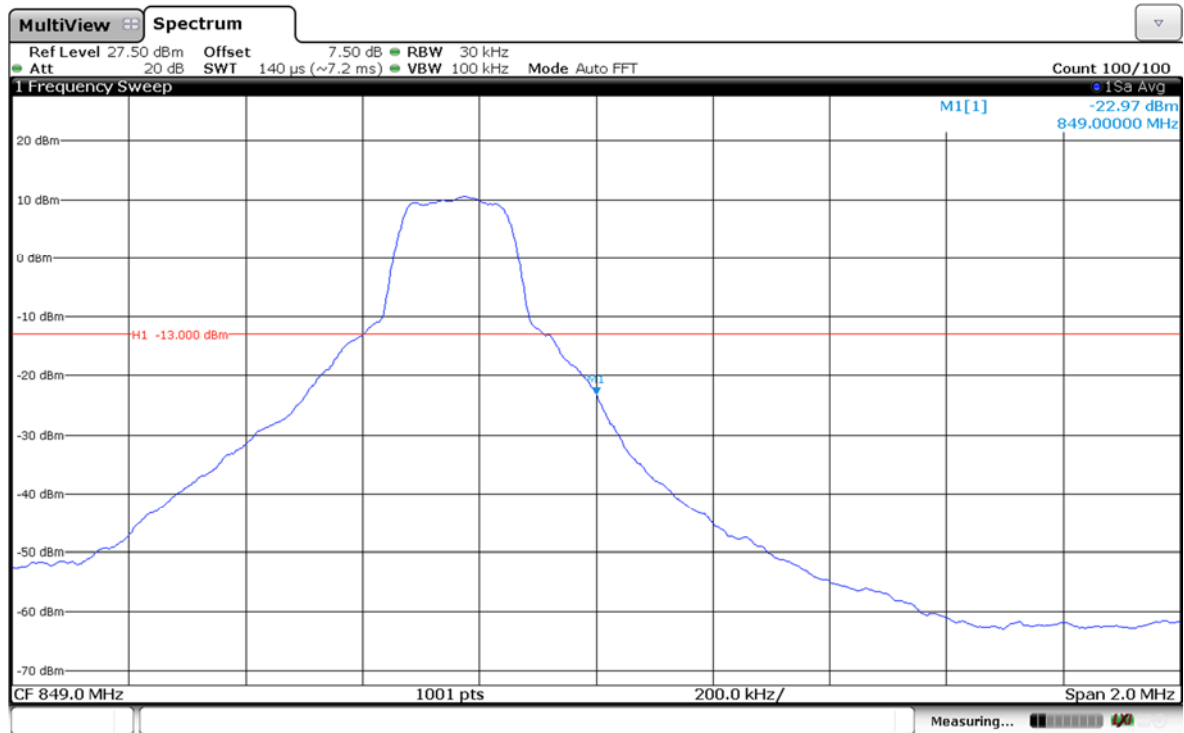

Channel Low-1RB#