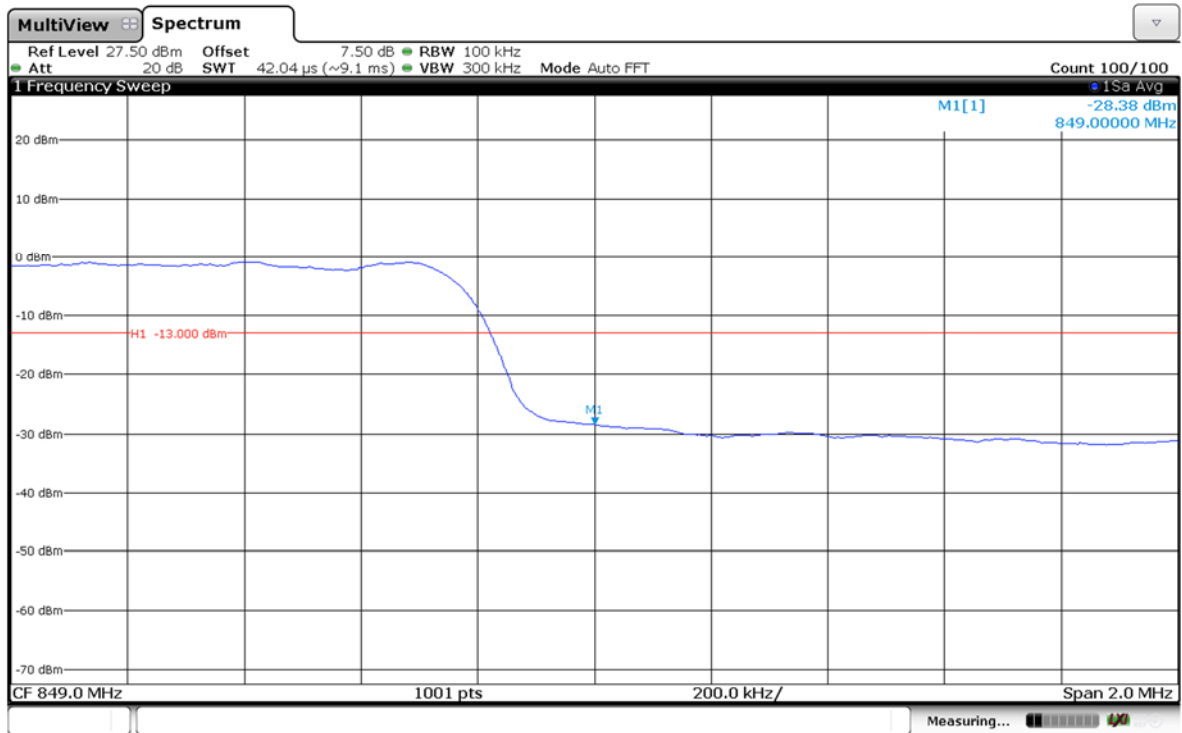

Channel Low-Full RB#