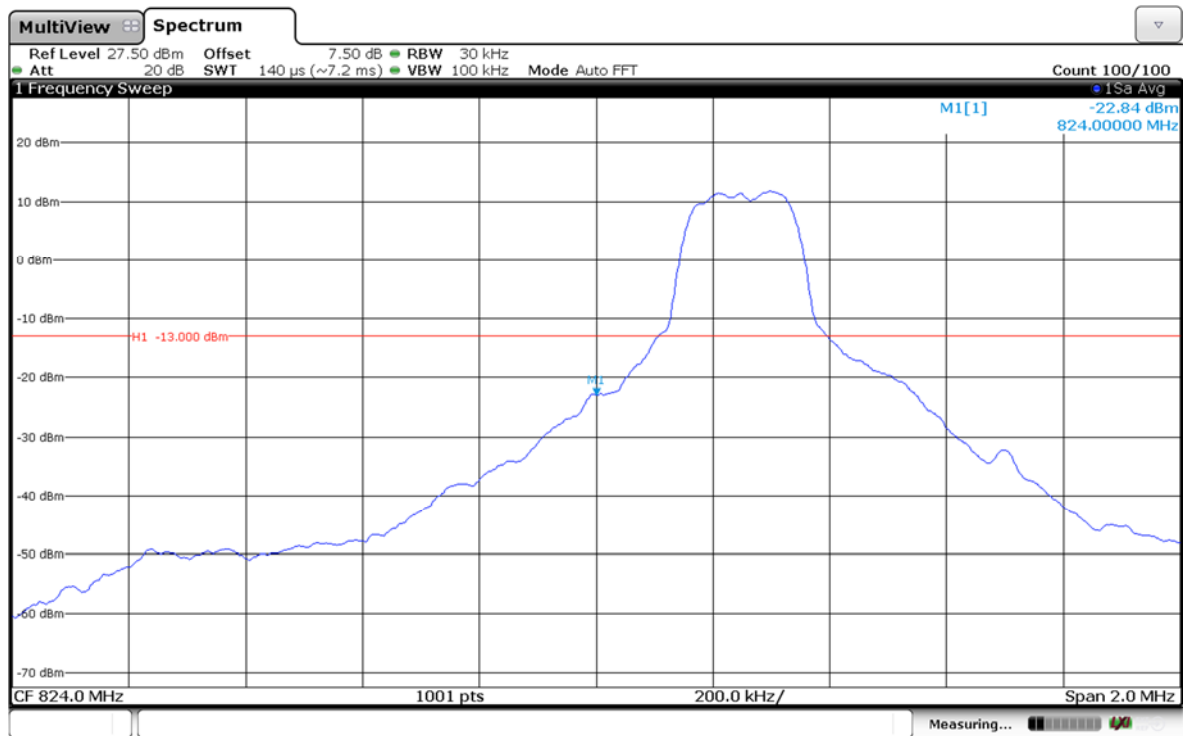

### LTE Band 4-20MHz-QPSK

### Channel High-Full RB#

LTE Band 4-20MHz-16QAM

Channel Low-1RB#

Channel High-1RB#

LTE Band 4-20MHz-16QAM

Channel Low-Full RB#

Channel High-Full RB#

LTE Band 5-1.4MHz-QPSK