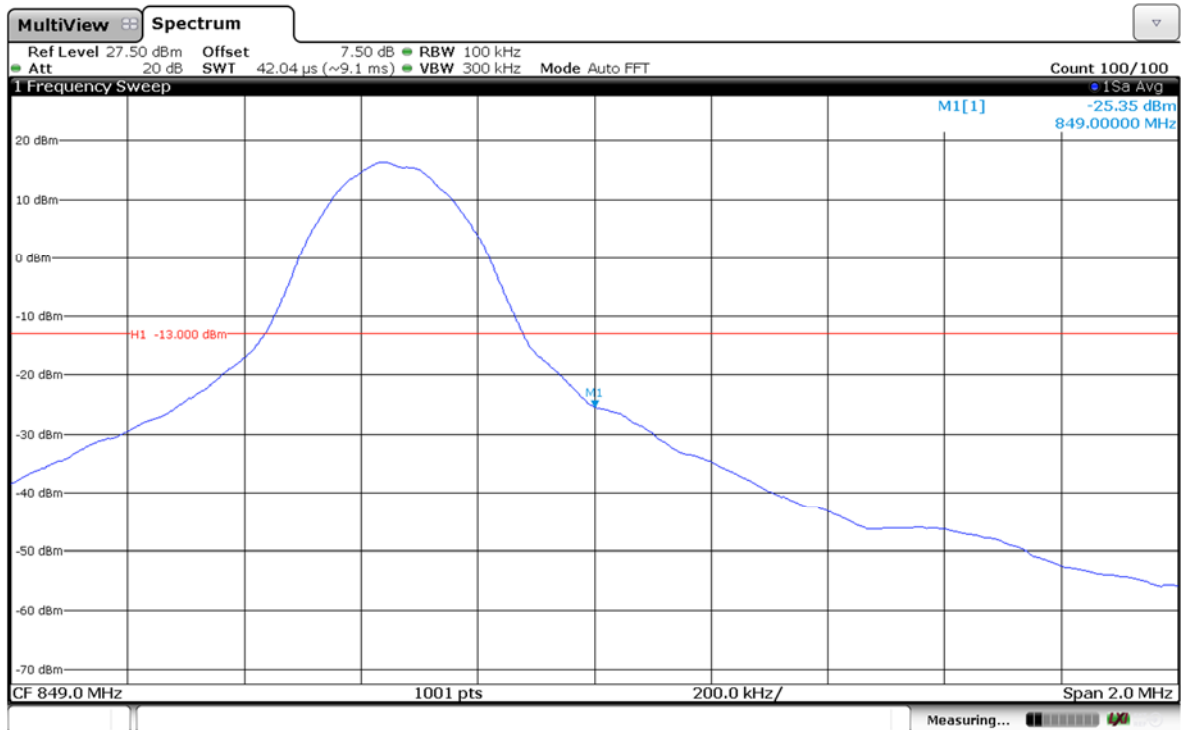

Channel Low-1RB#

Channel High-1RB#

LTE Band 5-5MHz-QPSK

Channel Low-Full RB#

Channel High-Full RB#

LTE Band 5-5MHz-16QAM

Channel Low-1RB#

Channel High-1RB#