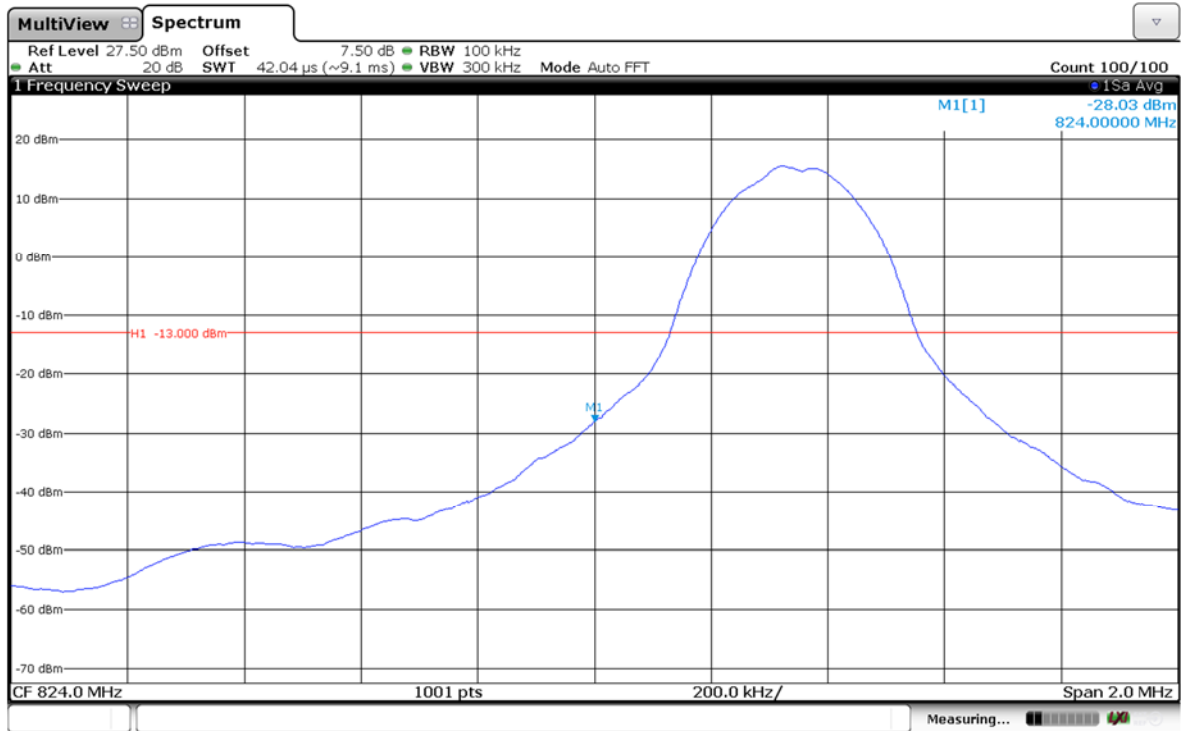

Channel Low-1RB#

Channel High-1RB#

LTE Band 5-5MHz-QPSK

Channel Low-Full RB#

Channel High-Full RB#

LTE Band 5-5MHz-16QAM

Channel Low-1RB#

Channel High-1RB#