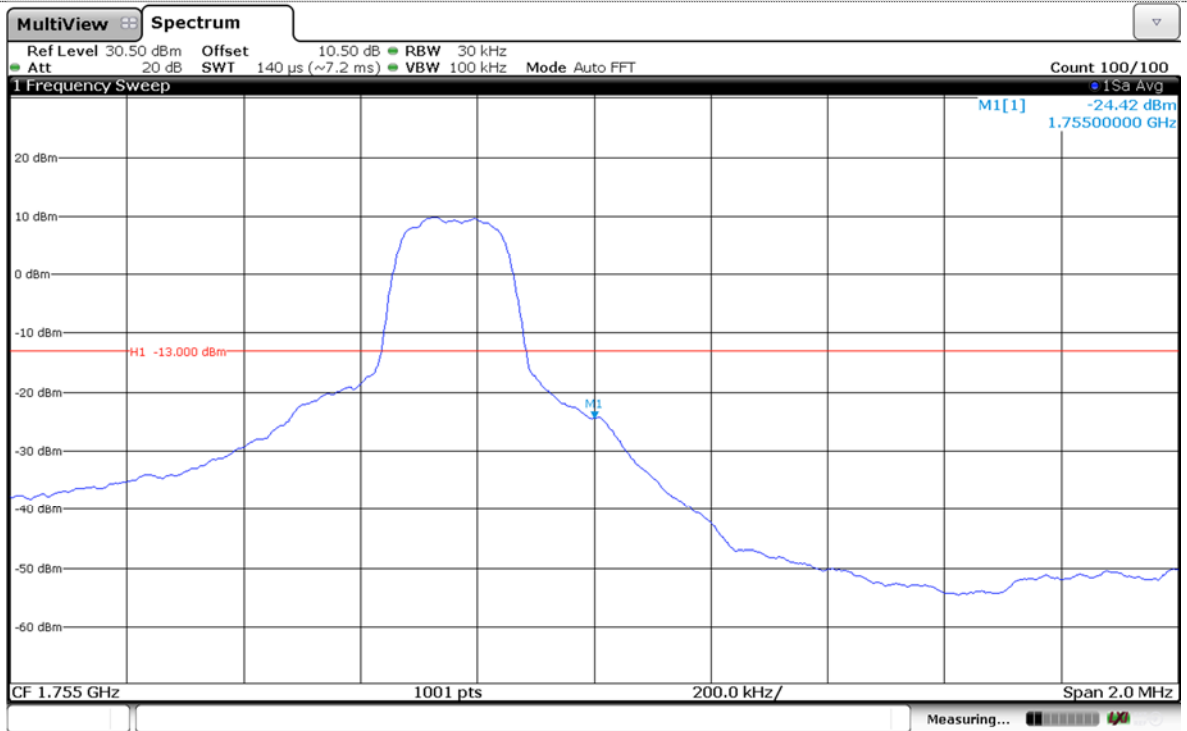

### LTE Band 4-1.4MHz-16QAM

### Channel Low-Full RB#

### Channel High-Full RB#

LTE Band 4-3MHz-QPSK

Channel Low-1RB#

Channel High-1RB#

LTE Band 4-3MHz-QPSK

Channel Low-Full RB#

Channel High-Full RB#

LTE Band 4-3MHz-16QAM