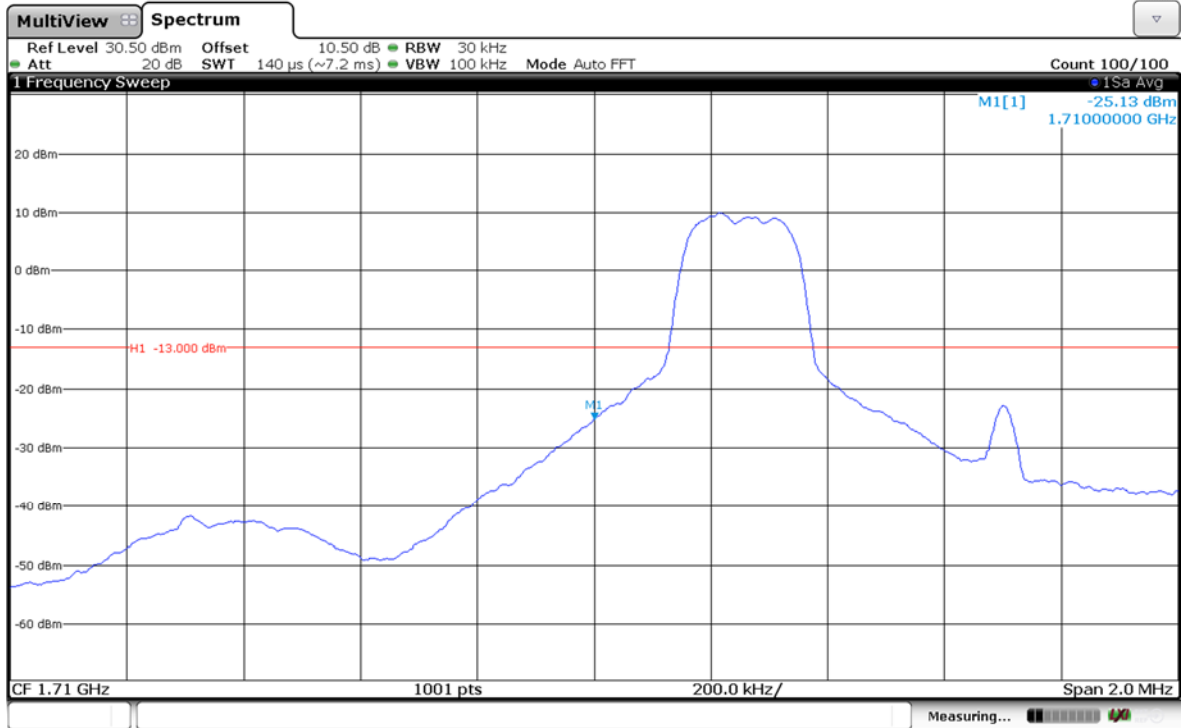

### Channel High-Full RB#

LTE Band 4-1.4MHz-QPSK

Channel Low-1RB#

Channel High-1RB#

LTE Band 4-1.4MHz-QPSK

Channel Low-Full RB#

Channel High-Full RB#

LTE Band 4-1.4MHz-16QAM

### LTE Band 4-1.4MHz-16QAM