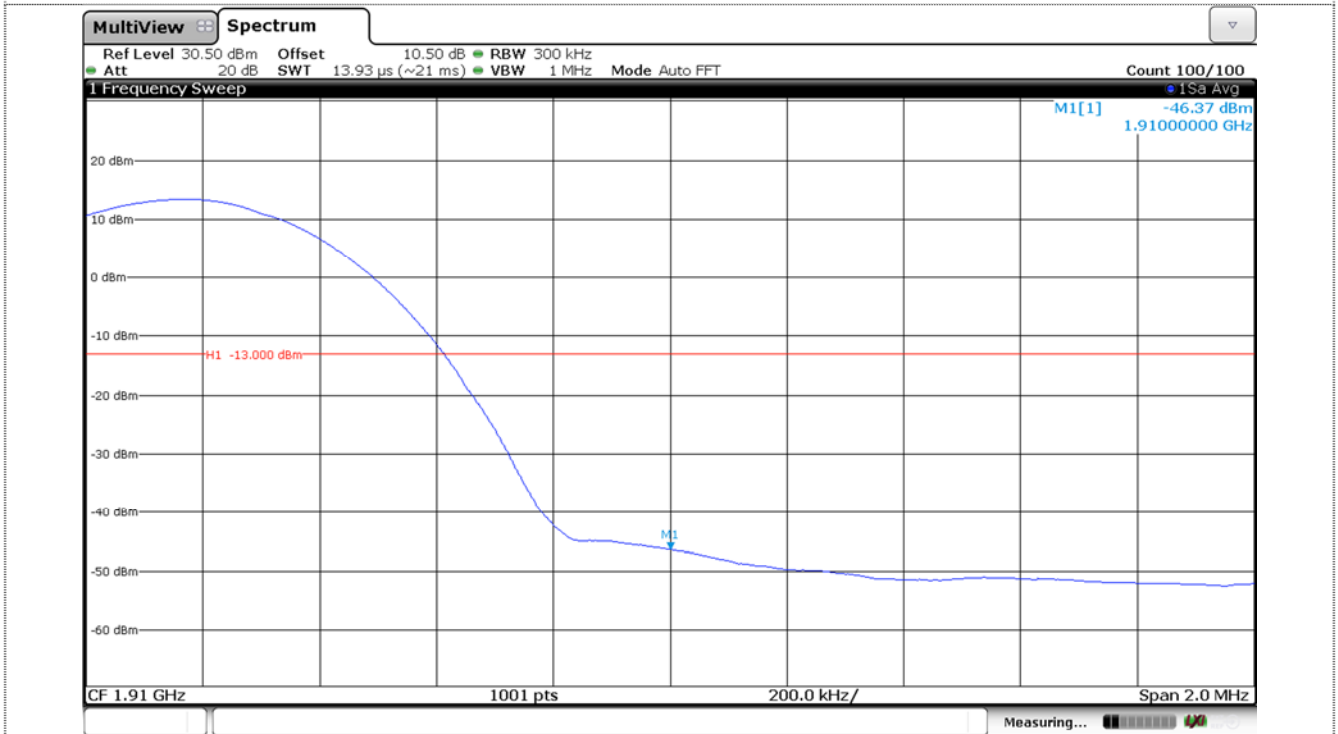

Channel Low-1RB#

Channel High-1RB#

LTE Band 2-15MHz-16QAM

Channel Low-Full RB#

Channel High-Full RB#

### LTE Band 2-20MHz-QPSK