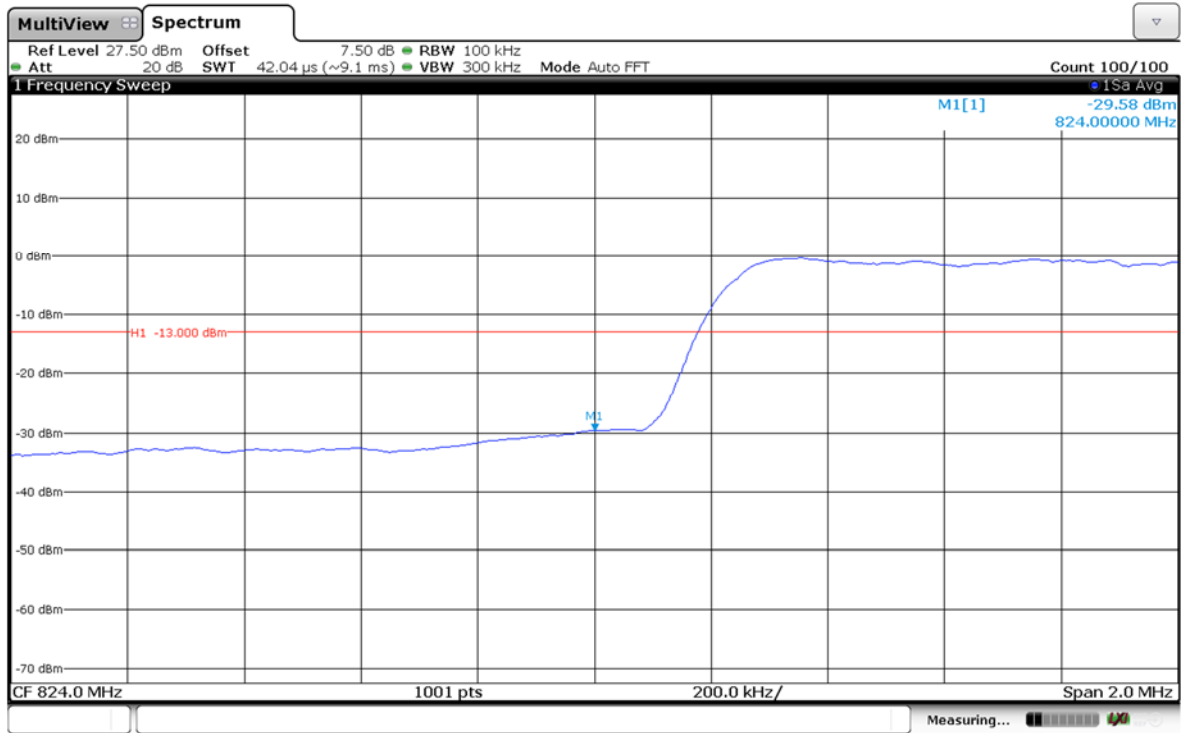

LTE Band 5-5MHz-16QAM