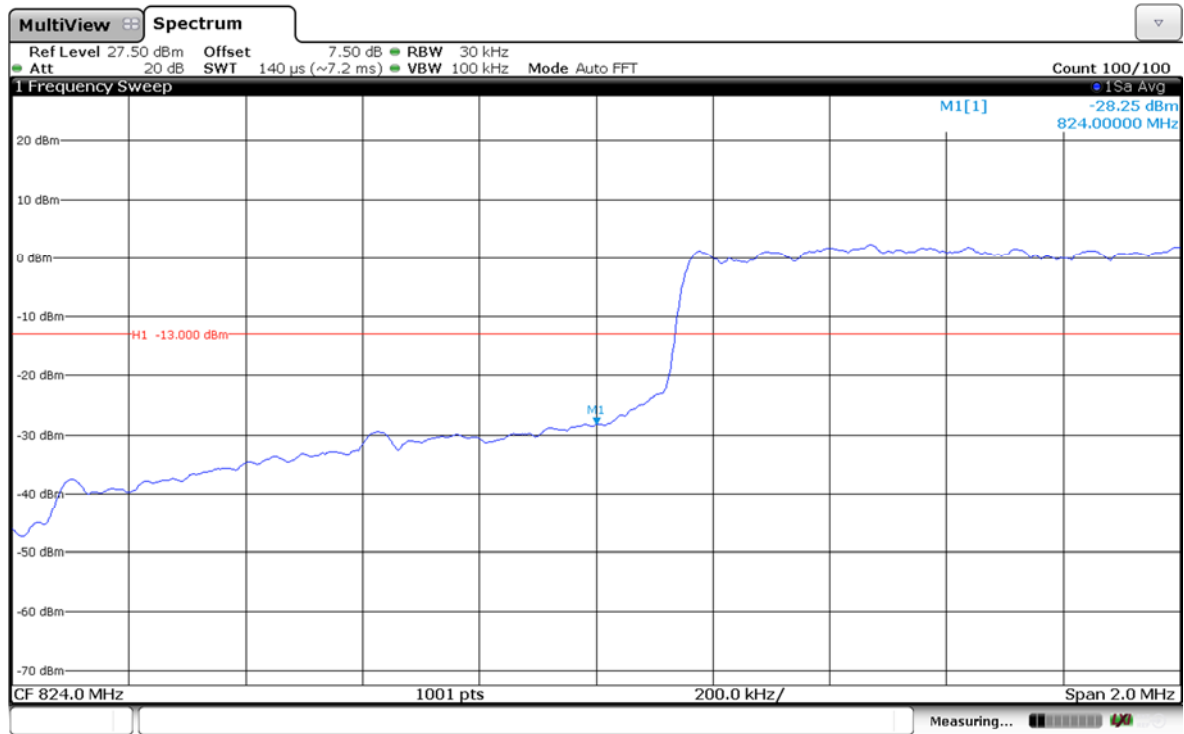

LTE Band 5-1.4MHz-16QAM