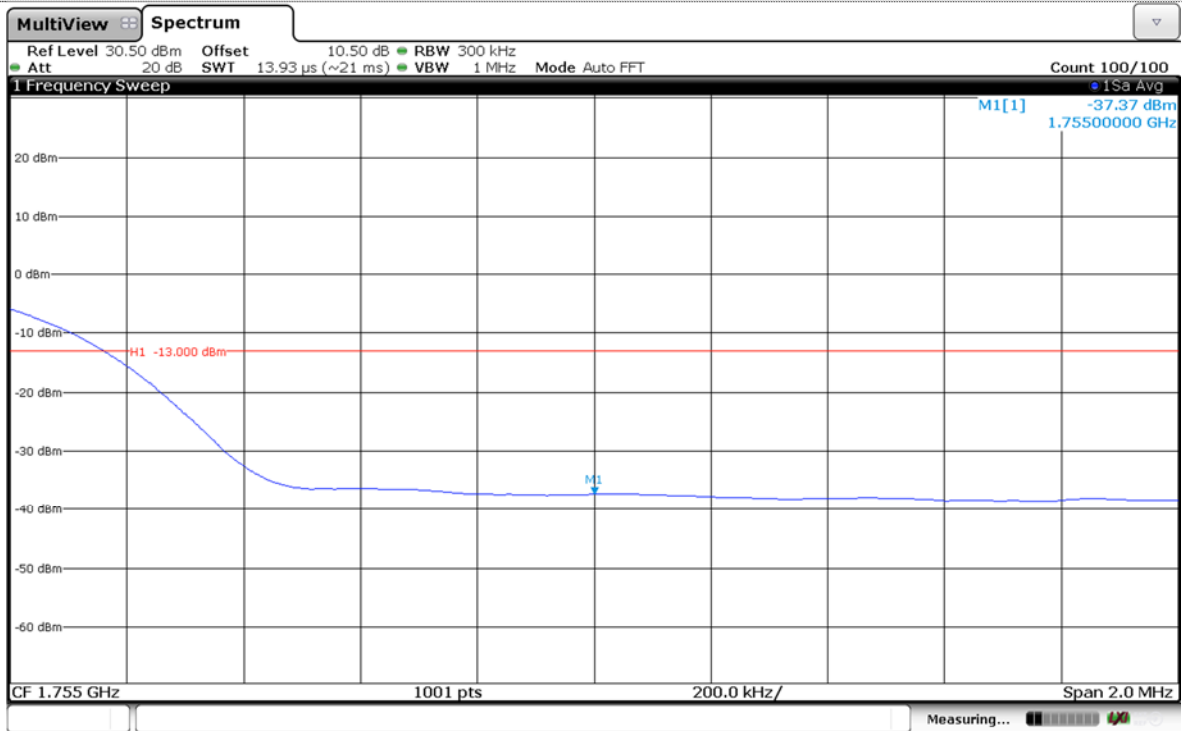

### LTE Band 4-20MHz-QPSK

### Channel High-Full RB#

LTE Band 4-20MHz-16QAM

Channel Low-1RB#

Channel High-1RB#

LTE Band 4-20MHz-16QAM

Channel Low-Full RB#

Channel High-Full RB#

LTE Band 5-1.4MHz-QPSK