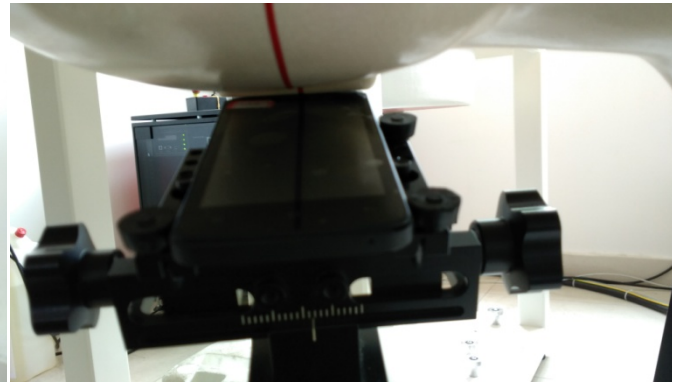

Liquid depth in the body phantom (2450MHz)

Left Head Touch

Right Head Touch

Left Head Tilt (15°)

Right Head Tilt (15°)

Body-worn Front Side (5mm)

Body-worn Rear Side (5mm)

Hotspot mode - Front Side (10mm)

Hotspot mode - Rear Side (10mm)

Hotspot mode - Left Side (10mm)

Hotspot mode - Right Side (10mm)

Hotspot mode - Top Side (10mm)

Hotspot mode - Bottom Side (10mm)