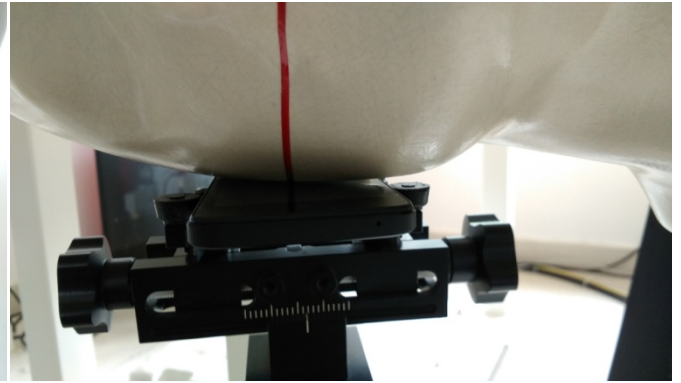

### 16. TestSetup Photos

Liquid depth in the head phantom (835MHz)

Liquid depth in the body phantom (835MHz)

Liquid depth in the head phantom (1900MHz)

Liquid depth in the body phantom (1900MHz)

Liquid depth in the head phantom (2450MHz)

Liquid depth in the body phantom (2450MHz)

Left Head Touch

Right Head Touch

Left Head Tilt (15°)

Right Head Tilt (15°)

Body-worn Front Side (5mm)

Body-worn Rear Side (5mm)

Hotspot mode - Front Side (10mm)

Hotspot mode - Rear Side (10mm)

Hotspot mode - Left Side (10mm)

Hotspot mode - Right Side (10mm)

Hotspot mode - Top Side (10mm)

Hotspot mode - Bottom Side (10mm)