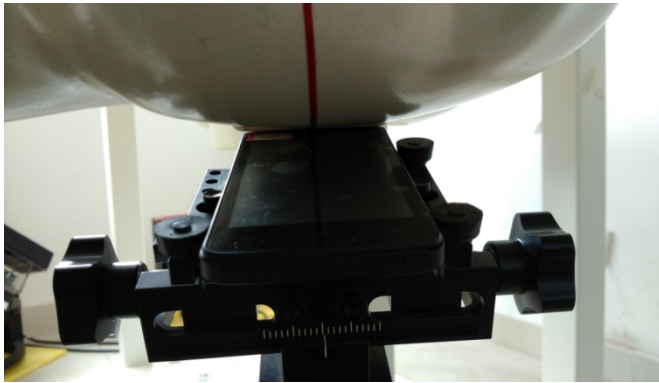

### 16. TestSetup Photos

Liquid depth in the head phantom (835MHz)

Liquid depth in the body phantom (835MHz)

Liquid depth in the head phantom (1900MHz)

Liquid depth in the body phantom (1900MHz)

Liquid depth in the head phantom (2450MHz)

Liquid depth in the body phantom (2450MHz)

Left Head Touch

Right Head Touch

Left Head Tilt (15°)

Right Head Tilt (15°)

Body-worn Front Side (5mm)

Body-worn Rear Side (5mm)

Hotspot mode - Front Side (10mm)

Hotspot mode - Rear Side (10mm)

Hotspot mode - Left Side (10mm)

Hotspot mode - Right Side (10mm)

Hotspot mode - Top Side (10mm)

Hotspot mode - Bottom Side (10mm)