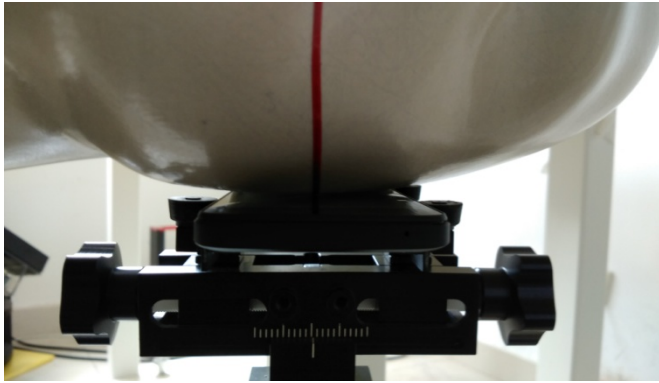

### 16. TestSetup Photos

Liquid depth in the head phantom (835MHz)

Liquid depth in the body phantom (835MHz)

Liquid depth in the head phantom (1900MHz)

Liquid depth in the body phantom (1900MHz)

Liquid depth in the head phantom (2450MHz)

Liquid depth in the body phantom (2450MHz)

Left Head Touch

Right Head Touch

Left Head Tilt (15°)

Right Head Tilt (15°)

Body-worn Front Side (5mm)

Body-worn Rear Side (5mm)

Hotspot mode - Front Side (10mm)

Hotspot mode - Rear Side (10mm)

Hotspot mode - Left Side (10mm)

Hotspot mode - Right Side (10mm)

Hotspot mode - Top Side (10mm)

Hotspot mode - Bottom Side (10mm)