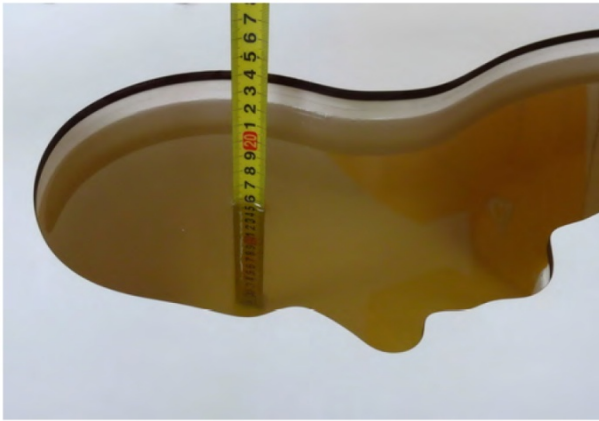

### 16. TestSetup Photos

Liquid depth in the head phantom (835MHz)

Liquid depth in the body phantom (835MHz)

Liquid depth in the head phantom (1900MHz)

Liquid depth in the body phantom (1900MHz)

Liquid depth in the head phantom (2450MHz)

Liquid depth in the body phantom (2450MHz)

Left Head Touch

Right Head Touch

Left Head Tilt (15°)

Right Head Tilt (15°)

Body-worn Front Side (5mm)

Body-worn Rear Side (5mm)

Hotspot mode - Front Side (10mm)

Hotspot mode - Rear Side (10mm)

Hotspot mode - Left Side (10mm)

Hotspot mode - Right Side (10mm)

Hotspot mode - Top Side (10mm)

Hotspot mode - Bottom Side (10mm)