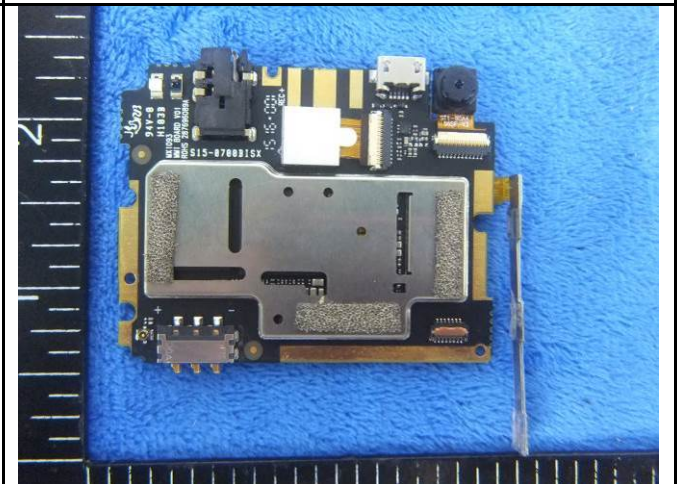

**Annex B.ii. Photograph: EUT Internal Photo**

Cover Off - Top View 1

Cover Off - Top View 2

Battery - Top View

Battery - Bottom View

Mainboard With Shielding - Front View

Mainboard With Shielding - Rear View

Mainboard Without Shielding - Front View

Mainboard Without Shielding - Rear View

LCD - Front View

LCD - Rear View

GSM/PCS/UMTS-FDD Antenna View

WIFI/BT/BLE - Antenna View

Test Report	15050027-FCC-E
Page	25 of 31

LTE- Antenna View