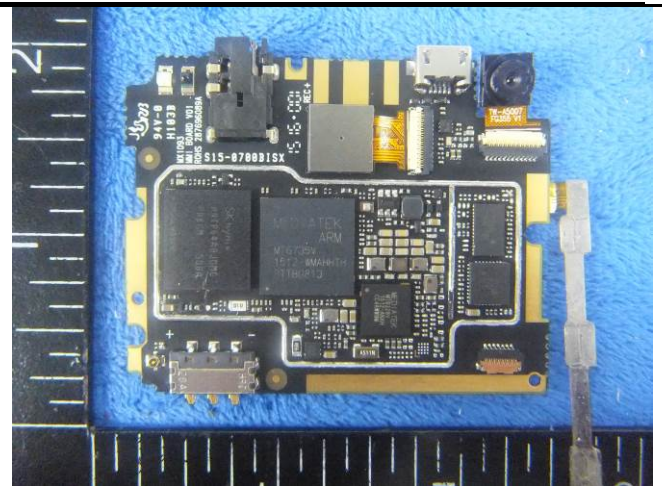

**Annex B.ii. Photograph: EUT Internal Photo**

Cover Off - Top View 1

Cover Off - Top View 2

Battery - Top View

Battery - Bottom View

Mainboard With Shielding - Front View

Mainboard With Shielding - Rear View

Mainboard Without Shielding - Front View

Mainboard Without Shielding - Rear View

LCD - Front View

LCD - Rear View

GSM/PCS/UMTS-FDD Antenna View

WIFI/BT/BLE - Antenna View

Test Report	15050027-FCC-E
Page	25 of 31

LTE- Antenna View