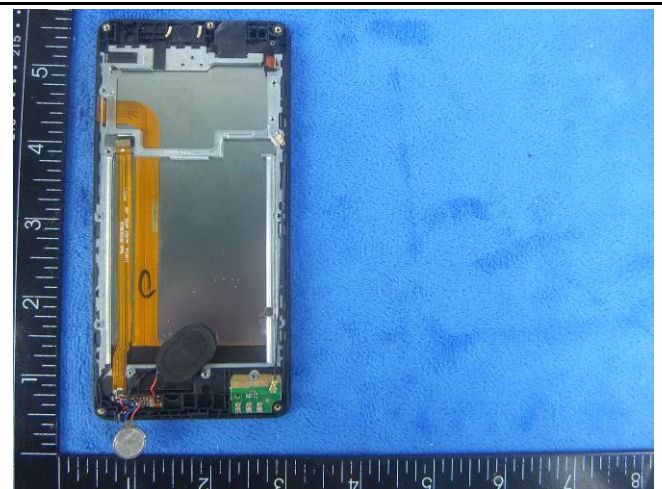

**Annex B.ii. Photograph: EUT Internal Photo**

Cover Off - Top View 1

Cover Off - Top View 2

Battery - Top View

Battery - Bottom View

Mainboard With Shielding - Front View

Mainboard With Shielding - Rear View

Mainboard Without Shielding - Front View

Mainboard Without Shielding - Rear View

LCD - Front View

LCD - Rear View

GSM/PCS/UMTS-FDD Antenna View

WIFI/BT/BLE - Antenna View

Test Report	15050027-FCC-E
Page	25 of 31

LTE- Antenna View