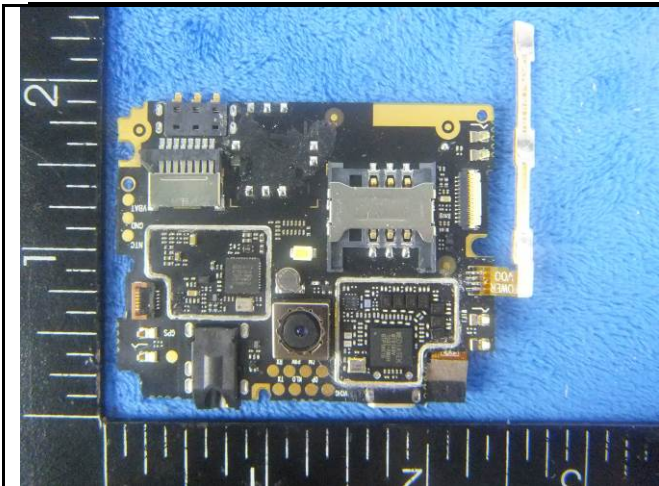

**Annex B.ii. Photograph: EUT Internal Photo**

Cover Off - Top View 1

Cover Off - Top View 2

Battery - Top View

Battery - Bottom View

Mainboard With Shielding - Front View

Mainboard With Shielding - Rear View

Mainboard Without Shielding - Front View

Mainboard Without Shielding - Rear View

LCD - Front View

LCD - Rear View

GSM/PCS/UMTS-FDD Antenna View

WIFI/BT/BLE - Antenna View

Test Report	15050027-FCC-E
Page	25 of 31

LTE- Antenna View