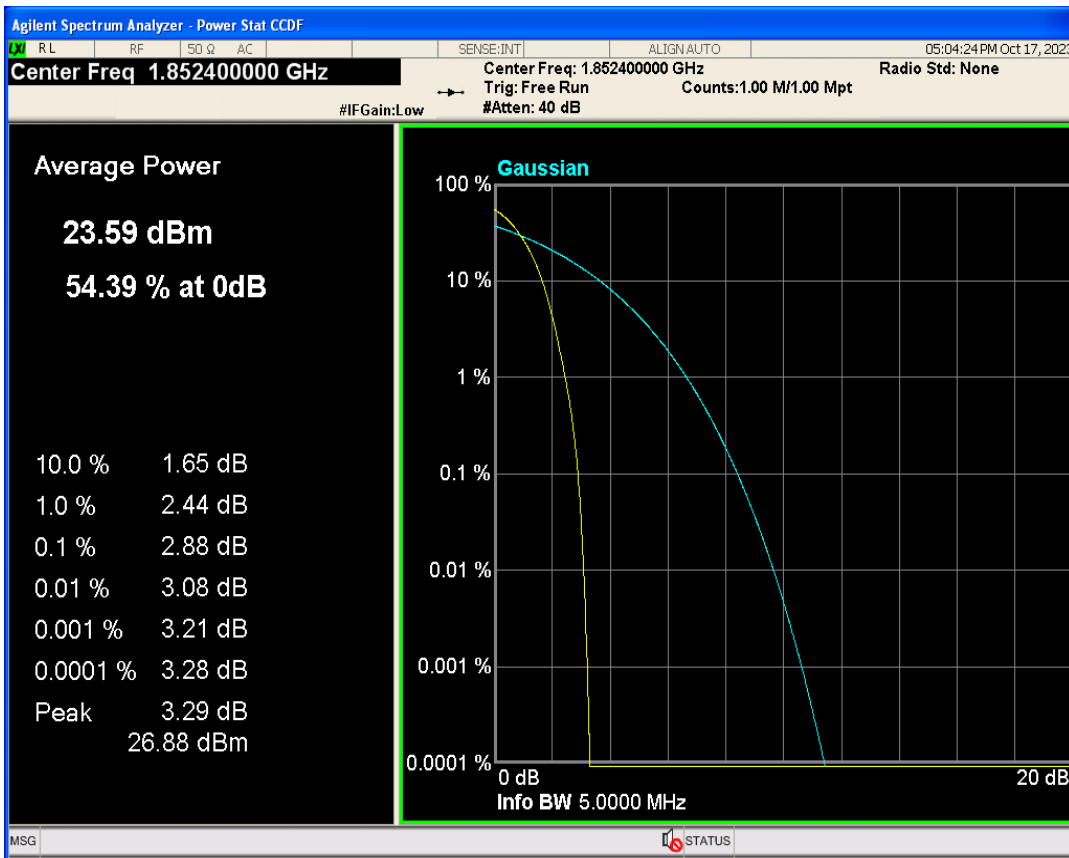

WCDMA Band2 Channel=9262