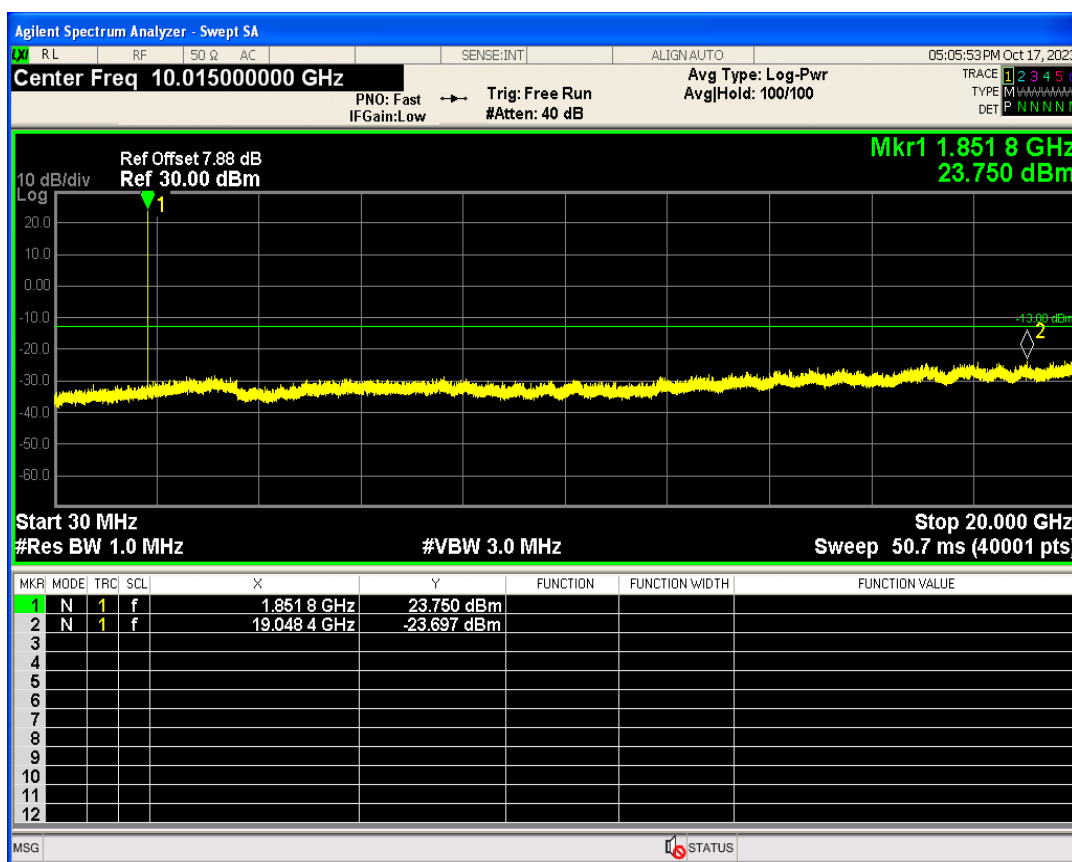

WCDMA Band2 Channel=9538

WCDMA Band2 Channel=9262

WCDMA Band4 Channel=1513

WCDMA Band4 Channel=1312

WCDMA Band5 Channel=4233

WCDMA Band5 Channel=4132

06 Out-of-band emissions

Band	Channel	Frequency (MHz)	Spur Freq (MHz)	Spur Level (dBm)	Limit (dBm)	Verdict
WCDMA Band2	9262	1852.4	19048.43	-23.69	-13	PASS
WCDMA Band2	9400	1880	17899.16	-23.06	-13	PASS
WCDMA Band2	9538	1907.6	19990.51	-23.28	-13	PASS
WCDMA Band4	1312	1712.4	17826.76	-23.81	-13	PASS
WCDMA Band4	1413	1732.6	19902.65	-24.10	-13	PASS
WCDMA Band4	1513	1752.6	19862.71	-24.26	-13	PASS
WCDMA Band5	4132	826.4	3016.76	-29.84	-13	PASS
WCDMA Band5	4182	836.4	3187.00	-29.23	-13	PASS
WCDMA Band5	4233	846.6	3278.23	-30.12	-13	PASS

WCDMA Band2 Channel=9262

WCDMA Band2 Channel=9538

WCDMA Band2 Channel=9400

WCDMA Band4 Channel=1413

WCDMA Band4 Channel=1312

WCDMA Band4 Channel=1513

WCDMA Band5 Channel=4182

WCDMA Band5 Channel=4132