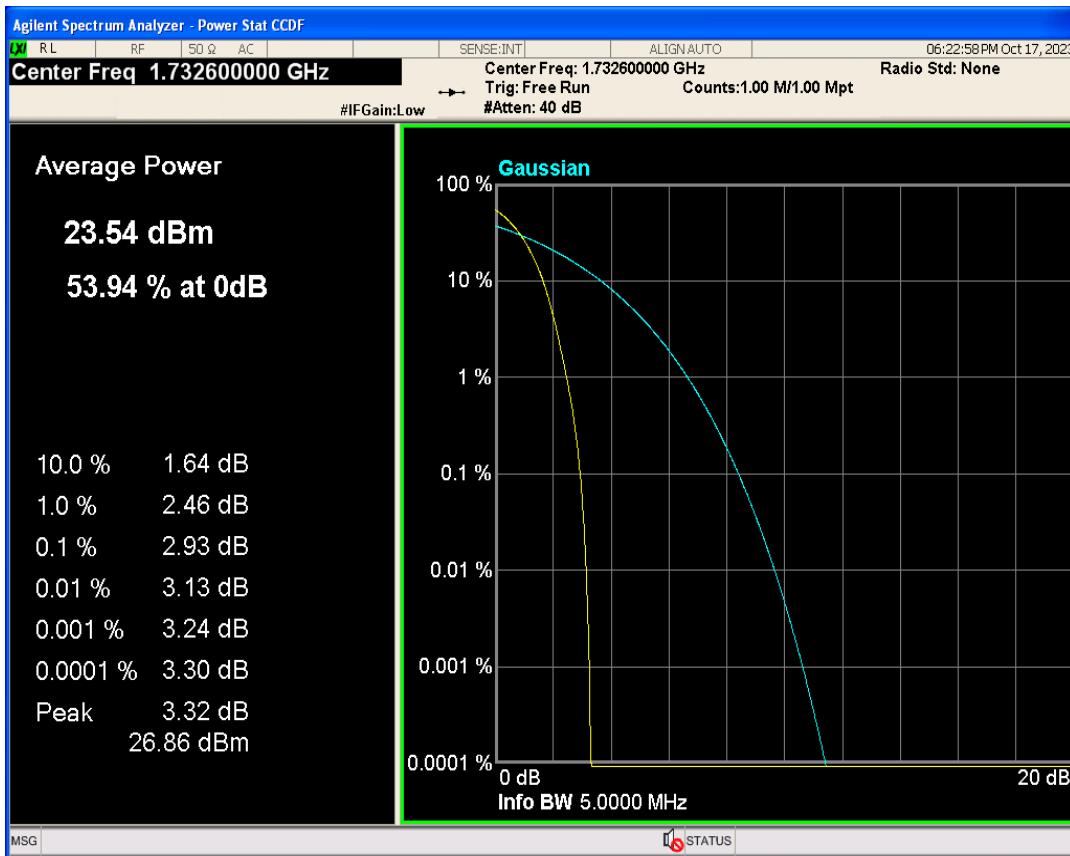

WCDMA Band2 Channel=9400

WCDMA Band2 Channel=9262

WCDMA Band2 Channel=9538

WCDMA Band4 Channel=1413

WCDMA Band4 Channel=1312

WCDMA Band4 Channel=1513

WCDMA Band5 Channel=4132

WCDMA Band5 Channel=4182