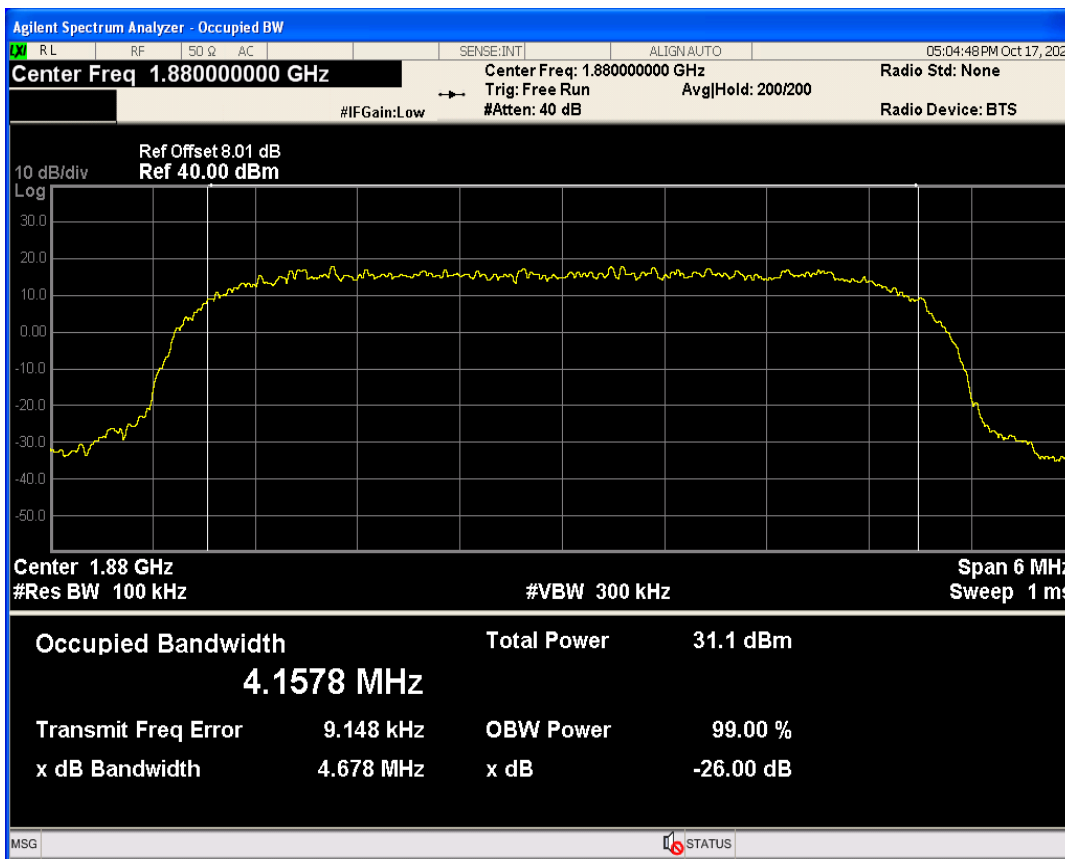

WCDMA Band5 Channel=4233

04 Occupied bandwidth

Band	Channel	Frequency (MHz)	99% OBW (kHz)	-26dB EBW (kHz)	Verdict
WCDMA Band2	9262	1852.4	4154.795	4678.706	PASS
WCDMA Band2	9400	1880	4157.751	4677.831	PASS
WCDMA Band2	9538	1907.6	4157.282	4675.671	PASS
WCDMA Band4	1312	1712.4	4148.592	4674.685	PASS
WCDMA Band4	1413	1732.6	4178.543	4681.086	PASS
WCDMA Band4	1513	1752.6	4145.401	4660.589	PASS
WCDMA Band5	4132	826.4	4170.992	4672.590	PASS
WCDMA Band5	4182	836.4	4178.038	4676.504	PASS
WCDMA Band5	4233	846.6	4146.606	4670.370	PASS

WCDMA Band2 Channel=9262

WCDMA Band2 Channel=9538

WCDMA Band2 Channel=9400

WCDMA Band4 Channel=1312

WCDMA Band4 Channel=1413

WCDMA Band4 Channel=1513

WCDMA Band5 Channel=4182

WCDMA Band5 Channel=4132