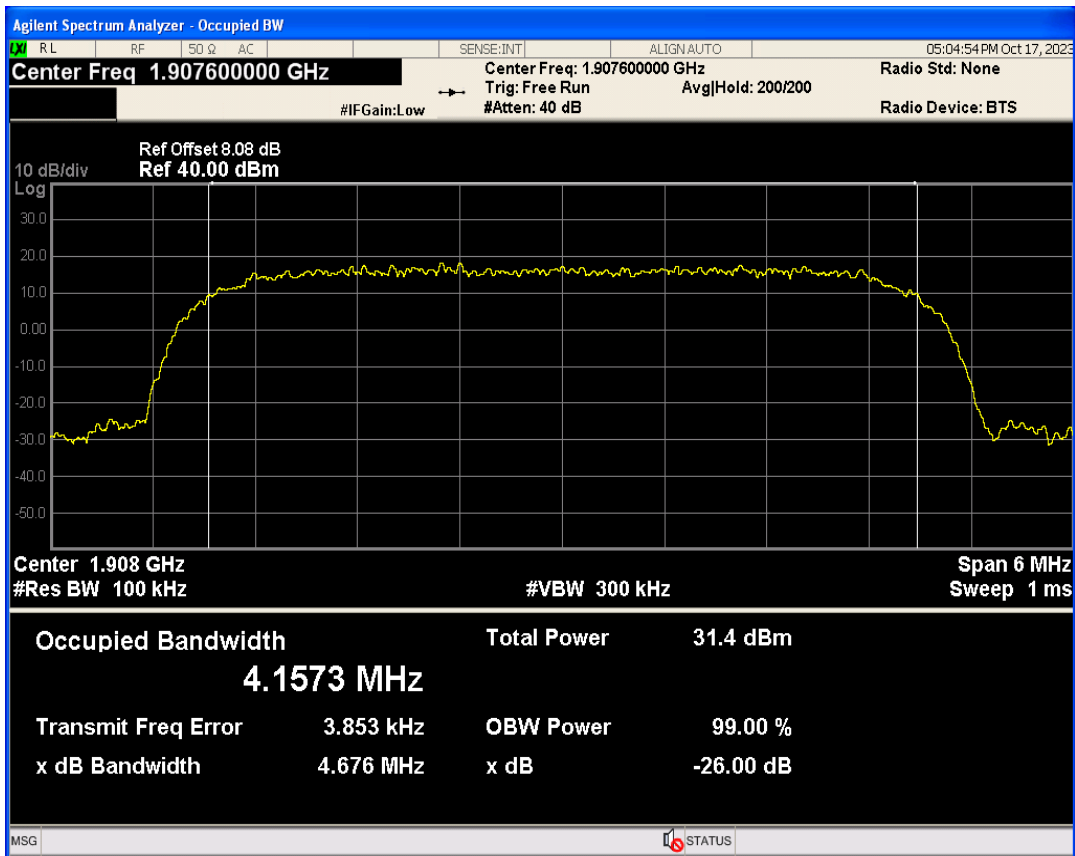

WCDMA Band2 Channel=9538