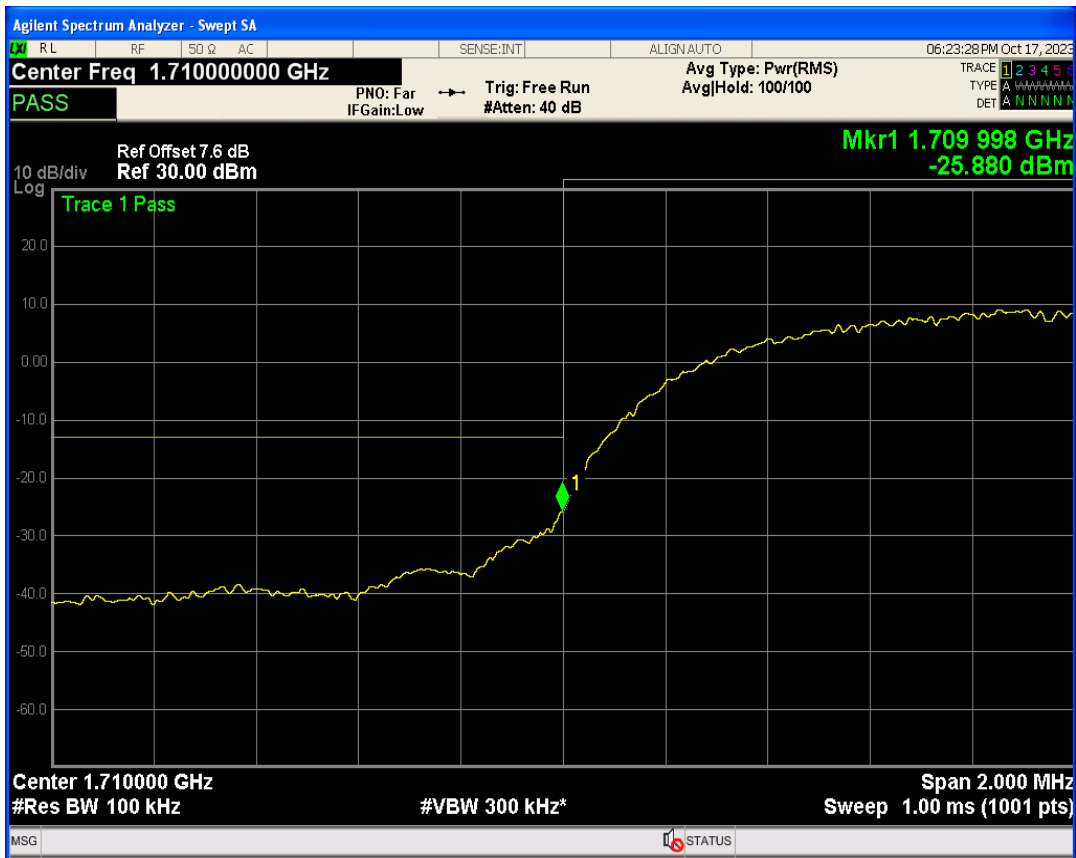

WCDMA Band2 Channel=9538

WCDMA Band2 Channel=9262

WCDMA Band4 Channel=1513

WCDMA Band4 Channel=1312

WCDMA Band5 Channel=4233

WCDMA Band5 Channel=4132

06 Out-of-band emissions

Band	Channel	Frequency (MHz)	Spur Freq (MHz)	Spur Level (dBm)	Limit (dBm)	Verdict
WCDMA Band2	9262	1852.4	19048.43	-23.69	-13	PASS
WCDMA Band2	9400	1880	17899.16	-23.06	-13	PASS
WCDMA Band2	9538	1907.6	19990.51	-23.28	-13	PASS
WCDMA Band4	1312	1712.4	17826.76	-23.81	-13	PASS
WCDMA Band4	1413	1732.6	19902.65	-24.10	-13	PASS
WCDMA Band4	1513	1752.6	19862.71	-24.26	-13	PASS
WCDMA Band5	4132	826.4	3016.76	-29.84	-13	PASS
WCDMA Band5	4182	836.4	3187.00	-29.23	-13	PASS
WCDMA Band5	4233	846.6	3278.23	-30.12	-13	PASS

WCDMA Band2 Channel=9262

WCDMA Band2 Channel=9538

WCDMA Band2 Channel=9400

WCDMA Band4 Channel=1413

WCDMA Band4 Channel=1312

WCDMA Band4 Channel=1513

WCDMA Band5 Channel=4182

WCDMA Band5 Channel=4132