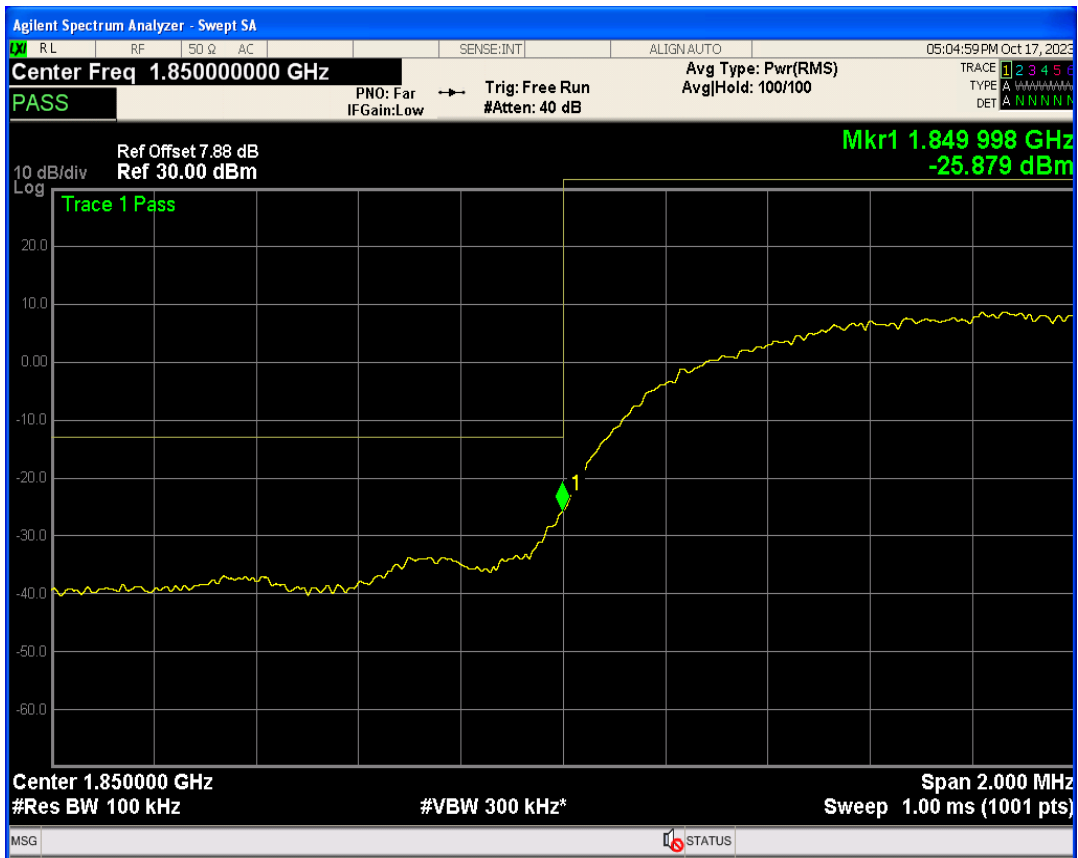

WCDMA Band5 Channel=4233

05 Band edge

Band	Channel	Frequency (MHz)	Spur Freq (MHz)	Spur Level (dBm)	Limit (dBm)	Verdict
WCDMA Band2	9262	1852.4	1850.00	-25.87	-13	PASS
WCDMA Band2	9538	1907.6	1910.00	-24.07	-13	PASS
WCDMA Band4	1312	1712.4	1710.00	-25.87	-13	PASS
WCDMA Band4	1513	1752.6	1755.00	-24.83	-13	PASS
WCDMA Band5	4132	826.4	824.00	-25.79	-13	PASS
WCDMA Band5	4233	846.6	849.00	-25.88	-13	PASS

WCDMA Band2 Channel=9538

WCDMA Band2 Channel=9262

WCDMA Band4 Channel=1513

WCDMA Band4 Channel=1312

WCDMA Band5 Channel=4233

WCDMA Band5 Channel=4132

06 Out-of-band emissions

Band	Channel	Frequency (MHz)	Spur Freq (MHz)	Spur Level (dBm)	Limit (dBm)	Verdict
WCDMA Band2	9262	1852.4	19048.43	-23.69	-13	PASS
WCDMA Band2	9400	1880	17899.16	-23.06	-13	PASS
WCDMA Band2	9538	1907.6	19990.51	-23.28	-13	PASS
WCDMA Band4	1312	1712.4	17826.76	-23.81	-13	PASS
WCDMA Band4	1413	1732.6	19902.65	-24.10	-13	PASS
WCDMA Band4	1513	1752.6	19862.71	-24.26	-13	PASS
WCDMA Band5	4132	826.4	3016.76	-29.84	-13	PASS
WCDMA Band5	4182	836.4	3187.00	-29.23	-13	PASS
WCDMA Band5	4233	846.6	3278.23	-30.12	-13	PASS