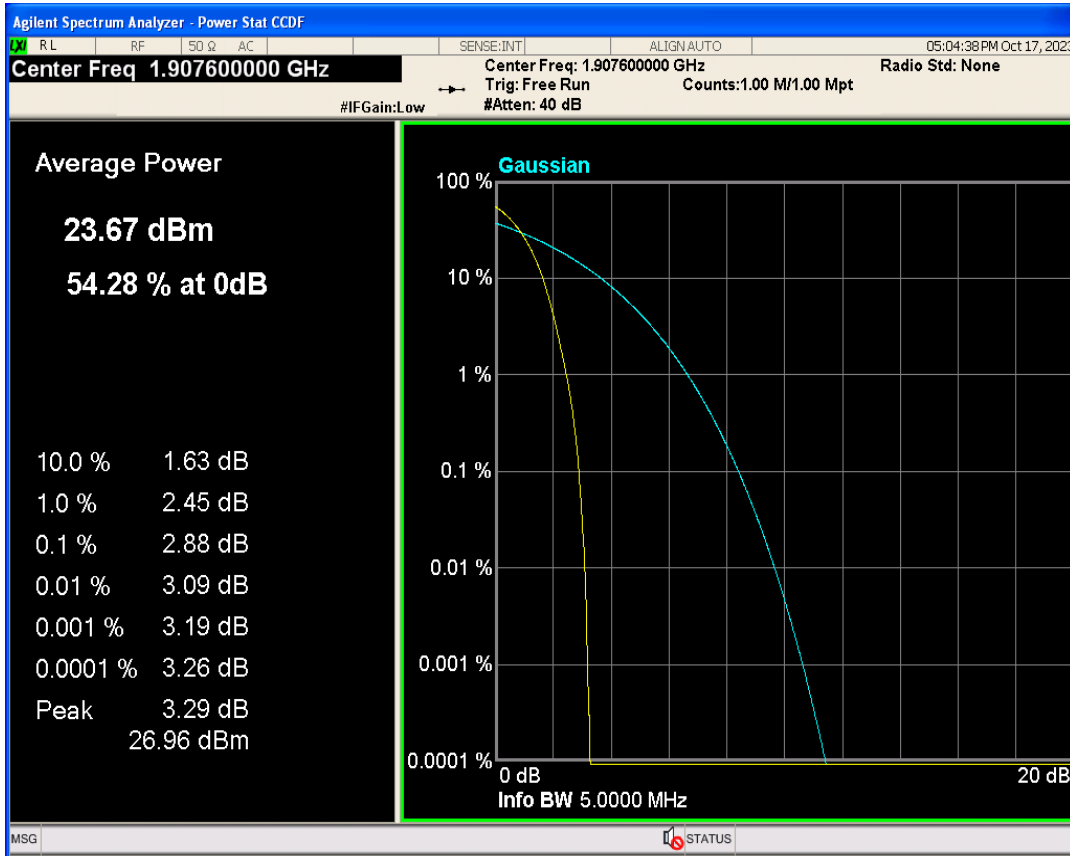

WCDMA Band2 Channel=9538