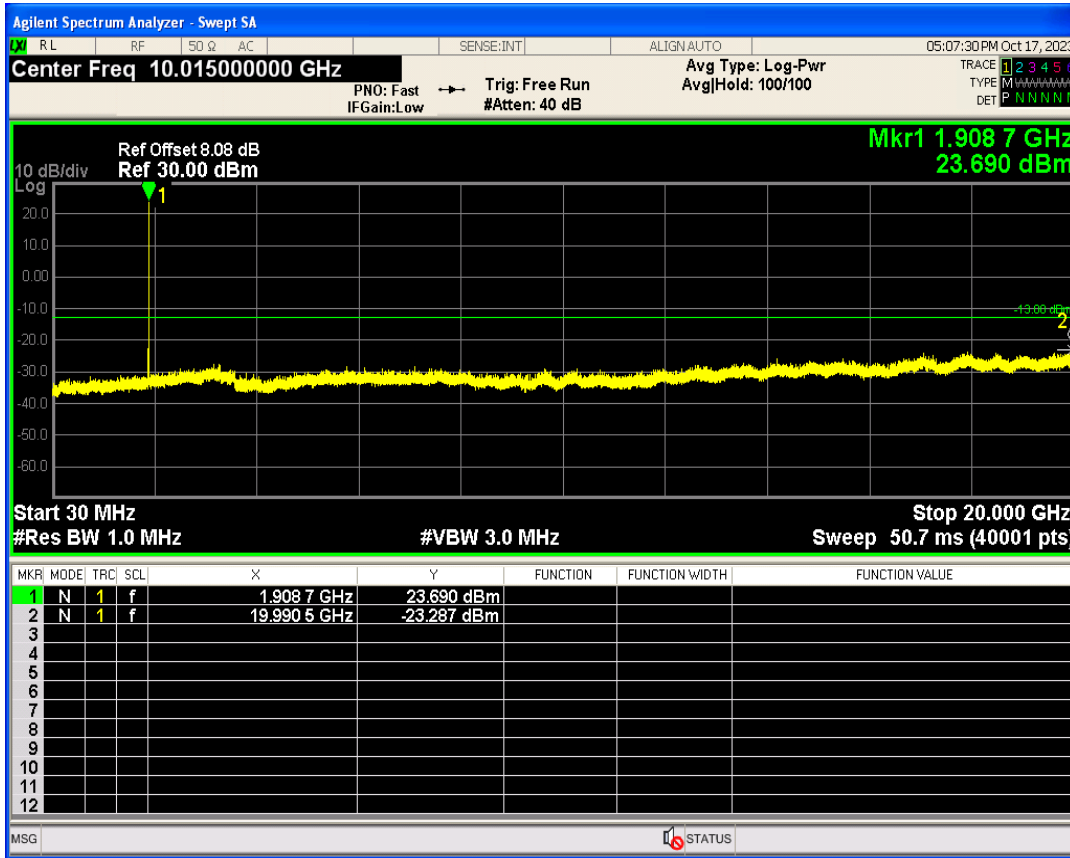

WCDMA Band2 Channel=9538

WCDMA Band2 Channel=9262

WCDMA Band4 Channel=1513

WCDMA Band4 Channel=1312

WCDMA Band5 Channel=4233

WCDMA Band5 Channel=4132

06 Out-of-band emissions

Band	Channel	Frequency (MHz)	Spur Freq (MHz)	Spur Level (dBm)	Limit (dBm)	Verdict
WCDMA Band2	9262	1852.4	19048.43	-23.69	-13	PASS
WCDMA Band2	9400	1880	17899.16	-23.06	-13	PASS
WCDMA Band2	9538	1907.6	19990.51	-23.28	-13	PASS
WCDMA Band4	1312	1712.4	17826.76	-23.81	-13	PASS
WCDMA Band4	1413	1732.6	19902.65	-24.10	-13	PASS
WCDMA Band4	1513	1752.6	19862.71	-24.26	-13	PASS
WCDMA Band5	4132	826.4	3016.76	-29.84	-13	PASS
WCDMA Band5	4182	836.4	3187.00	-29.23	-13	PASS
WCDMA Band5	4233	846.6	3278.23	-30.12	-13	PASS

WCDMA Band2 Channel=9262

WCDMA Band2 Channel=9538

WCDMA Band2 Channel=9400

WCDMA Band4 Channel=1413

WCDMA Band4 Channel=1312

WCDMA Band4 Channel=1513

WCDMA Band5 Channel=4182

WCDMA Band5 Channel=4132