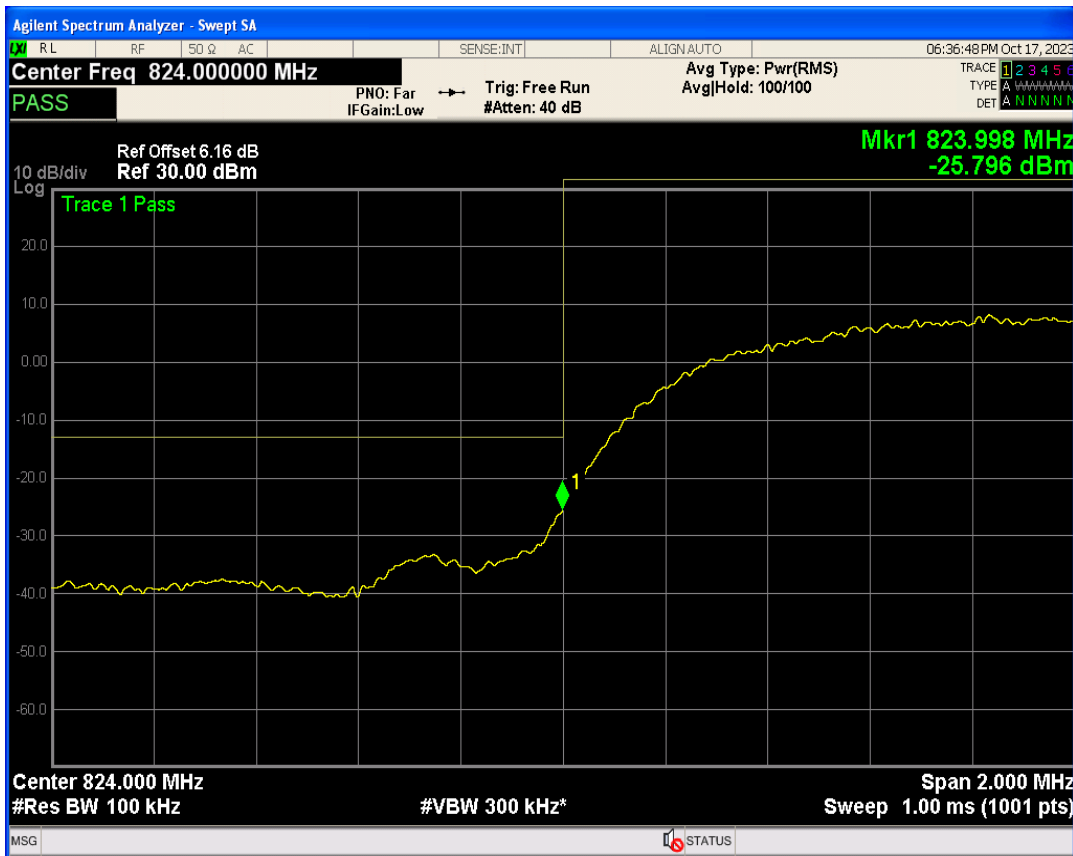

WCDMA Band2 Channel=9538

WCDMA Band2 Channel=9262

WCDMA Band4 Channel=1513

WCDMA Band4 Channel=1312

WCDMA Band5 Channel=4233

WCDMA Band5 Channel=4132

06 Out-of-band emissions

Band	Channel	Frequency (MHz)	Spur Freq (MHz)	Spur Level (dBm)	Limit (dBm)	Verdict
WCDMA Band2	9262	1852.4	19048.43	-23.69	-13	PASS
WCDMA Band2	9400	1880	17899.16	-23.06	-13	PASS
WCDMA Band2	9538	1907.6	19990.51	-23.28	-13	PASS
WCDMA Band4	1312	1712.4	17826.76	-23.81	-13	PASS
WCDMA Band4	1413	1732.6	19902.65	-24.10	-13	PASS
WCDMA Band4	1513	1752.6	19862.71	-24.26	-13	PASS
WCDMA Band5	4132	826.4	3016.76	-29.84	-13	PASS
WCDMA Band5	4182	836.4	3187.00	-29.23	-13	PASS
WCDMA Band5	4233	846.6	3278.23	-30.12	-13	PASS

WCDMA Band2 Channel=9262

WCDMA Band2 Channel=9538

WCDMA Band2 Channel=9400

WCDMA Band4 Channel=1413

WCDMA Band4 Channel=1312

WCDMA Band4 Channel=1513

WCDMA Band5 Channel=4182

WCDMA Band5 Channel=4132