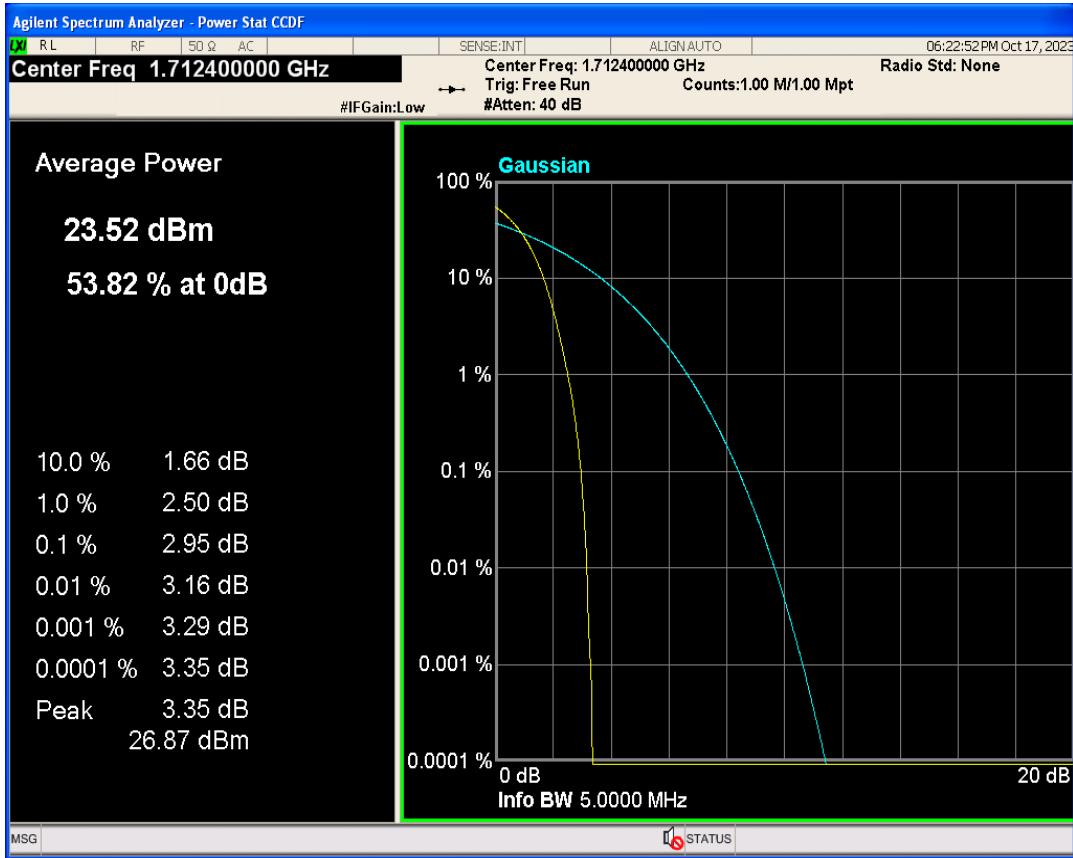

WCDMA Band2 Channel=9400

WCDMA Band2 Channel=9262

WCDMA Band2 Channel=9538

WCDMA Band4 Channel=1413

WCDMA Band4 Channel=1312

WCDMA Band4 Channel=1513

WCDMA Band5 Channel=4132

WCDMA Band5 Channel=4182