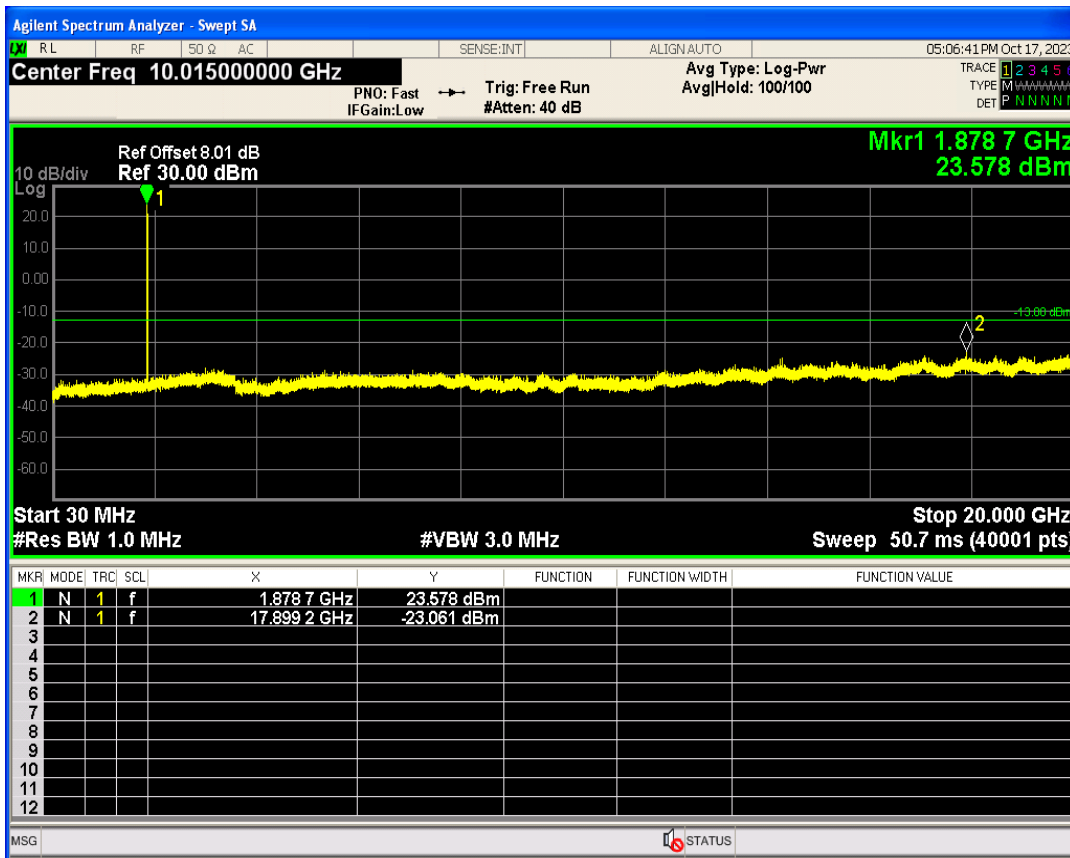

WCDMA Band2 Channel=9538

WCDMA Band2 Channel=9262

WCDMA Band4 Channel=1513

WCDMA Band4 Channel=1312

WCDMA Band5 Channel=4233

WCDMA Band5 Channel=4132

06 Out-of-band emissions

Band	Channel	Frequency (MHz)	Spur Freq (MHz)	Spur Level (dBm)	Limit (dBm)	Verdict
WCDMA Band2	9262	1852.4	19048.43	-23.69	-13	PASS
WCDMA Band2	9400	1880	17899.16	-23.06	-13	PASS
WCDMA Band2	9538	1907.6	19990.51	-23.28	-13	PASS
WCDMA Band4	1312	1712.4	17826.76	-23.81	-13	PASS
WCDMA Band4	1413	1732.6	19902.65	-24.10	-13	PASS
WCDMA Band4	1513	1752.6	19862.71	-24.26	-13	PASS
WCDMA Band5	4132	826.4	3016.76	-29.84	-13	PASS
WCDMA Band5	4182	836.4	3187.00	-29.23	-13	PASS
WCDMA Band5	4233	846.6	3278.23	-30.12	-13	PASS

WCDMA Band2 Channel=9262

WCDMA Band2 Channel=9538

WCDMA Band2 Channel=9400

WCDMA Band4 Channel=1413

WCDMA Band4 Channel=1312

WCDMA Band4 Channel=1513

WCDMA Band5 Channel=4182

WCDMA Band5 Channel=4132