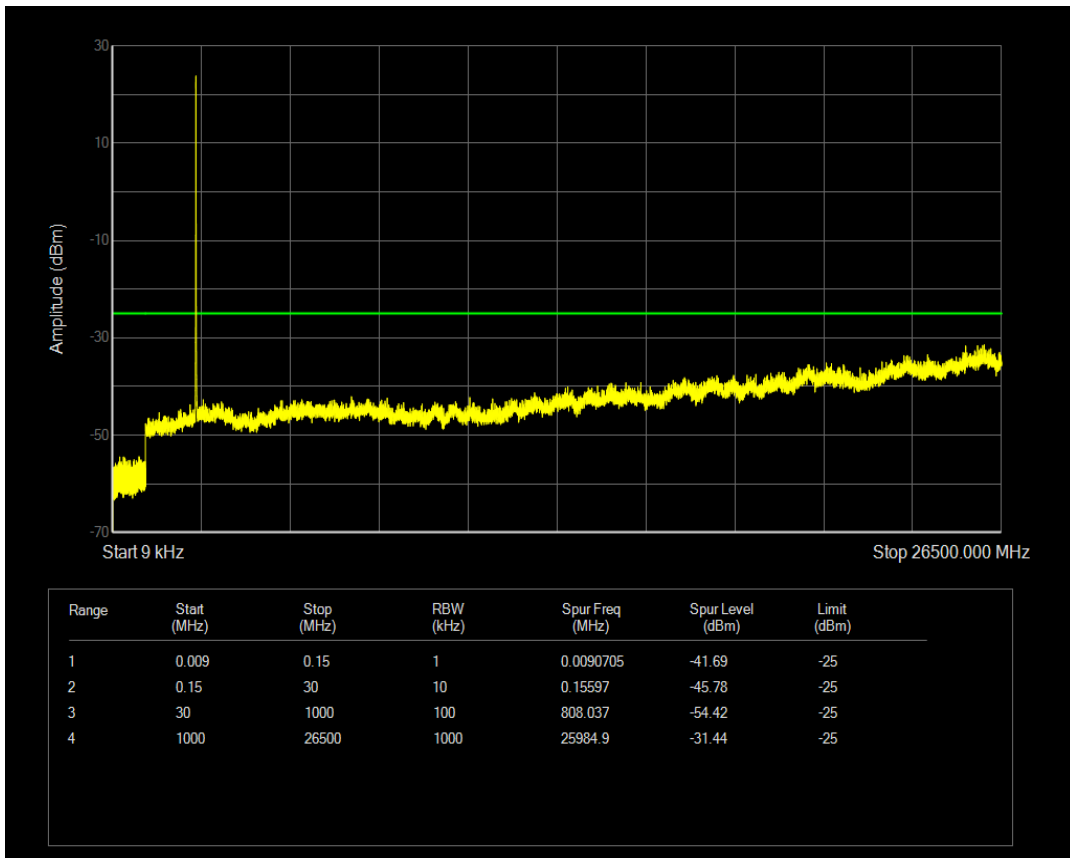

Band7 QAM16 BW=5MHz Channel=20775 RB Size=25 Position=#0

Band7 QPSK BW=5MHz Channel=21100 RB Size=25 Position=#0