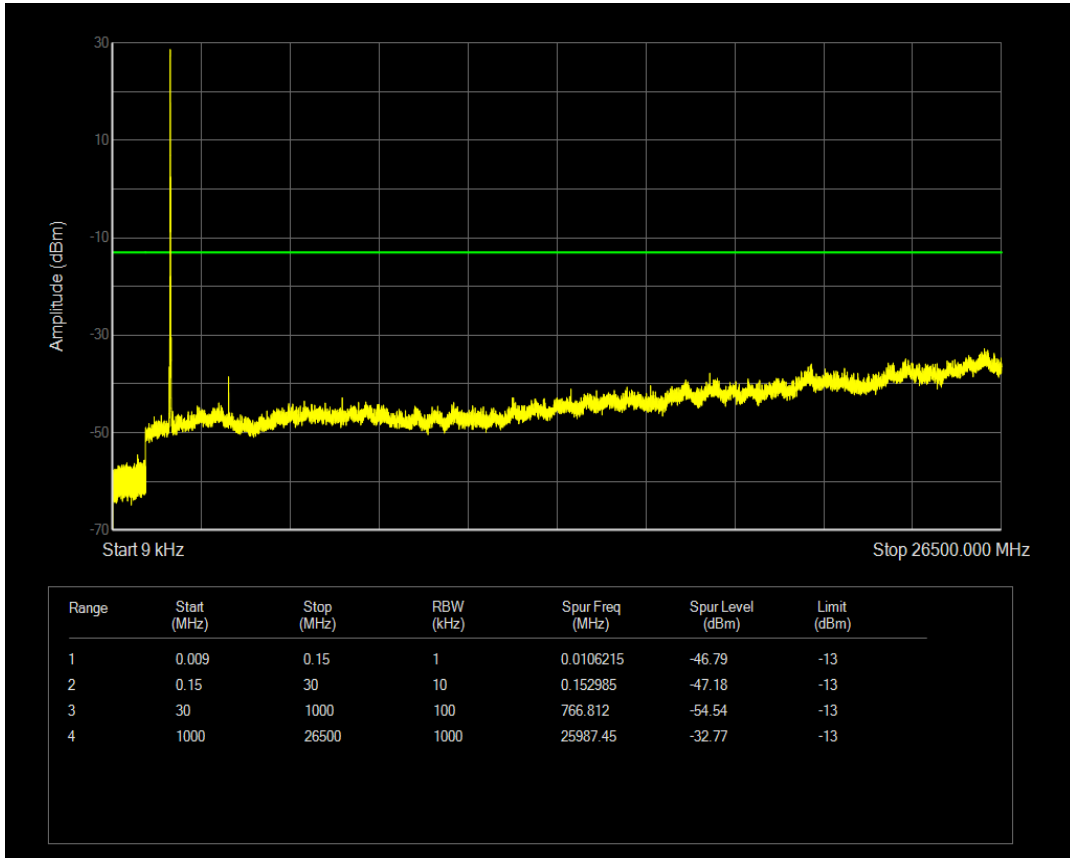

Band66 QPSK BW=15MHz Channel=132047 RB Size=1 Position=#0

Band66 QPSK BW=15MHz Channel=132047 RB Size=75 Position=#0

Band66 QAM16 BW=15MHz Channel=132047 RB Size=1 Position=#0

Band66 QPSK BW=15MHz Channel=132322 RB Size=1 Position=#0

Band66 QPSK BW=15MHz Channel=132322 RB Size=75 Position=#0

Band66 QAM16 BW=15MHz Channel=132322 RB Size=1 Position=#0

Band66 QPSK BW=15MHz Channel=132597 RB Size=1 Position=#0

Band66 QAM16 BW=15MHz Channel=132597 RB Size=1 Position=#0