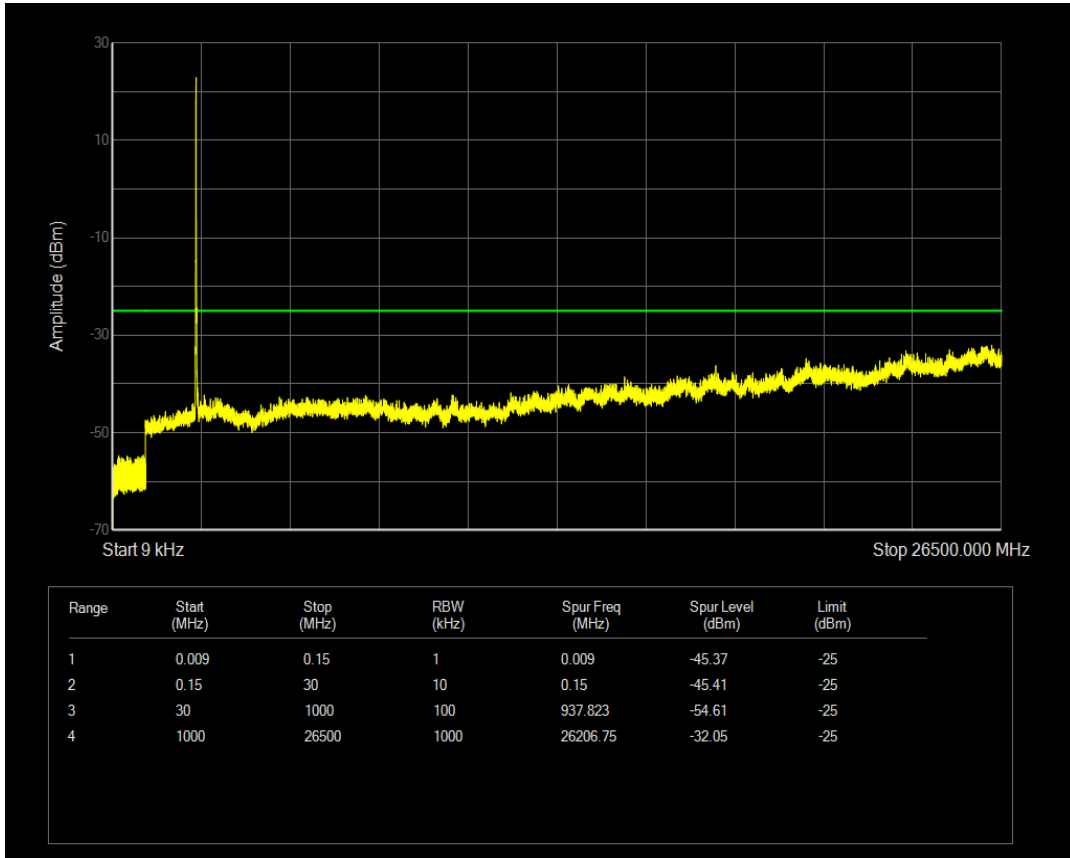

Band7 QAM16 BW=5MHz Channel=21425 RB Size=1 Position=#0

Band7 QAM16 BW=5MHz Channel=21425 RB Size=25 Position=#0

Band7 QPSK BW=10MHz Channel=20800 RB Size=1 Position=#0

Band7 QPSK BW=10MHz Channel=20800 RB Size=50 Position=#0

Band7 QPSK BW=10MHz Channel=21100 RB Size=1 Position=#0

Band7 QAM16 BW=10MHz Channel=20800 RB Size=1 Position=#0

Band7 QPSK BW=10MHz Channel=21100 RB Size=50 Position=#0

Band7 QAM16 BW=10MHz Channel=21100 RB Size=1 Position=#0