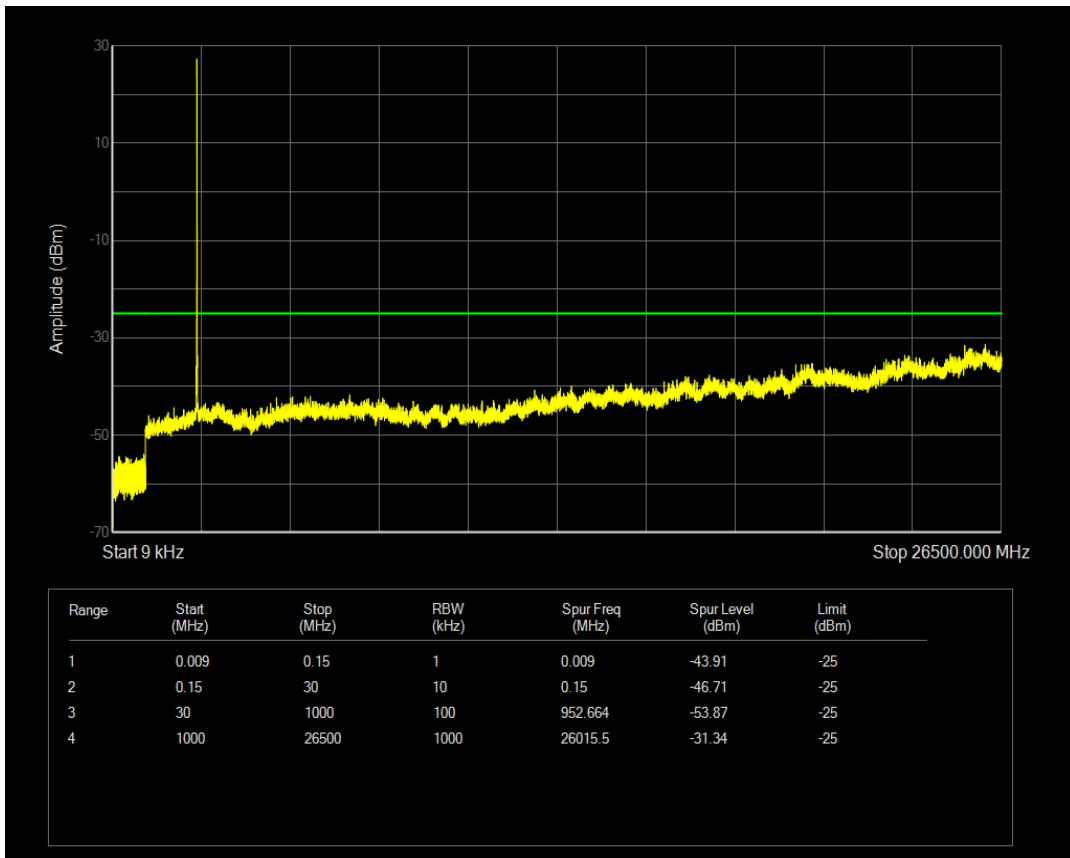

Band7 QAM16 BW=5MHz Channel=21425 RB Size=1 Position=#0

Band7 QAM16 BW=5MHz Channel=21425 RB Size=25 Position=#0

Band7 QPSK BW=10MHz Channel=20800 RB Size=1 Position=#0

Band7 QPSK BW=10MHz Channel=20800 RB Size=50 Position=#0

Band7 QPSK BW=10MHz Channel=21100 RB Size=1 Position=#0

Band7 QAM16 BW=10MHz Channel=20800 RB Size=1 Position=#0

Band7 QPSK BW=10MHz Channel=21100 RB Size=50 Position=#0

Band7 QAM16 BW=10MHz Channel=21100 RB Size=1 Position=#0