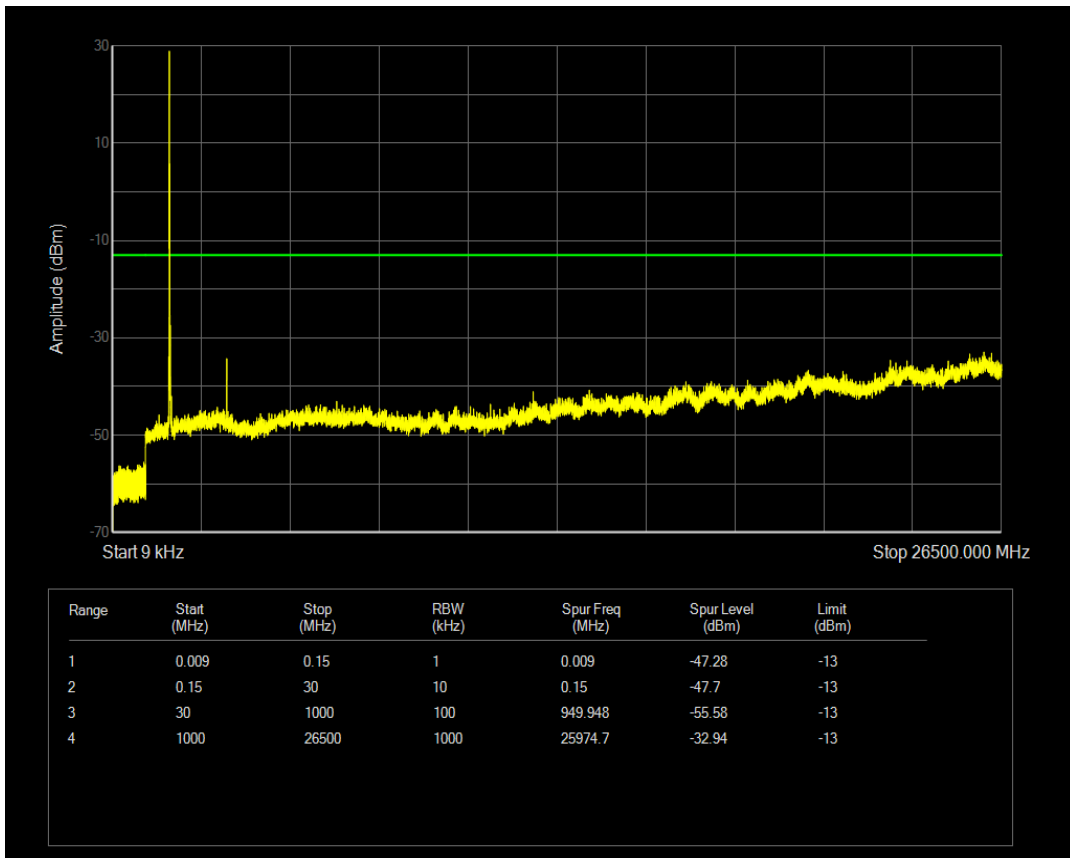

Band66 QPSK BW=10MHz Channel=132622 RB Size=1 Position=#0

Band66 QAM16 BW=10MHz Channel=132322 RB Size=1 Position=#0

Band66 QAM16 BW=10MHz Channel=132622 RB Size=1 Position=#0

Band66 QPSK BW=10MHz Channel=132622 RB Size=50 Position=#0

Band66 QPSK BW=15MHz Channel=132047 RB Size=1 Position=#0

Band66 QPSK BW=15MHz Channel=132047 RB Size=75 Position=#0

Band66 QAM16 BW=15MHz Channel=132047 RB Size=1 Position=#0

Band66 QPSK BW=15MHz Channel=132322 RB Size=1 Position=#0