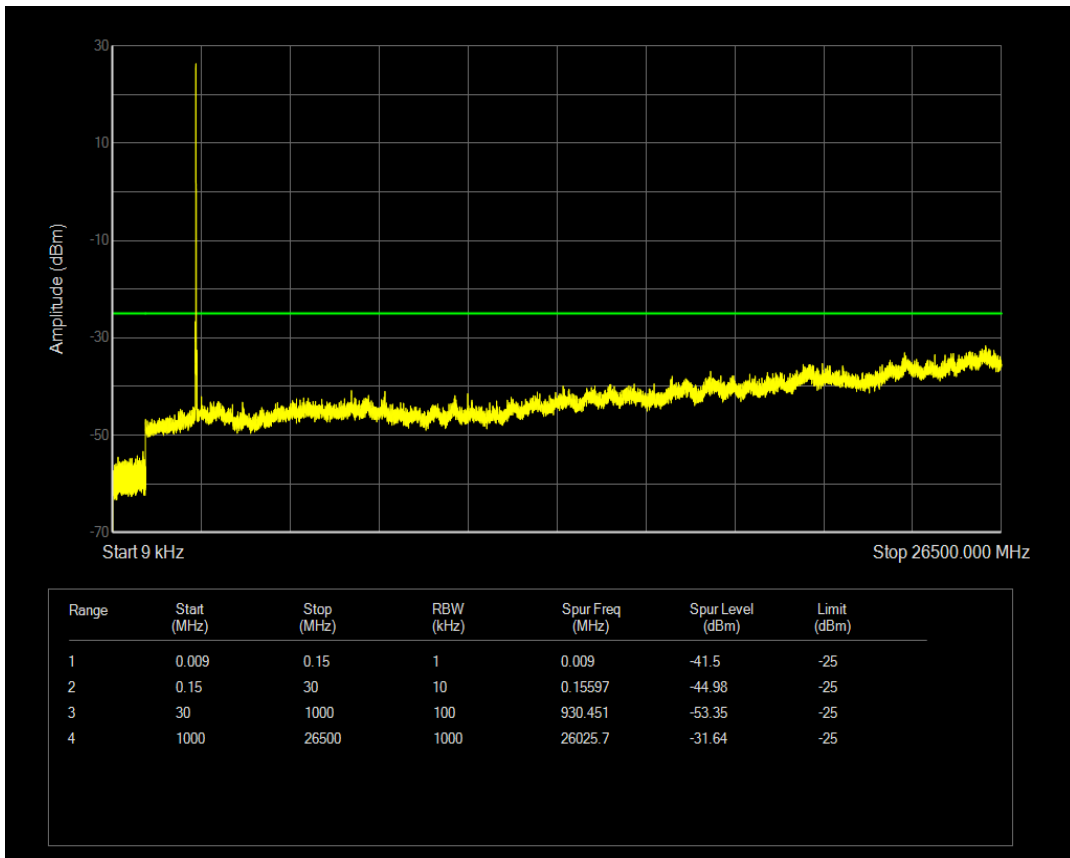

Band7 QAM16 BW=15MHz Channel=20825 RB Size=1 Position=#0

Band7 QPSK BW=15MHz Channel=20825 RB Size=75 Position=#0