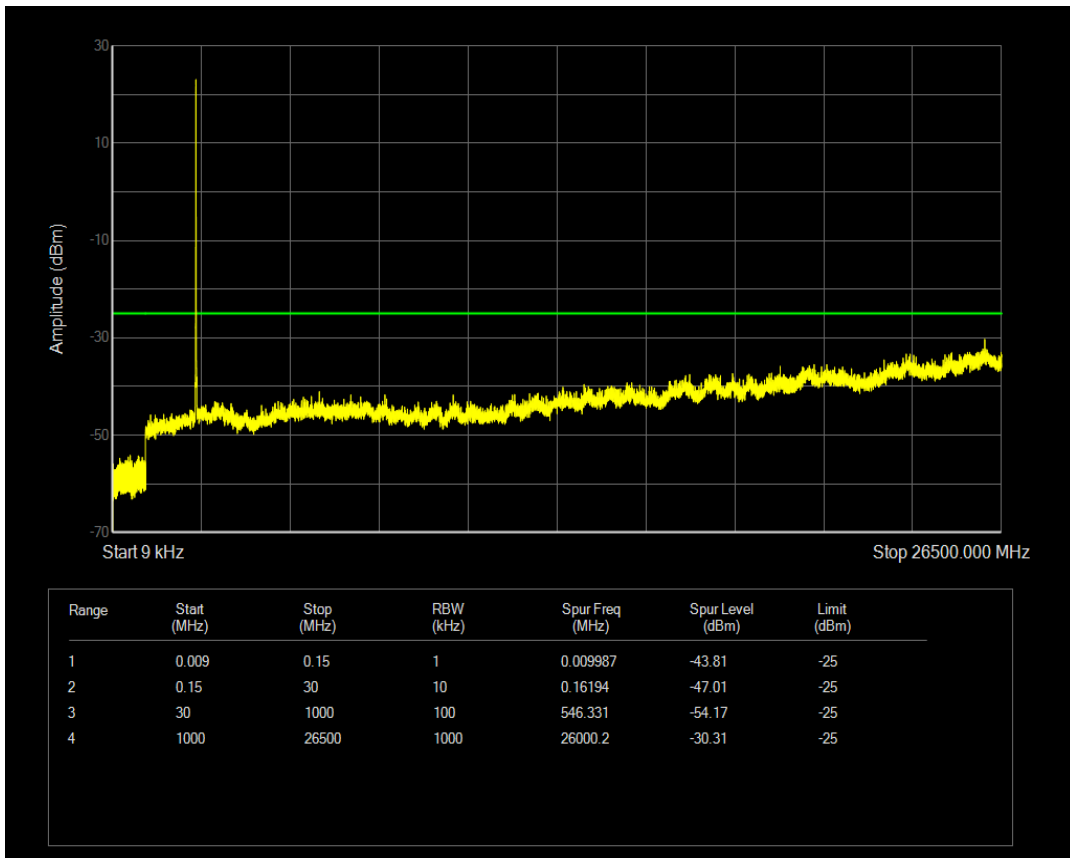

Band7 QPSK BW=5MHz Channel=20775 RB Size=25 Position=#0

Band7 QPSK BW=5MHz Channel=20775 RB Size=1 Position=#0