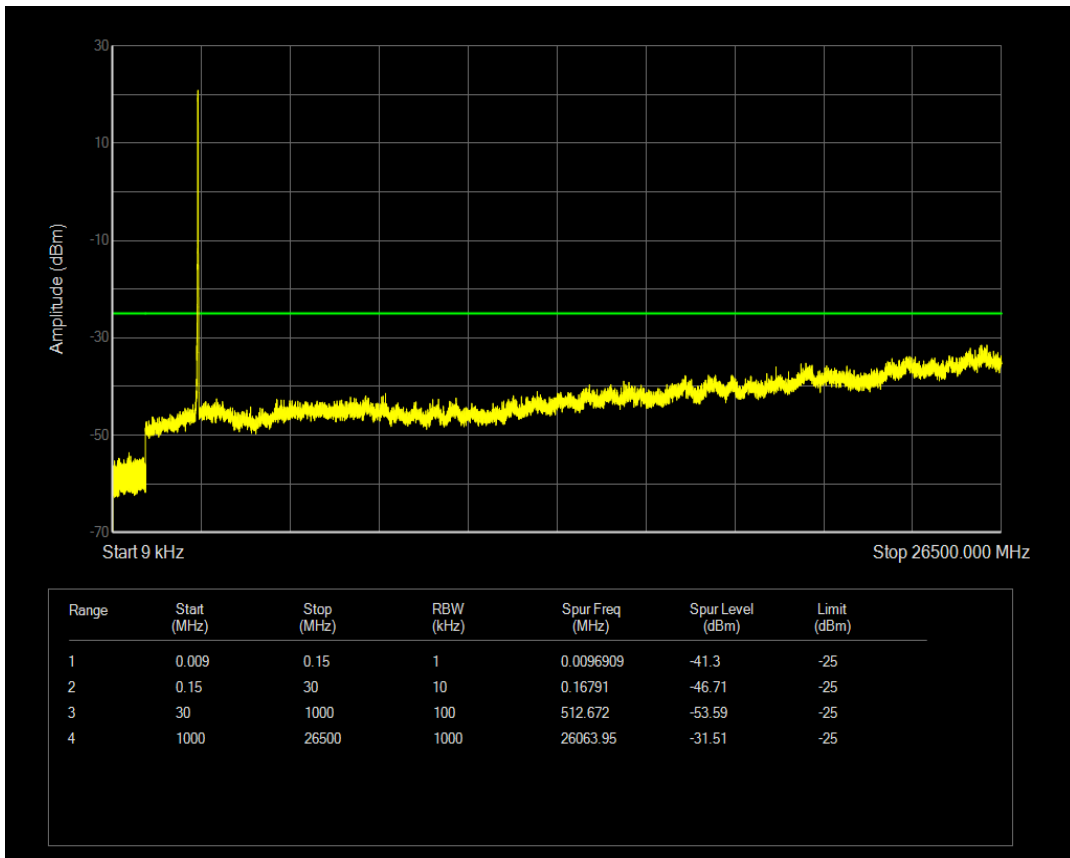

Band7 QPSK BW=15MHz Channel=21375 RB Size=75 Position=#0

Band7 QAM16 BW=15MHz Channel=21375 RB Size=1 Position=#0