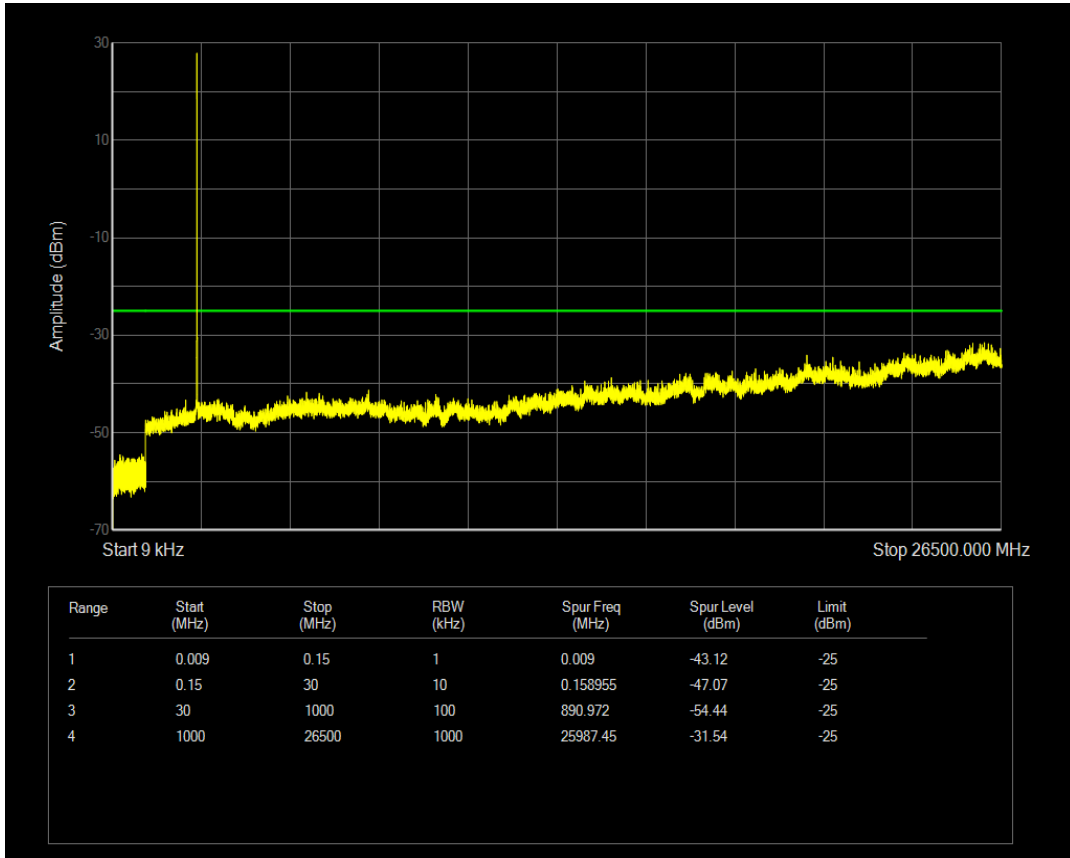

Band7 QAM16 BW=5MHz Channel=21100 RB Size=1 Position=#0

Band7 QPSK BW=5MHz Channel=21425 RB Size=1 Position=#0