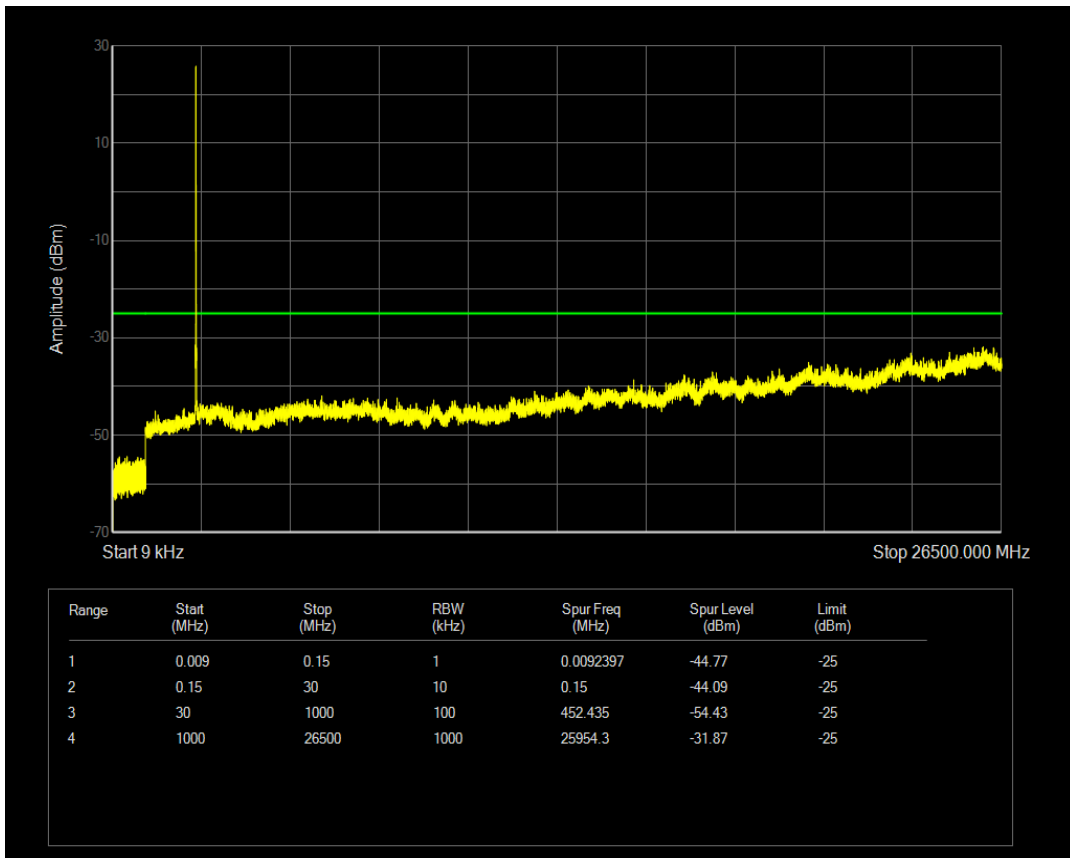

Band7 QPSK BW=10MHz Channel=20800 RB Size=1 Position=#0

Band7 QPSK BW=10MHz Channel=20800 RB Size=50 Position=#0