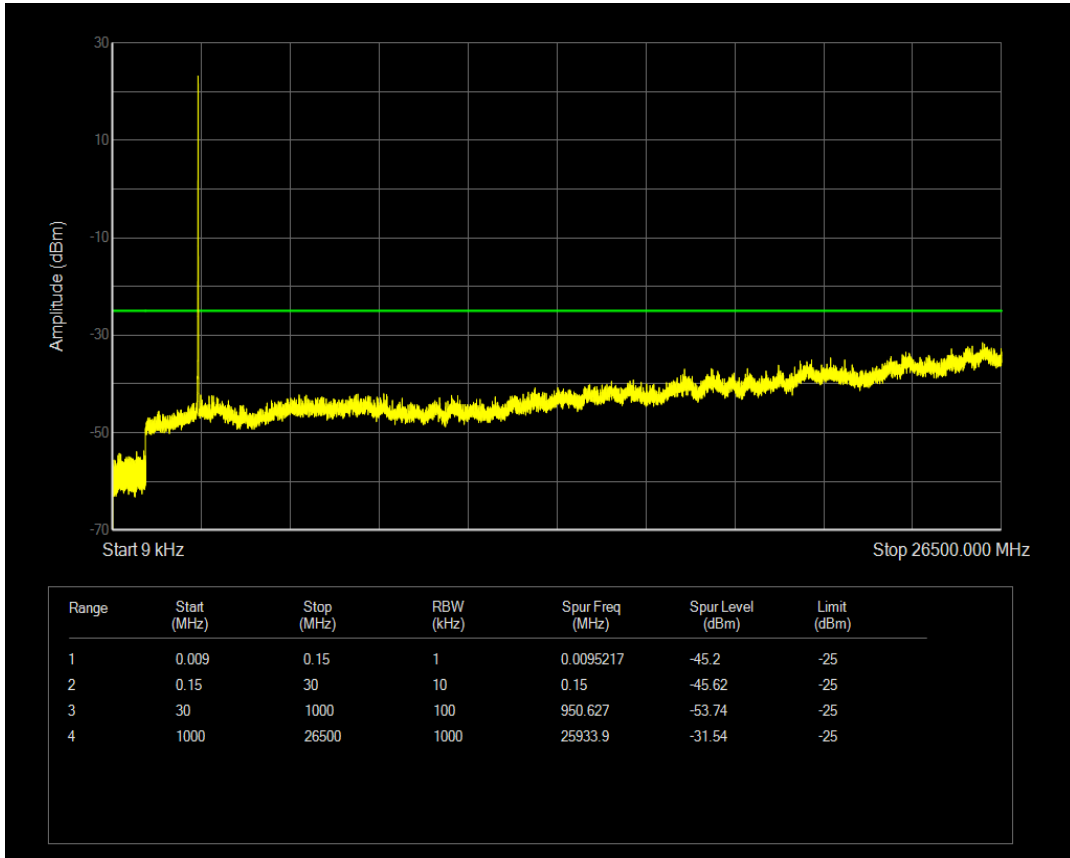

Band7 QAM16 BW=5MHz Channel=21100 RB Size=25 Position=#0

Band7 QAM16 BW=5MHz Channel=21100 RB Size=1 Position=#0

Band7 QPSK BW=5MHz Channel=21425 RB Size=1 Position=#0

Band7 QPSK BW=5MHz Channel=21425 RB Size=25 Position=#0