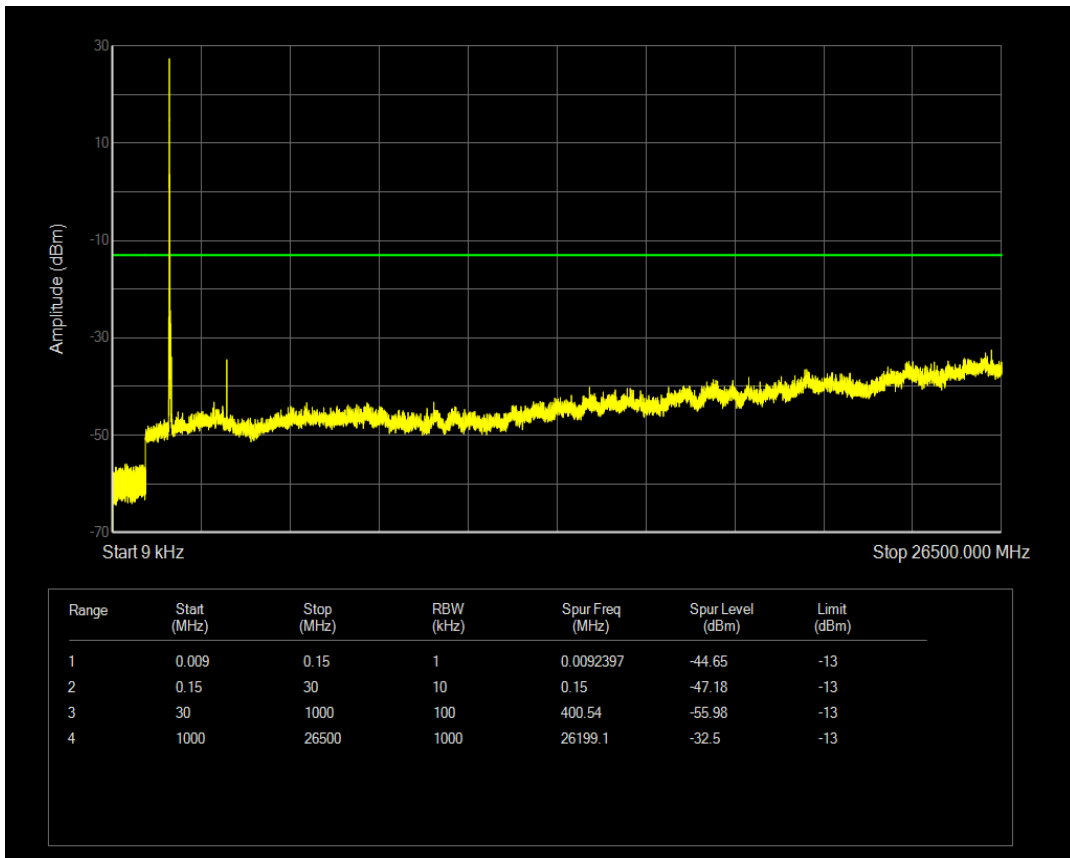

Band66 QPSK BW=20MHz Channel=132072 RB Size=1 Position=#0

Band66 QAM16 BW=20MHz Channel=132072 RB Size=1 Position=#0