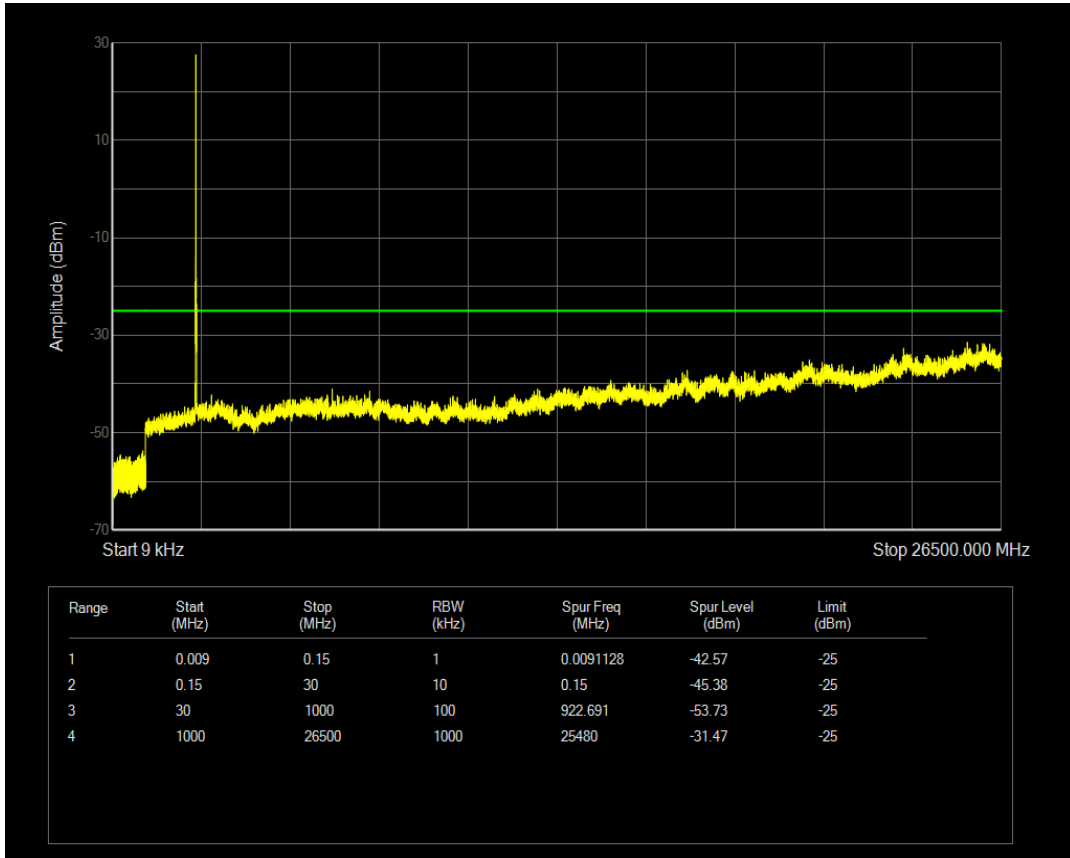

Band7 QAM16 BW=5MHz Channel=21425 RB Size=1 Position=#0

Band7 QAM16 BW=5MHz Channel=21425 RB Size=25 Position=#0

Band7 QPSK BW=10MHz Channel=20800 RB Size=1 Position=#0

Band7 QPSK BW=10MHz Channel=20800 RB Size=50 Position=#0

Band7 QPSK BW=10MHz Channel=21100 RB Size=1 Position=#0

Band7 QAM16 BW=10MHz Channel=20800 RB Size=1 Position=#0

Band7 QPSK BW=10MHz Channel=21100 RB Size=50 Position=#0

Band7 QAM16 BW=10MHz Channel=21100 RB Size=1 Position=#0