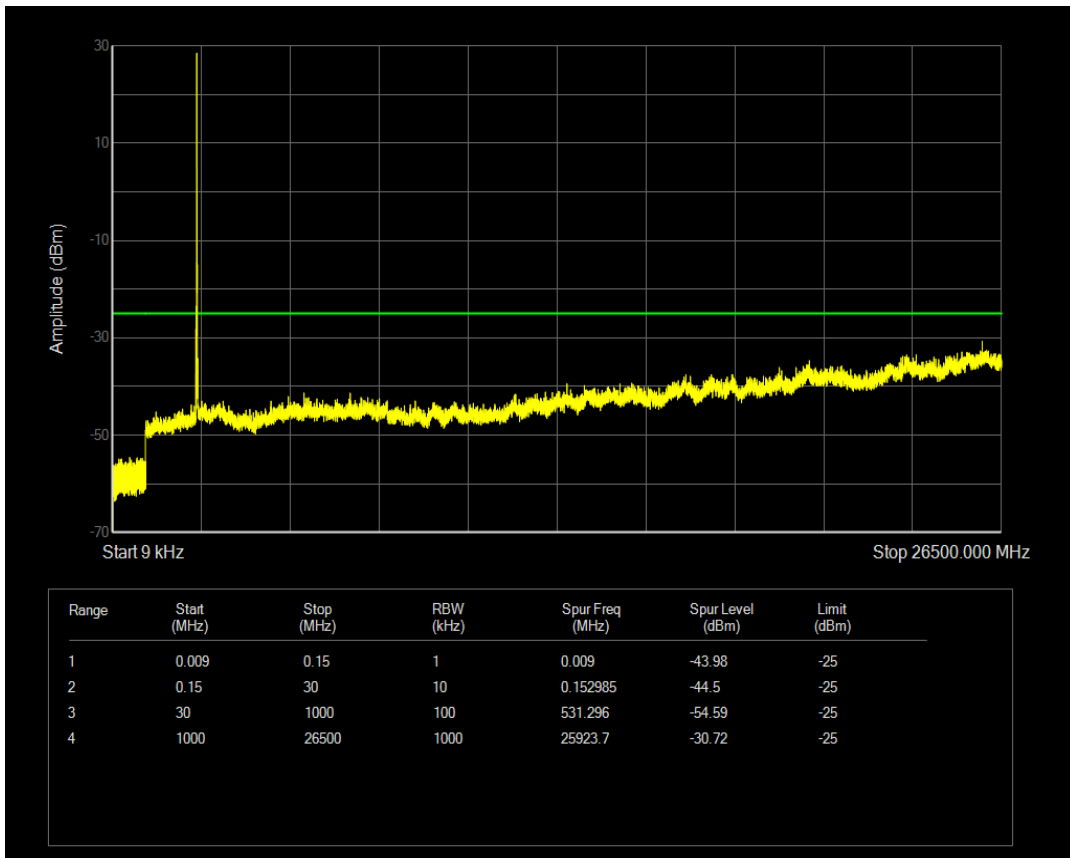

Band7 QAM16 BW=15MHz Channel=21100 RB Size=1 Position=#0

Band7 QPSK BW=15MHz Channel=21375 RB Size=1 Position=#0