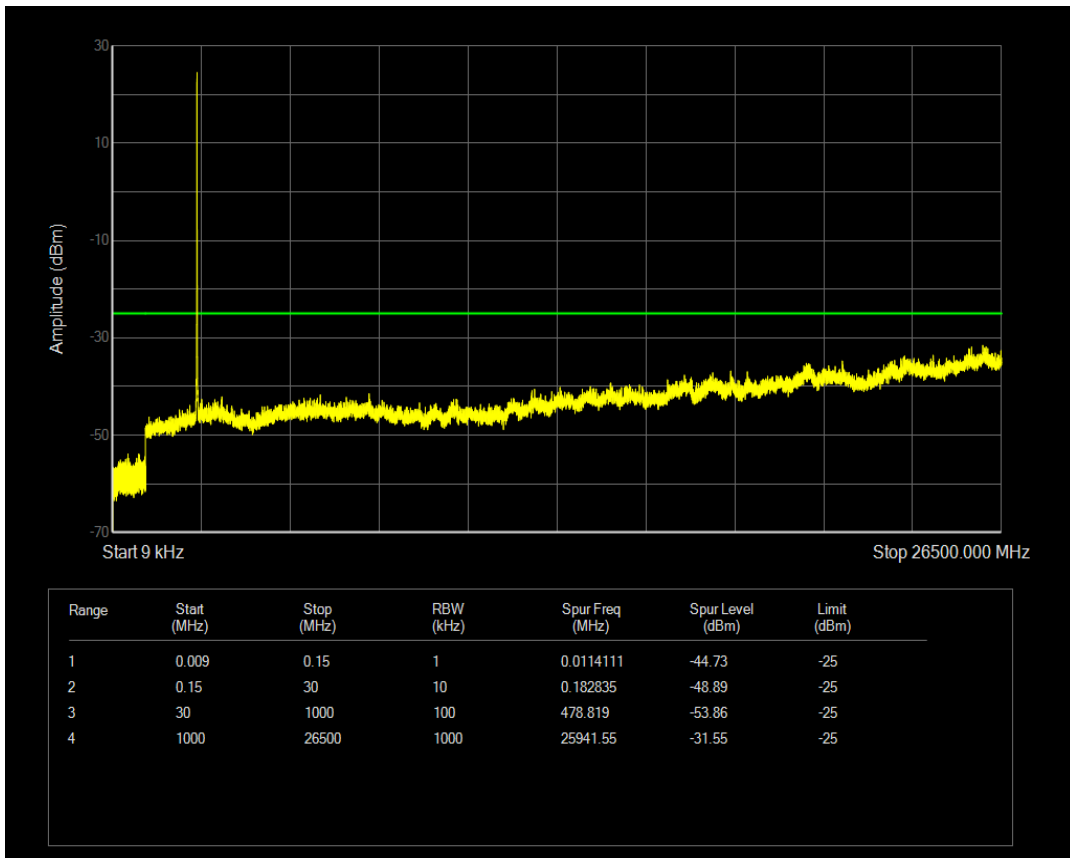

Band7 QAM16 BW=5MHz Channel=21100 RB Size=25 Position=#0

Band7 QAM16 BW=5MHz Channel=21100 RB Size=1 Position=#0