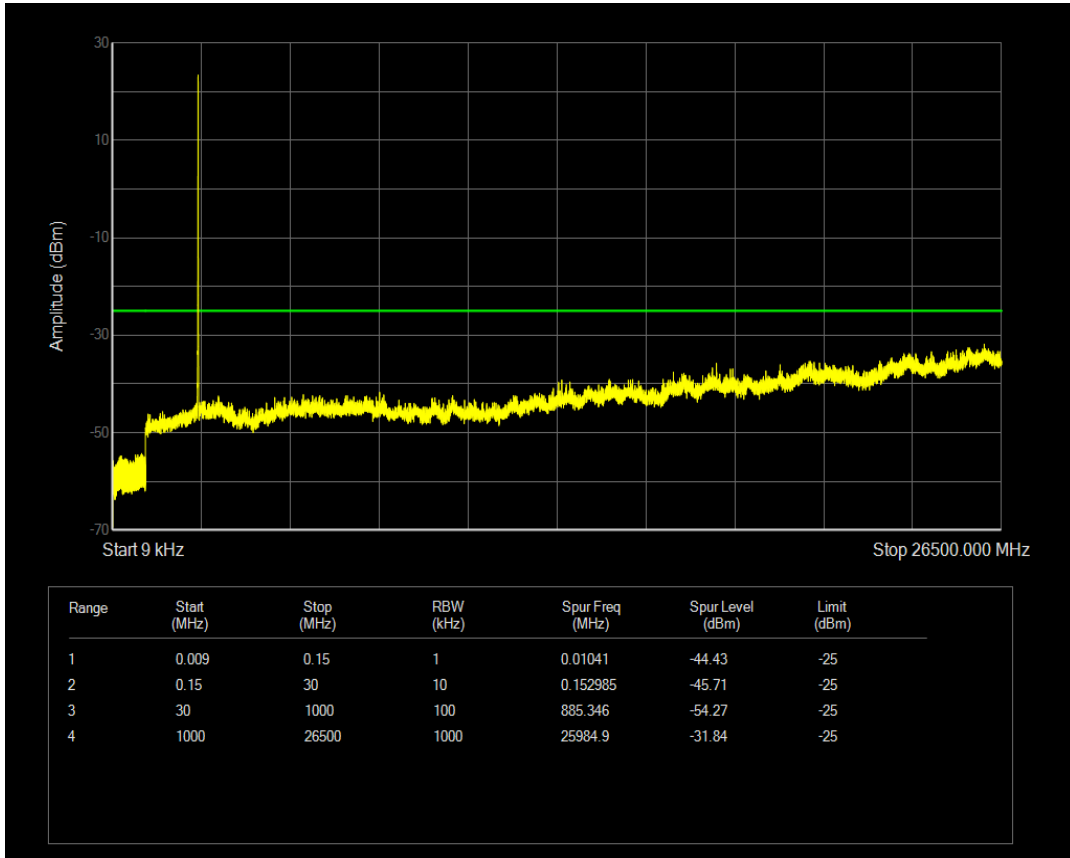

Band7 QAM16 BW=5MHz Channel=21425 RB Size=25 Position=#0

Band7 QPSK BW=10MHz Channel=20800 RB Size=1 Position=#0