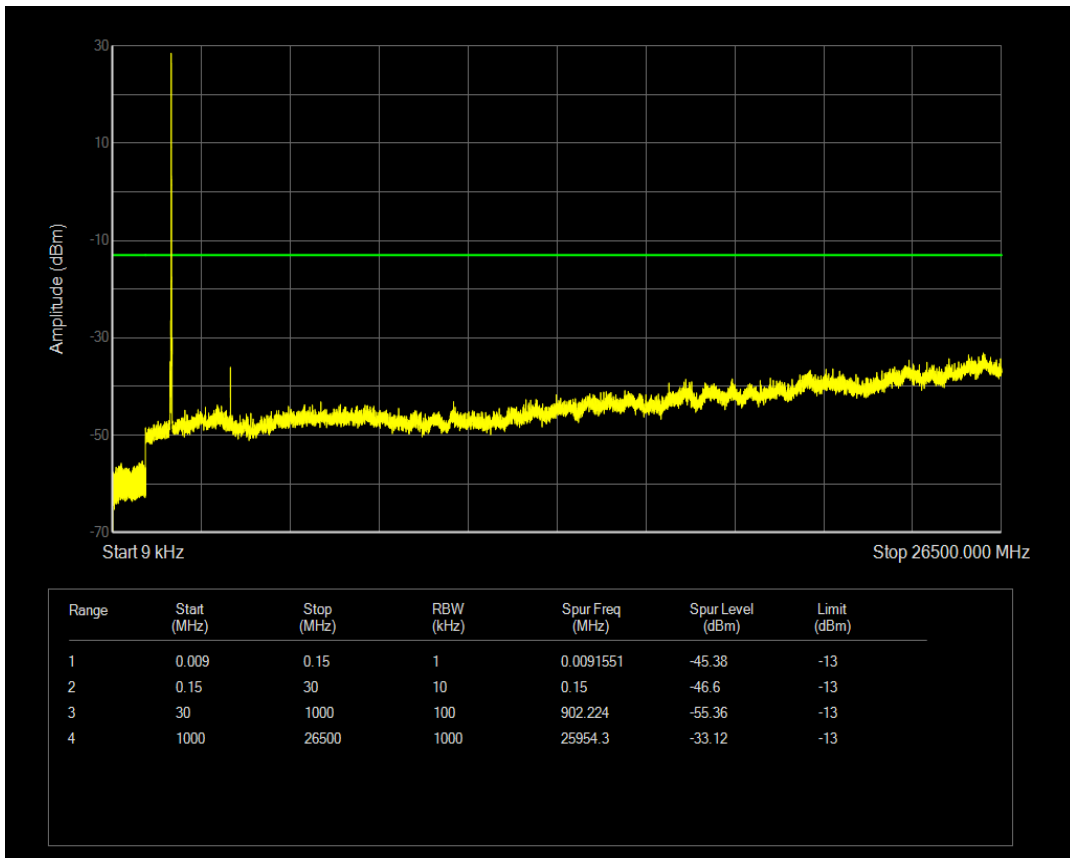

Band66 QPSK BW=15MHz Channel=132597 RB Size=1 Position=#0

Band66 QAM16 BW=15MHz Channel=132597 RB Size=1 Position=#0