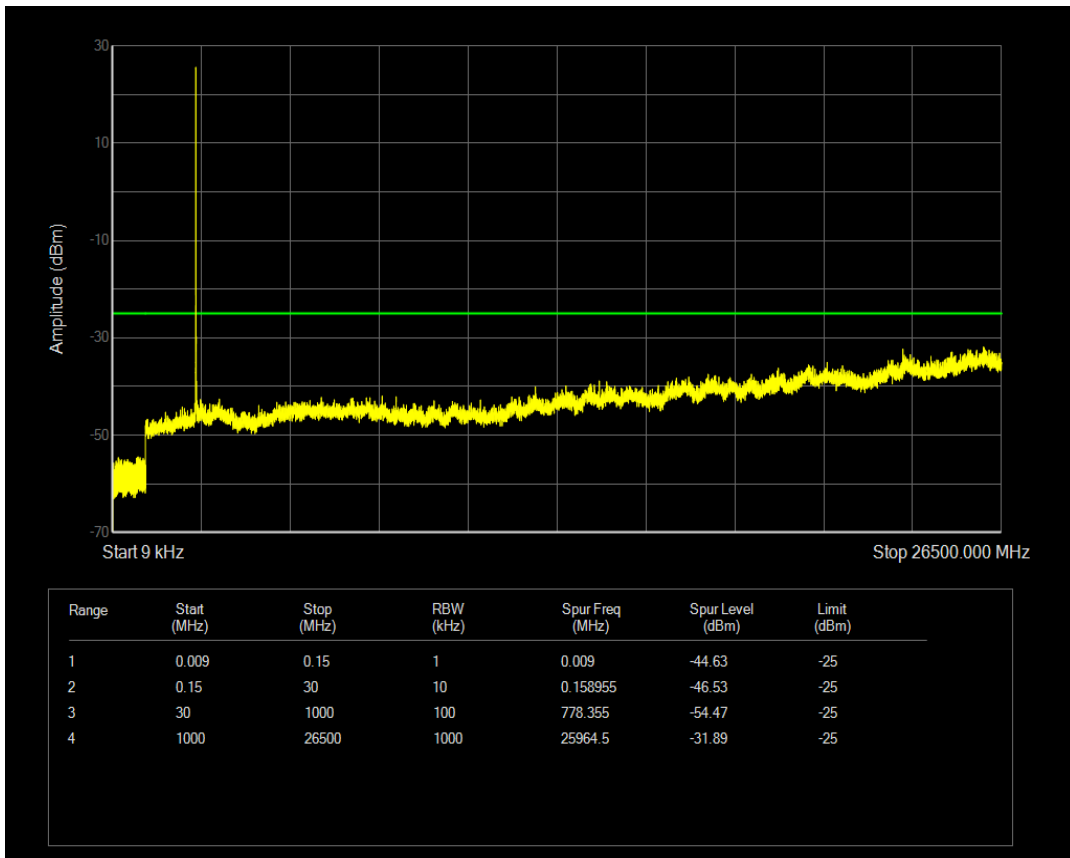

Band7 QAM16 BW=5MHz Channel=20775 RB Size=1 Position=#0

Band7 QPSK BW=5MHz Channel=21100 RB Size=1 Position=#0