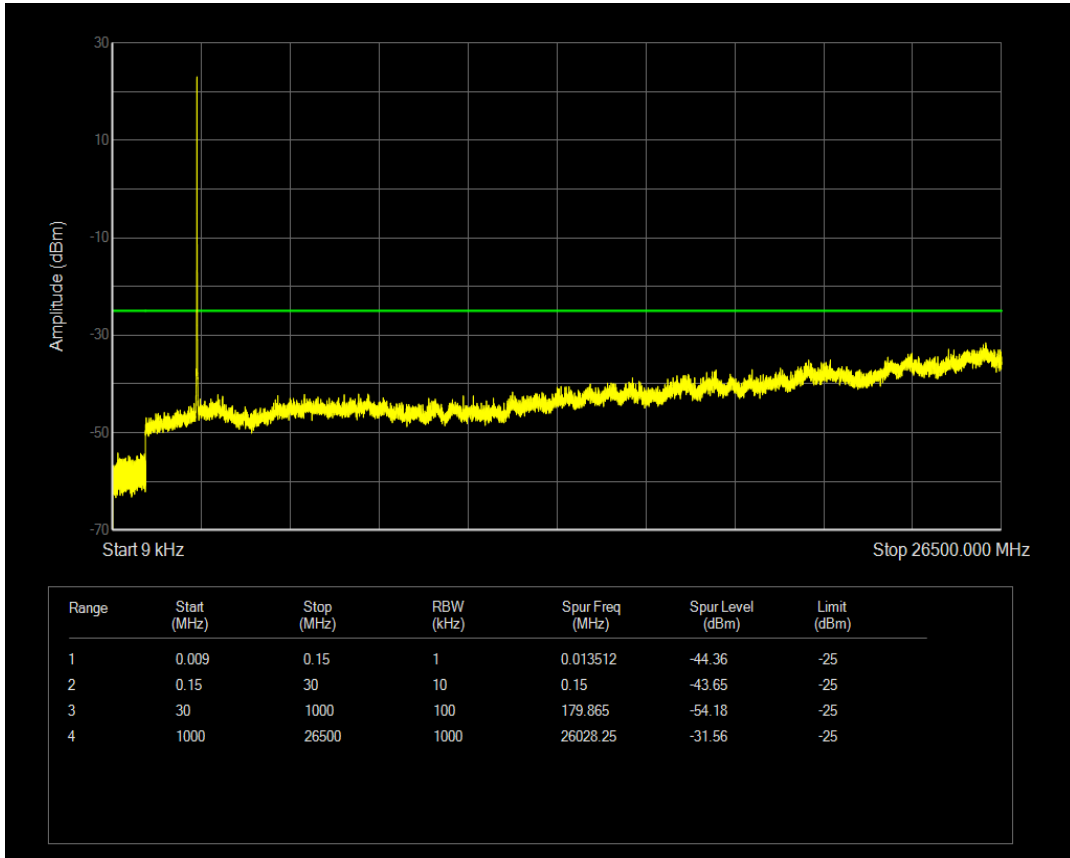

Band7 QAM16 BW=5MHz Channel=20775 RB Size=1 Position=#0

Band7 QPSK BW=5MHz Channel=21100 RB Size=1 Position=#0

Band7 QAM16 BW=5MHz Channel=20775 RB Size=25 Position=#0

Band7 QPSK BW=5MHz Channel=21100 RB Size=25 Position=#0