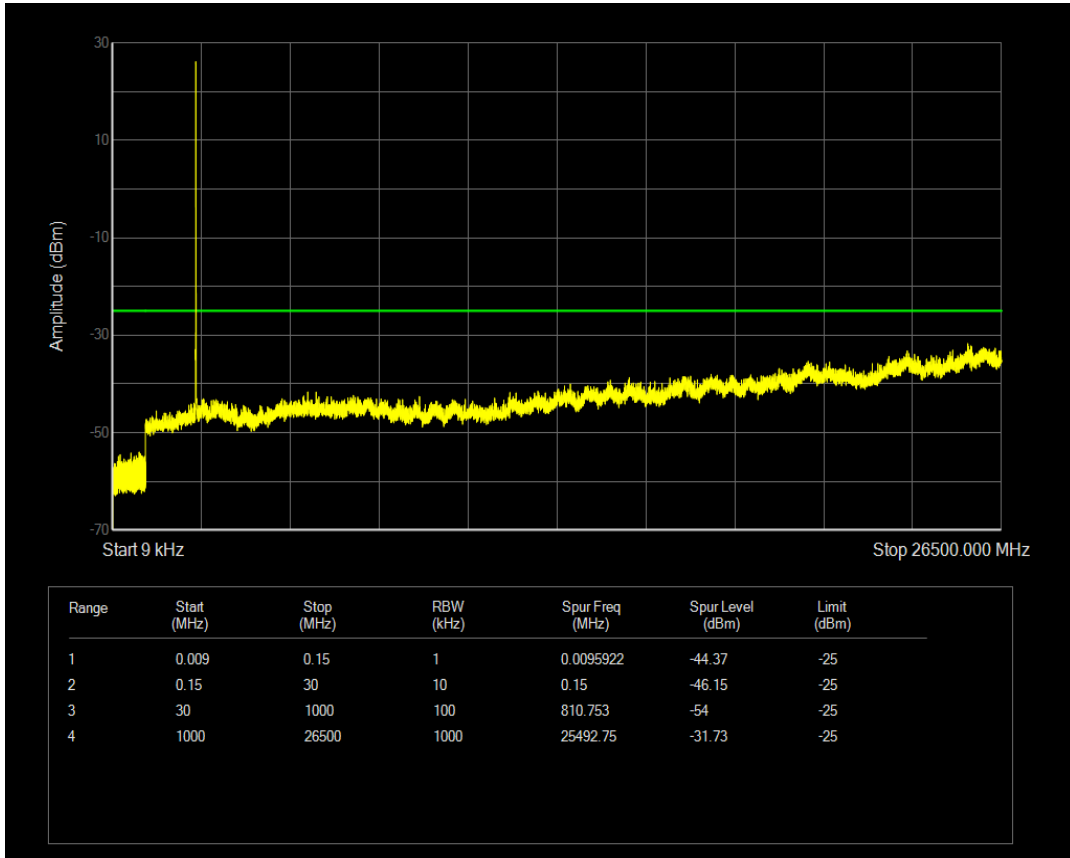

Band66 QPSK BW=20MHz Channel=132572 RB Size=100 Position=#0

Band66 QAM16 BW=20MHz Channel=132572 RB Size=1 Position=#0

Band7 QPSK BW=5MHz Channel=20775 RB Size=25 Position=#0

Band7 QPSK BW=5MHz Channel=20775 RB Size=1 Position=#0