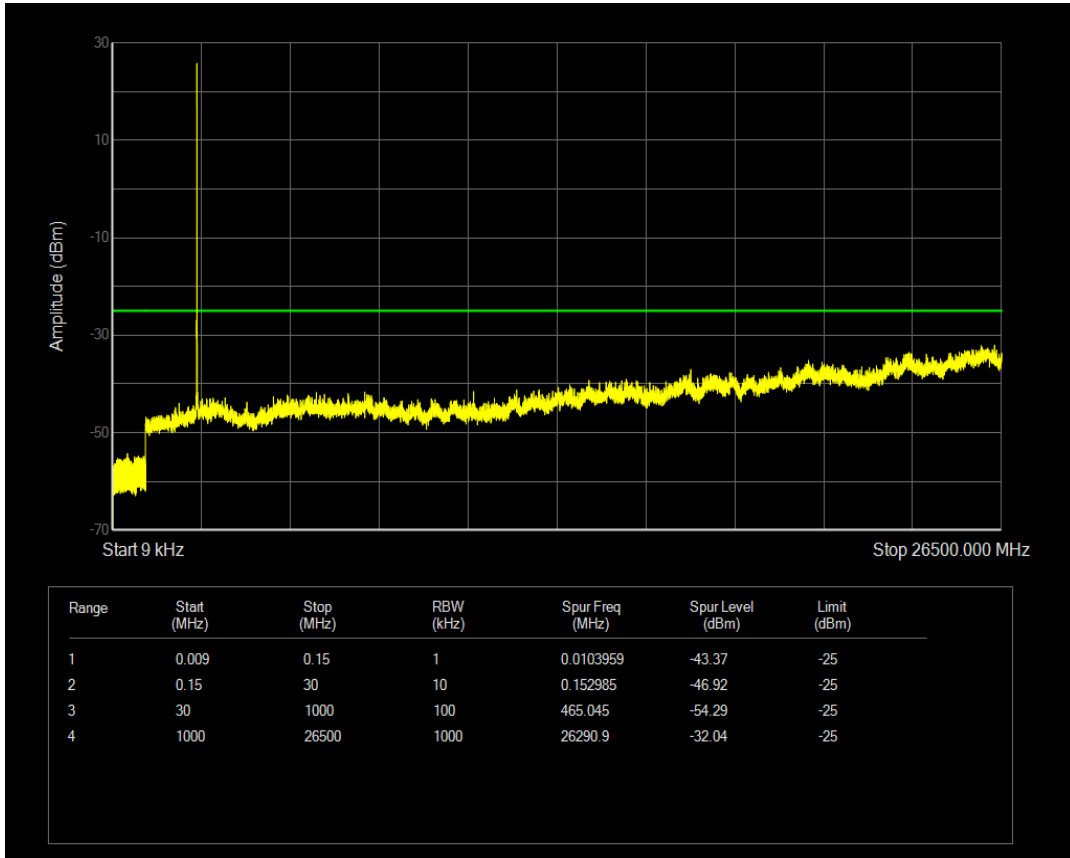

Band7 QPSK BW=5MHz Channel=21100 RB Size=1 Position=#0

Band7 QAM16 BW=5MHz Channel=20775 RB Size=25 Position=#0