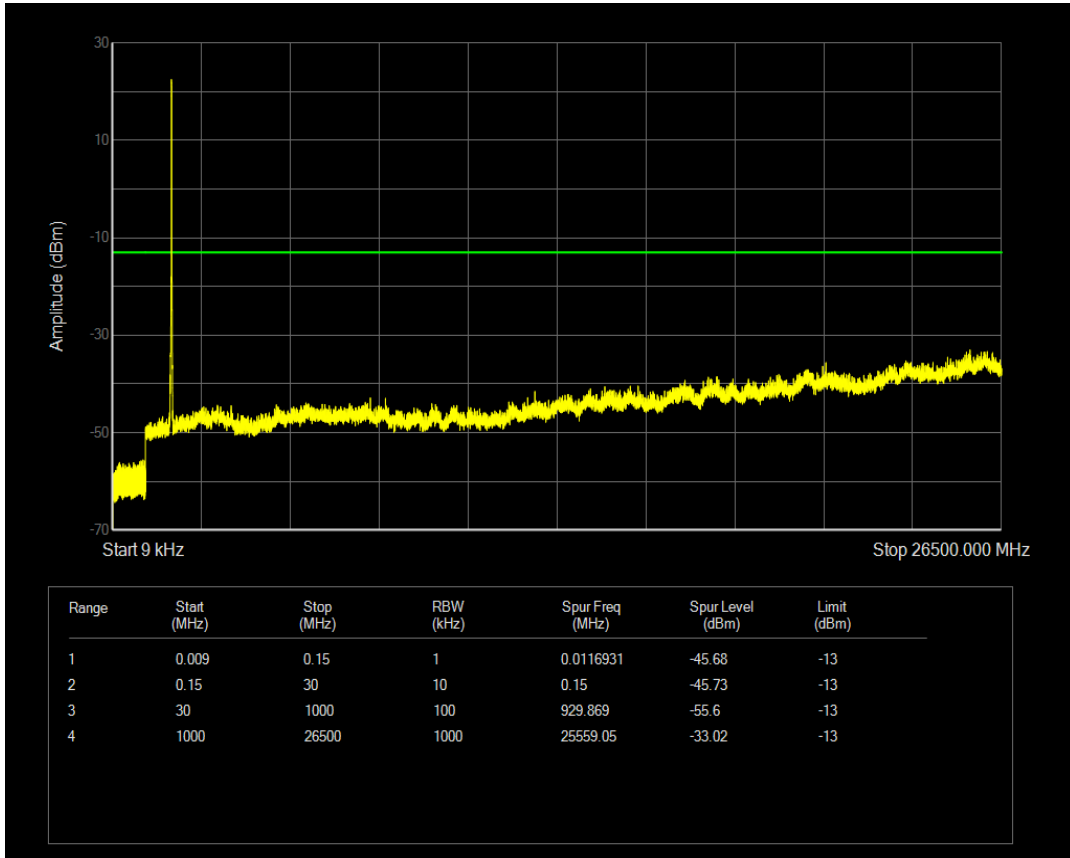

Band66 QPSK BW=10MHz Channel=132622 RB Size=1 Position=#0

Band66 QAM16 BW=10MHz Channel=132322 RB Size=1 Position=#0

Band66 QAM16 BW=10MHz Channel=132622 RB Size=1 Position=#0

Band66 QPSK BW=10MHz Channel=132622 RB Size=50 Position=#0

Band66 QPSK BW=15MHz Channel=132047 RB Size=1 Position=#0

Band66 QPSK BW=15MHz Channel=132047 RB Size=75 Position=#0

Band66 QAM16 BW=15MHz Channel=132047 RB Size=1 Position=#0

Band66 QPSK BW=15MHz Channel=132322 RB Size=1 Position=#0