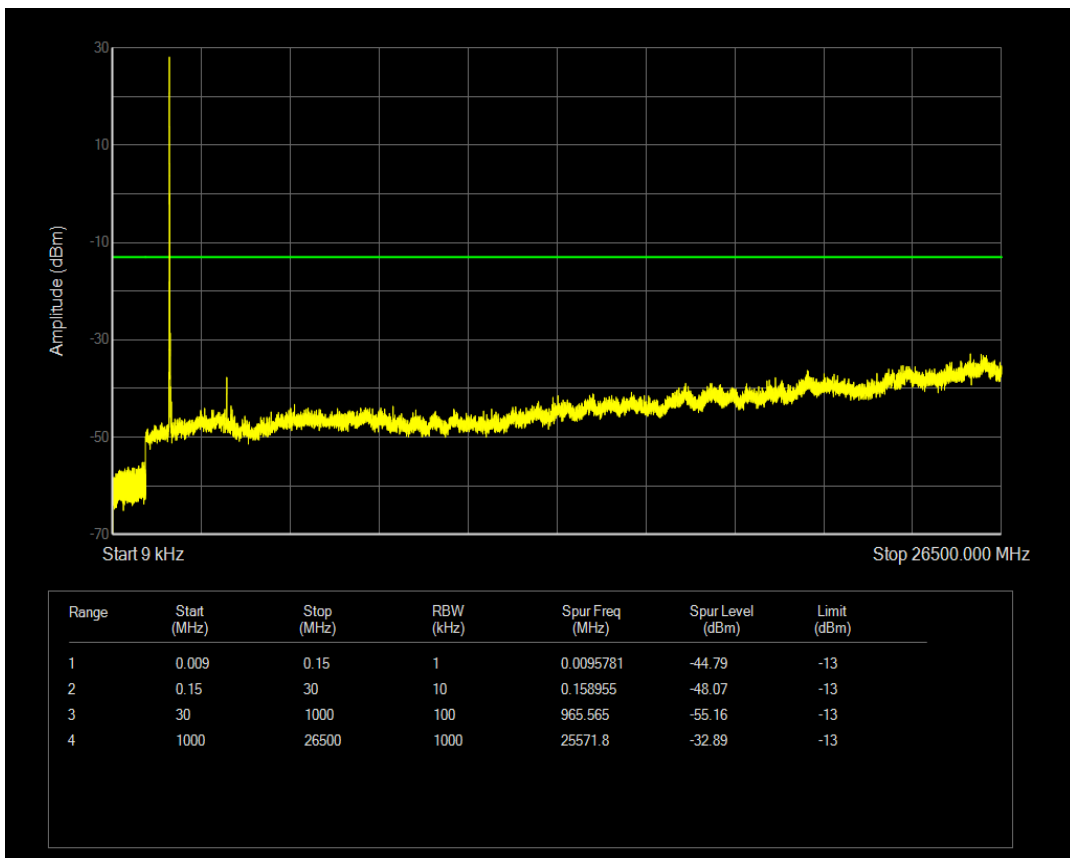

Band66 QPSK BW=10MHz Channel=132622 RB Size=1 Position=#0

Band66 QAM16 BW=10MHz Channel=132322 RB Size=1 Position=#0

Band66 QAM16 BW=10MHz Channel=132622 RB Size=1 Position=#0

Band66 QPSK BW=10MHz Channel=132622 RB Size=50 Position=#0

Band66 QPSK BW=15MHz Channel=132047 RB Size=1 Position=#0

Band66 QPSK BW=15MHz Channel=132047 RB Size=75 Position=#0

Band66 QAM16 BW=15MHz Channel=132047 RB Size=1 Position=#0

Band66 QPSK BW=15MHz Channel=132322 RB Size=1 Position=#0