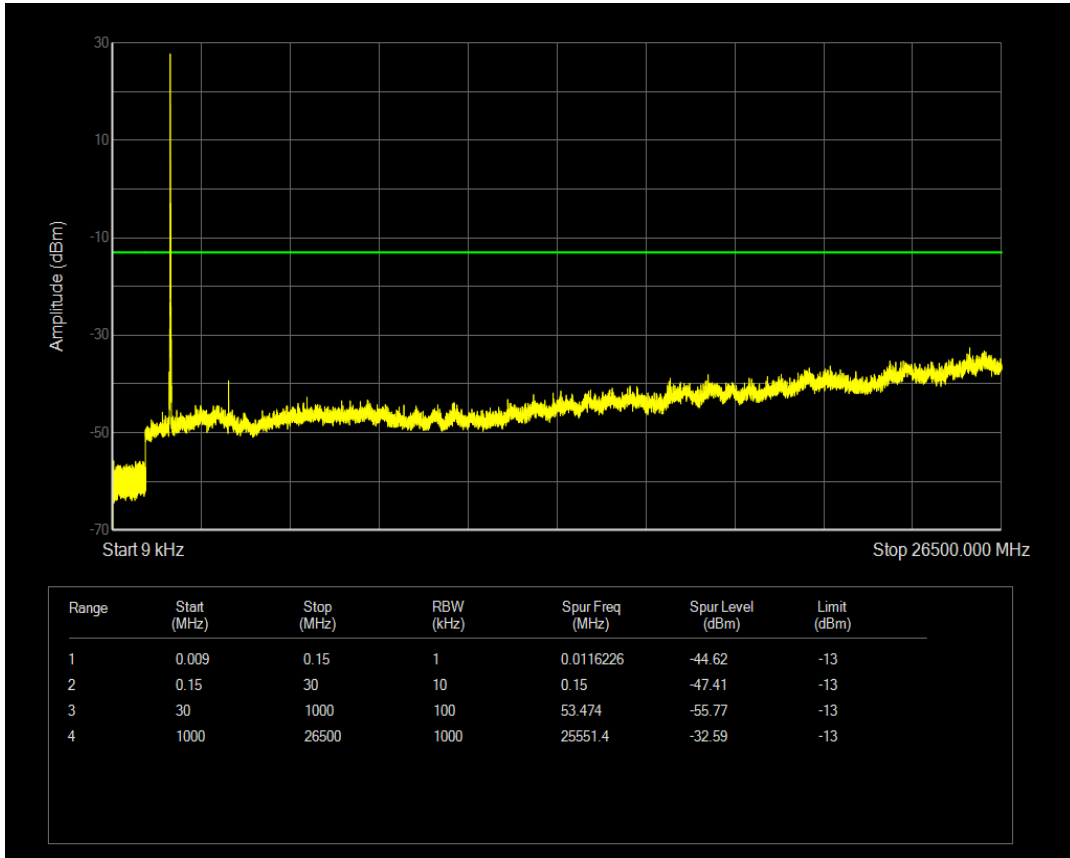

Band66 QPSK BW=15MHz Channel=132047 RB Size=1 Position=#0

Band66 QPSK BW=15MHz Channel=132047 RB Size=75 Position=#0

Band66 QAM16 BW=15MHz Channel=132047 RB Size=1 Position=#0

Band66 QPSK BW=15MHz Channel=132322 RB Size=1 Position=#0

Band66 QPSK BW=15MHz Channel=132322 RB Size=75 Position=#0

Band66 QAM16 BW=15MHz Channel=132322 RB Size=1 Position=#0

Band66 QPSK BW=15MHz Channel=132597 RB Size=1 Position=#0

Band66 QAM16 BW=15MHz Channel=132597 RB Size=1 Position=#0