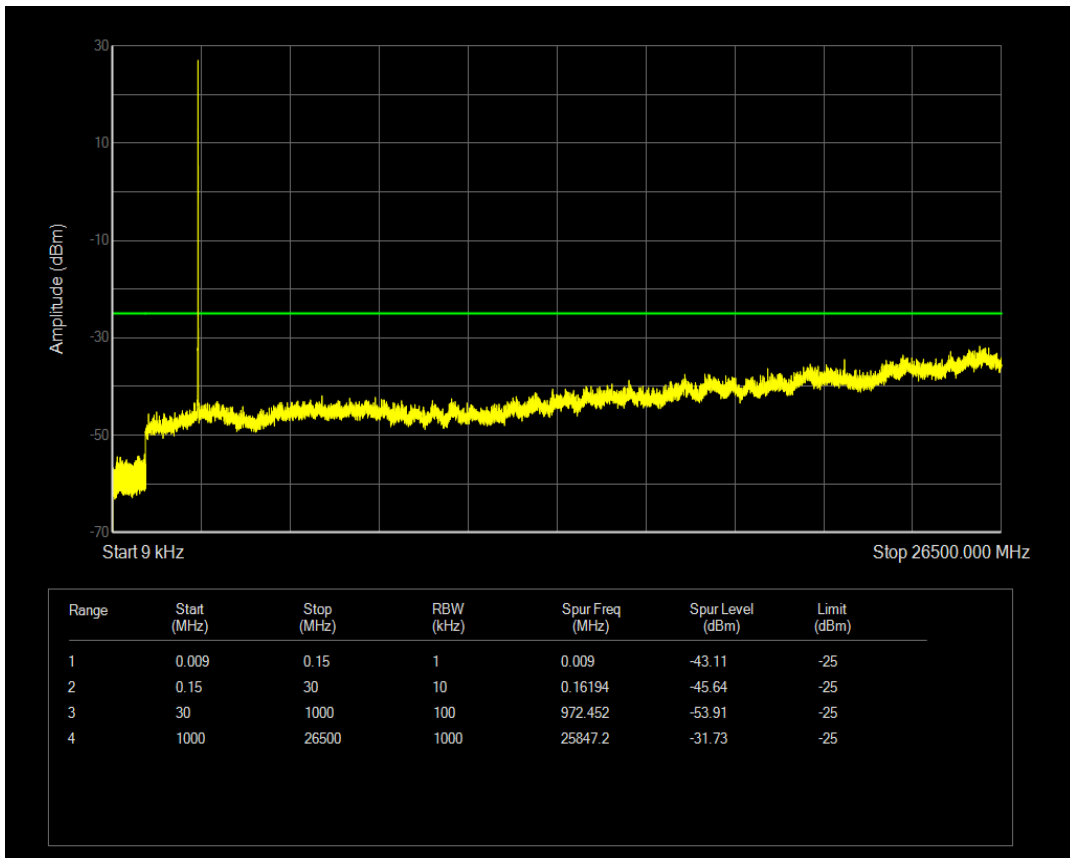

Band7 QAM16 BW=5MHz Channel=21425 RB Size=1 Position=#0

Band7 QAM16 BW=5MHz Channel=21425 RB Size=25 Position=#0