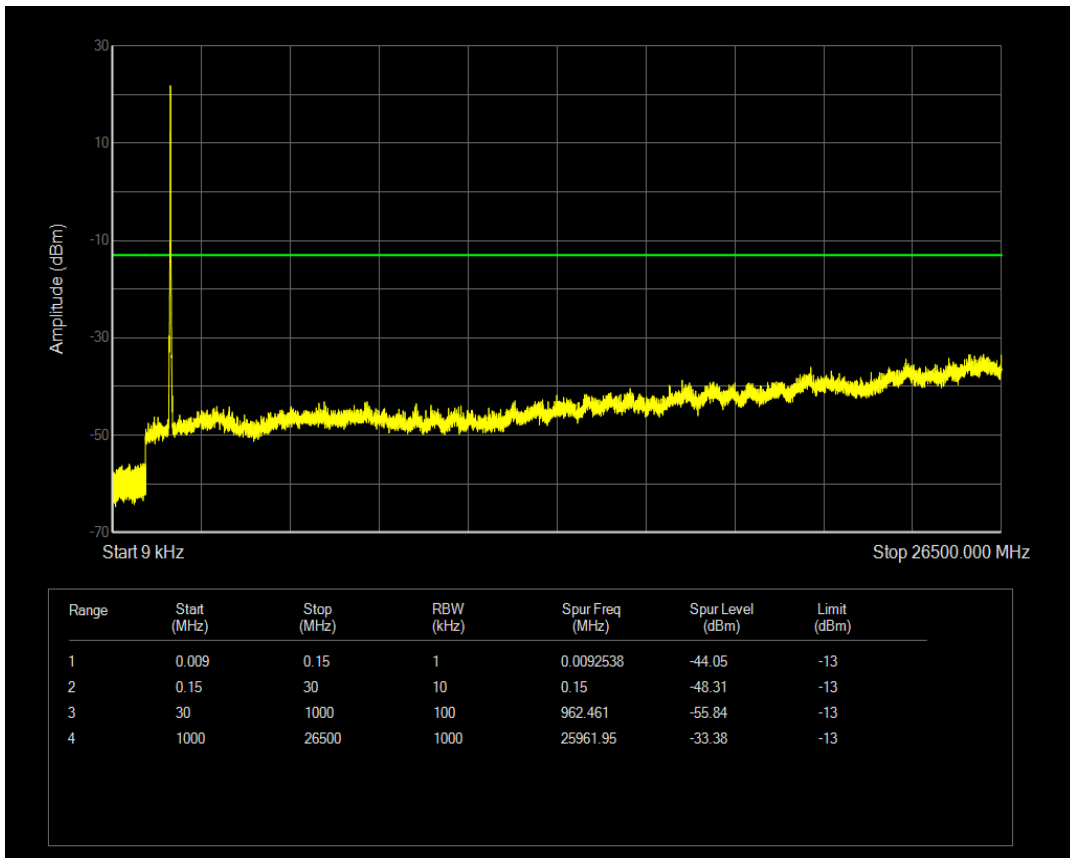

Band66 QPSK BW=15MHz Channel=132047 RB Size=1 Position=#0

Band66 QPSK BW=15MHz Channel=132047 RB Size=75 Position=#0

Band66 QAM16 BW=15MHz Channel=132047 RB Size=1 Position=#0

Band66 QPSK BW=15MHz Channel=132322 RB Size=1 Position=#0

Band66 QPSK BW=15MHz Channel=132322 RB Size=75 Position=#0

Band66 QAM16 BW=15MHz Channel=132322 RB Size=1 Position=#0

Band66 QPSK BW=15MHz Channel=132597 RB Size=1 Position=#0

Band66 QAM16 BW=15MHz Channel=132597 RB Size=1 Position=#0