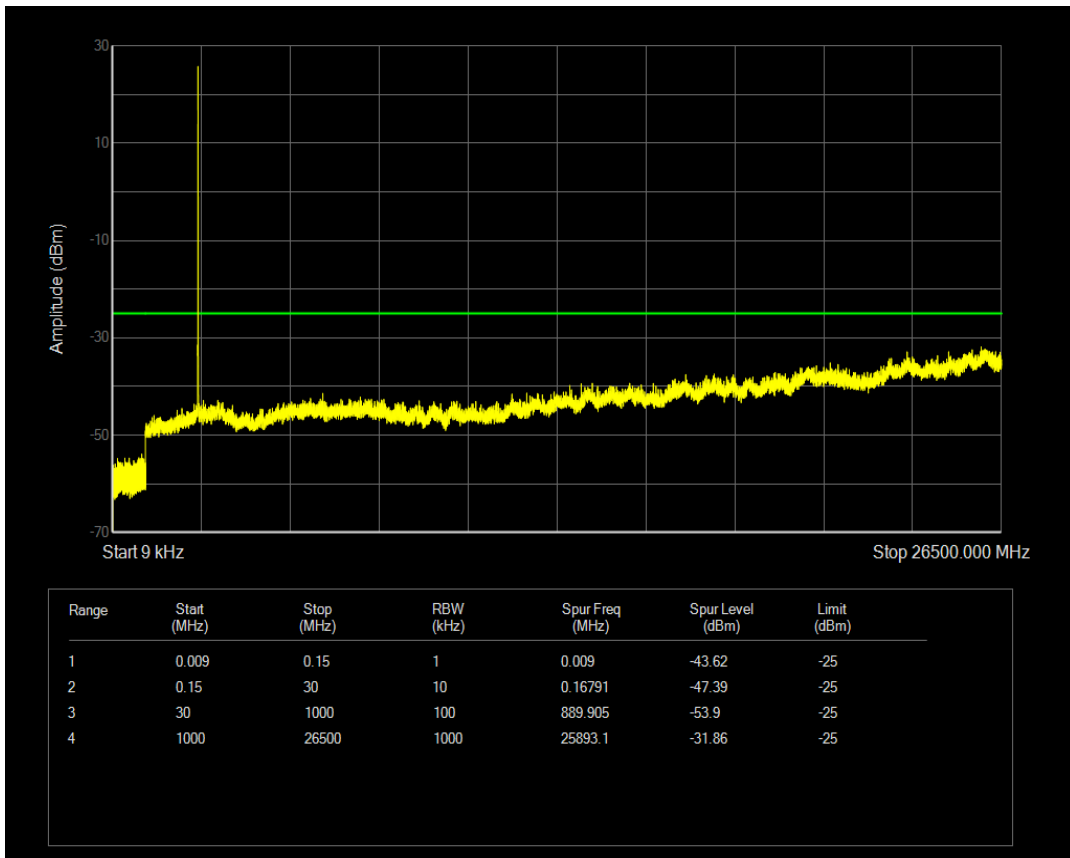

Band7 QPSK BW=5MHz Channel=21425 RB Size=1 Position=#0

Band7 QPSK BW=5MHz Channel=21425 RB Size=25 Position=#0