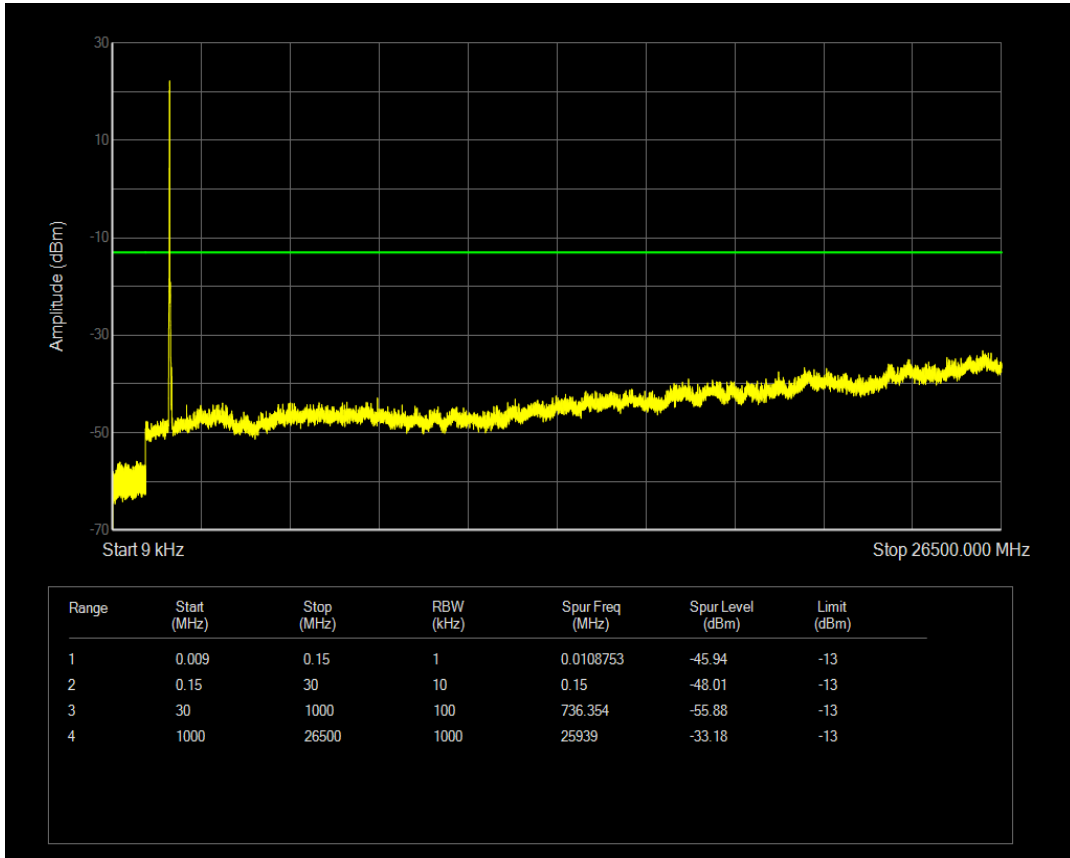

Band66 QPSK BW=10MHz Channel=132622 RB Size=1 Position=#0

Band66 QAM16 BW=10MHz Channel=132322 RB Size=1 Position=#0

Band66 QAM16 BW=10MHz Channel=132622 RB Size=1 Position=#0

Band66 QPSK BW=10MHz Channel=132622 RB Size=50 Position=#0

Band66 QPSK BW=15MHz Channel=132047 RB Size=1 Position=#0

Band66 QPSK BW=15MHz Channel=132047 RB Size=75 Position=#0

Band66 QAM16 BW=15MHz Channel=132047 RB Size=1 Position=#0

Band66 QPSK BW=15MHz Channel=132322 RB Size=1 Position=#0