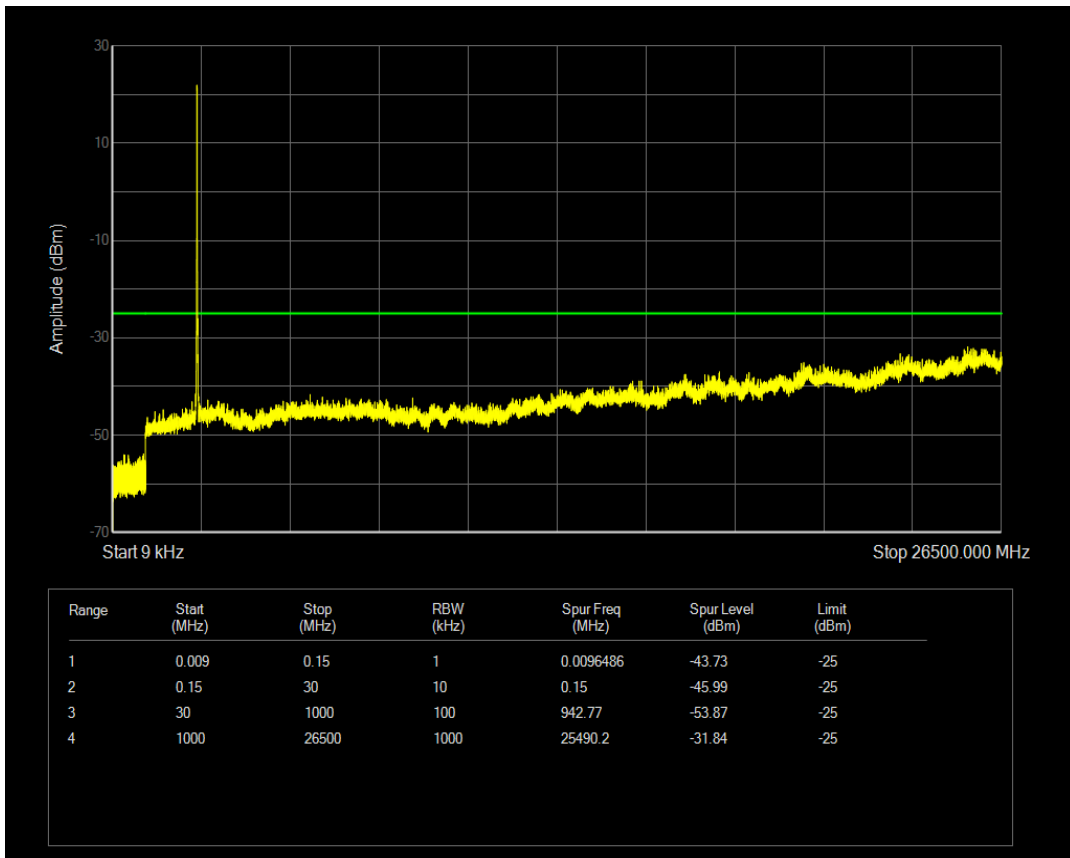

Band7 QAM16 BW=5MHz Channel=21425 RB Size=1 Position=#0

Band7 QAM16 BW=5MHz Channel=21425 RB Size=25 Position=#0

Band7 QPSK BW=10MHz Channel=20800 RB Size=1 Position=#0

Band7 QPSK BW=10MHz Channel=20800 RB Size=50 Position=#0

Band7 QPSK BW=10MHz Channel=21100 RB Size=1 Position=#0

Band7 QAM16 BW=10MHz Channel=20800 RB Size=1 Position=#0

Band7 QPSK BW=10MHz Channel=21100 RB Size=50 Position=#0

Band7 QAM16 BW=10MHz Channel=21100 RB Size=1 Position=#0