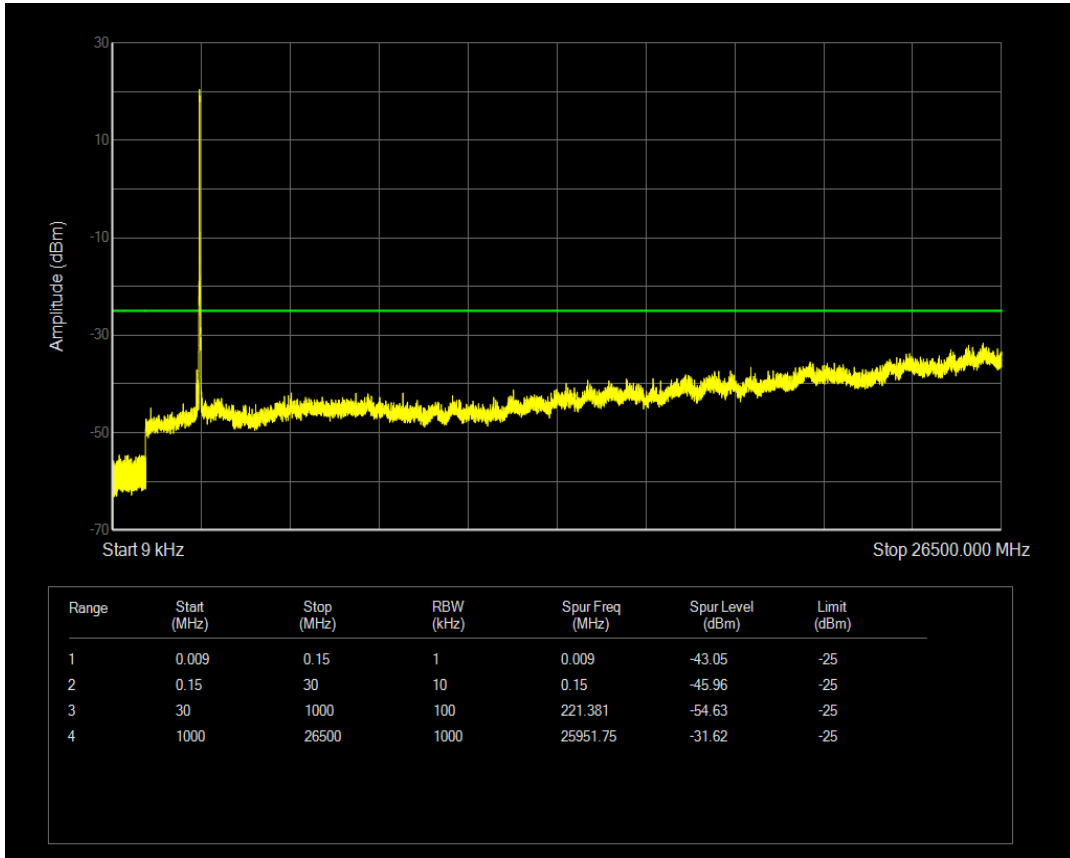

Band38 QPSK BW=15MHz Channel=38000 RB Size=75 Position=#0

Band38 QAM16 BW=15MHz Channel=38000 RB Size=1 Position=#0

Band38 QPSK BW=15MHz Channel=38175 RB Size=1 Position=#0

Band38 QPSK BW=15MHz Channel=38175 RB Size=75 Position=#0