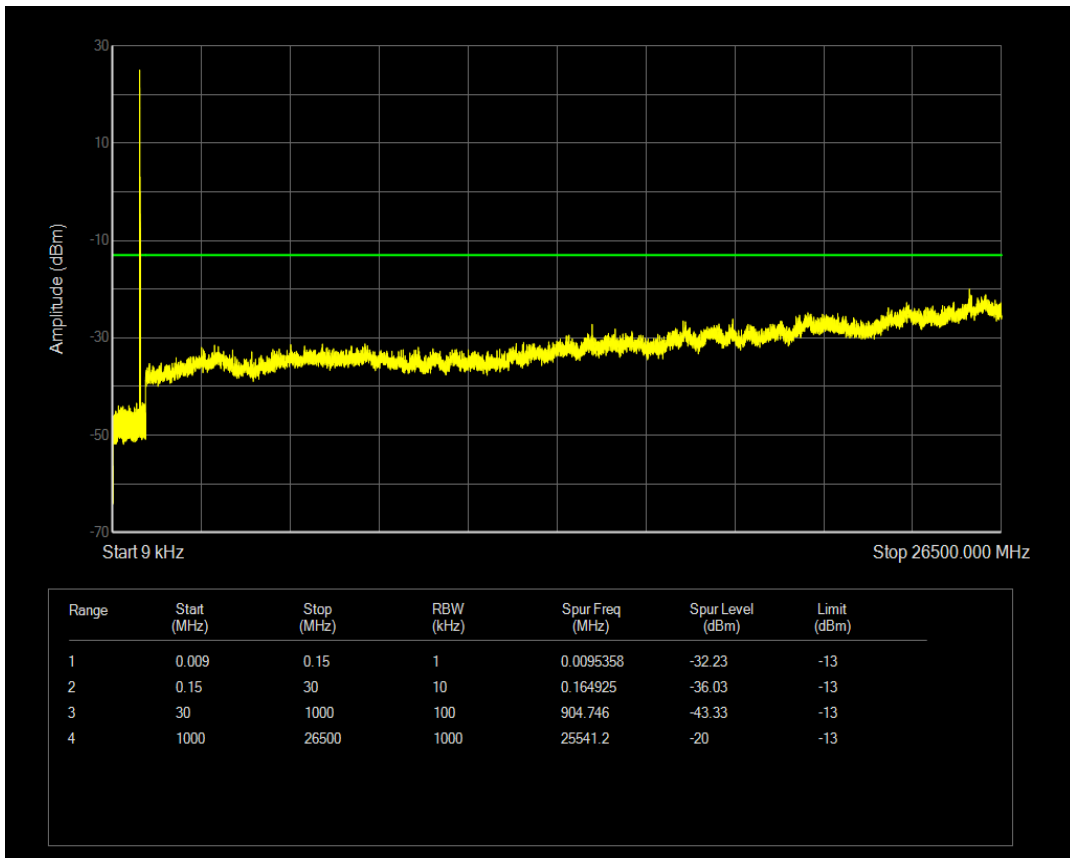

Band5 QPSK BW=5MHz Channel=20525 RB Size=25 Position=#0

Band5 QAM16 BW=5MHz Channel=20525 RB Size=25 Position=#0

Band5 QPSK BW=5MHz Channel=20625 RB Size=1 Position=#0

Band5 QPSK BW=5MHz Channel=20625 RB Size=25 Position=#0

Band5 QAM16 BW=5MHz Channel=20625 RB Size=25 Position=#0

Band5 QAM16 BW=5MHz Channel=20625 RB Size=1 Position=#0

Band5 QPSK BW=10MHz Channel=20450 RB Size=1 Position=#0

Band5 QAM16 BW=10MHz Channel=20450 RB Size=1 Position=#0