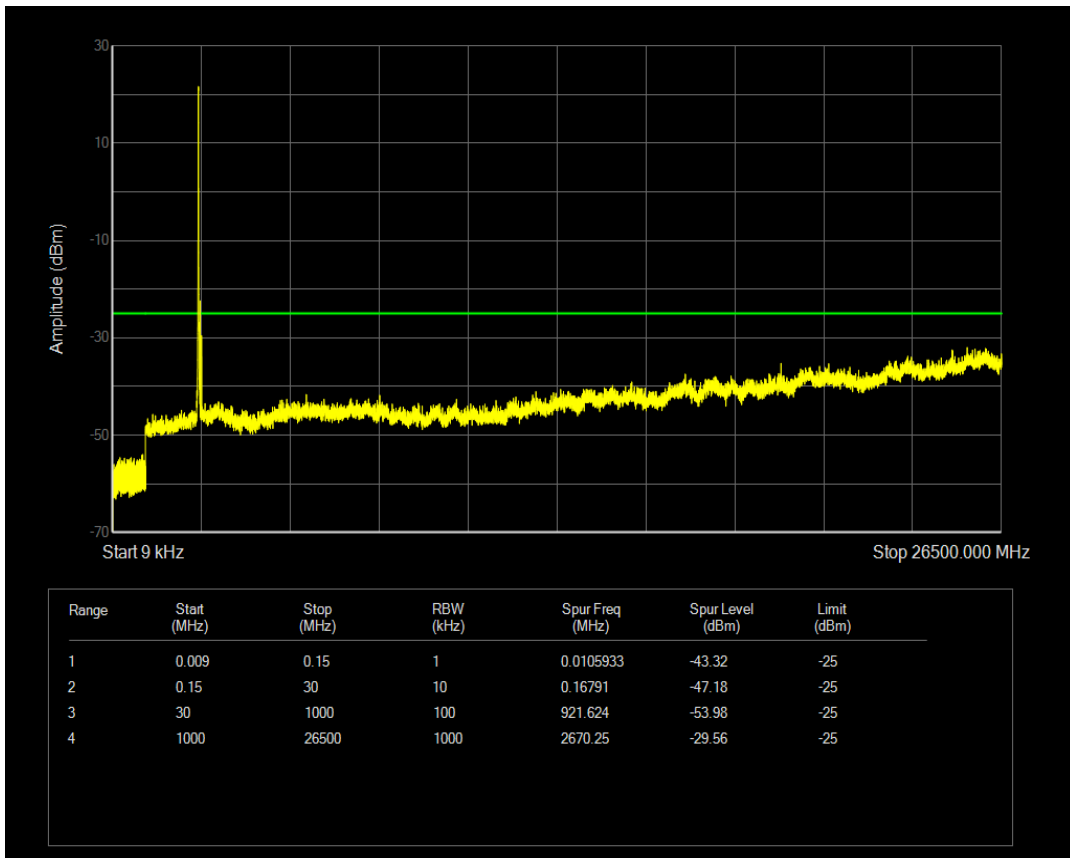

Band38 QPSK BW=5MHz Channel=38225 RB Size=25 Position=#0

Band38 QAM16 BW=5MHz Channel=38225 RB Size=1 Position=#0

Band38 QAM16 BW=5MHz Channel=38225 RB Size=25 Position=#0

Band38 QPSK BW=10MHz Channel=37800 RB Size=1 Position=#0

Band38 QPSK BW=10MHz Channel=37800 RB Size=50 Position=#0

Band38 QPSK BW=10MHz Channel=38000 RB Size=1 Position=#0

Band38 QAM16 BW=10MHz Channel=37800 RB Size=1 Position=#0

Band38 QPSK BW=10MHz Channel=38000 RB Size=50 Position=#0