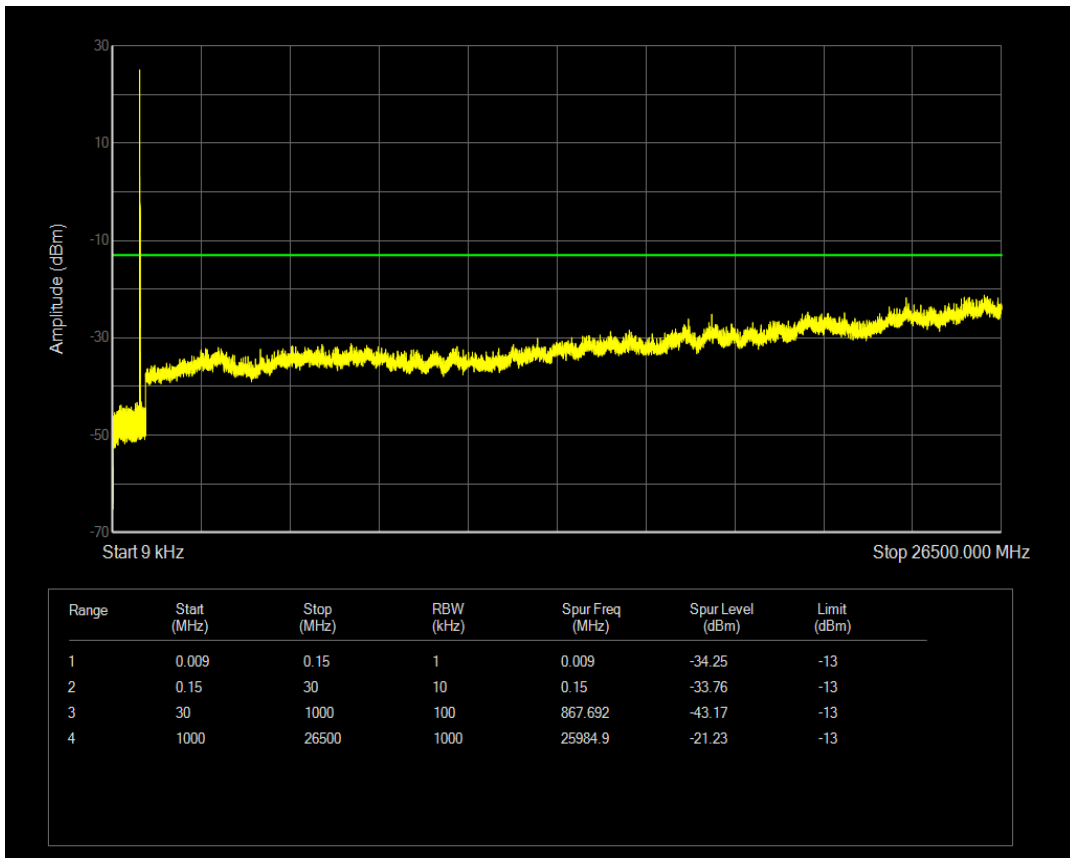

Band5 QPSK BW=3MHz Channel=20415 RB Size=1 Position=#0

Band5 QAM16 BW=3MHz Channel=20415 RB Size=1 Position=#0