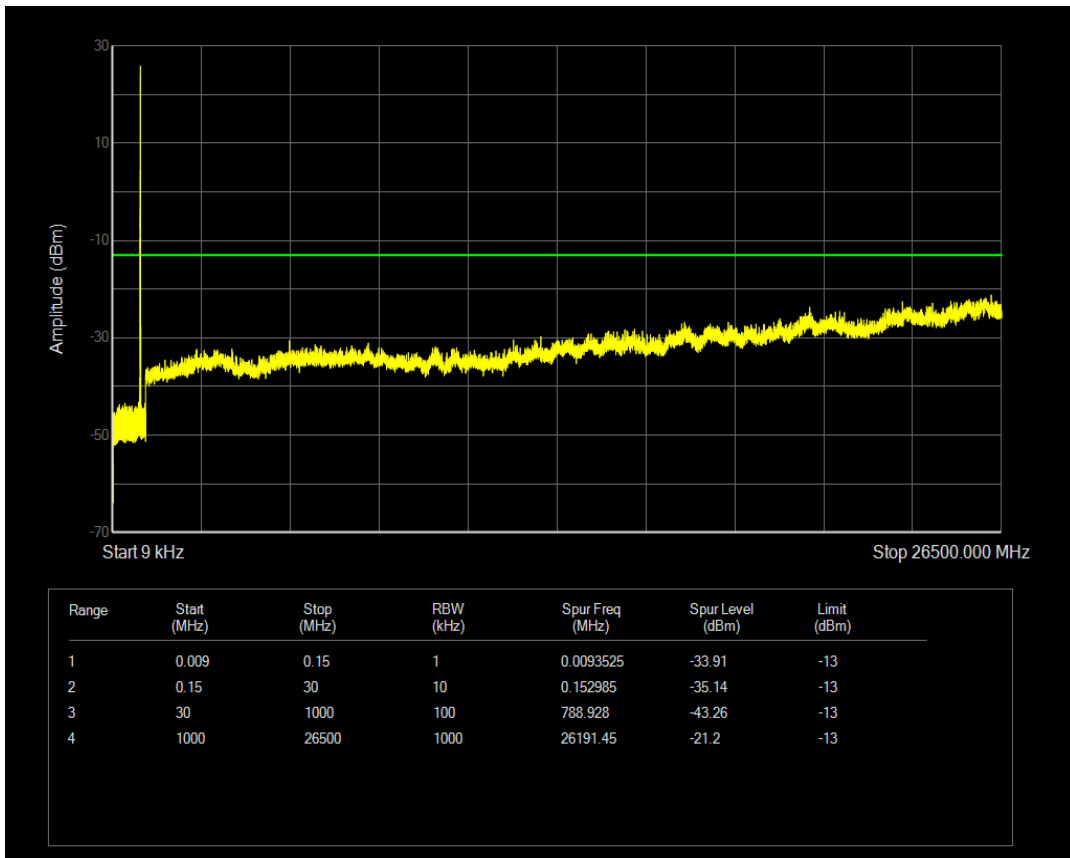

Band5 QAM16 BW=5MHz Channel=20425 RB Size=1 Position=#0

Band5 QAM16 BW=5MHz Channel=20425 RB Size=25 Position=#0

Band5 QPSK BW=5MHz Channel=20525 RB Size=1 Position=#0

Band5 QAM16 BW=5MHz Channel=20525 RB Size=1 Position=#0

Band5 QPSK BW=5MHz Channel=20525 RB Size=25 Position=#0

Band5 QAM16 BW=5MHz Channel=20525 RB Size=25 Position=#0

Band5 QPSK BW=5MHz Channel=20625 RB Size=1 Position=#0

Band5 QPSK BW=5MHz Channel=20625 RB Size=25 Position=#0