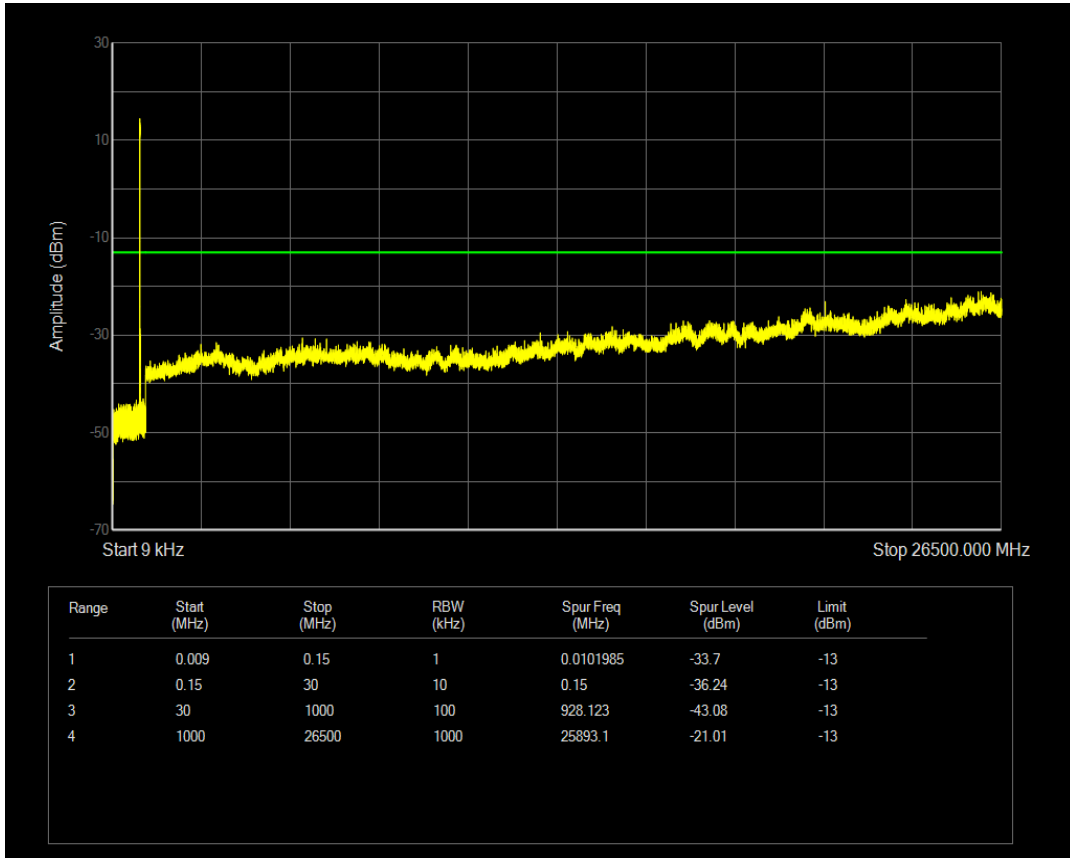

Band5 QAM16 BW=5MHz Channel=20425 RB Size=25 Position=#0

Band5 QPSK BW=5MHz Channel=20525 RB Size=1 Position=#0