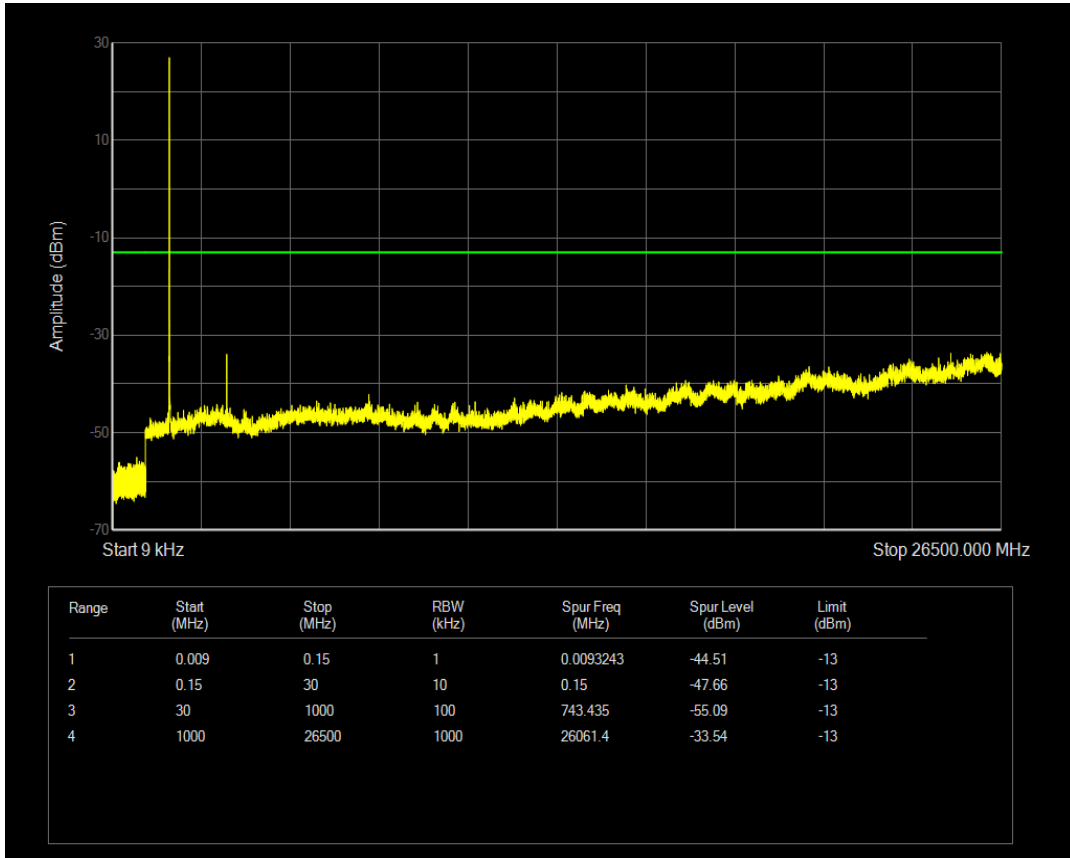

Band66 QAM16 BW=5MHz Channel=131997 RB Size=1 Position=#0

Band66 QPSK BW=5MHz Channel=132322 RB Size=1 Position=#0