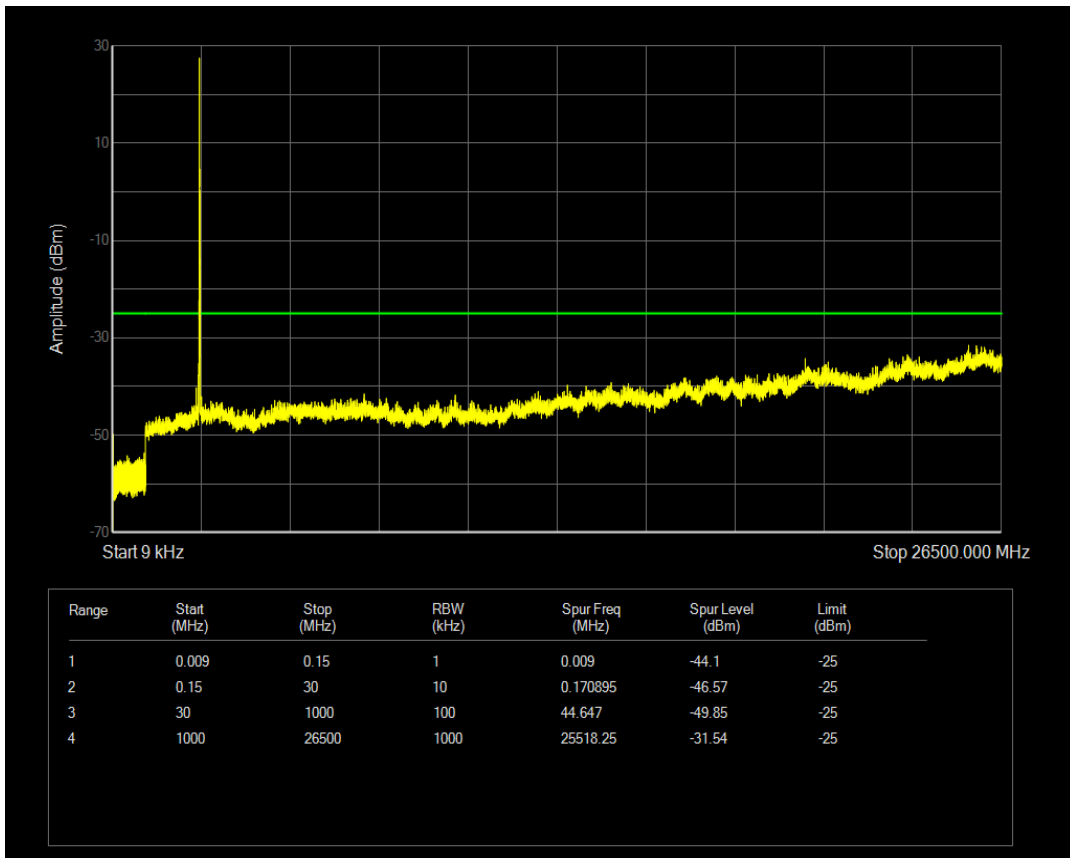

Band38 QPSK BW=15MHz Channel=38175 RB Size=1 Position=#0

Band38 QPSK BW=15MHz Channel=38175 RB Size=75 Position=#0