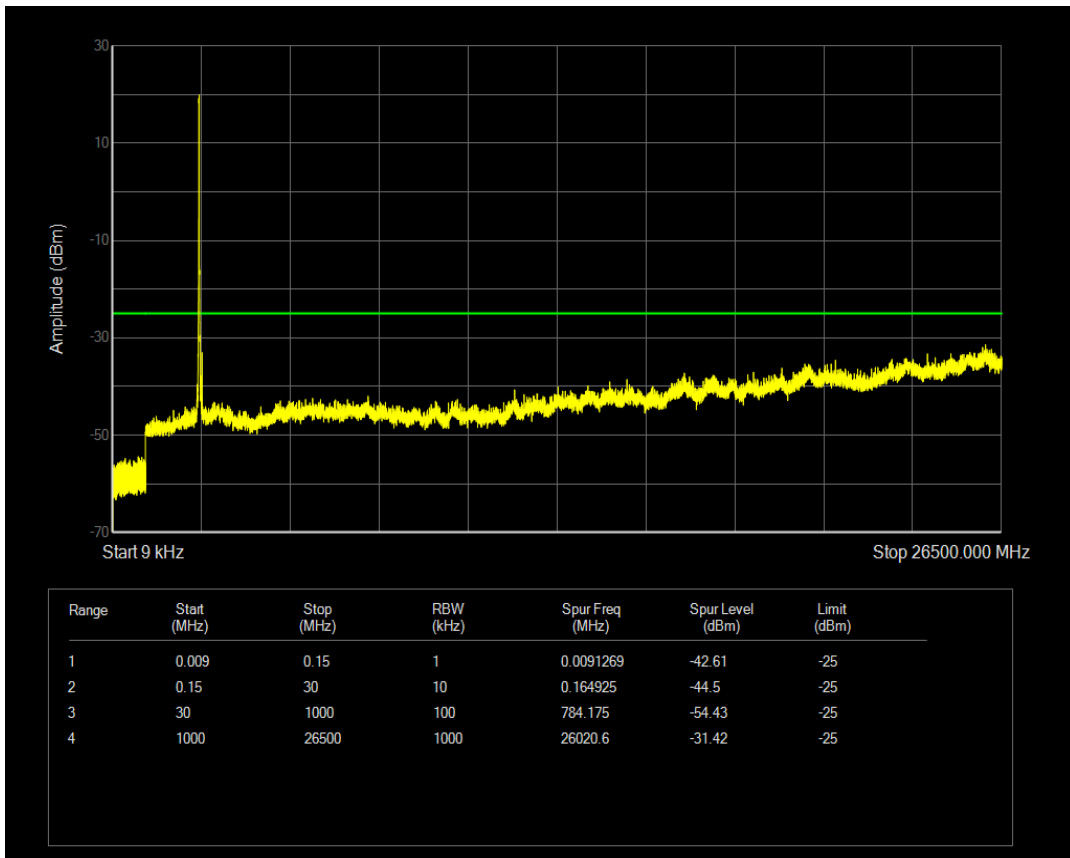

Band38 QPSK BW=15MHz Channel=38000 RB Size=75 Position=#0

Band38 QAM16 BW=15MHz Channel=38000 RB Size=1 Position=#0