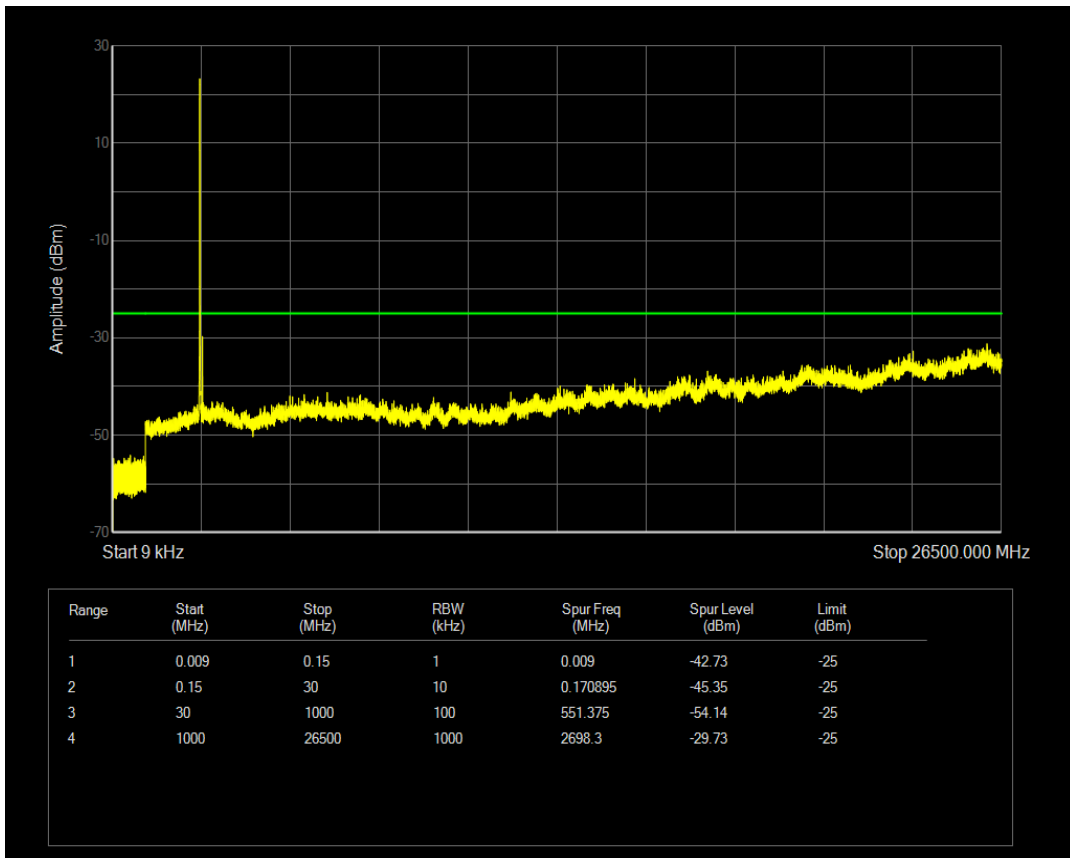

Band38 QPSK BW=5MHz Channel=38225 RB Size=25 Position=#0

Band38 QAM16 BW=5MHz Channel=38225 RB Size=1 Position=#0