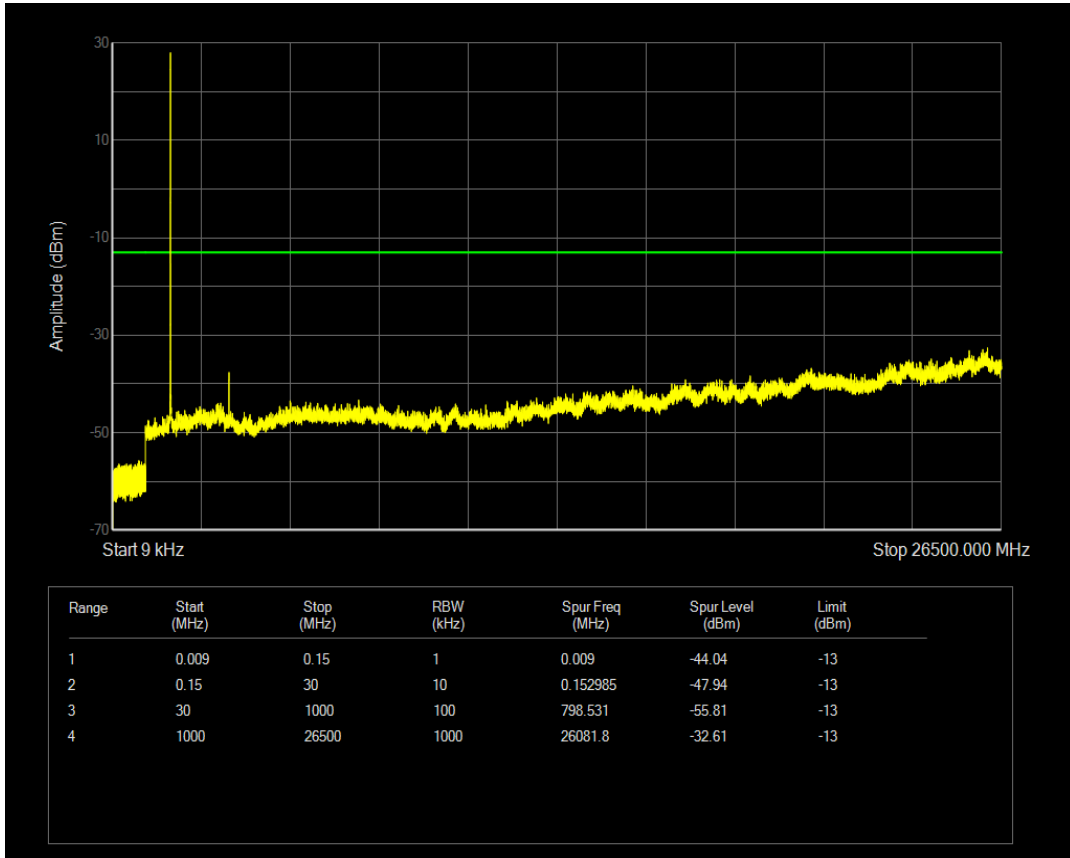

Band66 QPSK BW=3MHz Channel=131987 RB Size=15 Position=#0

Band66 QAM16 BW=3MHz Channel=131987 RB Size=1 Position=#0

Band66 QAM16 BW=3MHz Channel=131987 RB Size=15 Position=#0

Band66 QPSK BW=3MHz Channel=132322 RB Size=1 Position=#0