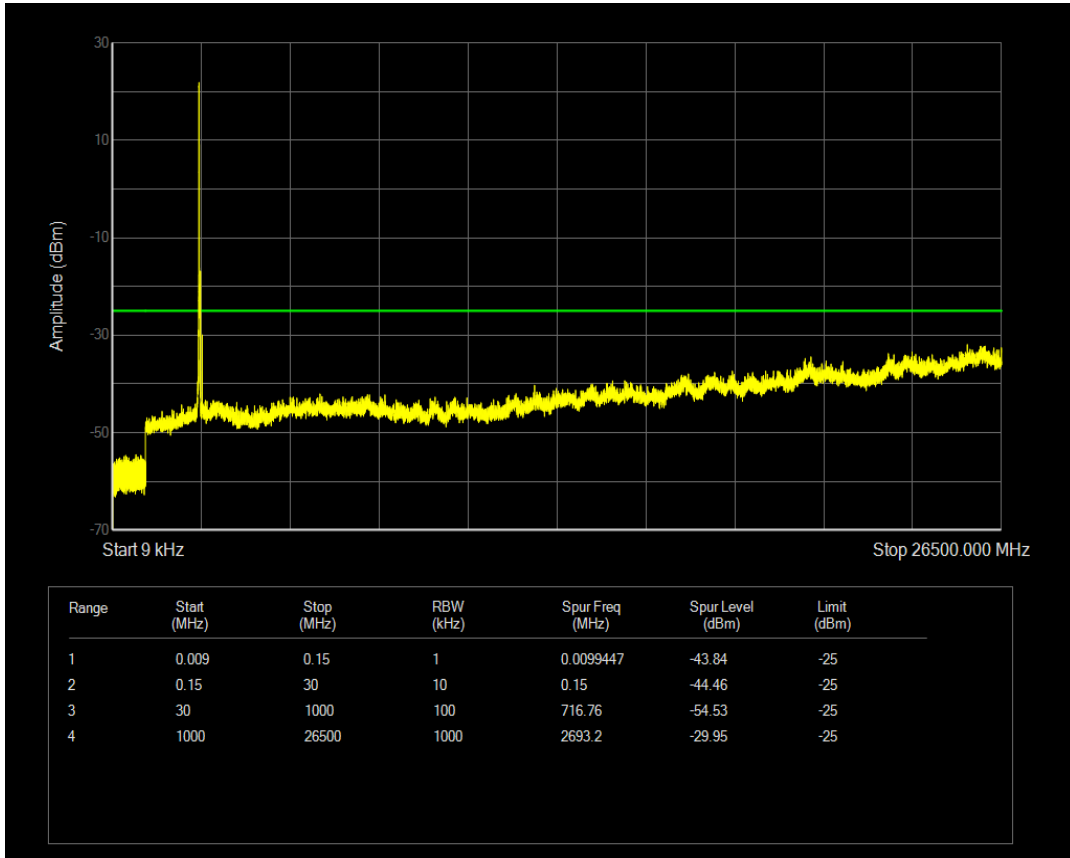

Band38 QPSK BW=10MHz Channel=37800 RB Size=50 Position=#0

Band38 QPSK BW=10MHz Channel=38000 RB Size=1 Position=#0

Band38 QAM16 BW=10MHz Channel=37800 RB Size=1 Position=#0

Band38 QPSK BW=10MHz Channel=38000 RB Size=50 Position=#0

Band38 QAM16 BW=10MHz Channel=38000 RB Size=1 Position=#0

Band38 QPSK BW=10MHz Channel=38200 RB Size=1 Position=#0

Band38 QPSK BW=10MHz Channel=38200 RB Size=50 Position=#0

Band38 QAM16 BW=10MHz Channel=38200 RB Size=1 Position=#0