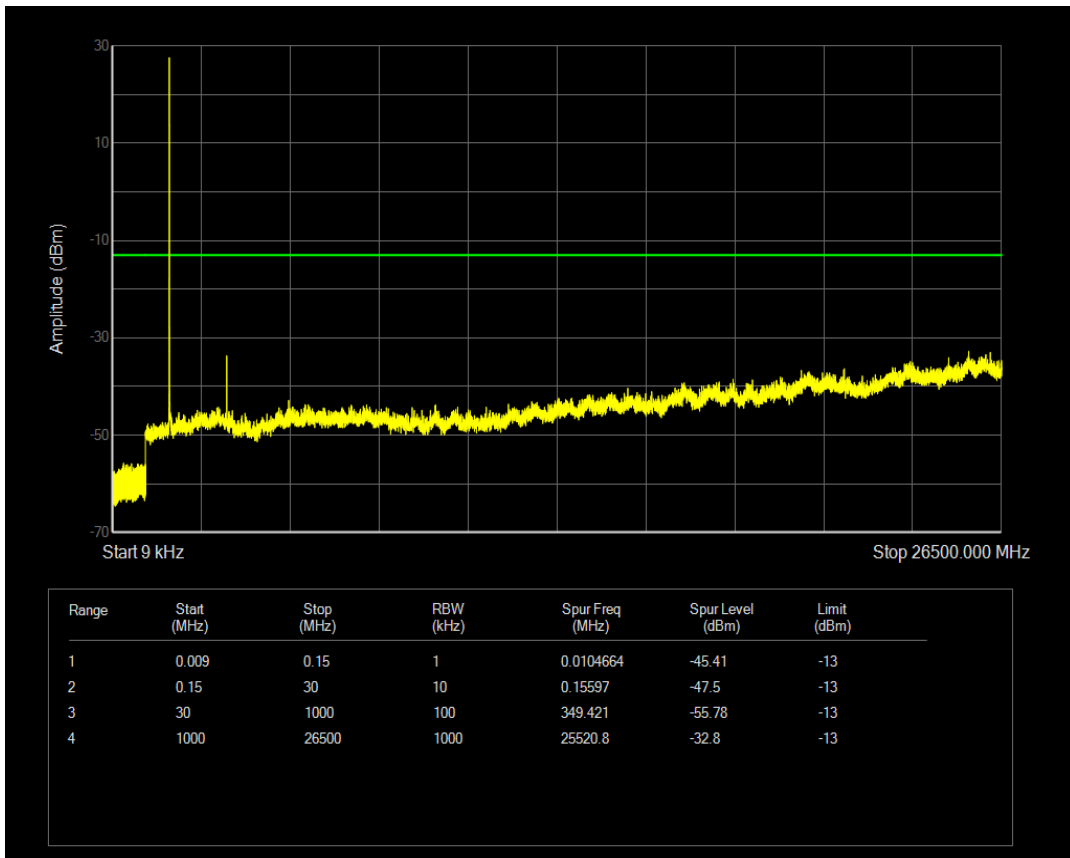

Band66 QPSK BW=3MHz Channel=131987 RB Size=1 Position=#0

Band66 QAM16 BW=1.4MHz Channel=132665 RB Size=6 Position=#0