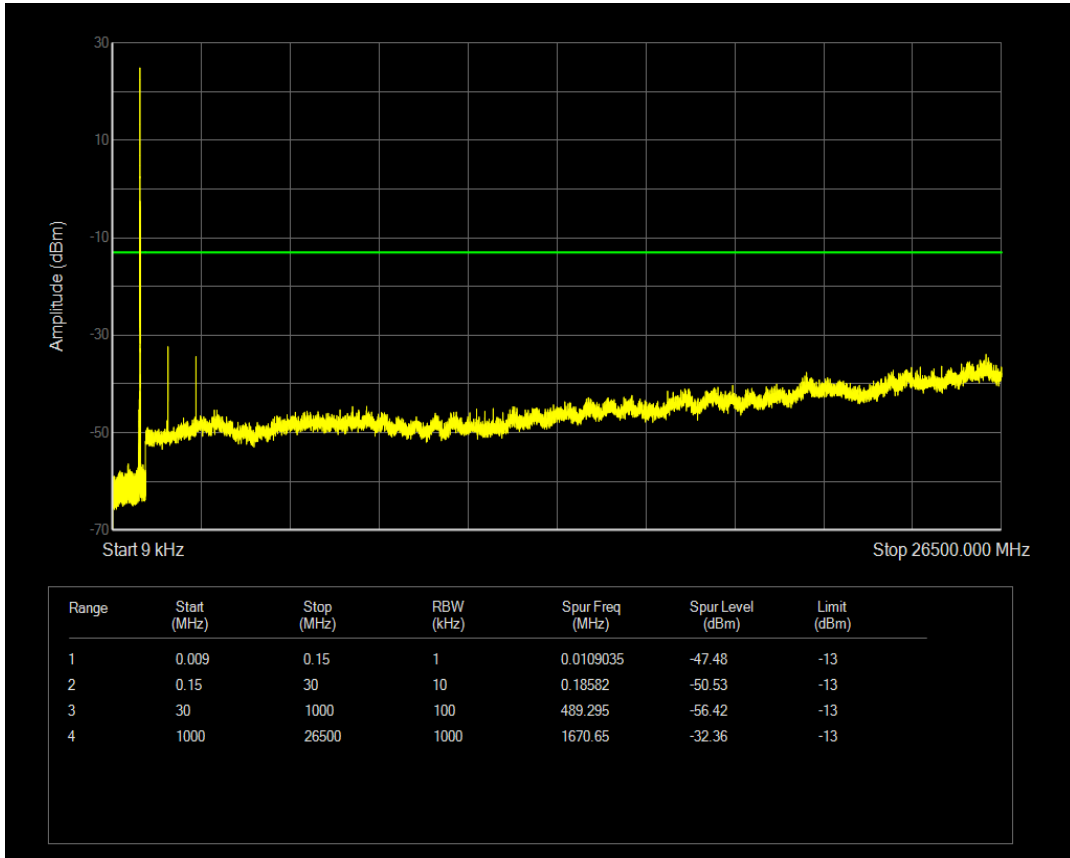

Band26b QPSK BW=15MHz Channel=26965 RB Size=1 Position=#0

Band26b QAM16 BW=15MHz Channel=26965 RB Size=1 Position=#0

Band26b QPSK BW=15MHz Channel=26965 RB Size=75 Position=#0

Band38 QPSK BW=5MHz Channel=37775 RB Size=1 Position=#0