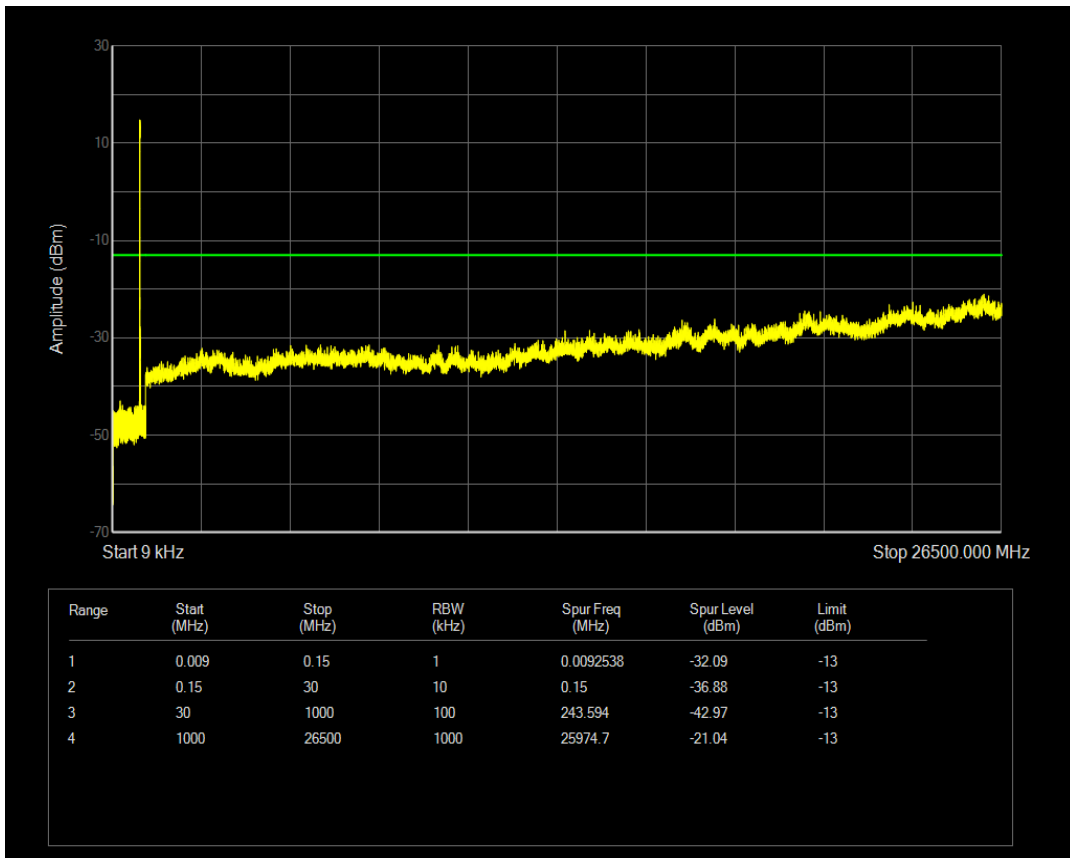

Band5 QPSK BW=5MHz Channel=20425 RB Size=25 Position=#0

Band5 QPSK BW=5MHz Channel=20425 RB Size=1 Position=#0