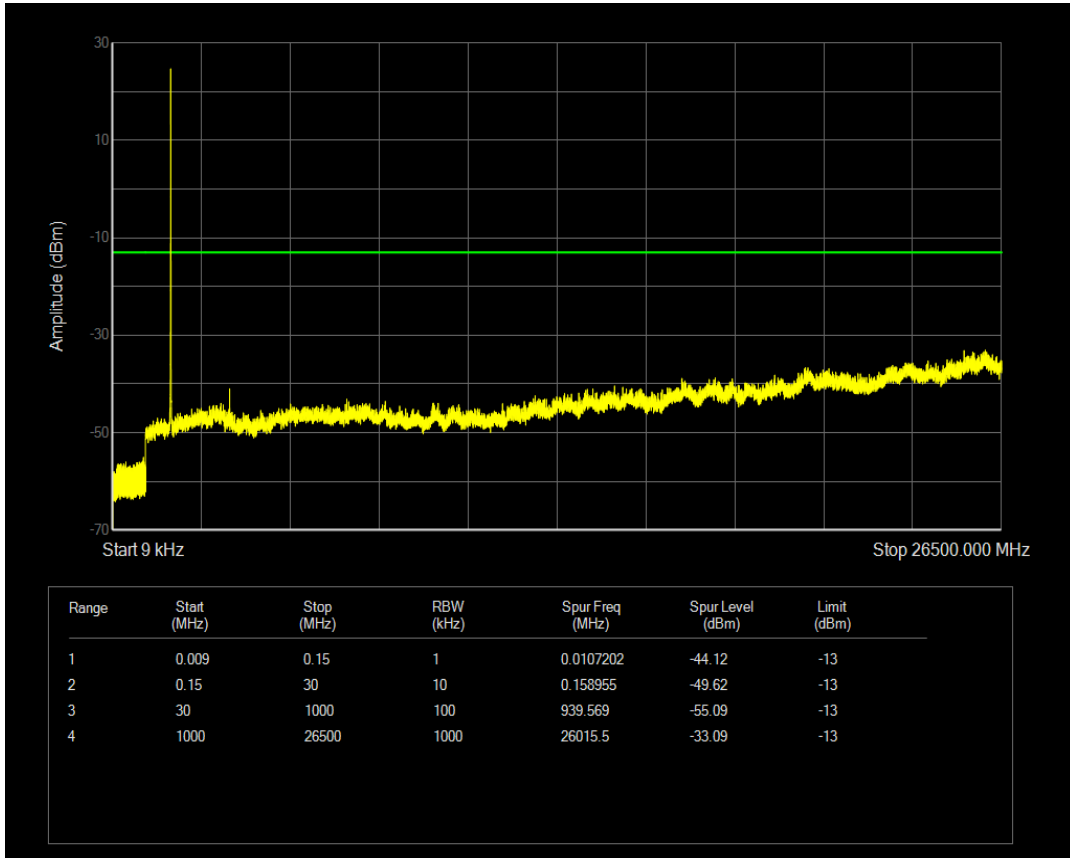

Band4 QPSK BW=3MHz Channel=20385 RB Size=15 Position=#0

Band4 QPSK BW=5MHz Channel=19975 RB Size=1 Position=#0