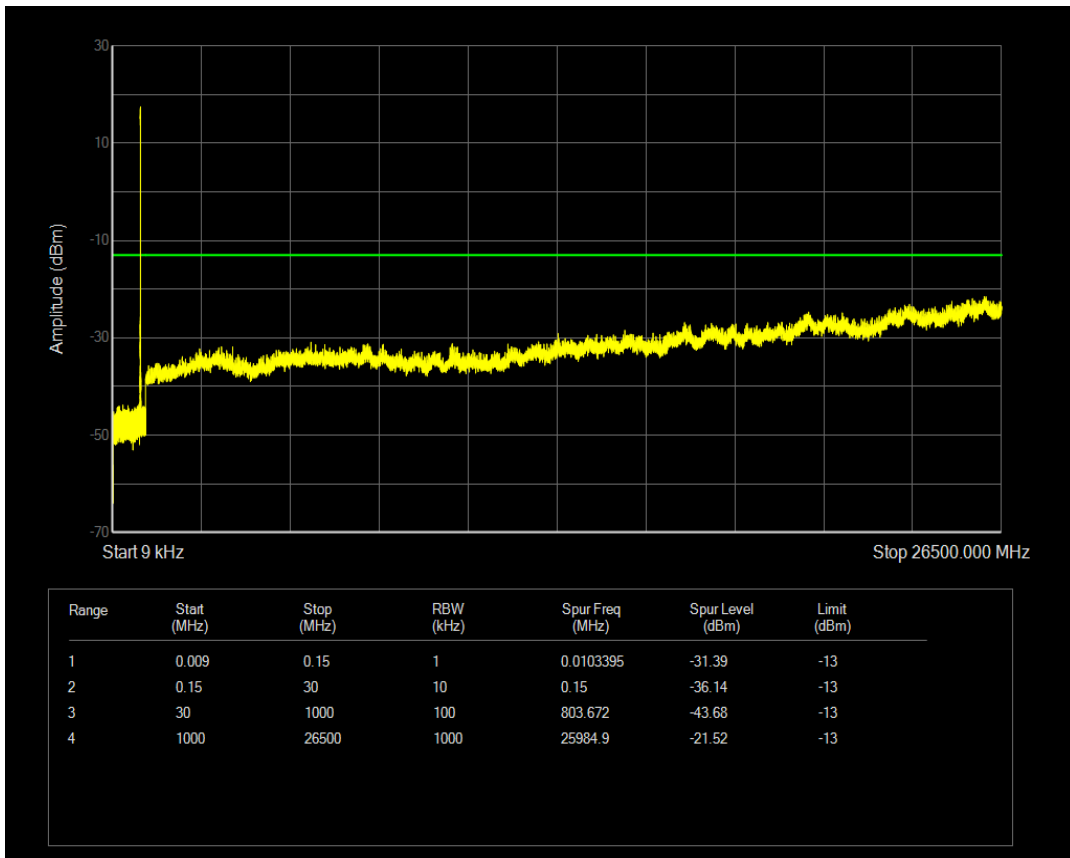

Band5 QPSK BW=3MHz Channel=20635 RB Size=15 Position=#0

Band5 QAM16 BW=3MHz Channel=20635 RB Size=15 Position=#0