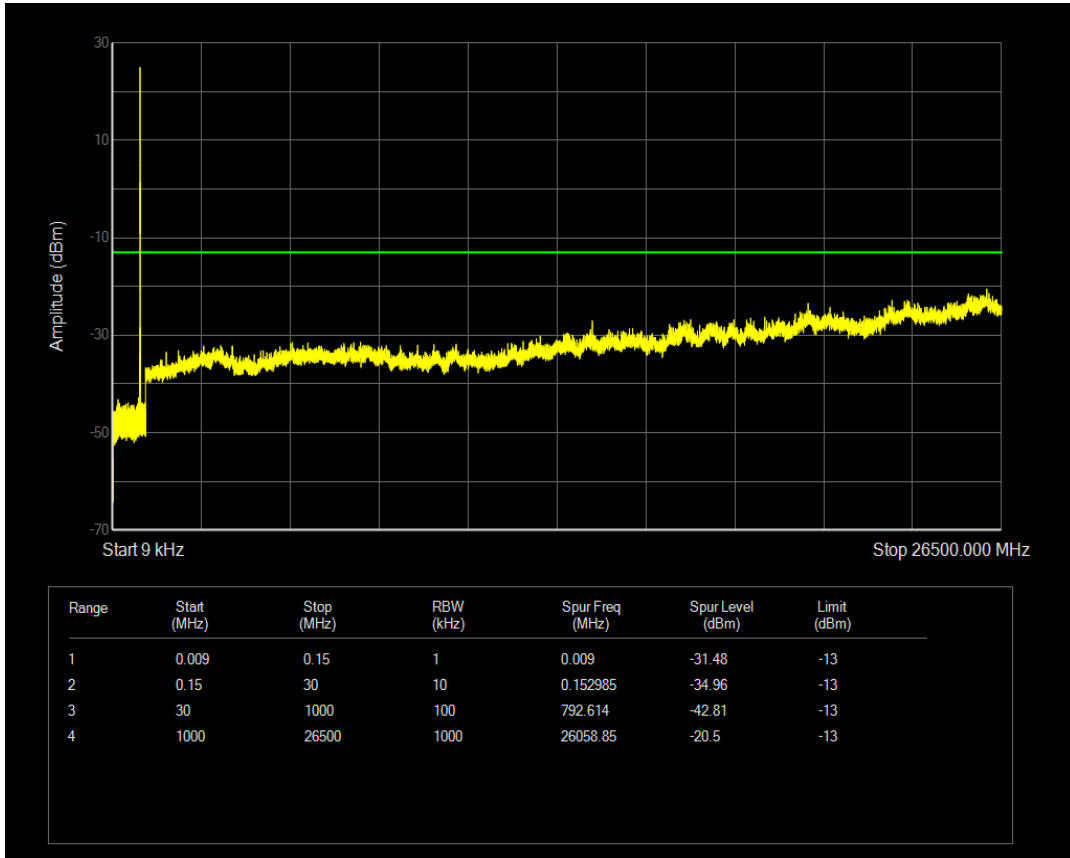

Band4 QPSK BW=20MHz Channel=20300 RB Size=1 Position=#0

Band4 QPSK BW=20MHz Channel=20300 RB Size=100 Position=#0

Band5 QPSK BW=1.4MHz Channel=20407 RB Size=1 Position=#0

Band5 QPSK BW=1.4MHz Channel=20407 RB Size=6 Position=#0

Band5 QAM16 BW=1.4MHz Channel=20407 RB Size=1 Position=#0

Band5 QAM16 BW=1.4MHz Channel=20407 RB Size=6 Position=#0

Band5 QPSK BW=1.4MHz Channel=20525 RB Size=1 Position=#0

Band5 QAM16 BW=1.4MHz Channel=20525 RB Size=1 Position=#0

Band5 QPSK BW=1.4MHz Channel=20525 RB Size=6 Position=#0

Band5 QPSK BW=1.4MHz Channel=20643 RB Size=1 Position=#0

Band5 QAM16 BW=1.4MHz Channel=20525 RB Size=6 Position=#0

Band5 QPSK BW=1.4MHz Channel=20643 RB Size=6 Position=#0