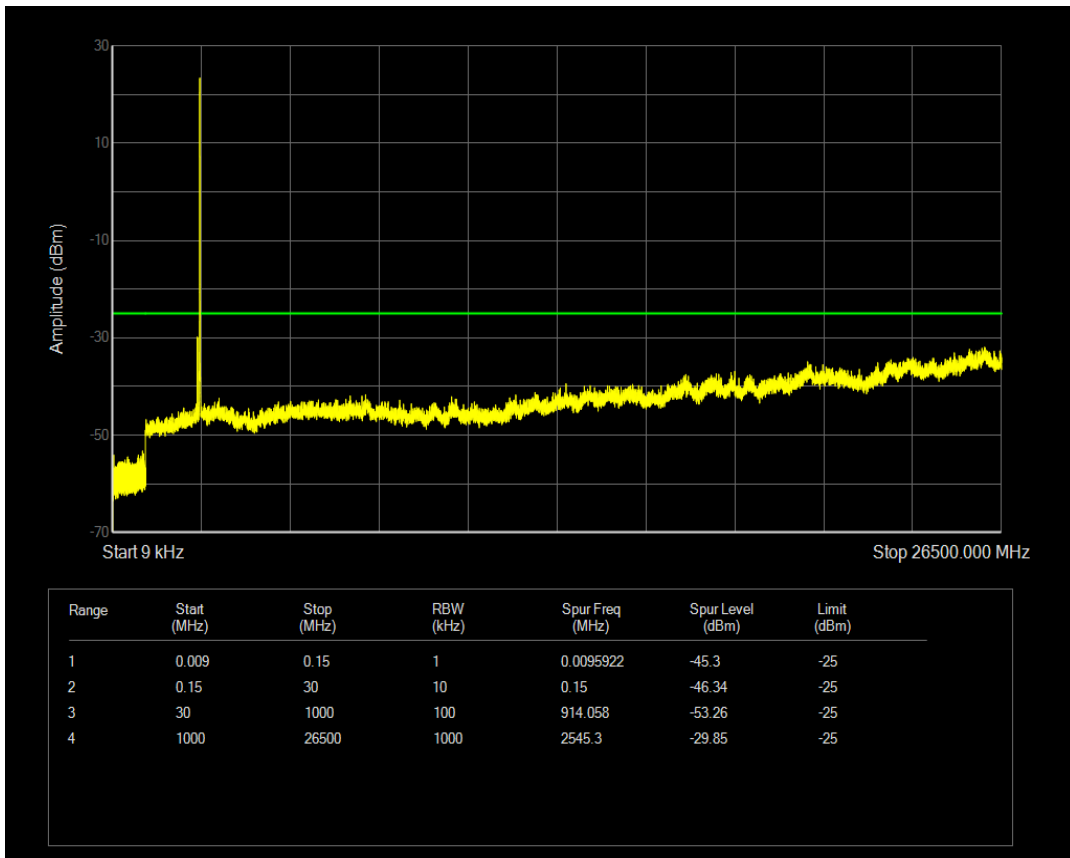

Band38 QPSK BW=5MHz Channel=38000 RB Size=25 Position=#0

Band38 QAM16 BW=5MHz Channel=38000 RB Size=25 Position=#0

Band38 QAM16 BW=5MHz Channel=38000 RB Size=1 Position=#0

Band38 QPSK BW=5MHz Channel=38225 RB Size=1 Position=#0

Band38 QPSK BW=5MHz Channel=38225 RB Size=25 Position=#0

Band38 QAM16 BW=5MHz Channel=38225 RB Size=1 Position=#0

Band38 QAM16 BW=5MHz Channel=38225 RB Size=25 Position=#0

Band38 QPSK BW=10MHz Channel=37800 RB Size=1 Position=#0