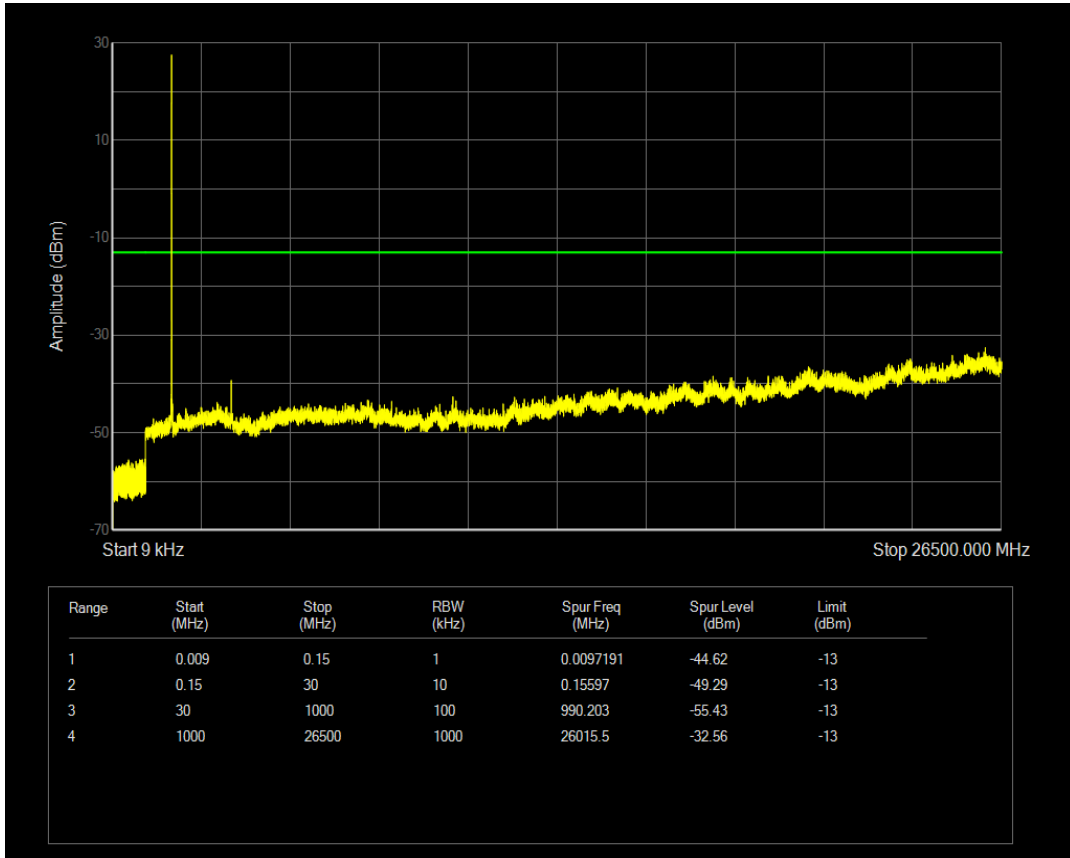

Band66 QAM16 BW=3MHz Channel=132657 RB Size=1 Position=#0

Band66 QAM16 BW=3MHz Channel=132657 RB Size=15 Position=#0