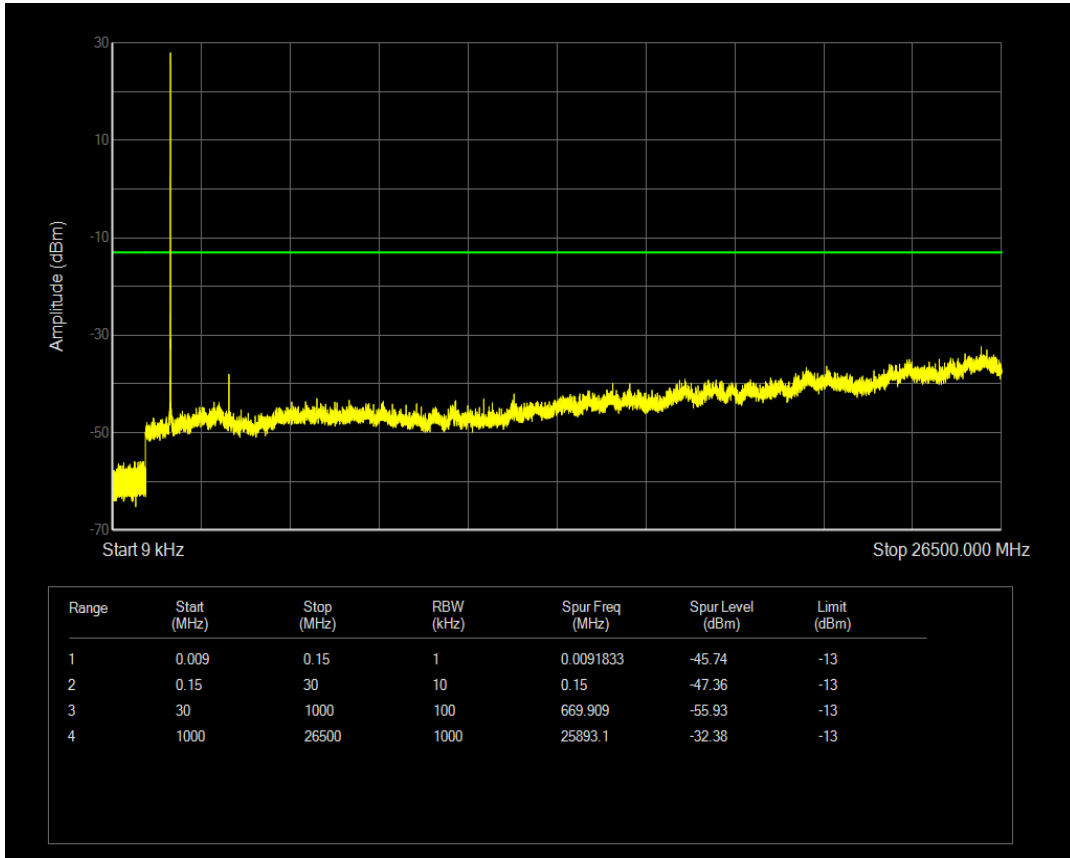

Band66 QAM16 BW=5MHz Channel=132322 RB Size=1 Position=#0

Band66 QAM16 BW=5MHz Channel=132322 RB Size=25 Position=#0