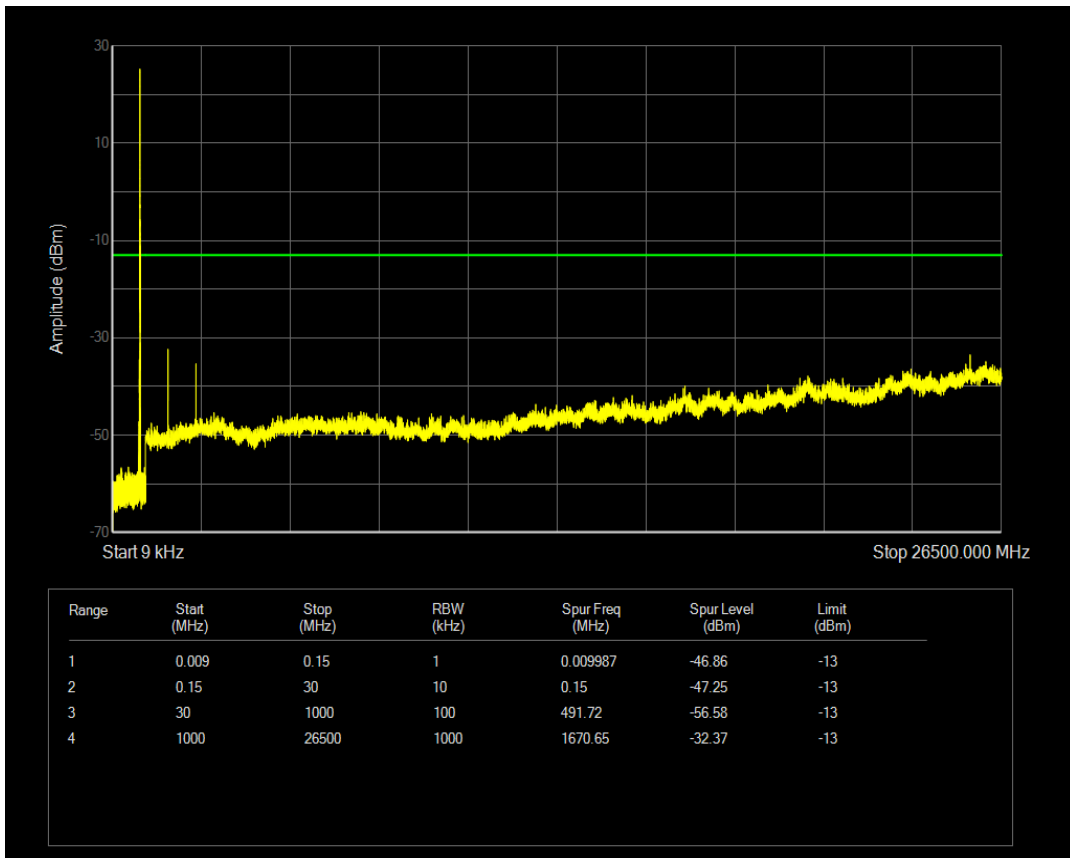

Band26b QPSK BW=15MHz Channel=26965 RB Size=1 Position=#0

Band26b QAM16 BW=15MHz Channel=26965 RB Size=1 Position=#0

Band26b QPSK BW=15MHz Channel=26965 RB Size=75 Position=#0

Band38 QPSK BW=5MHz Channel=37775 RB Size=1 Position=#0