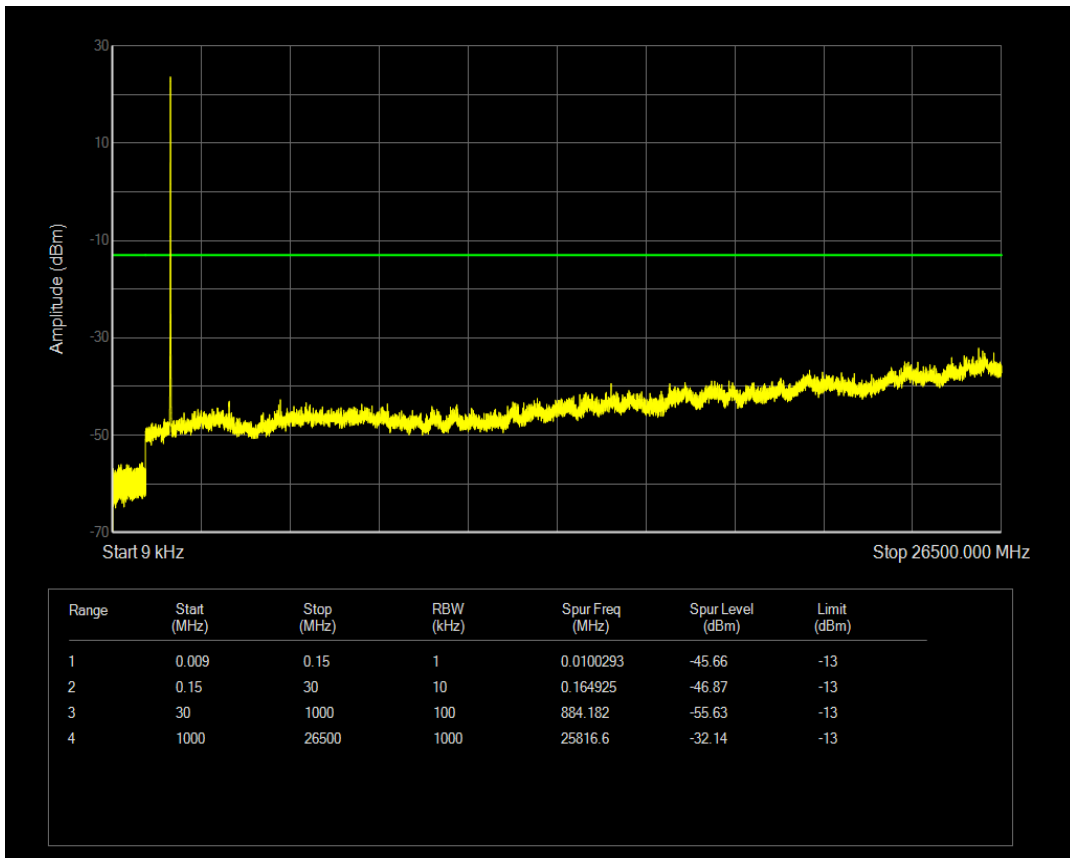

Band66 QPSK BW=5MHz Channel=132322 RB Size=25 Position=#0

Band66 QAM16 BW=5MHz Channel=132322 RB Size=1 Position=#0