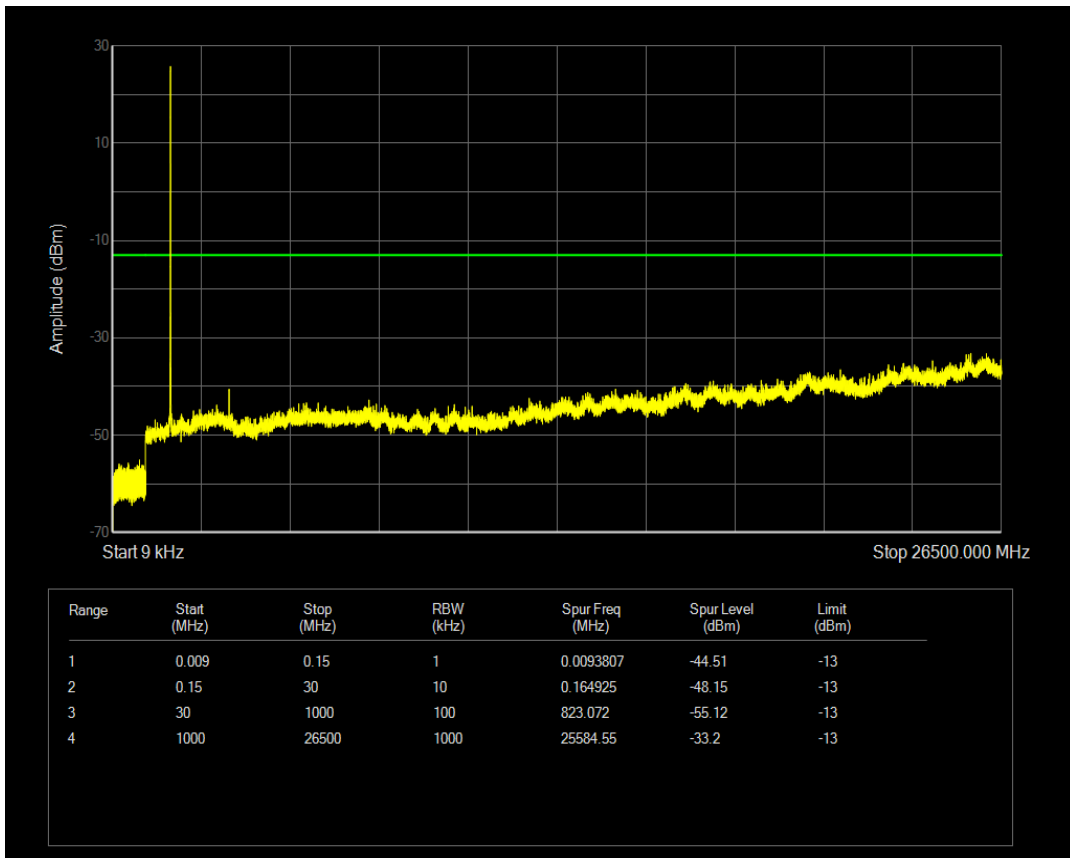

Band66 QPSK BW=3MHz Channel=132322 RB Size=15 Position=#0

Band66 QAM16 BW=3MHz Channel=132322 RB Size=1 Position=#0