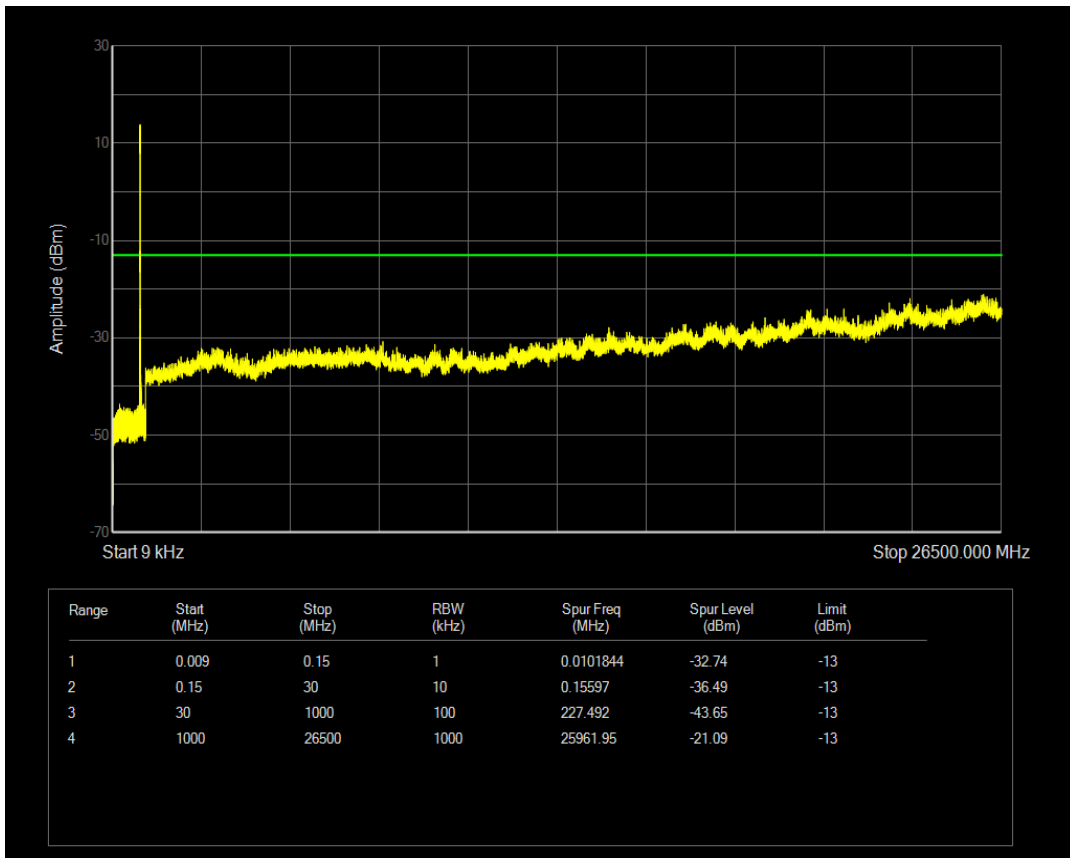

Band5 QAM16 BW=5MHz Channel=20625 RB Size=25 Position=#0

Band5 QAM16 BW=5MHz Channel=20625 RB Size=1 Position=#0

Band5 QPSK BW=10MHz Channel=20450 RB Size=1 Position=#0

Band5 QAM16 BW=10MHz Channel=20450 RB Size=1 Position=#0

Band5 QPSK BW=10MHz Channel=20450 RB Size=50 Position=#0

Band5 QPSK BW=10MHz Channel=20525 RB Size=1 Position=#0

Band5 QPSK BW=10MHz Channel=20525 RB Size=50 Position=#0

Band5 QAM16 BW=10MHz Channel=20525 RB Size=1 Position=#0