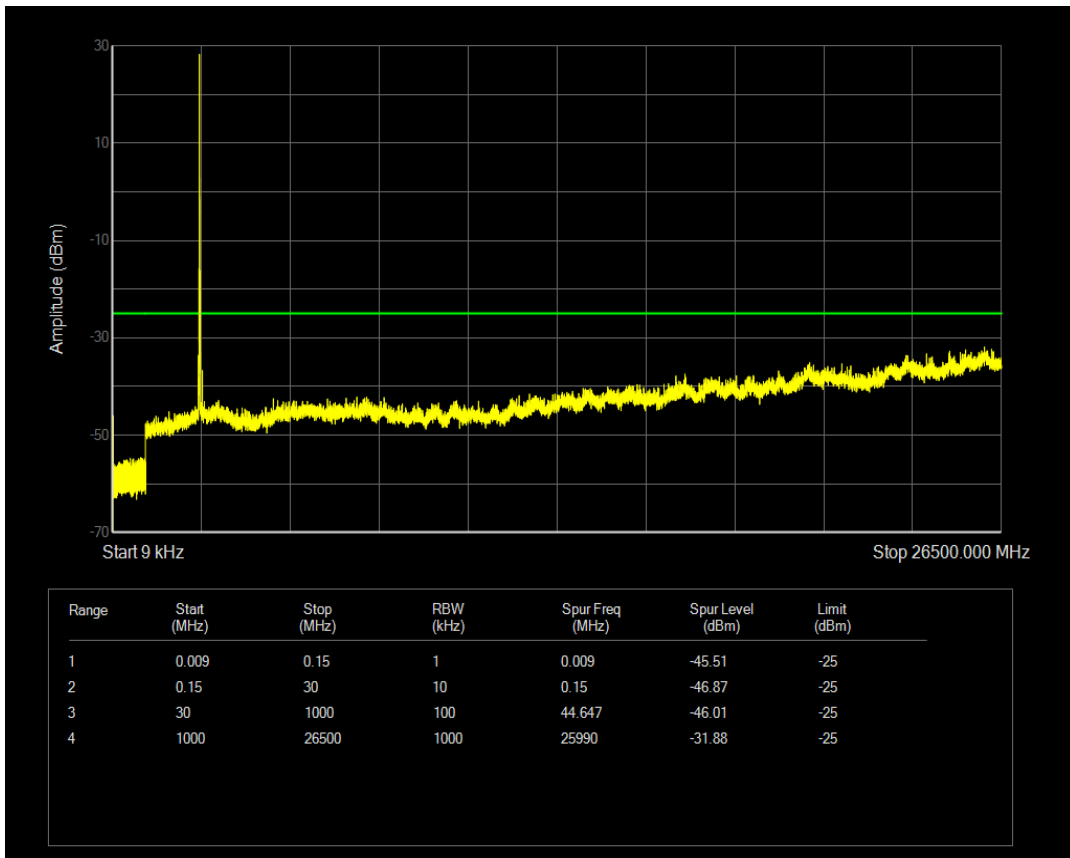

Band38 QAM16 BW=15MHz Channel=38175 RB Size=1 Position=#0

Band38 QPSK BW=20MHz Channel=37850 RB Size=1 Position=#0