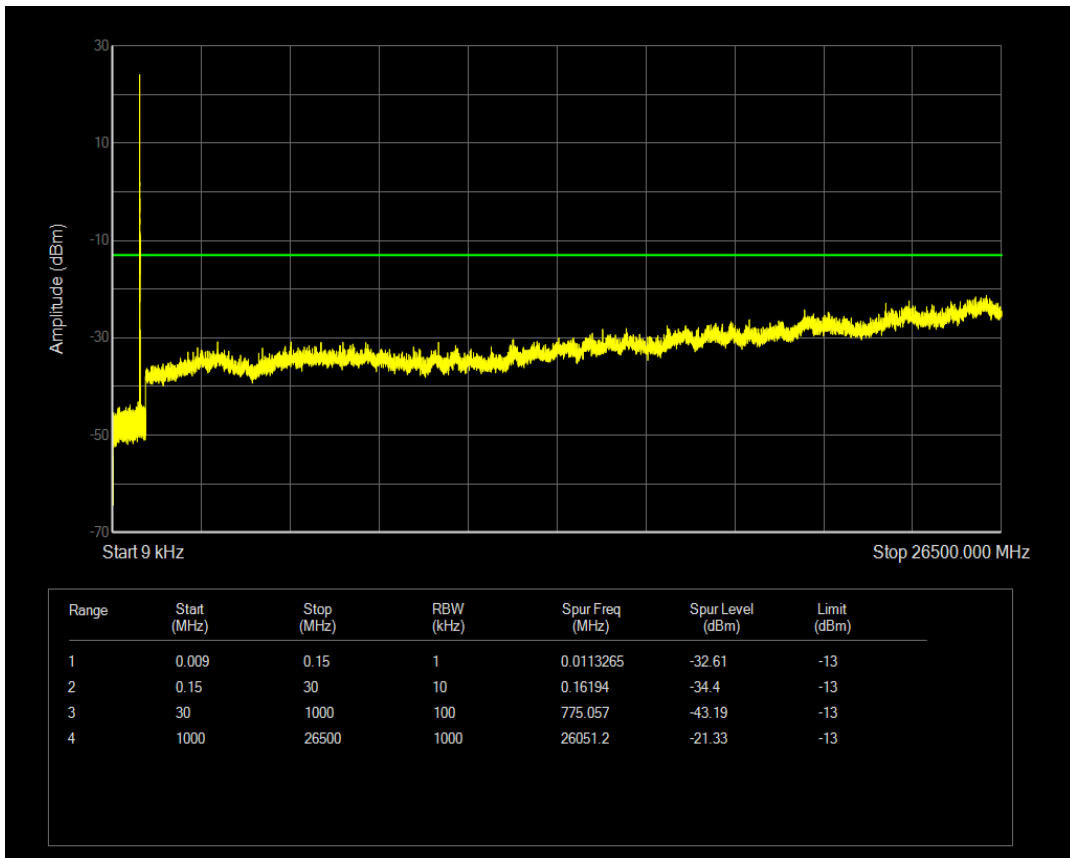

Band5 QAM16 BW=5MHz Channel=20425 RB Size=1 Position=#0

Band5 QAM16 BW=5MHz Channel=20425 RB Size=25 Position=#0