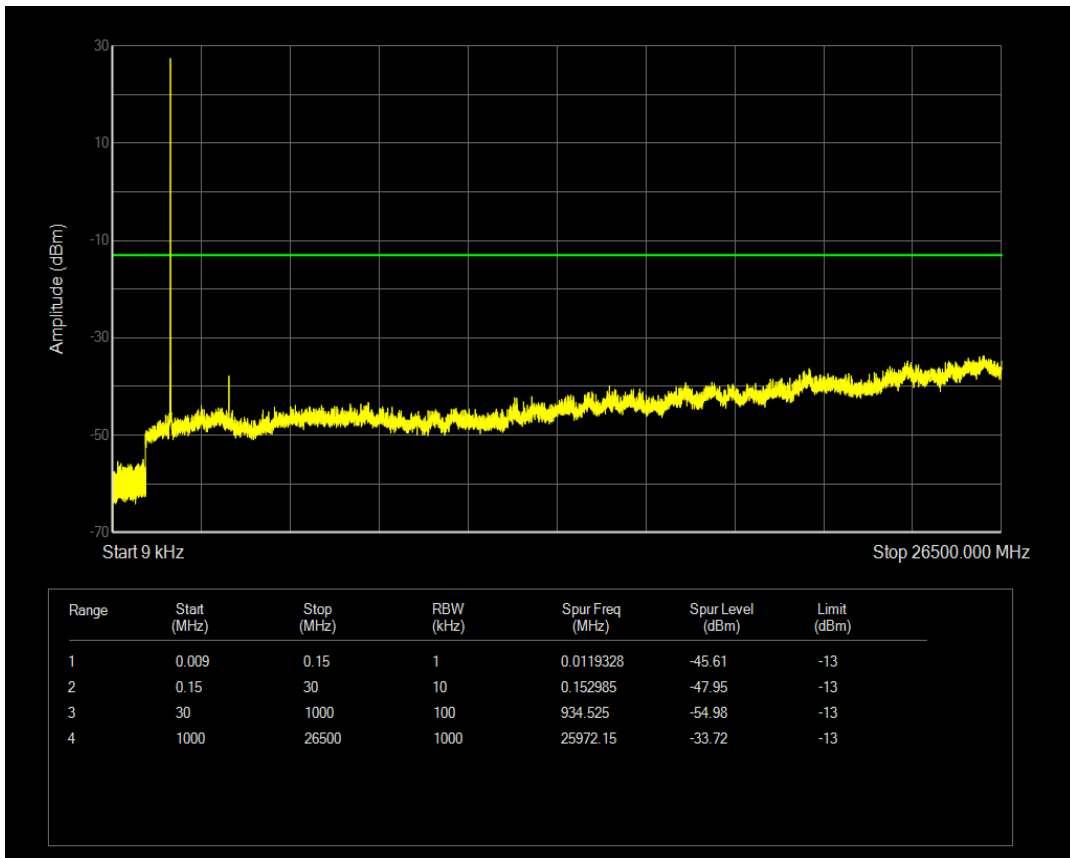

Band66 QPSK BW=5MHz Channel=132322 RB Size=1 Position=#0

Band66 QAM16 BW=5MHz Channel=131997 RB Size=25 Position=#0