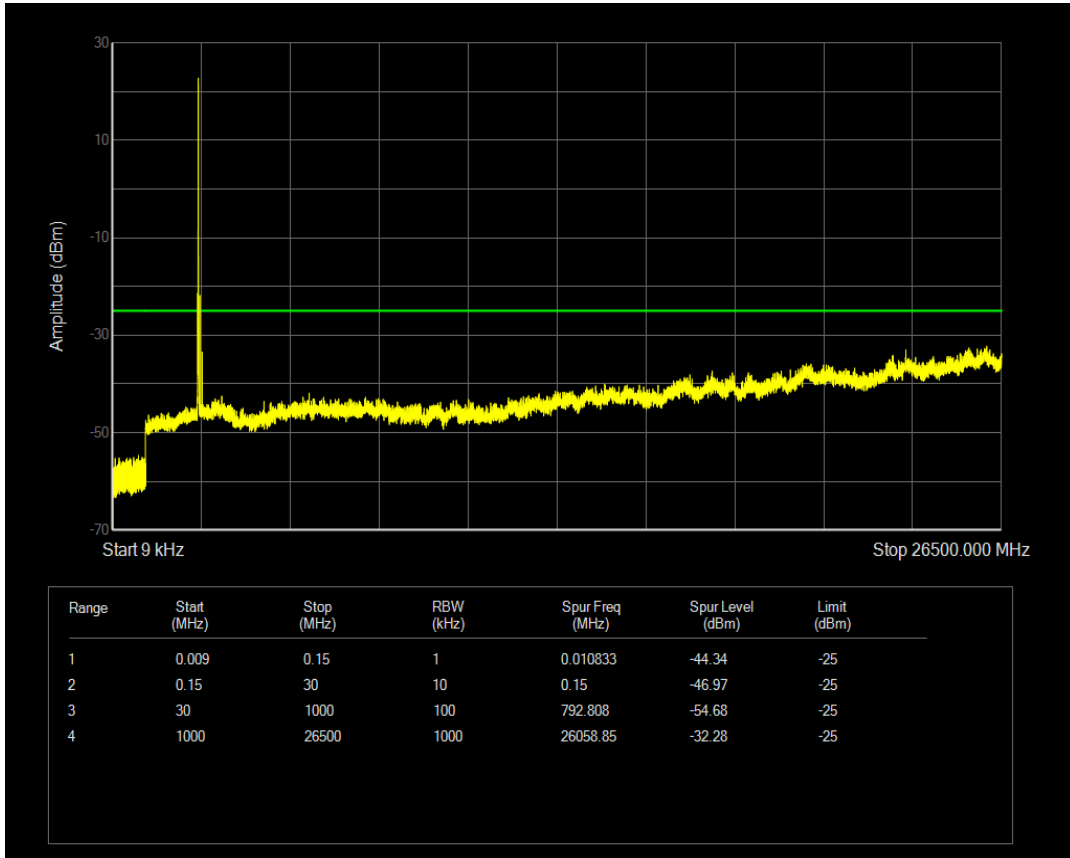

Band38 QPSK BW=5MHz Channel=37775 RB Size=25 Position=#0

Band38 QAM16 BW=5MHz Channel=37775 RB Size=1 Position=#0

Band38 QPSK BW=5MHz Channel=38000 RB Size=1 Position=#0

Band38 QAM16 BW=5MHz Channel=37775 RB Size=25 Position=#0

Band38 QPSK BW=5MHz Channel=38000 RB Size=25 Position=#0

Band38 QAM16 BW=5MHz Channel=38000 RB Size=25 Position=#0

Band38 QAM16 BW=5MHz Channel=38000 RB Size=1 Position=#0

Band38 QPSK BW=5MHz Channel=38225 RB Size=1 Position=#0