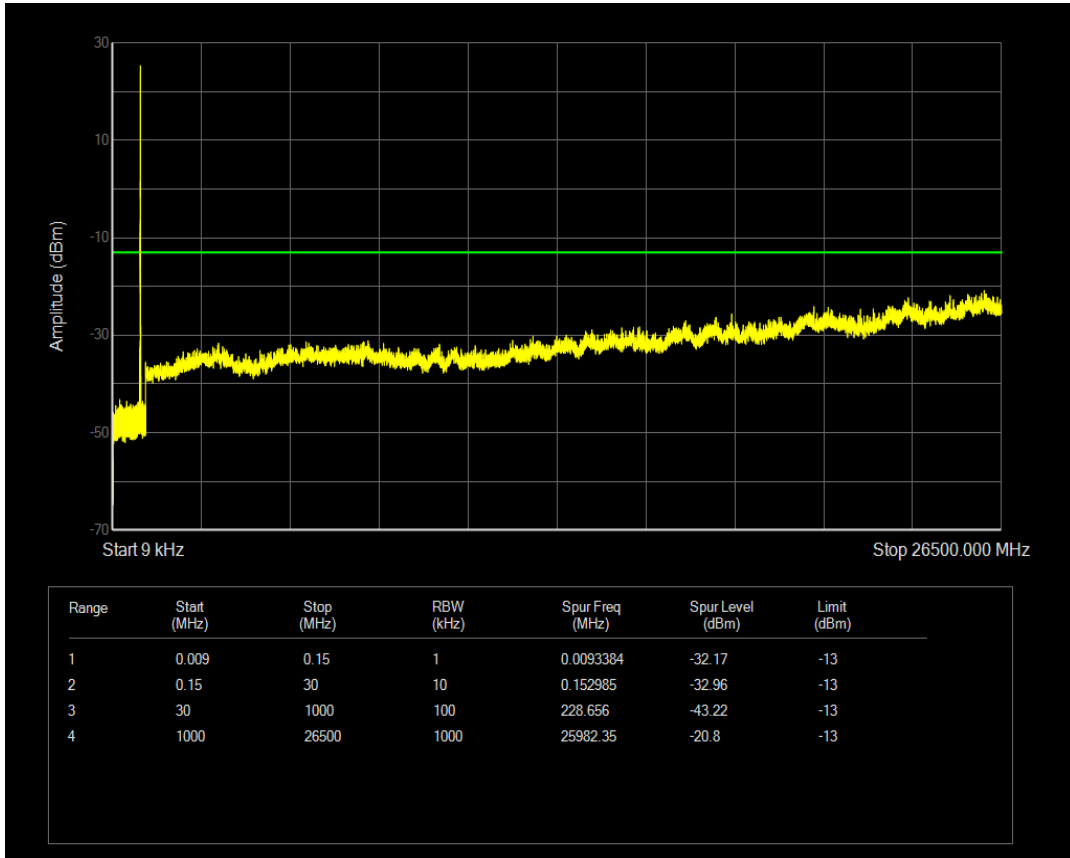

Band5 QPSK BW=5MHz Channel=20525 RB Size=25 Position=#0

Band5 QAM16 BW=5MHz Channel=20525 RB Size=25 Position=#0

Band5 QPSK BW=5MHz Channel=20625 RB Size=1 Position=#0

Band5 QPSK BW=5MHz Channel=20625 RB Size=25 Position=#0

Band5 QAM16 BW=5MHz Channel=20625 RB Size=25 Position=#0

Band5 QAM16 BW=5MHz Channel=20625 RB Size=1 Position=#0

Band5 QPSK BW=10MHz Channel=20450 RB Size=1 Position=#0

Band5 QAM16 BW=10MHz Channel=20450 RB Size=1 Position=#0