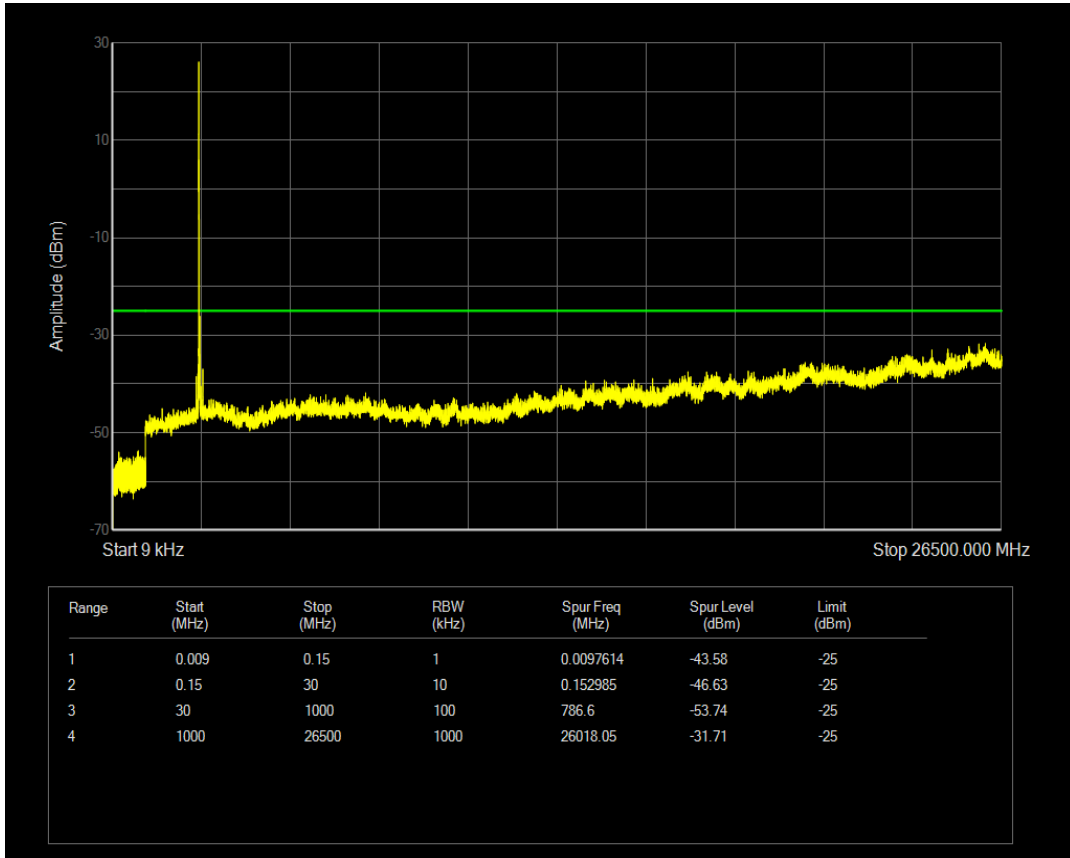

Band38 QAM16 BW=15MHz Channel=38000 RB Size=1 Position=#0

Band38 QPSK BW=15MHz Channel=38175 RB Size=1 Position=#0