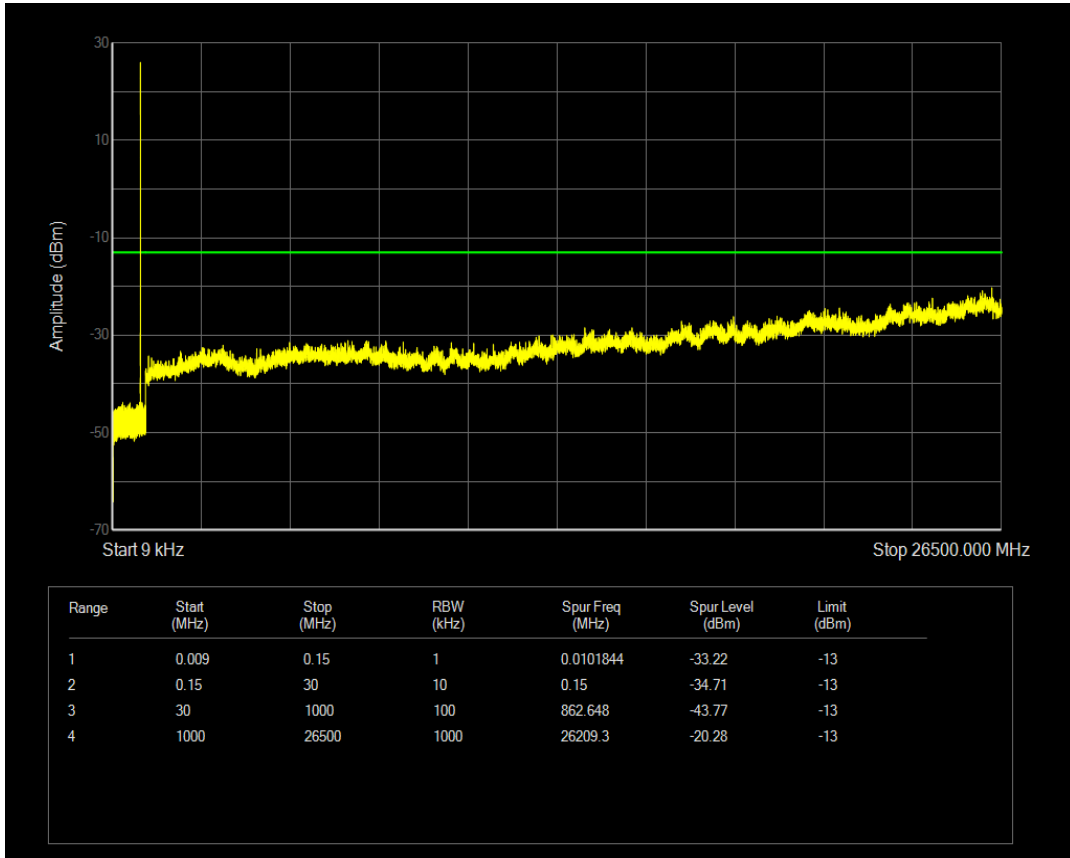

Band4 QPSK BW=20MHz Channel=20300 RB Size=1 Position=#0

Band4 QPSK BW=20MHz Channel=20300 RB Size=100 Position=#0

Band5 QPSK BW=1.4MHz Channel=20407 RB Size=1 Position=#0

Band5 QPSK BW=1.4MHz Channel=20407 RB Size=6 Position=#0

Band5 QAM16 BW=1.4MHz Channel=20407 RB Size=1 Position=#0

Band5 QAM16 BW=1.4MHz Channel=20407 RB Size=6 Position=#0

Band5 QPSK BW=1.4MHz Channel=20525 RB Size=1 Position=#0

Band5 QAM16 BW=1.4MHz Channel=20525 RB Size=1 Position=#0

Band5 QPSK BW=1.4MHz Channel=20525 RB Size=6 Position=#0

Band5 QPSK BW=1.4MHz Channel=20643 RB Size=1 Position=#0

Band5 QAM16 BW=1.4MHz Channel=20525 RB Size=6 Position=#0

Band5 QPSK BW=1.4MHz Channel=20643 RB Size=6 Position=#0