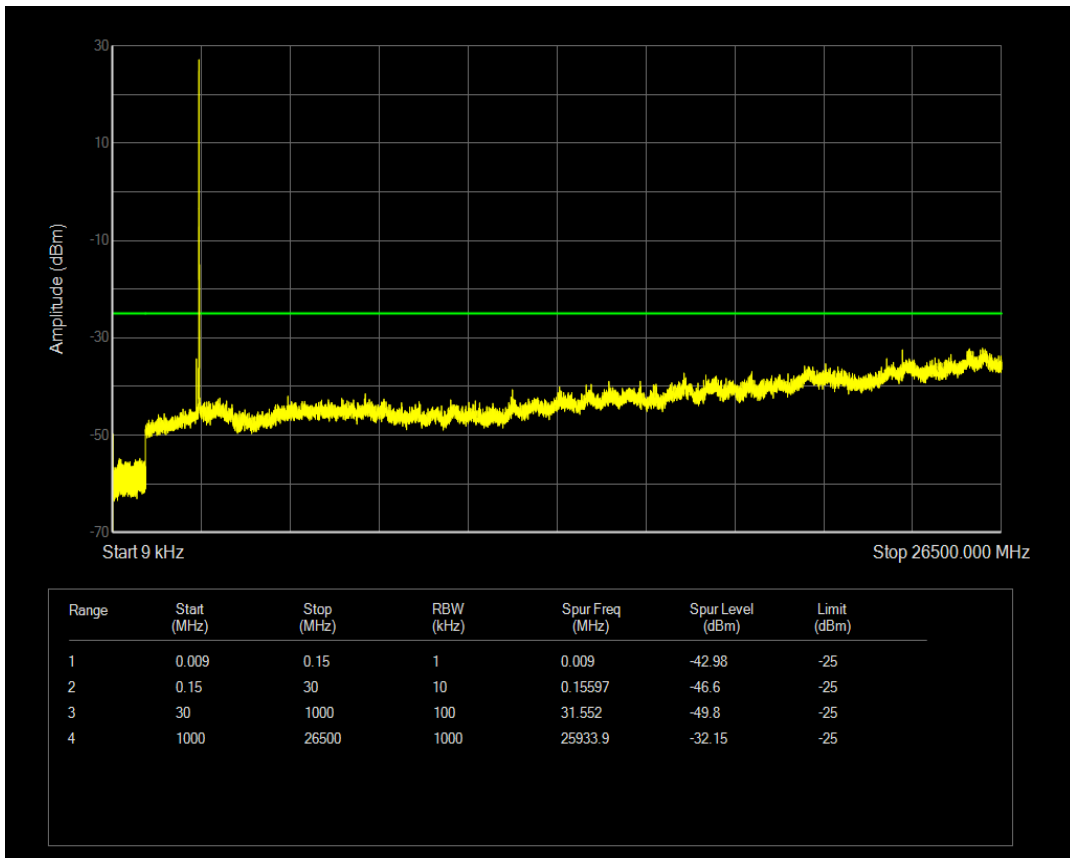

Band38 QPSK BW=5MHz Channel=38000 RB Size=1 Position=#0

Band38 QAM16 BW=5MHz Channel=37775 RB Size=25 Position=#0