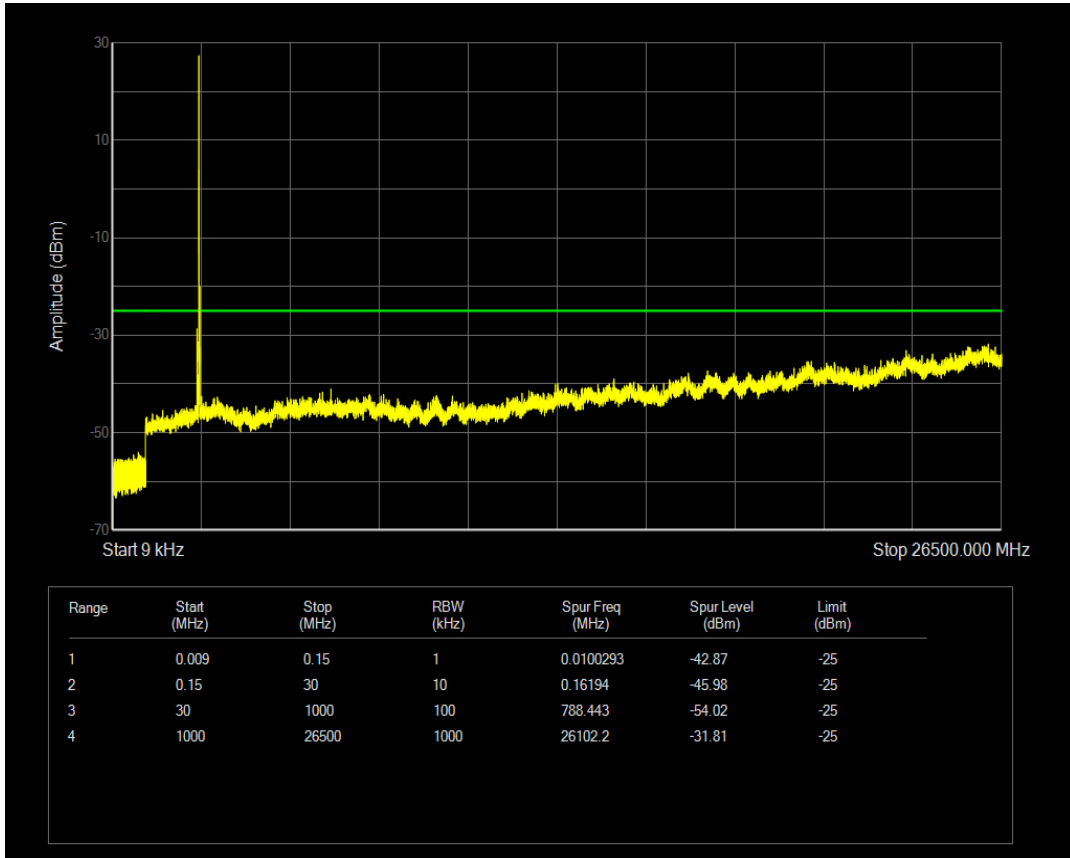

Band38 QPSK BW=5MHz Channel=38225 RB Size=25 Position=#0

Band38 QAM16 BW=5MHz Channel=38225 RB Size=1 Position=#0

Band38 QAM16 BW=5MHz Channel=38225 RB Size=25 Position=#0

Band38 QPSK BW=10MHz Channel=37800 RB Size=1 Position=#0

Band38 QPSK BW=10MHz Channel=37800 RB Size=50 Position=#0

Band38 QPSK BW=10MHz Channel=38000 RB Size=1 Position=#0

Band38 QAM16 BW=10MHz Channel=37800 RB Size=1 Position=#0

Band38 QPSK BW=10MHz Channel=38000 RB Size=50 Position=#0