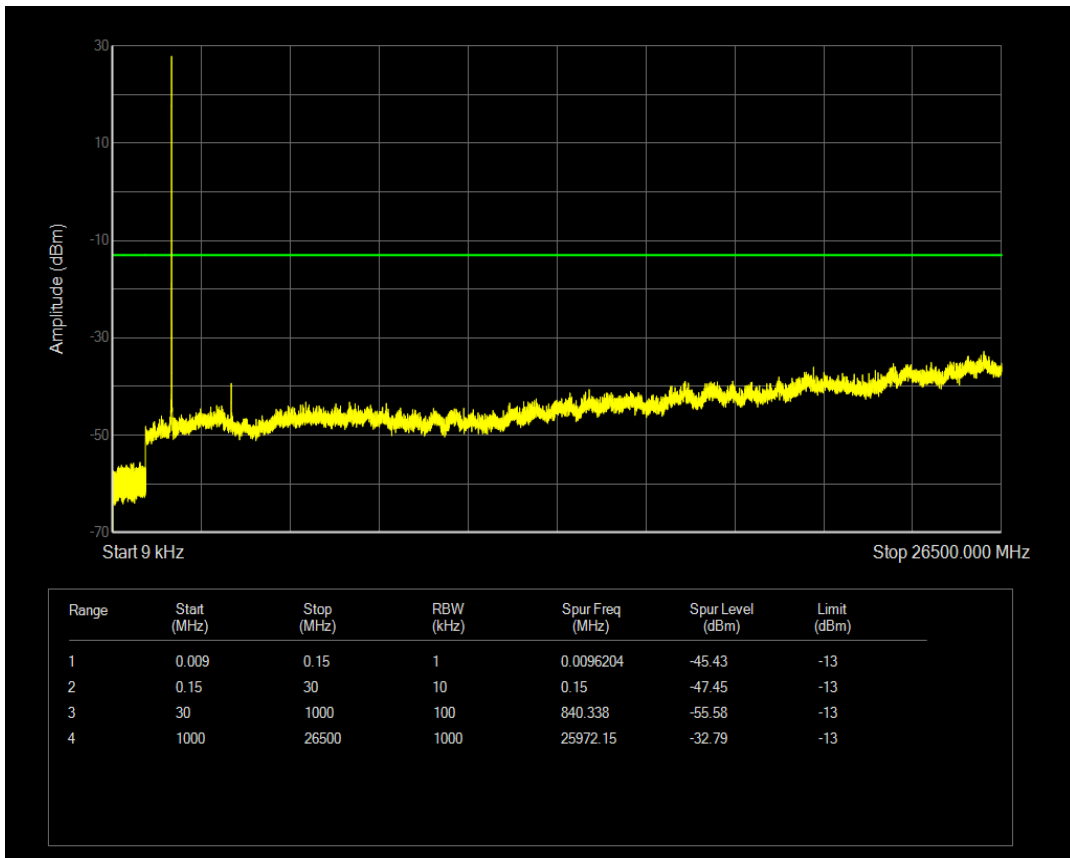

Band66 QPSK BW=3MHz Channel=132657 RB Size=1 Position=#0

Band66 QAM16 BW=3MHz Channel=132322 RB Size=15 Position=#0