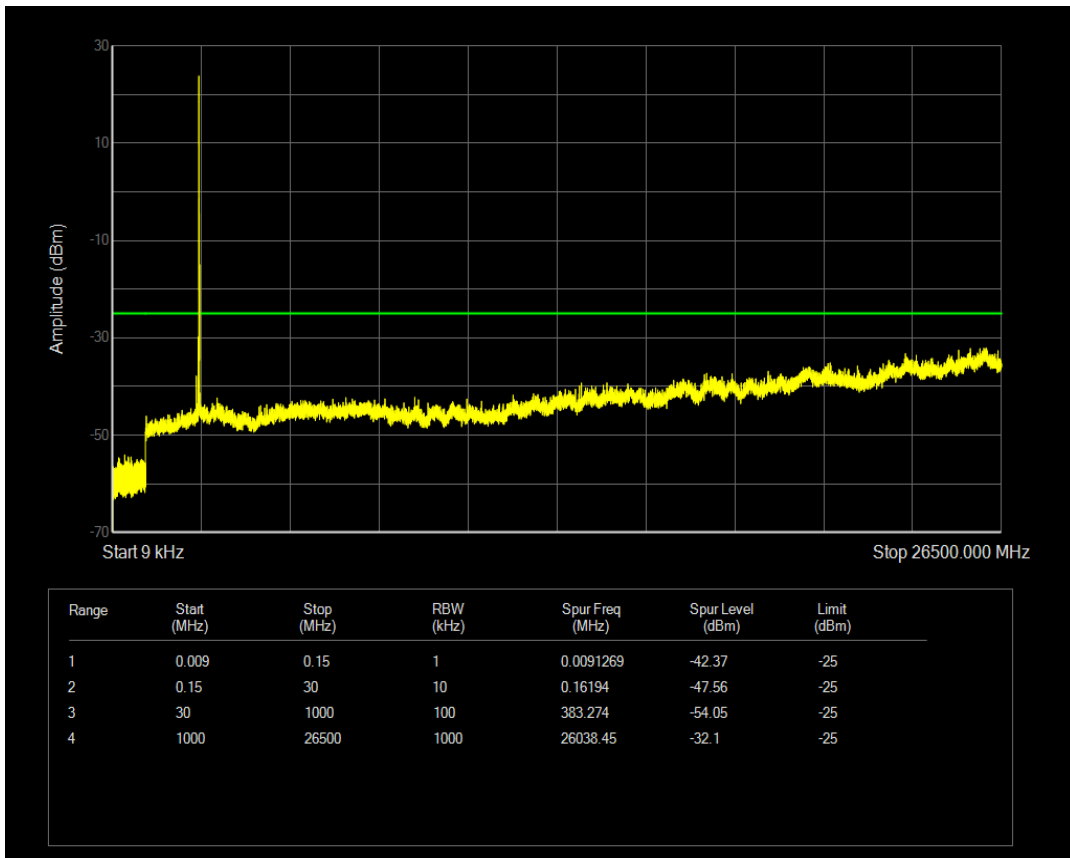

Band38 QPSK BW=10MHz Channel=37800 RB Size=50 Position=#0

Band38 QPSK BW=10MHz Channel=38000 RB Size=1 Position=#0

Band38 QAM16 BW=10MHz Channel=37800 RB Size=1 Position=#0

Band38 QPSK BW=10MHz Channel=38000 RB Size=50 Position=#0

Band38 QAM16 BW=10MHz Channel=38000 RB Size=1 Position=#0

Band38 QPSK BW=10MHz Channel=38200 RB Size=1 Position=#0

Band38 QPSK BW=10MHz Channel=38200 RB Size=50 Position=#0

Band38 QAM16 BW=10MHz Channel=38200 RB Size=1 Position=#0