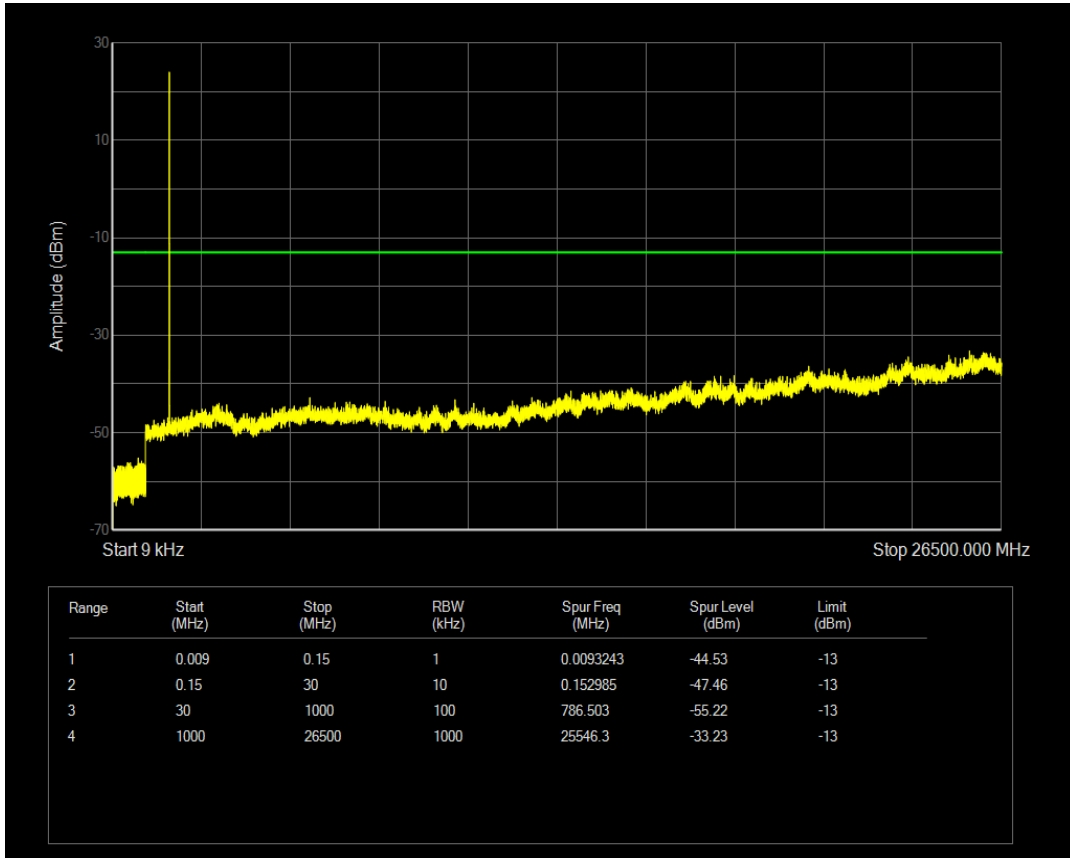

Band5 QPSK BW=10MHz Channel=20600 RB Size=1 Position=#0

Band5 QPSK BW=10MHz Channel=20600 RB Size=50 Position=#0

Band5 QAM16 BW=10MHz Channel=20600 RB Size=1 Position=#0

Band66 QPSK BW=1.4MHz Channel=131979 RB Size=1 Position=#0

Band66 QPSK BW=1.4MHz Channel=131979 RB Size=6 Position=#0

Band66 QAM16 BW=1.4MHz Channel=131979 RB Size=1 Position=#0

Band66 QPSK BW=1.4MHz Channel=132322 RB Size=1 Position=#0

Band66 QAM16 BW=1.4MHz Channel=131979 RB Size=6 Position=#0