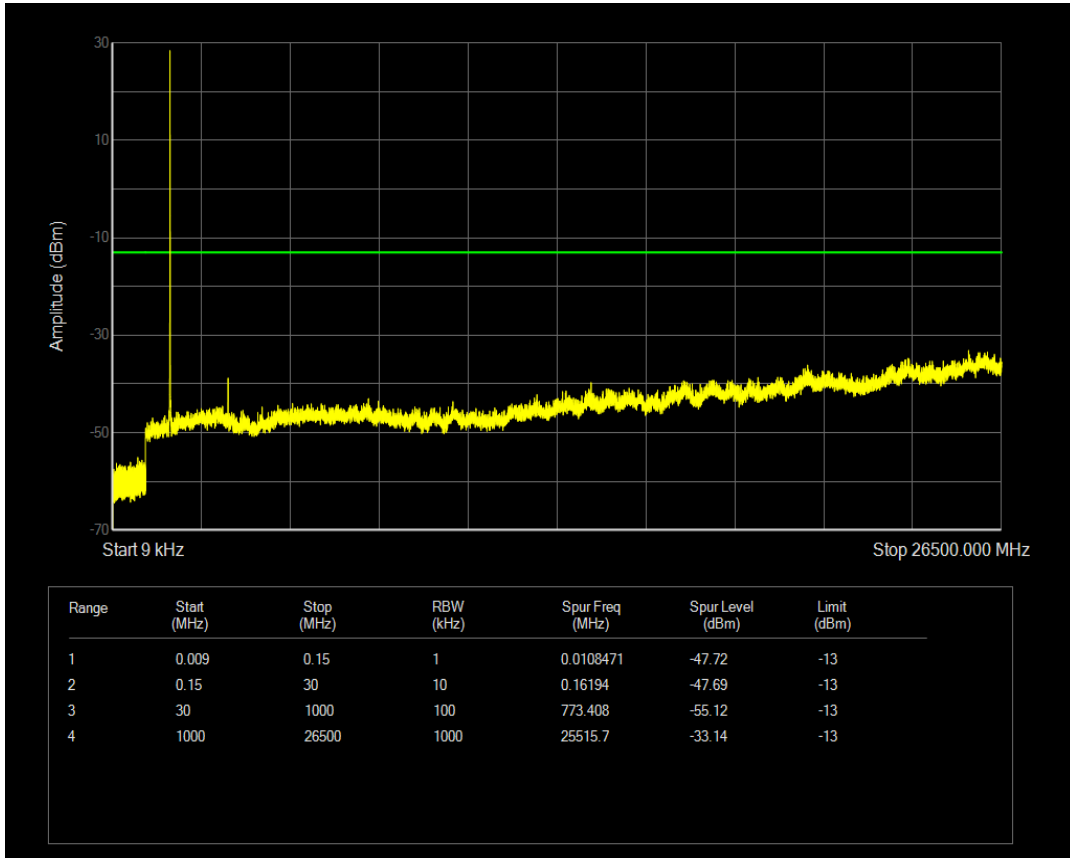

Band4 QPSK BW=5MHz Channel=20175 RB Size=1 Position=#0

Band4 QPSK BW=5MHz Channel=20375 RB Size=1 Position=#0