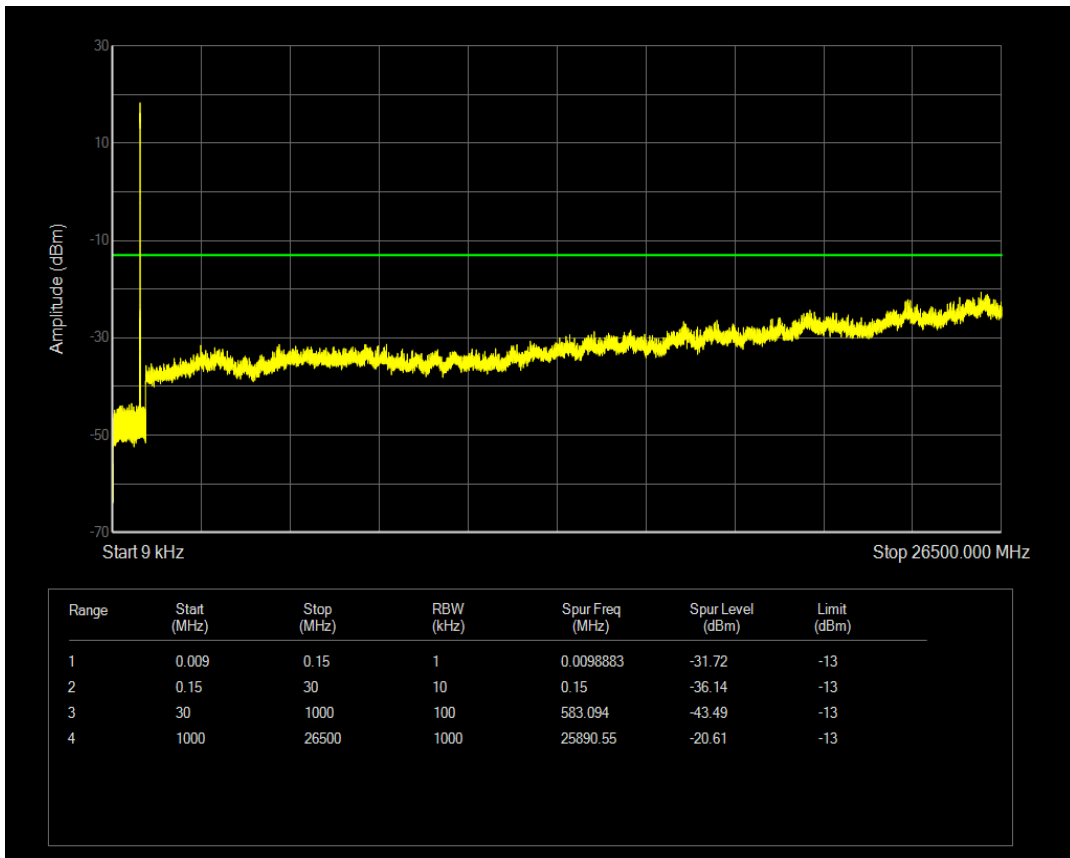

Band5 QAM16 BW=3MHz Channel=20525 RB Size=15 Position=#0

Band5 QAM16 BW=3MHz Channel=20525 RB Size=1 Position=#0