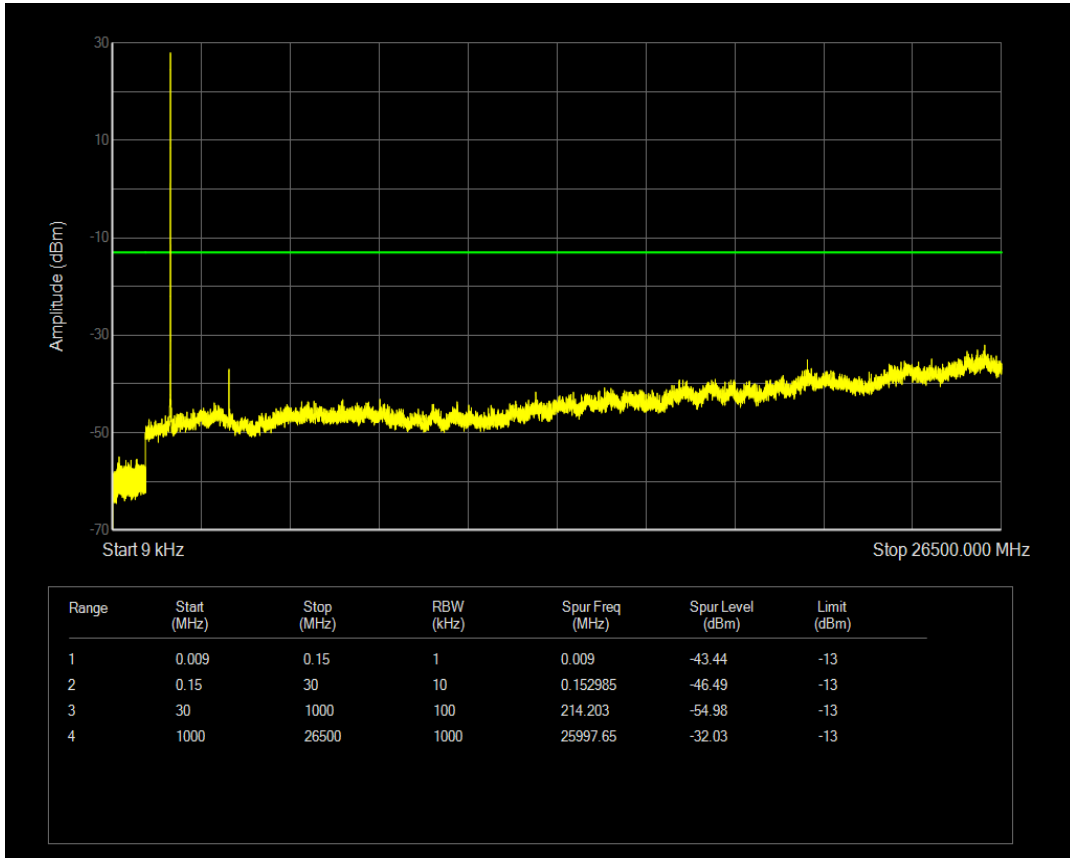

Band66 QAM16 BW=3MHz Channel=132322 RB Size=1 Position=#0

Band66 QPSK BW=3MHz Channel=132657 RB Size=1 Position=#0