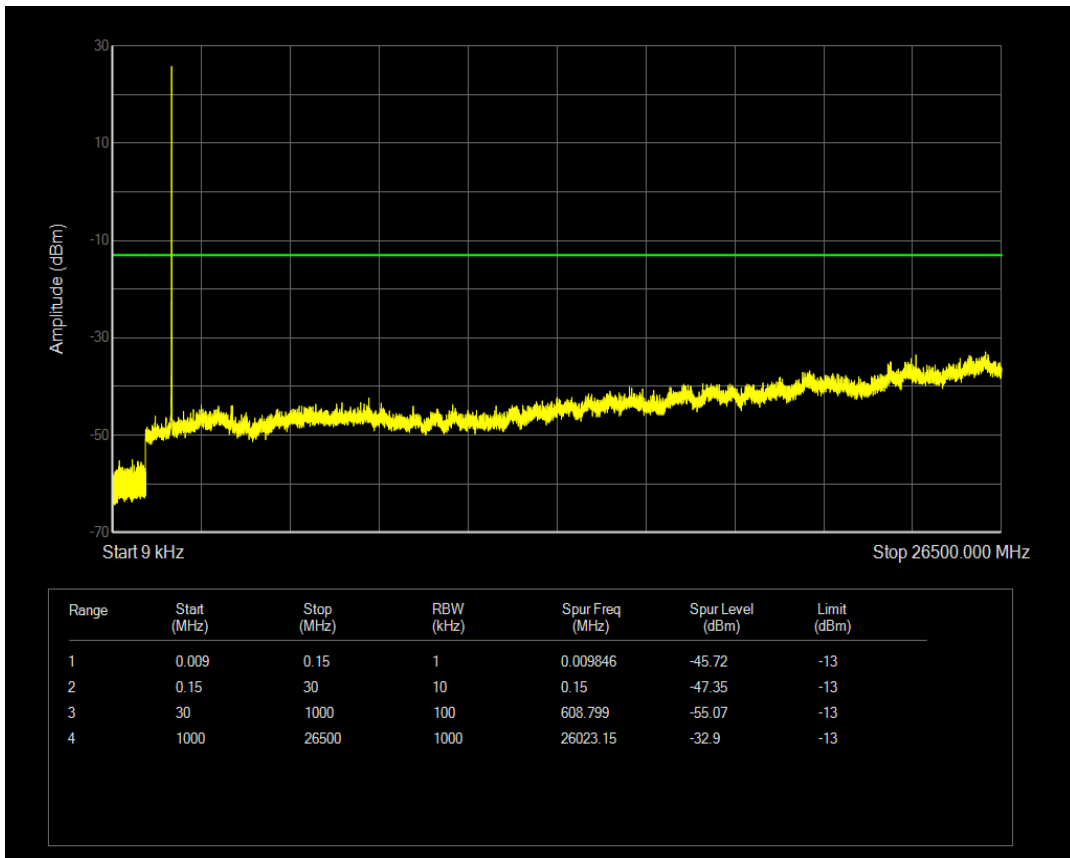

Band66 QAM16 BW=3MHz Channel=132657 RB Size=15 Position=#0

Band66 QPSK BW=5MHz Channel=131997 RB Size=1 Position=#0