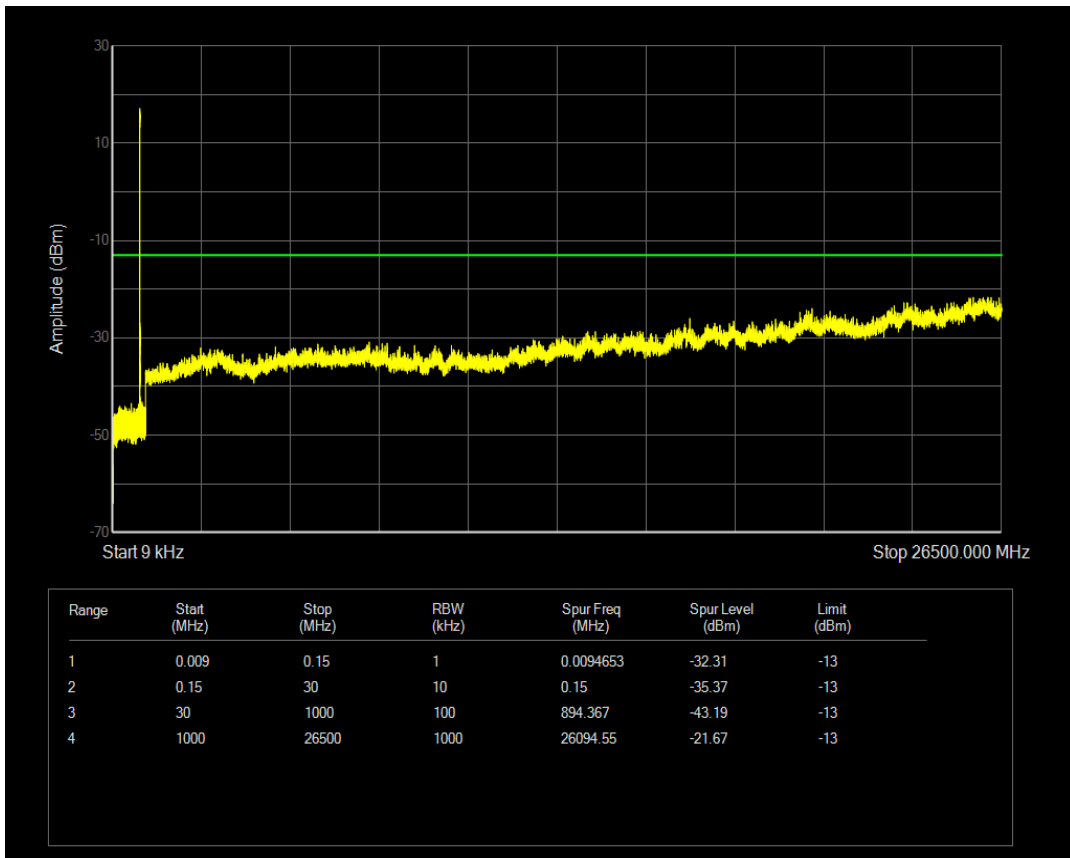

Band5 QPSK BW=3MHz Channel=20415 RB Size=15 Position=#0

Band5 QAM16 BW=3MHz Channel=20415 RB Size=15 Position=#0