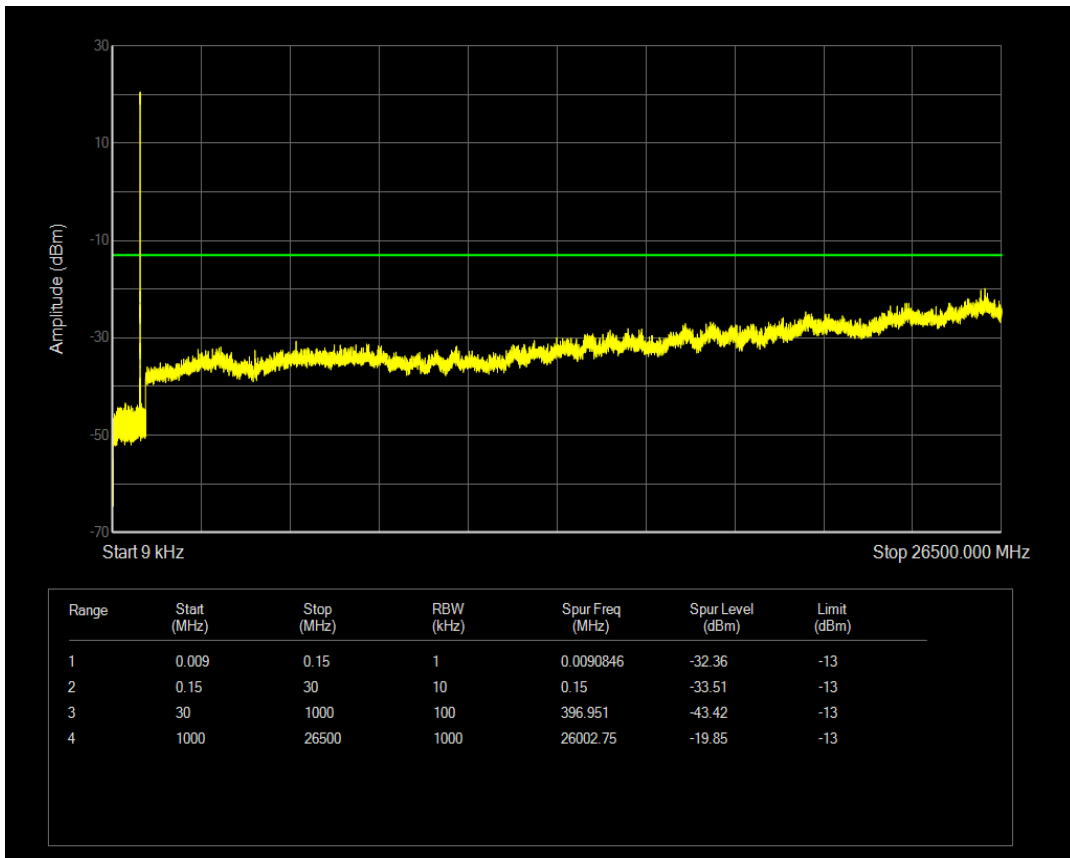

Band4 QPSK BW=20MHz Channel=20300 RB Size=1 Position=#0

Band4 QPSK BW=20MHz Channel=20300 RB Size=100 Position=#0

Band5 QPSK BW=1.4MHz Channel=20407 RB Size=1 Position=#0

Band5 QPSK BW=1.4MHz Channel=20407 RB Size=6 Position=#0

Band5 QAM16 BW=1.4MHz Channel=20407 RB Size=1 Position=#0

Band5 QAM16 BW=1.4MHz Channel=20407 RB Size=6 Position=#0

Band5 QPSK BW=1.4MHz Channel=20525 RB Size=1 Position=#0

Band5 QAM16 BW=1.4MHz Channel=20525 RB Size=1 Position=#0

Band5 QPSK BW=1.4MHz Channel=20525 RB Size=6 Position=#0

Band5 QPSK BW=1.4MHz Channel=20643 RB Size=1 Position=#0

Band5 QAM16 BW=1.4MHz Channel=20525 RB Size=6 Position=#0

Band5 QPSK BW=1.4MHz Channel=20643 RB Size=6 Position=#0