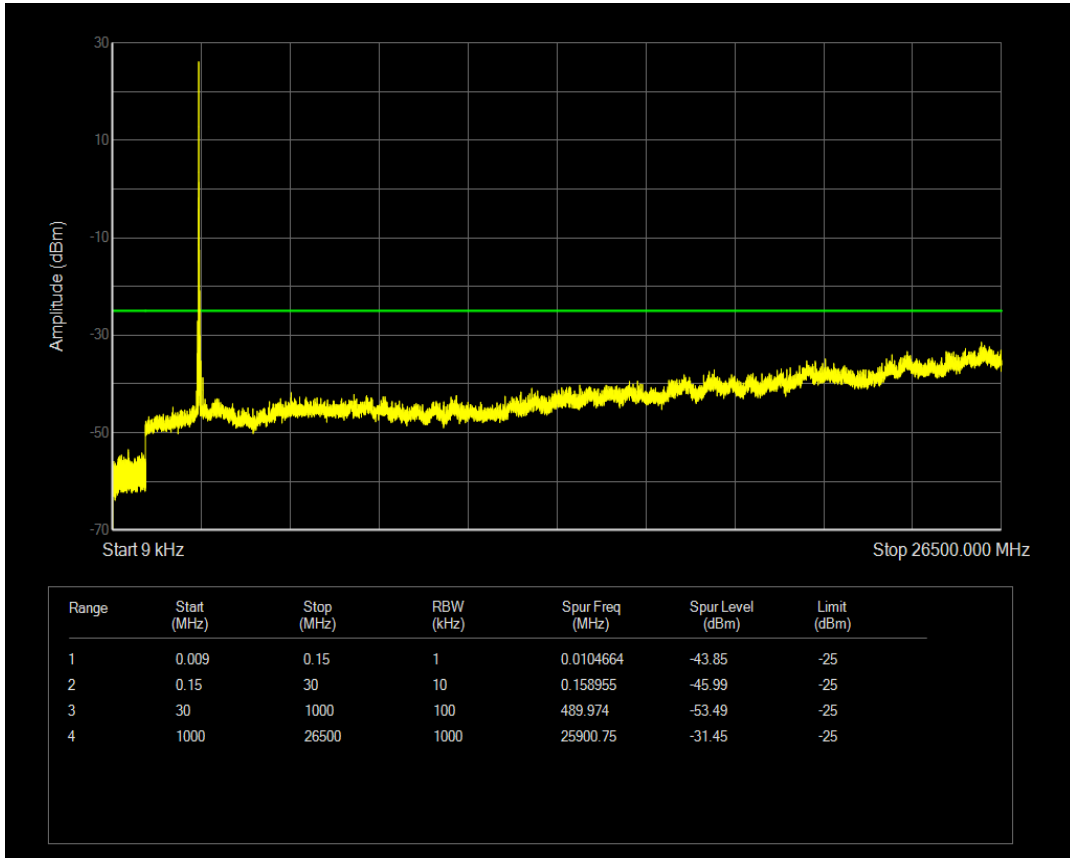

Band38 QAM16 BW=15MHz Channel=38175 RB Size=1 Position=#0

Band38 QPSK BW=20MHz Channel=37850 RB Size=1 Position=#0

Band38 QPSK BW=20MHz Channel=37850 RB Size=100 Position=#0

Band38 QAM16 BW=20MHz Channel=37850 RB Size=1 Position=#0

Band38 QPSK BW=20MHz Channel=38000 RB Size=100 Position=#0

Band38 QPSK BW=20MHz Channel=38000 RB Size=1 Position=#0

Band38 QAM16 BW=20MHz Channel=38000 RB Size=1 Position=#0

Band38 QPSK BW=20MHz Channel=38150 RB Size=1 Position=#0