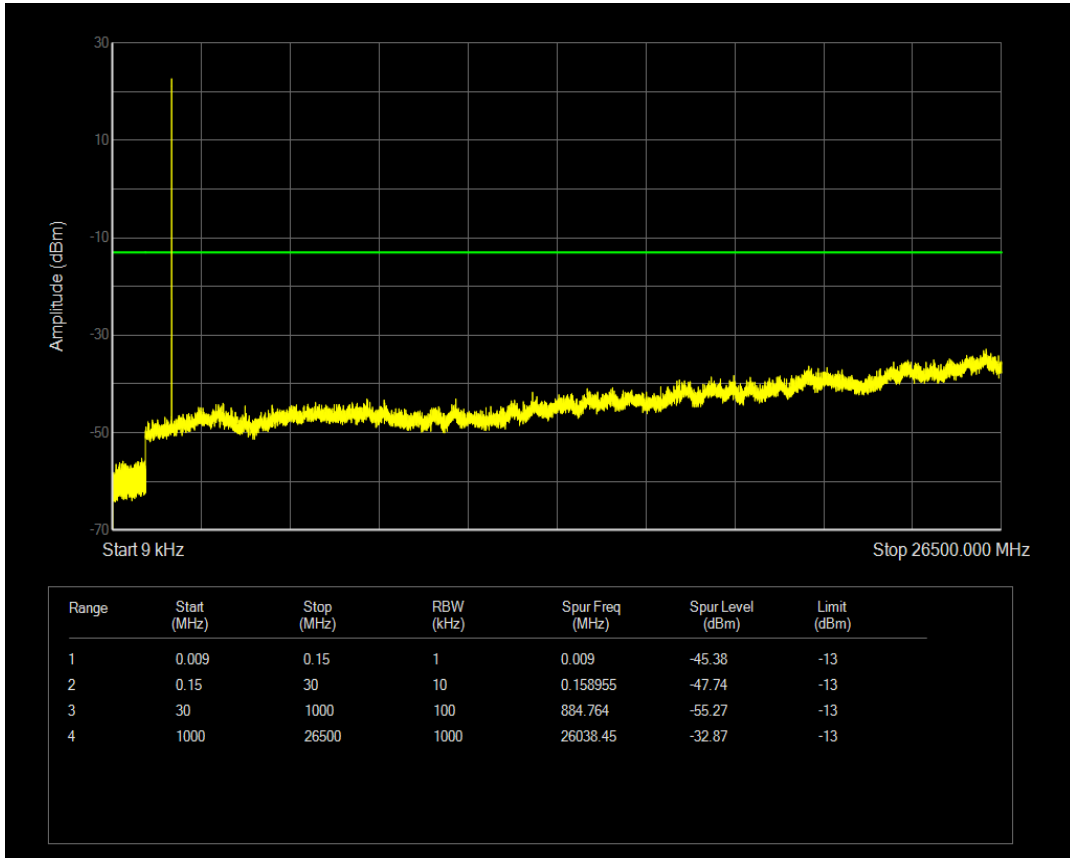

Band66 QPSK BW=1.4MHz Channel=132665 RB Size=1 Position=#0

Band66 QAM16 BW=1.4MHz Channel=132665 RB Size=1 Position=#0

Band66 QPSK BW=3MHz Channel=131987 RB Size=1 Position=#0

Band66 QAM16 BW=1.4MHz Channel=132665 RB Size=6 Position=#0