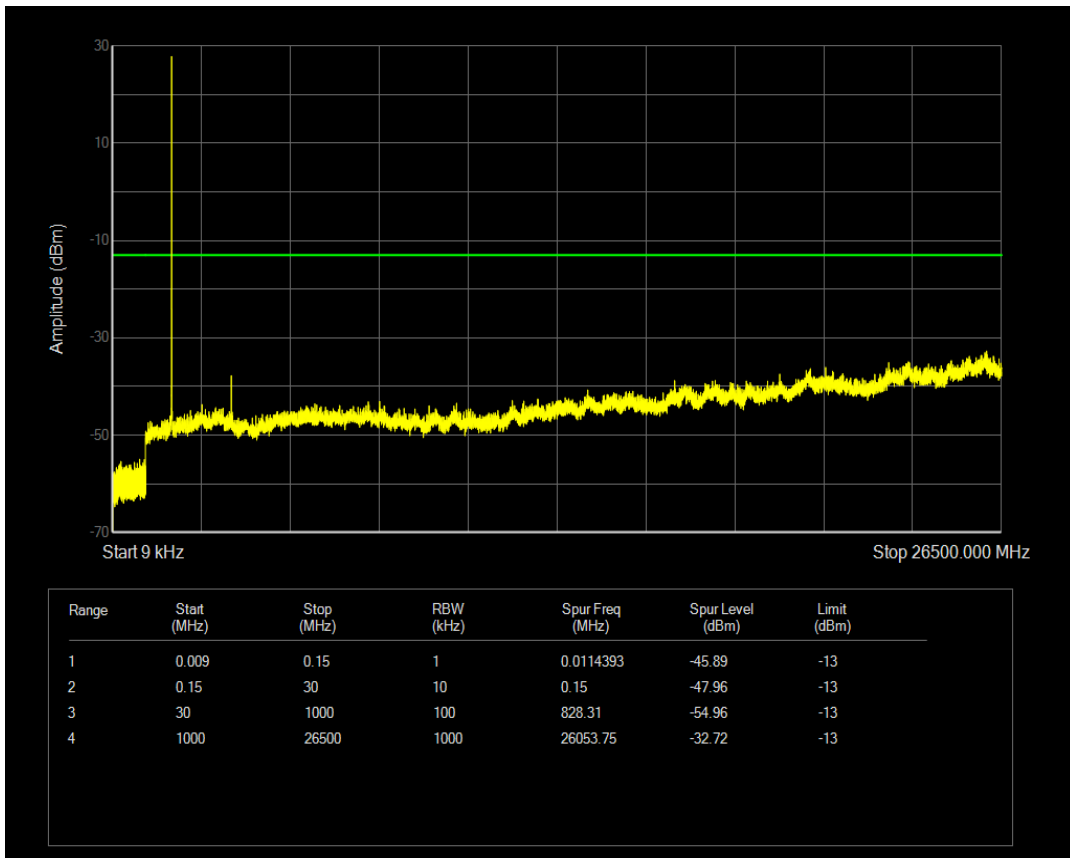

Band66 QPSK BW=1.4MHz Channel=132665 RB Size=1 Position=#0

Band66 QAM16 BW=1.4MHz Channel=132665 RB Size=1 Position=#0