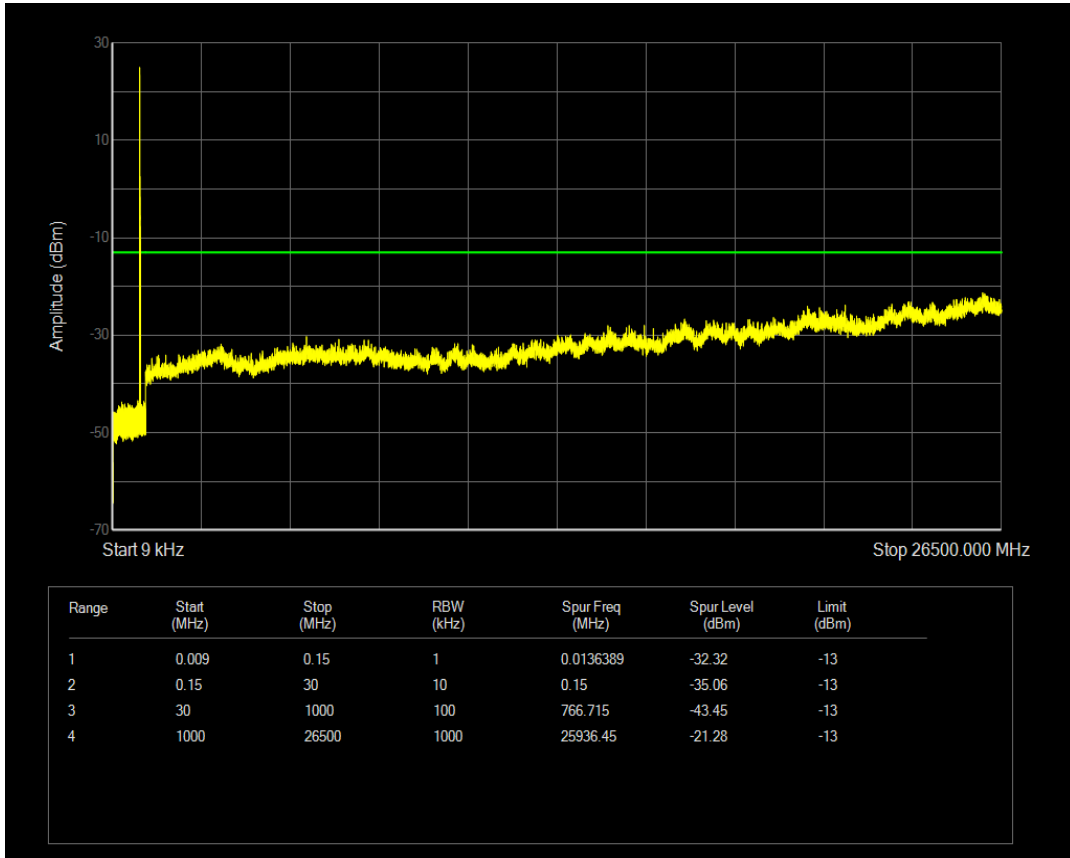

Band5 QAM16 BW=5MHz Channel=20625 RB Size=25 Position=#0

Band5 QAM16 BW=5MHz Channel=20625 RB Size=1 Position=#0

Band5 QPSK BW=10MHz Channel=20450 RB Size=1 Position=#0

Band5 QAM16 BW=10MHz Channel=20450 RB Size=1 Position=#0

Band5 QPSK BW=10MHz Channel=20450 RB Size=50 Position=#0

Band5 QPSK BW=10MHz Channel=20525 RB Size=1 Position=#0

Band5 QPSK BW=10MHz Channel=20525 RB Size=50 Position=#0

Band5 QAM16 BW=10MHz Channel=20525 RB Size=1 Position=#0