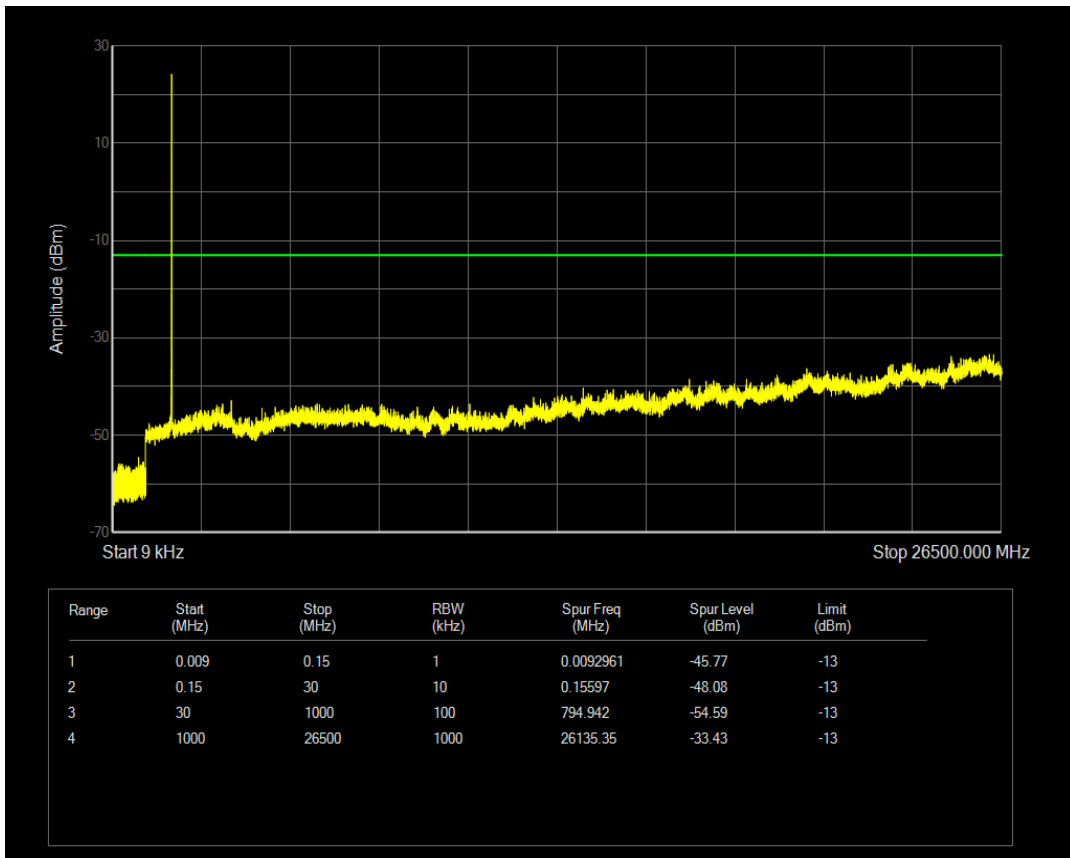

Band66 QPSK BW=3MHz Channel=132657 RB Size=15 Position=#0

Band66 QAM16 BW=3MHz Channel=132657 RB Size=1 Position=#0