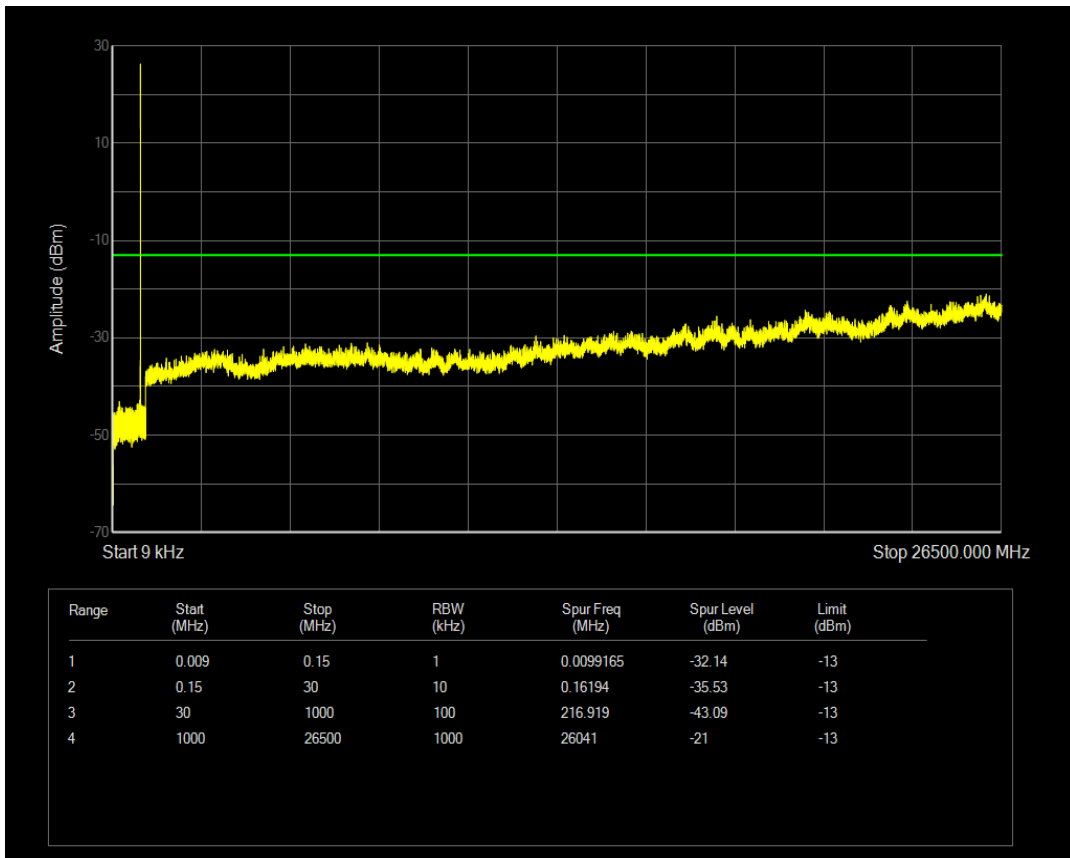

Band5 QAM16 BW=1.4MHz Channel=20643 RB Size=1 Position=#0

Band5 QAM16 BW=1.4MHz Channel=20643 RB Size=6 Position=#0