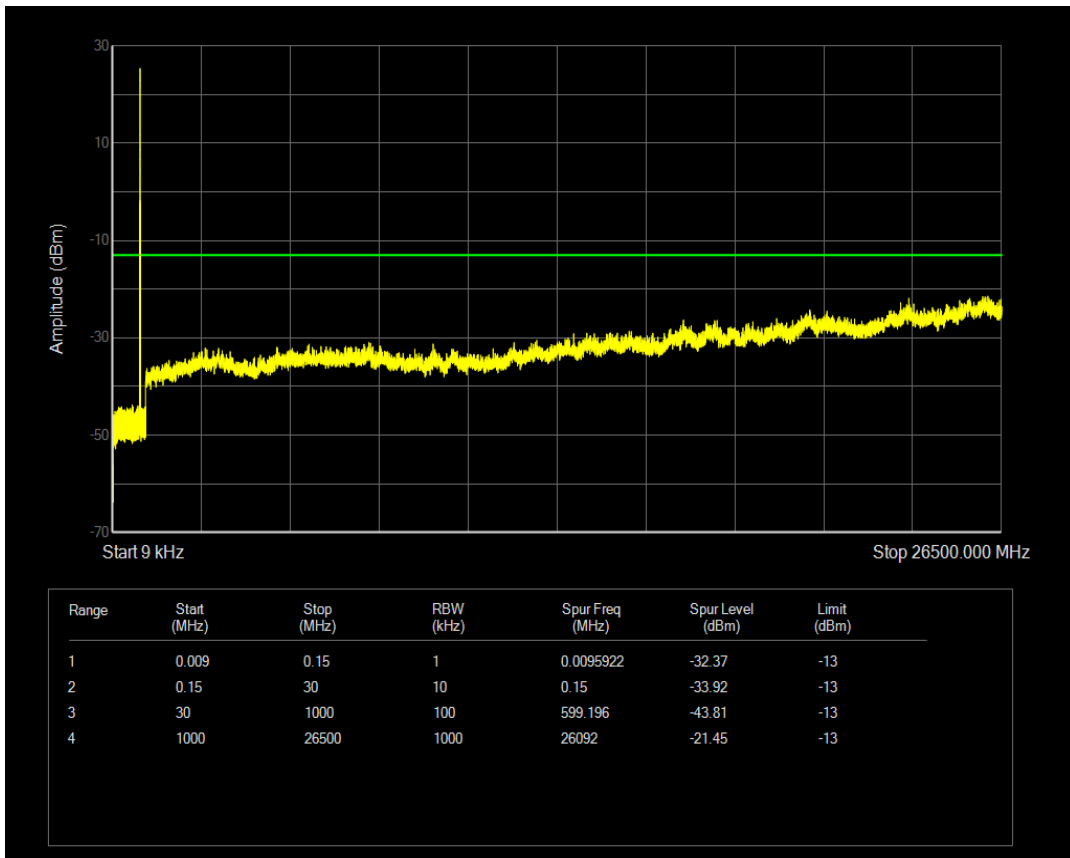

Band5 QPSK BW=3MHz Channel=20525 RB Size=1 Position=#0

Band5 QPSK BW=3MHz Channel=20525 RB Size=15 Position=#0