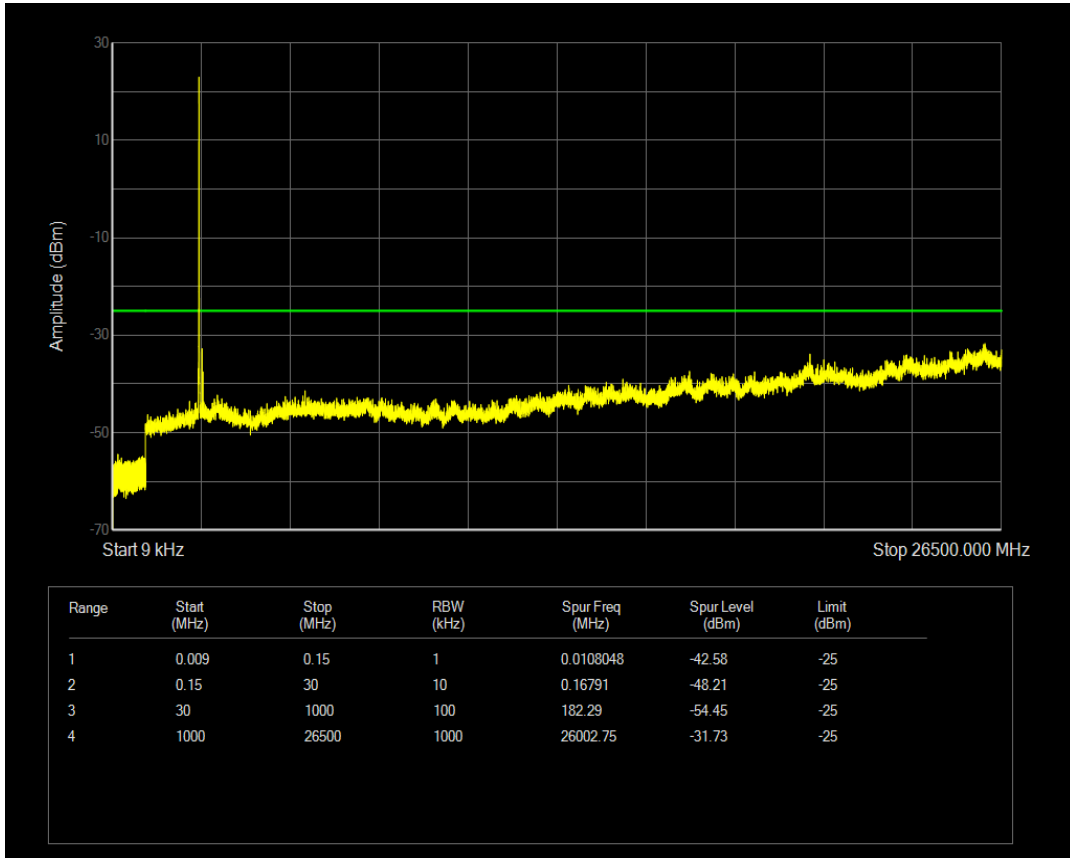

Band38 QPSK BW=5MHz Channel=37775 RB Size=25 Position=#0

Band38 QAM16 BW=5MHz Channel=37775 RB Size=1 Position=#0

Band38 QPSK BW=5MHz Channel=38000 RB Size=1 Position=#0

Band38 QAM16 BW=5MHz Channel=37775 RB Size=25 Position=#0

Band38 QPSK BW=5MHz Channel=38000 RB Size=25 Position=#0

Band38 QAM16 BW=5MHz Channel=38000 RB Size=25 Position=#0

Band38 QAM16 BW=5MHz Channel=38000 RB Size=1 Position=#0

Band38 QPSK BW=5MHz Channel=38225 RB Size=1 Position=#0