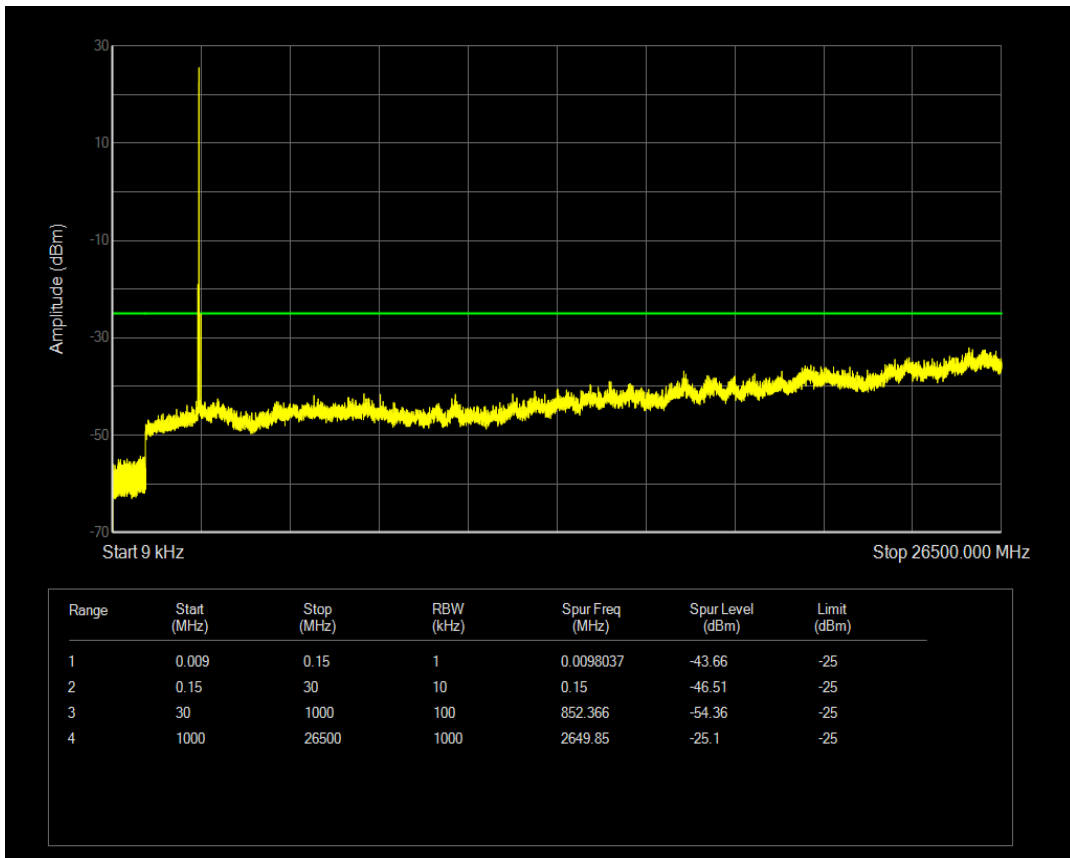

Band38 QAM16 BW=5MHz Channel=38000 RB Size=1 Position=#0

Band38 QPSK BW=5MHz Channel=38225 RB Size=1 Position=#0