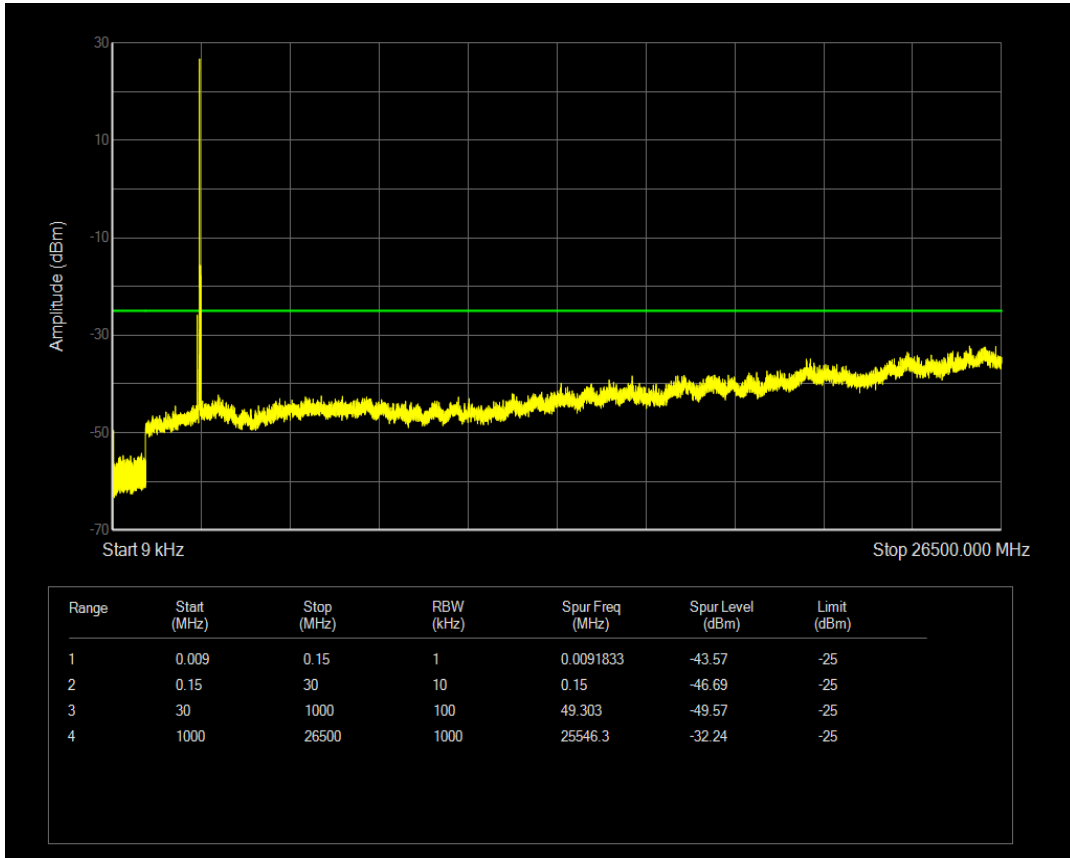

Band38 QPSK BW=10MHz Channel=37800 RB Size=50 Position=#0

Band38 QPSK BW=10MHz Channel=38000 RB Size=1 Position=#0

Band38 QAM16 BW=10MHz Channel=37800 RB Size=1 Position=#0

Band38 QPSK BW=10MHz Channel=38000 RB Size=50 Position=#0

Band38 QAM16 BW=10MHz Channel=38000 RB Size=1 Position=#0

Band38 QPSK BW=10MHz Channel=38200 RB Size=1 Position=#0

Band38 QPSK BW=10MHz Channel=38200 RB Size=50 Position=#0

Band38 QAM16 BW=10MHz Channel=38200 RB Size=1 Position=#0