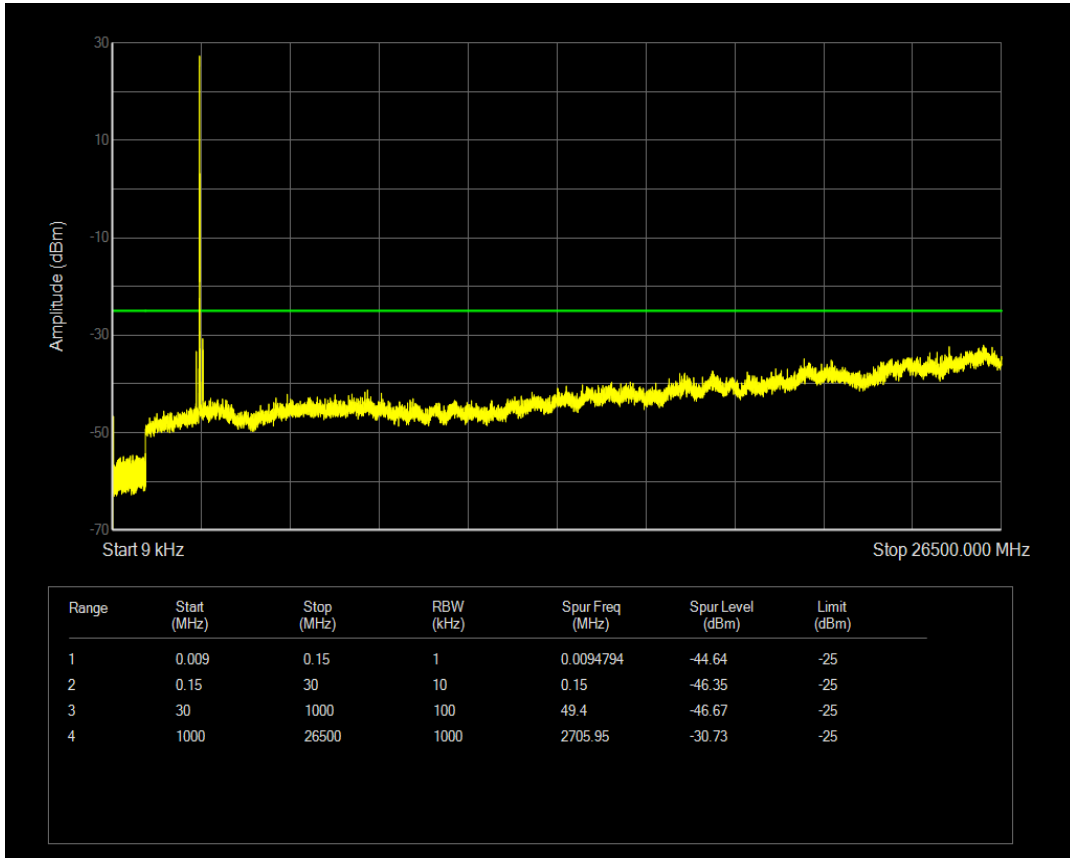

Band38 QPSK BW=10MHz Channel=37800 RB Size=50 Position=#0

Band38 QPSK BW=10MHz Channel=38000 RB Size=1 Position=#0

Band38 QAM16 BW=10MHz Channel=37800 RB Size=1 Position=#0

Band38 QPSK BW=10MHz Channel=38000 RB Size=50 Position=#0

Band38 QAM16 BW=10MHz Channel=38000 RB Size=1 Position=#0

Band38 QPSK BW=10MHz Channel=38200 RB Size=1 Position=#0

Band38 QPSK BW=10MHz Channel=38200 RB Size=50 Position=#0

Band38 QAM16 BW=10MHz Channel=38200 RB Size=1 Position=#0

Band38 QPSK BW=15MHz Channel=37825 RB Size=1 Position=#0

Band38 QAM16 BW=15MHz Channel=37825 RB Size=1 Position=#0

Band38 QPSK BW=15MHz Channel=37825 RB Size=75 Position=#0

Band38 QPSK BW=15MHz Channel=38000 RB Size=1 Position=#0