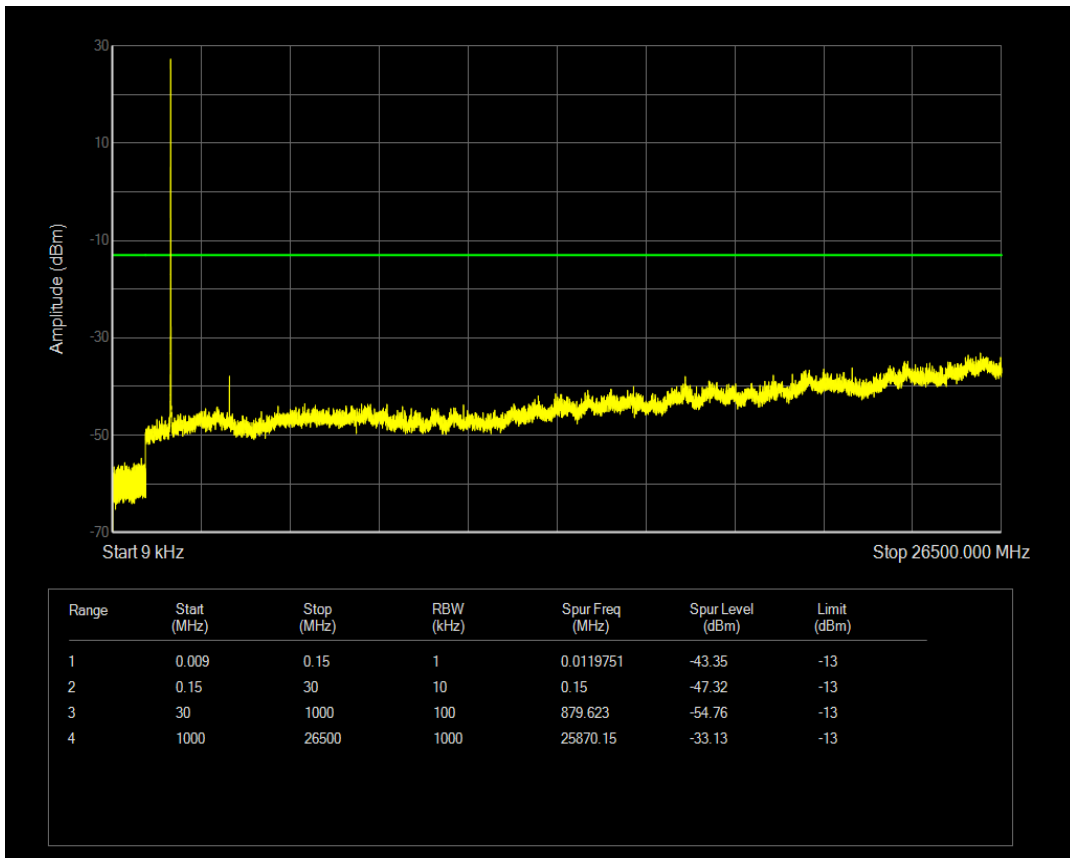

Band4 QPSK BW=5MHz Channel=20375 RB Size=1 Position=#0

Band4 QPSK BW=5MHz Channel=20375 RB Size=25 Position=#0