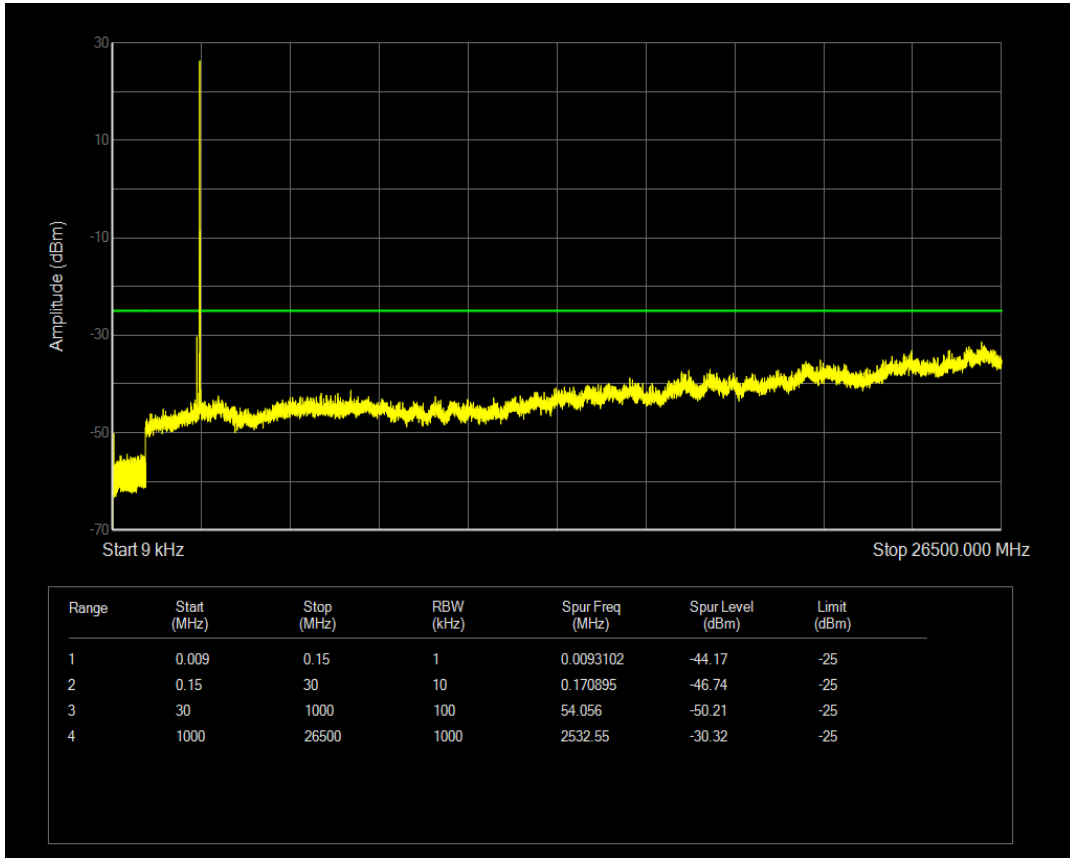

Band38 QPSK BW=5MHz Channel=38000 RB Size=25 Position=#0

Band38 QAM16 BW=5MHz Channel=38000 RB Size=25 Position=#0

Band38 QAM16 BW=5MHz Channel=38000 RB Size=1 Position=#0

Band38 QPSK BW=5MHz Channel=38225 RB Size=1 Position=#0

Band38 QPSK BW=5MHz Channel=38225 RB Size=25 Position=#0

Band38 QAM16 BW=5MHz Channel=38225 RB Size=1 Position=#0

Band38 QAM16 BW=5MHz Channel=38225 RB Size=25 Position=#0

Band38 QPSK BW=10MHz Channel=37800 RB Size=1 Position=#0