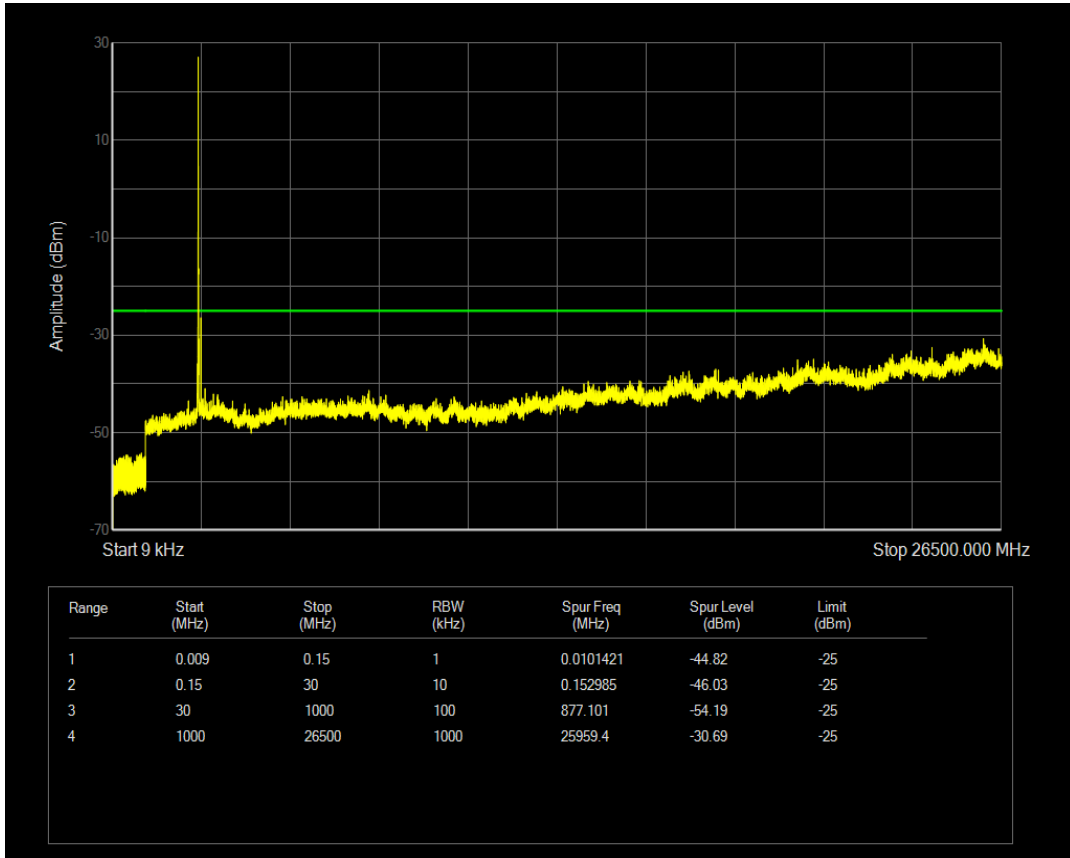

Band38 QPSK BW=5MHz Channel=38225 RB Size=25 Position=#0

Band38 QAM16 BW=5MHz Channel=38225 RB Size=1 Position=#0

Band38 QAM16 BW=5MHz Channel=38225 RB Size=25 Position=#0

Band38 QPSK BW=10MHz Channel=37800 RB Size=1 Position=#0

Band38 QPSK BW=10MHz Channel=37800 RB Size=50 Position=#0

Band38 QPSK BW=10MHz Channel=38000 RB Size=1 Position=#0

Band38 QAM16 BW=10MHz Channel=37800 RB Size=1 Position=#0

Band38 QPSK BW=10MHz Channel=38000 RB Size=50 Position=#0