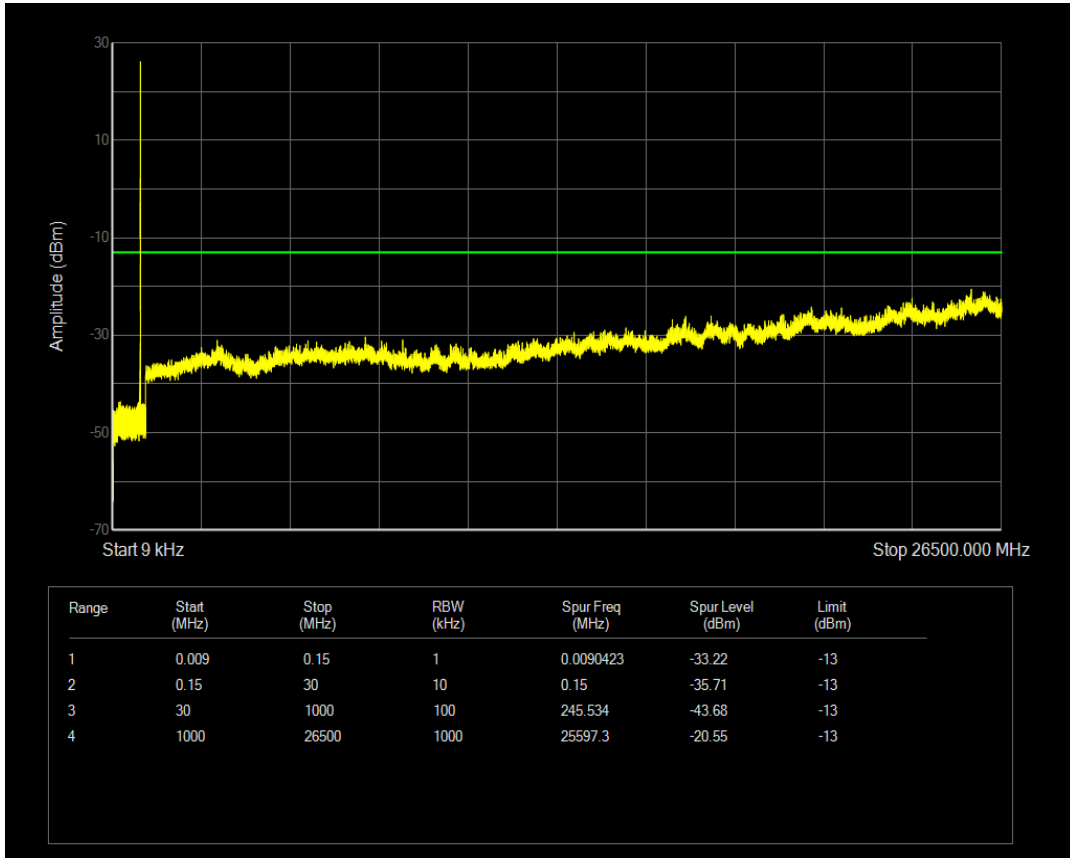

Band5 QAM16 BW=3MHz Channel=20525 RB Size=15 Position=#0

Band5 QAM16 BW=3MHz Channel=20525 RB Size=1 Position=#0

Band5 QPSK BW=3MHz Channel=20635 RB Size=1 Position=#0

Band5 QAM16 BW=3MHz Channel=20635 RB Size=1 Position=#0

Band5 QPSK BW=3MHz Channel=20635 RB Size=15 Position=#0

Band5 QAM16 BW=3MHz Channel=20635 RB Size=15 Position=#0

Band5 QPSK BW=5MHz Channel=20425 RB Size=25 Position=#0

Band5 QPSK BW=5MHz Channel=20425 RB Size=1 Position=#0