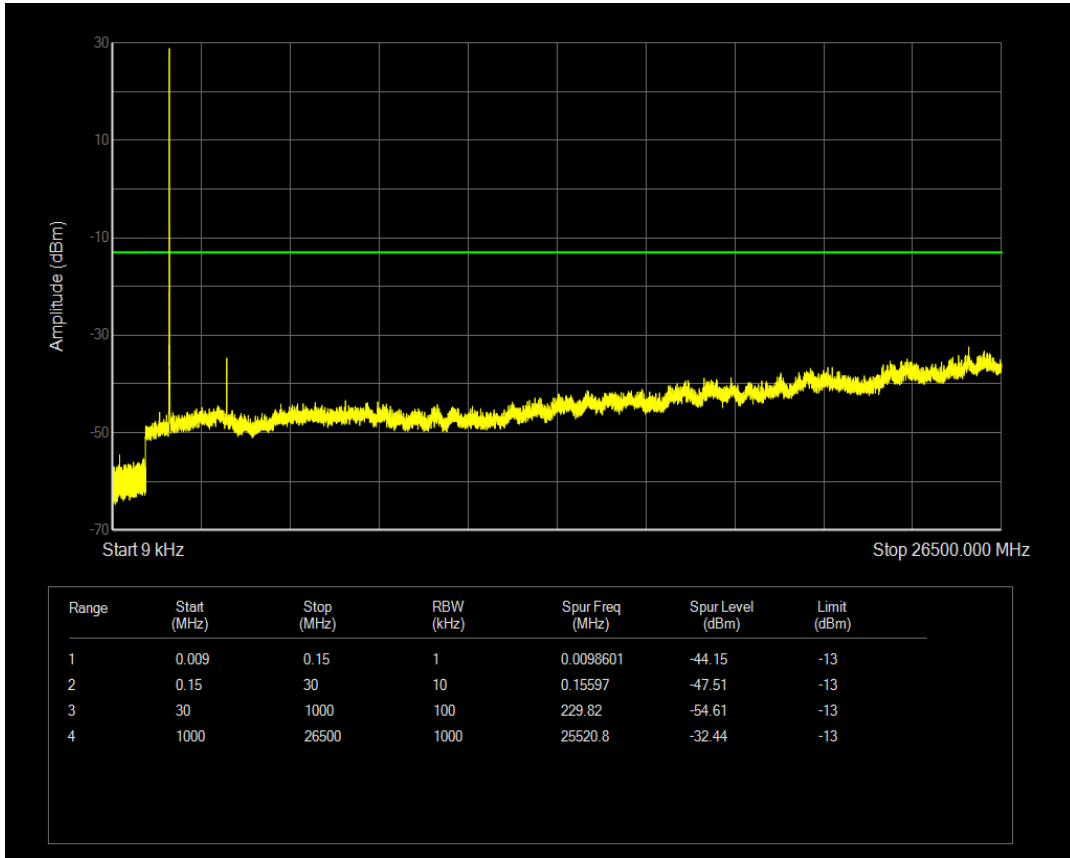

Band66 QPSK BW=3MHz Channel=132657 RB Size=15 Position=#0

Band66 QAM16 BW=3MHz Channel=132657 RB Size=1 Position=#0

Band66 QAM16 BW=3MHz Channel=132657 RB Size=15 Position=#0

Band66 QPSK BW=5MHz Channel=131997 RB Size=1 Position=#0