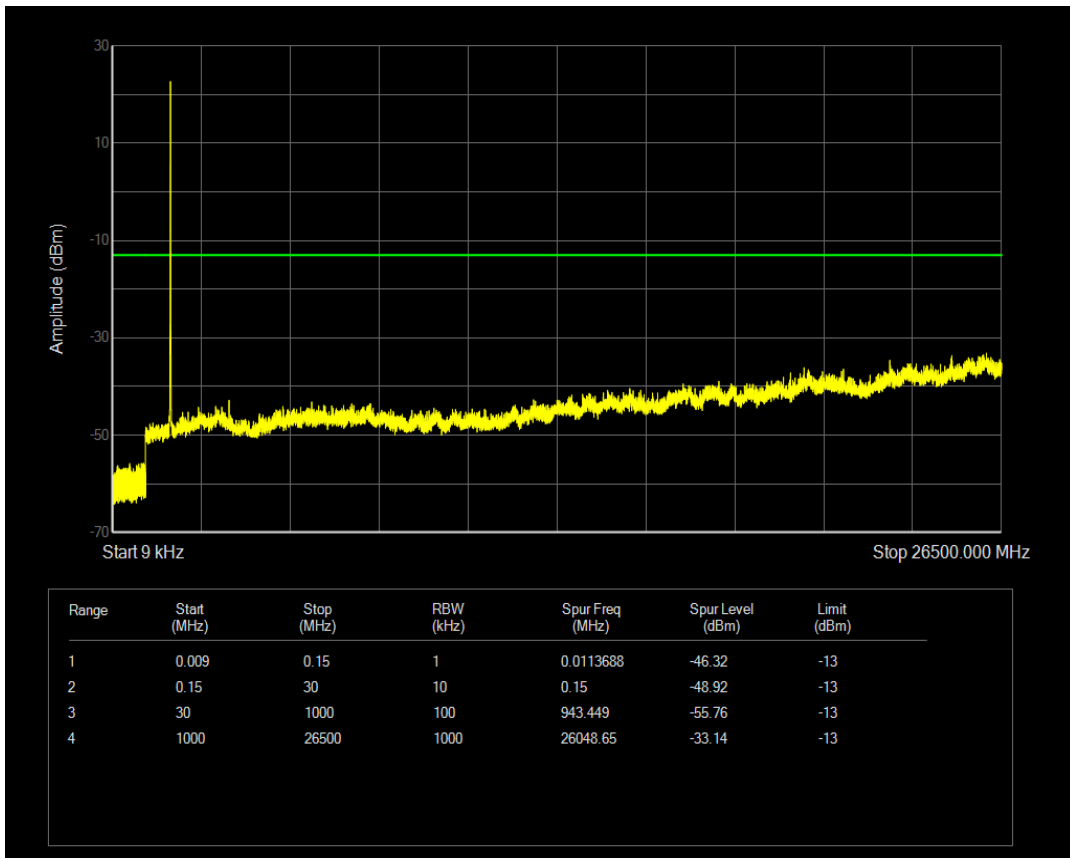

Band66 QAM16 BW=5MHz Channel=132322 RB Size=25 Position=#0

Band66 QPSK BW=5MHz Channel=132647 RB Size=1 Position=#0