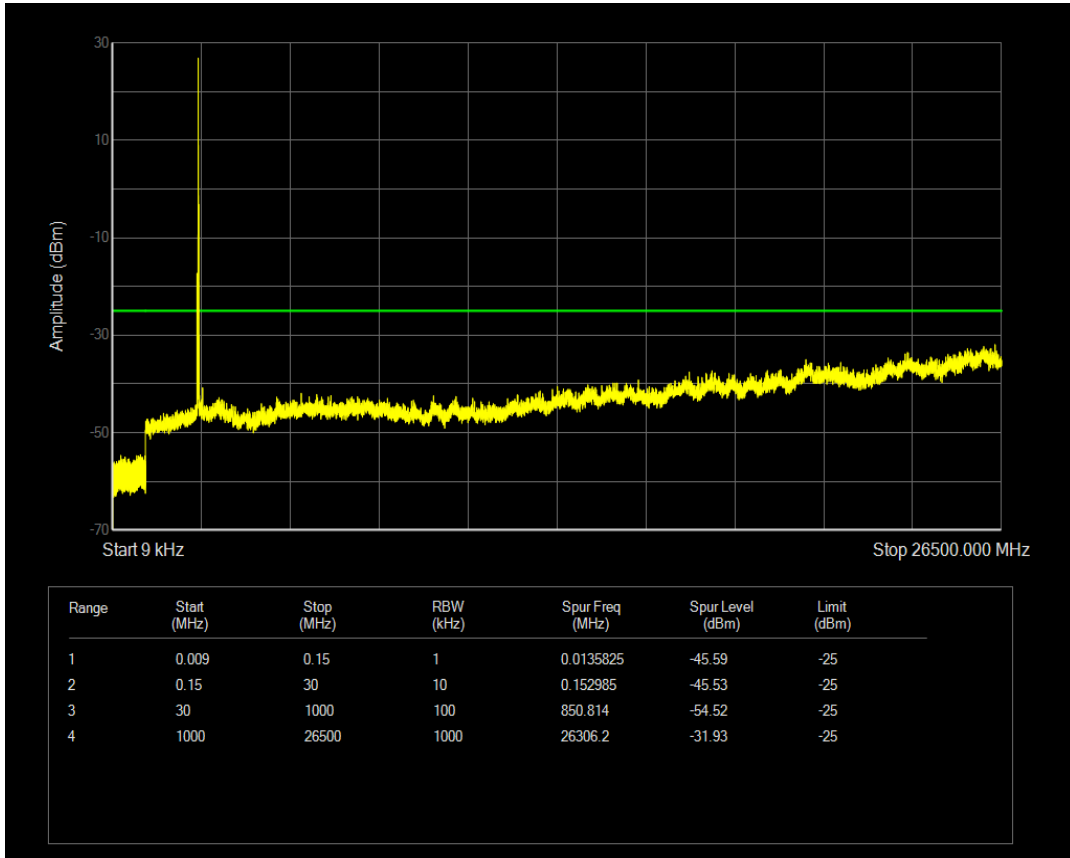

Band38 QAM16 BW=10MHz Channel=38000 RB Size=1 Position=#0

Band38 QPSK BW=10MHz Channel=38200 RB Size=1 Position=#0

Band38 QPSK BW=10MHz Channel=38200 RB Size=50 Position=#0

Band38 QAM16 BW=10MHz Channel=38200 RB Size=1 Position=#0

Band38 QPSK BW=15MHz Channel=37825 RB Size=1 Position=#0

Band38 QAM16 BW=15MHz Channel=37825 RB Size=1 Position=#0

Band38 QPSK BW=15MHz Channel=37825 RB Size=75 Position=#0

Band38 QPSK BW=15MHz Channel=38000 RB Size=1 Position=#0