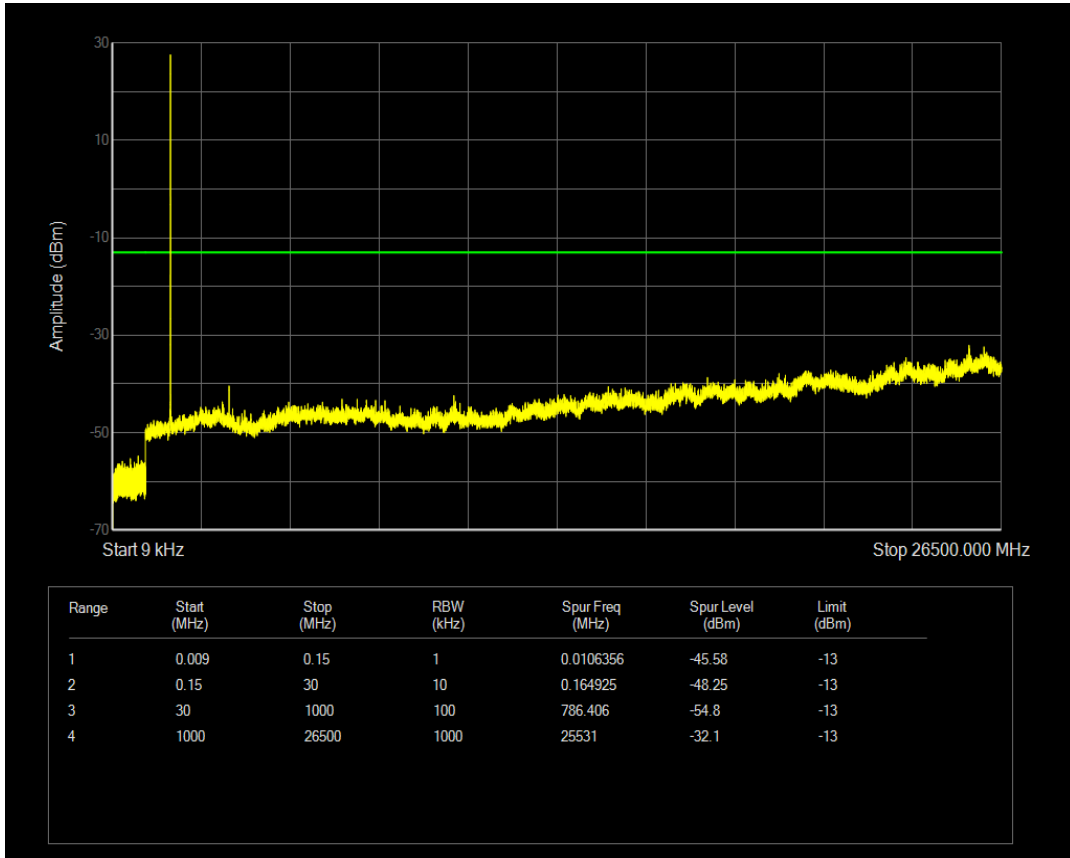

Band66 QAM16 BW=1.4MHz Channel=132322 RB Size=6 Position=#0

Band66 QAM16 BW=1.4MHz Channel=132322 RB Size=1 Position=#0