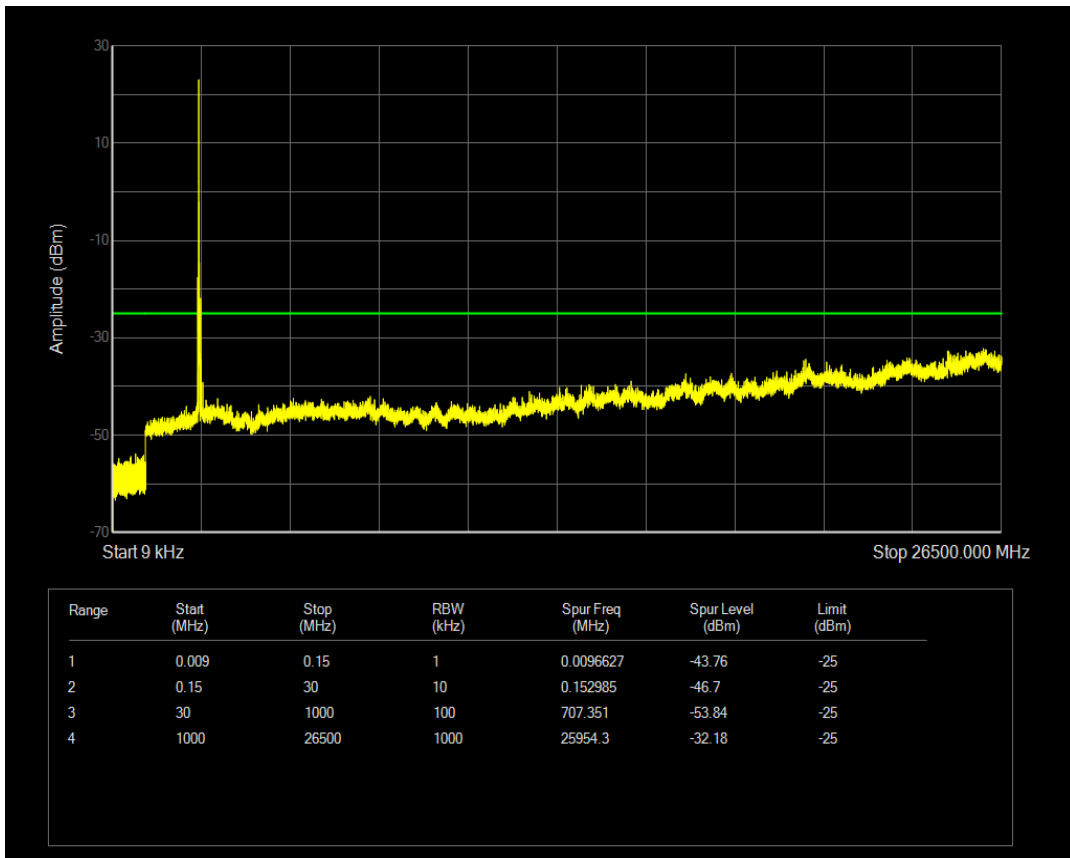

Band38 QAM16 BW=15MHz Channel=38175 RB Size=1 Position=#0

Band38 QPSK BW=20MHz Channel=37850 RB Size=1 Position=#0

Band38 QPSK BW=20MHz Channel=37850 RB Size=100 Position=#0

Band38 QAM16 BW=20MHz Channel=37850 RB Size=1 Position=#0

Band38 QPSK BW=20MHz Channel=38000 RB Size=100 Position=#0

Band38 QPSK BW=20MHz Channel=38000 RB Size=1 Position=#0

Band38 QAM16 BW=20MHz Channel=38000 RB Size=1 Position=#0

Band38 QPSK BW=20MHz Channel=38150 RB Size=1 Position=#0