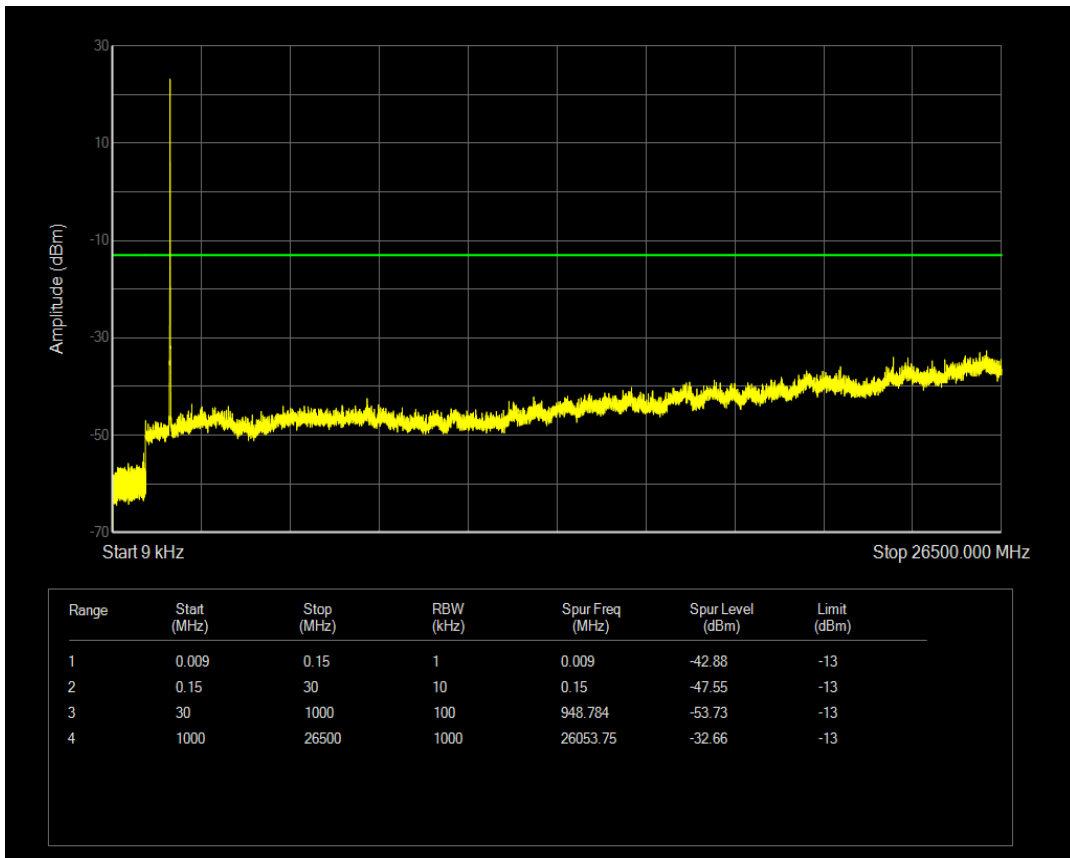

Band4 QPSK BW=5MHz Channel=20175 RB Size=25 Position=#0

Band4 QPSK BW=5MHz Channel=20175 RB Size=1 Position=#0