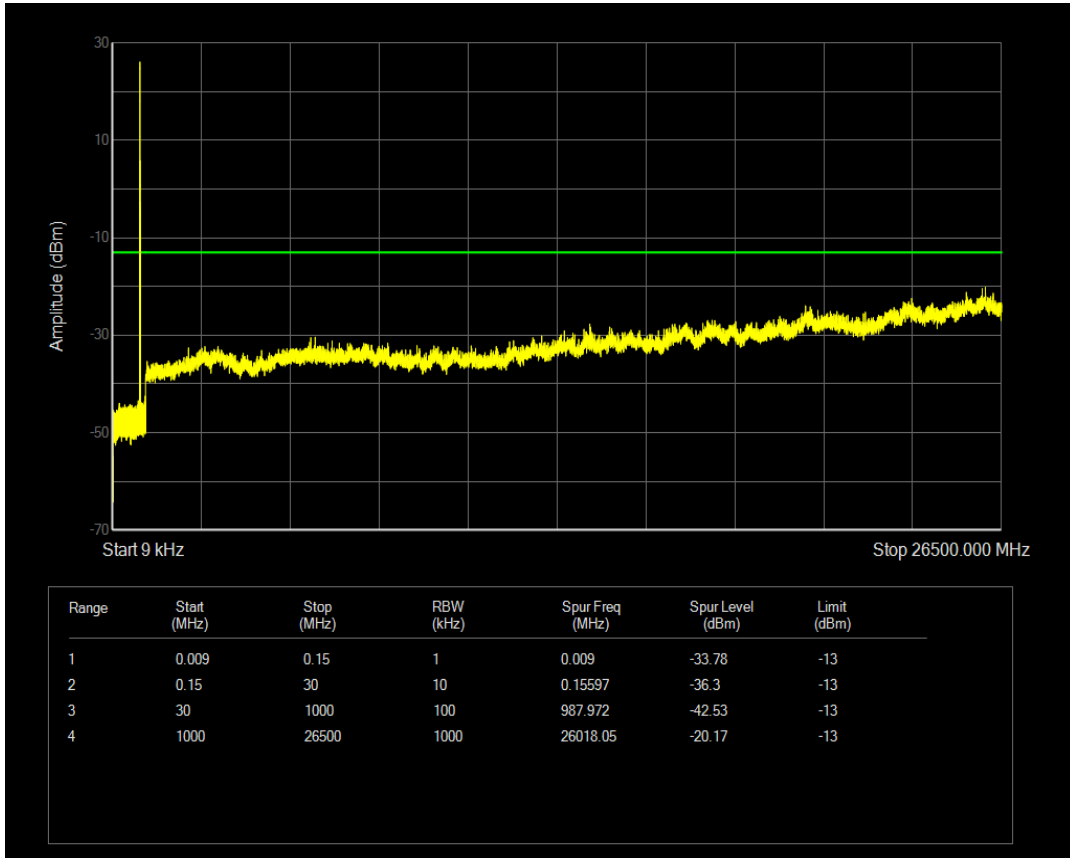

Band5 QAM16 BW=5MHz Channel=20625 RB Size=25 Position=#0

Band5 QAM16 BW=5MHz Channel=20625 RB Size=1 Position=#0

Band5 QPSK BW=10MHz Channel=20450 RB Size=1 Position=#0

Band5 QAM16 BW=10MHz Channel=20450 RB Size=1 Position=#0

Band5 QPSK BW=10MHz Channel=20450 RB Size=50 Position=#0

Band5 QPSK BW=10MHz Channel=20525 RB Size=1 Position=#0

Band5 QPSK BW=10MHz Channel=20525 RB Size=50 Position=#0

Band5 QAM16 BW=10MHz Channel=20525 RB Size=1 Position=#0