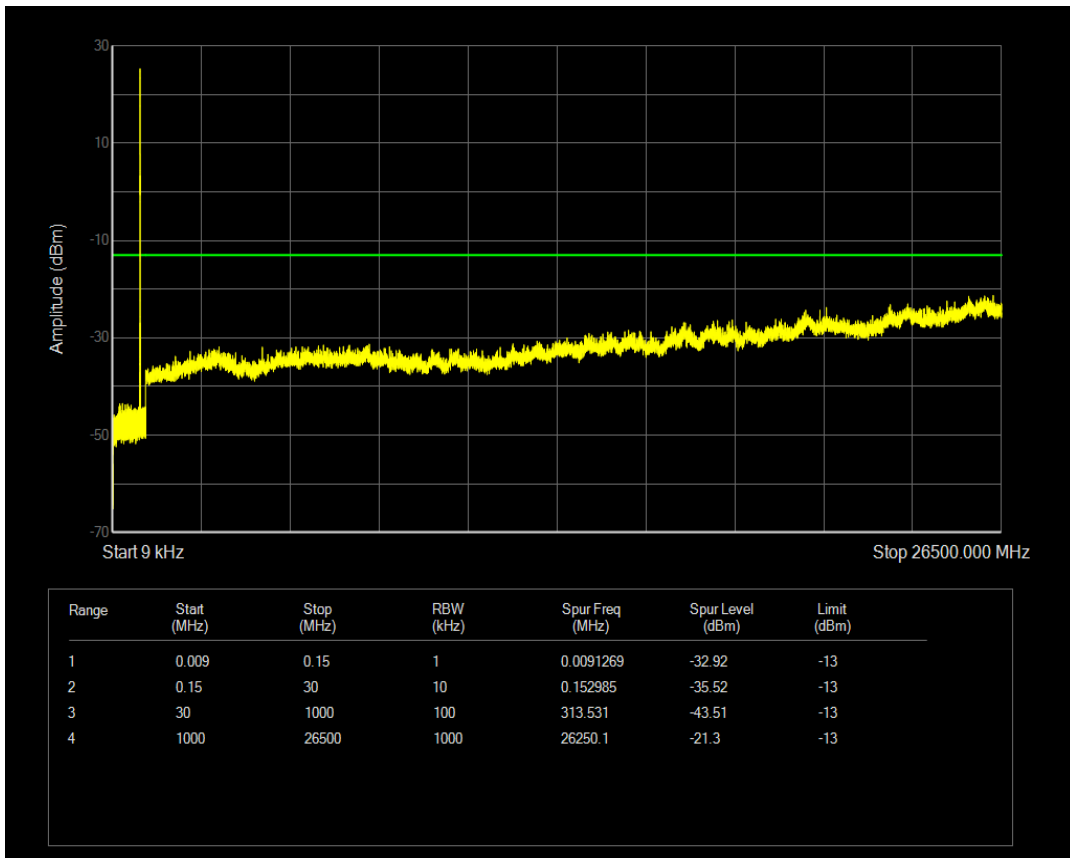

Band5 QPSK BW=1.4MHz Channel=20525 RB Size=1 Position=#0

Band5 QAM16 BW=1.4MHz Channel=20525 RB Size=1 Position=#0