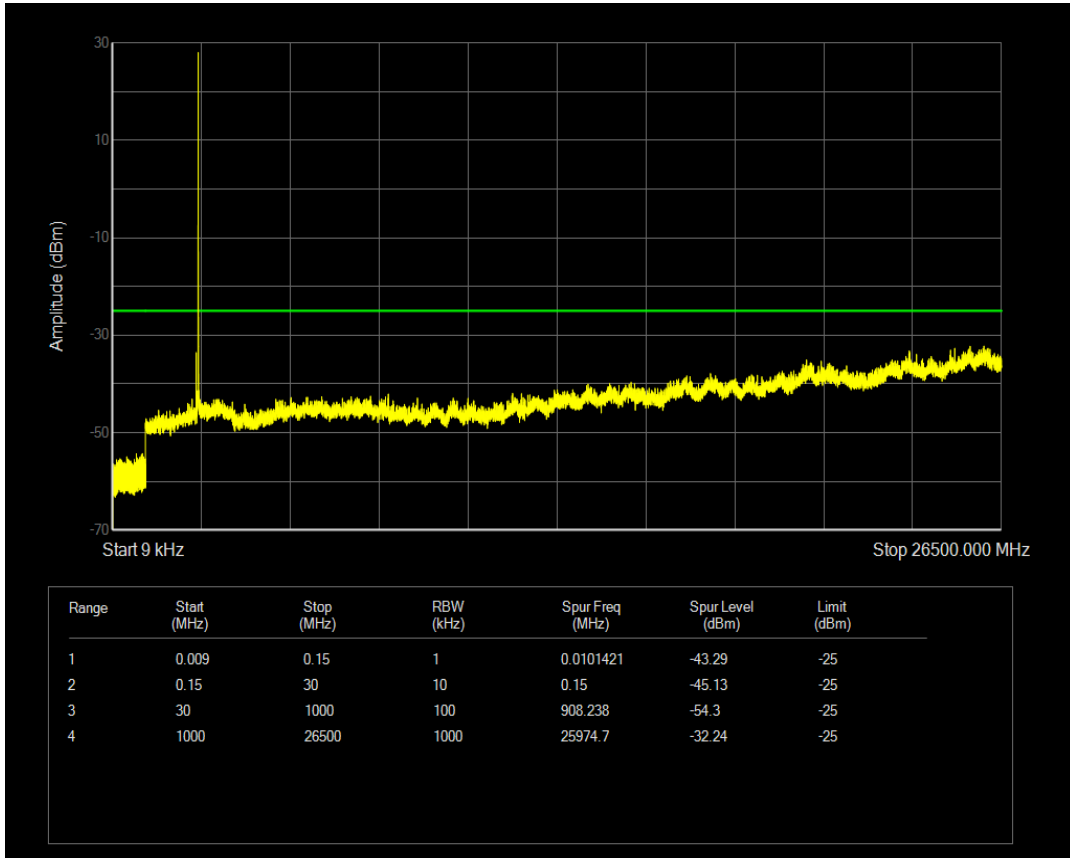

Band38 QAM16 BW=5MHz Channel=37775 RB Size=1 Position=#0

Band38 QPSK BW=5MHz Channel=38000 RB Size=1 Position=#0