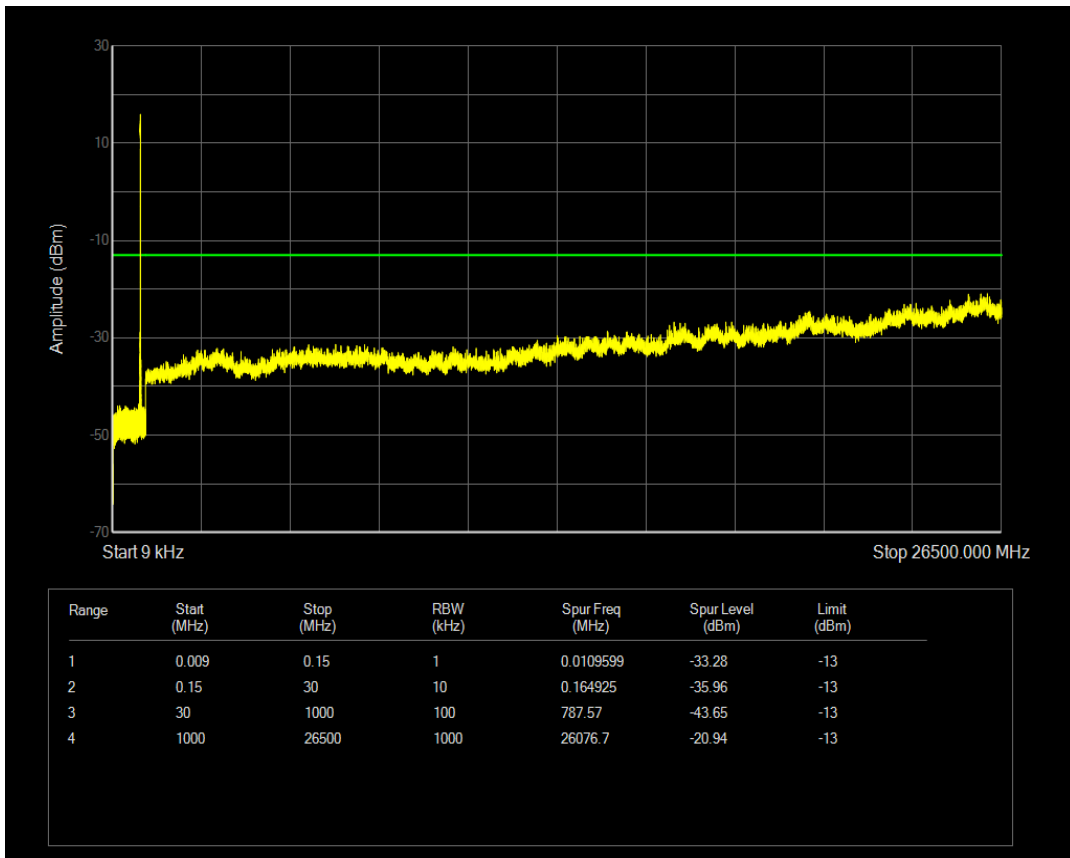

Band5 QPSK BW=5MHz Channel=20525 RB Size=25 Position=#0

Band5 QAM16 BW=5MHz Channel=20525 RB Size=25 Position=#0

Band5 QPSK BW=5MHz Channel=20625 RB Size=1 Position=#0

Band5 QPSK BW=5MHz Channel=20625 RB Size=25 Position=#0

Band5 QAM16 BW=5MHz Channel=20625 RB Size=25 Position=#0

Band5 QAM16 BW=5MHz Channel=20625 RB Size=1 Position=#0

Band5 QPSK BW=10MHz Channel=20450 RB Size=1 Position=#0

Band5 QAM16 BW=10MHz Channel=20450 RB Size=1 Position=#0