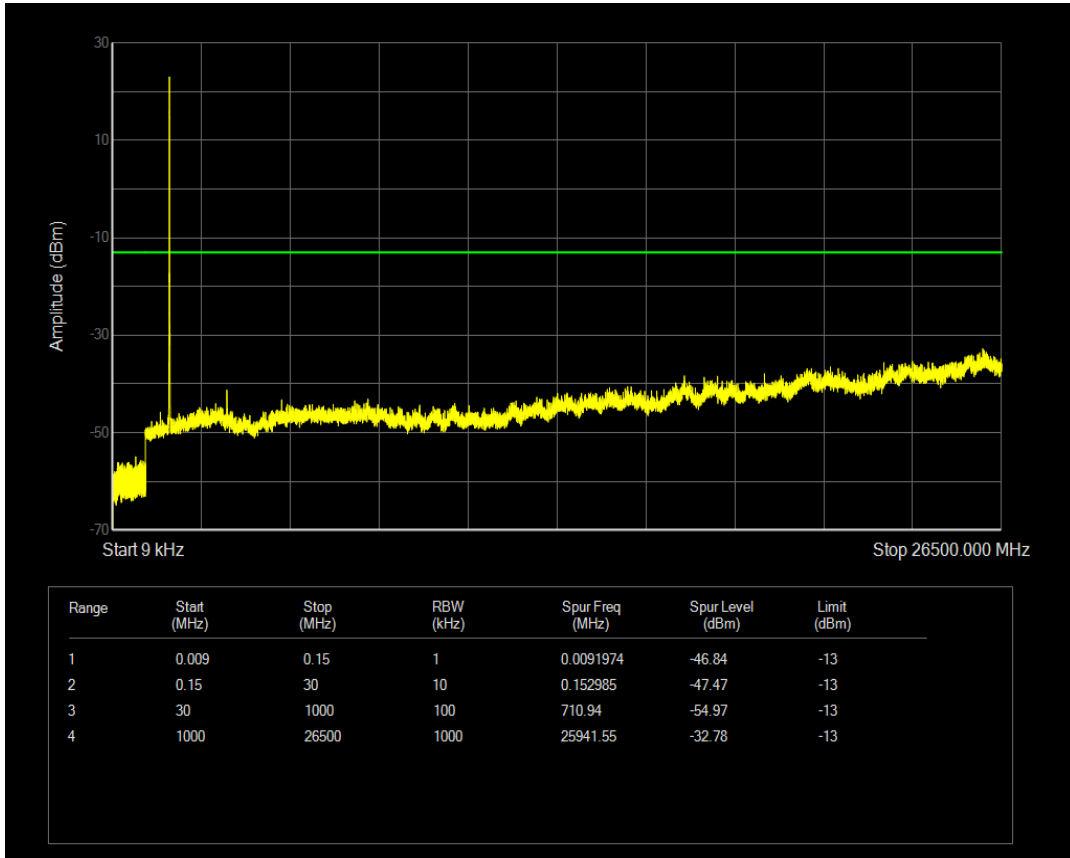

Band4 QPSK BW=3MHz Channel=20385 RB Size=1 Position=#0

Band4 QPSK BW=3MHz Channel=20385 RB Size=15 Position=#0

Band4 QPSK BW=5MHz Channel=19975 RB Size=1 Position=#0

Band4 QPSK BW=5MHz Channel=19975 RB Size=25 Position=#0