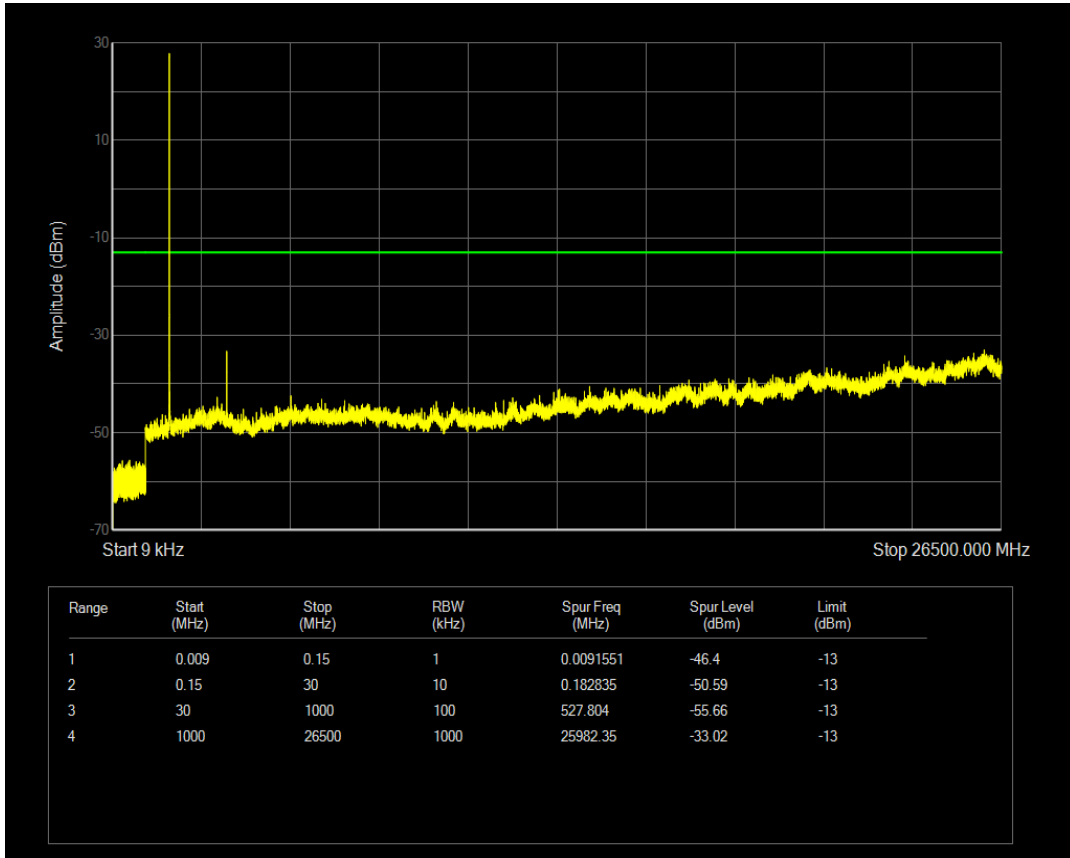

Band66 QAM16 BW=1.4MHz Channel=131979 RB Size=1 Position=#0

Band66 QPSK BW=1.4MHz Channel=132322 RB Size=1 Position=#0