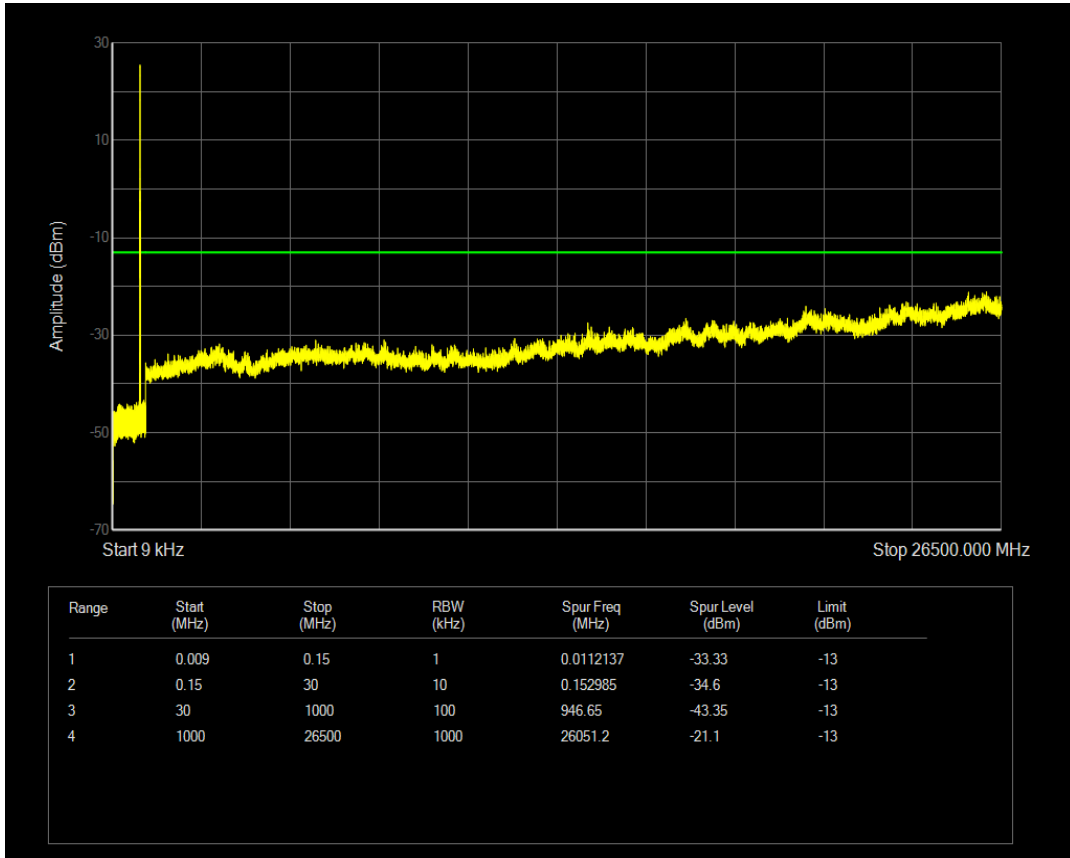

Band5 QAM16 BW=5MHz Channel=20425 RB Size=1 Position=#0

Band5 QAM16 BW=5MHz Channel=20425 RB Size=25 Position=#0

Band5 QPSK BW=5MHz Channel=20525 RB Size=1 Position=#0

Band5 QAM16 BW=5MHz Channel=20525 RB Size=1 Position=#0

Band5 QPSK BW=5MHz Channel=20525 RB Size=25 Position=#0

Band5 QAM16 BW=5MHz Channel=20525 RB Size=25 Position=#0

Band5 QPSK BW=5MHz Channel=20625 RB Size=1 Position=#0

Band5 QPSK BW=5MHz Channel=20625 RB Size=25 Position=#0