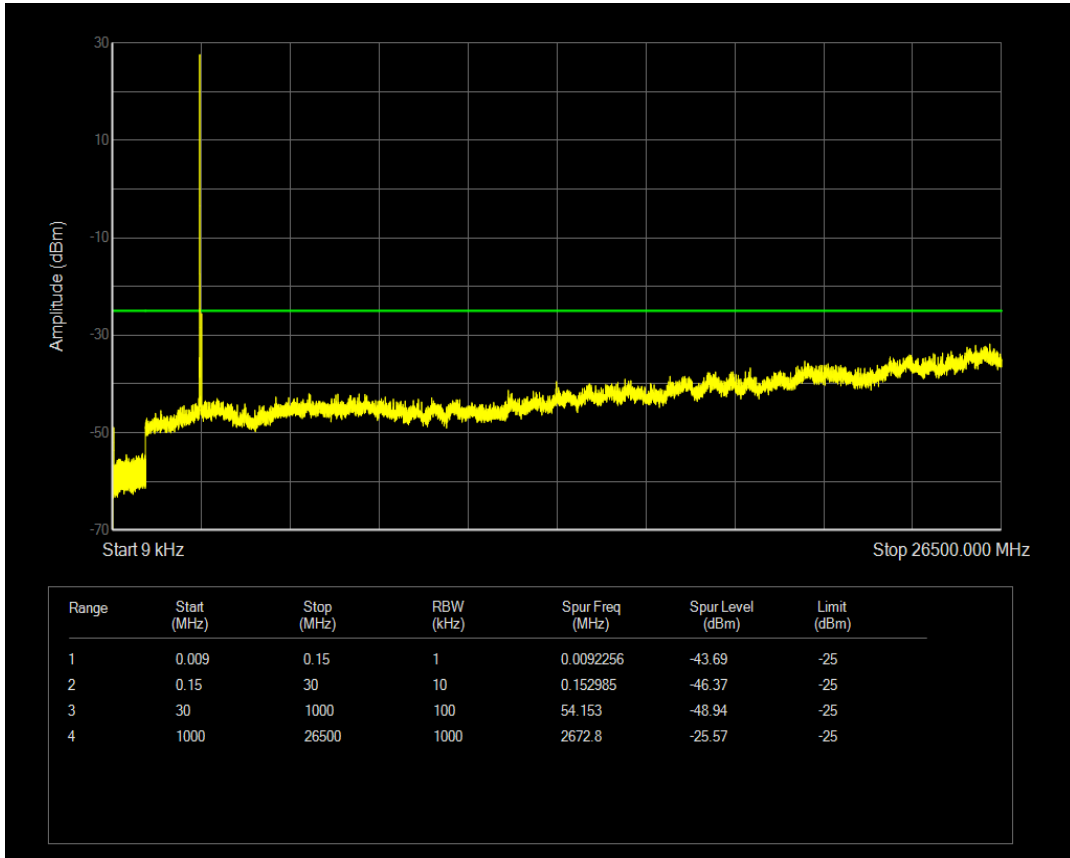

Band38 QPSK BW=5MHz Channel=38000 RB Size=25 Position=#0

Band38 QAM16 BW=5MHz Channel=38000 RB Size=25 Position=#0

Band38 QAM16 BW=5MHz Channel=38000 RB Size=1 Position=#0

Band38 QPSK BW=5MHz Channel=38225 RB Size=1 Position=#0

Band38 QPSK BW=5MHz Channel=38225 RB Size=25 Position=#0

Band38 QAM16 BW=5MHz Channel=38225 RB Size=1 Position=#0

Band38 QAM16 BW=5MHz Channel=38225 RB Size=25 Position=#0

Band38 QPSK BW=10MHz Channel=37800 RB Size=1 Position=#0