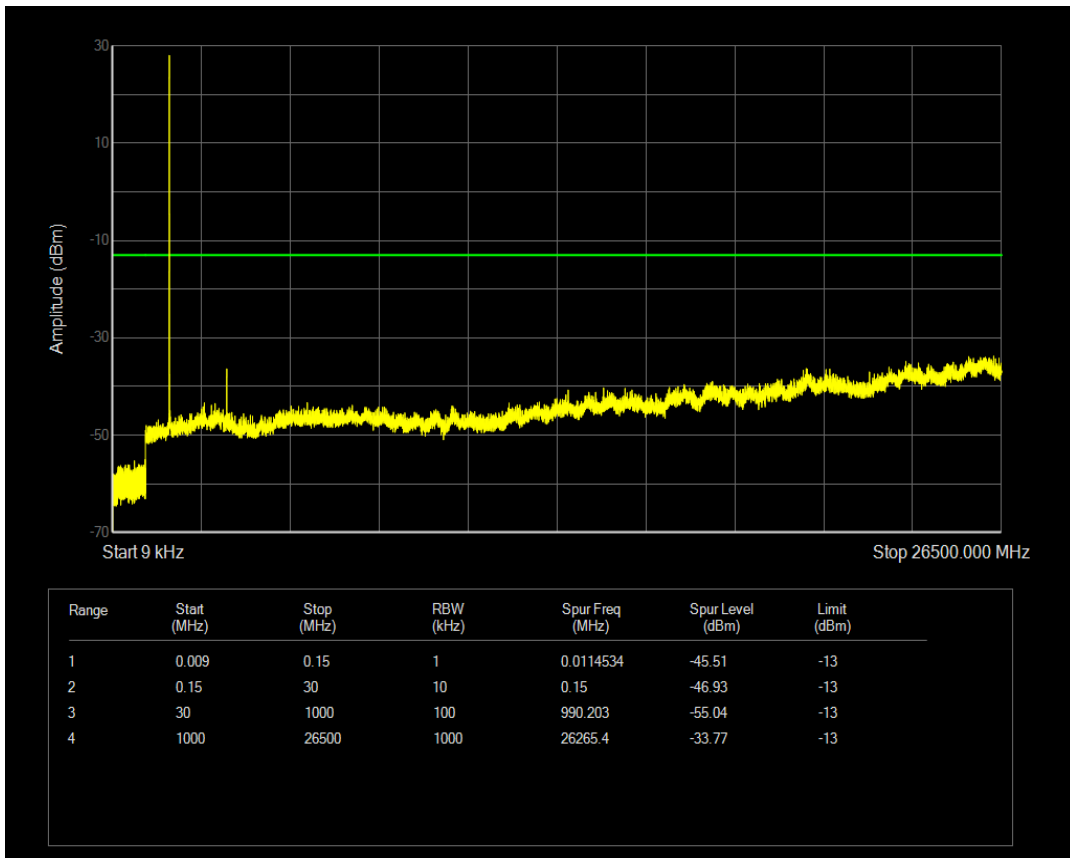

Band66 QPSK BW=1.4MHz Channel=131979 RB Size=6 Position=#0

Band66 QAM16 BW=1.4MHz Channel=131979 RB Size=1 Position=#0