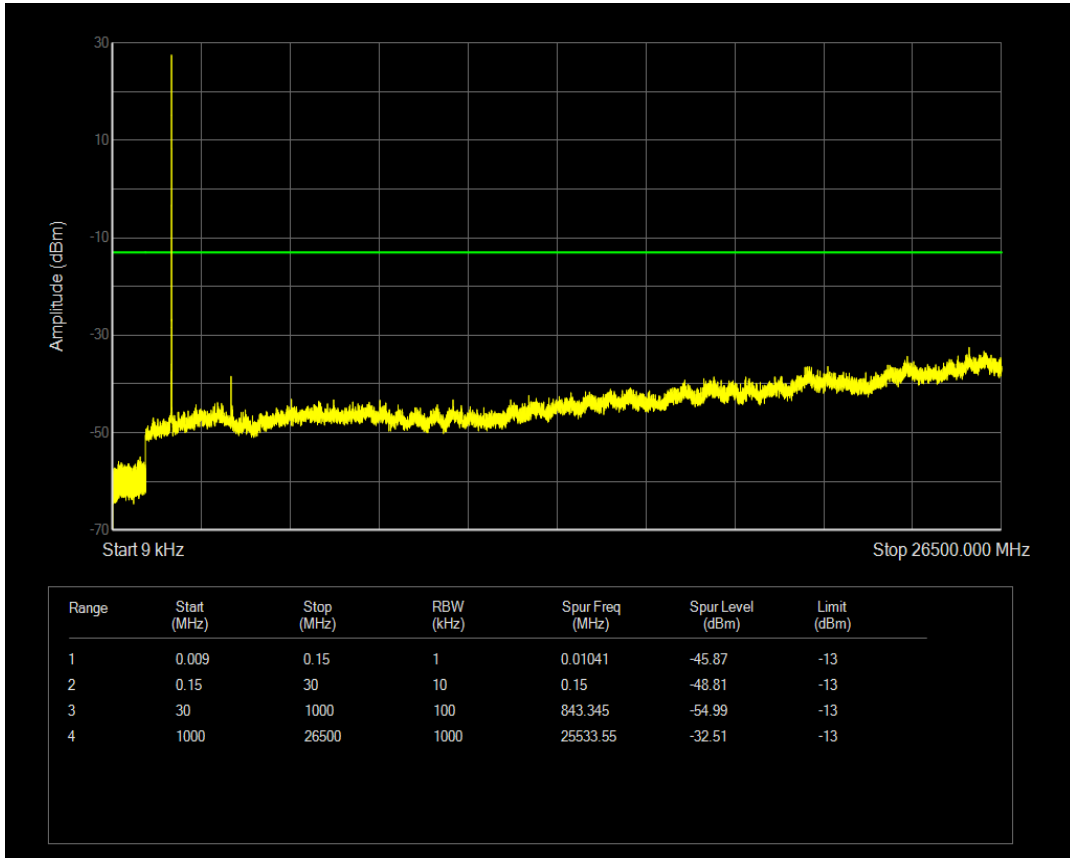

Band66 QAM16 BW=5MHz Channel=132647 RB Size=1 Position=#0

Band66 QAM16 BW=5MHz Channel=132647 RB Size=25 Position=#0