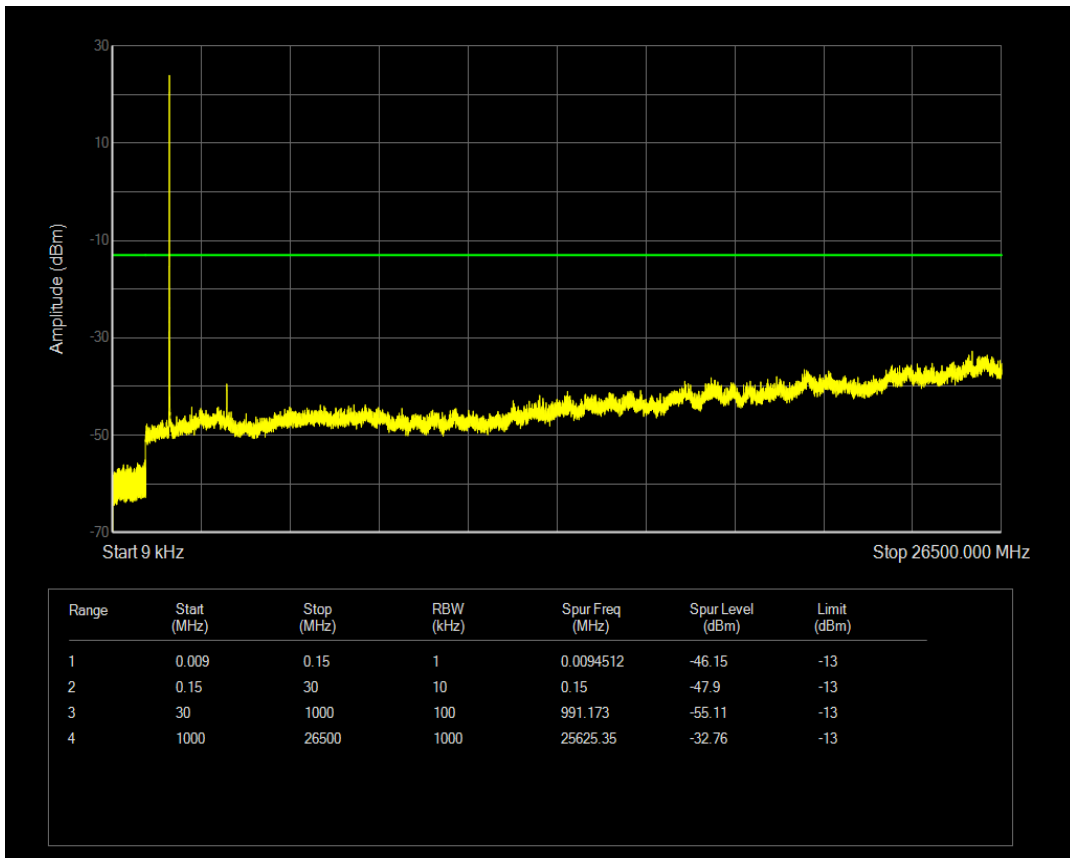

Band66 QAM16 BW=3MHz Channel=131987 RB Size=15 Position=#0

Band66 QPSK BW=3MHz Channel=132322 RB Size=1 Position=#0