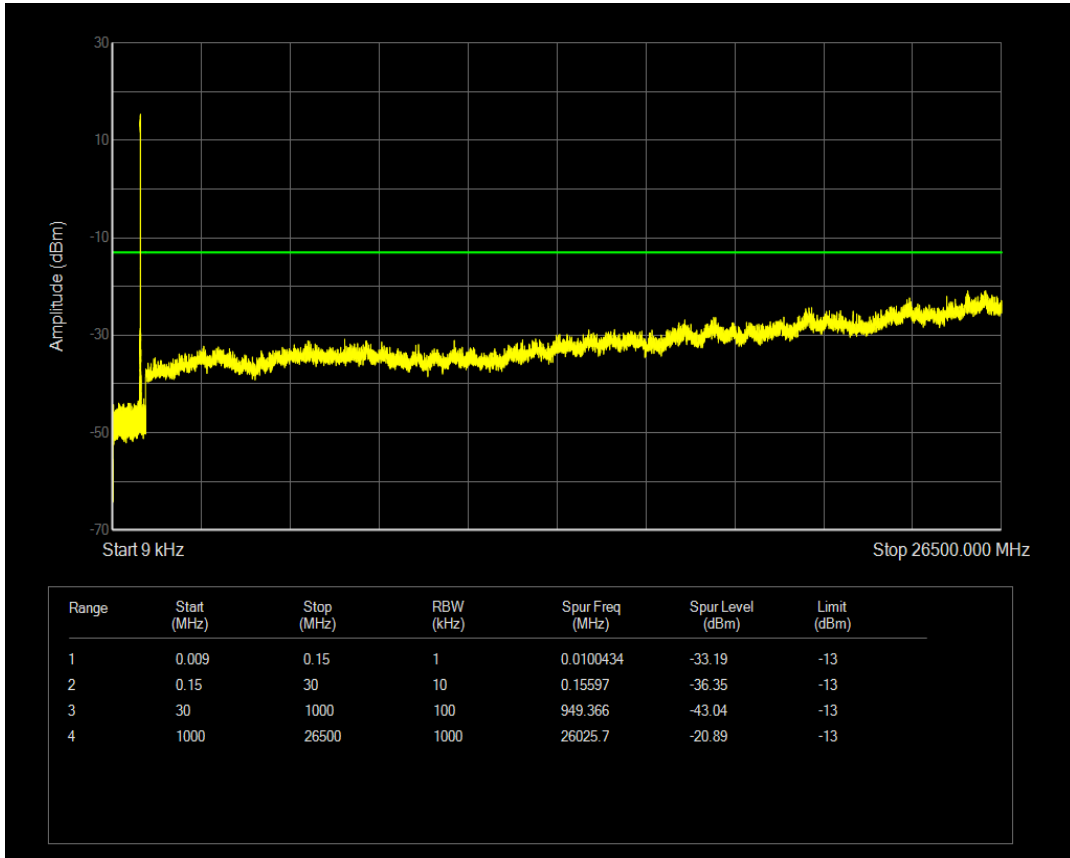

Band5 QPSK BW=5MHz Channel=20525 RB Size=25 Position=#0

Band5 QAM16 BW=5MHz Channel=20525 RB Size=25 Position=#0

Band5 QPSK BW=5MHz Channel=20625 RB Size=1 Position=#0

Band5 QPSK BW=5MHz Channel=20625 RB Size=25 Position=#0

Band5 QAM16 BW=5MHz Channel=20625 RB Size=25 Position=#0

Band5 QAM16 BW=5MHz Channel=20625 RB Size=1 Position=#0

Band5 QPSK BW=10MHz Channel=20450 RB Size=1 Position=#0

Band5 QAM16 BW=10MHz Channel=20450 RB Size=1 Position=#0