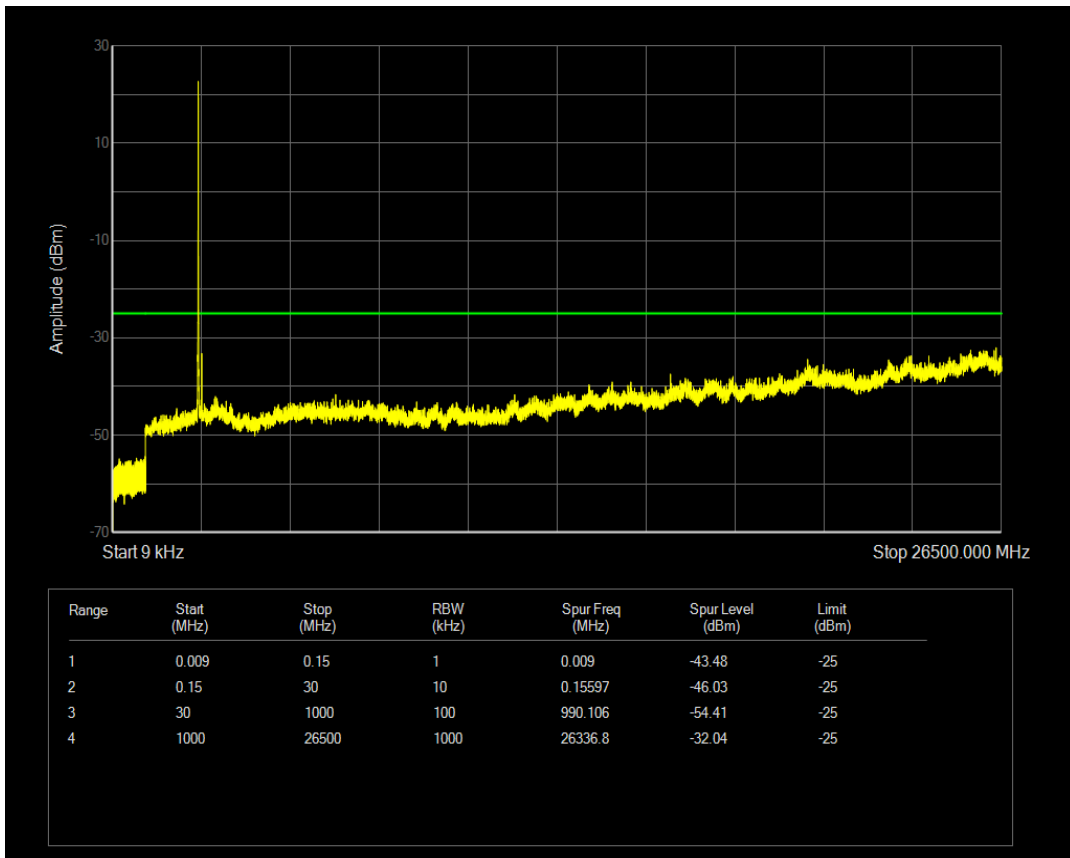

Band38 QPSK BW=5MHz Channel=37775 RB Size=25 Position=#0

Band38 QAM16 BW=5MHz Channel=37775 RB Size=1 Position=#0