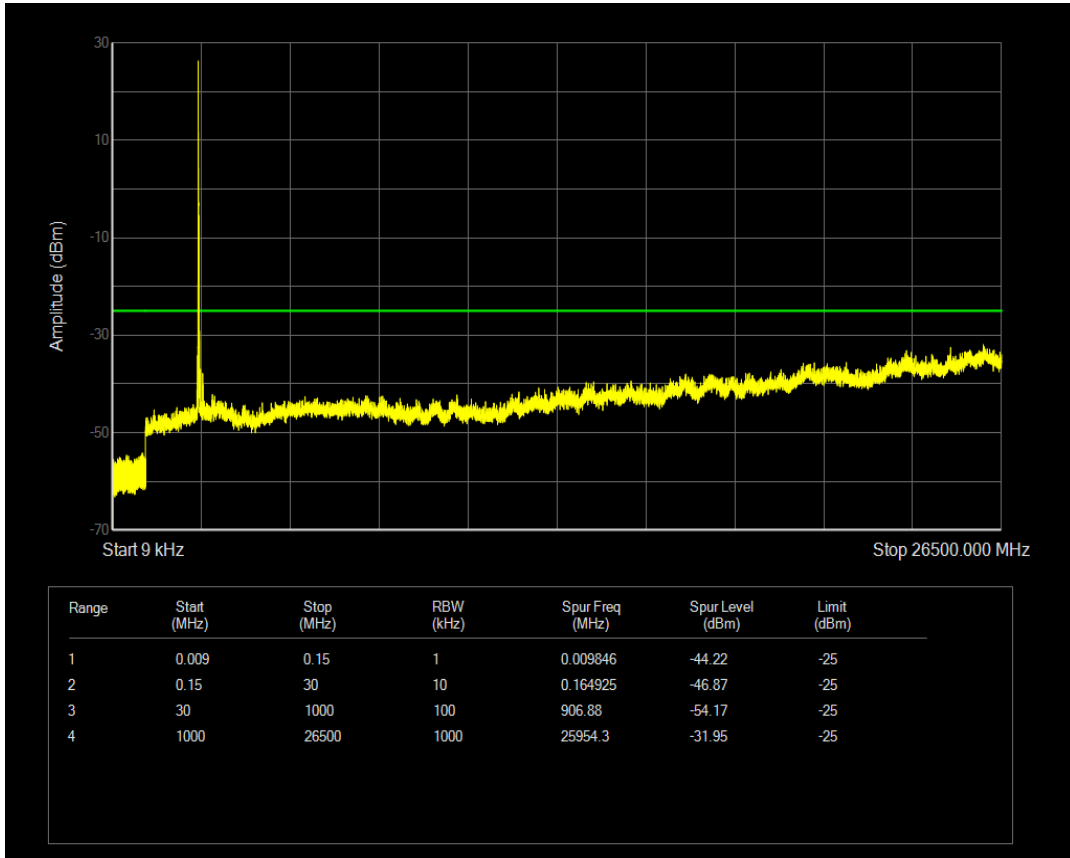

Band38 QPSK BW=20MHz Channel=37850 RB Size=1 Position=#0

Band38 QPSK BW=20MHz Channel=37850 RB Size=100 Position=#0