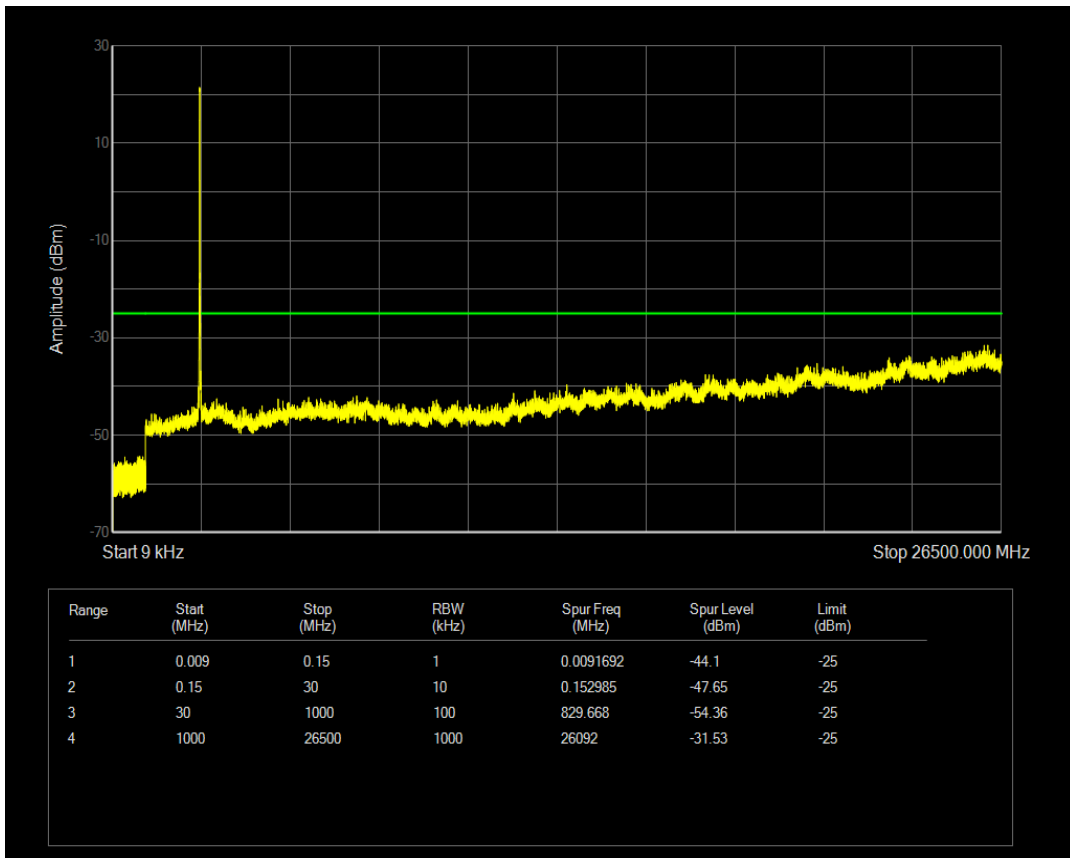

Band38 QPSK BW=10MHz Channel=37800 RB Size=50 Position=#0

Band38 QPSK BW=10MHz Channel=38000 RB Size=1 Position=#0

Band38 QAM16 BW=10MHz Channel=37800 RB Size=1 Position=#0

Band38 QPSK BW=10MHz Channel=38000 RB Size=50 Position=#0

Band38 QAM16 BW=10MHz Channel=38000 RB Size=1 Position=#0

Band38 QPSK BW=10MHz Channel=38200 RB Size=1 Position=#0

Band38 QPSK BW=10MHz Channel=38200 RB Size=50 Position=#0

Band38 QAM16 BW=10MHz Channel=38200 RB Size=1 Position=#0