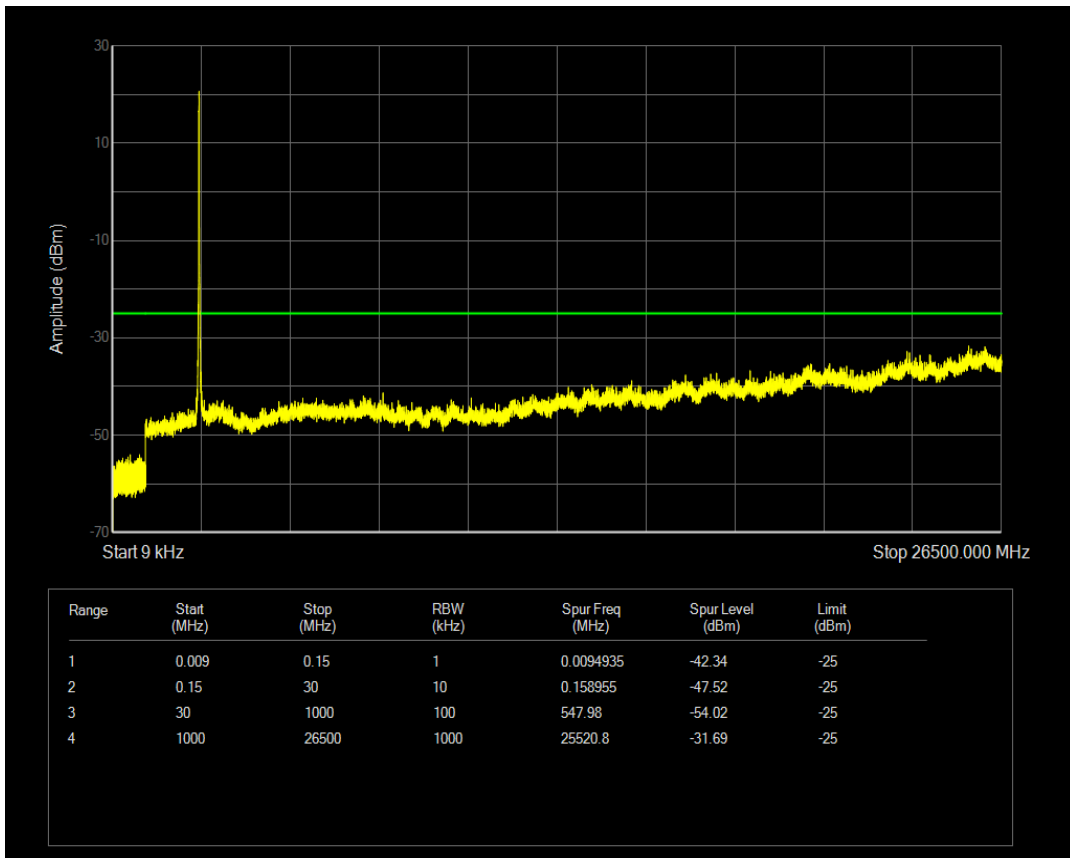

Band38 QAM16 BW=15MHz Channel=38175 RB Size=1 Position=#0

Band38 QPSK BW=20MHz Channel=37850 RB Size=1 Position=#0

Band38 QPSK BW=20MHz Channel=37850 RB Size=100 Position=#0

Band38 QAM16 BW=20MHz Channel=37850 RB Size=1 Position=#0

Band38 QPSK BW=20MHz Channel=38000 RB Size=100 Position=#0

Band38 QPSK BW=20MHz Channel=38000 RB Size=1 Position=#0

Band38 QAM16 BW=20MHz Channel=38000 RB Size=1 Position=#0

Band38 QPSK BW=20MHz Channel=38150 RB Size=1 Position=#0