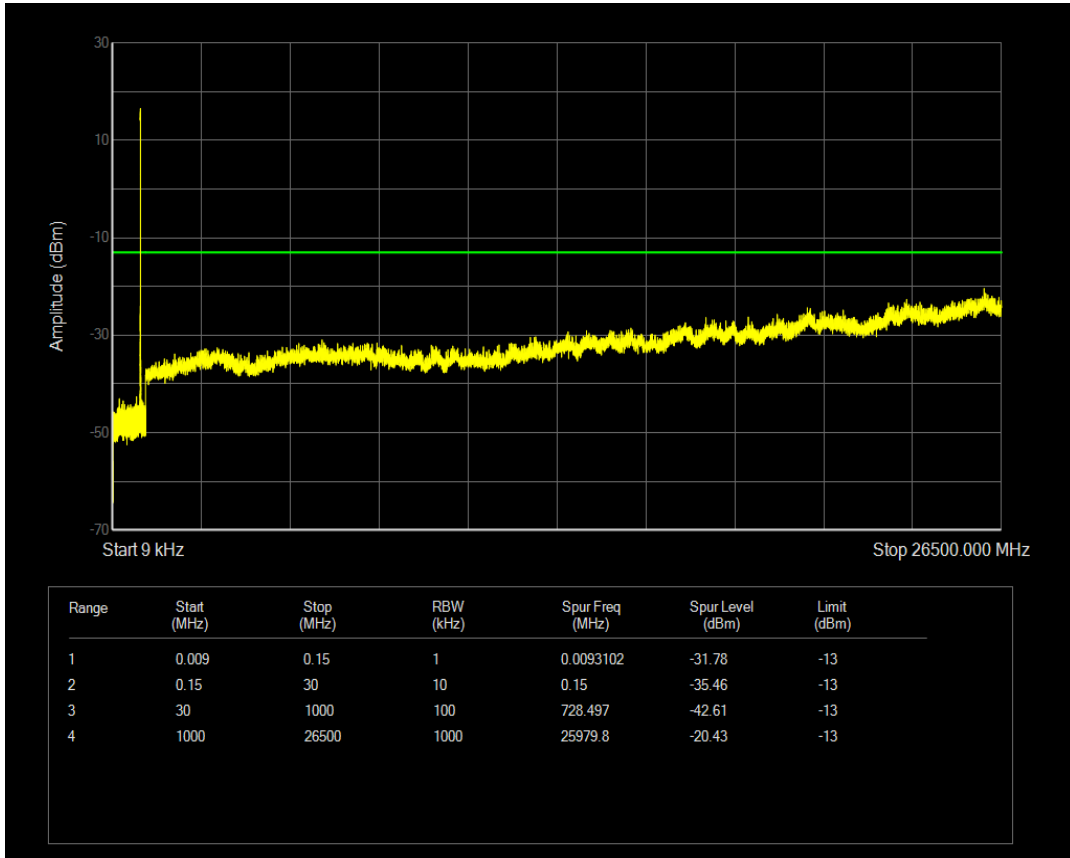

Band5 QAM16 BW=3MHz Channel=20635 RB Size=15 Position=#0

Band5 QPSK BW=5MHz Channel=20425 RB Size=25 Position=#0