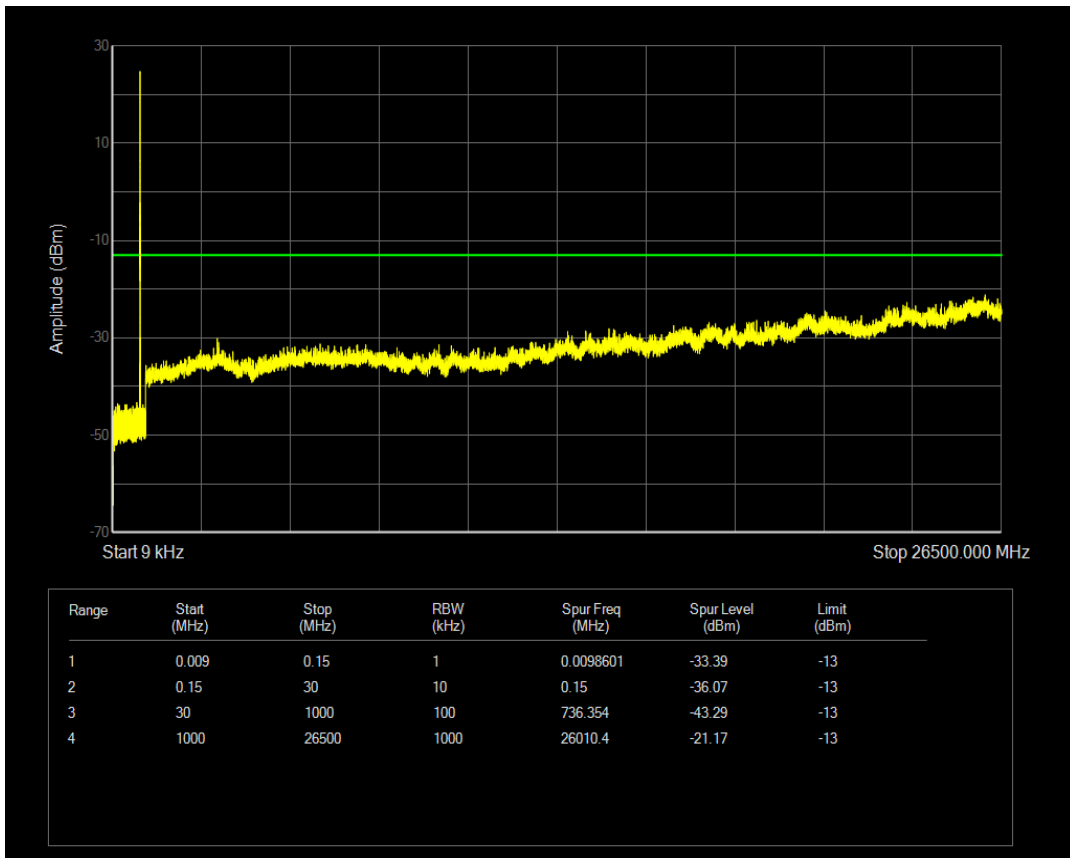

Band5 QPSK BW=5MHz Channel=20525 RB Size=1 Position=#0

Band5 QAM16 BW=5MHz Channel=20525 RB Size=1 Position=#0