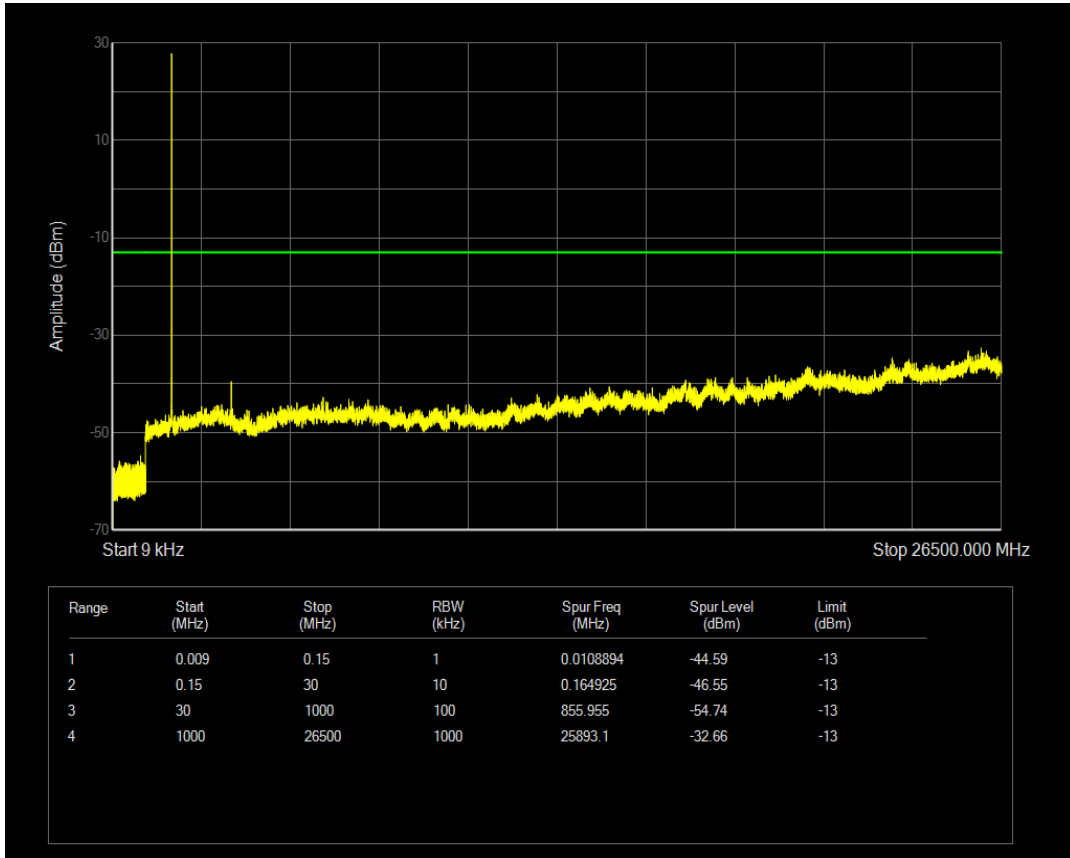

Band66 QAM16 BW=1.4MHz Channel=132665 RB Size=1 Position=#0

Band66 QPSK BW=3MHz Channel=131987 RB Size=1 Position=#0