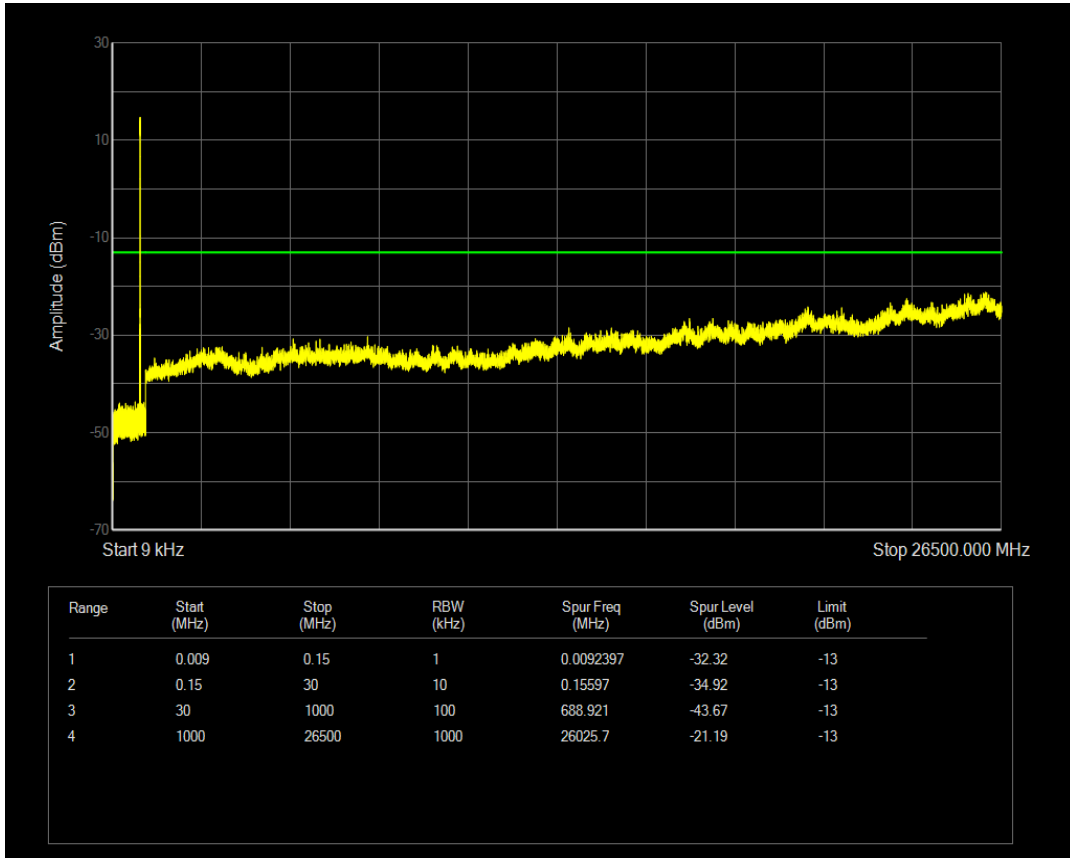

Band5 QAM16 BW=5MHz Channel=20425 RB Size=1 Position=#0

Band5 QAM16 BW=5MHz Channel=20425 RB Size=25 Position=#0

Band5 QPSK BW=5MHz Channel=20525 RB Size=1 Position=#0

Band5 QAM16 BW=5MHz Channel=20525 RB Size=1 Position=#0

Band5 QPSK BW=5MHz Channel=20525 RB Size=25 Position=#0

Band5 QAM16 BW=5MHz Channel=20525 RB Size=25 Position=#0

Band5 QPSK BW=5MHz Channel=20625 RB Size=1 Position=#0

Band5 QPSK BW=5MHz Channel=20625 RB Size=25 Position=#0