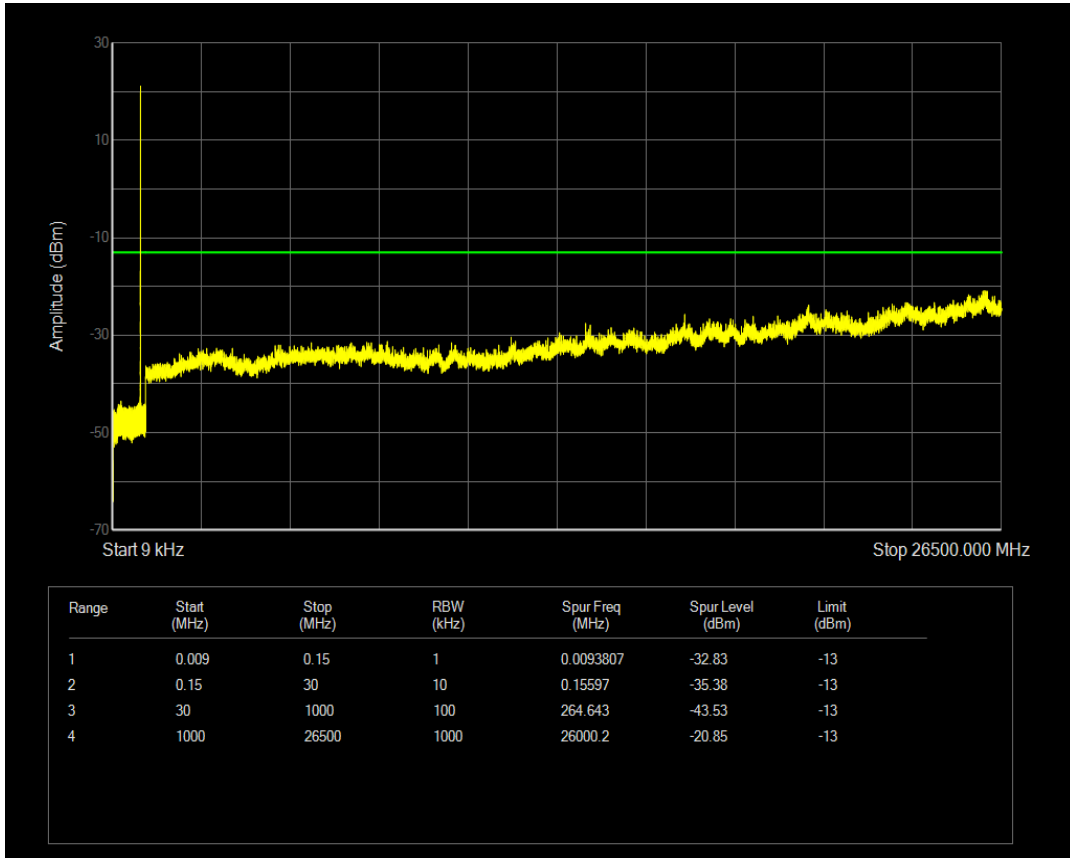

Band5 QPSK BW=1.4MHz Channel=20525 RB Size=6 Position=#0

Band5 QPSK BW=1.4MHz Channel=20643 RB Size=1 Position=#0

Band5 QAM16 BW=1.4MHz Channel=20525 RB Size=6 Position=#0

Band5 QPSK BW=1.4MHz Channel=20643 RB Size=6 Position=#0