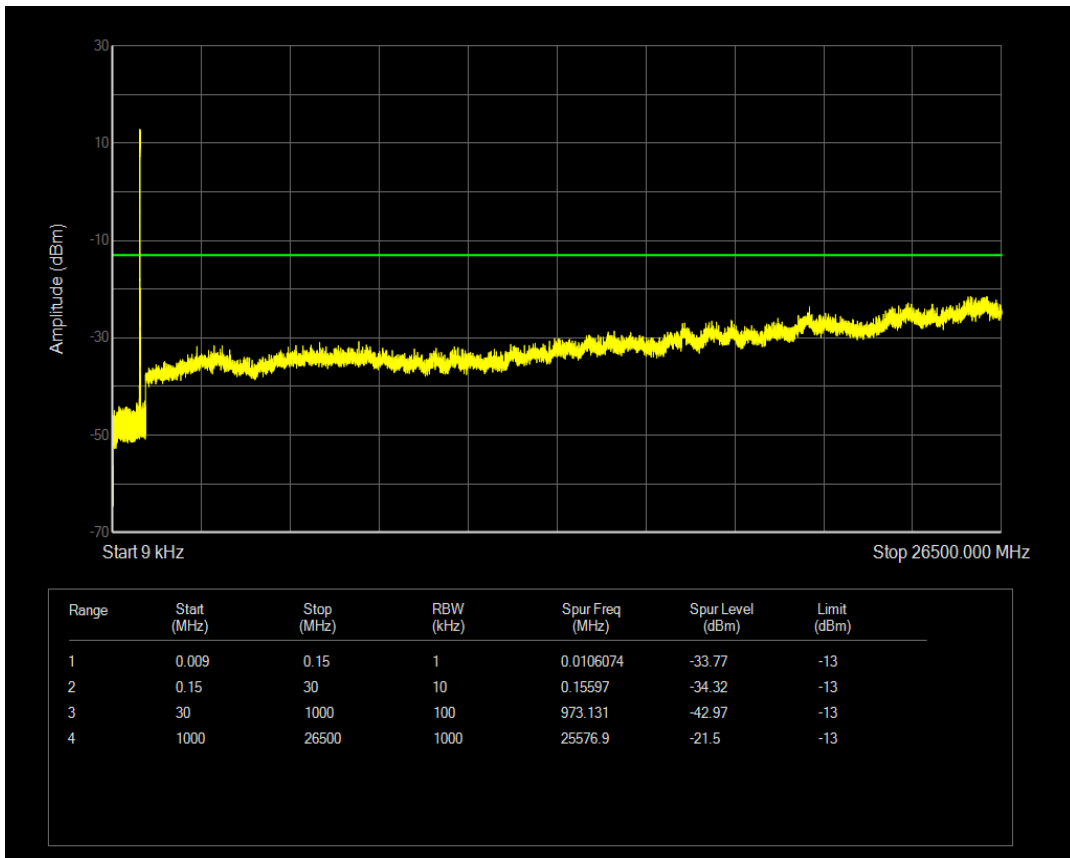

Band5 QAM16 BW=5MHz Channel=20625 RB Size=25 Position=#0

Band5 QAM16 BW=5MHz Channel=20625 RB Size=1 Position=#0

Band5 QPSK BW=10MHz Channel=20450 RB Size=1 Position=#0

Band5 QAM16 BW=10MHz Channel=20450 RB Size=1 Position=#0

Band5 QPSK BW=10MHz Channel=20450 RB Size=50 Position=#0

Band5 QPSK BW=10MHz Channel=20525 RB Size=1 Position=#0

Band5 QPSK BW=10MHz Channel=20525 RB Size=50 Position=#0

Band5 QAM16 BW=10MHz Channel=20525 RB Size=1 Position=#0