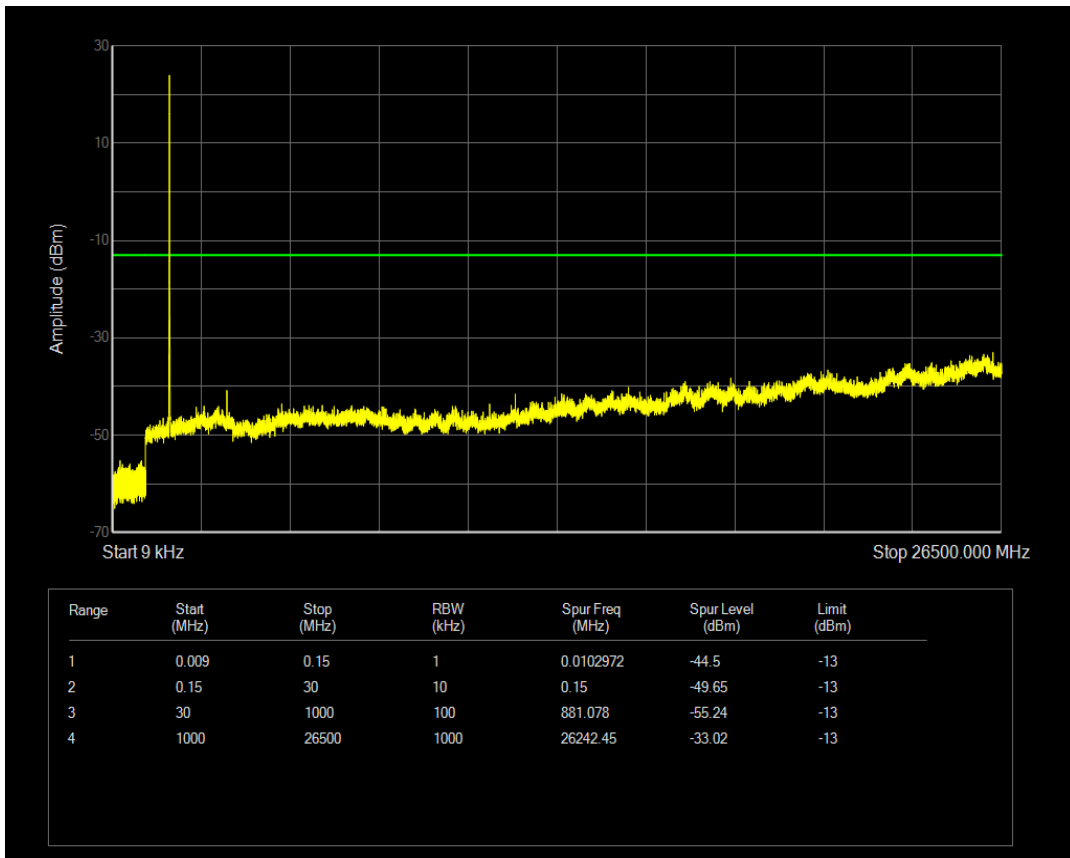

Band66 QPSK BW=5MHz Channel=131997 RB Size=25 Position=#0

Band66 QAM16 BW=5MHz Channel=131997 RB Size=1 Position=#0