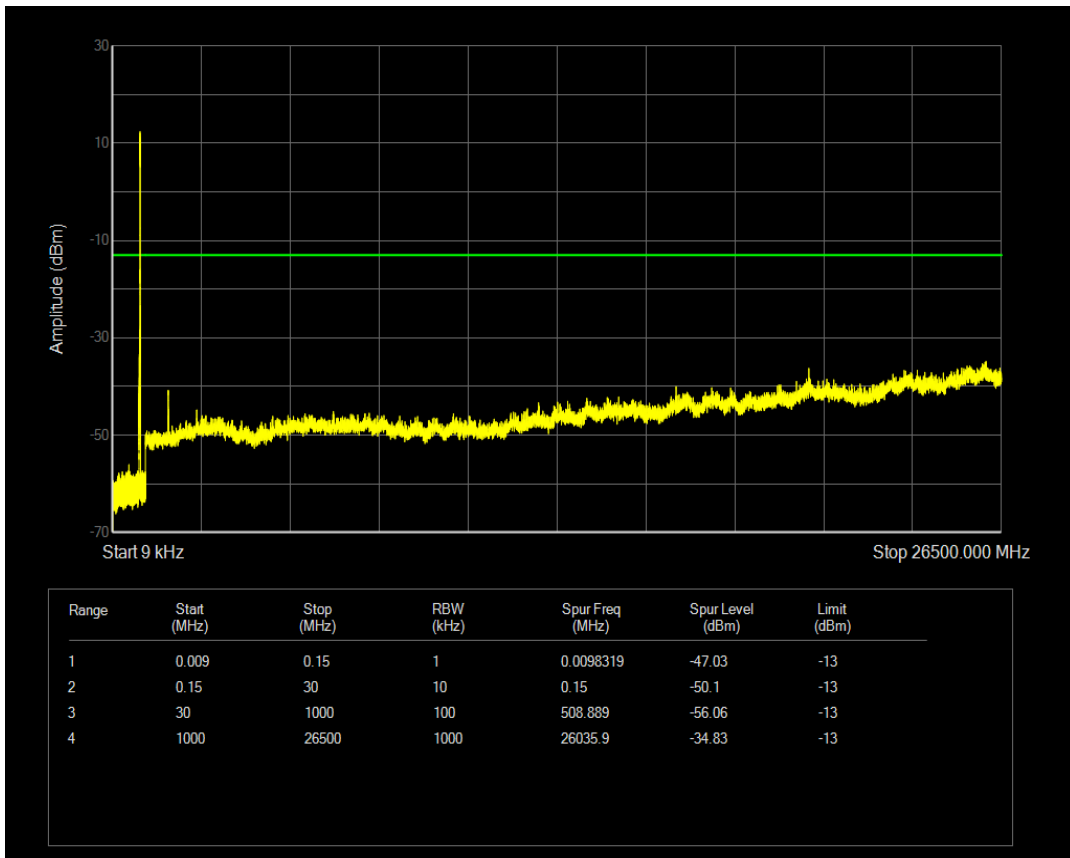

Band26b QPSK BW=15MHz Channel=26965 RB Size=1 Position=#0

Band26b QAM16 BW=15MHz Channel=26965 RB Size=1 Position=#0

Band26b QPSK BW=15MHz Channel=26965 RB Size=75 Position=#0

Band38 QPSK BW=5MHz Channel=37775 RB Size=1 Position=#0