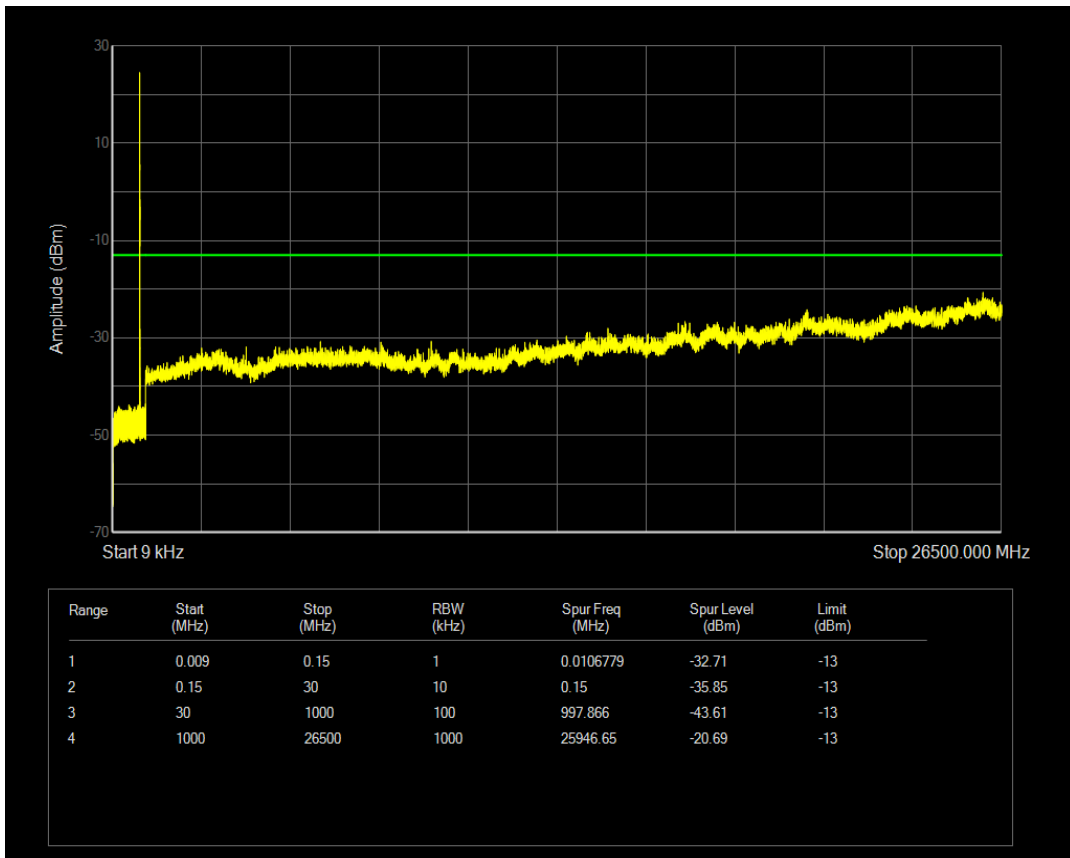

Band5 QAM16 BW=1.4MHz Channel=20407 RB Size=1 Position=#0

Band5 QAM16 BW=1.4MHz Channel=20407 RB Size=6 Position=#0