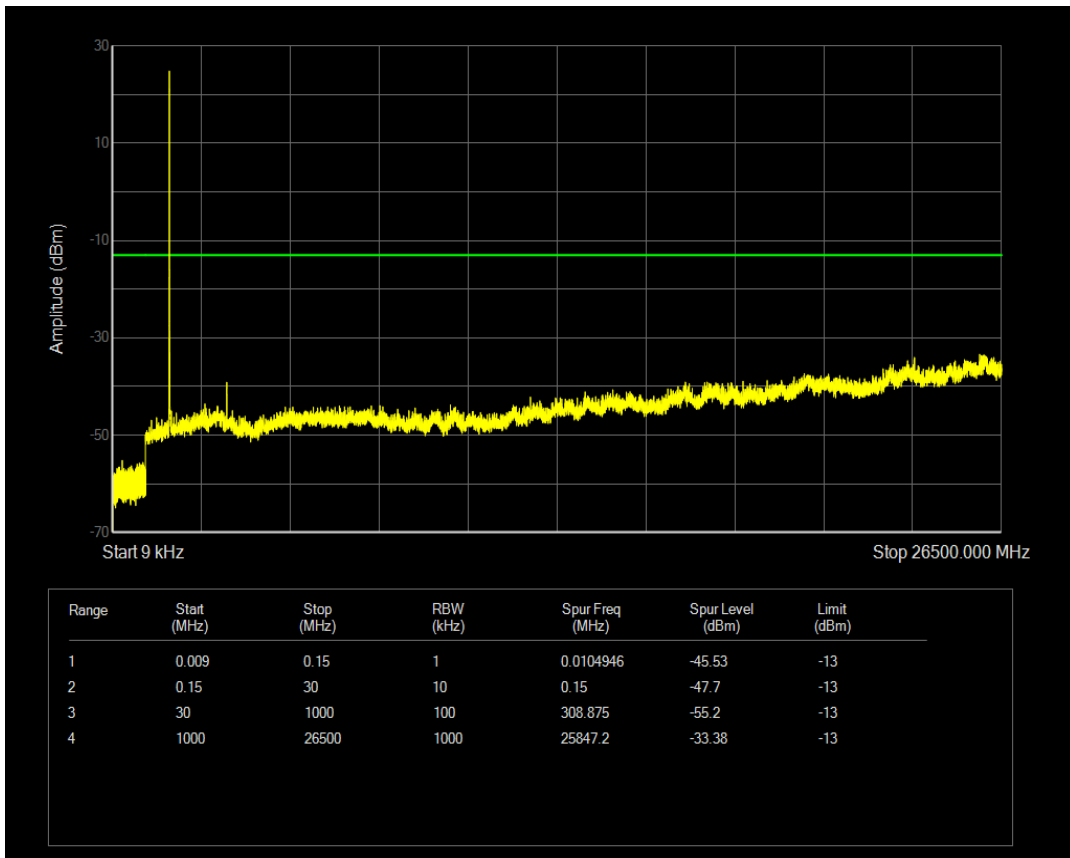

Band66 QPSK BW=3MHz Channel=131987 RB Size=15 Position=#0

Band66 QAM16 BW=3MHz Channel=131987 RB Size=1 Position=#0