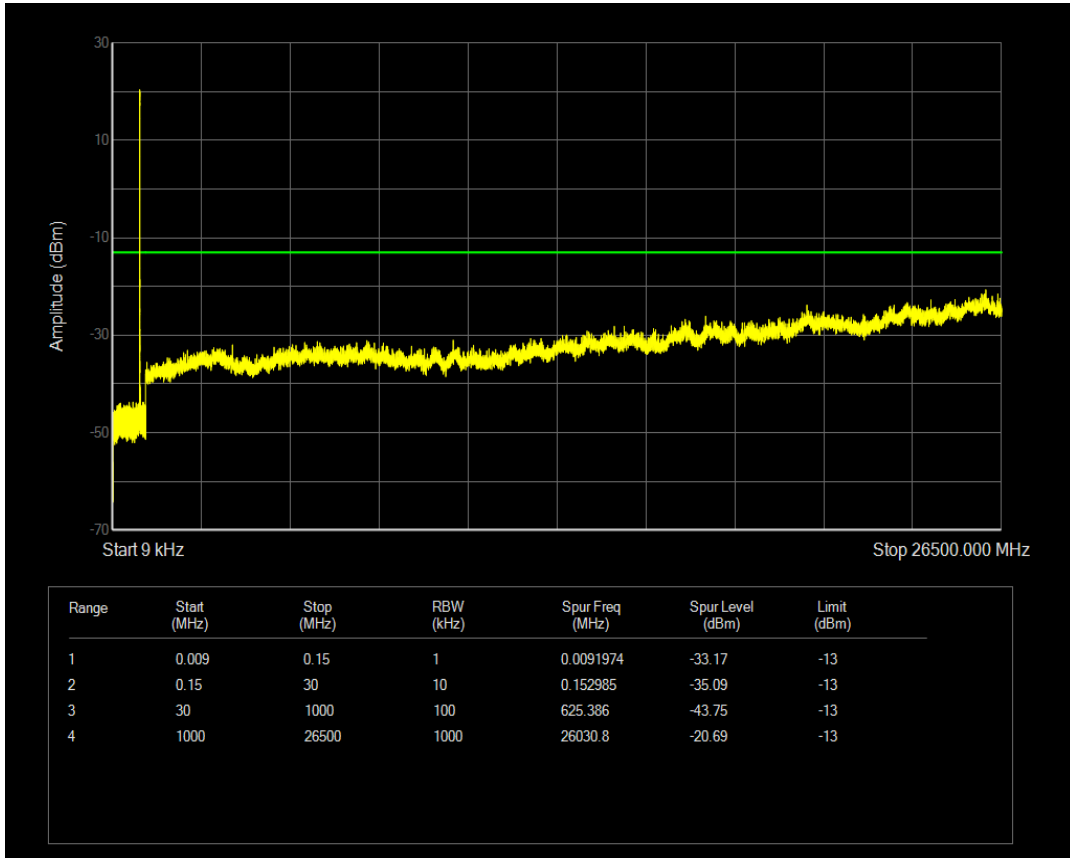

Band5 QAM16 BW=1.4MHz Channel=20407 RB Size=6 Position=#0

Band5 QPSK BW=1.4MHz Channel=20525 RB Size=1 Position=#0