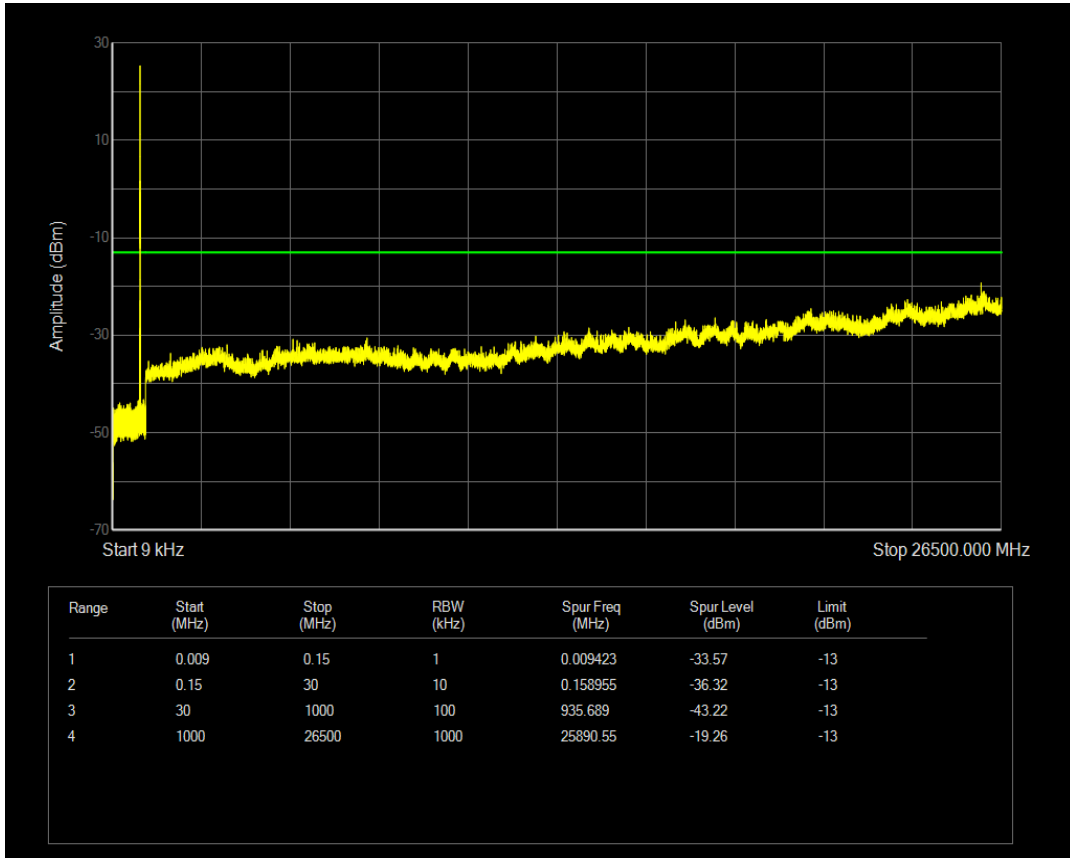

Band5 QAM16 BW=3MHz Channel=20525 RB Size=1 Position=#0

Band5 QPSK BW=3MHz Channel=20635 RB Size=1 Position=#0