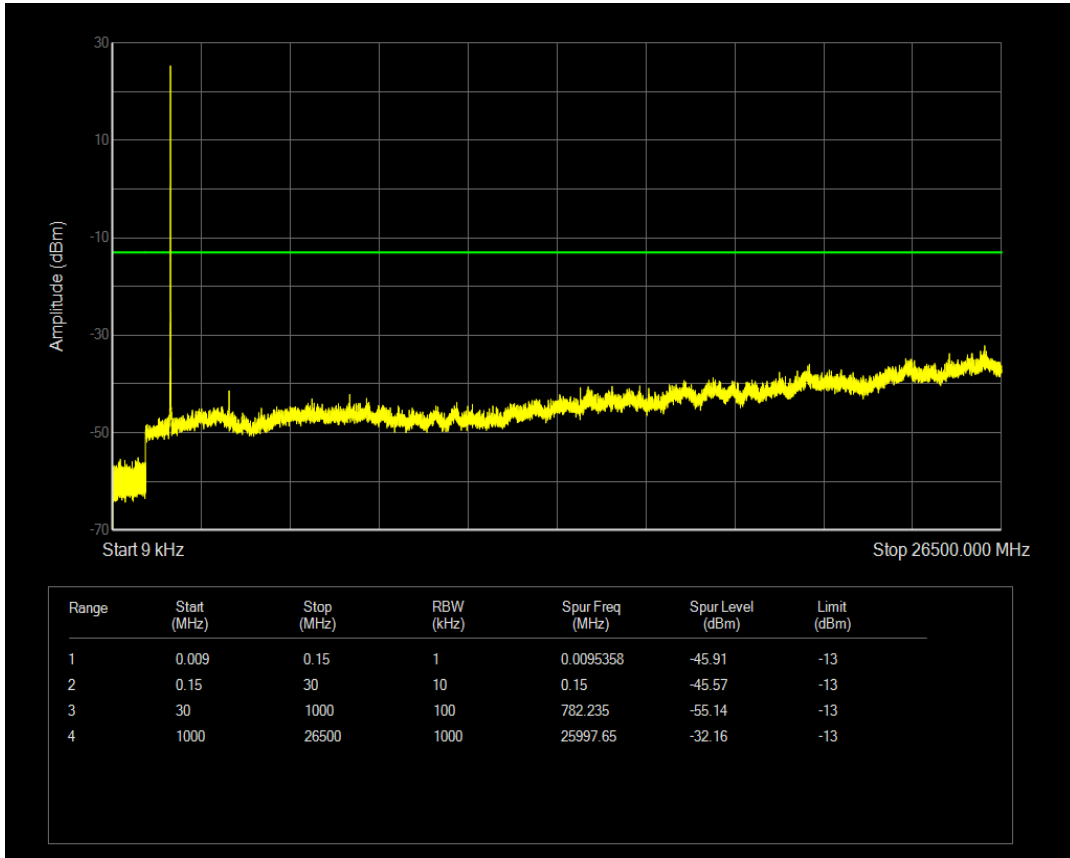

Band66 QPSK BW=3MHz Channel=132322 RB Size=15 Position=#0

Band66 QAM16 BW=3MHz Channel=132322 RB Size=1 Position=#0

Band66 QPSK BW=3MHz Channel=132657 RB Size=1 Position=#0

Band66 QAM16 BW=3MHz Channel=132322 RB Size=15 Position=#0