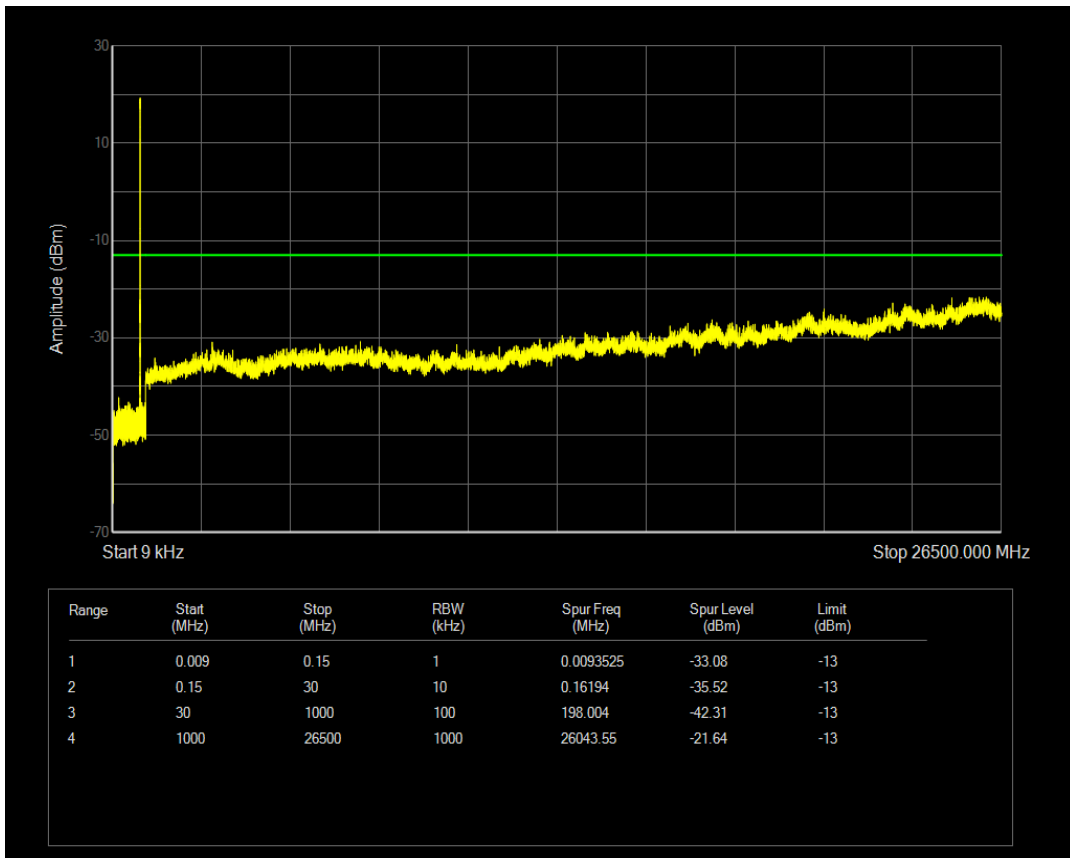

Band4 QPSK BW=20MHz Channel=20300 RB Size=1 Position=#0

Band4 QPSK BW=20MHz Channel=20300 RB Size=100 Position=#0

Band5 QPSK BW=1.4MHz Channel=20407 RB Size=1 Position=#0

Band5 QPSK BW=1.4MHz Channel=20407 RB Size=6 Position=#0

Band5 QAM16 BW=1.4MHz Channel=20407 RB Size=1 Position=#0

Band5 QAM16 BW=1.4MHz Channel=20407 RB Size=6 Position=#0

Band5 QPSK BW=1.4MHz Channel=20525 RB Size=1 Position=#0

Band5 QAM16 BW=1.4MHz Channel=20525 RB Size=1 Position=#0

Band5 QPSK BW=1.4MHz Channel=20525 RB Size=6 Position=#0

Band5 QPSK BW=1.4MHz Channel=20643 RB Size=1 Position=#0

Band5 QAM16 BW=1.4MHz Channel=20525 RB Size=6 Position=#0

Band5 QPSK BW=1.4MHz Channel=20643 RB Size=6 Position=#0