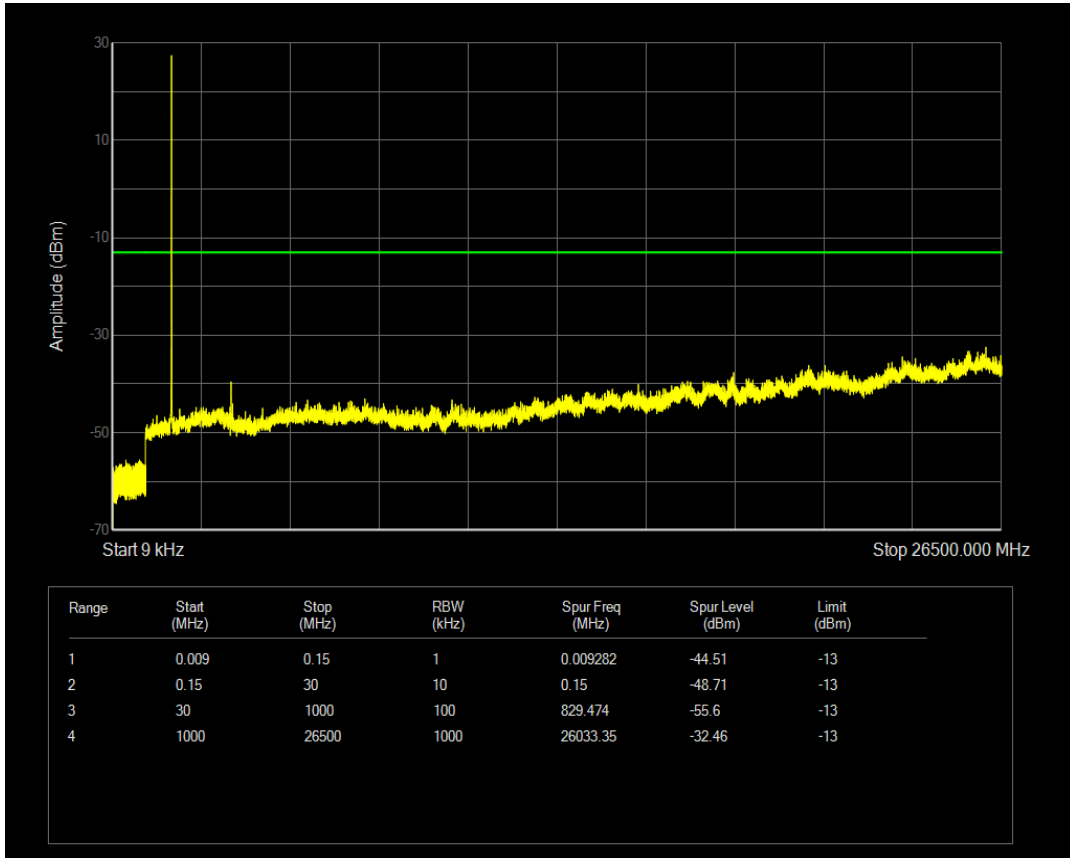

Band66 QPSK BW=5MHz Channel=132322 RB Size=25 Position=#0

Band66 QAM16 BW=5MHz Channel=132322 RB Size=1 Position=#0

Band66 QAM16 BW=5MHz Channel=132322 RB Size=25 Position=#0

Band66 QPSK BW=5MHz Channel=132647 RB Size=1 Position=#0