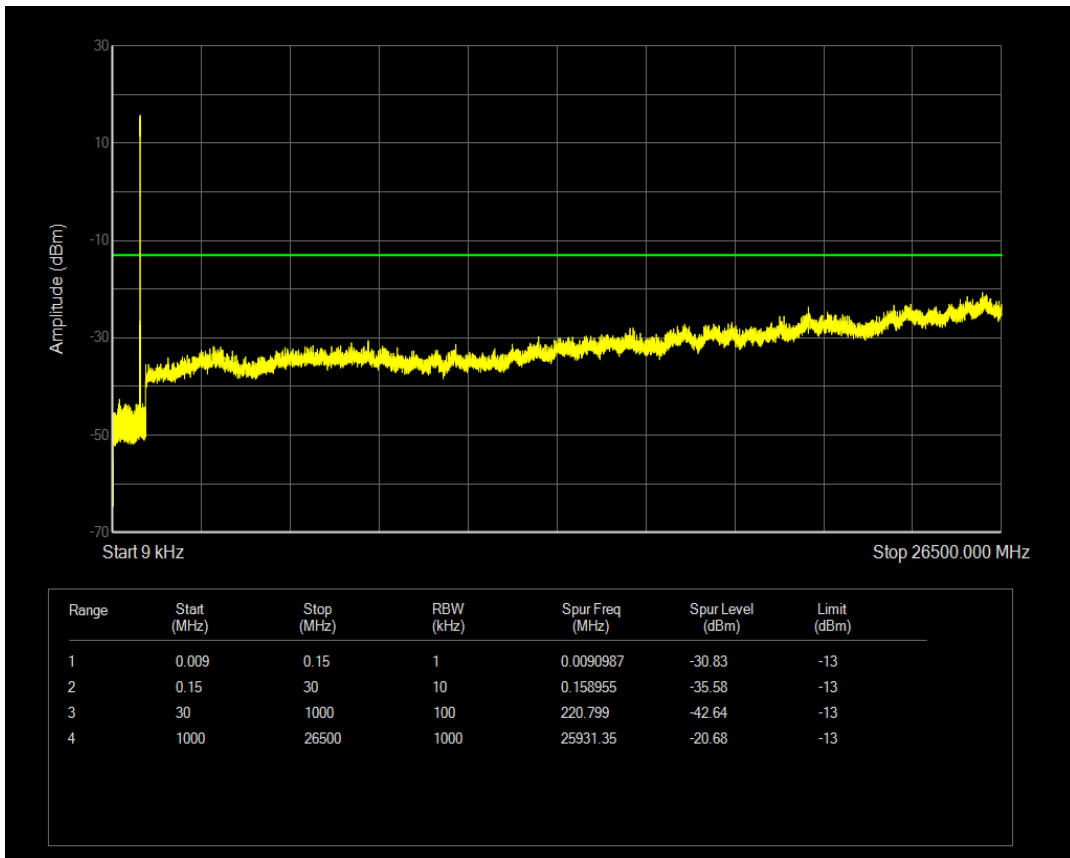

Band5 QAM16 BW=5MHz Channel=20425 RB Size=1 Position=#0

Band5 QAM16 BW=5MHz Channel=20425 RB Size=25 Position=#0

Band5 QPSK BW=5MHz Channel=20525 RB Size=1 Position=#0

Band5 QAM16 BW=5MHz Channel=20525 RB Size=1 Position=#0

Band5 QPSK BW=5MHz Channel=20525 RB Size=25 Position=#0

Band5 QAM16 BW=5MHz Channel=20525 RB Size=25 Position=#0

Band5 QPSK BW=5MHz Channel=20625 RB Size=1 Position=#0

Band5 QPSK BW=5MHz Channel=20625 RB Size=25 Position=#0