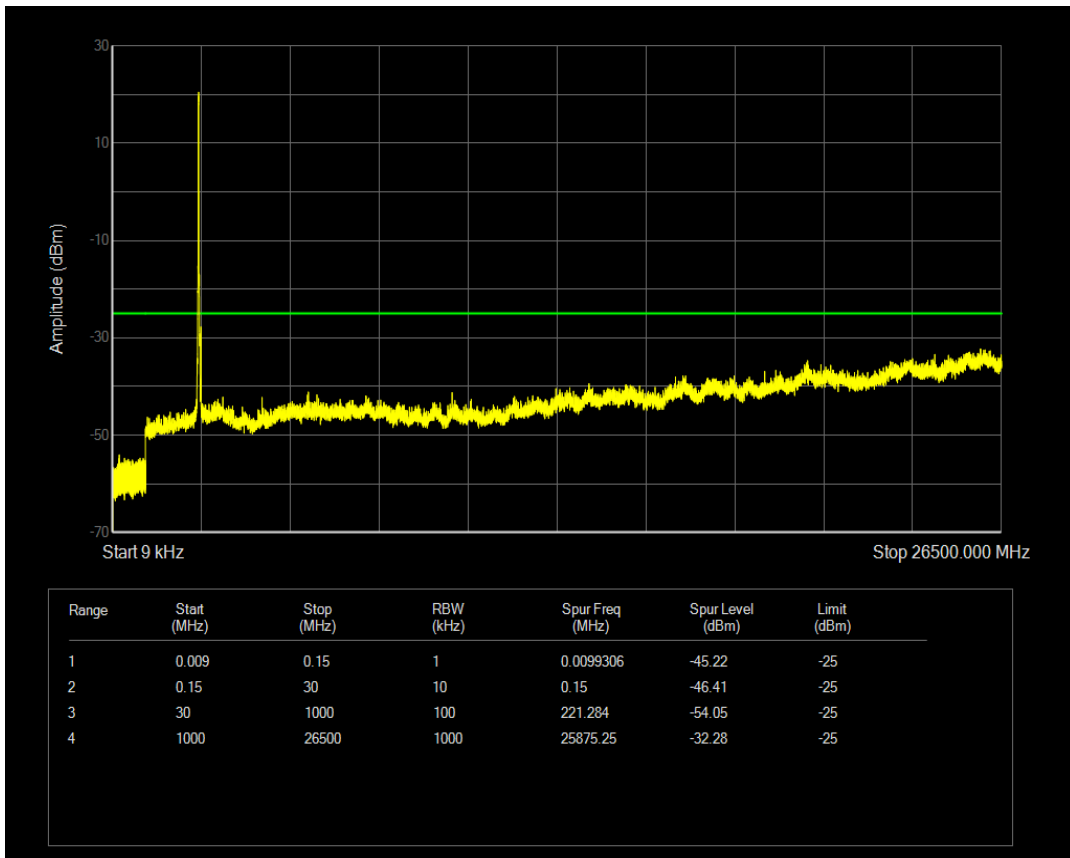

Band38 QPSK BW=20MHz Channel=37850 RB Size=100 Position=#0

Band38 QAM16 BW=20MHz Channel=37850 RB Size=1 Position=#0