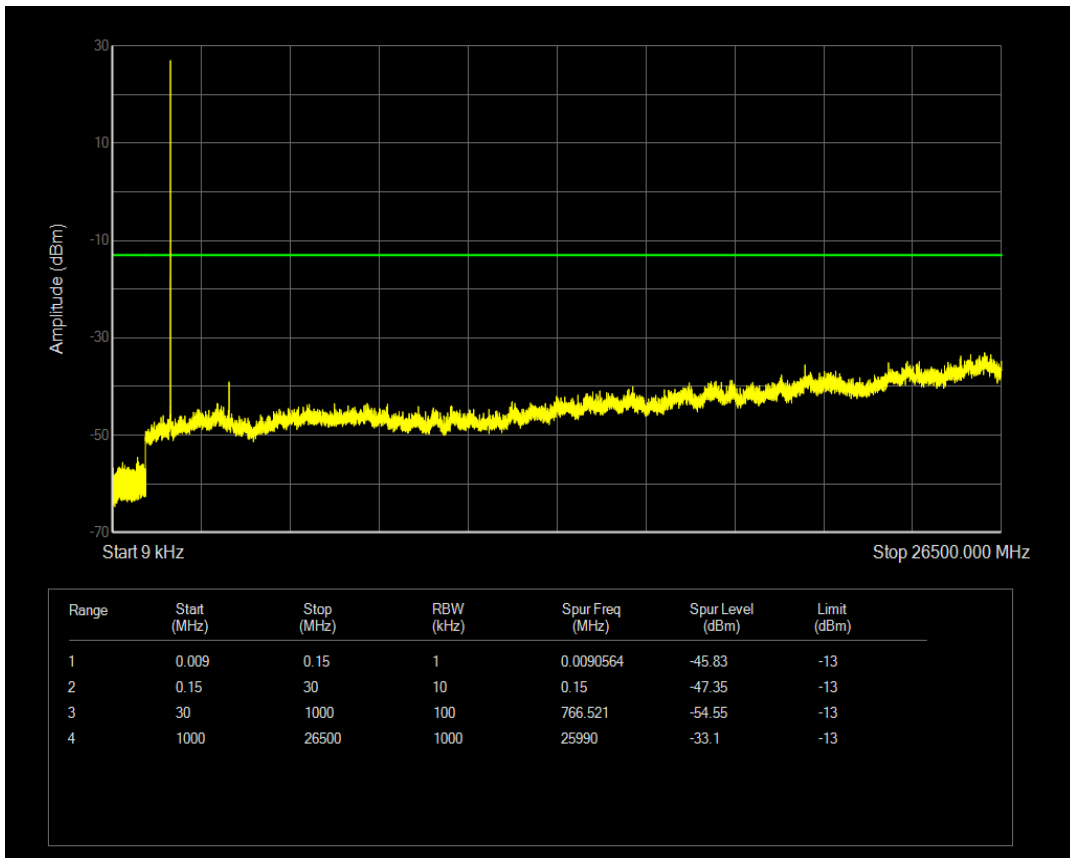

Band66 QPSK BW=1.4MHz Channel=132322 RB Size=6 Position=#0

Band66 QAM16 BW=1.4MHz Channel=132322 RB Size=6 Position=#0