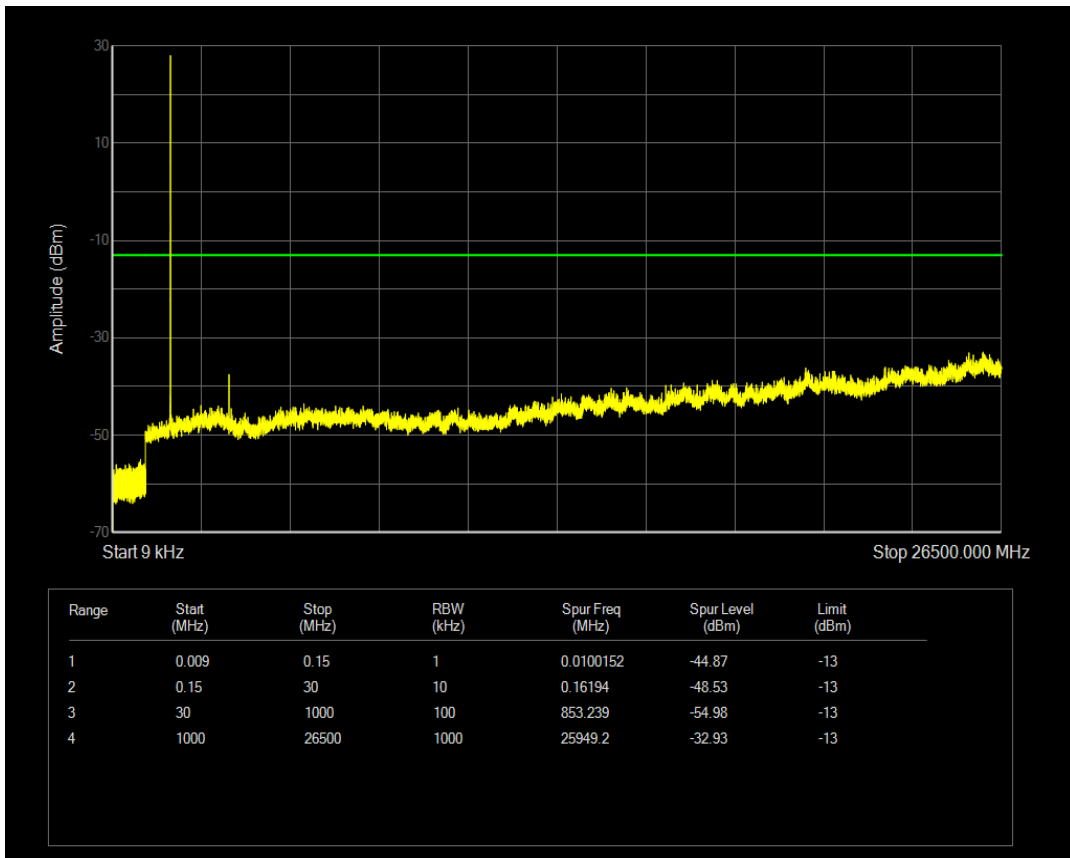

Band66 QAM16 BW=1.4MHz Channel=132322 RB Size=1 Position=#0

Band66 QPSK BW=1.4MHz Channel=132665 RB Size=6 Position=#0