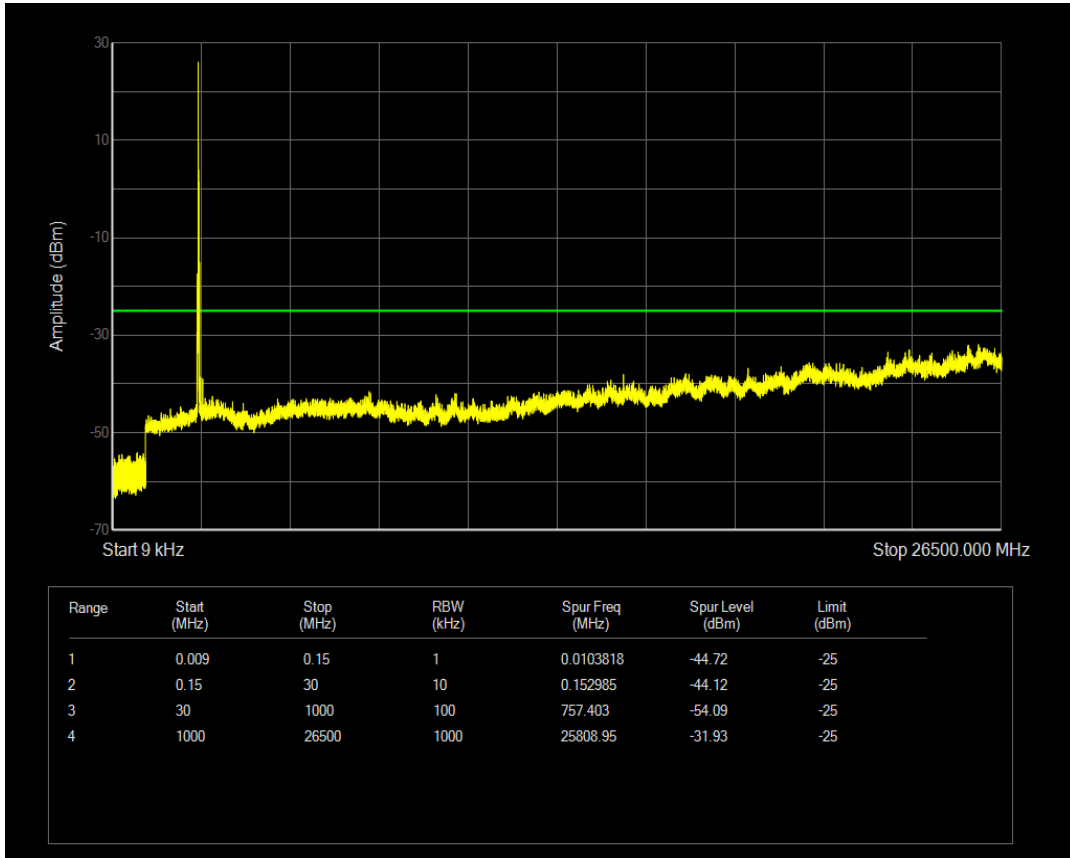

Band38 QAM16 BW=15MHz Channel=38175 RB Size=1 Position=#0

Band38 QPSK BW=20MHz Channel=37850 RB Size=1 Position=#0

Band38 QPSK BW=20MHz Channel=37850 RB Size=100 Position=#0

Band38 QAM16 BW=20MHz Channel=37850 RB Size=1 Position=#0

Band38 QPSK BW=20MHz Channel=38000 RB Size=100 Position=#0

Band38 QPSK BW=20MHz Channel=38000 RB Size=1 Position=#0

Band38 QAM16 BW=20MHz Channel=38000 RB Size=1 Position=#0

Band38 QPSK BW=20MHz Channel=38150 RB Size=1 Position=#0