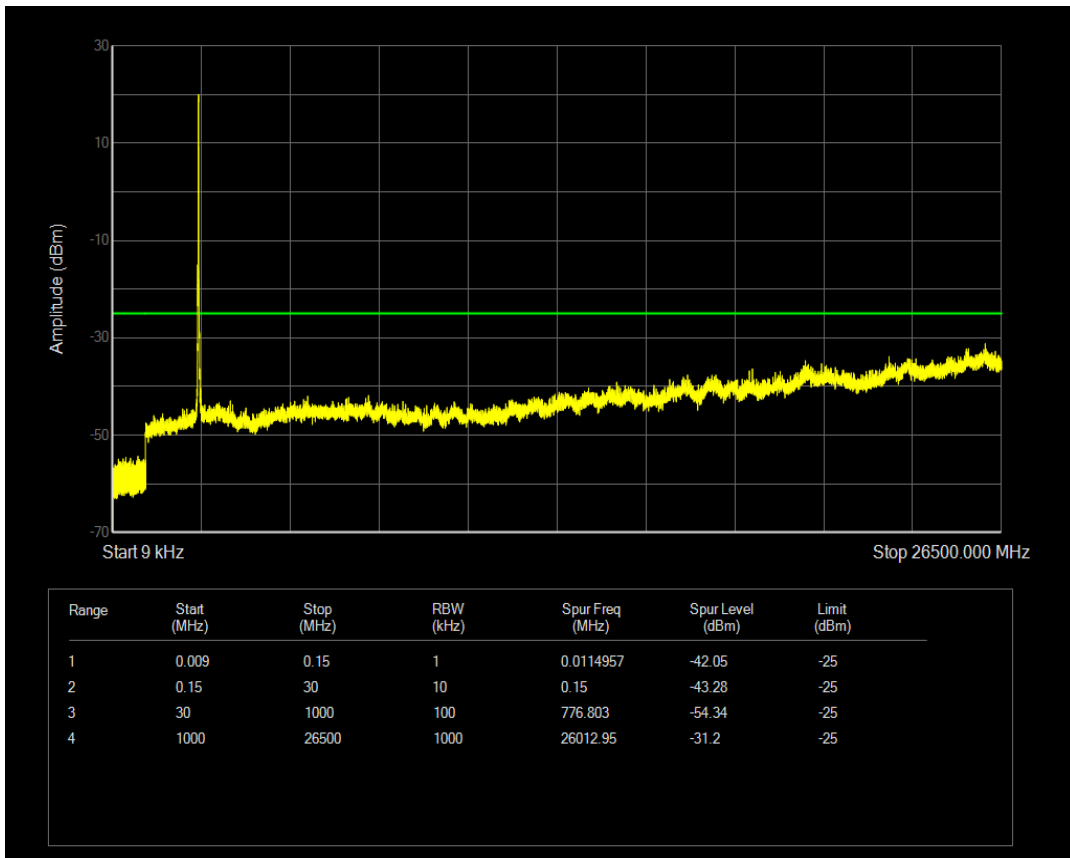

Band38 QPSK BW=15MHz Channel=37825 RB Size=75 Position=#0

Band38 QPSK BW=15MHz Channel=38000 RB Size=1 Position=#0