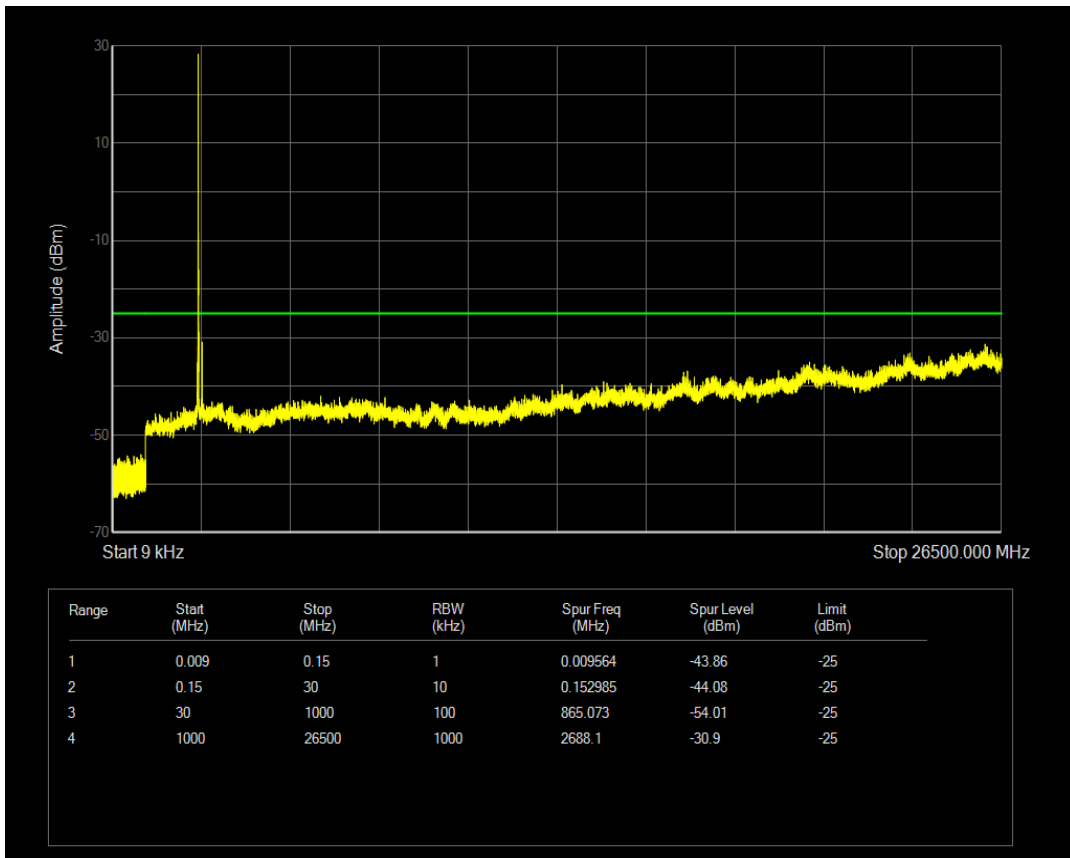

Band38 QPSK BW=5MHz Channel=38225 RB Size=25 Position=#0

Band38 QAM16 BW=5MHz Channel=38225 RB Size=1 Position=#0

Band38 QAM16 BW=5MHz Channel=38225 RB Size=25 Position=#0

Band38 QPSK BW=10MHz Channel=37800 RB Size=1 Position=#0

Band38 QPSK BW=10MHz Channel=37800 RB Size=50 Position=#0

Band38 QPSK BW=10MHz Channel=38000 RB Size=1 Position=#0

Band38 QAM16 BW=10MHz Channel=37800 RB Size=1 Position=#0

Band38 QPSK BW=10MHz Channel=38000 RB Size=50 Position=#0