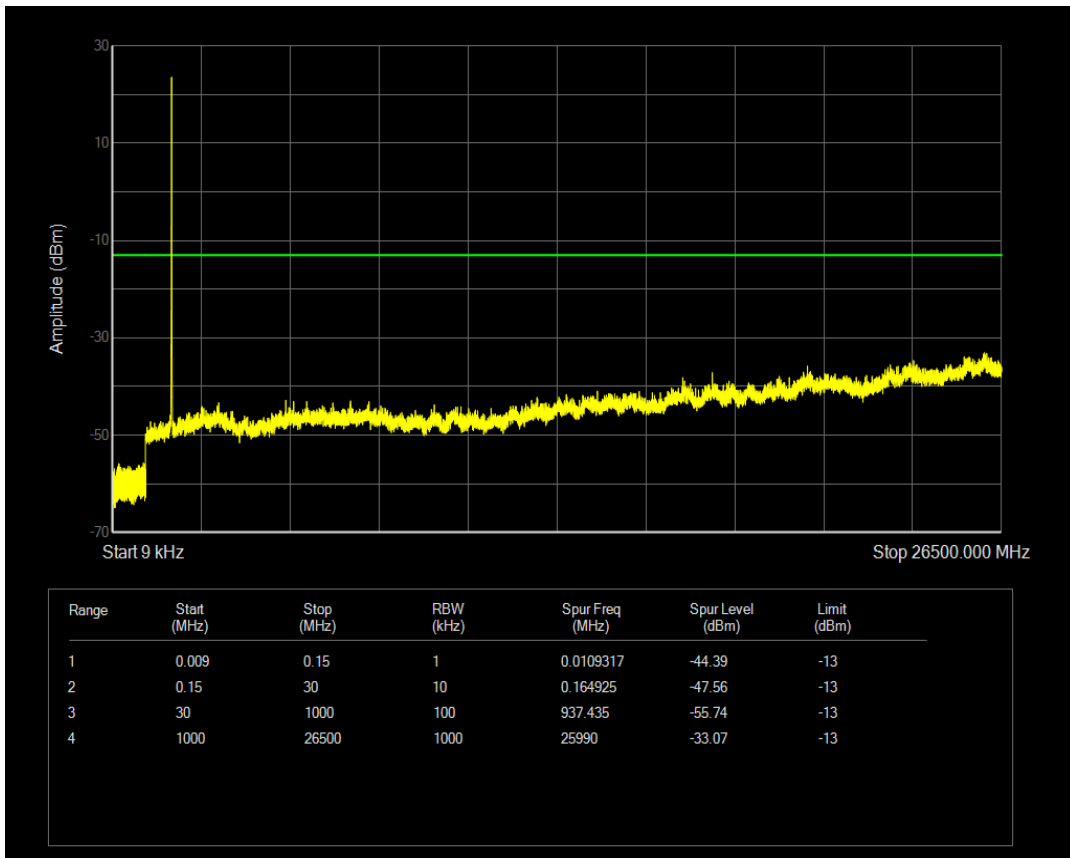

Band66 QPSK BW=5MHz Channel=132647 RB Size=25 Position=#0

Band66 QAM16 BW=5MHz Channel=132647 RB Size=1 Position=#0