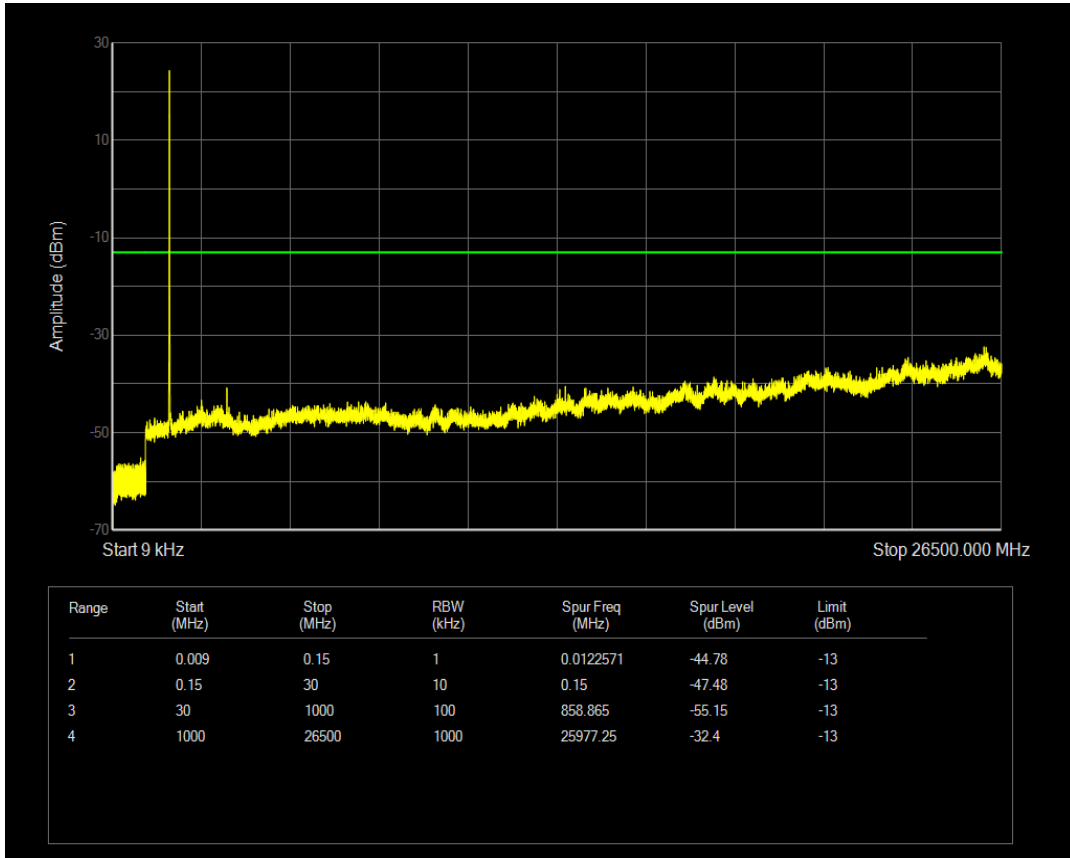

Band66 QPSK BW=5MHz Channel=131997 RB Size=25 Position=#0

Band66 QAM16 BW=5MHz Channel=131997 RB Size=1 Position=#0

Band66 QPSK BW=5MHz Channel=132322 RB Size=1 Position=#0

Band66 QAM16 BW=5MHz Channel=131997 RB Size=25 Position=#0