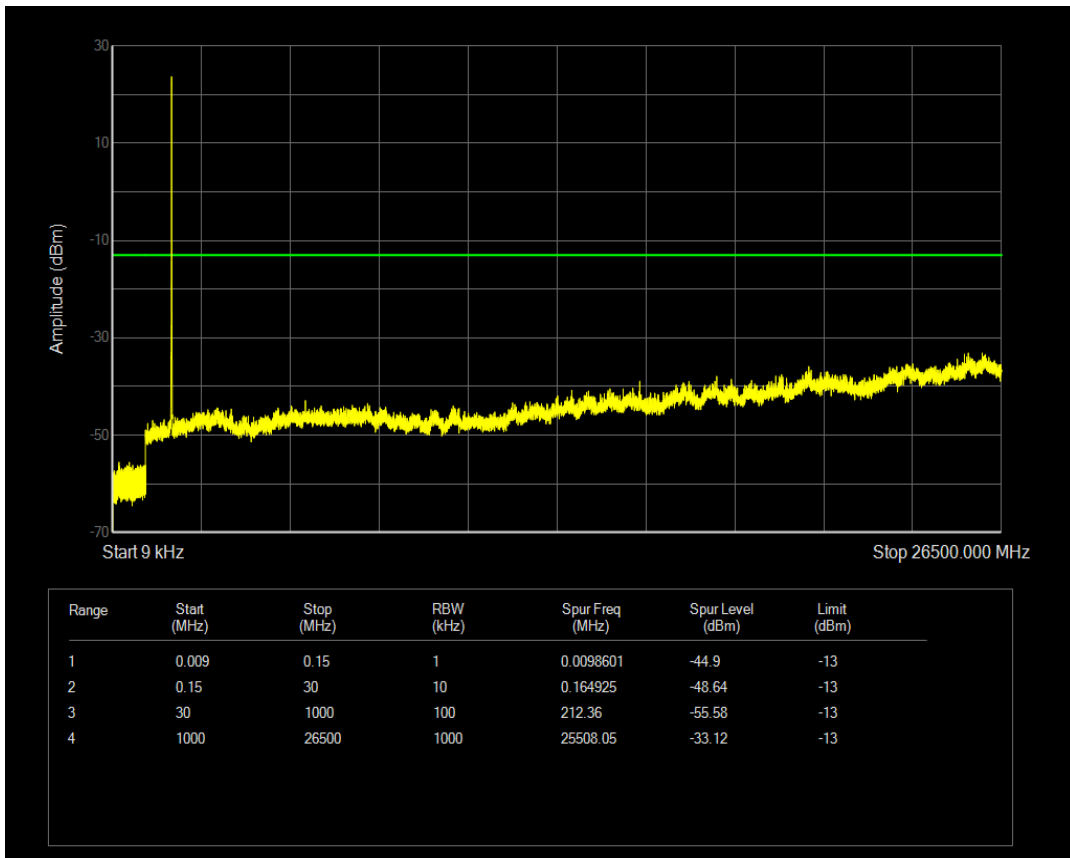

Band66 QAM16 BW=5MHz Channel=132647 RB Size=25 Position=#0

Band66 QPSK BW=10MHz Channel=132022 RB Size=1 Position=#0