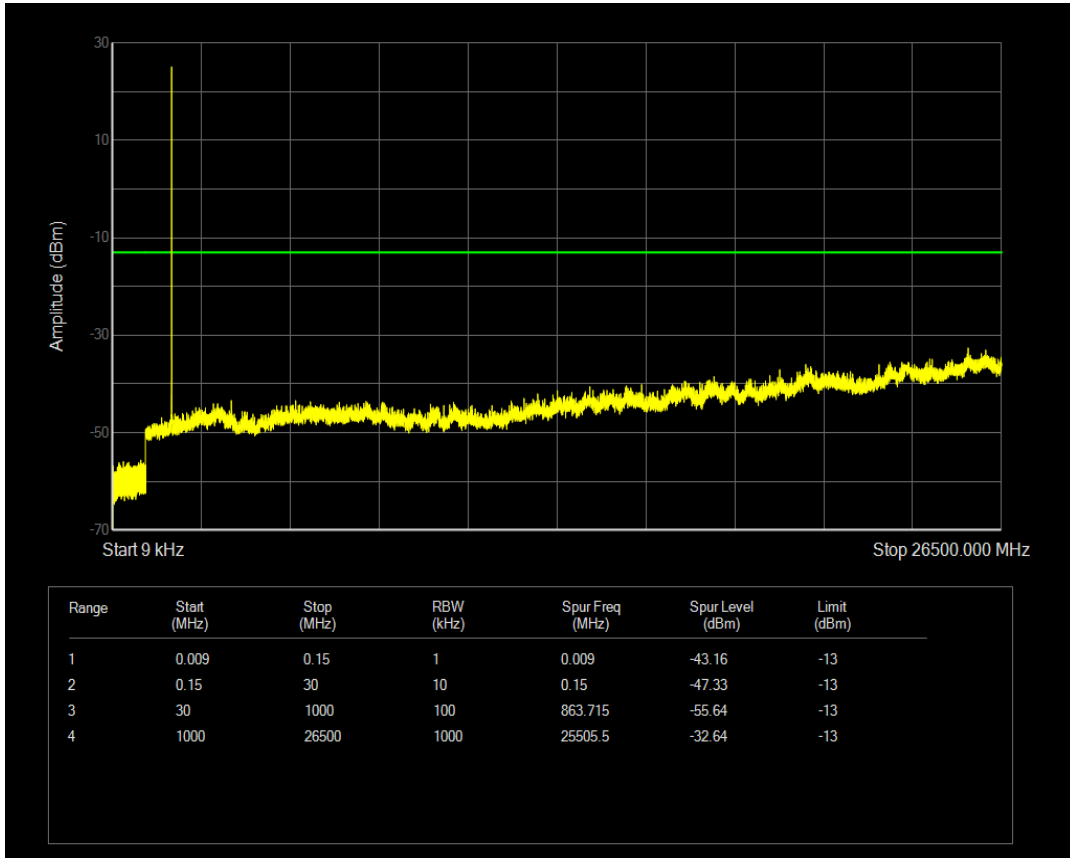

Band66 QPSK BW=1.4MHz Channel=132322 RB Size=6 Position=#0

Band66 QAM16 BW=1.4MHz Channel=132322 RB Size=6 Position=#0

Band66 QAM16 BW=1.4MHz Channel=132322 RB Size=1 Position=#0

Band66 QPSK BW=1.4MHz Channel=132665 RB Size=6 Position=#0