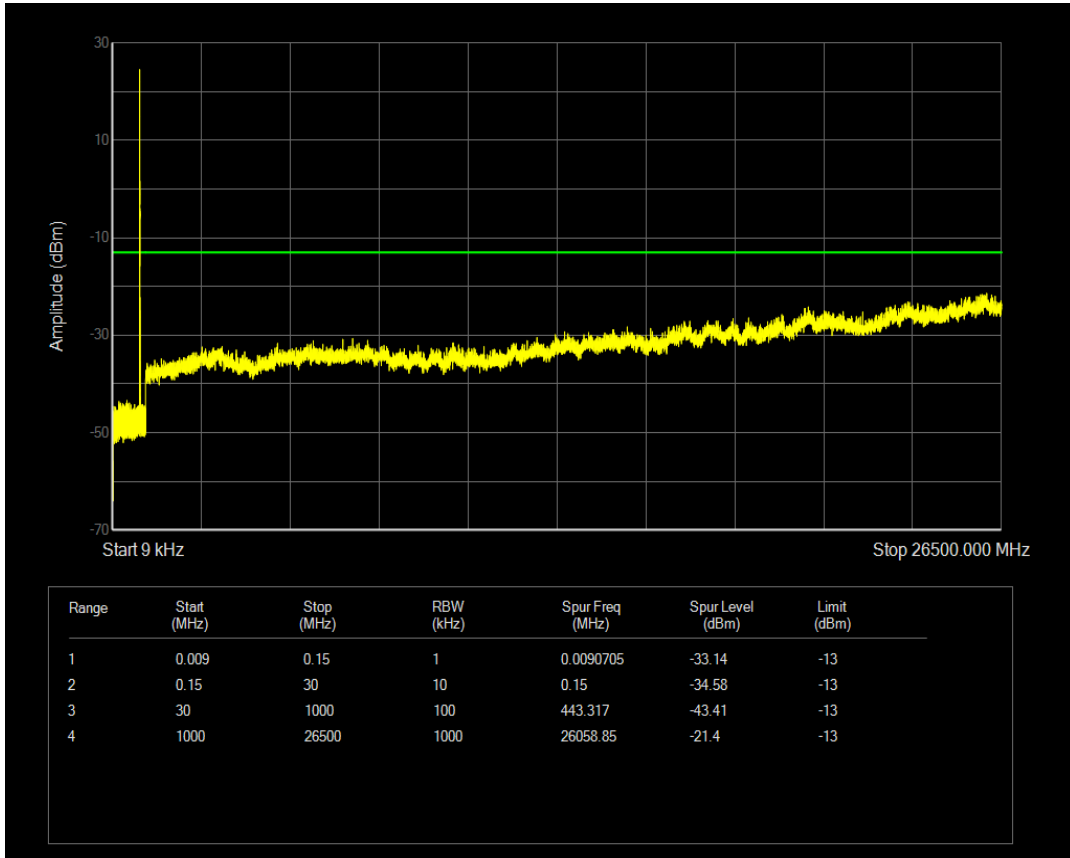

Band5 QAM16 BW=1.4MHz Channel=20643 RB Size=1 Position=#0

Band5 QAM16 BW=1.4MHz Channel=20643 RB Size=6 Position=#0

Band5 QPSK BW=3MHz Channel=20415 RB Size=1 Position=#0

Band5 QAM16 BW=3MHz Channel=20415 RB Size=1 Position=#0