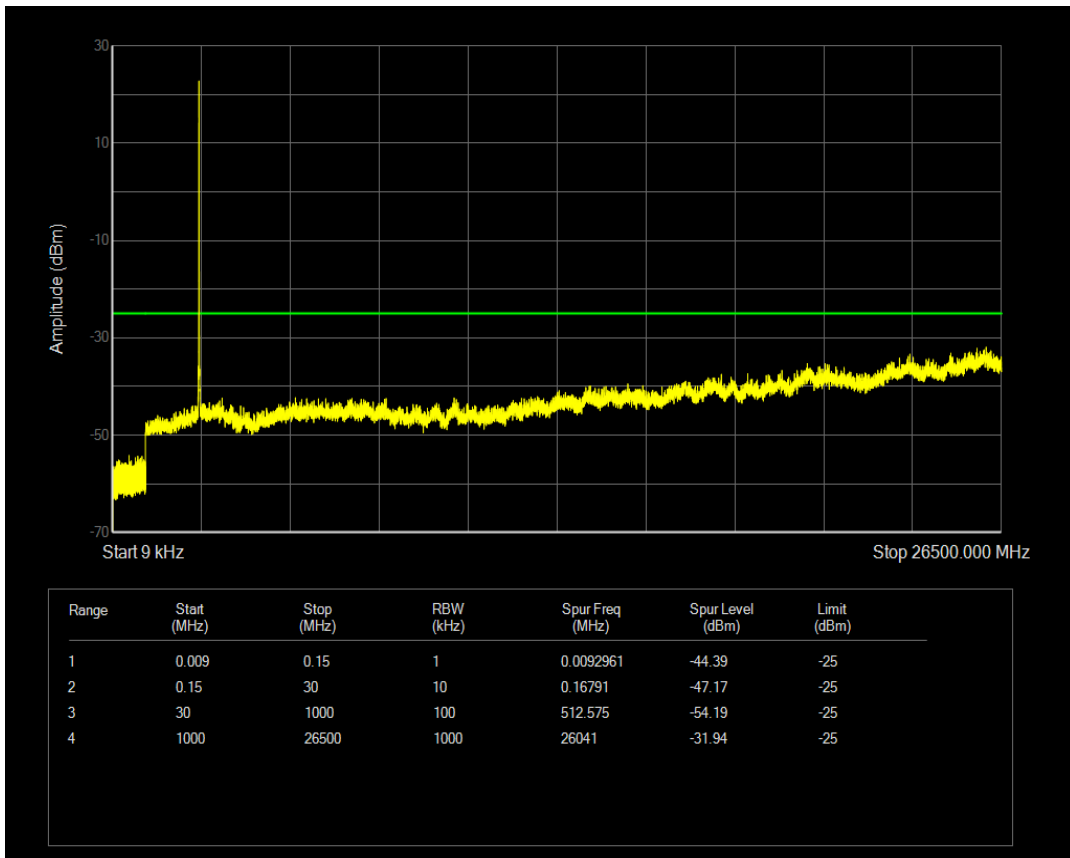

Band38 QPSK BW=5MHz Channel=38000 RB Size=25 Position=#0

Band38 QAM16 BW=5MHz Channel=38000 RB Size=25 Position=#0