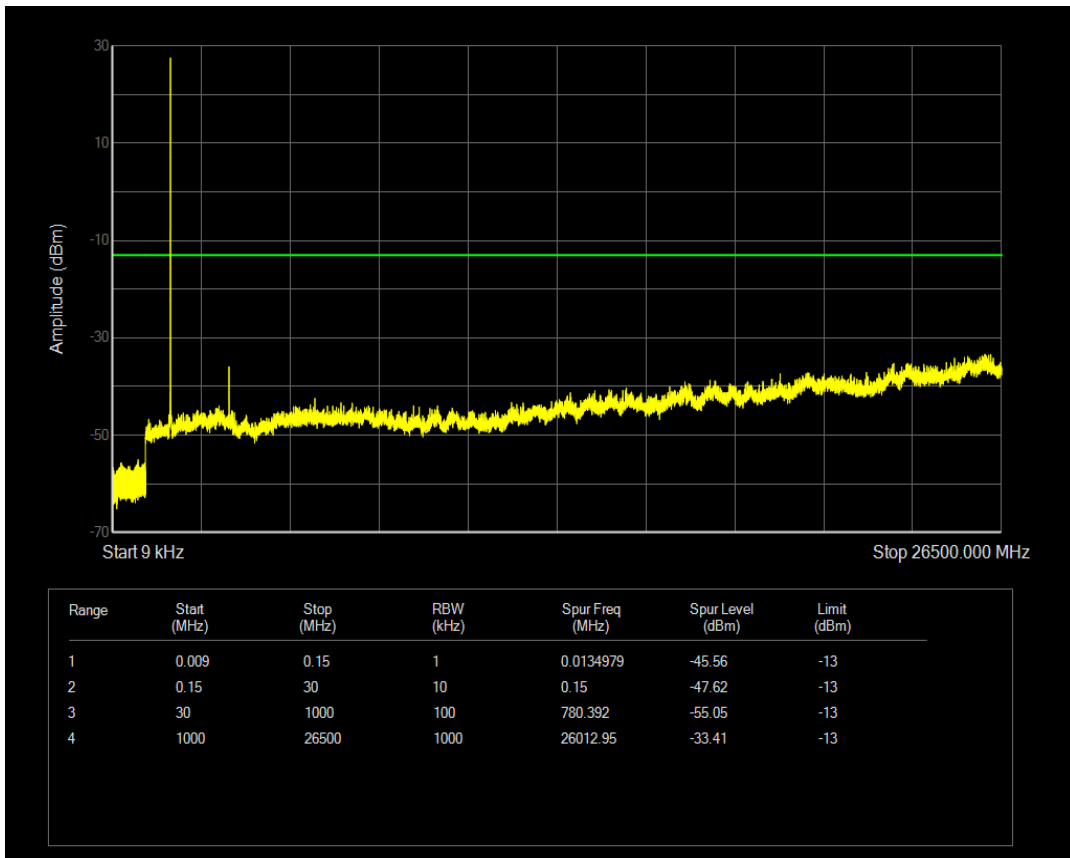

Band66 QPSK BW=1.4MHz Channel=132322 RB Size=1 Position=#0

Band66 QAM16 BW=1.4MHz Channel=131979 RB Size=6 Position=#0