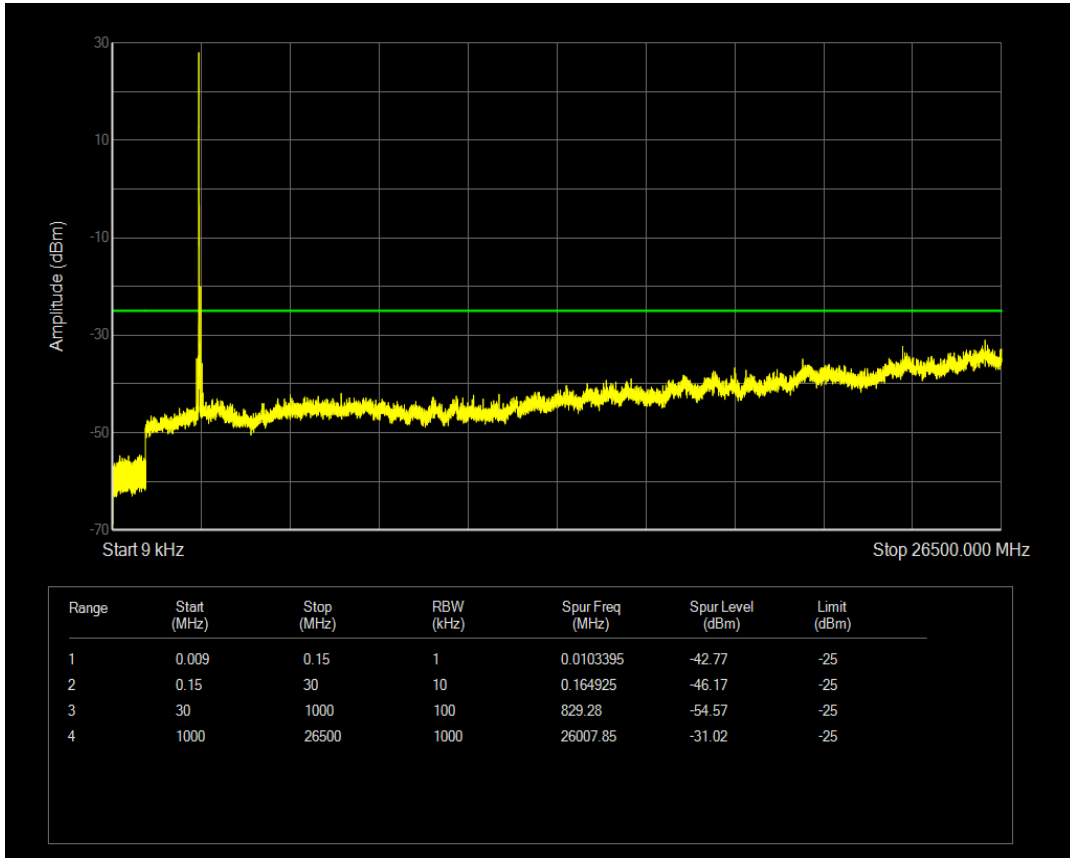

Band38 QPSK BW=15MHz Channel=37825 RB Size=1 Position=#0

Band38 QAM16 BW=15MHz Channel=37825 RB Size=1 Position=#0

Band38 QPSK BW=15MHz Channel=37825 RB Size=75 Position=#0

Band38 QPSK BW=15MHz Channel=38000 RB Size=1 Position=#0