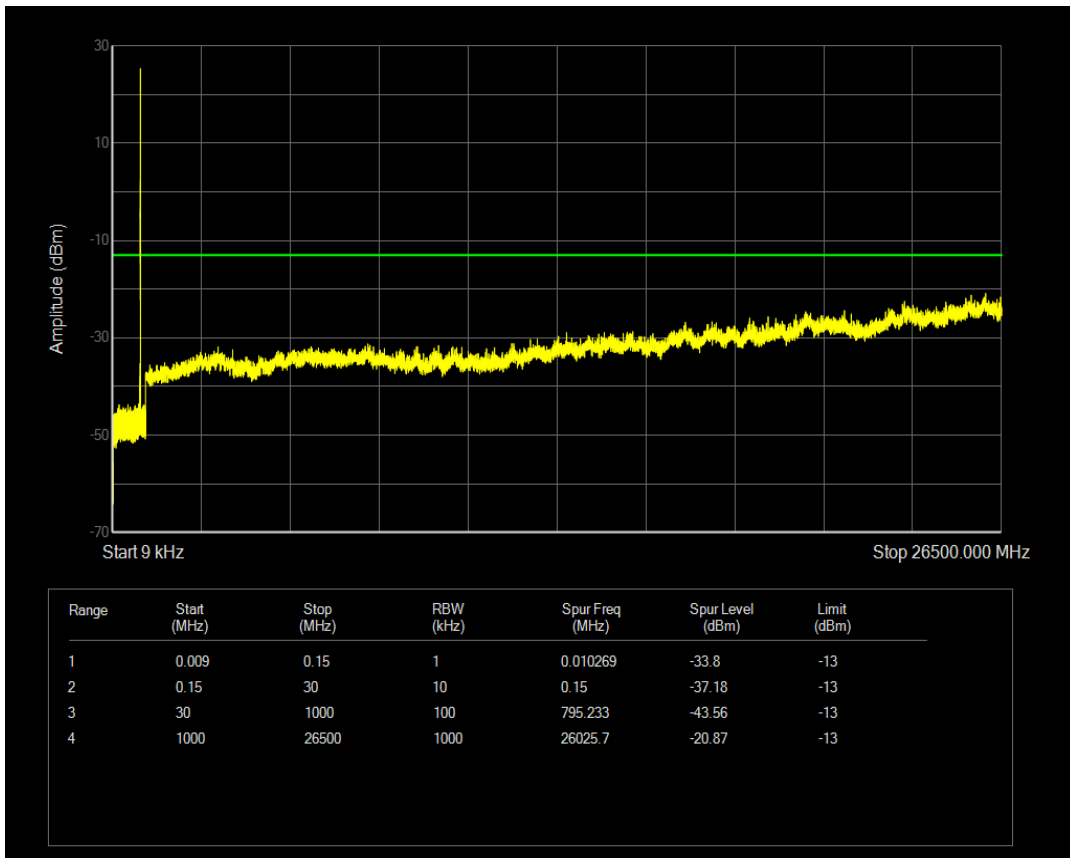

Band5 QPSK BW=3MHz Channel=20635 RB Size=1 Position=#0

Band5 QAM16 BW=3MHz Channel=20635 RB Size=1 Position=#0