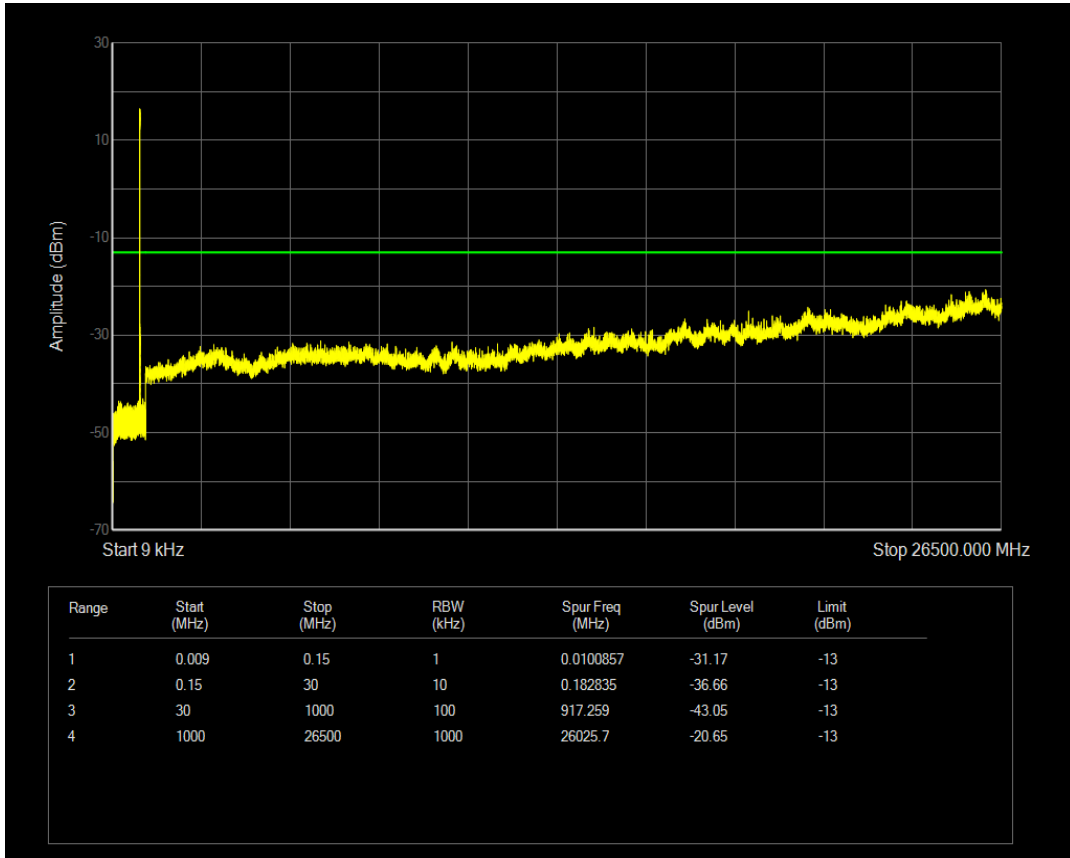

Band5 QAM16 BW=3MHz Channel=20415 RB Size=15 Position=#0

Band5 QPSK BW=3MHz Channel=20525 RB Size=1 Position=#0