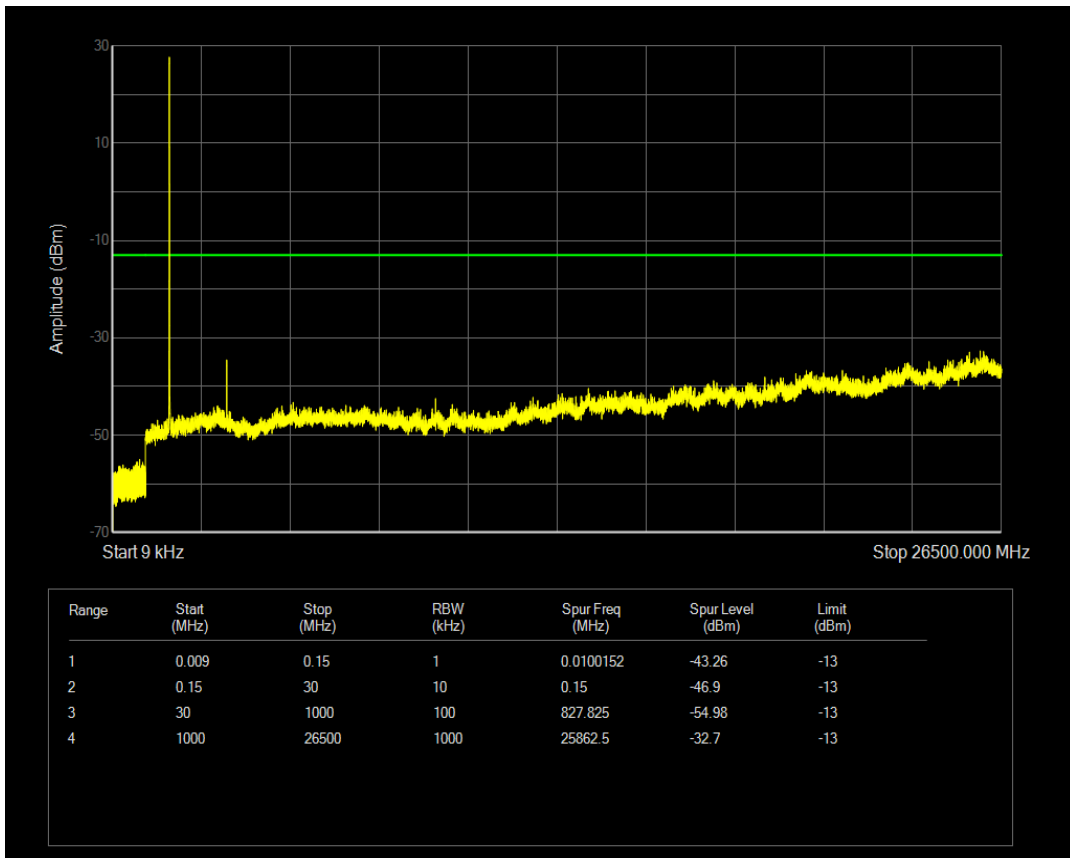

Band4 QPSK BW=5MHz Channel=19975 RB Size=1 Position=#0

Band4 QPSK BW=5MHz Channel=19975 RB Size=25 Position=#0