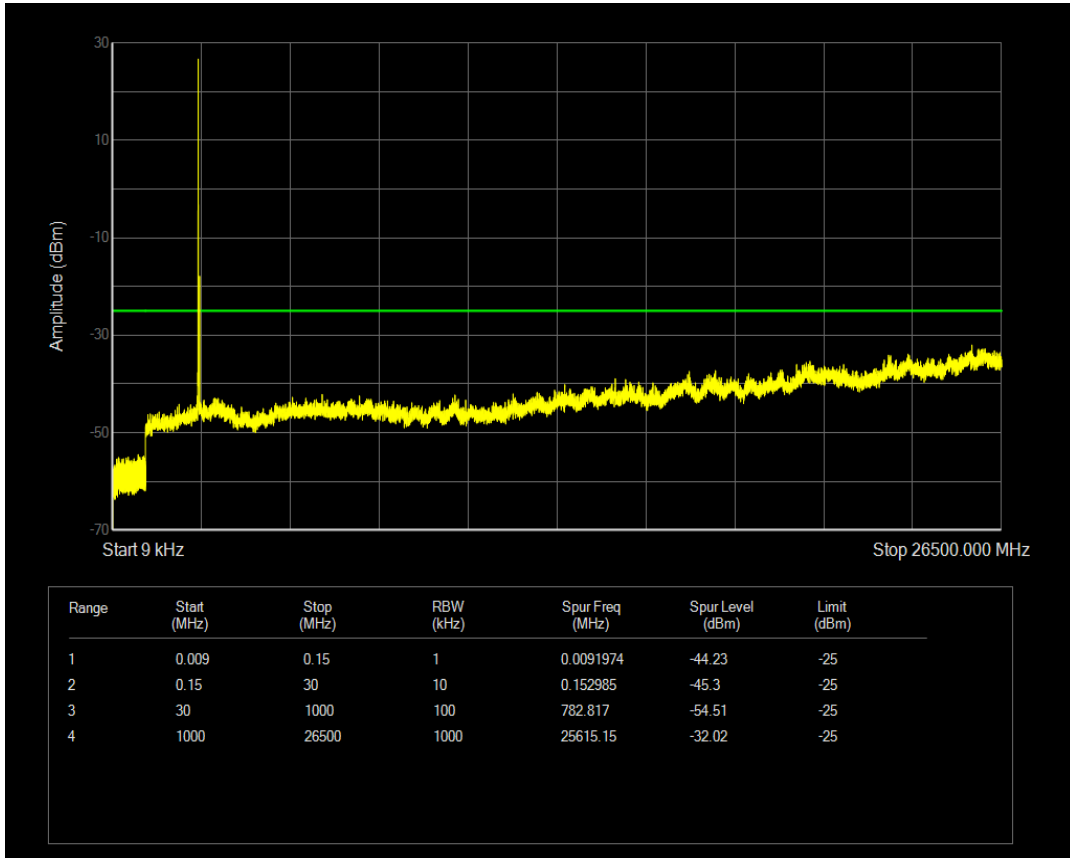

Band26b QPSK BW=15MHz Channel=26965 RB Size=1 Position=#0

Band26b QAM16 BW=15MHz Channel=26965 RB Size=1 Position=#0

Band26b QPSK BW=15MHz Channel=26965 RB Size=75 Position=#0

Band38 QPSK BW=5MHz Channel=37775 RB Size=1 Position=#0