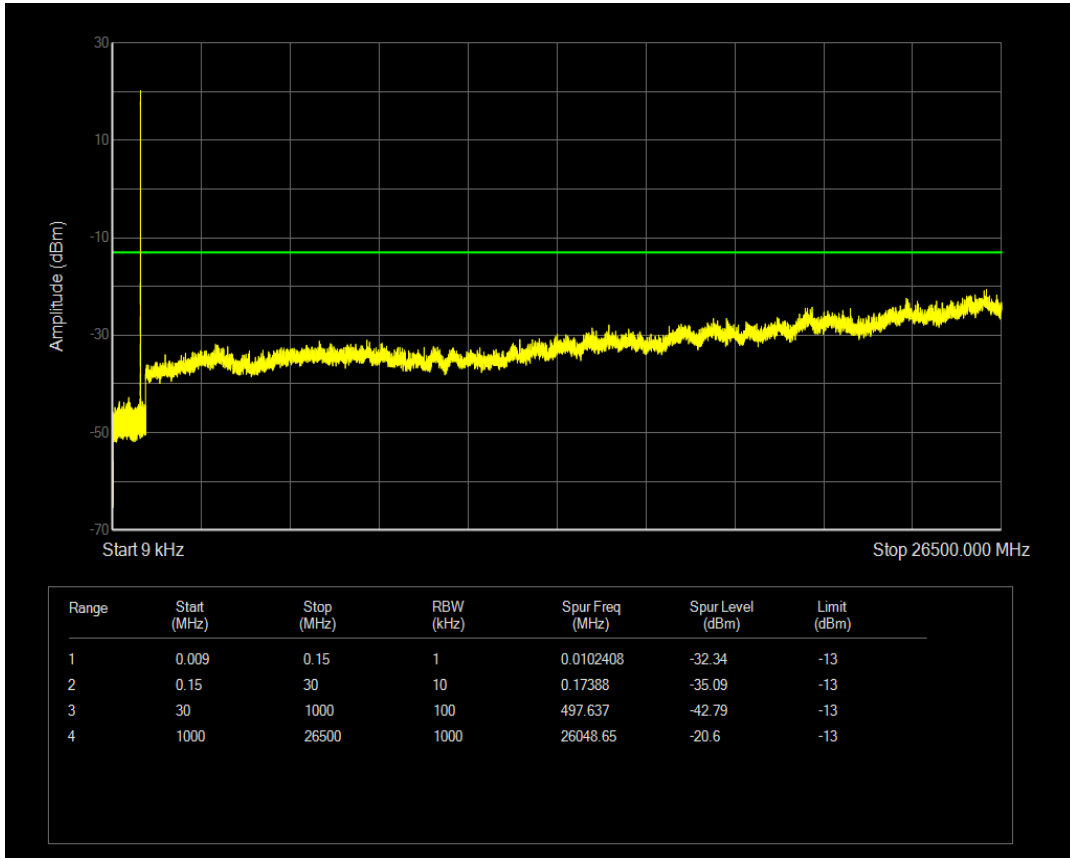

Band5 QAM16 BW=1.4MHz Channel=20643 RB Size=6 Position=#0

Band5 QPSK BW=3MHz Channel=20415 RB Size=1 Position=#0