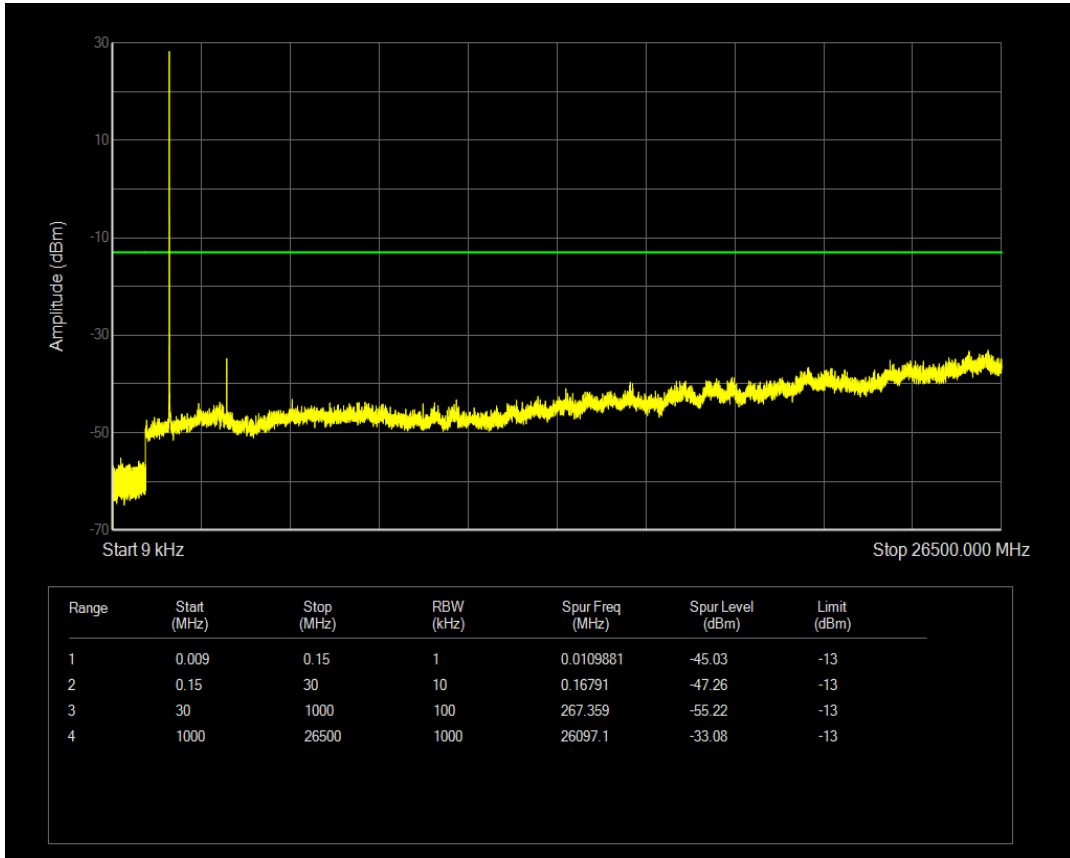

Band66 QAM16 BW=3MHz Channel=131987 RB Size=1 Position=#0

Band66 QAM16 BW=3MHz Channel=131987 RB Size=15 Position=#0