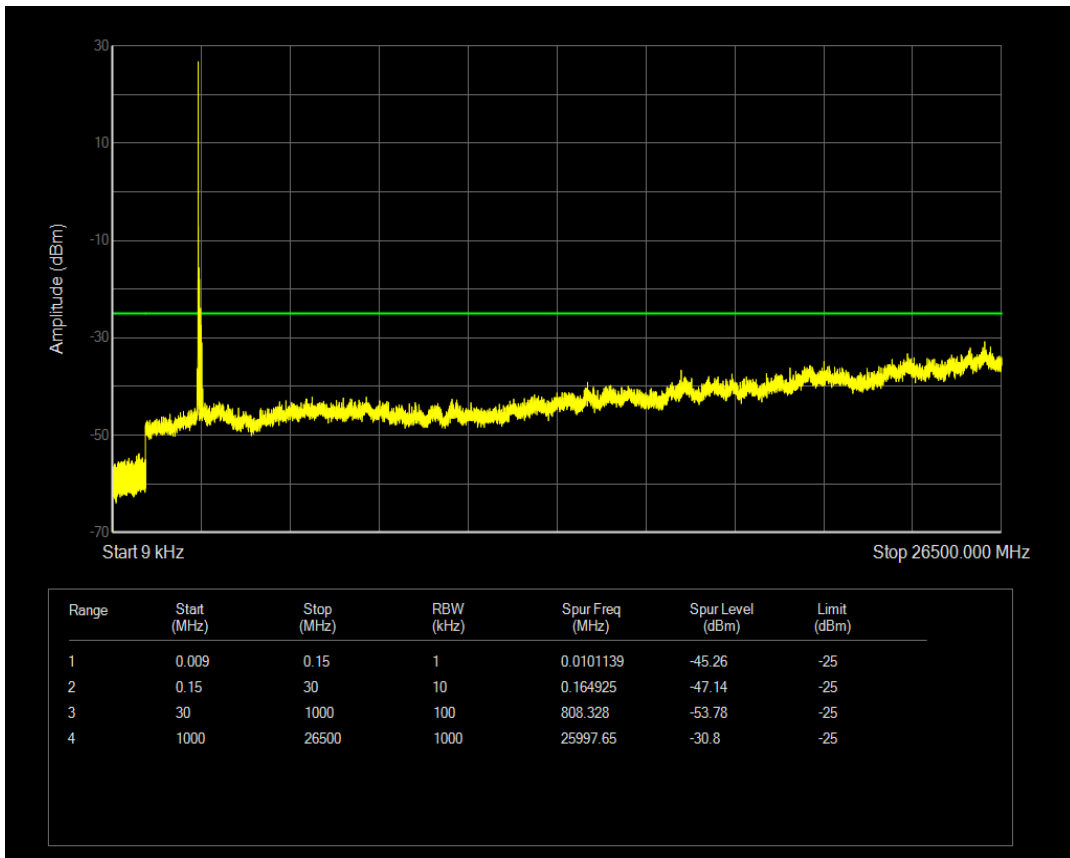

Band38 QPSK BW=15MHz Channel=37825 RB Size=1 Position=#0

Band38 QAM16 BW=15MHz Channel=37825 RB Size=1 Position=#0