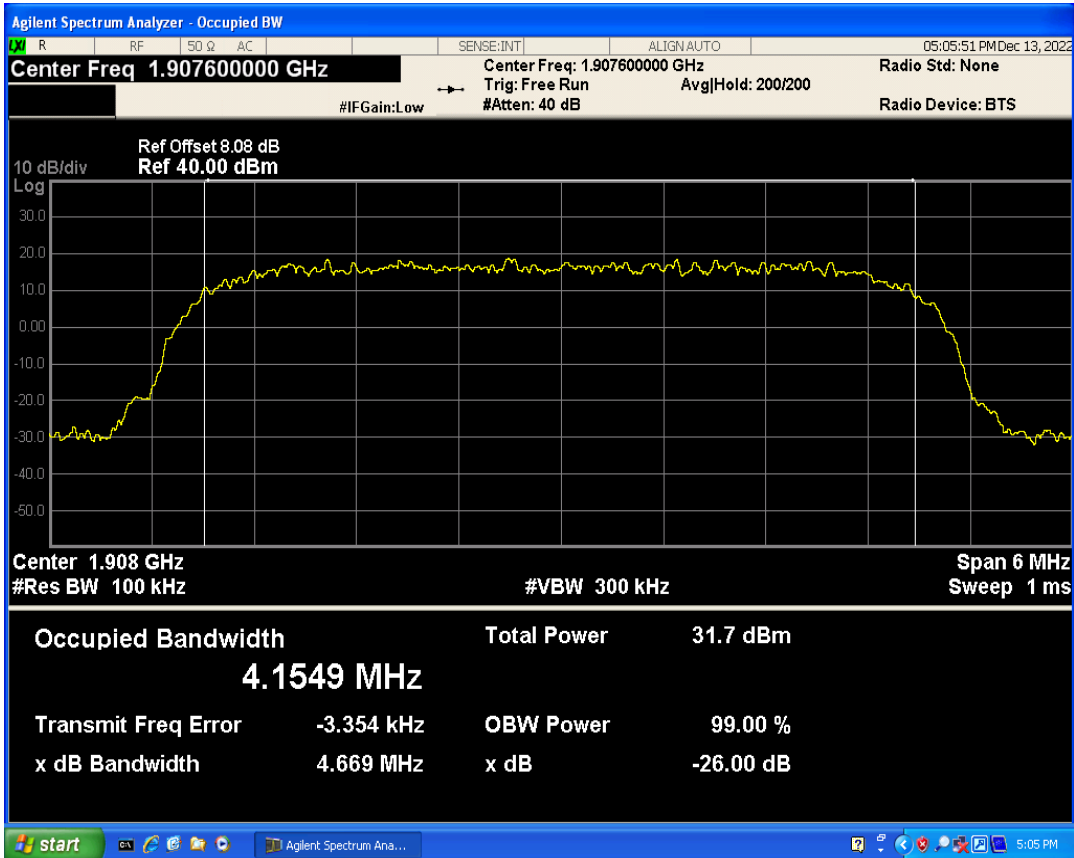

WCDMA Band5 Channel=4182

04 Occupied bandwidth

Band	Channel	Frequency (MHz)	99% OBW (kHz)	-26dB EBW (kHz)	Verdict
WCDMA Band2	9262	1852.4	4137.443	4651.544	PASS
WCDMA Band2	9400	1880	4150.367	4629.483	PASS
WCDMA Band2	9538	1907.6	4154.867	4669.262	PASS
WCDMA Band4	1312	1712.4	4167.759	4650.599	PASS
WCDMA Band4	1413	1732.6	4167.329	4672.515	PASS
WCDMA Band4	1513	1752.6	4152.352	4661.117	PASS
WCDMA Band5	4132	826.4	4152.501	4663.335	PASS
WCDMA Band5	4182	836.4	4146.585	4659.927	PASS
WCDMA Band5	4233	846.6	4150.907	4681.398	PASS

WCDMA Band2 Channel=9262

WCDMA Band2 Channel=9400

WCDMA Band2 Channel=9538

WCDMA Band4 Channel=1312

WCDMA Band4 Channel=1513

WCDMA Band4 Channel=1413

WCDMA Band5 Channel=4132

WCDMA Band5 Channel=4182