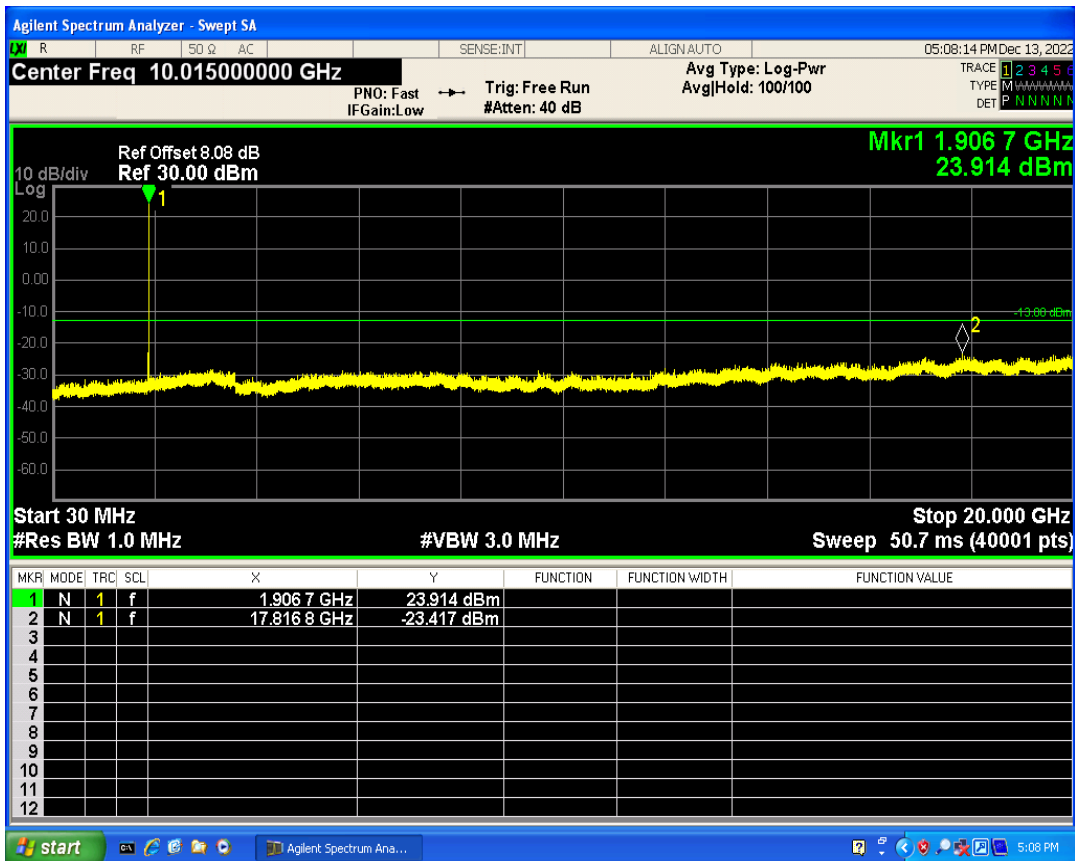

WCDMA Band2 Channel=9538

WCDMA Band2 Channel=9262

WCDMA Band4 Channel=1312

WCDMA Band4 Channel=1513

WCDMA Band5 Channel=4233

WCDMA Band5 Channel=4132

06 Out-of-band emissions

Band	Channel	Frequency (MHz)	Spur Freq (MHz)	Spur Level (dBm)	Limit (dBm)	Verdict
WCDMA Band2	9262	1852.4	18930.11	-23.93	-13	PASS
WCDMA Band2	9400	1880	19911.13	-24.06	-13	PASS
WCDMA Band2	9538	1907.6	17816.78	-23.41	-13	PASS
WCDMA Band4	1312	1712.4	19960.06	-23.96	-13	PASS
WCDMA Band4	1413	1732.6	17945.09	-23.84	-13	PASS
WCDMA Band4	1513	1752.6	17086.38	-23.76	-13	PASS
WCDMA Band5	4132	826.4	3014.27	-29.78	-13	PASS
WCDMA Band5	4182	836.4	7607.45	-29.51	-13	PASS
WCDMA Band5	4233	846.6	2669.31	-29.89	-13	PASS

WCDMA Band2 Channel=9262

WCDMA Band2 Channel=9538

WCDMA Band2 Channel=9400

WCDMA Band4 Channel=1413

WCDMA Band4 Channel=1312

WCDMA Band4 Channel=1513

WCDMA Band5 Channel=4182

WCDMA Band5 Channel=4132