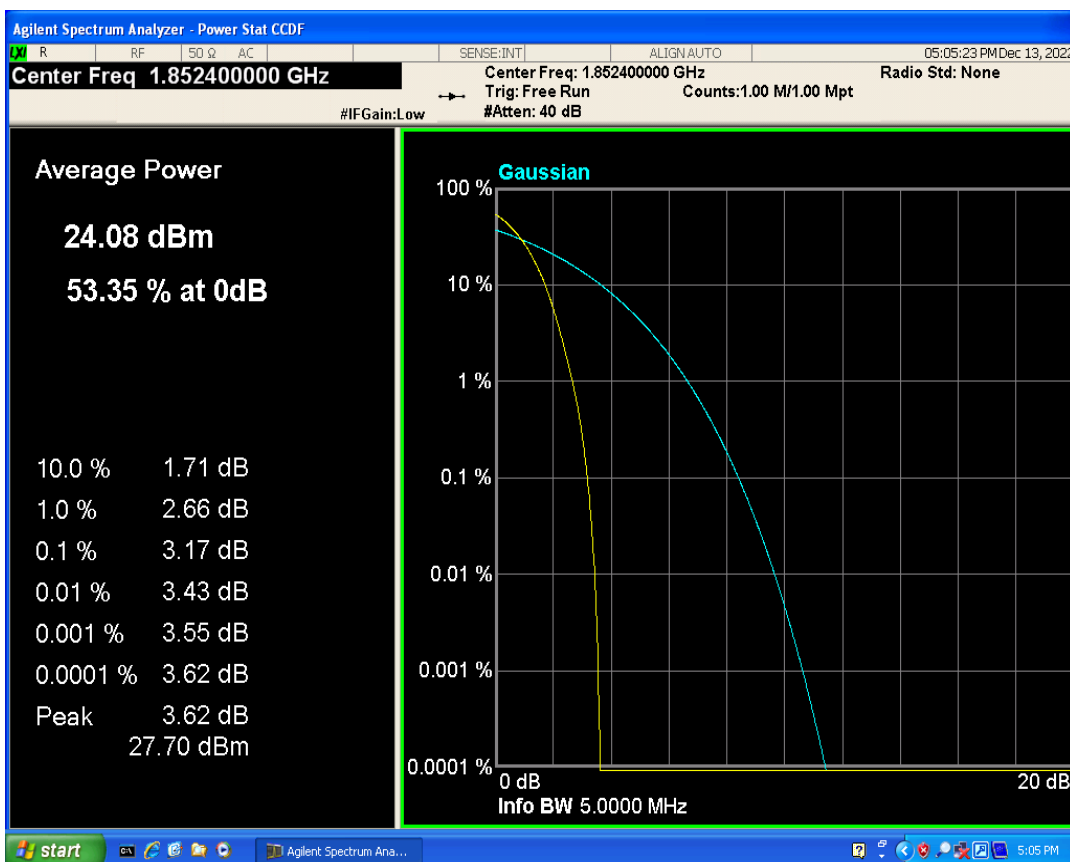

WCDMA Band2 Channel=9262