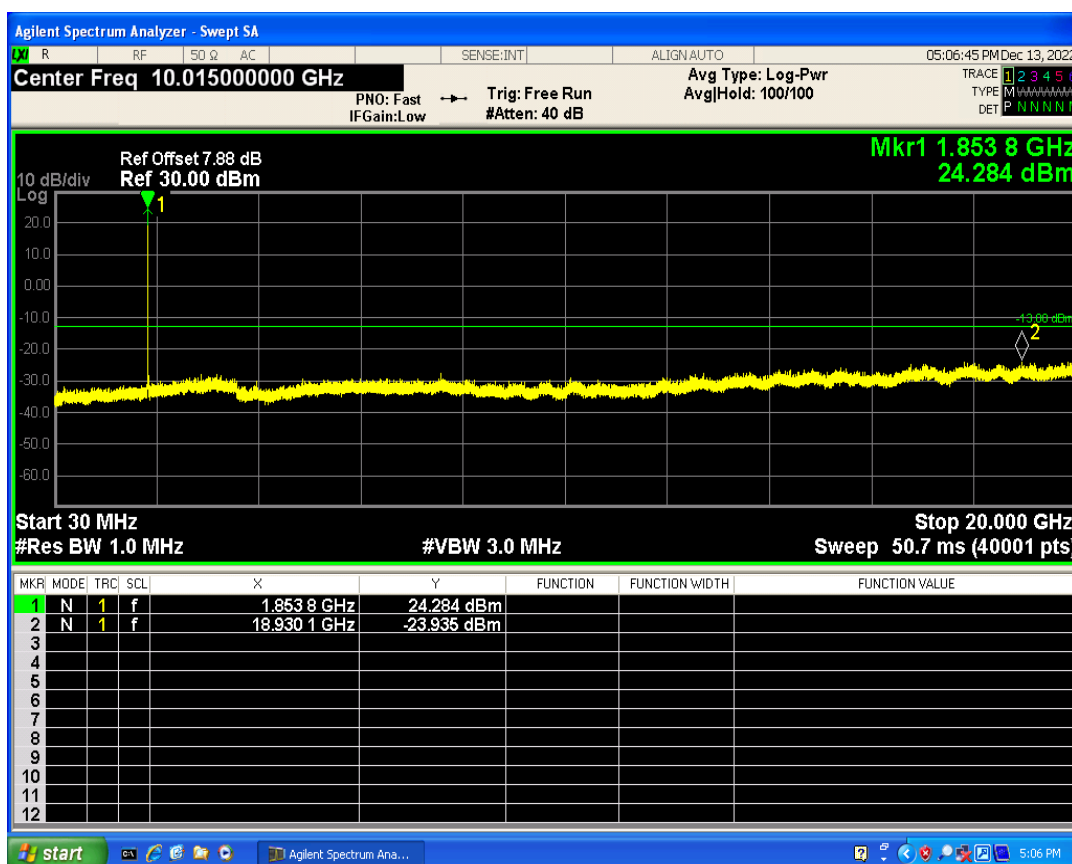

WCDMA Band5 Channel=4233

05 Band edge

Band	Channel	Frequency (MHz)	Spur Freq (MHz)	Spur Level (dBm)	Limit (dBm)	Verdict
WCDMA Band2	9262	1852.4	1849.99	-26.29	-13	PASS
WCDMA Band2	9538	1907.6	1910.00	-25.28	-13	PASS
WCDMA Band4	1312	1712.4	1710.00	-25.24	-13	PASS
WCDMA Band4	1513	1752.6	1755.00	-24.43	-13	PASS
WCDMA Band5	4132	826.4	824.00	-26.25	-13	PASS
WCDMA Band5	4233	846.6	849.00	-26.05	-13	PASS

WCDMA Band2 Channel=9538

WCDMA Band2 Channel=9262

WCDMA Band4 Channel=1312

WCDMA Band4 Channel=1513

WCDMA Band5 Channel=4233

WCDMA Band5 Channel=4132

06 Out-of-band emissions

Band	Channel	Frequency (MHz)	Spur Freq (MHz)	Spur Level (dBm)	Limit (dBm)	Verdict
WCDMA Band2	9262	1852.4	18930.11	-23.93	-13	PASS
WCDMA Band2	9400	1880	19911.13	-24.06	-13	PASS
WCDMA Band2	9538	1907.6	17816.78	-23.41	-13	PASS
WCDMA Band4	1312	1712.4	19960.06	-23.96	-13	PASS
WCDMA Band4	1413	1732.6	17945.09	-23.84	-13	PASS
WCDMA Band4	1513	1752.6	17086.38	-23.76	-13	PASS
WCDMA Band5	4132	826.4	3014.27	-29.78	-13	PASS
WCDMA Band5	4182	836.4	7607.45	-29.51	-13	PASS
WCDMA Band5	4233	846.6	2669.31	-29.89	-13	PASS

WCDMA Band2 Channel=9262

WCDMA Band2 Channel=9538

WCDMA Band2 Channel=9400

WCDMA Band4 Channel=1413

WCDMA Band4 Channel=1312

WCDMA Band4 Channel=1513

WCDMA Band5 Channel=4182

WCDMA Band5 Channel=4132