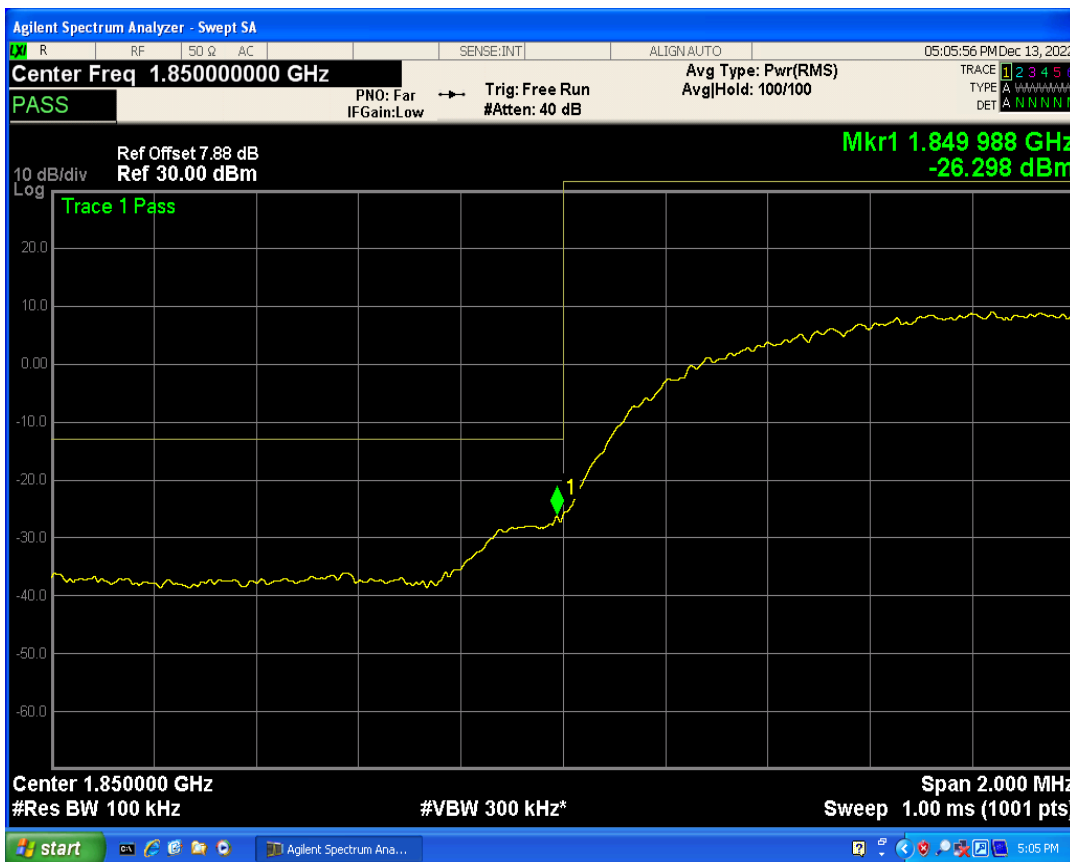

WCDMA Band5 Channel=4233

05 Band edge

Band	Channel	Frequency (MHz)	Spur Freq (MHz)	Spur Level (dBm)	Limit (dBm)	Verdict
WCDMA Band2	9262	1852.4	1849.99	-26.29	-13	PASS
WCDMA Band2	9538	1907.6	1910.00	-25.28	-13	PASS
WCDMA Band4	1312	1712.4	1710.00	-25.24	-13	PASS
WCDMA Band4	1513	1752.6	1755.00	-24.43	-13	PASS
WCDMA Band5	4132	826.4	824.00	-26.25	-13	PASS
WCDMA Band5	4233	846.6	849.00	-26.05	-13	PASS

WCDMA Band2 Channel=9538

WCDMA Band2 Channel=9262

WCDMA Band4 Channel=1312

WCDMA Band4 Channel=1513

WCDMA Band5 Channel=4233

WCDMA Band5 Channel=4132

06 Out-of-band emissions

Band	Channel	Frequency (MHz)	Spur Freq (MHz)	Spur Level (dBm)	Limit (dBm)	Verdict
WCDMA Band2	9262	1852.4	18930.11	-23.93	-13	PASS
WCDMA Band2	9400	1880	19911.13	-24.06	-13	PASS
WCDMA Band2	9538	1907.6	17816.78	-23.41	-13	PASS
WCDMA Band4	1312	1712.4	19960.06	-23.96	-13	PASS
WCDMA Band4	1413	1732.6	17945.09	-23.84	-13	PASS
WCDMA Band4	1513	1752.6	17086.38	-23.76	-13	PASS
WCDMA Band5	4132	826.4	3014.27	-29.78	-13	PASS
WCDMA Band5	4182	836.4	7607.45	-29.51	-13	PASS
WCDMA Band5	4233	846.6	2669.31	-29.89	-13	PASS