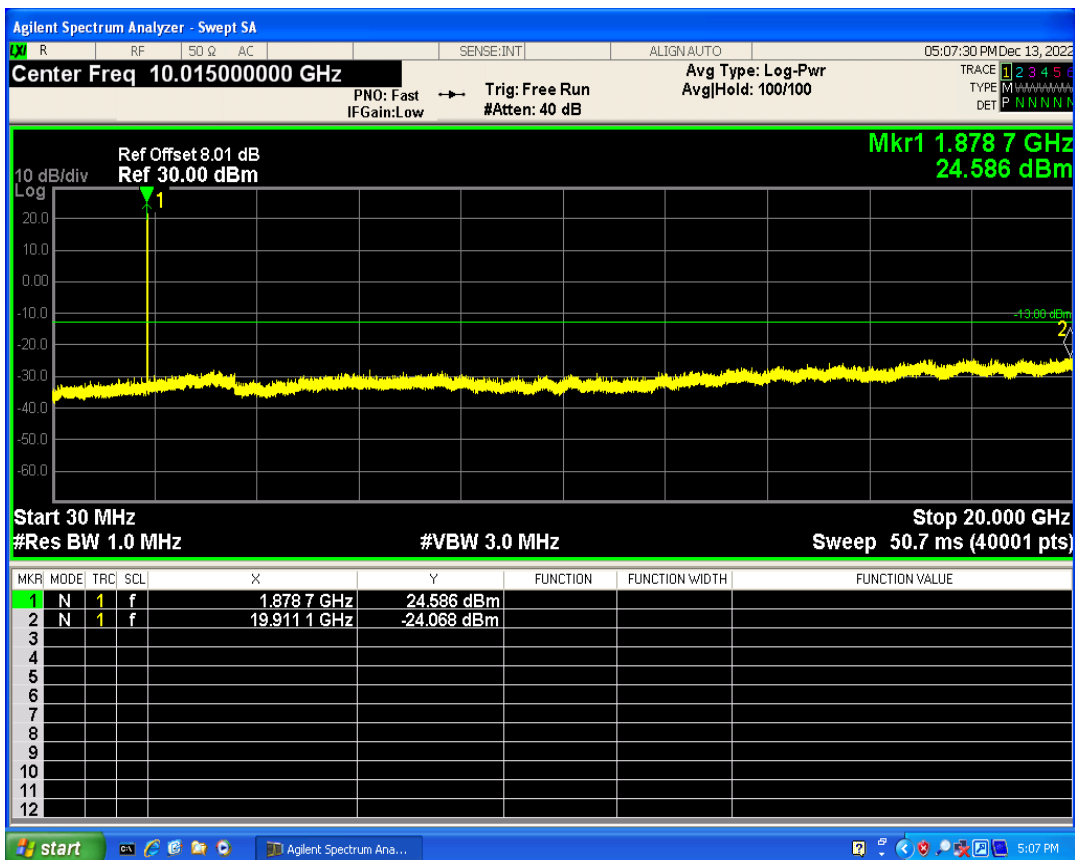

WCDMA Band2 Channel=9538

WCDMA Band2 Channel=9262

WCDMA Band4 Channel=1312

WCDMA Band4 Channel=1513

WCDMA Band5 Channel=4233

WCDMA Band5 Channel=4132

06 Out-of-band emissions

Band	Channel	Frequency (MHz)	Spur Freq (MHz)	Spur Level (dBm)	Limit (dBm)	Verdict
WCDMA Band2	9262	1852.4	18930.11	-23.93	-13	PASS
WCDMA Band2	9400	1880	19911.13	-24.06	-13	PASS
WCDMA Band2	9538	1907.6	17816.78	-23.41	-13	PASS
WCDMA Band4	1312	1712.4	19960.06	-23.96	-13	PASS
WCDMA Band4	1413	1732.6	17945.09	-23.84	-13	PASS
WCDMA Band4	1513	1752.6	17086.38	-23.76	-13	PASS
WCDMA Band5	4132	826.4	3014.27	-29.78	-13	PASS
WCDMA Band5	4182	836.4	7607.45	-29.51	-13	PASS
WCDMA Band5	4233	846.6	2669.31	-29.89	-13	PASS

WCDMA Band2 Channel=9262

WCDMA Band2 Channel=9538

WCDMA Band2 Channel=9400

WCDMA Band4 Channel=1413

WCDMA Band4 Channel=1312

WCDMA Band4 Channel=1513

WCDMA Band5 Channel=4182

WCDMA Band5 Channel=4132