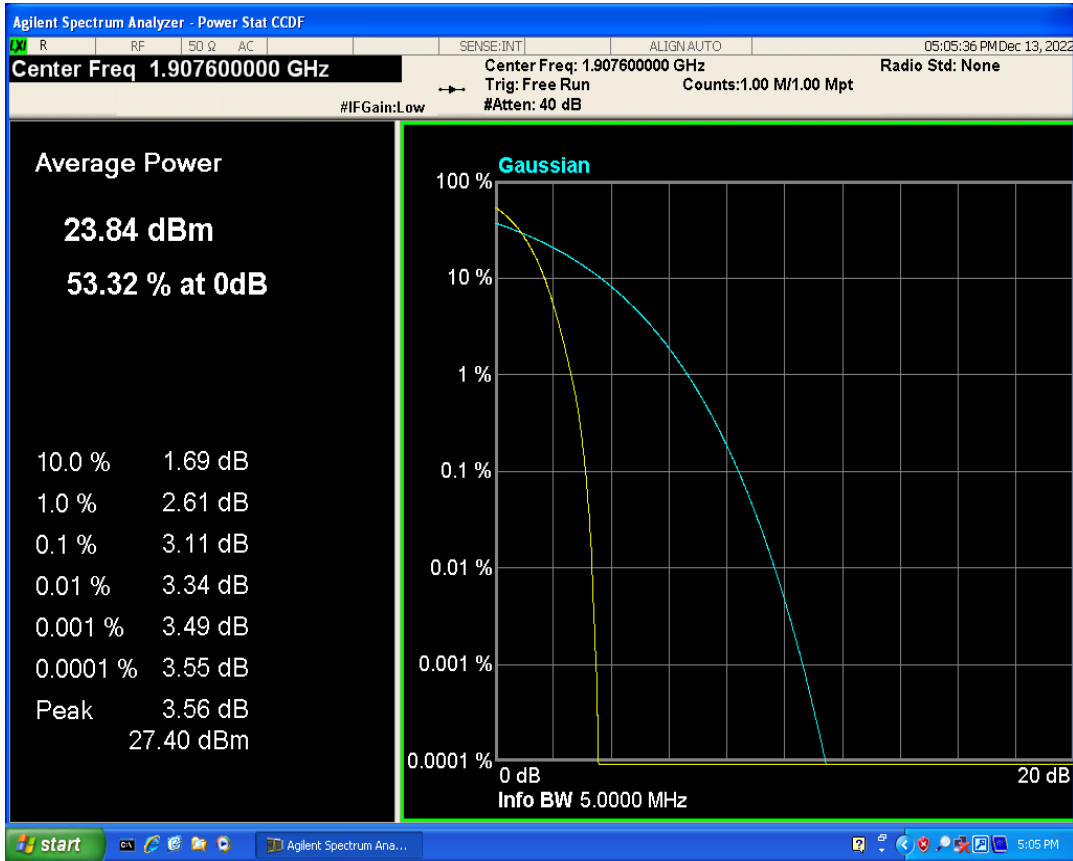

03 Peak-to-Average Ratio

Band	Channel	Frequency (MHz)	Result (dB)	high Limit (dB)	Verdict
WCDMA Band2	9262	1852.4	3.17	13	PASS
WCDMA Band2	9400	1880	3.17	13	PASS
WCDMA Band2	9538	1907.6	3.11	13	PASS
WCDMA Band4	1312	1712.4	3.12	13	PASS
WCDMA Band4	1413	1732.6	3.02	13	PASS
WCDMA Band4	1513	1752.6	3.17	13	PASS
WCDMA Band5	4132	826.4	2.98	13	PASS
WCDMA Band5	4182	836.4	2.96	13	PASS
WCDMA Band5	4233	846.6	2.96	13	PASS

WCDMA Band2 Channel=9400

WCDMA Band2 Channel=9262

WCDMA Band2 Channel=9538

WCDMA Band4 Channel=1312

WCDMA Band4 Channel=1413

WCDMA Band4 Channel=1513

WCDMA Band5 Channel=4132

WCDMA Band5 Channel=4233