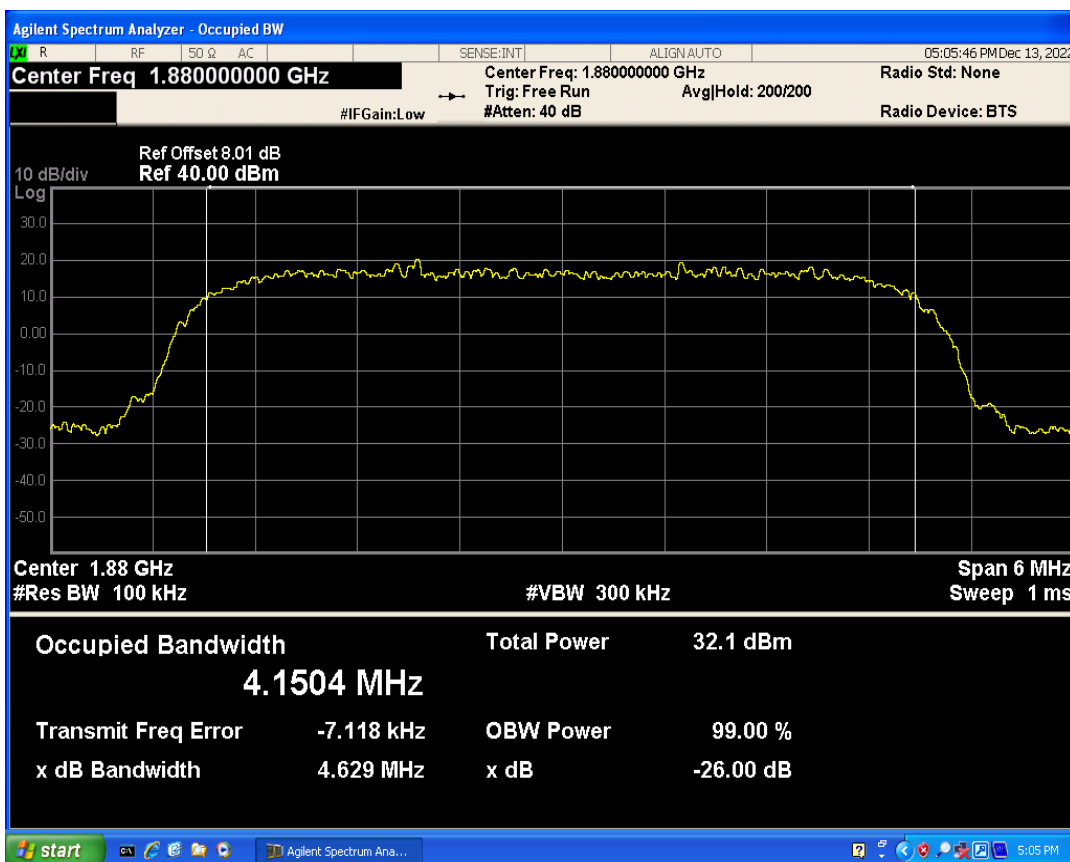

WCDMA Band5 Channel=4182

04 Occupied bandwidth

Band	Channel	Frequency (MHz)	99% OBW (kHz)	-26dB EBW (kHz)	Verdict
WCDMA Band2	9262	1852.4	4137.443	4651.544	PASS
WCDMA Band2	9400	1880	4150.367	4629.483	PASS
WCDMA Band2	9538	1907.6	4154.867	4669.262	PASS
WCDMA Band4	1312	1712.4	4167.759	4650.599	PASS
WCDMA Band4	1413	1732.6	4167.329	4672.515	PASS
WCDMA Band4	1513	1752.6	4152.352	4661.117	PASS
WCDMA Band5	4132	826.4	4152.501	4663.335	PASS
WCDMA Band5	4182	836.4	4146.585	4659.927	PASS
WCDMA Band5	4233	846.6	4150.907	4681.398	PASS

WCDMA Band2 Channel=9262

WCDMA Band2 Channel=9400

WCDMA Band2 Channel=9538

WCDMA Band4 Channel=1312

WCDMA Band4 Channel=1513

WCDMA Band4 Channel=1413

WCDMA Band5 Channel=4132

WCDMA Band5 Channel=4182