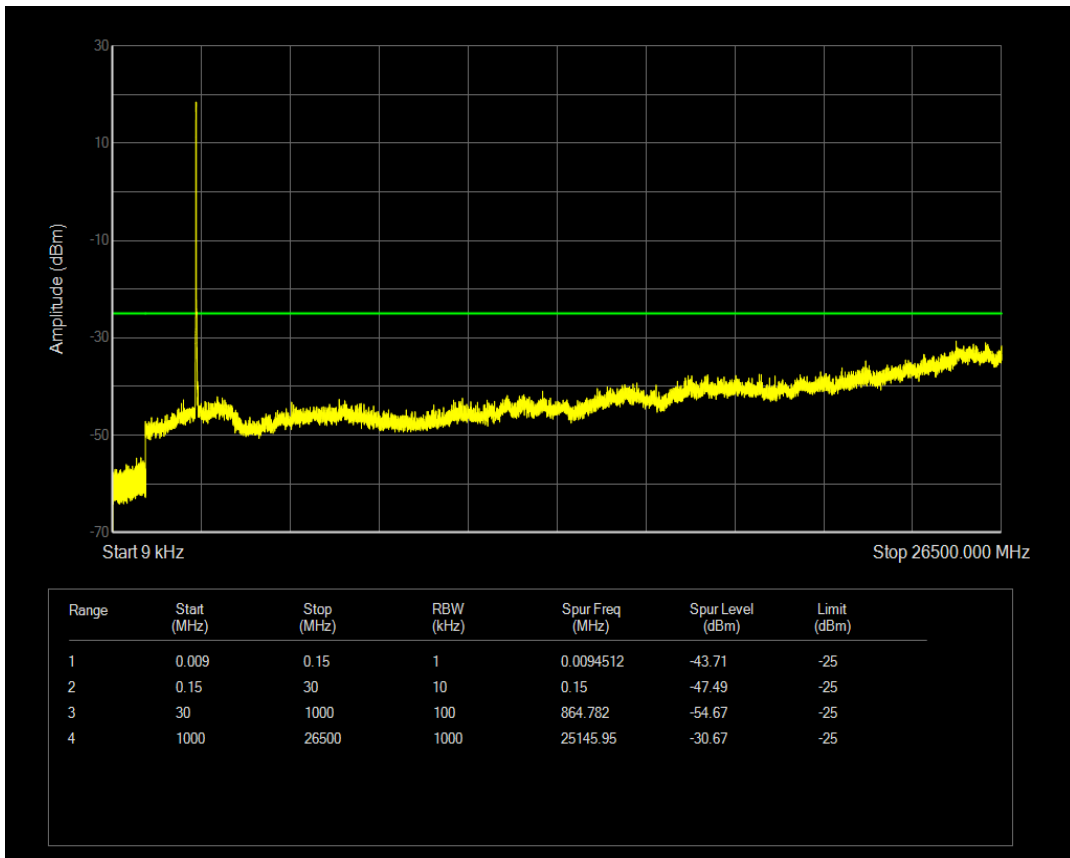

Band7 QAM16 BW=10MHz Channel=21100 RB Size=50 Position=#0

Band7 QPSK BW=10MHz Channel=21400 RB Size=1 Position=#0

Band7 QPSK BW=10MHz Channel=21400 RB Size=50 Position=#0

Band7 QAM16 BW=10MHz Channel=21400 RB Size=1 Position=#0

Band7 QAM16 BW=10MHz Channel=21400 RB Size=50 Position=#0

Band7 QPSK BW=15MHz Channel=20825 RB Size=1 Position=#0

Band7 QPSK BW=15MHz Channel=20825 RB Size=75 Position=#0

Band7 QAM16 BW=15MHz Channel=20825 RB Size=1 Position=#0

Band7 QAM16 BW=15MHz Channel=20825 RB Size=75 Position=#0

Band7 QPSK BW=15MHz Channel=21100 RB Size=1 Position=#0

Band7 QPSK BW=15MHz Channel=21100 RB Size=75 Position=#0

Band7 QAM16 BW=15MHz Channel=21100 RB Size=1 Position=#0