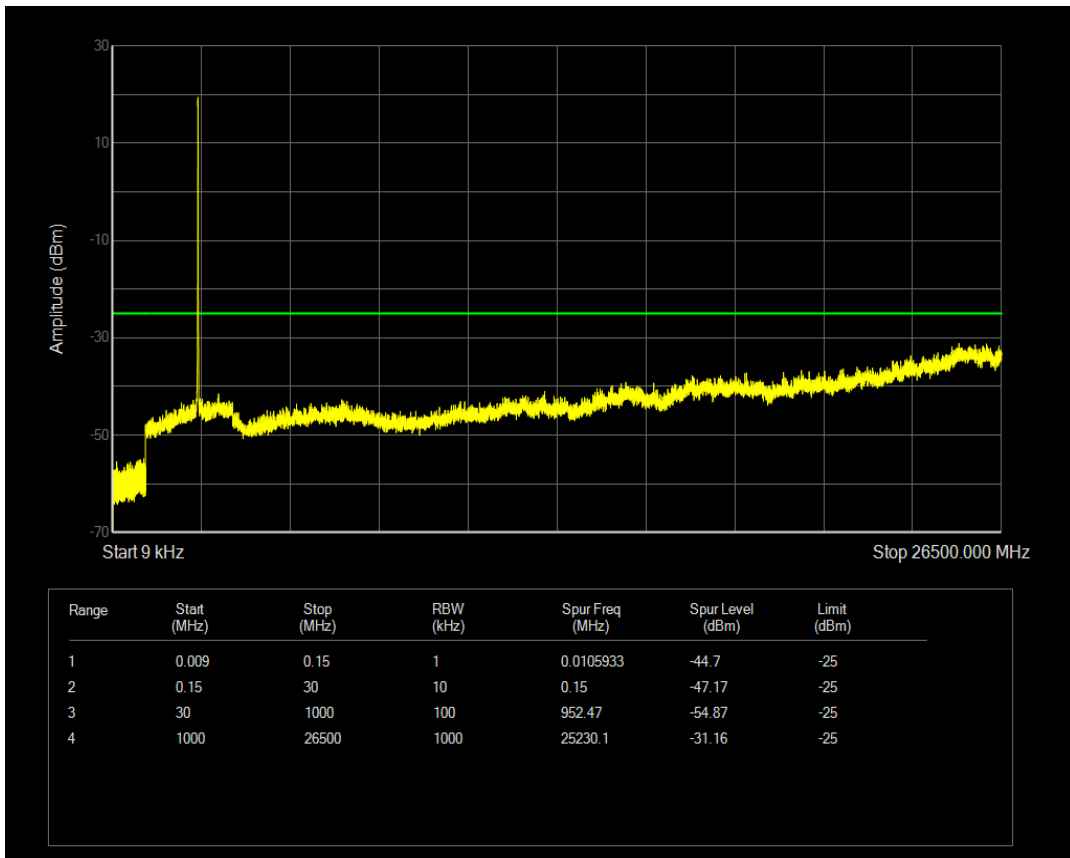

Band7 QAM16 BW=10MHz Channel=21100 RB Size=50 Position=#0

Band7 QPSK BW=10MHz Channel=21400 RB Size=1 Position=#0

Band7 QPSK BW=10MHz Channel=21400 RB Size=50 Position=#0

Band7 QAM16 BW=10MHz Channel=21400 RB Size=1 Position=#0

Band7 QAM16 BW=10MHz Channel=21400 RB Size=50 Position=#0

Band7 QPSK BW=15MHz Channel=20825 RB Size=1 Position=#0

Band7 QPSK BW=15MHz Channel=20825 RB Size=75 Position=#0

Band7 QAM16 BW=15MHz Channel=20825 RB Size=1 Position=#0

Band7 QAM16 BW=15MHz Channel=20825 RB Size=75 Position=#0

Band7 QPSK BW=15MHz Channel=21100 RB Size=1 Position=#0

Band7 QPSK BW=15MHz Channel=21100 RB Size=75 Position=#0

Band7 QAM16 BW=15MHz Channel=21100 RB Size=1 Position=#0