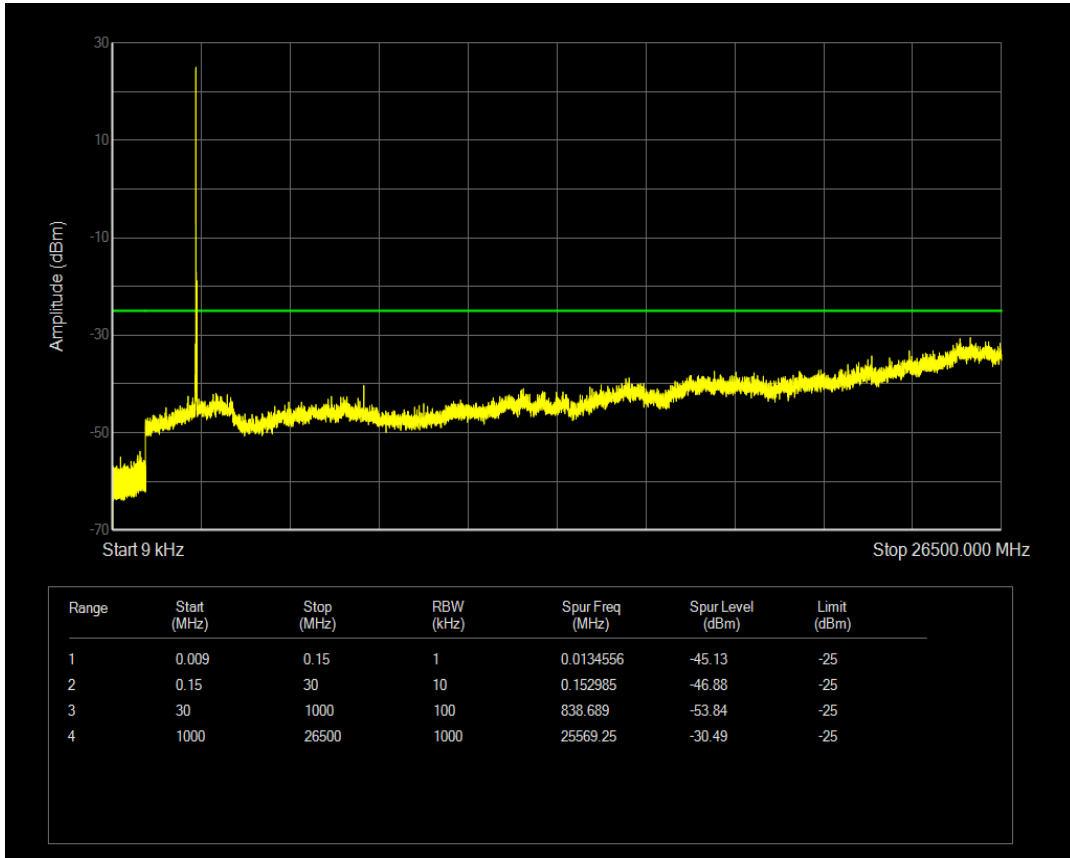

Band7 QAM16 BW=15MHz Channel=21100 RB Size=75 Position=#0

Band7 QPSK BW=15MHz Channel=21375 RB Size=1 Position=#0

Band7 QPSK BW=15MHz Channel=21375 RB Size=75 Position=#0

Band7 QAM16 BW=15MHz Channel=21375 RB Size=1 Position=#0

Band7 QAM16 BW=15MHz Channel=21375 RB Size=75 Position=#0

Band7 QPSK BW=20MHz Channel=20850 RB Size=1 Position=#0

Band7 QPSK BW=20MHz Channel=20850 RB Size=100 Position=#0

Band7 QAM16 BW=20MHz Channel=20850 RB Size=1 Position=#0

Band7 QAM16 BW=20MHz Channel=20850 RB Size=100 Position=#0

Band7 QPSK BW=20MHz Channel=21100 RB Size=1 Position=#0

Band7 QPSK BW=20MHz Channel=21100 RB Size=100 Position=#0

Band7 QAM16 BW=20MHz Channel=21100 RB Size=1 Position=#0