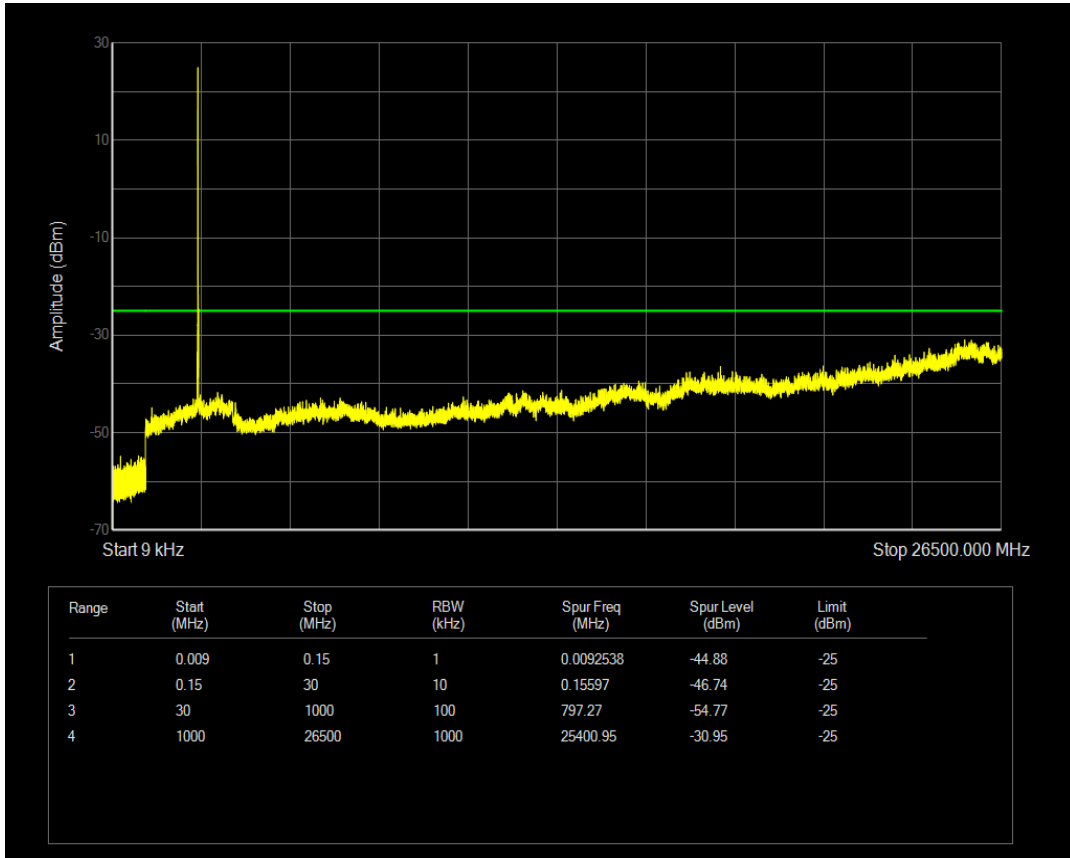

Band7 QAM16 BW=10MHz Channel=21100 RB Size=50 Position=#0

Band7 QPSK BW=10MHz Channel=21400 RB Size=1 Position=#0

Band7 QPSK BW=10MHz Channel=21400 RB Size=50 Position=#0

Band7 QAM16 BW=10MHz Channel=21400 RB Size=1 Position=#0

Band7 QAM16 BW=10MHz Channel=21400 RB Size=50 Position=#0

Band7 QPSK BW=15MHz Channel=20825 RB Size=1 Position=#0

Band7 QPSK BW=15MHz Channel=20825 RB Size=75 Position=#0

Band7 QAM16 BW=15MHz Channel=20825 RB Size=1 Position=#0

Band7 QAM16 BW=15MHz Channel=20825 RB Size=75 Position=#0

Band7 QPSK BW=15MHz Channel=21100 RB Size=1 Position=#0

Band7 QPSK BW=15MHz Channel=21100 RB Size=75 Position=#0

Band7 QAM16 BW=15MHz Channel=21100 RB Size=1 Position=#0