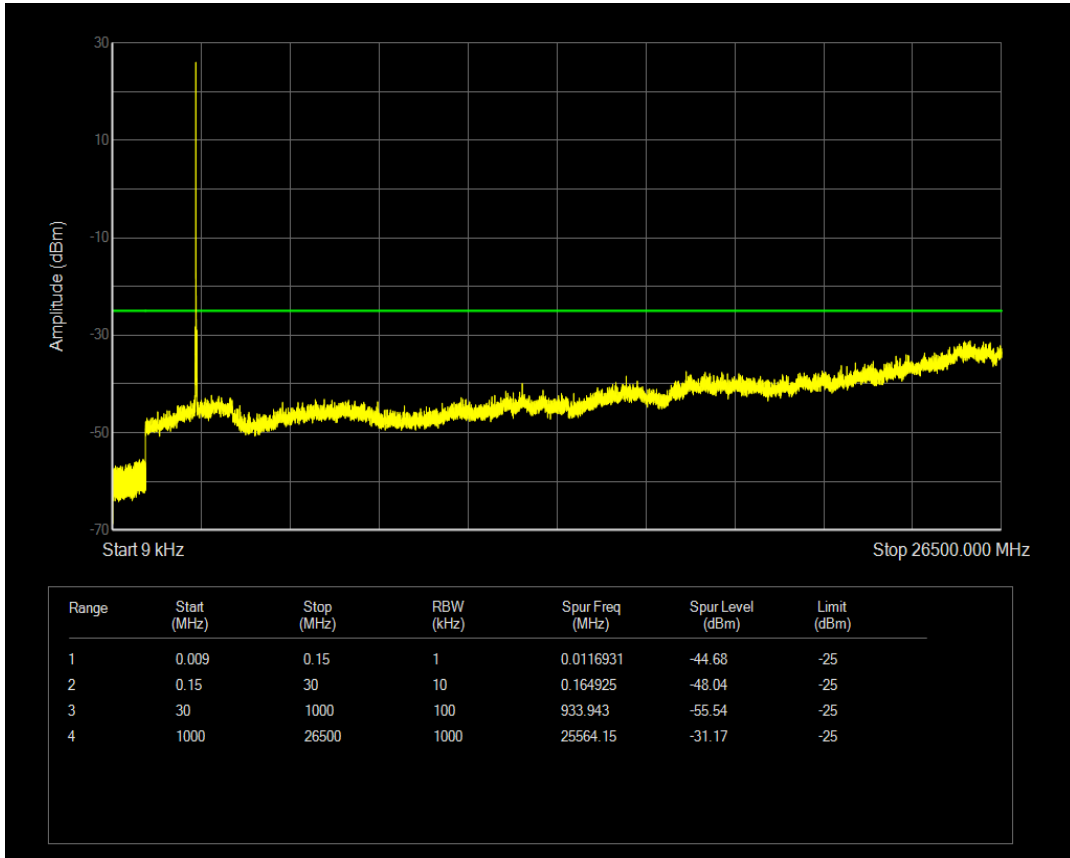

Band7 QAM16 BW=10MHz Channel=21100 RB Size=50 Position=#0

Band7 QPSK BW=10MHz Channel=21400 RB Size=1 Position=#0

Band7 QPSK BW=10MHz Channel=21400 RB Size=50 Position=#0

Band7 QAM16 BW=10MHz Channel=21400 RB Size=1 Position=#0

Band7 QAM16 BW=10MHz Channel=21400 RB Size=50 Position=#0

Band7 QPSK BW=15MHz Channel=20825 RB Size=1 Position=#0

Band7 QPSK BW=15MHz Channel=20825 RB Size=75 Position=#0

Band7 QAM16 BW=15MHz Channel=20825 RB Size=1 Position=#0

Band7 QAM16 BW=15MHz Channel=20825 RB Size=75 Position=#0

Band7 QPSK BW=15MHz Channel=21100 RB Size=1 Position=#0

Band7 QPSK BW=15MHz Channel=21100 RB Size=75 Position=#0

Band7 QAM16 BW=15MHz Channel=21100 RB Size=1 Position=#0