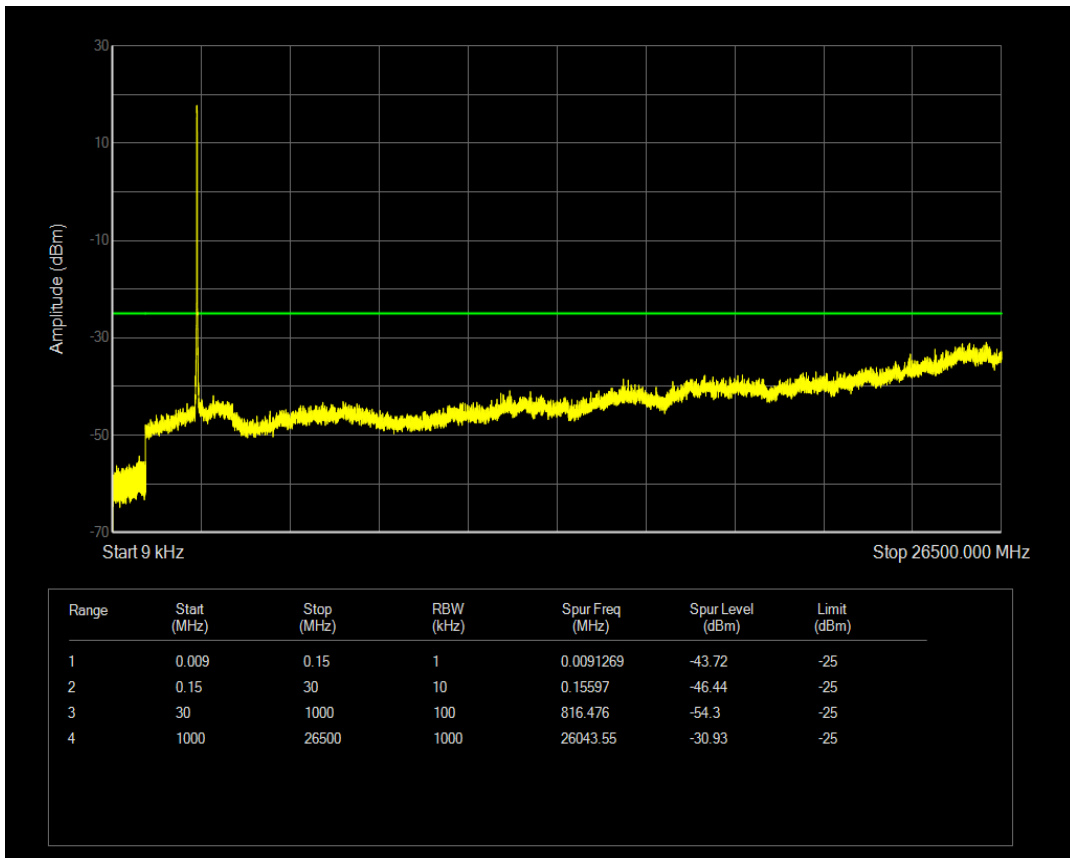

Band7 QAM16 BW=10MHz Channel=21100 RB Size=50 Position=#0

Band7 QPSK BW=10MHz Channel=21400 RB Size=1 Position=#0

Band7 QPSK BW=10MHz Channel=21400 RB Size=50 Position=#0

Band7 QAM16 BW=10MHz Channel=21400 RB Size=1 Position=#0

Band7 QAM16 BW=10MHz Channel=21400 RB Size=50 Position=#0

Band7 QPSK BW=15MHz Channel=20825 RB Size=1 Position=#0

Band7 QPSK BW=15MHz Channel=20825 RB Size=75 Position=#0

Band7 QAM16 BW=15MHz Channel=20825 RB Size=1 Position=#0

Band7 QAM16 BW=15MHz Channel=20825 RB Size=75 Position=#0

Band7 QPSK BW=15MHz Channel=21100 RB Size=1 Position=#0

Band7 QPSK BW=15MHz Channel=21100 RB Size=75 Position=#0

Band7 QAM16 BW=15MHz Channel=21100 RB Size=1 Position=#0