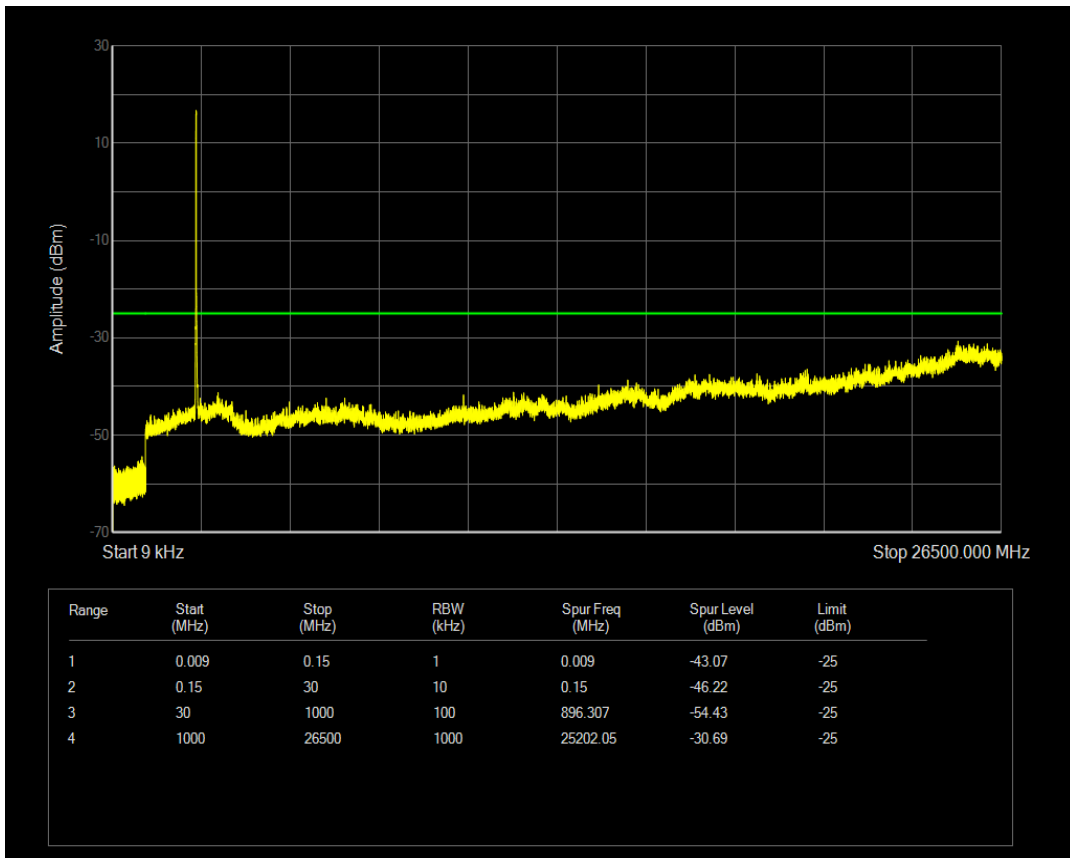

Band7 QAM16 BW=10MHz Channel=21100 RB Size=50 Position=#0

Band7 QPSK BW=10MHz Channel=21400 RB Size=1 Position=#0

Band7 QPSK BW=10MHz Channel=21400 RB Size=50 Position=#0

Band7 QAM16 BW=10MHz Channel=21400 RB Size=1 Position=#0

Band7 QAM16 BW=10MHz Channel=21400 RB Size=50 Position=#0

Band7 QPSK BW=15MHz Channel=20825 RB Size=1 Position=#0

Band7 QPSK BW=15MHz Channel=20825 RB Size=75 Position=#0

Band7 QAM16 BW=15MHz Channel=20825 RB Size=1 Position=#0

Band7 QAM16 BW=15MHz Channel=20825 RB Size=75 Position=#0

Band7 QPSK BW=15MHz Channel=21100 RB Size=1 Position=#0

Band7 QPSK BW=15MHz Channel=21100 RB Size=75 Position=#0

Band7 QAM16 BW=15MHz Channel=21100 RB Size=1 Position=#0