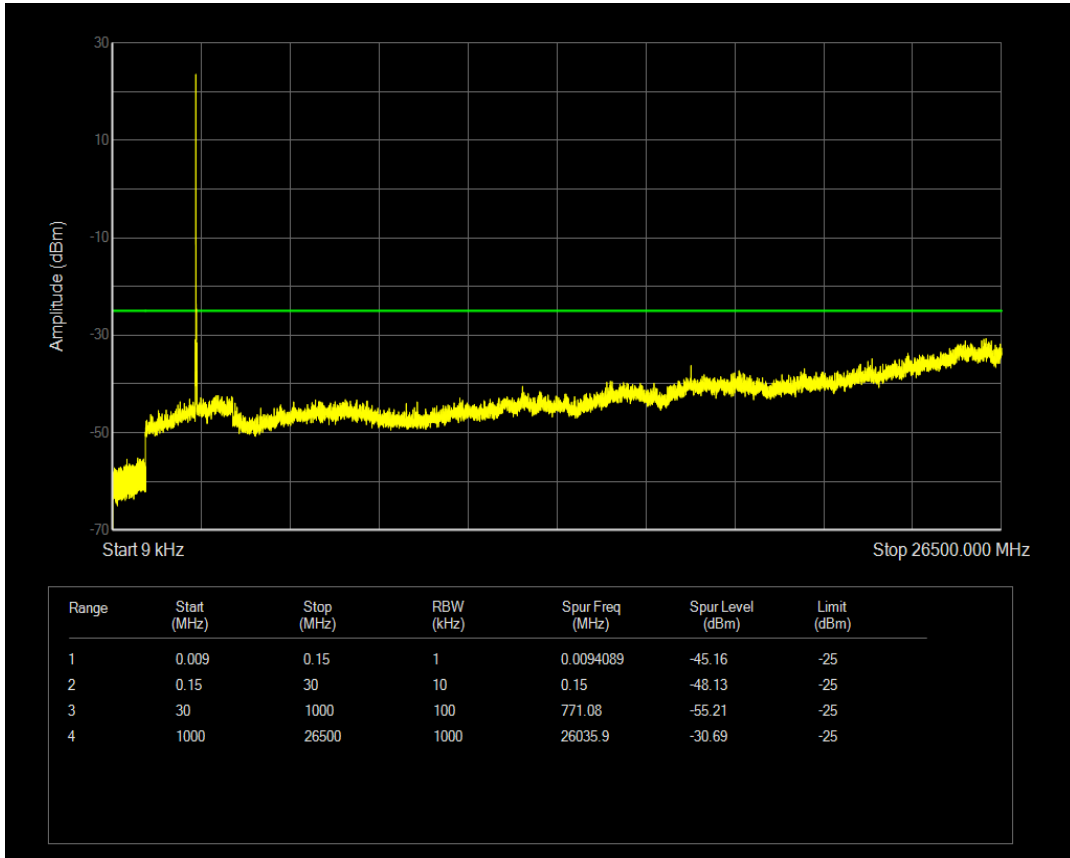

Band7 QAM16 BW=10MHz Channel=21100 RB Size=50 Position=#0

Band7 QPSK BW=10MHz Channel=21400 RB Size=1 Position=#0

Band7 QPSK BW=10MHz Channel=21400 RB Size=50 Position=#0

Band7 QAM16 BW=10MHz Channel=21400 RB Size=1 Position=#0

Band7 QAM16 BW=10MHz Channel=21400 RB Size=50 Position=#0

Band7 QPSK BW=15MHz Channel=20825 RB Size=1 Position=#0

Band7 QPSK BW=15MHz Channel=20825 RB Size=75 Position=#0

Band7 QAM16 BW=15MHz Channel=20825 RB Size=1 Position=#0

Band7 QAM16 BW=15MHz Channel=20825 RB Size=75 Position=#0

Band7 QPSK BW=15MHz Channel=21100 RB Size=1 Position=#0

Band7 QPSK BW=15MHz Channel=21100 RB Size=75 Position=#0

Band7 QAM16 BW=15MHz Channel=21100 RB Size=1 Position=#0