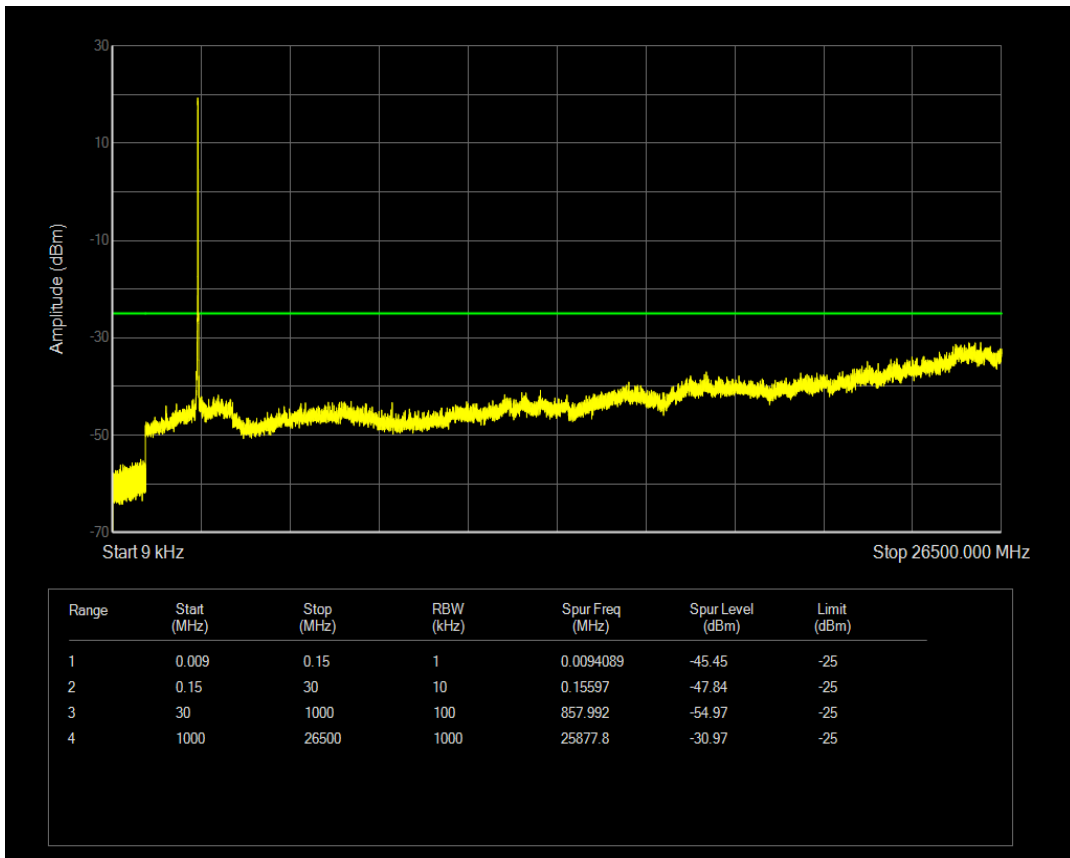

Band7 QAM16 BW=10MHz Channel=21400 RB Size=50 Position=#0

Band7 QPSK BW=15MHz Channel=20825 RB Size=1 Position=#0

Band7 QPSK BW=15MHz Channel=20825 RB Size=75 Position=#0

Band7 QAM16 BW=15MHz Channel=20825 RB Size=1 Position=#0

Band7 QAM16 BW=15MHz Channel=20825 RB Size=75 Position=#0

Band7 QPSK BW=15MHz Channel=21100 RB Size=1 Position=#0

Band7 QPSK BW=15MHz Channel=21100 RB Size=75 Position=#0

Band7 QAM16 BW=15MHz Channel=21100 RB Size=1 Position=#0

Band7 QAM16 BW=15MHz Channel=21100 RB Size=75 Position=#0

Band7 QPSK BW=15MHz Channel=21375 RB Size=1 Position=#0

Band7 QPSK BW=15MHz Channel=21375 RB Size=75 Position=#0

Band7 QAM16 BW=15MHz Channel=21375 RB Size=1 Position=#0