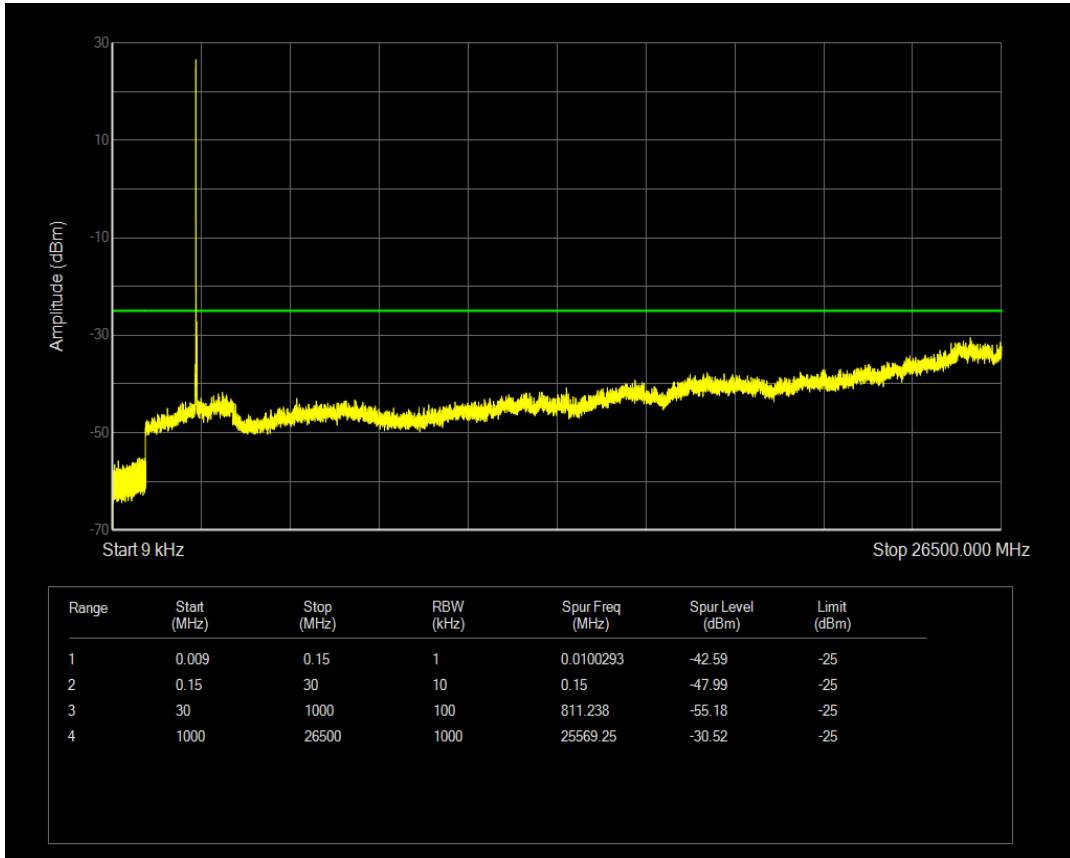

Band7 QAM16 BW=15MHz Channel=20825 RB Size=75 Position=#0

Band7 QPSK BW=15MHz Channel=21100 RB Size=1 Position=#0

Band7 QPSK BW=15MHz Channel=21100 RB Size=75 Position=#0

Band7 QAM16 BW=15MHz Channel=21100 RB Size=1 Position=#0

Band7 QAM16 BW=15MHz Channel=21100 RB Size=75 Position=#0

Band7 QPSK BW=15MHz Channel=21375 RB Size=1 Position=#0

Band7 QPSK BW=15MHz Channel=21375 RB Size=75 Position=#0

Band7 QAM16 BW=15MHz Channel=21375 RB Size=1 Position=#0

Band7 QAM16 BW=15MHz Channel=21375 RB Size=75 Position=#0

Band7 QPSK BW=20MHz Channel=20850 RB Size=1 Position=#0

Band7 QPSK BW=20MHz Channel=20850 RB Size=100 Position=#0

Band7 QAM16 BW=20MHz Channel=20850 RB Size=1 Position=#0