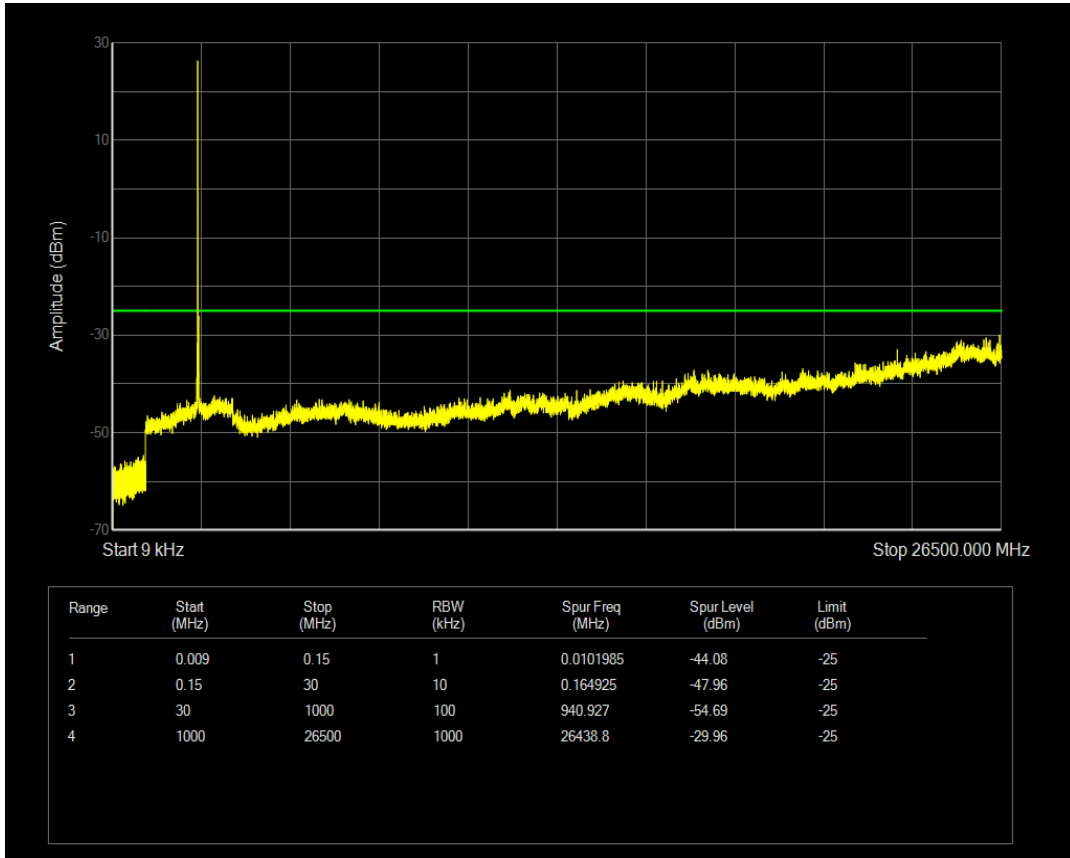

Band7 QAM16 BW=15MHz Channel=20825 RB Size=75 Position=#0

Band7 QPSK BW=15MHz Channel=21100 RB Size=1 Position=#0

Band7 QPSK BW=15MHz Channel=21100 RB Size=75 Position=#0

Band7 QAM16 BW=15MHz Channel=21100 RB Size=1 Position=#0

Band7 QAM16 BW=15MHz Channel=21100 RB Size=75 Position=#0

Band7 QPSK BW=15MHz Channel=21375 RB Size=1 Position=#0

Band7 QPSK BW=15MHz Channel=21375 RB Size=75 Position=#0

Band7 QAM16 BW=15MHz Channel=21375 RB Size=1 Position=#0

Band7 QAM16 BW=15MHz Channel=21375 RB Size=75 Position=#0

Band7 QPSK BW=20MHz Channel=20850 RB Size=1 Position=#0

Band7 QPSK BW=20MHz Channel=20850 RB Size=100 Position=#0

Band7 QAM16 BW=20MHz Channel=20850 RB Size=1 Position=#0