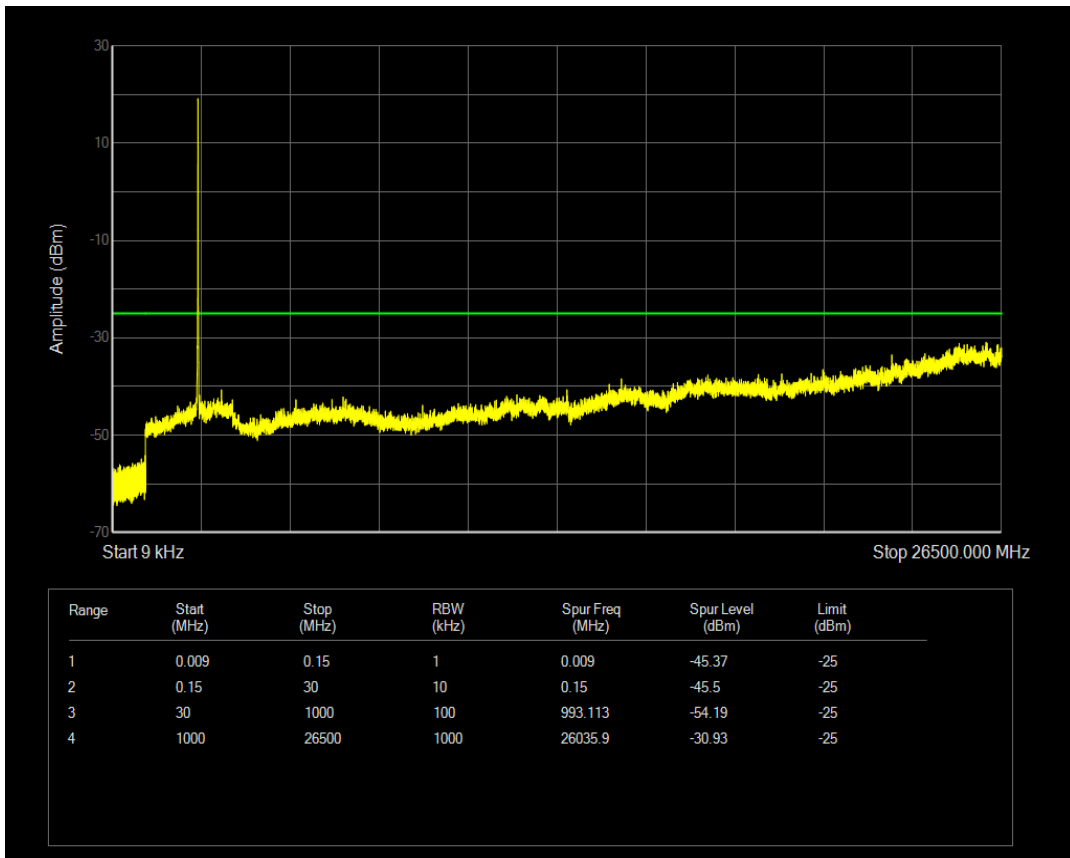

Band7 QAM16 BW=10MHz Channel=21100 RB Size=50 Position=#0

Band7 QPSK BW=10MHz Channel=21400 RB Size=1 Position=#0

Band7 QPSK BW=10MHz Channel=21400 RB Size=50 Position=#0

Band7 QAM16 BW=10MHz Channel=21400 RB Size=1 Position=#0

Band7 QAM16 BW=10MHz Channel=21400 RB Size=50 Position=#0

Band7 QPSK BW=15MHz Channel=20825 RB Size=1 Position=#0

Band7 QPSK BW=15MHz Channel=20825 RB Size=75 Position=#0

Band7 QAM16 BW=15MHz Channel=20825 RB Size=1 Position=#0

Band7 QAM16 BW=15MHz Channel=20825 RB Size=75 Position=#0

Band7 QPSK BW=15MHz Channel=21100 RB Size=1 Position=#0

Band7 QPSK BW=15MHz Channel=21100 RB Size=75 Position=#0

Band7 QAM16 BW=15MHz Channel=21100 RB Size=1 Position=#0