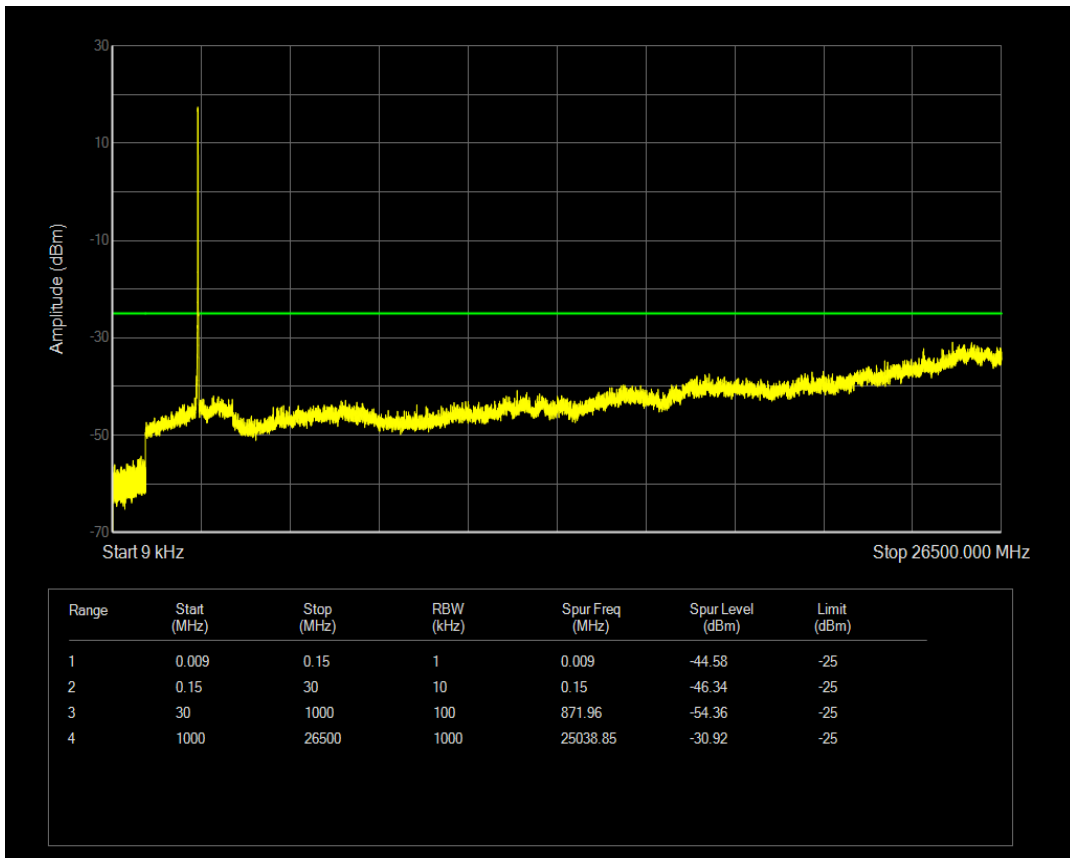

Band7 QAM16 BW=15MHz Channel=20825 RB Size=75 Position=#0

Band7 QPSK BW=15MHz Channel=21100 RB Size=1 Position=#0

Band7 QPSK BW=15MHz Channel=21100 RB Size=75 Position=#0

Band7 QAM16 BW=15MHz Channel=21100 RB Size=1 Position=#0

Band7 QAM16 BW=15MHz Channel=21100 RB Size=75 Position=#0

Band7 QPSK BW=15MHz Channel=21375 RB Size=1 Position=#0

Band7 QPSK BW=15MHz Channel=21375 RB Size=75 Position=#0

Band7 QAM16 BW=15MHz Channel=21375 RB Size=1 Position=#0

Band7 QAM16 BW=15MHz Channel=21375 RB Size=75 Position=#0

Band7 QPSK BW=20MHz Channel=20850 RB Size=1 Position=#0

Band7 QPSK BW=20MHz Channel=20850 RB Size=100 Position=#0

Band7 QAM16 BW=20MHz Channel=20850 RB Size=1 Position=#0