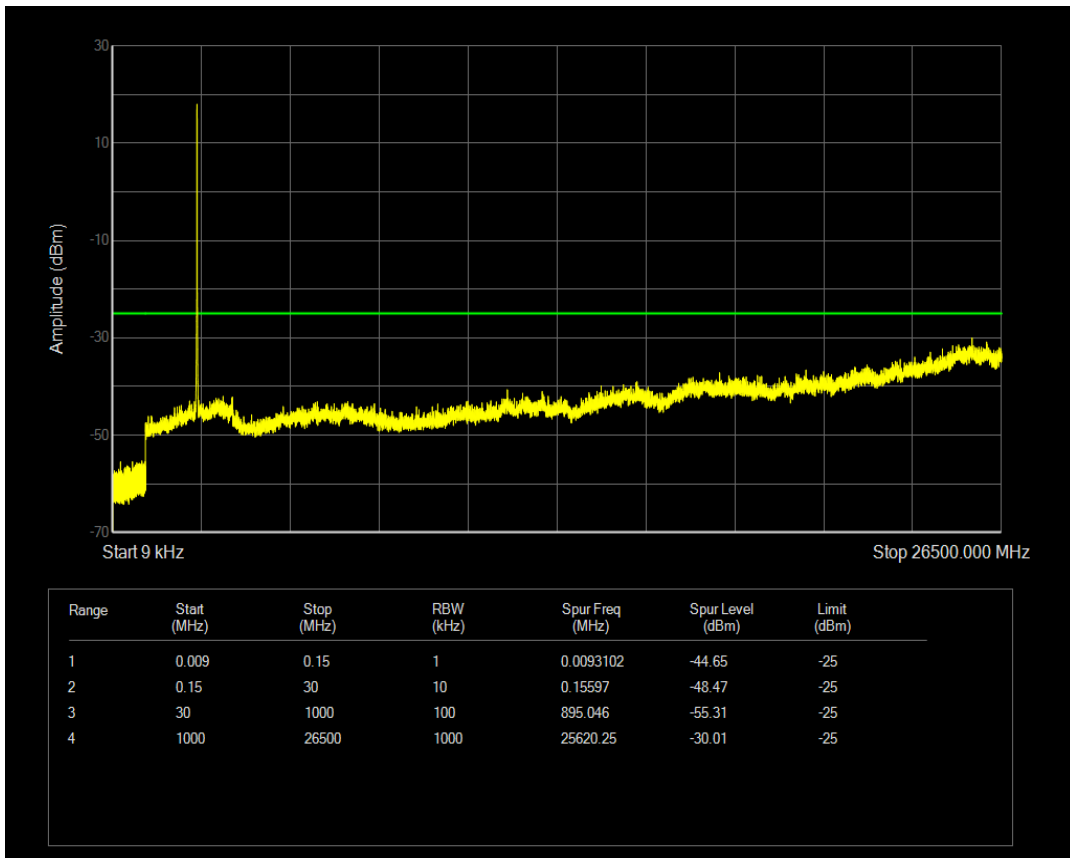

Band7 QAM16 BW=10MHz Channel=21100 RB Size=50 Position=#0

Band7 QPSK BW=10MHz Channel=21400 RB Size=1 Position=#0

Band7 QPSK BW=10MHz Channel=21400 RB Size=50 Position=#0

Band7 QAM16 BW=10MHz Channel=21400 RB Size=1 Position=#0

Band7 QAM16 BW=10MHz Channel=21400 RB Size=50 Position=#0

Band7 QPSK BW=15MHz Channel=20825 RB Size=1 Position=#0

Band7 QPSK BW=15MHz Channel=20825 RB Size=75 Position=#0

Band7 QAM16 BW=15MHz Channel=20825 RB Size=1 Position=#0

Band7 QAM16 BW=15MHz Channel=20825 RB Size=75 Position=#0

Band7 QPSK BW=15MHz Channel=21100 RB Size=1 Position=#0

Band7 QPSK BW=15MHz Channel=21100 RB Size=75 Position=#0

Band7 QAM16 BW=15MHz Channel=21100 RB Size=1 Position=#0