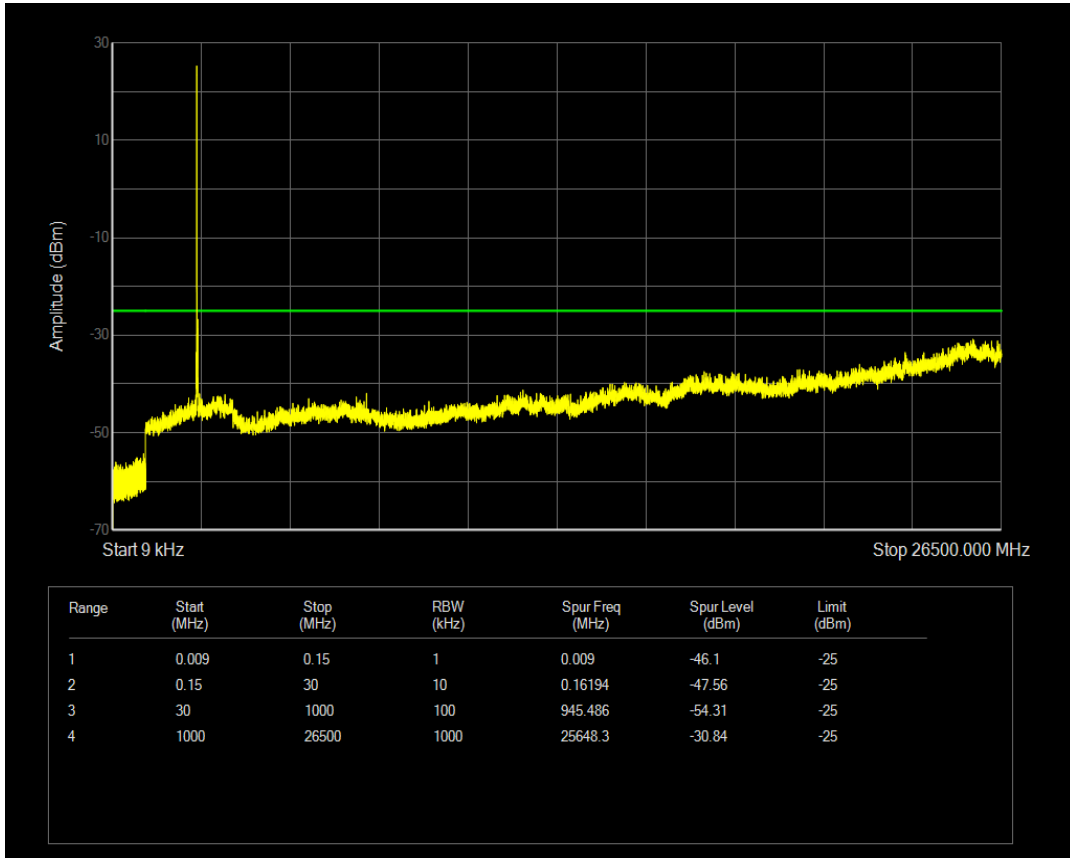

Band7 QAM16 BW=10MHz Channel=21400 RB Size=50 Position=#0

Band7 QPSK BW=15MHz Channel=20825 RB Size=1 Position=#0

Band7 QPSK BW=15MHz Channel=20825 RB Size=75 Position=#0

Band7 QAM16 BW=15MHz Channel=20825 RB Size=1 Position=#0

Band7 QAM16 BW=15MHz Channel=20825 RB Size=75 Position=#0

Band7 QPSK BW=15MHz Channel=21100 RB Size=1 Position=#0

Band7 QPSK BW=15MHz Channel=21100 RB Size=75 Position=#0

Band7 QAM16 BW=15MHz Channel=21100 RB Size=1 Position=#0

Band7 QAM16 BW=15MHz Channel=21100 RB Size=75 Position=#0

Band7 QPSK BW=15MHz Channel=21375 RB Size=1 Position=#0

Band7 QPSK BW=15MHz Channel=21375 RB Size=75 Position=#0

Band7 QAM16 BW=15MHz Channel=21375 RB Size=1 Position=#0