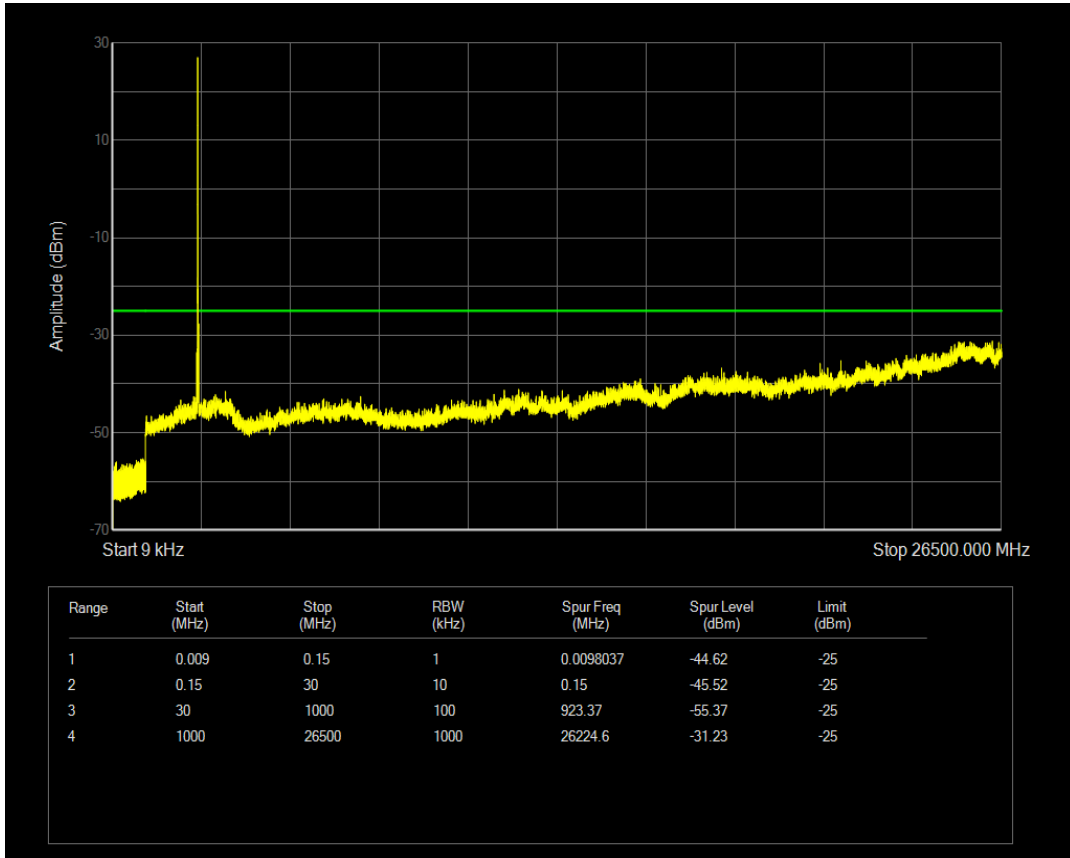

Band7 QAM16 BW=10MHz Channel=21400 RB Size=50 Position=#0

Band7 QPSK BW=15MHz Channel=20825 RB Size=1 Position=#0

Band7 QPSK BW=15MHz Channel=20825 RB Size=75 Position=#0

Band7 QAM16 BW=15MHz Channel=20825 RB Size=1 Position=#0

Band7 QAM16 BW=15MHz Channel=20825 RB Size=75 Position=#0

Band7 QPSK BW=15MHz Channel=21100 RB Size=1 Position=#0

Band7 QPSK BW=15MHz Channel=21100 RB Size=75 Position=#0

Band7 QAM16 BW=15MHz Channel=21100 RB Size=1 Position=#0

Band7 QAM16 BW=15MHz Channel=21100 RB Size=75 Position=#0

Band7 QPSK BW=15MHz Channel=21375 RB Size=1 Position=#0

Band7 QPSK BW=15MHz Channel=21375 RB Size=75 Position=#0

Band7 QAM16 BW=15MHz Channel=21375 RB Size=1 Position=#0