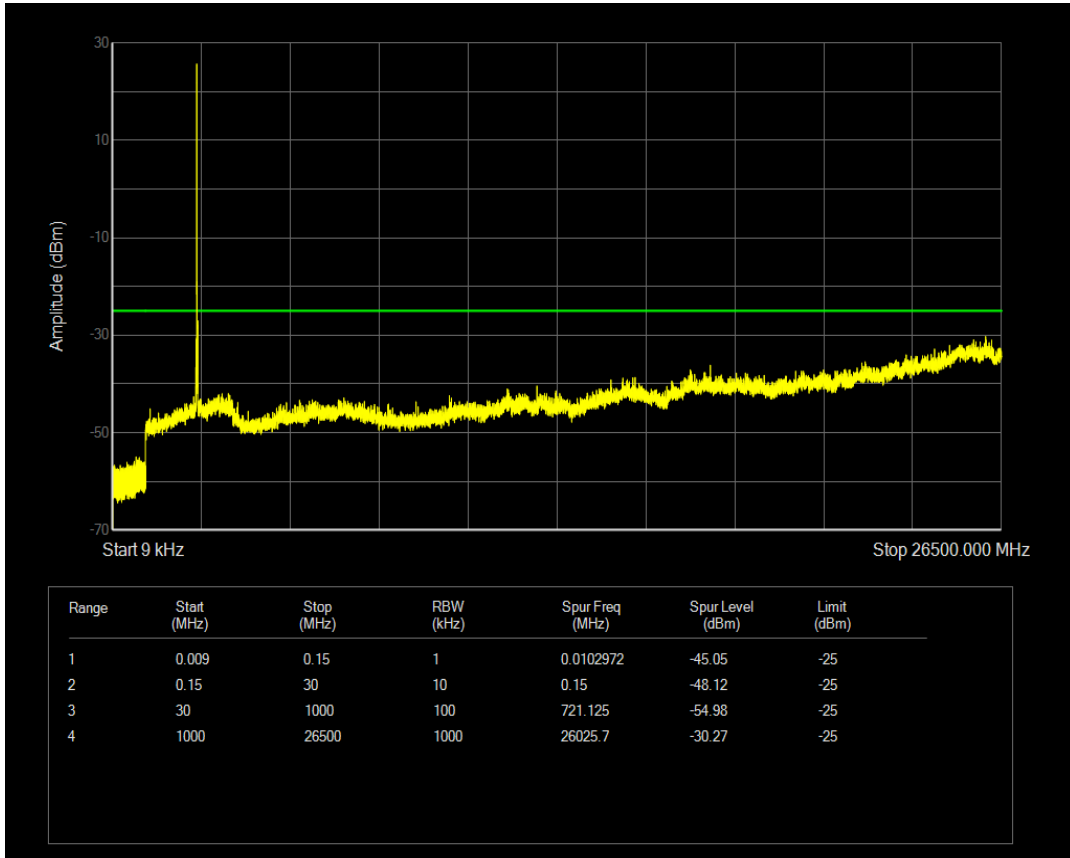

Band7 QAM16 BW=10MHz Channel=21100 RB Size=50 Position=#0

Band7 QPSK BW=10MHz Channel=21400 RB Size=1 Position=#0

Band7 QPSK BW=10MHz Channel=21400 RB Size=50 Position=#0

Band7 QAM16 BW=10MHz Channel=21400 RB Size=1 Position=#0

Band7 QAM16 BW=10MHz Channel=21400 RB Size=50 Position=#0

Band7 QPSK BW=15MHz Channel=20825 RB Size=1 Position=#0

Band7 QPSK BW=15MHz Channel=20825 RB Size=75 Position=#0

Band7 QAM16 BW=15MHz Channel=20825 RB Size=1 Position=#0

Band7 QAM16 BW=15MHz Channel=20825 RB Size=75 Position=#0

Band7 QPSK BW=15MHz Channel=21100 RB Size=1 Position=#0

Band7 QPSK BW=15MHz Channel=21100 RB Size=75 Position=#0

Band7 QAM16 BW=15MHz Channel=21100 RB Size=1 Position=#0