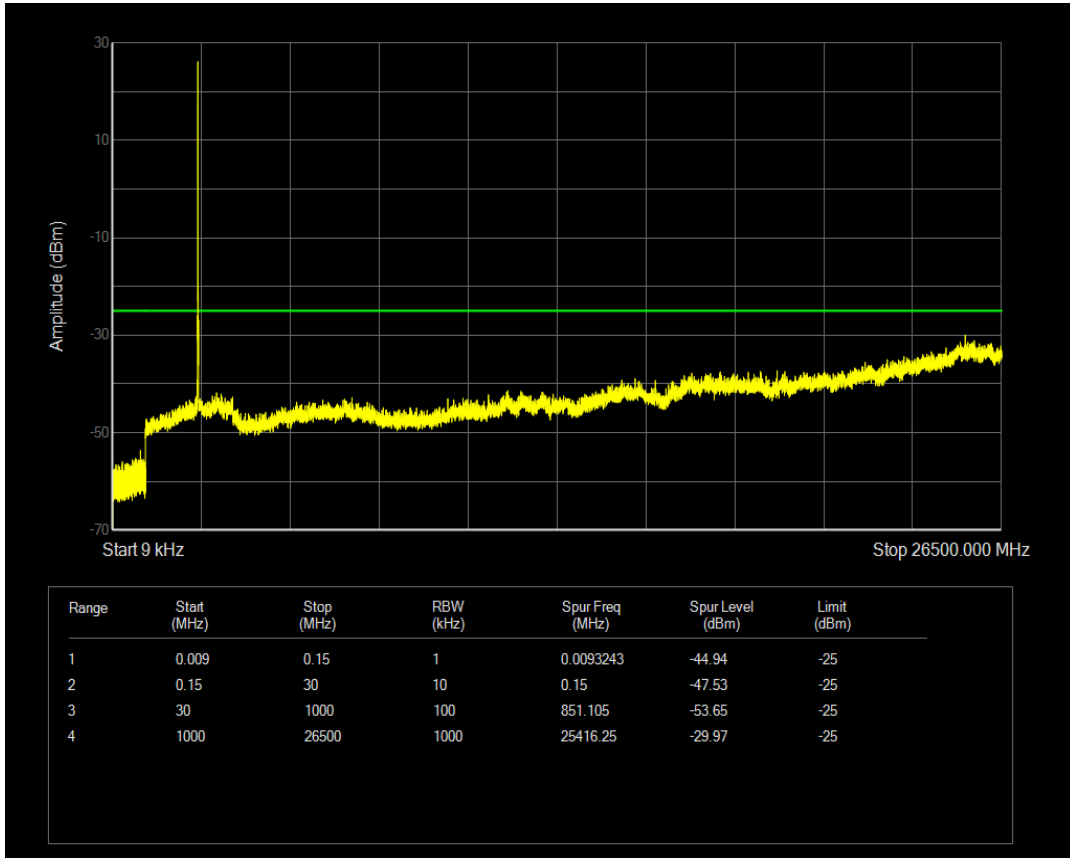

Band7 QAM16 BW=10MHz Channel=21100 RB Size=50 Position=#0

Band7 QPSK BW=10MHz Channel=21400 RB Size=1 Position=#0

Band7 QPSK BW=10MHz Channel=21400 RB Size=50 Position=#0

Band7 QAM16 BW=10MHz Channel=21400 RB Size=1 Position=#0

Band7 QAM16 BW=10MHz Channel=21400 RB Size=50 Position=#0

Band7 QPSK BW=15MHz Channel=20825 RB Size=1 Position=#0

Band7 QPSK BW=15MHz Channel=20825 RB Size=75 Position=#0

Band7 QAM16 BW=15MHz Channel=20825 RB Size=1 Position=#0

Band7 QAM16 BW=15MHz Channel=20825 RB Size=75 Position=#0

Band7 QPSK BW=15MHz Channel=21100 RB Size=1 Position=#0

Band7 QPSK BW=15MHz Channel=21100 RB Size=75 Position=#0

Band7 QAM16 BW=15MHz Channel=21100 RB Size=1 Position=#0