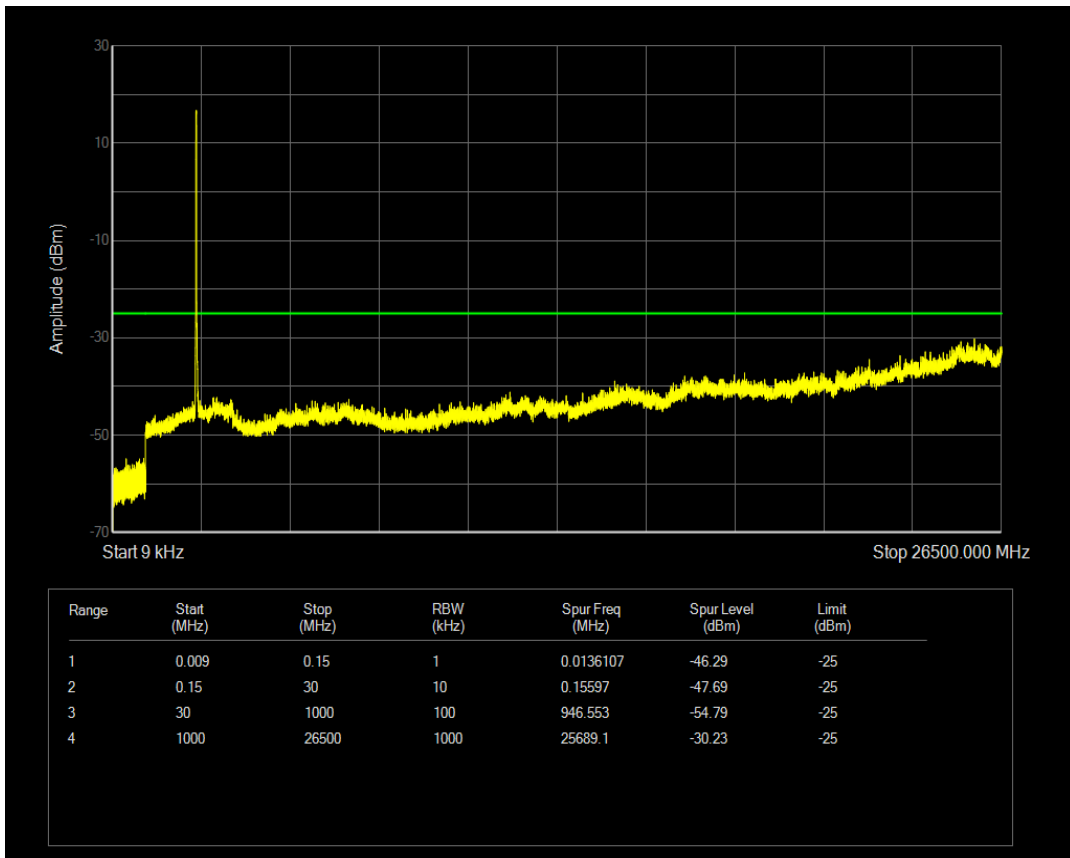

Band7 QAM16 BW=15MHz Channel=20825 RB Size=75 Position=#0

Band7 QPSK BW=15MHz Channel=21100 RB Size=1 Position=#0

Band7 QPSK BW=15MHz Channel=21100 RB Size=75 Position=#0

Band7 QAM16 BW=15MHz Channel=21100 RB Size=1 Position=#0

Band7 QAM16 BW=15MHz Channel=21100 RB Size=75 Position=#0

Band7 QPSK BW=15MHz Channel=21375 RB Size=1 Position=#0

Band7 QPSK BW=15MHz Channel=21375 RB Size=75 Position=#0

Band7 QAM16 BW=15MHz Channel=21375 RB Size=1 Position=#0

Band7 QAM16 BW=15MHz Channel=21375 RB Size=75 Position=#0

Band7 QPSK BW=20MHz Channel=20850 RB Size=1 Position=#0

Band7 QPSK BW=20MHz Channel=20850 RB Size=100 Position=#0

Band7 QAM16 BW=20MHz Channel=20850 RB Size=1 Position=#0