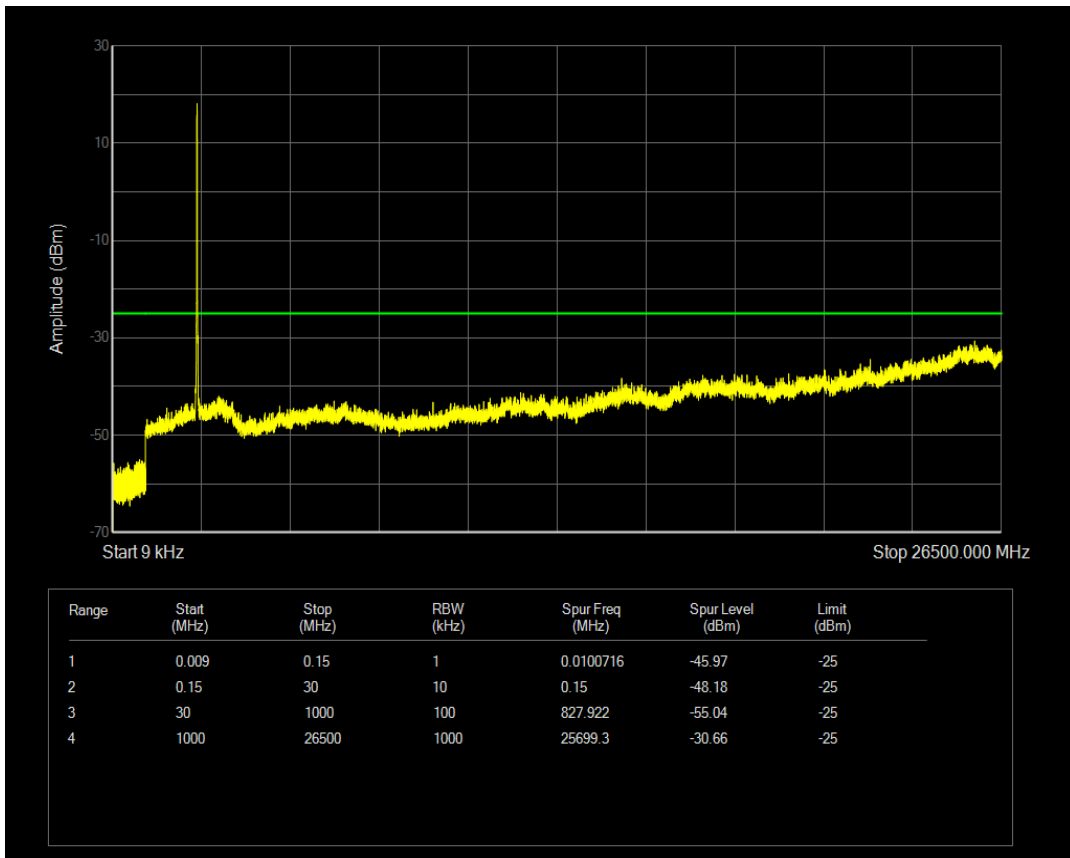

Band7 QAM16 BW=10MHz Channel=21400 RB Size=50 Position=#0

Band7 QPSK BW=15MHz Channel=20825 RB Size=1 Position=#0

Band7 QPSK BW=15MHz Channel=20825 RB Size=75 Position=#0

Band7 QAM16 BW=15MHz Channel=20825 RB Size=1 Position=#0

Band7 QAM16 BW=15MHz Channel=20825 RB Size=75 Position=#0

Band7 QPSK BW=15MHz Channel=21100 RB Size=1 Position=#0

Band7 QPSK BW=15MHz Channel=21100 RB Size=75 Position=#0

Band7 QAM16 BW=15MHz Channel=21100 RB Size=1 Position=#0

Band7 QAM16 BW=15MHz Channel=21100 RB Size=75 Position=#0

Band7 QPSK BW=15MHz Channel=21375 RB Size=1 Position=#0

Band7 QPSK BW=15MHz Channel=21375 RB Size=75 Position=#0

Band7 QAM16 BW=15MHz Channel=21375 RB Size=1 Position=#0