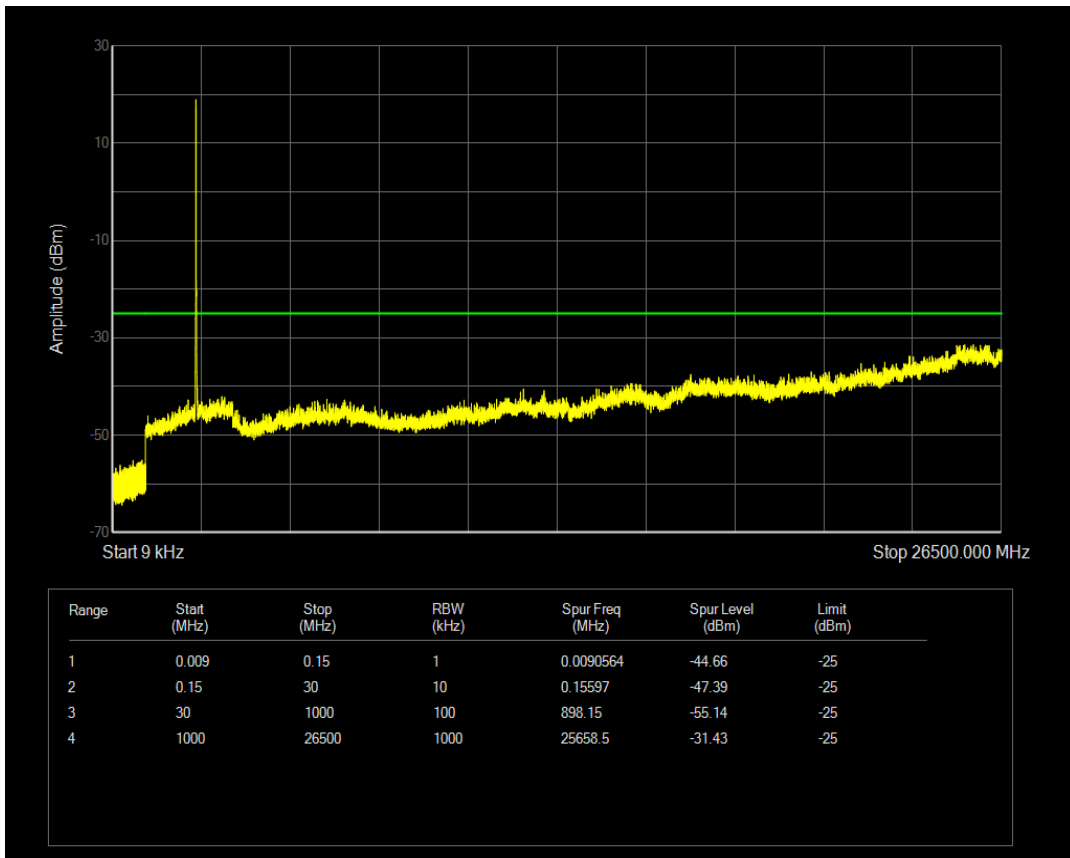

Band7 QAM16 BW=5MHz Channel=21100 RB Size=25 Position=#0

Band7 QPSK BW=5MHz Channel=21425 RB Size=1 Position=#0

Band7 QPSK BW=5MHz Channel=21425 RB Size=25 Position=#0

Band7 QAM16 BW=5MHz Channel=21425 RB Size=1 Position=#0

Band7 QAM16 BW=5MHz Channel=21425 RB Size=25 Position=#0

Band7 QPSK BW=10MHz Channel=20800 RB Size=1 Position=#0

Band7 QPSK BW=10MHz Channel=20800 RB Size=50 Position=#0

Band7 QAM16 BW=10MHz Channel=20800 RB Size=1 Position=#0