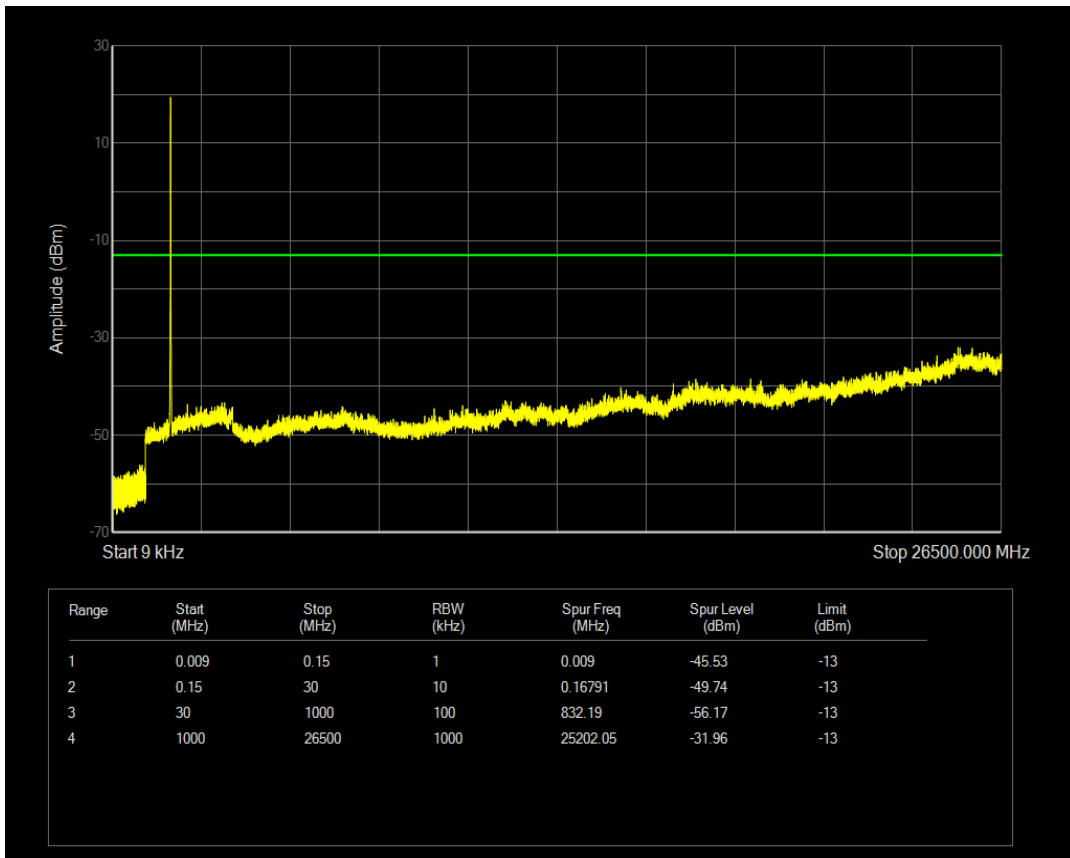

Band4 QAM16 BW=10MHz Channel=20000 RB Size=50 Position=#0

Band4 QPSK BW=10MHz Channel=20175 RB Size=1 Position=#0

Band4 QPSK BW=10MHz Channel=20175 RB Size=50 Position=#0

Band4 QAM16 BW=10MHz Channel=20175 RB Size=1 Position=#0

Band4 QAM16 BW=10MHz Channel=20175 RB Size=50 Position=#0

Band4 QPSK BW=10MHz Channel=20350 RB Size=1 Position=#0

Band4 QPSK BW=10MHz Channel=20350 RB Size=50 Position=#0

Band4 QAM16 BW=10MHz Channel=20350 RB Size=1 Position=#0