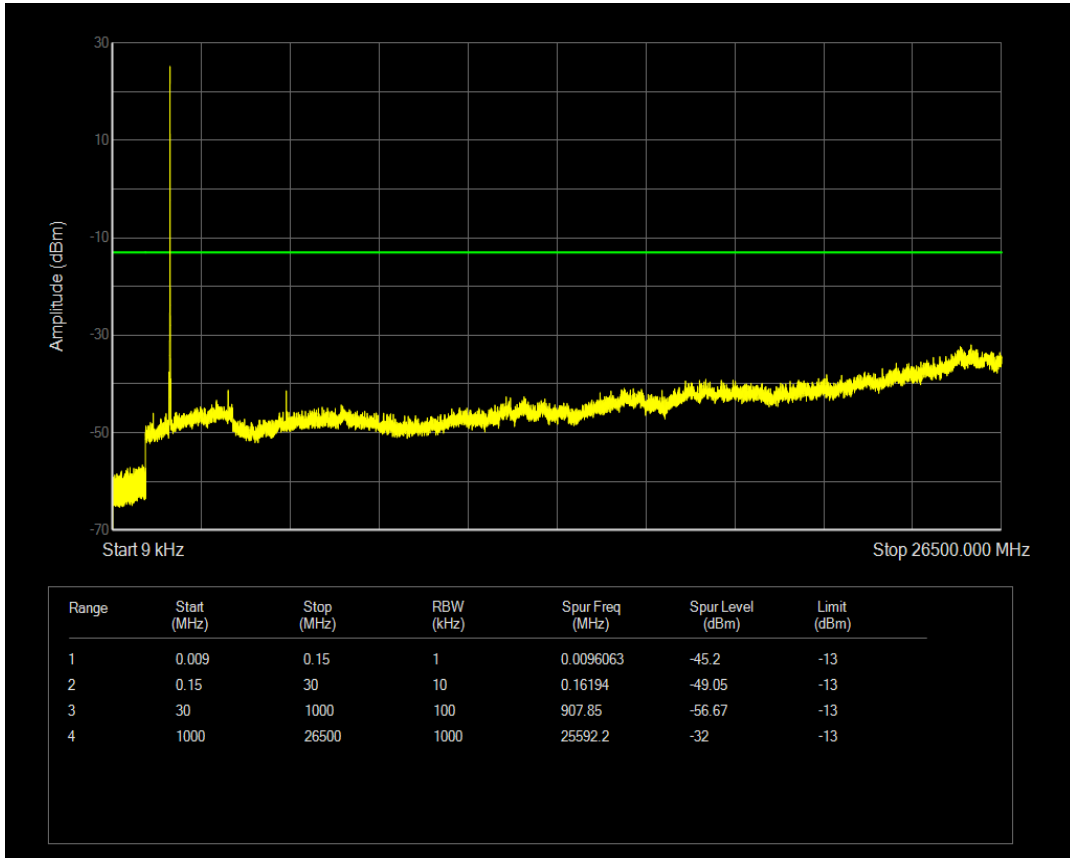

Band4 QAM16 BW=3MHz Channel=19965 RB Size=15 Position=#0

Band4 QPSK BW=3MHz Channel=20175 RB Size=1 Position=#0

Band4 QPSK BW=3MHz Channel=20175 RB Size=15 Position=#0

Band4 QAM16 BW=3MHz Channel=20175 RB Size=1 Position=#0