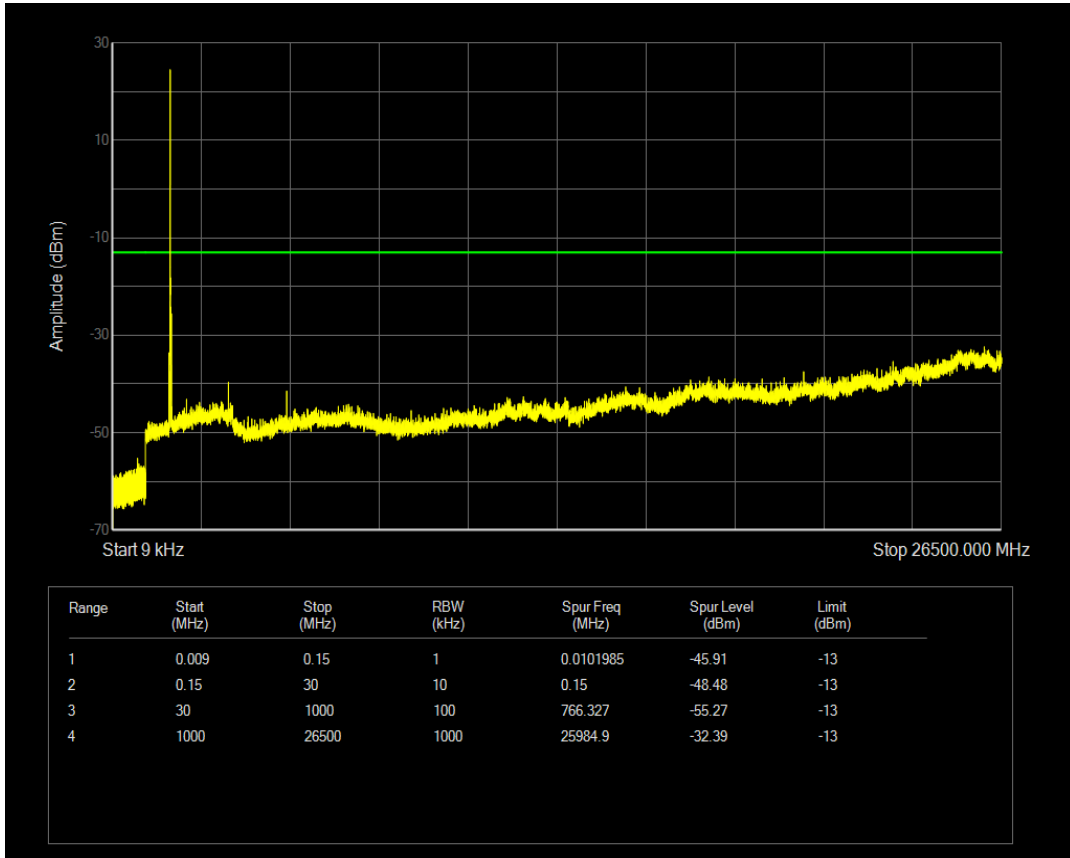

Band4 QAM16 BW=20MHz Channel=20050 RB Size=100 Position=#0

Band4 QPSK BW=20MHz Channel=20175 RB Size=1 Position=#0

Band4 QPSK BW=20MHz Channel=20175 RB Size=100 Position=#0

Band4 QAM16 BW=20MHz Channel=20175 RB Size=1 Position=#0

Band4 QAM16 BW=20MHz Channel=20175 RB Size=100 Position=#0

Band4 QPSK BW=20MHz Channel=20300 RB Size=1 Position=#0

Band4 QPSK BW=20MHz Channel=20300 RB Size=100 Position=#0

Band4 QAM16 BW=20MHz Channel=20300 RB Size=1 Position=#0

Band4 QAM16 BW=20MHz Channel=20300 RB Size=100 Position=#0

Band5 QPSK BW=1.4MHz Channel=20407 RB Size=1 Position=#0

Band5 QPSK BW=1.4MHz Channel=20407 RB Size=6 Position=#0

Band5 QAM16 BW=1.4MHz Channel=20407 RB Size=1 Position=#0