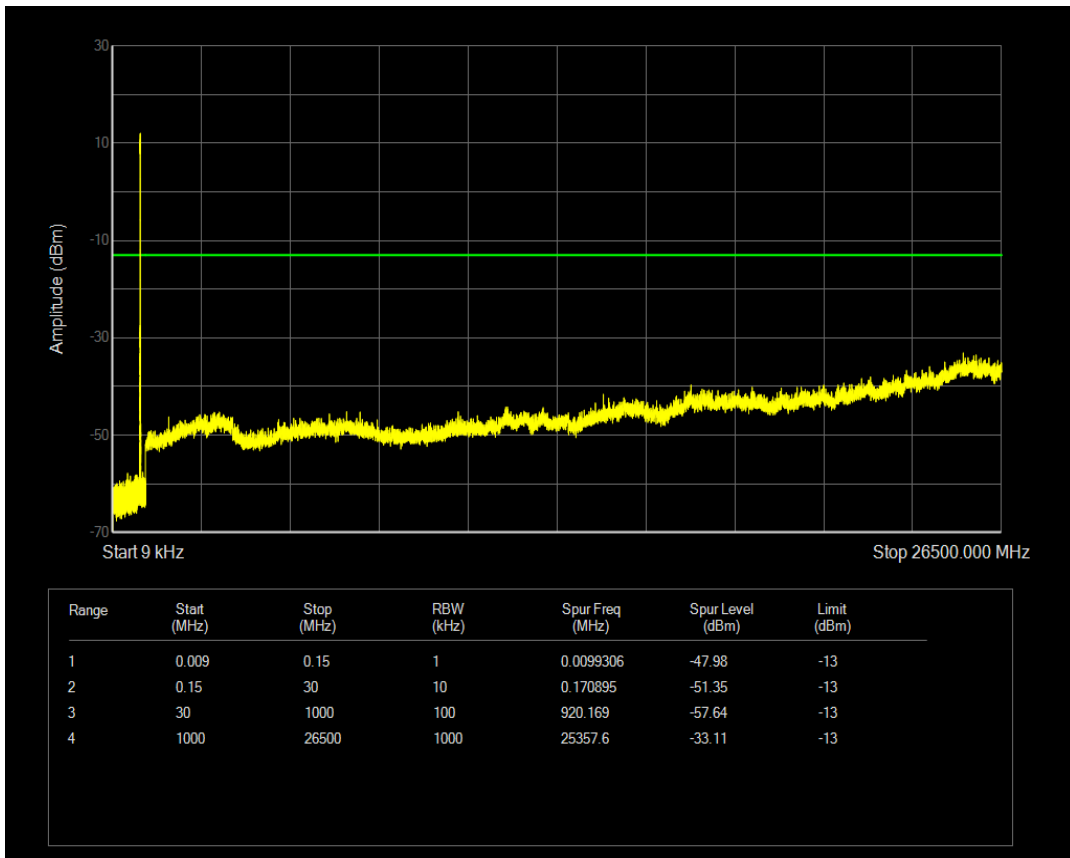

Band5 QAM16 BW=5MHz Channel=20525 RB Size=25 Position=#0

Band5 QPSK BW=5MHz Channel=20625 RB Size=1 Position=#0

Band5 QPSK BW=5MHz Channel=20625 RB Size=25 Position=#0

Band5 QAM16 BW=5MHz Channel=20625 RB Size=1 Position=#0

Band5 QAM16 BW=5MHz Channel=20625 RB Size=25 Position=#0

Band5 QPSK BW=10MHz Channel=20450 RB Size=1 Position=#0

Band5 QPSK BW=10MHz Channel=20450 RB Size=50 Position=#0

Band5 QAM16 BW=10MHz Channel=20450 RB Size=1 Position=#0