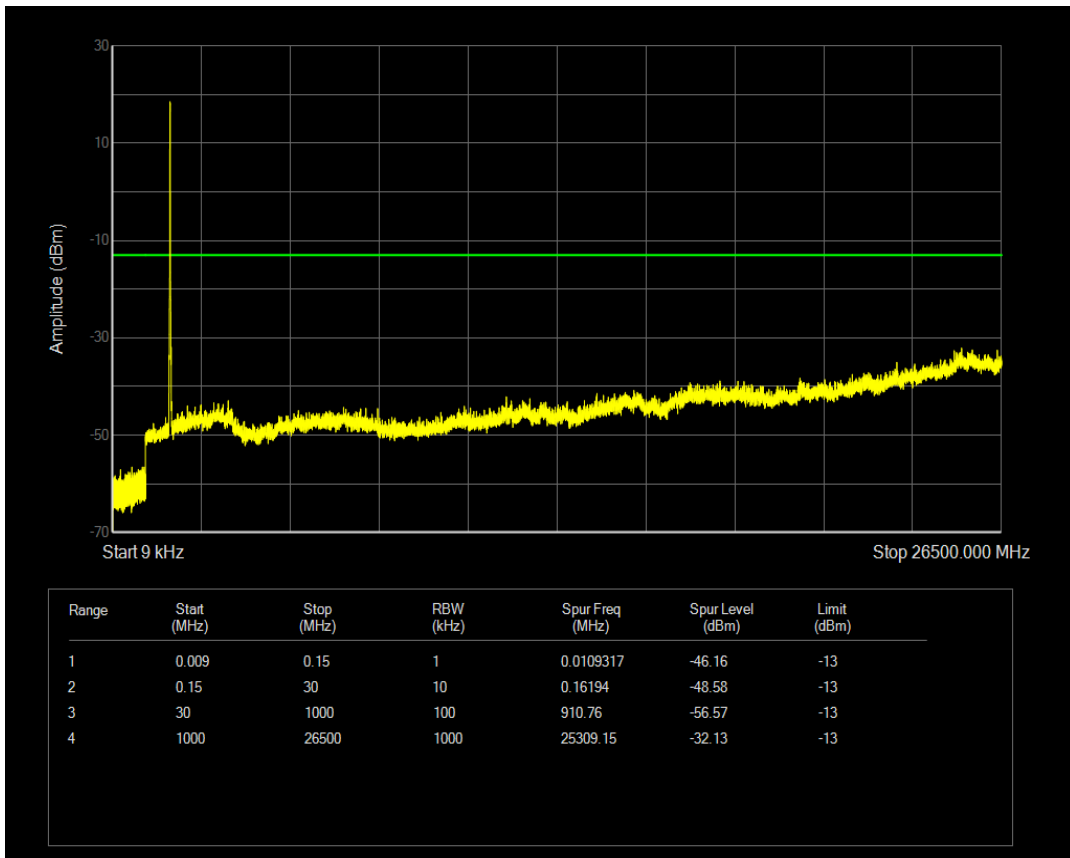

Band4 QPSK BW=15MHz Channel=20175 RB Size=75 Position=#0

Band4 QAM16 BW=15MHz Channel=20175 RB Size=1 Position=#0