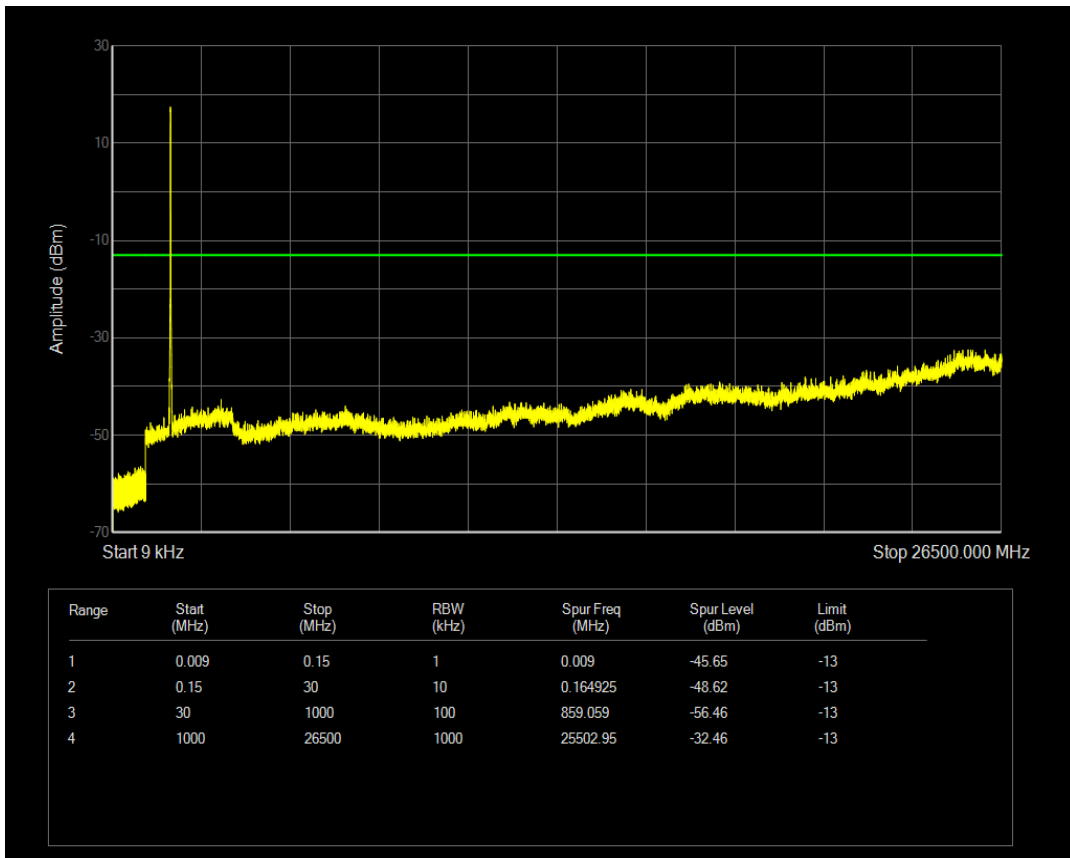

Band4 QAM16 BW=15MHz Channel=20175 RB Size=75 Position=#0

Band4 QPSK BW=15MHz Channel=20325 RB Size=1 Position=#0

Band4 QPSK BW=15MHz Channel=20325 RB Size=75 Position=#0

Band4 QAM16 BW=15MHz Channel=20325 RB Size=1 Position=#0

Band4 QAM16 BW=15MHz Channel=20325 RB Size=75 Position=#0

Band4 QPSK BW=20MHz Channel=20050 RB Size=1 Position=#0

Band4 QPSK BW=20MHz Channel=20050 RB Size=100 Position=#0

Band4 QAM16 BW=20MHz Channel=20050 RB Size=1 Position=#0