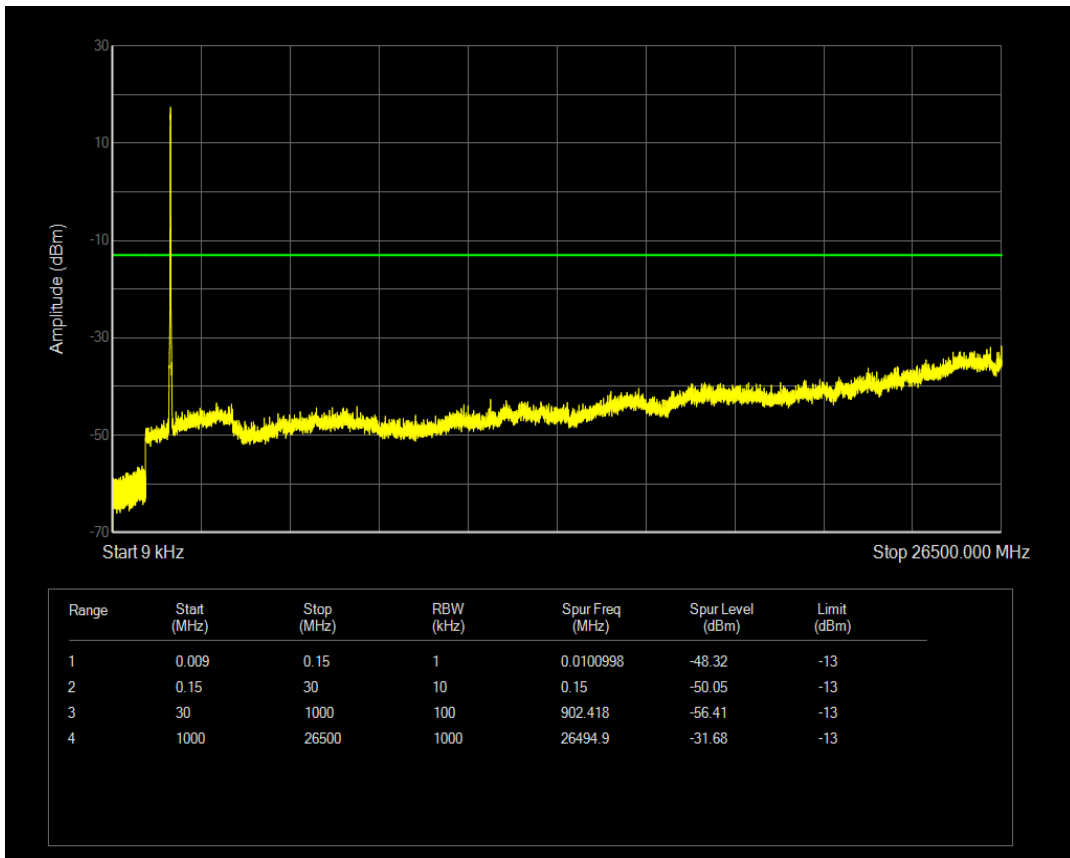

Band4 QAM16 BW=20MHz Channel=20175 RB Size=100 Position=#0

Band4 QPSK BW=20MHz Channel=20300 RB Size=1 Position=#0

Band4 QPSK BW=20MHz Channel=20300 RB Size=100 Position=#0

Band4 QAM16 BW=20MHz Channel=20300 RB Size=1 Position=#0

Band4 QAM16 BW=20MHz Channel=20300 RB Size=100 Position=#0

Band5 QPSK BW=1.4MHz Channel=20407 RB Size=1 Position=#0

Band5 QPSK BW=1.4MHz Channel=20407 RB Size=6 Position=#0

Band5 QAM16 BW=1.4MHz Channel=20407 RB Size=1 Position=#0