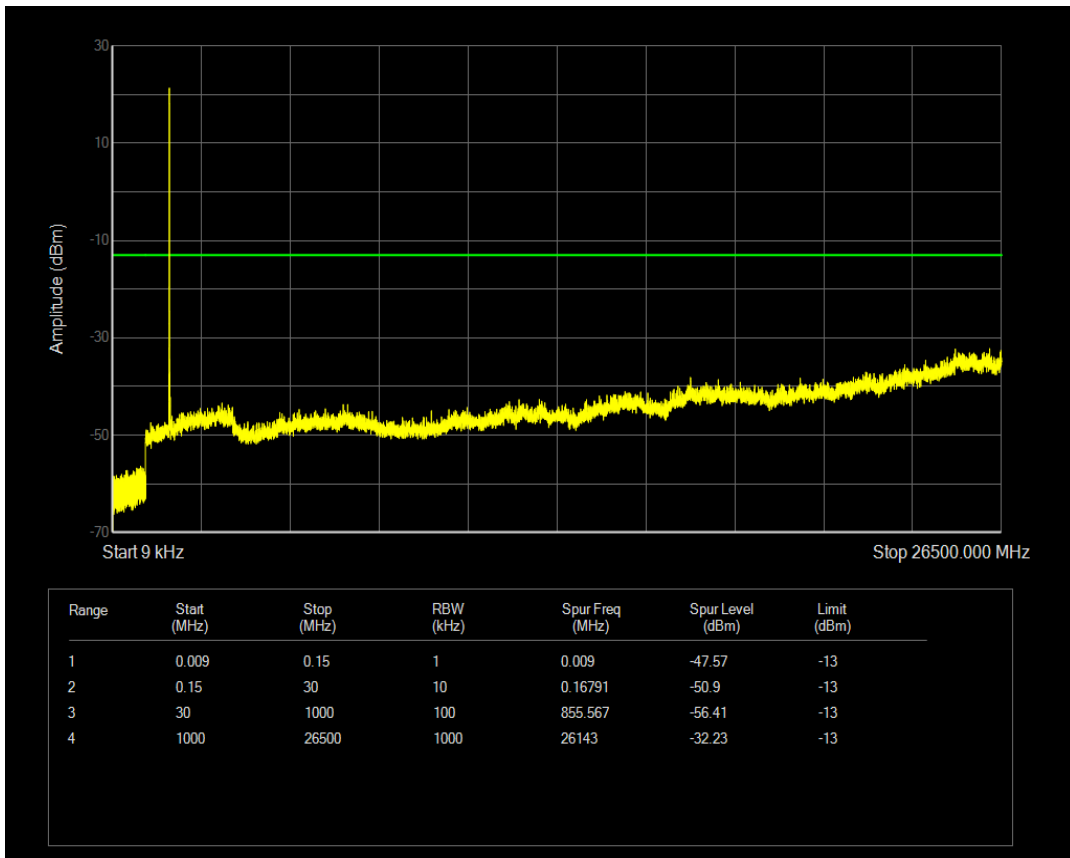

Band4 QAM16 BW=3MHz Channel=19965 RB Size=15 Position=#0

Band4 QPSK BW=3MHz Channel=20175 RB Size=1 Position=#0