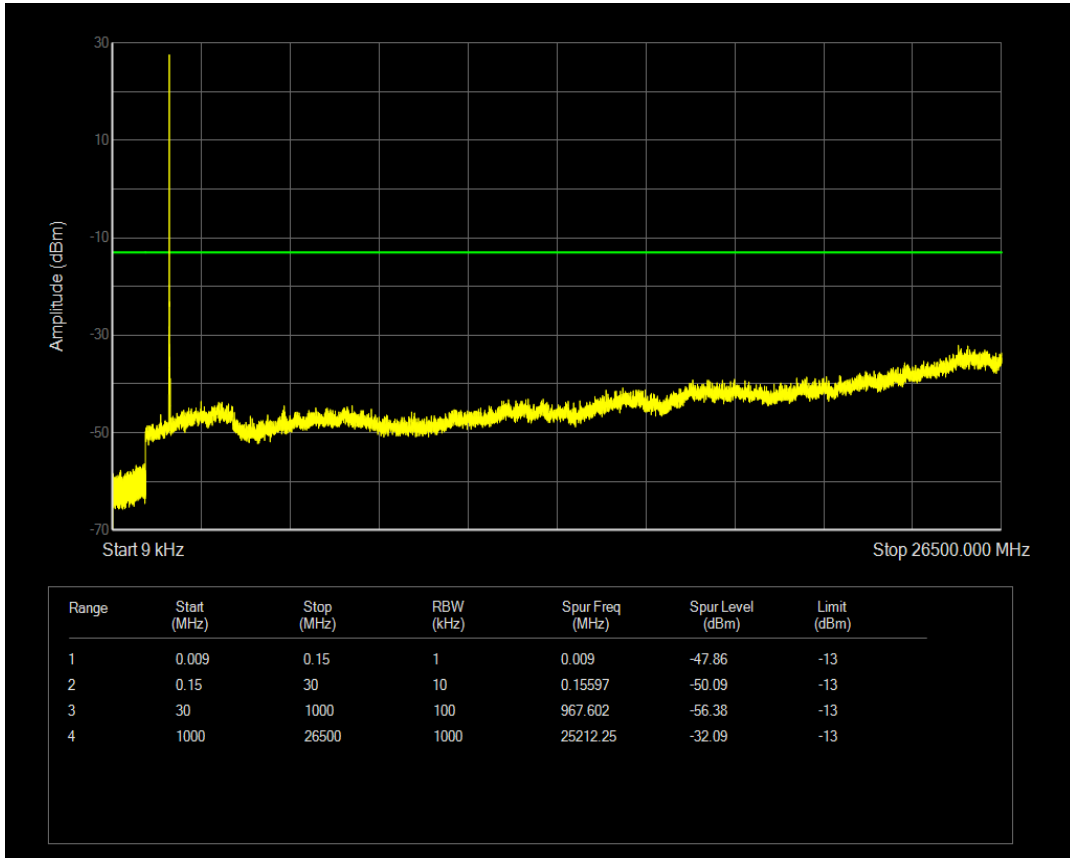

Band4 QAM16 BW=3MHz Channel=20175 RB Size=15 Position=#0

Band4 QPSK BW=3MHz Channel=20385 RB Size=1 Position=#0

Band4 QPSK BW=3MHz Channel=20385 RB Size=15 Position=#0

Band4 QAM16 BW=3MHz Channel=20385 RB Size=1 Position=#0

Band4 QAM16 BW=3MHz Channel=20385 RB Size=15 Position=#0

Band4 QPSK BW=5MHz Channel=19975 RB Size=1 Position=#0

Band4 QPSK BW=5MHz Channel=19975 RB Size=25 Position=#0

Band4 QAM16 BW=5MHz Channel=19975 RB Size=1 Position=#0