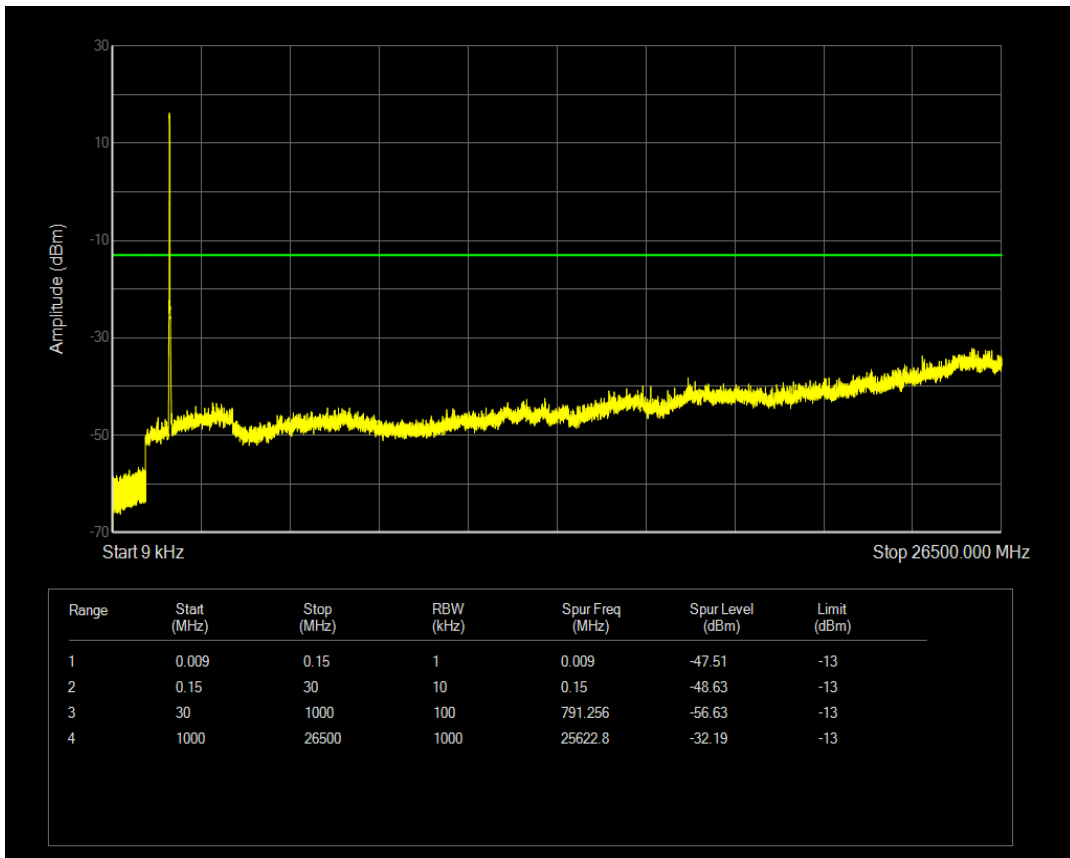

Band4 QAM16 BW=15MHz Channel=20325 RB Size=75 Position=#0

Band4 QPSK BW=20MHz Channel=20050 RB Size=1 Position=#0

Band4 QPSK BW=20MHz Channel=20050 RB Size=100 Position=#0

Band4 QAM16 BW=20MHz Channel=20050 RB Size=1 Position=#0

Band4 QAM16 BW=20MHz Channel=20050 RB Size=100 Position=#0

Band4 QPSK BW=20MHz Channel=20175 RB Size=1 Position=#0

Band4 QPSK BW=20MHz Channel=20175 RB Size=100 Position=#0

Band4 QAM16 BW=20MHz Channel=20175 RB Size=1 Position=#0