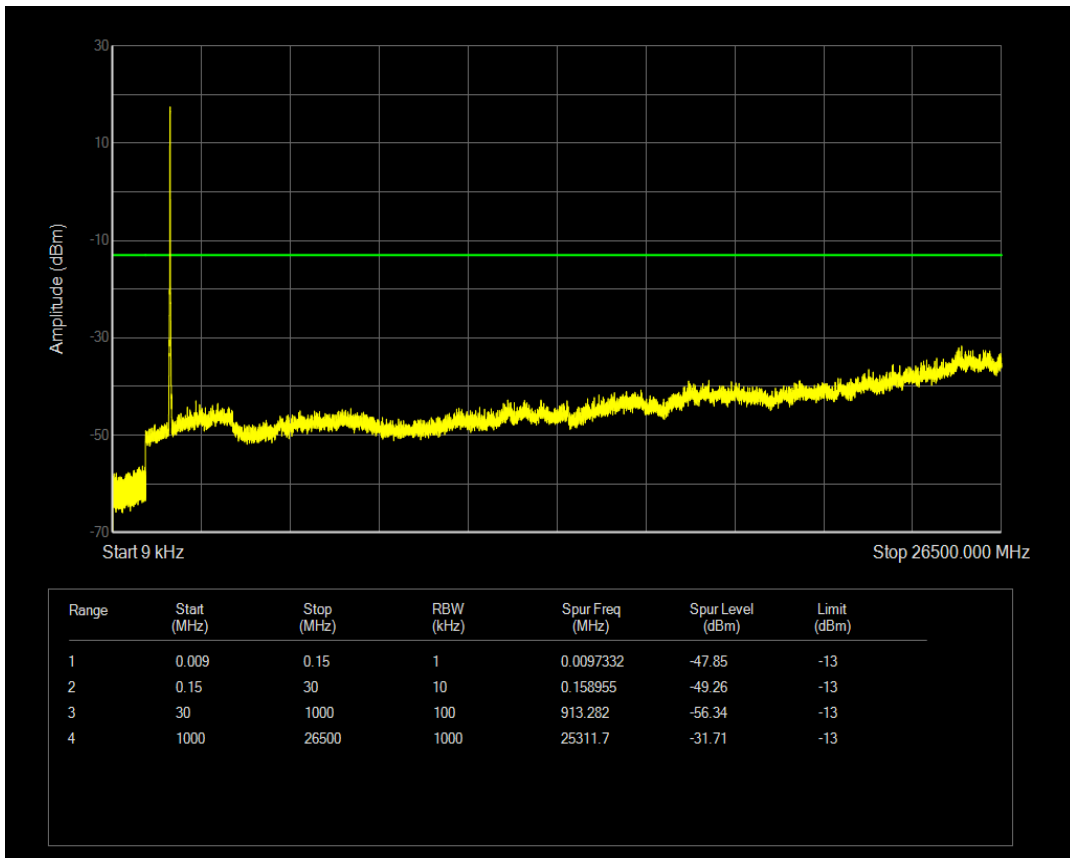

Band4 QAM16 BW=15MHz Channel=20175 RB Size=75 Position=#0

Band4 QPSK BW=15MHz Channel=20325 RB Size=1 Position=#0