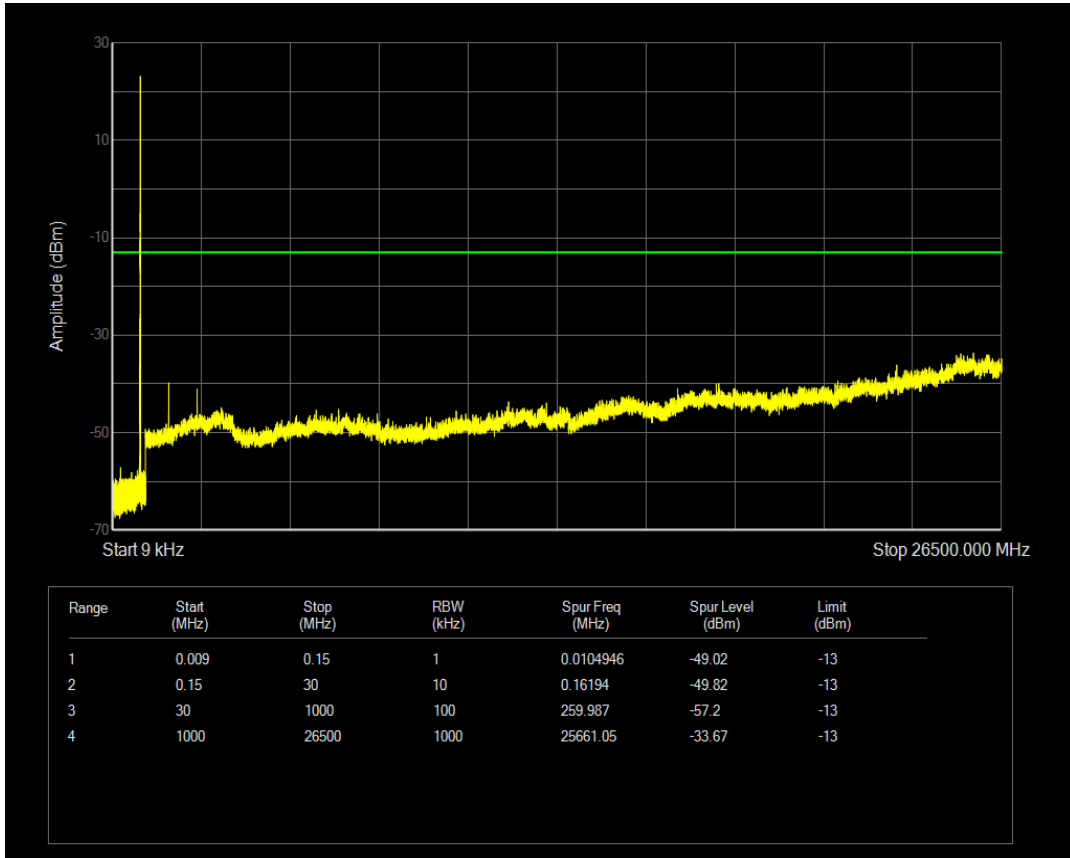

Band5 QAM16 BW=3MHz Channel=20525 RB Size=15 Position=#0

Band5 QPSK BW=3MHz Channel=20635 RB Size=1 Position=#0

Band5 QPSK BW=3MHz Channel=20635 RB Size=15 Position=#0

Band5 QAM16 BW=3MHz Channel=20635 RB Size=1 Position=#0

Band5 QAM16 BW=3MHz Channel=20635 RB Size=15 Position=#0

Band5 QPSK BW=5MHz Channel=20425 RB Size=1 Position=#0

Band5 QPSK BW=5MHz Channel=20425 RB Size=25 Position=#0

Band5 QAM16 BW=5MHz Channel=20425 RB Size=1 Position=#0