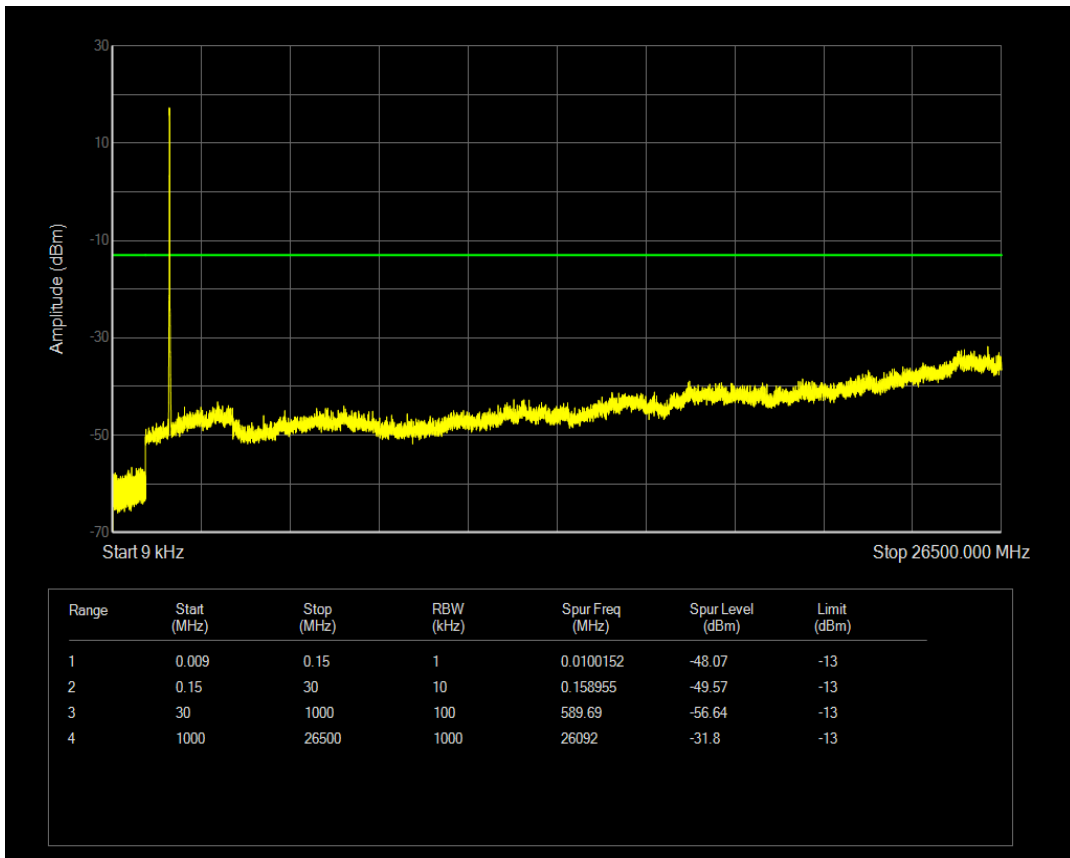

Band4 QAM16 BW=15MHz Channel=20025 RB Size=75 Position=#0

Band4 QPSK BW=15MHz Channel=20175 RB Size=1 Position=#0