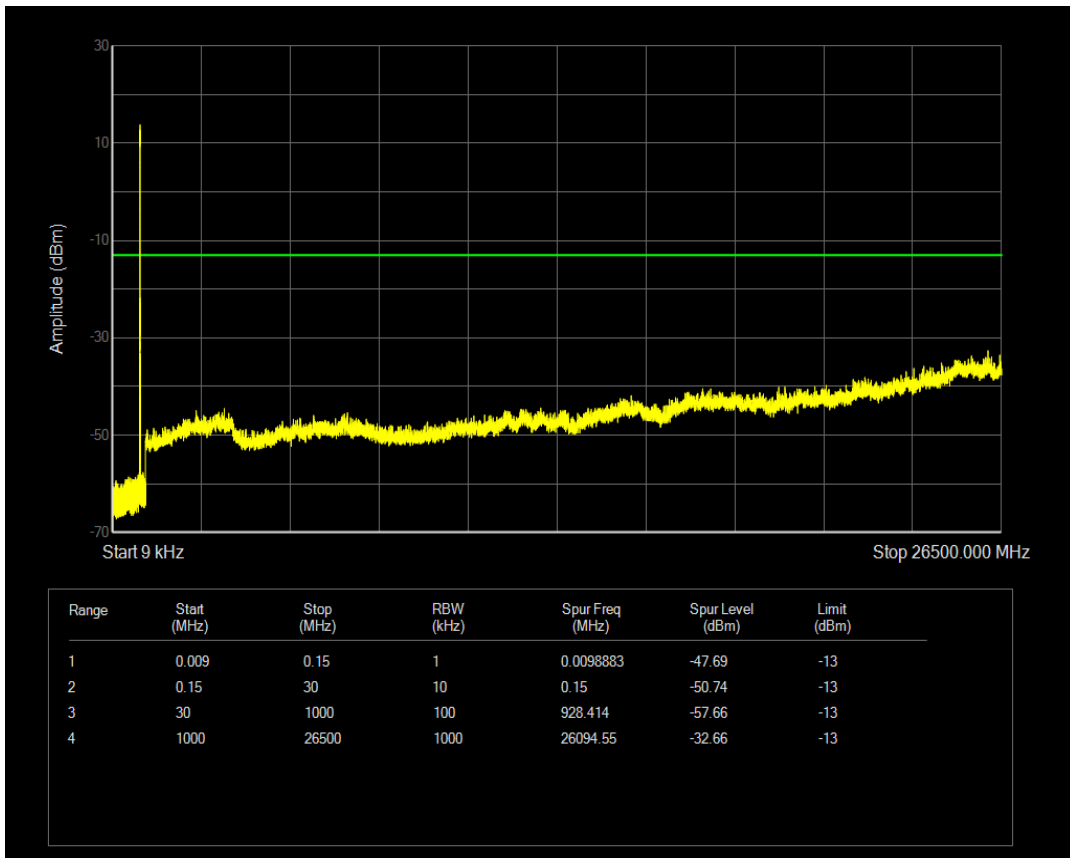

Band5 QAM16 BW=3MHz Channel=20525 RB Size=15 Position=#0

Band5 QPSK BW=3MHz Channel=20635 RB Size=1 Position=#0