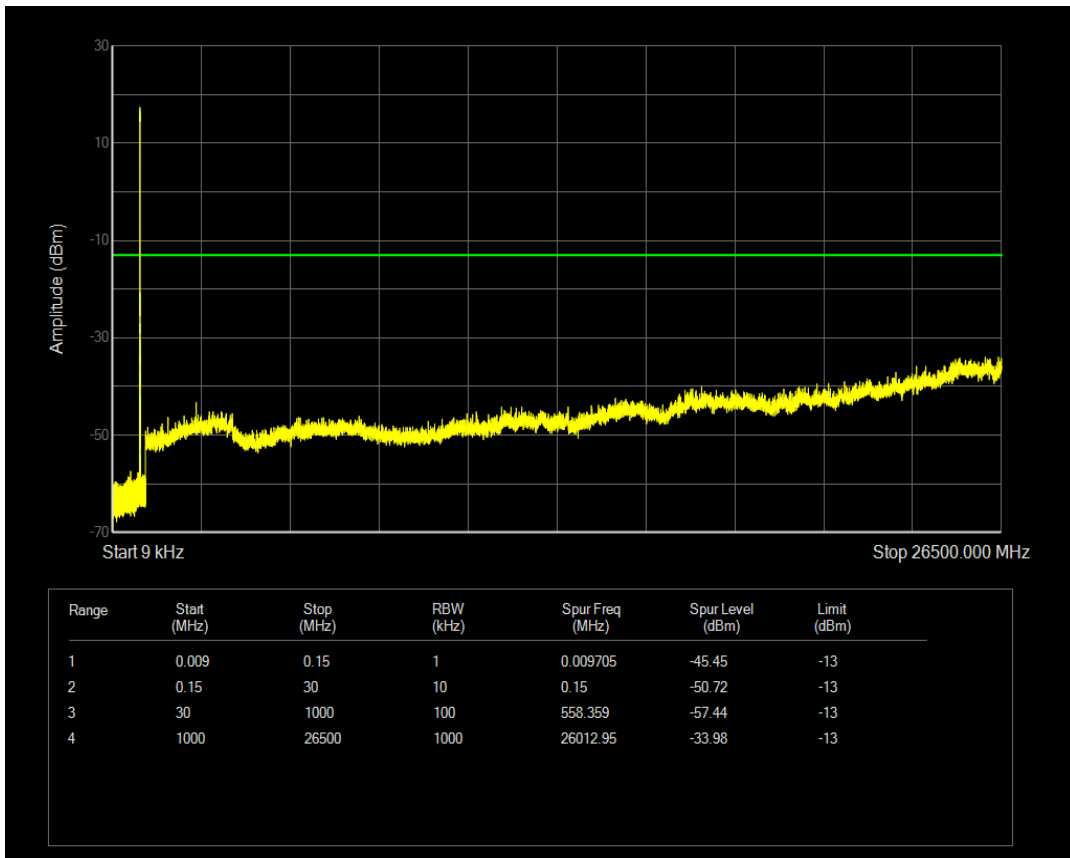

Band4 QAM16 BW=20MHz Channel=20175 RB Size=100 Position=#0

Band4 QPSK BW=20MHz Channel=20300 RB Size=1 Position=#0

Band4 QPSK BW=20MHz Channel=20300 RB Size=100 Position=#0

Band4 QAM16 BW=20MHz Channel=20300 RB Size=1 Position=#0

Band4 QAM16 BW=20MHz Channel=20300 RB Size=100 Position=#0

Band5 QPSK BW=1.4MHz Channel=20407 RB Size=1 Position=#0

Band5 QPSK BW=1.4MHz Channel=20407 RB Size=6 Position=#0

Band5 QAM16 BW=1.4MHz Channel=20407 RB Size=1 Position=#0

Band5 QAM16 BW=1.4MHz Channel=20407 RB Size=6 Position=#0

Band5 QPSK BW=1.4MHz Channel=20525 RB Size=1 Position=#0

Band5 QPSK BW=1.4MHz Channel=20525 RB Size=6 Position=#0

Band5 QAM16 BW=1.4MHz Channel=20525 RB Size=1 Position=#0