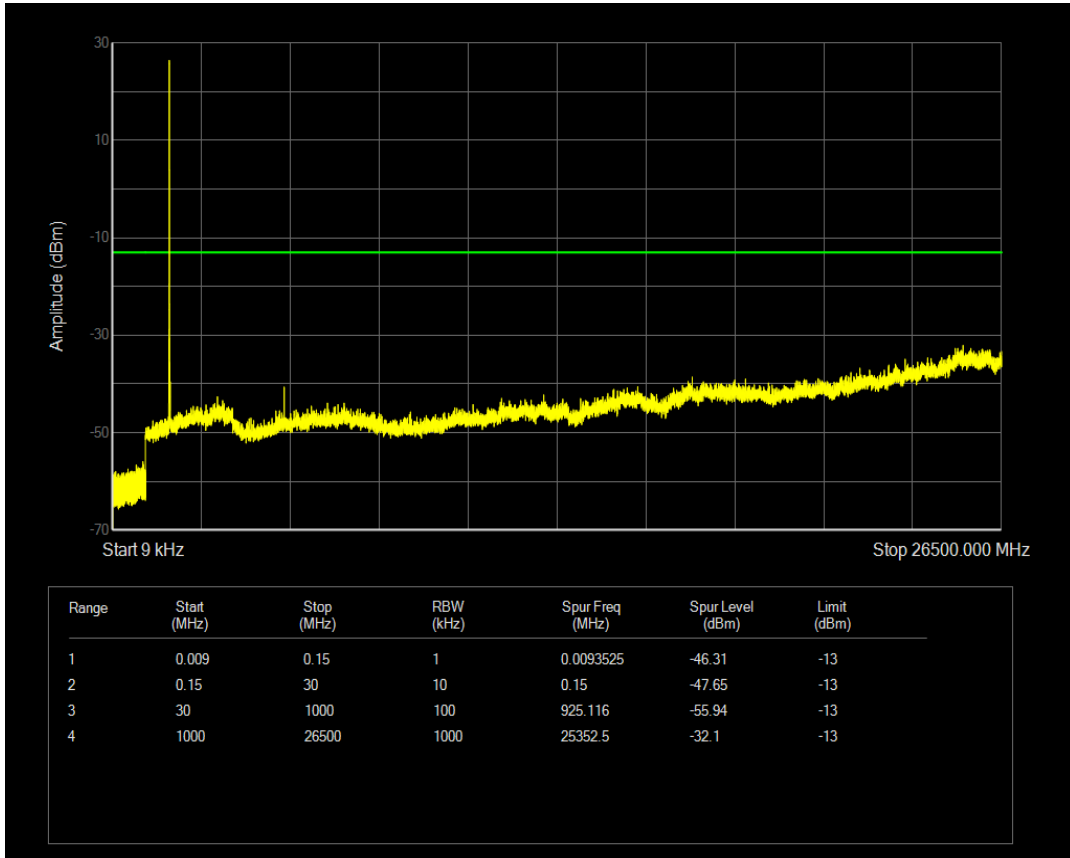

Band4 QAM16 BW=1.4MHz Channel=20175 RB Size=6 Position=#0

Band4 QPSK BW=1.4MHz Channel=20393 RB Size=1 Position=#0

Band4 QPSK BW=1.4MHz Channel=20393 RB Size=6 Position=#0

Band4 QAM16 BW=1.4MHz Channel=20393 RB Size=1 Position=#0

Band4 QAM16 BW=1.4MHz Channel=20393 RB Size=6 Position=#0

Band4 QPSK BW=3MHz Channel=19965 RB Size=1 Position=#0

Band4 QPSK BW=3MHz Channel=19965 RB Size=15 Position=#0

Band4 QAM16 BW=3MHz Channel=19965 RB Size=1 Position=#0