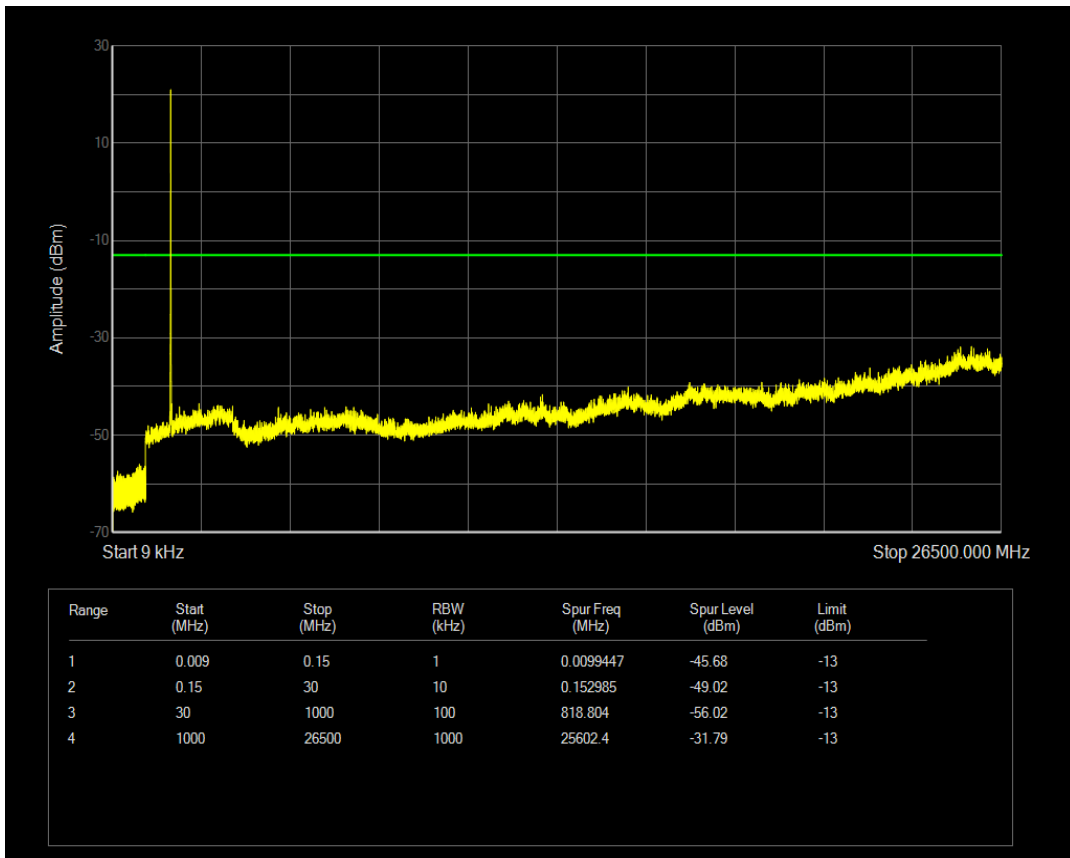

Band4 QPSK BW=5MHz Channel=20375 RB Size=25 Position=#0

Band4 QAM16 BW=5MHz Channel=20375 RB Size=1 Position=#0