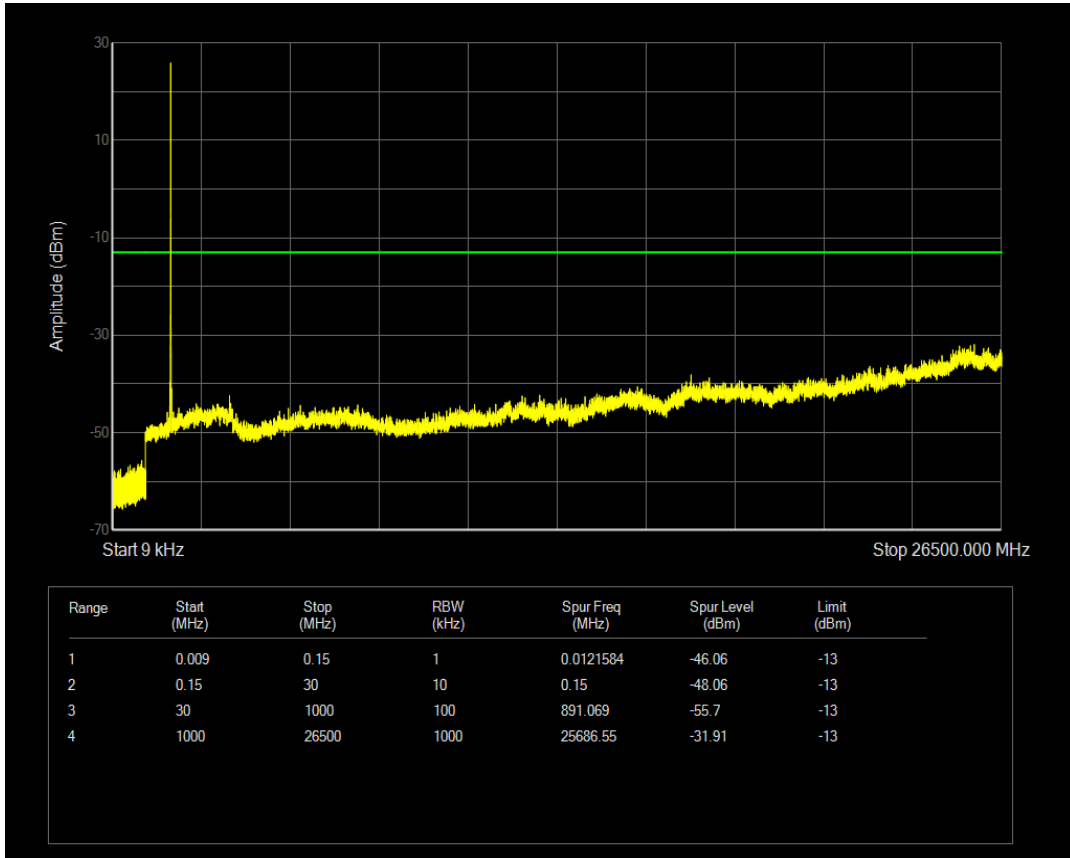

Band4 QAM16 BW=3MHz Channel=20175 RB Size=15 Position=#0

Band4 QPSK BW=3MHz Channel=20385 RB Size=1 Position=#0

Band4 QPSK BW=3MHz Channel=20385 RB Size=15 Position=#0

Band4 QAM16 BW=3MHz Channel=20385 RB Size=1 Position=#0

Band4 QAM16 BW=3MHz Channel=20385 RB Size=15 Position=#0

Band4 QPSK BW=5MHz Channel=19975 RB Size=1 Position=#0

Band4 QPSK BW=5MHz Channel=19975 RB Size=25 Position=#0

Band4 QAM16 BW=5MHz Channel=19975 RB Size=1 Position=#0