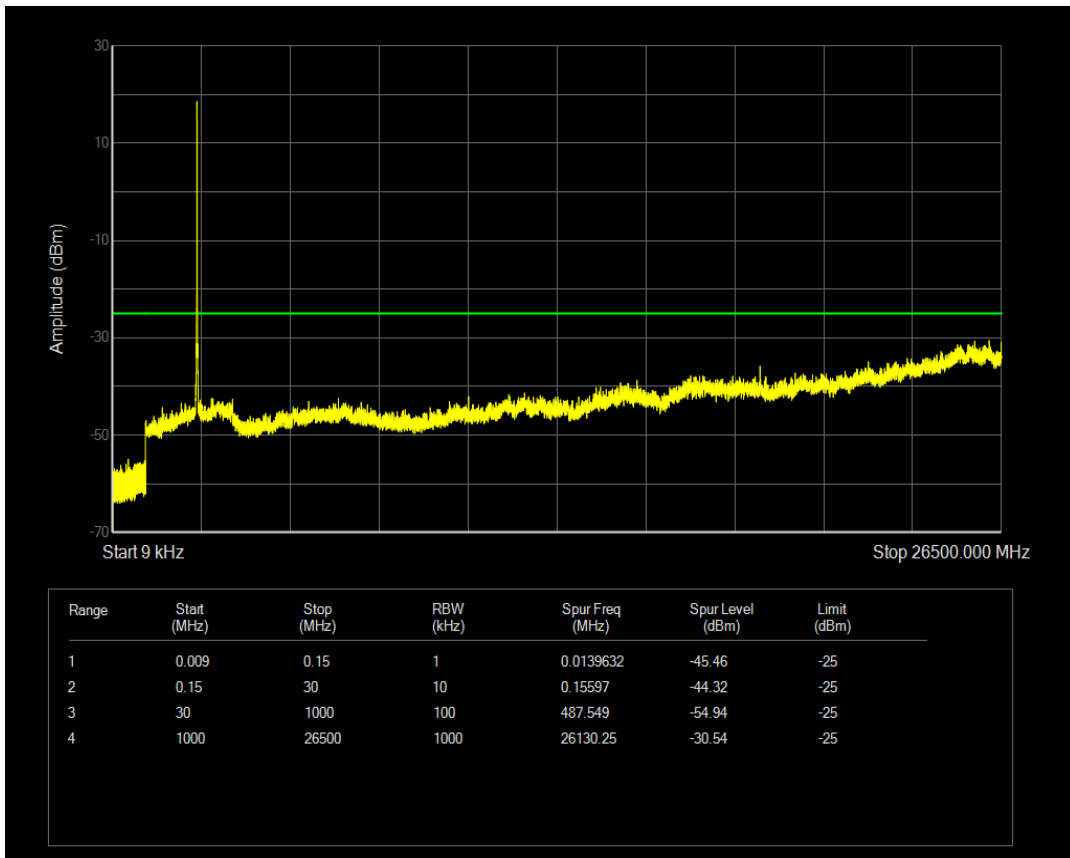

Band7 QPSK BW=10MHz Channel=21100 RB Size=50 Position=#0

Band7 QAM16 BW=10MHz Channel=21100 RB Size=1 Position=#0