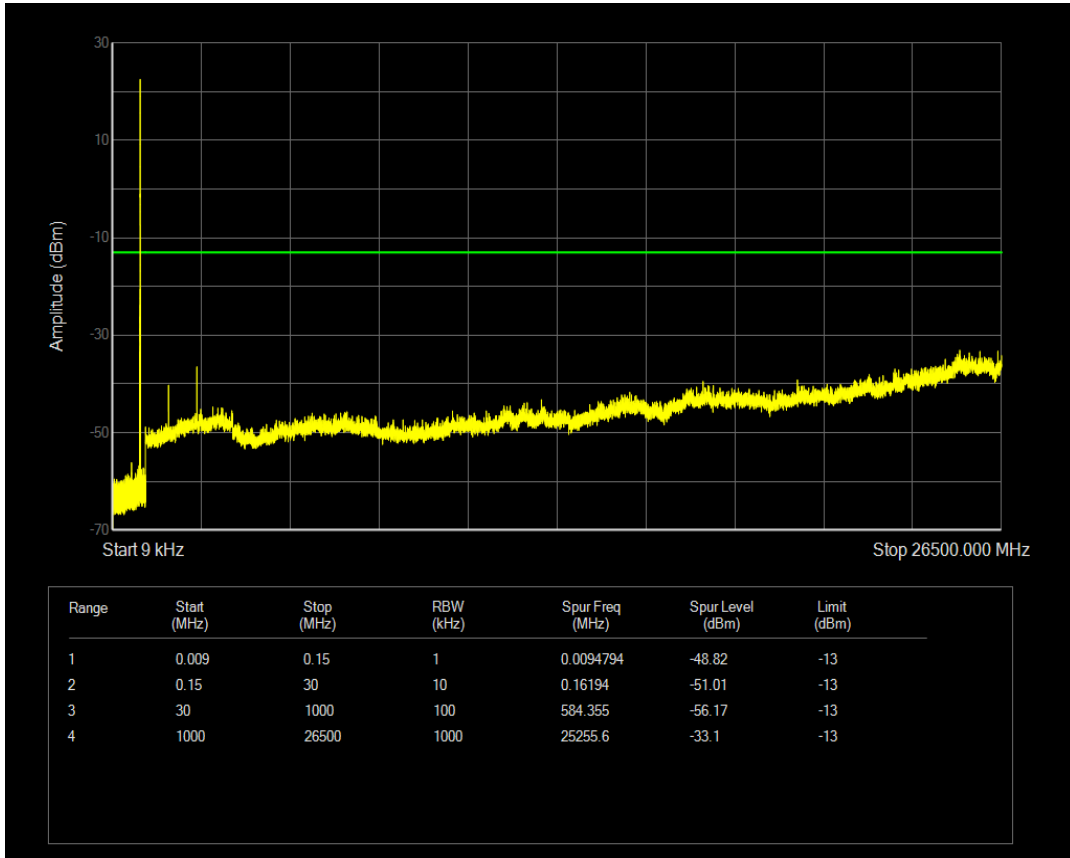

Band5 QAM16 BW=5MHz Channel=20425 RB Size=25 Position=#0

Band5 QPSK BW=5MHz Channel=20525 RB Size=1 Position=#0

Band5 QPSK BW=5MHz Channel=20525 RB Size=25 Position=#0

Band5 QAM16 BW=5MHz Channel=20525 RB Size=1 Position=#0

Band5 QAM16 BW=5MHz Channel=20525 RB Size=25 Position=#0

Band5 QPSK BW=5MHz Channel=20625 RB Size=1 Position=#0

Band5 QPSK BW=5MHz Channel=20625 RB Size=25 Position=#0

Band5 QAM16 BW=5MHz Channel=20625 RB Size=1 Position=#0