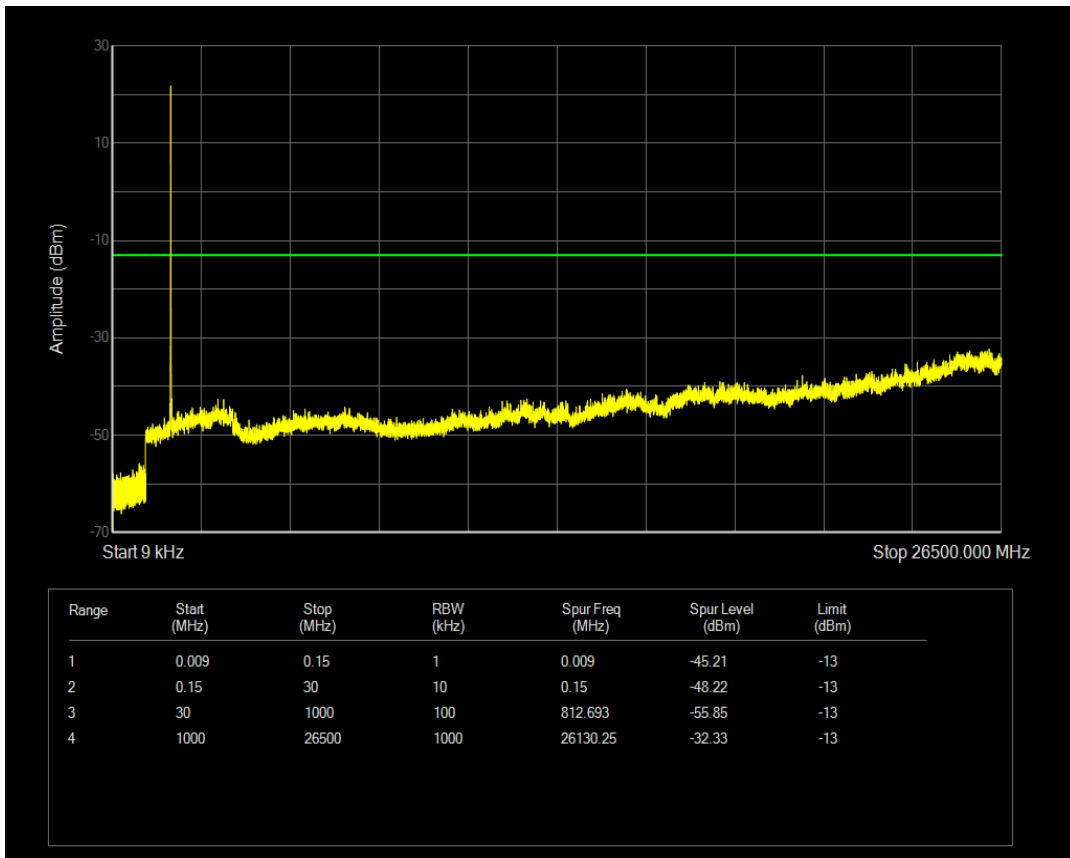

Band4 QAM16 BW=3MHz Channel=20385 RB Size=15 Position=#0

Band4 QPSK BW=5MHz Channel=19975 RB Size=1 Position=#0