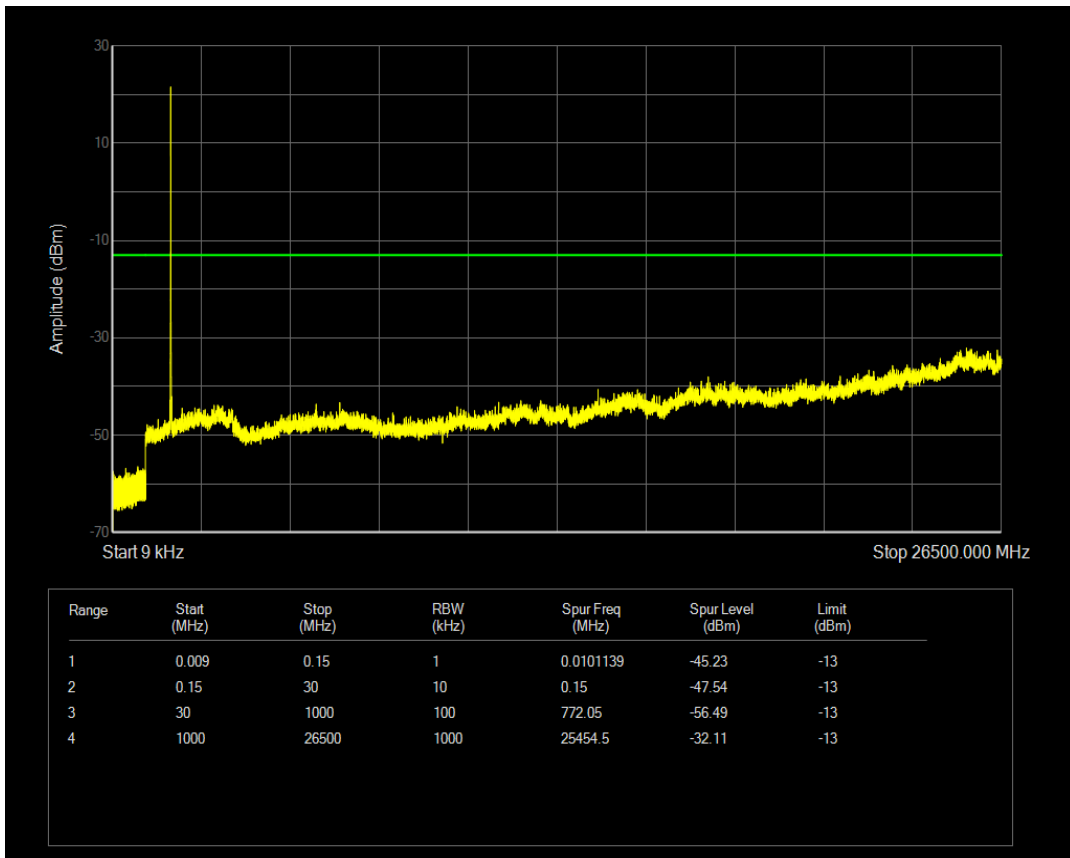

Band4 QPSK BW=3MHz Channel=20385 RB Size=15 Position=#0

Band4 QAM16 BW=3MHz Channel=20385 RB Size=1 Position=#0