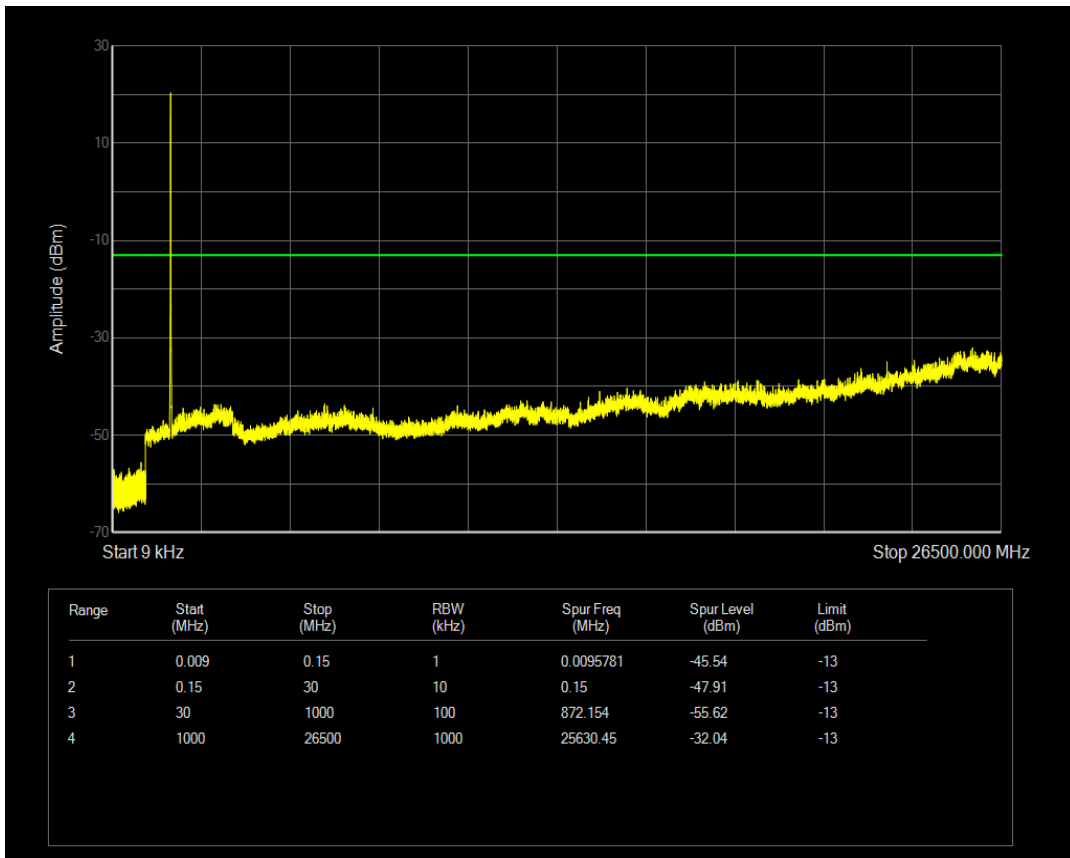

Band4 QAM16 BW=10MHz Channel=20175 RB Size=50 Position=#0

Band4 QPSK BW=10MHz Channel=20350 RB Size=1 Position=#0

Band4 QPSK BW=10MHz Channel=20350 RB Size=50 Position=#0

Band4 QAM16 BW=10MHz Channel=20350 RB Size=1 Position=#0

Band4 QAM16 BW=10MHz Channel=20350 RB Size=50 Position=#0

Band4 QPSK BW=15MHz Channel=20025 RB Size=1 Position=#0

Band4 QPSK BW=15MHz Channel=20025 RB Size=75 Position=#0

Band4 QAM16 BW=15MHz Channel=20025 RB Size=1 Position=#0