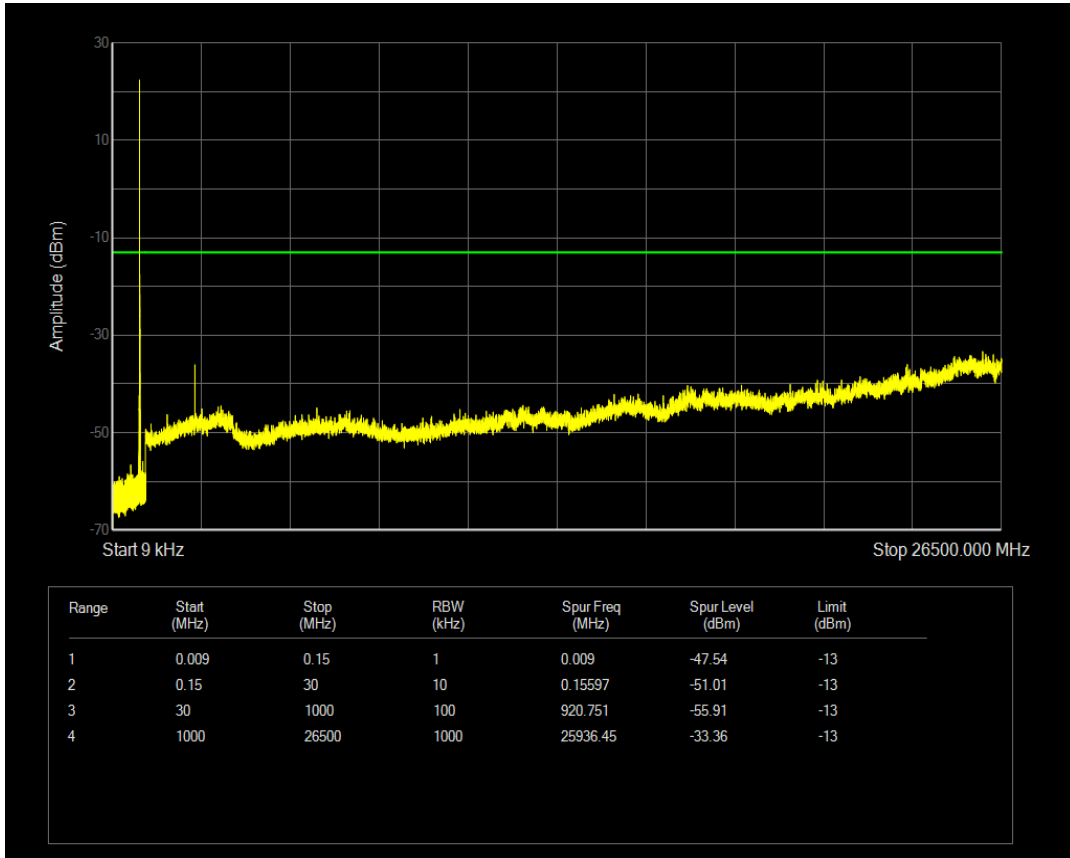

Band5 QAM16 BW=3MHz Channel=20525 RB Size=15 Position=#0

Band5 QPSK BW=3MHz Channel=20635 RB Size=1 Position=#0

Band5 QPSK BW=3MHz Channel=20635 RB Size=15 Position=#0

Band5 QAM16 BW=3MHz Channel=20635 RB Size=1 Position=#0

Band5 QAM16 BW=3MHz Channel=20635 RB Size=15 Position=#0

Band5 QPSK BW=5MHz Channel=20425 RB Size=1 Position=#0

Band5 QPSK BW=5MHz Channel=20425 RB Size=25 Position=#0

Band5 QAM16 BW=5MHz Channel=20425 RB Size=1 Position=#0