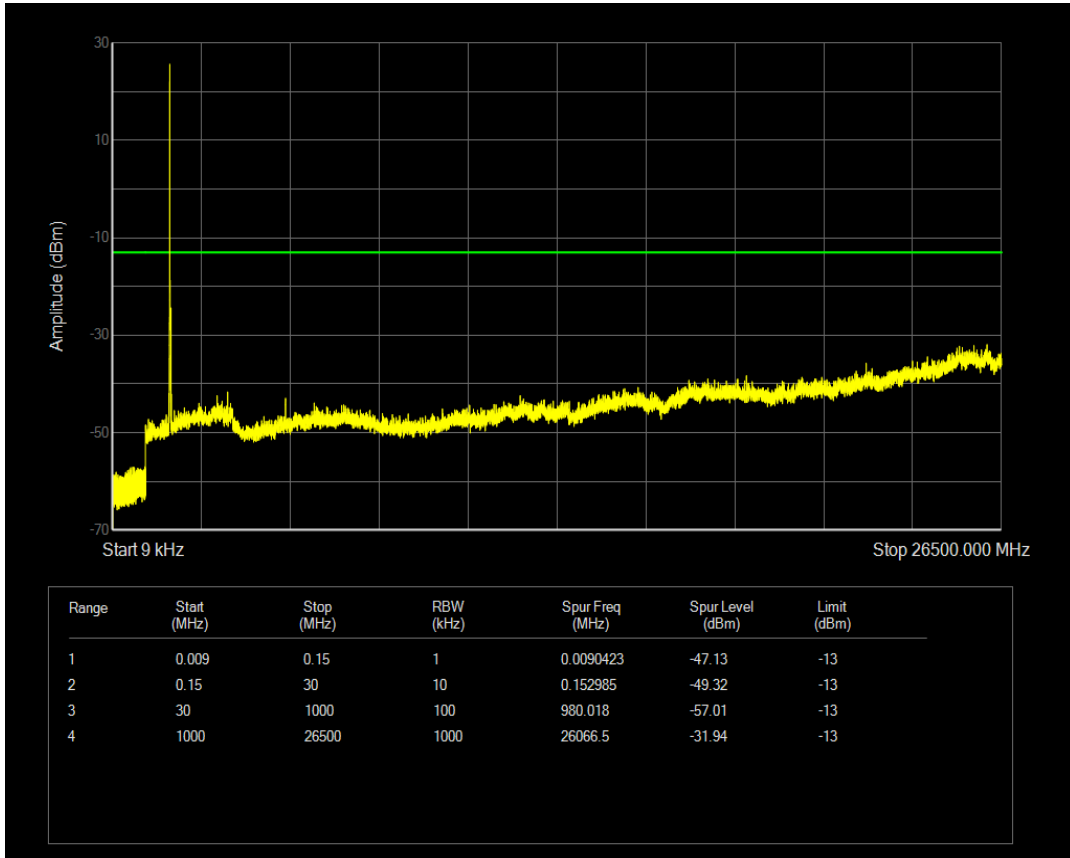

Band4 QAM16 BW=15MHz Channel=20325 RB Size=75 Position=#0

Band4 QPSK BW=20MHz Channel=20050 RB Size=1 Position=#0

Band4 QPSK BW=20MHz Channel=20050 RB Size=100 Position=#0

Band4 QAM16 BW=20MHz Channel=20050 RB Size=1 Position=#0

Band4 QAM16 BW=20MHz Channel=20050 RB Size=100 Position=#0

Band4 QPSK BW=20MHz Channel=20175 RB Size=1 Position=#0

Band4 QPSK BW=20MHz Channel=20175 RB Size=100 Position=#0

Band4 QAM16 BW=20MHz Channel=20175 RB Size=1 Position=#0