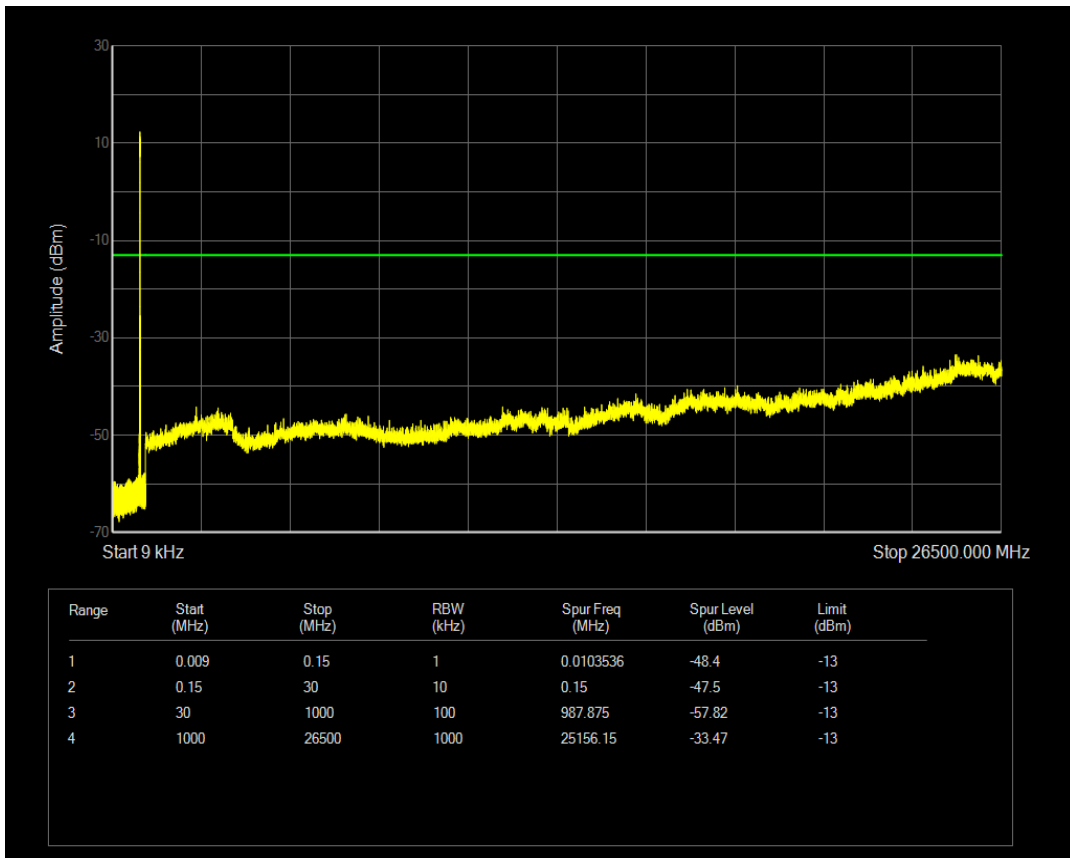

Band5 QAM16 BW=5MHz Channel=20425 RB Size=25 Position=#0

Band5 QPSK BW=5MHz Channel=20525 RB Size=1 Position=#0

Band5 QPSK BW=5MHz Channel=20525 RB Size=25 Position=#0

Band5 QAM16 BW=5MHz Channel=20525 RB Size=1 Position=#0

Band5 QAM16 BW=5MHz Channel=20525 RB Size=25 Position=#0

Band5 QPSK BW=5MHz Channel=20625 RB Size=1 Position=#0

Band5 QPSK BW=5MHz Channel=20625 RB Size=25 Position=#0

Band5 QAM16 BW=5MHz Channel=20625 RB Size=1 Position=#0