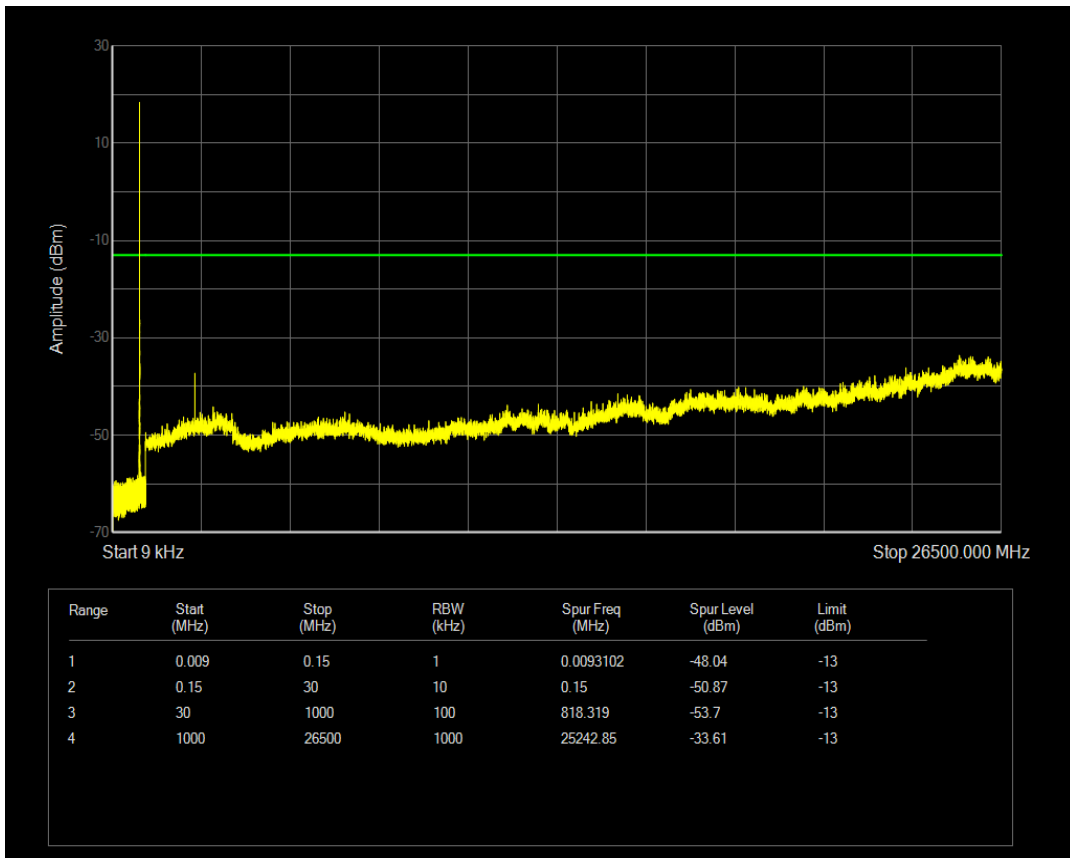

Band4 QAM16 BW=20MHz Channel=20175 RB Size=100 Position=#0

Band4 QPSK BW=20MHz Channel=20300 RB Size=1 Position=#0

Band4 QPSK BW=20MHz Channel=20300 RB Size=100 Position=#0

Band4 QAM16 BW=20MHz Channel=20300 RB Size=1 Position=#0

Band4 QAM16 BW=20MHz Channel=20300 RB Size=100 Position=#0

Band5 QPSK BW=1.4MHz Channel=20407 RB Size=1 Position=#0

Band5 QPSK BW=1.4MHz Channel=20407 RB Size=6 Position=#0

Band5 QAM16 BW=1.4MHz Channel=20407 RB Size=1 Position=#0