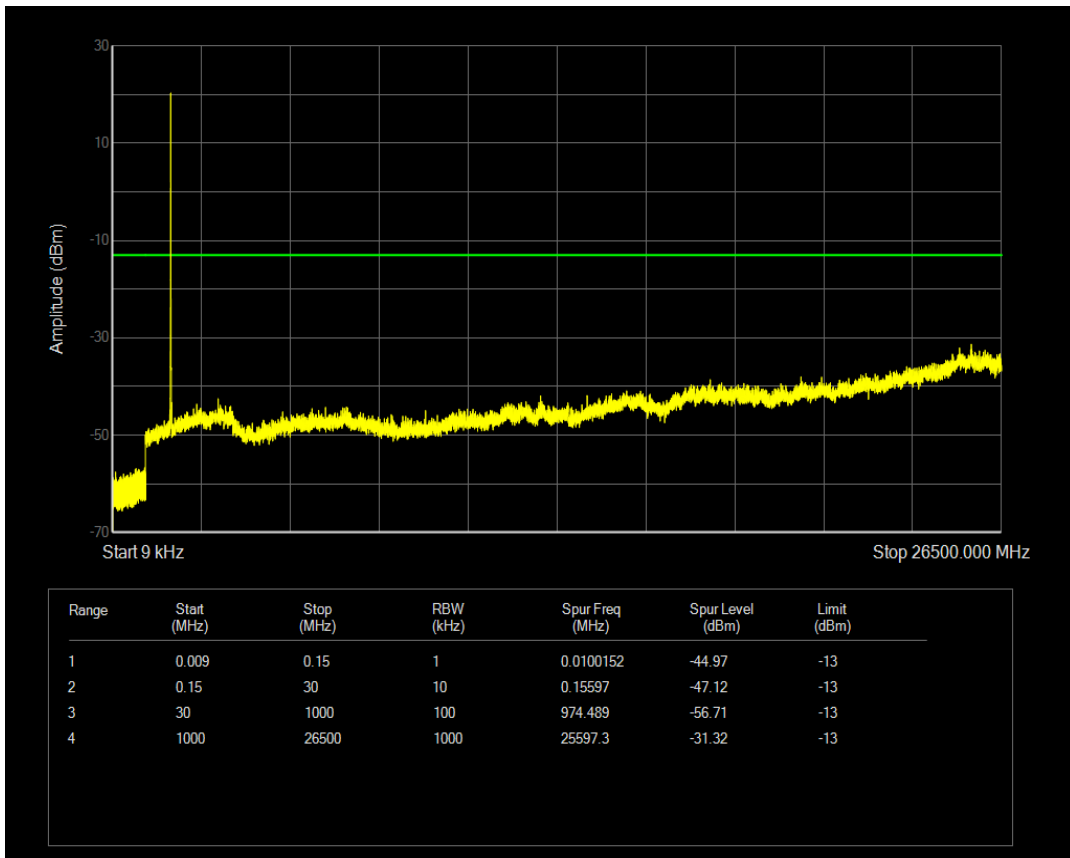

Band4 QAM16 BW=5MHz Channel=20175 RB Size=25 Position=#0

Band4 QPSK BW=5MHz Channel=20375 RB Size=1 Position=#0

Band4 QPSK BW=5MHz Channel=20375 RB Size=25 Position=#0

Band4 QAM16 BW=5MHz Channel=20375 RB Size=1 Position=#0

Band4 QAM16 BW=5MHz Channel=20375 RB Size=25 Position=#0

Band4 QPSK BW=10MHz Channel=20000 RB Size=1 Position=#0

Band4 QPSK BW=10MHz Channel=20000 RB Size=50 Position=#0

Band4 QAM16 BW=10MHz Channel=20000 RB Size=1 Position=#0