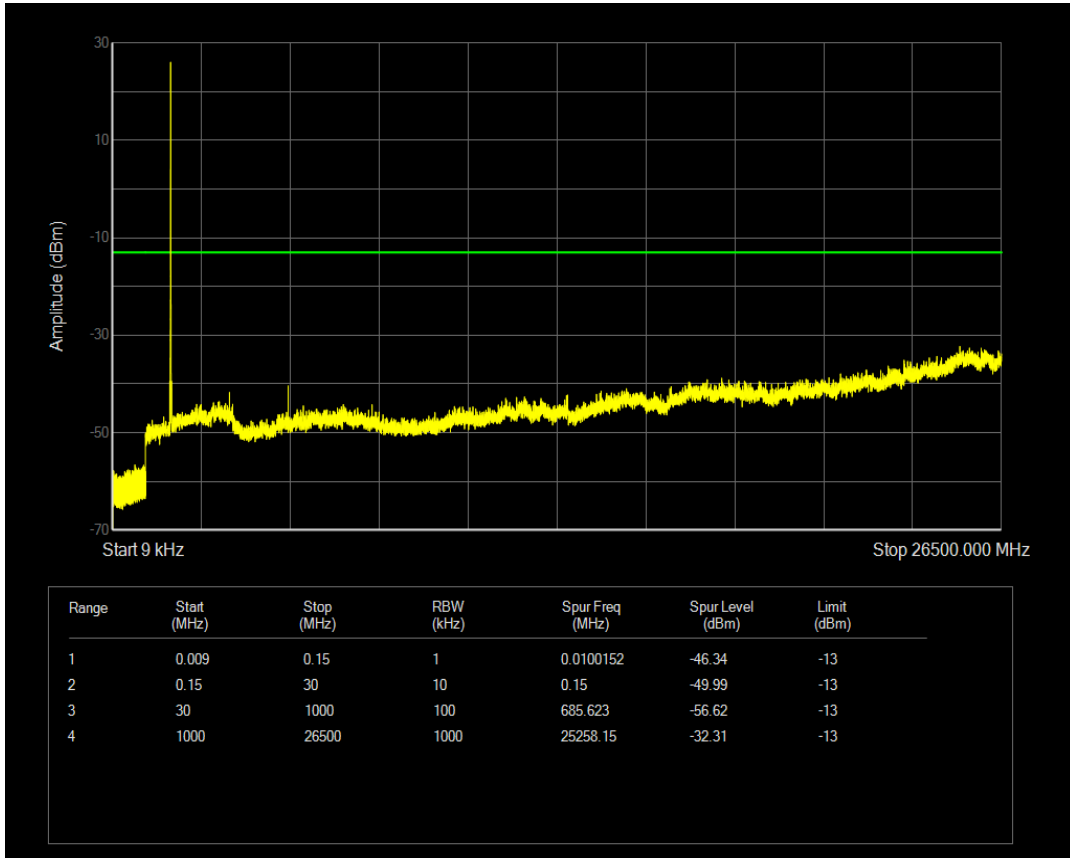

Band4 QAM16 BW=5MHz Channel=20175 RB Size=25 Position=#0

Band4 QPSK BW=5MHz Channel=20375 RB Size=1 Position=#0

Band4 QPSK BW=5MHz Channel=20375 RB Size=25 Position=#0

Band4 QAM16 BW=5MHz Channel=20375 RB Size=1 Position=#0

Band4 QAM16 BW=5MHz Channel=20375 RB Size=25 Position=#0

Band4 QPSK BW=10MHz Channel=20000 RB Size=1 Position=#0

Band4 QPSK BW=10MHz Channel=20000 RB Size=50 Position=#0

Band4 QAM16 BW=10MHz Channel=20000 RB Size=1 Position=#0