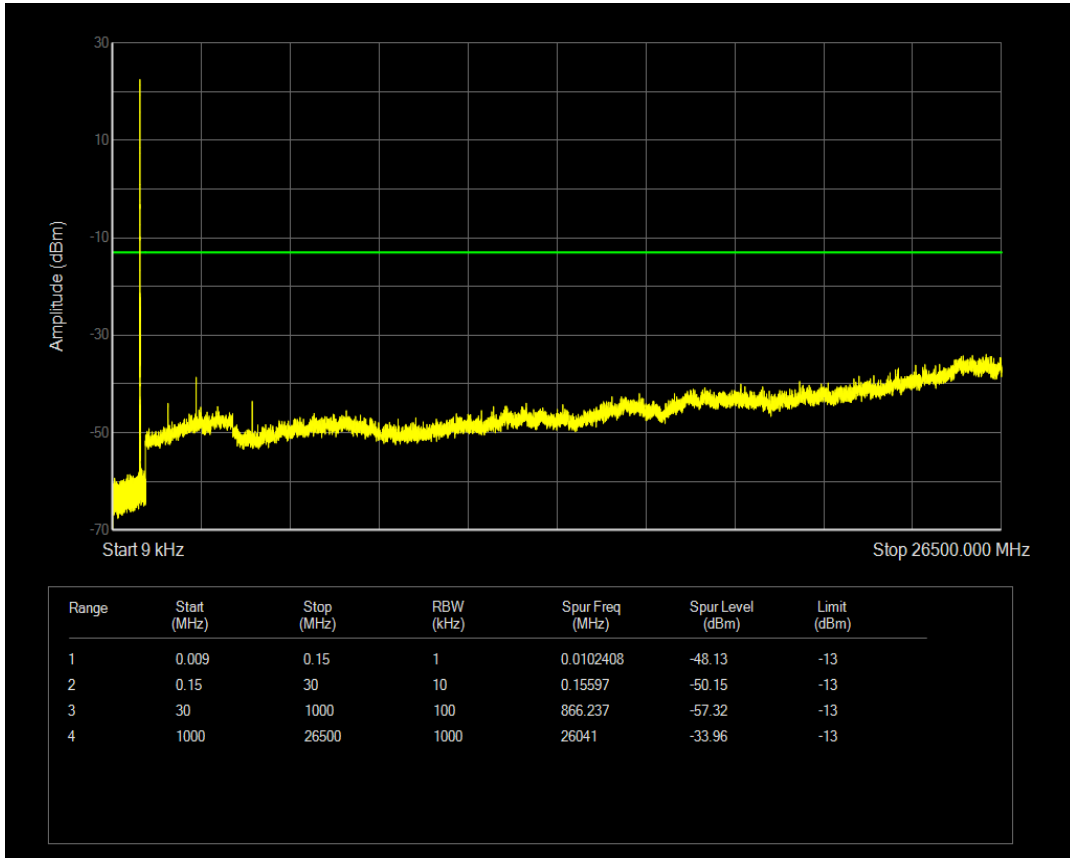

Band5 QAM16 BW=1.4MHz Channel=20407 RB Size=6 Position=#0

Band5 QPSK BW=1.4MHz Channel=20525 RB Size=1 Position=#0

Band5 QPSK BW=1.4MHz Channel=20525 RB Size=6 Position=#0

Band5 QAM16 BW=1.4MHz Channel=20525 RB Size=1 Position=#0

Band5 QAM16 BW=1.4MHz Channel=20525 RB Size=6 Position=#0

Band5 QPSK BW=1.4MHz Channel=20643 RB Size=1 Position=#0

Band5 QPSK BW=1.4MHz Channel=20643 RB Size=6 Position=#0

Band5 QAM16 BW=1.4MHz Channel=20643 RB Size=1 Position=#0