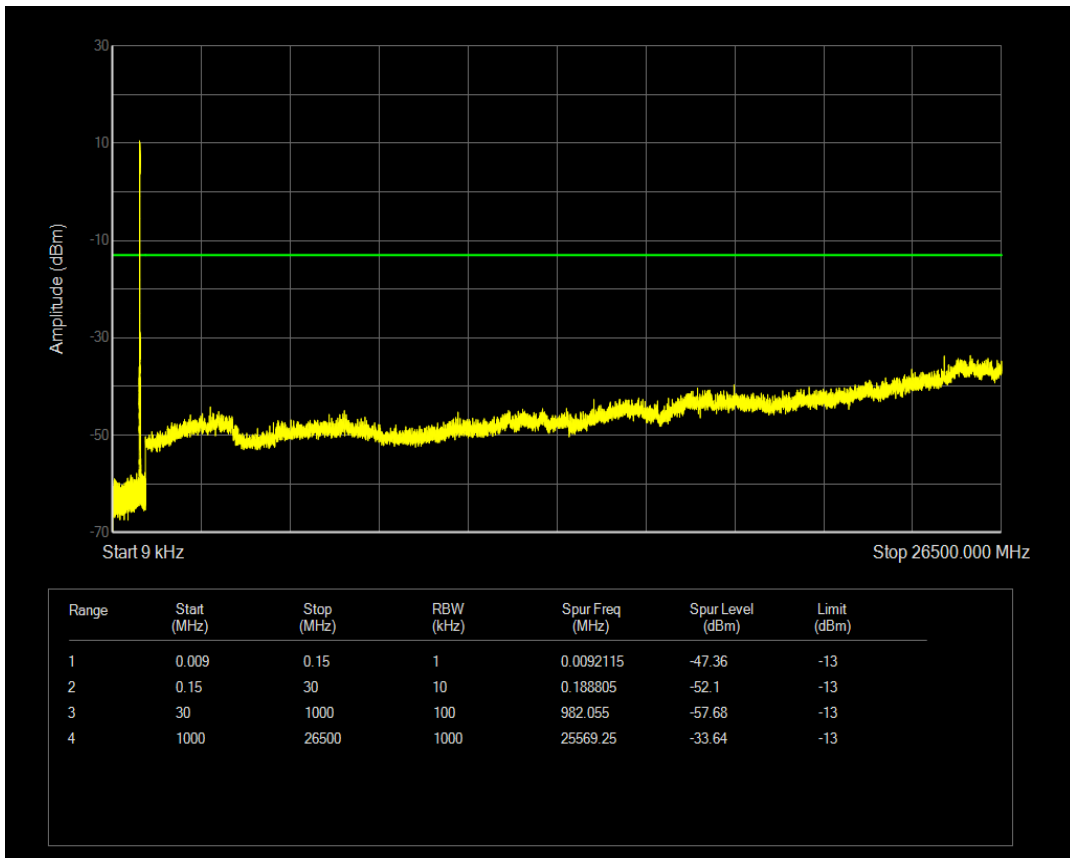

Band5 QAM16 BW=5MHz Channel=20525 RB Size=25 Position=#0

Band5 QPSK BW=5MHz Channel=20625 RB Size=1 Position=#0

Band5 QPSK BW=5MHz Channel=20625 RB Size=25 Position=#0

Band5 QAM16 BW=5MHz Channel=20625 RB Size=1 Position=#0

Band5 QAM16 BW=5MHz Channel=20625 RB Size=25 Position=#0

Band5 QPSK BW=10MHz Channel=20450 RB Size=1 Position=#0

Band5 QPSK BW=10MHz Channel=20450 RB Size=50 Position=#0

Band5 QAM16 BW=10MHz Channel=20450 RB Size=1 Position=#0