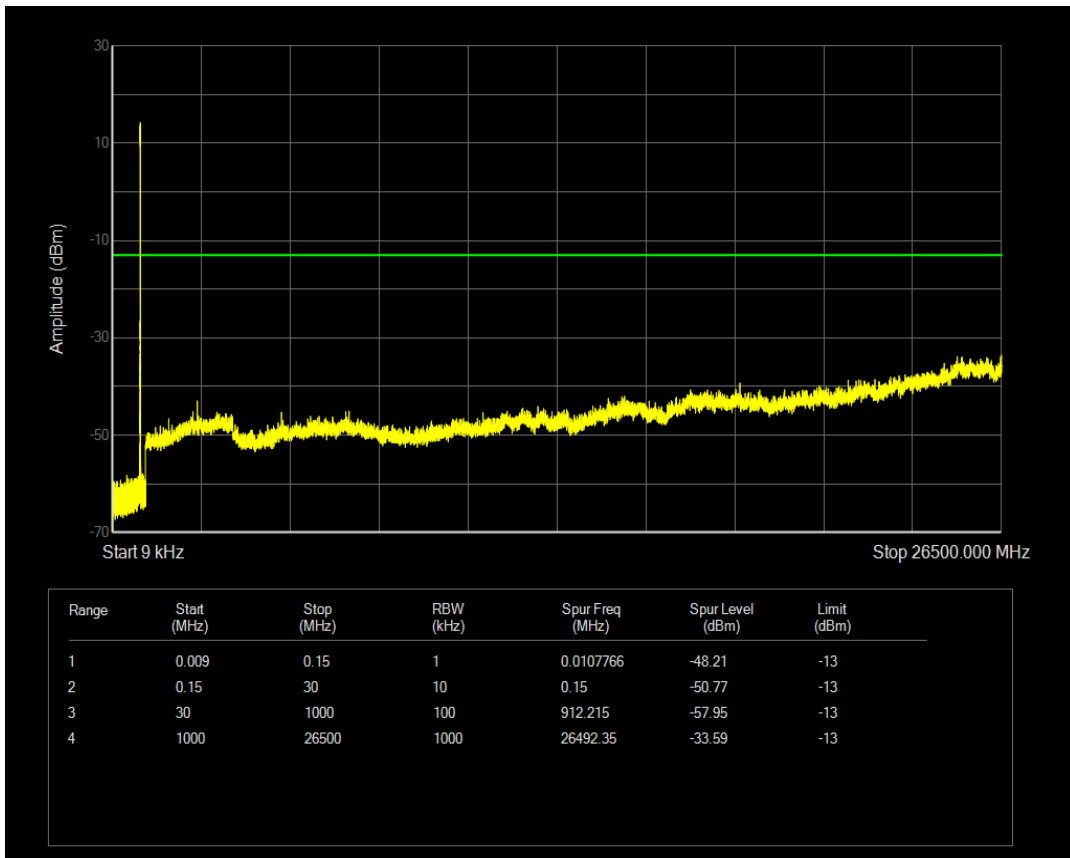

Band5 QAM16 BW=3MHz Channel=20635 RB Size=15 Position=#0

Band5 QPSK BW=5MHz Channel=20425 RB Size=1 Position=#0