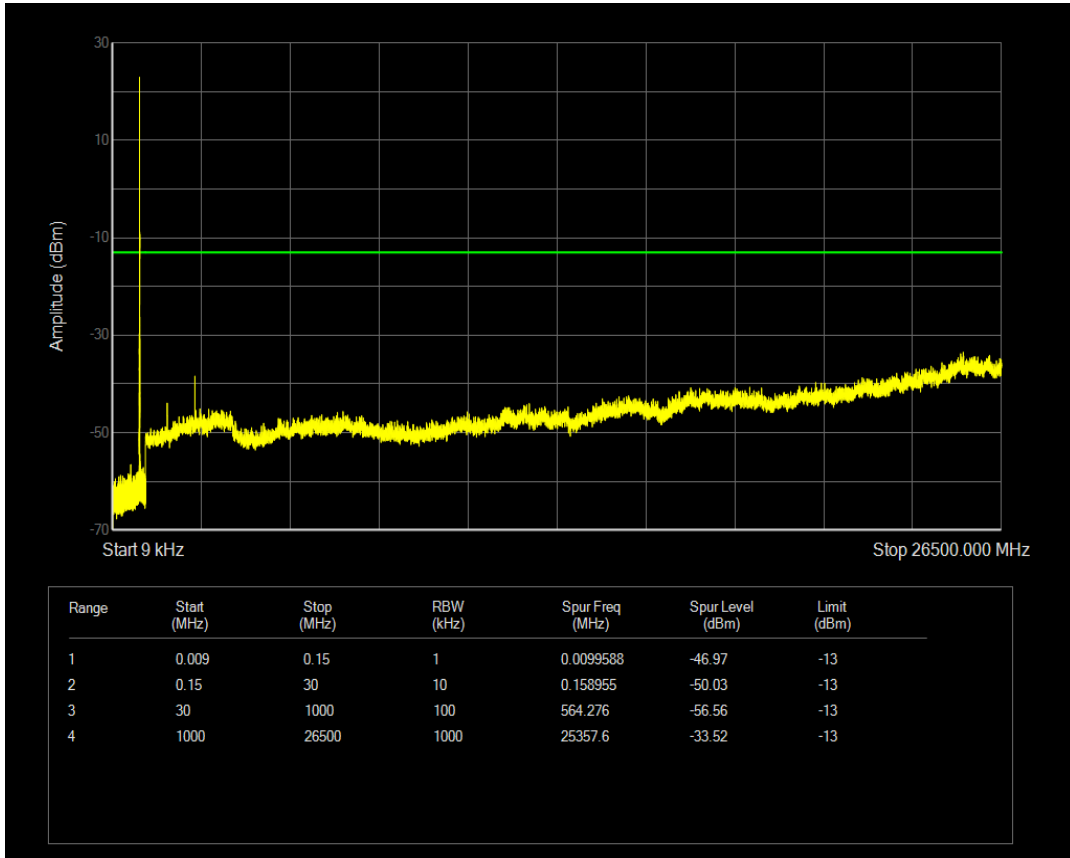

Band5 QPSK BW=3MHz Channel=20415 RB Size=1 Position=#0

Band5 QPSK BW=3MHz Channel=20415 RB Size=15 Position=#0