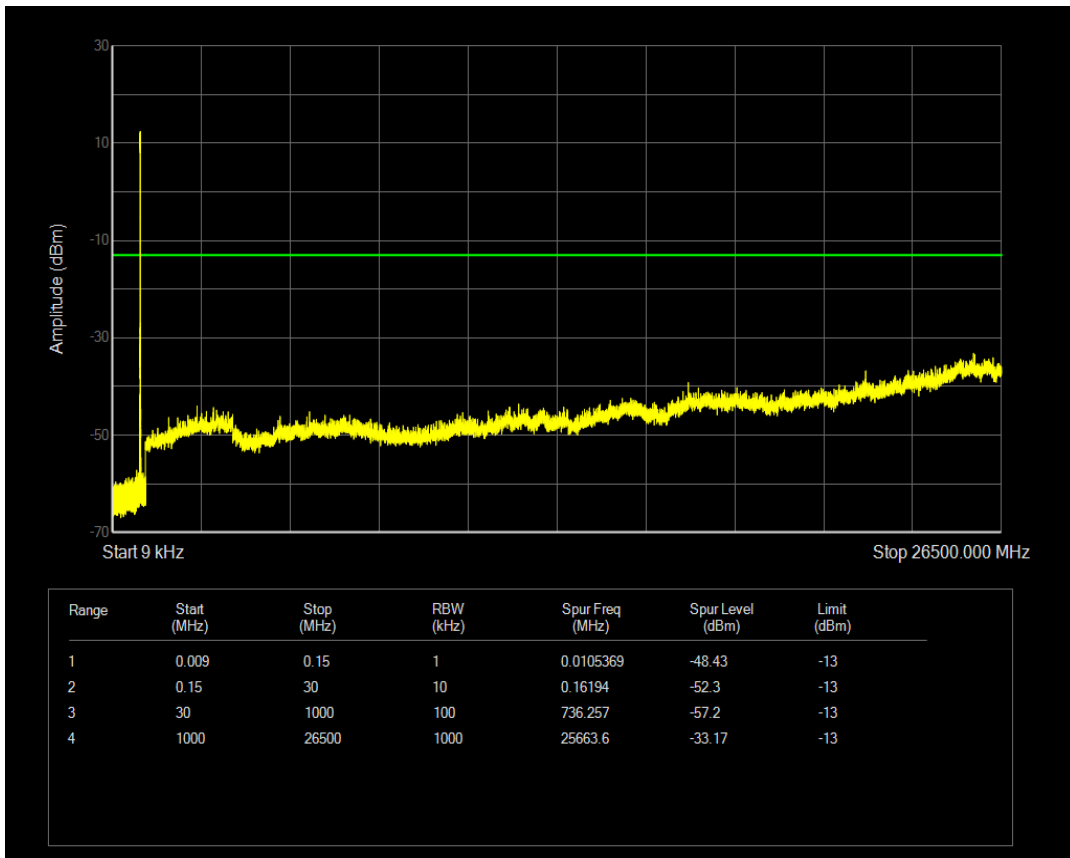

Band5 QPSK BW=5MHz Channel=20625 RB Size=25 Position=#0

Band5 QAM16 BW=5MHz Channel=20625 RB Size=1 Position=#0