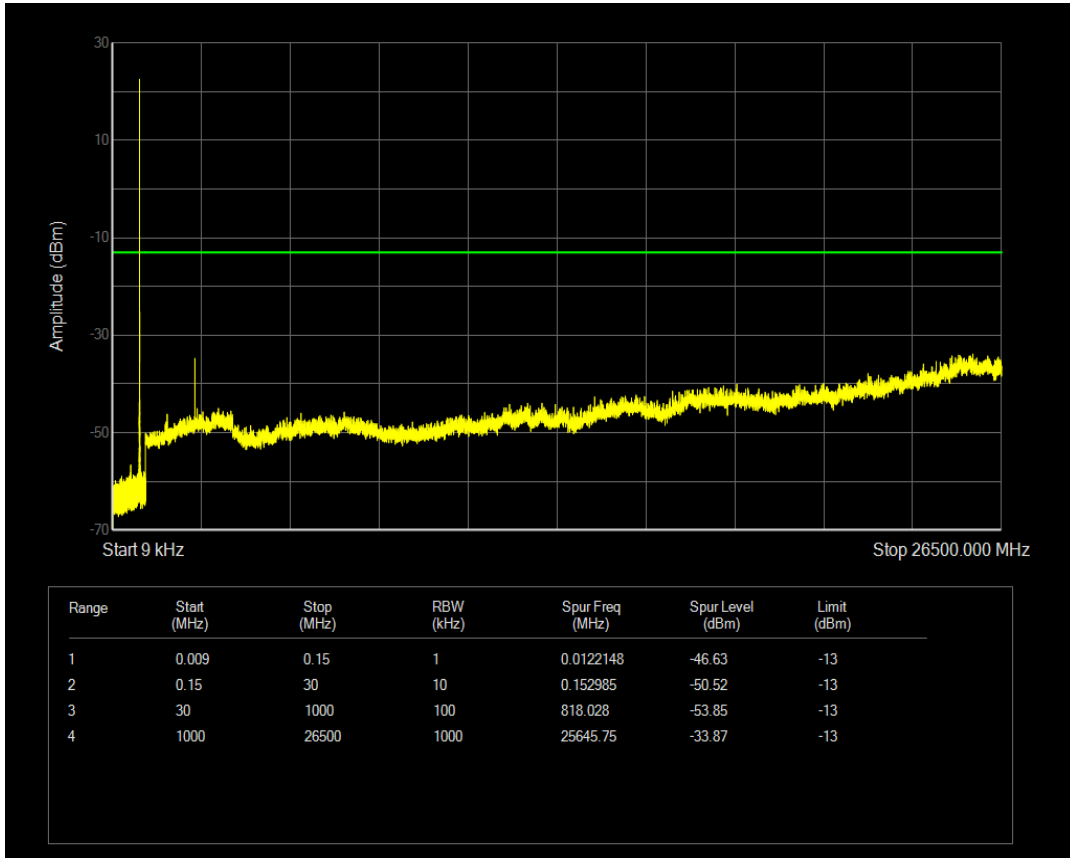

Band4 QAM16 BW=20MHz Channel=20175 RB Size=100 Position=#0

Band4 QPSK BW=20MHz Channel=20300 RB Size=1 Position=#0

Band4 QPSK BW=20MHz Channel=20300 RB Size=100 Position=#0

Band4 QAM16 BW=20MHz Channel=20300 RB Size=1 Position=#0

Band4 QAM16 BW=20MHz Channel=20300 RB Size=100 Position=#0

Band5 QPSK BW=1.4MHz Channel=20407 RB Size=1 Position=#0

Band5 QPSK BW=1.4MHz Channel=20407 RB Size=6 Position=#0

Band5 QAM16 BW=1.4MHz Channel=20407 RB Size=1 Position=#0