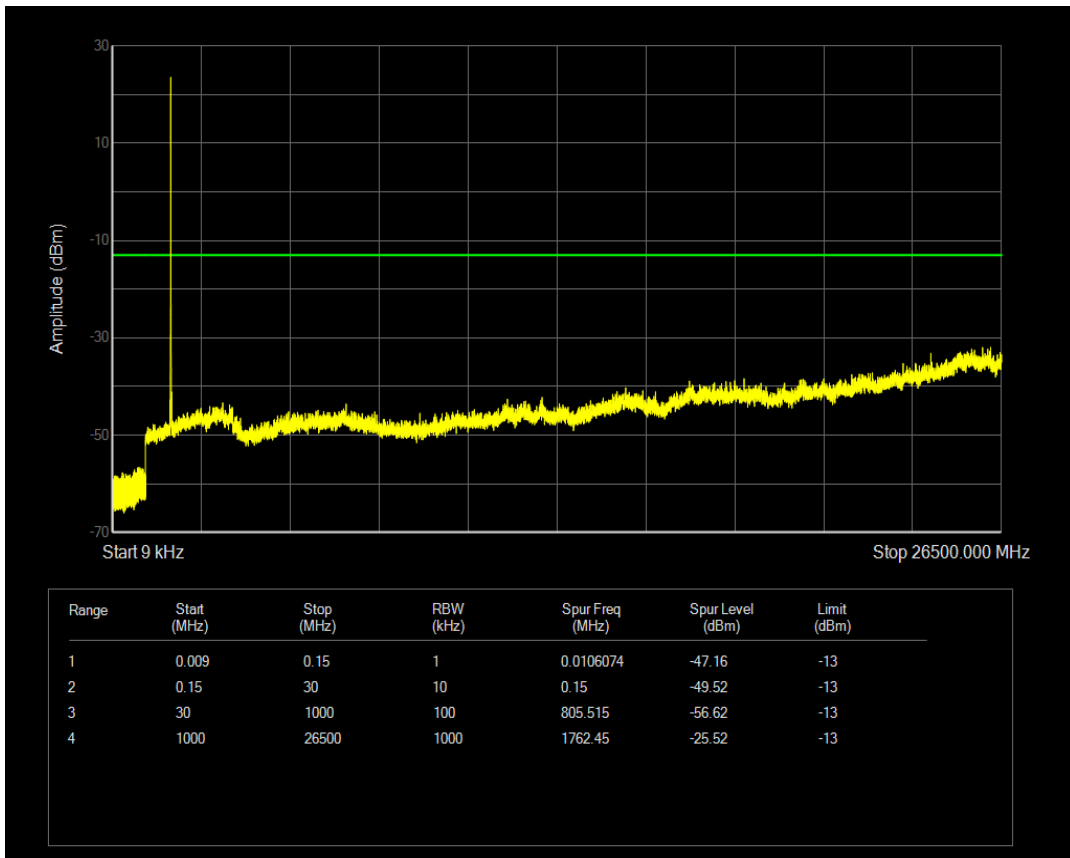

Band2 QAM16 BW=20MHz Channel=19100 RB Size=100 Position=#0

Band4 QPSK BW=1.4MHz Channel=19957 RB Size=1 Position=#0

Band4 QPSK BW=1.4MHz Channel=19957 RB Size=6 Position=#0

Band4 QAM16 BW=1.4MHz Channel=19957 RB Size=1 Position=#0

Band4 QAM16 BW=1.4MHz Channel=19957 RB Size=6 Position=#0

Band4 QPSK BW=1.4MHz Channel=20175 RB Size=1 Position=#0

Band4 QPSK BW=1.4MHz Channel=20175 RB Size=6 Position=#0

Band4 QAM16 BW=1.4MHz Channel=20175 RB Size=1 Position=#0

Band4 QAM16 BW=1.4MHz Channel=20175 RB Size=6 Position=#0

Band4 QPSK BW=1.4MHz Channel=20393 RB Size=1 Position=#0

Band4 QPSK BW=1.4MHz Channel=20393 RB Size=6 Position=#0

Band4 QAM16 BW=1.4MHz Channel=20393 RB Size=1 Position=#0