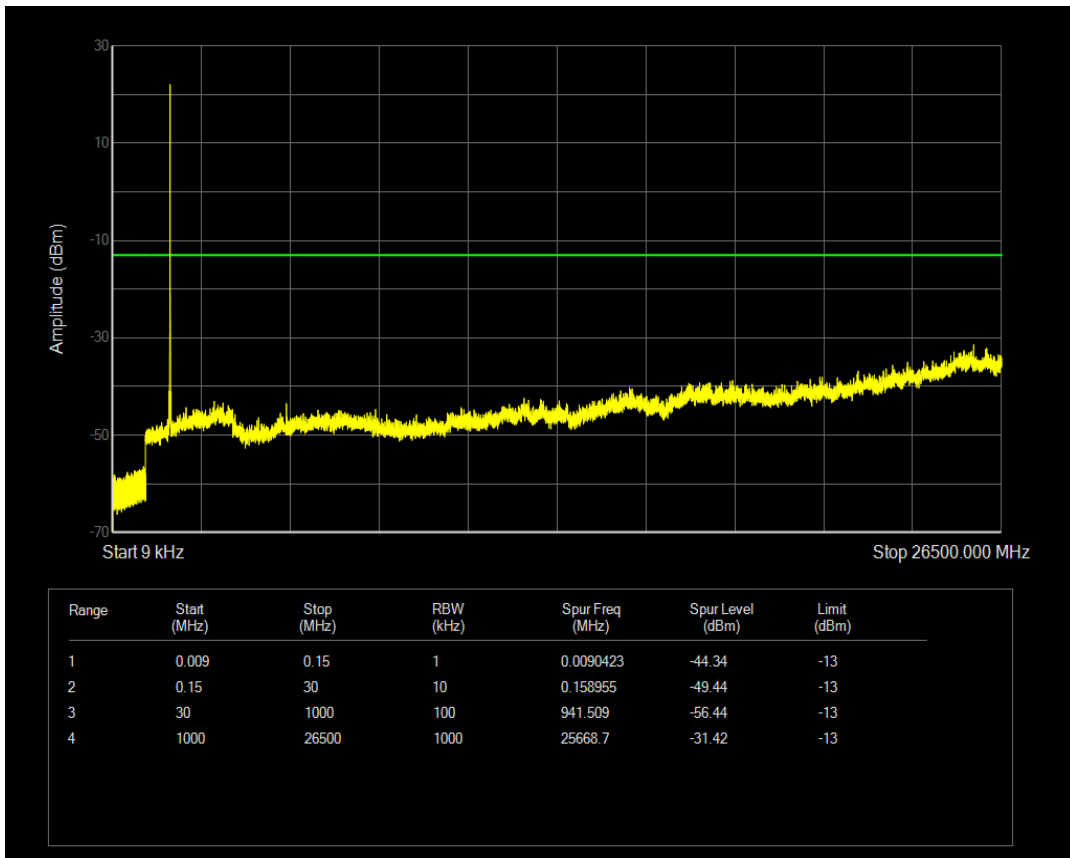

Band4 QAM16 BW=3MHz Channel=20175 RB Size=15 Position=#0

Band4 QPSK BW=3MHz Channel=20385 RB Size=1 Position=#0