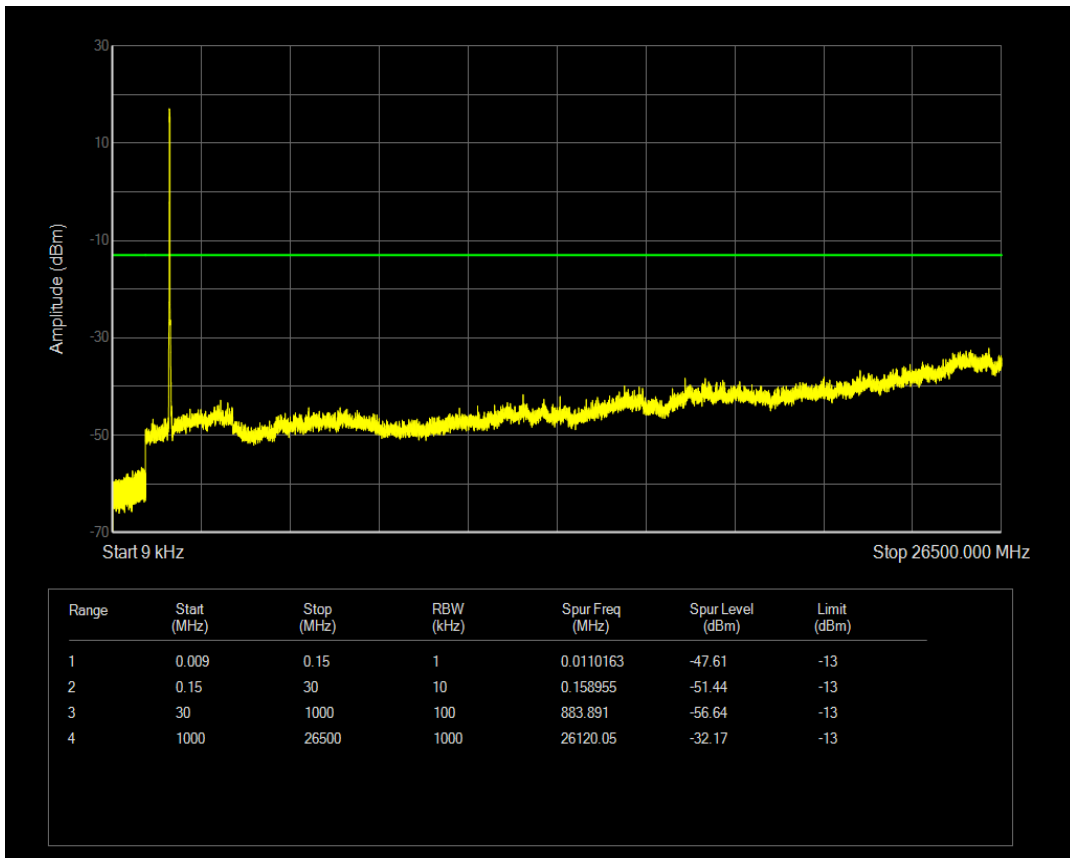

Band4 QAM16 BW=15MHz Channel=20175 RB Size=75 Position=#0

Band4 QPSK BW=15MHz Channel=20325 RB Size=1 Position=#0

Band4 QPSK BW=15MHz Channel=20325 RB Size=75 Position=#0

Band4 QAM16 BW=15MHz Channel=20325 RB Size=1 Position=#0

Band4 QAM16 BW=15MHz Channel=20325 RB Size=75 Position=#0

Band4 QPSK BW=20MHz Channel=20050 RB Size=1 Position=#0

Band4 QPSK BW=20MHz Channel=20050 RB Size=100 Position=#0

Band4 QAM16 BW=20MHz Channel=20050 RB Size=1 Position=#0