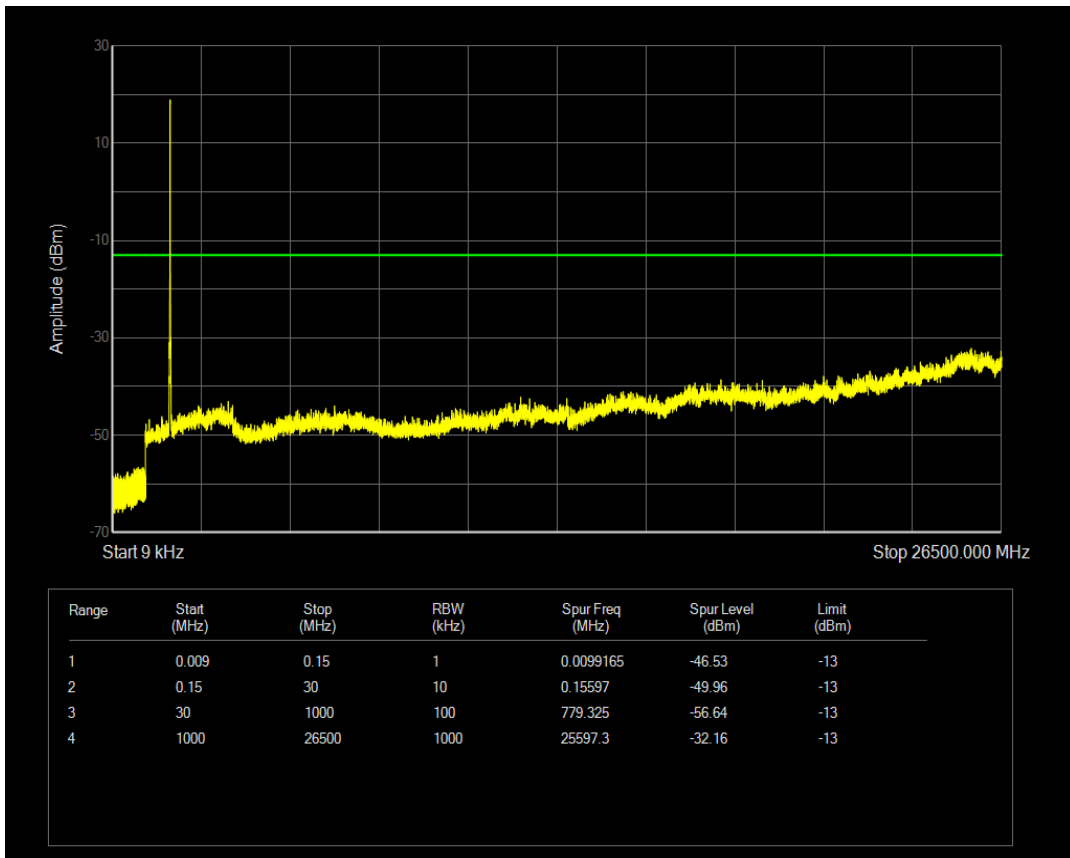

Band4 QAM16 BW=5MHz Channel=20375 RB Size=25 Position=#0

Band4 QPSK BW=10MHz Channel=20000 RB Size=1 Position=#0

Band4 QPSK BW=10MHz Channel=20000 RB Size=50 Position=#0

Band4 QAM16 BW=10MHz Channel=20000 RB Size=1 Position=#0

Band4 QAM16 BW=10MHz Channel=20000 RB Size=50 Position=#0

Band4 QPSK BW=10MHz Channel=20175 RB Size=1 Position=#0

Band4 QPSK BW=10MHz Channel=20175 RB Size=50 Position=#0

Band4 QAM16 BW=10MHz Channel=20175 RB Size=1 Position=#0