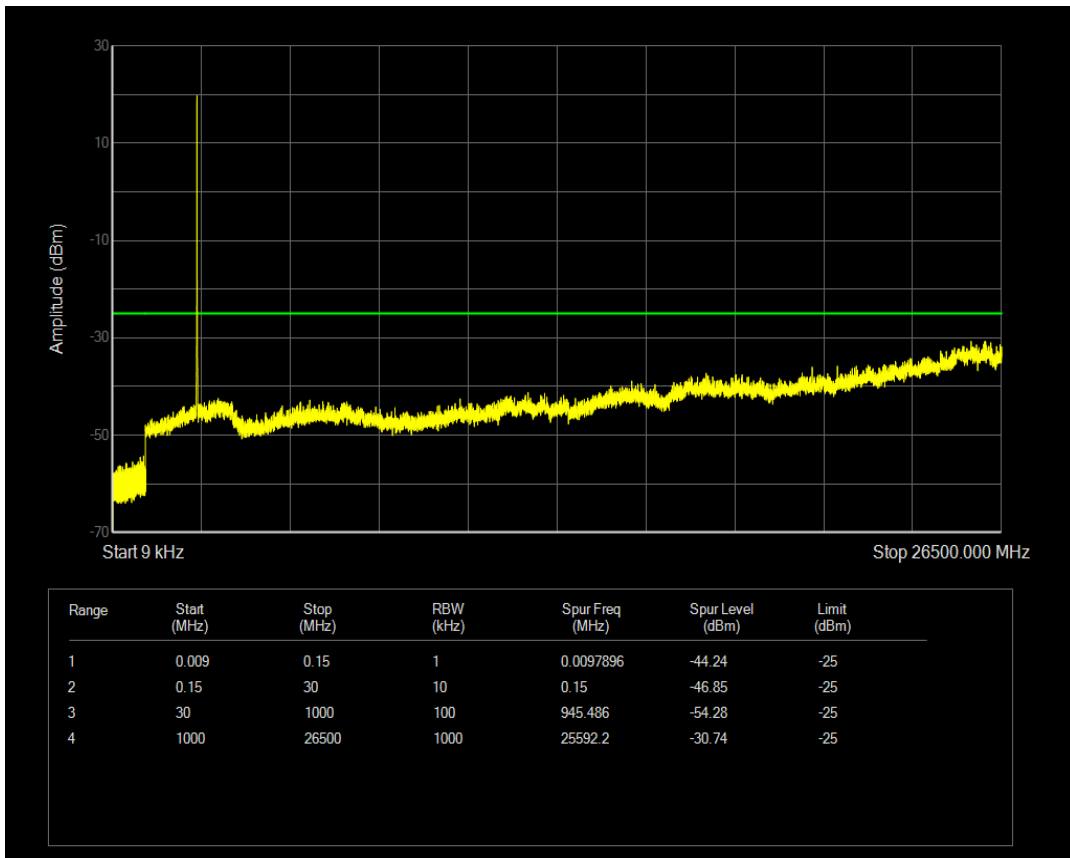

Band7 QAM16 BW=5MHz Channel=21100 RB Size=25 Position=#0

Band7 QPSK BW=5MHz Channel=21425 RB Size=1 Position=#0