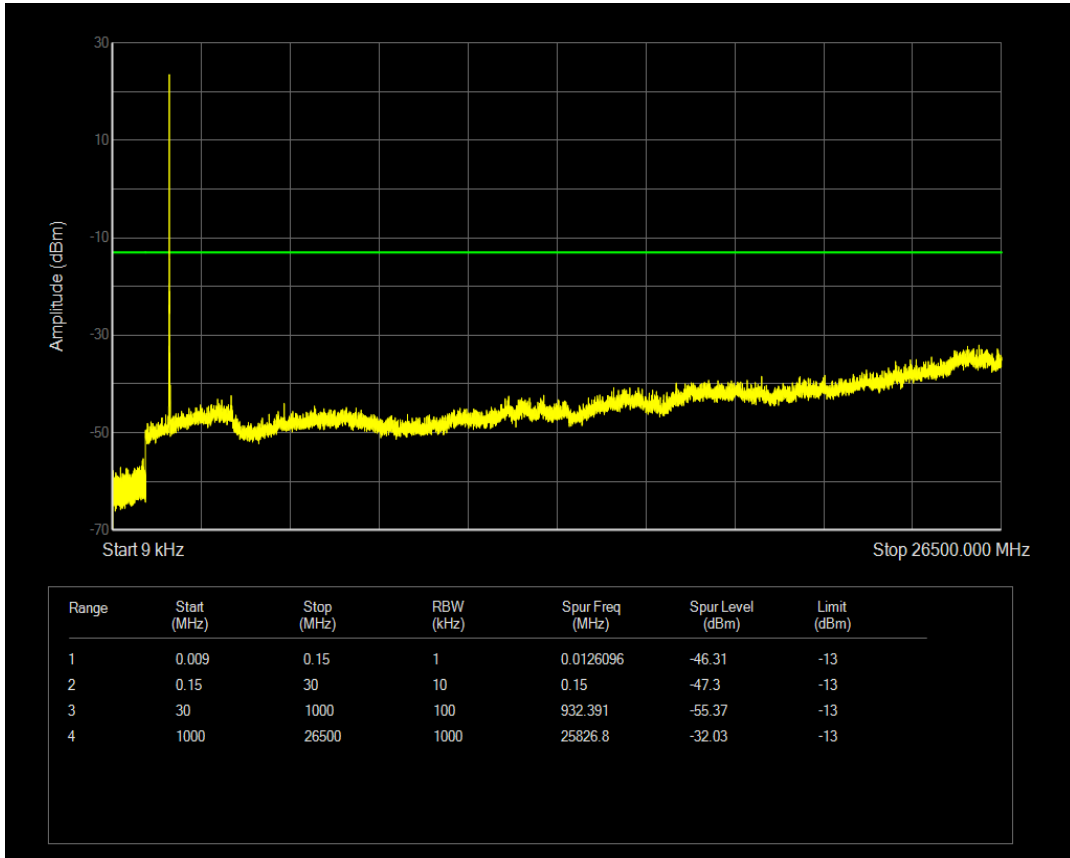

Band4 QAM16 BW=3MHz Channel=20385 RB Size=15 Position=#0

Band4 QPSK BW=5MHz Channel=19975 RB Size=1 Position=#0

Band4 QPSK BW=5MHz Channel=19975 RB Size=25 Position=#0

Band4 QAM16 BW=5MHz Channel=19975 RB Size=1 Position=#0

Band4 QAM16 BW=5MHz Channel=19975 RB Size=25 Position=#0

Band4 QPSK BW=5MHz Channel=20175 RB Size=1 Position=#0

Band4 QPSK BW=5MHz Channel=20175 RB Size=25 Position=#0

Band4 QAM16 BW=5MHz Channel=20175 RB Size=1 Position=#0