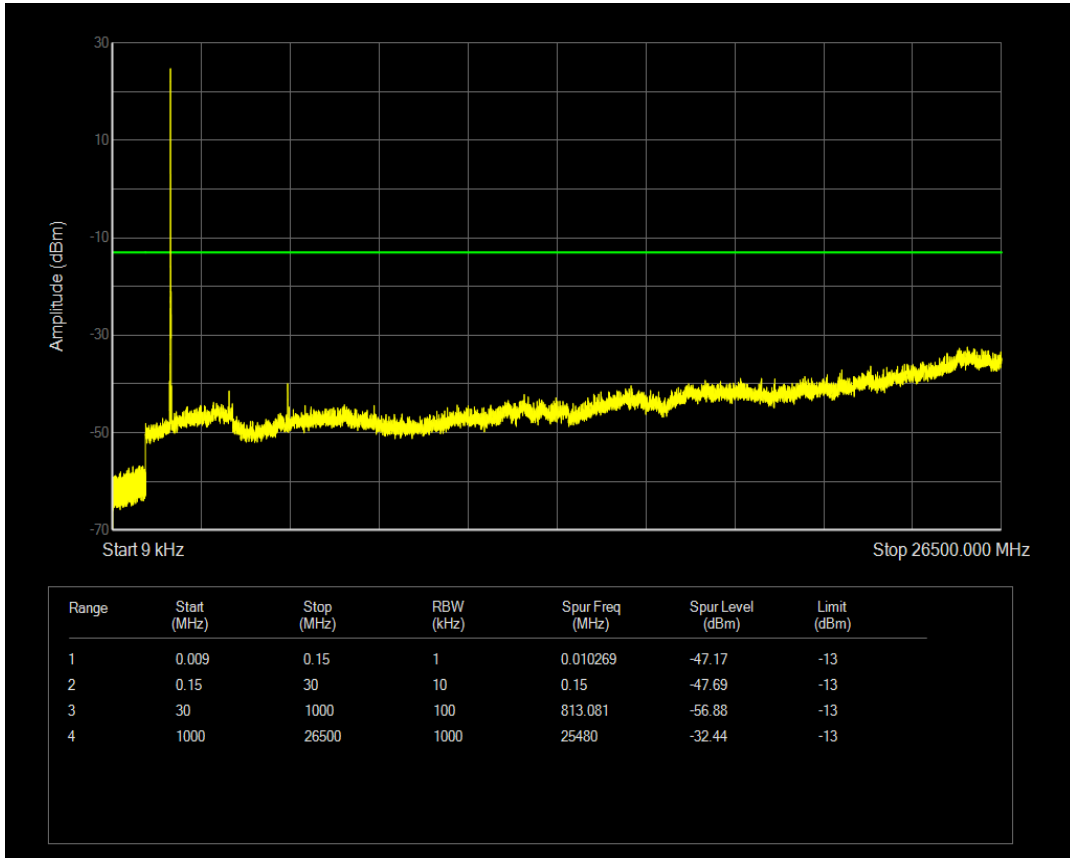

Band4 QAM16 BW=10MHz Channel=20175 RB Size=50 Position=#0

Band4 QPSK BW=10MHz Channel=20350 RB Size=1 Position=#0

Band4 QPSK BW=10MHz Channel=20350 RB Size=50 Position=#0

Band4 QAM16 BW=10MHz Channel=20350 RB Size=1 Position=#0

Band4 QAM16 BW=10MHz Channel=20350 RB Size=50 Position=#0

Band4 QPSK BW=15MHz Channel=20025 RB Size=1 Position=#0

Band4 QPSK BW=15MHz Channel=20025 RB Size=75 Position=#0

Band4 QAM16 BW=15MHz Channel=20025 RB Size=1 Position=#0