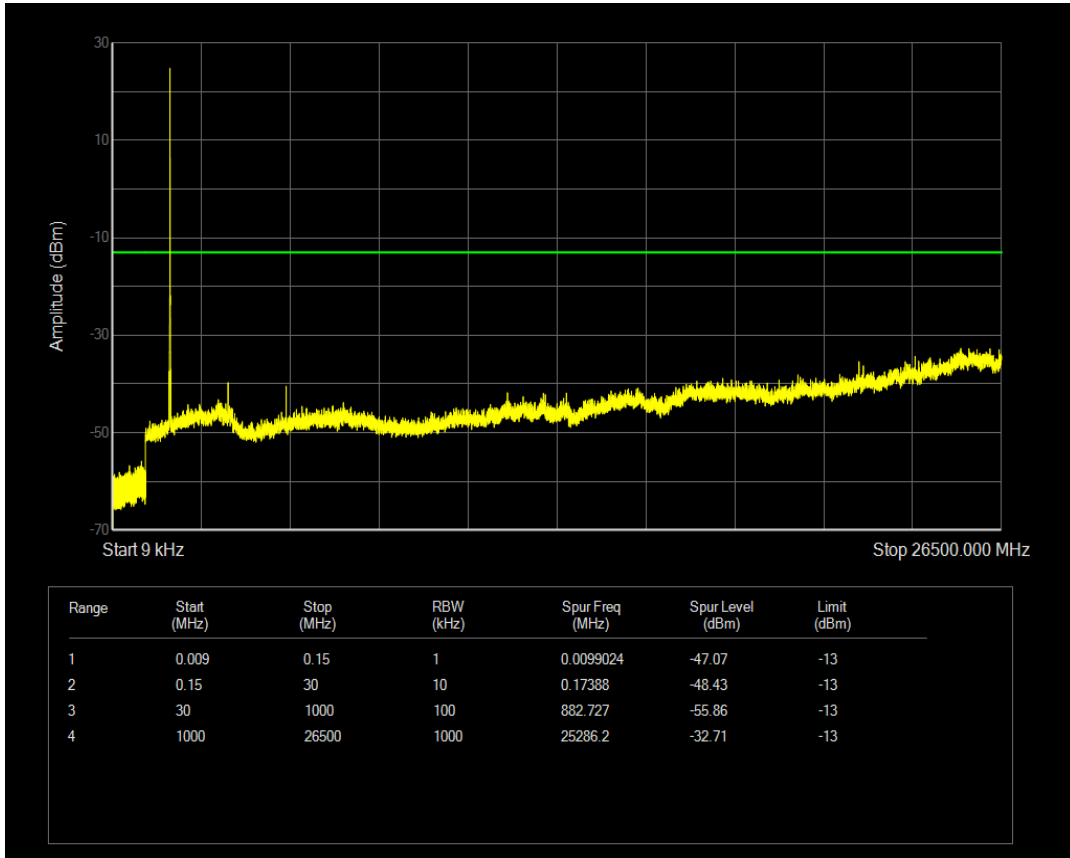

Band4 QAM16 BW=3MHz Channel=20385 RB Size=15 Position=#0

Band4 QPSK BW=5MHz Channel=19975 RB Size=1 Position=#0

Band4 QPSK BW=5MHz Channel=19975 RB Size=25 Position=#0

Band4 QAM16 BW=5MHz Channel=19975 RB Size=1 Position=#0

Band4 QAM16 BW=5MHz Channel=19975 RB Size=25 Position=#0

Band4 QPSK BW=5MHz Channel=20175 RB Size=1 Position=#0

Band4 QPSK BW=5MHz Channel=20175 RB Size=25 Position=#0

Band4 QAM16 BW=5MHz Channel=20175 RB Size=1 Position=#0