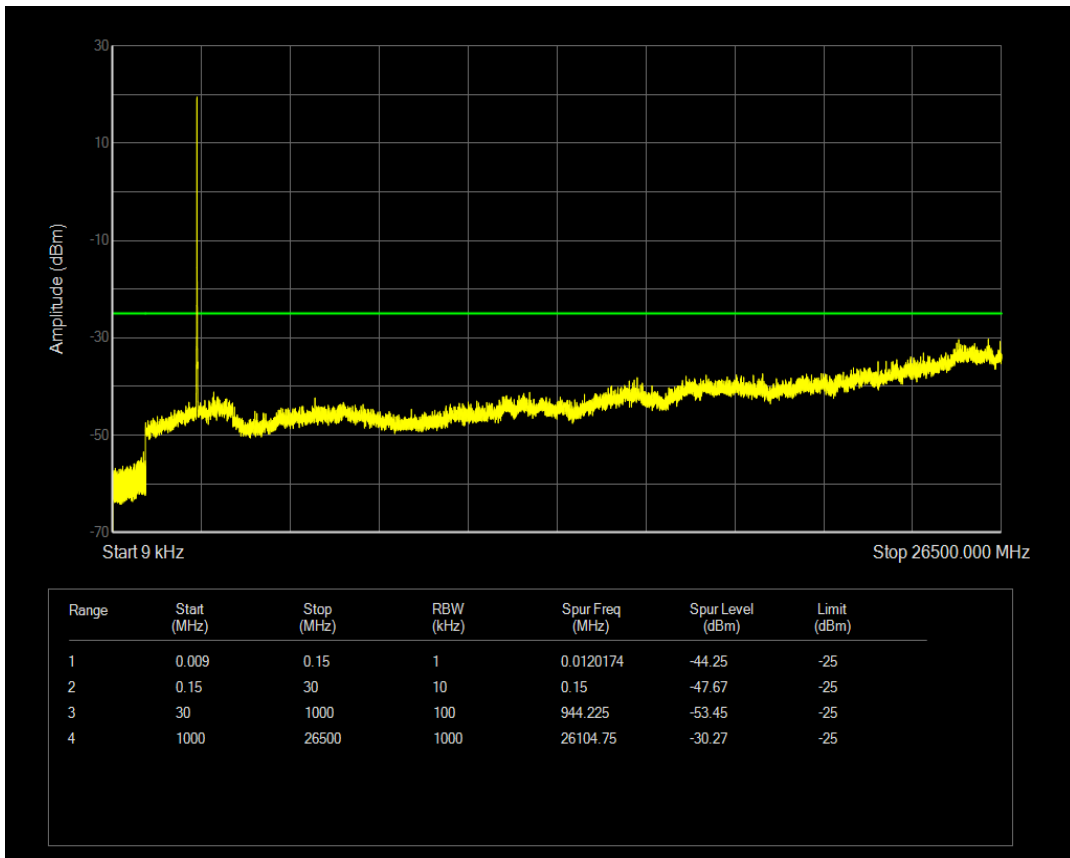

Band7 QPSK BW=5MHz Channel=21100 RB Size=25 Position=#0

Band7 QAM16 BW=5MHz Channel=21100 RB Size=1 Position=#0