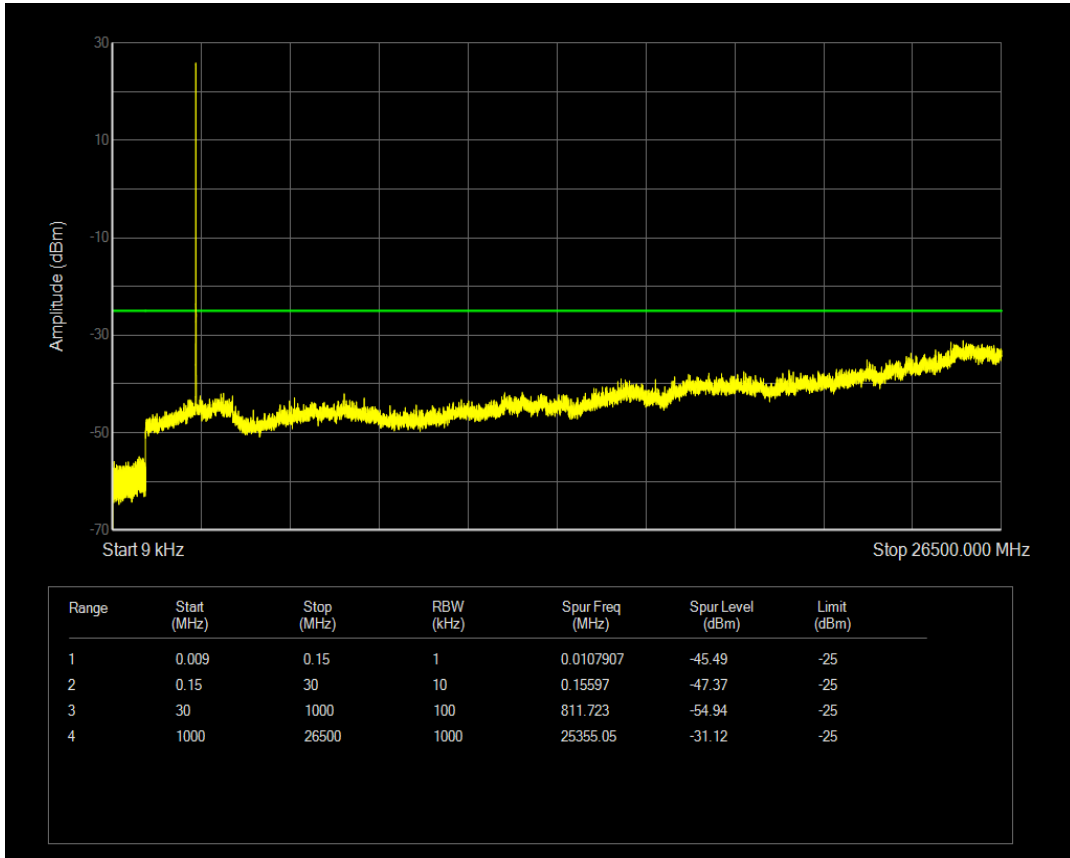

Band5 QAM16 BW=10MHz Channel=20450 RB Size=50 Position=#0

Band5 QPSK BW=10MHz Channel=20525 RB Size=1 Position=#0

Band5 QPSK BW=10MHz Channel=20525 RB Size=50 Position=#0

Band5 QAM16 BW=10MHz Channel=20525 RB Size=1 Position=#0

Band5 QAM16 BW=10MHz Channel=20525 RB Size=50 Position=#0

Band5 QPSK BW=10MHz Channel=20600 RB Size=1 Position=#0

Band5 QPSK BW=10MHz Channel=20600 RB Size=50 Position=#0

Band5 QAM16 BW=10MHz Channel=20600 RB Size=1 Position=#0

Band5 QAM16 BW=10MHz Channel=20600 RB Size=50 Position=#0

Band7 QPSK BW=5MHz Channel=20775 RB Size=1 Position=#0

Band7 QPSK BW=5MHz Channel=20775 RB Size=25 Position=#0

Band7 QAM16 BW=5MHz Channel=20775 RB Size=1 Position=#0