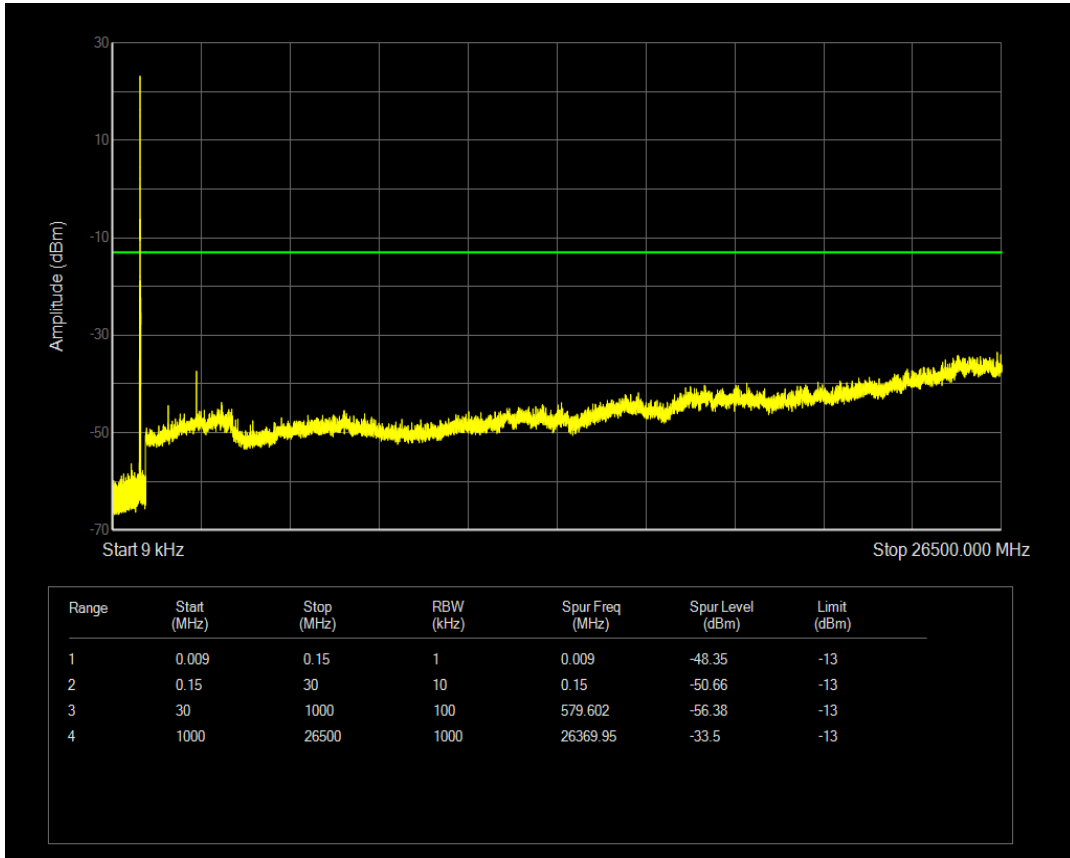

Band5 QAM16 BW=10MHz Channel=20450 RB Size=50 Position=#0

Band5 QPSK BW=10MHz Channel=20525 RB Size=1 Position=#0

Band5 QPSK BW=10MHz Channel=20525 RB Size=50 Position=#0

Band5 QAM16 BW=10MHz Channel=20525 RB Size=1 Position=#0

Band5 QAM16 BW=10MHz Channel=20525 RB Size=50 Position=#0

Band5 QPSK BW=10MHz Channel=20600 RB Size=1 Position=#0

Band5 QPSK BW=10MHz Channel=20600 RB Size=50 Position=#0

Band5 QAM16 BW=10MHz Channel=20600 RB Size=1 Position=#0

Band5 QAM16 BW=10MHz Channel=20600 RB Size=50 Position=#0

Band7 QPSK BW=5MHz Channel=20775 RB Size=1 Position=#0

Band7 QPSK BW=5MHz Channel=20775 RB Size=25 Position=#0

Band7 QAM16 BW=5MHz Channel=20775 RB Size=1 Position=#0