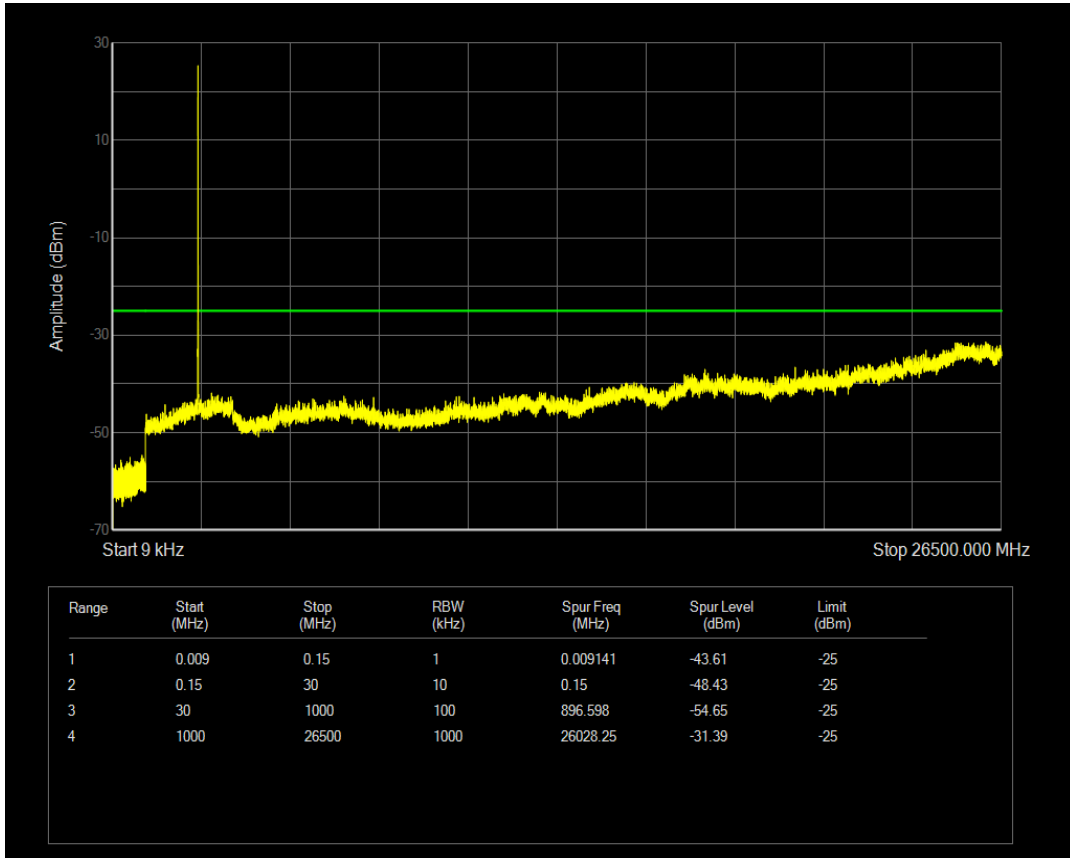

Band7 QPSK BW=5MHz Channel=21425 RB Size=1 Position=#0

Band7 QPSK BW=5MHz Channel=21425 RB Size=25 Position=#0