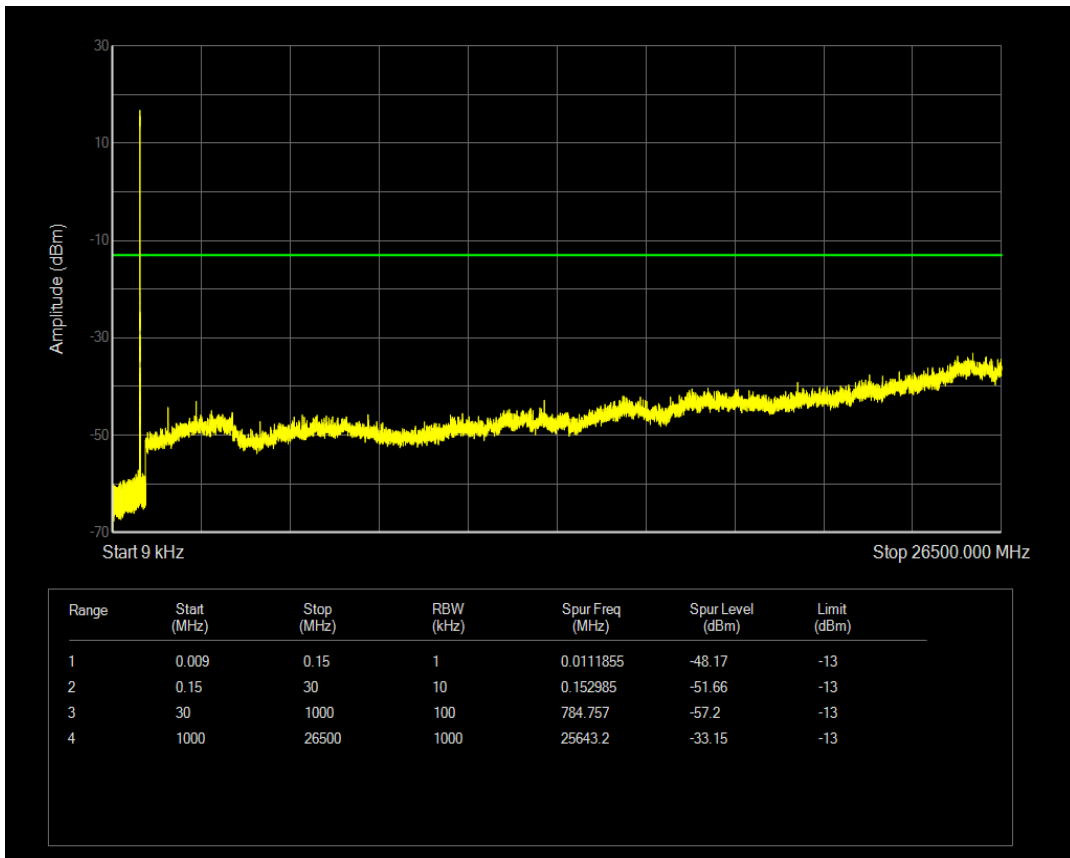

Band5 QAM16 BW=1.4MHz Channel=20407 RB Size=6 Position=#0

Band5 QPSK BW=1.4MHz Channel=20525 RB Size=1 Position=#0

Band5 QPSK BW=1.4MHz Channel=20525 RB Size=6 Position=#0

Band5 QAM16 BW=1.4MHz Channel=20525 RB Size=1 Position=#0

Band5 QAM16 BW=1.4MHz Channel=20525 RB Size=6 Position=#0

Band5 QPSK BW=1.4MHz Channel=20643 RB Size=1 Position=#0

Band5 QPSK BW=1.4MHz Channel=20643 RB Size=6 Position=#0

Band5 QAM16 BW=1.4MHz Channel=20643 RB Size=1 Position=#0