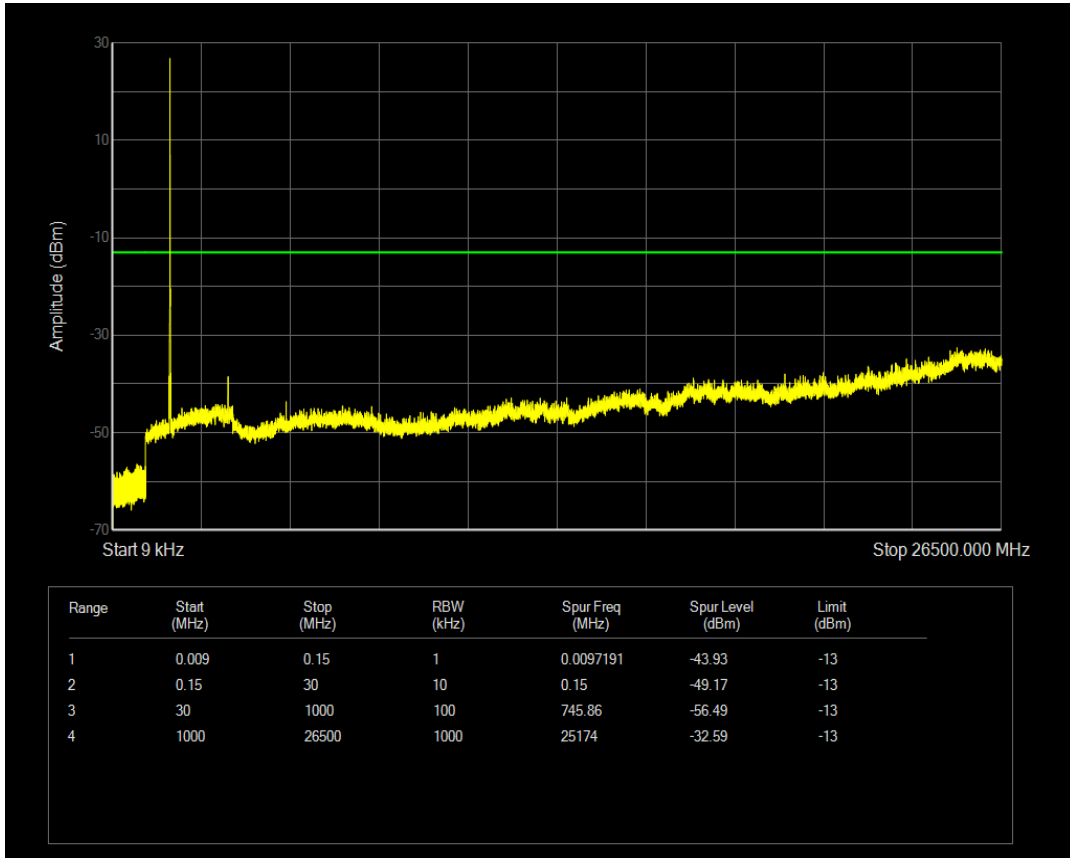

Band4 QAM16 BW=5MHz Channel=19975 RB Size=25 Position=#0

Band4 QPSK BW=5MHz Channel=20175 RB Size=1 Position=#0

Band4 QPSK BW=5MHz Channel=20175 RB Size=25 Position=#0

Band4 QAM16 BW=5MHz Channel=20175 RB Size=1 Position=#0