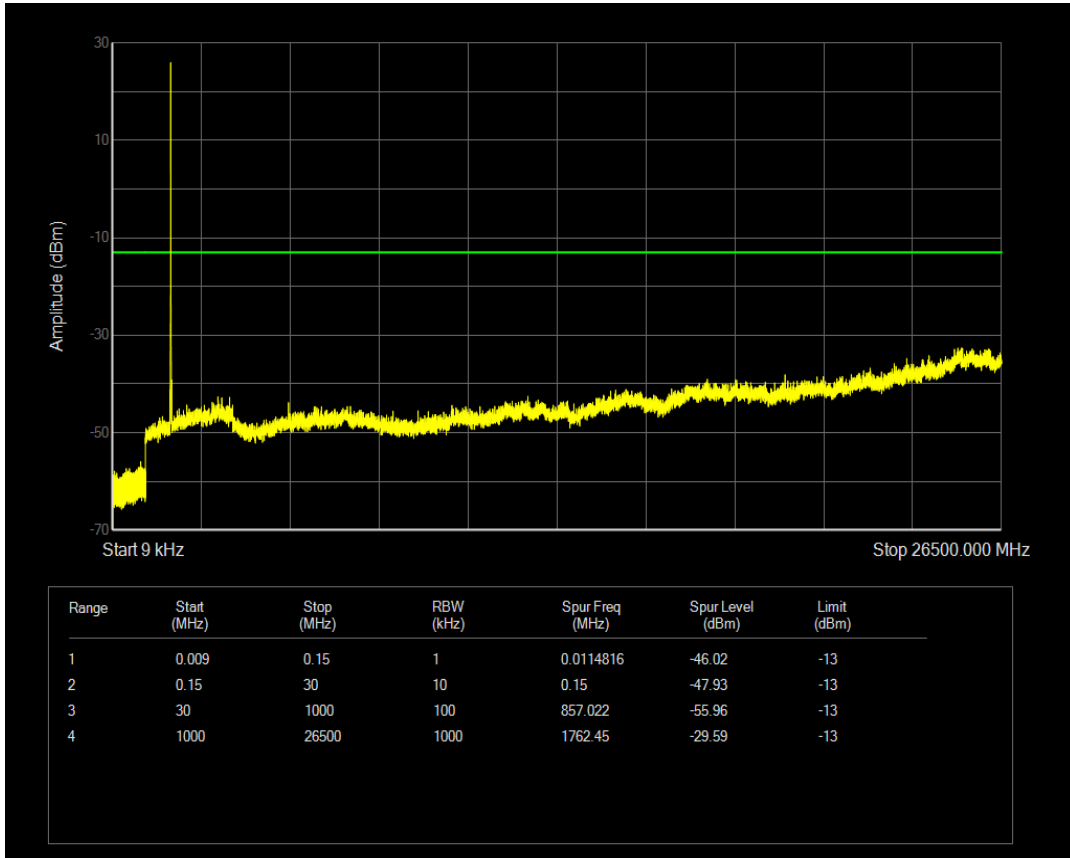

Band2 QAM16 BW=20MHz Channel=19100 RB Size=100 Position=#0

Band4 QPSK BW=1.4MHz Channel=19957 RB Size=1 Position=#0

Band4 QPSK BW=1.4MHz Channel=19957 RB Size=6 Position=#0

Band4 QAM16 BW=1.4MHz Channel=19957 RB Size=1 Position=#0

Band4 QAM16 BW=1.4MHz Channel=19957 RB Size=6 Position=#0

Band4 QPSK BW=1.4MHz Channel=20175 RB Size=1 Position=#0

Band4 QPSK BW=1.4MHz Channel=20175 RB Size=6 Position=#0

Band4 QAM16 BW=1.4MHz Channel=20175 RB Size=1 Position=#0

Band4 QAM16 BW=1.4MHz Channel=20175 RB Size=6 Position=#0

Band4 QPSK BW=1.4MHz Channel=20393 RB Size=1 Position=#0

Band4 QPSK BW=1.4MHz Channel=20393 RB Size=6 Position=#0

Band4 QAM16 BW=1.4MHz Channel=20393 RB Size=1 Position=#0