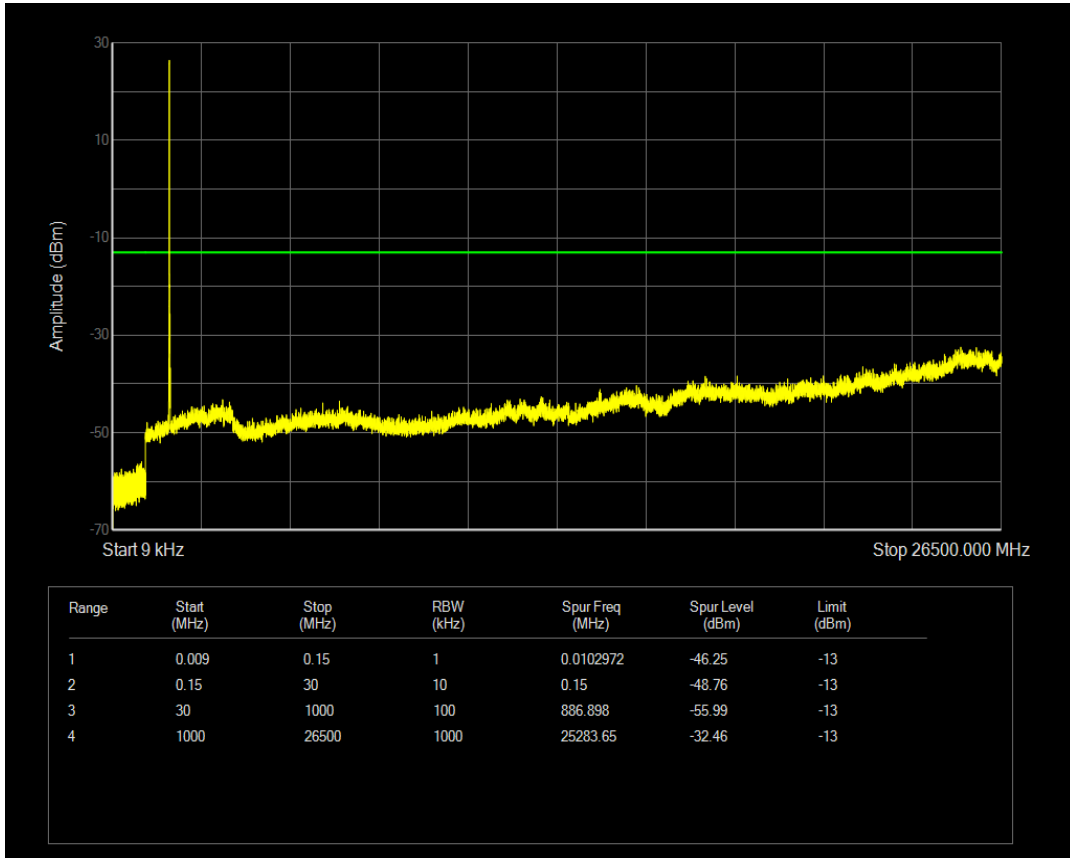

Band4 QAM16 BW=5MHz Channel=20375 RB Size=25 Position=#0

Band4 QPSK BW=10MHz Channel=20000 RB Size=1 Position=#0

Band4 QPSK BW=10MHz Channel=20000 RB Size=50 Position=#0

Band4 QAM16 BW=10MHz Channel=20000 RB Size=1 Position=#0

Band4 QAM16 BW=10MHz Channel=20000 RB Size=50 Position=#0

Band4 QPSK BW=10MHz Channel=20175 RB Size=1 Position=#0

Band4 QPSK BW=10MHz Channel=20175 RB Size=50 Position=#0

Band4 QAM16 BW=10MHz Channel=20175 RB Size=1 Position=#0