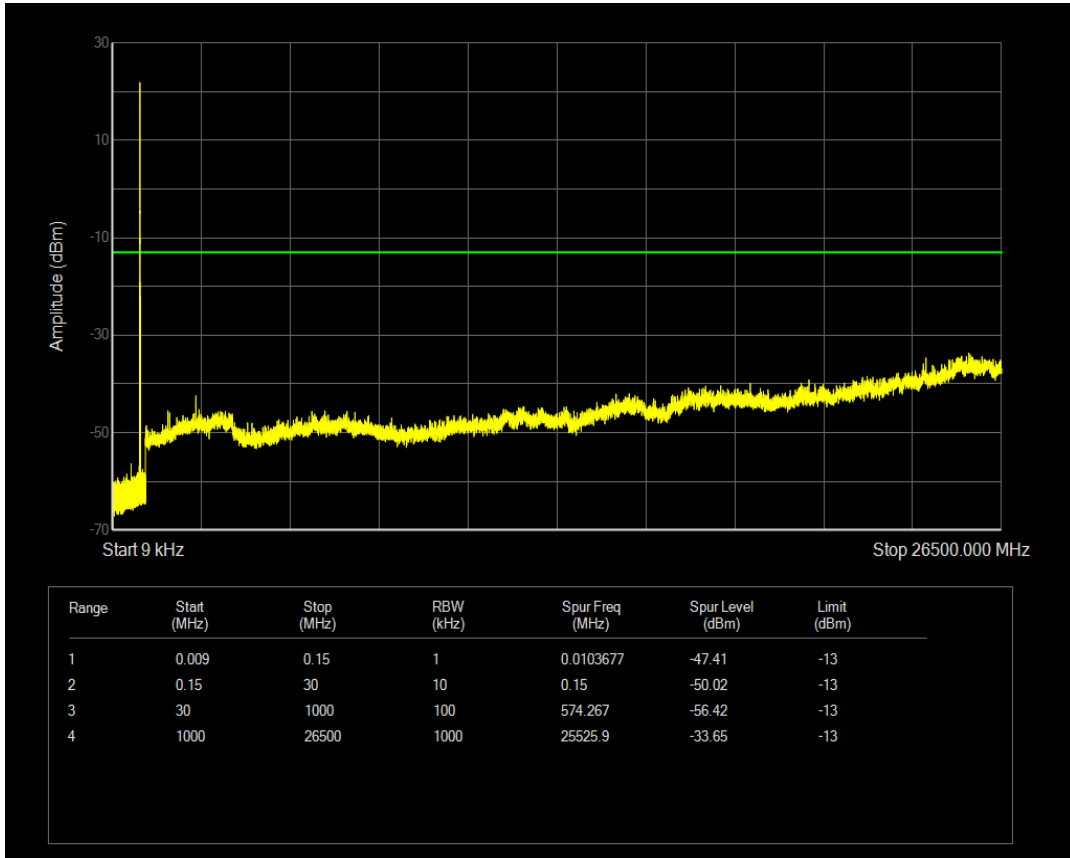

Band5 QAM16 BW=3MHz Channel=20635 RB Size=15 Position=#0

Band5 QPSK BW=5MHz Channel=20425 RB Size=1 Position=#0

Band5 QPSK BW=5MHz Channel=20425 RB Size=25 Position=#0

Band5 QAM16 BW=5MHz Channel=20425 RB Size=1 Position=#0

Band5 QAM16 BW=5MHz Channel=20425 RB Size=25 Position=#0

Band5 QPSK BW=5MHz Channel=20525 RB Size=1 Position=#0

Band5 QPSK BW=5MHz Channel=20525 RB Size=25 Position=#0

Band5 QAM16 BW=5MHz Channel=20525 RB Size=1 Position=#0