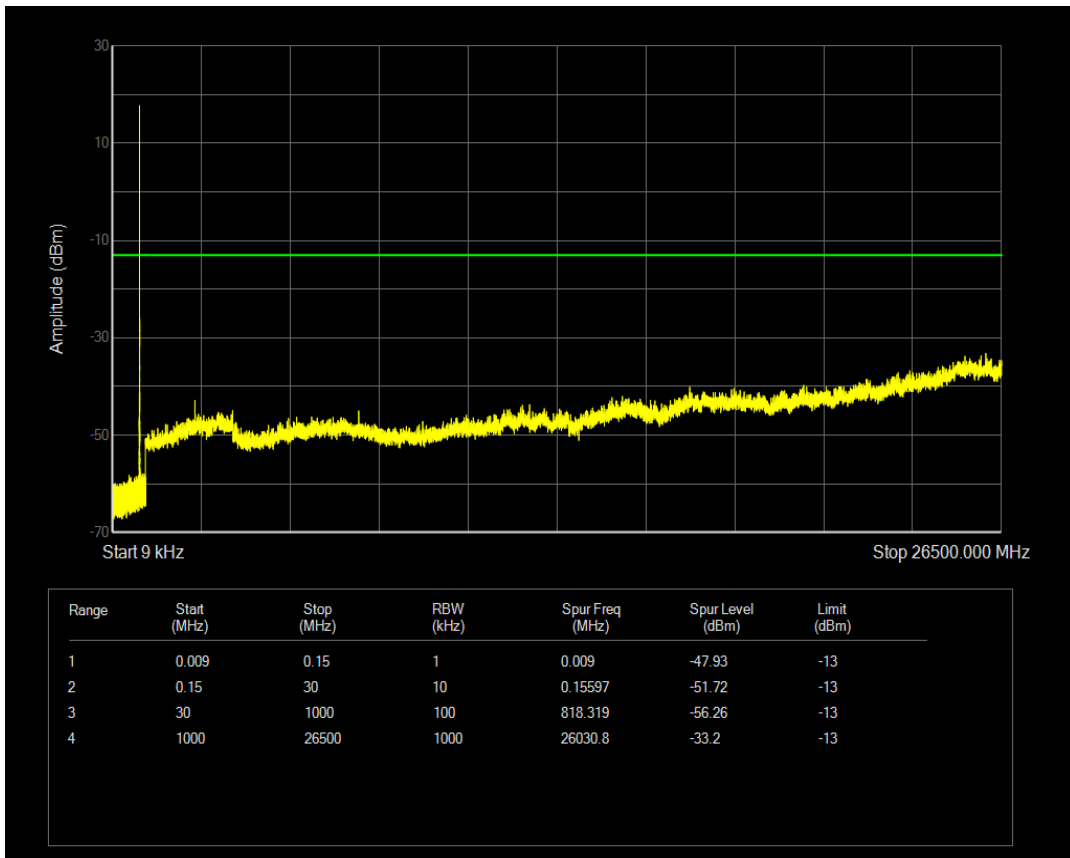

Band5 QAM16 BW=1.4MHz Channel=20407 RB Size=6 Position=#0

Band5 QPSK BW=1.4MHz Channel=20525 RB Size=1 Position=#0