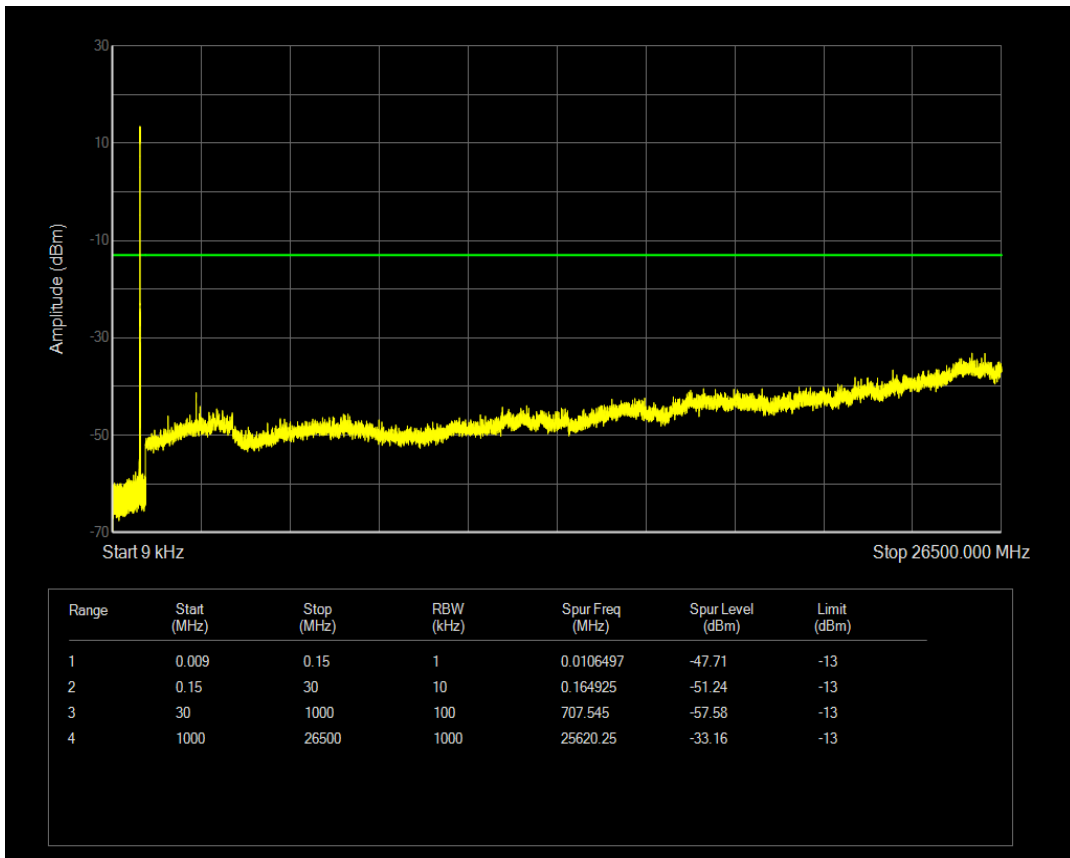

Band5 QPSK BW=3MHz Channel=20525 RB Size=15 Position=#0

Band5 QAM16 BW=3MHz Channel=20525 RB Size=1 Position=#0