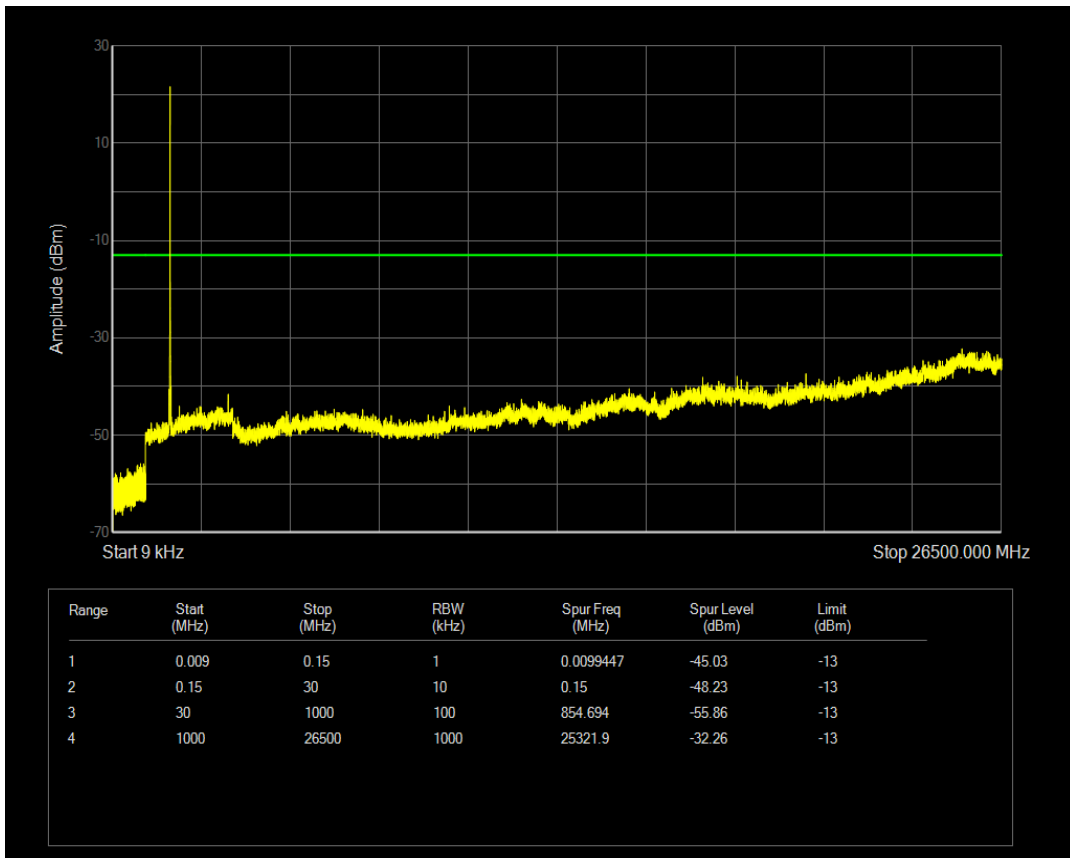

Band4 QPSK BW=3MHz Channel=20175 RB Size=15 Position=#0

Band4 QAM16 BW=3MHz Channel=20175 RB Size=1 Position=#0