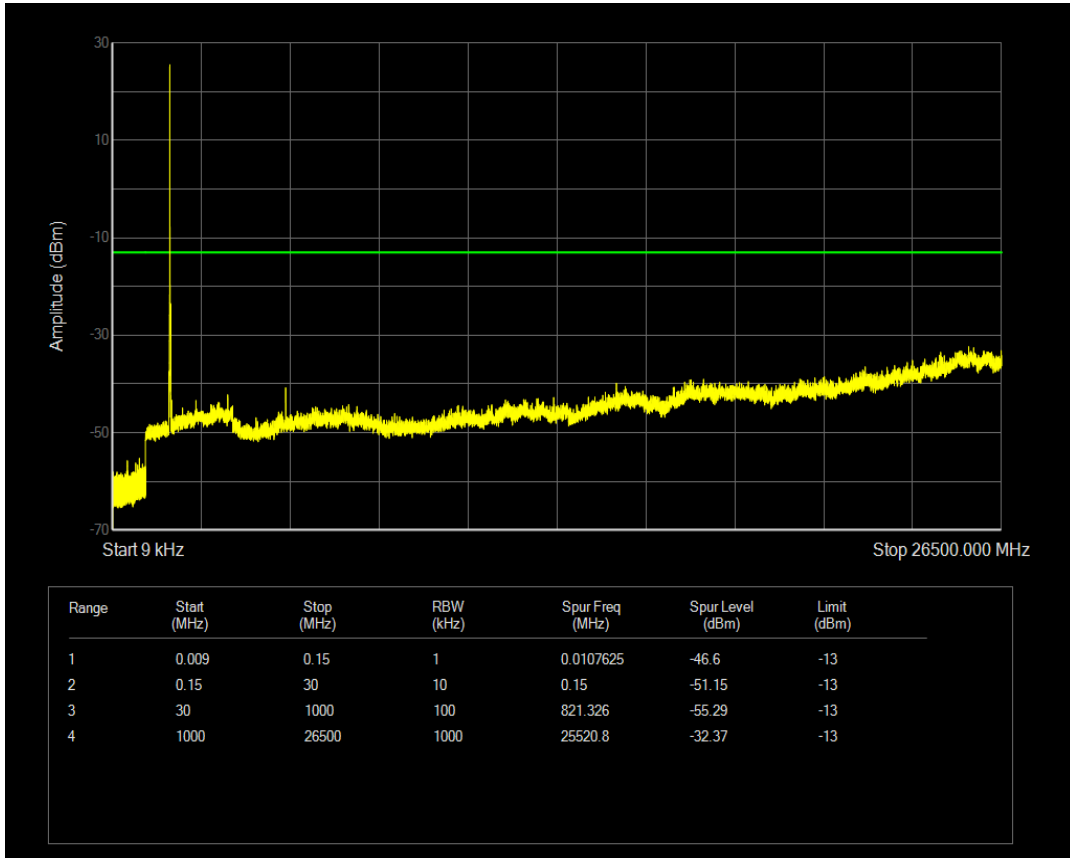

Band4 QAM16 BW=10MHz Channel=20350 RB Size=50 Position=#0

Band4 QPSK BW=15MHz Channel=20025 RB Size=1 Position=#0

Band4 QPSK BW=15MHz Channel=20025 RB Size=75 Position=#0

Band4 QAM16 BW=15MHz Channel=20025 RB Size=1 Position=#0

Band4 QAM16 BW=15MHz Channel=20025 RB Size=75 Position=#0

Band4 QPSK BW=15MHz Channel=20175 RB Size=1 Position=#0

Band4 QPSK BW=15MHz Channel=20175 RB Size=75 Position=#0

Band4 QAM16 BW=15MHz Channel=20175 RB Size=1 Position=#0