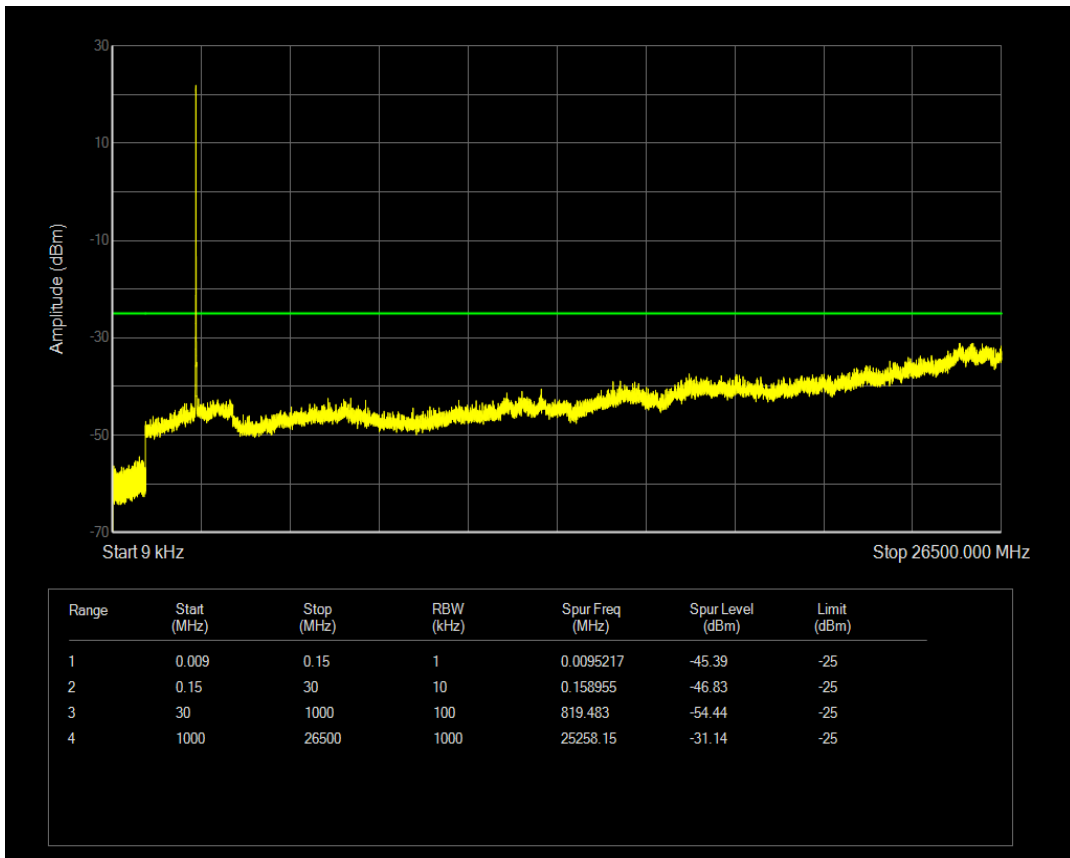

Band7 QAM16 BW=5MHz Channel=20775 RB Size=25 Position=#0

Band7 QPSK BW=5MHz Channel=21100 RB Size=1 Position=#0