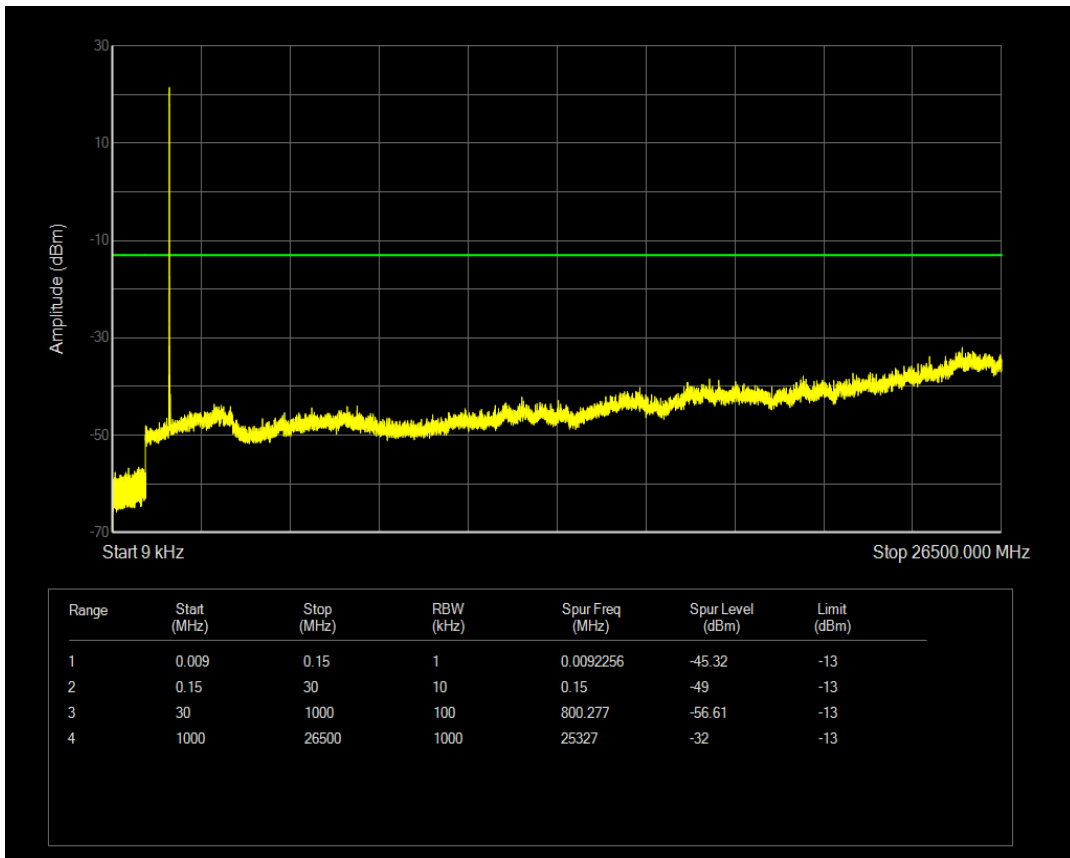

Band4 QPSK BW=3MHz Channel=19965 RB Size=15 Position=#0

Band4 QAM16 BW=3MHz Channel=19965 RB Size=1 Position=#0