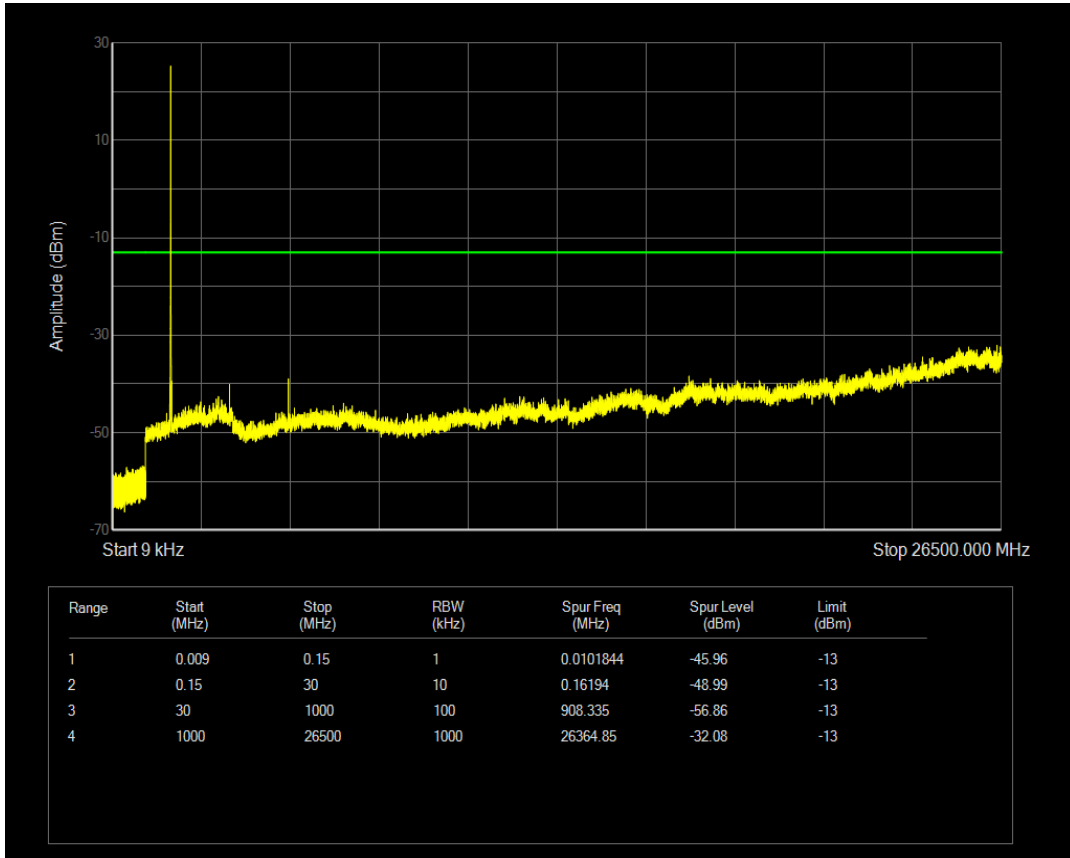

Band4 QPSK BW=3MHz Channel=20385 RB Size=1 Position=#0

Band4 QPSK BW=3MHz Channel=20385 RB Size=15 Position=#0