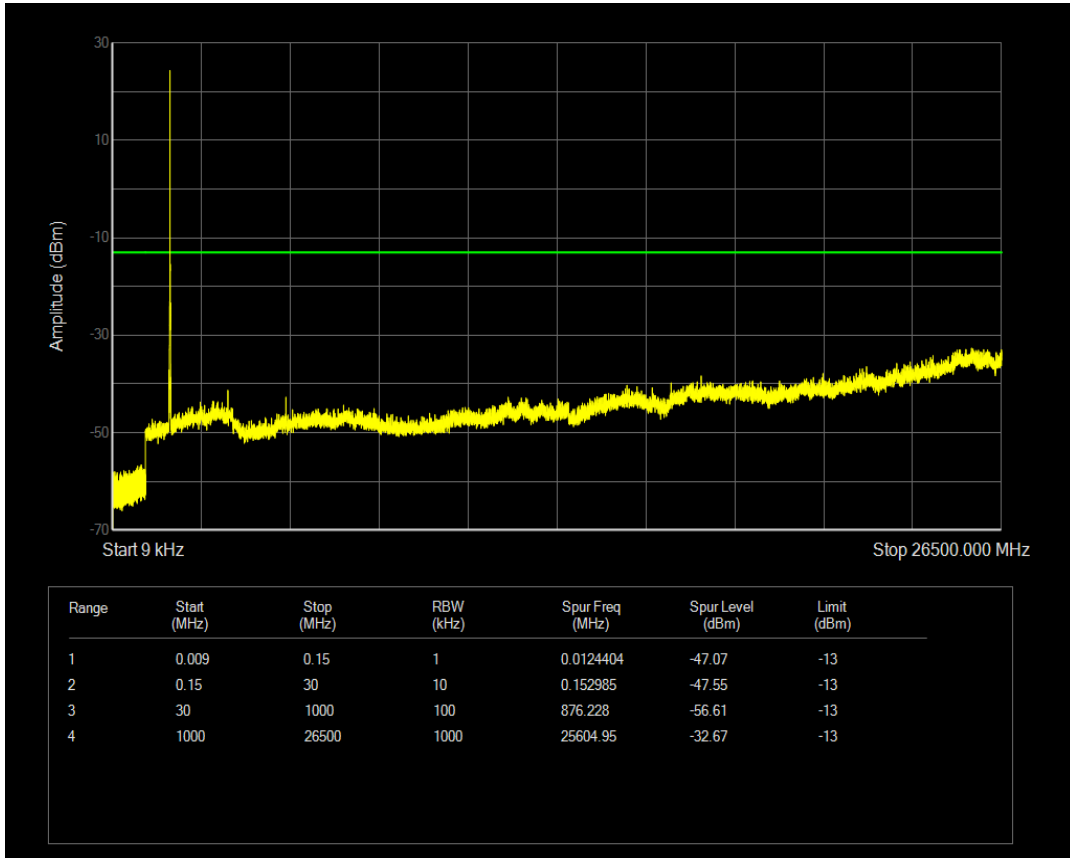

Band4 QAM16 BW=5MHz Channel=20375 RB Size=25 Position=#0

Band4 QPSK BW=10MHz Channel=20000 RB Size=1 Position=#0

Band4 QPSK BW=10MHz Channel=20000 RB Size=50 Position=#0

Band4 QAM16 BW=10MHz Channel=20000 RB Size=1 Position=#0

Band4 QAM16 BW=10MHz Channel=20000 RB Size=50 Position=#0

Band4 QPSK BW=10MHz Channel=20175 RB Size=1 Position=#0

Band4 QPSK BW=10MHz Channel=20175 RB Size=50 Position=#0

Band4 QAM16 BW=10MHz Channel=20175 RB Size=1 Position=#0