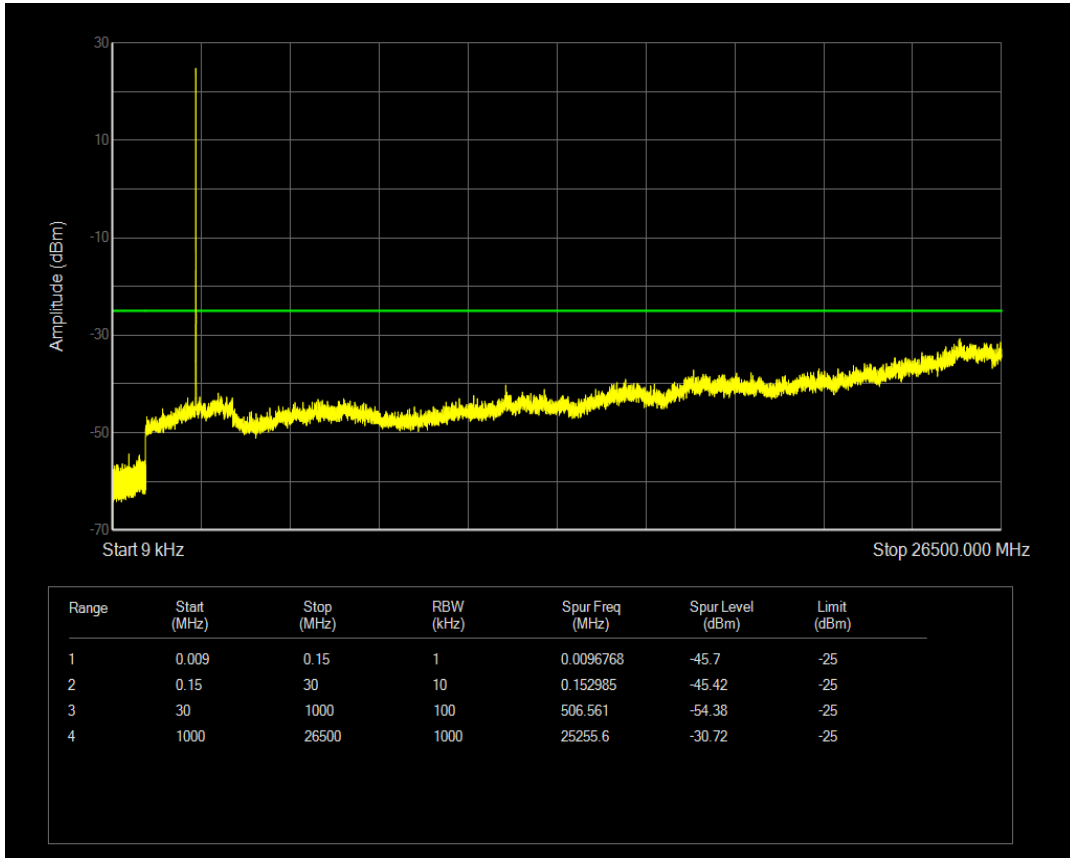

Band5 QAM16 BW=10MHz Channel=20525 RB Size=50 Position=#0

Band5 QPSK BW=10MHz Channel=20600 RB Size=1 Position=#0

Band5 QPSK BW=10MHz Channel=20600 RB Size=50 Position=#0

Band5 QAM16 BW=10MHz Channel=20600 RB Size=1 Position=#0

Band5 QAM16 BW=10MHz Channel=20600 RB Size=50 Position=#0

Band7 QPSK BW=5MHz Channel=20775 RB Size=1 Position=#0

Band7 QPSK BW=5MHz Channel=20775 RB Size=25 Position=#0

Band7 QAM16 BW=5MHz Channel=20775 RB Size=1 Position=#0