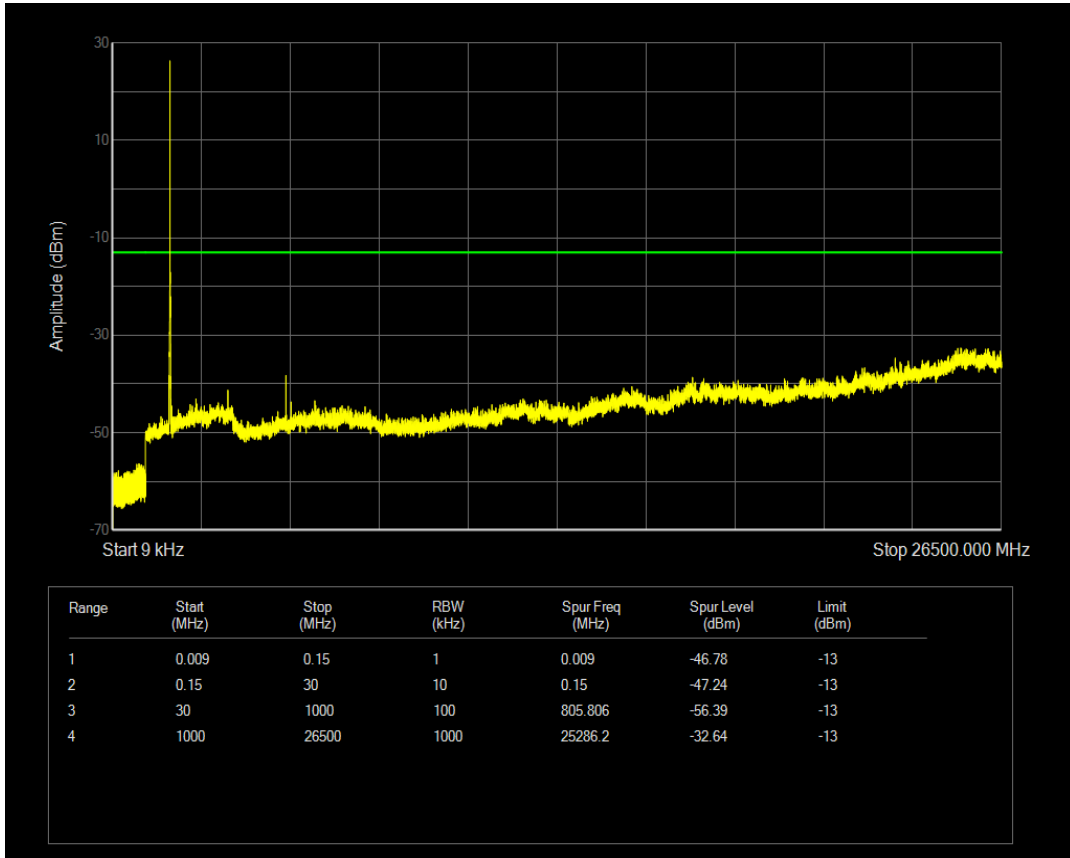

Band4 QAM16 BW=10MHz Channel=20000 RB Size=50 Position=#0

Band4 QPSK BW=10MHz Channel=20175 RB Size=1 Position=#0

Band4 QPSK BW=10MHz Channel=20175 RB Size=50 Position=#0

Band4 QAM16 BW=10MHz Channel=20175 RB Size=1 Position=#0

Band4 QAM16 BW=10MHz Channel=20175 RB Size=50 Position=#0

Band4 QPSK BW=10MHz Channel=20350 RB Size=1 Position=#0

Band4 QPSK BW=10MHz Channel=20350 RB Size=50 Position=#0

Band4 QAM16 BW=10MHz Channel=20350 RB Size=1 Position=#0