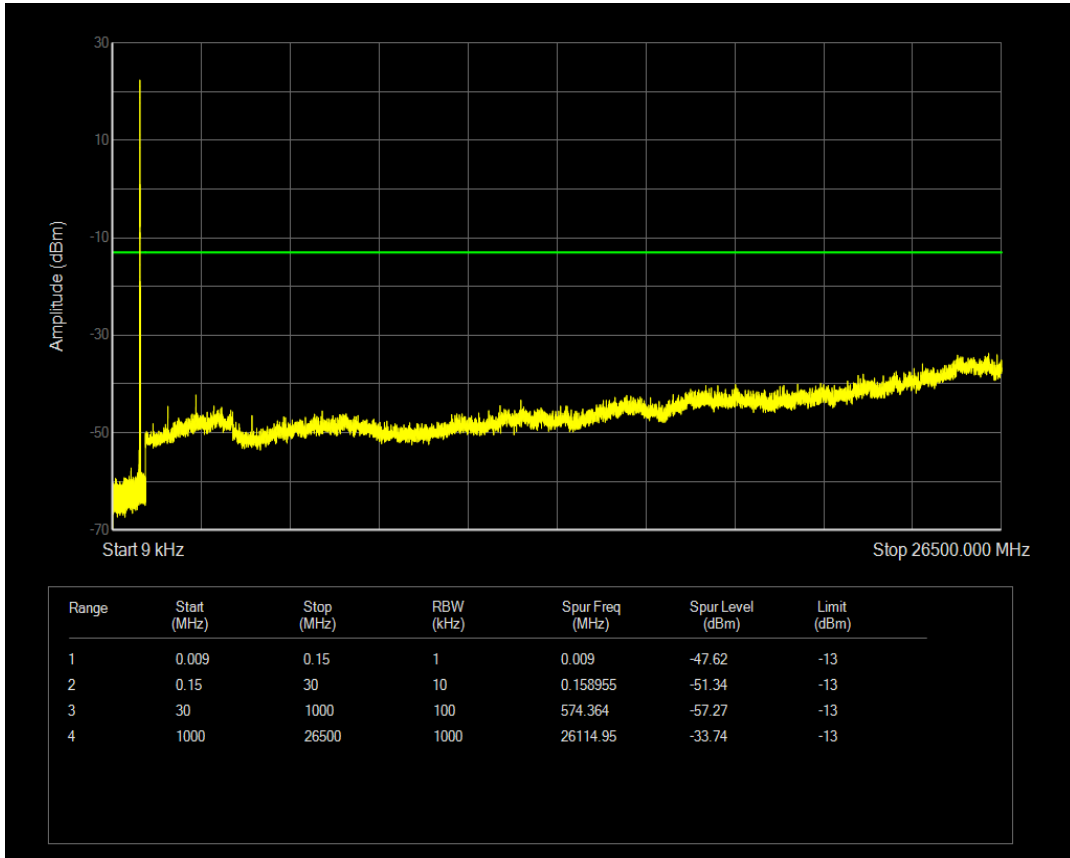

Band5 QAM16 BW=5MHz Channel=20425 RB Size=25 Position=#0

Band5 QPSK BW=5MHz Channel=20525 RB Size=1 Position=#0

Band5 QPSK BW=5MHz Channel=20525 RB Size=25 Position=#0

Band5 QAM16 BW=5MHz Channel=20525 RB Size=1 Position=#0

Band5 QAM16 BW=5MHz Channel=20525 RB Size=25 Position=#0

Band5 QPSK BW=5MHz Channel=20625 RB Size=1 Position=#0

Band5 QPSK BW=5MHz Channel=20625 RB Size=25 Position=#0

Band5 QAM16 BW=5MHz Channel=20625 RB Size=1 Position=#0