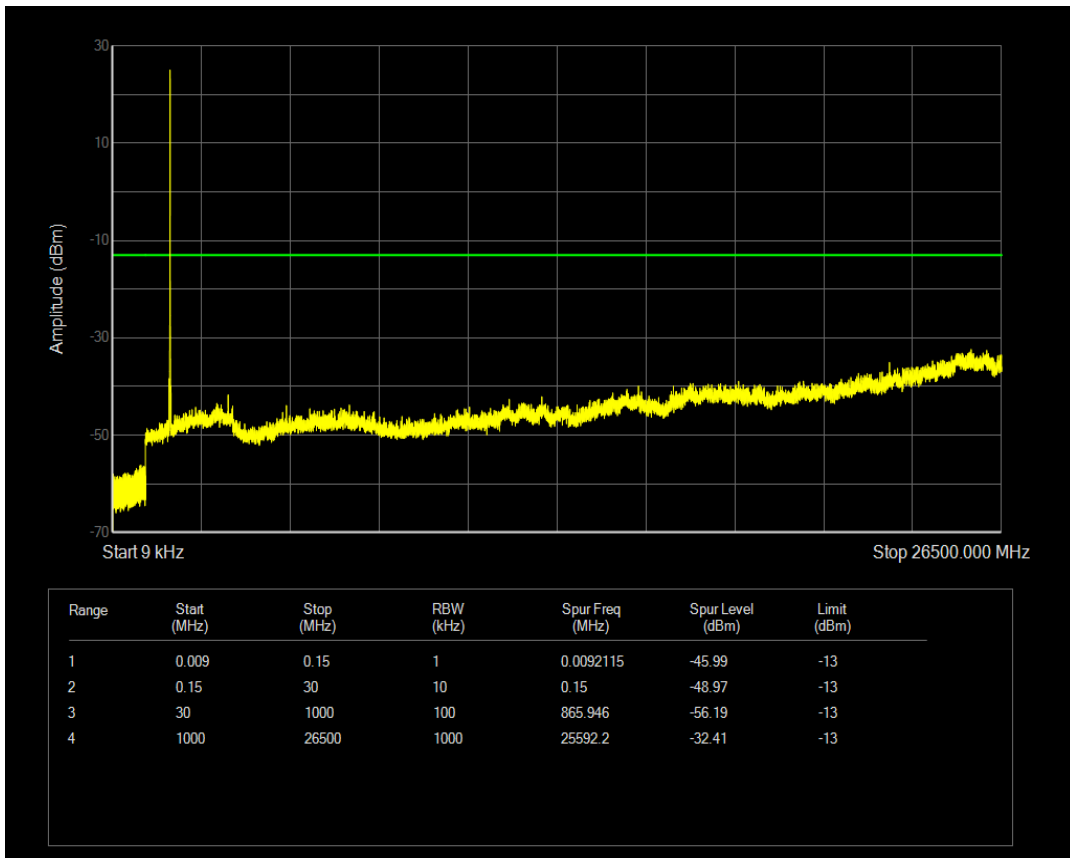

Band4 QAM16 BW=1.4MHz Channel=20175 RB Size=6 Position=#0

Band4 QPSK BW=1.4MHz Channel=20393 RB Size=1 Position=#0