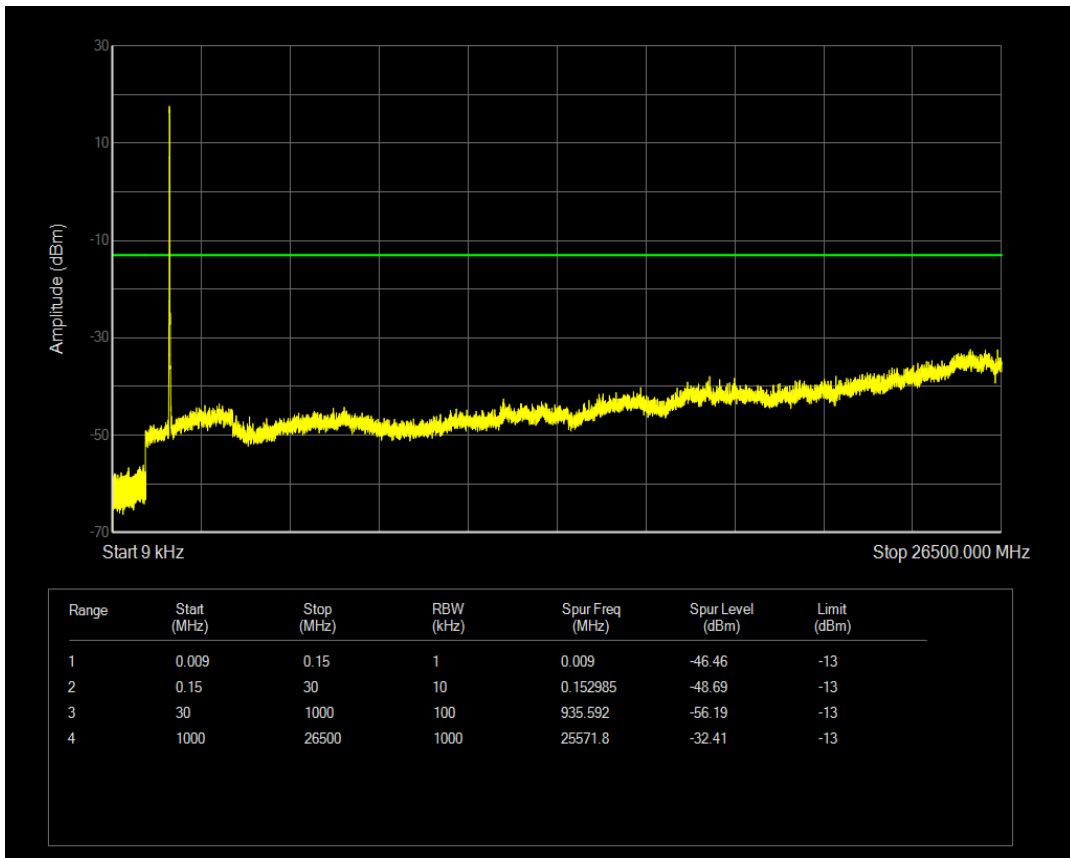

Band4 QAM16 BW=10MHz Channel=20175 RB Size=50 Position=#0

Band4 QPSK BW=10MHz Channel=20350 RB Size=1 Position=#0

Band4 QPSK BW=10MHz Channel=20350 RB Size=50 Position=#0

Band4 QAM16 BW=10MHz Channel=20350 RB Size=1 Position=#0

Band4 QAM16 BW=10MHz Channel=20350 RB Size=50 Position=#0

Band4 QPSK BW=15MHz Channel=20025 RB Size=1 Position=#0

Band4 QPSK BW=15MHz Channel=20025 RB Size=75 Position=#0

Band4 QAM16 BW=15MHz Channel=20025 RB Size=1 Position=#0