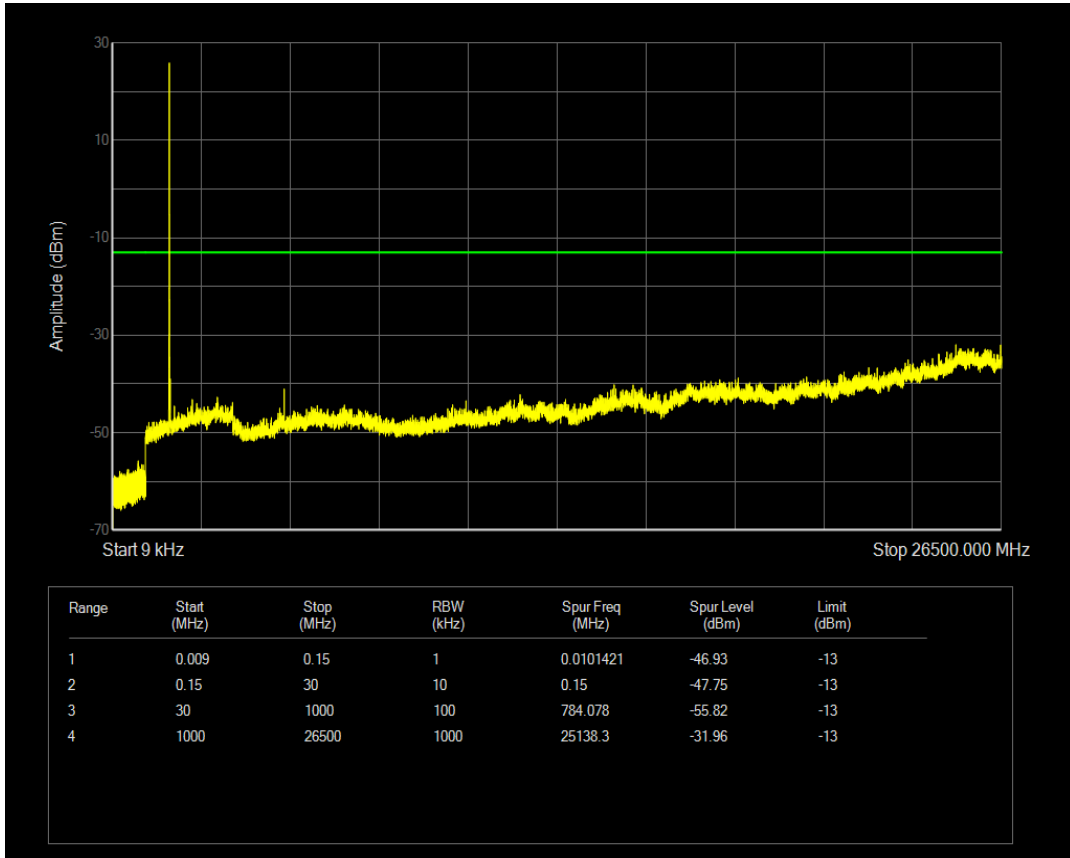

Band4 QAM16 BW=1.4MHz Channel=20393 RB Size=6 Position=#0

Band4 QPSK BW=3MHz Channel=19965 RB Size=1 Position=#0

Band4 QPSK BW=3MHz Channel=19965 RB Size=15 Position=#0

Band4 QAM16 BW=3MHz Channel=19965 RB Size=1 Position=#0