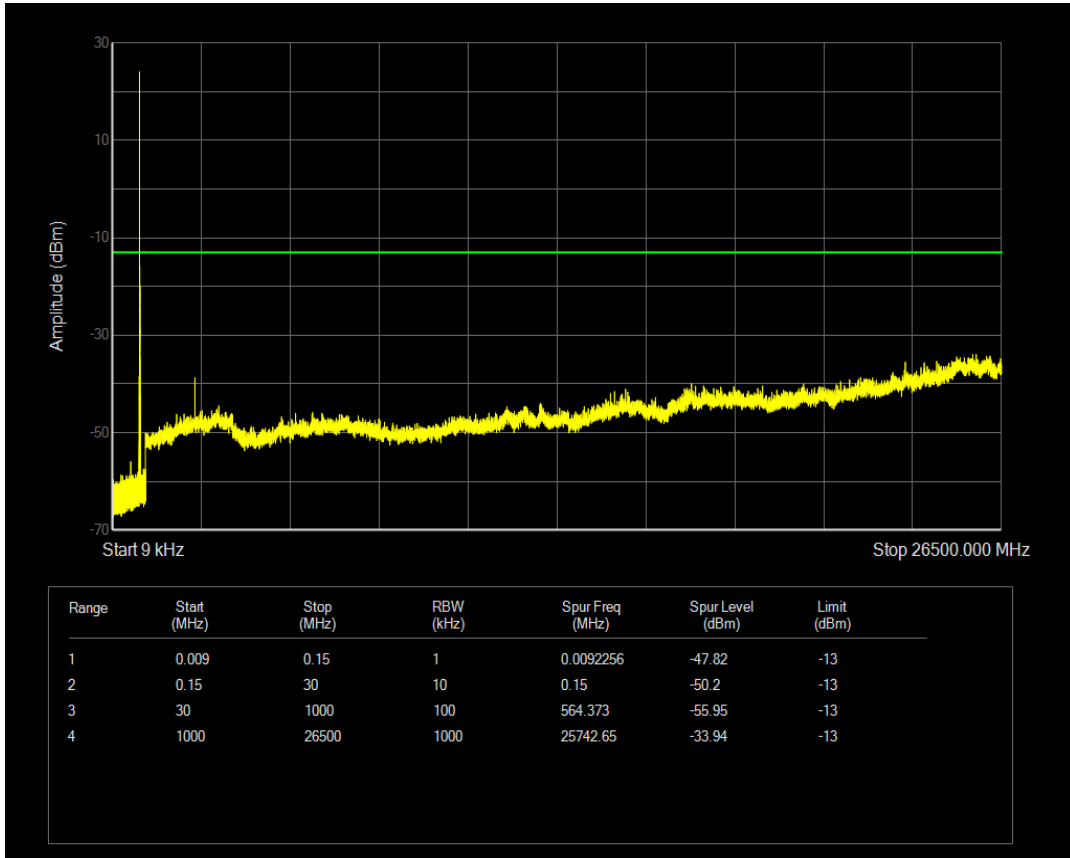

Band5 QAM16 BW=3MHz Channel=20635 RB Size=15 Position=#0

Band5 QPSK BW=5MHz Channel=20425 RB Size=1 Position=#0

Band5 QPSK BW=5MHz Channel=20425 RB Size=25 Position=#0

Band5 QAM16 BW=5MHz Channel=20425 RB Size=1 Position=#0

Band5 QAM16 BW=5MHz Channel=20425 RB Size=25 Position=#0

Band5 QPSK BW=5MHz Channel=20525 RB Size=1 Position=#0

Band5 QPSK BW=5MHz Channel=20525 RB Size=25 Position=#0

Band5 QAM16 BW=5MHz Channel=20525 RB Size=1 Position=#0