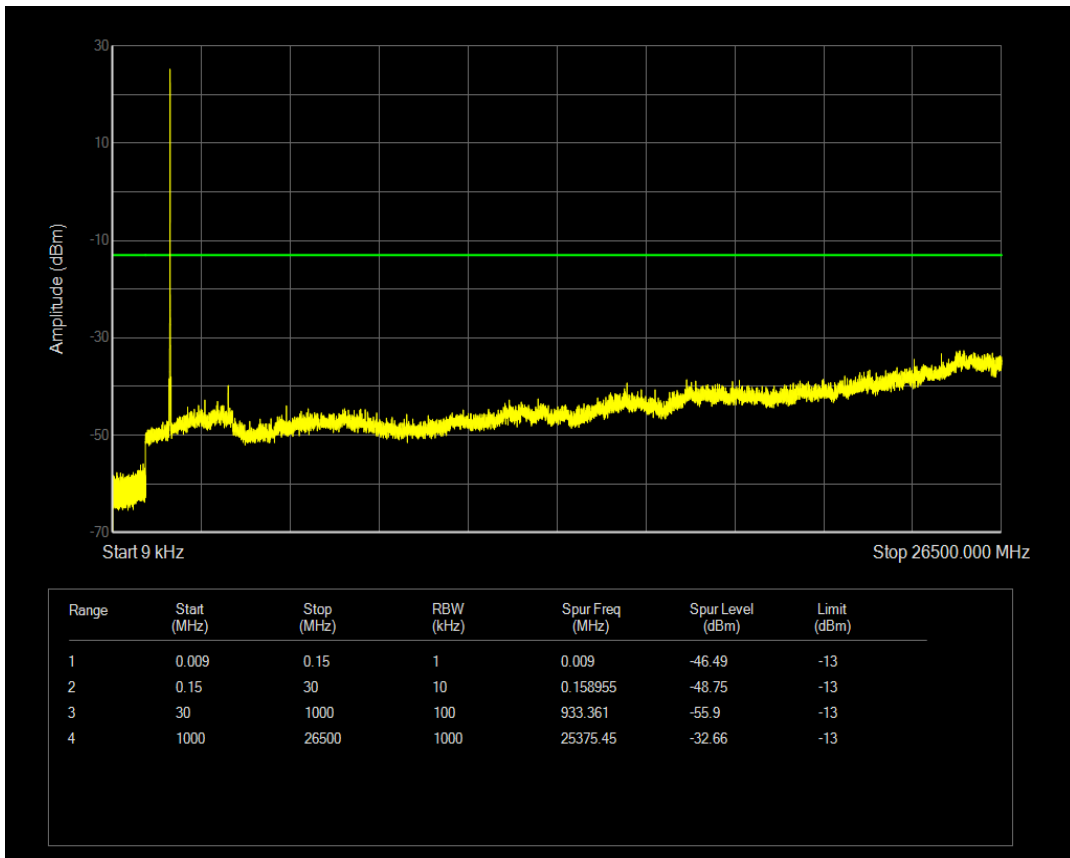

Band2 QAM16 BW=20MHz Channel=18900 RB Size=100 Position=#0

Band2 QPSK BW=20MHz Channel=19100 RB Size=1 Position=#0

Band2 QPSK BW=20MHz Channel=19100 RB Size=100 Position=#0

Band2 QAM16 BW=20MHz Channel=19100 RB Size=1 Position=#0

Band2 QAM16 BW=20MHz Channel=19100 RB Size=100 Position=#0

Band4 QPSK BW=1.4MHz Channel=19957 RB Size=1 Position=#0

Band4 QPSK BW=1.4MHz Channel=19957 RB Size=6 Position=#0

Band4 QAM16 BW=1.4MHz Channel=19957 RB Size=1 Position=#0

Band4 QAM16 BW=1.4MHz Channel=19957 RB Size=6 Position=#0

Band4 QPSK BW=1.4MHz Channel=20175 RB Size=1 Position=#0

Band4 QPSK BW=1.4MHz Channel=20175 RB Size=6 Position=#0

Band4 QAM16 BW=1.4MHz Channel=20175 RB Size=1 Position=#0