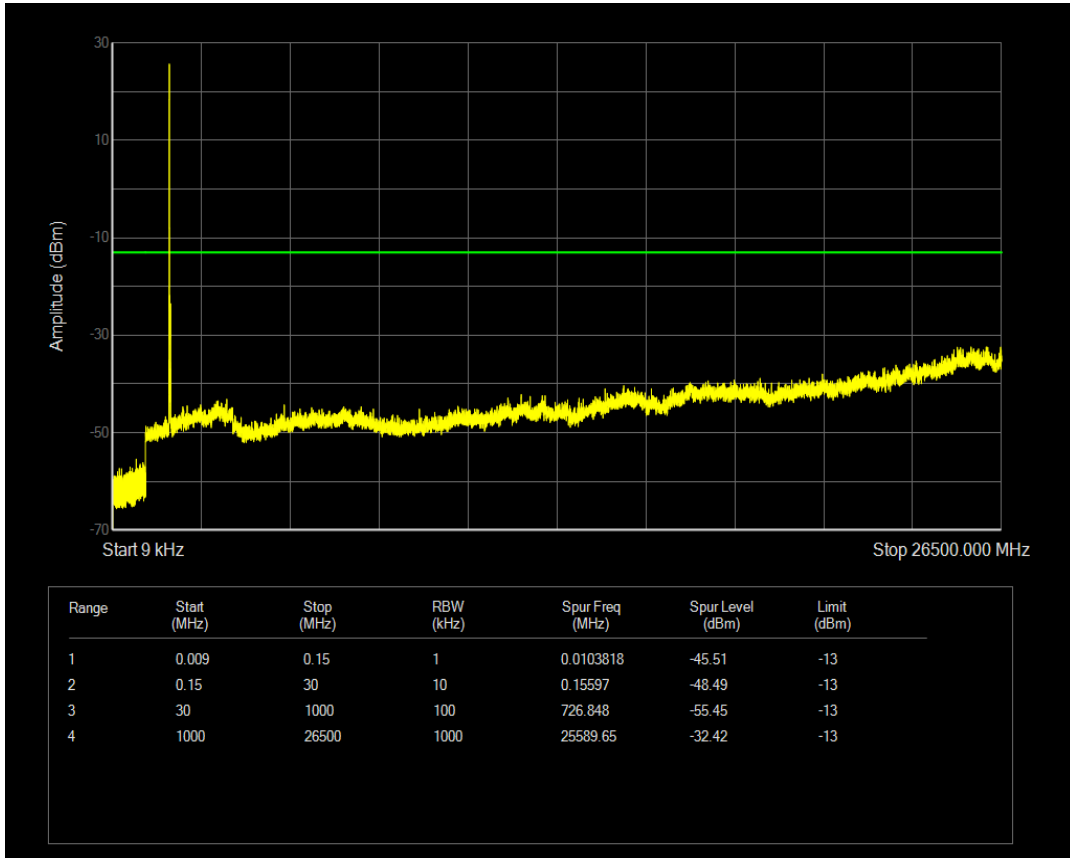

Band4 QAM16 BW=15MHz Channel=20325 RB Size=75 Position=#0

Band4 QPSK BW=20MHz Channel=20050 RB Size=1 Position=#0

Band4 QPSK BW=20MHz Channel=20050 RB Size=100 Position=#0

Band4 QAM16 BW=20MHz Channel=20050 RB Size=1 Position=#0

Band4 QAM16 BW=20MHz Channel=20050 RB Size=100 Position=#0

Band4 QPSK BW=20MHz Channel=20175 RB Size=1 Position=#0

Band4 QPSK BW=20MHz Channel=20175 RB Size=100 Position=#0

Band4 QAM16 BW=20MHz Channel=20175 RB Size=1 Position=#0