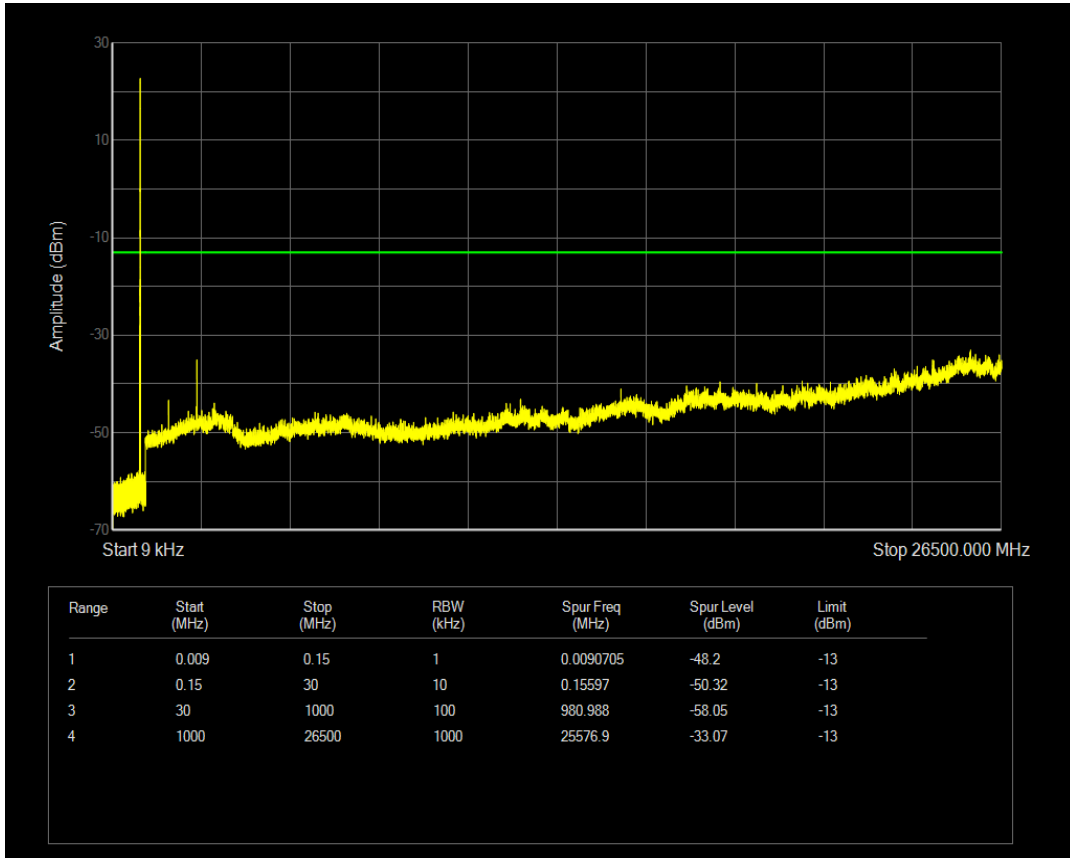

Band5 QAM16 BW=5MHz Channel=20525 RB Size=25 Position=#0

Band5 QPSK BW=5MHz Channel=20625 RB Size=1 Position=#0

Band5 QPSK BW=5MHz Channel=20625 RB Size=25 Position=#0

Band5 QAM16 BW=5MHz Channel=20625 RB Size=1 Position=#0

Band5 QAM16 BW=5MHz Channel=20625 RB Size=25 Position=#0

Band5 QPSK BW=10MHz Channel=20450 RB Size=1 Position=#0

Band5 QPSK BW=10MHz Channel=20450 RB Size=50 Position=#0

Band5 QAM16 BW=10MHz Channel=20450 RB Size=1 Position=#0