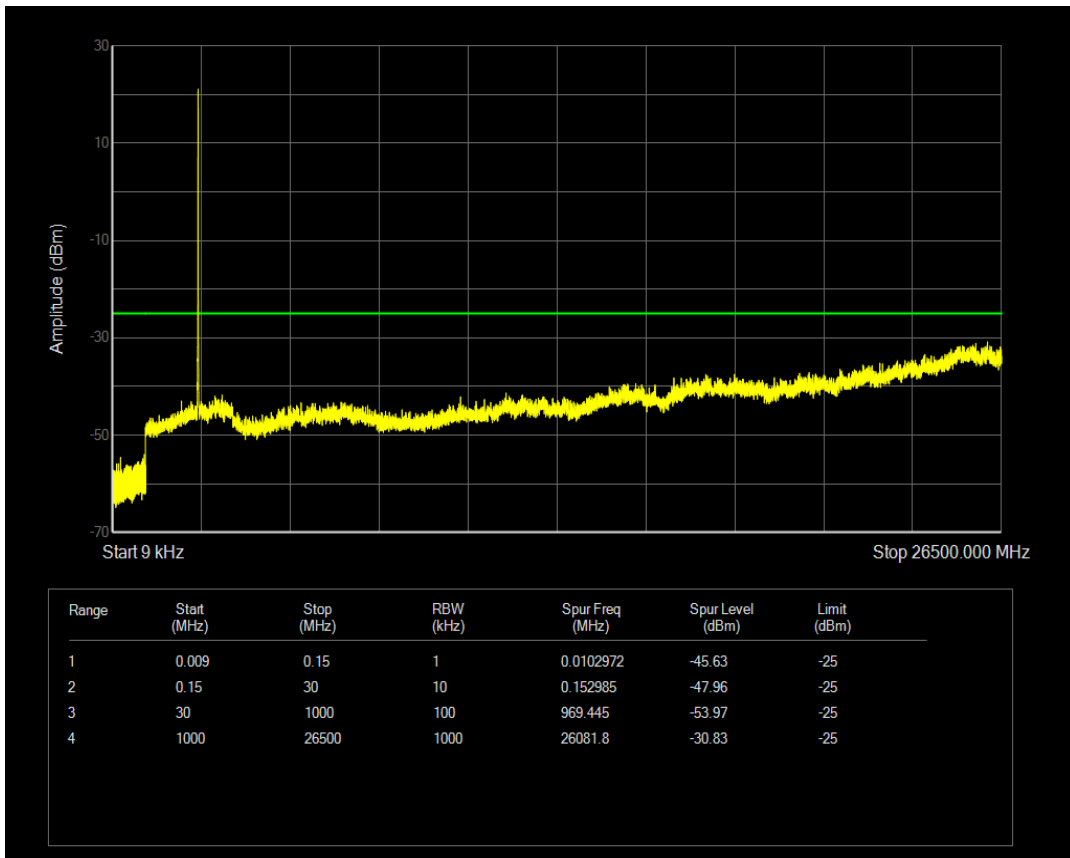

Band7 QPSK BW=5MHz Channel=21425 RB Size=25 Position=#0

Band7 QAM16 BW=5MHz Channel=21425 RB Size=1 Position=#0