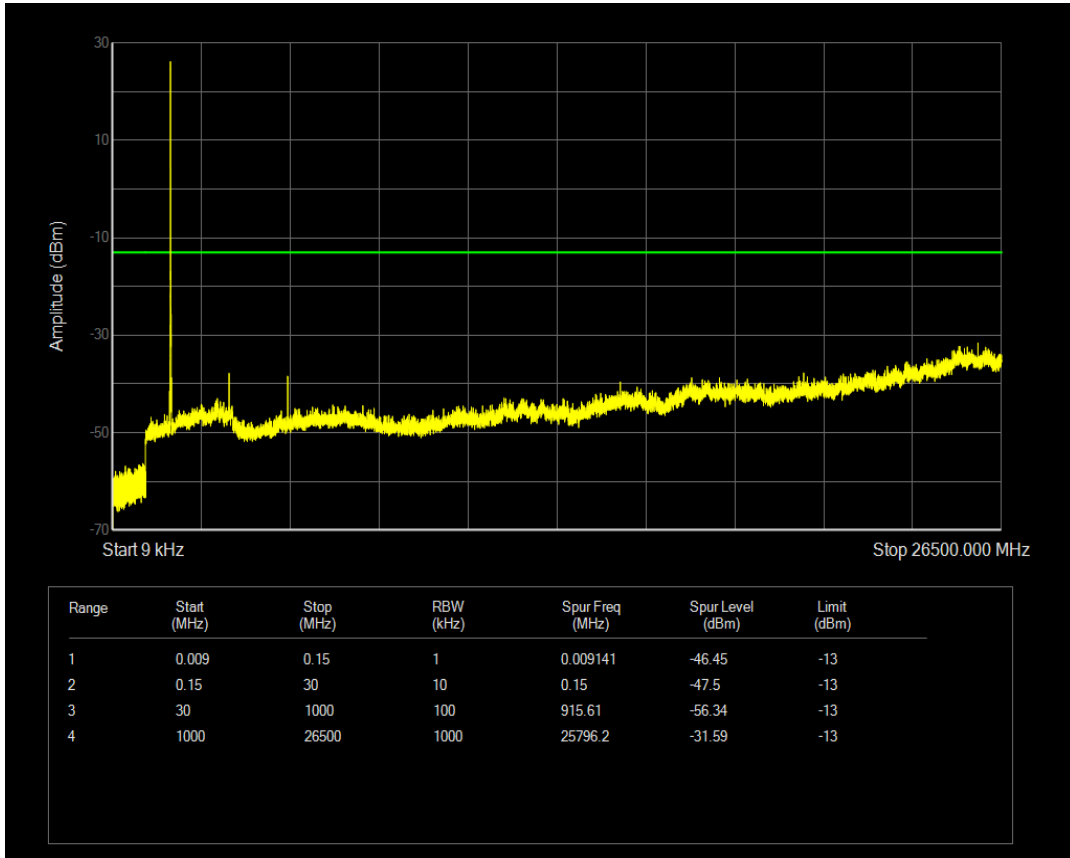

Band4 QAM16 BW=10MHz Channel=20000 RB Size=50 Position=#0

Band4 QPSK BW=10MHz Channel=20175 RB Size=1 Position=#0

Band4 QPSK BW=10MHz Channel=20175 RB Size=50 Position=#0

Band4 QAM16 BW=10MHz Channel=20175 RB Size=1 Position=#0

Band4 QAM16 BW=10MHz Channel=20175 RB Size=50 Position=#0

Band4 QPSK BW=10MHz Channel=20350 RB Size=1 Position=#0

Band4 QPSK BW=10MHz Channel=20350 RB Size=50 Position=#0

Band4 QAM16 BW=10MHz Channel=20350 RB Size=1 Position=#0