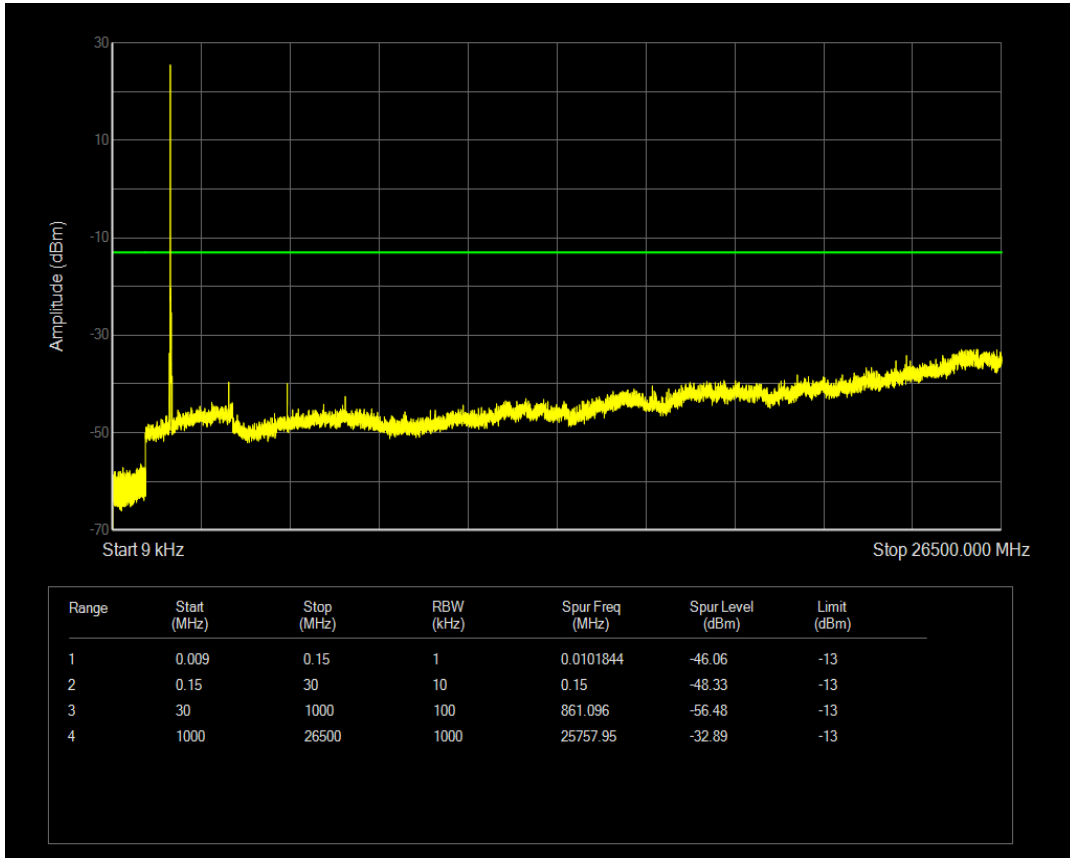

Band4 QAM16 BW=15MHz Channel=20175 RB Size=75 Position=#0

Band4 QPSK BW=15MHz Channel=20325 RB Size=1 Position=#0

Band4 QPSK BW=15MHz Channel=20325 RB Size=75 Position=#0

Band4 QAM16 BW=15MHz Channel=20325 RB Size=1 Position=#0

Band4 QAM16 BW=15MHz Channel=20325 RB Size=75 Position=#0

Band4 QPSK BW=20MHz Channel=20050 RB Size=1 Position=#0

Band4 QPSK BW=20MHz Channel=20050 RB Size=100 Position=#0

Band4 QAM16 BW=20MHz Channel=20050 RB Size=1 Position=#0