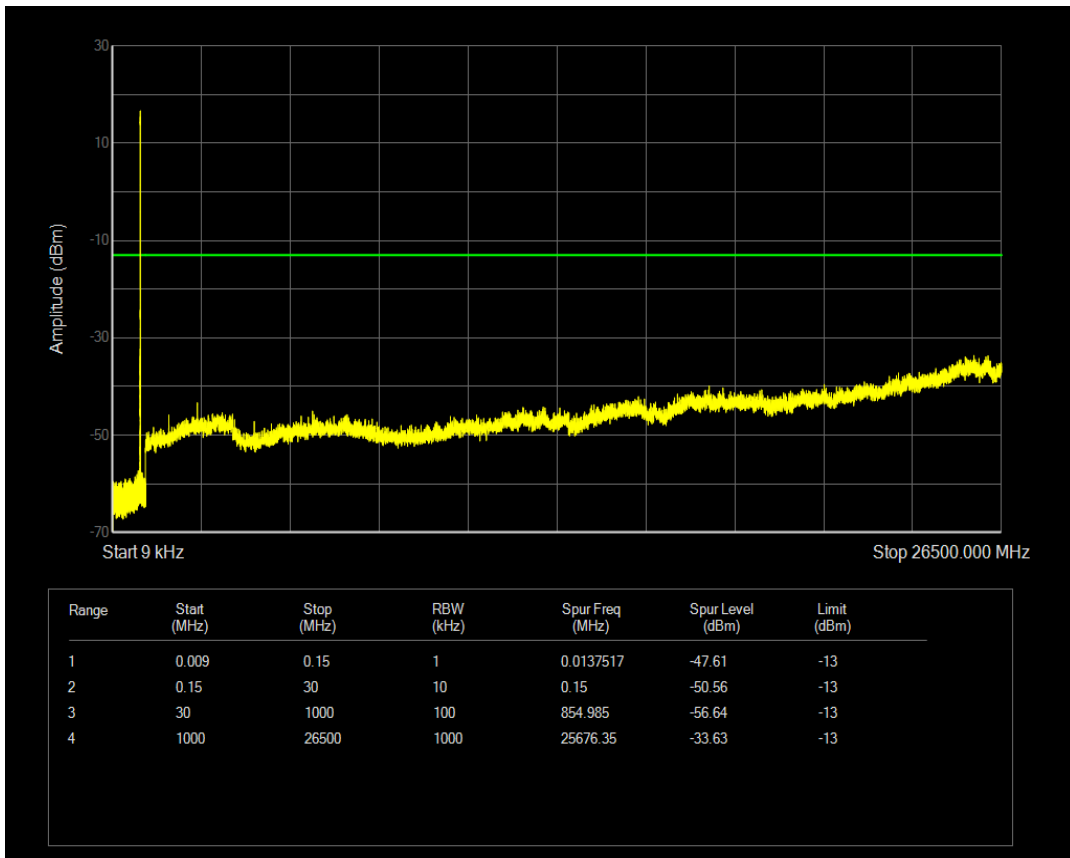

Band5 QAM16 BW=1.4MHz Channel=20643 RB Size=6 Position=#0

Band5 QPSK BW=3MHz Channel=20415 RB Size=1 Position=#0