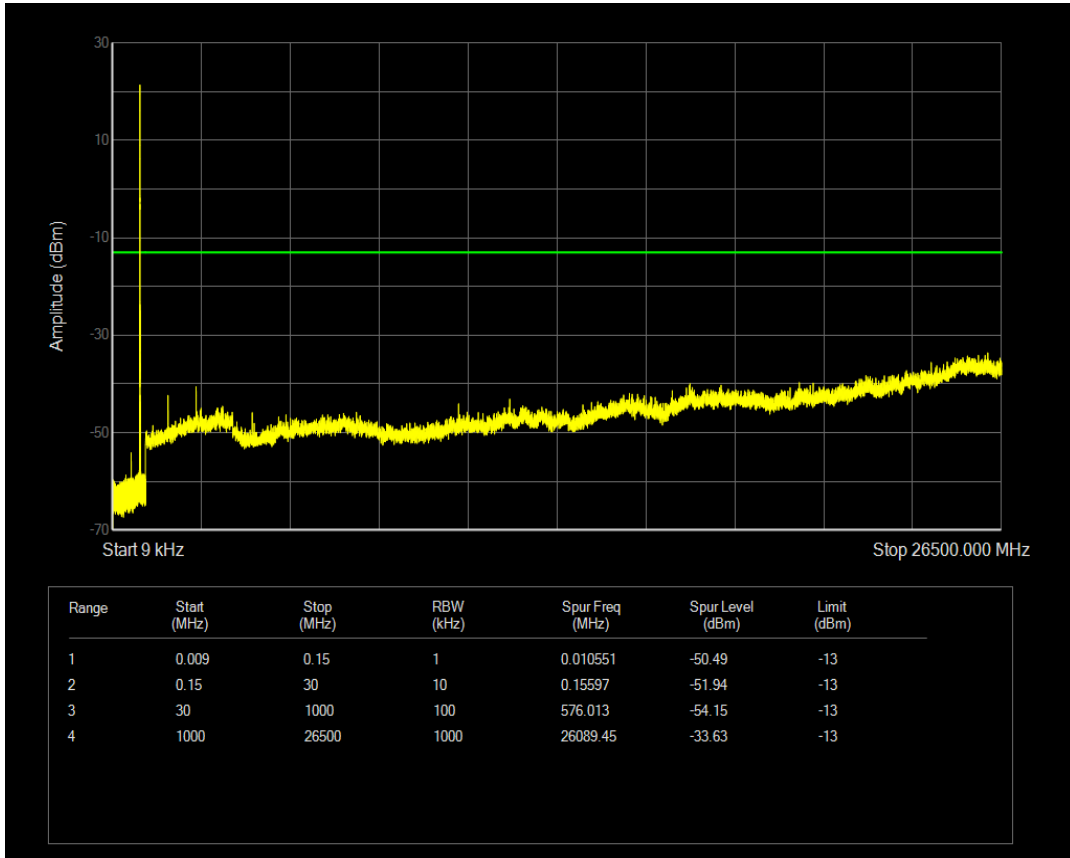

Band4 QAM16 BW=20MHz Channel=20175 RB Size=100 Position=#0

Band4 QPSK BW=20MHz Channel=20300 RB Size=1 Position=#0

Band4 QPSK BW=20MHz Channel=20300 RB Size=100 Position=#0

Band4 QAM16 BW=20MHz Channel=20300 RB Size=1 Position=#0

Band4 QAM16 BW=20MHz Channel=20300 RB Size=100 Position=#0

Band5 QPSK BW=1.4MHz Channel=20407 RB Size=1 Position=#0

Band5 QPSK BW=1.4MHz Channel=20407 RB Size=6 Position=#0

Band5 QAM16 BW=1.4MHz Channel=20407 RB Size=1 Position=#0

Band5 QAM16 BW=1.4MHz Channel=20407 RB Size=6 Position=#0

Band5 QPSK BW=1.4MHz Channel=20525 RB Size=1 Position=#0

Band5 QPSK BW=1.4MHz Channel=20525 RB Size=6 Position=#0

Band5 QAM16 BW=1.4MHz Channel=20525 RB Size=1 Position=#0