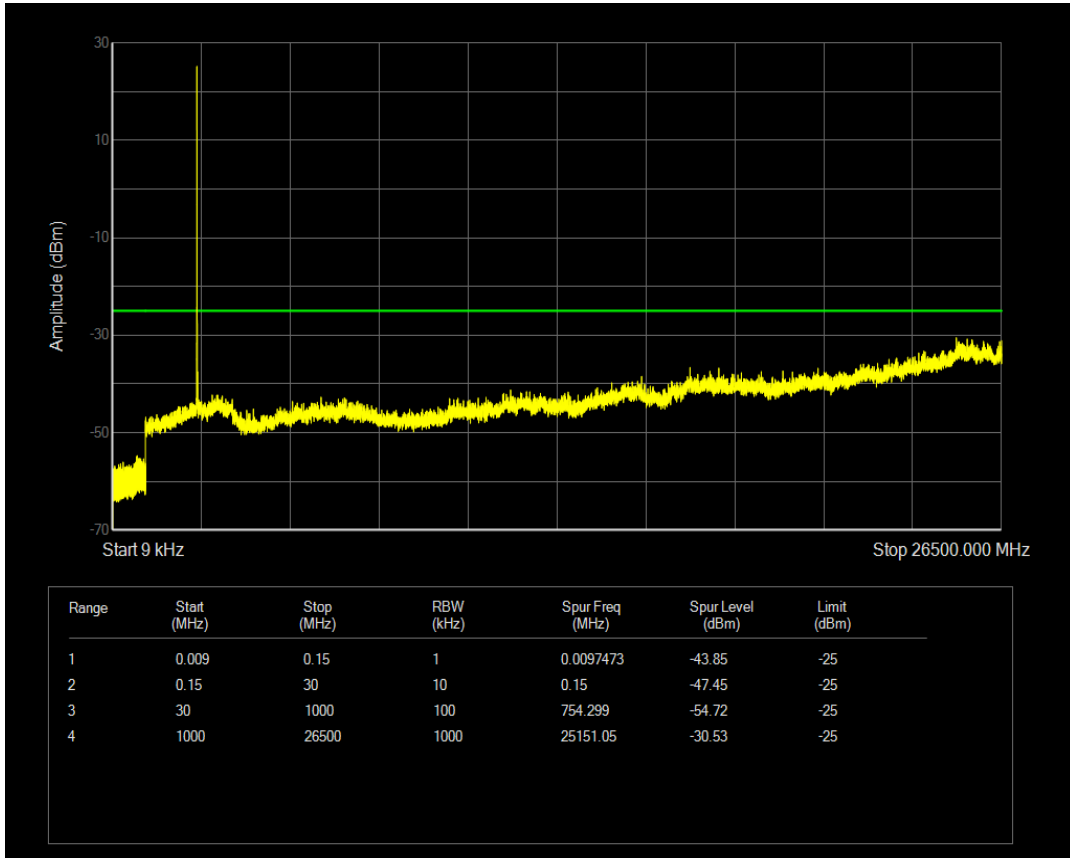

Band7 QAM16 BW=5MHz Channel=20775 RB Size=25 Position=#0

Band7 QPSK BW=5MHz Channel=21100 RB Size=1 Position=#0

Band7 QPSK BW=5MHz Channel=21100 RB Size=25 Position=#0

Band7 QAM16 BW=5MHz Channel=21100 RB Size=1 Position=#0