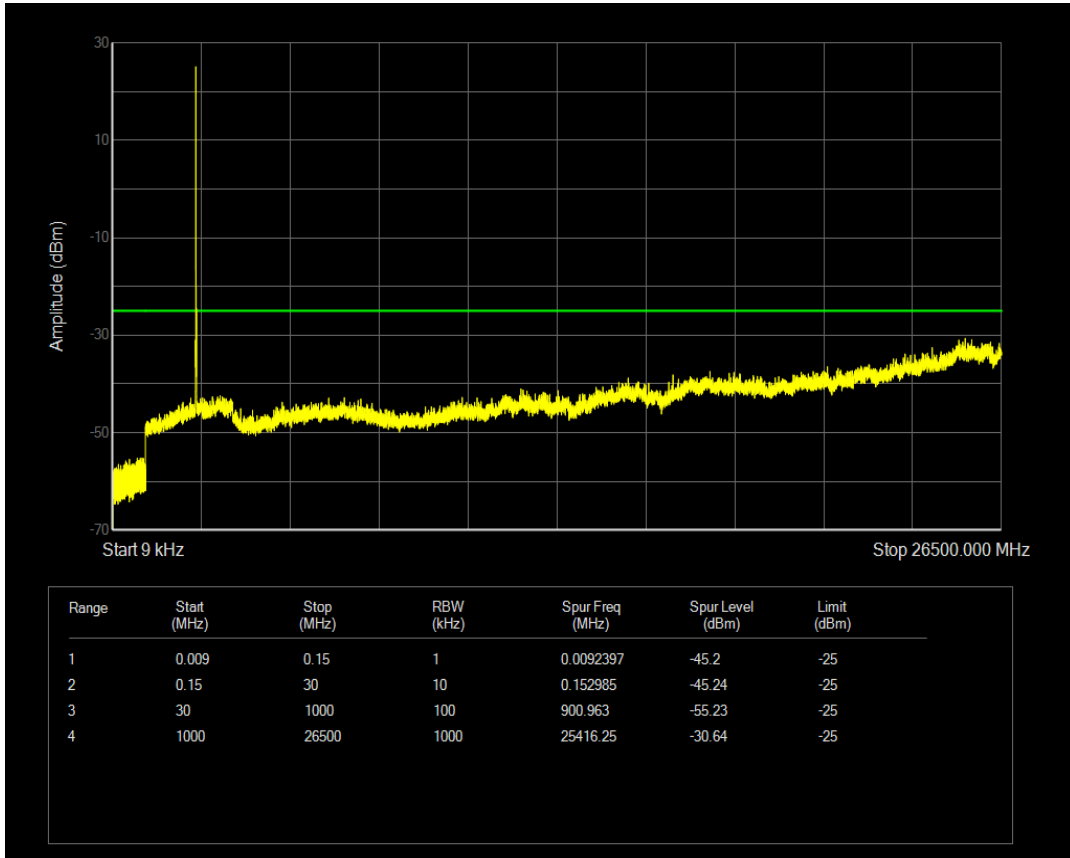

Band7 QPSK BW=10MHz Channel=20800 RB Size=1 Position=#0

Band7 QPSK BW=10MHz Channel=20800 RB Size=50 Position=#0