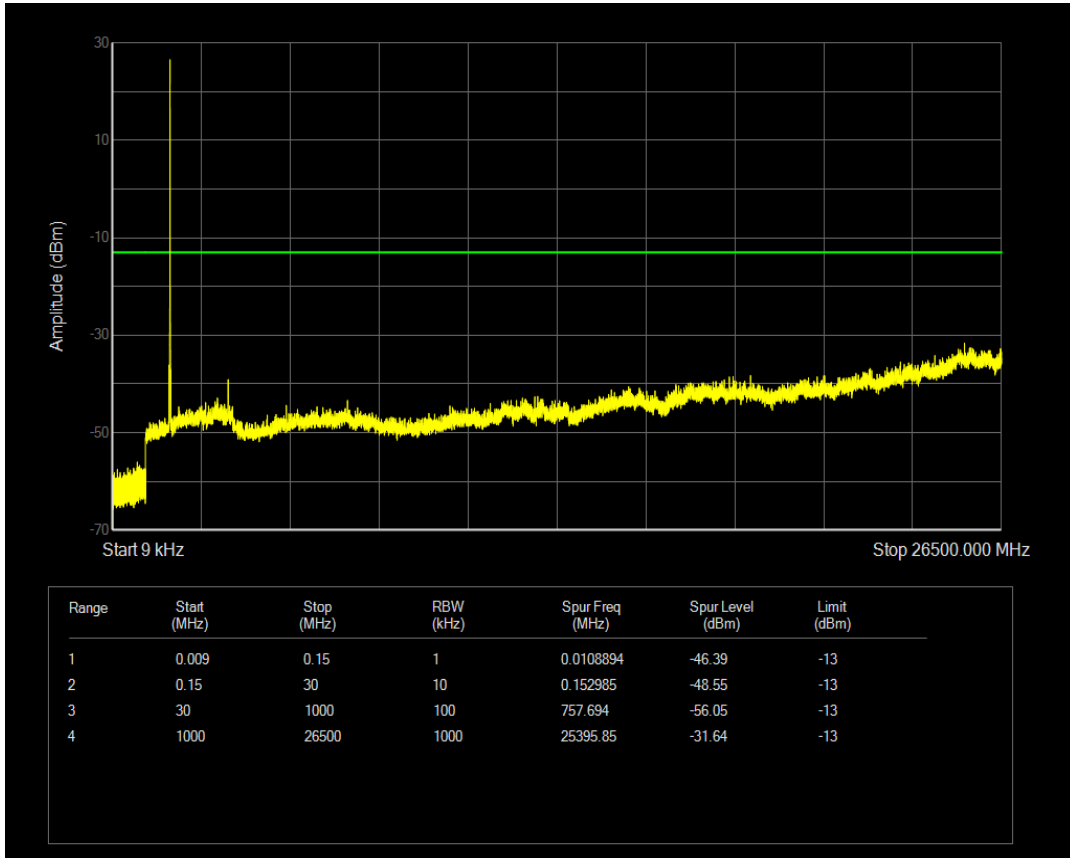

Band4 QPSK BW=3MHz Channel=20175 RB Size=1 Position=#0

Band4 QPSK BW=3MHz Channel=20175 RB Size=15 Position=#0