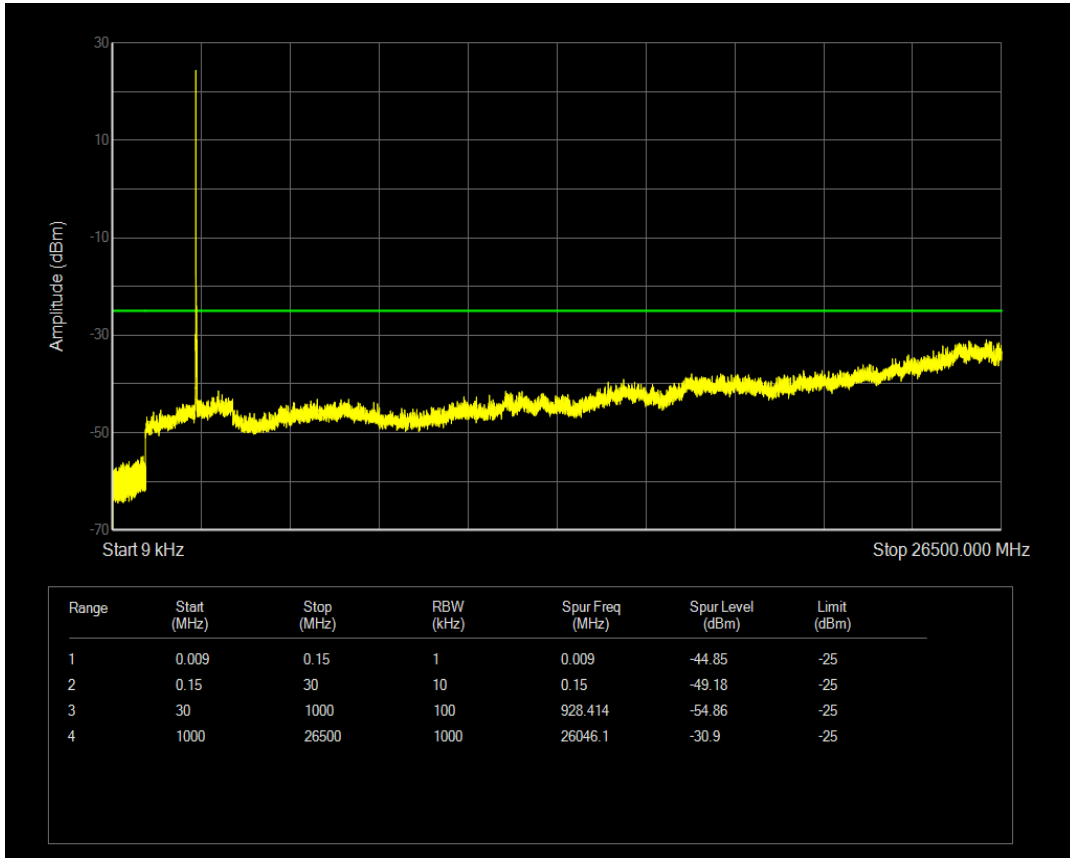

Band7 QAM16 BW=5MHz Channel=21425 RB Size=25 Position=#0

Band7 QPSK BW=10MHz Channel=20800 RB Size=1 Position=#0

Band7 QPSK BW=10MHz Channel=20800 RB Size=50 Position=#0

Band7 QAM16 BW=10MHz Channel=20800 RB Size=1 Position=#0