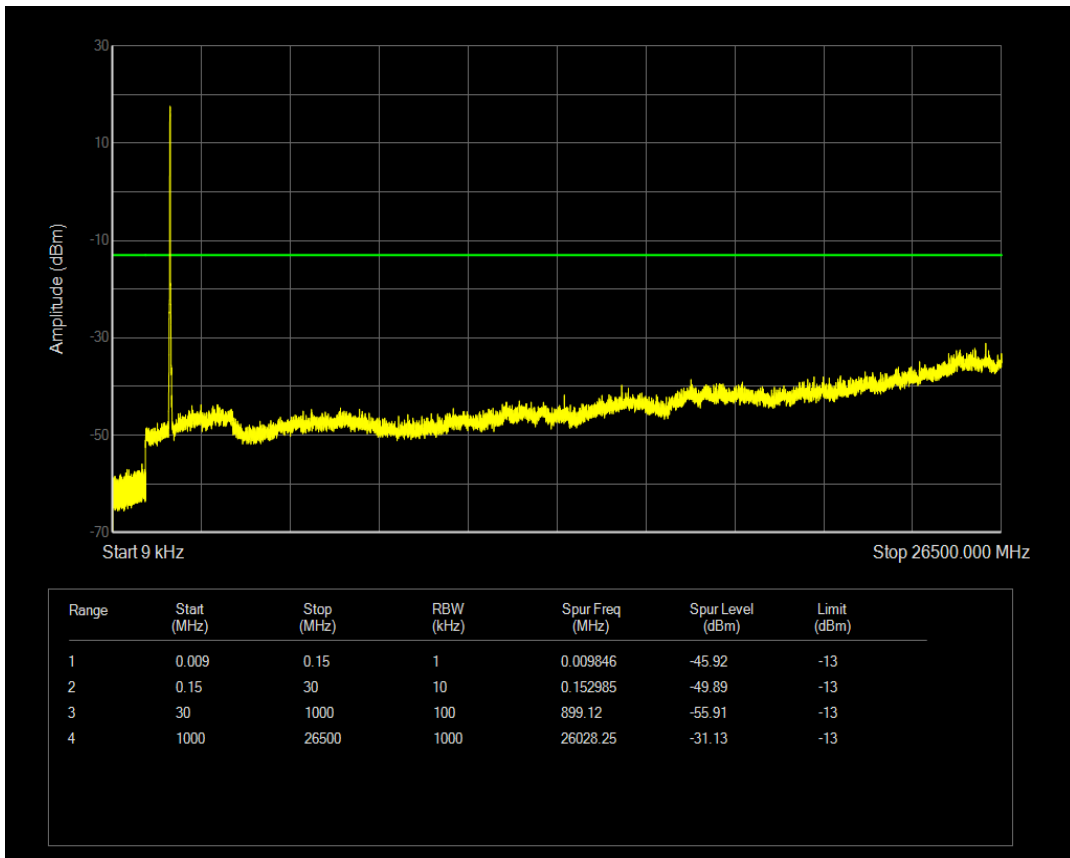

Band4 QAM16 BW=15MHz Channel=20325 RB Size=75 Position=#0

Band4 QPSK BW=20MHz Channel=20050 RB Size=1 Position=#0

Band4 QPSK BW=20MHz Channel=20050 RB Size=100 Position=#0

Band4 QAM16 BW=20MHz Channel=20050 RB Size=1 Position=#0

Band4 QAM16 BW=20MHz Channel=20050 RB Size=100 Position=#0

Band4 QPSK BW=20MHz Channel=20175 RB Size=1 Position=#0

Band4 QPSK BW=20MHz Channel=20175 RB Size=100 Position=#0

Band4 QAM16 BW=20MHz Channel=20175 RB Size=1 Position=#0