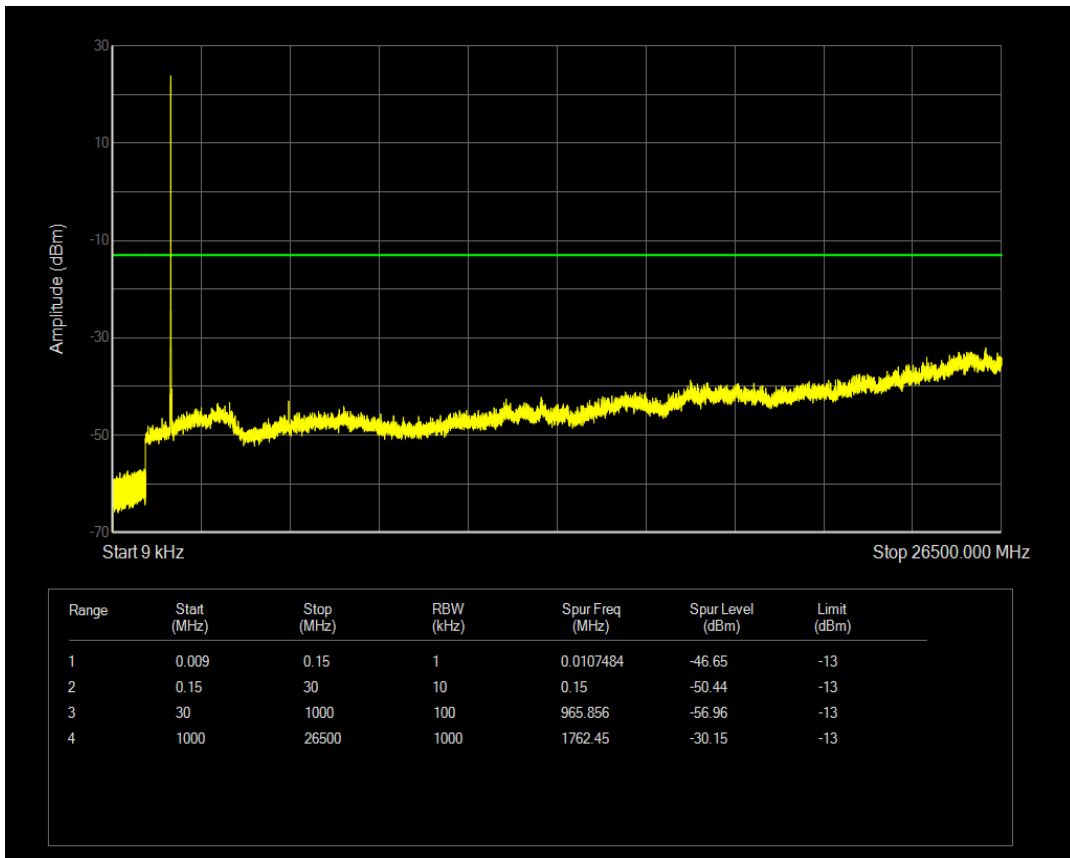

Band4 QAM16 BW=1.4MHz Channel=20393 RB Size=6 Position=#0

Band4 QPSK BW=3MHz Channel=19965 RB Size=1 Position=#0