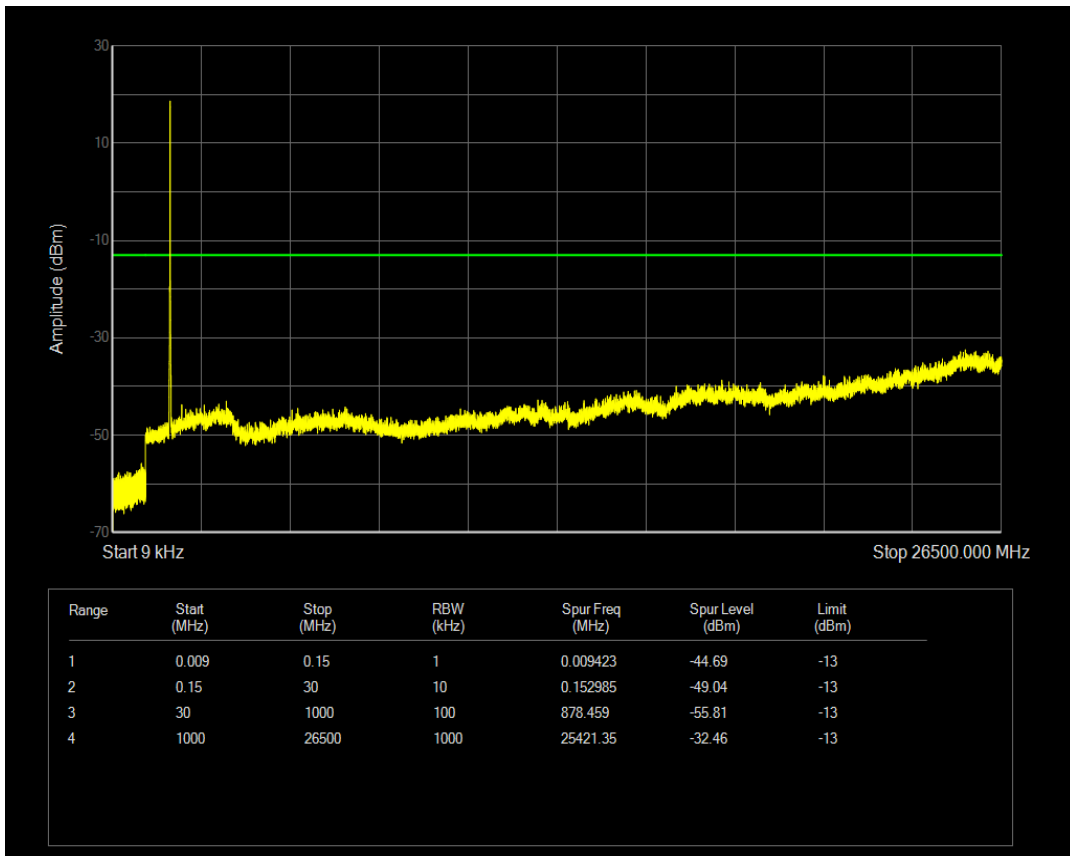

Band4 QAM16 BW=10MHz Channel=20000 RB Size=50 Position=#0

Band4 QPSK BW=10MHz Channel=20175 RB Size=1 Position=#0

Band4 QPSK BW=10MHz Channel=20175 RB Size=50 Position=#0

Band4 QAM16 BW=10MHz Channel=20175 RB Size=1 Position=#0

Band4 QAM16 BW=10MHz Channel=20175 RB Size=50 Position=#0

Band4 QPSK BW=10MHz Channel=20350 RB Size=1 Position=#0

Band4 QPSK BW=10MHz Channel=20350 RB Size=50 Position=#0

Band4 QAM16 BW=10MHz Channel=20350 RB Size=1 Position=#0