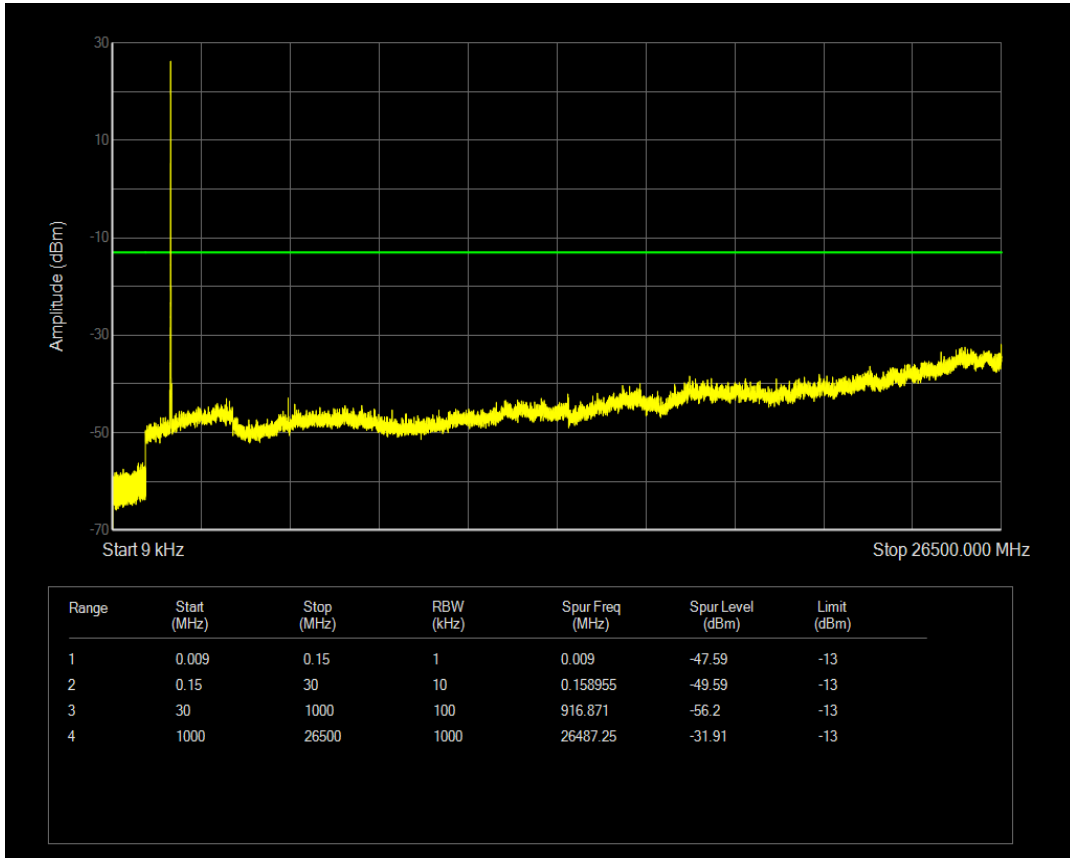

Band4 QPSK BW=5MHz Channel=20375 RB Size=1 Position=#0

Band4 QPSK BW=5MHz Channel=20375 RB Size=25 Position=#0