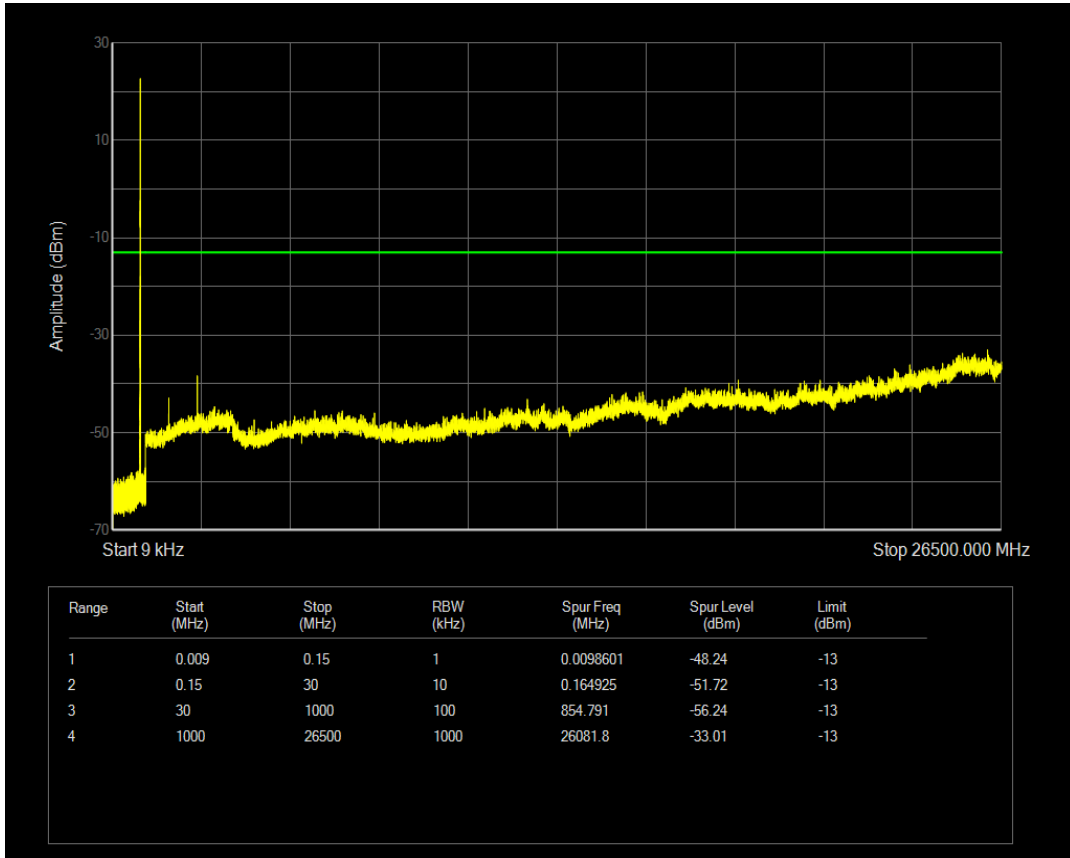

Band5 QAM16 BW=1.4MHz Channel=20525 RB Size=6 Position=#0

Band5 QPSK BW=1.4MHz Channel=20643 RB Size=1 Position=#0

Band5 QPSK BW=1.4MHz Channel=20643 RB Size=6 Position=#0

Band5 QAM16 BW=1.4MHz Channel=20643 RB Size=1 Position=#0