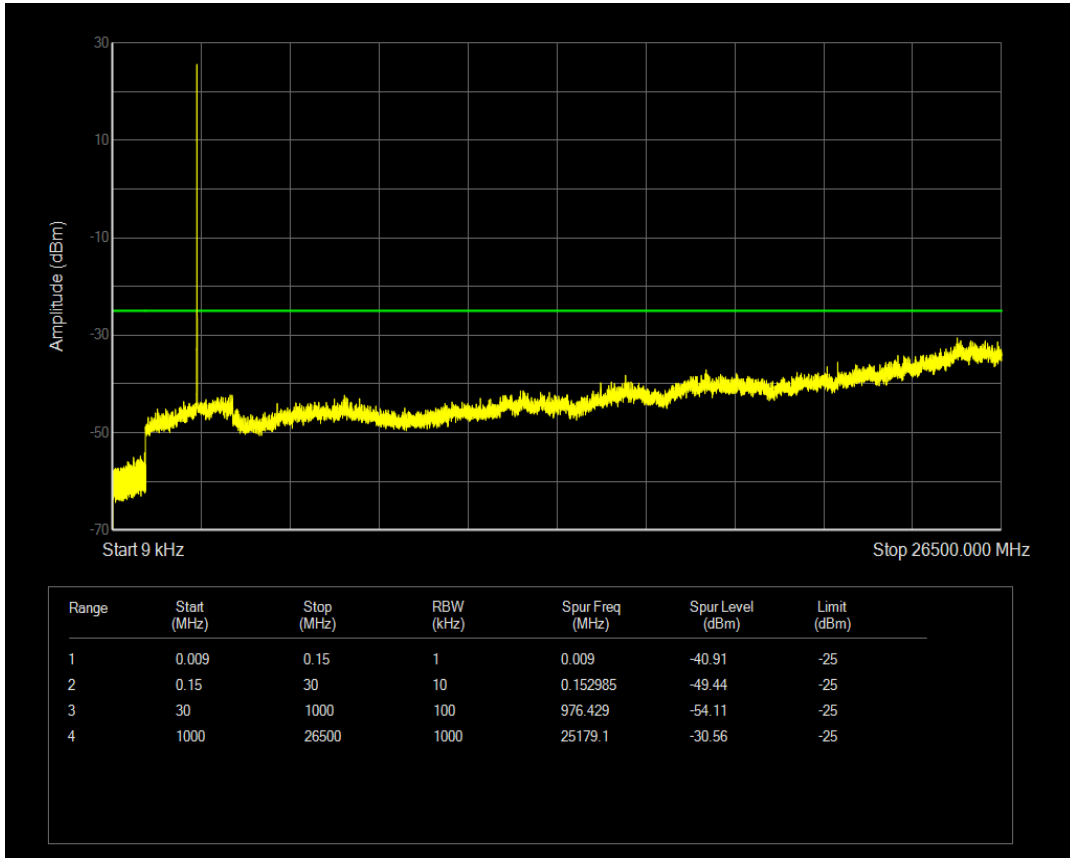

Band7 QPSK BW=5MHz Channel=21100 RB Size=1 Position=#0

Band7 QPSK BW=5MHz Channel=21100 RB Size=25 Position=#0