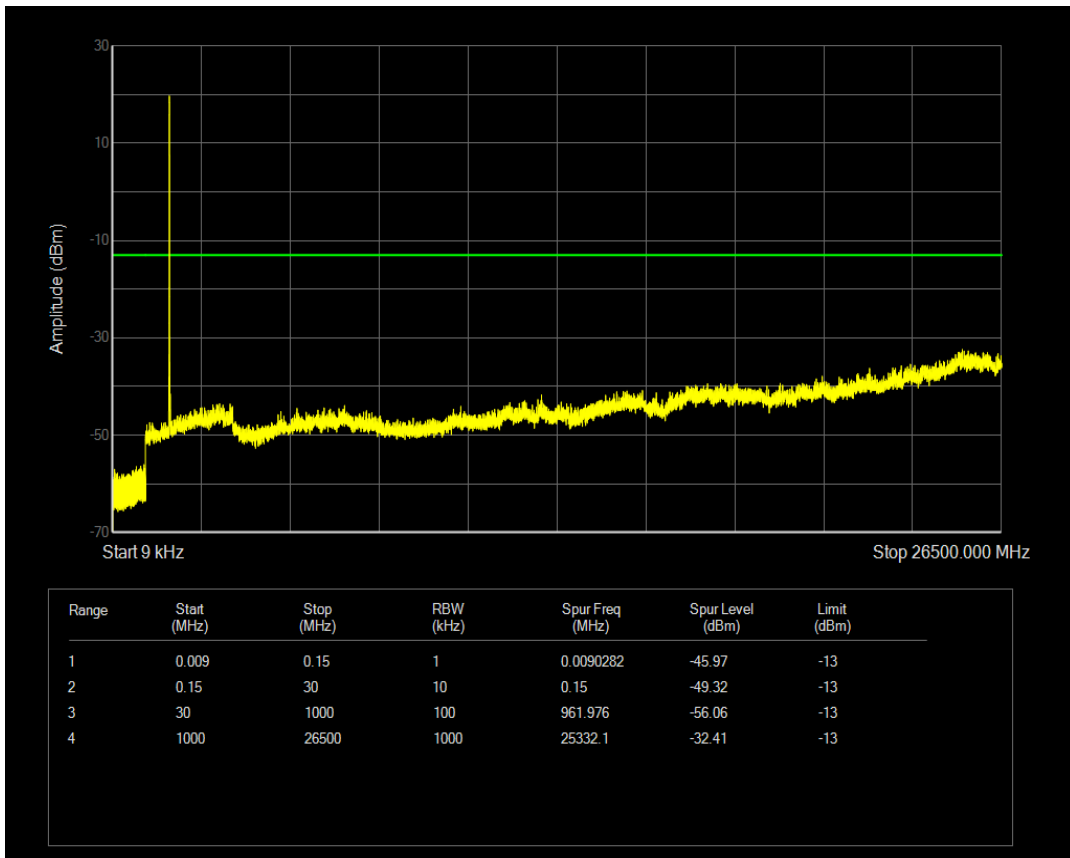

Band4 QAM16 BW=5MHz Channel=19975 RB Size=25 Position=#0

Band4 QPSK BW=5MHz Channel=20175 RB Size=1 Position=#0