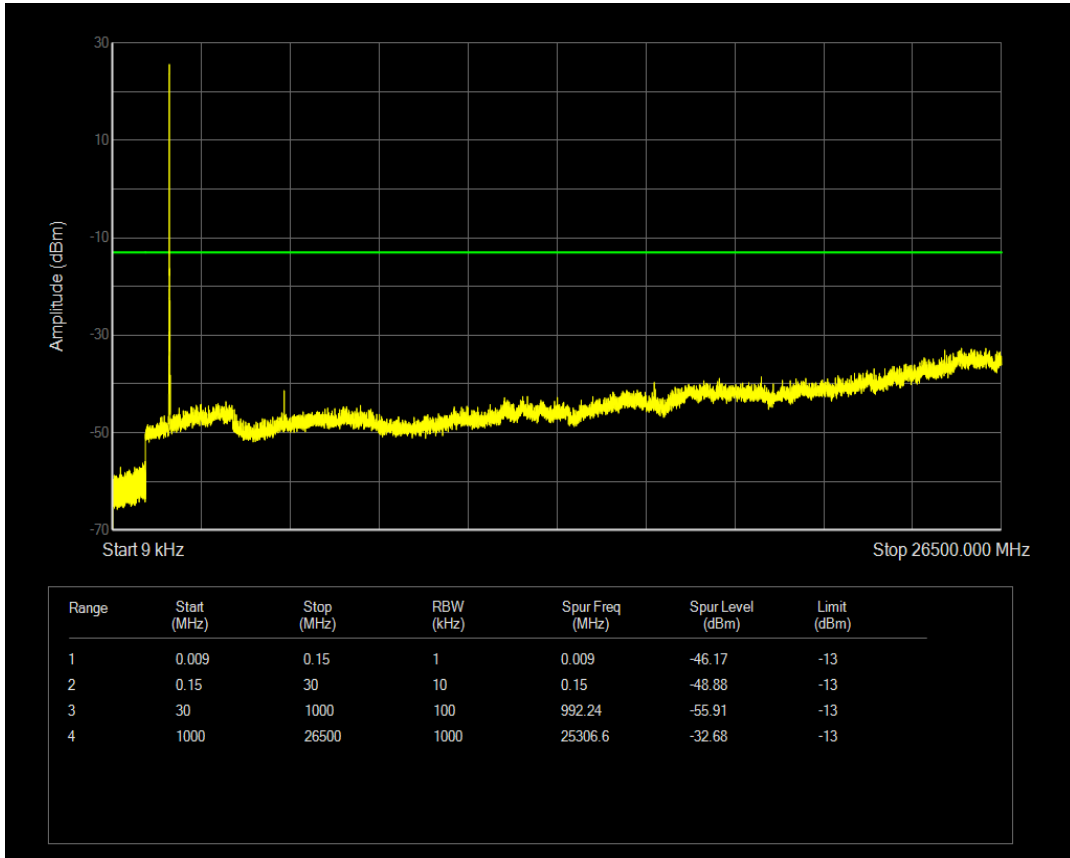

Band4 QAM16 BW=5MHz Channel=20175 RB Size=25 Position=#0

Band4 QPSK BW=5MHz Channel=20375 RB Size=1 Position=#0

Band4 QPSK BW=5MHz Channel=20375 RB Size=25 Position=#0

Band4 QAM16 BW=5MHz Channel=20375 RB Size=1 Position=#0

Band4 QAM16 BW=5MHz Channel=20375 RB Size=25 Position=#0

Band4 QPSK BW=10MHz Channel=20000 RB Size=1 Position=#0

Band4 QPSK BW=10MHz Channel=20000 RB Size=50 Position=#0

Band4 QAM16 BW=10MHz Channel=20000 RB Size=1 Position=#0