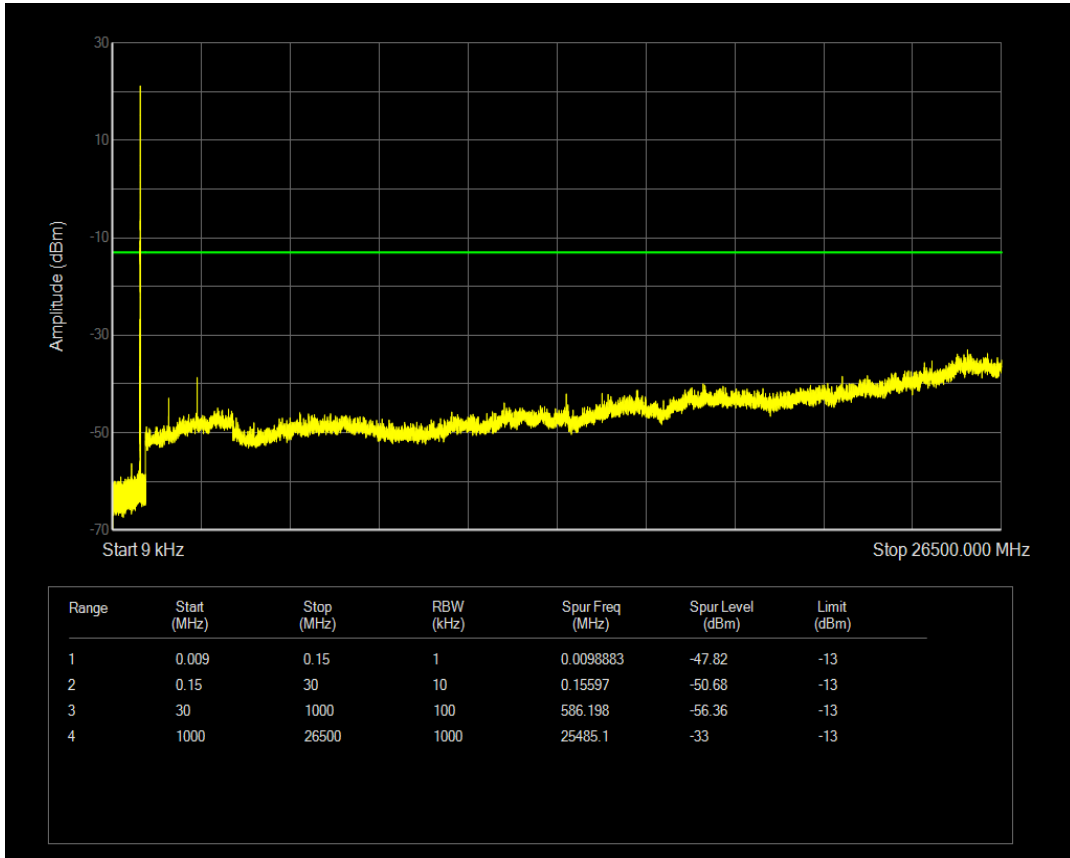

Band5 QPSK BW=3MHz Channel=20635 RB Size=1 Position=#0

Band5 QPSK BW=3MHz Channel=20635 RB Size=15 Position=#0