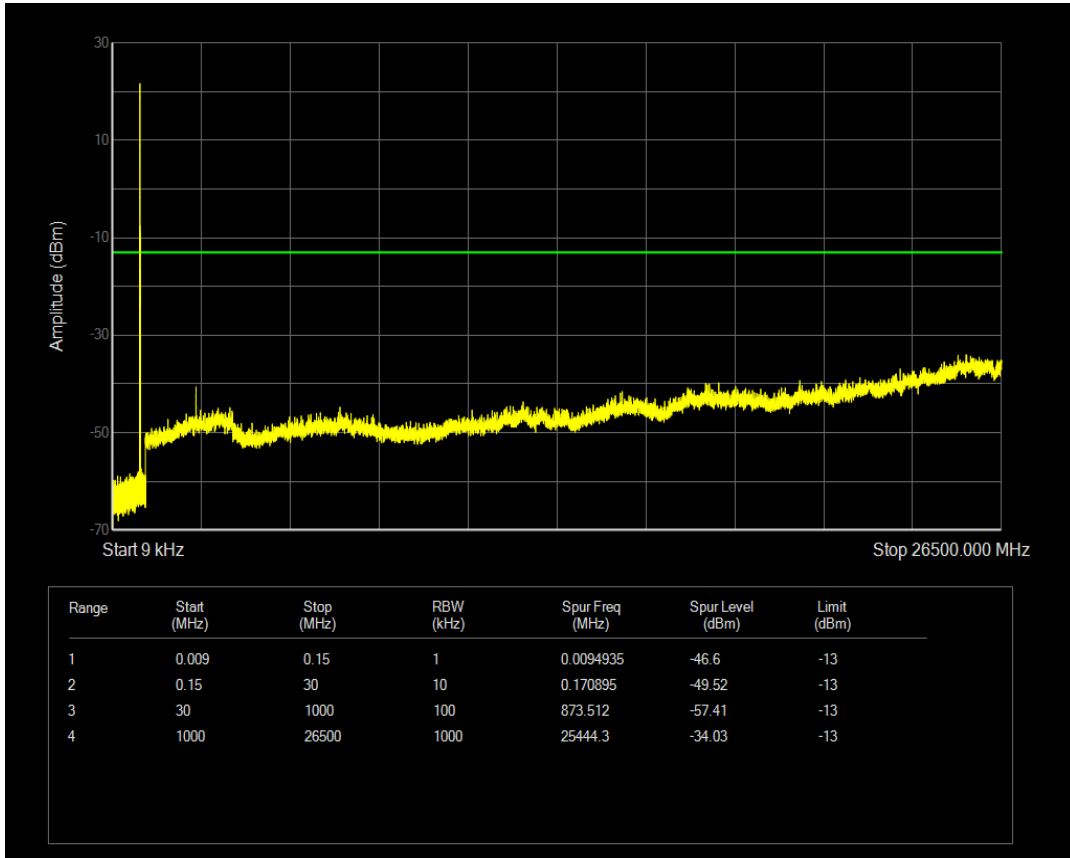

Band5 QAM16 BW=3MHz Channel=20415 RB Size=15 Position=#0

Band5 QPSK BW=3MHz Channel=20525 RB Size=1 Position=#0

Band5 QPSK BW=3MHz Channel=20525 RB Size=15 Position=#0

Band5 QAM16 BW=3MHz Channel=20525 RB Size=1 Position=#0