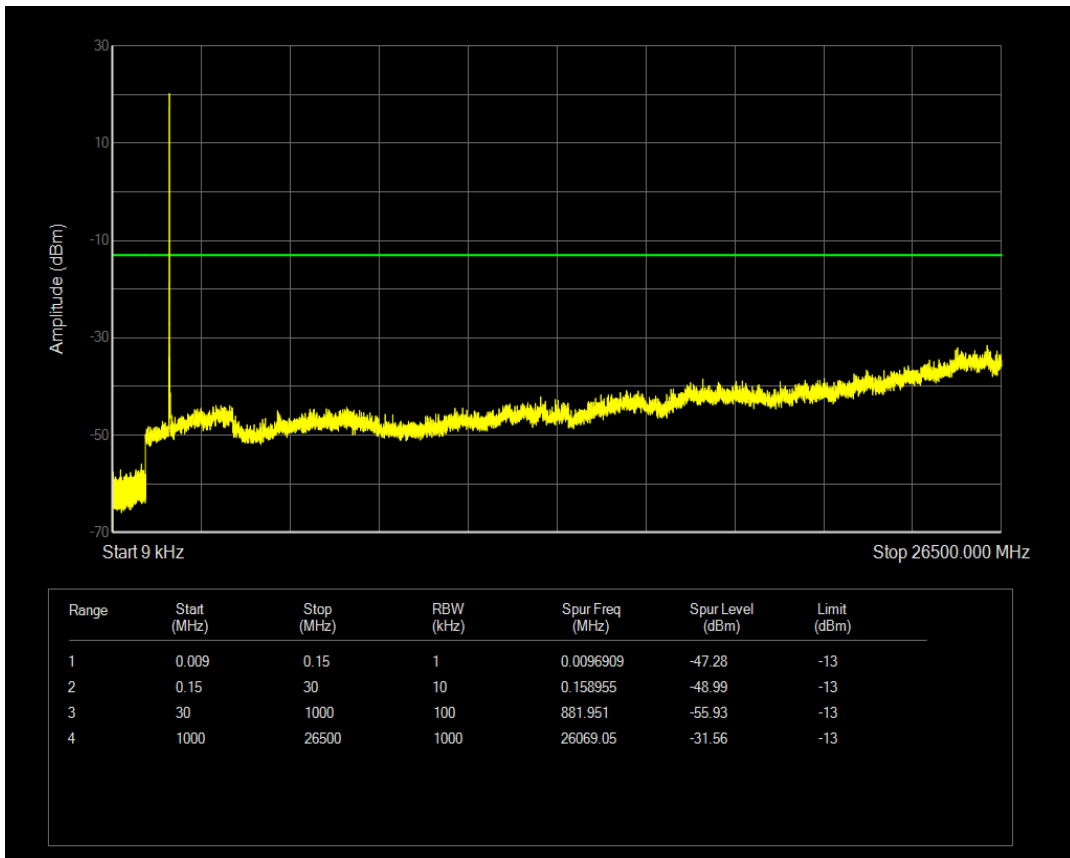

Band4 QPSK BW=5MHz Channel=19975 RB Size=25 Position=#0

Band4 QAM16 BW=5MHz Channel=19975 RB Size=1 Position=#0