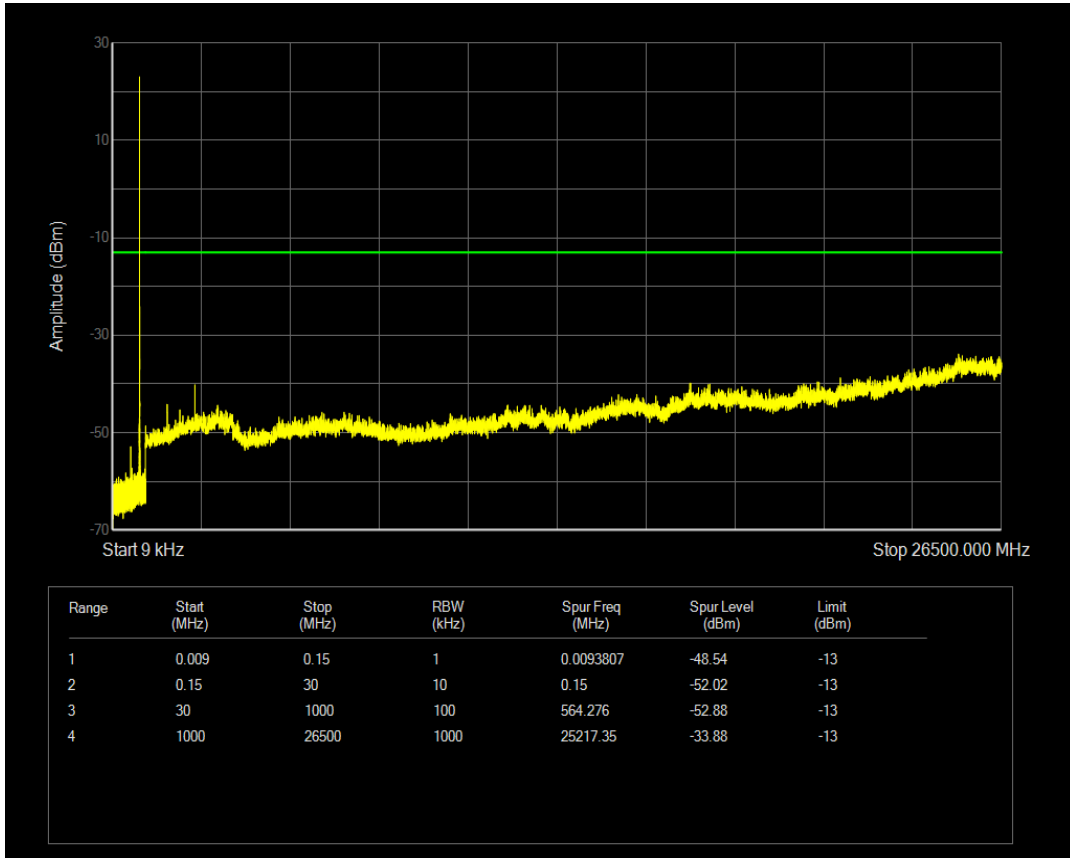

Band4 QAM16 BW=20MHz Channel=20175 RB Size=100 Position=#0

Band4 QPSK BW=20MHz Channel=20300 RB Size=1 Position=#0

Band4 QPSK BW=20MHz Channel=20300 RB Size=100 Position=#0

Band4 QAM16 BW=20MHz Channel=20300 RB Size=1 Position=#0

Band4 QAM16 BW=20MHz Channel=20300 RB Size=100 Position=#0

Band5 QPSK BW=1.4MHz Channel=20407 RB Size=1 Position=#0

Band5 QPSK BW=1.4MHz Channel=20407 RB Size=6 Position=#0

Band5 QAM16 BW=1.4MHz Channel=20407 RB Size=1 Position=#0

Band5 QAM16 BW=1.4MHz Channel=20407 RB Size=6 Position=#0

Band5 QPSK BW=1.4MHz Channel=20525 RB Size=1 Position=#0

Band5 QPSK BW=1.4MHz Channel=20525 RB Size=6 Position=#0

Band5 QAM16 BW=1.4MHz Channel=20525 RB Size=1 Position=#0