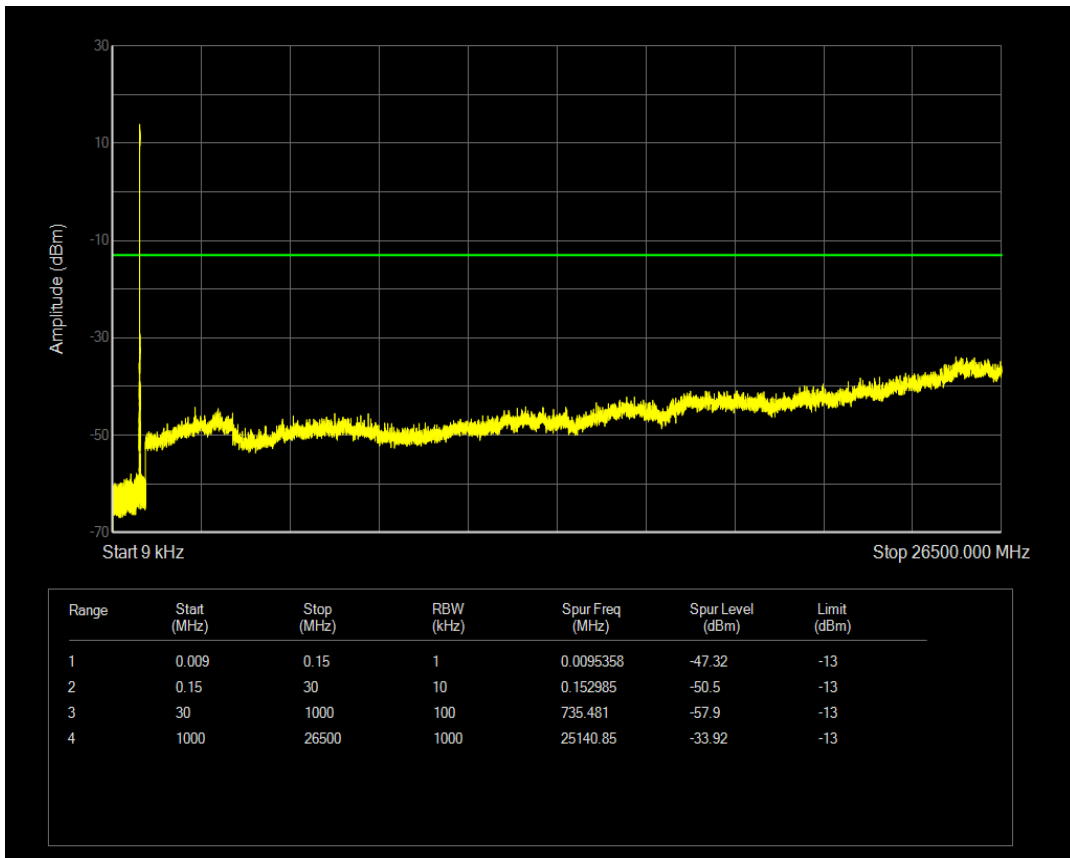

Band5 QAM16 BW=3MHz Channel=20525 RB Size=15 Position=#0

Band5 QPSK BW=3MHz Channel=20635 RB Size=1 Position=#0

Band5 QPSK BW=3MHz Channel=20635 RB Size=15 Position=#0

Band5 QAM16 BW=3MHz Channel=20635 RB Size=1 Position=#0

Band5 QAM16 BW=3MHz Channel=20635 RB Size=15 Position=#0

Band5 QPSK BW=5MHz Channel=20425 RB Size=1 Position=#0

Band5 QPSK BW=5MHz Channel=20425 RB Size=25 Position=#0

Band5 QAM16 BW=5MHz Channel=20425 RB Size=1 Position=#0