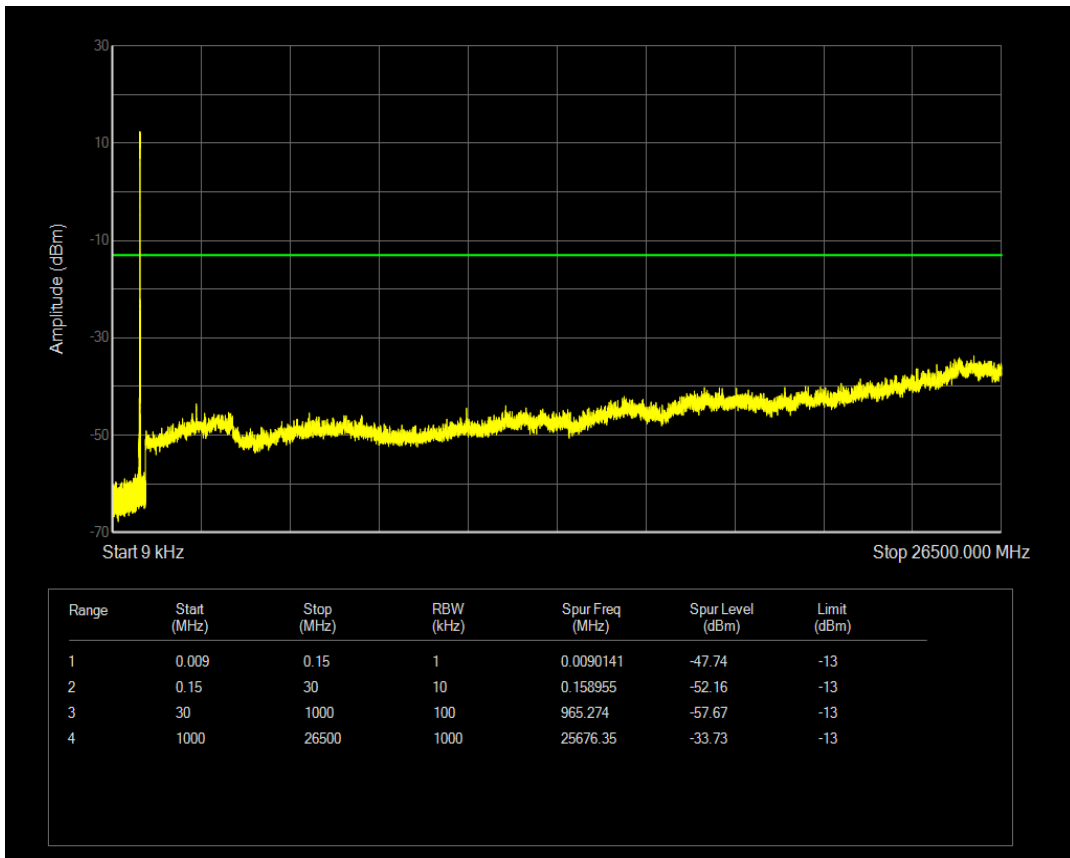

Band5 QAM16 BW=3MHz Channel=20635 RB Size=15 Position=#0

Band5 QPSK BW=5MHz Channel=20425 RB Size=1 Position=#0

Band5 QPSK BW=5MHz Channel=20425 RB Size=25 Position=#0

Band5 QAM16 BW=5MHz Channel=20425 RB Size=1 Position=#0

Band5 QAM16 BW=5MHz Channel=20425 RB Size=25 Position=#0

Band5 QPSK BW=5MHz Channel=20525 RB Size=1 Position=#0

Band5 QPSK BW=5MHz Channel=20525 RB Size=25 Position=#0

Band5 QAM16 BW=5MHz Channel=20525 RB Size=1 Position=#0