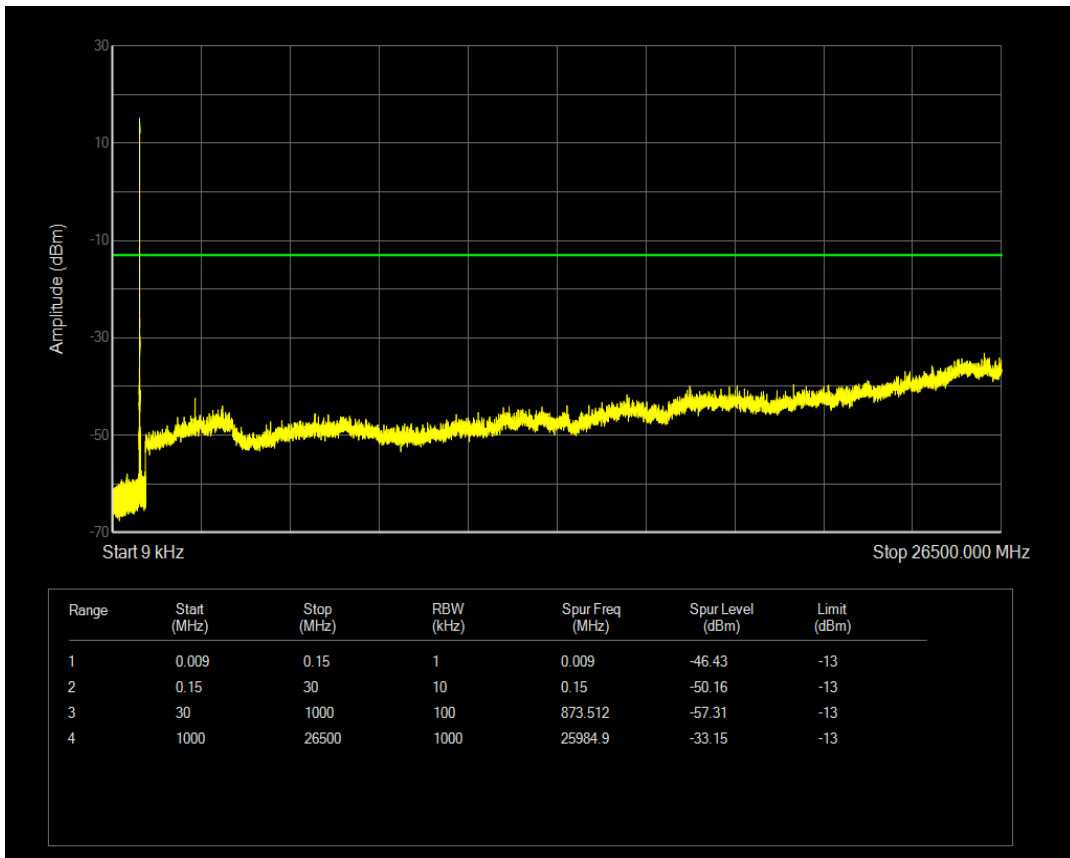

Band5 QPSK BW=3MHz Channel=20415 RB Size=15 Position=#0

Band5 QAM16 BW=3MHz Channel=20415 RB Size=1 Position=#0