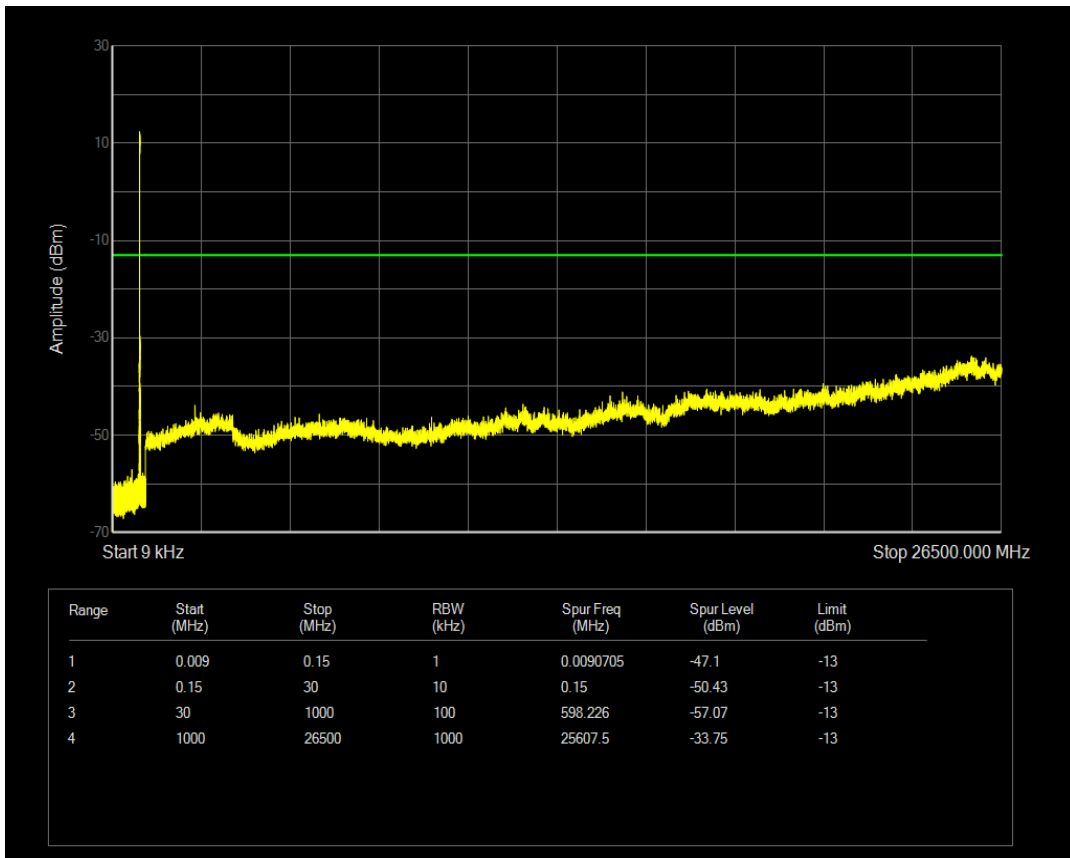

Band5 QAM16 BW=3MHz Channel=20635 RB Size=15 Position=#0

Band5 QPSK BW=5MHz Channel=20425 RB Size=1 Position=#0

Band5 QPSK BW=5MHz Channel=20425 RB Size=25 Position=#0

Band5 QAM16 BW=5MHz Channel=20425 RB Size=1 Position=#0

Band5 QAM16 BW=5MHz Channel=20425 RB Size=25 Position=#0

Band5 QPSK BW=5MHz Channel=20525 RB Size=1 Position=#0

Band5 QPSK BW=5MHz Channel=20525 RB Size=25 Position=#0

Band5 QAM16 BW=5MHz Channel=20525 RB Size=1 Position=#0