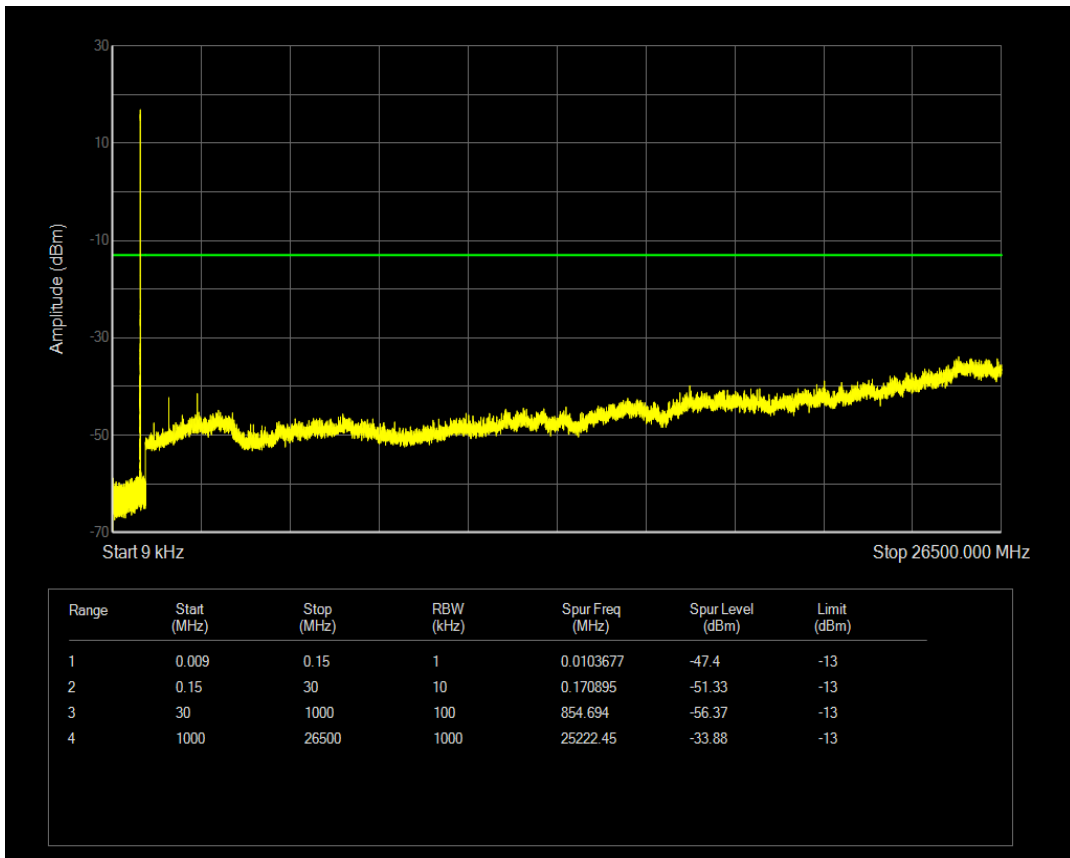

Band5 QAM16 BW=1.4MHz Channel=20407 RB Size=6 Position=#0

Band5 QPSK BW=1.4MHz Channel=20525 RB Size=1 Position=#0

Band5 QPSK BW=1.4MHz Channel=20525 RB Size=6 Position=#0

Band5 QAM16 BW=1.4MHz Channel=20525 RB Size=1 Position=#0

Band5 QAM16 BW=1.4MHz Channel=20525 RB Size=6 Position=#0

Band5 QPSK BW=1.4MHz Channel=20643 RB Size=1 Position=#0

Band5 QPSK BW=1.4MHz Channel=20643 RB Size=6 Position=#0

Band5 QAM16 BW=1.4MHz Channel=20643 RB Size=1 Position=#0