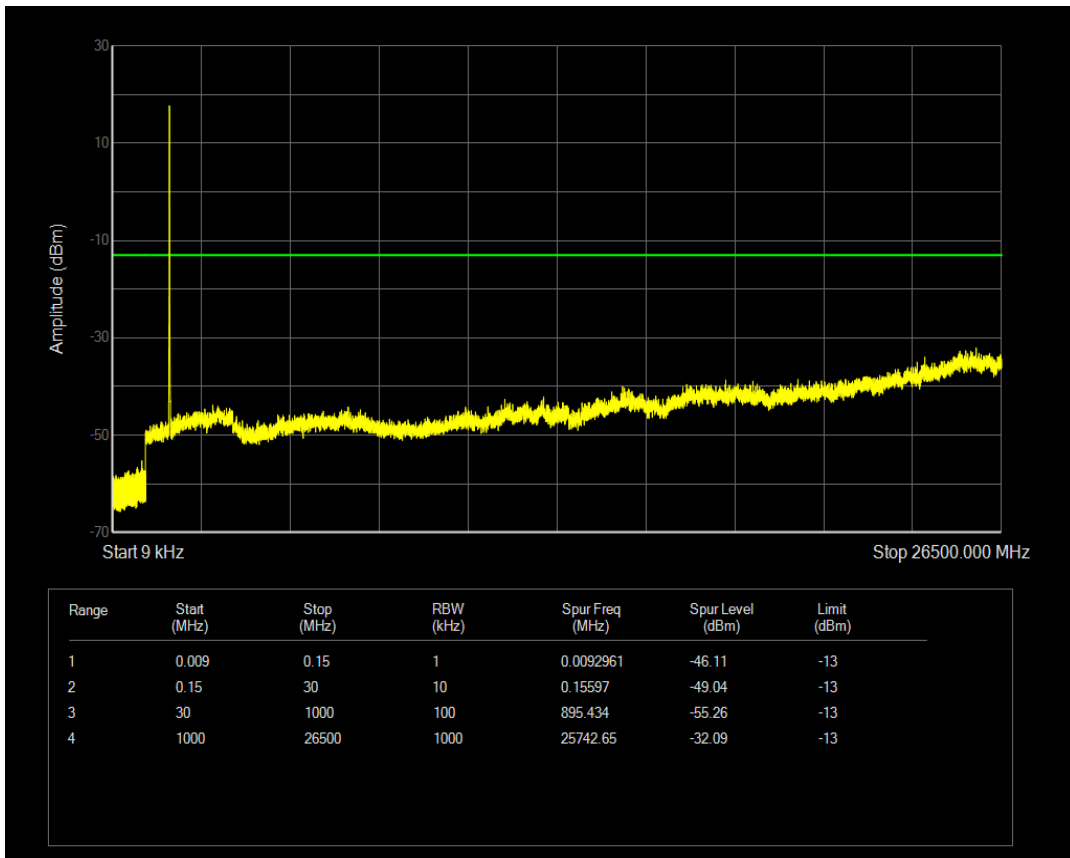

Band4 QAM16 BW=5MHz Channel=20375 RB Size=25 Position=#0

Band4 QPSK BW=10MHz Channel=20000 RB Size=1 Position=#0

Band4 QPSK BW=10MHz Channel=20000 RB Size=50 Position=#0

Band4 QAM16 BW=10MHz Channel=20000 RB Size=1 Position=#0

Band4 QAM16 BW=10MHz Channel=20000 RB Size=50 Position=#0

Band4 QPSK BW=10MHz Channel=20175 RB Size=1 Position=#0

Band4 QPSK BW=10MHz Channel=20175 RB Size=50 Position=#0

Band4 QAM16 BW=10MHz Channel=20175 RB Size=1 Position=#0