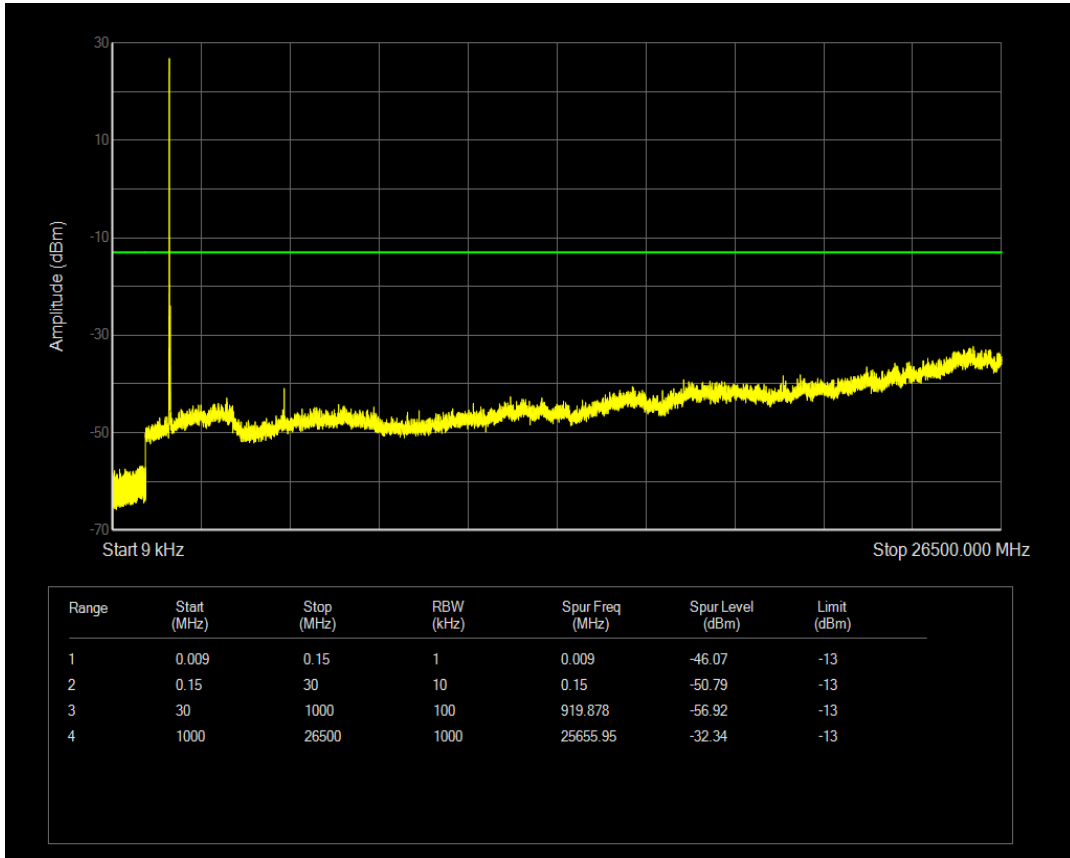

Band4 QAM16 BW=10MHz Channel=20175 RB Size=50 Position=#0

Band4 QPSK BW=10MHz Channel=20350 RB Size=1 Position=#0

Band4 QPSK BW=10MHz Channel=20350 RB Size=50 Position=#0

Band4 QAM16 BW=10MHz Channel=20350 RB Size=1 Position=#0

Band4 QAM16 BW=10MHz Channel=20350 RB Size=50 Position=#0

Band4 QPSK BW=15MHz Channel=20025 RB Size=1 Position=#0

Band4 QPSK BW=15MHz Channel=20025 RB Size=75 Position=#0

Band4 QAM16 BW=15MHz Channel=20025 RB Size=1 Position=#0