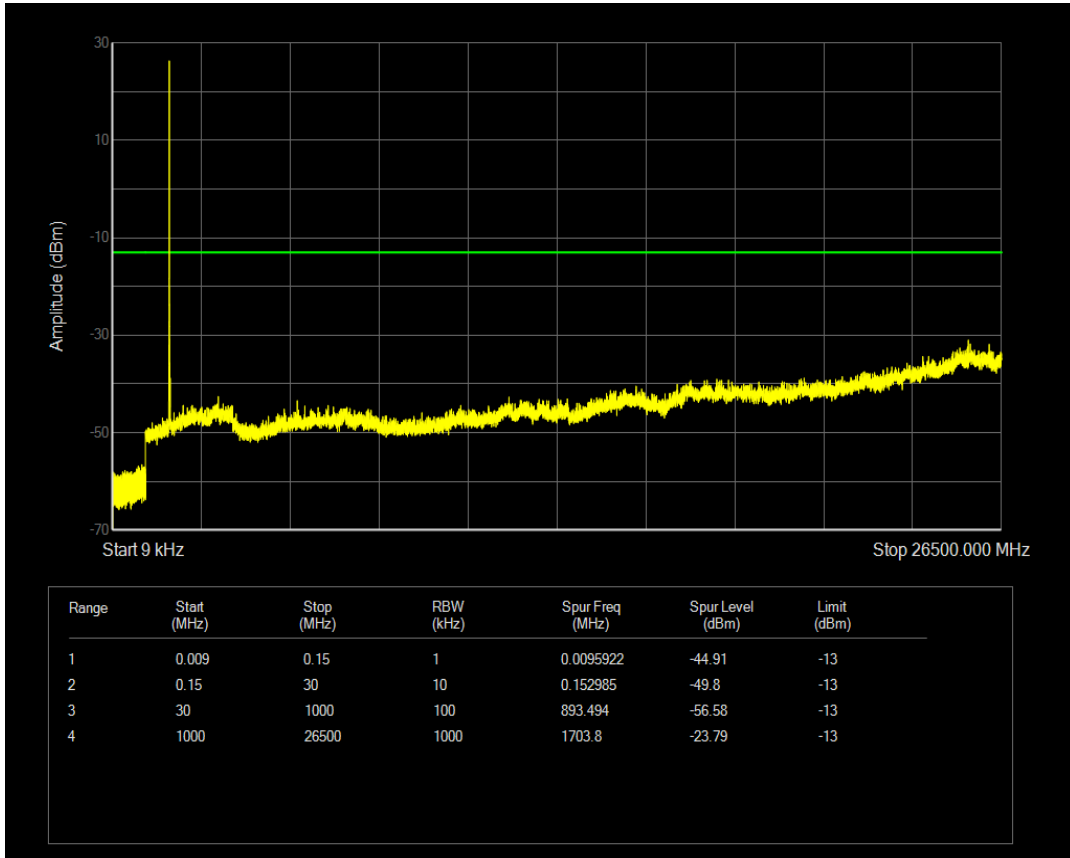

Band2 QAM16 BW=20MHz Channel=18900 RB Size=100 Position=#0

Band2 QPSK BW=20MHz Channel=19100 RB Size=1 Position=#0

Band2 QPSK BW=20MHz Channel=19100 RB Size=100 Position=#0

Band2 QAM16 BW=20MHz Channel=19100 RB Size=1 Position=#0

Band2 QAM16 BW=20MHz Channel=19100 RB Size=100 Position=#0

Band4 QPSK BW=1.4MHz Channel=19957 RB Size=1 Position=#0

Band4 QPSK BW=1.4MHz Channel=19957 RB Size=6 Position=#0

Band4 QAM16 BW=1.4MHz Channel=19957 RB Size=1 Position=#0

Band4 QAM16 BW=1.4MHz Channel=19957 RB Size=6 Position=#0

Band4 QPSK BW=1.4MHz Channel=20175 RB Size=1 Position=#0

Band4 QPSK BW=1.4MHz Channel=20175 RB Size=6 Position=#0

Band4 QAM16 BW=1.4MHz Channel=20175 RB Size=1 Position=#0