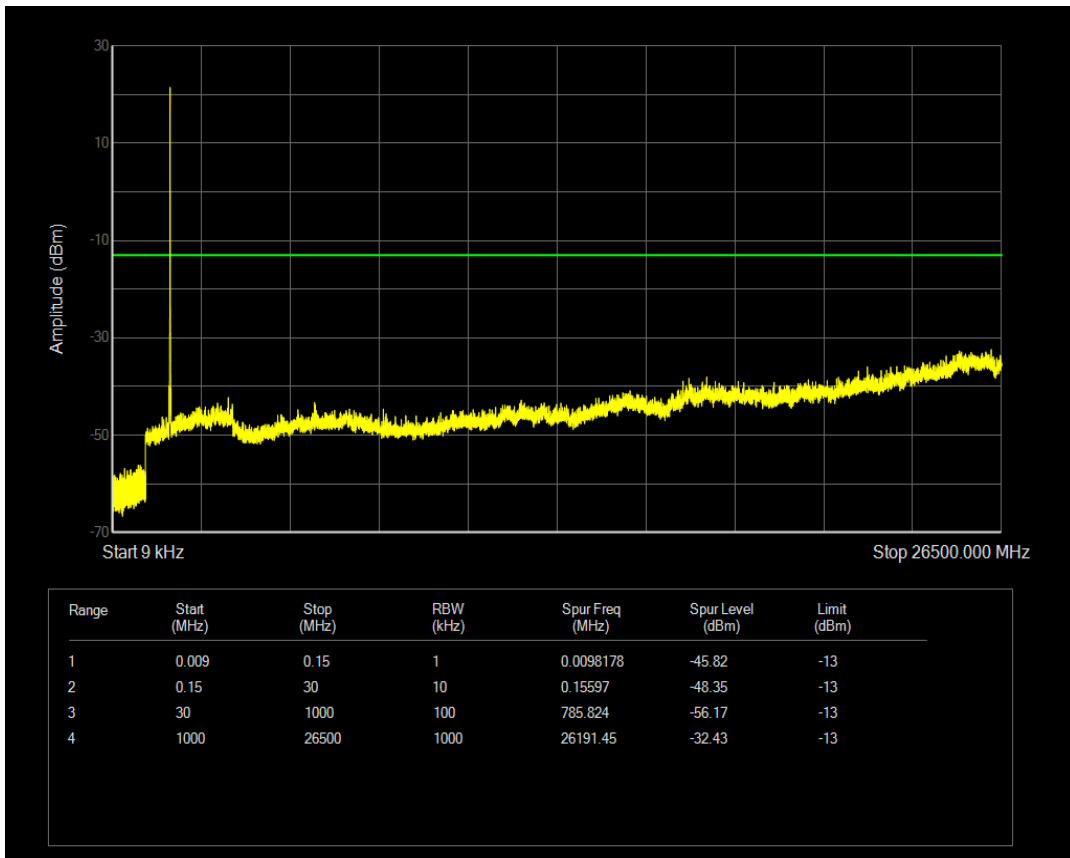

Band4 QPSK BW=5MHz Channel=20175 RB Size=25 Position=#0

Band4 QAM16 BW=5MHz Channel=20175 RB Size=1 Position=#0