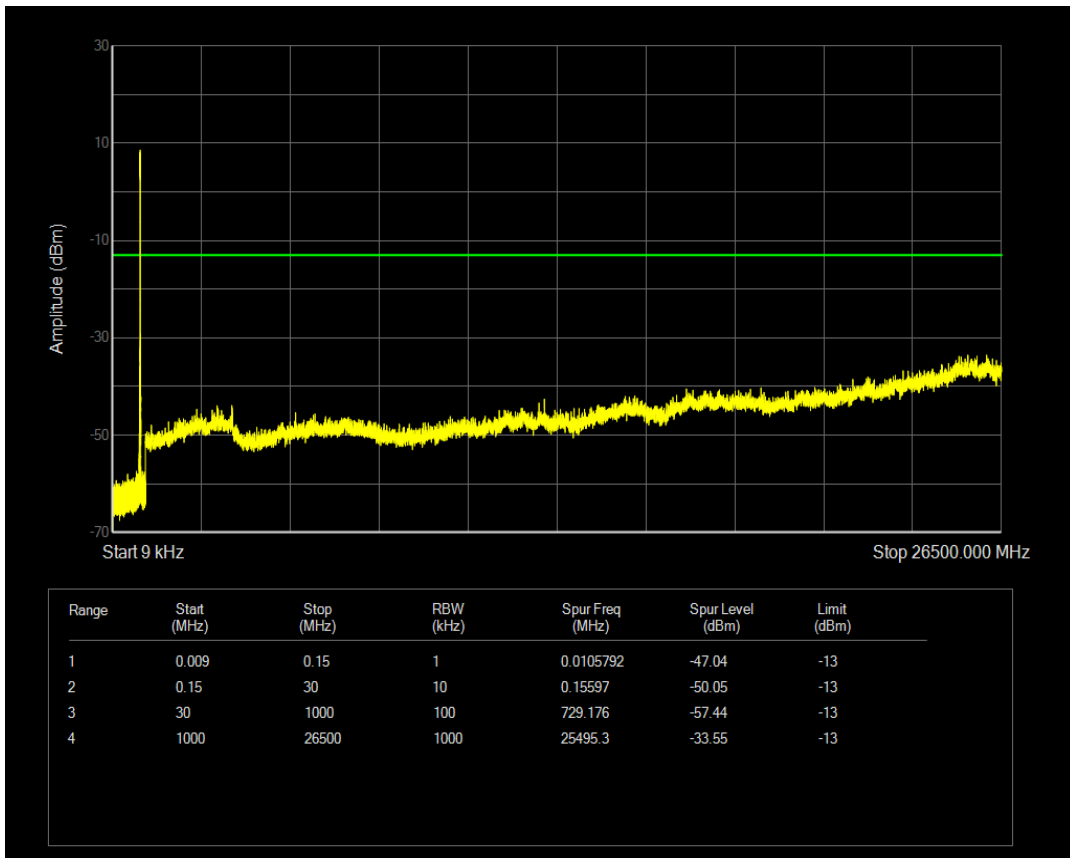

Band5 QAM16 BW=10MHz Channel=20450 RB Size=50 Position=#0

Band5 QPSK BW=10MHz Channel=20525 RB Size=1 Position=#0

Band5 QPSK BW=10MHz Channel=20525 RB Size=50 Position=#0

Band5 QAM16 BW=10MHz Channel=20525 RB Size=1 Position=#0

Band5 QAM16 BW=10MHz Channel=20525 RB Size=50 Position=#0

Band5 QPSK BW=10MHz Channel=20600 RB Size=1 Position=#0

Band5 QPSK BW=10MHz Channel=20600 RB Size=50 Position=#0

Band5 QAM16 BW=10MHz Channel=20600 RB Size=1 Position=#0

Band5 QAM16 BW=10MHz Channel=20600 RB Size=50 Position=#0

Band7 QPSK BW=5MHz Channel=20775 RB Size=1 Position=#0

Band7 QPSK BW=5MHz Channel=20775 RB Size=25 Position=#0

Band7 QAM16 BW=5MHz Channel=20775 RB Size=1 Position=#0