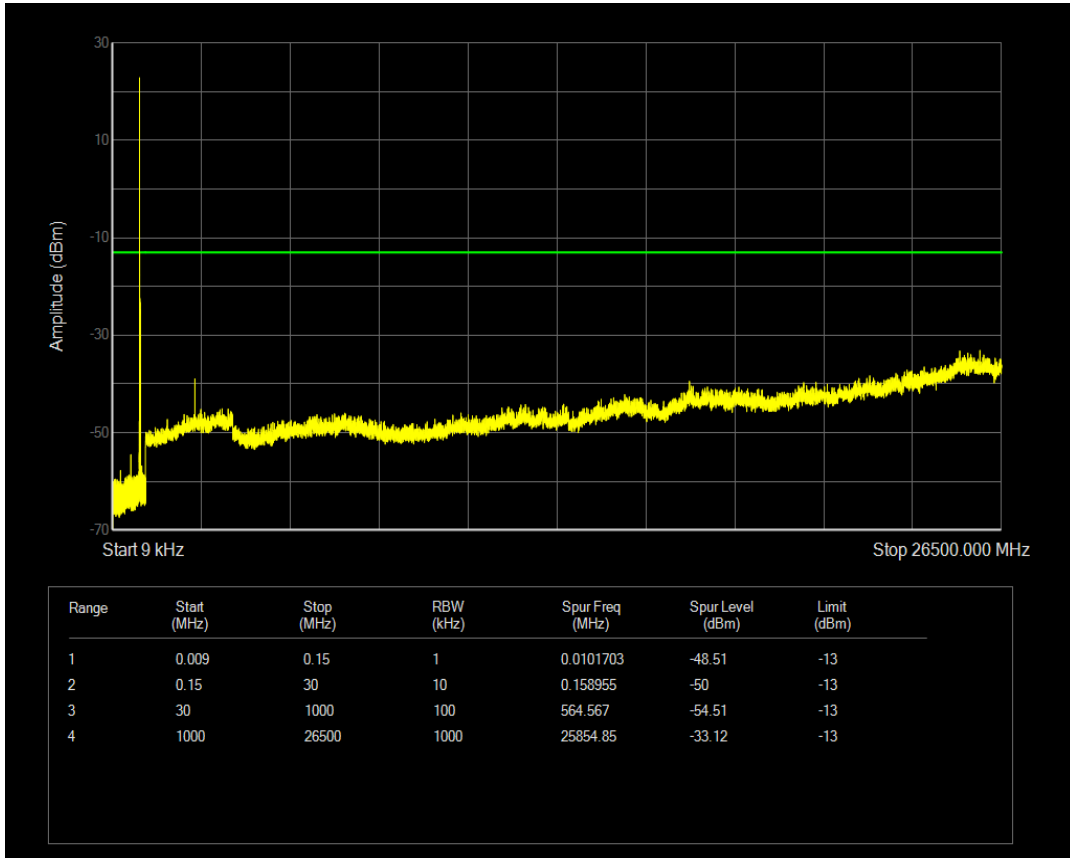

Band5 QAM16 BW=5MHz Channel=20525 RB Size=25 Position=#0

Band5 QPSK BW=5MHz Channel=20625 RB Size=1 Position=#0

Band5 QPSK BW=5MHz Channel=20625 RB Size=25 Position=#0

Band5 QAM16 BW=5MHz Channel=20625 RB Size=1 Position=#0

Band5 QAM16 BW=5MHz Channel=20625 RB Size=25 Position=#0

Band5 QPSK BW=10MHz Channel=20450 RB Size=1 Position=#0

Band5 QPSK BW=10MHz Channel=20450 RB Size=50 Position=#0

Band5 QAM16 BW=10MHz Channel=20450 RB Size=1 Position=#0