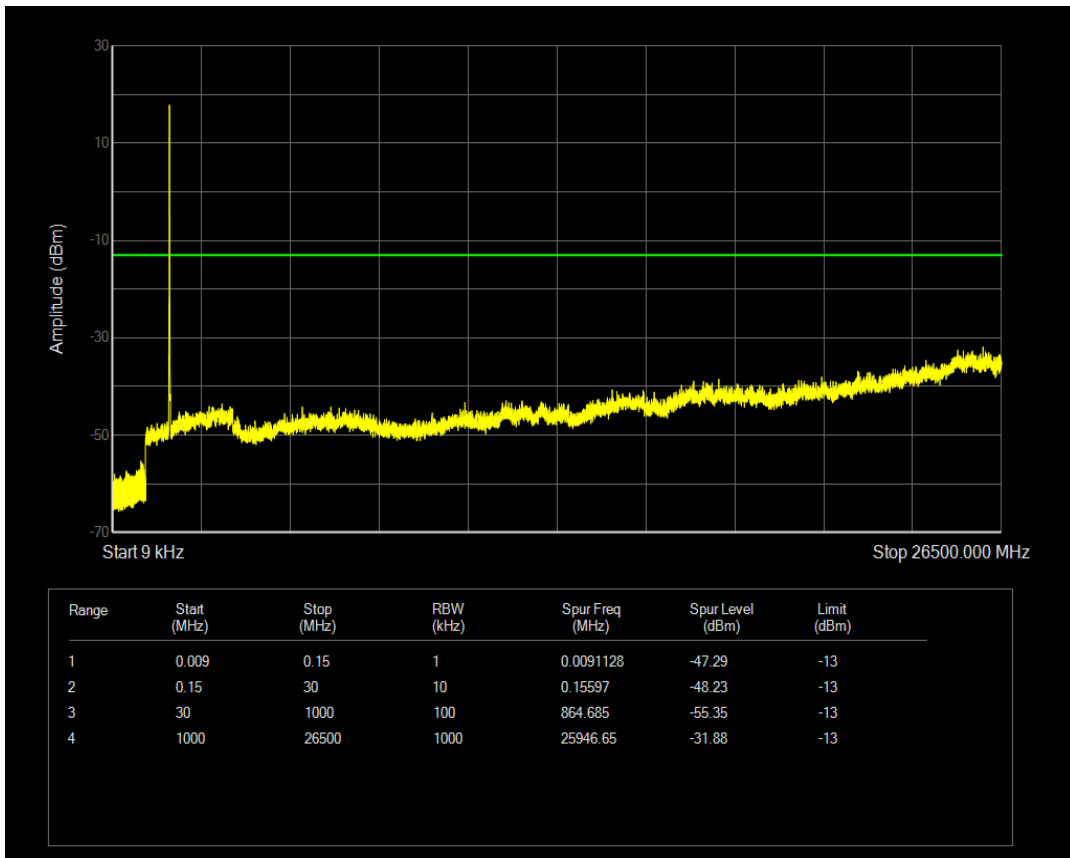

Band4 QAM16 BW=5MHz Channel=20175 RB Size=25 Position=#0

Band4 QPSK BW=5MHz Channel=20375 RB Size=1 Position=#0

Band4 QPSK BW=5MHz Channel=20375 RB Size=25 Position=#0

Band4 QAM16 BW=5MHz Channel=20375 RB Size=1 Position=#0

Band4 QAM16 BW=5MHz Channel=20375 RB Size=25 Position=#0

Band4 QPSK BW=10MHz Channel=20000 RB Size=1 Position=#0

Band4 QPSK BW=10MHz Channel=20000 RB Size=50 Position=#0

Band4 QAM16 BW=10MHz Channel=20000 RB Size=1 Position=#0