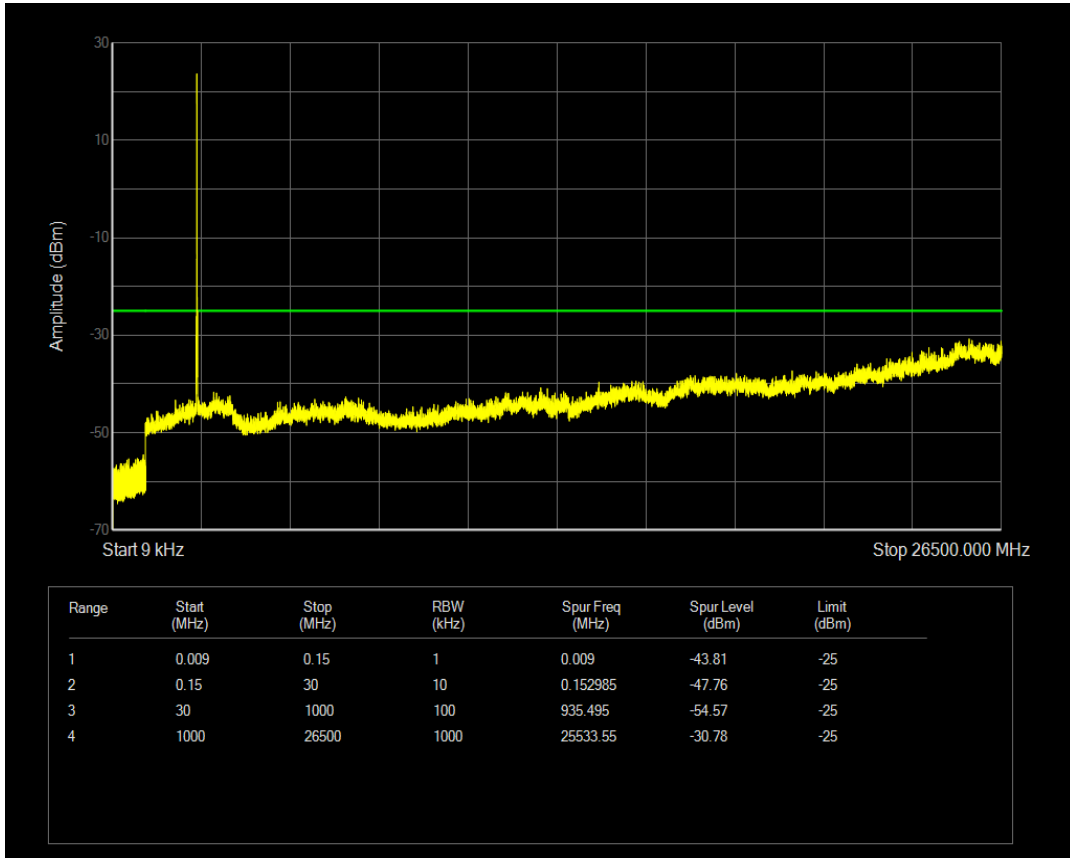

Band7 QPSK BW=10MHz Channel=21100 RB Size=1 Position=#0

Band7 QPSK BW=10MHz Channel=21100 RB Size=50 Position=#0