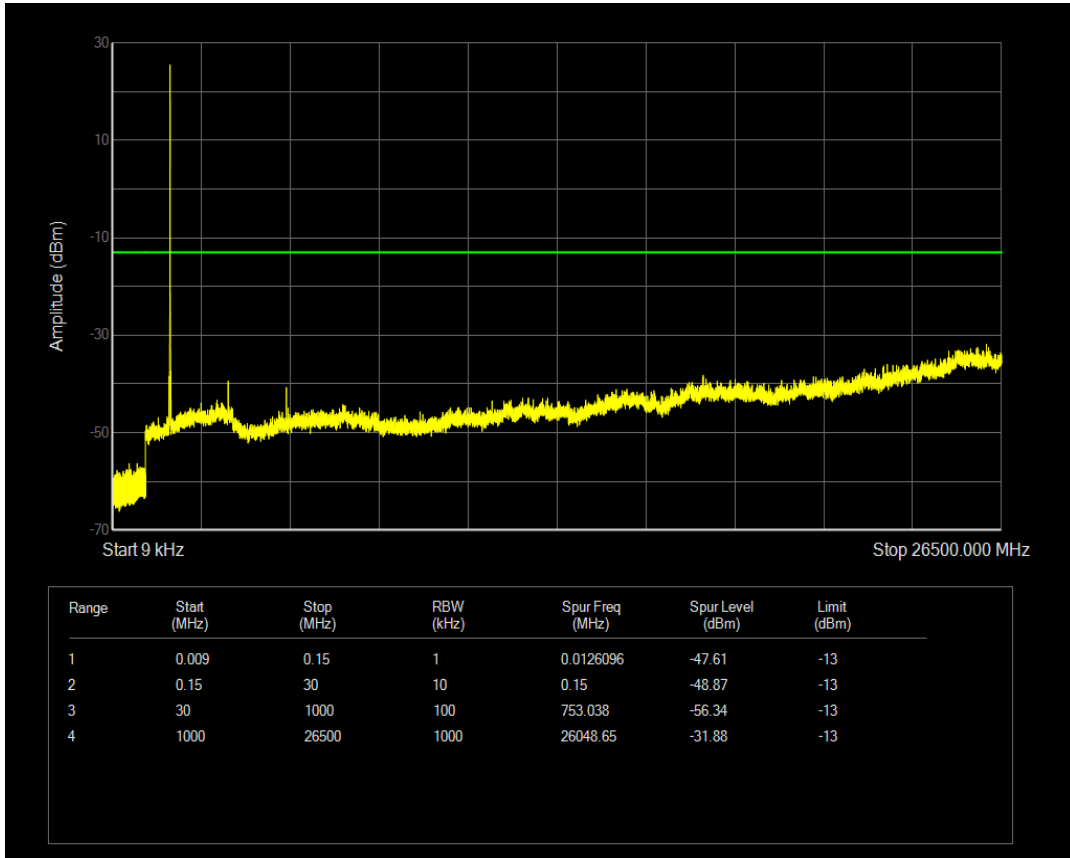

Band2 QAM16 BW=20MHz Channel=19100 RB Size=100 Position=#0

Band4 QPSK BW=1.4MHz Channel=19957 RB Size=1 Position=#0

Band4 QPSK BW=1.4MHz Channel=19957 RB Size=6 Position=#0

Band4 QAM16 BW=1.4MHz Channel=19957 RB Size=1 Position=#0

Band4 QAM16 BW=1.4MHz Channel=19957 RB Size=6 Position=#0

Band4 QPSK BW=1.4MHz Channel=20175 RB Size=1 Position=#0

Band4 QPSK BW=1.4MHz Channel=20175 RB Size=6 Position=#0

Band4 QAM16 BW=1.4MHz Channel=20175 RB Size=1 Position=#0

Band4 QAM16 BW=1.4MHz Channel=20175 RB Size=6 Position=#0

Band4 QPSK BW=1.4MHz Channel=20393 RB Size=1 Position=#0

Band4 QPSK BW=1.4MHz Channel=20393 RB Size=6 Position=#0

Band4 QAM16 BW=1.4MHz Channel=20393 RB Size=1 Position=#0