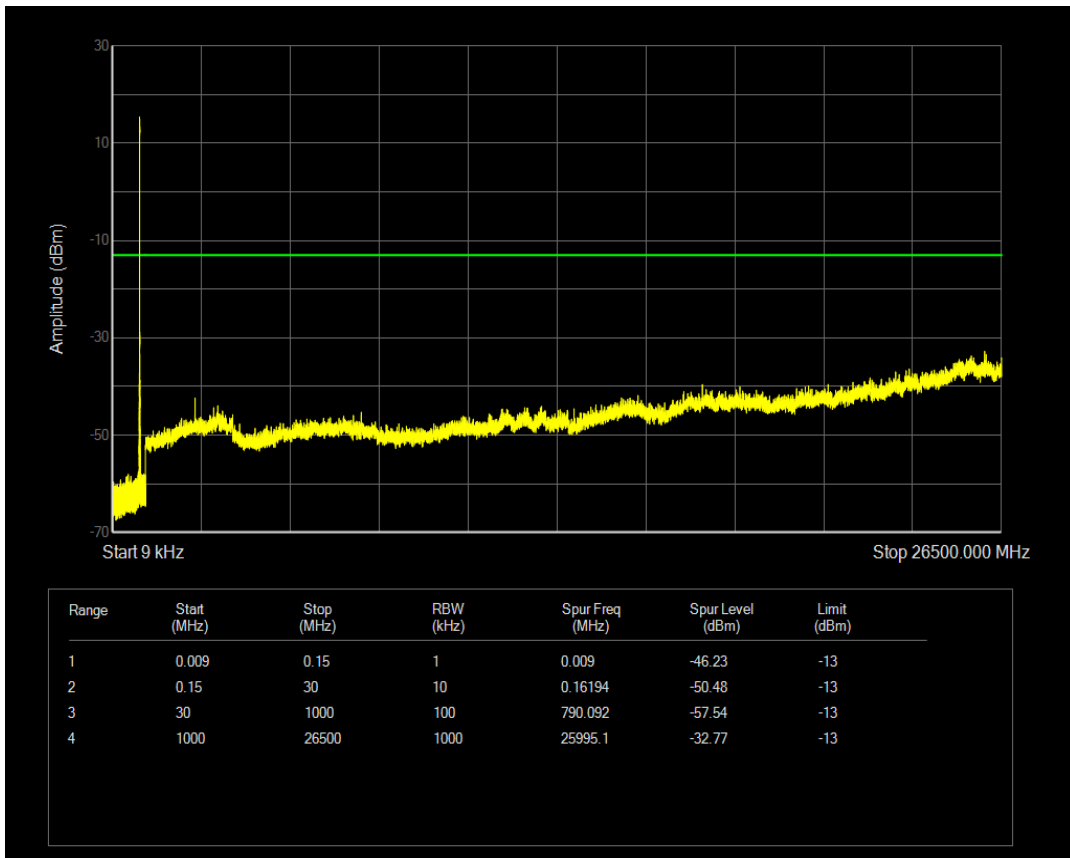

Band5 QAM16 BW=3MHz Channel=20415 RB Size=15 Position=#0

Band5 QPSK BW=3MHz Channel=20525 RB Size=1 Position=#0