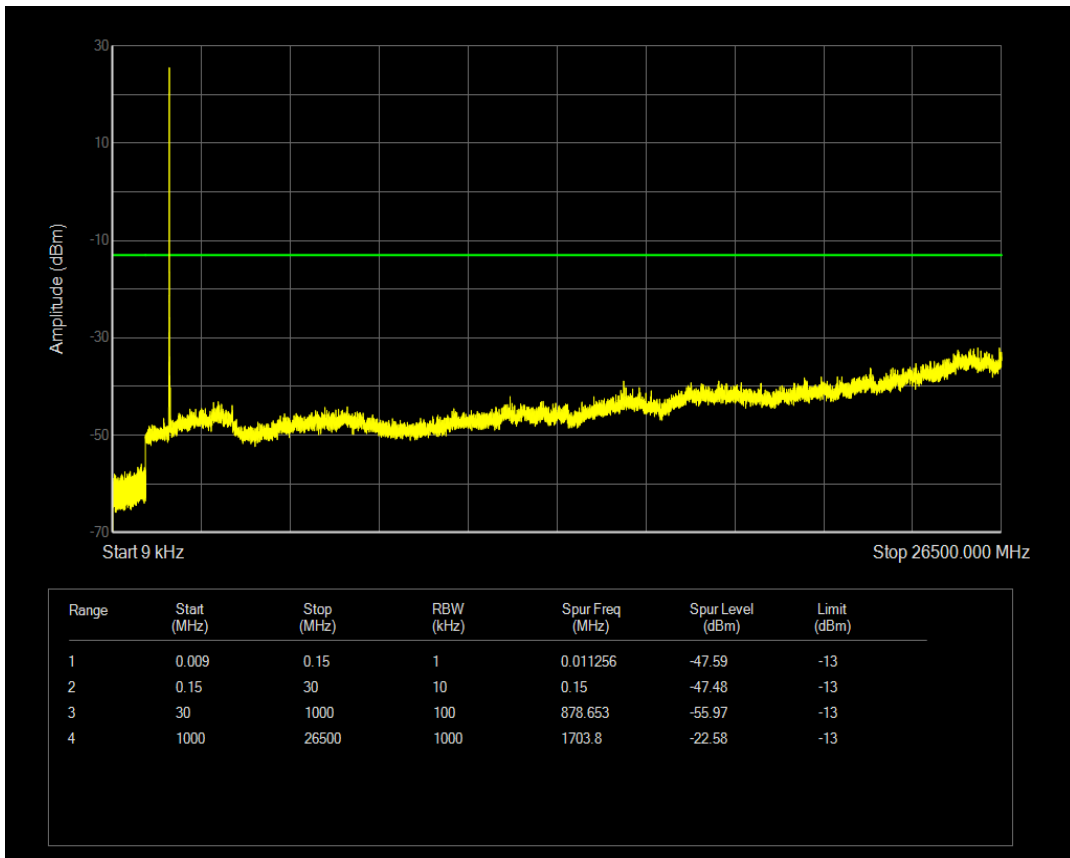

Band2 QAM16 BW=20MHz Channel=18900 RB Size=100 Position=#0

Band2 QPSK BW=20MHz Channel=19100 RB Size=1 Position=#0

Band2 QPSK BW=20MHz Channel=19100 RB Size=100 Position=#0

Band2 QAM16 BW=20MHz Channel=19100 RB Size=1 Position=#0

Band2 QAM16 BW=20MHz Channel=19100 RB Size=100 Position=#0

Band4 QPSK BW=1.4MHz Channel=19957 RB Size=1 Position=#0

Band4 QPSK BW=1.4MHz Channel=19957 RB Size=6 Position=#0

Band4 QAM16 BW=1.4MHz Channel=19957 RB Size=1 Position=#0

Band4 QAM16 BW=1.4MHz Channel=19957 RB Size=6 Position=#0

Band4 QPSK BW=1.4MHz Channel=20175 RB Size=1 Position=#0

Band4 QPSK BW=1.4MHz Channel=20175 RB Size=6 Position=#0

Band4 QAM16 BW=1.4MHz Channel=20175 RB Size=1 Position=#0