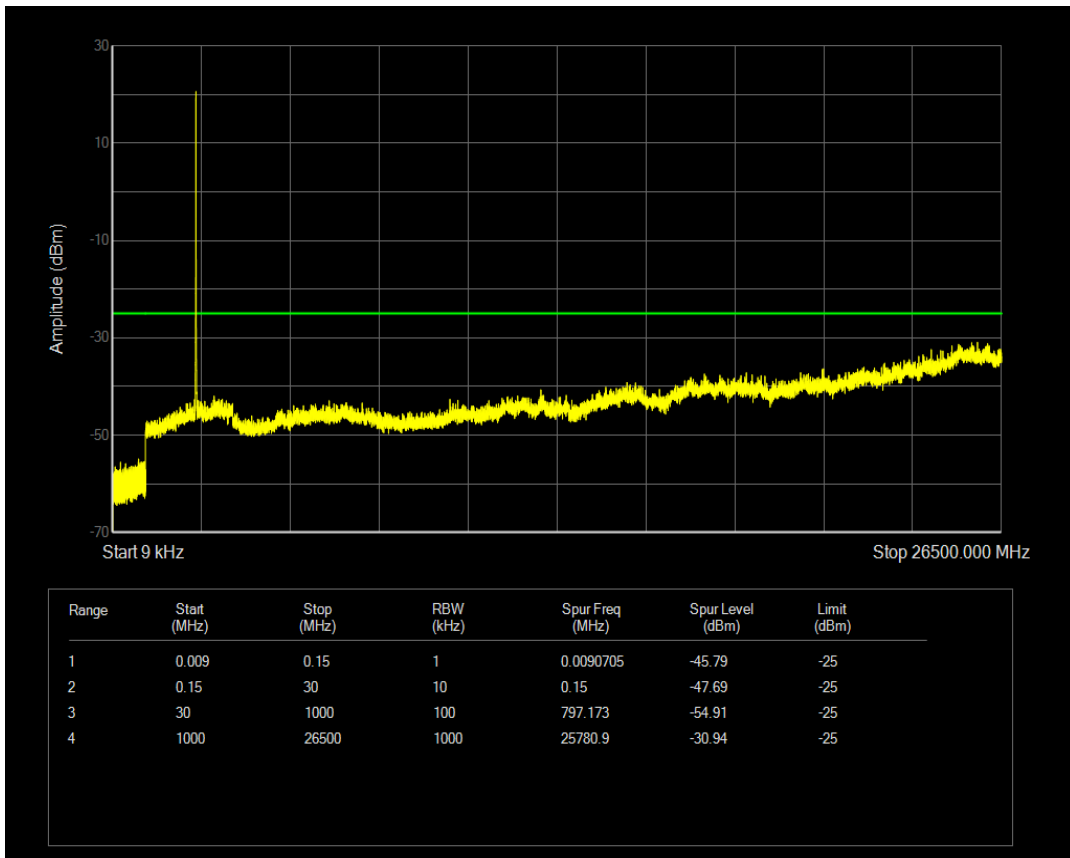

Band5 QAM16 BW=10MHz Channel=20450 RB Size=50 Position=#0

Band5 QPSK BW=10MHz Channel=20525 RB Size=1 Position=#0

Band5 QPSK BW=10MHz Channel=20525 RB Size=50 Position=#0

Band5 QAM16 BW=10MHz Channel=20525 RB Size=1 Position=#0

Band5 QAM16 BW=10MHz Channel=20525 RB Size=50 Position=#0

Band5 QPSK BW=10MHz Channel=20600 RB Size=1 Position=#0

Band5 QPSK BW=10MHz Channel=20600 RB Size=50 Position=#0

Band5 QAM16 BW=10MHz Channel=20600 RB Size=1 Position=#0

Band5 QAM16 BW=10MHz Channel=20600 RB Size=50 Position=#0

Band7 QPSK BW=5MHz Channel=20775 RB Size=1 Position=#0

Band7 QPSK BW=5MHz Channel=20775 RB Size=25 Position=#0

Band7 QAM16 BW=5MHz Channel=20775 RB Size=1 Position=#0