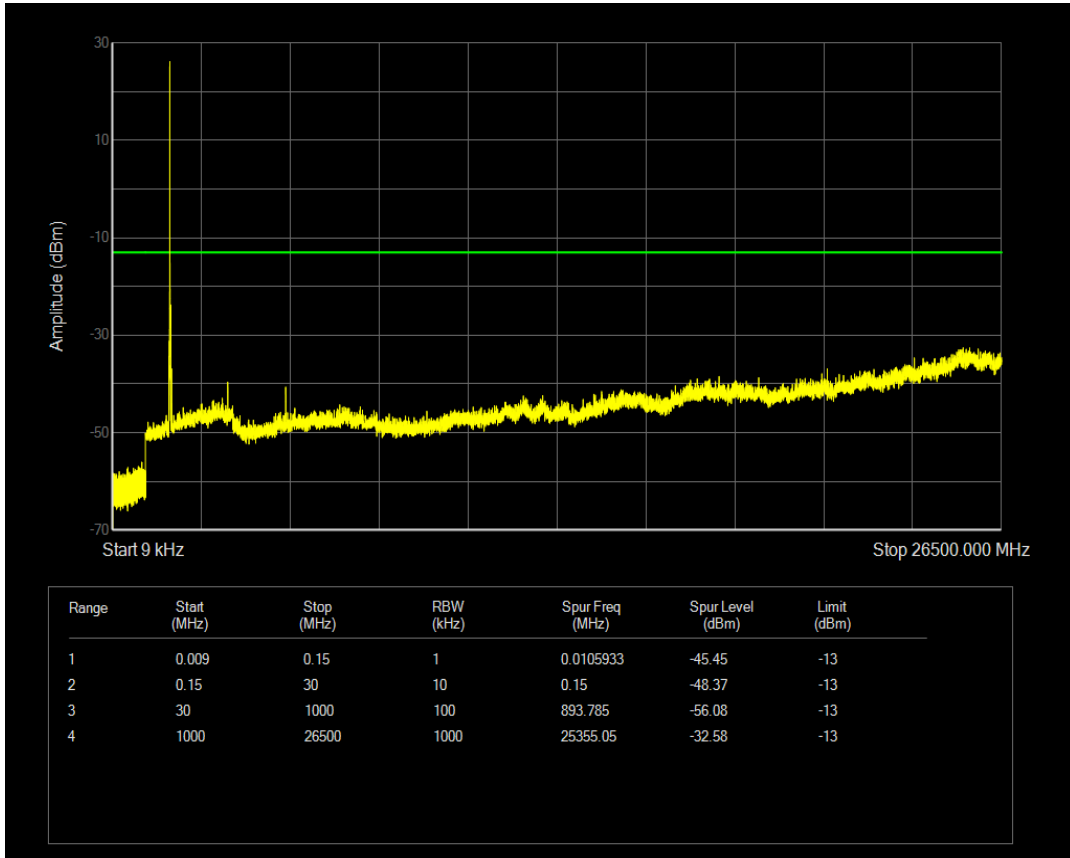

Band4 QAM16 BW=15MHz Channel=20025 RB Size=75 Position=#0

Band4 QPSK BW=15MHz Channel=20175 RB Size=1 Position=#0

Band4 QPSK BW=15MHz Channel=20175 RB Size=75 Position=#0

Band4 QAM16 BW=15MHz Channel=20175 RB Size=1 Position=#0