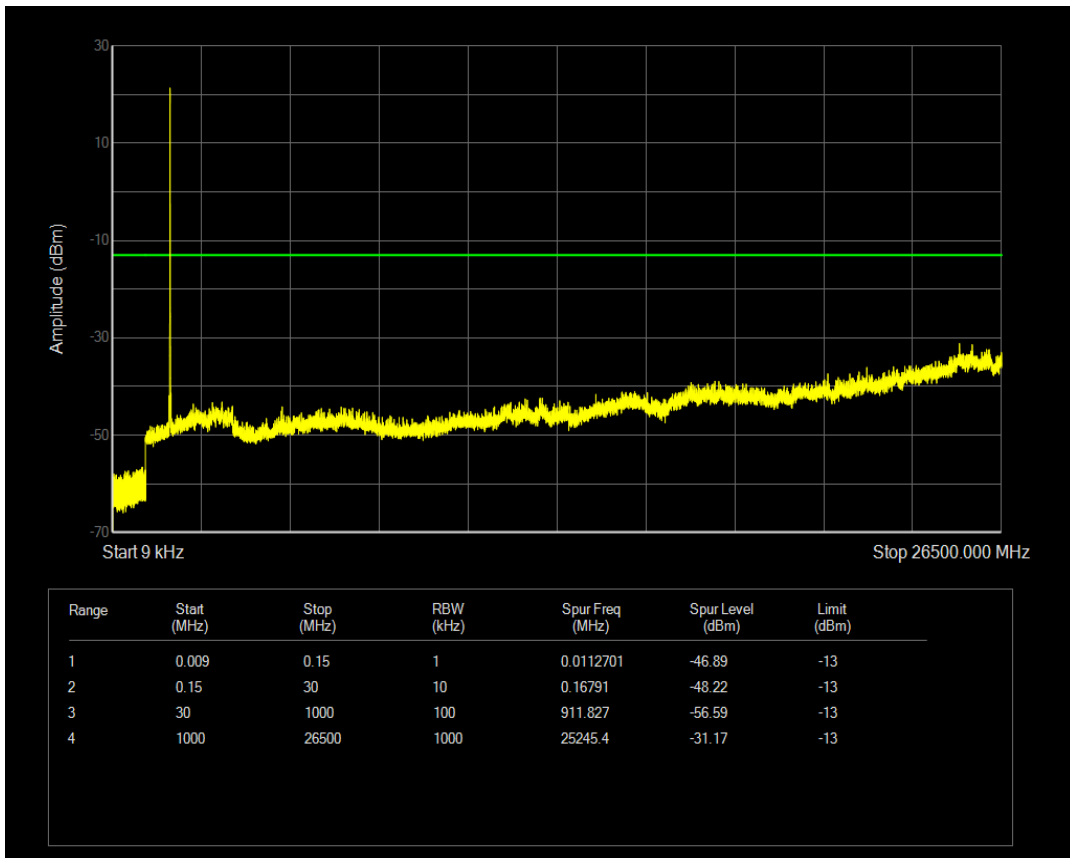

Band4 QAM16 BW=5MHz Channel=20175 RB Size=25 Position=#0

Band4 QPSK BW=5MHz Channel=20375 RB Size=1 Position=#0