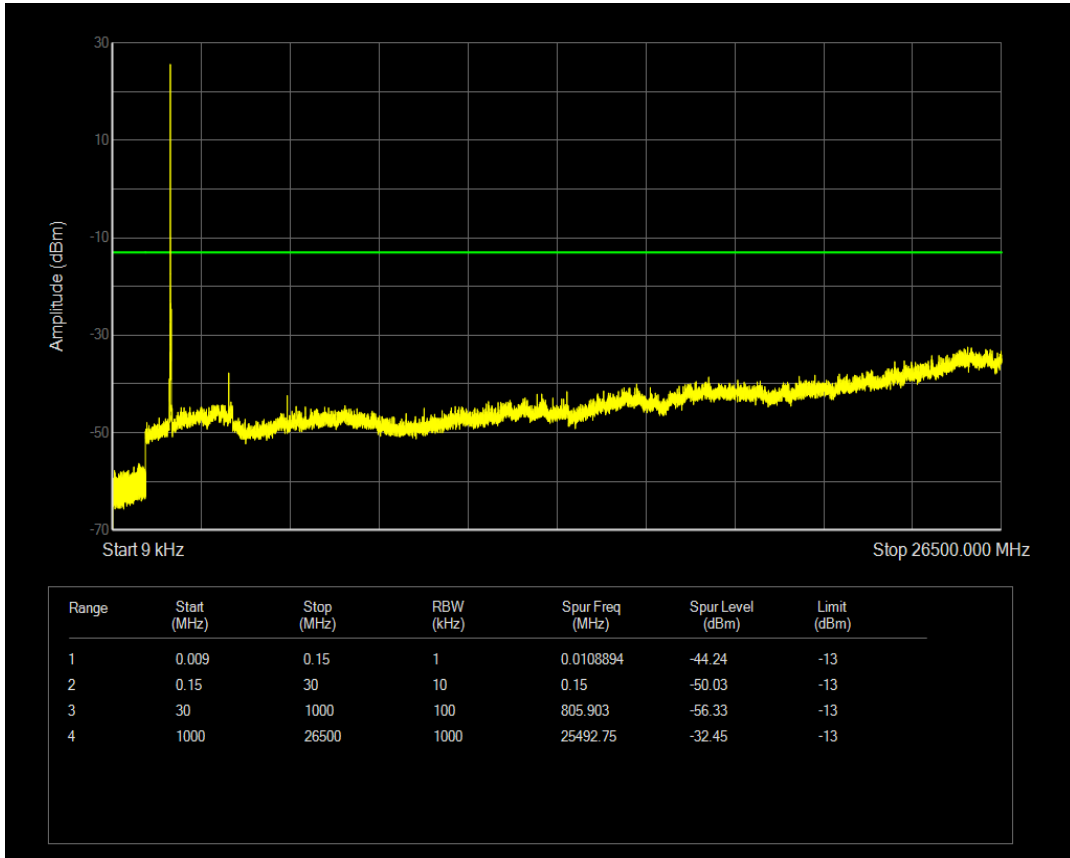

Band4 QPSK BW=15MHz Channel=20325 RB Size=1 Position=#0

Band4 QPSK BW=15MHz Channel=20325 RB Size=75 Position=#0