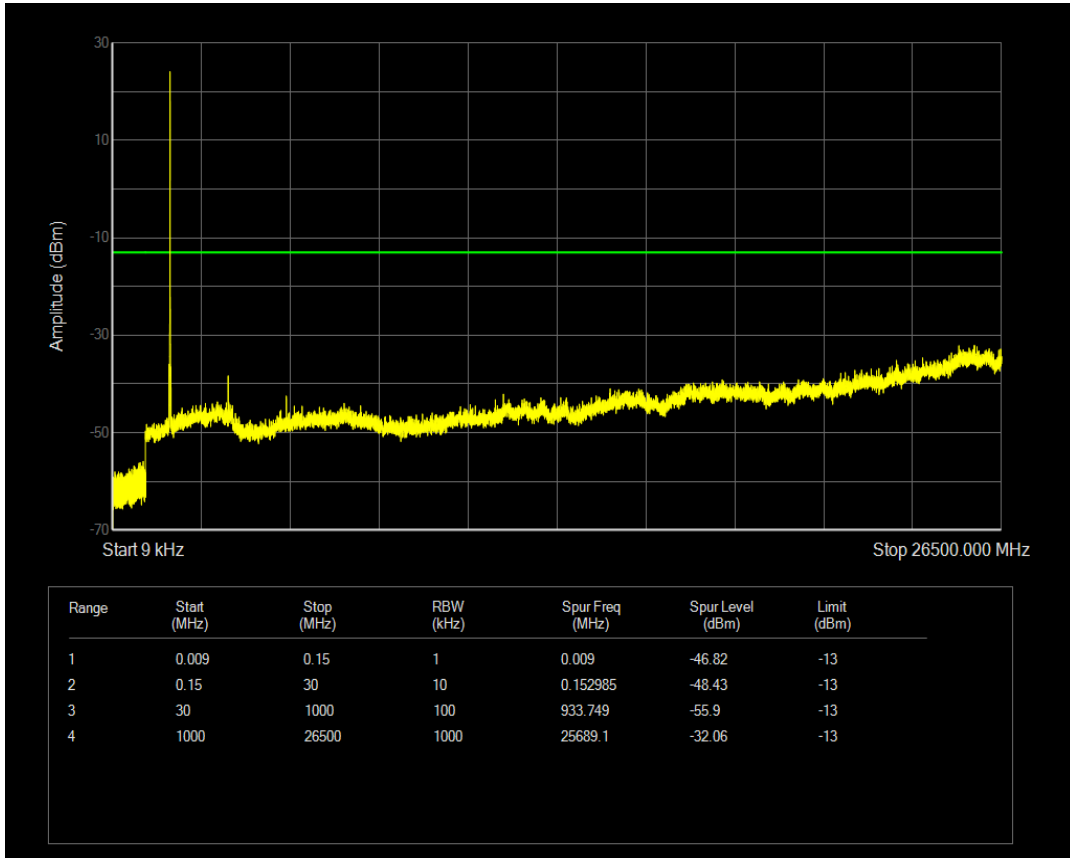

Band2 QAM16 BW=20MHz Channel=18900 RB Size=100 Position=#0

Band2 QPSK BW=20MHz Channel=19100 RB Size=1 Position=#0

Band2 QPSK BW=20MHz Channel=19100 RB Size=100 Position=#0

Band2 QAM16 BW=20MHz Channel=19100 RB Size=1 Position=#0

Band2 QAM16 BW=20MHz Channel=19100 RB Size=100 Position=#0

Band4 QPSK BW=1.4MHz Channel=19957 RB Size=1 Position=#0

Band4 QPSK BW=1.4MHz Channel=19957 RB Size=6 Position=#0

Band4 QAM16 BW=1.4MHz Channel=19957 RB Size=1 Position=#0

Band4 QAM16 BW=1.4MHz Channel=19957 RB Size=6 Position=#0

Band4 QPSK BW=1.4MHz Channel=20175 RB Size=1 Position=#0

Band4 QPSK BW=1.4MHz Channel=20175 RB Size=6 Position=#0

Band4 QAM16 BW=1.4MHz Channel=20175 RB Size=1 Position=#0