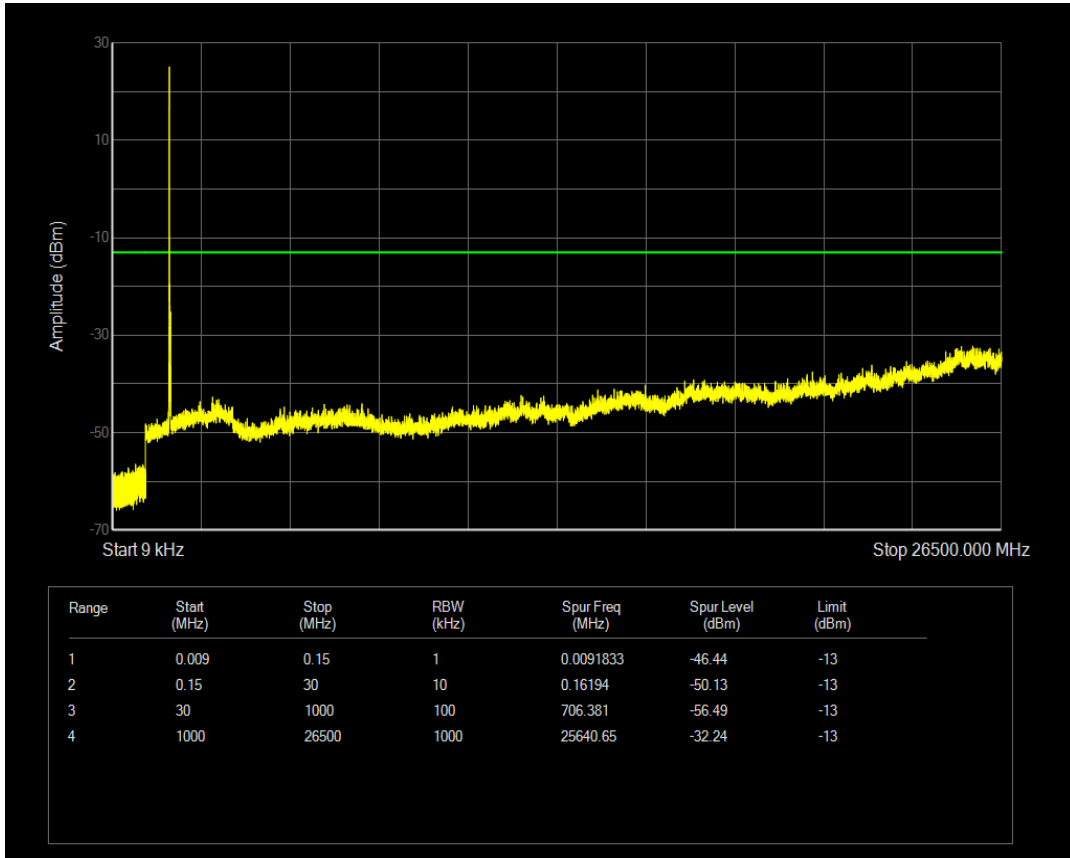

Band4 QAM16 BW=15MHz Channel=20175 RB Size=75 Position=#0

Band4 QPSK BW=15MHz Channel=20325 RB Size=1 Position=#0

Band4 QPSK BW=15MHz Channel=20325 RB Size=75 Position=#0

Band4 QAM16 BW=15MHz Channel=20325 RB Size=1 Position=#0

Band4 QAM16 BW=15MHz Channel=20325 RB Size=75 Position=#0

Band4 QPSK BW=20MHz Channel=20050 RB Size=1 Position=#0

Band4 QPSK BW=20MHz Channel=20050 RB Size=100 Position=#0

Band4 QAM16 BW=20MHz Channel=20050 RB Size=1 Position=#0