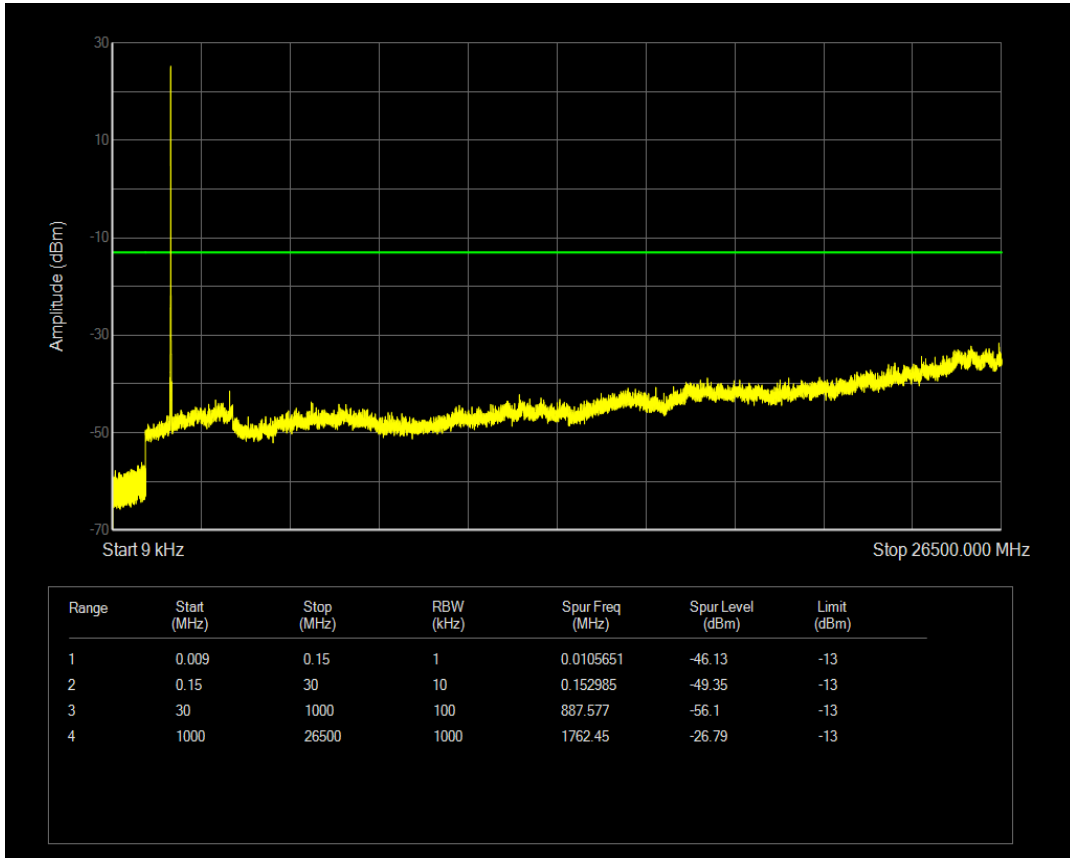

Band4 QAM16 BW=1.4MHz Channel=20175 RB Size=6 Position=#0

Band4 QPSK BW=1.4MHz Channel=20393 RB Size=1 Position=#0

Band4 QPSK BW=1.4MHz Channel=20393 RB Size=6 Position=#0

Band4 QAM16 BW=1.4MHz Channel=20393 RB Size=1 Position=#0