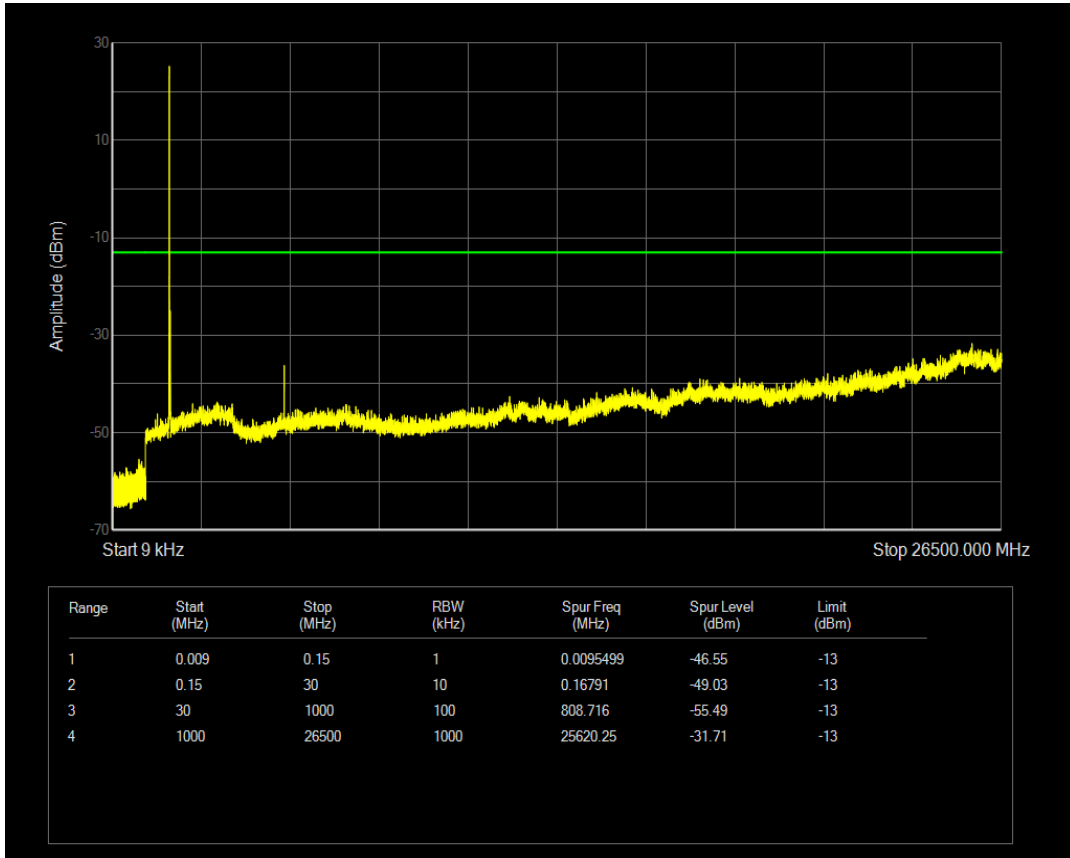

Band4 QAM16 BW=10MHz Channel=20350 RB Size=50 Position=#0

Band4 QPSK BW=15MHz Channel=20025 RB Size=1 Position=#0

Band4 QPSK BW=15MHz Channel=20025 RB Size=75 Position=#0

Band4 QAM16 BW=15MHz Channel=20025 RB Size=1 Position=#0

Band4 QAM16 BW=15MHz Channel=20025 RB Size=75 Position=#0

Band4 QPSK BW=15MHz Channel=20175 RB Size=1 Position=#0

Band4 QPSK BW=15MHz Channel=20175 RB Size=75 Position=#0

Band4 QAM16 BW=15MHz Channel=20175 RB Size=1 Position=#0