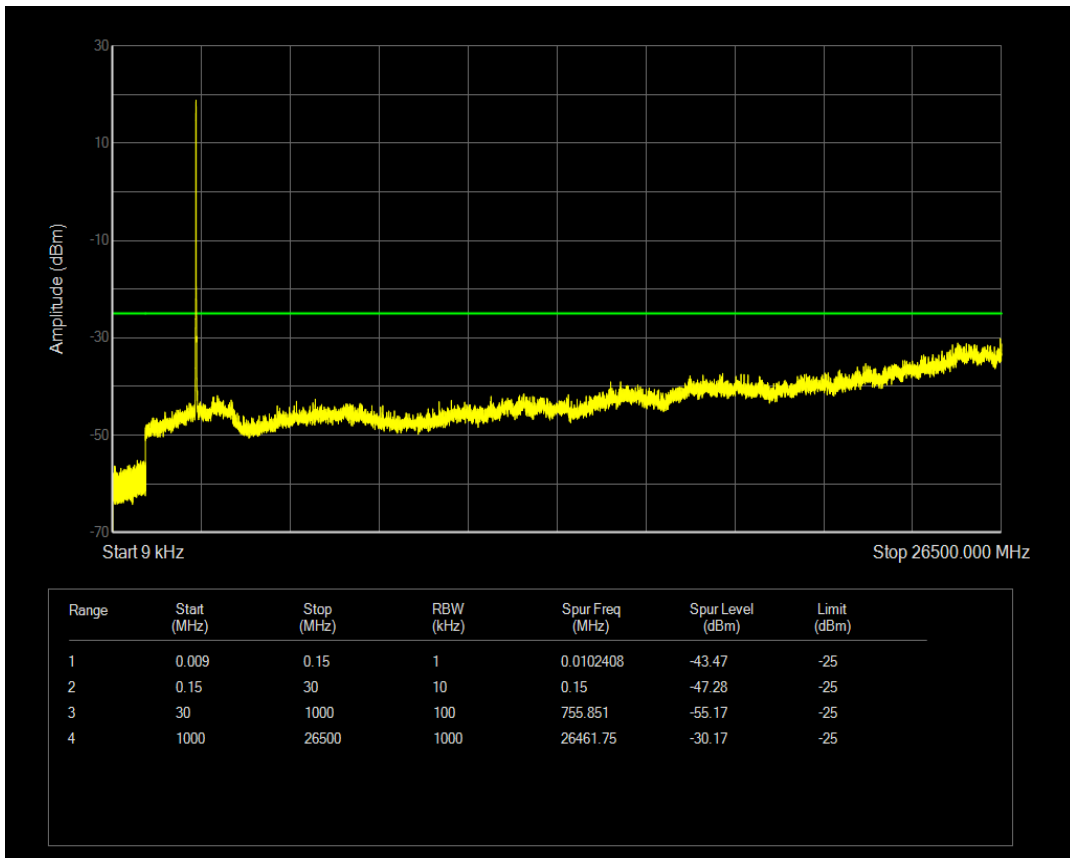

Band7 QAM16 BW=10MHz Channel=20800 RB Size=50 Position=#0

Band7 QPSK BW=10MHz Channel=21100 RB Size=1 Position=#0