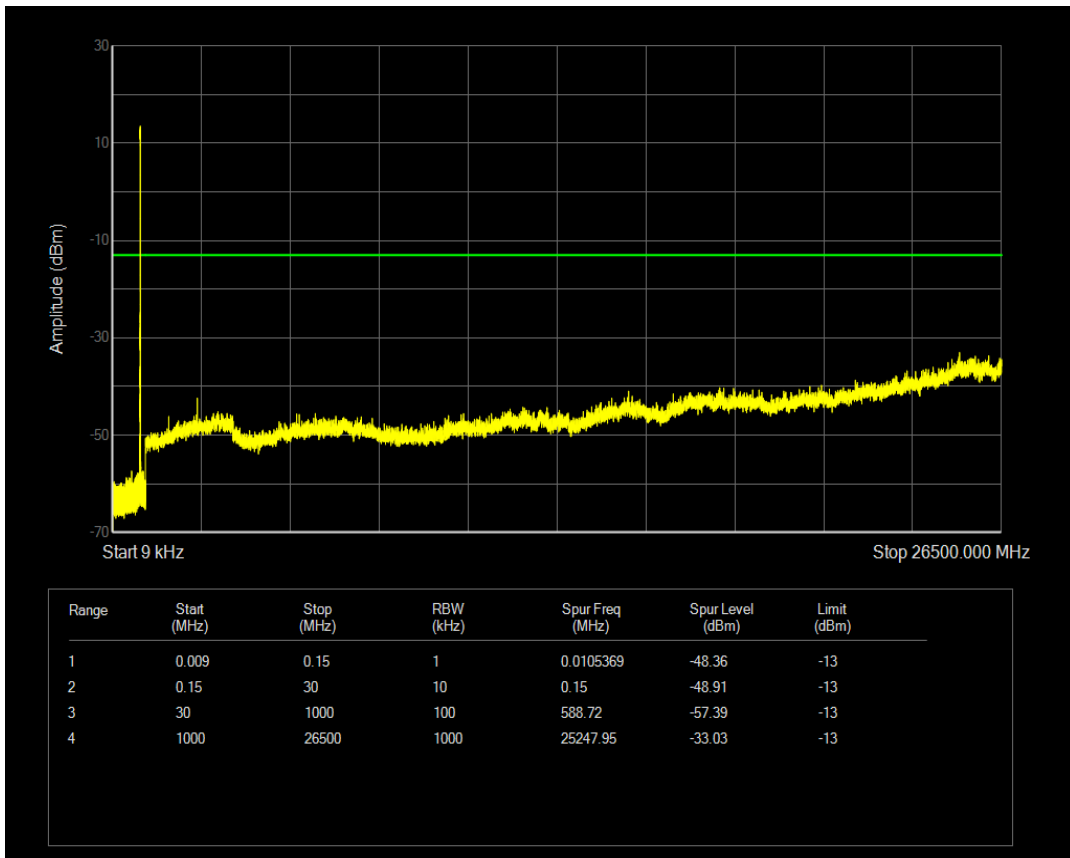

Band5 QPSK BW=3MHz Channel=20635 RB Size=15 Position=#0

Band5 QAM16 BW=3MHz Channel=20635 RB Size=1 Position=#0