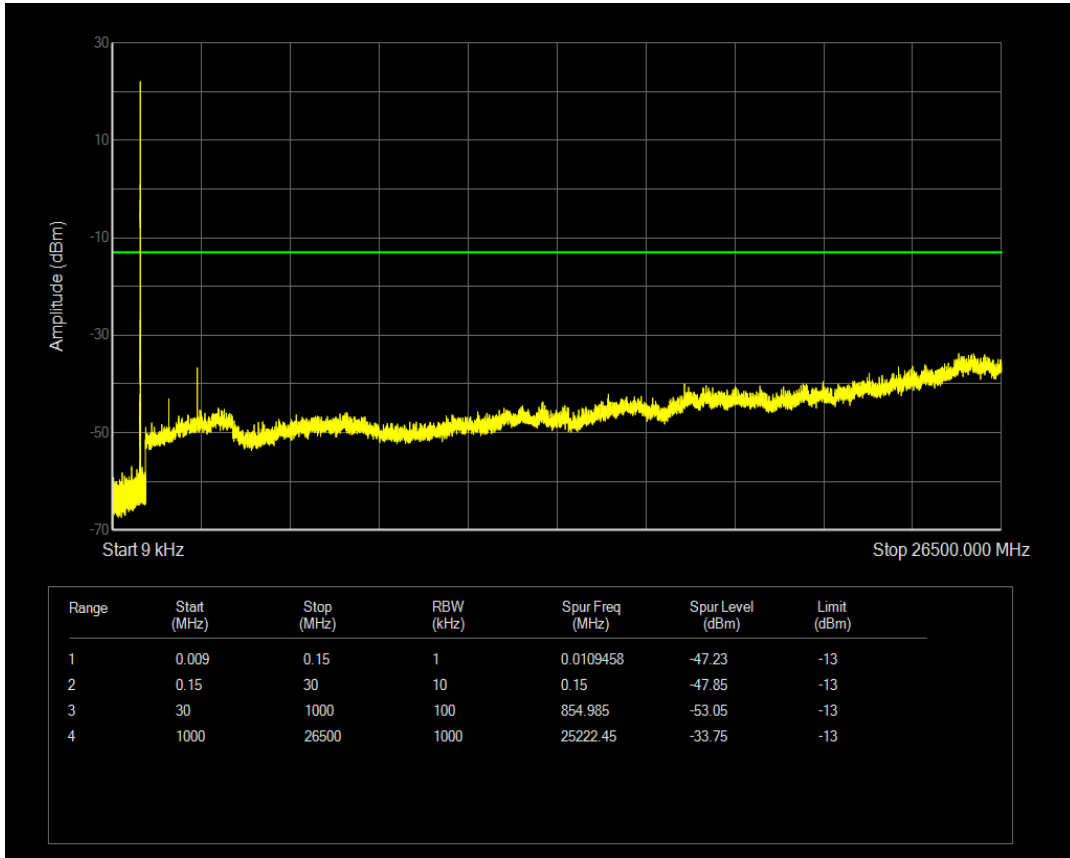

Band4 QAM16 BW=20MHz Channel=20300 RB Size=100 Position=#0

Band5 QPSK BW=1.4MHz Channel=20407 RB Size=1 Position=#0

Band5 QPSK BW=1.4MHz Channel=20407 RB Size=6 Position=#0

Band5 QAM16 BW=1.4MHz Channel=20407 RB Size=1 Position=#0

Band5 QAM16 BW=1.4MHz Channel=20407 RB Size=6 Position=#0

Band5 QPSK BW=1.4MHz Channel=20525 RB Size=1 Position=#0

Band5 QPSK BW=1.4MHz Channel=20525 RB Size=6 Position=#0

Band5 QAM16 BW=1.4MHz Channel=20525 RB Size=1 Position=#0

Band5 QAM16 BW=1.4MHz Channel=20525 RB Size=6 Position=#0

Band5 QPSK BW=1.4MHz Channel=20643 RB Size=1 Position=#0

Band5 QPSK BW=1.4MHz Channel=20643 RB Size=6 Position=#0

Band5 QAM16 BW=1.4MHz Channel=20643 RB Size=1 Position=#0