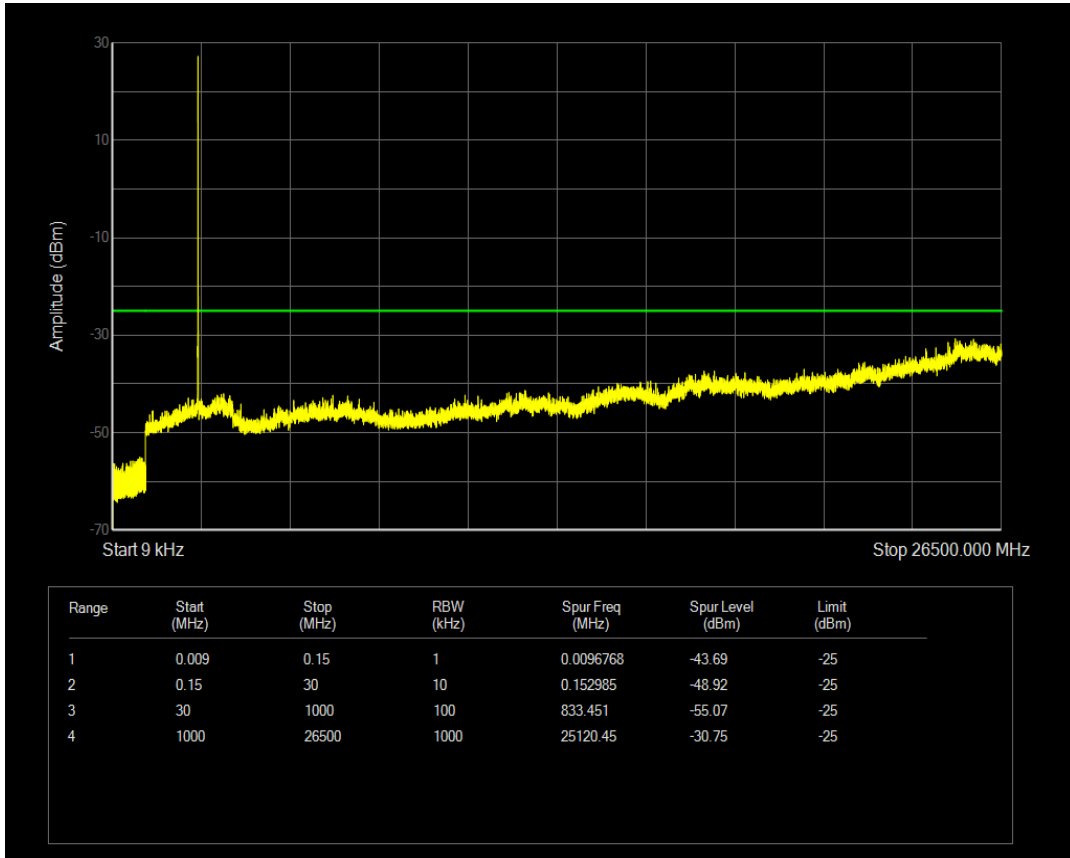

Band7 QAM16 BW=5MHz Channel=21100 RB Size=25 Position=#0

Band7 QPSK BW=5MHz Channel=21425 RB Size=1 Position=#0

Band7 QPSK BW=5MHz Channel=21425 RB Size=25 Position=#0

Band7 QAM16 BW=5MHz Channel=21425 RB Size=1 Position=#0

Band7 QAM16 BW=5MHz Channel=21425 RB Size=25 Position=#0

Band7 QPSK BW=10MHz Channel=20800 RB Size=1 Position=#0

Band7 QPSK BW=10MHz Channel=20800 RB Size=50 Position=#0

Band7 QAM16 BW=10MHz Channel=20800 RB Size=1 Position=#0