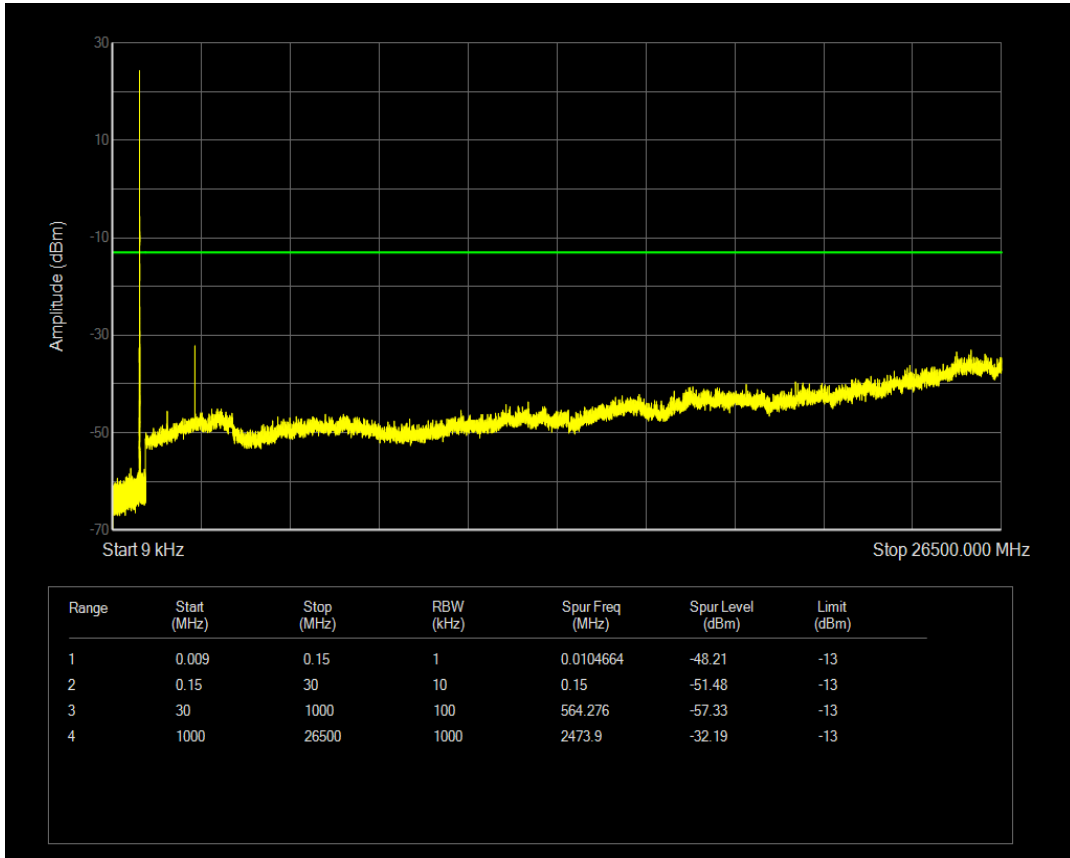

Band5 QAM16 BW=1.4MHz Channel=20643 RB Size=6 Position=#0

Band5 QPSK BW=3MHz Channel=20415 RB Size=1 Position=#0

Band5 QPSK BW=3MHz Channel=20415 RB Size=15 Position=#0

Band5 QAM16 BW=3MHz Channel=20415 RB Size=1 Position=#0