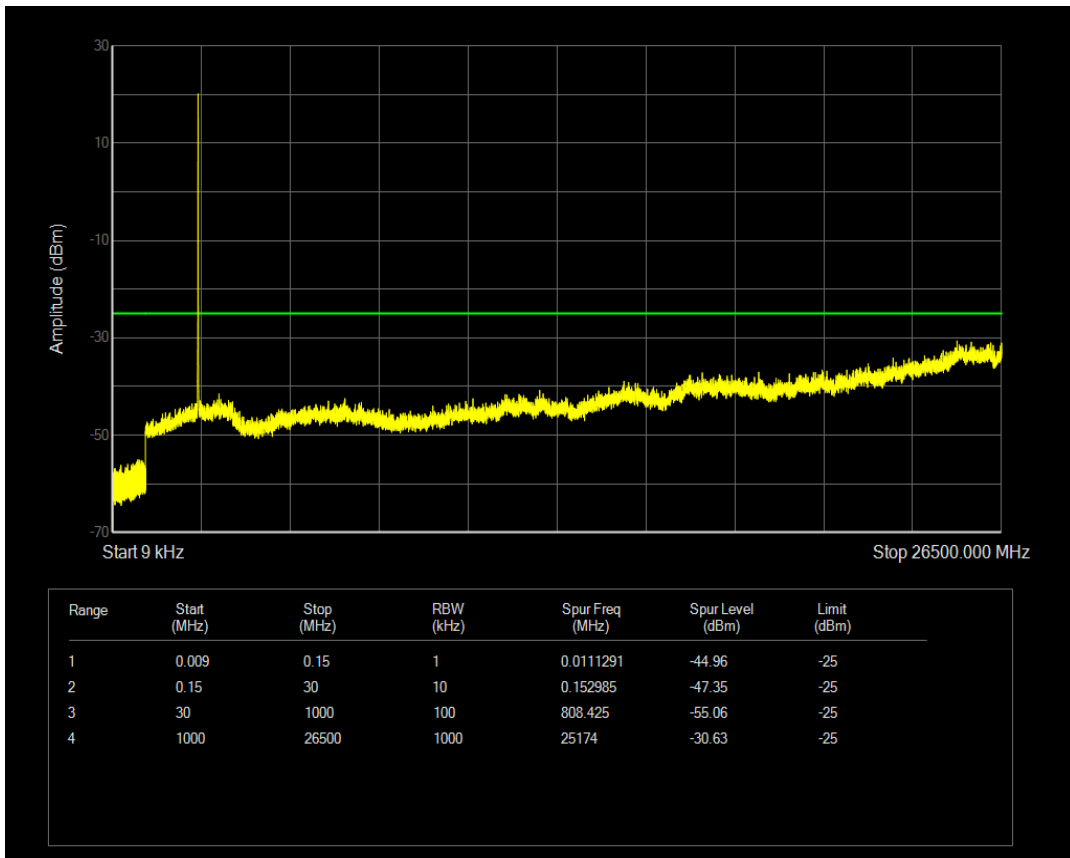

Band7 QAM16 BW=5MHz Channel=21425 RB Size=25 Position=#0

Band7 QPSK BW=10MHz Channel=20800 RB Size=1 Position=#0