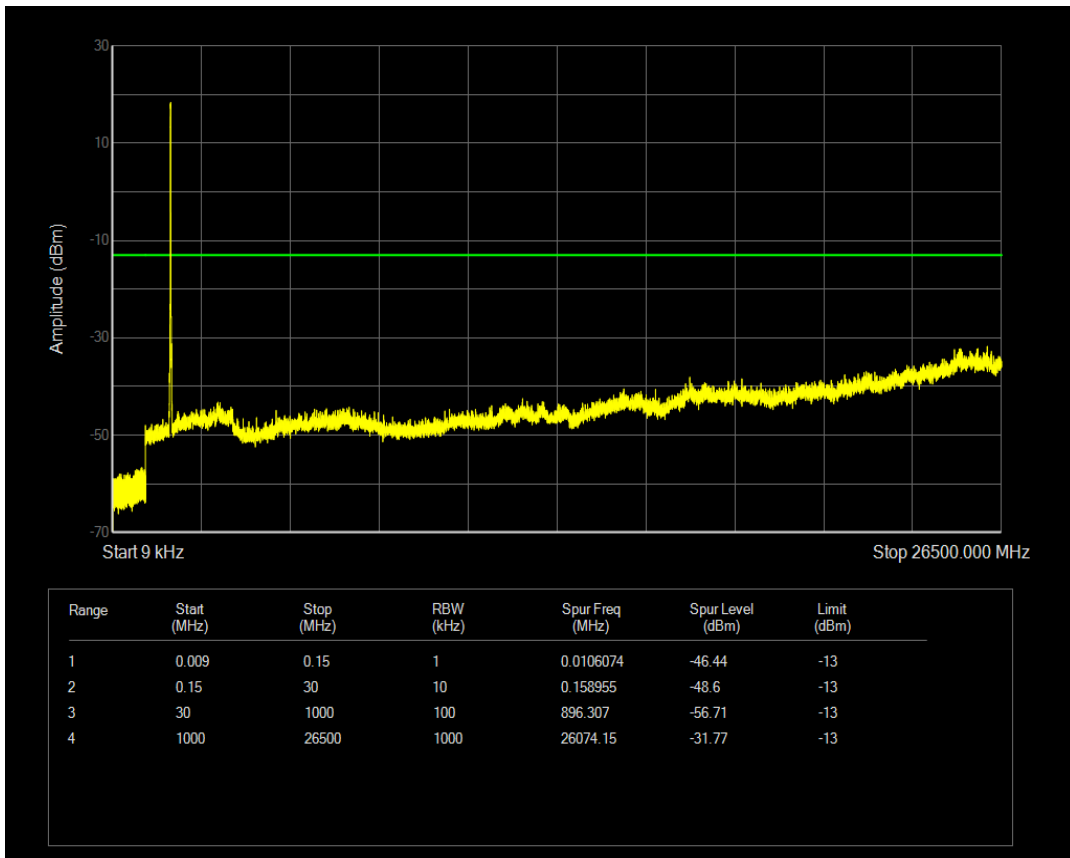

Band4 QPSK BW=15MHz Channel=20325 RB Size=75 Position=#0

Band4 QAM16 BW=15MHz Channel=20325 RB Size=1 Position=#0