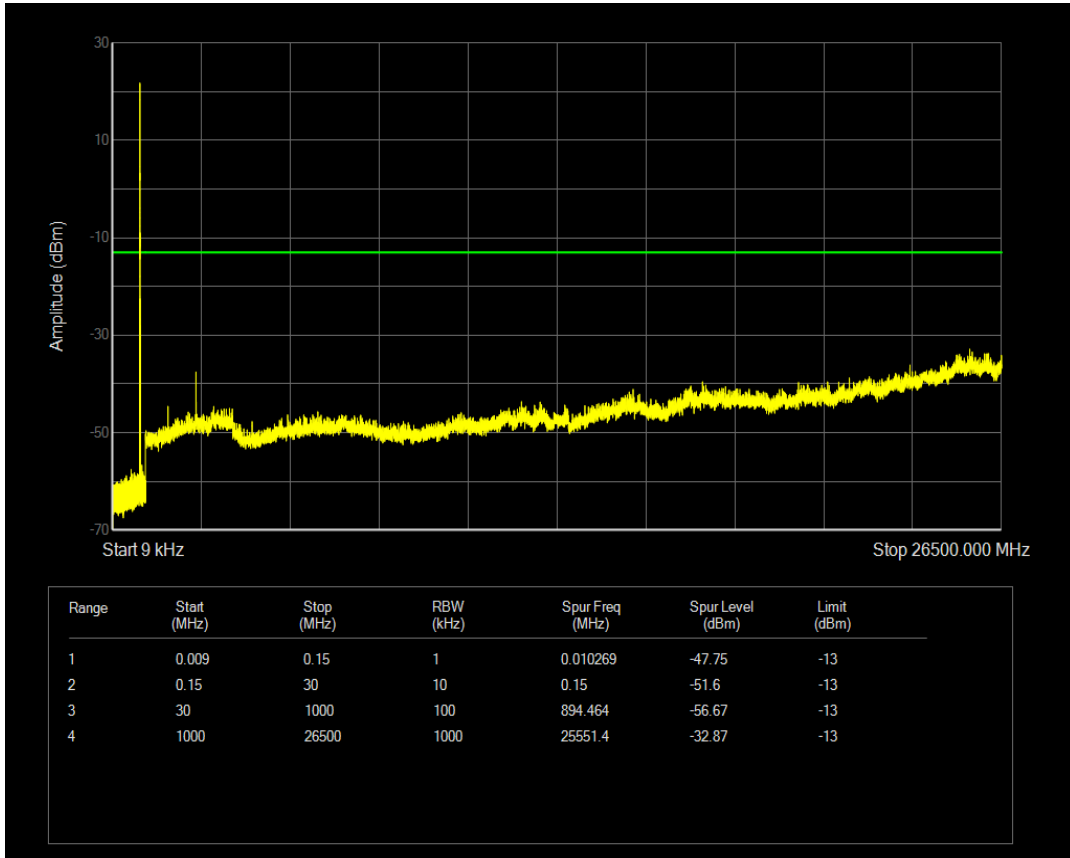

Band5 QPSK BW=3MHz Channel=20525 RB Size=1 Position=#0

Band5 QPSK BW=3MHz Channel=20525 RB Size=15 Position=#0