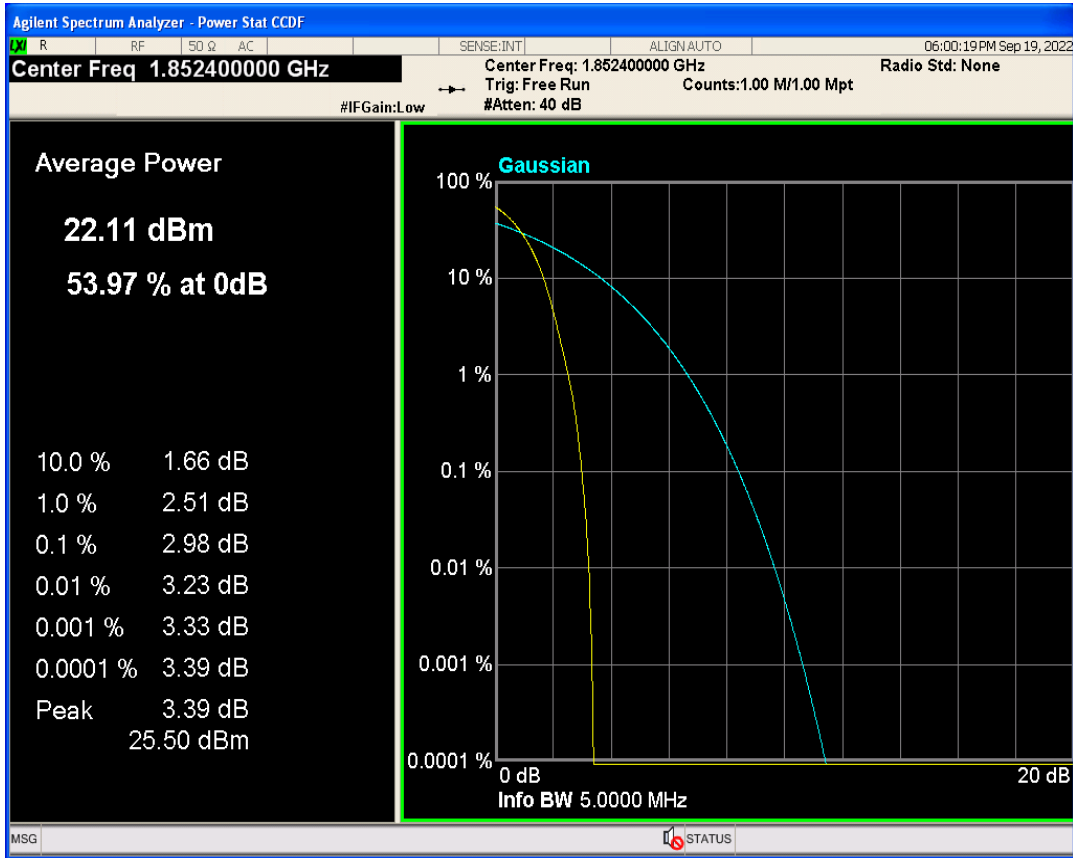

WCDMA Band2 Channel=9400