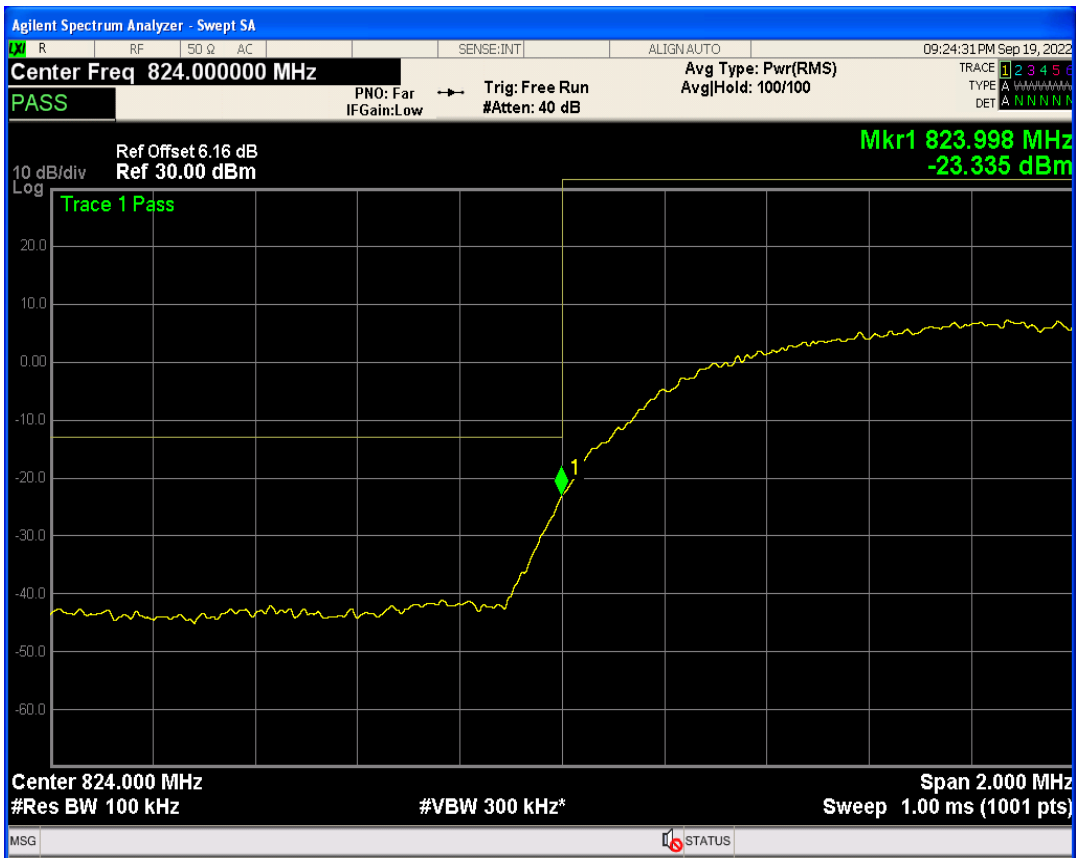

WCDMA Band2 Channel=9538

WCDMA Band2 Channel=9262

WCDMA Band4 Channel=1312

WCDMA Band4 Channel=1513

WCDMA Band5 Channel=4233

WCDMA Band5 Channel=4132

06 Out-of-band emissions

Band	Channel	Frequency (MHz)	Spur Freq (MHz)	Spur Level (dBm)	Limit (dBm)	Verdict
WCDMA Band2	9262	1852.4	17091.87	-24.55	-13	PASS
WCDMA Band2	9400	1880	17853.23	-23.87	-13	PASS
WCDMA Band2	9538	1907.6	19612.58	-24.22	-13	PASS
WCDMA Band4	1312	1712.4	17753.87	-23.74	-13	PASS
WCDMA Band4	1413	1732.6	19951.07	-23.87	-13	PASS
WCDMA Band4	1513	1752.6	19855.72	-23.53	-13	PASS
WCDMA Band5	4132	826.4	3181.77	-29.60	-13	PASS
WCDMA Band5	4182	836.4	3015.52	-29.85	-13	PASS
WCDMA Band5	4233	846.6	3169.80	-30.37	-13	PASS

WCDMA Band2 Channel=9262

WCDMA Band2 Channel=9400

WCDMA Band2 Channel=9538

WCDMA Band4 Channel=1312

WCDMA Band4 Channel=1513

WCDMA Band4 Channel=1413

WCDMA Band5 Channel=4132

WCDMA Band5 Channel=4233