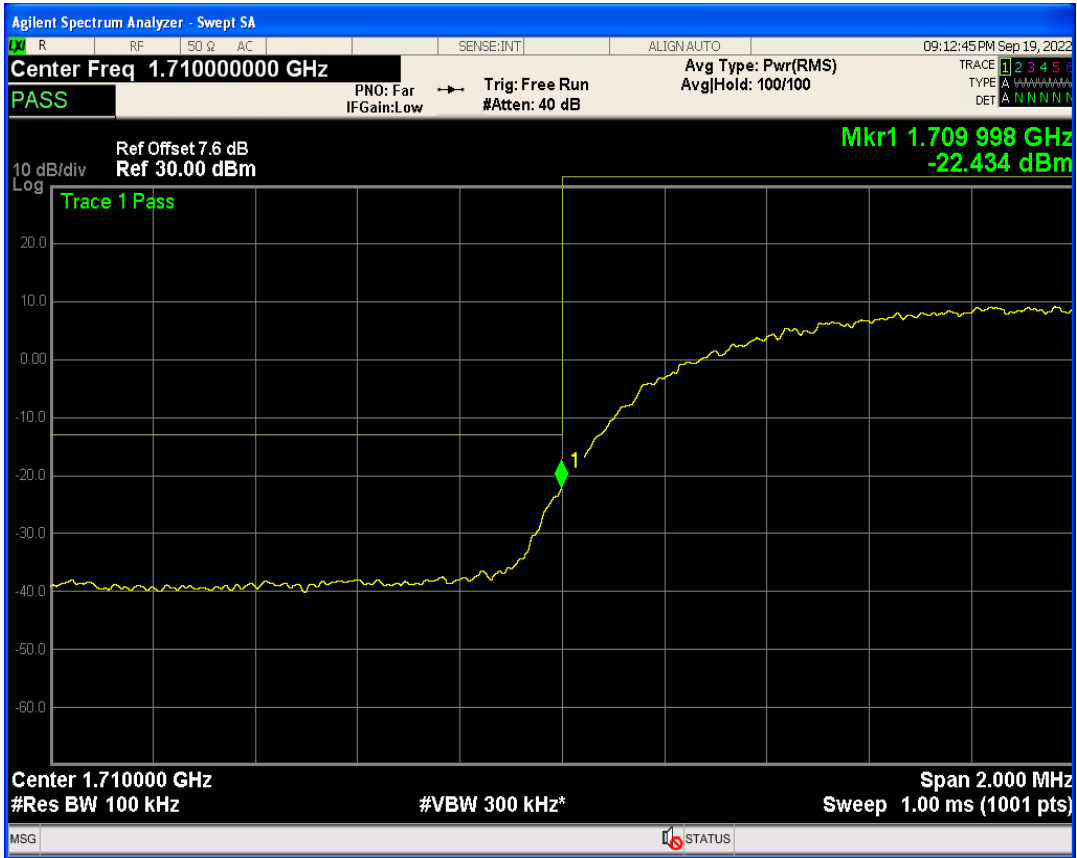

WCDMA Band5 Channel=4233

05 Band edge

Band	Channel	Frequency (MHz)	Spur Freq (MHz)	Spur Level (dBm)	Limit (dBm)	Verdict
WCDMA Band2	9262	1852.4	1850.00	-24.47	-13	PASS
WCDMA Band2	9538	1907.6	1910.00	-21.61	-13	PASS
WCDMA Band4	1312	1712.4	1710.00	-22.43	-13	PASS
WCDMA Band4	1513	1752.6	1755.00	-23.84	-13	PASS
WCDMA Band5	4132	826.4	824.00	-23.33	-13	PASS
WCDMA Band5	4233	846.6	849.00	-23.41	-13	PASS

WCDMA Band2 Channel=9538

WCDMA Band2 Channel=9262

WCDMA Band4 Channel=1312

WCDMA Band4 Channel=1513

WCDMA Band5 Channel=4233

WCDMA Band5 Channel=4132

06 Out-of-band emissions

Band	Channel	Frequency (MHz)	Spur Freq (MHz)	Spur Level (dBm)	Limit (dBm)	Verdict
WCDMA Band2	9262	1852.4	17091.87	-24.55	-13	PASS
WCDMA Band2	9400	1880	17853.23	-23.87	-13	PASS
WCDMA Band2	9538	1907.6	19612.58	-24.22	-13	PASS
WCDMA Band4	1312	1712.4	17753.87	-23.74	-13	PASS
WCDMA Band4	1413	1732.6	19951.07	-23.87	-13	PASS
WCDMA Band4	1513	1752.6	19855.72	-23.53	-13	PASS
WCDMA Band5	4132	826.4	3181.77	-29.60	-13	PASS
WCDMA Band5	4182	836.4	3015.52	-29.85	-13	PASS
WCDMA Band5	4233	846.6	3169.80	-30.37	-13	PASS