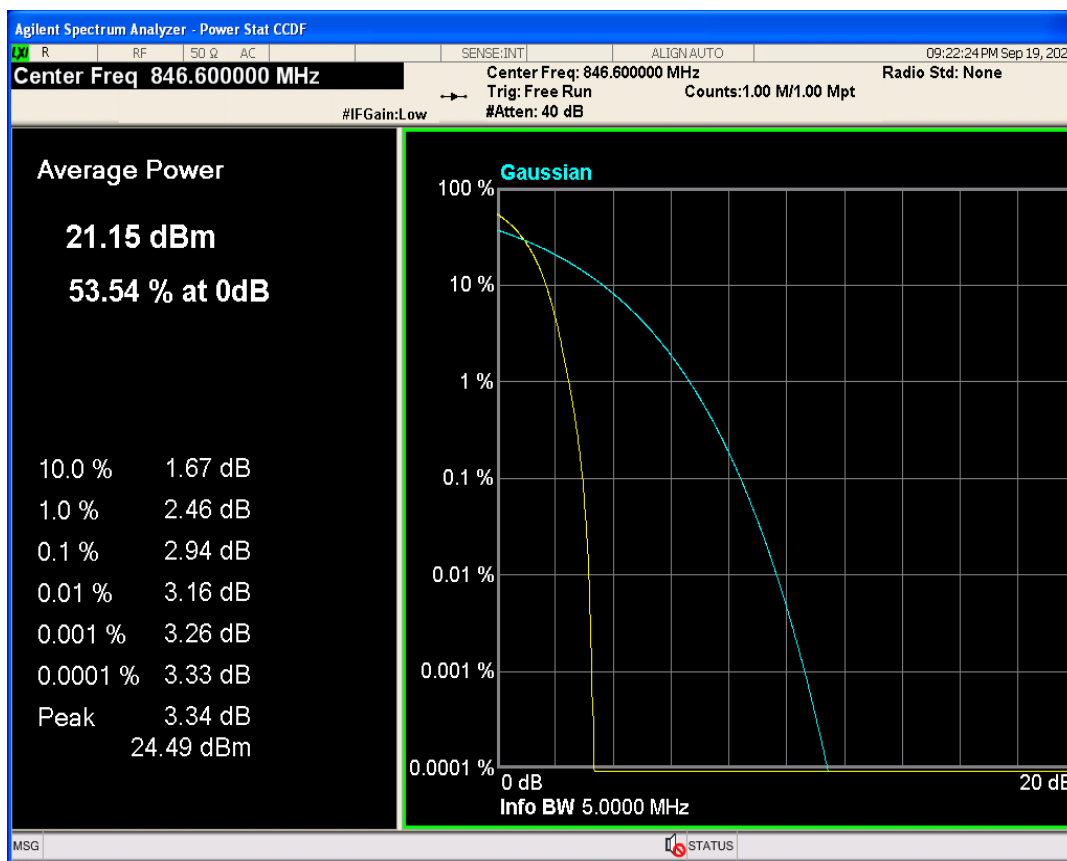

WCDMA Band2 Channel=9262

WCDMA Band2 Channel=9400

WCDMA Band2 Channel=9538

04 Occupied bandwidth

Band	Channel	Frequency (MHz)	99% OBW (kHz)	-26dB EBW (kHz)	Verdict
WCDMA Band2	9262	1852.4	4173.323	4697.131	PASS
WCDMA Band2	9400	1880	4160.428	4716.385	PASS
WCDMA Band2	9538	1907.6	4176.902	4751.808	PASS
WCDMA Band4	1312	1712.4	4154.240	4692.515	PASS
WCDMA Band4	1413	1732.6	4151.494	4711.691	PASS
WCDMA Band4	1513	1752.6	4180.917	4697.568	PASS
WCDMA Band5	4132	826.4	4153.049	4722.530	PASS
WCDMA Band5	4182	836.4	4173.331	4706.978	PASS
WCDMA Band5	4233	846.6	4193.634	4718.671	PASS