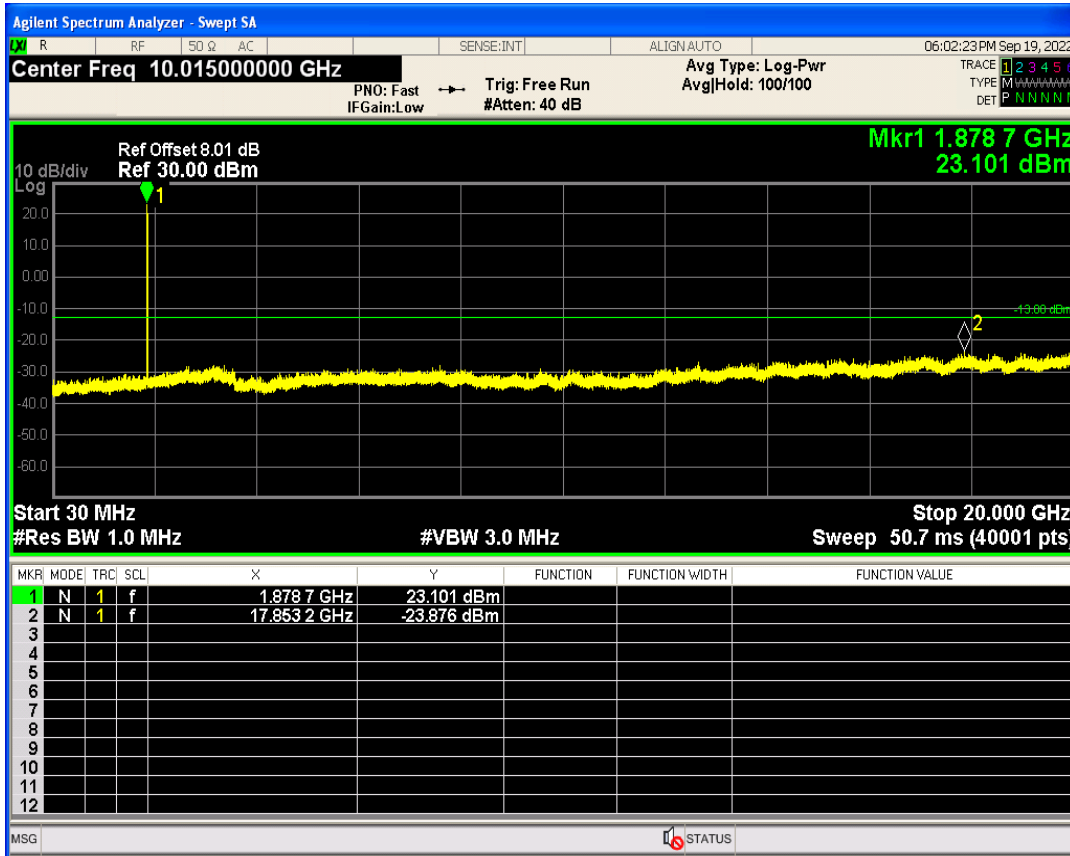

WCDMA Band2 Channel=9538

WCDMA Band2 Channel=9262

WCDMA Band4 Channel=1312

WCDMA Band4 Channel=1513

WCDMA Band5 Channel=4233

WCDMA Band5 Channel=4132

06 Out-of-band emissions

Band	Channel	Frequency (MHz)	Spur Freq (MHz)	Spur Level (dBm)	Limit (dBm)	Verdict
WCDMA Band2	9262	1852.4	17091.87	-24.55	-13	PASS
WCDMA Band2	9400	1880	17853.23	-23.87	-13	PASS
WCDMA Band2	9538	1907.6	19612.58	-24.22	-13	PASS
WCDMA Band4	1312	1712.4	17753.87	-23.74	-13	PASS
WCDMA Band4	1413	1732.6	19951.07	-23.87	-13	PASS
WCDMA Band4	1513	1752.6	19855.72	-23.53	-13	PASS
WCDMA Band5	4132	826.4	3181.77	-29.60	-13	PASS
WCDMA Band5	4182	836.4	3015.52	-29.85	-13	PASS
WCDMA Band5	4233	846.6	3169.80	-30.37	-13	PASS

WCDMA Band2 Channel=9262

WCDMA Band2 Channel=9400

WCDMA Band2 Channel=9538

WCDMA Band4 Channel=1312

WCDMA Band4 Channel=1513

WCDMA Band4 Channel=1413

WCDMA Band5 Channel=4132

WCDMA Band5 Channel=4233