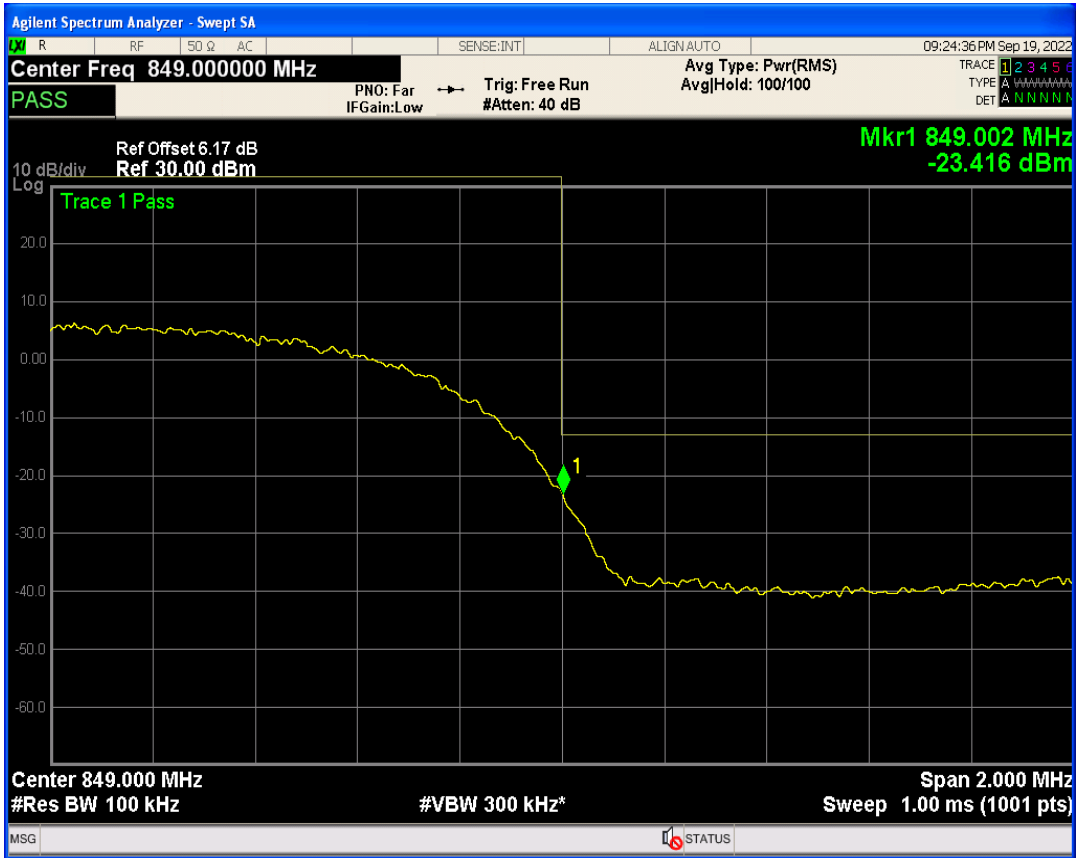

WCDMA Band2 Channel=9538

WCDMA Band2 Channel=9262

WCDMA Band4 Channel=1312

WCDMA Band4 Channel=1513

WCDMA Band5 Channel=4233

WCDMA Band5 Channel=4132

06 Out-of-band emissions

Band	Channel	Frequency (MHz)	Spur Freq (MHz)	Spur Level (dBm)	Limit (dBm)	Verdict
WCDMA Band2	9262	1852.4	17091.87	-24.55	-13	PASS
WCDMA Band2	9400	1880	17853.23	-23.87	-13	PASS
WCDMA Band2	9538	1907.6	19612.58	-24.22	-13	PASS
WCDMA Band4	1312	1712.4	17753.87	-23.74	-13	PASS
WCDMA Band4	1413	1732.6	19951.07	-23.87	-13	PASS
WCDMA Band4	1513	1752.6	19855.72	-23.53	-13	PASS
WCDMA Band5	4132	826.4	3181.77	-29.60	-13	PASS
WCDMA Band5	4182	836.4	3015.52	-29.85	-13	PASS
WCDMA Band5	4233	846.6	3169.80	-30.37	-13	PASS

WCDMA Band2 Channel=9262

WCDMA Band2 Channel=9400

WCDMA Band2 Channel=9538

WCDMA Band4 Channel=1312

WCDMA Band4 Channel=1513

WCDMA Band4 Channel=1413

WCDMA Band5 Channel=4132

WCDMA Band5 Channel=4233