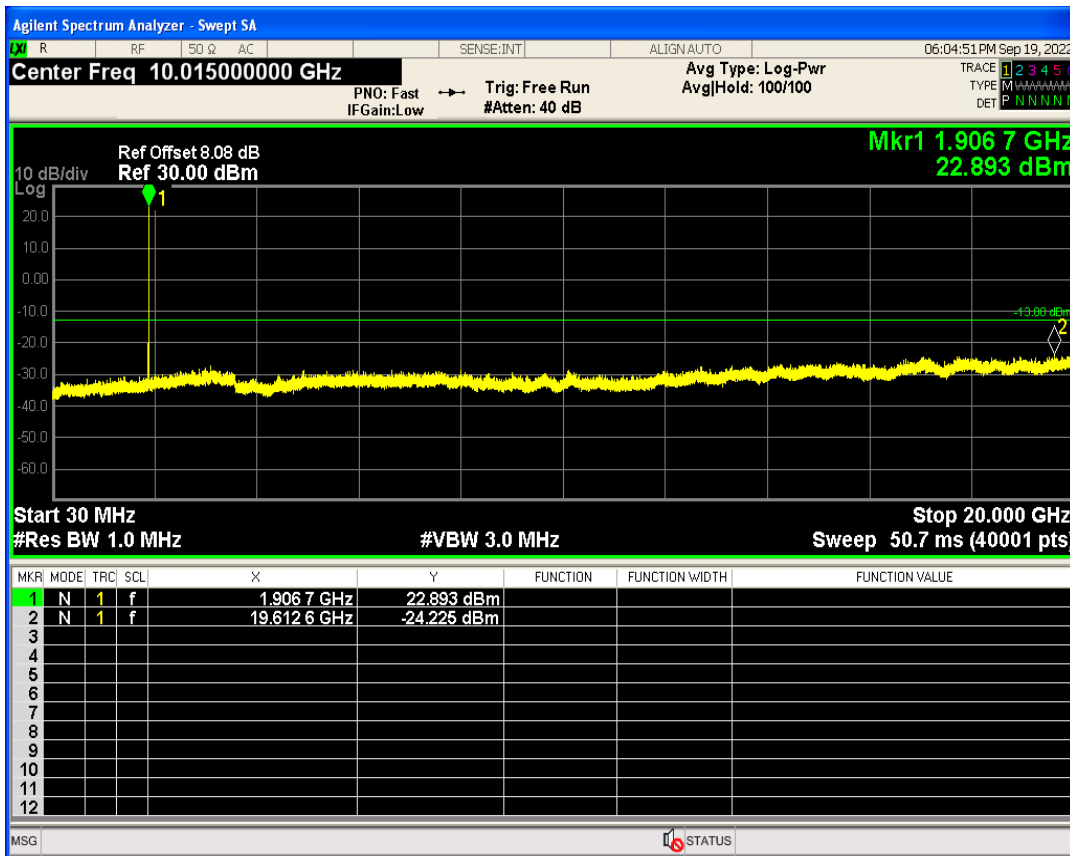

WCDMA Band2 Channel=9538

WCDMA Band2 Channel=9262

WCDMA Band4 Channel=1312

WCDMA Band4 Channel=1513

WCDMA Band5 Channel=4233

WCDMA Band5 Channel=4132

06 Out-of-band emissions

Band	Channel	Frequency (MHz)	Spur Freq (MHz)	Spur Level (dBm)	Limit (dBm)	Verdict
WCDMA Band2	9262	1852.4	17091.87	-24.55	-13	PASS
WCDMA Band2	9400	1880	17853.23	-23.87	-13	PASS
WCDMA Band2	9538	1907.6	19612.58	-24.22	-13	PASS
WCDMA Band4	1312	1712.4	17753.87	-23.74	-13	PASS
WCDMA Band4	1413	1732.6	19951.07	-23.87	-13	PASS
WCDMA Band4	1513	1752.6	19855.72	-23.53	-13	PASS
WCDMA Band5	4132	826.4	3181.77	-29.60	-13	PASS
WCDMA Band5	4182	836.4	3015.52	-29.85	-13	PASS
WCDMA Band5	4233	846.6	3169.80	-30.37	-13	PASS

WCDMA Band2 Channel=9262

WCDMA Band2 Channel=9400

WCDMA Band2 Channel=9538

WCDMA Band4 Channel=1312

WCDMA Band4 Channel=1513

WCDMA Band4 Channel=1413

WCDMA Band5 Channel=4132

WCDMA Band5 Channel=4233