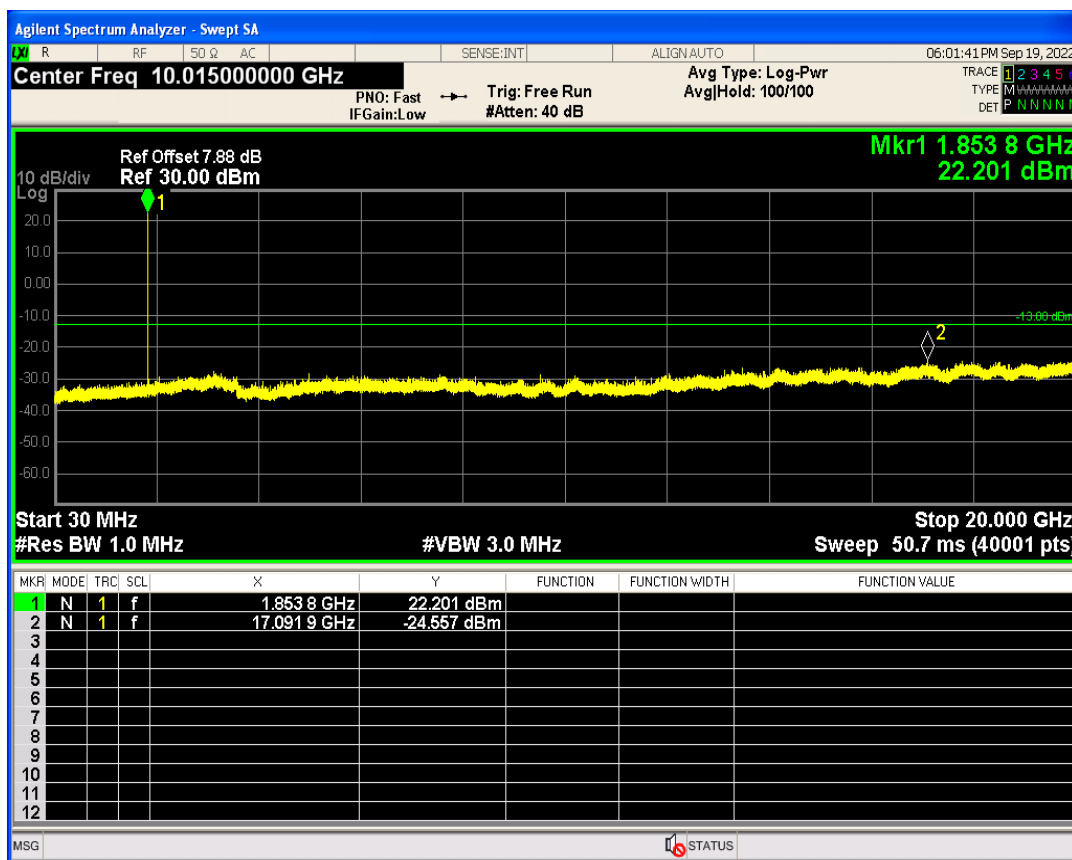

WCDMA Band2 Channel=9538

WCDMA Band2 Channel=9262

WCDMA Band4 Channel=1312

WCDMA Band4 Channel=1513

WCDMA Band5 Channel=4233

WCDMA Band5 Channel=4132

06 Out-of-band emissions

Band	Channel	Frequency (MHz)	Spur Freq (MHz)	Spur Level (dBm)	Limit (dBm)	Verdict
WCDMA Band2	9262	1852.4	17091.87	-24.55	-13	PASS
WCDMA Band2	9400	1880	17853.23	-23.87	-13	PASS
WCDMA Band2	9538	1907.6	19612.58	-24.22	-13	PASS
WCDMA Band4	1312	1712.4	17753.87	-23.74	-13	PASS
WCDMA Band4	1413	1732.6	19951.07	-23.87	-13	PASS
WCDMA Band4	1513	1752.6	19855.72	-23.53	-13	PASS
WCDMA Band5	4132	826.4	3181.77	-29.60	-13	PASS
WCDMA Band5	4182	836.4	3015.52	-29.85	-13	PASS
WCDMA Band5	4233	846.6	3169.80	-30.37	-13	PASS

WCDMA Band2 Channel=9262

WCDMA Band2 Channel=9400

WCDMA Band2 Channel=9538

WCDMA Band4 Channel=1312

WCDMA Band4 Channel=1513

WCDMA Band4 Channel=1413

WCDMA Band5 Channel=4132

WCDMA Band5 Channel=4233