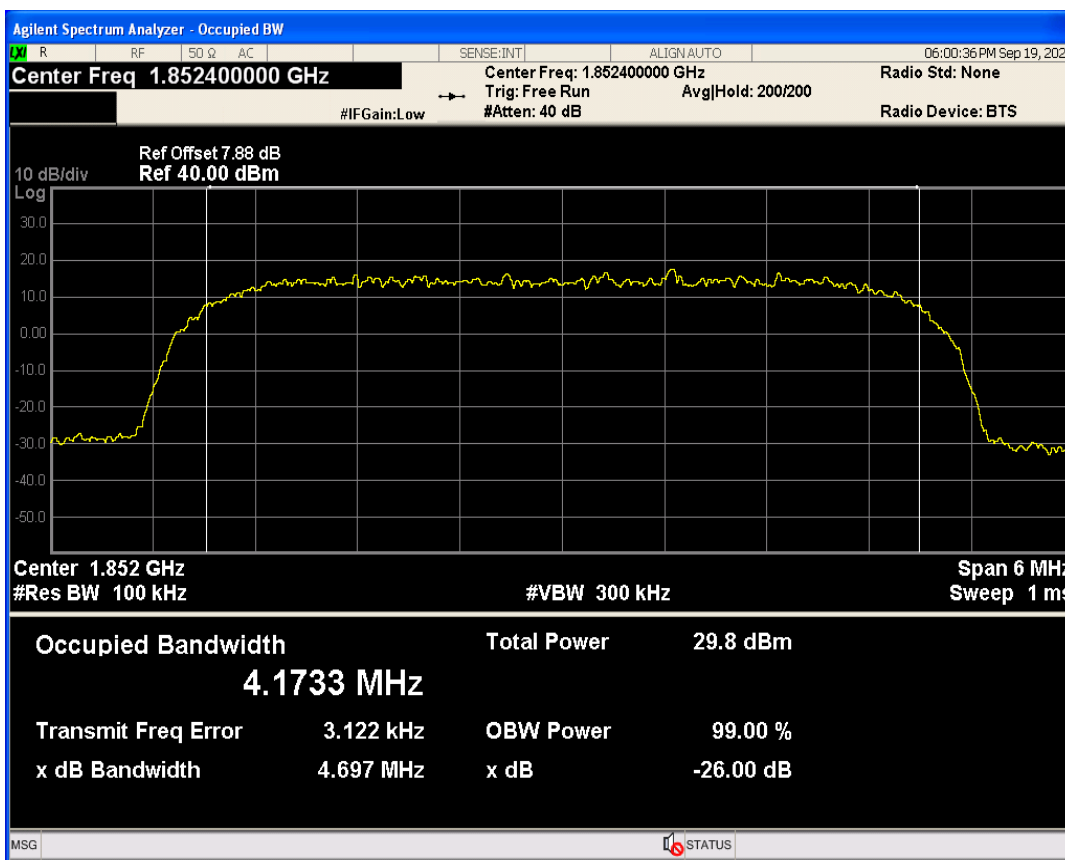

WCDMA Band2 Channel=9262