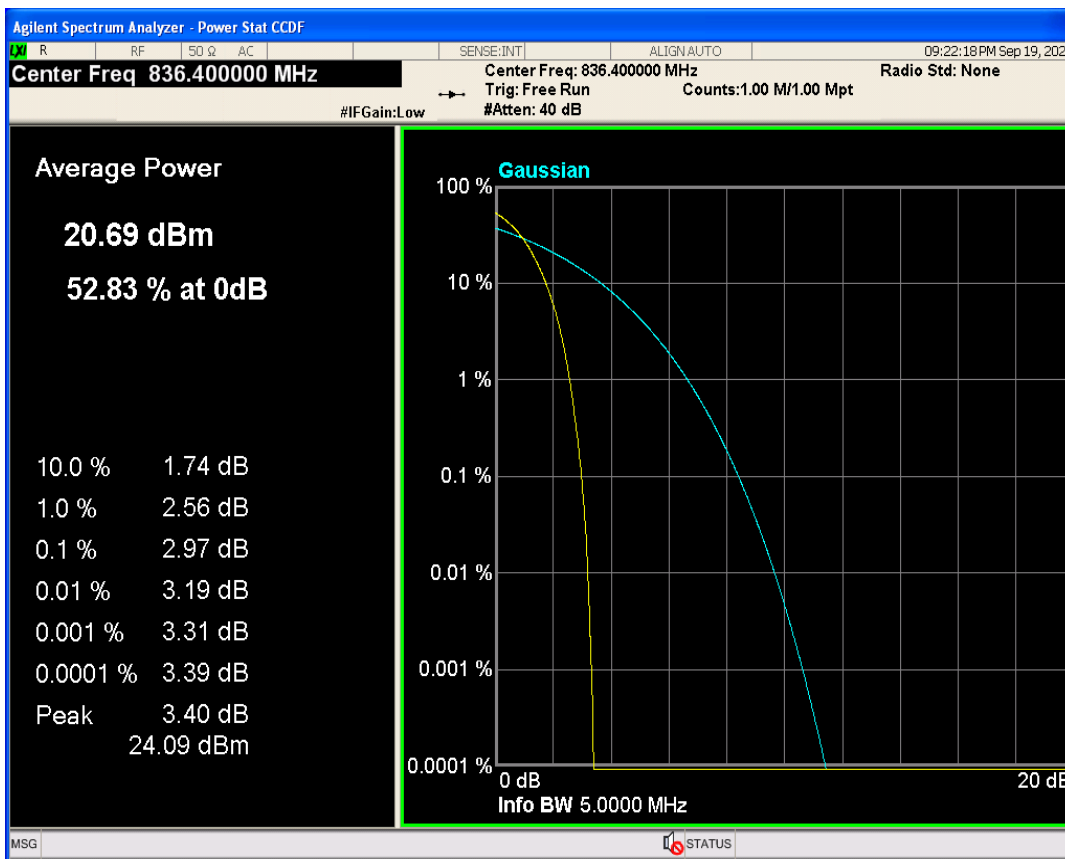

WCDMA Band2 Channel=9262

WCDMA Band2 Channel=9400

WCDMA Band2 Channel=9538

04 Occupied bandwidth

Band	Channel	Frequency (MHz)	99% OBW (kHz)	-26dB EBW (kHz)	Verdict
WCDMA Band2	9262	1852.4	4173.323	4697.131	PASS
WCDMA Band2	9400	1880	4160.428	4716.385	PASS
WCDMA Band2	9538	1907.6	4176.902	4751.808	PASS
WCDMA Band4	1312	1712.4	4154.240	4692.515	PASS
WCDMA Band4	1413	1732.6	4151.494	4711.691	PASS
WCDMA Band4	1513	1752.6	4180.917	4697.568	PASS
WCDMA Band5	4132	826.4	4153.049	4722.530	PASS
WCDMA Band5	4182	836.4	4173.331	4706.978	PASS
WCDMA Band5	4233	846.6	4193.634	4718.671	PASS