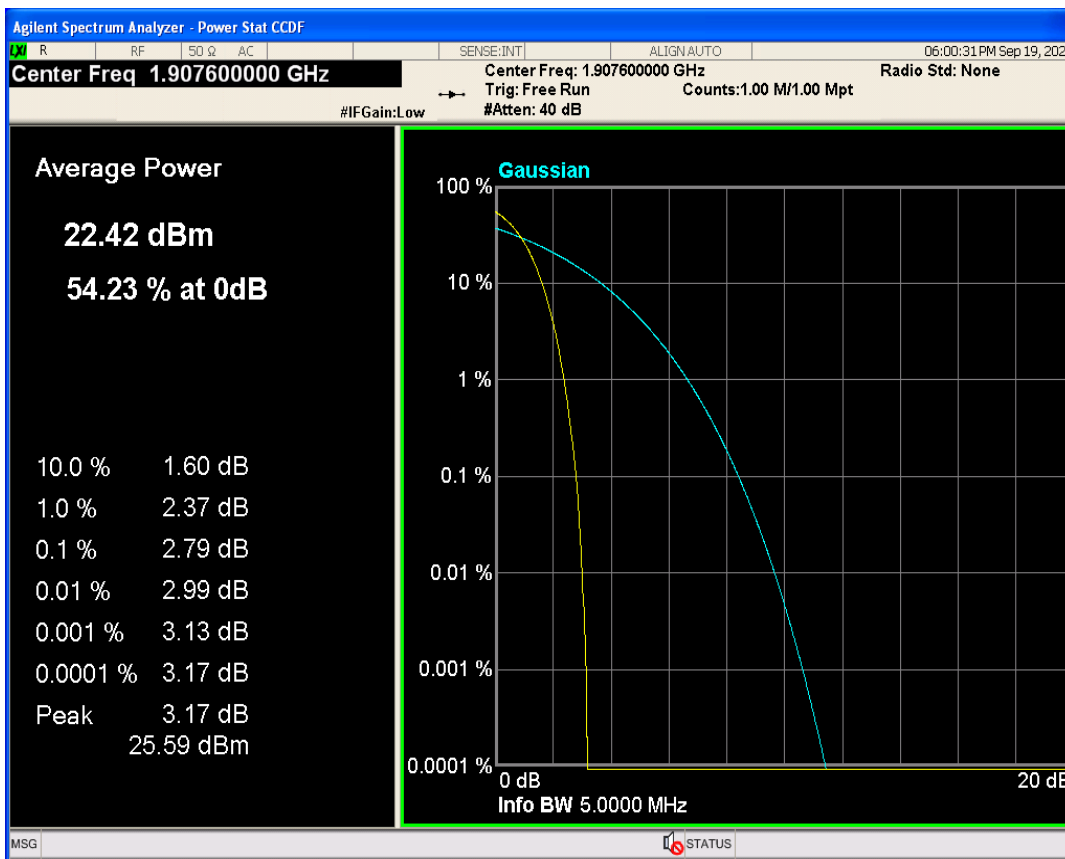

03 Peak-to-Average Ratio

Band	Channel	Frequency (MHz)	Result (dB)	high Limit (dB)	Verdict
WCDMA Band2	9262	1852.4	2.98	13	PASS
WCDMA Band2	9400	1880	2.92	13	PASS
WCDMA Band2	9538	1907.6	2.79	13	PASS
WCDMA Band4	1312	1712.4	3.05	13	PASS
WCDMA Band4	1413	1732.6	2.73	13	PASS
WCDMA Band4	1513	1752.6	2.93	13	PASS
WCDMA Band5	4132	826.4	2.97	13	PASS
WCDMA Band5	4182	836.4	2.97	13	PASS
WCDMA Band5	4233	846.6	2.94	13	PASS

WCDMA Band2 Channel=9262

WCDMA Band2 Channel=9400

WCDMA Band2 Channel=9538

04 Occupied bandwidth

Band	Channel	Frequency (MHz)	99% OBW (kHz)	-26dB EBW (kHz)	Verdict
WCDMA Band2	9262	1852.4	4173.323	4697.131	PASS
WCDMA Band2	9400	1880	4160.428	4716.385	PASS
WCDMA Band2	9538	1907.6	4176.902	4751.808	PASS
WCDMA Band4	1312	1712.4	4154.240	4692.515	PASS
WCDMA Band4	1413	1732.6	4151.494	4711.691	PASS
WCDMA Band4	1513	1752.6	4180.917	4697.568	PASS
WCDMA Band5	4132	826.4	4153.049	4722.530	PASS
WCDMA Band5	4182	836.4	4173.331	4706.978	PASS
WCDMA Band5	4233	846.6	4193.634	4718.671	PASS