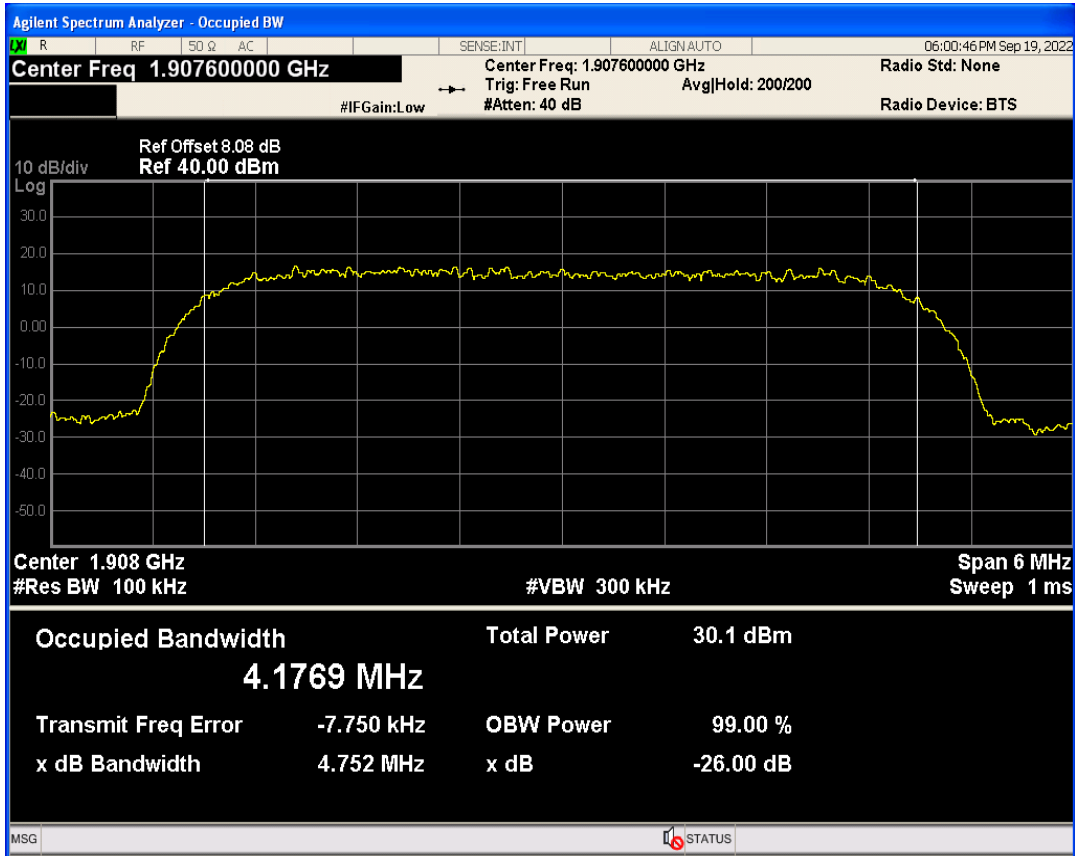

WCDMA Band2 Channel=9538