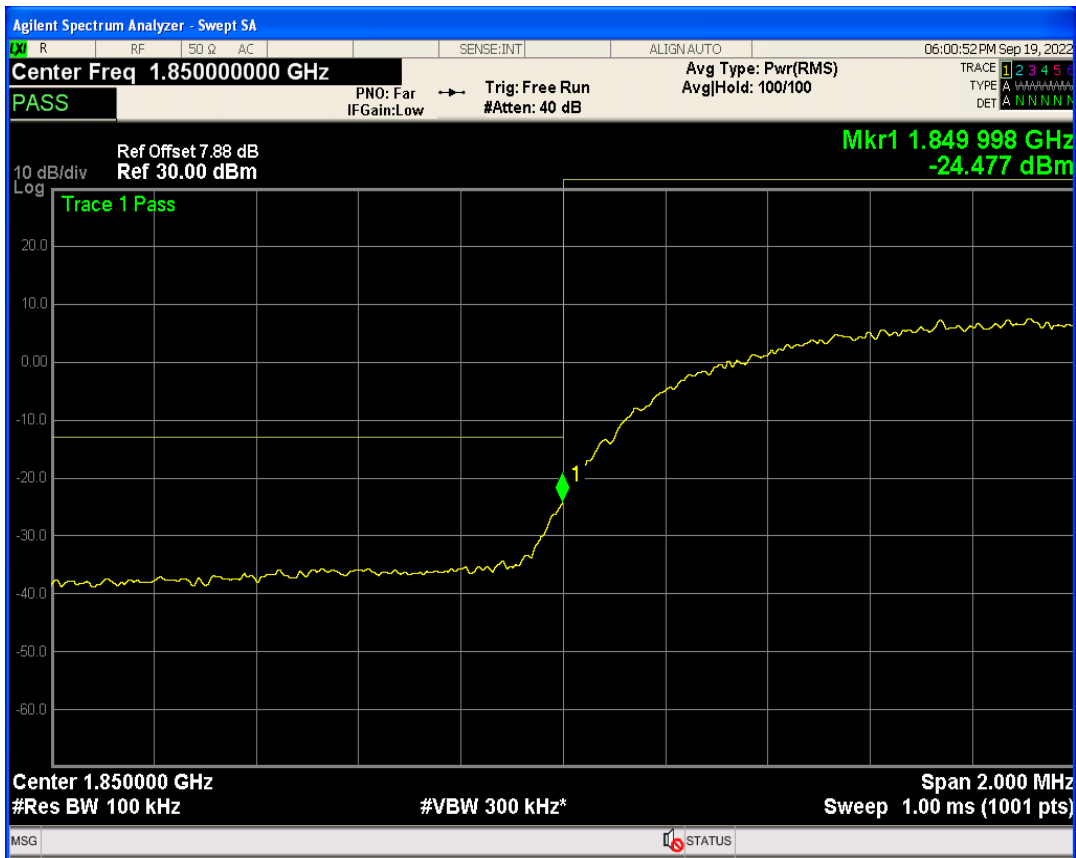

WCDMA Band5 Channel=4233

05 Band edge

Band	Channel	Frequency (MHz)	Spur Freq (MHz)	Spur Level (dBm)	Limit (dBm)	Verdict
WCDMA Band2	9262	1852.4	1850.00	-24.47	-13	PASS
WCDMA Band2	9538	1907.6	1910.00	-21.61	-13	PASS
WCDMA Band4	1312	1712.4	1710.00	-22.43	-13	PASS
WCDMA Band4	1513	1752.6	1755.00	-23.84	-13	PASS
WCDMA Band5	4132	826.4	824.00	-23.33	-13	PASS
WCDMA Band5	4233	846.6	849.00	-23.41	-13	PASS

WCDMA Band2 Channel=9538

WCDMA Band2 Channel=9262

WCDMA Band4 Channel=1312

WCDMA Band4 Channel=1513

WCDMA Band5 Channel=4233

WCDMA Band5 Channel=4132

06 Out-of-band emissions

Band	Channel	Frequency (MHz)	Spur Freq (MHz)	Spur Level (dBm)	Limit (dBm)	Verdict
WCDMA Band2	9262	1852.4	17091.87	-24.55	-13	PASS
WCDMA Band2	9400	1880	17853.23	-23.87	-13	PASS
WCDMA Band2	9538	1907.6	19612.58	-24.22	-13	PASS
WCDMA Band4	1312	1712.4	17753.87	-23.74	-13	PASS
WCDMA Band4	1413	1732.6	19951.07	-23.87	-13	PASS
WCDMA Band4	1513	1752.6	19855.72	-23.53	-13	PASS
WCDMA Band5	4132	826.4	3181.77	-29.60	-13	PASS
WCDMA Band5	4182	836.4	3015.52	-29.85	-13	PASS
WCDMA Band5	4233	846.6	3169.80	-30.37	-13	PASS