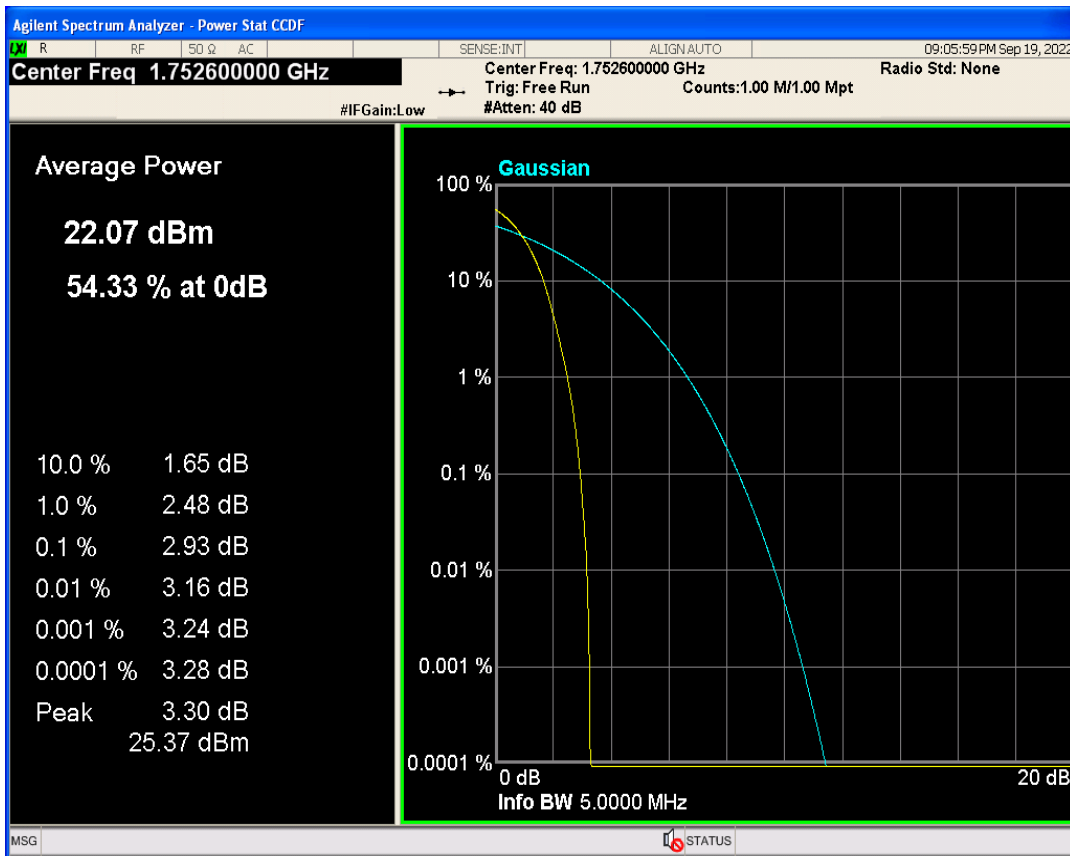

WCDMA Band2 Channel=9262

WCDMA Band2 Channel=9400

WCDMA Band2 Channel=9538

04 Occupied bandwidth

Band	Channel	Frequency (MHz)	99% OBW (kHz)	-26dB EBW (kHz)	Verdict
WCDMA Band2	9262	1852.4	4173.323	4697.131	PASS
WCDMA Band2	9400	1880	4160.428	4716.385	PASS
WCDMA Band2	9538	1907.6	4176.902	4751.808	PASS
WCDMA Band4	1312	1712.4	4154.240	4692.515	PASS
WCDMA Band4	1413	1732.6	4151.494	4711.691	PASS
WCDMA Band4	1513	1752.6	4180.917	4697.568	PASS
WCDMA Band5	4132	826.4	4153.049	4722.530	PASS
WCDMA Band5	4182	836.4	4173.331	4706.978	PASS
WCDMA Band5	4233	846.6	4193.634	4718.671	PASS