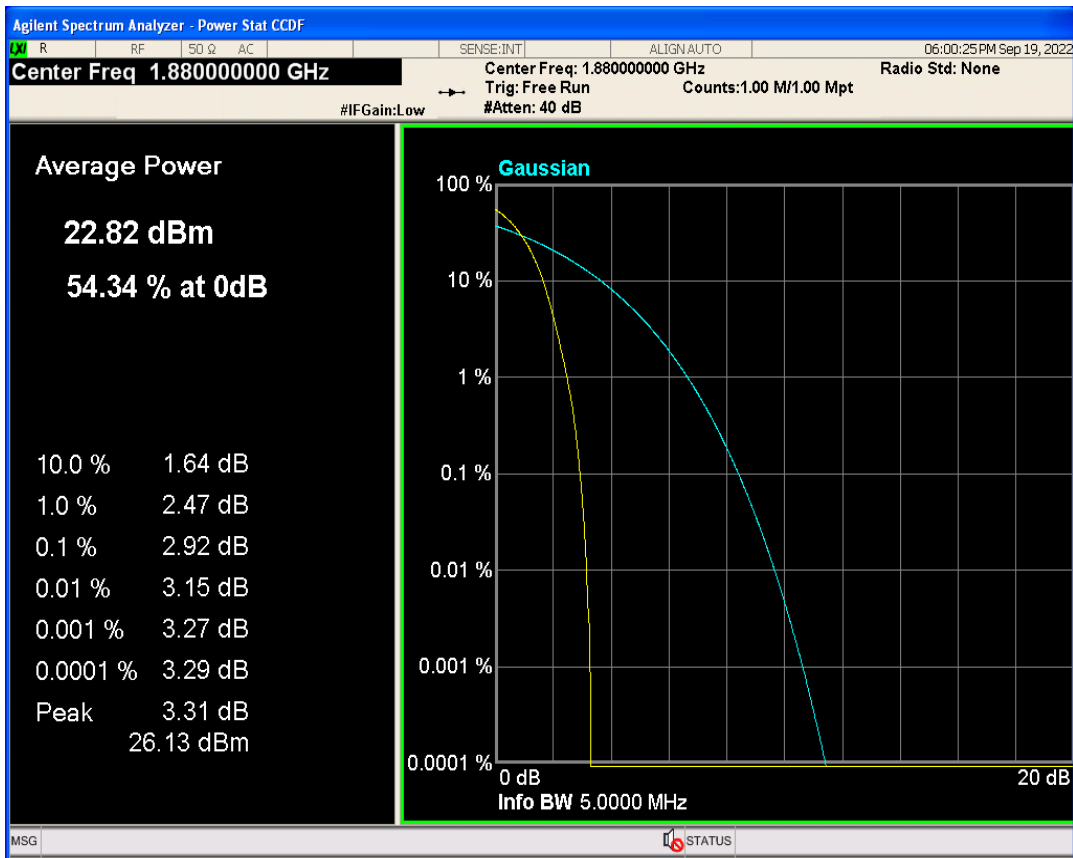

WCDMA Band2 Channel=9538