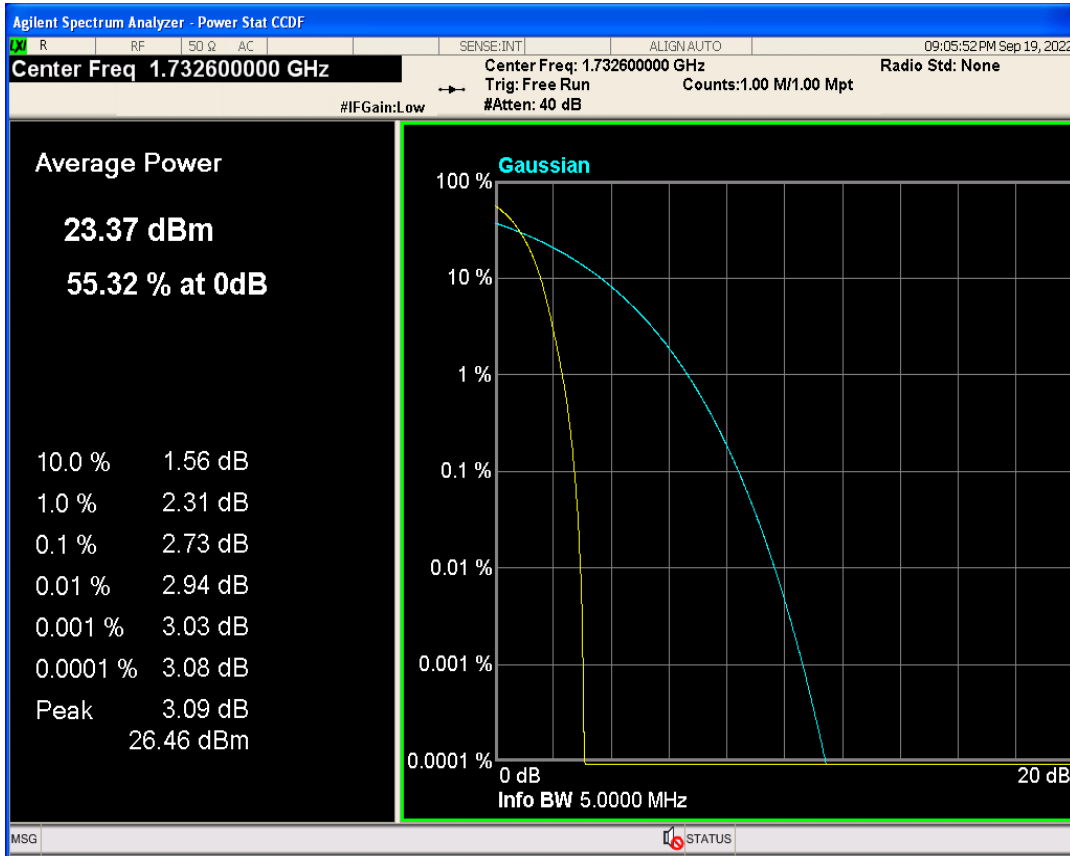

WCDMA Band2 Channel=9262

WCDMA Band2 Channel=9400

WCDMA Band2 Channel=9538

04 Occupied bandwidth

Band	Channel	Frequency (MHz)	99% OBW (kHz)	-26dB EBW (kHz)	Verdict
WCDMA Band2	9262	1852.4	4173.323	4697.131	PASS
WCDMA Band2	9400	1880	4160.428	4716.385	PASS
WCDMA Band2	9538	1907.6	4176.902	4751.808	PASS
WCDMA Band4	1312	1712.4	4154.240	4692.515	PASS
WCDMA Band4	1413	1732.6	4151.494	4711.691	PASS
WCDMA Band4	1513	1752.6	4180.917	4697.568	PASS
WCDMA Band5	4132	826.4	4153.049	4722.530	PASS
WCDMA Band5	4182	836.4	4173.331	4706.978	PASS
WCDMA Band5	4233	846.6	4193.634	4718.671	PASS