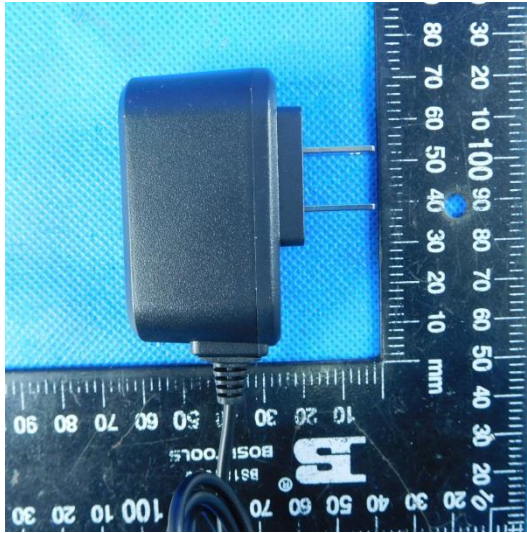

Model: W125K

7. EXTERNAL AND INTERNAL PHOTOS OF THE EUT

External photos of the EUT

Adaptor

INPUT: AC 100-240V~50-60Hz 0.15A

OUTPUT: DC 5.0V---500mA

NOM

Made in China