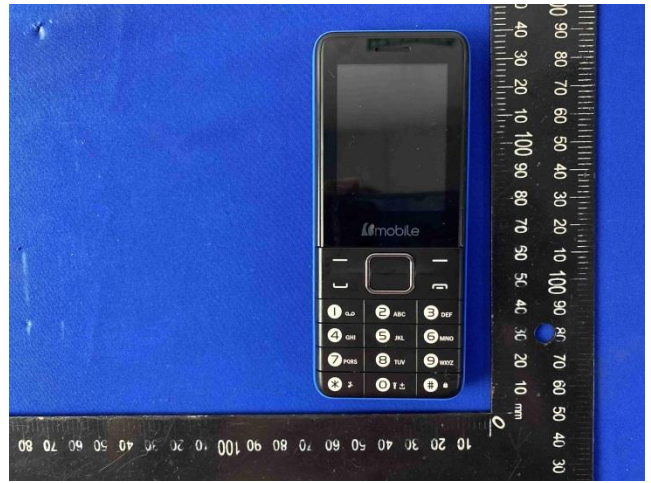

EUT Photos (Model: T101)

EUT Antenna Locations

SAR Test Setup Photos

Head

Right Cheek

Right Tilted

Left Cheek

Left Tilted

Body

Front side (10mm)

Back side(10mm)