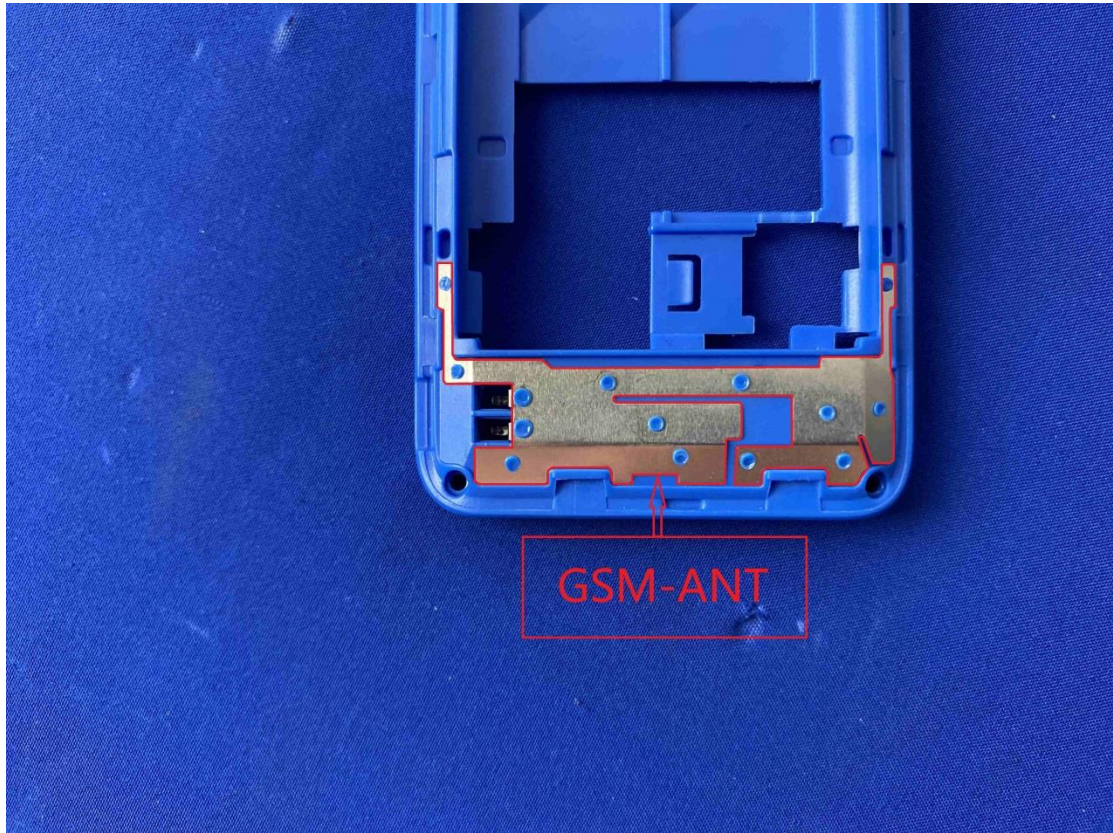

EUT Photos (Model: T101)

EUT Antenna Locations

SAR Test Setup Photos

Head

Right Cheek

Right Tilted

Left Cheek

Left Tilted

Body

Front side (10mm)

Back side(10mm)