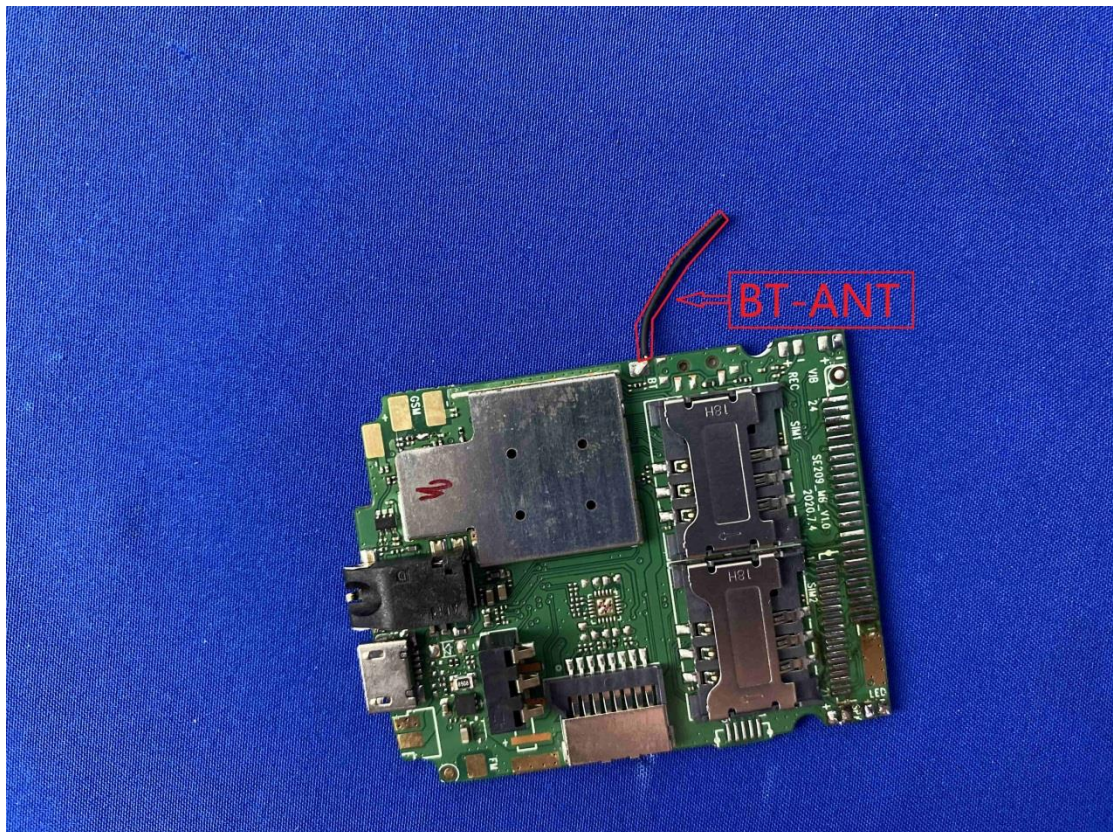

EUT Photos (Model: T101)

EUT Antenna Locations

SAR Test Setup Photos

Head

Right Cheek

Right Tilted

Left Cheek

Left Tilted

Body

Front side (10mm)

Back side(10mm)