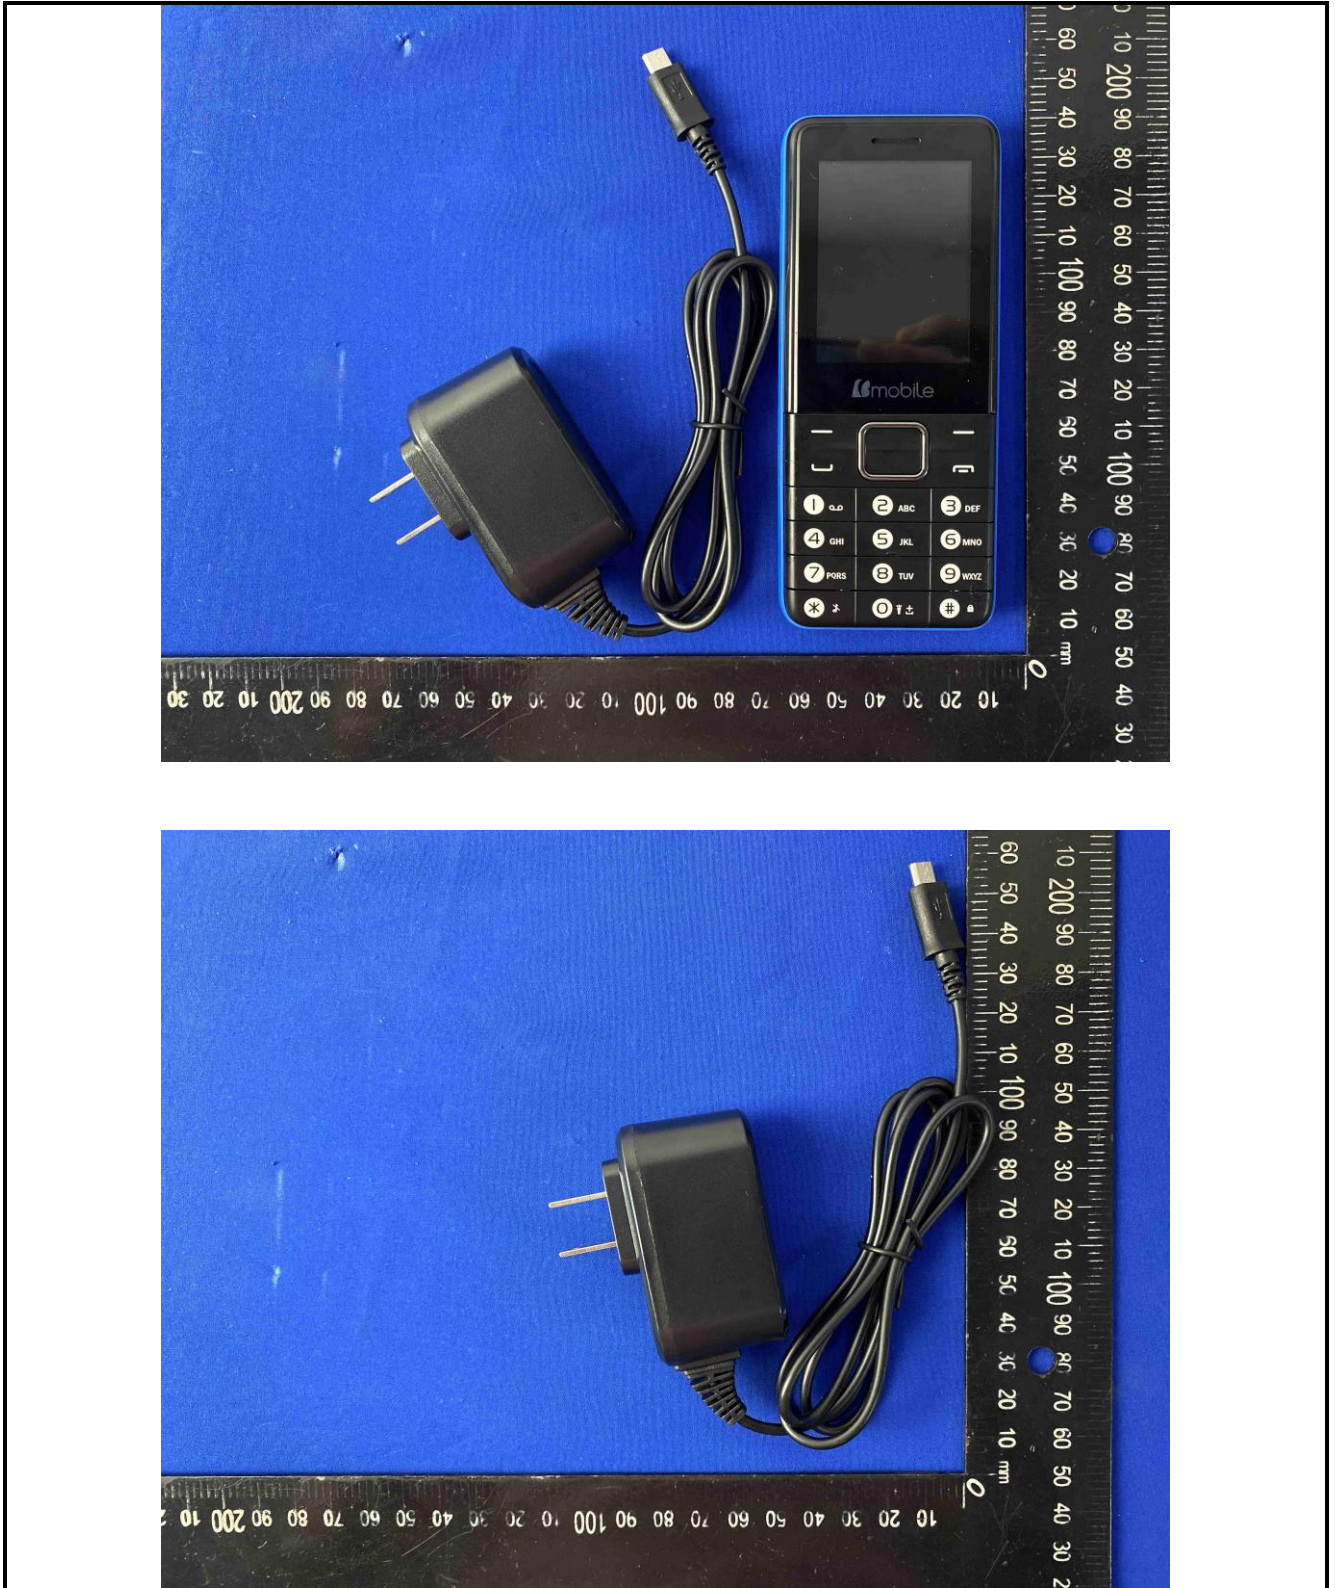

8 EUT Constructional Details

15.7 x 12.5 mm

Adaptor

INPUT: AC 100-240V~50-60Hz 0.2A

OUTPUT: DC 5.0V=500mA

Made in China