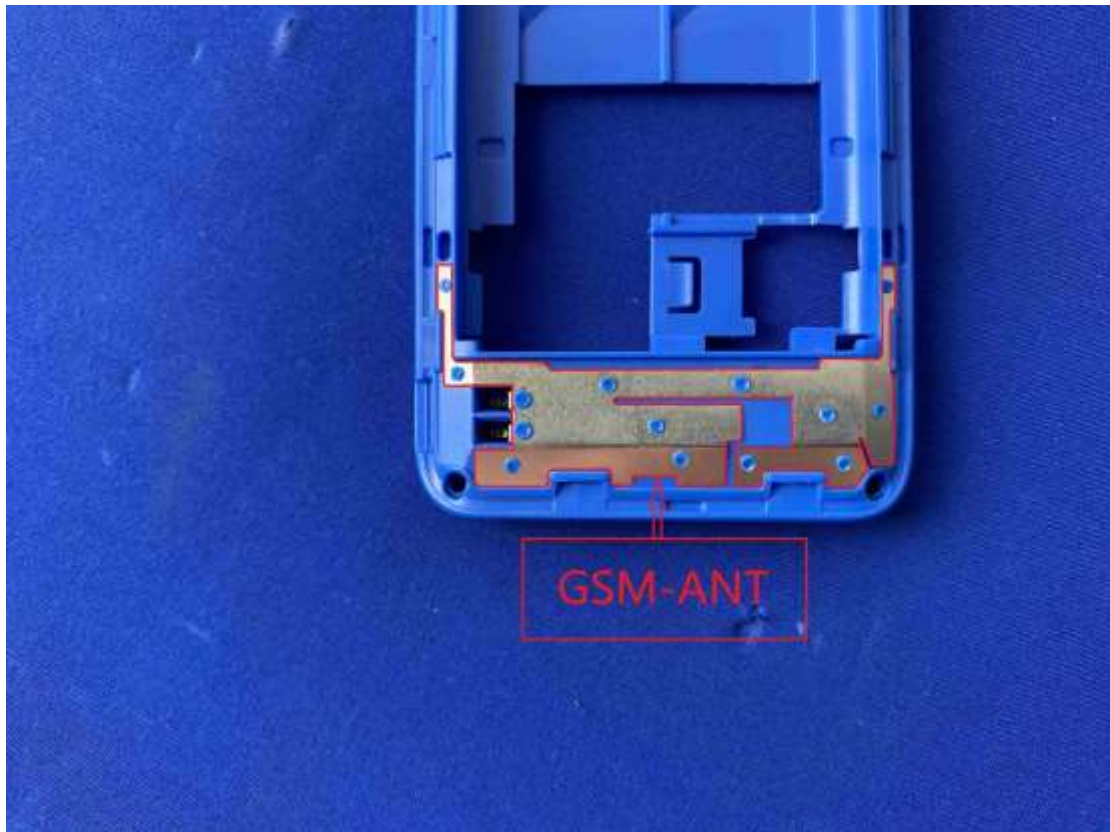

EUT Photos (Model: T101)

EUT Antenna Locations

SAR Test Setup Photos

Head

Right Cheek

Right Tilted

Left Cheek

Left Tilted

Body

Front side (10mm)

Back side(10mm)